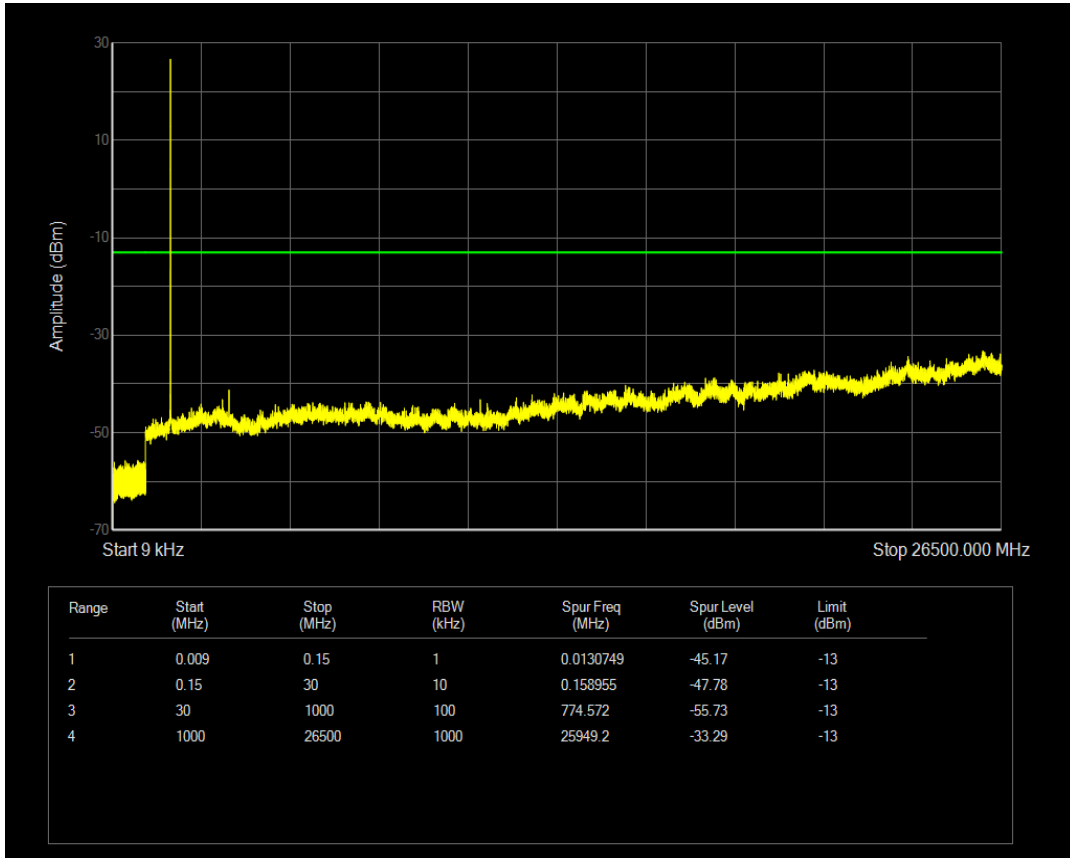

Band66 QPSK BW=1.4MHz Channel=132322 RB Size=1 Position=#0

Band66 16QAM BW=1.4MHz Channel=131979 RB Size=6 Position=#0

Band66 QPSK BW=1.4MHz Channel=132322 RB Size=6 Position=#0

Band66 16QAM BW=1.4MHz Channel=132322 RB Size=1 Position=#0