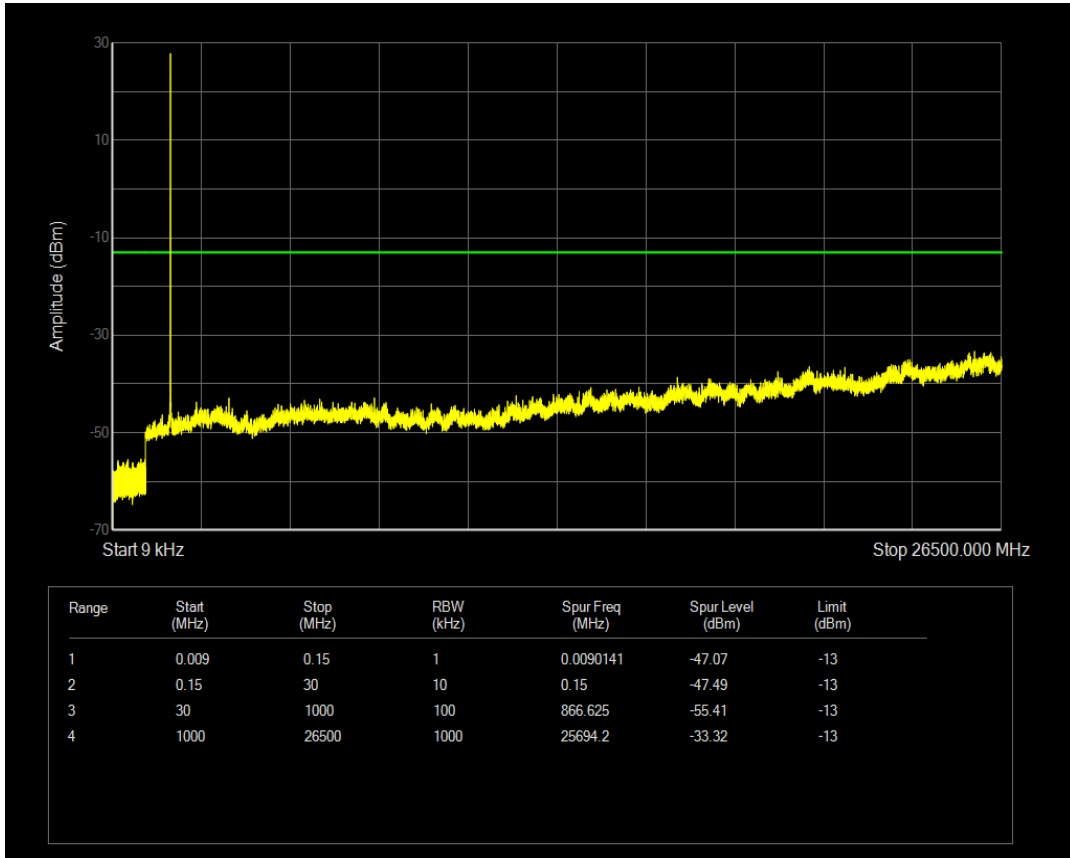

Band66 QPSK BW=3MHz Channel=132322 RB Size=1 Position=#0

Band66 QPSK BW=3MHz Channel=132322 RB Size=15 Position=#0