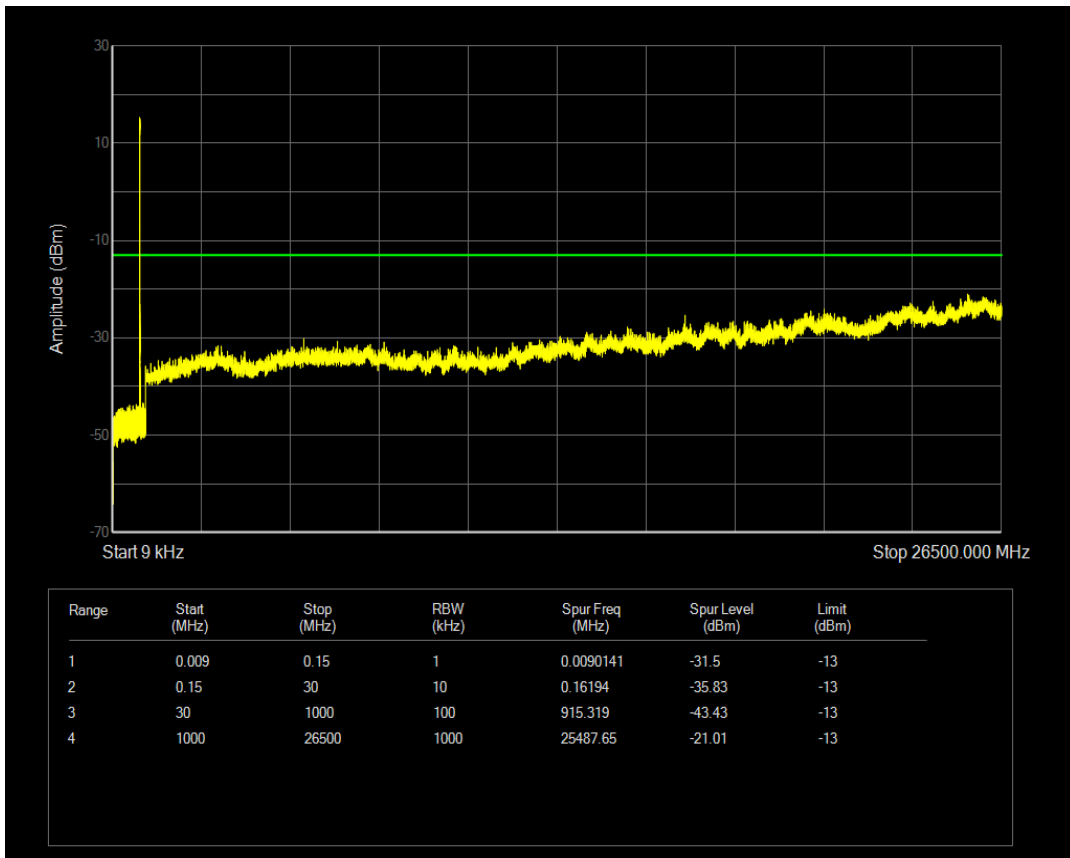

Band5 QPSK BW=3MHz Channel=20415 RB Size=15 Position=#0

Band5 16QAM BW=3MHz Channel=20415 RB Size=1 Position=#0