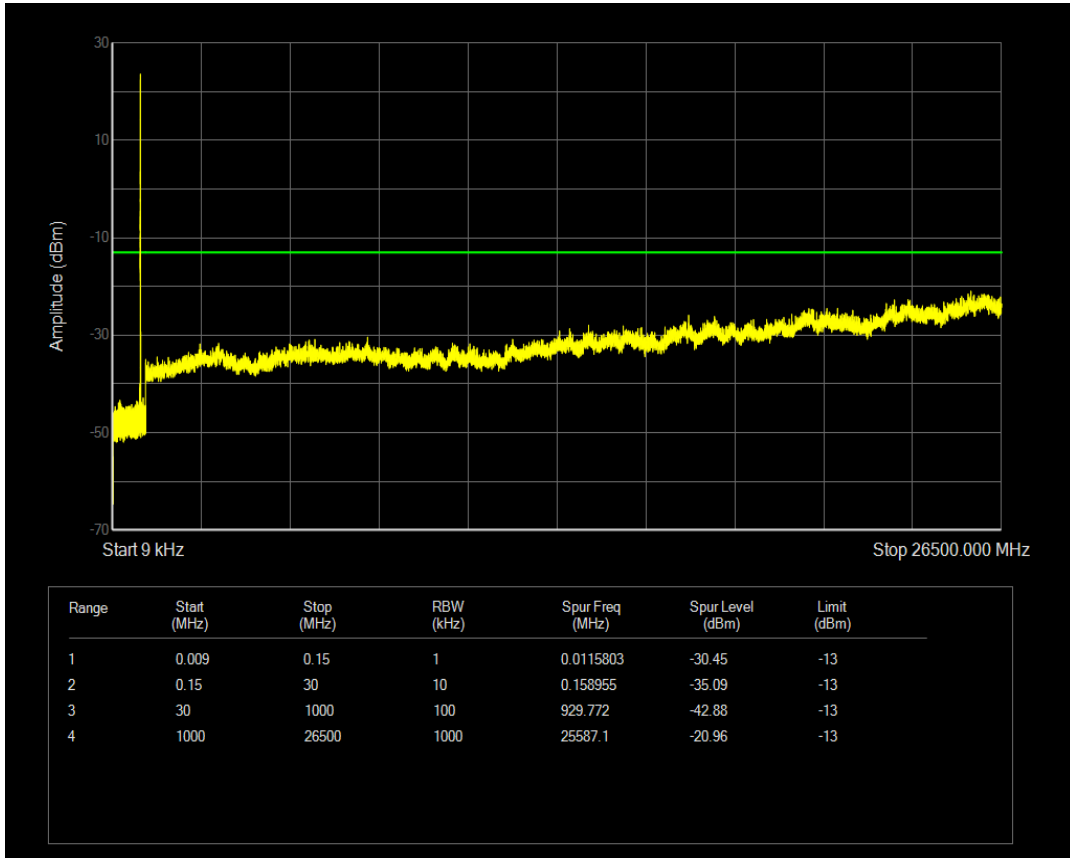

Band5 16QAM BW=5MHz Channel=20425 RB Size=25 Position=#0

Band5 QPSK BW=5MHz Channel=20525 RB Size=1 Position=#0

Band5 QPSK BW=5MHz Channel=20525 RB Size=25 Position=#0

Band5 16QAM BW=5MHz Channel=20525 RB Size=1 Position=#0

Band5 16QAM BW=5MHz Channel=20525 RB Size=25 Position=#0

Band5 QPSK BW=5MHz Channel=20625 RB Size=1 Position=#0

Band5 QPSK BW=5MHz Channel=20625 RB Size=25 Position=#0

Band5 16QAM BW=5MHz Channel=20625 RB Size=1 Position=#0