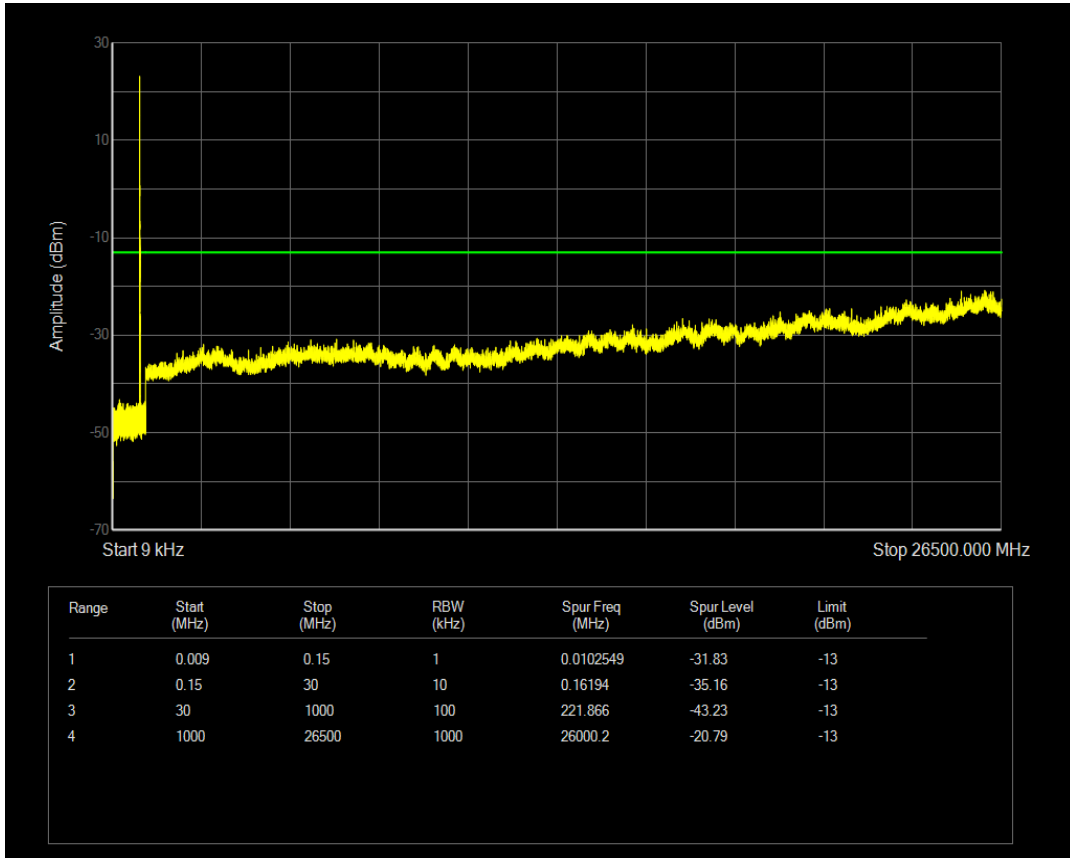

Band5 16QAM BW=3MHz Channel=20635 RB Size=15 Position=#0

Band5 QPSK BW=5MHz Channel=20425 RB Size=25 Position=#0

Band5 QPSK BW=5MHz Channel=20425 RB Size=1 Position=#0

Band5 16QAM BW=5MHz Channel=20425 RB Size=1 Position=#0

Band5 16QAM BW=5MHz Channel=20425 RB Size=25 Position=#0

Band5 QPSK BW=5MHz Channel=20525 RB Size=1 Position=#0

Band5 QPSK BW=5MHz Channel=20525 RB Size=25 Position=#0

Band5 16QAM BW=5MHz Channel=20525 RB Size=1 Position=#0