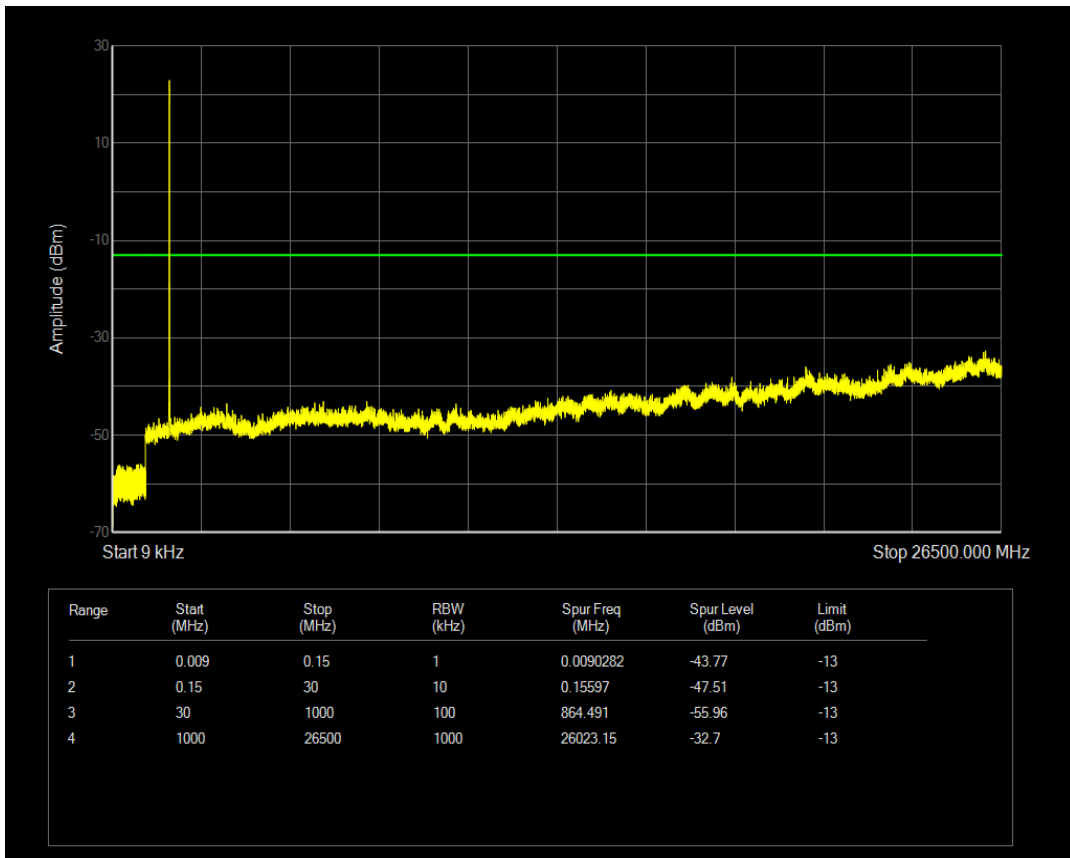

Band66 QPSK BW=3MHz Channel=131987 RB Size=15 Position=#0

Band66 16QAM BW=3MHz Channel=131987 RB Size=1 Position=#0