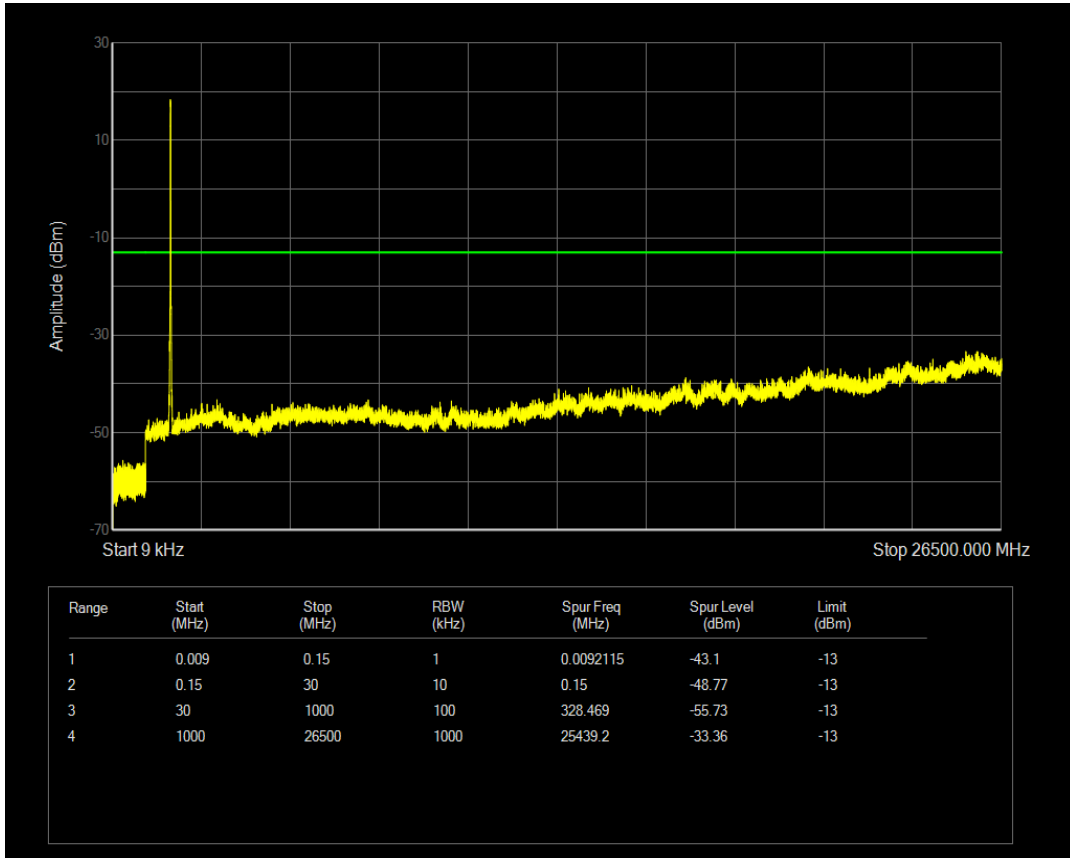

Band4 16QAM BW=15MHz Channel=20025 RB Size=75 Position=#0

Band4 QPSK BW=15MHz Channel=20175 RB Size=1 Position=#0

Band4 QPSK BW=15MHz Channel=20175 RB Size=75 Position=#0

Band4 16QAM BW=15MHz Channel=20175 RB Size=1 Position=#0

Band4 16QAM BW=15MHz Channel=20175 RB Size=75 Position=#0

Band4 QPSK BW=15MHz Channel=20325 RB Size=75 Position=#0

Band4 QPSK BW=15MHz Channel=20325 RB Size=1 Position=#0

Band4 16QAM BW=15MHz Channel=20325 RB Size=1 Position=#0