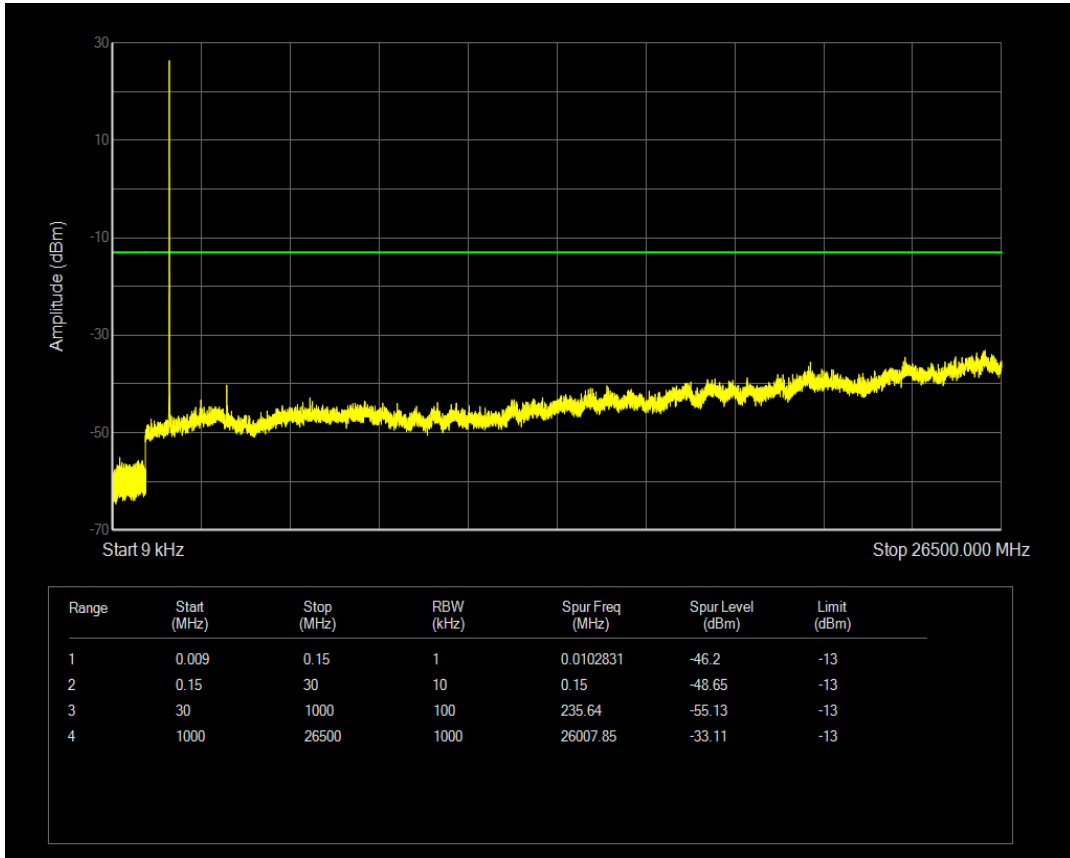

Band66 QPSK BW=3MHz Channel=131987 RB Size=1 Position=#0

Band66 QPSK BW=3MHz Channel=131987 RB Size=15 Position=#0