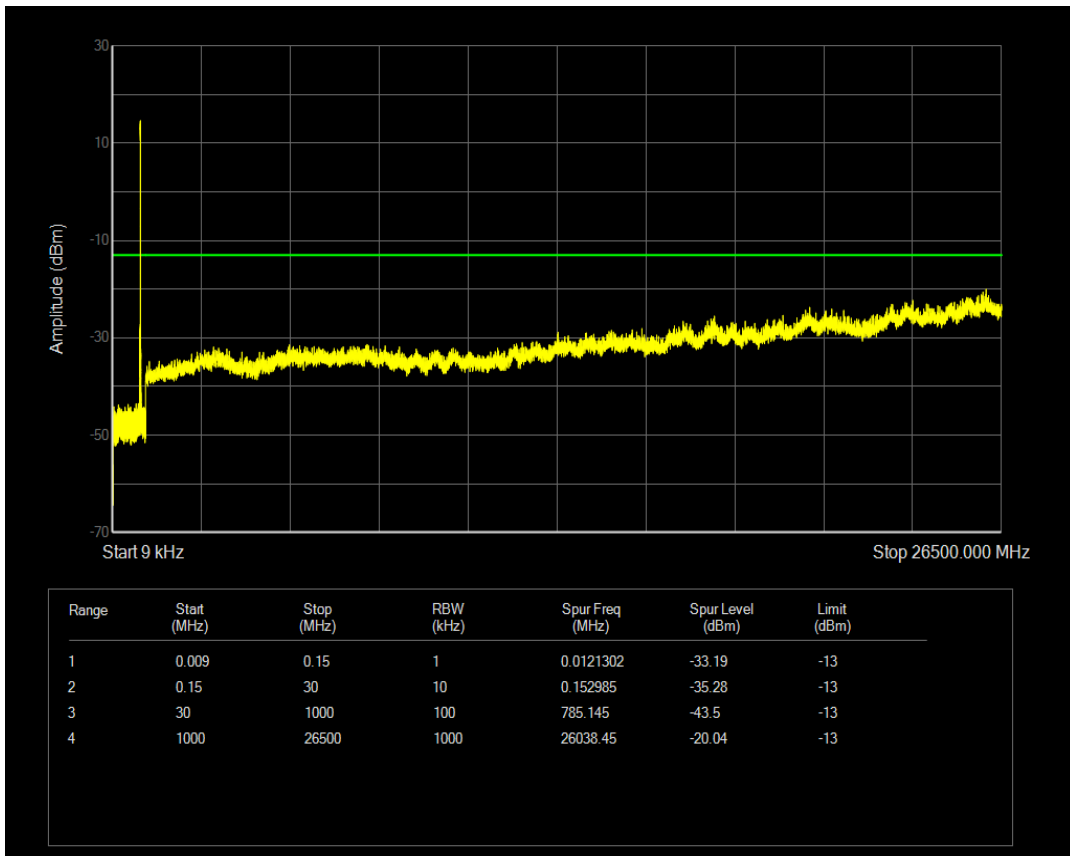

Band5 16QAM BW=5MHz Channel=20425 RB Size=25 Position=#0

Band5 QPSK BW=5MHz Channel=20525 RB Size=1 Position=#0

Band5 QPSK BW=5MHz Channel=20525 RB Size=25 Position=#0

Band5 16QAM BW=5MHz Channel=20525 RB Size=1 Position=#0

Band5 16QAM BW=5MHz Channel=20525 RB Size=25 Position=#0

Band5 QPSK BW=5MHz Channel=20625 RB Size=1 Position=#0

Band5 QPSK BW=5MHz Channel=20625 RB Size=25 Position=#0

Band5 16QAM BW=5MHz Channel=20625 RB Size=1 Position=#0