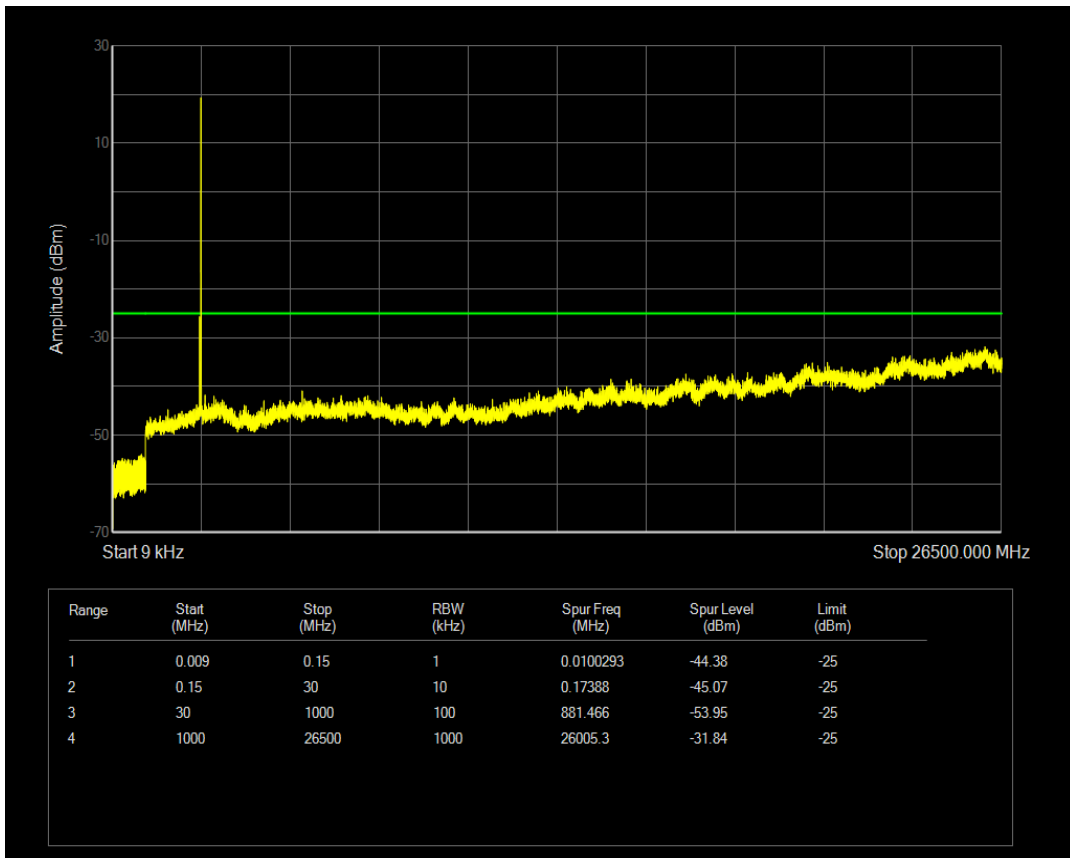

Band41a 16QAM BW=5MHz Channel=41215 RB Size=25 Position=#0

Band41a QPSK BW=10MHz Channel=40090 RB Size=50 Position=#0