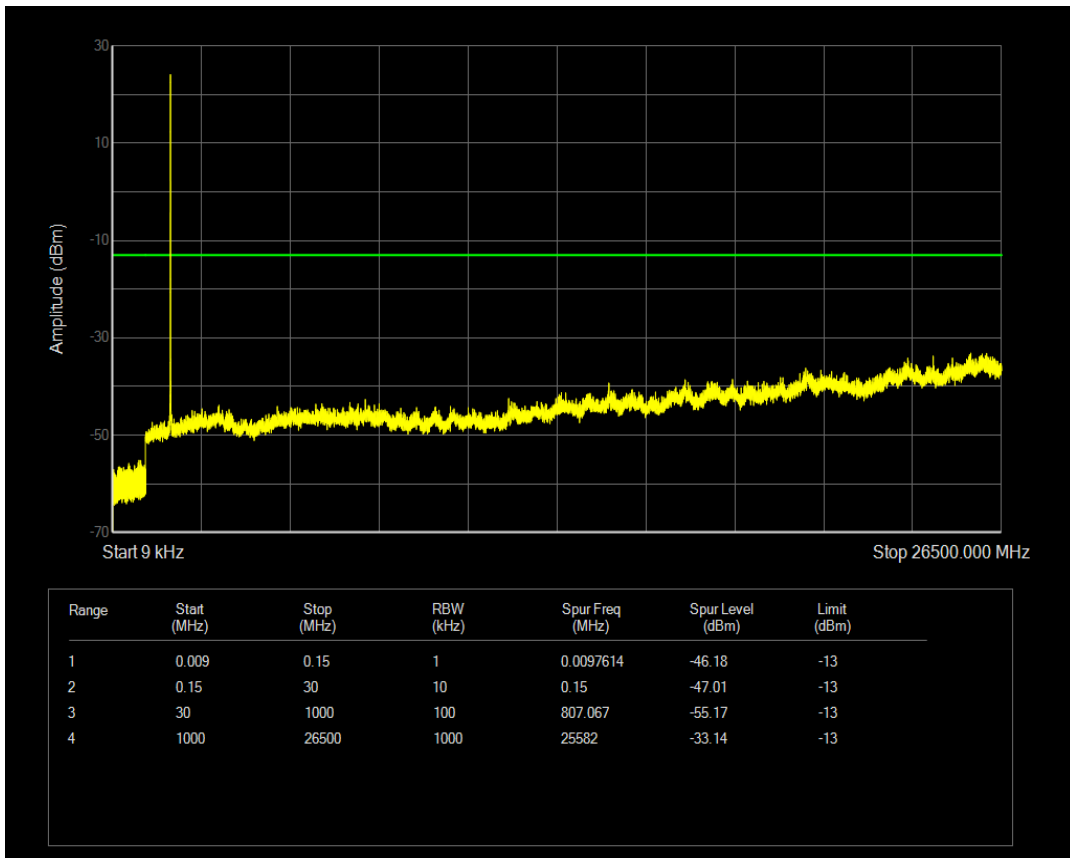

Band66 QPSK BW=3MHz Channel=132322 RB Size=15 Position=#0

Band66 16QAM BW=3MHz Channel=132322 RB Size=1 Position=#0