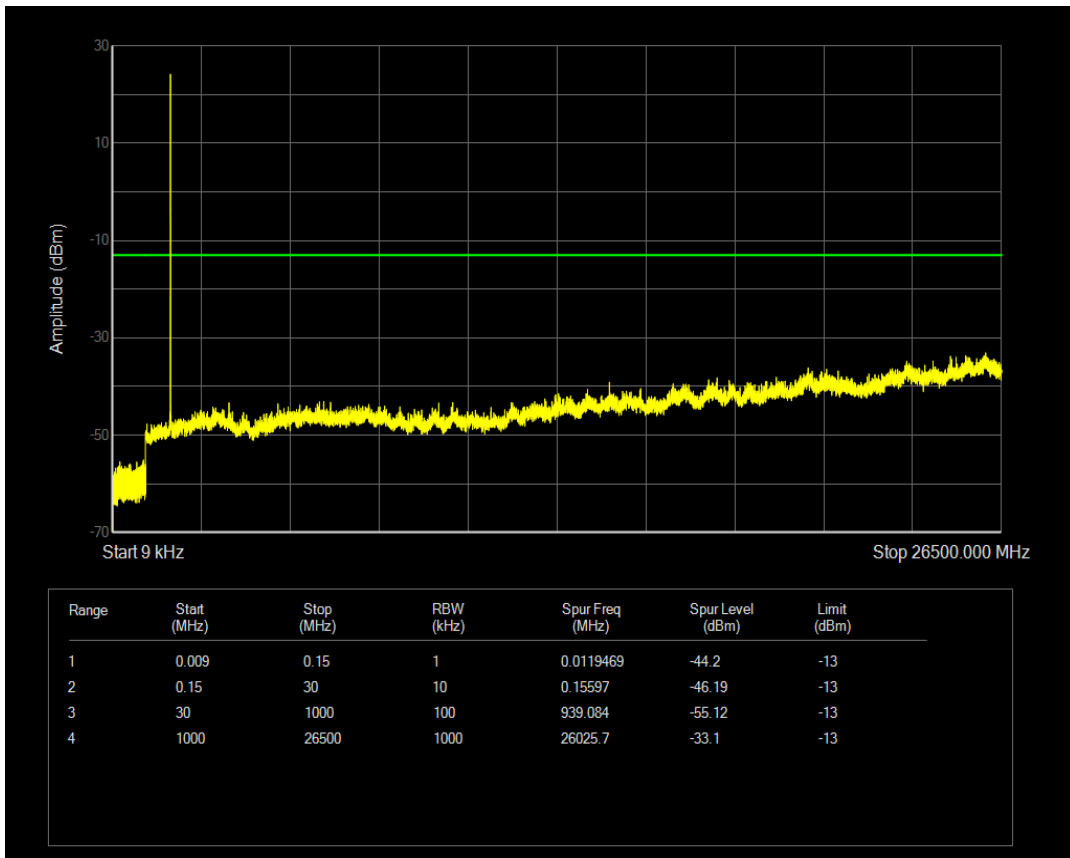

Band66 16QAM BW=1.4MHz Channel=132322 RB Size=6 Position=#0

Band66 QPSK BW=1.4MHz Channel=132665 RB Size=1 Position=#0