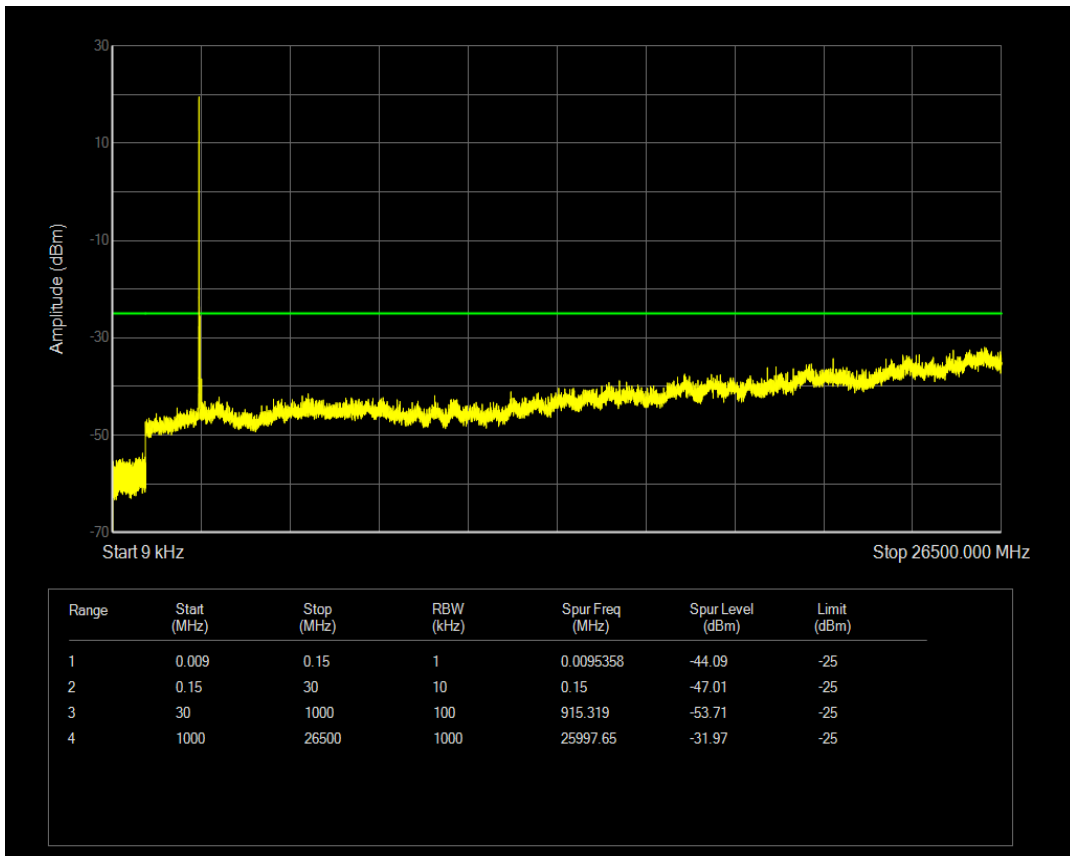

Band41a 16QAM BW=5MHz Channel=40640 RB Size=25 Position=#0

Band41a QPSK BW=5MHz Channel=41215 RB Size=1 Position=#0