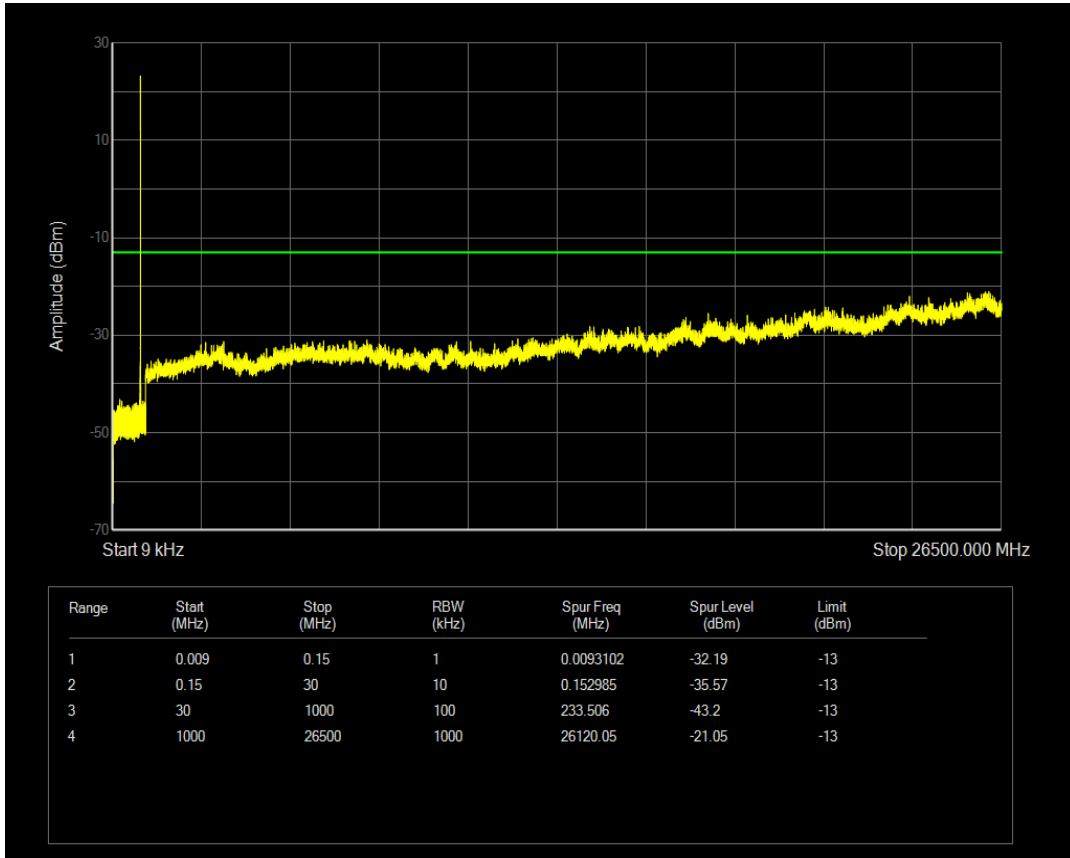

Band5 QPSK BW=1.4MHz Channel=20525 RB Size=1 Position=#0

Band5 16QAM BW=1.4MHz Channel=20407 RB Size=6 Position=#0

Band5 QPSK BW=1.4MHz Channel=20525 RB Size=6 Position=#0

Band5 16QAM BW=1.4MHz Channel=20525 RB Size=1 Position=#0

Band5 16QAM BW=1.4MHz Channel=20525 RB Size=6 Position=#0

Band5 QPSK BW=1.4MHz Channel=20643 RB Size=1 Position=#0

Band5 QPSK BW=1.4MHz Channel=20643 RB Size=6 Position=#0

Band5 16QAM BW=1.4MHz Channel=20643 RB Size=1 Position=#0