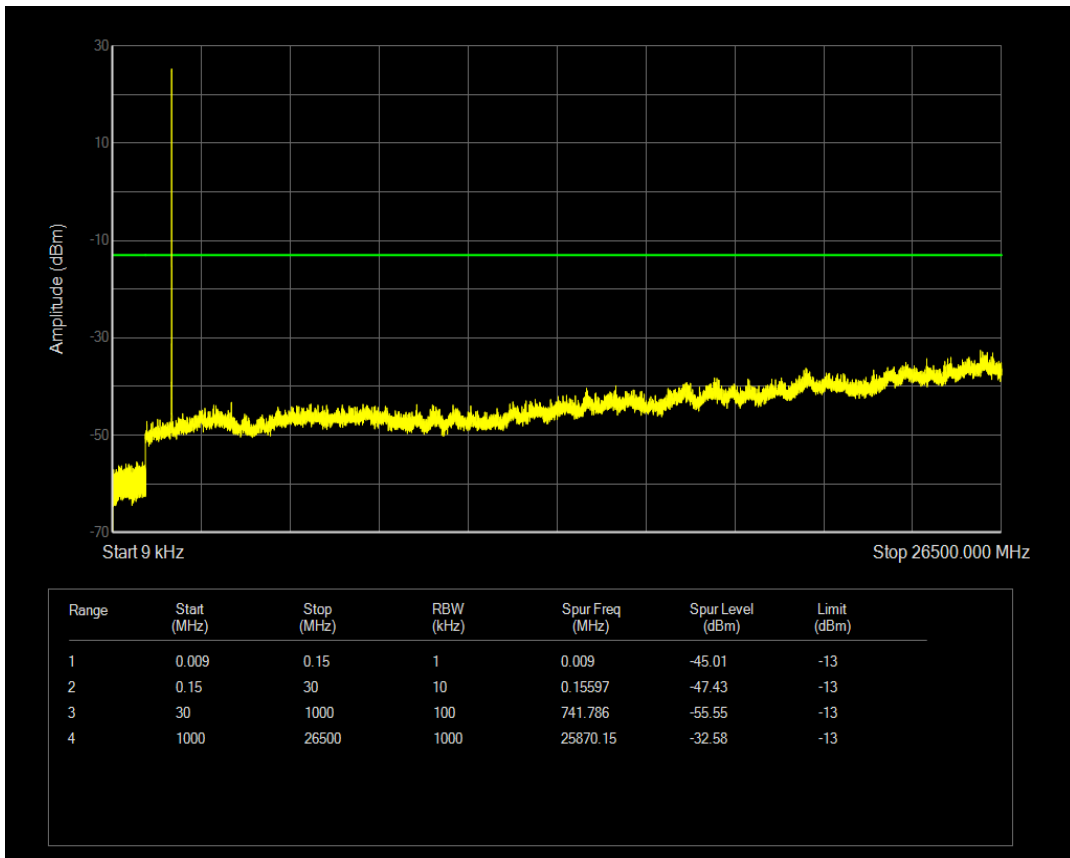

Band66 16QAM BW=1.4MHz Channel=132665 RB Size=6 Position=#0

Band66 QPSK BW=3MHz Channel=131987 RB Size=1 Position=#0