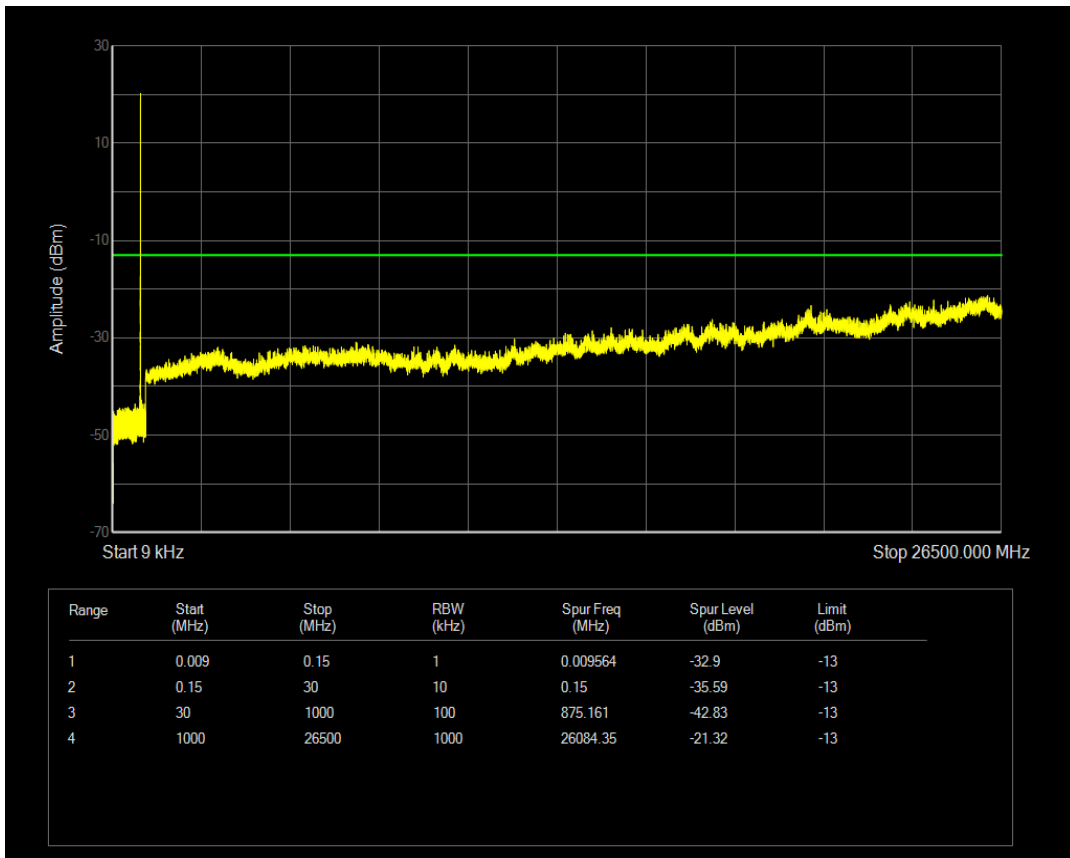

Band5 QPSK BW=1.4MHz Channel=20525 RB Size=1 Position=#0

Band5 16QAM BW=1.4MHz Channel=20407 RB Size=6 Position=#0

Band5 QPSK BW=1.4MHz Channel=20525 RB Size=6 Position=#0

Band5 16QAM BW=1.4MHz Channel=20525 RB Size=1 Position=#0

Band5 16QAM BW=1.4MHz Channel=20525 RB Size=6 Position=#0

Band5 QPSK BW=1.4MHz Channel=20643 RB Size=1 Position=#0

Band5 QPSK BW=1.4MHz Channel=20643 RB Size=6 Position=#0

Band5 16QAM BW=1.4MHz Channel=20643 RB Size=1 Position=#0