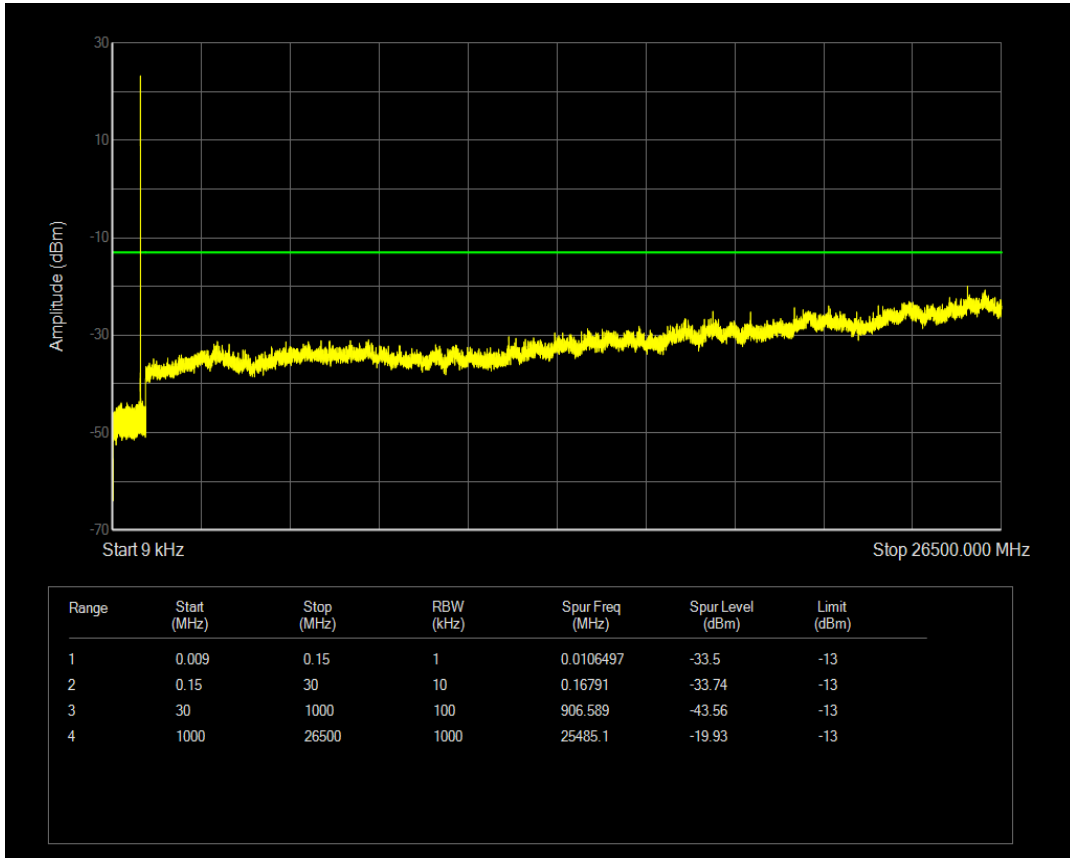

Band5 QPSK BW=1.4MHz Channel=20525 RB Size=1 Position=#0

Band5 16QAM BW=1.4MHz Channel=20407 RB Size=6 Position=#0

Band5 QPSK BW=1.4MHz Channel=20525 RB Size=6 Position=#0

Band5 16QAM BW=1.4MHz Channel=20525 RB Size=1 Position=#0

Band5 16QAM BW=1.4MHz Channel=20525 RB Size=6 Position=#0

Band5 QPSK BW=1.4MHz Channel=20643 RB Size=1 Position=#0

Band5 QPSK BW=1.4MHz Channel=20643 RB Size=6 Position=#0

Band5 16QAM BW=1.4MHz Channel=20643 RB Size=1 Position=#0

Band5 16QAM BW=1.4MHz Channel=20643 RB Size=6 Position=#0

Band5 QPSK BW=3MHz Channel=20415 RB Size=1 Position=#0

Band5 QPSK BW=3MHz Channel=20415 RB Size=15 Position=#0

Band5 16QAM BW=3MHz Channel=20415 RB Size=1 Position=#0