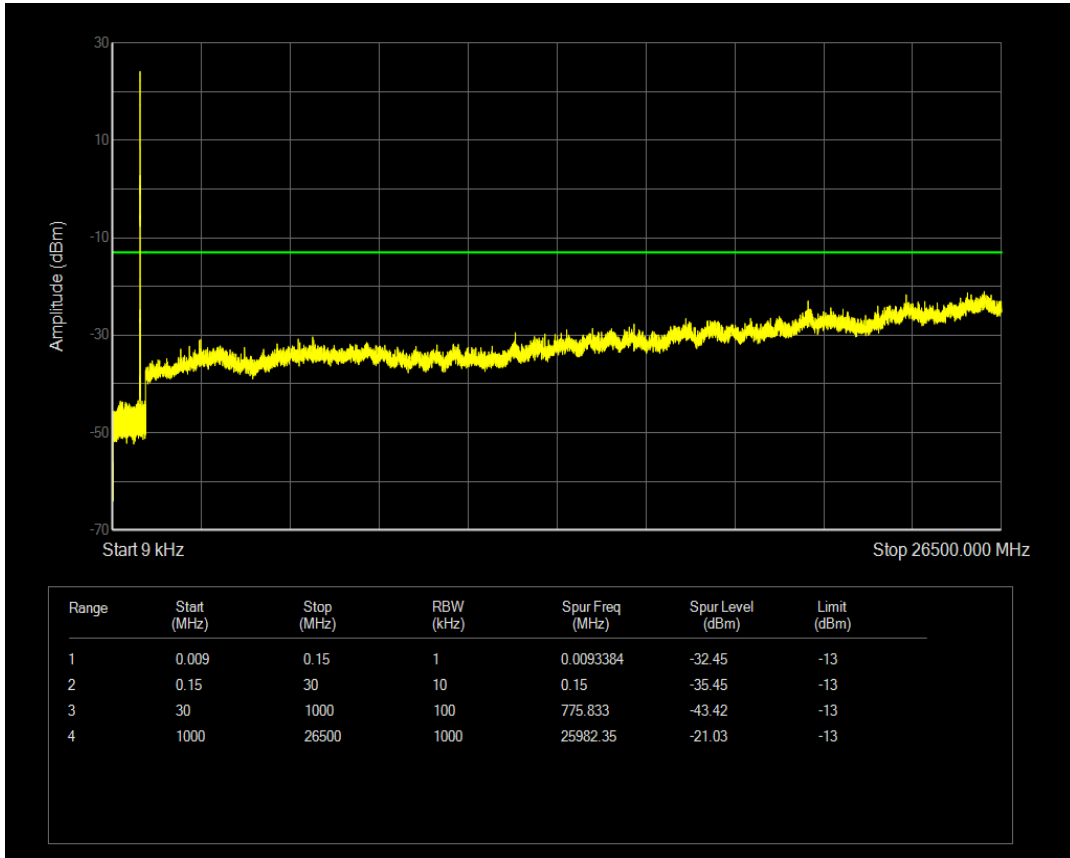

Band5 QPSK BW=1.4MHz Channel=20525 RB Size=1 Position=#0

Band5 16QAM BW=1.4MHz Channel=20407 RB Size=6 Position=#0

Band5 QPSK BW=1.4MHz Channel=20525 RB Size=6 Position=#0

Band5 16QAM BW=1.4MHz Channel=20525 RB Size=1 Position=#0

Band5 16QAM BW=1.4MHz Channel=20525 RB Size=6 Position=#0

Band5 QPSK BW=1.4MHz Channel=20643 RB Size=1 Position=#0

Band5 QPSK BW=1.4MHz Channel=20643 RB Size=6 Position=#0

Band5 16QAM BW=1.4MHz Channel=20643 RB Size=1 Position=#0