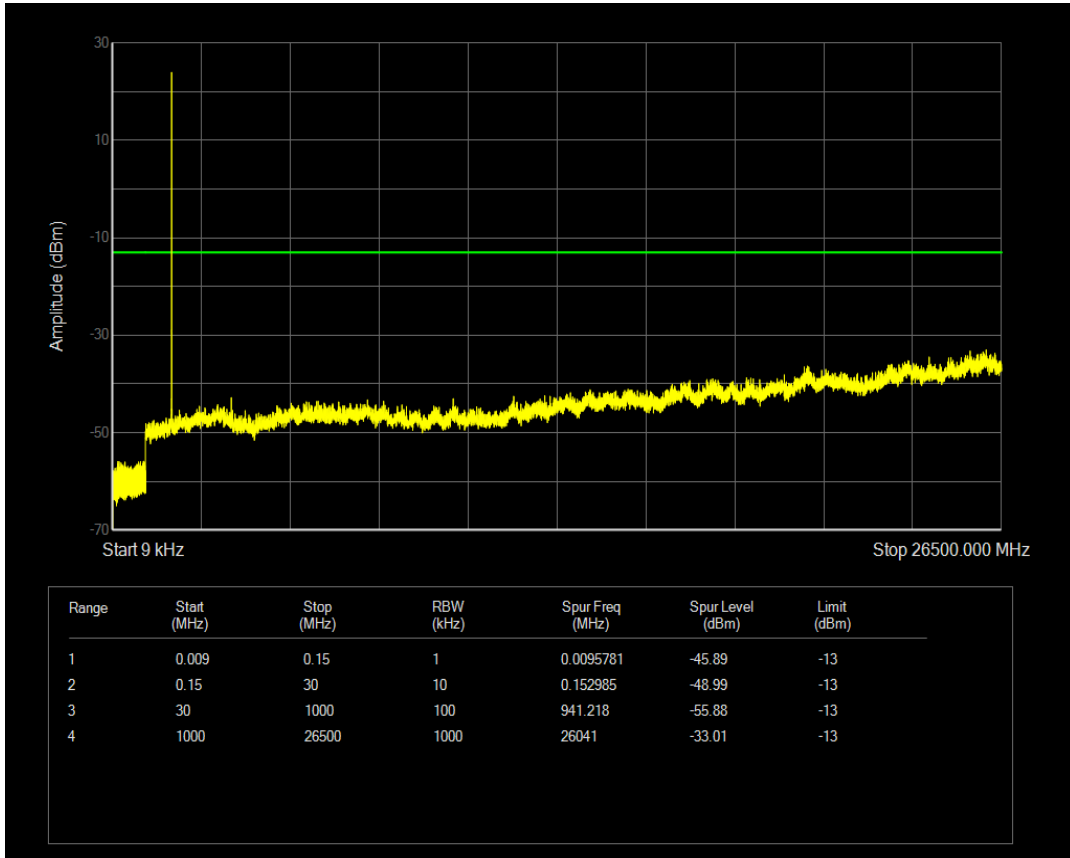

Band66 16QAM BW=1.4MHz Channel=132322 RB Size=6 Position=#0

Band66 QPSK BW=1.4MHz Channel=132665 RB Size=1 Position=#0

Band66 QPSK BW=1.4MHz Channel=132665 RB Size=6 Position=#0

Band66 16QAM BW=1.4MHz Channel=132665 RB Size=1 Position=#0