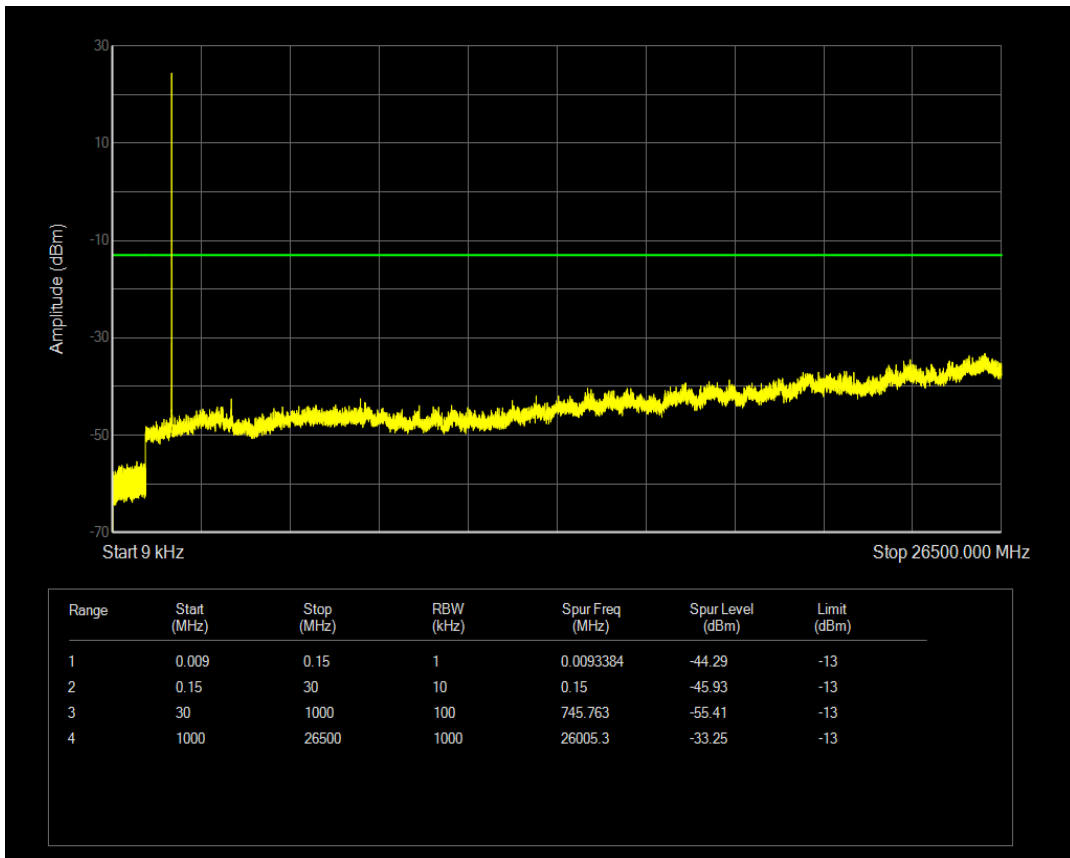

Band66 QPSK BW=1.4MHz Channel=132665 RB Size=6 Position=#0

Band66 16QAM BW=1.4MHz Channel=132665 RB Size=1 Position=#0