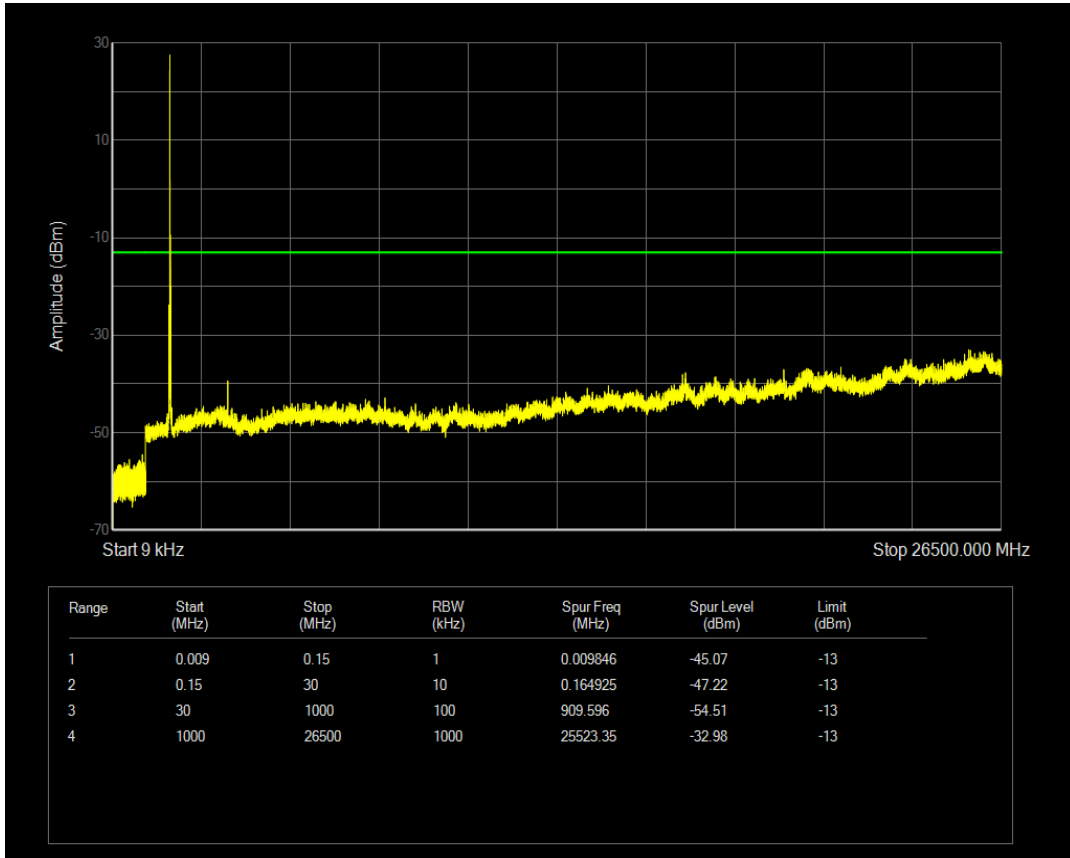

Band4 16QAM BW=10MHz Channel=20350 RB Size=50 Position=#0

Band4 QPSK BW=15MHz Channel=20025 RB Size=1 Position=#0

Band4 16QAM BW=15MHz Channel=20025 RB Size=1 Position=#0

Band4 QPSK BW=15MHz Channel=20025 RB Size=75 Position=#0

Band4 16QAM BW=15MHz Channel=20025 RB Size=75 Position=#0

Band4 QPSK BW=15MHz Channel=20175 RB Size=1 Position=#0

Band4 QPSK BW=15MHz Channel=20175 RB Size=75 Position=#0

Band4 16QAM BW=15MHz Channel=20175 RB Size=1 Position=#0

Band4 16QAM BW=15MHz Channel=20175 RB Size=75 Position=#0

Band4 QPSK BW=15MHz Channel=20325 RB Size=75 Position=#0

Band4 QPSK BW=15MHz Channel=20325 RB Size=1 Position=#0

Band4 16QAM BW=15MHz Channel=20325 RB Size=1 Position=#0