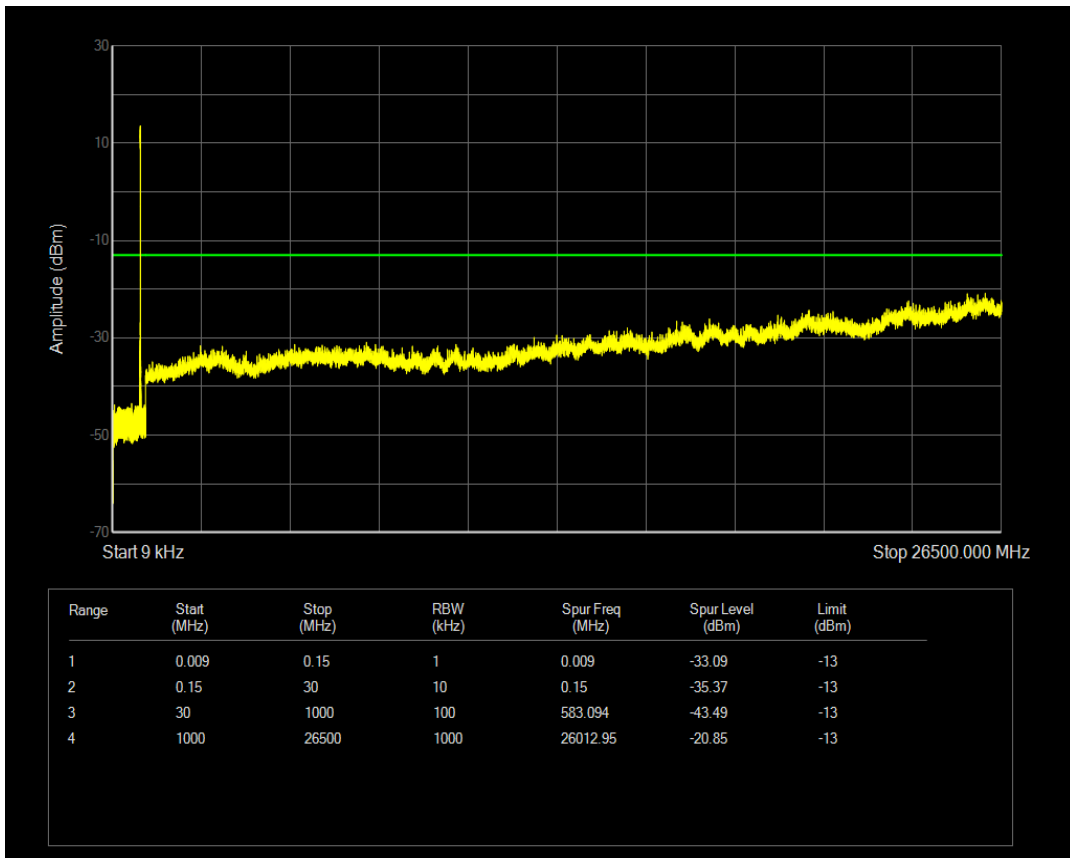

Band5 16QAM BW=5MHz Channel=20525 RB Size=25 Position=#0

Band5 QPSK BW=5MHz Channel=20625 RB Size=1 Position=#0

Band5 QPSK BW=5MHz Channel=20625 RB Size=25 Position=#0

Band5 16QAM BW=5MHz Channel=20625 RB Size=1 Position=#0

Band5 16QAM BW=5MHz Channel=20625 RB Size=25 Position=#0

Band5 QPSK BW=10MHz Channel=20450 RB Size=50 Position=#0

Band5 QPSK BW=10MHz Channel=20450 RB Size=1 Position=#0

Band5 16QAM BW=10MHz Channel=20450 RB Size=1 Position=#0