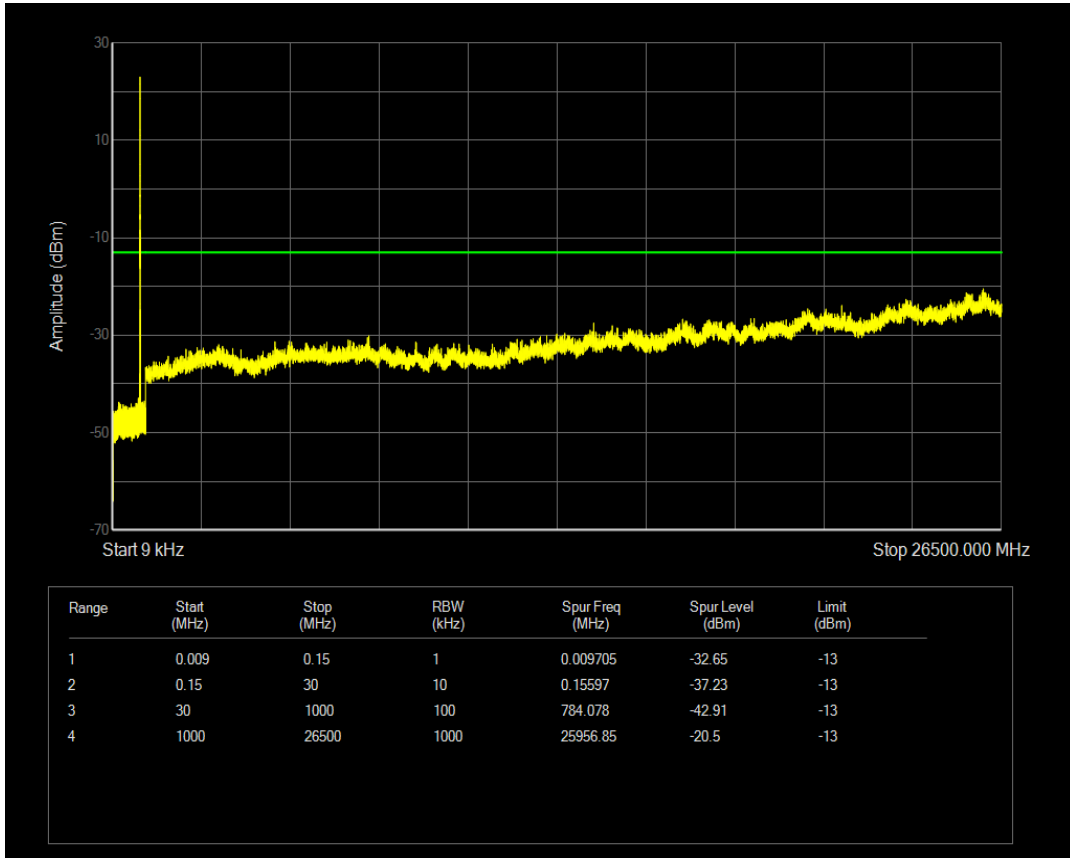

Band5 16QAM BW=3MHz Channel=20635 RB Size=15 Position=#0

Band5 QPSK BW=5MHz Channel=20425 RB Size=25 Position=#0

Band5 QPSK BW=5MHz Channel=20425 RB Size=1 Position=#0

Band5 16QAM BW=5MHz Channel=20425 RB Size=1 Position=#0

Band5 16QAM BW=5MHz Channel=20425 RB Size=25 Position=#0

Band5 QPSK BW=5MHz Channel=20525 RB Size=1 Position=#0

Band5 QPSK BW=5MHz Channel=20525 RB Size=25 Position=#0

Band5 16QAM BW=5MHz Channel=20525 RB Size=1 Position=#0