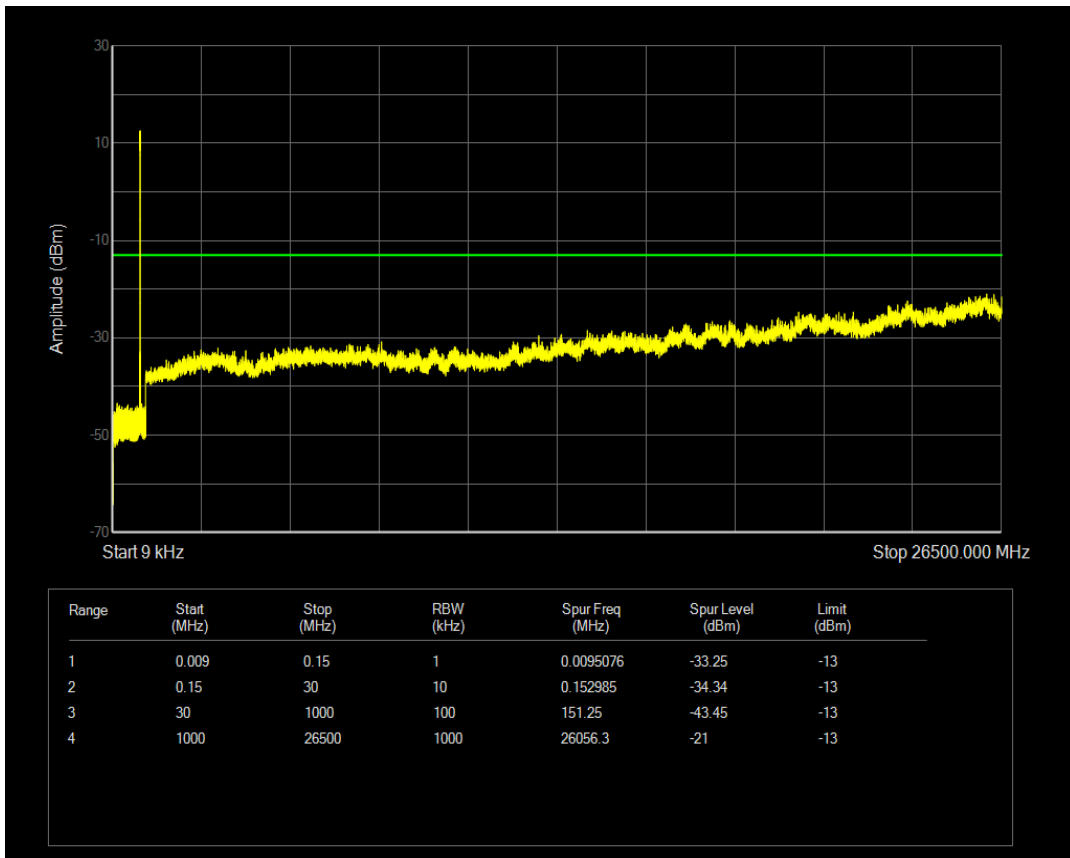

Band5 16QAM BW=5MHz Channel=20425 RB Size=25 Position=#0

Band5 QPSK BW=5MHz Channel=20525 RB Size=1 Position=#0

Band5 QPSK BW=5MHz Channel=20525 RB Size=25 Position=#0

Band5 16QAM BW=5MHz Channel=20525 RB Size=1 Position=#0

Band5 16QAM BW=5MHz Channel=20525 RB Size=25 Position=#0

Band5 QPSK BW=5MHz Channel=20625 RB Size=1 Position=#0

Band5 QPSK BW=5MHz Channel=20625 RB Size=25 Position=#0

Band5 16QAM BW=5MHz Channel=20625 RB Size=1 Position=#0