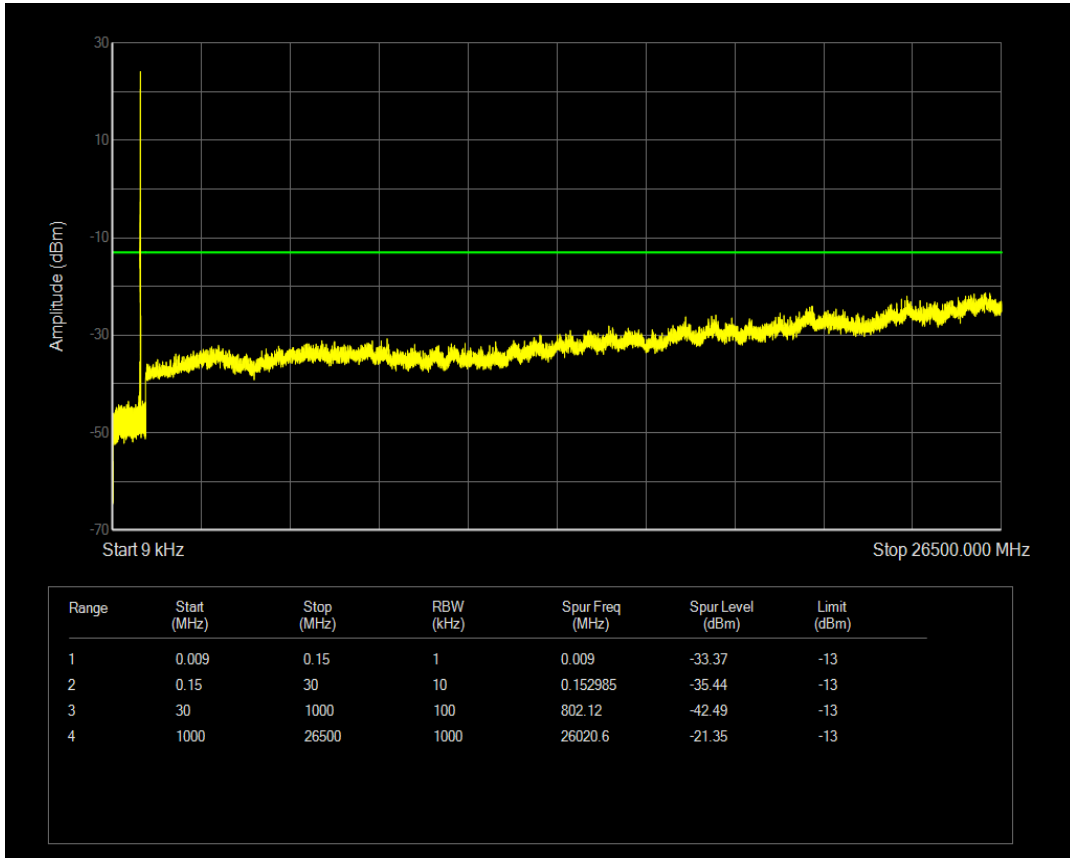

Band5 16QAM BW=5MHz Channel=20525 RB Size=25 Position=#0

Band5 QPSK BW=5MHz Channel=20625 RB Size=1 Position=#0

Band5 QPSK BW=5MHz Channel=20625 RB Size=25 Position=#0

Band5 16QAM BW=5MHz Channel=20625 RB Size=1 Position=#0

Band5 16QAM BW=5MHz Channel=20625 RB Size=25 Position=#0

Band5 QPSK BW=10MHz Channel=20450 RB Size=50 Position=#0

Band5 QPSK BW=10MHz Channel=20450 RB Size=1 Position=#0

Band5 16QAM BW=10MHz Channel=20450 RB Size=1 Position=#0