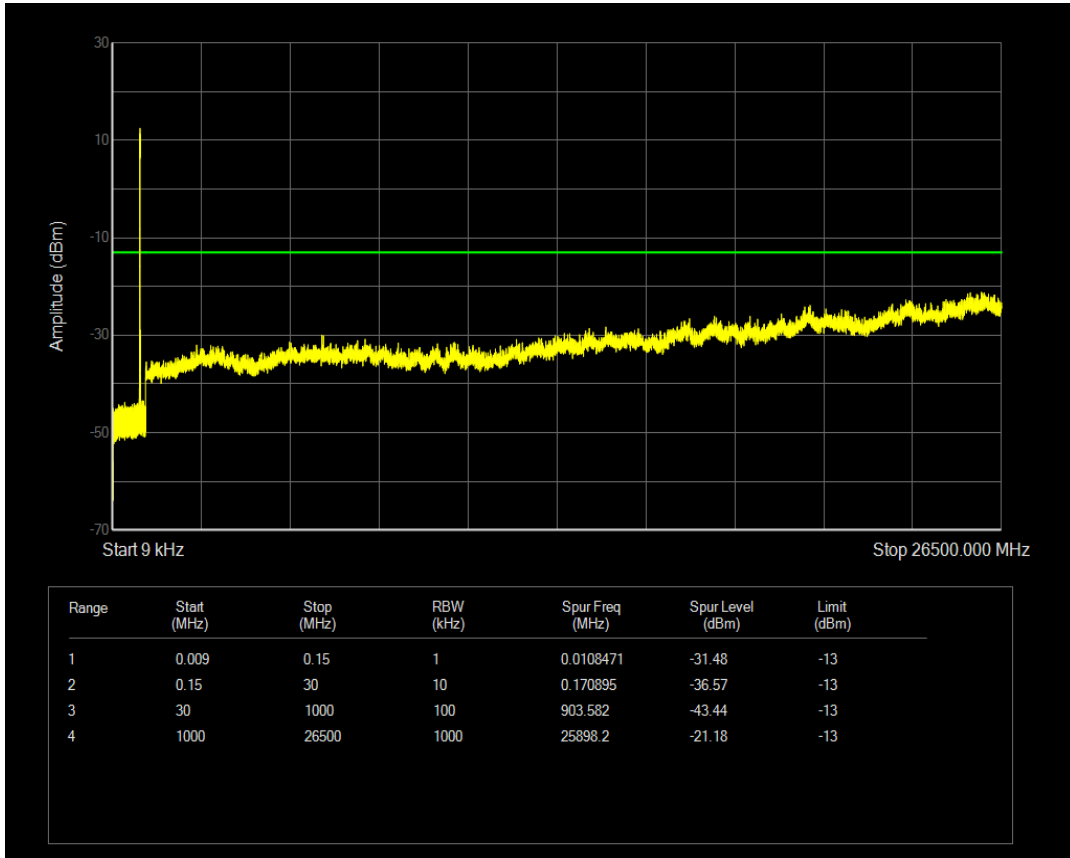

Band5 16QAM BW=5MHz Channel=20525 RB Size=25 Position=#0

Band5 QPSK BW=5MHz Channel=20625 RB Size=1 Position=#0

Band5 QPSK BW=5MHz Channel=20625 RB Size=25 Position=#0

Band5 16QAM BW=5MHz Channel=20625 RB Size=1 Position=#0

Band5 16QAM BW=5MHz Channel=20625 RB Size=25 Position=#0

Band5 QPSK BW=10MHz Channel=20450 RB Size=50 Position=#0

Band5 QPSK BW=10MHz Channel=20450 RB Size=1 Position=#0

Band5 16QAM BW=10MHz Channel=20450 RB Size=1 Position=#0