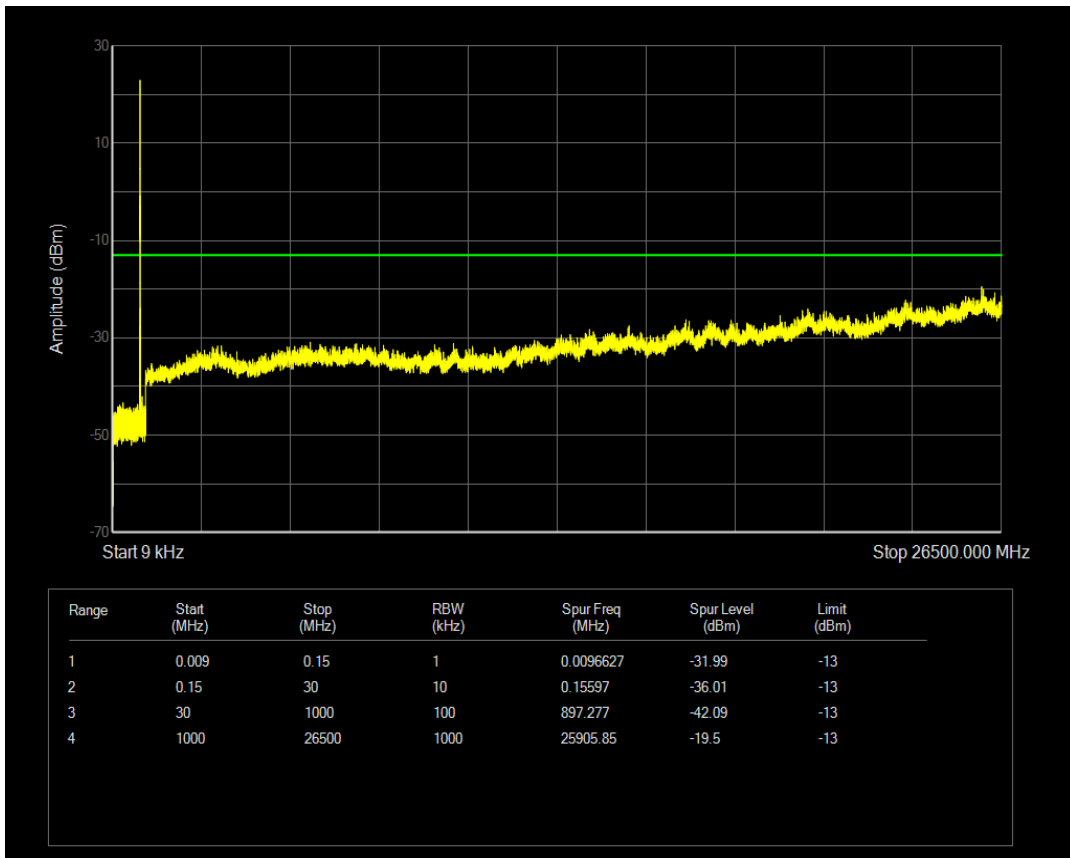

Band5 QPSK BW=3MHz Channel=20525 RB Size=1 Position=#0

Band5 16QAM BW=3MHz Channel=20525 RB Size=1 Position=#0