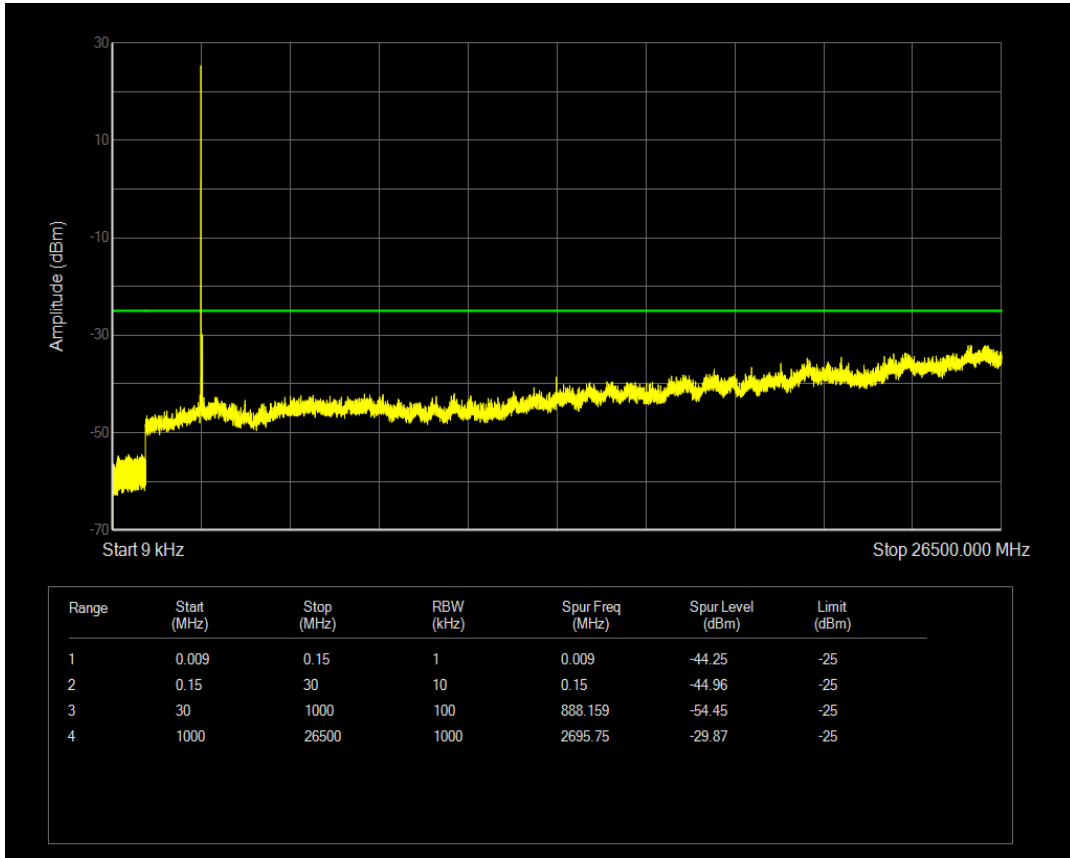

Band41a QPSK BW=5MHz Channel=41215 RB Size=1 Position=#0

Band41a QPSK BW=5MHz Channel=41215 RB Size=25 Position=#0