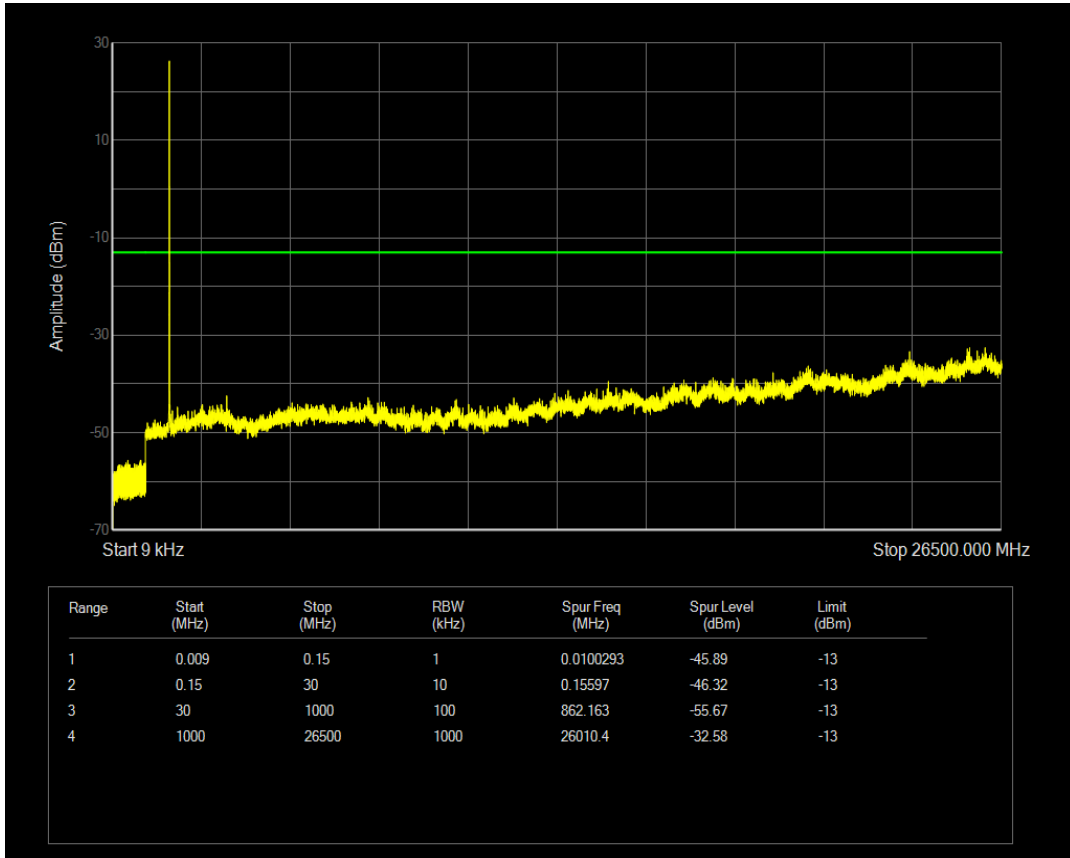

Band66 16QAM BW=1.4MHz Channel=132665 RB Size=6 Position=#0

Band66 QPSK BW=3MHz Channel=131987 RB Size=1 Position=#0

Band66 QPSK BW=3MHz Channel=131987 RB Size=15 Position=#0

Band66 16QAM BW=3MHz Channel=131987 RB Size=1 Position=#0