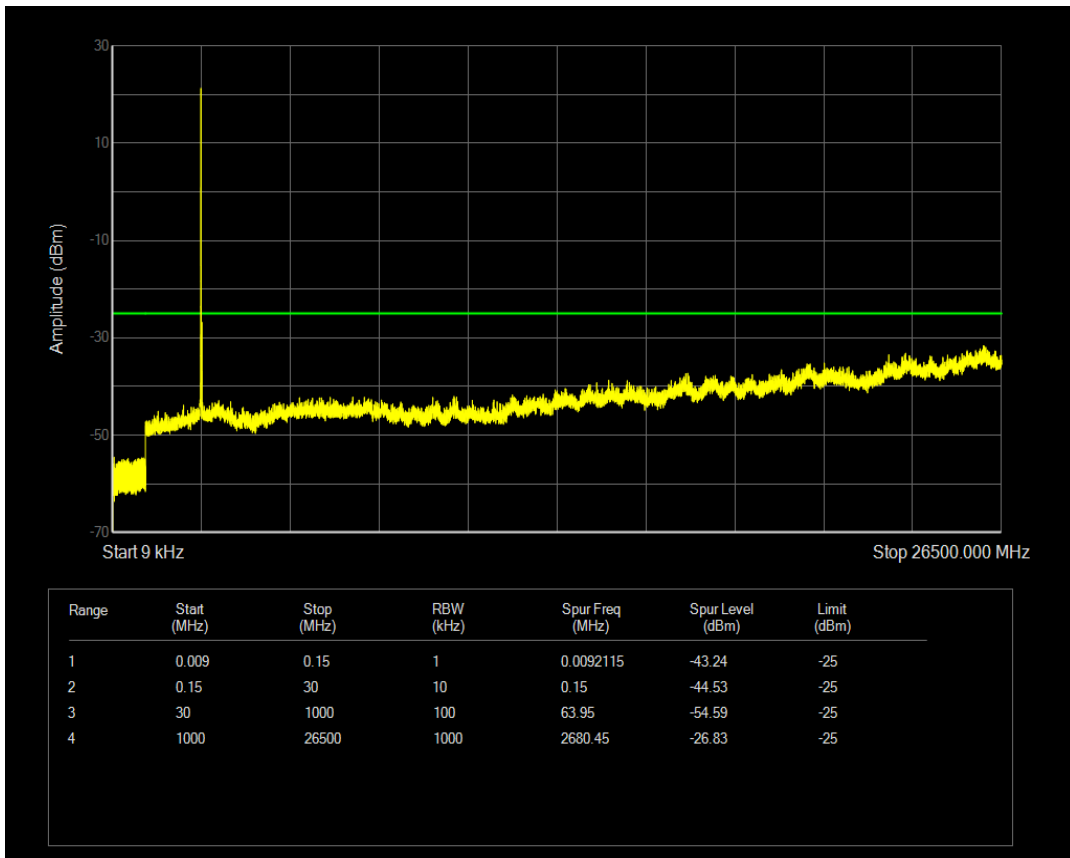

Band41a QPSK BW=5MHz Channel=41215 RB Size=25 Position=#0

Band41a 16QAM BW=5MHz Channel=41215 RB Size=1 Position=#0