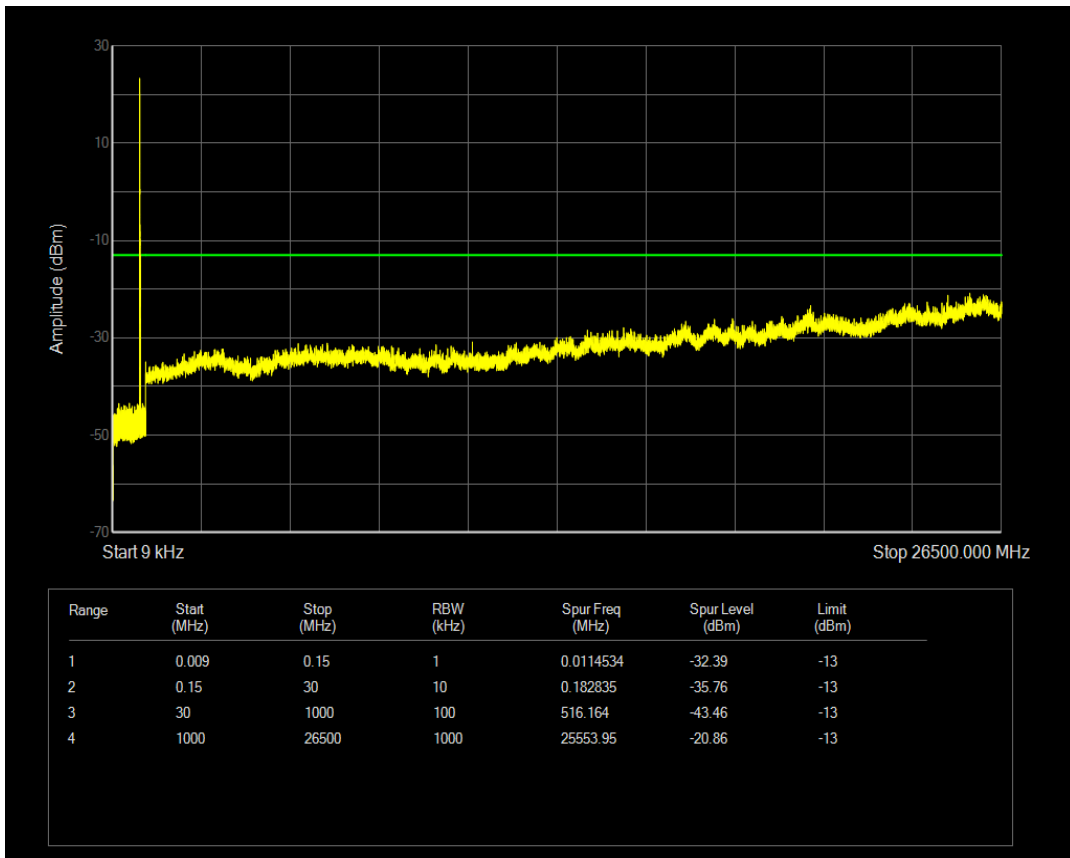

Band5 16QAM BW=5MHz Channel=20525 RB Size=25 Position=#0

Band5 QPSK BW=5MHz Channel=20625 RB Size=1 Position=#0

Band5 QPSK BW=5MHz Channel=20625 RB Size=25 Position=#0

Band5 16QAM BW=5MHz Channel=20625 RB Size=1 Position=#0

Band5 16QAM BW=5MHz Channel=20625 RB Size=25 Position=#0

Band5 QPSK BW=10MHz Channel=20450 RB Size=50 Position=#0

Band5 QPSK BW=10MHz Channel=20450 RB Size=1 Position=#0

Band5 16QAM BW=10MHz Channel=20450 RB Size=1 Position=#0