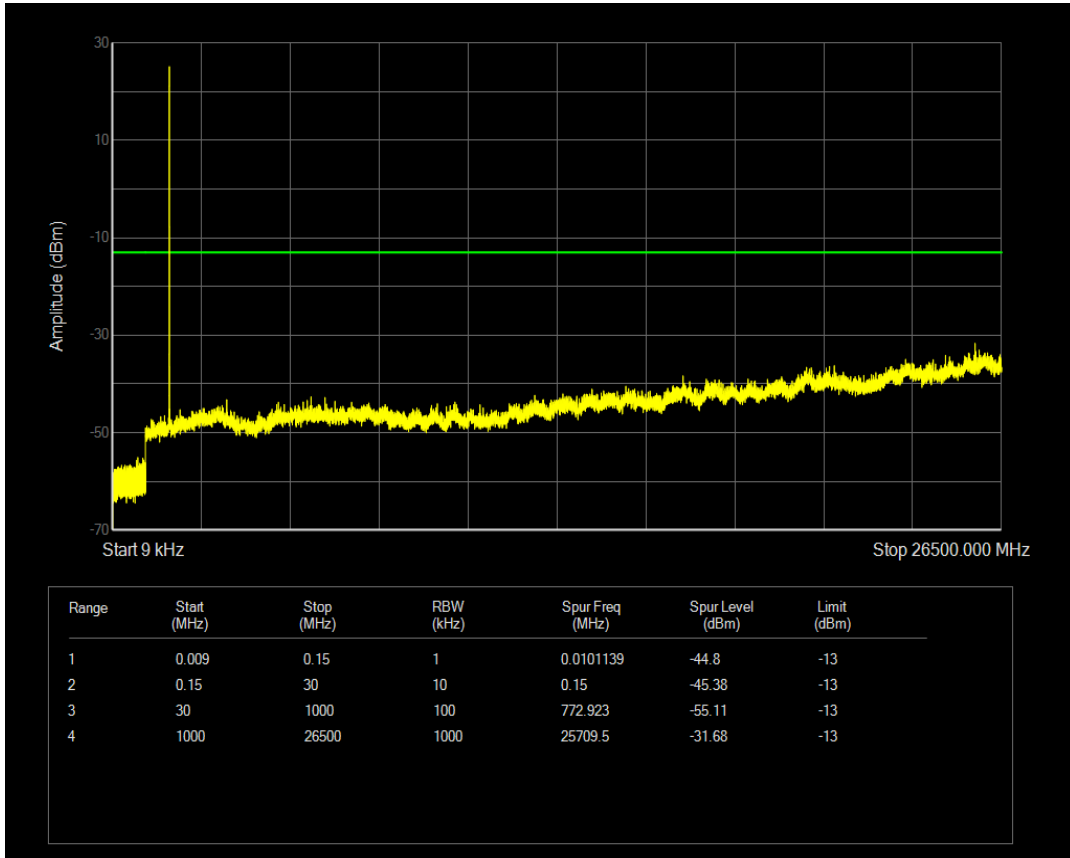

Band66 16QAM BW=1.4MHz Channel=131979 RB Size=6 Position=#0

Band66 QPSK BW=1.4MHz Channel=132322 RB Size=6 Position=#0