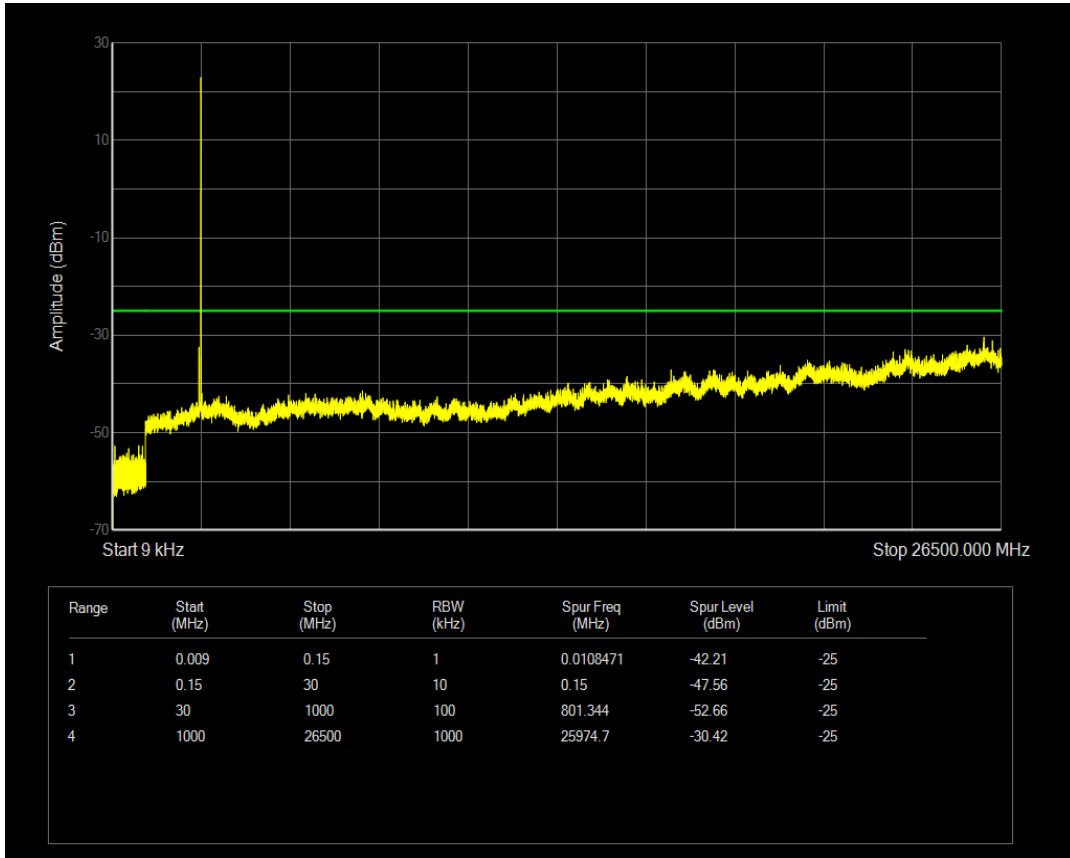

Band41a 16QAM BW=5MHz Channel=40640 RB Size=25 Position=#0

Band41a QPSK BW=5MHz Channel=41215 RB Size=1 Position=#0

Band41a QPSK BW=5MHz Channel=41215 RB Size=25 Position=#0

Band41a 16QAM BW=5MHz Channel=41215 RB Size=1 Position=#0