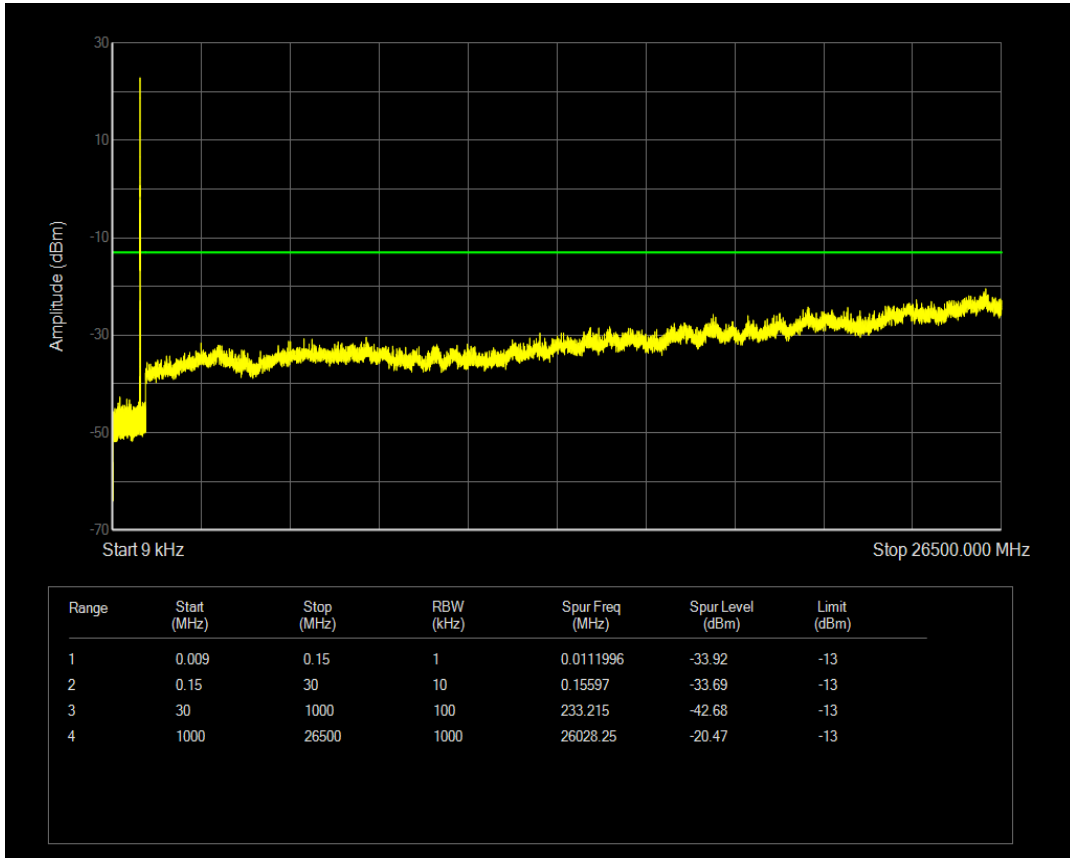

Band5 16QAM BW=5MHz Channel=20425 RB Size=25 Position=#0

Band5 QPSK BW=5MHz Channel=20525 RB Size=1 Position=#0

Band5 QPSK BW=5MHz Channel=20525 RB Size=25 Position=#0

Band5 16QAM BW=5MHz Channel=20525 RB Size=1 Position=#0

Band5 16QAM BW=5MHz Channel=20525 RB Size=25 Position=#0

Band5 QPSK BW=5MHz Channel=20625 RB Size=1 Position=#0

Band5 QPSK BW=5MHz Channel=20625 RB Size=25 Position=#0

Band5 16QAM BW=5MHz Channel=20625 RB Size=1 Position=#0