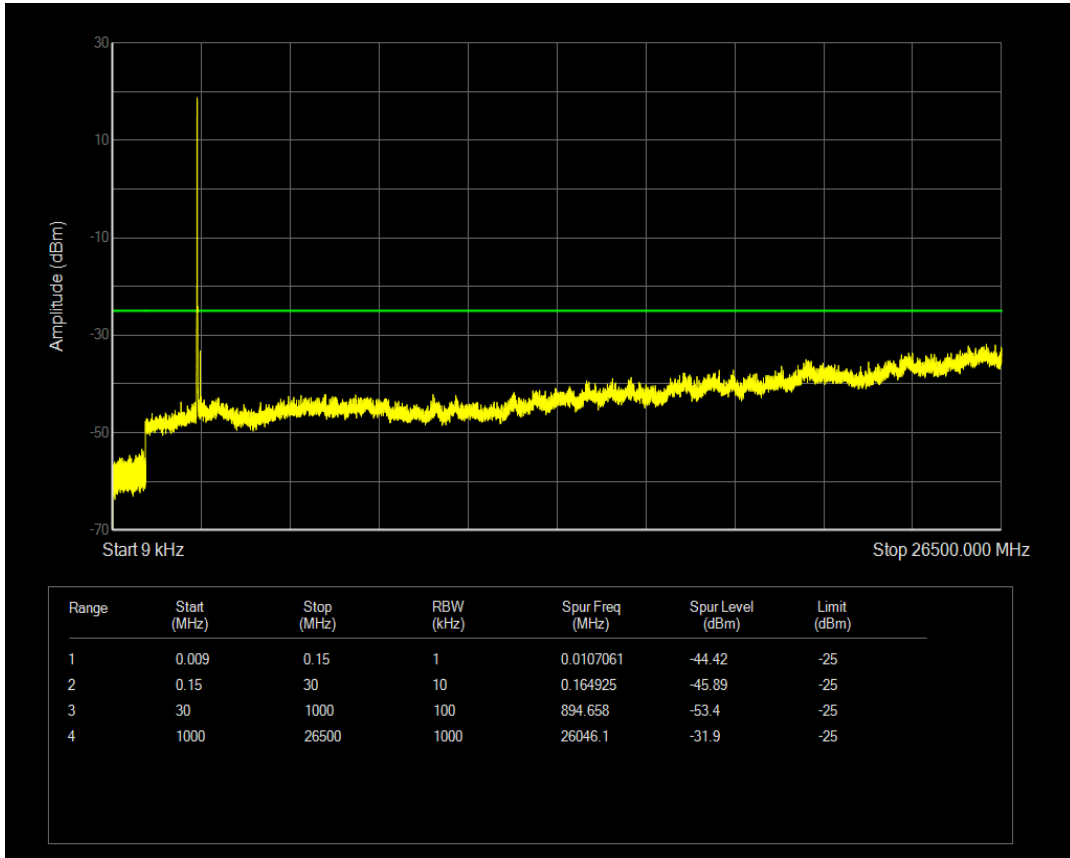

Band41a QPSK BW=10MHz Channel=40090 RB Size=50 Position=#0

Band41a QPSK BW=10MHz Channel=40090 RB Size=1 Position=#0