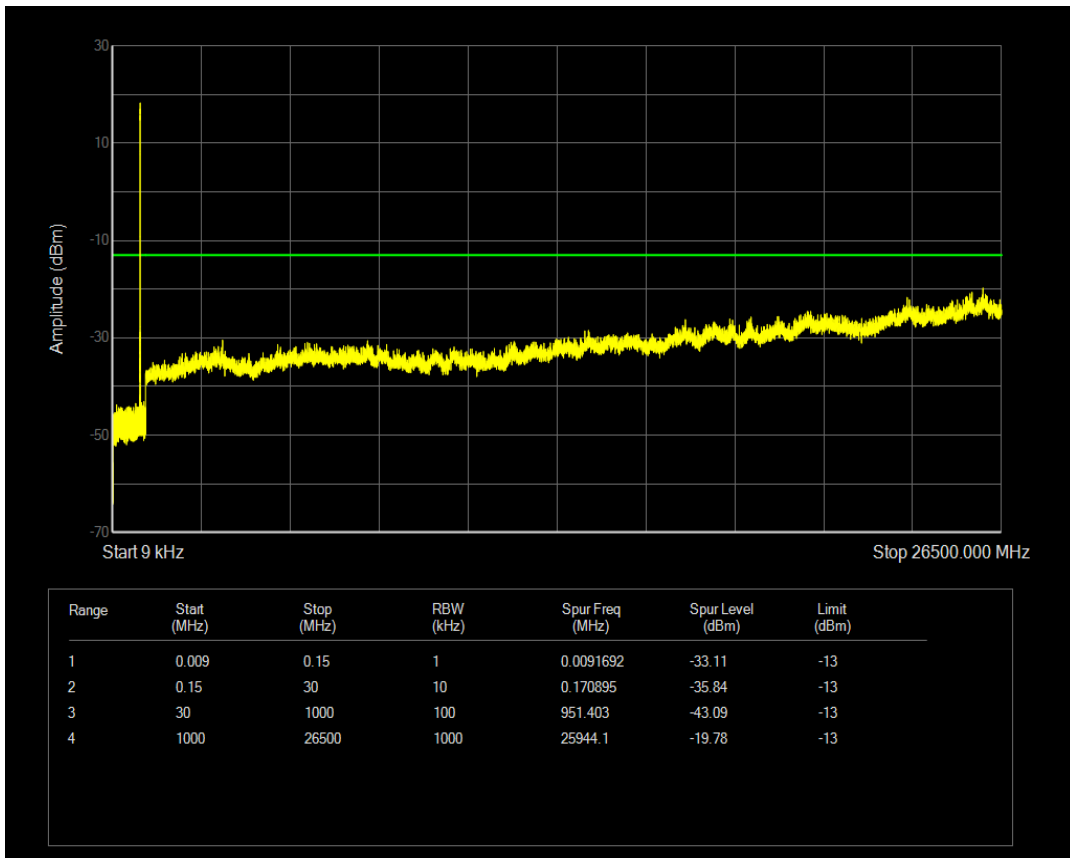

Band5 QPSK BW=1.4MHz Channel=20525 RB Size=1 Position=#0

Band5 16QAM BW=1.4MHz Channel=20407 RB Size=6 Position=#0

Band5 QPSK BW=1.4MHz Channel=20525 RB Size=6 Position=#0

Band5 16QAM BW=1.4MHz Channel=20525 RB Size=1 Position=#0

Band5 16QAM BW=1.4MHz Channel=20525 RB Size=6 Position=#0

Band5 QPSK BW=1.4MHz Channel=20643 RB Size=1 Position=#0

Band5 QPSK BW=1.4MHz Channel=20643 RB Size=6 Position=#0

Band5 16QAM BW=1.4MHz Channel=20643 RB Size=1 Position=#0