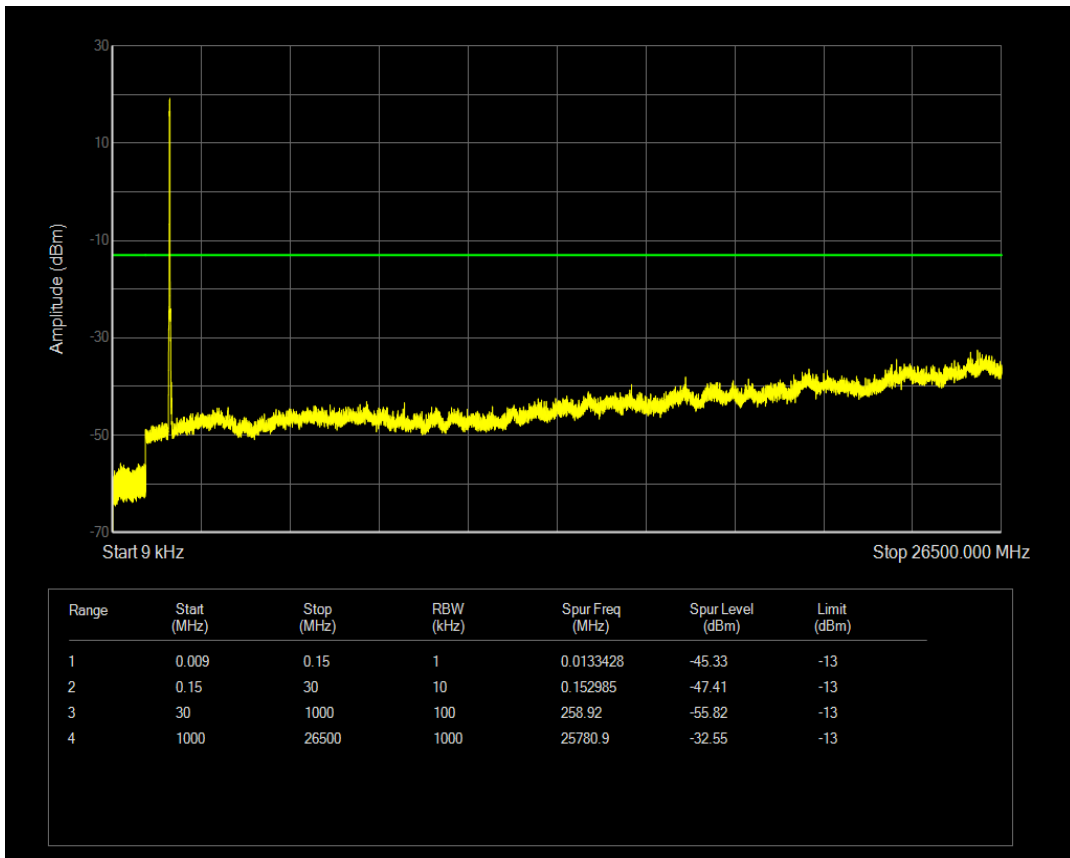

Band4 QPSK BW=20MHz Channel=20050 RB Size=100 Position=#0

Band4 16QAM BW=20MHz Channel=20050 RB Size=1 Position=#0