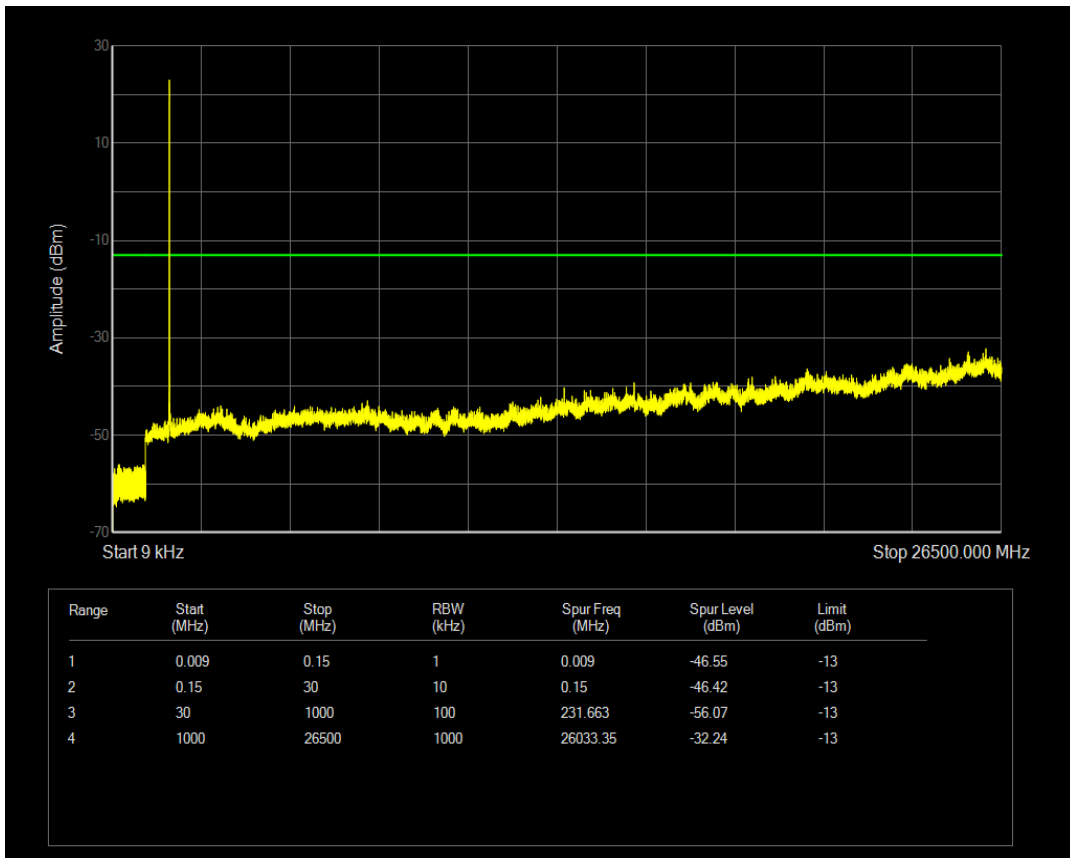

Band66 16QAM BW=3MHz Channel=131987 RB Size=15 Position=#0

Band66 QPSK BW=3MHz Channel=132322 RB Size=1 Position=#0