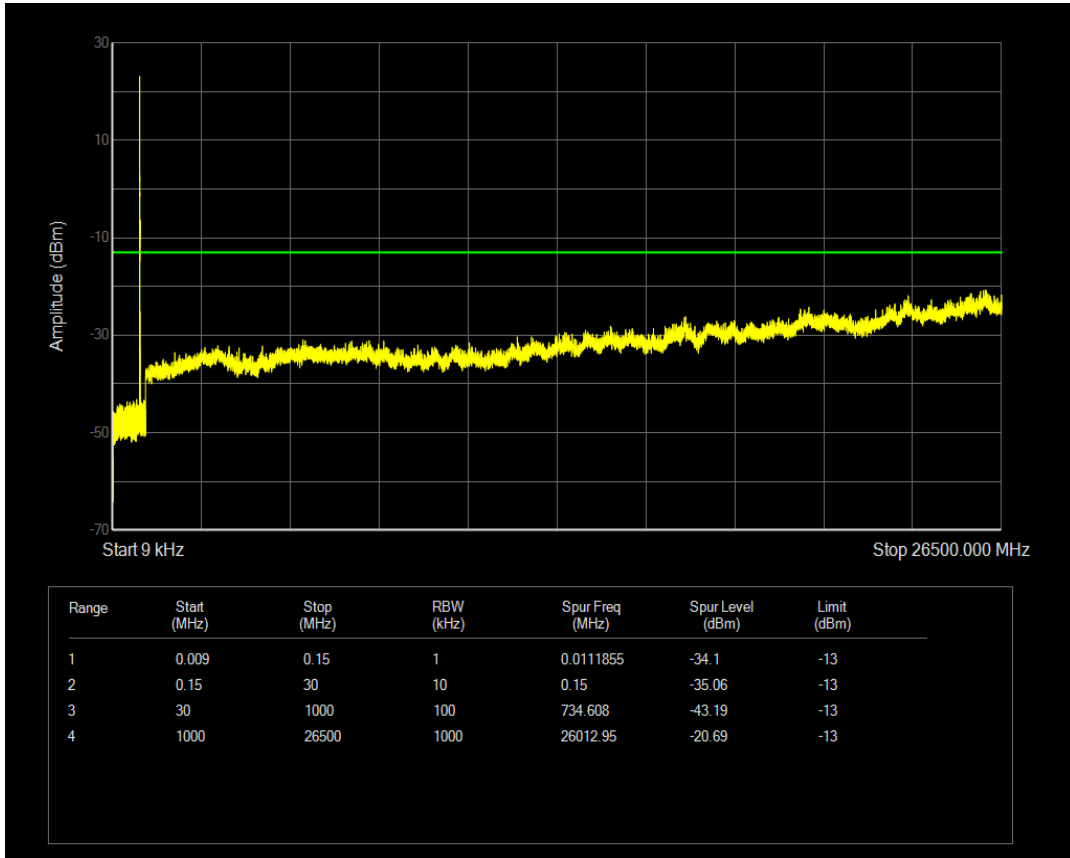

Band5 QPSK BW=3MHz Channel=20415 RB Size=1 Position=#0

Band5 QPSK BW=3MHz Channel=20415 RB Size=15 Position=#0