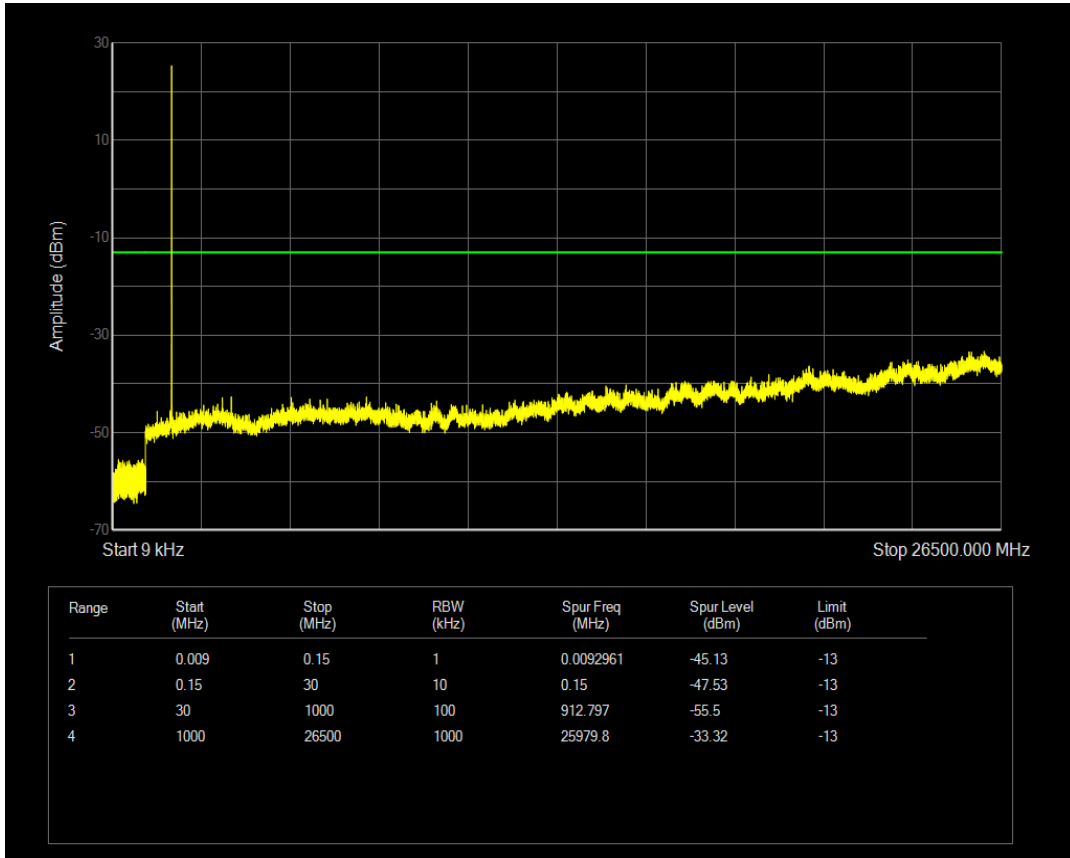

Band66 QPSK BW=1.4MHz Channel=132665 RB Size=1 Position=#0

Band66 QPSK BW=1.4MHz Channel=132665 RB Size=6 Position=#0