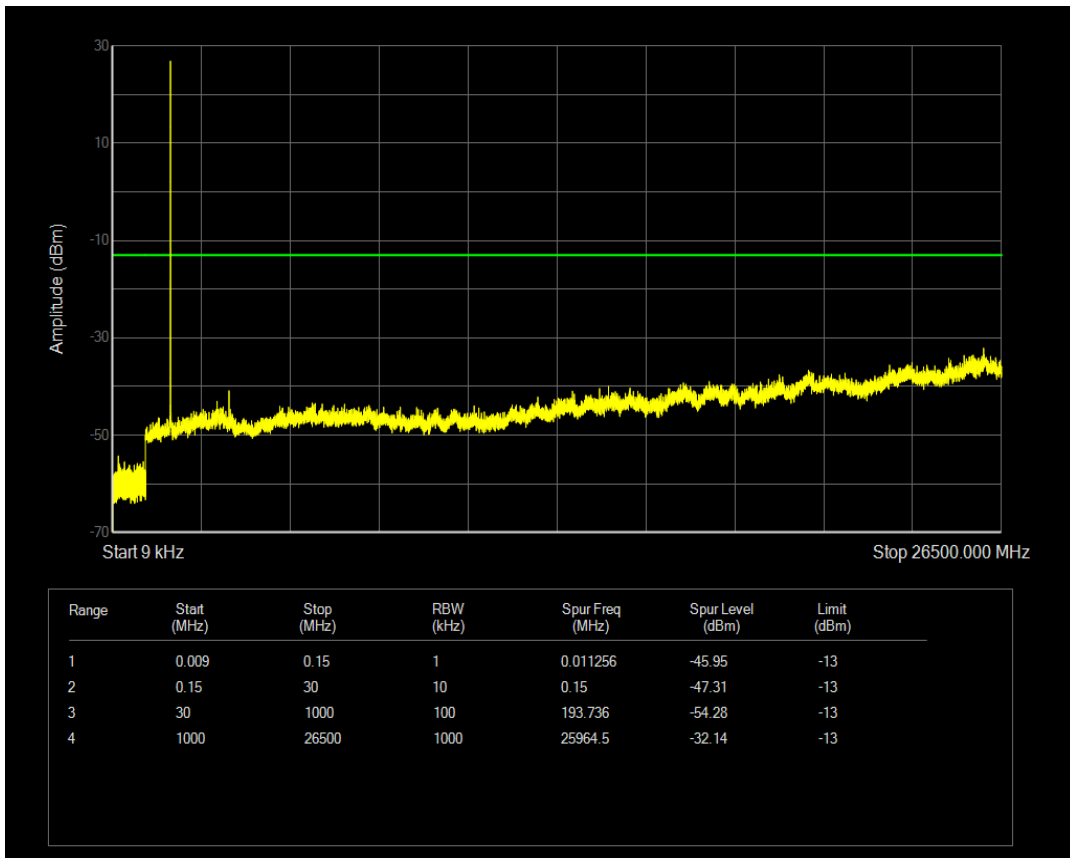

Band66 QPSK BW=1.4MHz Channel=132322 RB Size=1 Position=#0

Band66 16QAM BW=1.4MHz Channel=131979 RB Size=6 Position=#0