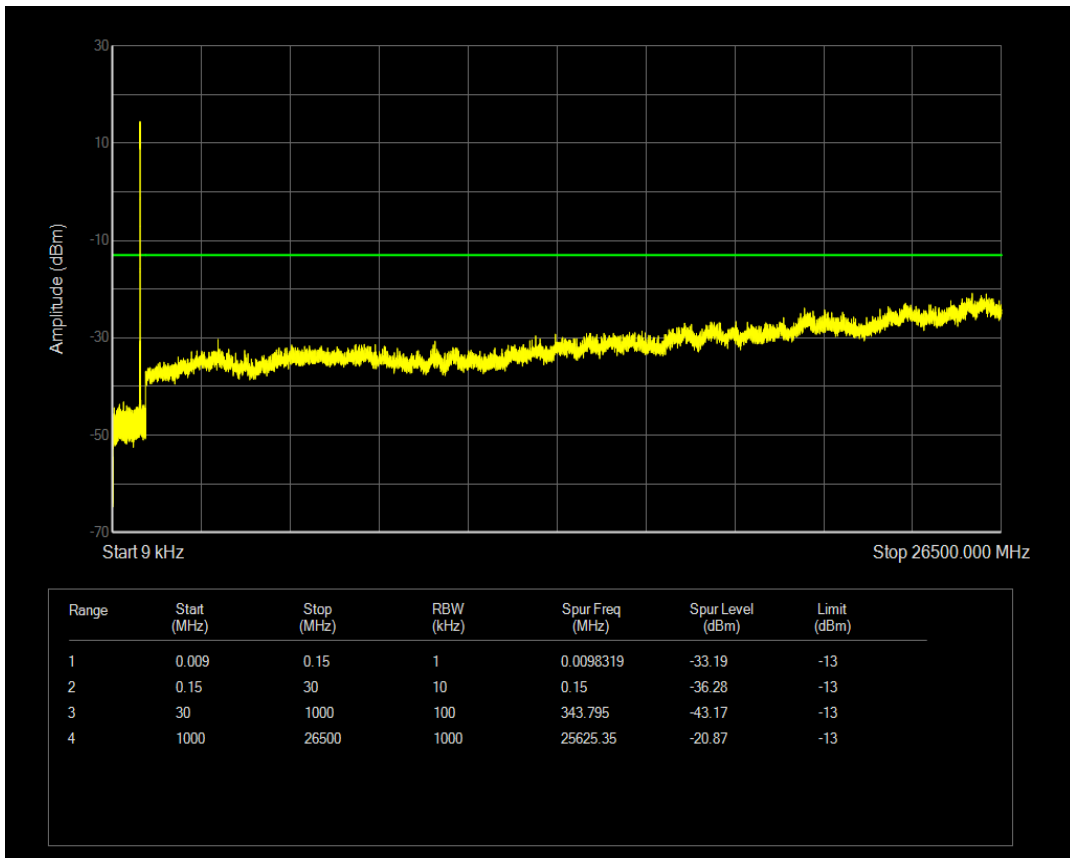

Band5 QPSK BW=5MHz Channel=20525 RB Size=25 Position=#0

Band5 16QAM BW=5MHz Channel=20525 RB Size=1 Position=#0