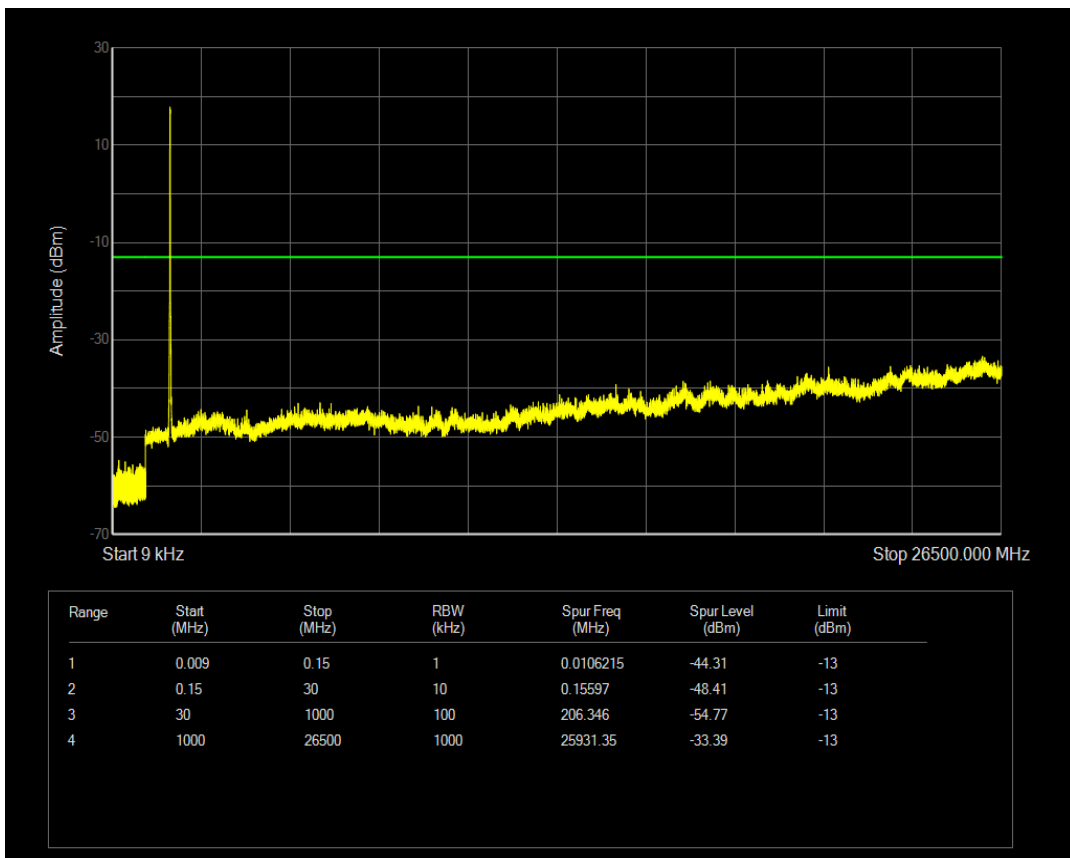

Band4 16QAM BW=15MHz Channel=20175 RB Size=75 Position=#0

Band4 QPSK BW=15MHz Channel=20325 RB Size=75 Position=#0