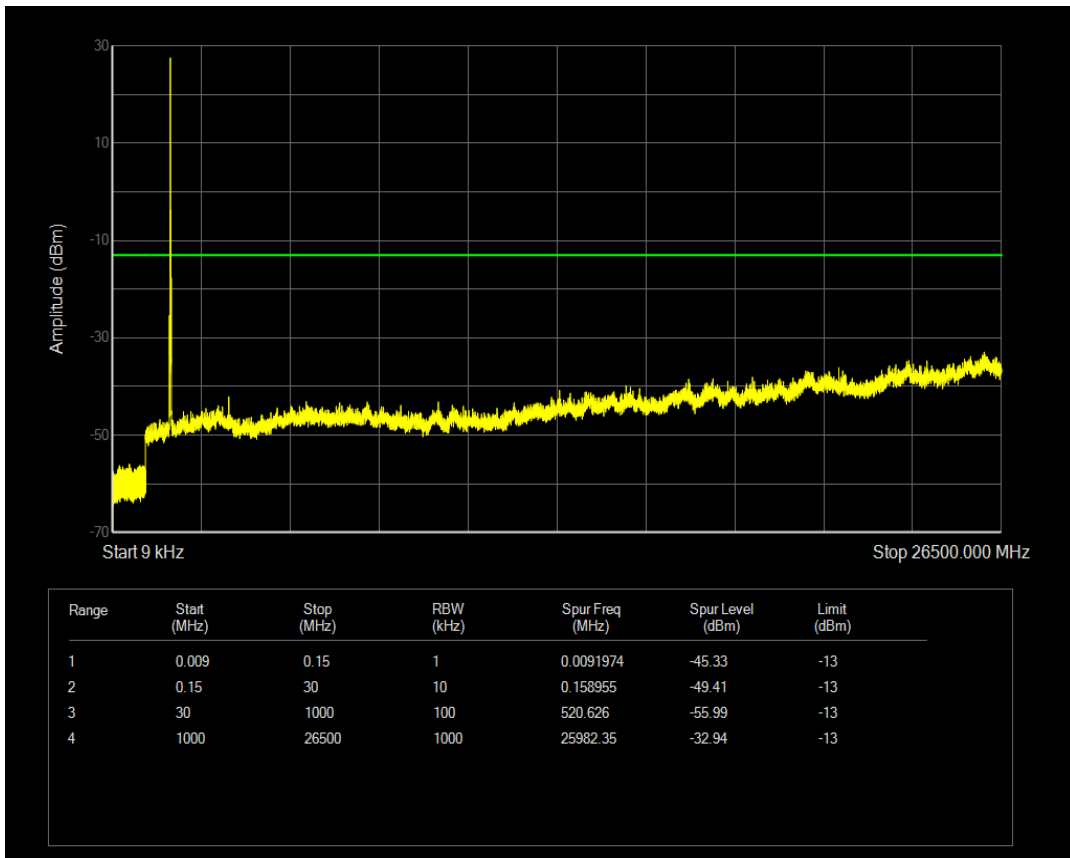

Band4 16QAM BW=15MHz Channel=20025 RB Size=75 Position=#0

Band4 QPSK BW=15MHz Channel=20175 RB Size=1 Position=#0

Band4 QPSK BW=15MHz Channel=20175 RB Size=75 Position=#0

Band4 16QAM BW=15MHz Channel=20175 RB Size=1 Position=#0

Band4 16QAM BW=15MHz Channel=20175 RB Size=75 Position=#0

Band4 QPSK BW=15MHz Channel=20325 RB Size=75 Position=#0

Band4 QPSK BW=15MHz Channel=20325 RB Size=1 Position=#0

Band4 16QAM BW=15MHz Channel=20325 RB Size=1 Position=#0