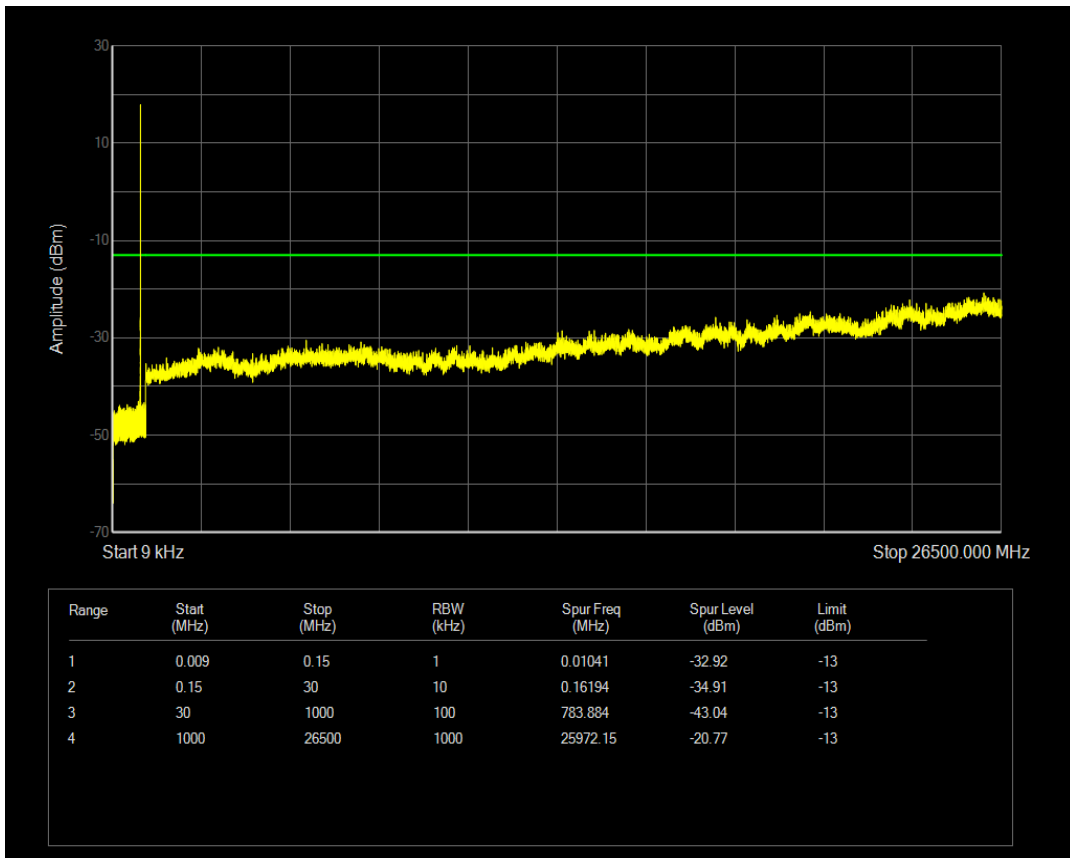

Band5 16QAM BW=1.4MHz Channel=20643 RB Size=6 Position=#0

Band5 QPSK BW=3MHz Channel=20415 RB Size=1 Position=#0