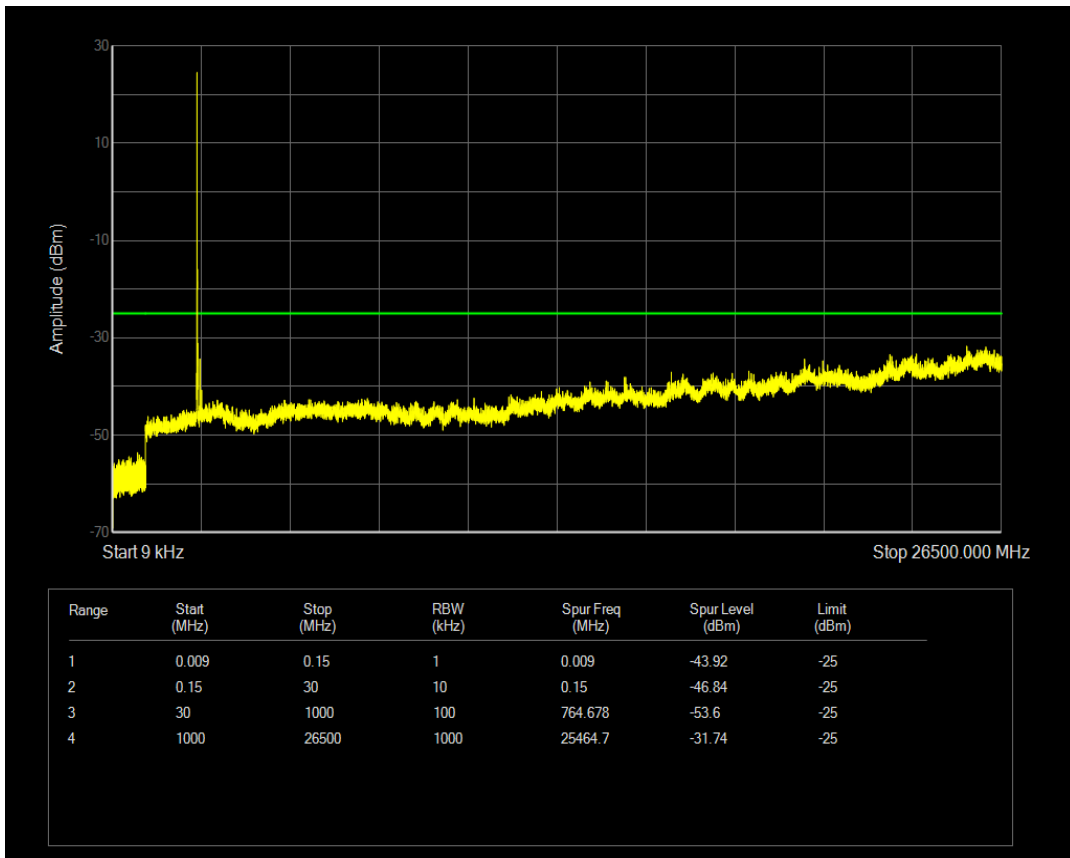

Band41a QPSK BW=10MHz Channel=40090 RB Size=1 Position=#0

Band41a 16QAM BW=10MHz Channel=40090 RB Size=1 Position=#0