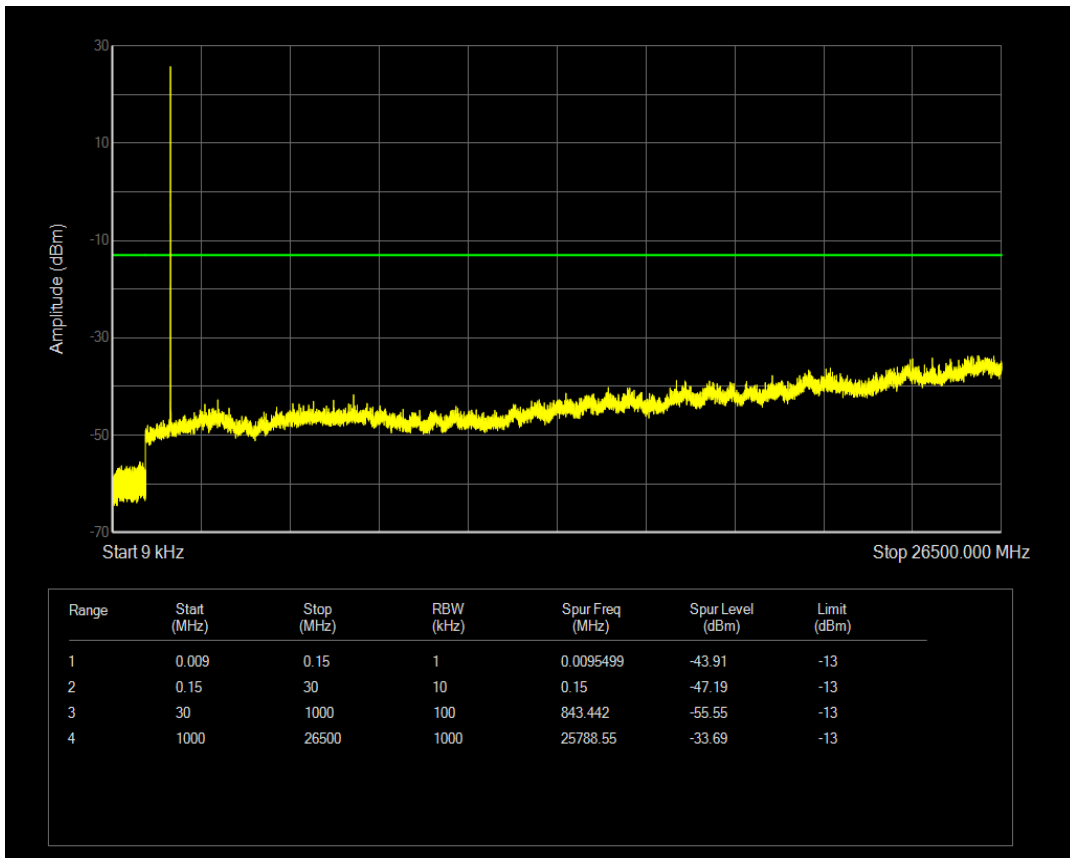

Band66 QPSK BW=1.4MHz Channel=132322 RB Size=6 Position=#0

Band66 16QAM BW=1.4MHz Channel=132322 RB Size=1 Position=#0