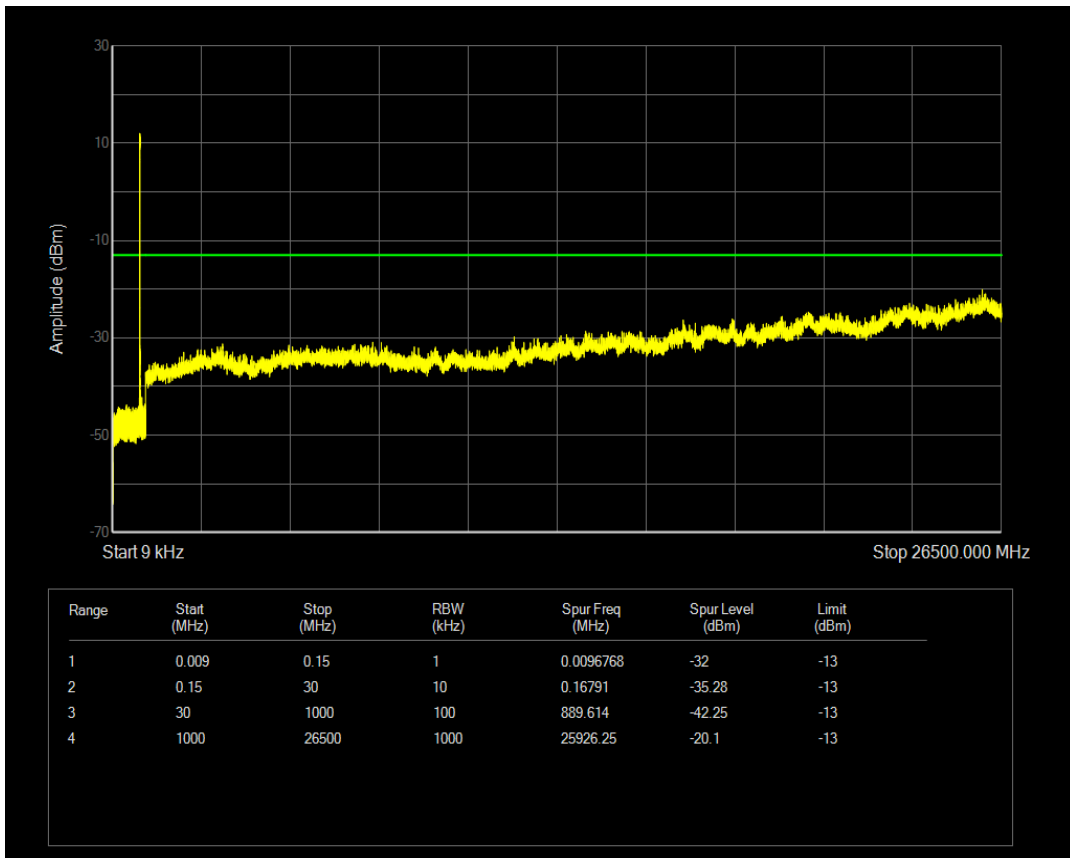

Band5 16QAM BW=3MHz Channel=20635 RB Size=15 Position=#0

Band5 QPSK BW=5MHz Channel=20425 RB Size=25 Position=#0

Band5 QPSK BW=5MHz Channel=20425 RB Size=1 Position=#0

Band5 16QAM BW=5MHz Channel=20425 RB Size=1 Position=#0

Band5 16QAM BW=5MHz Channel=20425 RB Size=25 Position=#0

Band5 QPSK BW=5MHz Channel=20525 RB Size=1 Position=#0

Band5 QPSK BW=5MHz Channel=20525 RB Size=25 Position=#0

Band5 16QAM BW=5MHz Channel=20525 RB Size=1 Position=#0