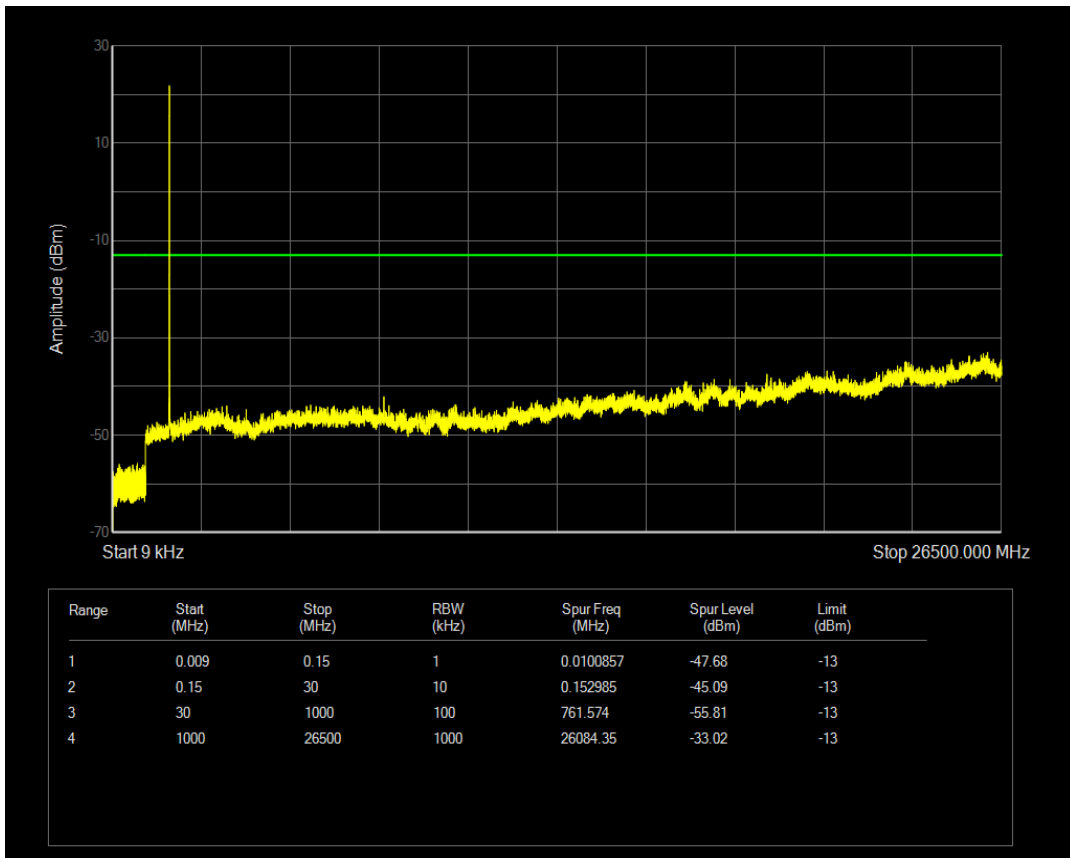

Band4 16QAM BW=3MHz Channel=19965 RB Size=15 Position=#0

Band4 QPSK BW=3MHz Channel=20175 RB Size=1 Position=#0