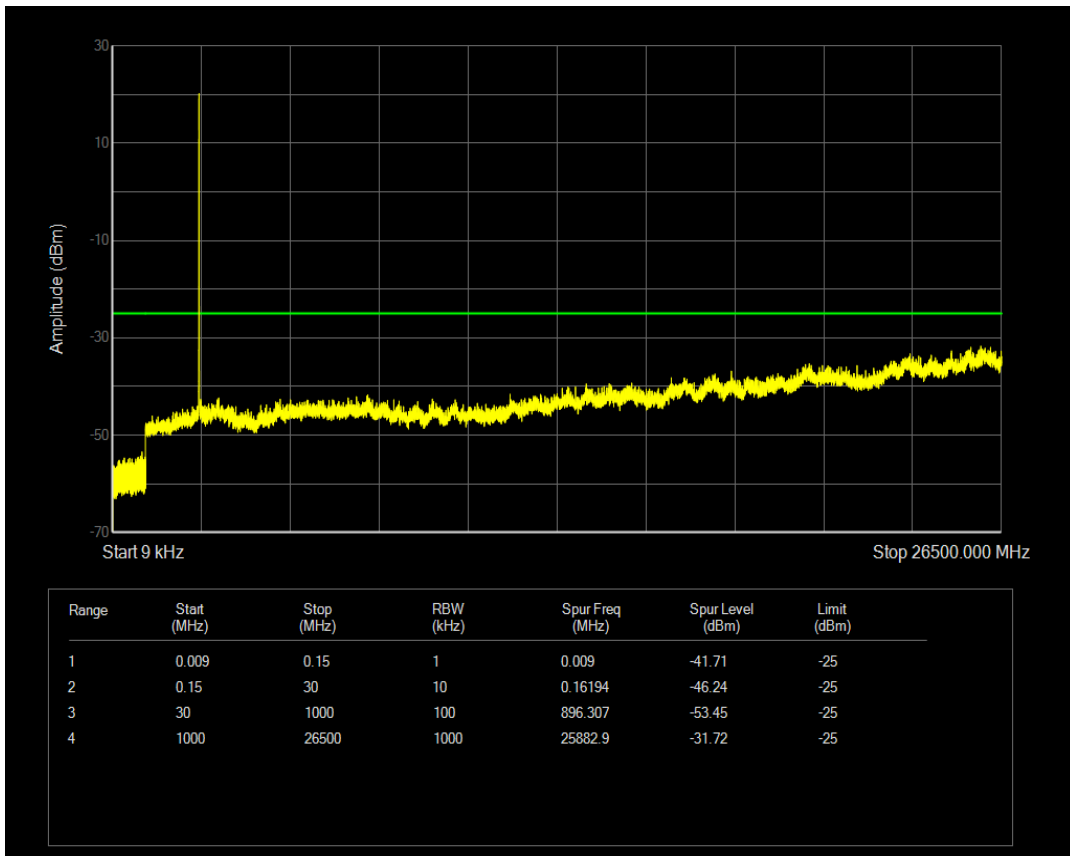

Band38 16QAM BW=5MHz Channel=38000 RB Size=25 Position=#0

Band38 QPSK BW=5MHz Channel=38225 RB Size=1 Position=#0