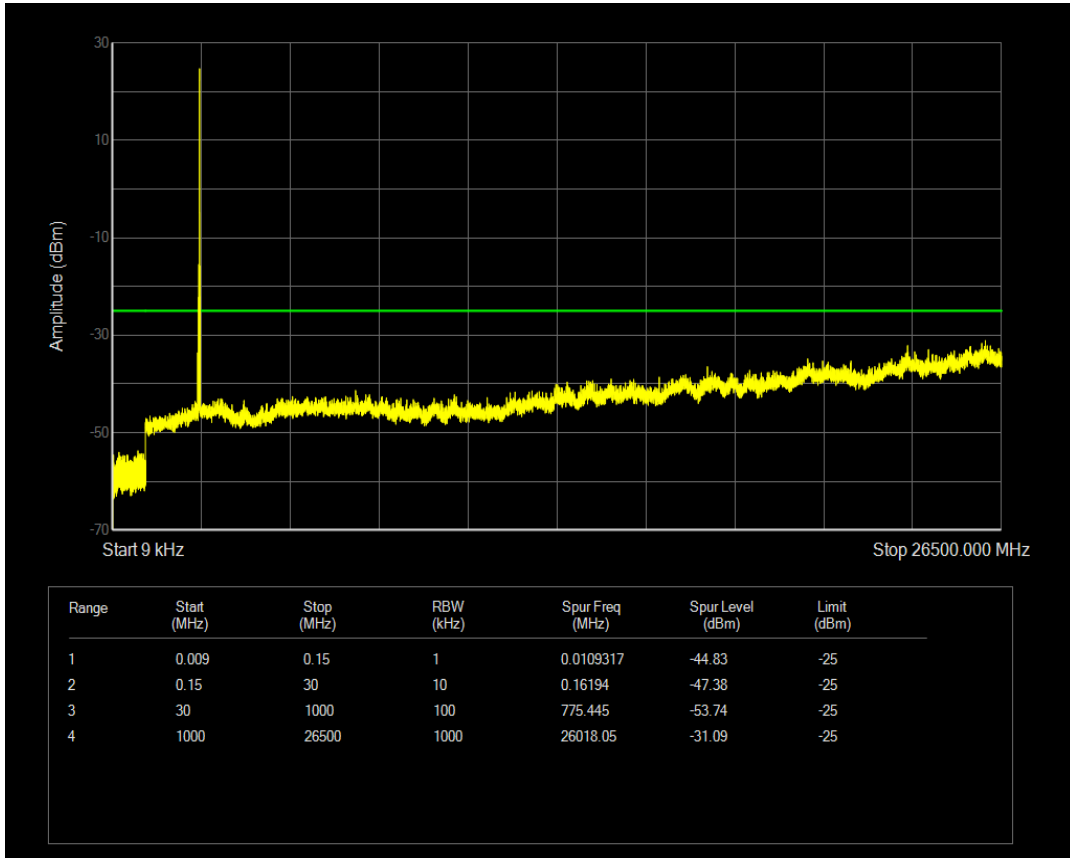

Band38 16QAM BW=10MHz Channel=38000 RB Size=50 Position=#0

Band38 QPSK BW=10MHz Channel=38200 RB Size=1 Position=#0

Band38 QPSK BW=10MHz Channel=38200 RB Size=50 Position=#0

Band38 16QAM BW=10MHz Channel=38200 RB Size=1 Position=#0