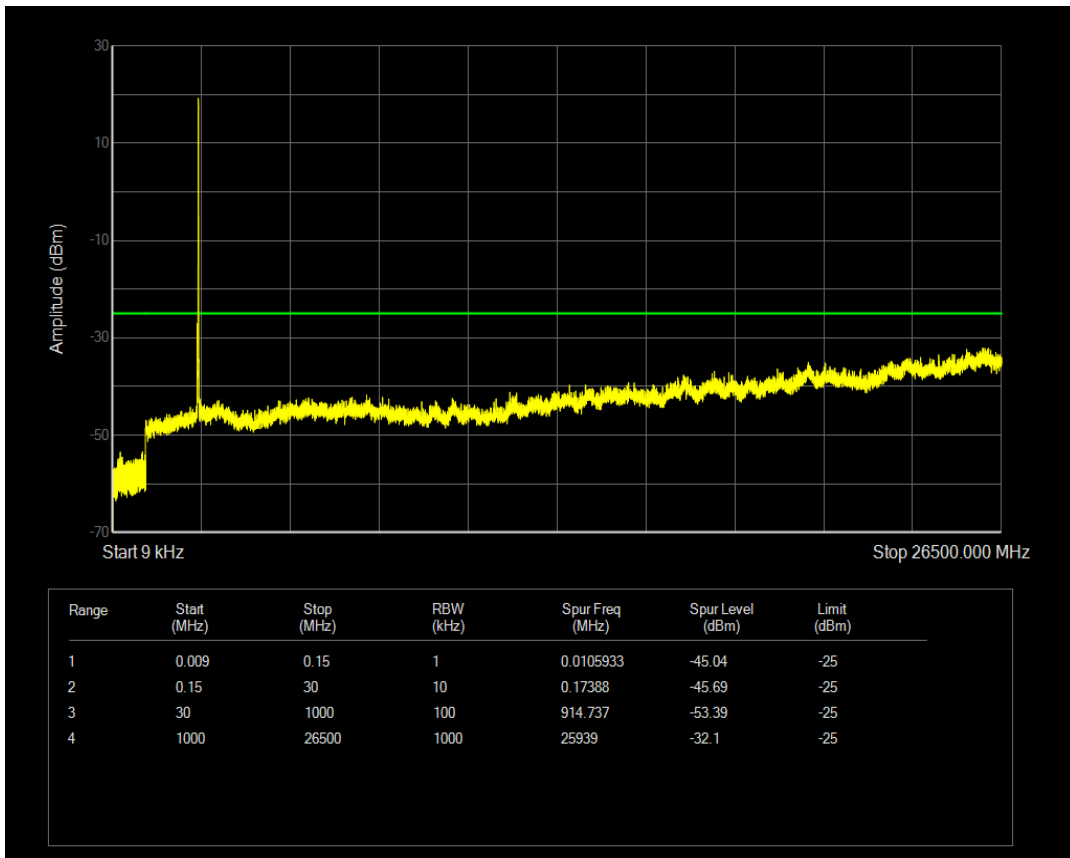

Band38 QPSK BW=10MHz Channel=37800 RB Size=50 Position=#0

Band38 16QAM BW=10MHz Channel=37800 RB Size=1 Position=#0