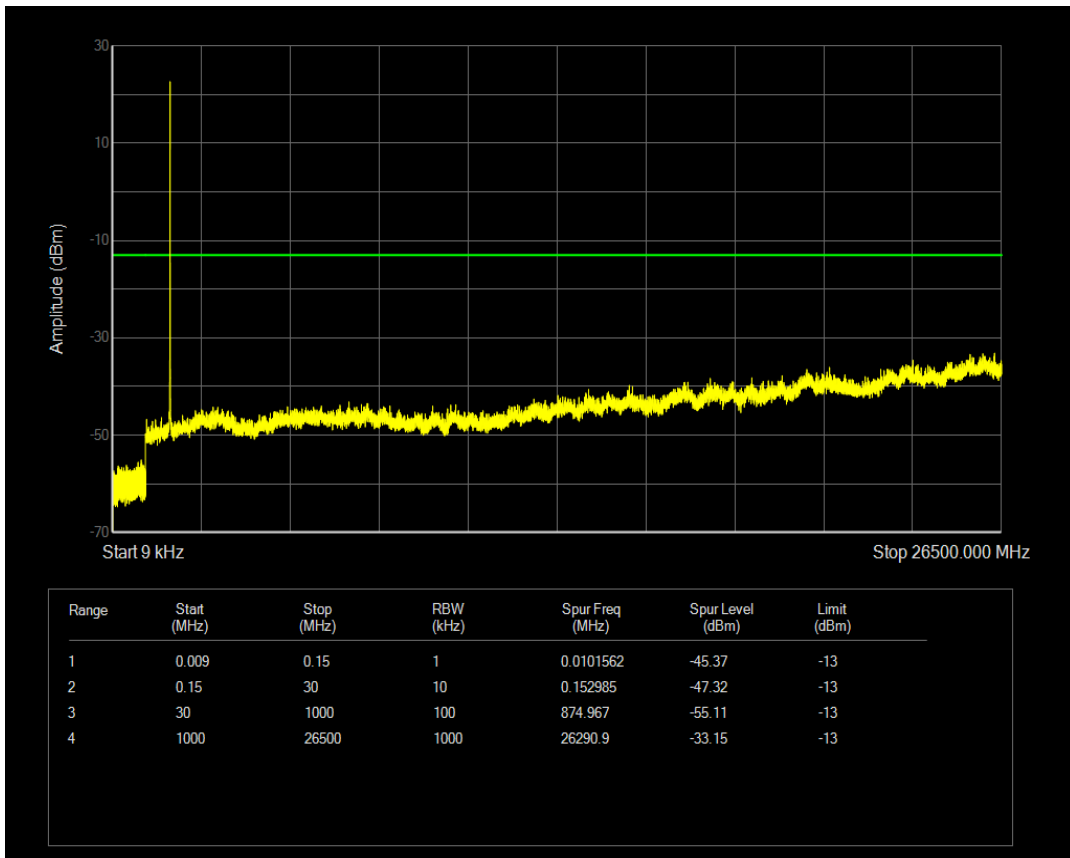

Band4 QPSK BW=3MHz Channel=20175 RB Size=15 Position=#0

Band4 16QAM BW=3MHz Channel=20175 RB Size=1 Position=#0