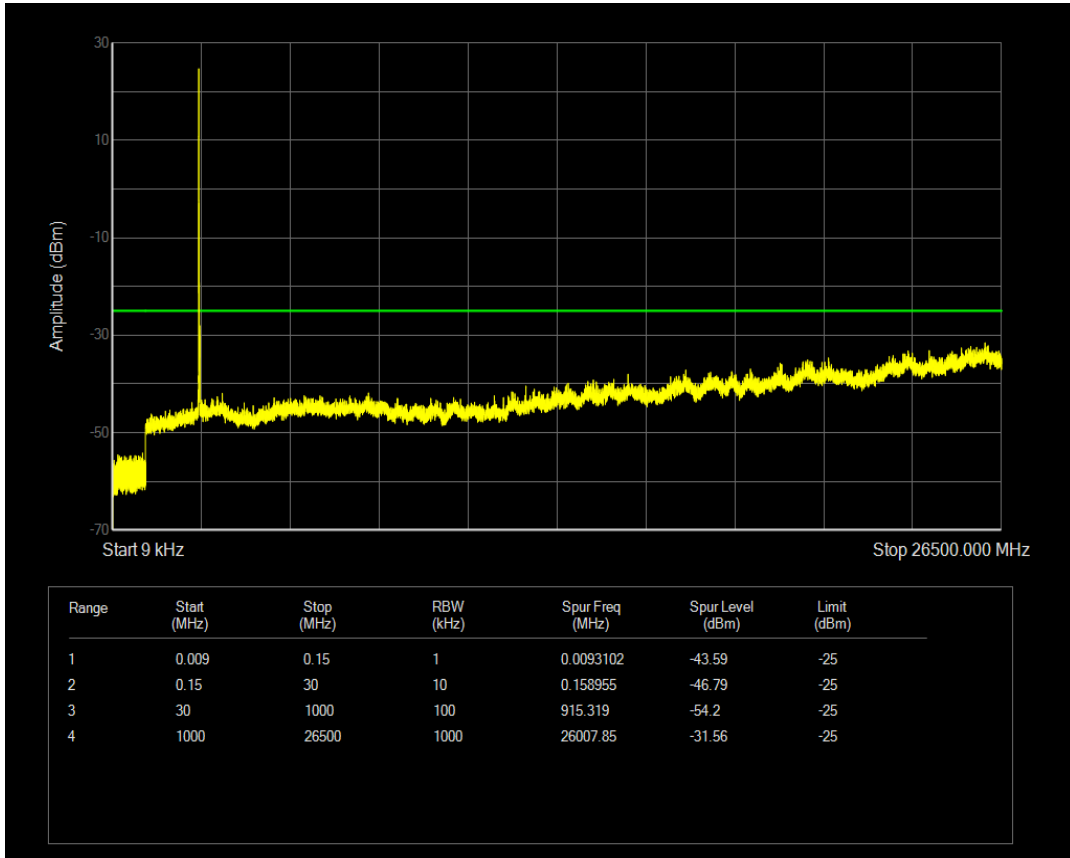

Band38 16QAM BW=15MHz Channel=37825 RB Size=75 Position=#0

Band38 QPSK BW=15MHz Channel=38000 RB Size=75 Position=#0

Band38 QPSK BW=15MHz Channel=38000 RB Size=1 Position=#0

Band38 16QAM BW=15MHz Channel=38000 RB Size=1 Position=#0