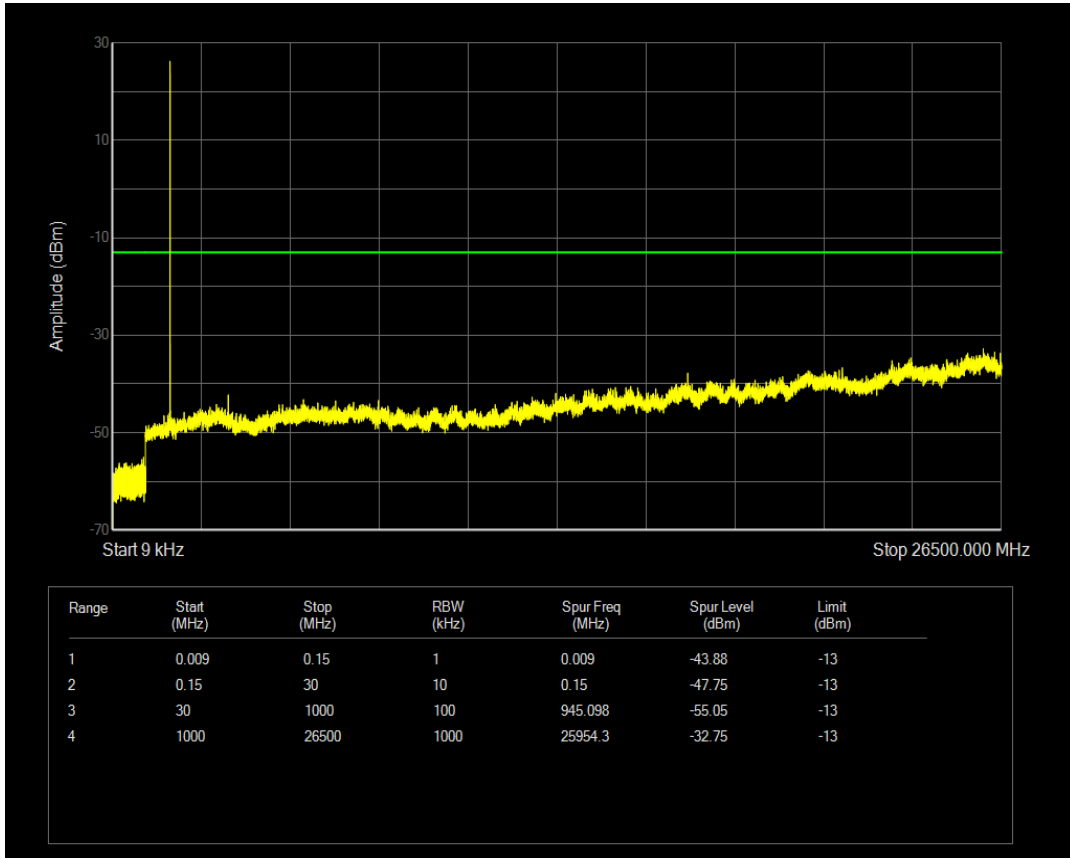

Band4 16QAM BW=1.4MHz Channel=19957 RB Size=6 Position=#0

Band4 QPSK BW=1.4MHz Channel=20175 RB Size=1 Position=#0

Band4 QPSK BW=1.4MHz Channel=20175 RB Size=6 Position=#0

Band4 16QAM BW=1.4MHz Channel=20175 RB Size=1 Position=#0

Band4 QPSK BW=1.4MHz Channel=20393 RB Size=1 Position=#0

Band4 16QAM BW=1.4MHz Channel=20175 RB Size=6 Position=#0

Band4 QPSK BW=1.4MHz Channel=20393 RB Size=6 Position=#0

Band4 16QAM BW=1.4MHz Channel=20393 RB Size=1 Position=#0