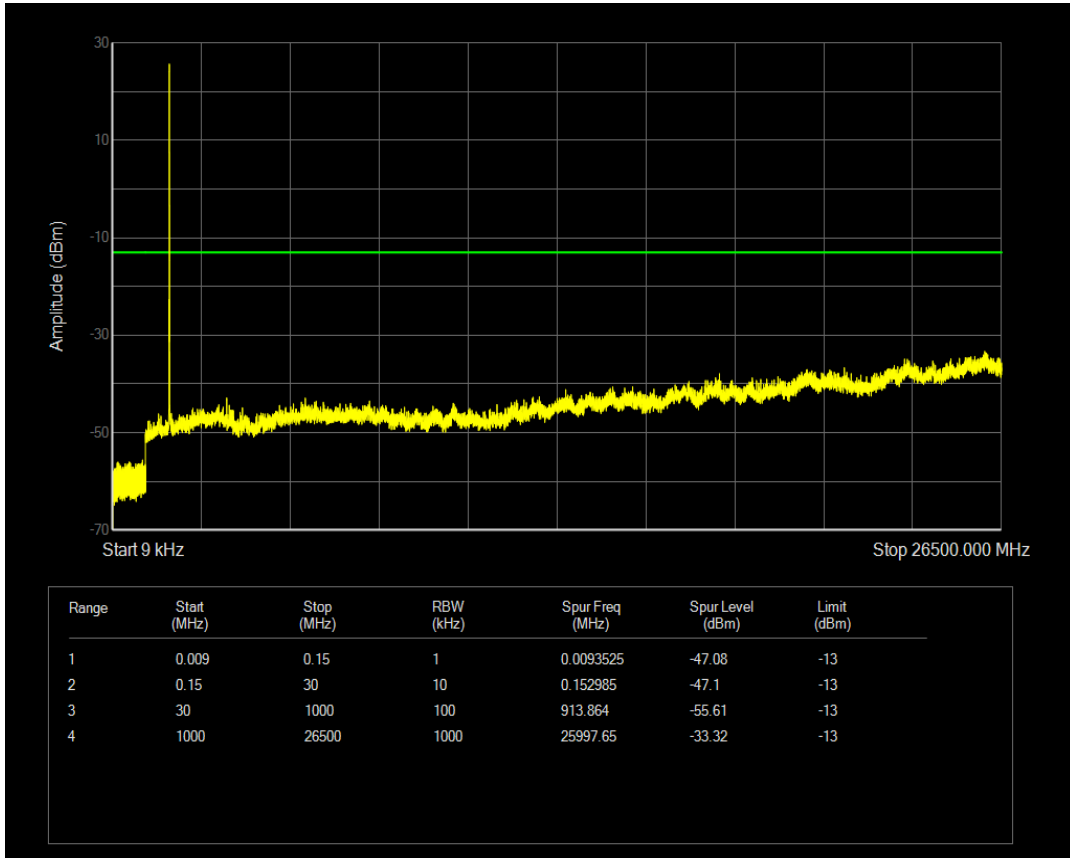

Band4 16QAM BW=3MHz Channel=20175 RB Size=15 Position=#0

Band4 QPSK BW=3MHz Channel=20385 RB Size=1 Position=#0

Band4 QPSK BW=3MHz Channel=20385 RB Size=15 Position=#0

Band4 16QAM BW=3MHz Channel=20385 RB Size=1 Position=#0

Band4 16QAM BW=3MHz Channel=20385 RB Size=15 Position=#0

Band4 QPSK BW=5MHz Channel=19975 RB Size=1 Position=#0

Band4 QPSK BW=5MHz Channel=19975 RB Size=25 Position=#0

Band4 16QAM BW=5MHz Channel=19975 RB Size=1 Position=#0