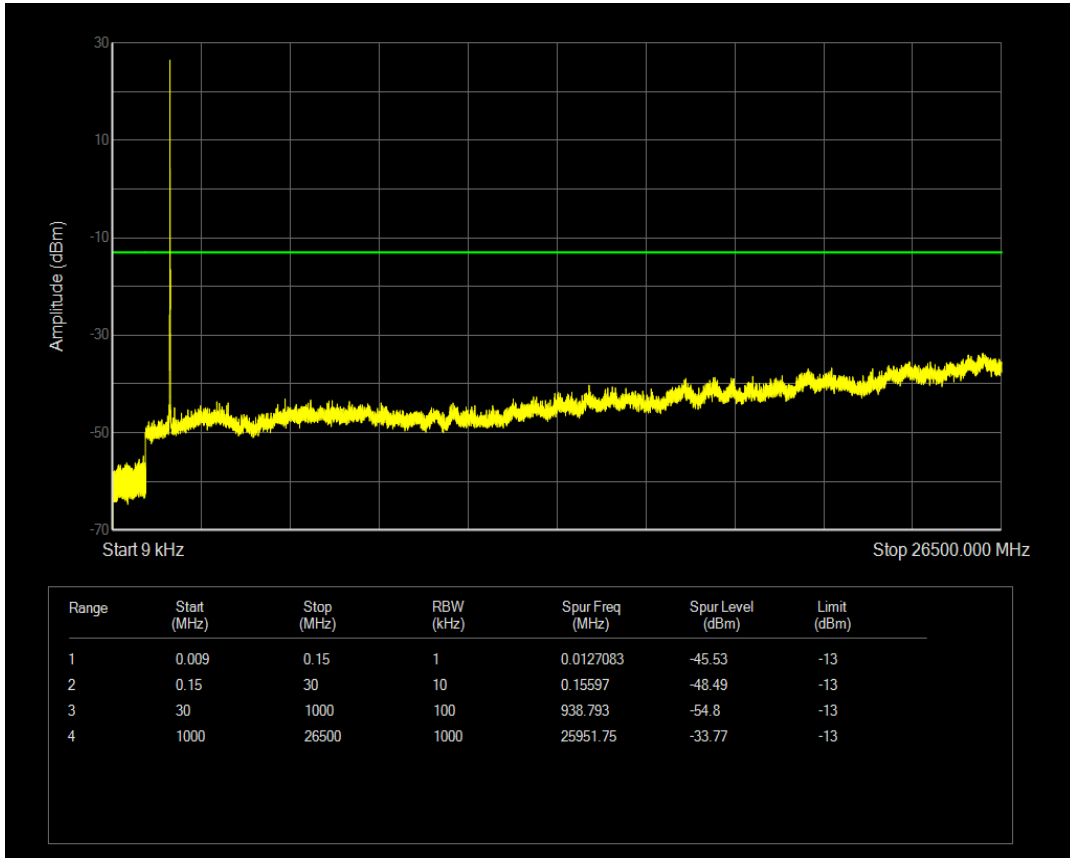

Band4 16QAM BW=5MHz Channel=19975 RB Size=25 Position=#0

Band4 QPSK BW=5MHz Channel=20175 RB Size=1 Position=#0

Band4 QPSK BW=5MHz Channel=20175 RB Size=25 Position=#0

Band4 16QAM BW=5MHz Channel=20175 RB Size=1 Position=#0