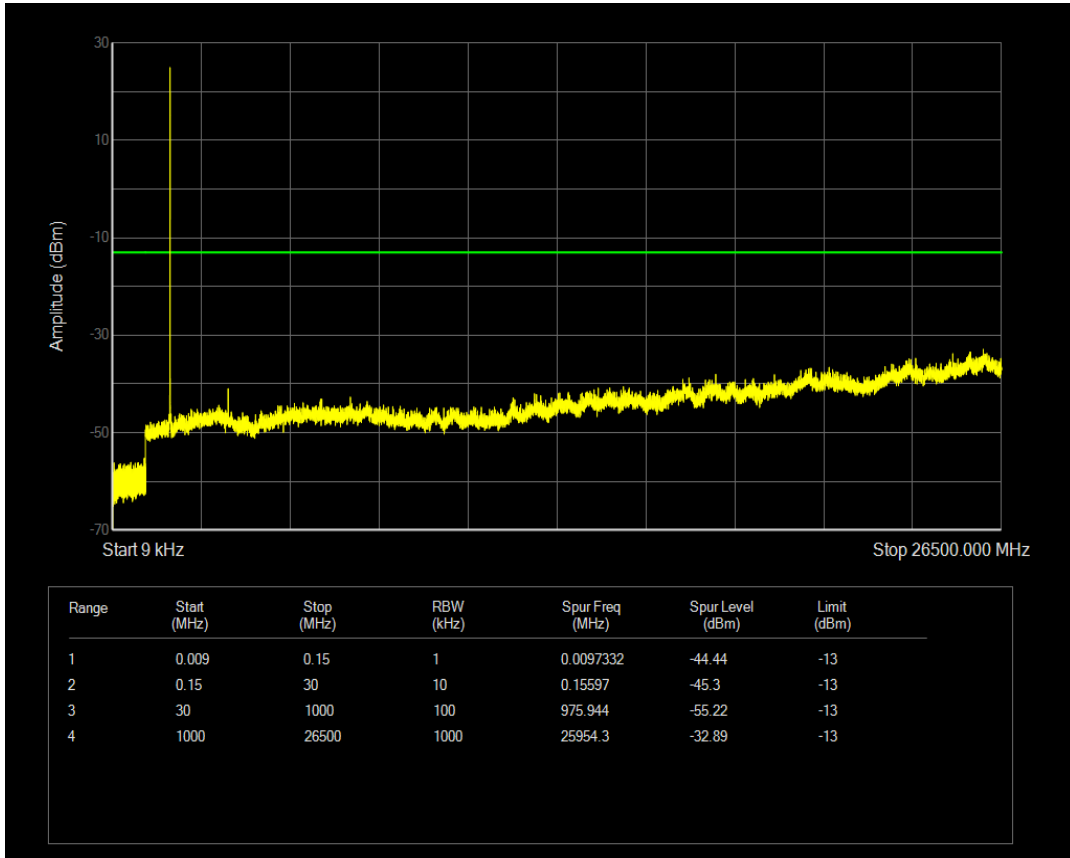

Band4 16QAM BW=1.4MHz Channel=19957 RB Size=6 Position=#0

Band4 QPSK BW=1.4MHz Channel=20175 RB Size=1 Position=#0

Band4 QPSK BW=1.4MHz Channel=20175 RB Size=6 Position=#0

Band4 16QAM BW=1.4MHz Channel=20175 RB Size=1 Position=#0

Band4 QPSK BW=1.4MHz Channel=20393 RB Size=1 Position=#0

Band4 16QAM BW=1.4MHz Channel=20175 RB Size=6 Position=#0

Band4 QPSK BW=1.4MHz Channel=20393 RB Size=6 Position=#0

Band4 16QAM BW=1.4MHz Channel=20393 RB Size=1 Position=#0