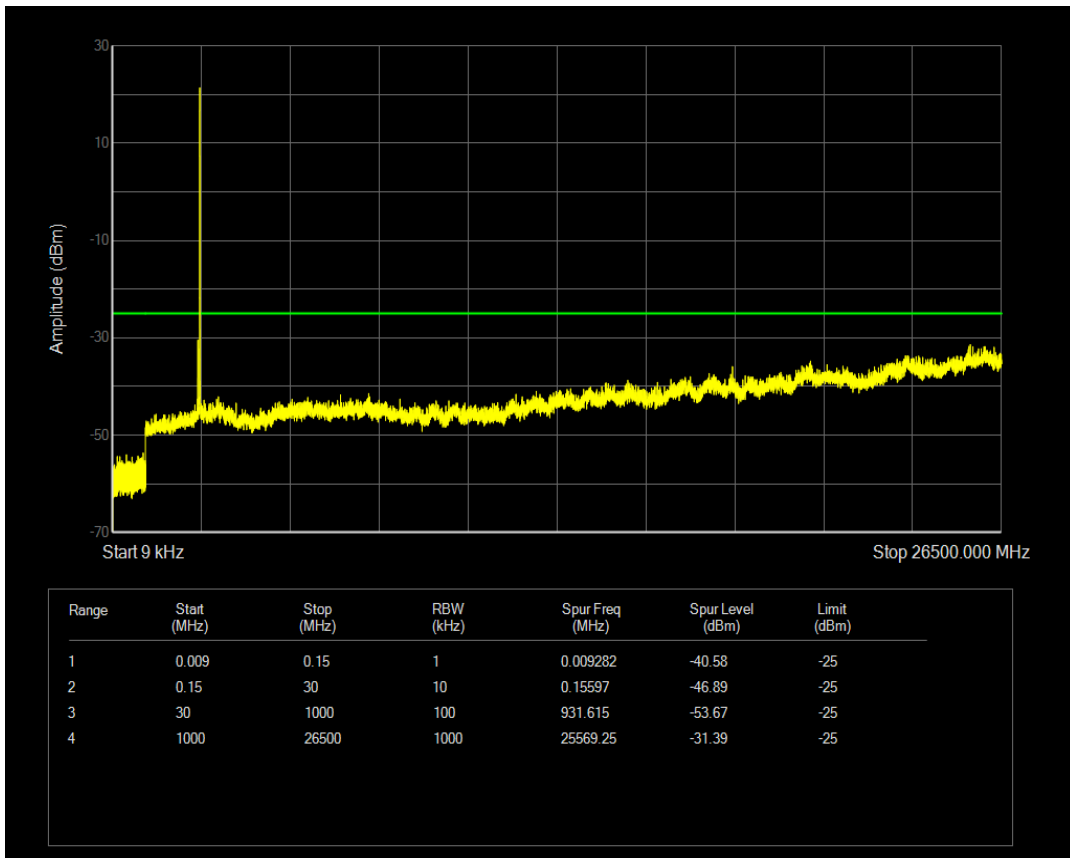

Band38 QPSK BW=5MHz Channel=38225 RB Size=25 Position=#0

Band38 16QAM BW=5MHz Channel=38225 RB Size=1 Position=#0