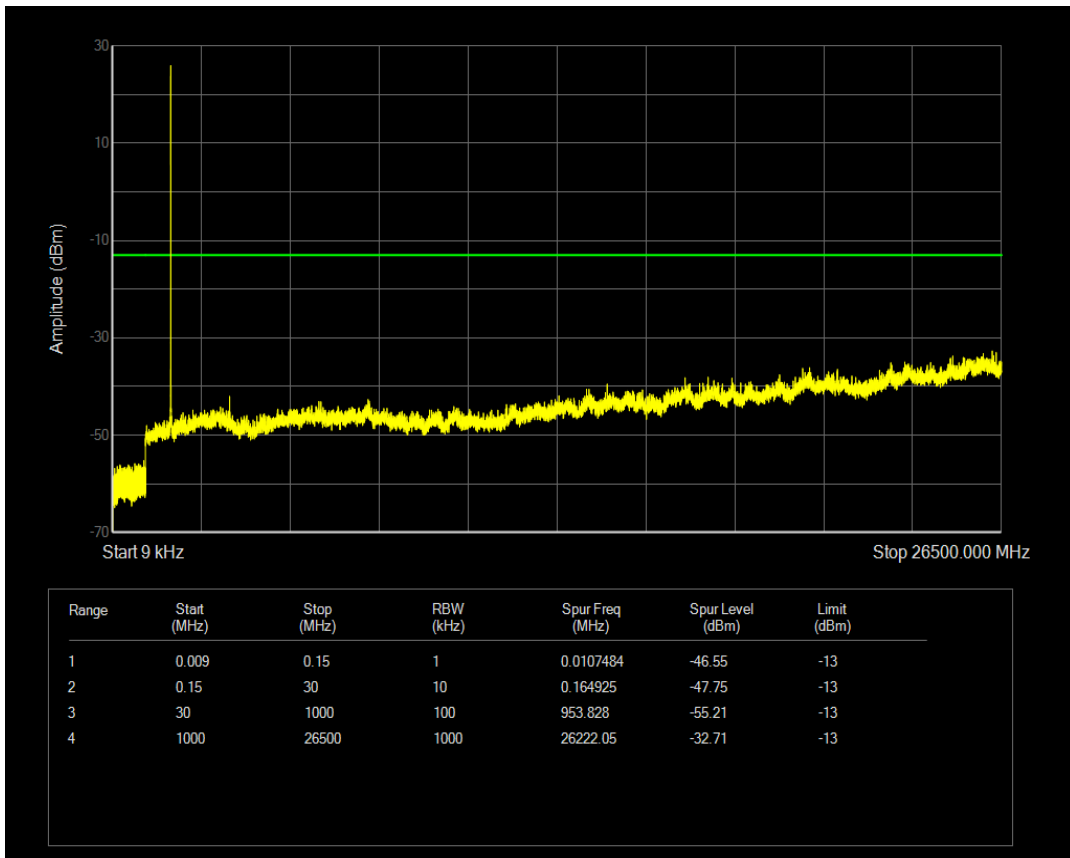

Band4 16QAM BW=1.4MHz Channel=19957 RB Size=6 Position=#0

Band4 QPSK BW=1.4MHz Channel=20175 RB Size=1 Position=#0

Band4 QPSK BW=1.4MHz Channel=20175 RB Size=6 Position=#0

Band4 16QAM BW=1.4MHz Channel=20175 RB Size=1 Position=#0

Band4 QPSK BW=1.4MHz Channel=20393 RB Size=1 Position=#0

Band4 16QAM BW=1.4MHz Channel=20175 RB Size=6 Position=#0

Band4 QPSK BW=1.4MHz Channel=20393 RB Size=6 Position=#0

Band4 16QAM BW=1.4MHz Channel=20393 RB Size=1 Position=#0