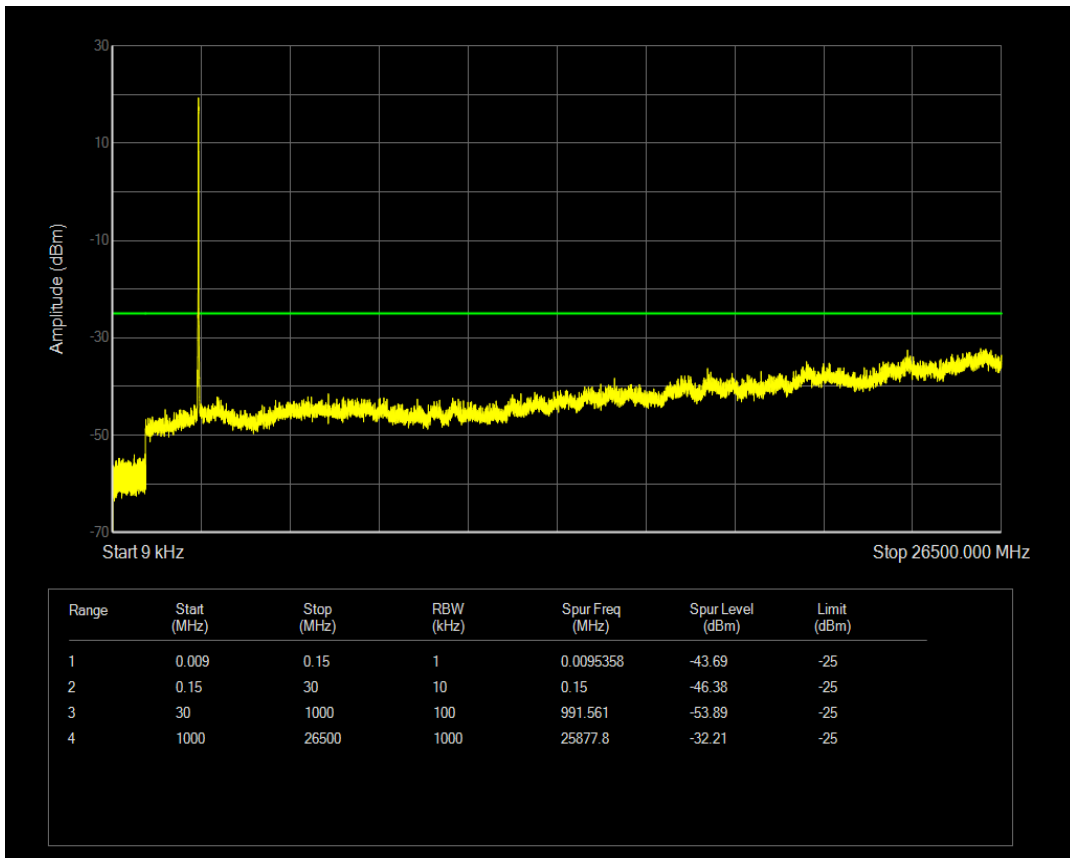

Band38 QPSK BW=15MHz Channel=37825 RB Size=75 Position=#0

Band38 16QAM BW=15MHz Channel=37825 RB Size=1 Position=#0