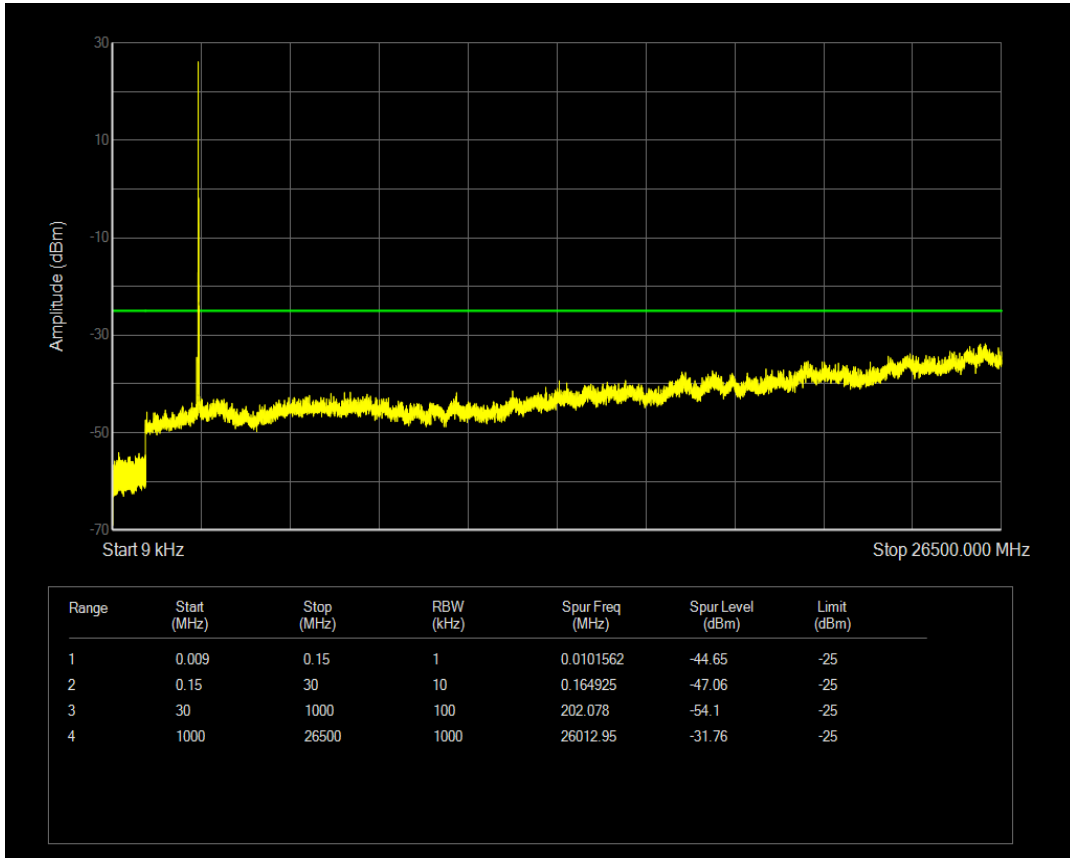

Band38 QPSK BW=15MHz Channel=37825 RB Size=1 Position=#0

Band38 QPSK BW=15MHz Channel=37825 RB Size=75 Position=#0