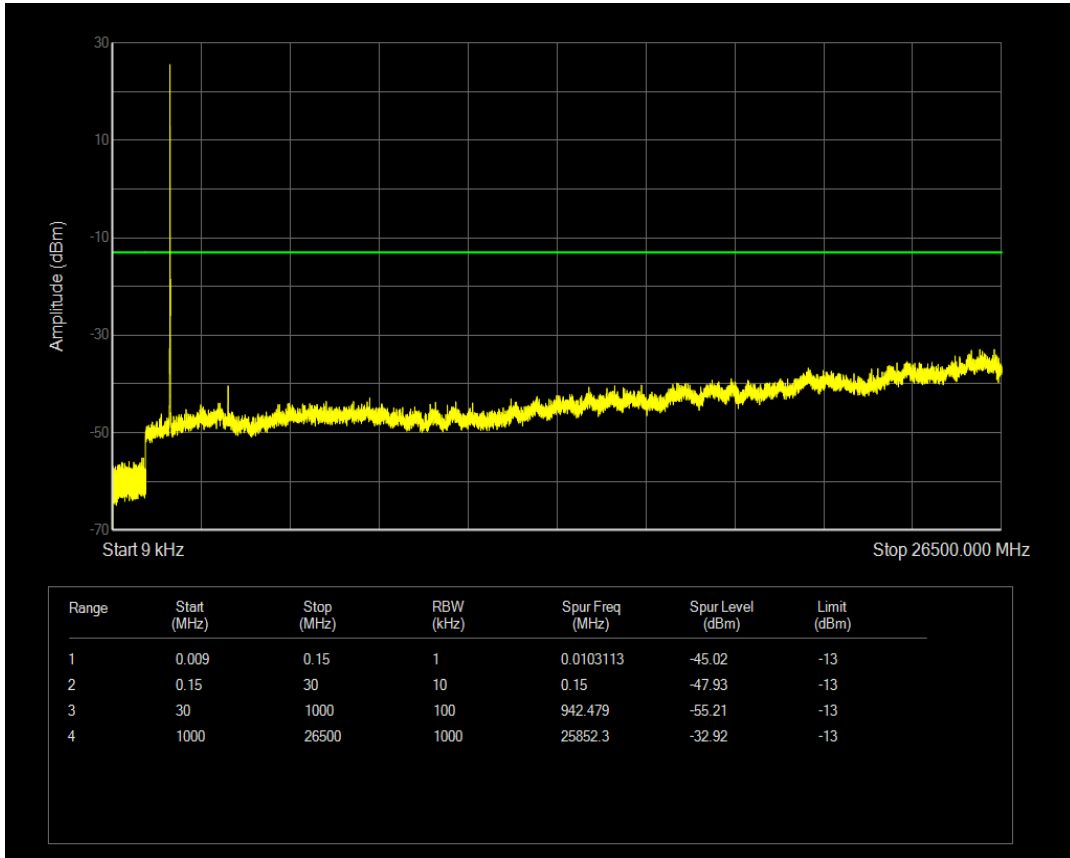

Band4 16QAM BW=3MHz Channel=20385 RB Size=15 Position=#0

Band4 QPSK BW=5MHz Channel=19975 RB Size=1 Position=#0

Band4 QPSK BW=5MHz Channel=19975 RB Size=25 Position=#0

Band4 16QAM BW=5MHz Channel=19975 RB Size=1 Position=#0

Band4 16QAM BW=5MHz Channel=19975 RB Size=25 Position=#0

Band4 QPSK BW=5MHz Channel=20175 RB Size=1 Position=#0

Band4 QPSK BW=5MHz Channel=20175 RB Size=25 Position=#0

Band4 16QAM BW=5MHz Channel=20175 RB Size=1 Position=#0