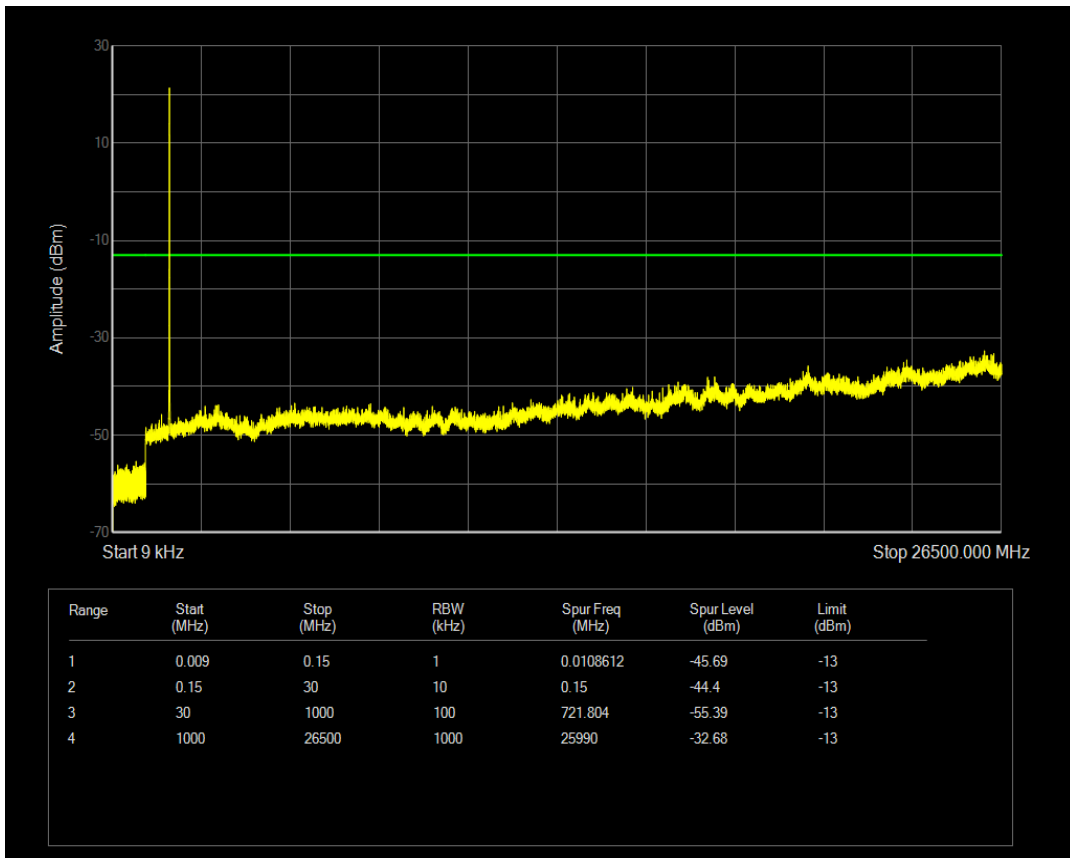

Band4 16QAM BW=3MHz Channel=20385 RB Size=15 Position=#0

Band4 QPSK BW=5MHz Channel=19975 RB Size=1 Position=#0

Band4 QPSK BW=5MHz Channel=19975 RB Size=25 Position=#0

Band4 16QAM BW=5MHz Channel=19975 RB Size=1 Position=#0

Band4 16QAM BW=5MHz Channel=19975 RB Size=25 Position=#0

Band4 QPSK BW=5MHz Channel=20175 RB Size=1 Position=#0

Band4 QPSK BW=5MHz Channel=20175 RB Size=25 Position=#0

Band4 16QAM BW=5MHz Channel=20175 RB Size=1 Position=#0