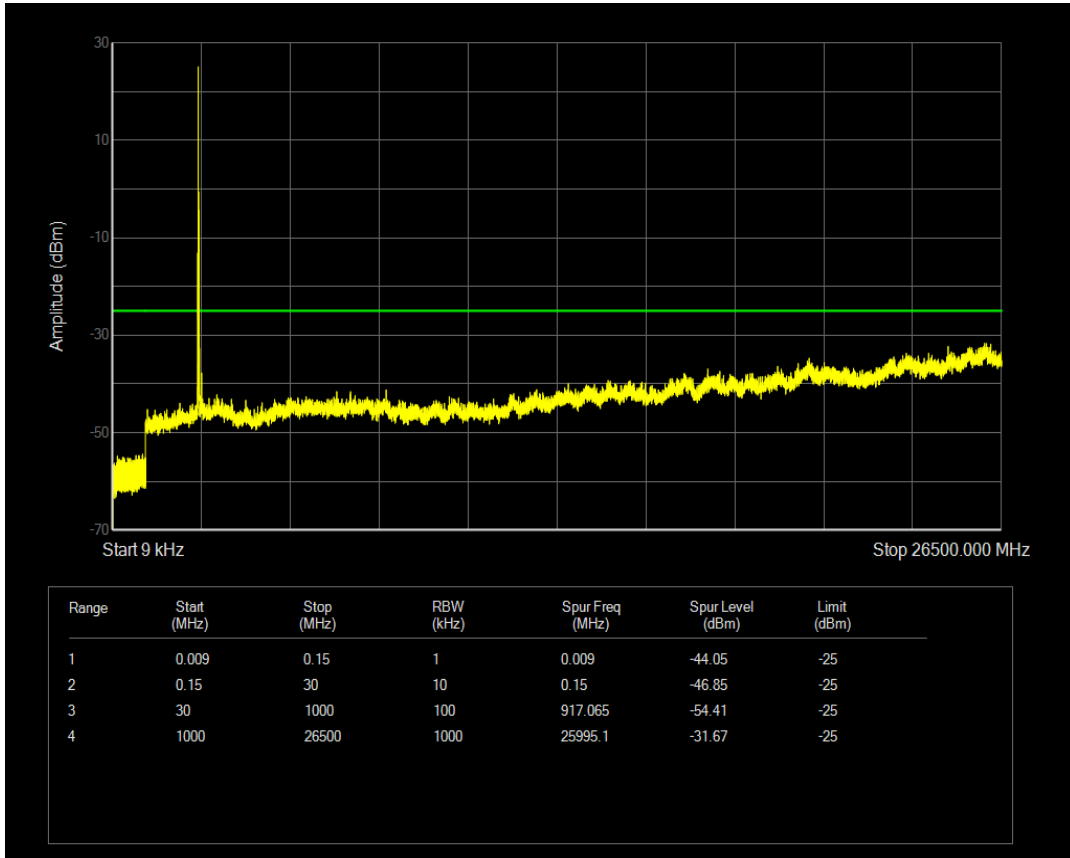

Band38 QPSK BW=20MHz Channel=37850 RB Size=1 Position=#0

Band38 QPSK BW=20MHz Channel=37850 RB Size=100 Position=#0