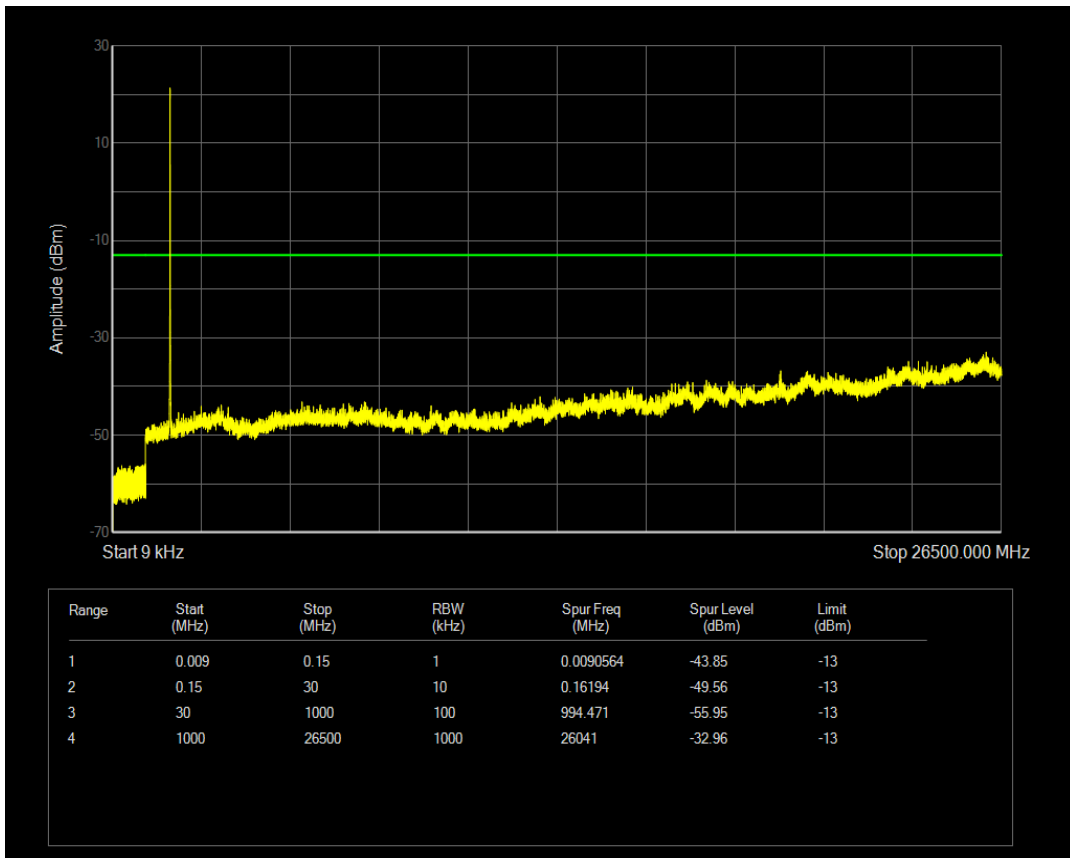

Band4 16QAM BW=3MHz Channel=20385 RB Size=15 Position=#0

Band4 QPSK BW=5MHz Channel=19975 RB Size=1 Position=#0

Band4 QPSK BW=5MHz Channel=19975 RB Size=25 Position=#0

Band4 16QAM BW=5MHz Channel=19975 RB Size=1 Position=#0

Band4 16QAM BW=5MHz Channel=19975 RB Size=25 Position=#0

Band4 QPSK BW=5MHz Channel=20175 RB Size=1 Position=#0

Band4 QPSK BW=5MHz Channel=20175 RB Size=25 Position=#0

Band4 16QAM BW=5MHz Channel=20175 RB Size=1 Position=#0