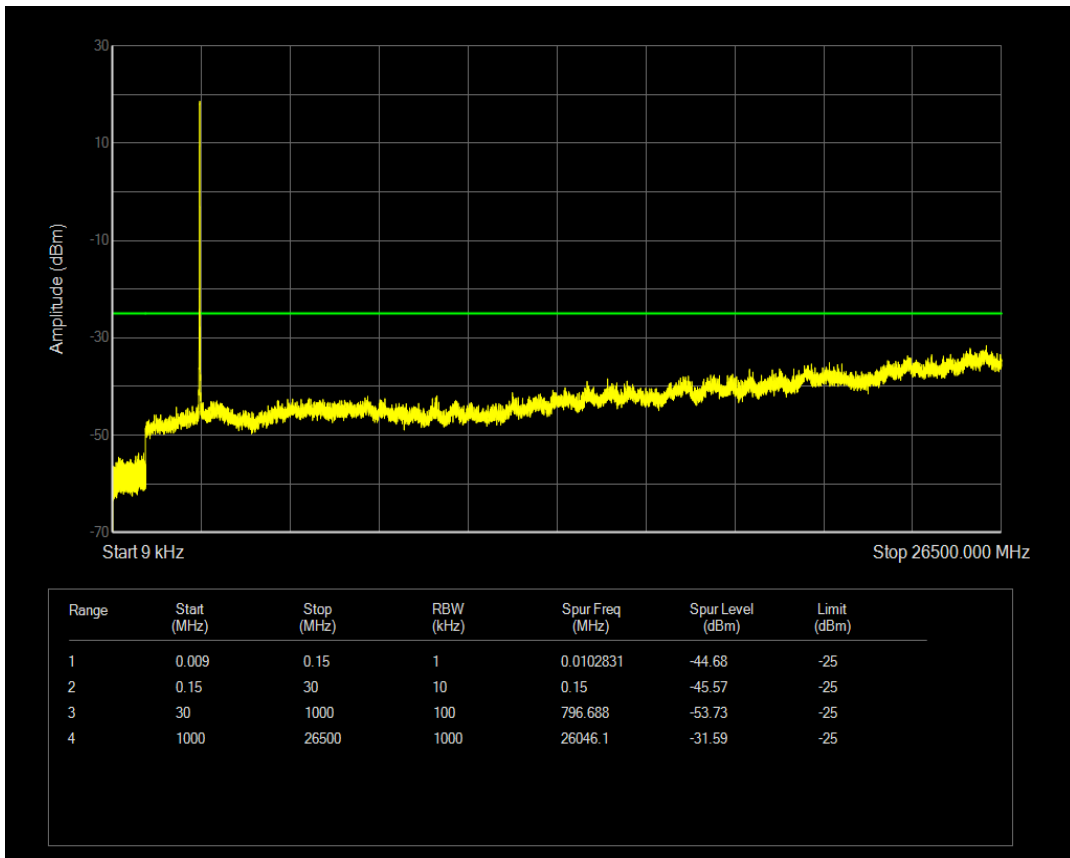

Band38 QPSK BW=10MHz Channel=38200 RB Size=50 Position=#0

Band38 16QAM BW=10MHz Channel=38200 RB Size=1 Position=#0