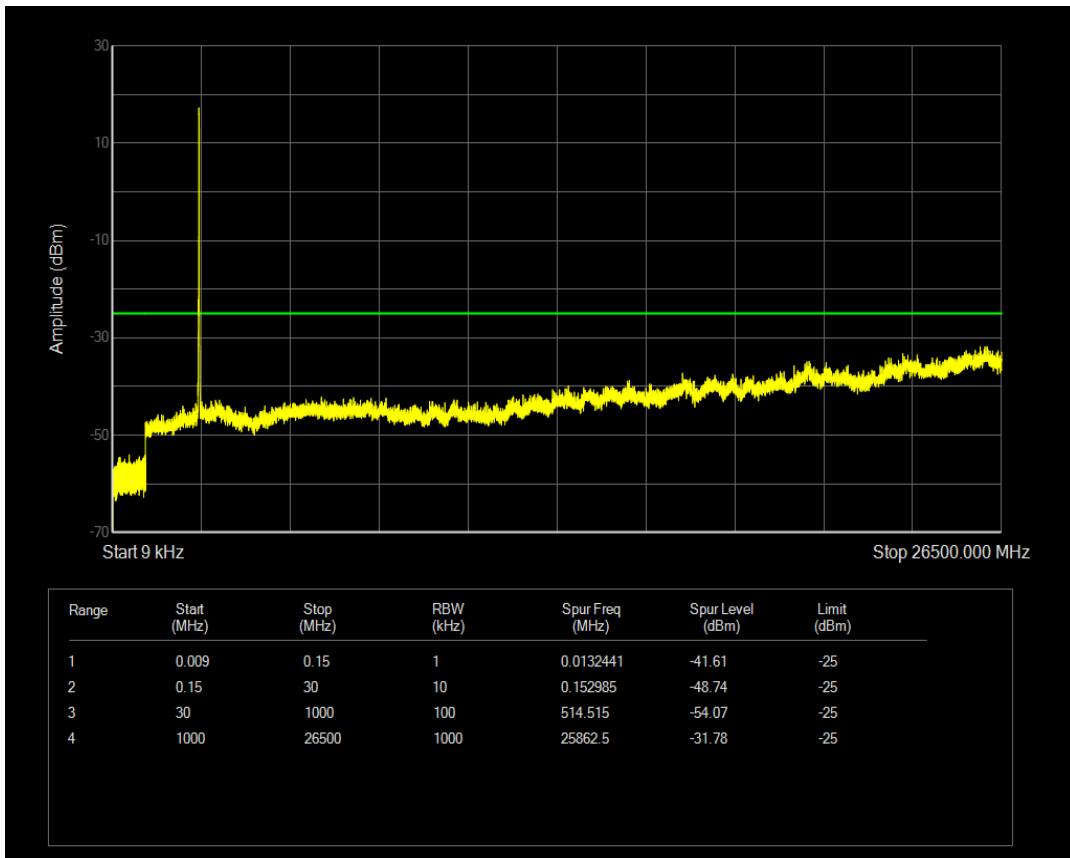

Band38 16QAM BW=15MHz Channel=38000 RB Size=75 Position=#0

Band38 QPSK BW=15MHz Channel=38175 RB Size=1 Position=#0