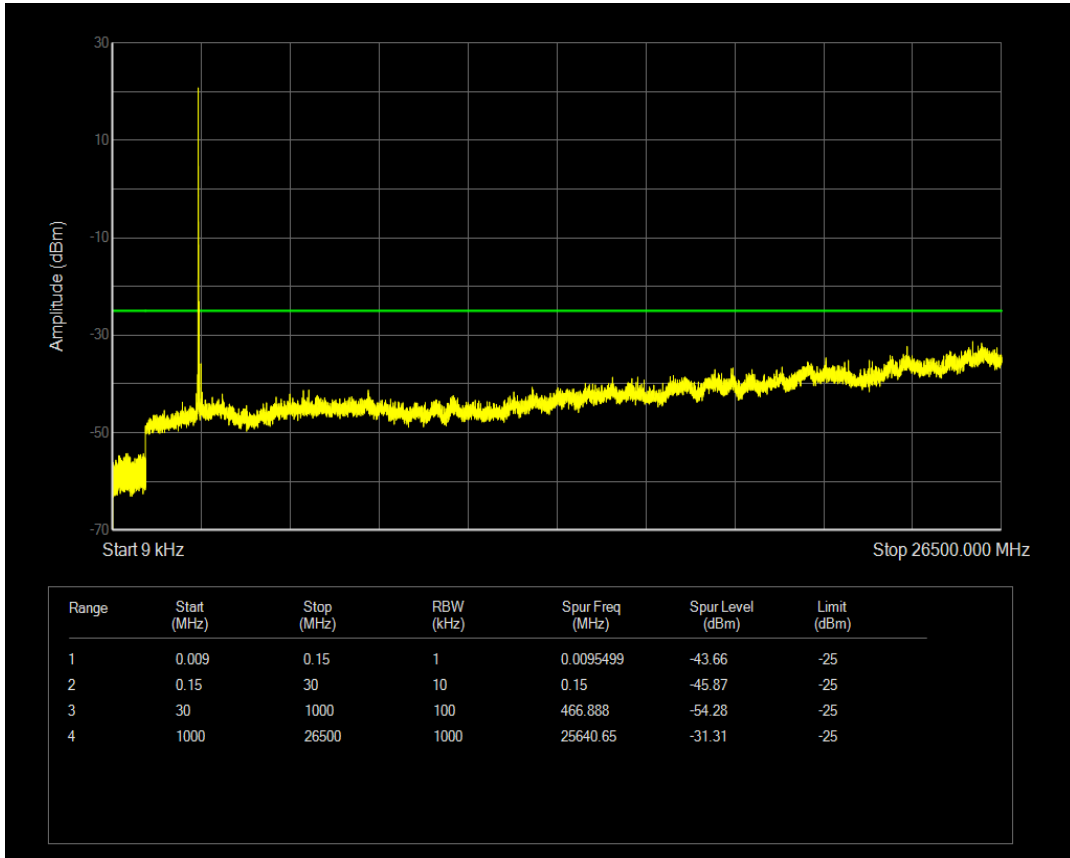

Band38 16QAM BW=10MHz Channel=38200 RB Size=50 Position=#0

Band38 QPSK BW=15MHz Channel=37825 RB Size=1 Position=#0

Band38 QPSK BW=15MHz Channel=37825 RB Size=75 Position=#0

Band38 16QAM BW=15MHz Channel=37825 RB Size=1 Position=#0