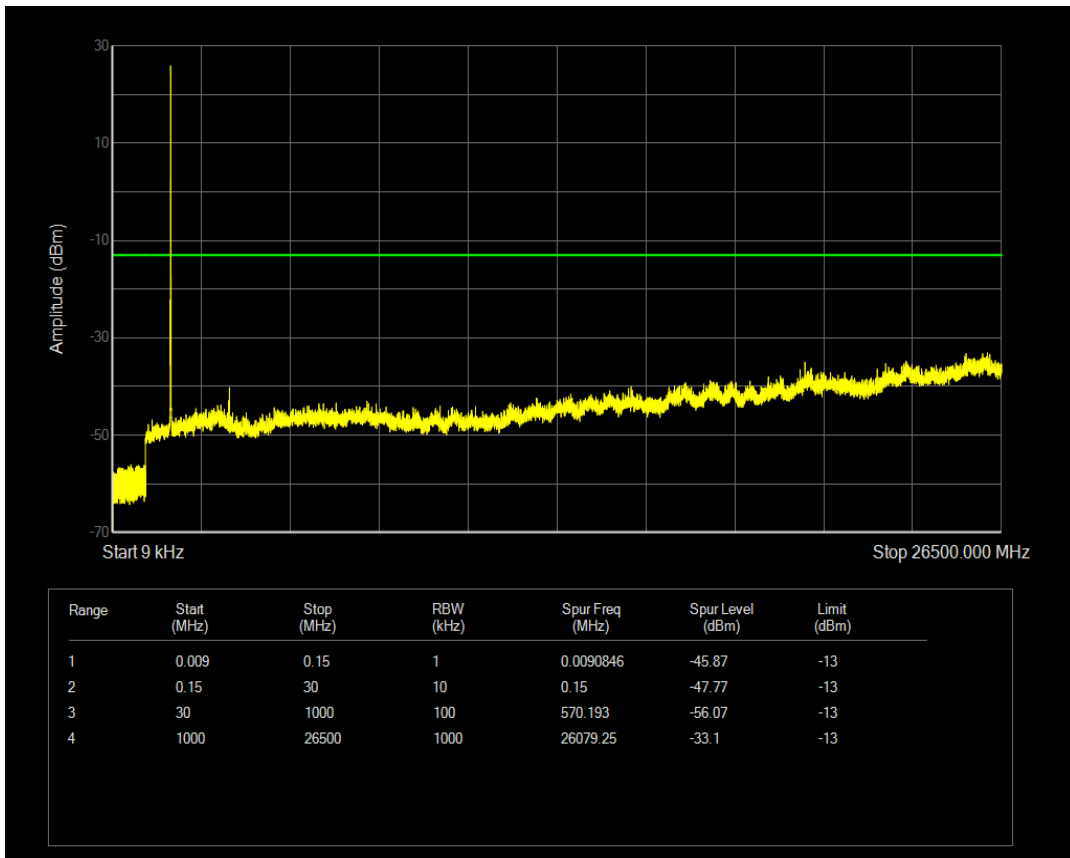

Band4 QPSK BW=5MHz Channel=20375 RB Size=1 Position=#0

Band4 16QAM BW=5MHz Channel=20175 RB Size=25 Position=#0