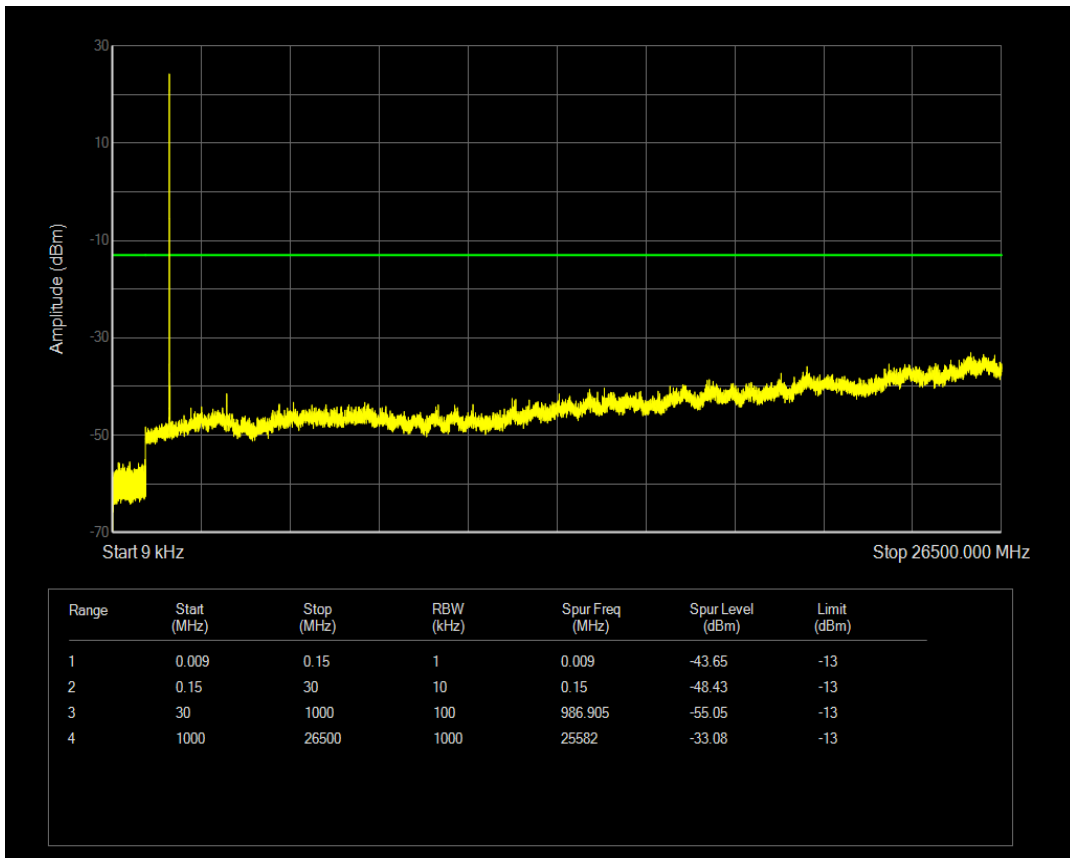

Band38 16QAM BW=20MHz Channel=38150 RB Size=100 Position=#0

Band4 QPSK BW=1.4MHz Channel=19957 RB Size=1 Position=#0

Band4 QPSK BW=1.4MHz Channel=19957 RB Size=6 Position=#0

Band4 16QAM BW=1.4MHz Channel=19957 RB Size=1 Position=#0

Band4 16QAM BW=1.4MHz Channel=19957 RB Size=6 Position=#0

Band4 QPSK BW=1.4MHz Channel=20175 RB Size=1 Position=#0

Band4 QPSK BW=1.4MHz Channel=20175 RB Size=6 Position=#0

Band4 16QAM BW=1.4MHz Channel=20175 RB Size=1 Position=#0