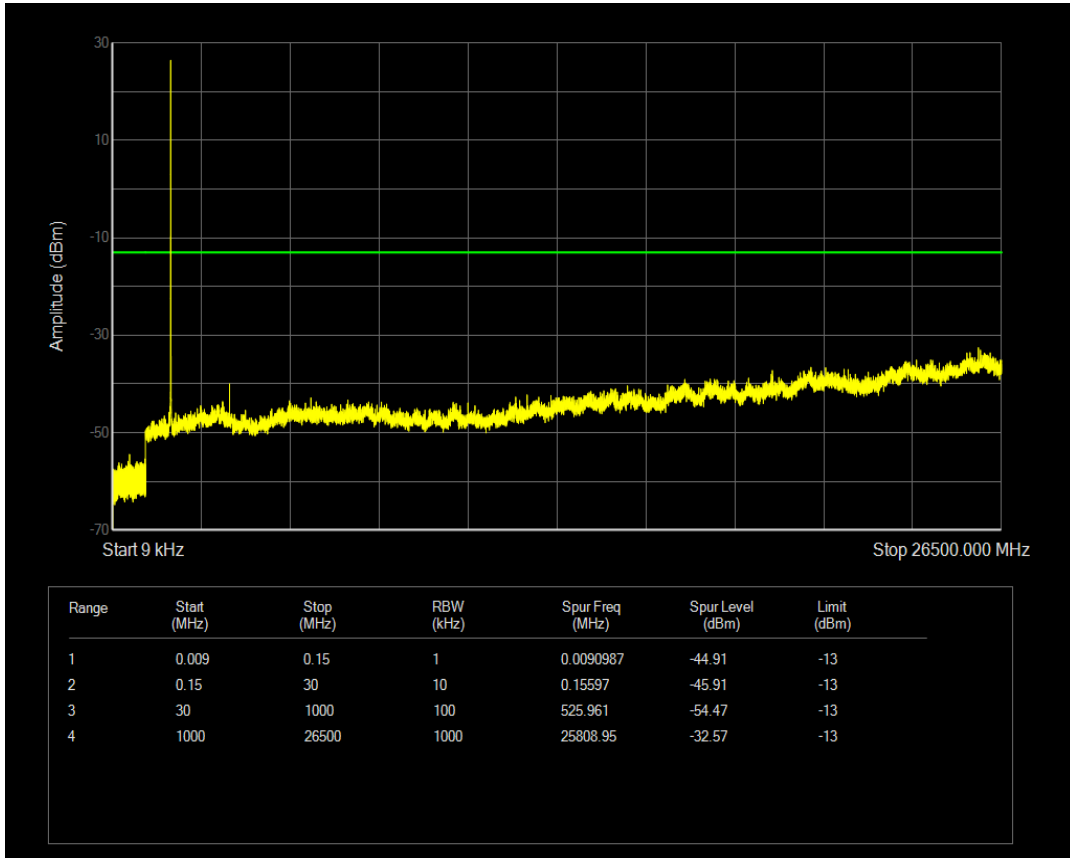

Band4 QPSK BW=3MHz Channel=20385 RB Size=1 Position=#0

Band4 QPSK BW=3MHz Channel=20385 RB Size=15 Position=#0