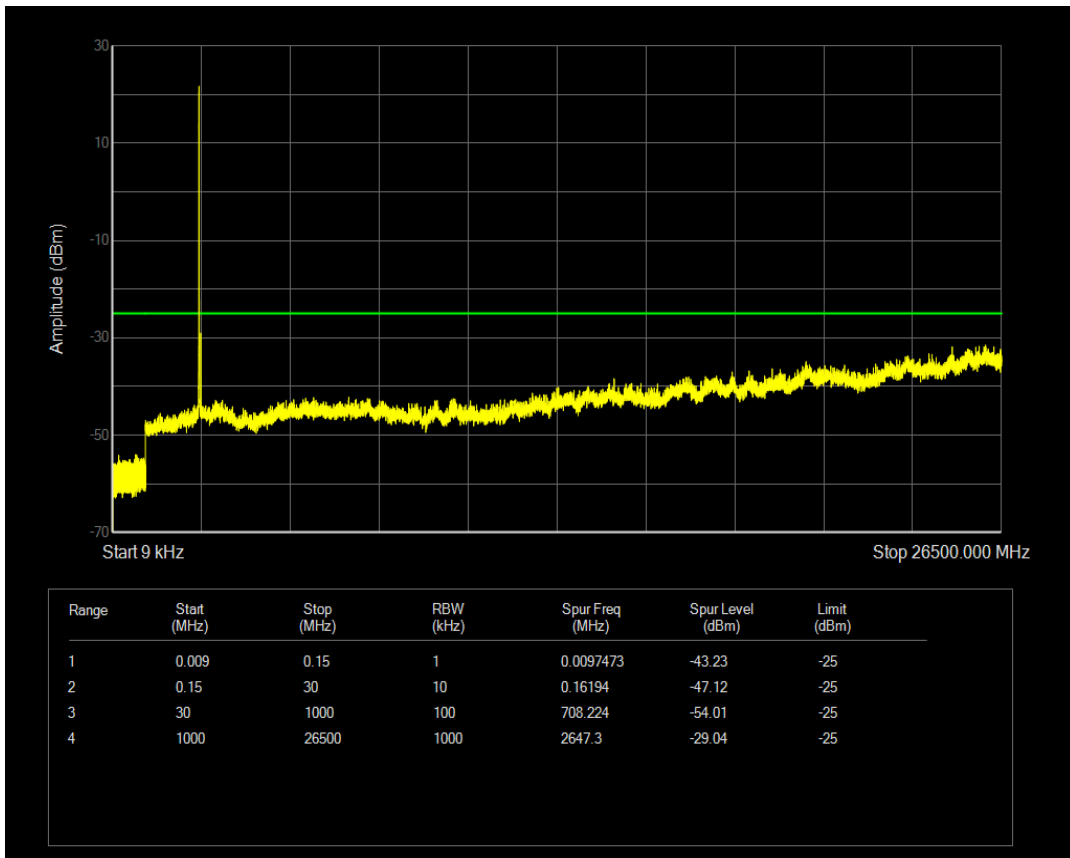

Band38 QPSK BW=5MHz Channel=38000 RB Size=25 Position=#0

Band38 16QAM BW=5MHz Channel=38000 RB Size=1 Position=#0