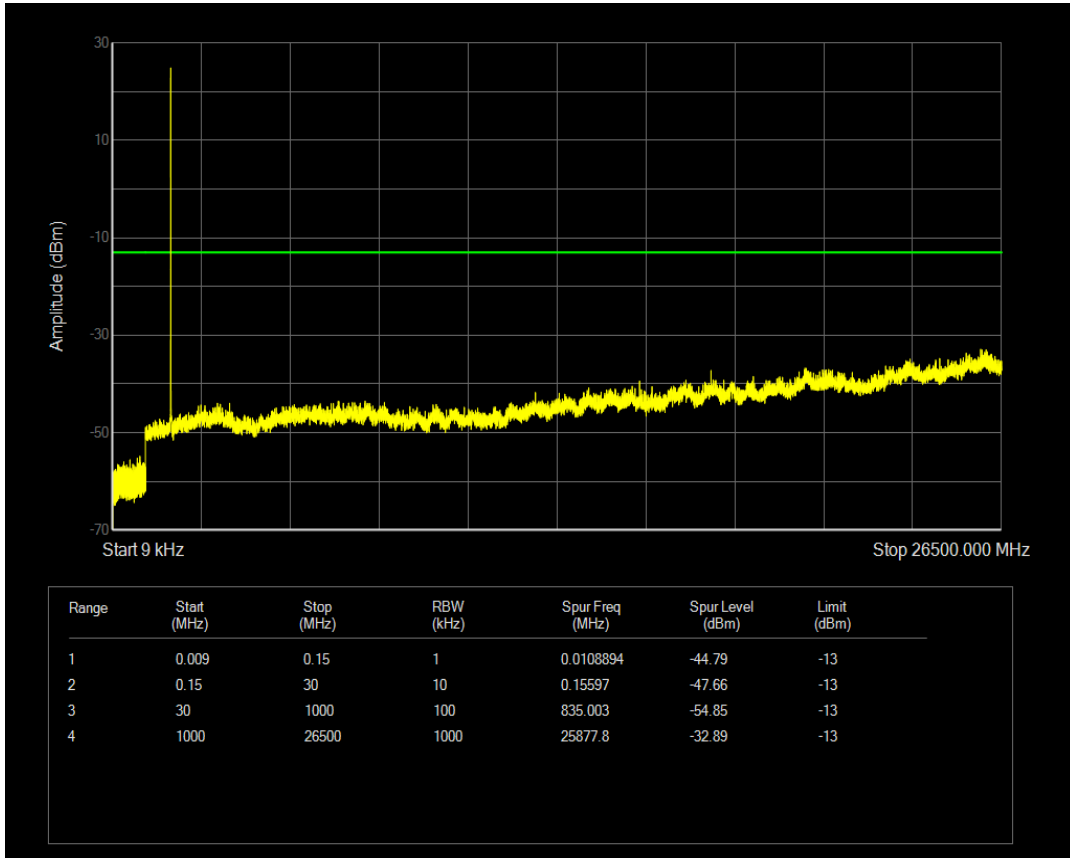

Band4 QPSK BW=1.4MHz Channel=20393 RB Size=1 Position=#0

Band4 16QAM BW=1.4MHz Channel=20175 RB Size=6 Position=#0

Band4 QPSK BW=1.4MHz Channel=20393 RB Size=6 Position=#0

Band4 16QAM BW=1.4MHz Channel=20393 RB Size=1 Position=#0