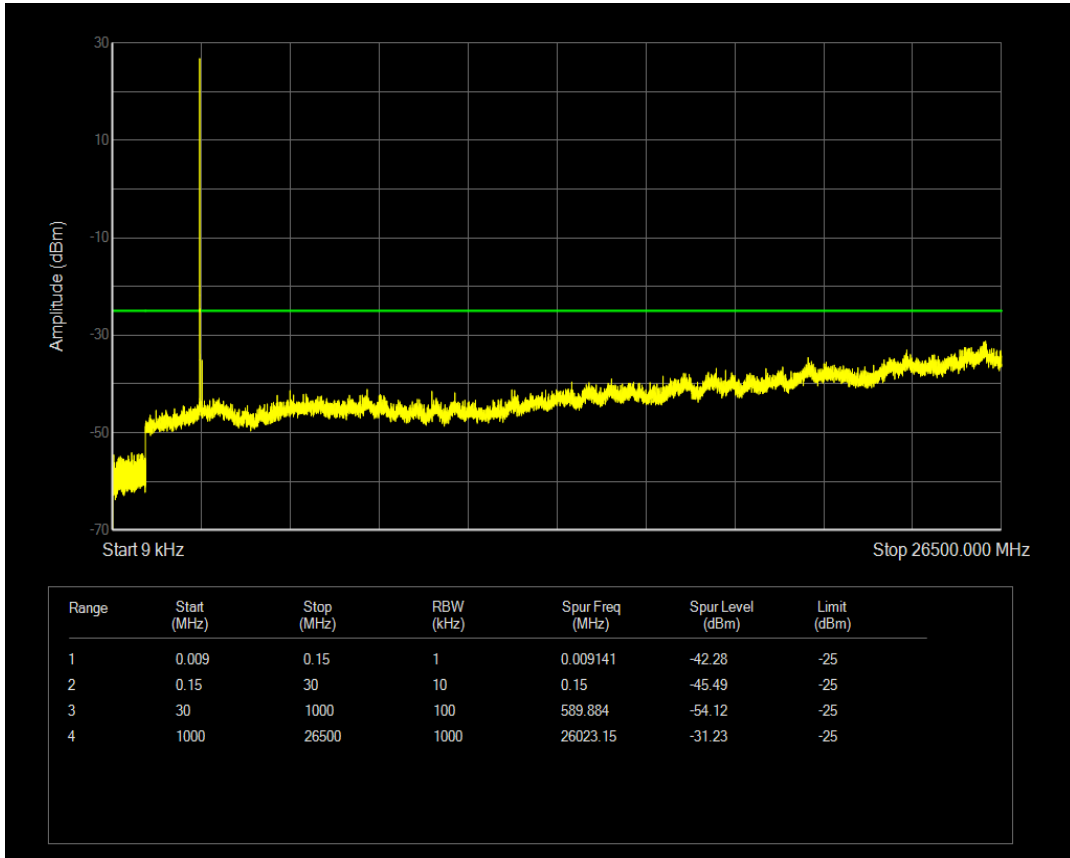

Band38 16QAM BW=5MHz Channel=38000 RB Size=25 Position=#0

Band38 QPSK BW=5MHz Channel=38225 RB Size=1 Position=#0

Band38 QPSK BW=5MHz Channel=38225 RB Size=25 Position=#0

Band38 16QAM BW=5MHz Channel=38225 RB Size=1 Position=#0

Band38 QPSK BW=10MHz Channel=37800 RB Size=1 Position=#0

Band38 16QAM BW=5MHz Channel=38225 RB Size=25 Position=#0

Band38 QPSK BW=10MHz Channel=37800 RB Size=50 Position=#0

Band38 16QAM BW=10MHz Channel=37800 RB Size=1 Position=#0