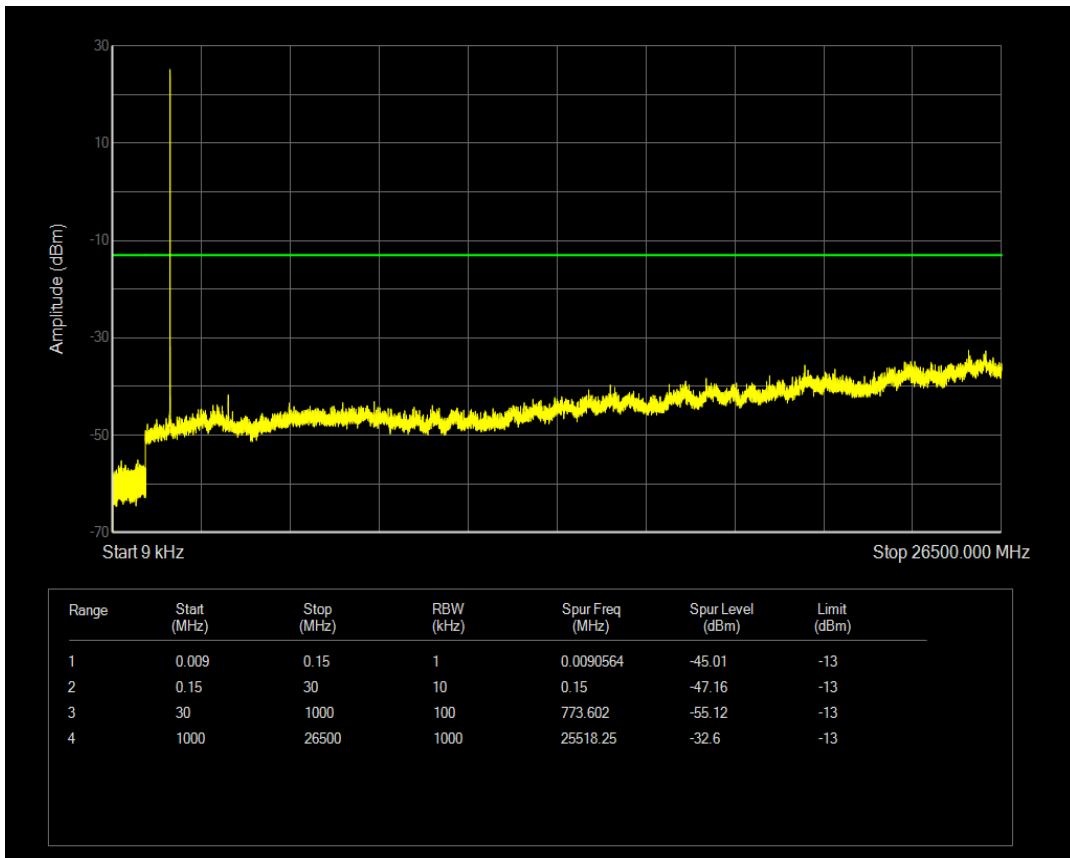

Band4 QPSK BW=1.4MHz Channel=20175 RB Size=6 Position=#0

Band4 16QAM BW=1.4MHz Channel=20175 RB Size=1 Position=#0