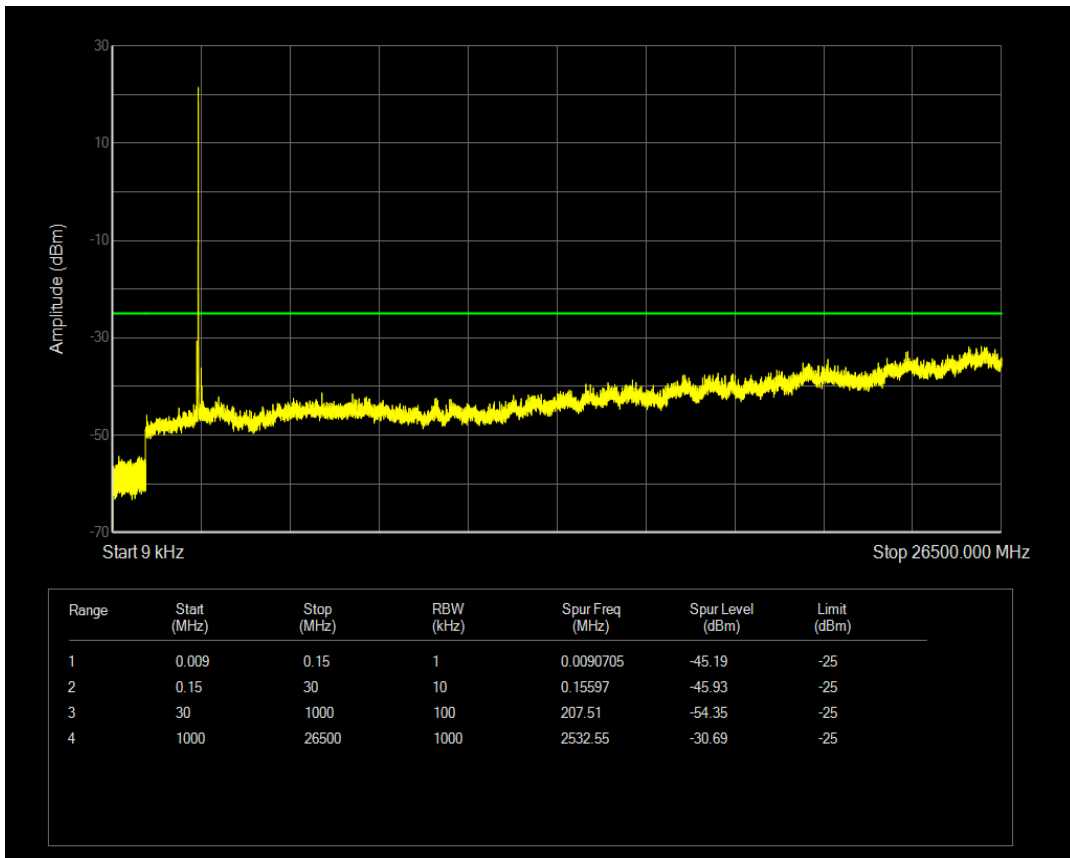

Band38 16QAM BW=5MHz Channel=37775 RB Size=25 Position=#0

Band38 QPSK BW=5MHz Channel=38000 RB Size=1 Position=#0