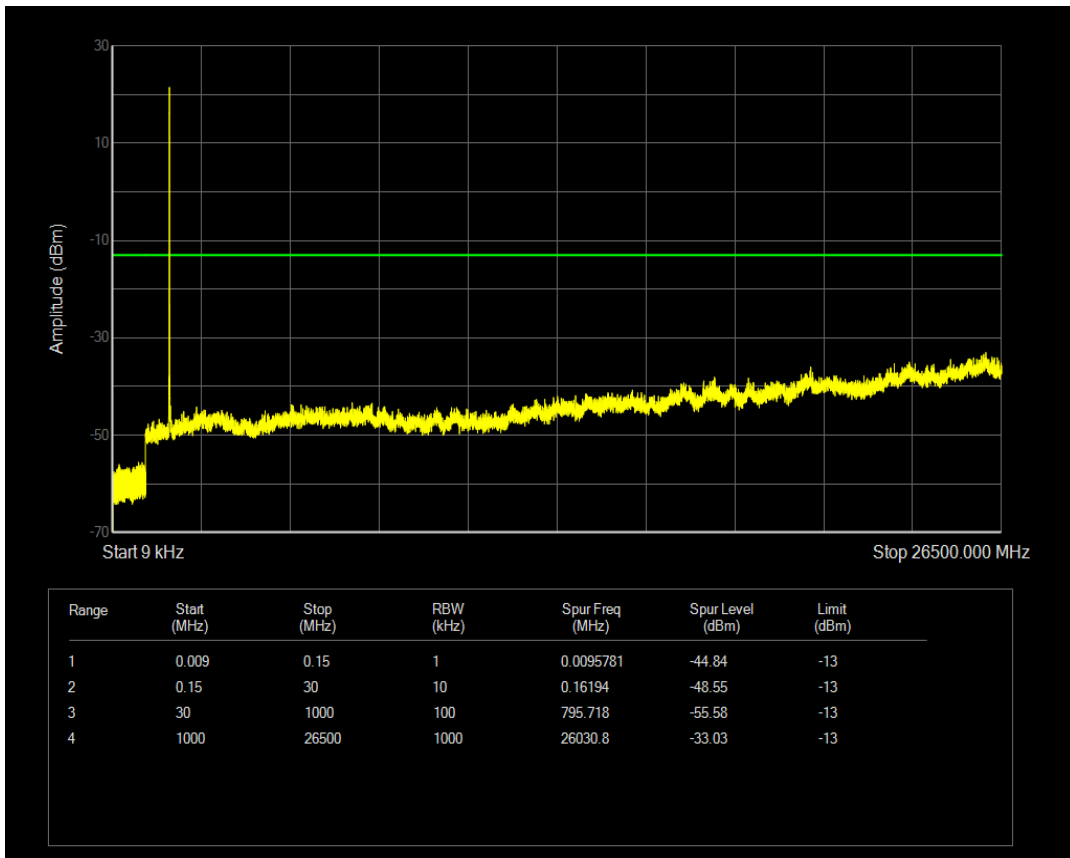

Band4 16QAM BW=3MHz Channel=20175 RB Size=15 Position=#0

Band4 QPSK BW=3MHz Channel=20385 RB Size=1 Position=#0

Band4 QPSK BW=3MHz Channel=20385 RB Size=15 Position=#0

Band4 16QAM BW=3MHz Channel=20385 RB Size=1 Position=#0

Band4 16QAM BW=3MHz Channel=20385 RB Size=15 Position=#0

Band4 QPSK BW=5MHz Channel=19975 RB Size=1 Position=#0

Band4 QPSK BW=5MHz Channel=19975 RB Size=25 Position=#0

Band4 16QAM BW=5MHz Channel=19975 RB Size=1 Position=#0