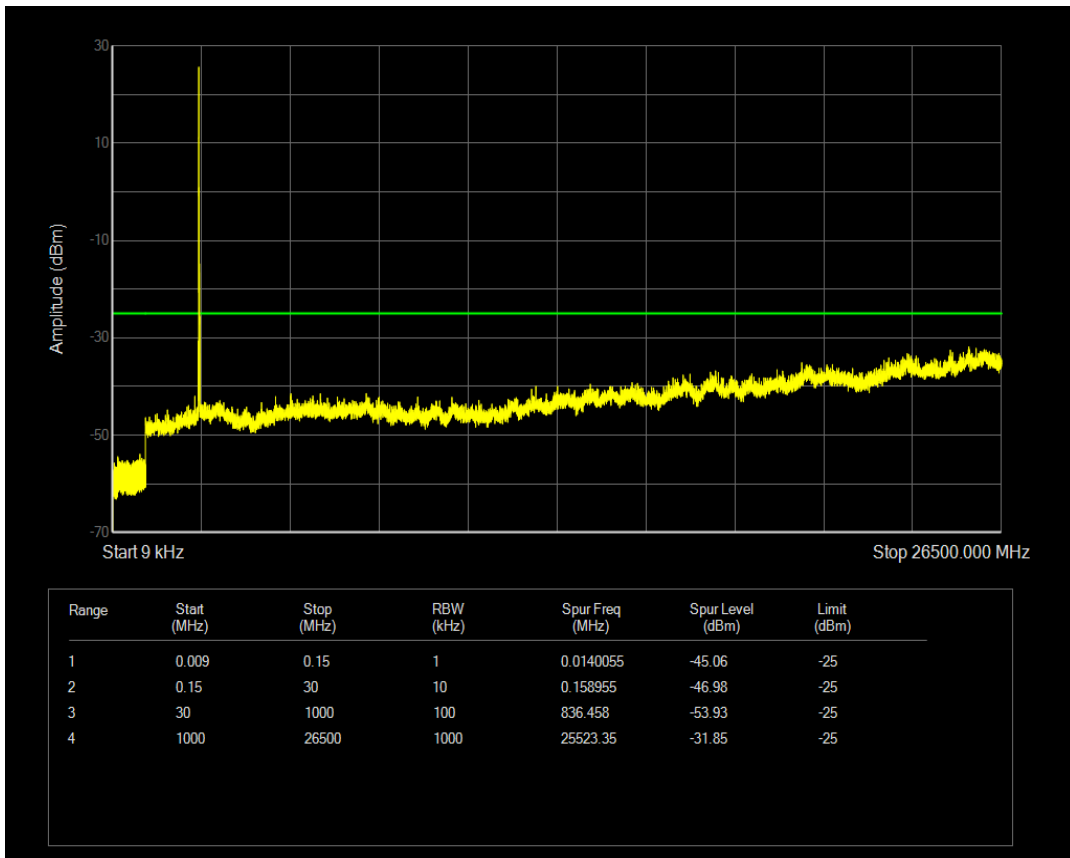

Band38 QPSK BW=15MHz Channel=38000 RB Size=1 Position=#0

Band38 16QAM BW=15MHz Channel=38000 RB Size=1 Position=#0