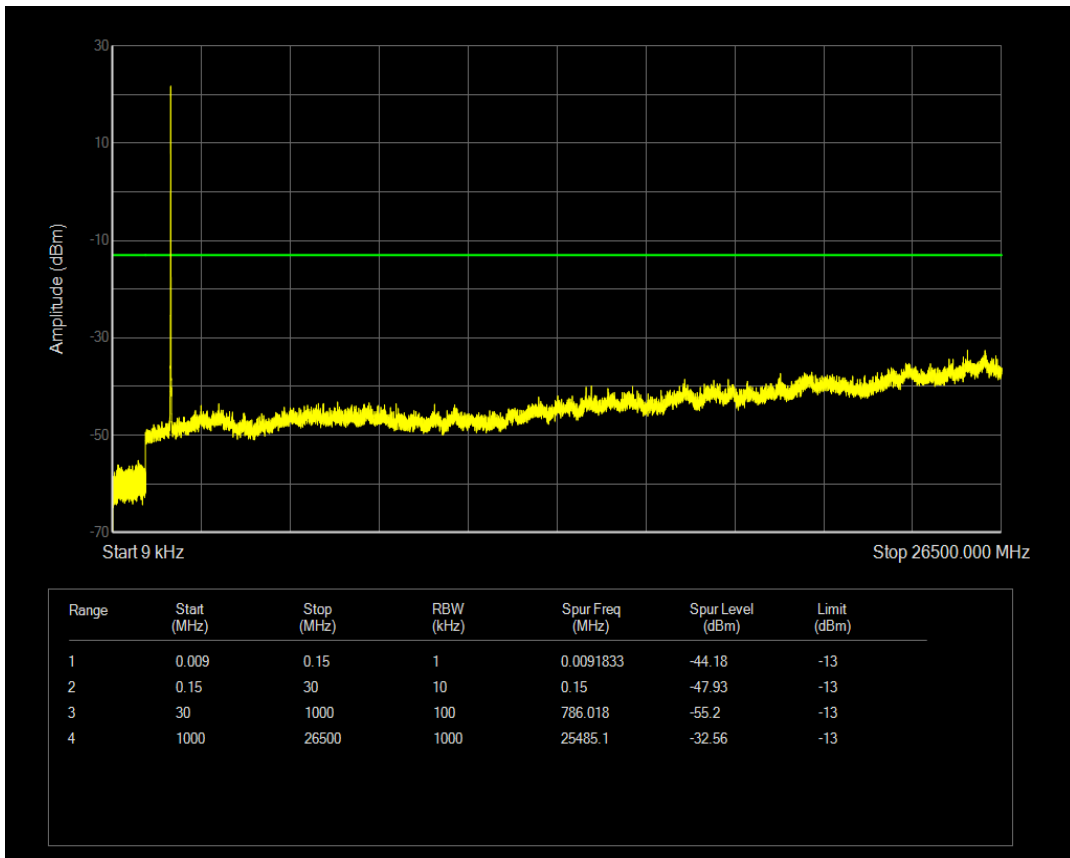

Band4 QPSK BW=5MHz Channel=20375 RB Size=25 Position=#0

Band4 16QAM BW=5MHz Channel=20375 RB Size=1 Position=#0