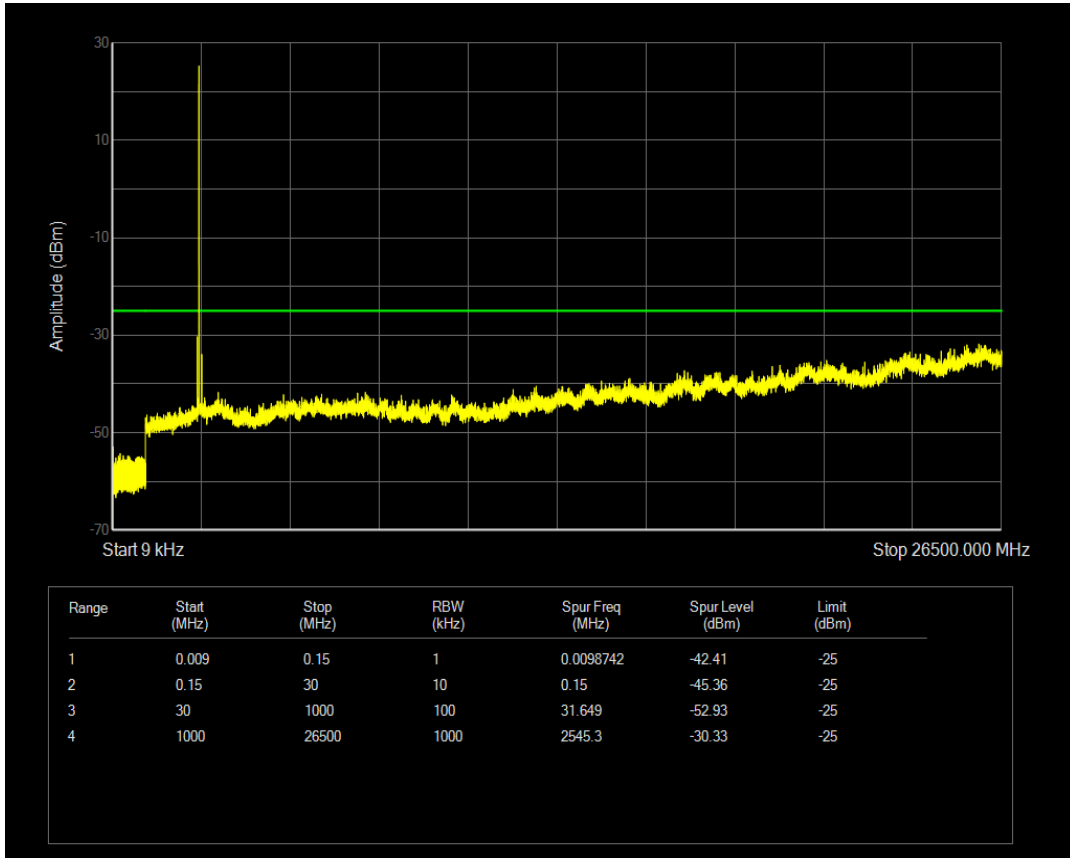

Band38 QPSK BW=5MHz Channel=38000 RB Size=1 Position=#0

Band38 QPSK BW=5MHz Channel=38000 RB Size=25 Position=#0