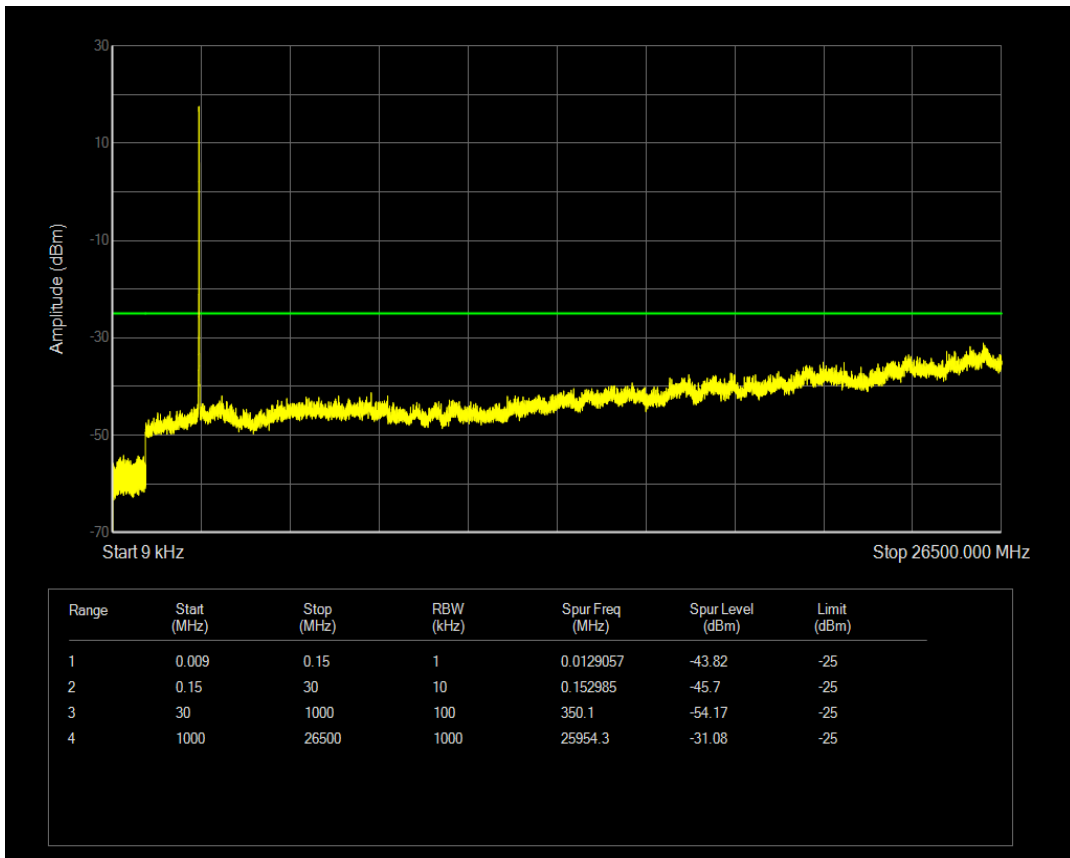

Band38 16QAM BW=10MHz Channel=38000 RB Size=50 Position=#0

Band38 QPSK BW=10MHz Channel=38200 RB Size=1 Position=#0