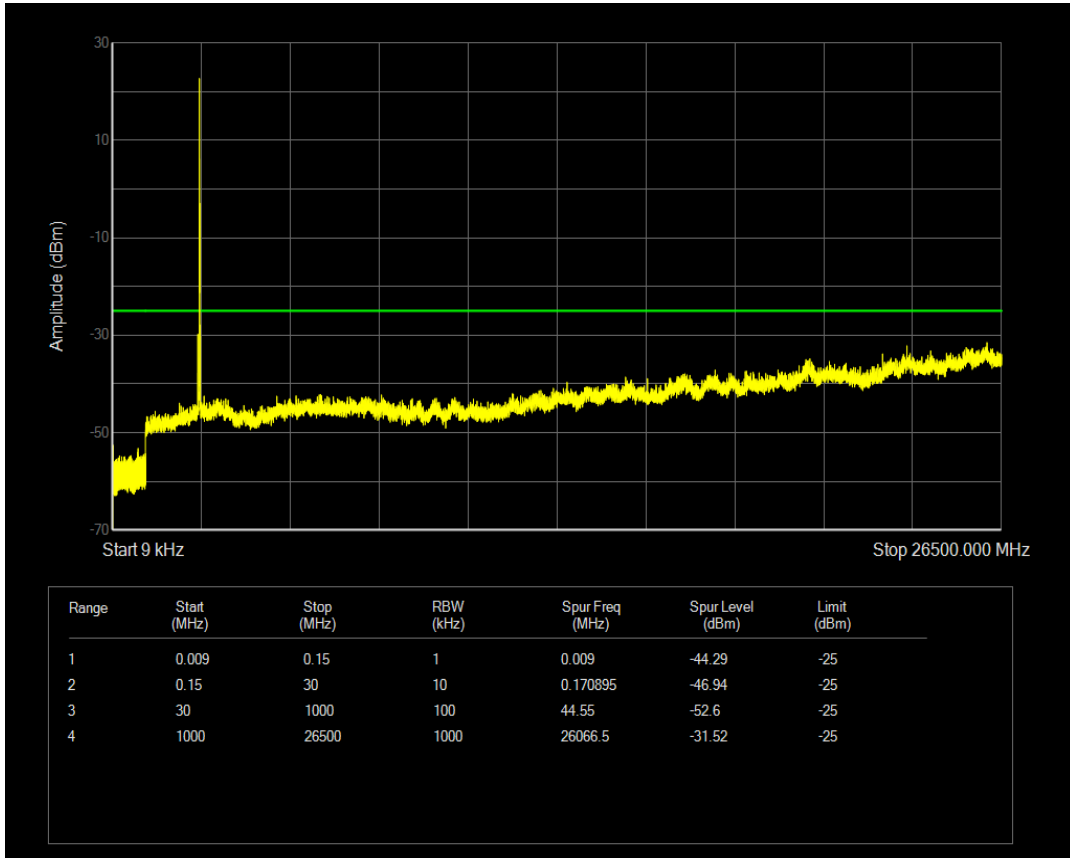

Band38 QPSK BW=15MHz Channel=38175 RB Size=1 Position=#0

Band38 QPSK BW=15MHz Channel=38175 RB Size=75 Position=#0