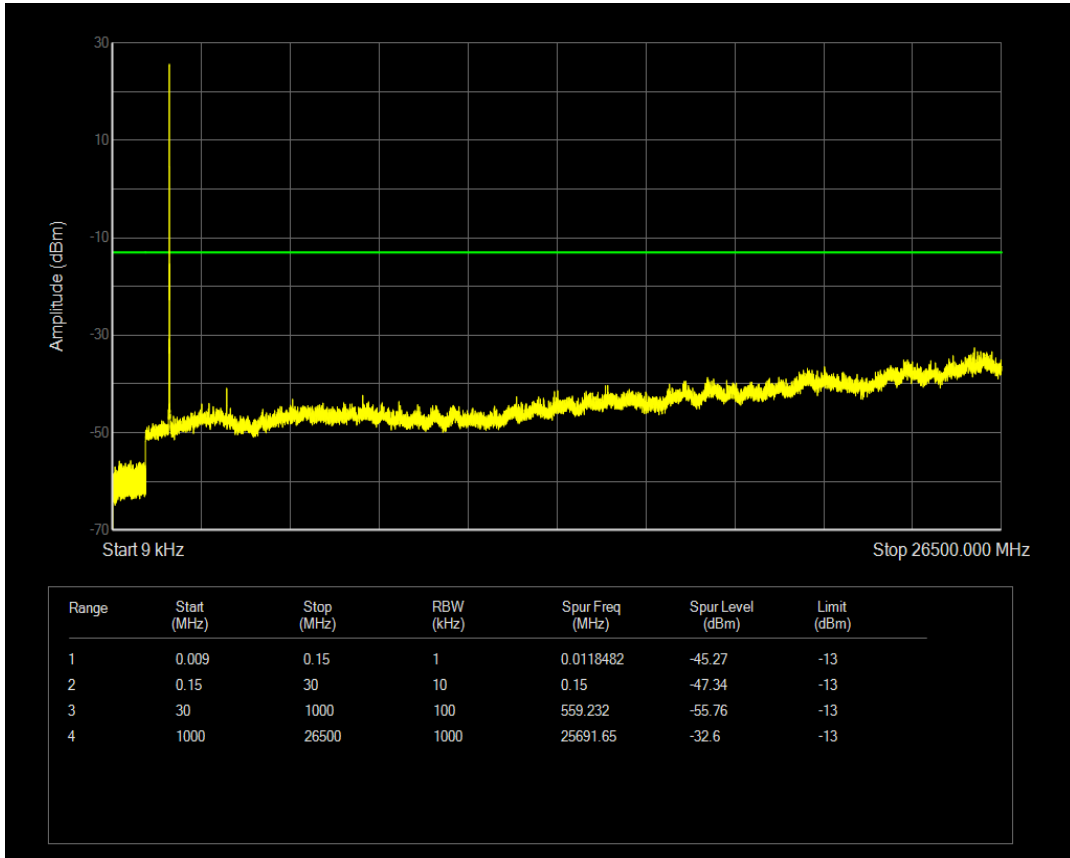

Band4 16QAM BW=3MHz Channel=20385 RB Size=15 Position=#0

Band4 QPSK BW=5MHz Channel=19975 RB Size=1 Position=#0

Band4 QPSK BW=5MHz Channel=19975 RB Size=25 Position=#0

Band4 16QAM BW=5MHz Channel=19975 RB Size=1 Position=#0

Band4 16QAM BW=5MHz Channel=19975 RB Size=25 Position=#0

Band4 QPSK BW=5MHz Channel=20175 RB Size=1 Position=#0

Band4 QPSK BW=5MHz Channel=20175 RB Size=25 Position=#0

Band4 16QAM BW=5MHz Channel=20175 RB Size=1 Position=#0