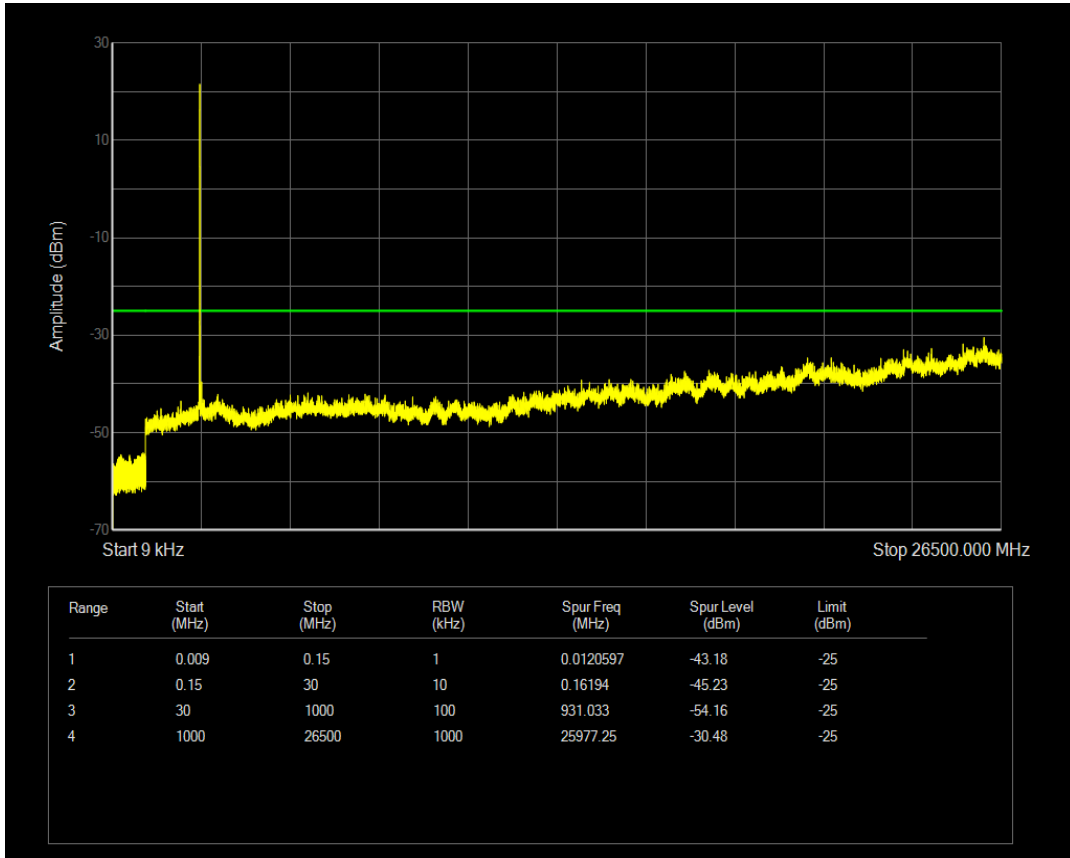

Band38 16QAM BW=5MHz Channel=38000 RB Size=25 Position=#0

Band38 QPSK BW=5MHz Channel=38225 RB Size=1 Position=#0

Band38 QPSK BW=5MHz Channel=38225 RB Size=25 Position=#0

Band38 16QAM BW=5MHz Channel=38225 RB Size=1 Position=#0

Band38 QPSK BW=10MHz Channel=37800 RB Size=1 Position=#0

Band38 16QAM BW=5MHz Channel=38225 RB Size=25 Position=#0

Band38 QPSK BW=10MHz Channel=37800 RB Size=50 Position=#0

Band38 16QAM BW=10MHz Channel=37800 RB Size=1 Position=#0