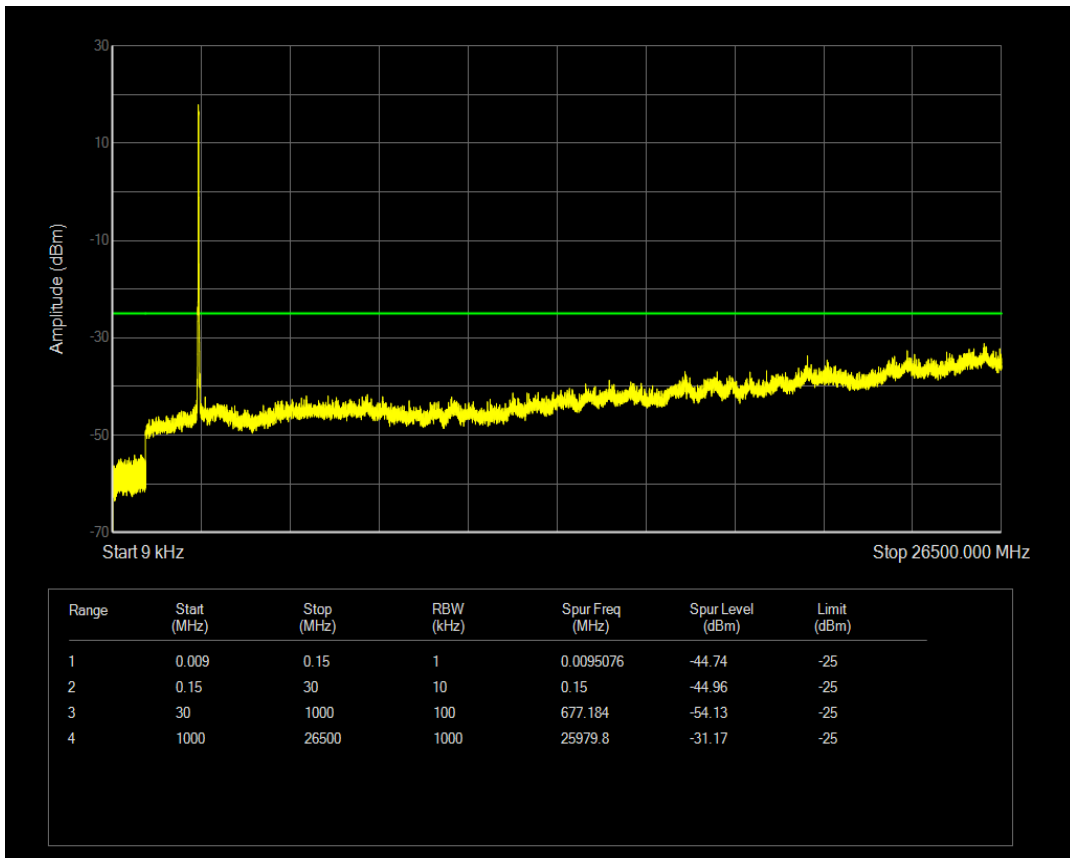

Band38 QPSK BW=20MHz Channel=37850 RB Size=100 Position=#0

Band38 16QAM BW=20MHz Channel=37850 RB Size=1 Position=#0