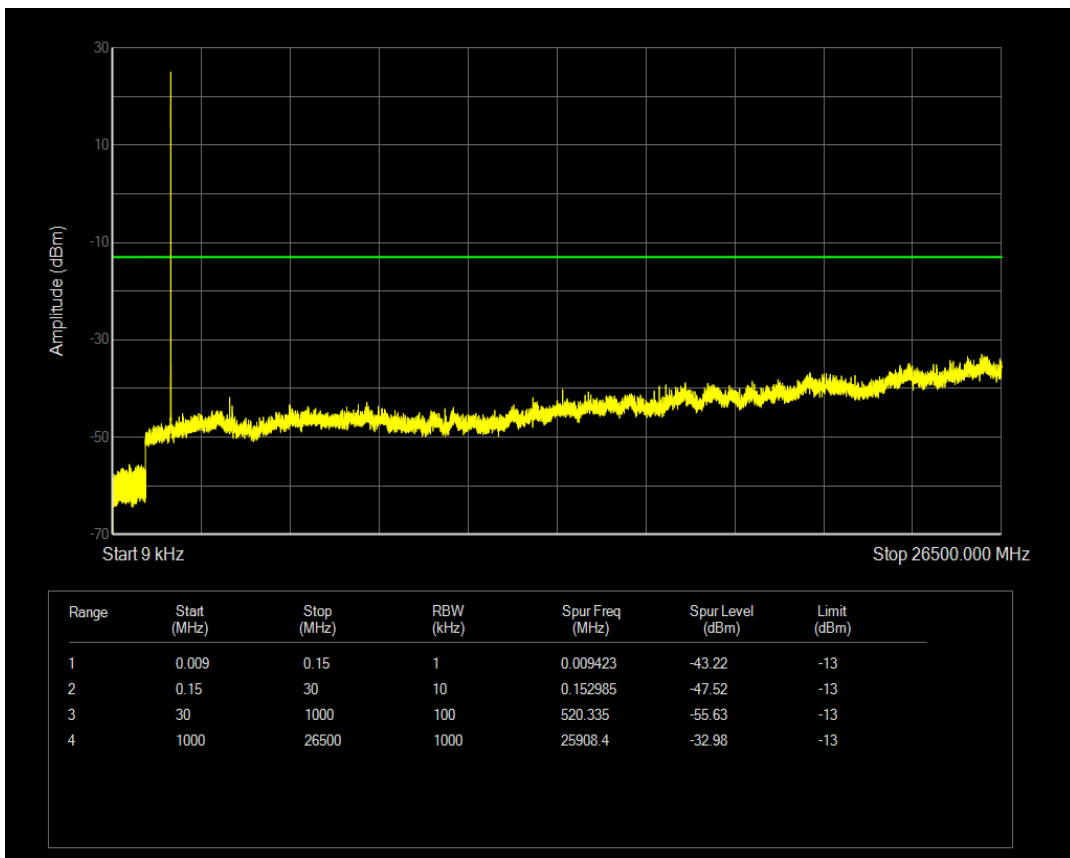

Band4 16QAM BW=1.4MHz Channel=19957 RB Size=6 Position=#0

Band4 QPSK BW=1.4MHz Channel=20175 RB Size=1 Position=#0

Band4 QPSK BW=1.4MHz Channel=20175 RB Size=6 Position=#0

Band4 16QAM BW=1.4MHz Channel=20175 RB Size=1 Position=#0

Band4 QPSK BW=1.4MHz Channel=20393 RB Size=1 Position=#0

Band4 16QAM BW=1.4MHz Channel=20175 RB Size=6 Position=#0

Band4 QPSK BW=1.4MHz Channel=20393 RB Size=6 Position=#0

Band4 16QAM BW=1.4MHz Channel=20393 RB Size=1 Position=#0