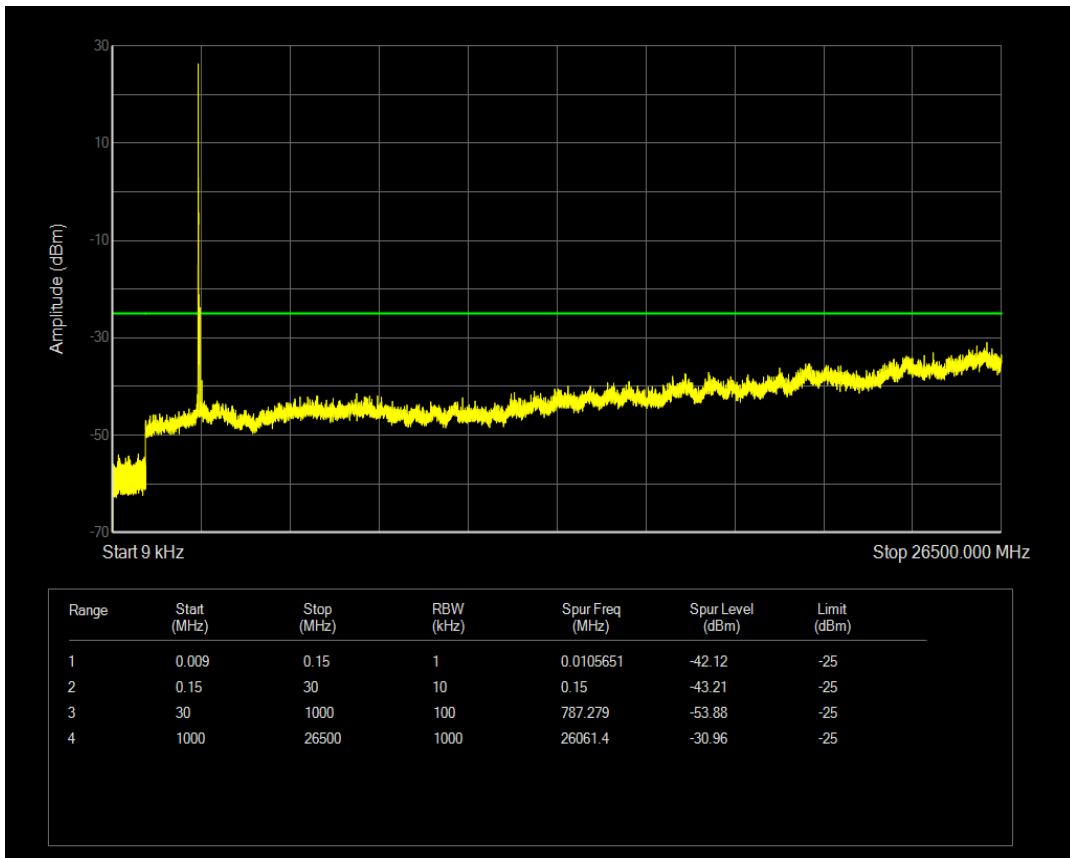

Band38 QPSK BW=10MHz Channel=37800 RB Size=1 Position=#0

Band38 16QAM BW=5MHz Channel=38225 RB Size=25 Position=#0