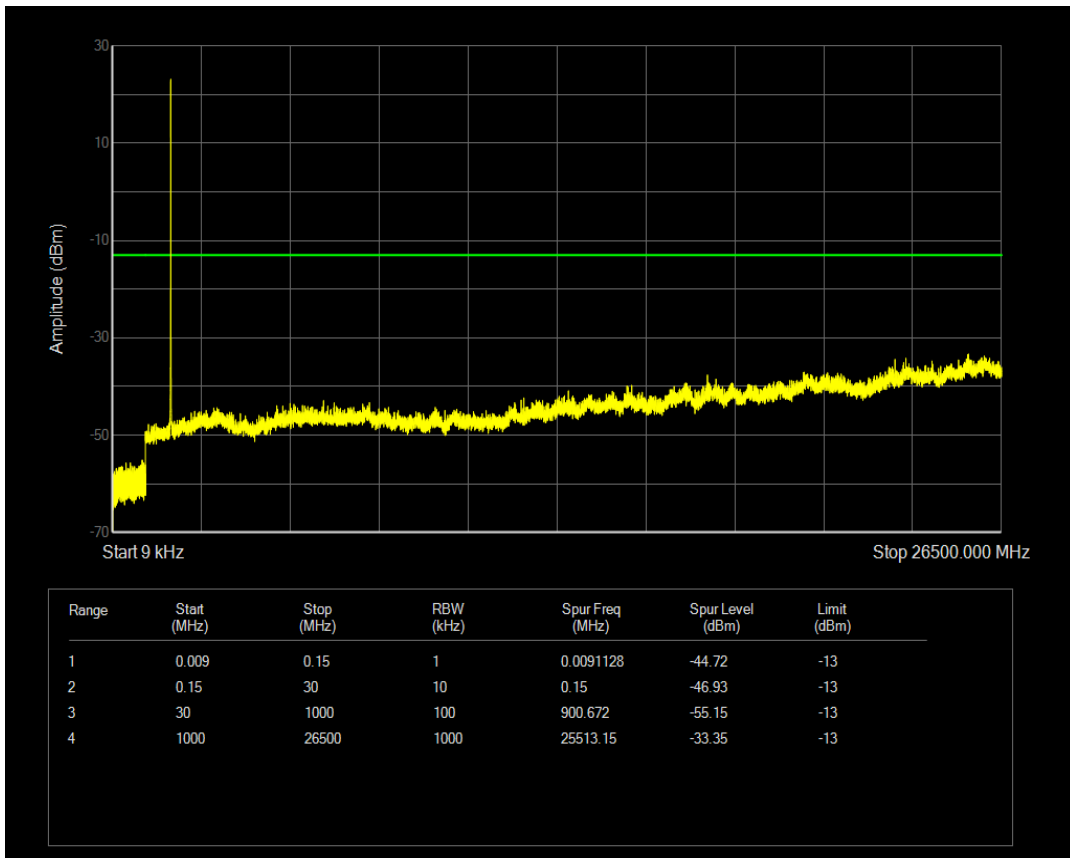

Band4 QPSK BW=3MHz Channel=20385 RB Size=15 Position=#0

Band4 16QAM BW=3MHz Channel=20385 RB Size=1 Position=#0