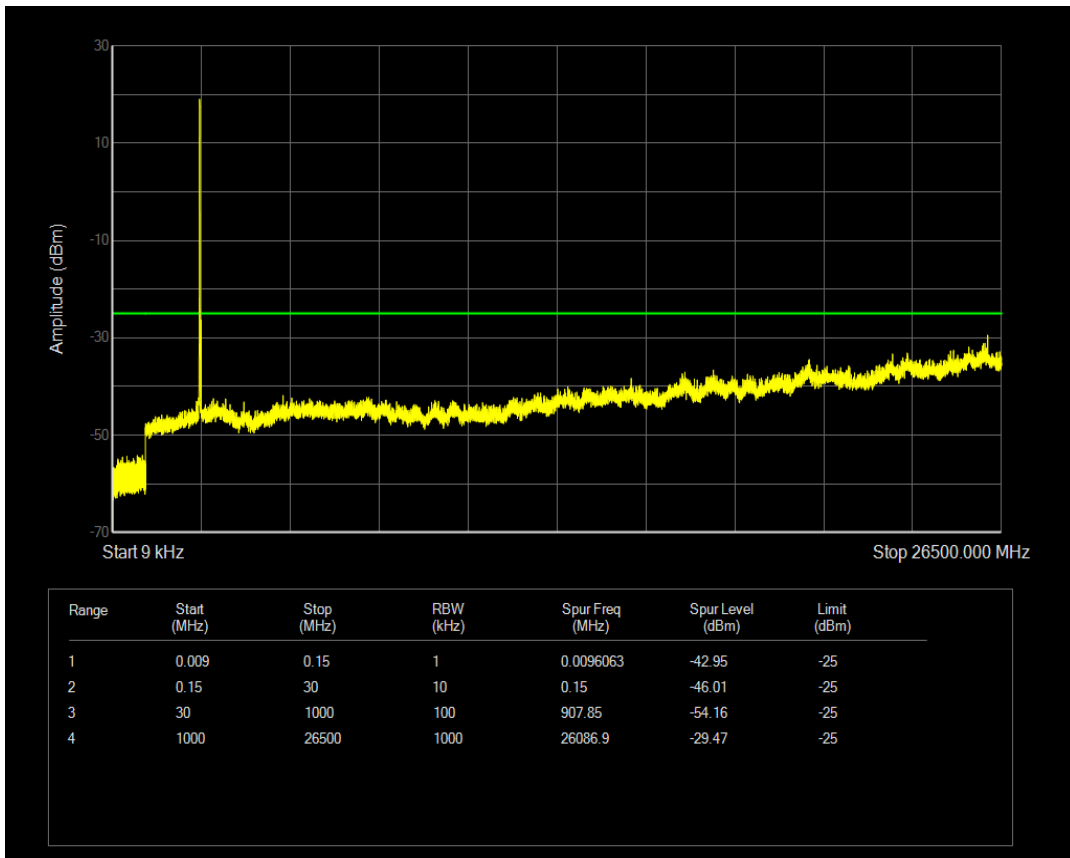

Band38 16QAM BW=10MHz Channel=38200 RB Size=50 Position=#0

Band38 QPSK BW=15MHz Channel=37825 RB Size=1 Position=#0