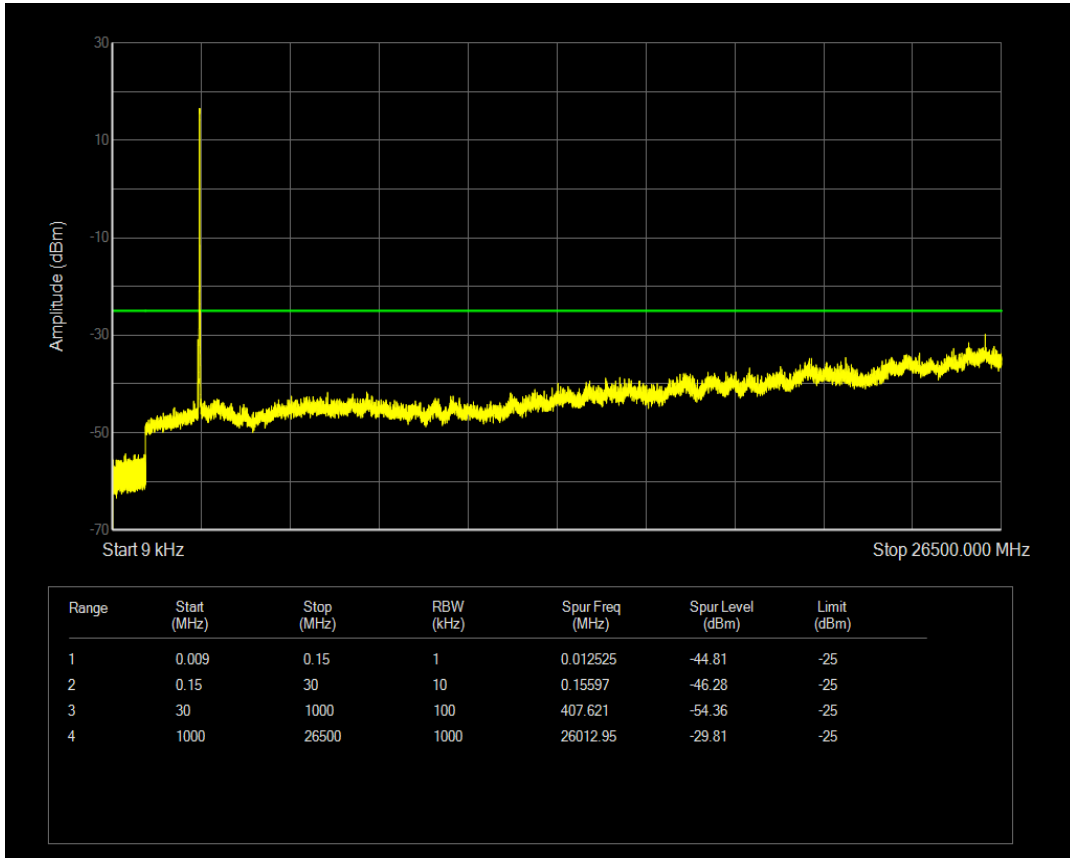

Band38 16QAM BW=15MHz Channel=38000 RB Size=75 Position=#0

Band38 QPSK BW=15MHz Channel=38175 RB Size=1 Position=#0

Band38 QPSK BW=15MHz Channel=38175 RB Size=75 Position=#0

Band38 16QAM BW=15MHz Channel=38175 RB Size=75 Position=#0