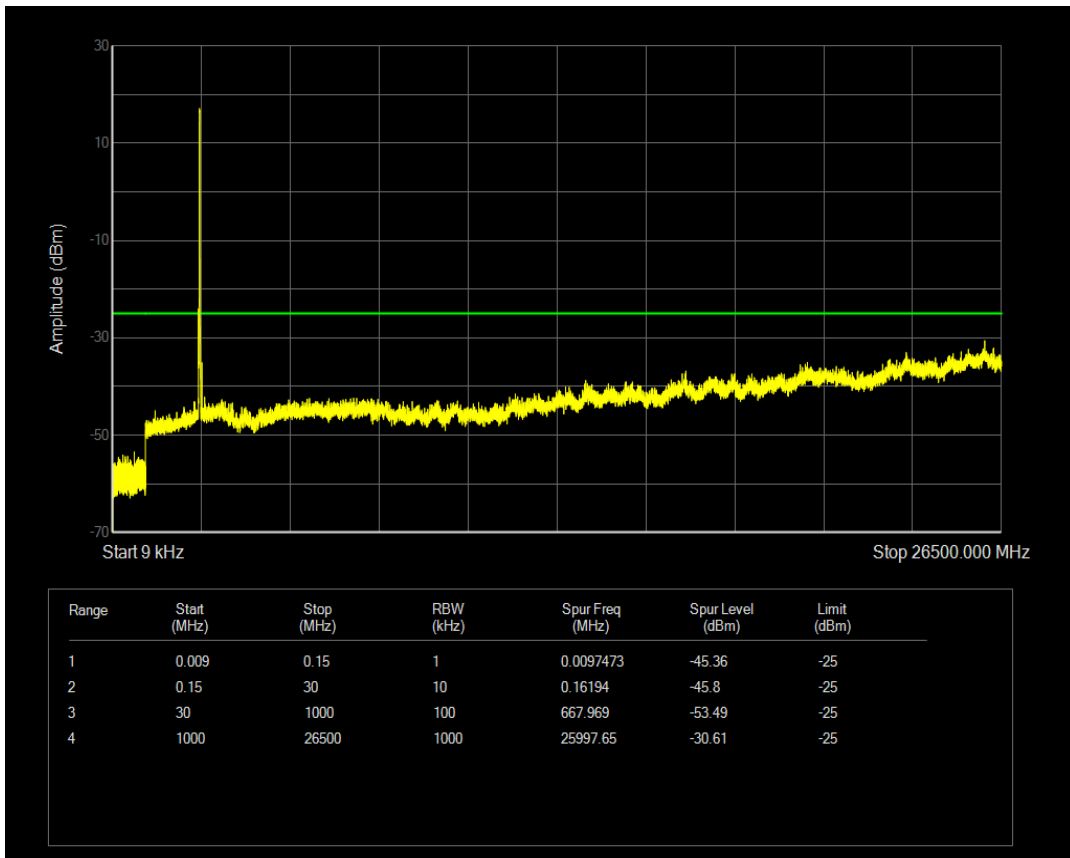

Band38 QPSK BW=15MHz Channel=38175 RB Size=75 Position=#0

Band38 16QAM BW=15MHz Channel=38175 RB Size=75 Position=#0