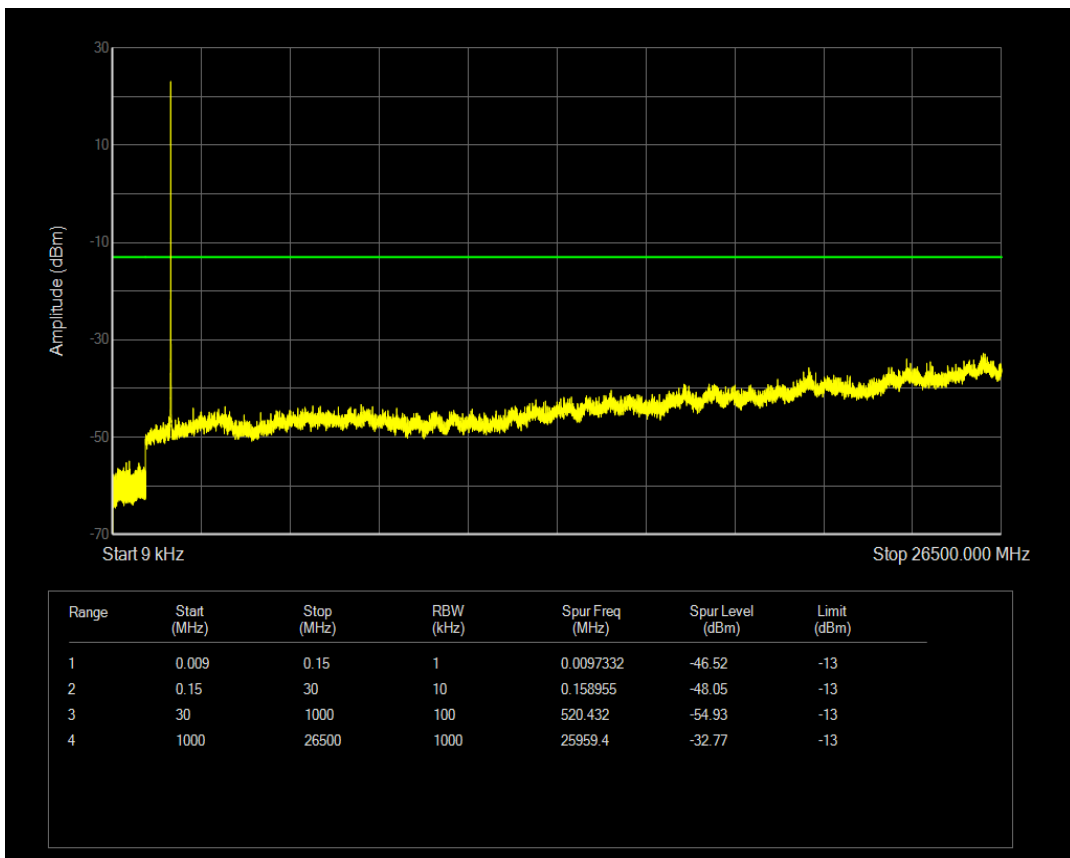

Band4 16QAM BW=3MHz Channel=20385 RB Size=15 Position=#0

Band4 QPSK BW=5MHz Channel=19975 RB Size=1 Position=#0