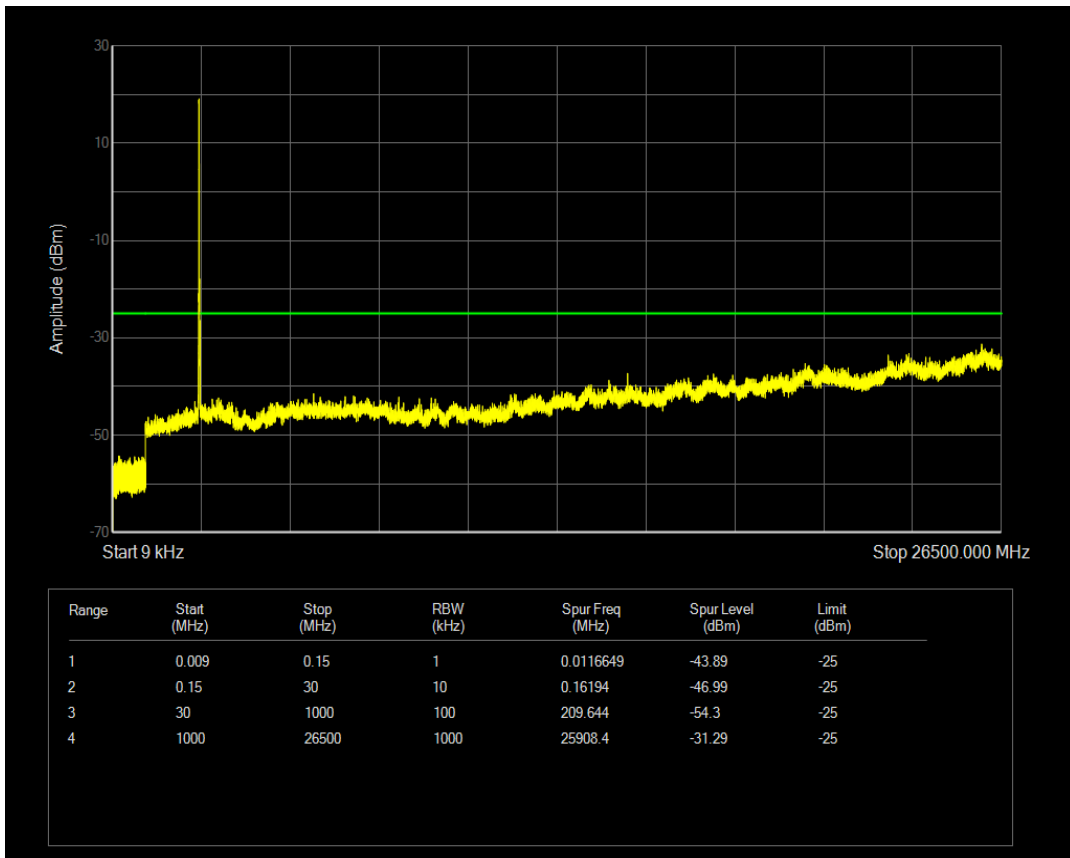

Band38 QPSK BW=10MHz Channel=38000 RB Size=50 Position=#0

Band38 16QAM BW=10MHz Channel=38000 RB Size=1 Position=#0