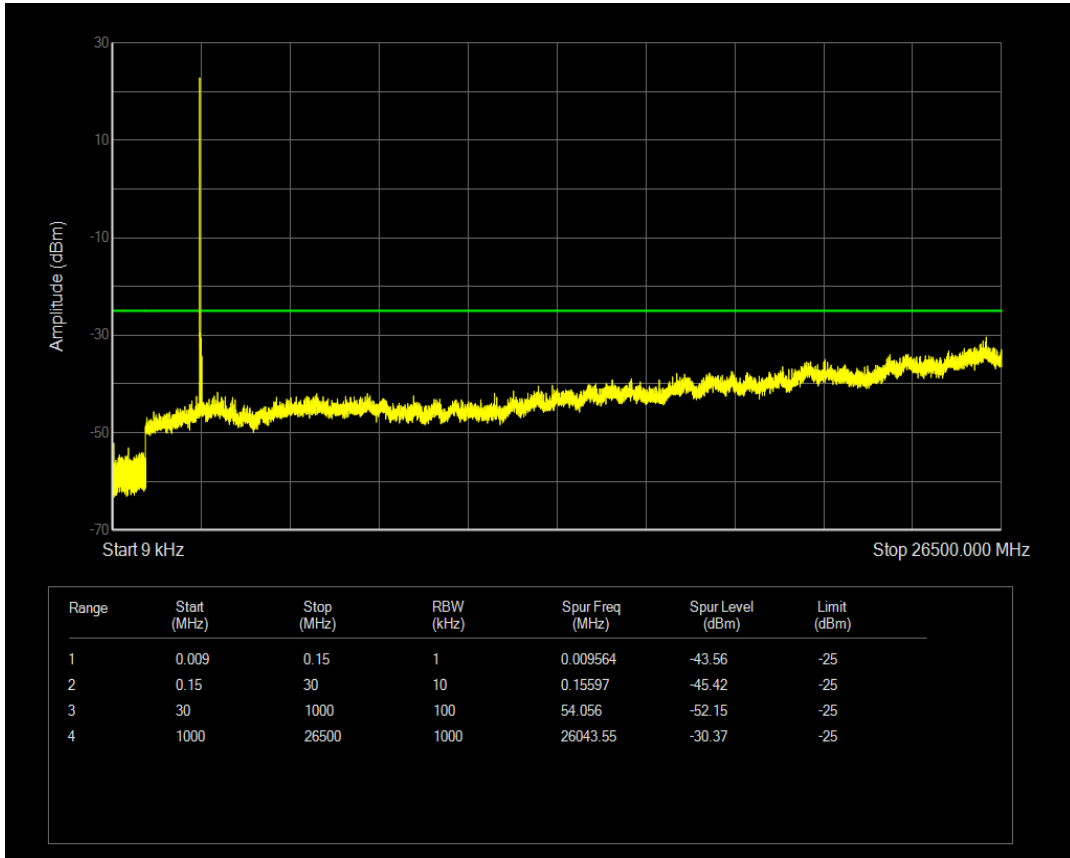

Band38 QPSK BW=5MHz Channel=38225 RB Size=1 Position=#0

Band38 QPSK BW=5MHz Channel=38225 RB Size=25 Position=#0