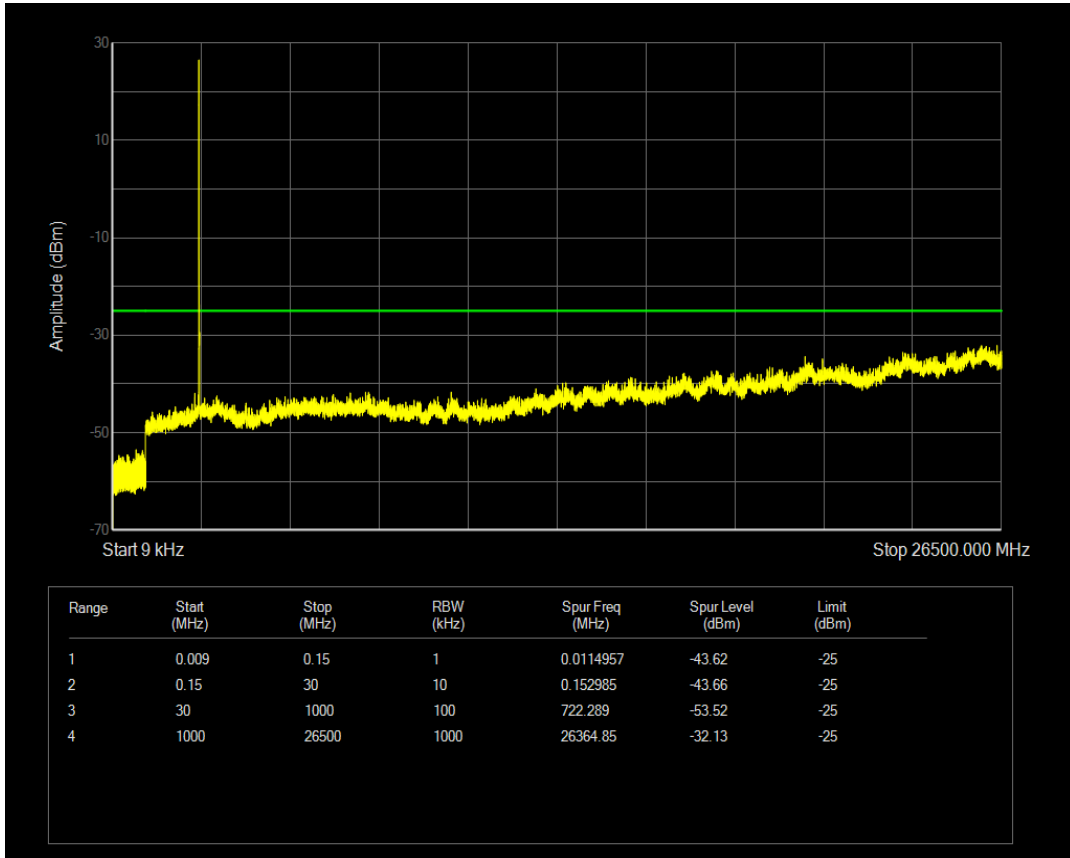

Band38 QPSK BW=10MHz Channel=38000 RB Size=1 Position=#0

Band38 QPSK BW=10MHz Channel=38000 RB Size=50 Position=#0