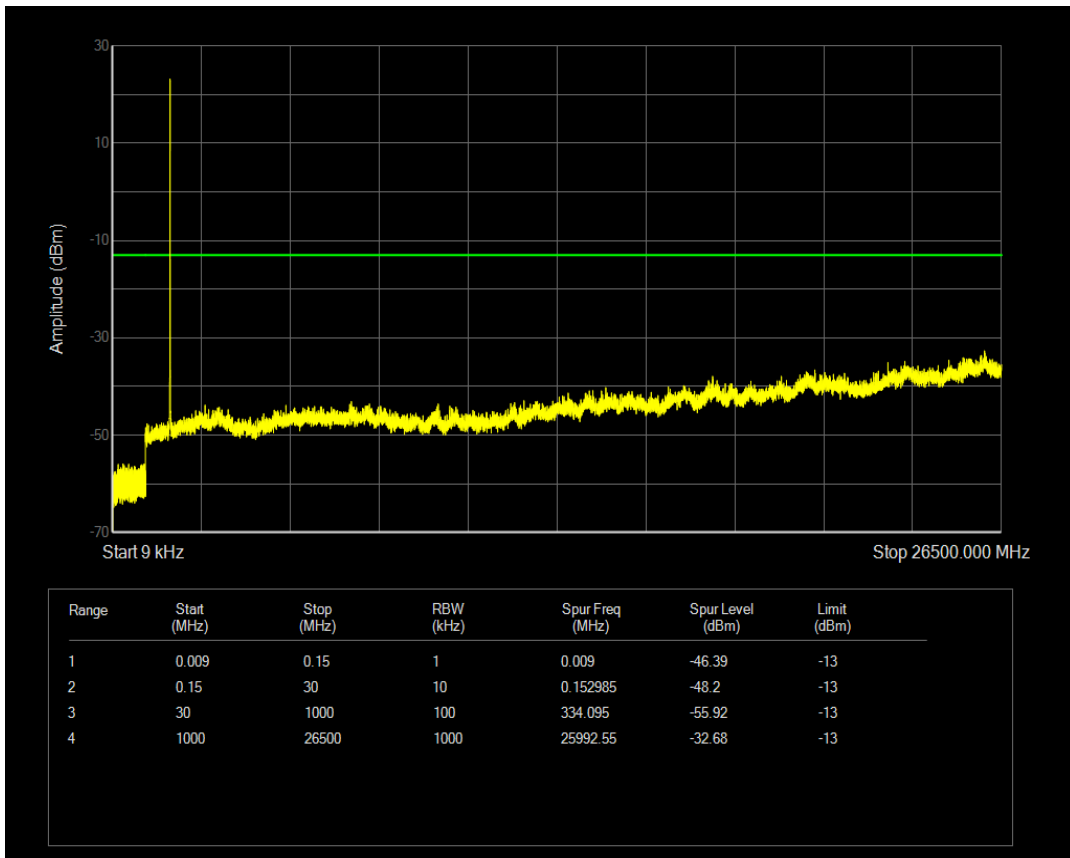

Band4 16QAM BW=3MHz Channel=20175 RB Size=15 Position=#0

Band4 QPSK BW=3MHz Channel=20385 RB Size=1 Position=#0