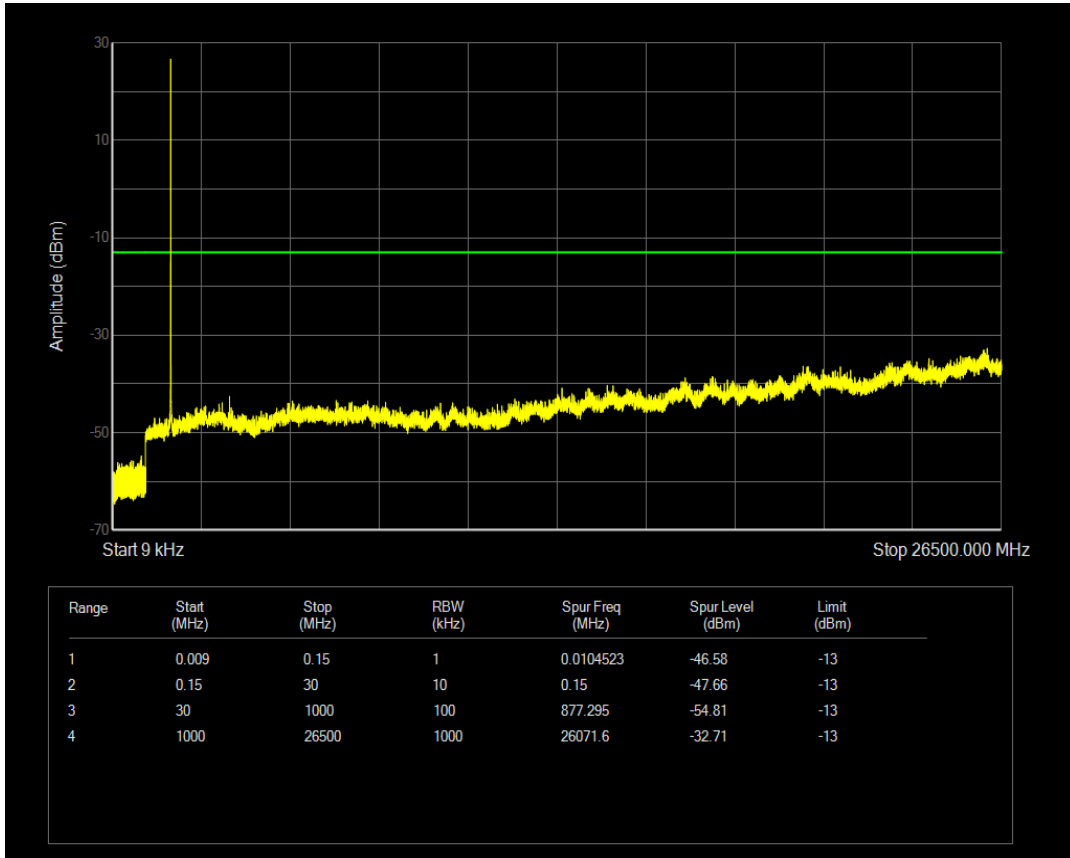

Band4 16QAM BW=3MHz Channel=20175 RB Size=15 Position=#0

Band4 QPSK BW=3MHz Channel=20385 RB Size=1 Position=#0

Band4 QPSK BW=3MHz Channel=20385 RB Size=15 Position=#0

Band4 16QAM BW=3MHz Channel=20385 RB Size=1 Position=#0

Band4 16QAM BW=3MHz Channel=20385 RB Size=15 Position=#0

Band4 QPSK BW=5MHz Channel=19975 RB Size=1 Position=#0

Band4 QPSK BW=5MHz Channel=19975 RB Size=25 Position=#0

Band4 16QAM BW=5MHz Channel=19975 RB Size=1 Position=#0