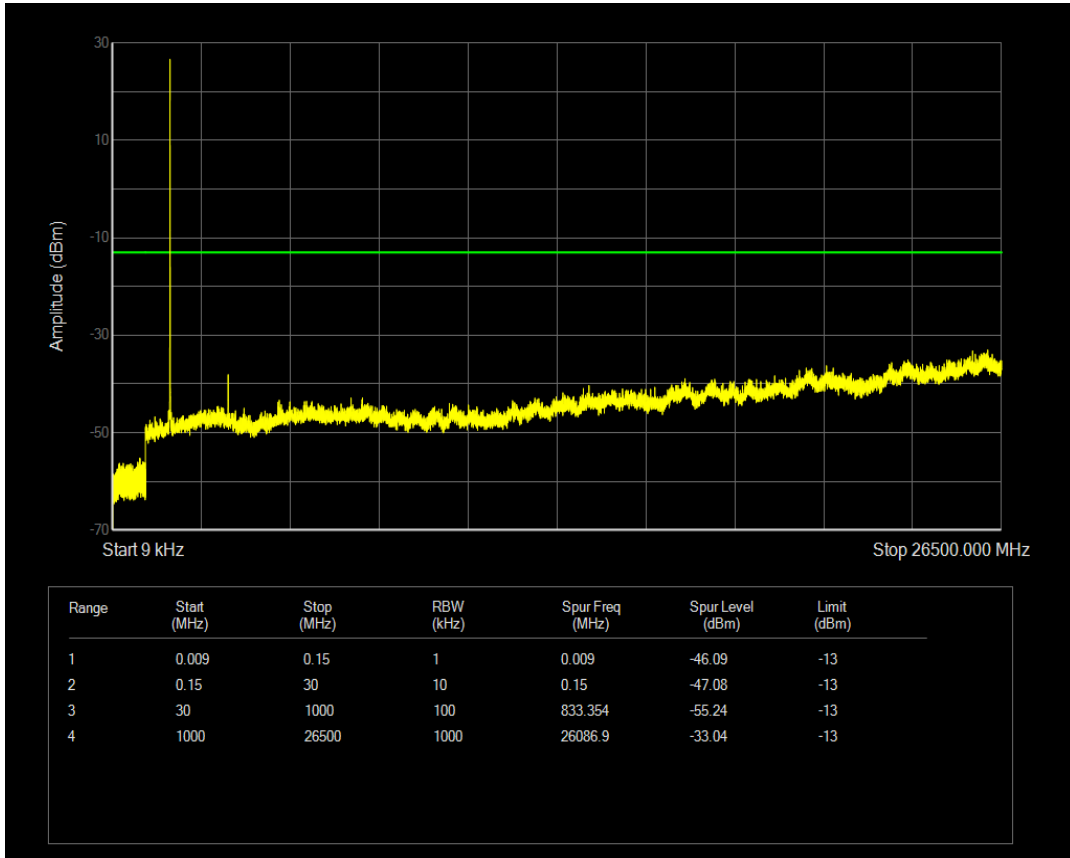

Band4 16QAM BW=3MHz Channel=19965 RB Size=15 Position=#0

Band4 QPSK BW=3MHz Channel=20175 RB Size=1 Position=#0

Band4 QPSK BW=3MHz Channel=20175 RB Size=15 Position=#0

Band4 16QAM BW=3MHz Channel=20175 RB Size=1 Position=#0