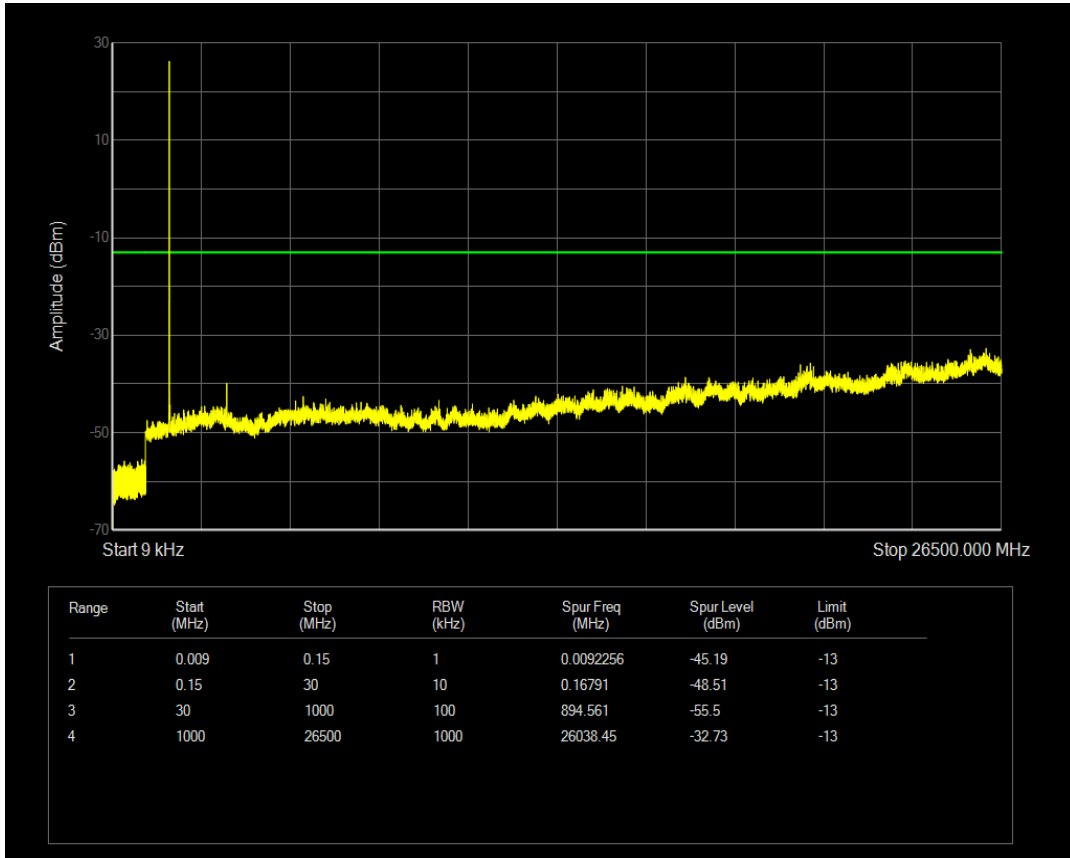

Band38 16QAM BW=20MHz Channel=38150 RB Size=100 Position=#0

Band4 QPSK BW=1.4MHz Channel=19957 RB Size=1 Position=#0

Band4 QPSK BW=1.4MHz Channel=19957 RB Size=6 Position=#0

Band4 16QAM BW=1.4MHz Channel=19957 RB Size=1 Position=#0

Band4 16QAM BW=1.4MHz Channel=19957 RB Size=6 Position=#0

Band4 QPSK BW=1.4MHz Channel=20175 RB Size=1 Position=#0

Band4 QPSK BW=1.4MHz Channel=20175 RB Size=6 Position=#0

Band4 16QAM BW=1.4MHz Channel=20175 RB Size=1 Position=#0