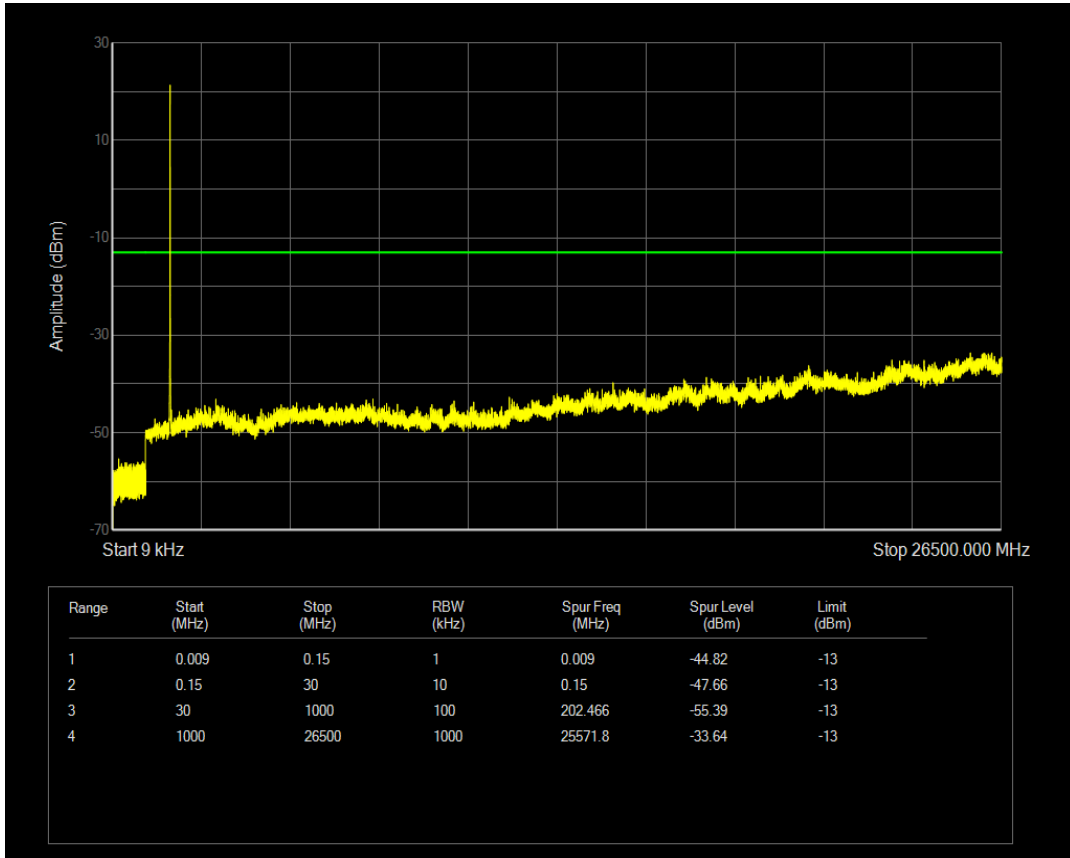

Band4 16QAM BW=5MHz Channel=19975 RB Size=25 Position=#0

Band4 QPSK BW=5MHz Channel=20175 RB Size=1 Position=#0

Band4 QPSK BW=5MHz Channel=20175 RB Size=25 Position=#0

Band4 16QAM BW=5MHz Channel=20175 RB Size=1 Position=#0

Band4 QPSK BW=5MHz Channel=20375 RB Size=1 Position=#0

Band4 16QAM BW=5MHz Channel=20175 RB Size=25 Position=#0

Band4 QPSK BW=5MHz Channel=20375 RB Size=25 Position=#0

Band4 16QAM BW=5MHz Channel=20375 RB Size=1 Position=#0