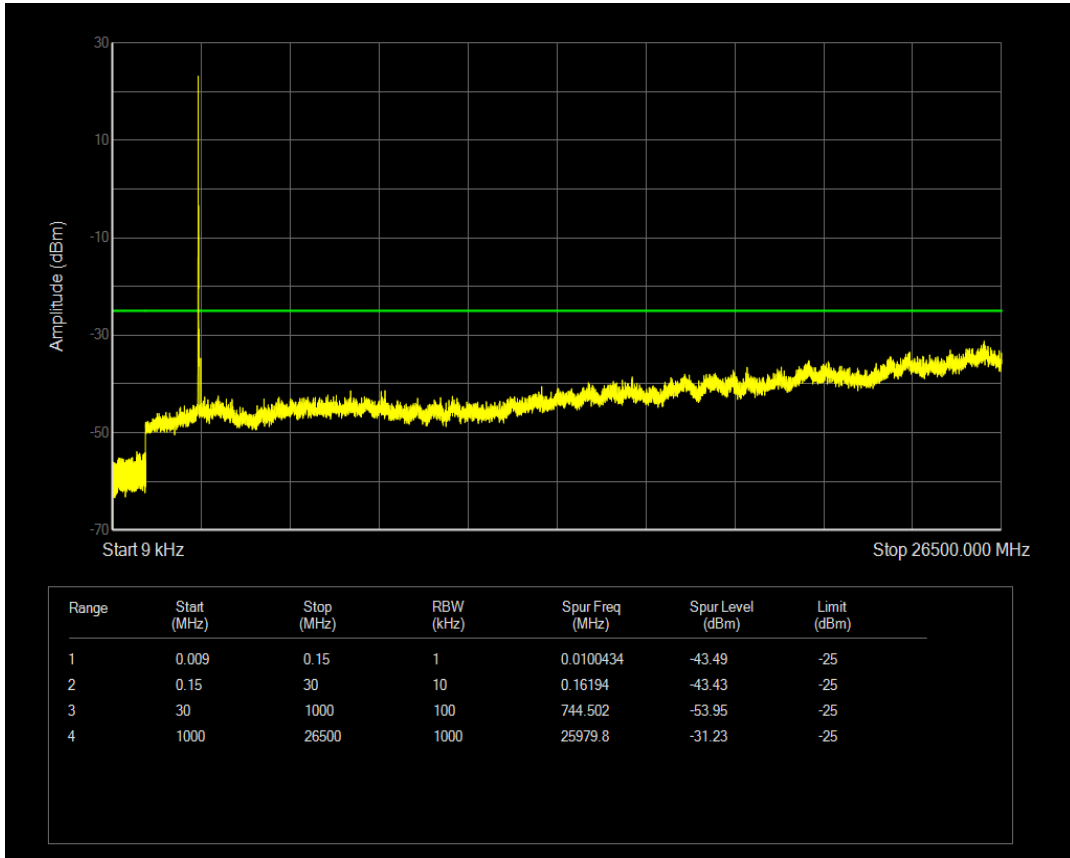

Band38 QPSK BW=10MHz Channel=37800 RB Size=1 Position=#0

Band38 16QAM BW=5MHz Channel=38225 RB Size=25 Position=#0

Band38 QPSK BW=10MHz Channel=37800 RB Size=50 Position=#0

Band38 16QAM BW=10MHz Channel=37800 RB Size=1 Position=#0

Band38 16QAM BW=10MHz Channel=37800 RB Size=50 Position=#0

Band38 QPSK BW=10MHz Channel=38000 RB Size=1 Position=#0

Band38 QPSK BW=10MHz Channel=38000 RB Size=50 Position=#0

Band38 16QAM BW=10MHz Channel=38000 RB Size=1 Position=#0