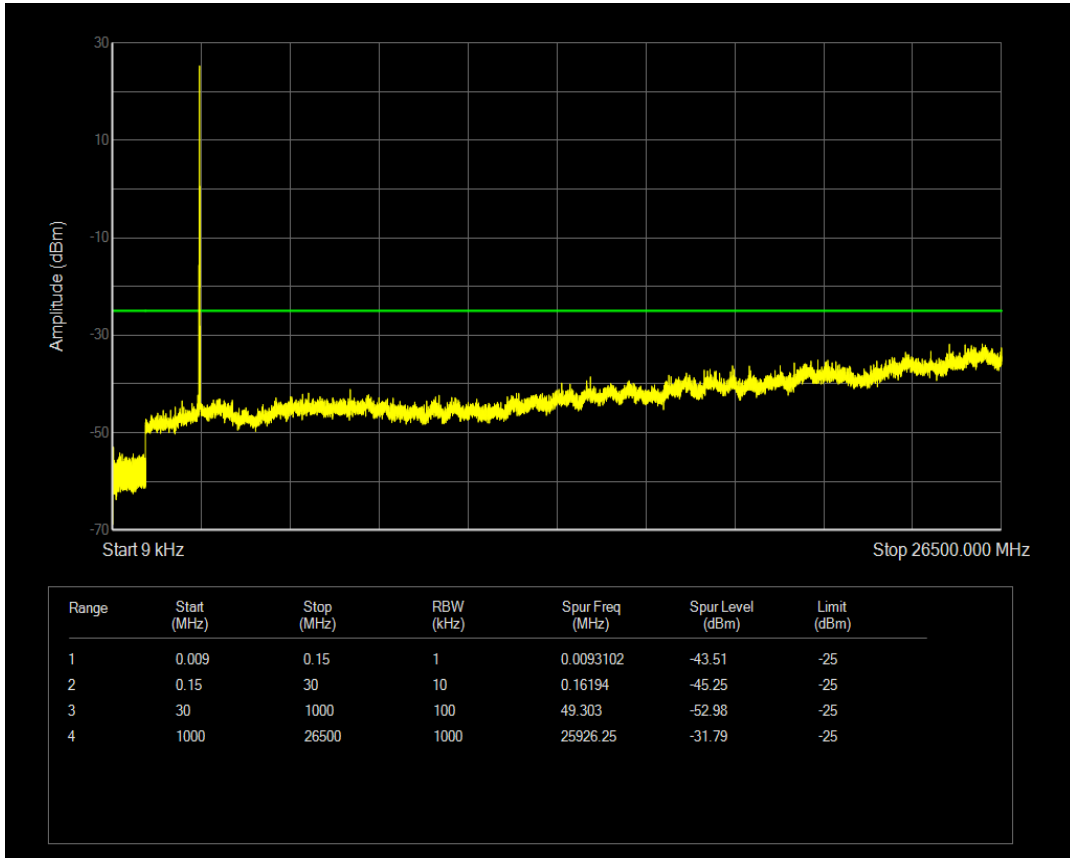

Band38 QPSK BW=10MHz Channel=38200 RB Size=1 Position=#0

Band38 QPSK BW=10MHz Channel=38200 RB Size=50 Position=#0