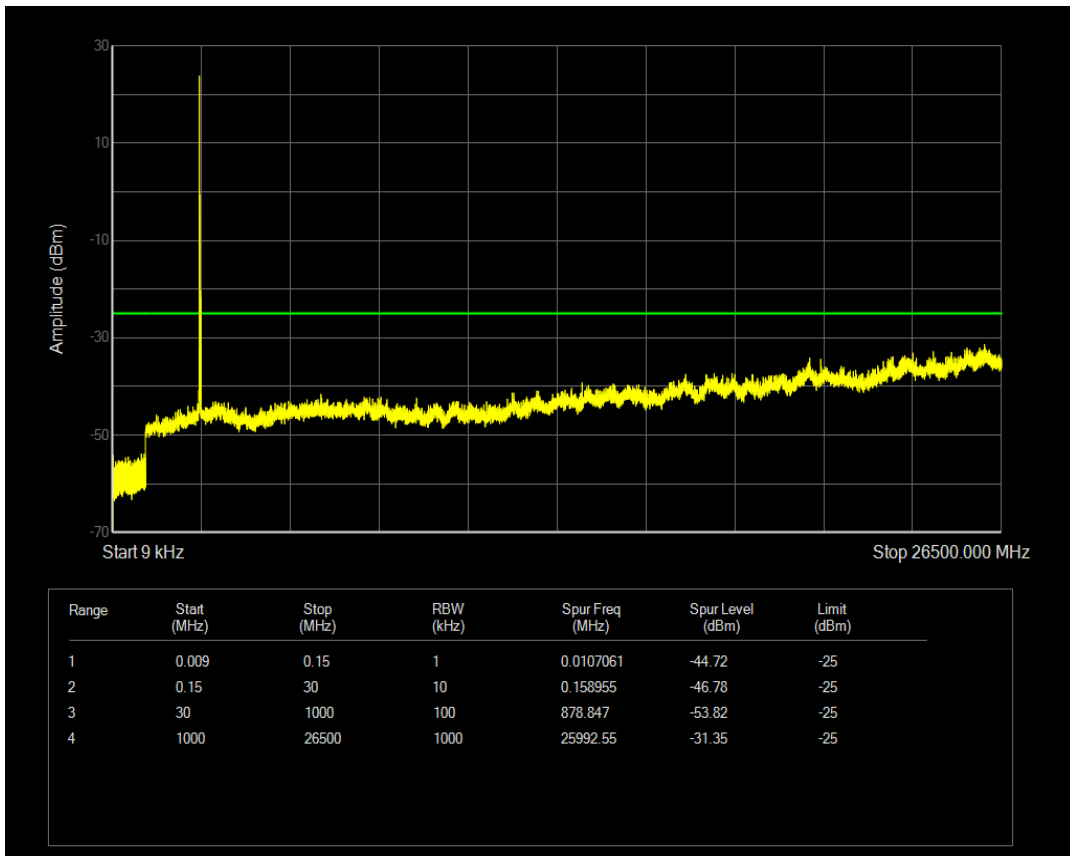

Band38 16QAM BW=15MHz Channel=38175 RB Size=1 Position=#0

Band38 QPSK BW=20MHz Channel=37850 RB Size=1 Position=#0