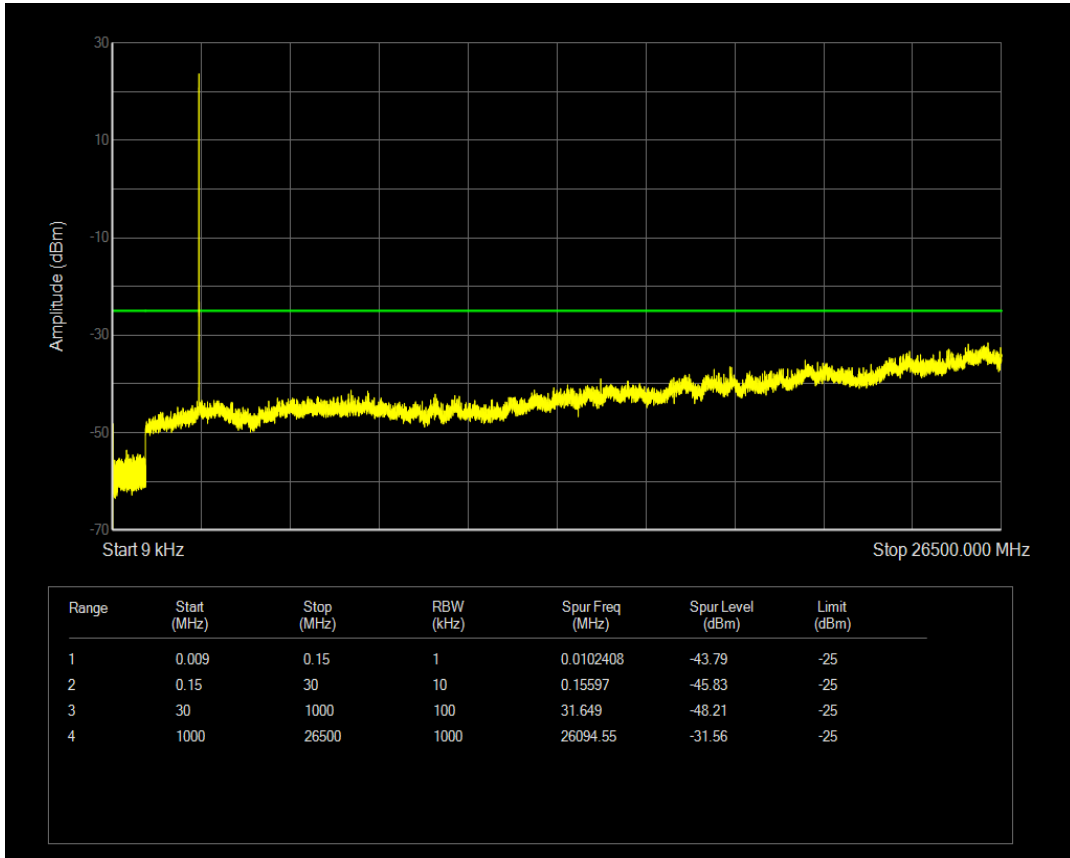

Band38 16QAM BW=5MHz Channel=37775 RB Size=25 Position=#0

Band38 QPSK BW=5MHz Channel=38000 RB Size=1 Position=#0

Band38 QPSK BW=5MHz Channel=38000 RB Size=25 Position=#0

Band38 16QAM BW=5MHz Channel=38000 RB Size=1 Position=#0