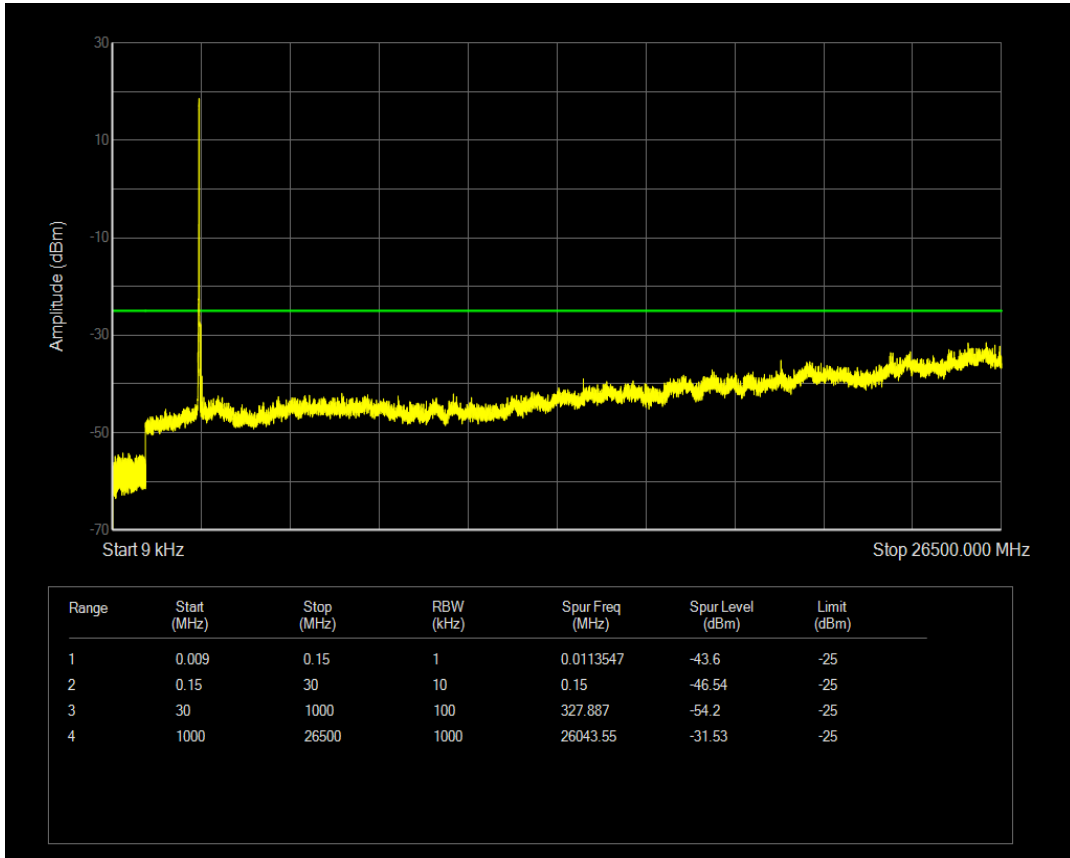

Band38 QPSK BW=15MHz Channel=38000 RB Size=75 Position=#0

Band38 QPSK BW=15MHz Channel=38000 RB Size=1 Position=#0