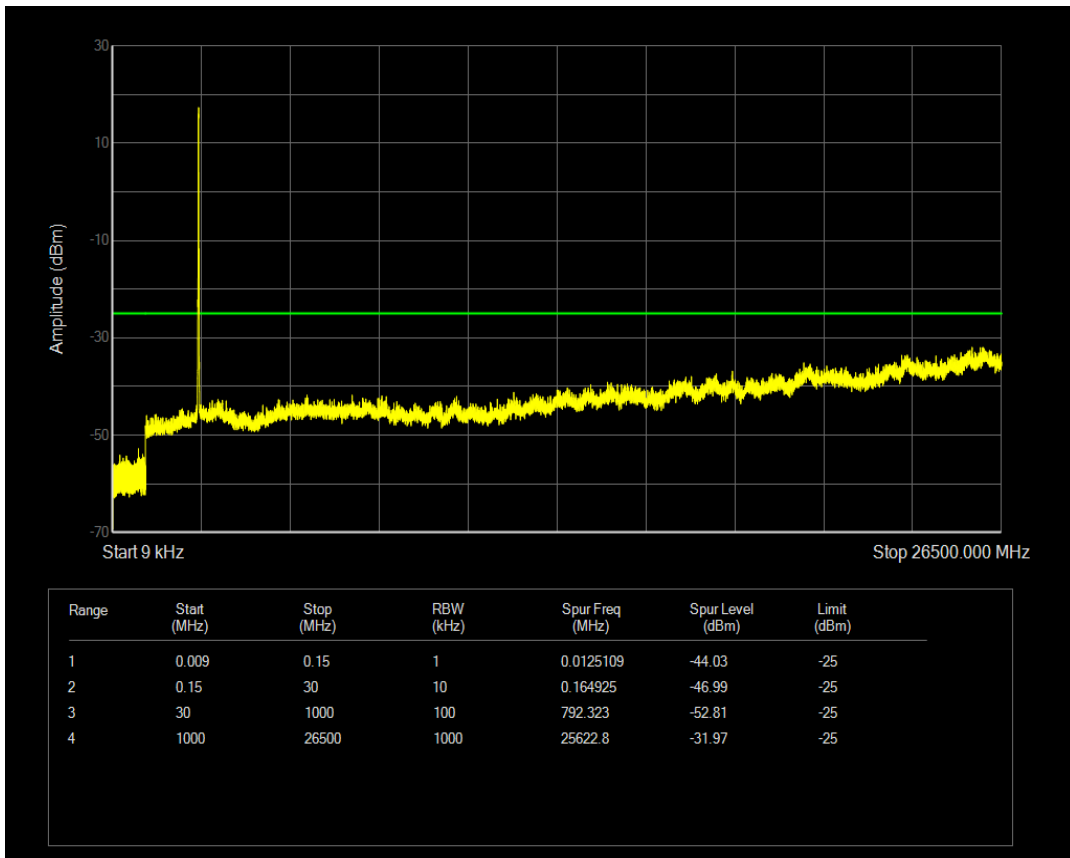

Band38 16QAM BW=15MHz Channel=37825 RB Size=75 Position=#0

Band38 QPSK BW=15MHz Channel=38000 RB Size=75 Position=#0