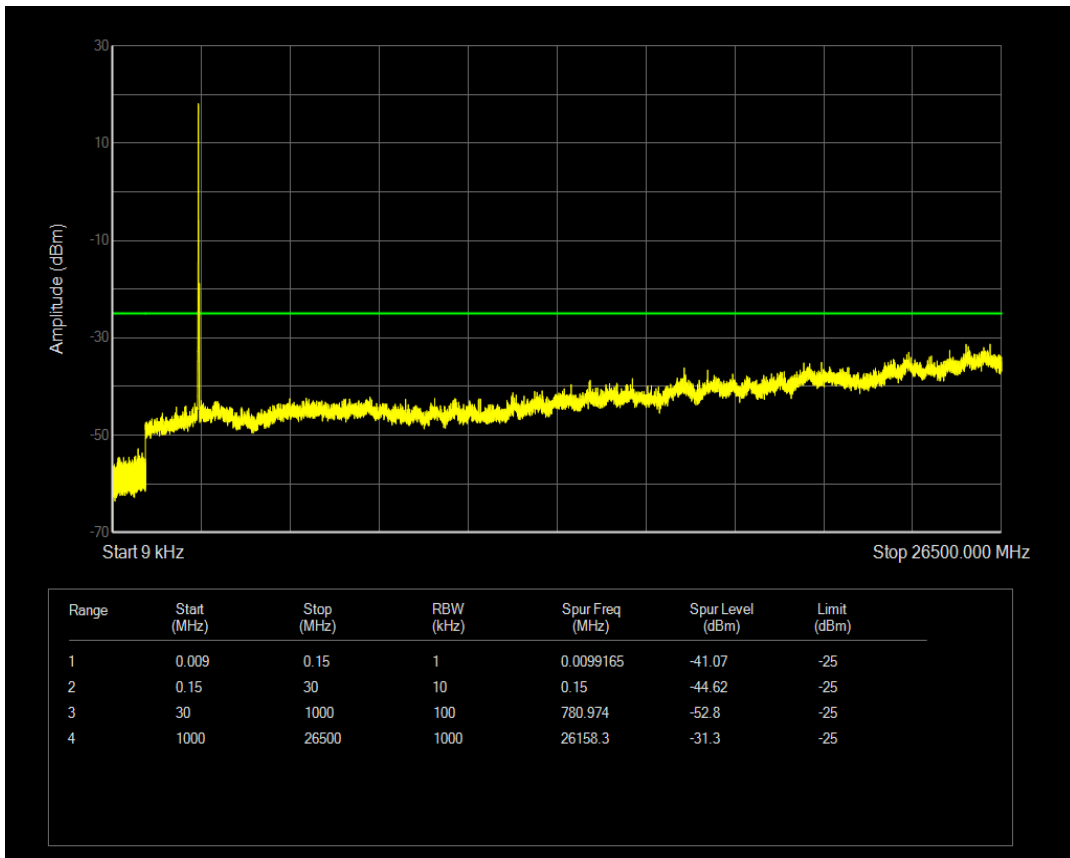

Band38 16QAM BW=10MHz Channel=37800 RB Size=50 Position=#0

Band38 QPSK BW=10MHz Channel=38000 RB Size=1 Position=#0