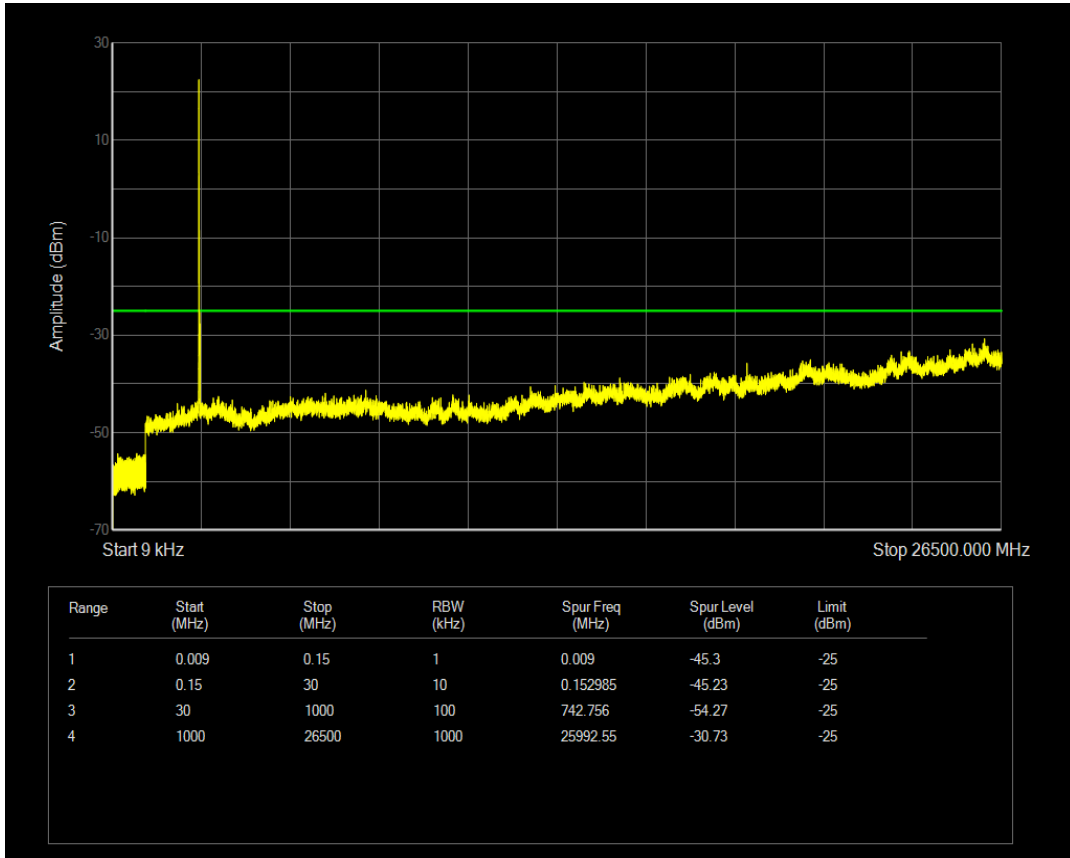

Band38 16QAM BW=10MHz Channel=37800 RB Size=50 Position=#0

Band38 QPSK BW=10MHz Channel=38000 RB Size=1 Position=#0

Band38 QPSK BW=10MHz Channel=38000 RB Size=50 Position=#0

Band38 16QAM BW=10MHz Channel=38000 RB Size=1 Position=#0

Band38 16QAM BW=10MHz Channel=38000 RB Size=50 Position=#0

Band38 QPSK BW=10MHz Channel=38200 RB Size=1 Position=#0

Band38 QPSK BW=10MHz Channel=38200 RB Size=50 Position=#0

Band38 16QAM BW=10MHz Channel=38200 RB Size=1 Position=#0