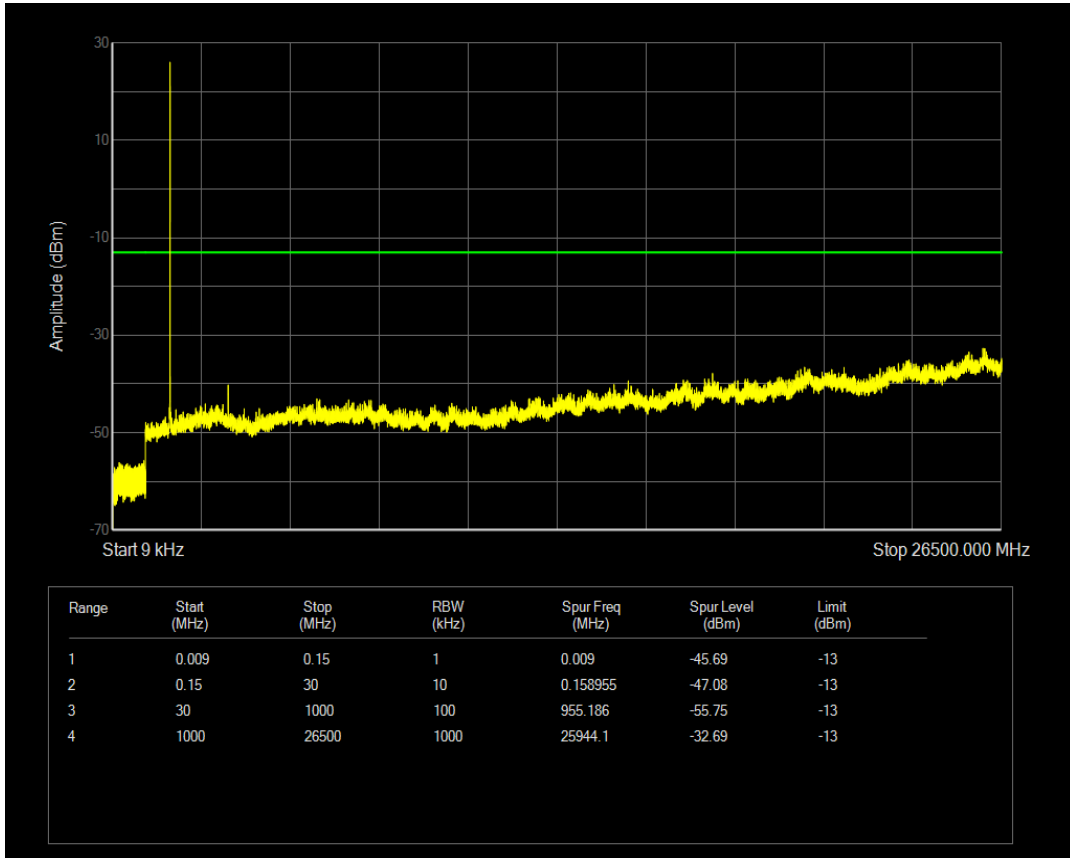

Band38 16QAM BW=20MHz Channel=38150 RB Size=100 Position=#0

Band4 QPSK BW=1.4MHz Channel=19957 RB Size=1 Position=#0

Band4 QPSK BW=1.4MHz Channel=19957 RB Size=6 Position=#0

Band4 16QAM BW=1.4MHz Channel=19957 RB Size=1 Position=#0

Band4 16QAM BW=1.4MHz Channel=19957 RB Size=6 Position=#0

Band4 QPSK BW=1.4MHz Channel=20175 RB Size=1 Position=#0

Band4 QPSK BW=1.4MHz Channel=20175 RB Size=6 Position=#0

Band4 16QAM BW=1.4MHz Channel=20175 RB Size=1 Position=#0