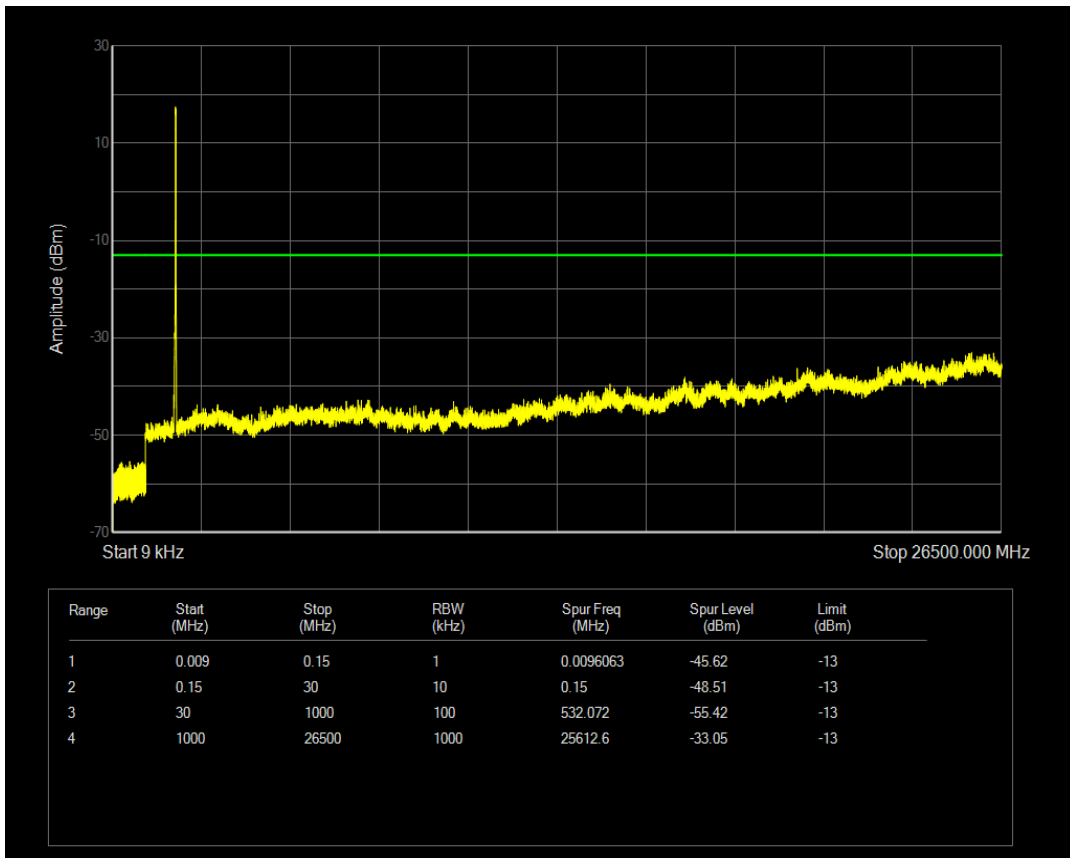

Band2 16QAM BW=20MHz Channel=19100 RB Size=100 Position=#0

Band38 QPSK BW=5MHz Channel=37775 RB Size=1 Position=#0