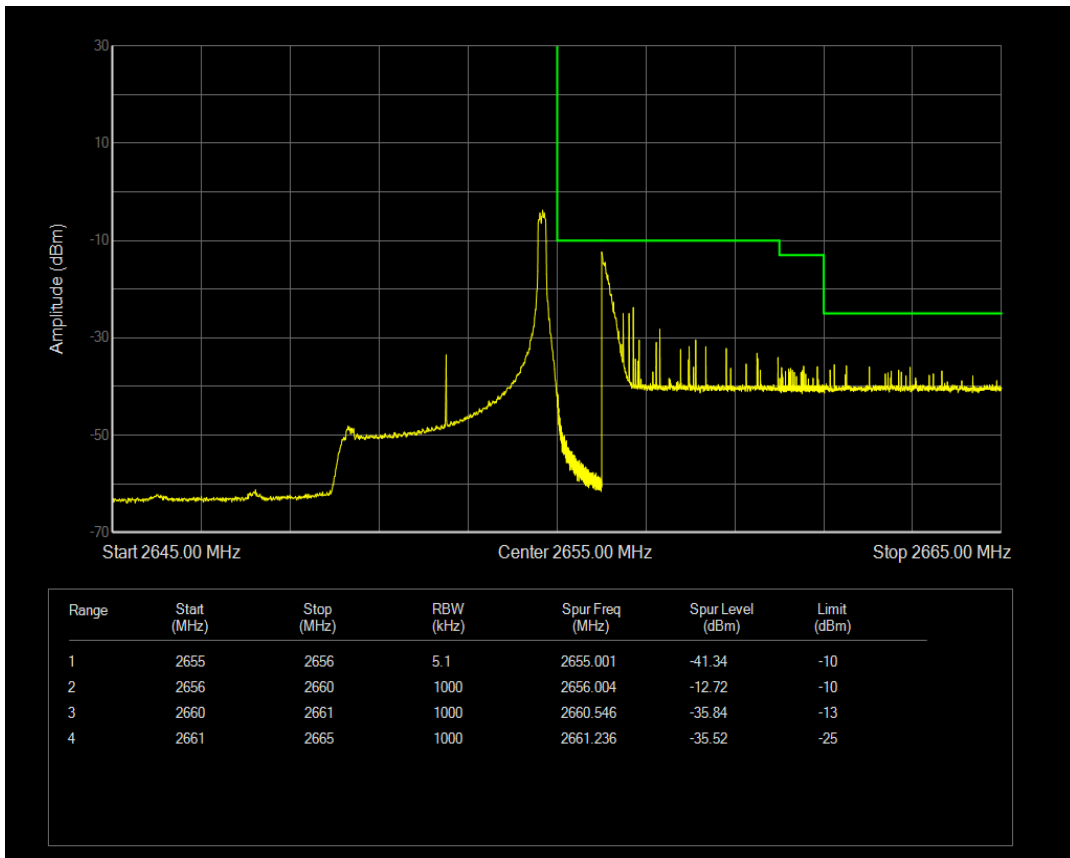

Band41a 16QAM BW=5MHz Channel=41215 RB Size=1 Position=#Max

Band41a 16QAM BW=5MHz Channel=41215 RB Size=25 Position=#0