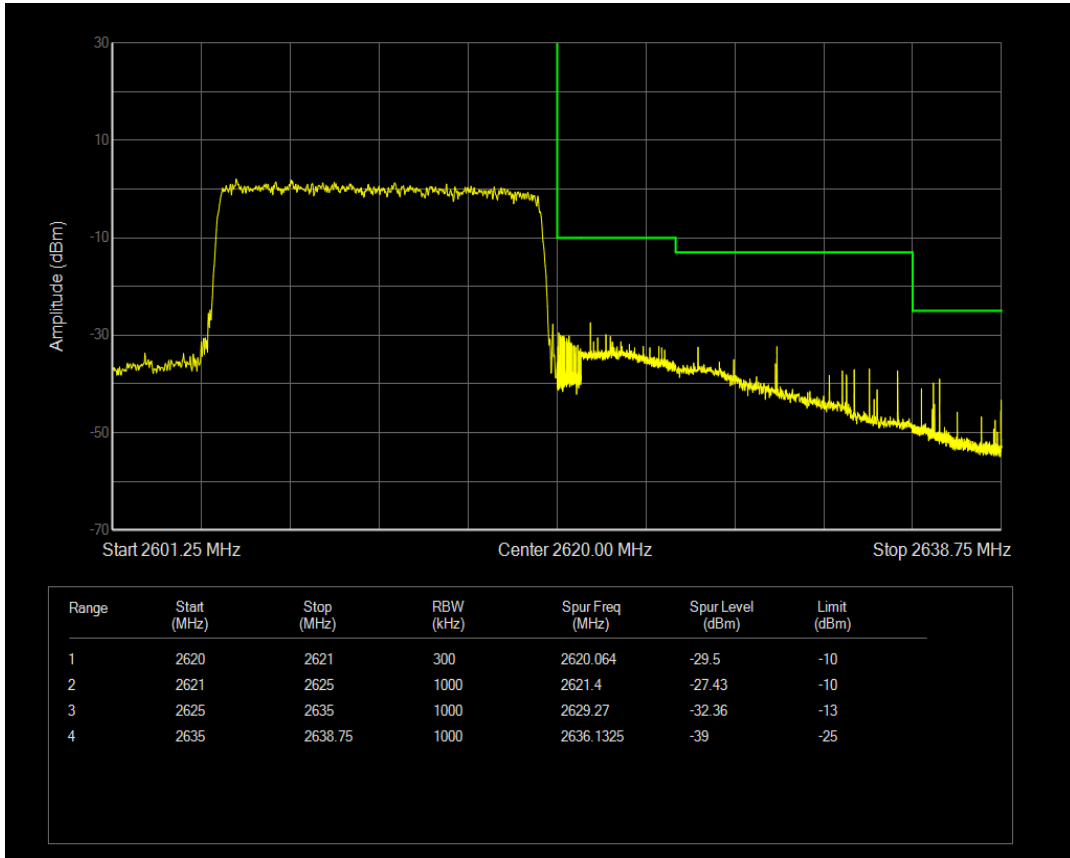

Band38 16QAM BW=15MHz Channel=38175 RB Size=75 Position=#0

Band38 QPSK BW=20MHz Channel=37850 RB Size=1 Position=#0