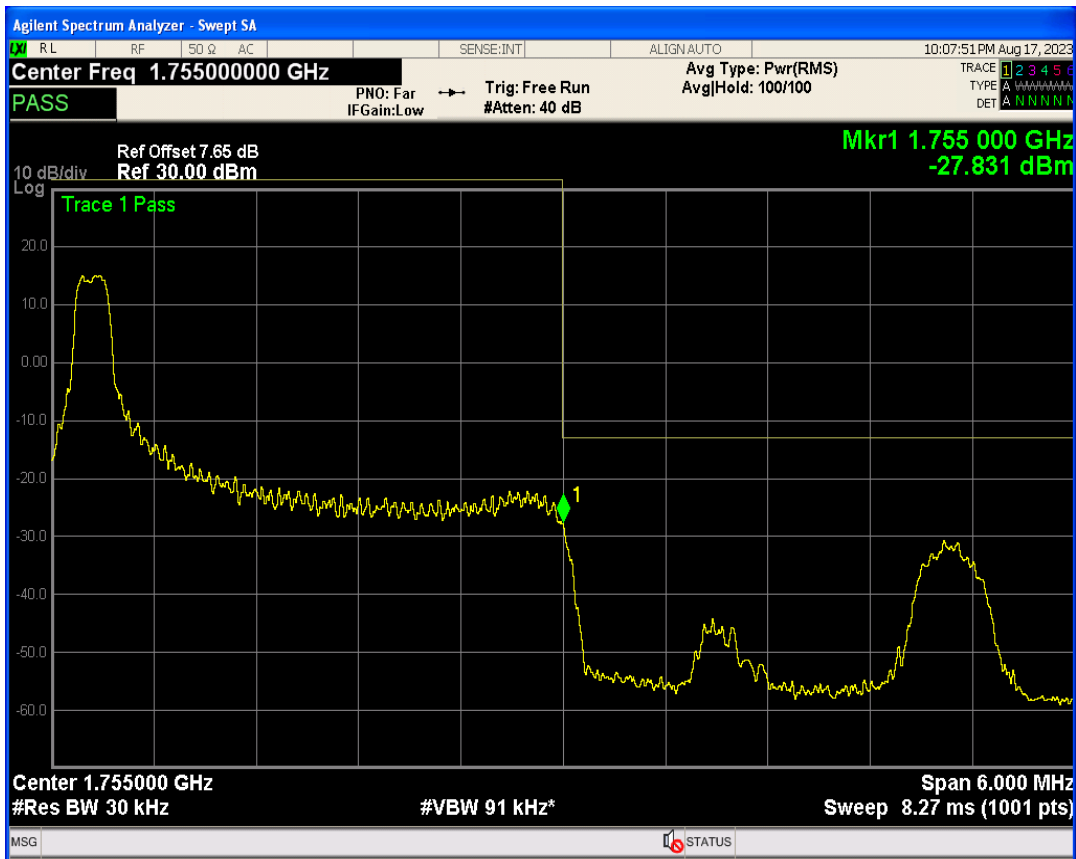

Band4 QPSK BW=3MHz Channel=20385 RB Size=1 Position=#0

Band4 QPSK BW=3MHz Channel=20385 RB Size=1 Position=#Max

Band4 QPSK BW=3MHz Channel=20385 RB Size=15 Position=#0

Band4 16QAM BW=3MHz Channel=20385 RB Size=1 Position=#0