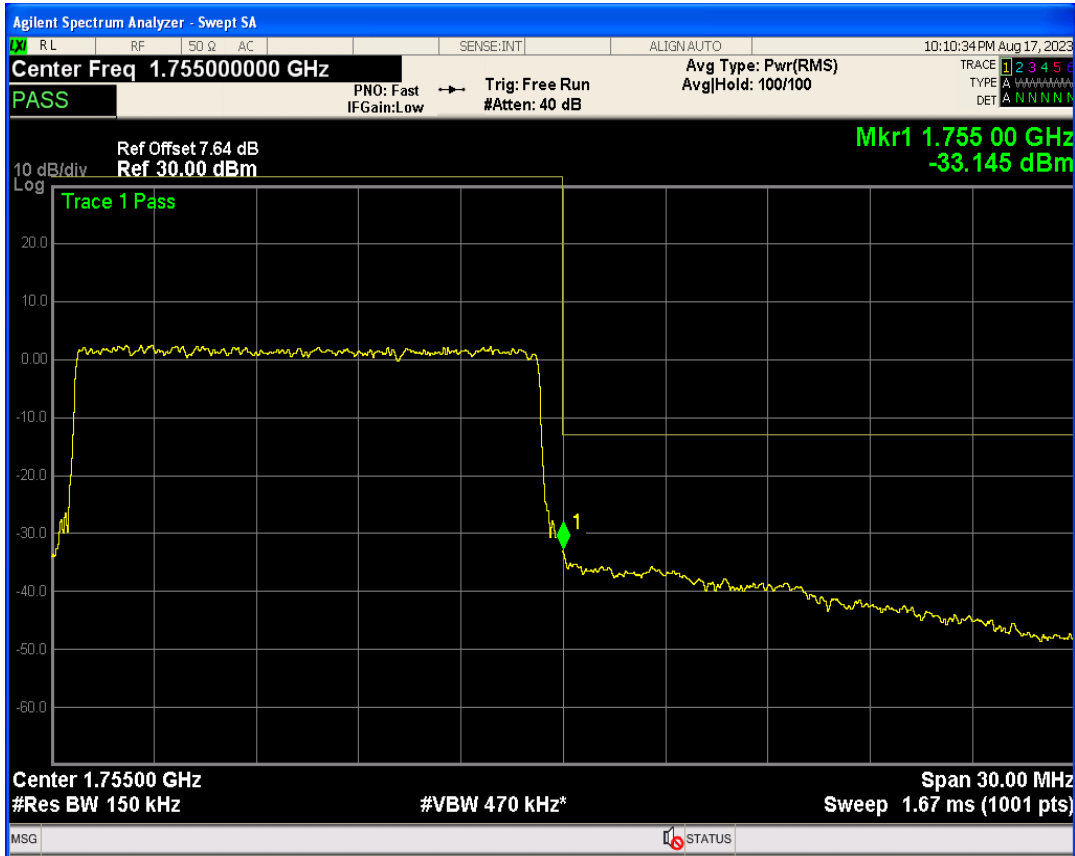

Band4 16QAM BW=15MHz Channel=20325 RB Size=75 Position=#0

Band4 QPSK BW=20MHz Channel=20050 RB Size=1 Position=#0