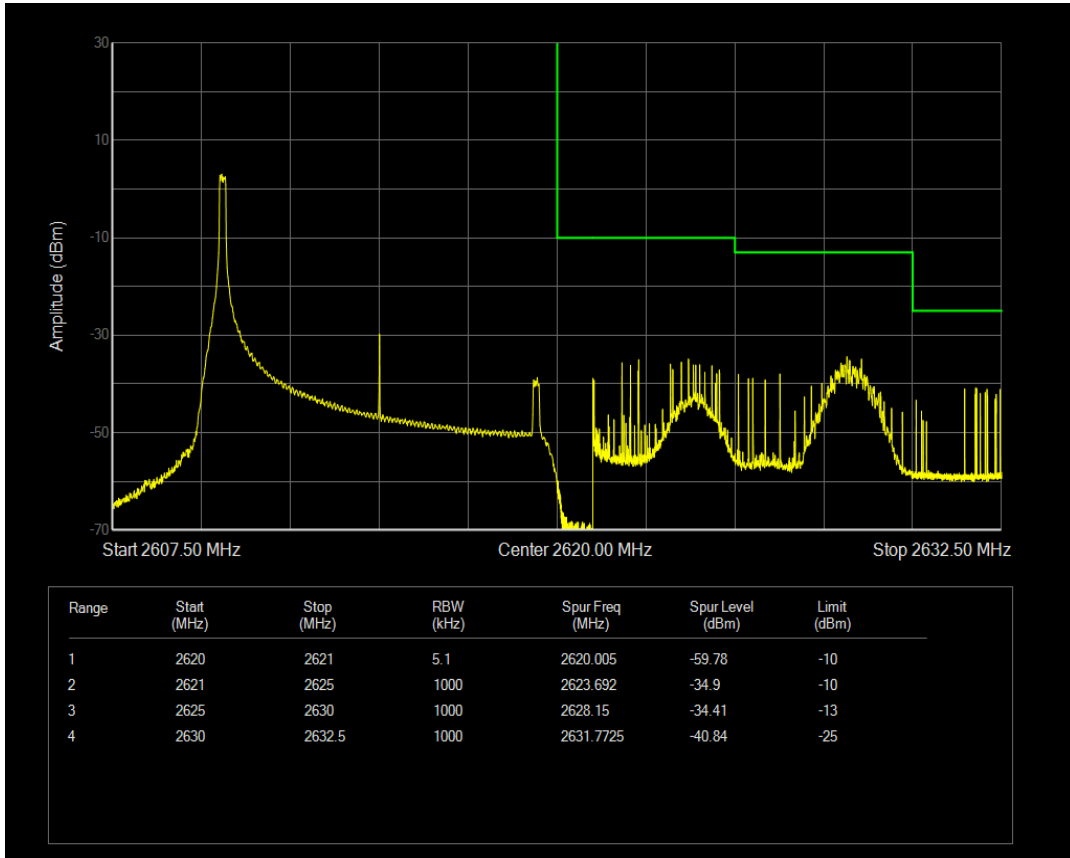

Band38 QPSK BW=10MHz Channel=38200 RB Size=1 Position=#0

Band38 QPSK BW=10MHz Channel=38200 RB Size=1 Position=#Max

Band38 QPSK BW=10MHz Channel=38200 RB Size=50 Position=#0

Band38 16QAM BW=10MHz Channel=38200 RB Size=1 Position=#0