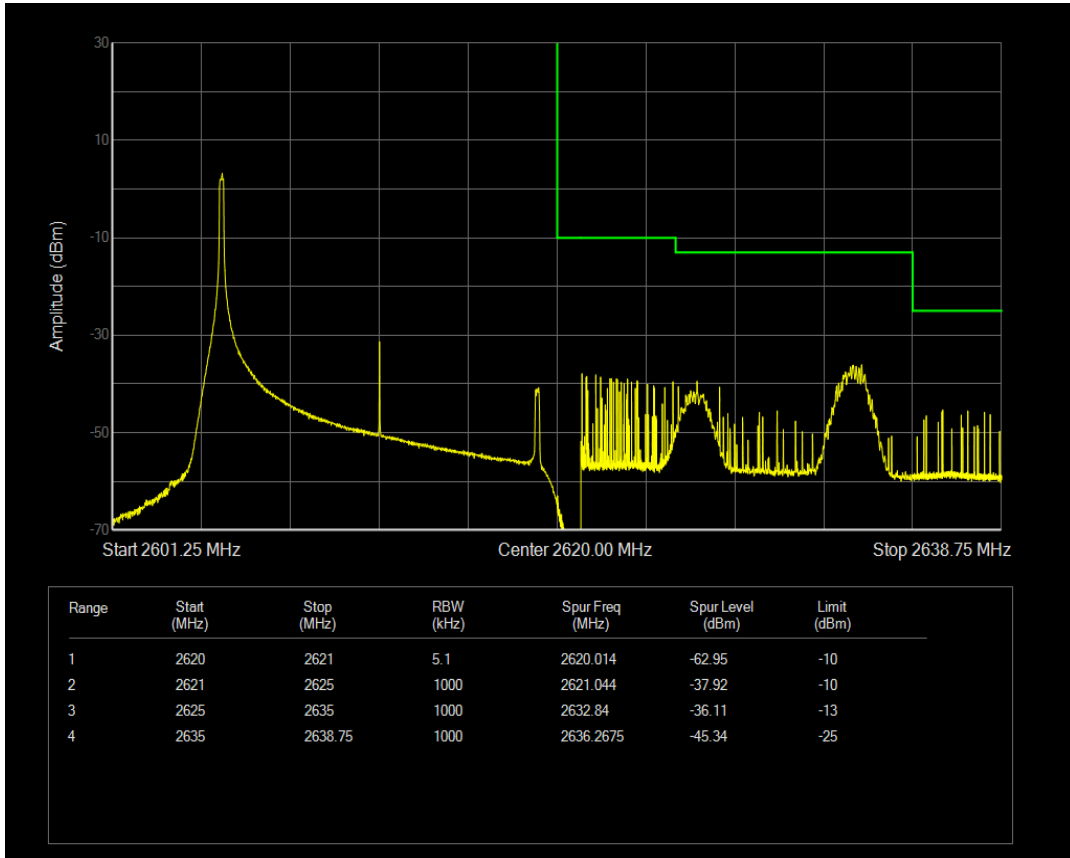

Band38 QPSK BW=15MHz Channel=38175 RB Size=1 Position=#0

Band38 QPSK BW=15MHz Channel=38175 RB Size=1 Position=#Max

Band38 QPSK BW=15MHz Channel=38175 RB Size=75 Position=#0

Band38 16QAM BW=15MHz Channel=38175 RB Size=1 Position=#0