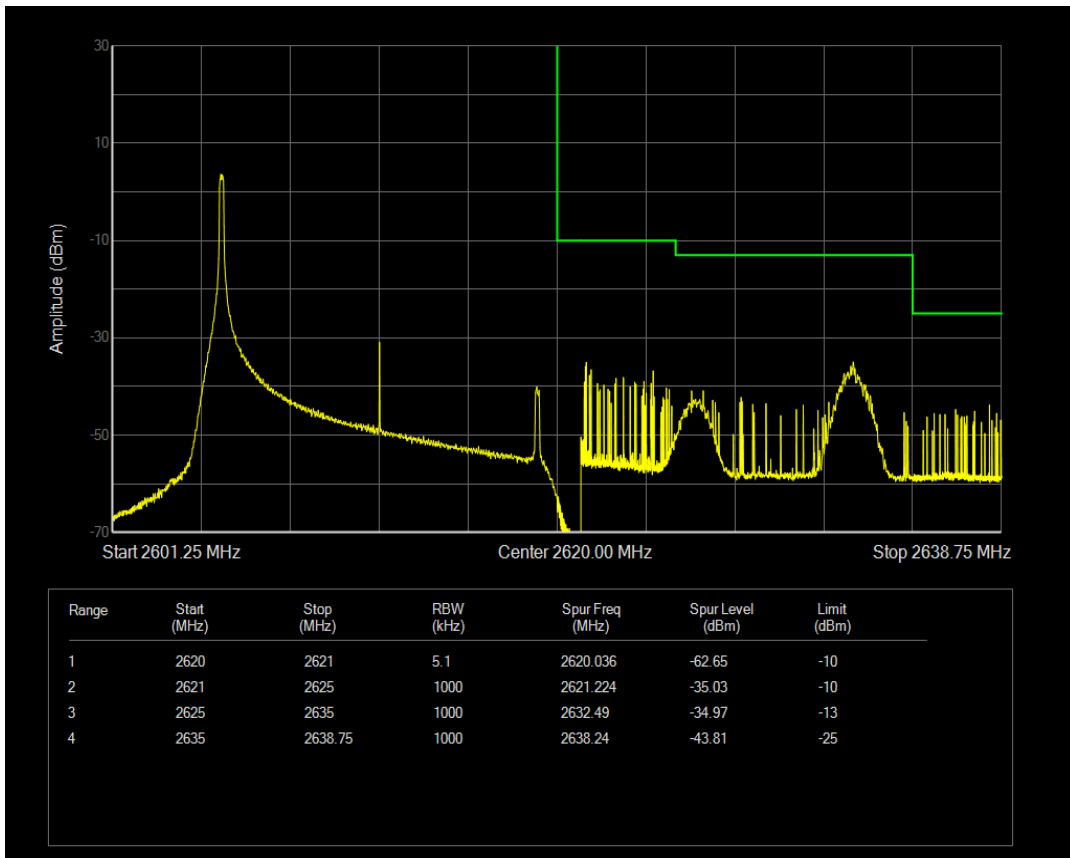

Band38 QPSK BW=15MHz Channel=38175 RB Size=1 Position=#0

Band38 QPSK BW=15MHz Channel=38175 RB Size=1 Position=#Max