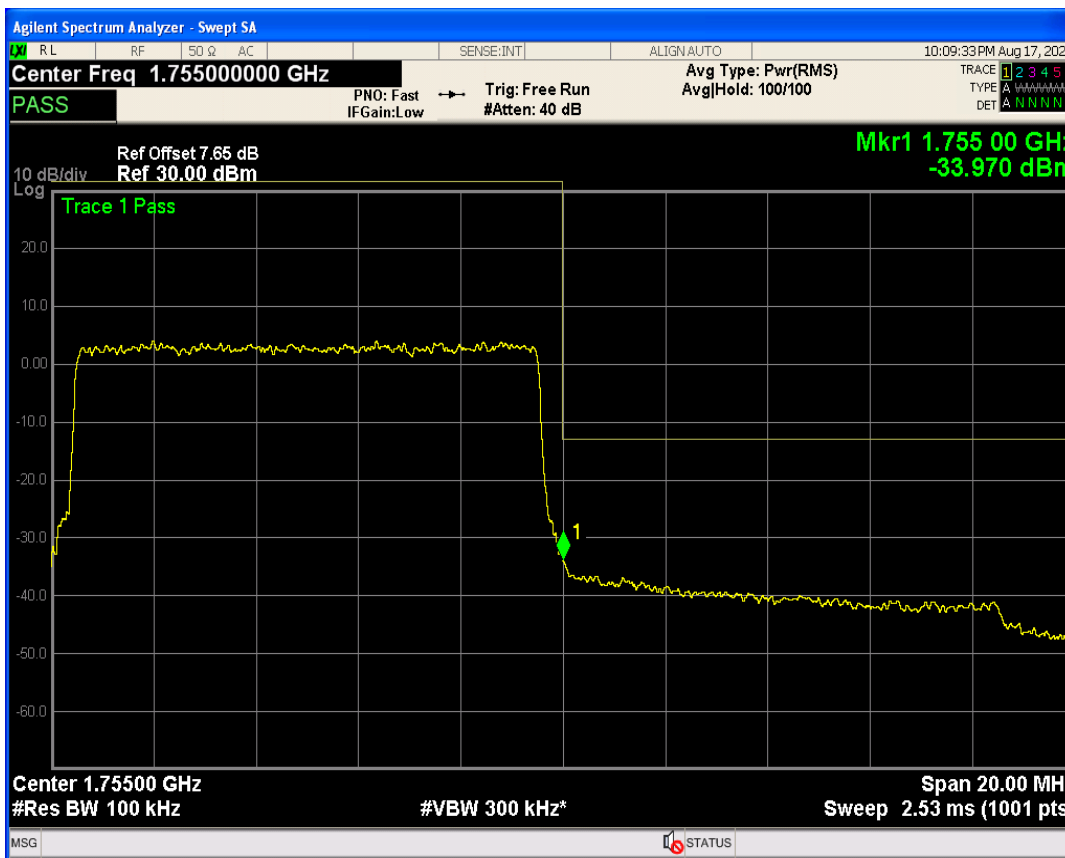

Band4 QPSK BW=10MHz Channel=20350 RB Size=50 Position=#0

Band4 16QAM BW=10MHz Channel=20350 RB Size=1 Position=#0