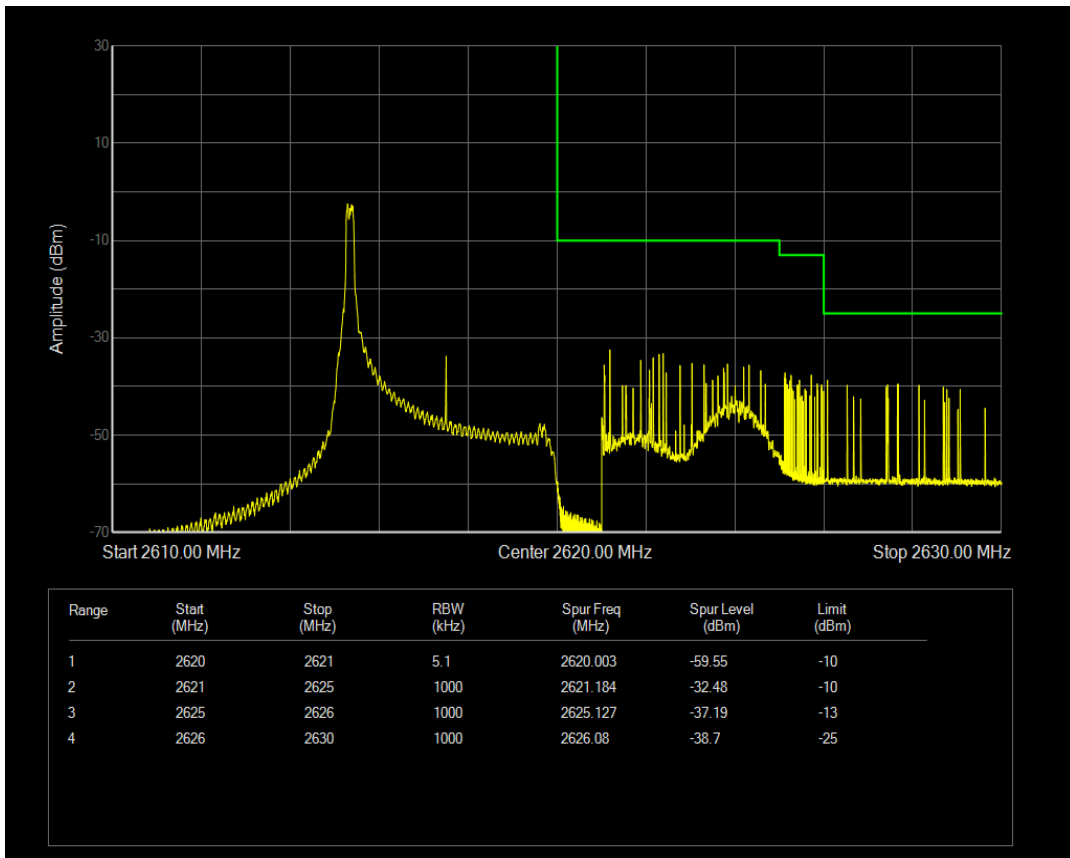

Band38 QPSK BW=5MHz Channel=38225 RB Size=1 Position=#0

Band38 QPSK BW=5MHz Channel=38225 RB Size=1 Position=#Max

Band38 QPSK BW=5MHz Channel=38225 RB Size=25 Position=#0

Band38 16QAM BW=5MHz Channel=38225 RB Size=1 Position=#Max