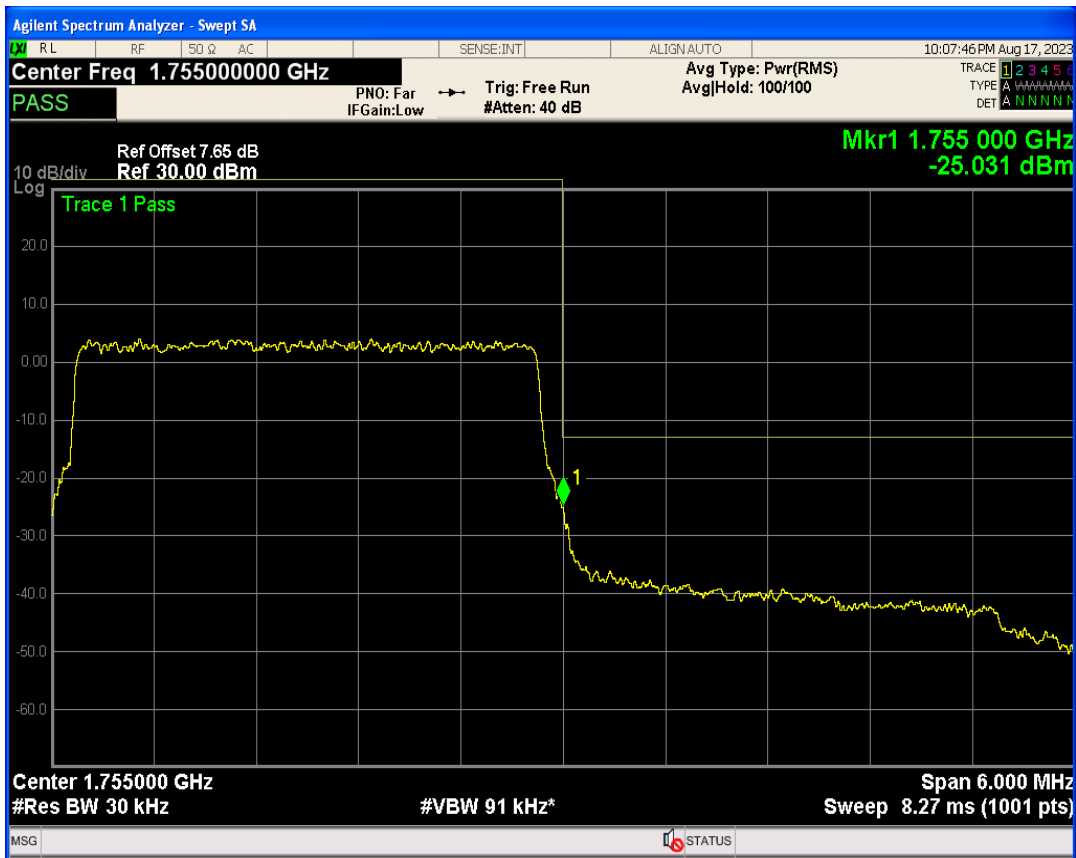

Band4 QPSK BW=3MHz Channel=20385 RB Size=15 Position=#0

Band4 16QAM BW=3MHz Channel=20385 RB Size=1 Position=#0