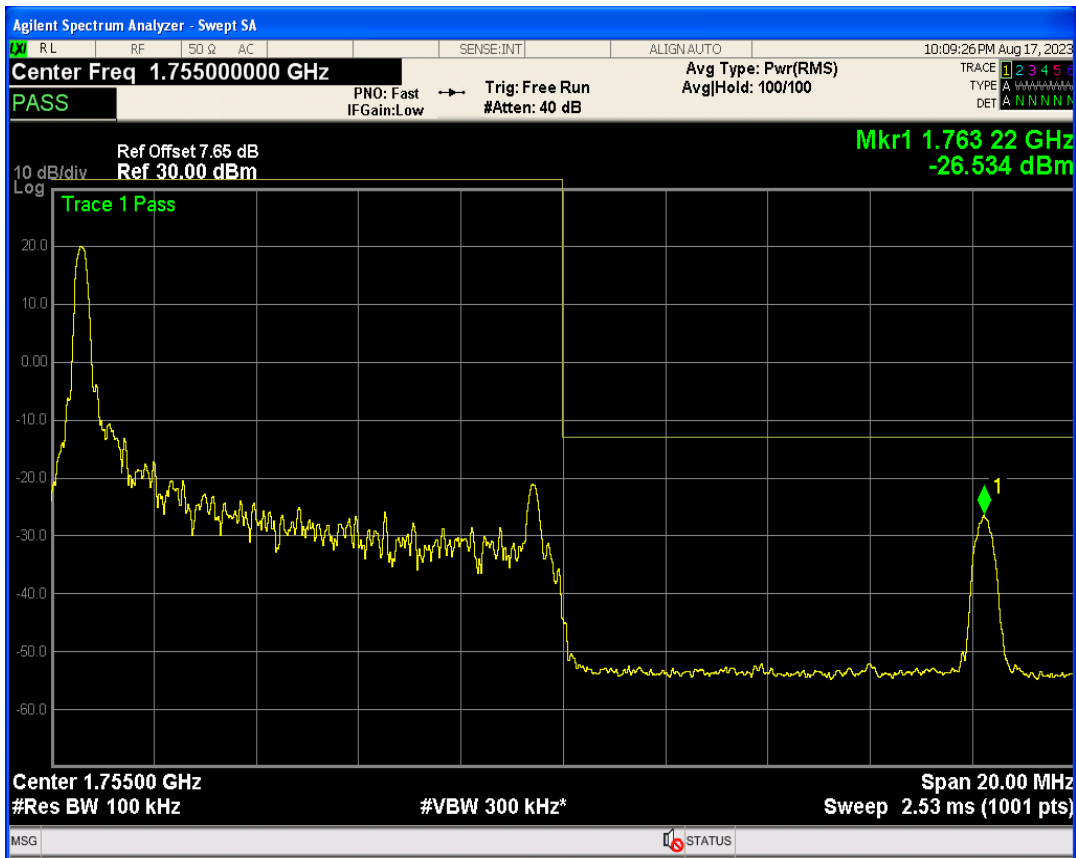

Band4 QPSK BW=10MHz Channel=20350 RB Size=1 Position=#0

Band4 QPSK BW=10MHz Channel=20350 RB Size=1 Position=#Max