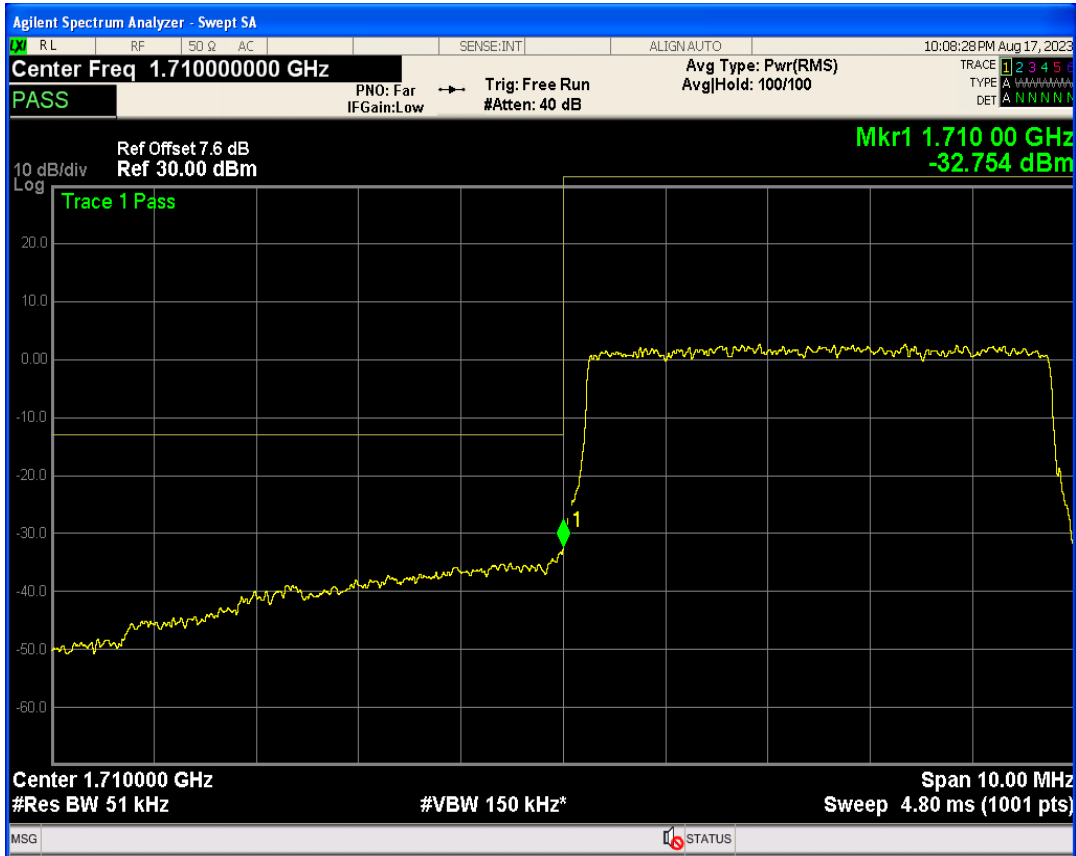

Band4 QPSK BW=5MHz Channel=19975 RB Size=25 Position=#0

Band4 16QAM BW=5MHz Channel=19975 RB Size=1 Position=#0

Band4 16QAM BW=5MHz Channel=19975 RB Size=1 Position=#Max

Band4 16QAM BW=5MHz Channel=19975 RB Size=25 Position=#0