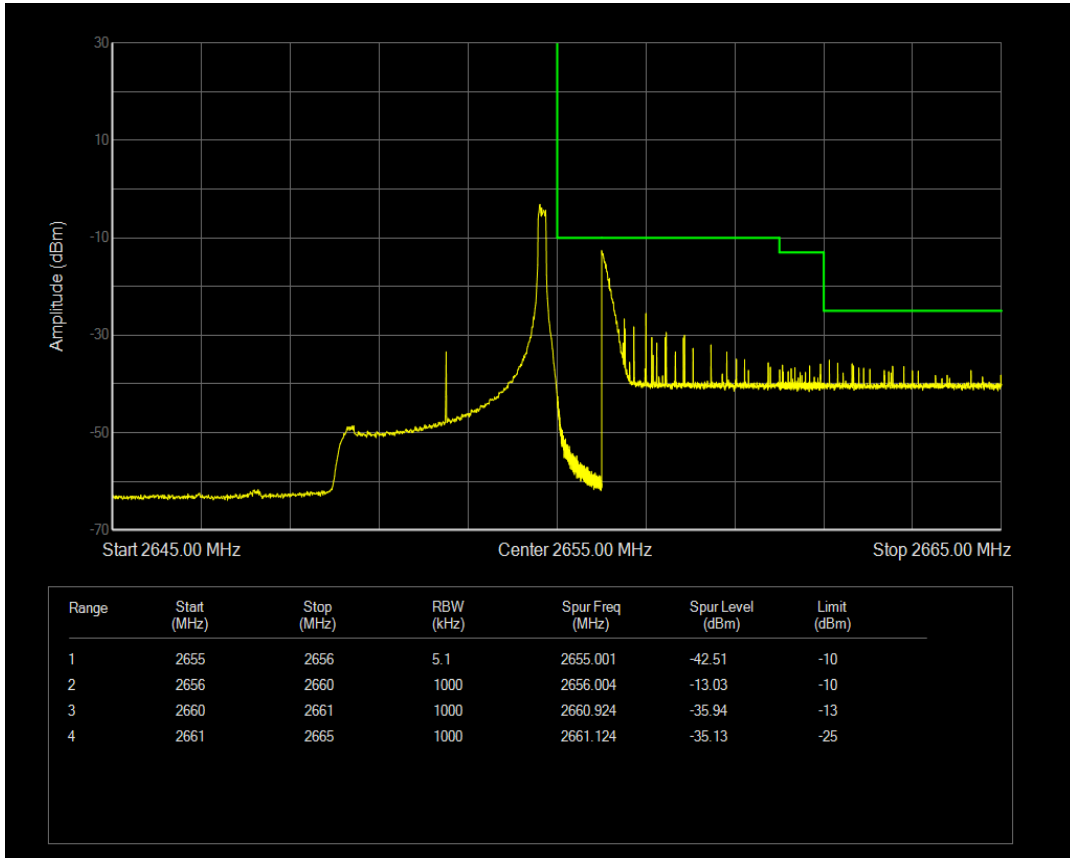

Band41a QPSK BW=5MHz Channel=41215 RB Size=1 Position=#Max

Band41a 16QAM BW=5MHz Channel=41215 RB Size=1 Position=#0