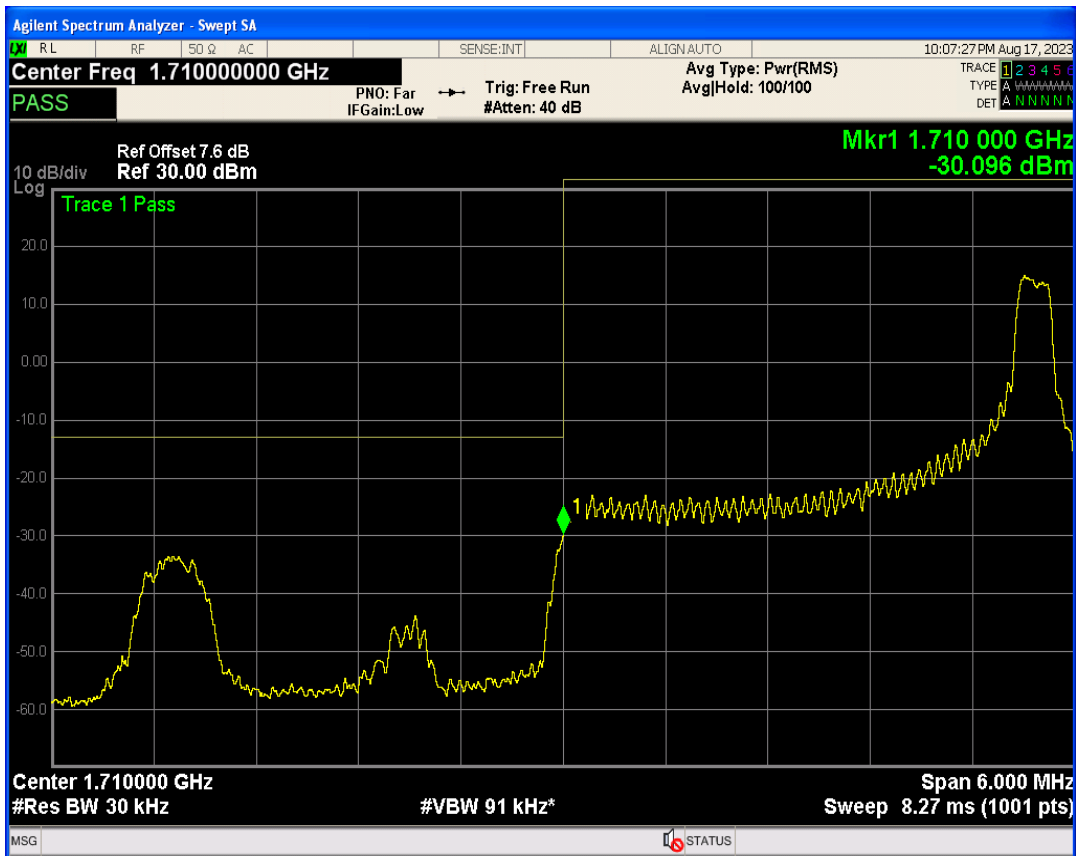

Band4 16QAM BW=3MHz Channel=19965 RB Size=1 Position=#Max

Band4 16QAM BW=3MHz Channel=19965 RB Size=15 Position=#0