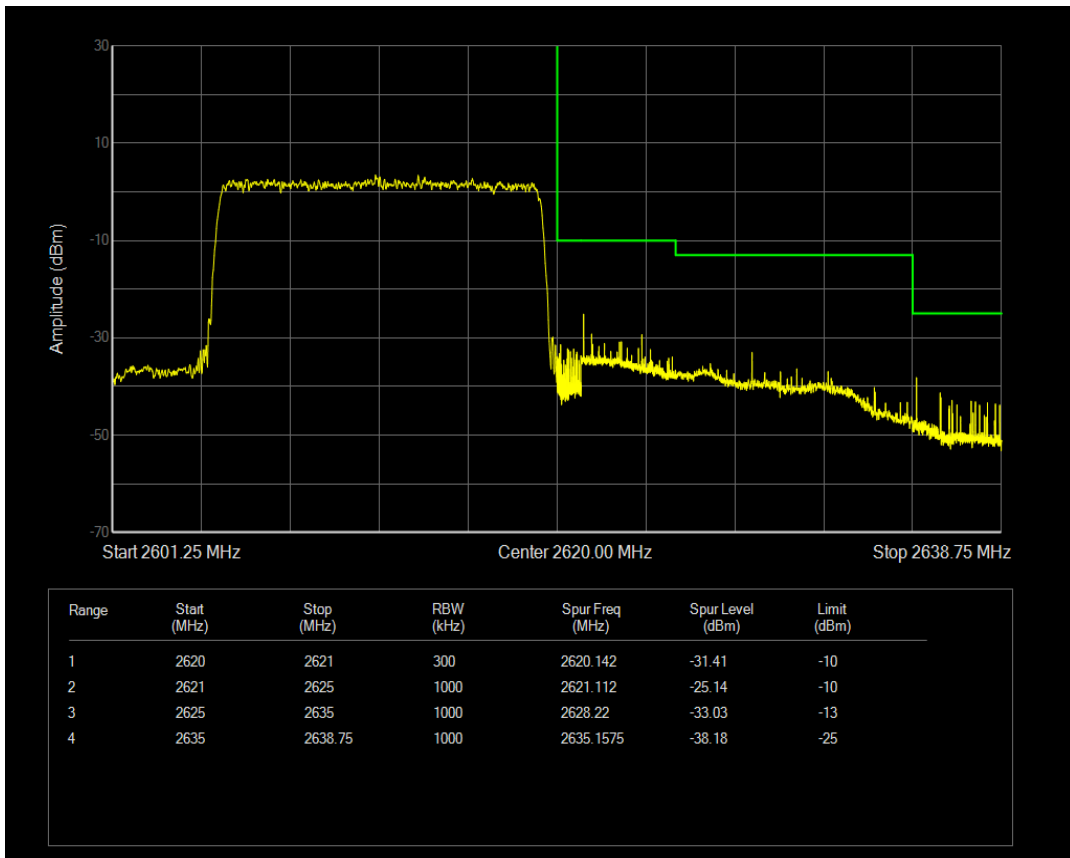

Band38 QPSK BW=15MHz Channel=38175 RB Size=75 Position=#0

Band38 16QAM BW=15MHz Channel=38175 RB Size=1 Position=#0