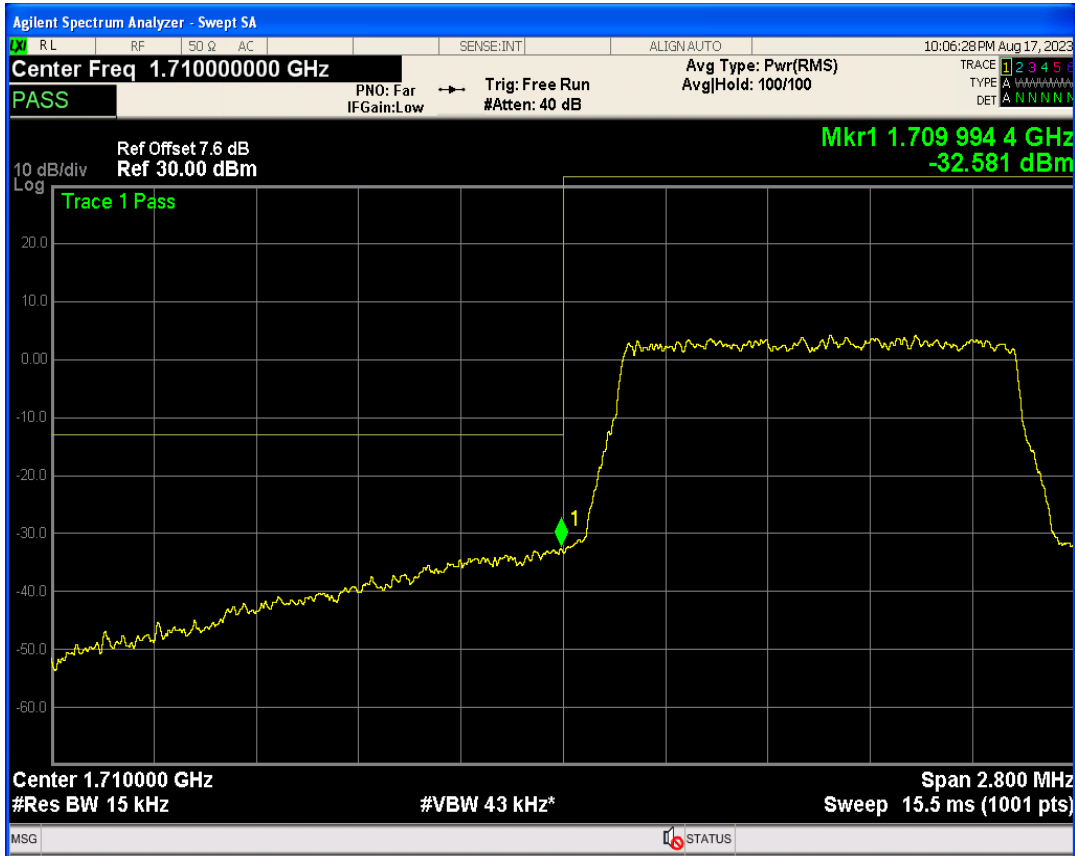

Band4 QPSK BW=1.4MHz Channel=19957 RB Size=6 Position=#0

Band4 16QAM BW=1.4MHz Channel=19957 RB Size=1 Position=#0

Band4 16QAM BW=1.4MHz Channel=19957 RB Size=1 Position=#Max

Band4 16QAM BW=1.4MHz Channel=19957 RB Size=6 Position=#0

Band4 QPSK BW=1.4MHz Channel=20393 RB Size=1 Position=#0

Band4 QPSK BW=1.4MHz Channel=20393 RB Size=1 Position=#Max

Band4 QPSK BW=1.4MHz Channel=20393 RB Size=6 Position=#0

Band4 16QAM BW=1.4MHz Channel=20393 RB Size=1 Position=#0