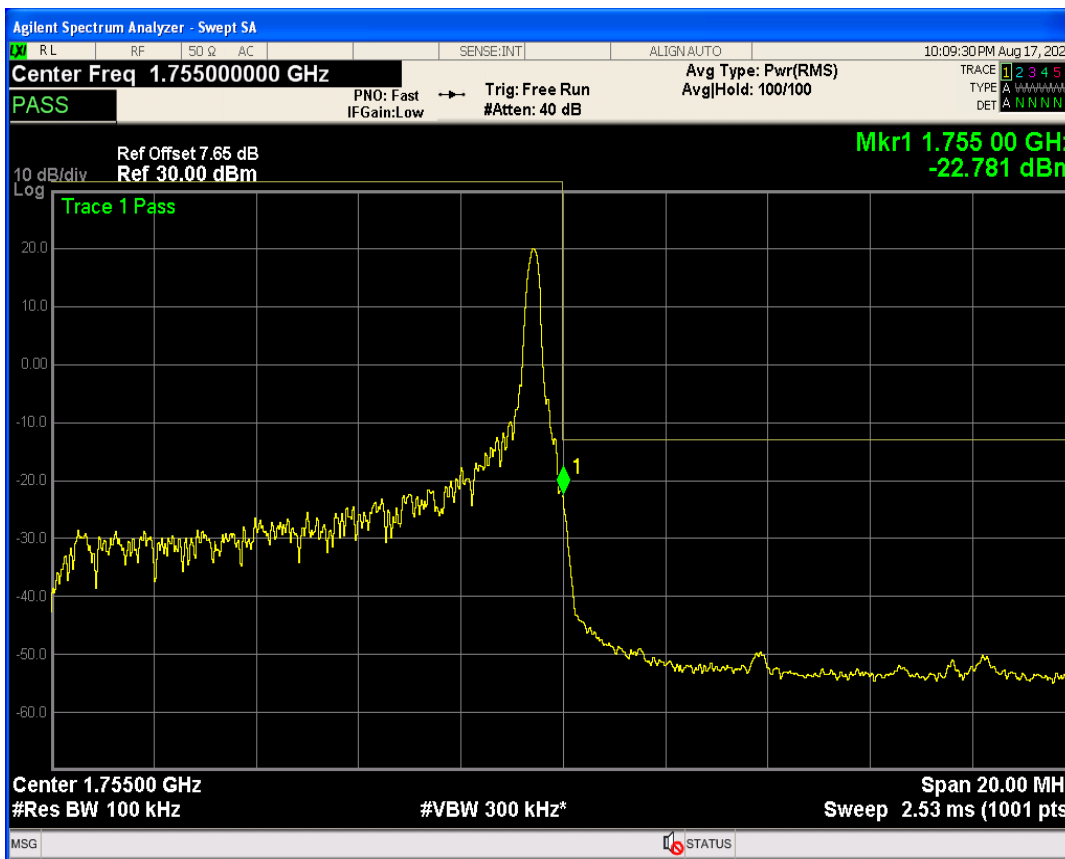

Band4 QPSK BW=10MHz Channel=20350 RB Size=1 Position=#Max

Band4 QPSK BW=10MHz Channel=20350 RB Size=50 Position=#0