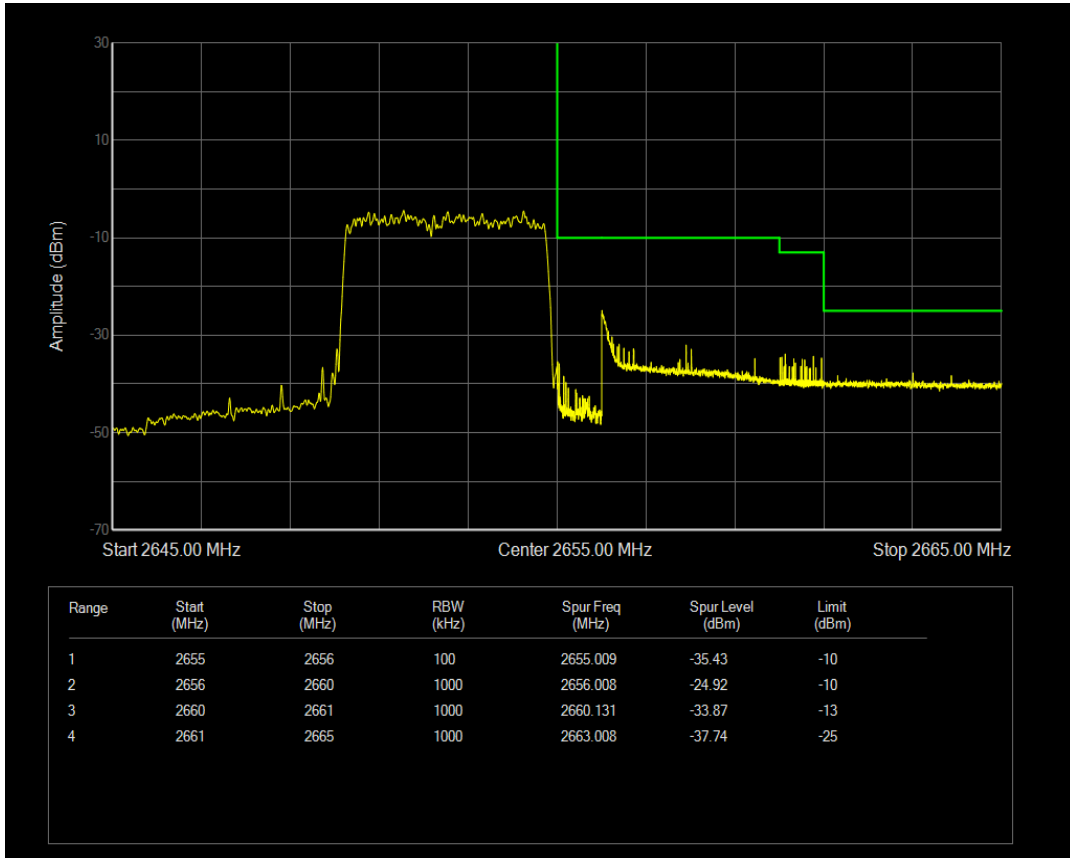

Band41a QPSK BW=5MHz Channel=41215 RB Size=1 Position=#0

Band41a QPSK BW=5MHz Channel=41215 RB Size=1 Position=#Max

Band41a 16QAM BW=5MHz Channel=41215 RB Size=1 Position=#0

Band41a QPSK BW=5MHz Channel=41215 RB Size=25 Position=#0