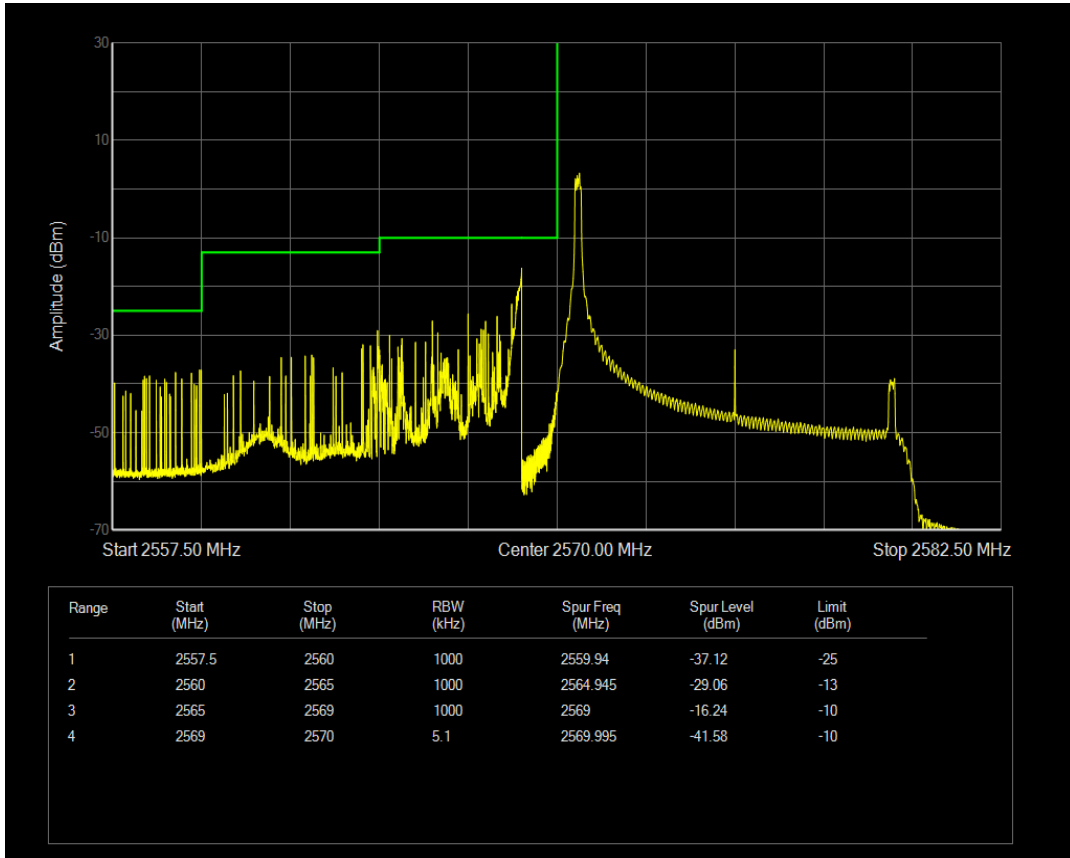

Band38 16QAM BW=10MHz Channel=37800 RB Size=1 Position=#0

Band38 16QAM BW=10MHz Channel=37800 RB Size=1 Position=#Max