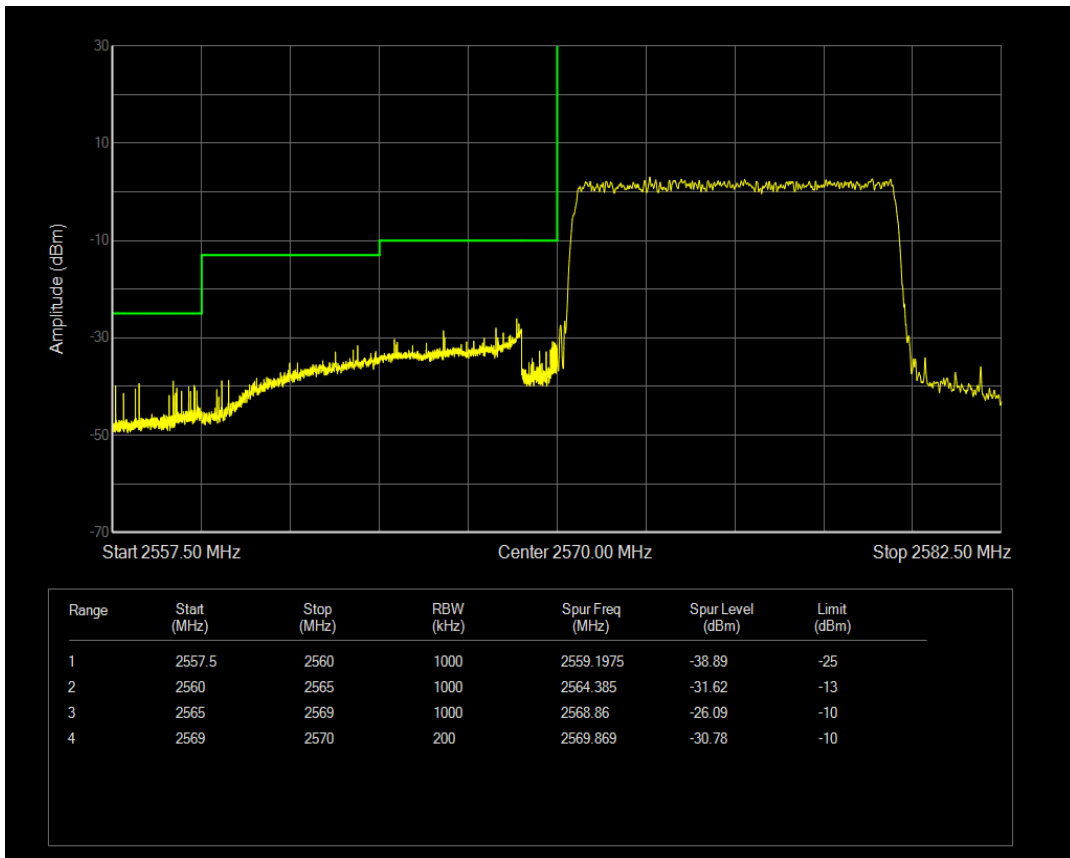

Band38 16QAM BW=5MHz Channel=38225 RB Size=1 Position=#0

Band38 16QAM BW=5MHz Channel=38225 RB Size=25 Position=#0

Band38 QPSK BW=10MHz Channel=37800 RB Size=1 Position=#0

Band38 QPSK BW=10MHz Channel=37800 RB Size=1 Position=#Max

Band38 QPSK BW=10MHz Channel=37800 RB Size=50 Position=#0

Band38 16QAM BW=10MHz Channel=37800 RB Size=1 Position=#0

Band38 16QAM BW=10MHz Channel=37800 RB Size=1 Position=#Max

Band38 16QAM BW=10MHz Channel=37800 RB Size=50 Position=#0