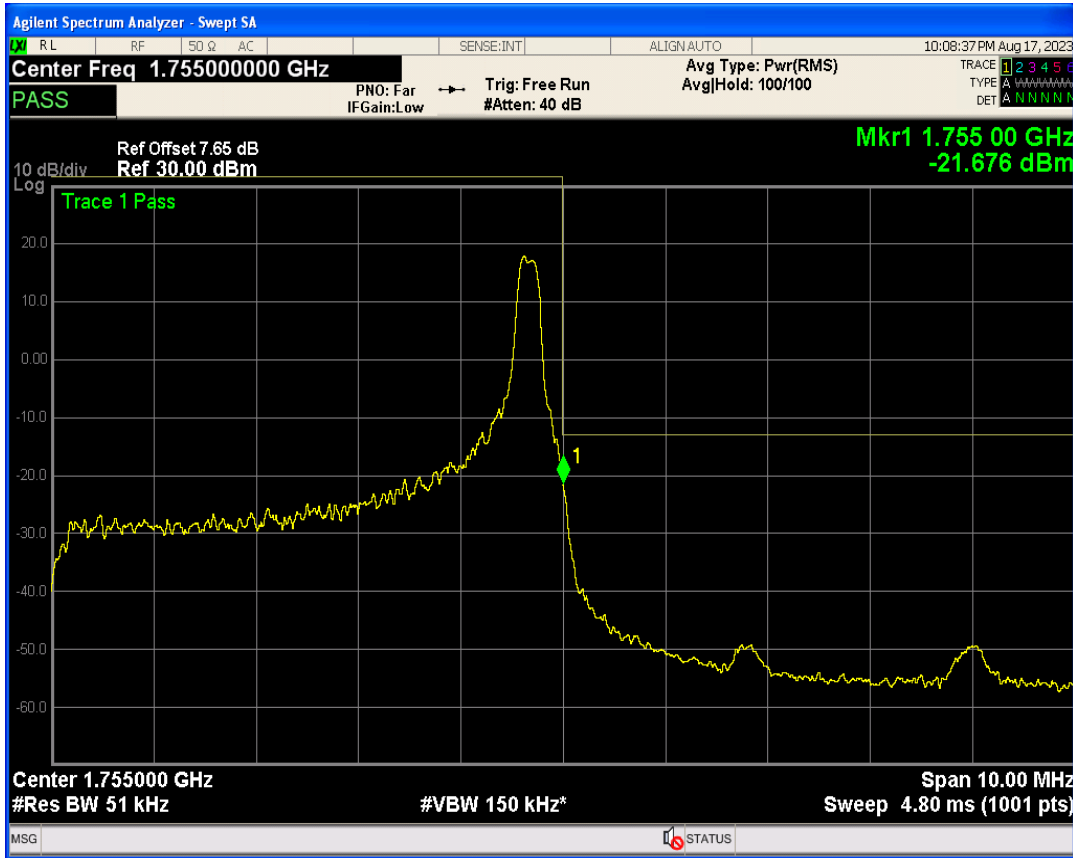

Band4 QPSK BW=5MHz Channel=20375 RB Size=1 Position=#Max

Band4 QPSK BW=5MHz Channel=20375 RB Size=25 Position=#0