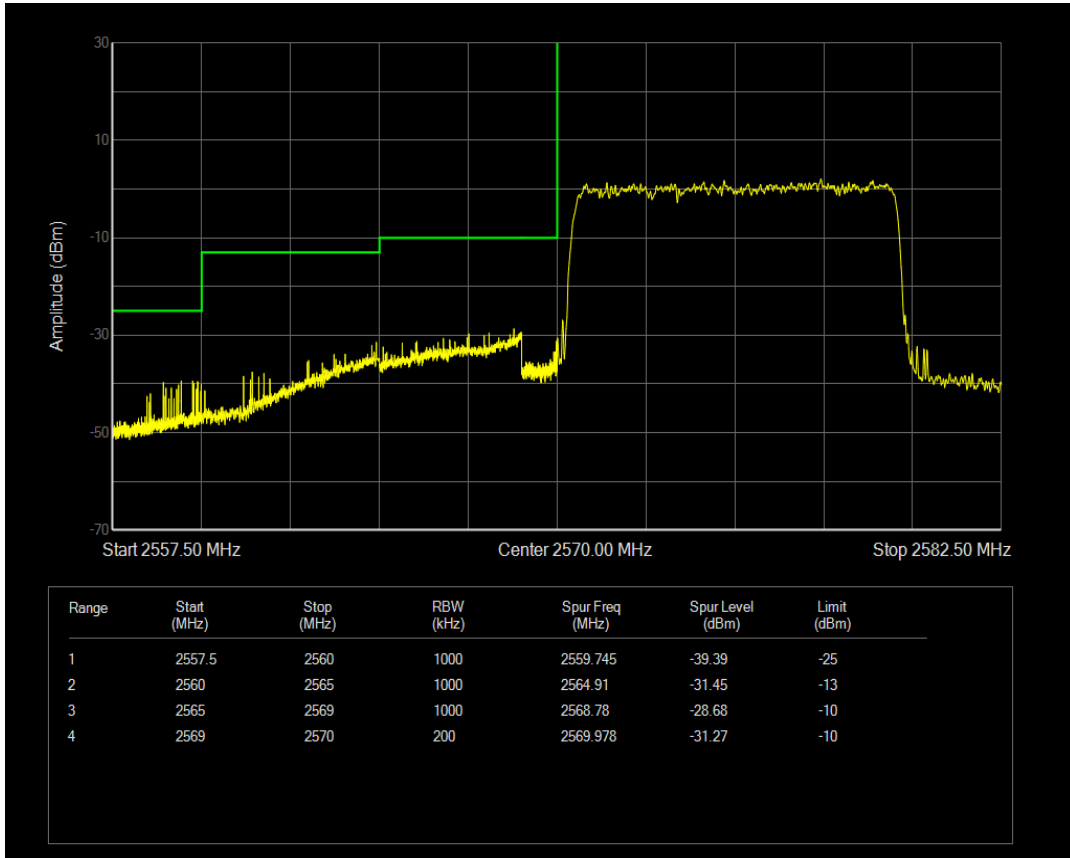

Band38 QPSK BW=10MHz Channel=37800 RB Size=50 Position=#0

Band38 16QAM BW=10MHz Channel=37800 RB Size=1 Position=#0

Band38 16QAM BW=10MHz Channel=37800 RB Size=1 Position=#Max

Band38 16QAM BW=10MHz Channel=37800 RB Size=50 Position=#0

Band38 QPSK BW=10MHz Channel=38200 RB Size=1 Position=#0

Band38 QPSK BW=10MHz Channel=38200 RB Size=1 Position=#Max

Band38 QPSK BW=10MHz Channel=38200 RB Size=50 Position=#0

Band38 16QAM BW=10MHz Channel=38200 RB Size=1 Position=#0