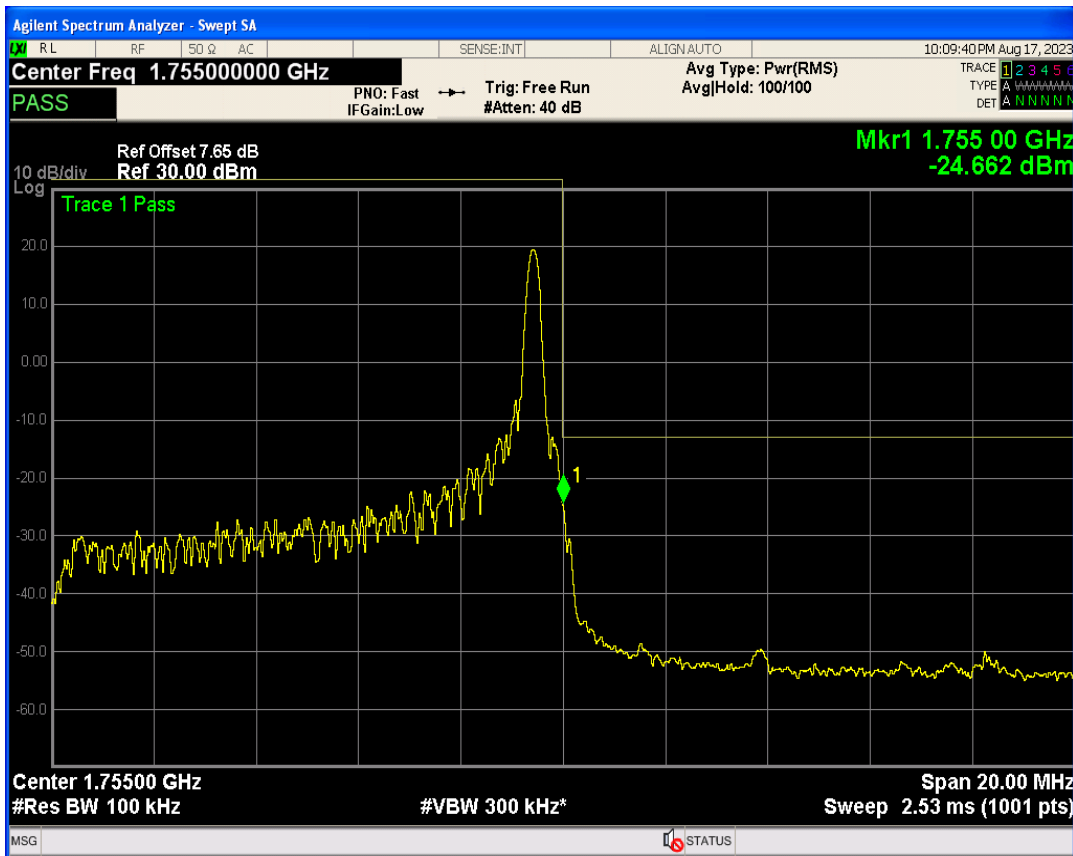

Band4 16QAM BW=10MHz Channel=20350 RB Size=1 Position=#Max

Band4 16QAM BW=10MHz Channel=20350 RB Size=50 Position=#0