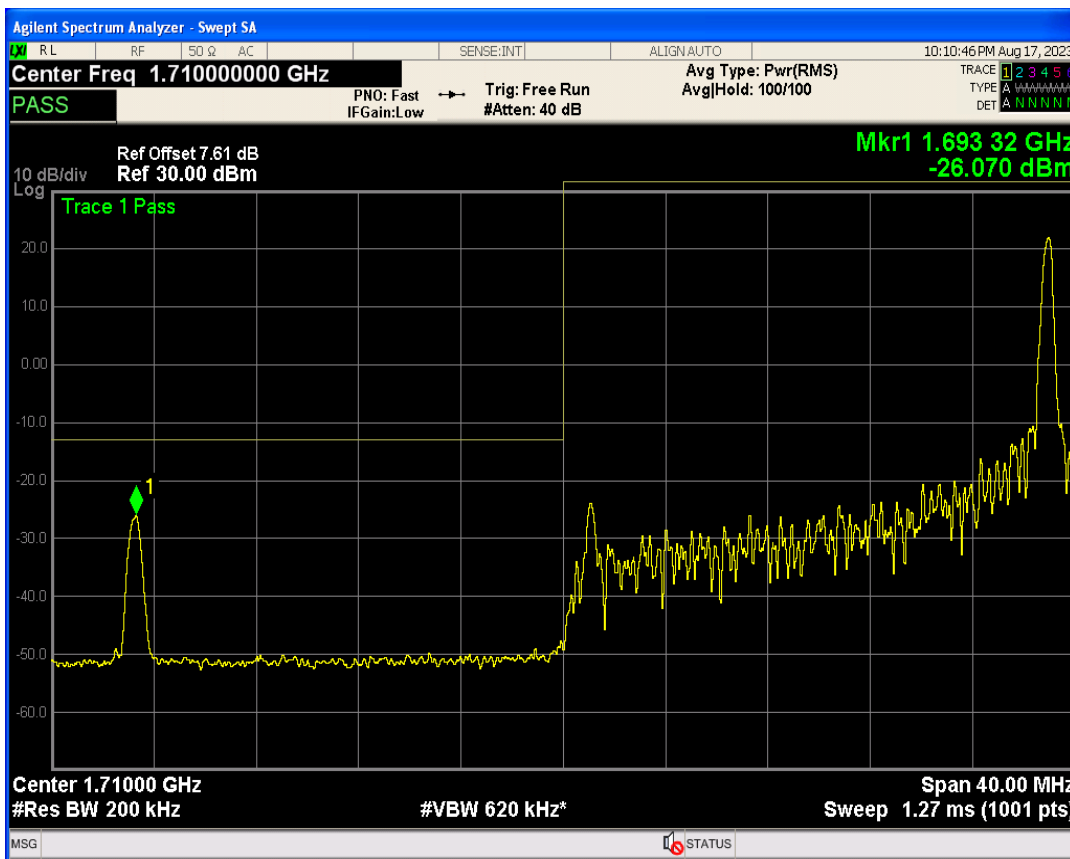

Band4 16QAM BW=15MHz Channel=20325 RB Size=1 Position=#Max

Band4 16QAM BW=15MHz Channel=20325 RB Size=75 Position=#0

Band4 QPSK BW=20MHz Channel=20050 RB Size=1 Position=#0

Band4 QPSK BW=20MHz Channel=20050 RB Size=1 Position=#Max