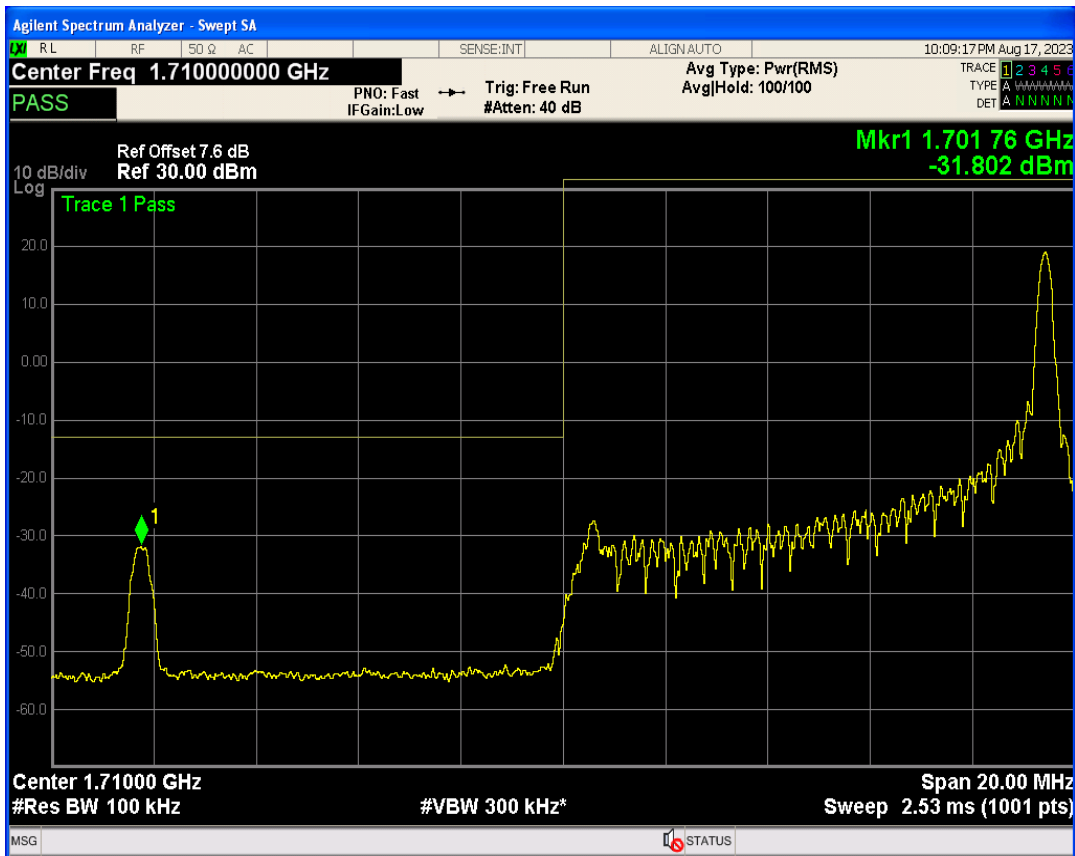

Band4 16QAM BW=10MHz Channel=20000 RB Size=1 Position=#Max

Band4 16QAM BW=10MHz Channel=20000 RB Size=50 Position=#0