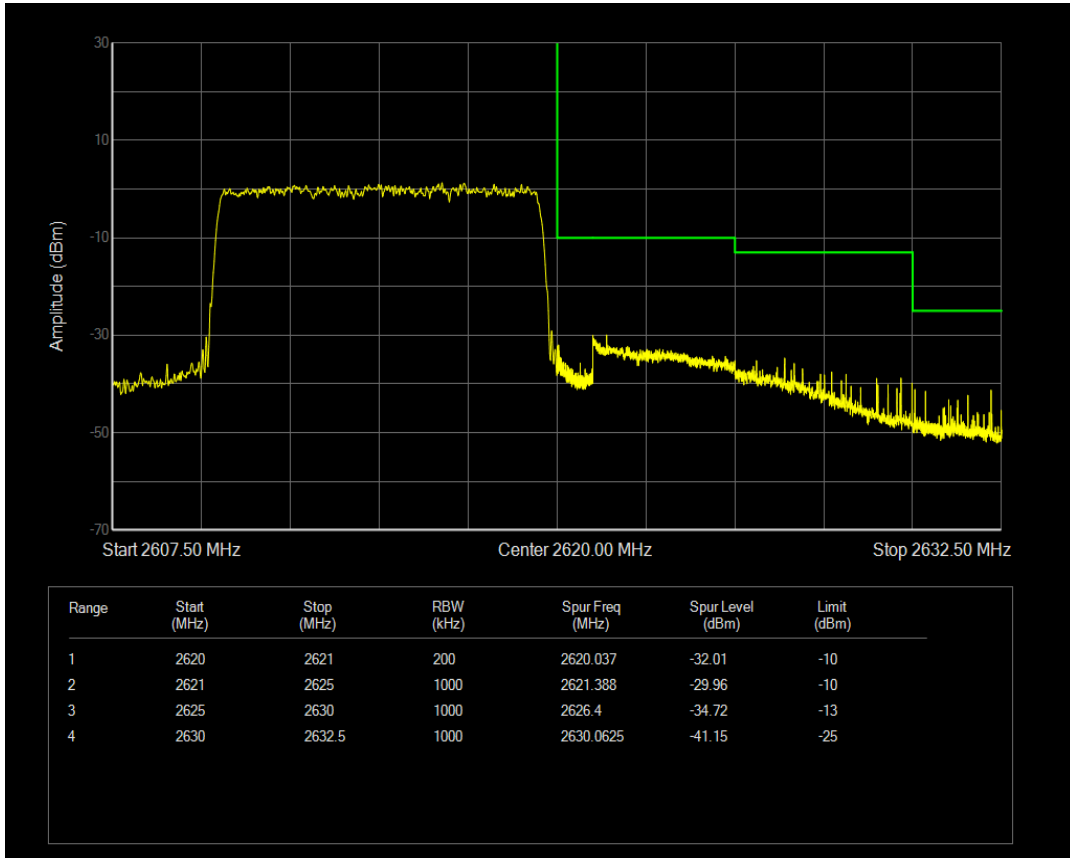

Band38 QPSK BW=10MHz Channel=38200 RB Size=1 Position=#0

Band38 QPSK BW=10MHz Channel=38200 RB Size=1 Position=#Max

Band38 QPSK BW=10MHz Channel=38200 RB Size=50 Position=#0

Band38 16QAM BW=10MHz Channel=38200 RB Size=1 Position=#0

Band38 16QAM BW=10MHz Channel=38200 RB Size=1 Position=#Max

Band38 16QAM BW=10MHz Channel=38200 RB Size=50 Position=#0

Band38 QPSK BW=15MHz Channel=37825 RB Size=1 Position=#0

Band38 QPSK BW=15MHz Channel=37825 RB Size=1 Position=#Max