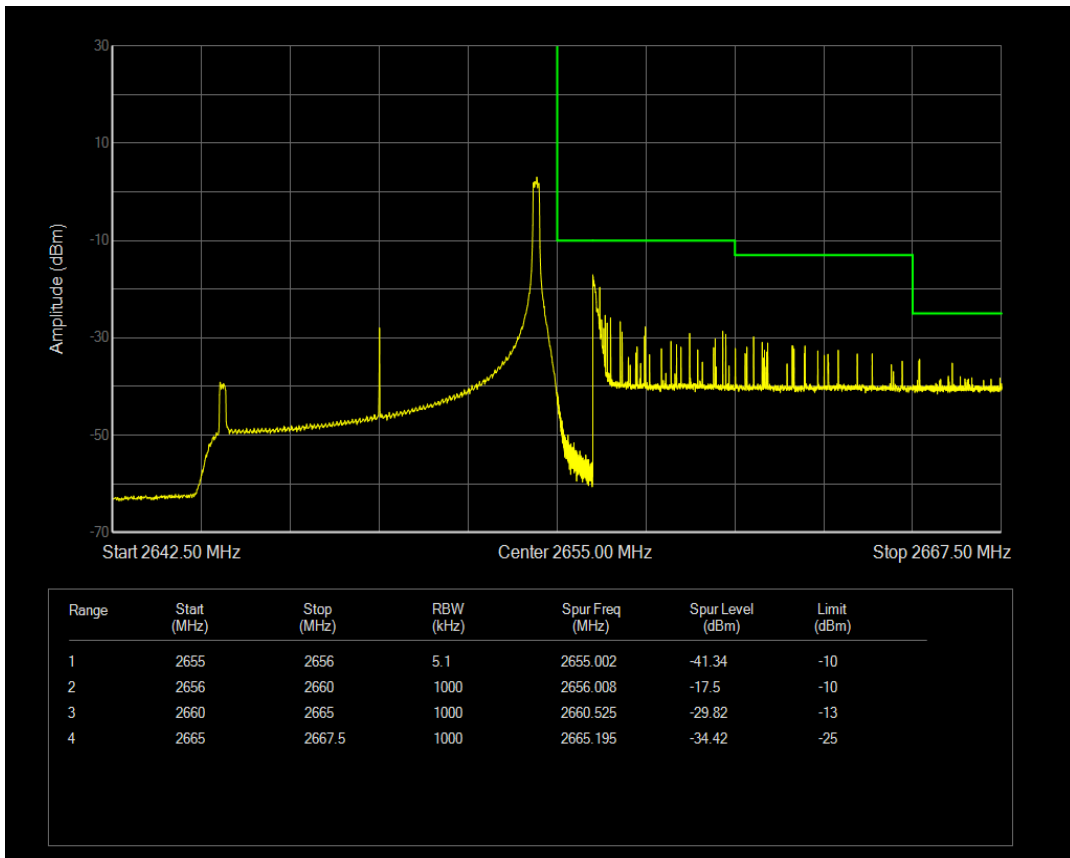

Band41a 16QAM BW=10MHz Channel=41190 RB Size=1 Position=#Max

Band41a 16QAM BW=10MHz Channel=41190 RB Size=50 Position=#0