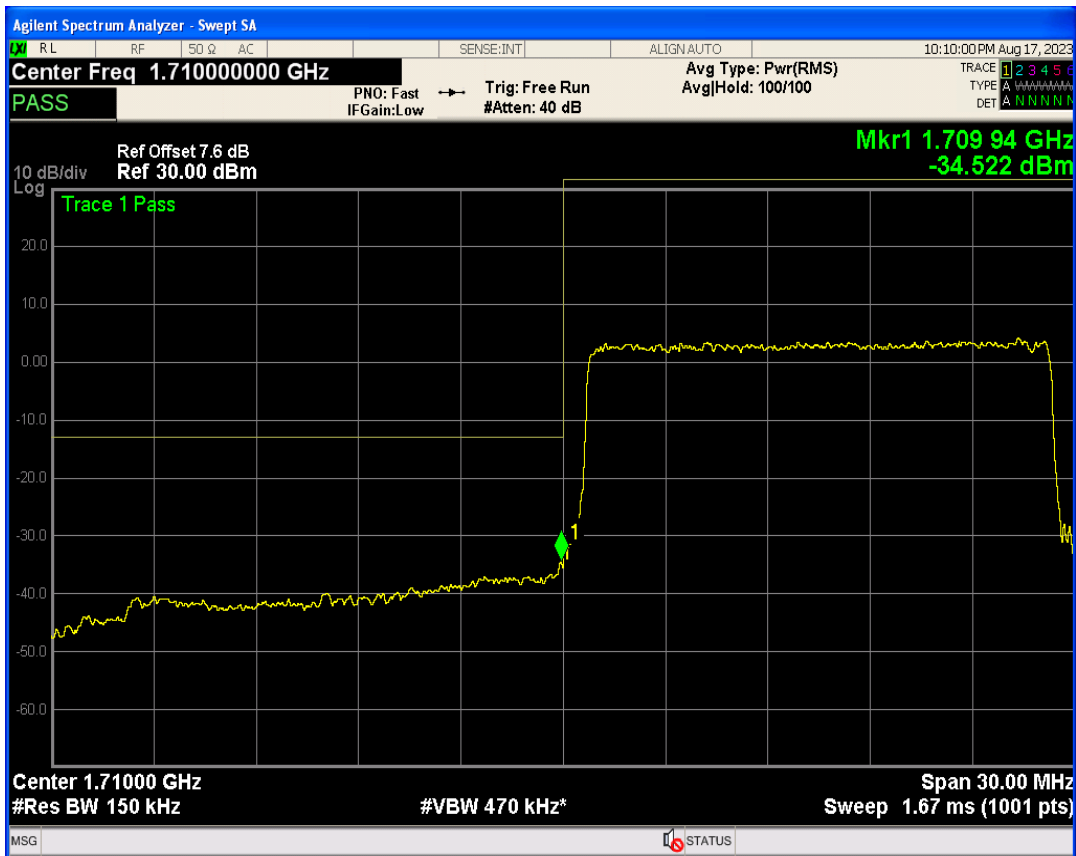

Band4 QPSK BW=15MHz Channel=20025 RB Size=75 Position=#0

Band4 16QAM BW=15MHz Channel=20025 RB Size=1 Position=#0