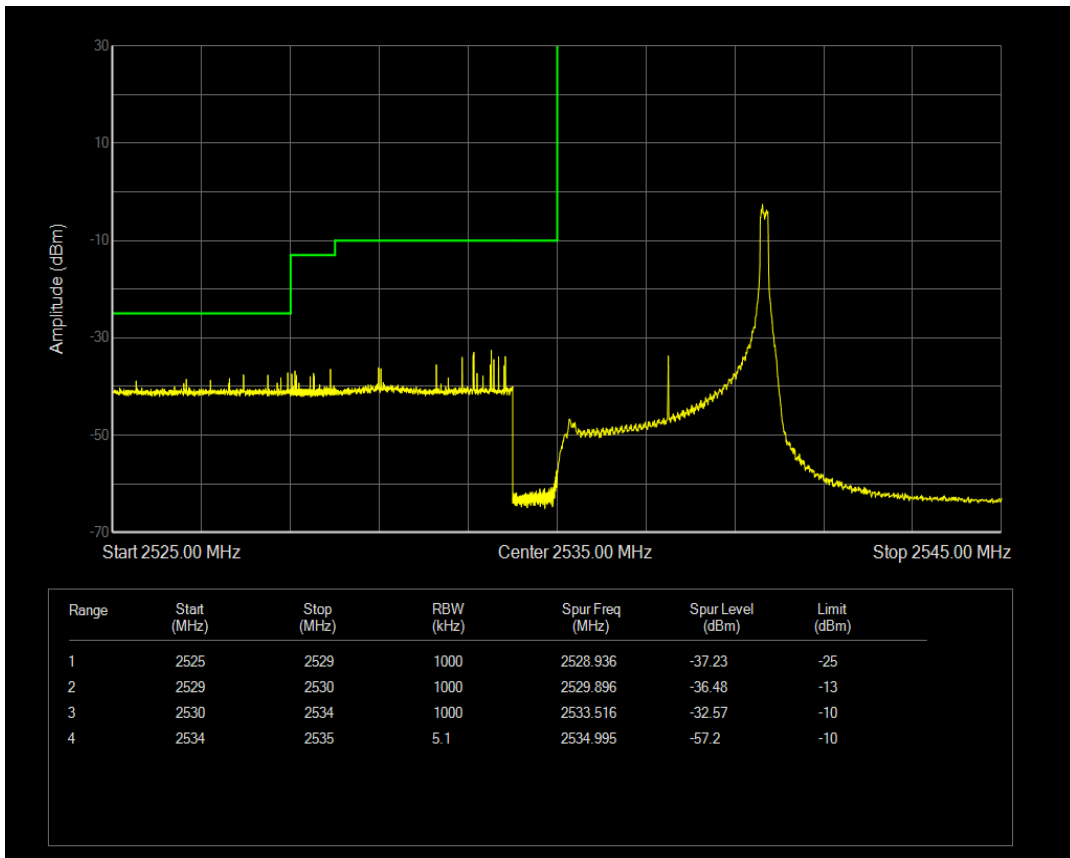

Band41a 16QAM BW=5MHz Channel=40065 RB Size=1 Position=#Max

Band41a 16QAM BW=5MHz Channel=40065 RB Size=25 Position=#0