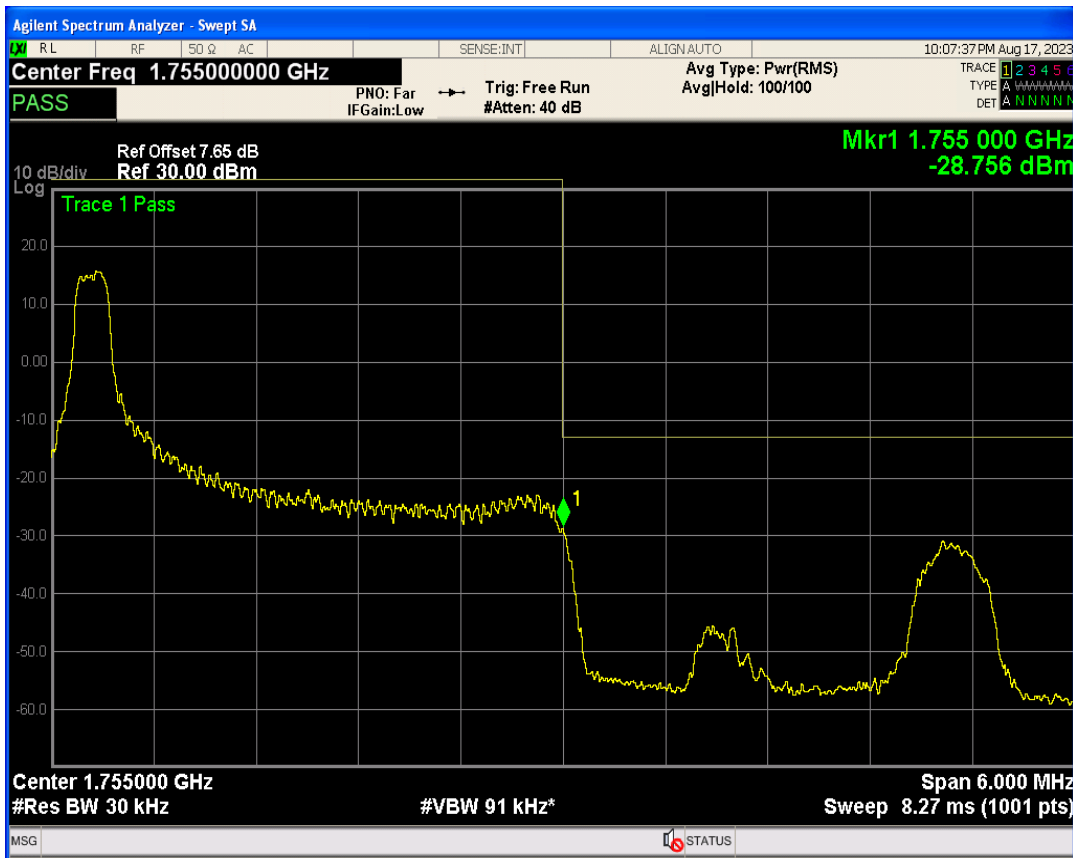

Band4 QPSK BW=3MHz Channel=20385 RB Size=1 Position=#0

Band4 QPSK BW=3MHz Channel=20385 RB Size=1 Position=#Max