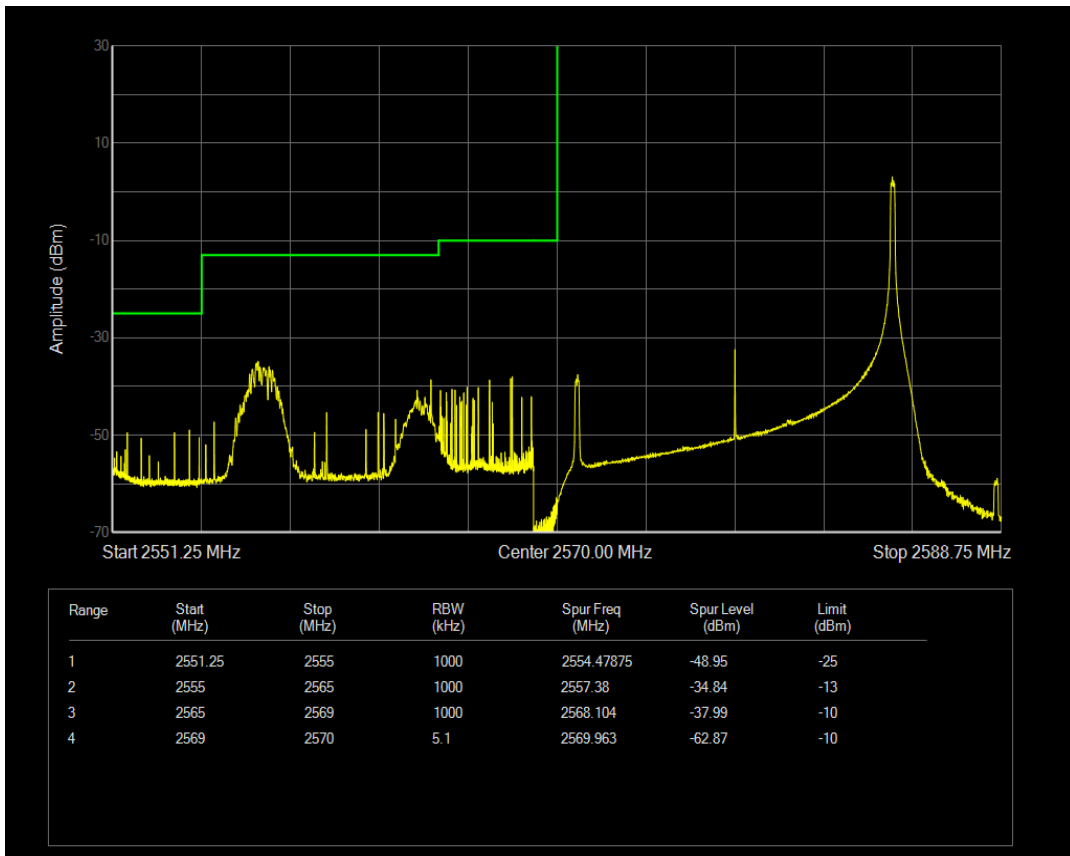

Band38 16QAM BW=15MHz Channel=37825 RB Size=1 Position=#Max

Band38 16QAM BW=15MHz Channel=37825 RB Size=75 Position=#0