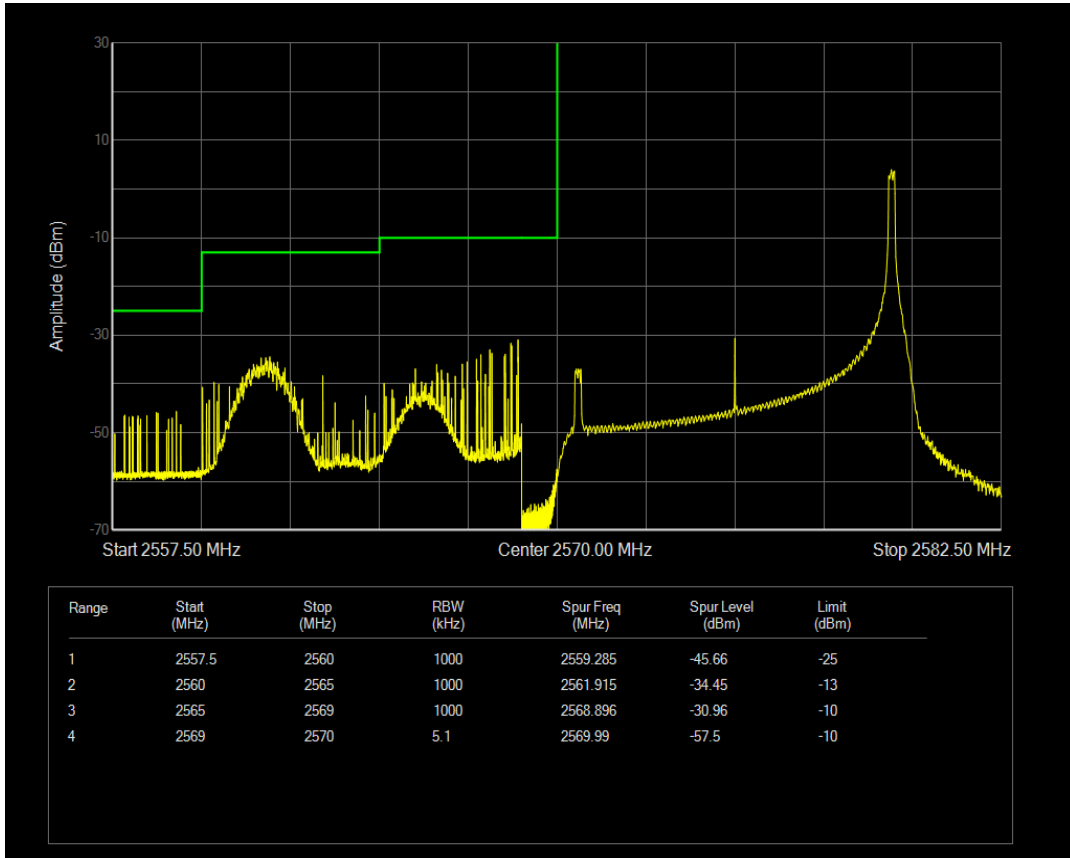

Band38 16QAM BW=5MHz Channel=38225 RB Size=1 Position=#0

Band38 16QAM BW=5MHz Channel=38225 RB Size=25 Position=#0

Band38 QPSK BW=10MHz Channel=37800 RB Size=1 Position=#0

Band38 QPSK BW=10MHz Channel=37800 RB Size=1 Position=#Max

Band38 QPSK BW=10MHz Channel=37800 RB Size=50 Position=#0

Band38 16QAM BW=10MHz Channel=37800 RB Size=1 Position=#0

Band38 16QAM BW=10MHz Channel=37800 RB Size=1 Position=#Max

Band38 16QAM BW=10MHz Channel=37800 RB Size=50 Position=#0