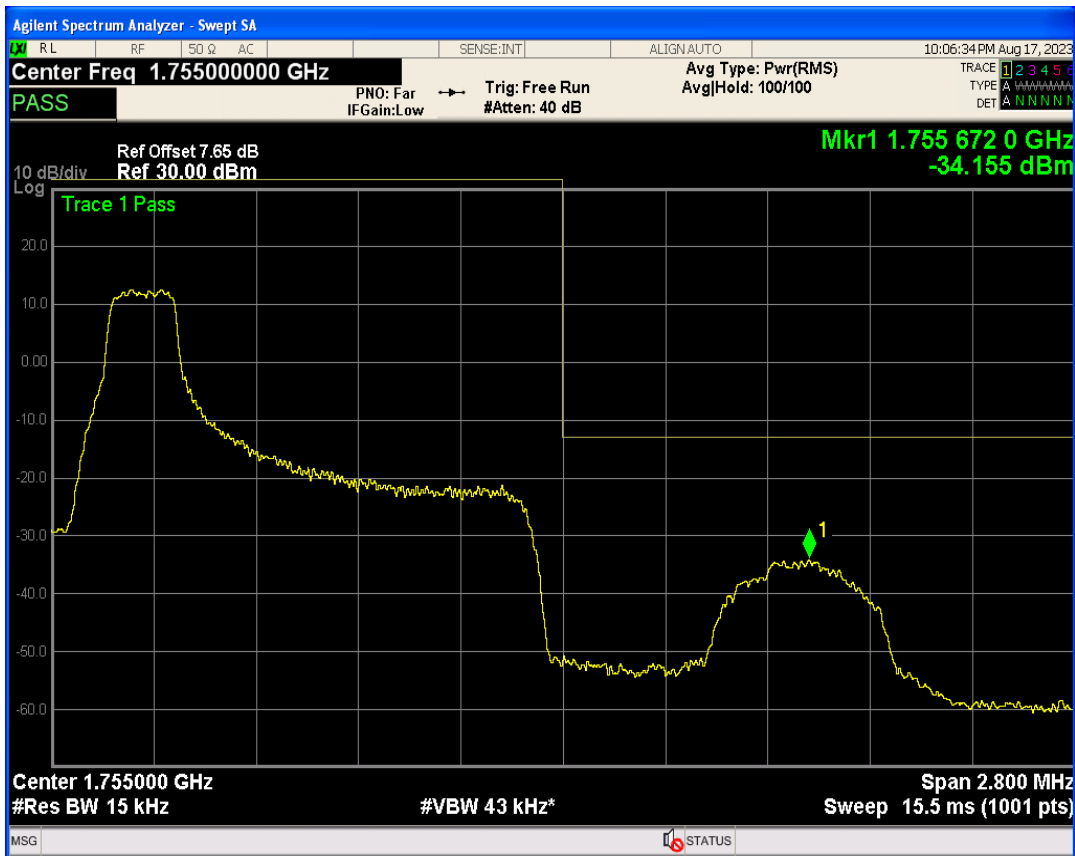

Band4 QPSK BW=1.4MHz Channel=20393 RB Size=1 Position=#0

Band4 QPSK BW=1.4MHz Channel=20393 RB Size=1 Position=#Max