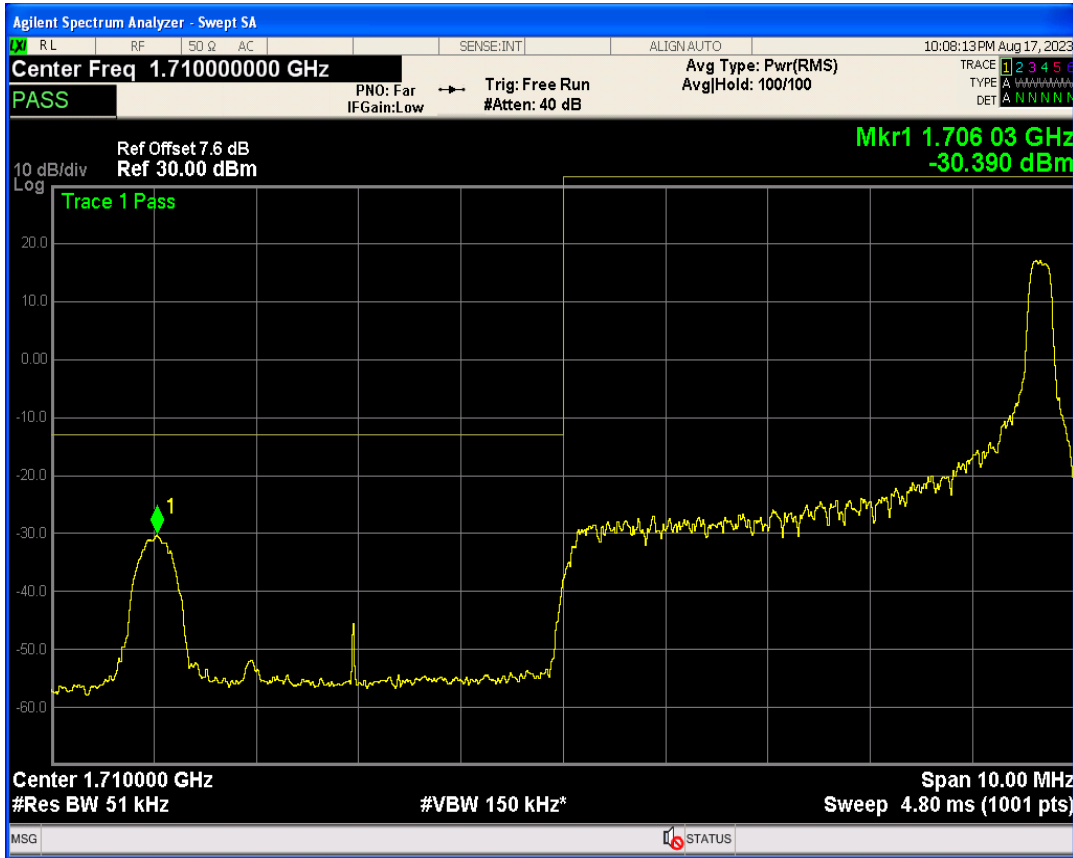

Band4 16QAM BW=3MHz Channel=20385 RB Size=1 Position=#Max

Band4 16QAM BW=3MHz Channel=20385 RB Size=15 Position=#0

Band4 QPSK BW=5MHz Channel=19975 RB Size=1 Position=#0

Band4 QPSK BW=5MHz Channel=19975 RB Size=1 Position=#Max