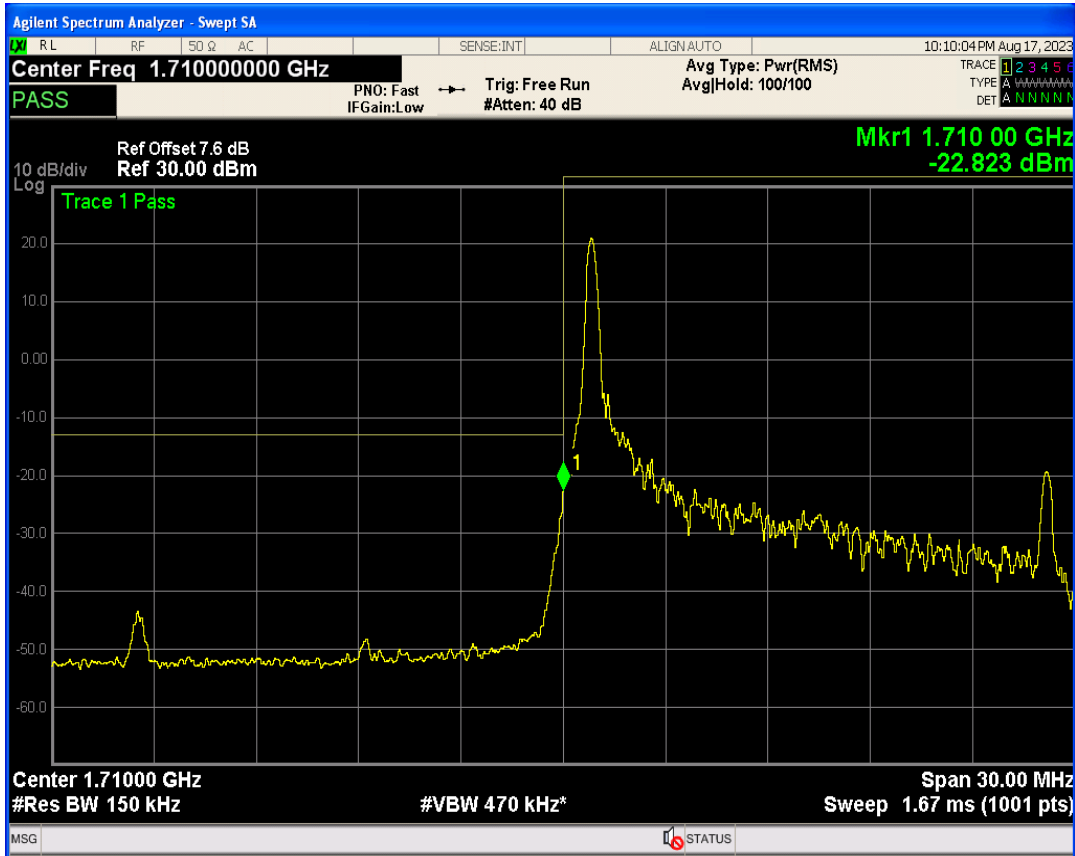

Band4 16QAM BW=15MHz Channel=20025 RB Size=1 Position=#0

Band4 16QAM BW=15MHz Channel=20025 RB Size=1 Position=#Max