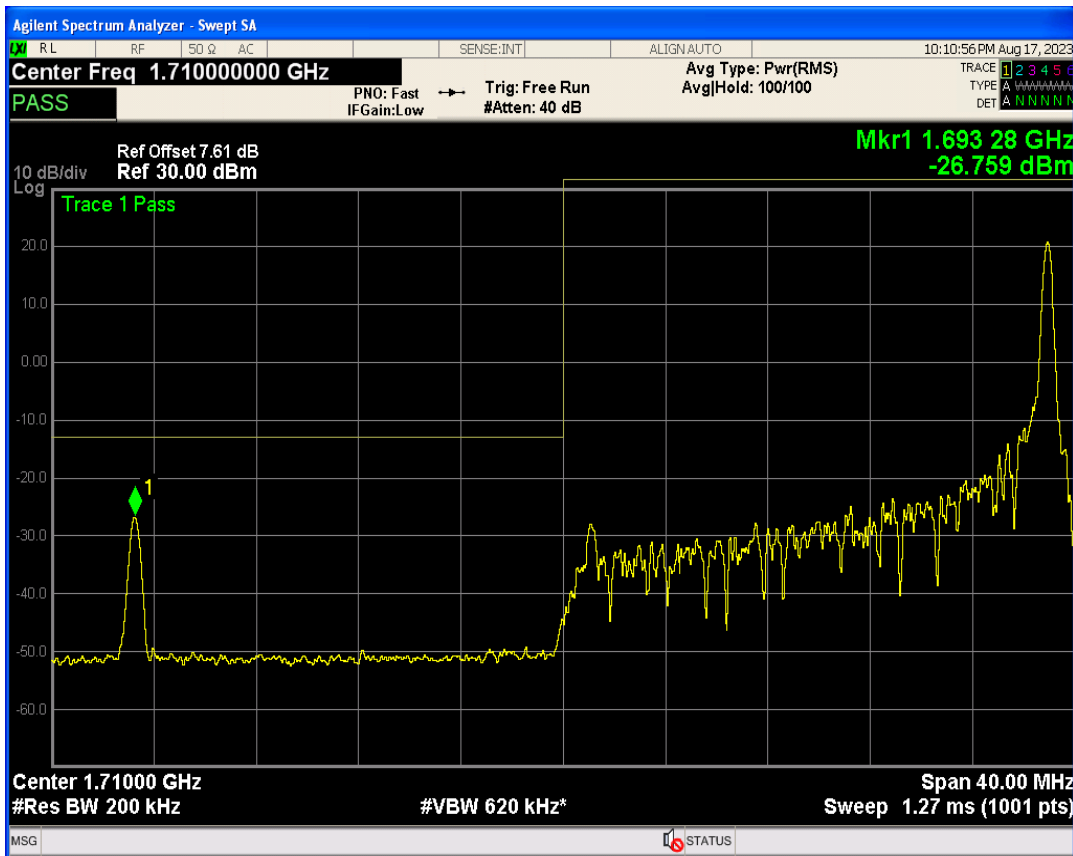

Band4 16QAM BW=20MHz Channel=20050 RB Size=1 Position=#Max

Band4 16QAM BW=20MHz Channel=20050 RB Size=100 Position=#0