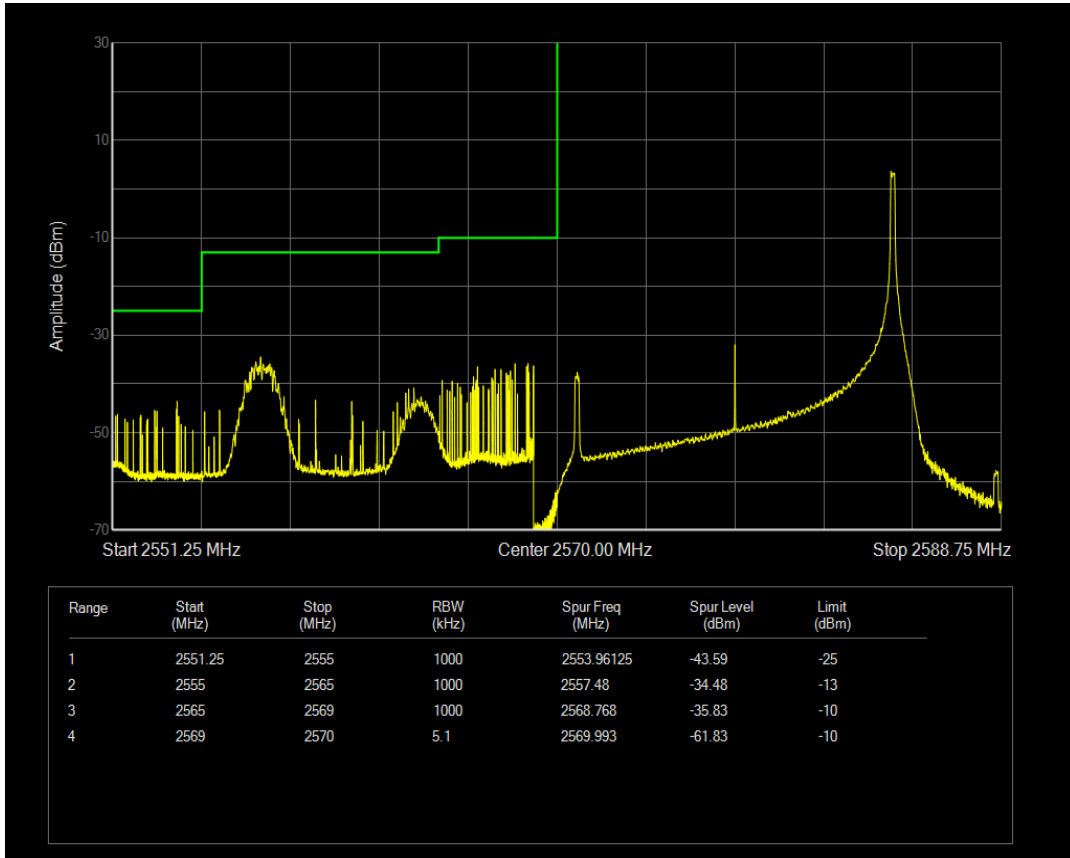

Band38 16QAM BW=10MHz Channel=38200 RB Size=1 Position=#Max

Band38 16QAM BW=10MHz Channel=38200 RB Size=50 Position=#0

Band38 QPSK BW=15MHz Channel=37825 RB Size=1 Position=#0

Band38 QPSK BW=15MHz Channel=37825 RB Size=1 Position=#Max