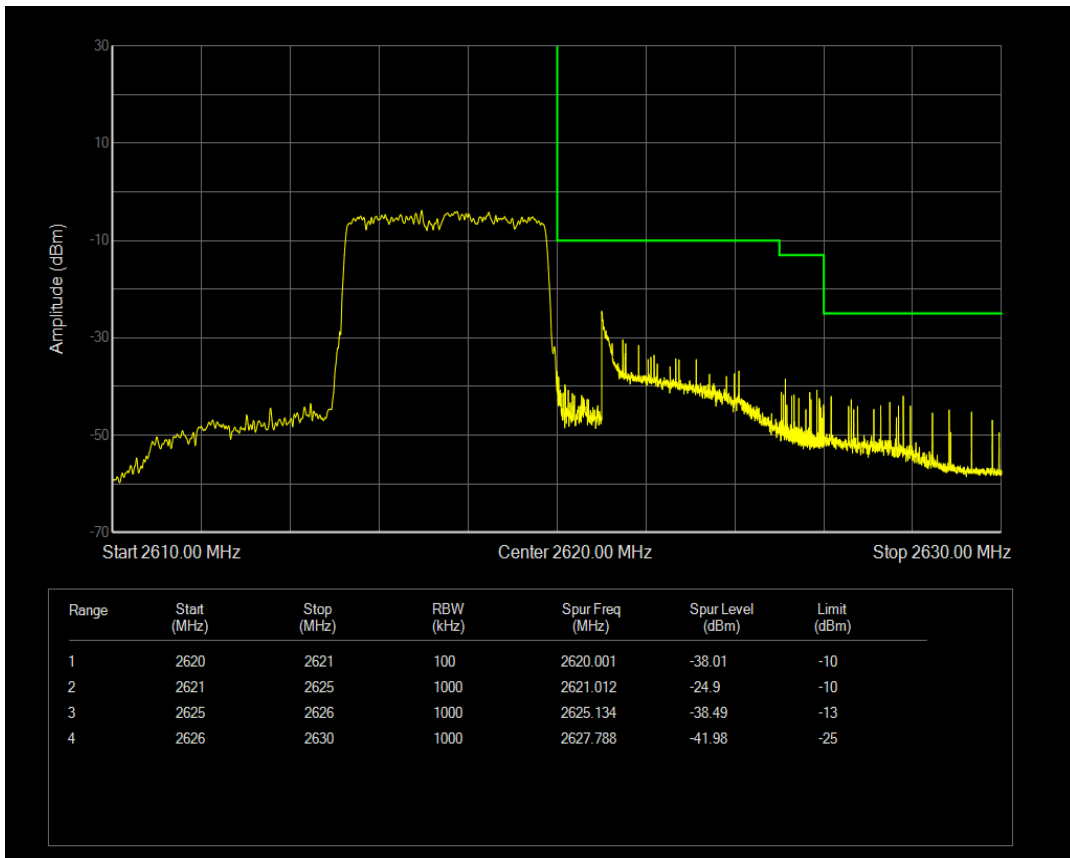

Band38 QPSK BW=5MHz Channel=38225 RB Size=1 Position=#0

Band38 QPSK BW=5MHz Channel=38225 RB Size=1 Position=#Max

Band38 QPSK BW=5MHz Channel=38225 RB Size=25 Position=#0

Band38 16QAM BW=5MHz Channel=38225 RB Size=1 Position=#Max