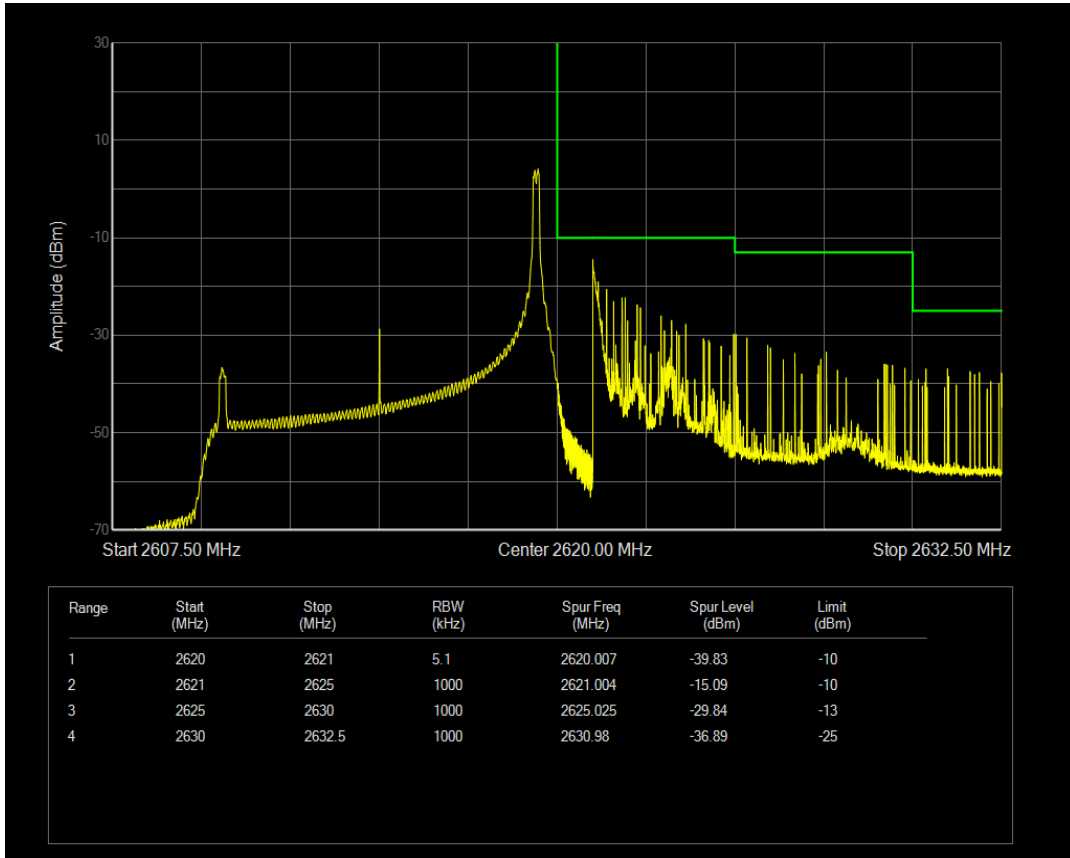

Band38 QPSK BW=10MHz Channel=37800 RB Size=50 Position=#0

Band38 16QAM BW=10MHz Channel=37800 RB Size=1 Position=#0

Band38 16QAM BW=10MHz Channel=37800 RB Size=1 Position=#Max

Band38 16QAM BW=10MHz Channel=37800 RB Size=50 Position=#0

Band38 QPSK BW=10MHz Channel=38200 RB Size=1 Position=#0

Band38 QPSK BW=10MHz Channel=38200 RB Size=1 Position=#Max

Band38 QPSK BW=10MHz Channel=38200 RB Size=50 Position=#0

Band38 16QAM BW=10MHz Channel=38200 RB Size=1 Position=#0