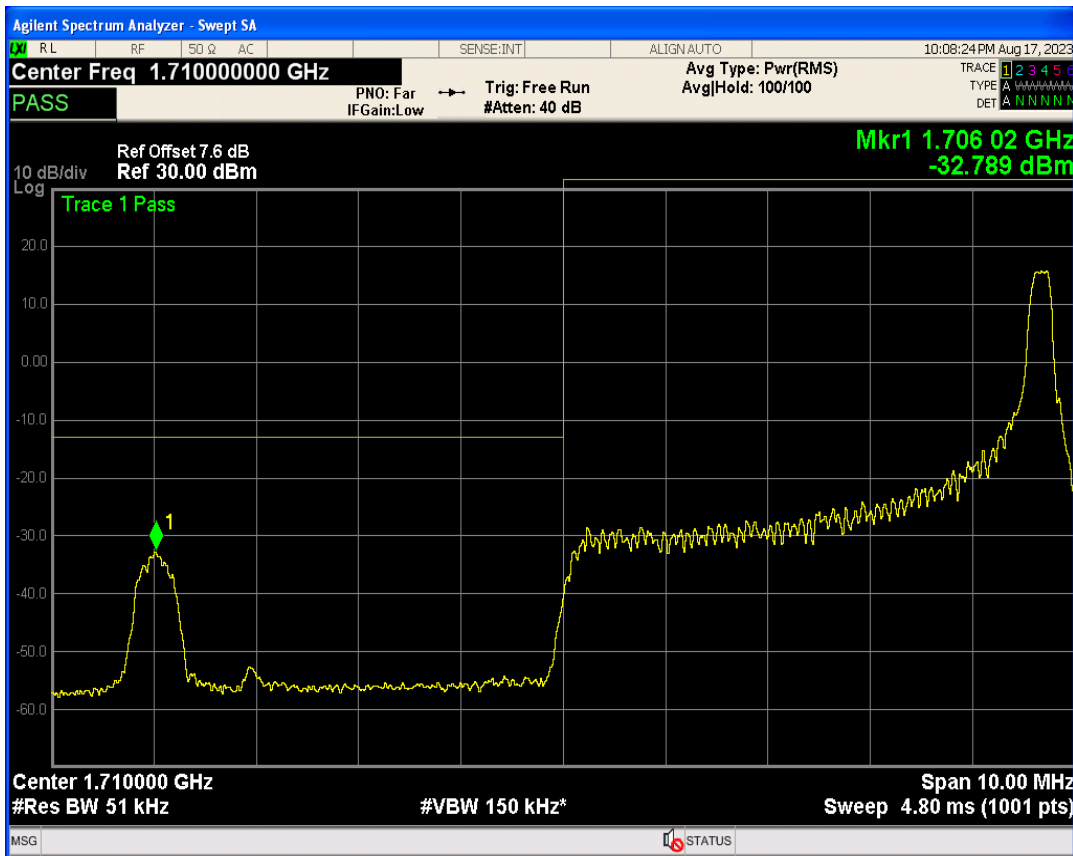

Band4 16QAM BW=5MHz Channel=19975 RB Size=1 Position=#Max

Band4 16QAM BW=5MHz Channel=19975 RB Size=25 Position=#0