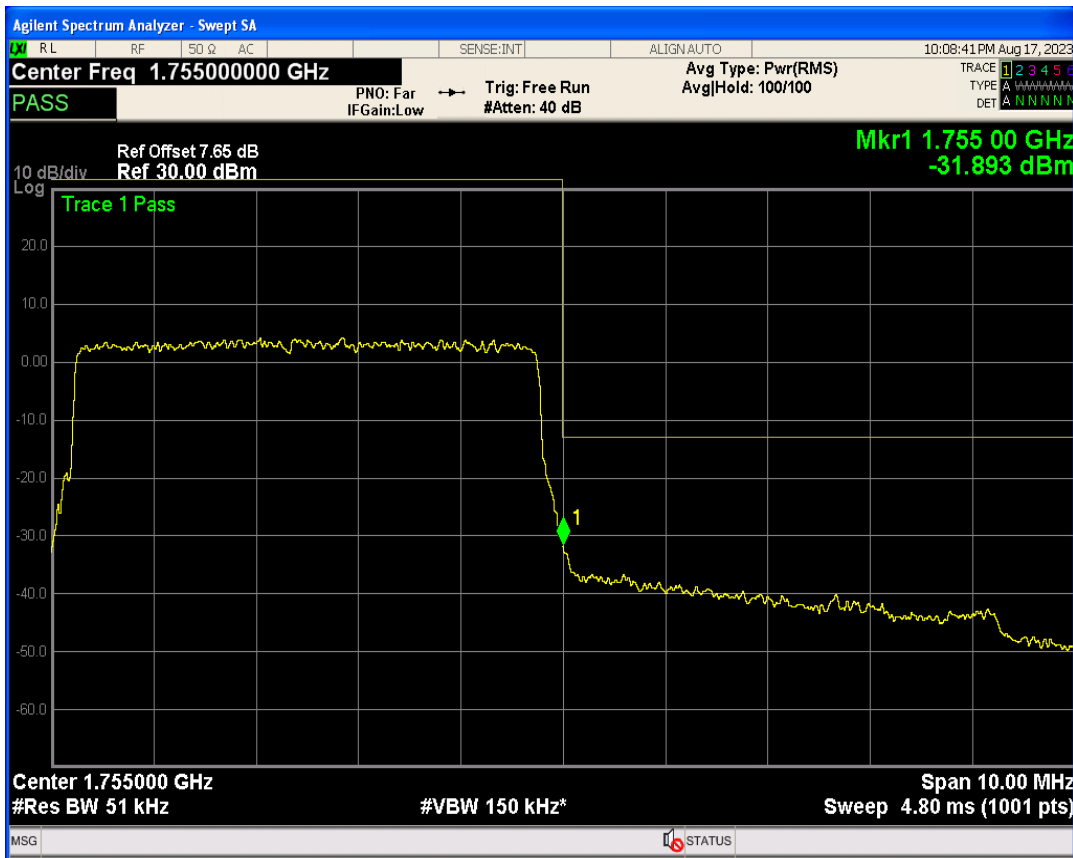

Band4 QPSK BW=5MHz Channel=20375 RB Size=25 Position=#0

Band4 16QAM BW=5MHz Channel=20375 RB Size=1 Position=#0