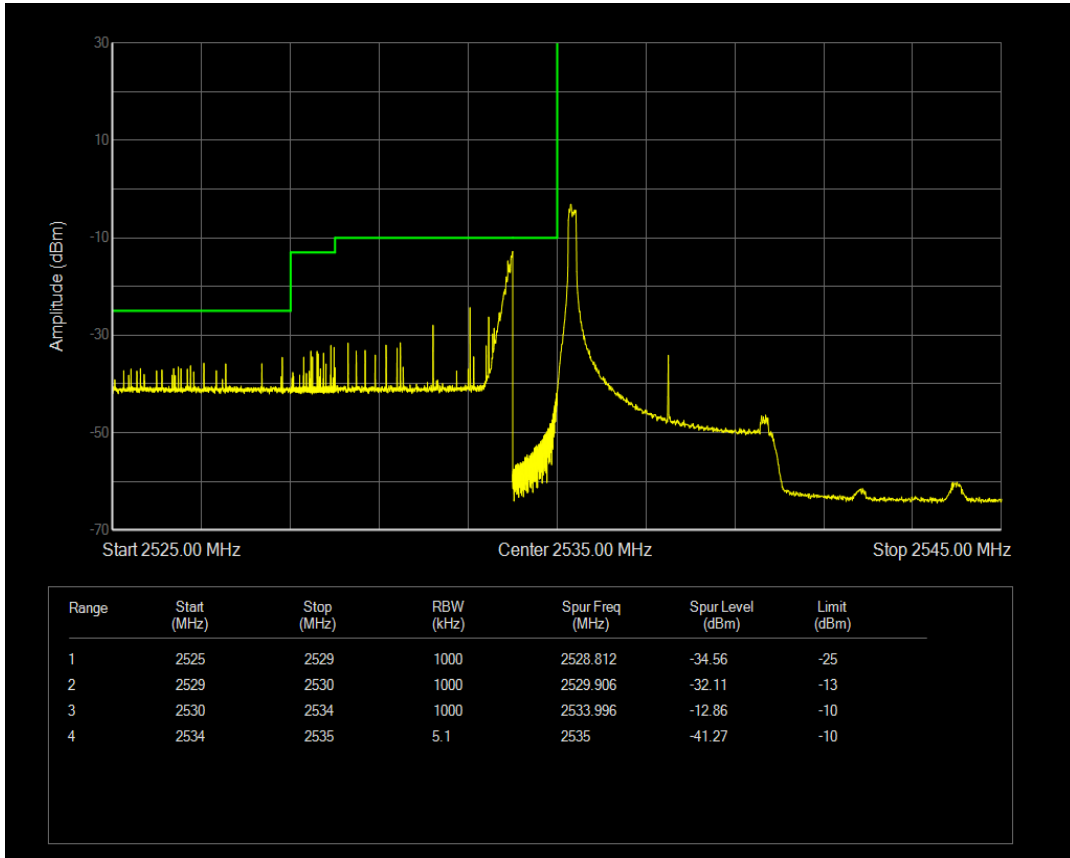

Band41a 16QAM BW=5MHz Channel=40065 RB Size=1 Position=#0

Band41a 16QAM BW=5MHz Channel=40065 RB Size=1 Position=#Max