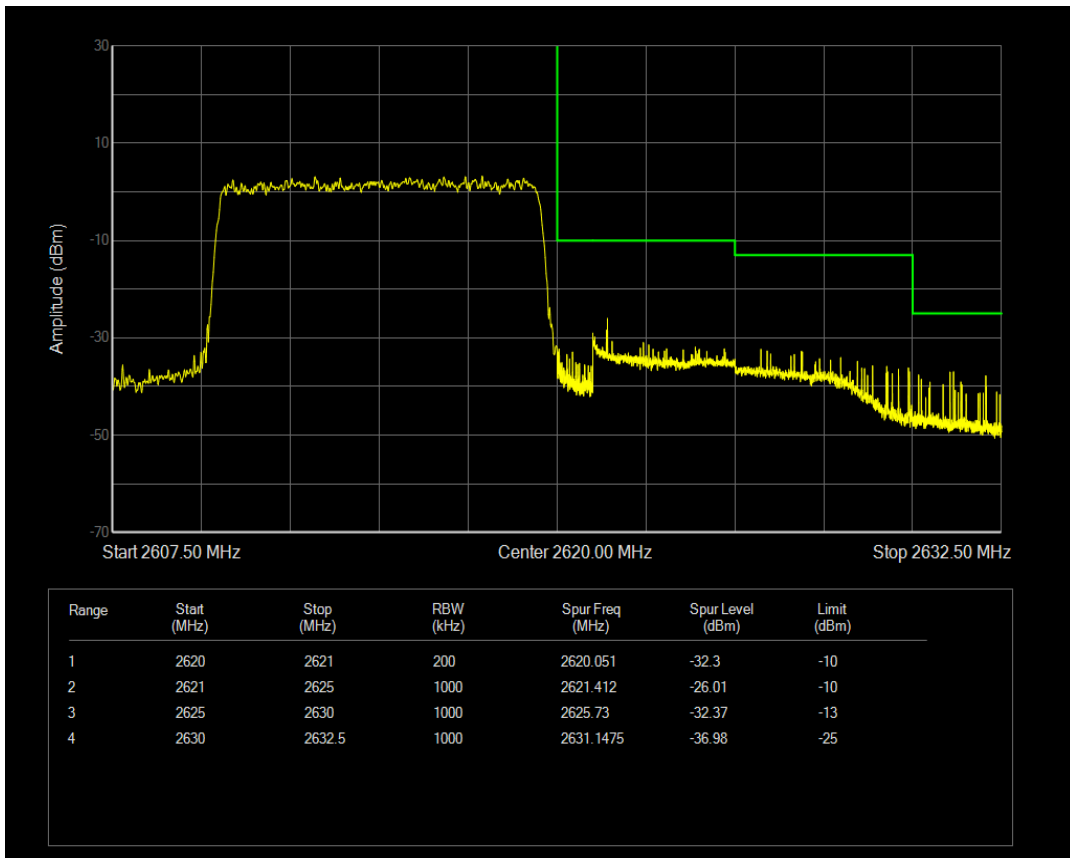

Band38 QPSK BW=10MHz Channel=37800 RB Size=50 Position=#0

Band38 16QAM BW=10MHz Channel=37800 RB Size=1 Position=#0

Band38 16QAM BW=10MHz Channel=37800 RB Size=1 Position=#Max

Band38 16QAM BW=10MHz Channel=37800 RB Size=50 Position=#0

Band38 QPSK BW=10MHz Channel=38200 RB Size=1 Position=#0

Band38 QPSK BW=10MHz Channel=38200 RB Size=1 Position=#Max

Band38 QPSK BW=10MHz Channel=38200 RB Size=50 Position=#0

Band38 16QAM BW=10MHz Channel=38200 RB Size=1 Position=#0