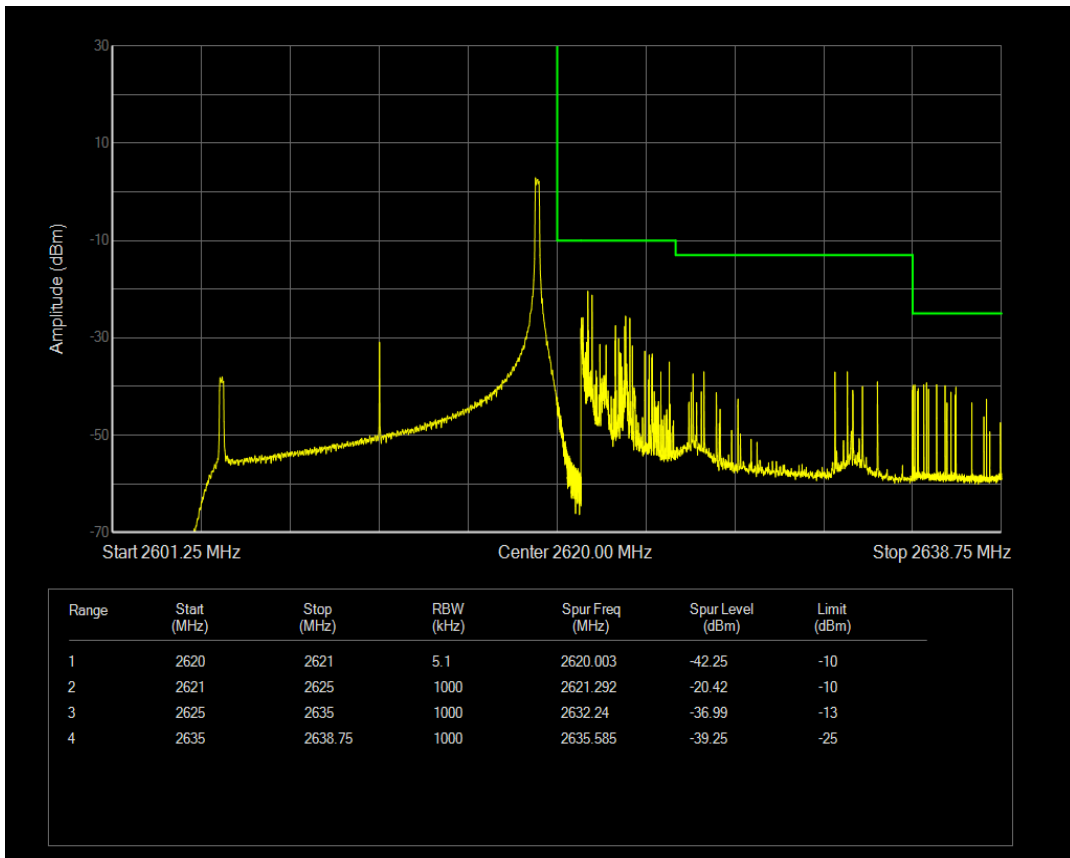

Band38 16QAM BW=15MHz Channel=38175 RB Size=1 Position=#Max

Band38 16QAM BW=15MHz Channel=38175 RB Size=75 Position=#0