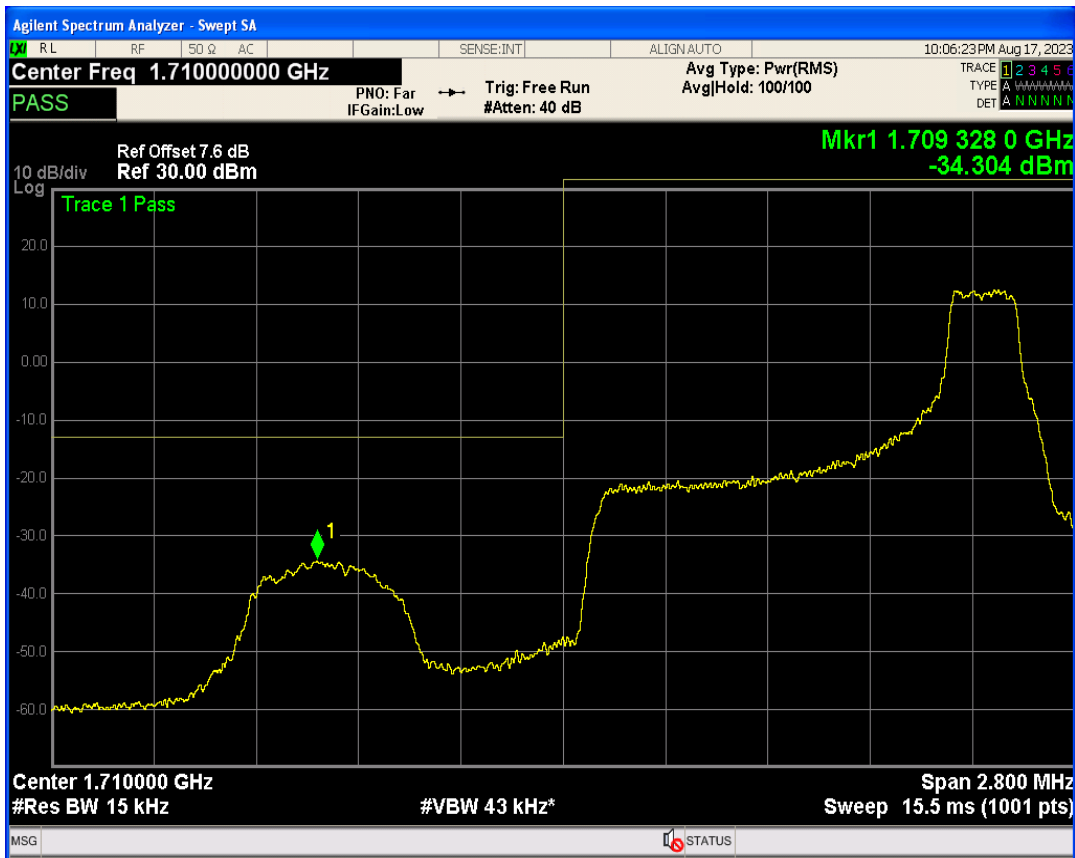

Band4 16QAM BW=1.4MHz Channel=19957 RB Size=1 Position=#Max

Band4 16QAM BW=1.4MHz Channel=19957 RB Size=6 Position=#0