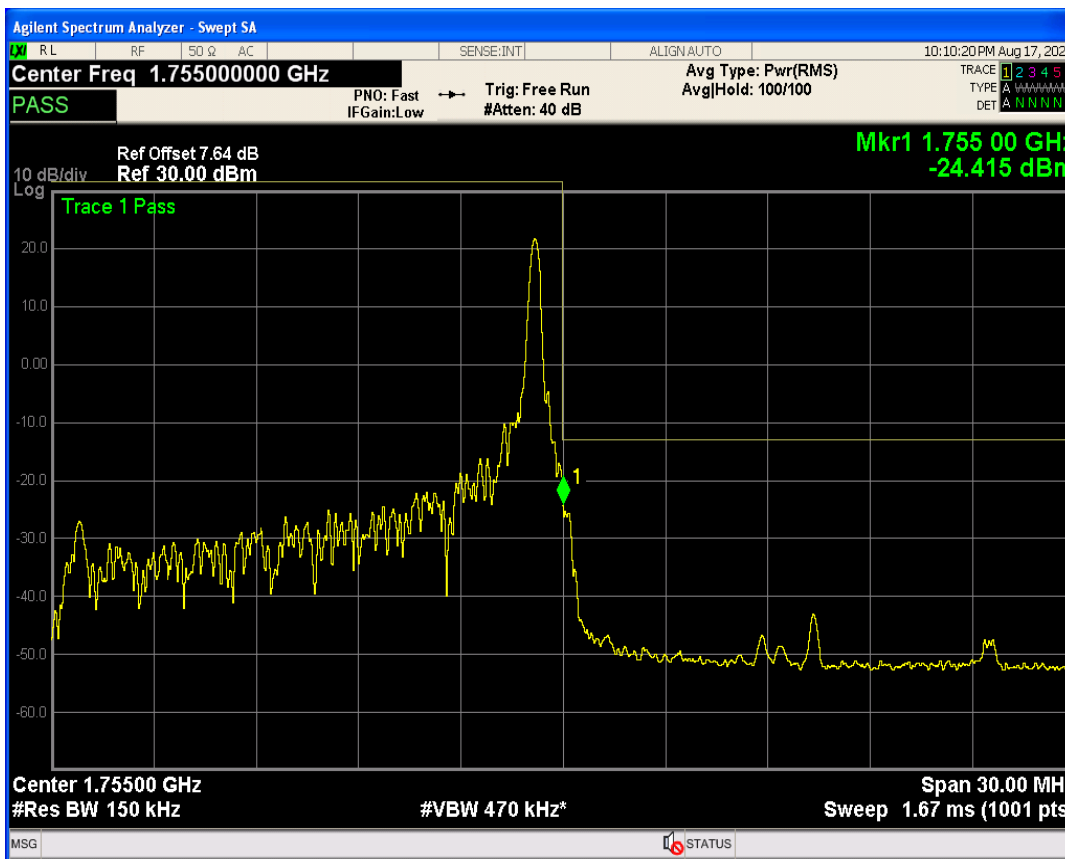

Band4 QPSK BW=15MHz Channel=20325 RB Size=1 Position=#Max

Band4 QPSK BW=15MHz Channel=20325 RB Size=75 Position=#0