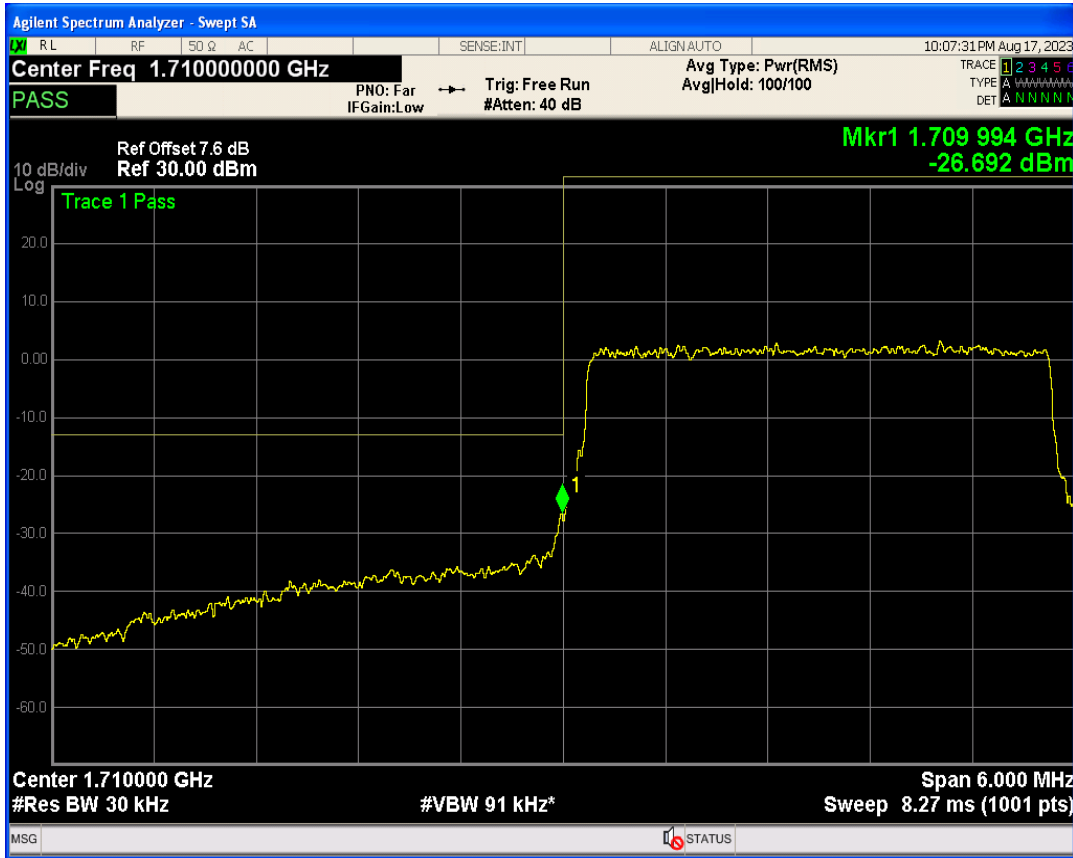

Band4 16QAM BW=3MHz Channel=19965 RB Size=1 Position=#0

Band4 QPSK BW=3MHz Channel=19965 RB Size=15 Position=#0

Band4 16QAM BW=3MHz Channel=19965 RB Size=1 Position=#Max

Band4 16QAM BW=3MHz Channel=19965 RB Size=15 Position=#0