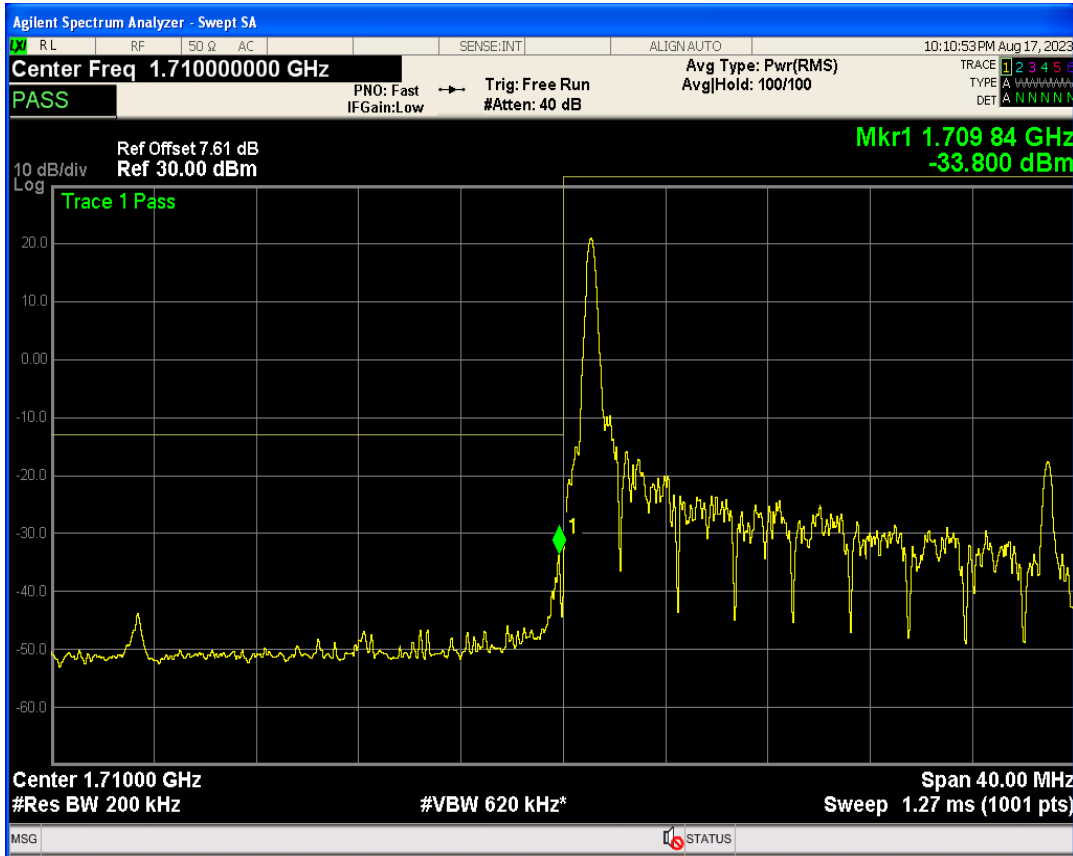

Band4 16QAM BW=20MHz Channel=20050 RB Size=1 Position=#0

Band4 16QAM BW=20MHz Channel=20050 RB Size=1 Position=#Max