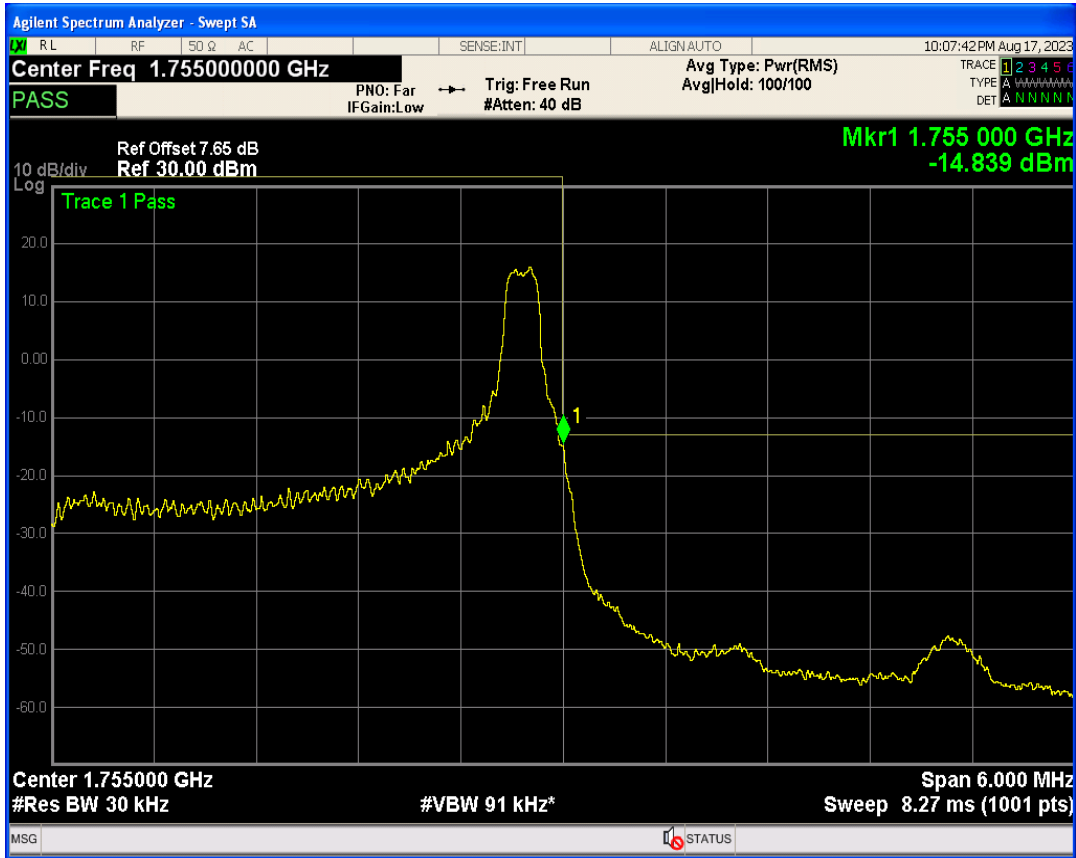

Band4 QPSK BW=3MHz Channel=20385 RB Size=1 Position=#Max

Band4 QPSK BW=3MHz Channel=20385 RB Size=15 Position=#0