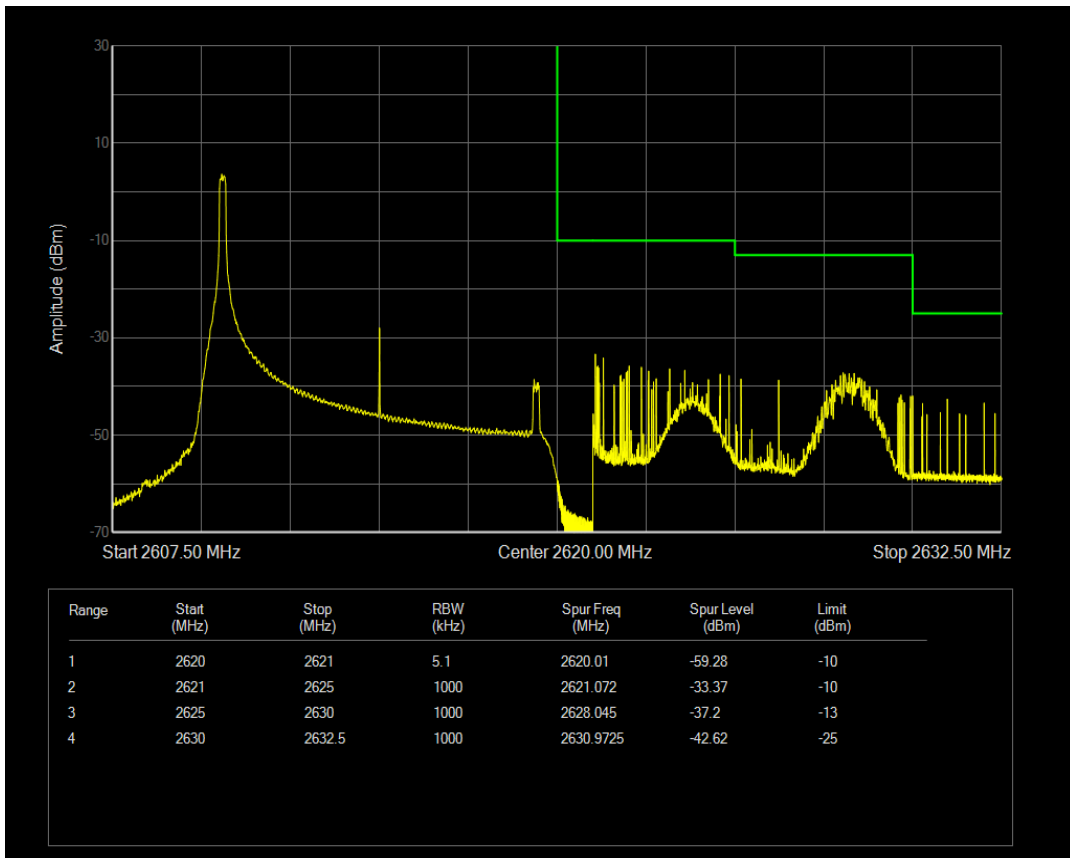

Band38 QPSK BW=10MHz Channel=37800 RB Size=50 Position=#0

Band38 16QAM BW=10MHz Channel=37800 RB Size=1 Position=#0

Band38 16QAM BW=10MHz Channel=37800 RB Size=1 Position=#Max

Band38 16QAM BW=10MHz Channel=37800 RB Size=50 Position=#0

Band38 QPSK BW=10MHz Channel=38200 RB Size=1 Position=#0

Band38 QPSK BW=10MHz Channel=38200 RB Size=1 Position=#Max

Band38 QPSK BW=10MHz Channel=38200 RB Size=50 Position=#0

Band38 16QAM BW=10MHz Channel=38200 RB Size=1 Position=#0