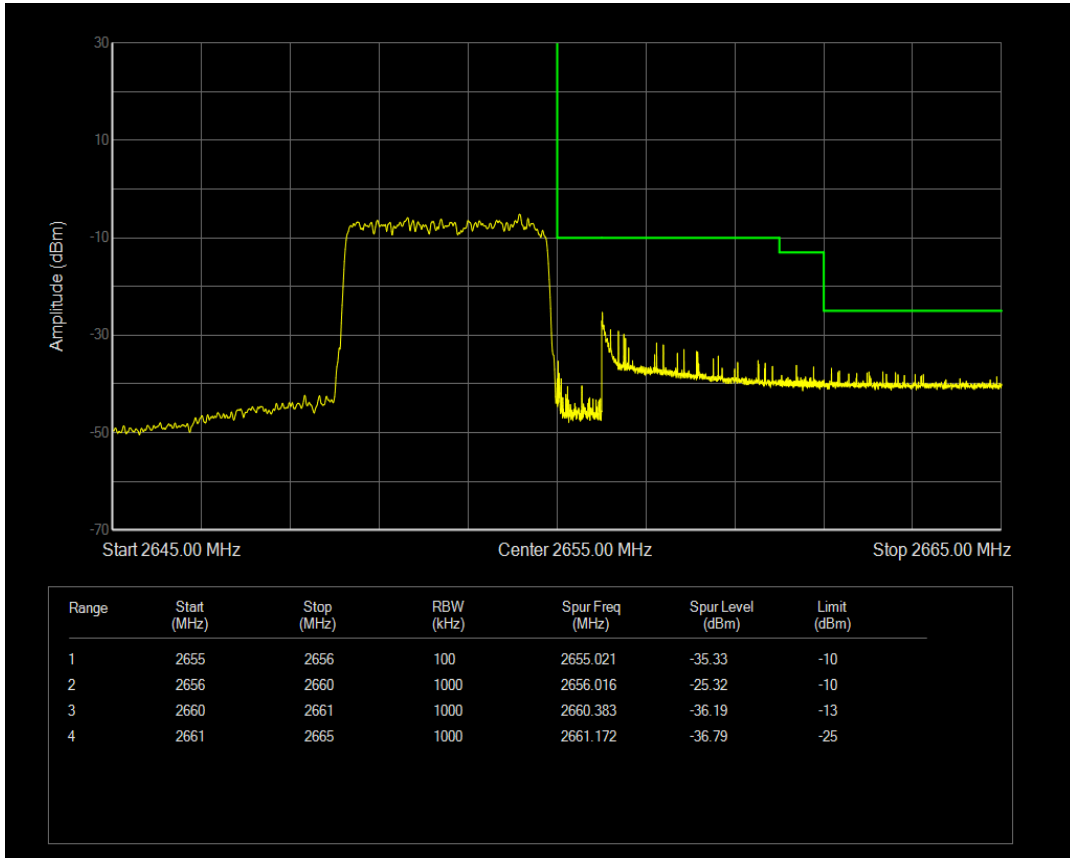

Band41a 16QAM BW=5MHz Channel=41215 RB Size=25 Position=#0

Band41a QPSK BW=10MHz Channel=40090 RB Size=1 Position=#0