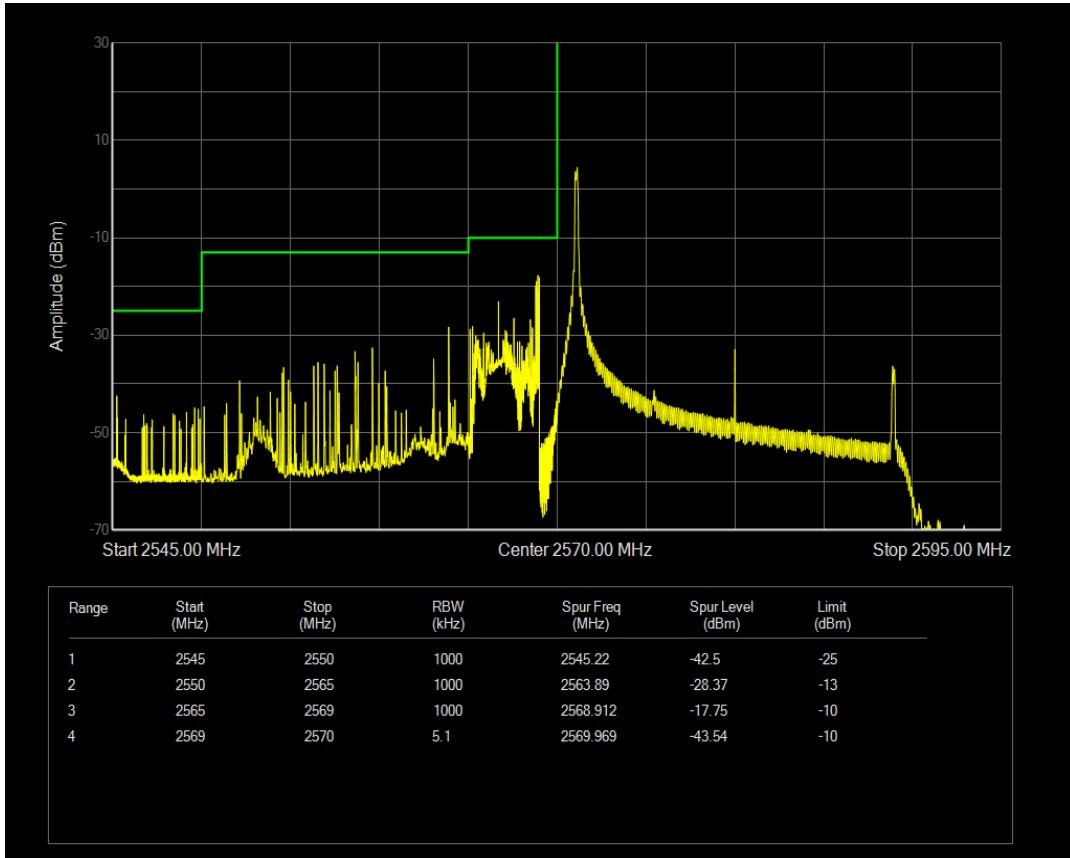

Band38 16QAM BW=20MHz Channel=37850 RB Size=1 Position=#0

Band38 16QAM BW=20MHz Channel=37850 RB Size=1 Position=#Max