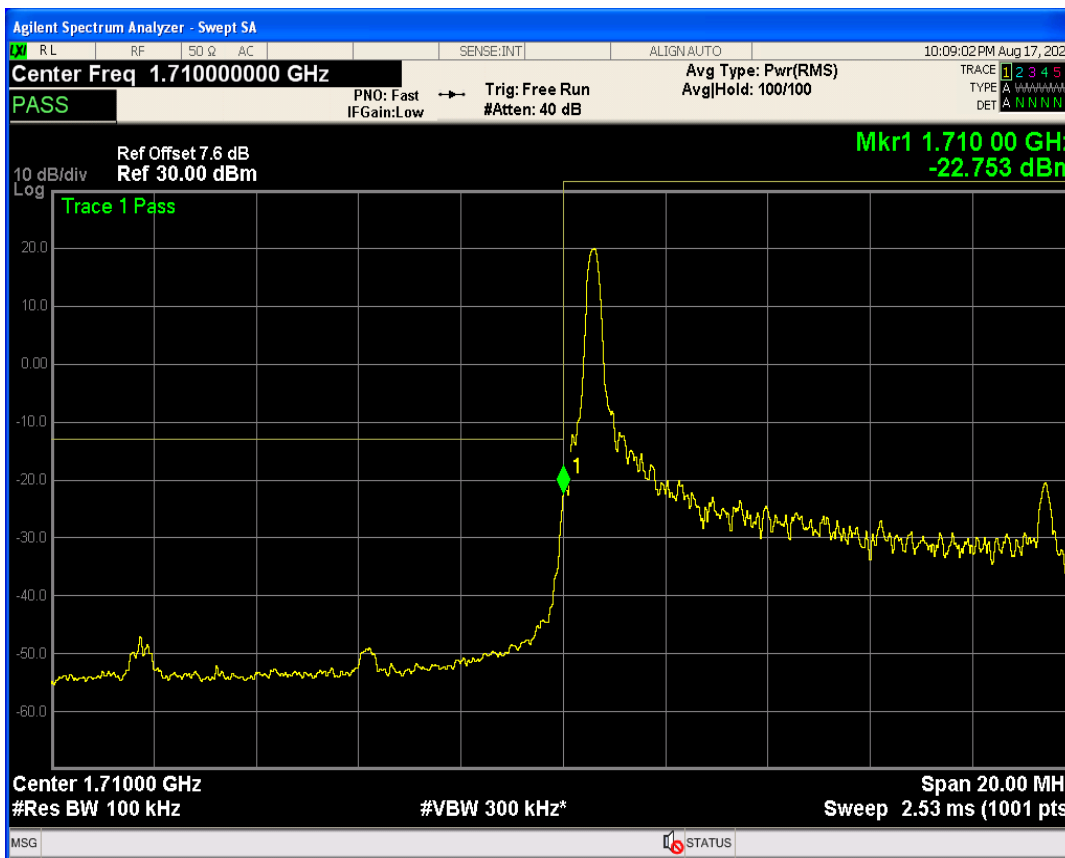

Band4 QPSK BW=10MHz Channel=20000 RB Size=1 Position=#0

Band4 QPSK BW=10MHz Channel=20000 RB Size=1 Position=#Max