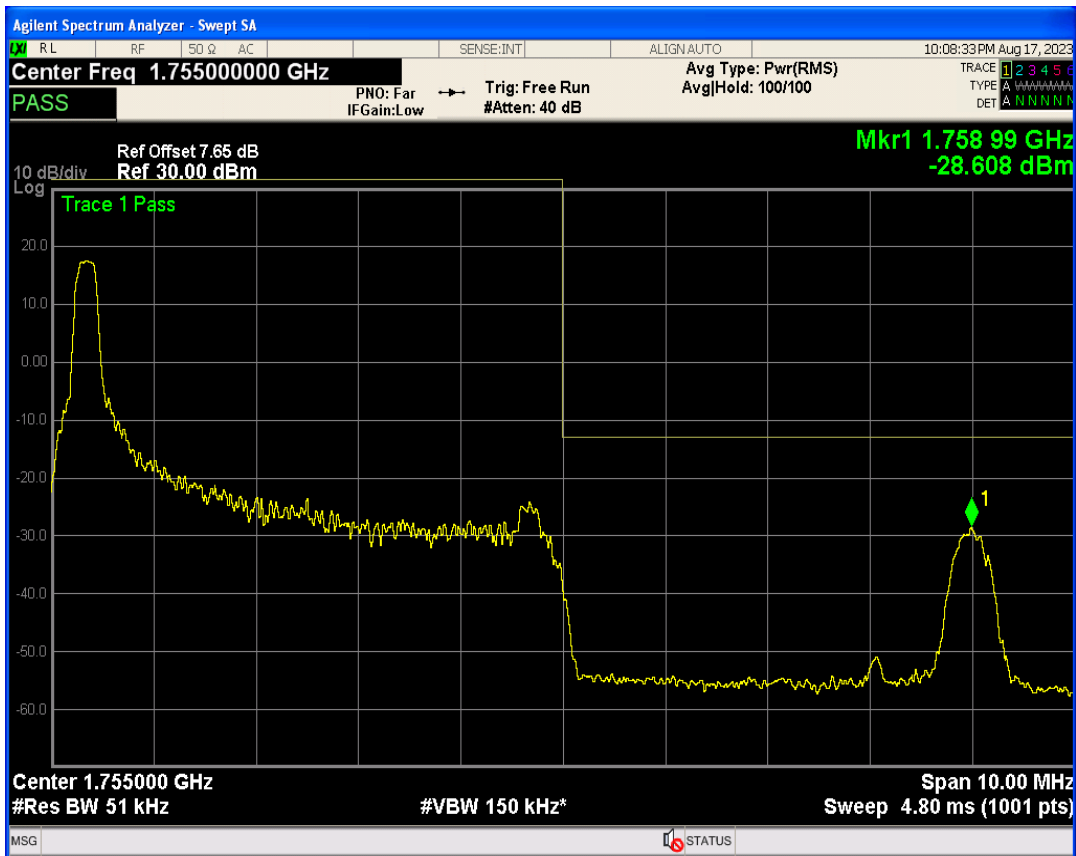

Band4 QPSK BW=5MHz Channel=20375 RB Size=1 Position=#0

Band4 QPSK BW=5MHz Channel=20375 RB Size=1 Position=#Max