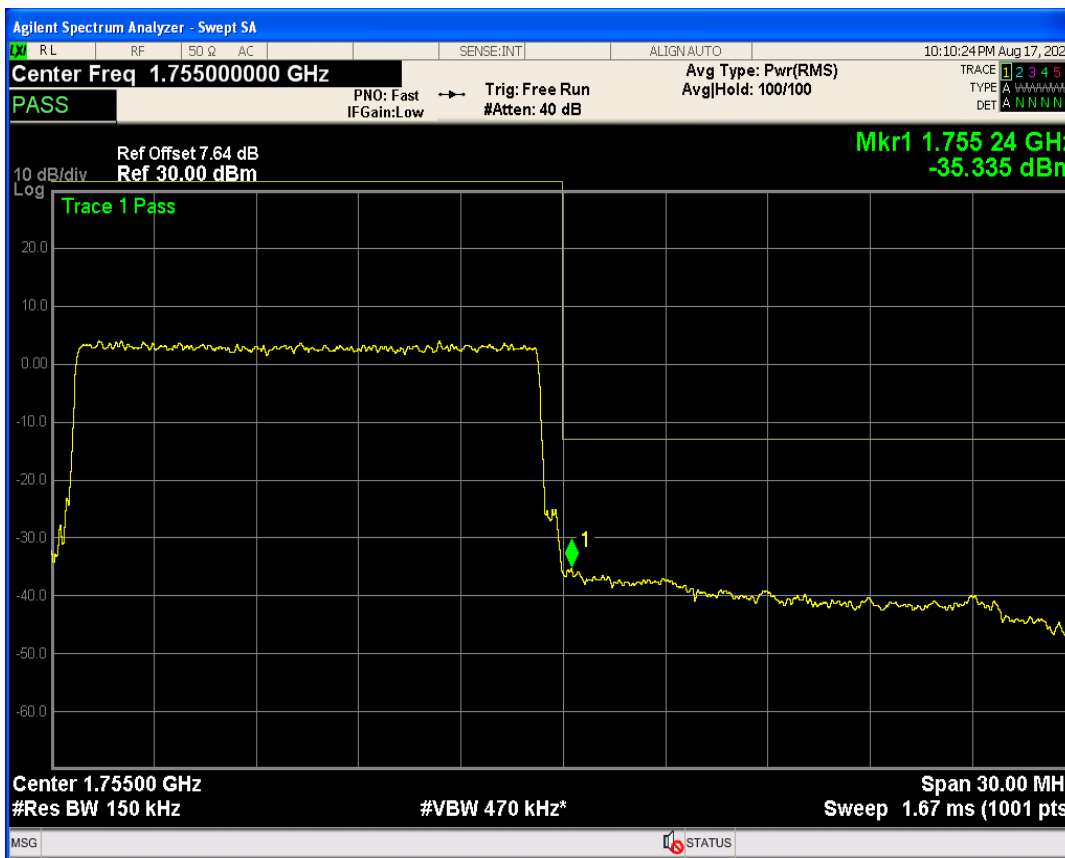

Band4 QPSK BW=15MHz Channel=20325 RB Size=75 Position=#0

Band4 16QAM BW=15MHz Channel=20325 RB Size=1 Position=#0