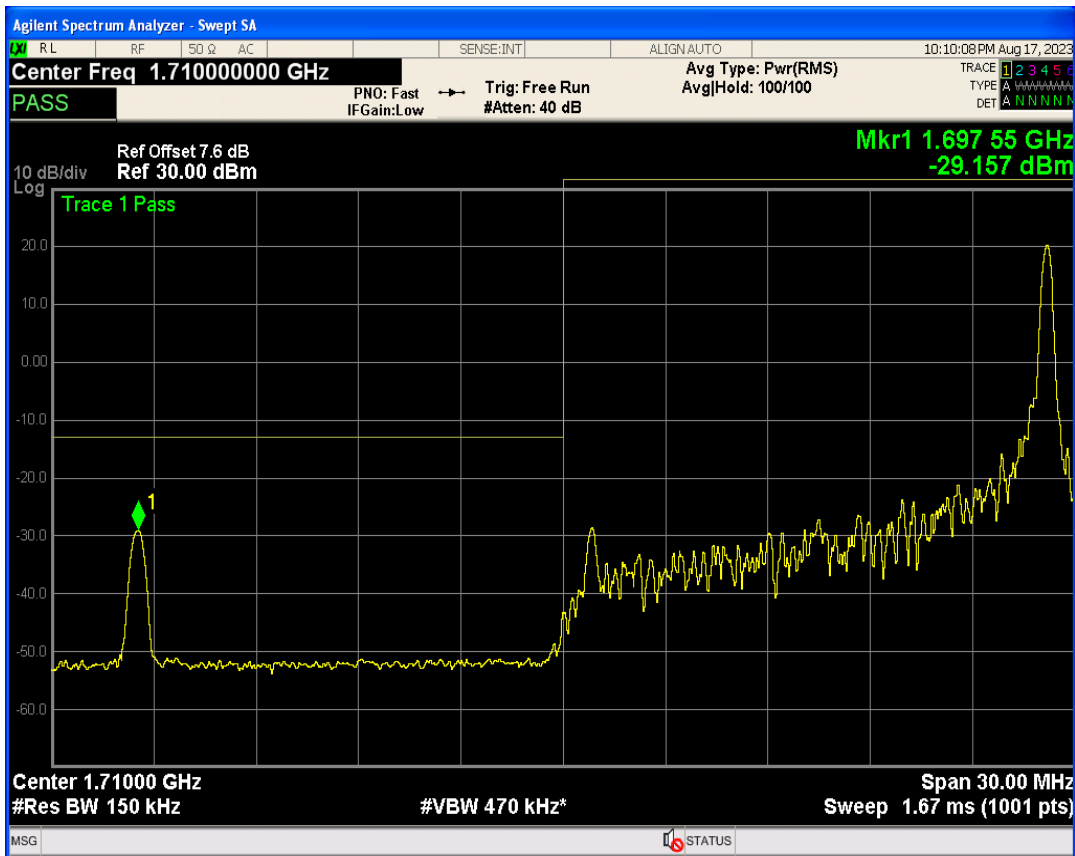

Band4 16QAM BW=15MHz Channel=20025 RB Size=1 Position=#Max

Band4 16QAM BW=15MHz Channel=20025 RB Size=75 Position=#0