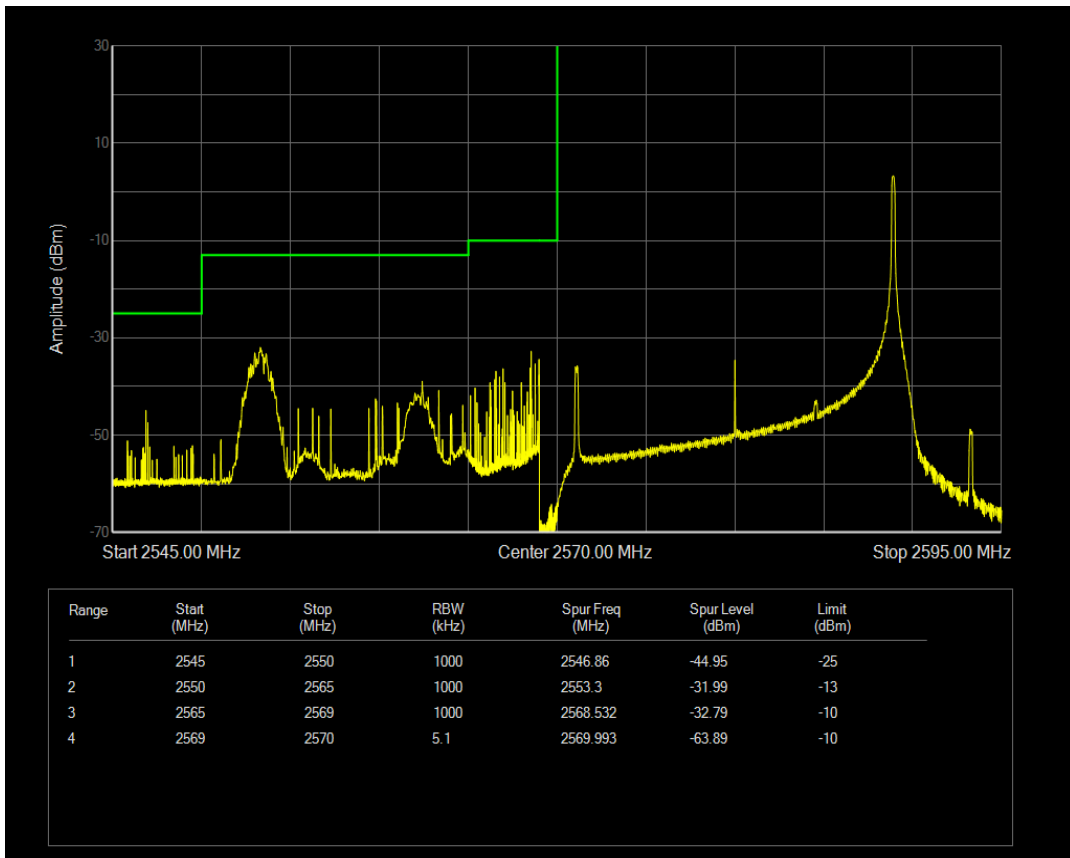

Band38 16QAM BW=20MHz Channel=37850 RB Size=1 Position=#Max

Band38 16QAM BW=20MHz Channel=37850 RB Size=100 Position=#0