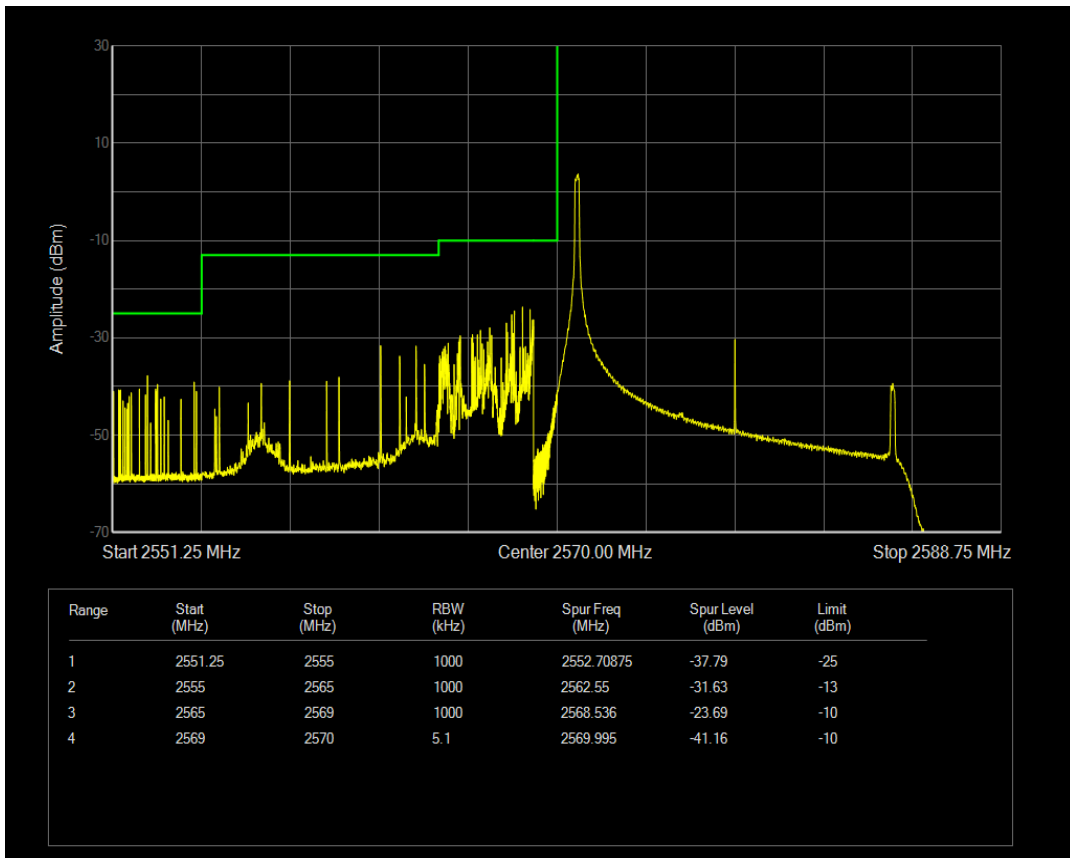

Band38 QPSK BW=15MHz Channel=37825 RB Size=1 Position=#0

Band38 QPSK BW=15MHz Channel=37825 RB Size=1 Position=#Max