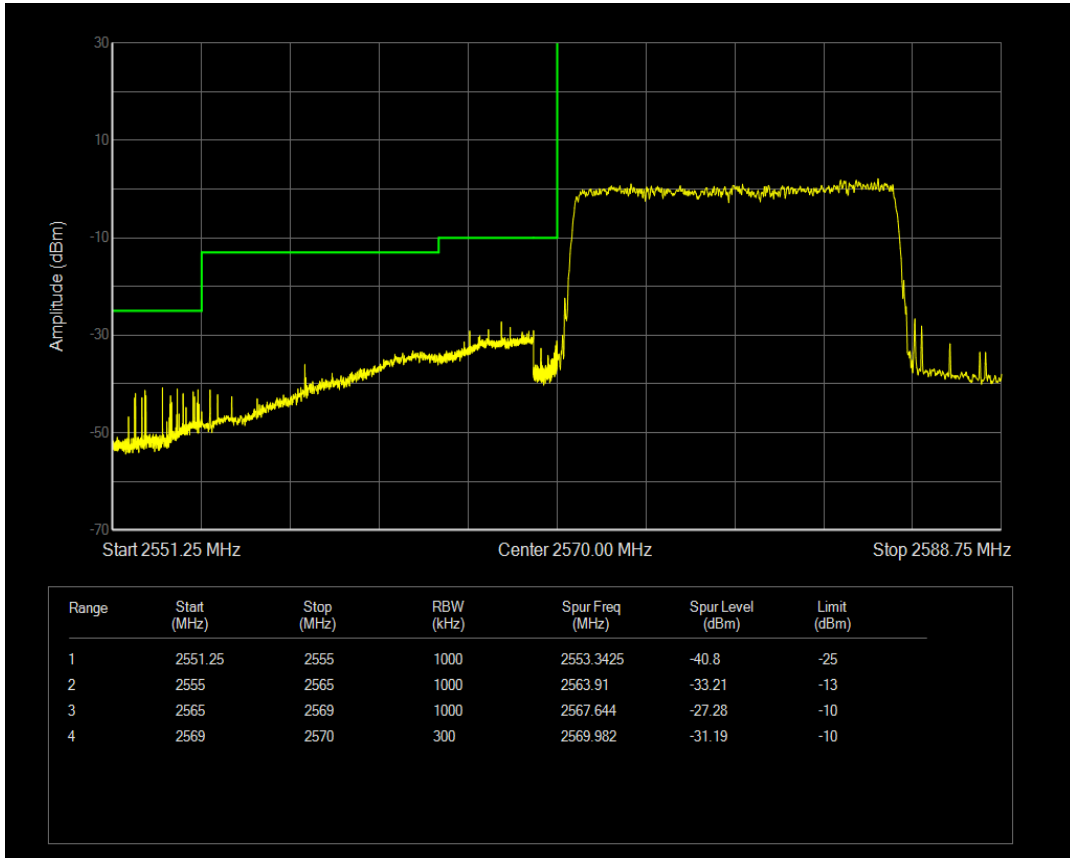

Band38 QPSK BW=15MHz Channel=37825 RB Size=75 Position=#0

Band38 16QAM BW=15MHz Channel=37825 RB Size=1 Position=#0

Band38 16QAM BW=15MHz Channel=37825 RB Size=1 Position=#Max

Band38 16QAM BW=15MHz Channel=37825 RB Size=75 Position=#0