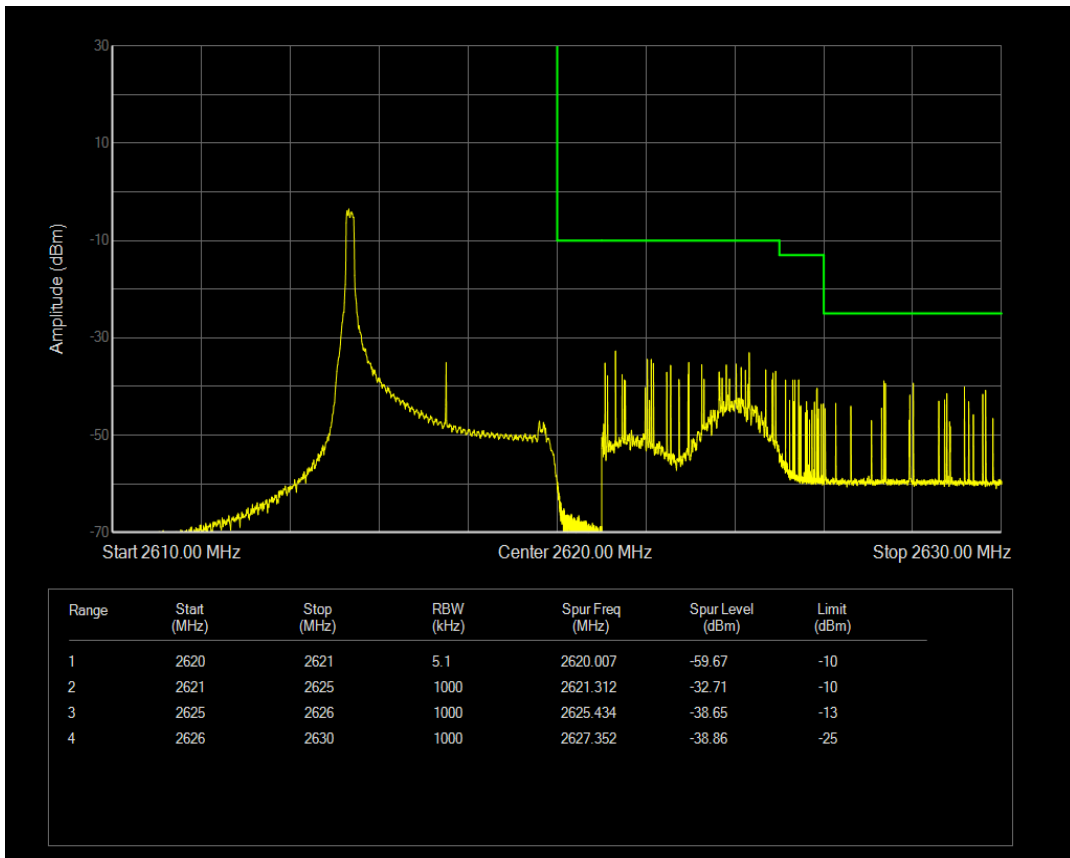

Band38 16QAM BW=5MHz Channel=38225 RB Size=1 Position=#0

Band38 16QAM BW=5MHz Channel=38225 RB Size=25 Position=#0