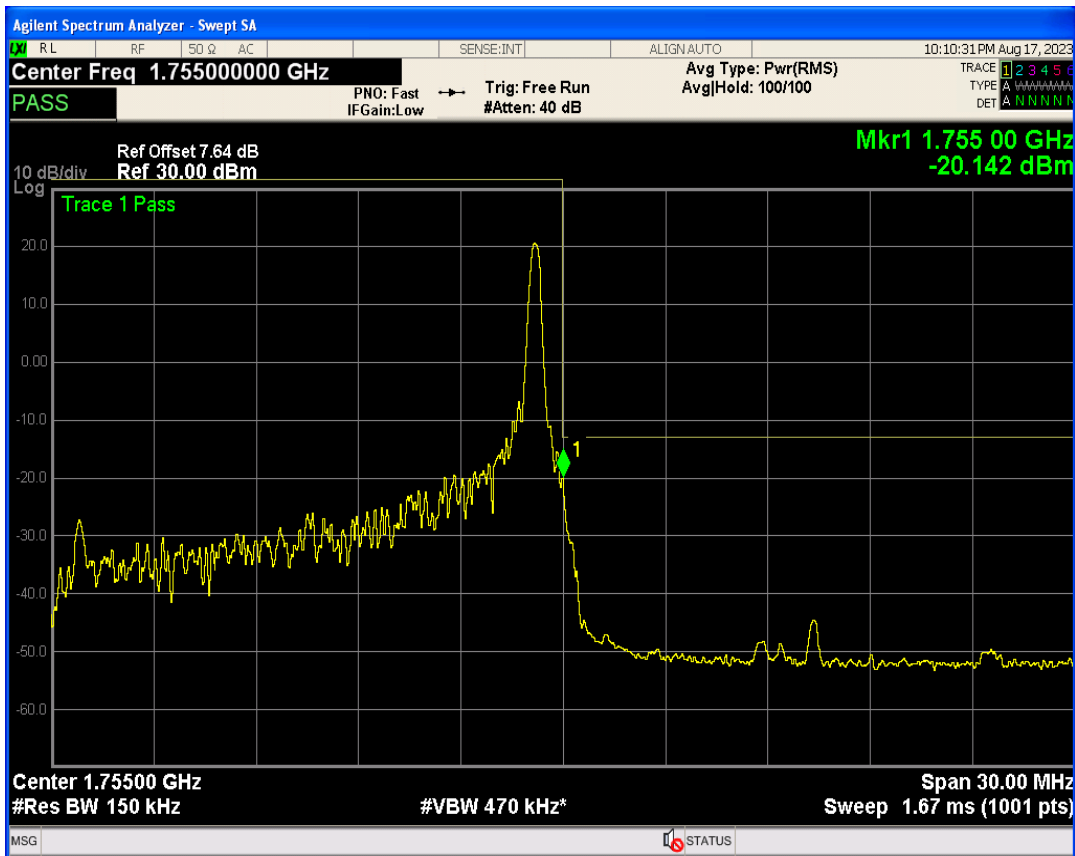

Band4 16QAM BW=15MHz Channel=20325 RB Size=1 Position=#Max

Band4 16QAM BW=15MHz Channel=20325 RB Size=75 Position=#0