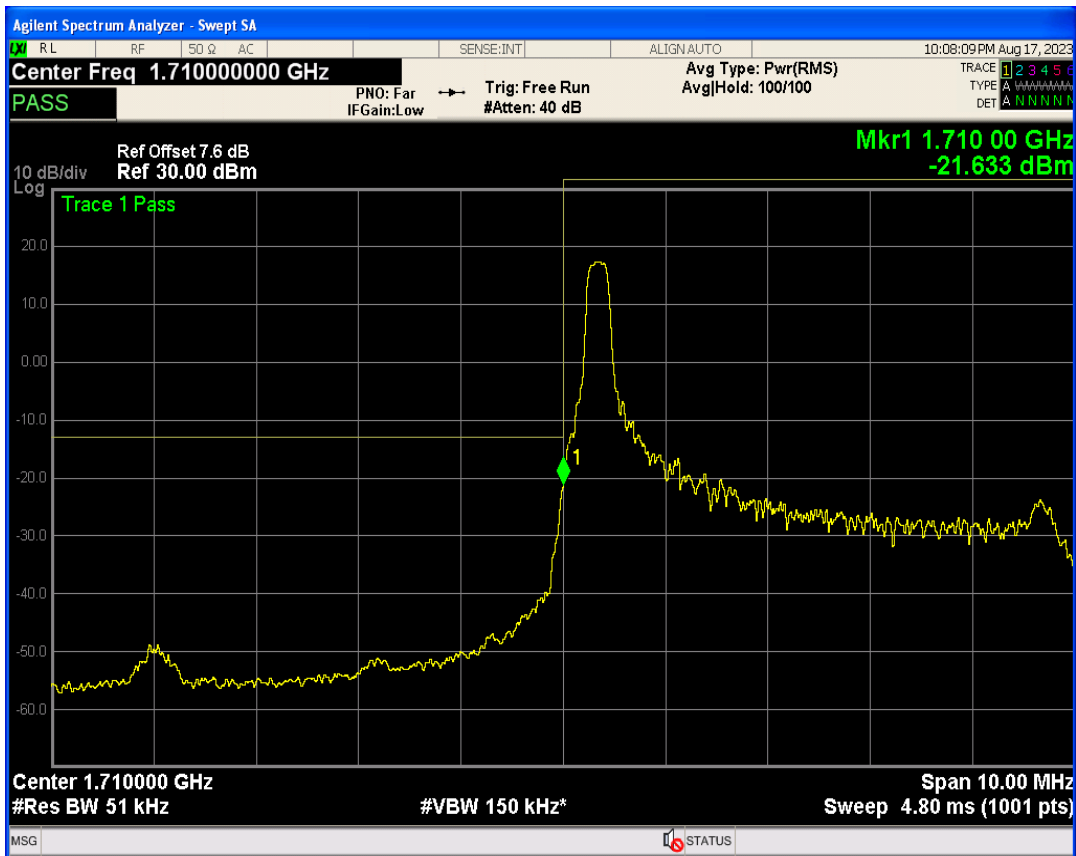

Band4 QPSK BW=5MHz Channel=19975 RB Size=1 Position=#0

Band4 QPSK BW=5MHz Channel=19975 RB Size=1 Position=#Max