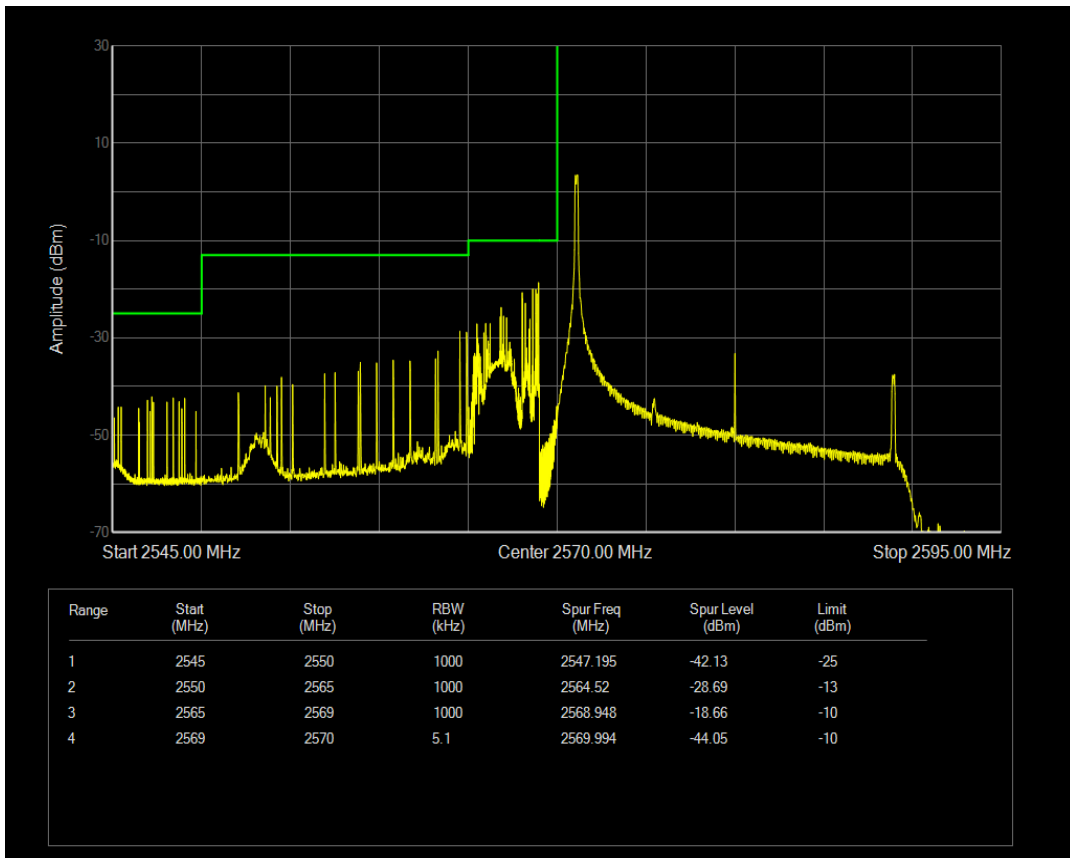

Band38 QPSK BW=20MHz Channel=37850 RB Size=1 Position=#0

Band38 QPSK BW=20MHz Channel=37850 RB Size=1 Position=#Max