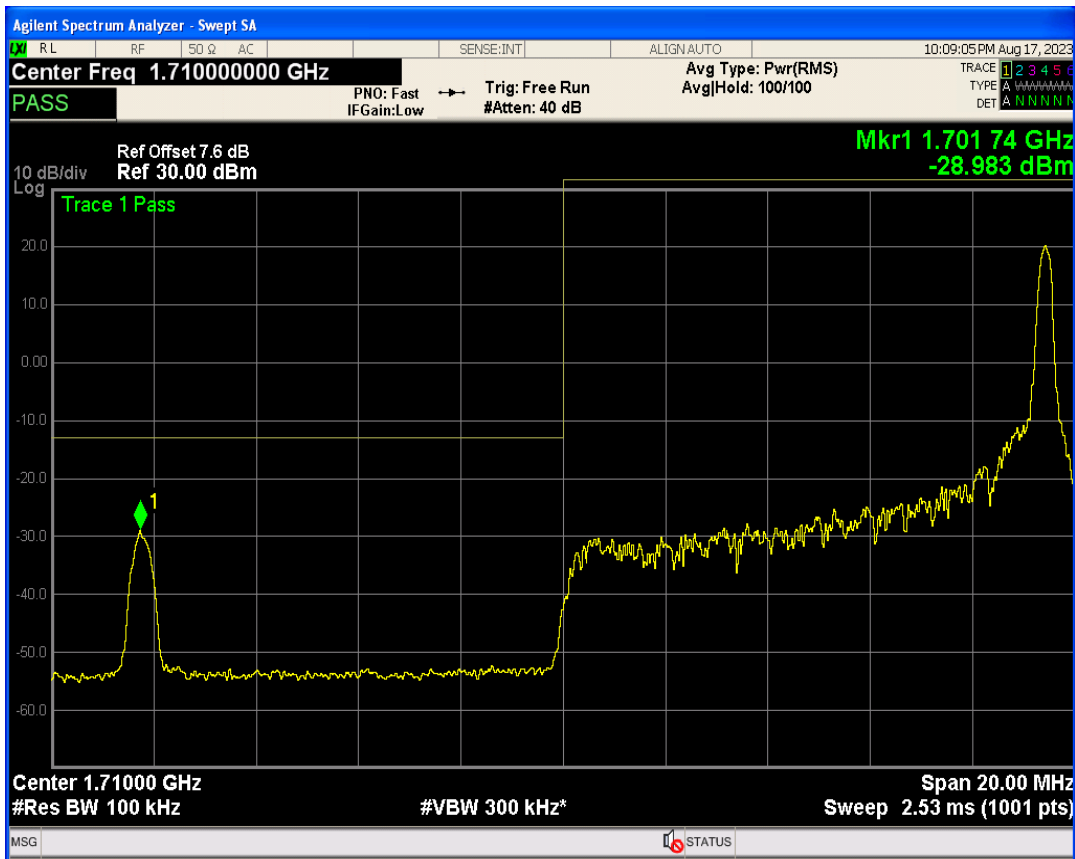

Band4 16QAM BW=5MHz Channel=20375 RB Size=25 Position=#0

Band4 16QAM BW=5MHz Channel=20375 RB Size=1 Position=#Max

Band4 QPSK BW=10MHz Channel=20000 RB Size=1 Position=#0

Band4 QPSK BW=10MHz Channel=20000 RB Size=1 Position=#Max