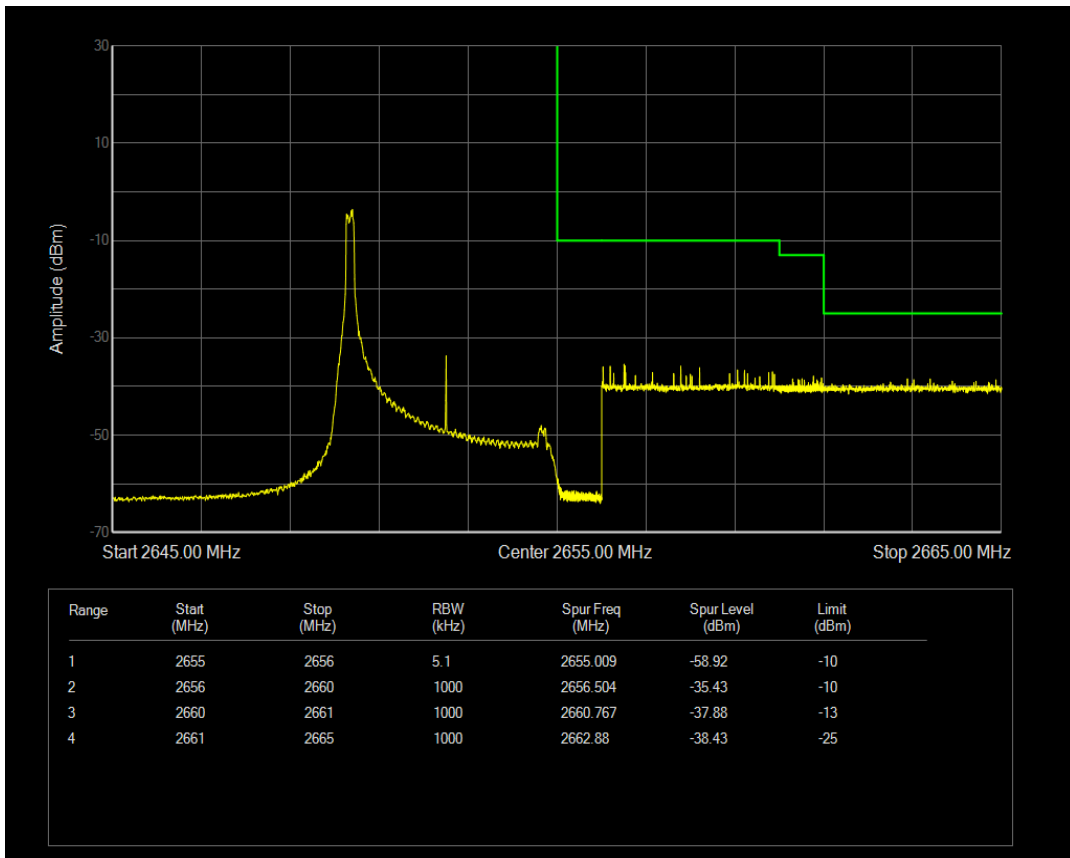

Band41a 16QAM BW=5MHz Channel=41215 RB Size=1 Position=#0

Band41a QPSK BW=5MHz Channel=41215 RB Size=25 Position=#0