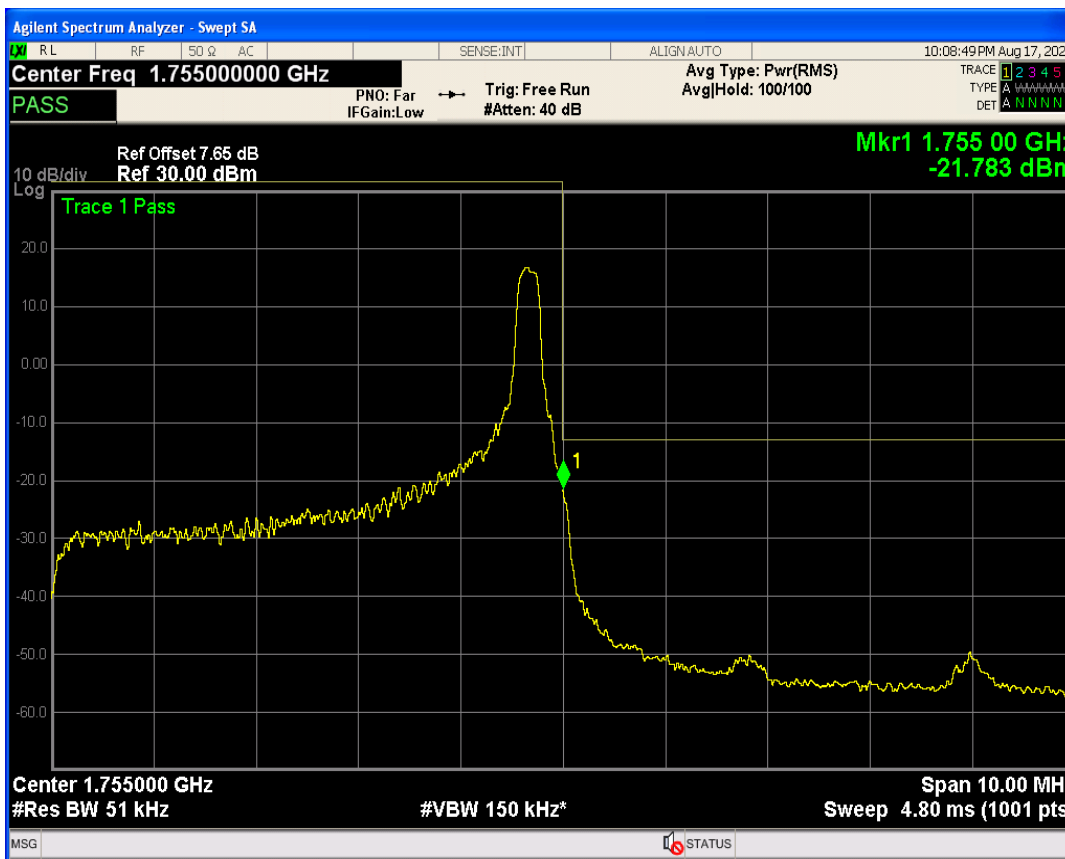

Band4 16QAM BW=5MHz Channel=20375 RB Size=1 Position=#Max

Band4 QPSK BW=10MHz Channel=20000 RB Size=1 Position=#0