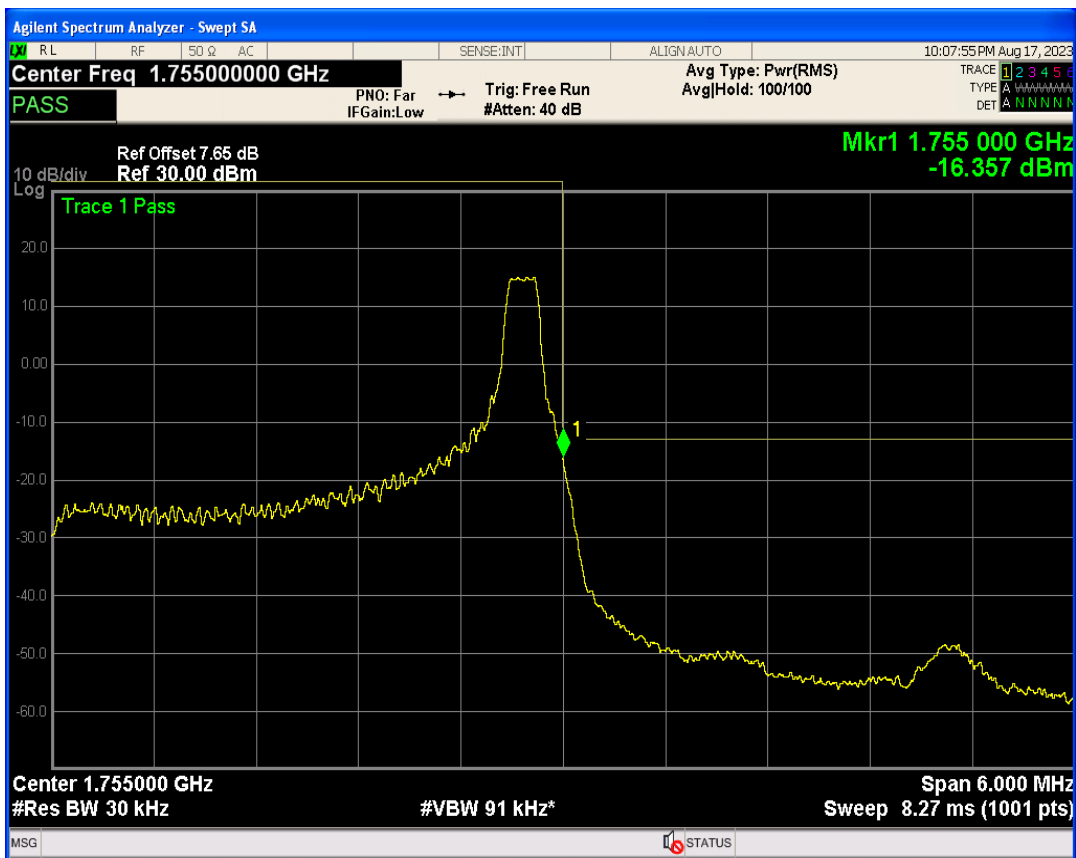

Band4 16QAM BW=3MHz Channel=20385 RB Size=1 Position=#Max

Band4 16QAM BW=3MHz Channel=20385 RB Size=15 Position=#0