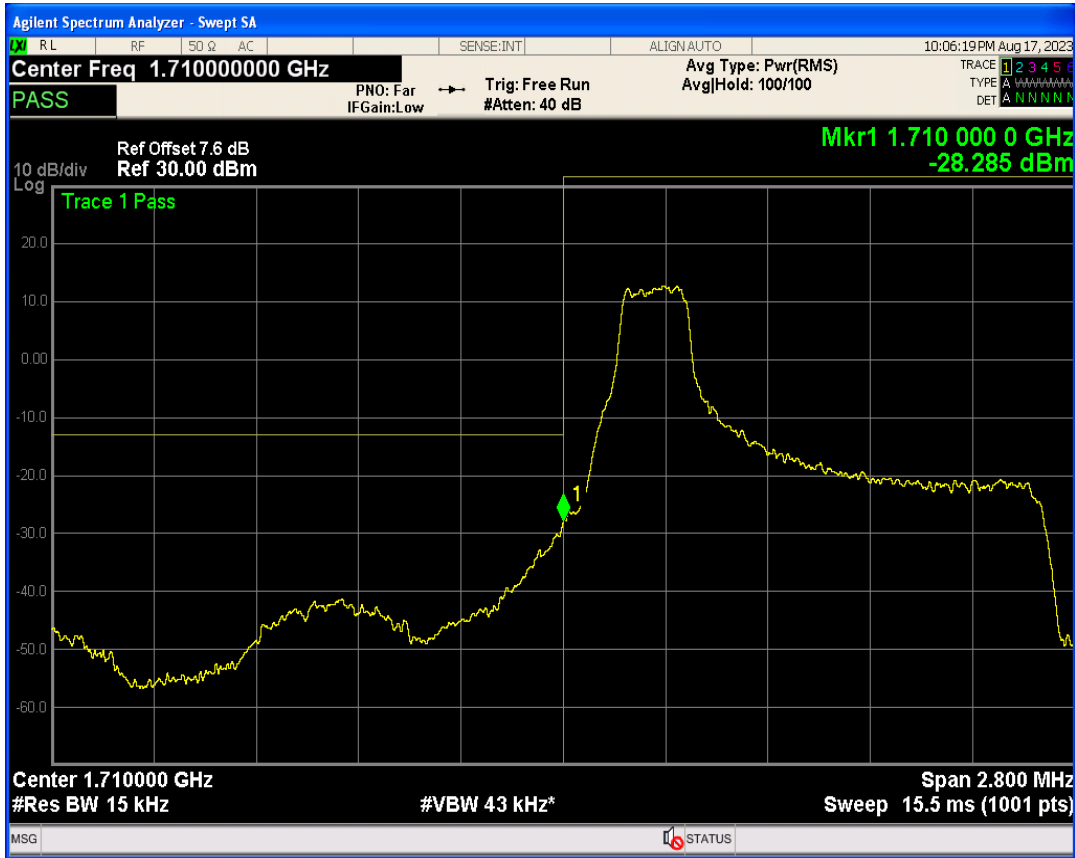

Band4 16QAM BW=1.4MHz Channel=19957 RB Size=1 Position=#0

Band4 16QAM BW=1.4MHz Channel=19957 RB Size=1 Position=#Max