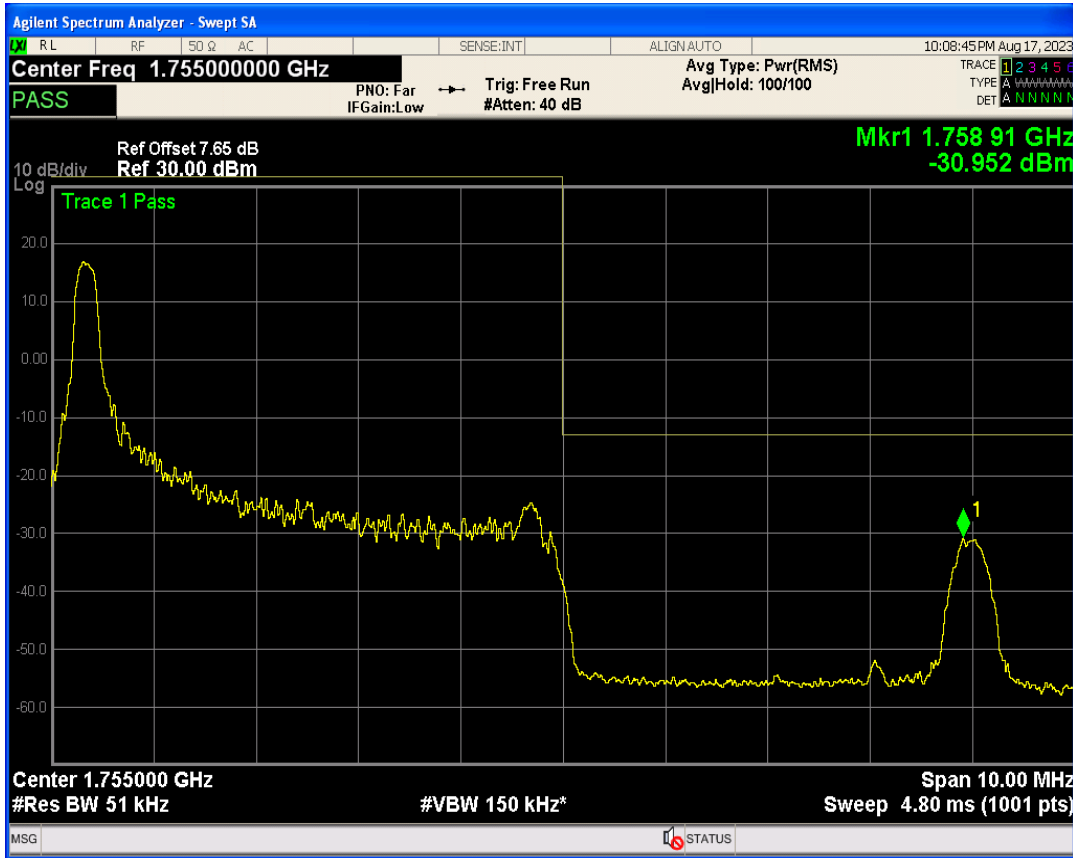

Band4 QPSK BW=5MHz Channel=20375 RB Size=1 Position=#0

Band4 QPSK BW=5MHz Channel=20375 RB Size=1 Position=#Max

Band4 QPSK BW=5MHz Channel=20375 RB Size=25 Position=#0

Band4 16QAM BW=5MHz Channel=20375 RB Size=1 Position=#0