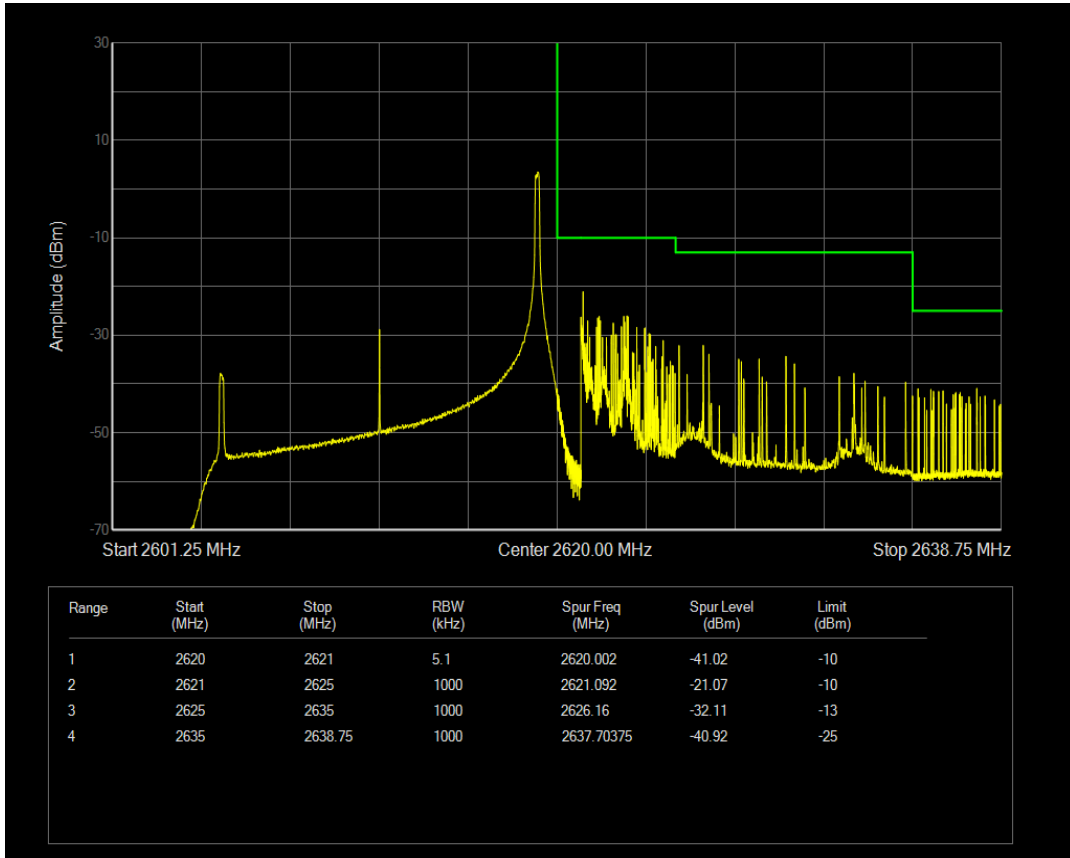

Band38 QPSK BW=15MHz Channel=38175 RB Size=1 Position=#Max

Band38 QPSK BW=15MHz Channel=38175 RB Size=75 Position=#0