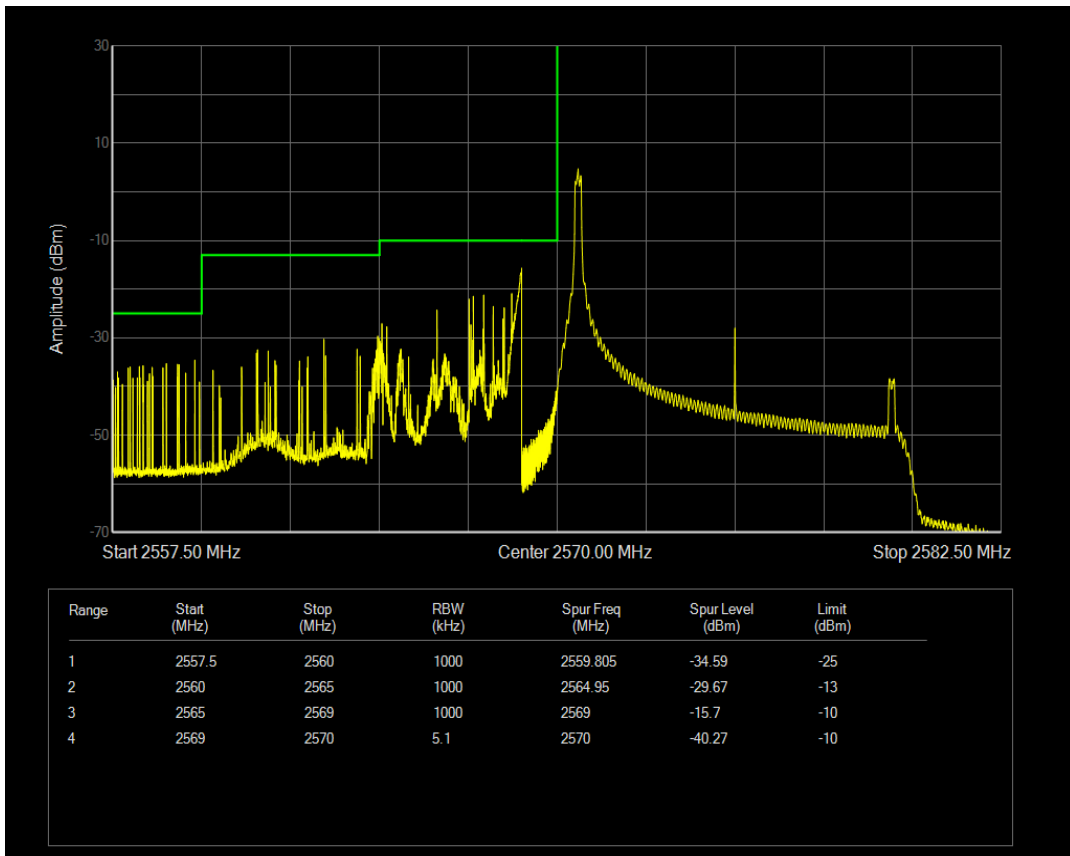

Band38 QPSK BW=10MHz Channel=37800 RB Size=1 Position=#0

Band38 QPSK BW=10MHz Channel=37800 RB Size=1 Position=#Max