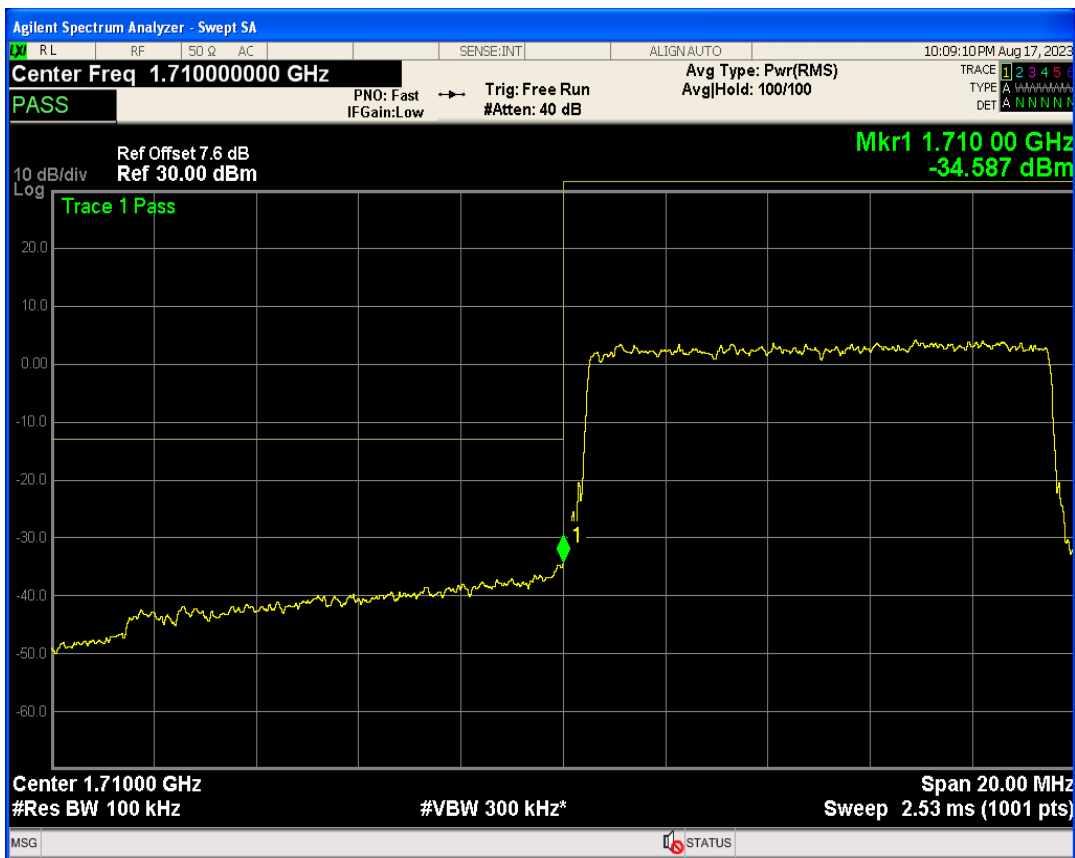

Band4 16QAM BW=5MHz Channel=20375 RB Size=25 Position=#0

Band4 16QAM BW=5MHz Channel=20375 RB Size=1 Position=#Max

Band4 QPSK BW=10MHz Channel=20000 RB Size=1 Position=#0

Band4 QPSK BW=10MHz Channel=20000 RB Size=1 Position=#Max

Band4 QPSK BW=10MHz Channel=20000 RB Size=50 Position=#0

Band4 16QAM BW=10MHz Channel=20000 RB Size=1 Position=#0

Band4 16QAM BW=10MHz Channel=20000 RB Size=1 Position=#Max

Band4 16QAM BW=10MHz Channel=20000 RB Size=50 Position=#0