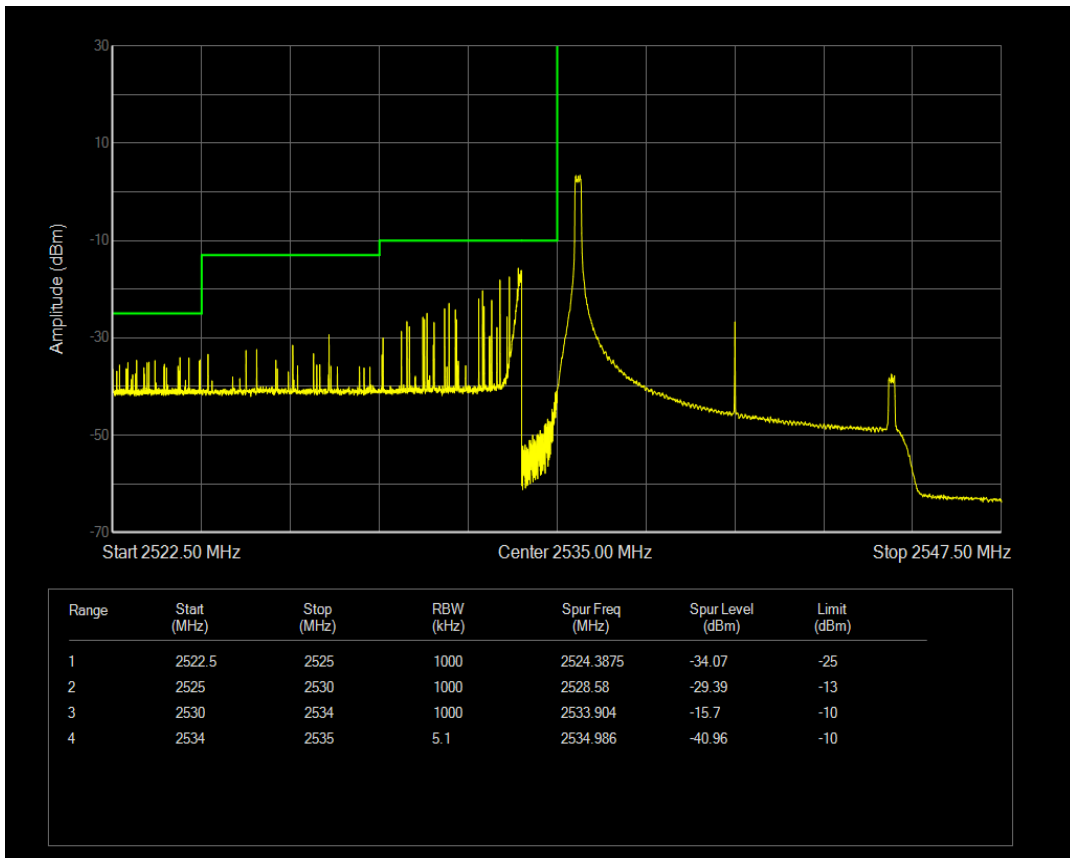

Band41a QPSK BW=10MHz Channel=40090 RB Size=1 Position=#0

Band41a QPSK BW=10MHz Channel=40090 RB Size=50 Position=#0