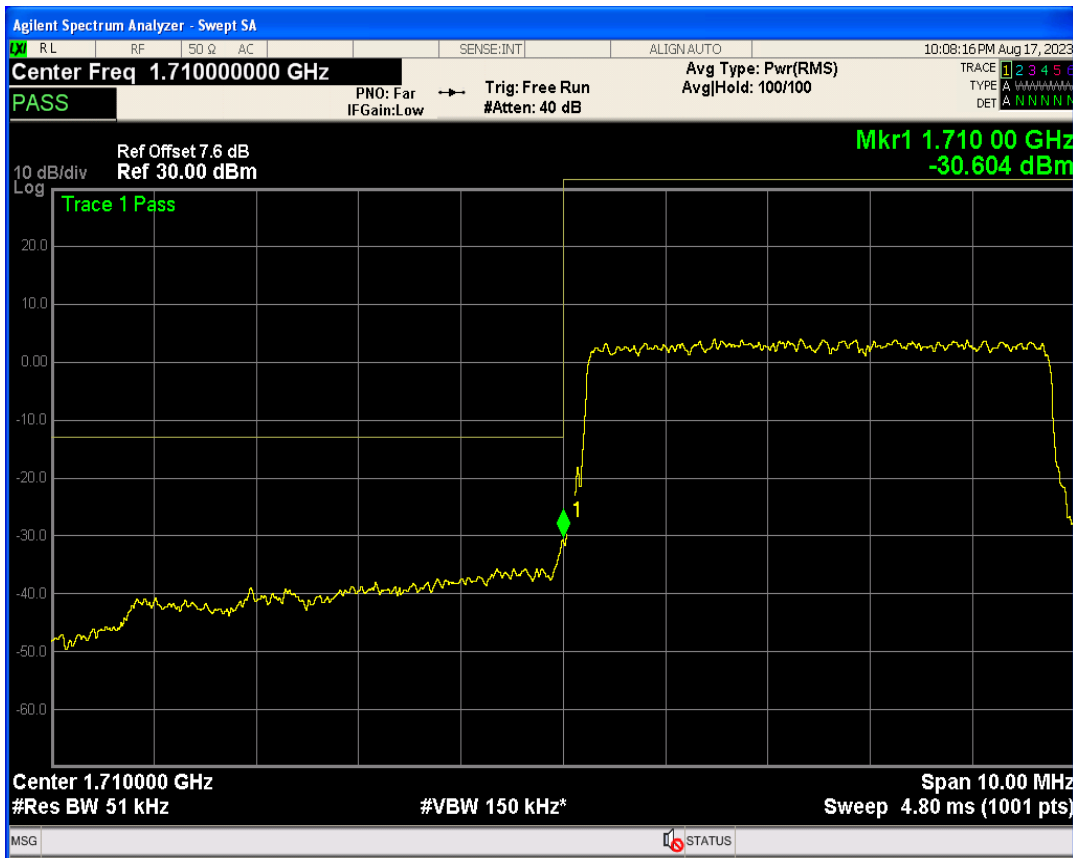

Band4 16QAM BW=3MHz Channel=20385 RB Size=1 Position=#Max

Band4 16QAM BW=3MHz Channel=20385 RB Size=15 Position=#0

Band4 QPSK BW=5MHz Channel=19975 RB Size=1 Position=#0

Band4 QPSK BW=5MHz Channel=19975 RB Size=1 Position=#Max

Band4 QPSK BW=5MHz Channel=19975 RB Size=25 Position=#0

Band4 16QAM BW=5MHz Channel=19975 RB Size=1 Position=#0

Band4 16QAM BW=5MHz Channel=19975 RB Size=1 Position=#Max

Band4 16QAM BW=5MHz Channel=19975 RB Size=25 Position=#0