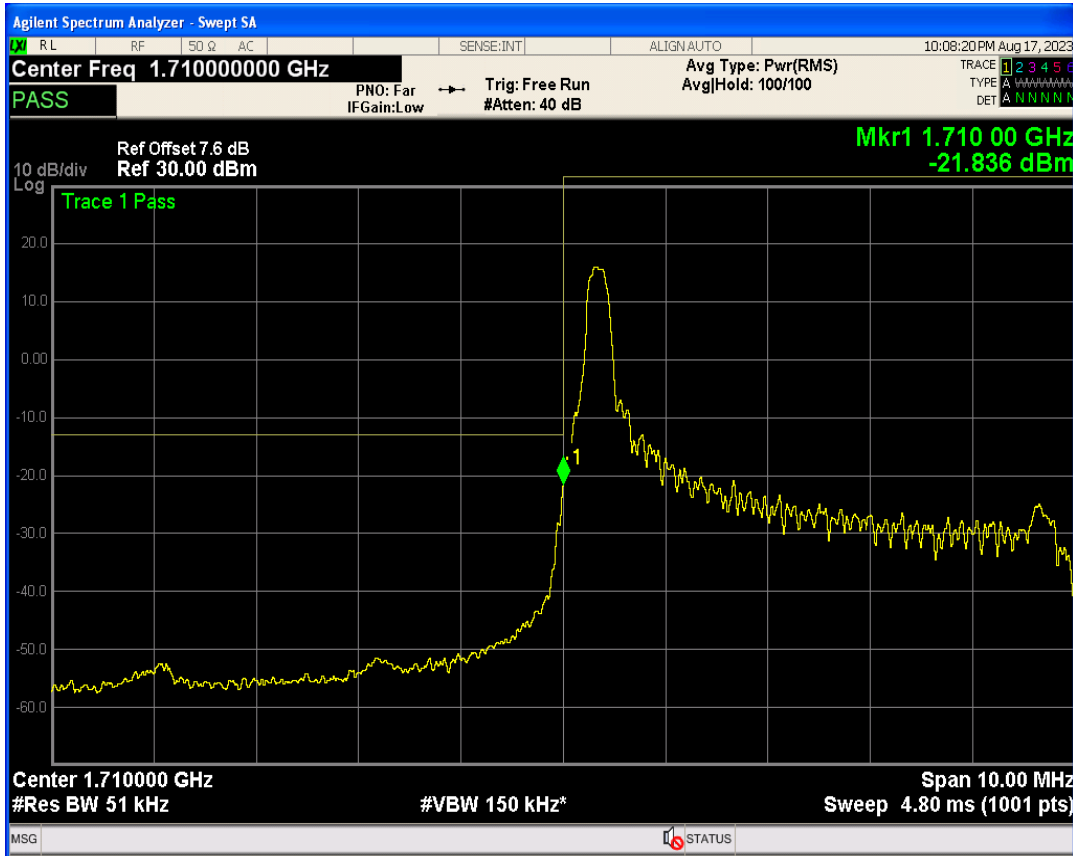

Band4 16QAM BW=5MHz Channel=19975 RB Size=1 Position=#0

Band4 16QAM BW=5MHz Channel=19975 RB Size=1 Position=#Max