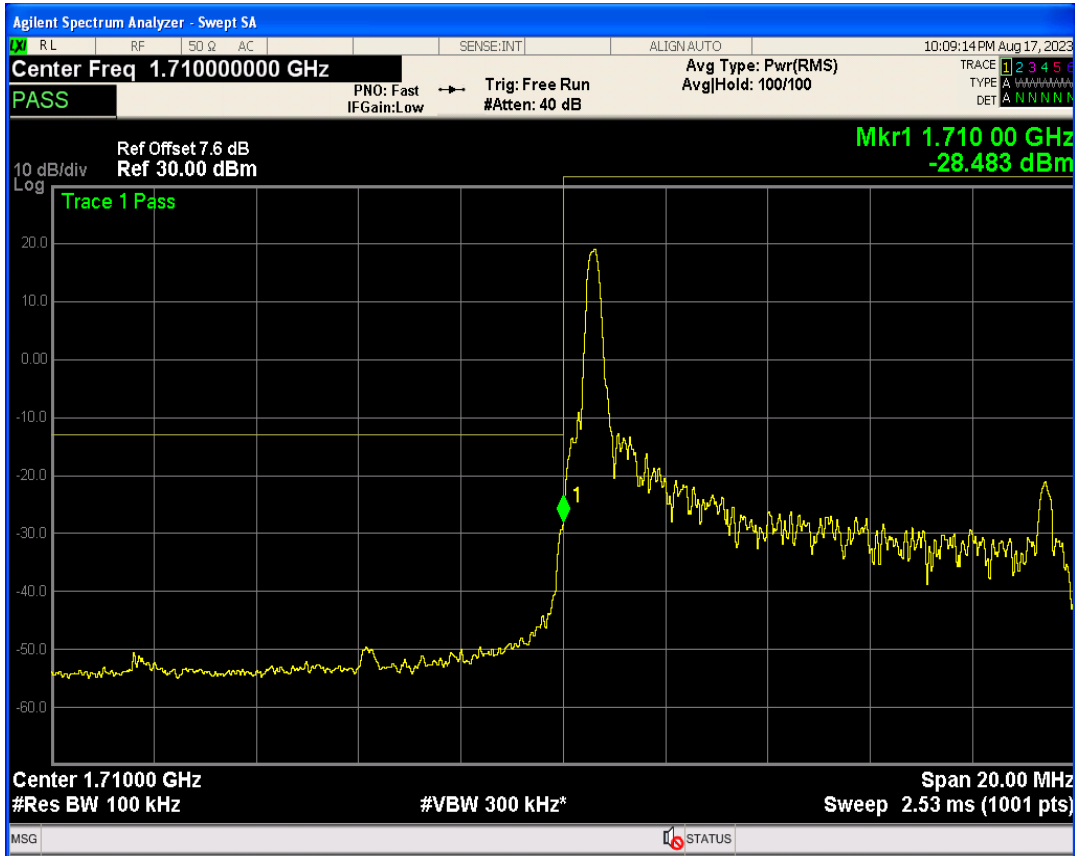

Band4 16QAM BW=5MHz Channel=20375 RB Size=25 Position=#0

Band4 16QAM BW=5MHz Channel=20375 RB Size=1 Position=#Max

Band4 QPSK BW=10MHz Channel=20000 RB Size=1 Position=#0

Band4 QPSK BW=10MHz Channel=20000 RB Size=1 Position=#Max

Band4 QPSK BW=10MHz Channel=20000 RB Size=50 Position=#0

Band4 16QAM BW=10MHz Channel=20000 RB Size=1 Position=#0

Band4 16QAM BW=10MHz Channel=20000 RB Size=1 Position=#Max

Band4 16QAM BW=10MHz Channel=20000 RB Size=50 Position=#0