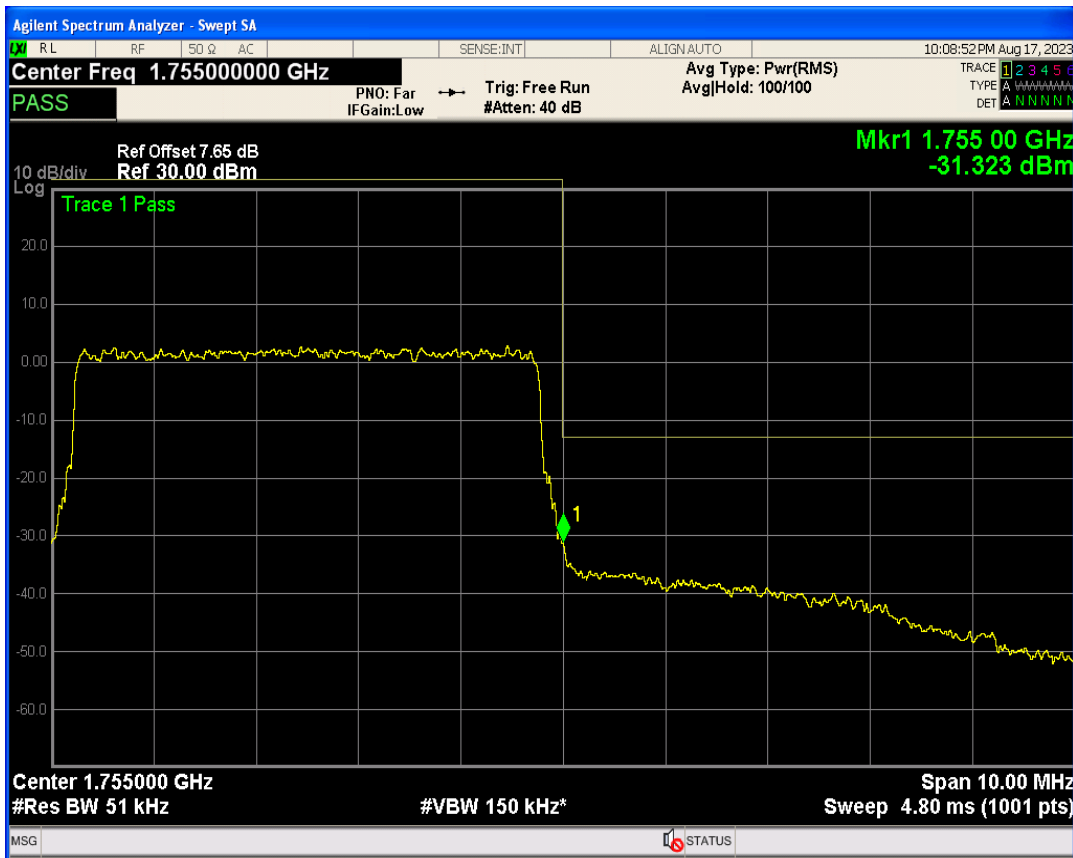

Band4 16QAM BW=5MHz Channel=20375 RB Size=25 Position=#0

Band4 16QAM BW=5MHz Channel=20375 RB Size=1 Position=#Max