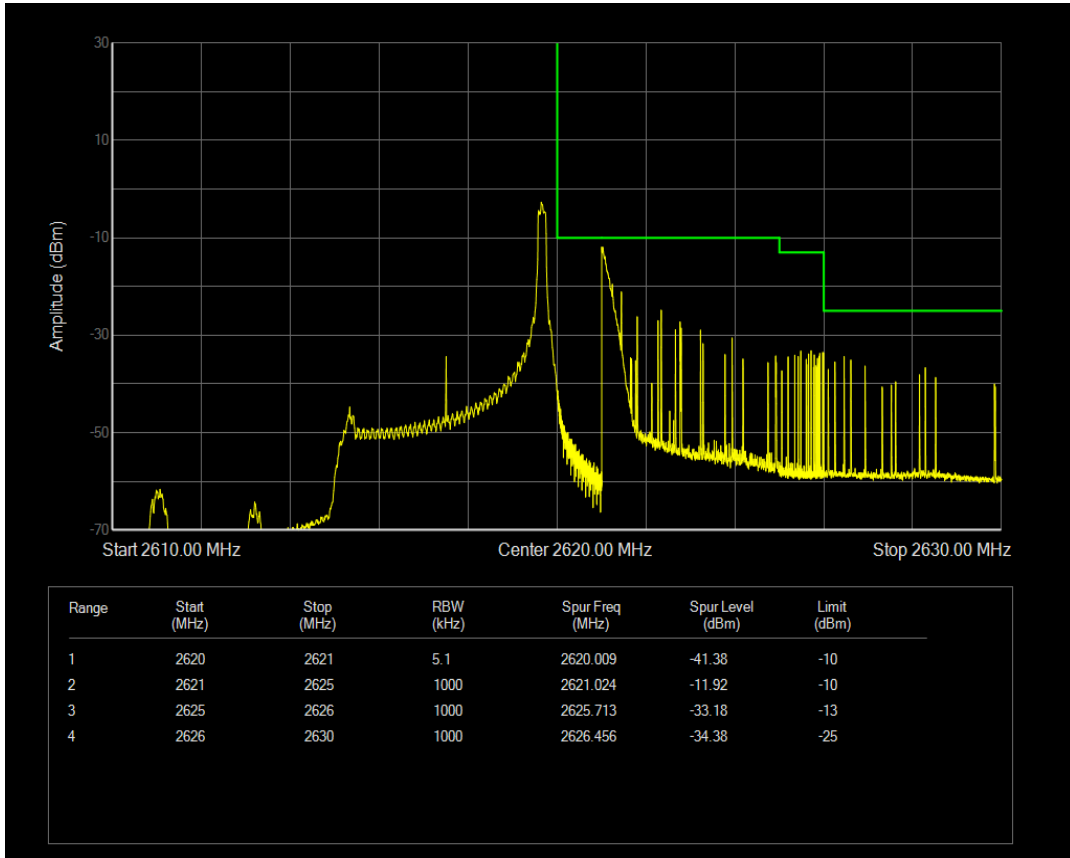

Band38 QPSK BW=5MHz Channel=38225 RB Size=1 Position=#0

Band38 QPSK BW=5MHz Channel=38225 RB Size=1 Position=#Max

Band38 QPSK BW=5MHz Channel=38225 RB Size=25 Position=#0

Band38 16QAM BW=5MHz Channel=38225 RB Size=1 Position=#Max

Band38 16QAM BW=5MHz Channel=38225 RB Size=1 Position=#0

Band38 16QAM BW=5MHz Channel=38225 RB Size=25 Position=#0

Band38 QPSK BW=10MHz Channel=37800 RB Size=1 Position=#0

Band38 QPSK BW=10MHz Channel=37800 RB Size=1 Position=#Max