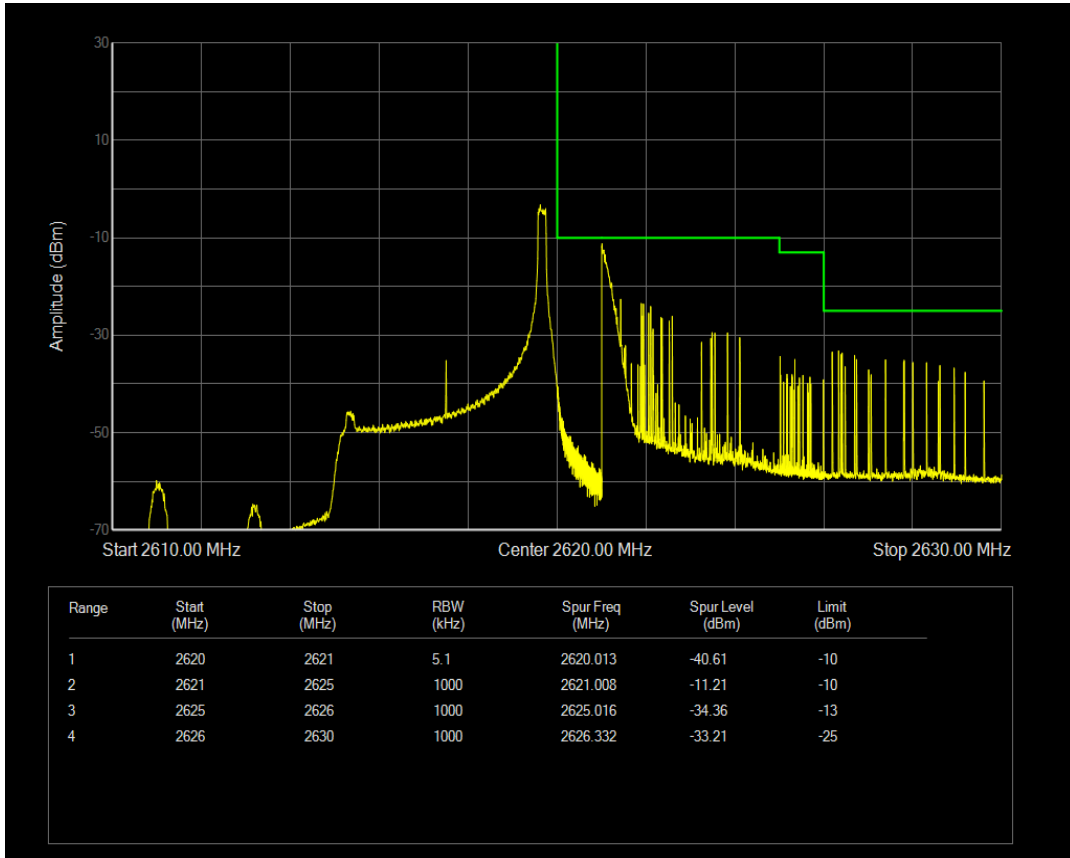

Band38 QPSK BW=5MHz Channel=38225 RB Size=1 Position=#0

Band38 QPSK BW=5MHz Channel=38225 RB Size=1 Position=#Max

Band38 QPSK BW=5MHz Channel=38225 RB Size=25 Position=#0

Band38 16QAM BW=5MHz Channel=38225 RB Size=1 Position=#Max