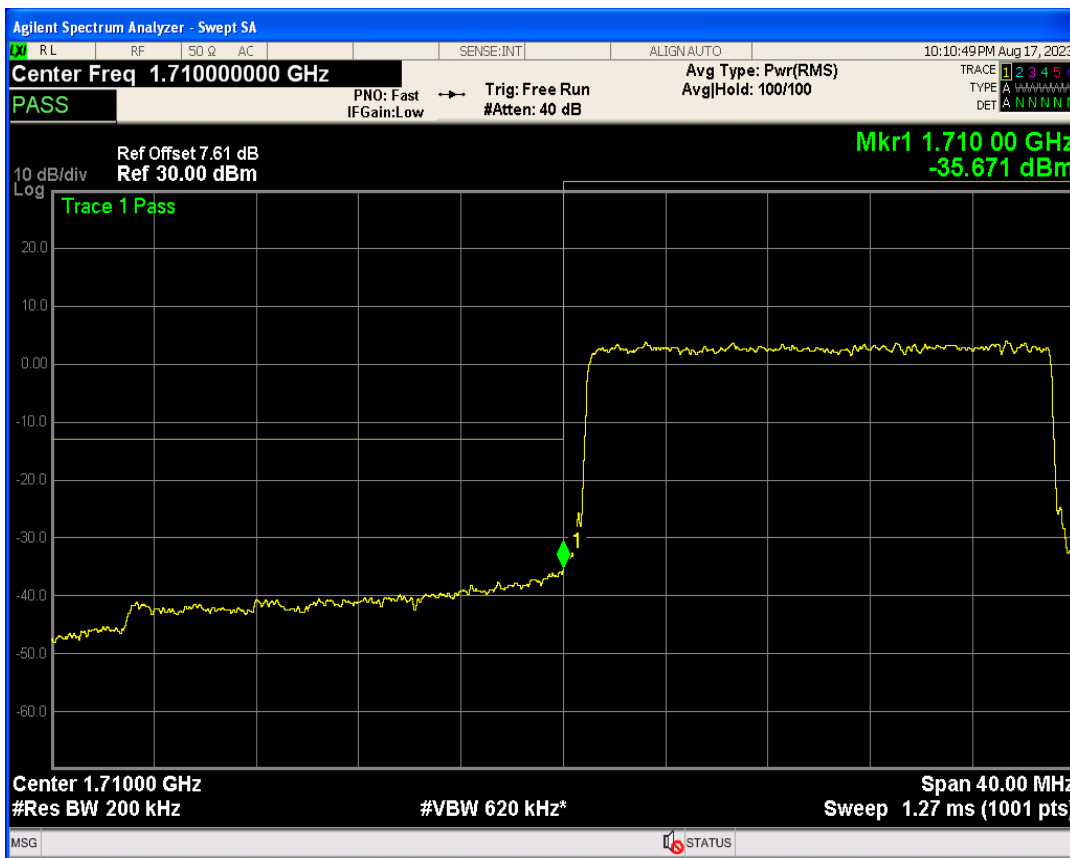

Band4 QPSK BW=20MHz Channel=20050 RB Size=100 Position=#0

Band4 16QAM BW=20MHz Channel=20050 RB Size=1 Position=#0