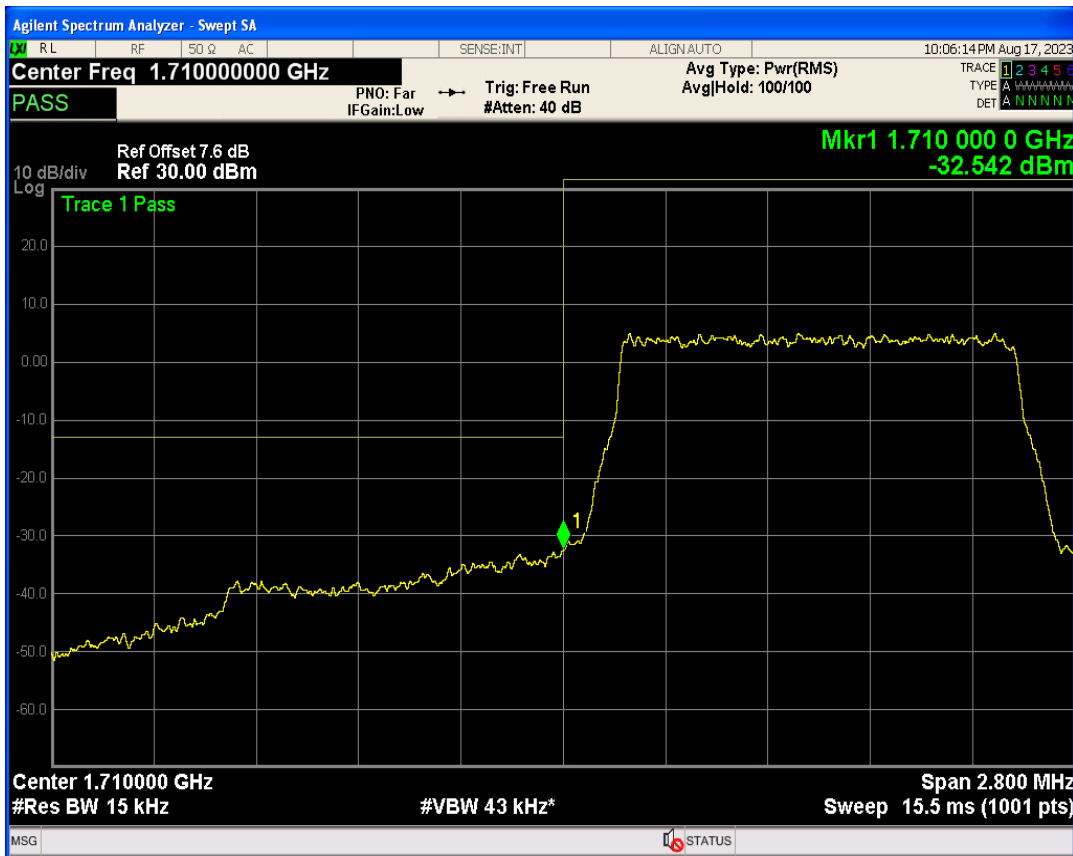

Band38 16QAM BW=20MHz Channel=38150 RB Size=1 Position=#Max

Band38 16QAM BW=20MHz Channel=38150 RB Size=100 Position=#0

Band4 QPSK BW=1.4MHz Channel=19957 RB Size=1 Position=#0

Band4 QPSK BW=1.4MHz Channel=19957 RB Size=1 Position=#Max

Band4 QPSK BW=1.4MHz Channel=19957 RB Size=6 Position=#0

Band4 16QAM BW=1.4MHz Channel=19957 RB Size=1 Position=#0

Band4 16QAM BW=1.4MHz Channel=19957 RB Size=1 Position=#Max

Band4 16QAM BW=1.4MHz Channel=19957 RB Size=6 Position=#0