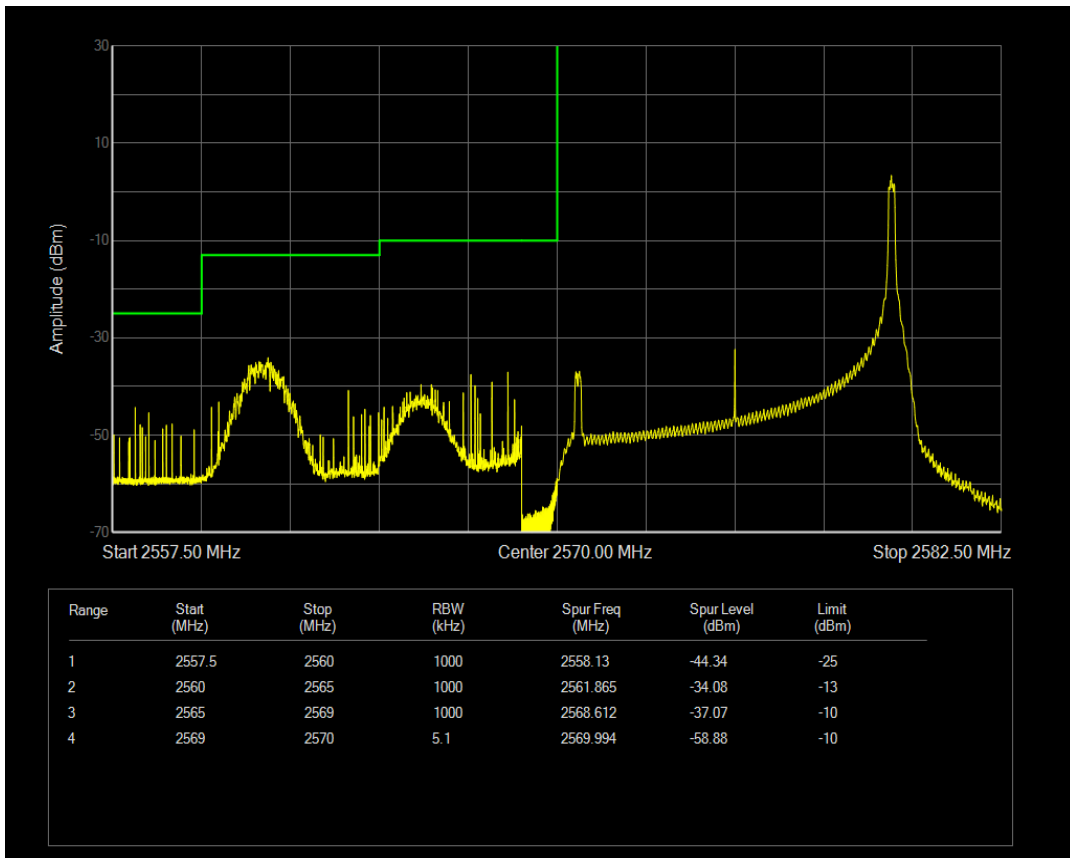

Band38 16QAM BW=10MHz Channel=37800 RB Size=1 Position=#Max

Band38 16QAM BW=10MHz Channel=37800 RB Size=50 Position=#0