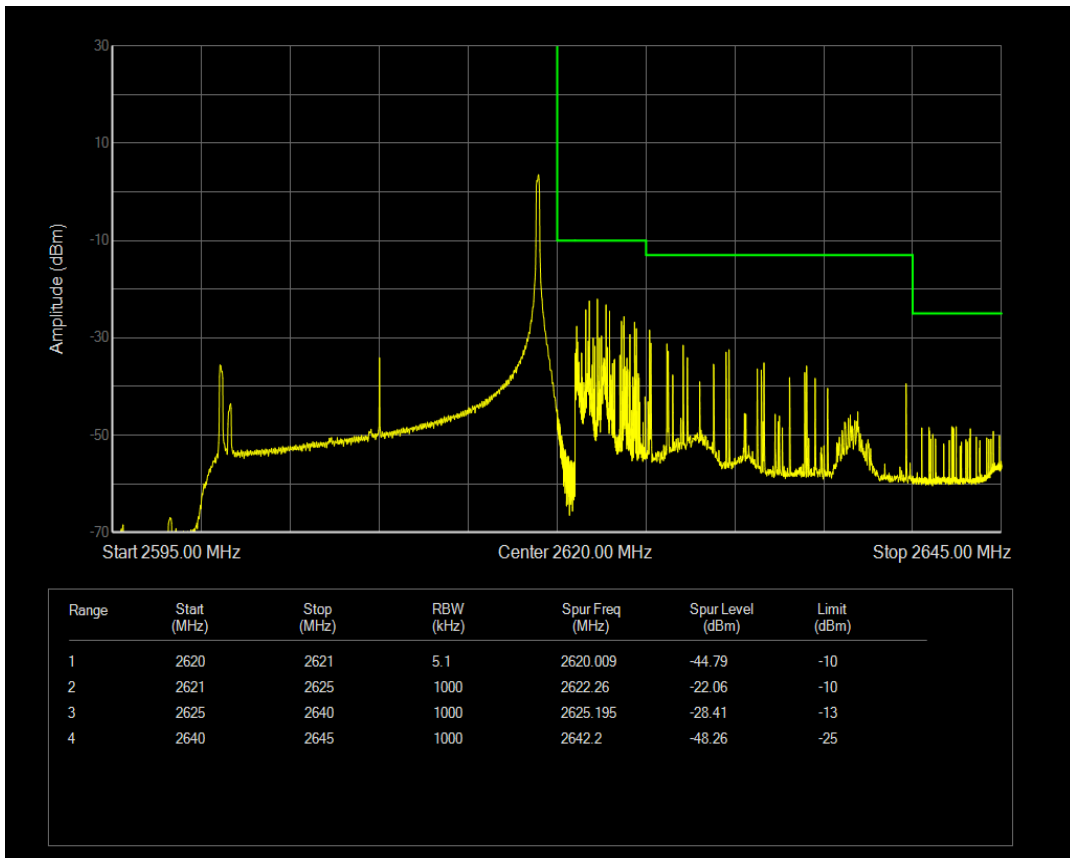

Band38 16QAM BW=20MHz Channel=38150 RB Size=1 Position=#Max

Band38 16QAM BW=20MHz Channel=38150 RB Size=100 Position=#0