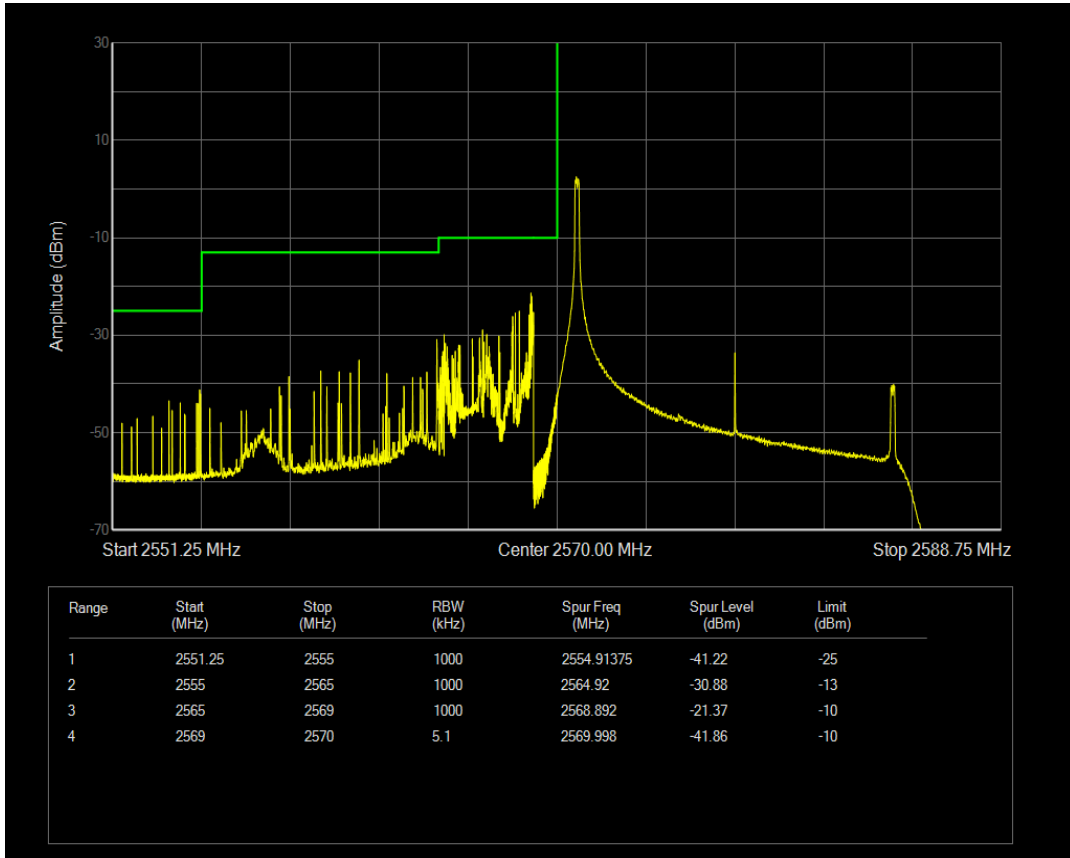

Band38 16QAM BW=15MHz Channel=37825 RB Size=1 Position=#0

Band38 16QAM BW=15MHz Channel=37825 RB Size=1 Position=#Max