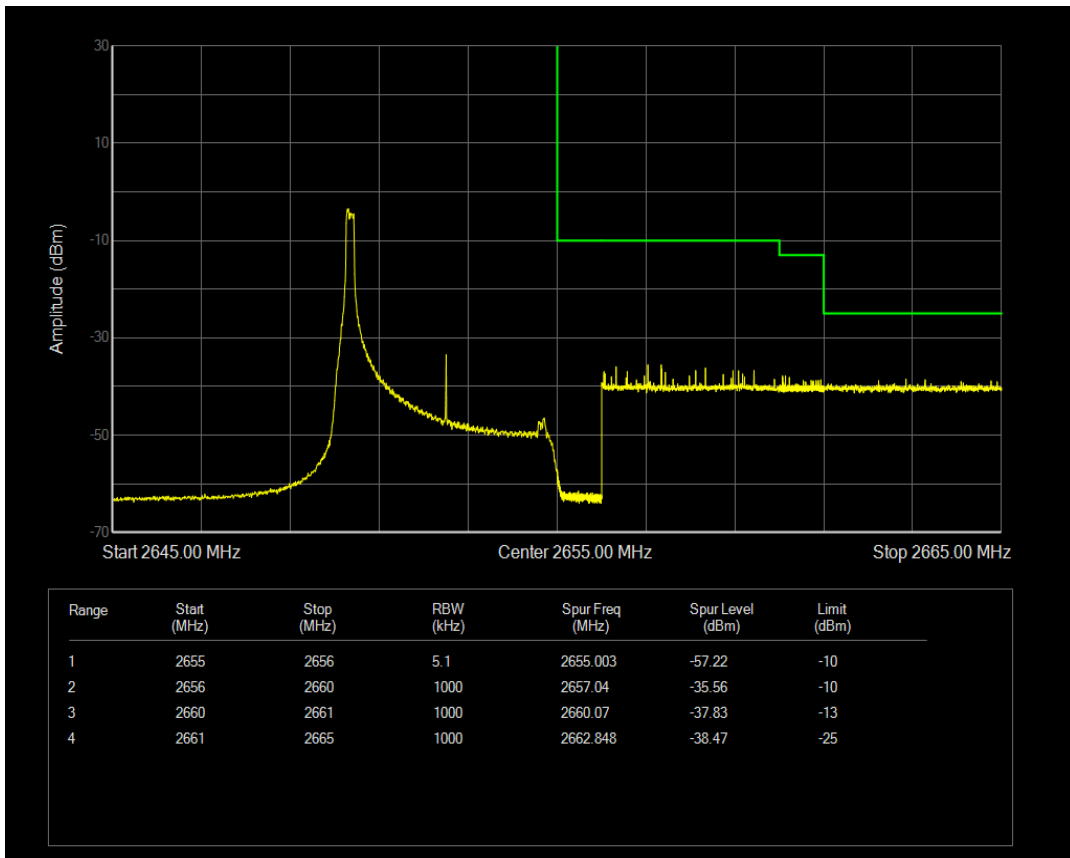

Band41a QPSK BW=5MHz Channel=41215 RB Size=1 Position=#0

Band41a QPSK BW=5MHz Channel=41215 RB Size=1 Position=#Max