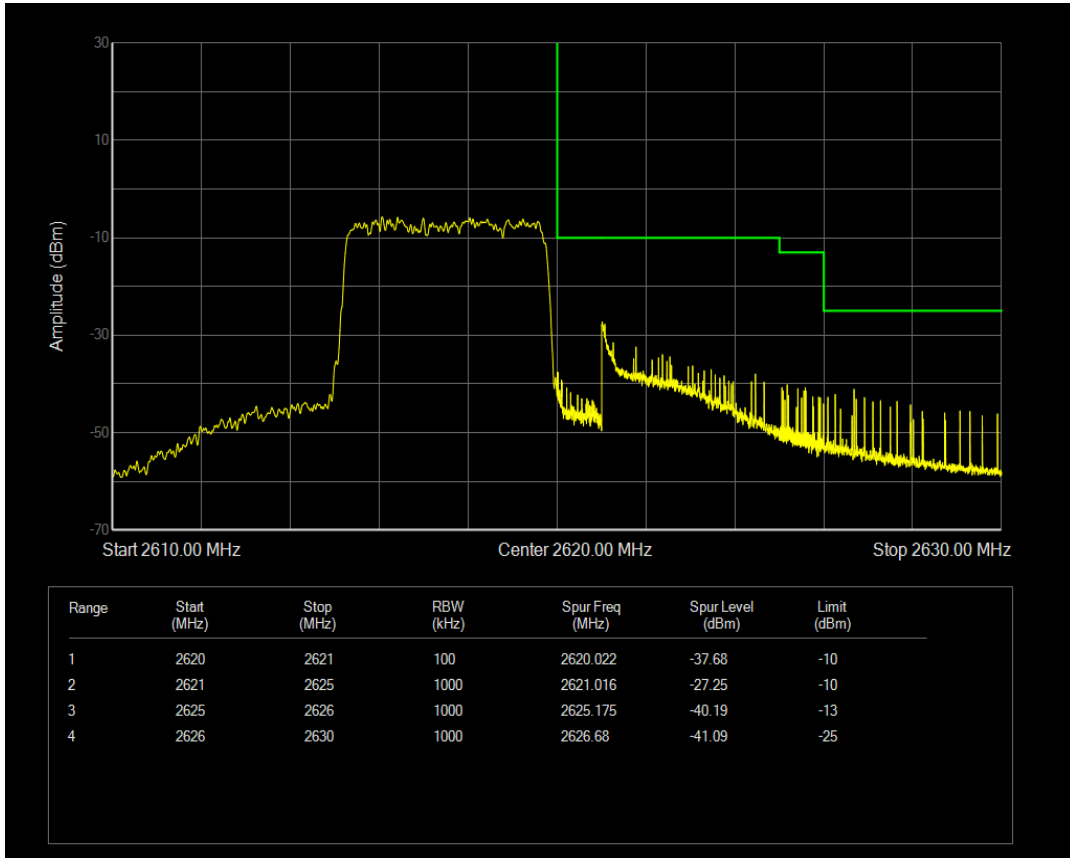

Band38 16QAM BW=5MHz Channel=38225 RB Size=25 Position=#0

Band38 QPSK BW=10MHz Channel=37800 RB Size=1 Position=#0