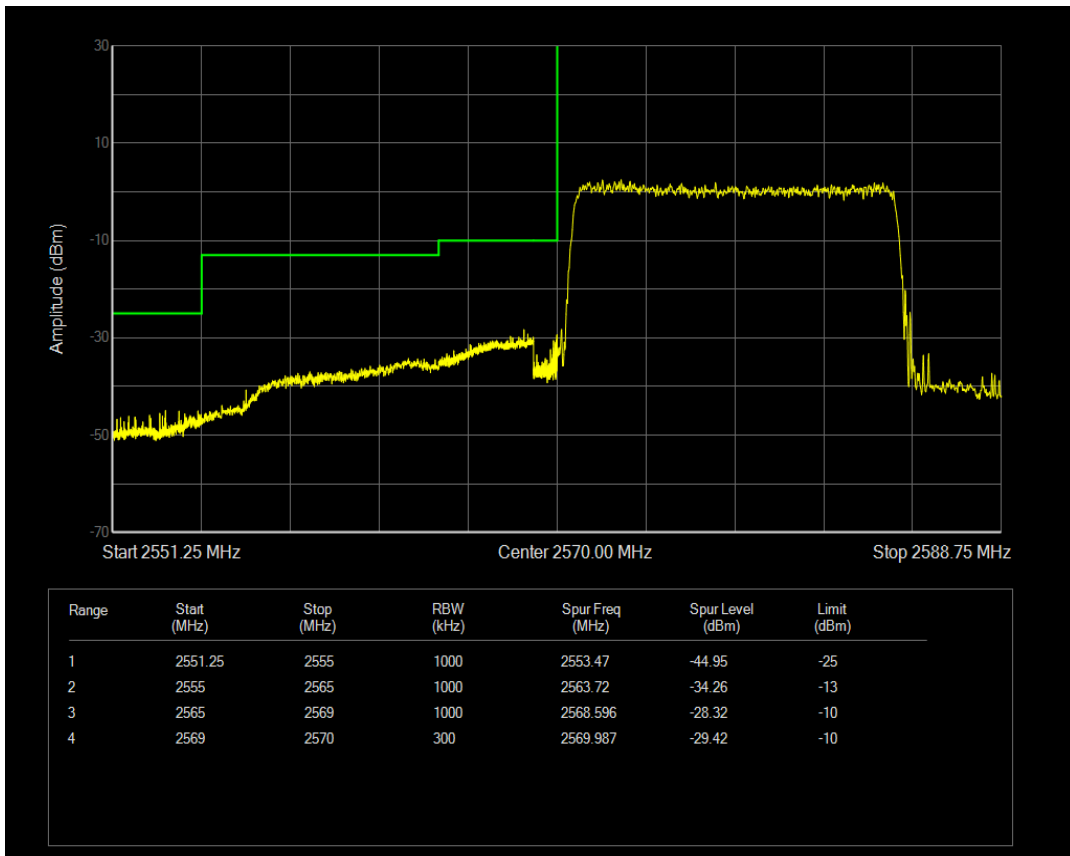

Band38 QPSK BW=15MHz Channel=37825 RB Size=75 Position=#0

Band38 16QAM BW=15MHz Channel=37825 RB Size=1 Position=#0