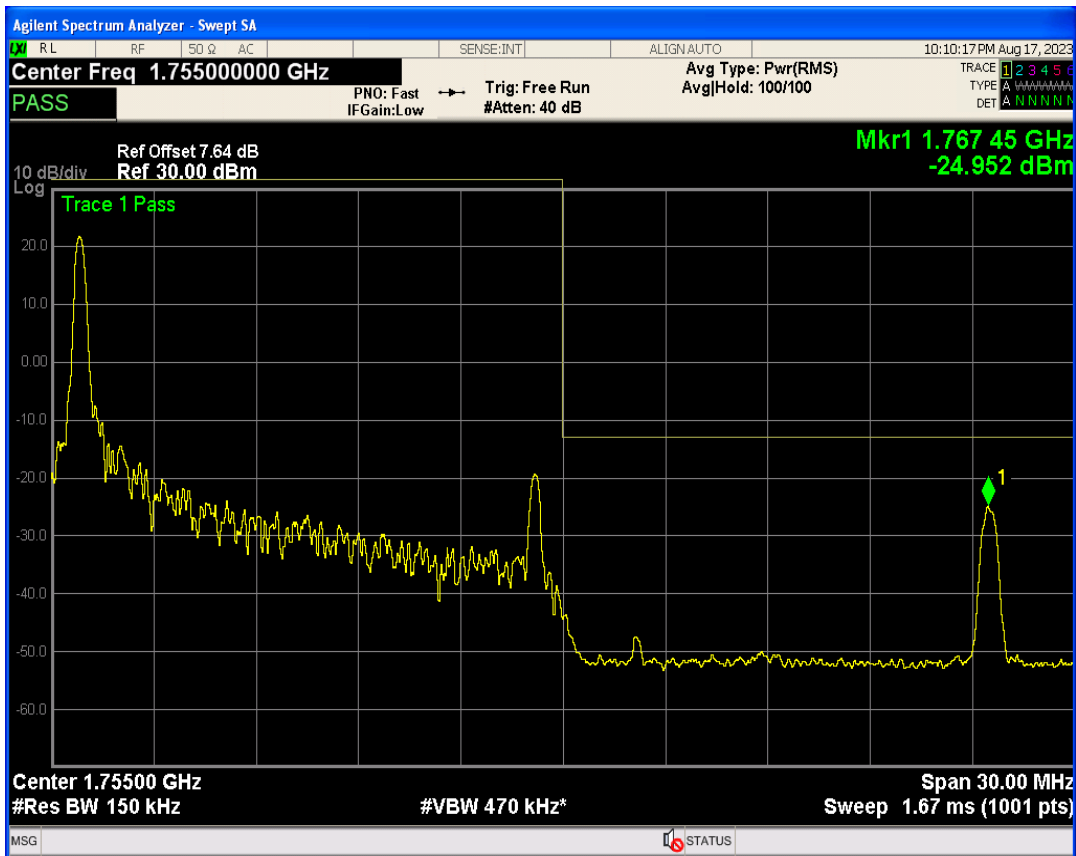

Band4 QPSK BW=15MHz Channel=20325 RB Size=1 Position=#0

Band4 QPSK BW=15MHz Channel=20325 RB Size=1 Position=#Max