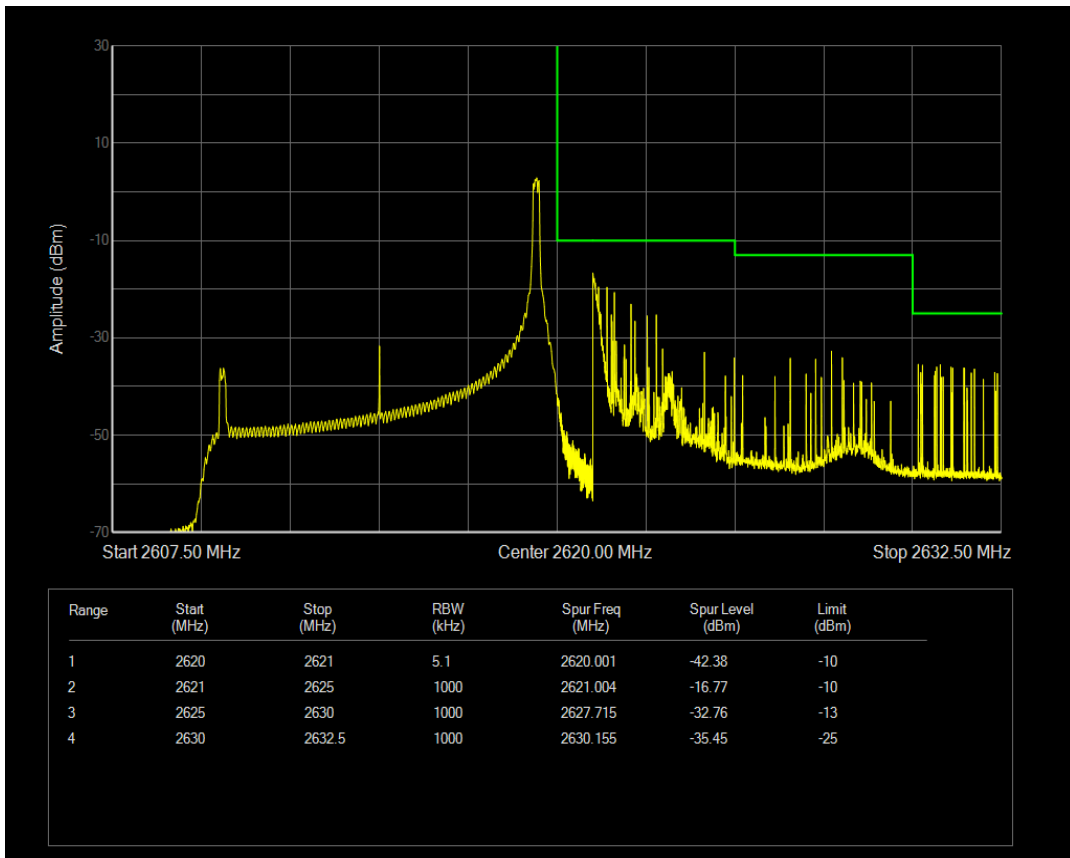

Band38 16QAM BW=10MHz Channel=38200 RB Size=1 Position=#Max

Band38 16QAM BW=10MHz Channel=38200 RB Size=50 Position=#0