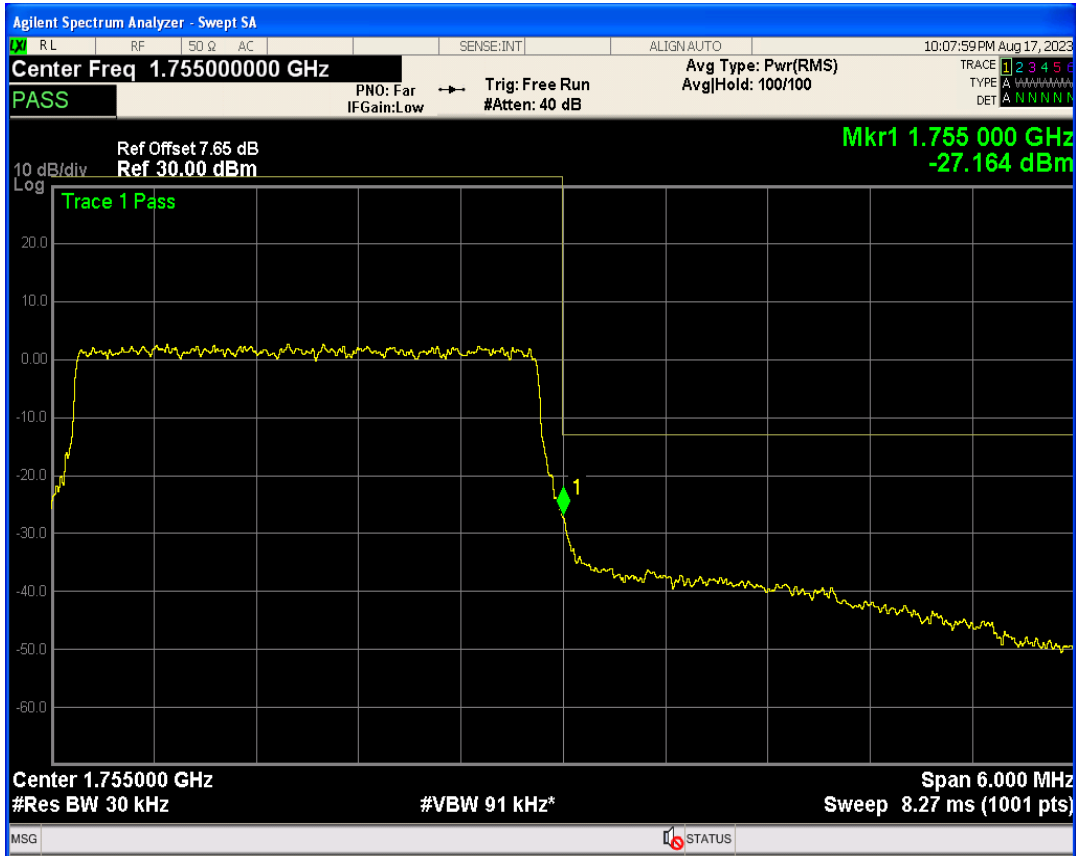

Band4 16QAM BW=3MHz Channel=20385 RB Size=15 Position=#0

Band4 QPSK BW=5MHz Channel=19975 RB Size=1 Position=#0