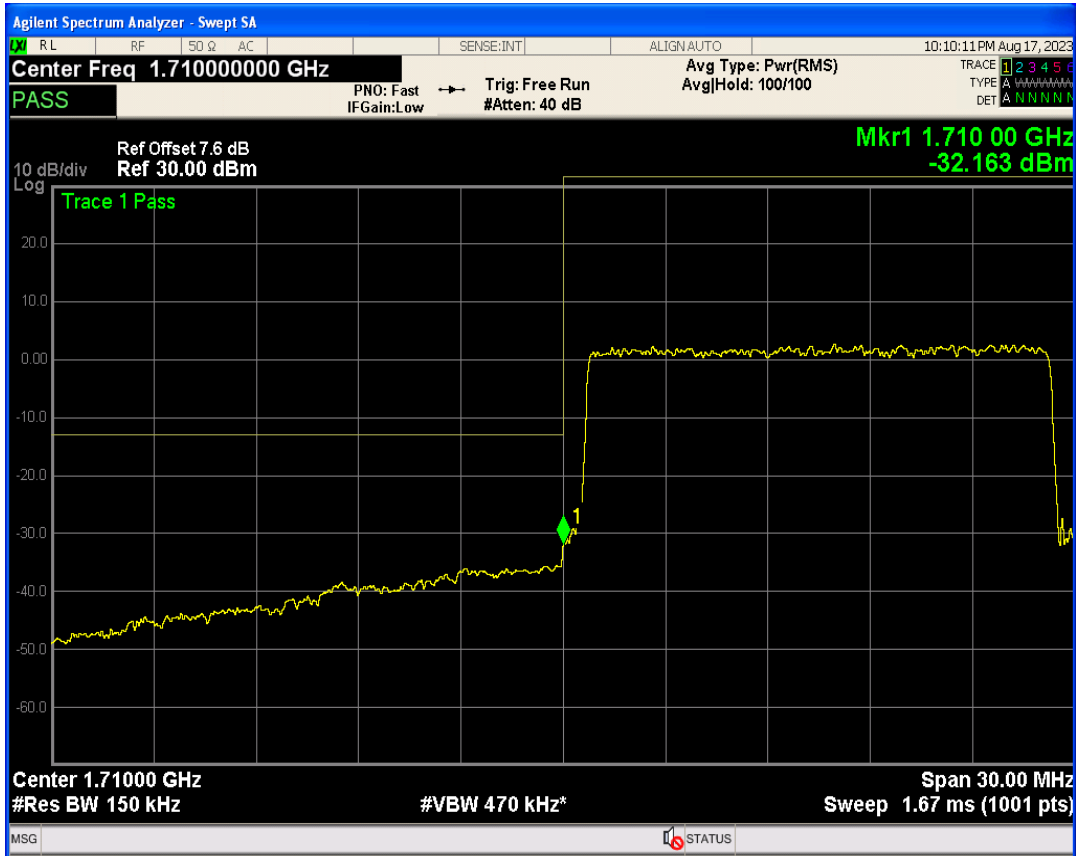

Band4 QPSK BW=15MHz Channel=20025 RB Size=75 Position=#0

Band4 16QAM BW=15MHz Channel=20025 RB Size=1 Position=#0

Band4 16QAM BW=15MHz Channel=20025 RB Size=1 Position=#Max

Band4 16QAM BW=15MHz Channel=20025 RB Size=75 Position=#0