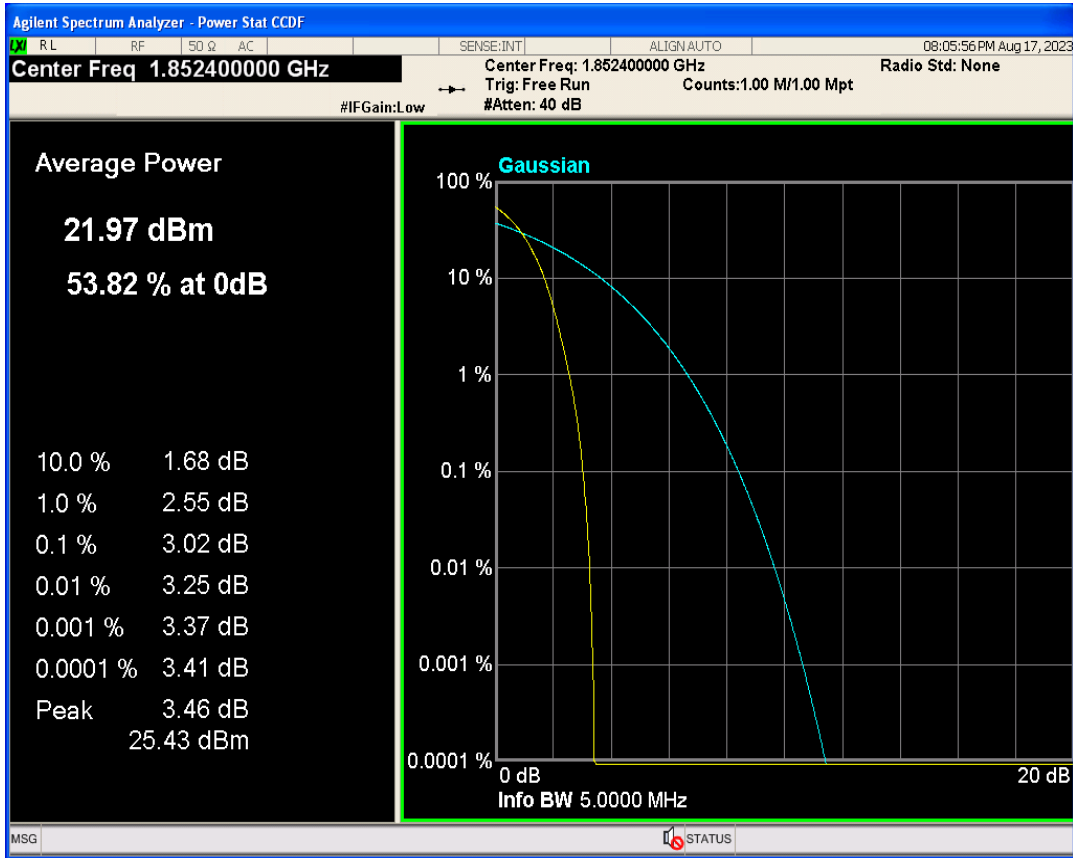

WCDMA Band2 Channel=9400