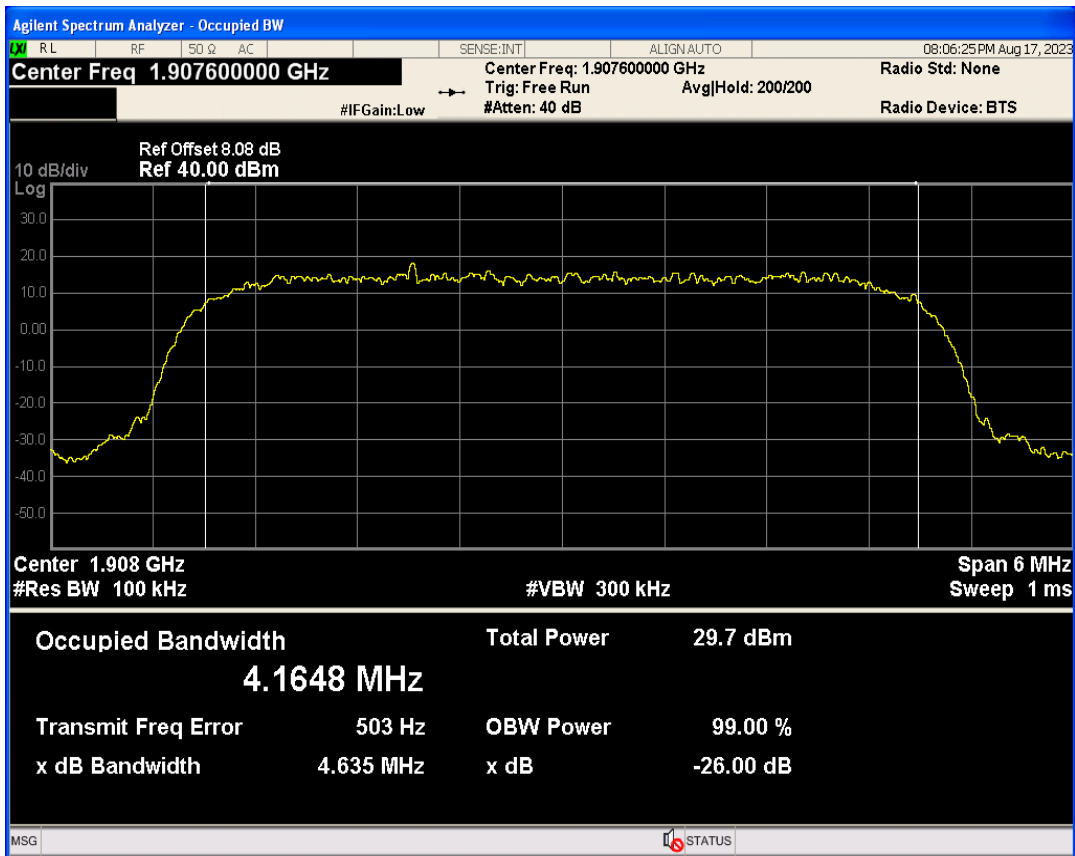

WCDMA Band2 Channel=9538