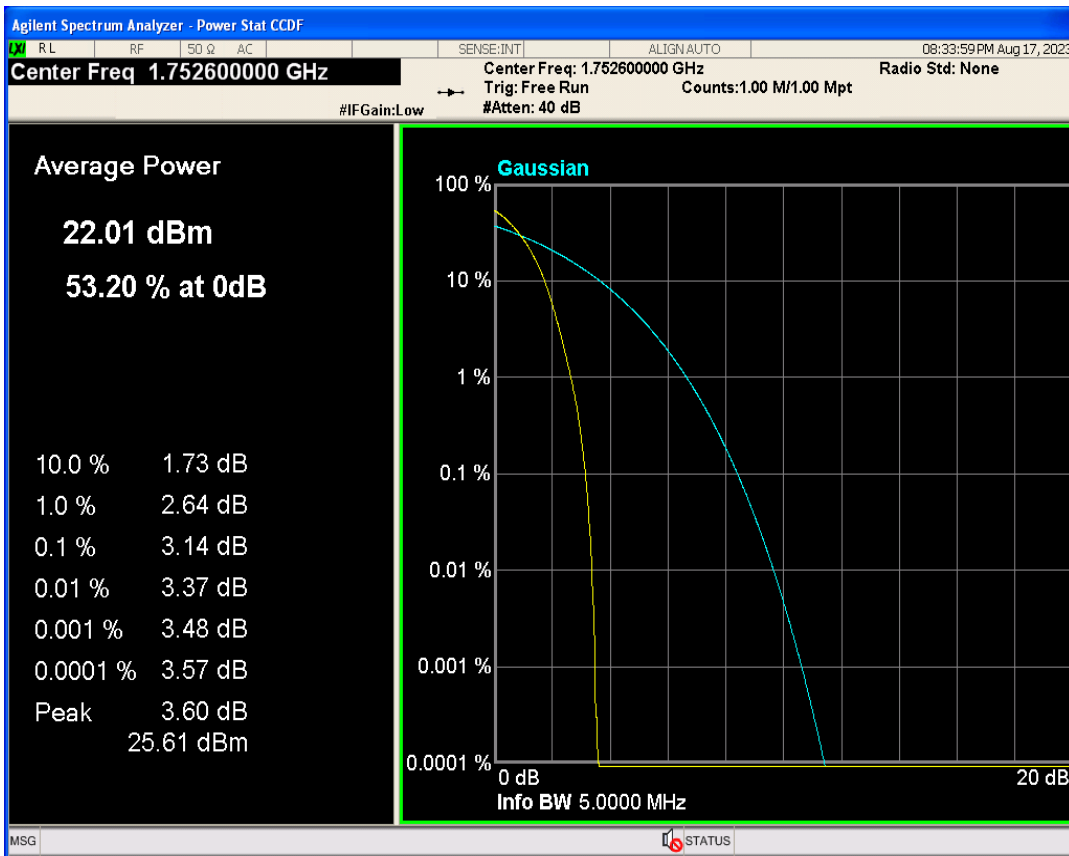

WCDMA Band2 Channel=9262

WCDMA Band2 Channel=9400

WCDMA Band2 Channel=9538

WCDMA Band4 Channel=1312

WCDMA Band4 Channel=1413

WCDMA Band4 Channel=1513

WCDMA Band5 Channel=4132

Occupied bandwidth