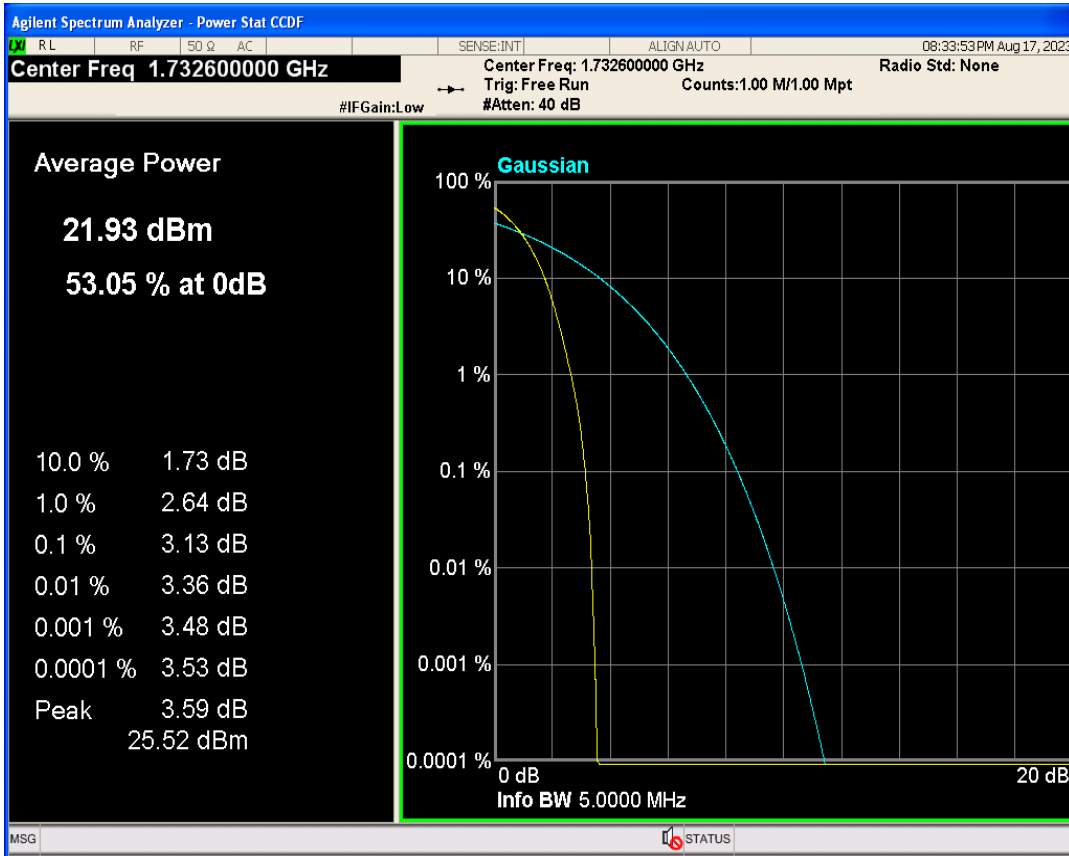

WCDMA Band2 Channel=9262

WCDMA Band2 Channel=9400

WCDMA Band2 Channel=9538

WCDMA Band4 Channel=1312

WCDMA Band4 Channel=1413

WCDMA Band4 Channel=1513

WCDMA Band5 Channel=4132

Occupied bandwidth