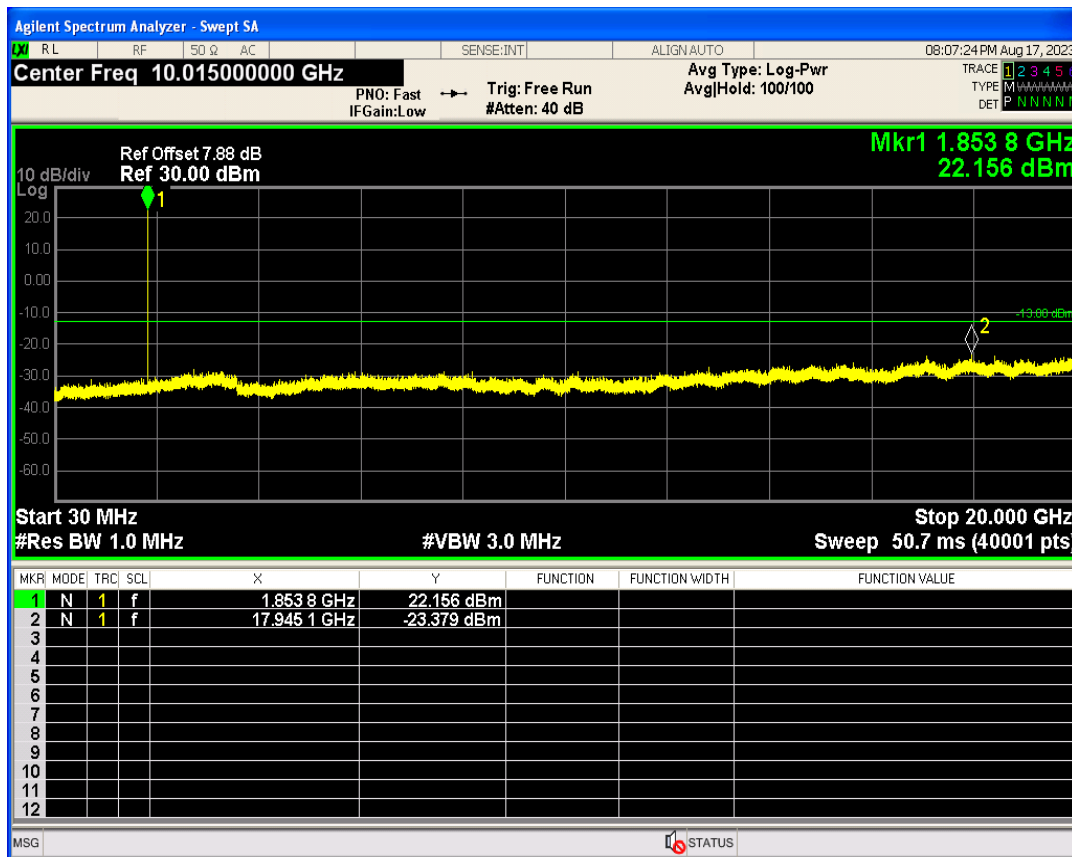

WCDMA Band2 Channel=9262

WCDMA Band2 Channel=9538

WCDMA Band4 Channel=1312

WCDMA Band4 Channel=1513

WCDMA Band5 Channel=4233

WCDMA Band5 Channel=4132

Out-of-band emissions

Band	Channel	Frequency (MHz)	Spur Freq (MHz)	Spur Level (dBm)	Limit (dBm)	Verdict
WCDMA Band2	9262	1852.4	17945.09	-23.37	-13	PASS
WCDMA Band2	9400	1880	19992.51	-23.56	-13	PASS
WCDMA Band2	9538	1907.6	19899.15	-23.80	-13	PASS
WCDMA Band4	1312	1712.4	18439.84	-23.75	-13	PASS
WCDMA Band4	1413	1732.6	18386.92	-23.77	-13	PASS
WCDMA Band4	1513	1752.6	17953.57	-23.22	-13	PASS
WCDMA Band5	4132	826.4	9648.31	-29.68	-13	PASS
WCDMA Band5	4182	836.4	3282.46	-30.16	-13	PASS
WCDMA Band5	4233	846.6	3259.53	-29.55	-13	PASS

WCDMA Band2 Channel=9262

WCDMA Band2 Channel=9538

WCDMA Band2 Channel=9400

WCDMA Band4 Channel=1312

WCDMA Band4 Channel=1413

WCDMA Band4 Channel=1513

WCDMA Band5 Channel=4132

WCDMA Band5 Channel=4182