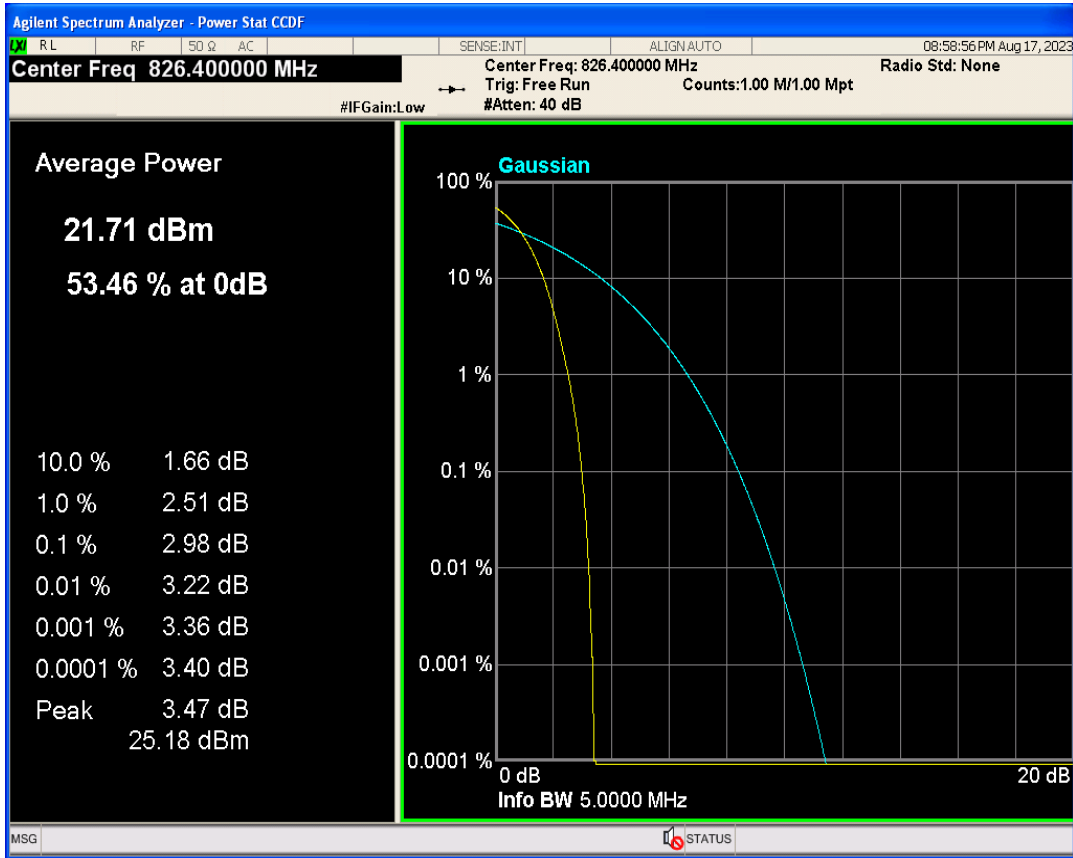

WCDMA Band2 Channel=9262

WCDMA Band2 Channel=9400

WCDMA Band2 Channel=9538

WCDMA Band4 Channel=1312

WCDMA Band4 Channel=1413

WCDMA Band4 Channel=1513

WCDMA Band5 Channel=4132

Occupied bandwidth