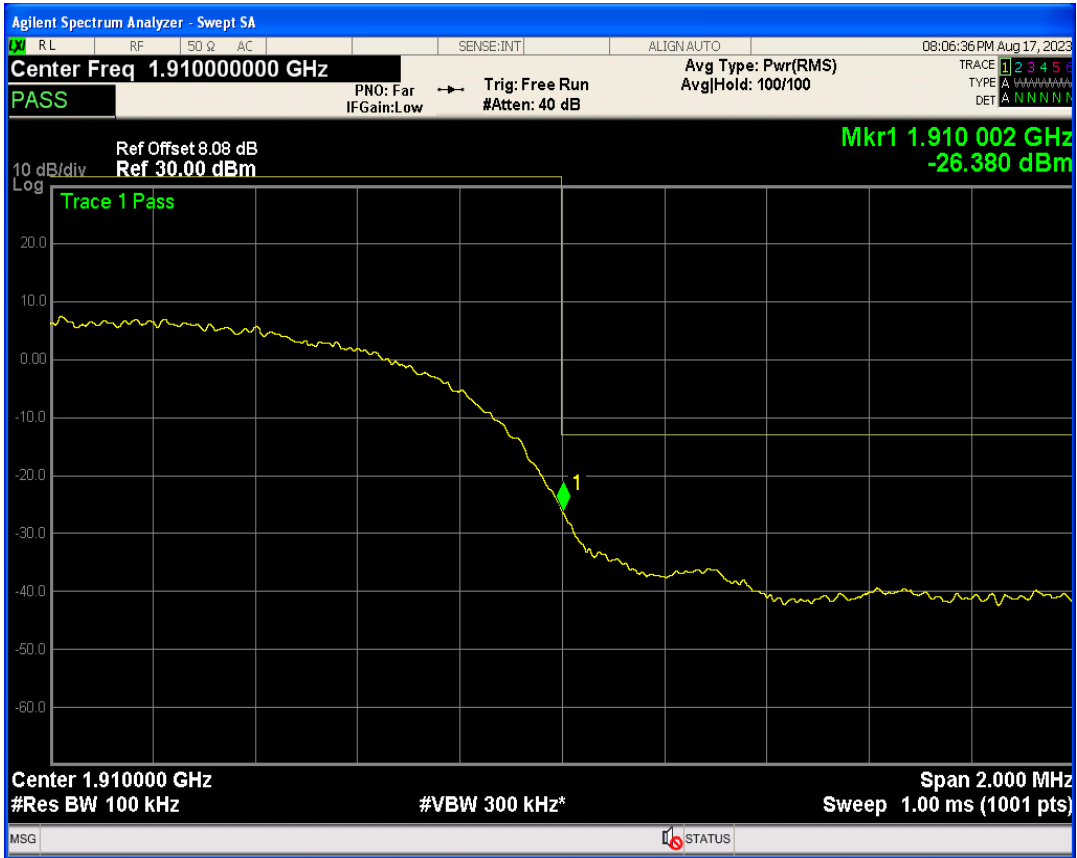

WCDMA Band5 Channel=4233

Band edge

Band	Channel	Frequency (MHz)	Spur Freq (MHz)	Spur Level (dBm)	Limit (dBm)	Verdict
WCDMA Band2	9262	1852.4	1850.00	-27.26	-13	PASS
WCDMA Band2	9538	1907.6	1910.00	-26.38	-13	PASS
WCDMA Band4	1312	1712.4	1710.00	-26.91	-13	PASS
WCDMA Band4	1513	1752.6	1755.00	-27.50	-13	PASS
WCDMA Band5	4132	826.4	824.00	-26.33	-13	PASS
WCDMA Band5	4233	846.6	849.00	-28.15	-13	PASS

WCDMA Band2 Channel=9262

WCDMA Band2 Channel=9538

WCDMA Band4 Channel=1312

WCDMA Band4 Channel=1513

WCDMA Band5 Channel=4233

WCDMA Band5 Channel=4132

Out-of-band emissions

Band	Channel	Frequency (MHz)	Spur Freq (MHz)	Spur Level (dBm)	Limit (dBm)	Verdict
WCDMA Band2	9262	1852.4	17945.09	-23.37	-13	PASS
WCDMA Band2	9400	1880	19992.51	-23.56	-13	PASS
WCDMA Band2	9538	1907.6	19899.15	-23.80	-13	PASS
WCDMA Band4	1312	1712.4	18439.84	-23.75	-13	PASS
WCDMA Band4	1413	1732.6	18386.92	-23.77	-13	PASS
WCDMA Band4	1513	1752.6	17953.57	-23.22	-13	PASS
WCDMA Band5	4132	826.4	9648.31	-29.68	-13	PASS
WCDMA Band5	4182	836.4	3282.46	-30.16	-13	PASS
WCDMA Band5	4233	846.6	3259.53	-29.55	-13	PASS