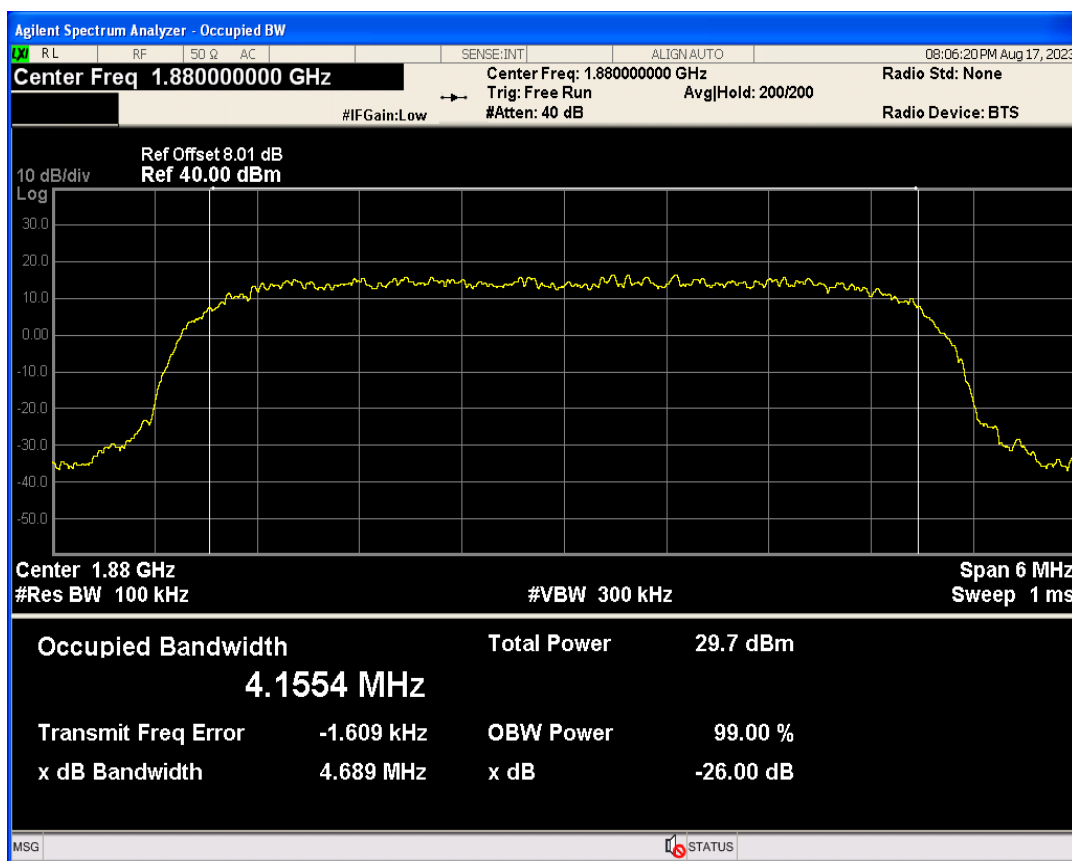

Occupied bandwidth

Band	Channel	Frequency (MHz)	99% OBW (kHz)	-26dB EBW (kHz)	Verdict
WCDMA Band2	9262	1852.4	4166.793	4665.147	PASS
WCDMA Band2	9400	1880	4155.391	4689.171	PASS
WCDMA Band2	9538	1907.6	4164.756	4635.461	PASS
WCDMA Band4	1312	1712.4	4143.495	4643.067	PASS
WCDMA Band4	1413	1732.6	4136.214	4664.873	PASS
WCDMA Band4	1513	1752.6	4163.525	4668.792	PASS
WCDMA Band5	4132	826.4	4159.626	4673.552	PASS
WCDMA Band5	4182	836.4	4175.363	4690.279	PASS
WCDMA Band5	4233	846.6	4143.836	4672.226	PASS

WCDMA Band2 Channel=9400