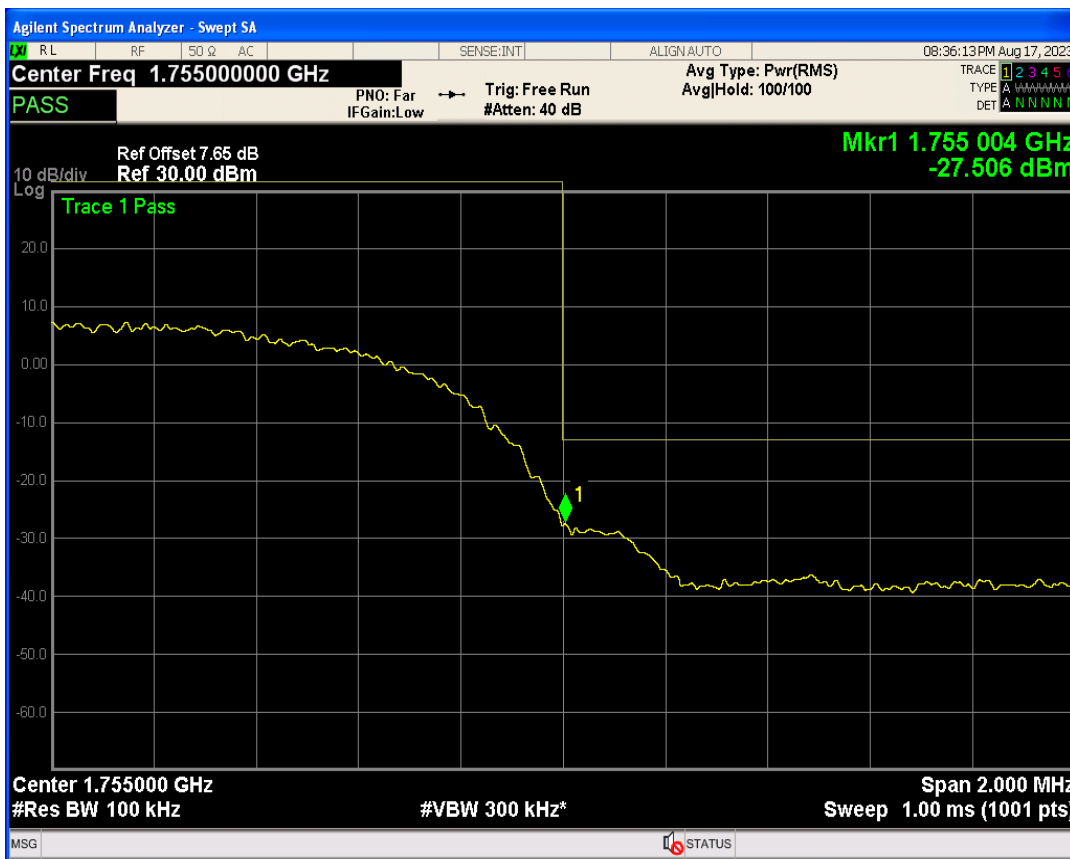

WCDMA Band2 Channel=9262

WCDMA Band2 Channel=9538

WCDMA Band4 Channel=1312

WCDMA Band4 Channel=1513

WCDMA Band5 Channel=4233

WCDMA Band5 Channel=4132

Out-of-band emissions

Band	Channel	Frequency (MHz)	Spur Freq (MHz)	Spur Level (dBm)	Limit (dBm)	Verdict
WCDMA Band2	9262	1852.4	17945.09	-23.37	-13	PASS
WCDMA Band2	9400	1880	19992.51	-23.56	-13	PASS
WCDMA Band2	9538	1907.6	19899.15	-23.80	-13	PASS
WCDMA Band4	1312	1712.4	18439.84	-23.75	-13	PASS
WCDMA Band4	1413	1732.6	18386.92	-23.77	-13	PASS
WCDMA Band4	1513	1752.6	17953.57	-23.22	-13	PASS
WCDMA Band5	4132	826.4	9648.31	-29.68	-13	PASS
WCDMA Band5	4182	836.4	3282.46	-30.16	-13	PASS
WCDMA Band5	4233	846.6	3259.53	-29.55	-13	PASS

WCDMA Band2 Channel=9262

WCDMA Band2 Channel=9538

WCDMA Band2 Channel=9400

WCDMA Band4 Channel=1312

WCDMA Band4 Channel=1413

WCDMA Band4 Channel=1513

WCDMA Band5 Channel=4132

WCDMA Band5 Channel=4182