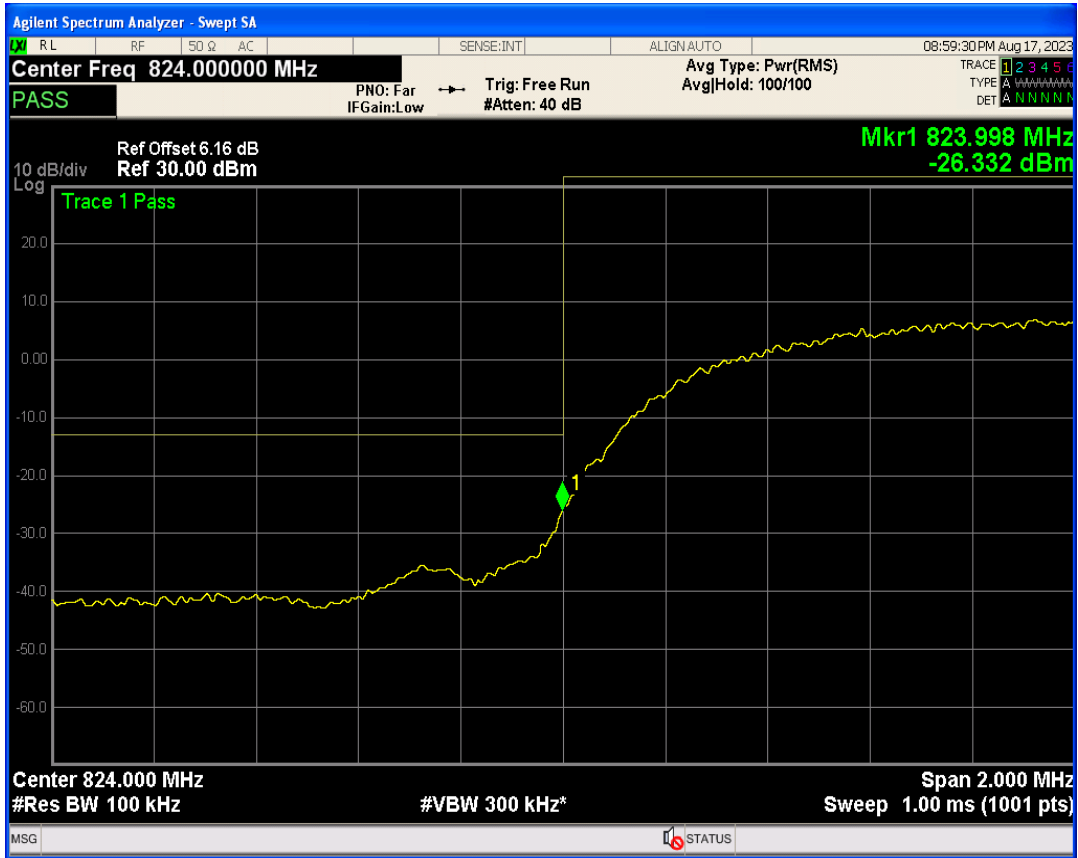

WCDMA Band2 Channel=9262

WCDMA Band2 Channel=9538

WCDMA Band4 Channel=1312

WCDMA Band4 Channel=1513

WCDMA Band5 Channel=4233

WCDMA Band5 Channel=4132

Out-of-band emissions

Band	Channel	Frequency (MHz)	Spur Freq (MHz)	Spur Level (dBm)	Limit (dBm)	Verdict
WCDMA Band2	9262	1852.4	17945.09	-23.37	-13	PASS
WCDMA Band2	9400	1880	19992.51	-23.56	-13	PASS
WCDMA Band2	9538	1907.6	19899.15	-23.80	-13	PASS
WCDMA Band4	1312	1712.4	18439.84	-23.75	-13	PASS
WCDMA Band4	1413	1732.6	18386.92	-23.77	-13	PASS
WCDMA Band4	1513	1752.6	17953.57	-23.22	-13	PASS
WCDMA Band5	4132	826.4	9648.31	-29.68	-13	PASS
WCDMA Band5	4182	836.4	3282.46	-30.16	-13	PASS
WCDMA Band5	4233	846.6	3259.53	-29.55	-13	PASS

WCDMA Band2 Channel=9262

WCDMA Band2 Channel=9538

WCDMA Band2 Channel=9400

WCDMA Band4 Channel=1312

WCDMA Band4 Channel=1413

WCDMA Band4 Channel=1513

WCDMA Band5 Channel=4132

WCDMA Band5 Channel=4182