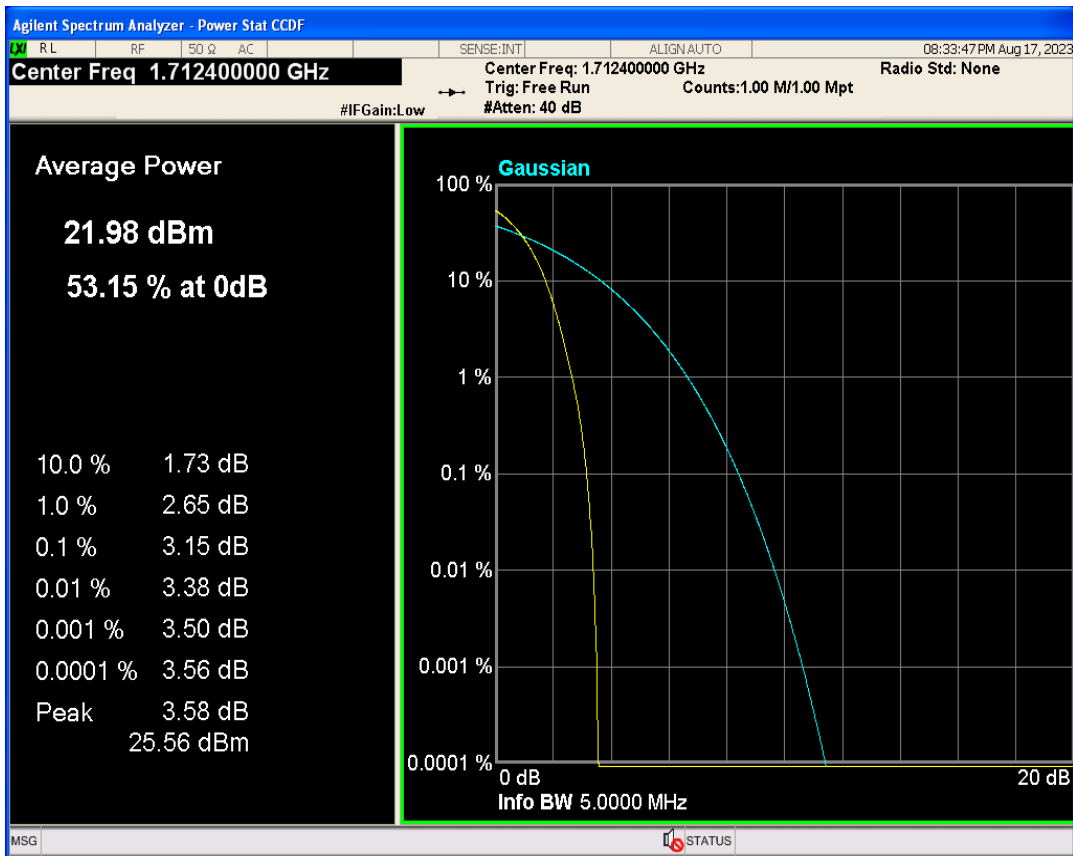

WCDMA Band2 Channel=9262

WCDMA Band2 Channel=9400

WCDMA Band2 Channel=9538

WCDMA Band4 Channel=1312

WCDMA Band4 Channel=1413

WCDMA Band4 Channel=1513

WCDMA Band5 Channel=4132

Occupied bandwidth