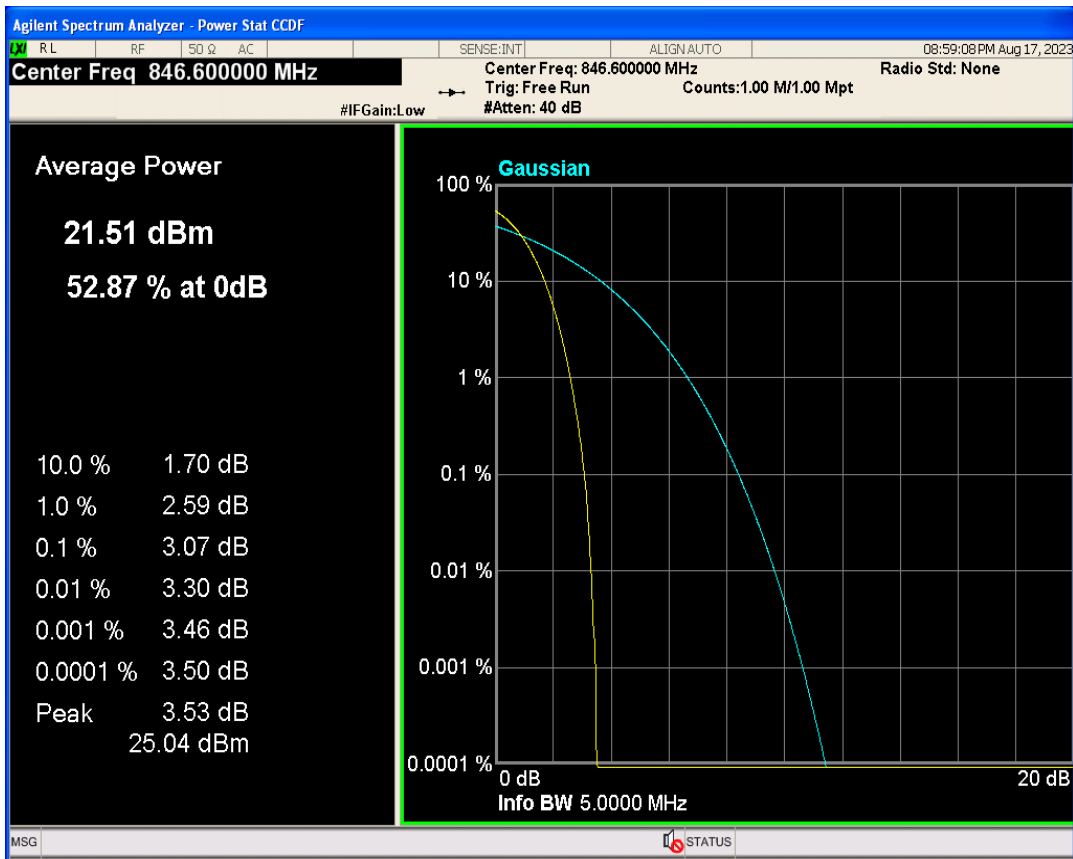

WCDMA Band2 Channel=9262

WCDMA Band2 Channel=9400

WCDMA Band2 Channel=9538

WCDMA Band4 Channel=1312

WCDMA Band4 Channel=1413

WCDMA Band4 Channel=1513

WCDMA Band5 Channel=4132

Occupied bandwidth