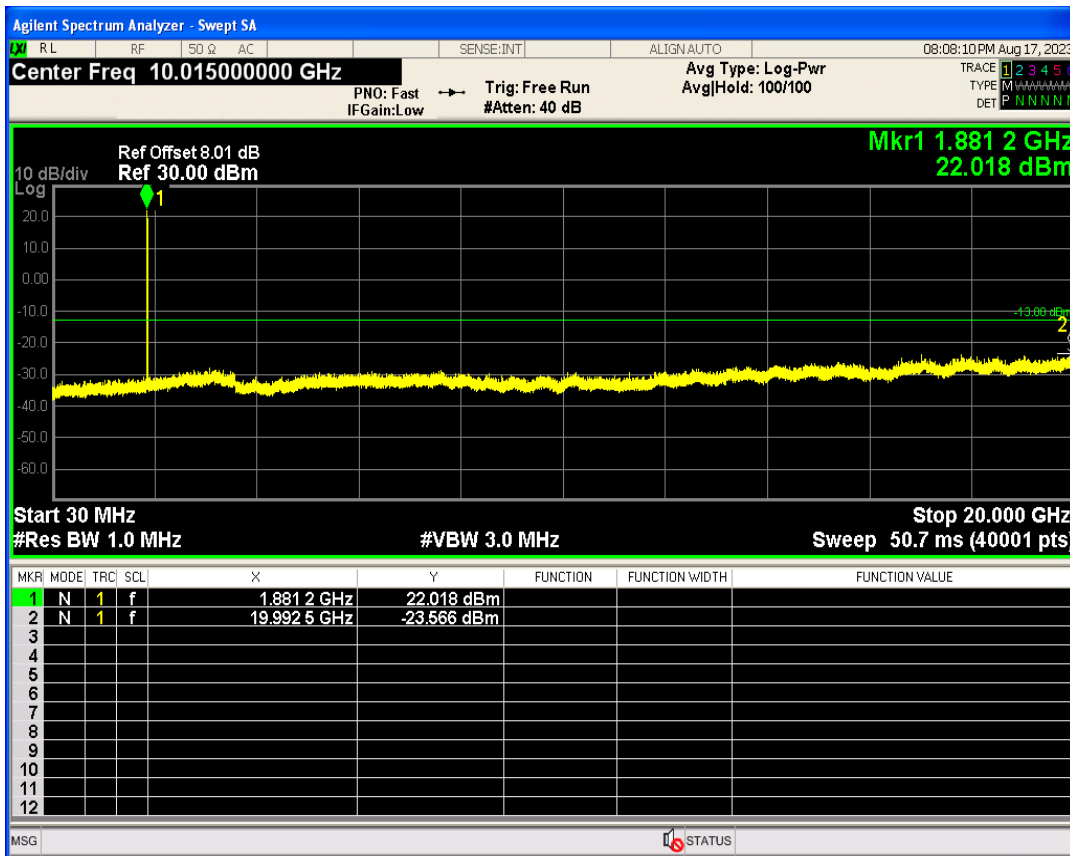

WCDMA Band2 Channel=9262

WCDMA Band2 Channel=9538

WCDMA Band4 Channel=1312

WCDMA Band4 Channel=1513

WCDMA Band5 Channel=4233

WCDMA Band5 Channel=4132

Out-of-band emissions

Band	Channel	Frequency (MHz)	Spur Freq (MHz)	Spur Level (dBm)	Limit (dBm)	Verdict
WCDMA Band2	9262	1852.4	17945.09	-23.37	-13	PASS
WCDMA Band2	9400	1880	19992.51	-23.56	-13	PASS
WCDMA Band2	9538	1907.6	19899.15	-23.80	-13	PASS
WCDMA Band4	1312	1712.4	18439.84	-23.75	-13	PASS
WCDMA Band4	1413	1732.6	18386.92	-23.77	-13	PASS
WCDMA Band4	1513	1752.6	17953.57	-23.22	-13	PASS
WCDMA Band5	4132	826.4	9648.31	-29.68	-13	PASS
WCDMA Band5	4182	836.4	3282.46	-30.16	-13	PASS
WCDMA Band5	4233	846.6	3259.53	-29.55	-13	PASS

WCDMA Band2 Channel=9262

WCDMA Band2 Channel=9538

WCDMA Band2 Channel=9400

WCDMA Band4 Channel=1312

WCDMA Band4 Channel=1413

WCDMA Band4 Channel=1513

WCDMA Band5 Channel=4132

WCDMA Band5 Channel=4182