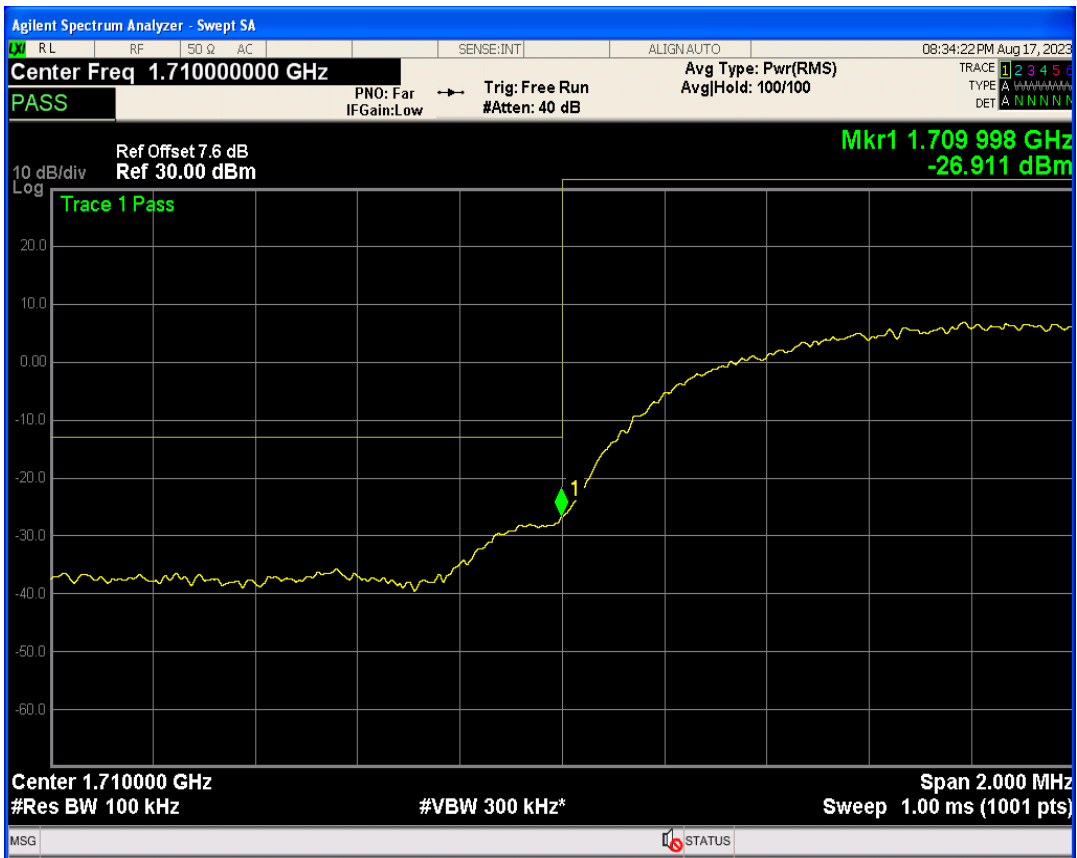

WCDMA Band5 Channel=4233

Band edge

Band	Channel	Frequency (MHz)	Spur Freq (MHz)	Spur Level (dBm)	Limit (dBm)	Verdict
WCDMA Band2	9262	1852.4	1850.00	-27.26	-13	PASS
WCDMA Band2	9538	1907.6	1910.00	-26.38	-13	PASS
WCDMA Band4	1312	1712.4	1710.00	-26.91	-13	PASS
WCDMA Band4	1513	1752.6	1755.00	-27.50	-13	PASS
WCDMA Band5	4132	826.4	824.00	-26.33	-13	PASS
WCDMA Band5	4233	846.6	849.00	-28.15	-13	PASS

WCDMA Band2 Channel=9262

WCDMA Band2 Channel=9538

WCDMA Band4 Channel=1312

WCDMA Band4 Channel=1513

WCDMA Band5 Channel=4233

WCDMA Band5 Channel=4132

Out-of-band emissions

Band	Channel	Frequency (MHz)	Spur Freq (MHz)	Spur Level (dBm)	Limit (dBm)	Verdict
WCDMA Band2	9262	1852.4	17945.09	-23.37	-13	PASS
WCDMA Band2	9400	1880	19992.51	-23.56	-13	PASS
WCDMA Band2	9538	1907.6	19899.15	-23.80	-13	PASS
WCDMA Band4	1312	1712.4	18439.84	-23.75	-13	PASS
WCDMA Band4	1413	1732.6	18386.92	-23.77	-13	PASS
WCDMA Band4	1513	1752.6	17953.57	-23.22	-13	PASS
WCDMA Band5	4132	826.4	9648.31	-29.68	-13	PASS
WCDMA Band5	4182	836.4	3282.46	-30.16	-13	PASS
WCDMA Band5	4233	846.6	3259.53	-29.55	-13	PASS