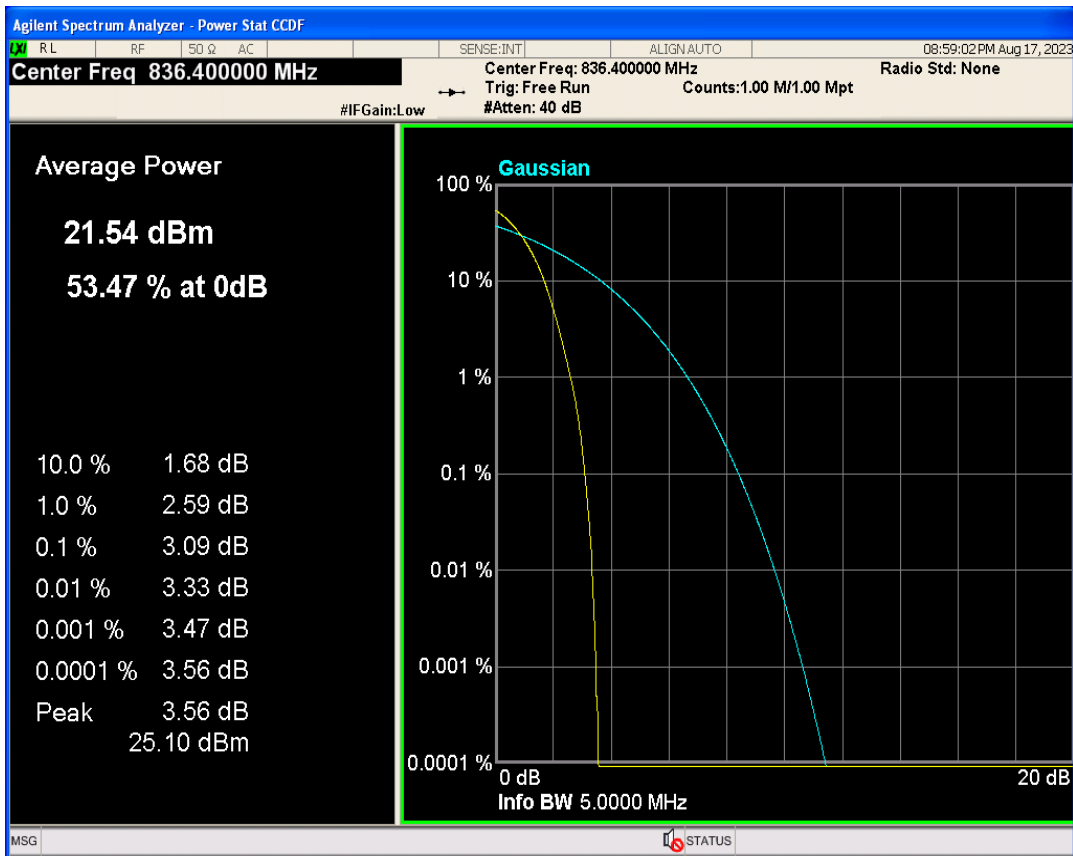

WCDMA Band2 Channel=9262

WCDMA Band2 Channel=9400

WCDMA Band2 Channel=9538

WCDMA Band4 Channel=1312

WCDMA Band4 Channel=1413

WCDMA Band4 Channel=1513

WCDMA Band5 Channel=4132

Occupied bandwidth