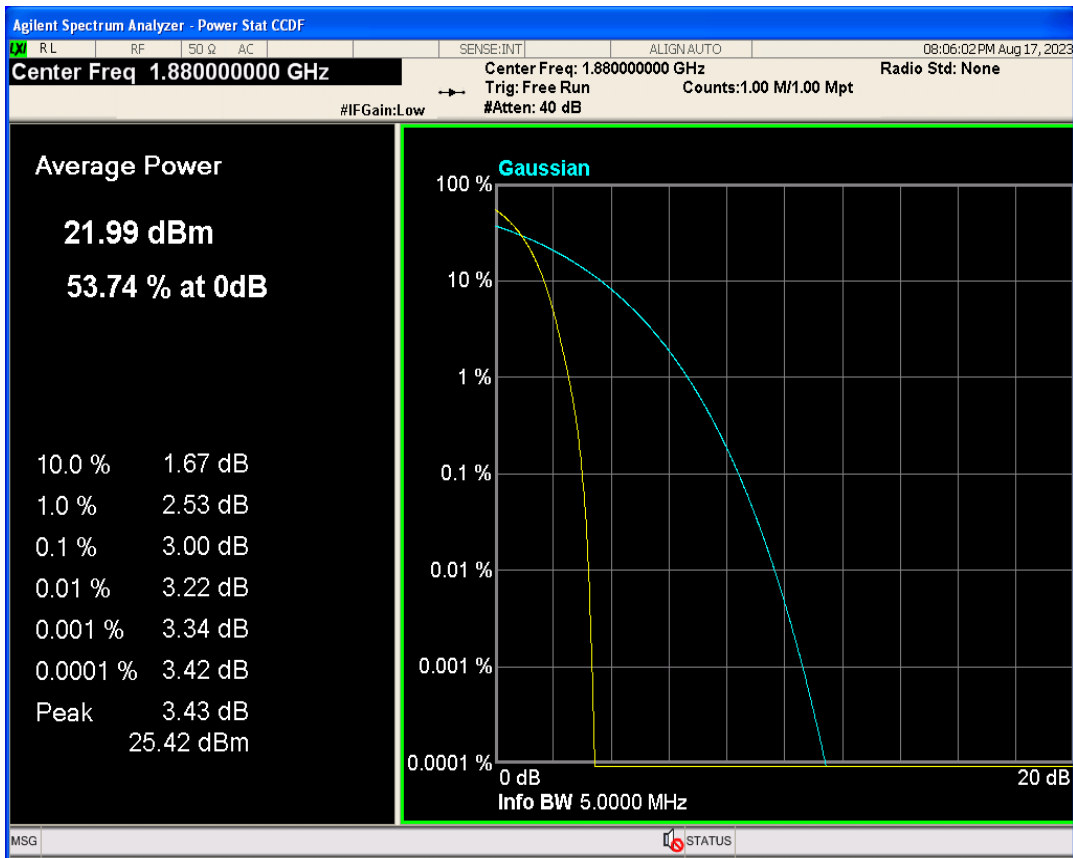

WCDMA Band2 Channel=9538