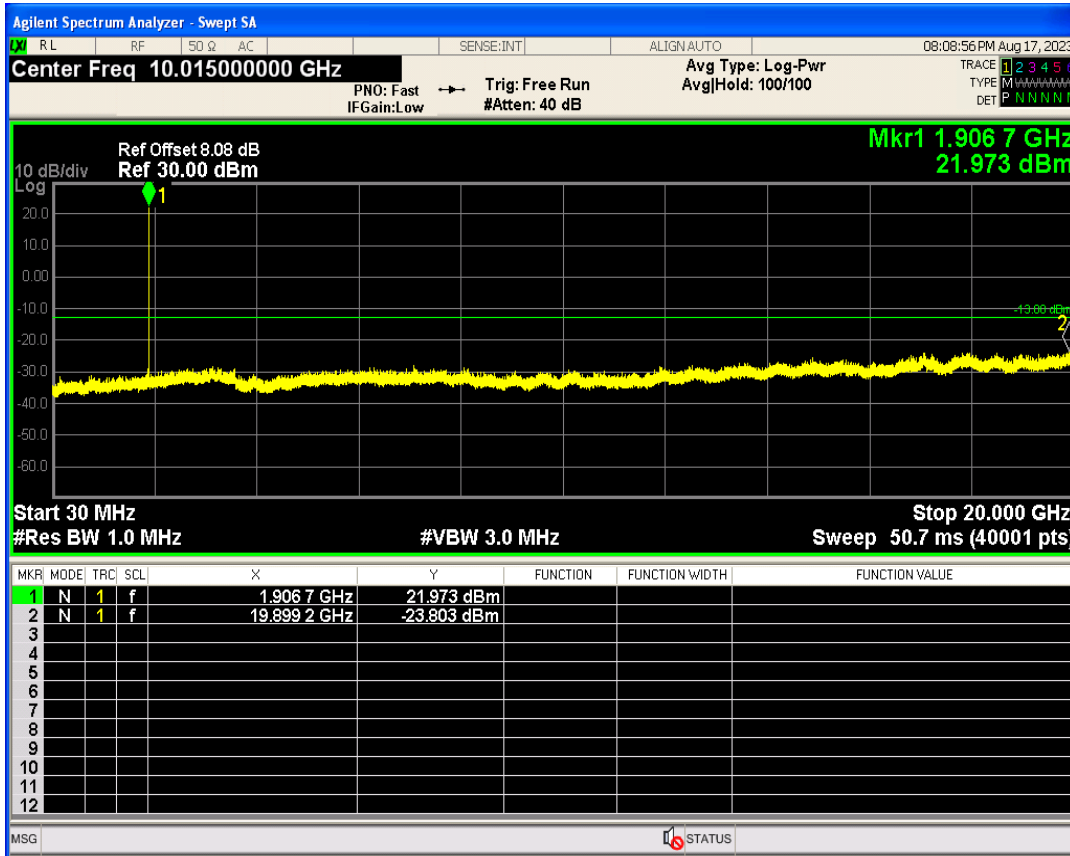

WCDMA Band2 Channel=9262

WCDMA Band2 Channel=9538

WCDMA Band4 Channel=1312

WCDMA Band4 Channel=1513

WCDMA Band5 Channel=4233

WCDMA Band5 Channel=4132

Out-of-band emissions

Band	Channel	Frequency (MHz)	Spur Freq (MHz)	Spur Level (dBm)	Limit (dBm)	Verdict
WCDMA Band2	9262	1852.4	17945.09	-23.37	-13	PASS
WCDMA Band2	9400	1880	19992.51	-23.56	-13	PASS
WCDMA Band2	9538	1907.6	19899.15	-23.80	-13	PASS
WCDMA Band4	1312	1712.4	18439.84	-23.75	-13	PASS
WCDMA Band4	1413	1732.6	18386.92	-23.77	-13	PASS
WCDMA Band4	1513	1752.6	17953.57	-23.22	-13	PASS
WCDMA Band5	4132	826.4	9648.31	-29.68	-13	PASS
WCDMA Band5	4182	836.4	3282.46	-30.16	-13	PASS
WCDMA Band5	4233	846.6	3259.53	-29.55	-13	PASS

WCDMA Band2 Channel=9262

WCDMA Band2 Channel=9538

WCDMA Band2 Channel=9400

WCDMA Band4 Channel=1312

WCDMA Band4 Channel=1413

WCDMA Band4 Channel=1513

WCDMA Band5 Channel=4132

WCDMA Band5 Channel=4182