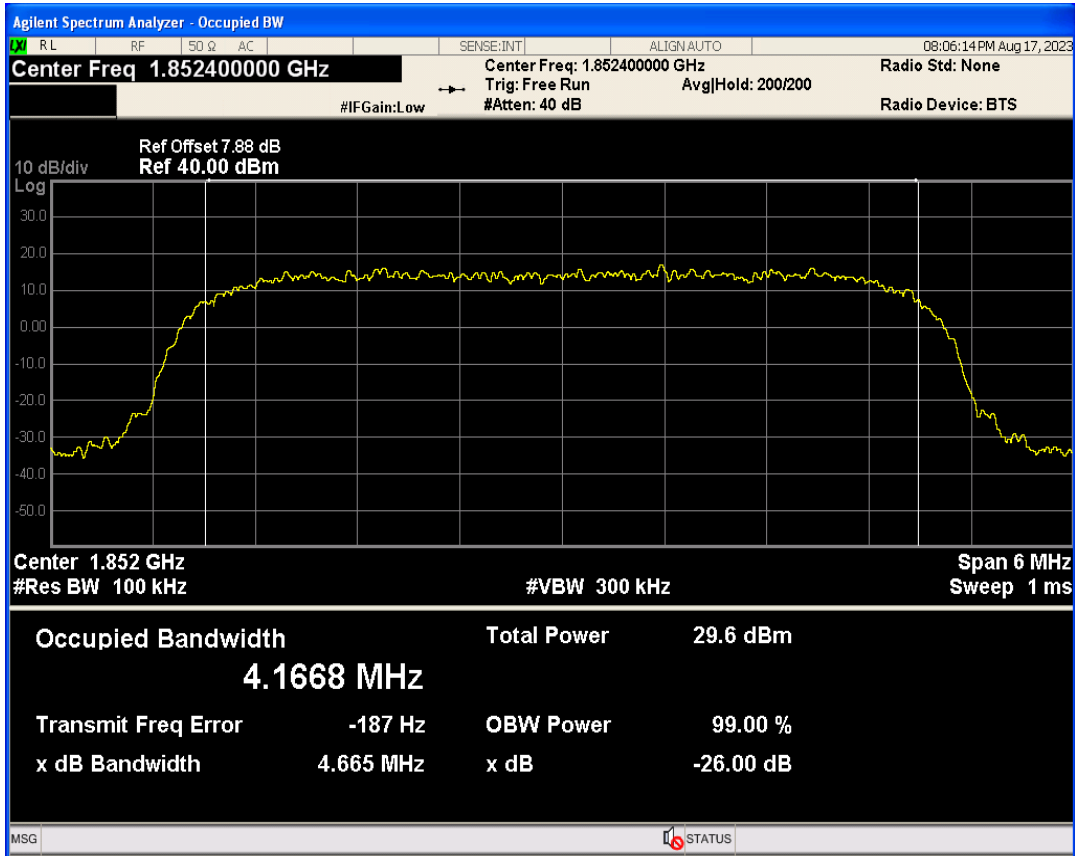

WCDMA Band2 Channel=9262