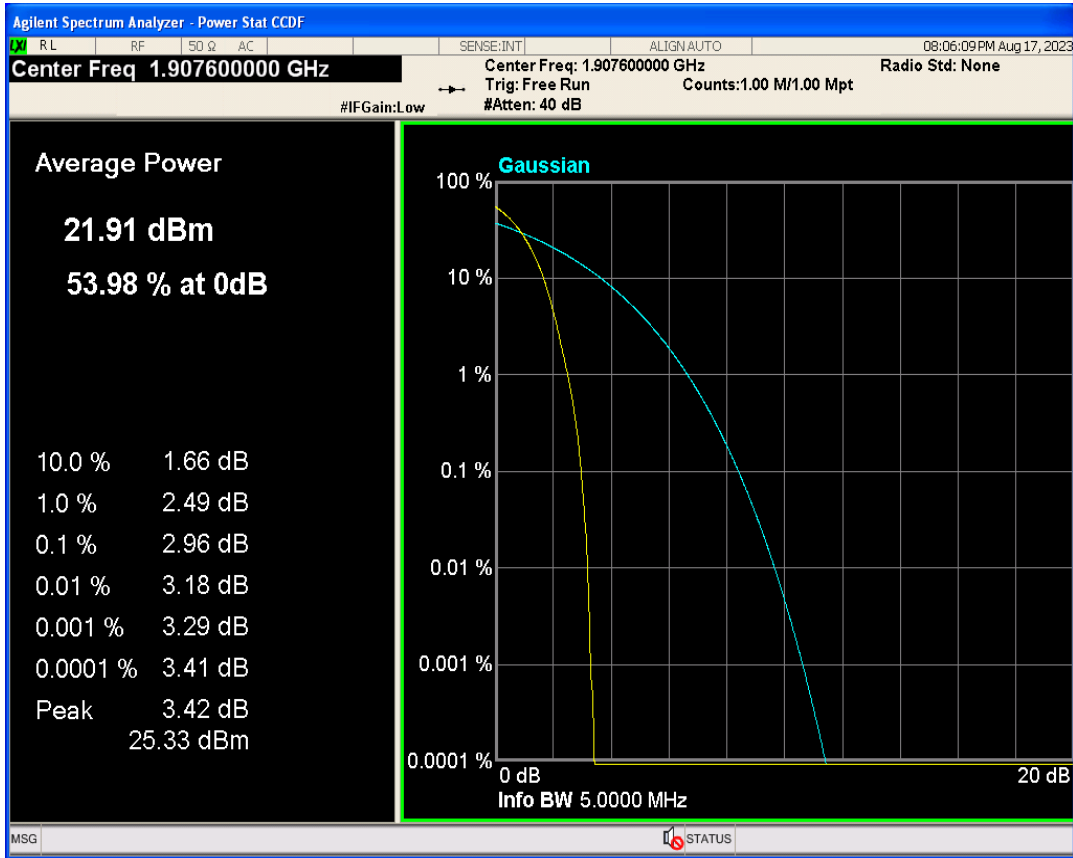

WCDMA Band4 Channel=1312