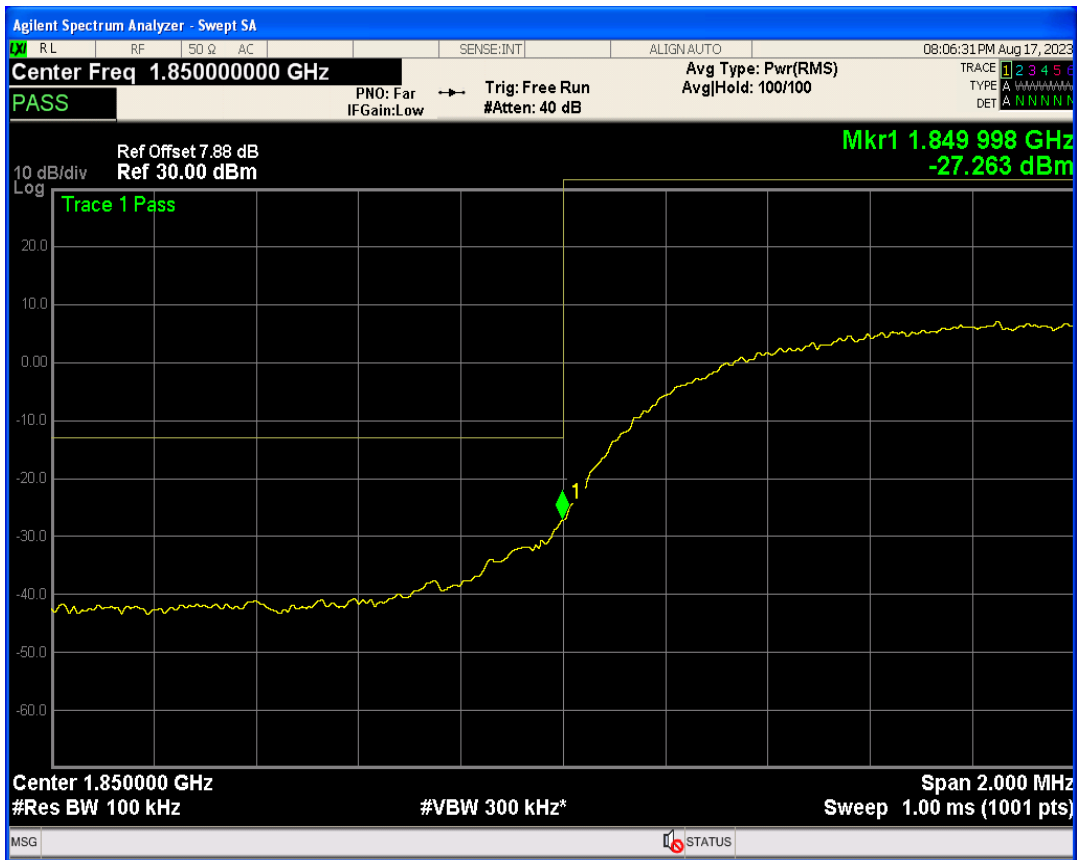

Band edge

Band	Channel	Frequency (MHz)	Spur Freq (MHz)	Spur Level (dBm)	Limit (dBm)	Verdict
WCDMA Band2	9262	1852.4	1850.00	-27.26	-13	PASS
WCDMA Band2	9538	1907.6	1910.00	-26.38	-13	PASS
WCDMA Band4	1312	1712.4	1710.00	-26.91	-13	PASS
WCDMA Band4	1513	1752.6	1755.00	-27.50	-13	PASS
WCDMA Band5	4132	826.4	824.00	-26.33	-13	PASS
WCDMA Band5	4233	846.6	849.00	-28.15	-13	PASS

WCDMA Band2 Channel=9262