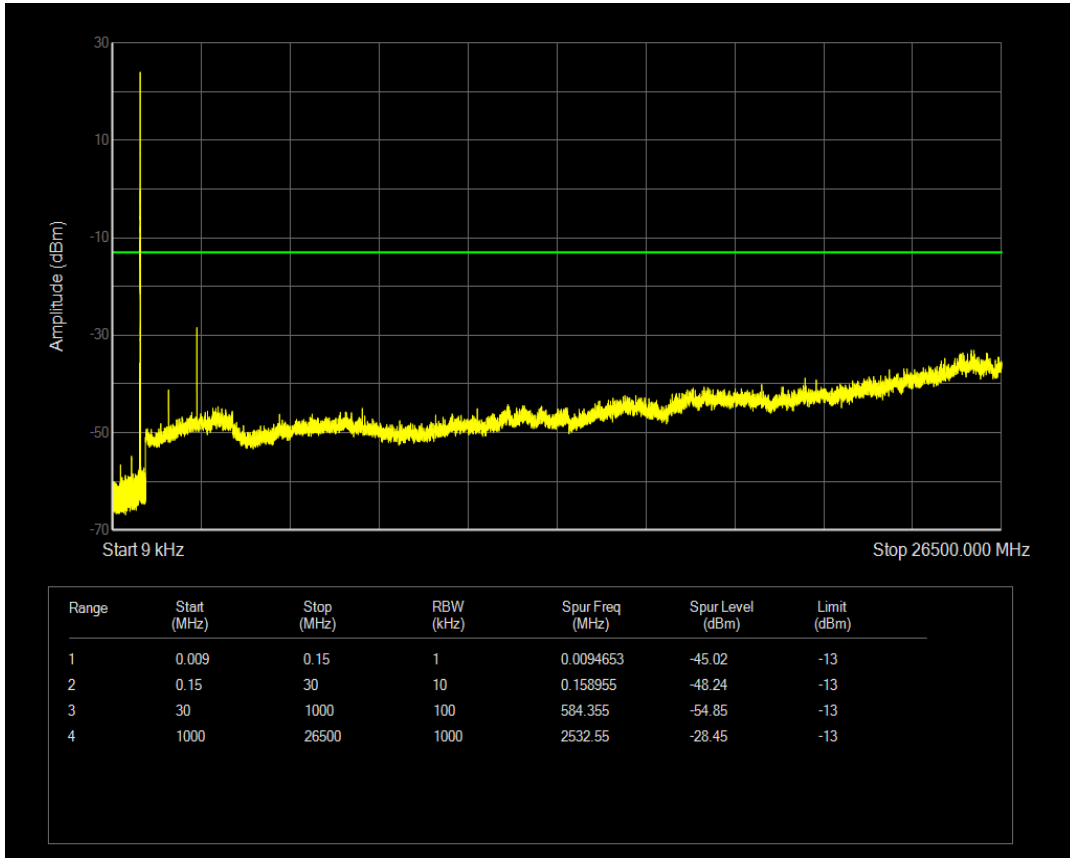

Band5 QPSK BW=5MHz Channel=20625 RB Size=1 Position=#0

Band5 QPSK BW=5MHz Channel=20625 RB Size=25 Position=#0