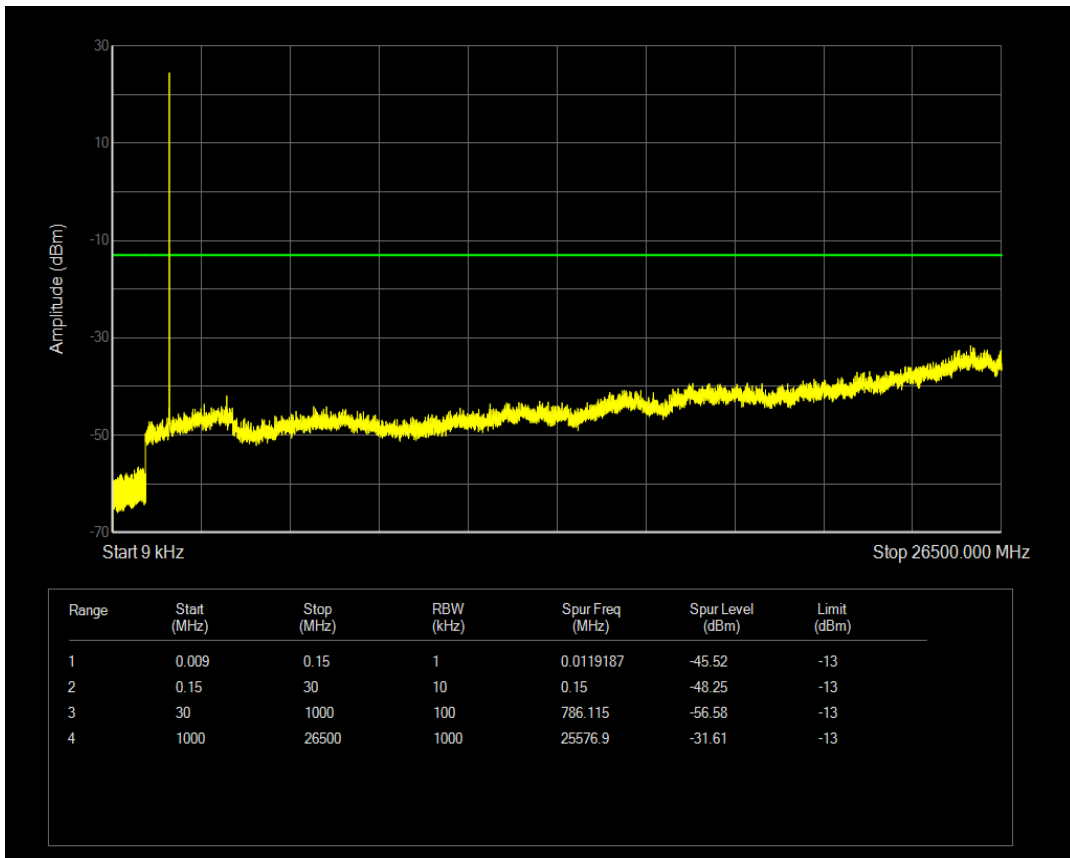

Band66 16QAM BW=1.4MHz Channel=131979 RB Size=6 Position=#0

Band66 QPSK BW=1.4MHz Channel=132322 RB Size=1 Position=#0