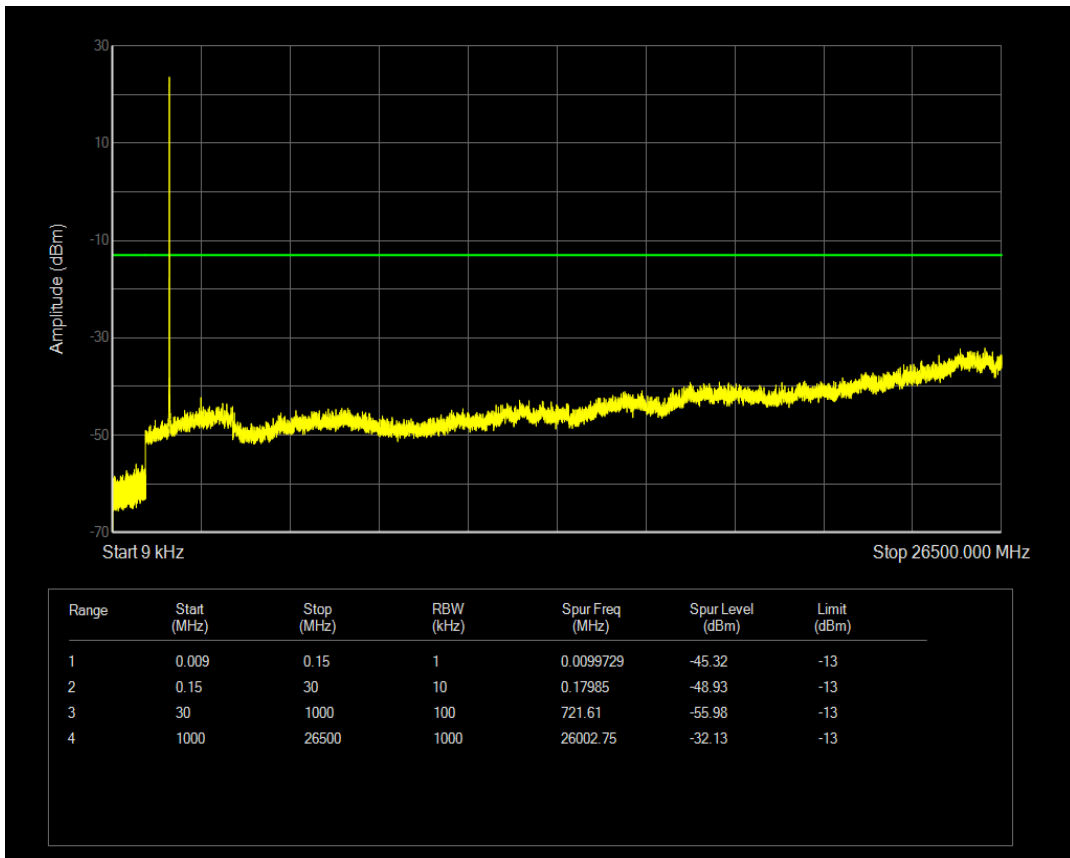

Band66 16QAM BW=1.4MHz Channel=132665 RB Size=1 Position=#0

Band66 16QAM BW=1.4MHz Channel=132665 RB Size=6 Position=#0

Band66 QPSK BW=3MHz Channel=131987 RB Size=1 Position=#0

Band66 QPSK BW=3MHz Channel=131987 RB Size=15 Position=#0