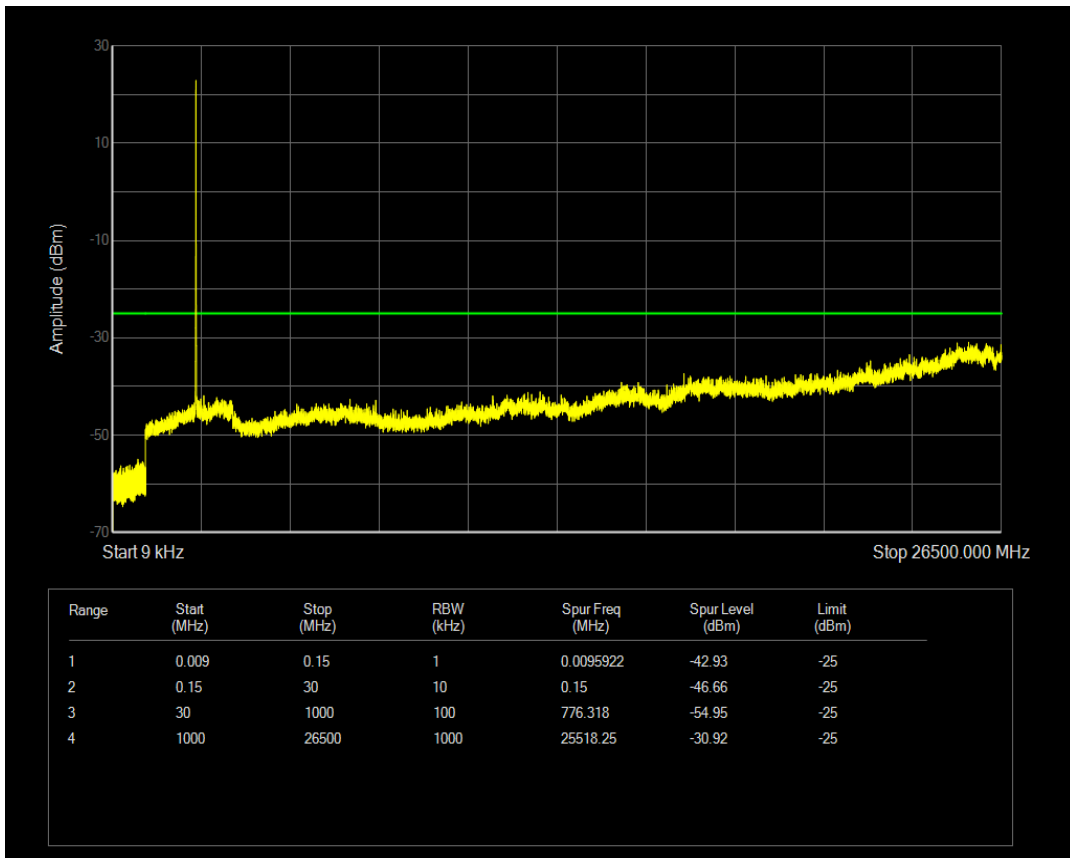

Band66 16QAM BW=20MHz Channel=132572 RB Size=1 Position=#0

Band66 16QAM BW=20MHz Channel=132572 RB Size=100 Position=#0

Band7 QPSK BW=5MHz Channel=20775 RB Size=1 Position=#0

Band7 QPSK BW=5MHz Channel=20775 RB Size=25 Position=#0

Band7 16QAM BW=5MHz Channel=20775 RB Size=1 Position=#0

Band7 16QAM BW=5MHz Channel=20775 RB Size=25 Position=#0

Band7 QPSK BW=5MHz Channel=21100 RB Size=1 Position=#0

Band7 QPSK BW=5MHz Channel=21100 RB Size=25 Position=#0