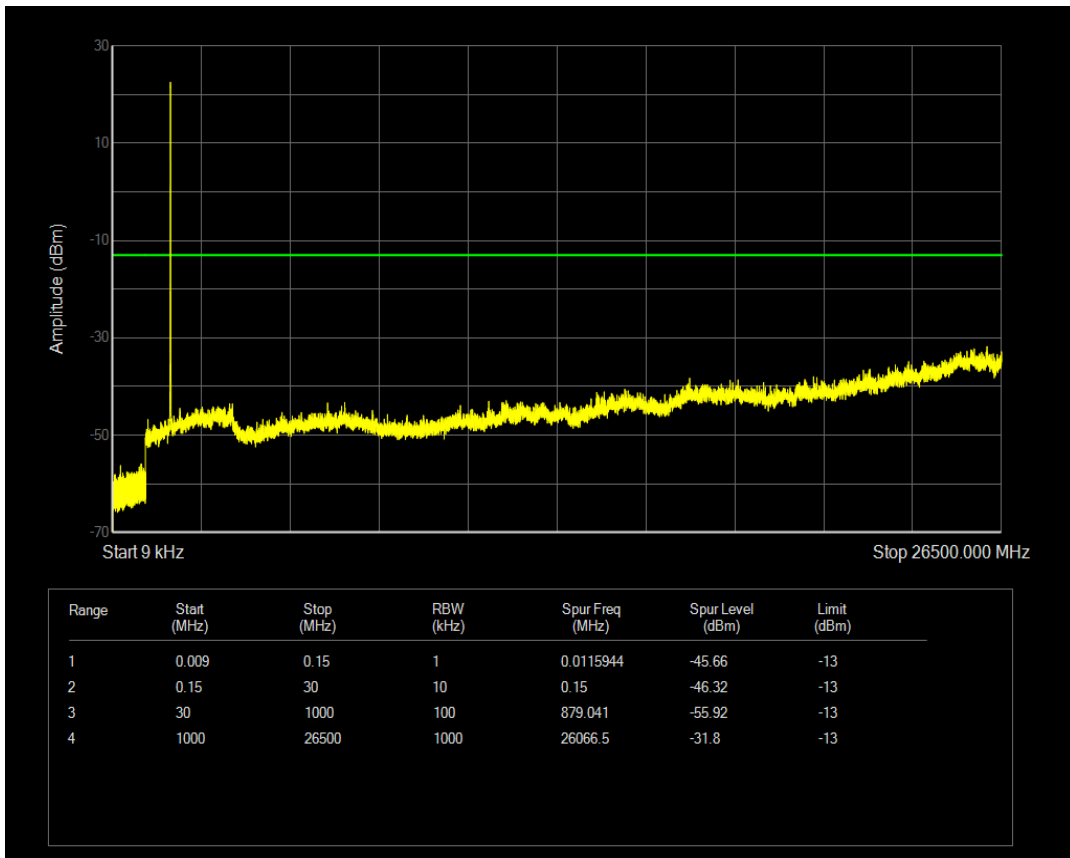

Band66 16QAM BW=5MHz Channel=132322 RB Size=25 Position=#0

Band66 QPSK BW=5MHz Channel=132647 RB Size=1 Position=#0