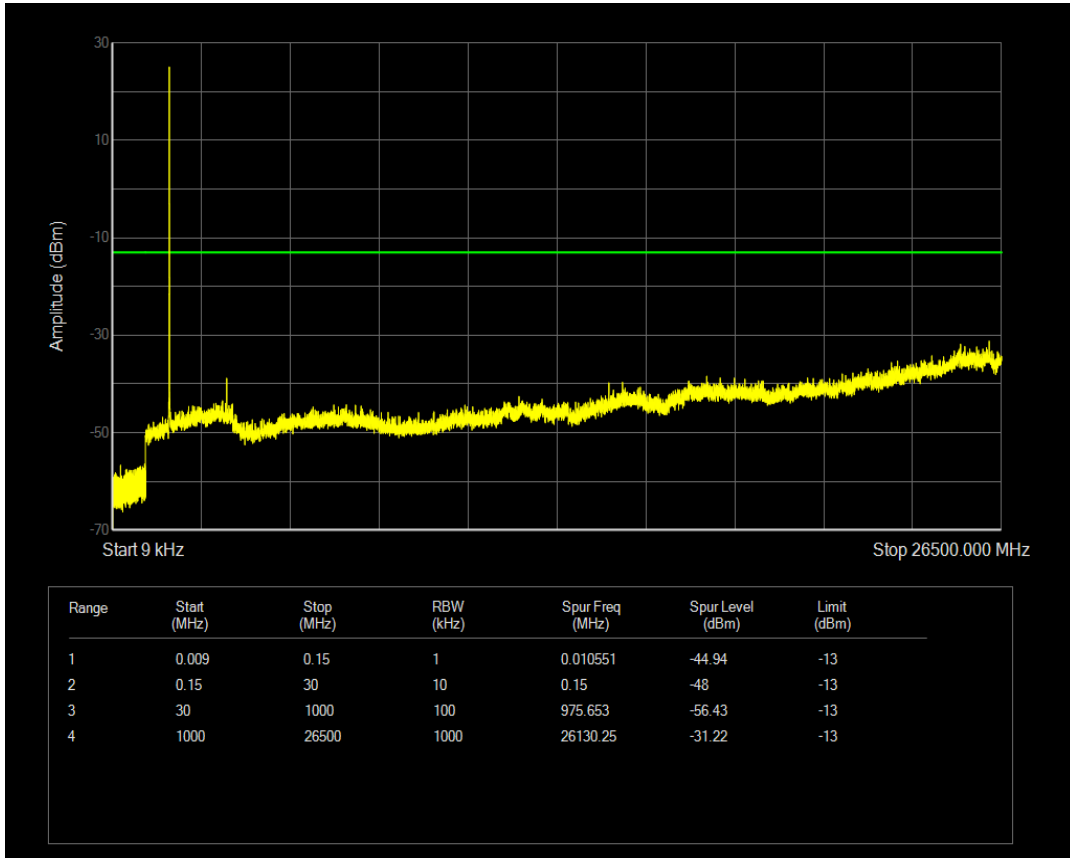

Band66 16QAM BW=3MHz Channel=131987 RB Size=1 Position=#0

Band66 16QAM BW=3MHz Channel=131987 RB Size=15 Position=#0