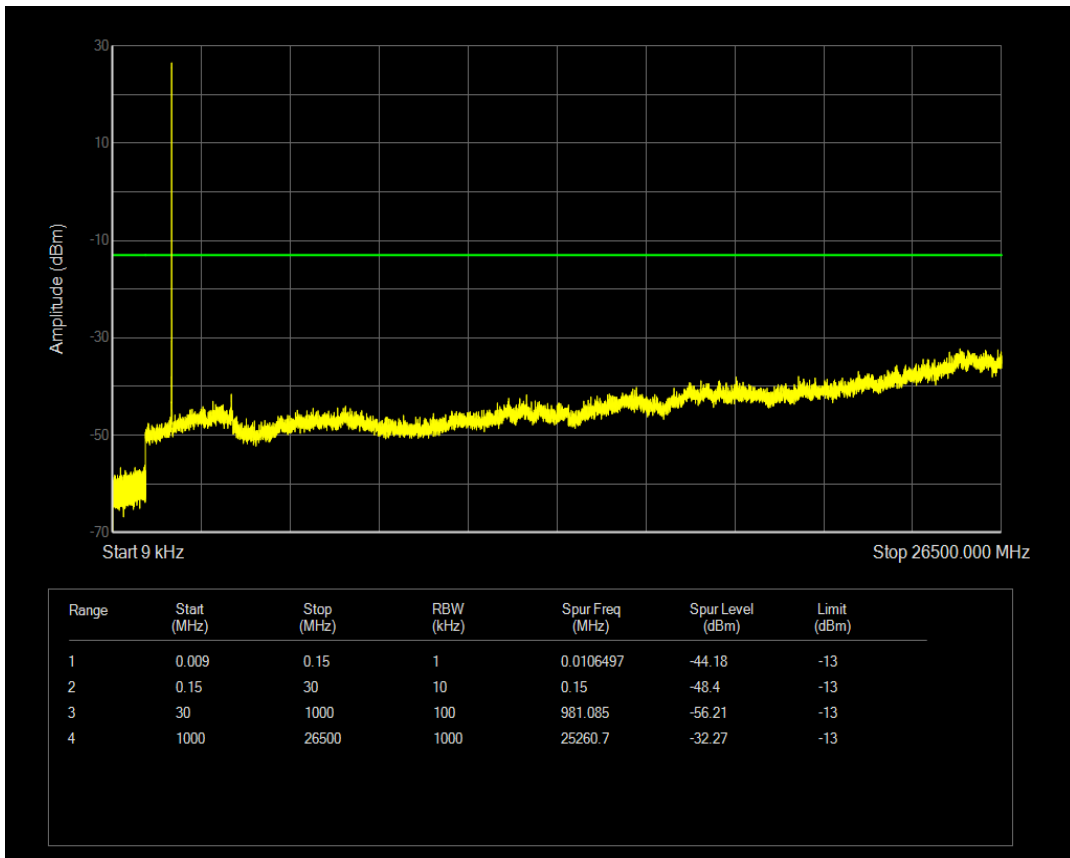

Band66 16QAM BW=1.4MHz Channel=132322 RB Size=1 Position=#0

Band66 16QAM BW=1.4MHz Channel=132322 RB Size=6 Position=#0

Band66 QPSK BW=1.4MHz Channel=132665 RB Size=1 Position=#0

Band66 QPSK BW=1.4MHz Channel=132665 RB Size=6 Position=#0