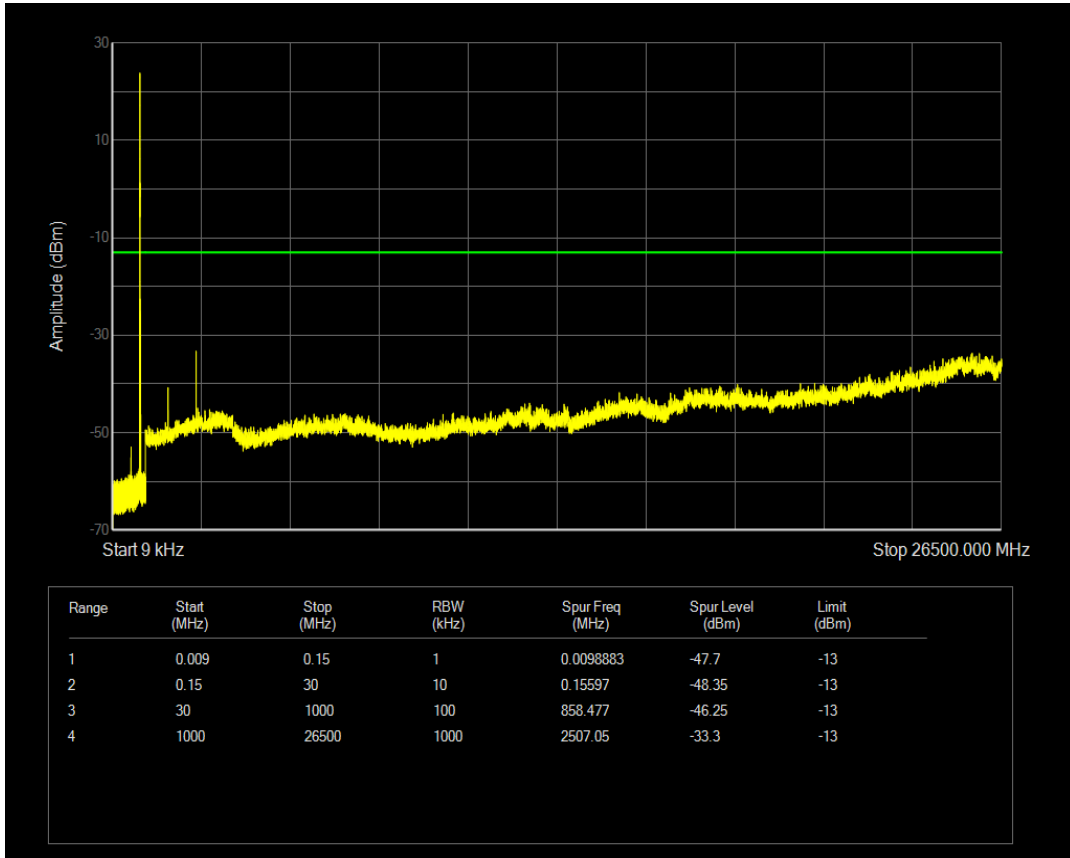

Band5 16QAM BW=1.4MHz Channel=20407 RB Size=1 Position=#0

Band5 16QAM BW=1.4MHz Channel=20407 RB Size=6 Position=#0

Band5 QPSK BW=1.4MHz Channel=20525 RB Size=1 Position=#0

Band5 QPSK BW=1.4MHz Channel=20525 RB Size=6 Position=#0

Band5 16QAM BW=1.4MHz Channel=20525 RB Size=1 Position=#0

Band5 16QAM BW=1.4MHz Channel=20525 RB Size=6 Position=#0

Band5 QPSK BW=1.4MHz Channel=20643 RB Size=1 Position=#0

Band5 QPSK BW=1.4MHz Channel=20643 RB Size=6 Position=#0