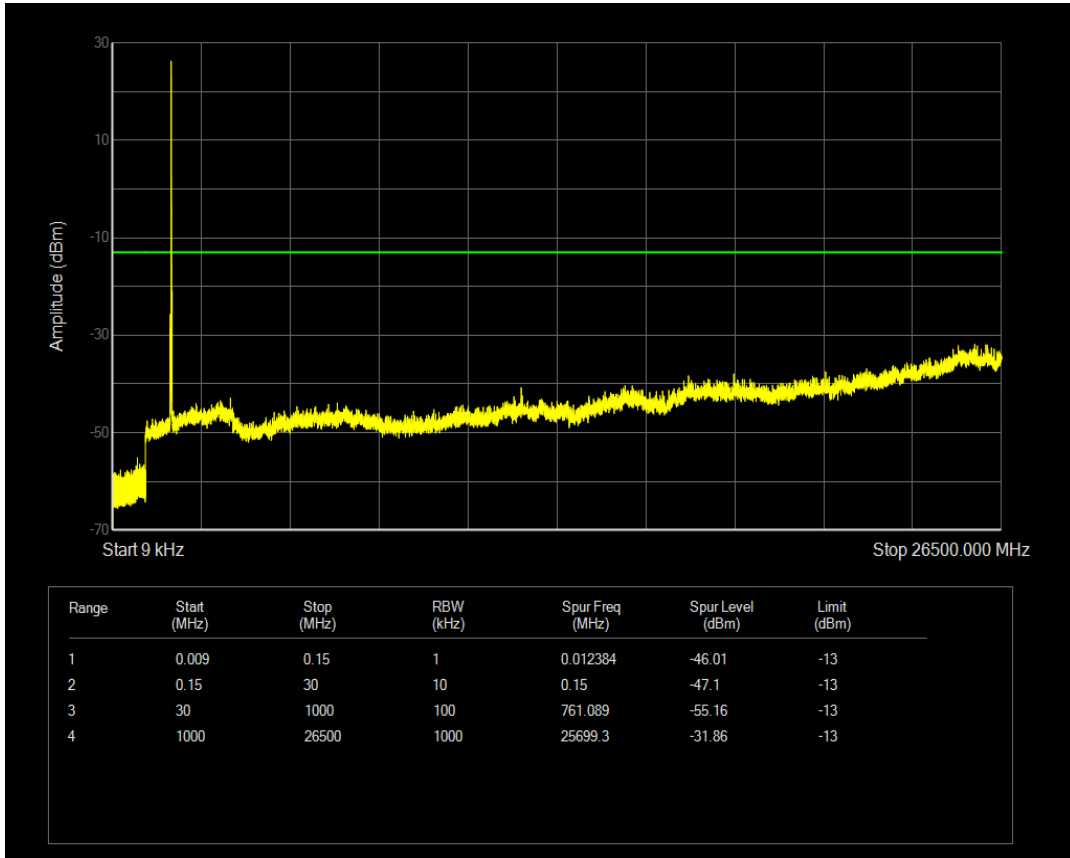

Band66 16QAM BW=15MHz Channel=132597 RB Size=1 Position=#0

Band66 16QAM BW=15MHz Channel=132597 RB Size=75 Position=#0