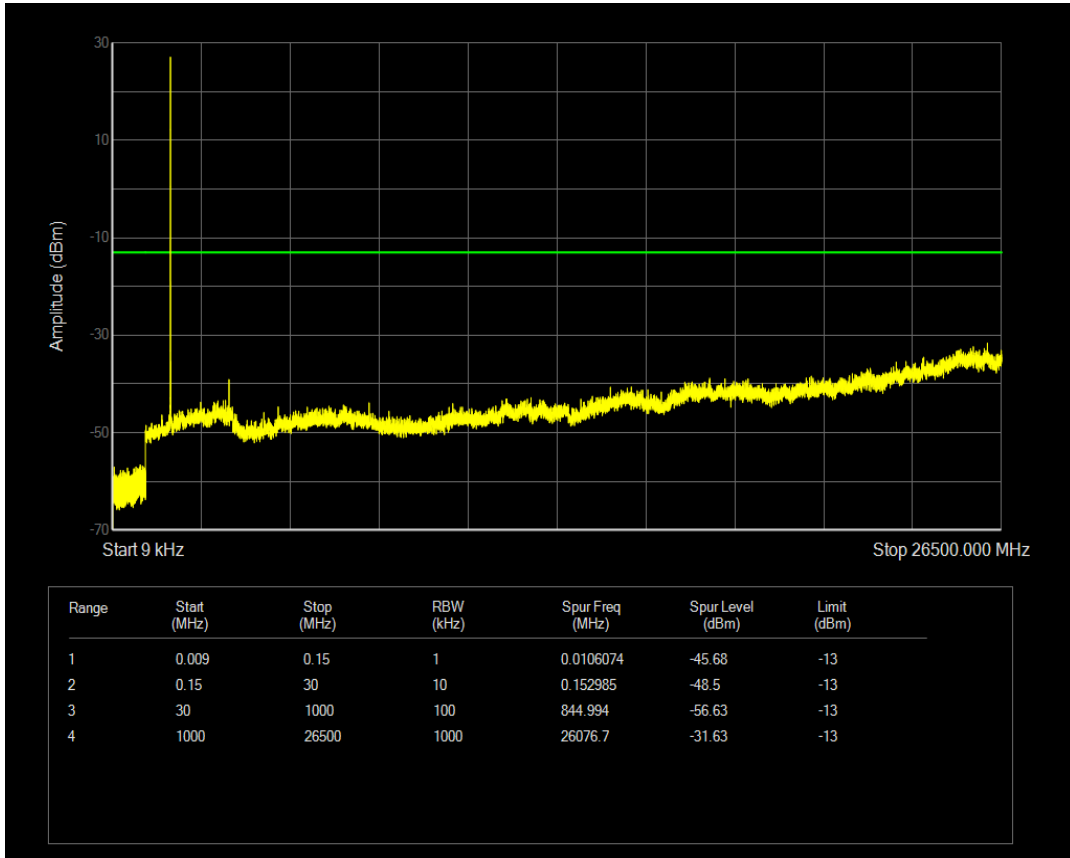

Band66 16QAM BW=1.4MHz Channel=132322 RB Size=1 Position=#0

Band66 16QAM BW=1.4MHz Channel=132322 RB Size=6 Position=#0