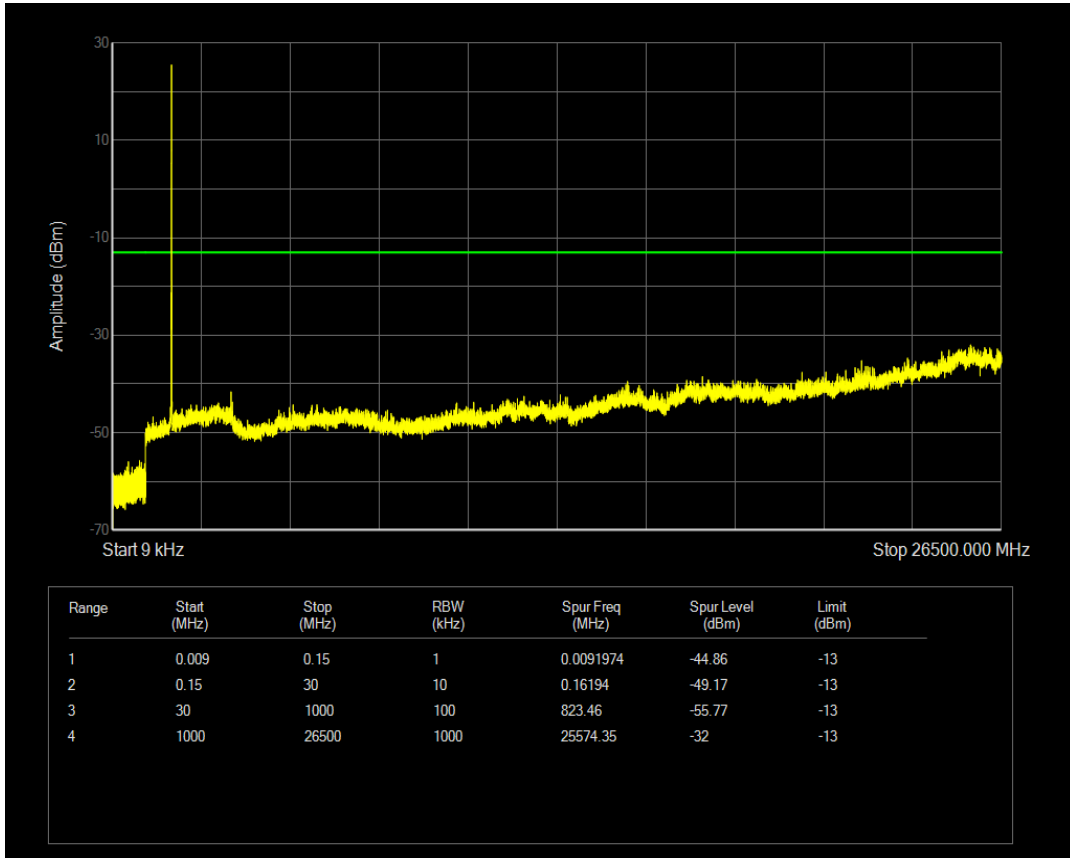

Band66 16QAM BW=5MHz Channel=132647 RB Size=1 Position=#0

Band66 16QAM BW=5MHz Channel=132647 RB Size=25 Position=#0