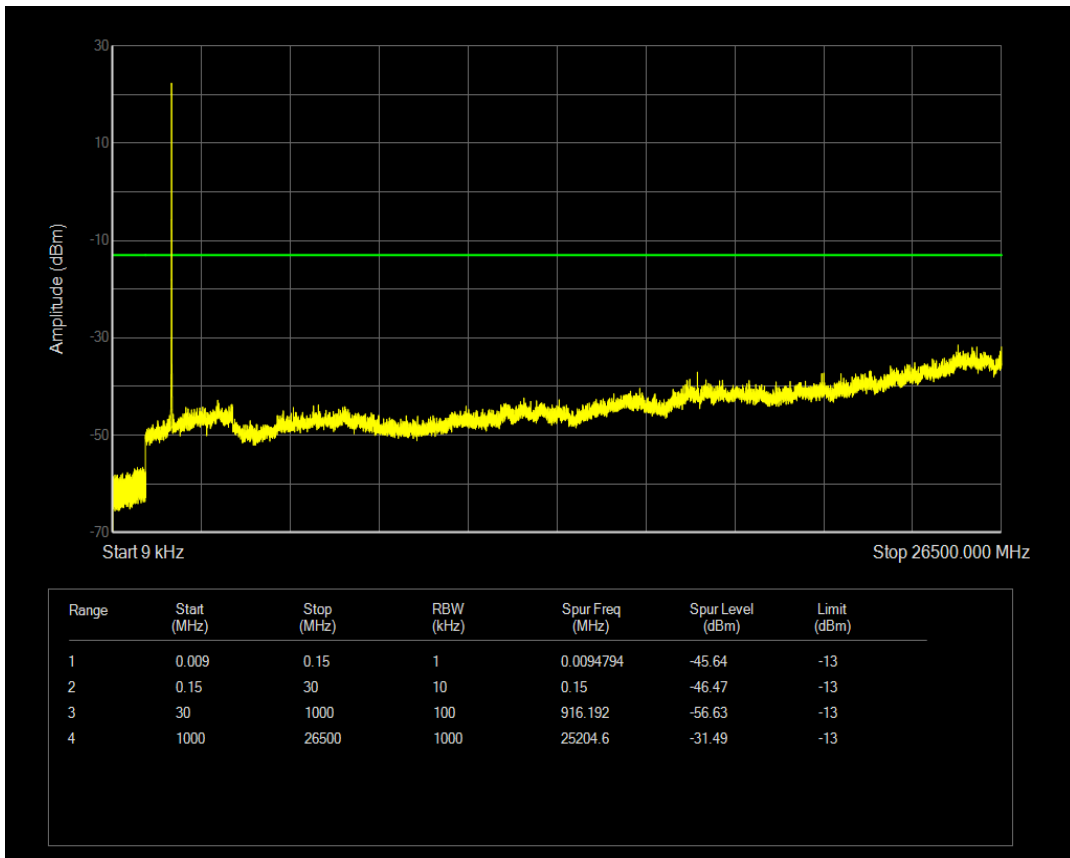

Band66 16QAM BW=5MHz Channel=132322 RB Size=1 Position=#0

Band66 16QAM BW=5MHz Channel=132322 RB Size=25 Position=#0

Band66 QPSK BW=5MHz Channel=132647 RB Size=1 Position=#0

Band66 QPSK BW=5MHz Channel=132647 RB Size=25 Position=#0