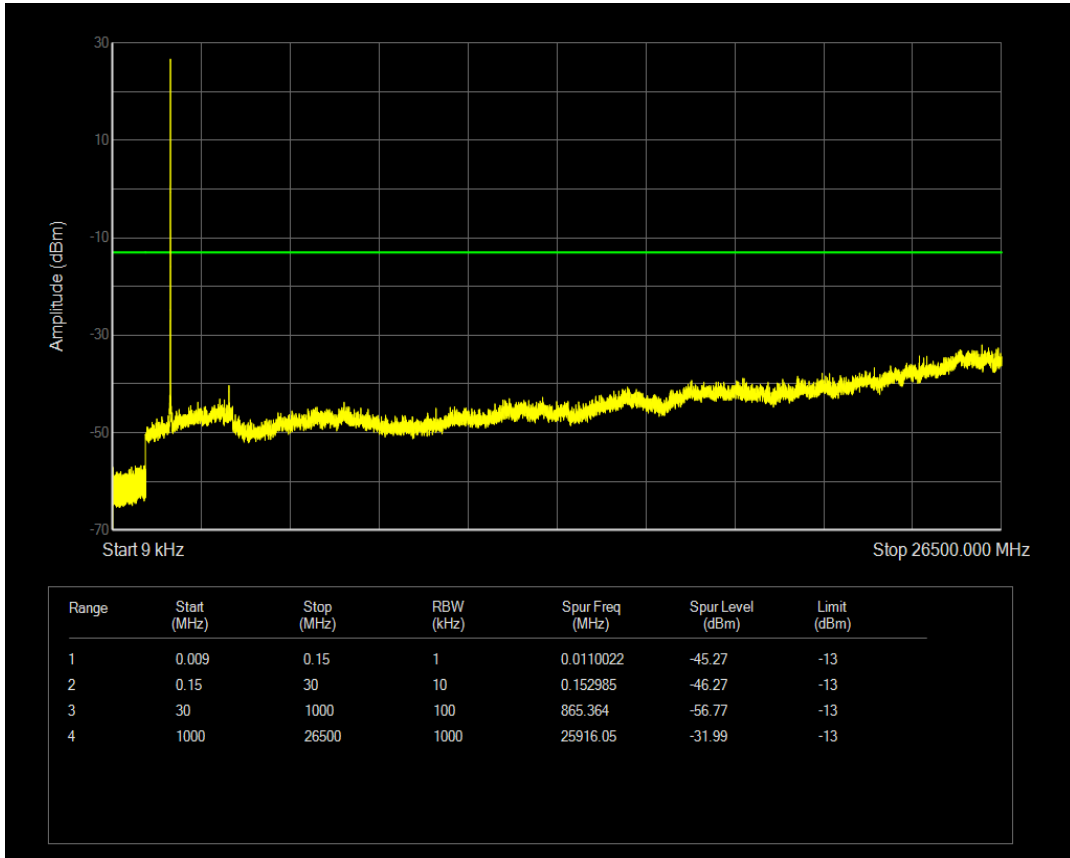

Band66 QPSK BW=3MHz Channel=132322 RB Size=1 Position=#0

Band66 QPSK BW=3MHz Channel=132322 RB Size=15 Position=#0