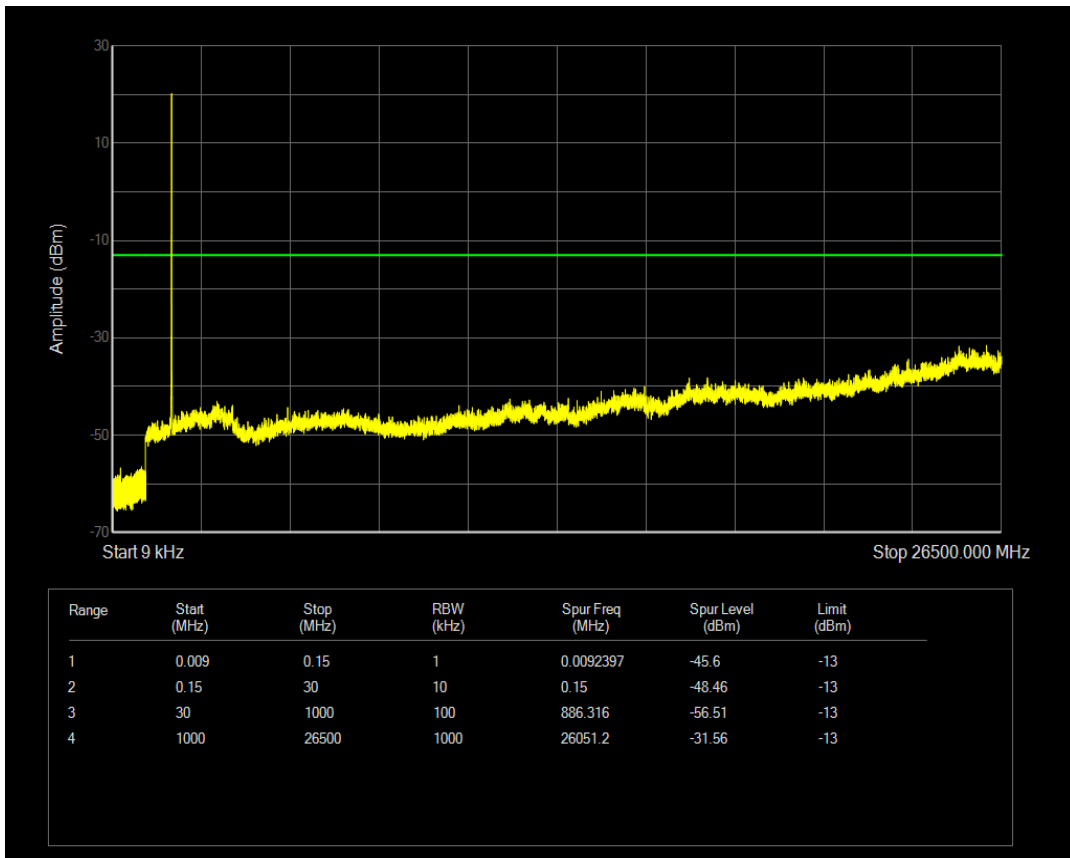

Band66 16QAM BW=5MHz Channel=132647 RB Size=25 Position=#0

Band66 QPSK BW=10MHz Channel=132022 RB Size=1 Position=#0