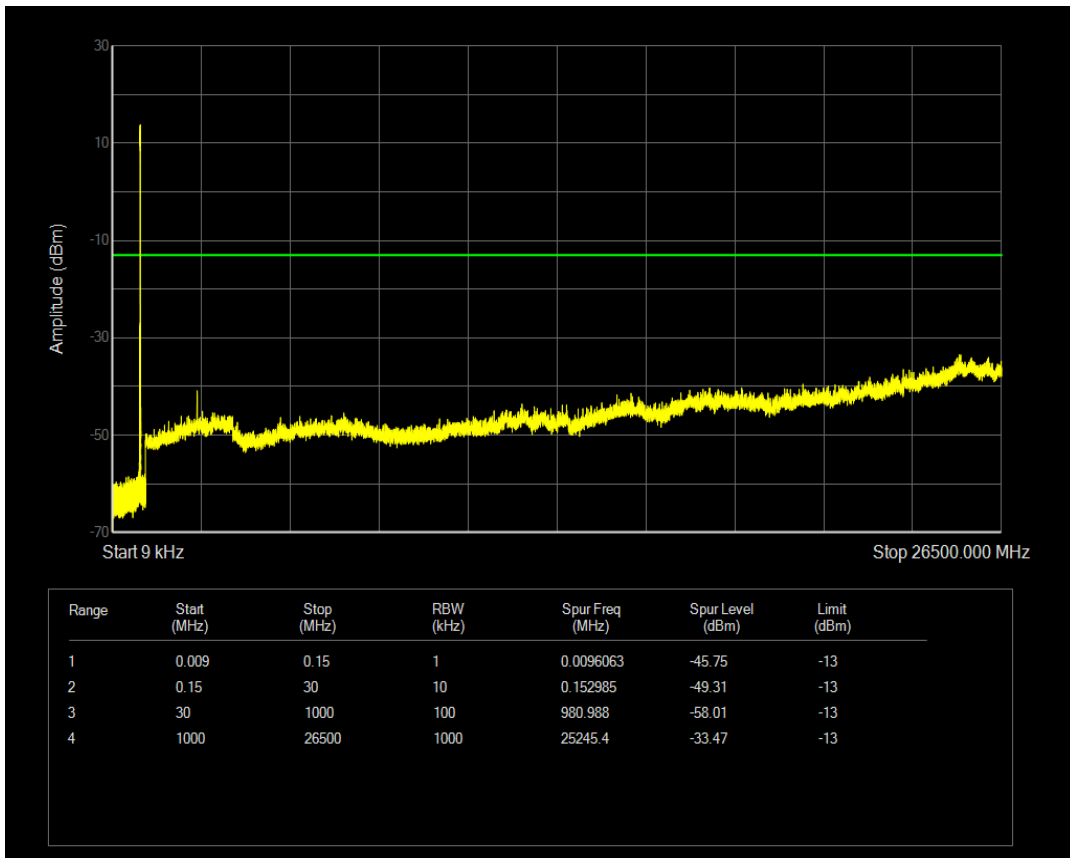

Band5 16QAM BW=5MHz Channel=20525 RB Size=1 Position=#0

Band5 16QAM BW=5MHz Channel=20525 RB Size=25 Position=#0

Band5 QPSK BW=5MHz Channel=20625 RB Size=1 Position=#0

Band5 QPSK BW=5MHz Channel=20625 RB Size=25 Position=#0

Band5 16QAM BW=5MHz Channel=20625 RB Size=1 Position=#0

Band5 16QAM BW=5MHz Channel=20625 RB Size=25 Position=#0

Band5 QPSK BW=10MHz Channel=20450 RB Size=1 Position=#0

Band5 QPSK BW=10MHz Channel=20450 RB Size=50 Position=#0