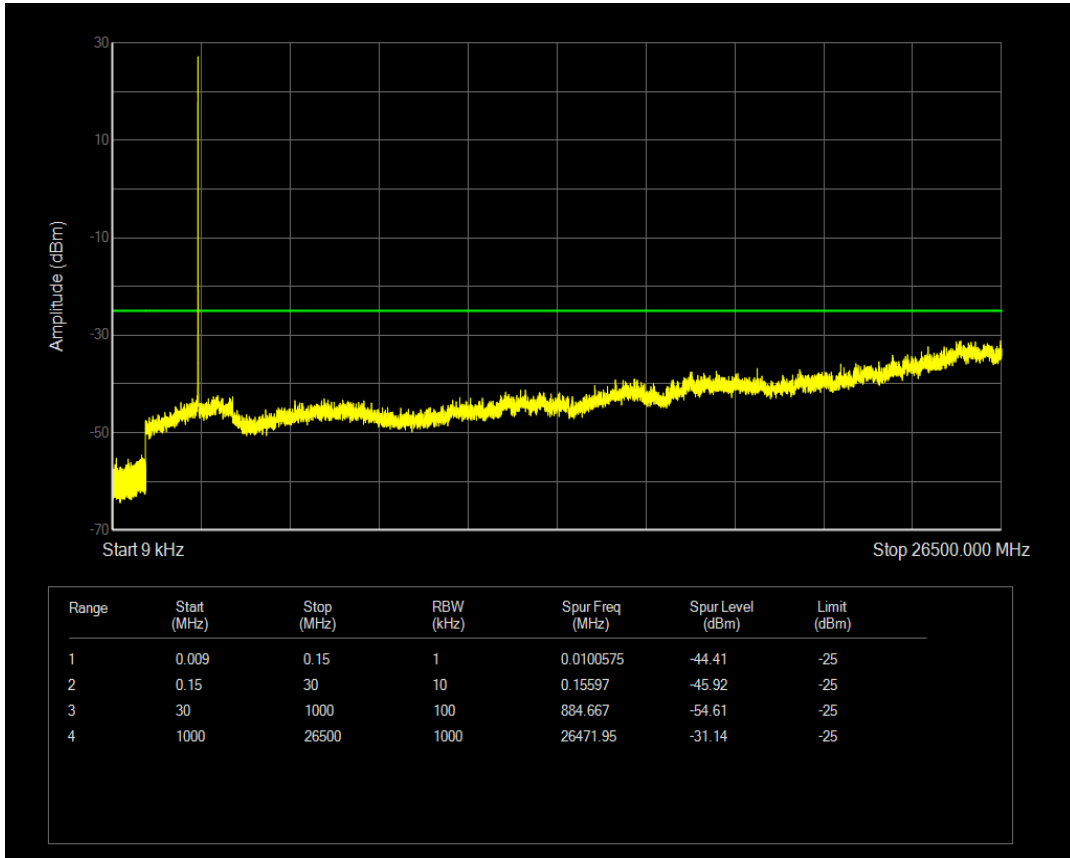

Band7 QPSK BW=5MHz Channel=21425 RB Size=1 Position=#0

Band7 QPSK BW=5MHz Channel=21425 RB Size=25 Position=#0