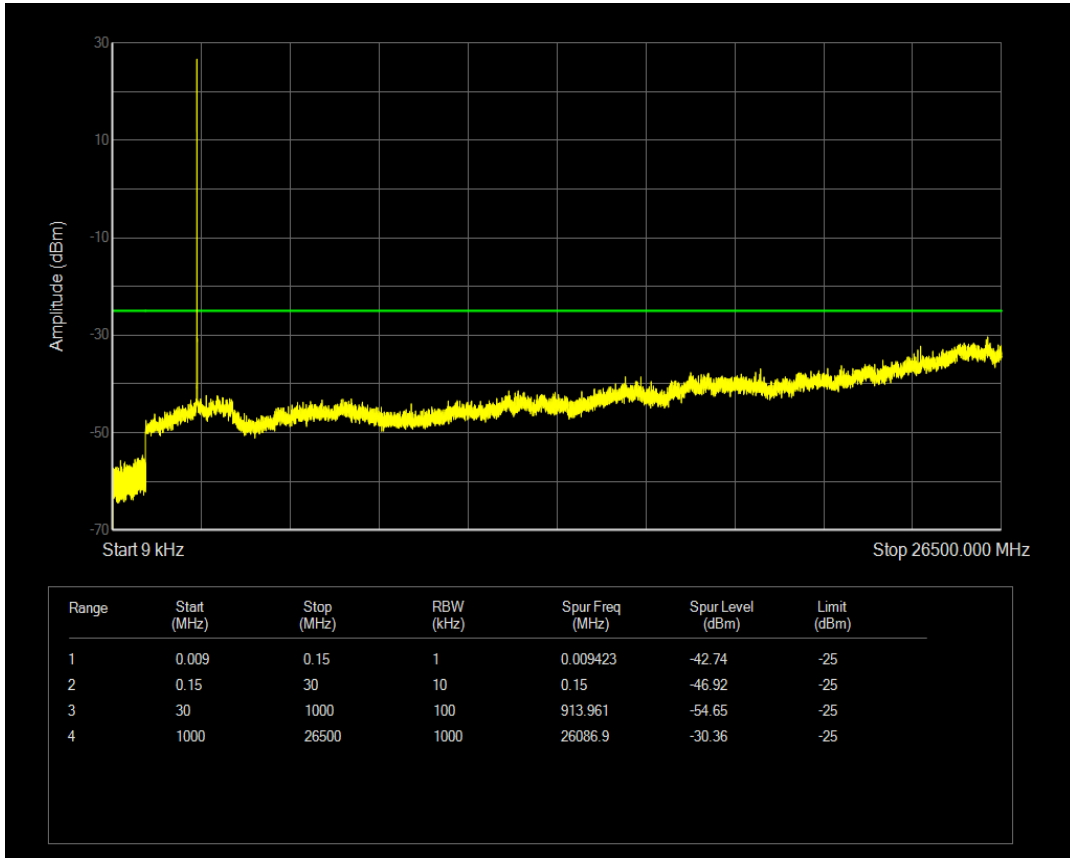

Band66 16QAM BW=20MHz Channel=132572 RB Size=1 Position=#0

Band66 16QAM BW=20MHz Channel=132572 RB Size=100 Position=#0

Band7 QPSK BW=5MHz Channel=20775 RB Size=1 Position=#0

Band7 QPSK BW=5MHz Channel=20775 RB Size=25 Position=#0

Band7 16QAM BW=5MHz Channel=20775 RB Size=1 Position=#0

Band7 16QAM BW=5MHz Channel=20775 RB Size=25 Position=#0

Band7 QPSK BW=5MHz Channel=21100 RB Size=1 Position=#0

Band7 QPSK BW=5MHz Channel=21100 RB Size=25 Position=#0