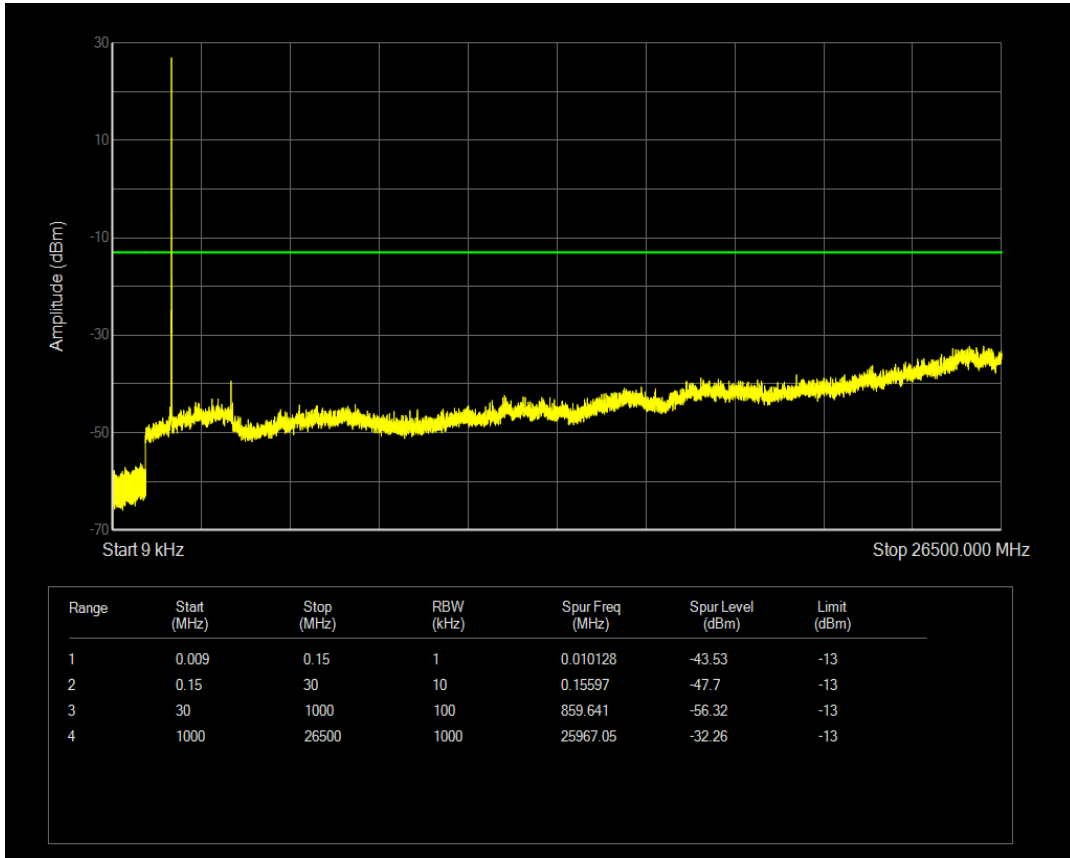

Band66 QPSK BW=5MHz Channel=132647 RB Size=1 Position=#0

Band66 QPSK BW=5MHz Channel=132647 RB Size=25 Position=#0