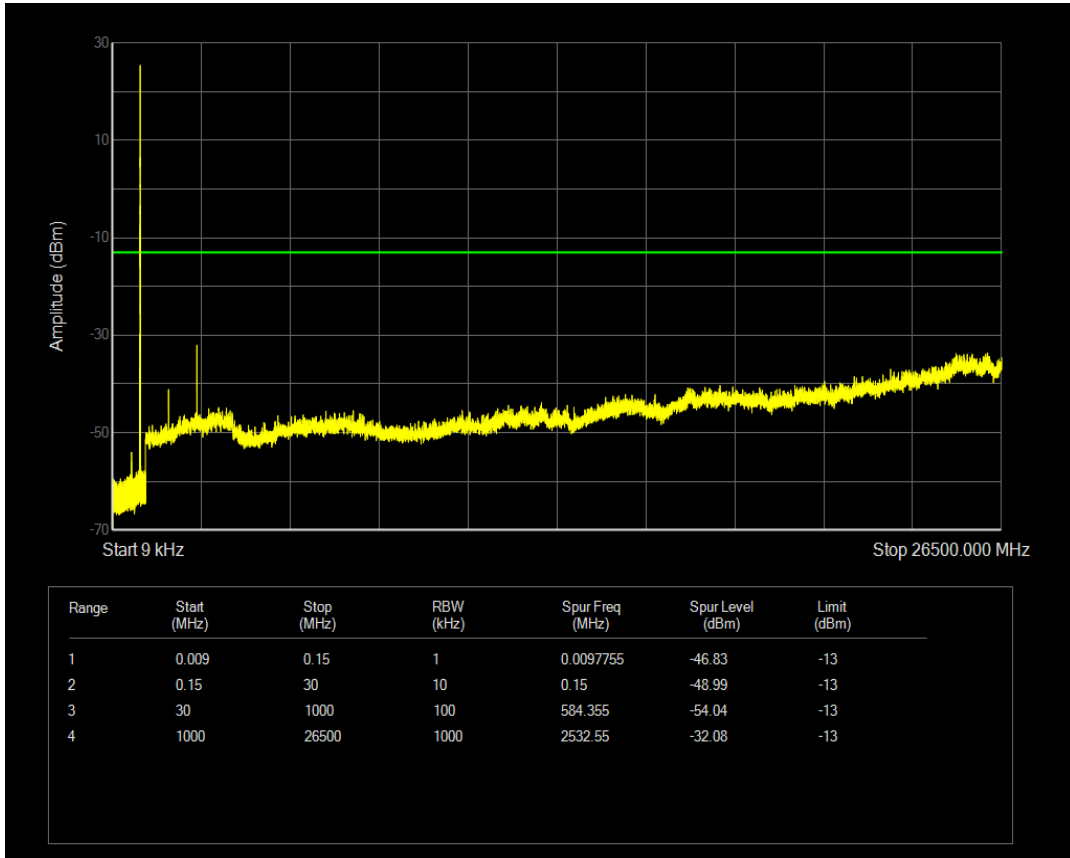

Band5 16QAM BW=5MHz Channel=20525 RB Size=1 Position=#0

Band5 16QAM BW=5MHz Channel=20525 RB Size=25 Position=#0

Band5 QPSK BW=5MHz Channel=20625 RB Size=1 Position=#0

Band5 QPSK BW=5MHz Channel=20625 RB Size=25 Position=#0

Band5 16QAM BW=5MHz Channel=20625 RB Size=1 Position=#0

Band5 16QAM BW=5MHz Channel=20625 RB Size=25 Position=#0

Band5 QPSK BW=10MHz Channel=20450 RB Size=1 Position=#0

Band5 QPSK BW=10MHz Channel=20450 RB Size=50 Position=#0