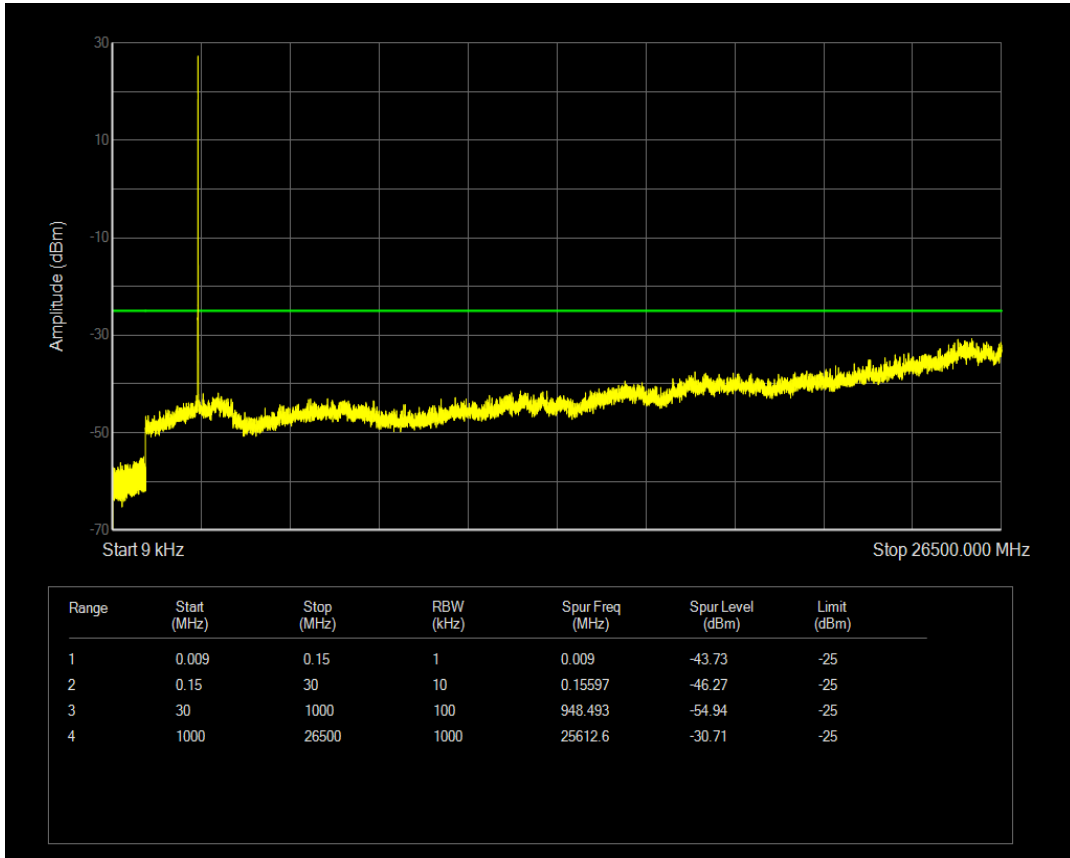

Band7 16QAM BW=5MHz Channel=21100 RB Size=1 Position=#0

Band7 16QAM BW=5MHz Channel=21100 RB Size=25 Position=#0

Band7 QPSK BW=5MHz Channel=21425 RB Size=1 Position=#0

Band7 QPSK BW=5MHz Channel=21425 RB Size=25 Position=#0

Band7 16QAM BW=5MHz Channel=21425 RB Size=1 Position=#0

Band7 16QAM BW=5MHz Channel=21425 RB Size=25 Position=#0

Band7 QPSK BW=10MHz Channel=20800 RB Size=1 Position=#0

Band7 QPSK BW=10MHz Channel=20800 RB Size=50 Position=#0