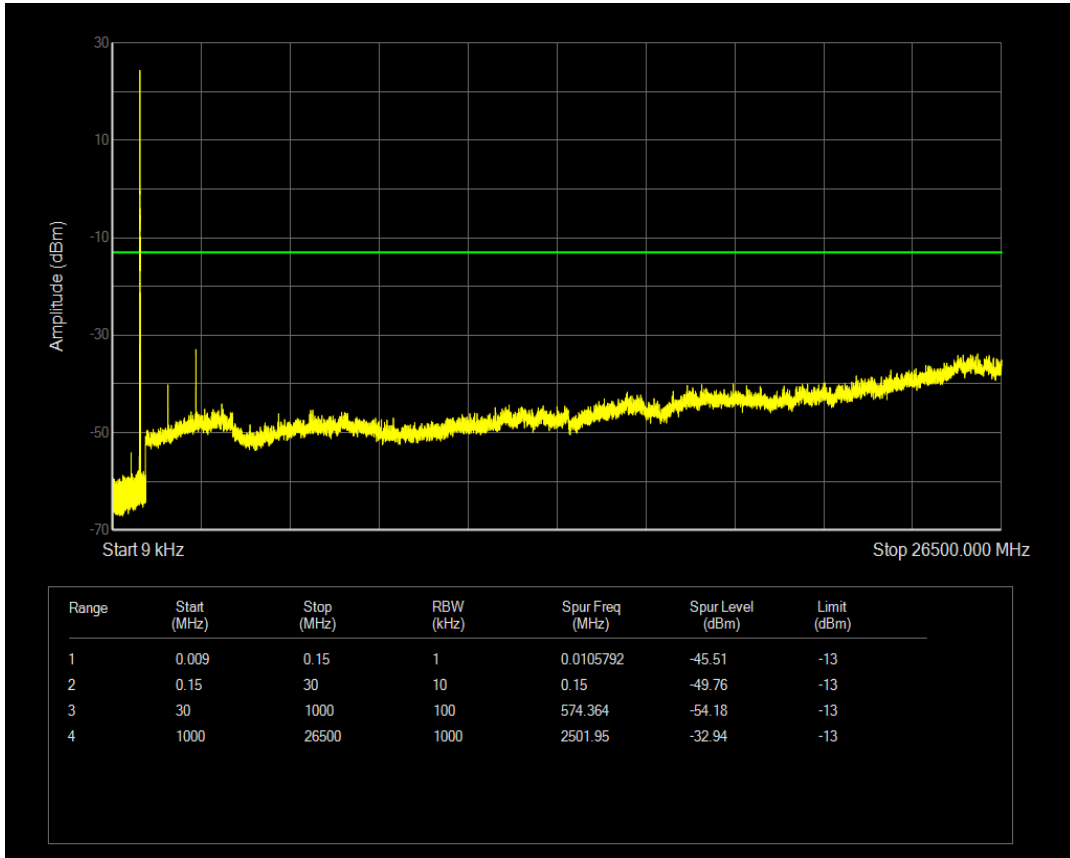

Band5 16QAM BW=5MHz Channel=20525 RB Size=1 Position=#0

Band5 16QAM BW=5MHz Channel=20525 RB Size=25 Position=#0