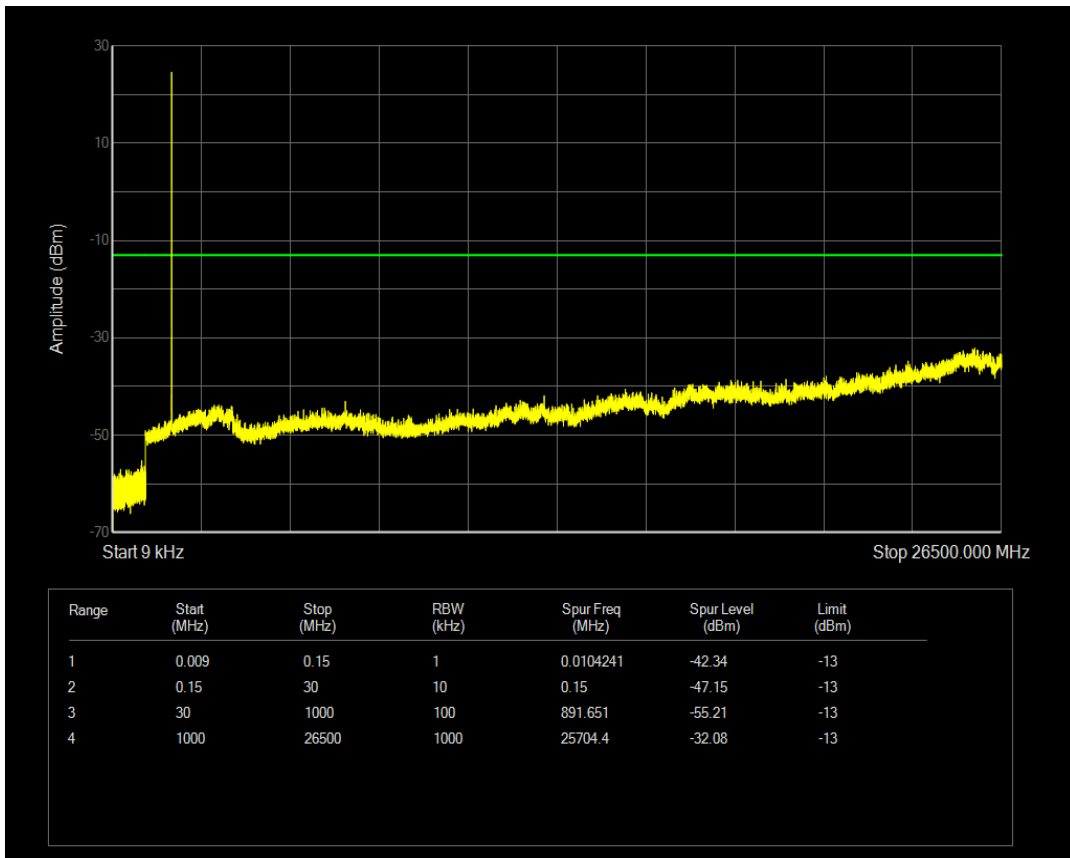

Band66 16QAM BW=1.4MHz Channel=132665 RB Size=6 Position=#0

Band66 QPSK BW=3MHz Channel=131987 RB Size=1 Position=#0