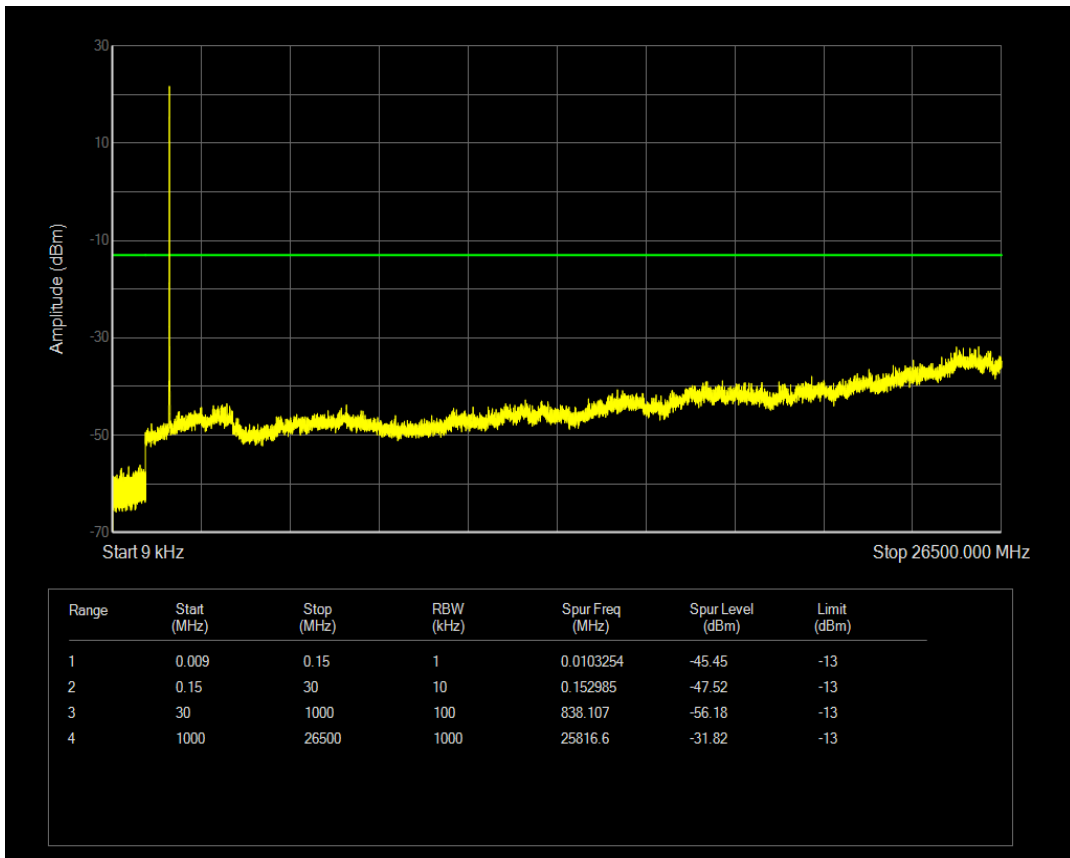

Band66 16QAM BW=5MHz Channel=131997 RB Size=25 Position=#0

Band66 QPSK BW=5MHz Channel=132322 RB Size=1 Position=#0