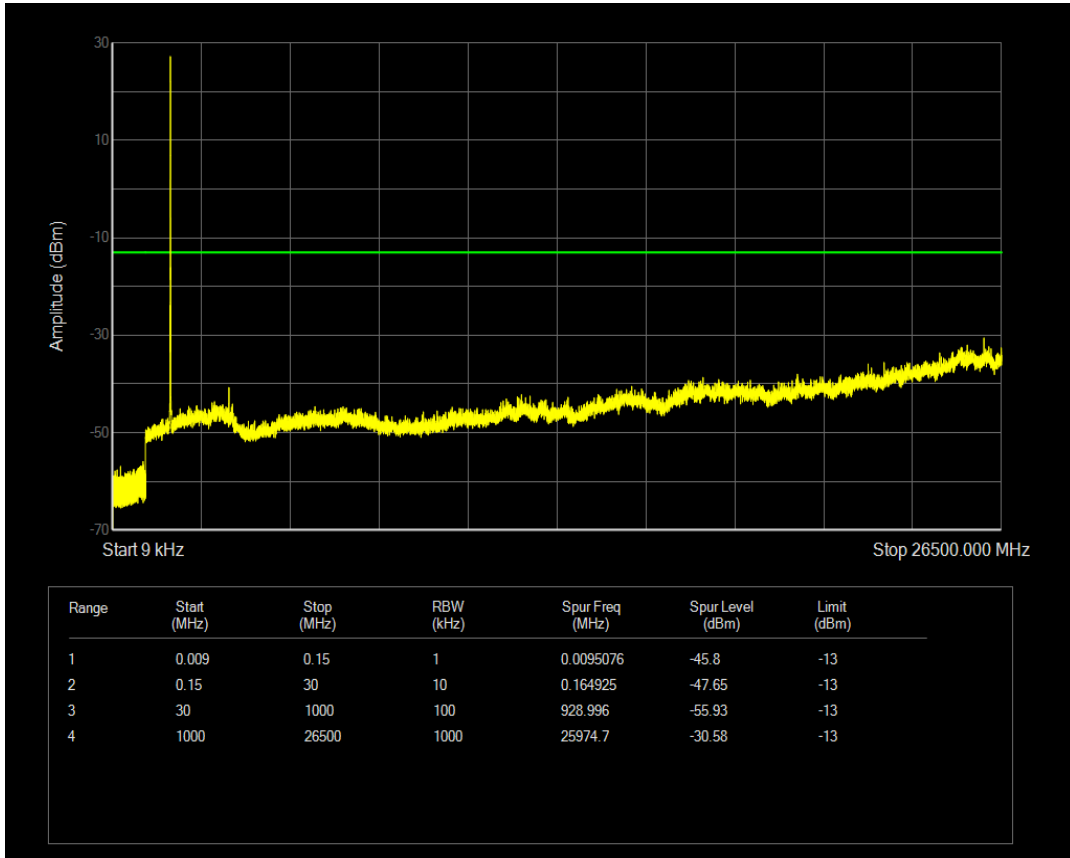

Band66 QPSK BW=5MHz Channel=132322 RB Size=1 Position=#0

Band66 QPSK BW=5MHz Channel=132322 RB Size=25 Position=#0