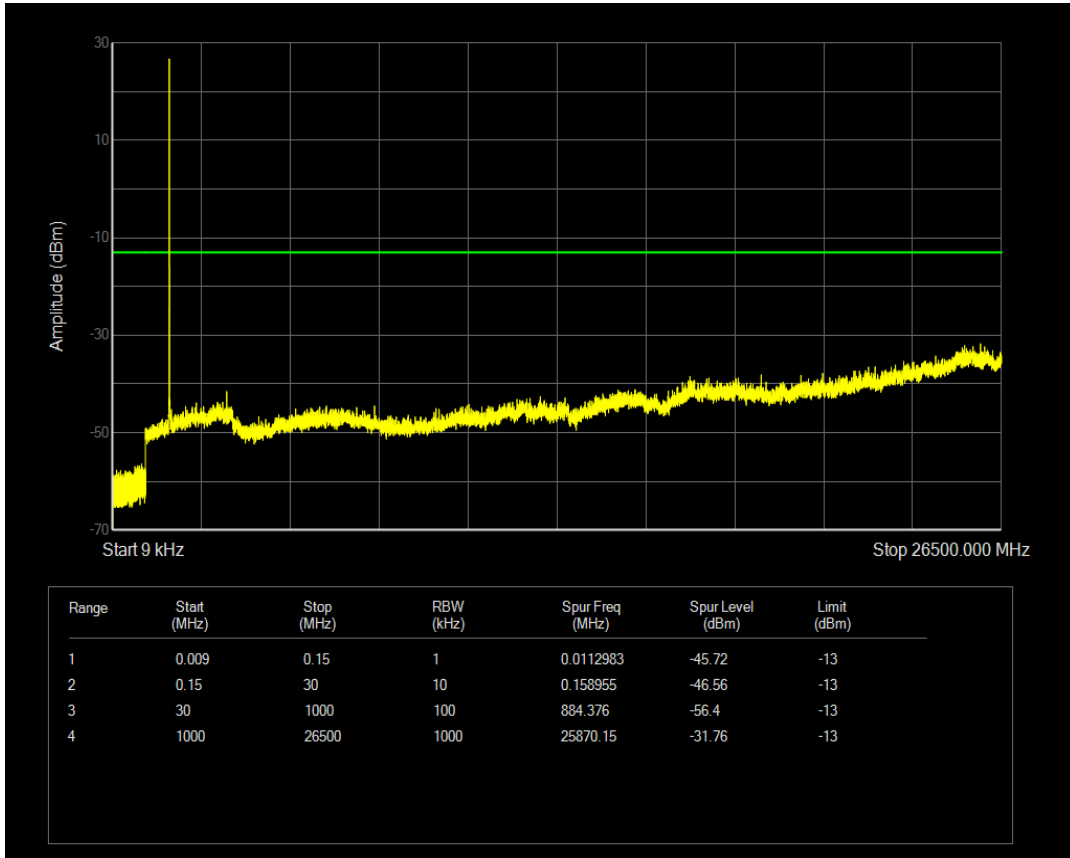

Band66 QPSK BW=3MHz Channel=131987 RB Size=1 Position=#0

Band66 QPSK BW=3MHz Channel=131987 RB Size=15 Position=#0