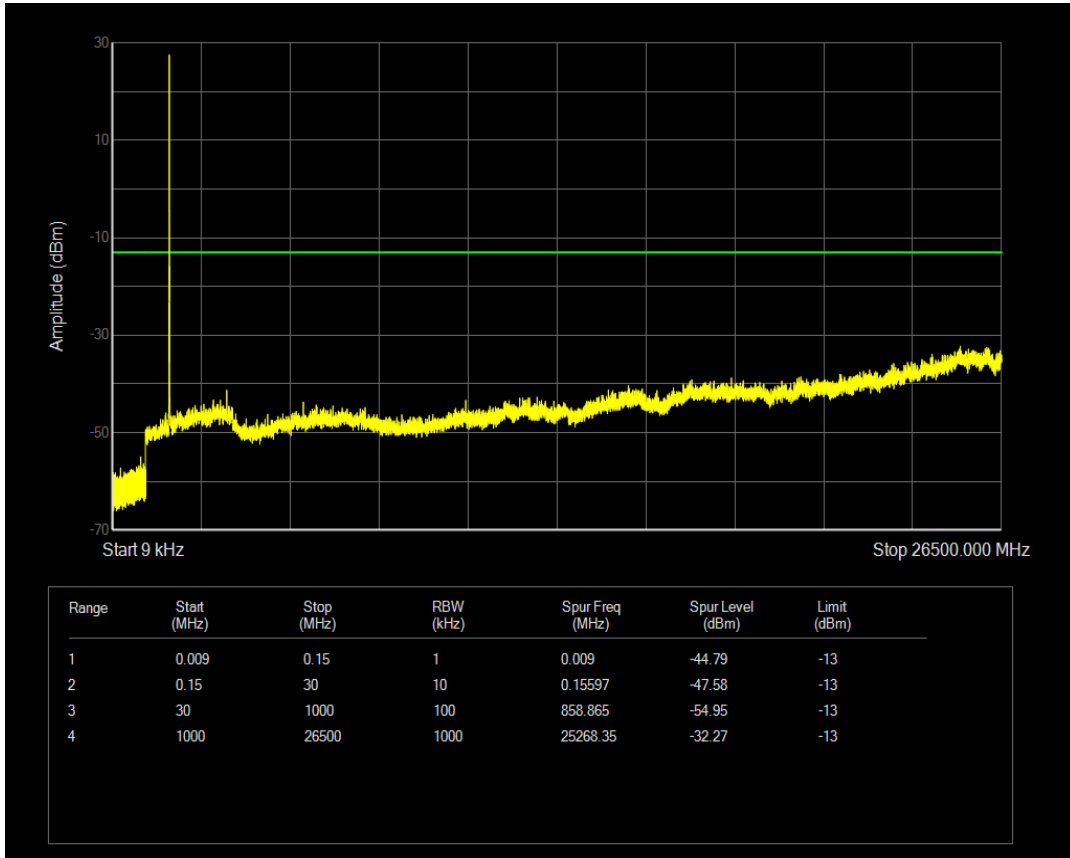

Band66 QPSK BW=5MHz Channel=131997 RB Size=1 Position=#0

Band66 QPSK BW=5MHz Channel=131997 RB Size=25 Position=#0