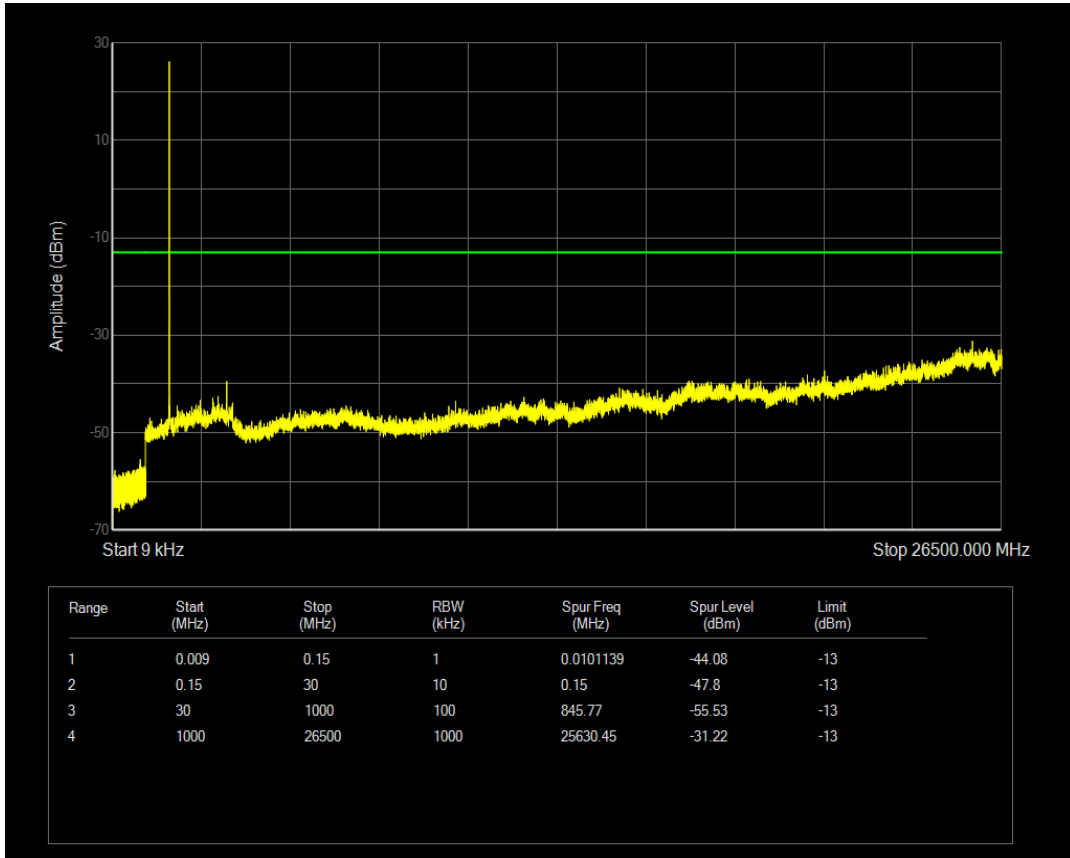

Band66 16QAM BW=1.4MHz Channel=131979 RB Size=1 Position=#0

Band66 16QAM BW=1.4MHz Channel=131979 RB Size=6 Position=#0