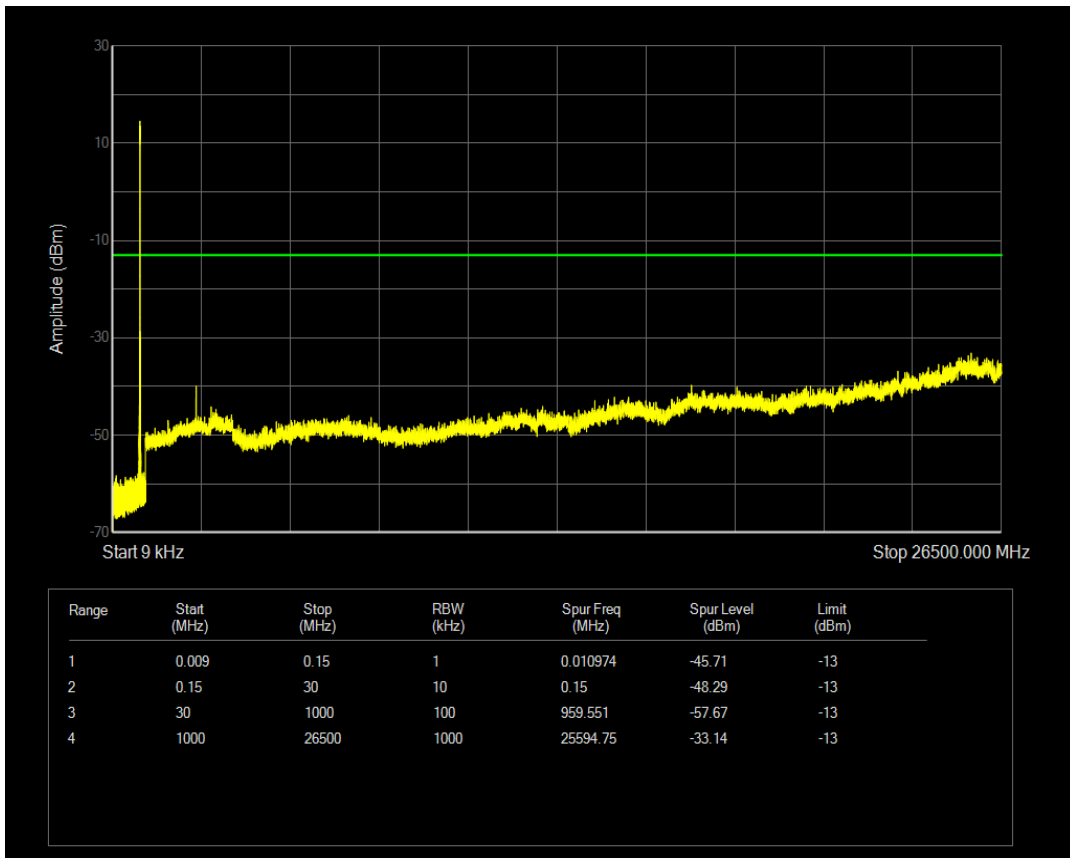

Band5 16QAM BW=5MHz Channel=20425 RB Size=1 Position=#0

Band5 16QAM BW=5MHz Channel=20425 RB Size=25 Position=#0

Band5 QPSK BW=5MHz Channel=20525 RB Size=1 Position=#0

Band5 QPSK BW=5MHz Channel=20525 RB Size=25 Position=#0