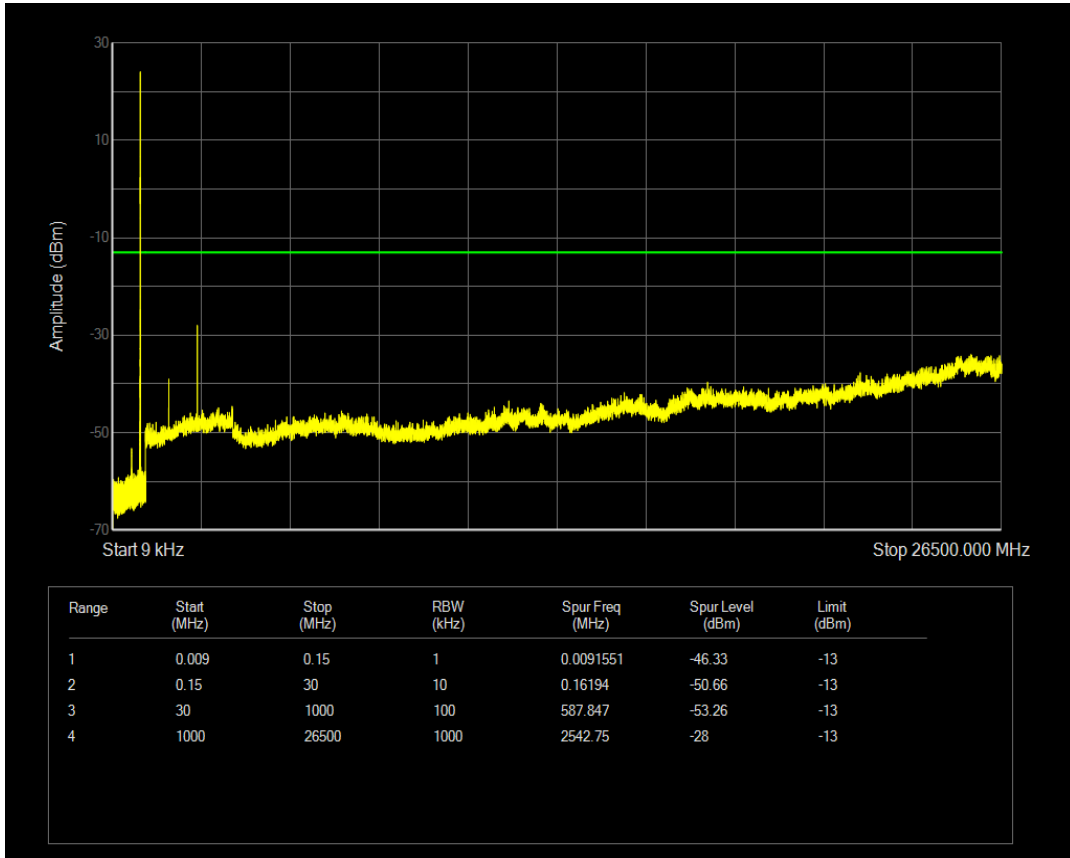

Band5 16QAM BW=1.4MHz Channel=20407 RB Size=1 Position=#0

Band5 16QAM BW=1.4MHz Channel=20407 RB Size=6 Position=#0

Band5 QPSK BW=1.4MHz Channel=20525 RB Size=1 Position=#0

Band5 QPSK BW=1.4MHz Channel=20525 RB Size=6 Position=#0

Band5 16QAM BW=1.4MHz Channel=20525 RB Size=1 Position=#0

Band5 16QAM BW=1.4MHz Channel=20525 RB Size=6 Position=#0

Band5 QPSK BW=1.4MHz Channel=20643 RB Size=1 Position=#0

Band5 QPSK BW=1.4MHz Channel=20643 RB Size=6 Position=#0