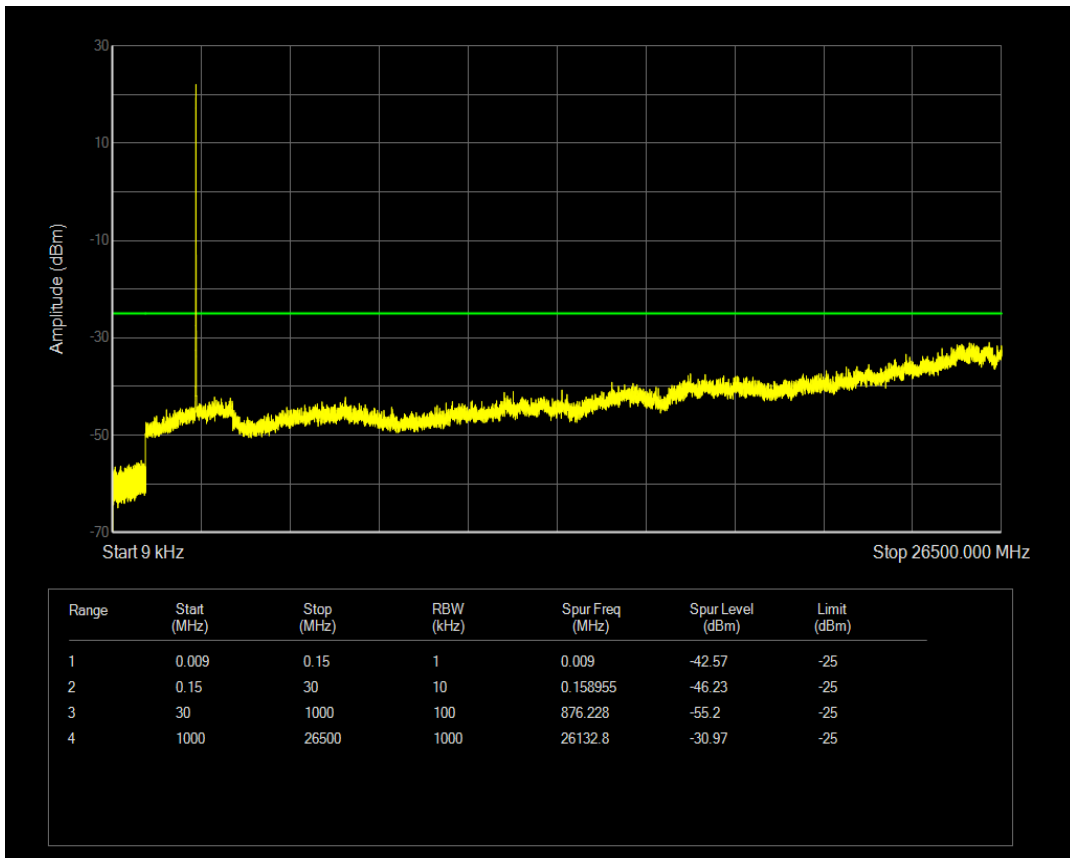

Band66 16QAM BW=20MHz Channel=132572 RB Size=1 Position=#0

Band66 16QAM BW=20MHz Channel=132572 RB Size=100 Position=#0

Band7 QPSK BW=5MHz Channel=20775 RB Size=1 Position=#0

Band7 QPSK BW=5MHz Channel=20775 RB Size=25 Position=#0

Band7 16QAM BW=5MHz Channel=20775 RB Size=1 Position=#0

Band7 16QAM BW=5MHz Channel=20775 RB Size=25 Position=#0

Band7 QPSK BW=5MHz Channel=21100 RB Size=1 Position=#0

Band7 QPSK BW=5MHz Channel=21100 RB Size=25 Position=#0