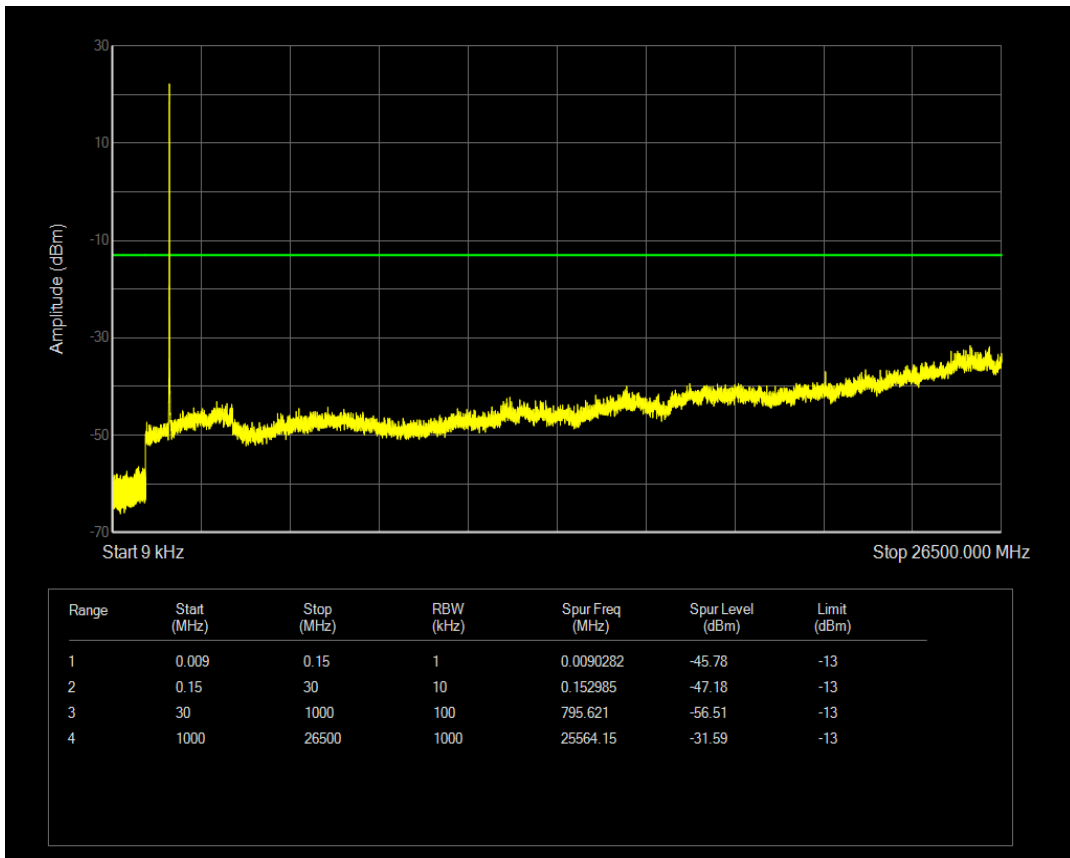

Band66 16QAM BW=3MHz Channel=132657 RB Size=1 Position=#0

Band66 16QAM BW=3MHz Channel=132657 RB Size=15 Position=#0

Band66 QPSK BW=5MHz Channel=131997 RB Size=1 Position=#0

Band66 QPSK BW=5MHz Channel=131997 RB Size=25 Position=#0