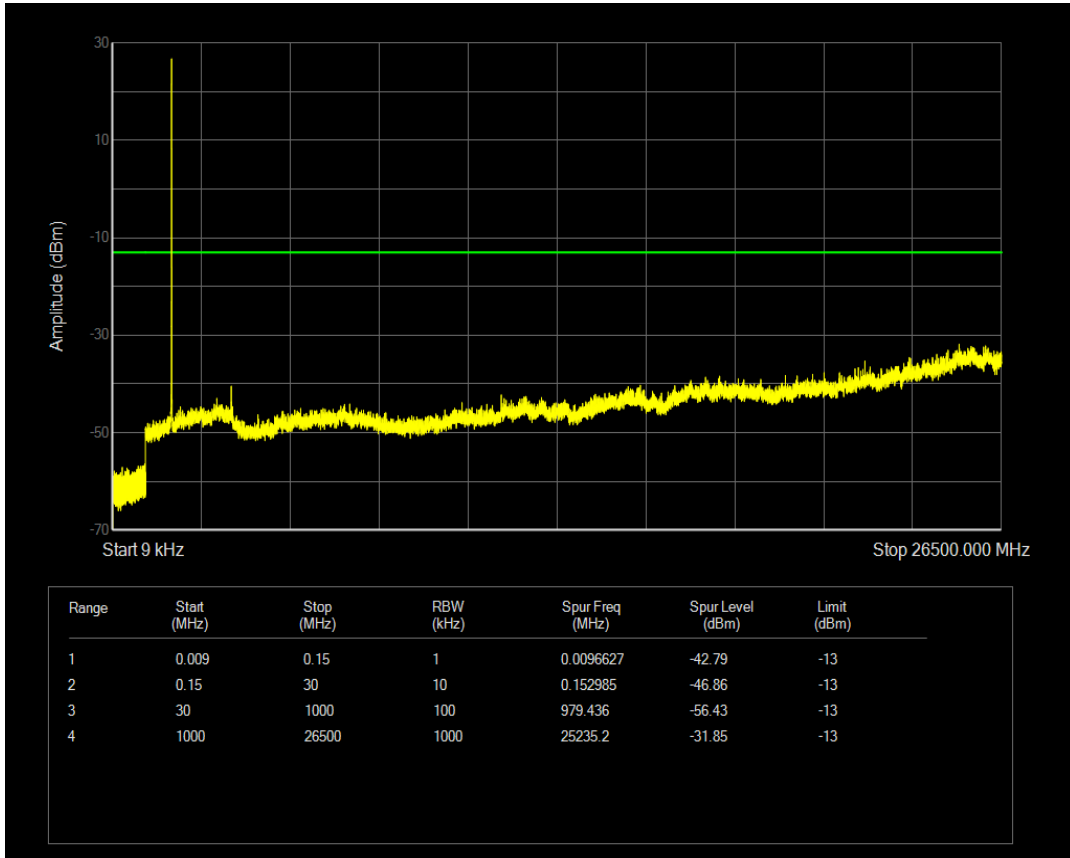

Band66 16QAM BW=3MHz Channel=132322 RB Size=1 Position=#0

Band66 16QAM BW=3MHz Channel=132322 RB Size=15 Position=#0

Band66 QPSK BW=3MHz Channel=132657 RB Size=1 Position=#0

Band66 QPSK BW=3MHz Channel=132657 RB Size=15 Position=#0