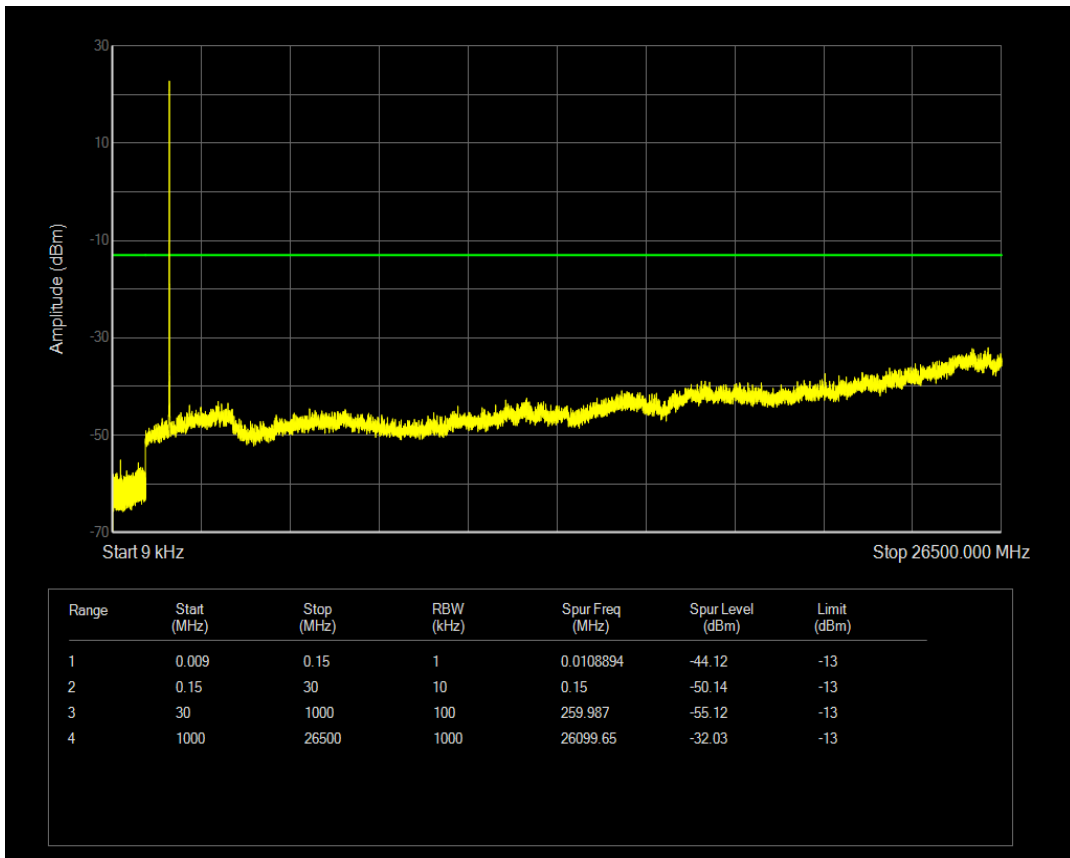

Band66 16QAM BW=3MHz Channel=131987 RB Size=15 Position=#0

Band66 QPSK BW=3MHz Channel=132322 RB Size=1 Position=#0