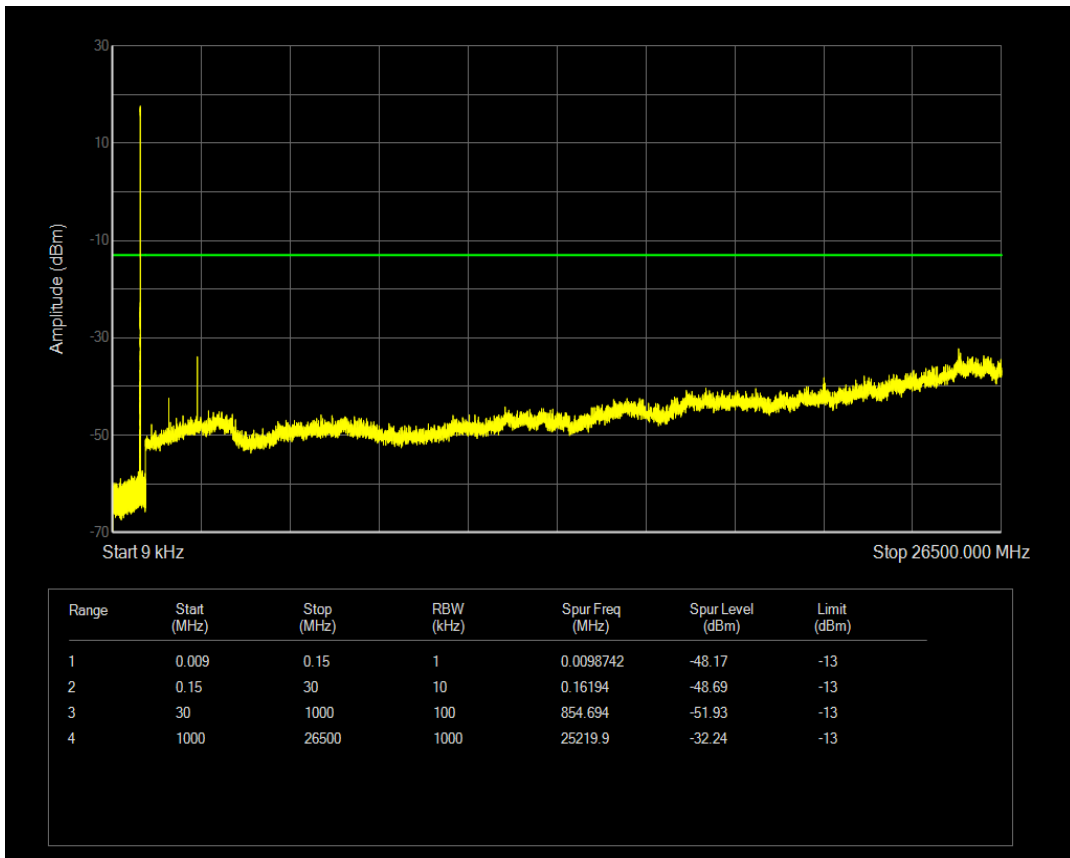

Band5 16QAM BW=1.4MHz Channel=20525 RB Size=1 Position=#0

Band5 16QAM BW=1.4MHz Channel=20525 RB Size=6 Position=#0

Band5 QPSK BW=1.4MHz Channel=20643 RB Size=1 Position=#0

Band5 QPSK BW=1.4MHz Channel=20643 RB Size=6 Position=#0

Band5 16QAM BW=1.4MHz Channel=20643 RB Size=1 Position=#0

Band5 16QAM BW=1.4MHz Channel=20643 RB Size=6 Position=#0

Band5 QPSK BW=3MHz Channel=20415 RB Size=1 Position=#0

Band5 QPSK BW=3MHz Channel=20415 RB Size=15 Position=#0