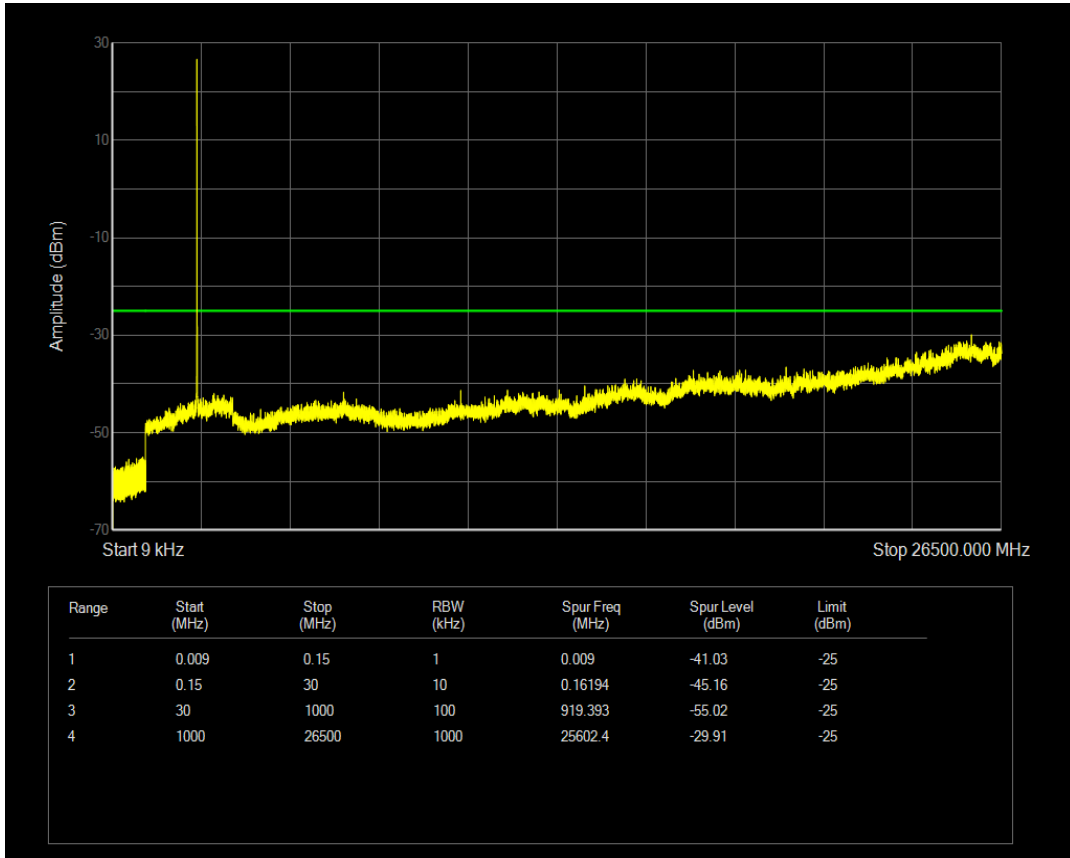

Band7 16QAM BW=5MHz Channel=20775 RB Size=1 Position=#0

Band7 16QAM BW=5MHz Channel=20775 RB Size=25 Position=#0

Band7 QPSK BW=5MHz Channel=21100 RB Size=1 Position=#0

Band7 QPSK BW=5MHz Channel=21100 RB Size=25 Position=#0

Band7 16QAM BW=5MHz Channel=21100 RB Size=1 Position=#0

Band7 16QAM BW=5MHz Channel=21100 RB Size=25 Position=#0

Band7 QPSK BW=5MHz Channel=21425 RB Size=1 Position=#0

Band7 QPSK BW=5MHz Channel=21425 RB Size=25 Position=#0