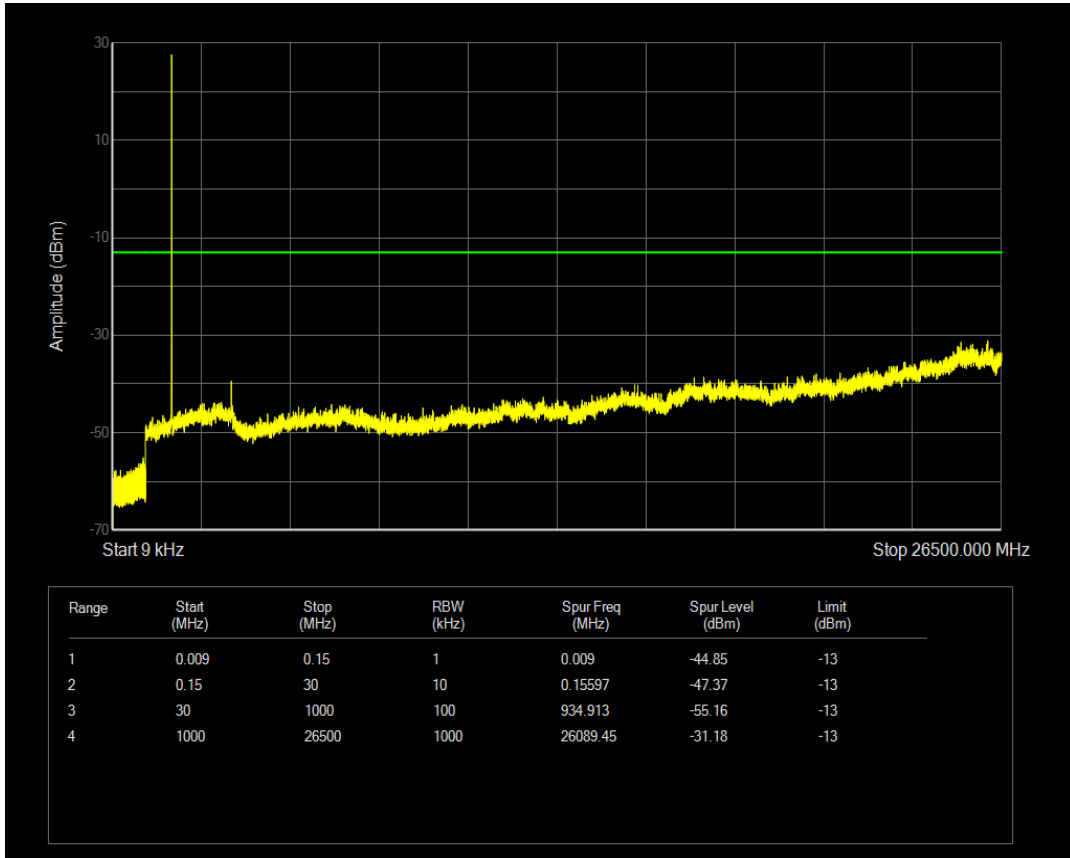

Band66 16QAM BW=1.4MHz Channel=132665 RB Size=1 Position=#0

Band66 16QAM BW=1.4MHz Channel=132665 RB Size=6 Position=#0