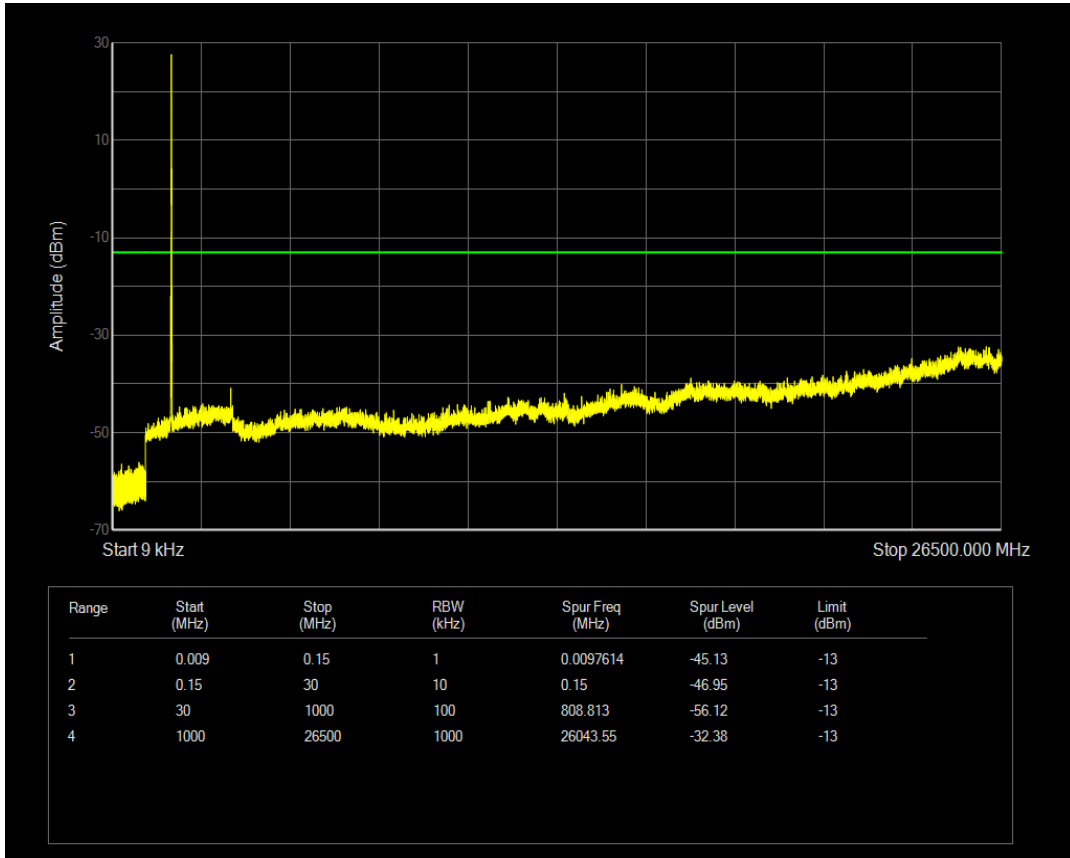

Band66 16QAM BW=10MHz Channel=132622 RB Size=1 Position=#0

Band66 16QAM BW=10MHz Channel=132622 RB Size=50 Position=#0