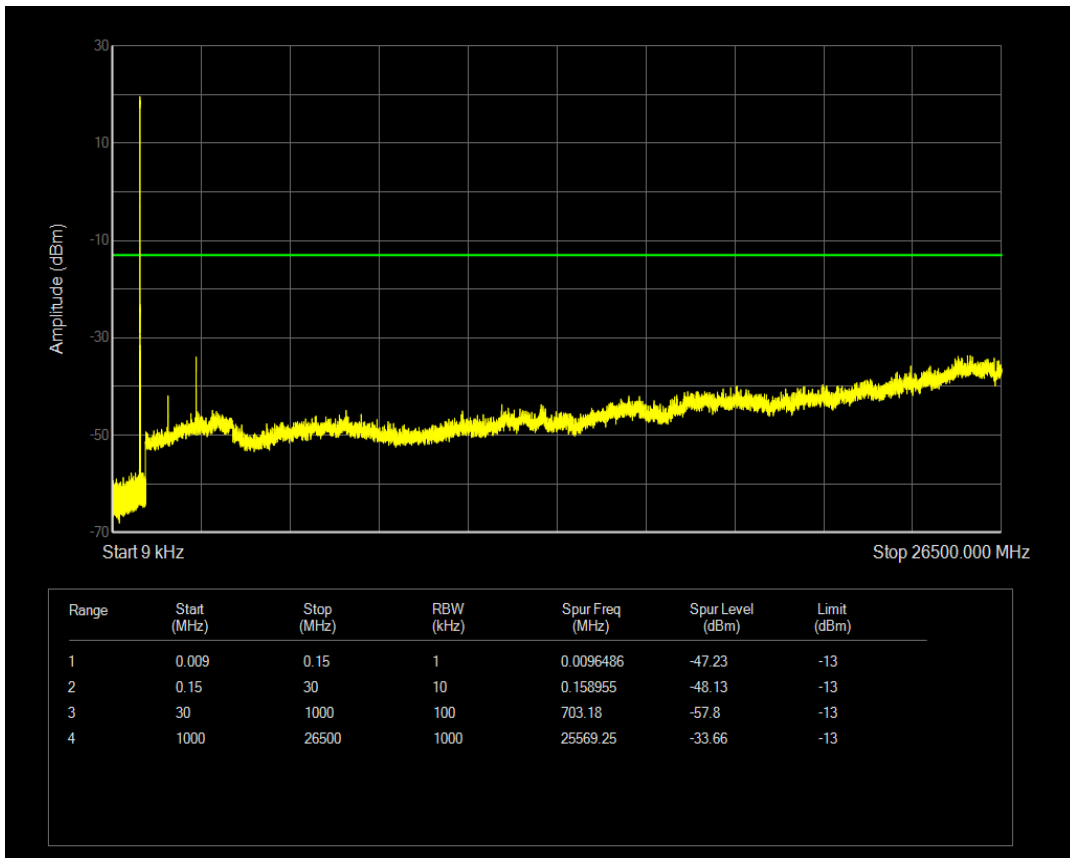

Band5 16QAM BW=1.4MHz Channel=20407 RB Size=1 Position=#0

Band5 16QAM BW=1.4MHz Channel=20407 RB Size=6 Position=#0

Band5 QPSK BW=1.4MHz Channel=20525 RB Size=1 Position=#0

Band5 QPSK BW=1.4MHz Channel=20525 RB Size=6 Position=#0

Band5 16QAM BW=1.4MHz Channel=20525 RB Size=1 Position=#0

Band5 16QAM BW=1.4MHz Channel=20525 RB Size=6 Position=#0

Band5 QPSK BW=1.4MHz Channel=20643 RB Size=1 Position=#0

Band5 QPSK BW=1.4MHz Channel=20643 RB Size=6 Position=#0