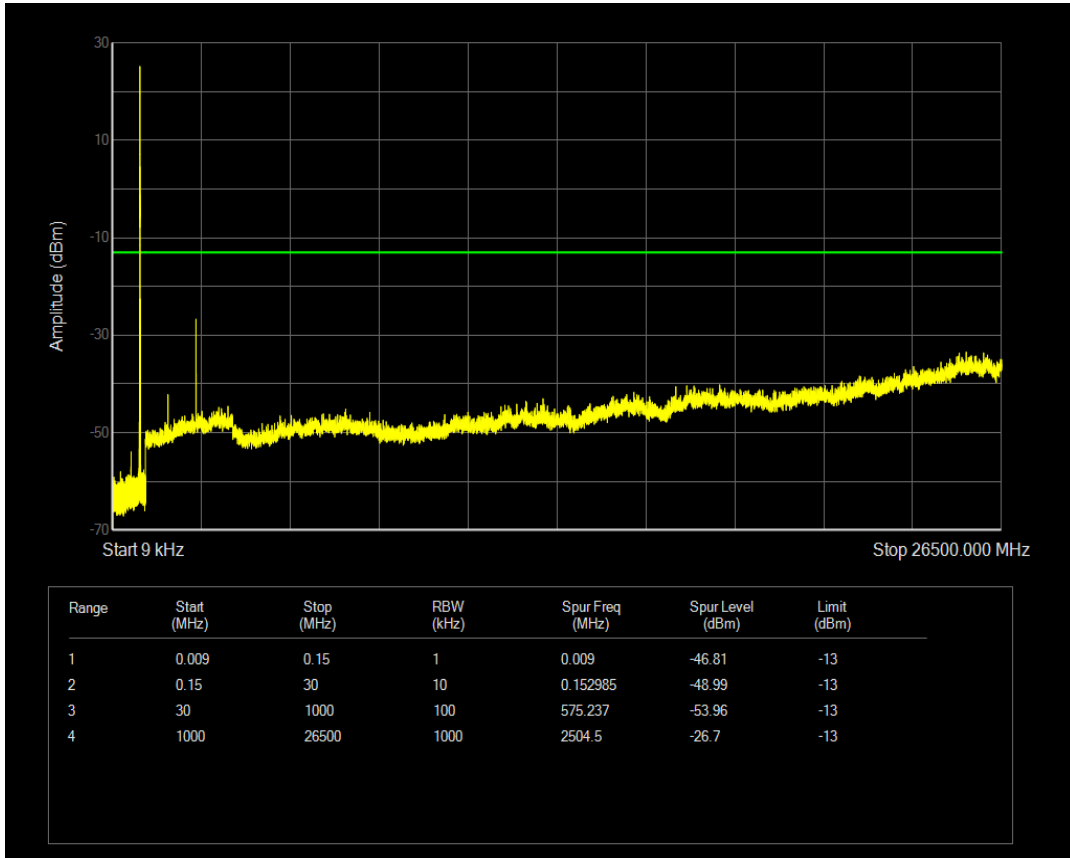

Band5 16QAM BW=3MHz Channel=20525 RB Size=1 Position=#0

Band5 16QAM BW=3MHz Channel=20525 RB Size=15 Position=#0