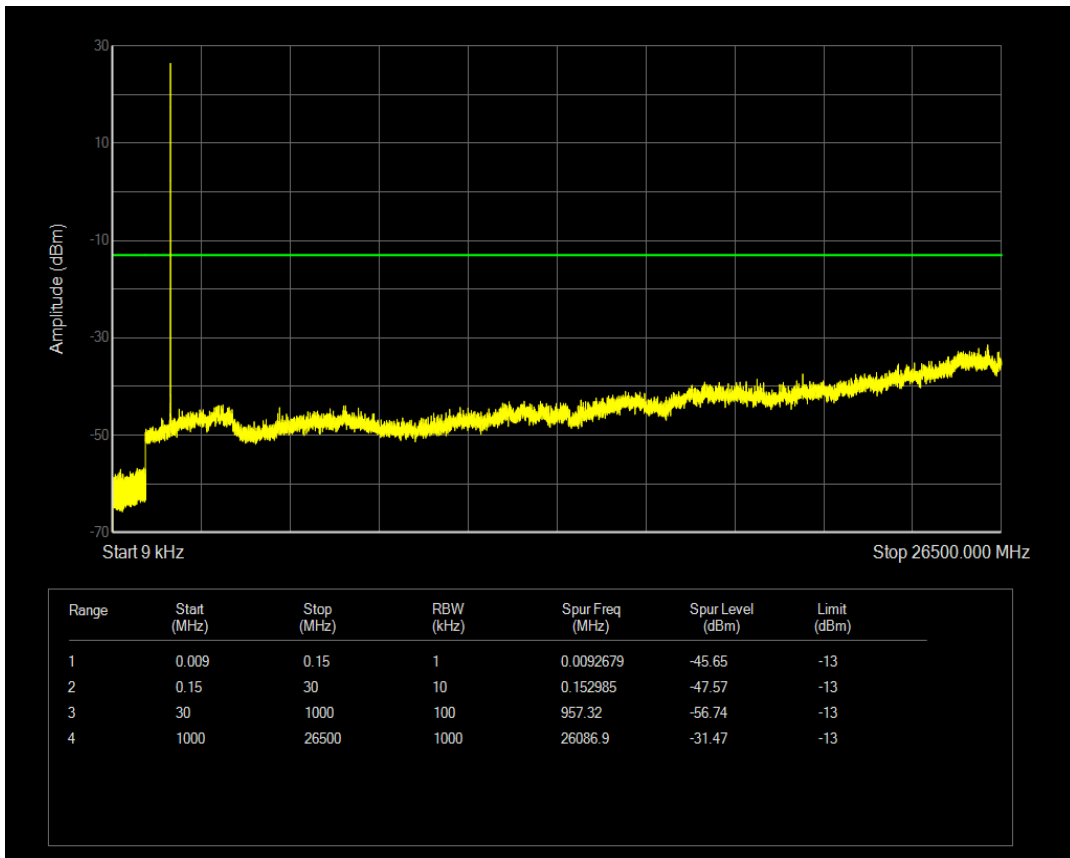

Band66 16QAM BW=1.4MHz Channel=132322 RB Size=6 Position=#0

Band66 QPSK BW=1.4MHz Channel=132665 RB Size=1 Position=#0