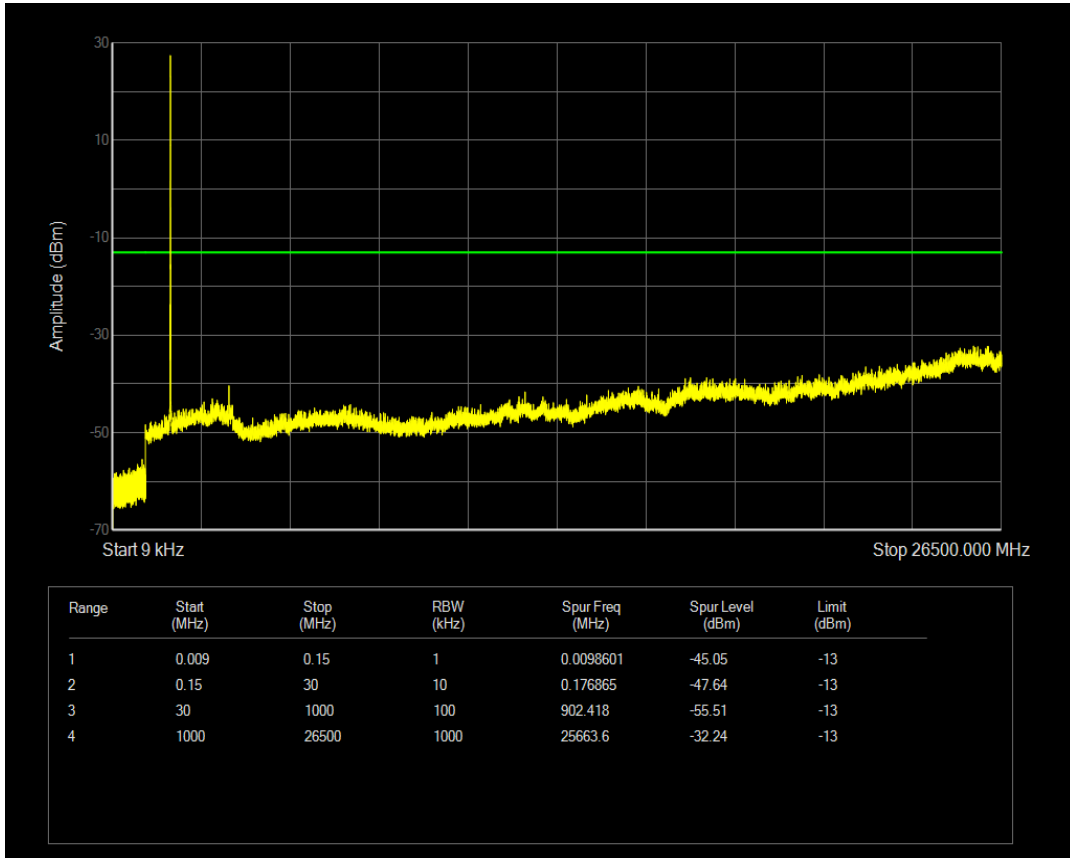

Band66 16QAM BW=5MHz Channel=132322 RB Size=1 Position=#0

Band66 16QAM BW=5MHz Channel=132322 RB Size=25 Position=#0