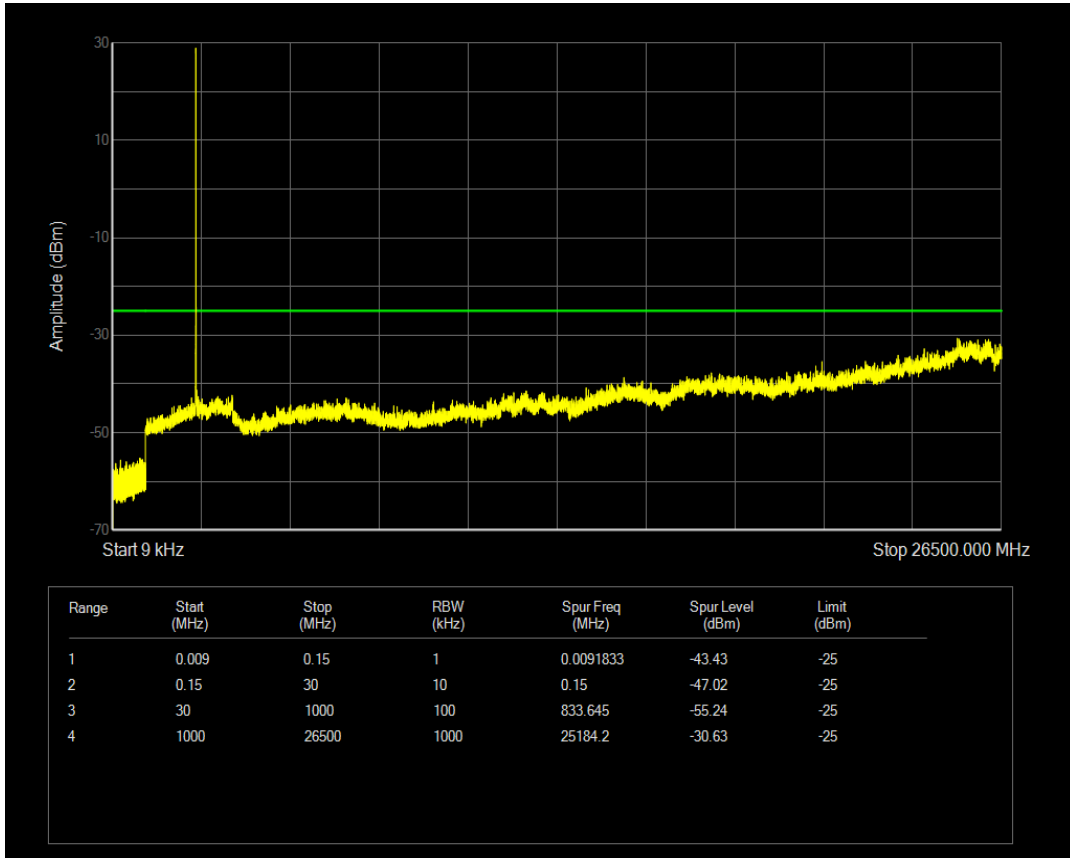

Band66 16QAM BW=20MHz Channel=132572 RB Size=1 Position=#0

Band66 16QAM BW=20MHz Channel=132572 RB Size=100 Position=#0

Band7 QPSK BW=5MHz Channel=20775 RB Size=1 Position=#0

Band7 QPSK BW=5MHz Channel=20775 RB Size=25 Position=#0

Band7 16QAM BW=5MHz Channel=20775 RB Size=1 Position=#0

Band7 16QAM BW=5MHz Channel=20775 RB Size=25 Position=#0

Band7 QPSK BW=5MHz Channel=21100 RB Size=1 Position=#0

Band7 QPSK BW=5MHz Channel=21100 RB Size=25 Position=#0