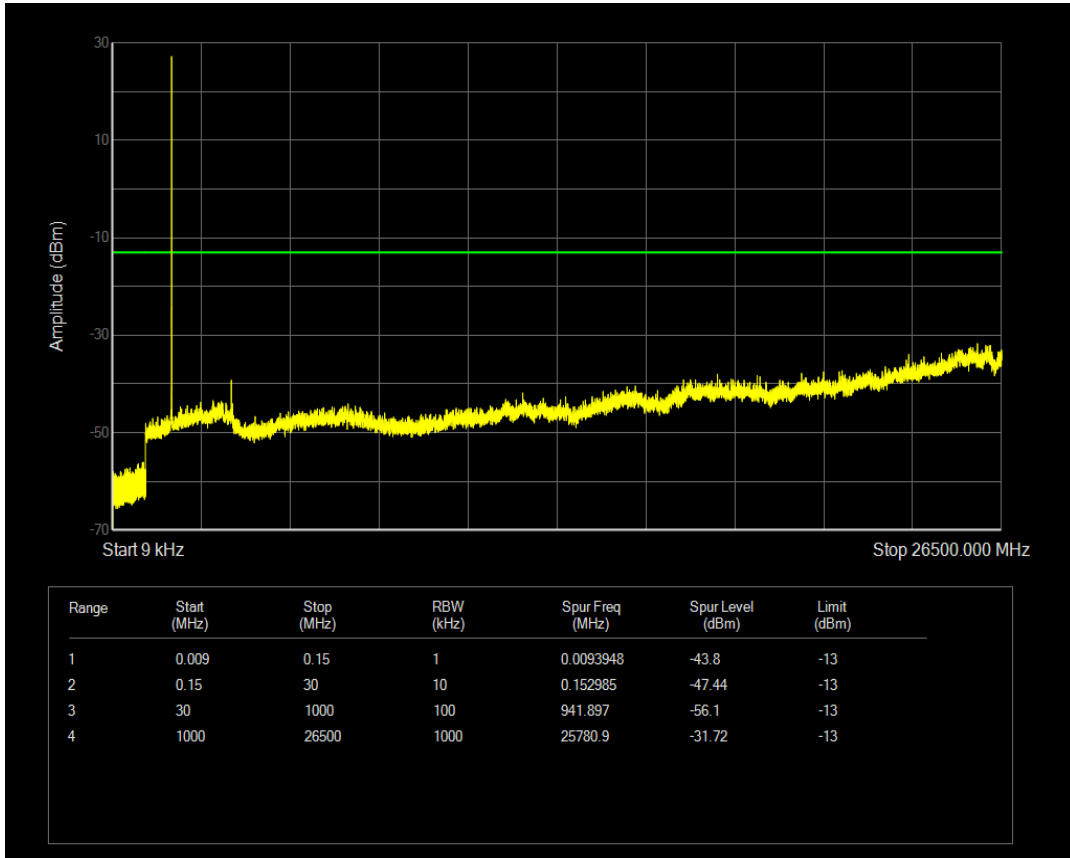

Band66 QPSK BW=1.4MHz Channel=132665 RB Size=1 Position=#0

Band66 QPSK BW=1.4MHz Channel=132665 RB Size=6 Position=#0