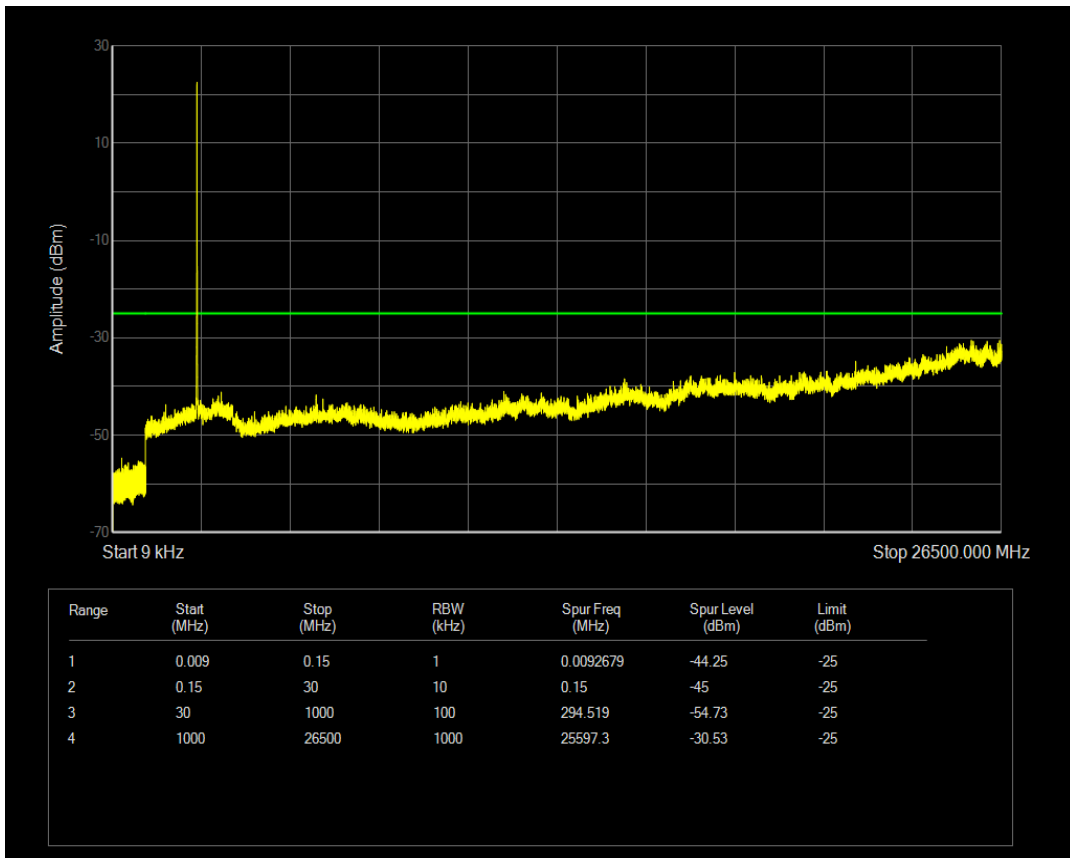

Band7 16QAM BW=5MHz Channel=20775 RB Size=1 Position=#0

Band7 16QAM BW=5MHz Channel=20775 RB Size=25 Position=#0

Band7 QPSK BW=5MHz Channel=21100 RB Size=1 Position=#0

Band7 QPSK BW=5MHz Channel=21100 RB Size=25 Position=#0