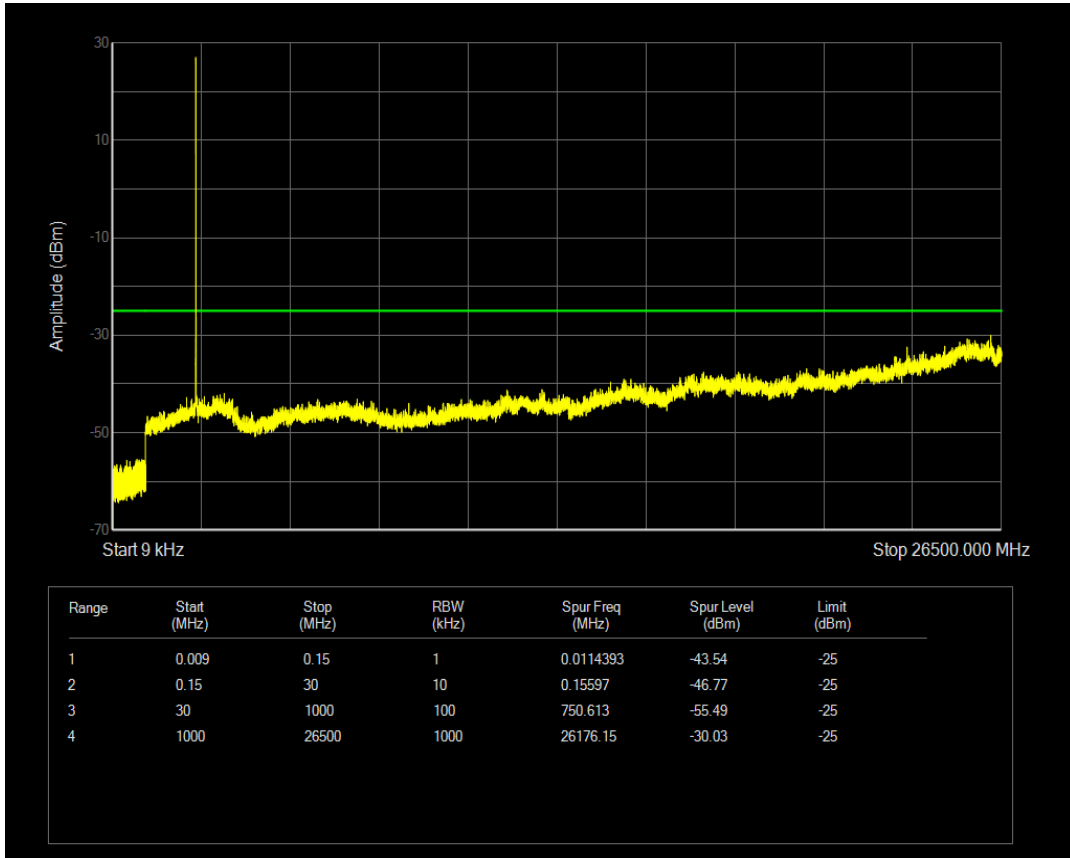

Band7 QPSK BW=5MHz Channel=20775 RB Size=1 Position=#0

Band7 QPSK BW=5MHz Channel=20775 RB Size=25 Position=#0