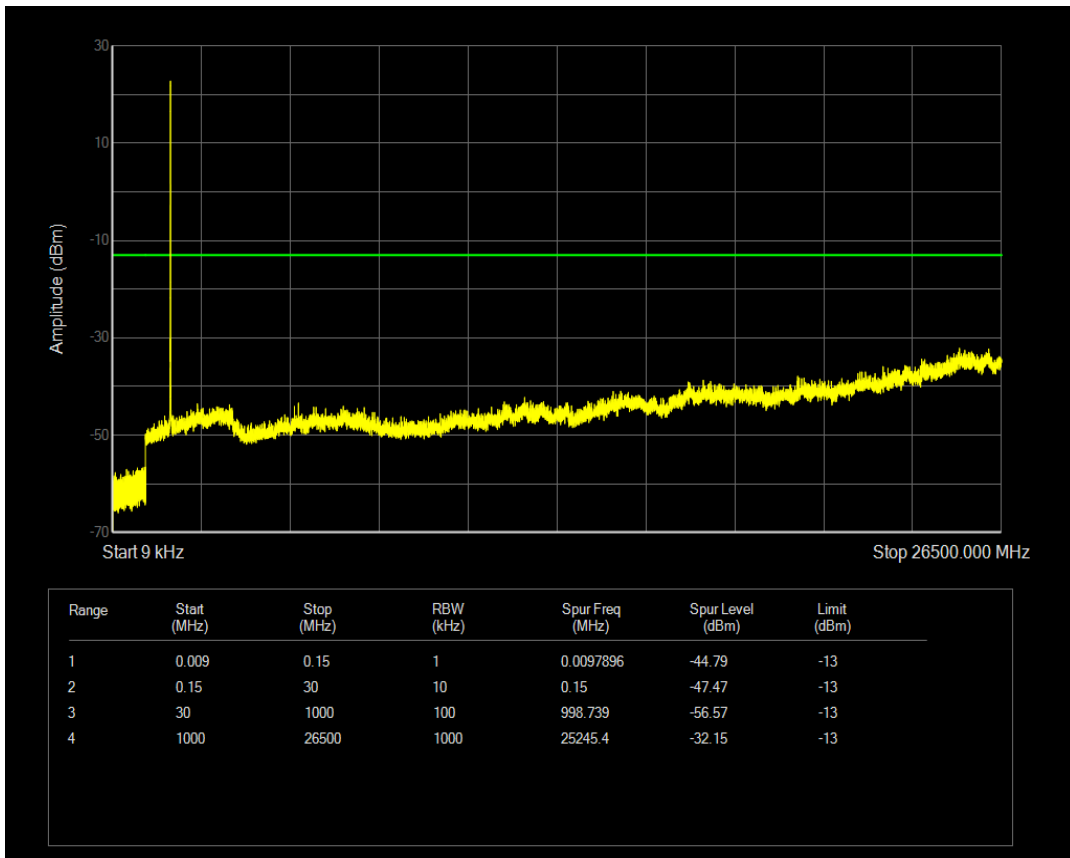

Band66 16QAM BW=3MHz Channel=132322 RB Size=15 Position=#0

Band66 QPSK BW=3MHz Channel=132657 RB Size=1 Position=#0