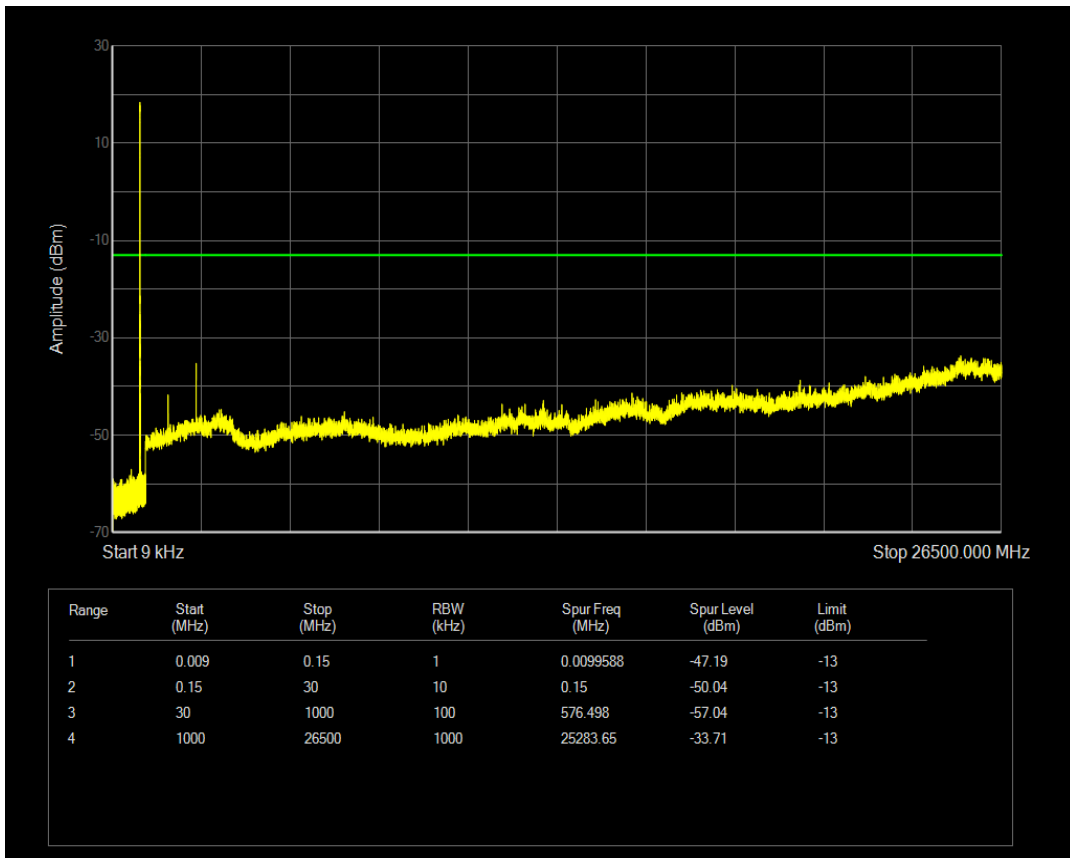

Band5 16QAM BW=1.4MHz Channel=20407 RB Size=1 Position=#0

Band5 16QAM BW=1.4MHz Channel=20407 RB Size=6 Position=#0

Band5 QPSK BW=1.4MHz Channel=20525 RB Size=1 Position=#0

Band5 QPSK BW=1.4MHz Channel=20525 RB Size=6 Position=#0

Band5 16QAM BW=1.4MHz Channel=20525 RB Size=1 Position=#0

Band5 16QAM BW=1.4MHz Channel=20525 RB Size=6 Position=#0

Band5 QPSK BW=1.4MHz Channel=20643 RB Size=1 Position=#0

Band5 QPSK BW=1.4MHz Channel=20643 RB Size=6 Position=#0