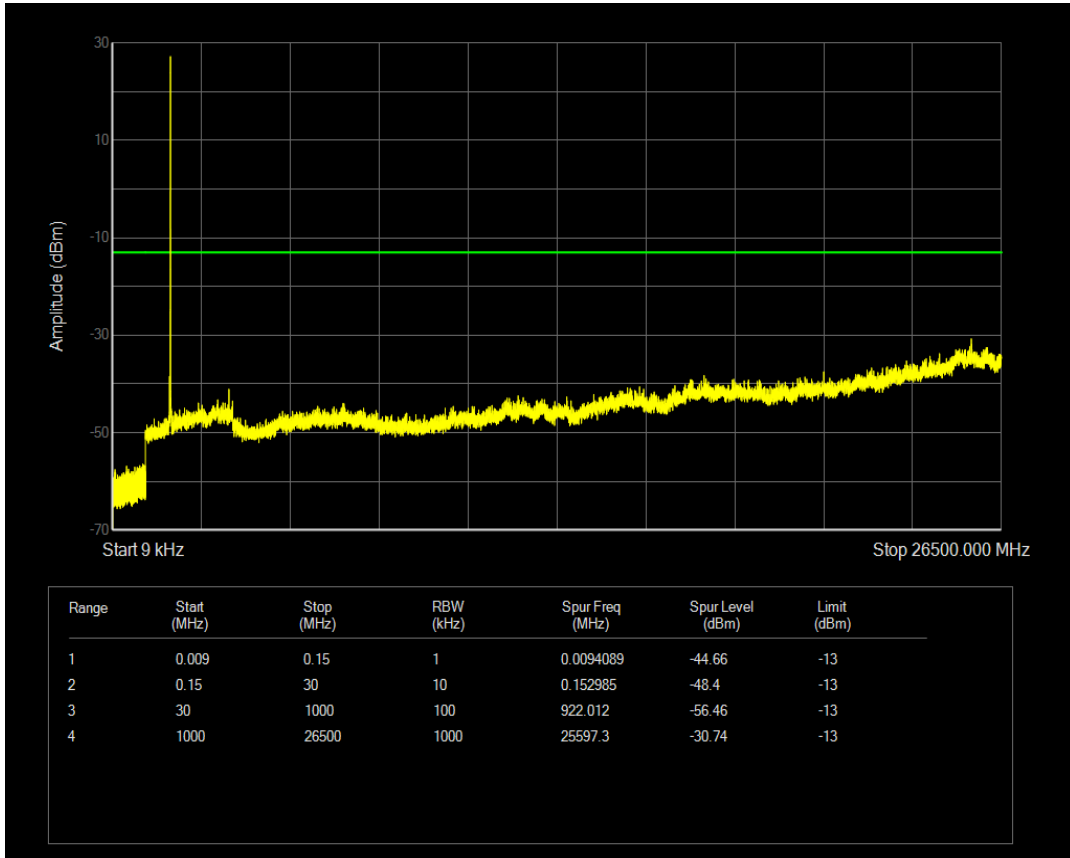

Band66 16QAM BW=3MHz Channel=132322 RB Size=1 Position=#0

Band66 16QAM BW=3MHz Channel=132322 RB Size=15 Position=#0