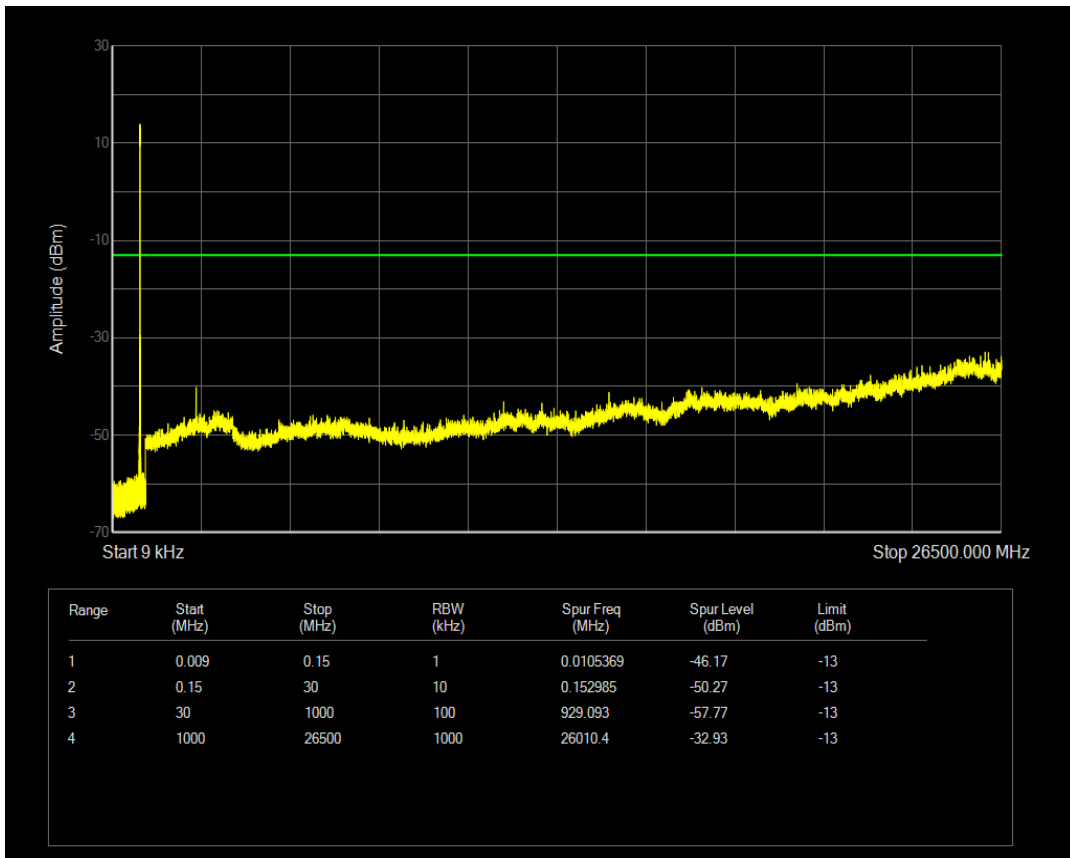

Band5 16QAM BW=5MHz Channel=20525 RB Size=25 Position=#0

Band5 QPSK BW=5MHz Channel=20625 RB Size=1 Position=#0