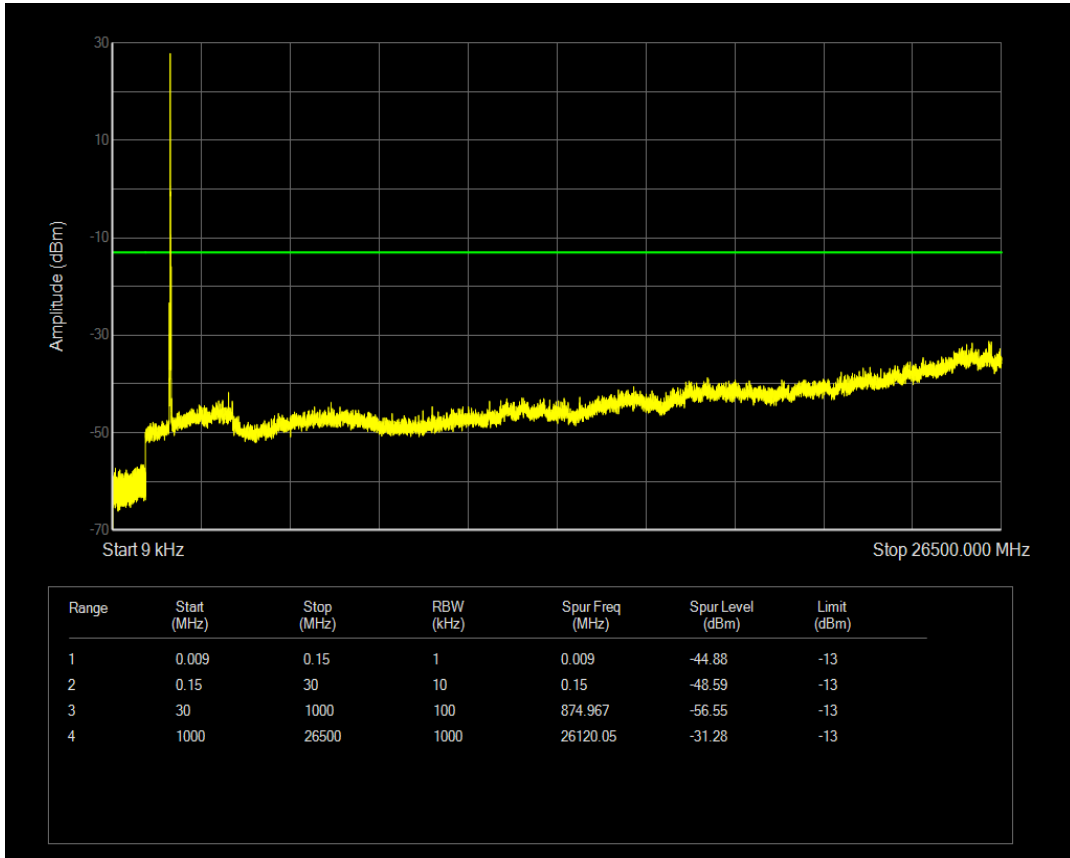

Band66 16QAM BW=15MHz Channel=132322 RB Size=1 Position=#0

Band66 16QAM BW=15MHz Channel=132322 RB Size=75 Position=#0