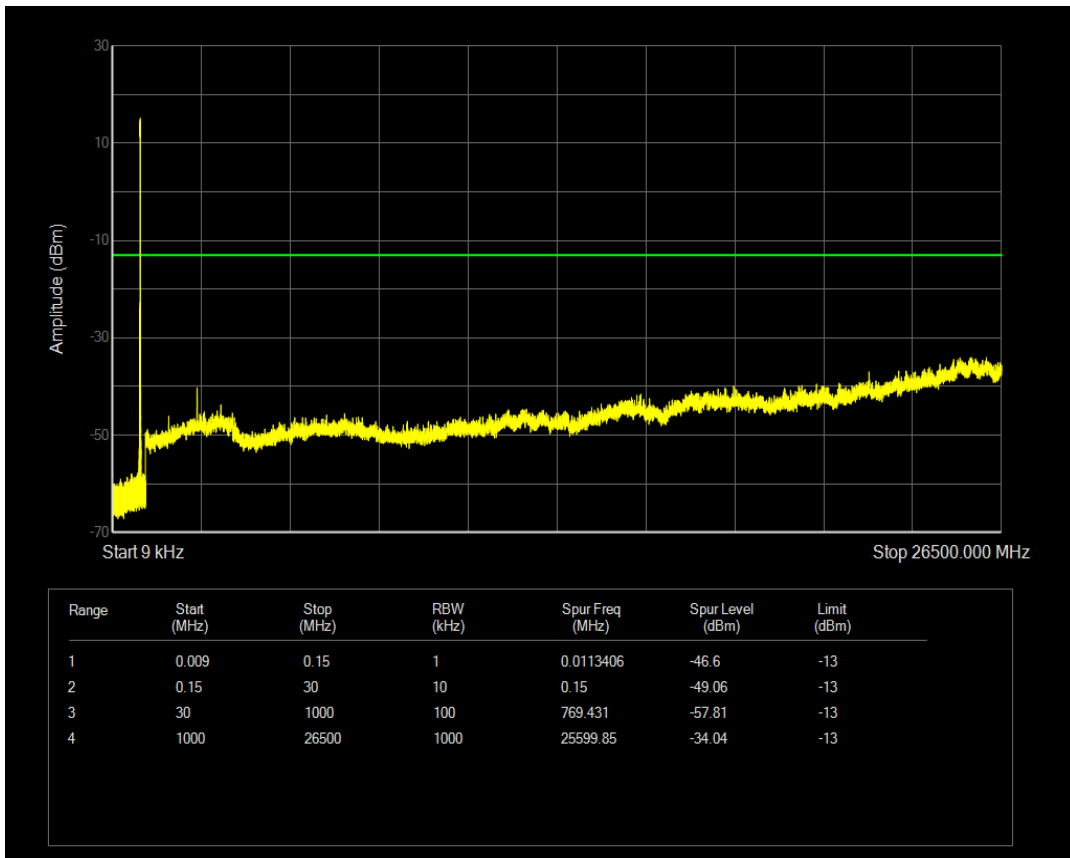

Band5 16QAM BW=5MHz Channel=20525 RB Size=1 Position=#0

Band5 16QAM BW=5MHz Channel=20525 RB Size=25 Position=#0

Band5 QPSK BW=5MHz Channel=20625 RB Size=1 Position=#0

Band5 QPSK BW=5MHz Channel=20625 RB Size=25 Position=#0