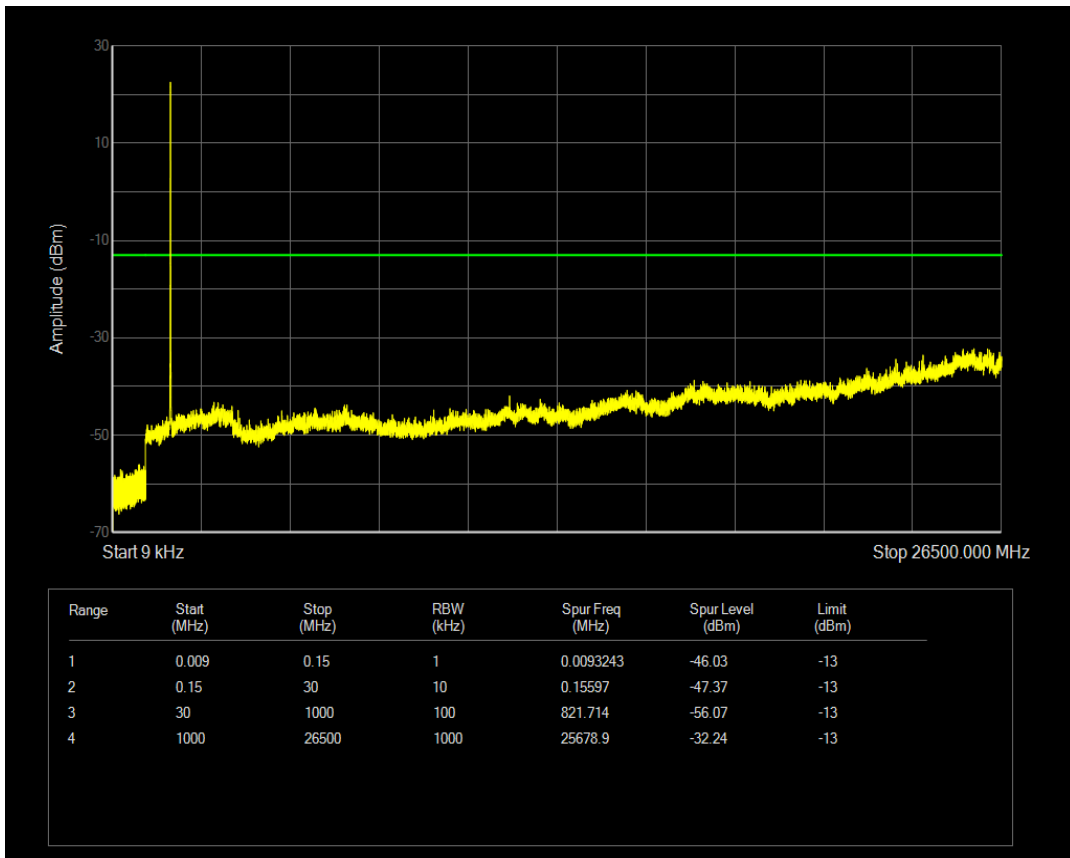

Band66 16QAM BW=5MHz Channel=131997 RB Size=1 Position=#0

Band66 16QAM BW=5MHz Channel=131997 RB Size=25 Position=#0

Band66 QPSK BW=5MHz Channel=132322 RB Size=1 Position=#0

Band66 QPSK BW=5MHz Channel=132322 RB Size=25 Position=#0