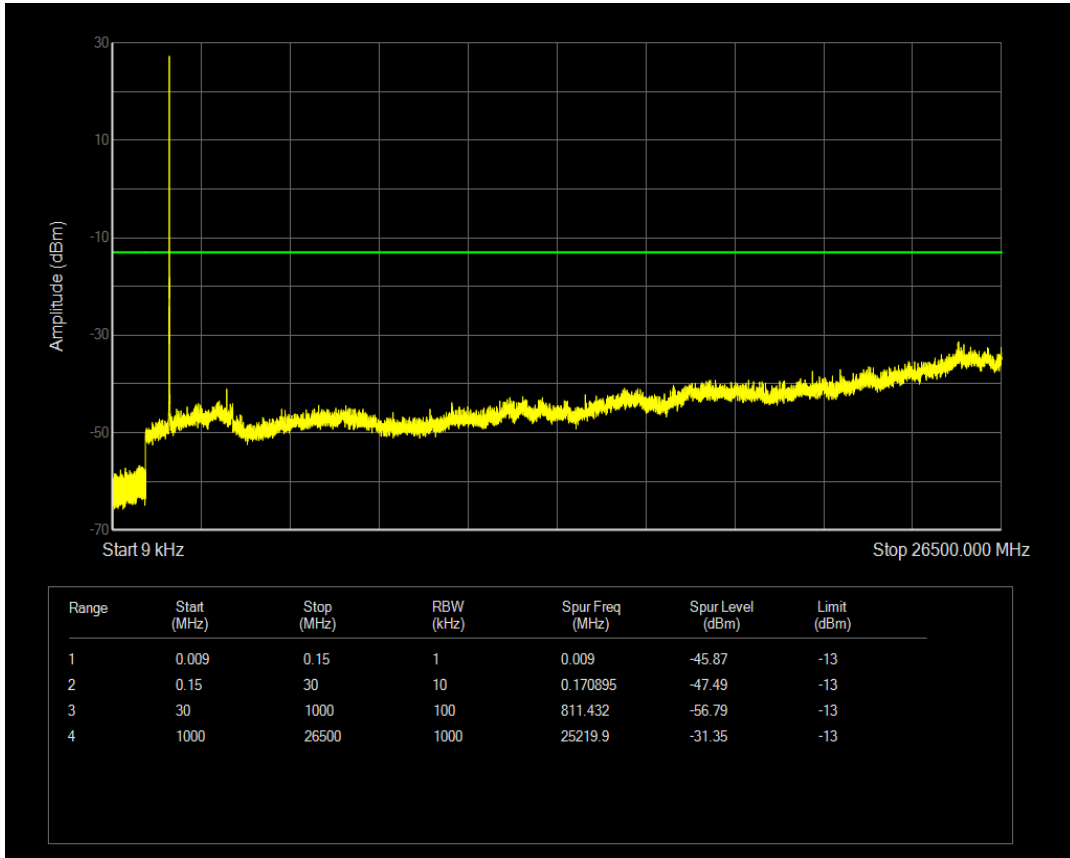

Band66 16QAM BW=5MHz Channel=131997 RB Size=1 Position=#0

Band66 16QAM BW=5MHz Channel=131997 RB Size=25 Position=#0