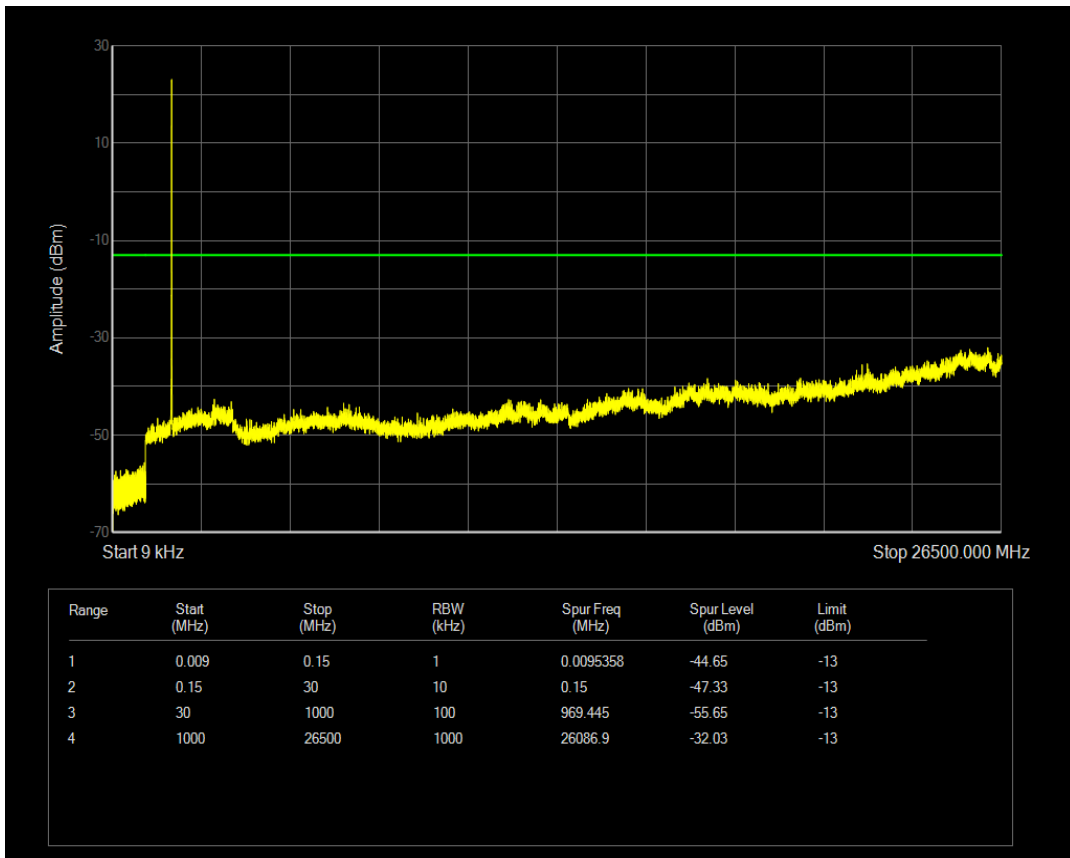

Band66 16QAM BW=3MHz Channel=132322 RB Size=1 Position=#0

Band66 16QAM BW=3MHz Channel=132322 RB Size=15 Position=#0

Band66 QPSK BW=3MHz Channel=132657 RB Size=1 Position=#0

Band66 QPSK BW=3MHz Channel=132657 RB Size=15 Position=#0