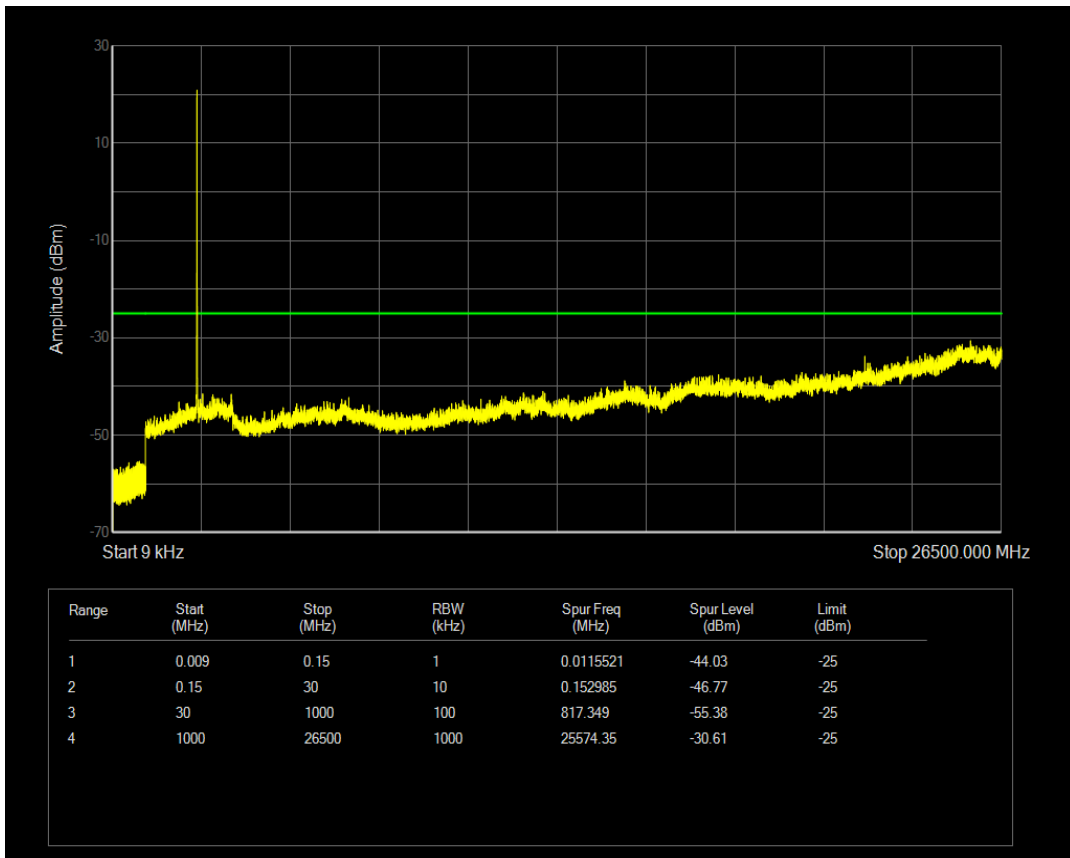

Band7 16QAM BW=5MHz Channel=20775 RB Size=1 Position=#0

Band7 16QAM BW=5MHz Channel=20775 RB Size=25 Position=#0

Band7 QPSK BW=5MHz Channel=21100 RB Size=1 Position=#0

Band7 QPSK BW=5MHz Channel=21100 RB Size=25 Position=#0

Band7 16QAM BW=5MHz Channel=21100 RB Size=1 Position=#0

Band7 16QAM BW=5MHz Channel=21100 RB Size=25 Position=#0

Band7 QPSK BW=5MHz Channel=21425 RB Size=1 Position=#0

Band7 QPSK BW=5MHz Channel=21425 RB Size=25 Position=#0