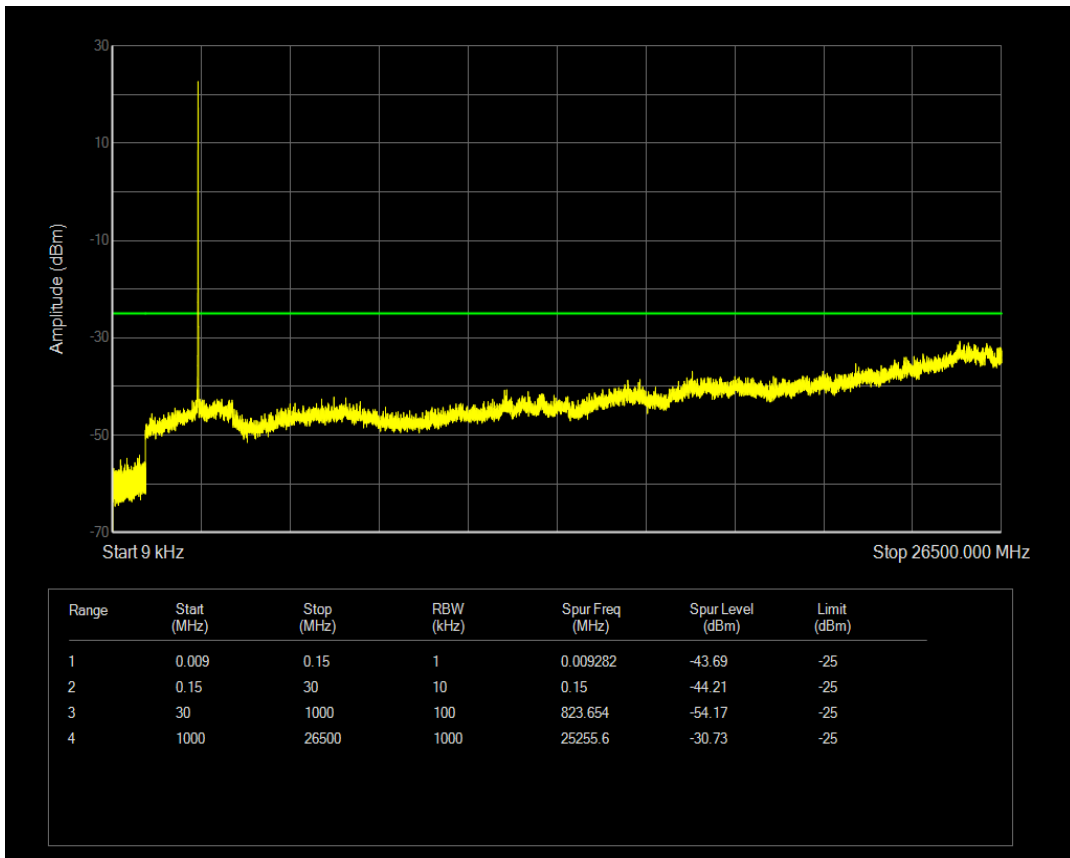

Band7 16QAM BW=5MHz Channel=21100 RB Size=1 Position=#0

Band7 16QAM BW=5MHz Channel=21100 RB Size=25 Position=#0

Band7 QPSK BW=5MHz Channel=21425 RB Size=1 Position=#0

Band7 QPSK BW=5MHz Channel=21425 RB Size=25 Position=#0

Band7 16QAM BW=5MHz Channel=21425 RB Size=1 Position=#0

Band7 16QAM BW=5MHz Channel=21425 RB Size=25 Position=#0

Band7 QPSK BW=10MHz Channel=20800 RB Size=1 Position=#0

Band7 QPSK BW=10MHz Channel=20800 RB Size=50 Position=#0