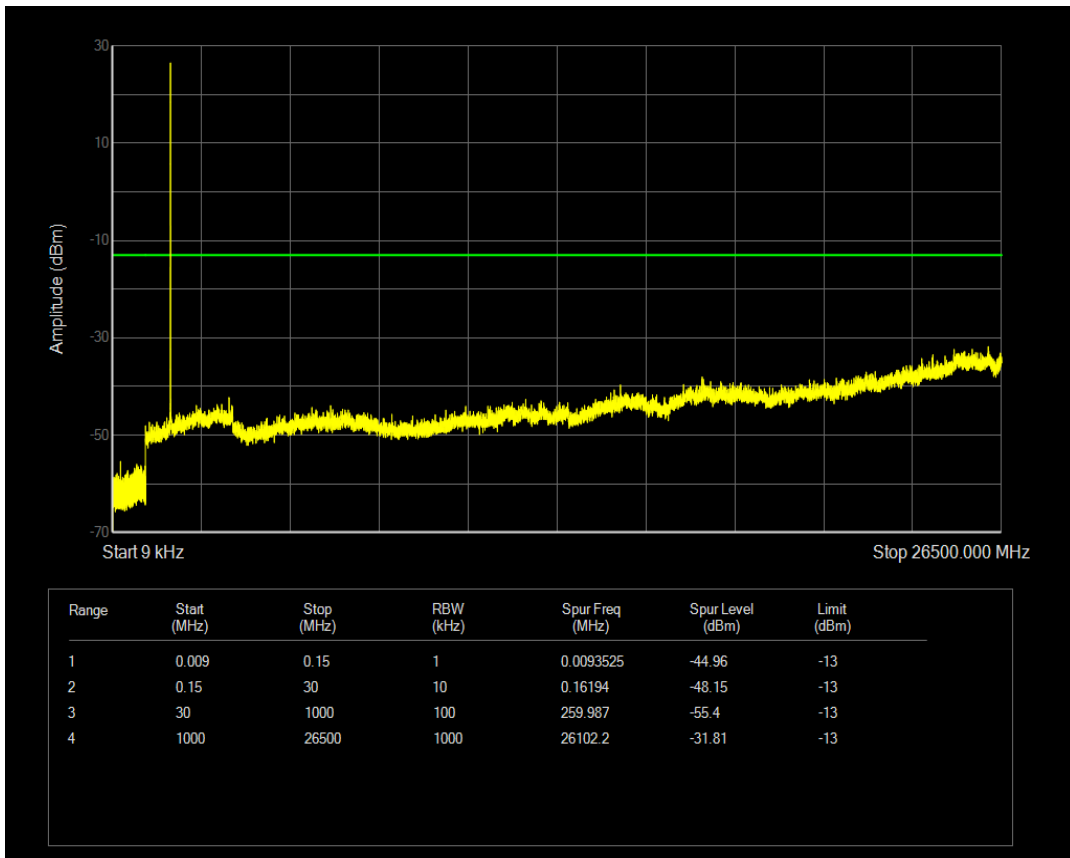

Band66 16QAM BW=1.4MHz Channel=131979 RB Size=1 Position=#0

Band66 16QAM BW=1.4MHz Channel=131979 RB Size=6 Position=#0

Band66 QPSK BW=1.4MHz Channel=132322 RB Size=1 Position=#0

Band66 QPSK BW=1.4MHz Channel=132322 RB Size=6 Position=#0