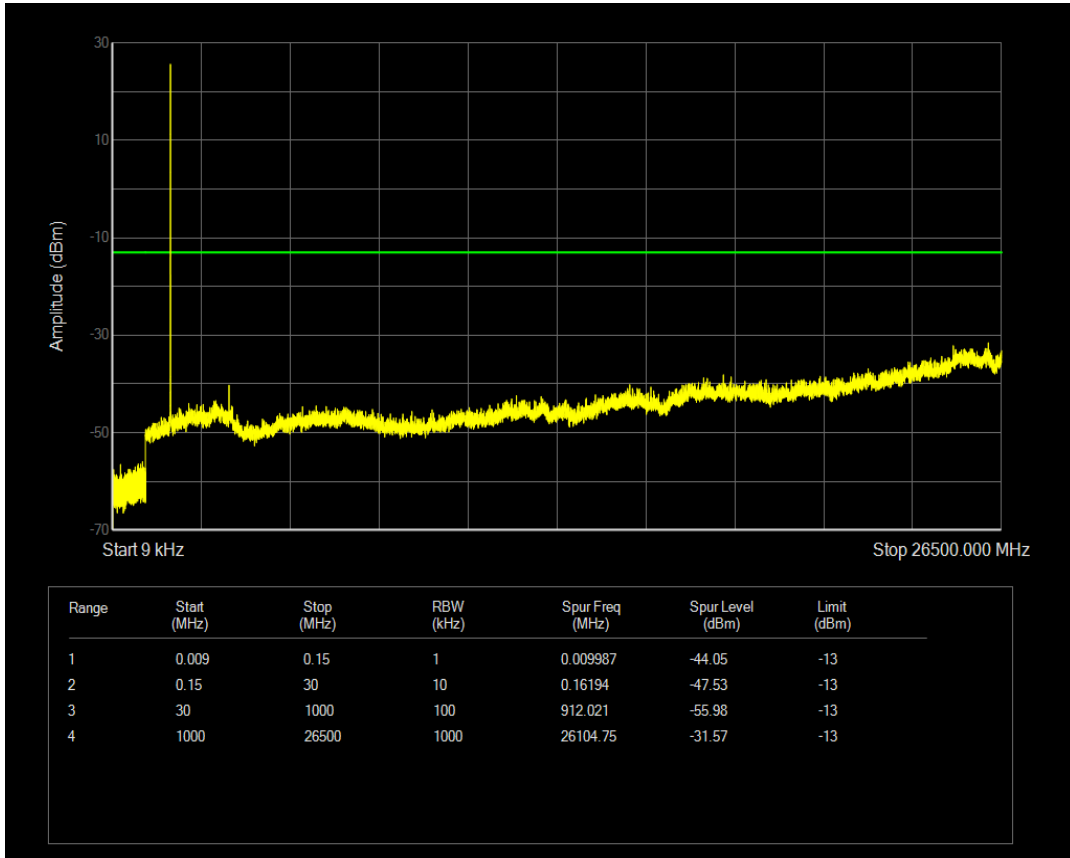

Band66 16QAM BW=1.4MHz Channel=131979 RB Size=1 Position=#0

Band66 16QAM BW=1.4MHz Channel=131979 RB Size=6 Position=#0

Band66 QPSK BW=1.4MHz Channel=132322 RB Size=1 Position=#0

Band66 QPSK BW=1.4MHz Channel=132322 RB Size=6 Position=#0