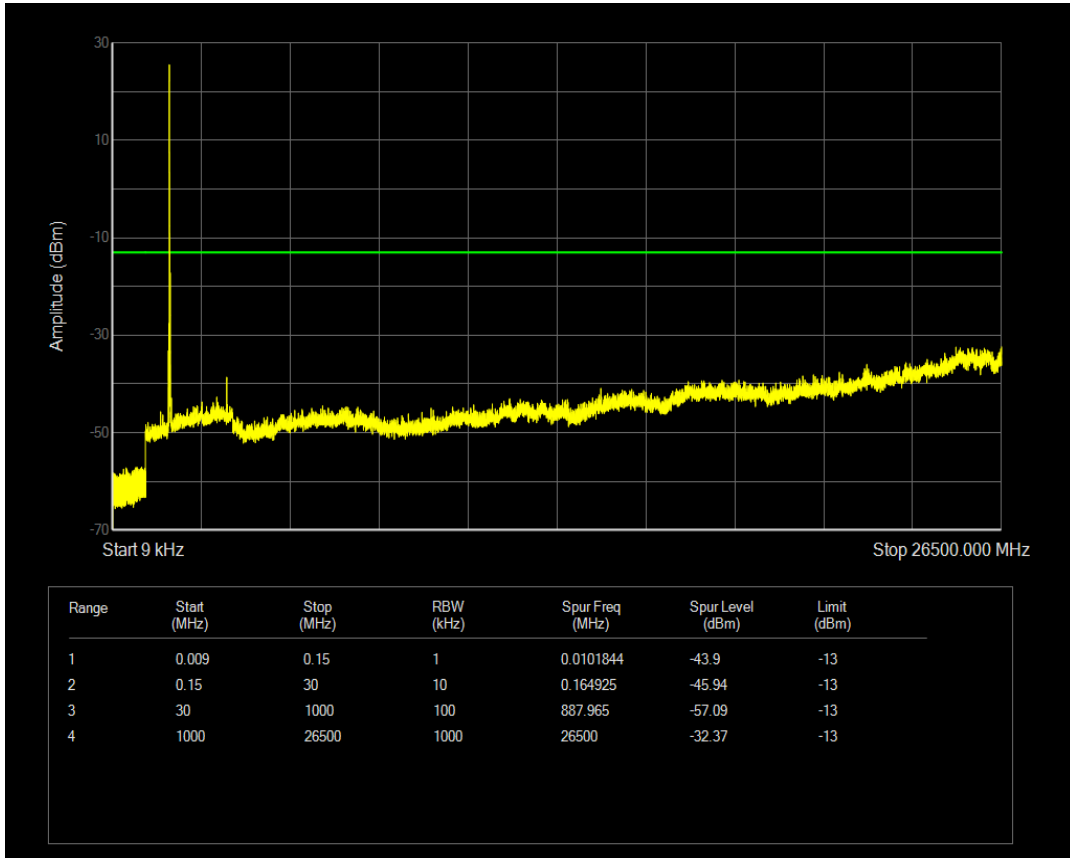

Band66 16QAM BW=15MHz Channel=132047 RB Size=1 Position=#0

Band66 16QAM BW=15MHz Channel=132047 RB Size=75 Position=#0