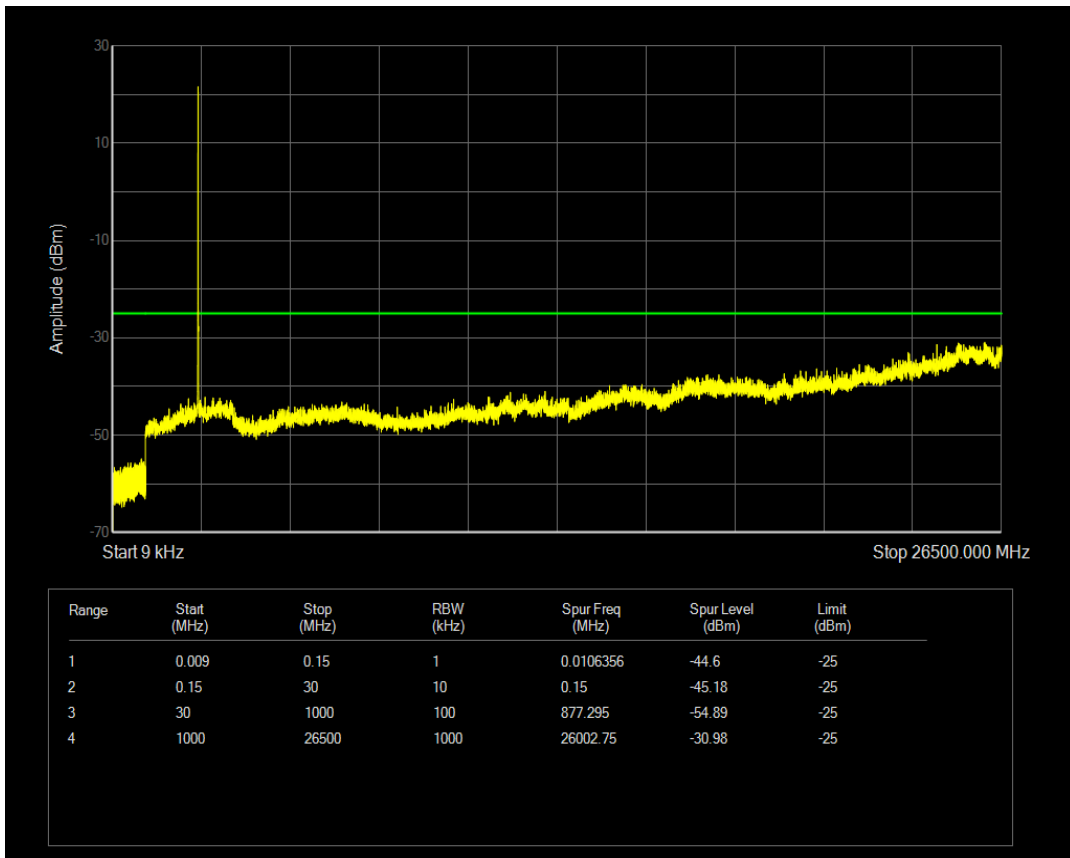

Band7 16QAM BW=5MHz Channel=21100 RB Size=1 Position=#0

Band7 16QAM BW=5MHz Channel=21100 RB Size=25 Position=#0

Band7 QPSK BW=5MHz Channel=21425 RB Size=1 Position=#0

Band7 QPSK BW=5MHz Channel=21425 RB Size=25 Position=#0

Band7 16QAM BW=5MHz Channel=21425 RB Size=1 Position=#0

Band7 16QAM BW=5MHz Channel=21425 RB Size=25 Position=#0

Band7 QPSK BW=10MHz Channel=20800 RB Size=1 Position=#0

Band7 QPSK BW=10MHz Channel=20800 RB Size=50 Position=#0