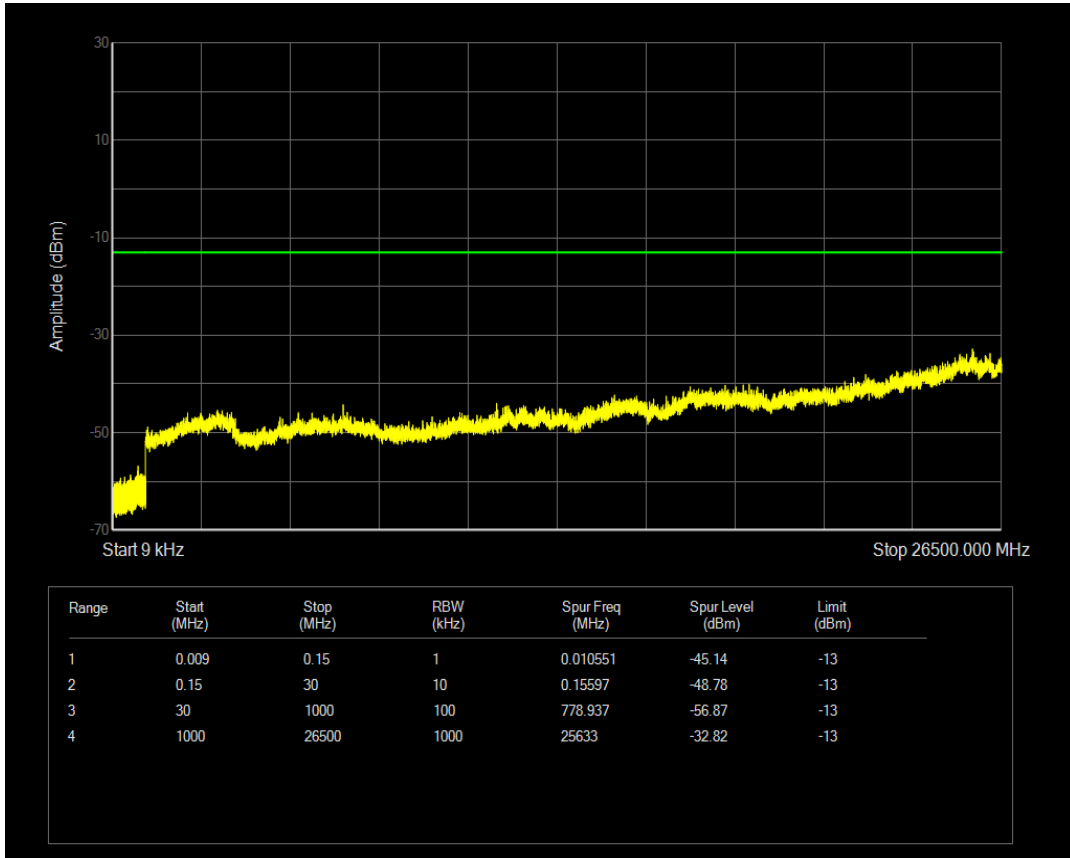

Band5 16QAM BW=3MHz Channel=20415 RB Size=1 Position=#0

Band5 16QAM BW=3MHz Channel=20415 RB Size=15 Position=#0