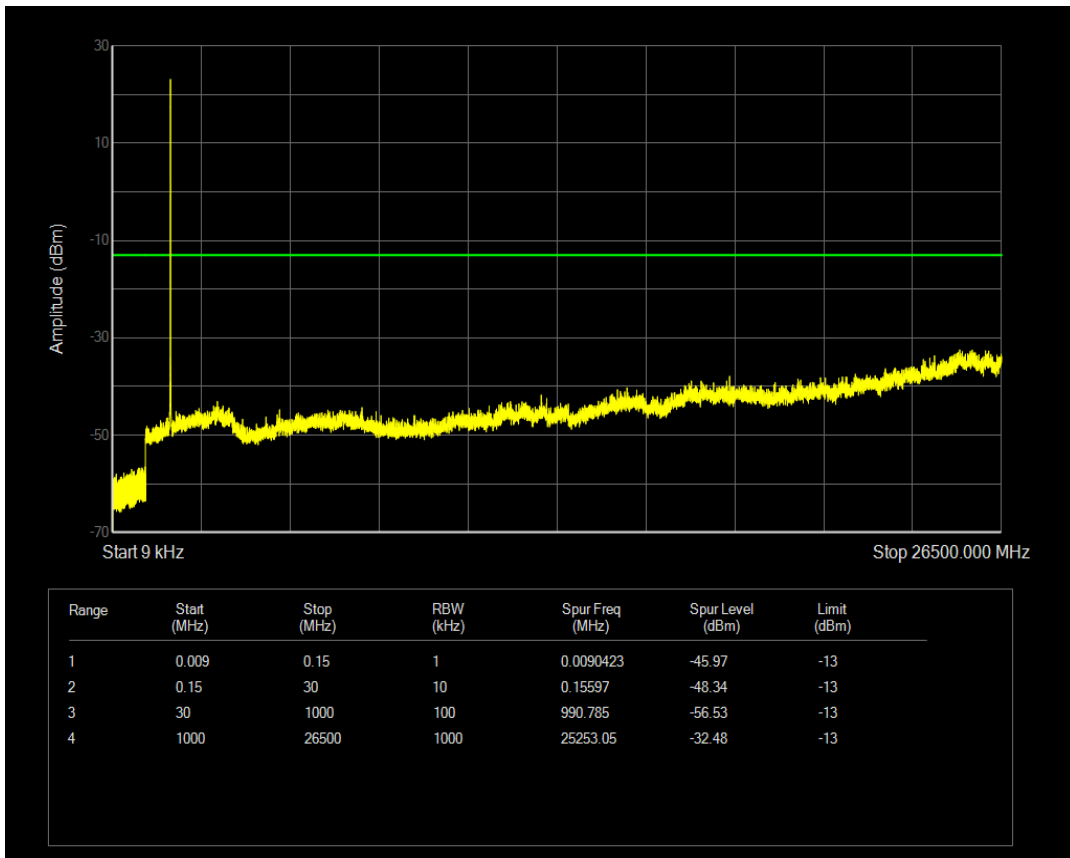

Band66 16QAM BW=3MHz Channel=131987 RB Size=1 Position=#0

Band66 16QAM BW=3MHz Channel=131987 RB Size=15 Position=#0

Band66 QPSK BW=3MHz Channel=132322 RB Size=1 Position=#0

Band66 QPSK BW=3MHz Channel=132322 RB Size=15 Position=#0