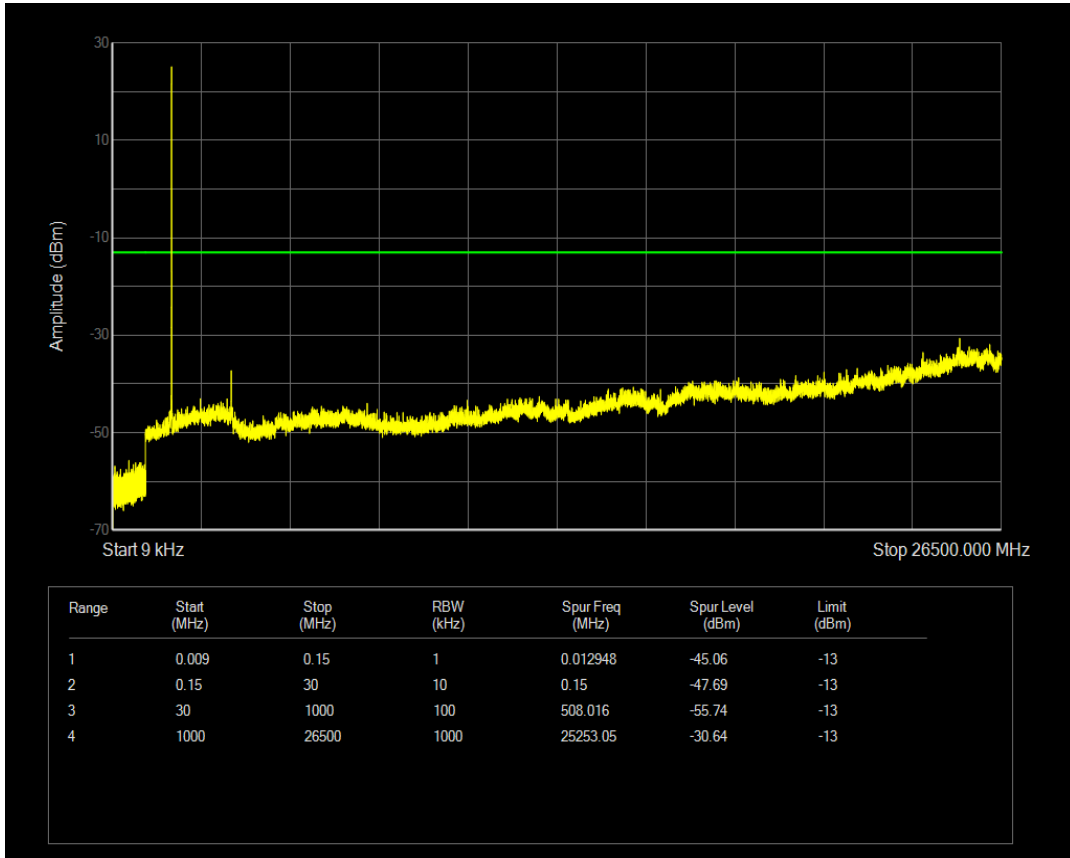

Band66 16QAM BW=3MHz Channel=132657 RB Size=1 Position=#0

Band66 16QAM BW=3MHz Channel=132657 RB Size=15 Position=#0