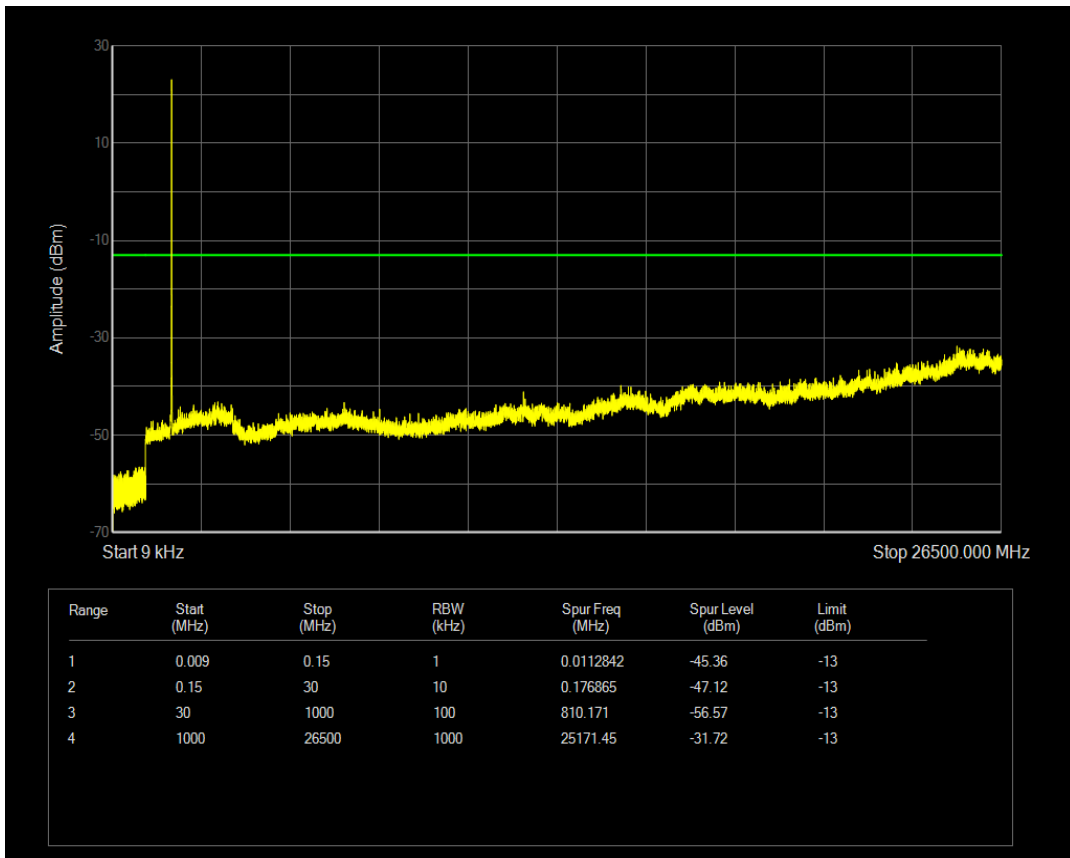

Band66 16QAM BW=3MHz Channel=132657 RB Size=15 Position=#0

Band66 QPSK BW=5MHz Channel=131997 RB Size=1 Position=#0