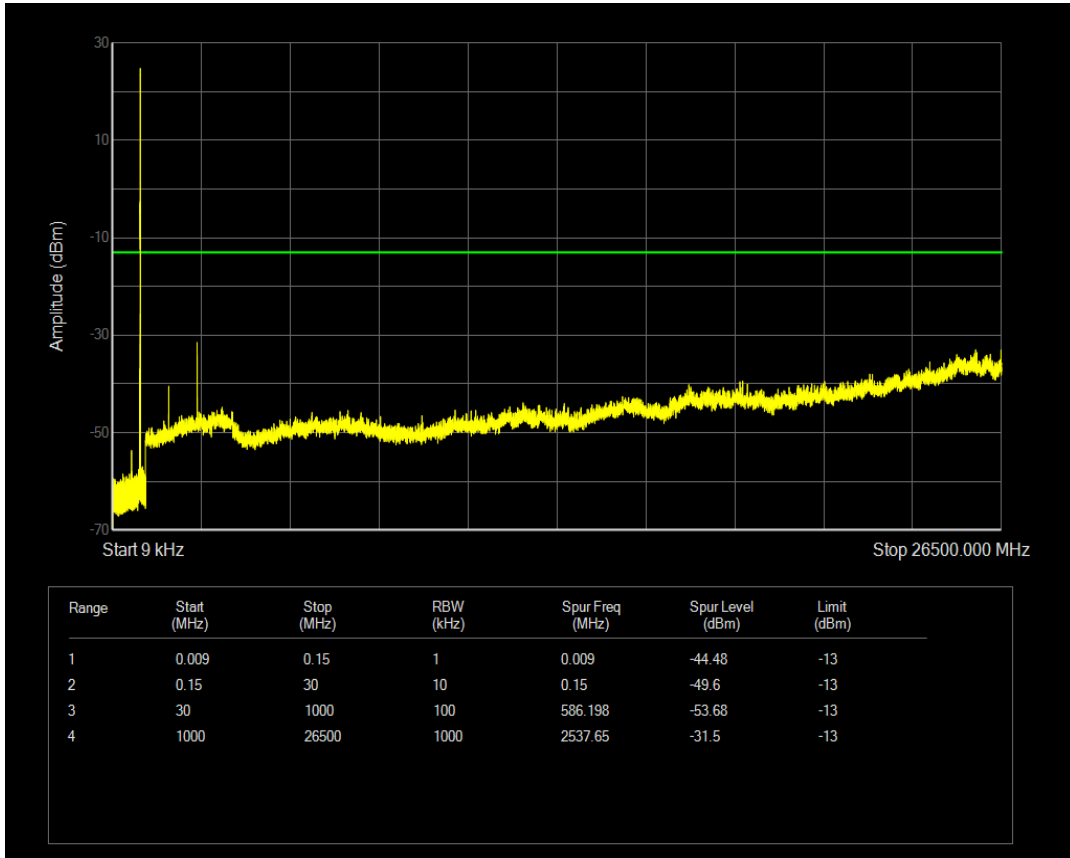

Band5 16QAM BW=3MHz Channel=20635 RB Size=1 Position=#0

Band5 16QAM BW=3MHz Channel=20635 RB Size=15 Position=#0