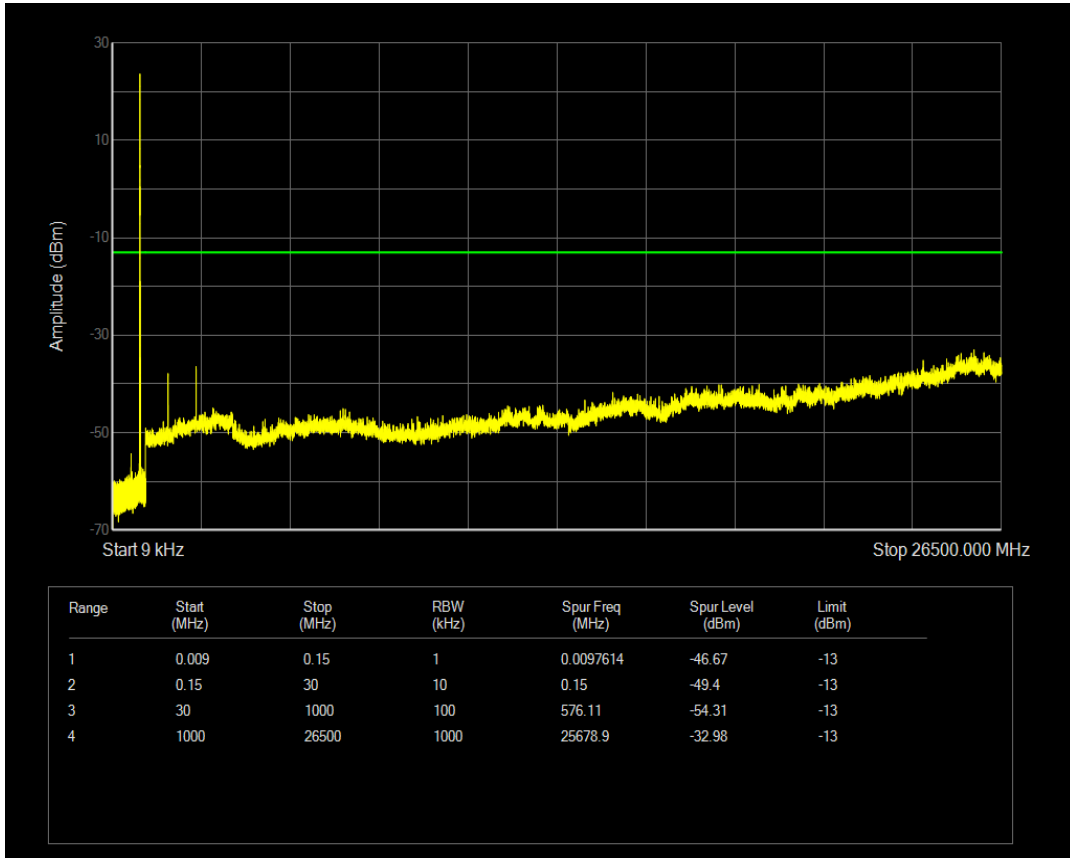

Band5 16QAM BW=1.4MHz Channel=20407 RB Size=1 Position=#0

Band5 16QAM BW=1.4MHz Channel=20407 RB Size=6 Position=#0

Band5 QPSK BW=1.4MHz Channel=20525 RB Size=1 Position=#0

Band5 QPSK BW=1.4MHz Channel=20525 RB Size=6 Position=#0

Band5 16QAM BW=1.4MHz Channel=20525 RB Size=1 Position=#0

Band5 16QAM BW=1.4MHz Channel=20525 RB Size=6 Position=#0

Band5 QPSK BW=1.4MHz Channel=20643 RB Size=1 Position=#0

Band5 QPSK BW=1.4MHz Channel=20643 RB Size=6 Position=#0