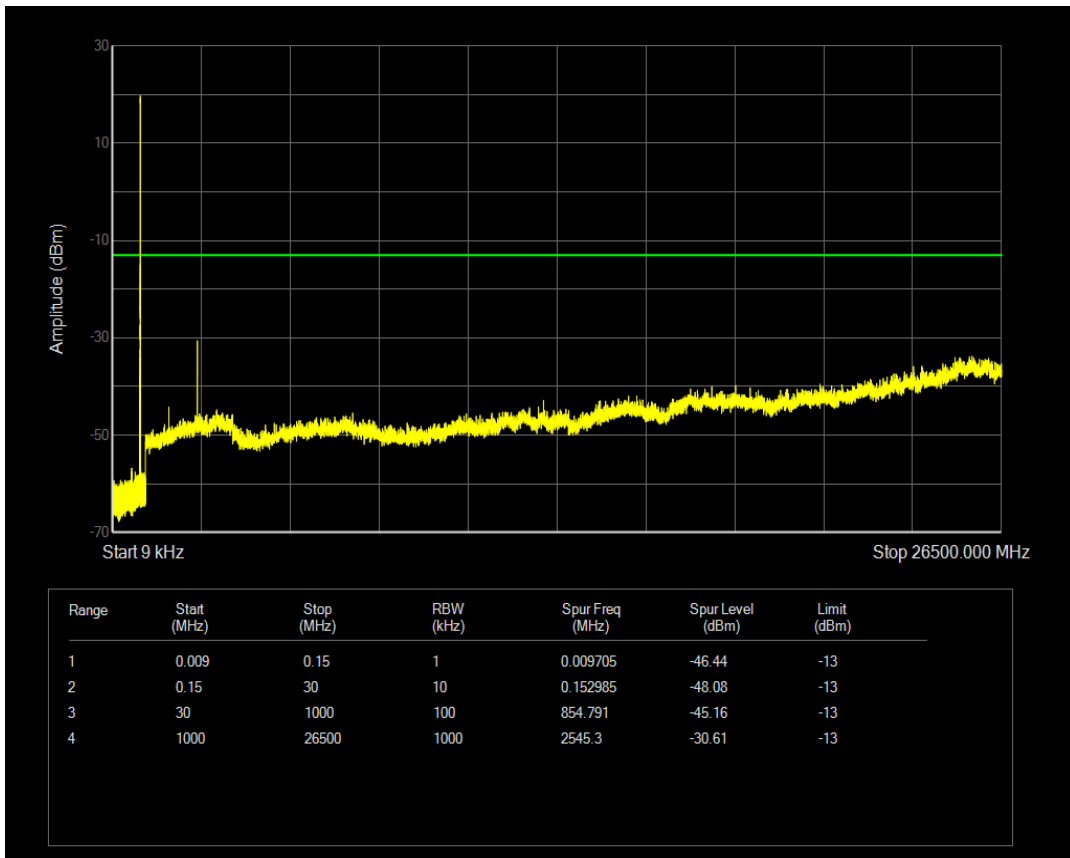

Band5 16QAM BW=1.4MHz Channel=20525 RB Size=1 Position=#0

Band5 16QAM BW=1.4MHz Channel=20525 RB Size=6 Position=#0

Band5 QPSK BW=1.4MHz Channel=20643 RB Size=1 Position=#0

Band5 QPSK BW=1.4MHz Channel=20643 RB Size=6 Position=#0

Band5 16QAM BW=1.4MHz Channel=20643 RB Size=1 Position=#0

Band5 16QAM BW=1.4MHz Channel=20643 RB Size=6 Position=#0

Band5 QPSK BW=3MHz Channel=20415 RB Size=1 Position=#0

Band5 QPSK BW=3MHz Channel=20415 RB Size=15 Position=#0