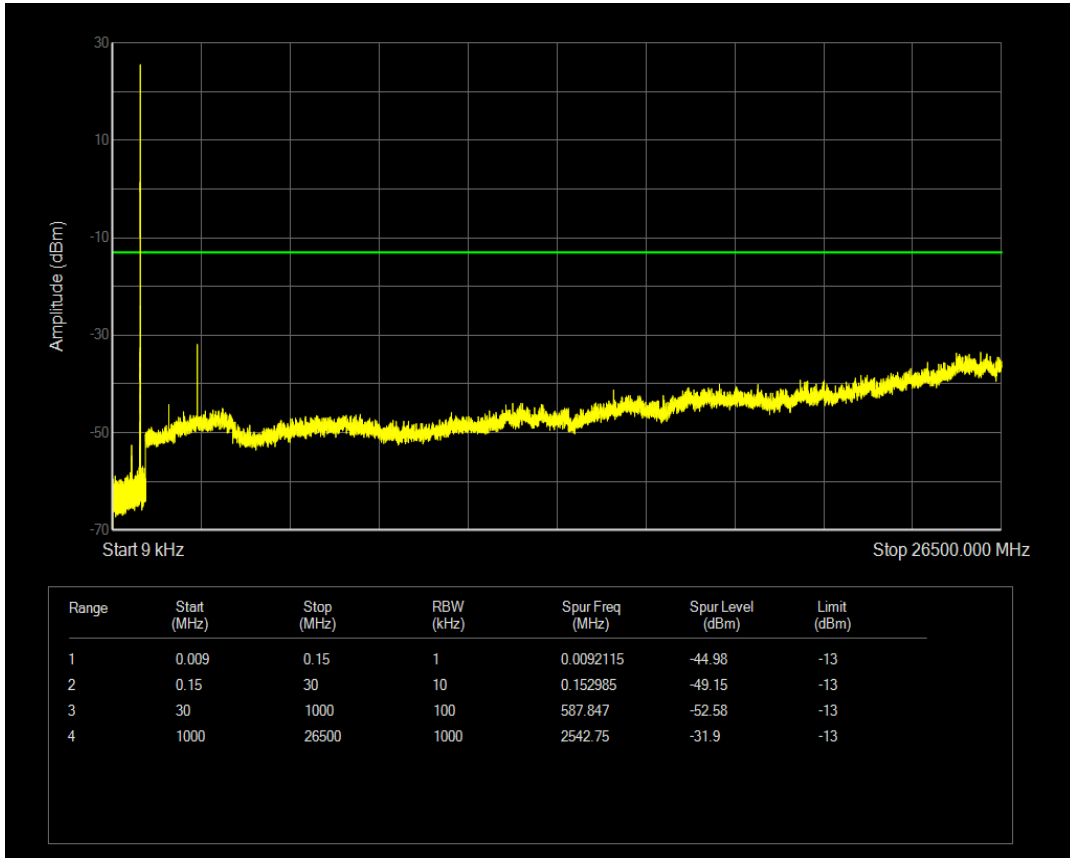

Band5 16QAM BW=1.4MHz Channel=20407 RB Size=1 Position=#0

Band5 16QAM BW=1.4MHz Channel=20407 RB Size=6 Position=#0

Band5 QPSK BW=1.4MHz Channel=20525 RB Size=1 Position=#0

Band5 QPSK BW=1.4MHz Channel=20525 RB Size=6 Position=#0

Band5 16QAM BW=1.4MHz Channel=20525 RB Size=1 Position=#0

Band5 16QAM BW=1.4MHz Channel=20525 RB Size=6 Position=#0

Band5 QPSK BW=1.4MHz Channel=20643 RB Size=1 Position=#0

Band5 QPSK BW=1.4MHz Channel=20643 RB Size=6 Position=#0

Band5 16QAM BW=1.4MHz Channel=20643 RB Size=1 Position=#0

Band5 16QAM BW=1.4MHz Channel=20643 RB Size=6 Position=#0

Band5 QPSK BW=3MHz Channel=20415 RB Size=1 Position=#0

Band5 QPSK BW=3MHz Channel=20415 RB Size=15 Position=#0