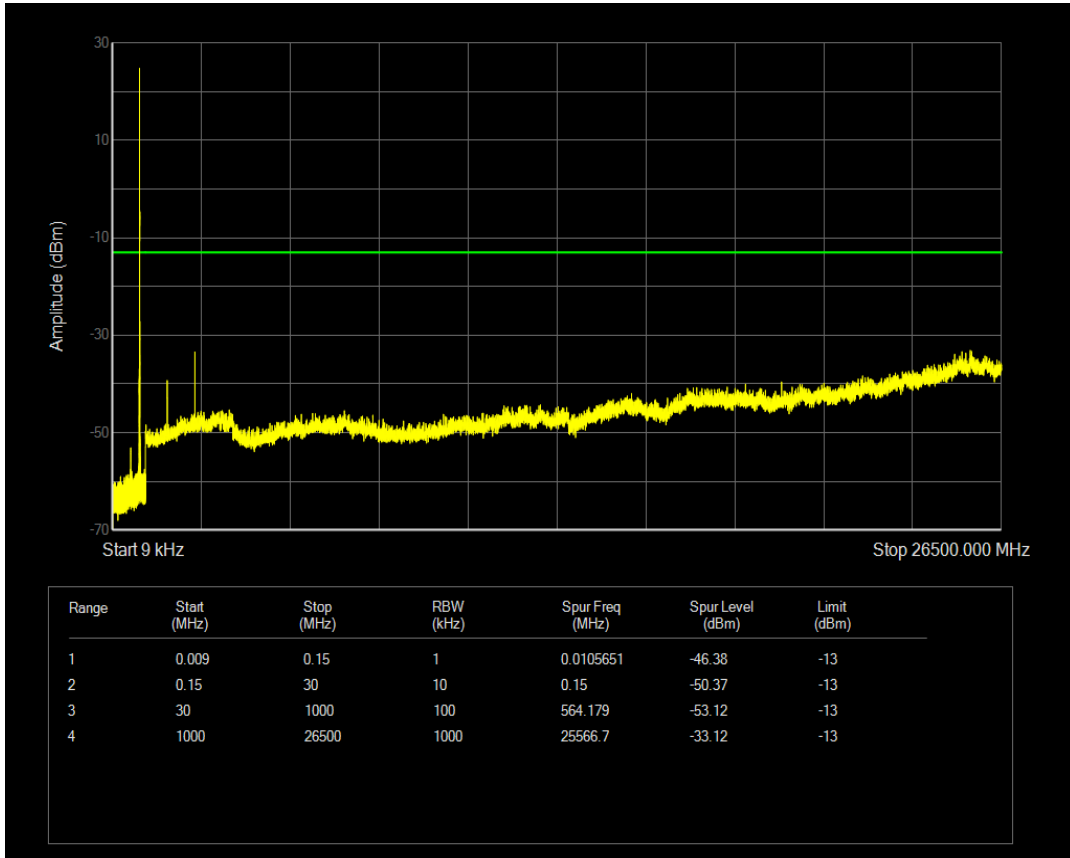

Band5 16QAM BW=1.4MHz Channel=20407 RB Size=1 Position=#0

Band5 16QAM BW=1.4MHz Channel=20407 RB Size=6 Position=#0

Band5 QPSK BW=1.4MHz Channel=20525 RB Size=1 Position=#0

Band5 QPSK BW=1.4MHz Channel=20525 RB Size=6 Position=#0

Band5 16QAM BW=1.4MHz Channel=20525 RB Size=1 Position=#0

Band5 16QAM BW=1.4MHz Channel=20525 RB Size=6 Position=#0

Band5 QPSK BW=1.4MHz Channel=20643 RB Size=1 Position=#0

Band5 QPSK BW=1.4MHz Channel=20643 RB Size=6 Position=#0

Band5 16QAM BW=1.4MHz Channel=20643 RB Size=1 Position=#0

Band5 16QAM BW=1.4MHz Channel=20643 RB Size=6 Position=#0

Band5 QPSK BW=3MHz Channel=20415 RB Size=1 Position=#0

Band5 QPSK BW=3MHz Channel=20415 RB Size=15 Position=#0