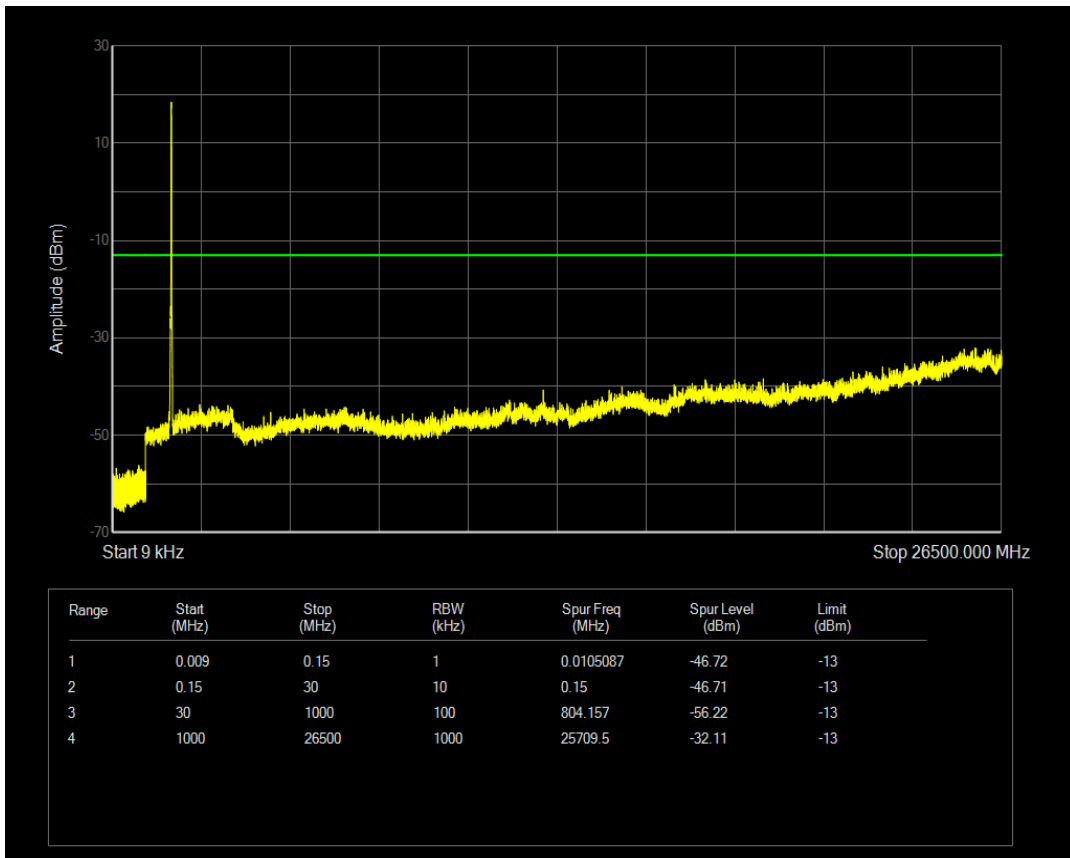

Band66 16QAM BW=20MHz Channel=132572 RB Size=100 Position=#0

Band7 QPSK BW=5MHz Channel=20775 RB Size=1 Position=#0