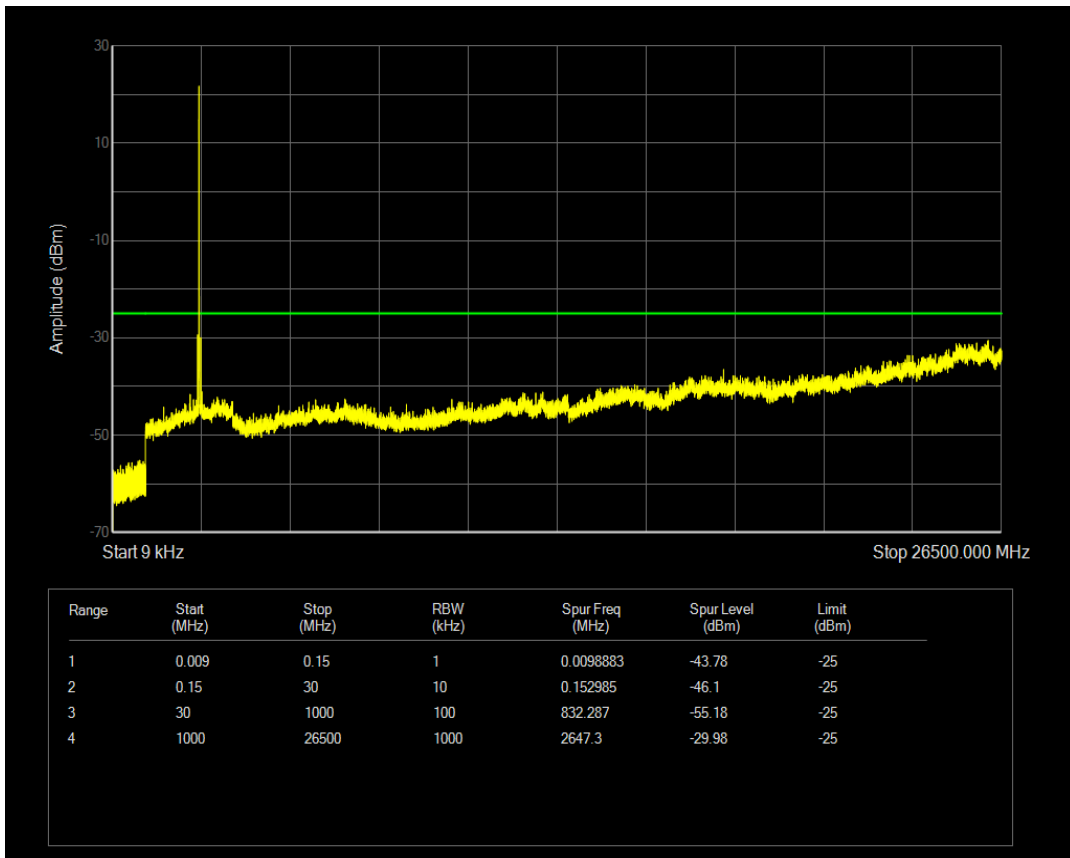

Band38 16QAM BW=5MHz Channel=38000 RB Size=25 Position=#0

Band38 QPSK BW=5MHz Channel=38225 RB Size=1 Position=#0

Band38 QPSK BW=5MHz Channel=38225 RB Size=25 Position=#0

Band38 16QAM BW=5MHz Channel=38225 RB Size=1 Position=#0

Band38 16QAM BW=5MHz Channel=38225 RB Size=25 Position=#0

Band38 QPSK BW=10MHz Channel=37800 RB Size=1 Position=#0

Band38 QPSK BW=10MHz Channel=37800 RB Size=50 Position=#0

Band38 16QAM BW=10MHz Channel=37800 RB Size=1 Position=#0