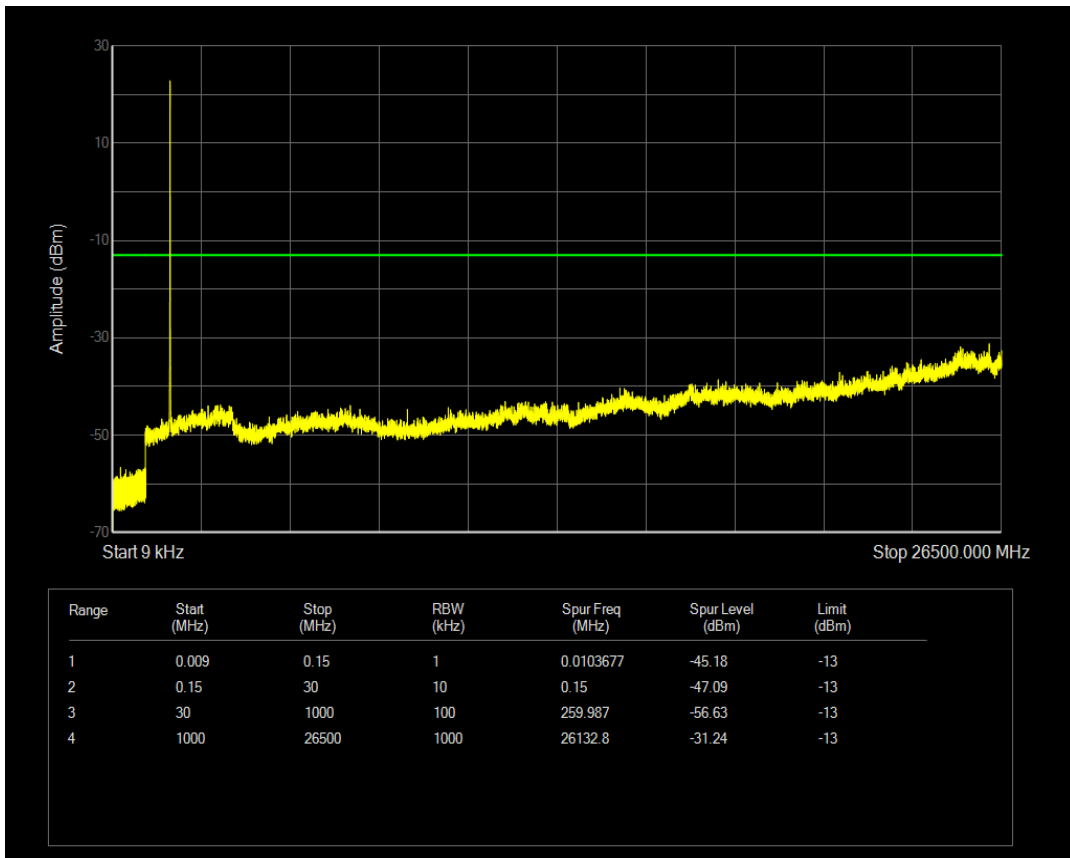

Band4 16QAM BW=5MHz Channel=20175 RB Size=25 Position=#0

Band4 QPSK BW=5MHz Channel=20375 RB Size=1 Position=#0