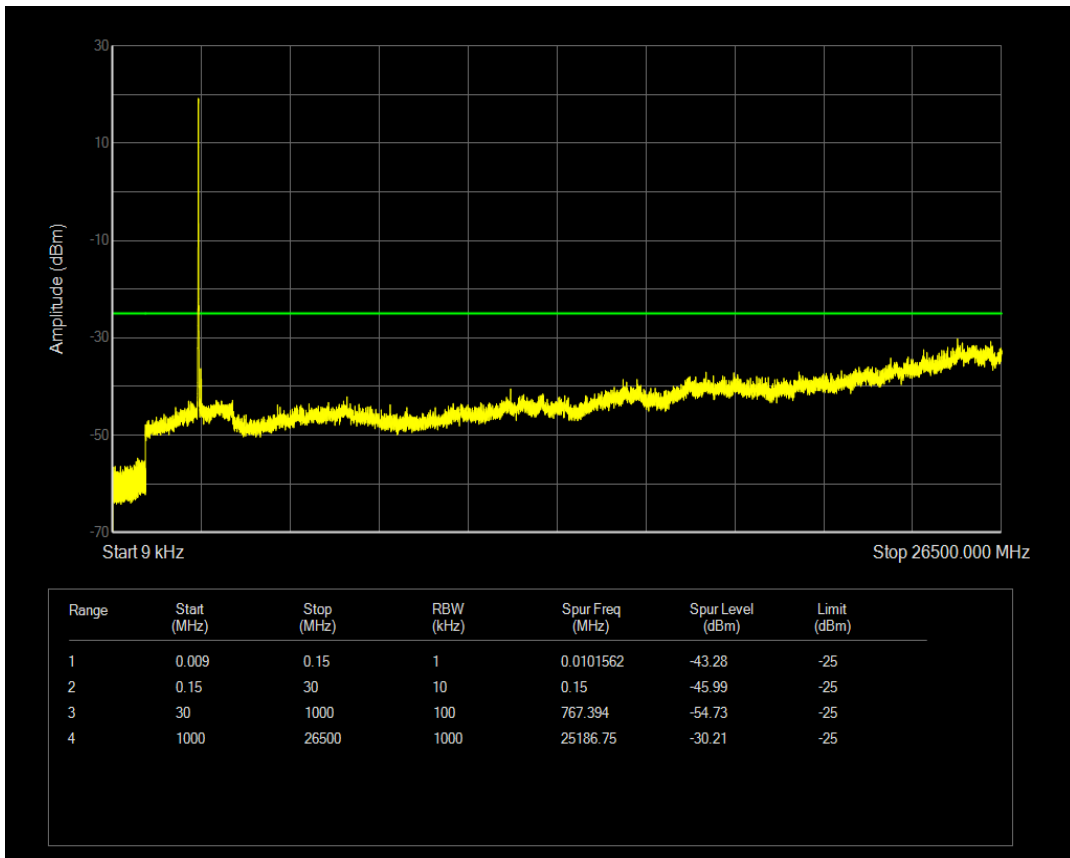

Band38 16QAM BW=5MHz Channel=38000 RB Size=25 Position=#0

Band38 QPSK BW=5MHz Channel=38225 RB Size=1 Position=#0

Band38 QPSK BW=5MHz Channel=38225 RB Size=25 Position=#0

Band38 16QAM BW=5MHz Channel=38225 RB Size=1 Position=#0

Band38 16QAM BW=5MHz Channel=38225 RB Size=25 Position=#0

Band38 QPSK BW=10MHz Channel=37800 RB Size=1 Position=#0

Band38 QPSK BW=10MHz Channel=37800 RB Size=50 Position=#0

Band38 16QAM BW=10MHz Channel=37800 RB Size=1 Position=#0