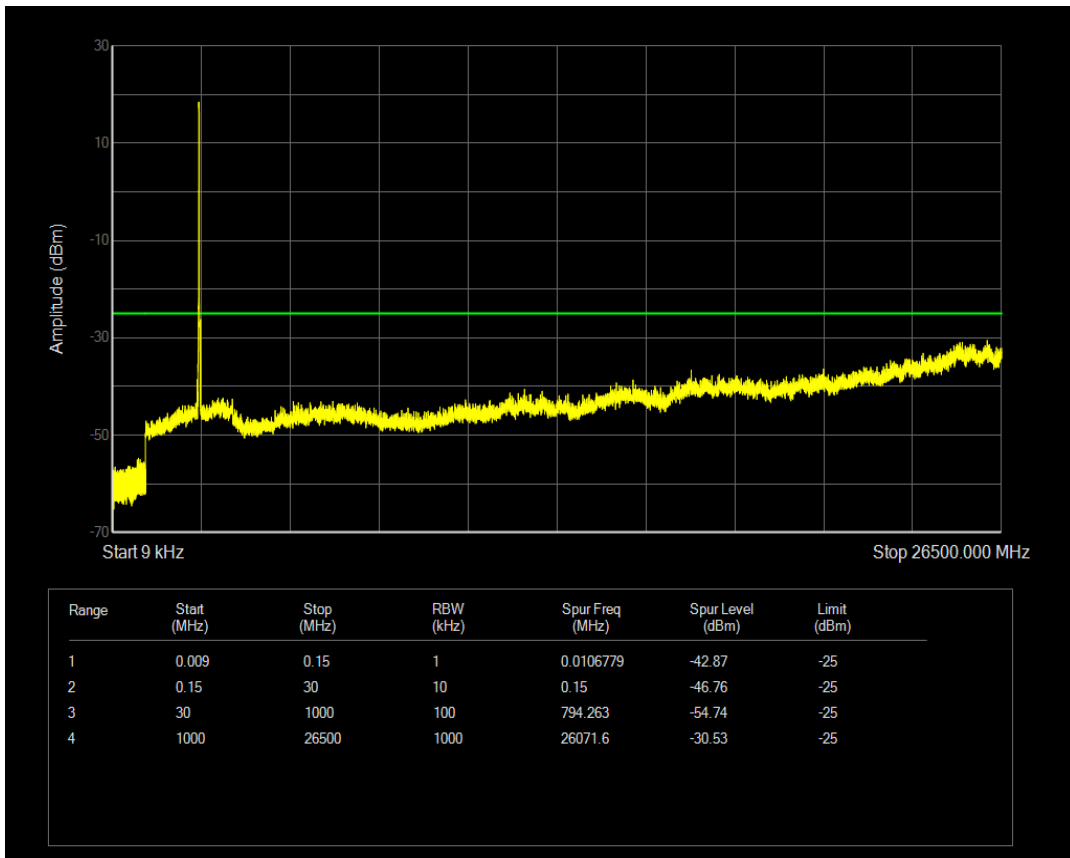

Band38 16QAM BW=10MHz Channel=38200 RB Size=50 Position=#0

Band38 QPSK BW=15MHz Channel=37825 RB Size=1 Position=#0

Band38 QPSK BW=15MHz Channel=37825 RB Size=75 Position=#0

Band38 16QAM BW=15MHz Channel=37825 RB Size=1 Position=#0

Band38 16QAM BW=15MHz Channel=37825 RB Size=75 Position=#0

Band38 QPSK BW=15MHz Channel=38000 RB Size=1 Position=#0

Band38 QPSK BW=15MHz Channel=38000 RB Size=75 Position=#0

Band38 16QAM BW=15MHz Channel=38000 RB Size=1 Position=#0