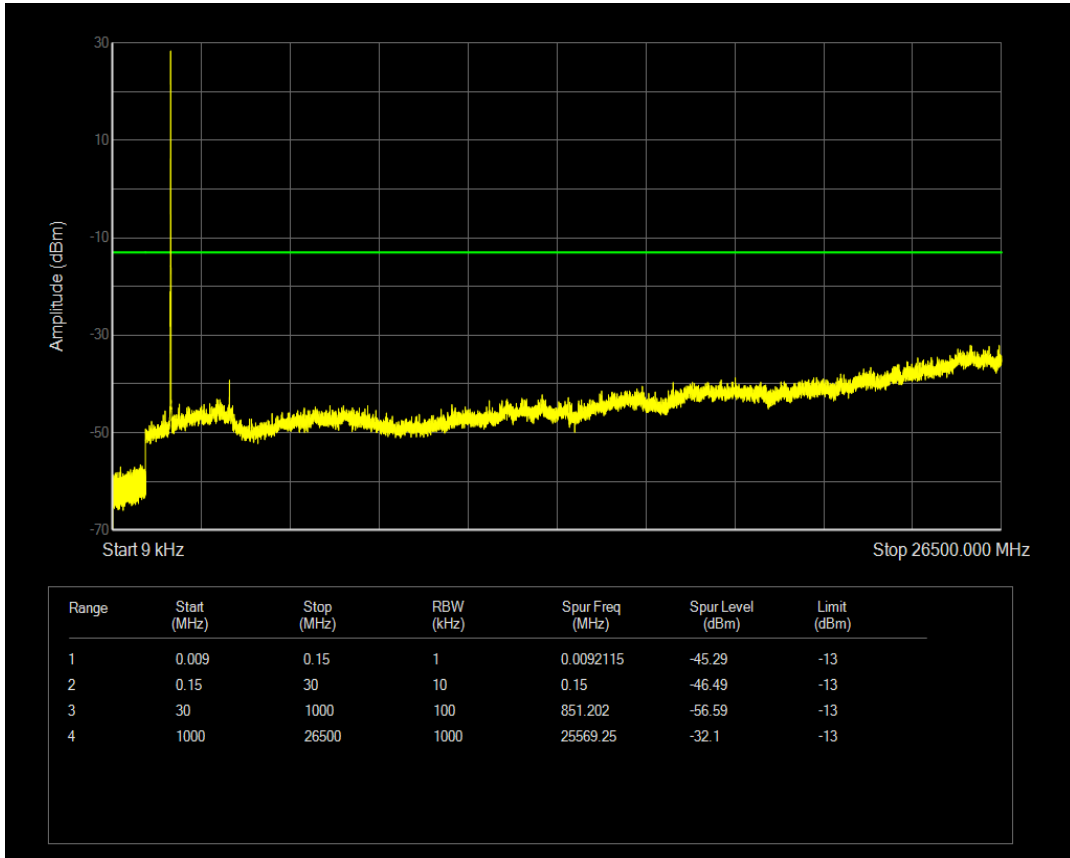

Band4 QPSK BW=5MHz Channel=20375 RB Size=1 Position=#0

Band4 QPSK BW=5MHz Channel=20375 RB Size=25 Position=#0