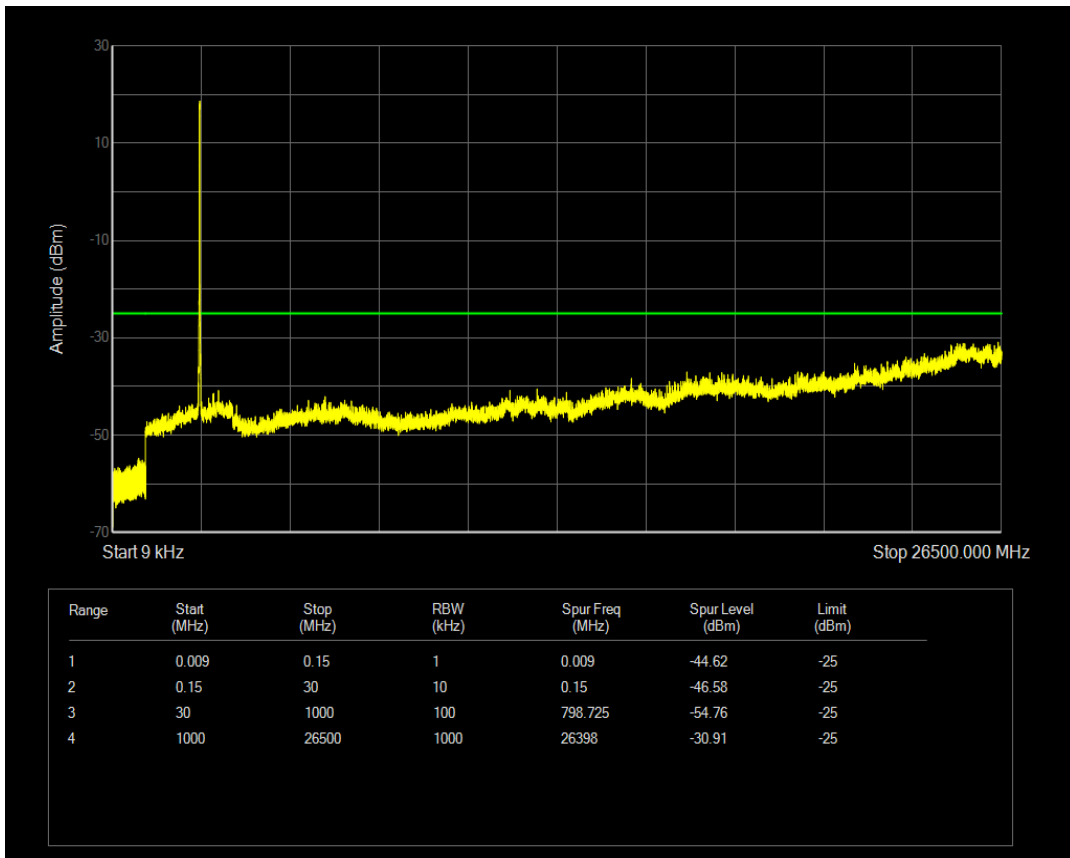

Band38 QPSK BW=15MHz Channel=38175 RB Size=75 Position=#0

Band38 16QAM BW=15MHz Channel=38175 RB Size=1 Position=#0