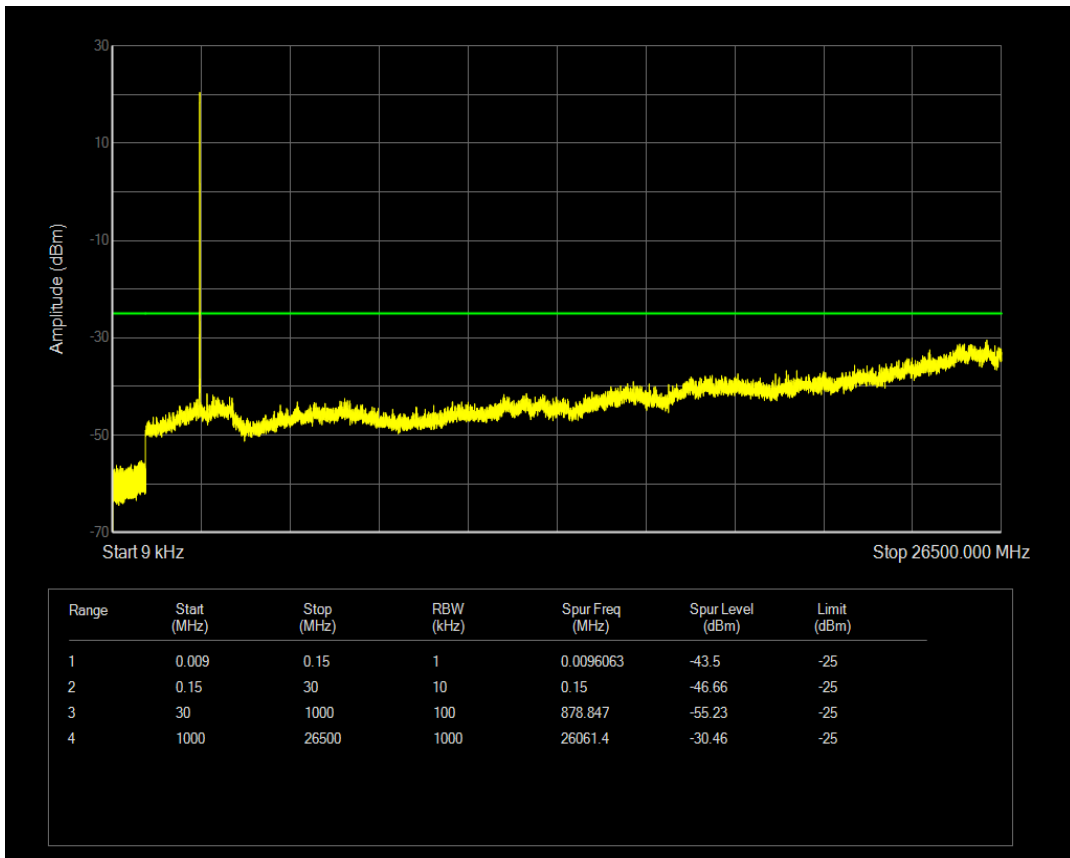

Band38 16QAM BW=5MHz Channel=38000 RB Size=25 Position=#0

Band38 QPSK BW=5MHz Channel=38225 RB Size=1 Position=#0

Band38 QPSK BW=5MHz Channel=38225 RB Size=25 Position=#0

Band38 16QAM BW=5MHz Channel=38225 RB Size=1 Position=#0

Band38 16QAM BW=5MHz Channel=38225 RB Size=25 Position=#0

Band38 QPSK BW=10MHz Channel=37800 RB Size=1 Position=#0

Band38 QPSK BW=10MHz Channel=37800 RB Size=50 Position=#0

Band38 16QAM BW=10MHz Channel=37800 RB Size=1 Position=#0