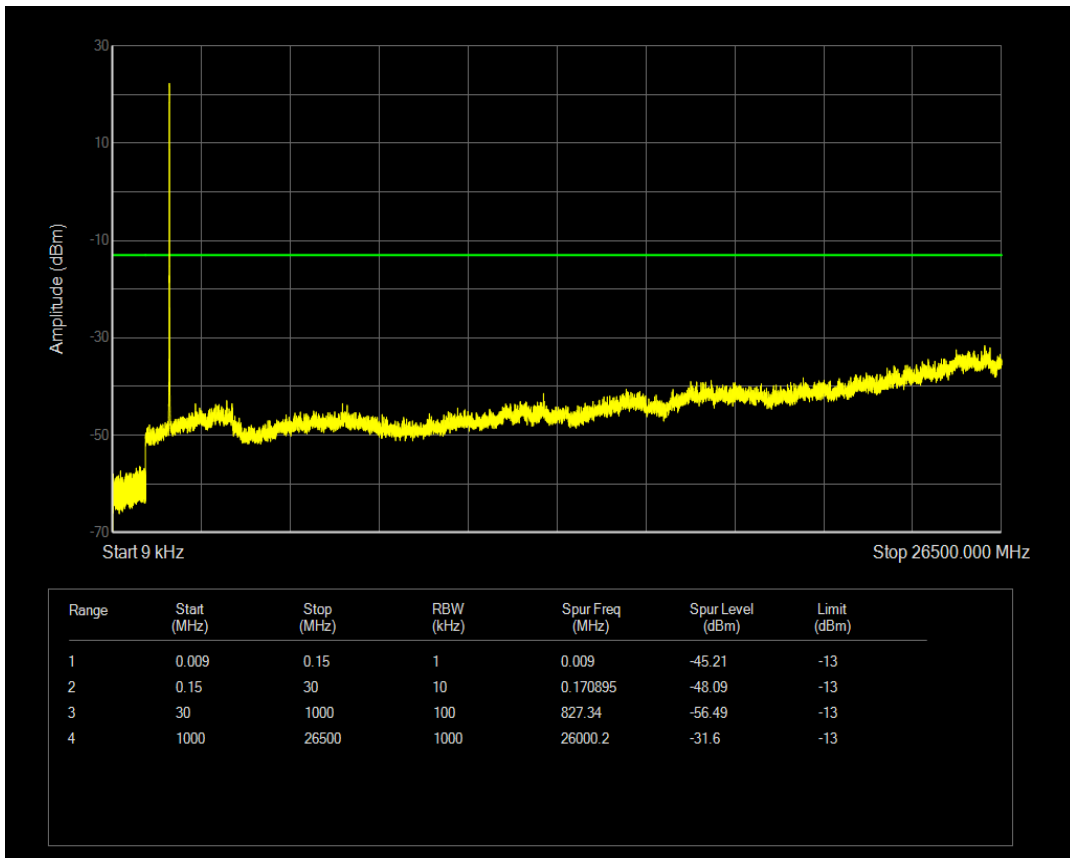

Band4 QPSK BW=5MHz Channel=19975 RB Size=25 Position=#0

Band4 16QAM BW=5MHz Channel=19975 RB Size=1 Position=#0