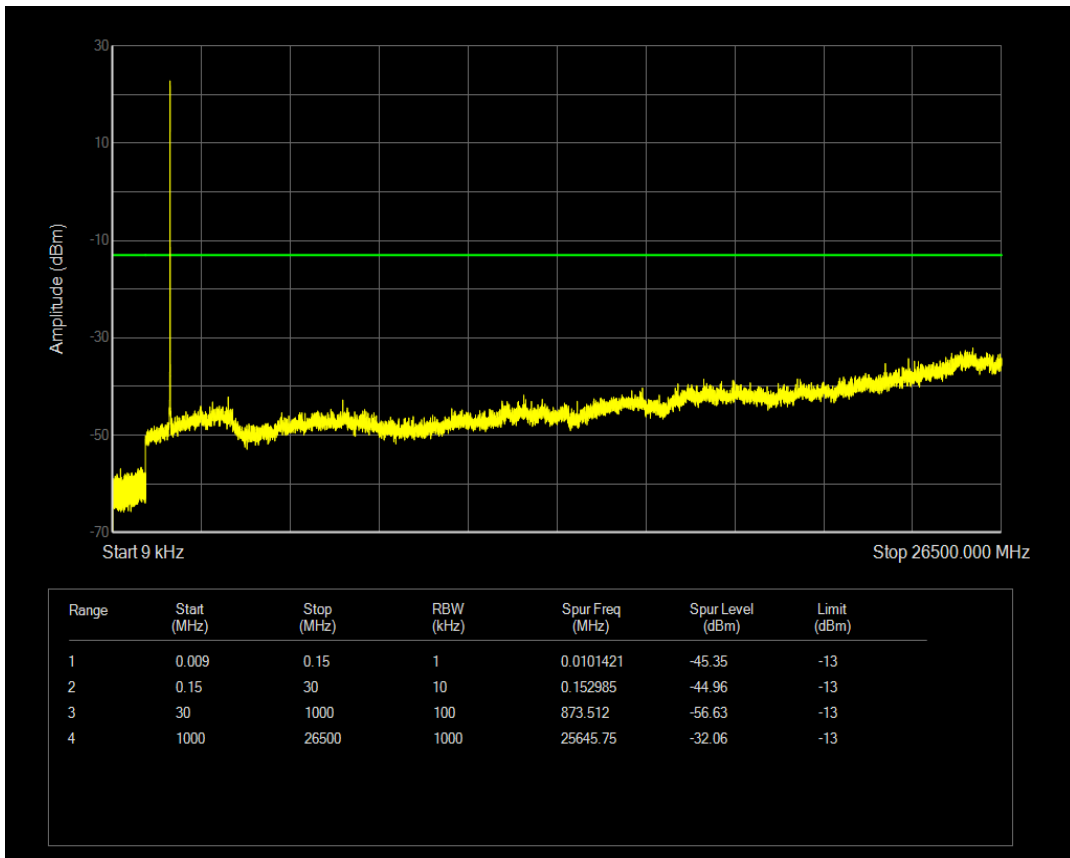

Band4 16QAM BW=3MHz Channel=20175 RB Size=15 Position=#0

Band4 QPSK BW=3MHz Channel=20385 RB Size=1 Position=#0