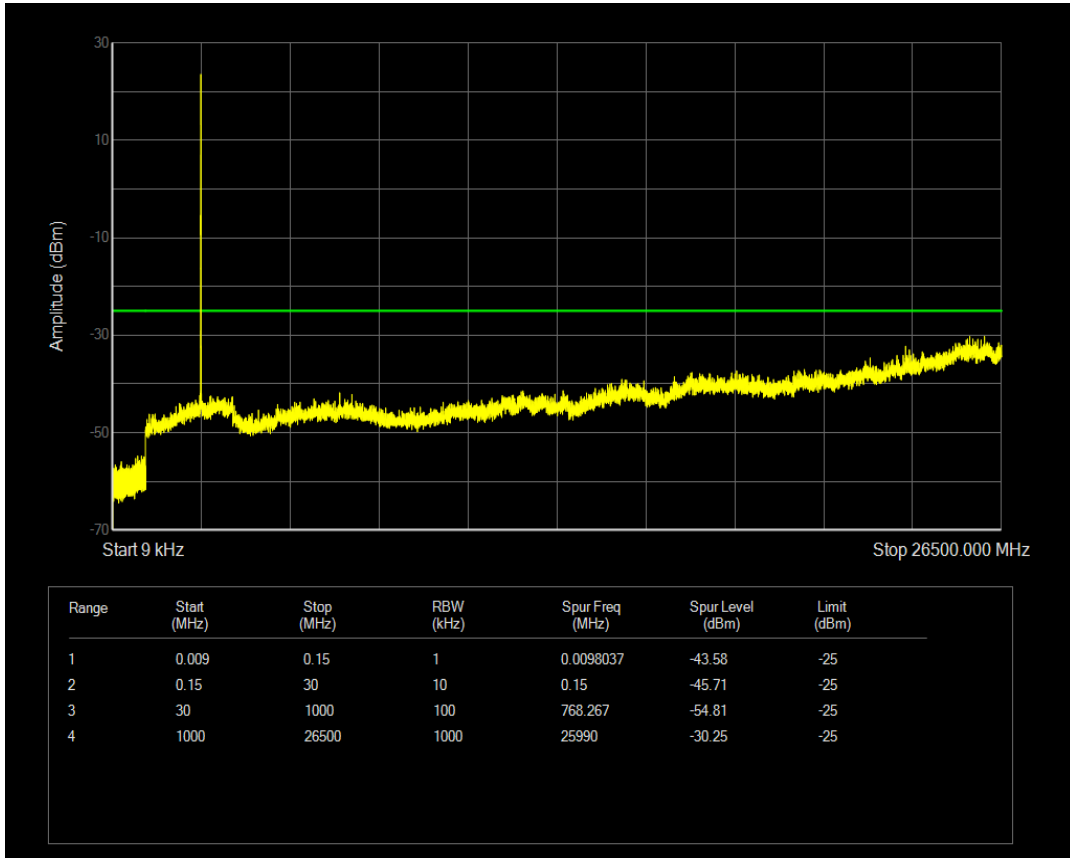

Band41(2535-2655) 16QAM BW=5MHz Channel=41215 RB Size=1 Position=#0

Band41(2535-2655) 16QAM BW=5MHz Channel=41215 RB Size=25 Position=#0