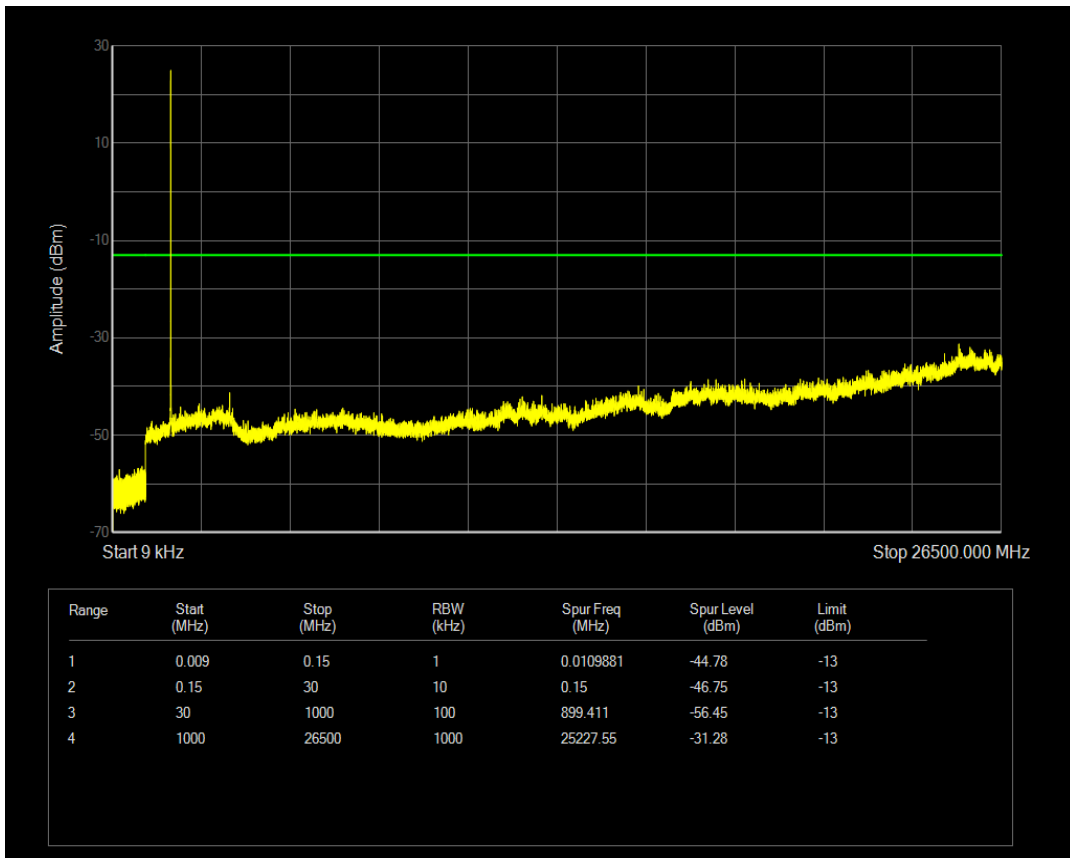

Band4 QPSK BW=1.4MHz Channel=20393 RB Size=6 Position=#0

Band4 16QAM BW=1.4MHz Channel=20393 RB Size=1 Position=#0