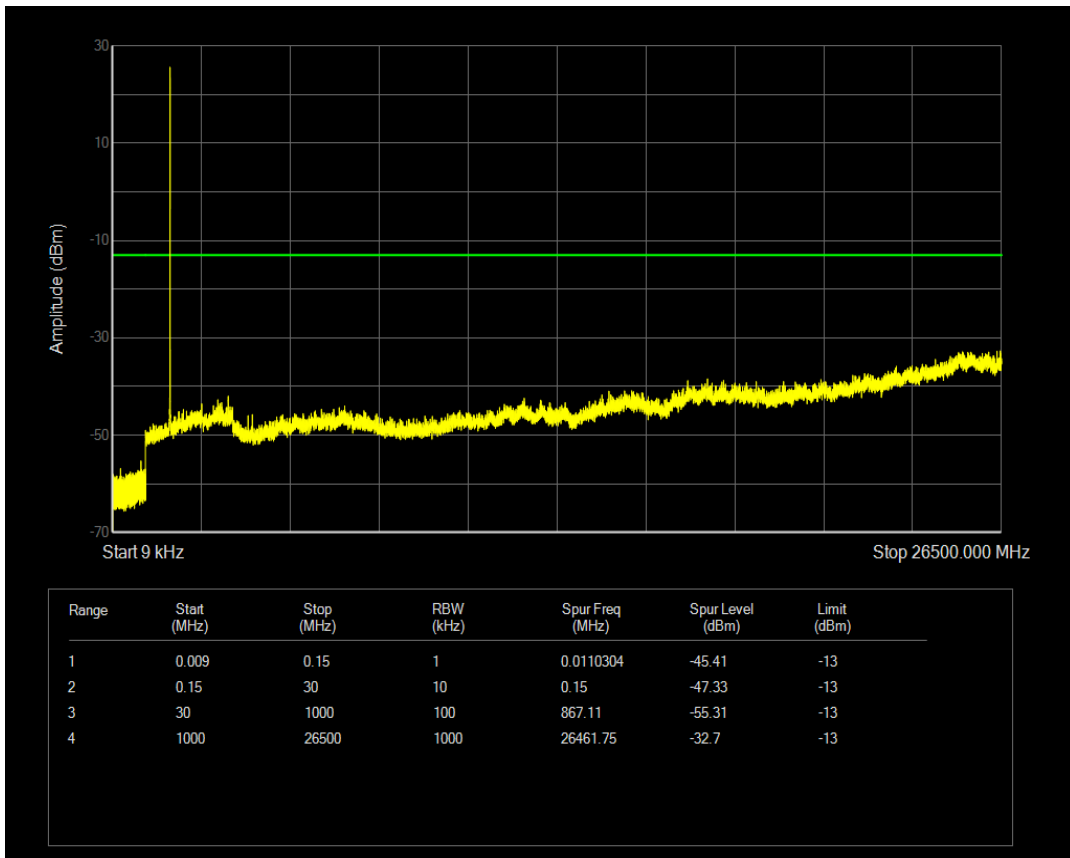

Band4 QPSK BW=1.4MHz Channel=20175 RB Size=6 Position=#0

Band4 16QAM BW=1.4MHz Channel=20175 RB Size=1 Position=#0