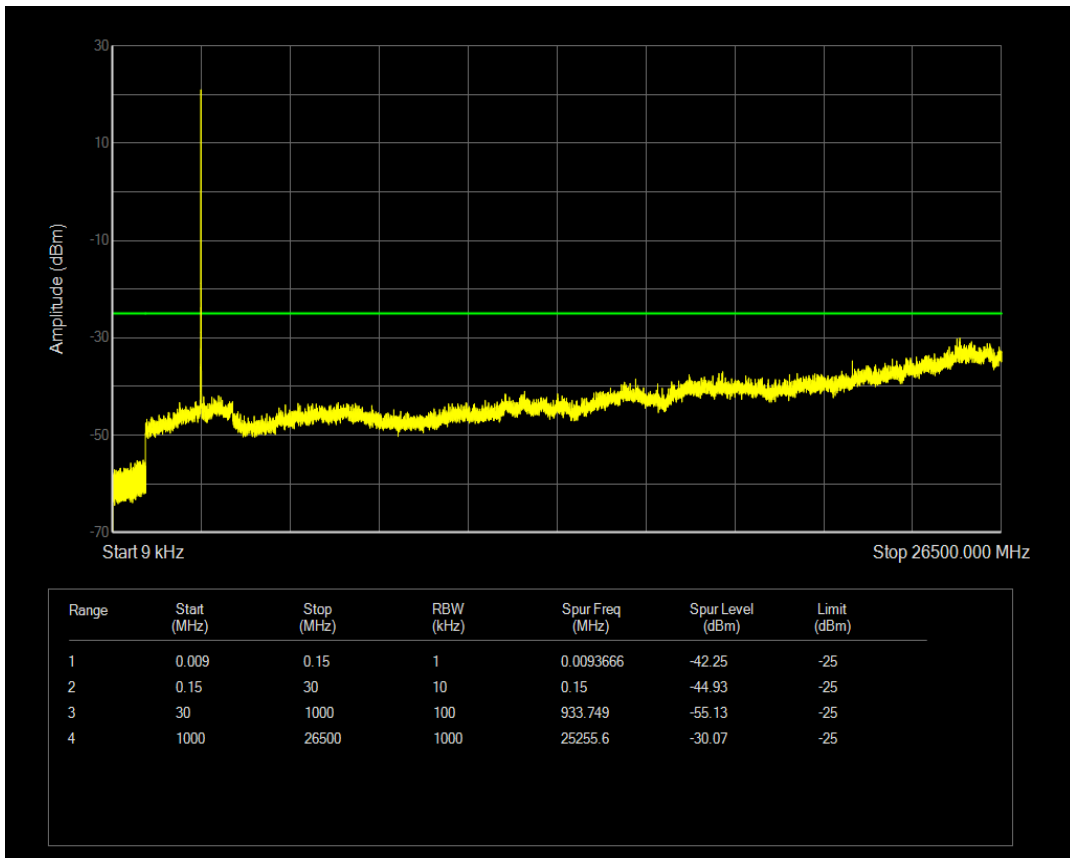

Band41(2535-2655) QPSK BW=5MHz Channel=41215 RB Size=25 Position=#0

Band41(2535-2655) 16QAM BW=5MHz Channel=41215 RB Size=1 Position=#0