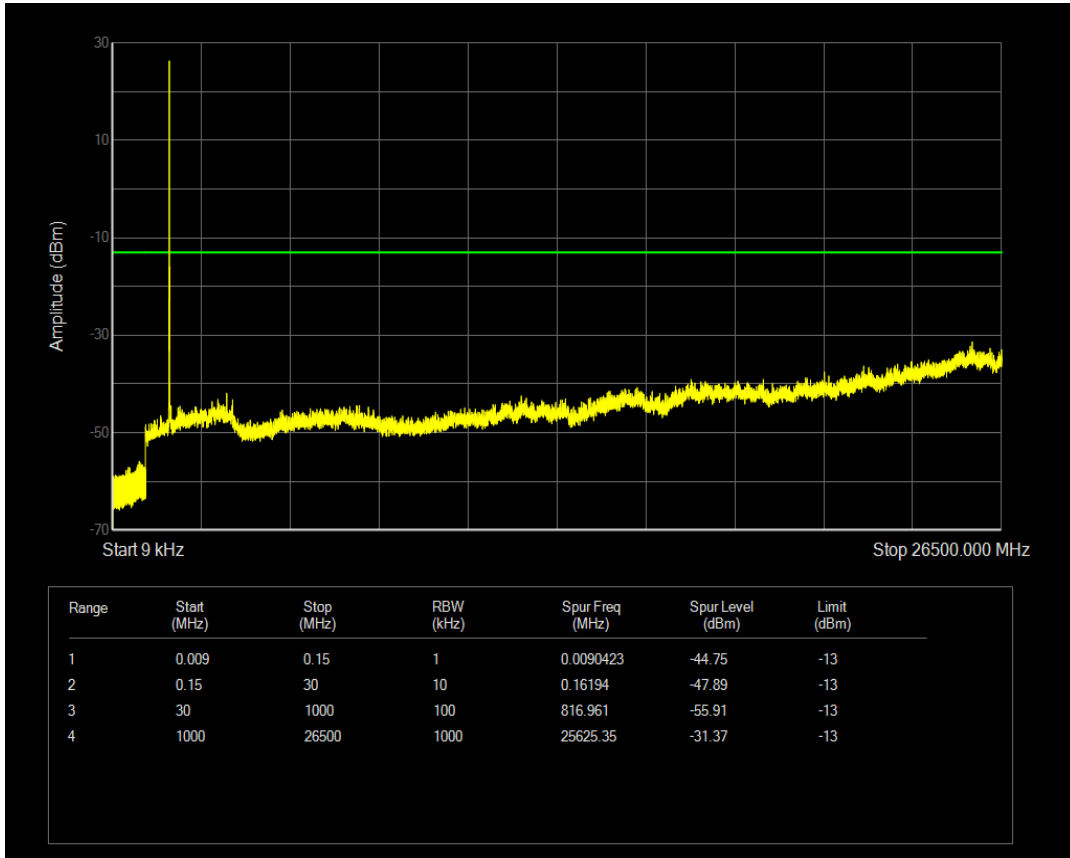

Band4 16QAM BW=3MHz Channel=20175 RB Size=15 Position=#0

Band4 QPSK BW=3MHz Channel=20385 RB Size=1 Position=#0

Band4 QPSK BW=3MHz Channel=20385 RB Size=15 Position=#0

Band4 16QAM BW=3MHz Channel=20385 RB Size=1 Position=#0

Band4 16QAM BW=3MHz Channel=20385 RB Size=15 Position=#0

Band4 QPSK BW=5MHz Channel=19975 RB Size=1 Position=#0

Band4 QPSK BW=5MHz Channel=19975 RB Size=25 Position=#0

Band4 16QAM BW=5MHz Channel=19975 RB Size=1 Position=#0