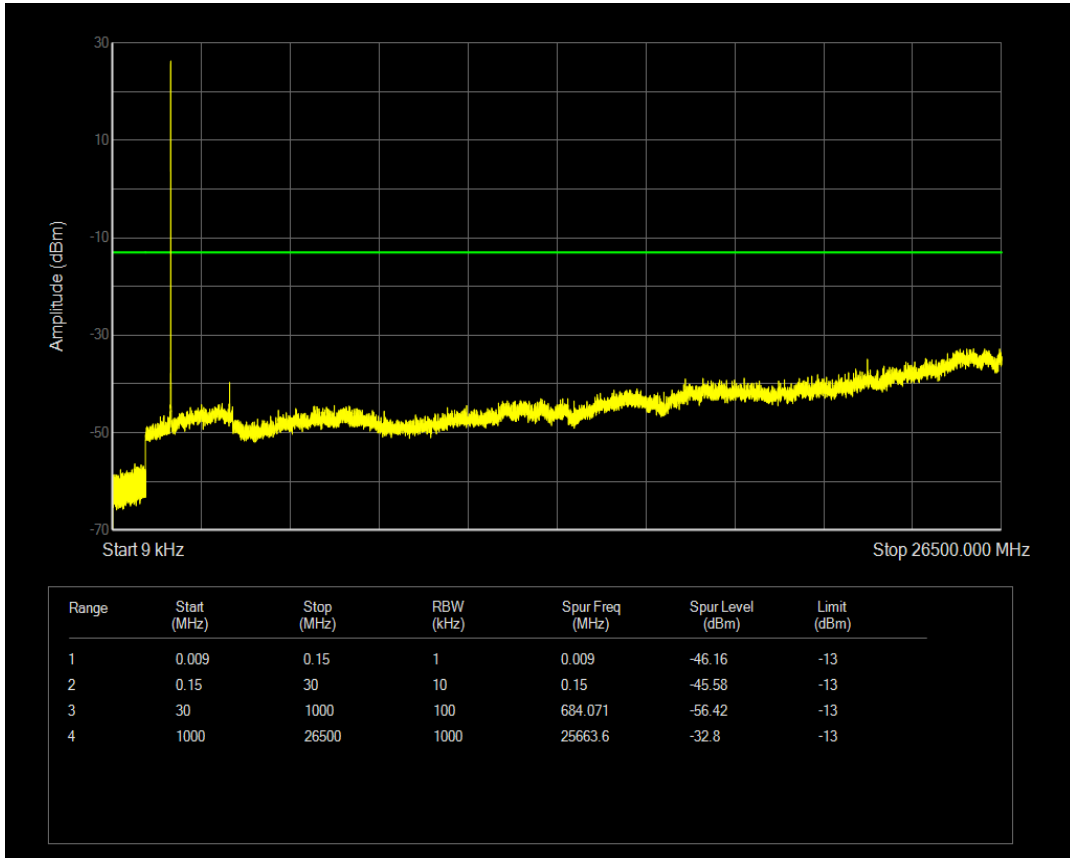

Band4 16QAM BW=1.4MHz Channel=19957 RB Size=6 Position=#0

Band4 QPSK BW=1.4MHz Channel=20175 RB Size=1 Position=#0

Band4 QPSK BW=1.4MHz Channel=20175 RB Size=6 Position=#0

Band4 16QAM BW=1.4MHz Channel=20175 RB Size=1 Position=#0

Band4 16QAM BW=1.4MHz Channel=20175 RB Size=6 Position=#0

Band4 QPSK BW=1.4MHz Channel=20393 RB Size=1 Position=#0

Band4 QPSK BW=1.4MHz Channel=20393 RB Size=6 Position=#0

Band4 16QAM BW=1.4MHz Channel=20393 RB Size=1 Position=#0