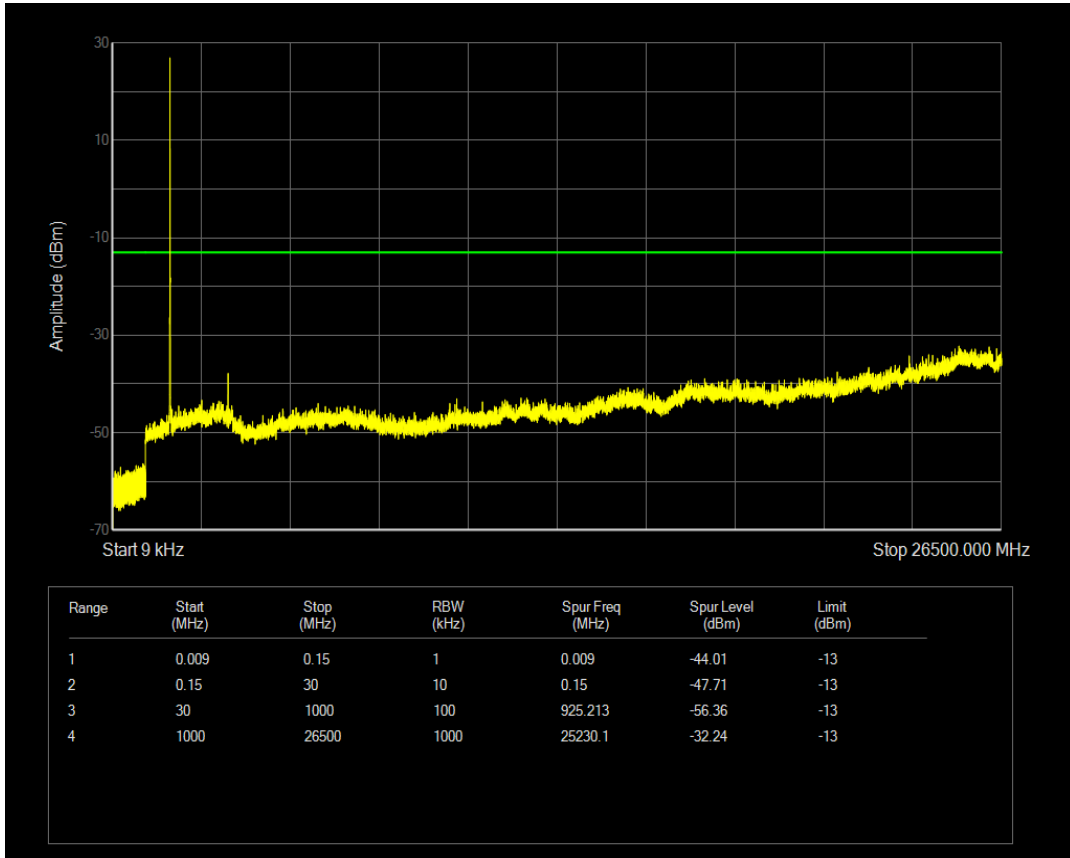

Band4 16QAM BW=5MHz Channel=19975 RB Size=25 Position=#0

Band4 QPSK BW=5MHz Channel=20175 RB Size=1 Position=#0

Band4 QPSK BW=5MHz Channel=20175 RB Size=25 Position=#0

Band4 16QAM BW=5MHz Channel=20175 RB Size=1 Position=#0