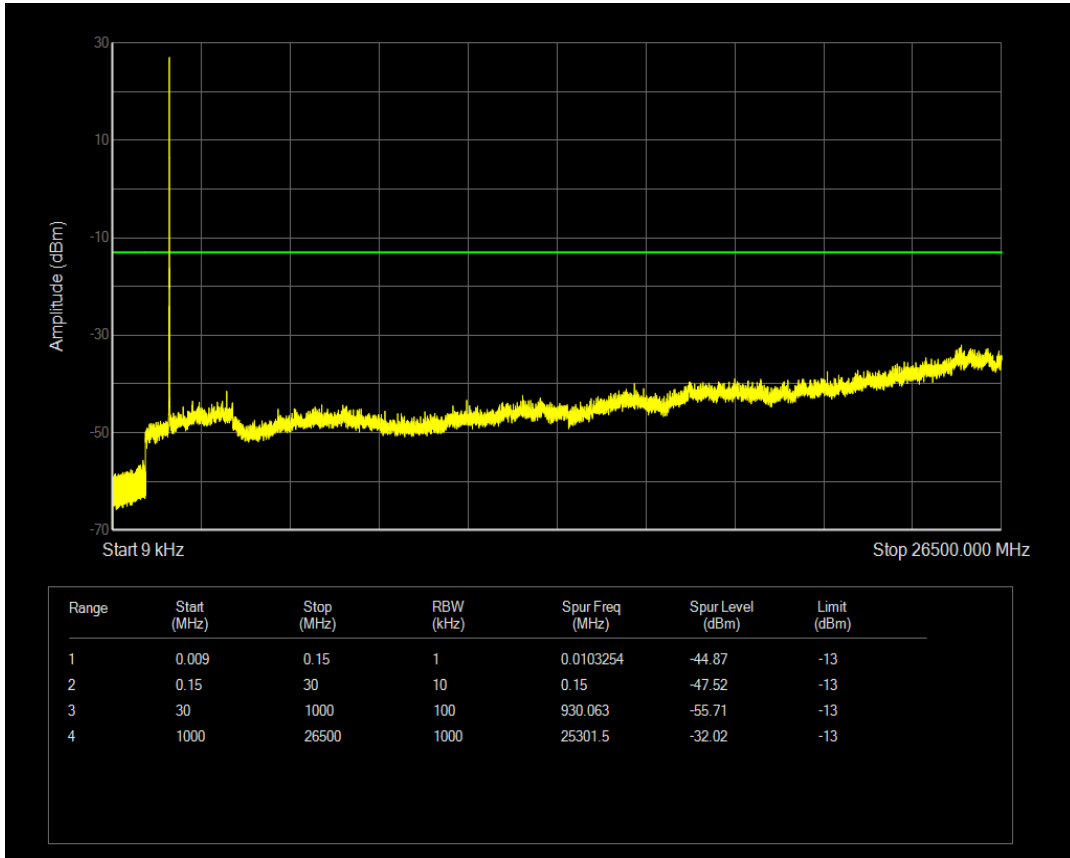

Band4 16QAM BW=3MHz Channel=20385 RB Size=15 Position=#0

Band4 QPSK BW=5MHz Channel=19975 RB Size=1 Position=#0

Band4 QPSK BW=5MHz Channel=19975 RB Size=25 Position=#0

Band4 16QAM BW=5MHz Channel=19975 RB Size=1 Position=#0

Band4 16QAM BW=5MHz Channel=19975 RB Size=25 Position=#0

Band4 QPSK BW=5MHz Channel=20175 RB Size=1 Position=#0

Band4 QPSK BW=5MHz Channel=20175 RB Size=25 Position=#0

Band4 16QAM BW=5MHz Channel=20175 RB Size=1 Position=#0