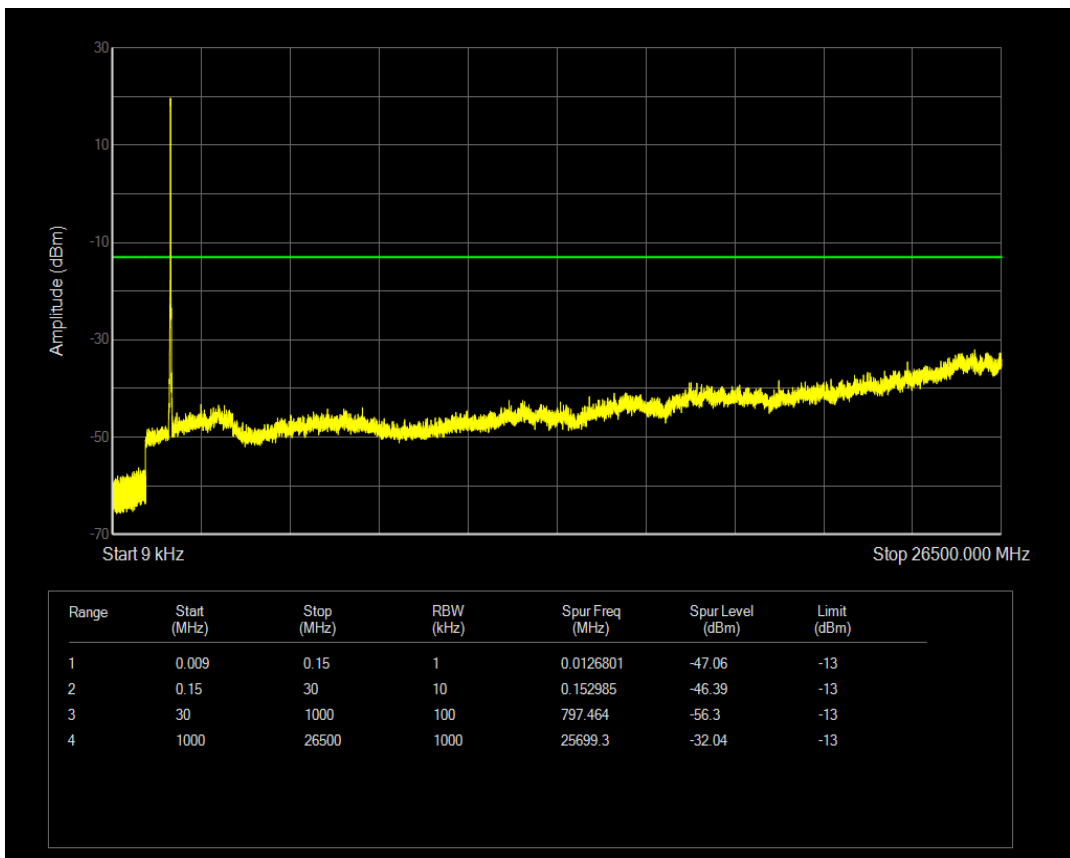

Band4 QPSK BW=15MHz Channel=20325 RB Size=75 Position=#0

Band4 16QAM BW=15MHz Channel=20325 RB Size=1 Position=#0