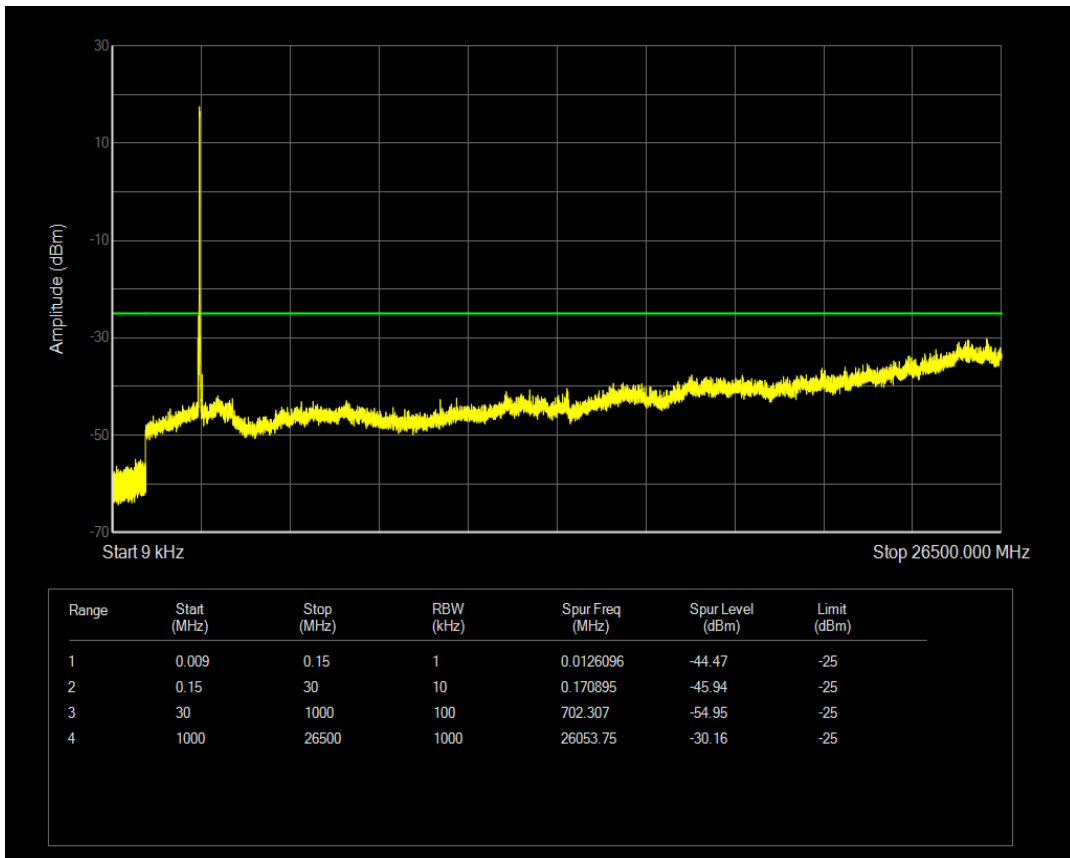

Band38 16QAM BW=15MHz Channel=38000 RB Size=75 Position=#0

Band38 QPSK BW=15MHz Channel=38175 RB Size=1 Position=#0

Band38 QPSK BW=15MHz Channel=38175 RB Size=75 Position=#0

Band38 16QAM BW=15MHz Channel=38175 RB Size=1 Position=#0

Band38 16QAM BW=15MHz Channel=38175 RB Size=75 Position=#0

Band38 QPSK BW=20MHz Channel=37850 RB Size=1 Position=#0

Band38 QPSK BW=20MHz Channel=37850 RB Size=100 Position=#0

Band38 16QAM BW=20MHz Channel=37850 RB Size=1 Position=#0