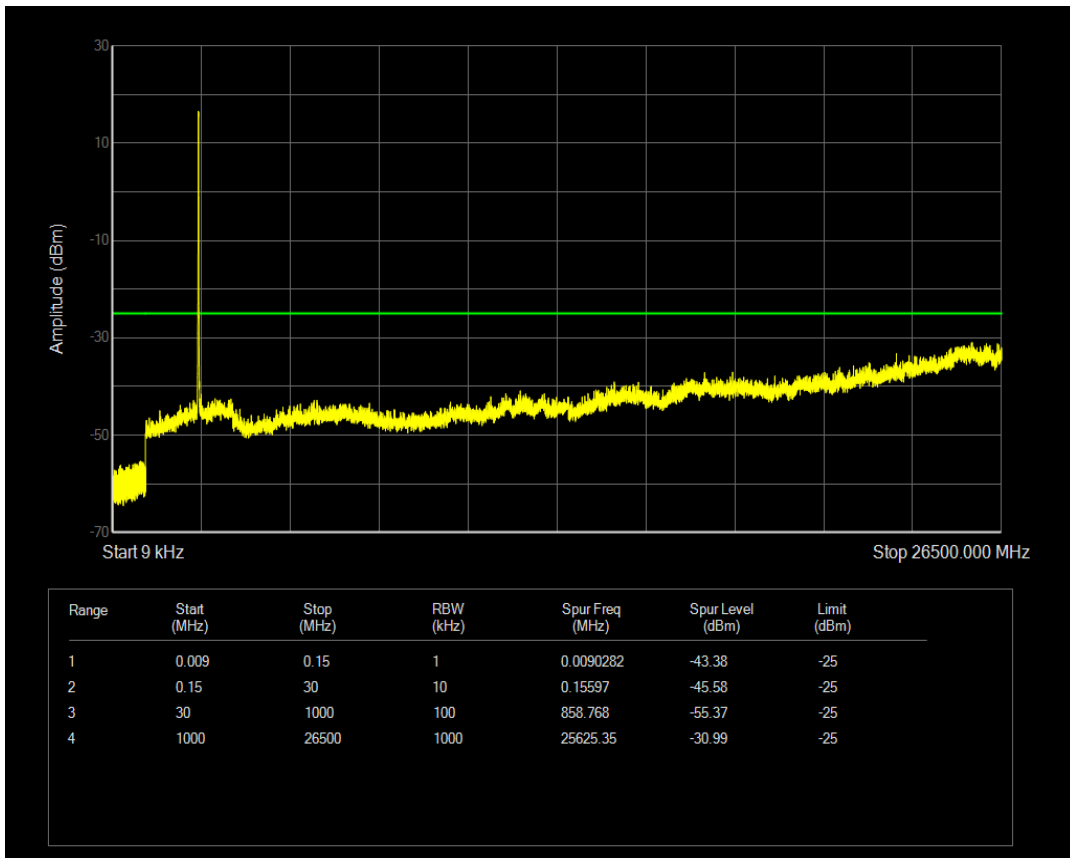

Band38 16QAM BW=15MHz Channel=37825 RB Size=75 Position=#0

Band38 QPSK BW=15MHz Channel=38000 RB Size=1 Position=#0