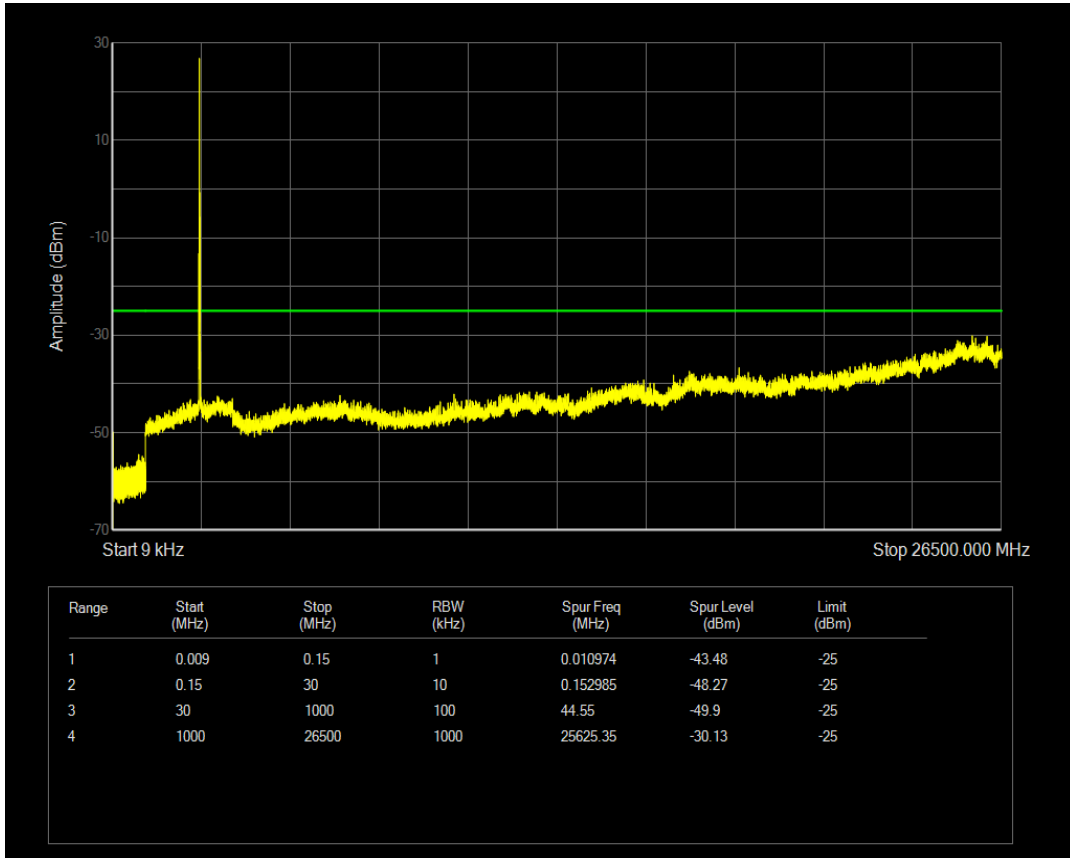

Band38 QPSK BW=15MHz Channel=38175 RB Size=1 Position=#0

Band38 QPSK BW=15MHz Channel=38175 RB Size=75 Position=#0