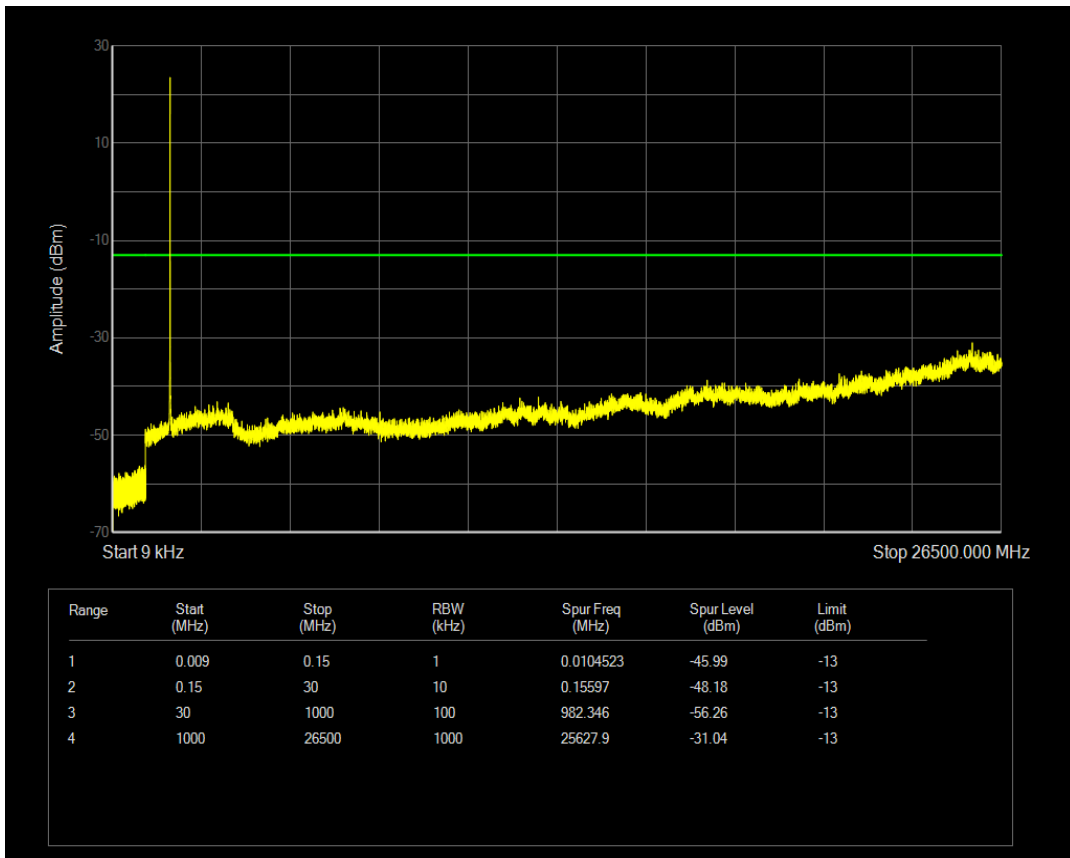

Band4 QPSK BW=3MHz Channel=20175 RB Size=15 Position=#0

Band4 16QAM BW=3MHz Channel=20175 RB Size=1 Position=#0