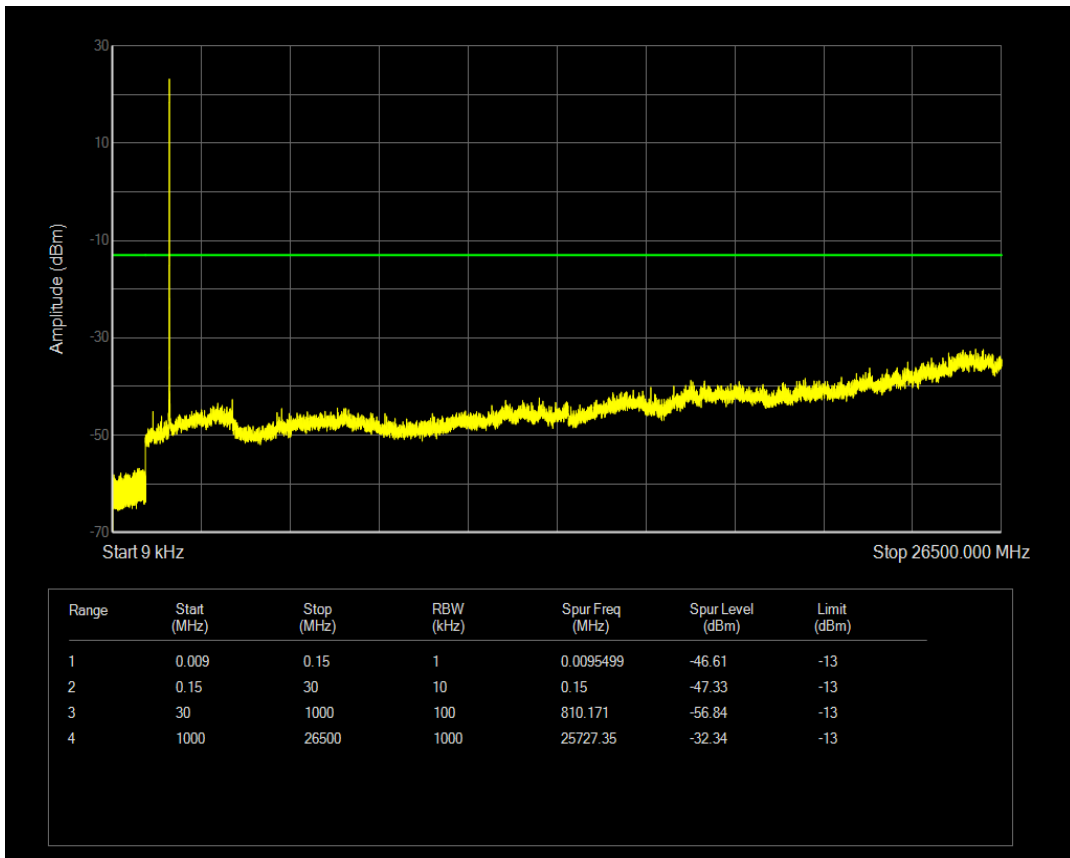

Band4 16QAM BW=3MHz Channel=19965 RB Size=15 Position=#0

Band4 QPSK BW=3MHz Channel=20175 RB Size=1 Position=#0