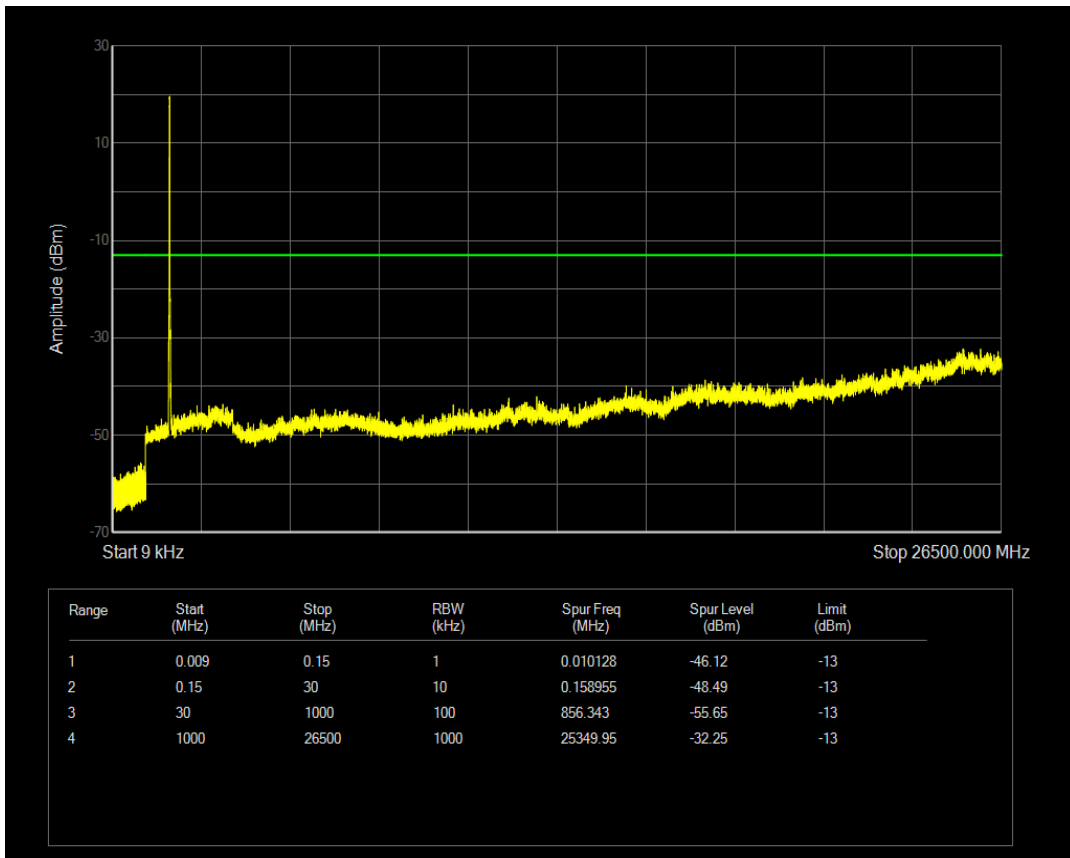

Band4 16QAM BW=15MHz Channel=20025 RB Size=75 Position=#0

Band4 QPSK BW=15MHz Channel=20175 RB Size=1 Position=#0