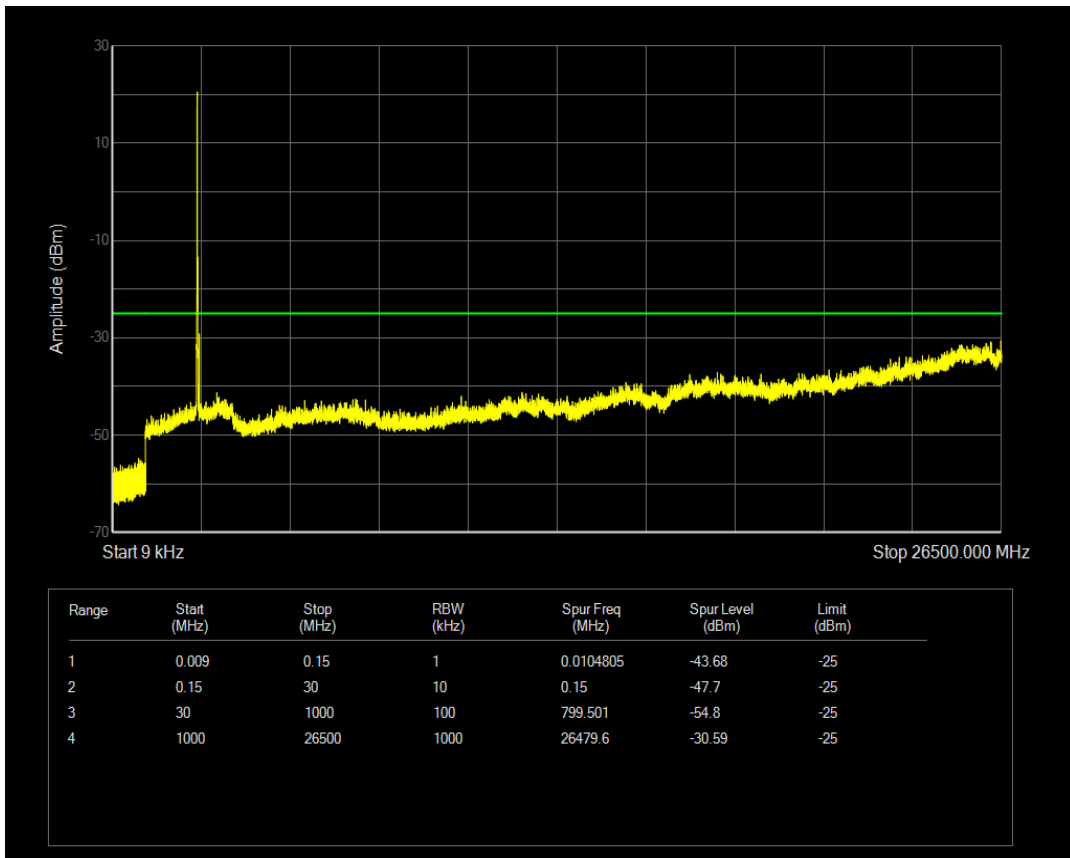

Band41(2535-2655) QPSK BW=10MHz Channel=40090 RB Size=50 Position=#0

Band41(2535-2655) 16QAM BW=10MHz Channel=40090 RB Size=1 Position=#0