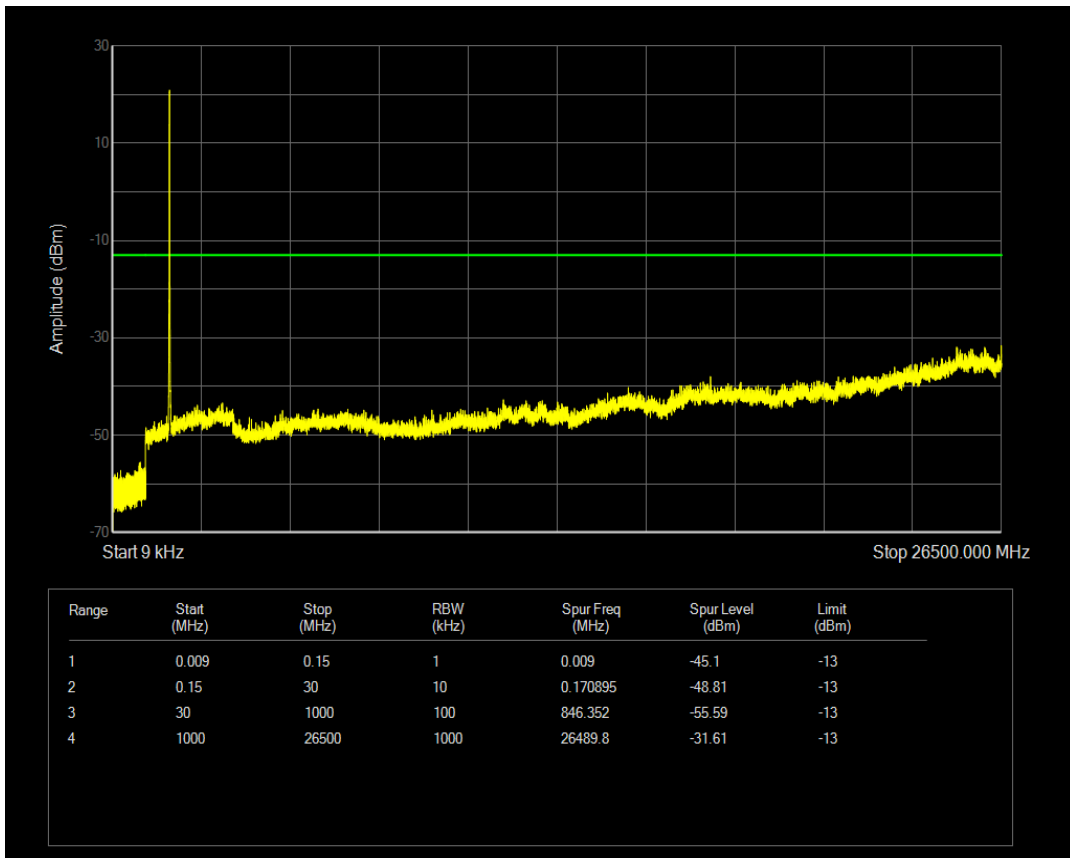

Band4 16QAM BW=5MHz Channel=20175 RB Size=25 Position=#0

Band4 QPSK BW=5MHz Channel=20375 RB Size=1 Position=#0

Band4 QPSK BW=5MHz Channel=20375 RB Size=25 Position=#0

Band4 16QAM BW=5MHz Channel=20375 RB Size=1 Position=#0

Band4 16QAM BW=5MHz Channel=20375 RB Size=25 Position=#0

Band4 QPSK BW=10MHz Channel=20000 RB Size=1 Position=#0

Band4 QPSK BW=10MHz Channel=20000 RB Size=50 Position=#0

Band4 16QAM BW=10MHz Channel=20000 RB Size=1 Position=#0