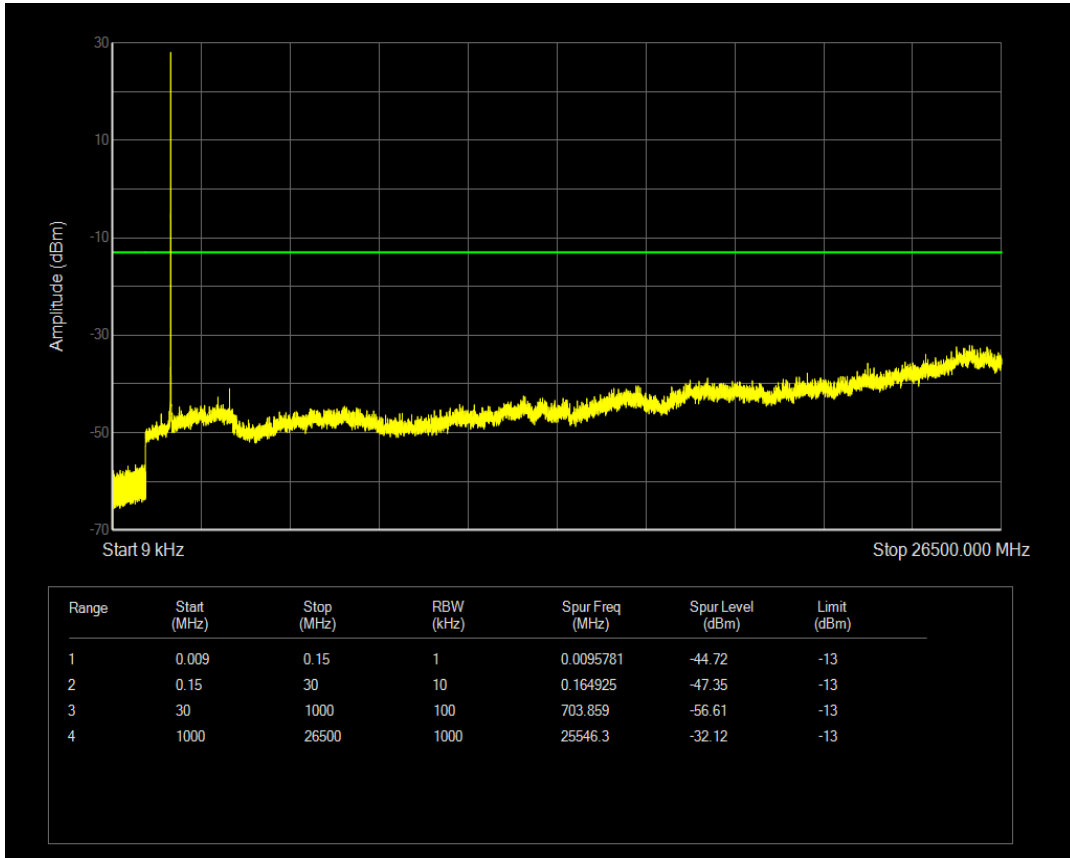

Band4 16QAM BW=3MHz Channel=20175 RB Size=15 Position=#0

Band4 QPSK BW=3MHz Channel=20385 RB Size=1 Position=#0

Band4 QPSK BW=3MHz Channel=20385 RB Size=15 Position=#0

Band4 16QAM BW=3MHz Channel=20385 RB Size=1 Position=#0

Band4 16QAM BW=3MHz Channel=20385 RB Size=15 Position=#0

Band4 QPSK BW=5MHz Channel=19975 RB Size=1 Position=#0

Band4 QPSK BW=5MHz Channel=19975 RB Size=25 Position=#0

Band4 16QAM BW=5MHz Channel=19975 RB Size=1 Position=#0