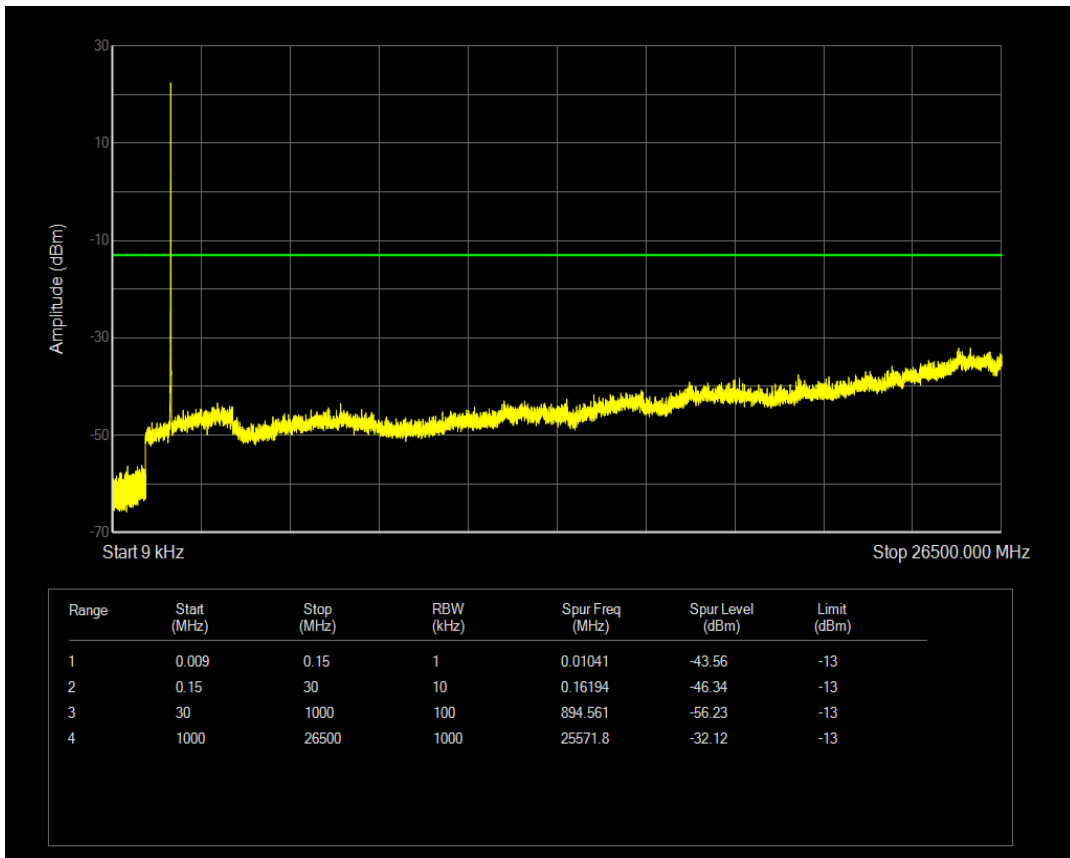

Band4 QPSK BW=5MHz Channel=20375 RB Size=25 Position=#0

Band4 16QAM BW=5MHz Channel=20375 RB Size=1 Position=#0