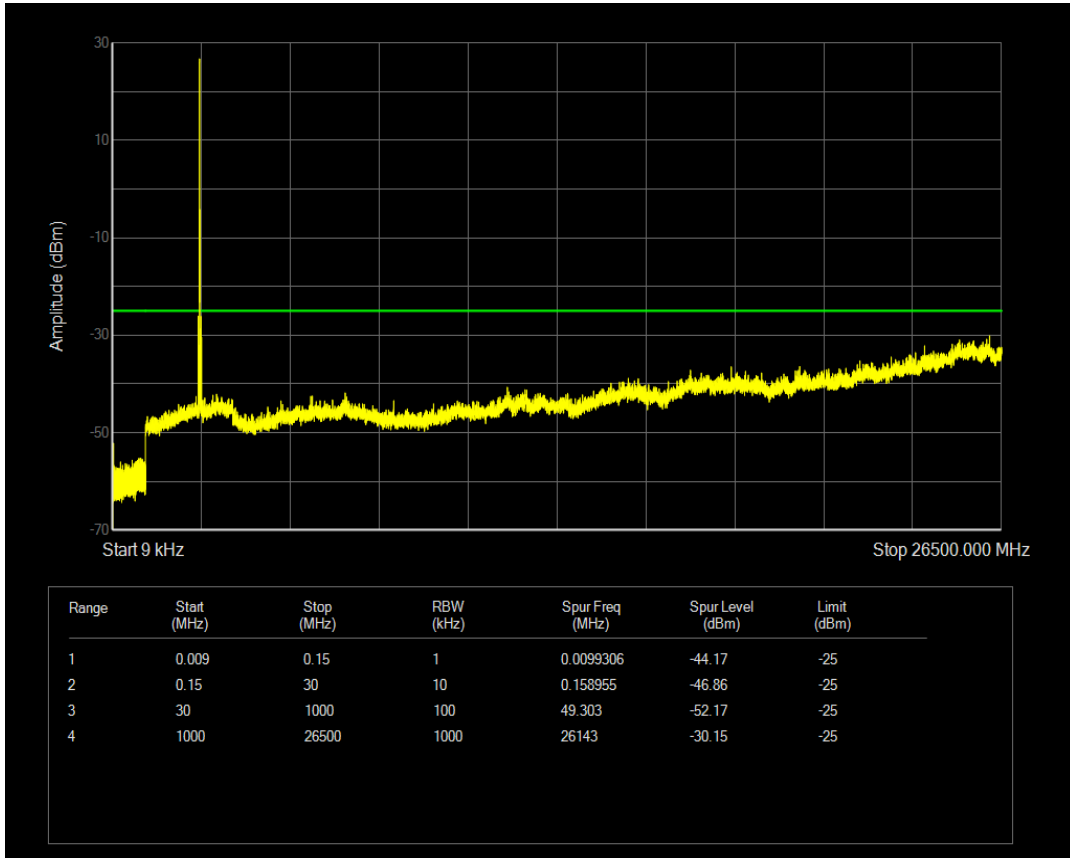

Band38 16QAM BW=10MHz Channel=38000 RB Size=50 Position=#0

Band38 QPSK BW=10MHz Channel=38200 RB Size=1 Position=#0

Band38 QPSK BW=10MHz Channel=38200 RB Size=50 Position=#0

Band38 16QAM BW=10MHz Channel=38200 RB Size=1 Position=#0

Band38 16QAM BW=10MHz Channel=38200 RB Size=50 Position=#0

Band38 QPSK BW=15MHz Channel=37825 RB Size=1 Position=#0

Band38 QPSK BW=15MHz Channel=37825 RB Size=75 Position=#0

Band38 16QAM BW=15MHz Channel=37825 RB Size=1 Position=#0