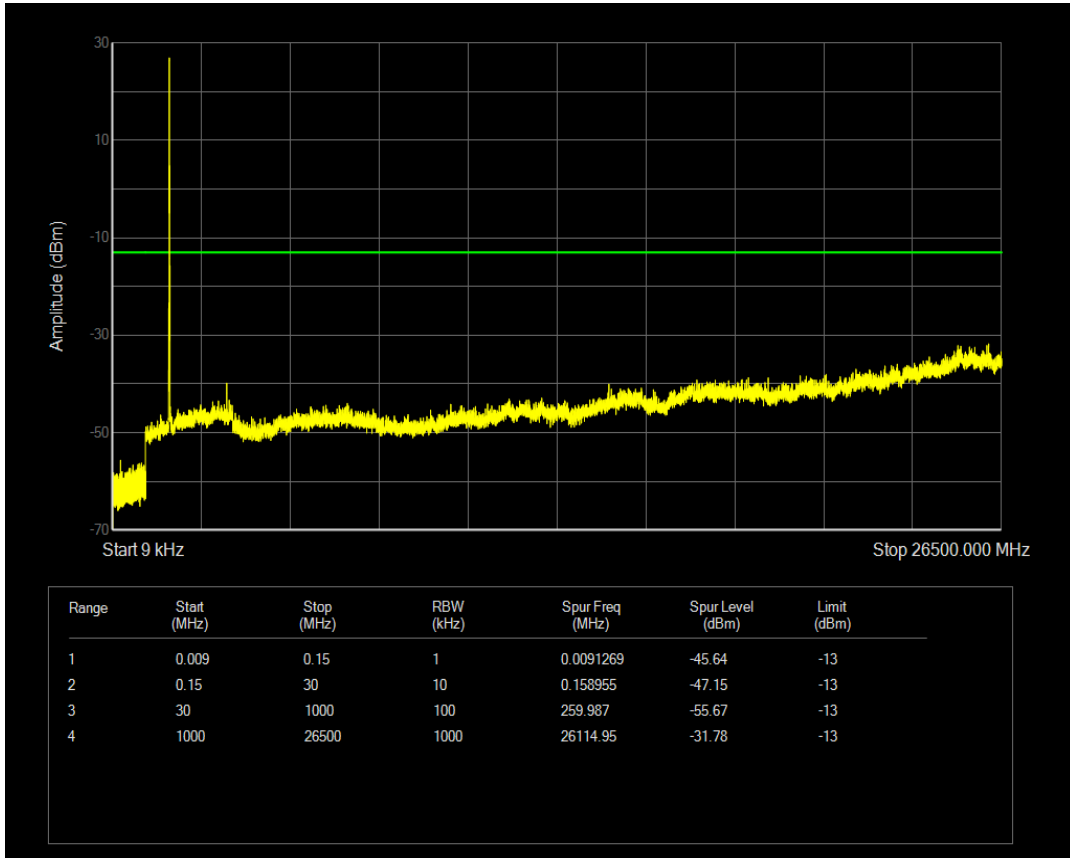

Band4 16QAM BW=5MHz Channel=20175 RB Size=25 Position=#0

Band4 QPSK BW=5MHz Channel=20375 RB Size=1 Position=#0

Band4 QPSK BW=5MHz Channel=20375 RB Size=25 Position=#0

Band4 16QAM BW=5MHz Channel=20375 RB Size=1 Position=#0

Band4 16QAM BW=5MHz Channel=20375 RB Size=25 Position=#0

Band4 QPSK BW=10MHz Channel=20000 RB Size=1 Position=#0

Band4 QPSK BW=10MHz Channel=20000 RB Size=50 Position=#0

Band4 16QAM BW=10MHz Channel=20000 RB Size=1 Position=#0