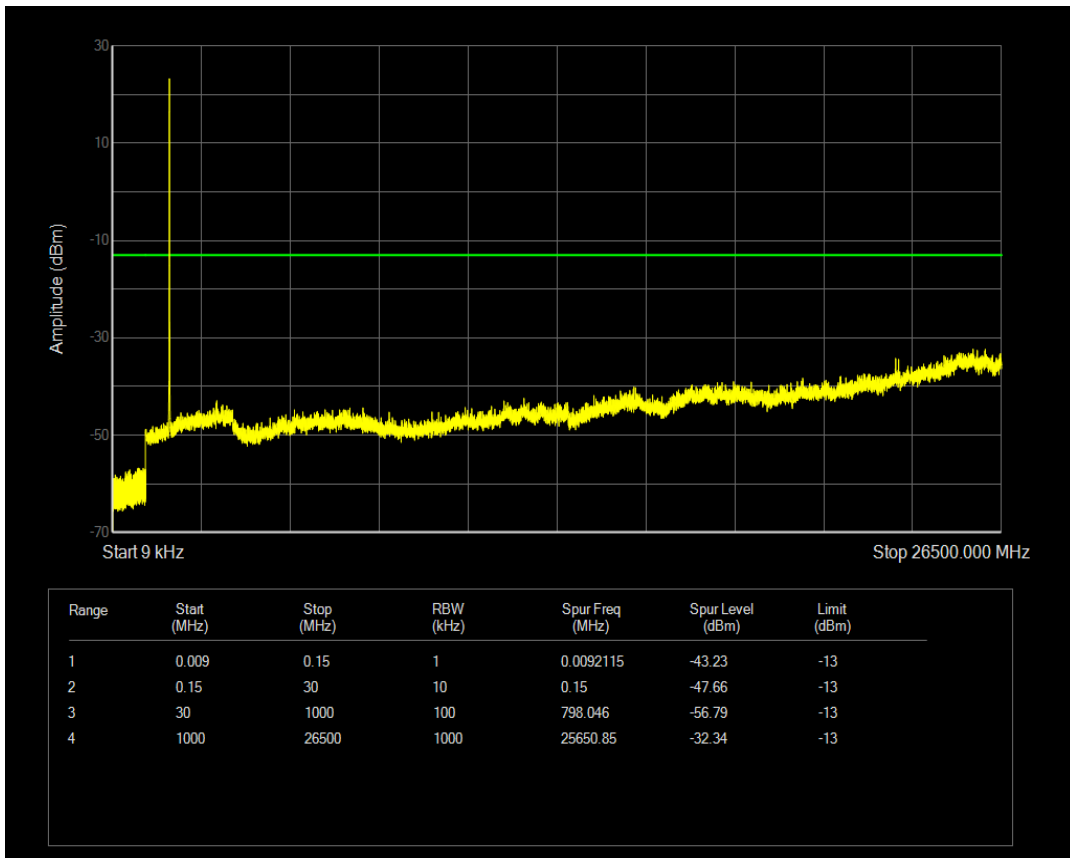

Band4 16QAM BW=5MHz Channel=19975 RB Size=25 Position=#0

Band4 QPSK BW=5MHz Channel=20175 RB Size=1 Position=#0