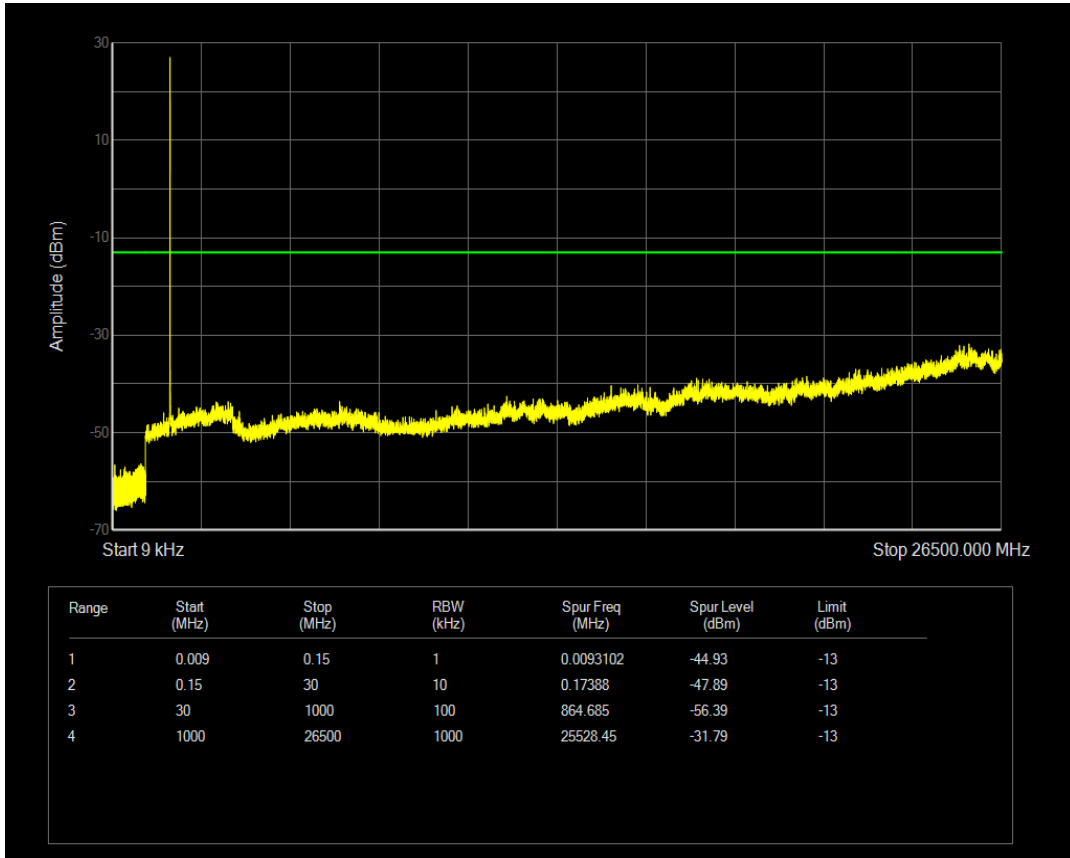

Band38 16QAM BW=20MHz Channel=38150 RB Size=100 Position=#0

Band4 QPSK BW=1.4MHz Channel=19957 RB Size=1 Position=#0

Band4 QPSK BW=1.4MHz Channel=19957 RB Size=6 Position=#0

Band4 16QAM BW=1.4MHz Channel=19957 RB Size=1 Position=#0

Band4 16QAM BW=1.4MHz Channel=19957 RB Size=6 Position=#0

Band4 QPSK BW=1.4MHz Channel=20175 RB Size=1 Position=#0

Band4 QPSK BW=1.4MHz Channel=20175 RB Size=6 Position=#0

Band4 16QAM BW=1.4MHz Channel=20175 RB Size=1 Position=#0