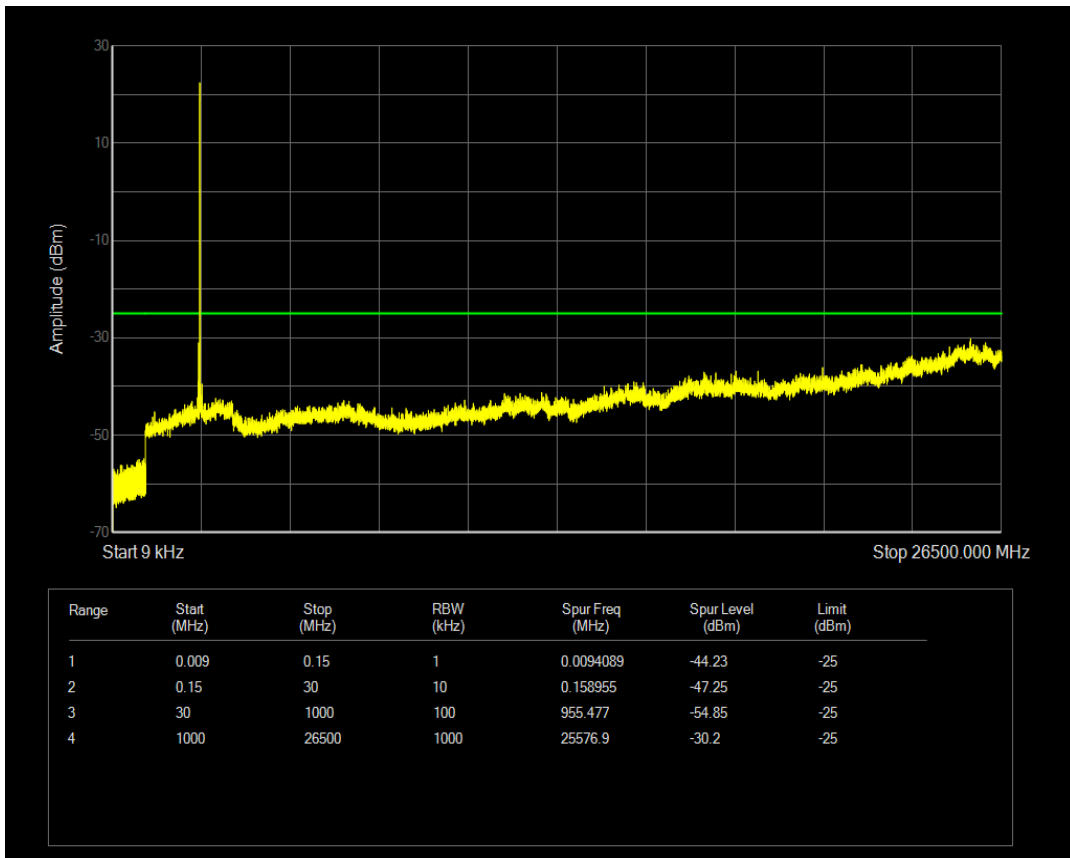

Band38 16QAM BW=5MHz Channel=38000 RB Size=25 Position=#0

Band38 QPSK BW=5MHz Channel=38225 RB Size=1 Position=#0

Band38 QPSK BW=5MHz Channel=38225 RB Size=25 Position=#0

Band38 16QAM BW=5MHz Channel=38225 RB Size=1 Position=#0

Band38 16QAM BW=5MHz Channel=38225 RB Size=25 Position=#0

Band38 QPSK BW=10MHz Channel=37800 RB Size=1 Position=#0

Band38 QPSK BW=10MHz Channel=37800 RB Size=50 Position=#0

Band38 16QAM BW=10MHz Channel=37800 RB Size=1 Position=#0