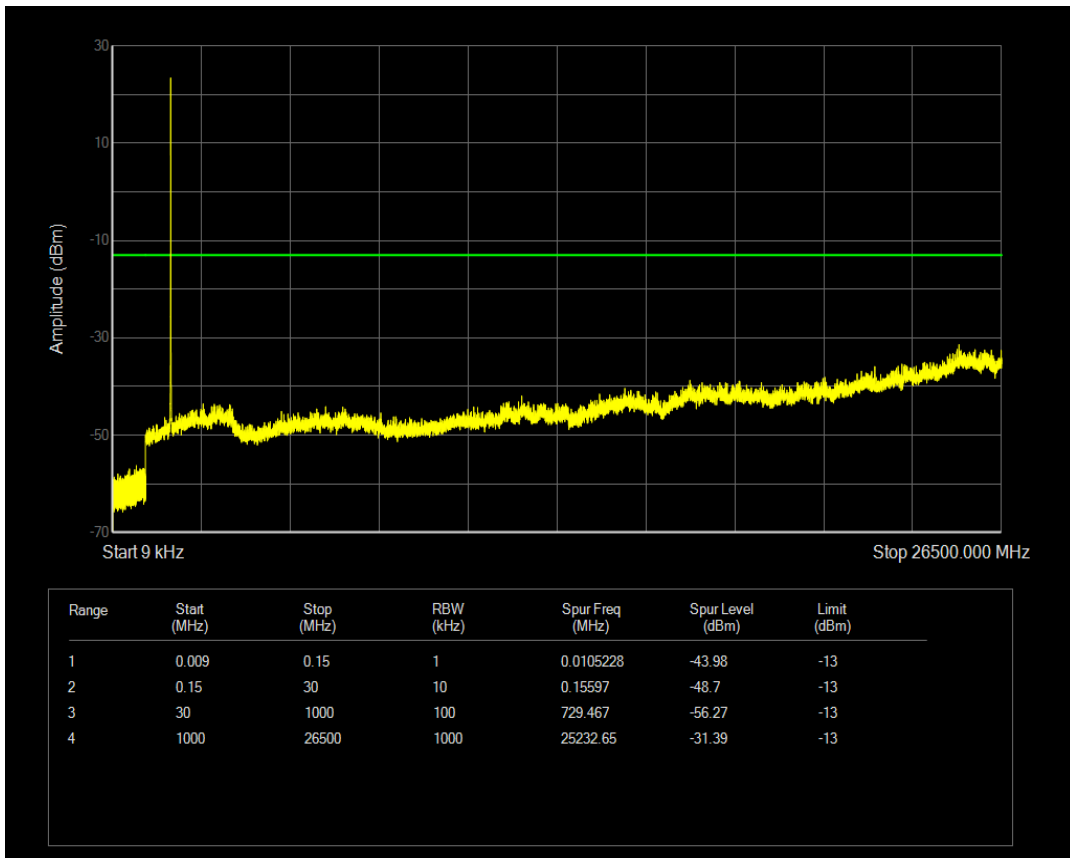

Band4 QPSK BW=3MHz Channel=20385 RB Size=15 Position=#0

Band4 16QAM BW=3MHz Channel=20385 RB Size=1 Position=#0