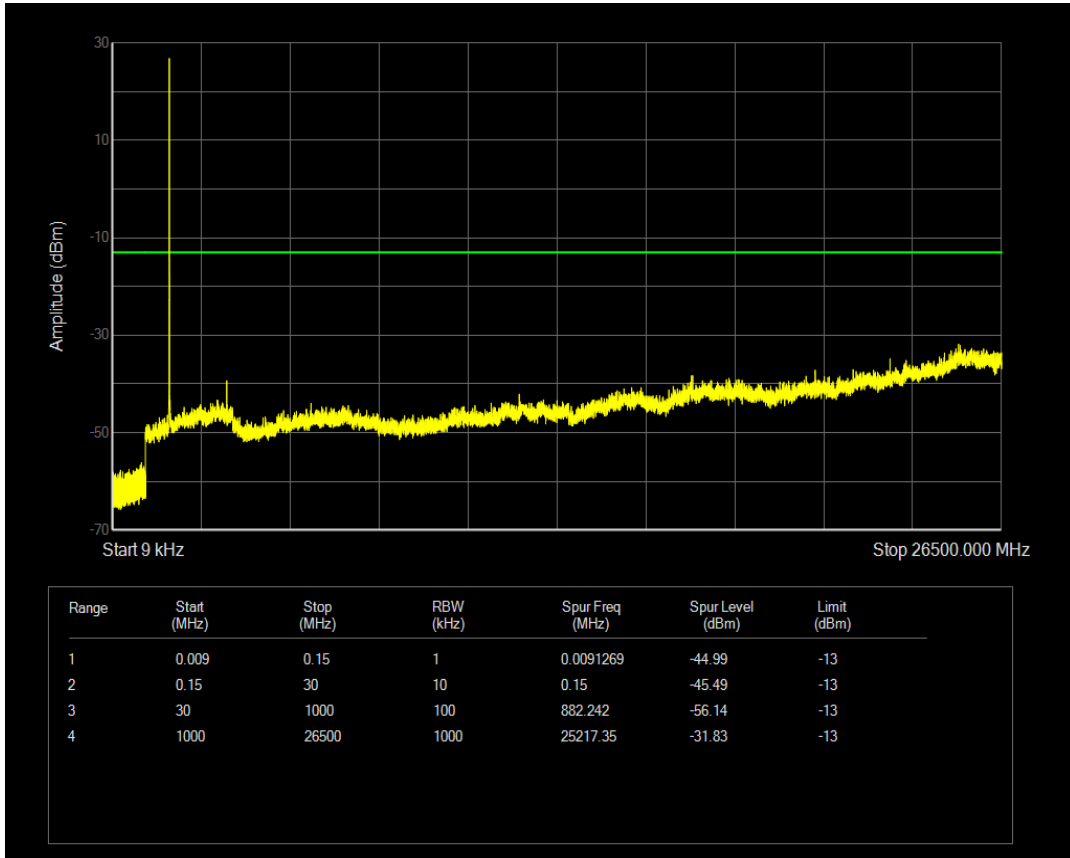

Band4 QPSK BW=3MHz Channel=19965 RB Size=1 Position=#0

Band4 QPSK BW=3MHz Channel=19965 RB Size=15 Position=#0