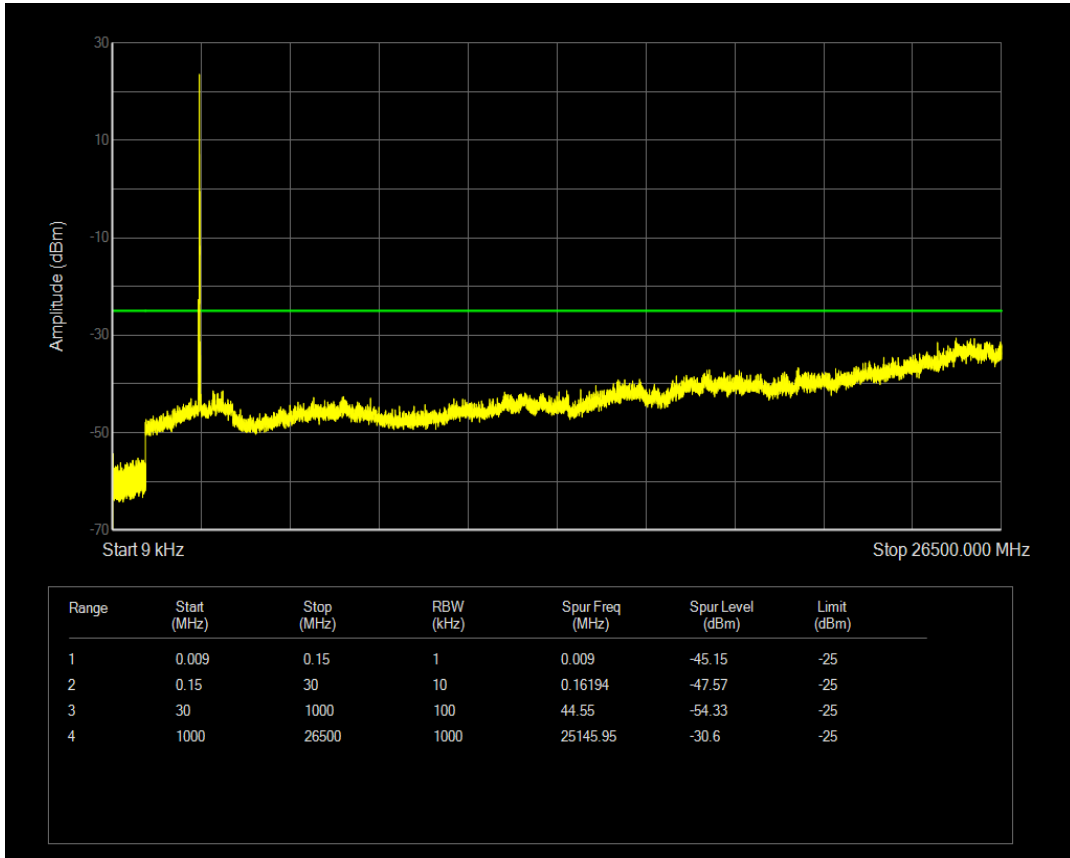

Band38 16QAM BW=15MHz Channel=38000 RB Size=75 Position=#0

Band38 QPSK BW=15MHz Channel=38175 RB Size=1 Position=#0

Band38 QPSK BW=15MHz Channel=38175 RB Size=75 Position=#0

Band38 16QAM BW=15MHz Channel=38175 RB Size=1 Position=#0

Band38 16QAM BW=15MHz Channel=38175 RB Size=75 Position=#0

Band38 QPSK BW=20MHz Channel=37850 RB Size=1 Position=#0

Band38 QPSK BW=20MHz Channel=37850 RB Size=100 Position=#0

Band38 16QAM BW=20MHz Channel=37850 RB Size=1 Position=#0