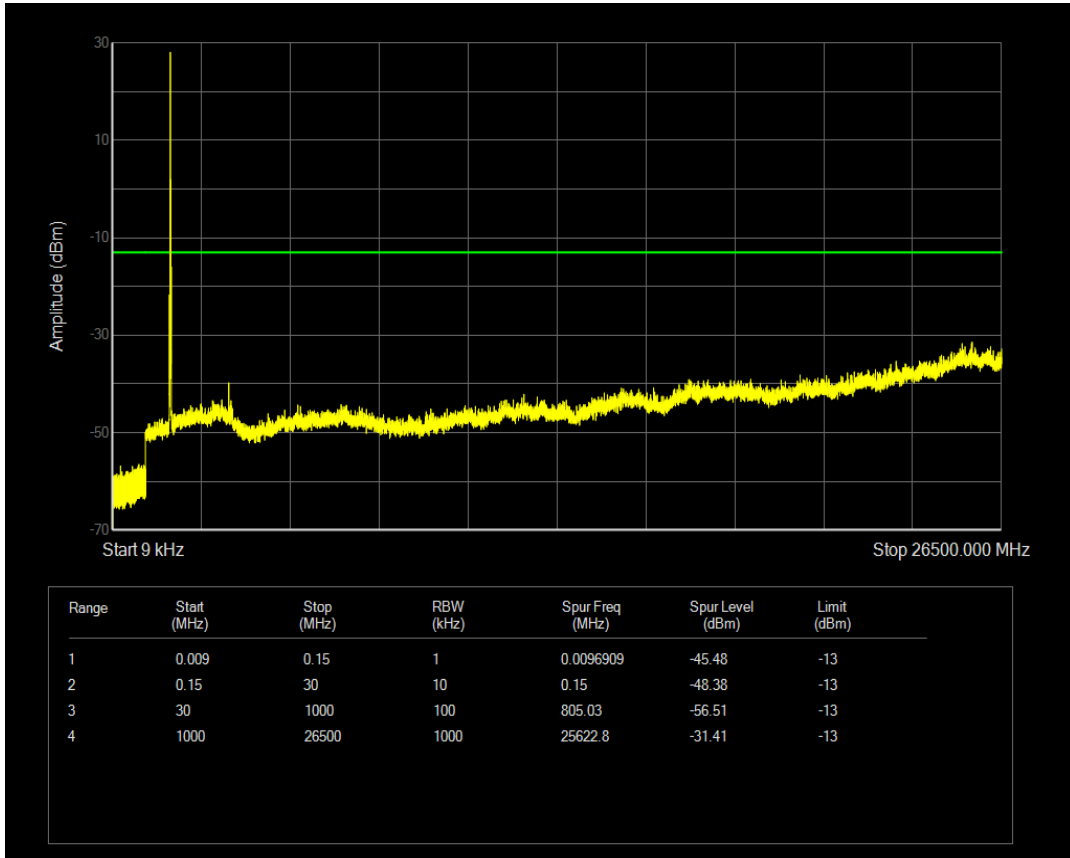

Band4 QPSK BW=15MHz Channel=20325 RB Size=1 Position=#0

Band4 QPSK BW=15MHz Channel=20325 RB Size=75 Position=#0