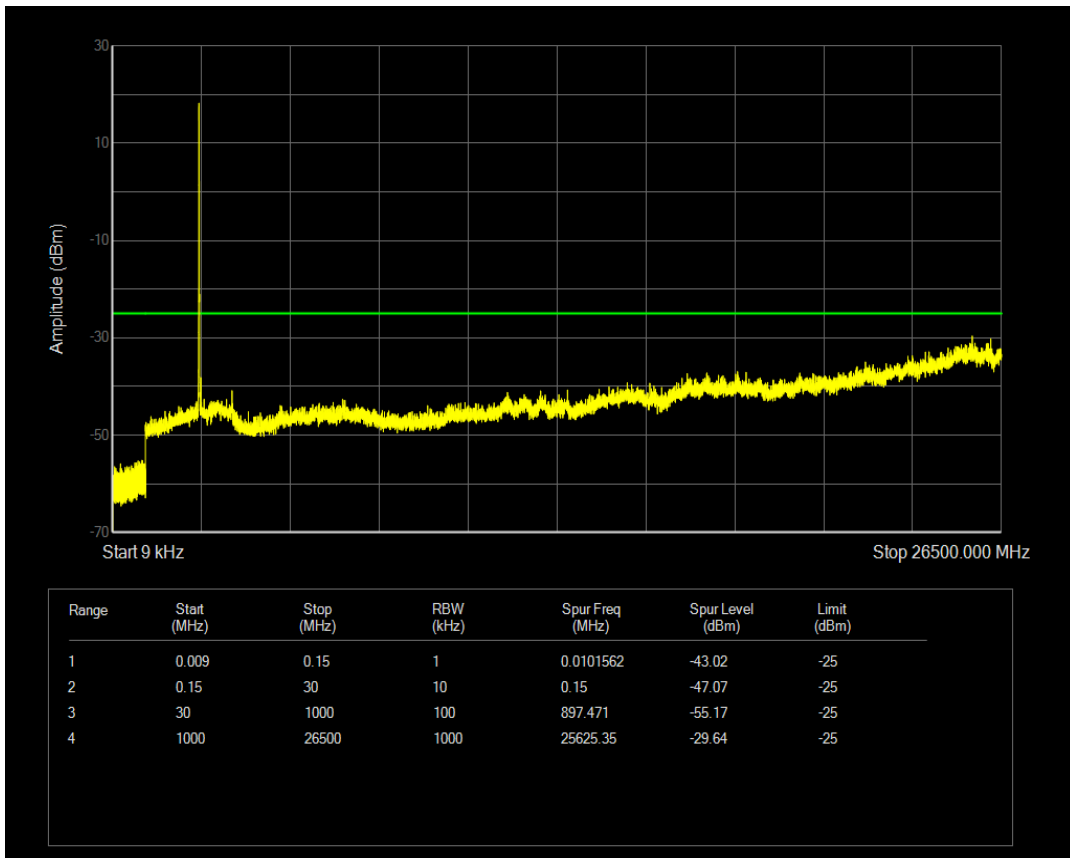

Band38 16QAM BW=10MHz Channel=37800 RB Size=50 Position=#0

Band38 QPSK BW=10MHz Channel=38000 RB Size=1 Position=#0

Band38 QPSK BW=10MHz Channel=38000 RB Size=50 Position=#0

Band38 16QAM BW=10MHz Channel=38000 RB Size=1 Position=#0

Band38 16QAM BW=10MHz Channel=38000 RB Size=50 Position=#0

Band38 QPSK BW=10MHz Channel=38200 RB Size=1 Position=#0

Band38 QPSK BW=10MHz Channel=38200 RB Size=50 Position=#0

Band38 16QAM BW=10MHz Channel=38200 RB Size=1 Position=#0