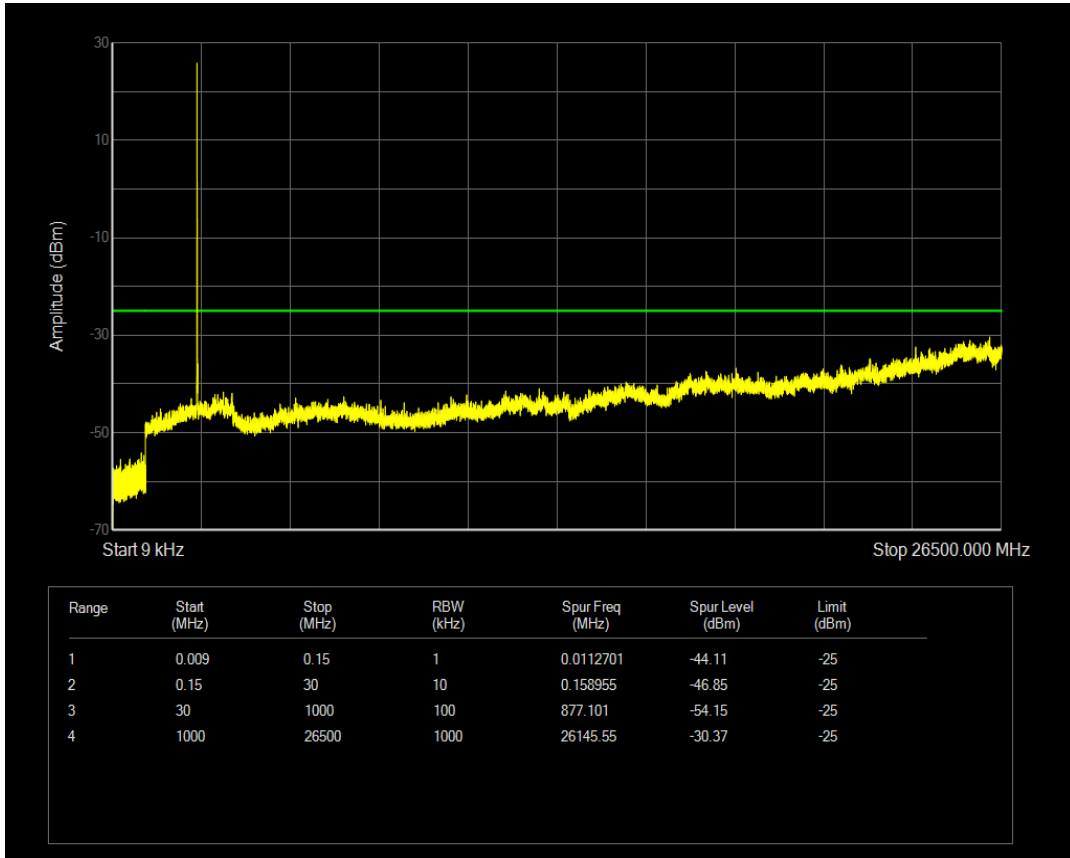

Band41(2535-2655) QPSK BW=10MHz Channel=40090 RB Size=1 Position=#0

Band41(2535-2655) QPSK BW=10MHz Channel=40090 RB Size=50 Position=#0