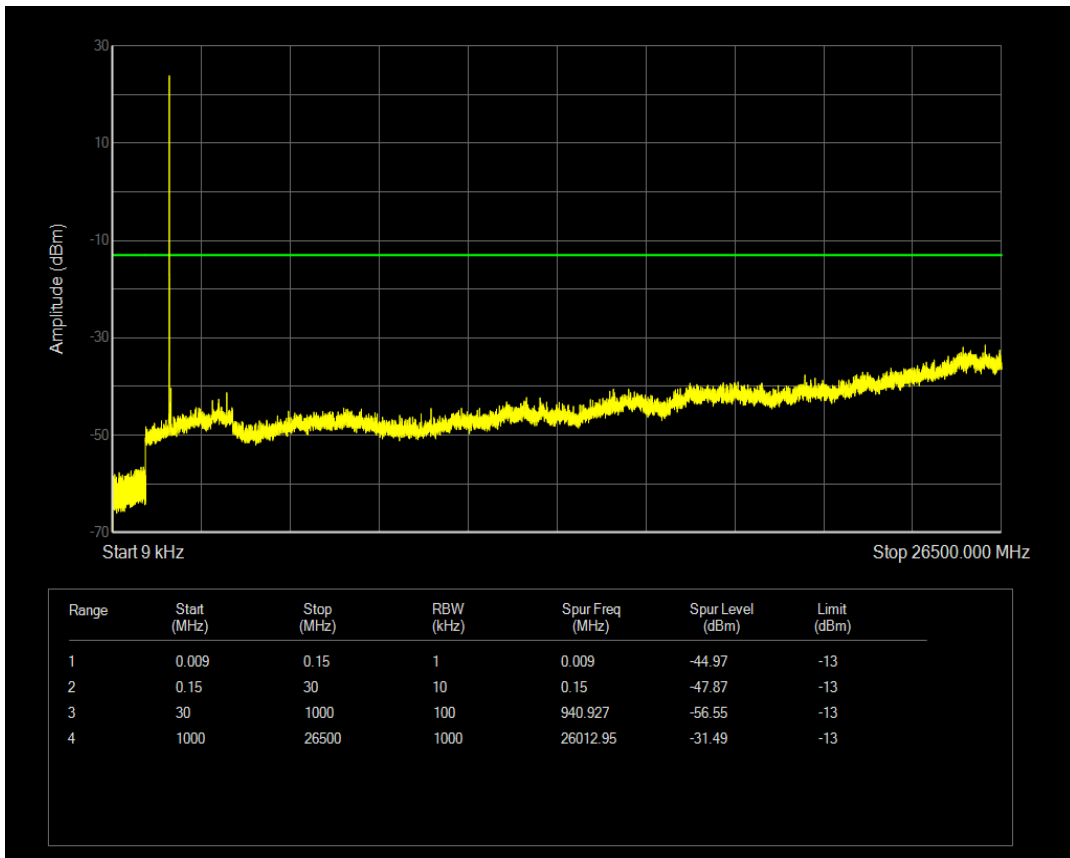

Band4 16QAM BW=1.4MHz Channel=19957 RB Size=6 Position=#0

Band4 QPSK BW=1.4MHz Channel=20175 RB Size=1 Position=#0