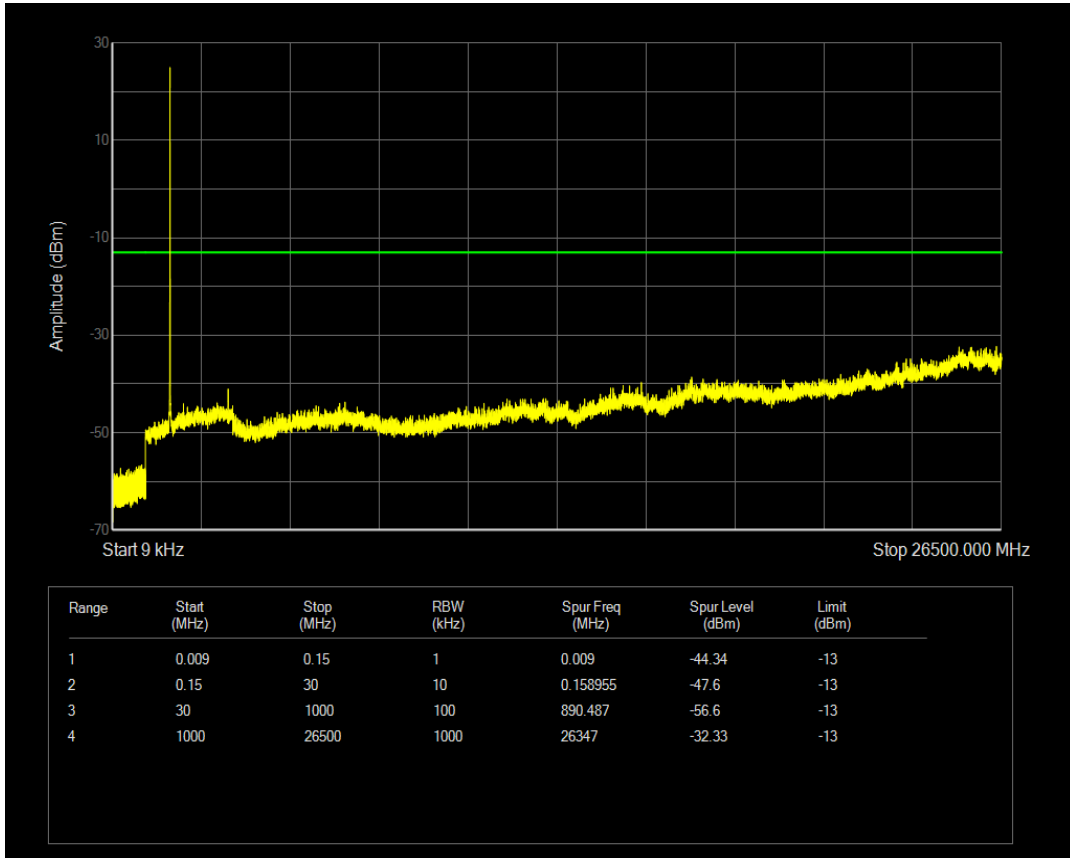

Band4 16QAM BW=3MHz Channel=19965 RB Size=15 Position=#0

Band4 QPSK BW=3MHz Channel=20175 RB Size=1 Position=#0

Band4 QPSK BW=3MHz Channel=20175 RB Size=15 Position=#0

Band4 16QAM BW=3MHz Channel=20175 RB Size=1 Position=#0