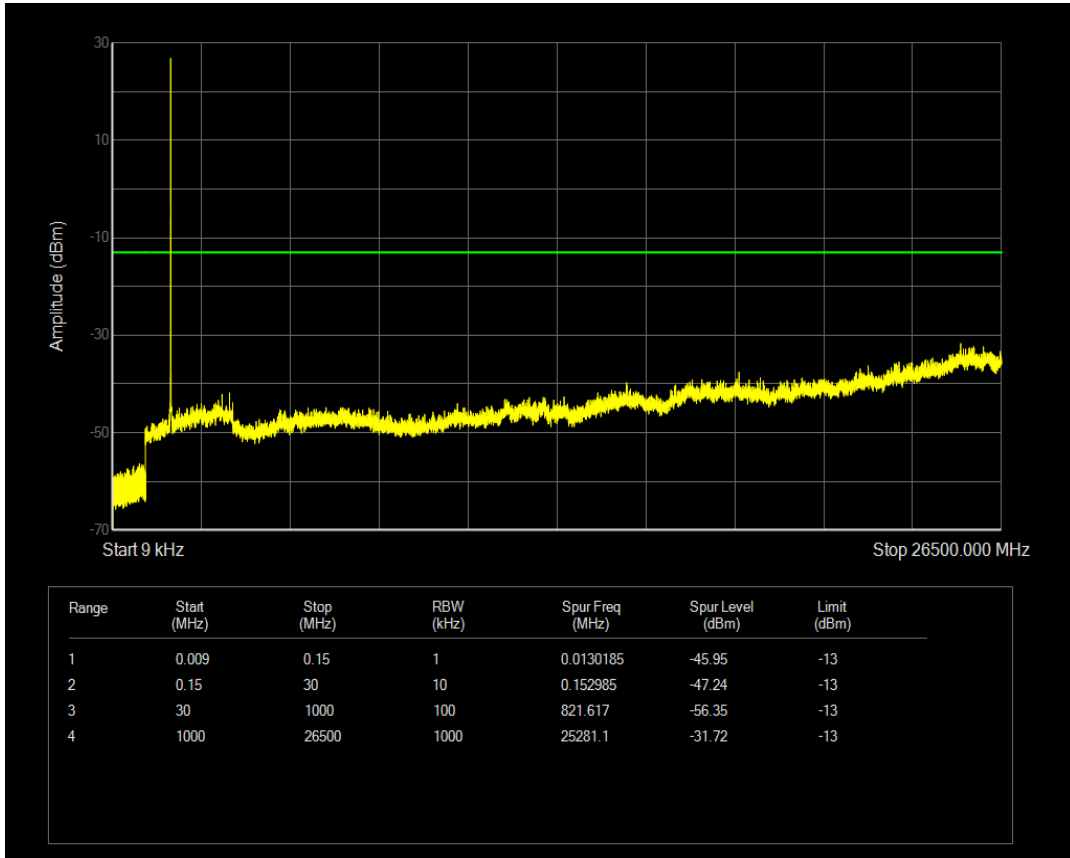

Band4 QPSK BW=3MHz Channel=20385 RB Size=1 Position=#0

Band4 QPSK BW=3MHz Channel=20385 RB Size=15 Position=#0