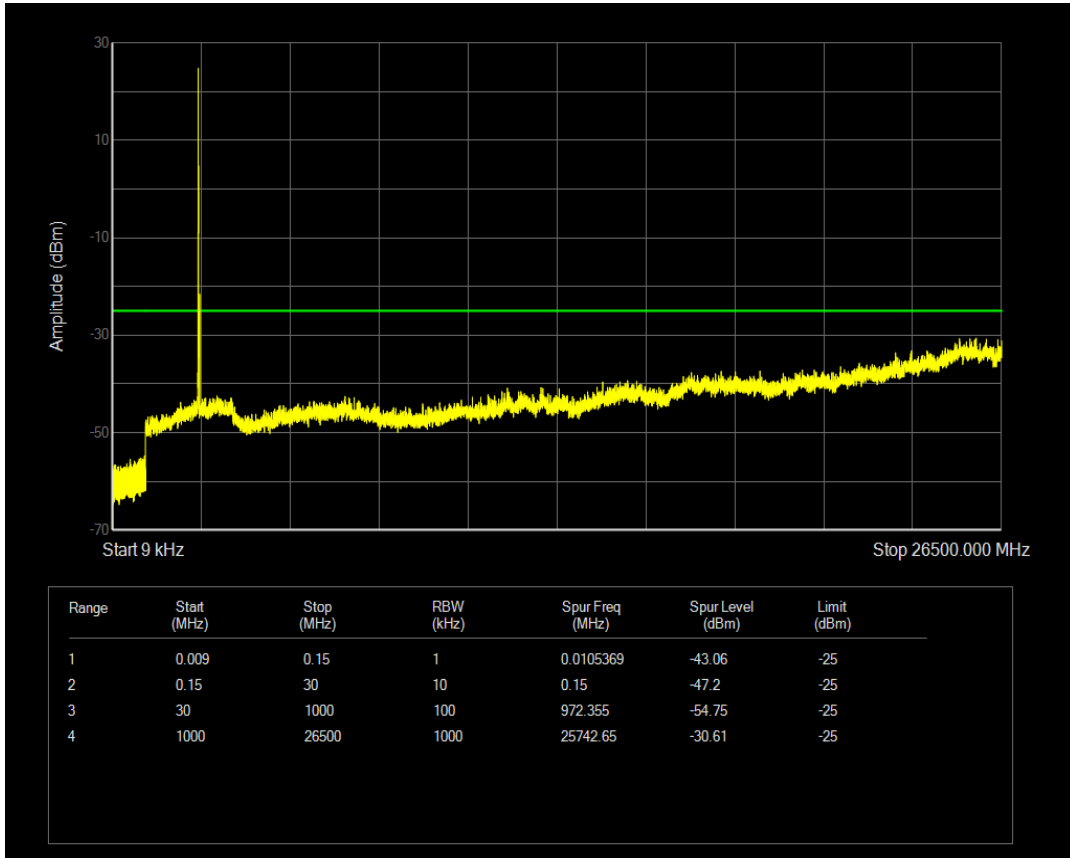

Band38 16QAM BW=5MHz Channel=38000 RB Size=25 Position=#0

Band38 QPSK BW=5MHz Channel=38225 RB Size=1 Position=#0

Band38 QPSK BW=5MHz Channel=38225 RB Size=25 Position=#0

Band38 16QAM BW=5MHz Channel=38225 RB Size=1 Position=#0

Band38 16QAM BW=5MHz Channel=38225 RB Size=25 Position=#0

Band38 QPSK BW=10MHz Channel=37800 RB Size=1 Position=#0

Band38 QPSK BW=10MHz Channel=37800 RB Size=50 Position=#0

Band38 16QAM BW=10MHz Channel=37800 RB Size=1 Position=#0