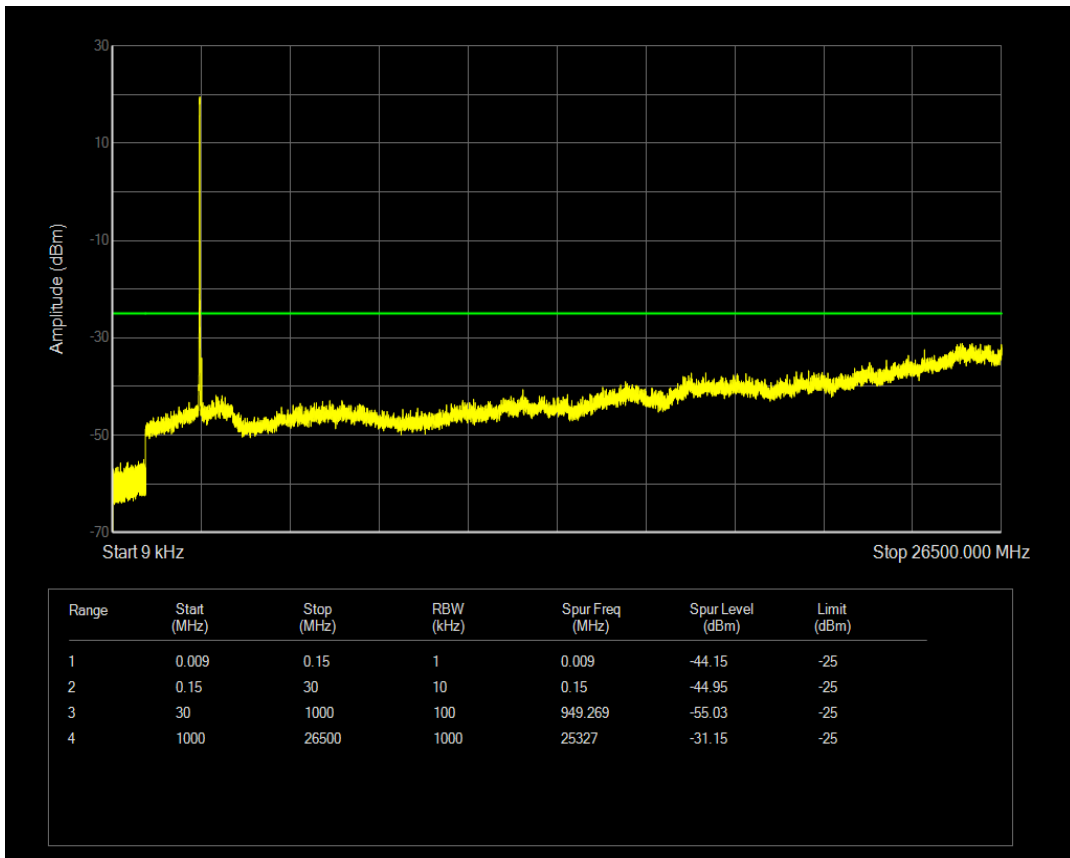

Band38 16QAM BW=10MHz Channel=37800 RB Size=50 Position=#0

Band38 QPSK BW=10MHz Channel=38000 RB Size=1 Position=#0

Band38 QPSK BW=10MHz Channel=38000 RB Size=50 Position=#0

Band38 16QAM BW=10MHz Channel=38000 RB Size=1 Position=#0

Band38 16QAM BW=10MHz Channel=38000 RB Size=50 Position=#0

Band38 QPSK BW=10MHz Channel=38200 RB Size=1 Position=#0

Band38 QPSK BW=10MHz Channel=38200 RB Size=50 Position=#0

Band38 16QAM BW=10MHz Channel=38200 RB Size=1 Position=#0