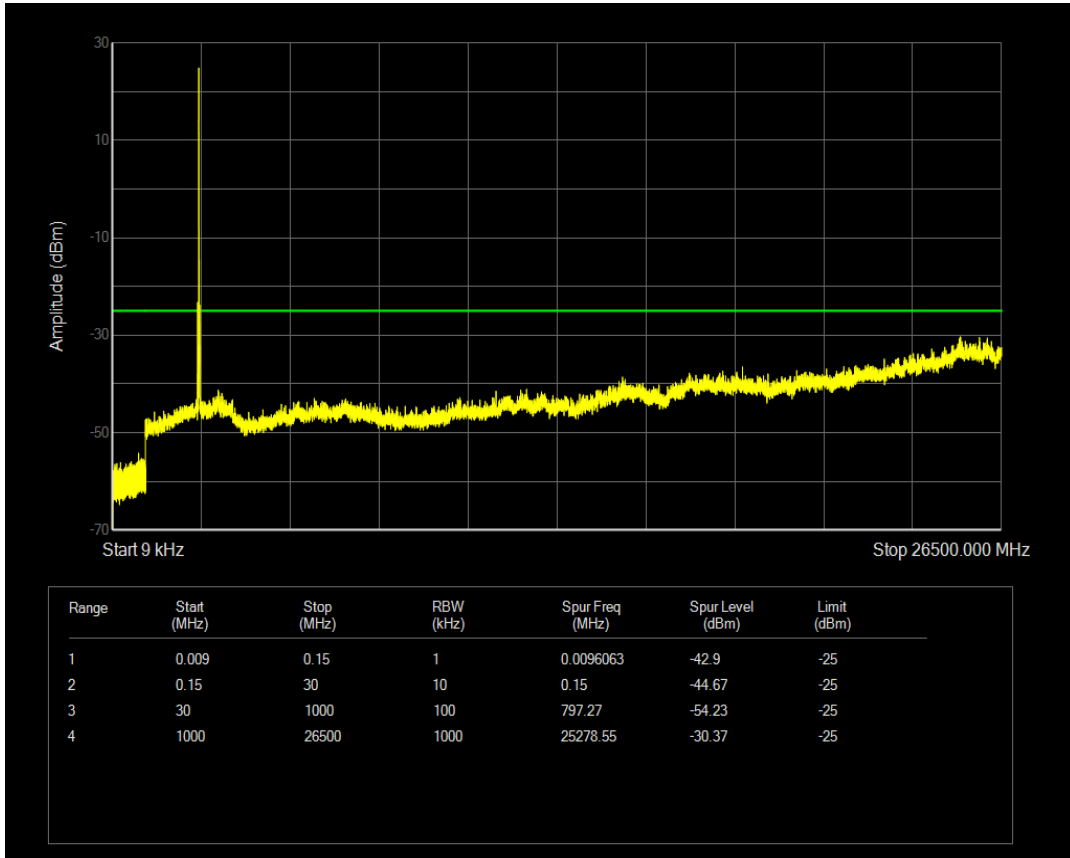

Band38 16QAM BW=15MHz Channel=37825 RB Size=75 Position=#0

Band38 QPSK BW=15MHz Channel=38000 RB Size=1 Position=#0

Band38 QPSK BW=15MHz Channel=38000 RB Size=75 Position=#0

Band38 16QAM BW=15MHz Channel=38000 RB Size=1 Position=#0

Band38 16QAM BW=15MHz Channel=38000 RB Size=75 Position=#0

Band38 QPSK BW=15MHz Channel=38175 RB Size=1 Position=#0

Band38 QPSK BW=15MHz Channel=38175 RB Size=75 Position=#0

Band38 16QAM BW=15MHz Channel=38175 RB Size=1 Position=#0