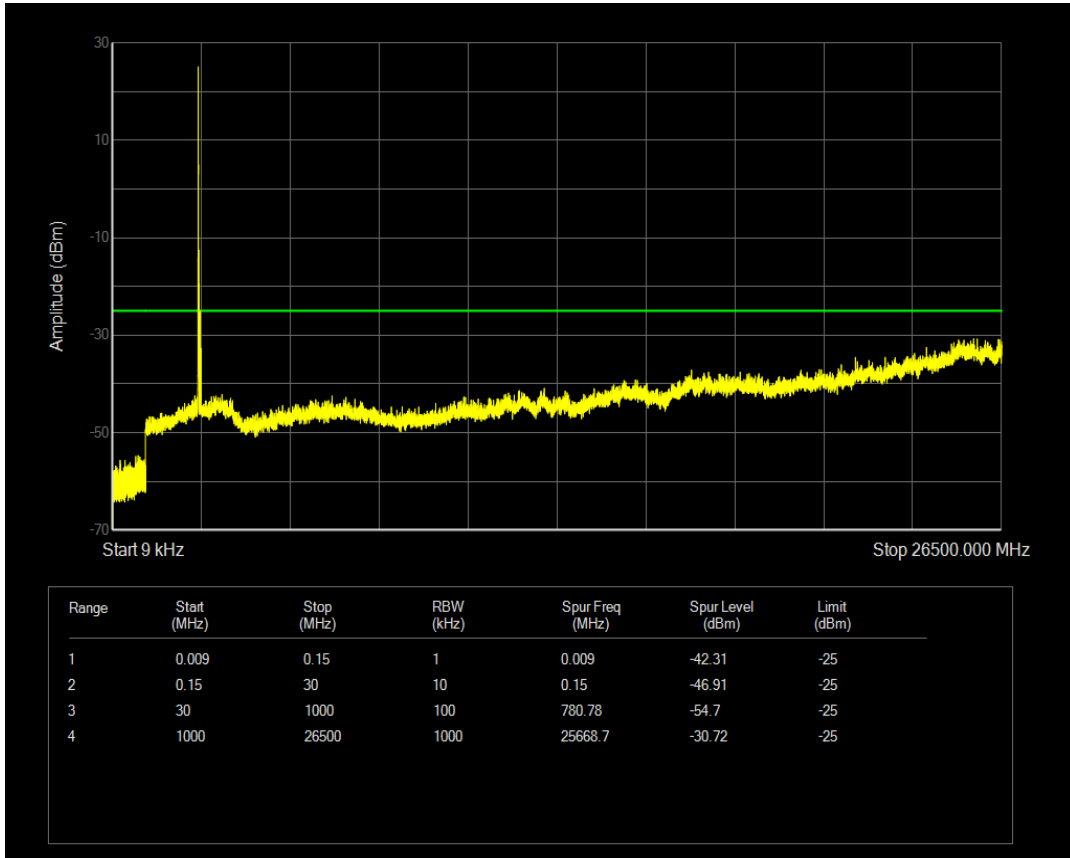

Band38 16QAM BW=10MHz Channel=38200 RB Size=50 Position=#0

Band38 QPSK BW=15MHz Channel=37825 RB Size=1 Position=#0

Band38 QPSK BW=15MHz Channel=37825 RB Size=75 Position=#0

Band38 16QAM BW=15MHz Channel=37825 RB Size=1 Position=#0

Band38 16QAM BW=15MHz Channel=37825 RB Size=75 Position=#0

Band38 QPSK BW=15MHz Channel=38000 RB Size=1 Position=#0

Band38 QPSK BW=15MHz Channel=38000 RB Size=75 Position=#0

Band38 16QAM BW=15MHz Channel=38000 RB Size=1 Position=#0