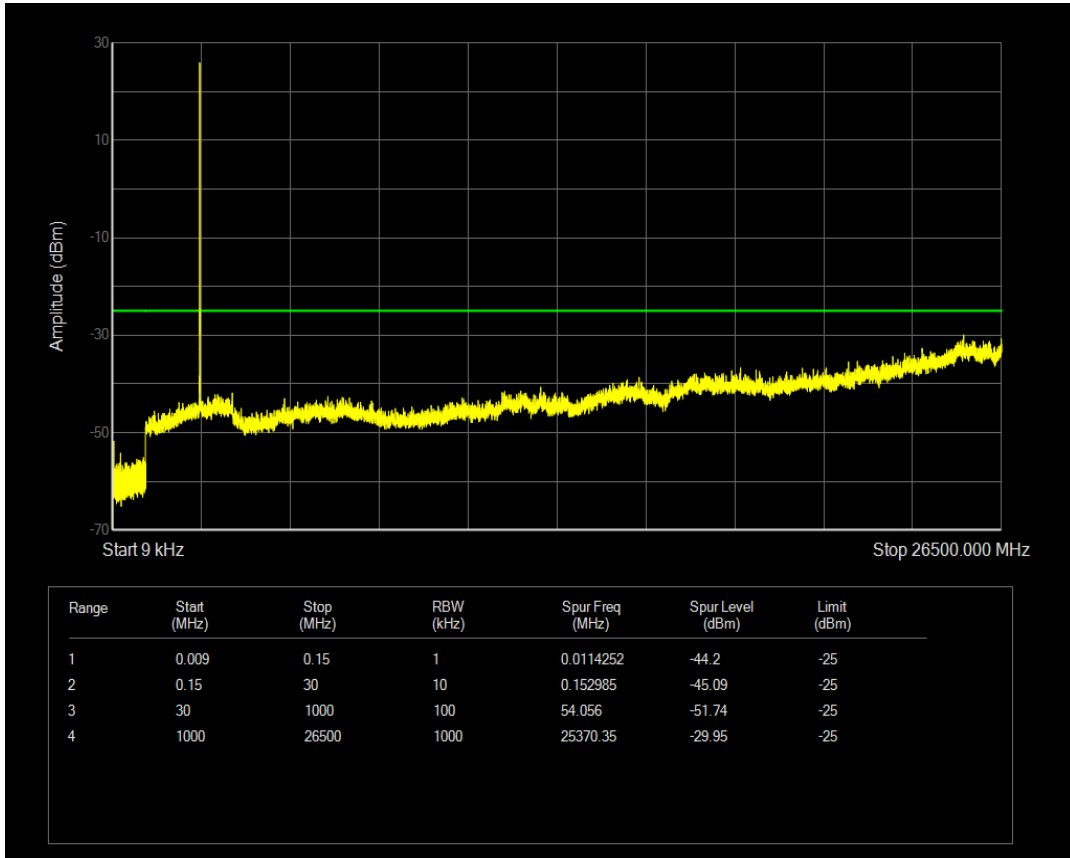

Band38 16QAM BW=5MHz Channel=38000 RB Size=25 Position=#0

Band38 QPSK BW=5MHz Channel=38225 RB Size=1 Position=#0

Band38 QPSK BW=5MHz Channel=38225 RB Size=25 Position=#0

Band38 16QAM BW=5MHz Channel=38225 RB Size=1 Position=#0

Band38 16QAM BW=5MHz Channel=38225 RB Size=25 Position=#0

Band38 QPSK BW=10MHz Channel=37800 RB Size=1 Position=#0

Band38 QPSK BW=10MHz Channel=37800 RB Size=50 Position=#0

Band38 16QAM BW=10MHz Channel=37800 RB Size=1 Position=#0