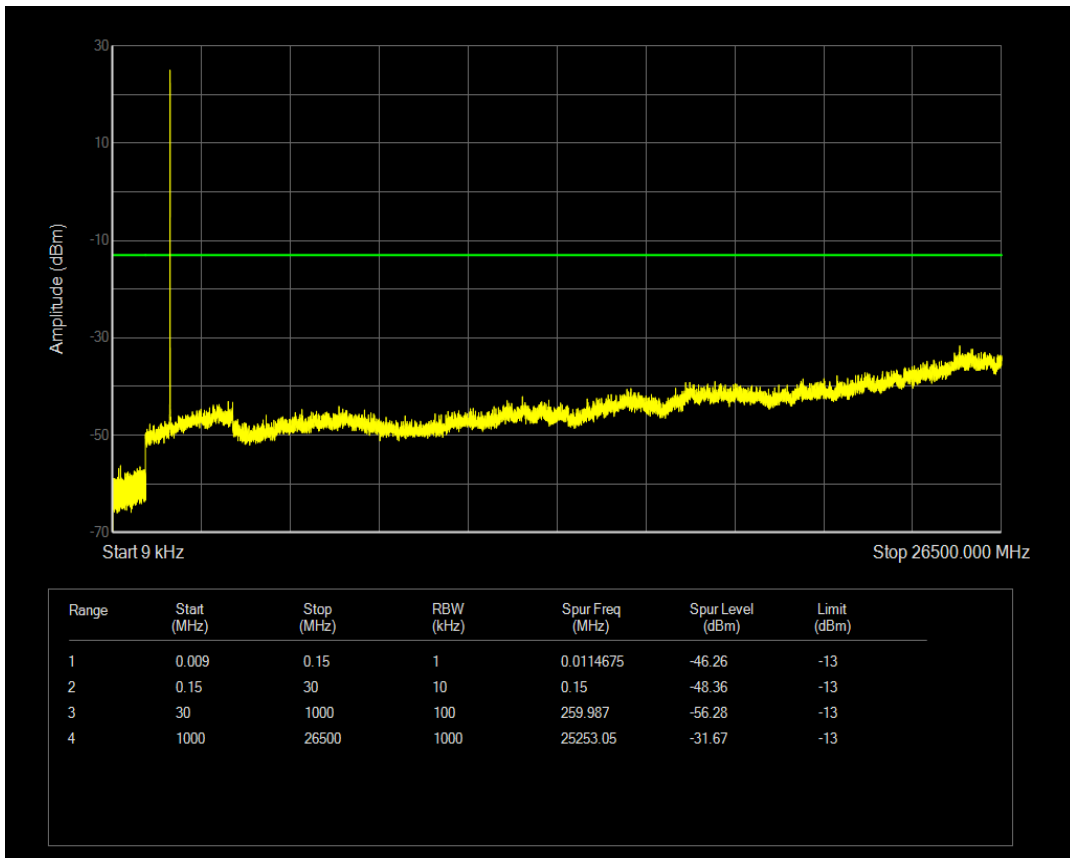

Band4 16QAM BW=1.4MHz Channel=20175 RB Size=6 Position=#0

Band4 QPSK BW=1.4MHz Channel=20393 RB Size=1 Position=#0