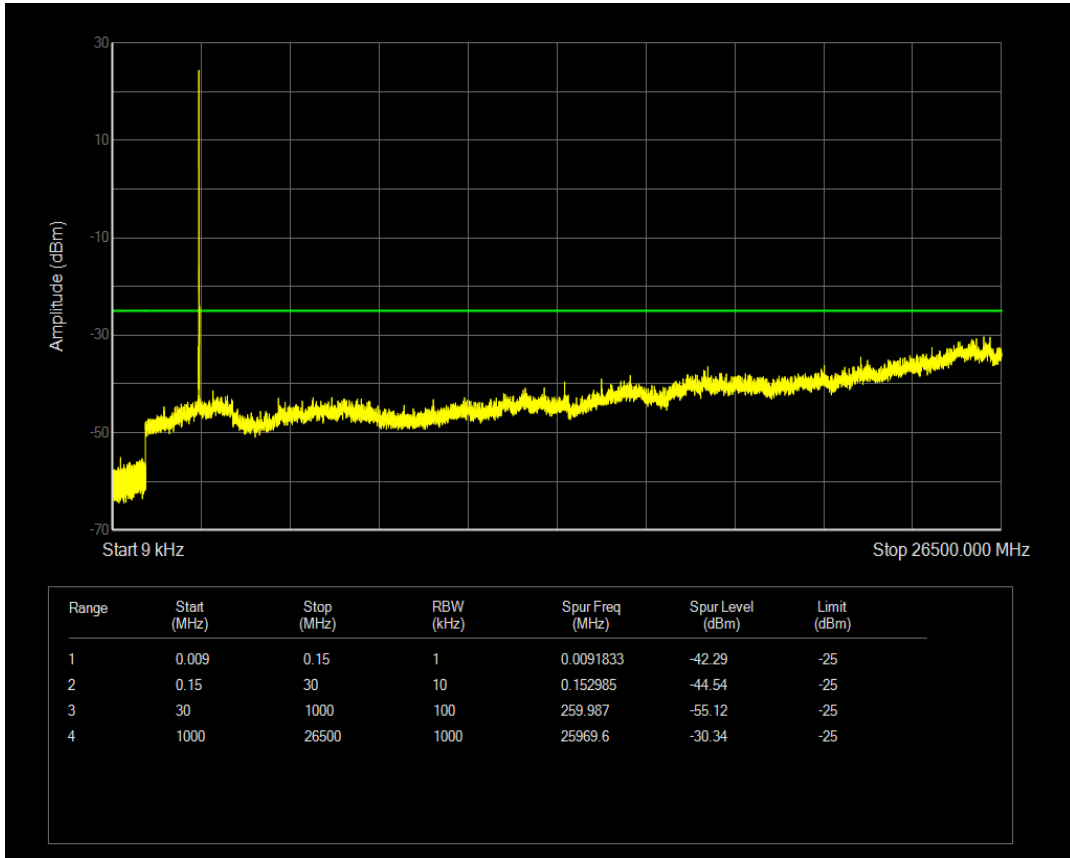

Band38 16QAM BW=10MHz Channel=37800 RB Size=50 Position=#0

Band38 QPSK BW=10MHz Channel=38000 RB Size=1 Position=#0

Band38 QPSK BW=10MHz Channel=38000 RB Size=50 Position=#0

Band38 16QAM BW=10MHz Channel=38000 RB Size=1 Position=#0

Band38 16QAM BW=10MHz Channel=38000 RB Size=50 Position=#0

Band38 QPSK BW=10MHz Channel=38200 RB Size=1 Position=#0

Band38 QPSK BW=10MHz Channel=38200 RB Size=50 Position=#0

Band38 16QAM BW=10MHz Channel=38200 RB Size=1 Position=#0