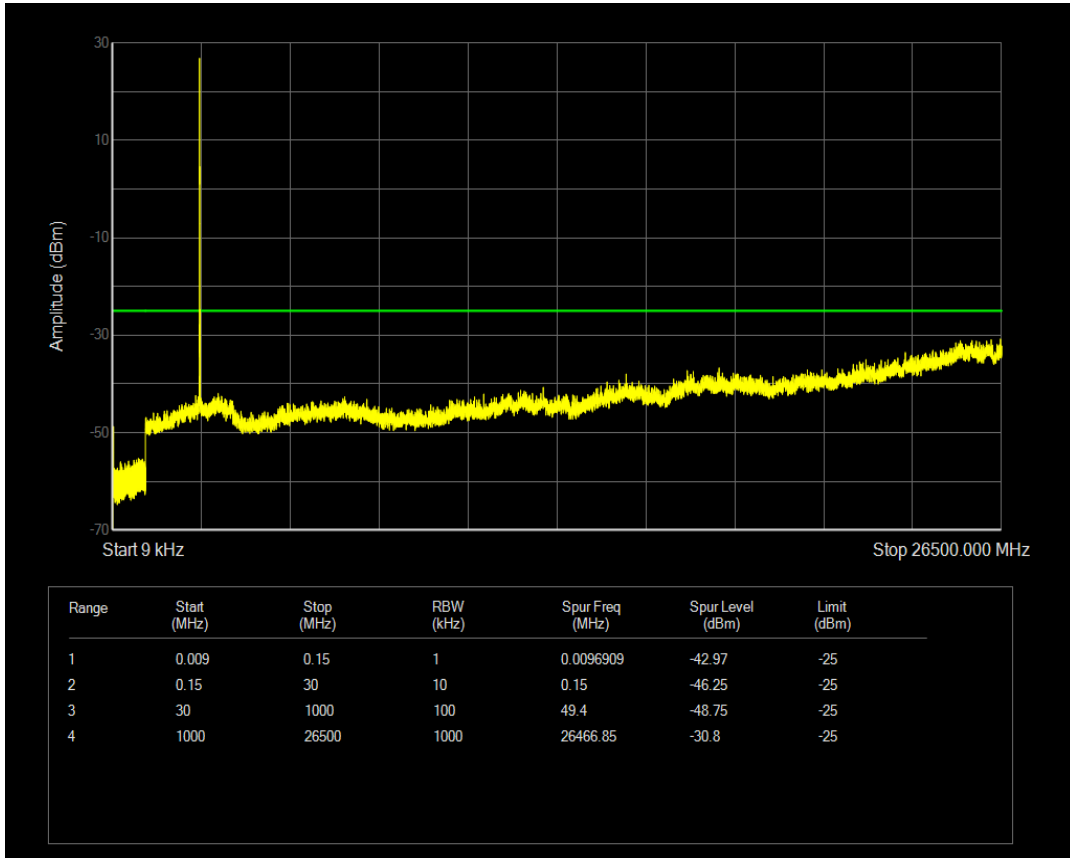

Band38 16QAM BW=10MHz Channel=37800 RB Size=50 Position=#0

Band38 QPSK BW=10MHz Channel=38000 RB Size=1 Position=#0

Band38 QPSK BW=10MHz Channel=38000 RB Size=50 Position=#0

Band38 16QAM BW=10MHz Channel=38000 RB Size=1 Position=#0

Band38 16QAM BW=10MHz Channel=38000 RB Size=50 Position=#0

Band38 QPSK BW=10MHz Channel=38200 RB Size=1 Position=#0

Band38 QPSK BW=10MHz Channel=38200 RB Size=50 Position=#0

Band38 16QAM BW=10MHz Channel=38200 RB Size=1 Position=#0