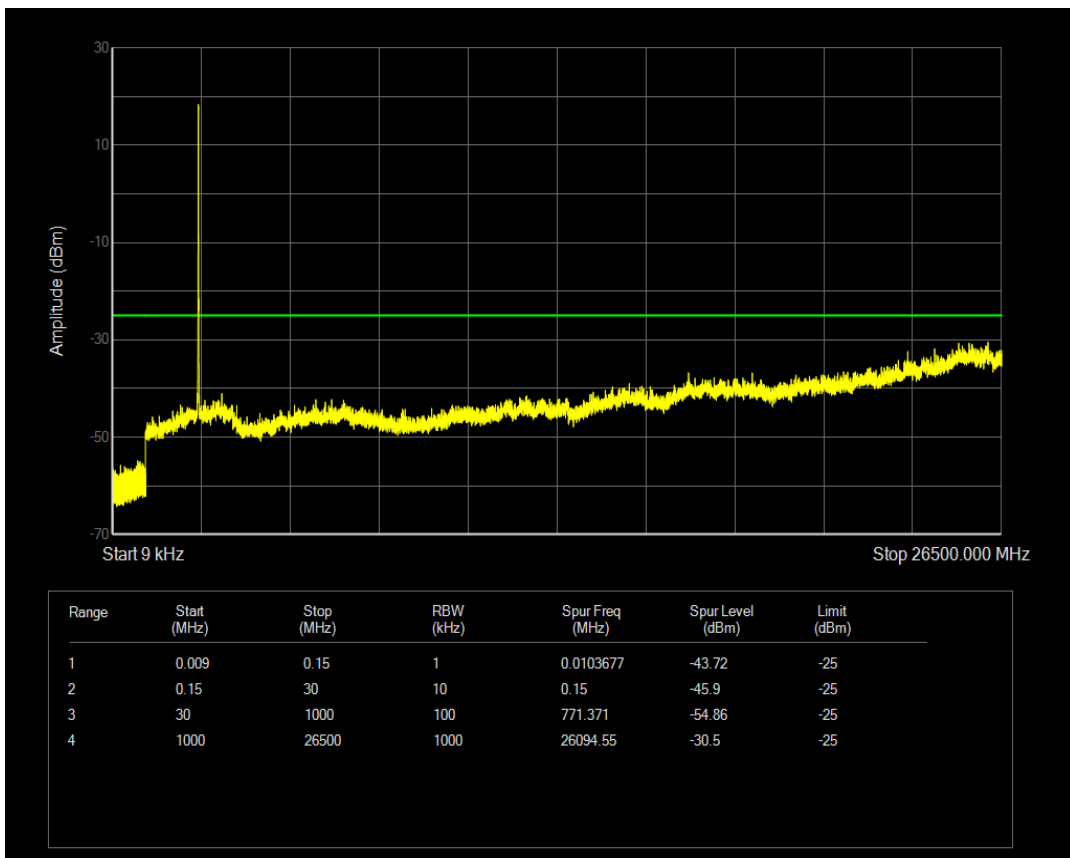

Band38 16QAM BW=5MHz Channel=38225 RB Size=25 Position=#0

Band38 QPSK BW=10MHz Channel=37800 RB Size=1 Position=#0

Band38 QPSK BW=10MHz Channel=37800 RB Size=50 Position=#0

Band38 16QAM BW=10MHz Channel=37800 RB Size=1 Position=#0

Band38 16QAM BW=10MHz Channel=37800 RB Size=50 Position=#0

Band38 QPSK BW=10MHz Channel=38000 RB Size=1 Position=#0

Band38 QPSK BW=10MHz Channel=38000 RB Size=50 Position=#0

Band38 16QAM BW=10MHz Channel=38000 RB Size=1 Position=#0