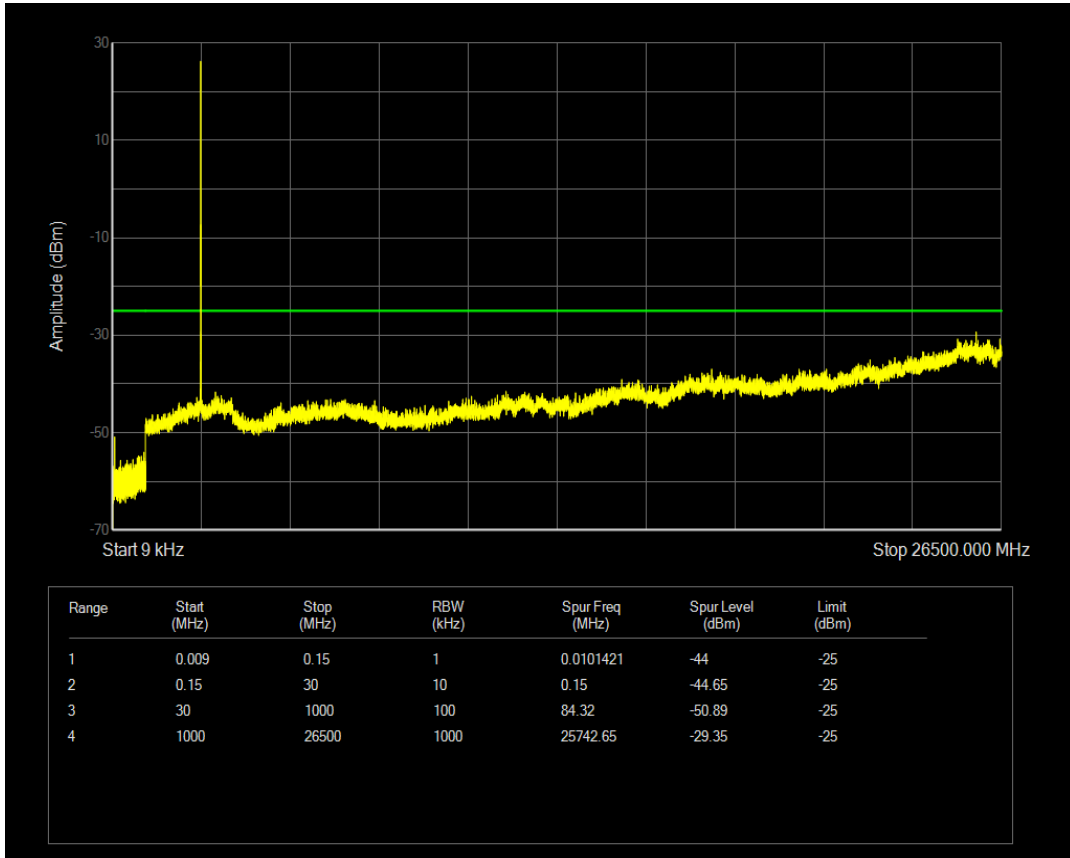

Band41(2535-2655) 16QAM BW=10MHz Channel=41190 RB Size=1 Position=#0

Band41(2535-2655) 16QAM BW=10MHz Channel=41190 RB Size=50 Position=#0