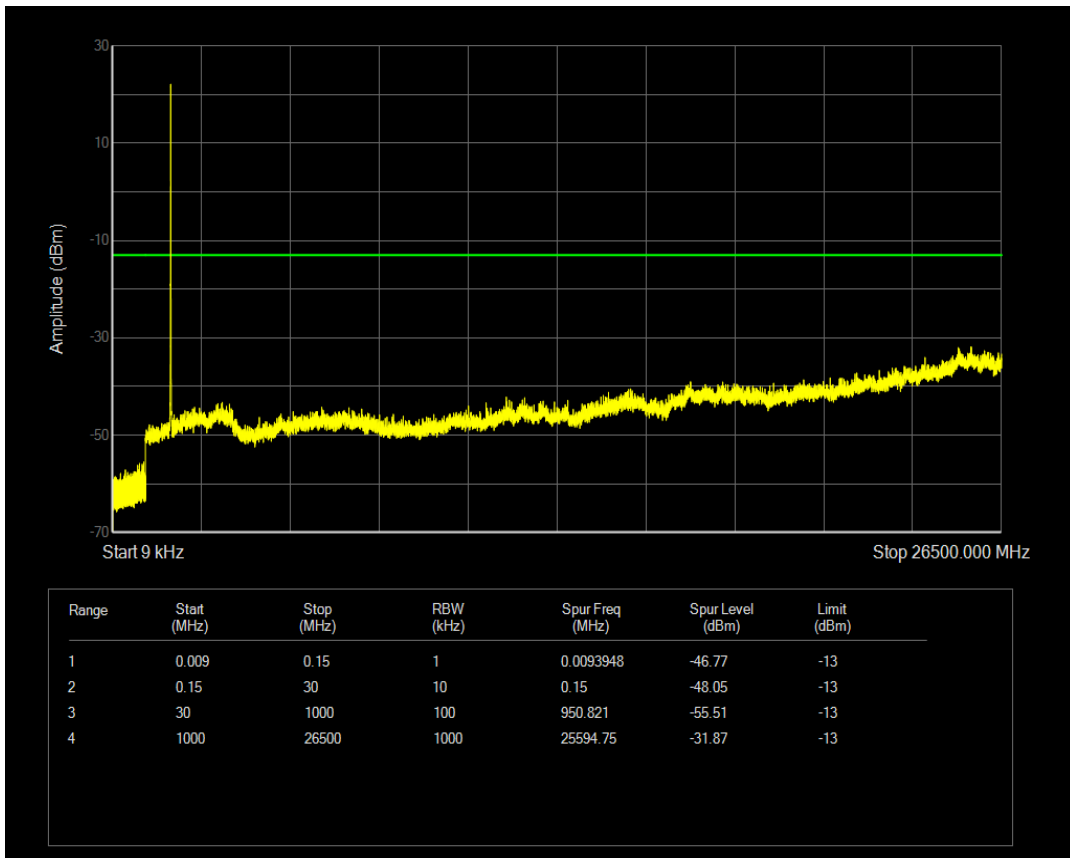

Band4 16QAM BW=5MHz Channel=20175 RB Size=25 Position=#0

Band4 QPSK BW=5MHz Channel=20375 RB Size=1 Position=#0

Band4 QPSK BW=5MHz Channel=20375 RB Size=25 Position=#0

Band4 16QAM BW=5MHz Channel=20375 RB Size=1 Position=#0

Band4 16QAM BW=5MHz Channel=20375 RB Size=25 Position=#0

Band4 QPSK BW=10MHz Channel=20000 RB Size=1 Position=#0

Band4 QPSK BW=10MHz Channel=20000 RB Size=50 Position=#0

Band4 16QAM BW=10MHz Channel=20000 RB Size=1 Position=#0