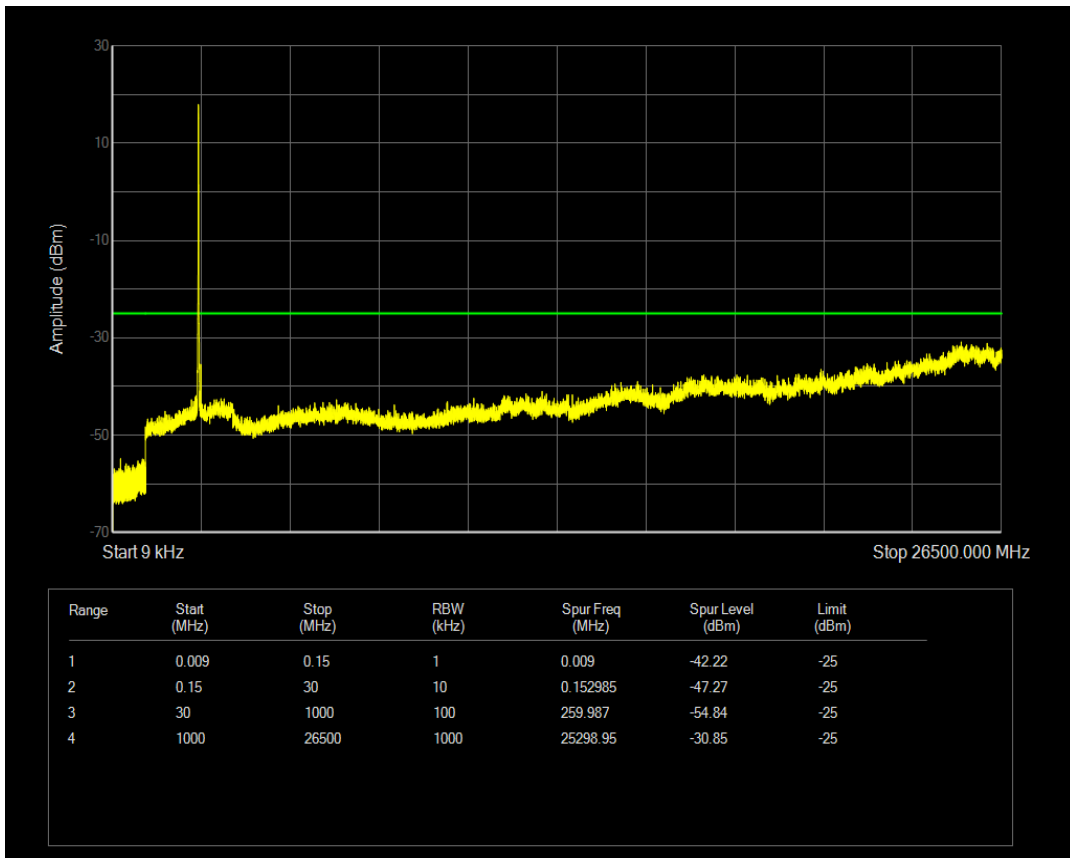

Band38 16QAM BW=10MHz Channel=37800 RB Size=50 Position=#0

Band38 QPSK BW=10MHz Channel=38000 RB Size=1 Position=#0

Band38 QPSK BW=10MHz Channel=38000 RB Size=50 Position=#0

Band38 16QAM BW=10MHz Channel=38000 RB Size=1 Position=#0

Band38 16QAM BW=10MHz Channel=38000 RB Size=50 Position=#0

Band38 QPSK BW=10MHz Channel=38200 RB Size=1 Position=#0

Band38 QPSK BW=10MHz Channel=38200 RB Size=50 Position=#0

Band38 16QAM BW=10MHz Channel=38200 RB Size=1 Position=#0

Band38 16QAM BW=10MHz Channel=38200 RB Size=50 Position=#0

Band38 QPSK BW=15MHz Channel=37825 RB Size=1 Position=#0

Band38 QPSK BW=15MHz Channel=37825 RB Size=75 Position=#0

Band38 16QAM BW=15MHz Channel=37825 RB Size=1 Position=#0