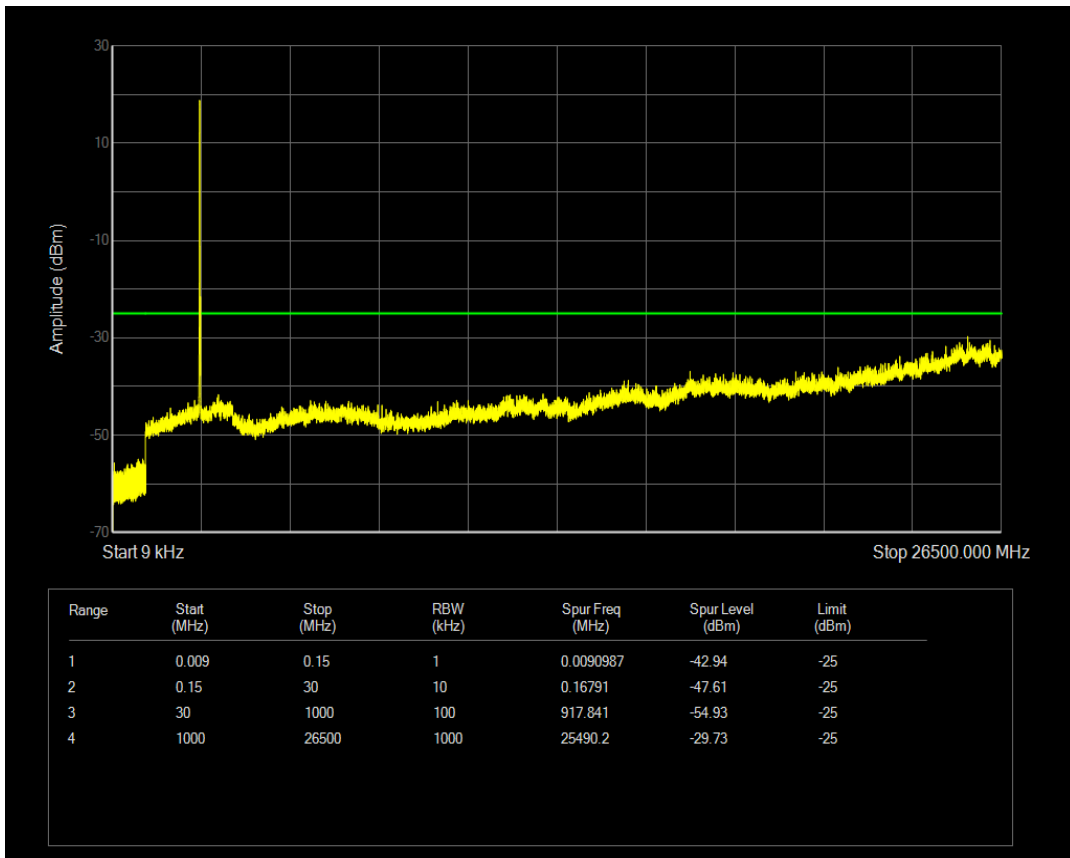

Band38 16QAM BW=10MHz Channel=38000 RB Size=50 Position=#0

Band38 QPSK BW=10MHz Channel=38200 RB Size=1 Position=#0

Band38 QPSK BW=10MHz Channel=38200 RB Size=50 Position=#0

Band38 16QAM BW=10MHz Channel=38200 RB Size=1 Position=#0

Band38 16QAM BW=10MHz Channel=38200 RB Size=50 Position=#0

Band38 QPSK BW=15MHz Channel=37825 RB Size=1 Position=#0

Band38 QPSK BW=15MHz Channel=37825 RB Size=75 Position=#0

Band38 16QAM BW=15MHz Channel=37825 RB Size=1 Position=#0