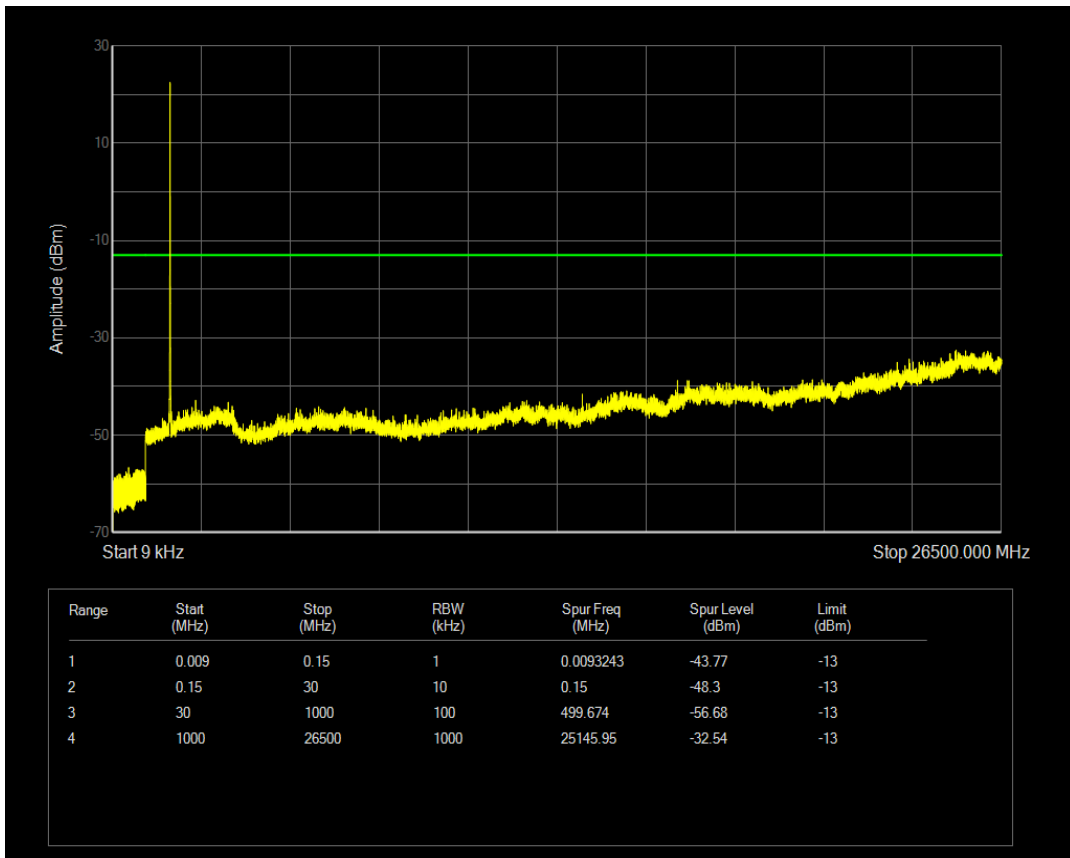

Band4 QPSK BW=5MHz Channel=20175 RB Size=25 Position=#0

Band4 16QAM BW=5MHz Channel=20175 RB Size=1 Position=#0