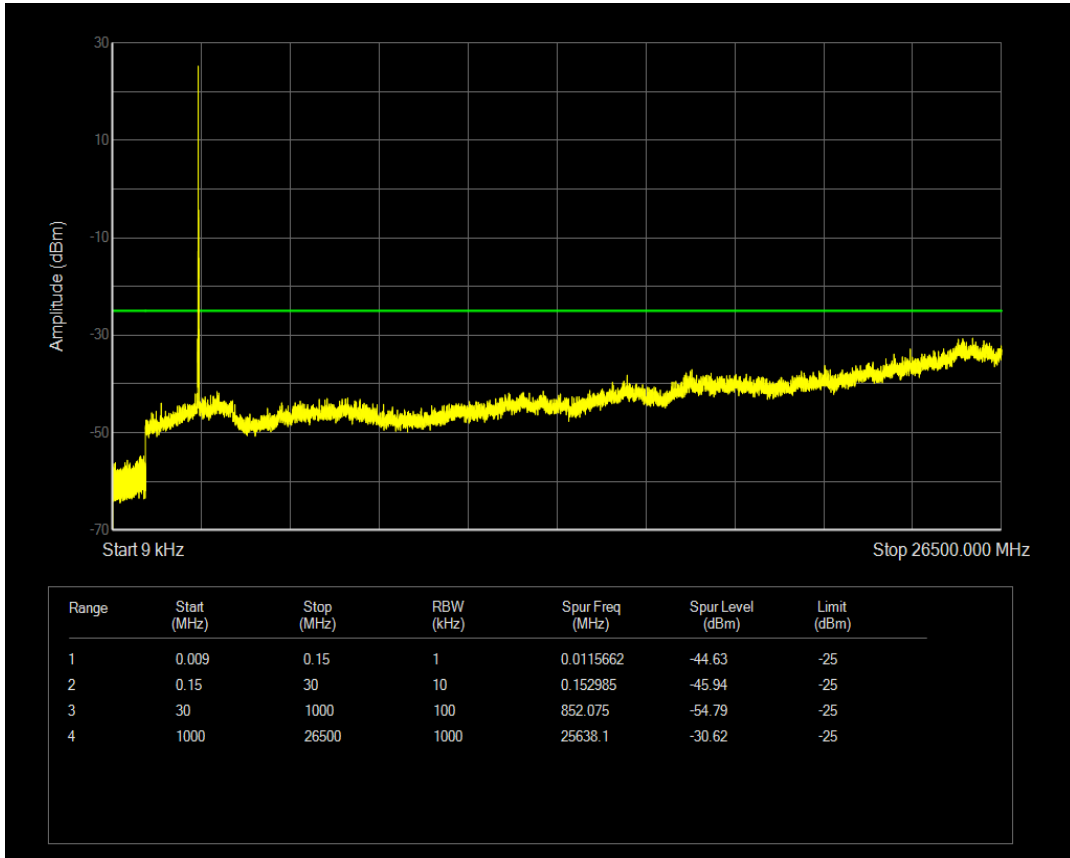

Band38 16QAM BW=10MHz Channel=37800 RB Size=50 Position=#0

Band38 QPSK BW=10MHz Channel=38000 RB Size=1 Position=#0

Band38 QPSK BW=10MHz Channel=38000 RB Size=50 Position=#0

Band38 16QAM BW=10MHz Channel=38000 RB Size=1 Position=#0

Band38 16QAM BW=10MHz Channel=38000 RB Size=50 Position=#0

Band38 QPSK BW=10MHz Channel=38200 RB Size=1 Position=#0

Band38 QPSK BW=10MHz Channel=38200 RB Size=50 Position=#0

Band38 16QAM BW=10MHz Channel=38200 RB Size=1 Position=#0

Band38 16QAM BW=10MHz Channel=38200 RB Size=50 Position=#0

Band38 QPSK BW=15MHz Channel=37825 RB Size=1 Position=#0

Band38 QPSK BW=15MHz Channel=37825 RB Size=75 Position=#0

Band38 16QAM BW=15MHz Channel=37825 RB Size=1 Position=#0