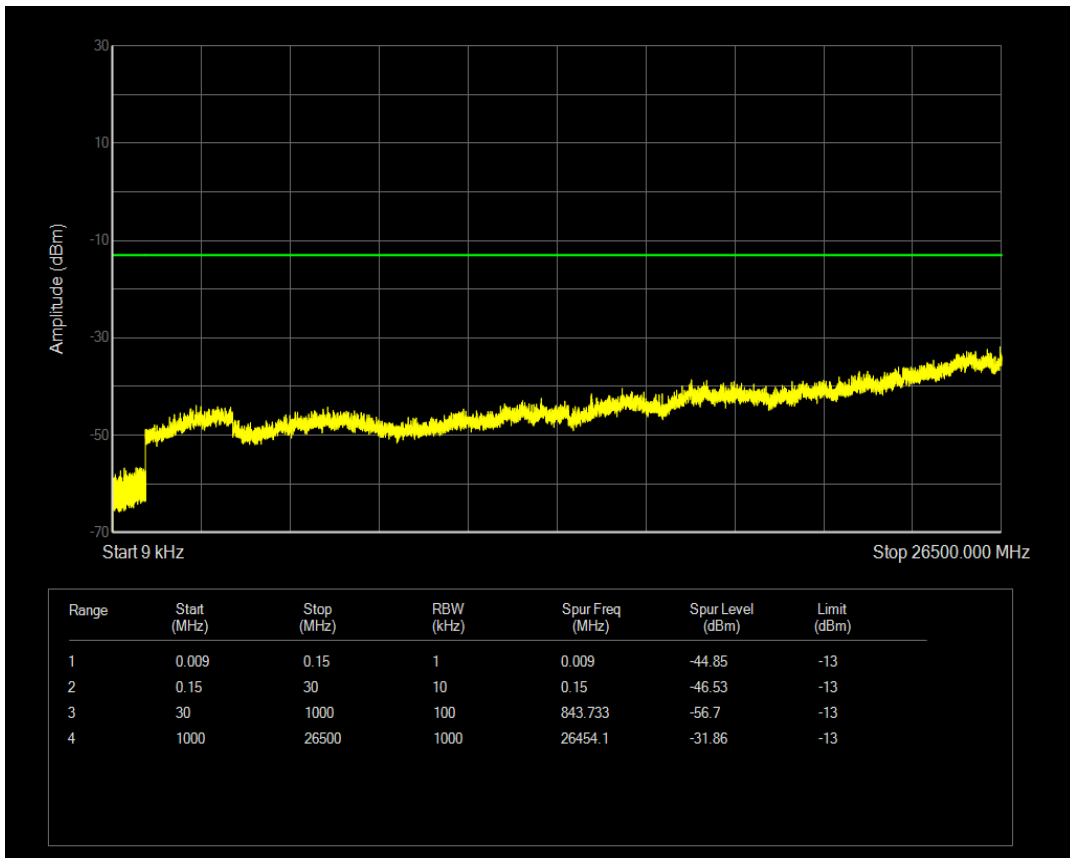

Band4 QPSK BW=3MHz Channel=19965 RB Size=15 Position=#0

Band4 16QAM BW=3MHz Channel=19965 RB Size=1 Position=#0