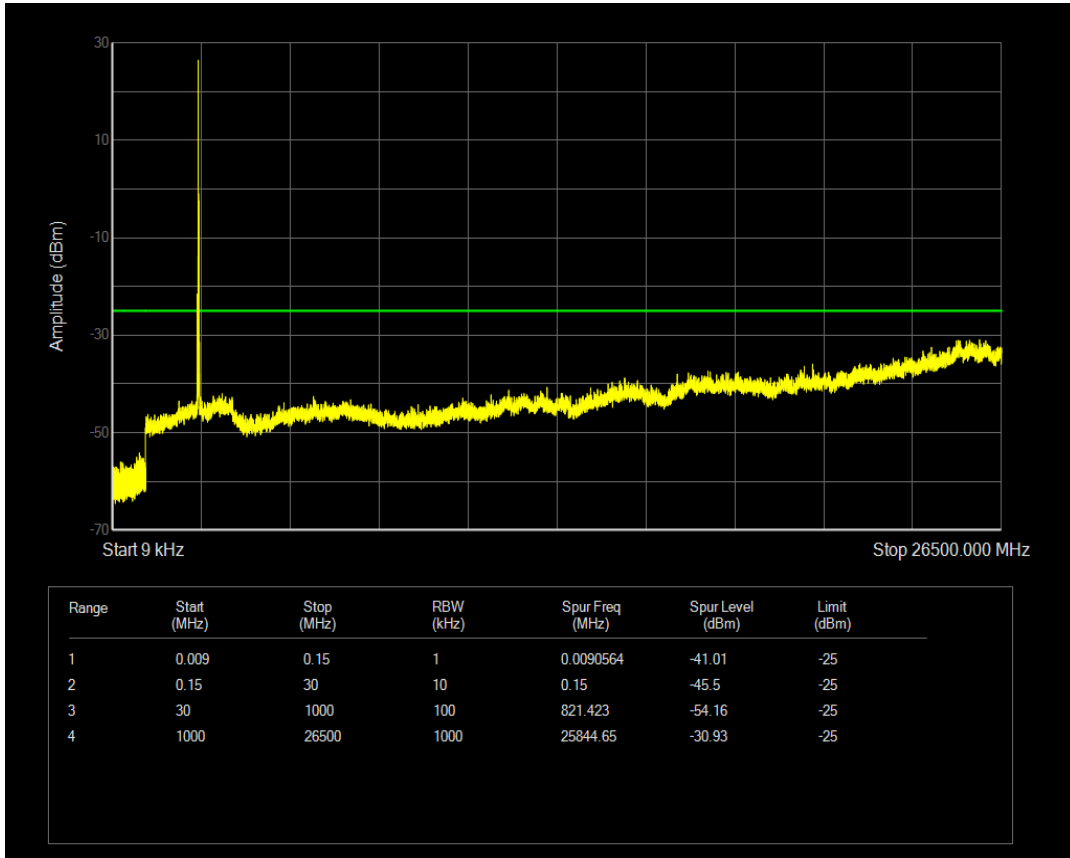

Band38 16QAM BW=15MHz Channel=38000 RB Size=75 Position=#0

Band38 QPSK BW=15MHz Channel=38175 RB Size=1 Position=#0

Band38 QPSK BW=15MHz Channel=38175 RB Size=75 Position=#0

Band38 16QAM BW=15MHz Channel=38175 RB Size=1 Position=#0

Band38 16QAM BW=15MHz Channel=38175 RB Size=75 Position=#0

Band38 QPSK BW=20MHz Channel=37850 RB Size=1 Position=#0

Band38 QPSK BW=20MHz Channel=37850 RB Size=100 Position=#0

Band38 16QAM BW=20MHz Channel=37850 RB Size=1 Position=#0