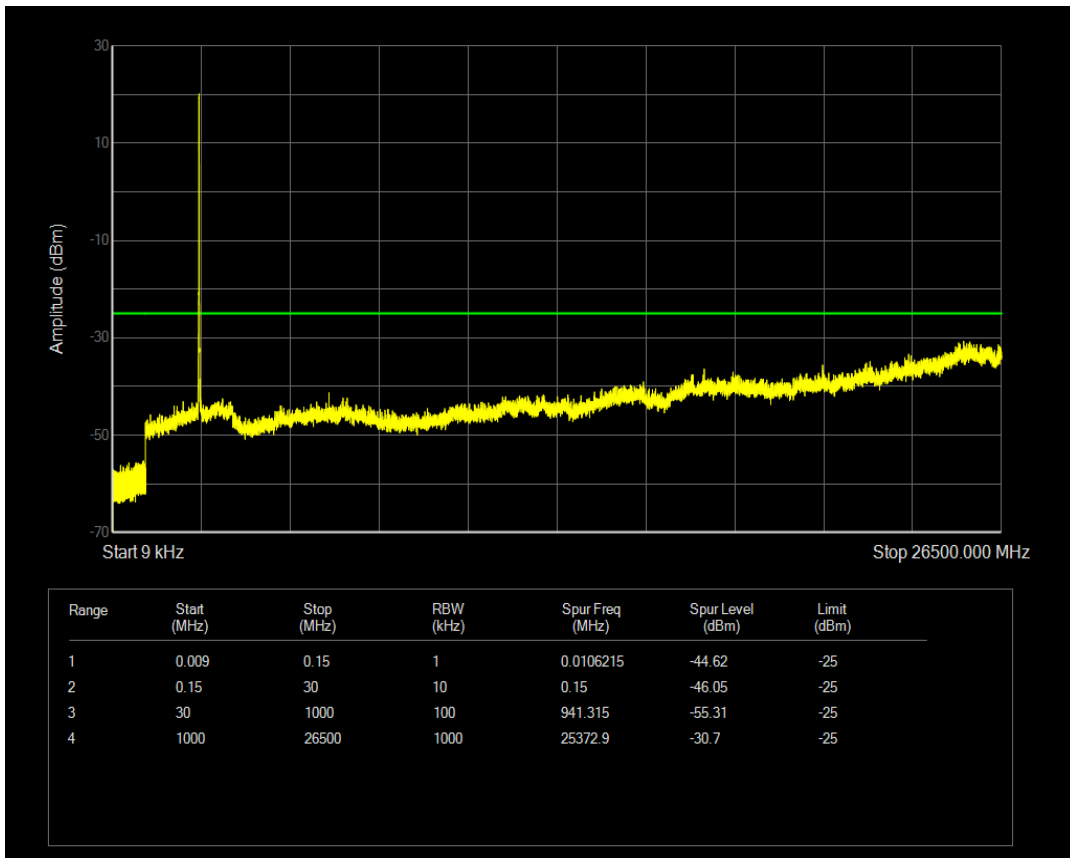

Band38 16QAM BW=5MHz Channel=38225 RB Size=25 Position=#0

Band38 QPSK BW=10MHz Channel=37800 RB Size=1 Position=#0

Band38 QPSK BW=10MHz Channel=37800 RB Size=50 Position=#0

Band38 16QAM BW=10MHz Channel=37800 RB Size=1 Position=#0

Band38 16QAM BW=10MHz Channel=37800 RB Size=50 Position=#0

Band38 QPSK BW=10MHz Channel=38000 RB Size=1 Position=#0

Band38 QPSK BW=10MHz Channel=38000 RB Size=50 Position=#0

Band38 16QAM BW=10MHz Channel=38000 RB Size=1 Position=#0