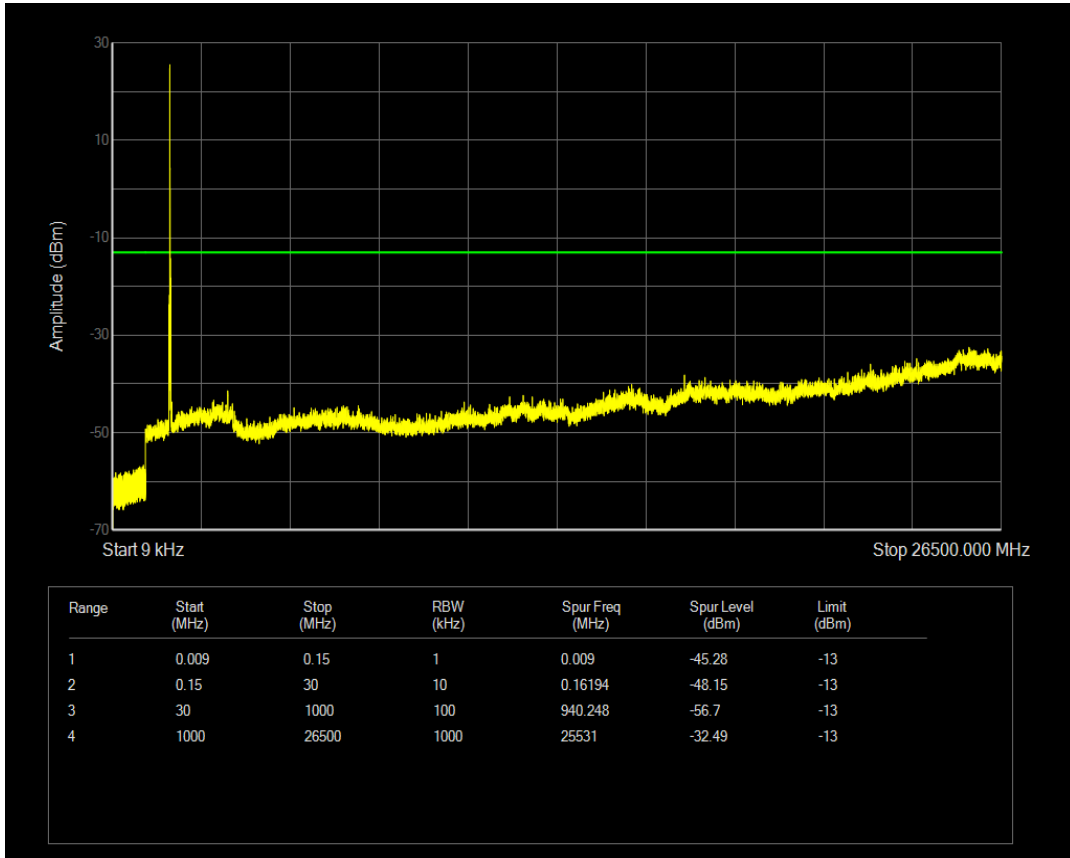

Band4 16QAM BW=10MHz Channel=20350 RB Size=50 Position=#0

Band4 QPSK BW=15MHz Channel=20025 RB Size=1 Position=#0

Band4 QPSK BW=15MHz Channel=20025 RB Size=75 Position=#0

Band4 16QAM BW=15MHz Channel=20025 RB Size=1 Position=#0

Band4 16QAM BW=15MHz Channel=20025 RB Size=75 Position=#0

Band4 QPSK BW=15MHz Channel=20175 RB Size=1 Position=#0

Band4 QPSK BW=15MHz Channel=20175 RB Size=75 Position=#0

Band4 16QAM BW=15MHz Channel=20175 RB Size=1 Position=#0

Band4 16QAM BW=15MHz Channel=20175 RB Size=75 Position=#0

Band4 QPSK BW=15MHz Channel=20325 RB Size=1 Position=#0

Band4 QPSK BW=15MHz Channel=20325 RB Size=75 Position=#0

Band4 16QAM BW=15MHz Channel=20325 RB Size=1 Position=#0