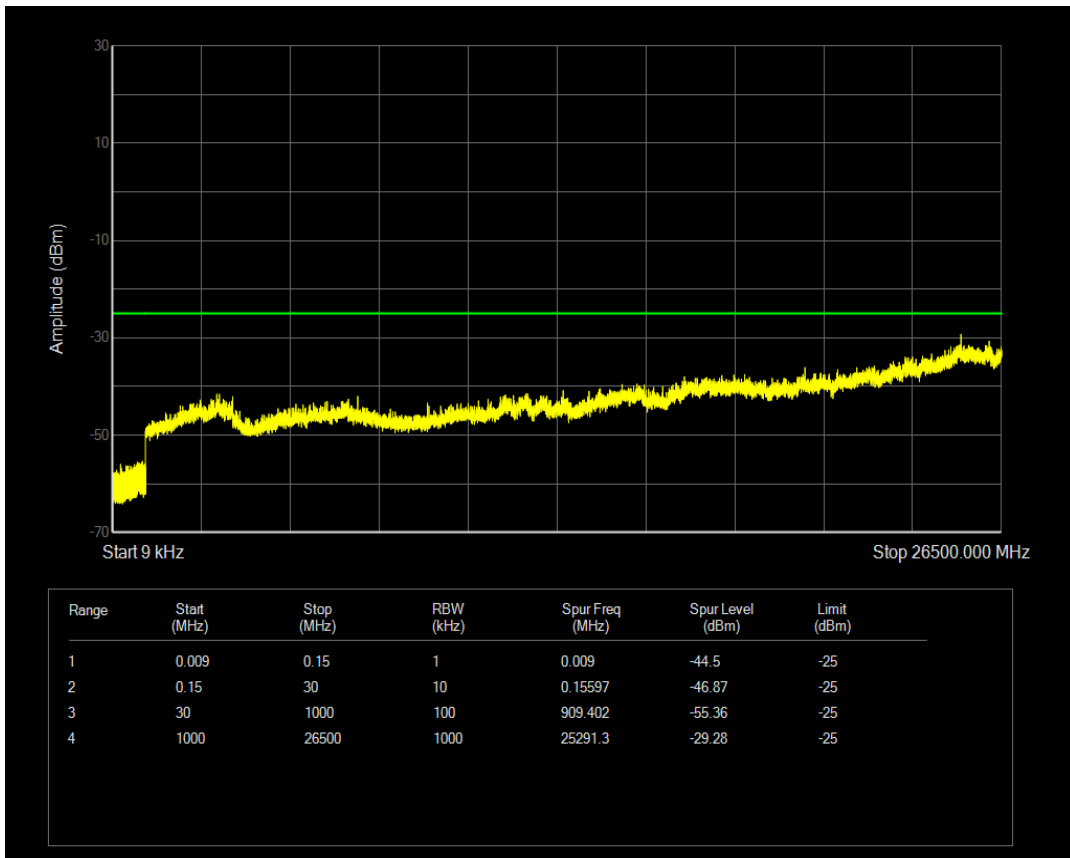

Band38 QPSK BW=20MHz Channel=37850 RB Size=100 Position=#0

Band38 16QAM BW=20MHz Channel=37850 RB Size=1 Position=#0