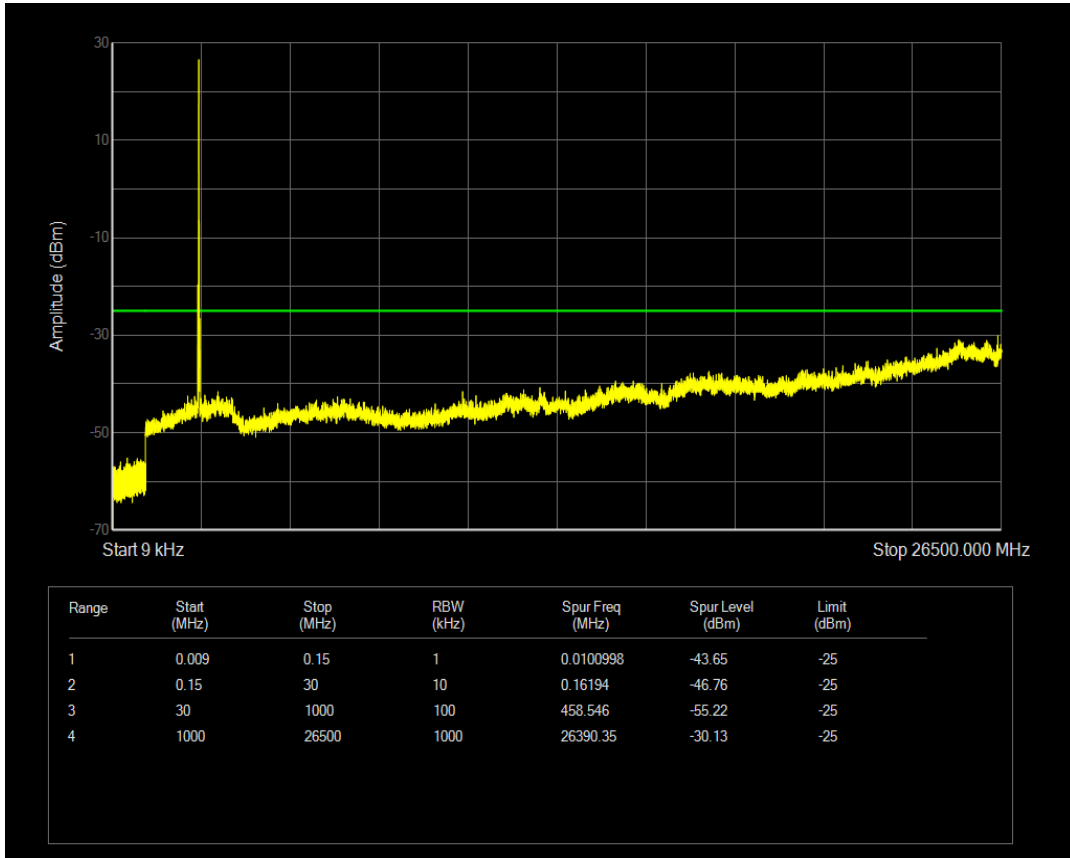

Band38 16QAM BW=10MHz Channel=38000 RB Size=50 Position=#0

Band38 QPSK BW=10MHz Channel=38200 RB Size=1 Position=#0

Band38 QPSK BW=10MHz Channel=38200 RB Size=50 Position=#0

Band38 16QAM BW=10MHz Channel=38200 RB Size=1 Position=#0

Band38 16QAM BW=10MHz Channel=38200 RB Size=50 Position=#0

Band38 QPSK BW=15MHz Channel=37825 RB Size=1 Position=#0

Band38 QPSK BW=15MHz Channel=37825 RB Size=75 Position=#0

Band38 16QAM BW=15MHz Channel=37825 RB Size=1 Position=#0

Band38 16QAM BW=15MHz Channel=37825 RB Size=75 Position=#0

Band38 QPSK BW=15MHz Channel=38000 RB Size=1 Position=#0

Band38 QPSK BW=15MHz Channel=38000 RB Size=75 Position=#0

Band38 16QAM BW=15MHz Channel=38000 RB Size=1 Position=#0