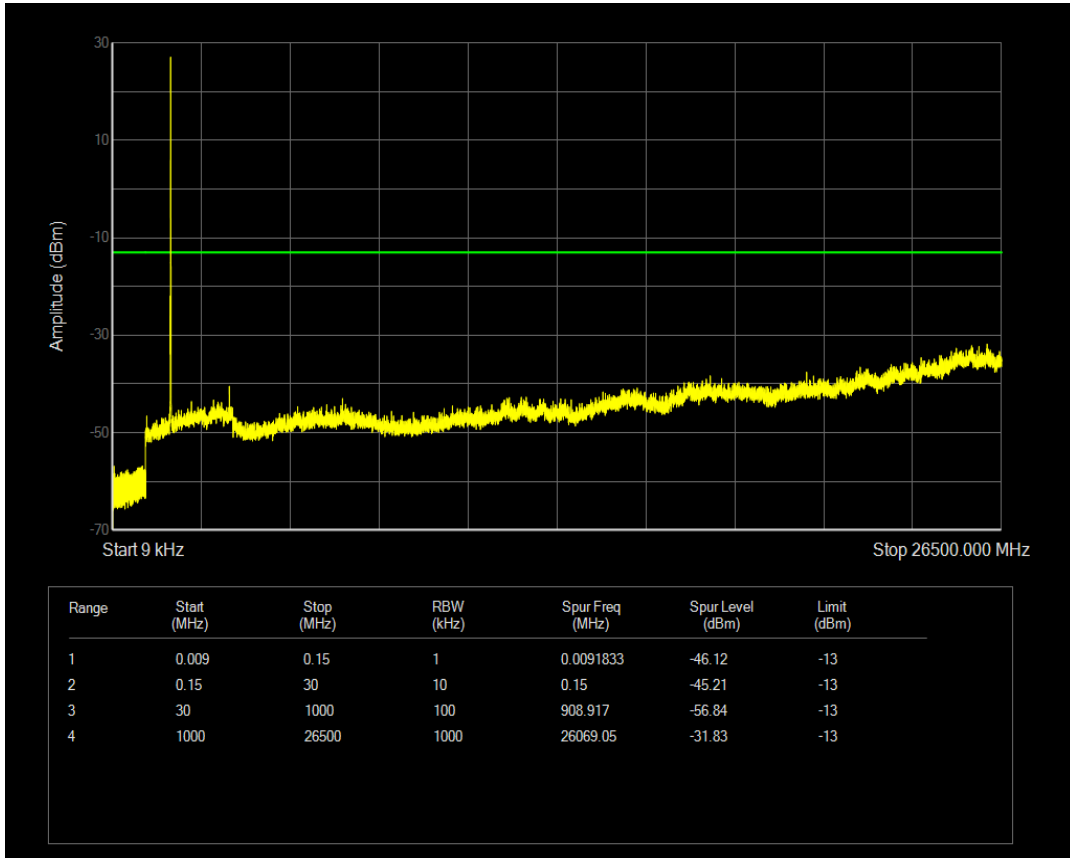

Band4 16QAM BW=5MHz Channel=20175 RB Size=25 Position=#0

Band4 QPSK BW=5MHz Channel=20375 RB Size=1 Position=#0

Band4 QPSK BW=5MHz Channel=20375 RB Size=25 Position=#0

Band4 16QAM BW=5MHz Channel=20375 RB Size=1 Position=#0

Band4 16QAM BW=5MHz Channel=20375 RB Size=25 Position=#0

Band4 QPSK BW=10MHz Channel=20000 RB Size=1 Position=#0

Band4 QPSK BW=10MHz Channel=20000 RB Size=50 Position=#0

Band4 16QAM BW=10MHz Channel=20000 RB Size=1 Position=#0