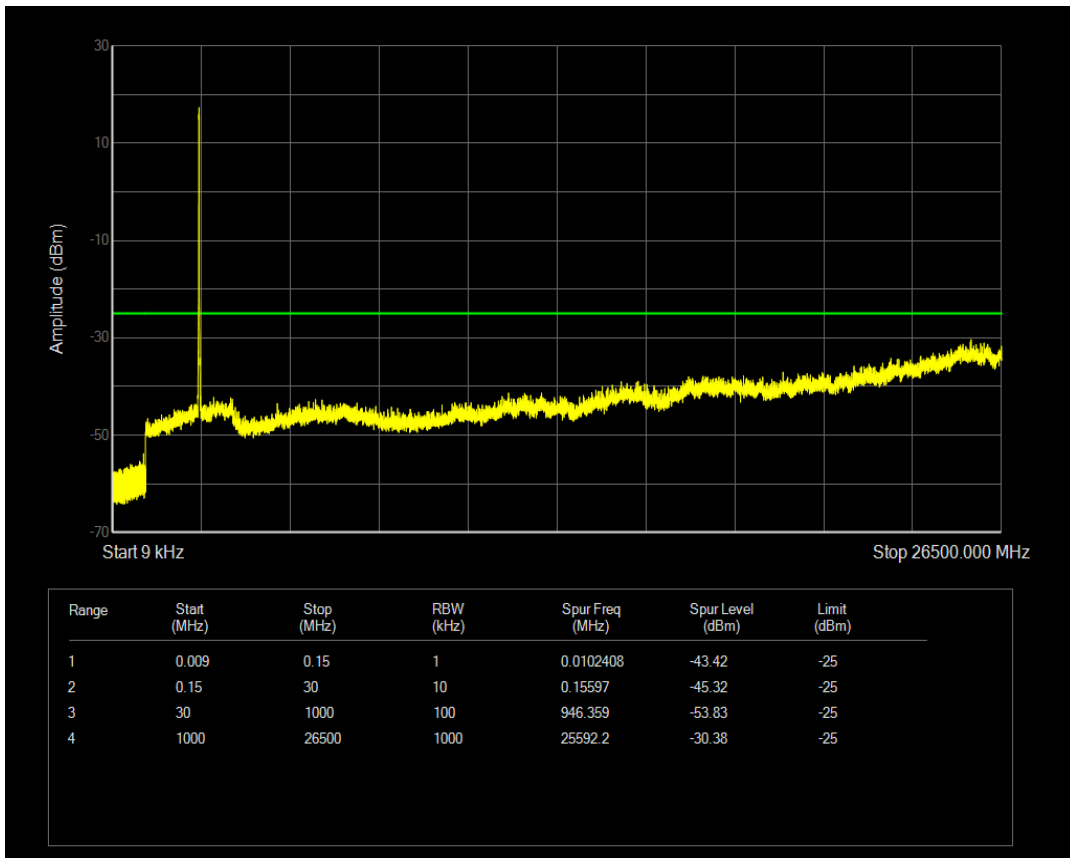

Band38 16QAM BW=15MHz Channel=37825 RB Size=75 Position=#0

Band38 QPSK BW=15MHz Channel=38000 RB Size=1 Position=#0

Band38 QPSK BW=15MHz Channel=38000 RB Size=75 Position=#0

Band38 16QAM BW=15MHz Channel=38000 RB Size=1 Position=#0

Band38 16QAM BW=15MHz Channel=38000 RB Size=75 Position=#0

Band38 QPSK BW=15MHz Channel=38175 RB Size=1 Position=#0

Band38 QPSK BW=15MHz Channel=38175 RB Size=75 Position=#0

Band38 16QAM BW=15MHz Channel=38175 RB Size=1 Position=#0