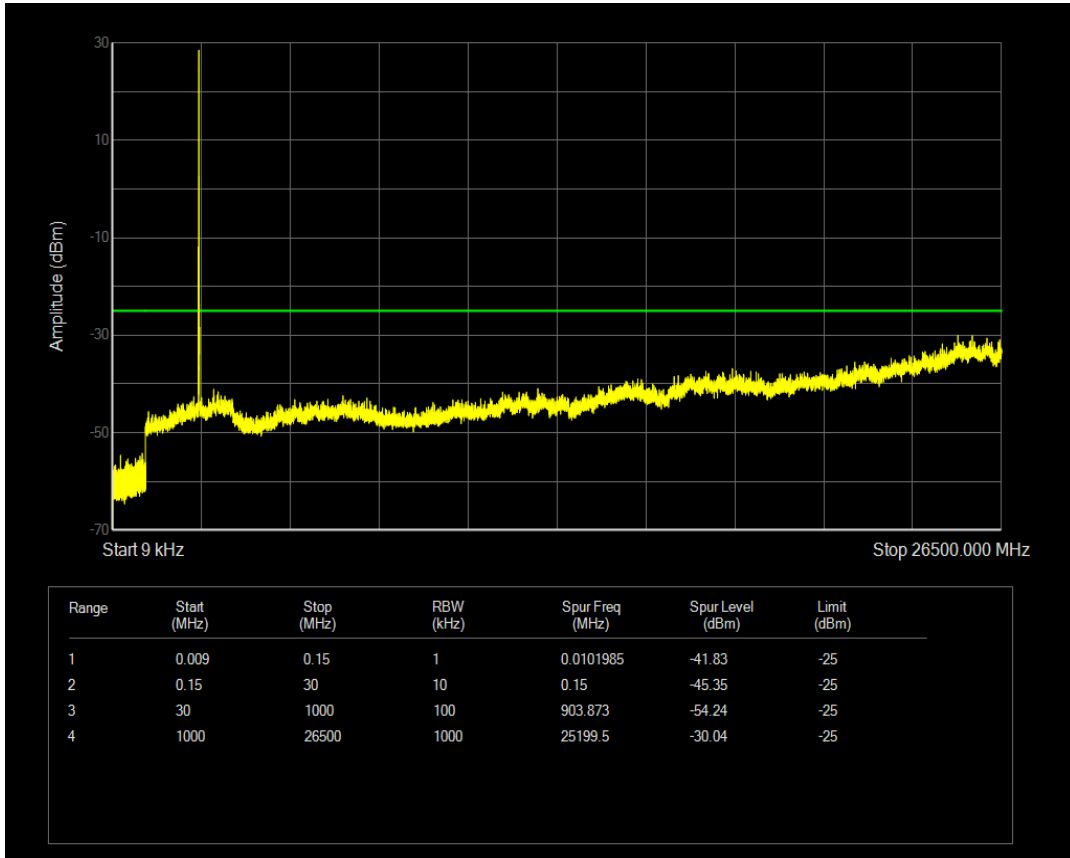

Band38 16QAM BW=5MHz Channel=38225 RB Size=25 Position=#0

Band38 QPSK BW=10MHz Channel=37800 RB Size=1 Position=#0

Band38 QPSK BW=10MHz Channel=37800 RB Size=50 Position=#0

Band38 16QAM BW=10MHz Channel=37800 RB Size=1 Position=#0

Band38 16QAM BW=10MHz Channel=37800 RB Size=50 Position=#0

Band38 QPSK BW=10MHz Channel=38000 RB Size=1 Position=#0

Band38 QPSK BW=10MHz Channel=38000 RB Size=50 Position=#0

Band38 16QAM BW=10MHz Channel=38000 RB Size=1 Position=#0