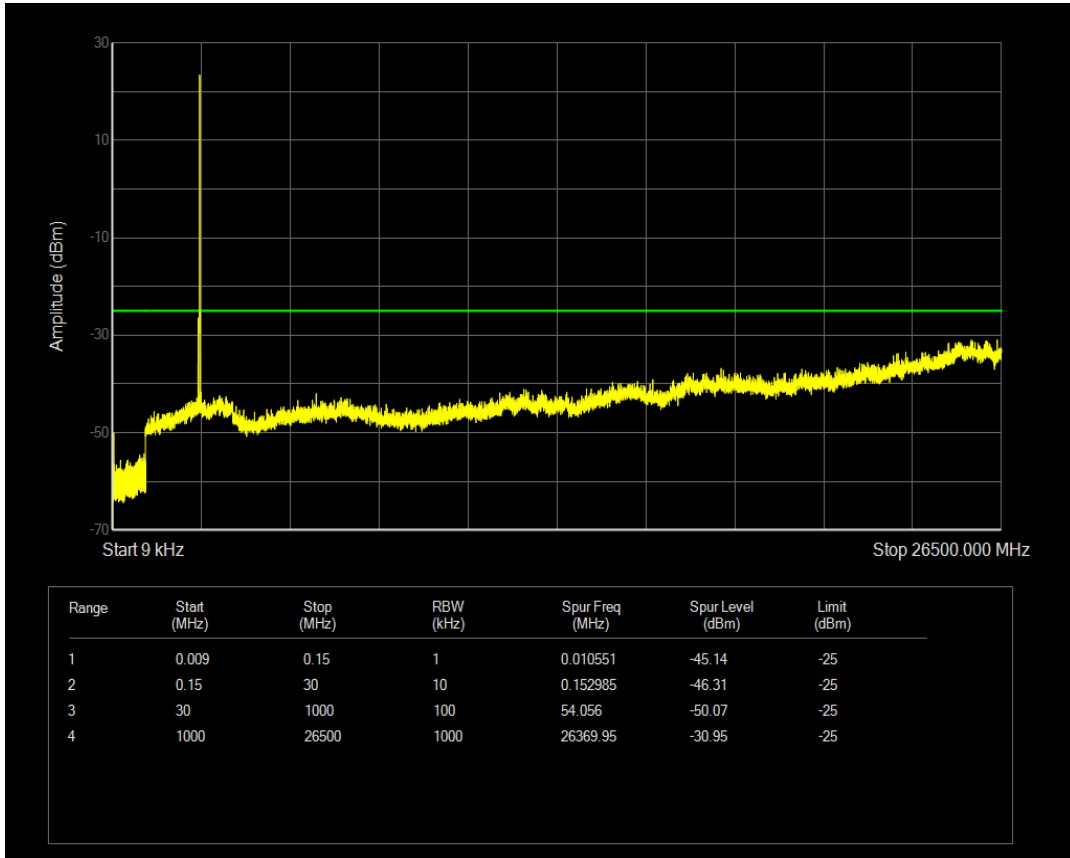

Band38 16QAM BW=5MHz Channel=38000 RB Size=25 Position=#0

Band38 QPSK BW=5MHz Channel=38225 RB Size=1 Position=#0

Band38 QPSK BW=5MHz Channel=38225 RB Size=25 Position=#0

Band38 16QAM BW=5MHz Channel=38225 RB Size=1 Position=#0

Band38 16QAM BW=5MHz Channel=38225 RB Size=25 Position=#0

Band38 QPSK BW=10MHz Channel=37800 RB Size=1 Position=#0

Band38 QPSK BW=10MHz Channel=37800 RB Size=50 Position=#0

Band38 16QAM BW=10MHz Channel=37800 RB Size=1 Position=#0