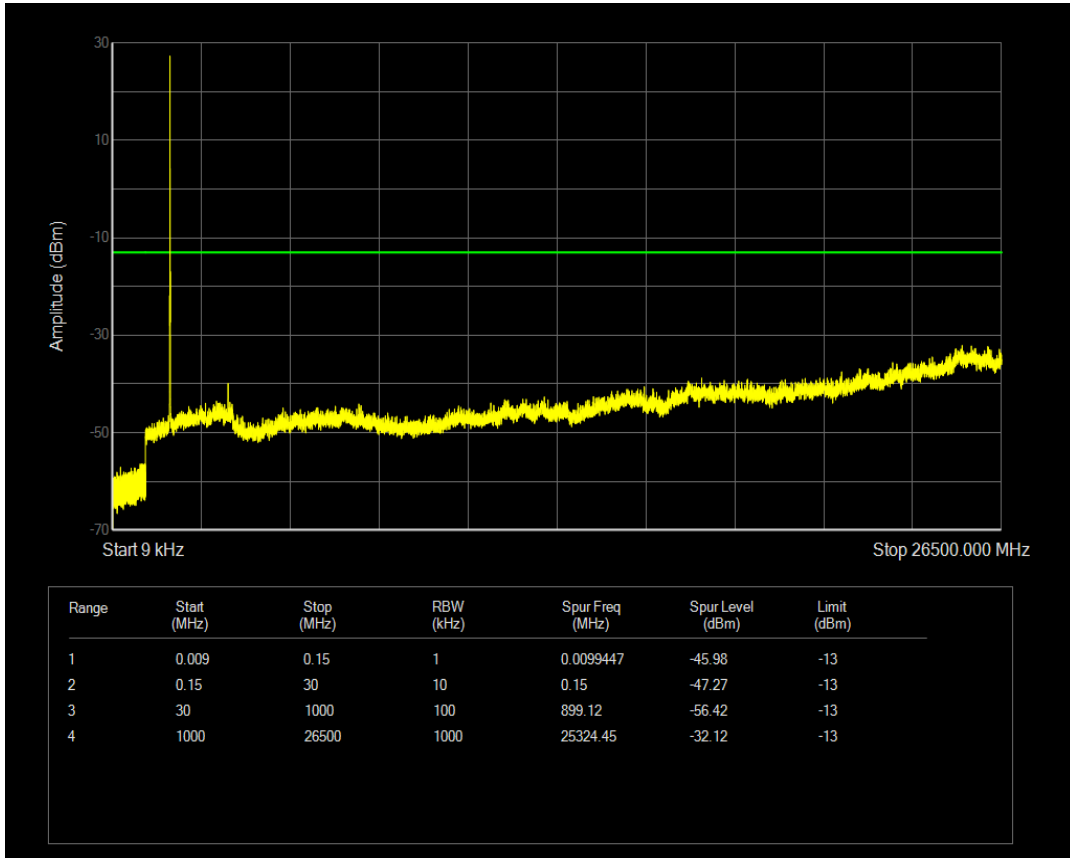

Band4 16QAM BW=3MHz Channel=20385 RB Size=15 Position=#0

Band4 QPSK BW=5MHz Channel=19975 RB Size=1 Position=#0

Band4 QPSK BW=5MHz Channel=19975 RB Size=25 Position=#0

Band4 16QAM BW=5MHz Channel=19975 RB Size=1 Position=#0

Band4 16QAM BW=5MHz Channel=19975 RB Size=25 Position=#0

Band4 QPSK BW=5MHz Channel=20175 RB Size=1 Position=#0

Band4 QPSK BW=5MHz Channel=20175 RB Size=25 Position=#0

Band4 16QAM BW=5MHz Channel=20175 RB Size=1 Position=#0