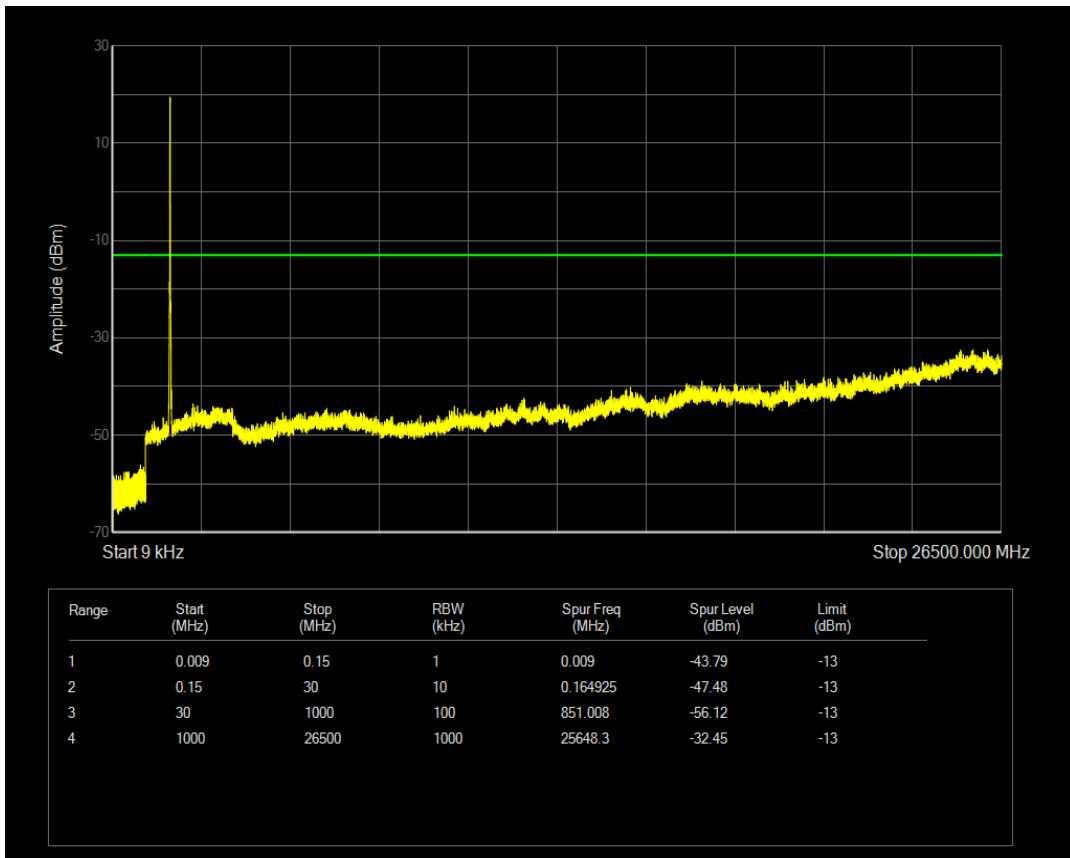

Band4 16QAM BW=15MHz Channel=20175 RB Size=75 Position=#0

Band4 QPSK BW=15MHz Channel=20325 RB Size=1 Position=#0