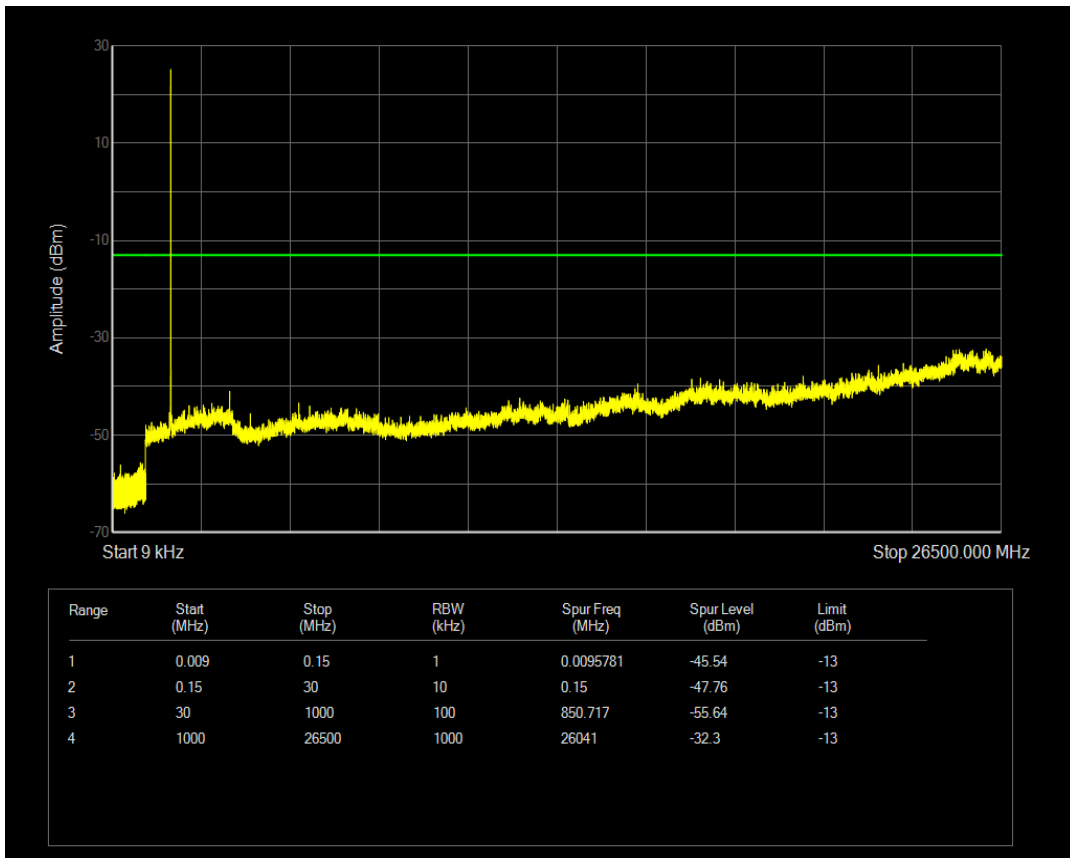

Band4 16QAM BW=1.4MHz Channel=20393 RB Size=6 Position=#0

Band4 QPSK BW=3MHz Channel=19965 RB Size=1 Position=#0