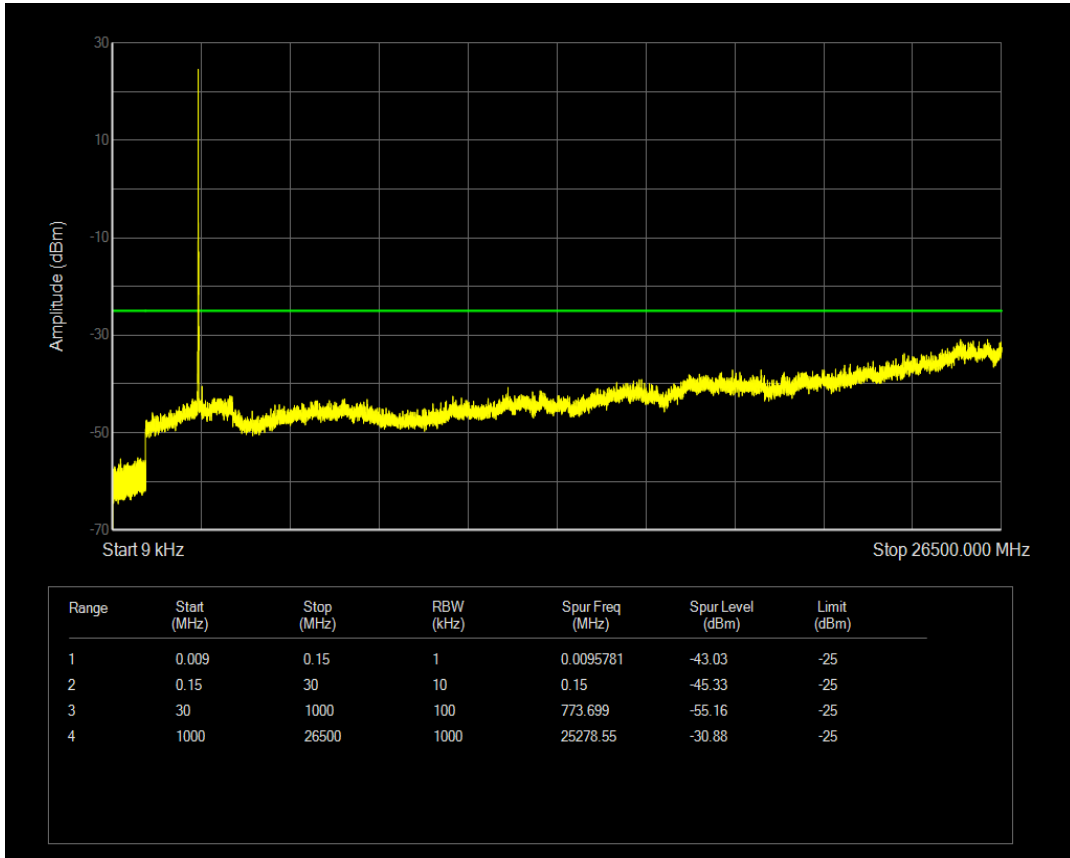

Band38 16QAM BW=5MHz Channel=38225 RB Size=25 Position=#0

Band38 QPSK BW=10MHz Channel=37800 RB Size=1 Position=#0

Band38 QPSK BW=10MHz Channel=37800 RB Size=50 Position=#0

Band38 16QAM BW=10MHz Channel=37800 RB Size=1 Position=#0

Band38 16QAM BW=10MHz Channel=37800 RB Size=50 Position=#0

Band38 QPSK BW=10MHz Channel=38000 RB Size=1 Position=#0

Band38 QPSK BW=10MHz Channel=38000 RB Size=50 Position=#0

Band38 16QAM BW=10MHz Channel=38000 RB Size=1 Position=#0