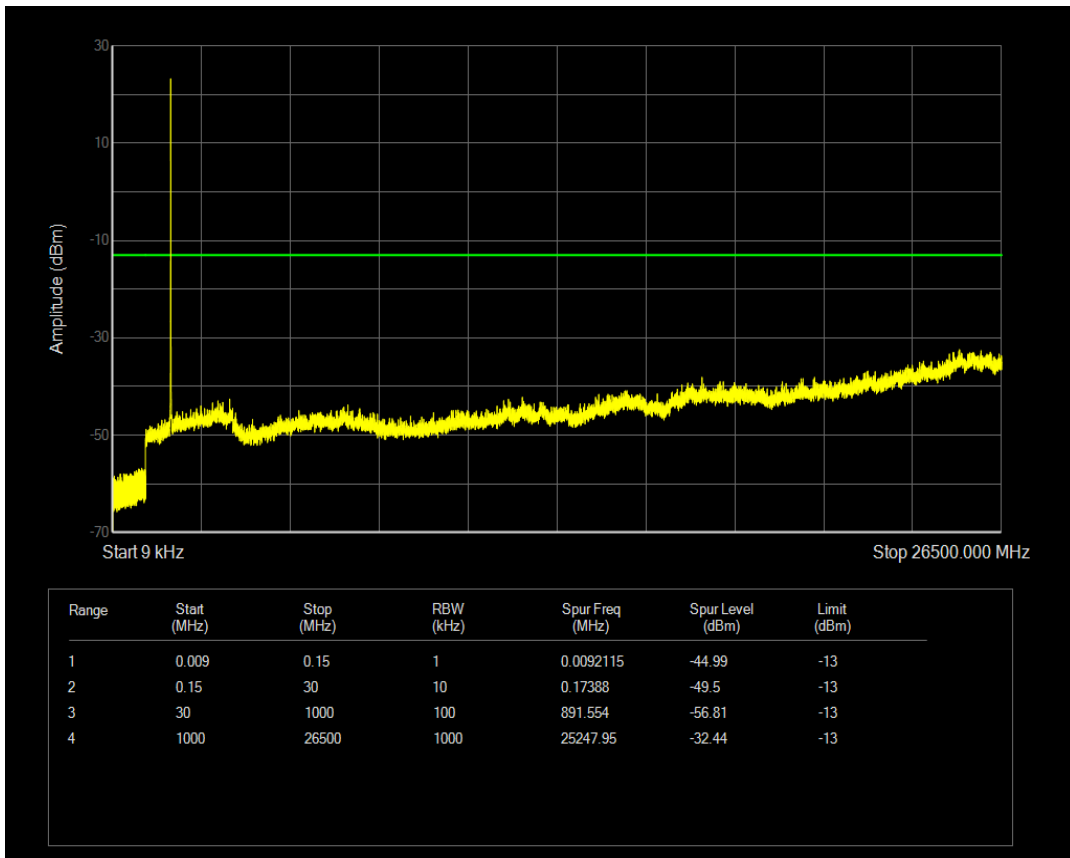

Band4 16QAM BW=3MHz Channel=20385 RB Size=15 Position=#0

Band4 QPSK BW=5MHz Channel=19975 RB Size=1 Position=#0