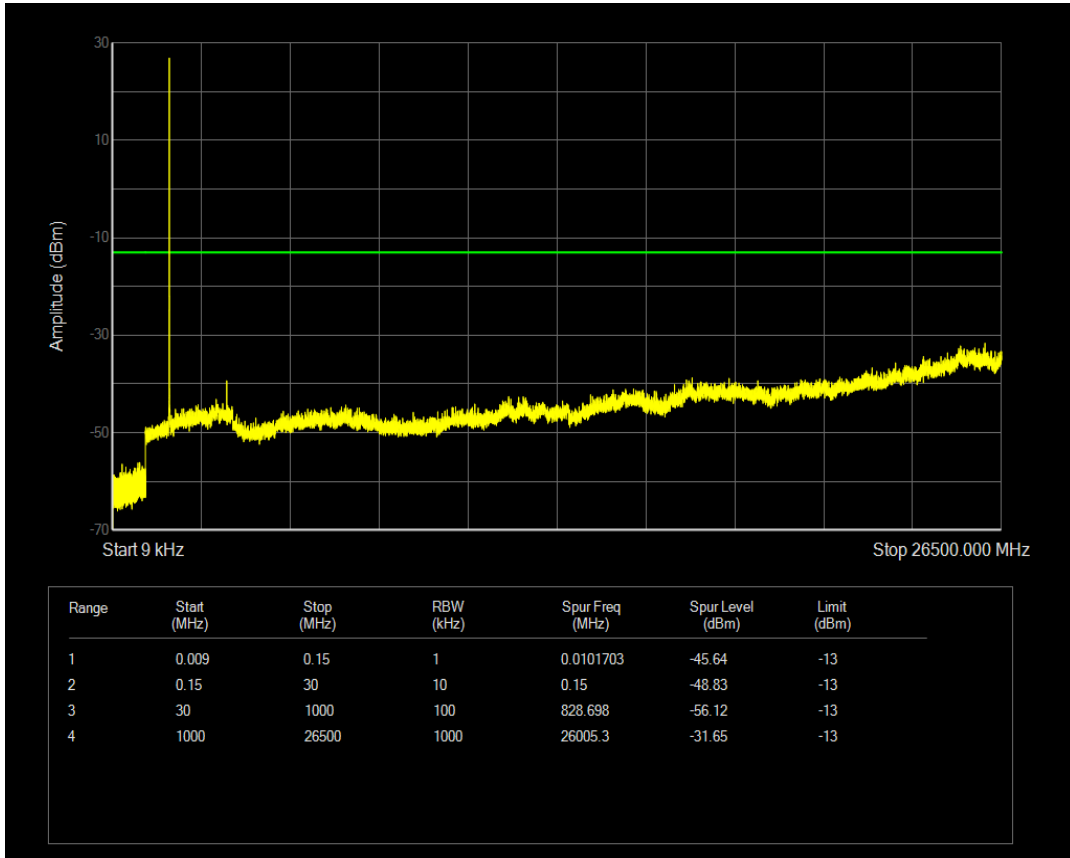

Band38 16QAM BW=20MHz Channel=38150 RB Size=100 Position=#0

Band4 QPSK BW=1.4MHz Channel=19957 RB Size=1 Position=#0

Band4 QPSK BW=1.4MHz Channel=19957 RB Size=6 Position=#0

Band4 16QAM BW=1.4MHz Channel=19957 RB Size=1 Position=#0

Band4 16QAM BW=1.4MHz Channel=19957 RB Size=6 Position=#0

Band4 QPSK BW=1.4MHz Channel=20175 RB Size=1 Position=#0

Band4 QPSK BW=1.4MHz Channel=20175 RB Size=6 Position=#0

Band4 16QAM BW=1.4MHz Channel=20175 RB Size=1 Position=#0