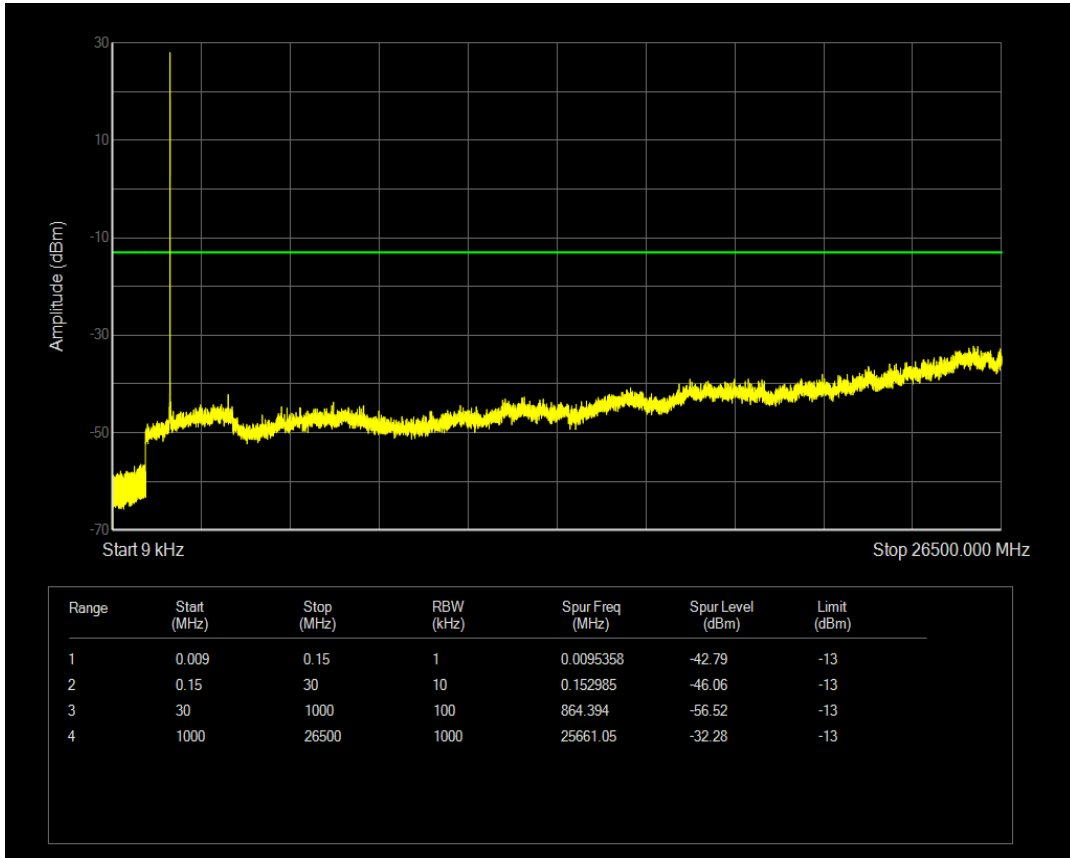

Band4 16QAM BW=1.4MHz Channel=19957 RB Size=6 Position=#0

Band4 QPSK BW=1.4MHz Channel=20175 RB Size=1 Position=#0

Band4 QPSK BW=1.4MHz Channel=20175 RB Size=6 Position=#0

Band4 16QAM BW=1.4MHz Channel=20175 RB Size=1 Position=#0