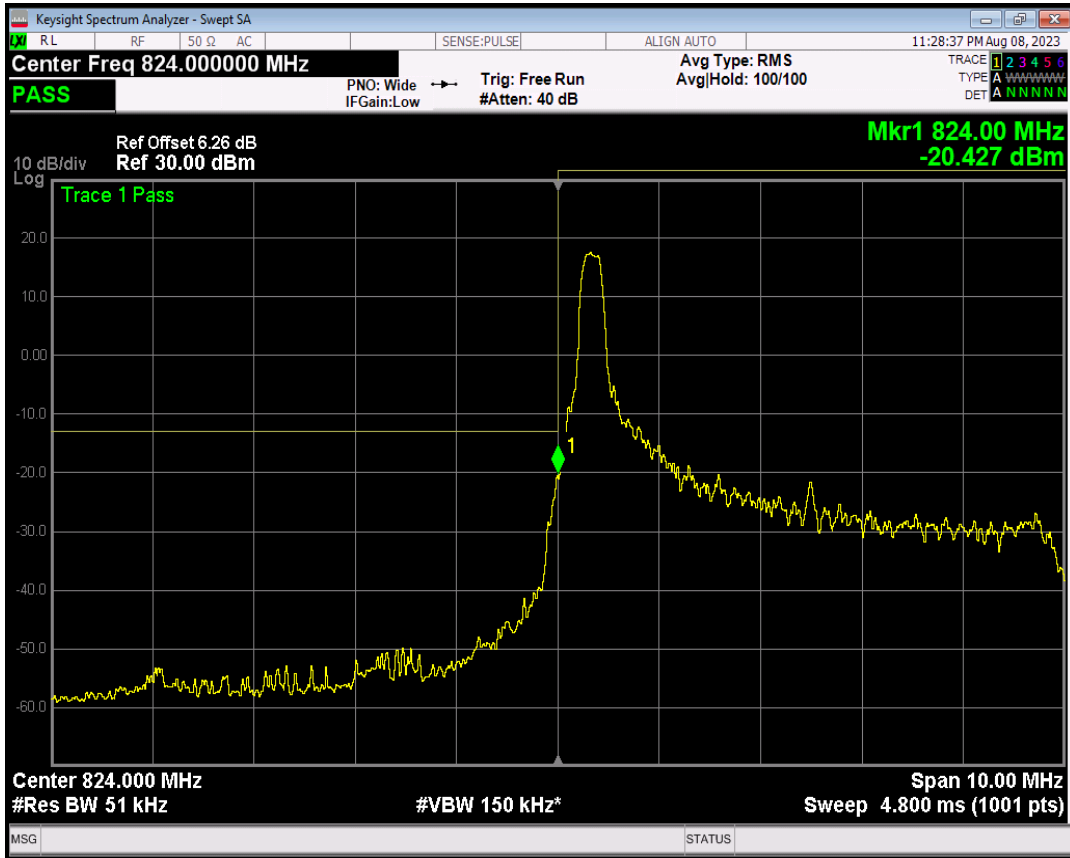

Band5 16QAM BW=5MHz Channel=20425 RB Size=1 Position=#0

Band5 16QAM BW=5MHz Channel=20425 RB Size=1 Position=#Max