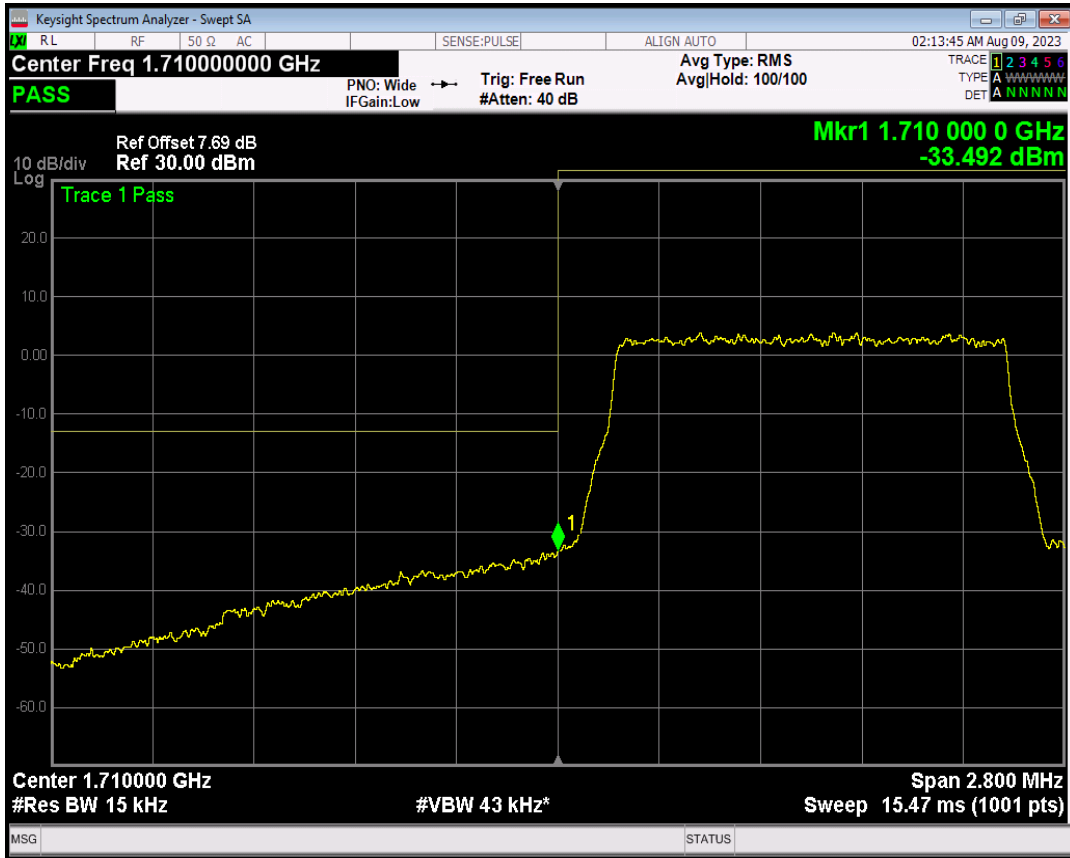

Band66 QPSK BW=1.4MHz Channel=131979 RB Size=6 Position=#0

Band66 16QAM BW=1.4MHz Channel=131979 RB Size=1 Position=#0

Band66 16QAM BW=1.4MHz Channel=131979 RB Size=1 Position=#Max

Band66 16QAM BW=1.4MHz Channel=131979 RB Size=6 Position=#0