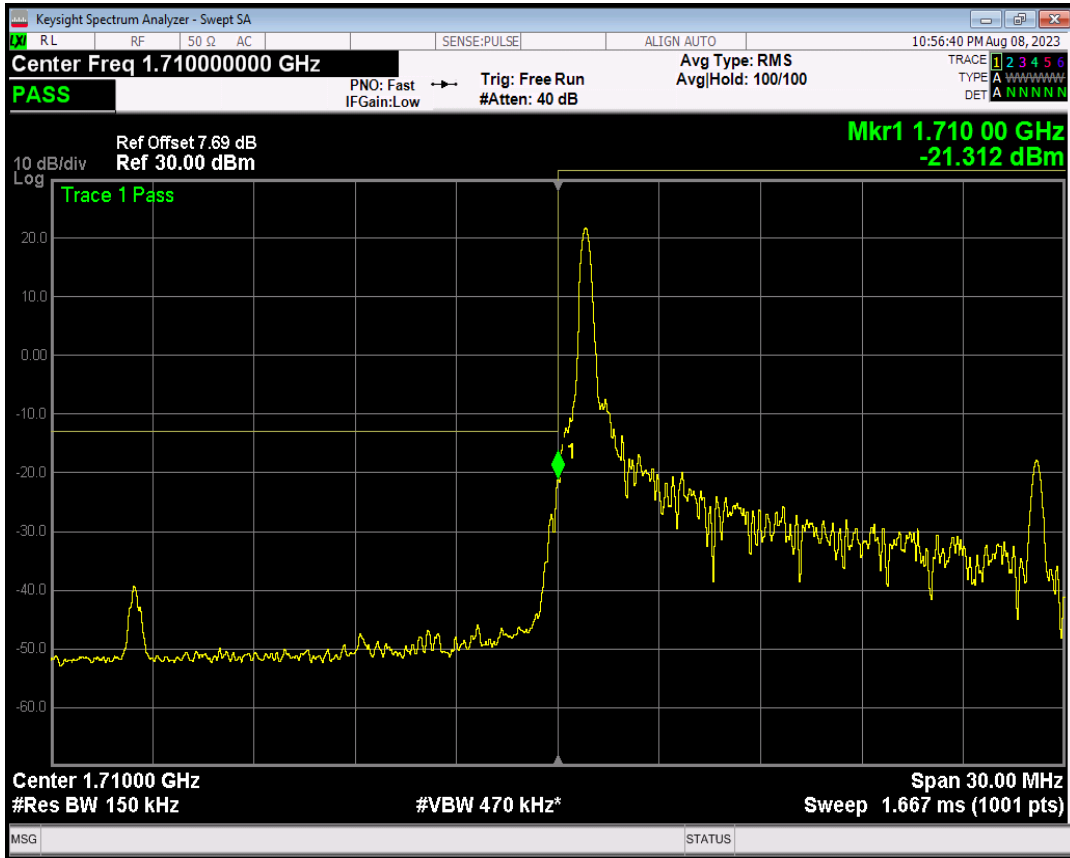

Band4 QPSK BW=15MHz Channel=20025 RB Size=75 Position=#0

Band4 16QAM BW=15MHz Channel=20025 RB Size=1 Position=#0

Band4 16QAM BW=15MHz Channel=20025 RB Size=1 Position=#Max

Band4 16QAM BW=15MHz Channel=20025 RB Size=75 Position=#0