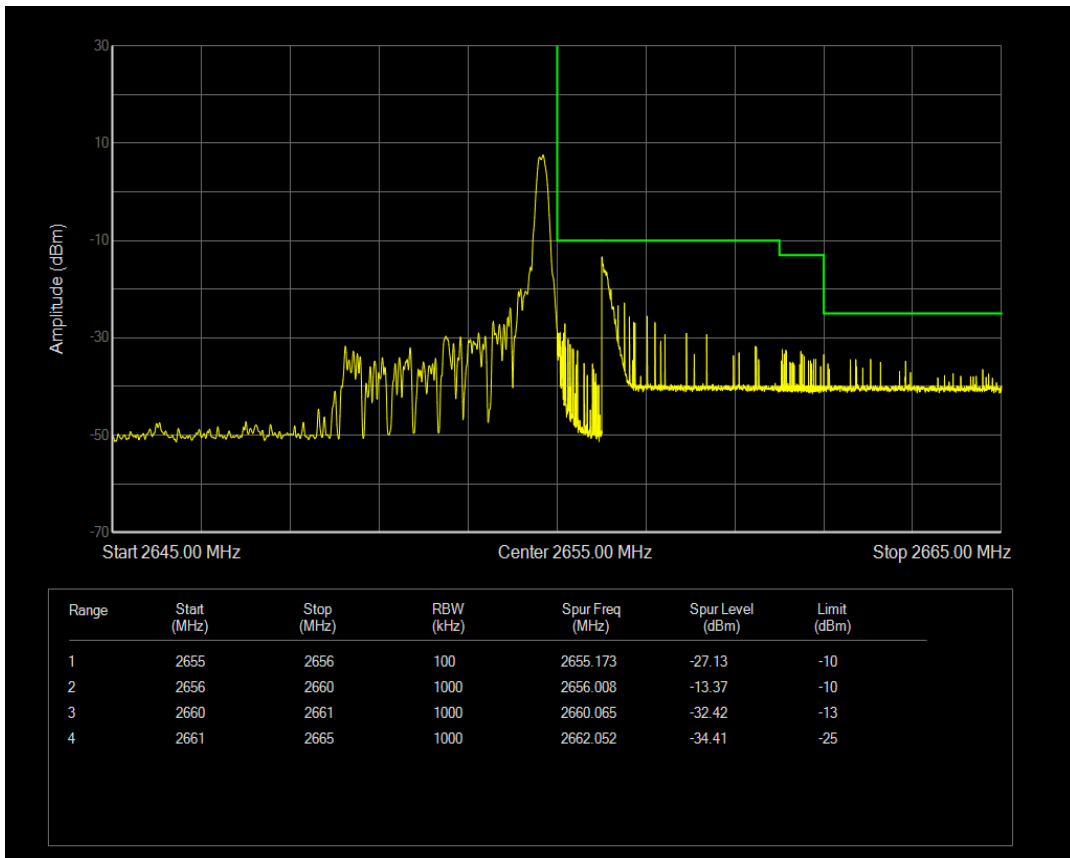

Band41(2535-2655) QPSK BW=5MHz Channel=41215 RB Size=25 Position=#0

Band41(2535-2655) 16QAM BW=5MHz Channel=41215 RB Size=1 Position=#0

Band41(2535-2655) 16QAM BW=5MHz Channel=41215 RB Size=1 Position=#Max