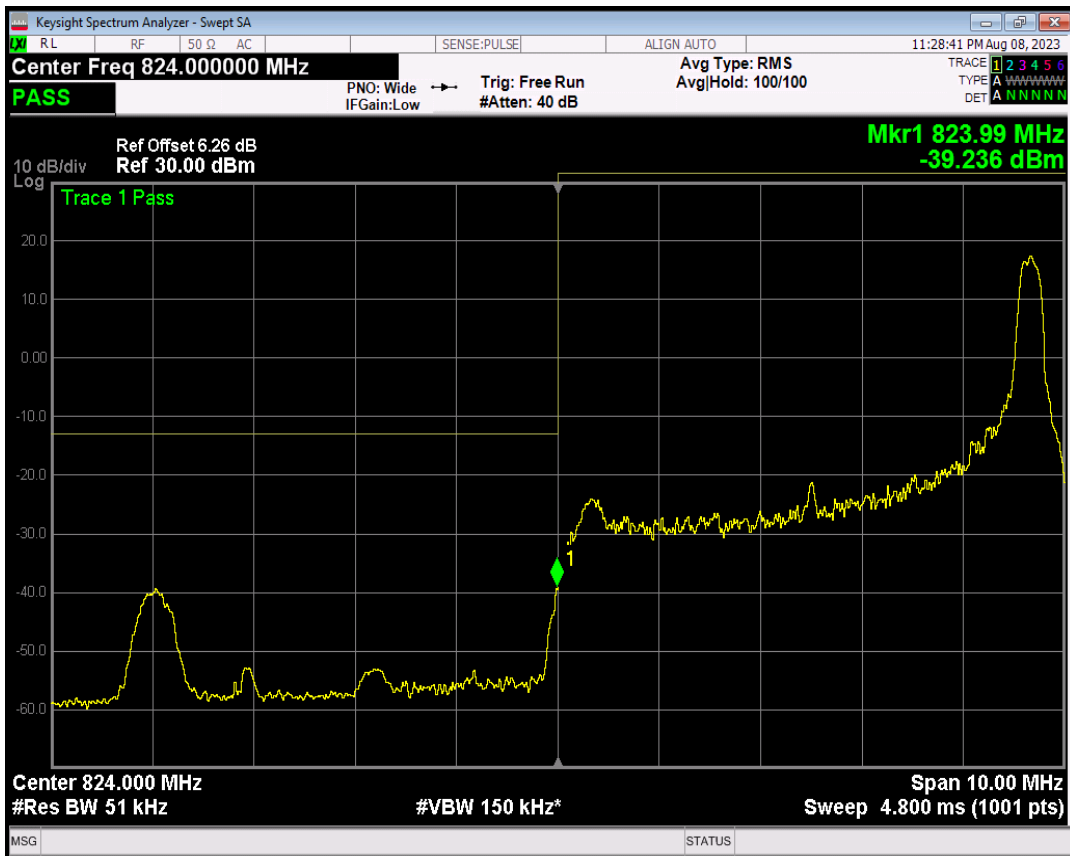

Band5 16QAM BW=5MHz Channel=20425 RB Size=1 Position=#Max

Band5 16QAM BW=5MHz Channel=20425 RB Size=25 Position=#0