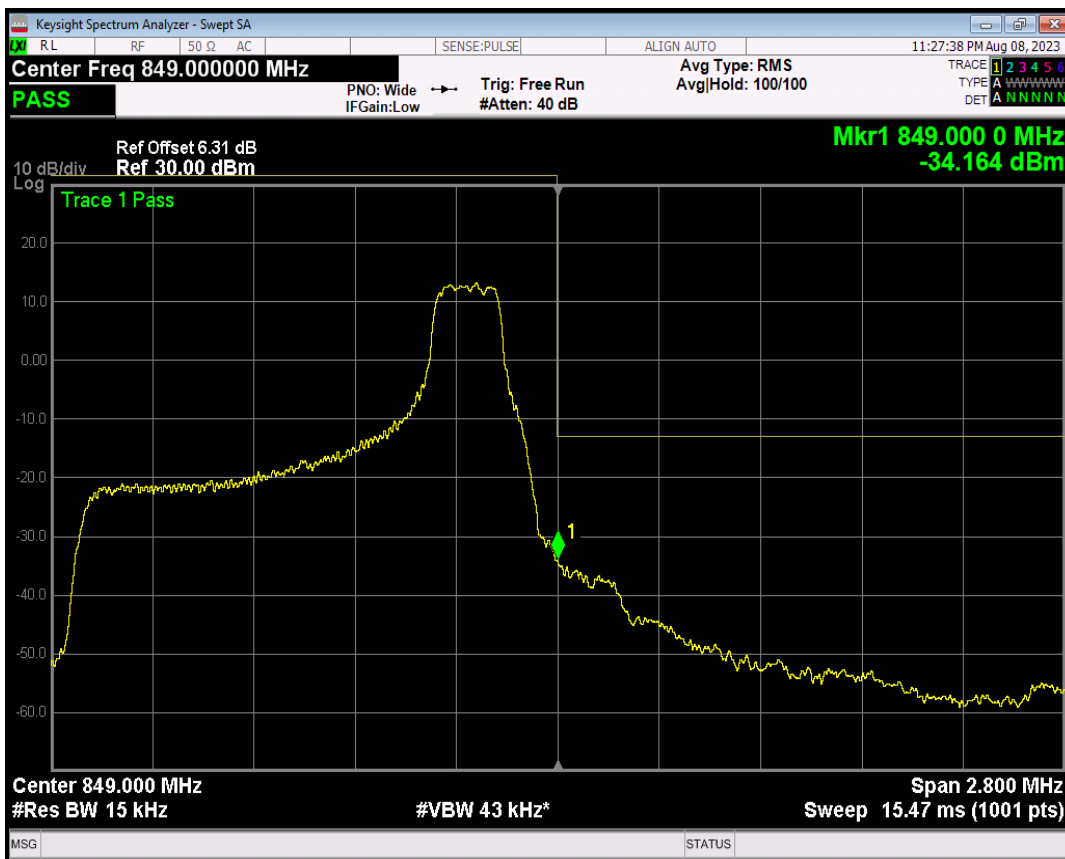

Band5 QPSK BW=1.4MHz Channel=20643 RB Size=1 Position=#Max

Band5 QPSK BW=1.4MHz Channel=20643 RB Size=6 Position=#0