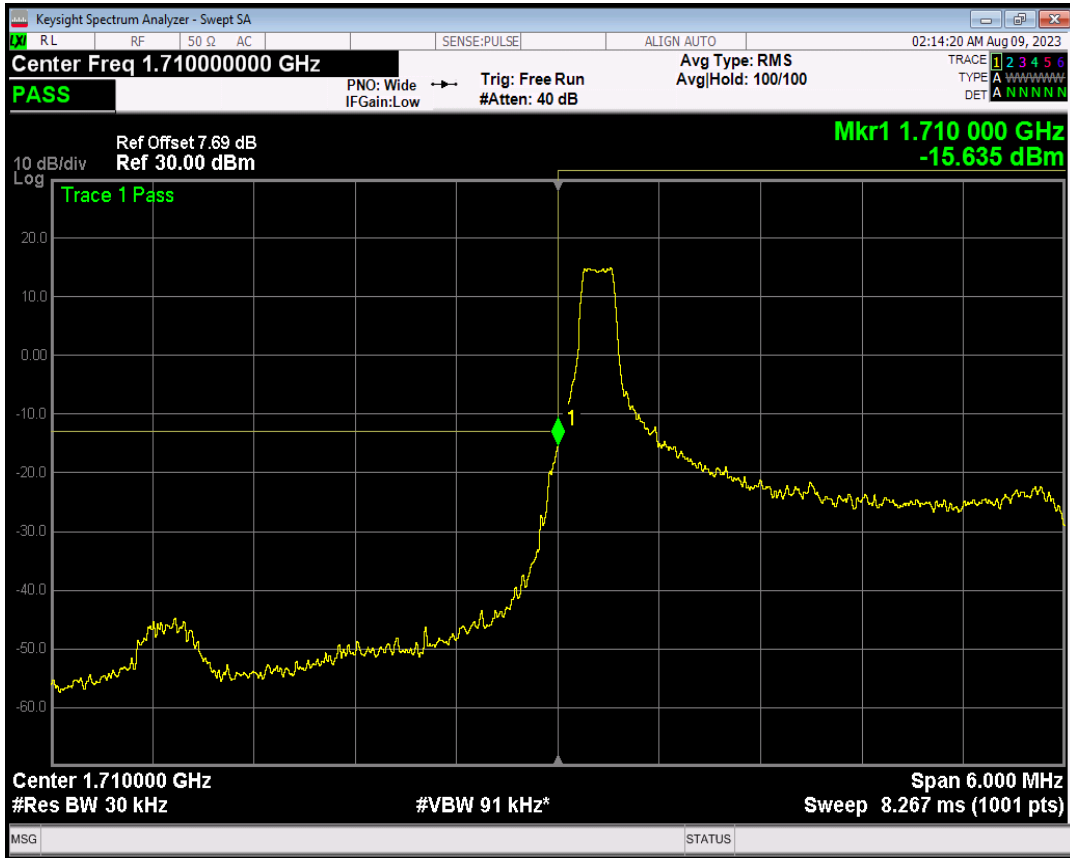

Band66 16QAM BW=3MHz Channel=131987 RB Size=1 Position=#0

Band66 16QAM BW=3MHz Channel=131987 RB Size=1 Position=#Max