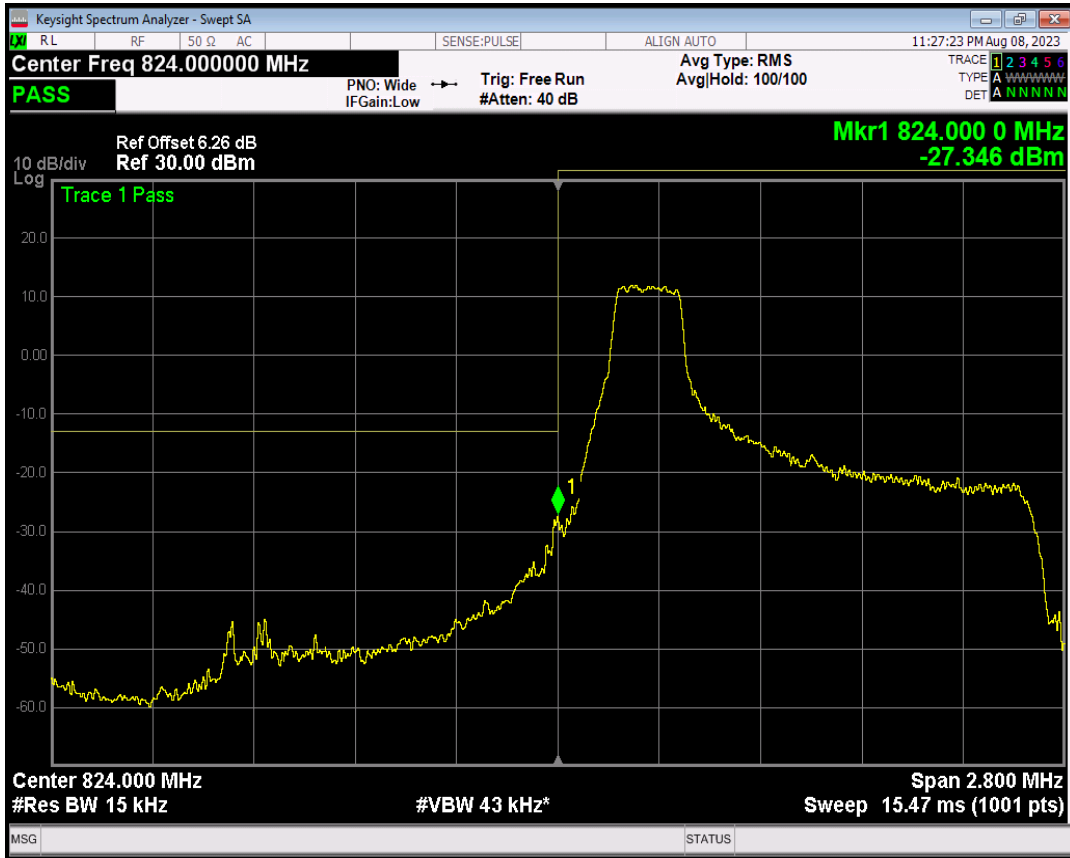

Band5 16QAM BW=1.4MHz Channel=20407 RB Size=1 Position=#0

Band5 16QAM BW=1.4MHz Channel=20407 RB Size=1 Position=#Max