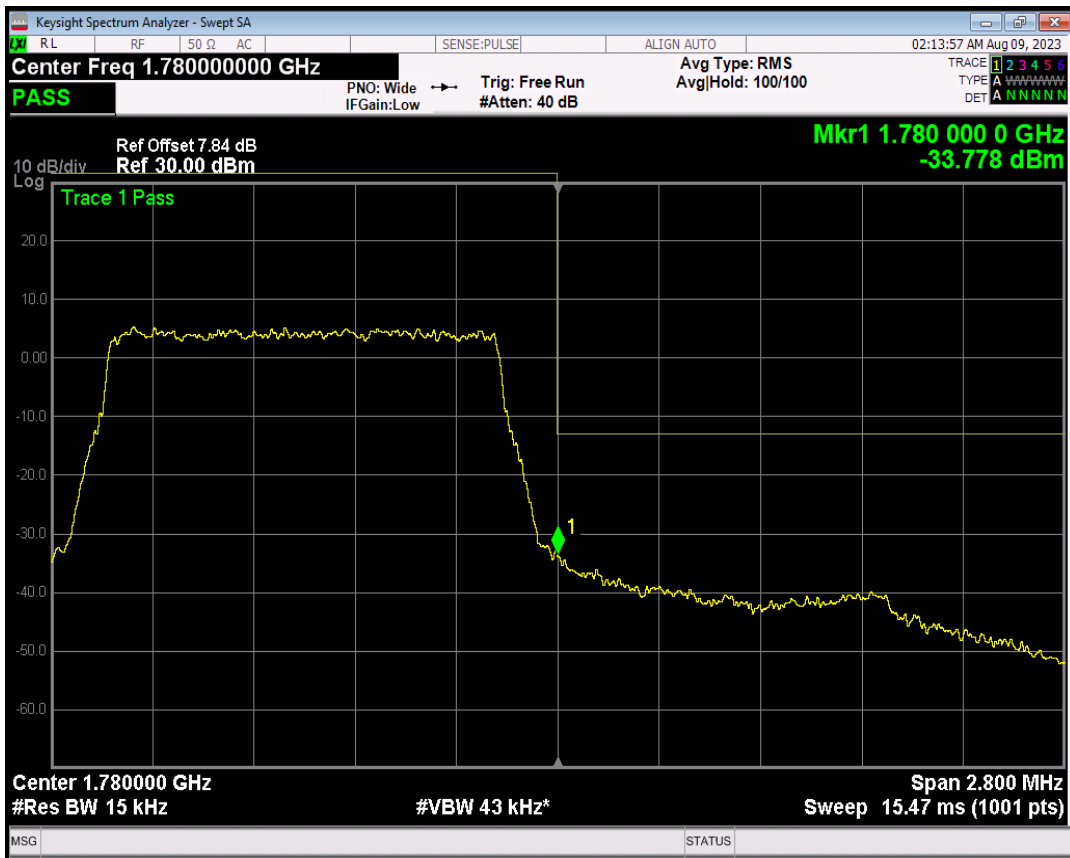

Band66 QPSK BW=1.4MHz Channel=132665 RB Size=6 Position=#0

Band66 16QAM BW=1.4MHz Channel=132665 RB Size=1 Position=#0