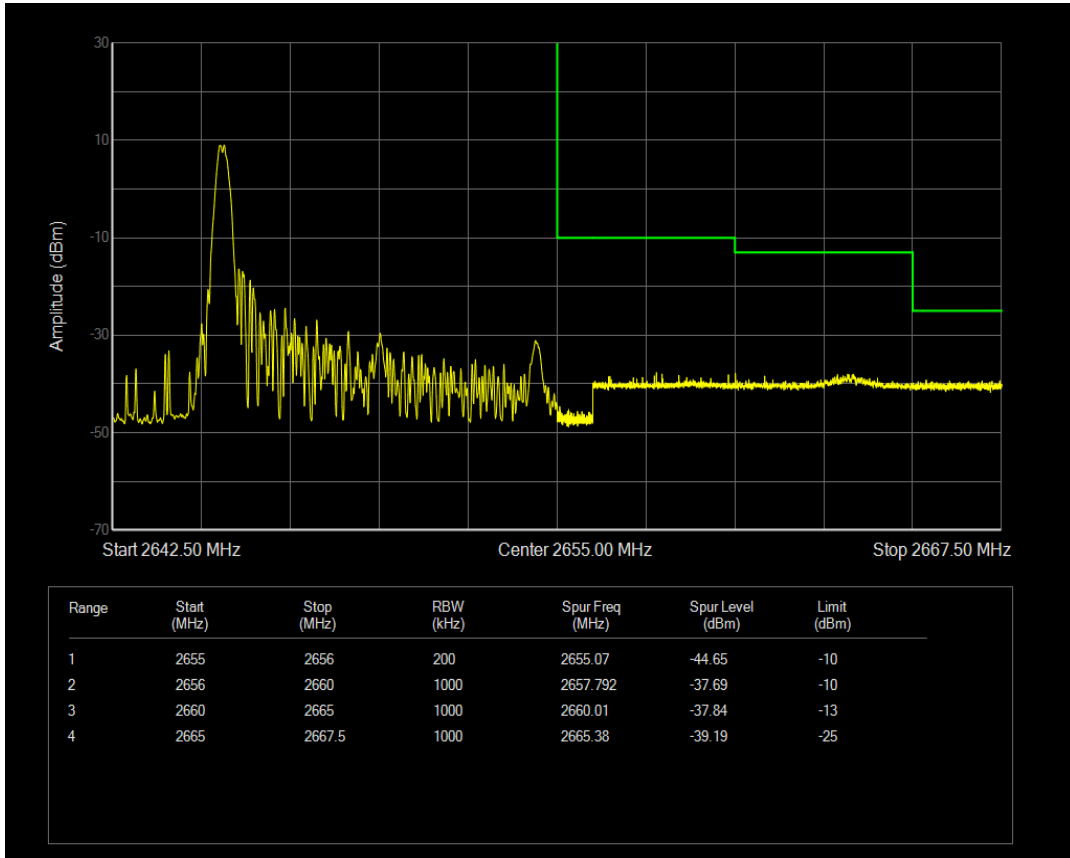

Band41(2535-2655) 16QAM BW=10MHz Channel=41190 RB Size=1 Position=#0

Band41(2535-2655) 16QAM BW=10MHz Channel=41190 RB Size=1 Position=#Max