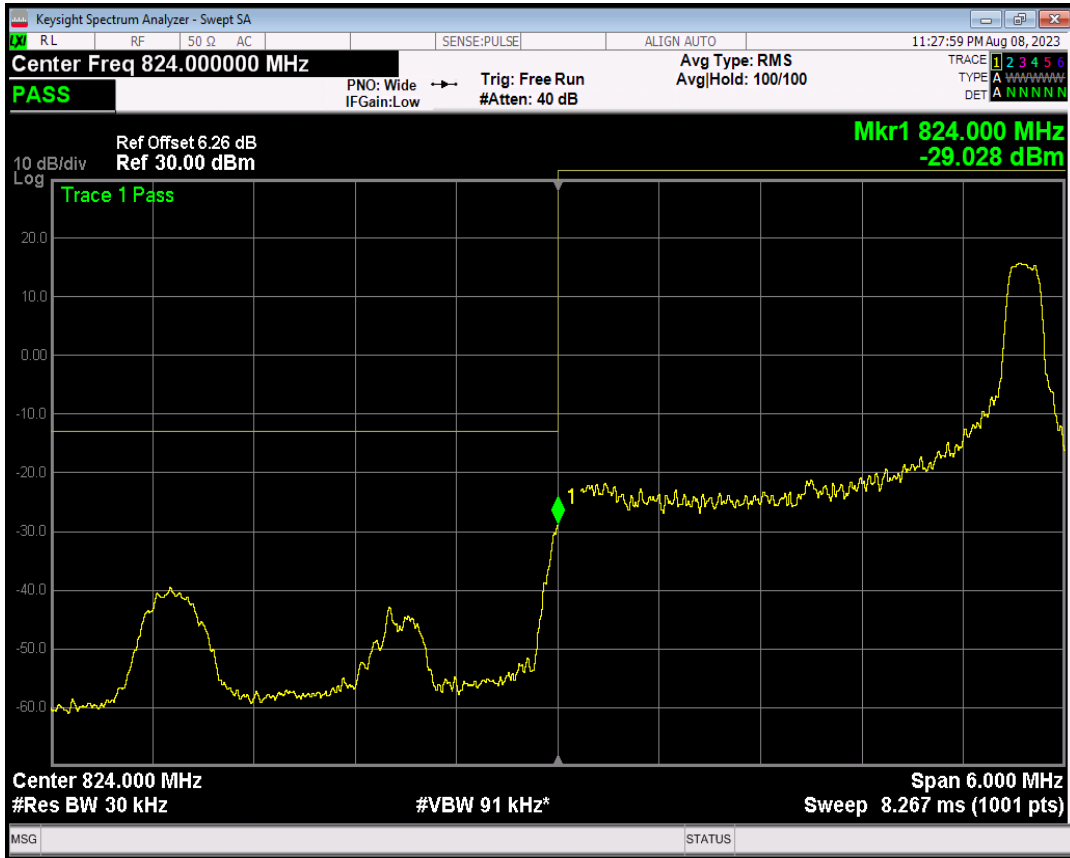

Band5 16QAM BW=1.4MHz Channel=20643 RB Size=1 Position=#Max

Band5 16QAM BW=1.4MHz Channel=20643 RB Size=6 Position=#0

Band5 QPSK BW=3MHz Channel=20415 RB Size=1 Position=#0

Band5 QPSK BW=3MHz Channel=20415 RB Size=1 Position=#Max