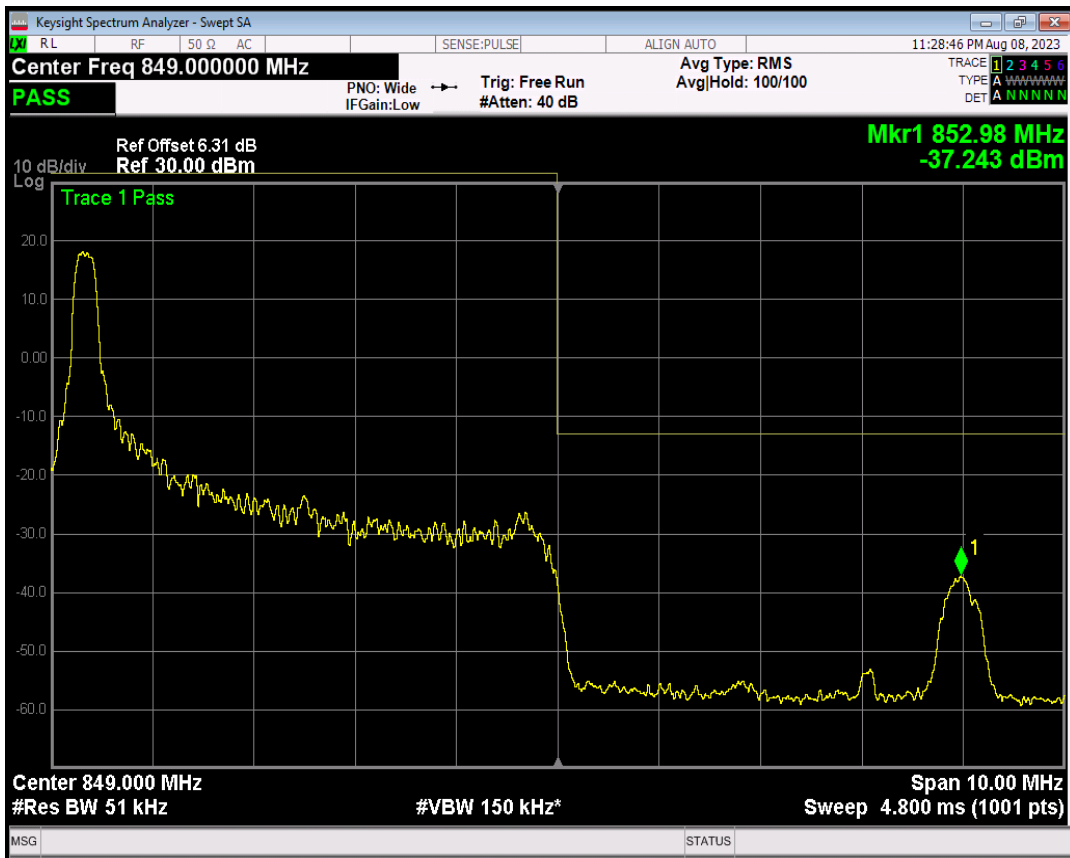

Band5 QPSK BW=5MHz Channel=20625 RB Size=1 Position=#0

Band5 QPSK BW=5MHz Channel=20625 RB Size=1 Position=#Max