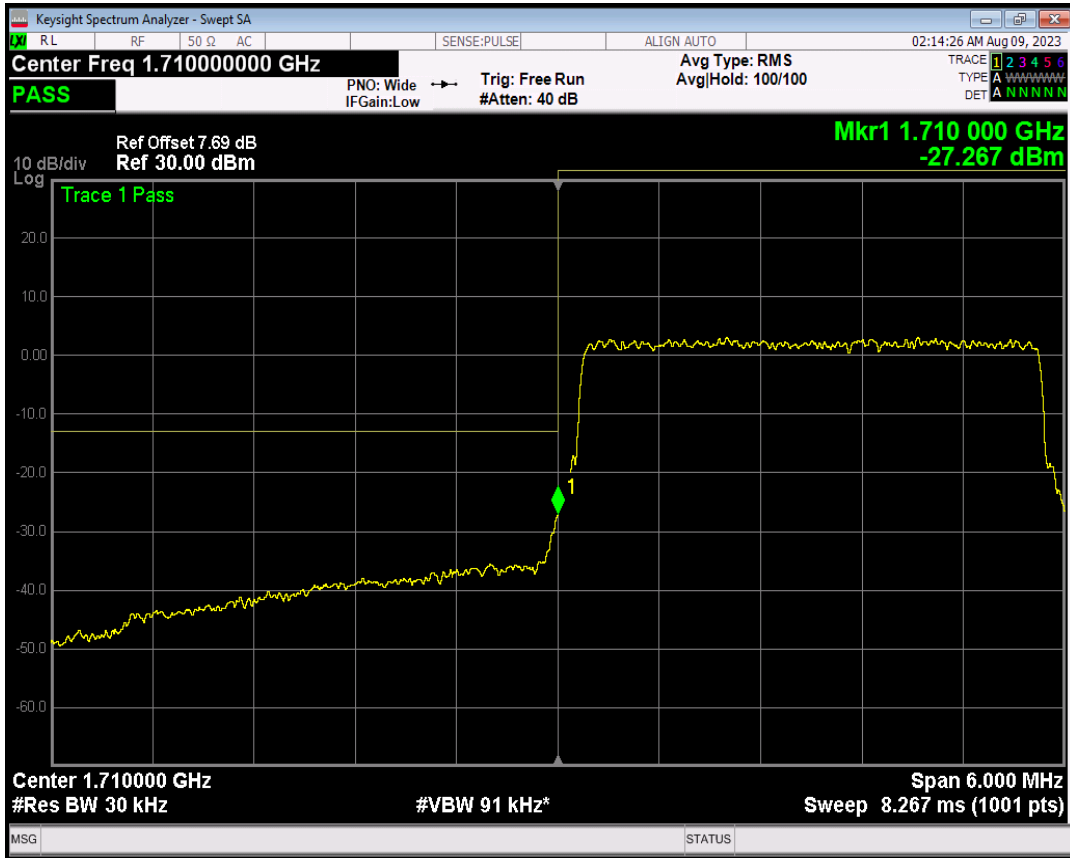

Band66 QPSK BW=3MHz Channel=131987 RB Size=15 Position=#0

Band66 16QAM BW=3MHz Channel=131987 RB Size=1 Position=#0

Band66 16QAM BW=3MHz Channel=131987 RB Size=1 Position=#Max

Band66 16QAM BW=3MHz Channel=131987 RB Size=15 Position=#0