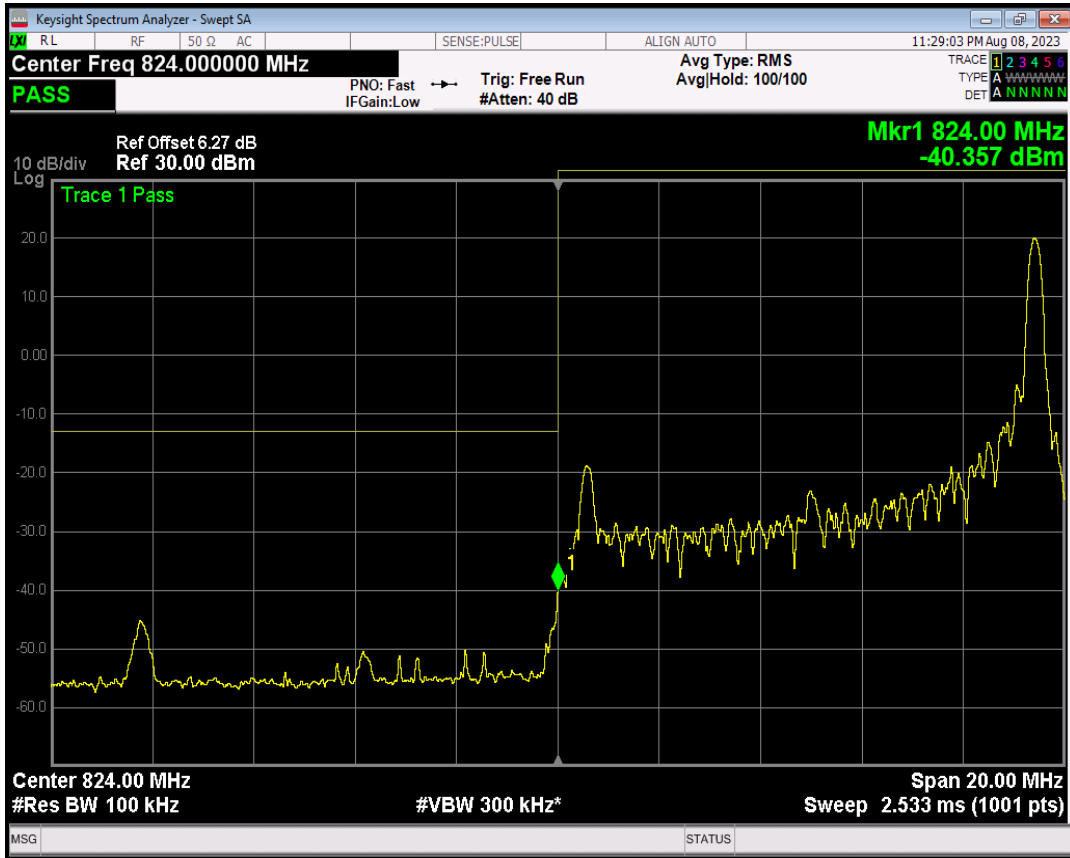

Band5 16QAM BW=5MHz Channel=20625 RB Size=1 Position=#Max

Band5 16QAM BW=5MHz Channel=20625 RB Size=25 Position=#0

Band5 QPSK BW=10MHz Channel=20450 RB Size=1 Position=#0

Band5 QPSK BW=10MHz Channel=20450 RB Size=1 Position=#Max