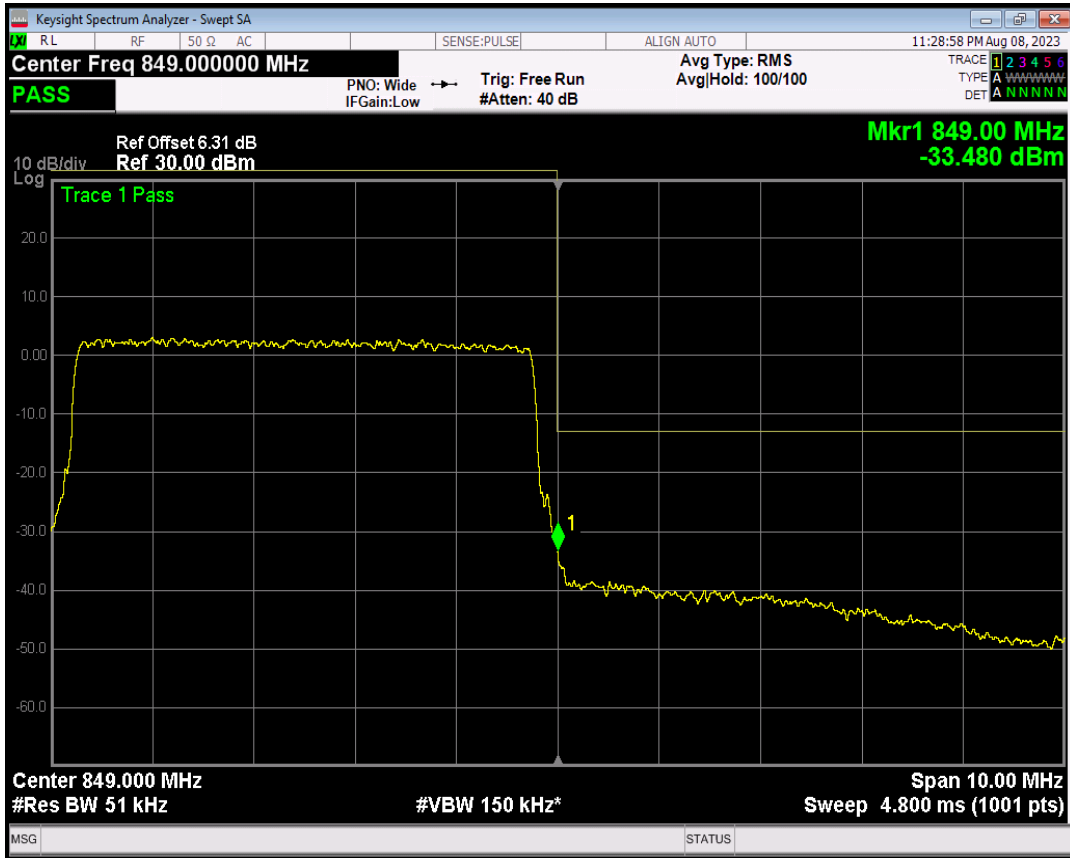

Band5 16QAM BW=5MHz Channel=20625 RB Size=25 Position=#0

Band5 QPSK BW=10MHz Channel=20450 RB Size=1 Position=#0