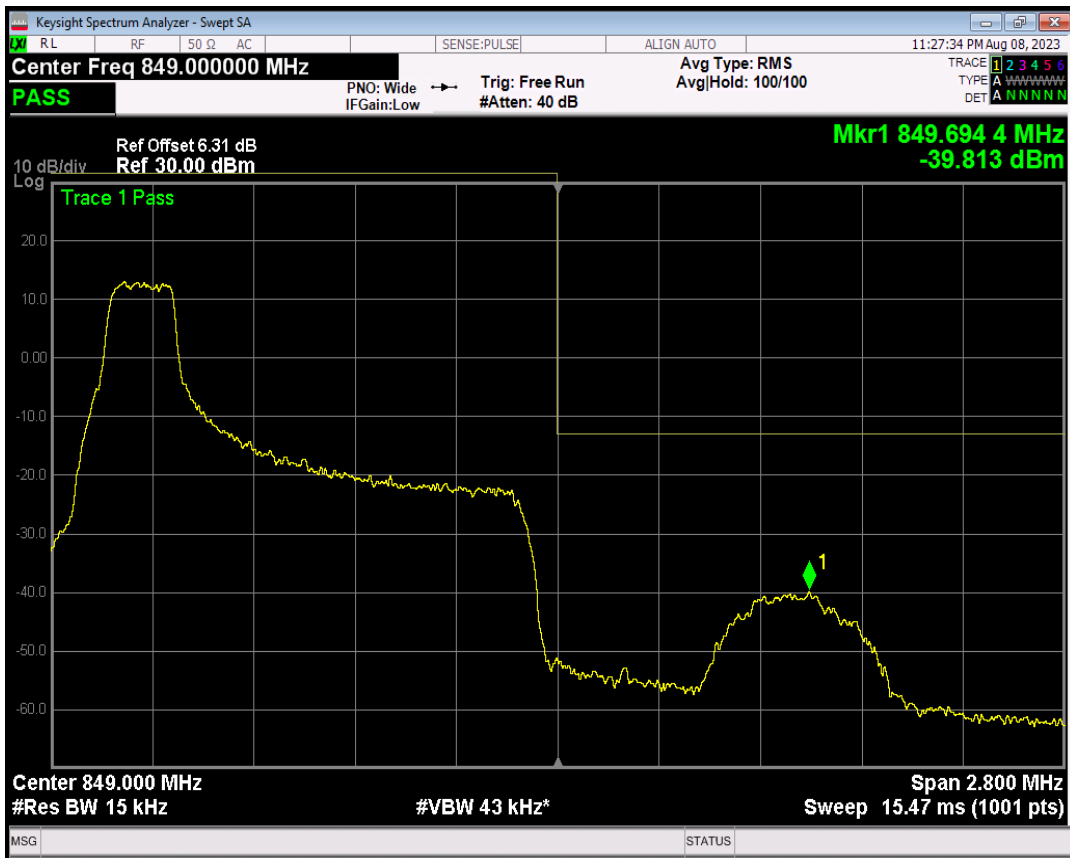

Band5 QPSK BW=1.4MHz Channel=20643 RB Size=1 Position=#0

Band5 QPSK BW=1.4MHz Channel=20643 RB Size=1 Position=#Max