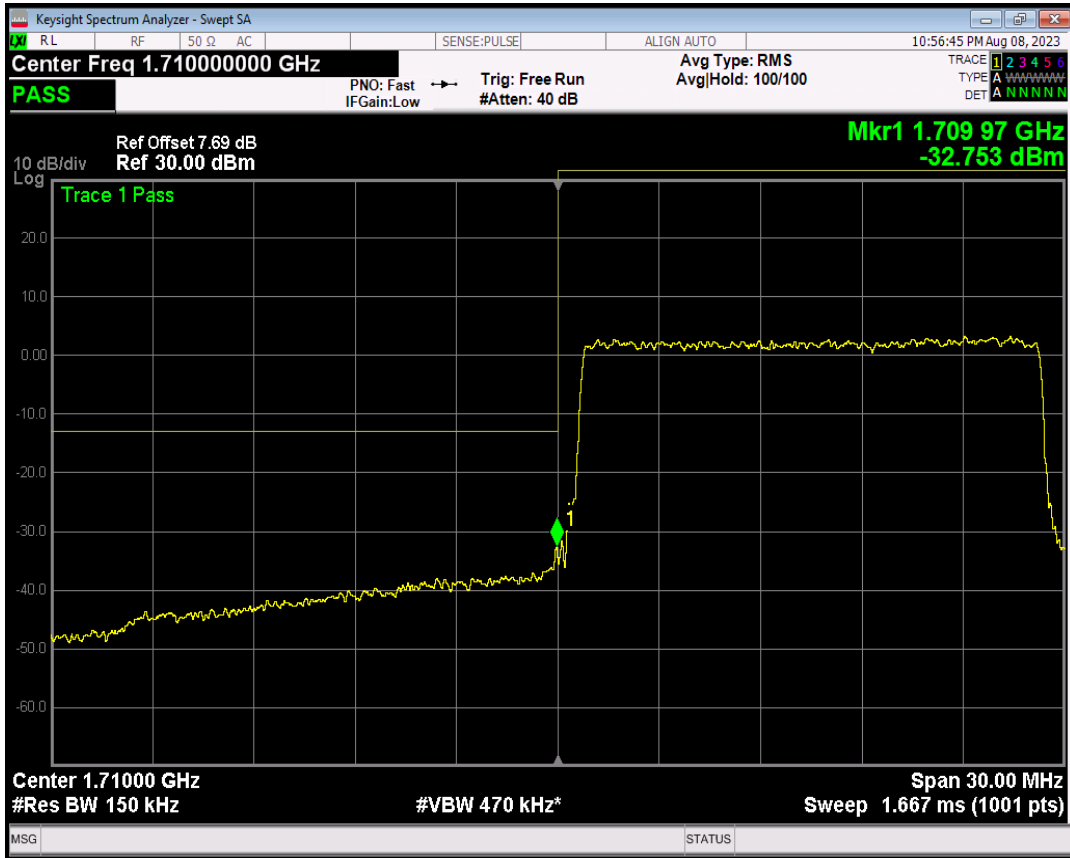

Band4 QPSK BW=15MHz Channel=20025 RB Size=75 Position=#0

Band4 16QAM BW=15MHz Channel=20025 RB Size=1 Position=#0

Band4 16QAM BW=15MHz Channel=20025 RB Size=1 Position=#Max

Band4 16QAM BW=15MHz Channel=20025 RB Size=75 Position=#0