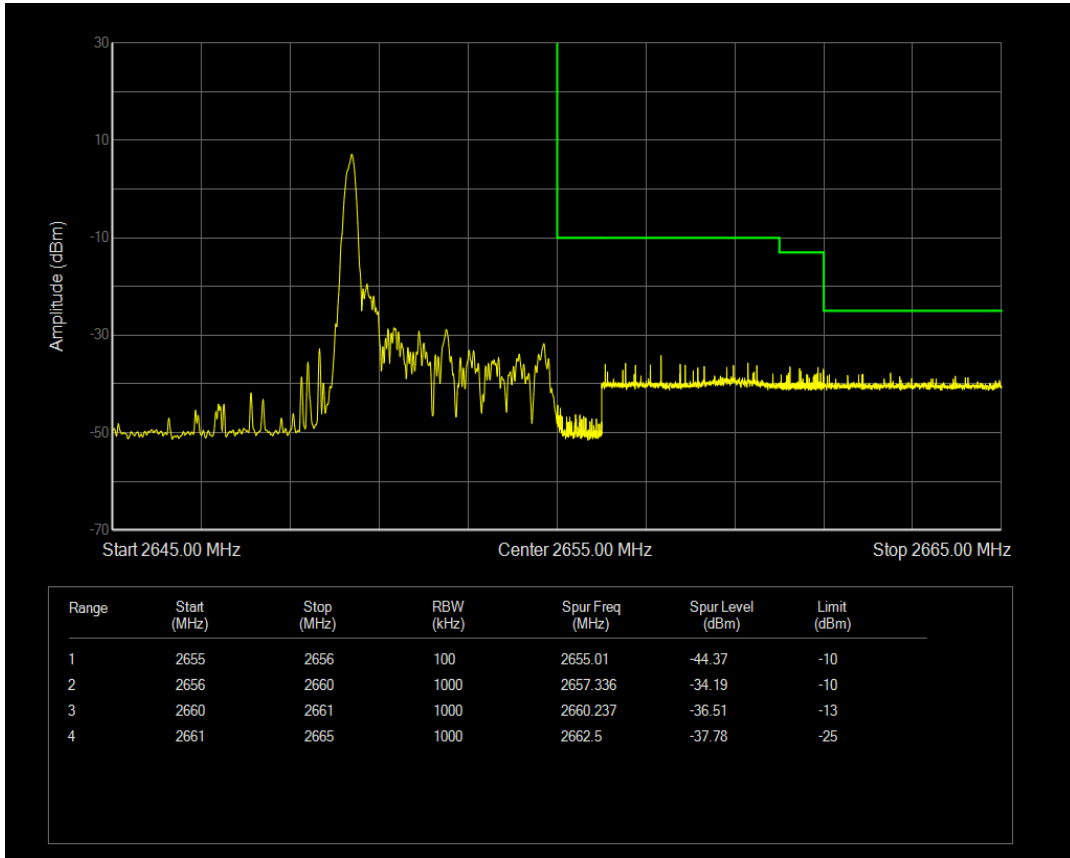

Band41(2535-2655) 16QAM BW=5MHz Channel=41215 RB Size=1 Position=#0

Band41(2535-2655) 16QAM BW=5MHz Channel=41215 RB Size=1 Position=#Max