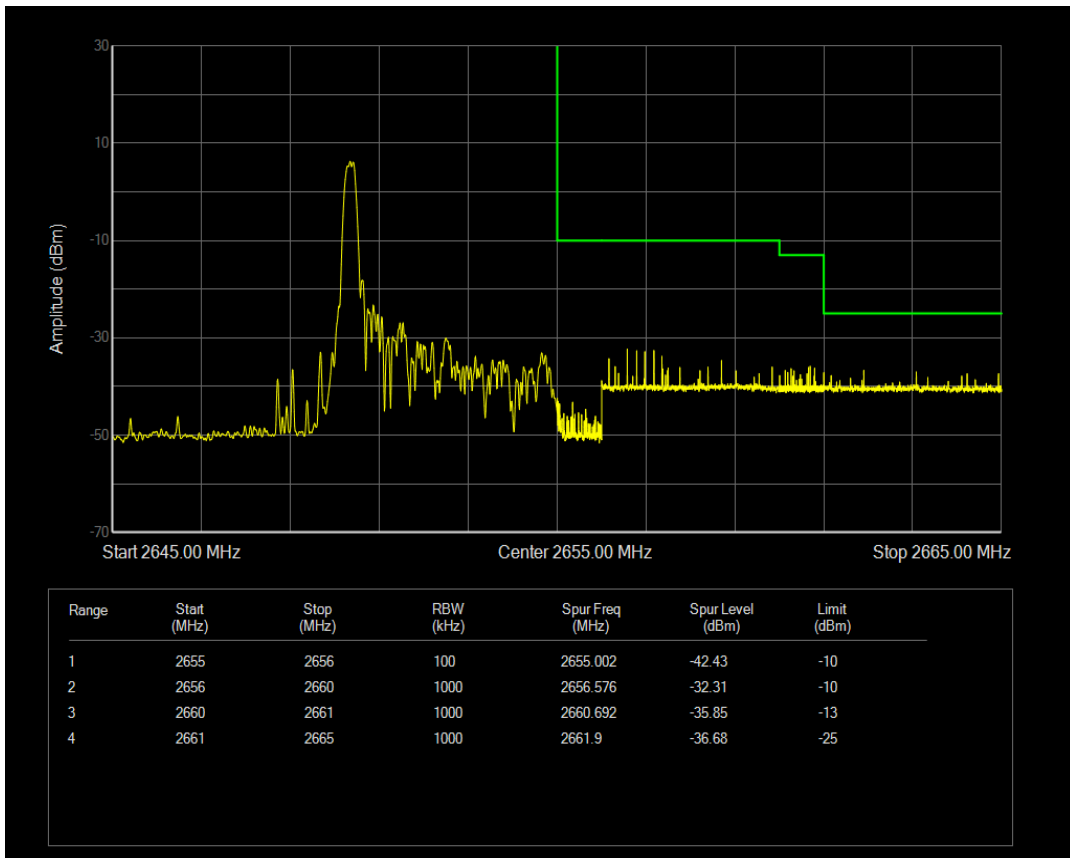

Band41(2535-2655) QPSK BW=5MHz Channel=41215 RB Size=1 Position=#0

Band41(2535-2655) QPSK BW=5MHz Channel=41215 RB Size=1 Position=#Max