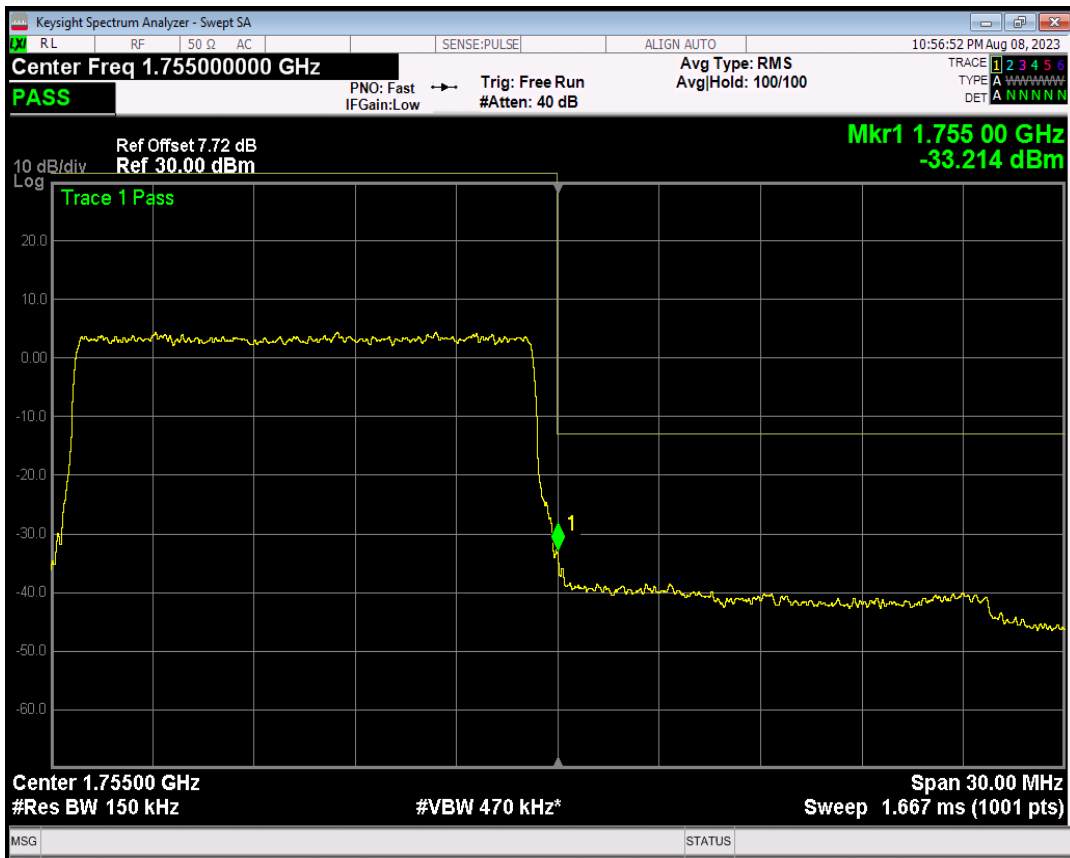

Band4 QPSK BW=15MHz Channel=20325 RB Size=75 Position=#0

Band4 16QAM BW=15MHz Channel=20325 RB Size=1 Position=#0