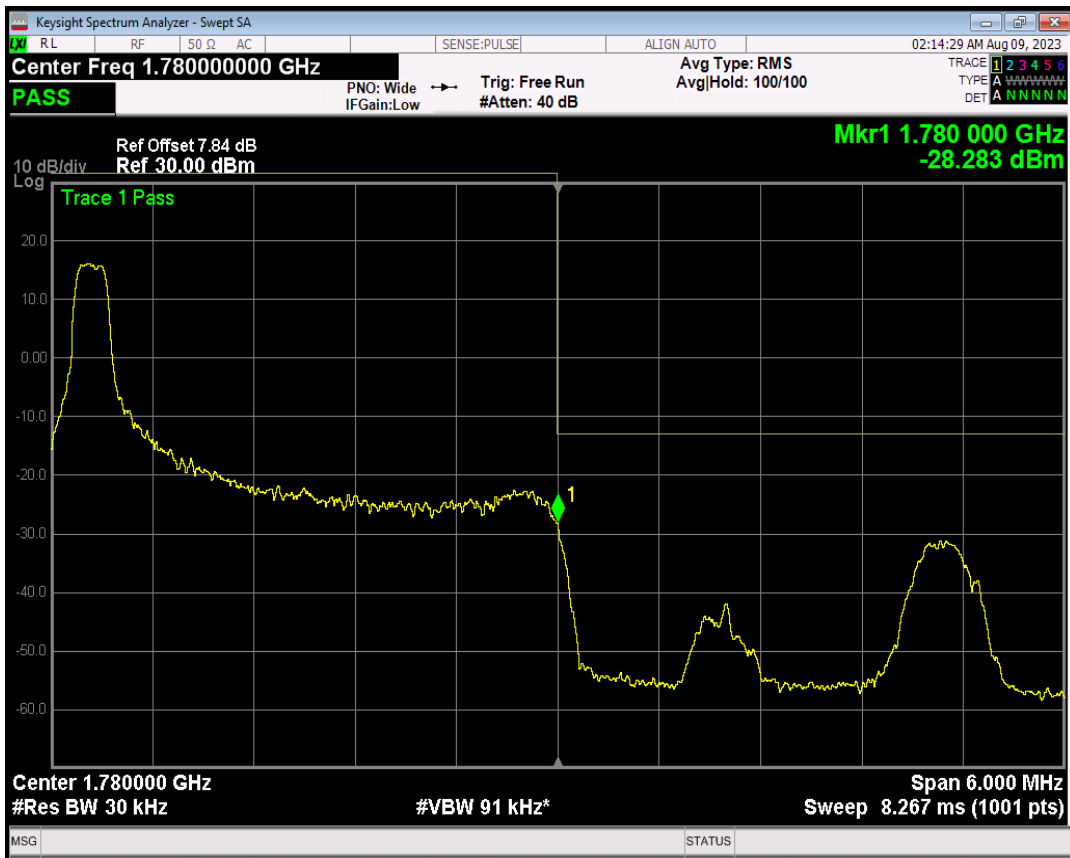

Band66 QPSK BW=3MHz Channel=132657 RB Size=1 Position=#0

Band66 QPSK BW=3MHz Channel=132657 RB Size=1 Position=#Max