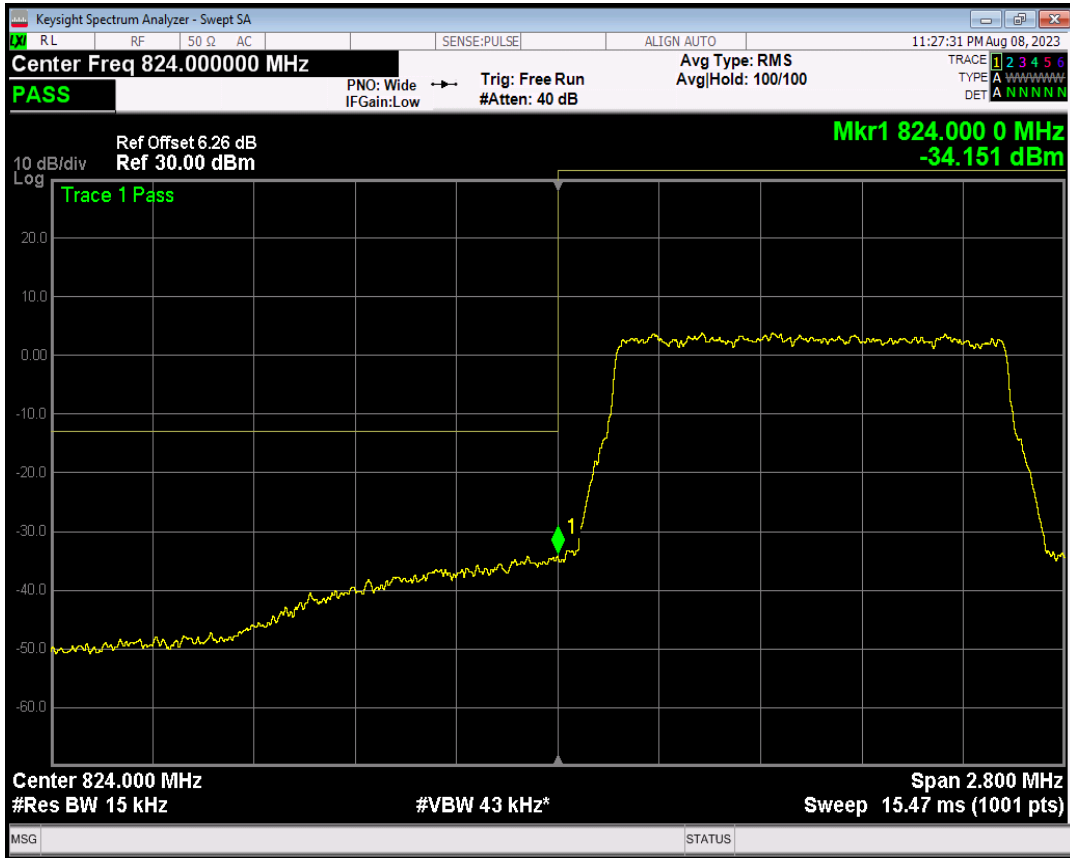

Band5 QPSK BW=1.4MHz Channel=20407 RB Size=6 Position=#0

Band5 16QAM BW=1.4MHz Channel=20407 RB Size=1 Position=#0

Band5 16QAM BW=1.4MHz Channel=20407 RB Size=1 Position=#Max

Band5 16QAM BW=1.4MHz Channel=20407 RB Size=6 Position=#0