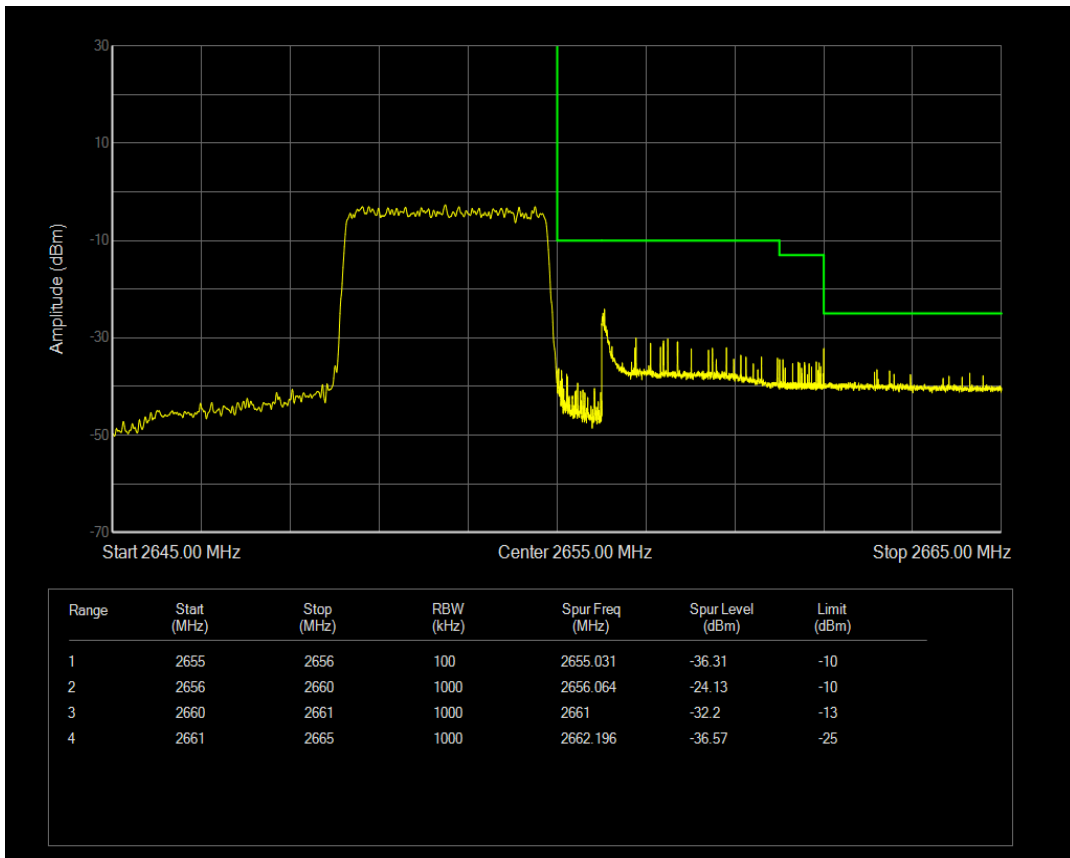

Band41(2535-2655) QPSK BW=5MHz Channel=41215 RB Size=25 Position=#0

Band41(2535-2655) 16QAM BW=5MHz Channel=41215 RB Size=1 Position=#0