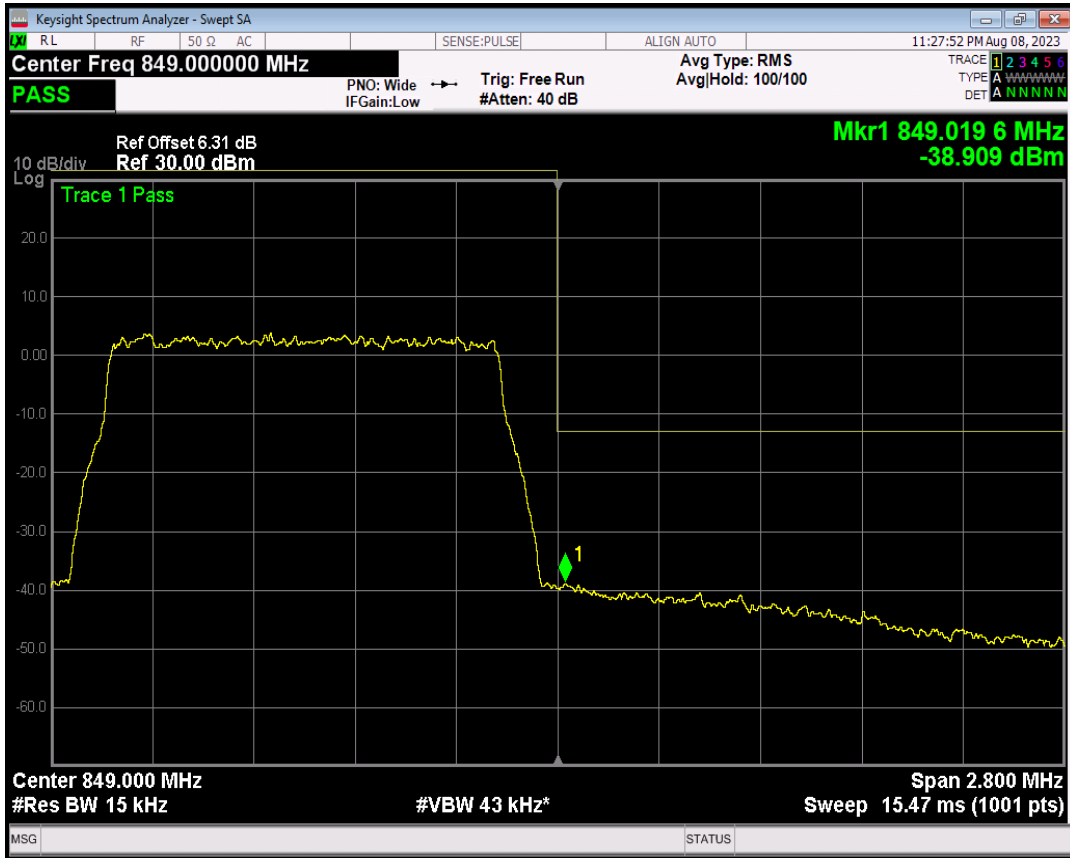

Band5 16QAM BW=1.4MHz Channel=20643 RB Size=6 Position=#0

Band5 QPSK BW=3MHz Channel=20415 RB Size=1 Position=#0