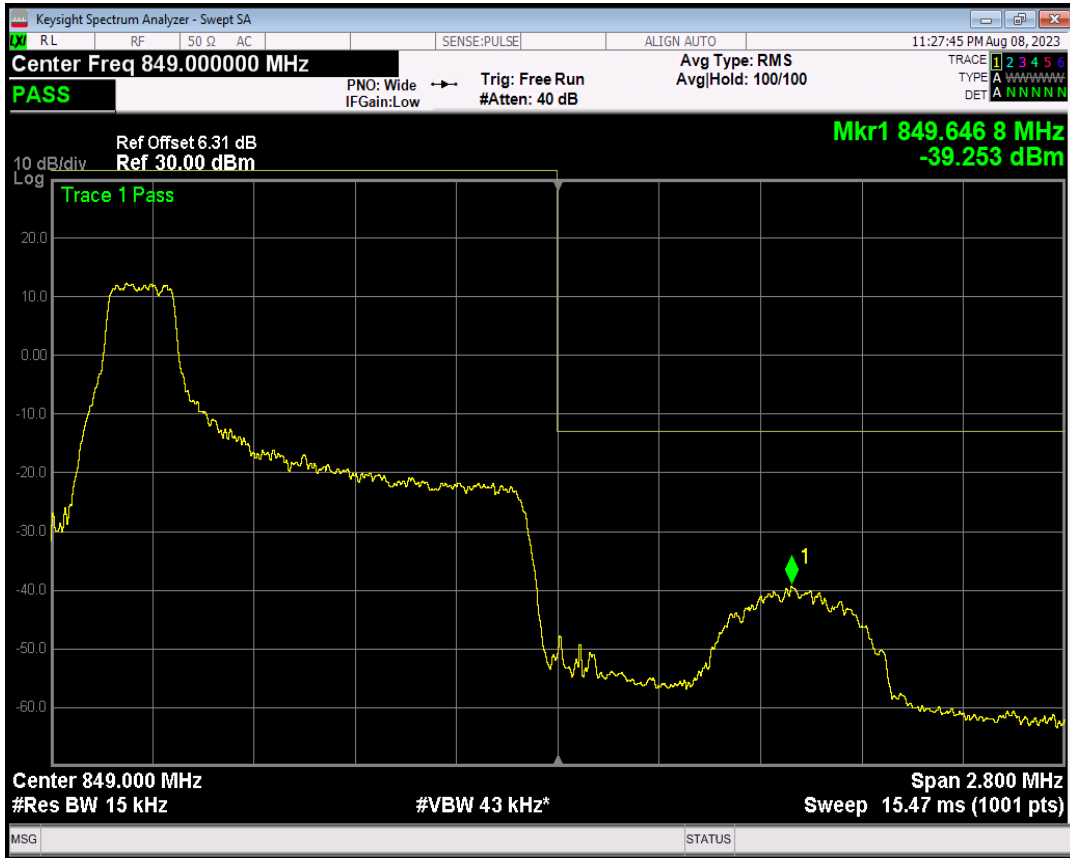

Band5 QPSK BW=1.4MHz Channel=20643 RB Size=1 Position=#0

Band5 QPSK BW=1.4MHz Channel=20643 RB Size=1 Position=#Max

Band5 QPSK BW=1.4MHz Channel=20643 RB Size=6 Position=#0

Band5 16QAM BW=1.4MHz Channel=20643 RB Size=1 Position=#0