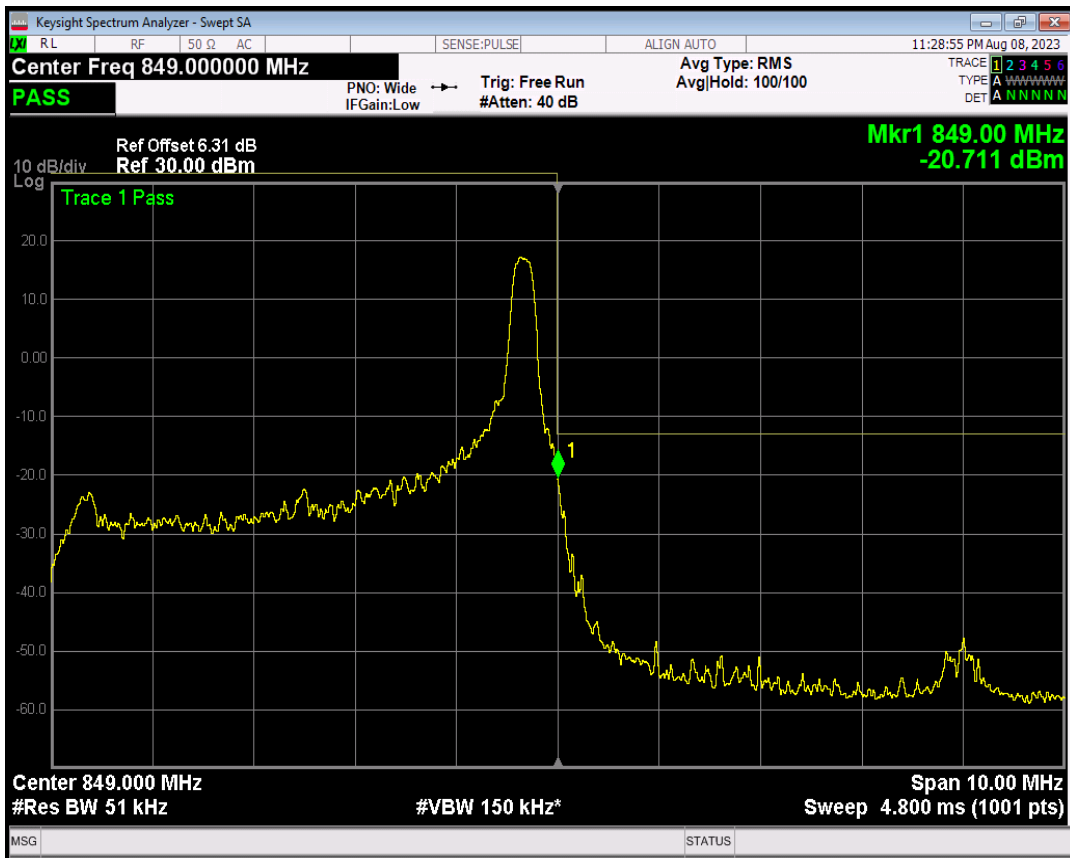

Band5 16QAM BW=5MHz Channel=20625 RB Size=1 Position=#Max

Band5 16QAM BW=5MHz Channel=20625 RB Size=25 Position=#0