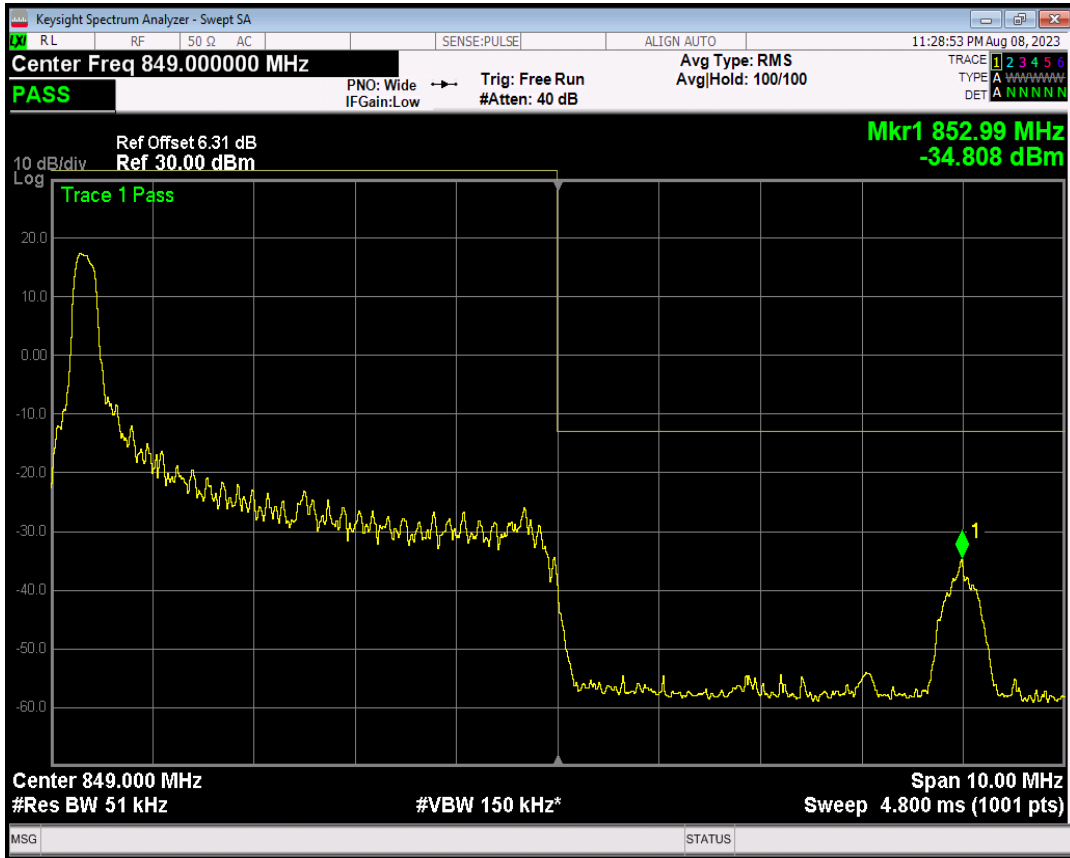

Band5 QPSK BW=5MHz Channel=20625 RB Size=1 Position=#0

Band5 QPSK BW=5MHz Channel=20625 RB Size=1 Position=#Max

Band5 QPSK BW=5MHz Channel=20625 RB Size=25 Position=#0

Band5 16QAM BW=5MHz Channel=20625 RB Size=1 Position=#0