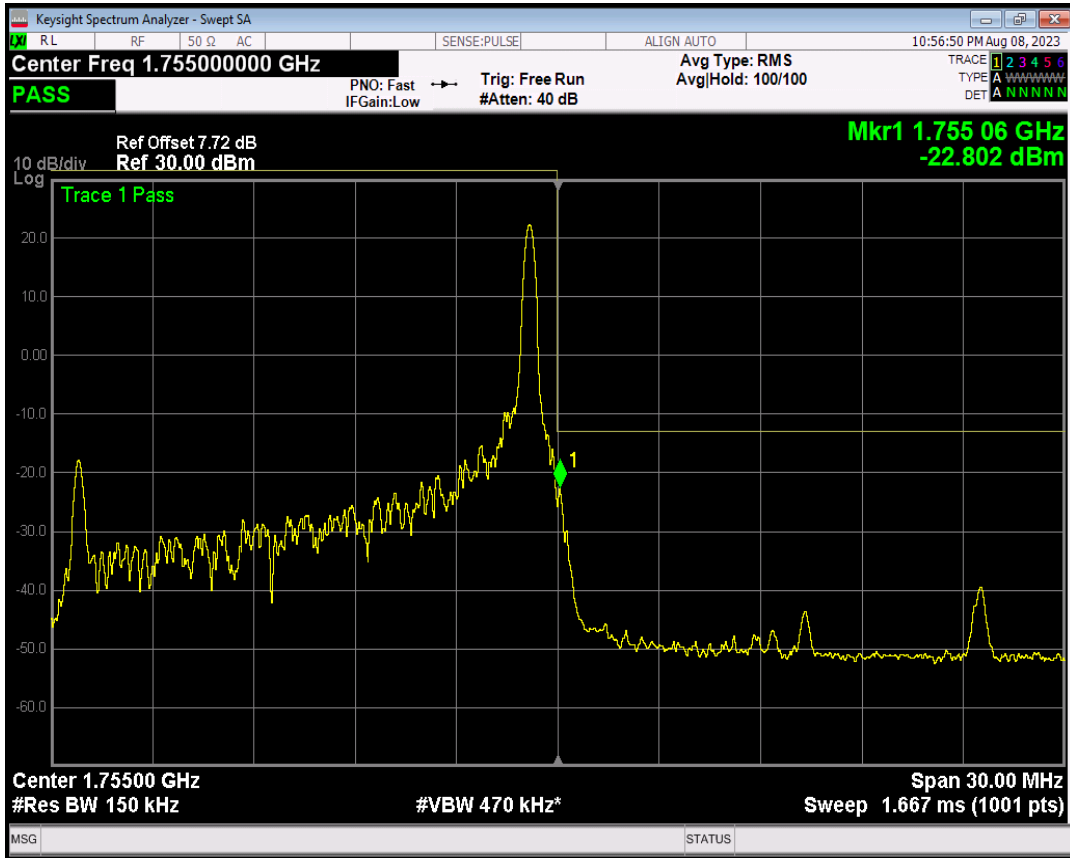

Band4 QPSK BW=15MHz Channel=20325 RB Size=1 Position=#Max

Band4 QPSK BW=15MHz Channel=20325 RB Size=75 Position=#0