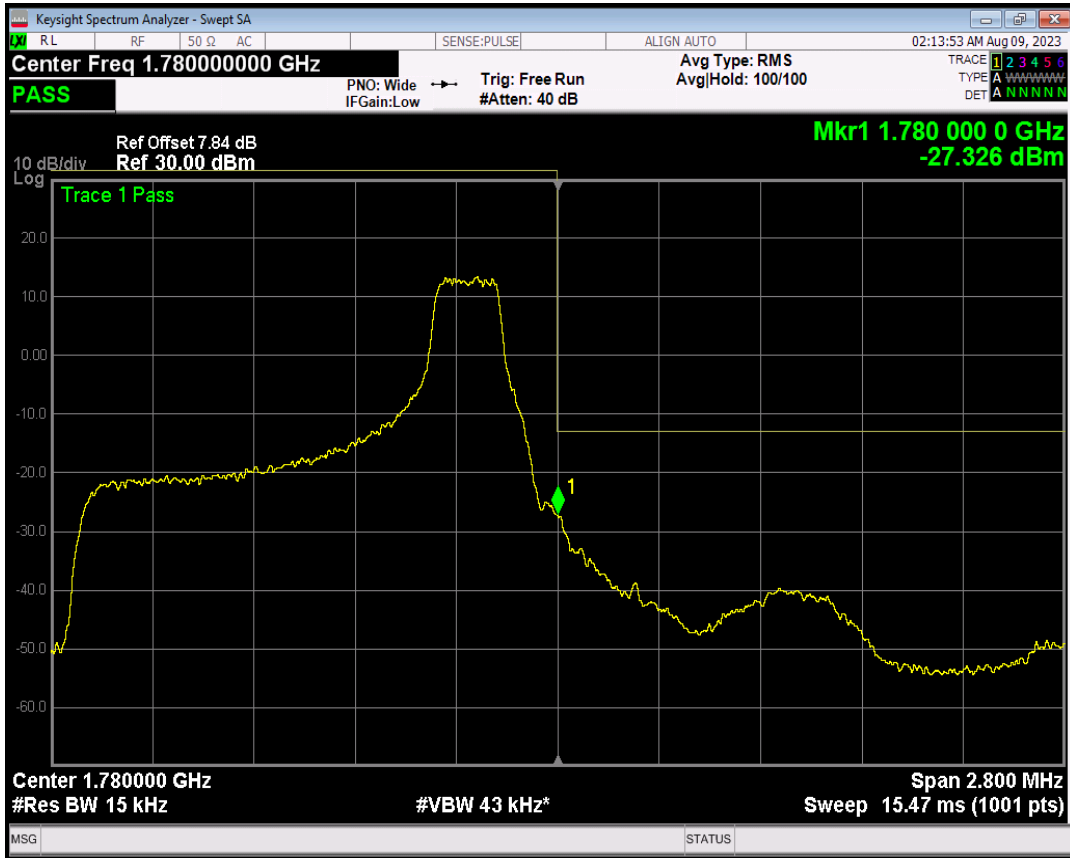

Band66 QPSK BW=1.4MHz Channel=132665 RB Size=1 Position=#Max

Band66 QPSK BW=1.4MHz Channel=132665 RB Size=6 Position=#0