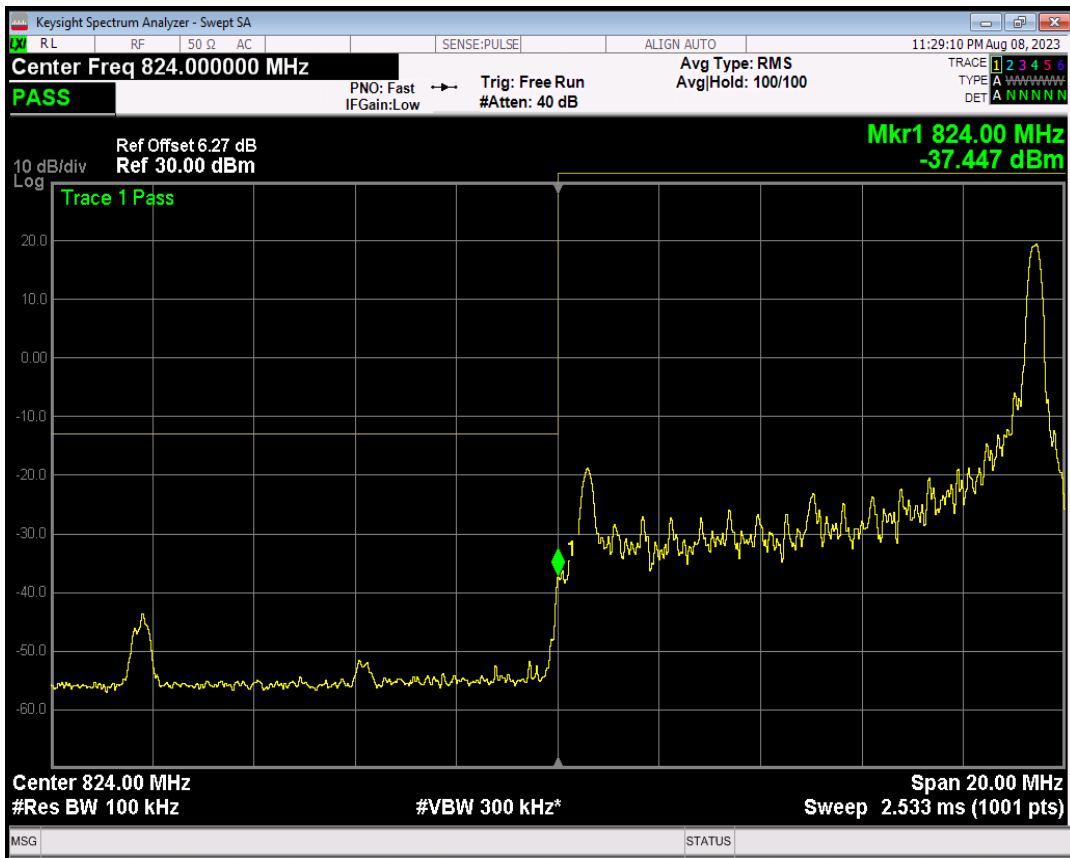

Band5 16QAM BW=10MHz Channel=20450 RB Size=1 Position=#Max

Band5 16QAM BW=10MHz Channel=20450 RB Size=50 Position=#0