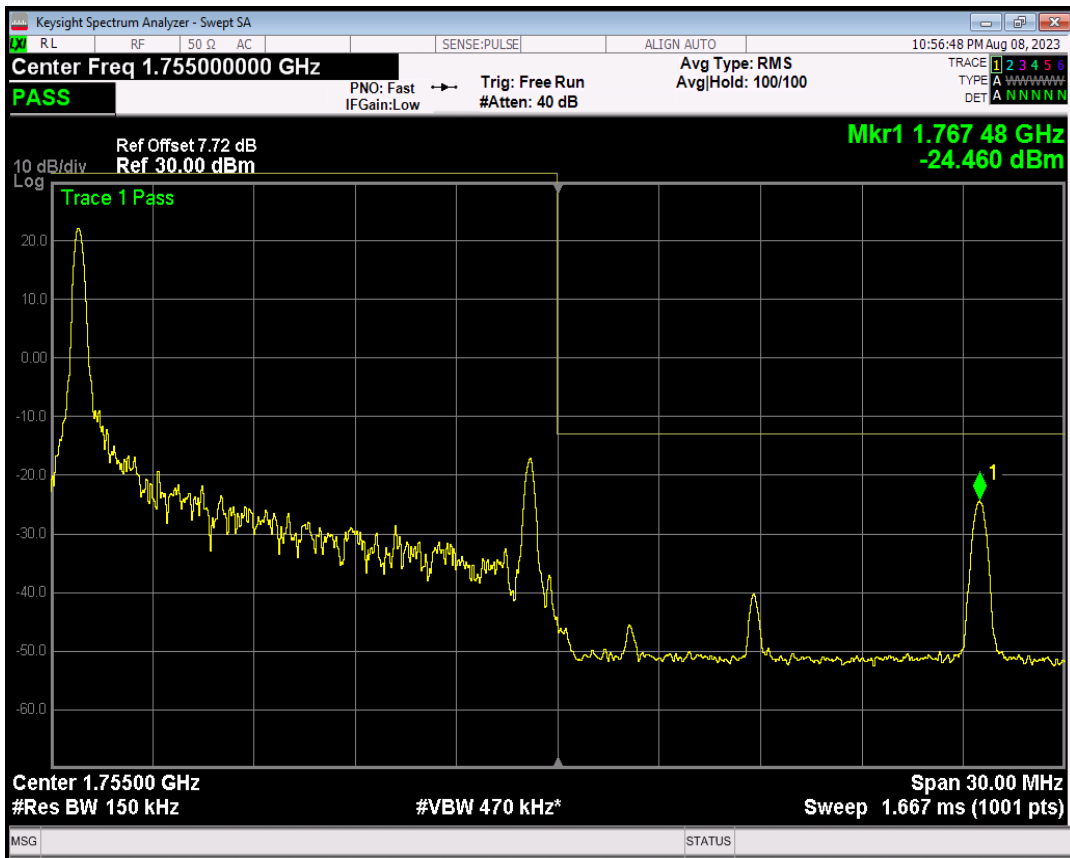

Band4 QPSK BW=15MHz Channel=20325 RB Size=1 Position=#0

Band4 QPSK BW=15MHz Channel=20325 RB Size=1 Position=#Max