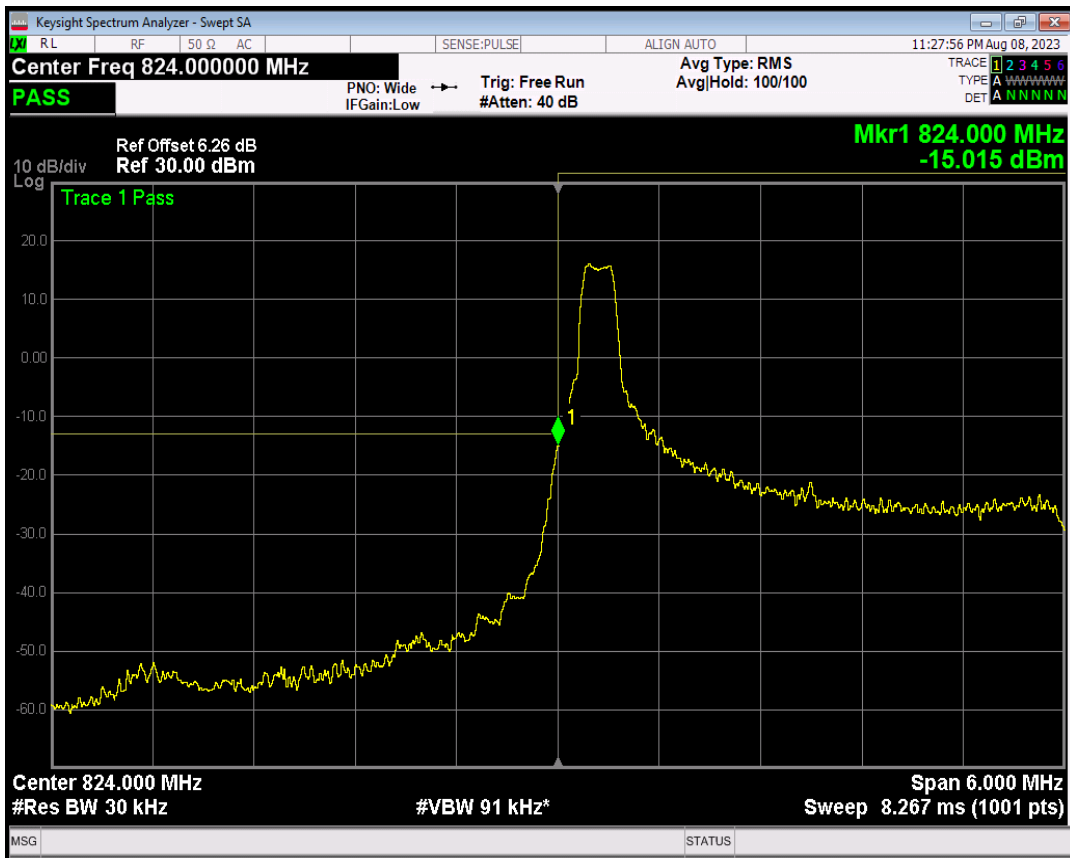

Band5 QPSK BW=3MHz Channel=20415 RB Size=1 Position=#0

Band5 QPSK BW=3MHz Channel=20415 RB Size=1 Position=#Max