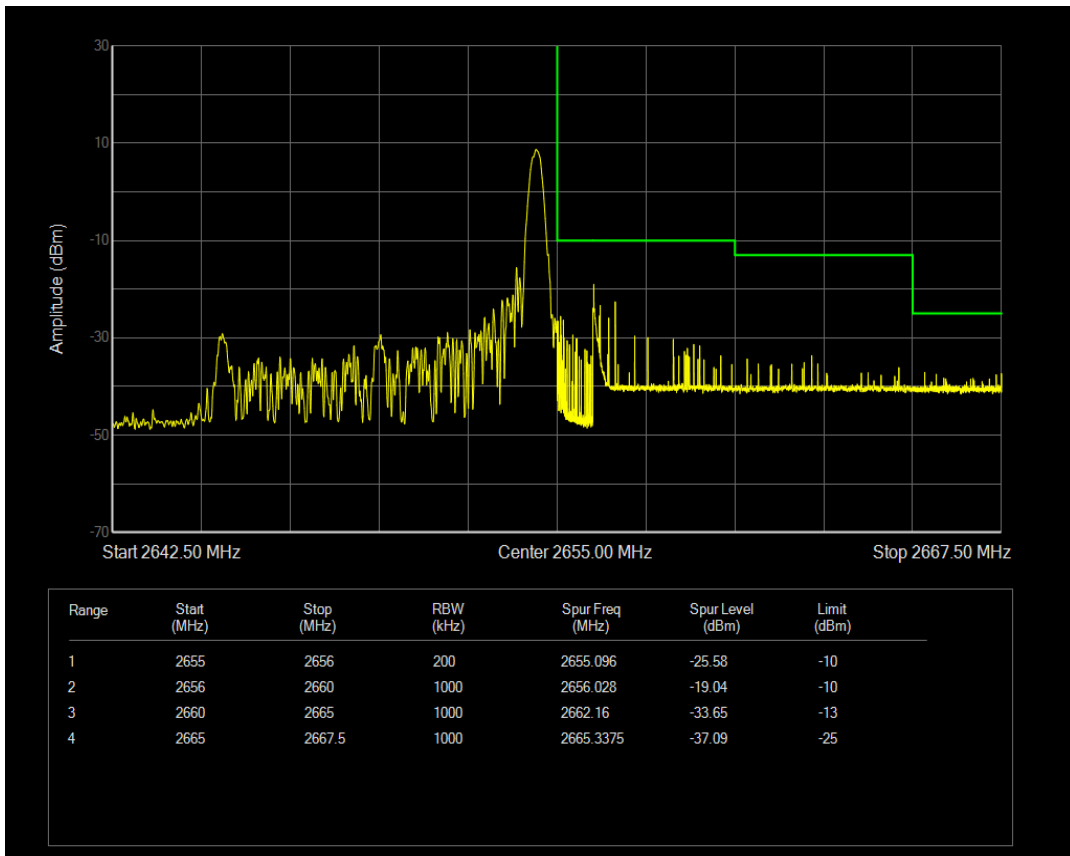

Band41(2535-2655) 16QAM BW=10MHz Channel=41190 RB Size=1 Position=#Max

Band41(2535-2655) 16QAM BW=10MHz Channel=41190 RB Size=50 Position=#0