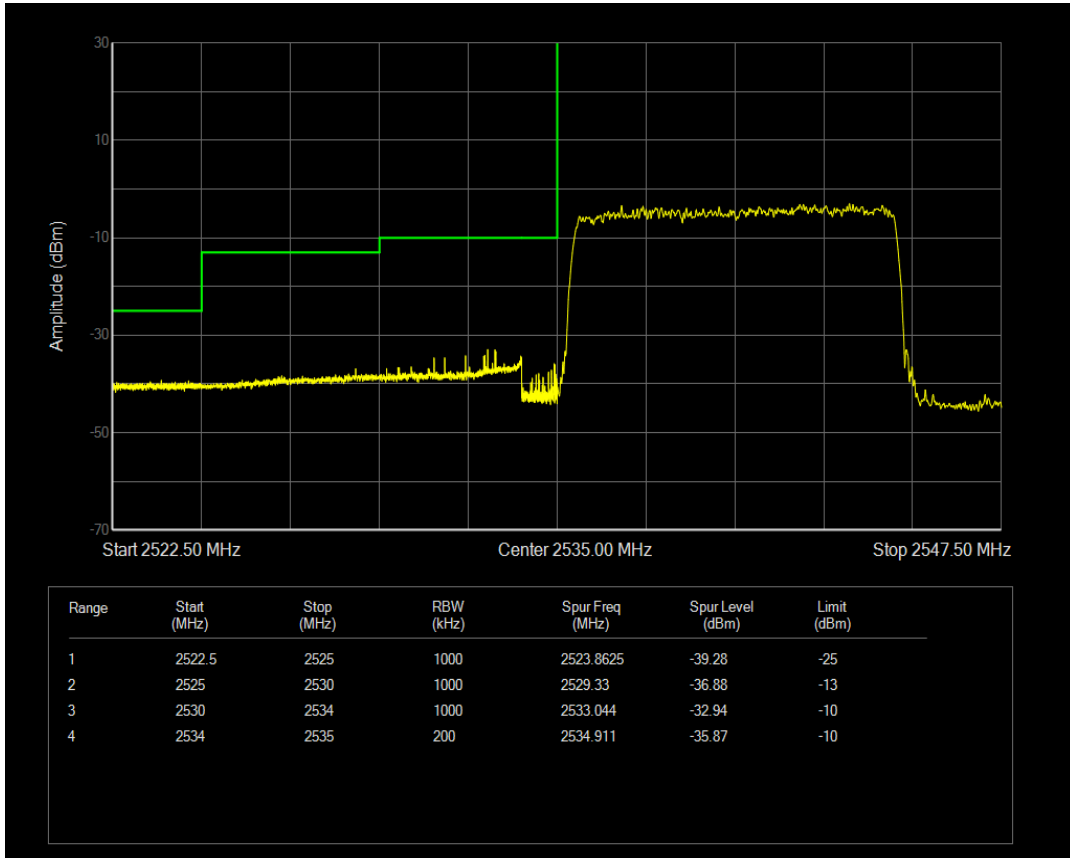

Band41(2535-2655) QPSK BW=10MHz Channel=40090 RB Size=50 Position=#0

Band41(2535-2655) QPSK BW=10MHz Channel=40090 RB Size=1 Position=#Max