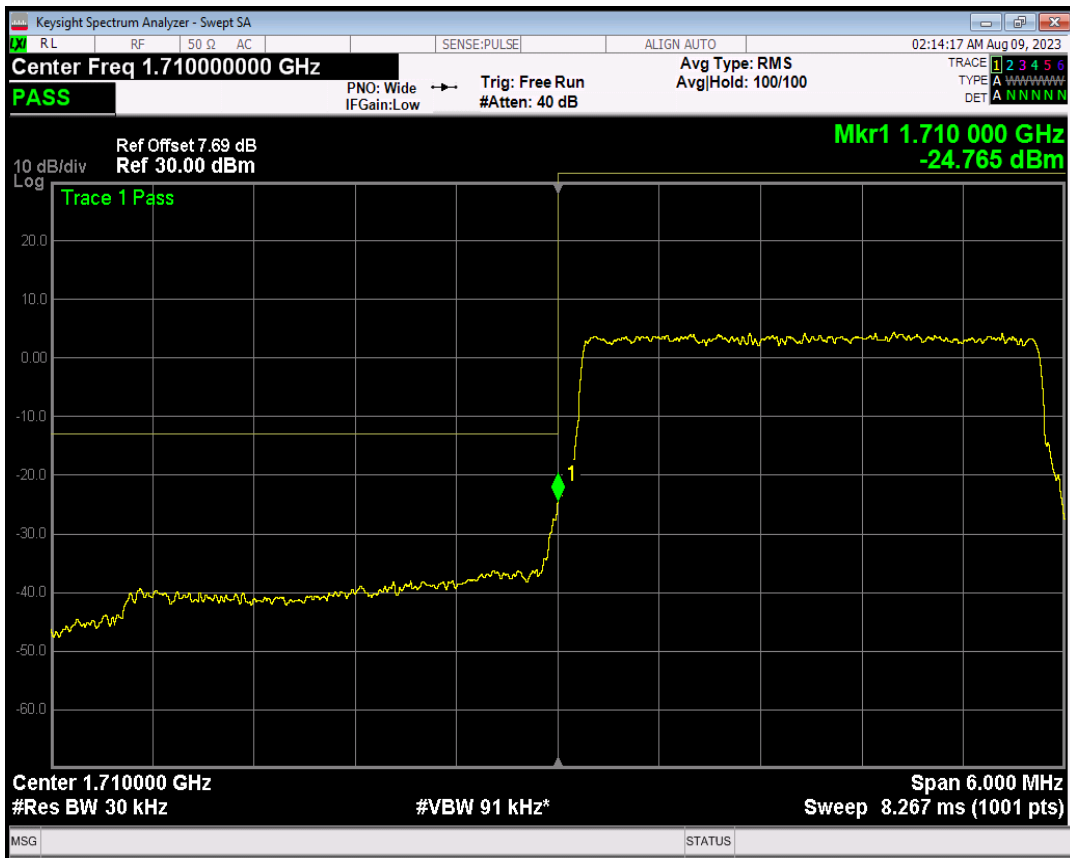

Band66 QPSK BW=3MHz Channel=131987 RB Size=15 Position=#0

Band66 16QAM BW=3MHz Channel=131987 RB Size=1 Position=#0