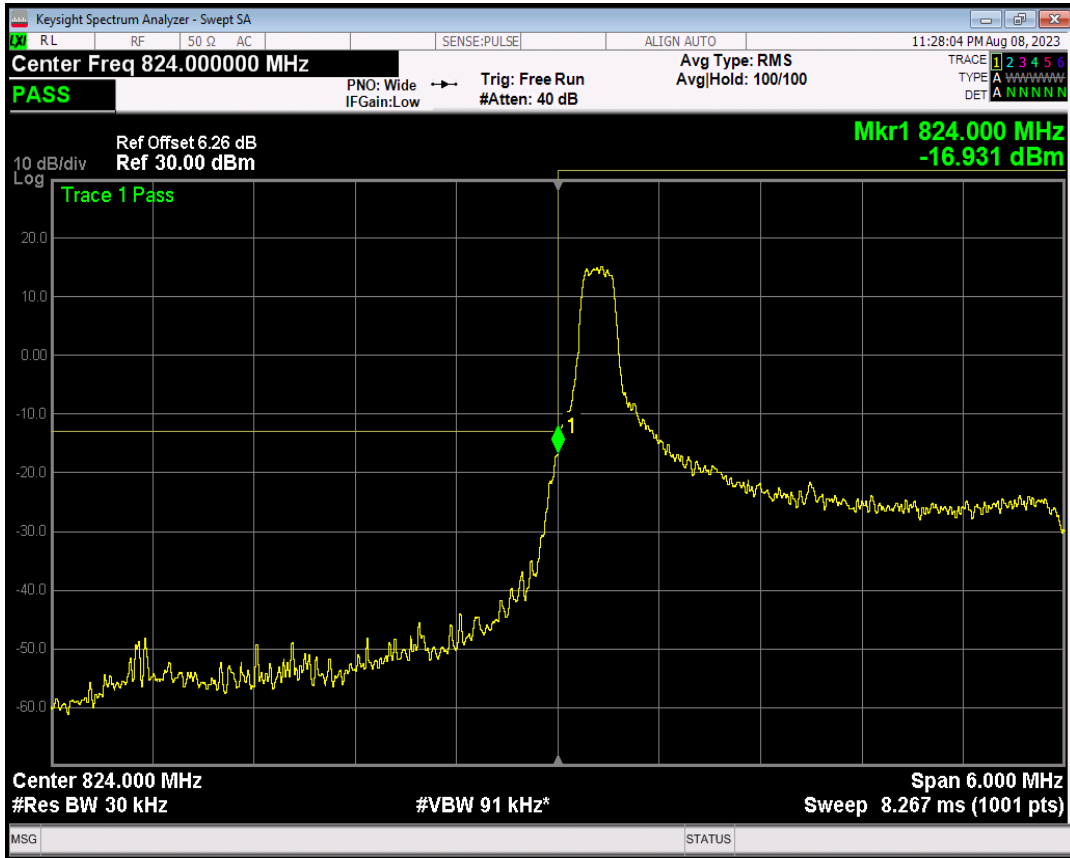

Band5 16QAM BW=3MHz Channel=20415 RB Size=1 Position=#0

Band5 16QAM BW=3MHz Channel=20415 RB Size=1 Position=#Max