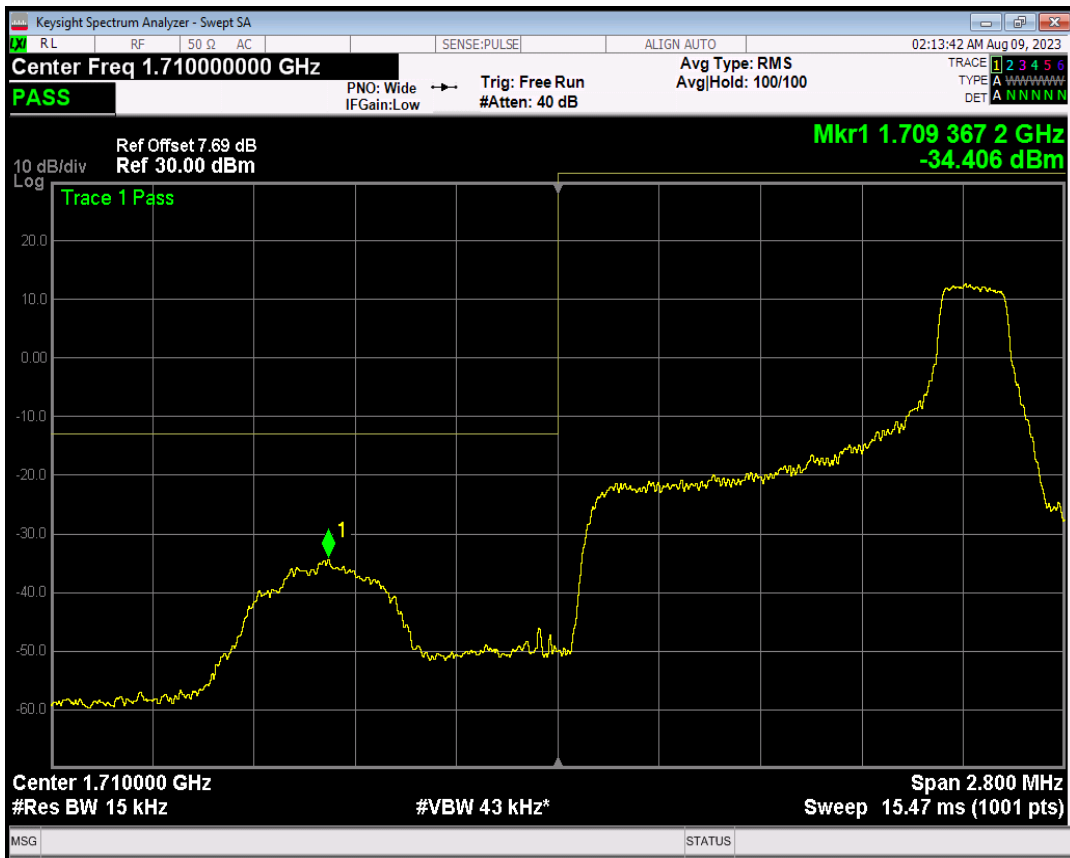

Band66 16QAM BW=1.4MHz Channel=131979 RB Size=1 Position=#Max

Band66 16QAM BW=1.4MHz Channel=131979 RB Size=6 Position=#0