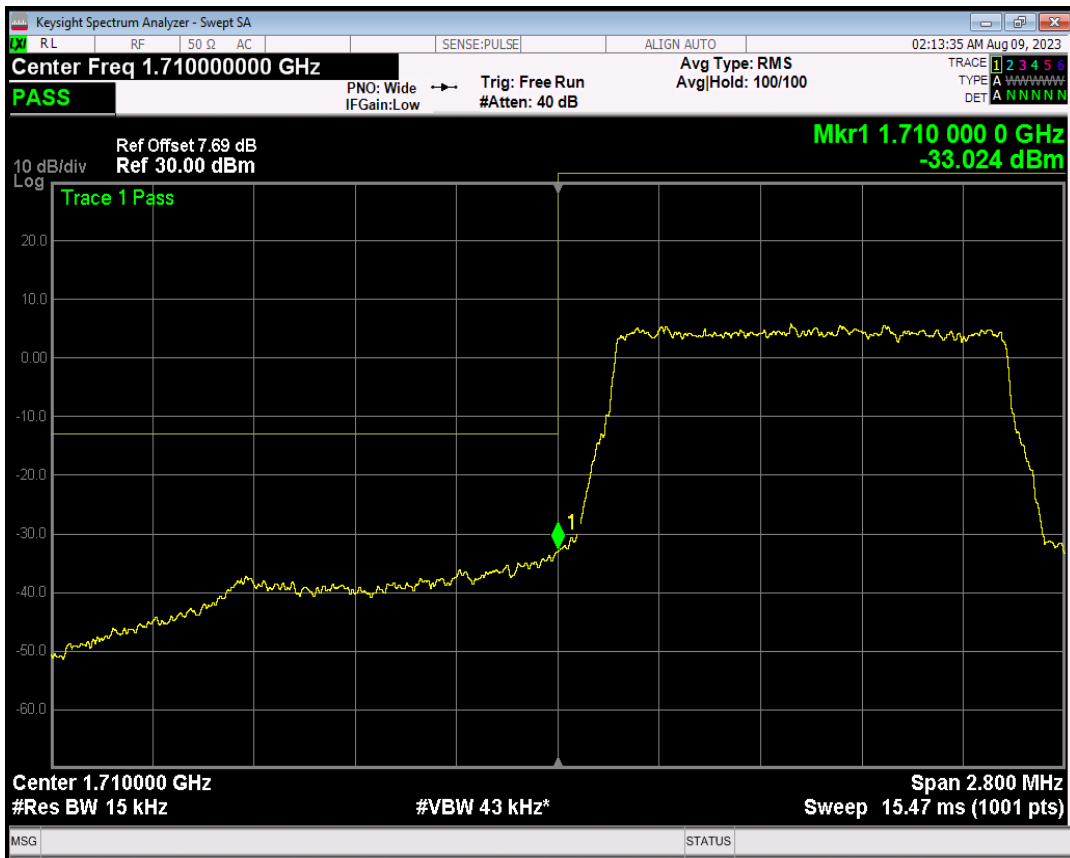

Band66 QPSK BW=1.4MHz Channel=131979 RB Size=6 Position=#0

Band66 16QAM BW=1.4MHz Channel=131979 RB Size=1 Position=#0