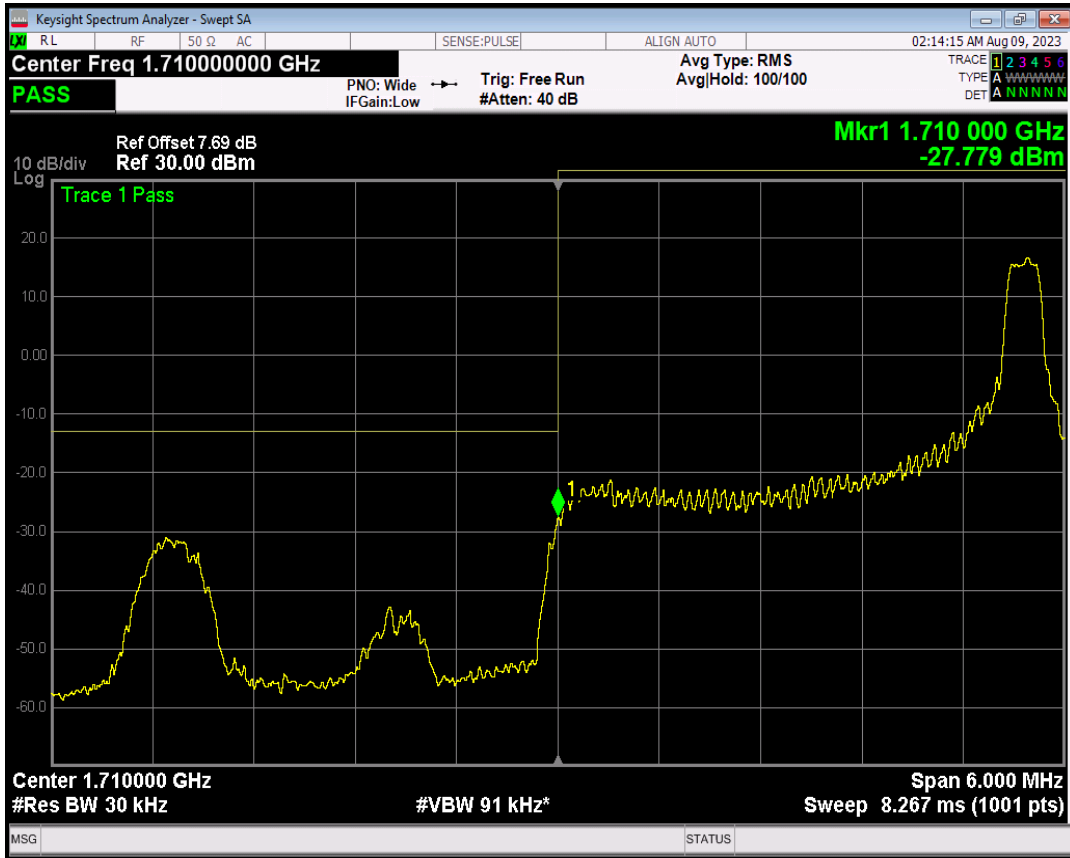

Band66 16QAM BW=1.4MHz Channel=132665 RB Size=1 Position=#Max

Band66 16QAM BW=1.4MHz Channel=132665 RB Size=6 Position=#0

Band66 QPSK BW=3MHz Channel=131987 RB Size=1 Position=#0

Band66 QPSK BW=3MHz Channel=131987 RB Size=1 Position=#Max