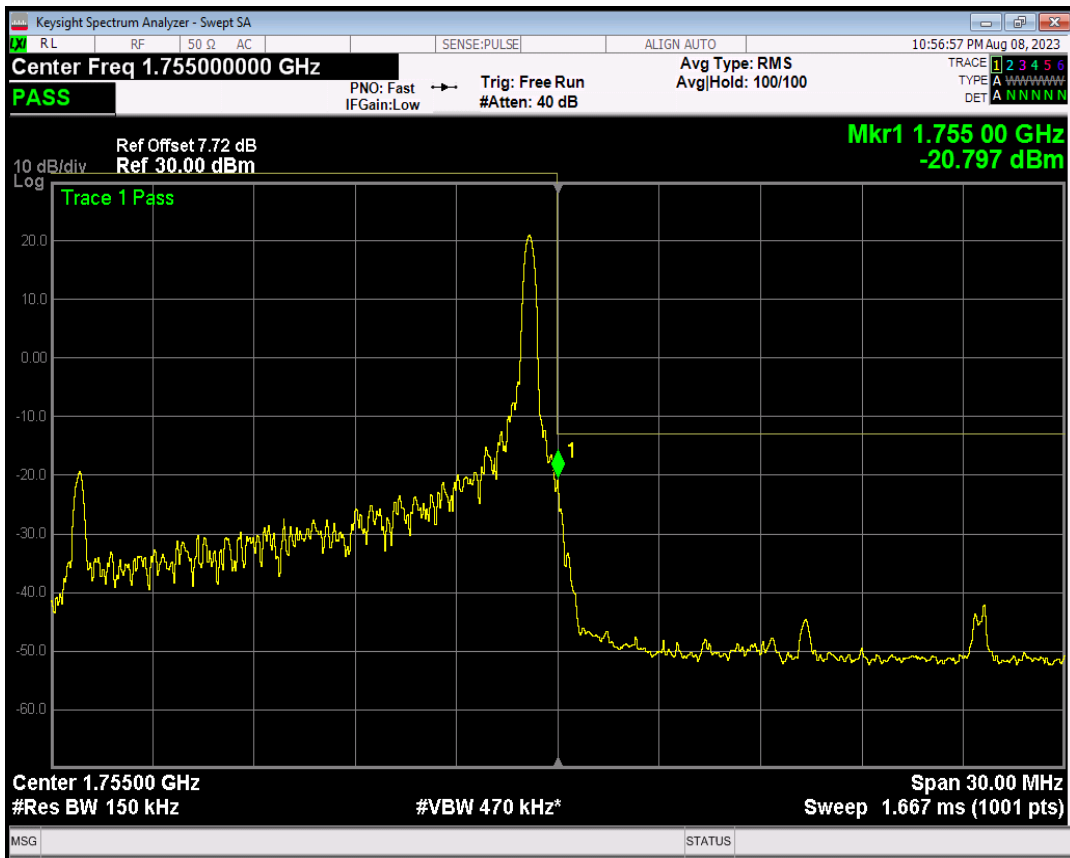

Band4 16QAM BW=15MHz Channel=20325 RB Size=1 Position=#Max

Band4 16QAM BW=15MHz Channel=20325 RB Size=75 Position=#0