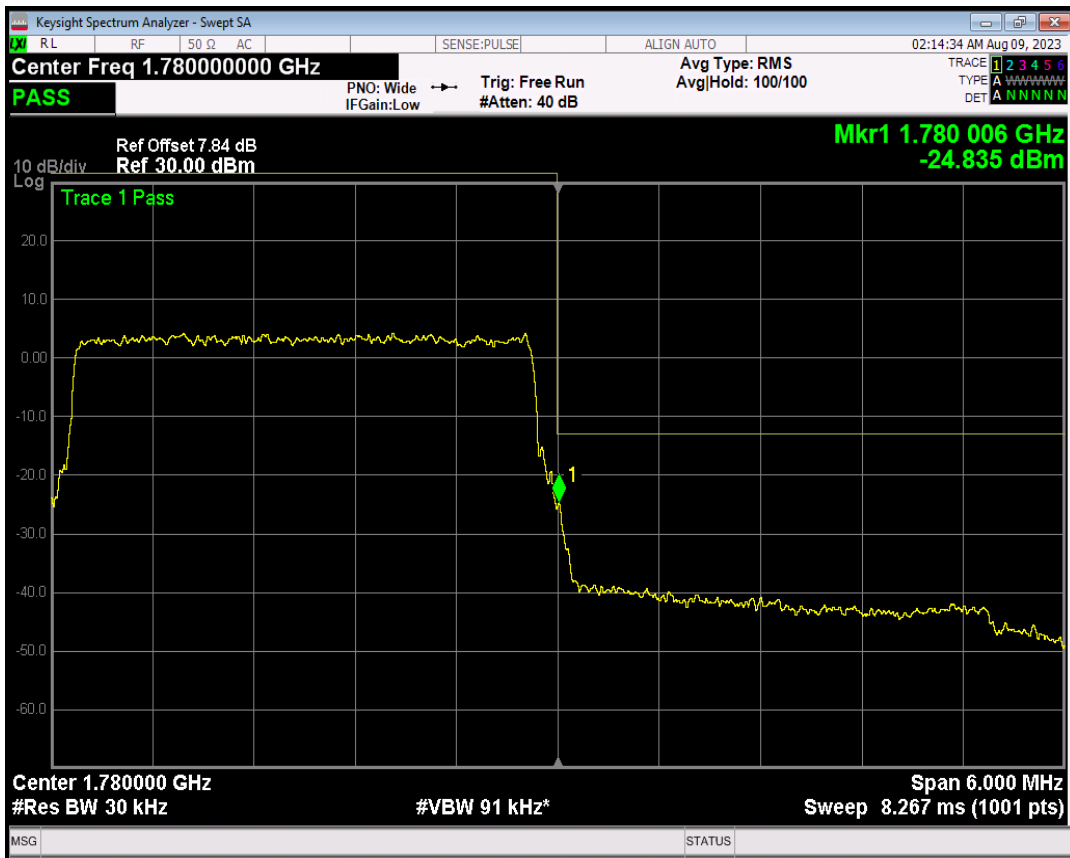

Band66 QPSK BW=3MHz Channel=132657 RB Size=15 Position=#0

Band66 16QAM BW=3MHz Channel=132657 RB Size=1 Position=#0