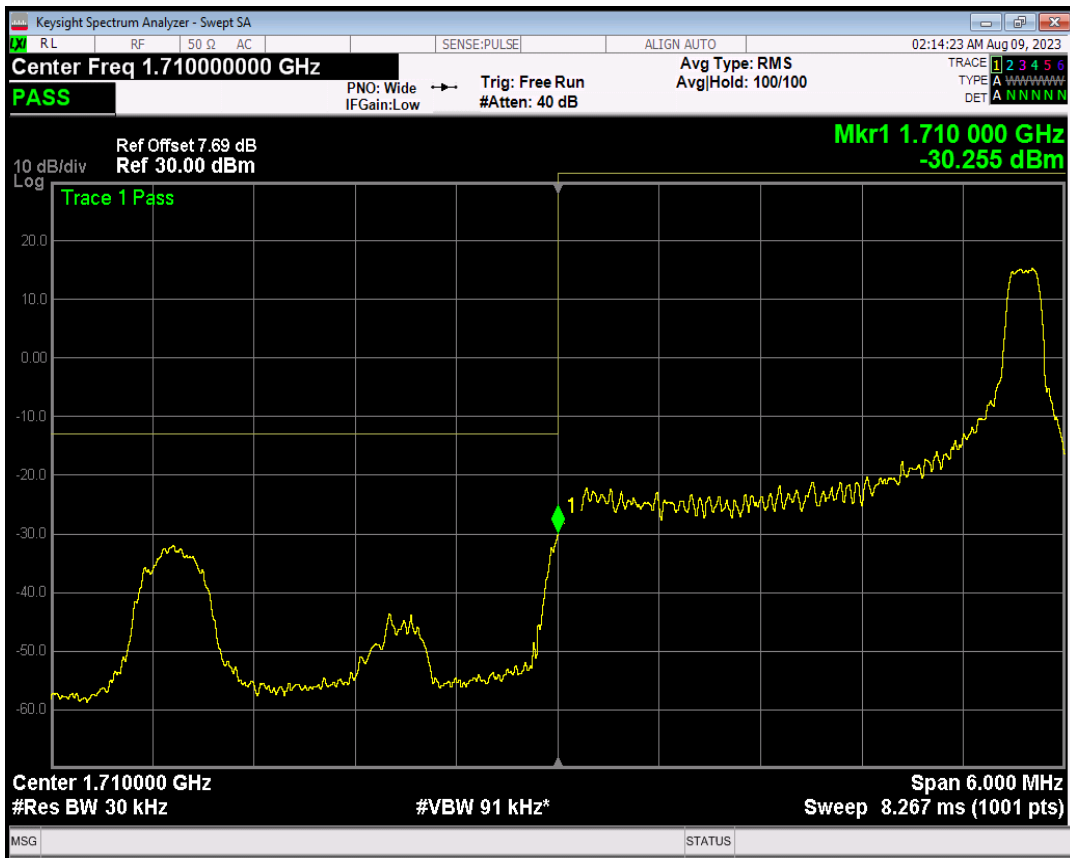

Band66 16QAM BW=3MHz Channel=131987 RB Size=1 Position=#Max

Band66 16QAM BW=3MHz Channel=131987 RB Size=15 Position=#0