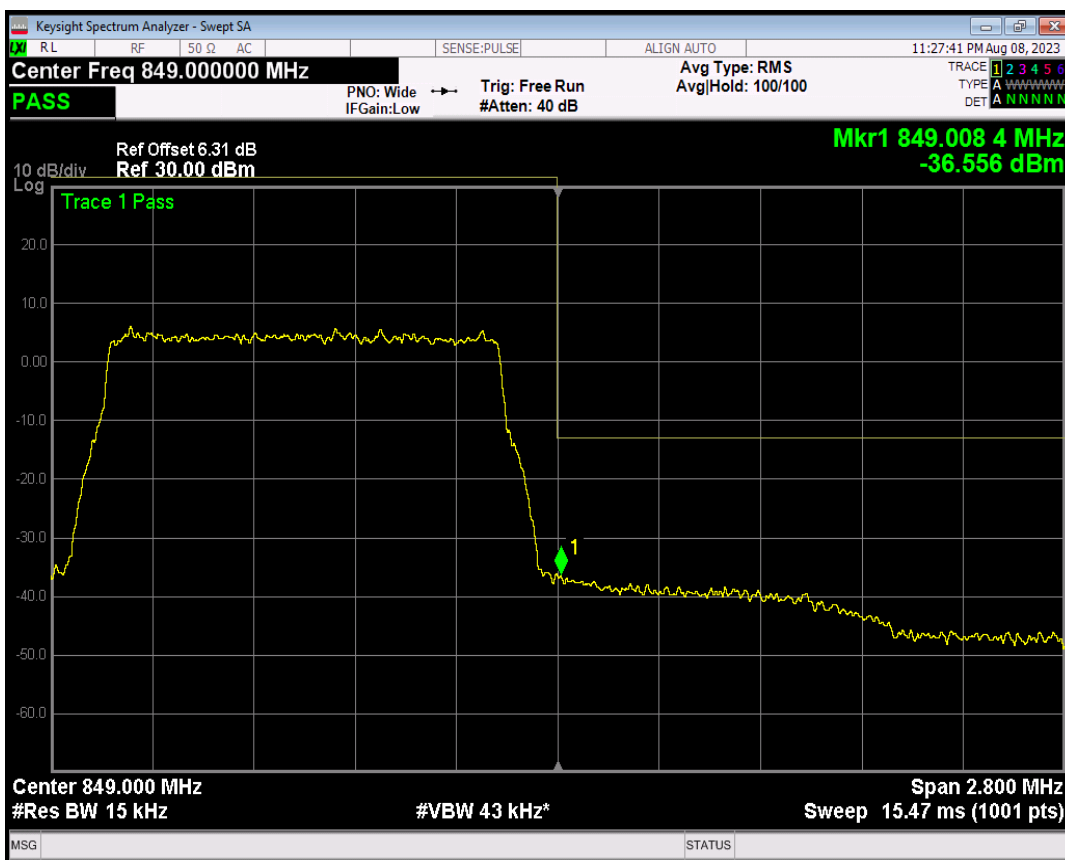

Band5 QPSK BW=1.4MHz Channel=20643 RB Size=6 Position=#0

Band5 16QAM BW=1.4MHz Channel=20643 RB Size=1 Position=#0