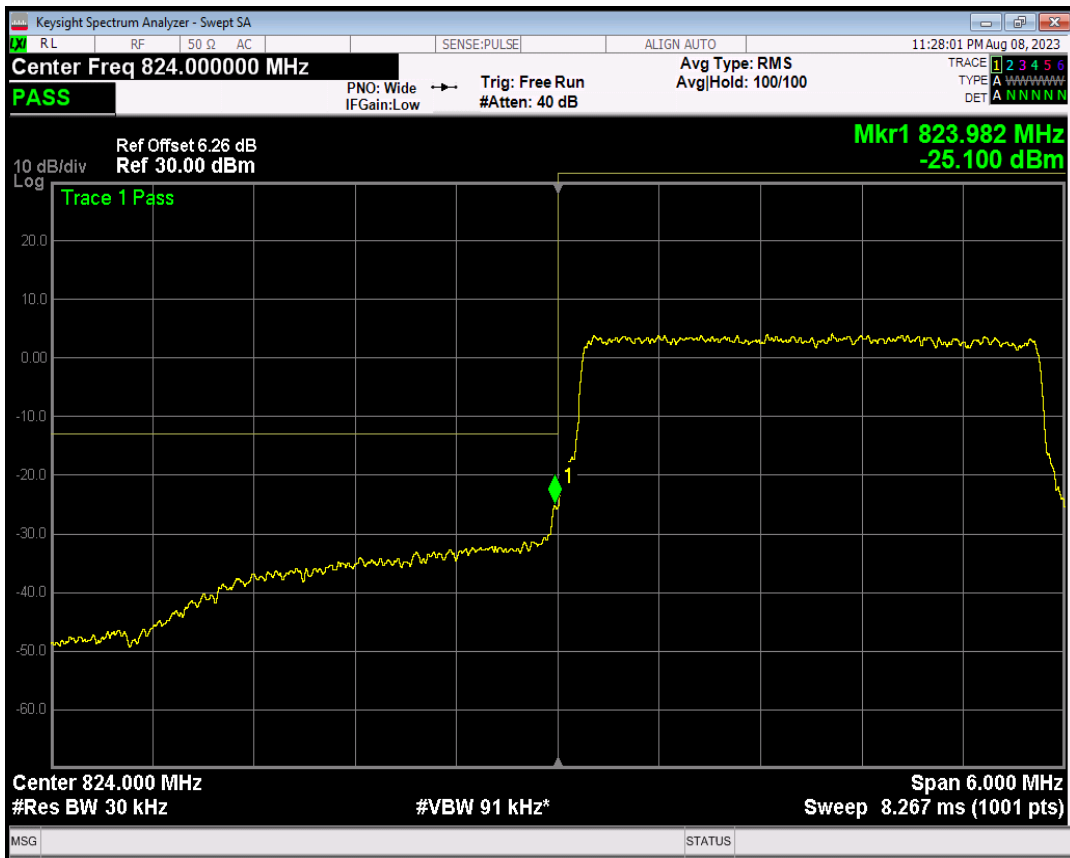

Band5 QPSK BW=3MHz Channel=20415 RB Size=15 Position=#0

Band5 16QAM BW=3MHz Channel=20415 RB Size=1 Position=#0