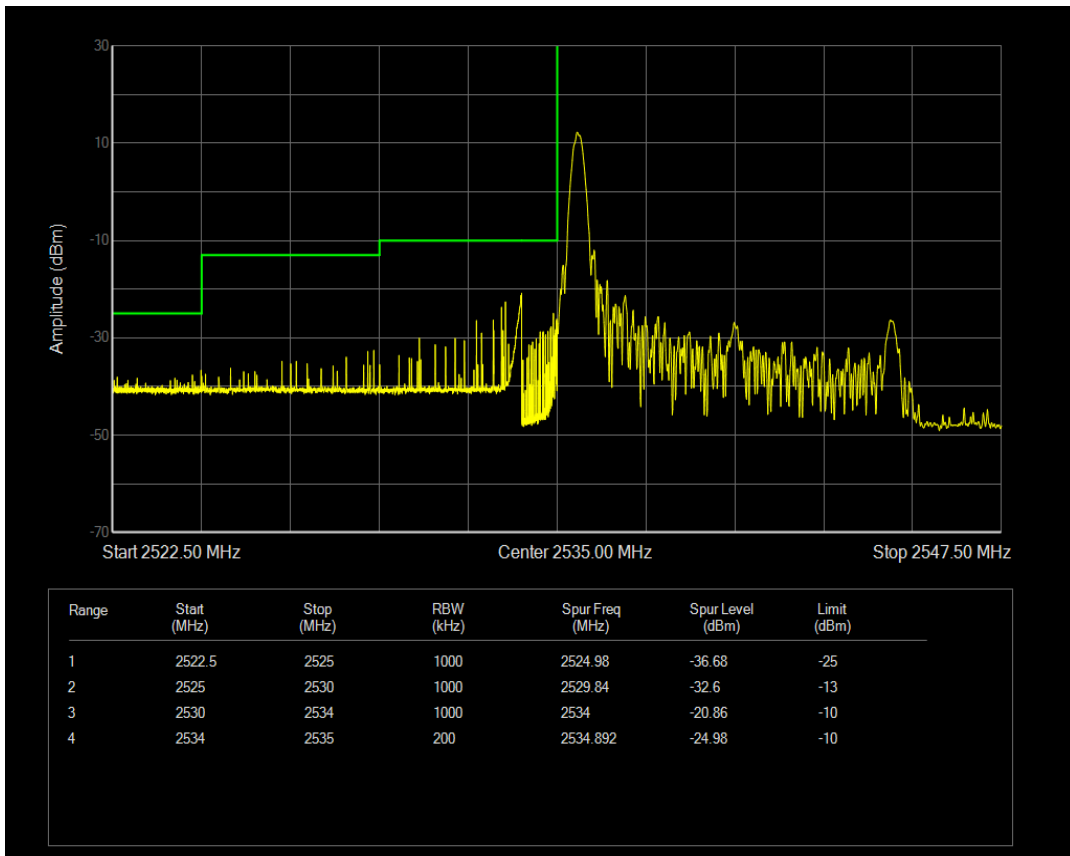

Band41(2535-2655) QPSK BW=10MHz Channel=40090 RB Size=1 Position=#0

Band41(2535-2655) QPSK BW=10MHz Channel=40090 RB Size=50 Position=#0