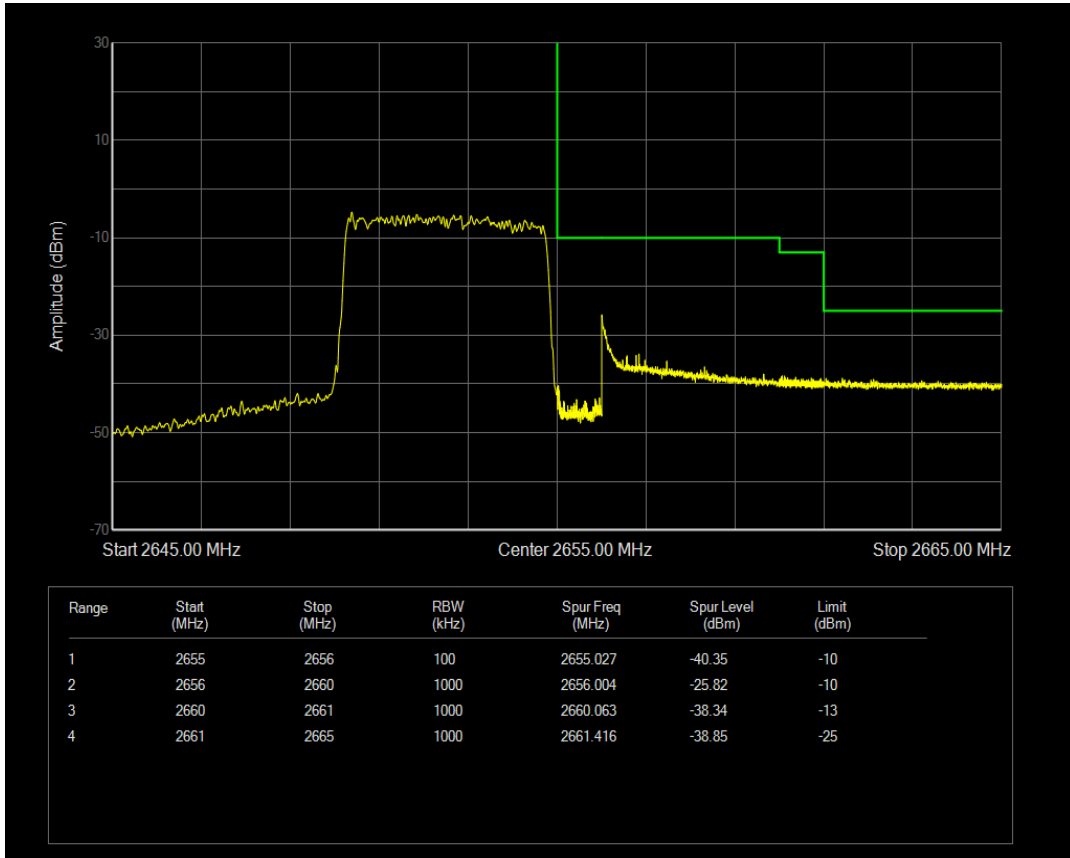

Band41(2535-2655) 16QAM BW=5MHz Channel=41215 RB Size=25 Position=#0

Band41(2535-2655) QPSK BW=10MHz Channel=40090 RB Size=1 Position=#0