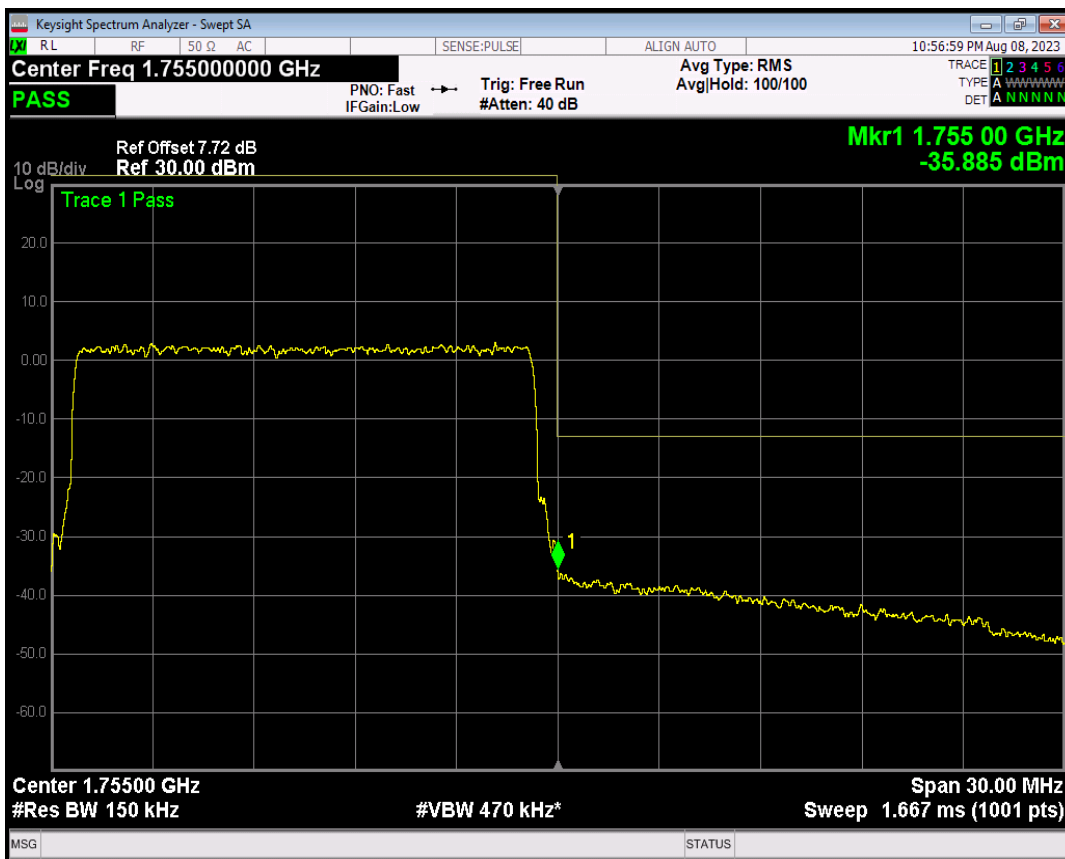

Band4 16QAM BW=15MHz Channel=20325 RB Size=75 Position=#0

Band4 QPSK BW=20MHz Channel=20050 RB Size=1 Position=#0