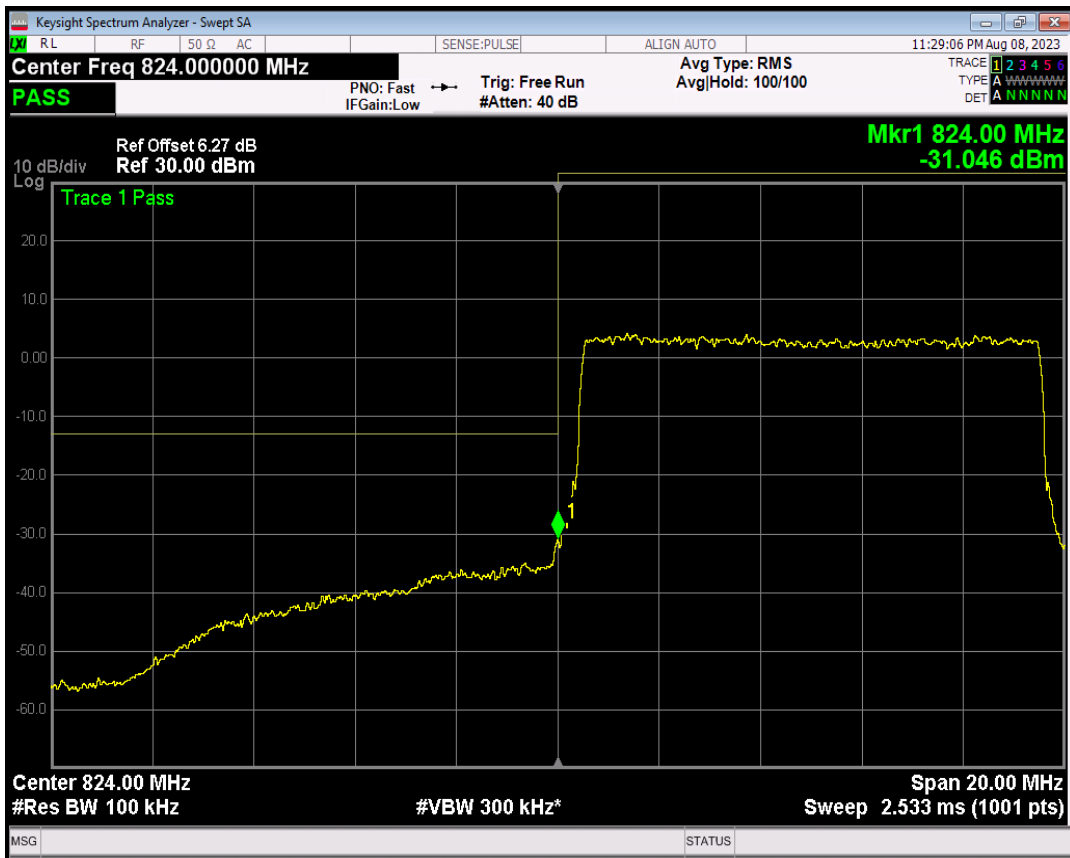

Band5 QPSK BW=10MHz Channel=20450 RB Size=50 Position=#0

Band5 16QAM BW=10MHz Channel=20450 RB Size=1 Position=#0