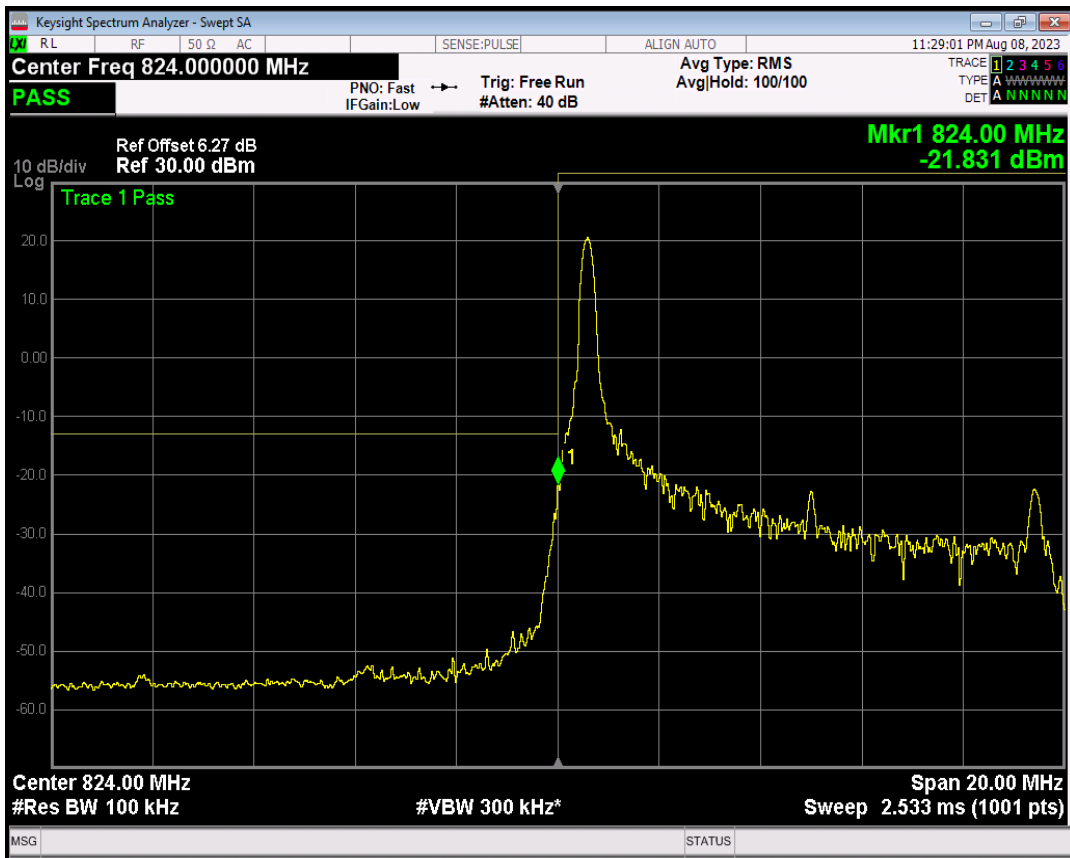

Band5 QPSK BW=10MHz Channel=20450 RB Size=1 Position=#0

Band5 QPSK BW=10MHz Channel=20450 RB Size=1 Position=#Max