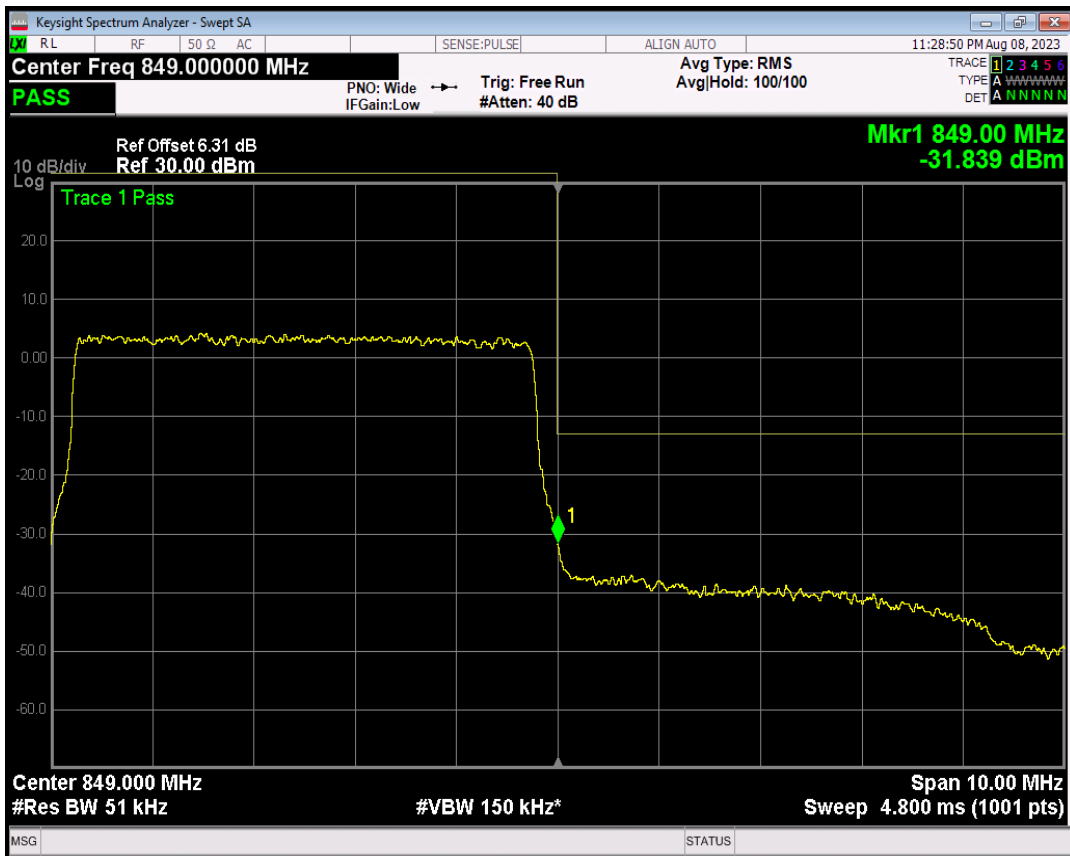

Band5 QPSK BW=5MHz Channel=20625 RB Size=25 Position=#0

Band5 16QAM BW=5MHz Channel=20625 RB Size=1 Position=#0