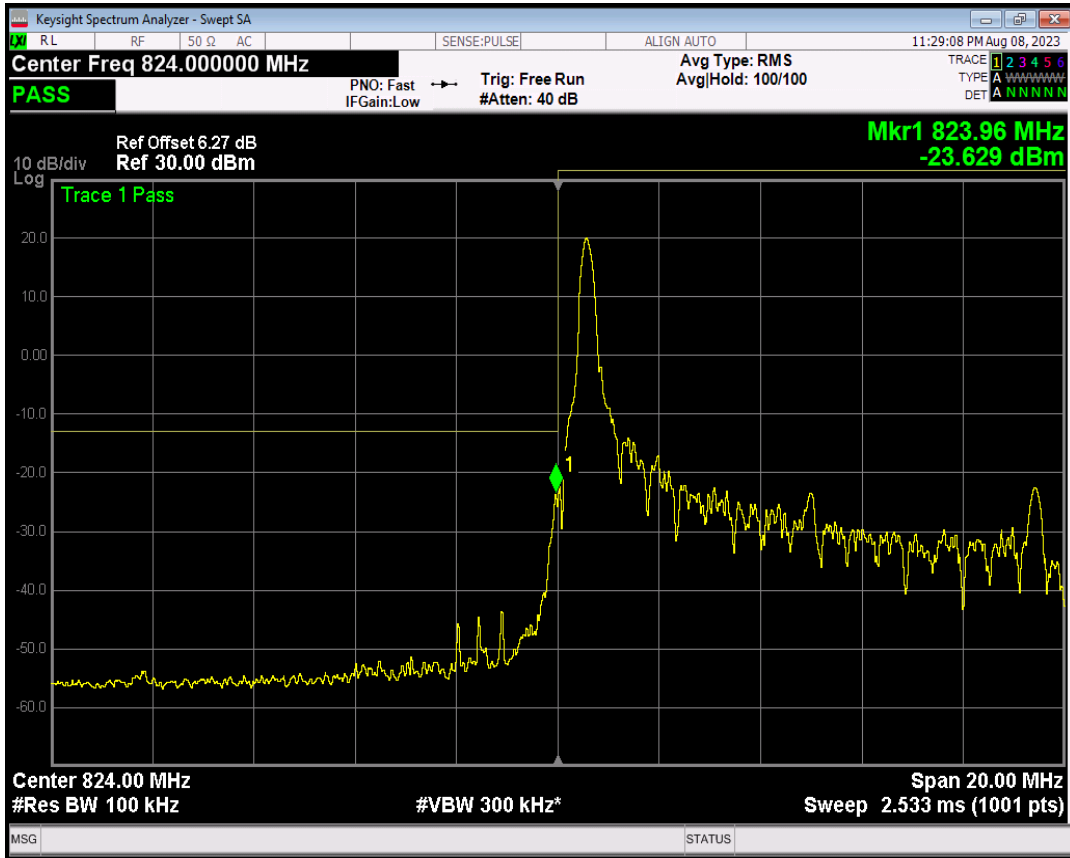

Band5 16QAM BW=10MHz Channel=20450 RB Size=1 Position=#0

Band5 16QAM BW=10MHz Channel=20450 RB Size=1 Position=#Max