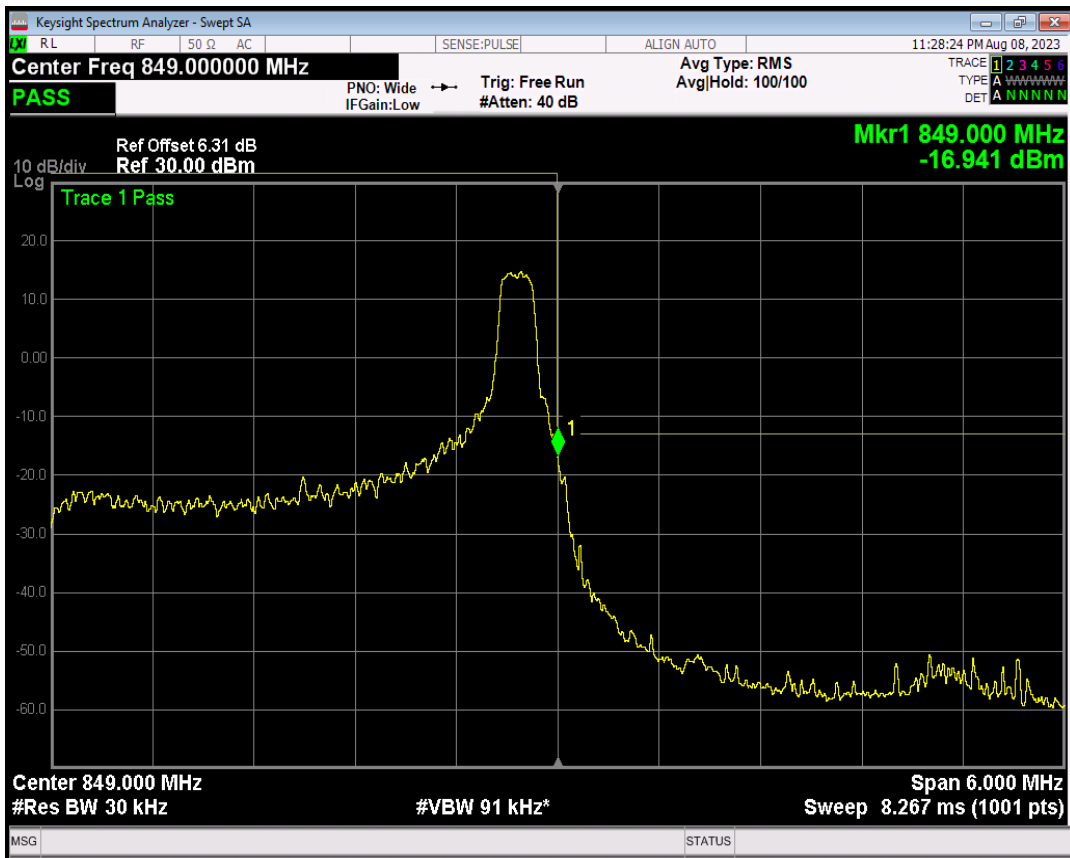

Band5 16QAM BW=3MHz Channel=20635 RB Size=1 Position=#Max

Band5 16QAM BW=3MHz Channel=20635 RB Size=15 Position=#0