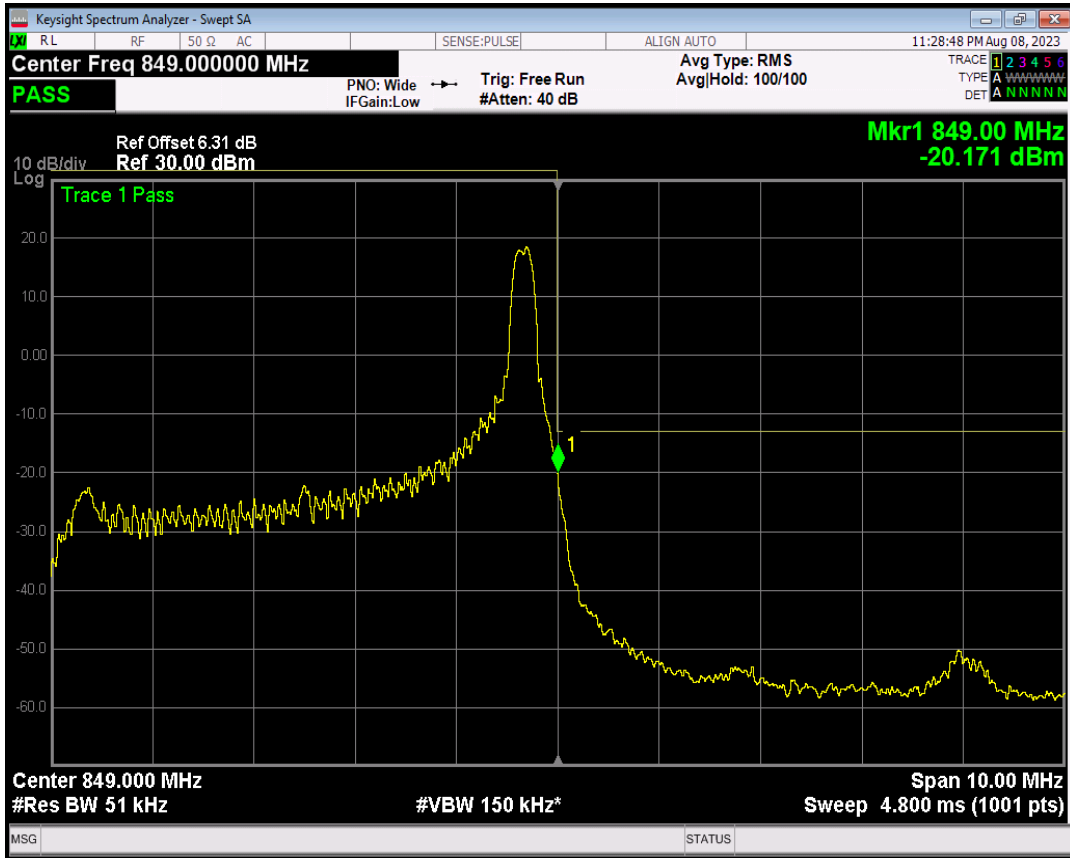

Band5 QPSK BW=5MHz Channel=20625 RB Size=1 Position=#Max

Band5 QPSK BW=5MHz Channel=20625 RB Size=25 Position=#0