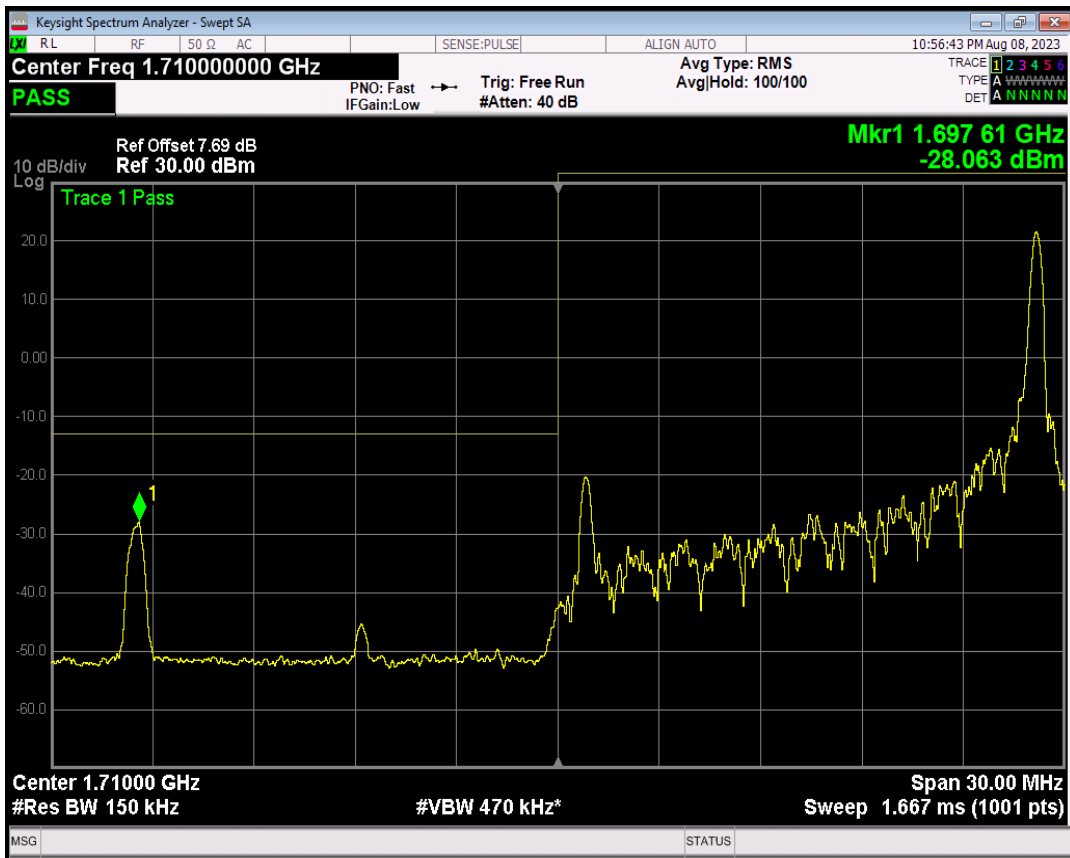

Band4 QPSK BW=15MHz Channel=20025 RB Size=75 Position=#0

Band4 16QAM BW=15MHz Channel=20025 RB Size=1 Position=#0

Band4 16QAM BW=15MHz Channel=20025 RB Size=1 Position=#Max

Band4 16QAM BW=15MHz Channel=20025 RB Size=75 Position=#0