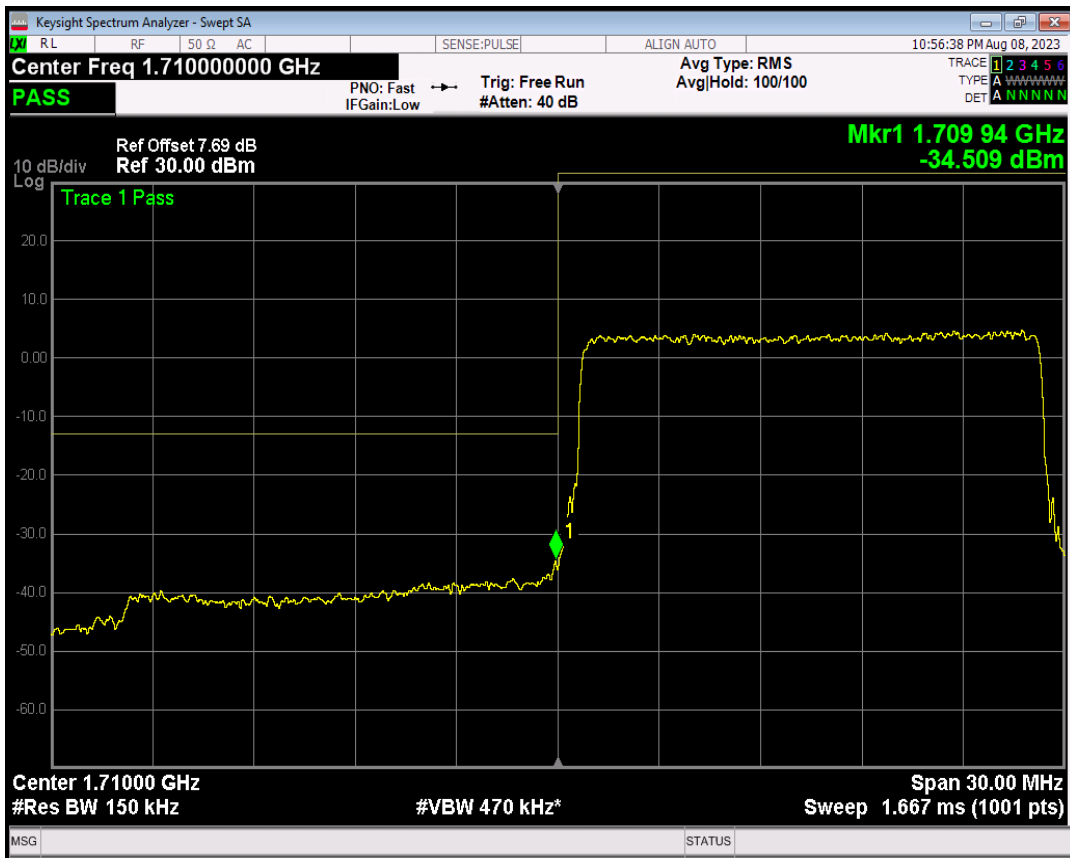

Band4 QPSK BW=15MHz Channel=20025 RB Size=75 Position=#0

Band4 16QAM BW=15MHz Channel=20025 RB Size=1 Position=#0

Band4 16QAM BW=15MHz Channel=20025 RB Size=1 Position=#Max

Band4 16QAM BW=15MHz Channel=20025 RB Size=75 Position=#0