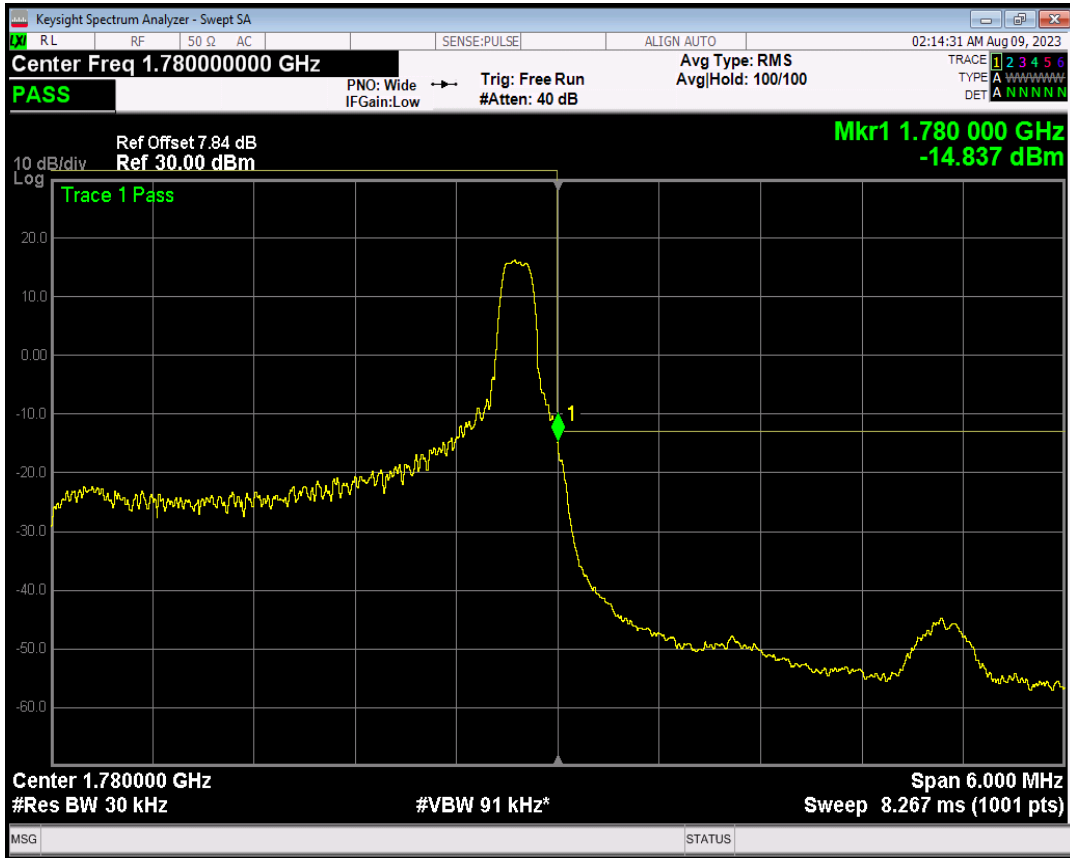

Band66 QPSK BW=3MHz Channel=132657 RB Size=1 Position=#Max

Band66 QPSK BW=3MHz Channel=132657 RB Size=15 Position=#0