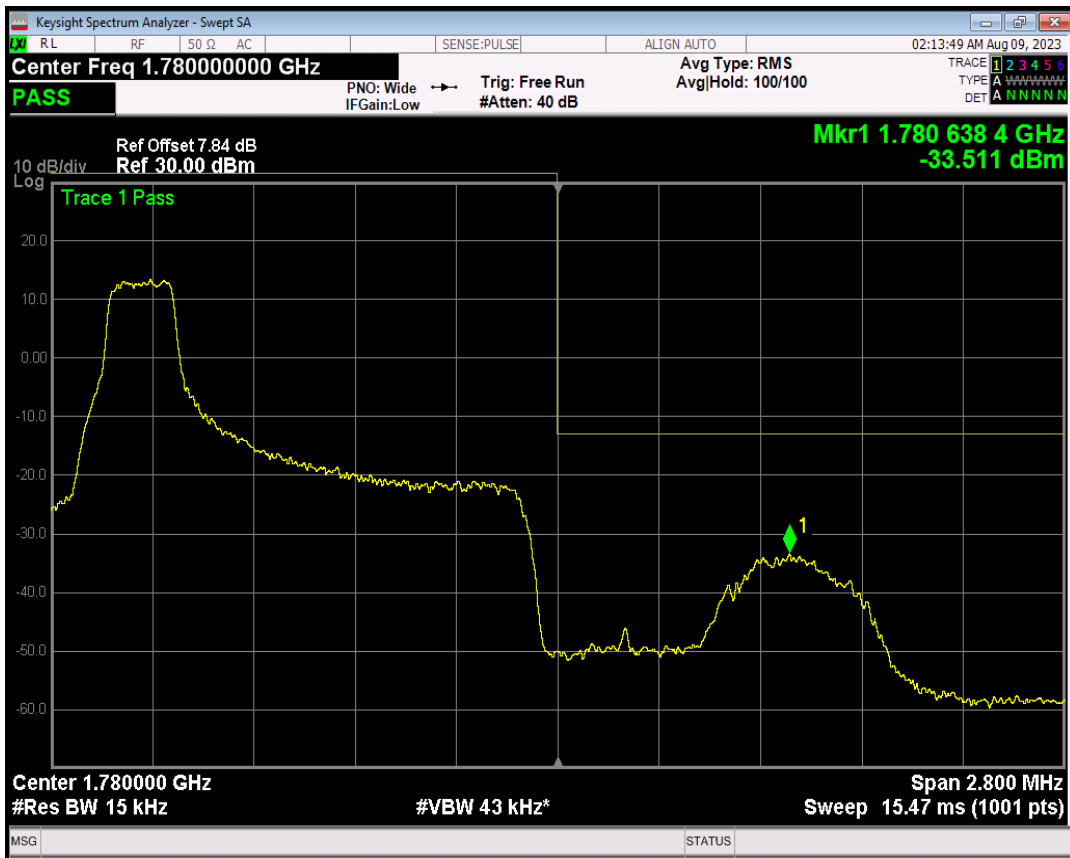

Band66 QPSK BW=1.4MHz Channel=132665 RB Size=1 Position=#0

Band66 QPSK BW=1.4MHz Channel=132665 RB Size=1 Position=#Max