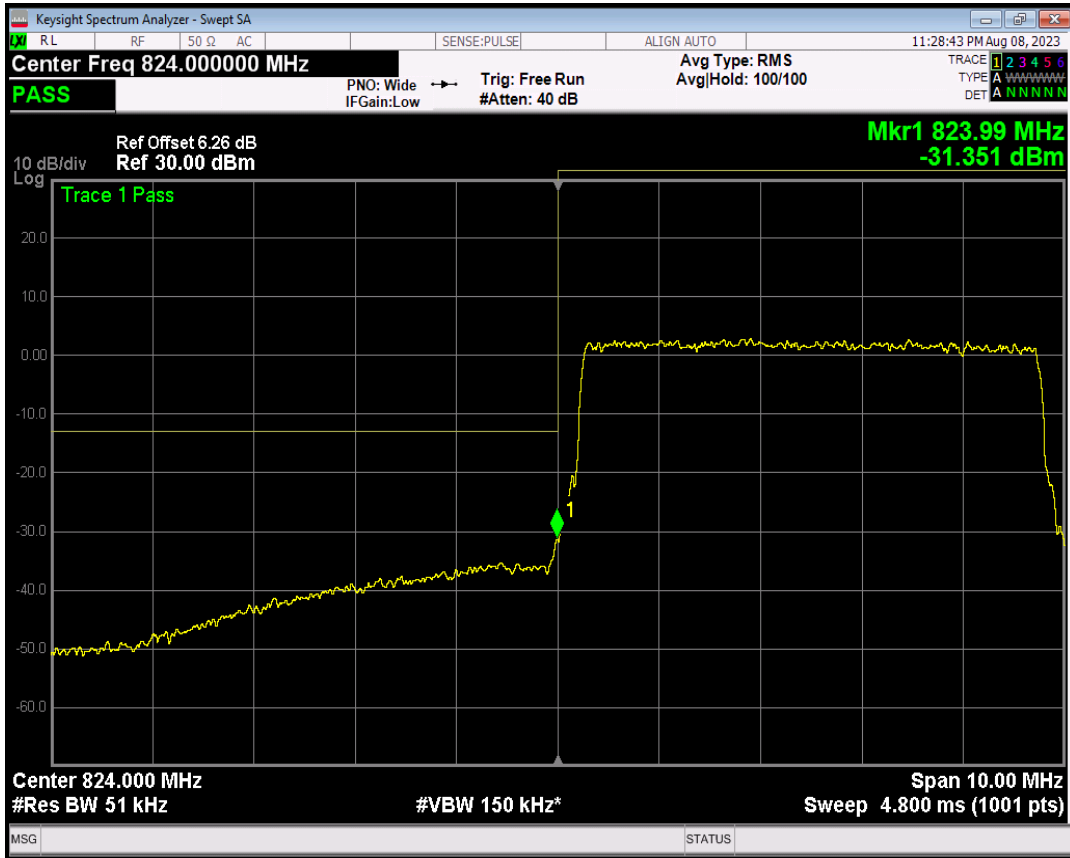

Band5 QPSK BW=5MHz Channel=20425 RB Size=25 Position=#0

Band5 16QAM BW=5MHz Channel=20425 RB Size=1 Position=#0

Band5 16QAM BW=5MHz Channel=20425 RB Size=1 Position=#Max

Band5 16QAM BW=5MHz Channel=20425 RB Size=25 Position=#0