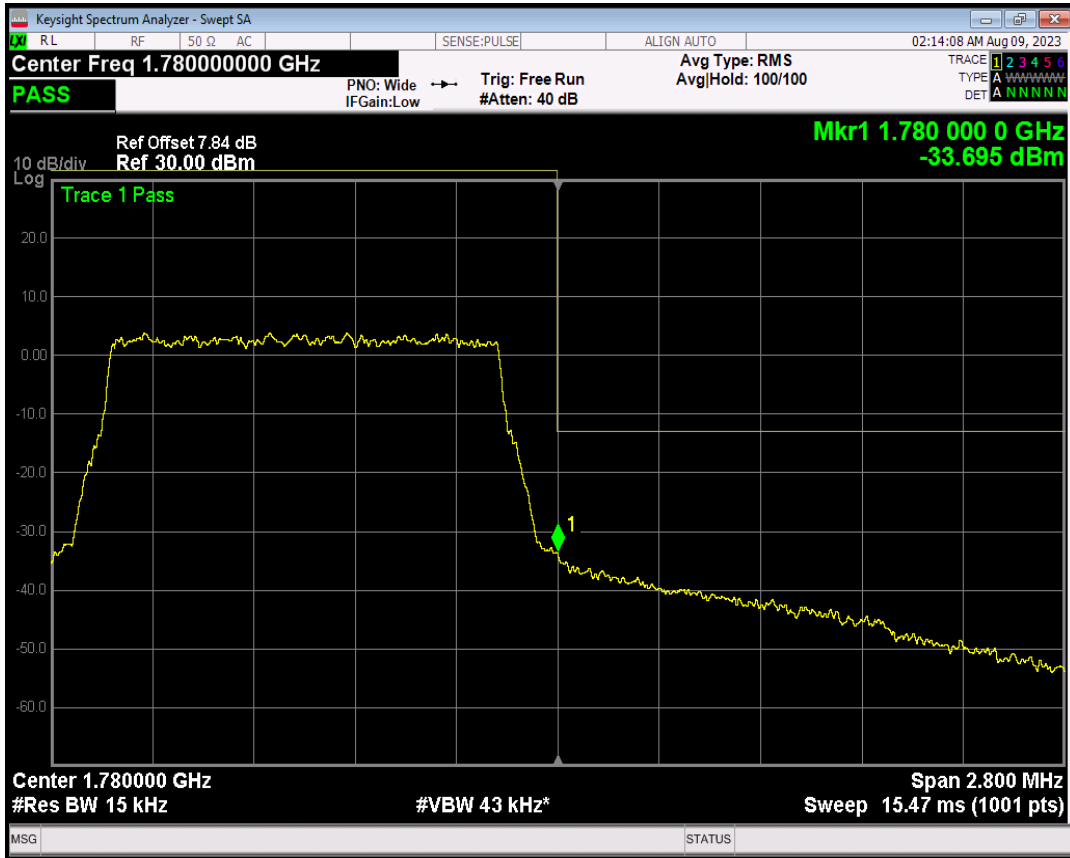

Band66 16QAM BW=1.4MHz Channel=132665 RB Size=6 Position=#0

Band66 QPSK BW=3MHz Channel=131987 RB Size=1 Position=#0