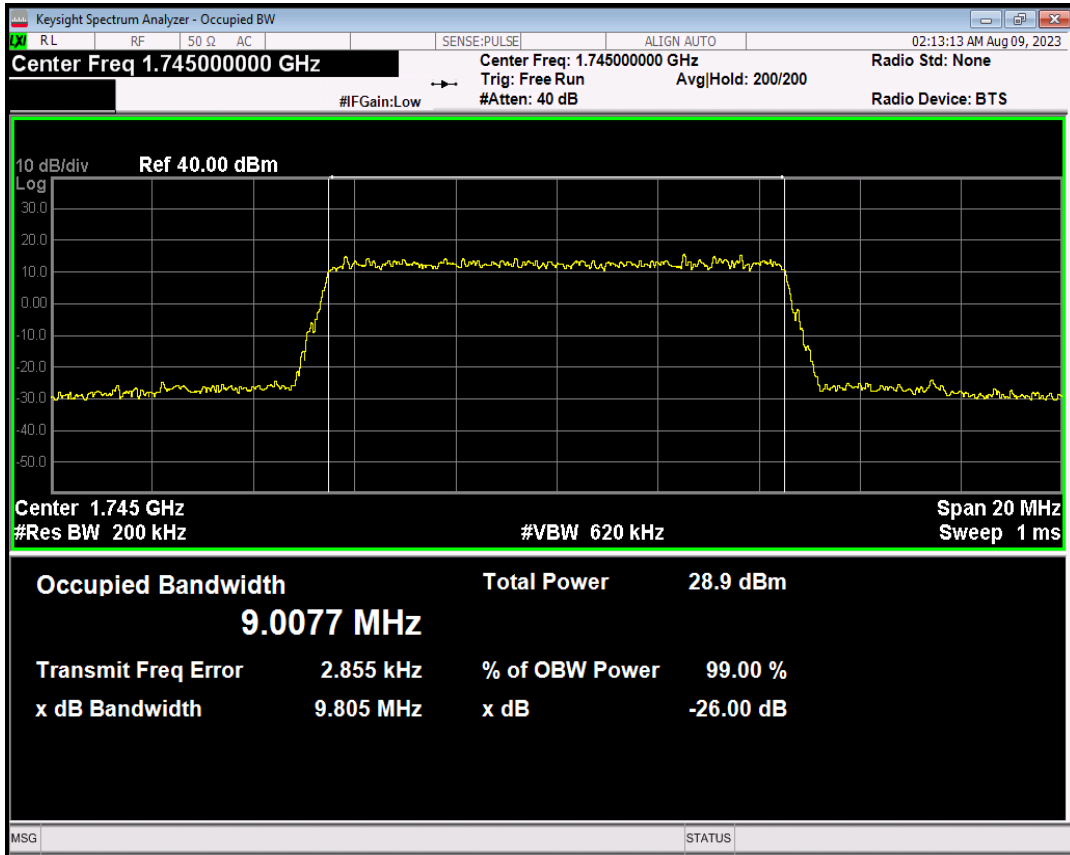

Band66 QPSK BW=15MHz Channel=132322 RB Size=75 Position=#0