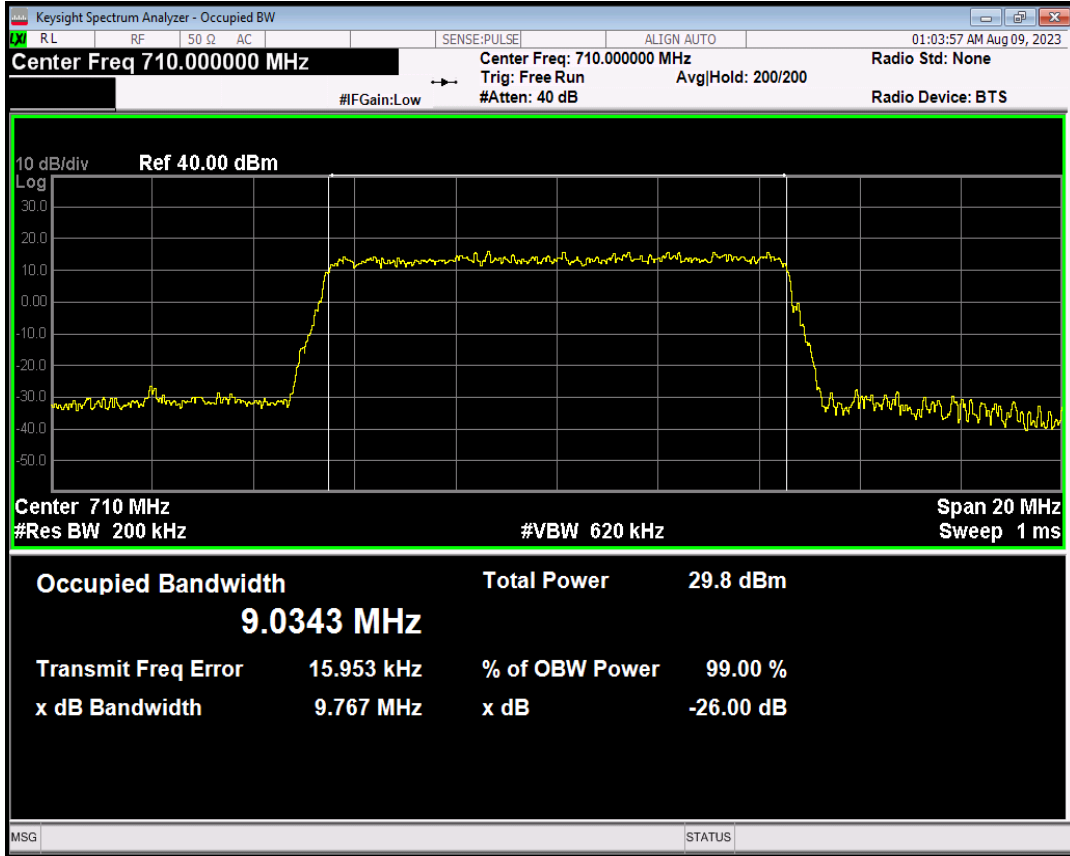

Band17 16QAM BW=10MHz Channel=23790 RB Size=50 Position=#0