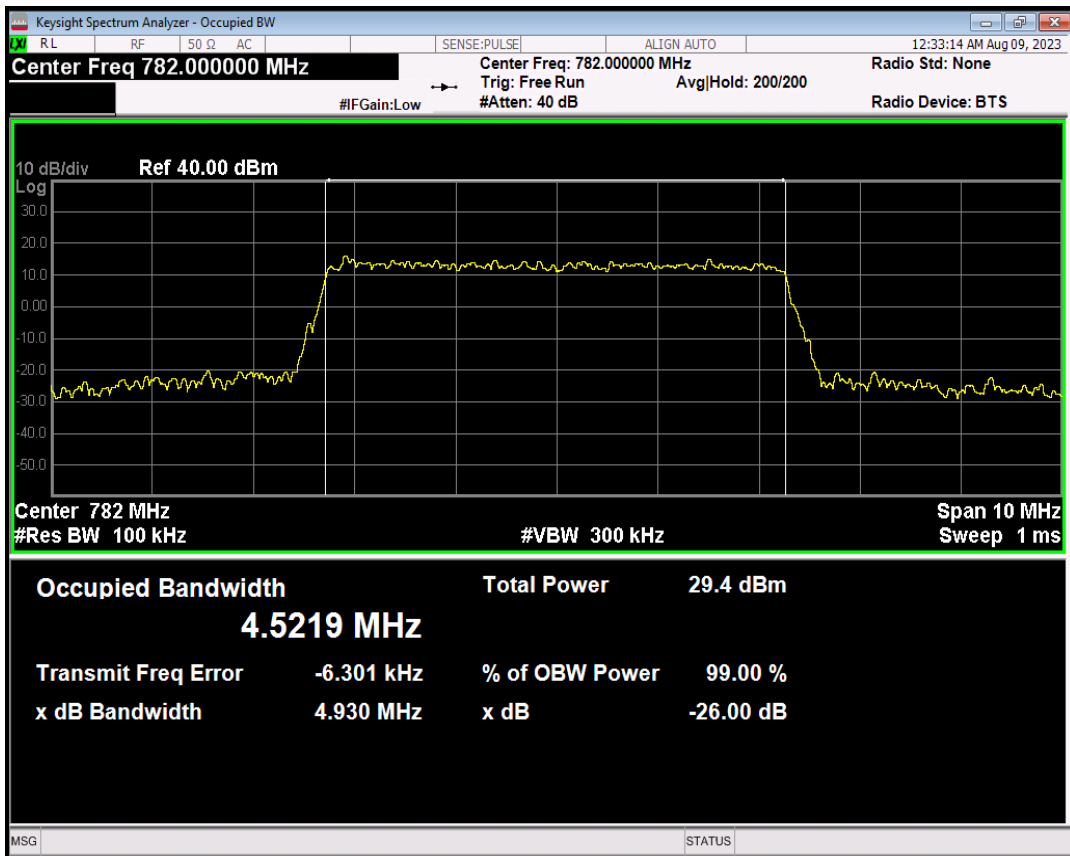

Band13 QPSK BW=10MHz Channel=23230 RB Size=50 Position=#0