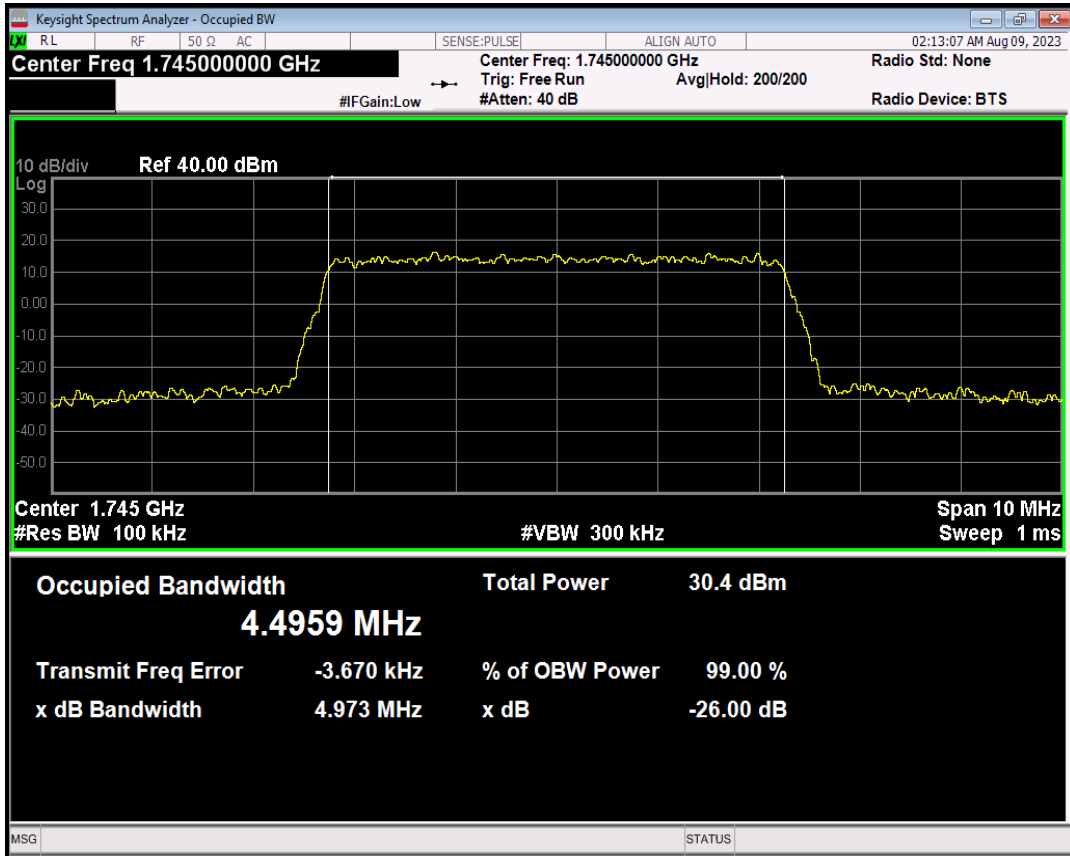

Band66 QPSK BW=3MHz Channel=132322 RB Size=15 Position=#0

Band66 16QAM BW=3MHz Channel=132322 RB Size=15 Position=#0

Band66 QPSK BW=5MHz Channel=132322 RB Size=25 Position=#0

Band66 16QAM BW=5MHz Channel=132322 RB Size=25 Position=#0