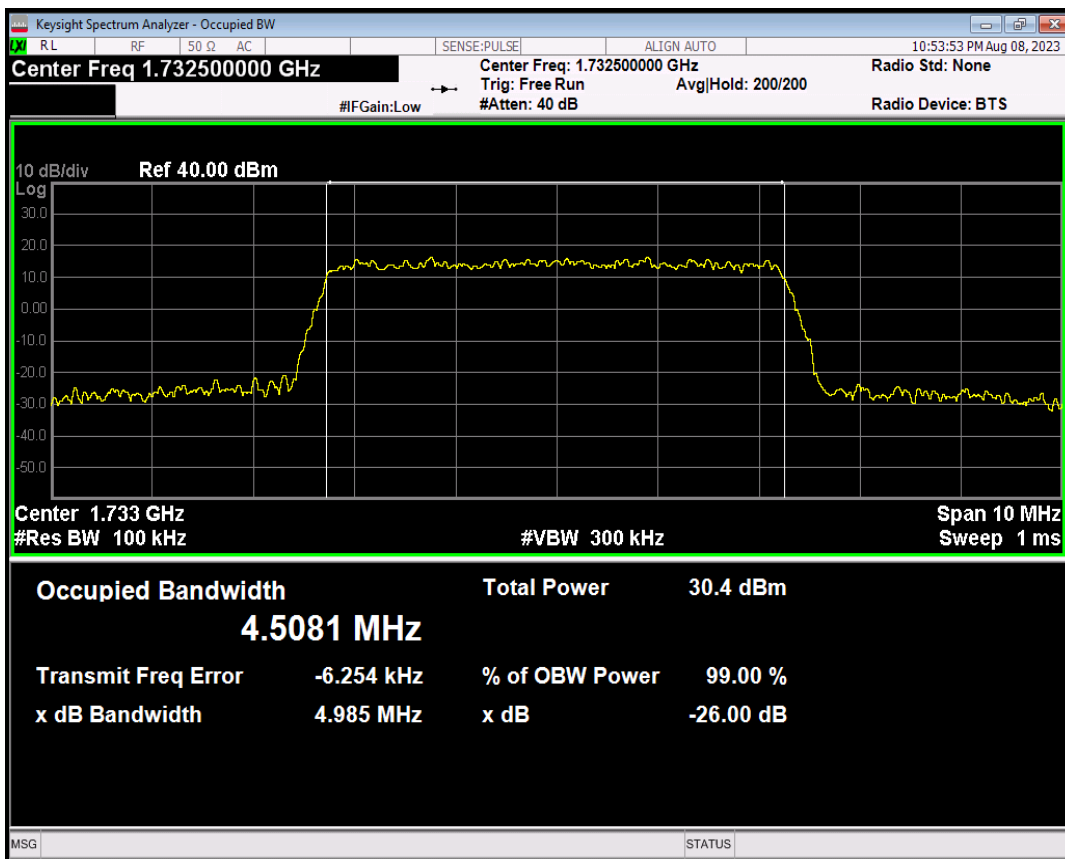

Band4 16QAM BW=5MHz Channel=20175 RB Size=25 Position=#0