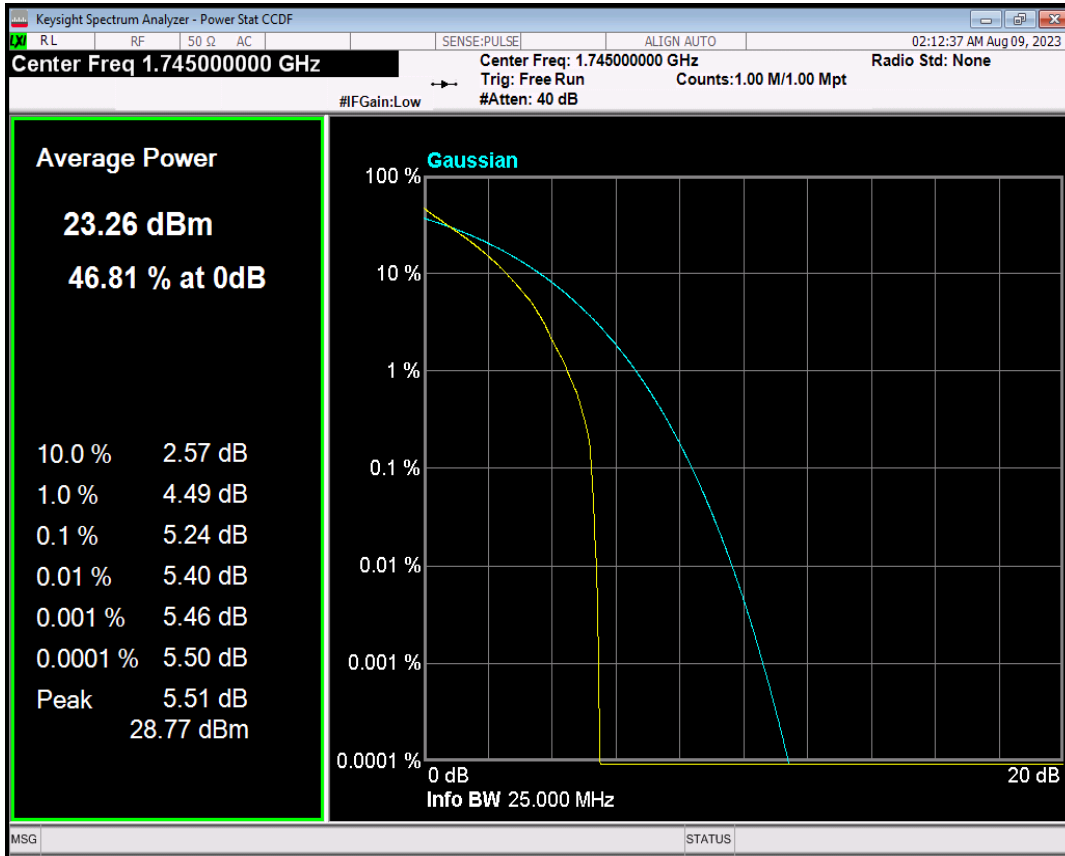

Band66 QPSK BW=5MHz Channel=132322 RB Size=1 Position=#0