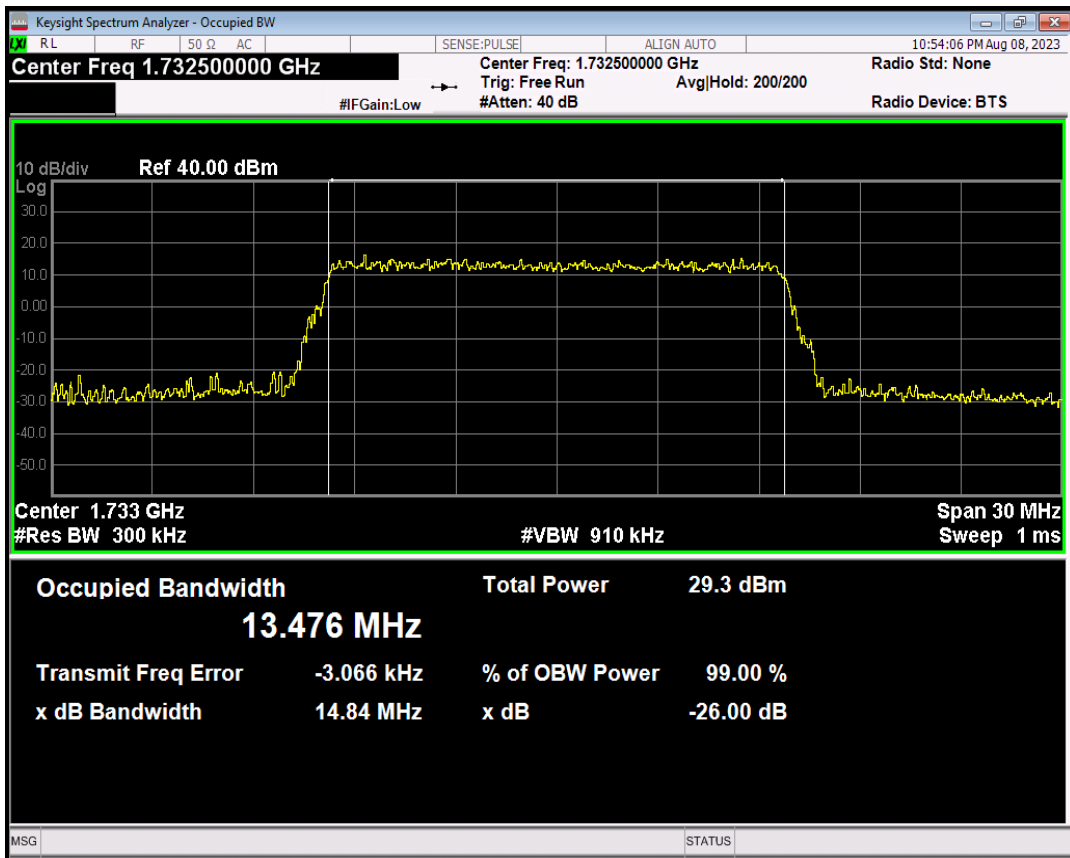

Band4 QPSK BW=20MHz Channel=20175 RB Size=100 Position=#0