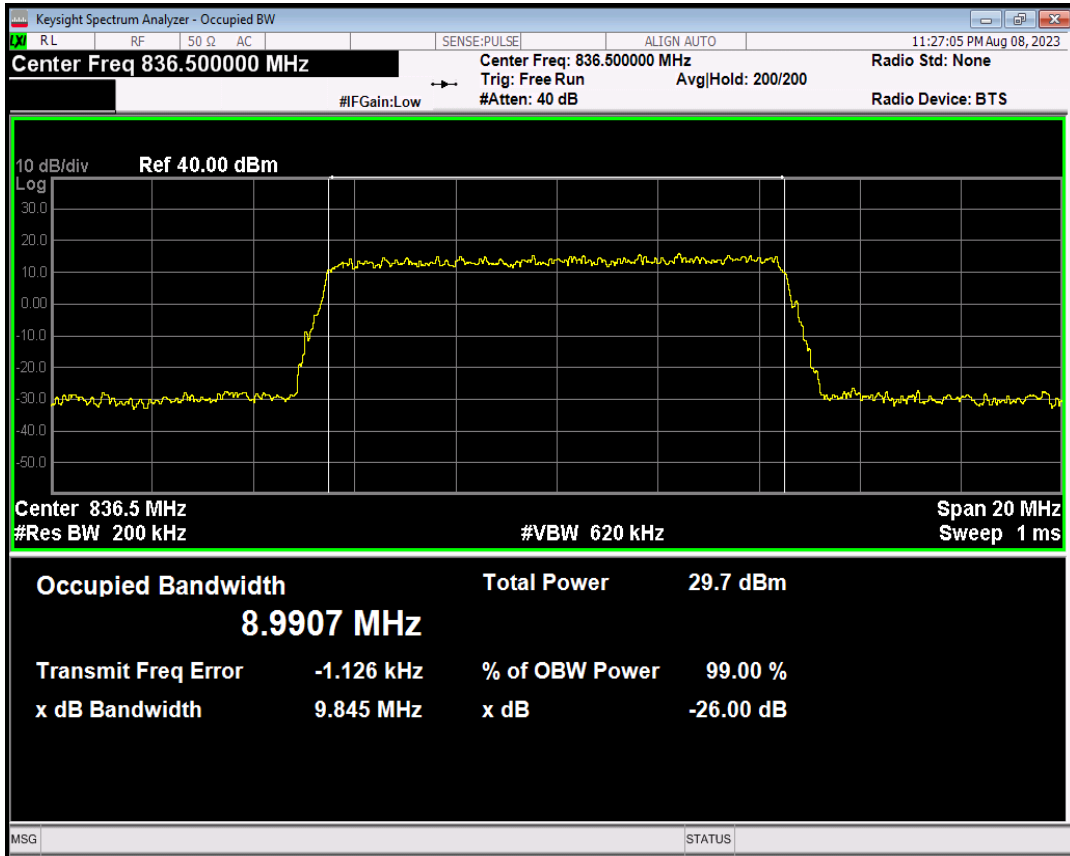

Band5 16QAM BW=10MHz Channel=20525 RB Size=50 Position=#0