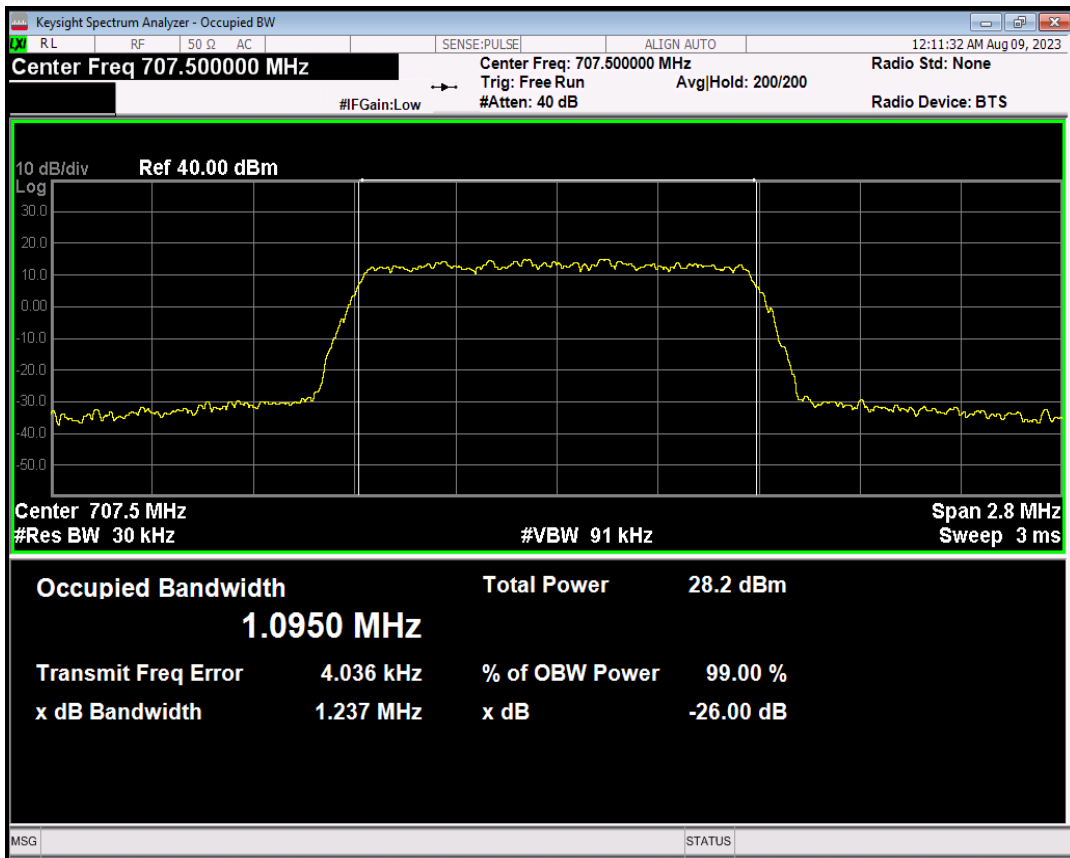

Band12 QPSK BW=3MHz Channel=23095 RB Size=15 Position=#0