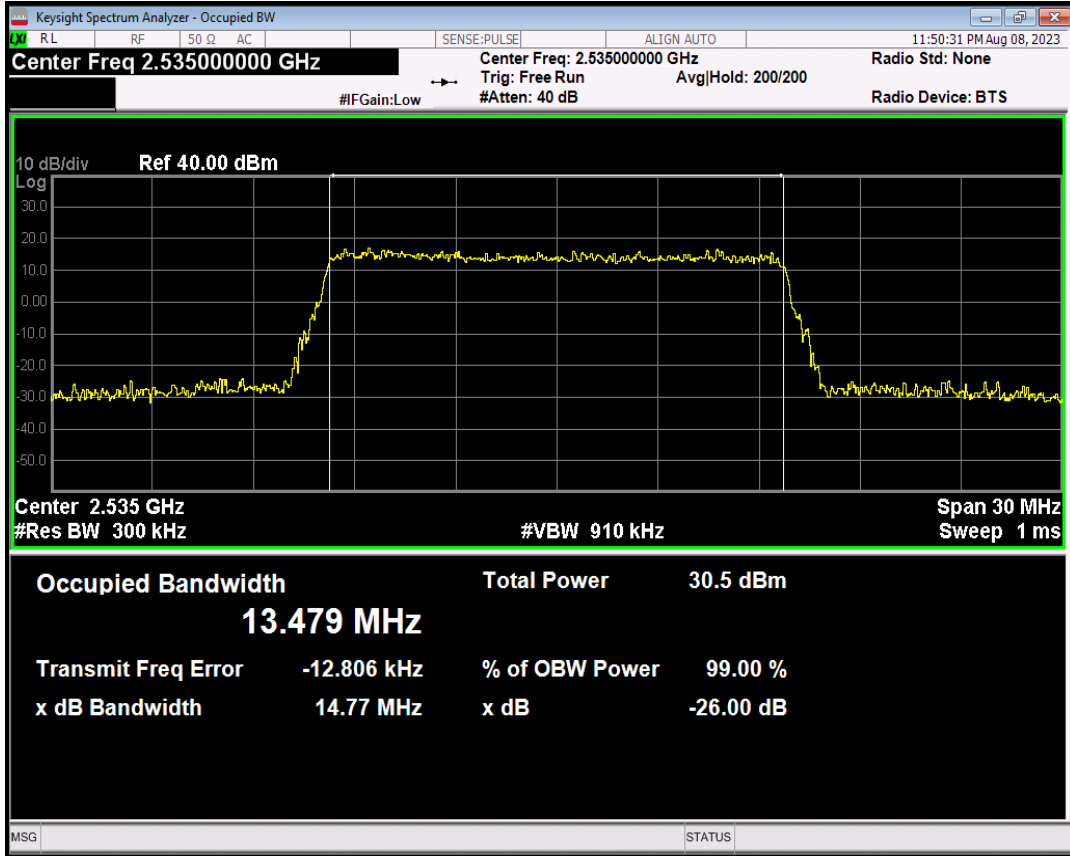

Band7 16QAM BW=15MHz Channel=21100 RB Size=75 Position=#0