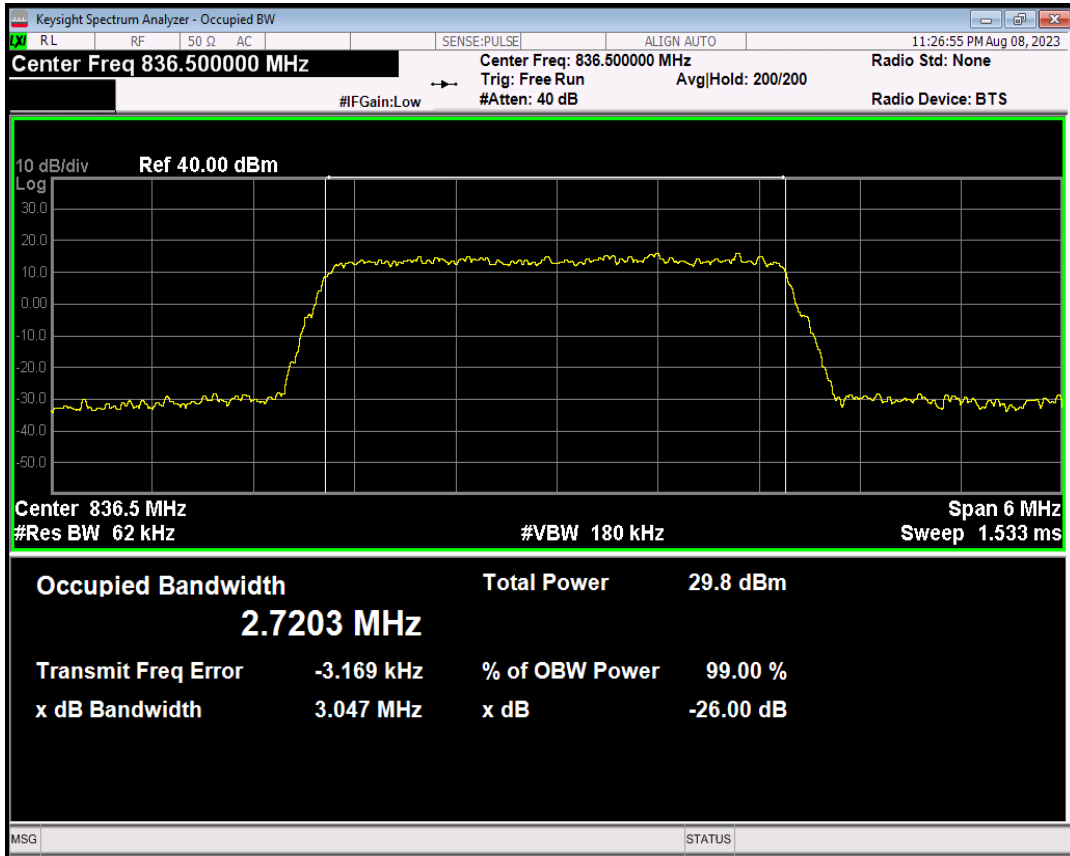

Band5 16QAM BW=3MHz Channel=20525 RB Size=15 Position=#0