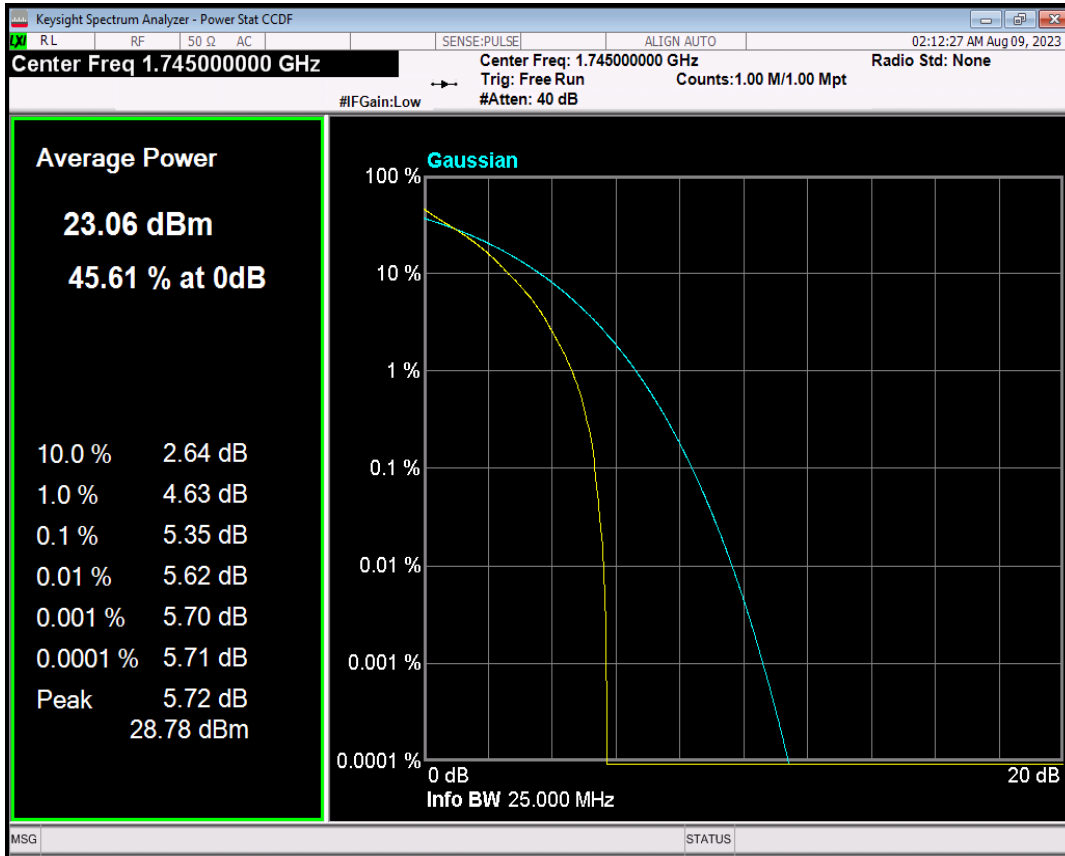

Band66 QPSK BW=1.4MHz Channel=132322 RB Size=1 Position=#0