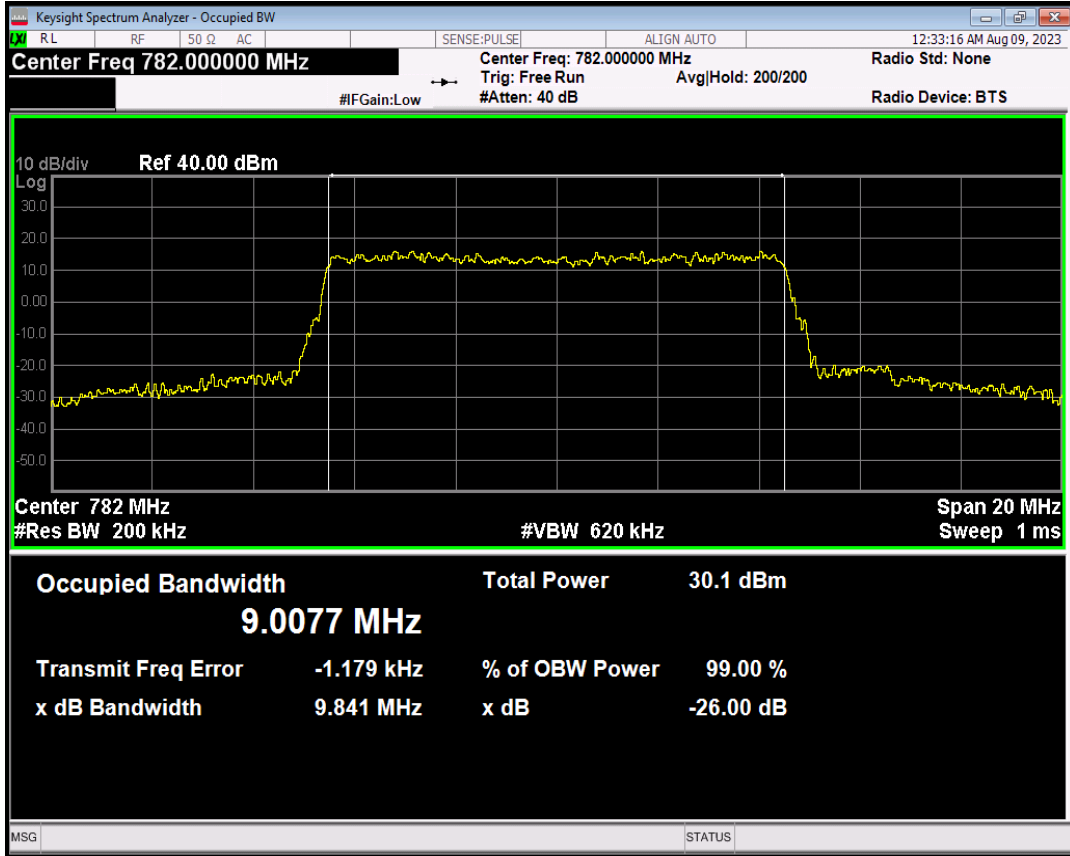

Band13 16QAM BW=10MHz Channel=23230 RB Size=50 Position=#0