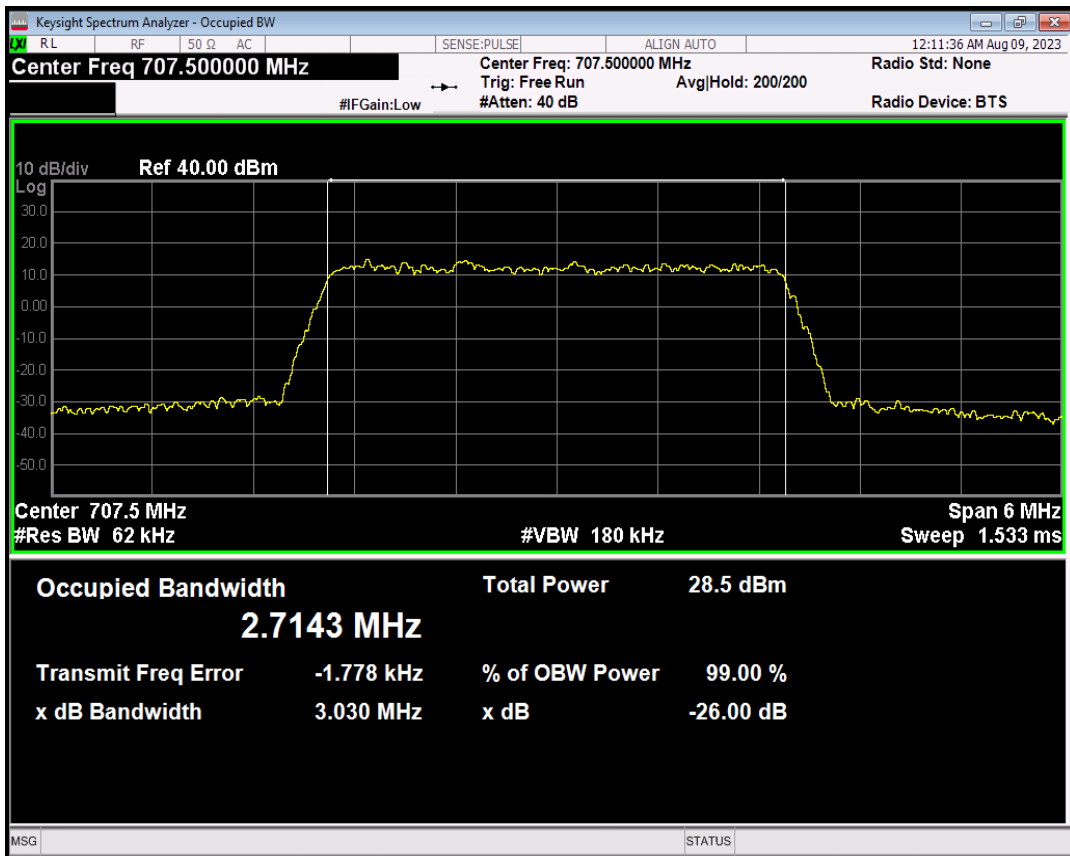

Band12 QPSK BW=1.4MHz Channel=23095 RB Size=6 Position=#0

Band12 16QAM BW=1.4MHz Channel=23095 RB Size=6 Position=#0

Band12 QPSK BW=3MHz Channel=23095 RB Size=15 Position=#0

Band12 16QAM BW=3MHz Channel=23095 RB Size=15 Position=#0