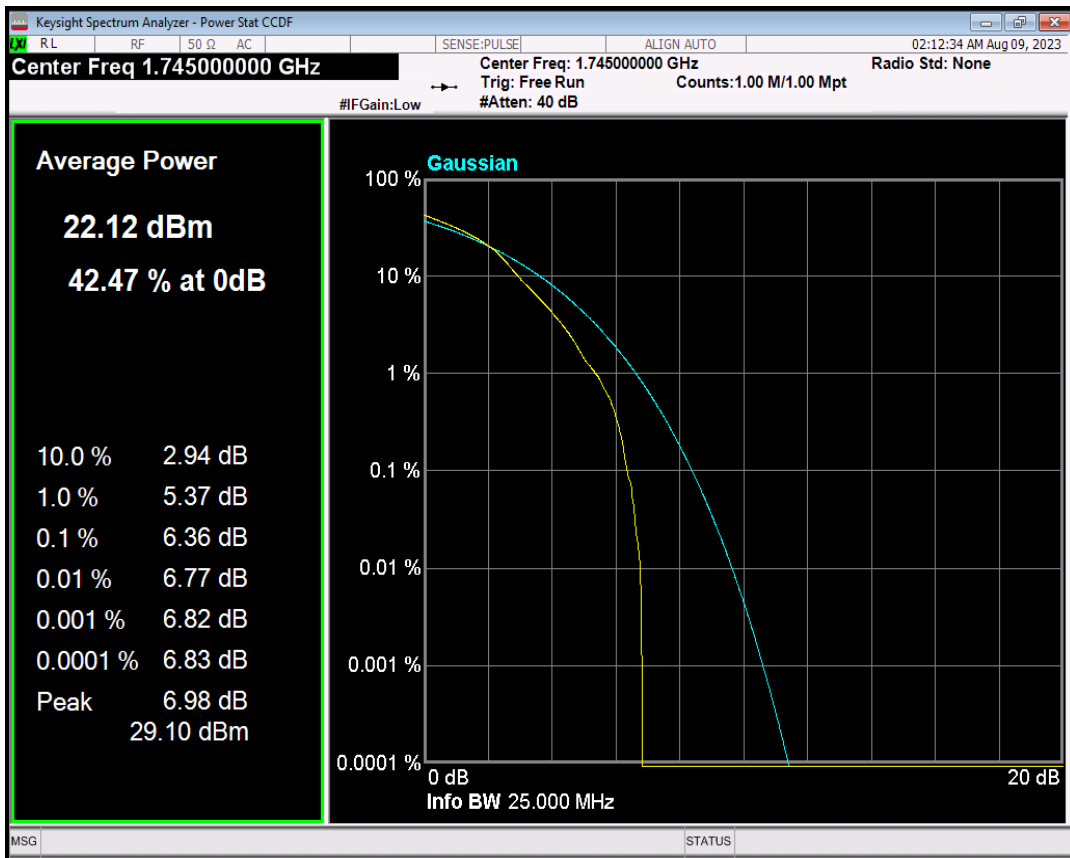

Band66 16QAM BW=3MHz Channel=132322 RB Size=1 Position=#0