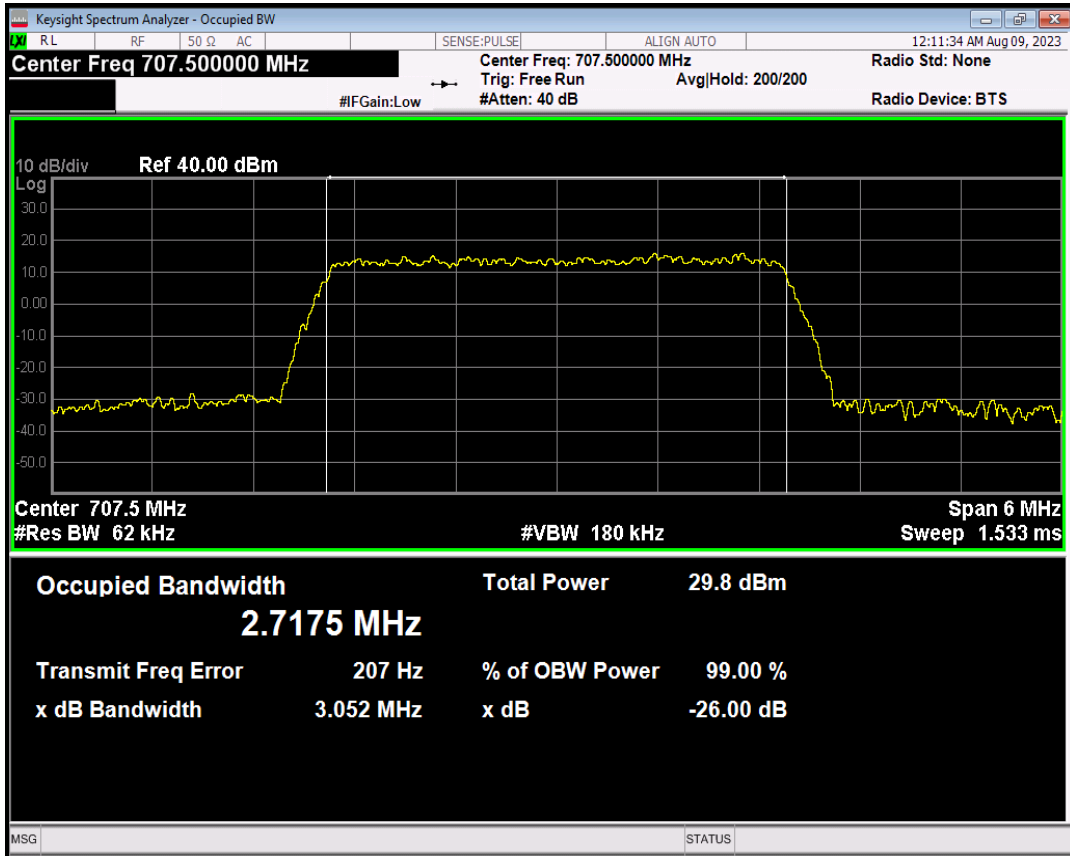

Band12 QPSK BW=1.4MHz Channel=23095 RB Size=6 Position=#0

Band12 16QAM BW=1.4MHz Channel=23095 RB Size=6 Position=#0

Band12 QPSK BW=3MHz Channel=23095 RB Size=15 Position=#0

Band12 16QAM BW=3MHz Channel=23095 RB Size=15 Position=#0