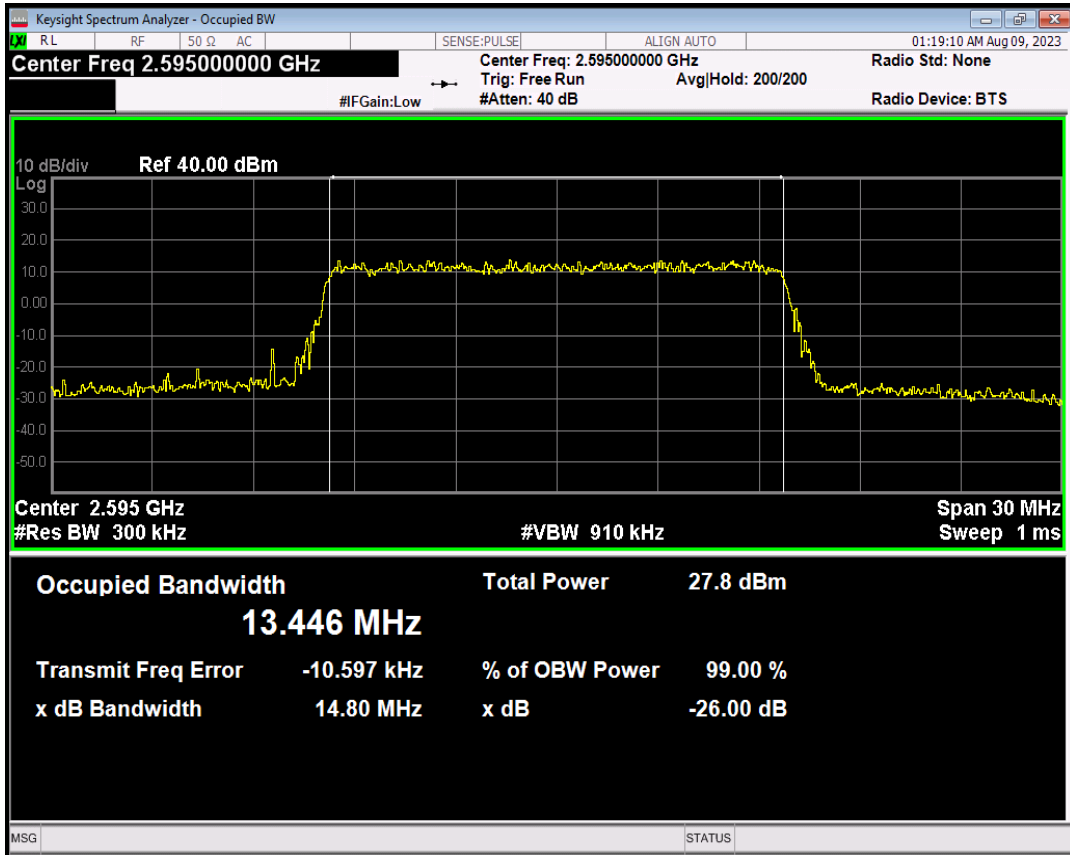

Band38 QPSK BW=20MHz Channel=38000 RB Size=100 Position=#0