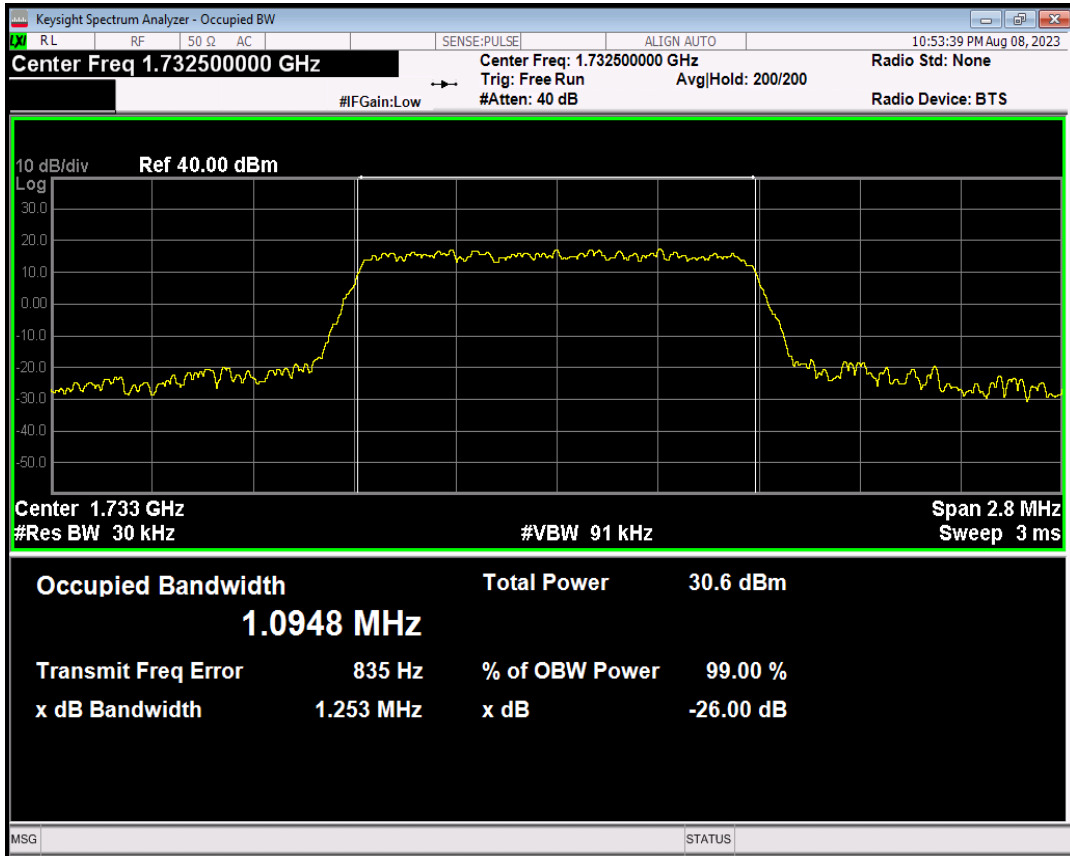

Band4 16QAM BW=1.4MHz Channel=20175 RB Size=6 Position=#0