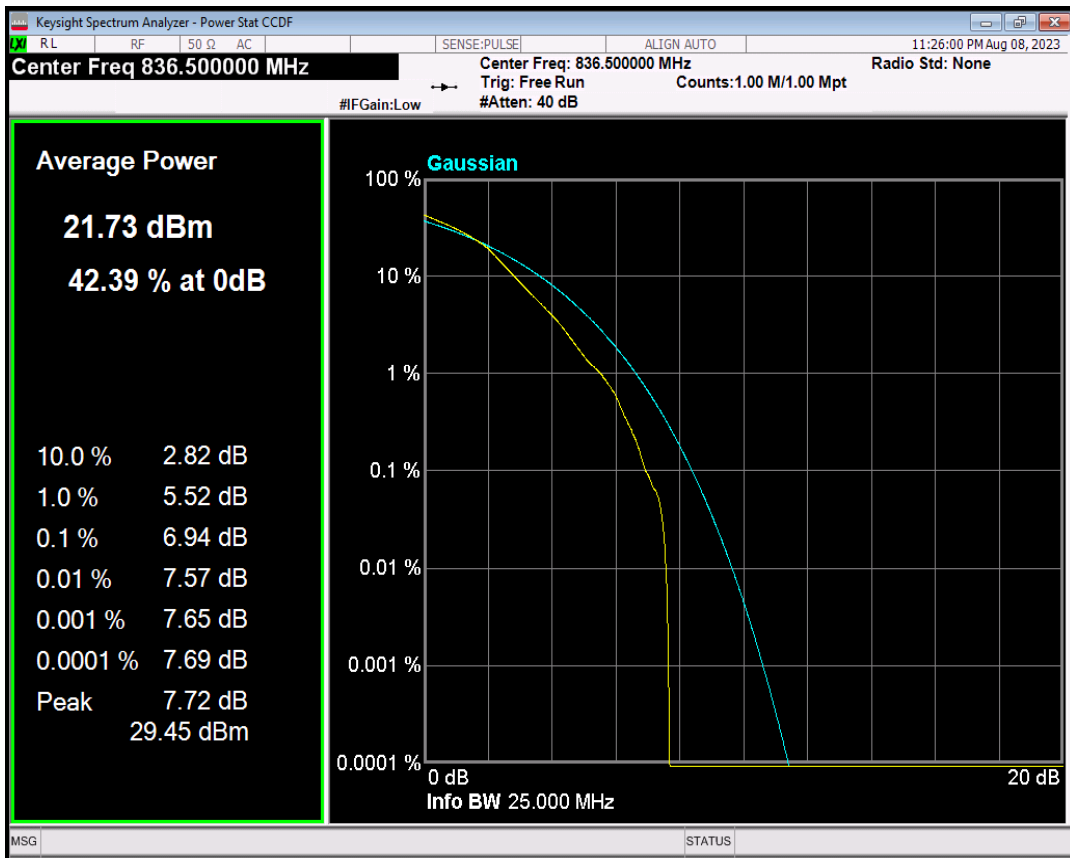

Band5 16QAM BW=3MHz Channel=20525 RB Size=1 Position=#0