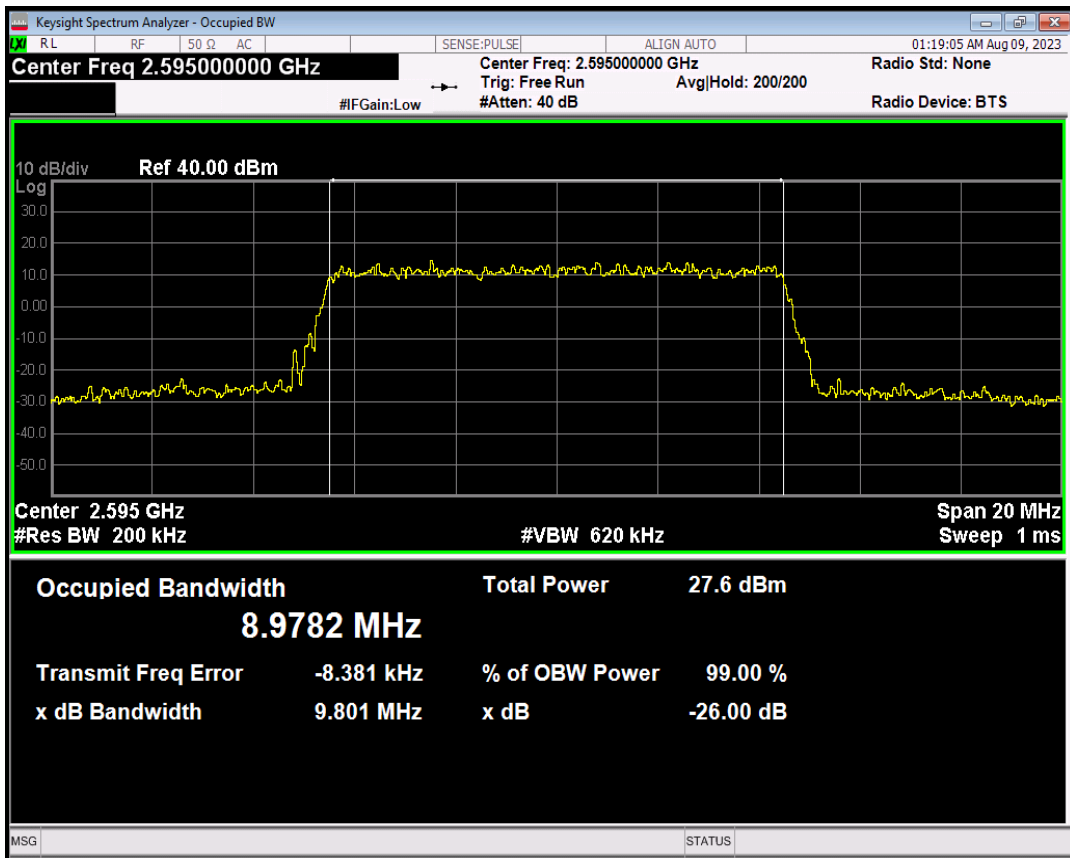

Band38 QPSK BW=5MHz Channel=38000 RB Size=25 Position=#0

Band38 16QAM BW=5MHz Channel=38000 RB Size=25 Position=#0

Band38 QPSK BW=10MHz Channel=38000 RB Size=50 Position=#0

Band38 16QAM BW=10MHz Channel=38000 RB Size=50 Position=#0