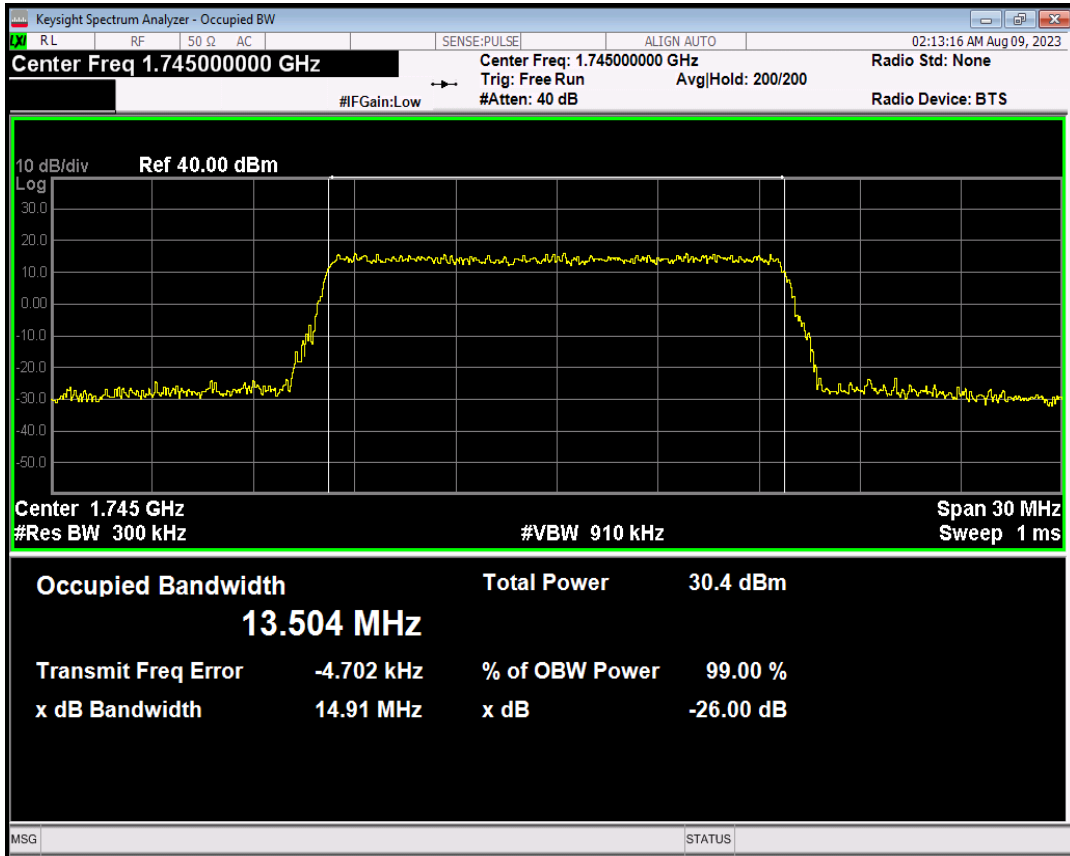

Band66 16QAM BW=15MHz Channel=132322 RB Size=75 Position=#0