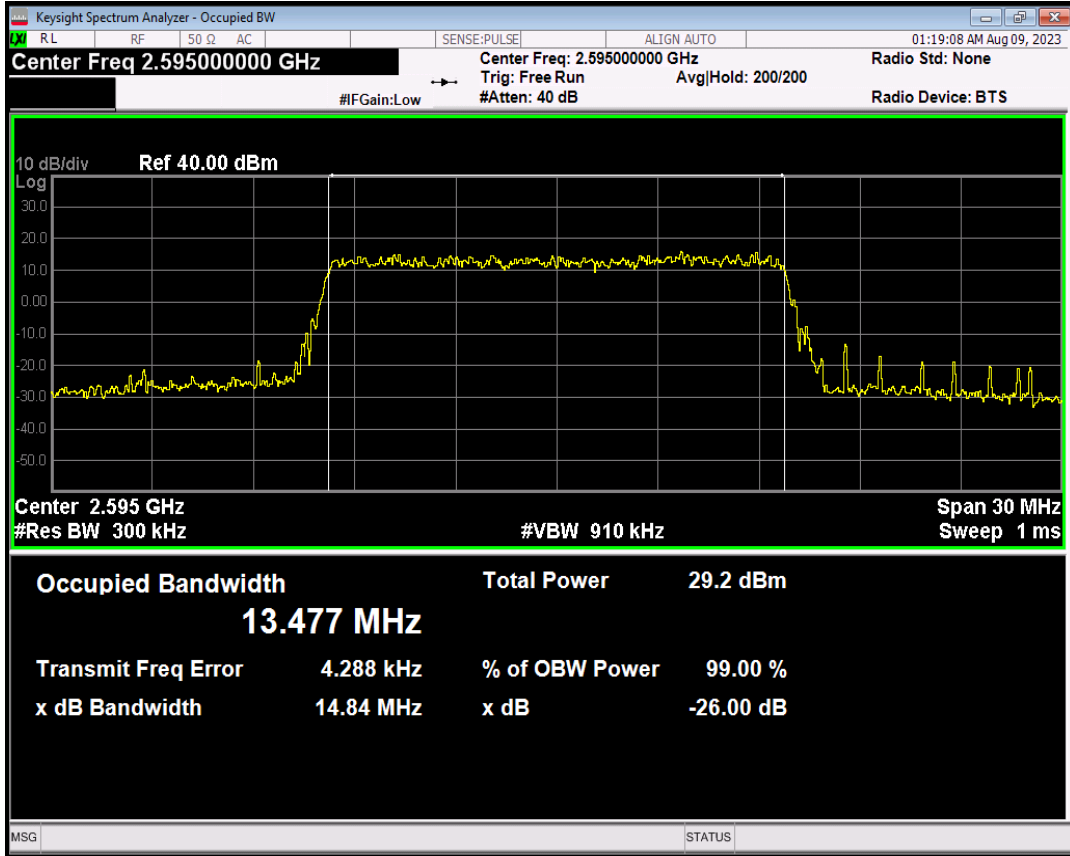

Band38 16QAM BW=15MHz Channel=38000 RB Size=75 Position=#0