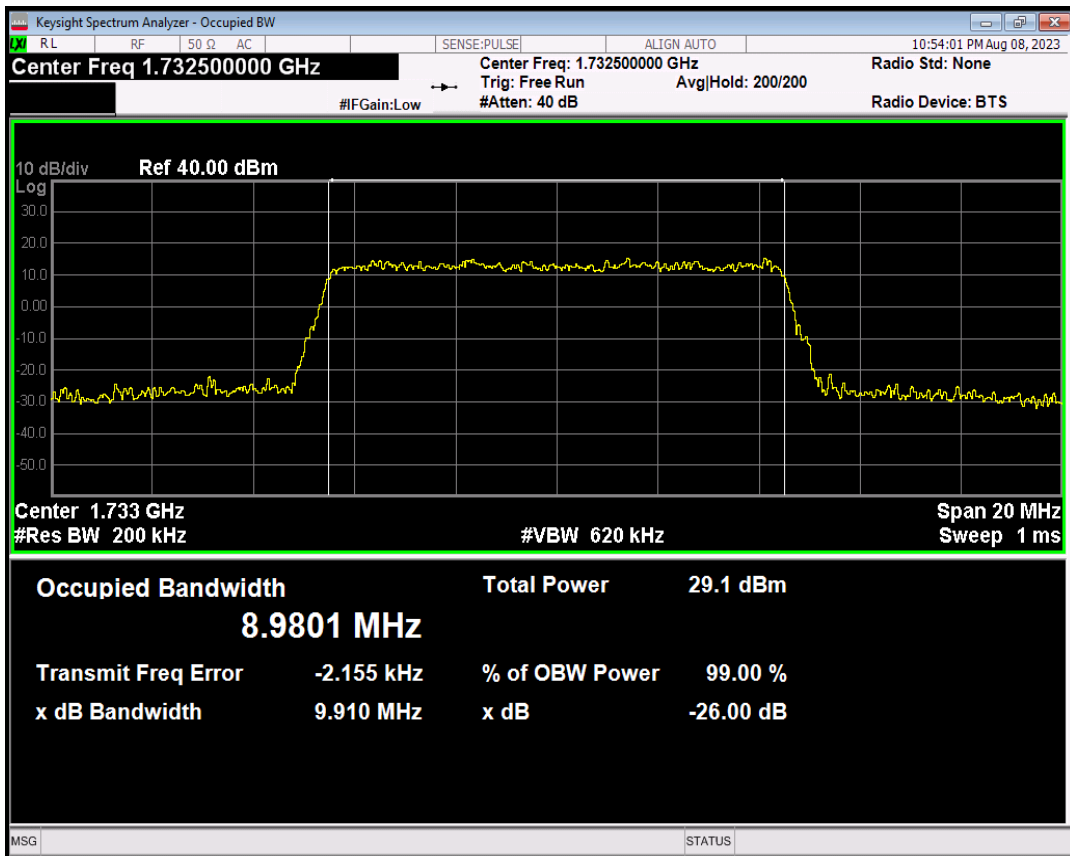

Band4 QPSK BW=5MHz Channel=20175 RB Size=25 Position=#0

Band4 16QAM BW=5MHz Channel=20175 RB Size=25 Position=#0

Band4 QPSK BW=10MHz Channel=20175 RB Size=50 Position=#0

Band4 16QAM BW=10MHz Channel=20175 RB Size=50 Position=#0