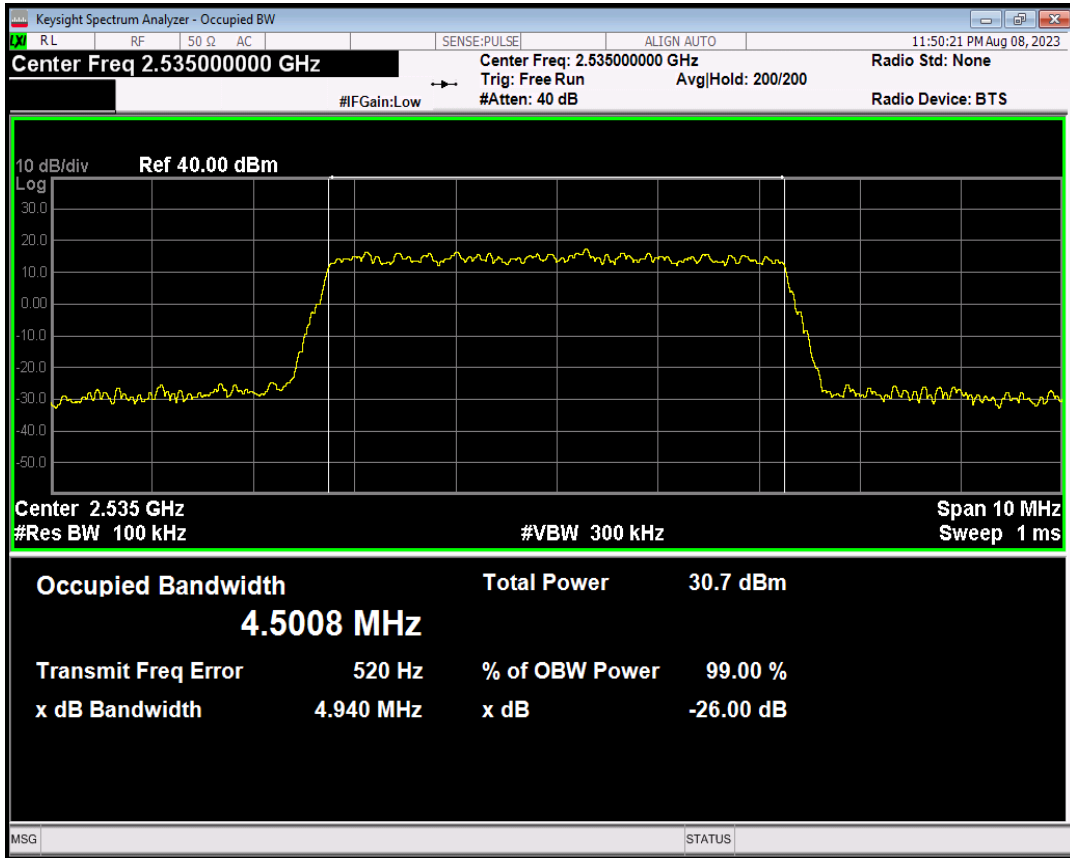

Band7 16QAM BW=5MHz Channel=21100 RB Size=25 Position=#0