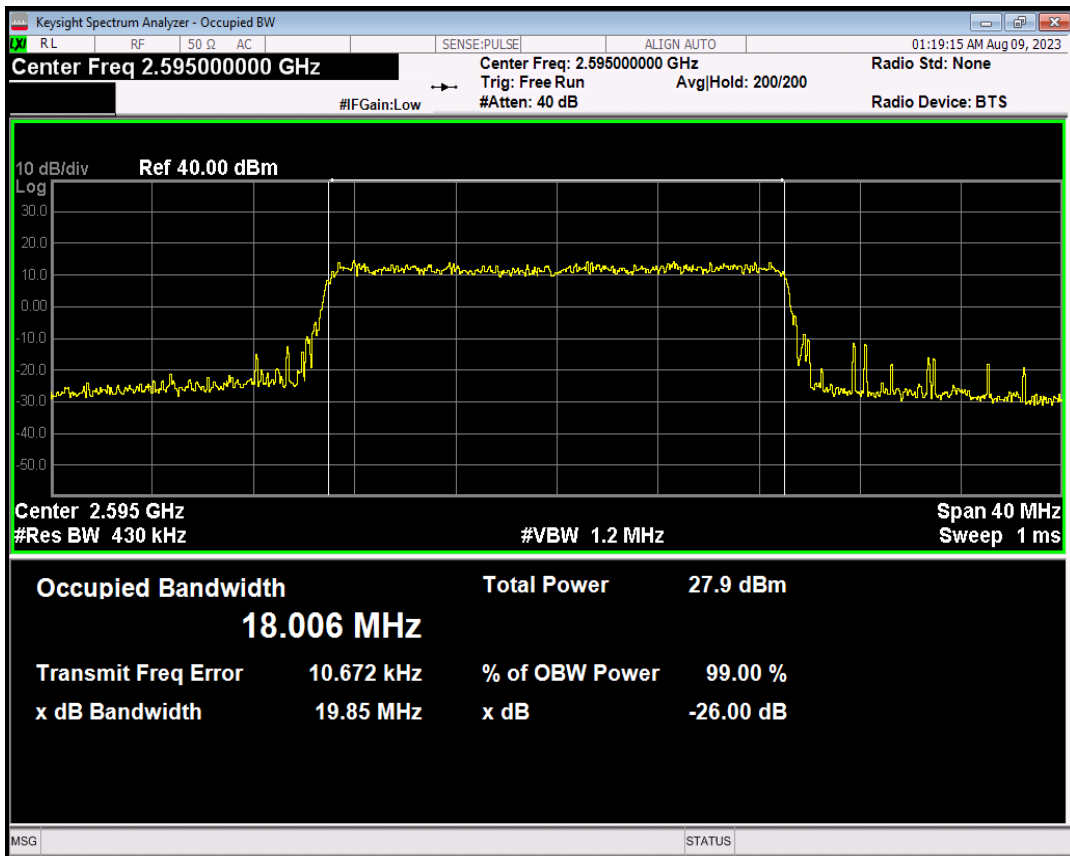

Band38 QPSK BW=15MHz Channel=38000 RB Size=75 Position=#0

Band38 16QAM BW=15MHz Channel=38000 RB Size=75 Position=#0

Band38 QPSK BW=20MHz Channel=38000 RB Size=100 Position=#0

Band38 16QAM BW=20MHz Channel=38000 RB Size=100 Position=#0