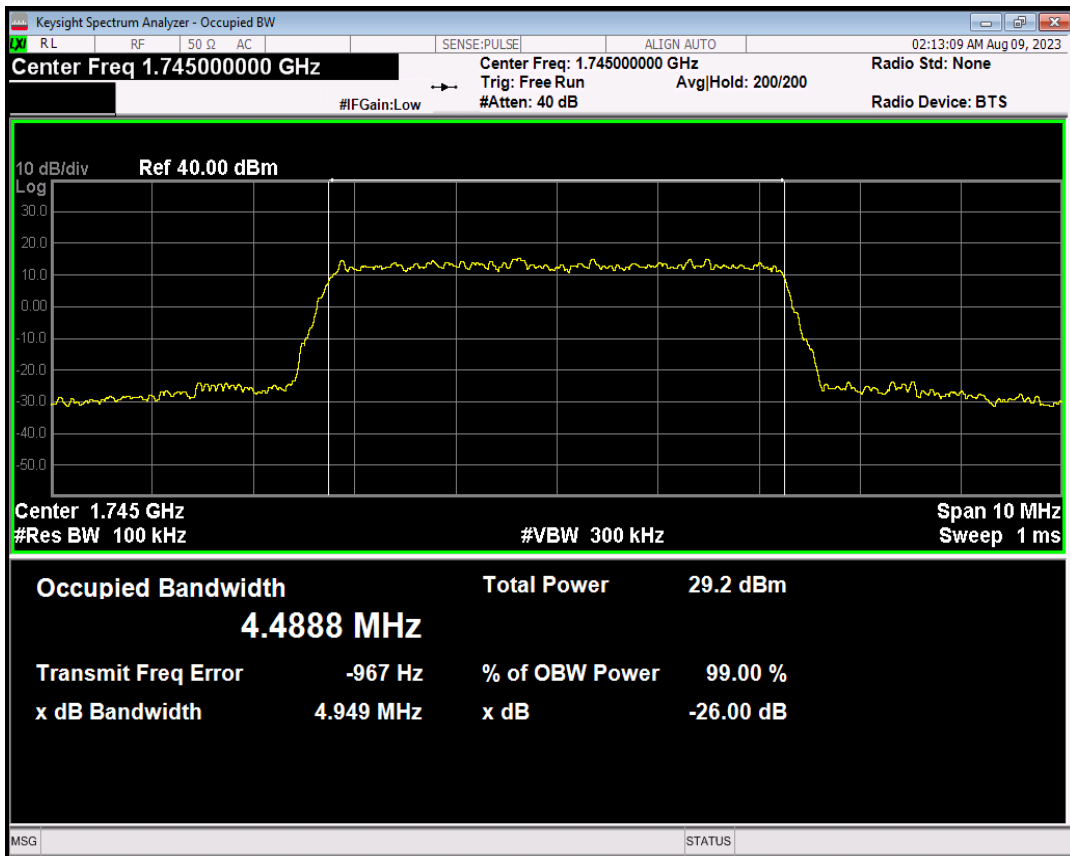

Band66 QPSK BW=3MHz Channel=132322 RB Size=15 Position=#0

Band66 16QAM BW=3MHz Channel=132322 RB Size=15 Position=#0

Band66 QPSK BW=5MHz Channel=132322 RB Size=25 Position=#0

Band66 16QAM BW=5MHz Channel=132322 RB Size=25 Position=#0