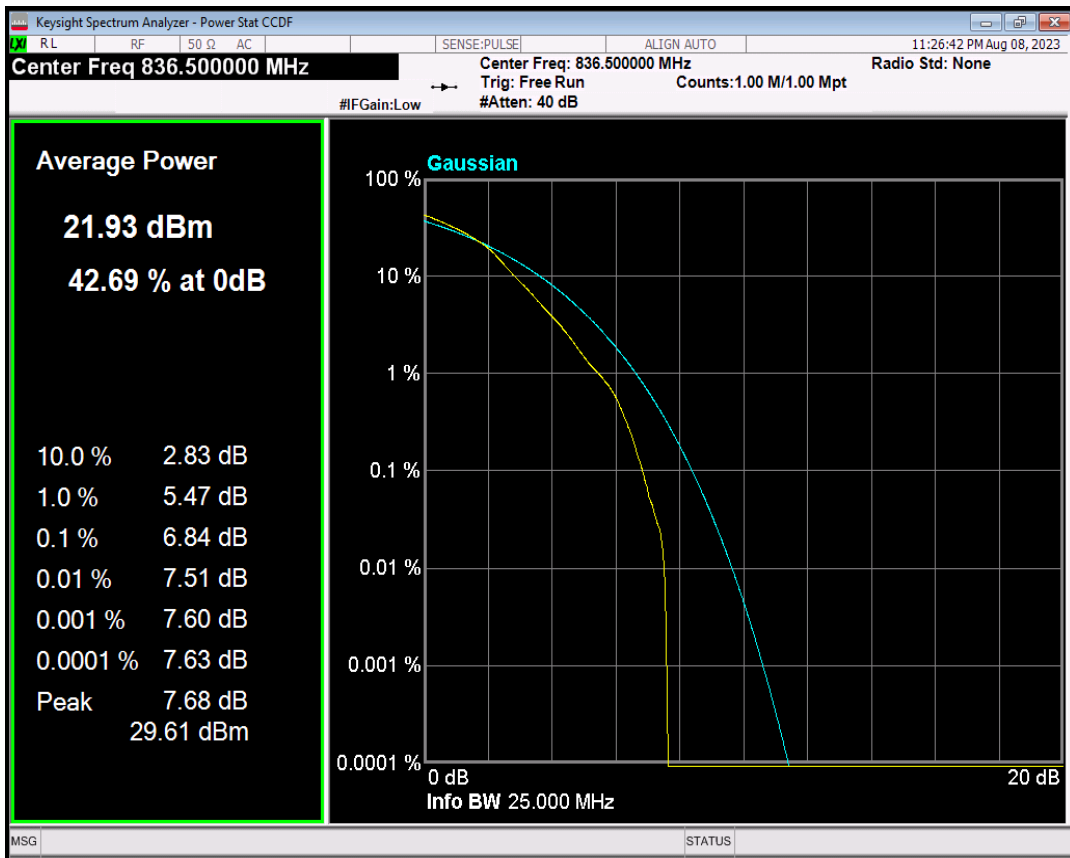

Band5 QPSK BW=3MHz Channel=20525 RB Size=1 Position=#0

Band5 16QAM BW=3MHz Channel=20525 RB Size=1 Position=#0

Band5 QPSK BW=5MHz Channel=20525 RB Size=1 Position=#0

Band5 16QAM BW=5MHz Channel=20525 RB Size=1 Position=#0