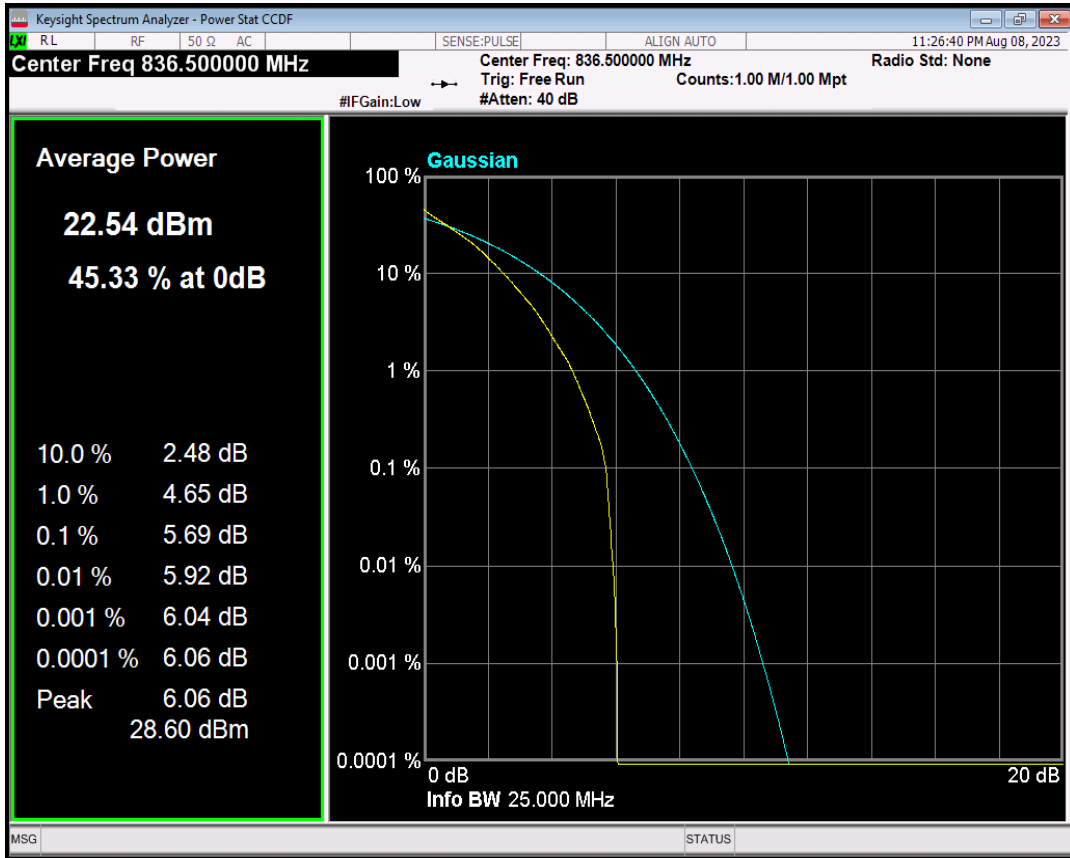

Band5 QPSK BW=3MHz Channel=20525 RB Size=1 Position=#0

Band5 16QAM BW=3MHz Channel=20525 RB Size=1 Position=#0

Band5 QPSK BW=5MHz Channel=20525 RB Size=1 Position=#0

Band5 16QAM BW=5MHz Channel=20525 RB Size=1 Position=#0