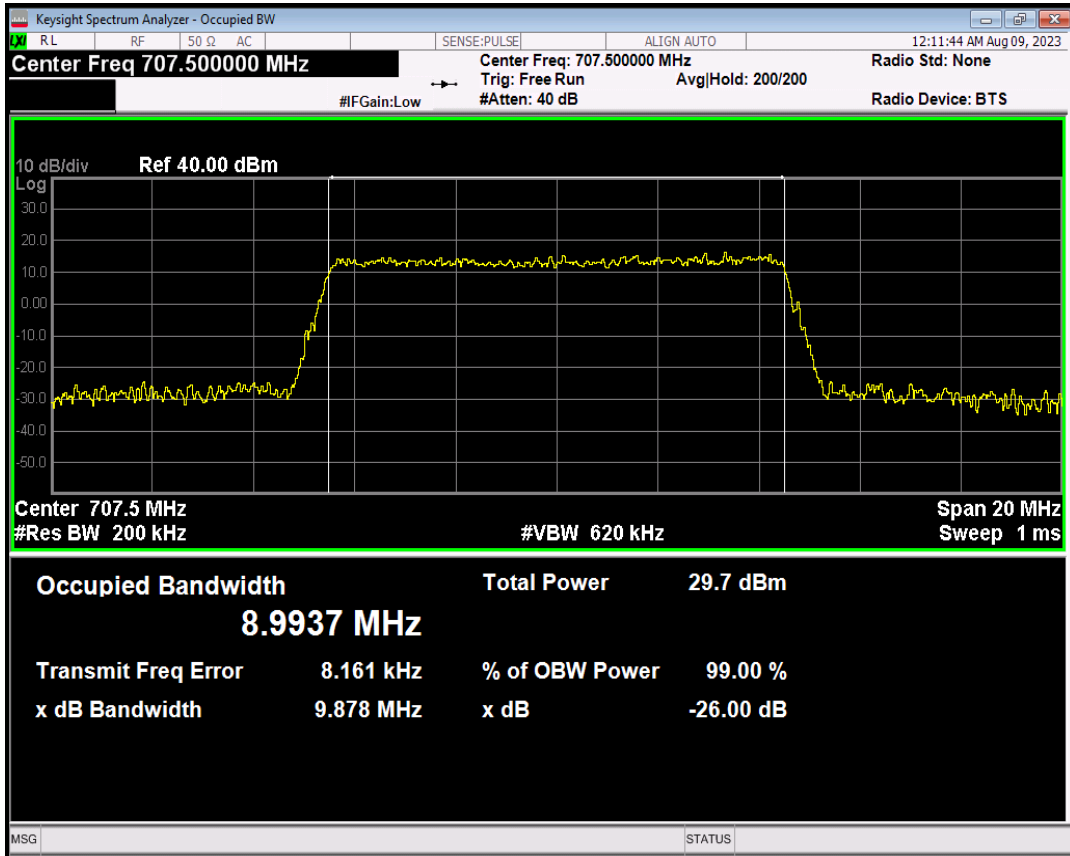

Band12 16QAM BW=10MHz Channel=23095 RB Size=50 Position=#0