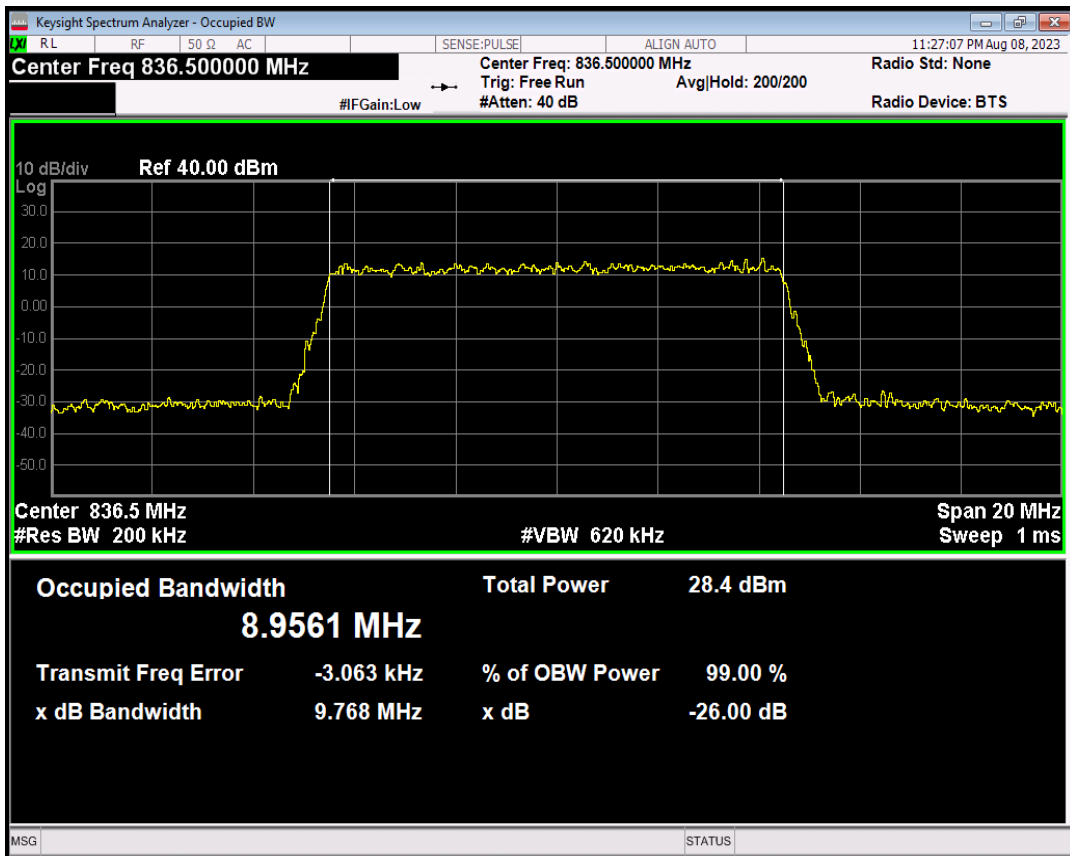

Band66 QPSK BW=1.4MHz Channel=132322 RB Size=6 Position=#0