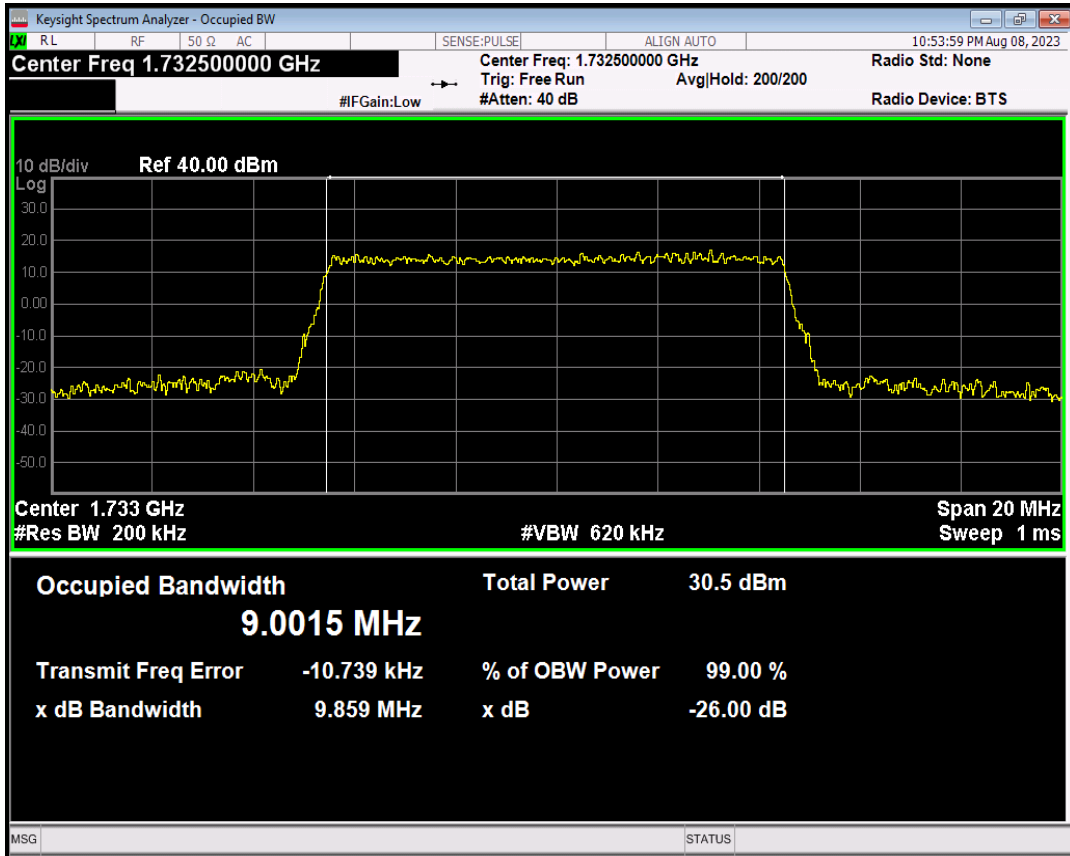

Band4 16QAM BW=10MHz Channel=20175 RB Size=50 Position=#0