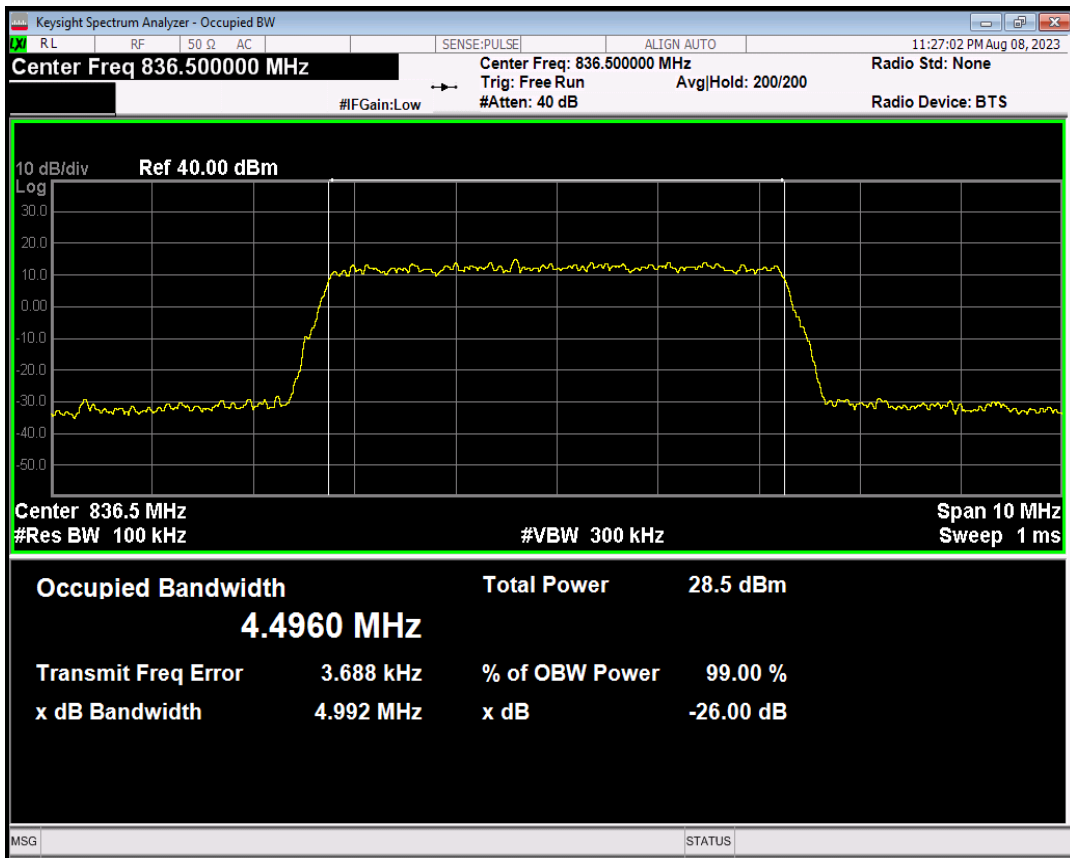

Band5 QPSK BW=3MHz Channel=20525 RB Size=15 Position=#0

Band5 16QAM BW=3MHz Channel=20525 RB Size=15 Position=#0

Band5 QPSK BW=5MHz Channel=20525 RB Size=25 Position=#0

Band5 16QAM BW=5MHz Channel=20525 RB Size=25 Position=#0