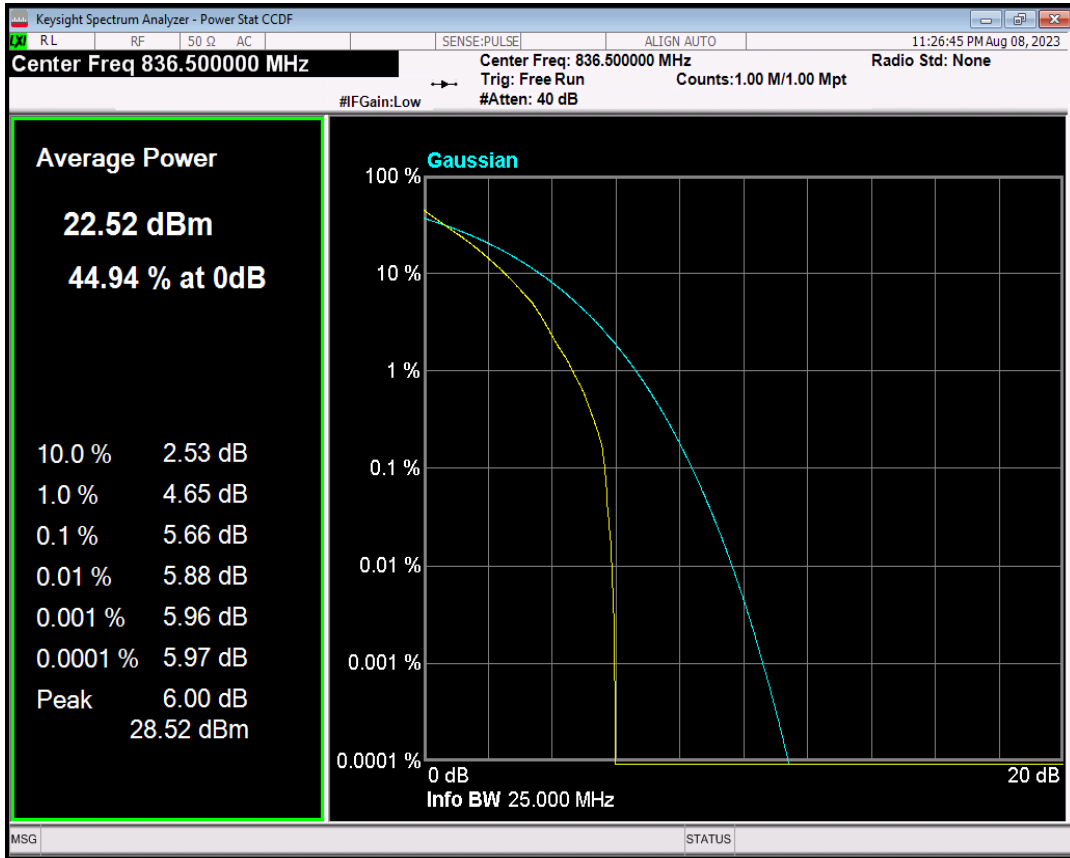

Band5 QPSK BW=10MHz Channel=20525 RB Size=1 Position=#0