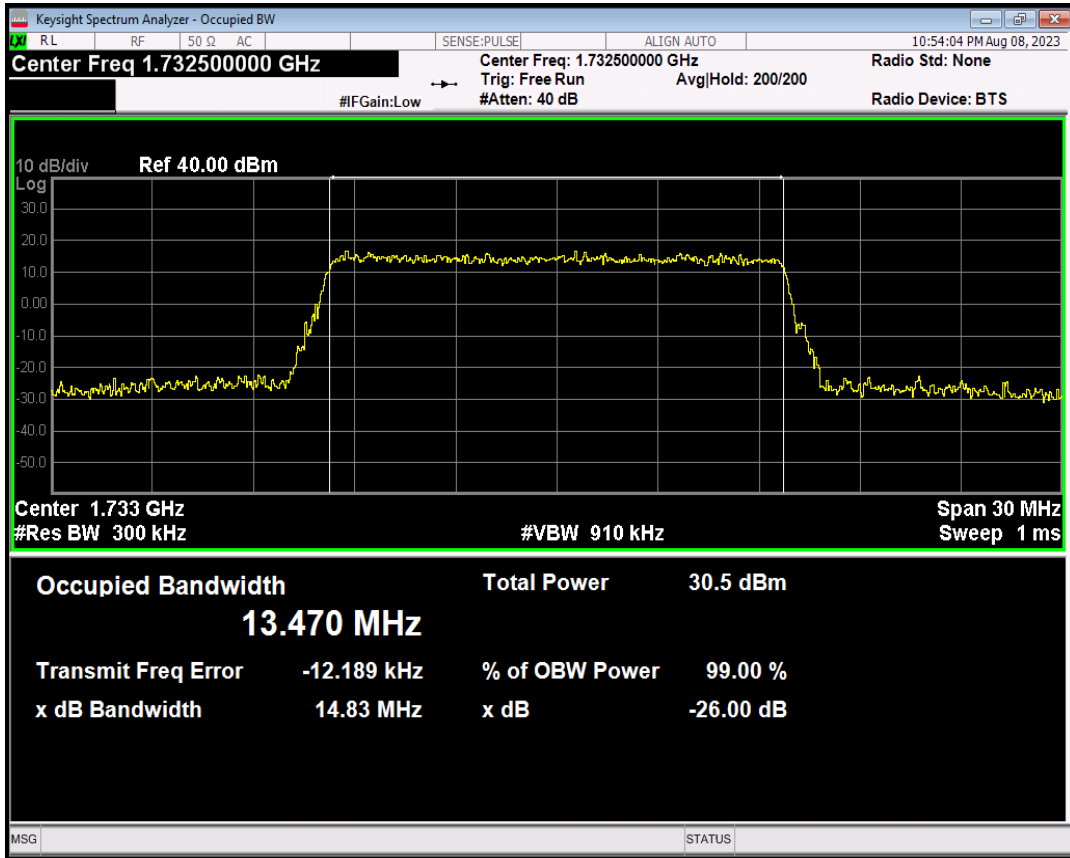

Band4 16QAM BW=15MHz Channel=20175 RB Size=75 Position=#0