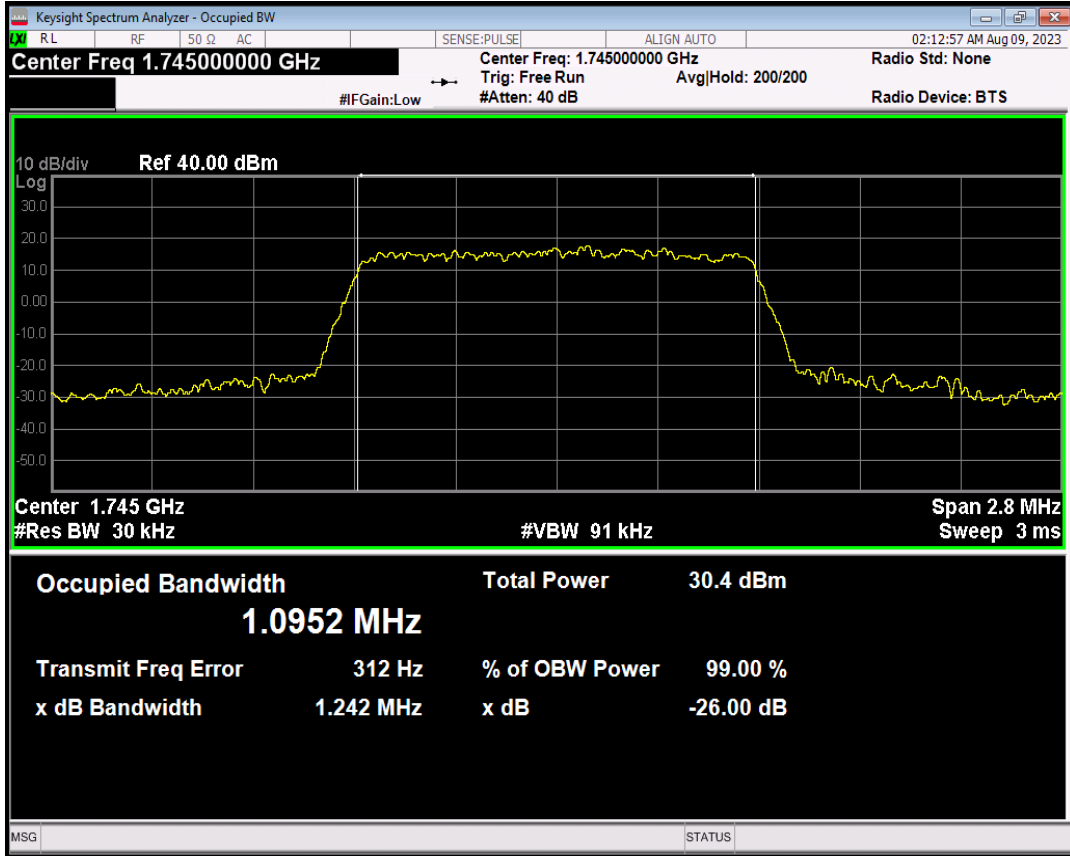

Band66 16QAM BW=1.4MHz Channel=132322 RB Size=6 Position=#0