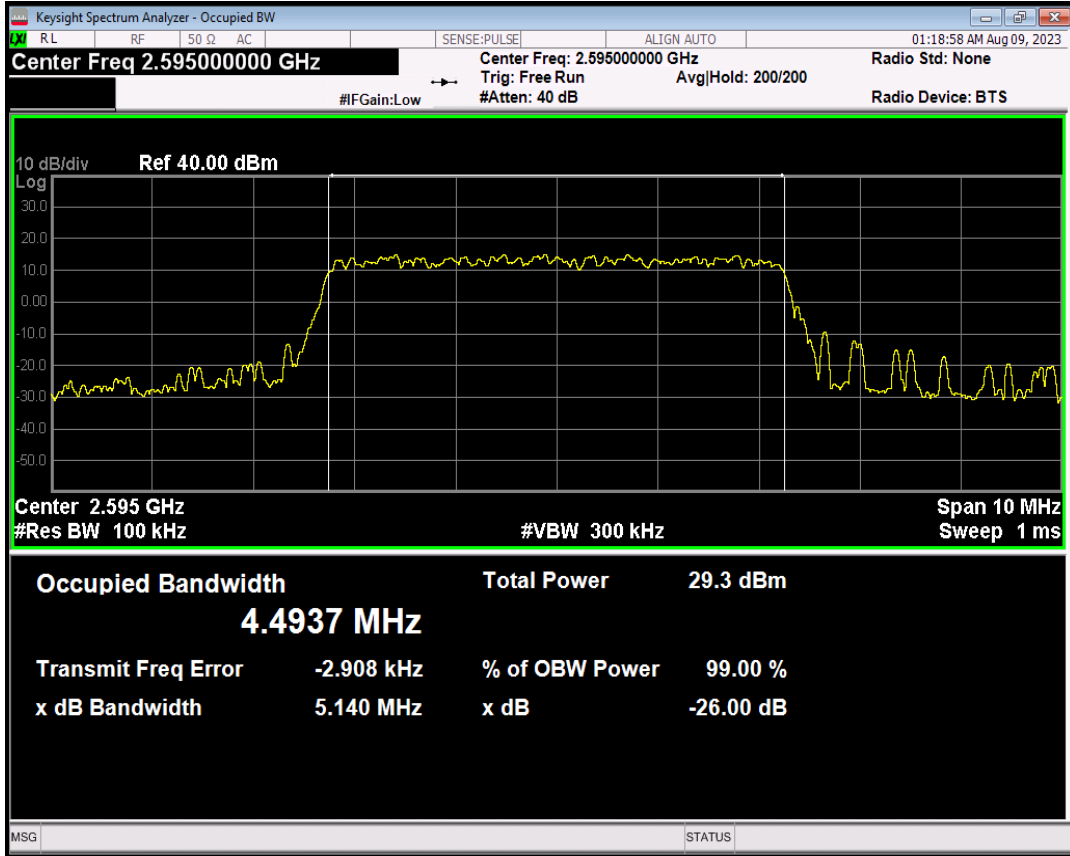

Band38 16QAM BW=5MHz Channel=38000 RB Size=25 Position=#0