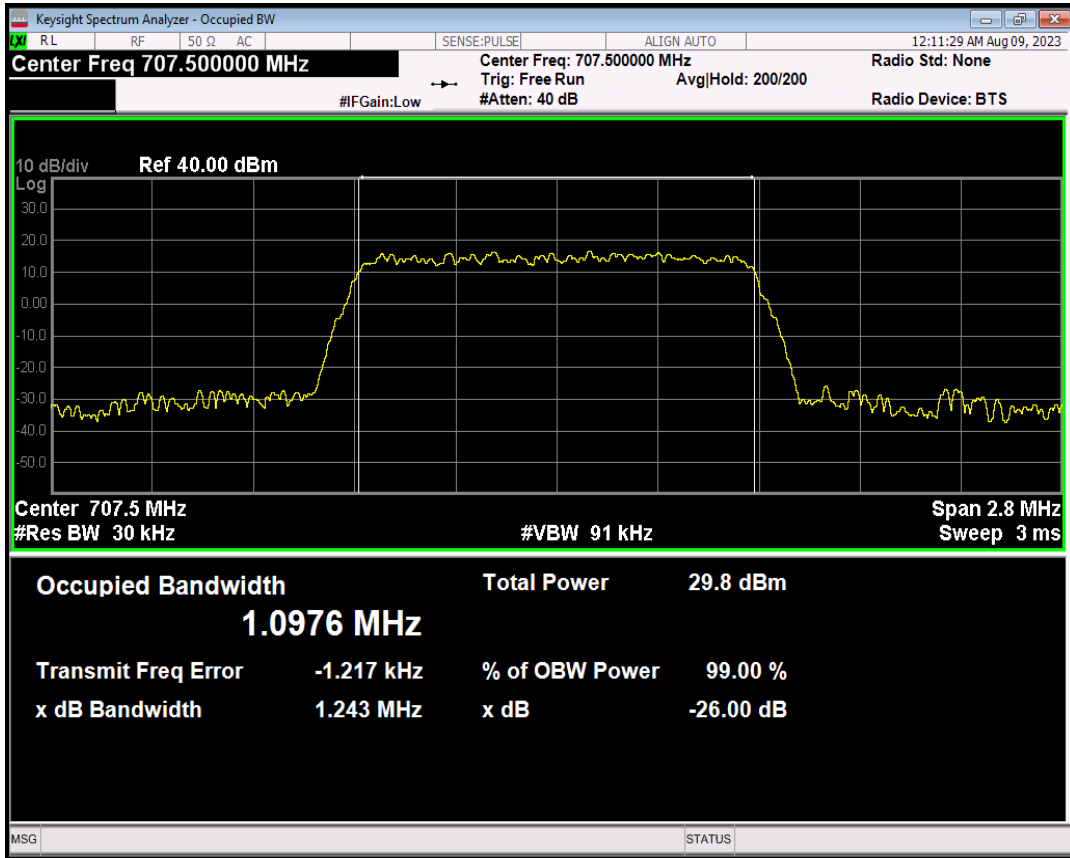

Band12 16QAM BW=1.4MHz Channel=23095 RB Size=6 Position=#0