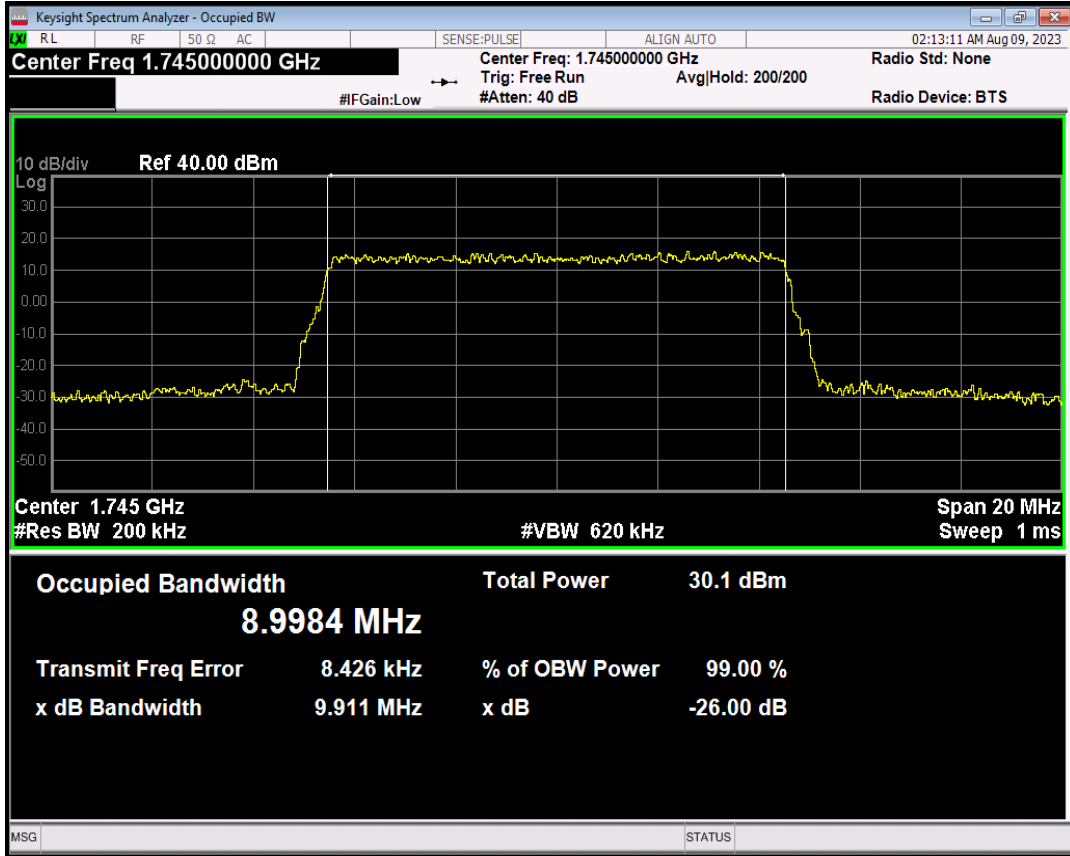

Band66 16QAM BW=10MHz Channel=132322 RB Size=50 Position=#0