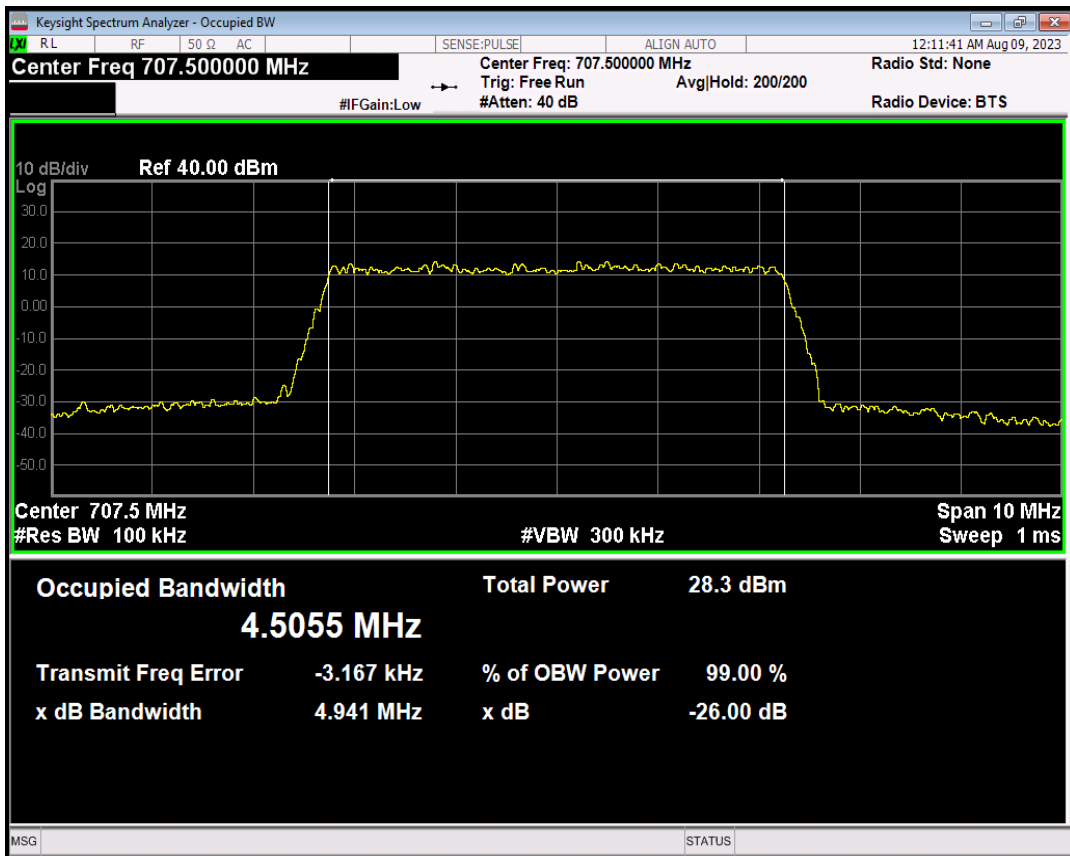

Band12 QPSK BW=10MHz Channel=23095 RB Size=50 Position=#0