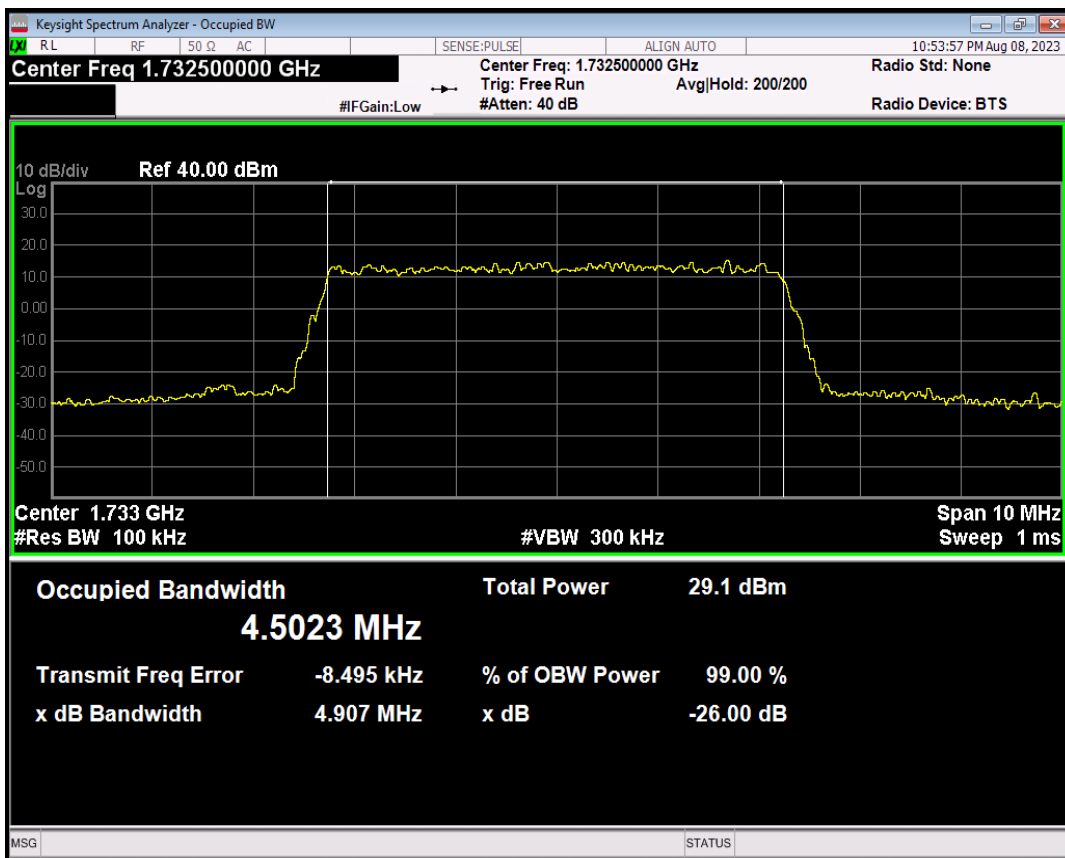

Band4 QPSK BW=10MHz Channel=20175 RB Size=50 Position=#0