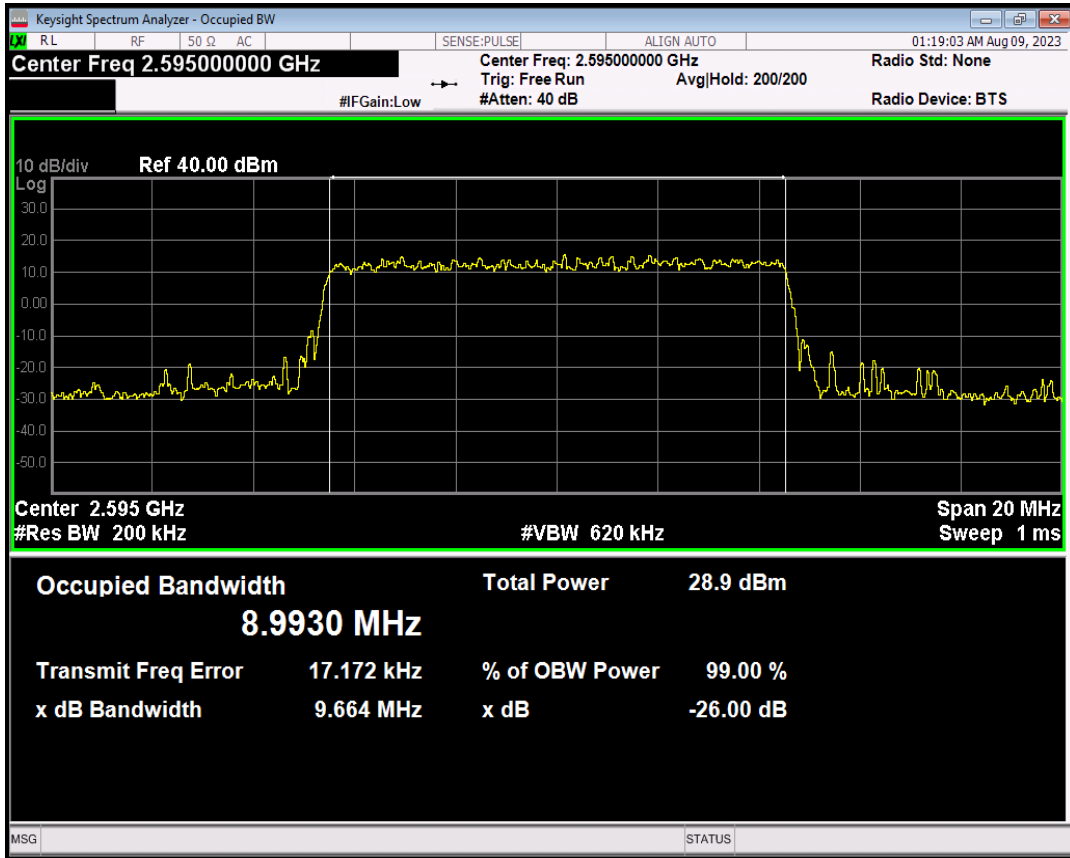

Band38 16QAM BW=10MHz Channel=38000 RB Size=50 Position=#0