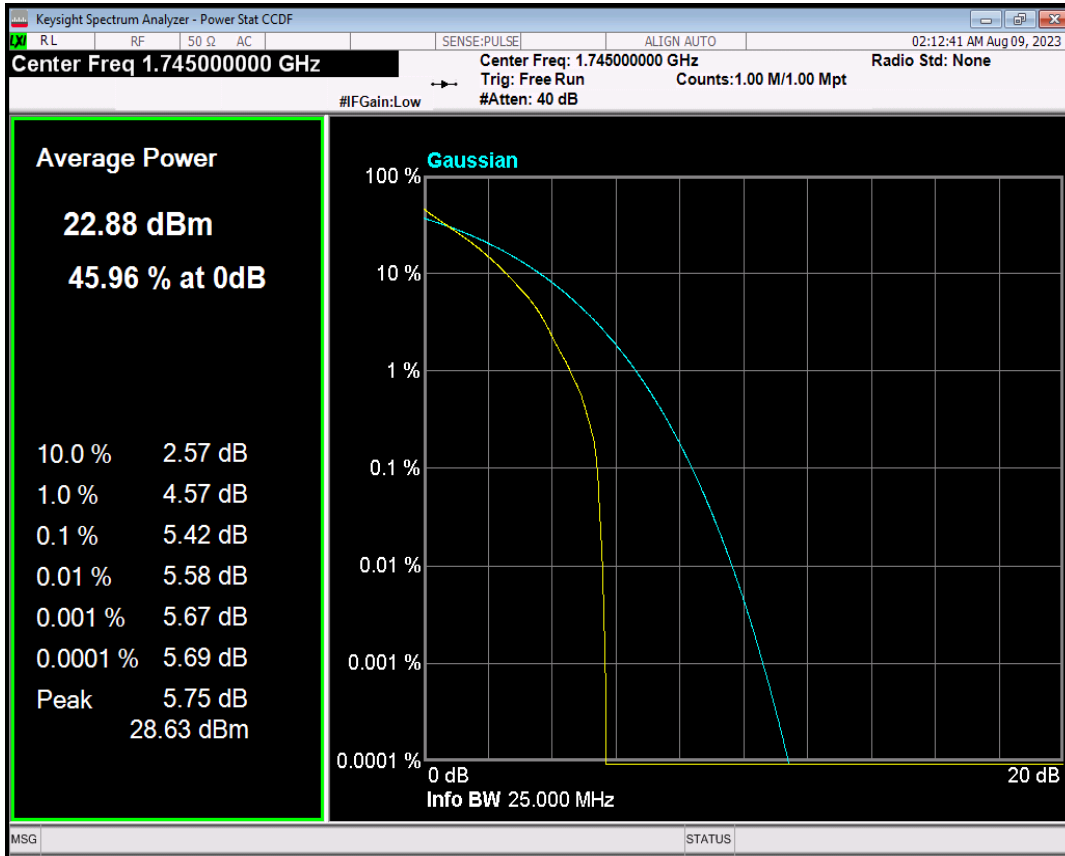

Band66 QPSK BW=10MHz Channel=132322 RB Size=1 Position=#0