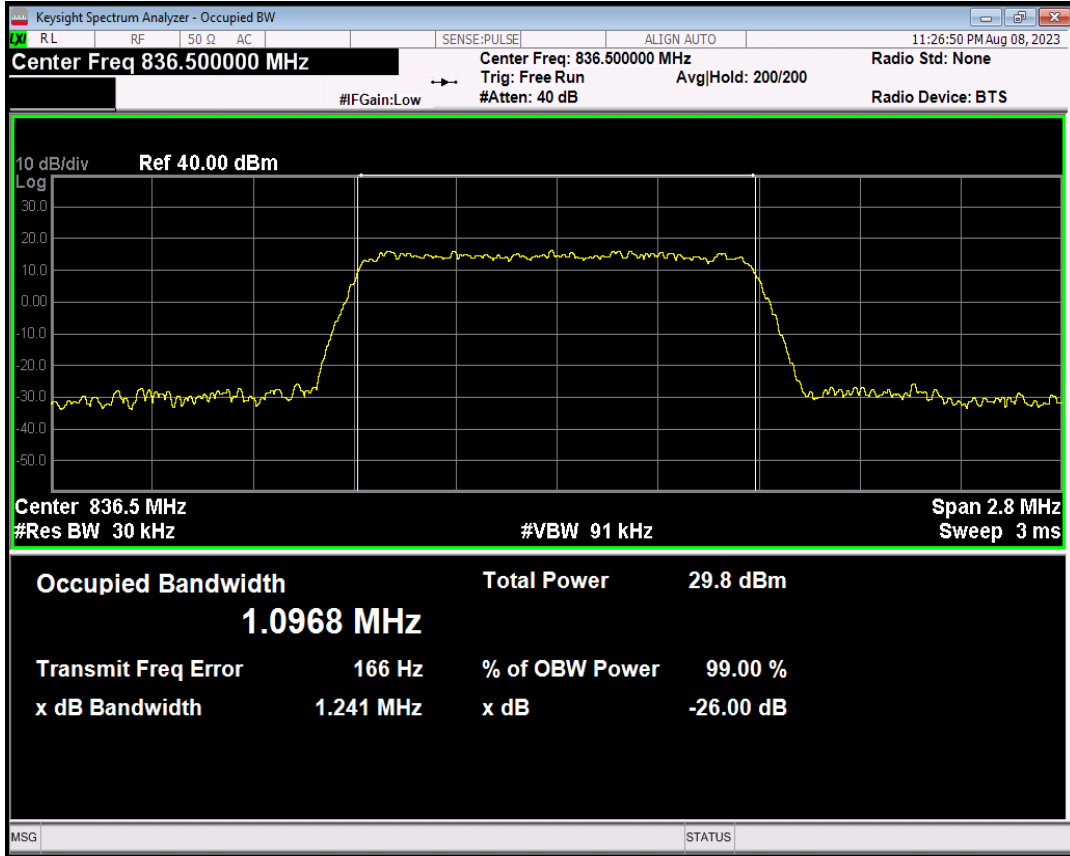

Band5 16QAM BW=1.4MHz Channel=20525 RB Size=6 Position=#0