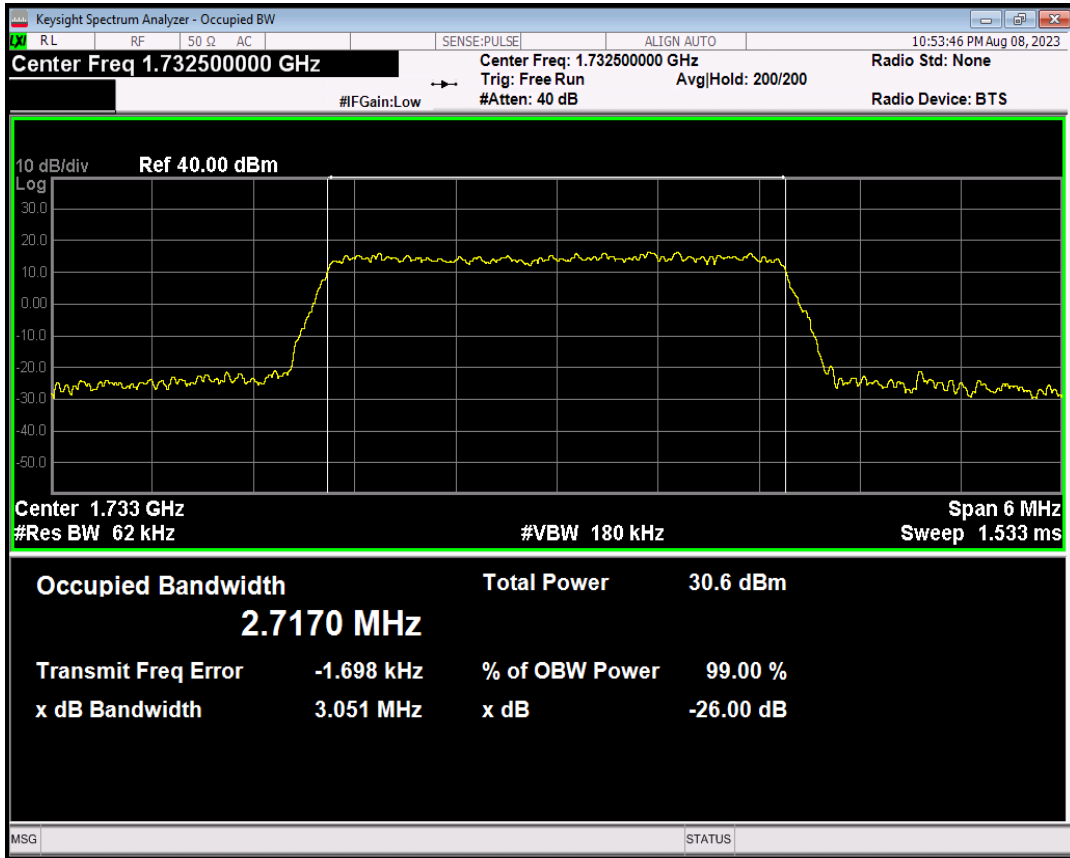

Band4 16QAM BW=3MHz Channel=20175 RB Size=15 Position=#0