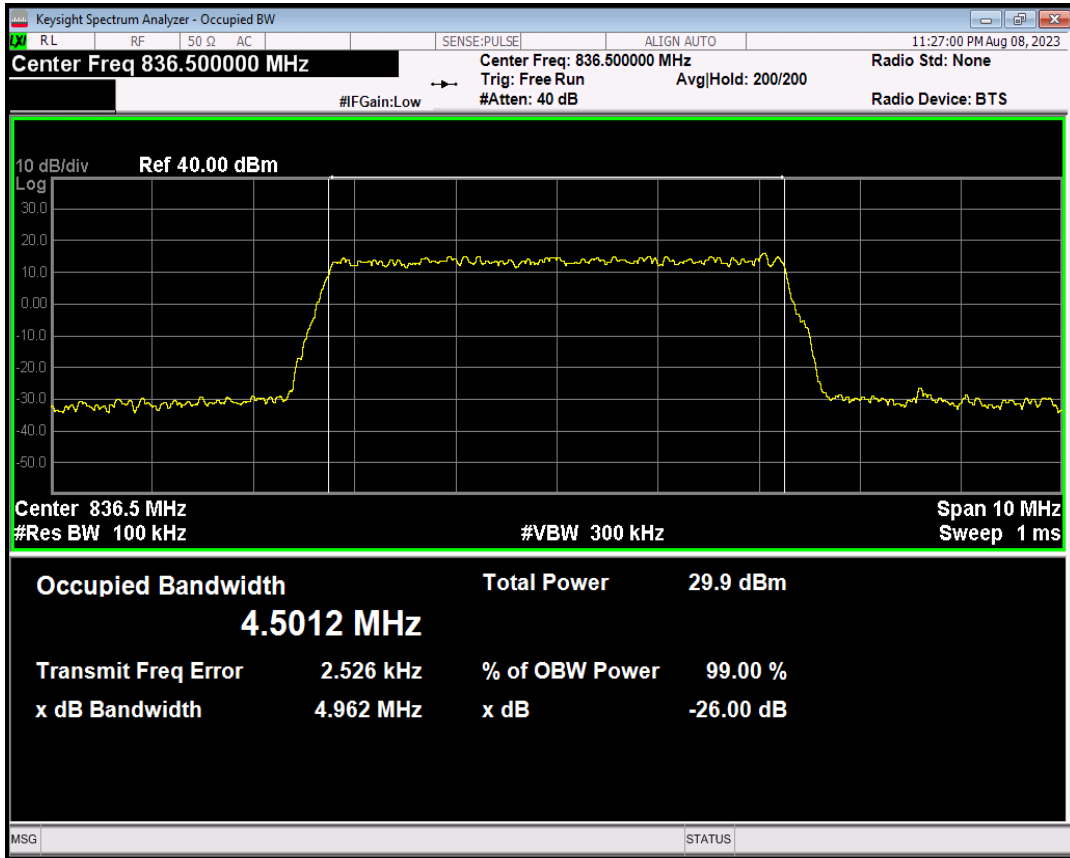

Band5 16QAM BW=5MHz Channel=20525 RB Size=25 Position=#0