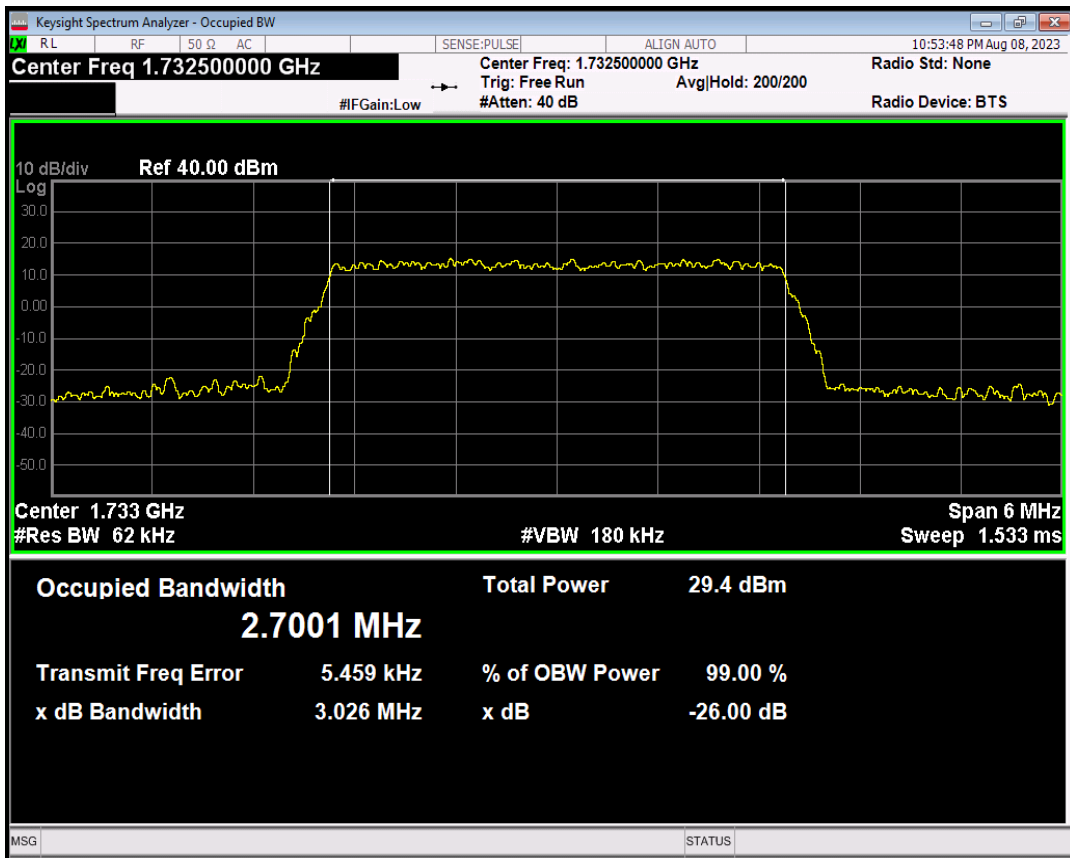

Band4 QPSK BW=1.4MHz Channel=20175 RB Size=6 Position=#0

Band4 16QAM BW=1.4MHz Channel=20175 RB Size=6 Position=#0

Band4 QPSK BW=3MHz Channel=20175 RB Size=15 Position=#0

Band4 16QAM BW=3MHz Channel=20175 RB Size=15 Position=#0