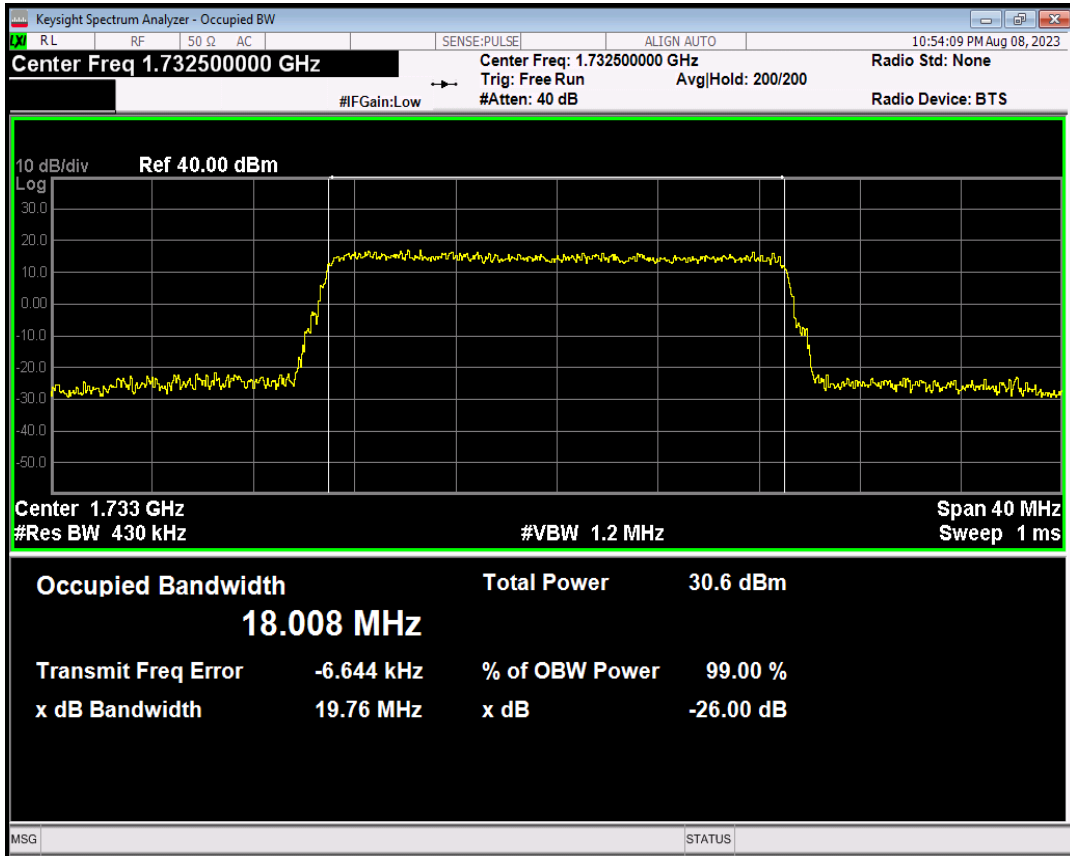

Band4 16QAM BW=20MHz Channel=20175 RB Size=100 Position=#0