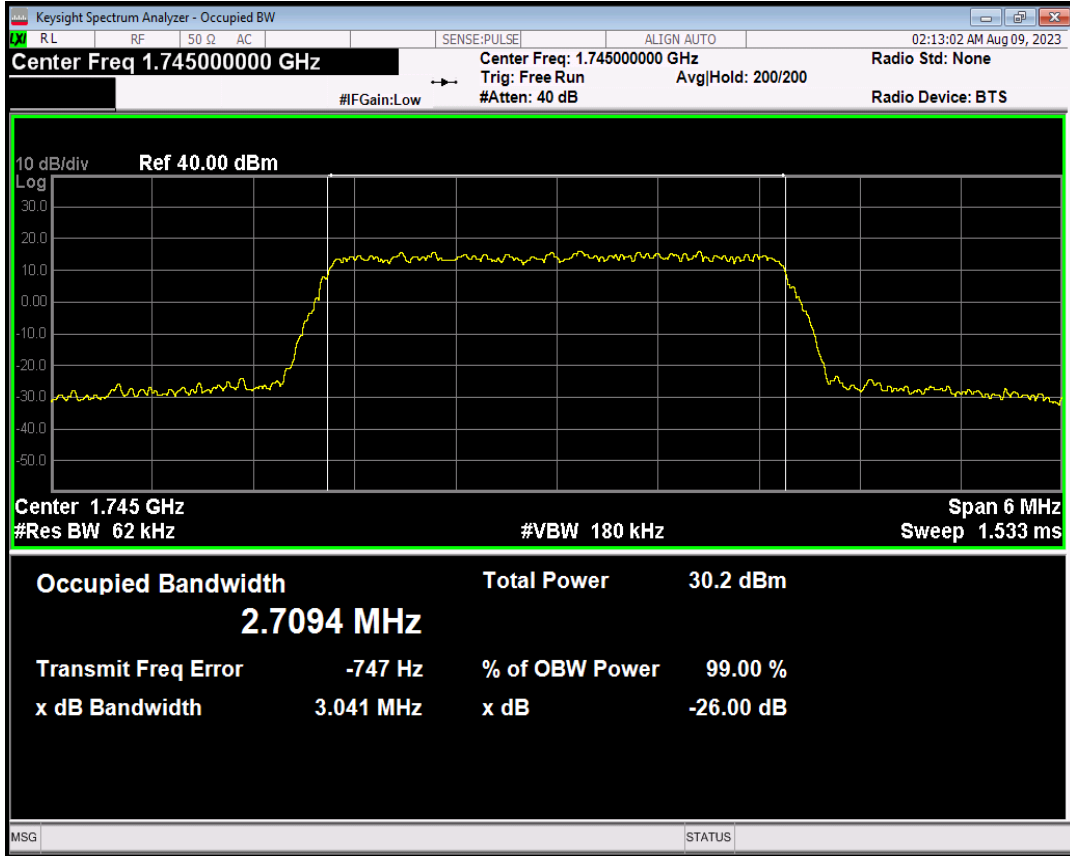

Band66 16QAM BW=3MHz Channel=132322 RB Size=15 Position=#0