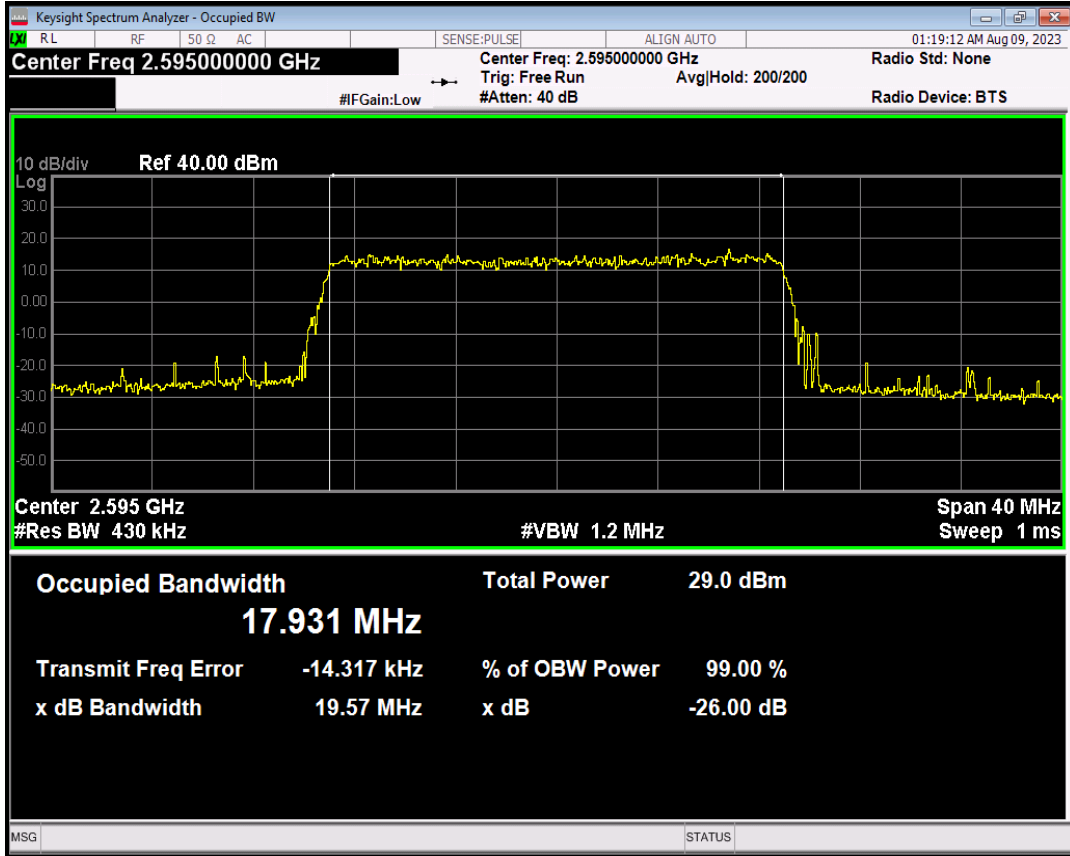

Band38 QPSK BW=15MHz Channel=38000 RB Size=75 Position=#0

Band38 16QAM BW=15MHz Channel=38000 RB Size=75 Position=#0

Band38 QPSK BW=20MHz Channel=38000 RB Size=100 Position=#0

Band38 16QAM BW=20MHz Channel=38000 RB Size=100 Position=#0