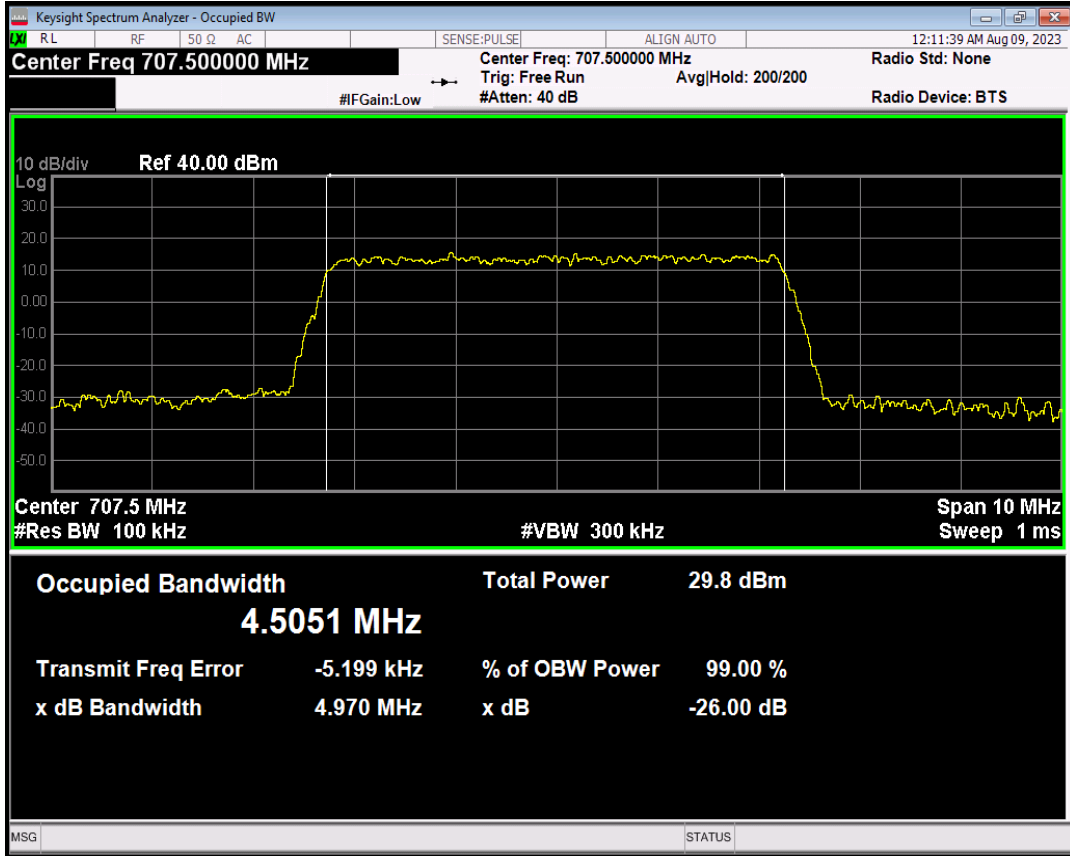

Band12 16QAM BW=5MHz Channel=23095 RB Size=25 Position=#0