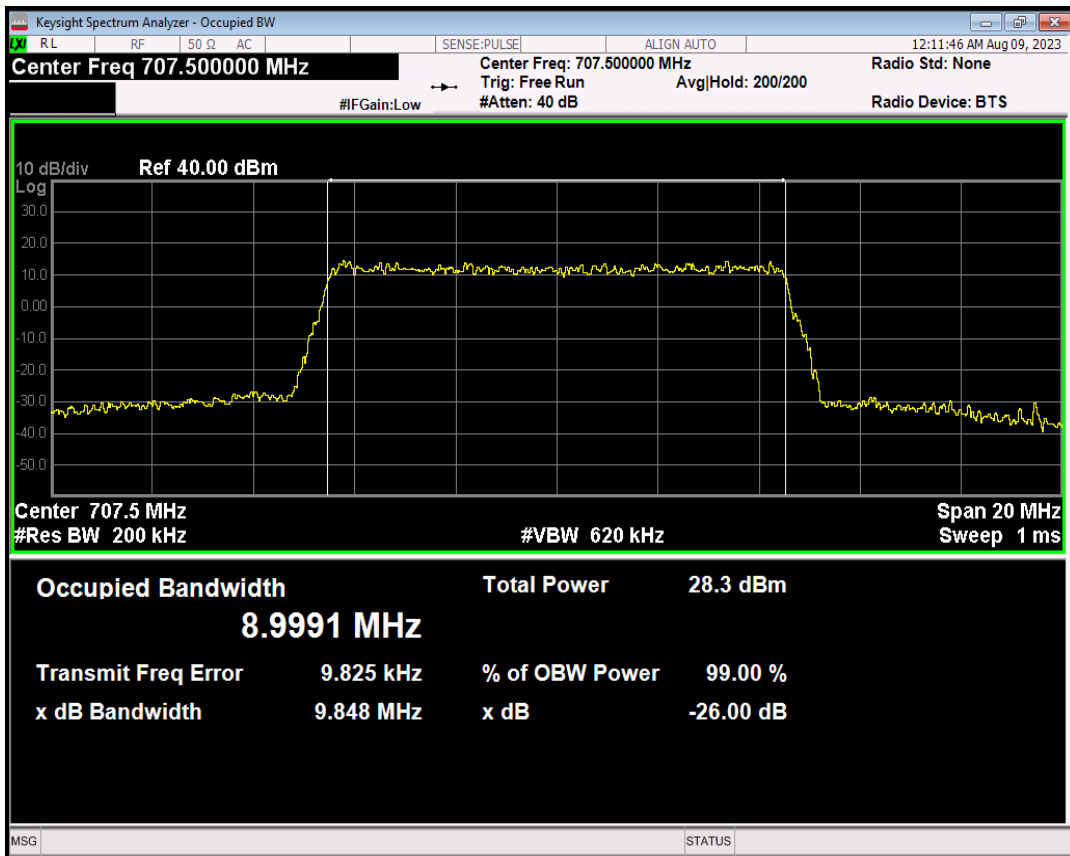

Band12 QPSK BW=5MHz Channel=23095 RB Size=25 Position=#0

Band12 16QAM BW=5MHz Channel=23095 RB Size=25 Position=#0

Band12 QPSK BW=10MHz Channel=23095 RB Size=50 Position=#0

Band12 16QAM BW=10MHz Channel=23095 RB Size=50 Position=#0