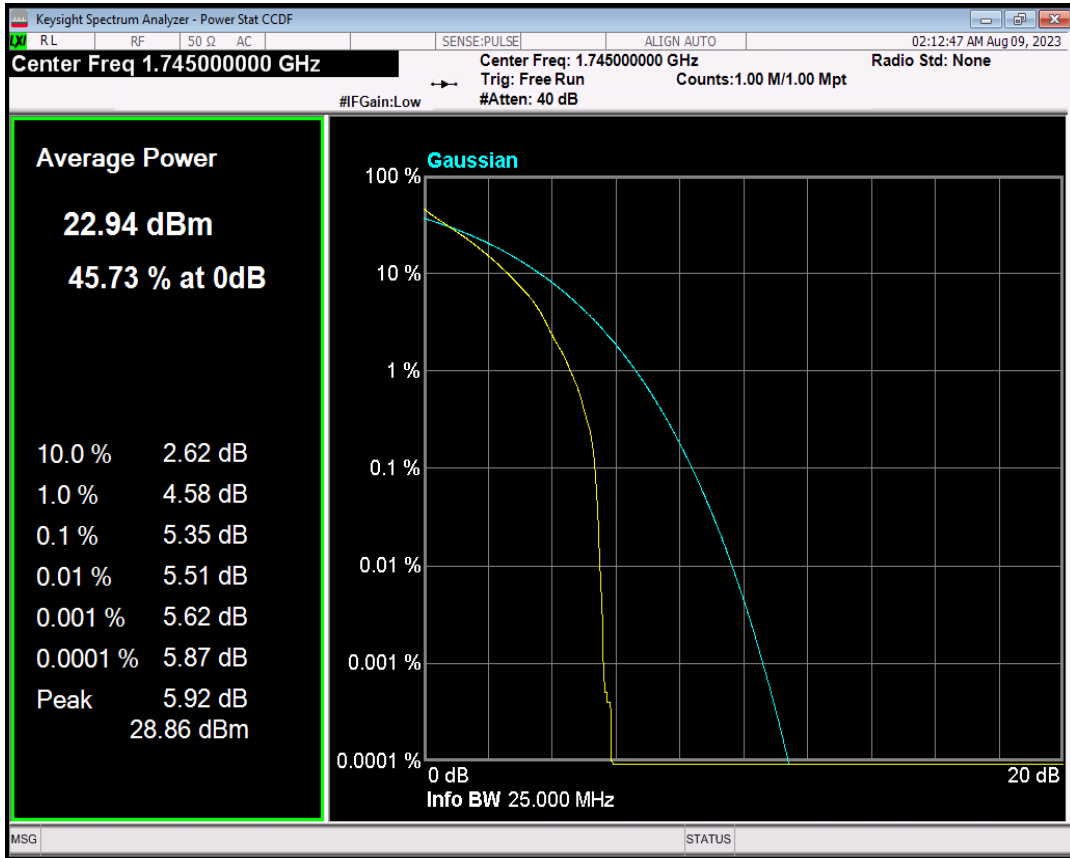

Band66 QPSK BW=15MHz Channel=132322 RB Size=1 Position=#0