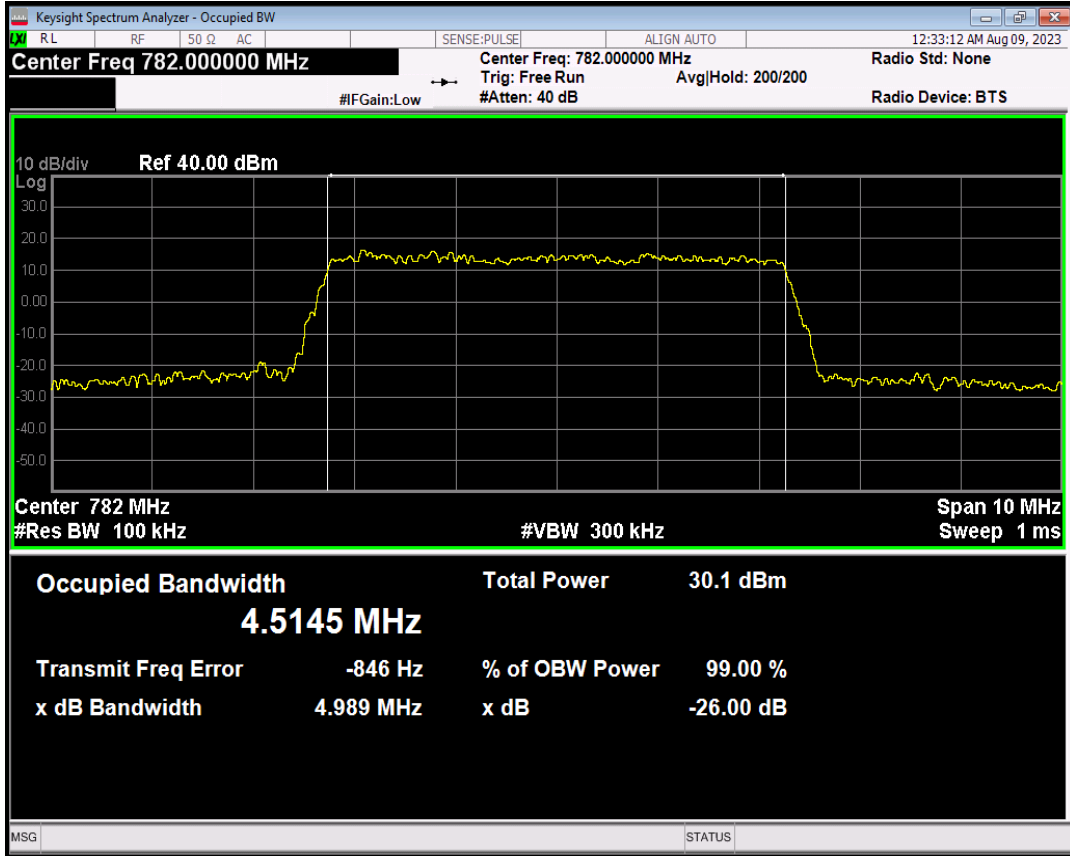

Band13 16QAM BW=5MHz Channel=23230 RB Size=25 Position=#0