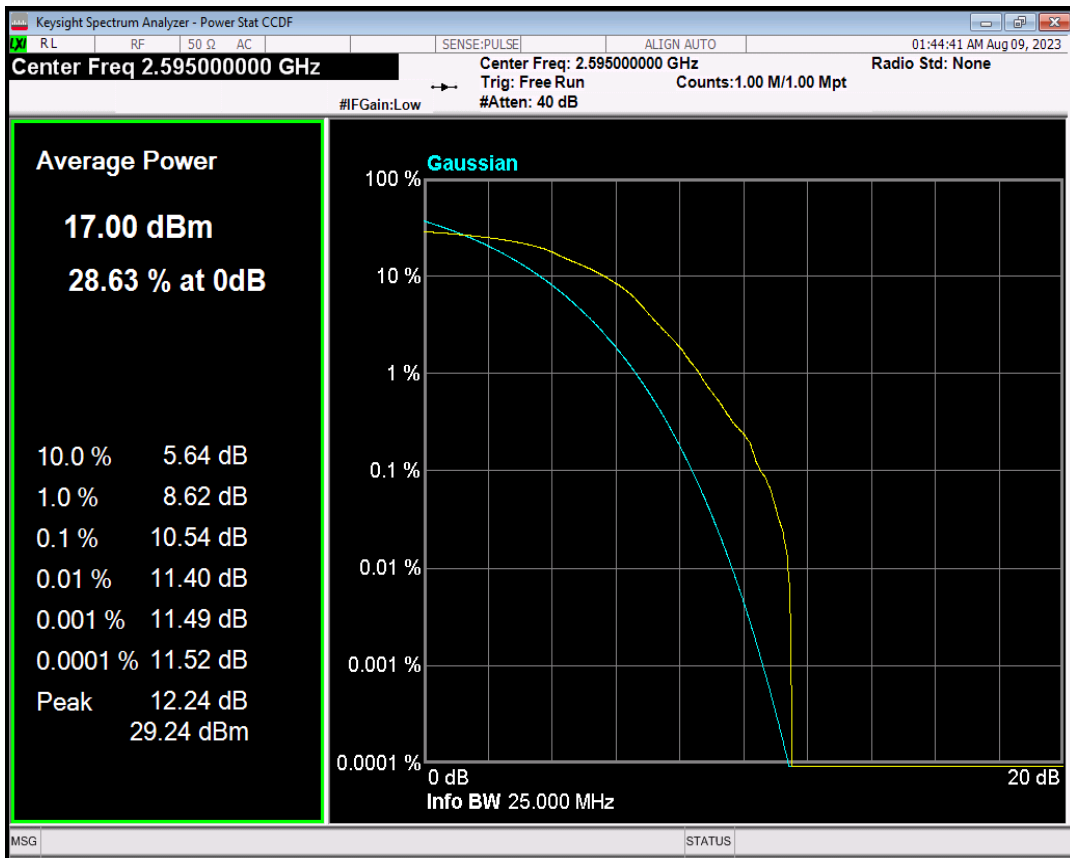

Band41(2535-2655) 16QAM BW=5MHz Channel=40640 RB Size=1 Position=#0