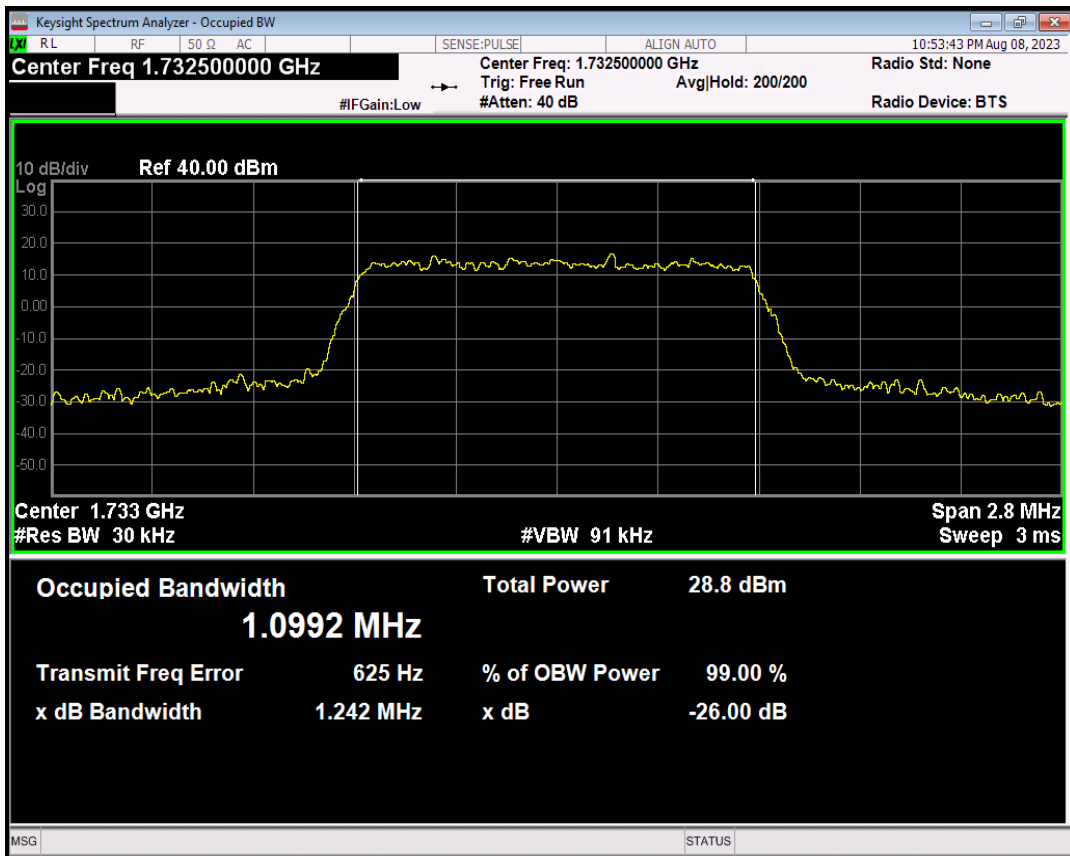

Band4 QPSK BW=3MHz Channel=20175 RB Size=15 Position=#0