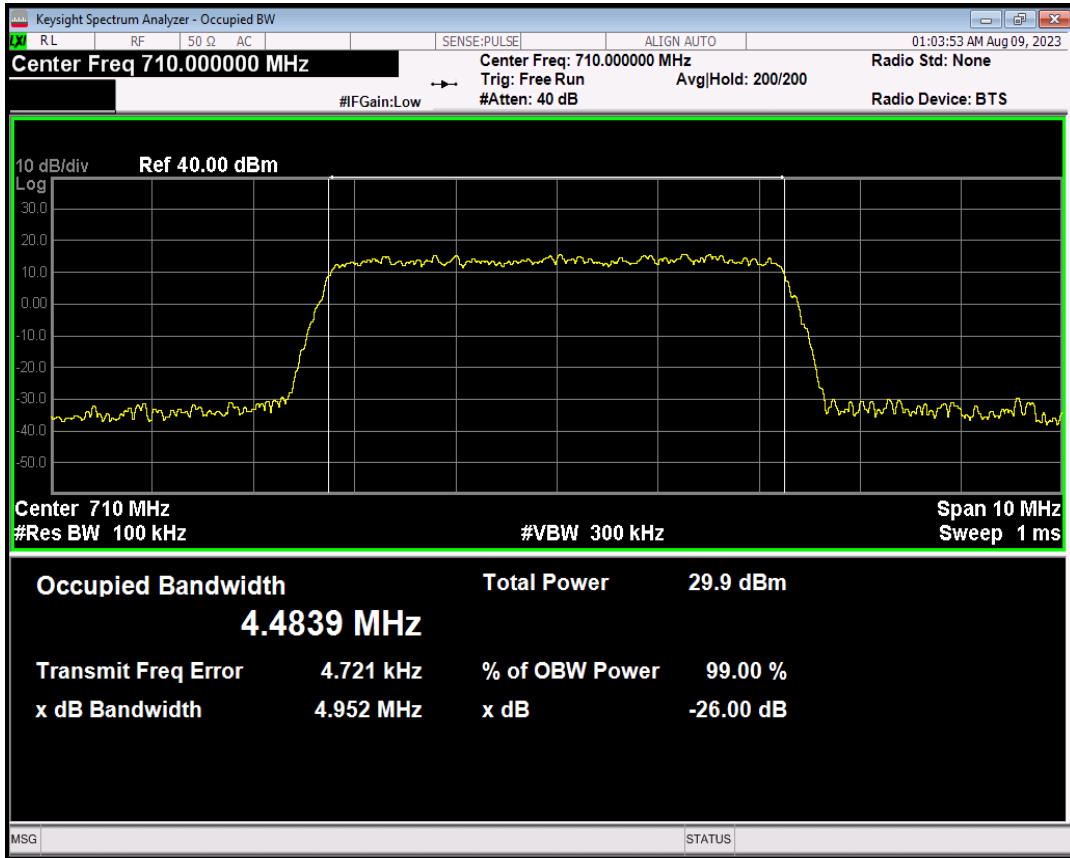

Band17 16QAM BW=5MHz Channel=23790 RB Size=25 Position=#0