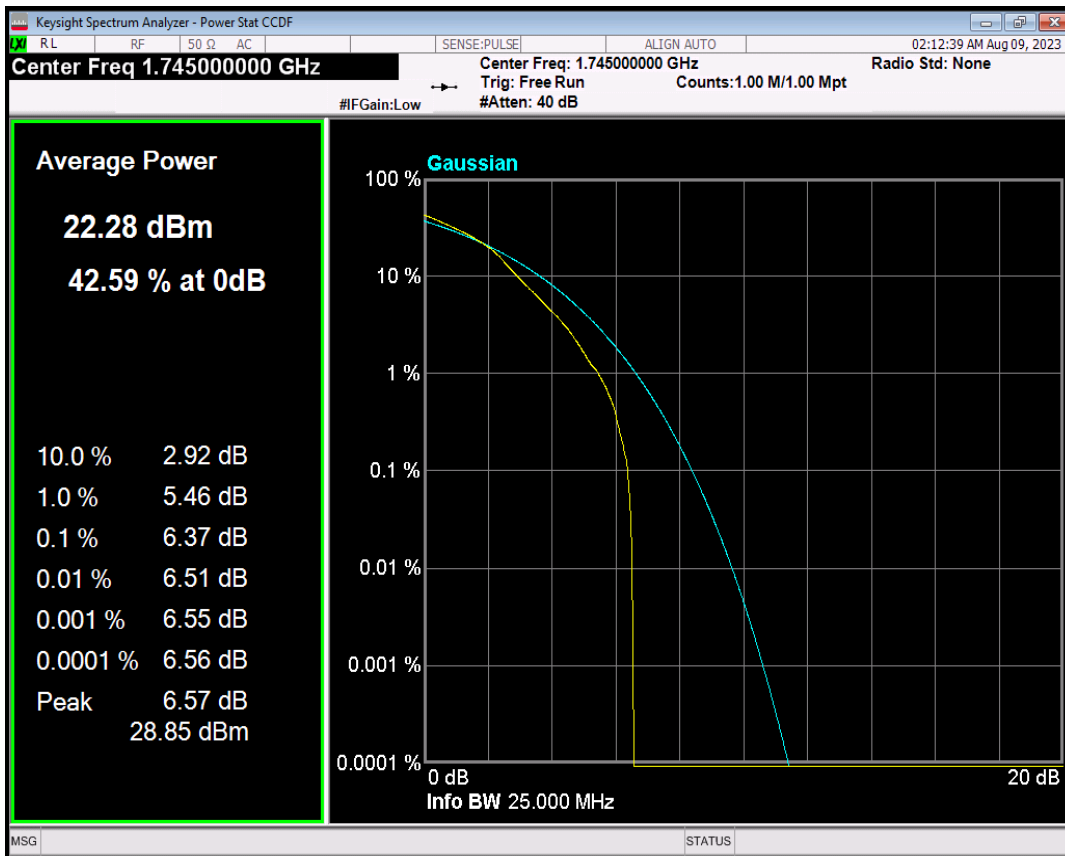

Band66 16QAM BW=5MHz Channel=132322 RB Size=1 Position=#0