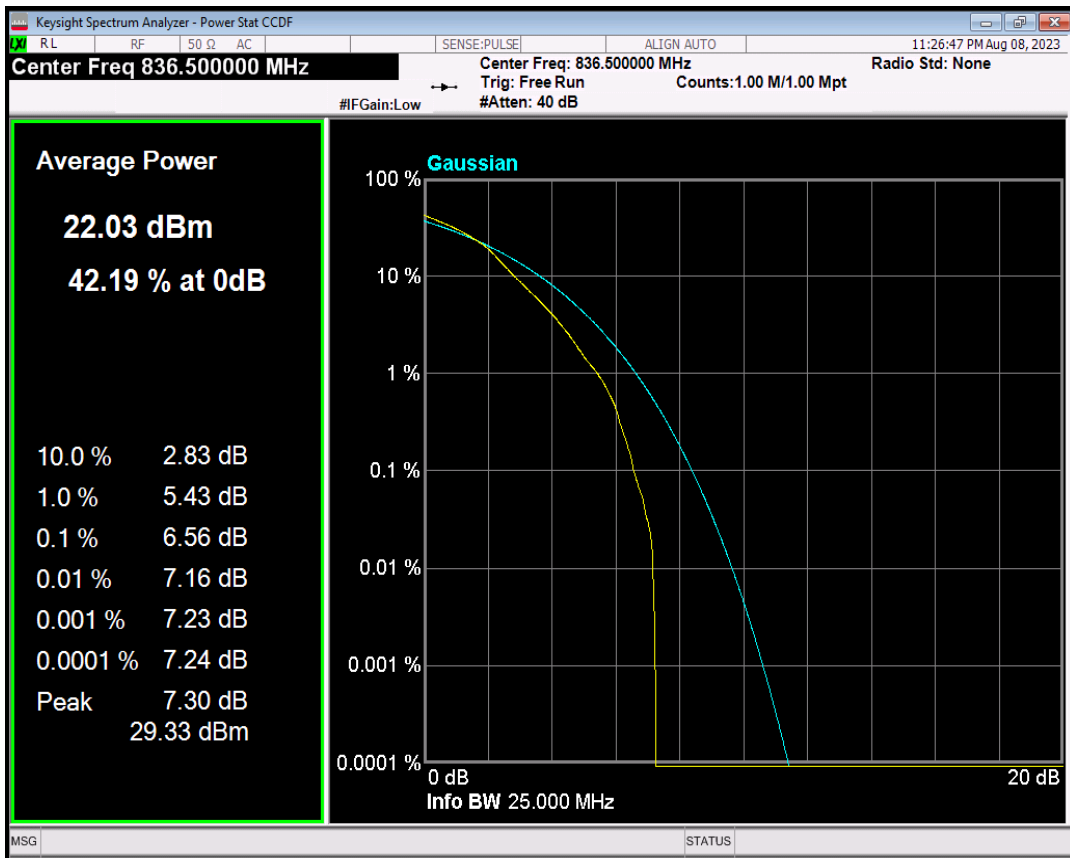

Band5 16QAM BW=10MHz Channel=20525 RB Size=1 Position=#0