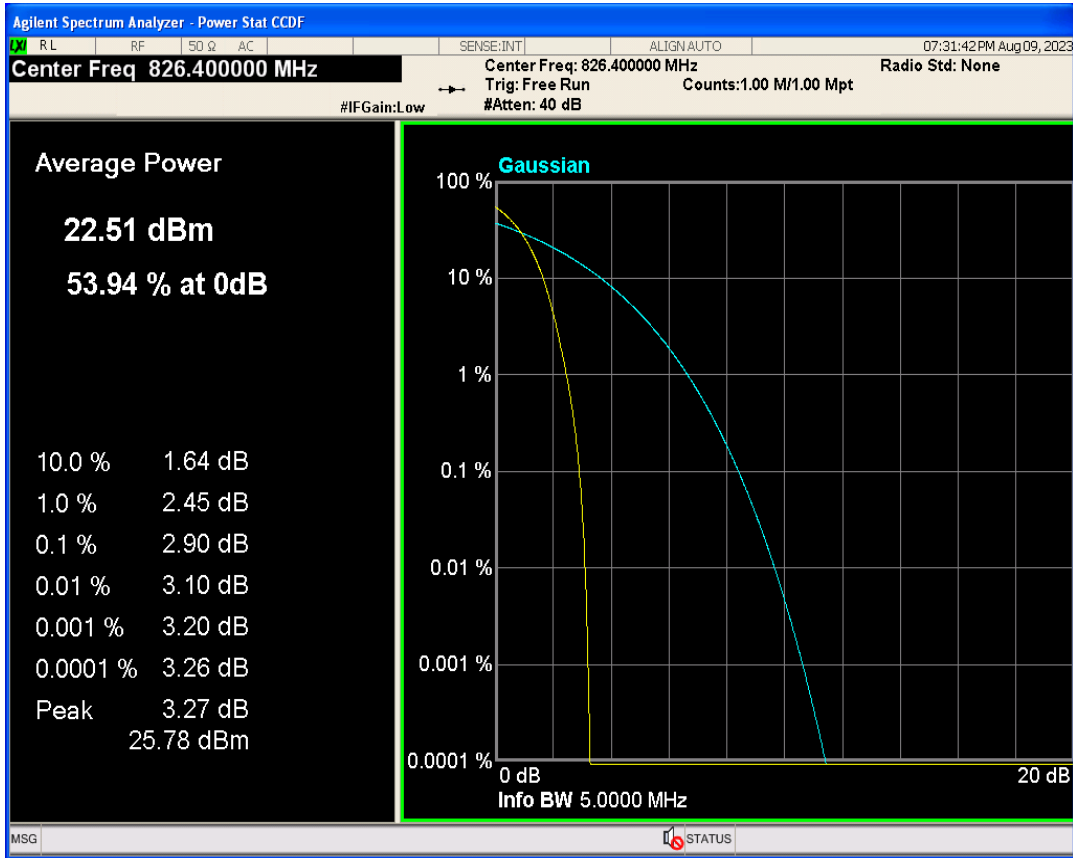

WCDMA Band2 Channel=9262

WCDMA Band2 Channel=9400

WCDMA Band2 Channel=9538

WCDMA Band4 Channel=1513

WCDMA Band5 Channel=4132

WCDMA Band5 Channel=4233

WCDMA Band5 Channel=4182

04 Occupied bandwidth