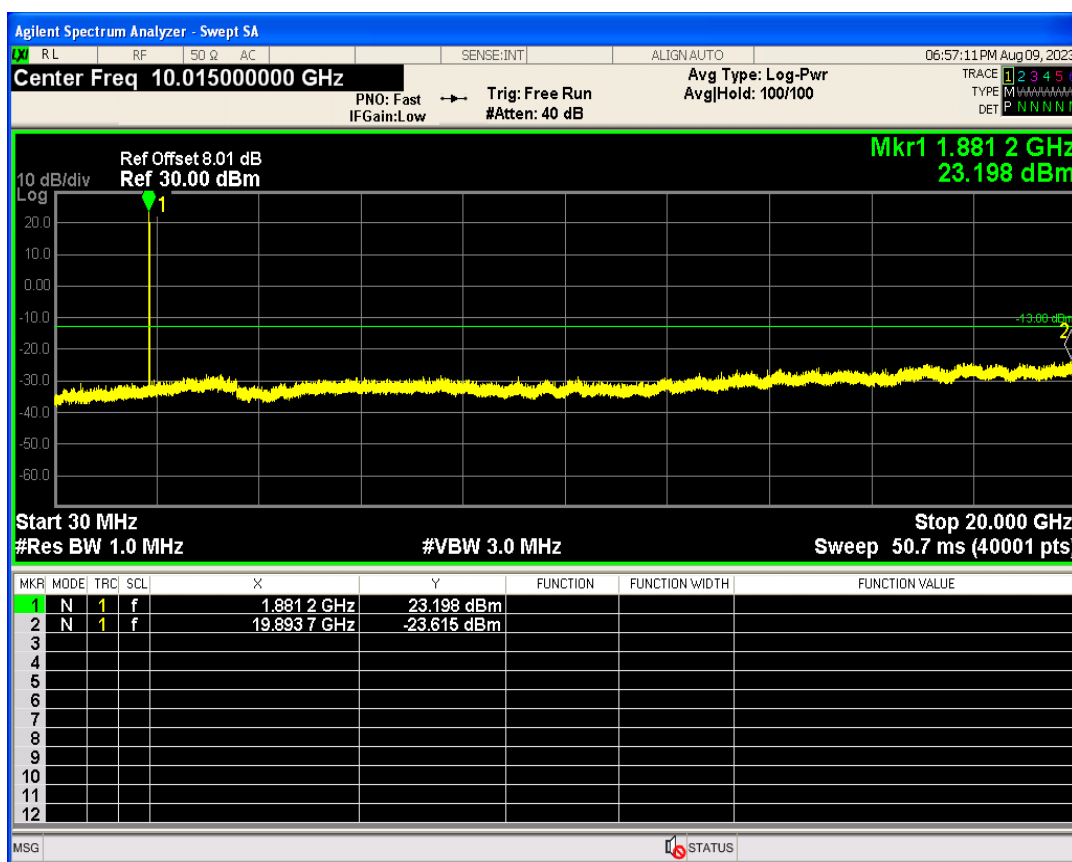

WCDMA Band2 Channel=9262

WCDMA Band2 Channel=9538

WCDMA Band4 Channel=1312

WCDMA Band4 Channel=1513

WCDMA Band5 Channel=4132

WCDMA Band5 Channel=4233

06 Out-of-band emissions

Band	Channel	Frequency (MHz)	Spur Freq (MHz)	Spur Level (dBm)	Limit (dBm)	Verdict
WCDMA Band2	9262	1852.4	19666.50	-23.82	-13	PASS
WCDMA Band2	9400	1880	19893.66	-23.61	-13	PASS
WCDMA Band2	9538	1907.6	18000.50	-23.74	-13	PASS
WCDMA Band4	1312	1712.4	17743.39	-23.80	-13	PASS
WCDMA Band4	1413	1732.6	18485.77	-23.43	-13	PASS
WCDMA Band4	1513	1752.6	19885.67	-24.08	-13	PASS
WCDMA Band5	4132	826.4	5930.00	-30.03	-13	PASS
WCDMA Band5	4182	836.4	3126.68	-30.26	-13	PASS
WCDMA Band5	4233	846.6	7583.27	-29.29	-13	PASS

WCDMA Band2 Channel=9400

WCDMA Band2 Channel=9262

WCDMA Band2 Channel=9538

WCDMA Band4 Channel=1312

WCDMA Band4 Channel=1513

WCDMA Band4 Channel=1413

WCDMA Band5 Channel=4132

WCDMA Band5 Channel=4233