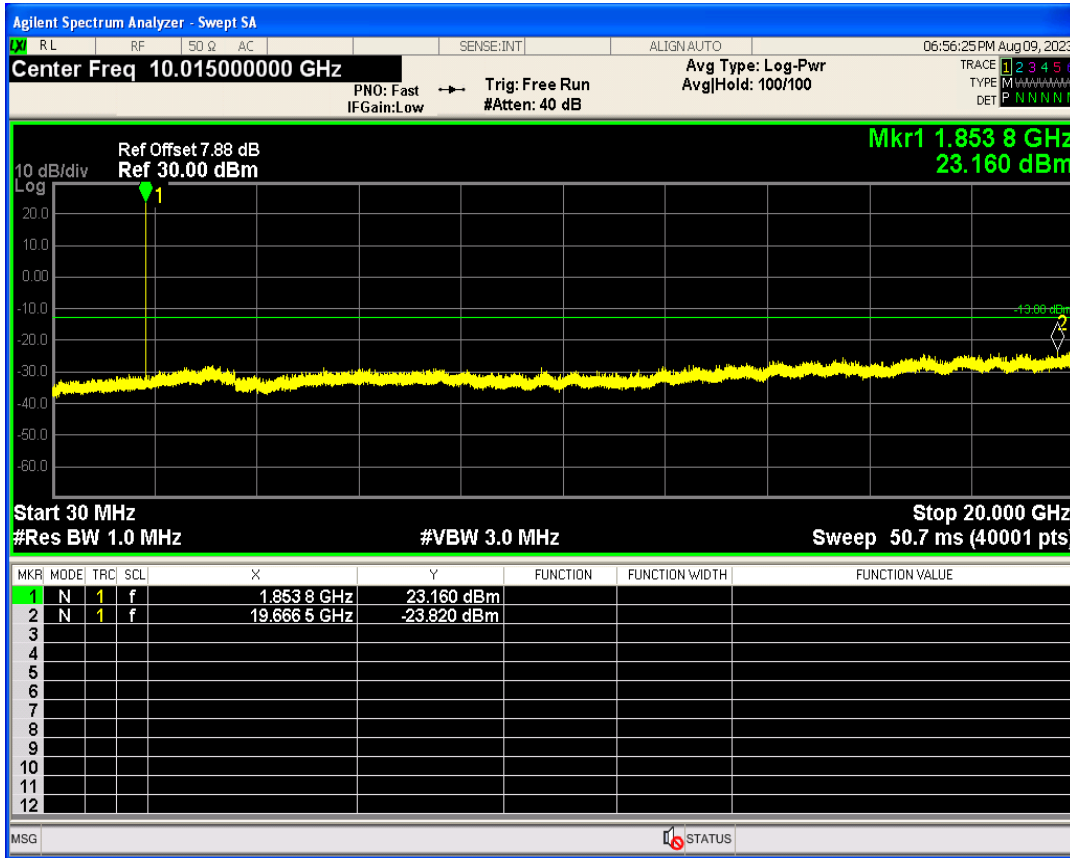

WCDMA Band2 Channel=9262

WCDMA Band2 Channel=9538

WCDMA Band4 Channel=1312

WCDMA Band4 Channel=1513

WCDMA Band5 Channel=4132

WCDMA Band5 Channel=4233

06 Out-of-band emissions

Band	Channel	Frequency (MHz)	Spur Freq (MHz)	Spur Level (dBm)	Limit (dBm)	Verdict
WCDMA Band2	9262	1852.4	19666.50	-23.82	-13	PASS
WCDMA Band2	9400	1880	19893.66	-23.61	-13	PASS
WCDMA Band2	9538	1907.6	18000.50	-23.74	-13	PASS
WCDMA Band4	1312	1712.4	17743.39	-23.80	-13	PASS
WCDMA Band4	1413	1732.6	18485.77	-23.43	-13	PASS
WCDMA Band4	1513	1752.6	19885.67	-24.08	-13	PASS
WCDMA Band5	4132	826.4	5930.00	-30.03	-13	PASS
WCDMA Band5	4182	836.4	3126.68	-30.26	-13	PASS
WCDMA Band5	4233	846.6	7583.27	-29.29	-13	PASS

WCDMA Band2 Channel=9400

WCDMA Band2 Channel=9262

WCDMA Band2 Channel=9538

WCDMA Band4 Channel=1312

WCDMA Band4 Channel=1513

WCDMA Band4 Channel=1413

WCDMA Band5 Channel=4132

WCDMA Band5 Channel=4233