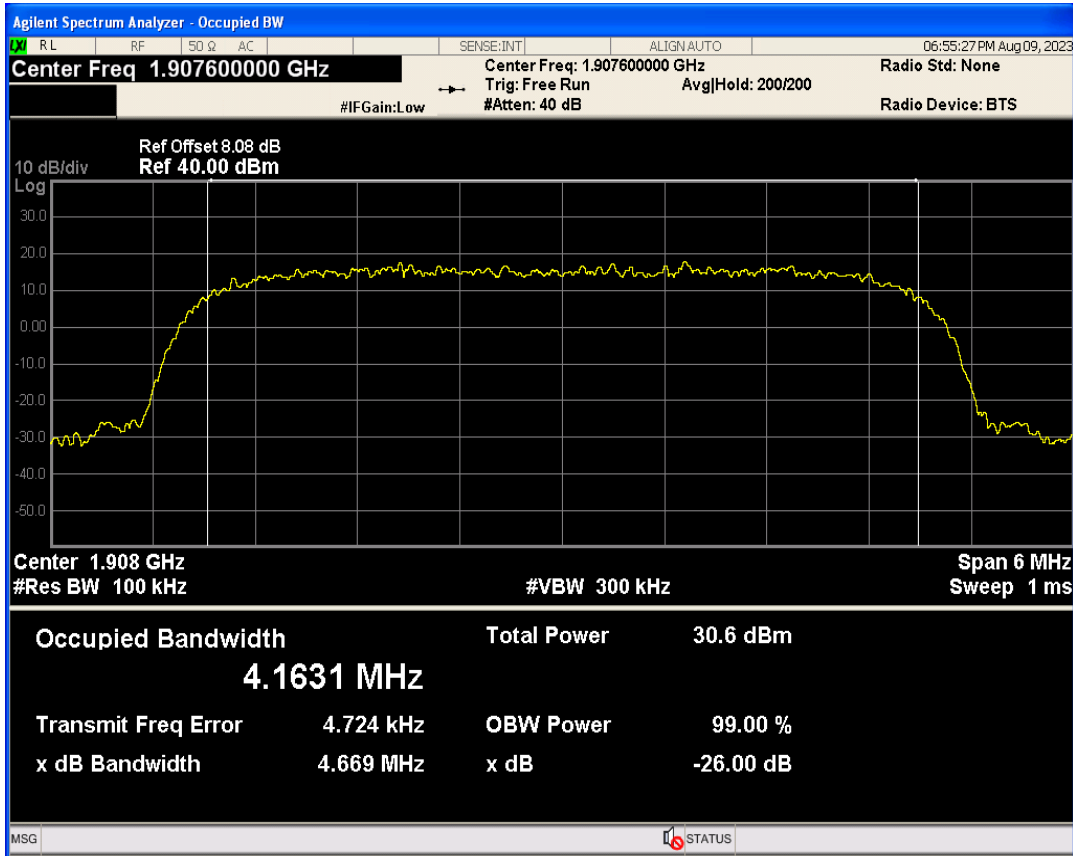

Band	Channel	Frequency (MHz)	99% OBW (kHz)	-26dB EBW (kHz)	Verdict
WCDMA Band2	9262	1852.4	4152.404	4694.504	PASS
WCDMA Band2	9400	1880	4149.062	4664.877	PASS
WCDMA Band2	9538	1907.6	4163.063	4669.480	PASS
WCDMA Band4	1312	1712.4	4146.440	4673.243	PASS
WCDMA Band4	1413	1732.6	4147.690	4663.988	PASS
WCDMA Band4	1513	1752.6	4144.689	4642.575	PASS
WCDMA Band5	4132	826.4	4162.431	4675.319	PASS
WCDMA Band5	4182	836.4	4142.074	4646.427	PASS
WCDMA Band5	4233	846.6	4149.178	4661.701	PASS

WCDMA Band2 Channel=9262

WCDMA Band2 Channel=9400

WCDMA Band2 Channel=9538

WCDMA Band4 Channel=1312

WCDMA Band4 Channel=1413

WCDMA Band4 Channel=1513

WCDMA Band5 Channel=4132

WCDMA Band5 Channel=4182