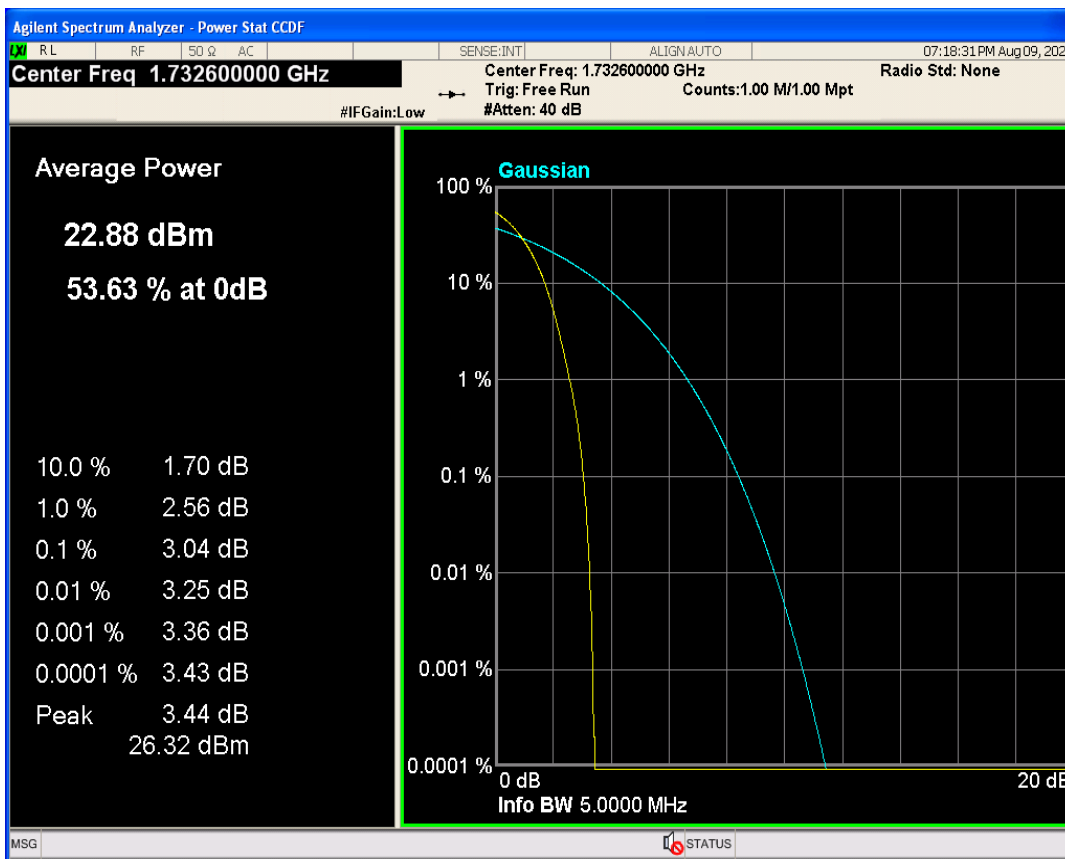

WCDMA Band2 Channel=9262

WCDMA Band2 Channel=9400

WCDMA Band2 Channel=9538

WCDMA Band4 Channel=1513

WCDMA Band5 Channel=4132

WCDMA Band5 Channel=4233

WCDMA Band5 Channel=4182

04 Occupied bandwidth