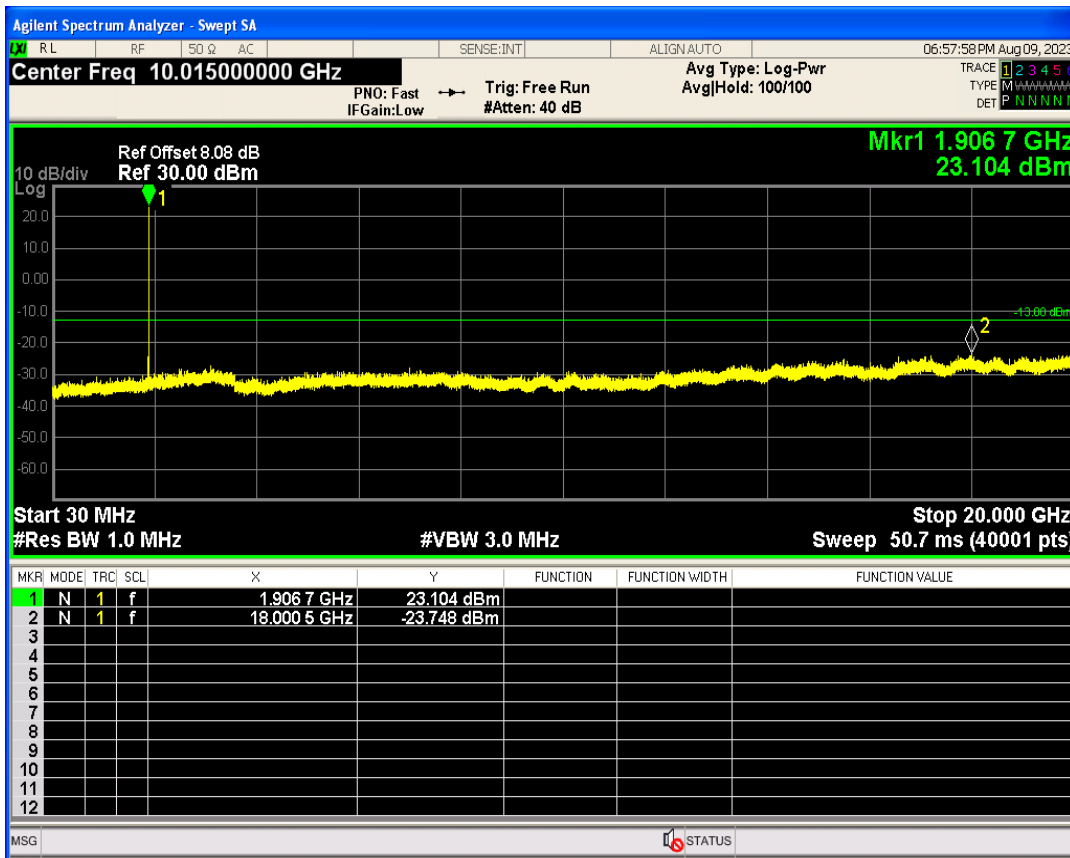

WCDMA Band2 Channel=9262

WCDMA Band2 Channel=9538

WCDMA Band4 Channel=1312

WCDMA Band4 Channel=1513

WCDMA Band5 Channel=4132

WCDMA Band5 Channel=4233

06 Out-of-band emissions

Band	Channel	Frequency (MHz)	Spur Freq (MHz)	Spur Level (dBm)	Limit (dBm)	Verdict
WCDMA Band2	9262	1852.4	19666.50	-23.82	-13	PASS
WCDMA Band2	9400	1880	19893.66	-23.61	-13	PASS
WCDMA Band2	9538	1907.6	18000.50	-23.74	-13	PASS
WCDMA Band4	1312	1712.4	17743.39	-23.80	-13	PASS
WCDMA Band4	1413	1732.6	18485.77	-23.43	-13	PASS
WCDMA Band4	1513	1752.6	19885.67	-24.08	-13	PASS
WCDMA Band5	4132	826.4	5930.00	-30.03	-13	PASS
WCDMA Band5	4182	836.4	3126.68	-30.26	-13	PASS
WCDMA Band5	4233	846.6	7583.27	-29.29	-13	PASS

WCDMA Band2 Channel=9400

WCDMA Band2 Channel=9262

WCDMA Band2 Channel=9538

WCDMA Band4 Channel=1312

WCDMA Band4 Channel=1513

WCDMA Band4 Channel=1413

WCDMA Band5 Channel=4132

WCDMA Band5 Channel=4233