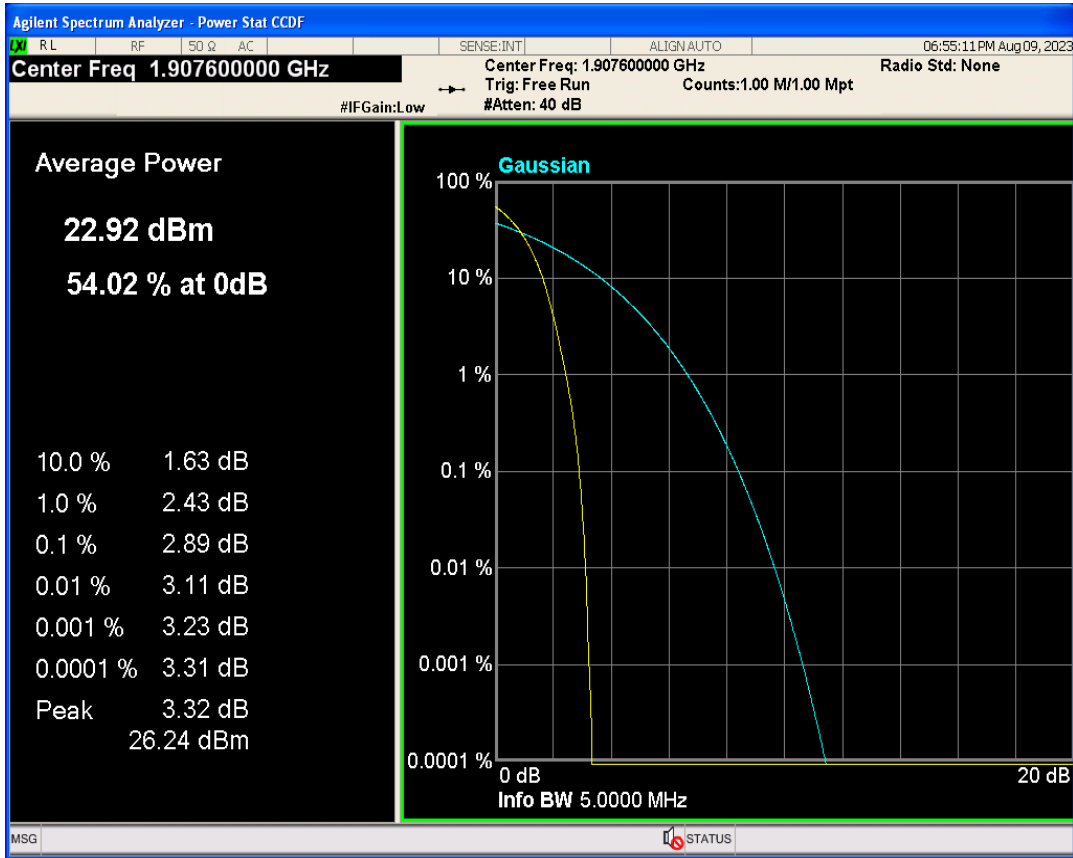

WCDMA Band2 Channel=9538