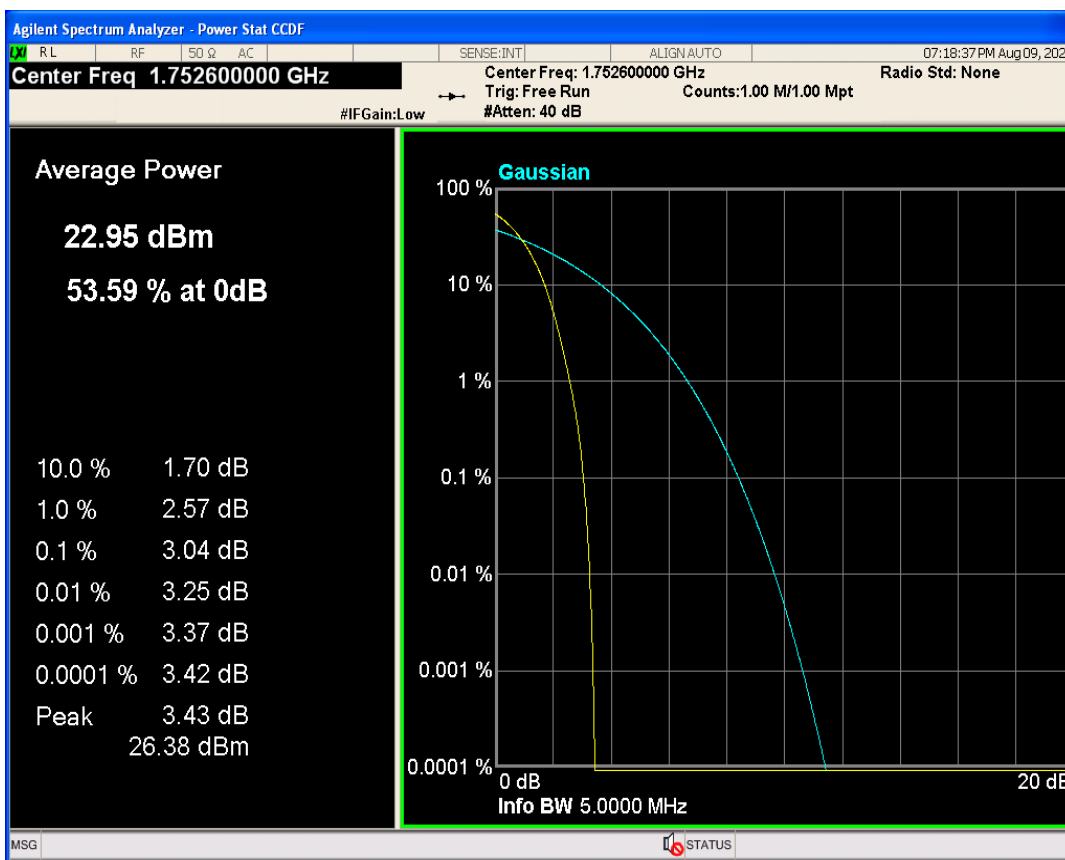

WCDMA Band2 Channel=9262

WCDMA Band2 Channel=9400

WCDMA Band2 Channel=9538

WCDMA Band4 Channel=1513

WCDMA Band5 Channel=4132

WCDMA Band5 Channel=4233

WCDMA Band5 Channel=4182

04 Occupied bandwidth