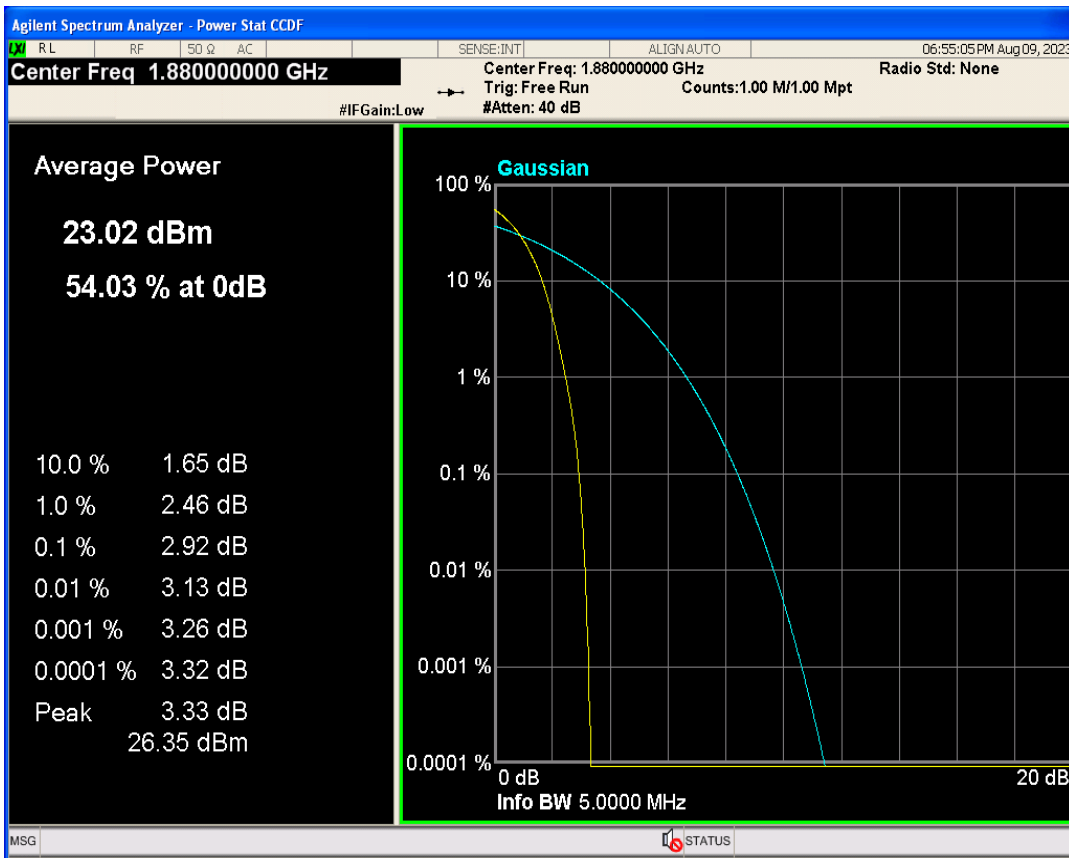

WCDMA Band2 Channel=9400