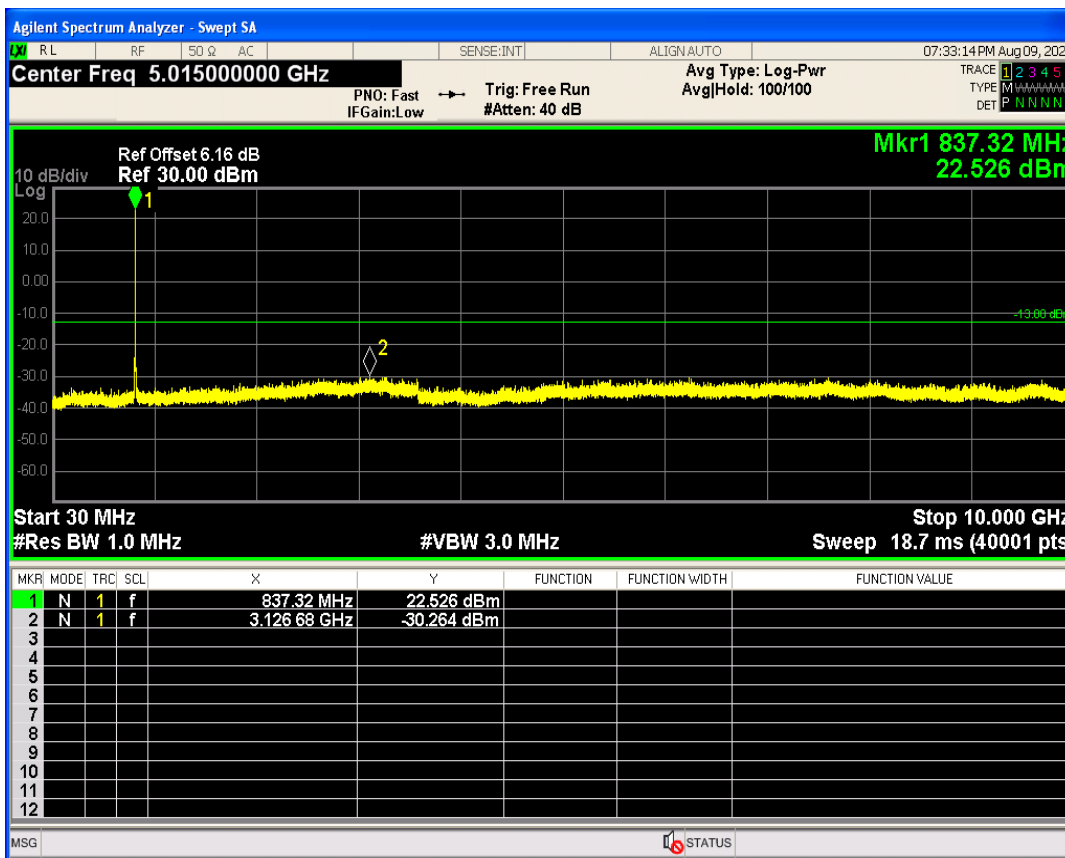

WCDMA Band5 Channel=4182

07 Conducted output power