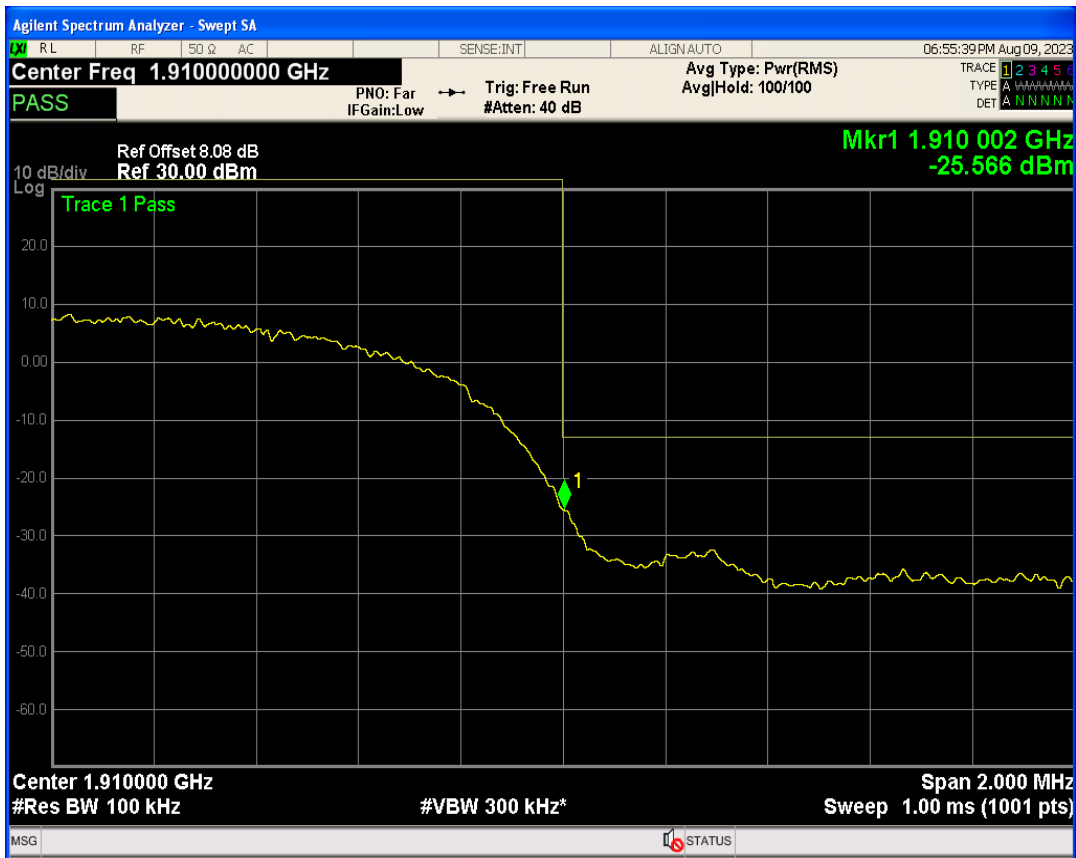

WCDMA Band5 Channel=4233

05 Band edge

Band	Channel	Frequency (MHz)	Spur Freq (MHz)	Spur Level (dBm)	Limit (dBm)	Verdict
WCDMA Band2	9262	1852.4	1850.00	-26.03	-13	PASS
WCDMA Band2	9538	1907.6	1910.00	-25.56	-13	PASS
WCDMA Band4	1312	1712.4	1710.00	-26.36	-13	PASS
WCDMA Band4	1513	1752.6	1755.00	-26.46	-13	PASS
WCDMA Band5	4132	826.4	824.00	-25.74	-13	PASS
WCDMA Band5	4233	846.6	849.00	-26.21	-13	PASS

WCDMA Band2 Channel=9262

WCDMA Band2 Channel=9538

WCDMA Band4 Channel=1312

WCDMA Band4 Channel=1513

WCDMA Band5 Channel=4132

WCDMA Band5 Channel=4233

06 Out-of-band emissions

Band	Channel	Frequency (MHz)	Spur Freq (MHz)	Spur Level (dBm)	Limit (dBm)	Verdict
WCDMA Band2	9262	1852.4	19666.50	-23.82	-13	PASS
WCDMA Band2	9400	1880	19893.66	-23.61	-13	PASS
WCDMA Band2	9538	1907.6	18000.50	-23.74	-13	PASS
WCDMA Band4	1312	1712.4	17743.39	-23.80	-13	PASS
WCDMA Band4	1413	1732.6	18485.77	-23.43	-13	PASS
WCDMA Band4	1513	1752.6	19885.67	-24.08	-13	PASS
WCDMA Band5	4132	826.4	5930.00	-30.03	-13	PASS
WCDMA Band5	4182	836.4	3126.68	-30.26	-13	PASS
WCDMA Band5	4233	846.6	7583.27	-29.29	-13	PASS