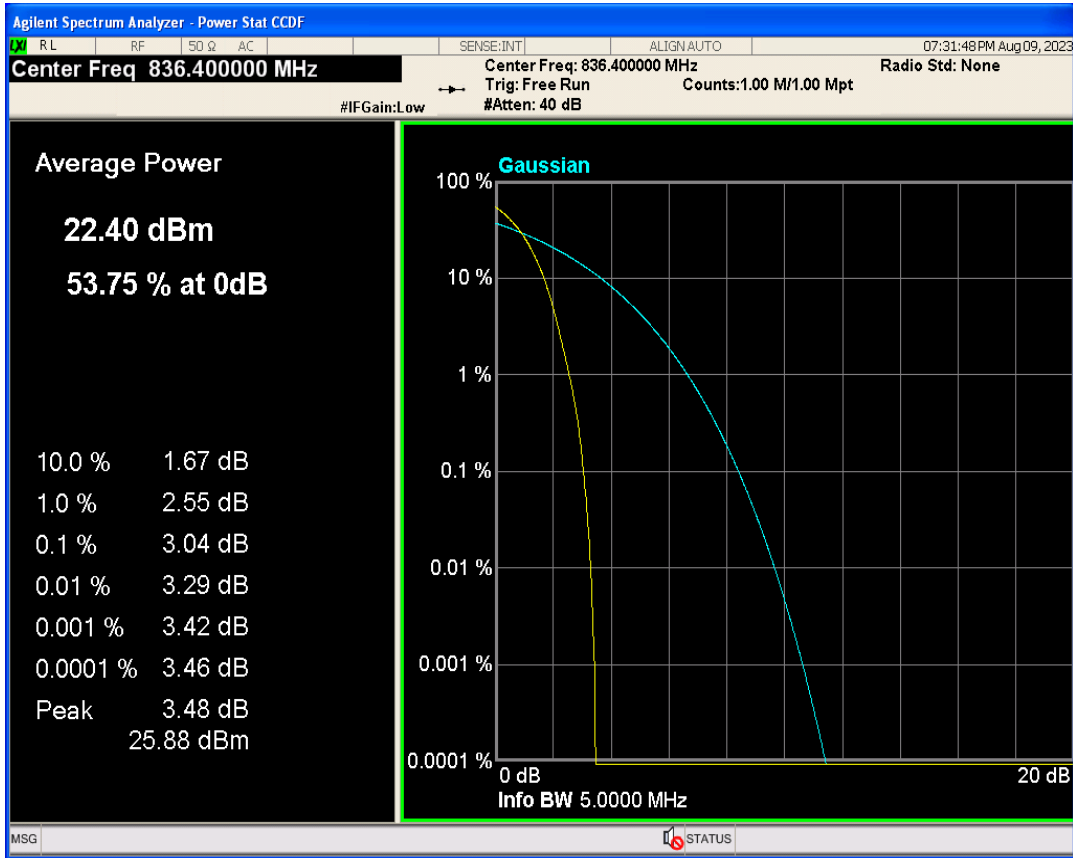

WCDMA Band2 Channel=9262

WCDMA Band2 Channel=9400

WCDMA Band2 Channel=9538

WCDMA Band4 Channel=1513

WCDMA Band5 Channel=4132

WCDMA Band5 Channel=4233

WCDMA Band5 Channel=4182

04 Occupied bandwidth