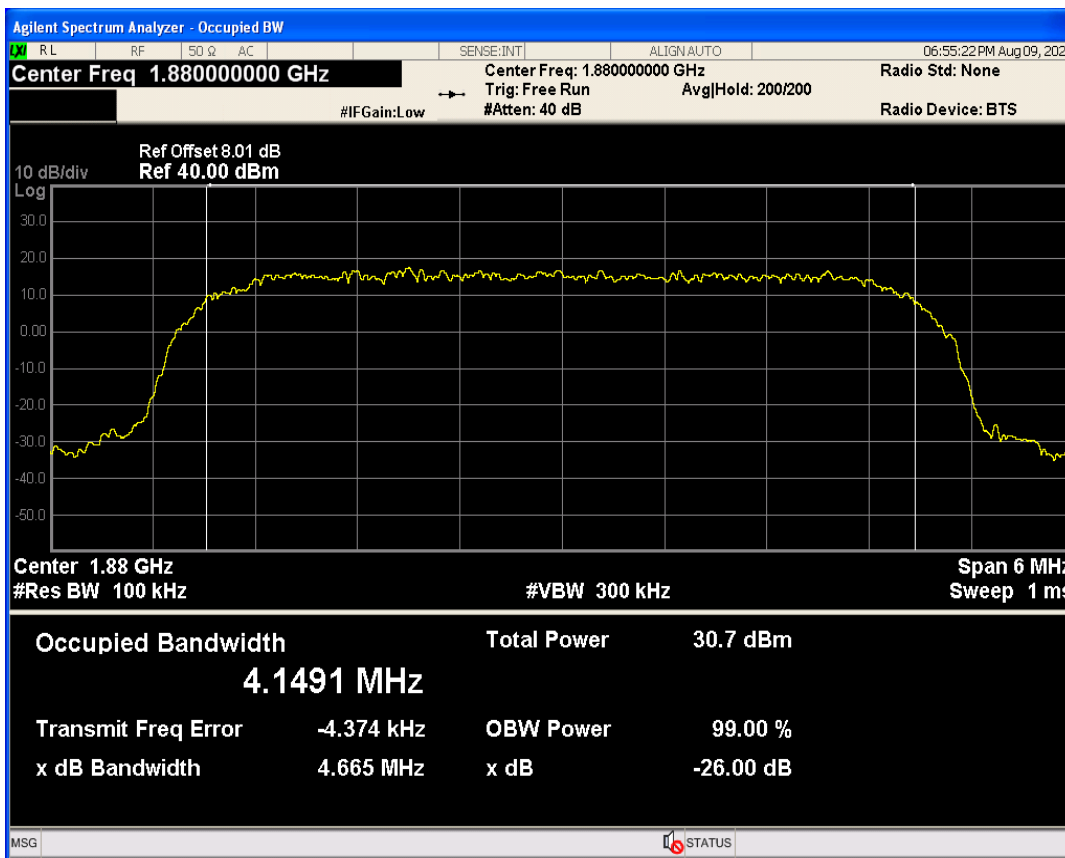

WCDMA Band2 Channel=9400