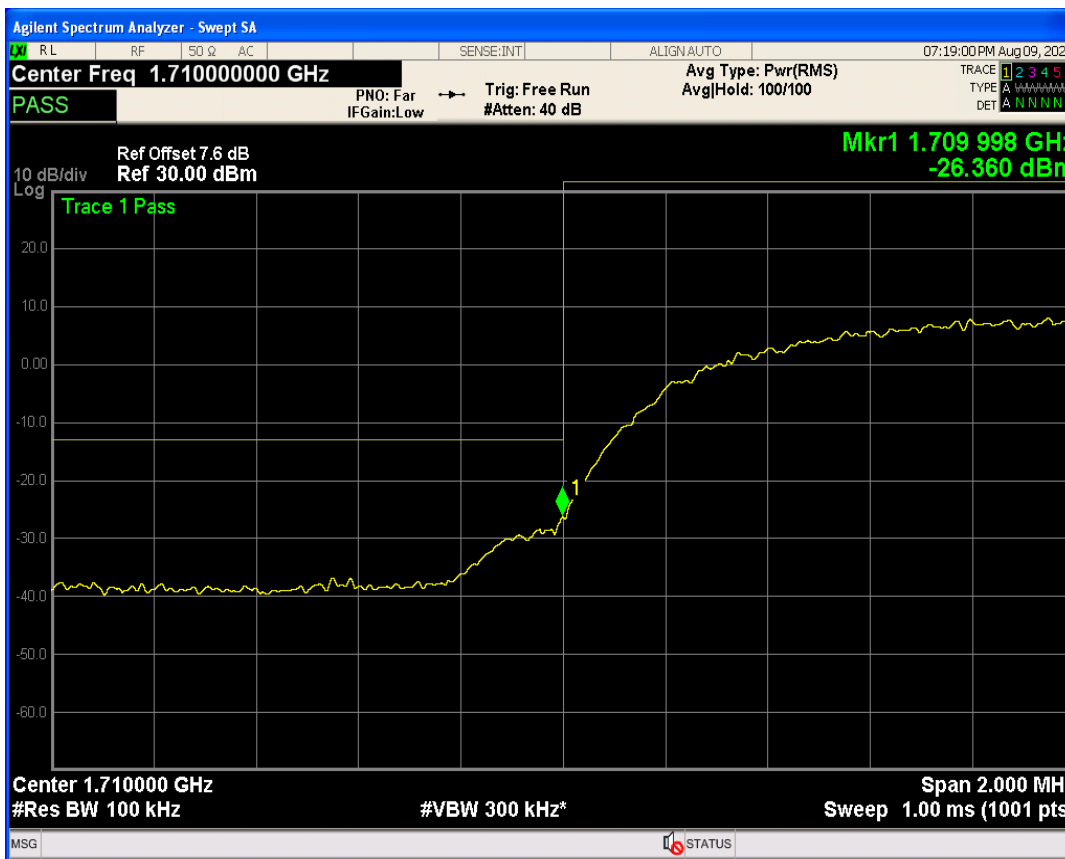

WCDMA Band5 Channel=4233

05 Band edge

Band	Channel	Frequency (MHz)	Spur Freq (MHz)	Spur Level (dBm)	Limit (dBm)	Verdict
WCDMA Band2	9262	1852.4	1850.00	-26.03	-13	PASS
WCDMA Band2	9538	1907.6	1910.00	-25.56	-13	PASS
WCDMA Band4	1312	1712.4	1710.00	-26.36	-13	PASS
WCDMA Band4	1513	1752.6	1755.00	-26.46	-13	PASS
WCDMA Band5	4132	826.4	824.00	-25.74	-13	PASS
WCDMA Band5	4233	846.6	849.00	-26.21	-13	PASS

WCDMA Band2 Channel=9262

WCDMA Band2 Channel=9538

WCDMA Band4 Channel=1312

WCDMA Band4 Channel=1513

WCDMA Band5 Channel=4132

WCDMA Band5 Channel=4233

06 Out-of-band emissions

Band	Channel	Frequency (MHz)	Spur Freq (MHz)	Spur Level (dBm)	Limit (dBm)	Verdict
WCDMA Band2	9262	1852.4	19666.50	-23.82	-13	PASS
WCDMA Band2	9400	1880	19893.66	-23.61	-13	PASS
WCDMA Band2	9538	1907.6	18000.50	-23.74	-13	PASS
WCDMA Band4	1312	1712.4	17743.39	-23.80	-13	PASS
WCDMA Band4	1413	1732.6	18485.77	-23.43	-13	PASS
WCDMA Band4	1513	1752.6	19885.67	-24.08	-13	PASS
WCDMA Band5	4132	826.4	5930.00	-30.03	-13	PASS
WCDMA Band5	4182	836.4	3126.68	-30.26	-13	PASS
WCDMA Band5	4233	846.6	7583.27	-29.29	-13	PASS