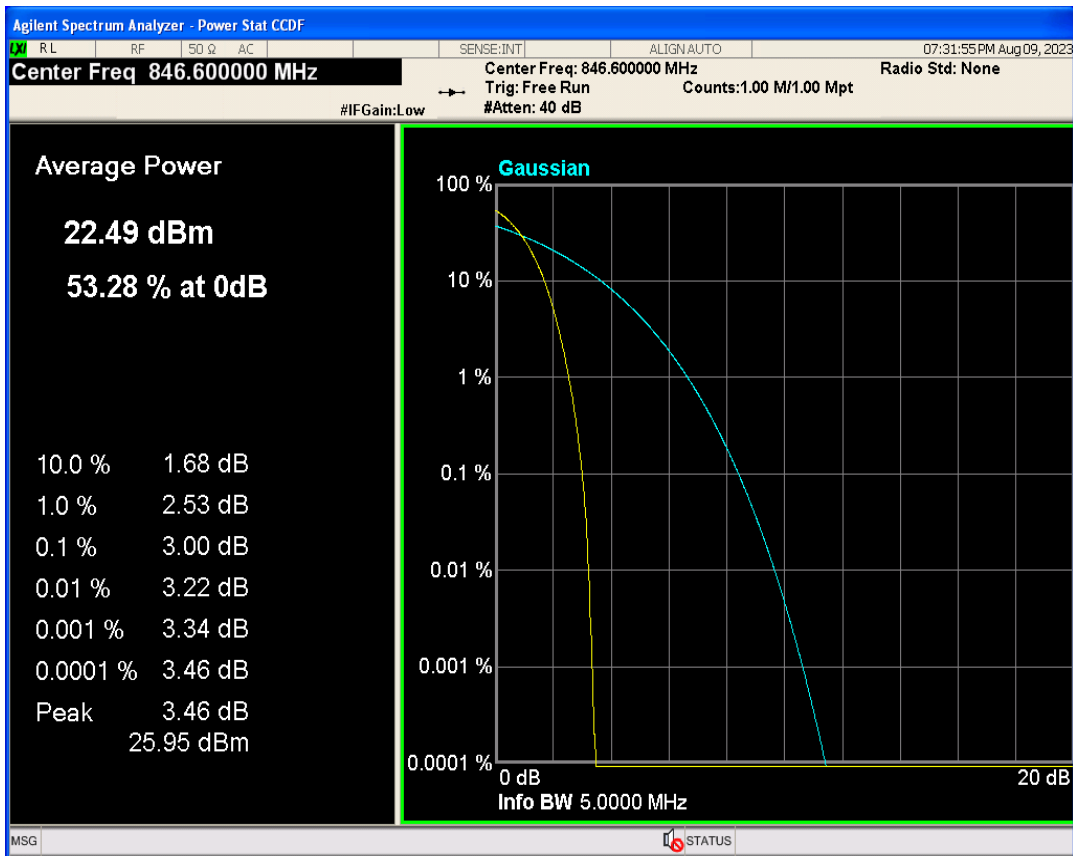

WCDMA Band2 Channel=9262

WCDMA Band2 Channel=9400

WCDMA Band2 Channel=9538

WCDMA Band4 Channel=1513

WCDMA Band5 Channel=4132

WCDMA Band5 Channel=4233

WCDMA Band5 Channel=4182

04 Occupied bandwidth