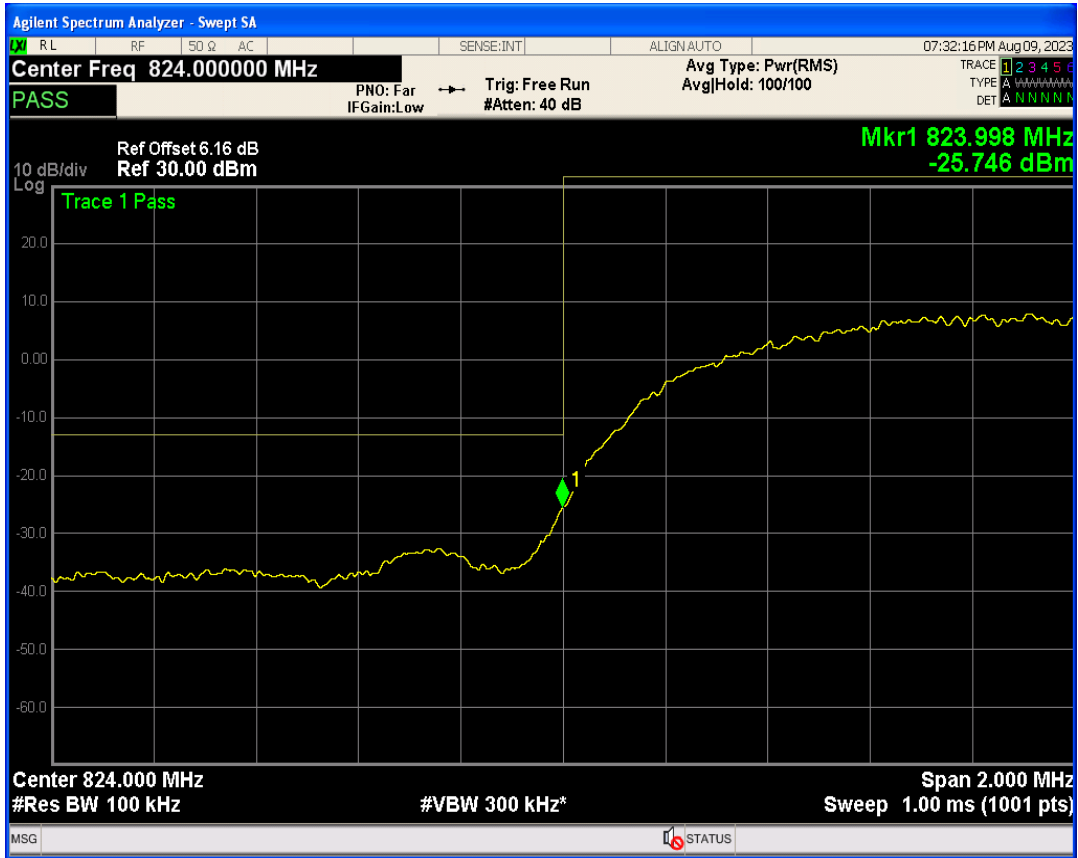

WCDMA Band2 Channel=9262

WCDMA Band2 Channel=9538

WCDMA Band4 Channel=1312

WCDMA Band4 Channel=1513

WCDMA Band5 Channel=4132

WCDMA Band5 Channel=4233

06 Out-of-band emissions

Band	Channel	Frequency (MHz)	Spur Freq (MHz)	Spur Level (dBm)	Limit (dBm)	Verdict
WCDMA Band2	9262	1852.4	19666.50	-23.82	-13	PASS
WCDMA Band2	9400	1880	19893.66	-23.61	-13	PASS
WCDMA Band2	9538	1907.6	18000.50	-23.74	-13	PASS
WCDMA Band4	1312	1712.4	17743.39	-23.80	-13	PASS
WCDMA Band4	1413	1732.6	18485.77	-23.43	-13	PASS
WCDMA Band4	1513	1752.6	19885.67	-24.08	-13	PASS
WCDMA Band5	4132	826.4	5930.00	-30.03	-13	PASS
WCDMA Band5	4182	836.4	3126.68	-30.26	-13	PASS
WCDMA Band5	4233	846.6	7583.27	-29.29	-13	PASS

WCDMA Band2 Channel=9400

WCDMA Band2 Channel=9262

WCDMA Band2 Channel=9538

WCDMA Band4 Channel=1312

WCDMA Band4 Channel=1513

WCDMA Band4 Channel=1413

WCDMA Band5 Channel=4132

WCDMA Band5 Channel=4233