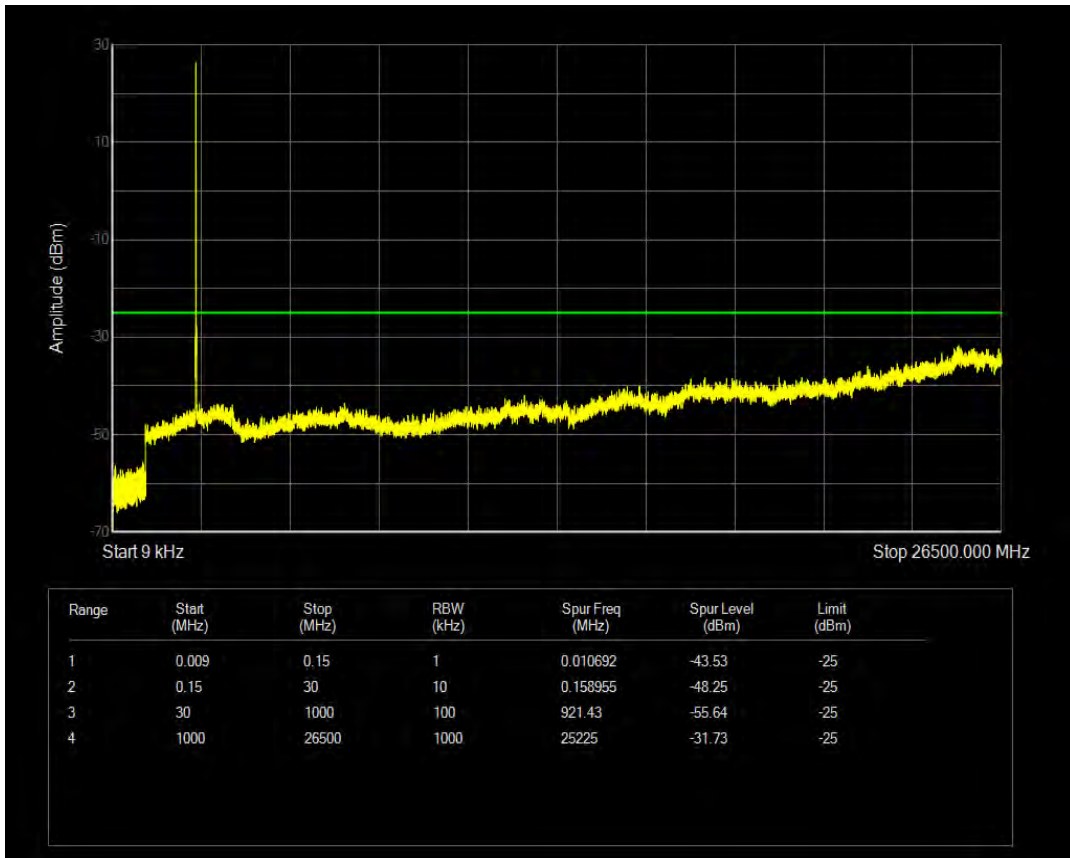

Band7 QPSK BW=20MHz Channel=21100 RB Size=100 Position=#0

Band7 QPSK BW=20MHz Channel=21350 RB Size=1 Position=#0

Band7 QPSK BW=20MHz Channel=21350 RB Size=100 Position=#0

Band7 16QAM BW=5MHz Channel=20775 RB Size=1 Position=#0

Band7 16QAM BW=5MHz Channel=20775 RB Size=25 Position=#0

Band7 16QAM BW=5MHz Channel=21100 RB Size=1 Position=#0

Band7 16QAM BW=5MHz Channel=21100 RB Size=25 Position=#0

Band7 16QAM BW=5MHz Channel=21425 RB Size=1 Position=#0

Band7 16QAM BW=5MHz Channel=21425 RB Size=25 Position=#0

Band7 16QAM BW=10MHz Channel=20800 RB Size=1 Position=#0

Band7 16QAM BW=10MHz Channel=20800 RB Size=50 Position=#0

Band7 16QAM BW=10MHz Channel=21100 RB Size=1 Position=#0