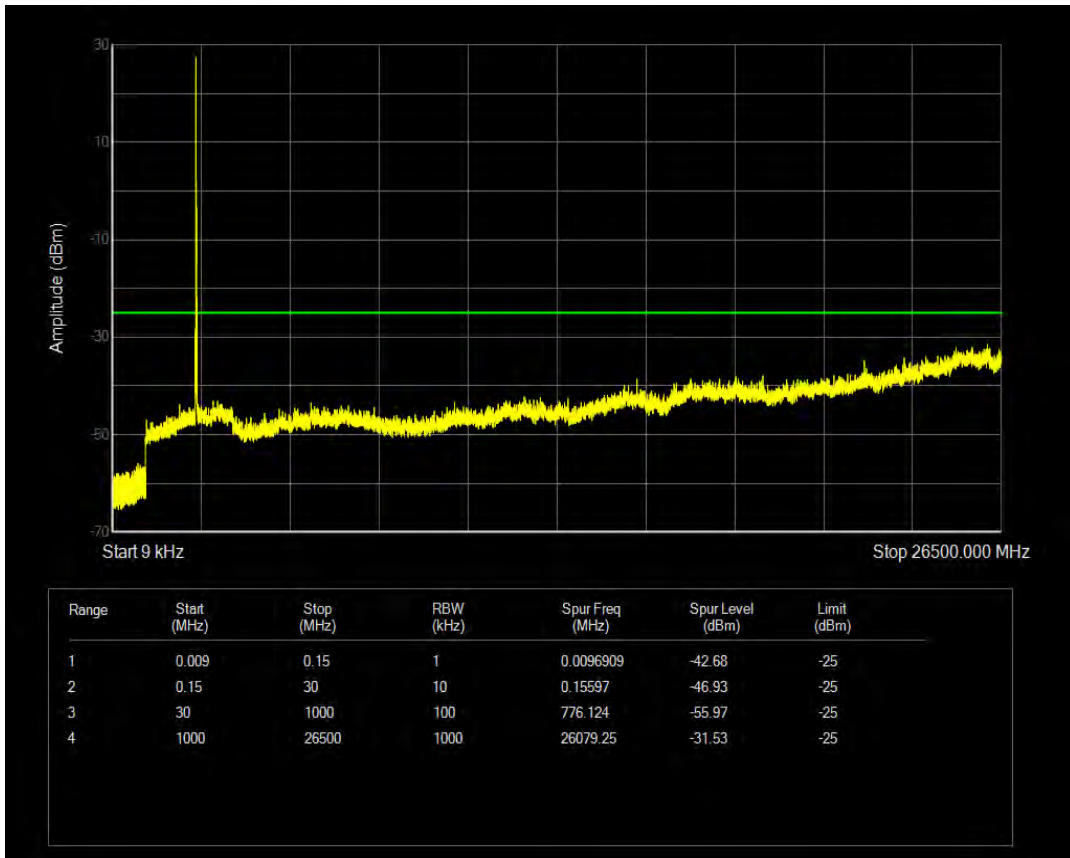

Band7 16QAM BW=10MHz Channel=21100 RB Size=50 Position=#0

Band7 16QAM BW=10MHz Channel=21400 RB Size=1 Position=#0

Band7 16QAM BW=10MHz Channel=21400 RB Size=50 Position=#0

Band7 16QAM BW=15MHz Channel=20825 RB Size=1 Position=#0

Band7 16QAM BW=15MHz Channel=20825 RB Size=75 Position=#0

Band7 16QAM BW=15MHz Channel=21100 RB Size=1 Position=#0

Band7 16QAM BW=15MHz Channel=21100 RB Size=75 Position=#0

Band7 16QAM BW=15MHz Channel=21375 RB Size=1 Position=#0

Band7 16QAM BW=15MHz Channel=21375 RB Size=75 Position=#0

Band7 16QAM BW=20MHz Channel=20850 RB Size=1 Position=#0

Band7 16QAM BW=20MHz Channel=20850 RB Size=100 Position=#0

Band7 16QAM BW=20MHz Channel=21100 RB Size=1 Position=#0

Band7 16QAM BW=20MHz Channel=21100 RB Size=100 Position=#0

Band7 16QAM BW=20MHz Channel=21350 RB Size=1 Position=#0

Band7 16QAM BW=20MHz Channel=21350 RB Size=100 Position=#0