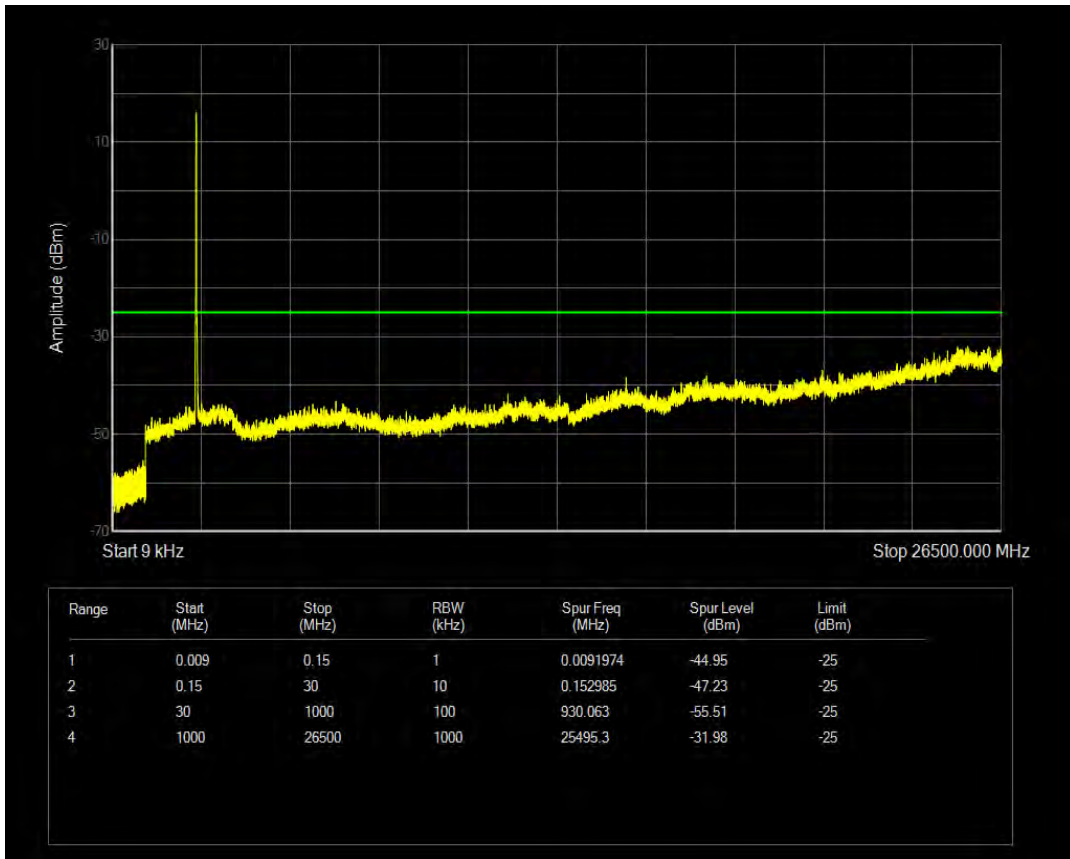

Band7 16QAM BW=10MHz Channel=21100 RB Size=50 Position=#0

Band7 16QAM BW=10MHz Channel=21400 RB Size=1 Position=#0

Band7 16QAM BW=10MHz Channel=21400 RB Size=50 Position=#0

Band7 16QAM BW=15MHz Channel=20825 RB Size=1 Position=#0

Band7 16QAM BW=15MHz Channel=20825 RB Size=75 Position=#0

Band7 16QAM BW=15MHz Channel=21100 RB Size=1 Position=#0

Band7 16QAM BW=15MHz Channel=21100 RB Size=75 Position=#0

Band7 16QAM BW=15MHz Channel=21375 RB Size=1 Position=#0

Band7 16QAM BW=15MHz Channel=21375 RB Size=75 Position=#0

Band7 16QAM BW=20MHz Channel=20850 RB Size=1 Position=#0

Band7 16QAM BW=20MHz Channel=20850 RB Size=100 Position=#0

Band7 16QAM BW=20MHz Channel=21100 RB Size=1 Position=#0