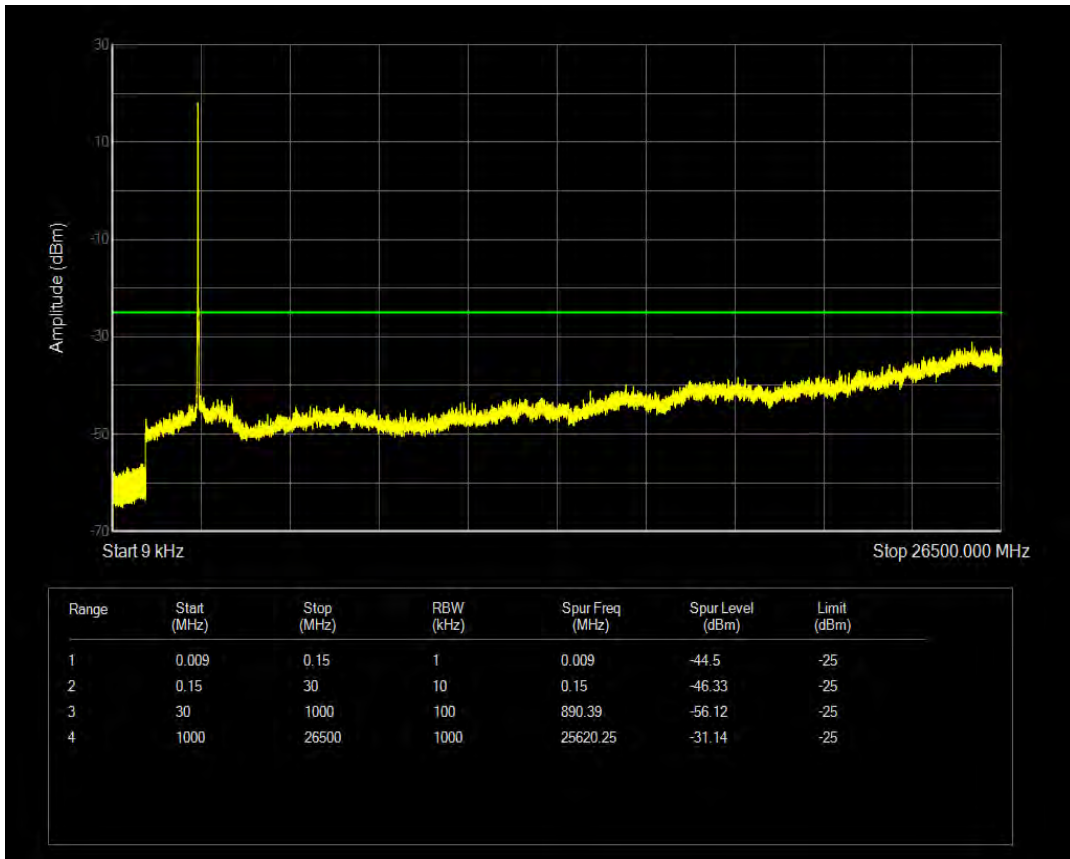

Band7 16QAM BW=10MHz Channel=21100 RB Size=50 Position=#0

Band7 16QAM BW=10MHz Channel=21400 RB Size=1 Position=#0

Band7 16QAM BW=10MHz Channel=21400 RB Size=50 Position=#0

Band7 16QAM BW=15MHz Channel=20825 RB Size=1 Position=#0

Band7 16QAM BW=15MHz Channel=20825 RB Size=75 Position=#0

Band7 16QAM BW=15MHz Channel=21100 RB Size=1 Position=#0

Band7 16QAM BW=15MHz Channel=21100 RB Size=75 Position=#0

Band7 16QAM BW=15MHz Channel=21375 RB Size=1 Position=#0

Band7 16QAM BW=15MHz Channel=21375 RB Size=75 Position=#0

Band7 16QAM BW=20MHz Channel=20850 RB Size=1 Position=#0

Band7 16QAM BW=20MHz Channel=20850 RB Size=100 Position=#0

Band7 16QAM BW=20MHz Channel=21100 RB Size=1 Position=#0