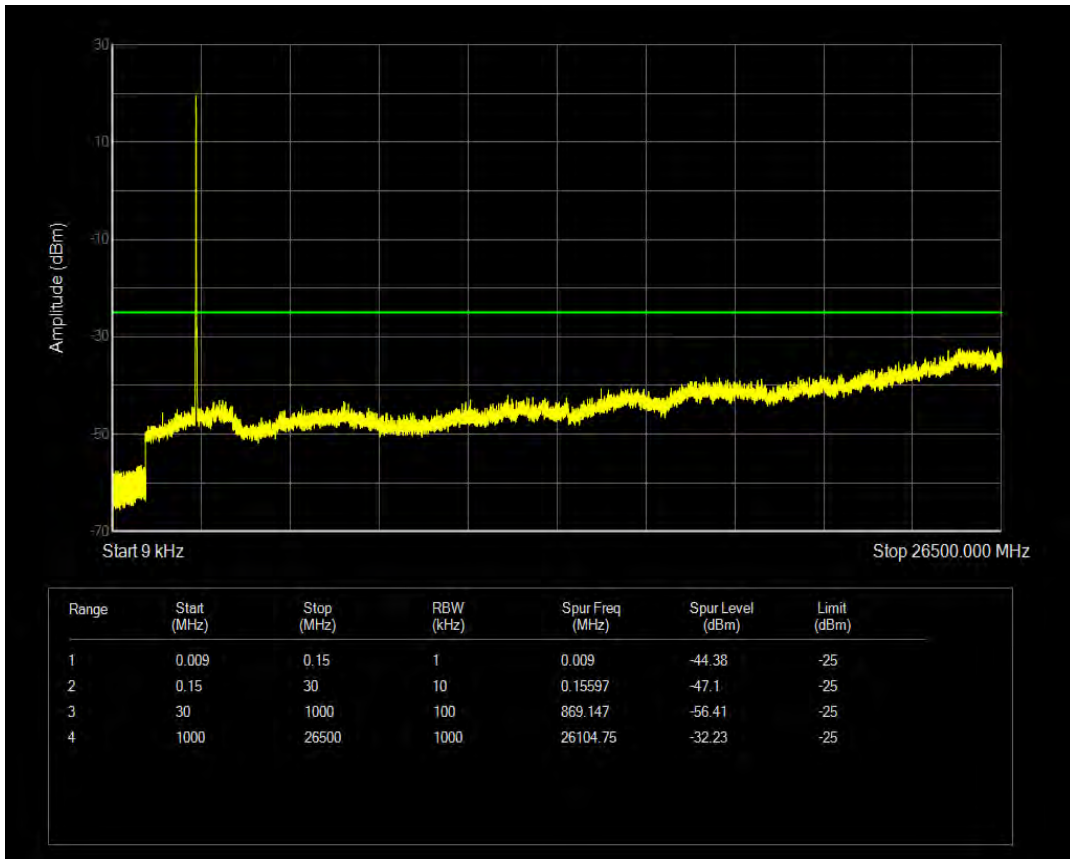

Band7 16QAM BW=5MHz Channel=21425 RB Size=25 Position=#0

Band7 16QAM BW=10MHz Channel=20800 RB Size=1 Position=#0

Band7 16QAM BW=10MHz Channel=20800 RB Size=50 Position=#0

Band7 16QAM BW=10MHz Channel=21100 RB Size=1 Position=#0

Band7 16QAM BW=10MHz Channel=21100 RB Size=50 Position=#0

Band7 16QAM BW=10MHz Channel=21400 RB Size=1 Position=#0

Band7 16QAM BW=10MHz Channel=21400 RB Size=50 Position=#0

Band7 16QAM BW=15MHz Channel=20825 RB Size=1 Position=#0

Band7 16QAM BW=15MHz Channel=20825 RB Size=75 Position=#0

Band7 16QAM BW=15MHz Channel=21100 RB Size=1 Position=#0

Band7 16QAM BW=15MHz Channel=21100 RB Size=75 Position=#0

Band7 16QAM BW=15MHz Channel=21375 RB Size=1 Position=#0