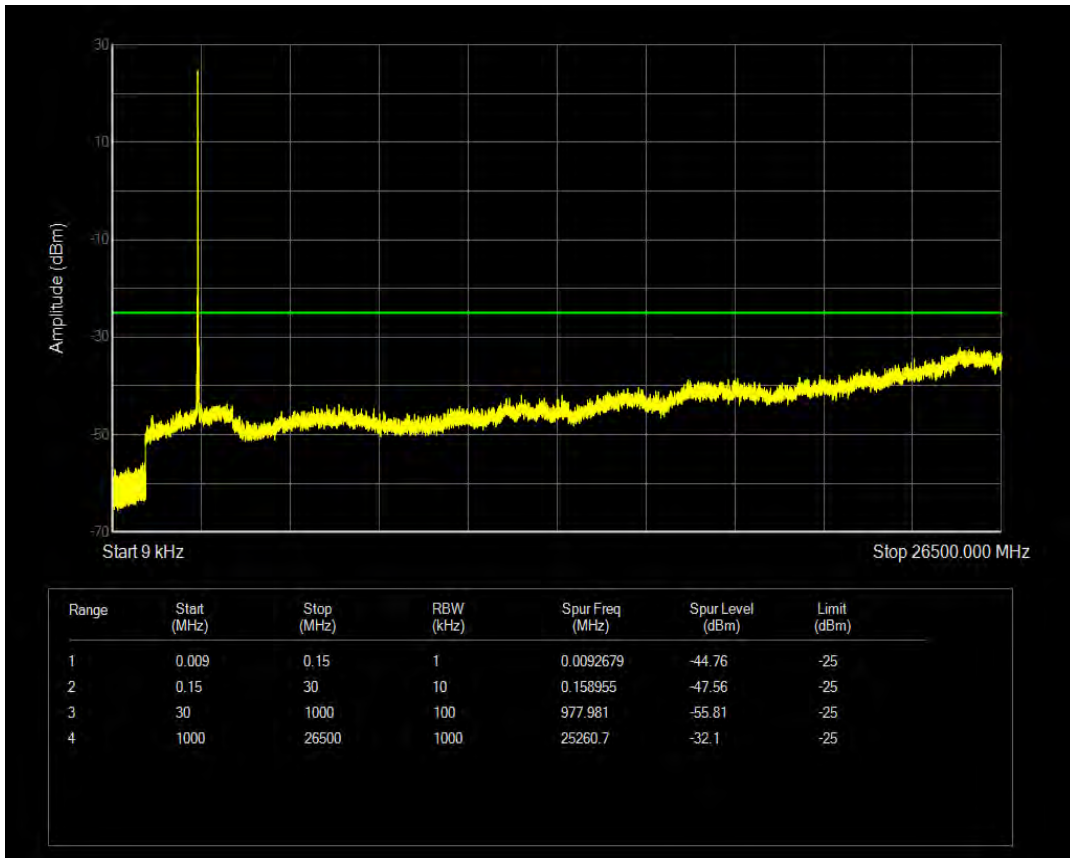

Band7 16QAM BW=10MHz Channel=21100 RB Size=50 Position=#0

Band7 16QAM BW=10MHz Channel=21400 RB Size=1 Position=#0

Band7 16QAM BW=10MHz Channel=21400 RB Size=50 Position=#0

Band7 16QAM BW=15MHz Channel=20825 RB Size=1 Position=#0

Band7 16QAM BW=15MHz Channel=20825 RB Size=75 Position=#0

Band7 16QAM BW=15MHz Channel=21100 RB Size=1 Position=#0

Band7 16QAM BW=15MHz Channel=21100 RB Size=75 Position=#0

Band7 16QAM BW=15MHz Channel=21375 RB Size=1 Position=#0

Band7 16QAM BW=15MHz Channel=21375 RB Size=75 Position=#0

Band7 16QAM BW=20MHz Channel=20850 RB Size=1 Position=#0

Band7 16QAM BW=20MHz Channel=20850 RB Size=100 Position=#0

Band7 16QAM BW=20MHz Channel=21100 RB Size=1 Position=#0