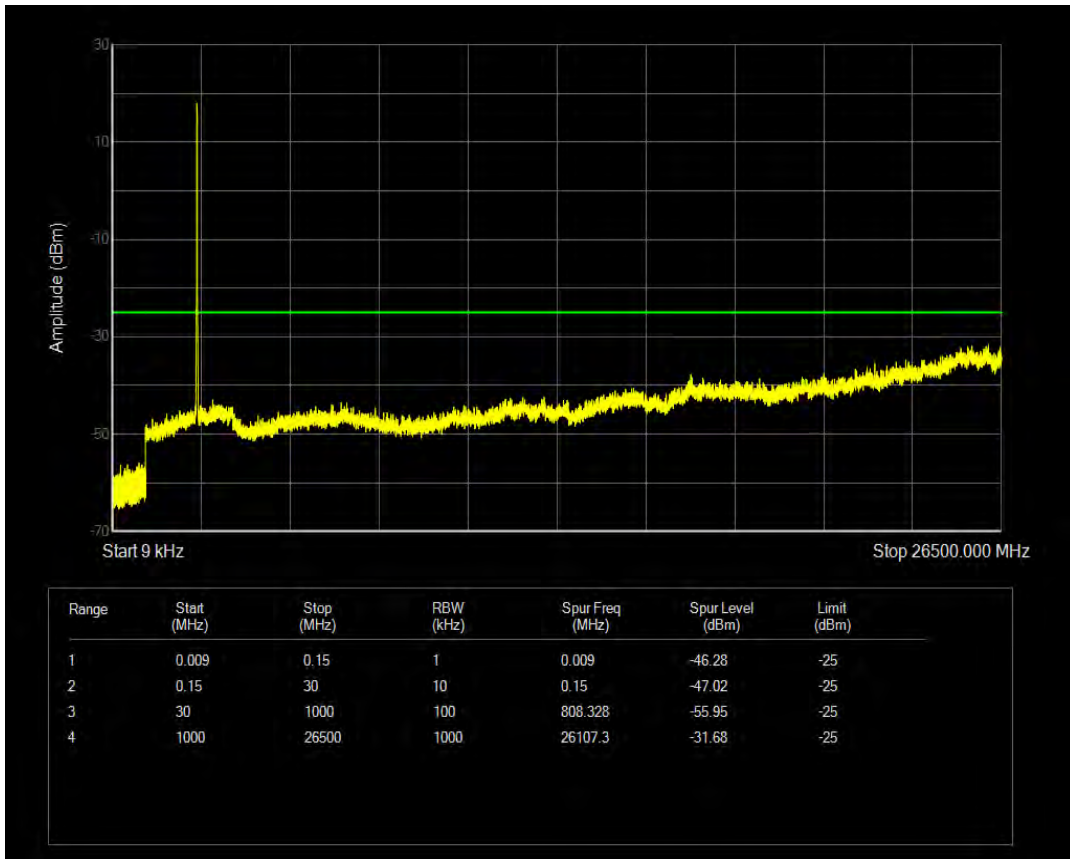

Band7 16QAM BW=5MHz Channel=21425 RB Size=25 Position=#0

Band7 16QAM BW=10MHz Channel=20800 RB Size=1 Position=#0

Band7 16QAM BW=10MHz Channel=20800 RB Size=50 Position=#0

Band7 16QAM BW=10MHz Channel=21100 RB Size=1 Position=#0

Band7 16QAM BW=10MHz Channel=21100 RB Size=50 Position=#0

Band7 16QAM BW=10MHz Channel=21400 RB Size=1 Position=#0

Band7 16QAM BW=10MHz Channel=21400 RB Size=50 Position=#0

Band7 16QAM BW=15MHz Channel=20825 RB Size=1 Position=#0

Band7 16QAM BW=15MHz Channel=20825 RB Size=75 Position=#0

Band7 16QAM BW=15MHz Channel=21100 RB Size=1 Position=#0

Band7 16QAM BW=15MHz Channel=21100 RB Size=75 Position=#0

Band7 16QAM BW=15MHz Channel=21375 RB Size=1 Position=#0