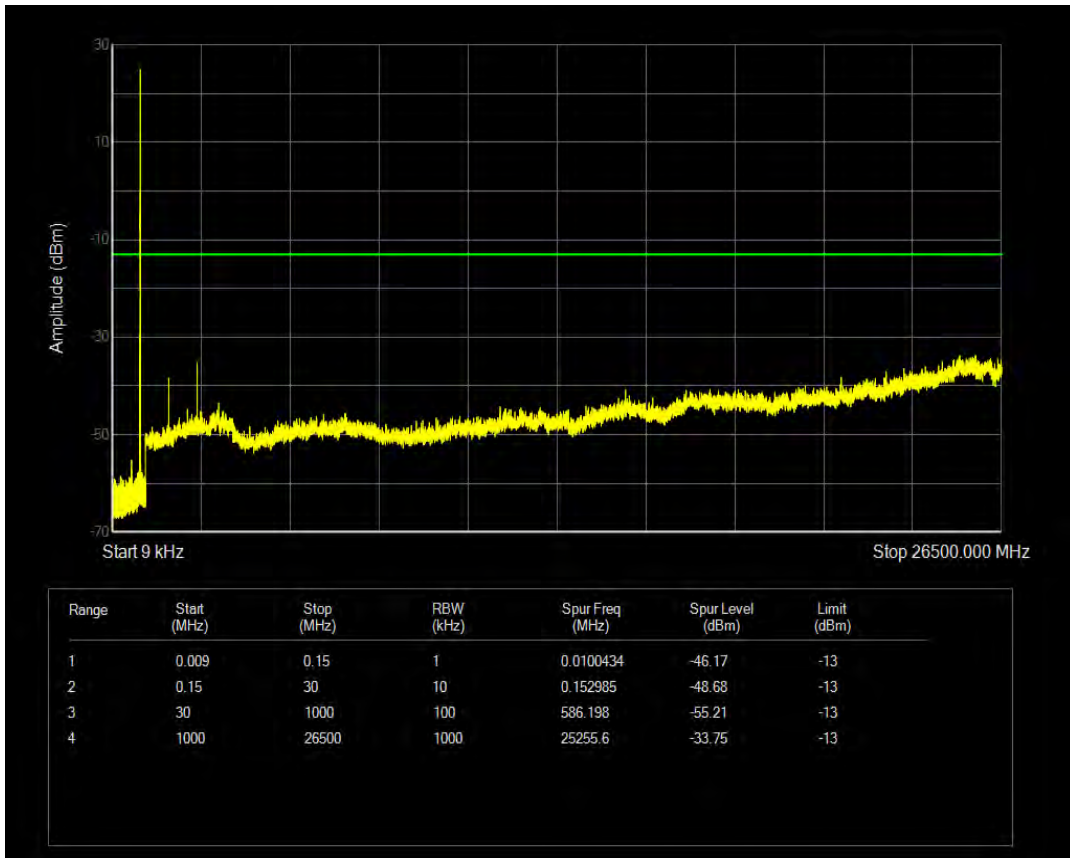

Band5 16QAM BW=3MHz Channel=20635 RB Size=15 Position=#0

Band5 16QAM BW=3MHz Channel=20635 RB Size=1 Position=#0