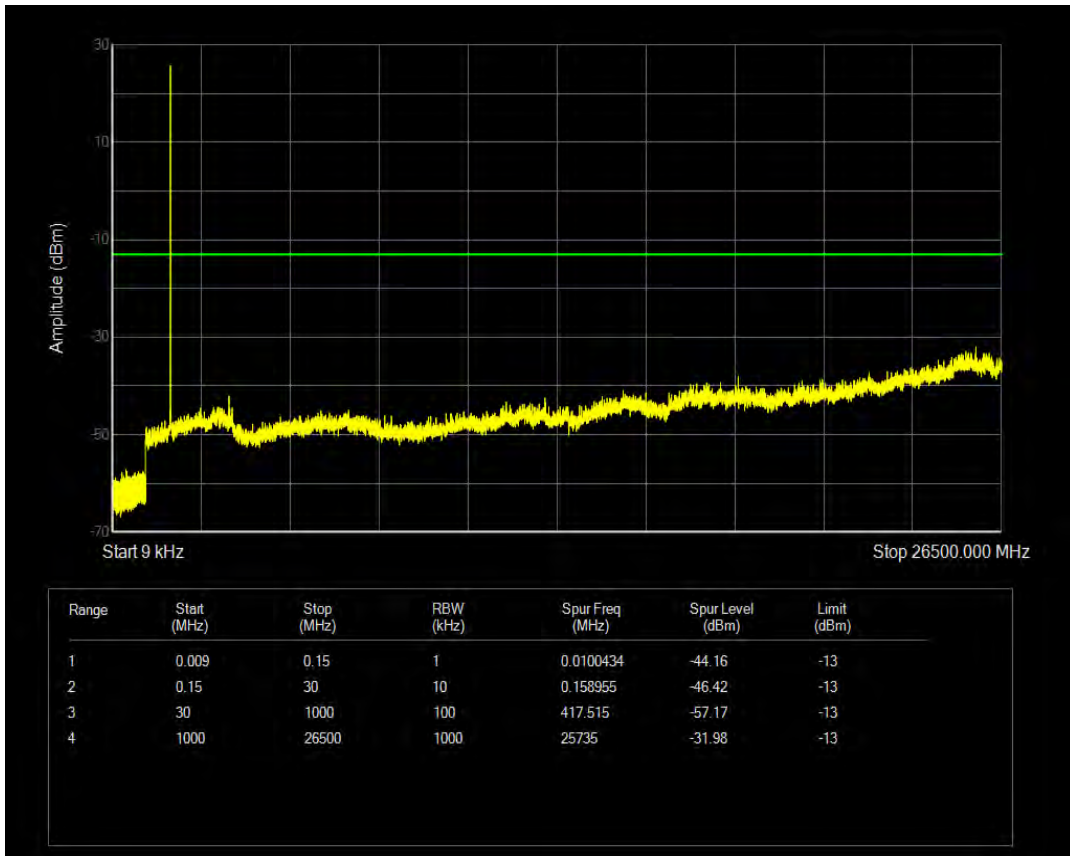

Band66 16QAM BW=1.4MHz Channel=132322 RB Size=1 Position=#0

Band66 QPSK BW=1.4MHz Channel=132322 RB Size=1 Position=#0