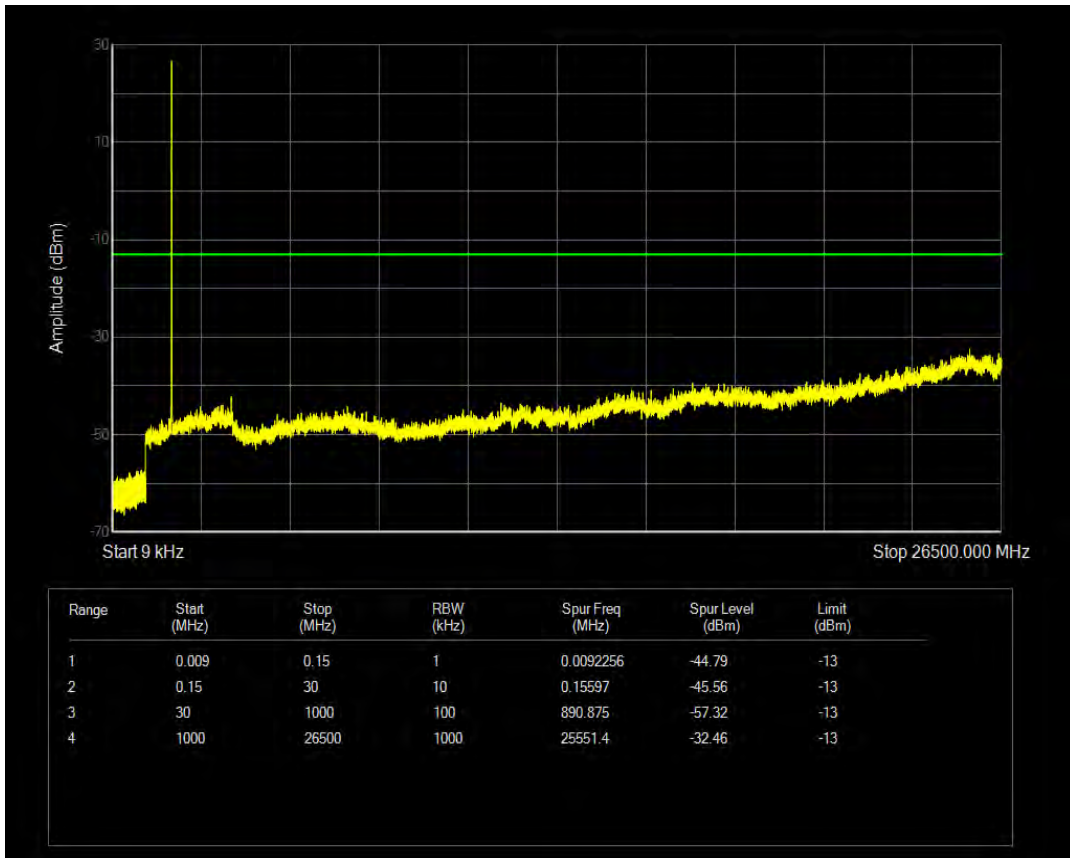

Band66 16QAM BW=3MHz Channel=132657 RB Size=15 Position=#0

Band66 16QAM BW=3MHz Channel=132657 RB Size=1 Position=#0