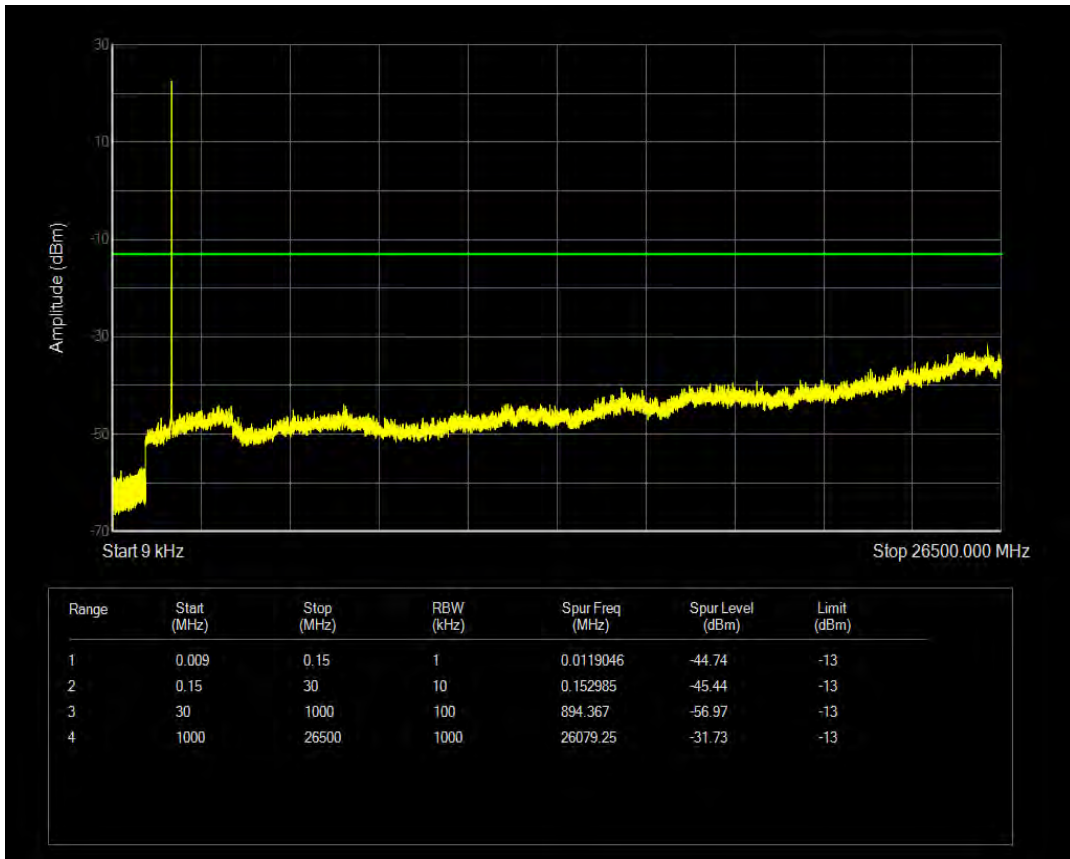

Band66 16QAM BW=3MHz Channel=132322 RB Size=15 Position=#0

Band66 16QAM BW=3MHz Channel=132322 RB Size=1 Position=#0

Band66 QPSK BW=3MHz Channel=132657 RB Size=1 Position=#0

Band66 QPSK BW=3MHz Channel=132657 RB Size=15 Position=#0