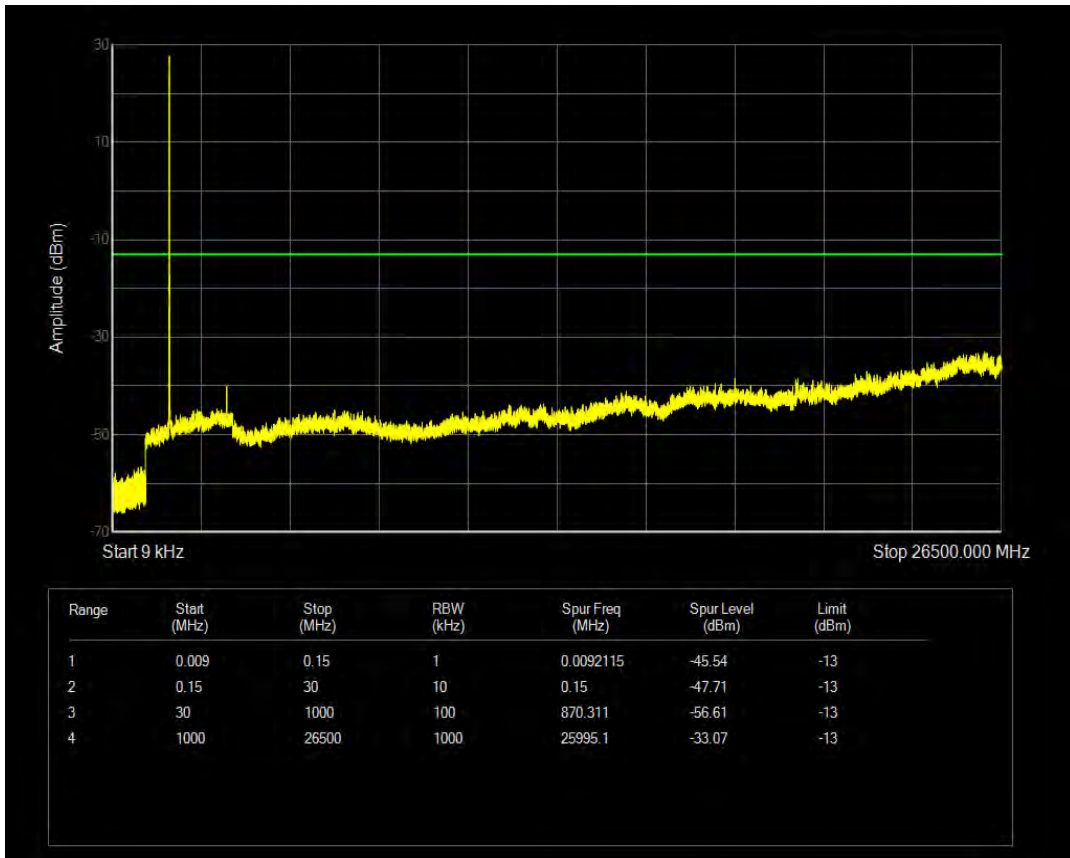

Band66 QPSK BW=5MHz Channel=131997 RB Size=25 Position=#0

Band66 QPSK BW=5MHz Channel=131997 RB Size=1 Position=#0