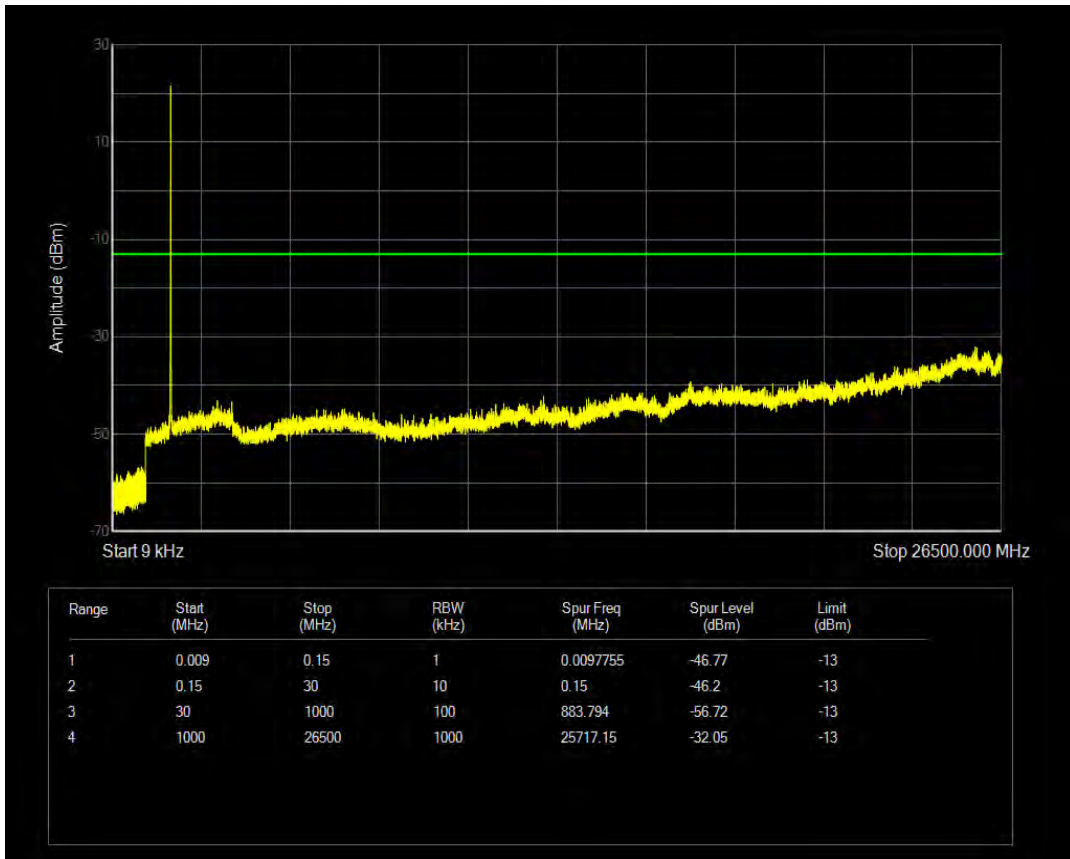

Band4 QPSK BW=5MHz Channel=20375 RB Size=25 Position=#0

Band4 16QAM BW=5MHz Channel=20375 RB Size=1 Position=#0

Band4 16QAM BW=5MHz Channel=20375 RB Size=25 Position=#0

Band4 QPSK BW=10MHz Channel=20000 RB Size=1 Position=#0

Band4 QPSK BW=10MHz Channel=20000 RB Size=50 Position=#0

Band4 16QAM BW=10MHz Channel=20000 RB Size=1 Position=#0

Band4 16QAM BW=10MHz Channel=20000 RB Size=50 Position=#0

Band4 QPSK BW=10MHz Channel=20175 RB Size=1 Position=#0