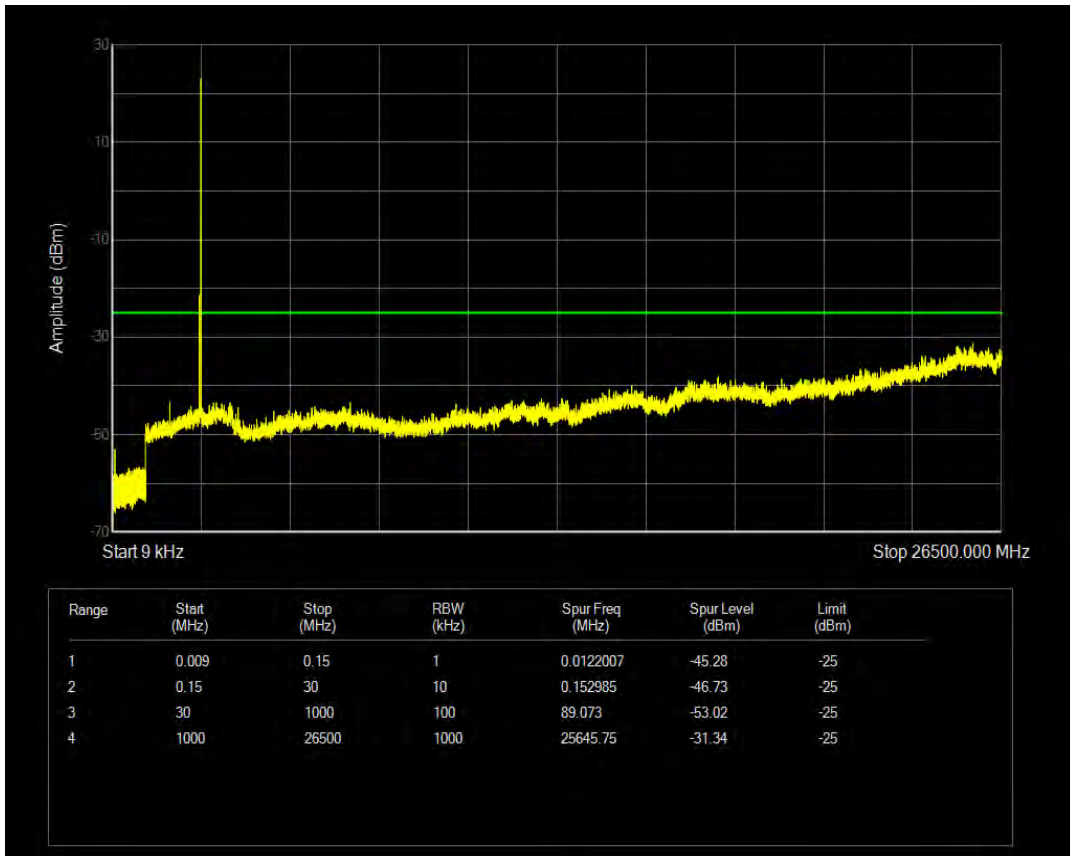

Band41(2535-2655) 16QAM BW=5MHz Channel=41215 RB Size=25 Position=#0

Band41(2535-2655) 16QAM BW=5MHz Channel=41215 RB Size=1 Position=#0