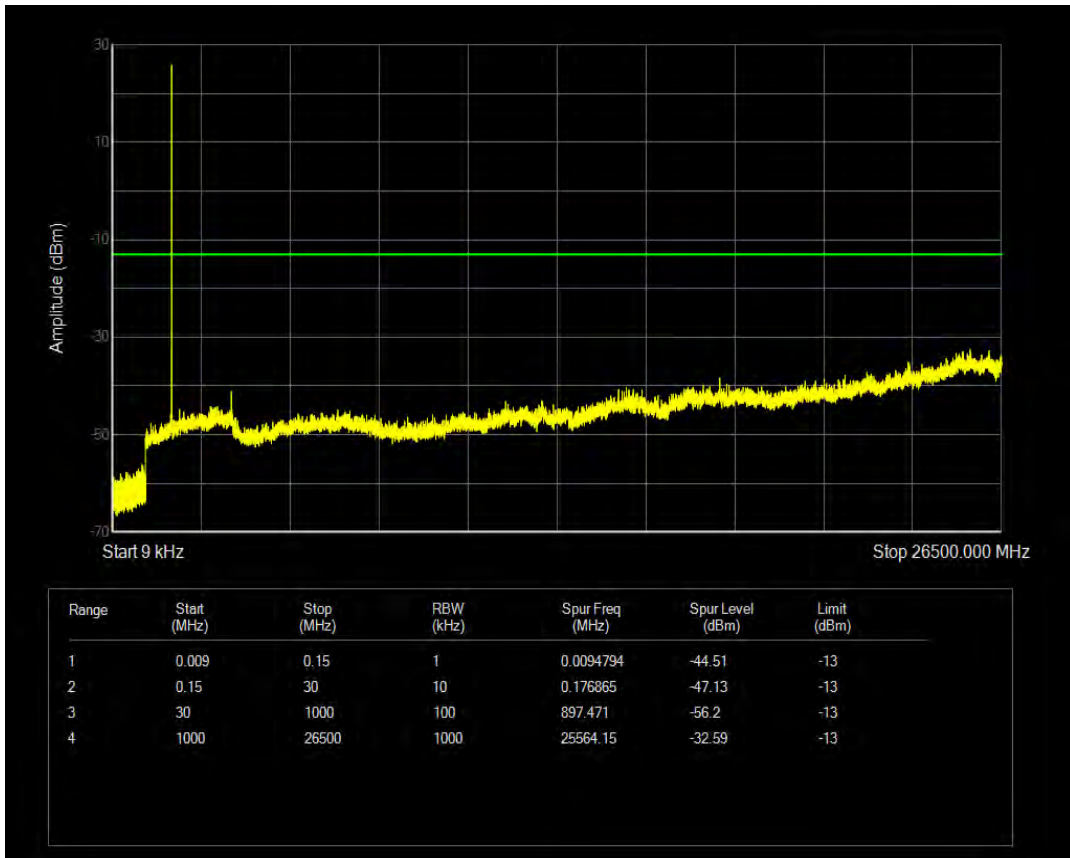

Band66 16QAM BW=1.4MHz Channel=132665 RB Size=6 Position=#0

Band66 16QAM BW=1.4MHz Channel=132665 RB Size=1 Position=#0