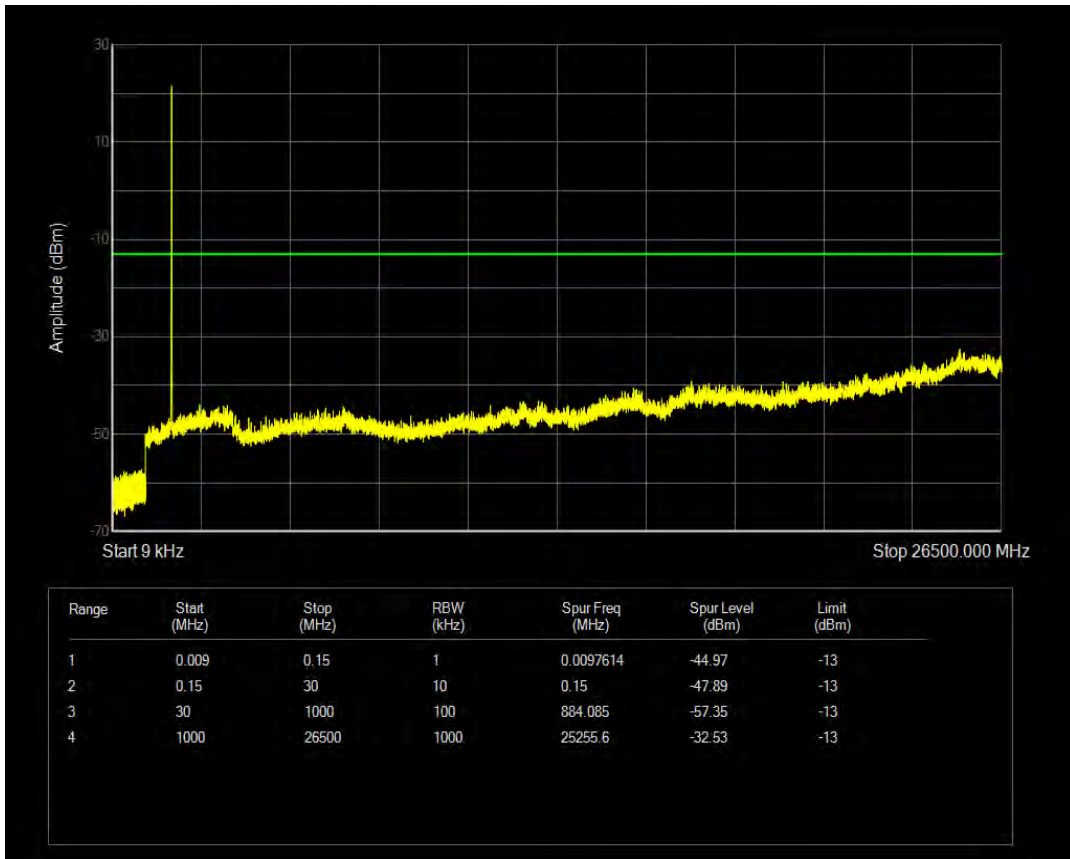

Band66 16QAM BW=5MHz Channel=132322 RB Size=1 Position=#0

Band66 16QAM BW=5MHz Channel=132322 RB Size=25 Position=#0

Band66 QPSK BW=5MHz Channel=132647 RB Size=1 Position=#0

Band66 QPSK BW=5MHz Channel=132647 RB Size=25 Position=#0