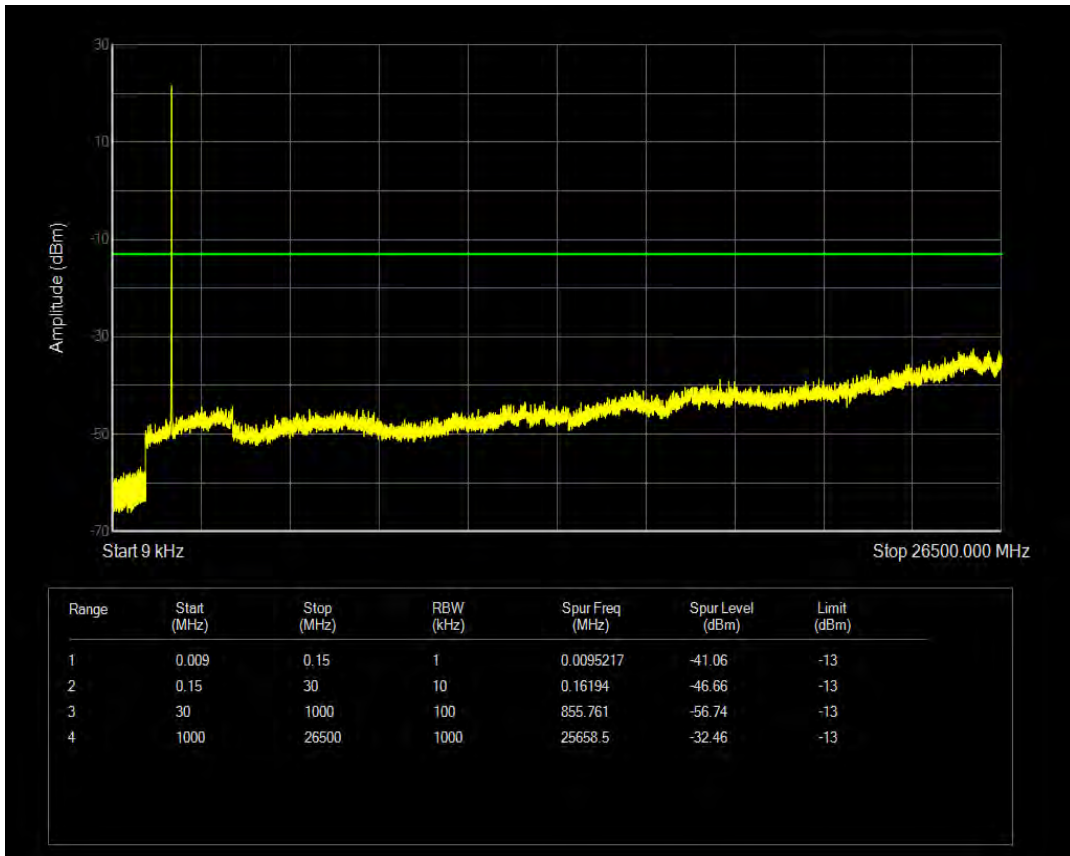

Band66 QPSK BW=10MHz Channel=132022 RB Size=1 Position=#0

Band66 16QAM BW=5MHz Channel=132647 RB Size=25 Position=#0