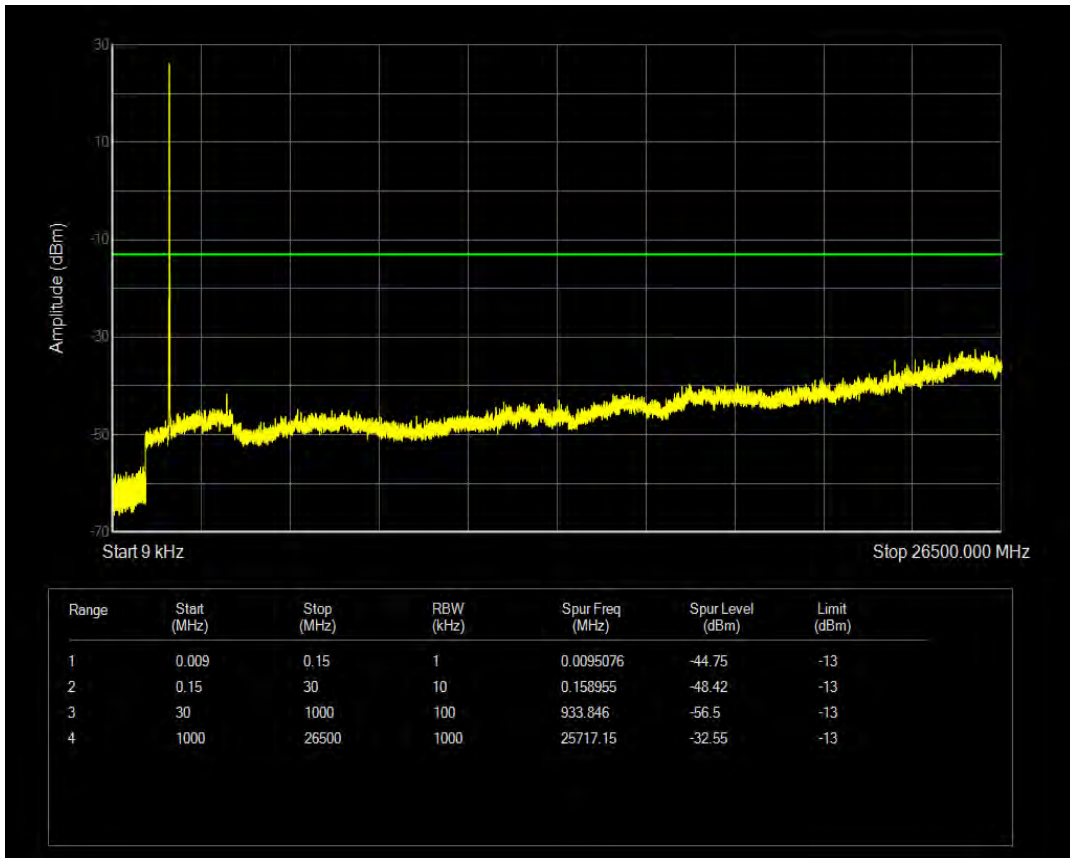

Band4 QPSK BW=5MHz Channel=20375 RB Size=25 Position=#0

Band4 16QAM BW=5MHz Channel=20375 RB Size=1 Position=#0

Band4 16QAM BW=5MHz Channel=20375 RB Size=25 Position=#0

Band4 QPSK BW=10MHz Channel=20000 RB Size=1 Position=#0

Band4 QPSK BW=10MHz Channel=20000 RB Size=50 Position=#0

Band4 16QAM BW=10MHz Channel=20000 RB Size=1 Position=#0

Band4 16QAM BW=10MHz Channel=20000 RB Size=50 Position=#0

Band4 QPSK BW=10MHz Channel=20175 RB Size=1 Position=#0