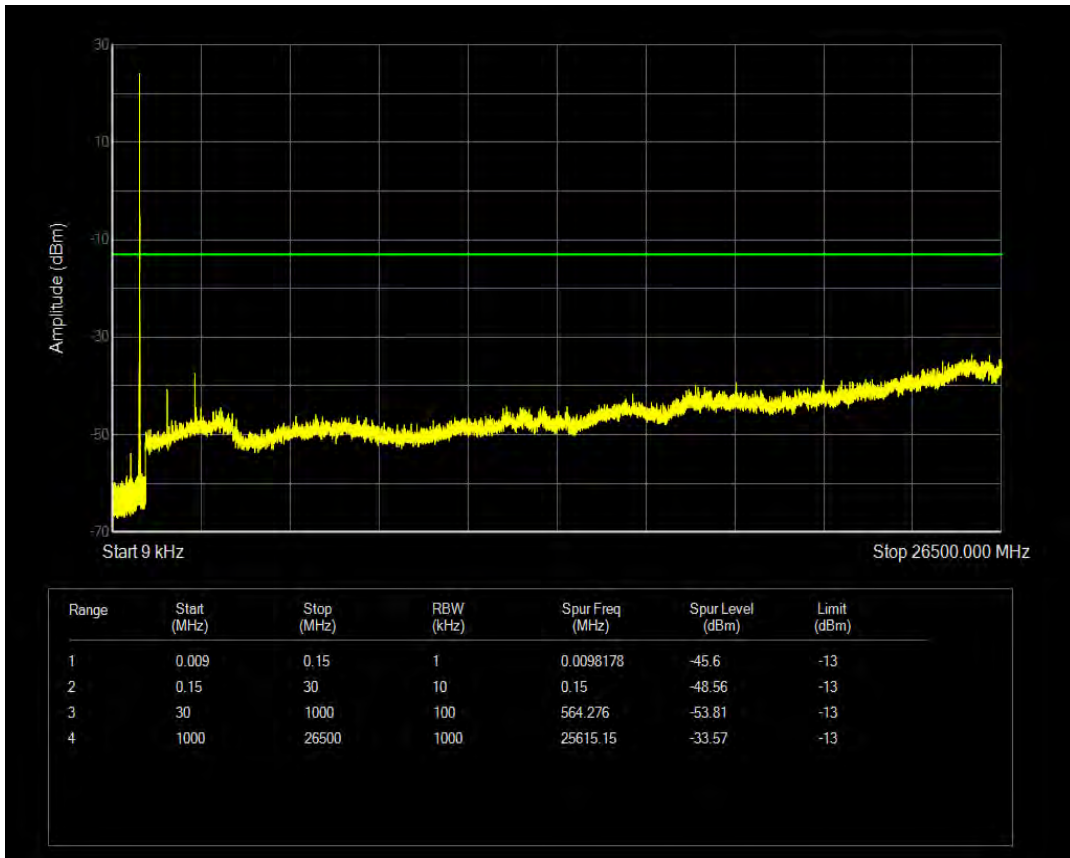

Band5 16QAM BW=3MHz Channel=20415 RB Size=15 Position=#0

Band5 16QAM BW=3MHz Channel=20415 RB Size=1 Position=#0