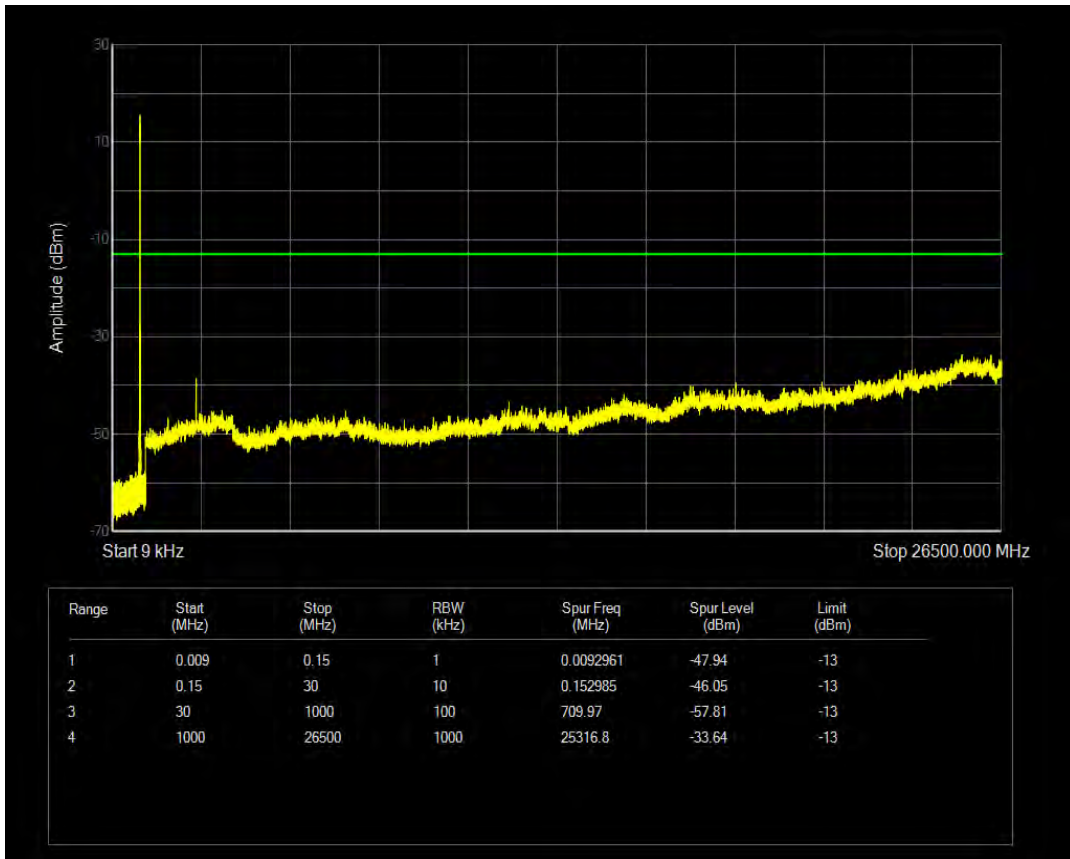

Band5 16QAM BW=5MHz Channel=20425 RB Size=1 Position=#0

Band5 16QAM BW=5MHz Channel=20425 RB Size=25 Position=#0

Band5 QPSK BW=5MHz Channel=20525 RB Size=1 Position=#0

Band5 QPSK BW=5MHz Channel=20525 RB Size=25 Position=#0

Band5 16QAM BW=5MHz Channel=20525 RB Size=1 Position=#0

Band5 16QAM BW=5MHz Channel=20525 RB Size=25 Position=#0

Band5 QPSK BW=5MHz Channel=20625 RB Size=1 Position=#0

Band5 QPSK BW=5MHz Channel=20625 RB Size=25 Position=#0