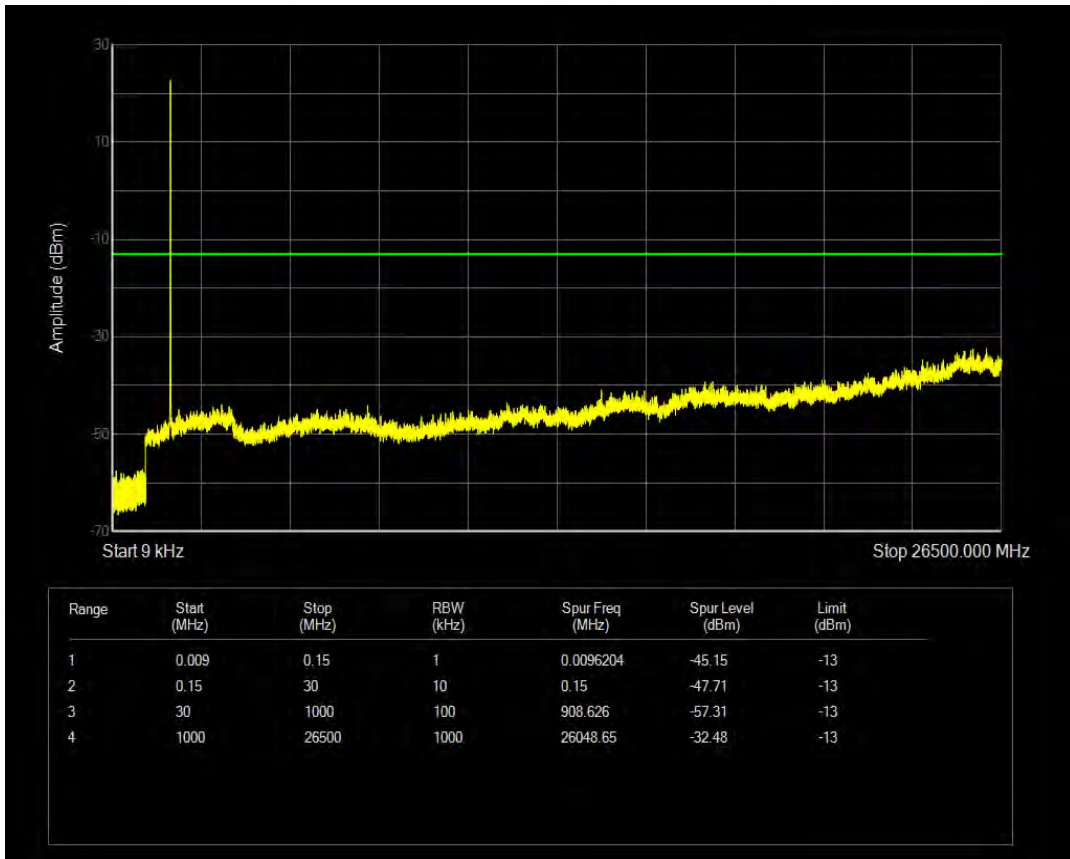

Band66 16QAM BW=3MHz Channel=131987 RB Size=1 Position=#0

Band66 16QAM BW=3MHz Channel=131987 RB Size=15 Position=#0

Band66 QPSK BW=3MHz Channel=132322 RB Size=1 Position=#0

Band66 QPSK BW=3MHz Channel=132322 RB Size=15 Position=#0