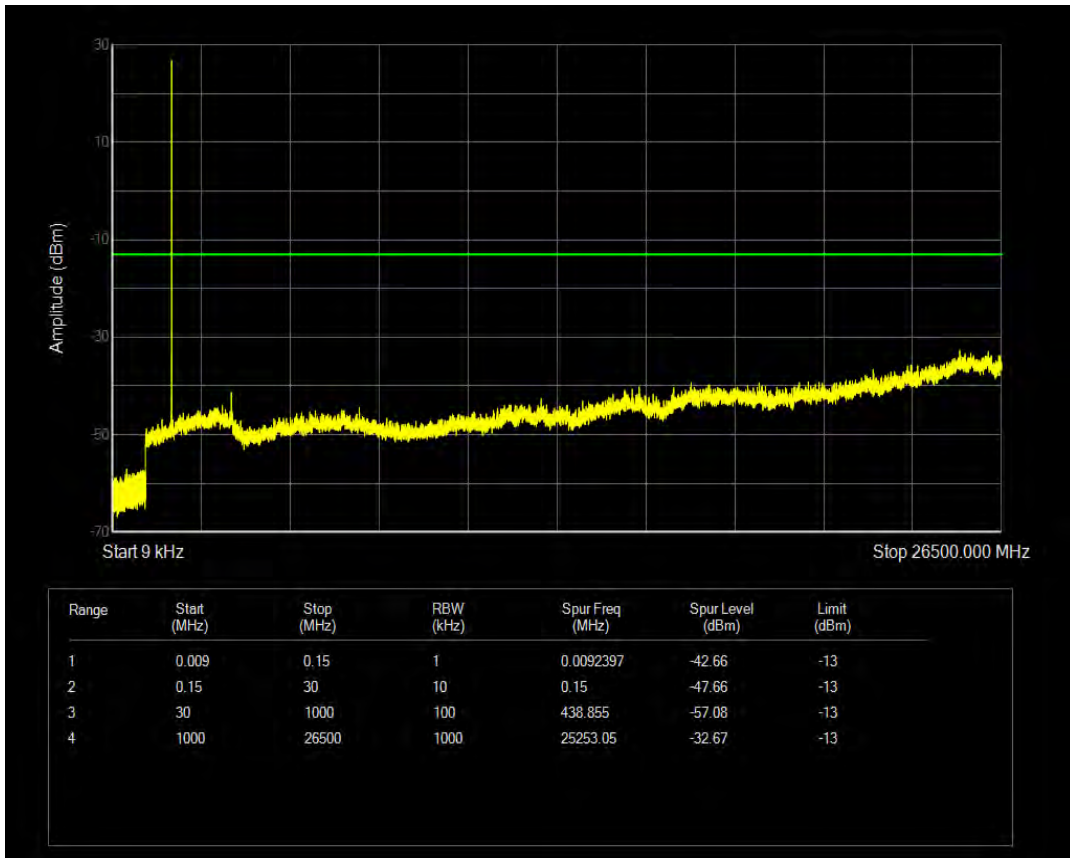

Band66 QPSK BW=1.4MHz Channel=132665 RB Size=6 Position=#0

Band66 QPSK BW=1.4MHz Channel=132665 RB Size=1 Position=#0