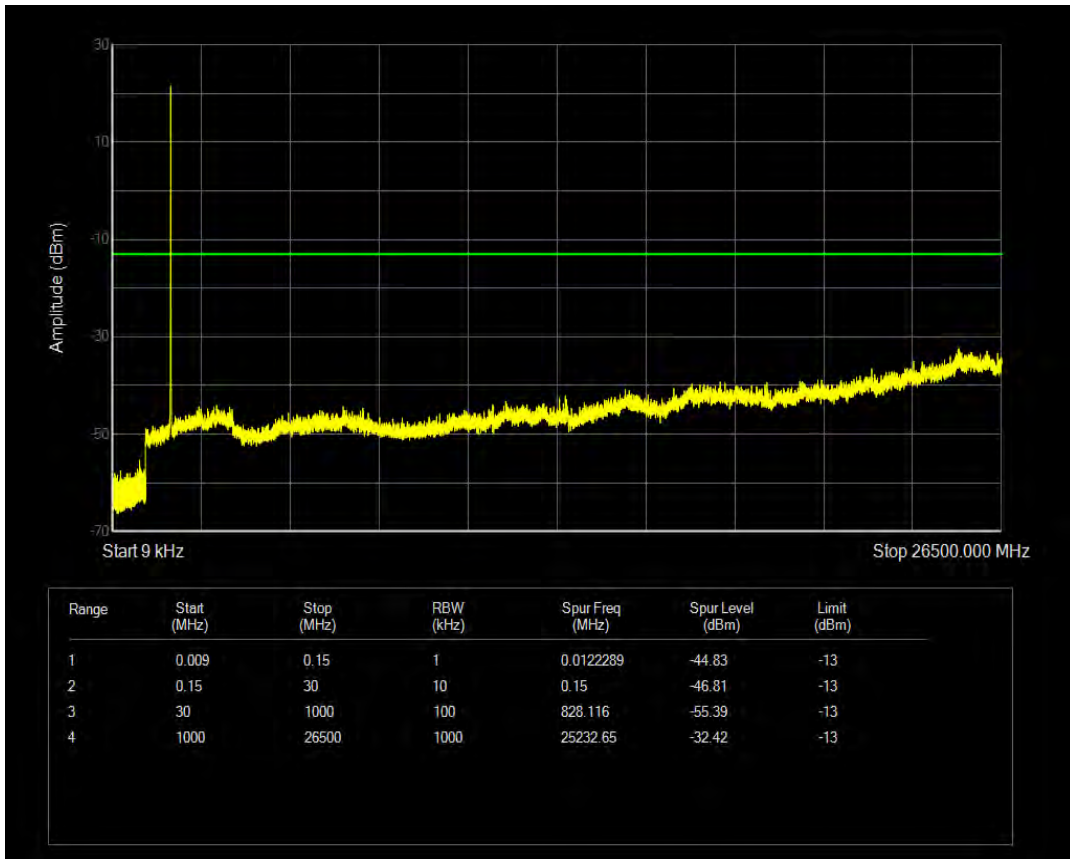

Band4 QPSK BW=5MHz Channel=20375 RB Size=25 Position=#0

Band4 16QAM BW=5MHz Channel=20375 RB Size=1 Position=#0

Band4 16QAM BW=5MHz Channel=20375 RB Size=25 Position=#0

Band4 QPSK BW=10MHz Channel=20000 RB Size=1 Position=#0

Band4 QPSK BW=10MHz Channel=20000 RB Size=50 Position=#0

Band4 16QAM BW=10MHz Channel=20000 RB Size=1 Position=#0

Band4 16QAM BW=10MHz Channel=20000 RB Size=50 Position=#0

Band4 QPSK BW=10MHz Channel=20175 RB Size=1 Position=#0