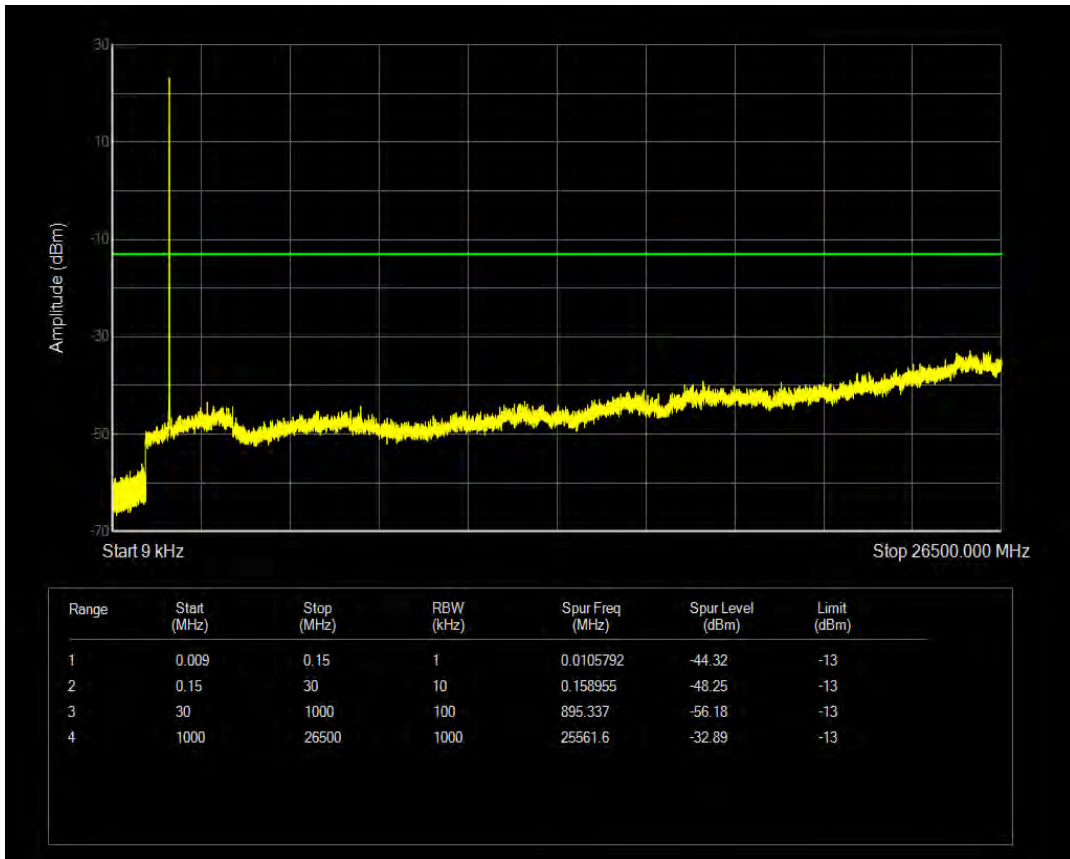

Band66 QPSK BW=3MHz Channel=132322 RB Size=1 Position=#0

Band66 16QAM BW=3MHz Channel=131987 RB Size=15 Position=#0