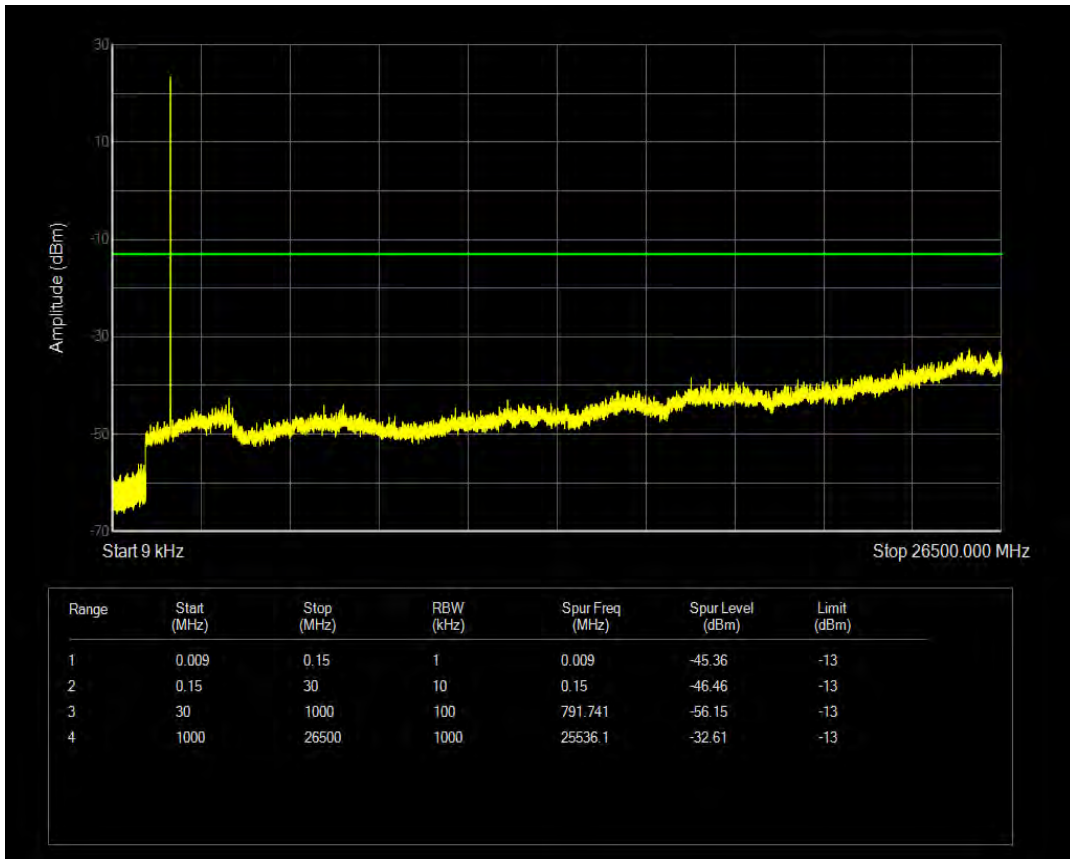

Band66 QPSK BW=1.4MHz Channel=132665 RB Size=1 Position=#0

Band66 16QAM BW=1.4MHz Channel=132322 RB Size=6 Position=#0