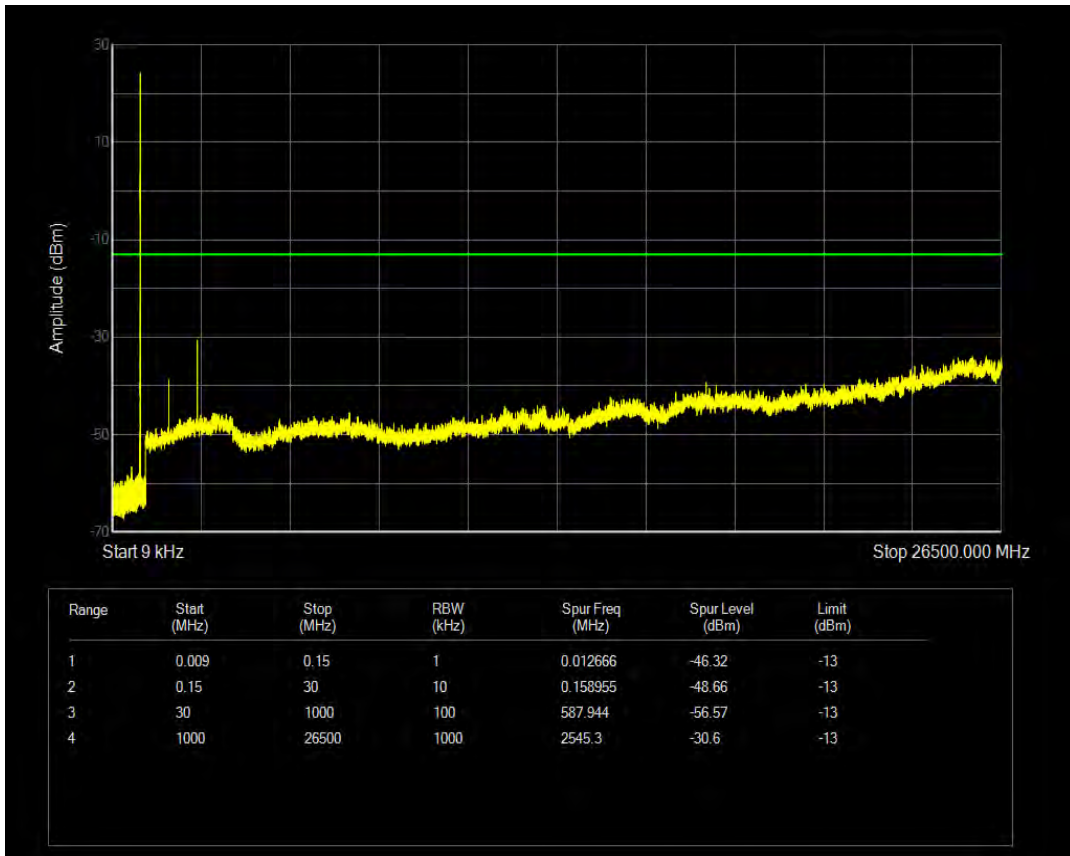

Band5 16QAM BW=1.4MHz Channel=20407 RB Size=1 Position=#0

Band5 16QAM BW=1.4MHz Channel=20407 RB Size=6 Position=#0

Band5 QPSK BW=1.4MHz Channel=20525 RB Size=1 Position=#0

Band5 QPSK BW=1.4MHz Channel=20525 RB Size=6 Position=#0

Band5 16QAM BW=1.4MHz Channel=20525 RB Size=1 Position=#0

Band5 16QAM BW=1.4MHz Channel=20525 RB Size=6 Position=#0

Band5 QPSK BW=1.4MHz Channel=20643 RB Size=1 Position=#0

Band5 QPSK BW=1.4MHz Channel=20643 RB Size=6 Position=#0