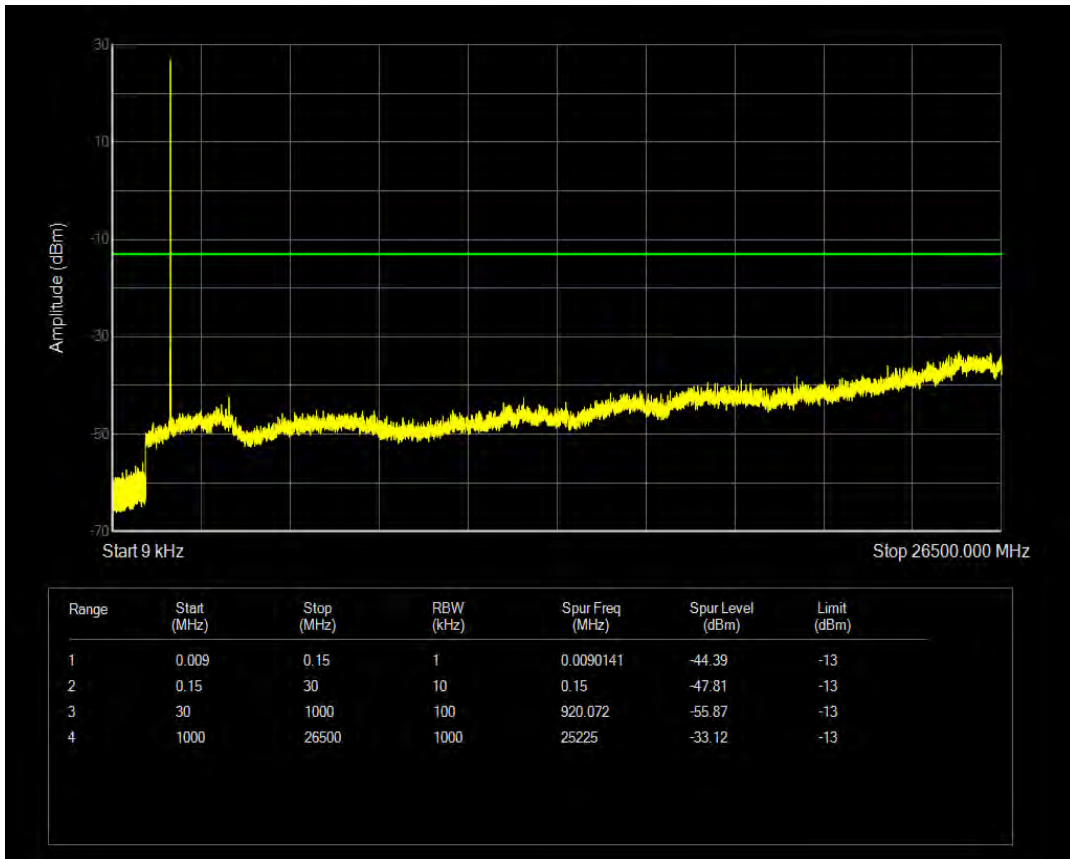

Band5 16QAM BW=10MHz Channel=20600 RB Size=1 Position=#0

Band5 16QAM BW=10MHz Channel=20600 RB Size=50 Position=#0

Band66 QPSK BW=1.4MHz Channel=131979 RB Size=1 Position=#0

Band66 16QAM BW=1.4MHz Channel=131979 RB Size=1 Position=#0

Band66 QPSK BW=1.4MHz Channel=131979 RB Size=6 Position=#0

Band66 16QAM BW=1.4MHz Channel=131979 RB Size=6 Position=#0

Band66 QPSK BW=1.4MHz Channel=132322 RB Size=1 Position=#0

Band66 16QAM BW=1.4MHz Channel=132322 RB Size=1 Position=#0