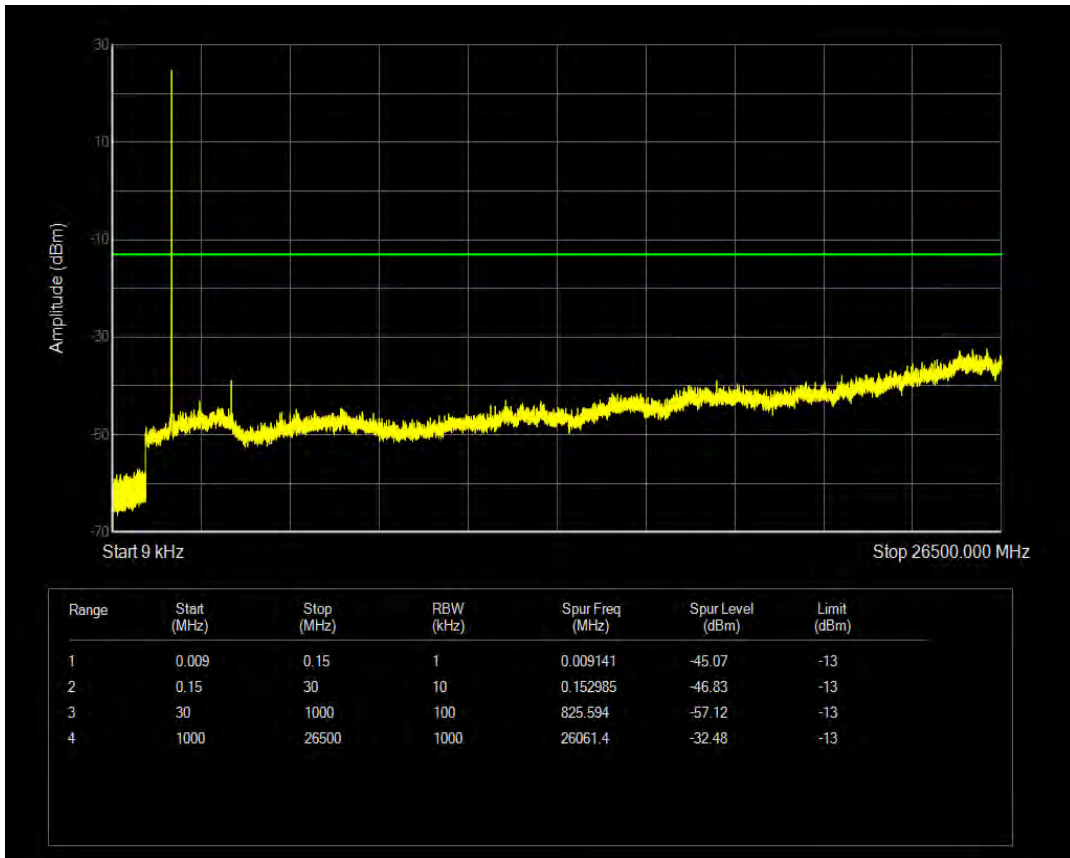

Band66 QPSK BW=3MHz Channel=132657 RB Size=15 Position=#0

Band66 QPSK BW=3MHz Channel=132657 RB Size=1 Position=#0