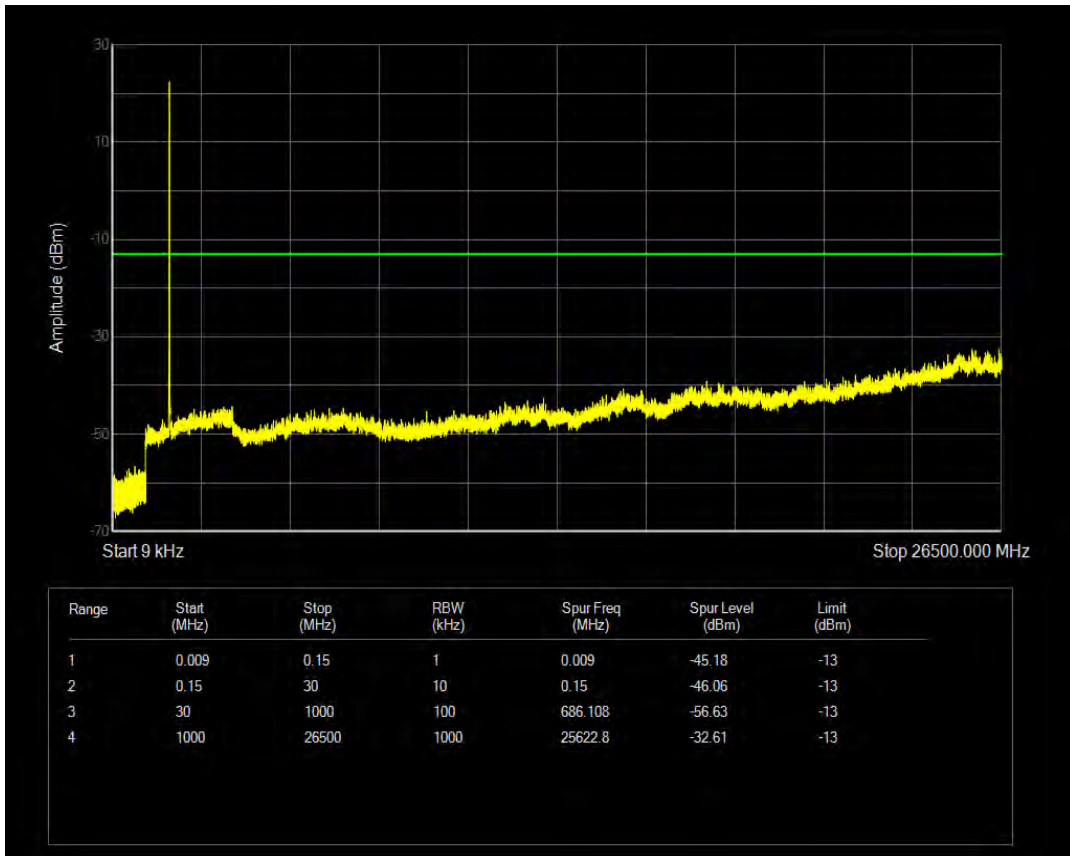

Band66 16QAM BW=3MHz Channel=132657 RB Size=1 Position=#0

Band66 16QAM BW=3MHz Channel=132657 RB Size=15 Position=#0

Band66 QPSK BW=5MHz Channel=131997 RB Size=1 Position=#0

Band66 QPSK BW=5MHz Channel=131997 RB Size=25 Position=#0