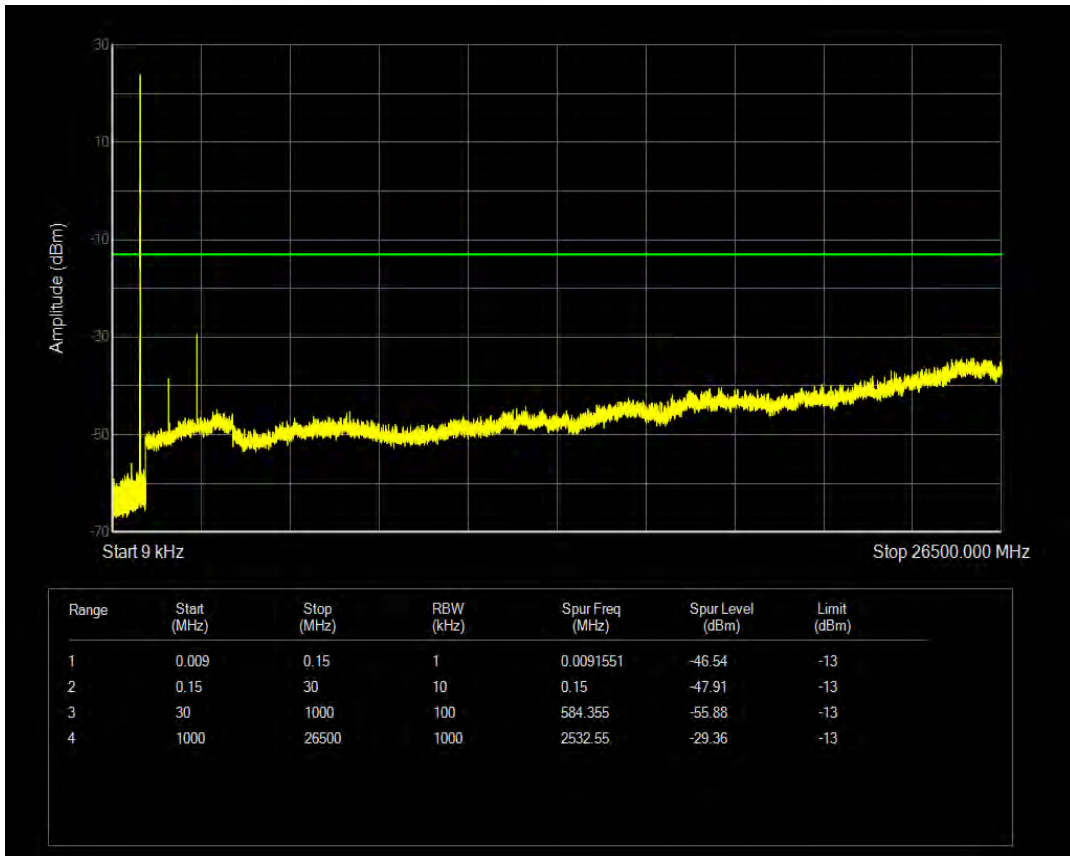

Band5 16QAM BW=5MHz Channel=20425 RB Size=1 Position=#0

Band5 16QAM BW=5MHz Channel=20425 RB Size=25 Position=#0

Band5 QPSK BW=5MHz Channel=20525 RB Size=1 Position=#0

Band5 QPSK BW=5MHz Channel=20525 RB Size=25 Position=#0

Band5 16QAM BW=5MHz Channel=20525 RB Size=1 Position=#0

Band5 16QAM BW=5MHz Channel=20525 RB Size=25 Position=#0

Band5 QPSK BW=5MHz Channel=20625 RB Size=1 Position=#0

Band5 QPSK BW=5MHz Channel=20625 RB Size=25 Position=#0