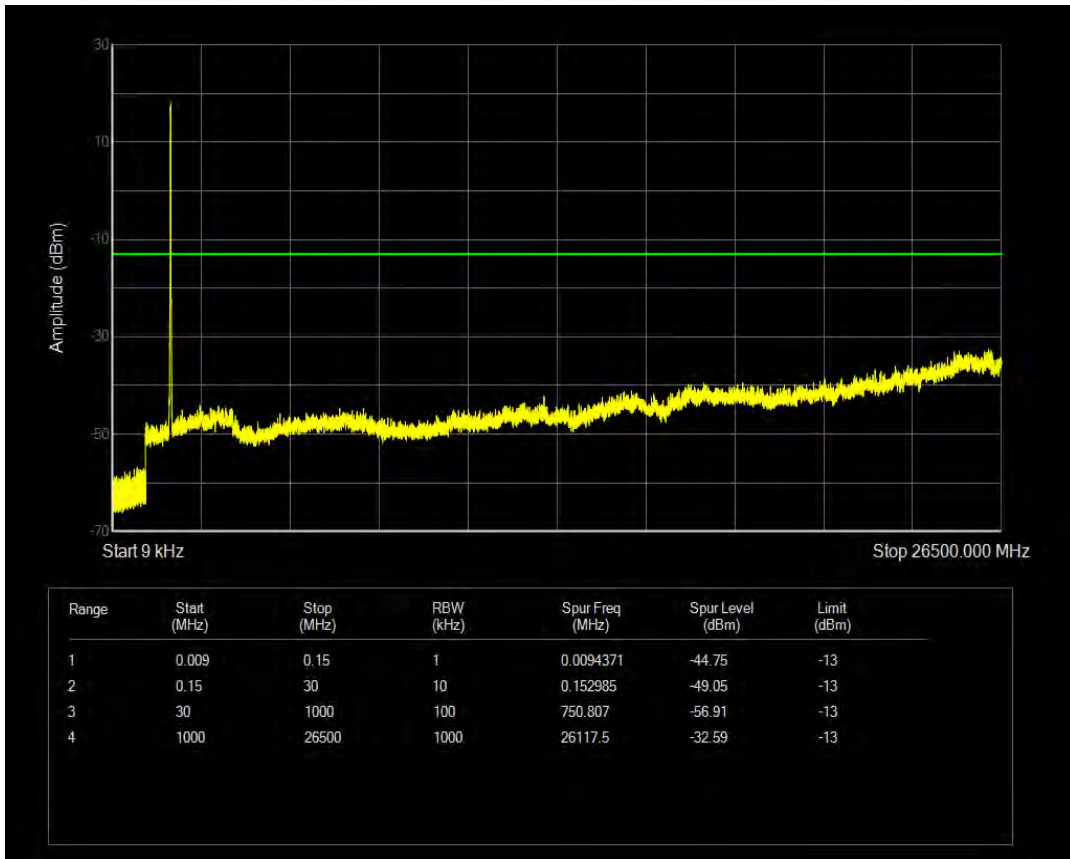

Band4 QPSK BW=15MHz Channel=20025 RB Size=75 Position=#0

Band4 16QAM BW=15MHz Channel=20025 RB Size=1 Position=#0

Band4 16QAM BW=15MHz Channel=20025 RB Size=75 Position=#0

Band4 QPSK BW=15MHz Channel=20175 RB Size=1 Position=#0

Band4 QPSK BW=15MHz Channel=20175 RB Size=75 Position=#0

Band4 16QAM BW=15MHz Channel=20175 RB Size=1 Position=#0

Band4 16QAM BW=15MHz Channel=20175 RB Size=75 Position=#0

Band4 QPSK BW=15MHz Channel=20325 RB Size=1 Position=#0

Band4 QPSK BW=15MHz Channel=20325 RB Size=75 Position=#0

Band4 16QAM BW=15MHz Channel=20325 RB Size=1 Position=#0

Band4 16QAM BW=15MHz Channel=20325 RB Size=75 Position=#0

Band4 QPSK BW=20MHz Channel=20050 RB Size=1 Position=#0