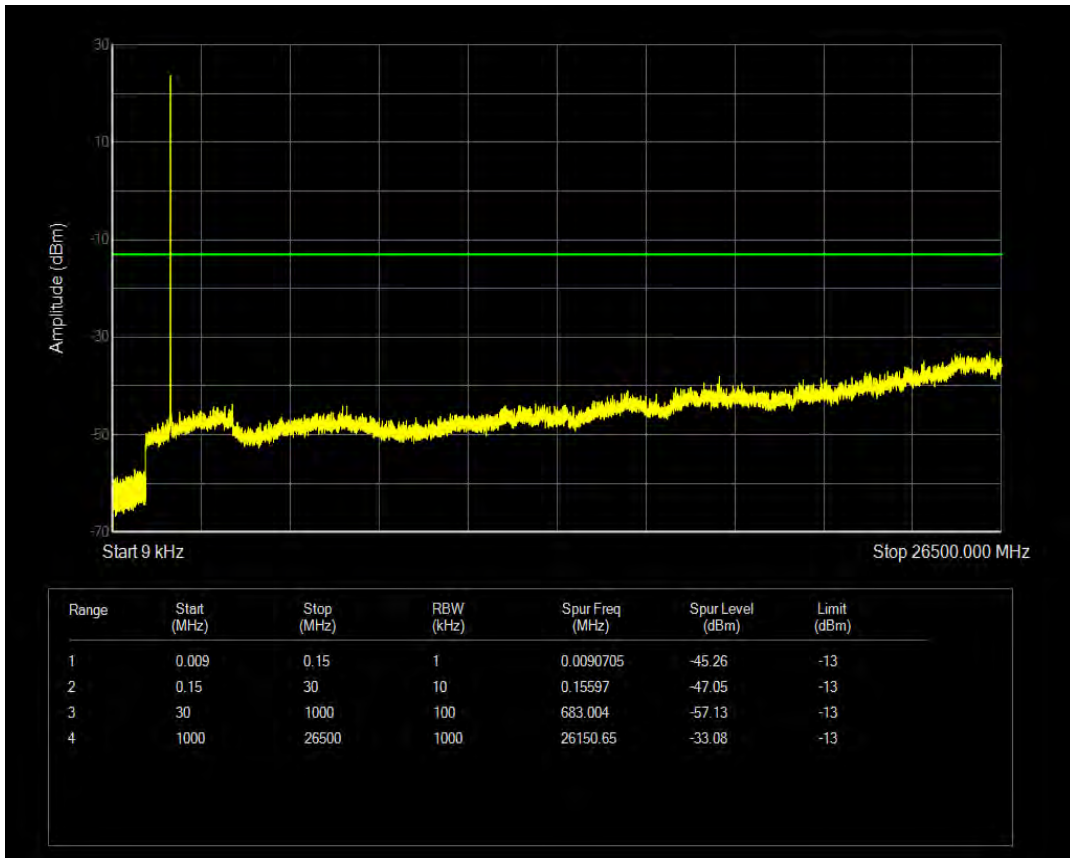

Band66 16QAM BW=3MHz Channel=132322 RB Size=1 Position=#0

Band66 16QAM BW=3MHz Channel=132322 RB Size=15 Position=#0