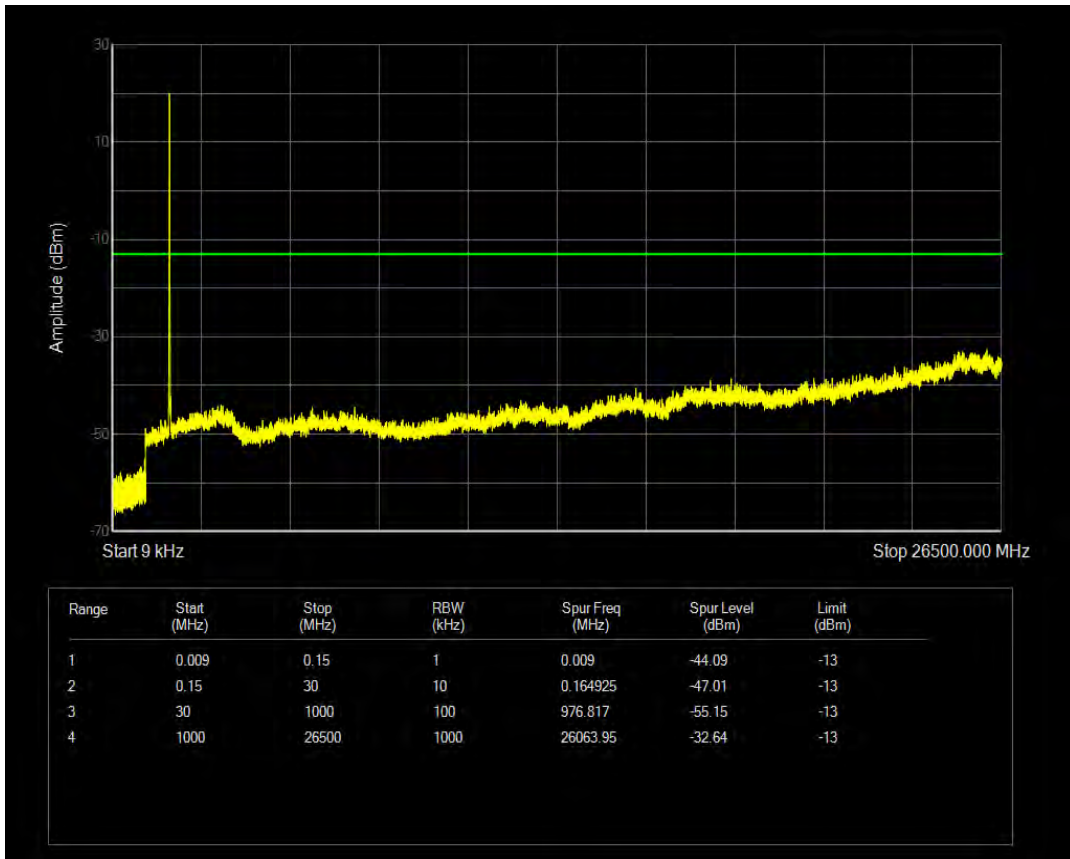

Band4 QPSK BW=5MHz Channel=20375 RB Size=25 Position=#0

Band4 16QAM BW=5MHz Channel=20375 RB Size=1 Position=#0

Band4 16QAM BW=5MHz Channel=20375 RB Size=25 Position=#0

Band4 QPSK BW=10MHz Channel=20000 RB Size=1 Position=#0

Band4 QPSK BW=10MHz Channel=20000 RB Size=50 Position=#0

Band4 16QAM BW=10MHz Channel=20000 RB Size=1 Position=#0

Band4 16QAM BW=10MHz Channel=20000 RB Size=50 Position=#0

Band4 QPSK BW=10MHz Channel=20175 RB Size=1 Position=#0