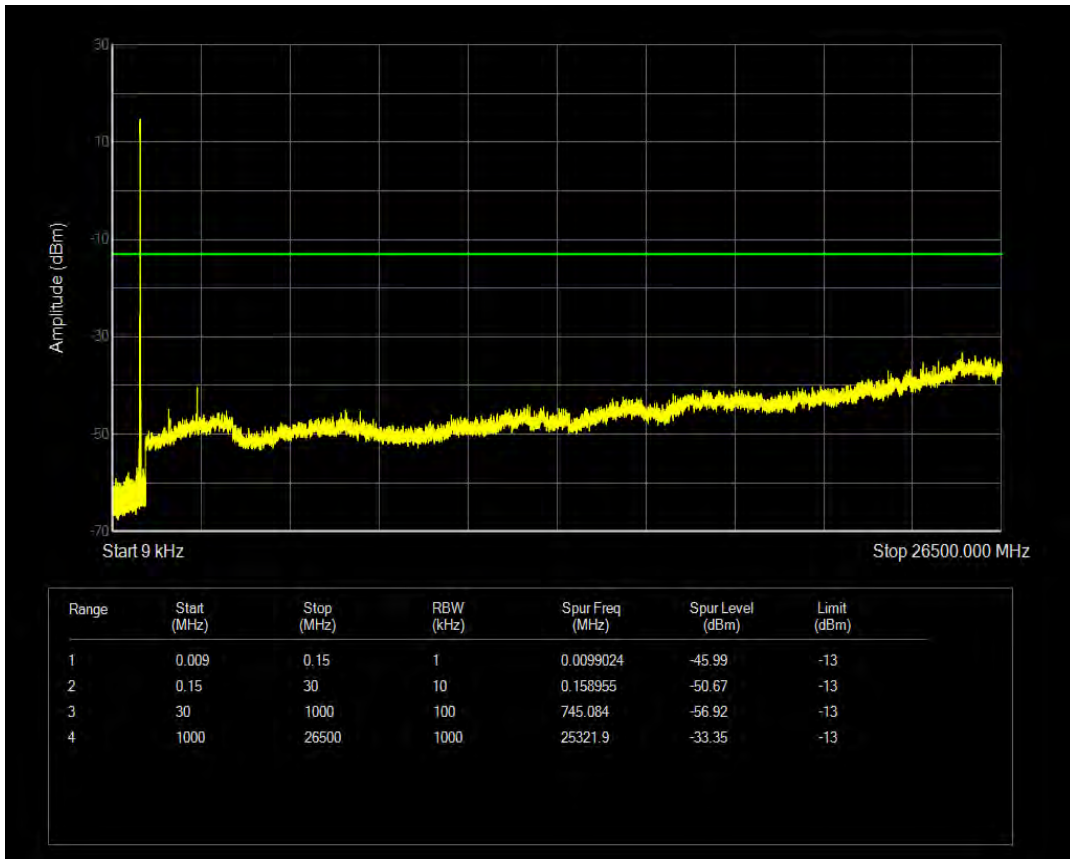

Band5 16QAM BW=5MHz Channel=20525 RB Size=1 Position=#0

Band5 16QAM BW=5MHz Channel=20525 RB Size=25 Position=#0

Band5 QPSK BW=5MHz Channel=20625 RB Size=1 Position=#0

Band5 QPSK BW=5MHz Channel=20625 RB Size=25 Position=#0

Band5 16QAM BW=5MHz Channel=20625 RB Size=1 Position=#0

Band5 16QAM BW=5MHz Channel=20625 RB Size=25 Position=#0

Band5 QPSK BW=10MHz Channel=20450 RB Size=1 Position=#0

Band5 QPSK BW=10MHz Channel=20450 RB Size=50 Position=#0