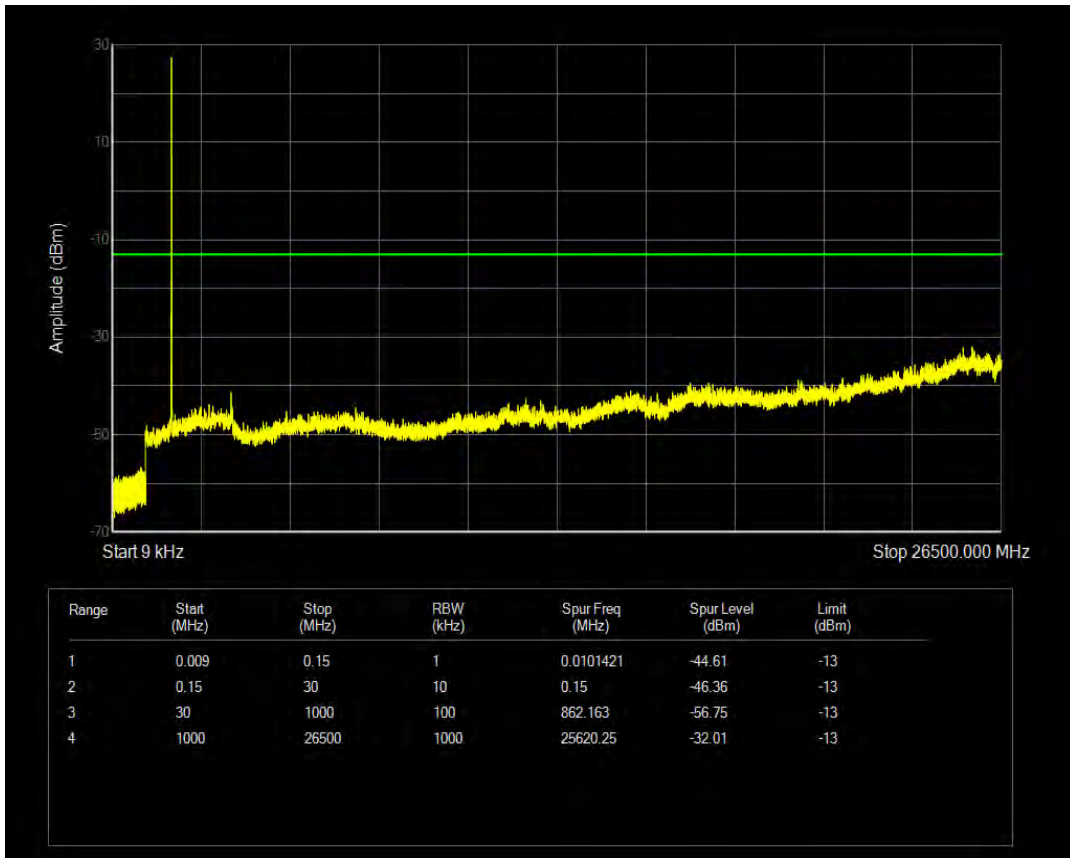

Band66 16QAM BW=5MHz Channel=132647 RB Size=25 Position=#0

Band66 16QAM BW=5MHz Channel=132647 RB Size=1 Position=#0