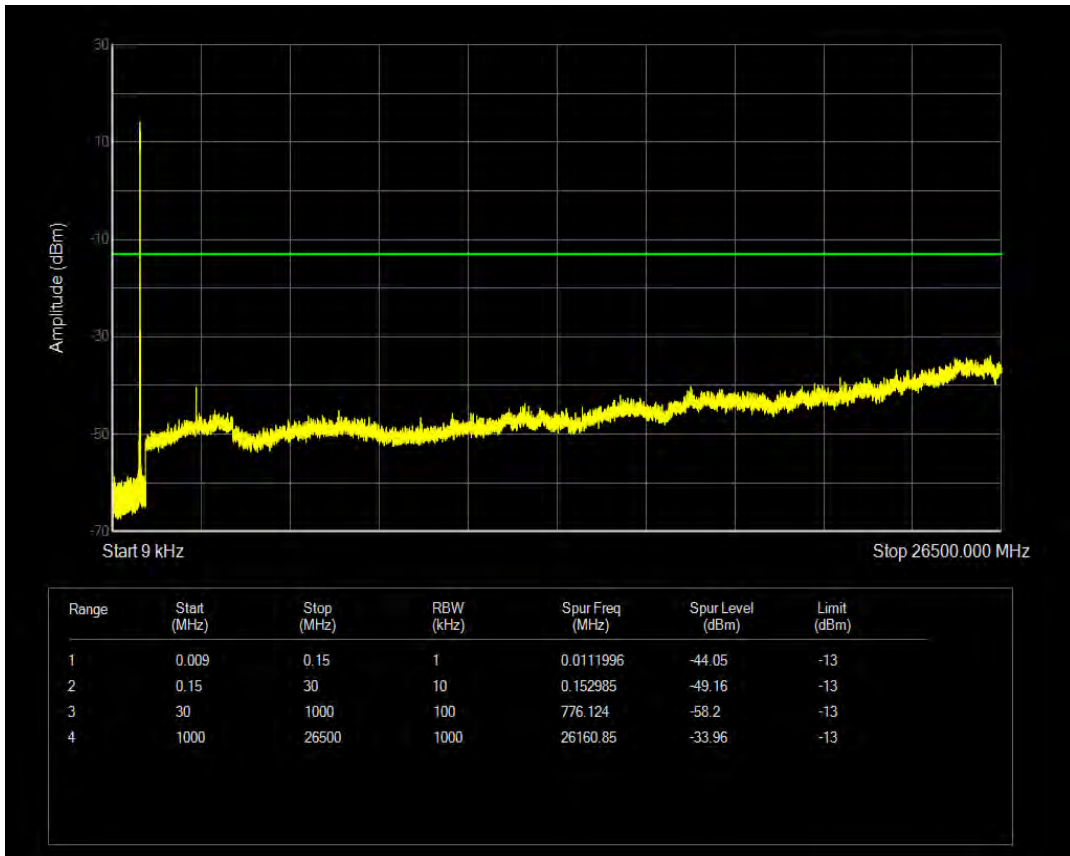

Band5 16QAM BW=5MHz Channel=20425 RB Size=1 Position=#0

Band5 16QAM BW=5MHz Channel=20425 RB Size=25 Position=#0

Band5 QPSK BW=5MHz Channel=20525 RB Size=1 Position=#0

Band5 QPSK BW=5MHz Channel=20525 RB Size=25 Position=#0

Band5 16QAM BW=5MHz Channel=20525 RB Size=1 Position=#0

Band5 16QAM BW=5MHz Channel=20525 RB Size=25 Position=#0

Band5 QPSK BW=5MHz Channel=20625 RB Size=1 Position=#0

Band5 QPSK BW=5MHz Channel=20625 RB Size=25 Position=#0