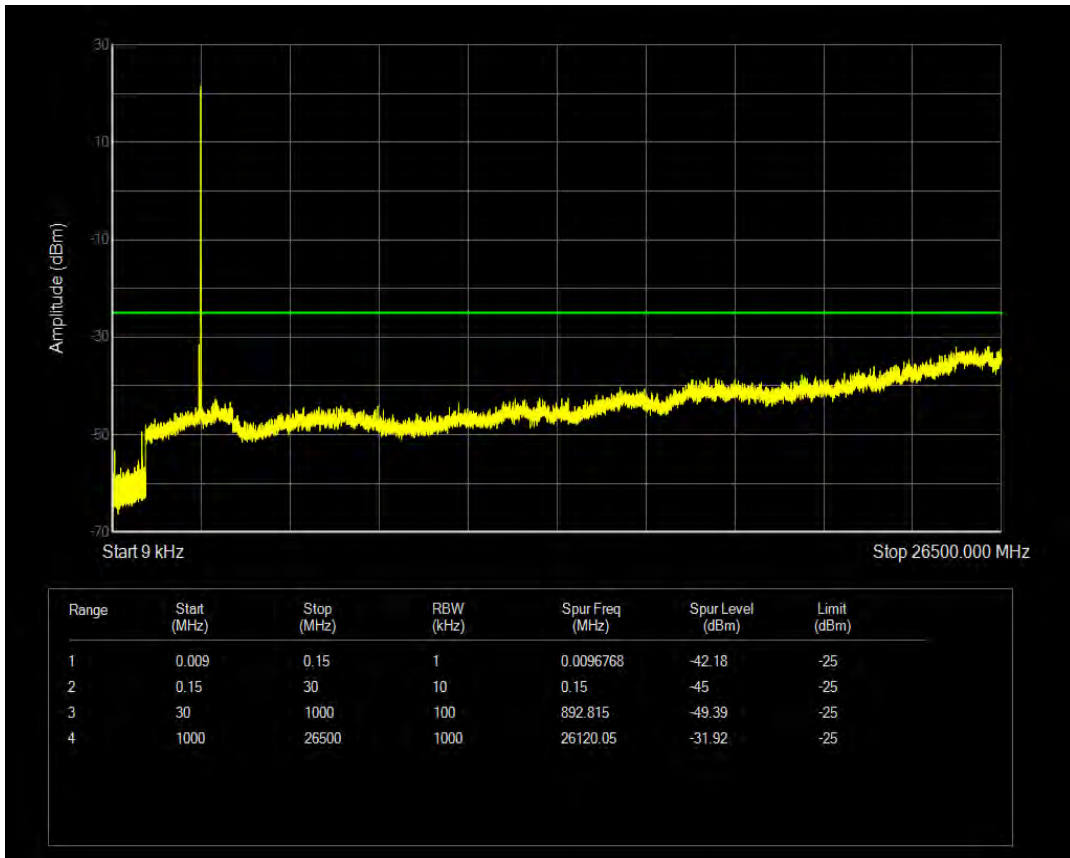

Band41(2535-2655) 16QAM BW=10MHz Channel=41190 RB Size=50 Position=#0

Band41(2535-2655) 16QAM BW=10MHz Channel=41190 RB Size=1 Position=#0