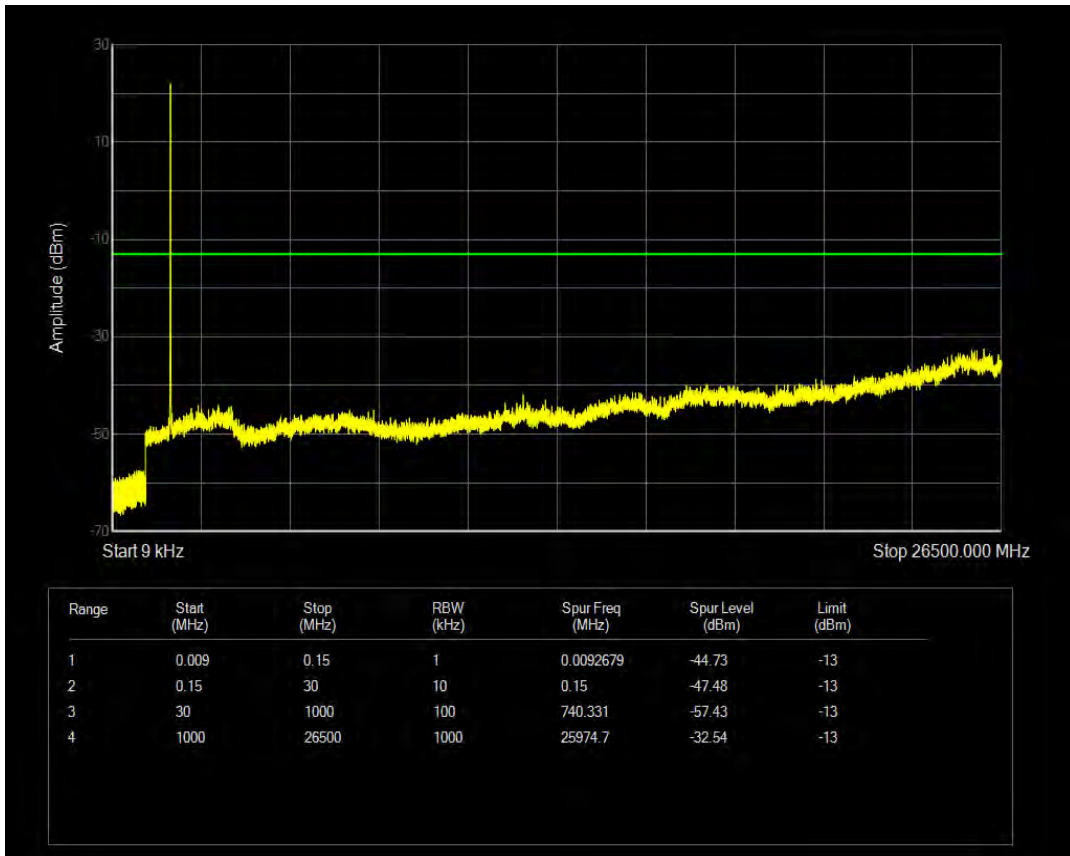

Band66 16QAM BW=5MHz Channel=131997 RB Size=1 Position=#0

Band66 16QAM BW=5MHz Channel=131997 RB Size=25 Position=#0

Band66 QPSK BW=5MHz Channel=132322 RB Size=1 Position=#0

Band66 QPSK BW=5MHz Channel=132322 RB Size=25 Position=#0