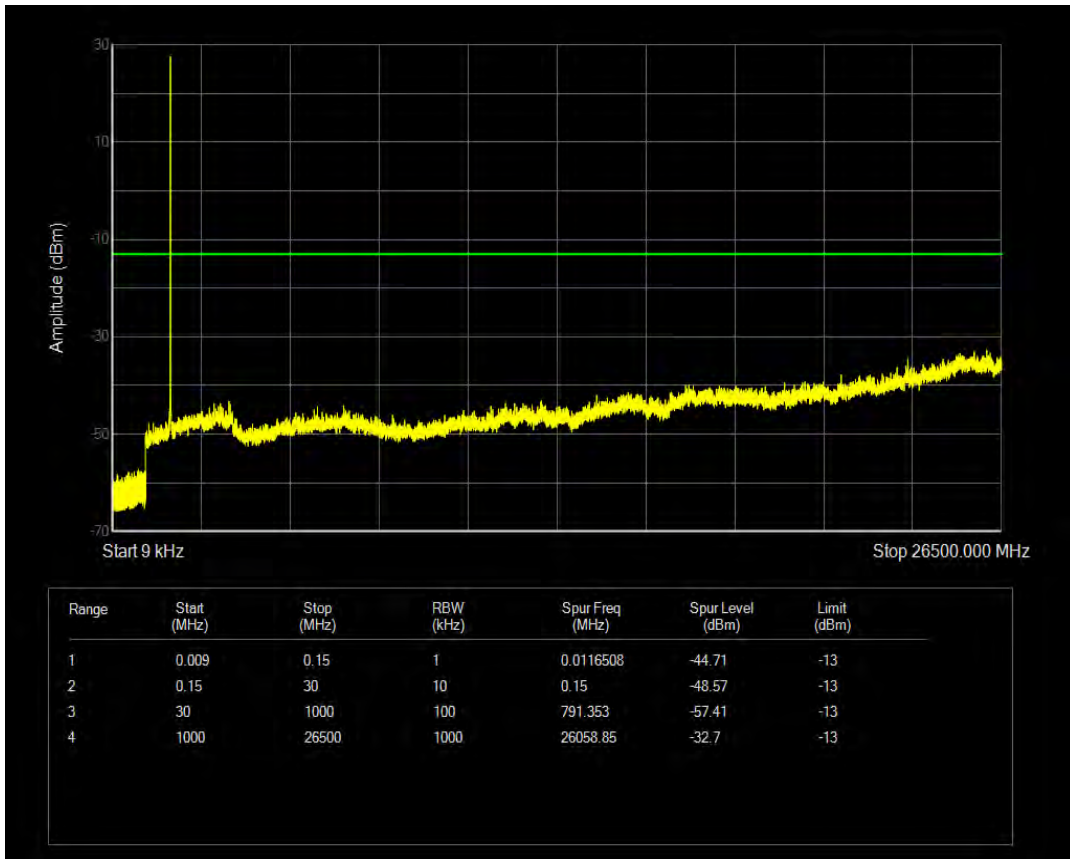

Band66 QPSK BW=3MHz Channel=132657 RB Size=1 Position=#0

Band66 16QAM BW=3MHz Channel=132322 RB Size=1 Position=#0