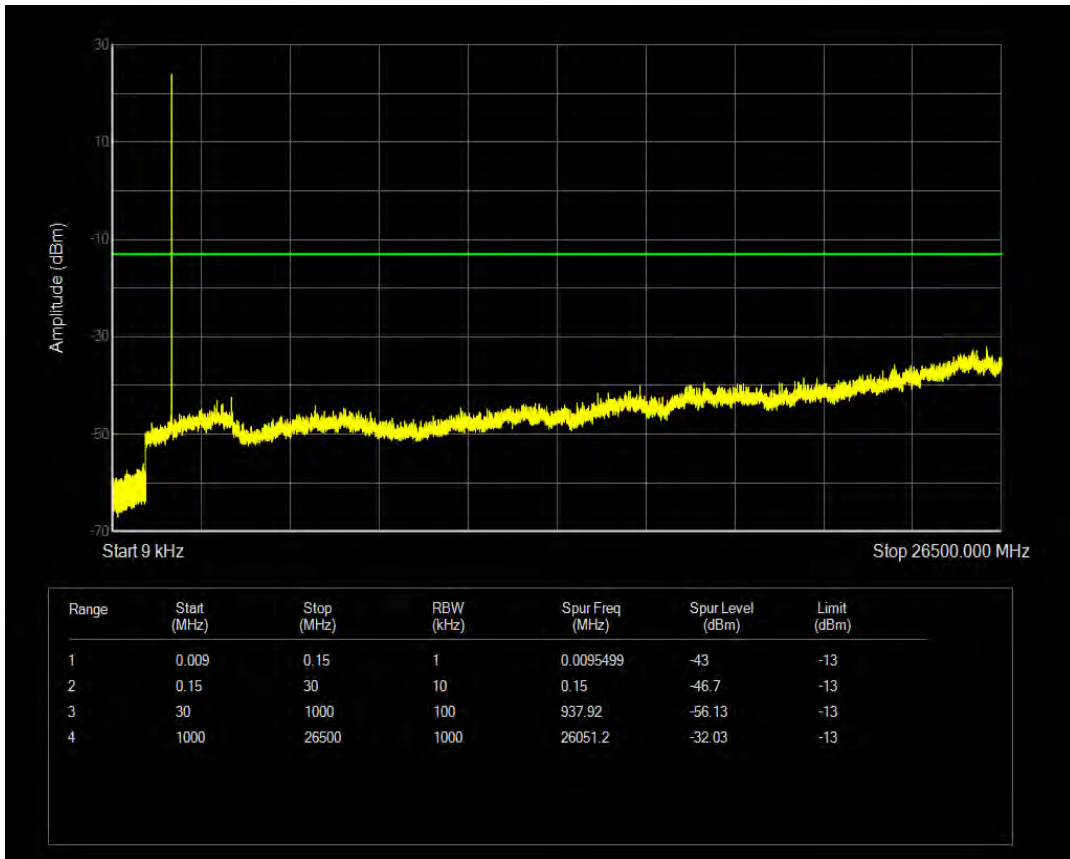

Band66 QPSK BW=3MHz Channel=131987 RB Size=1 Position=#0

Band66 16QAM BW=1.4MHz Channel=132665 RB Size=6 Position=#0