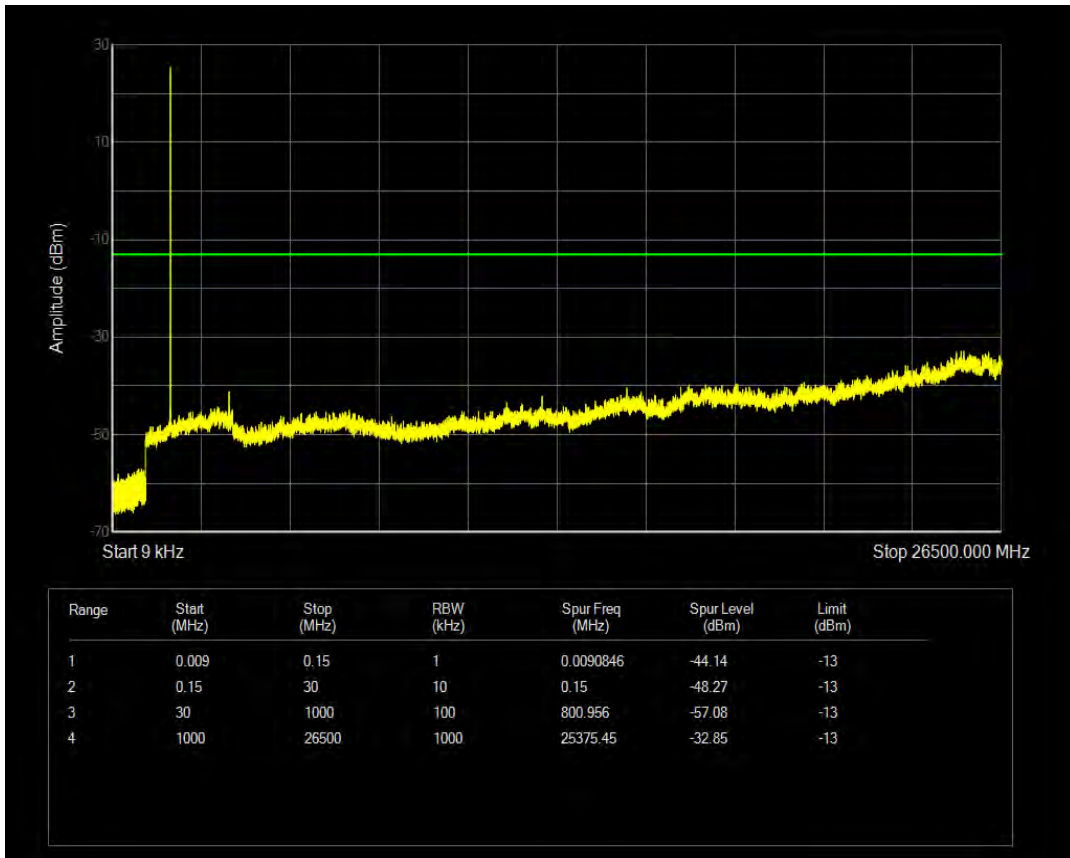

Band66 16QAM BW=1.4MHz Channel=132322 RB Size=6 Position=#0

Band66 QPSK BW=1.4MHz Channel=132322 RB Size=6 Position=#0