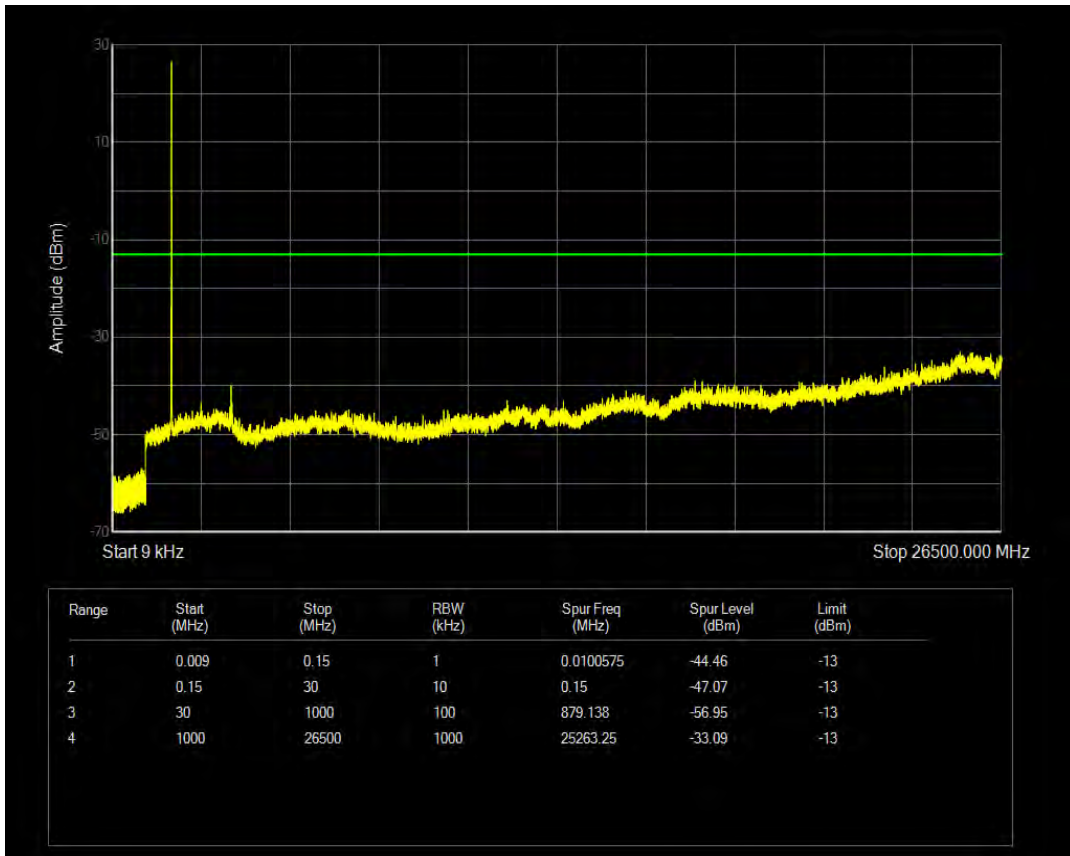

Band66 QPSK BW=5MHz Channel=132647 RB Size=25 Position=#0

Band66 QPSK BW=5MHz Channel=132647 RB Size=1 Position=#0