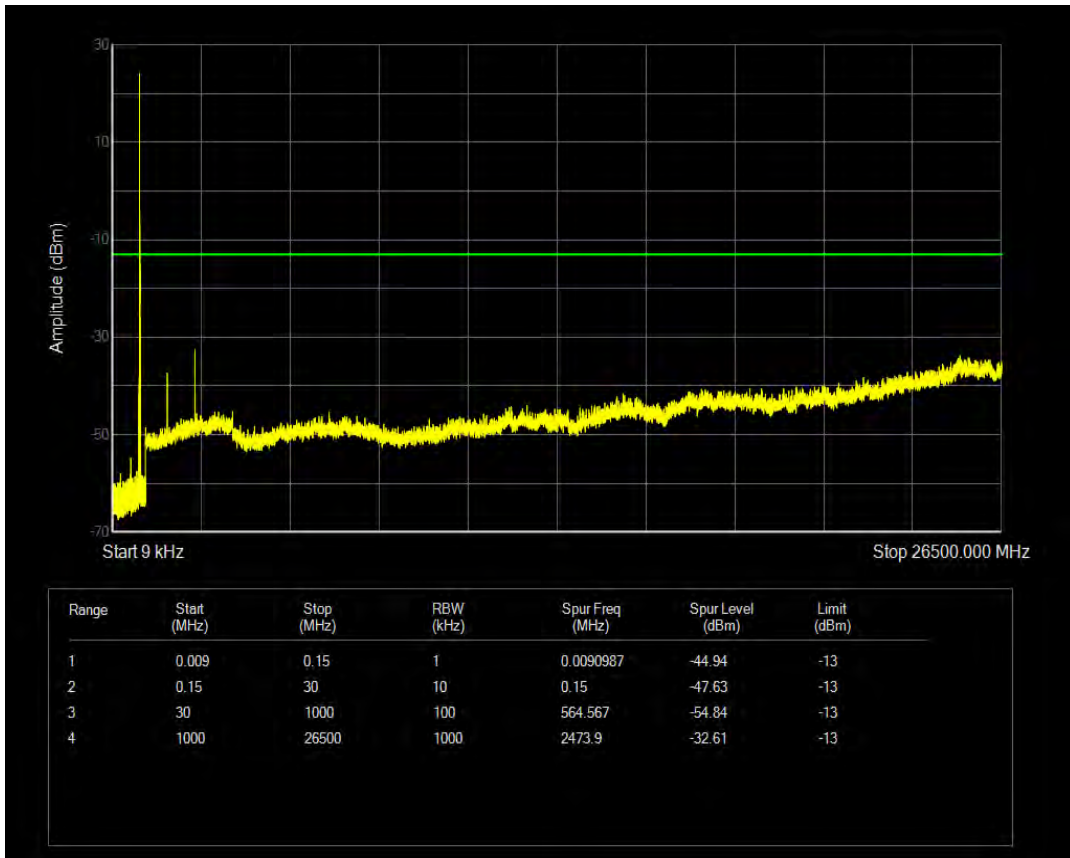

Band5 16QAM BW=5MHz Channel=20525 RB Size=1 Position=#0

Band5 16QAM BW=5MHz Channel=20525 RB Size=25 Position=#0

Band5 QPSK BW=5MHz Channel=20625 RB Size=1 Position=#0

Band5 QPSK BW=5MHz Channel=20625 RB Size=25 Position=#0

Band5 16QAM BW=5MHz Channel=20625 RB Size=1 Position=#0

Band5 16QAM BW=5MHz Channel=20625 RB Size=25 Position=#0

Band5 QPSK BW=10MHz Channel=20450 RB Size=1 Position=#0

Band5 QPSK BW=10MHz Channel=20450 RB Size=50 Position=#0