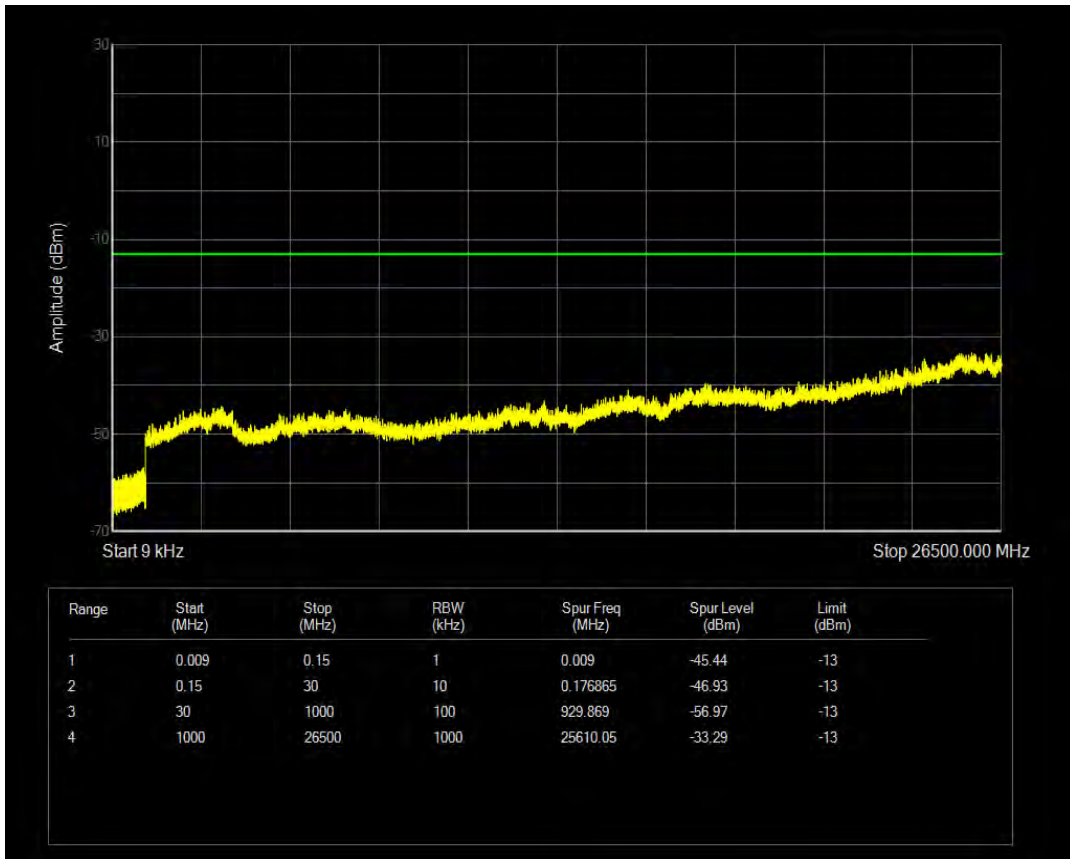

Band66 16QAM BW=1.4MHz Channel=132665 RB Size=1 Position=#0

Band66 16QAM BW=1.4MHz Channel=132665 RB Size=6 Position=#0

Band66 QPSK BW=3MHz Channel=131987 RB Size=1 Position=#0

Band66 QPSK BW=3MHz Channel=131987 RB Size=15 Position=#0