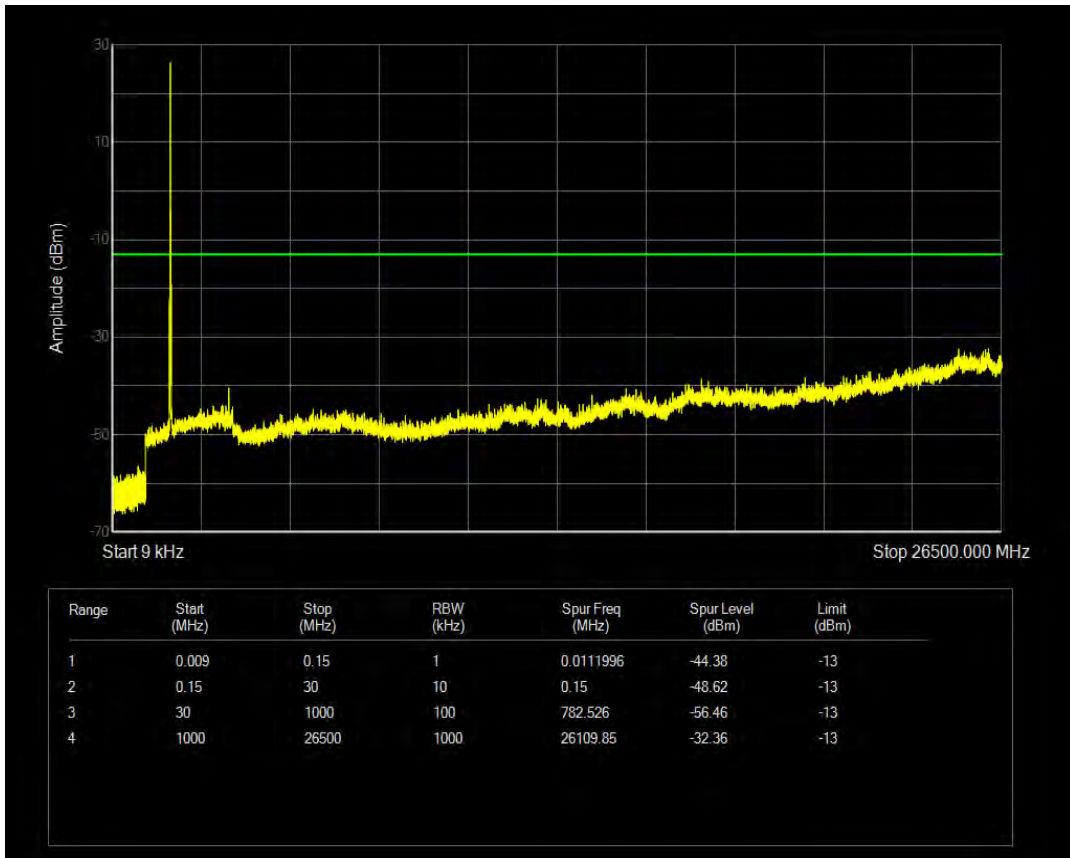

Band4 QPSK BW=15MHz Channel=20175 RB Size=75 Position=#0

Band4 16QAM BW=15MHz Channel=20175 RB Size=1 Position=#0

Band4 16QAM BW=15MHz Channel=20175 RB Size=75 Position=#0

Band4 QPSK BW=15MHz Channel=20325 RB Size=1 Position=#0

Band4 QPSK BW=15MHz Channel=20325 RB Size=75 Position=#0

Band4 16QAM BW=15MHz Channel=20325 RB Size=1 Position=#0

Band4 16QAM BW=15MHz Channel=20325 RB Size=75 Position=#0

Band4 QPSK BW=20MHz Channel=20050 RB Size=1 Position=#0