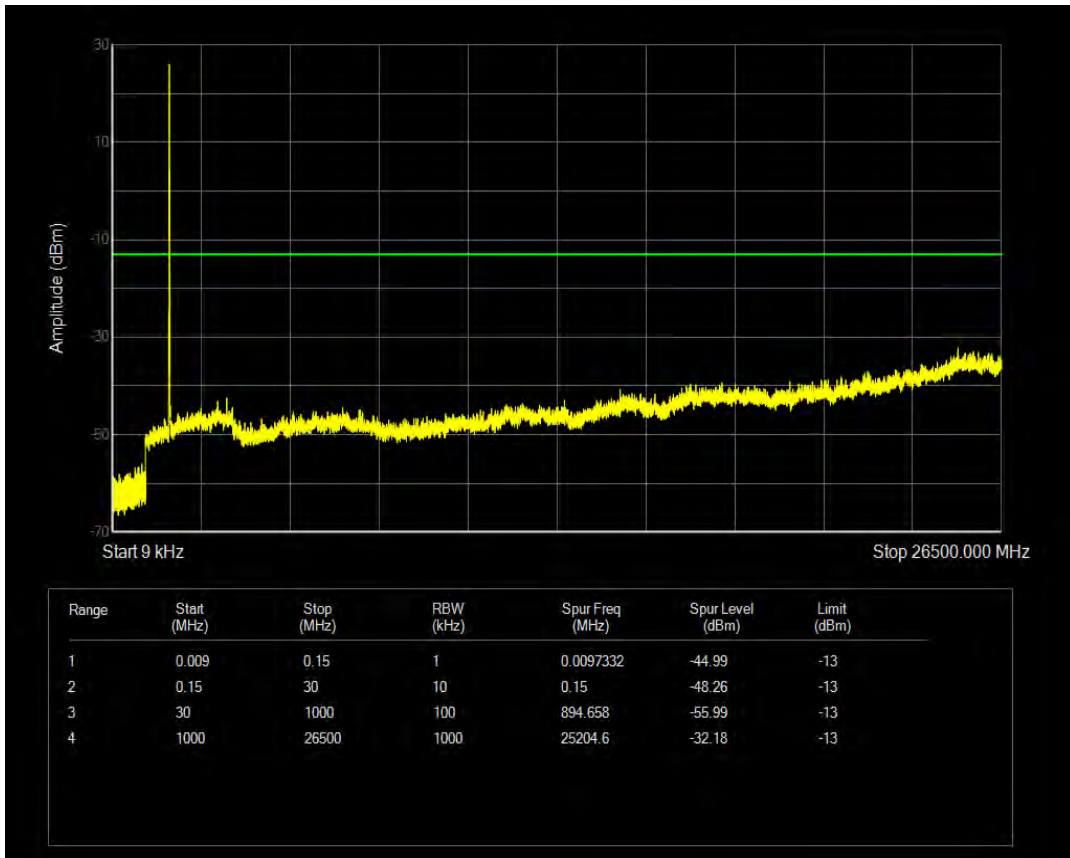

Band4 QPSK BW=5MHz Channel=20375 RB Size=25 Position=#0

Band4 16QAM BW=5MHz Channel=20375 RB Size=1 Position=#0

Band4 16QAM BW=5MHz Channel=20375 RB Size=25 Position=#0

Band4 QPSK BW=10MHz Channel=20000 RB Size=1 Position=#0

Band4 QPSK BW=10MHz Channel=20000 RB Size=50 Position=#0

Band4 16QAM BW=10MHz Channel=20000 RB Size=1 Position=#0

Band4 16QAM BW=10MHz Channel=20000 RB Size=50 Position=#0

Band4 QPSK BW=10MHz Channel=20175 RB Size=1 Position=#0