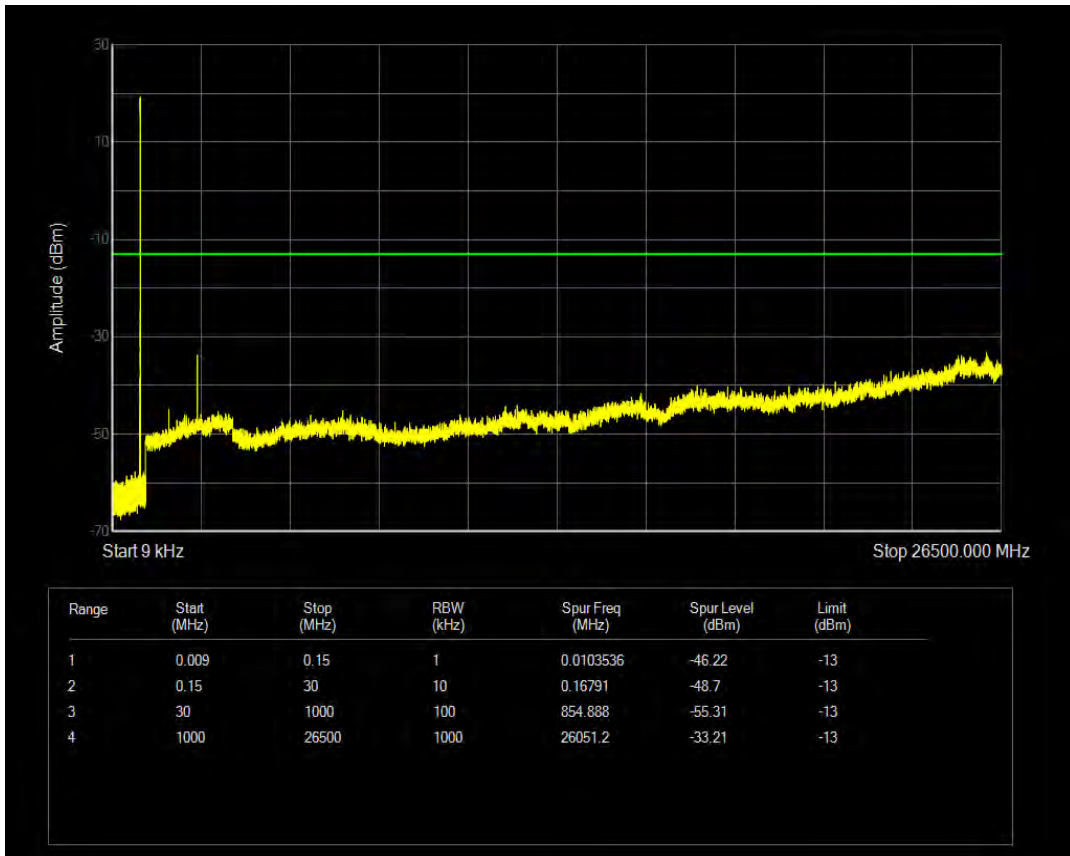

Band5 QPSK BW=3MHz Channel=20415 RB Size=1 Position=#0

Band5 16QAM BW=1.4MHz Channel=20643 RB Size=6 Position=#0