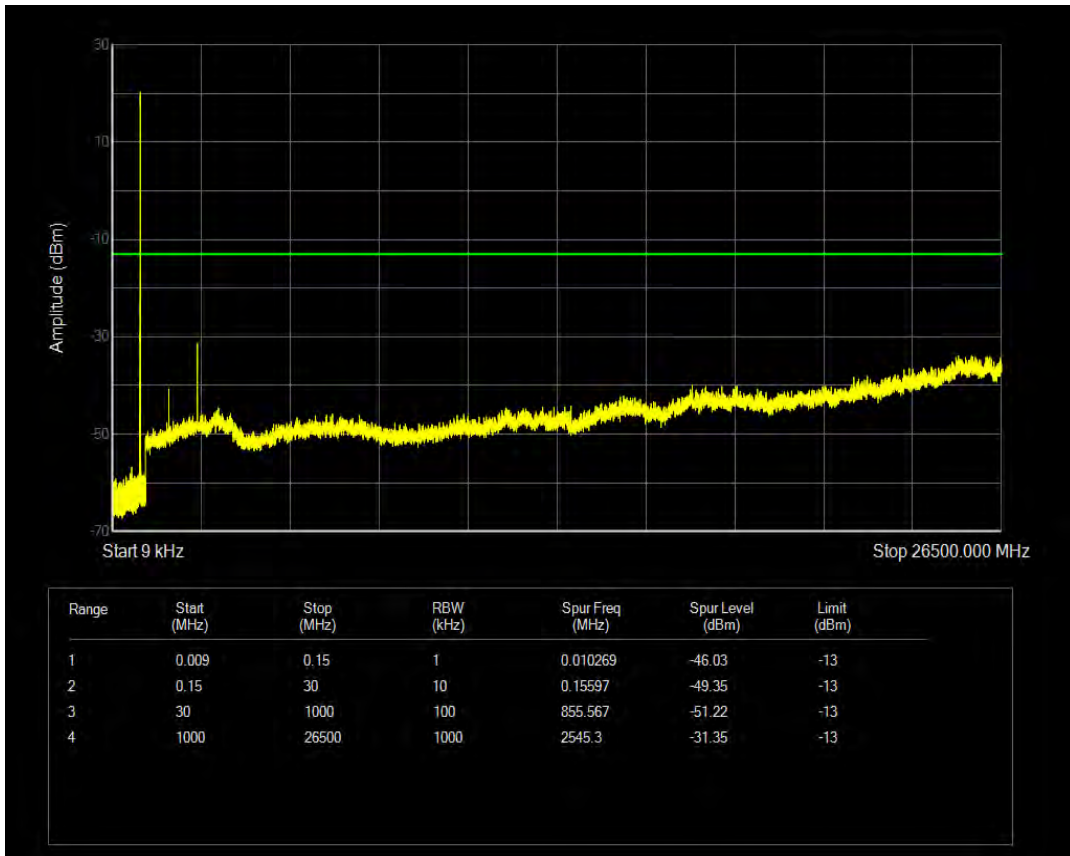

Band5 16QAM BW=1.4MHz Channel=20525 RB Size=1 Position=#0

Band5 16QAM BW=1.4MHz Channel=20525 RB Size=6 Position=#0

Band5 QPSK BW=1.4MHz Channel=20643 RB Size=1 Position=#0

Band5 QPSK BW=1.4MHz Channel=20643 RB Size=6 Position=#0