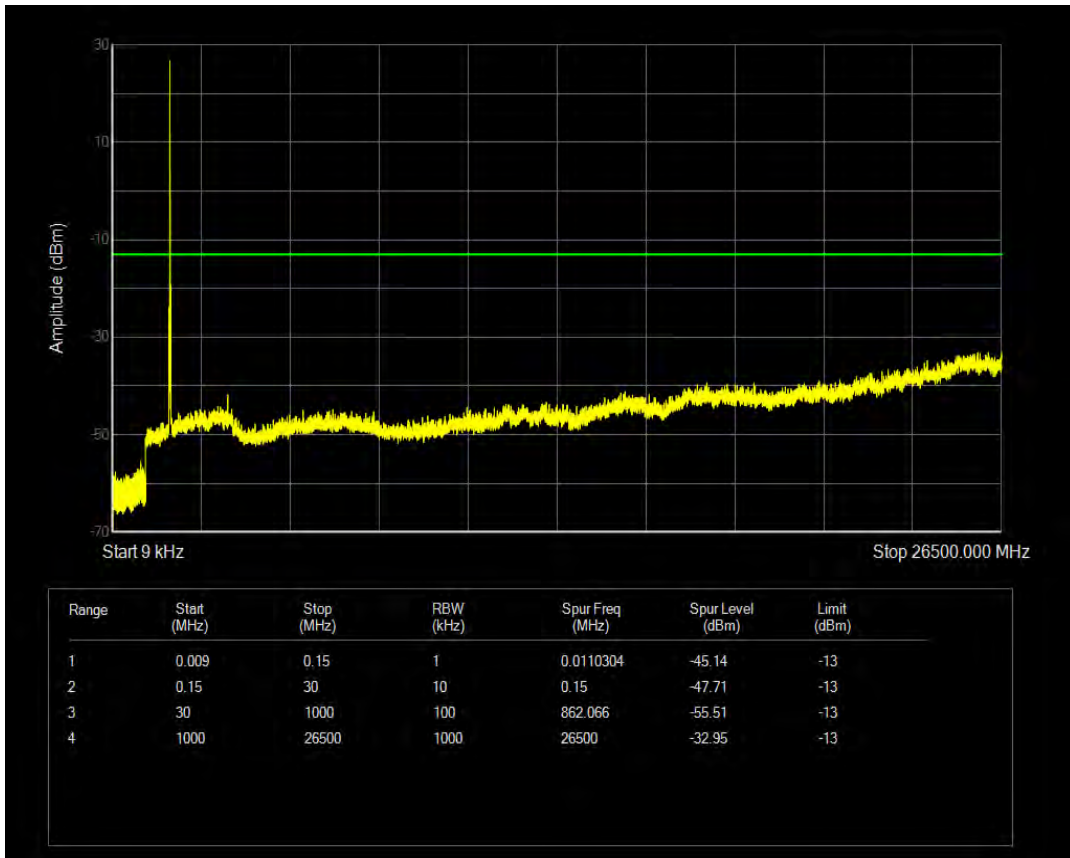

Band4 QPSK BW=15MHz Channel=20025 RB Size=75 Position=#0

Band4 16QAM BW=15MHz Channel=20025 RB Size=1 Position=#0

Band4 16QAM BW=15MHz Channel=20025 RB Size=75 Position=#0

Band4 QPSK BW=15MHz Channel=20175 RB Size=1 Position=#0