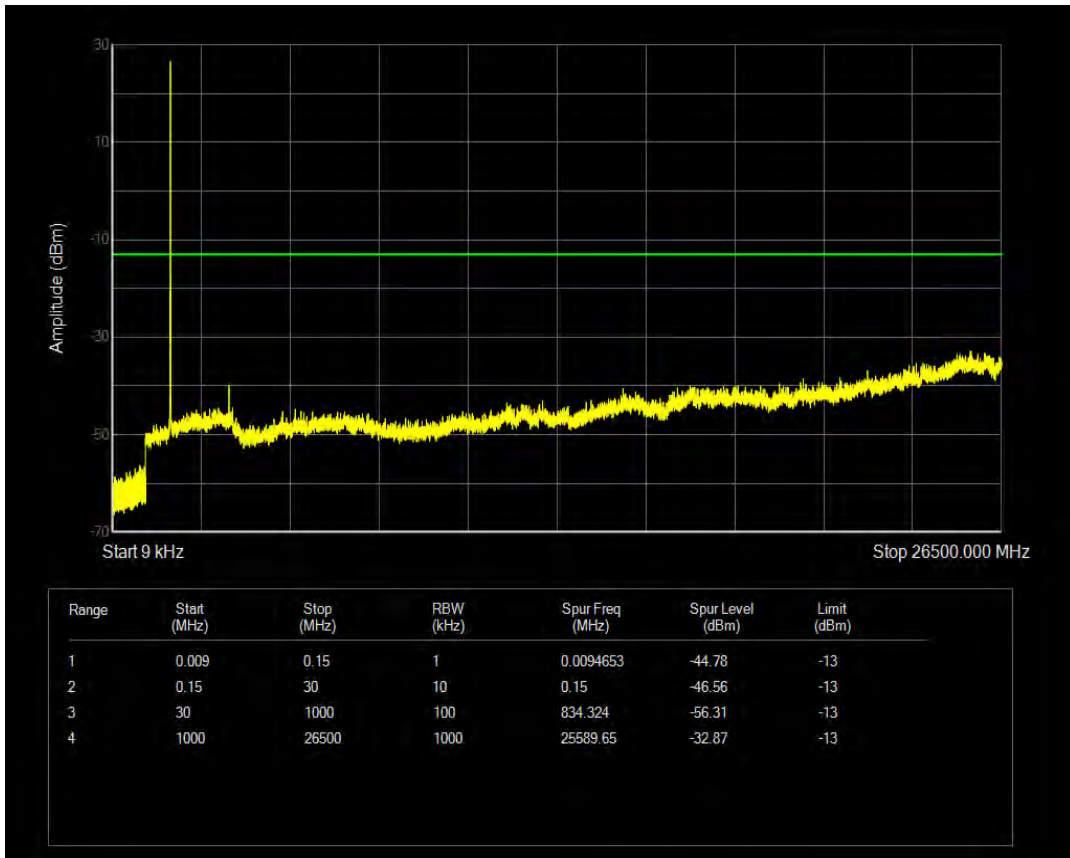

Band66 QPSK BW=5MHz Channel=132322 RB Size=25 Position=#0

Band66 QPSK BW=5MHz Channel=132322 RB Size=1 Position=#0