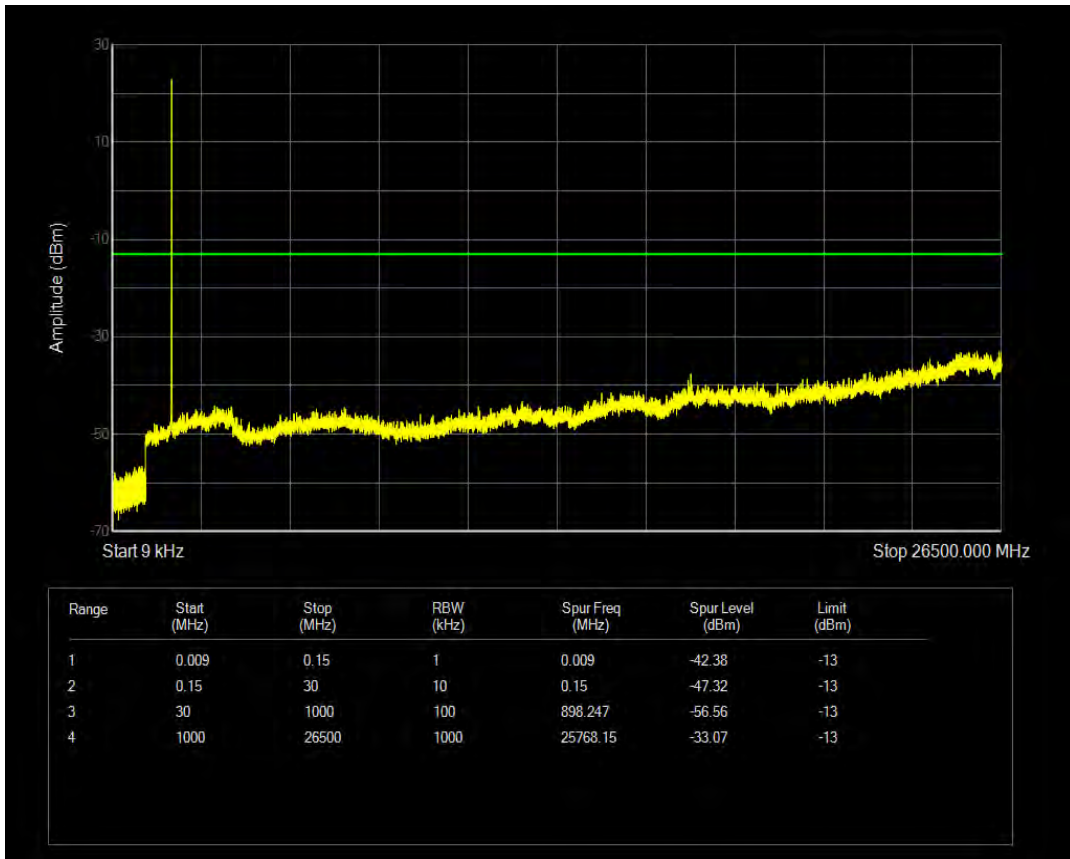

Band66 QPSK BW=5MHz Channel=131997 RB Size=1 Position=#0

Band66 16QAM BW=3MHz Channel=132657 RB Size=15 Position=#0