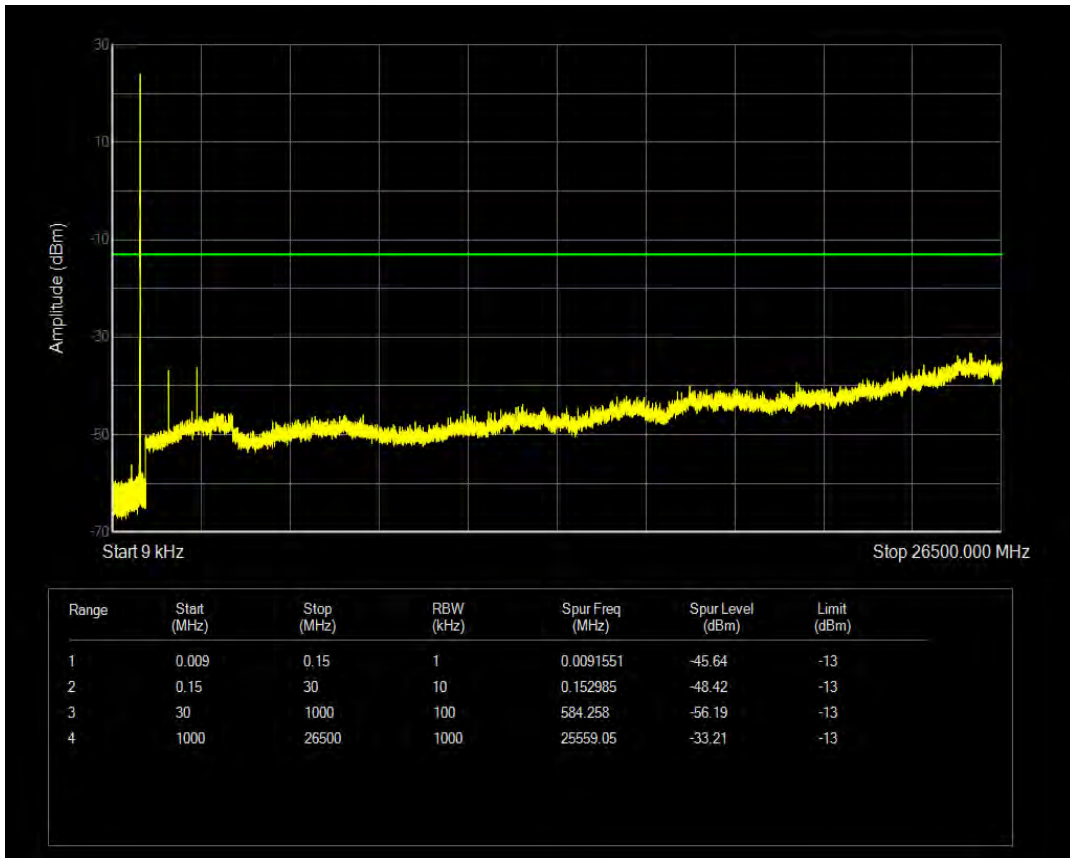

Band5 16QAM BW=5MHz Channel=20525 RB Size=1 Position=#0

Band5 16QAM BW=5MHz Channel=20525 RB Size=25 Position=#0

Band5 QPSK BW=5MHz Channel=20625 RB Size=1 Position=#0

Band5 QPSK BW=5MHz Channel=20625 RB Size=25 Position=#0

Band5 16QAM BW=5MHz Channel=20625 RB Size=1 Position=#0

Band5 16QAM BW=5MHz Channel=20625 RB Size=25 Position=#0

Band5 QPSK BW=10MHz Channel=20450 RB Size=1 Position=#0

Band5 QPSK BW=10MHz Channel=20450 RB Size=50 Position=#0