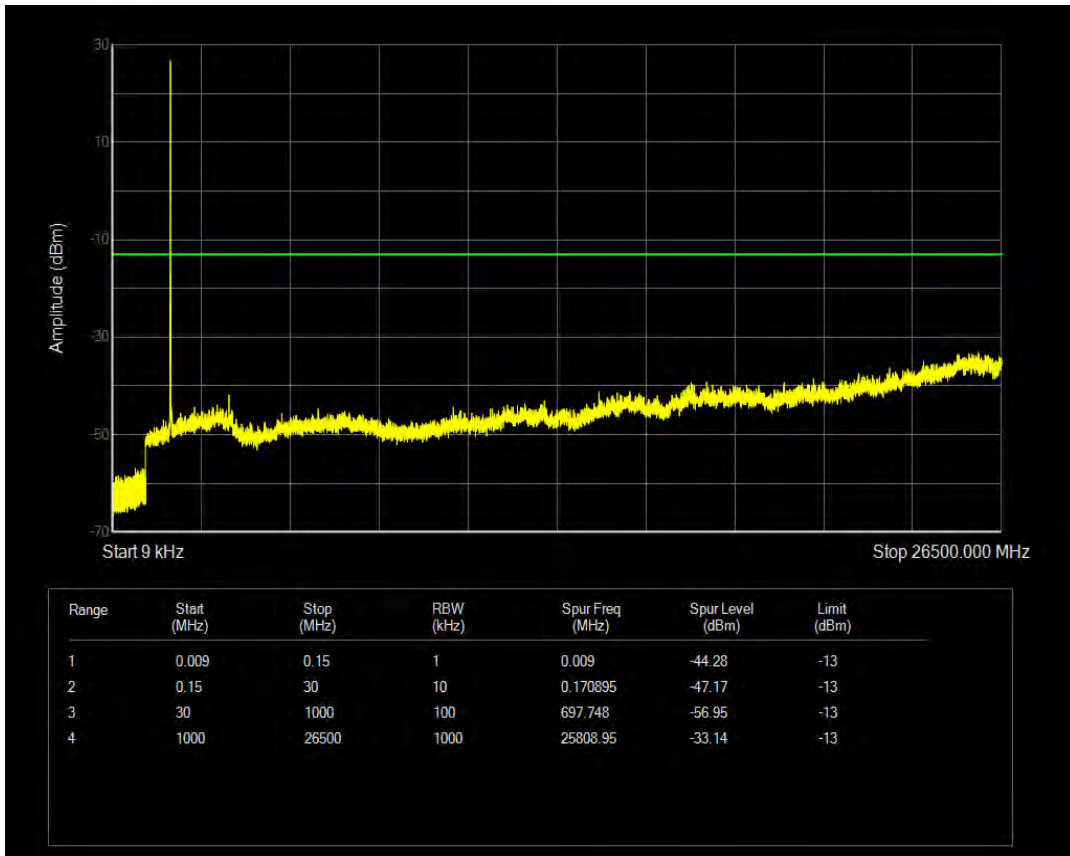

Band66 16QAM BW=5MHz Channel=132322 RB Size=25 Position=#0

Band66 16QAM BW=5MHz Channel=132322 RB Size=1 Position=#0