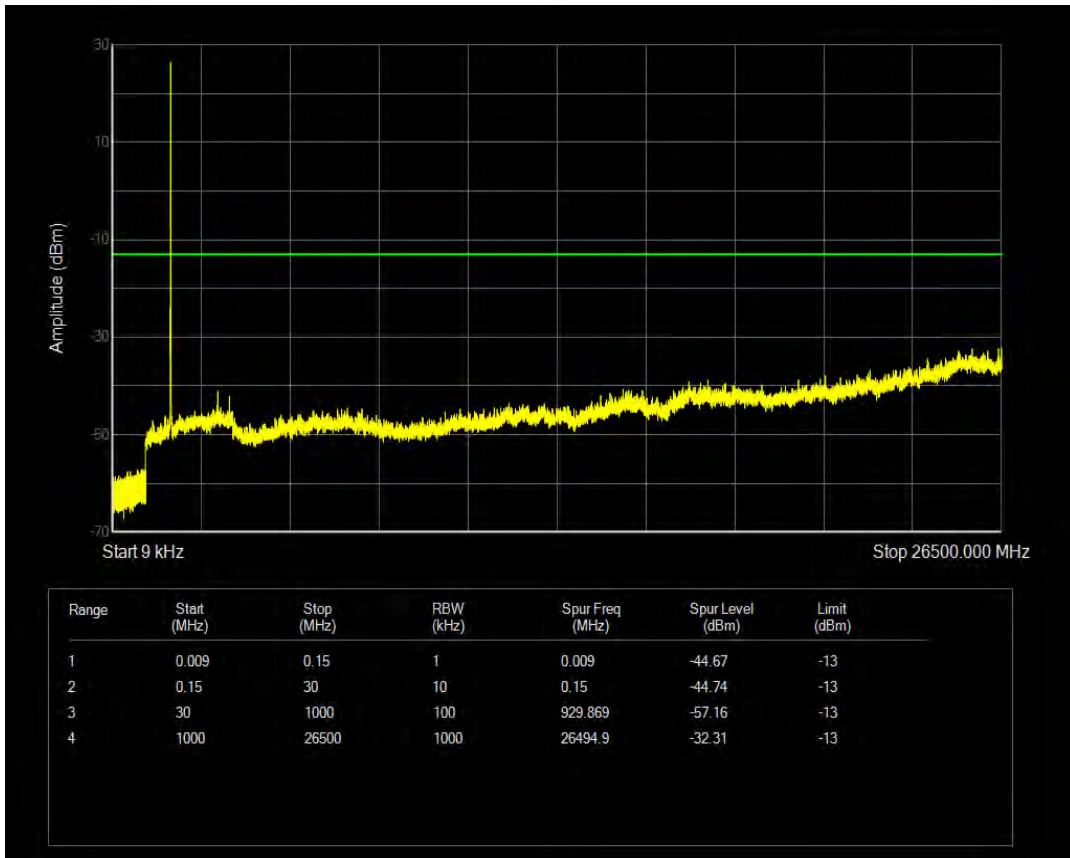

Band4 QPSK BW=5MHz Channel=20375 RB Size=25 Position=#0

Band4 16QAM BW=5MHz Channel=20375 RB Size=1 Position=#0

Band4 16QAM BW=5MHz Channel=20375 RB Size=25 Position=#0

Band4 QPSK BW=10MHz Channel=20000 RB Size=1 Position=#0

Band4 QPSK BW=10MHz Channel=20000 RB Size=50 Position=#0

Band4 16QAM BW=10MHz Channel=20000 RB Size=1 Position=#0

Band4 16QAM BW=10MHz Channel=20000 RB Size=50 Position=#0

Band4 QPSK BW=10MHz Channel=20175 RB Size=1 Position=#0