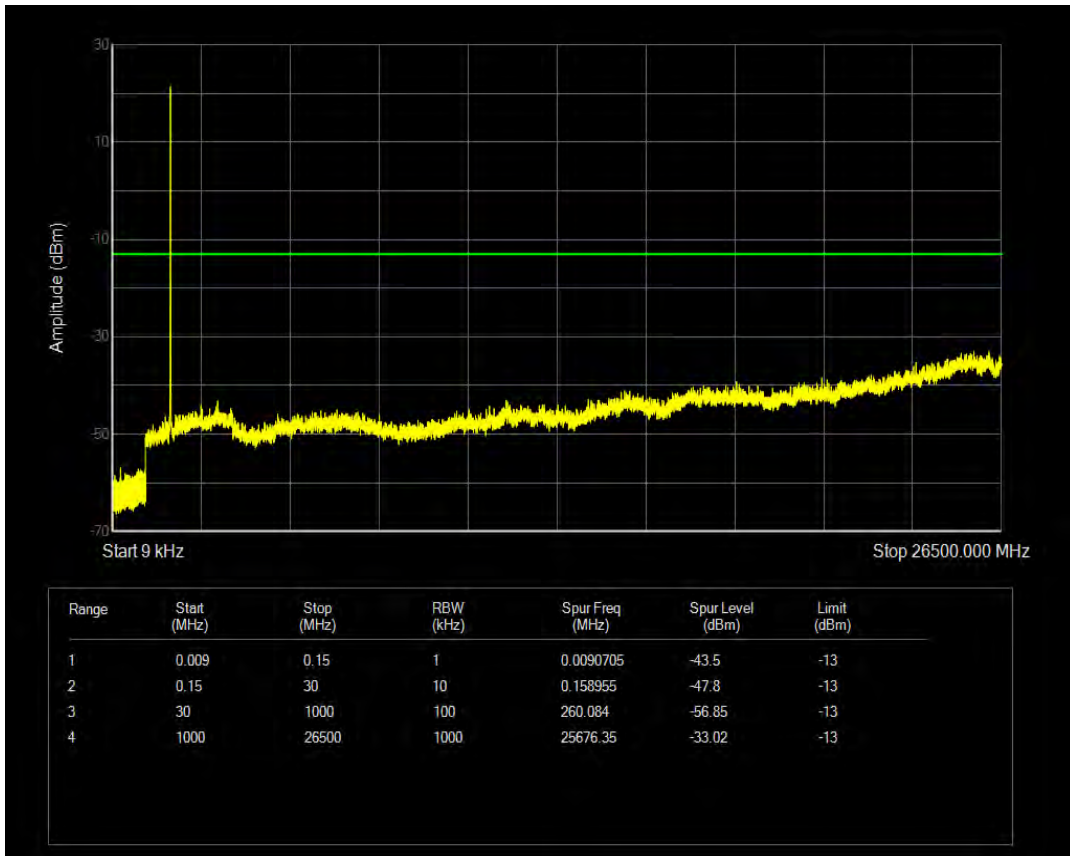

Band66 QPSK BW=5MHz Channel=132647 RB Size=1 Position=#0

Band66 16QAM BW=5MHz Channel=132322 RB Size=25 Position=#0