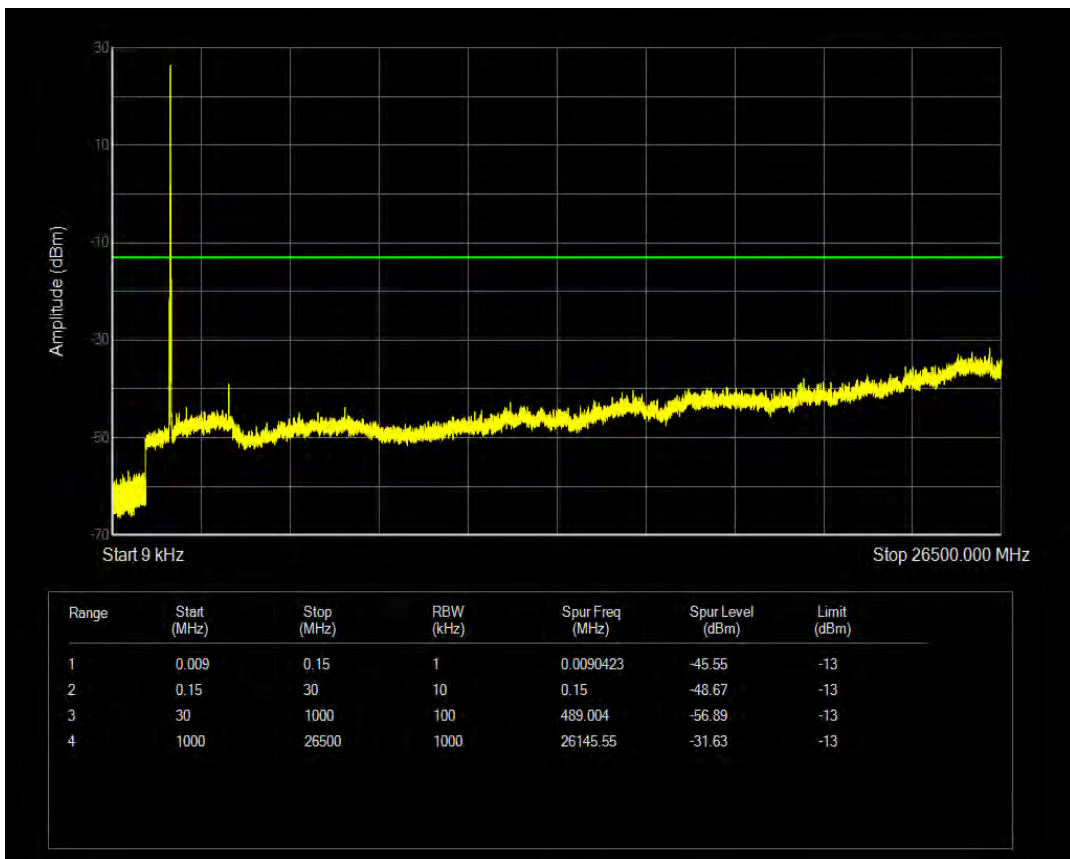

Band4 QPSK BW=15MHz Channel=20025 RB Size=75 Position=#0

Band4 16QAM BW=15MHz Channel=20025 RB Size=1 Position=#0

Band4 16QAM BW=15MHz Channel=20025 RB Size=75 Position=#0

Band4 QPSK BW=15MHz Channel=20175 RB Size=1 Position=#0

Band4 QPSK BW=15MHz Channel=20175 RB Size=75 Position=#0

Band4 16QAM BW=15MHz Channel=20175 RB Size=1 Position=#0

Band4 16QAM BW=15MHz Channel=20175 RB Size=75 Position=#0

Band4 QPSK BW=15MHz Channel=20325 RB Size=1 Position=#0

Band4 QPSK BW=15MHz Channel=20325 RB Size=75 Position=#0

Band4 16QAM BW=15MHz Channel=20325 RB Size=1 Position=#0

Band4 16QAM BW=15MHz Channel=20325 RB Size=75 Position=#0

Band4 QPSK BW=20MHz Channel=20050 RB Size=1 Position=#0