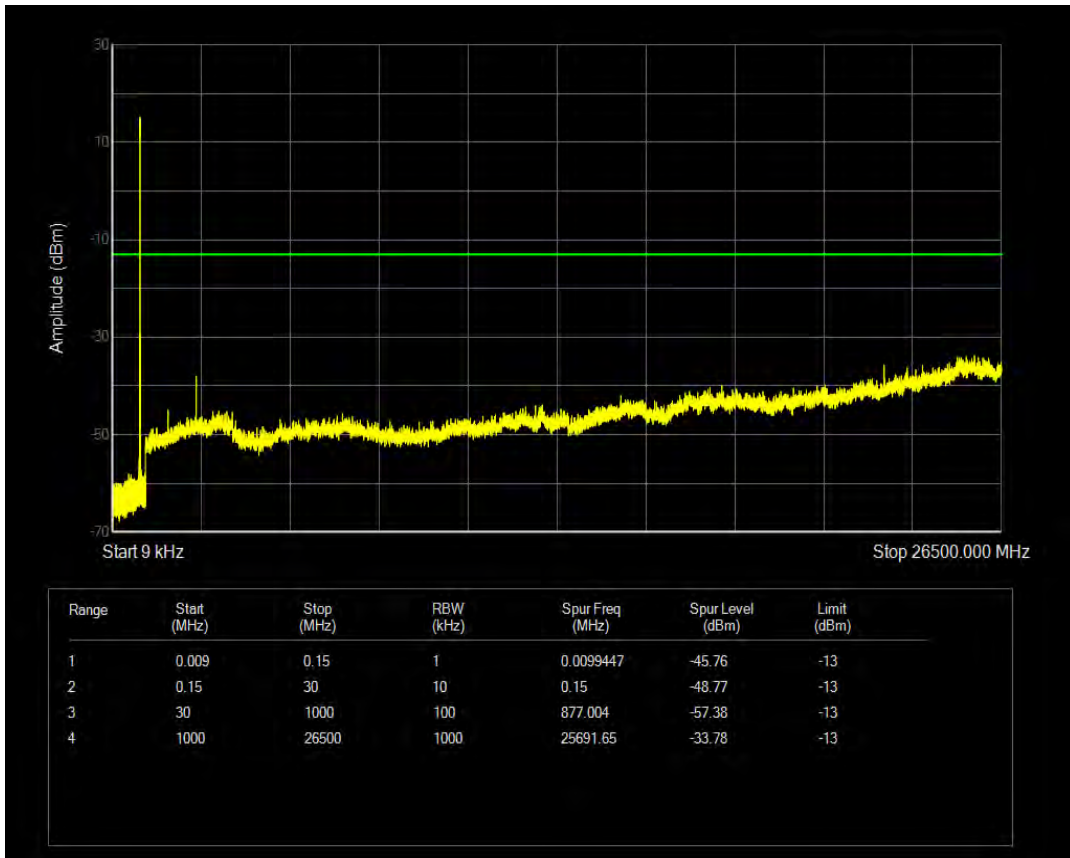

Band5 16QAM BW=3MHz Channel=20525 RB Size=1 Position=#0

Band5 16QAM BW=3MHz Channel=20525 RB Size=15 Position=#0