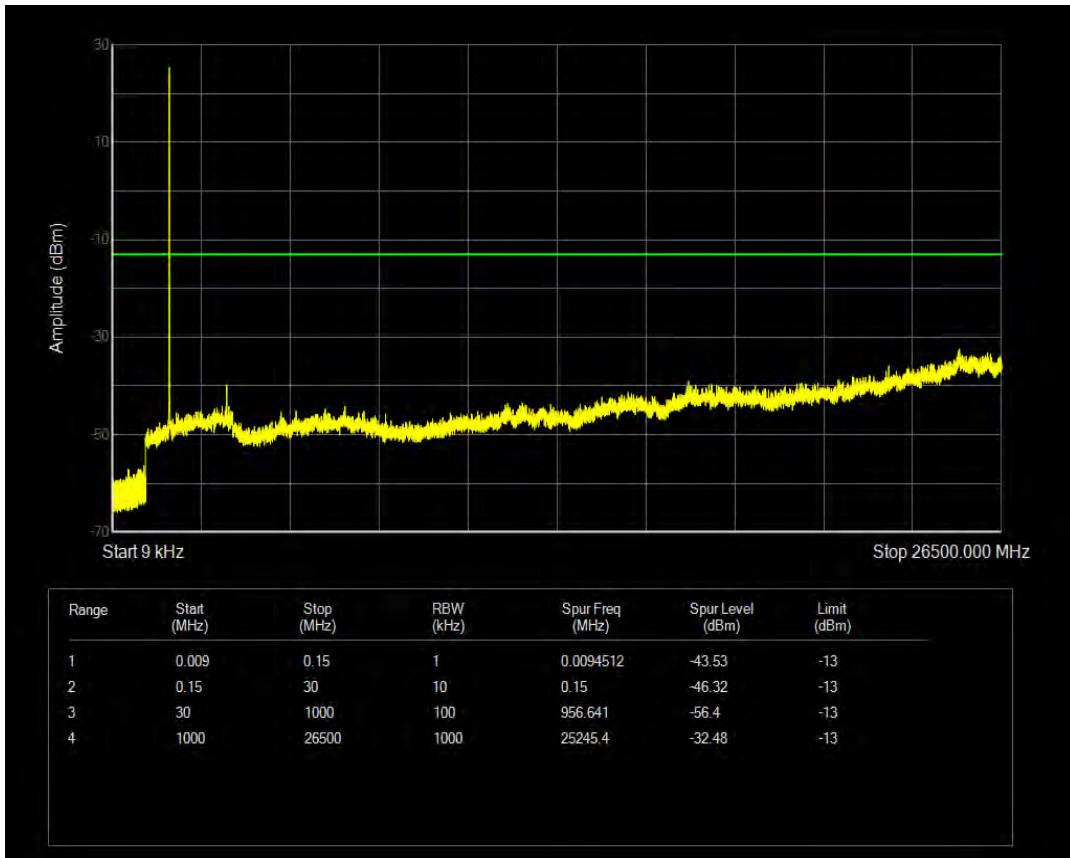

Band66 16QAM BW=3MHz Channel=131987 RB Size=15 Position=#0

Band66 16QAM BW=3MHz Channel=131987 RB Size=1 Position=#0