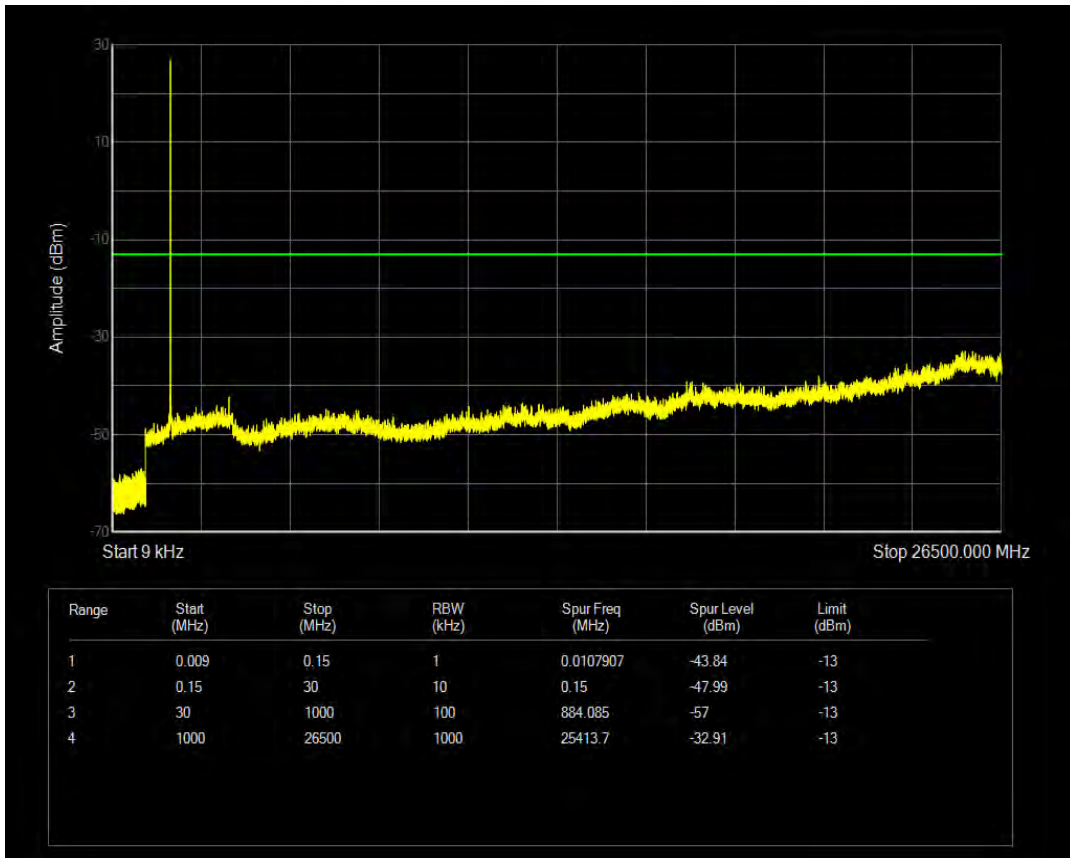

Band66 QPSK BW=3MHz Channel=132322 RB Size=15 Position=#0

Band66 QPSK BW=3MHz Channel=132322 RB Size=1 Position=#0