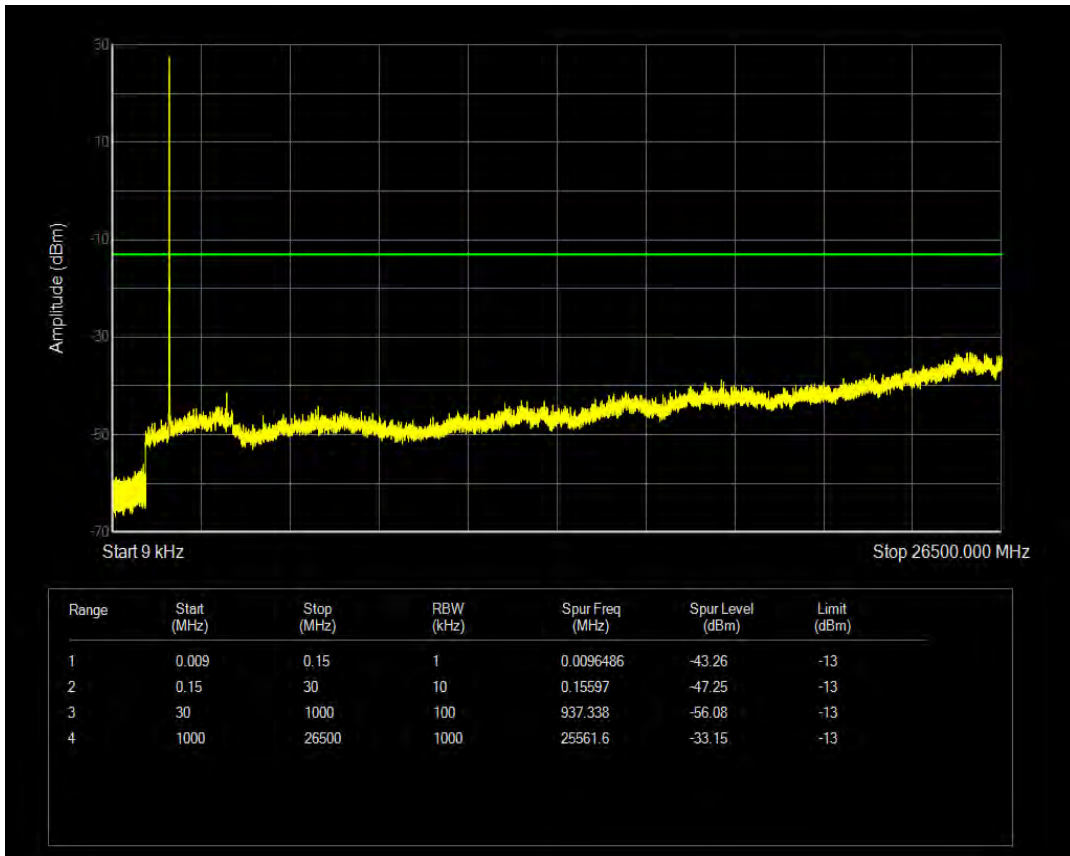

Band66 16QAM BW=5MHz Channel=131997 RB Size=25 Position=#0

Band66 16QAM BW=5MHz Channel=131997 RB Size=1 Position=#0