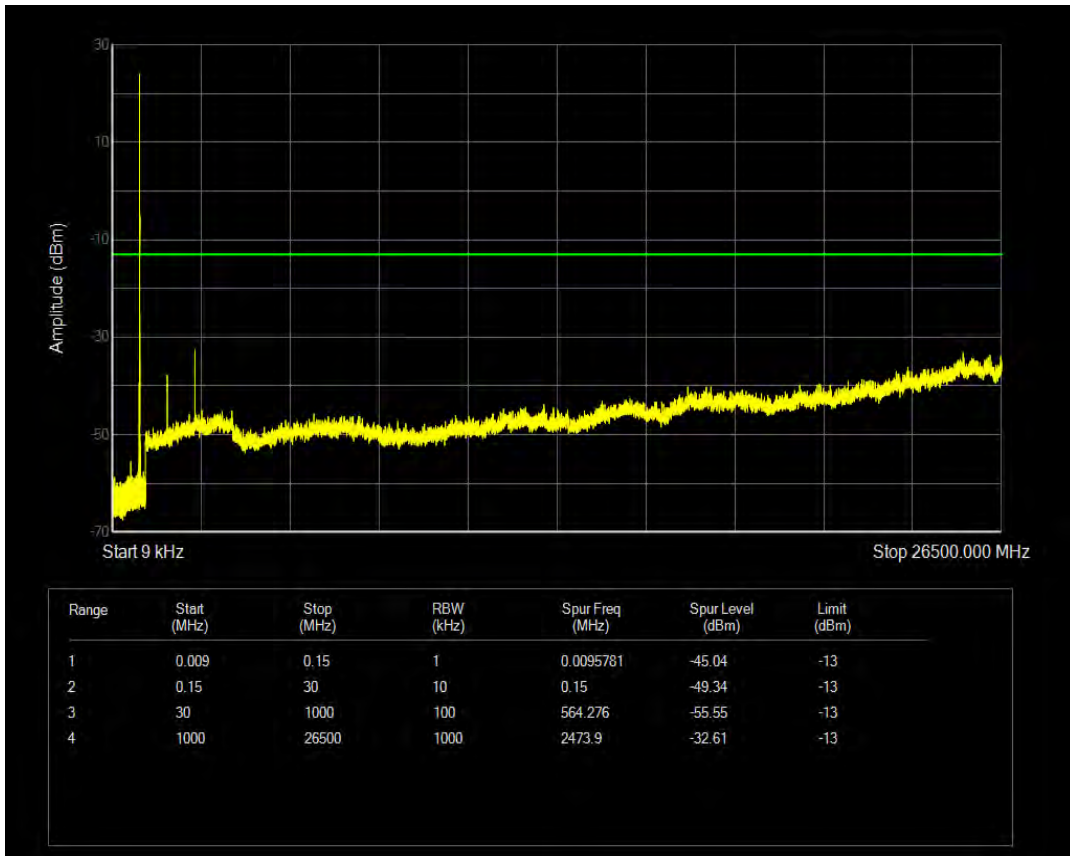

Band5 QPSK BW=3MHz Channel=20415 RB Size=15 Position=#0

Band5 QPSK BW=3MHz Channel=20415 RB Size=1 Position=#0