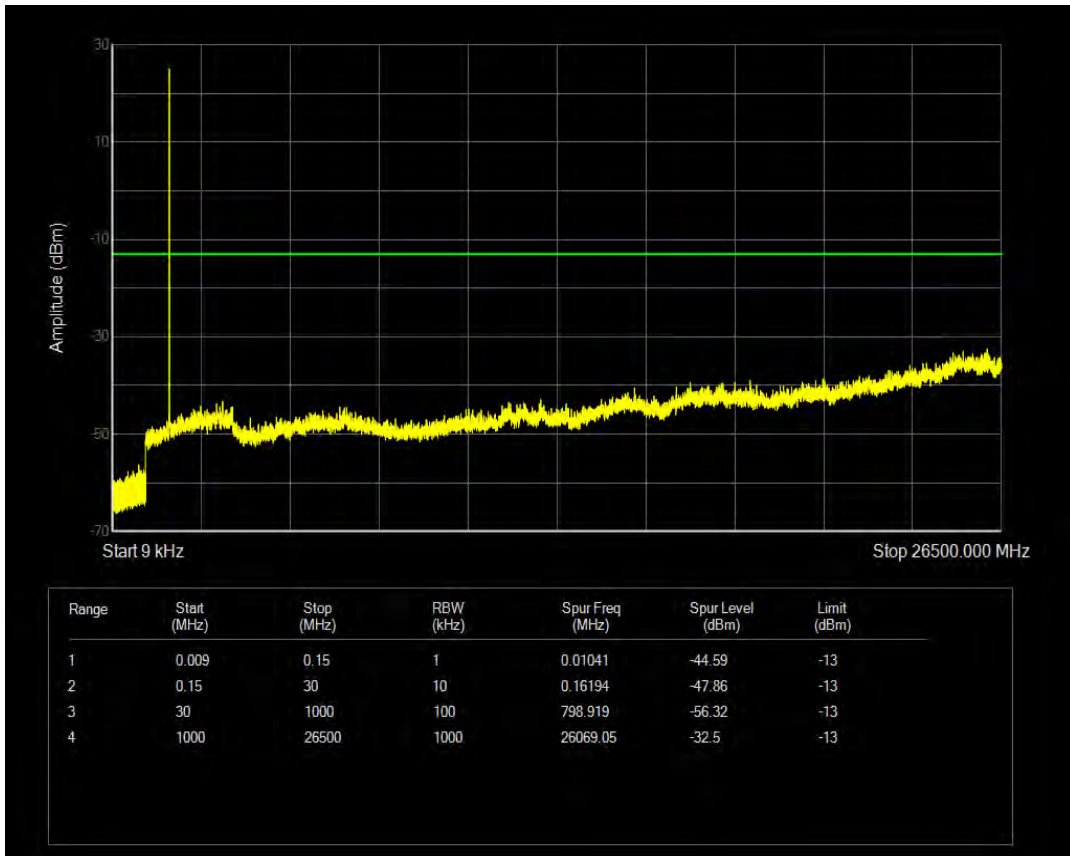

Band66 QPSK BW=1.4MHz Channel=132322 RB Size=1 Position=#0

Band66 16QAM BW=1.4MHz Channel=131979 RB Size=6 Position=#0