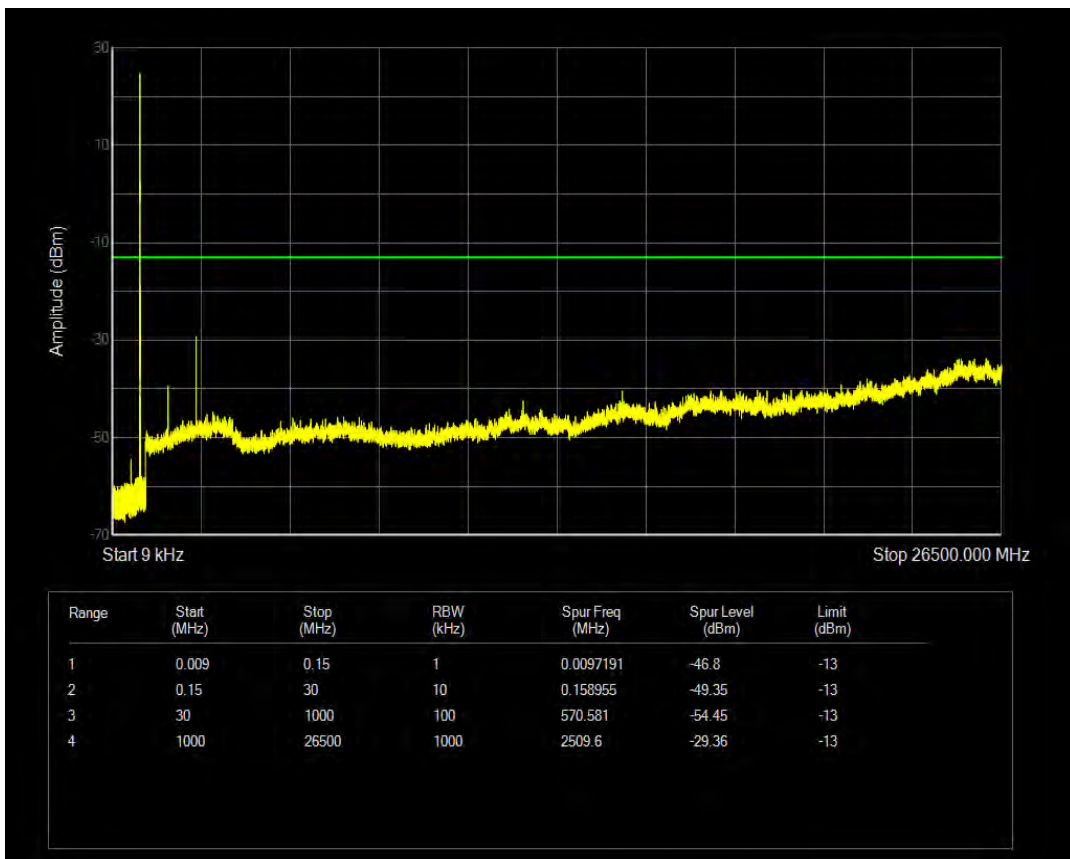

Band5 16QAM BW=1.4MHz Channel=20407 RB Size=1 Position=#0

Band5 16QAM BW=1.4MHz Channel=20407 RB Size=6 Position=#0

Band5 QPSK BW=1.4MHz Channel=20525 RB Size=1 Position=#0

Band5 QPSK BW=1.4MHz Channel=20525 RB Size=6 Position=#0

Band5 16QAM BW=1.4MHz Channel=20525 RB Size=1 Position=#0

Band5 16QAM BW=1.4MHz Channel=20525 RB Size=6 Position=#0

Band5 QPSK BW=1.4MHz Channel=20643 RB Size=1 Position=#0

Band5 QPSK BW=1.4MHz Channel=20643 RB Size=6 Position=#0