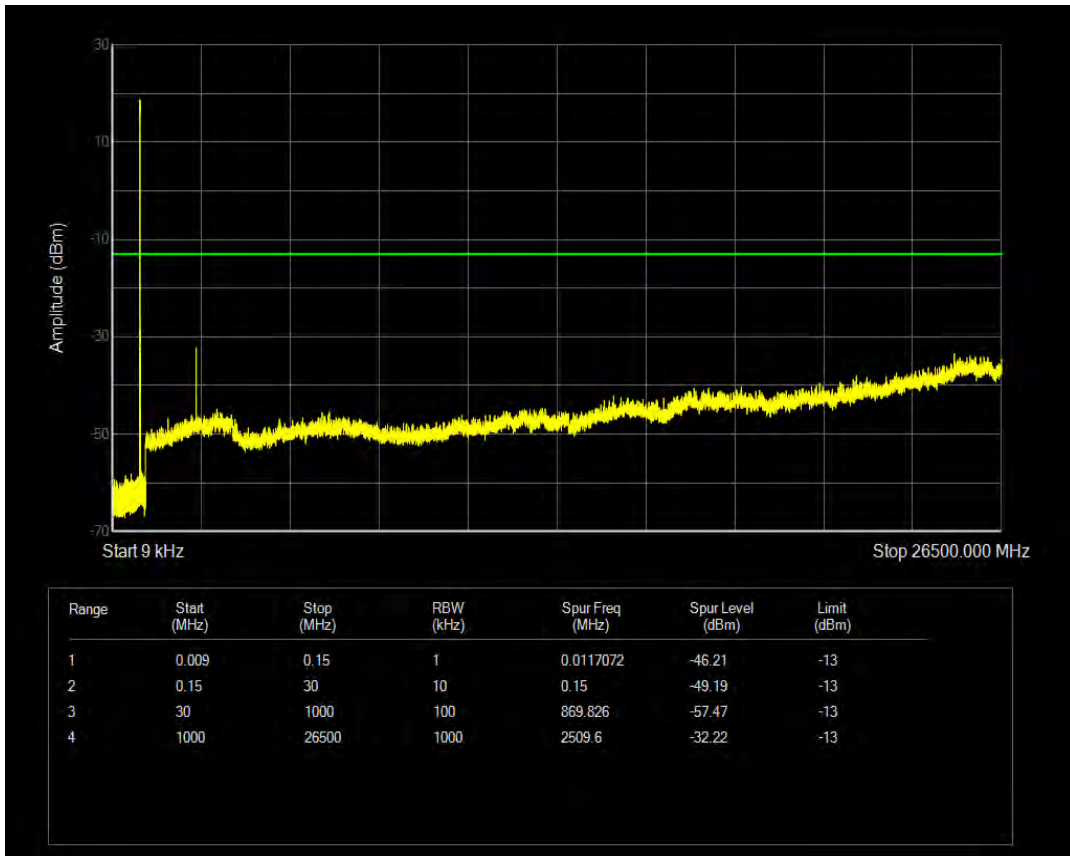

Band5 16QAM BW=1.4MHz Channel=20407 RB Size=1 Position=#0

Band5 16QAM BW=1.4MHz Channel=20407 RB Size=6 Position=#0

Band5 QPSK BW=1.4MHz Channel=20525 RB Size=1 Position=#0

Band5 QPSK BW=1.4MHz Channel=20525 RB Size=6 Position=#0

Band5 16QAM BW=1.4MHz Channel=20525 RB Size=1 Position=#0

Band5 16QAM BW=1.4MHz Channel=20525 RB Size=6 Position=#0

Band5 QPSK BW=1.4MHz Channel=20643 RB Size=1 Position=#0

Band5 QPSK BW=1.4MHz Channel=20643 RB Size=6 Position=#0