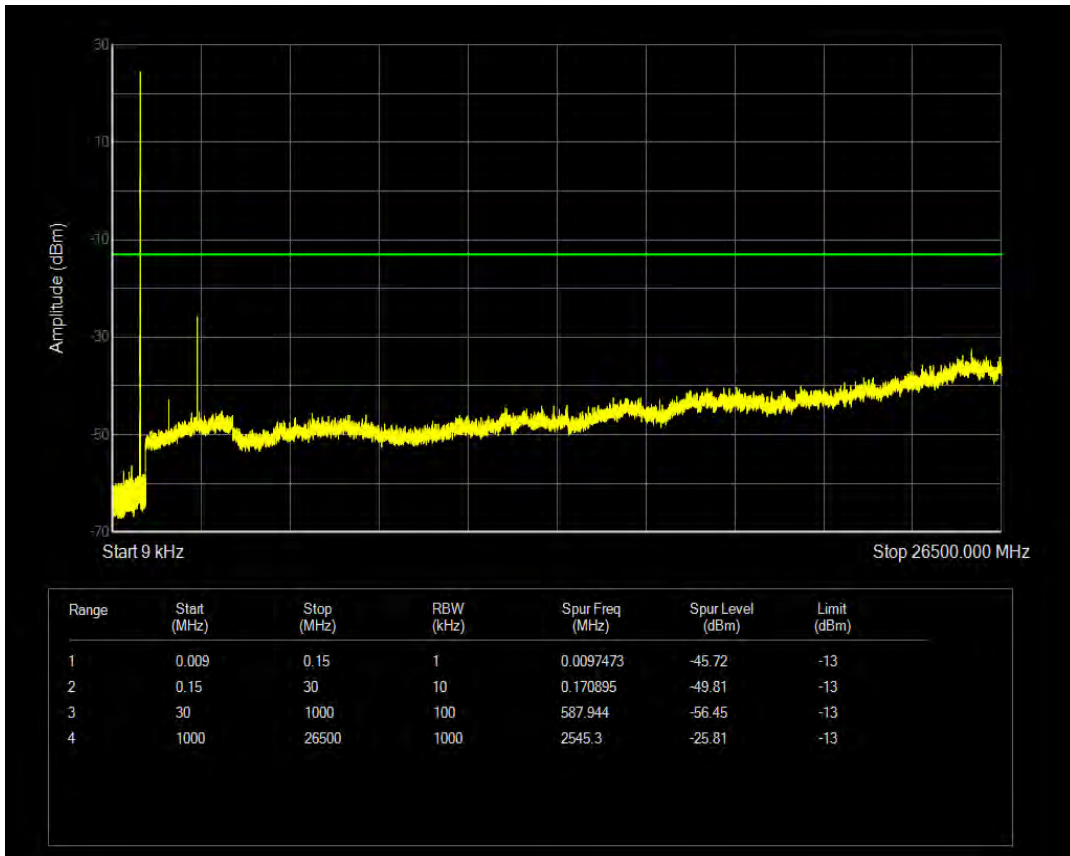

Band5 16QAM BW=1.4MHz Channel=20643 RB Size=6 Position=#0

Band5 16QAM BW=1.4MHz Channel=20643 RB Size=1 Position=#0