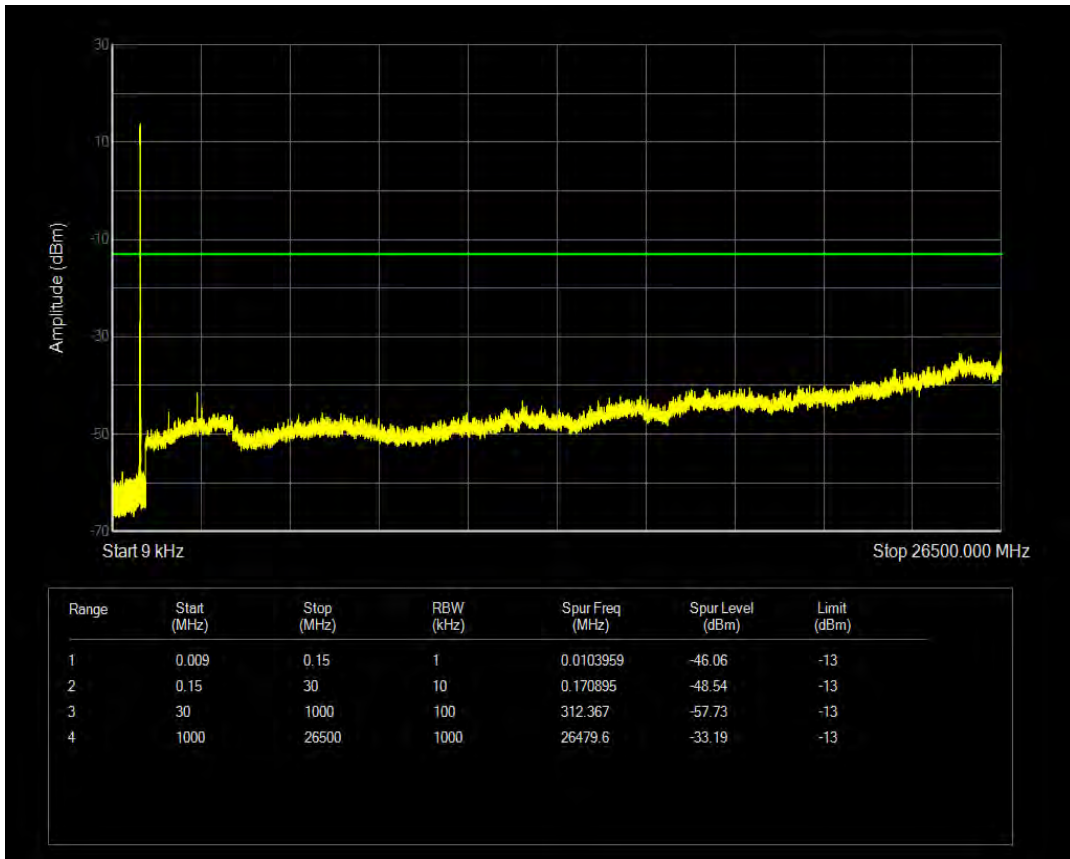

Band5 16QAM BW=5MHz Channel=20525 RB Size=1 Position=#0

Band5 16QAM BW=5MHz Channel=20525 RB Size=25 Position=#0

Band5 QPSK BW=5MHz Channel=20625 RB Size=1 Position=#0

Band5 QPSK BW=5MHz Channel=20625 RB Size=25 Position=#0

Band5 16QAM BW=5MHz Channel=20625 RB Size=1 Position=#0

Band5 16QAM BW=5MHz Channel=20625 RB Size=25 Position=#0

Band5 QPSK BW=10MHz Channel=20450 RB Size=1 Position=#0

Band5 QPSK BW=10MHz Channel=20450 RB Size=50 Position=#0