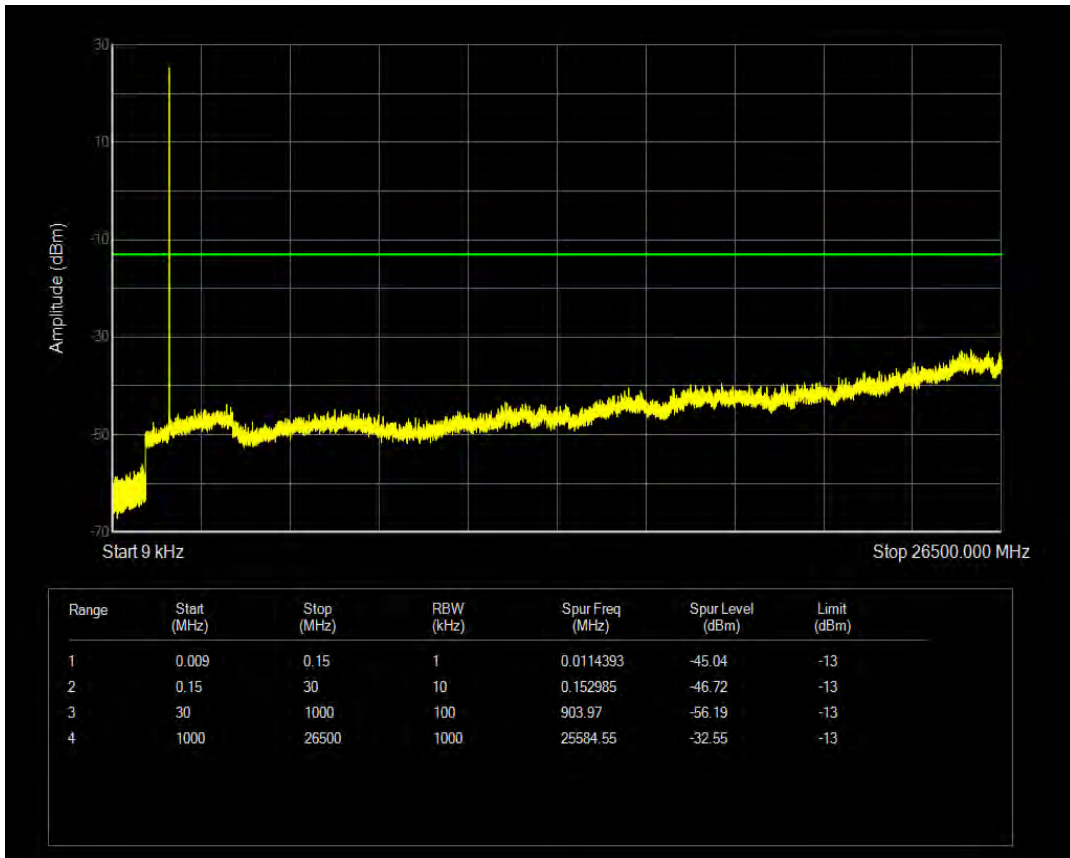

Band66 16QAM BW=1.4MHz Channel=131979 RB Size=6 Position=#0

Band66 QPSK BW=1.4MHz Channel=131979 RB Size=6 Position=#0