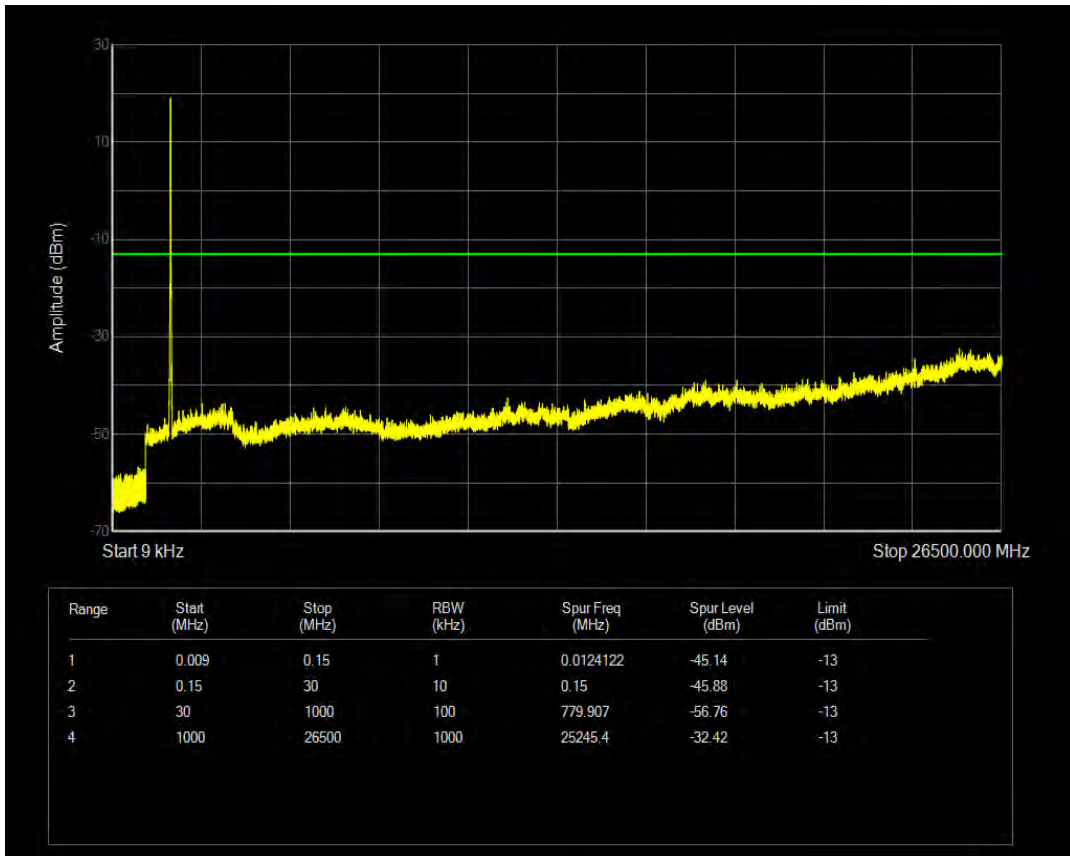

Band4 QPSK BW=15MHz Channel=20025 RB Size=75 Position=#0

Band4 16QAM BW=15MHz Channel=20025 RB Size=1 Position=#0

Band4 16QAM BW=15MHz Channel=20025 RB Size=75 Position=#0

Band4 QPSK BW=15MHz Channel=20175 RB Size=1 Position=#0

Band4 QPSK BW=15MHz Channel=20175 RB Size=75 Position=#0

Band4 16QAM BW=15MHz Channel=20175 RB Size=1 Position=#0

Band4 16QAM BW=15MHz Channel=20175 RB Size=75 Position=#0

Band4 QPSK BW=15MHz Channel=20325 RB Size=1 Position=#0

Band4 QPSK BW=15MHz Channel=20325 RB Size=75 Position=#0

Band4 16QAM BW=15MHz Channel=20325 RB Size=1 Position=#0

Band4 16QAM BW=15MHz Channel=20325 RB Size=75 Position=#0

Band4 QPSK BW=20MHz Channel=20050 RB Size=1 Position=#0