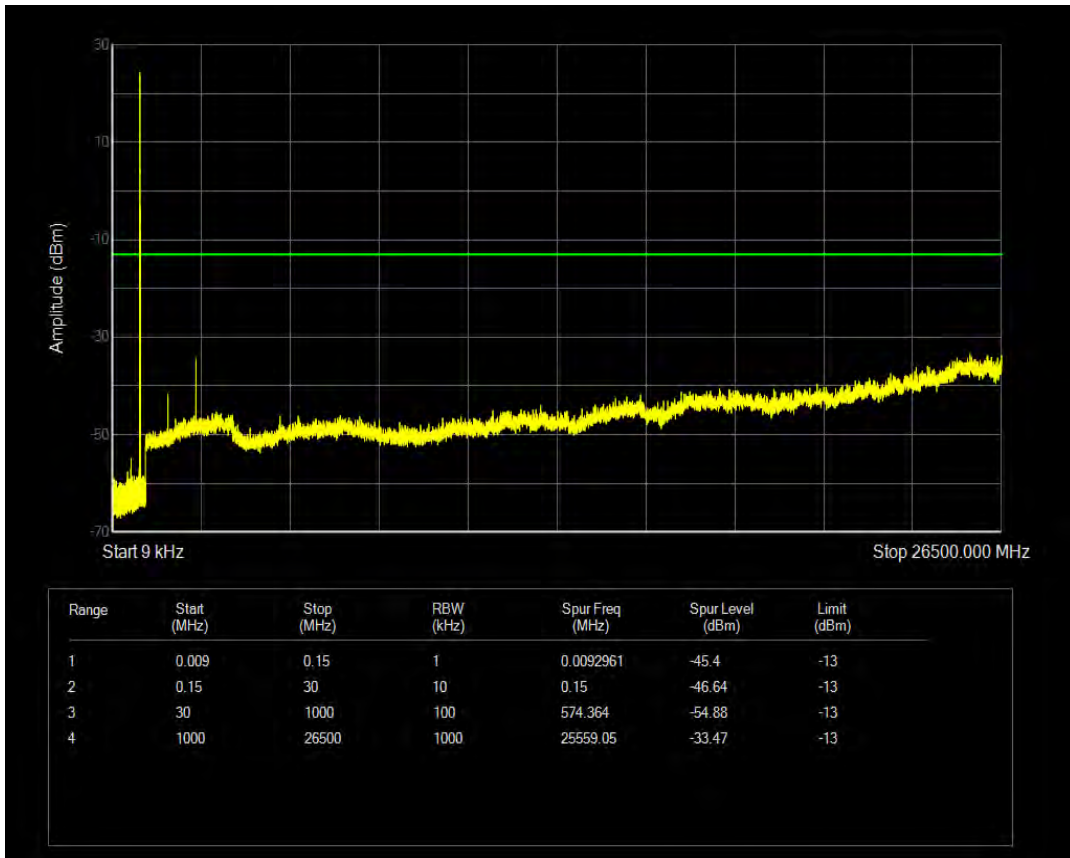

Band5 16QAM BW=5MHz Channel=20425 RB Size=1 Position=#0

Band5 16QAM BW=5MHz Channel=20425 RB Size=25 Position=#0

Band5 QPSK BW=5MHz Channel=20525 RB Size=1 Position=#0

Band5 QPSK BW=5MHz Channel=20525 RB Size=25 Position=#0

Band5 16QAM BW=5MHz Channel=20525 RB Size=1 Position=#0

Band5 16QAM BW=5MHz Channel=20525 RB Size=25 Position=#0

Band5 QPSK BW=5MHz Channel=20625 RB Size=1 Position=#0

Band5 QPSK BW=5MHz Channel=20625 RB Size=25 Position=#0