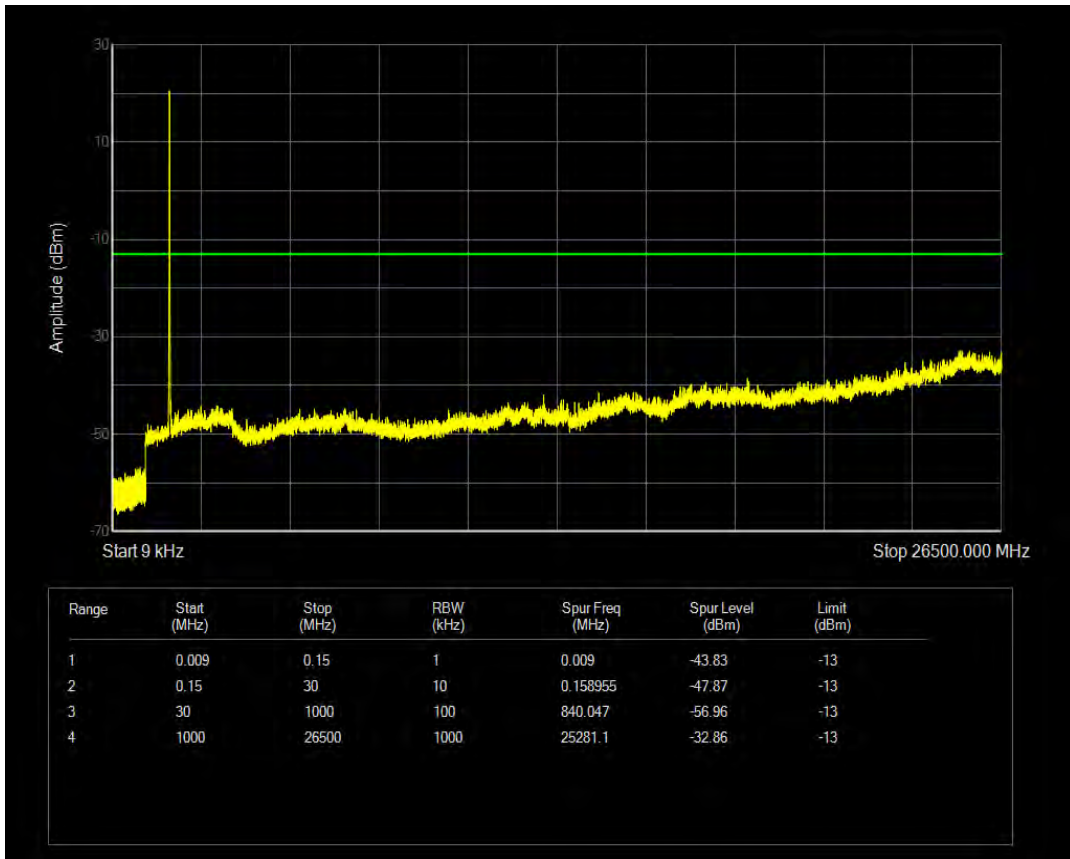

Band4 QPSK BW=5MHz Channel=20375 RB Size=25 Position=#0

Band4 16QAM BW=5MHz Channel=20375 RB Size=1 Position=#0

Band4 16QAM BW=5MHz Channel=20375 RB Size=25 Position=#0

Band4 QPSK BW=10MHz Channel=20000 RB Size=1 Position=#0

Band4 QPSK BW=10MHz Channel=20000 RB Size=50 Position=#0

Band4 16QAM BW=10MHz Channel=20000 RB Size=1 Position=#0

Band4 16QAM BW=10MHz Channel=20000 RB Size=50 Position=#0

Band4 QPSK BW=10MHz Channel=20175 RB Size=1 Position=#0