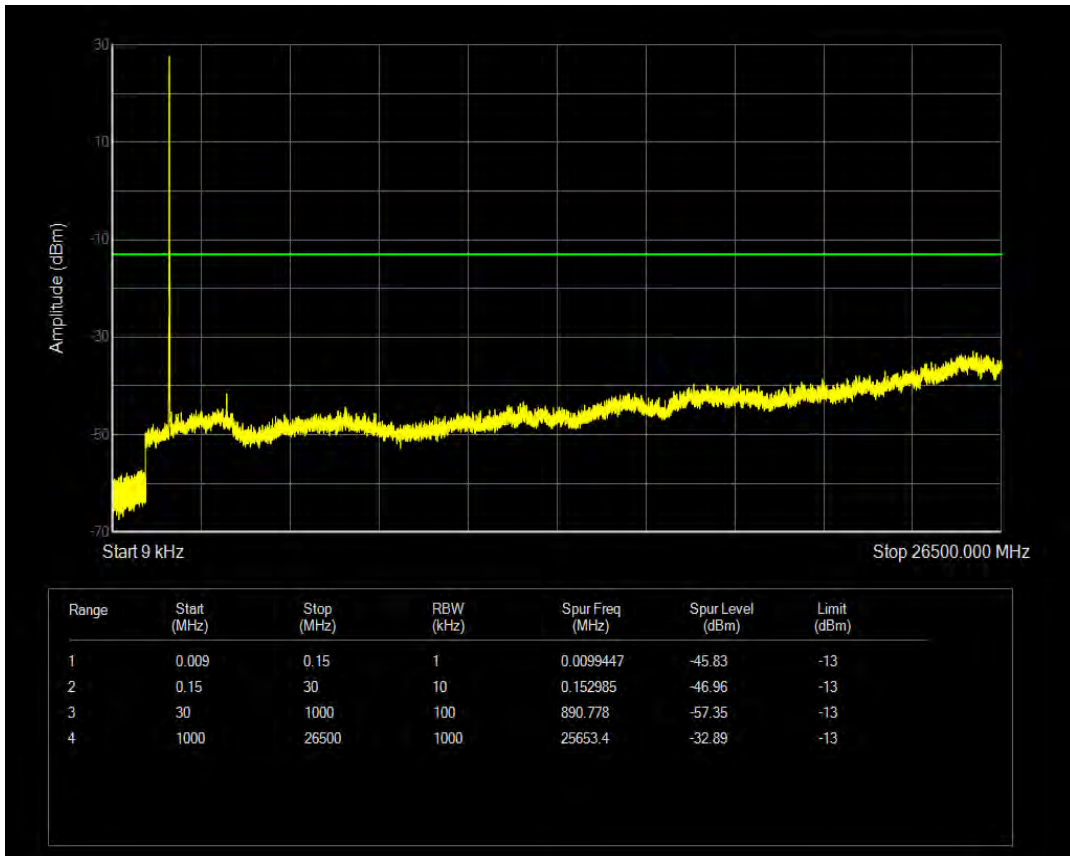

Band66 QPSK BW=10MHz Channel=132022 RB Size=50 Position=#0

Band66 QPSK BW=10MHz Channel=132022 RB Size=1 Position=#0