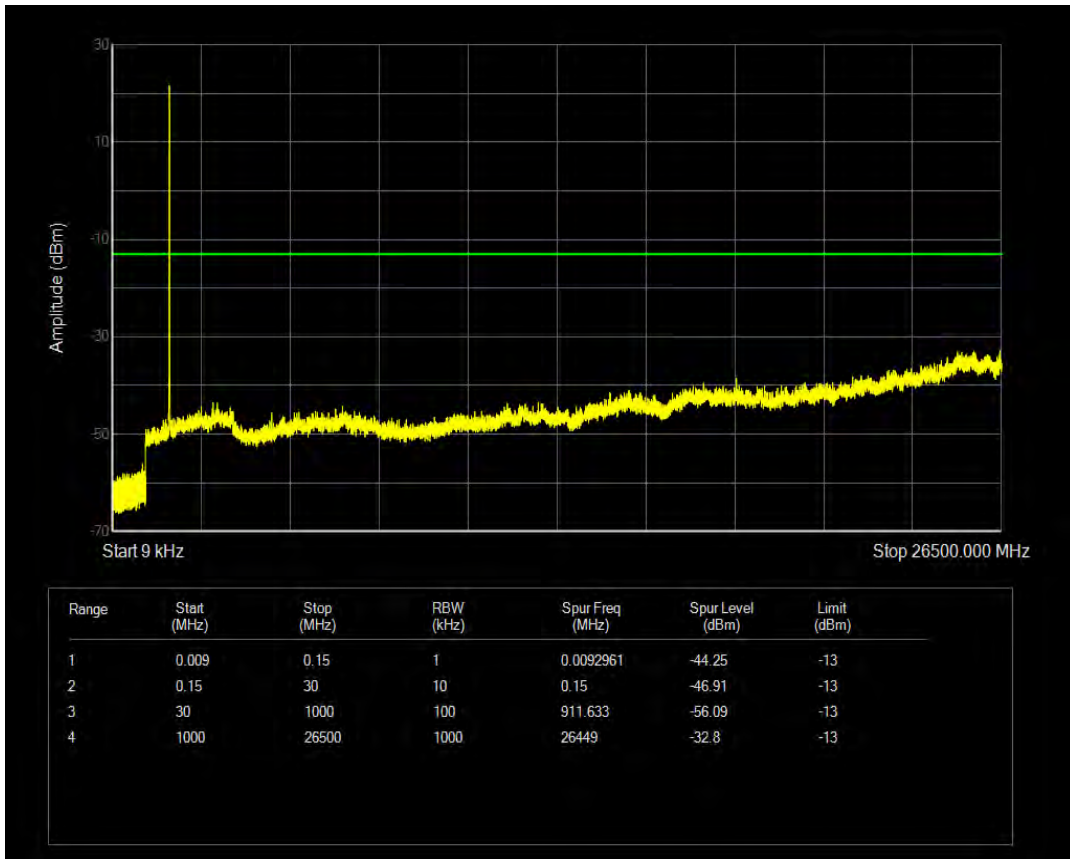

Band66 QPSK BW=5MHz Channel=132322 RB Size=1 Position=#0

Band66 16QAM BW=5MHz Channel=131997 RB Size=25 Position=#0