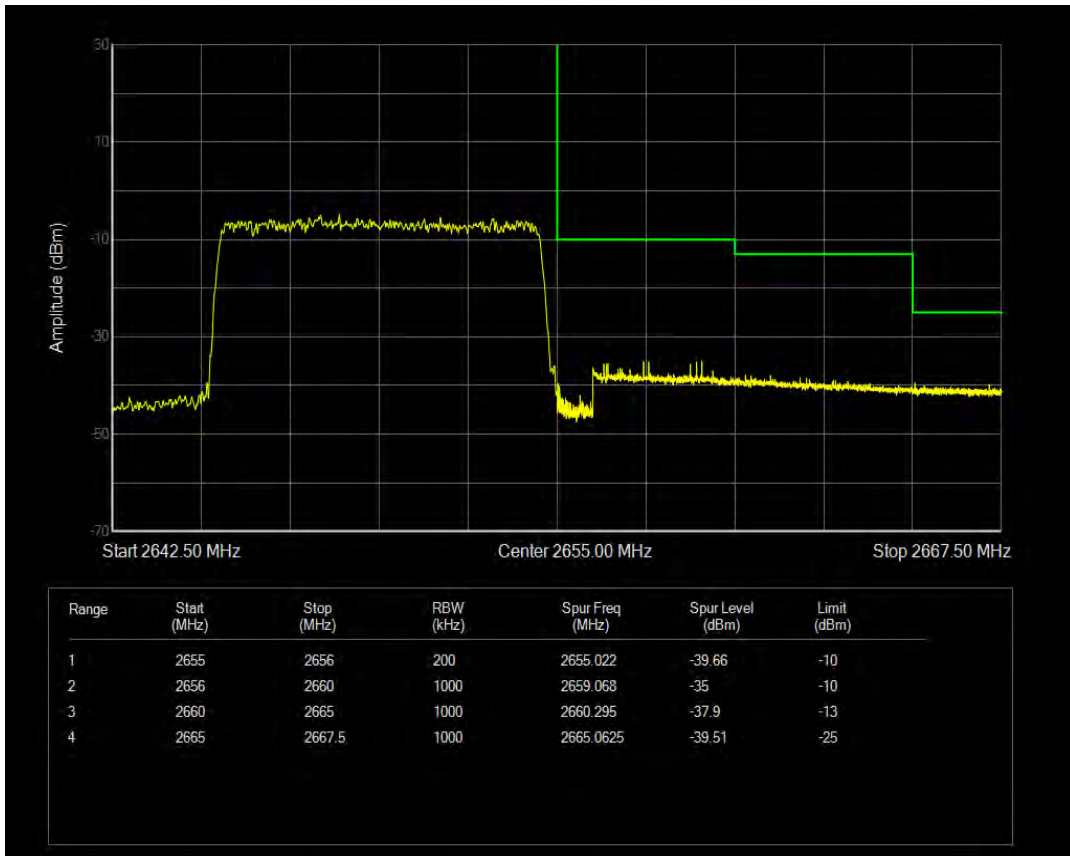

Band41(2535-2655) 16QAM BW=10MHz Channel=41190 RB Size=50 Position=#0