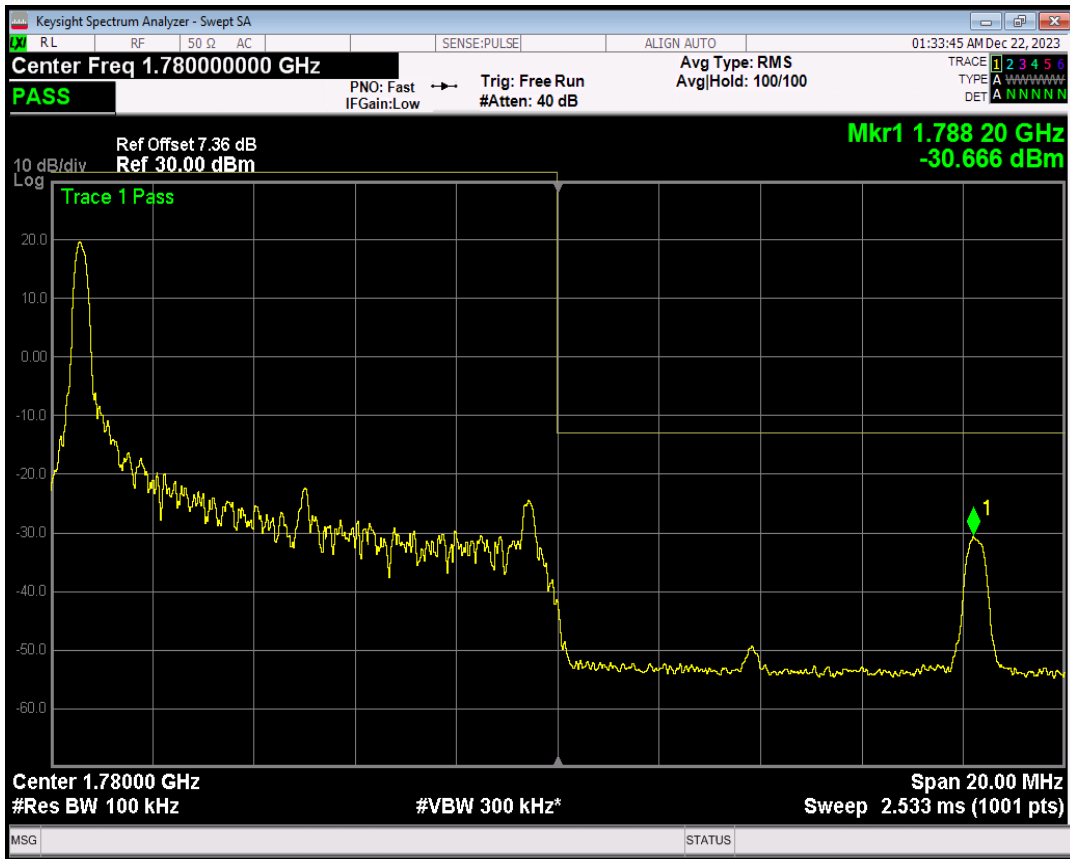

Band66 16QAM BW=10MHz Channel=132622 RB Size=1 Position=#0