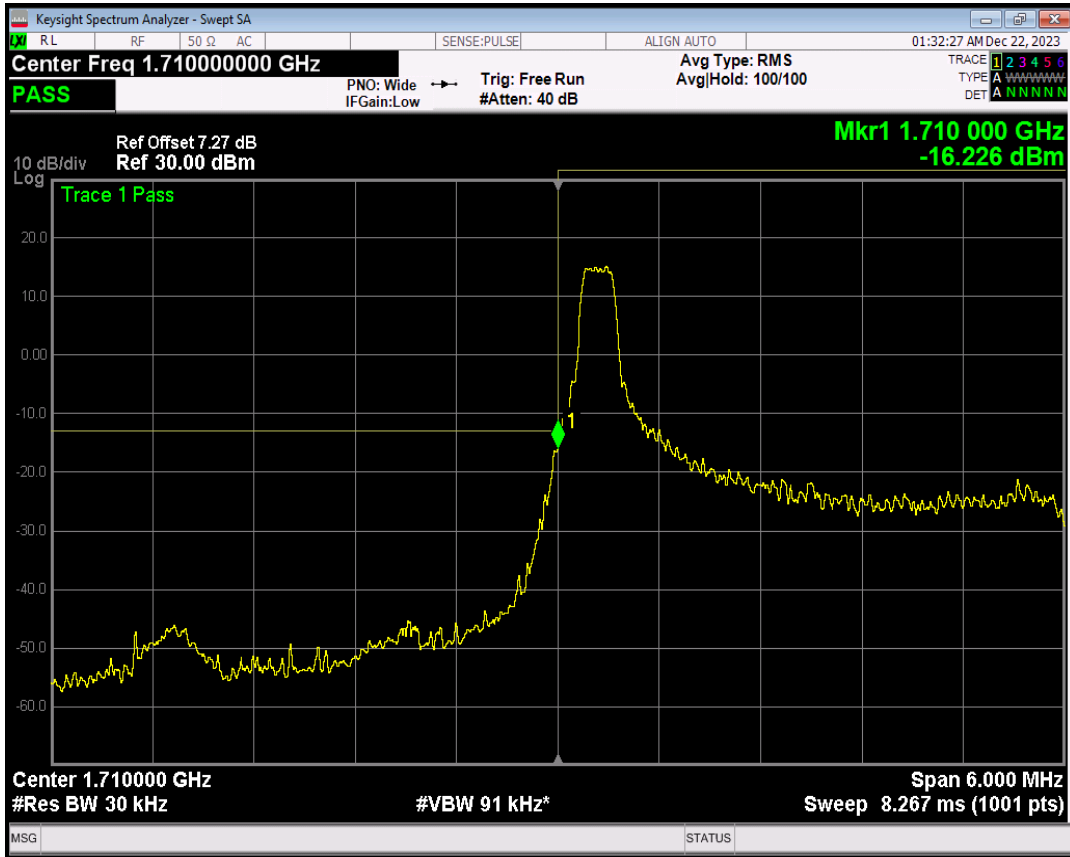

Band66 16QAM BW=3MHz Channel=131987 RB Size=1 Position=#0