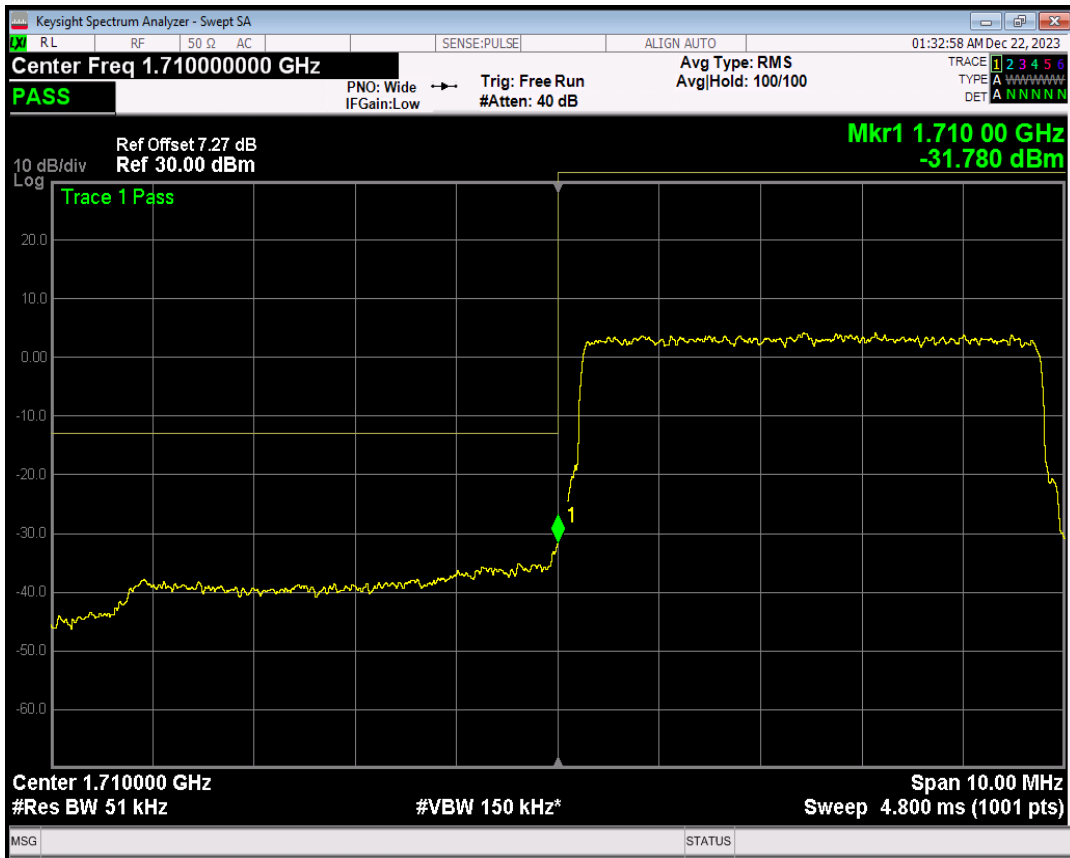

Band66 16QAM BW=3MHz Channel=132657 RB Size=15 Position=#0

Band66 QPSK BW=5MHz Channel=131997 RB Size=1 Position=#0

Band66 QPSK BW=5MHz Channel=131997 RB Size=1 Position=#Max

Band66 QPSK BW=5MHz Channel=131997 RB Size=25 Position=#0