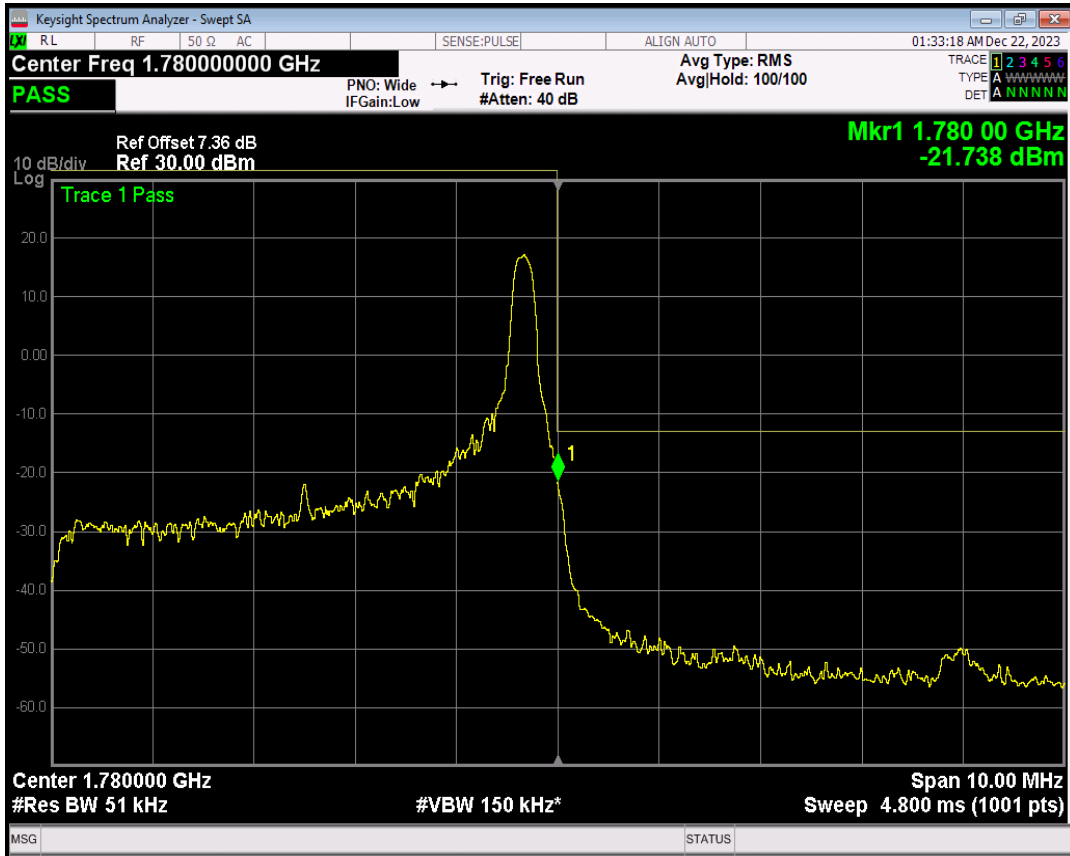

Band66 QPSK BW=5MHz Channel=132647 RB Size=1 Position=#Max

Band66 QPSK BW=5MHz Channel=132647 RB Size=25 Position=#0

Band66 16QAM BW=5MHz Channel=132647 RB Size=1 Position=#0

Band66 16QAM BW=5MHz Channel=132647 RB Size=1 Position=#Max