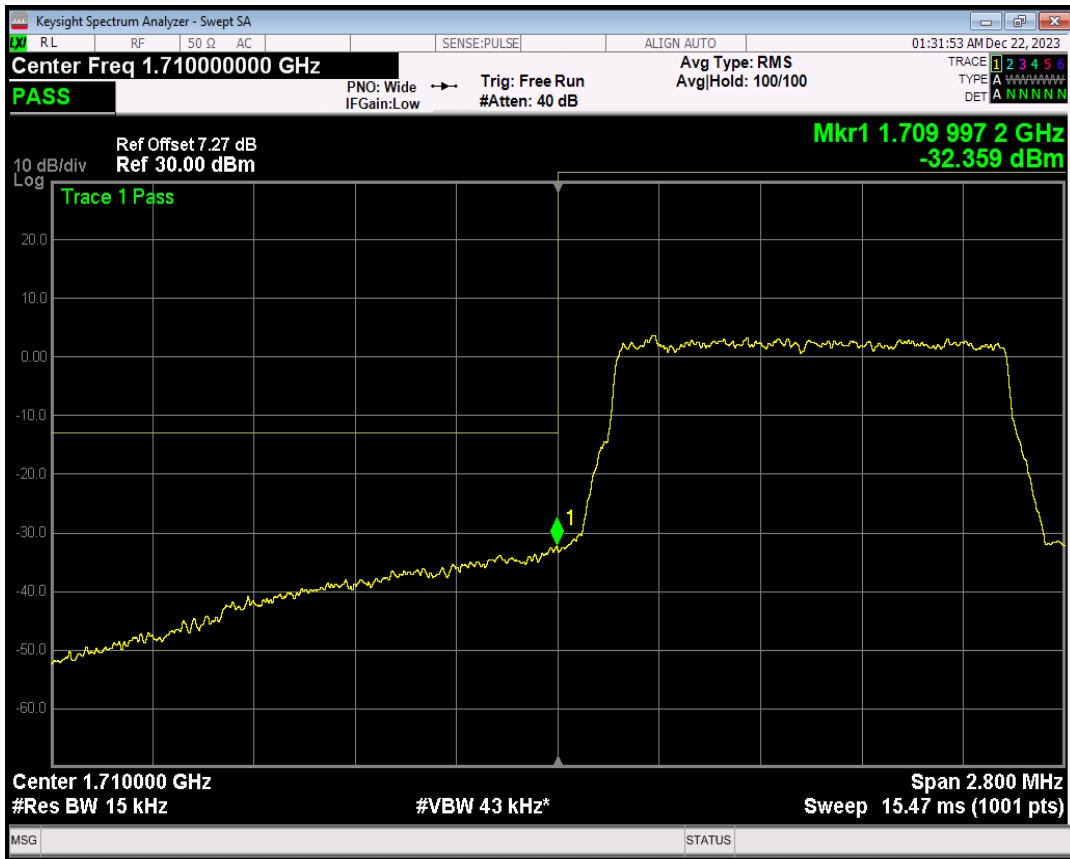

Band66 16QAM BW=1.4MHz Channel=131979 RB Size=1 Position=#0

Band66 16QAM BW=1.4MHz Channel=131979 RB Size=1 Position=#Max

Band66 16QAM BW=1.4MHz Channel=131979 RB Size=6 Position=#0

Band66 QPSK BW=1.4MHz Channel=132665 RB Size=1 Position=#0