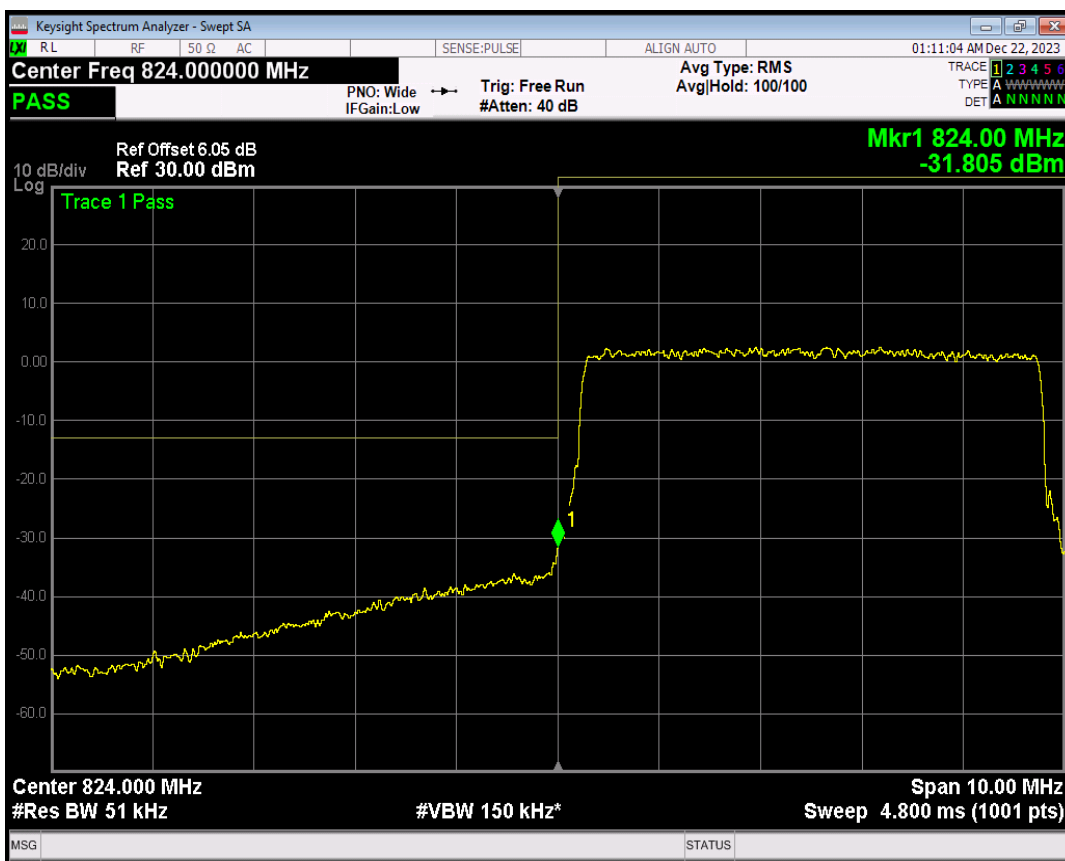

Band5 16QAM BW=5MHz Channel=20425 RB Size=25 Position=#0