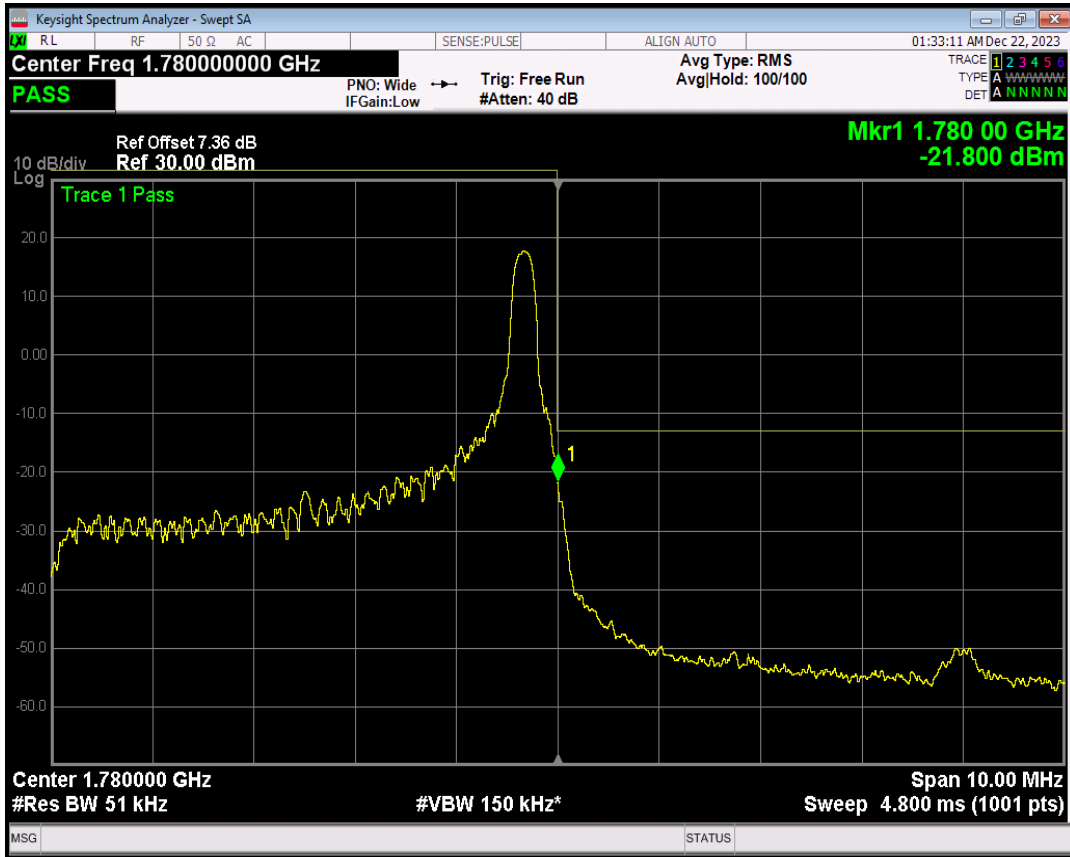

Band66 QPSK BW=5MHz Channel=132647 RB Size=1 Position=#Max