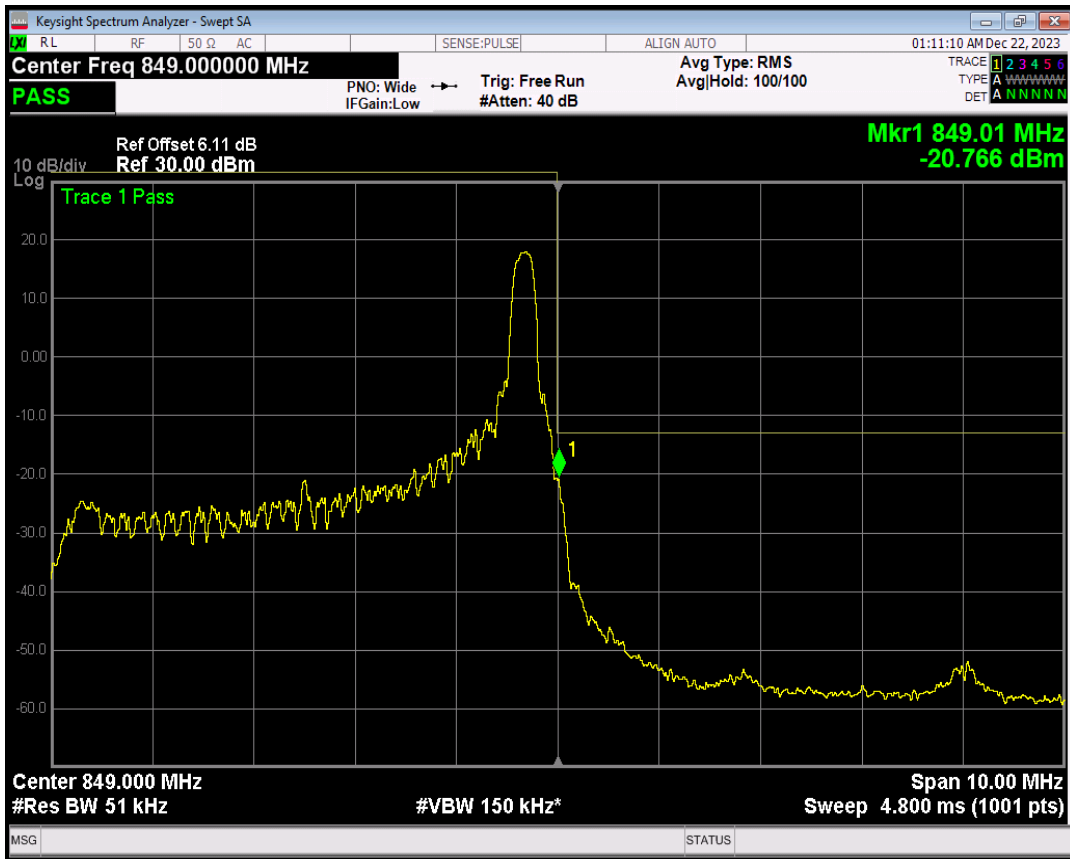

Band5 QPSK BW=5MHz Channel=20625 RB Size=1 Position=#Max