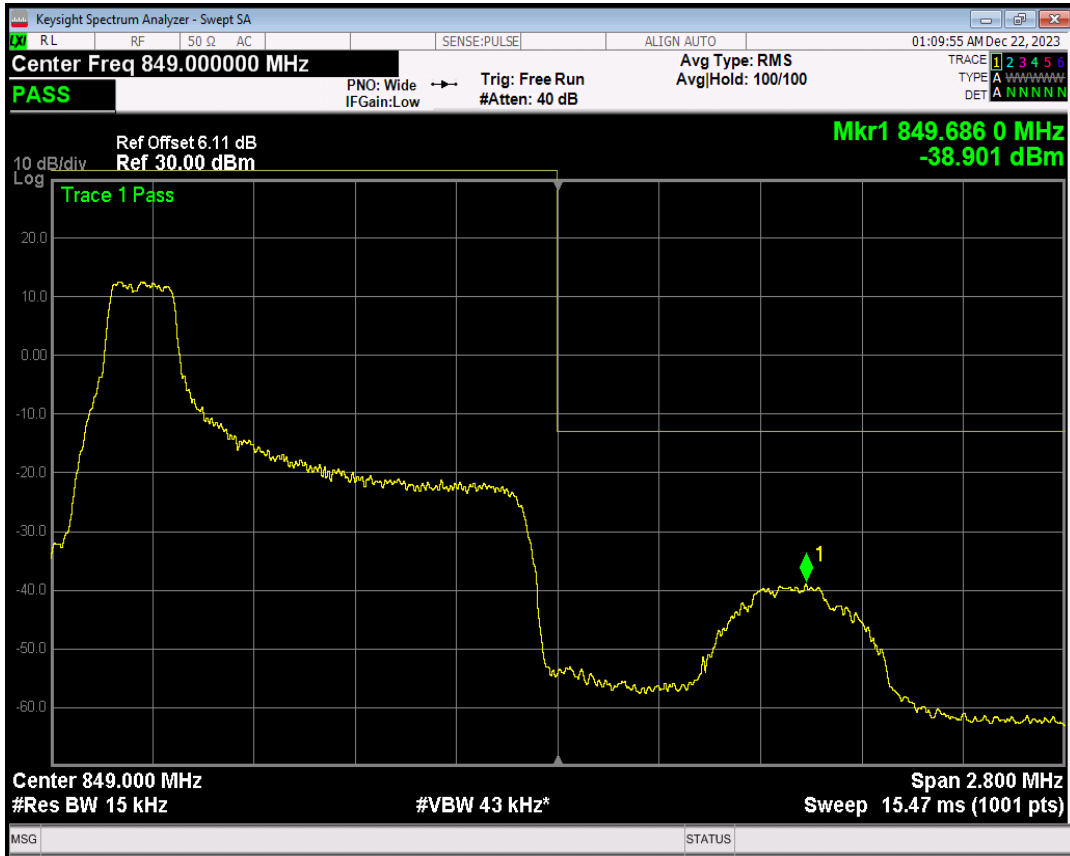

Band5 16QAM BW=1.4MHz Channel=20407 RB Size=1 Position=#0

Band5 16QAM BW=1.4MHz Channel=20407 RB Size=1 Position=#Max

Band5 16QAM BW=1.4MHz Channel=20407 RB Size=6 Position=#0

Band5 QPSK BW=1.4MHz Channel=20643 RB Size=1 Position=#0