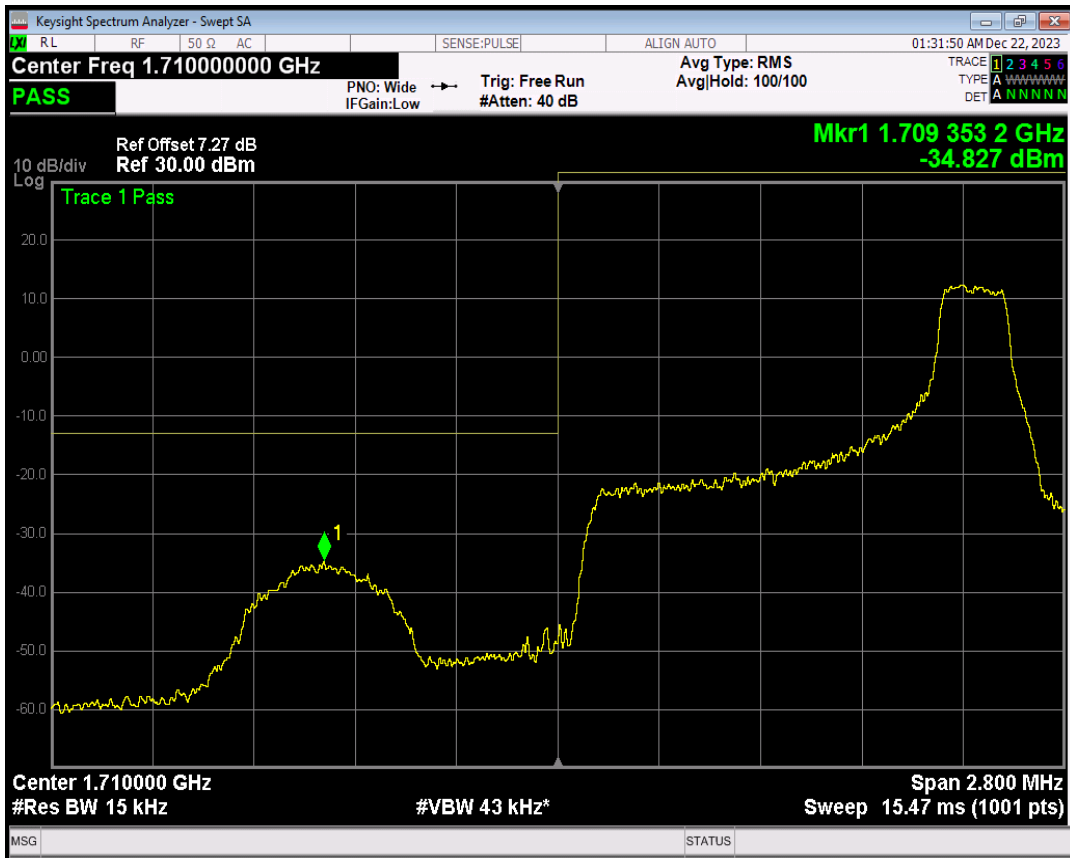

Band66 16QAM BW=1.4MHz Channel=131979 RB Size=1 Position=#Max