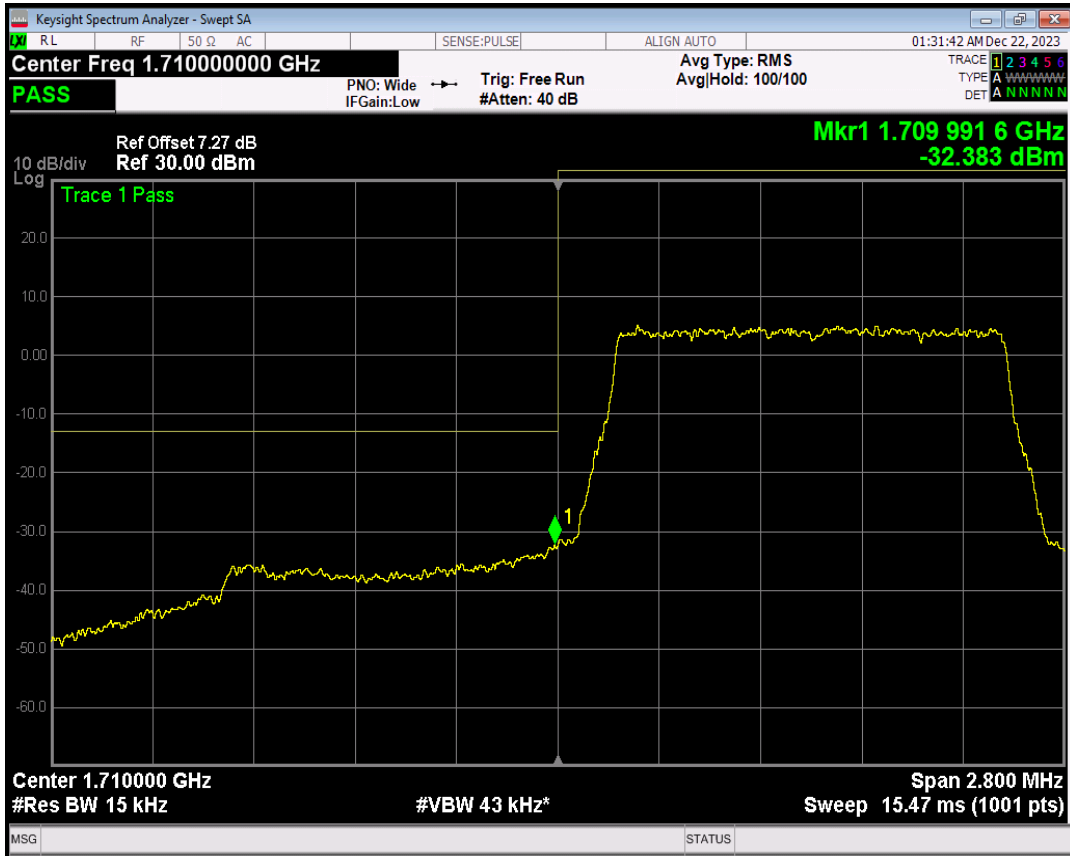

Band5 16QAM BW=10MHz Channel=20600 RB Size=50 Position=#0

Band66 QPSK BW=1.4MHz Channel=131979 RB Size=1 Position=#0

Band66 QPSK BW=1.4MHz Channel=131979 RB Size=1 Position=#Max

Band66 QPSK BW=1.4MHz Channel=131979 RB Size=6 Position=#0

Band66 16QAM BW=1.4MHz Channel=131979 RB Size=1 Position=#0

Band66 16QAM BW=1.4MHz Channel=131979 RB Size=1 Position=#Max

Band66 16QAM BW=1.4MHz Channel=131979 RB Size=6 Position=#0

Band66 QPSK BW=1.4MHz Channel=132665 RB Size=1 Position=#0