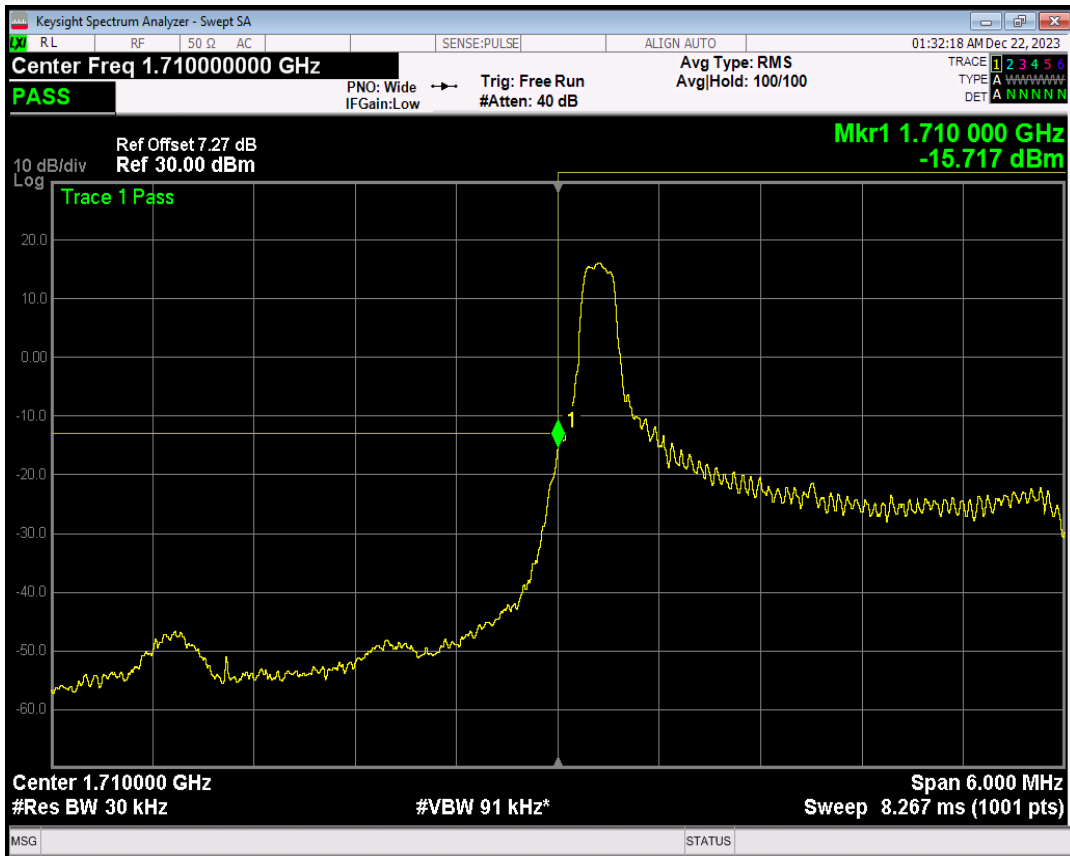

Band66 QPSK BW=3MHz Channel=131987 RB Size=1 Position=#0