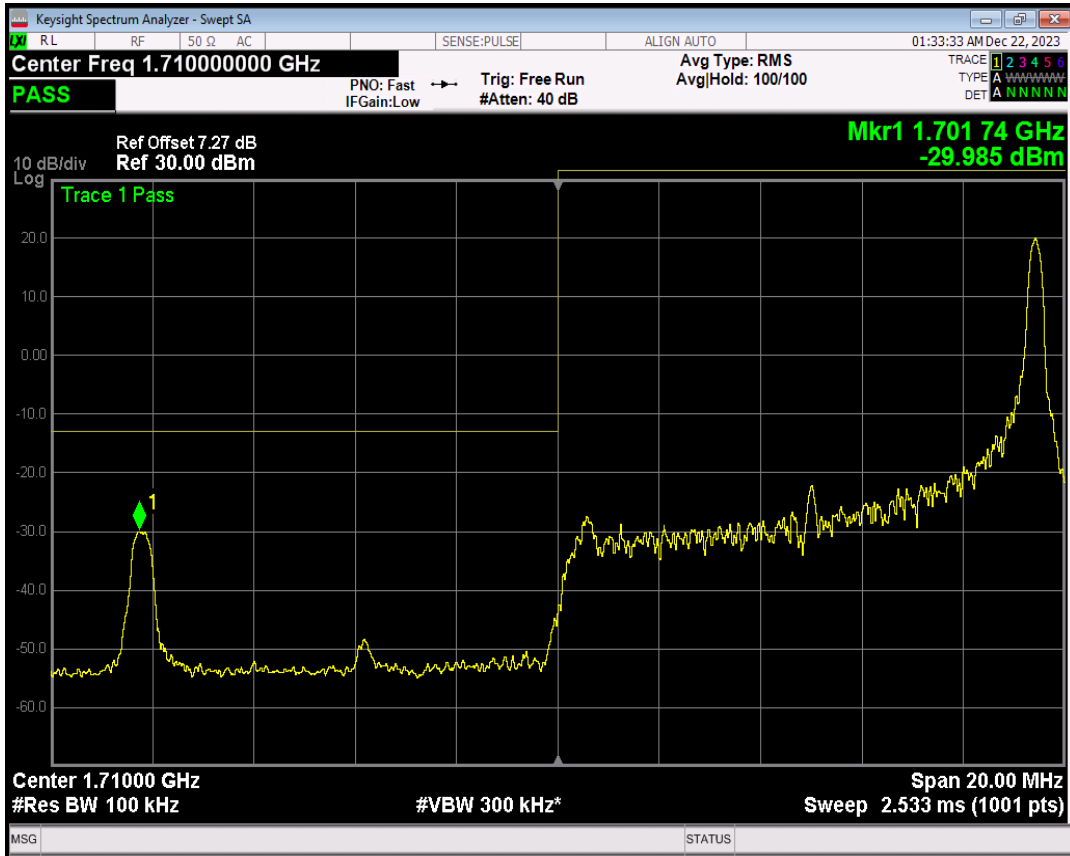

Band66 16QAM BW=10MHz Channel=132022 RB Size=1 Position=#Max