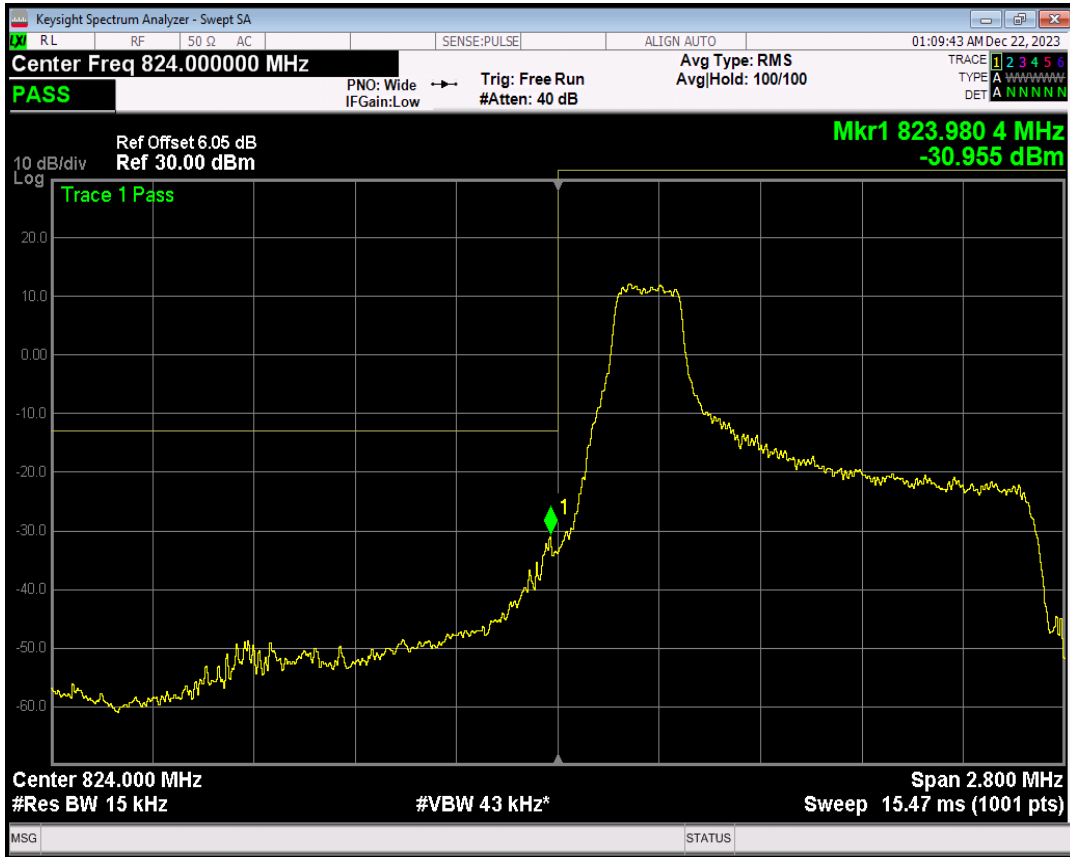

Band5 16QAM BW=1.4MHz Channel=20407 RB Size=1 Position=#0