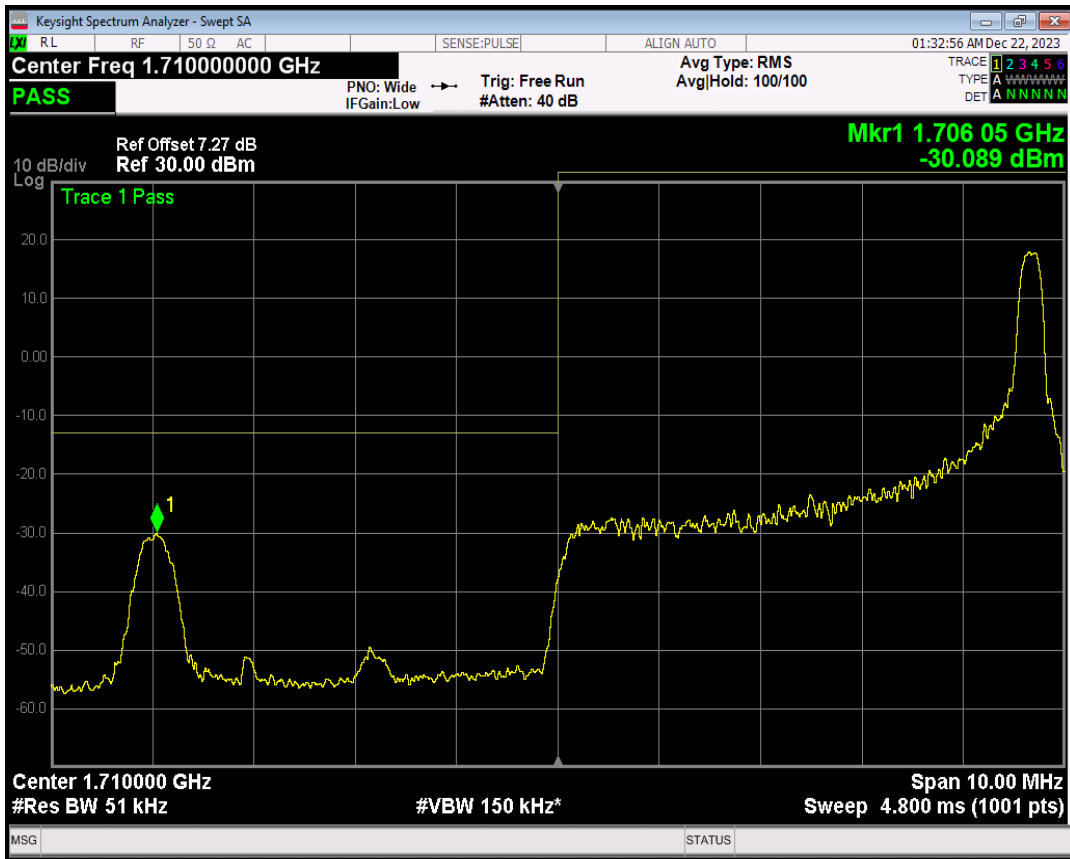

Band66 QPSK BW=5MHz Channel=131997 RB Size=1 Position=#Max