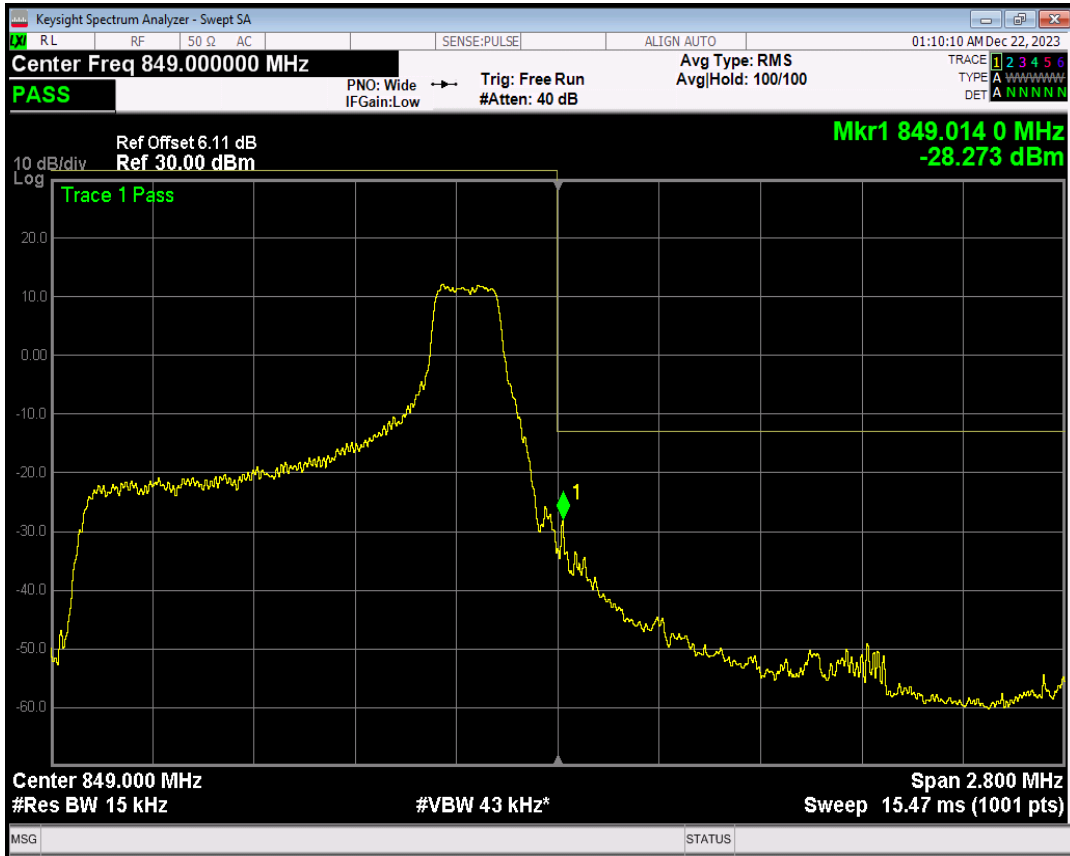

Band5 QPSK BW=1.4MHz Channel=20643 RB Size=1 Position=#Max

Band5 QPSK BW=1.4MHz Channel=20643 RB Size=6 Position=#0

Band5 16QAM BW=1.4MHz Channel=20643 RB Size=1 Position=#0

Band5 16QAM BW=1.4MHz Channel=20643 RB Size=1 Position=#Max