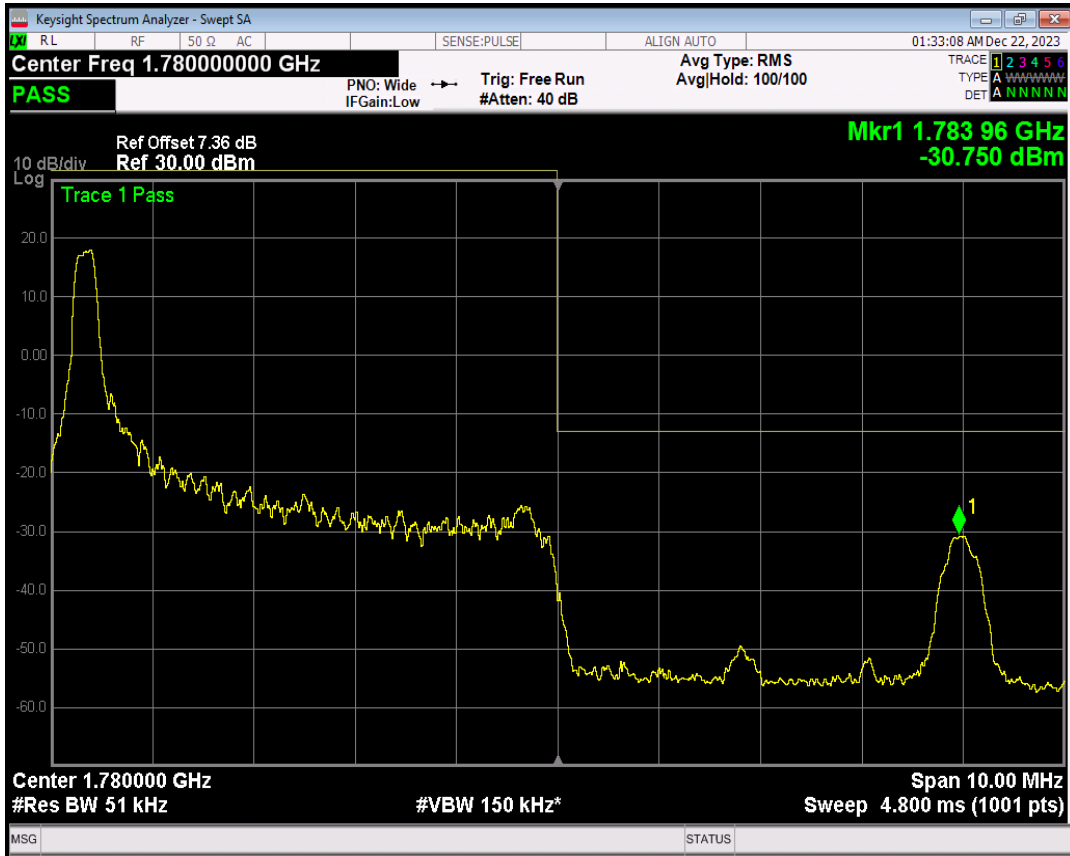

Band66 16QAM BW=5MHz Channel=131997 RB Size=1 Position=#0

Band66 16QAM BW=5MHz Channel=131997 RB Size=1 Position=#Max

Band66 16QAM BW=5MHz Channel=131997 RB Size=25 Position=#0

Band66 QPSK BW=5MHz Channel=132647 RB Size=1 Position=#0