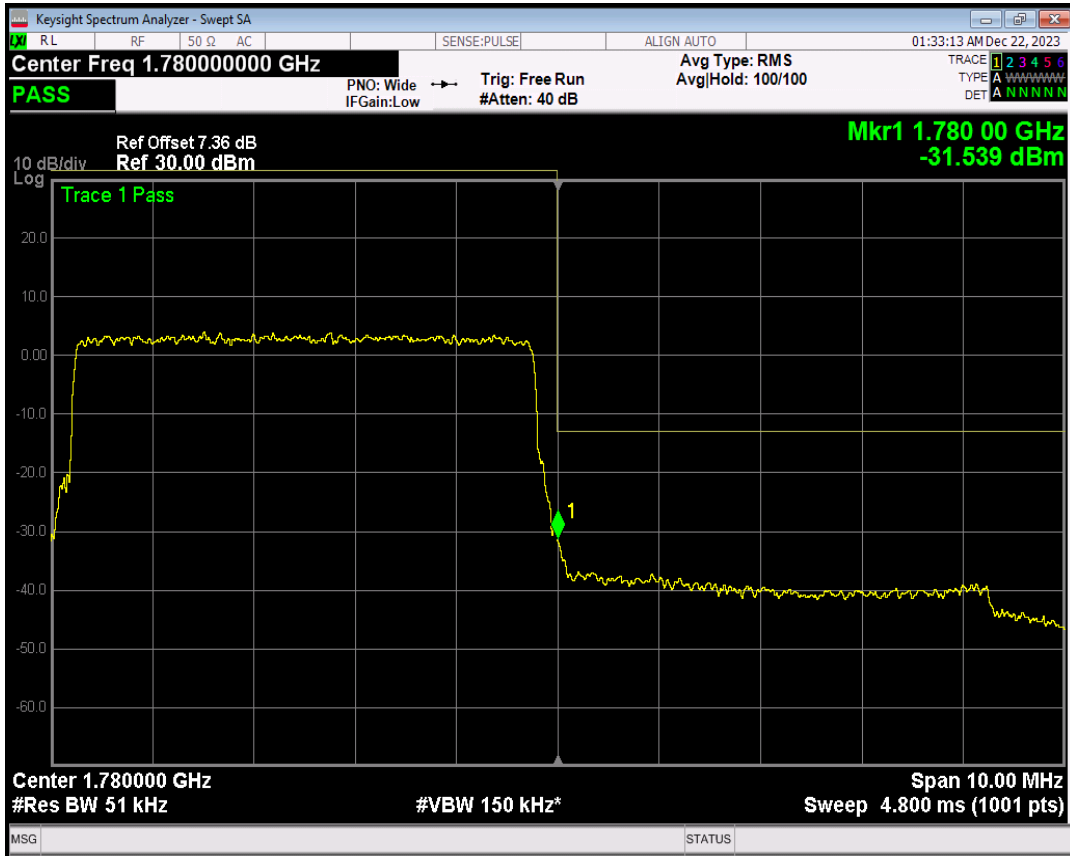

Band66 QPSK BW=5MHz Channel=132647 RB Size=25 Position=#0