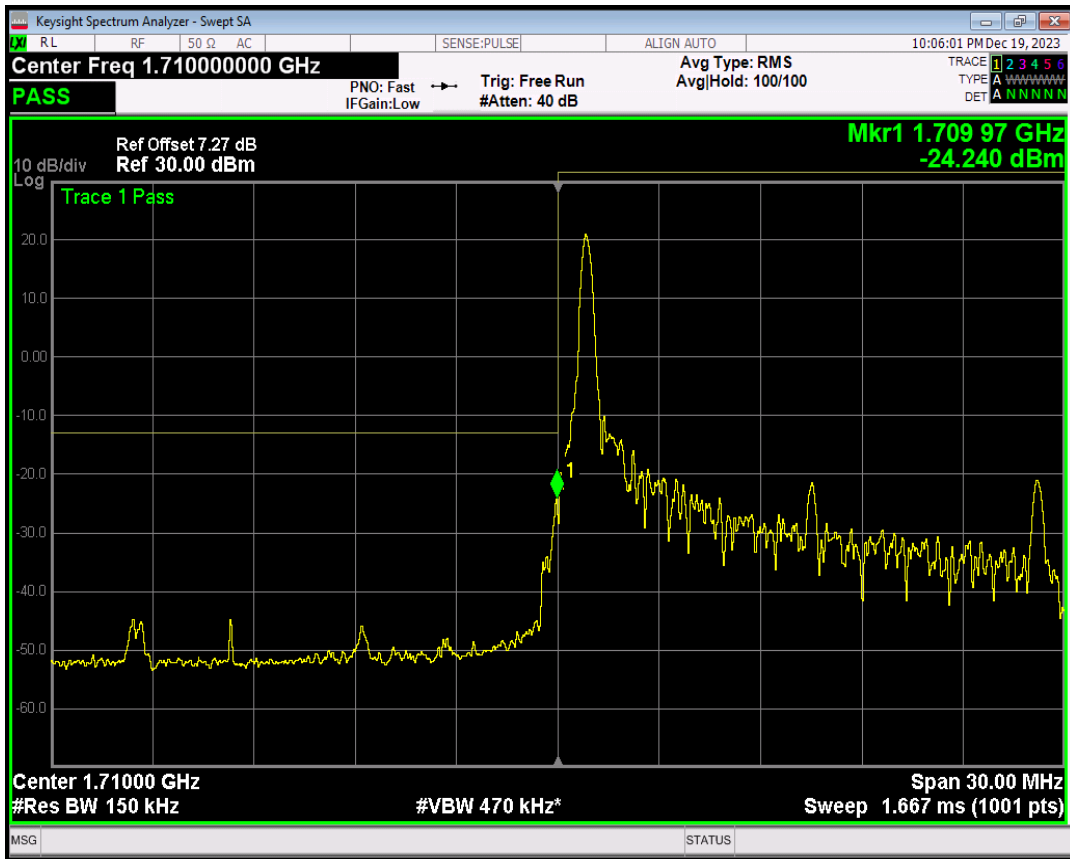

Band66 16QAM BW=15MHz Channel=132047 RB Size=1 Position=#Max