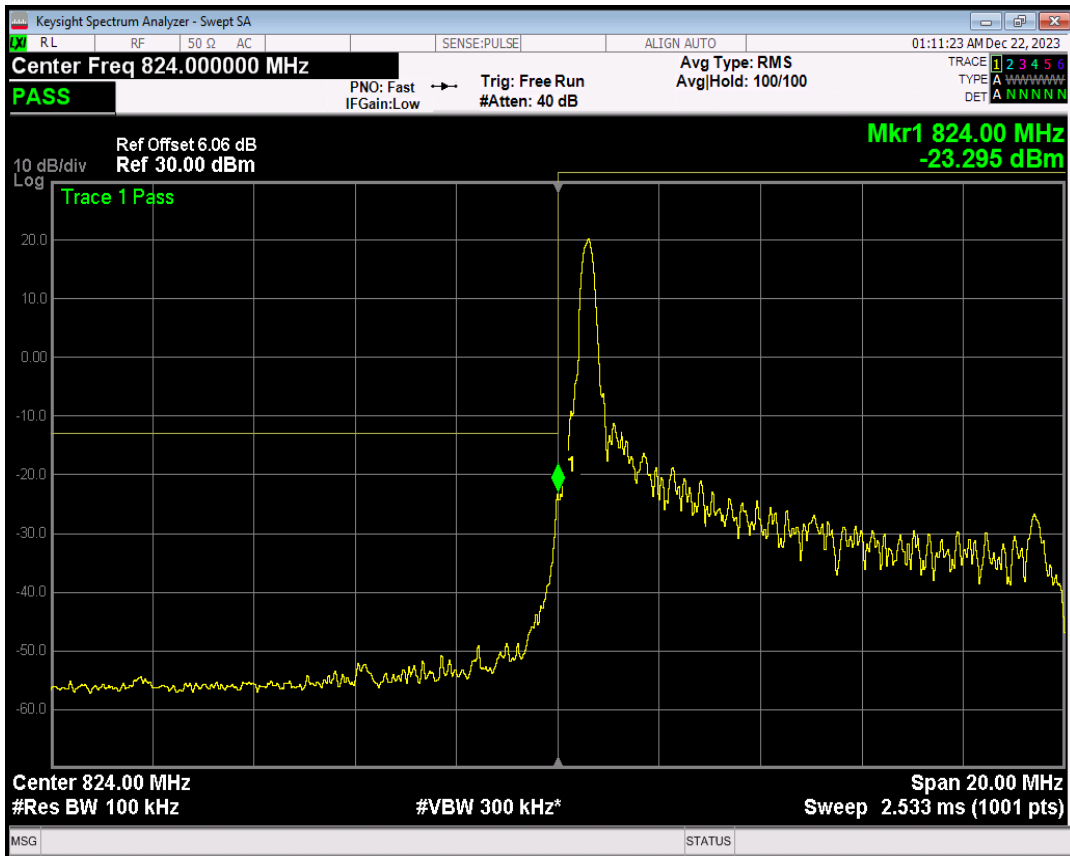

Band5 QPSK BW=10MHz Channel=20450 RB Size=1 Position=#0