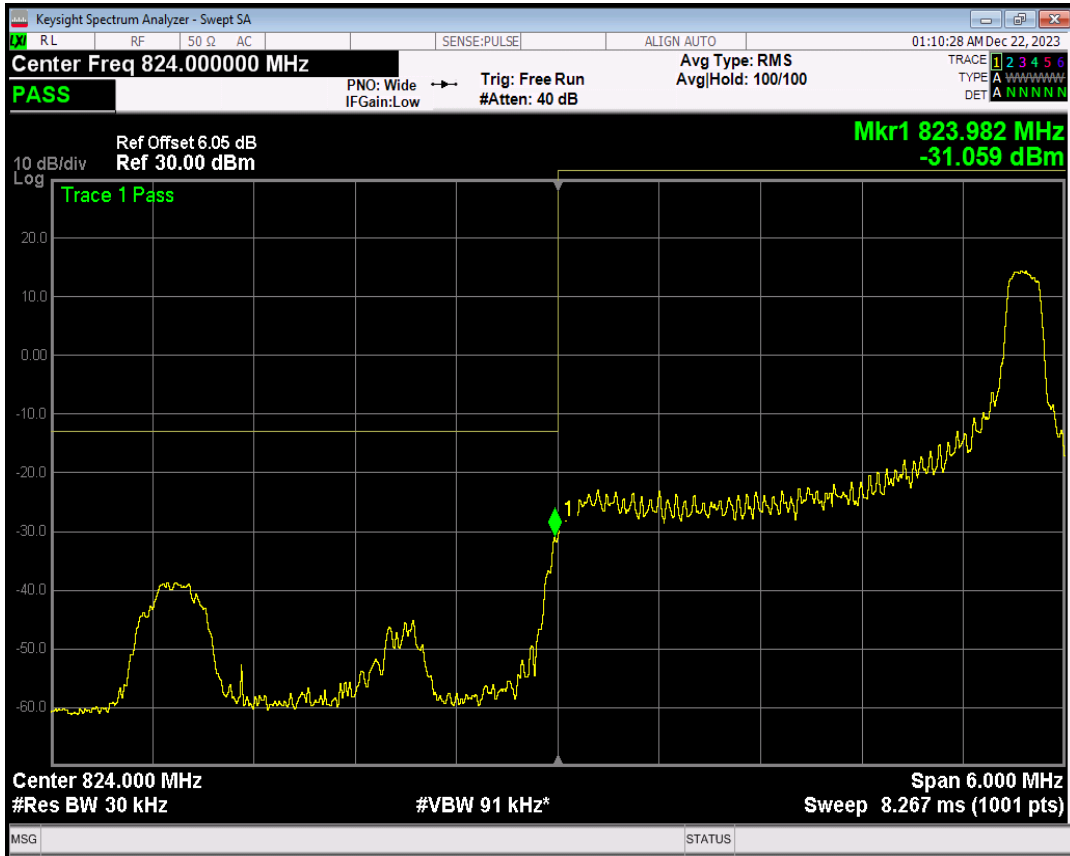

Band5 16QAM BW=3MHz Channel=20415 RB Size=1 Position=#Max