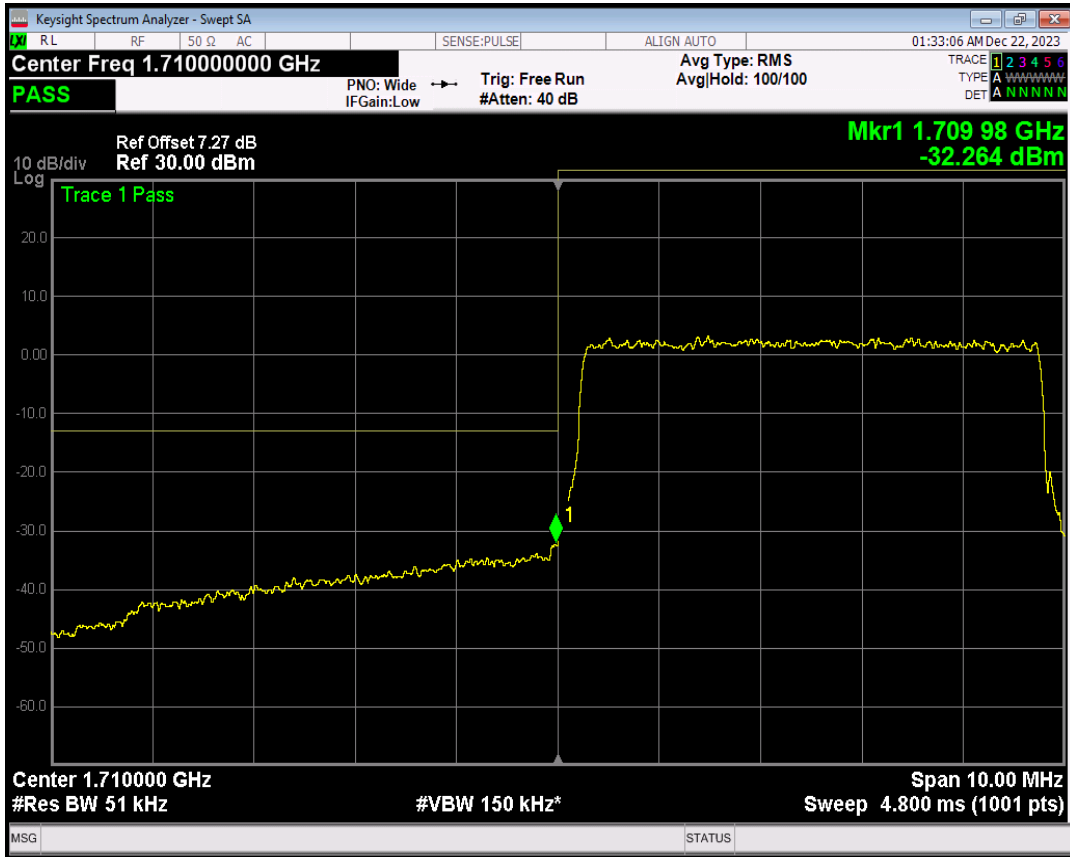

Band66 16QAM BW=5MHz Channel=131997 RB Size=25 Position=#0