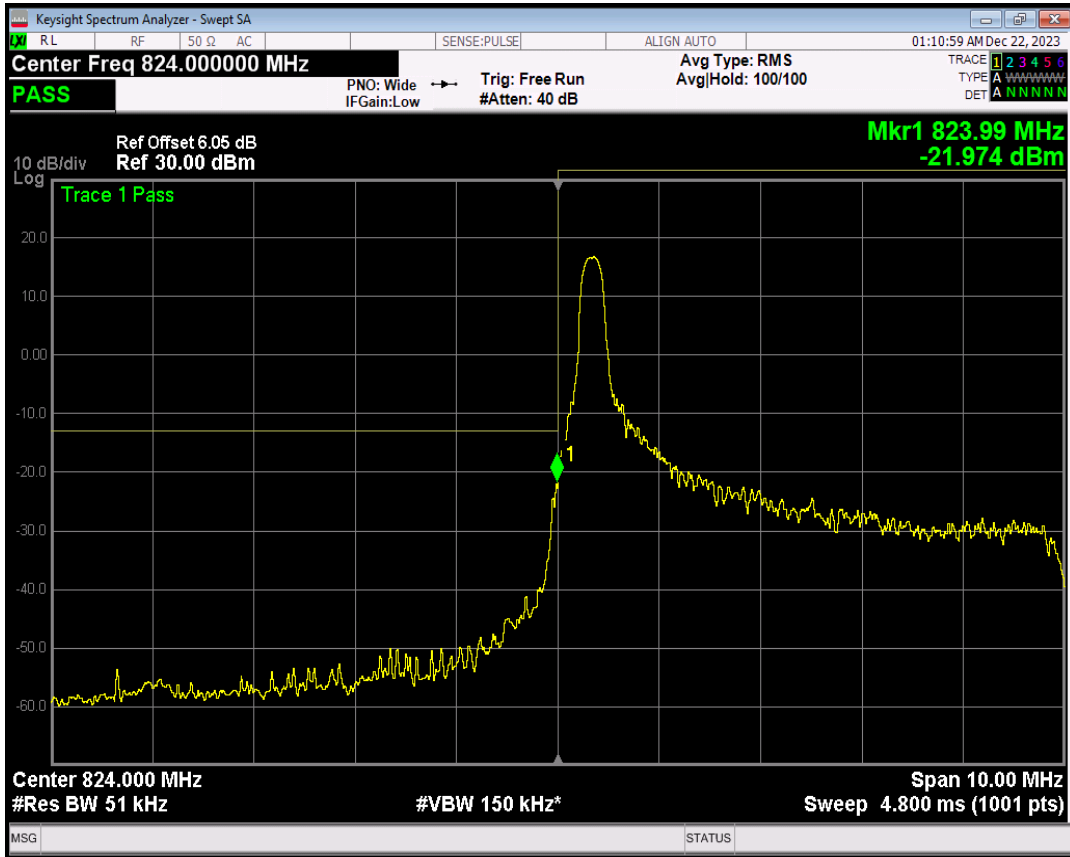

Band5 16QAM BW=5MHz Channel=20425 RB Size=1 Position=#0