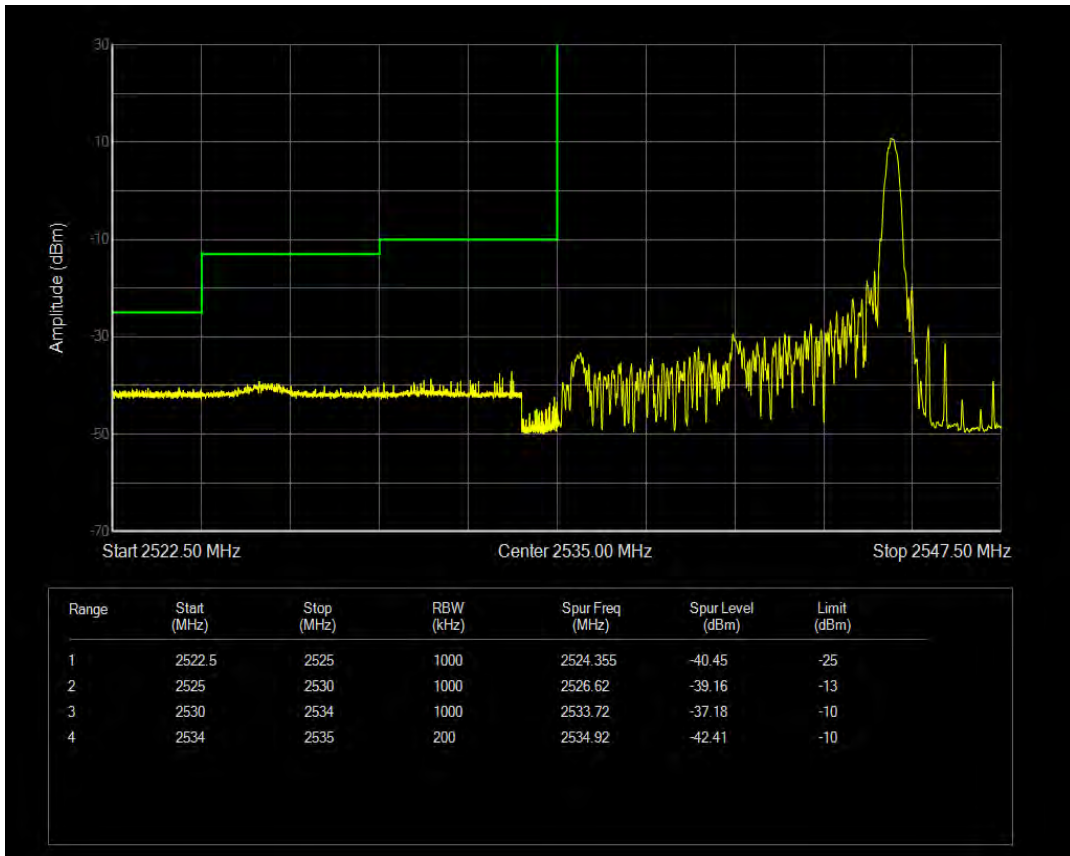

Band41(2535-2655) QPSK BW=10MHz Channel=40090 RB Size=1 Position=#Max