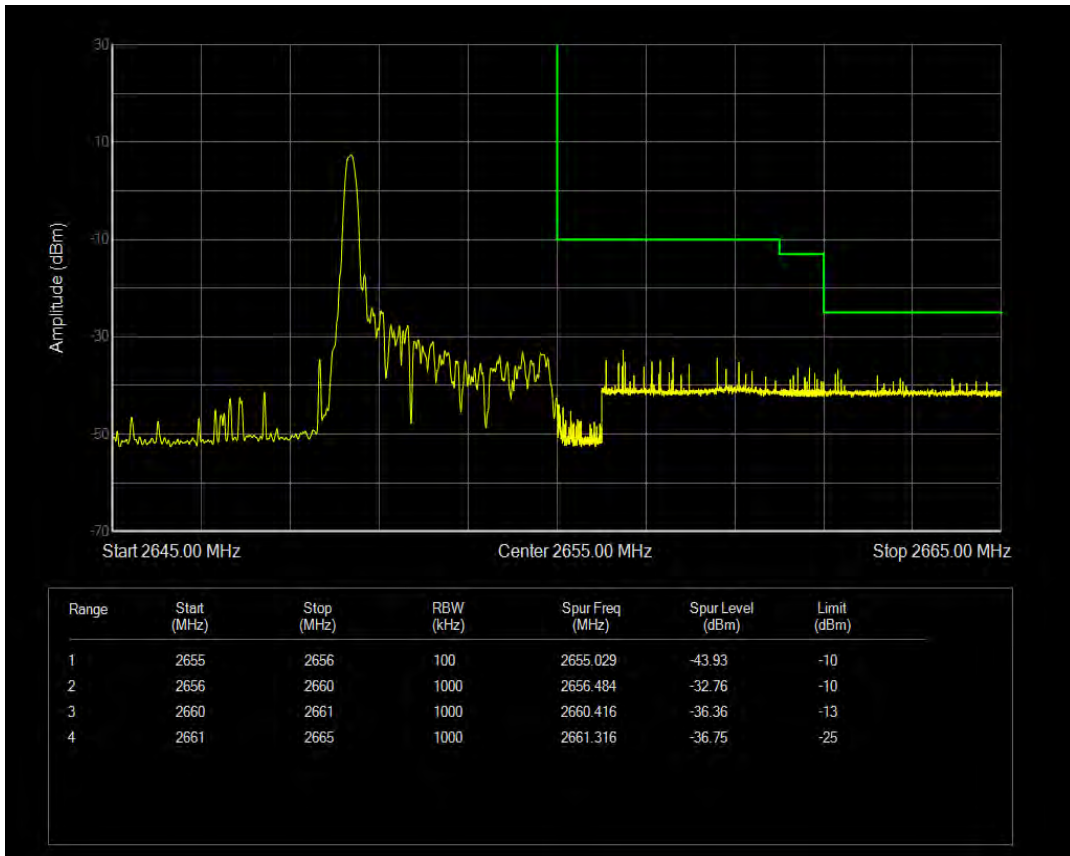

Band41(2535-2655) 16QAM BW=5MHz Channel=41215 RB Size=1 Position=#0