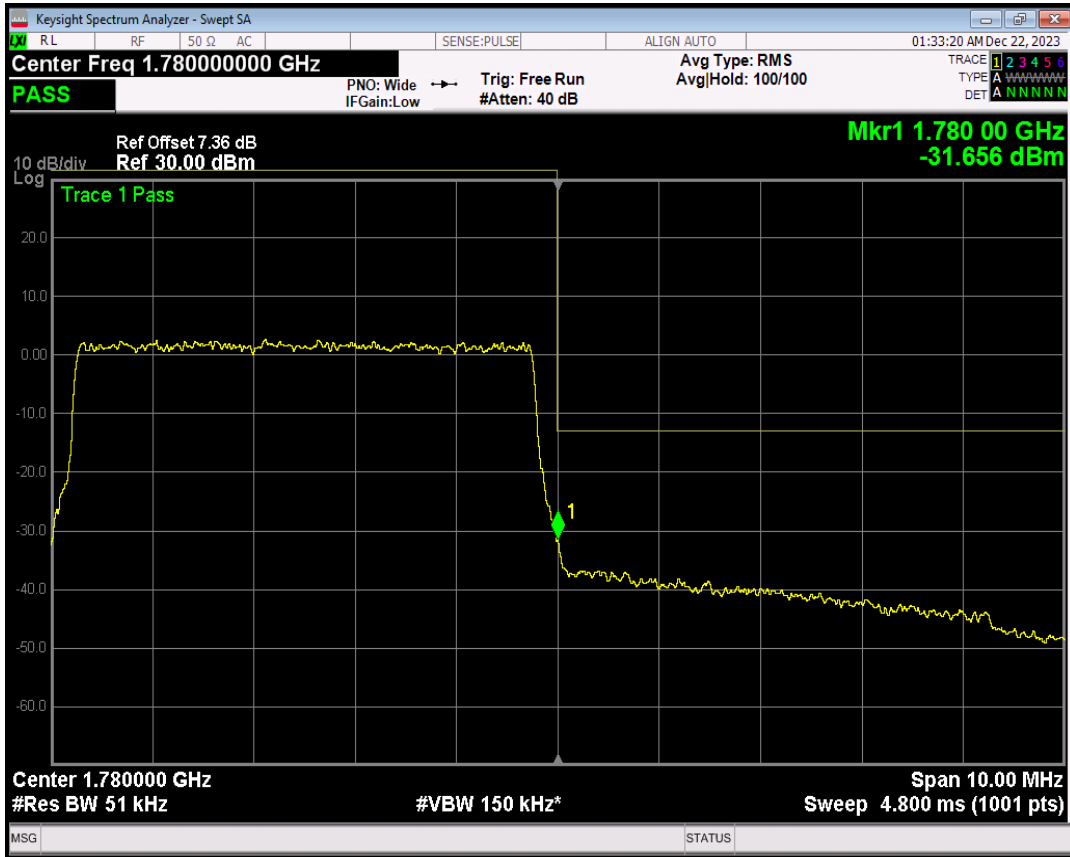

Band66 16QAM BW=5MHz Channel=132647 RB Size=25 Position=#0