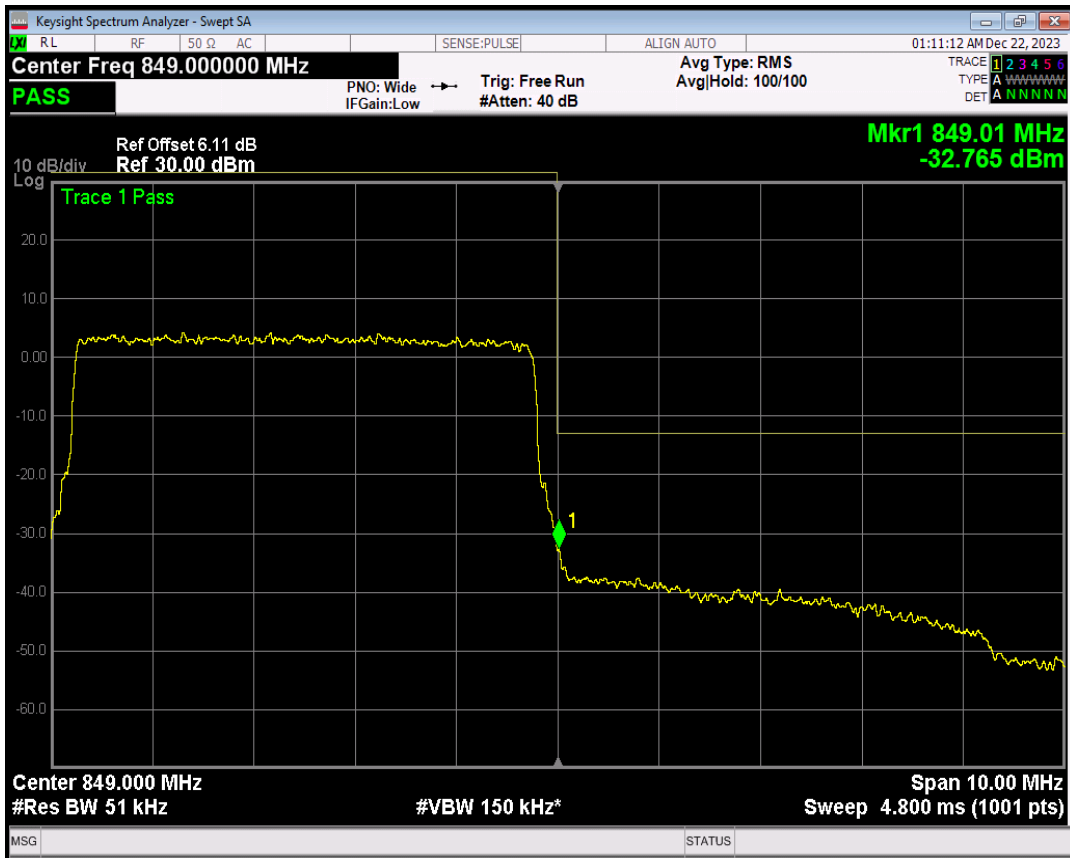

Band5 QPSK BW=5MHz Channel=20625 RB Size=25 Position=#0