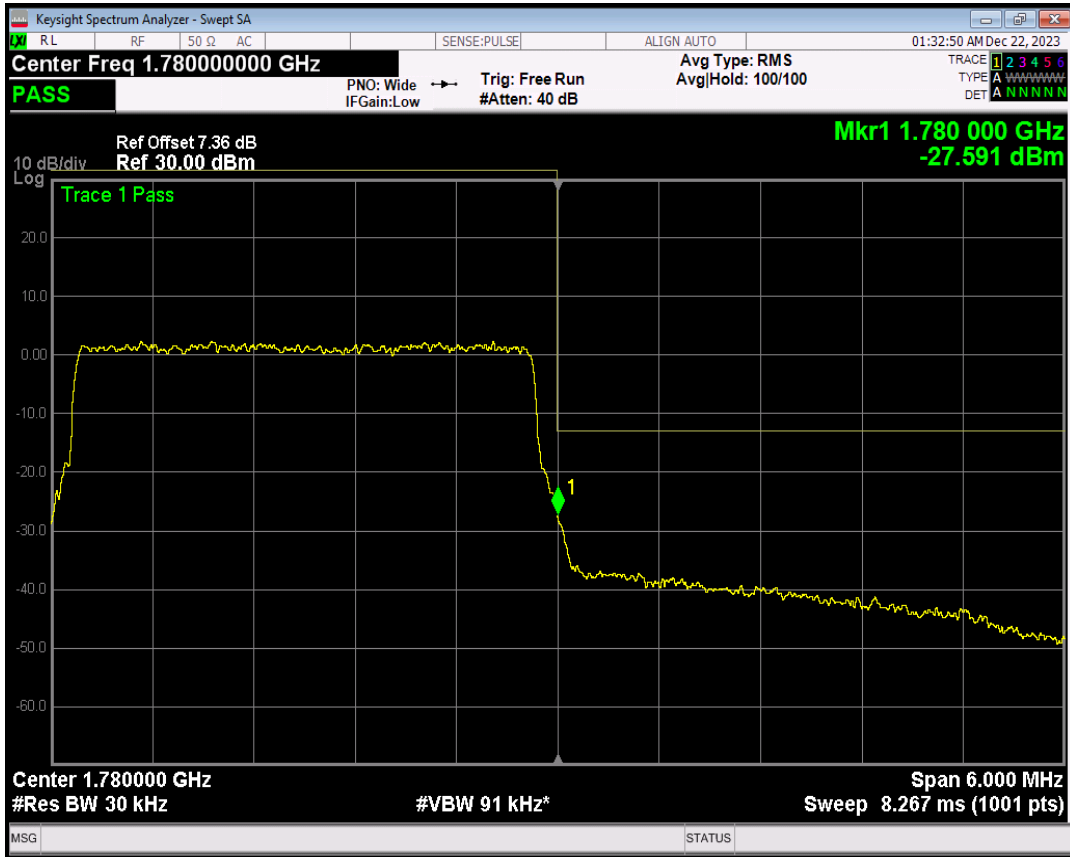

Band66 16QAM BW=3MHz Channel=132657 RB Size=15 Position=#0