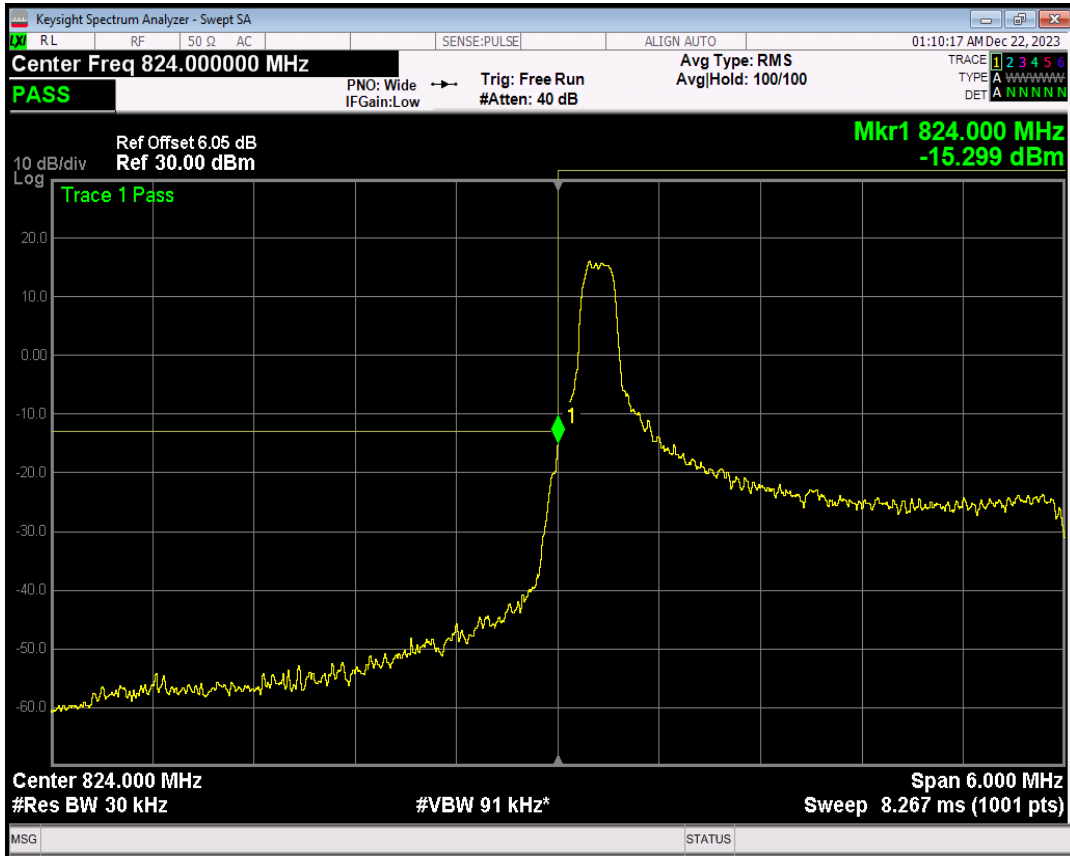

Band5 QPSK BW=3MHz Channel=20415 RB Size=1 Position=#0