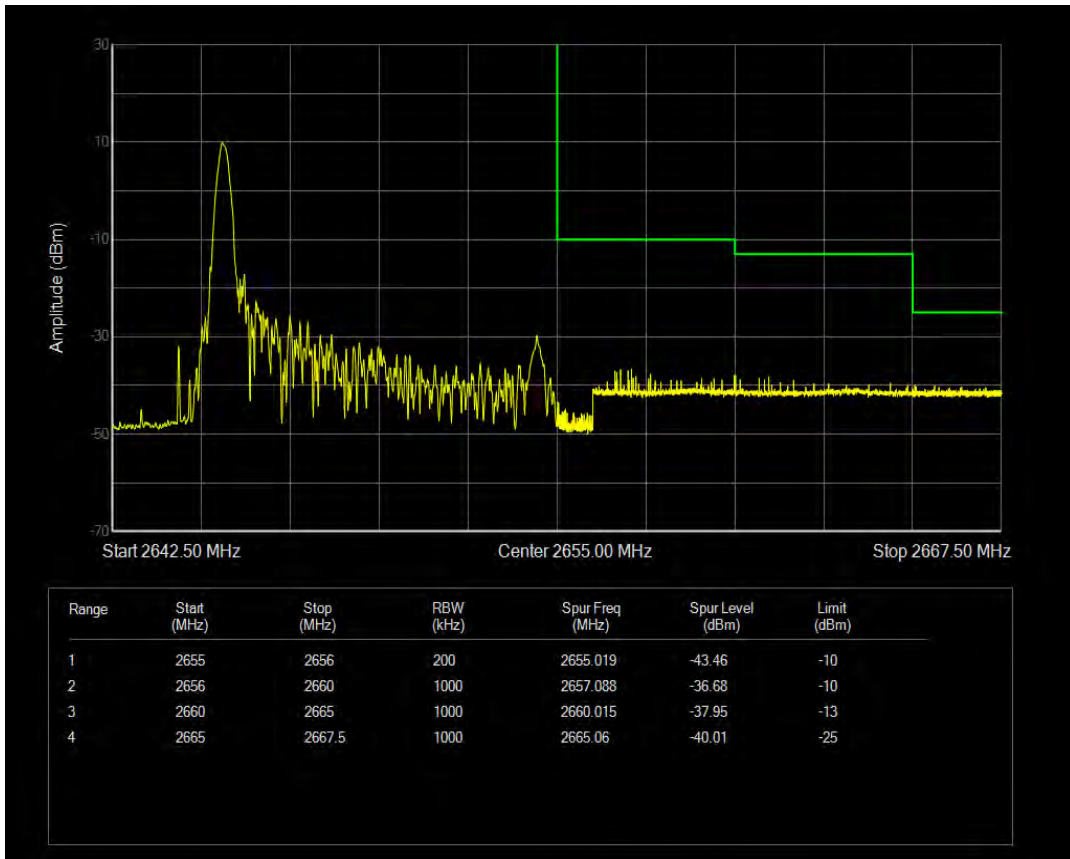

Band41(2535-2655) 16QAM BW=10MHz Channel=41190 RB Size=1 Position=#0