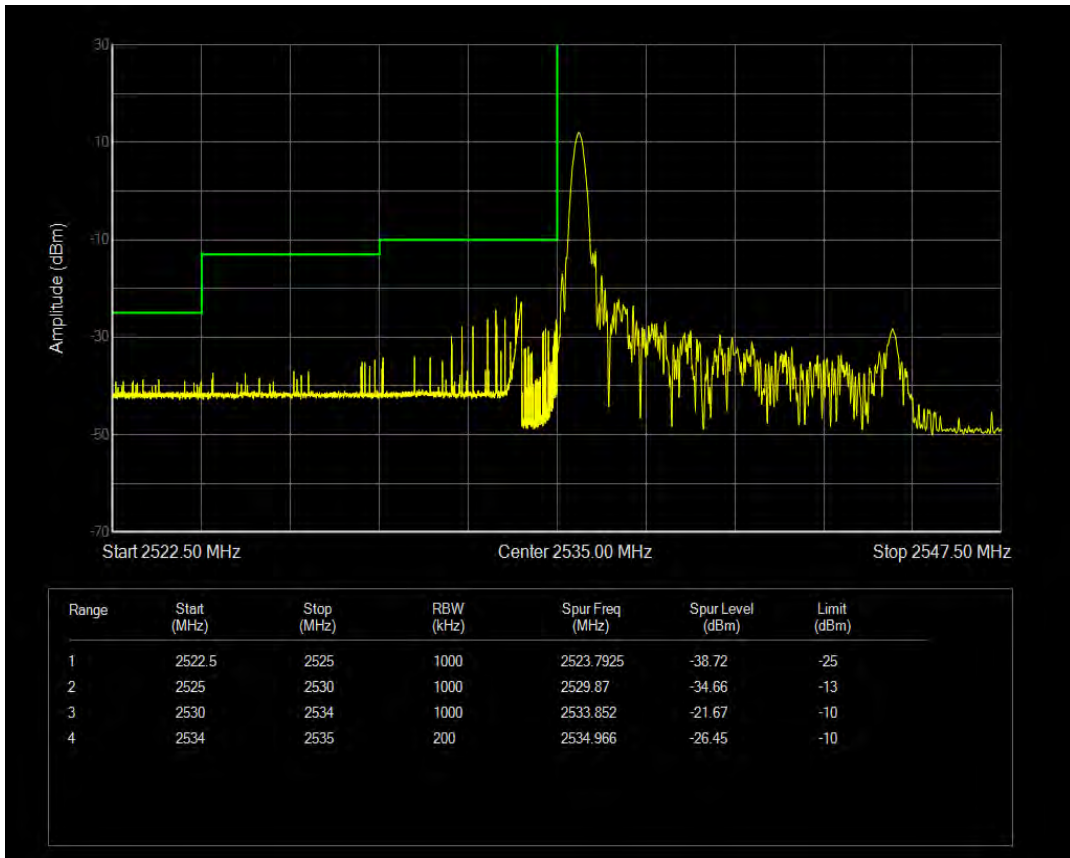

Band41(2535-2655) QPSK BW=10MHz Channel=40090 RB Size=1 Position=#0