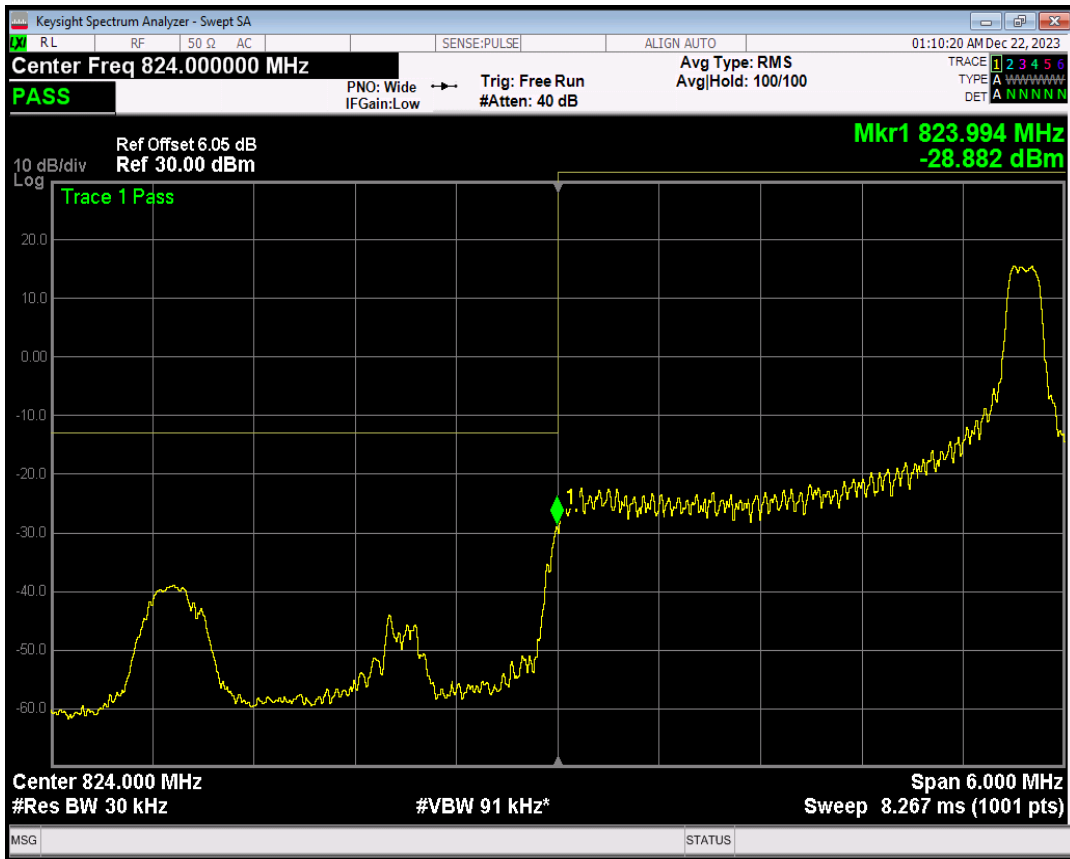

Band5 QPSK BW=3MHz Channel=20415 RB Size=1 Position=#Max