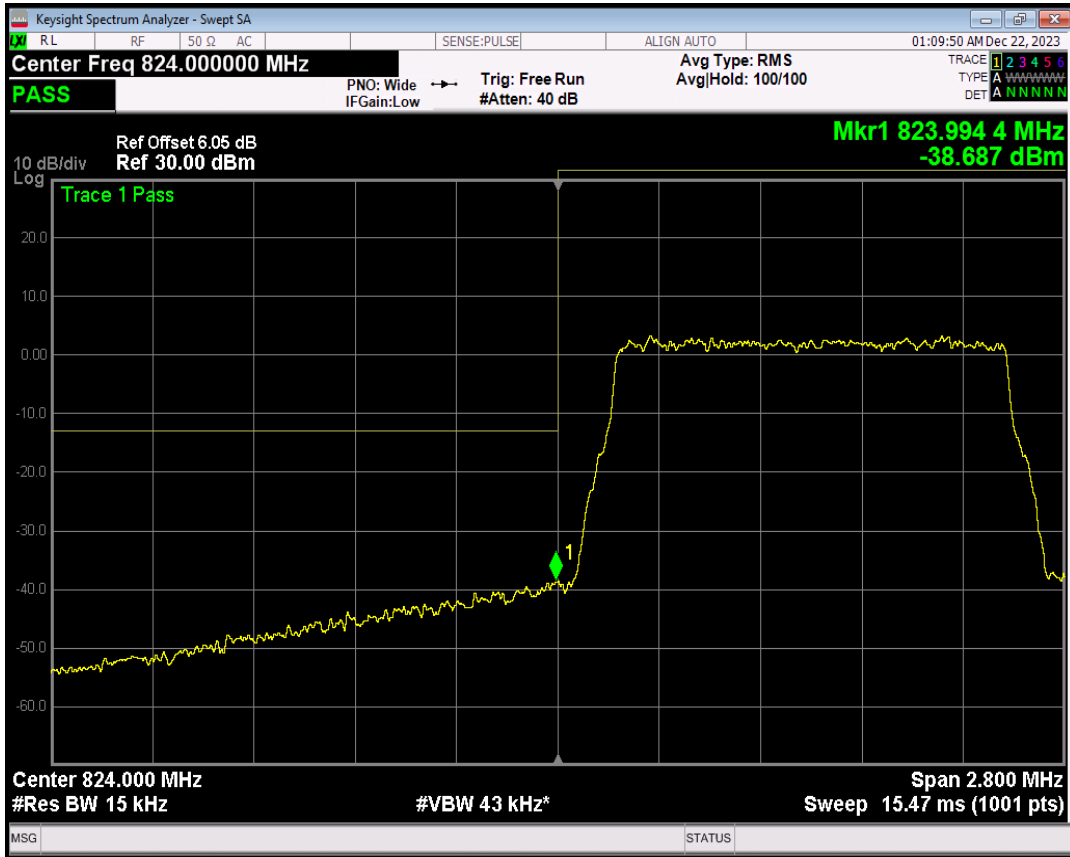

Band5 16QAM BW=1.4MHz Channel=20407 RB Size=1 Position=#0

Band5 16QAM BW=1.4MHz Channel=20407 RB Size=1 Position=#Max

Band5 16QAM BW=1.4MHz Channel=20407 RB Size=6 Position=#0

Band5 QPSK BW=1.4MHz Channel=20643 RB Size=1 Position=#0