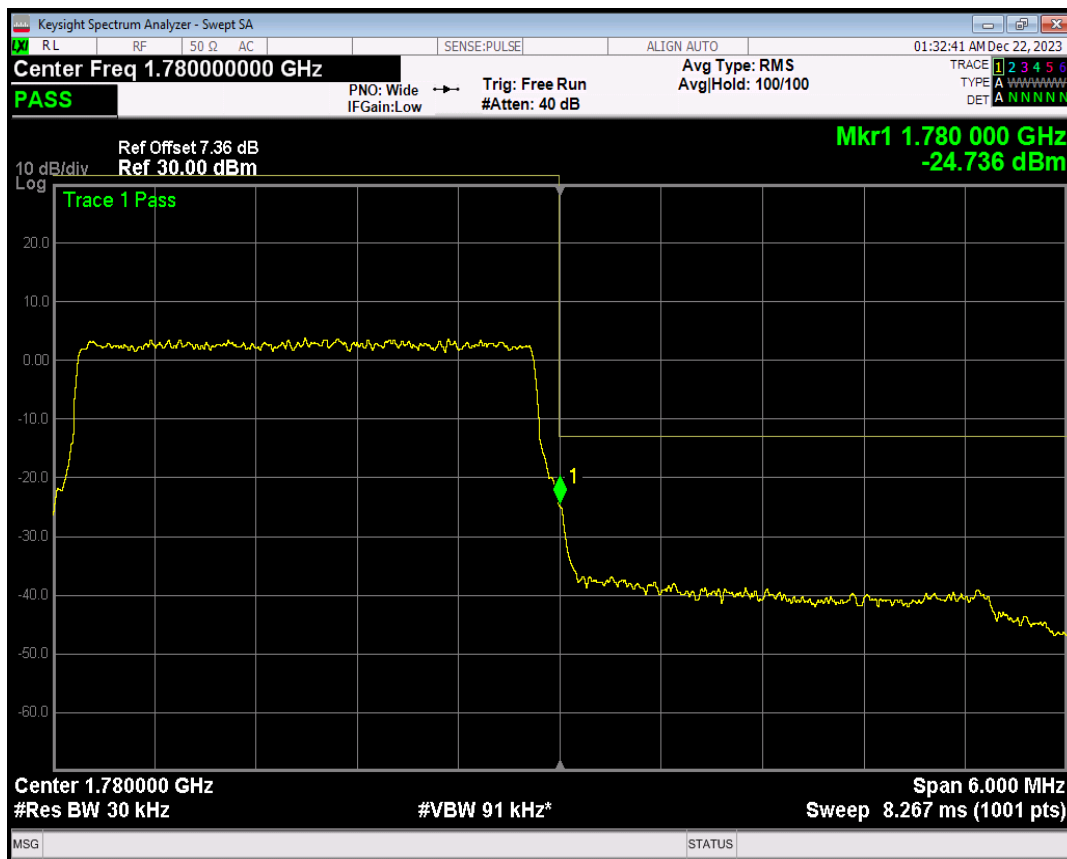

Band66 QPSK BW=3MHz Channel=132657 RB Size=15 Position=#0