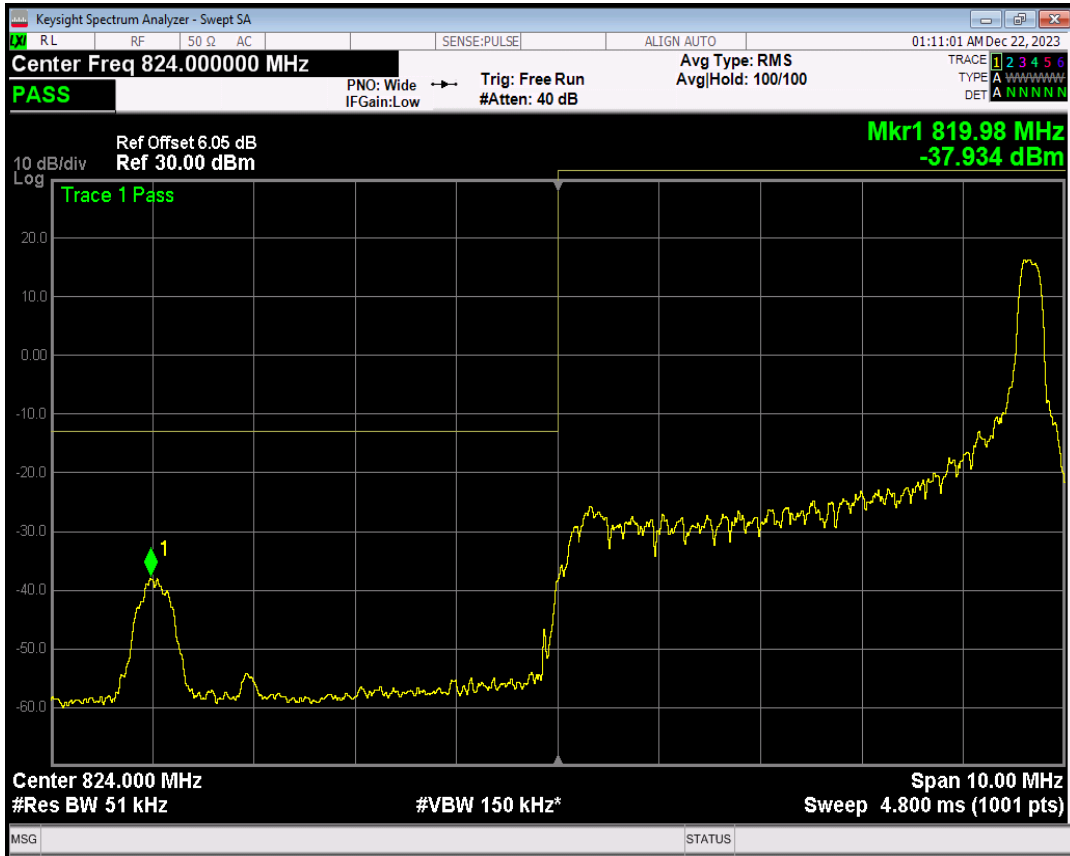

Band5 16QAM BW=5MHz Channel=20425 RB Size=1 Position=#Max