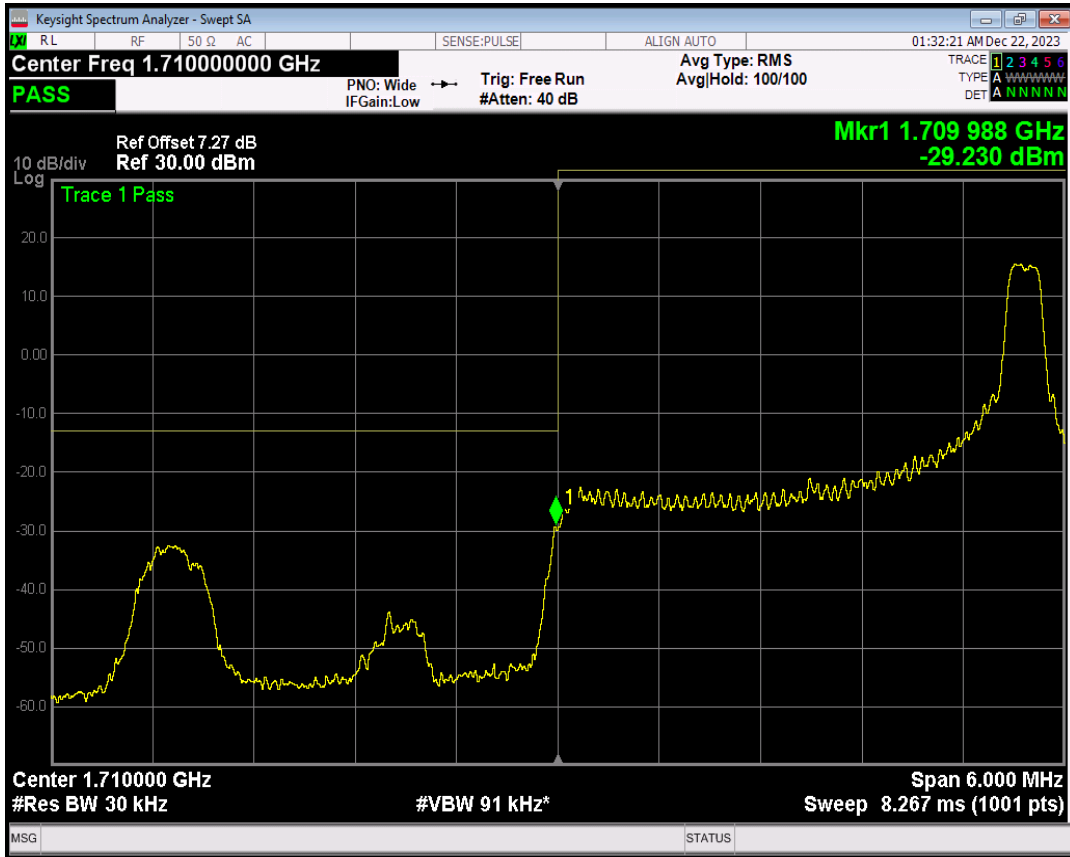

Band66 QPSK BW=3MHz Channel=131987 RB Size=1 Position=#Max