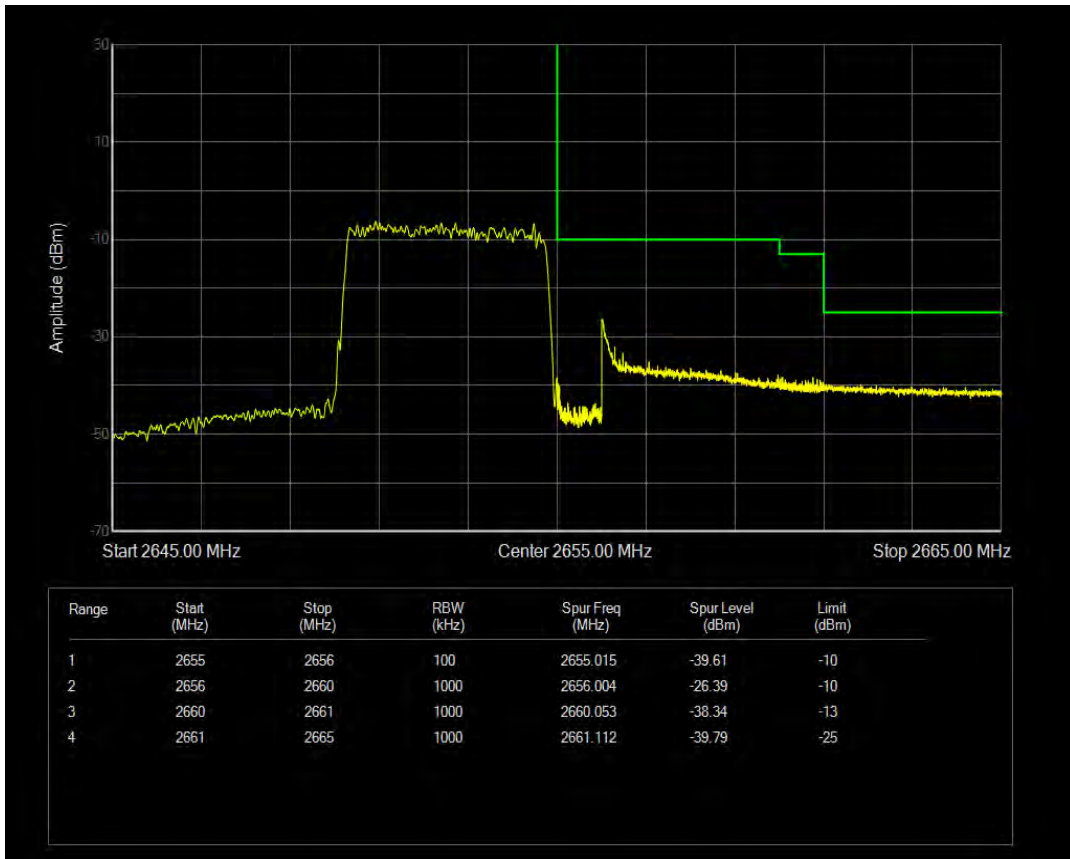

Band41(2535-2655) 16QAM BW=5MHz Channel=41215 RB Size=25 Position=#0