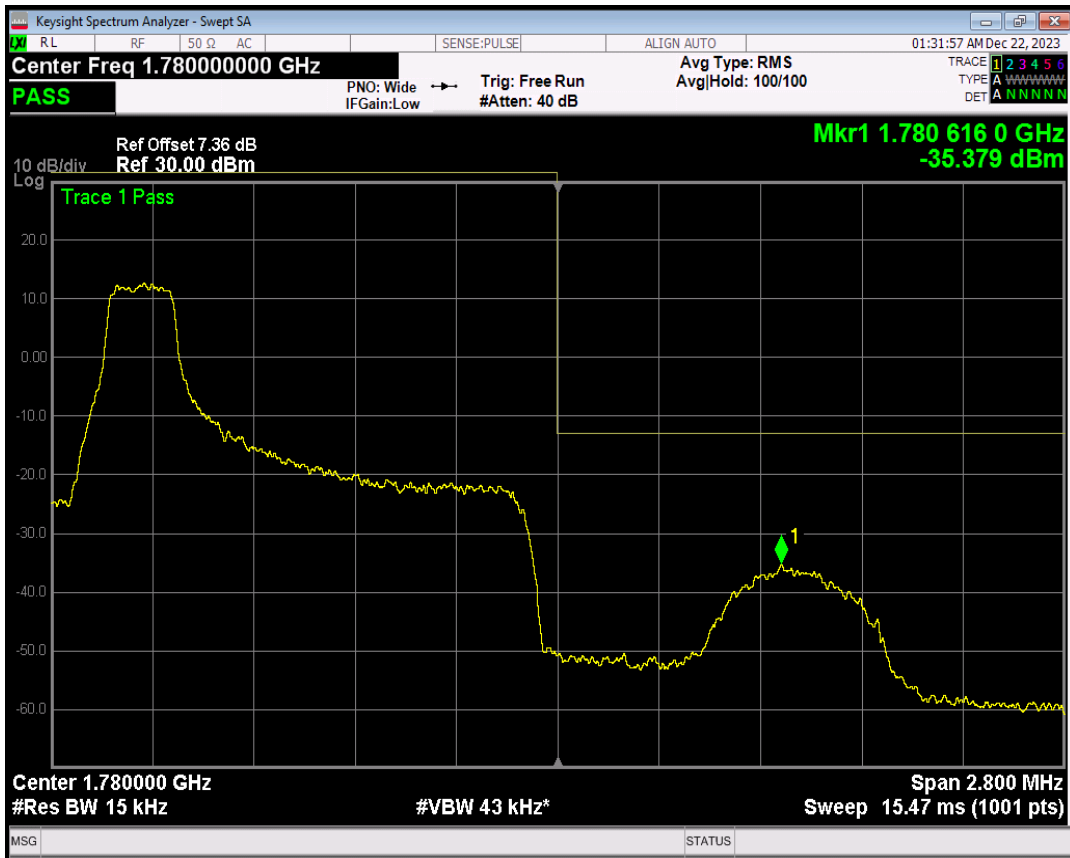

Band66 16QAM BW=1.4MHz Channel=131979 RB Size=1 Position=#0

Band66 16QAM BW=1.4MHz Channel=131979 RB Size=1 Position=#Max

Band66 16QAM BW=1.4MHz Channel=131979 RB Size=6 Position=#0

Band66 QPSK BW=1.4MHz Channel=132665 RB Size=1 Position=#0