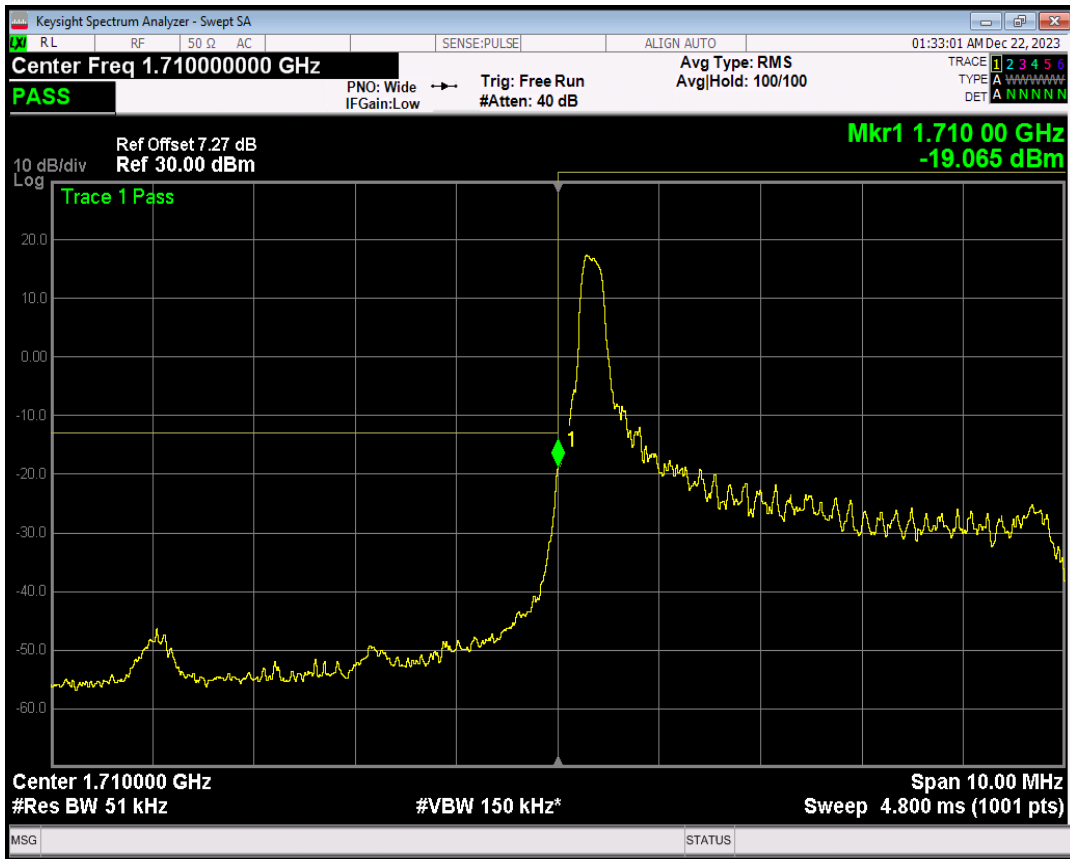

Band66 16QAM BW=5MHz Channel=131997 RB Size=1 Position=#0