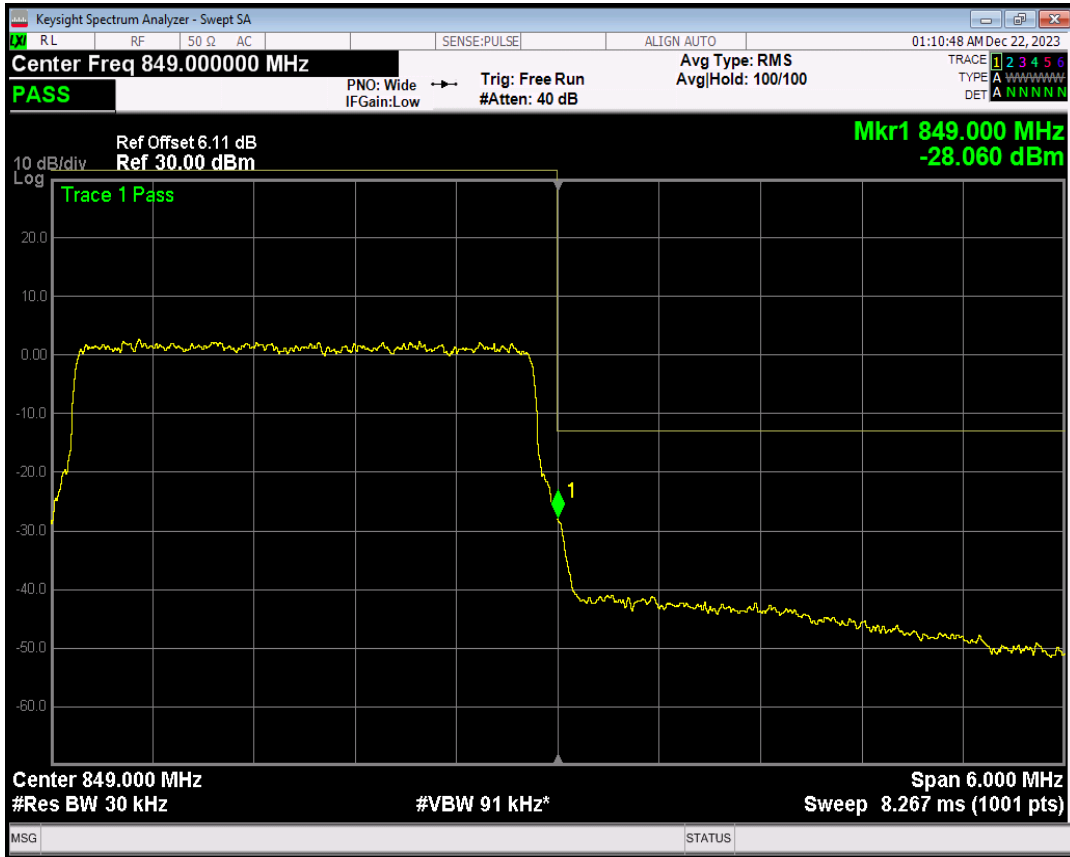

Band5 16QAM BW=3MHz Channel=20635 RB Size=15 Position=#0