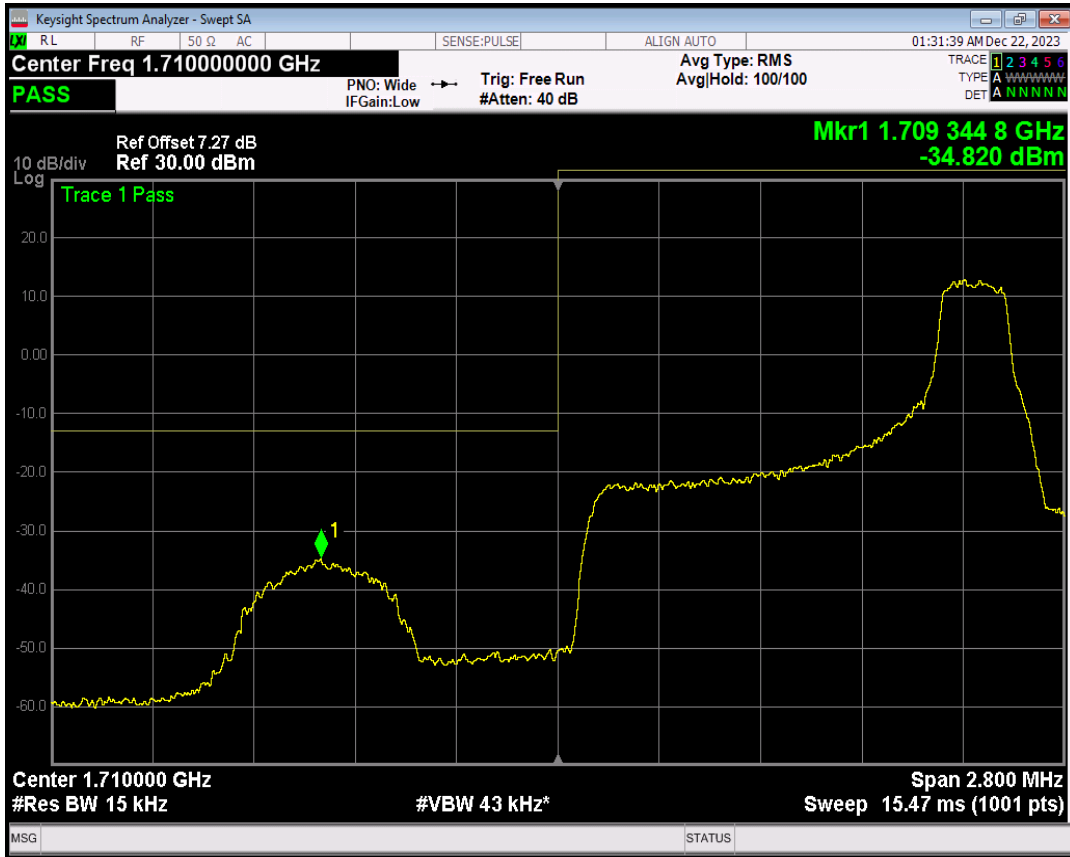

Band66 QPSK BW=1.4MHz Channel=131979 RB Size=1 Position=#Max