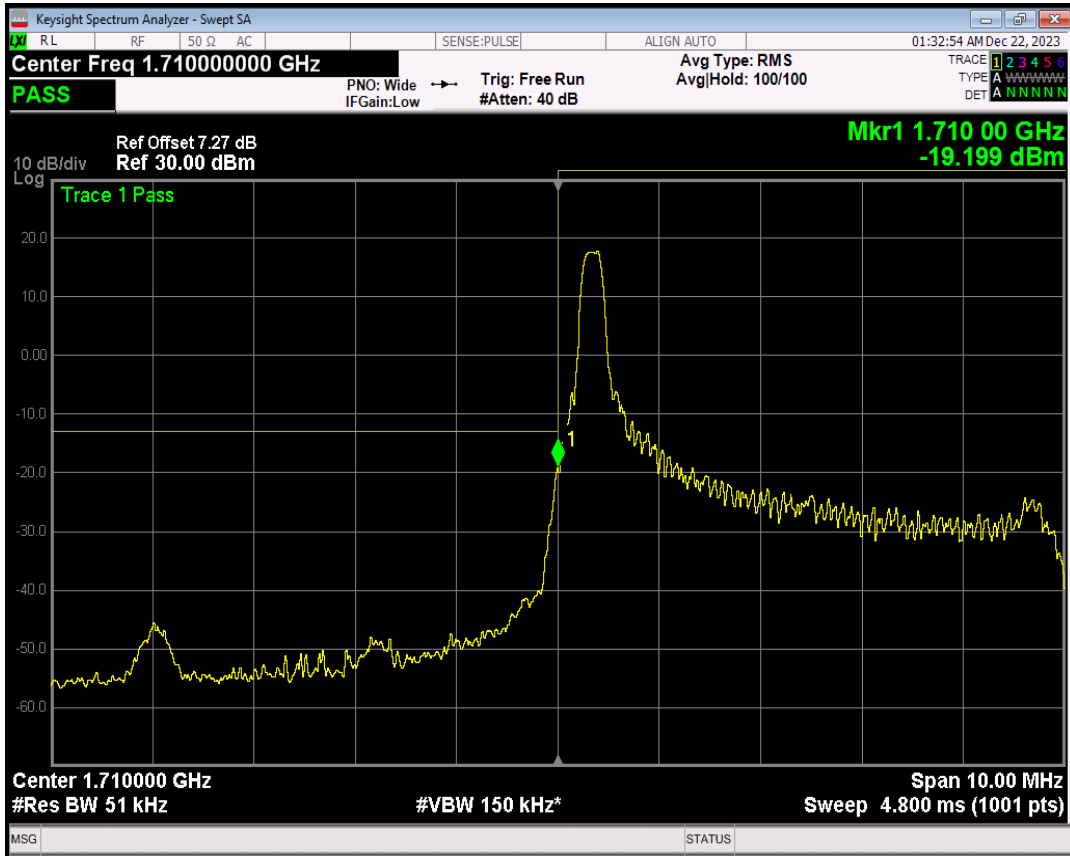

Band66 QPSK BW=5MHz Channel=131997 RB Size=1 Position=#0