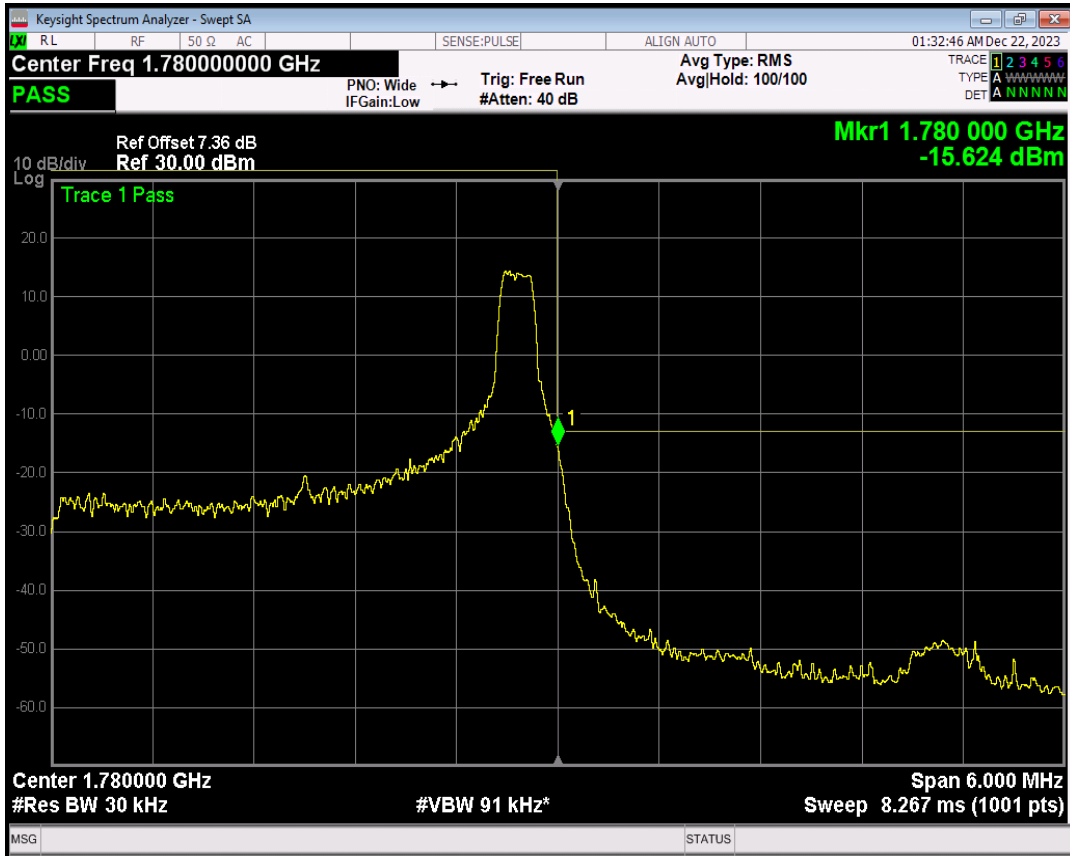

Band66 QPSK BW=3MHz Channel=132657 RB Size=1 Position=#Max

Band66 QPSK BW=3MHz Channel=132657 RB Size=15 Position=#0

Band66 16QAM BW=3MHz Channel=132657 RB Size=1 Position=#0

Band66 16QAM BW=3MHz Channel=132657 RB Size=1 Position=#Max