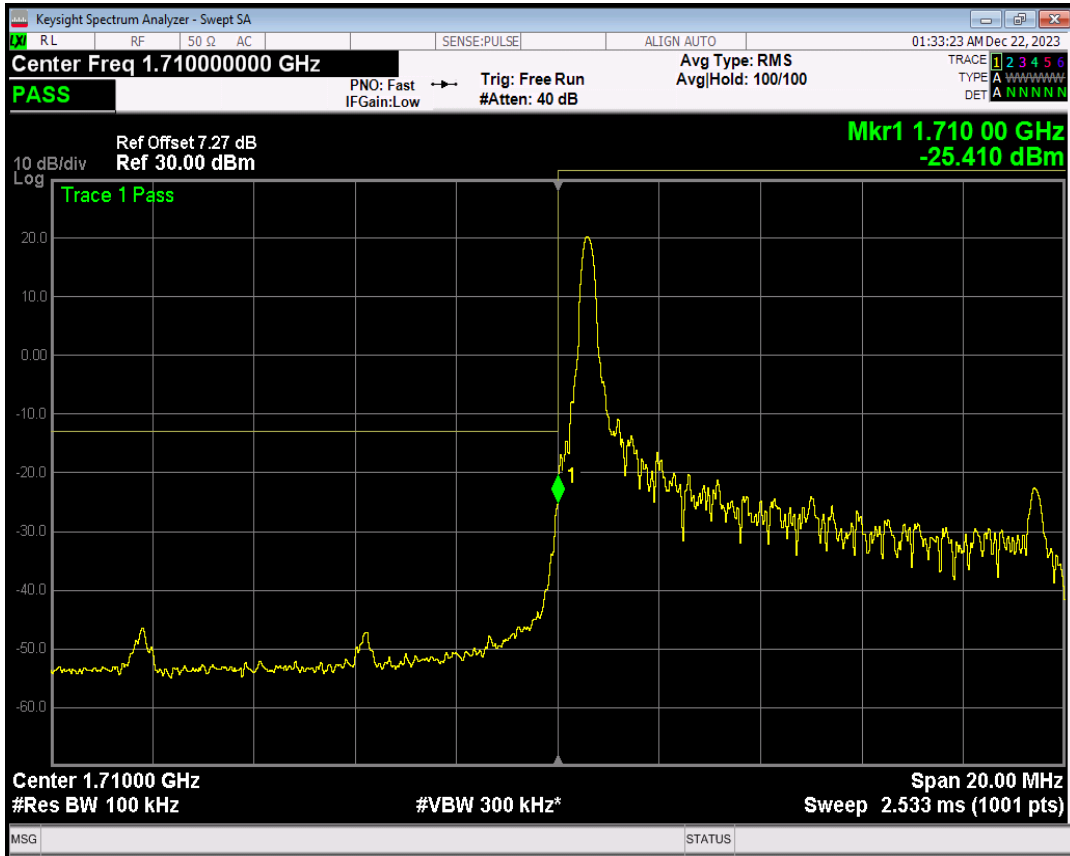

Band66 QPSK BW=10MHz Channel=132022 RB Size=1 Position=#0