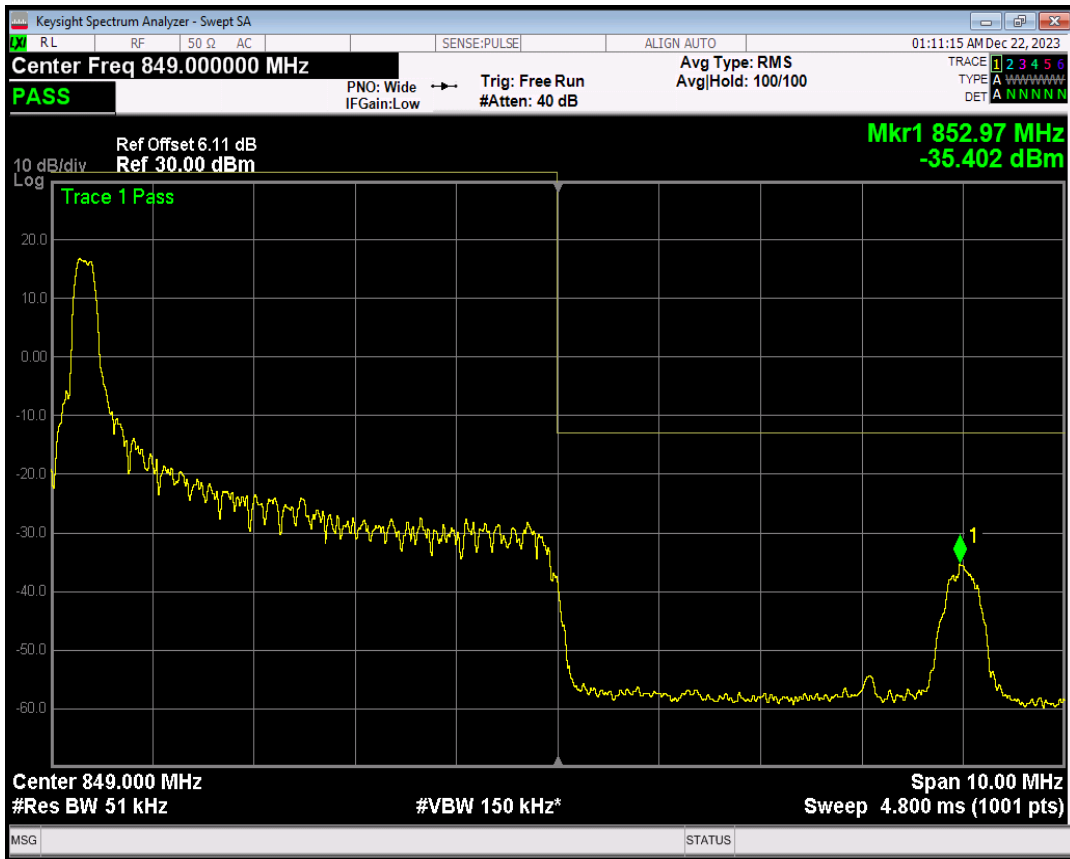

Band5 16QAM BW=5MHz Channel=20625 RB Size=1 Position=#0