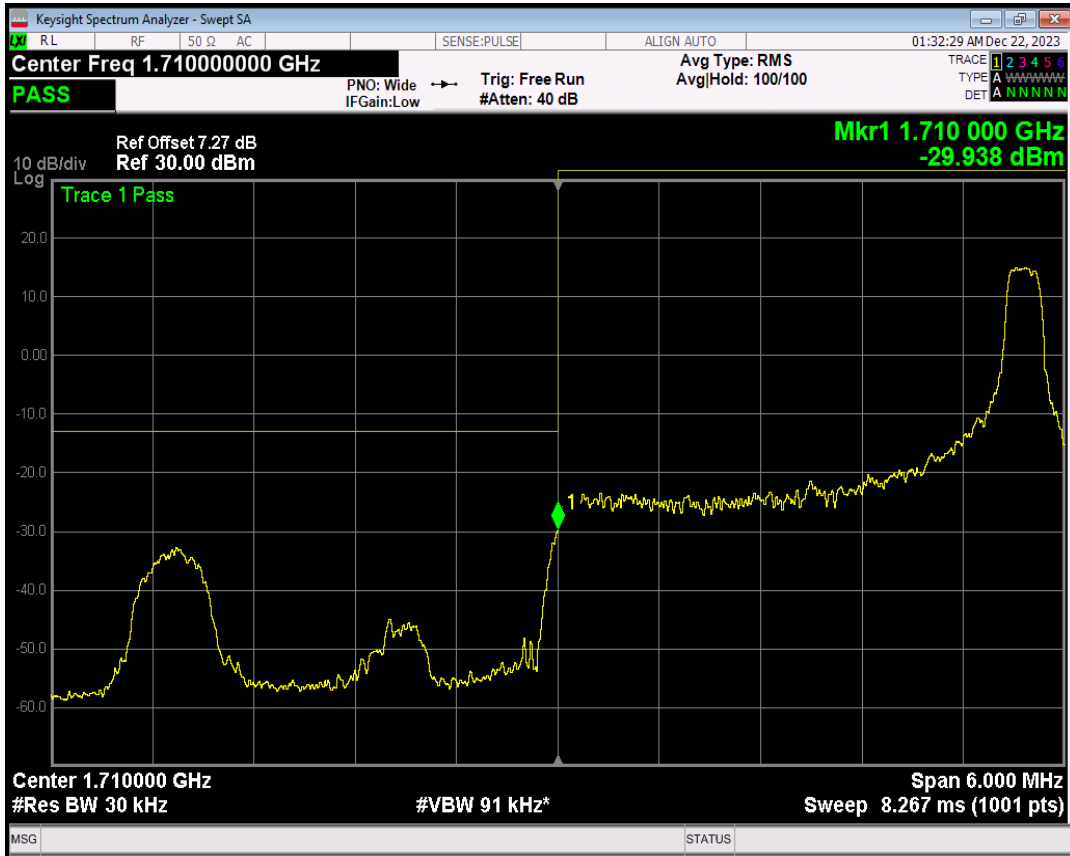

Band66 16QAM BW=3MHz Channel=131987 RB Size=1 Position=#Max