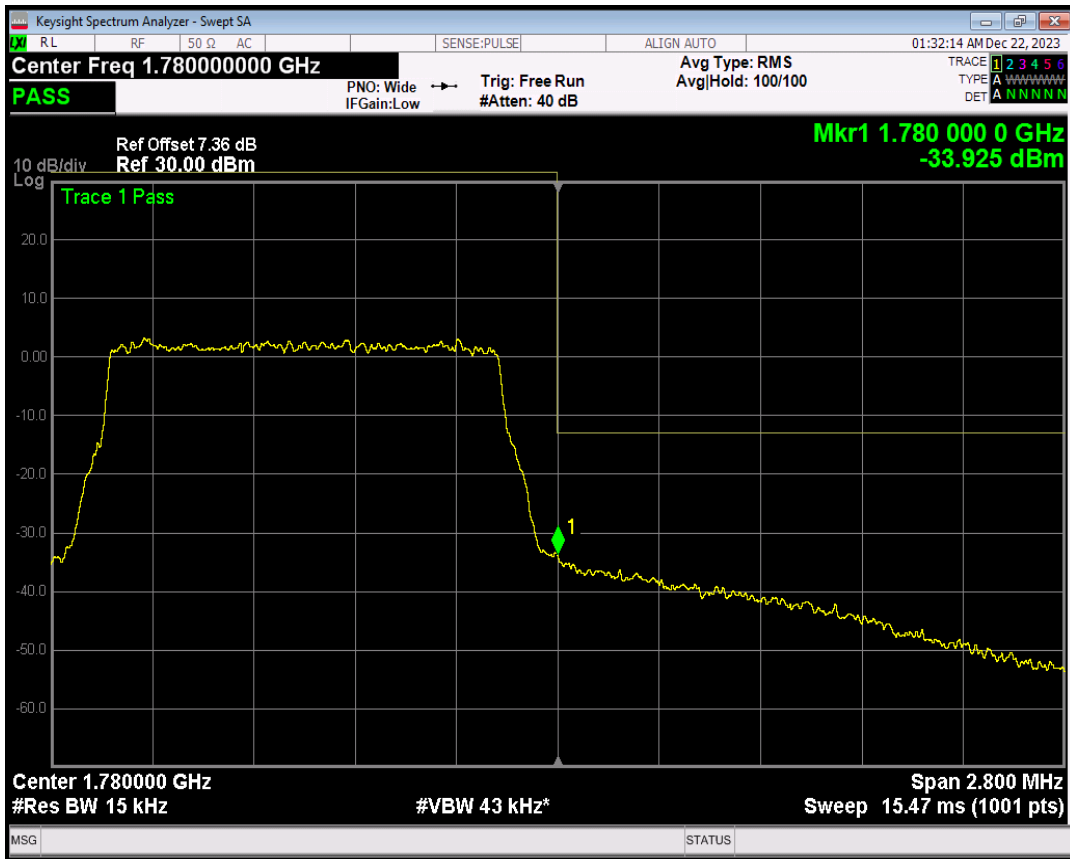

Band66 16QAM BW=1.4MHz Channel=132665 RB Size=6 Position=#0