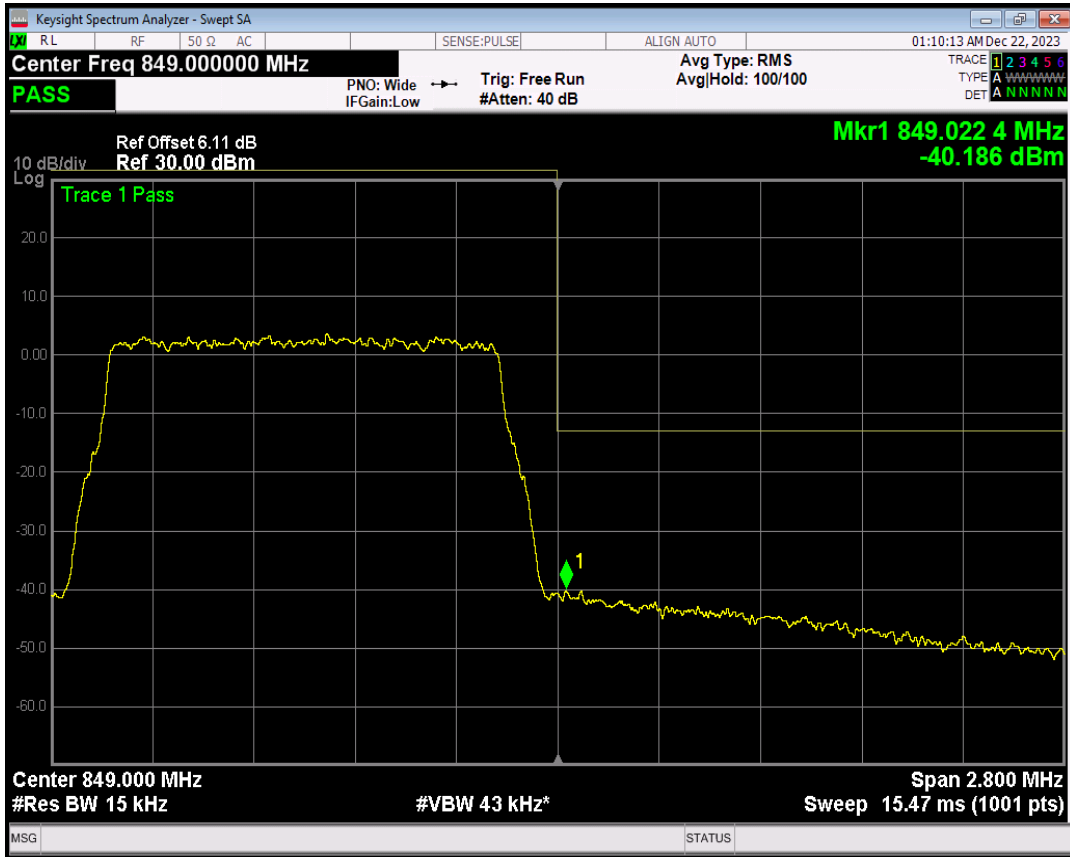

Band5 16QAM BW=1.4MHz Channel=20643 RB Size=6 Position=#0