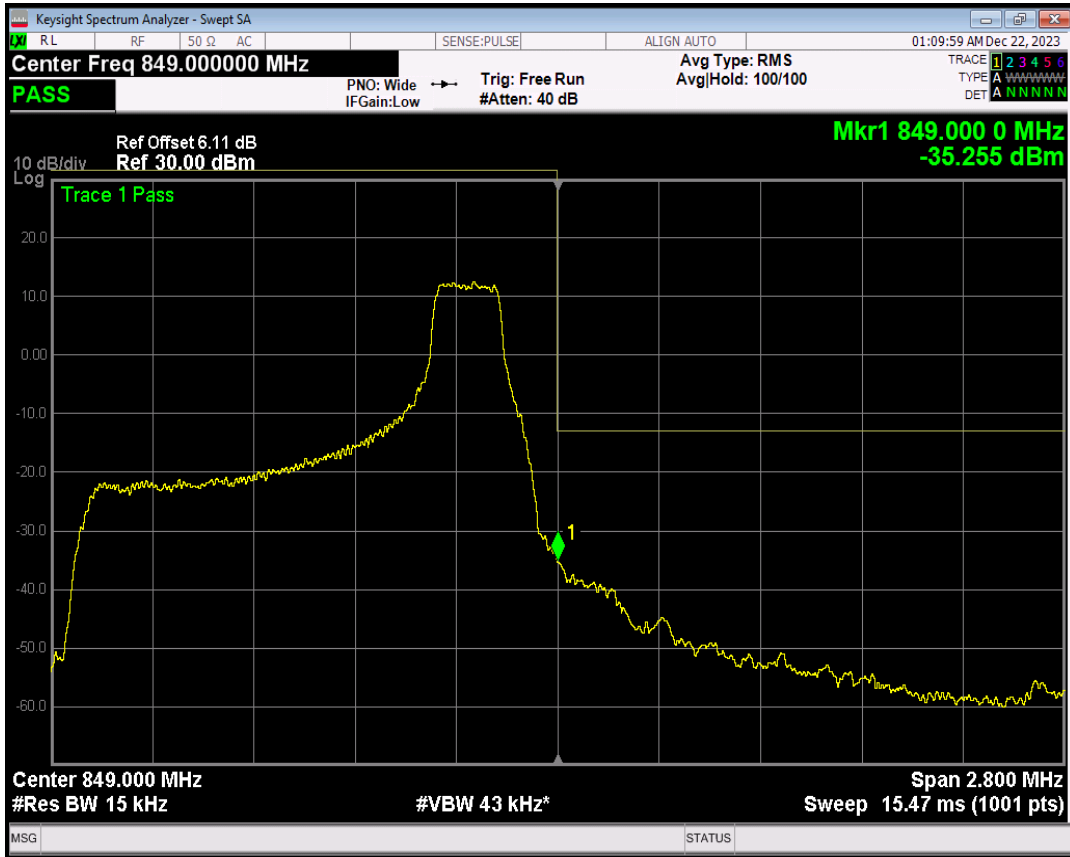

Band5 QPSK BW=1.4MHz Channel=20643 RB Size=1 Position=#Max