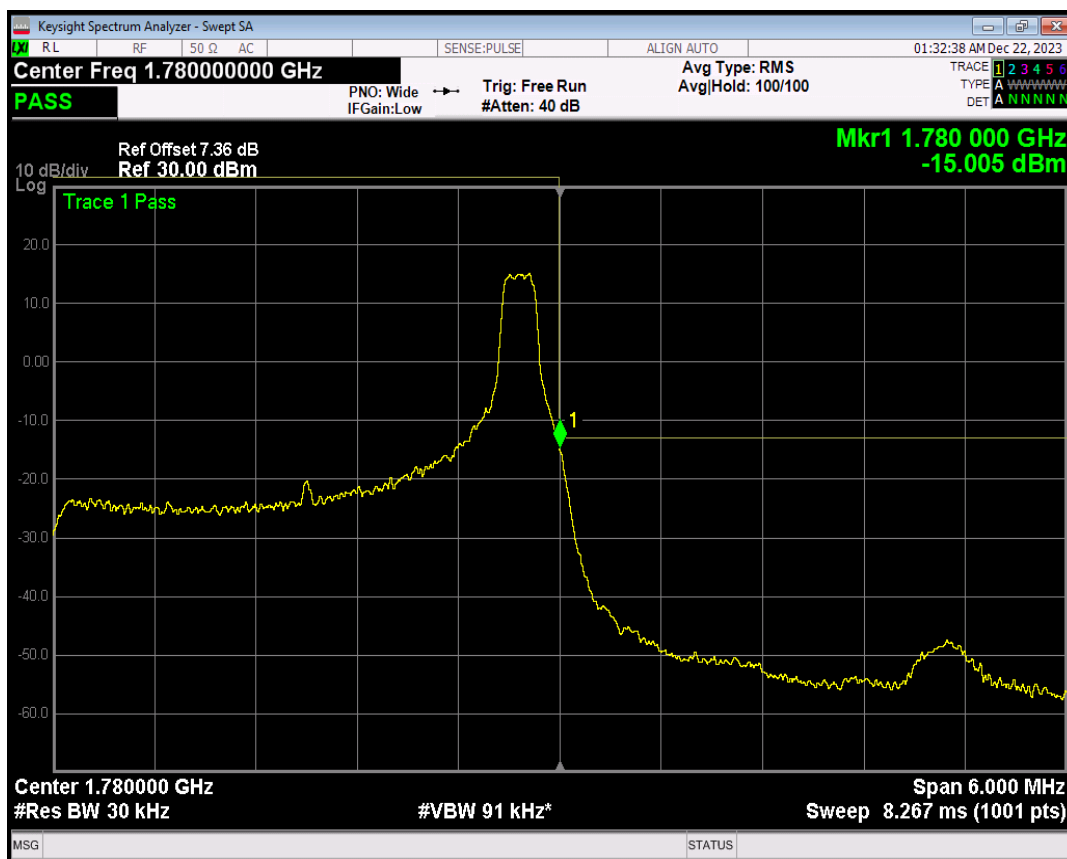

Band66 QPSK BW=3MHz Channel=132657 RB Size=1 Position=#Max