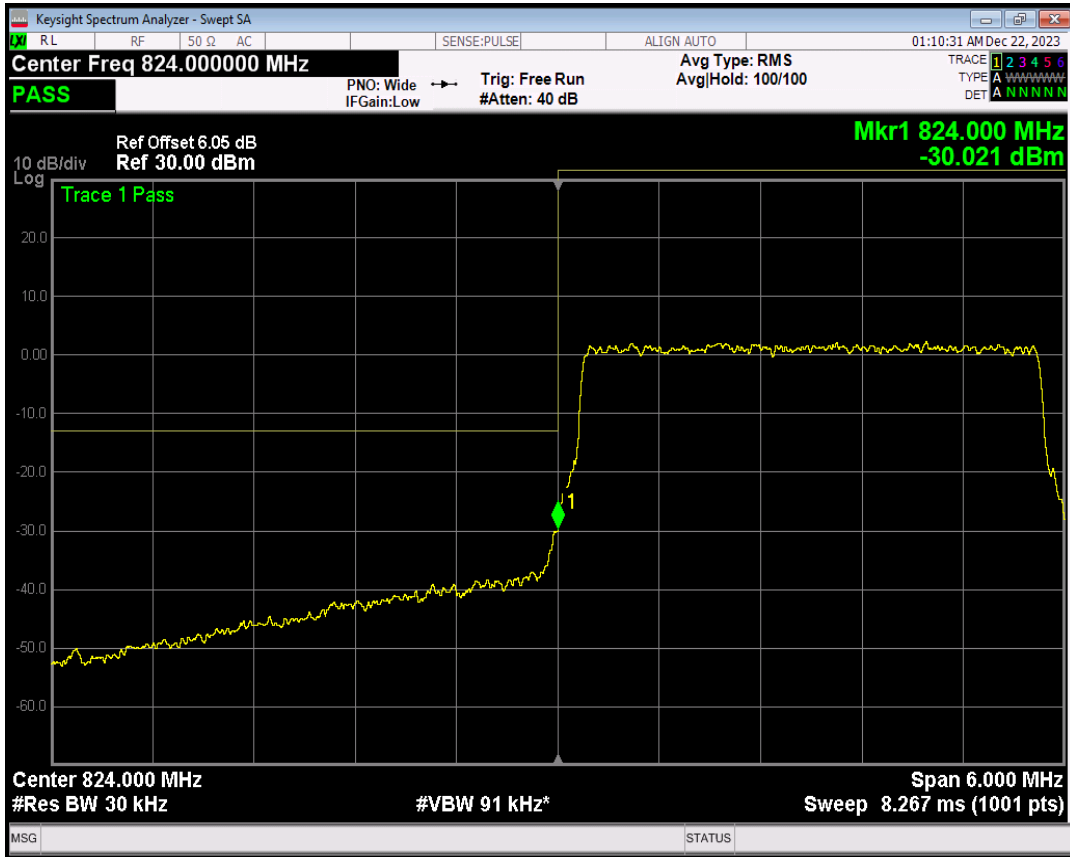

Band5 16QAM BW=3MHz Channel=20415 RB Size=15 Position=#0