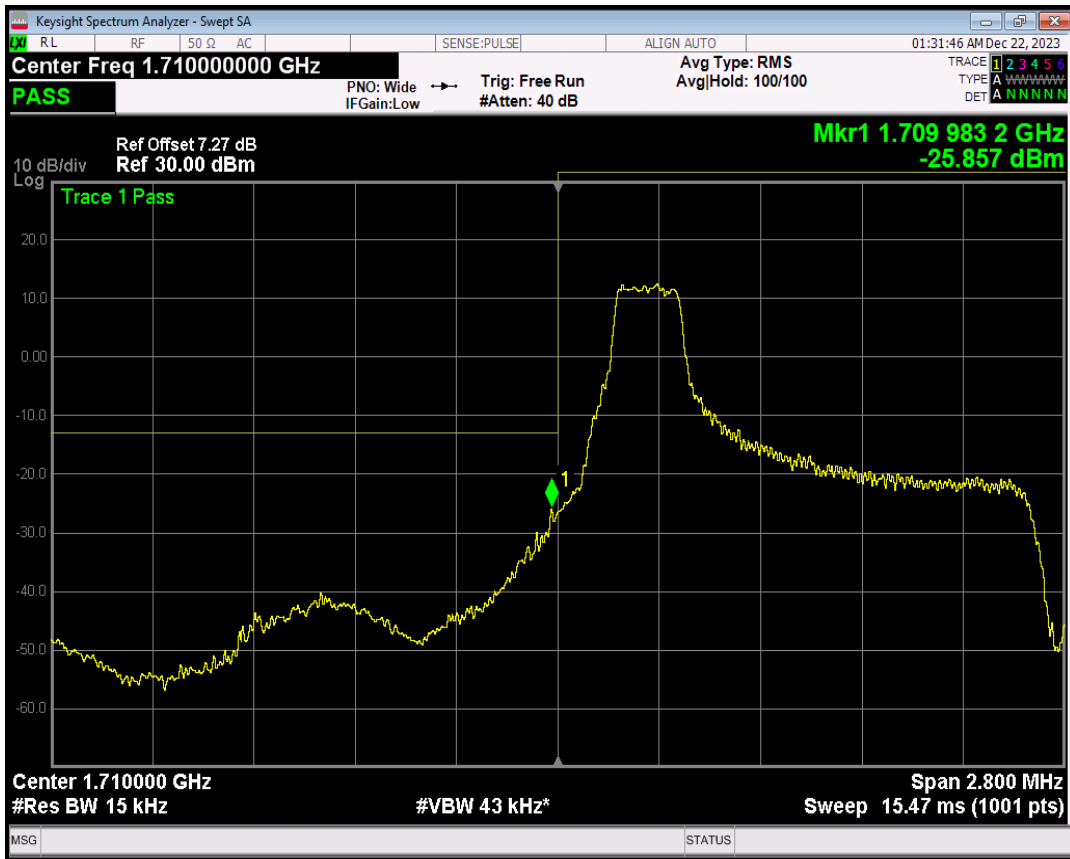

Band66 16QAM BW=1.4MHz Channel=131979 RB Size=1 Position=#0