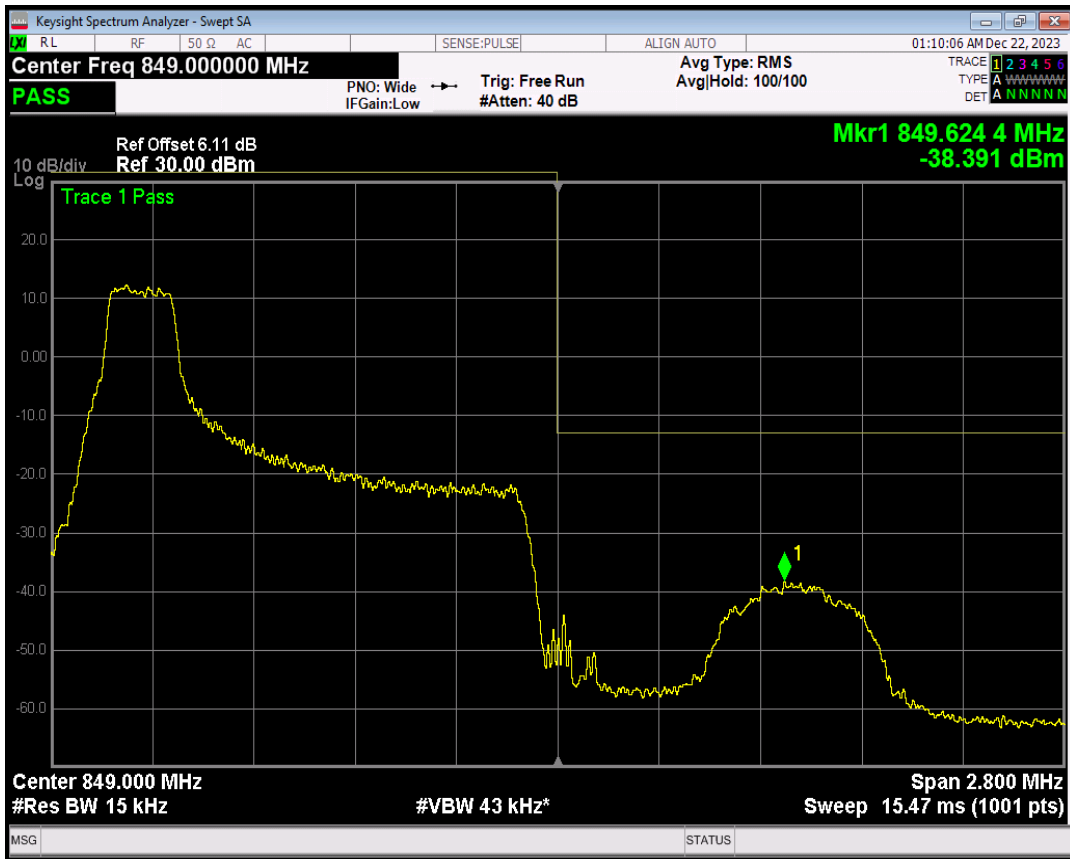

Band5 16QAM BW=1.4MHz Channel=20643 RB Size=1 Position=#0