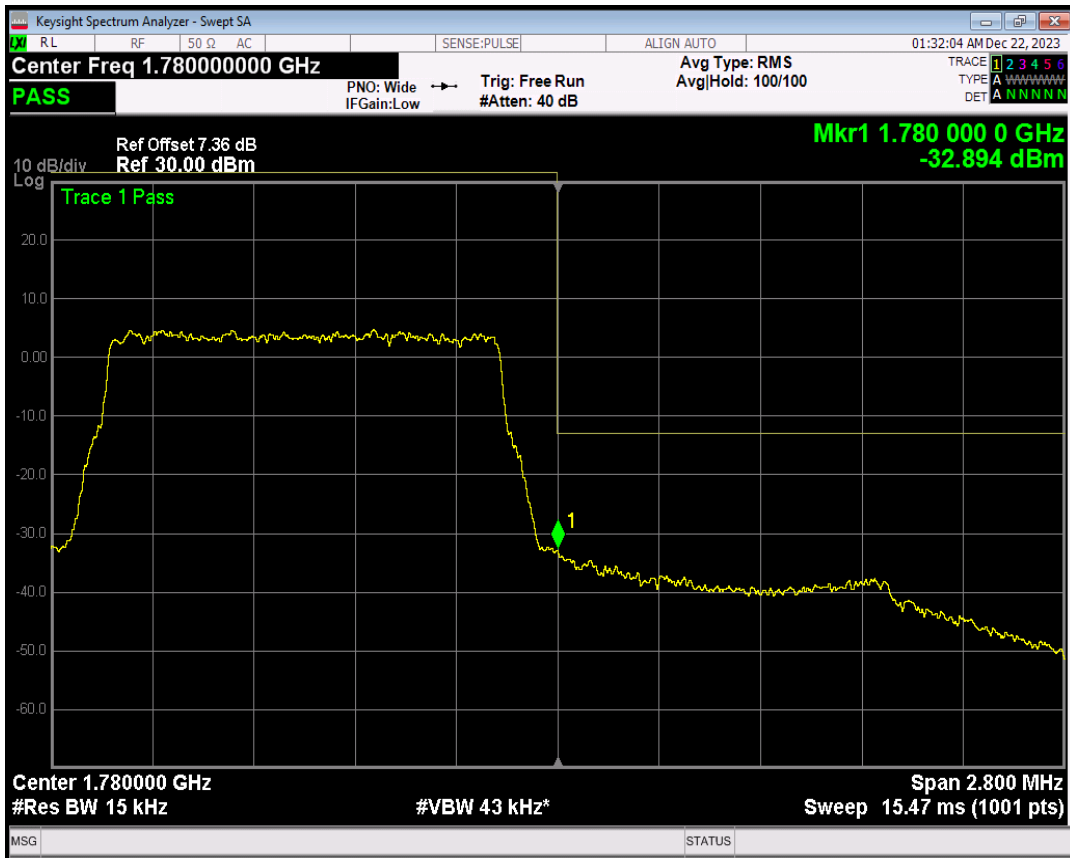

Band66 QPSK BW=1.4MHz Channel=132665 RB Size=6 Position=#0