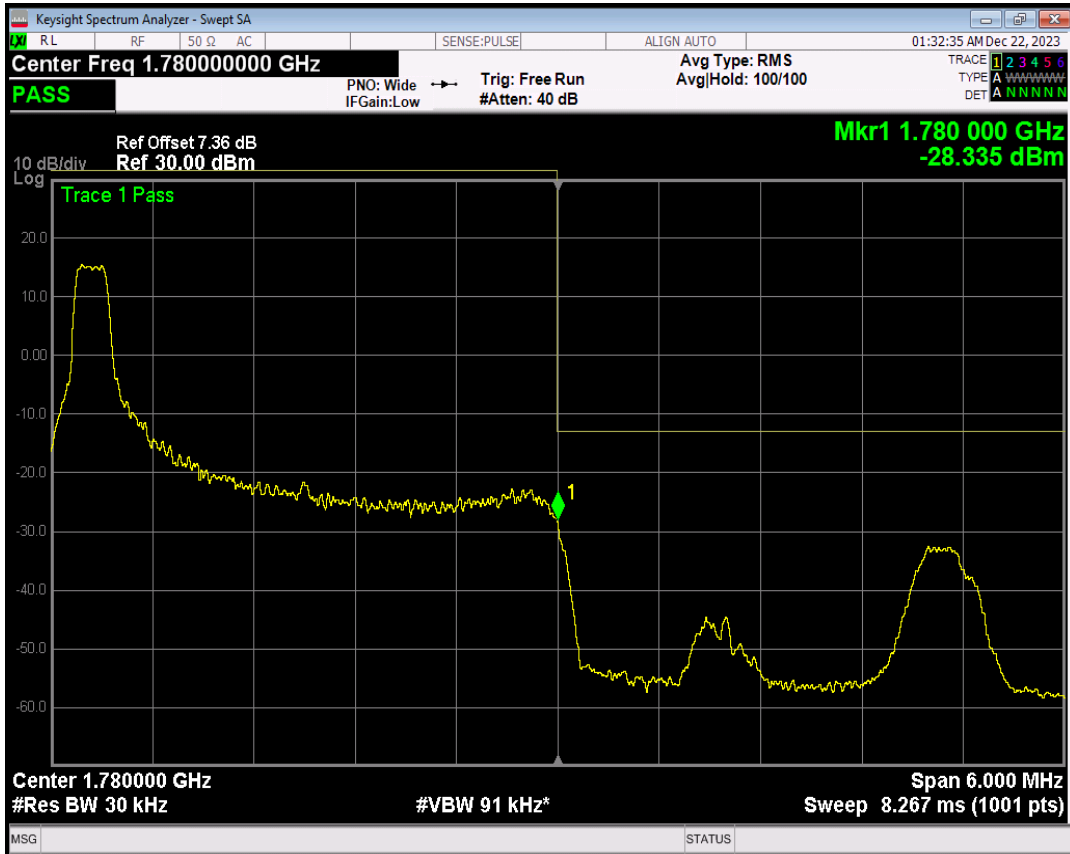

Band66 16QAM BW=3MHz Channel=131987 RB Size=1 Position=#0

Band66 16QAM BW=3MHz Channel=131987 RB Size=1 Position=#Max

Band66 16QAM BW=3MHz Channel=131987 RB Size=15 Position=#0

Band66 QPSK BW=3MHz Channel=132657 RB Size=1 Position=#0