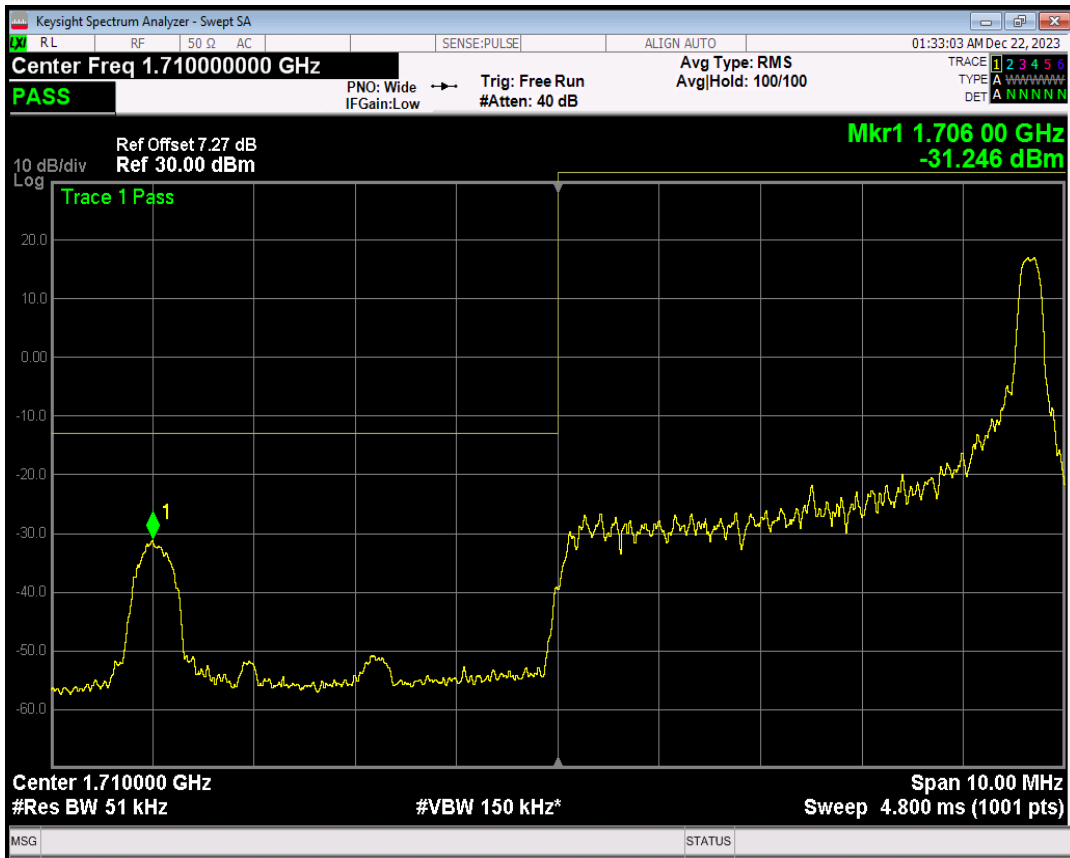

Band66 16QAM BW=5MHz Channel=131997 RB Size=1 Position=#Max