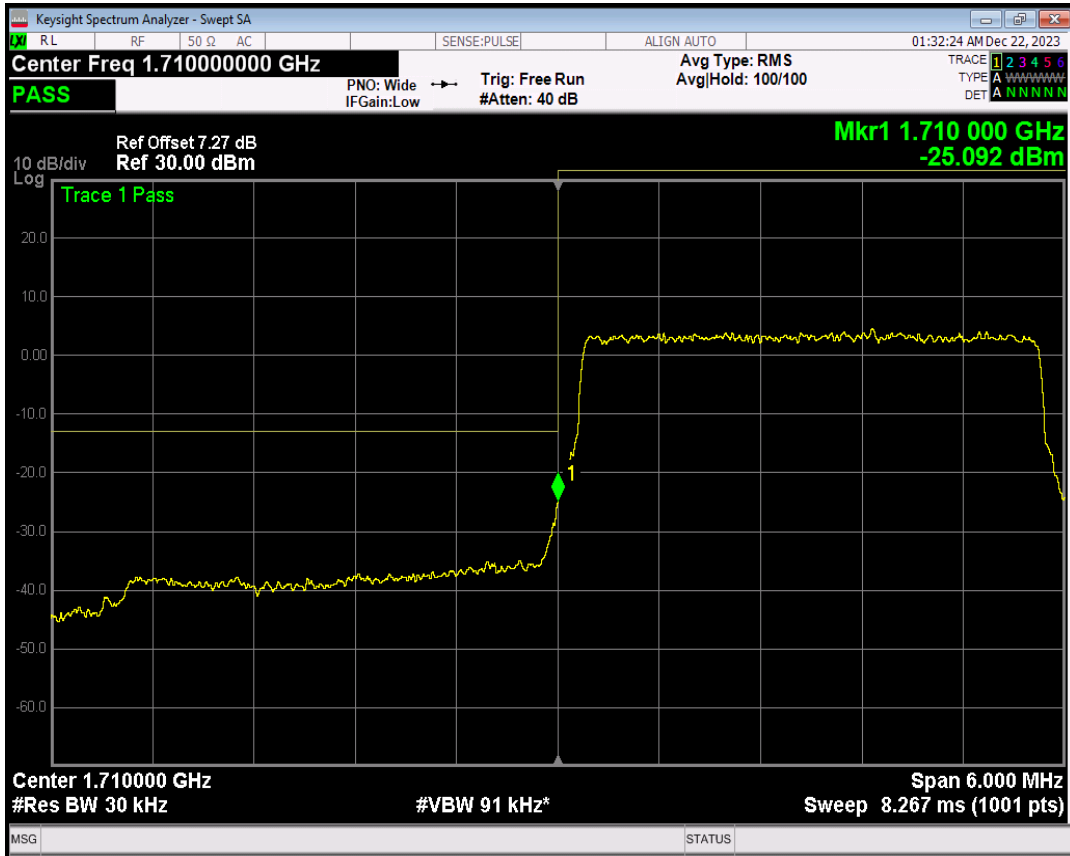

Band66 16QAM BW=1.4MHz Channel=132665 RB Size=6 Position=#0

Band66 QPSK BW=3MHz Channel=131987 RB Size=1 Position=#0

Band66 QPSK BW=3MHz Channel=131987 RB Size=1 Position=#Max

Band66 QPSK BW=3MHz Channel=131987 RB Size=15 Position=#0