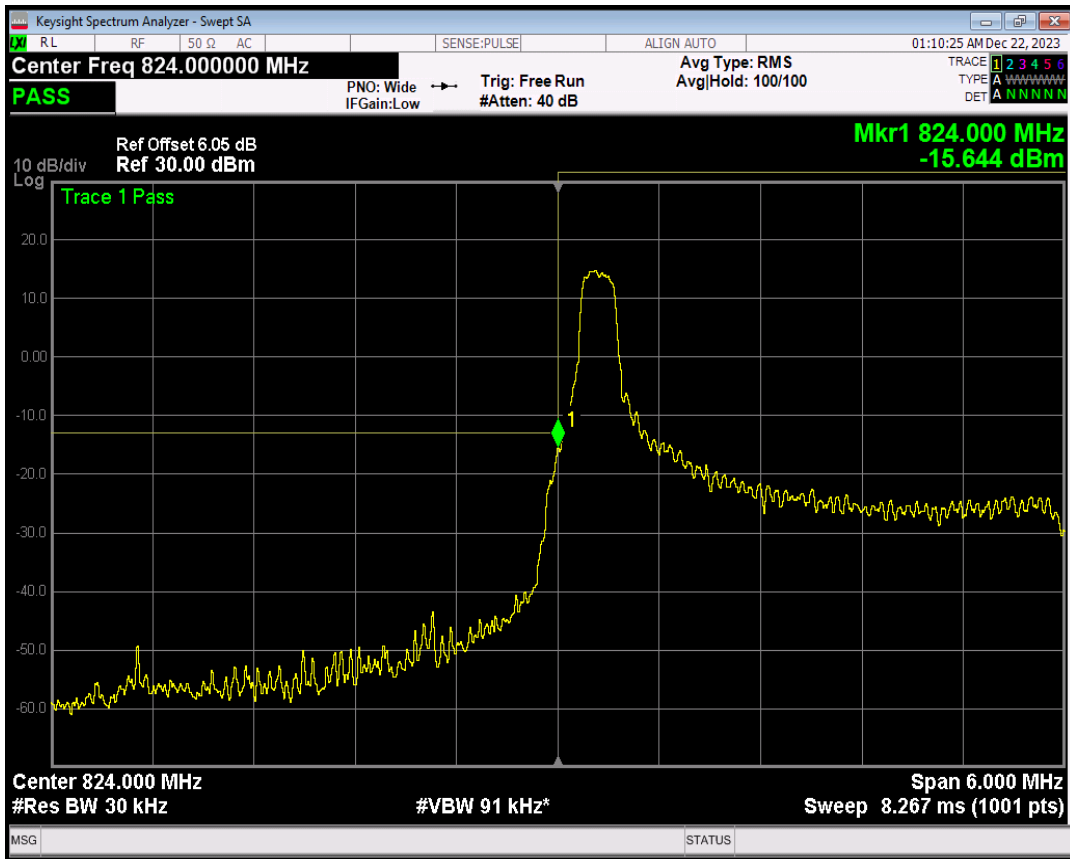

Band5 16QAM BW=3MHz Channel=20415 RB Size=1 Position=#0