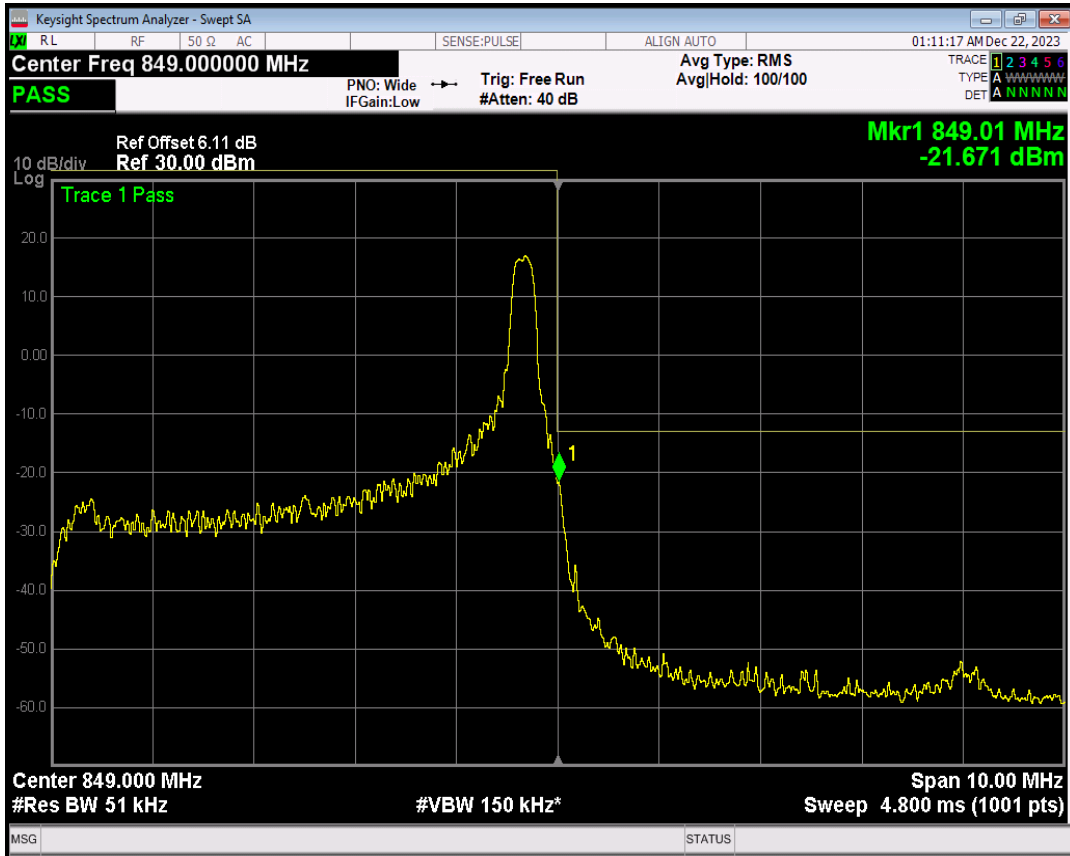

Band5 QPSK BW=5MHz Channel=20625 RB Size=1 Position=#Max

Band5 QPSK BW=5MHz Channel=20625 RB Size=25 Position=#0

Band5 16QAM BW=5MHz Channel=20625 RB Size=1 Position=#0

Band5 16QAM BW=5MHz Channel=20625 RB Size=1 Position=#Max