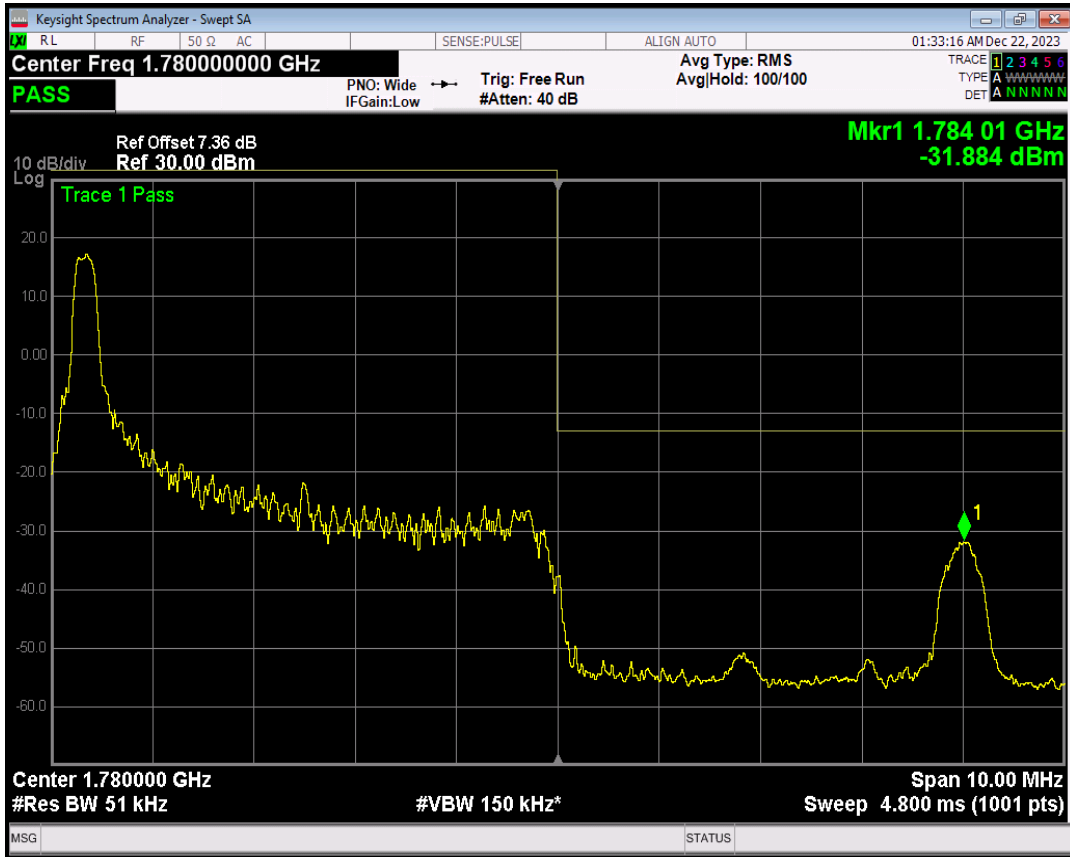

Band66 16QAM BW=5MHz Channel=132647 RB Size=1 Position=#0