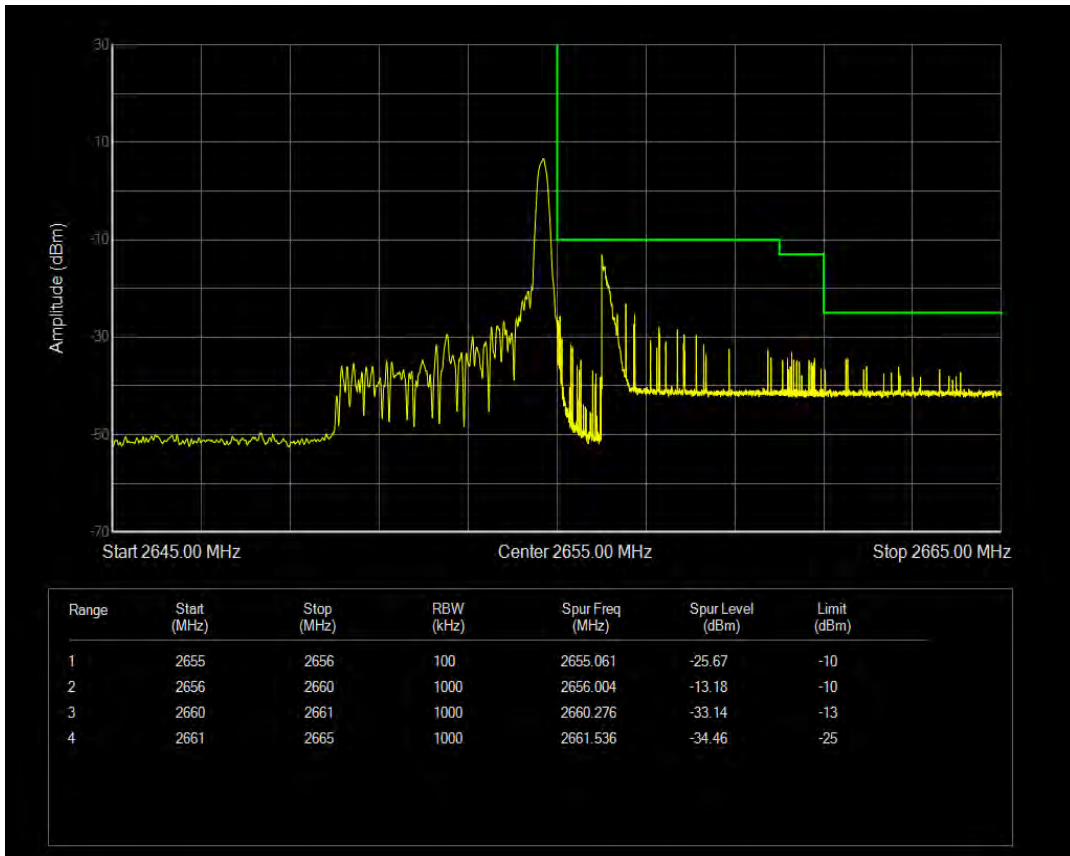

Band41(2535-2655) 16QAM BW=5MHz Channel=41215 RB Size=1 Position=#Max