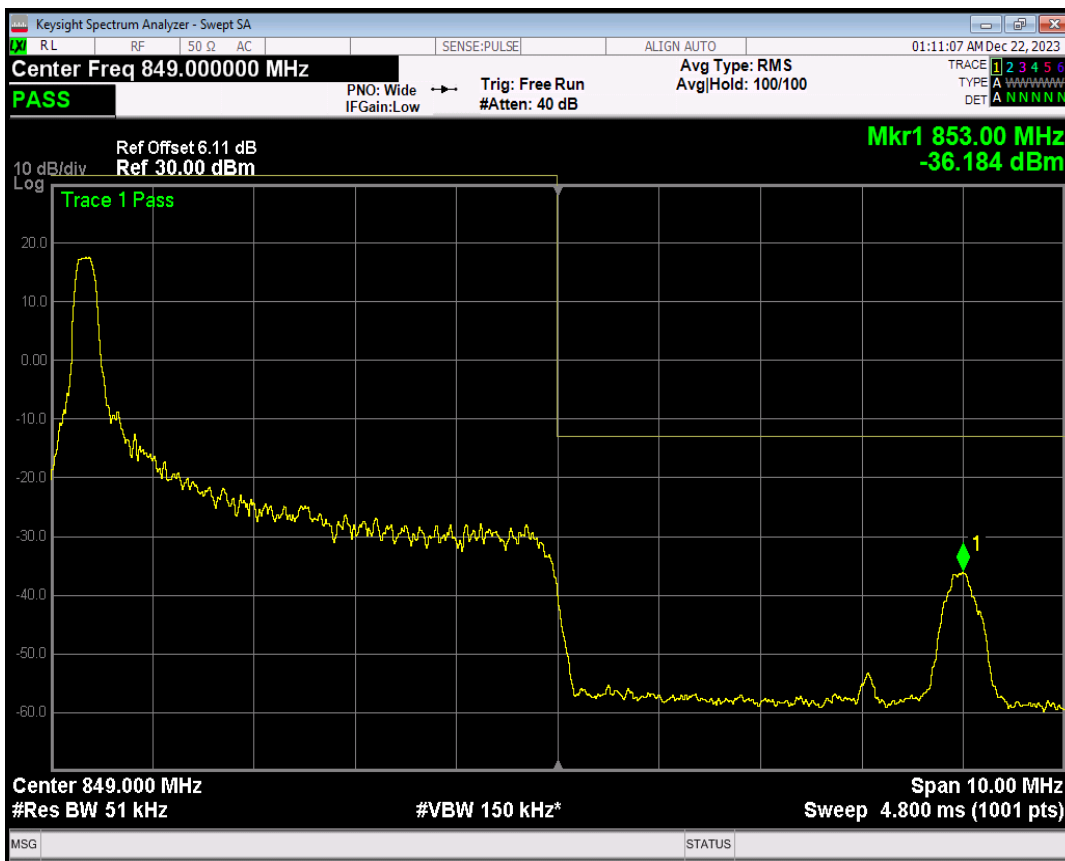

Band5 16QAM BW=5MHz Channel=20425 RB Size=1 Position=#0

Band5 16QAM BW=5MHz Channel=20425 RB Size=1 Position=#Max

Band5 16QAM BW=5MHz Channel=20425 RB Size=25 Position=#0

Band5 QPSK BW=5MHz Channel=20625 RB Size=1 Position=#0