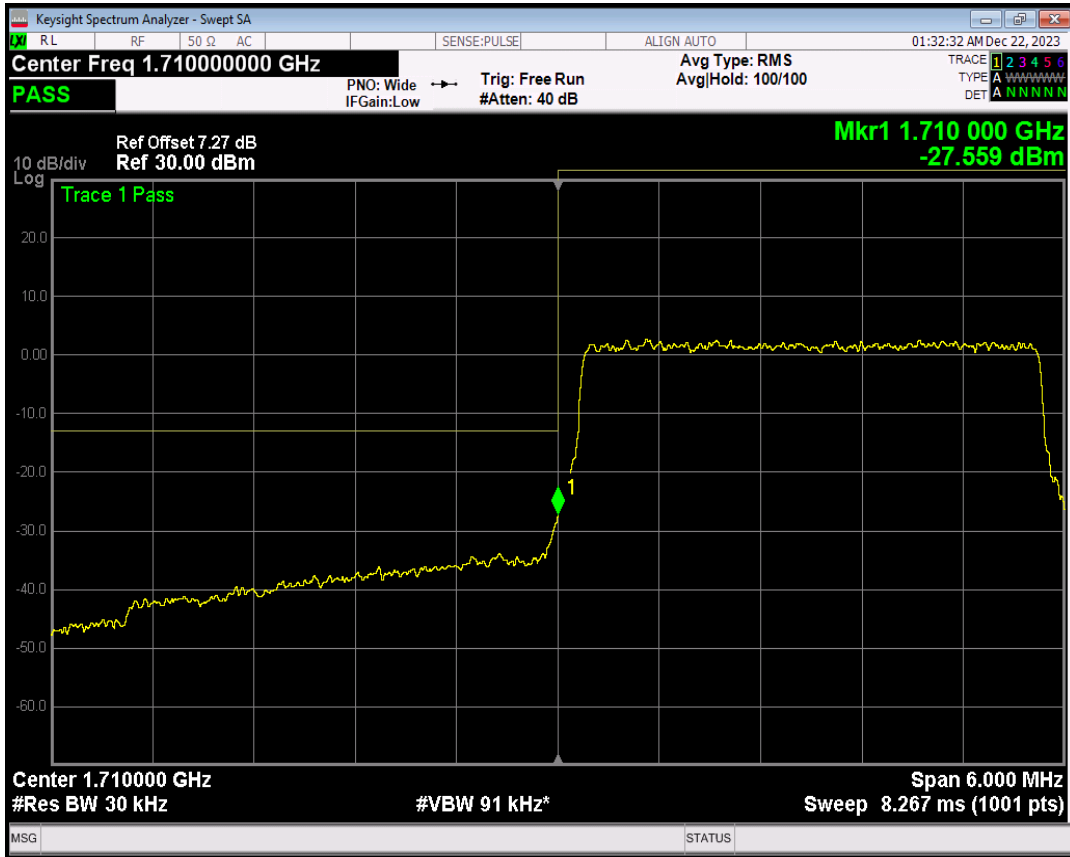

Band66 16QAM BW=3MHz Channel=131987 RB Size=15 Position=#0