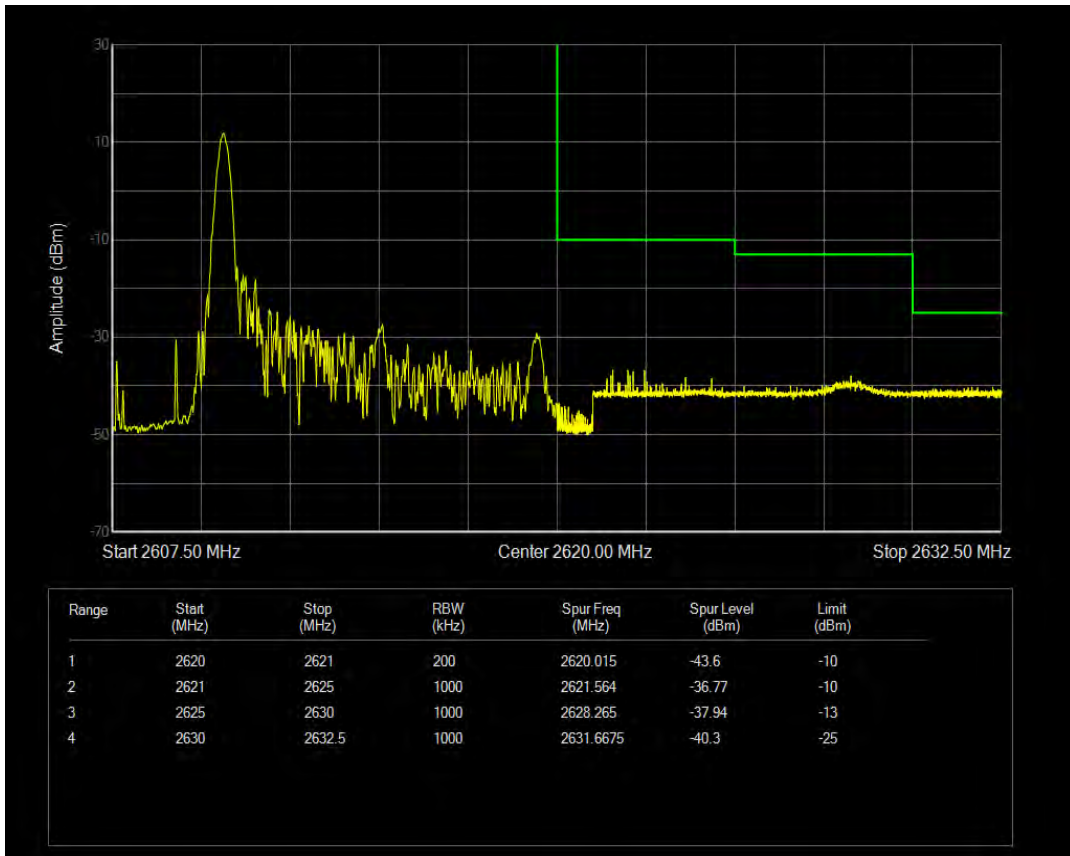

Band38 QPSK BW=10MHz Channel=38200 RB Size=1 Position=#Max

Band38 QPSK BW=10MHz Channel=38200 RB Size=1 Position=#0