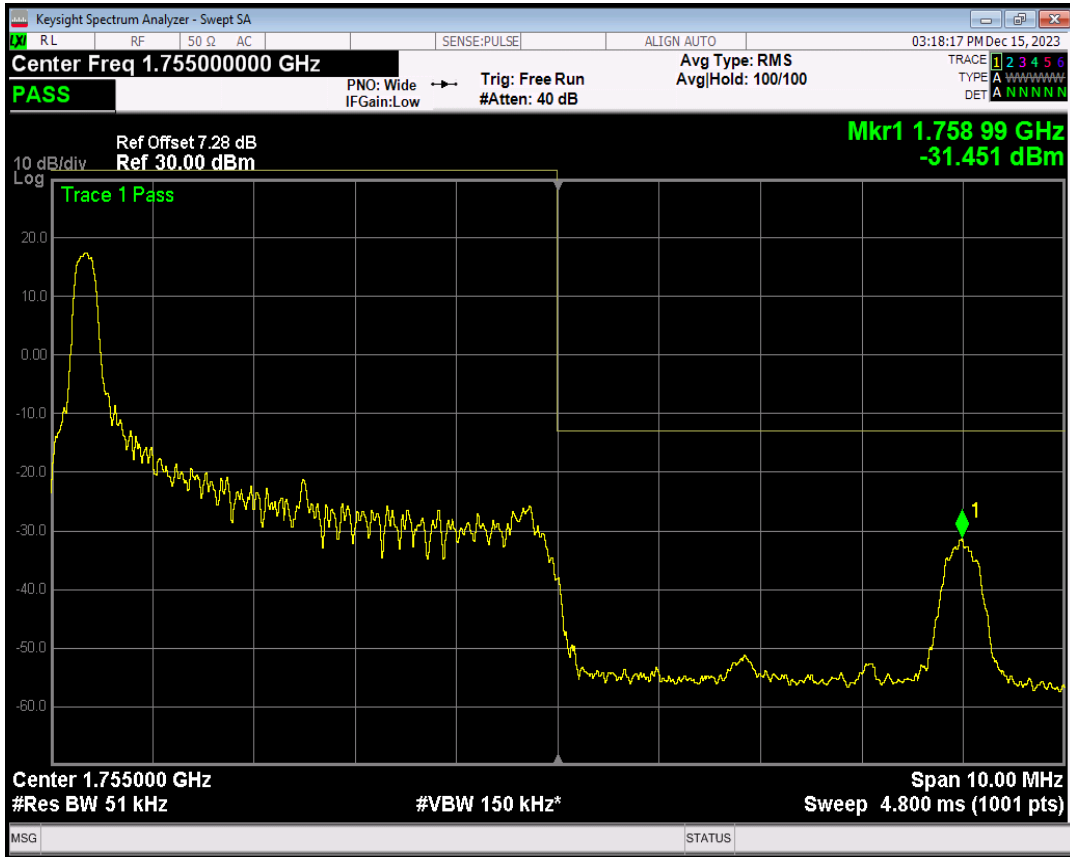

Band4 16QAM BW=5MHz Channel=20375 RB Size=1 Position=#Max

Band4 16QAM BW=5MHz Channel=20375 RB Size=1 Position=#0