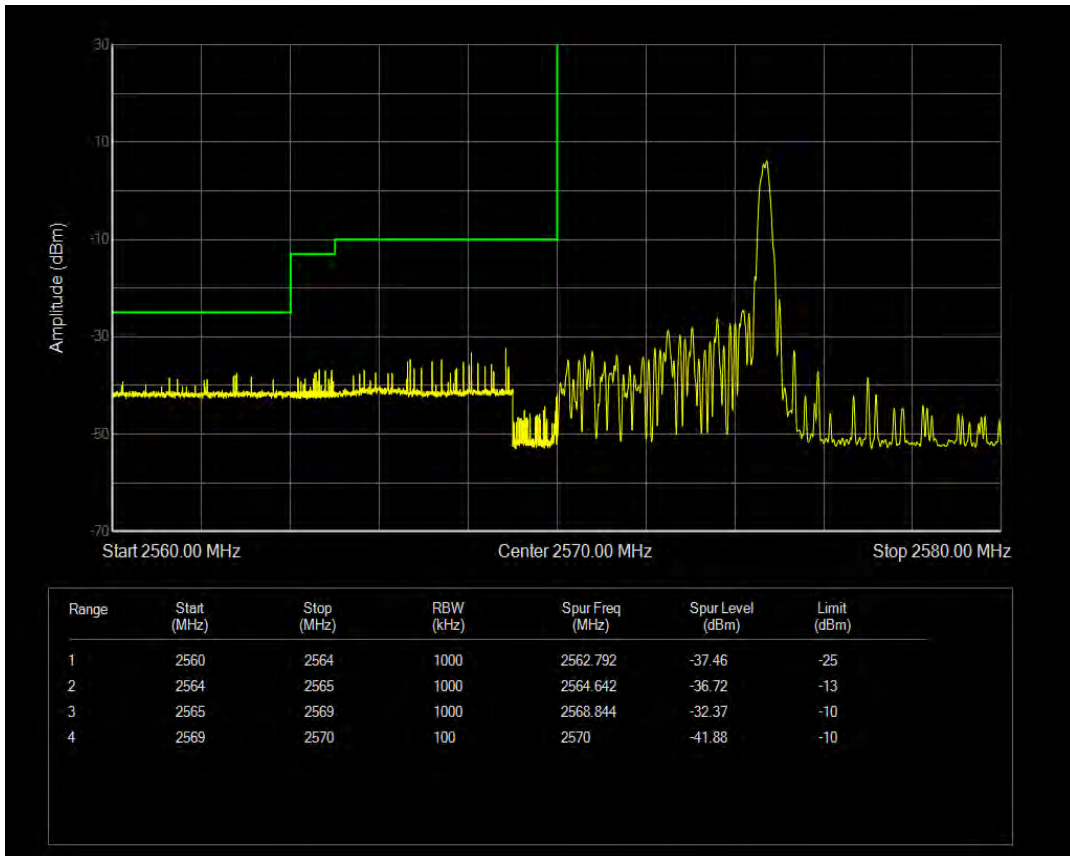

Band38 QPSK BW=5MHz Channel=37775 RB Size=25 Position=#0

Band38 QPSK BW=5MHz Channel=37775 RB Size=1 Position=#Max