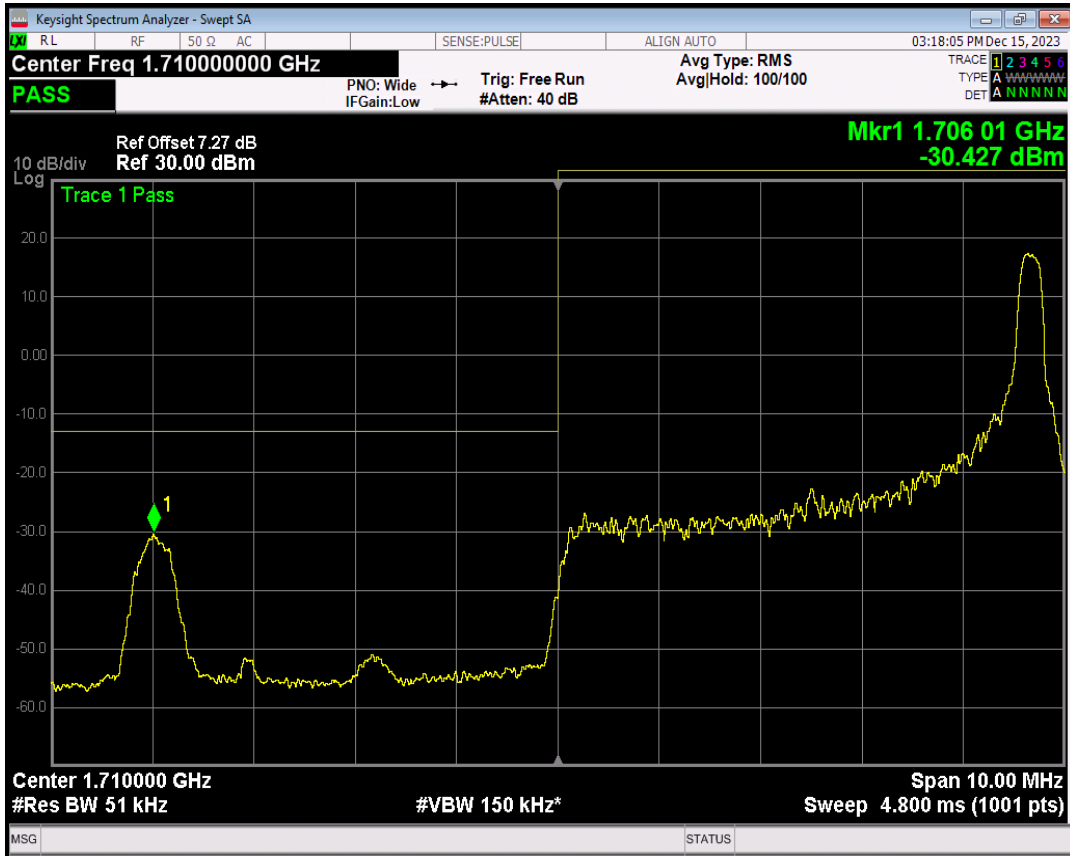

Band4 QPSK BW=5MHz Channel=19975 RB Size=1 Position=#Max

Band4 QPSK BW=5MHz Channel=19975 RB Size=25 Position=#0

Band4 16QAM BW=5MHz Channel=19975 RB Size=1 Position=#0

Band4 16QAM BW=5MHz Channel=19975 RB Size=1 Position=#Max