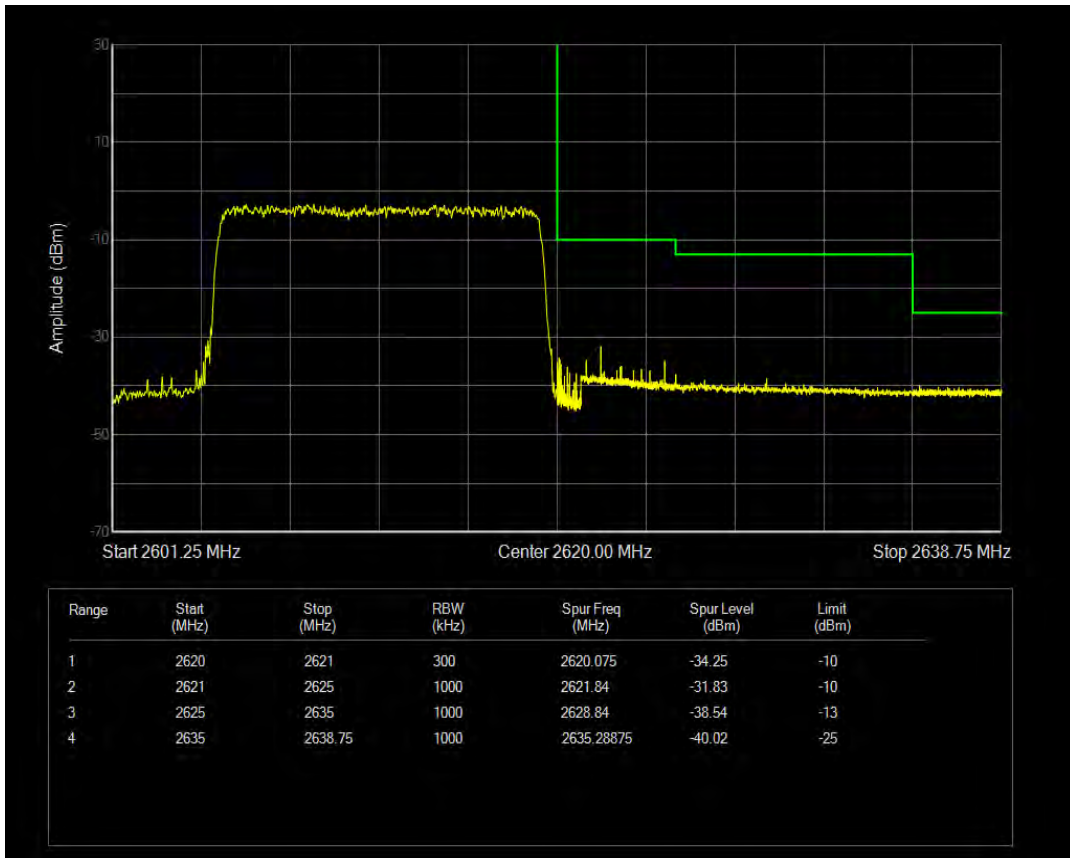

Band38 16QAM BW=15MHz Channel=37825 RB Size=75 Position=#0

Band38 QPSK BW=15MHz Channel=38175 RB Size=1 Position=#0

Band38 QPSK BW=15MHz Channel=38175 RB Size=1 Position=#Max

Band38 QPSK BW=15MHz Channel=38175 RB Size=75 Position=#0