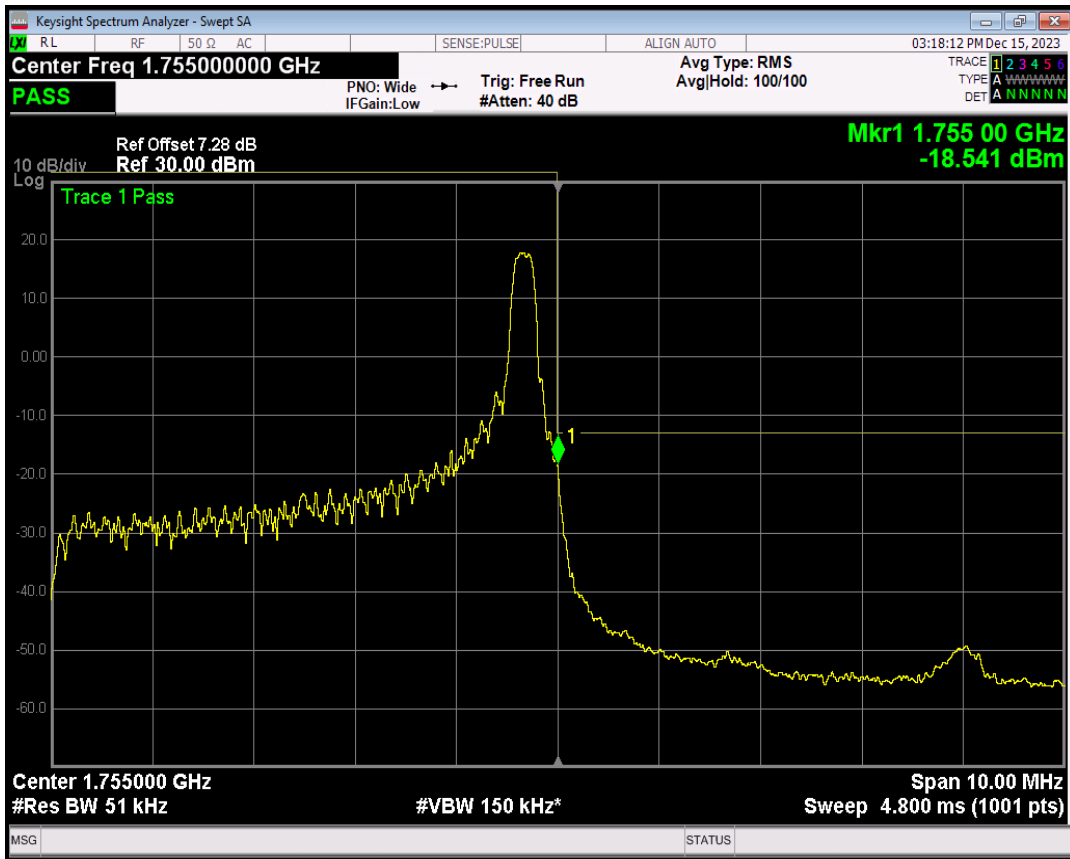

Band4 QPSK BW=5MHz Channel=20375 RB Size=25 Position=#0

Band4 QPSK BW=5MHz Channel=20375 RB Size=1 Position=#Max