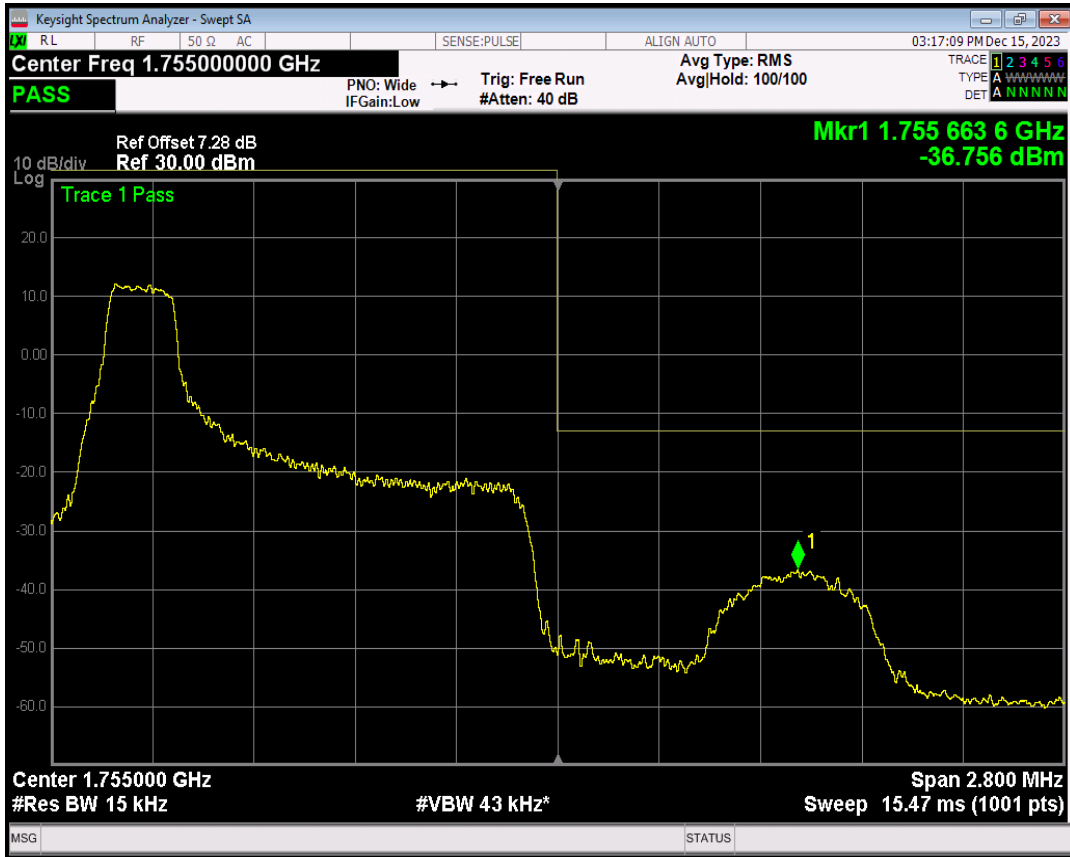

Band4 16QAM BW=1.4MHz Channel=20393 RB Size=1 Position=#Max

Band4 16QAM BW=1.4MHz Channel=20393 RB Size=1 Position=#0