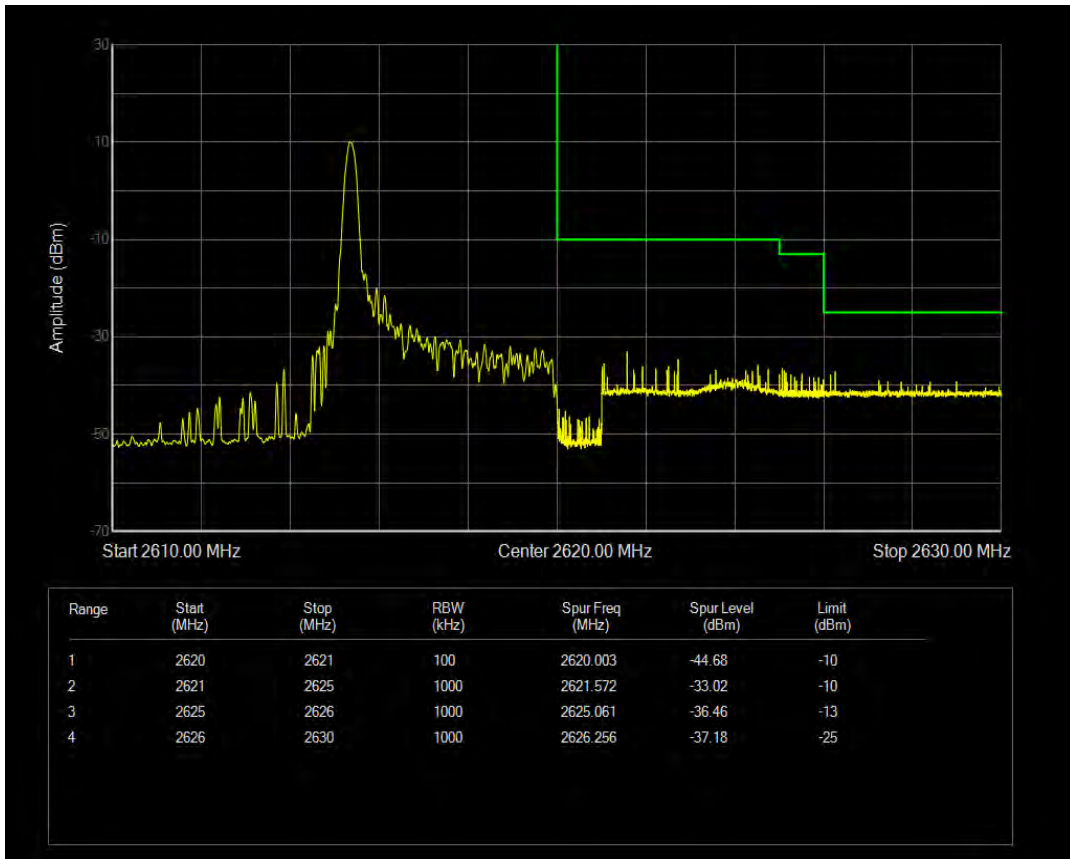

Band38 16QAM BW=5MHz Channel=38225 RB Size=1 Position=#Max

Band38 16QAM BW=5MHz Channel=38225 RB Size=1 Position=#0