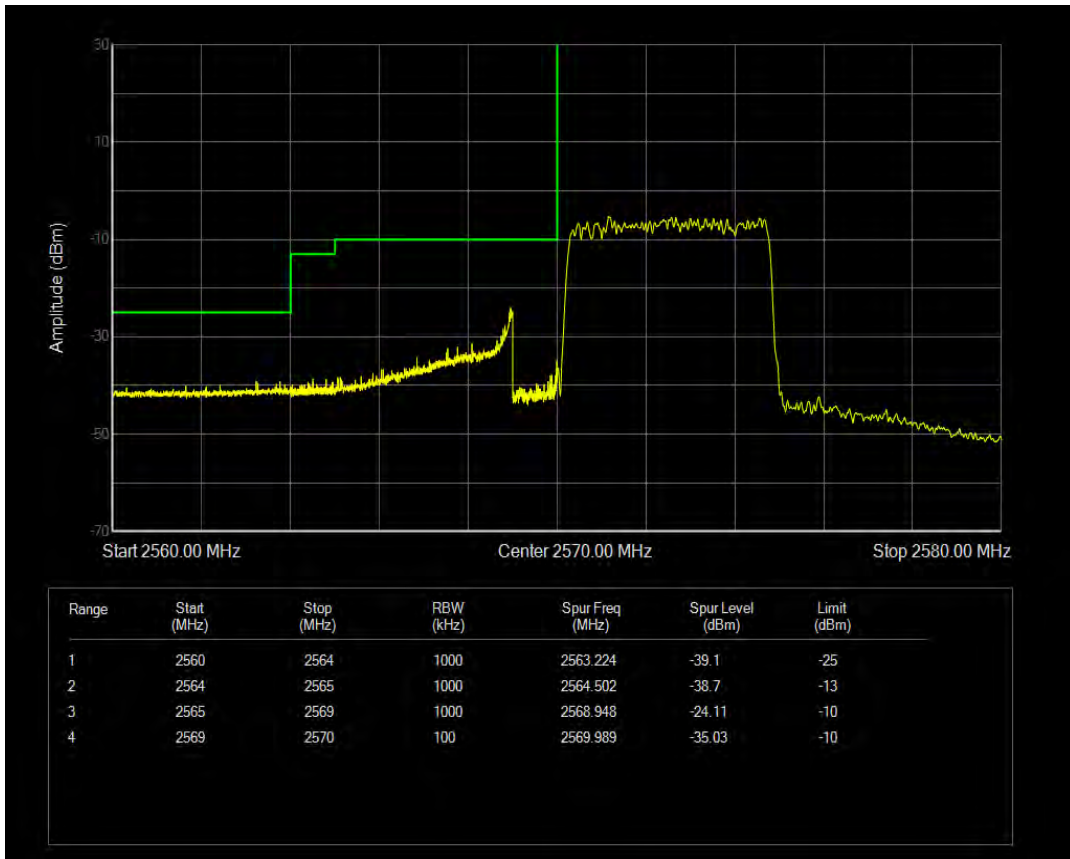

Band38 QPSK BW=5MHz Channel=38225 RB Size=1 Position=#0

Band38 16QAM BW=5MHz Channel=37775 RB Size=25 Position=#0