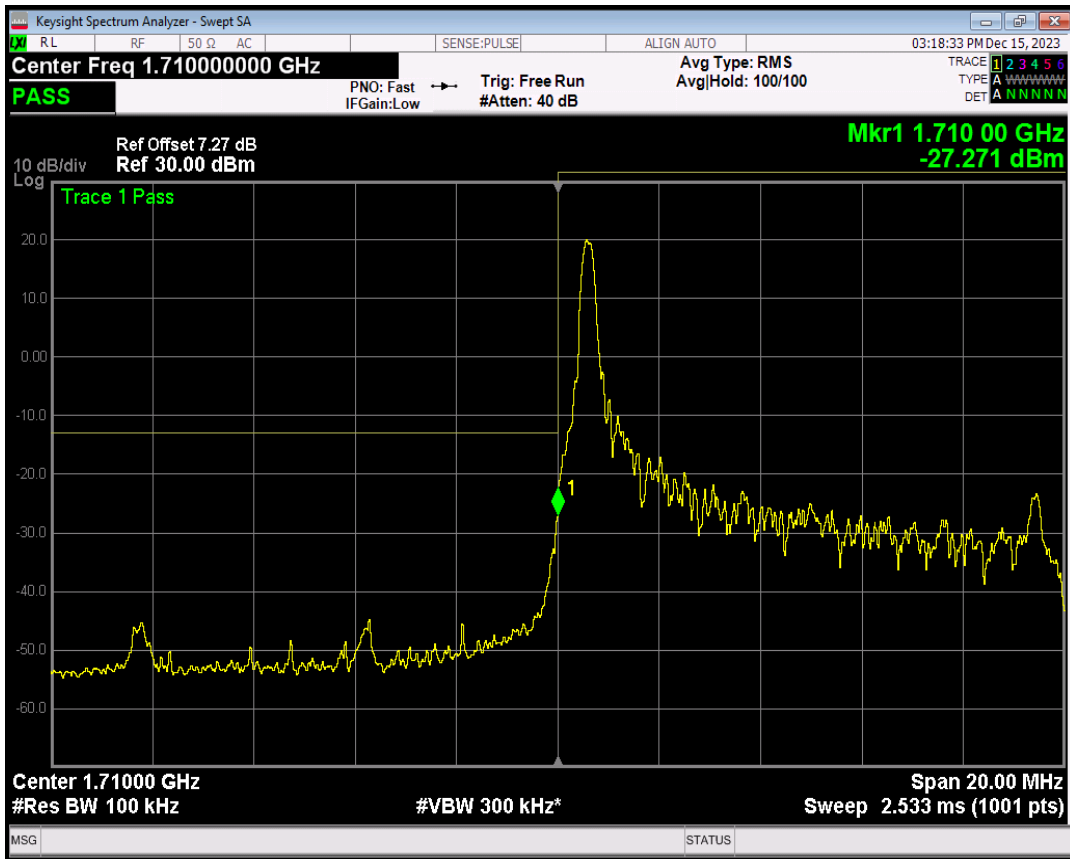

Band4 16QAM BW=10MHz Channel=20000 RB Size=1 Position=#Max

Band4 16QAM BW=10MHz Channel=20000 RB Size=1 Position=#0