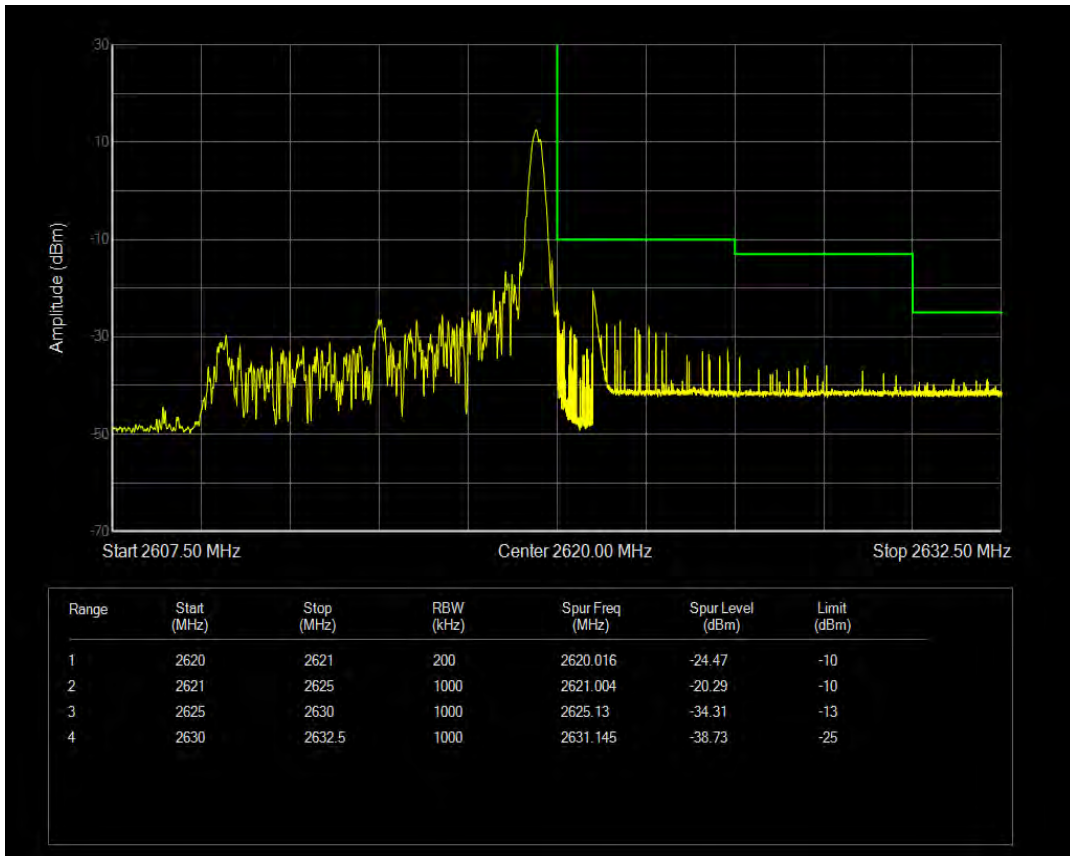

Band38 QPSK BW=10MHz Channel=38200 RB Size=50 Position=#0

Band38 QPSK BW=10MHz Channel=38200 RB Size=1 Position=#Max