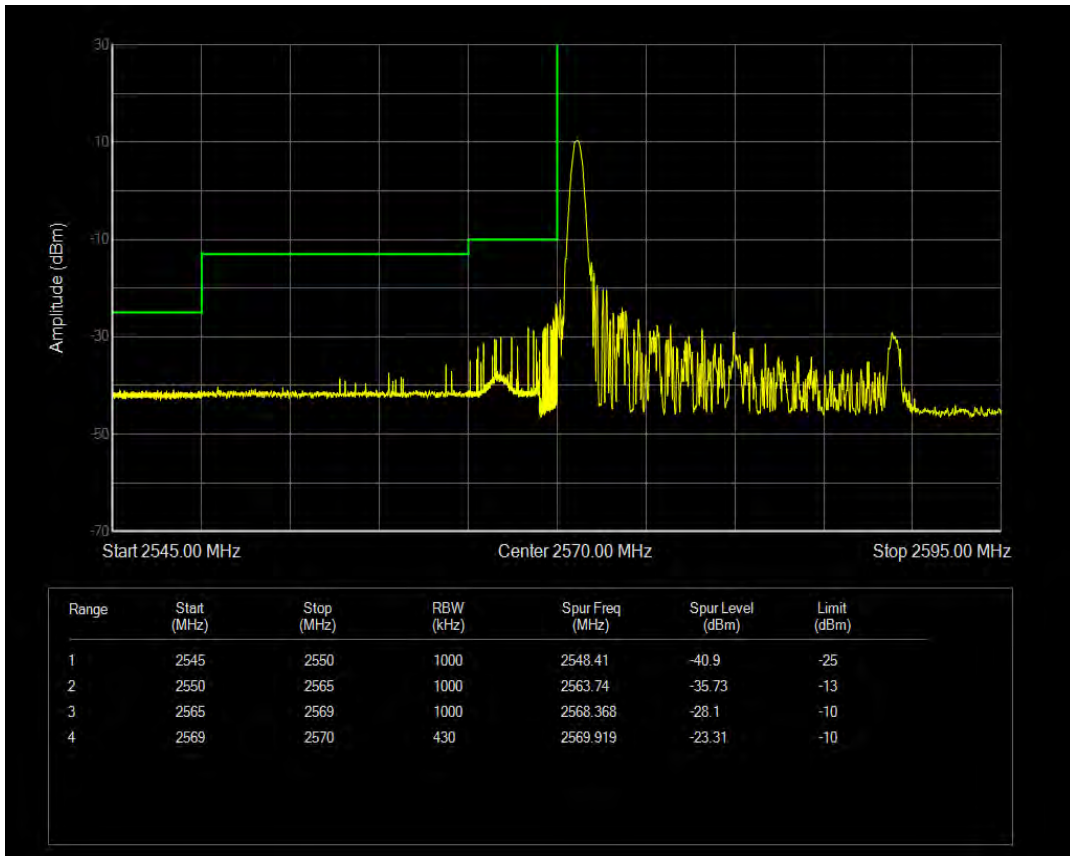

Band38 16QAM BW=20MHz Channel=37850 RB Size=1 Position=#Max

Band38 16QAM BW=20MHz Channel=37850 RB Size=1 Position=#0