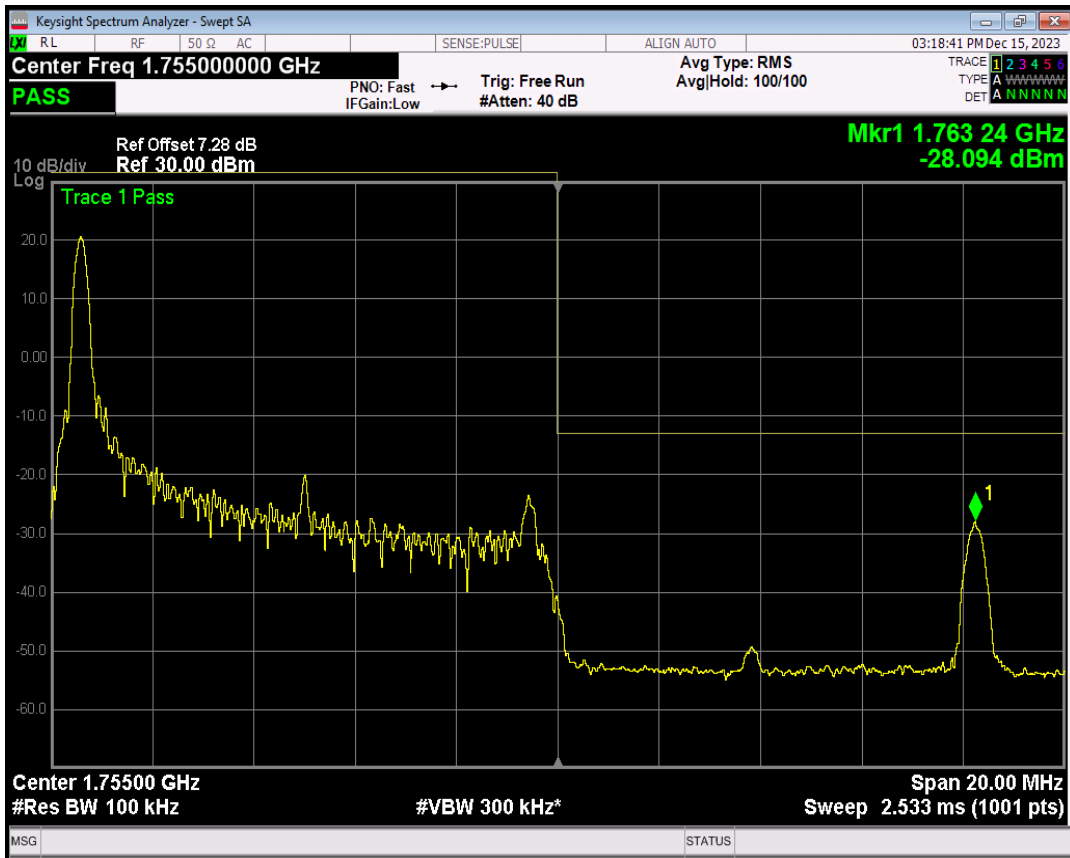

Band4 QPSK BW=10MHz Channel=20350 RB Size=1 Position=#Max

Band4 QPSK BW=10MHz Channel=20350 RB Size=1 Position=#0