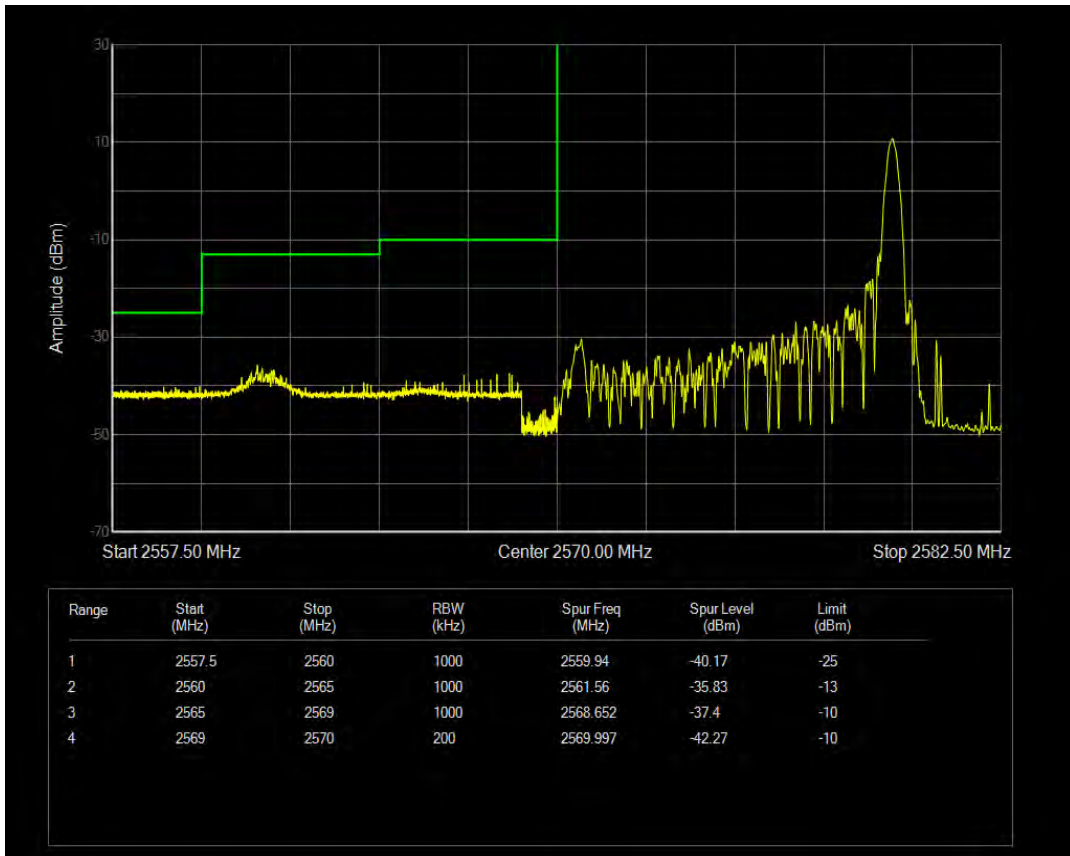

Band38 QPSK BW=10MHz Channel=37800 RB Size=1 Position=#Max

Band38 16QAM BW=10MHz Channel=37800 RB Size=1 Position=#0

Band38 QPSK BW=10MHz Channel=37800 RB Size=50 Position=#0

Band38 16QAM BW=10MHz Channel=37800 RB Size=1 Position=#Max