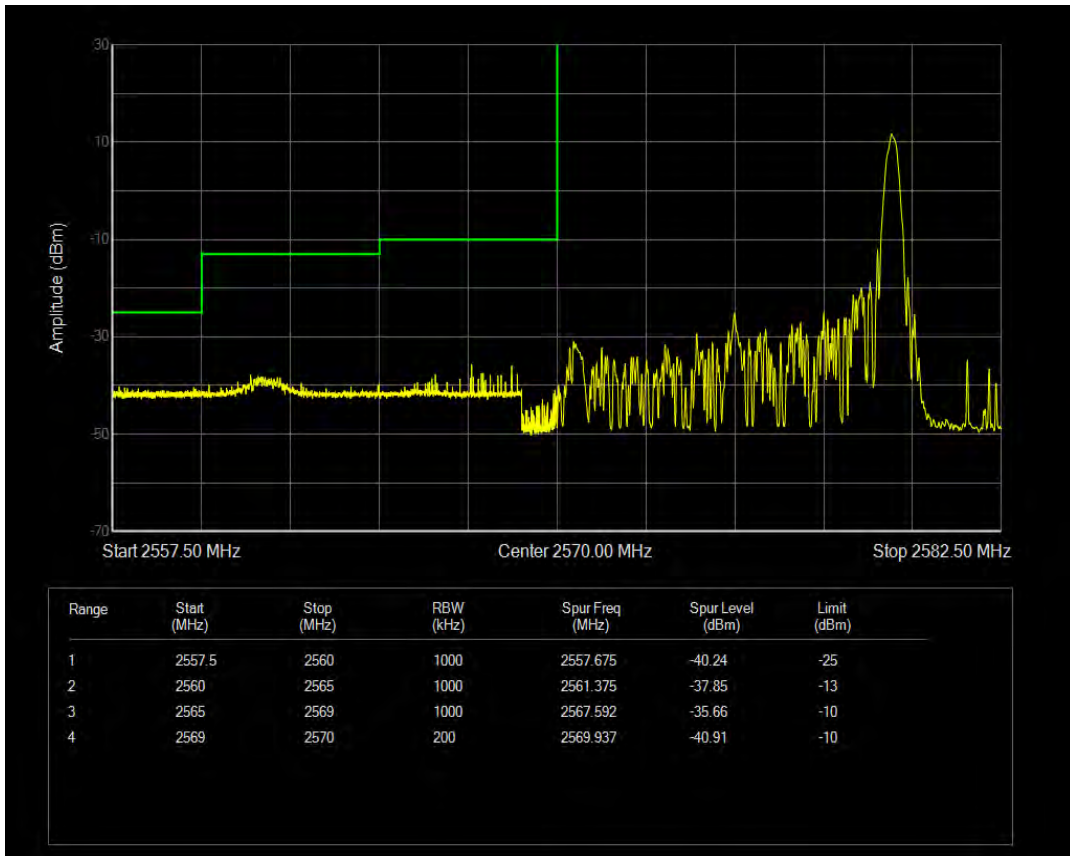

Band38 16QAM BW=10MHz Channel=37800 RB Size=1 Position=#0

Band38 QPSK BW=10MHz Channel=37800 RB Size=1 Position=#Max