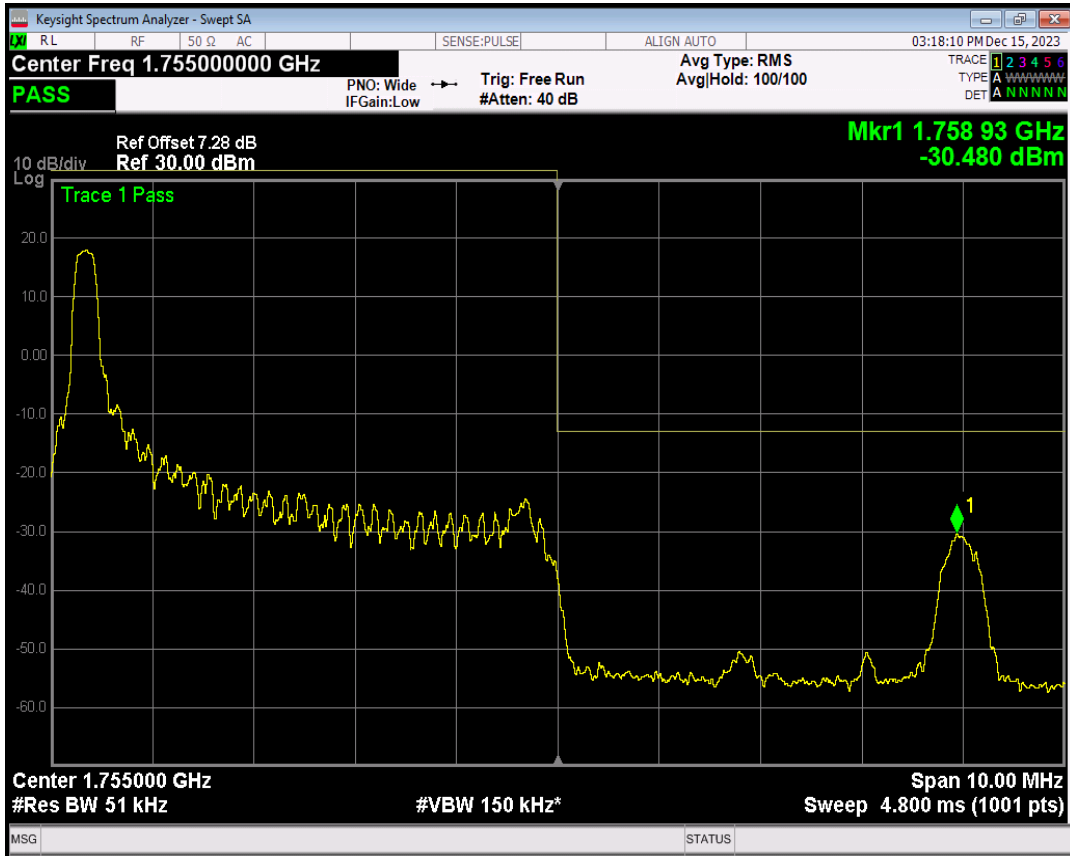

Band4 QPSK BW=5MHz Channel=20375 RB Size=1 Position=#Max

Band4 QPSK BW=5MHz Channel=20375 RB Size=1 Position=#0