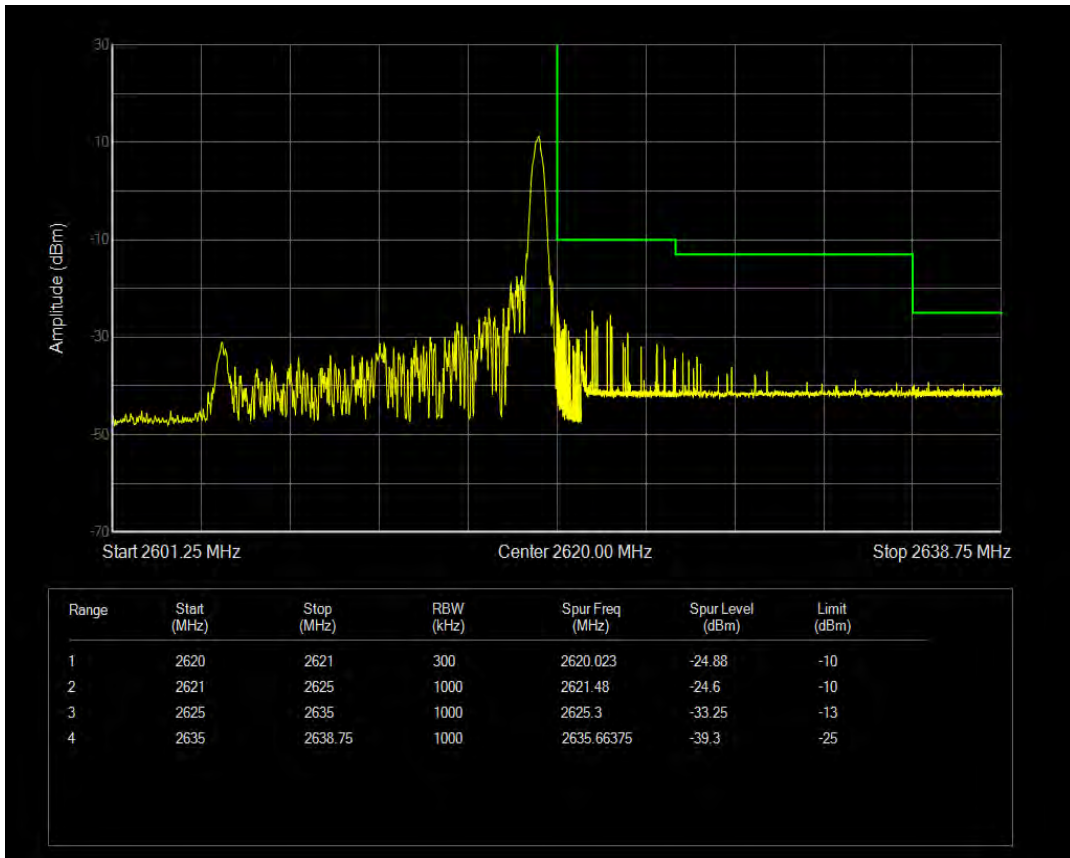

Band38 16QAM BW=15MHz Channel=38175 RB Size=75 Position=#0

Band38 16QAM BW=15MHz Channel=38175 RB Size=1 Position=#Max