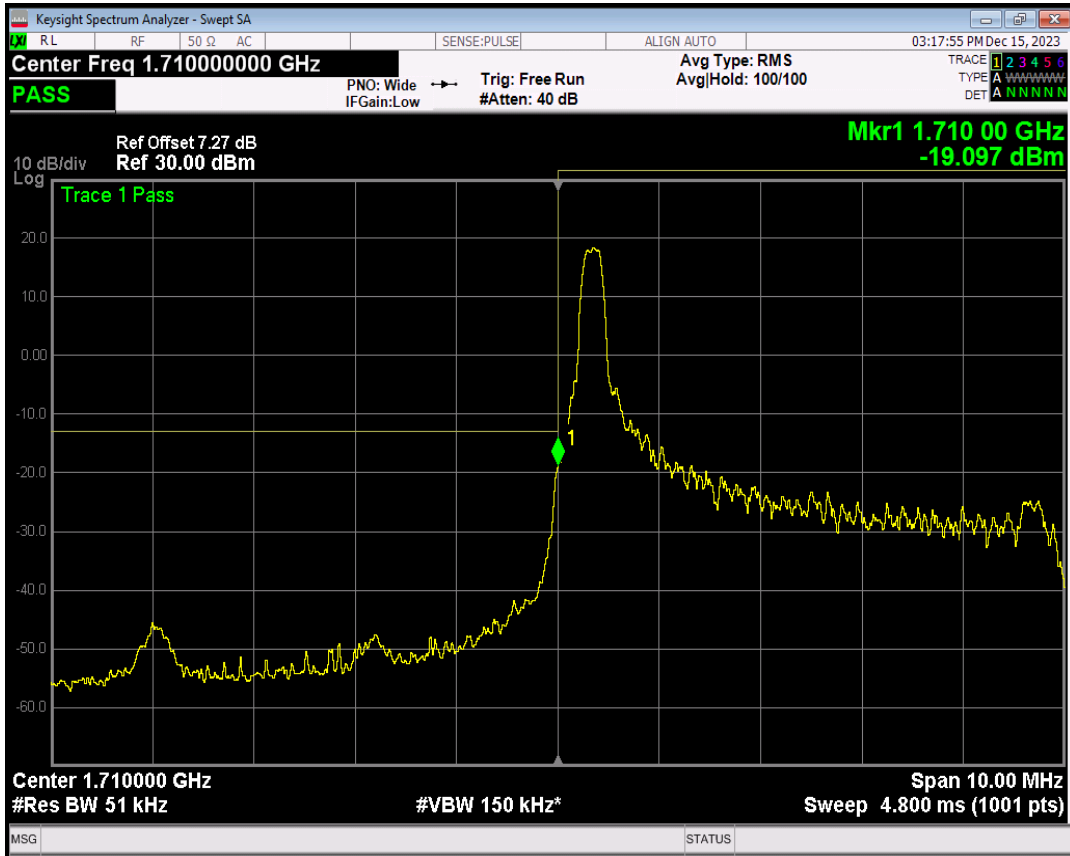

Band4 16QAM BW=3MHz Channel=20385 RB Size=1 Position=#0

Band4 16QAM BW=3MHz Channel=20385 RB Size=1 Position=#Max

Band4 16QAM BW=3MHz Channel=20385 RB Size=15 Position=#0

Band4 QPSK BW=5MHz Channel=19975 RB Size=1 Position=#0