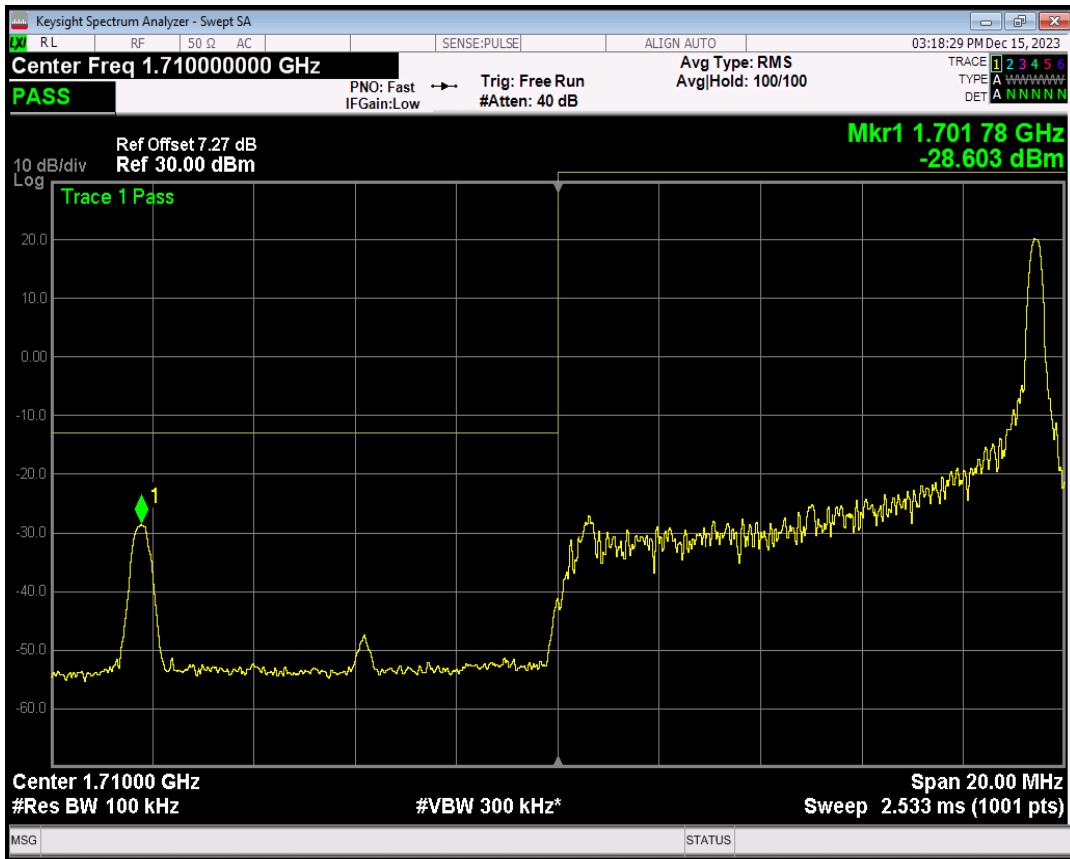

Band4 QPSK BW=10MHz Channel=20000 RB Size=50 Position=#0

Band4 QPSK BW=10MHz Channel=20000 RB Size=1 Position=#Max