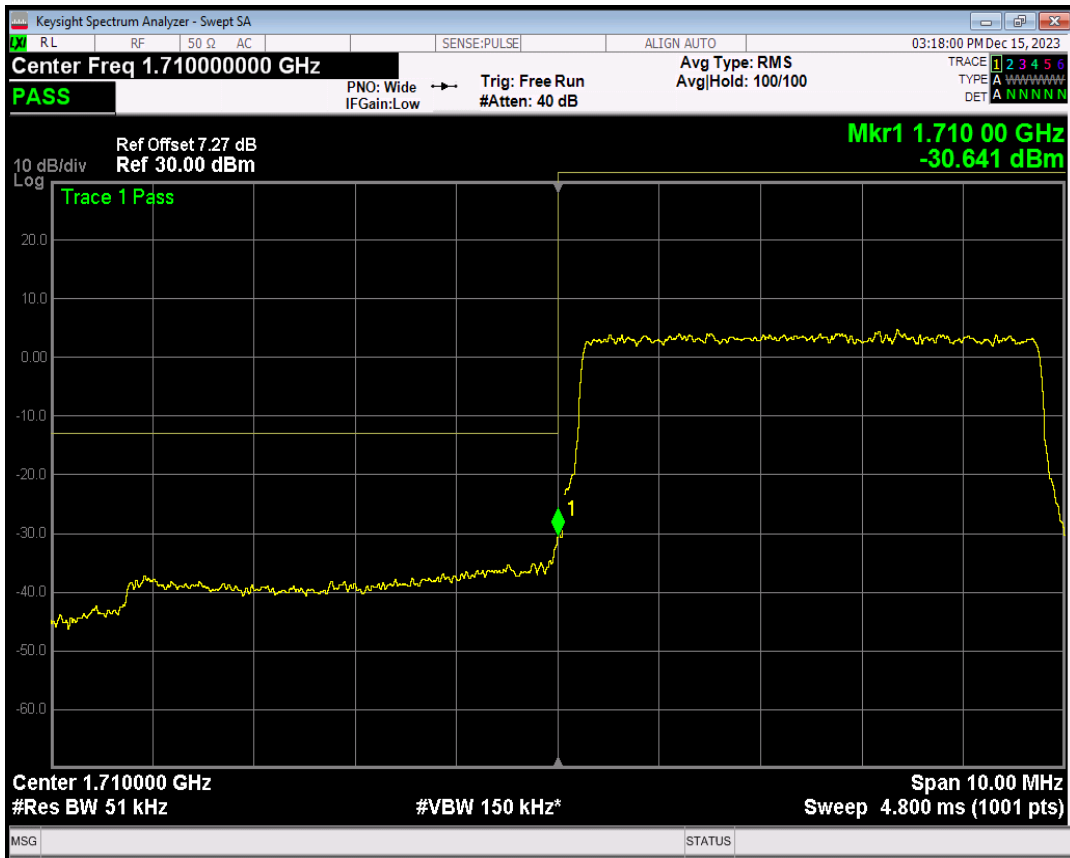

Band4 16QAM BW=5MHz Channel=19975 RB Size=1 Position=#0

Band4 QPSK BW=5MHz Channel=19975 RB Size=25 Position=#0