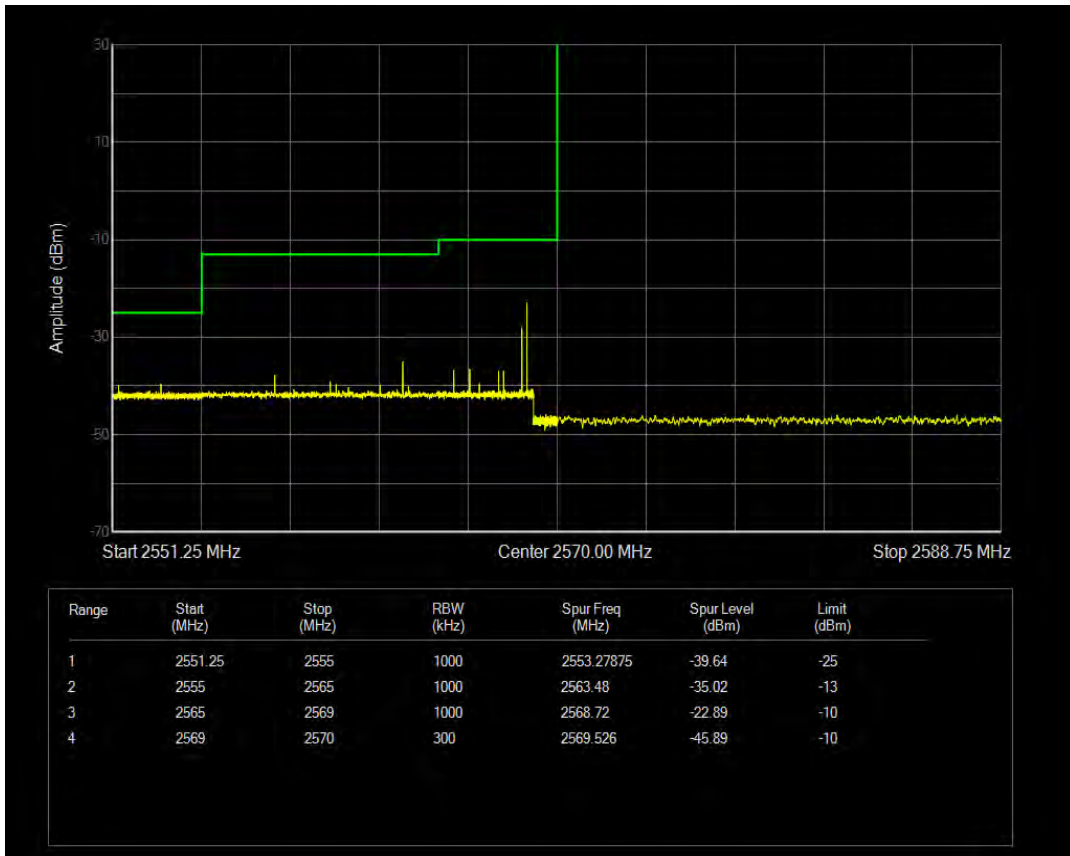

Band38 16QAM BW=15MHz Channel=37825 RB Size=1 Position=#0

Band38 QPSK BW=15MHz Channel=37825 RB Size=75 Position=#0