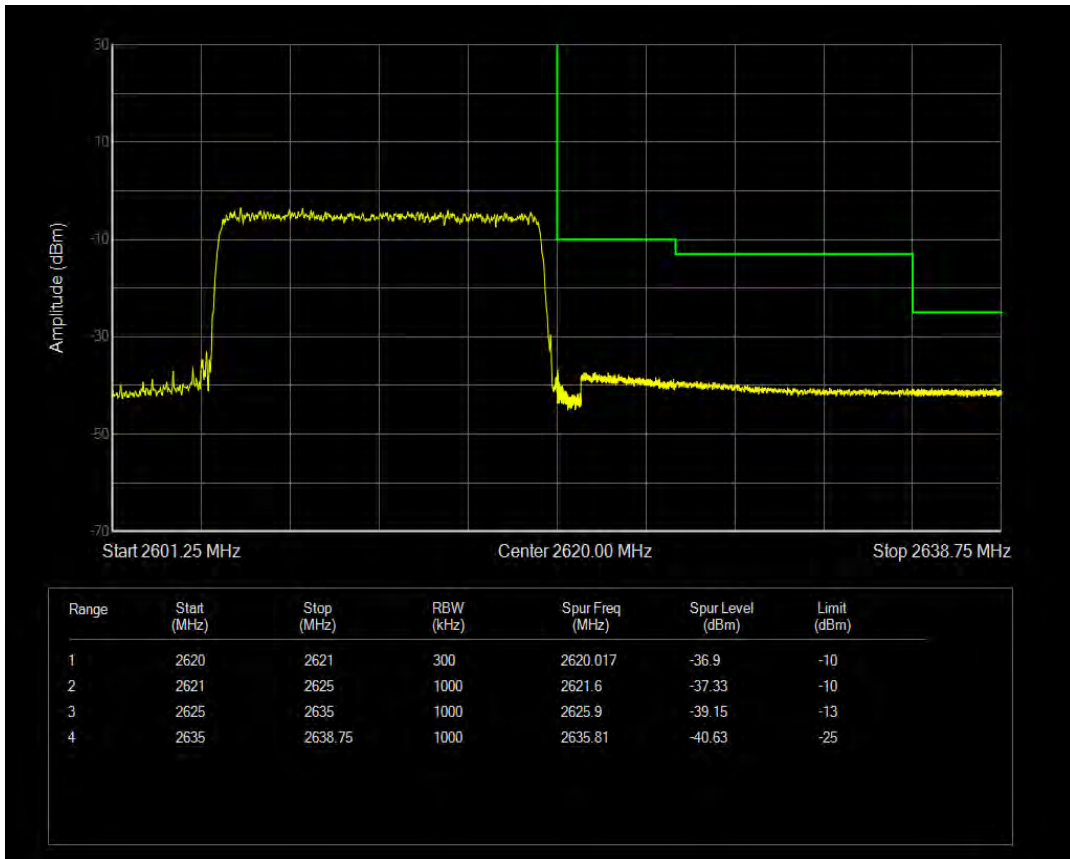

Band38 QPSK BW=20MHz Channel=37850 RB Size=1 Position=#0

Band38 16QAM BW=15MHz Channel=38175 RB Size=75 Position=#0