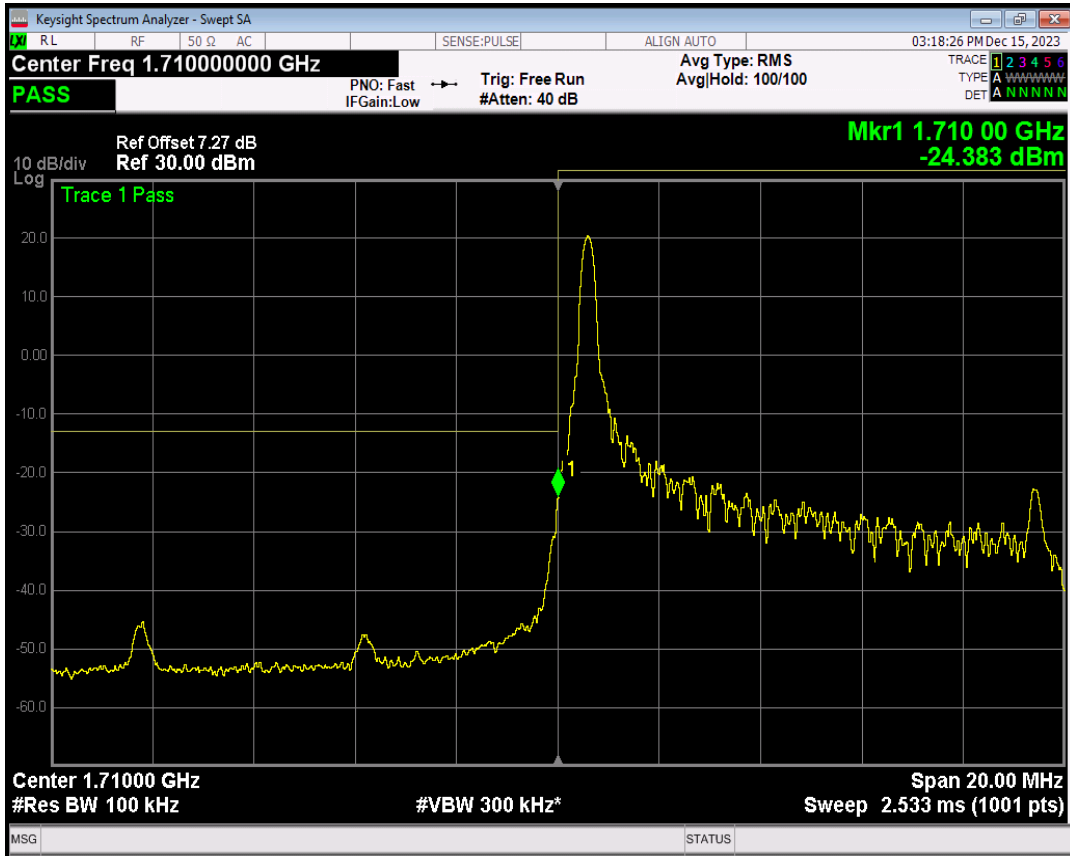

Band4 16QAM BW=5MHz Channel=20375 RB Size=1 Position=#0

Band4 16QAM BW=5MHz Channel=20375 RB Size=1 Position=#Max

Band4 16QAM BW=5MHz Channel=20375 RB Size=25 Position=#0

Band4 QPSK BW=10MHz Channel=20000 RB Size=1 Position=#0