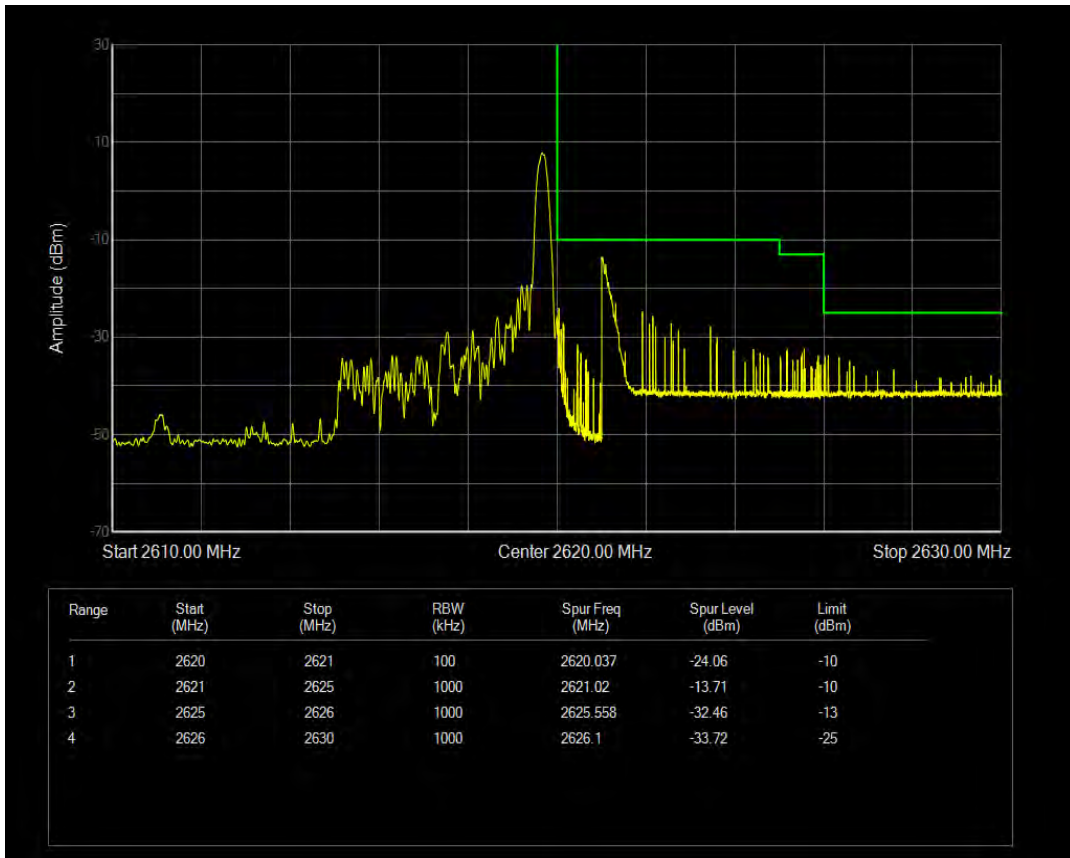

Band38 16QAM BW=5MHz Channel=38225 RB Size=25 Position=#0

Band38 16QAM BW=5MHz Channel=38225 RB Size=1 Position=#Max