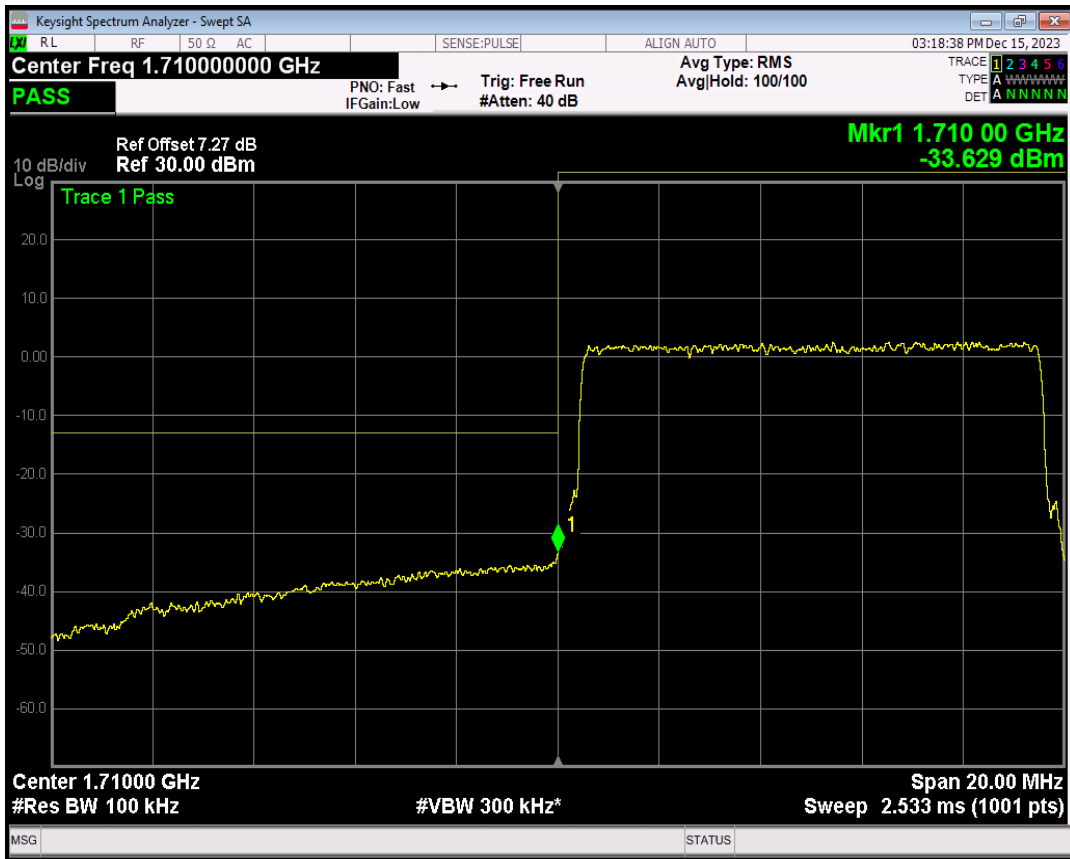

Band4 QPSK BW=10MHz Channel=20350 RB Size=1 Position=#0

Band4 16QAM BW=10MHz Channel=20000 RB Size=50 Position=#0