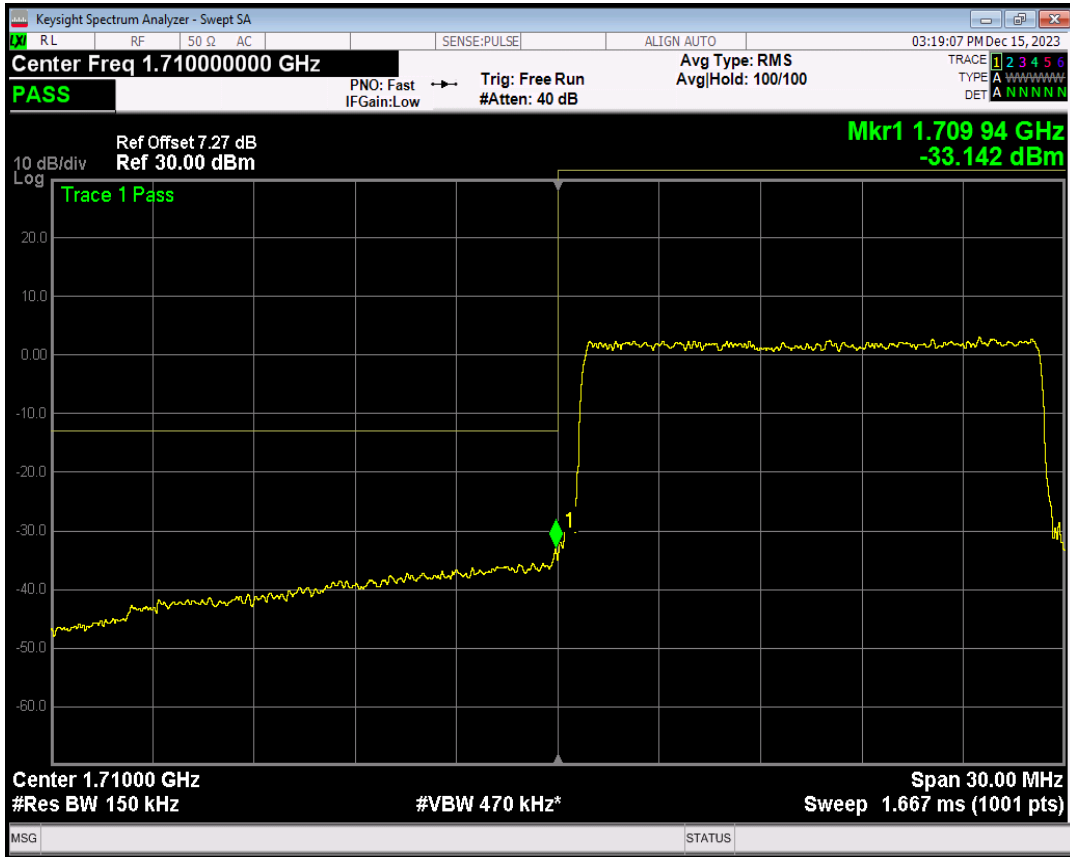

Band4 QPSK BW=15MHz Channel=20325 RB Size=1 Position=#0

Band4 16QAM BW=15MHz Channel=20025 RB Size=75 Position=#0