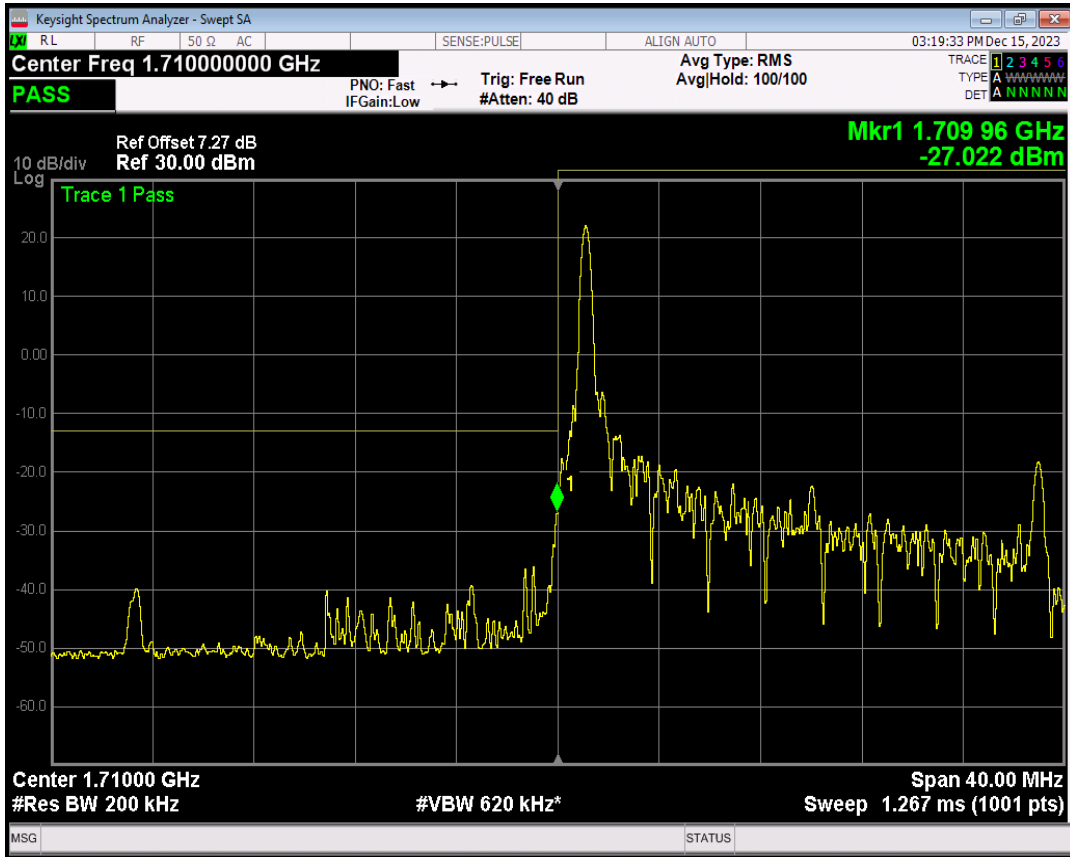

Band4 16QAM BW=20MHz Channel=20050 RB Size=1 Position=#Max

Band4 16QAM BW=20MHz Channel=20050 RB Size=1 Position=#0