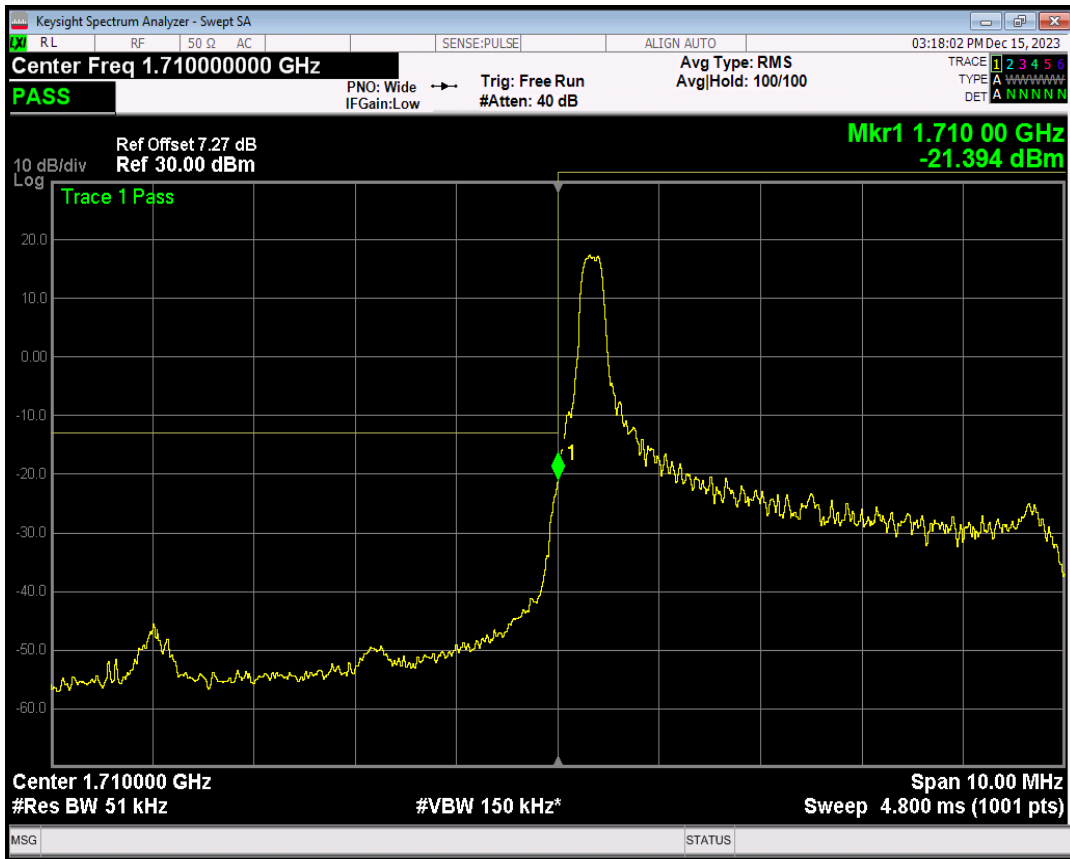

Band4 16QAM BW=5MHz Channel=19975 RB Size=1 Position=#Max

Band4 16QAM BW=5MHz Channel=19975 RB Size=1 Position=#0