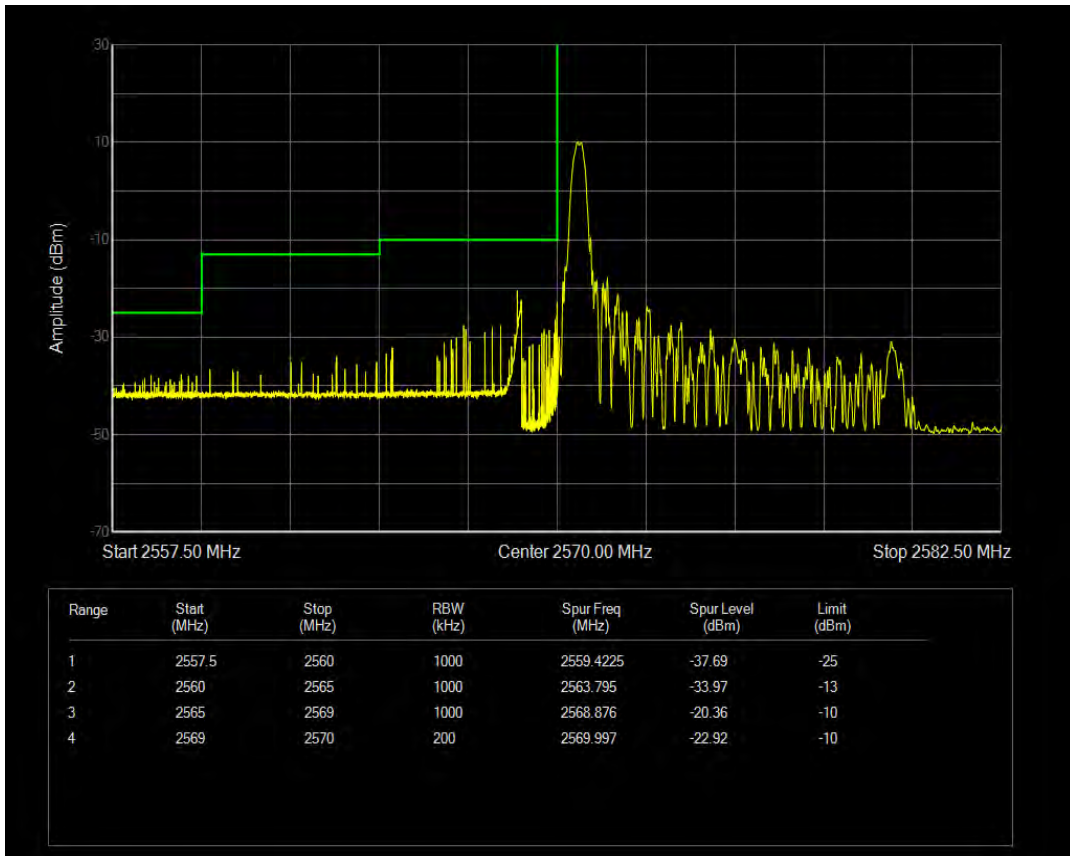

Band38 QPSK BW=10MHz Channel=37800 RB Size=50 Position=#0

Band38 16QAM BW=10MHz Channel=37800 RB Size=1 Position=#0