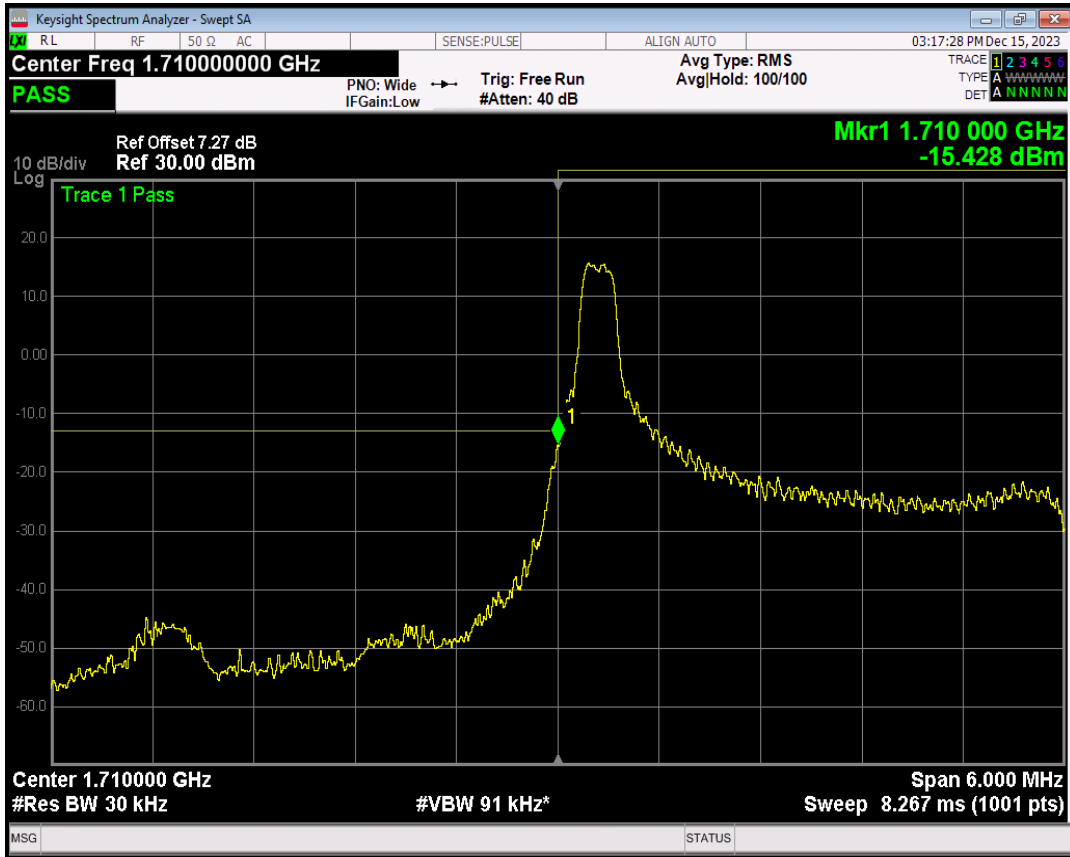

Band4 16QAM BW=3MHz Channel=19965 RB Size=1 Position=#Max

Band4 16QAM BW=3MHz Channel=19965 RB Size=1 Position=#0