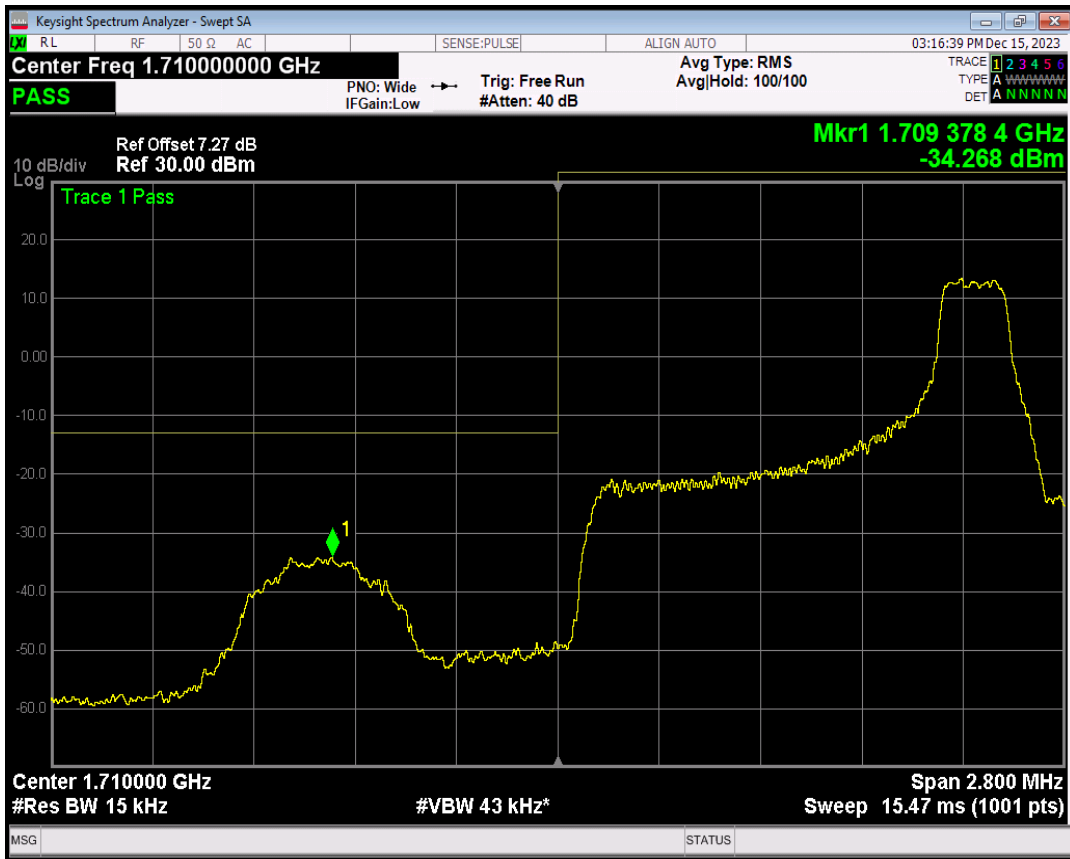

Band38 16QAM BW=20MHz Channel=38150 RB Size=1 Position=#0

Band38 16QAM BW=20MHz Channel=38150 RB Size=1 Position=#Max

Band38 16QAM BW=20MHz Channel=38150 RB Size=100 Position=#0

Band4 QPSK BW=1.4MHz Channel=19957 RB Size=1 Position=#0

Band4 QPSK BW=1.4MHz Channel=19957 RB Size=1 Position=#Max

Band4 QPSK BW=1.4MHz Channel=19957 RB Size=6 Position=#0

Band4 16QAM BW=1.4MHz Channel=19957 RB Size=1 Position=#0

Band4 16QAM BW=1.4MHz Channel=19957 RB Size=1 Position=#Max