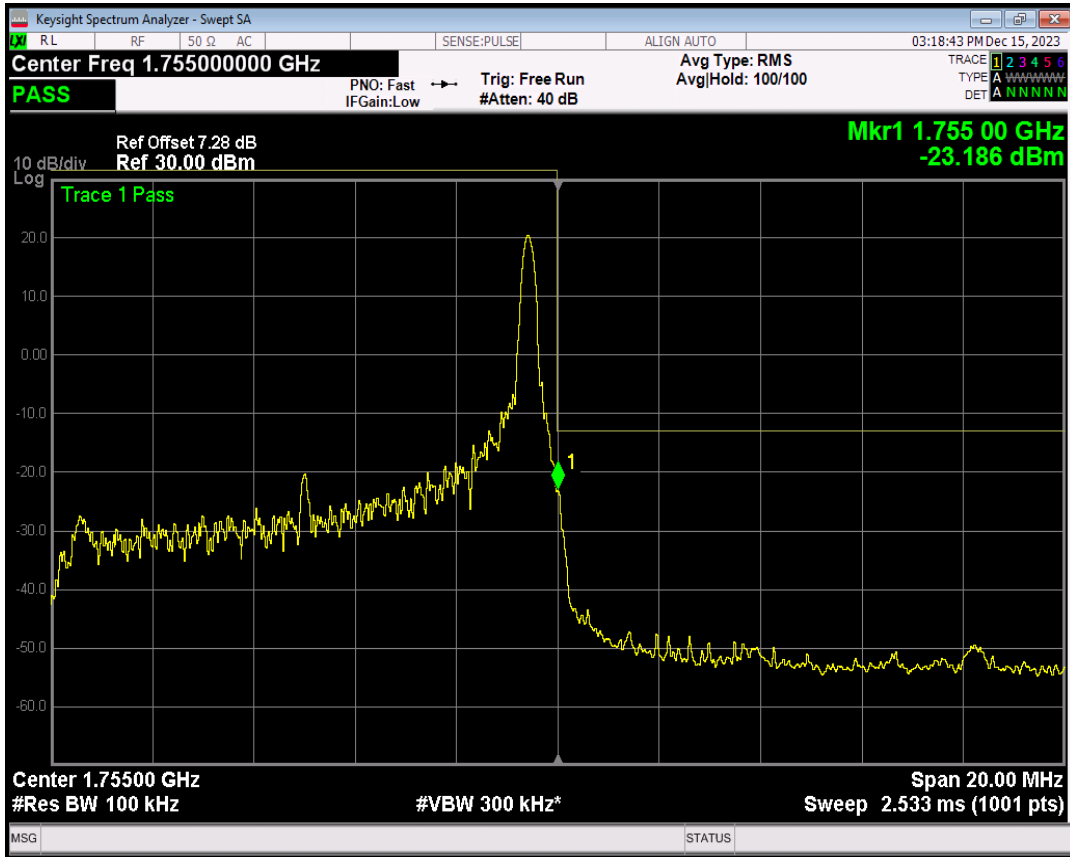

Band4 QPSK BW=10MHz Channel=20350 RB Size=50 Position=#0

Band4 QPSK BW=10MHz Channel=20350 RB Size=1 Position=#Max