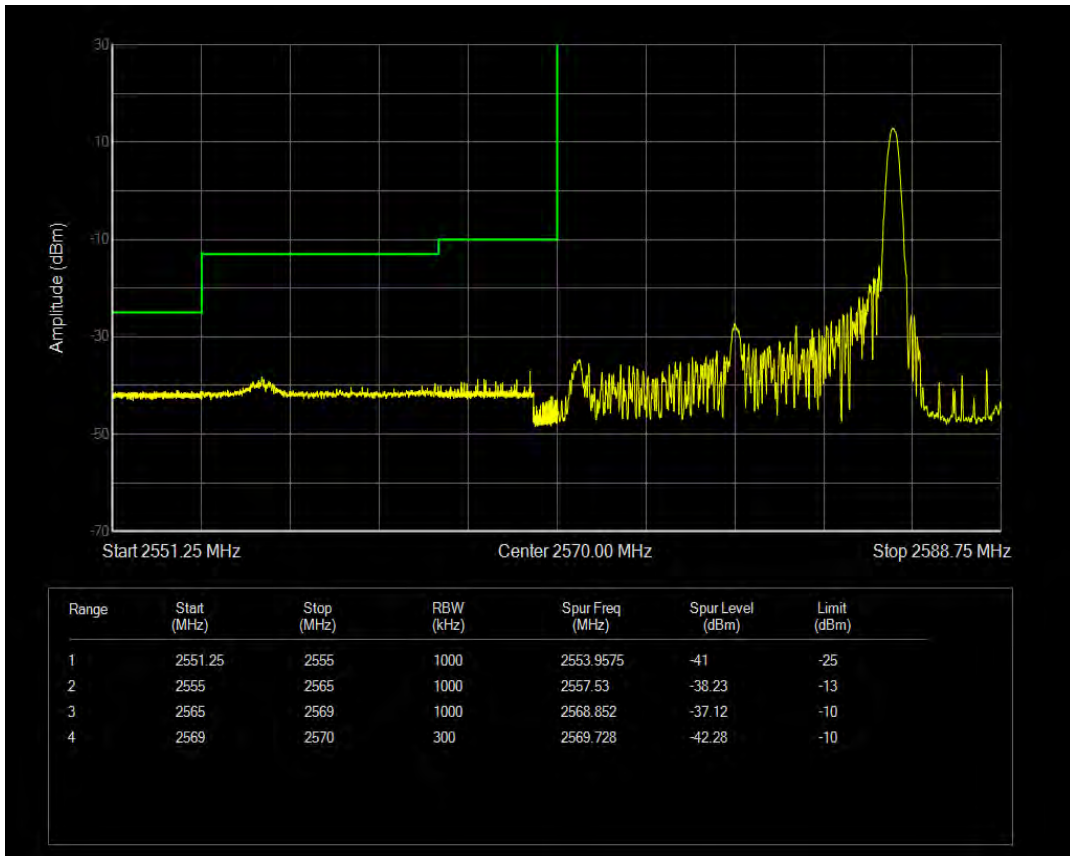

Band38 QPSK BW=15MHz Channel=37825 RB Size=75 Position=#0

Band38 QPSK BW=15MHz Channel=37825 RB Size=1 Position=#Max