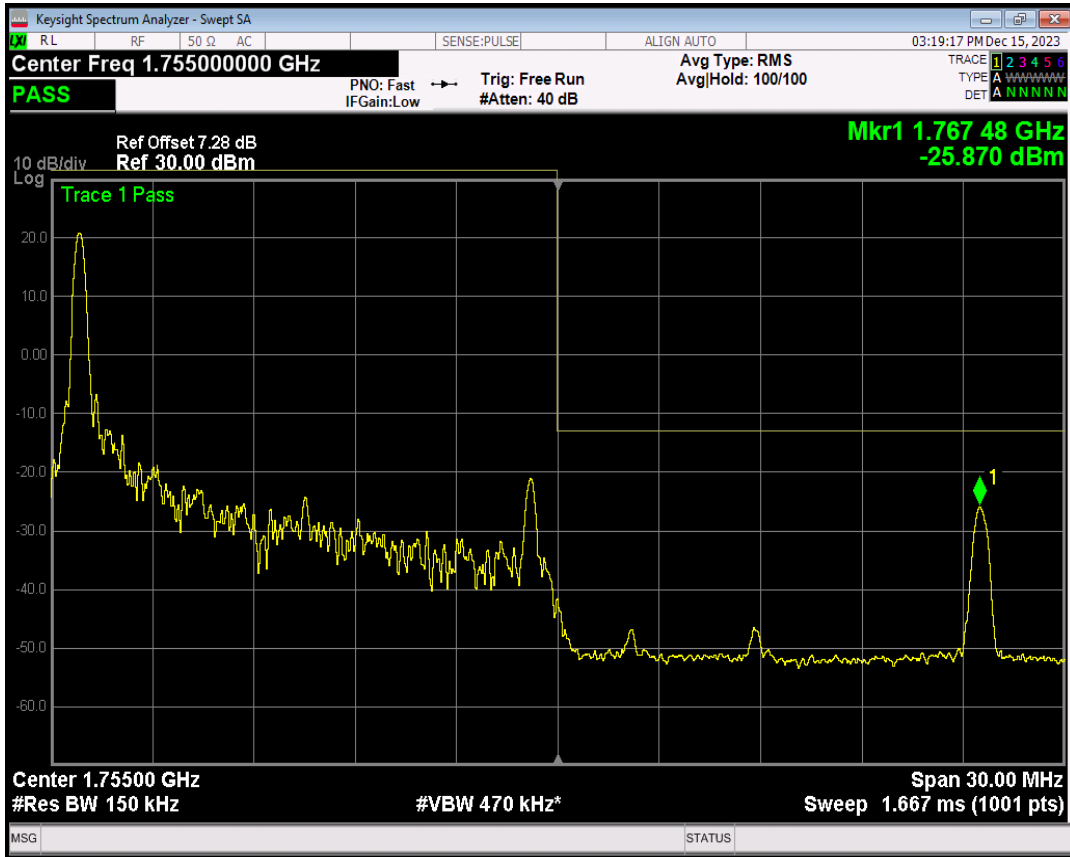

Band4 16QAM BW=15MHz Channel=20325 RB Size=1 Position=#Max

Band4 16QAM BW=15MHz Channel=20325 RB Size=1 Position=#0