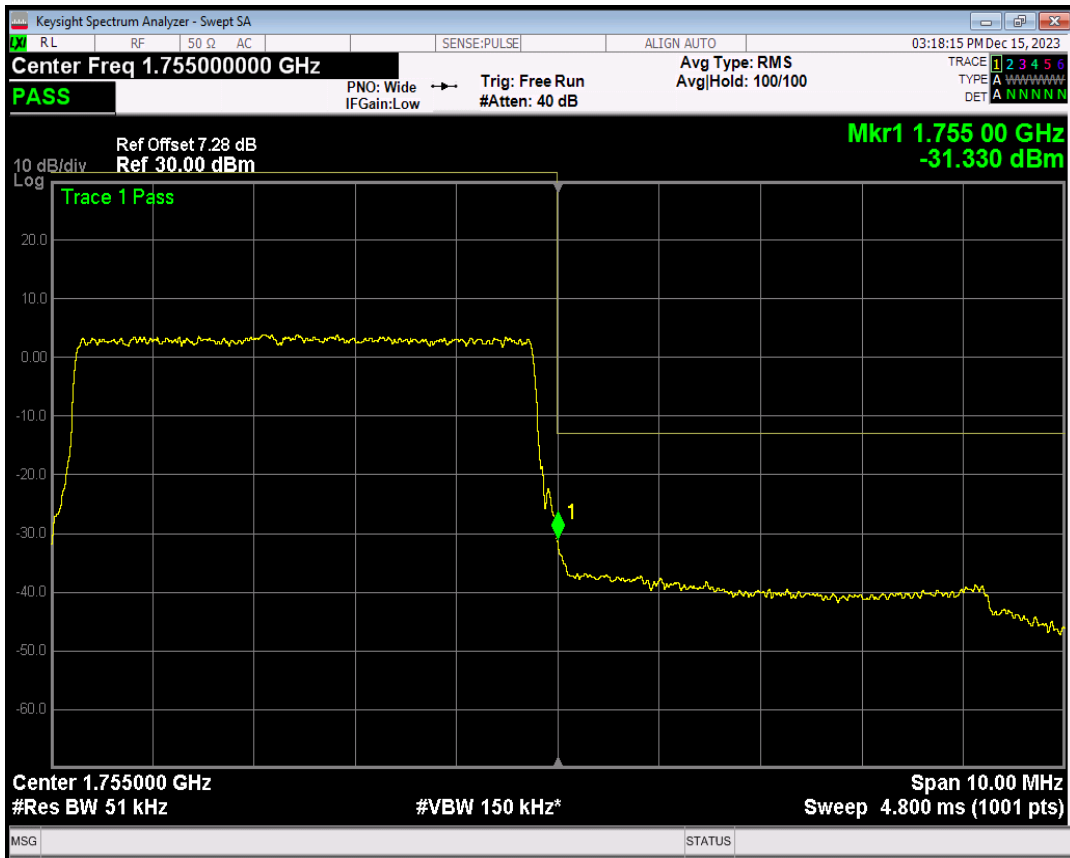

Band4 16QAM BW=5MHz Channel=19975 RB Size=25 Position=#0

Band4 QPSK BW=5MHz Channel=20375 RB Size=1 Position=#0

Band4 QPSK BW=5MHz Channel=20375 RB Size=1 Position=#Max

Band4 QPSK BW=5MHz Channel=20375 RB Size=25 Position=#0