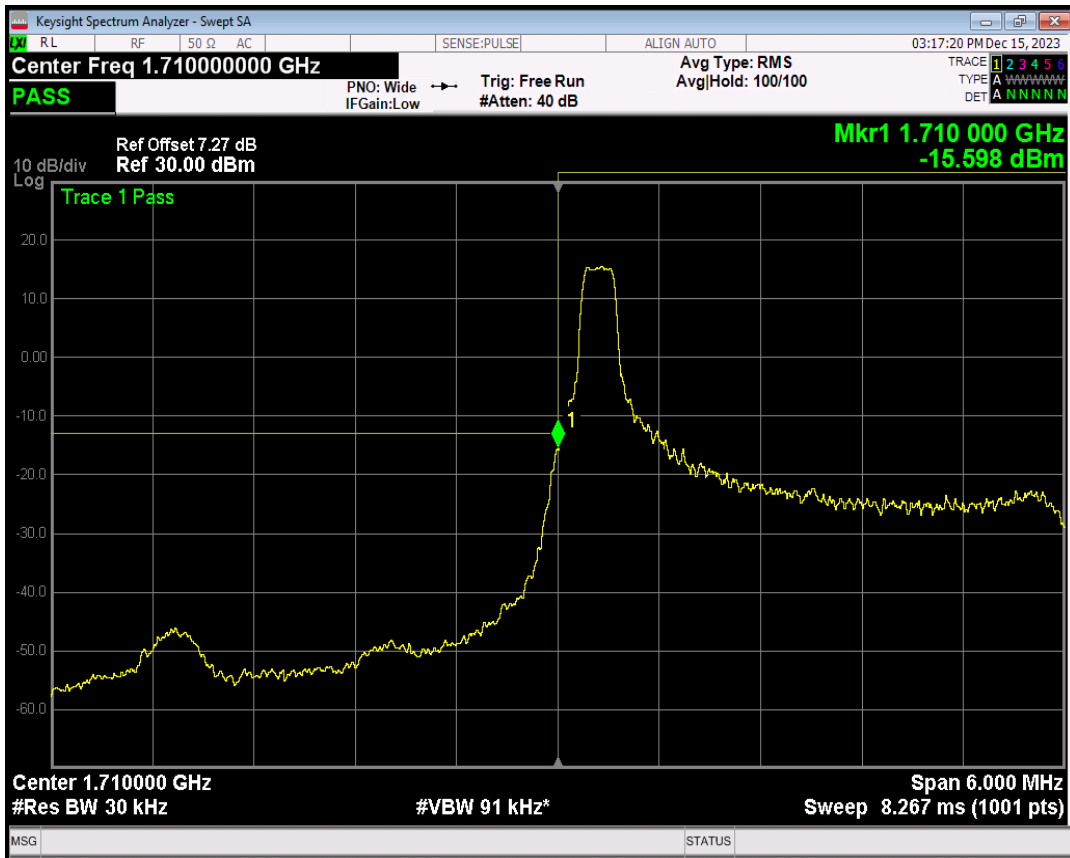

Band4 16QAM BW=1.4MHz Channel=20393 RB Size=1 Position=#0

Band4 16QAM BW=1.4MHz Channel=20393 RB Size=1 Position=#Max

Band4 16QAM BW=1.4MHz Channel=20393 RB Size=6 Position=#0

Band4 QPSK BW=3MHz Channel=19965 RB Size=1 Position=#0