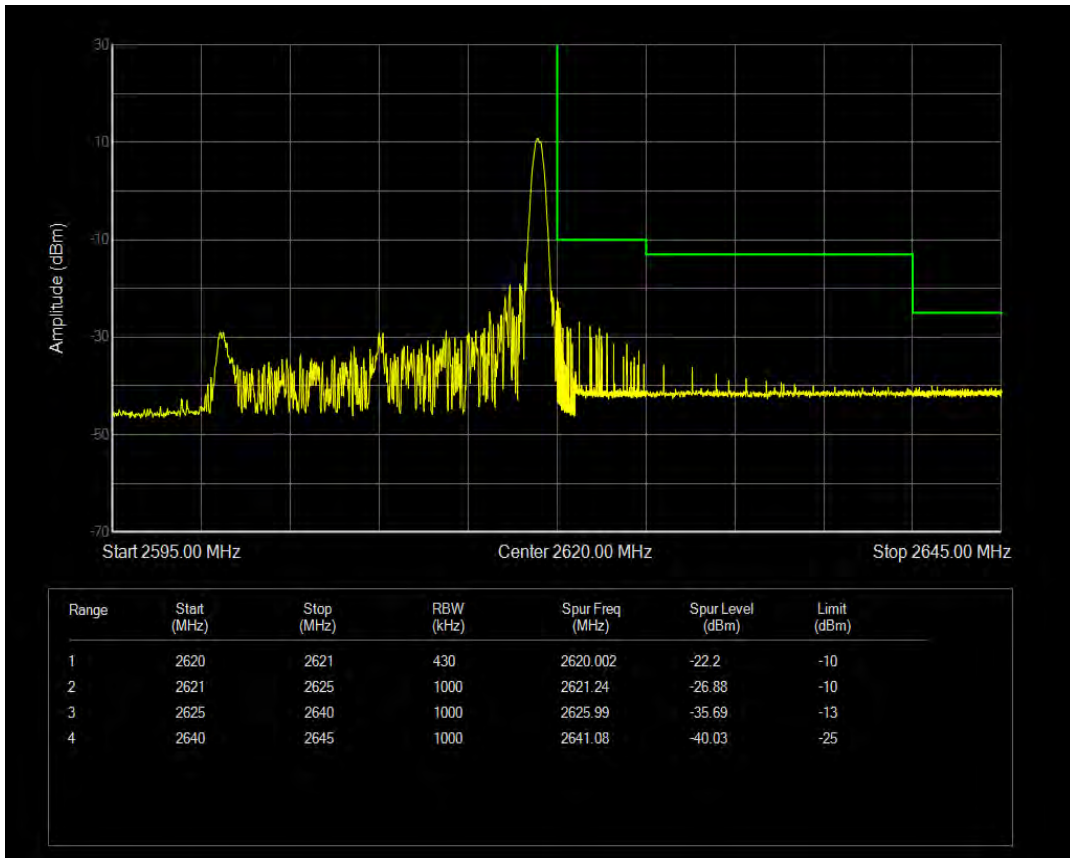

Band38 16QAM BW=20MHz Channel=38150 RB Size=100 Position=#0

Band38 16QAM BW=20MHz Channel=38150 RB Size=1 Position=#Max