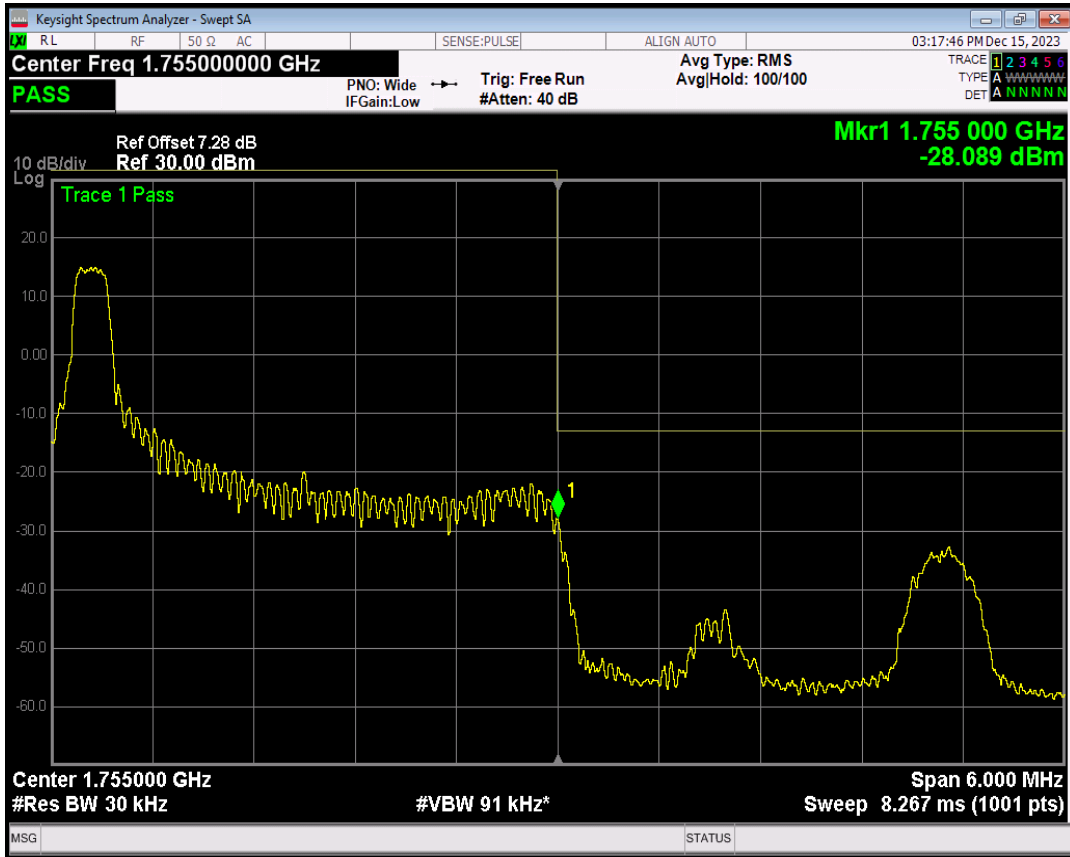

Band4 16QAM BW=3MHz Channel=20385 RB Size=1 Position=#Max

Band4 16QAM BW=3MHz Channel=20385 RB Size=1 Position=#0