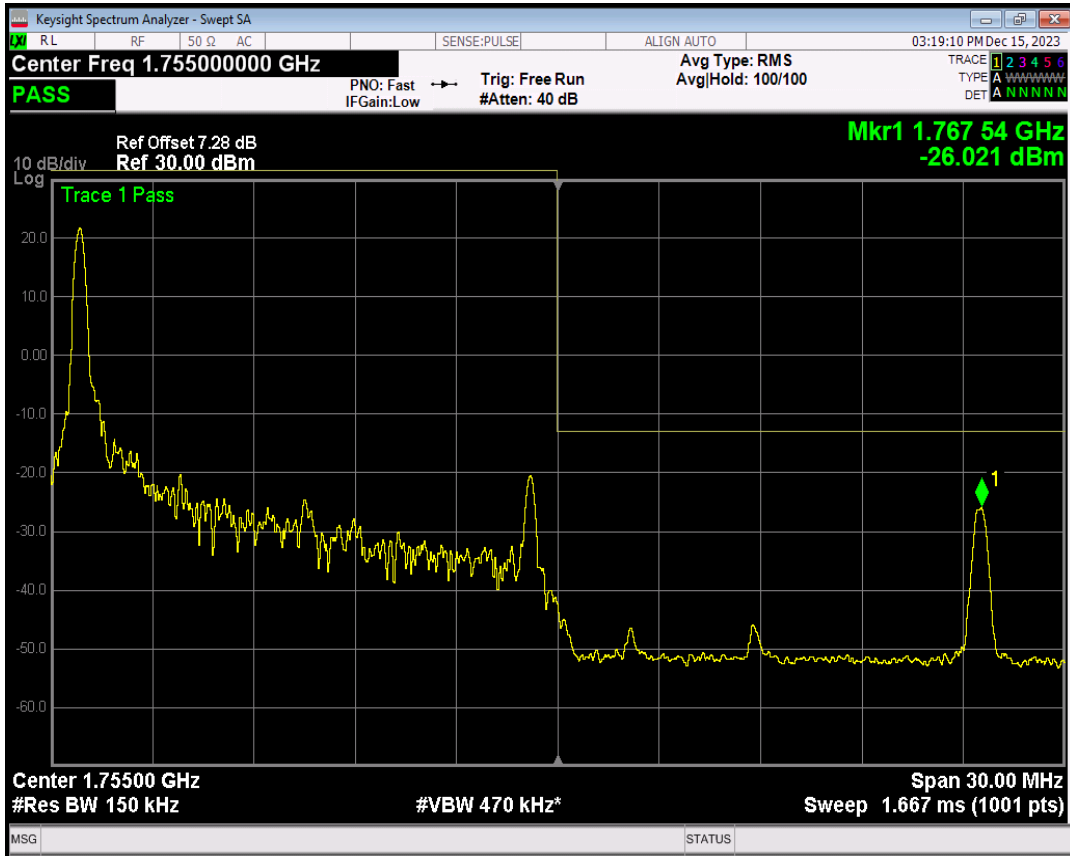

Band4 QPSK BW=15MHz Channel=20325 RB Size=1 Position=#Max

Band4 QPSK BW=15MHz Channel=20325 RB Size=1 Position=#0