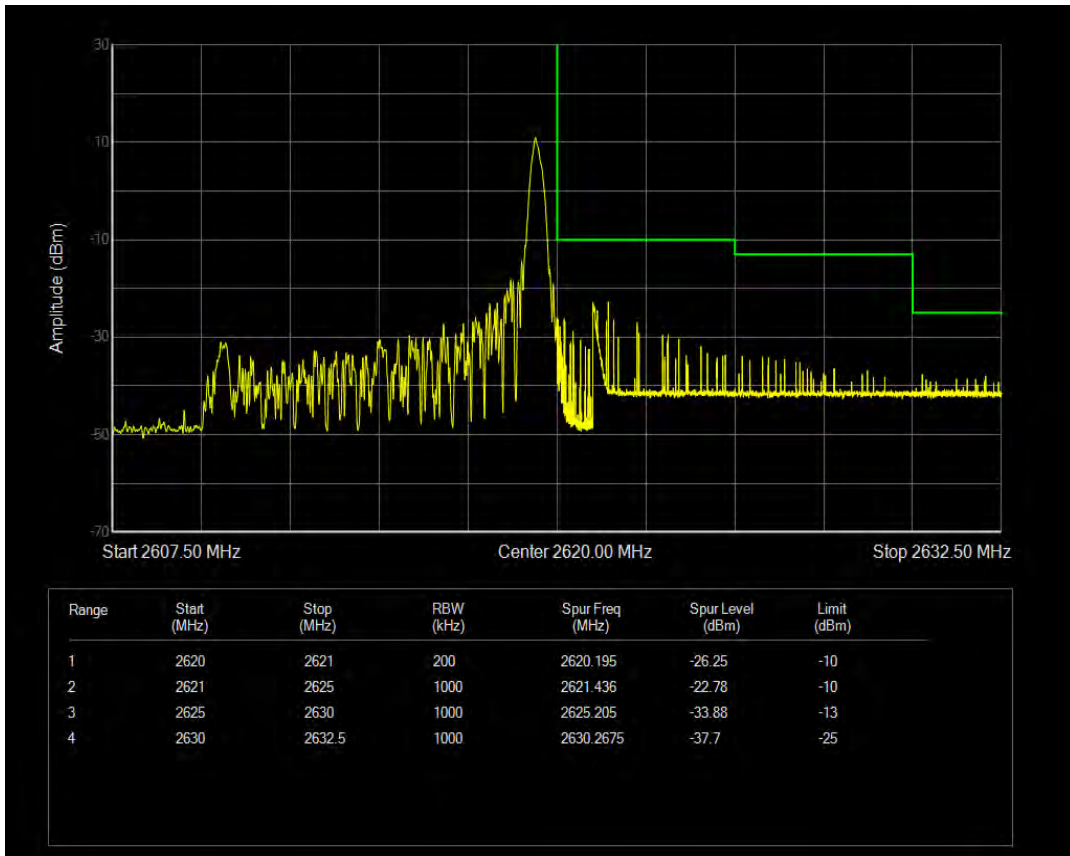

Band38 16QAM BW=10MHz Channel=38200 RB Size=50 Position=#0

Band38 16QAM BW=10MHz Channel=38200 RB Size=1 Position=#Max