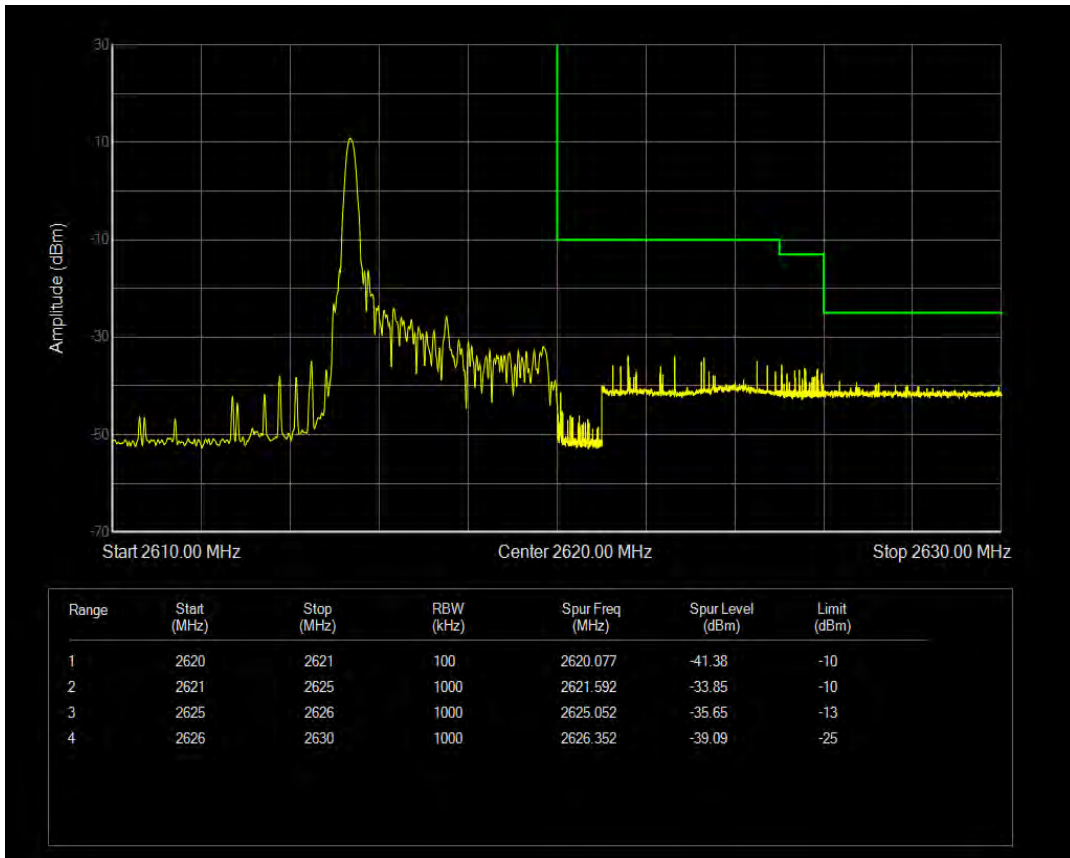

Band38 QPSK BW=5MHz Channel=38225 RB Size=1 Position=#Max

Band38 QPSK BW=5MHz Channel=38225 RB Size=1 Position=#0