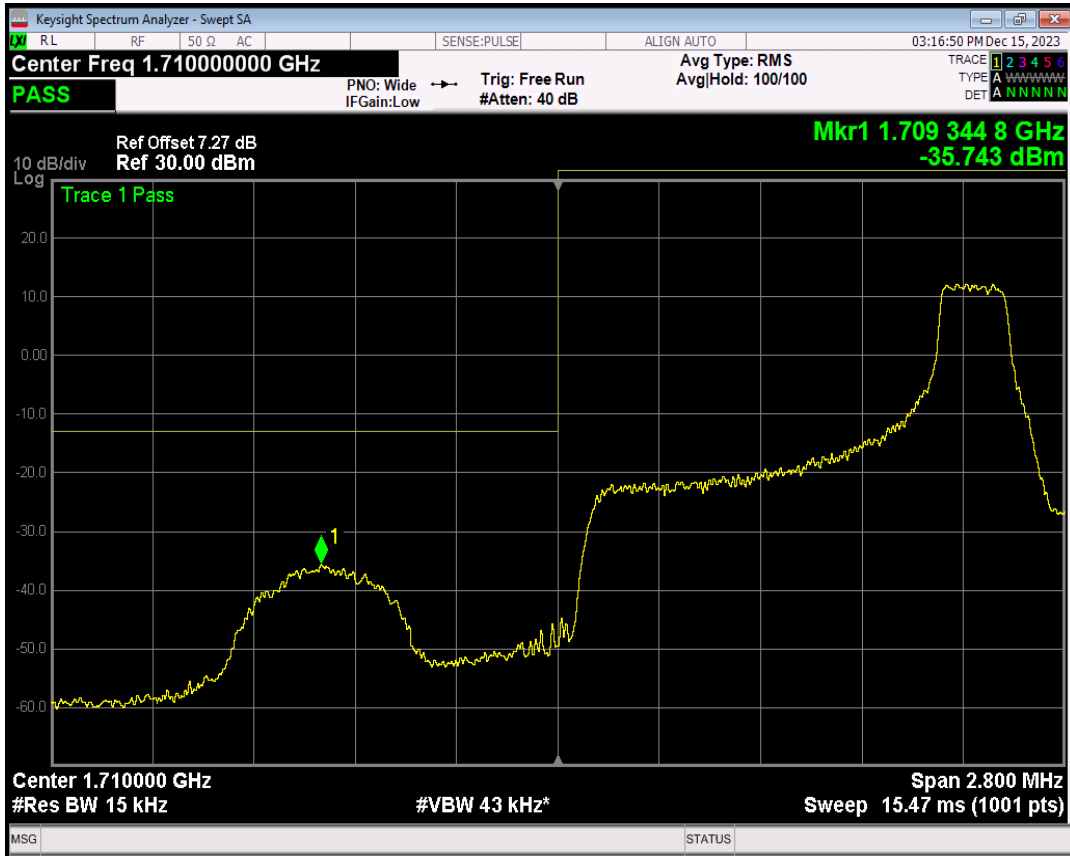

Band4 QPSK BW=1.4MHz Channel=19957 RB Size=1 Position=#Max

Band4 QPSK BW=1.4MHz Channel=19957 RB Size=6 Position=#0

Band4 16QAM BW=1.4MHz Channel=19957 RB Size=1 Position=#0

Band4 16QAM BW=1.4MHz Channel=19957 RB Size=1 Position=#Max