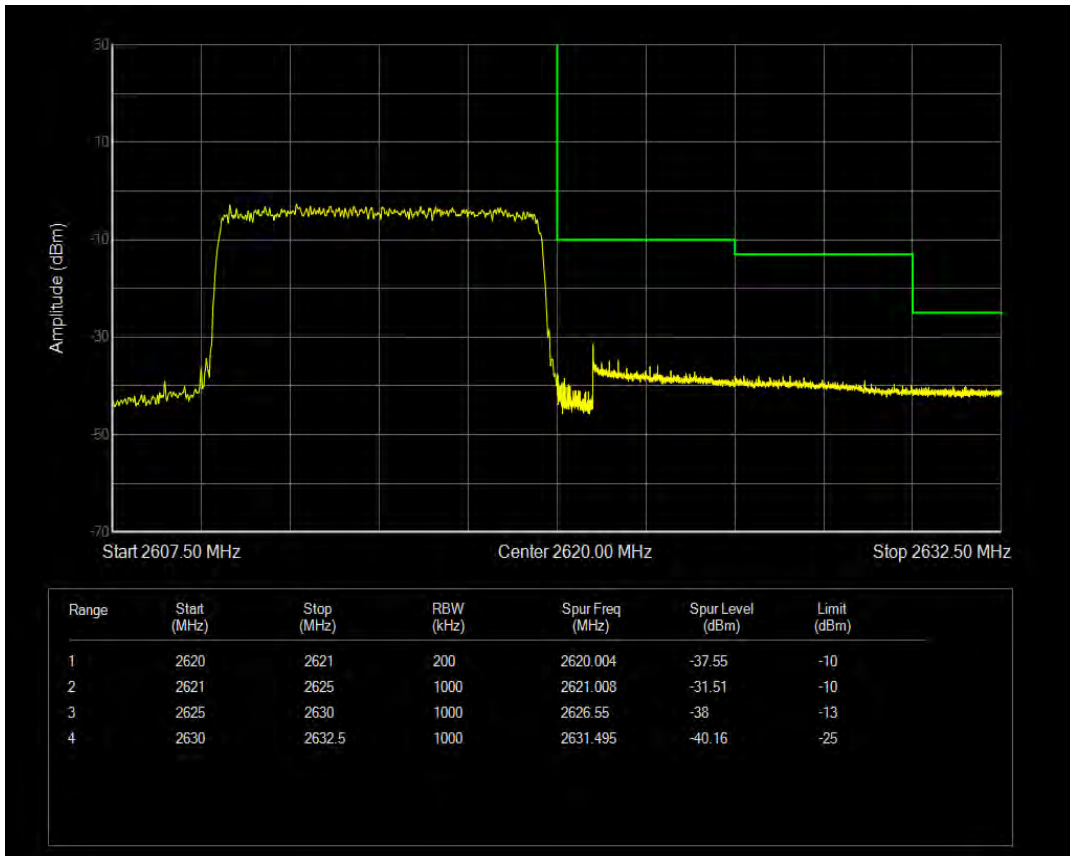

Band38 16QAM BW=10MHz Channel=37800 RB Size=50 Position=#0

Band38 QPSK BW=10MHz Channel=38200 RB Size=1 Position=#0

Band38 QPSK BW=10MHz Channel=38200 RB Size=1 Position=#Max

Band38 QPSK BW=10MHz Channel=38200 RB Size=50 Position=#0