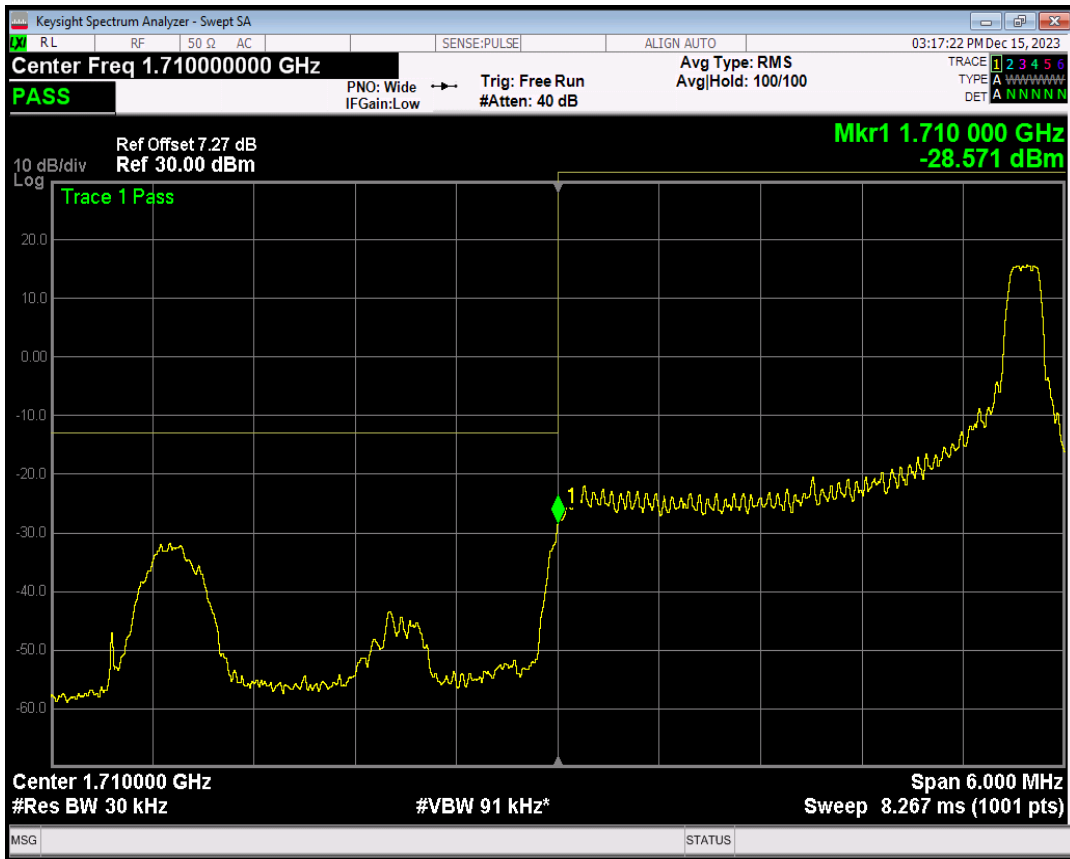

Band4 QPSK BW=3MHz Channel=19965 RB Size=15 Position=#0

Band4 QPSK BW=3MHz Channel=19965 RB Size=1 Position=#Max