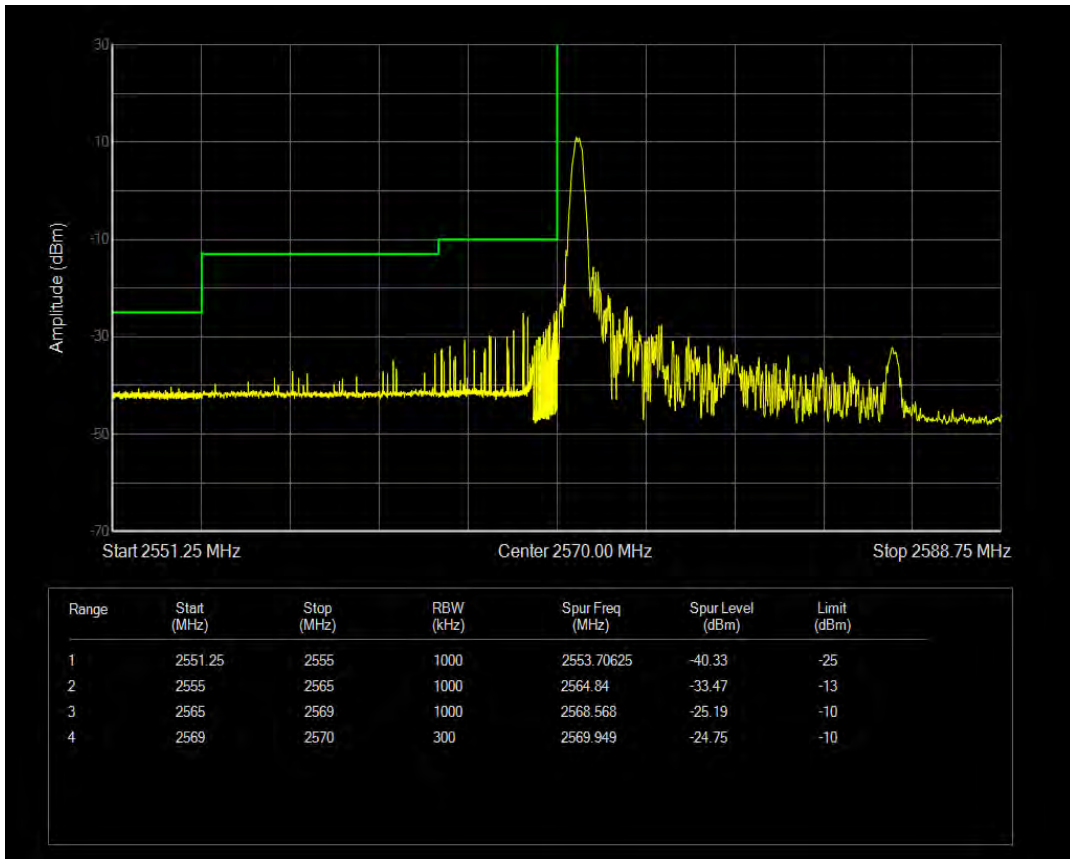

Band38 16QAM BW=15MHz Channel=37825 RB Size=1 Position=#Max

Band38 16QAM BW=15MHz Channel=37825 RB Size=1 Position=#0