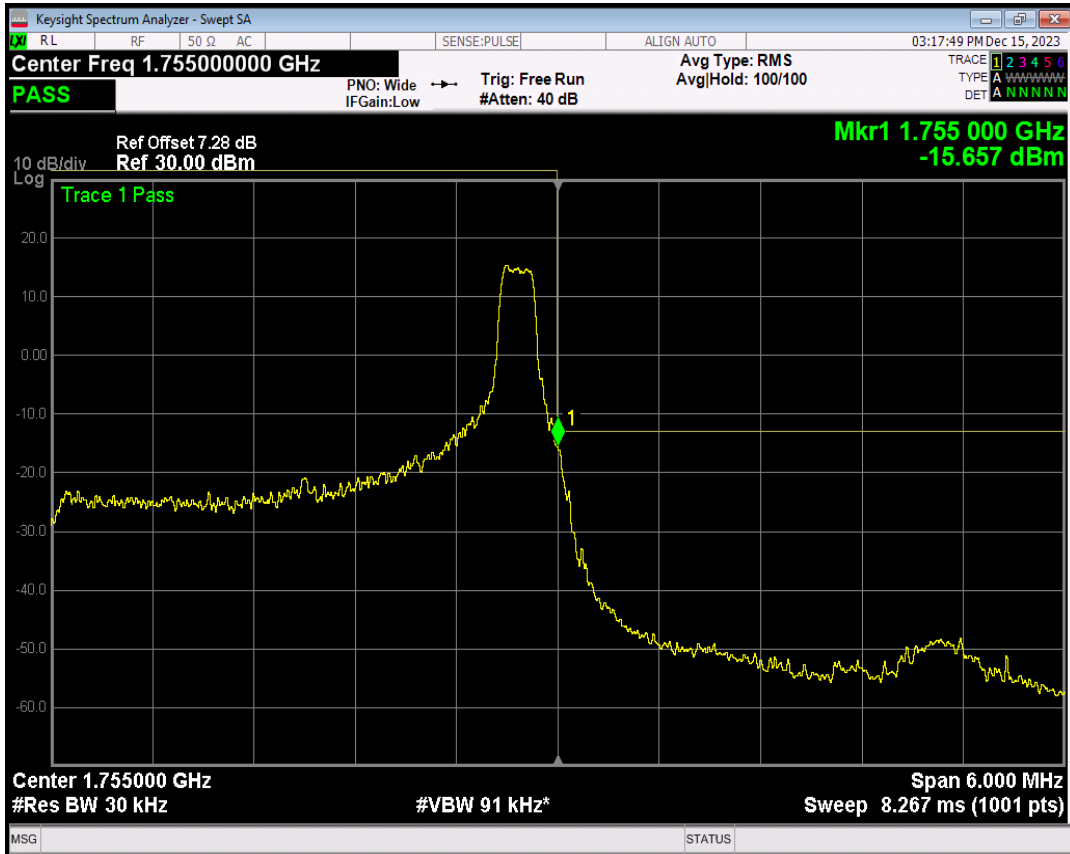

Band4 16QAM BW=3MHz Channel=20385 RB Size=15 Position=#0

Band4 16QAM BW=3MHz Channel=20385 RB Size=1 Position=#Max