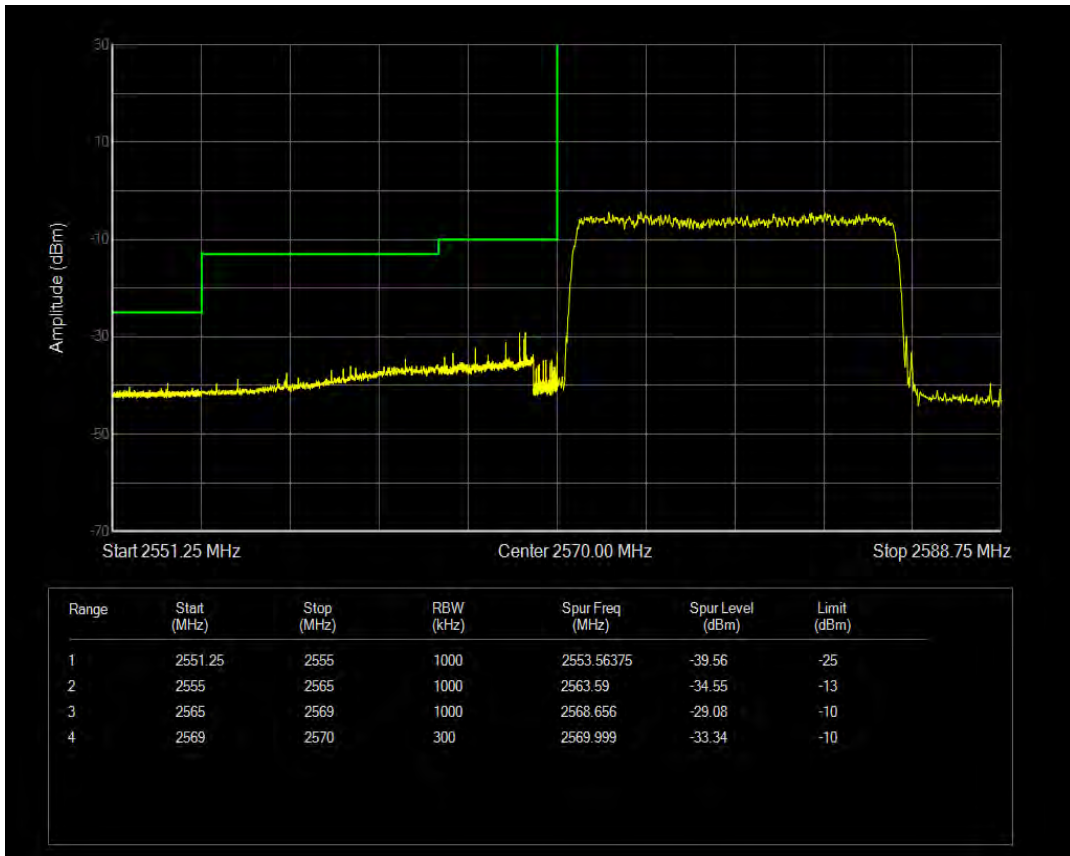

Band38 QPSK BW=15MHz Channel=38175 RB Size=1 Position=#0

Band38 16QAM BW=15MHz Channel=37825 RB Size=75 Position=#0