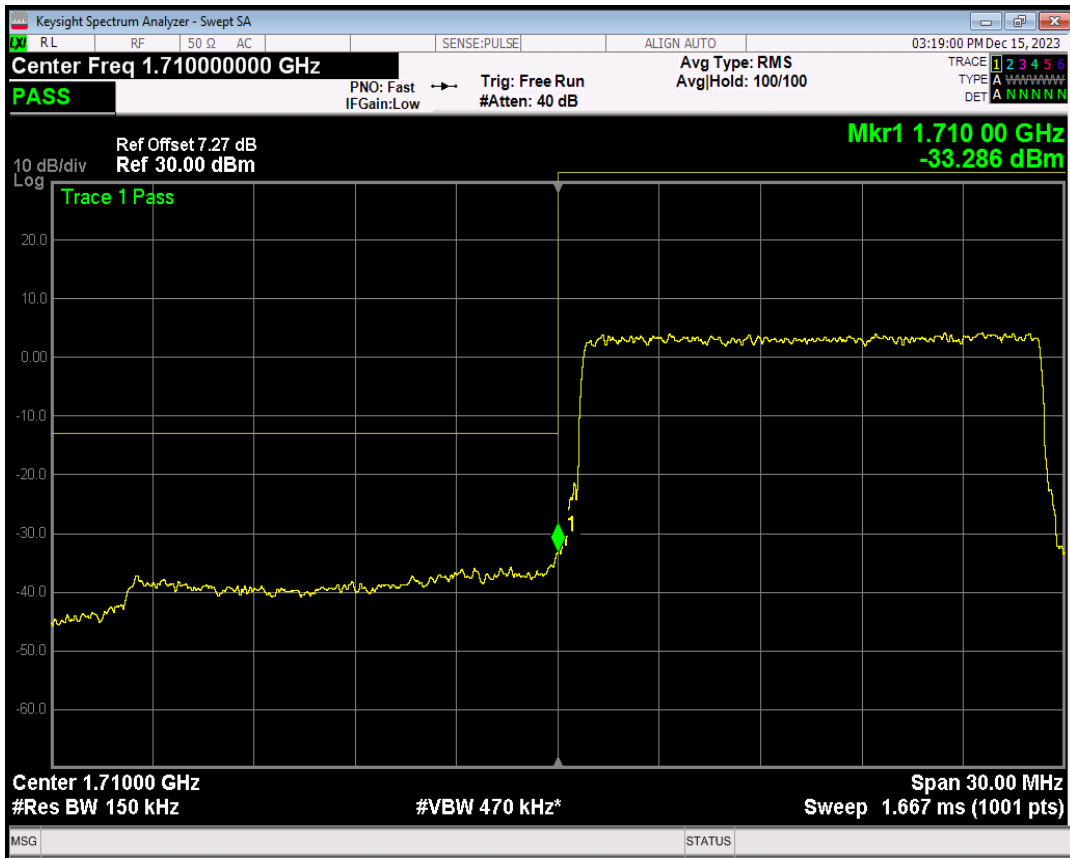

Band4 16QAM BW=15MHz Channel=20025 RB Size=1 Position=#0

Band4 QPSK BW=15MHz Channel=20025 RB Size=75 Position=#0