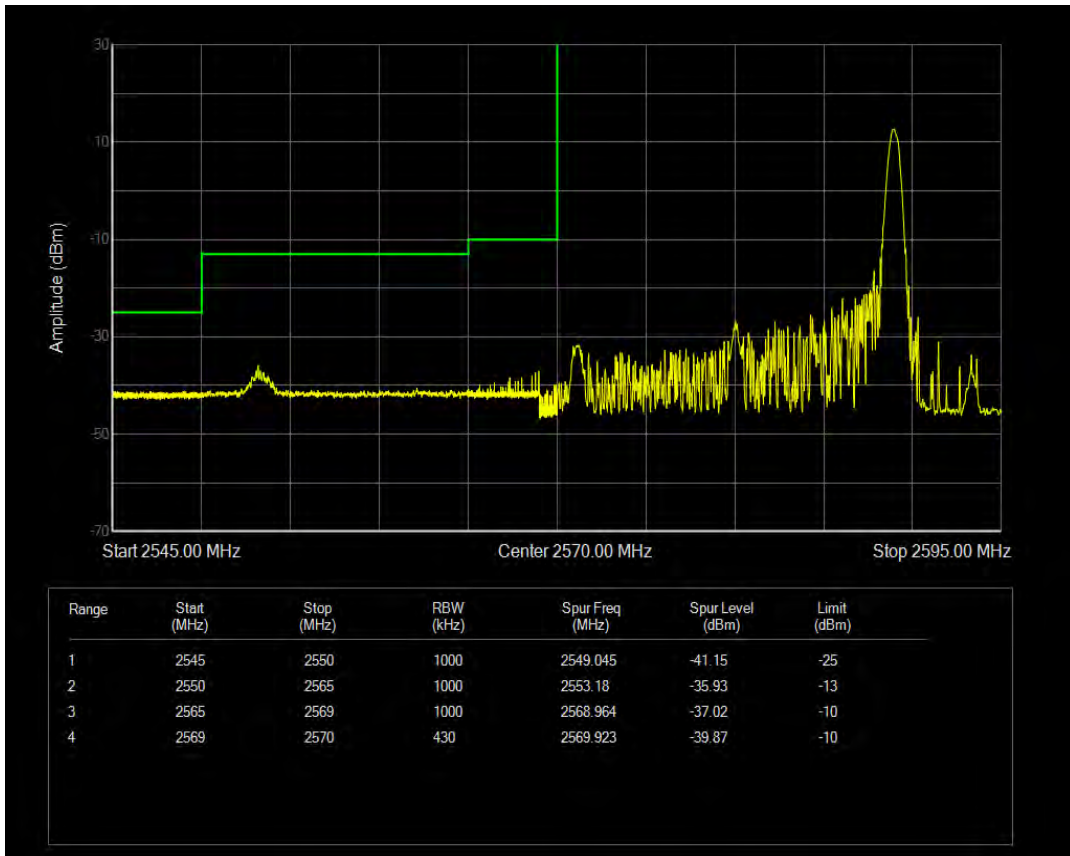

Band38 QPSK BW=20MHz Channel=37850 RB Size=100 Position=#0

Band38 QPSK BW=20MHz Channel=37850 RB Size=1 Position=#Max