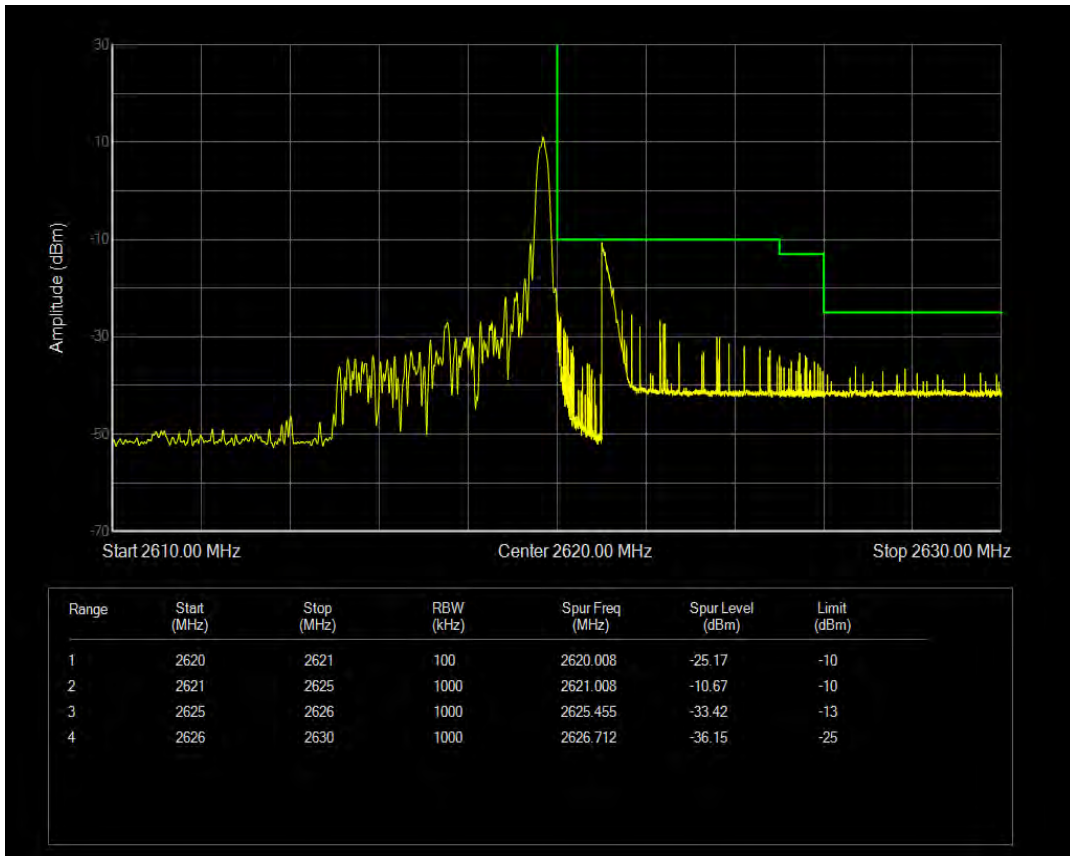

Band38 QPSK BW=5MHz Channel=38225 RB Size=25 Position=#0

Band38 QPSK BW=5MHz Channel=38225 RB Size=1 Position=#Max