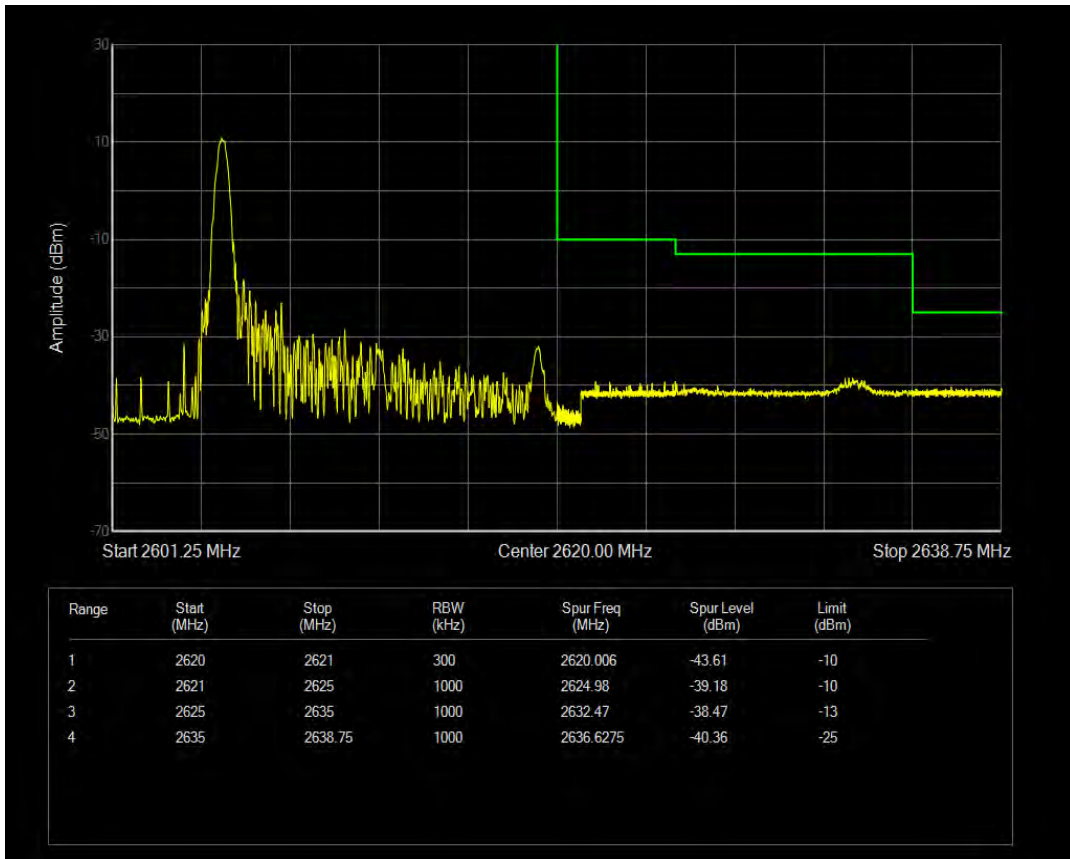

Band38 16QAM BW=15MHz Channel=38175 RB Size=1 Position=#Max

Band38 16QAM BW=15MHz Channel=38175 RB Size=1 Position=#0