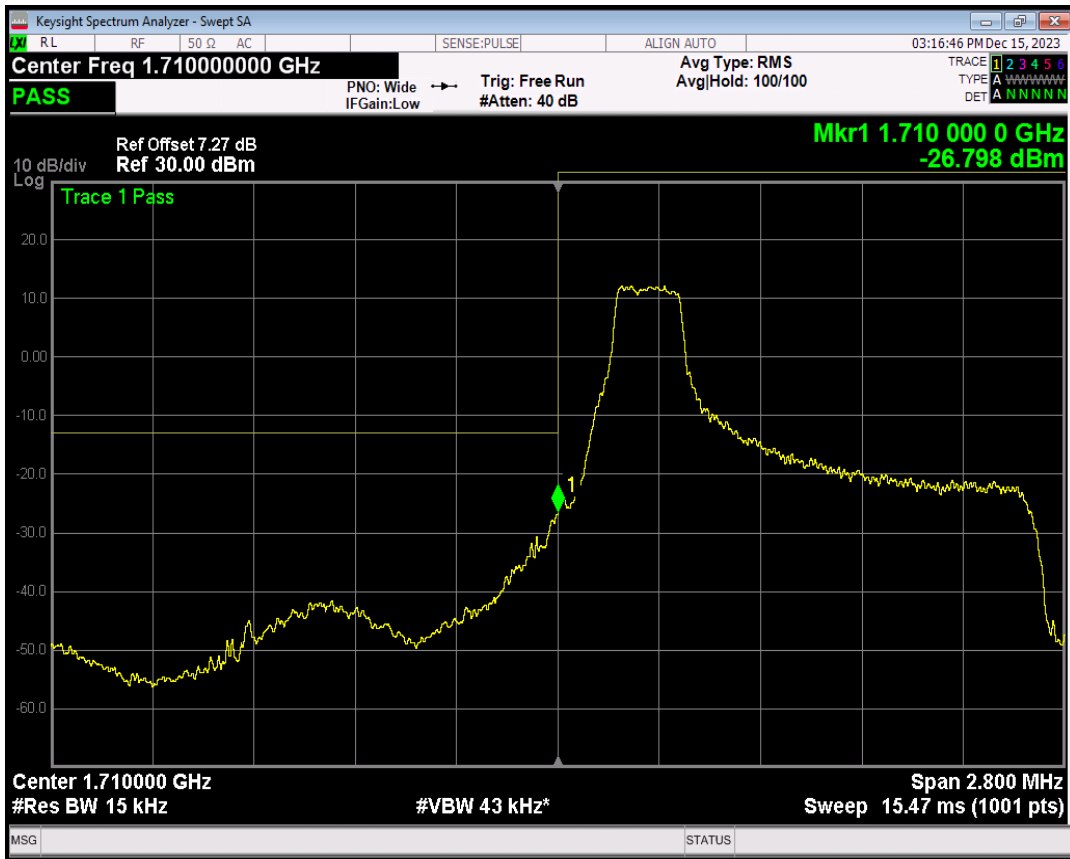

Band4 16QAM BW=1.4MHz Channel=19957 RB Size=1 Position=#Max

Band4 16QAM BW=1.4MHz Channel=19957 RB Size=1 Position=#0