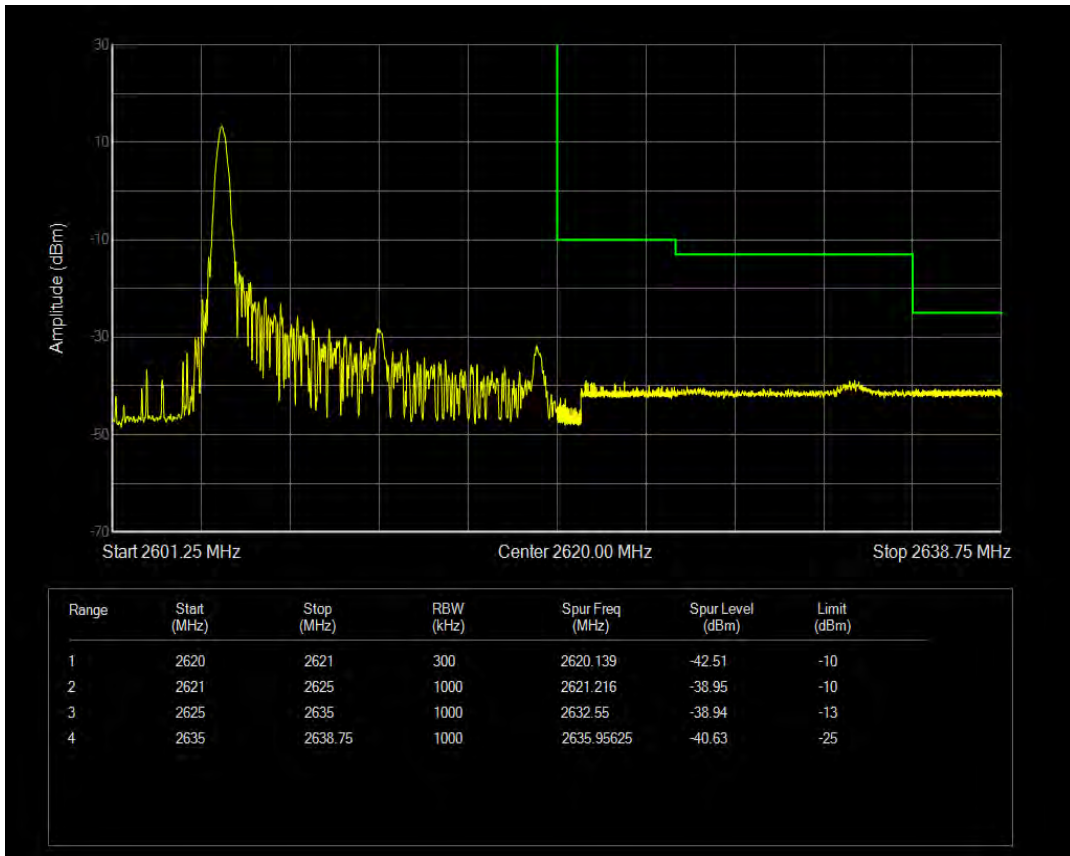

Band38 QPSK BW=15MHz Channel=38175 RB Size=1 Position=#Max

Band38 QPSK BW=15MHz Channel=38175 RB Size=1 Position=#0