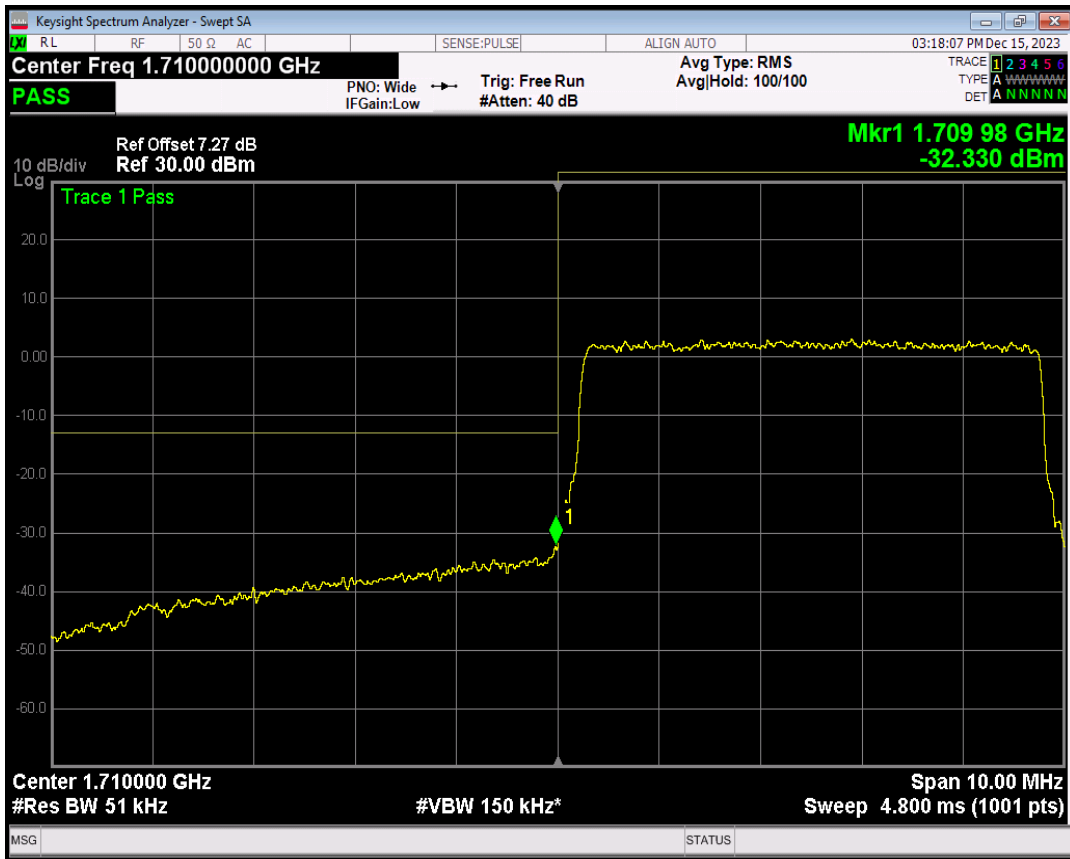

Band4 QPSK BW=5MHz Channel=20375 RB Size=1 Position=#0

Band4 16QAM BW=5MHz Channel=19975 RB Size=25 Position=#0