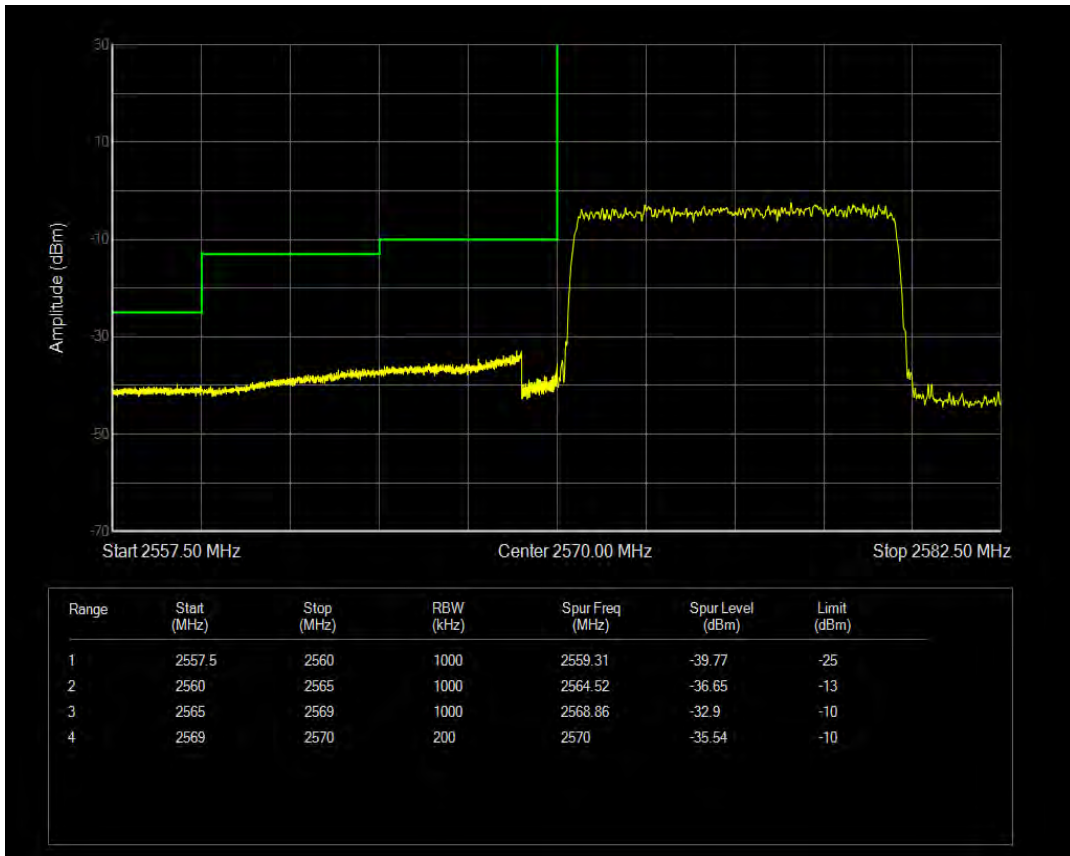

Band38 16QAM BW=5MHz Channel=38225 RB Size=1 Position=#0

Band38 16QAM BW=5MHz Channel=38225 RB Size=1 Position=#Max

Band38 16QAM BW=5MHz Channel=38225 RB Size=25 Position=#0

Band38 QPSK BW=10MHz Channel=37800 RB Size=1 Position=#0

Band38 QPSK BW=10MHz Channel=37800 RB Size=1 Position=#Max

Band38 16QAM BW=10MHz Channel=37800 RB Size=1 Position=#0

Band38 QPSK BW=10MHz Channel=37800 RB Size=50 Position=#0

Band38 16QAM BW=10MHz Channel=37800 RB Size=1 Position=#Max