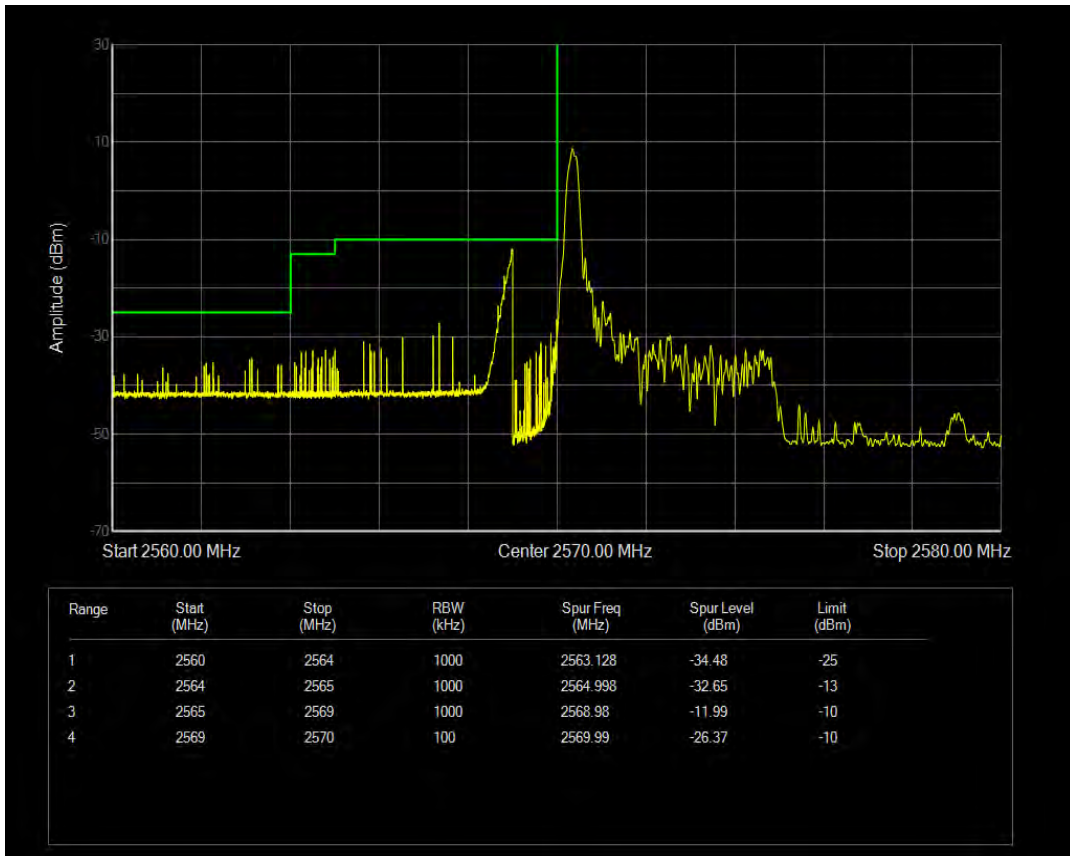

Band38 QPSK BW=5MHz Channel=37775 RB Size=1 Position=#Max

Band38 QPSK BW=5MHz Channel=37775 RB Size=25 Position=#0

Band38 16QAM BW=5MHz Channel=37775 RB Size=1 Position=#0

Band38 16QAM BW=5MHz Channel=37775 RB Size=1 Position=#Max