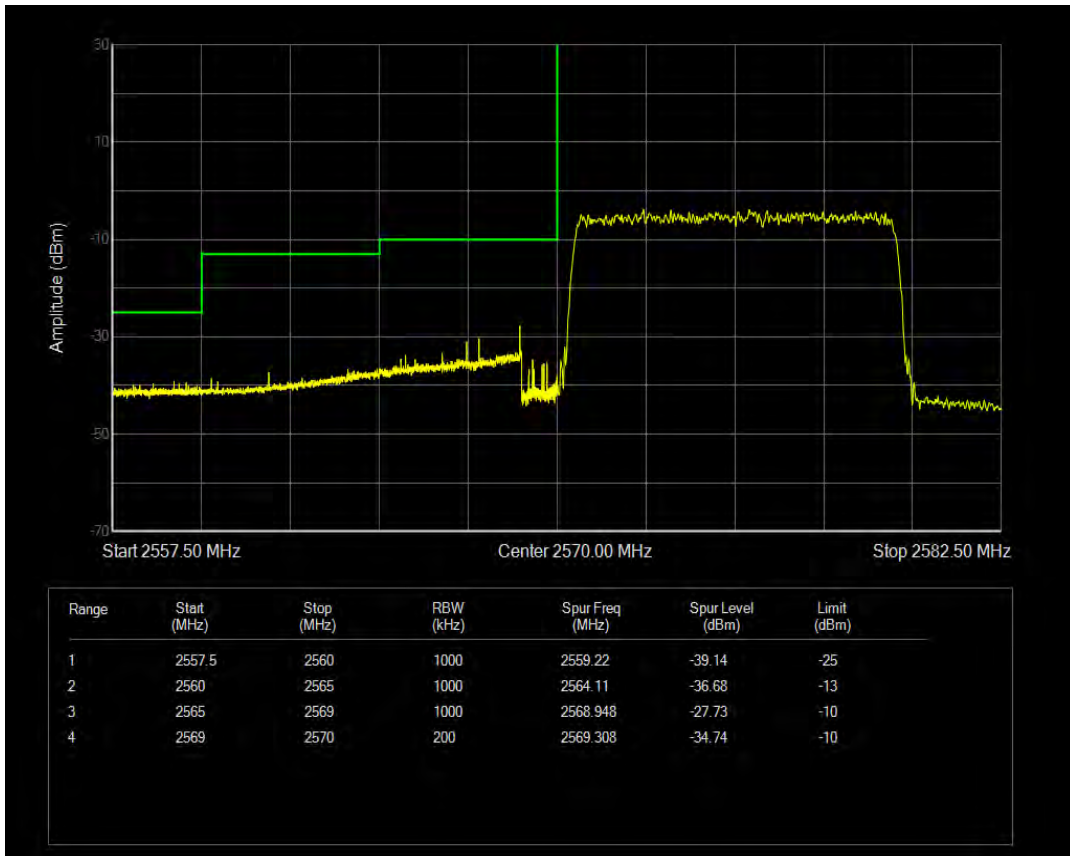

Band38 QPSK BW=10MHz Channel=38200 RB Size=1 Position=#0

Band38 16QAM BW=10MHz Channel=37800 RB Size=50 Position=#0