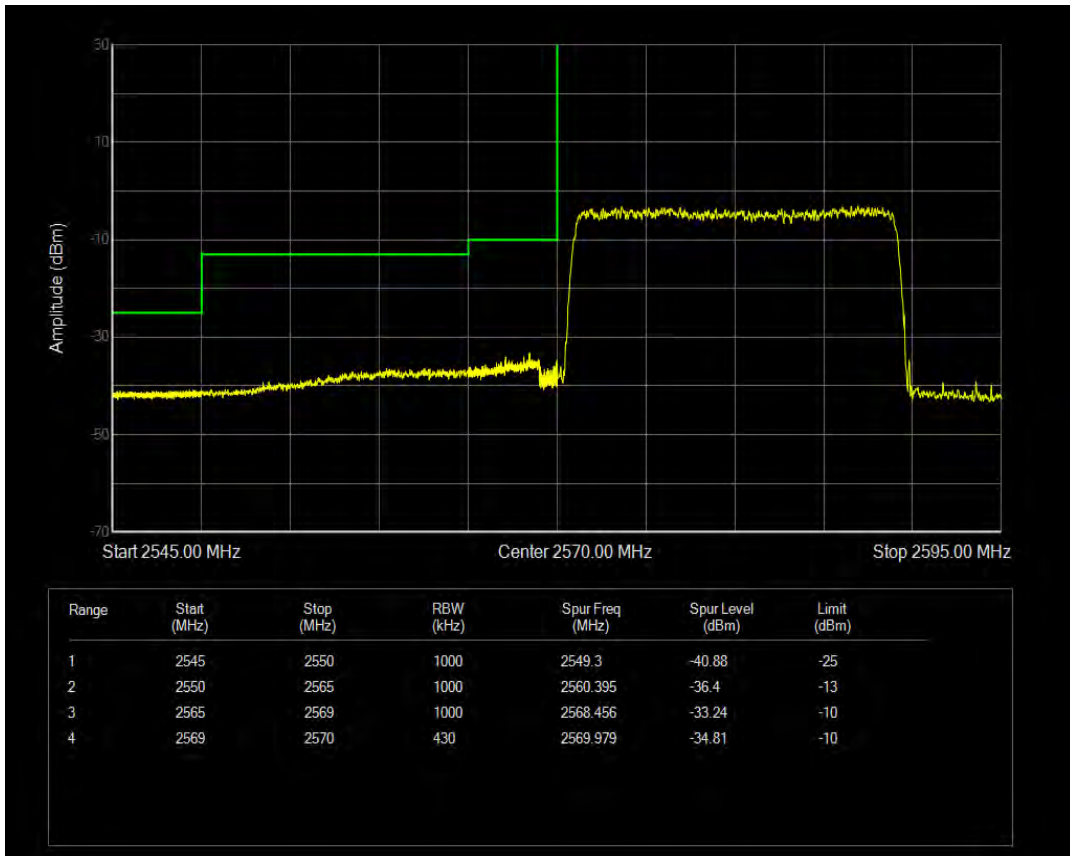

Band38 16QAM BW=20MHz Channel=37850 RB Size=1 Position=#0

Band38 QPSK BW=20MHz Channel=37850 RB Size=100 Position=#0