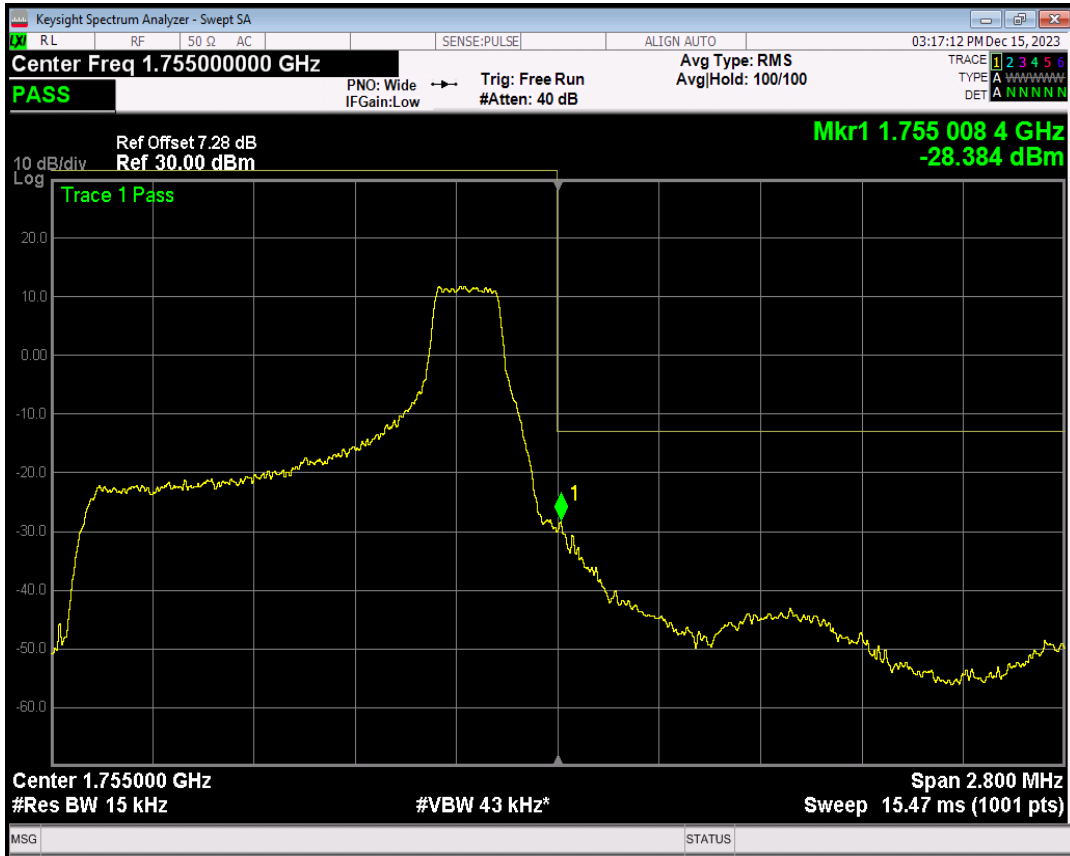

Band4 16QAM BW=1.4MHz Channel=20393 RB Size=6 Position=#0

Band4 16QAM BW=1.4MHz Channel=20393 RB Size=1 Position=#Max