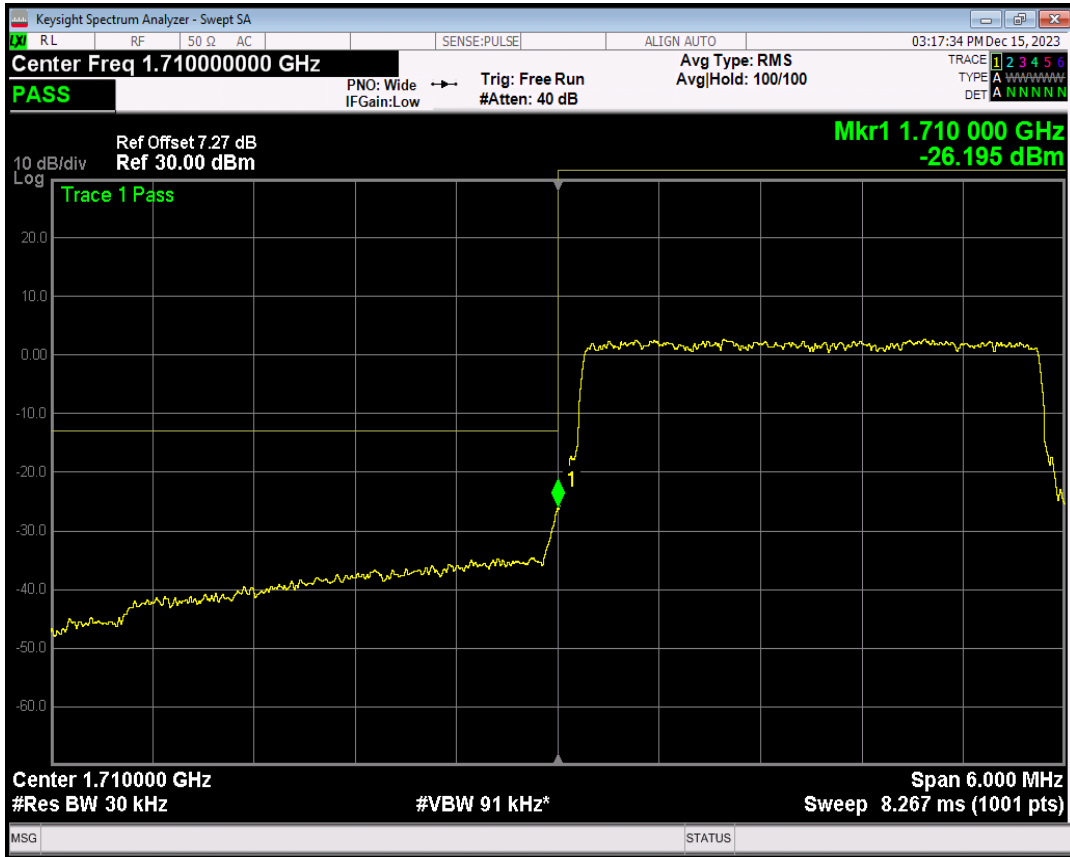

Band4 QPSK BW=3MHz Channel=20385 RB Size=1 Position=#0

Band4 16QAM BW=3MHz Channel=19965 RB Size=15 Position=#0