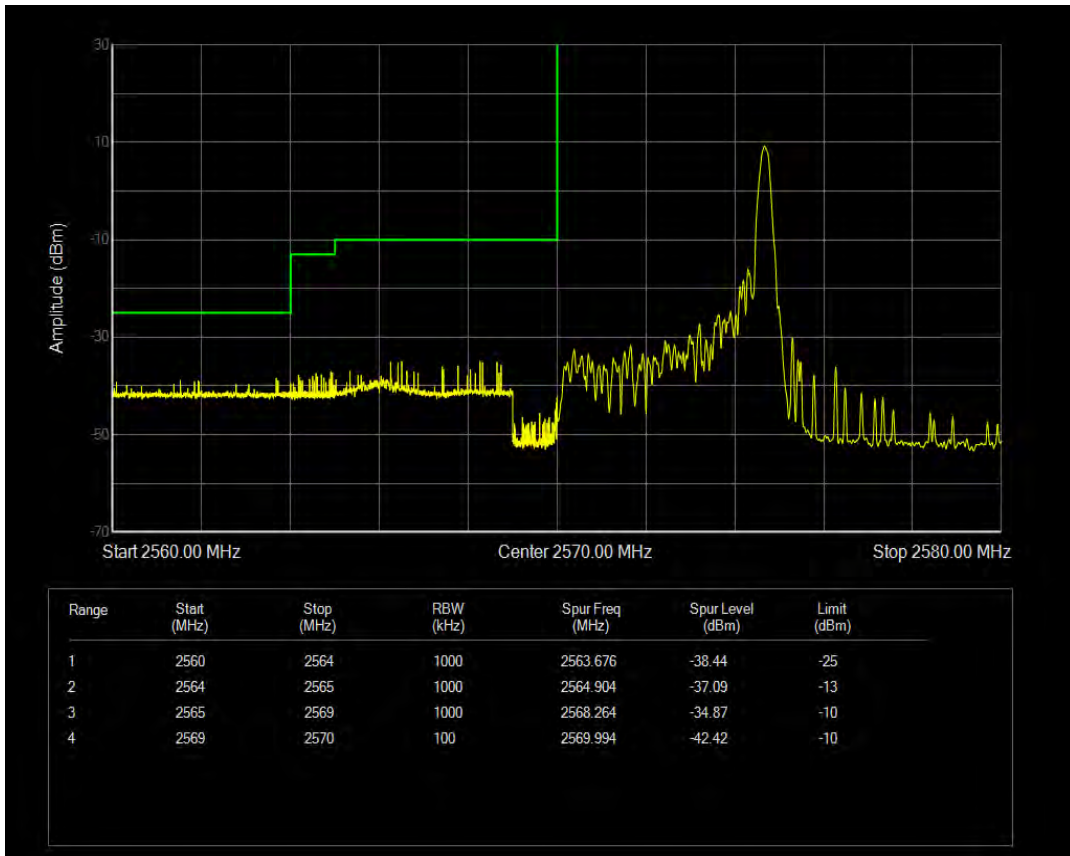

Band38 QPSK BW=5MHz Channel=37775 RB Size=1 Position=#Max

Band38 QPSK BW=5MHz Channel=37775 RB Size=25 Position=#0

Band38 16QAM BW=5MHz Channel=37775 RB Size=1 Position=#0

Band38 16QAM BW=5MHz Channel=37775 RB Size=1 Position=#Max