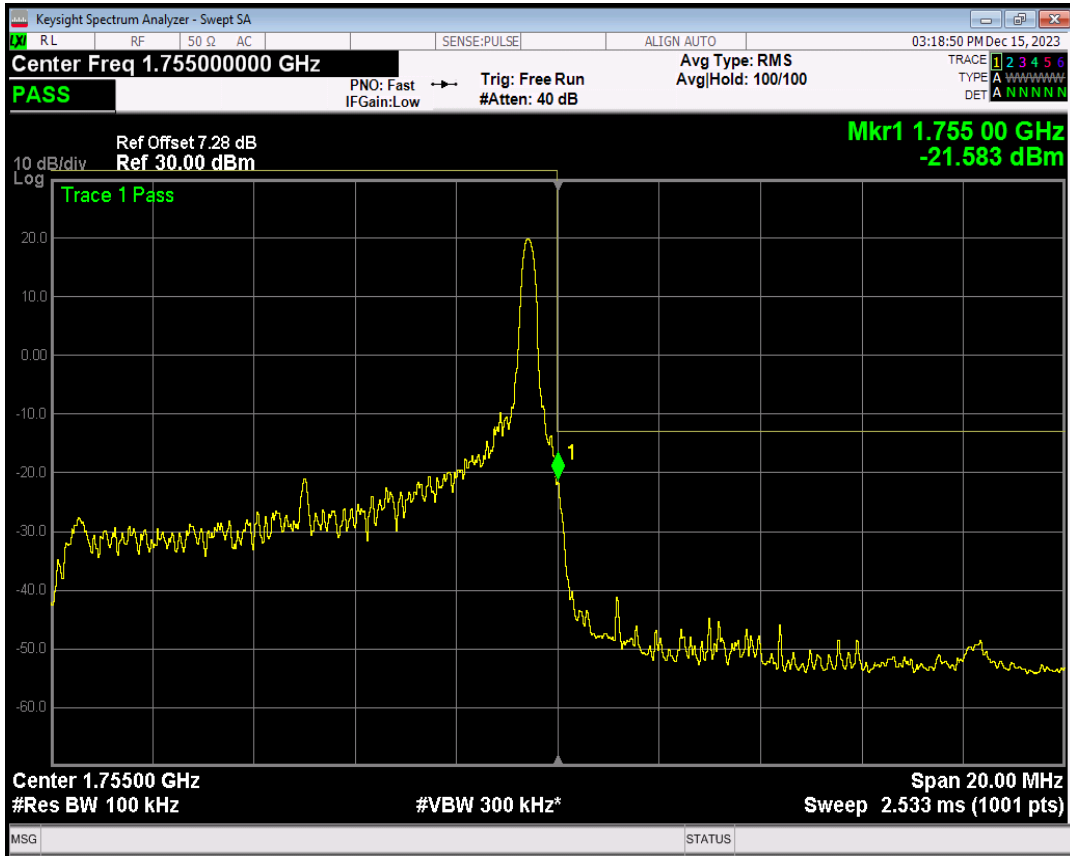

Band4 16QAM BW=10MHz Channel=20350 RB Size=50 Position=#0

Band4 16QAM BW=10MHz Channel=20350 RB Size=1 Position=#Max