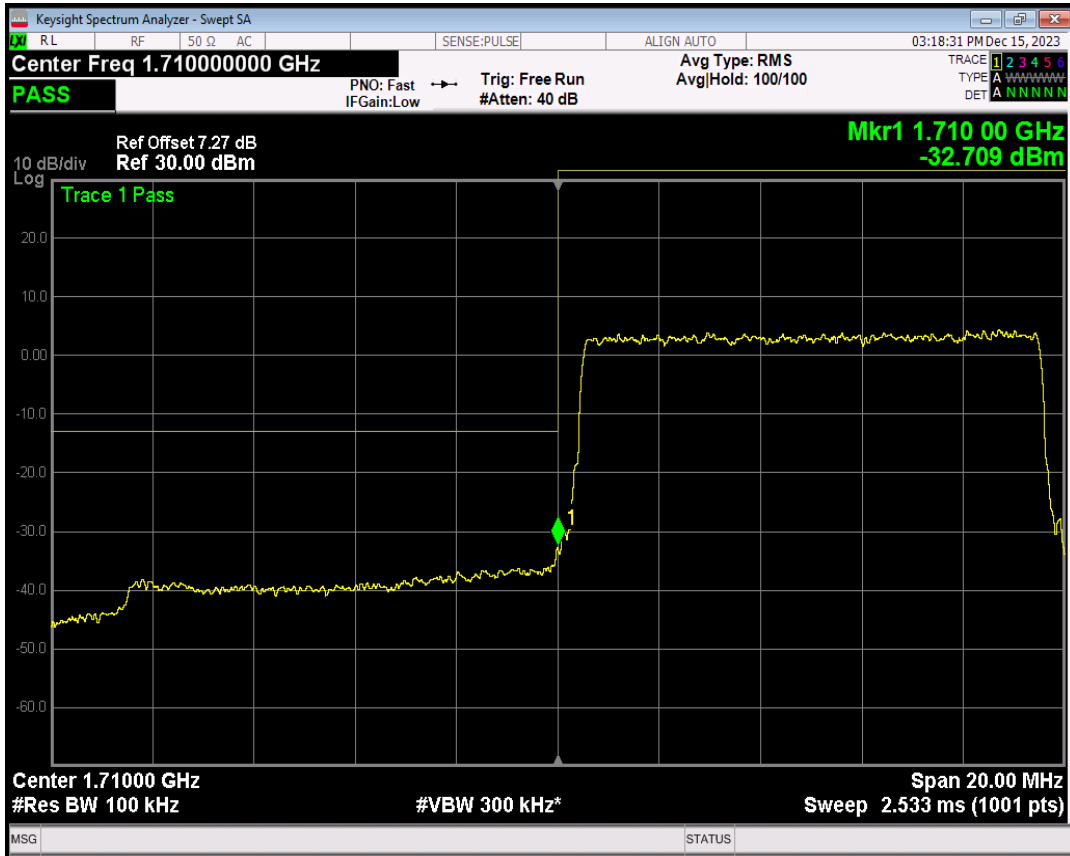

Band4 16QAM BW=10MHz Channel=20000 RB Size=1 Position=#0

Band4 QPSK BW=10MHz Channel=20000 RB Size=50 Position=#0