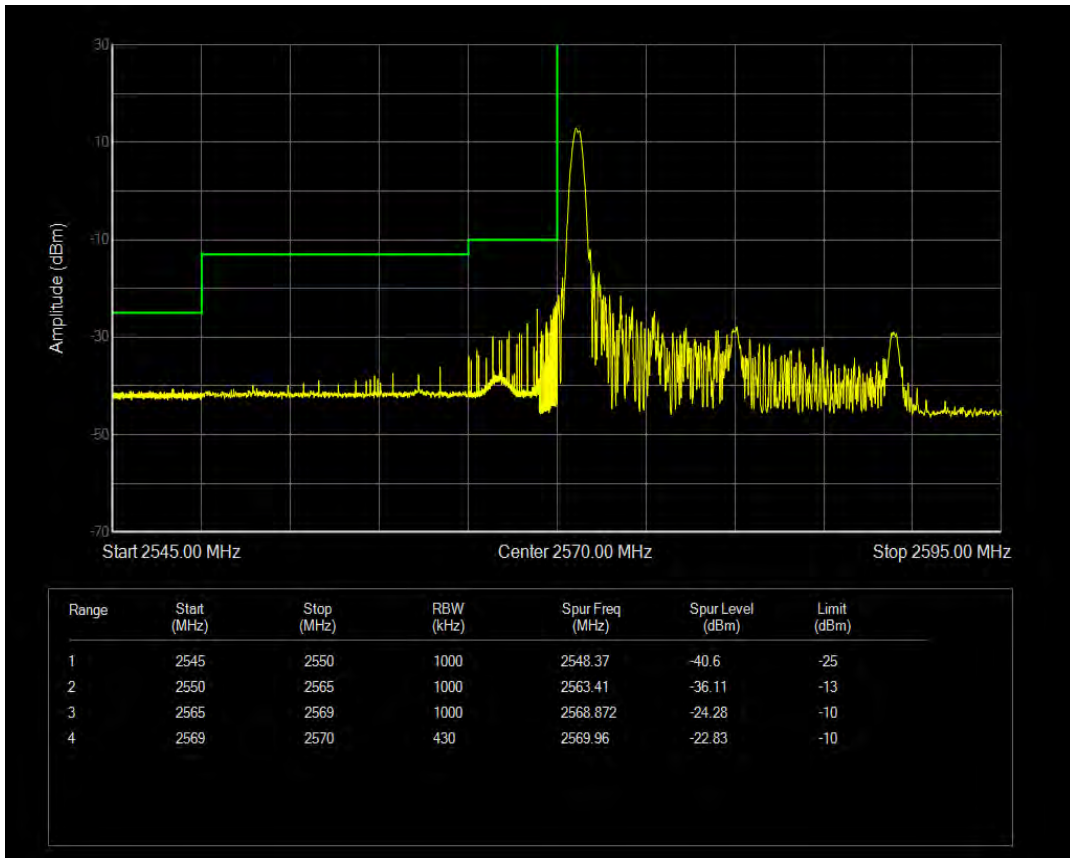

Band38 16QAM BW=15MHz Channel=38175 RB Size=1 Position=#0

Band38 16QAM BW=15MHz Channel=38175 RB Size=1 Position=#Max

Band38 16QAM BW=15MHz Channel=38175 RB Size=75 Position=#0

Band38 QPSK BW=20MHz Channel=37850 RB Size=1 Position=#0