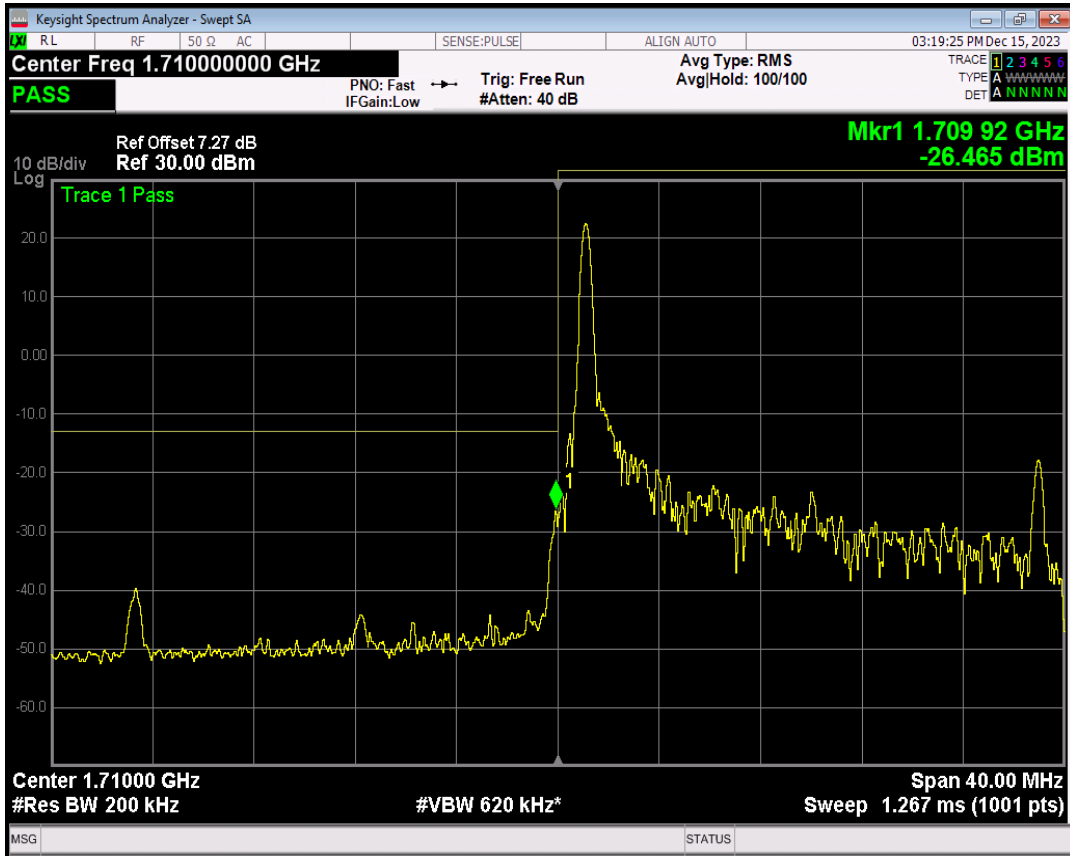

Band4 16QAM BW=15MHz Channel=20325 RB Size=1 Position=#0

Band4 16QAM BW=15MHz Channel=20325 RB Size=1 Position=#Max

Band4 16QAM BW=15MHz Channel=20325 RB Size=75 Position=#0

Band4 QPSK BW=20MHz Channel=20050 RB Size=1 Position=#0