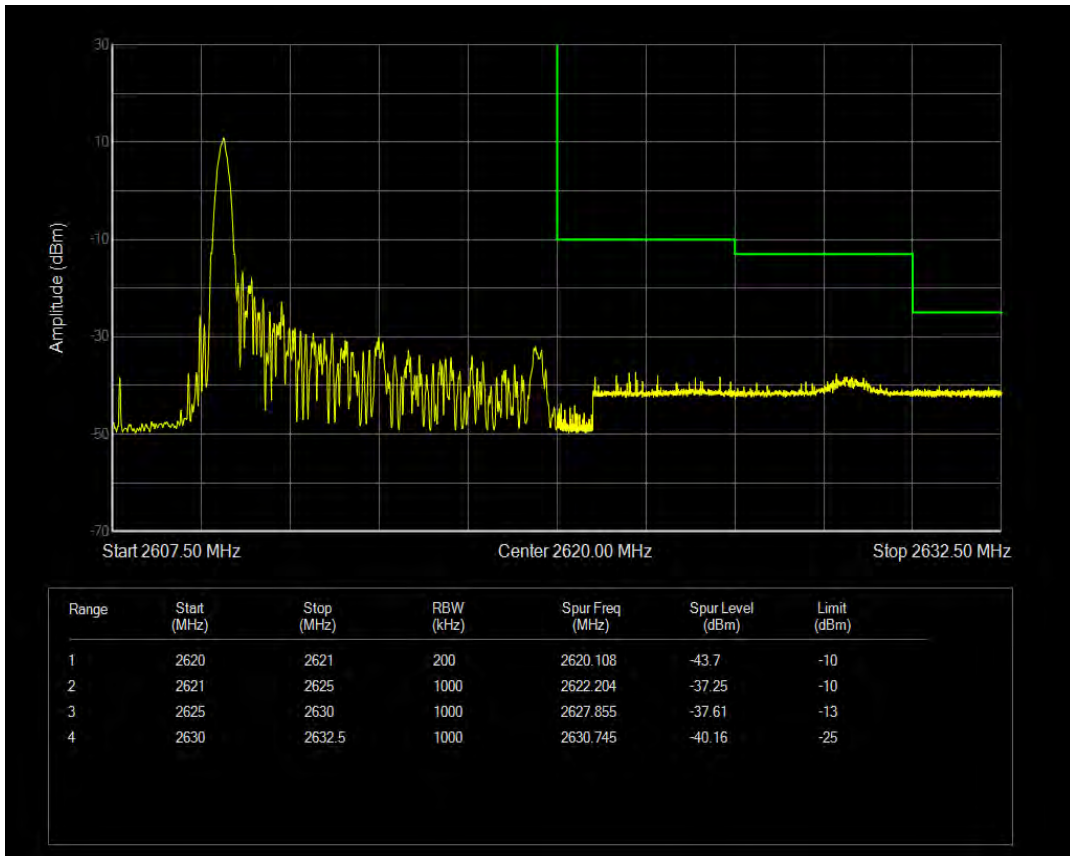

Band38 16QAM BW=10MHz Channel=38200 RB Size=1 Position=#Max

Band38 16QAM BW=10MHz Channel=38200 RB Size=1 Position=#0