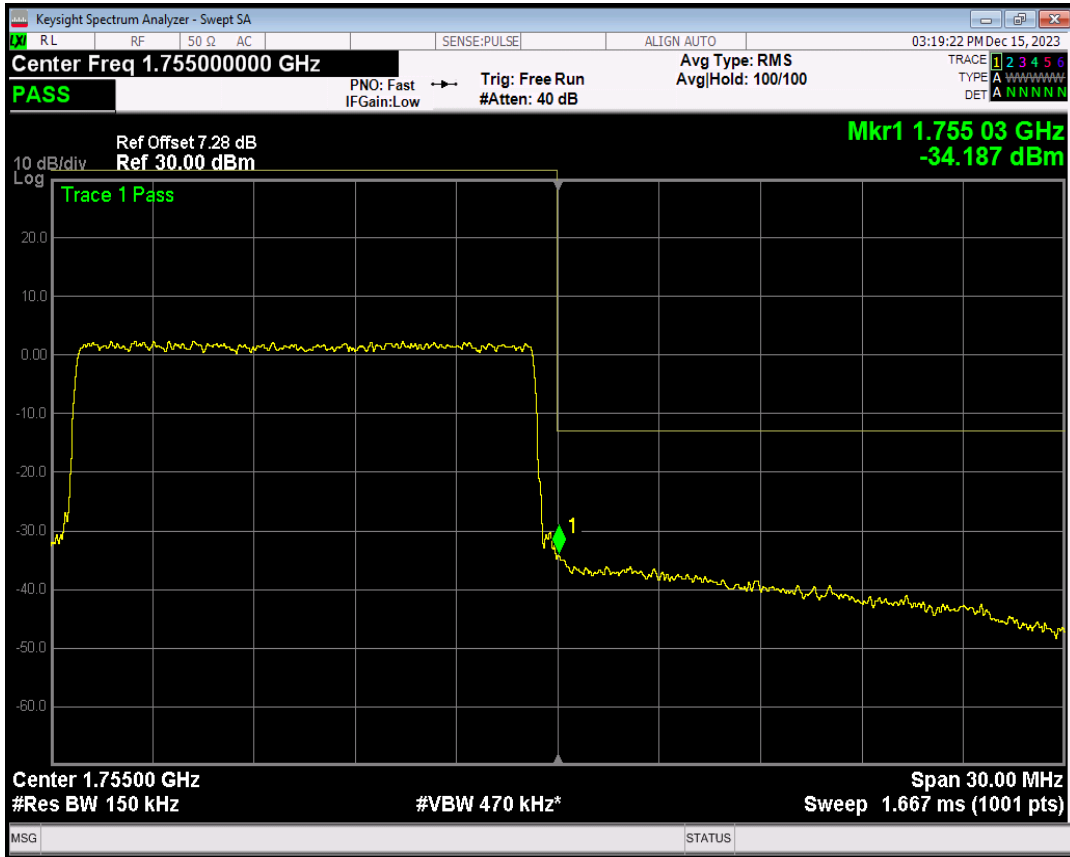

Band4 QPSK BW=20MHz Channel=20050 RB Size=1 Position=#0

Band4 16QAM BW=15MHz Channel=20325 RB Size=75 Position=#0