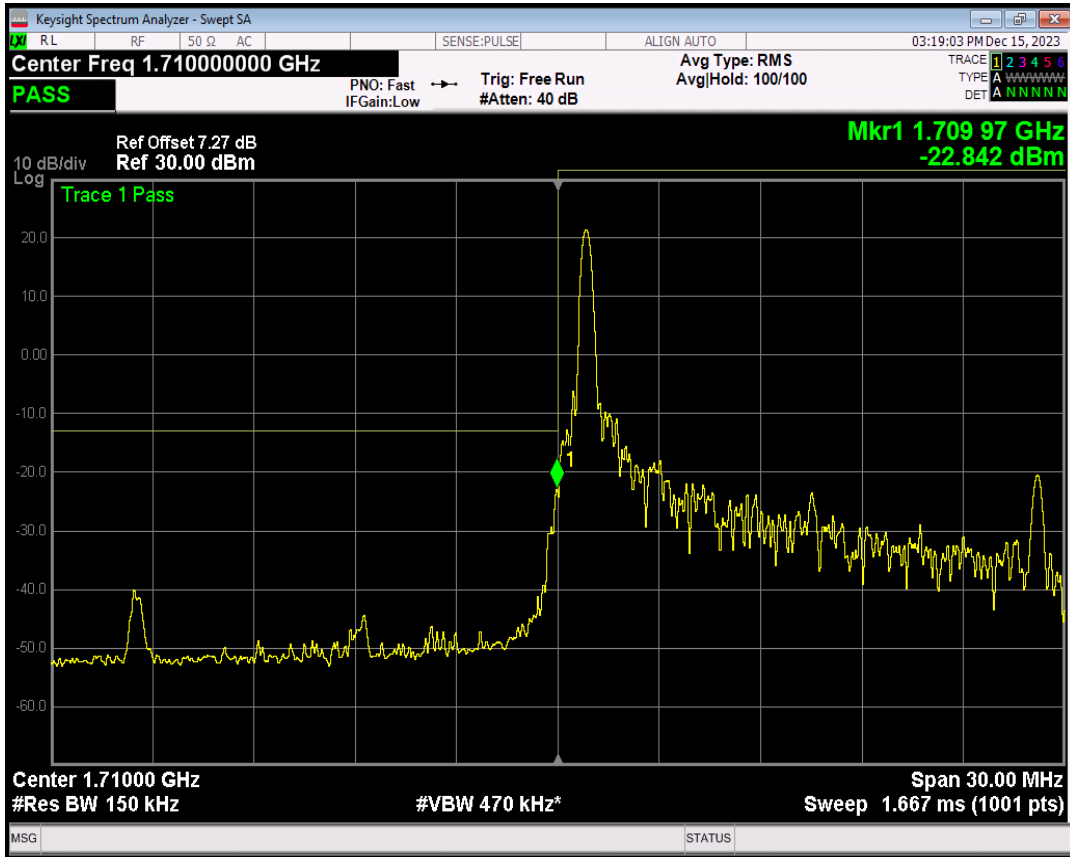

Band4 16QAM BW=15MHz Channel=20025 RB Size=1 Position=#Max

Band4 16QAM BW=15MHz Channel=20025 RB Size=1 Position=#0