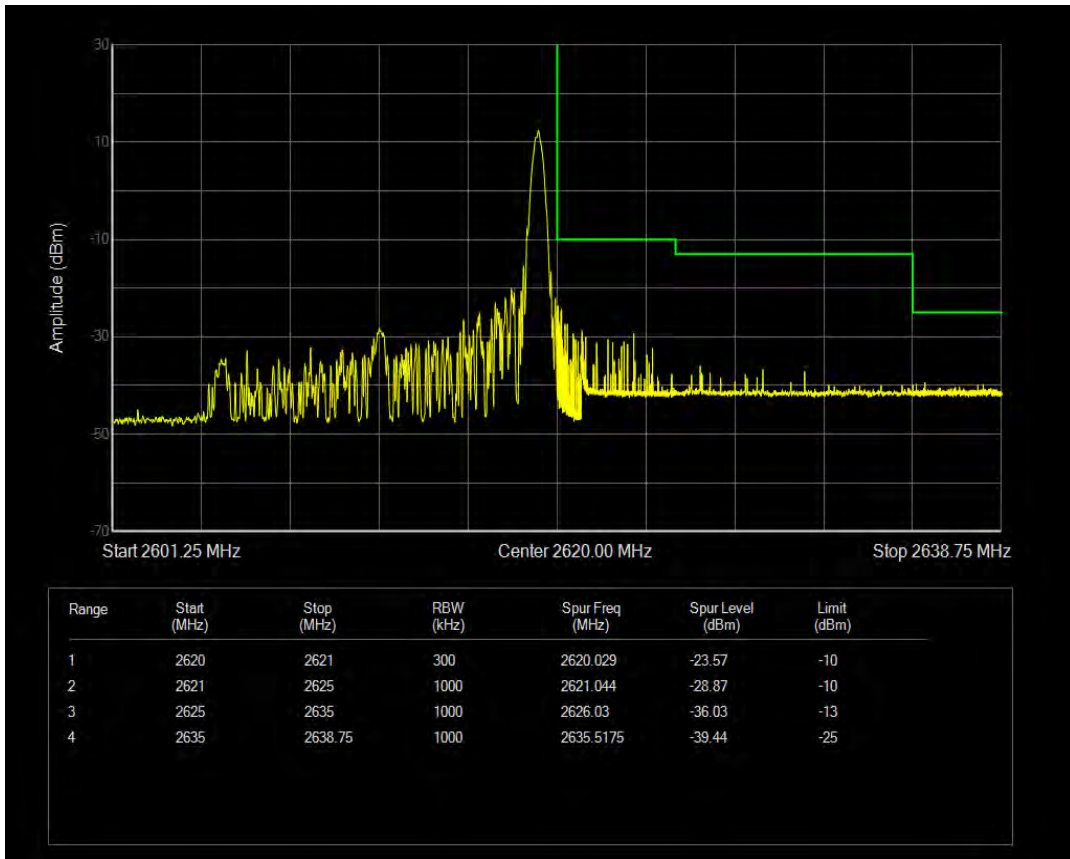

Band38 QPSK BW=15MHz Channel=38175 RB Size=75 Position=#0

Band38 QPSK BW=15MHz Channel=38175 RB Size=1 Position=#Max