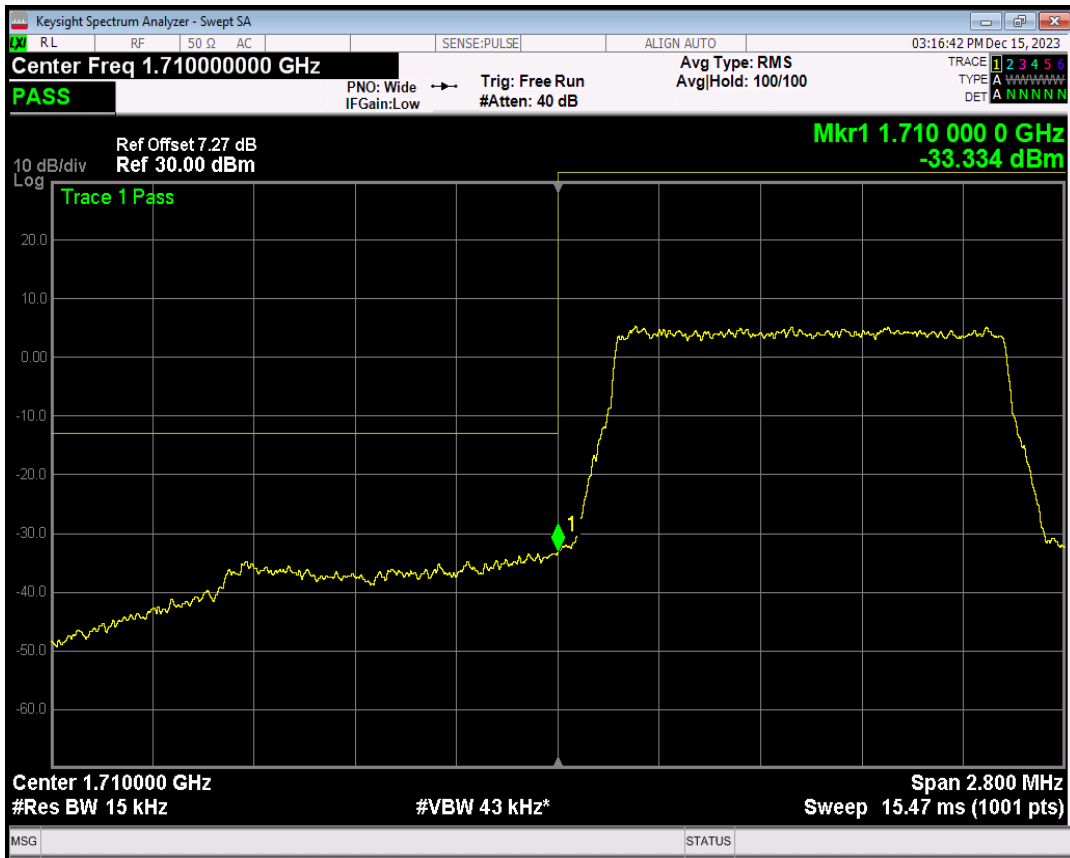

Band38 16QAM BW=20MHz Channel=38150 RB Size=1 Position=#0

Band38 16QAM BW=20MHz Channel=38150 RB Size=1 Position=#Max

Band38 16QAM BW=20MHz Channel=38150 RB Size=100 Position=#0

Band4 QPSK BW=1.4MHz Channel=19957 RB Size=1 Position=#0

Band4 QPSK BW=1.4MHz Channel=19957 RB Size=1 Position=#Max

Band4 QPSK BW=1.4MHz Channel=19957 RB Size=6 Position=#0

Band4 16QAM BW=1.4MHz Channel=19957 RB Size=1 Position=#0

Band4 16QAM BW=1.4MHz Channel=19957 RB Size=1 Position=#Max