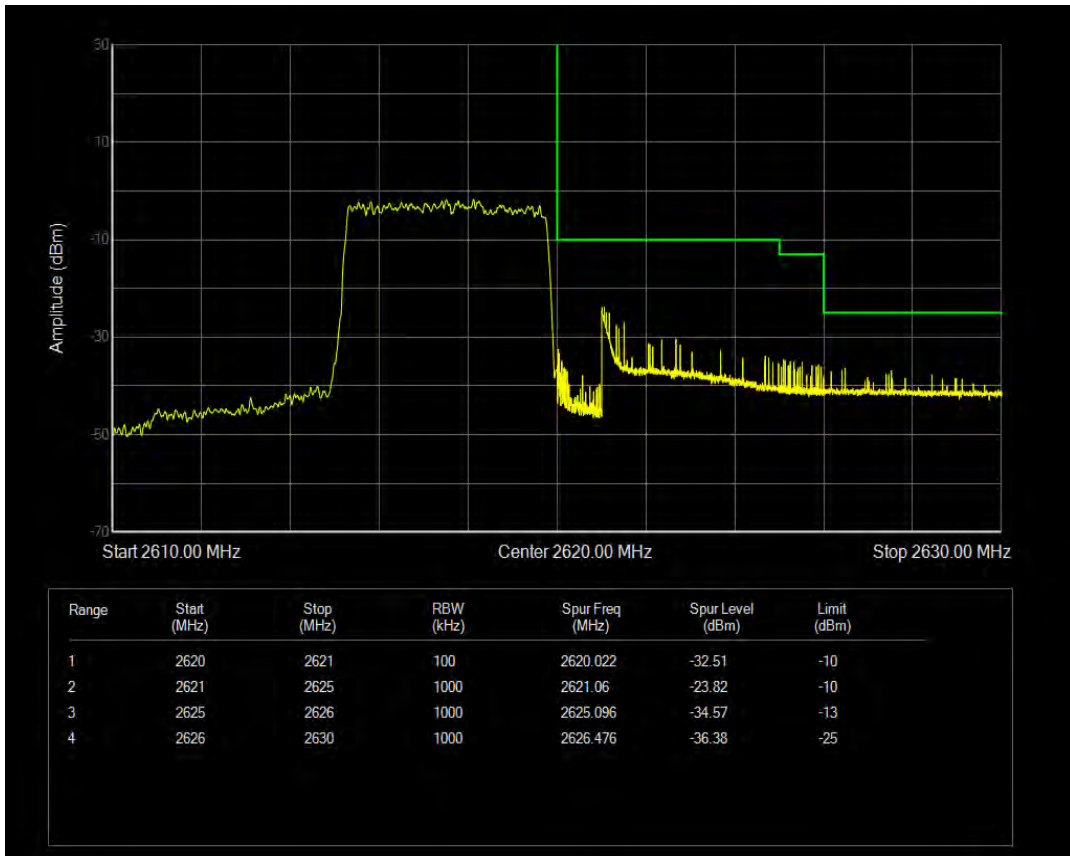

Band38 16QAM BW=5MHz Channel=37775 RB Size=25 Position=#0

Band38 QPSK BW=5MHz Channel=38225 RB Size=1 Position=#0

Band38 QPSK BW=5MHz Channel=38225 RB Size=1 Position=#Max

Band38 QPSK BW=5MHz Channel=38225 RB Size=25 Position=#0