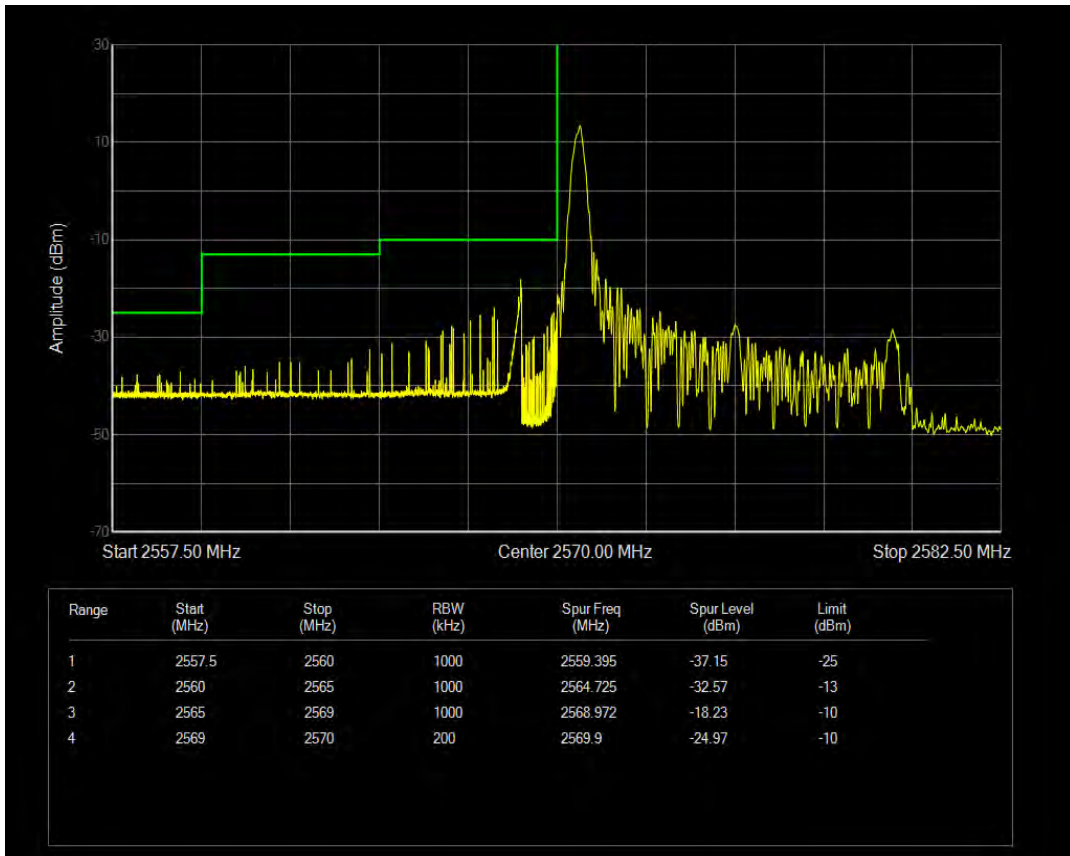

Band38 16QAM BW=5MHz Channel=38225 RB Size=1 Position=#0

Band38 16QAM BW=5MHz Channel=38225 RB Size=1 Position=#Max

Band38 16QAM BW=5MHz Channel=38225 RB Size=25 Position=#0

Band38 QPSK BW=10MHz Channel=37800 RB Size=1 Position=#0