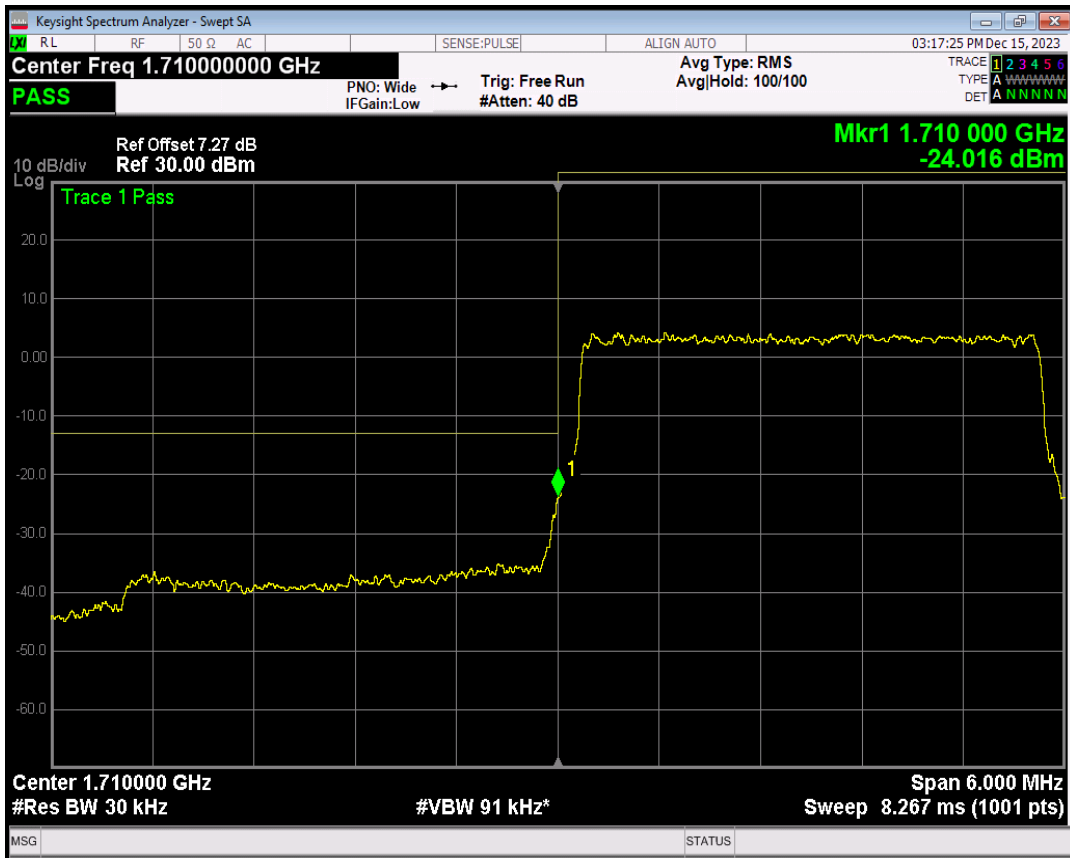

Band4 16QAM BW=3MHz Channel=19965 RB Size=1 Position=#0

Band4 QPSK BW=3MHz Channel=19965 RB Size=15 Position=#0