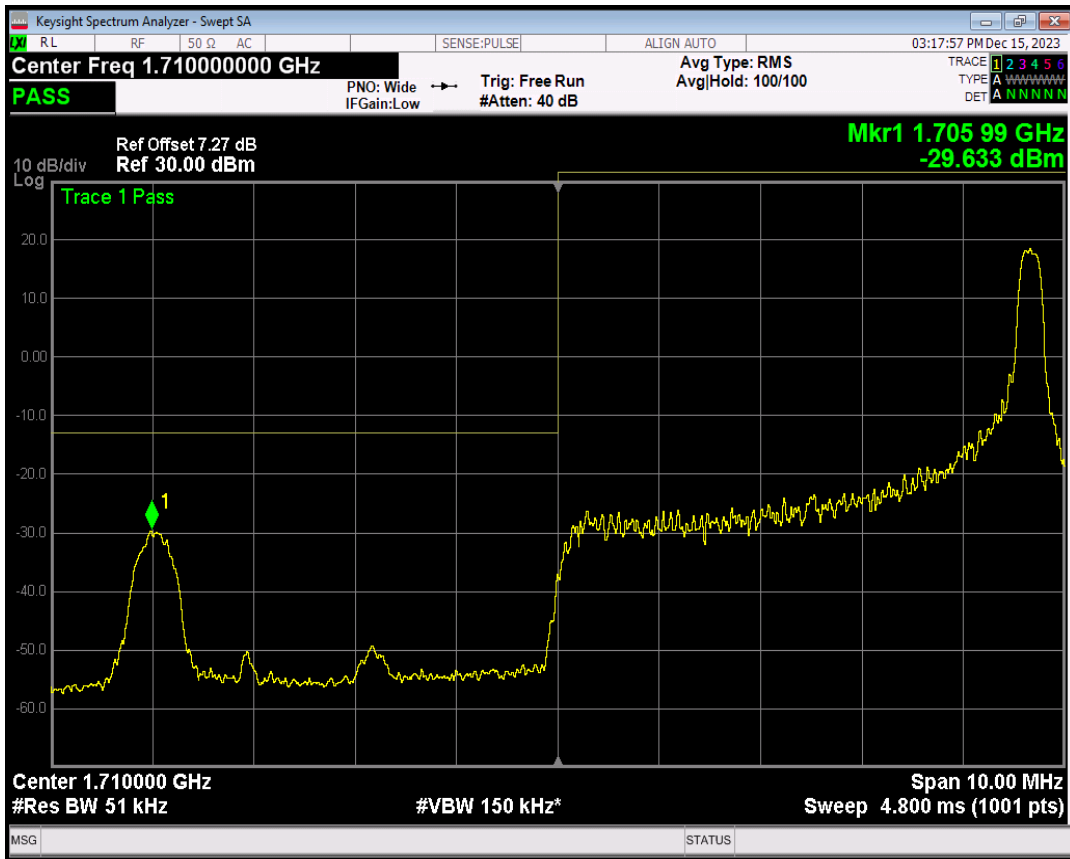

Band4 QPSK BW=5MHz Channel=19975 RB Size=25 Position=#0

Band4 QPSK BW=5MHz Channel=19975 RB Size=1 Position=#Max