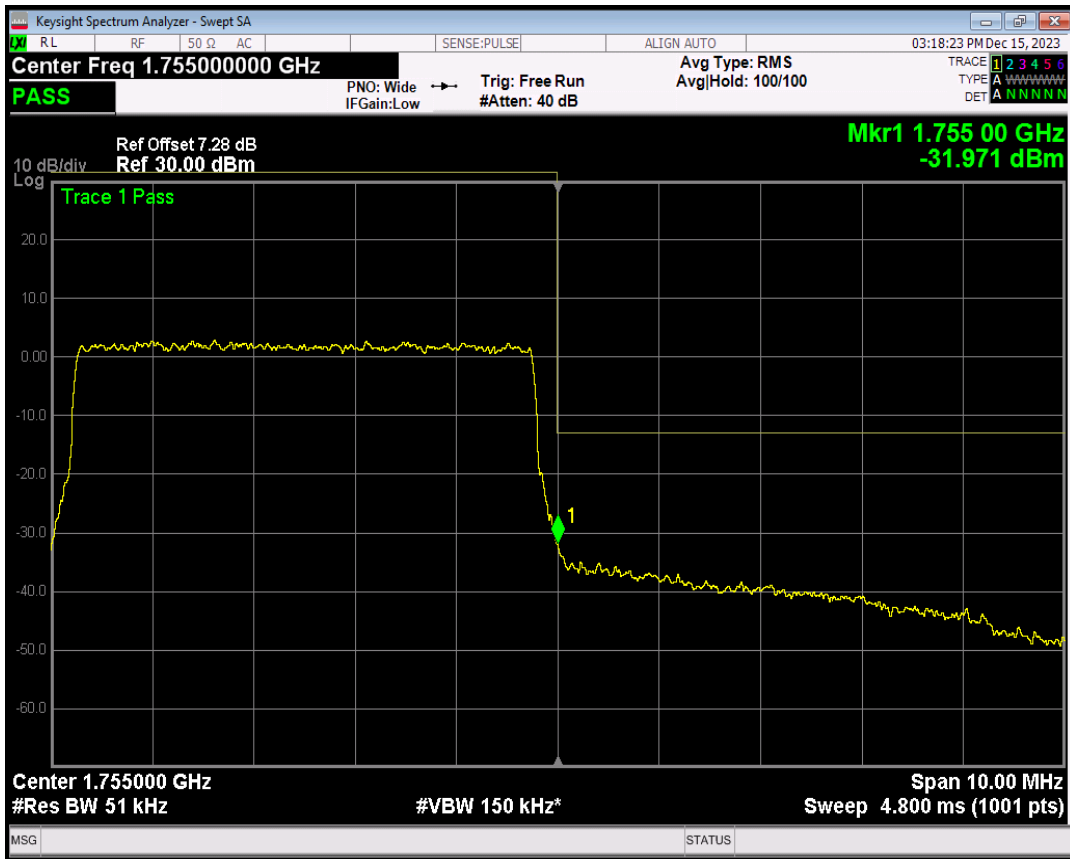

Band4 QPSK BW=10MHz Channel=20000 RB Size=1 Position=#0

Band4 16QAM BW=5MHz Channel=20375 RB Size=25 Position=#0