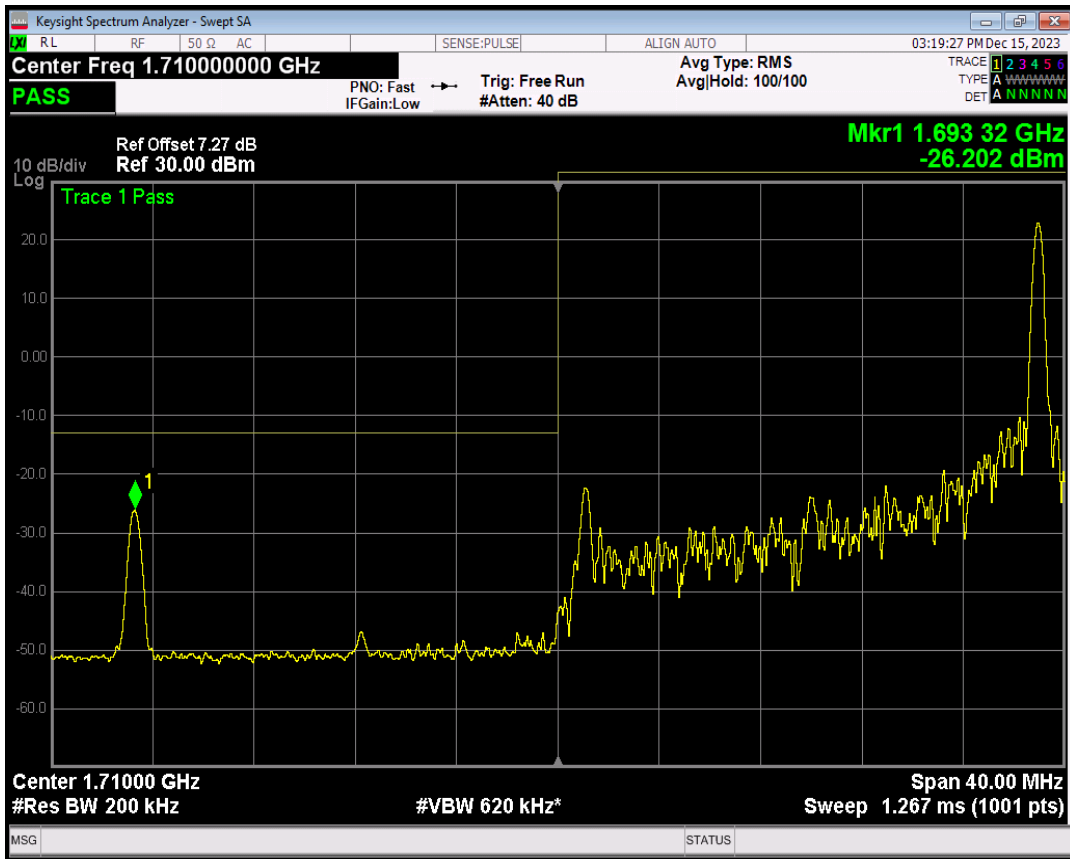

Band4 QPSK BW=20MHz Channel=20050 RB Size=100 Position=#0

Band4 QPSK BW=20MHz Channel=20050 RB Size=1 Position=#Max