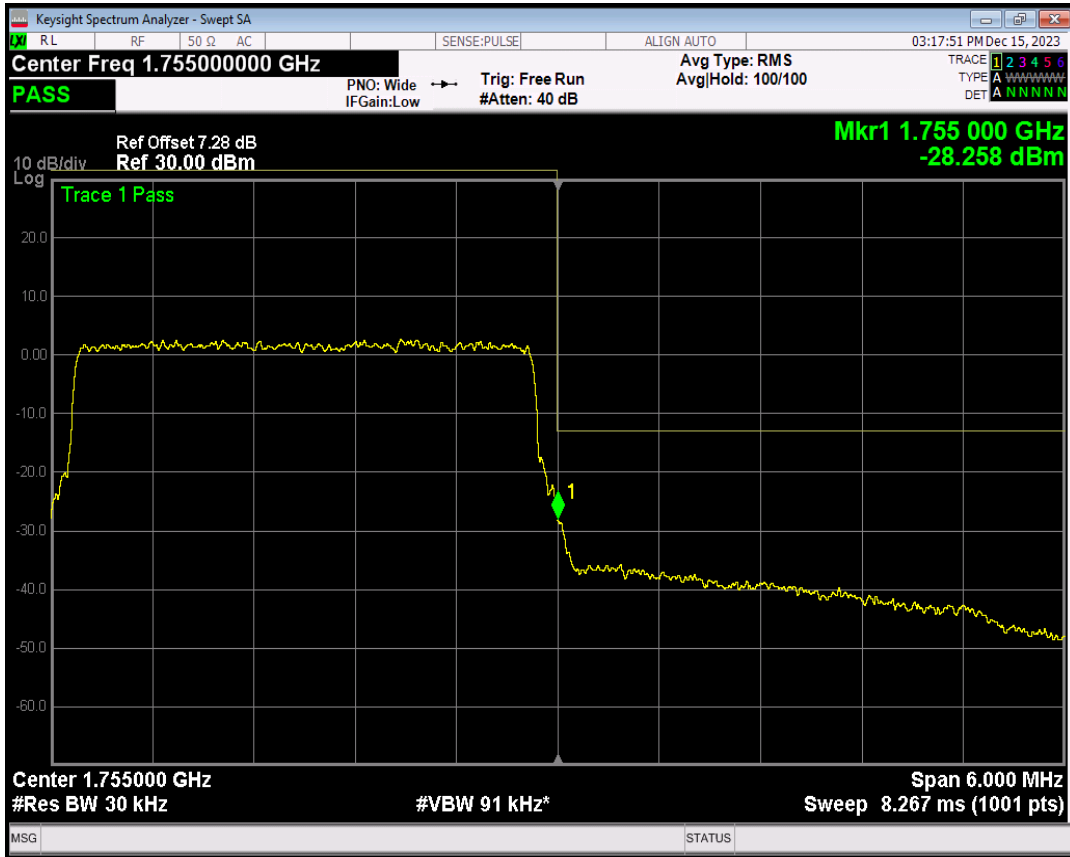

Band4 QPSK BW=5MHz Channel=19975 RB Size=1 Position=#0

Band4 16QAM BW=3MHz Channel=20385 RB Size=15 Position=#0