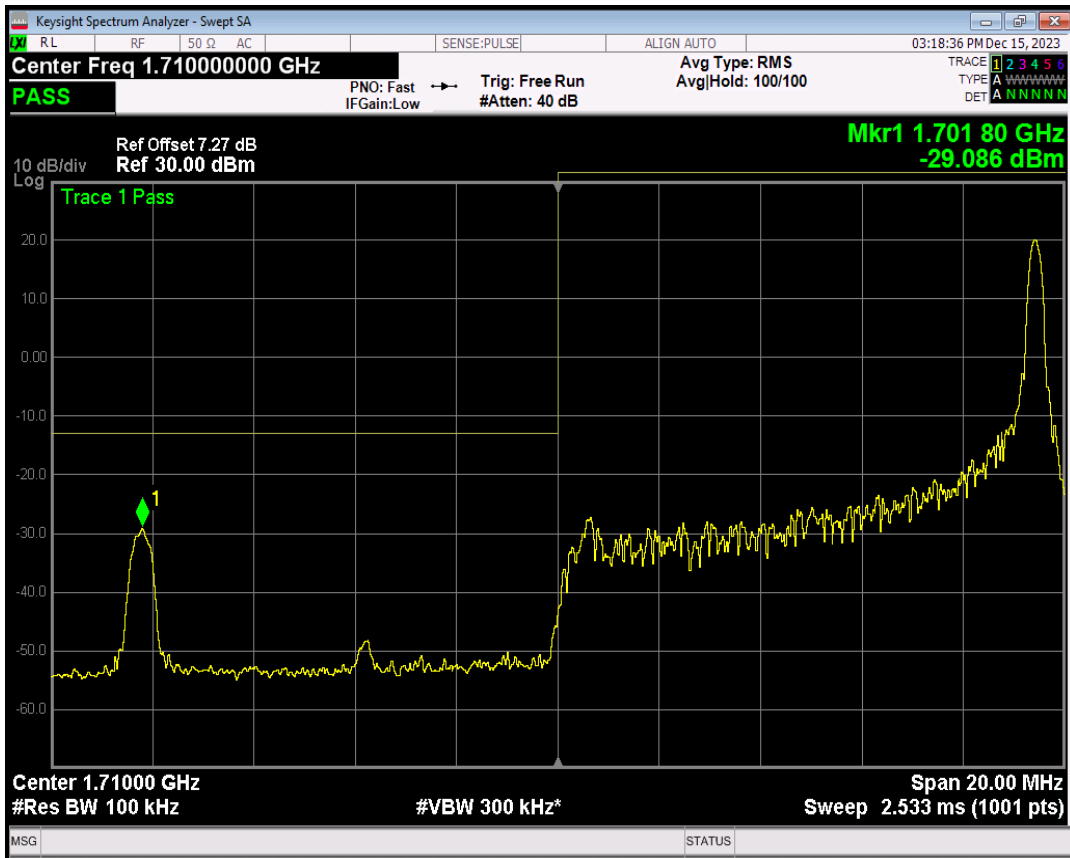

Band4 QPSK BW=10MHz Channel=20000 RB Size=1 Position=#Max

Band4 QPSK BW=10MHz Channel=20000 RB Size=50 Position=#0

Band4 16QAM BW=10MHz Channel=20000 RB Size=1 Position=#0

Band4 16QAM BW=10MHz Channel=20000 RB Size=1 Position=#Max