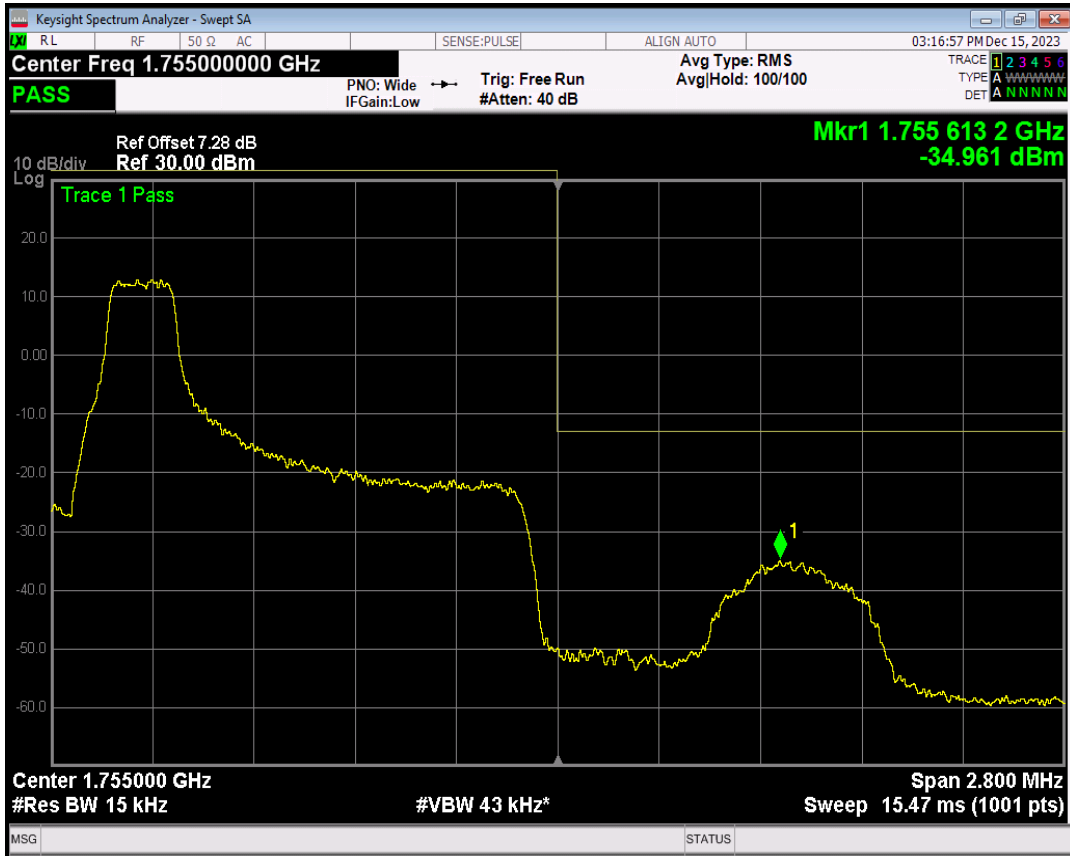

Band4 QPSK BW=1.4MHz Channel=20393 RB Size=1 Position=#Max

Band4 QPSK BW=1.4MHz Channel=20393 RB Size=1 Position=#0