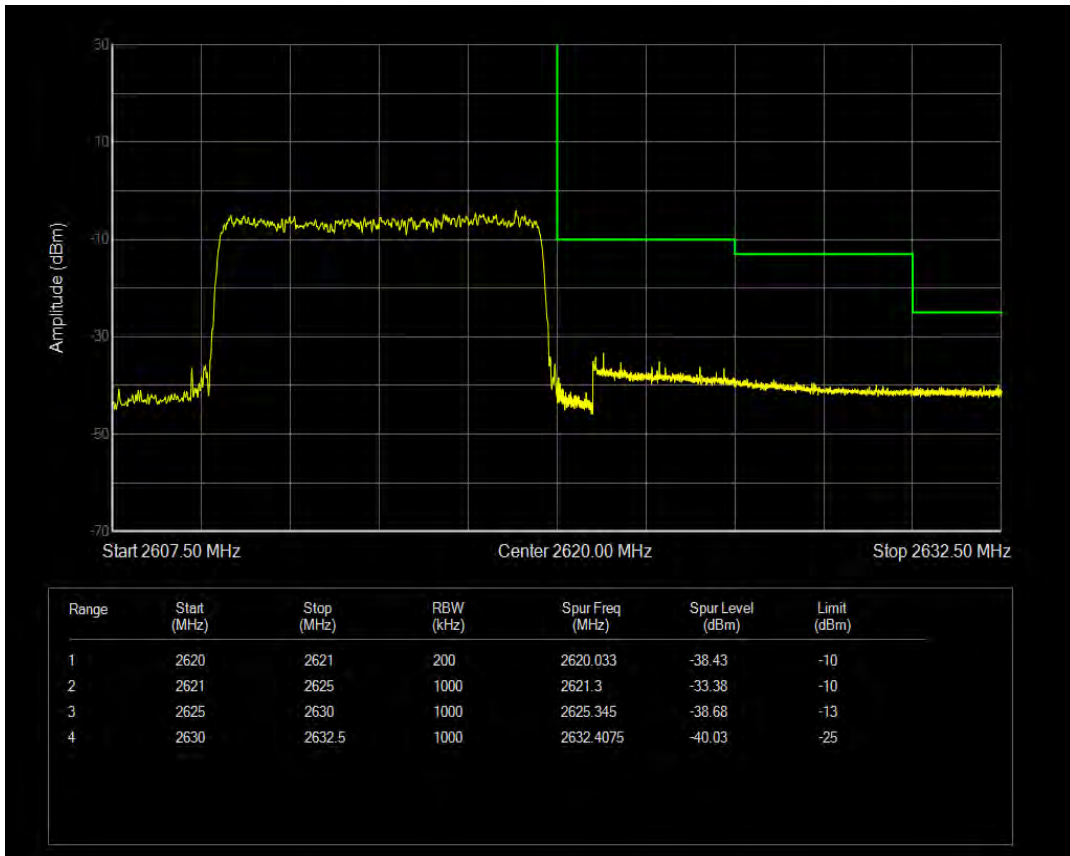

Band38 QPSK BW=15MHz Channel=37825 RB Size=1 Position=#0

Band38 16QAM BW=10MHz Channel=38200 RB Size=50 Position=#0