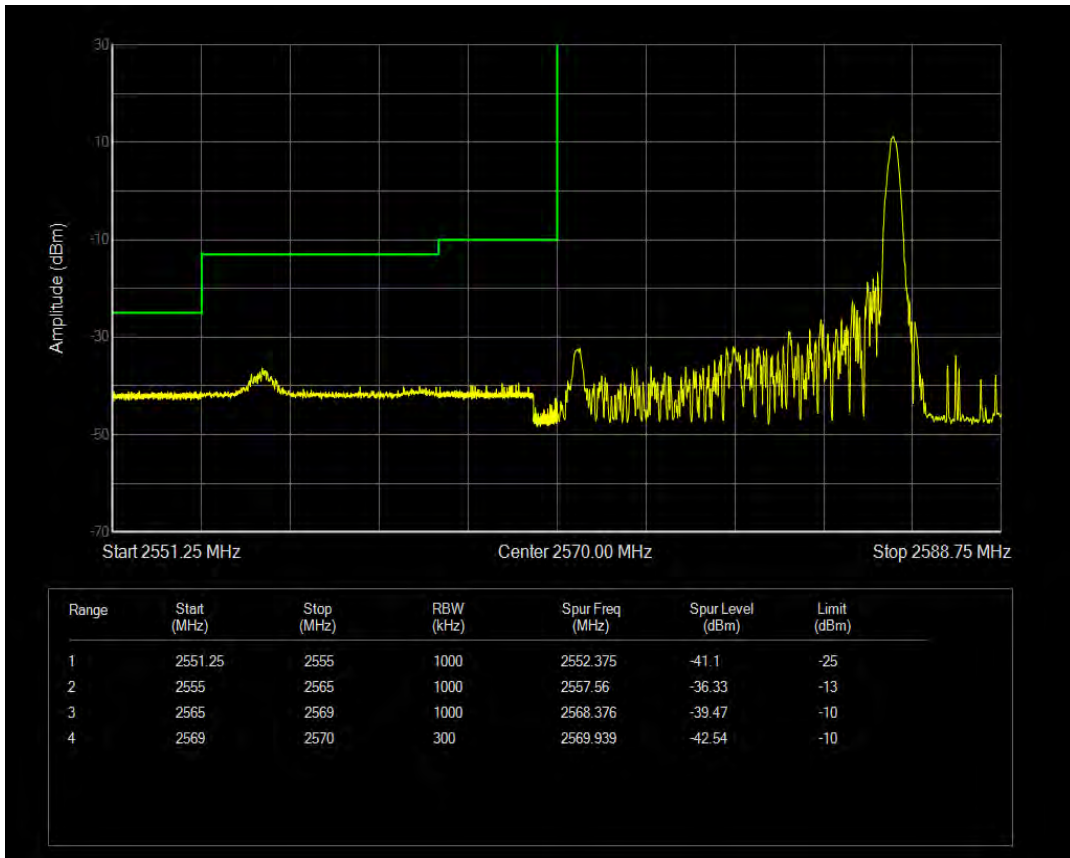

Band38 QPSK BW=15MHz Channel=37825 RB Size=1 Position=#Max

Band38 QPSK BW=15MHz Channel=37825 RB Size=75 Position=#0

Band38 16QAM BW=15MHz Channel=37825 RB Size=1 Position=#0

Band38 16QAM BW=15MHz Channel=37825 RB Size=1 Position=#Max