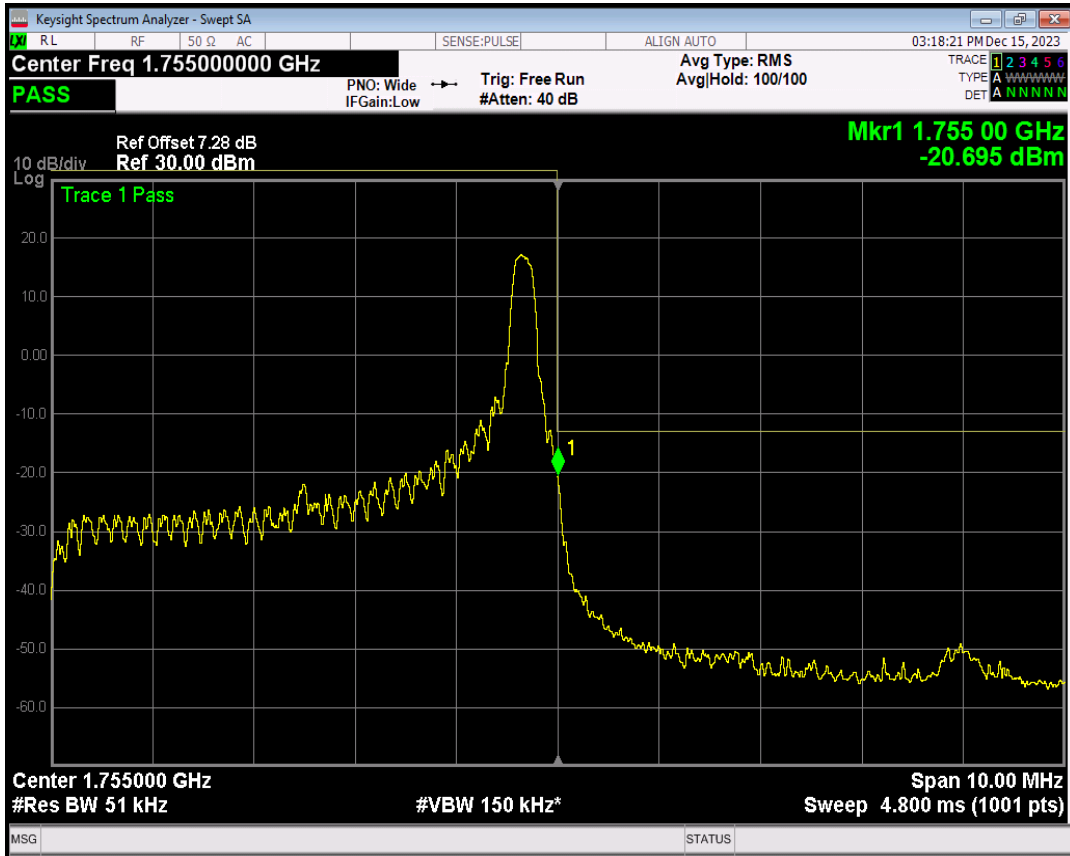

Band4 16QAM BW=5MHz Channel=20375 RB Size=25 Position=#0

Band4 16QAM BW=5MHz Channel=20375 RB Size=1 Position=#Max