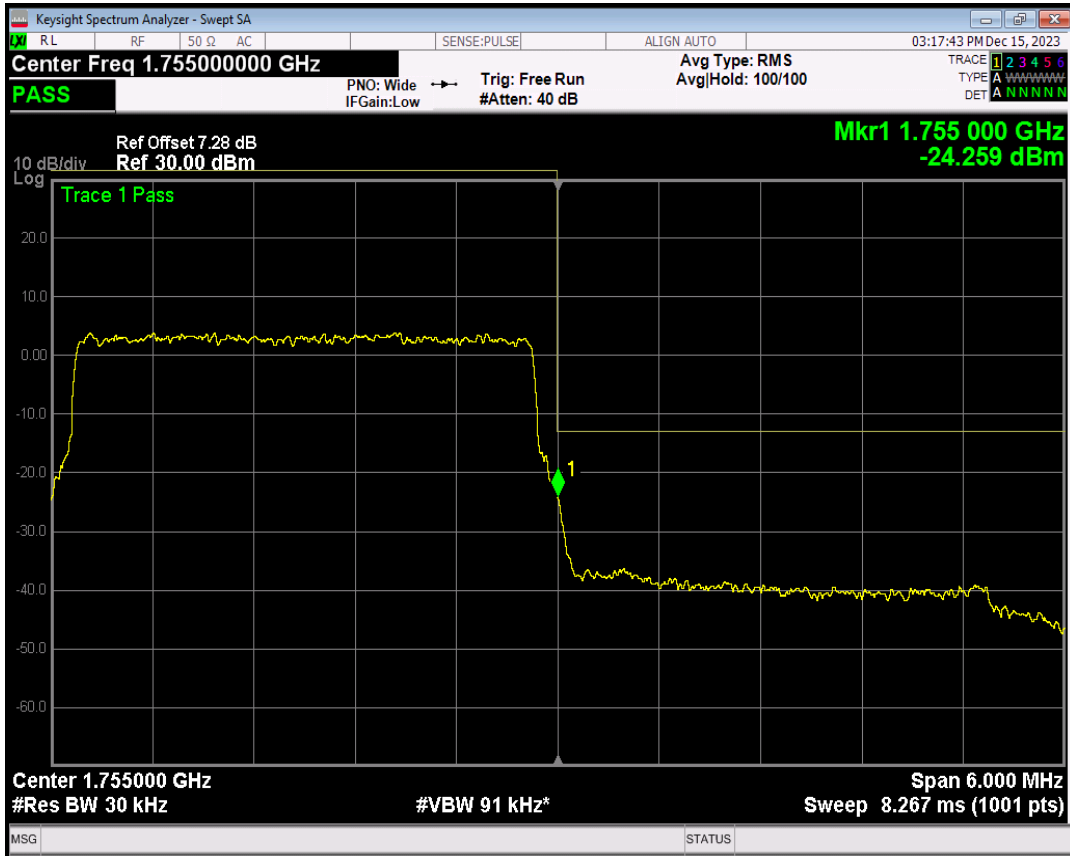

Band4 16QAM BW=3MHz Channel=19965 RB Size=15 Position=#0

Band4 QPSK BW=3MHz Channel=20385 RB Size=1 Position=#0

Band4 QPSK BW=3MHz Channel=20385 RB Size=1 Position=#Max

Band4 QPSK BW=3MHz Channel=20385 RB Size=15 Position=#0