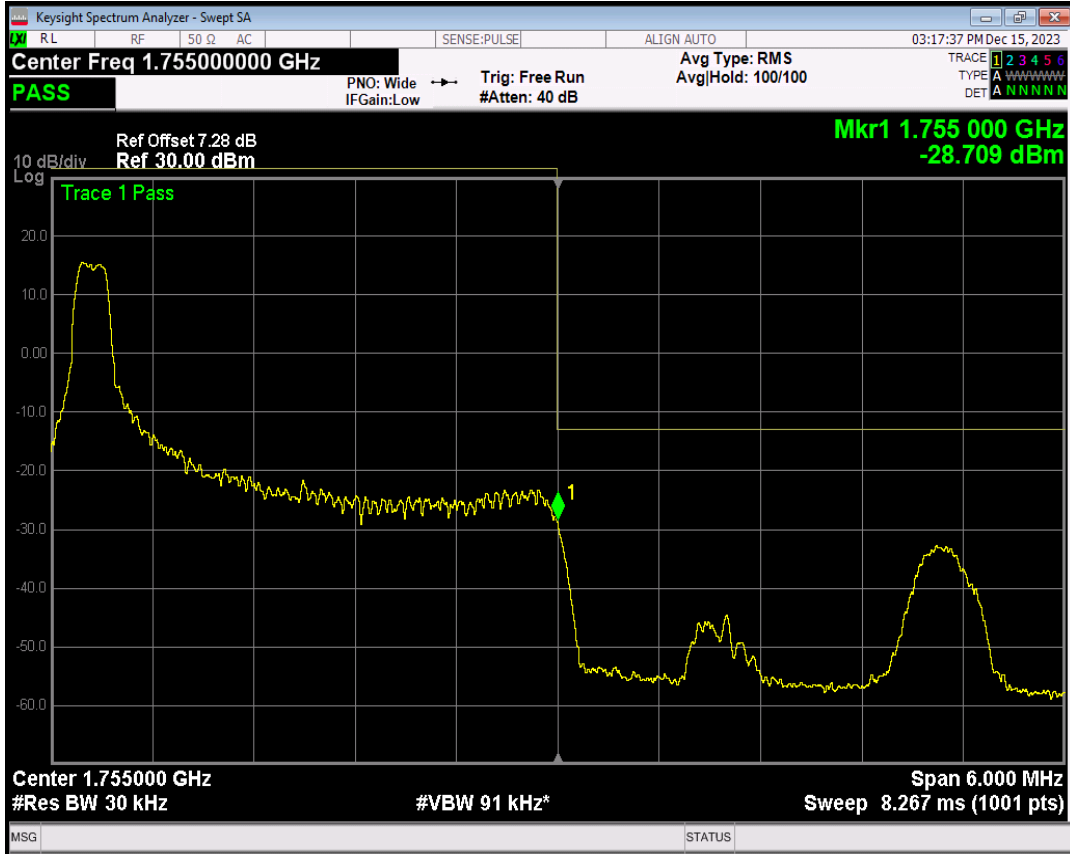

Band4 QPSK BW=3MHz Channel=20385 RB Size=1 Position=#Max

Band4 QPSK BW=3MHz Channel=20385 RB Size=1 Position=#0