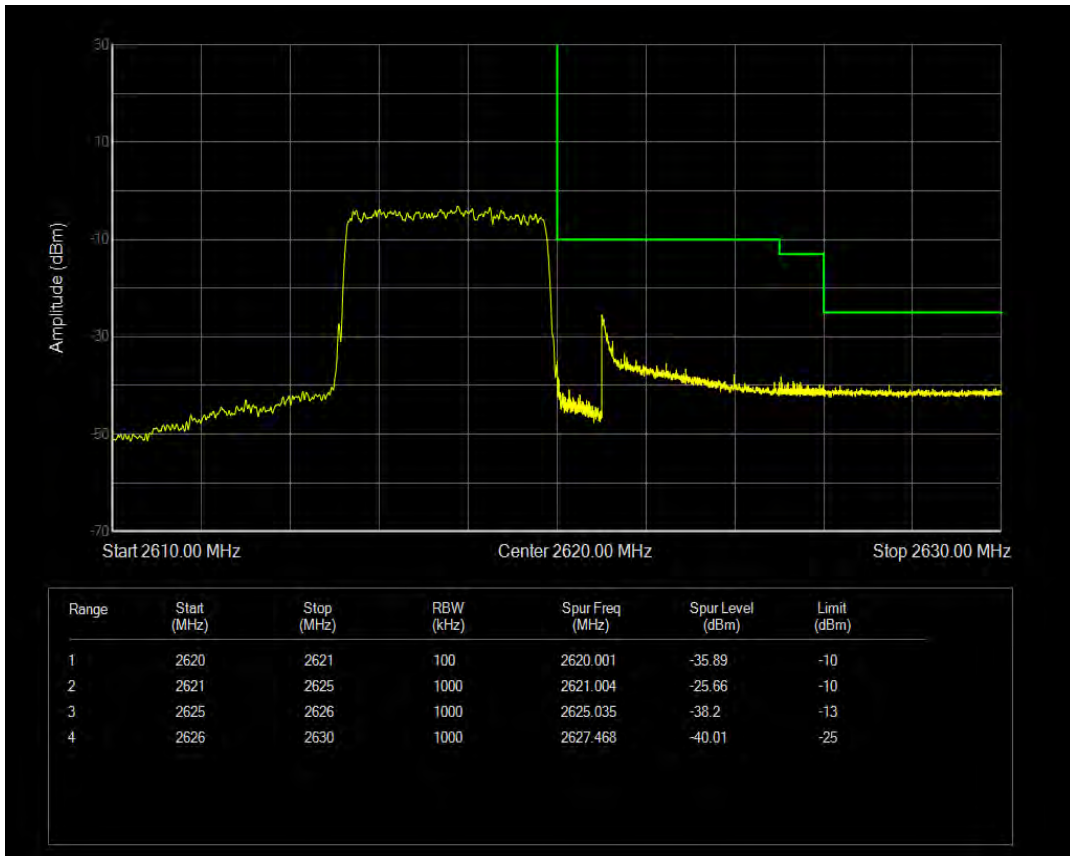

Band38 QPSK BW=10MHz Channel=37800 RB Size=1 Position=#0

Band38 16QAM BW=5MHz Channel=38225 RB Size=25 Position=#0