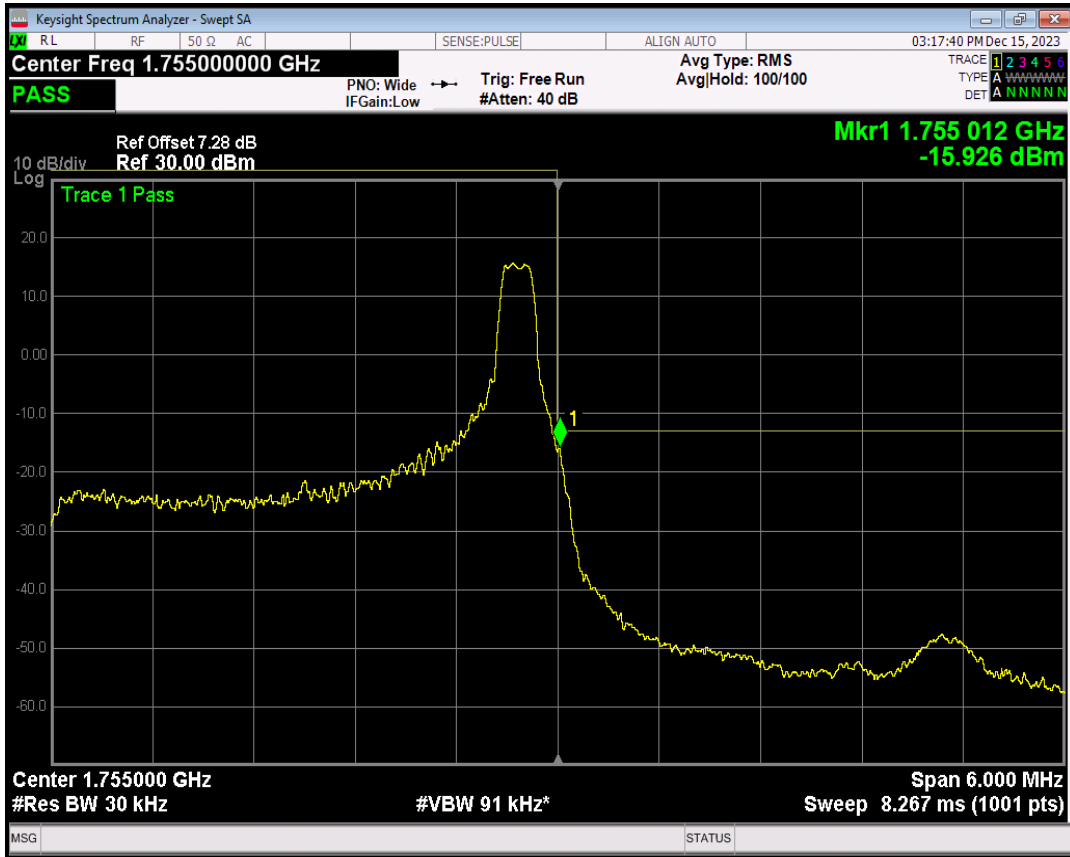

Band4 QPSK BW=3MHz Channel=20385 RB Size=15 Position=#0

Band4 QPSK BW=3MHz Channel=20385 RB Size=1 Position=#Max