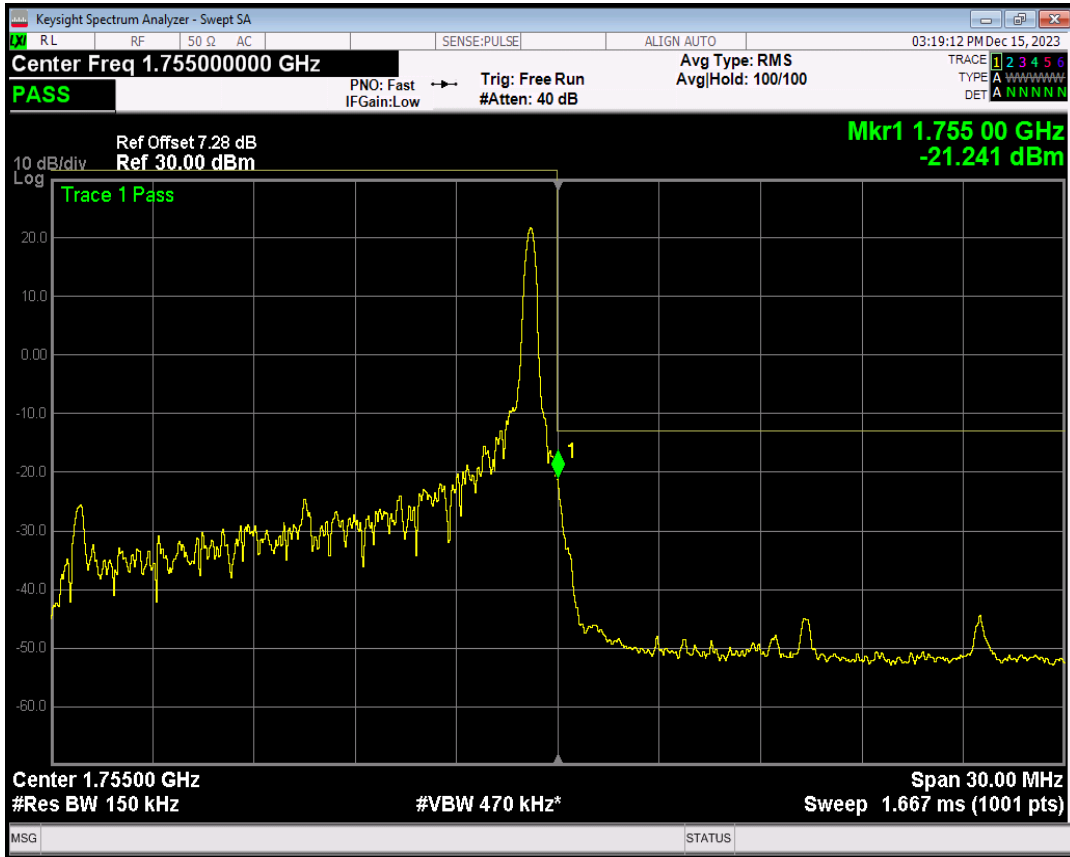

Band4 QPSK BW=15MHz Channel=20325 RB Size=75 Position=#0

Band4 QPSK BW=15MHz Channel=20325 RB Size=1 Position=#Max