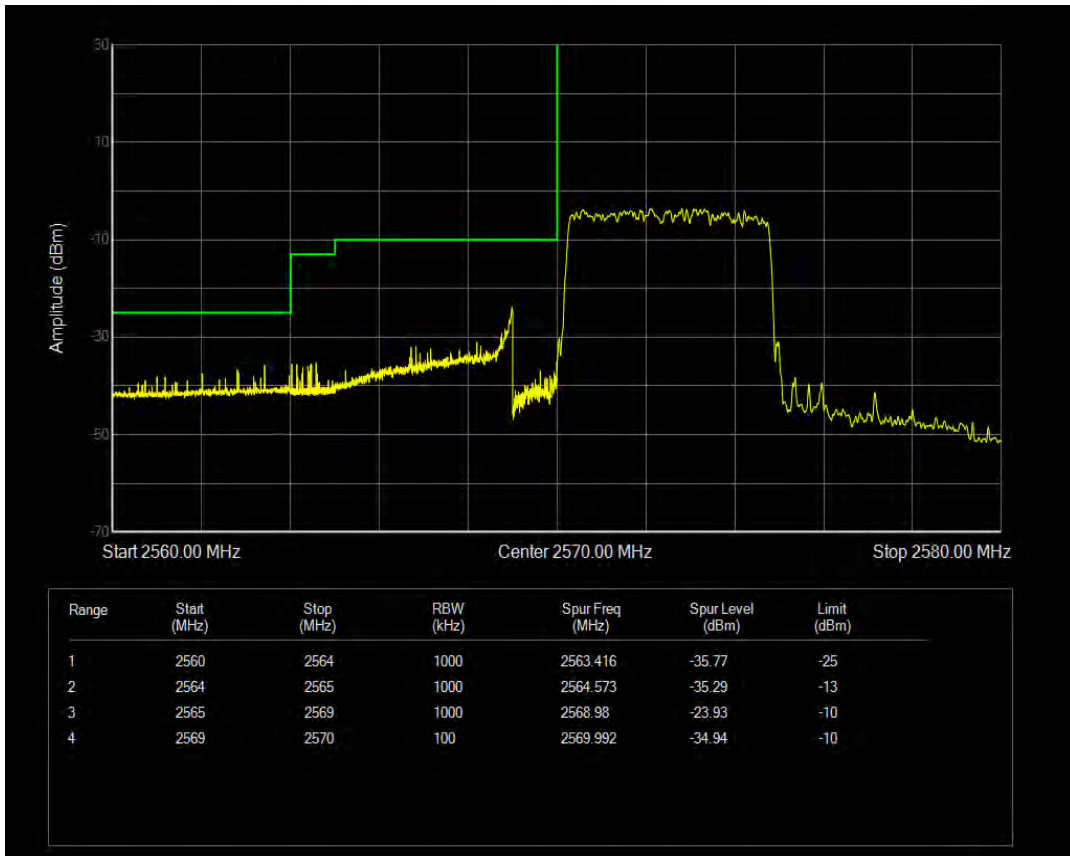

Band38 16QAM BW=5MHz Channel=37775 RB Size=1 Position=#0

Band38 QPSK BW=5MHz Channel=37775 RB Size=25 Position=#0