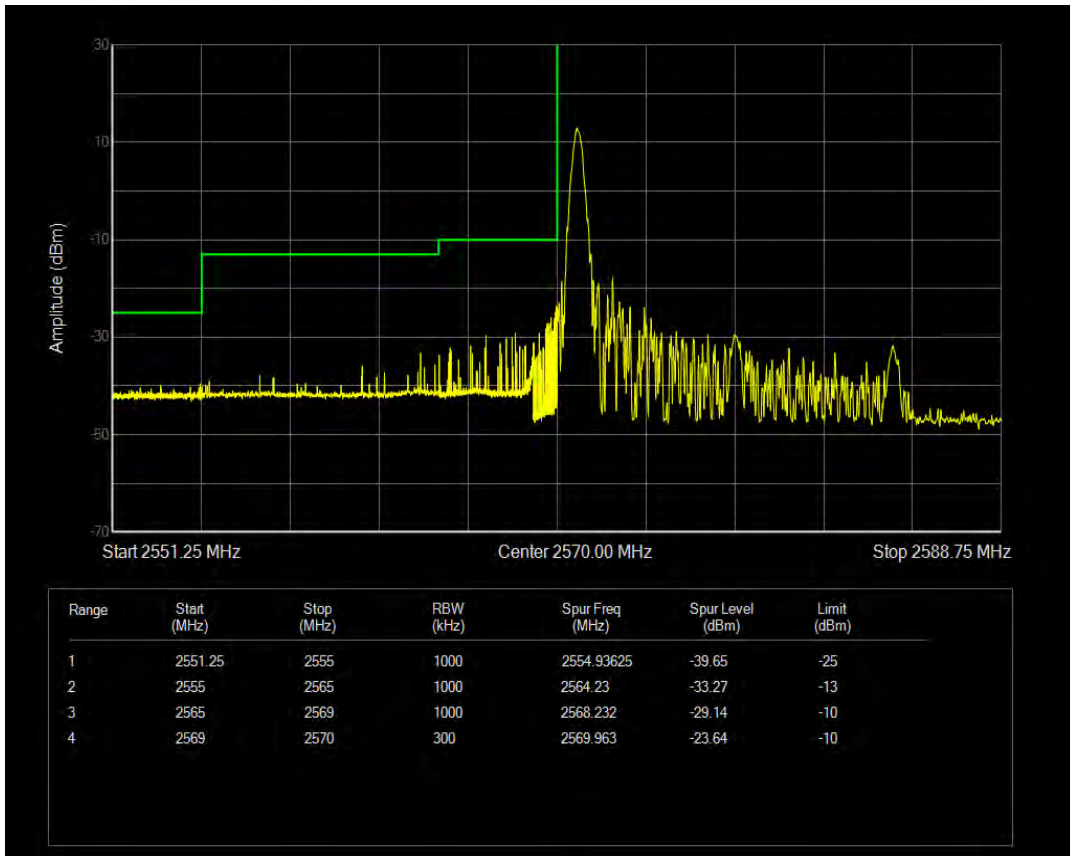

Band38 16QAM BW=10MHz Channel=38200 RB Size=1 Position=#0

Band38 16QAM BW=10MHz Channel=38200 RB Size=1 Position=#Max

Band38 16QAM BW=10MHz Channel=38200 RB Size=50 Position=#0

Band38 QPSK BW=15MHz Channel=37825 RB Size=1 Position=#0