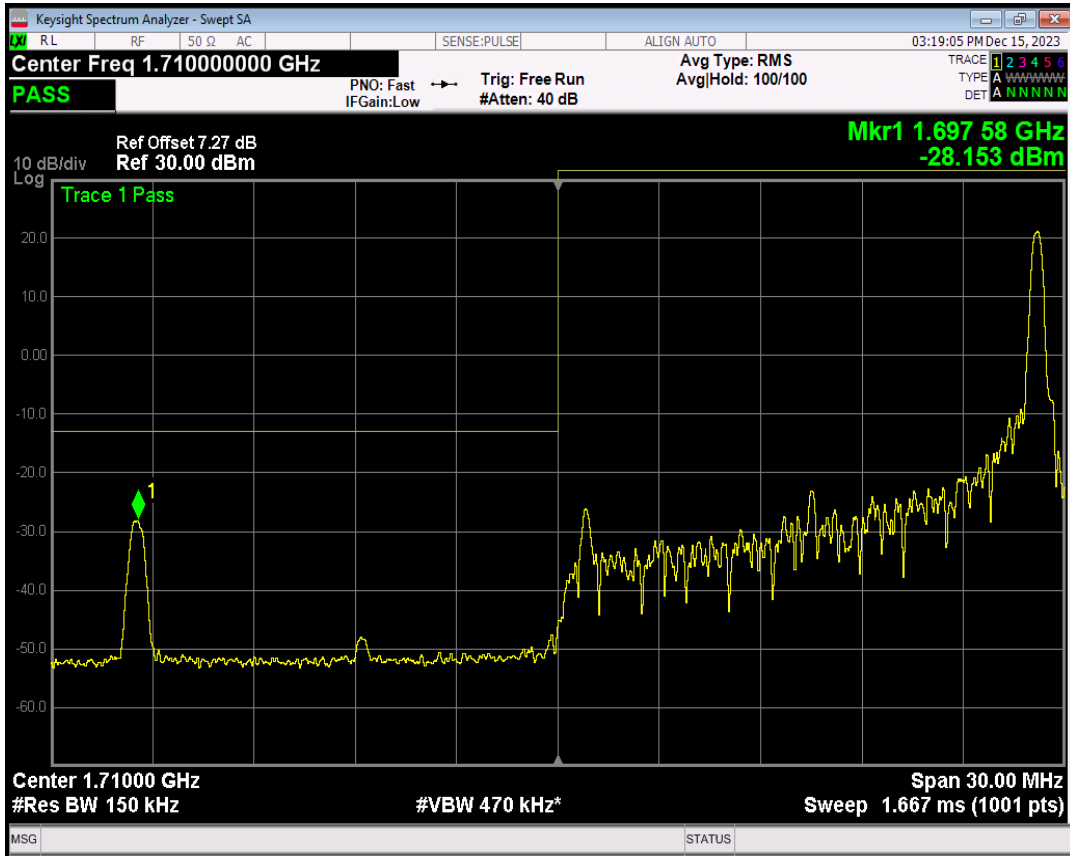

Band4 QPSK BW=15MHz Channel=20025 RB Size=1 Position=#Max

Band4 QPSK BW=15MHz Channel=20025 RB Size=75 Position=#0

Band4 16QAM BW=15MHz Channel=20025 RB Size=1 Position=#0

Band4 16QAM BW=15MHz Channel=20025 RB Size=1 Position=#Max