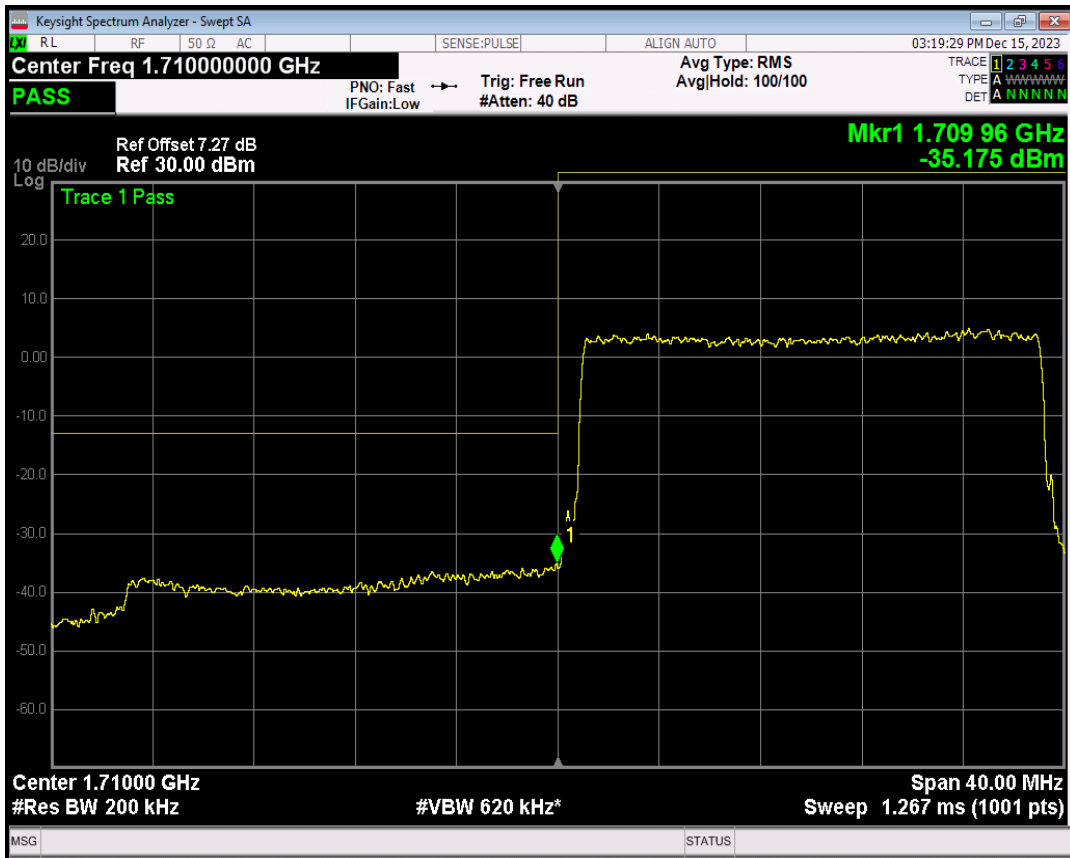

Band4 16QAM BW=20MHz Channel=20050 RB Size=1 Position=#0

Band4 QPSK BW=20MHz Channel=20050 RB Size=100 Position=#0