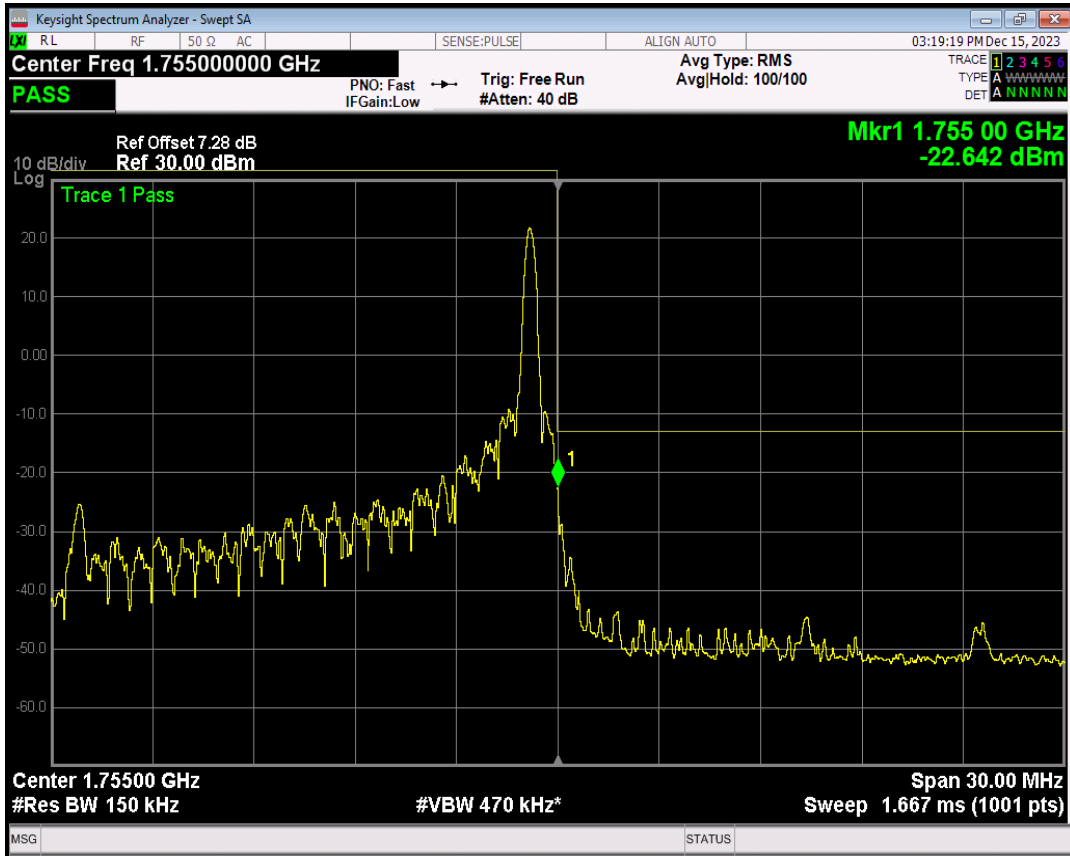

Band4 16QAM BW=15MHz Channel=20325 RB Size=75 Position=#0

Band4 16QAM BW=15MHz Channel=20325 RB Size=1 Position=#Max