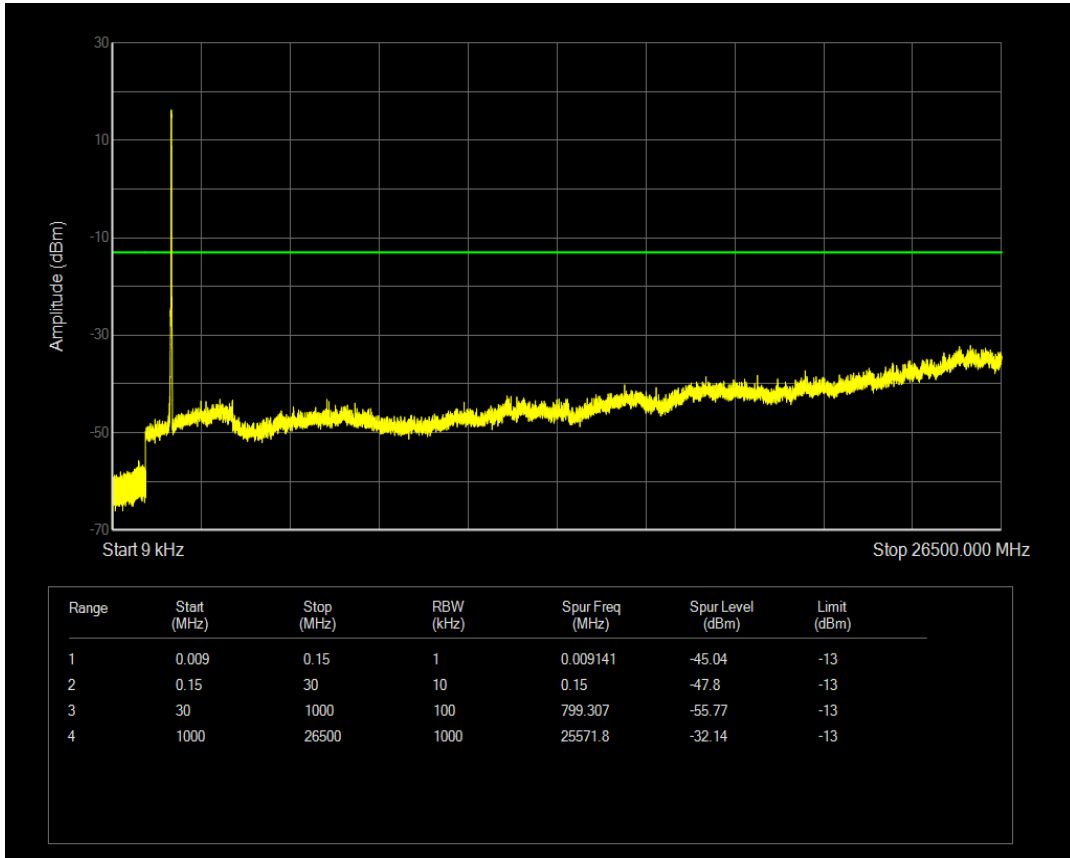

Band66 16QAM BW=20MHz Channel=132572 RB Size=100 Position=#0

Band7 QPSK BW=5MHz Channel=20775 RB Size=1 Position=#0