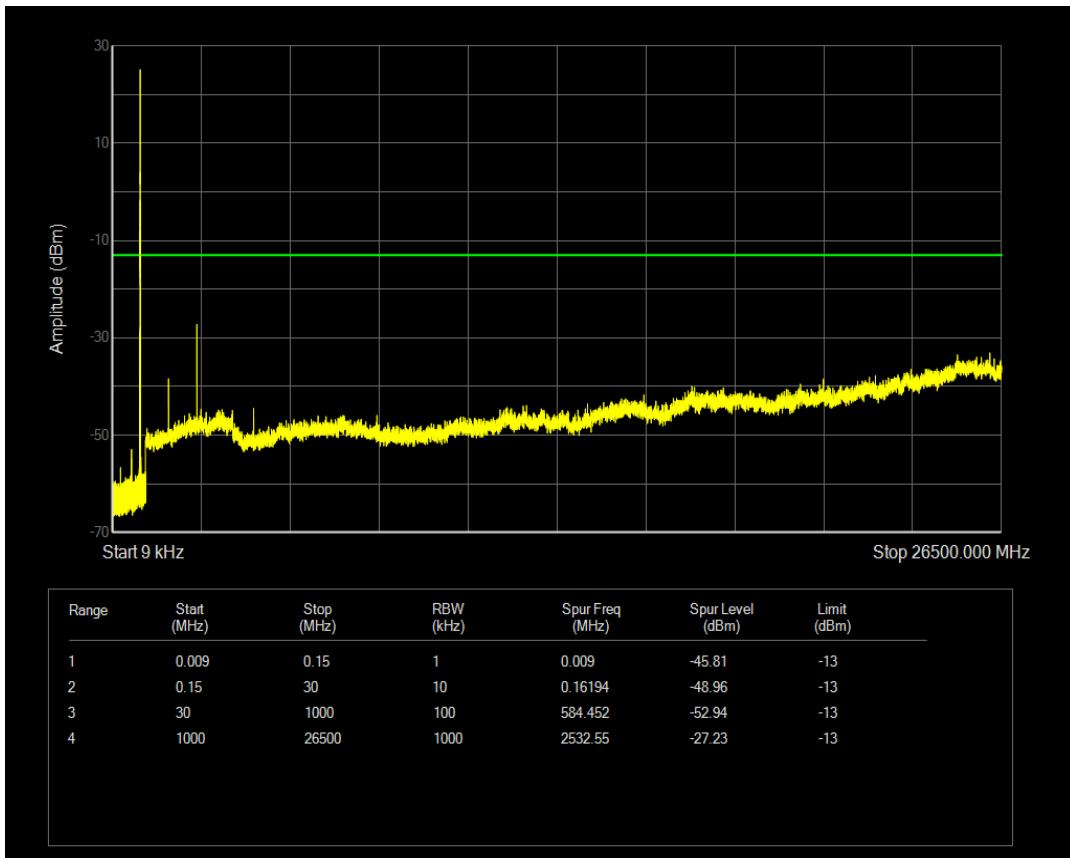

Band5 16QAM BW=5MHz Channel=20525 RB Size=1 Position=#0

Band5 16QAM BW=5MHz Channel=20525 RB Size=25 Position=#0

Band5 16QAM BW=5MHz Channel=20625 RB Size=1 Position=#0

Band5 16QAM BW=5MHz Channel=20625 RB Size=25 Position=#0

Band5 16QAM BW=10MHz Channel=20450 RB Size=1 Position=#0

Band5 16QAM BW=10MHz Channel=20450 RB Size=50 Position=#0

Band5 16QAM BW=10MHz Channel=20525 RB Size=1 Position=#0

Band5 16QAM BW=10MHz Channel=20525 RB Size=50 Position=#0