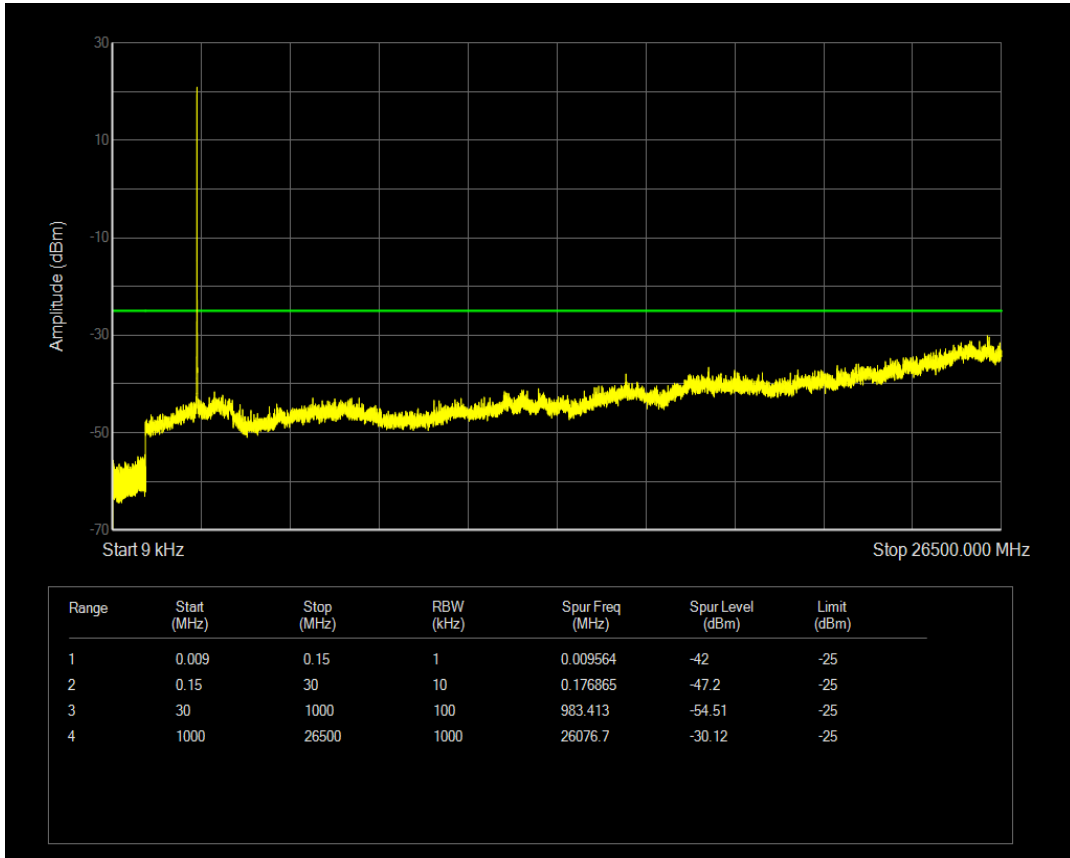

Band7 16QAM BW=5MHz Channel=21100 RB Size=25 Position=#0

Band7 QPSK BW=5MHz Channel=21425 RB Size=1 Position=#0