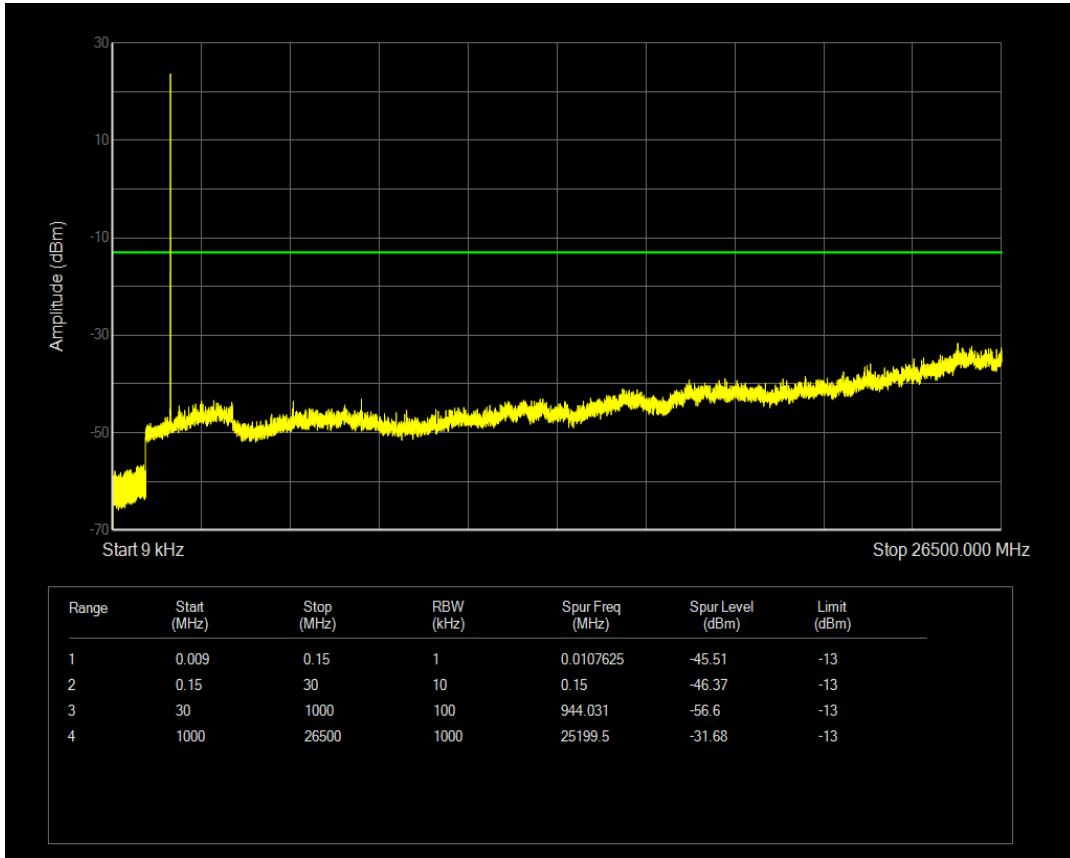

Band66 16QAM BW=1.4MHz Channel=132322 RB Size=6 Position=#0

Band66 QPSK BW=1.4MHz Channel=132665 RB Size=1 Position=#0