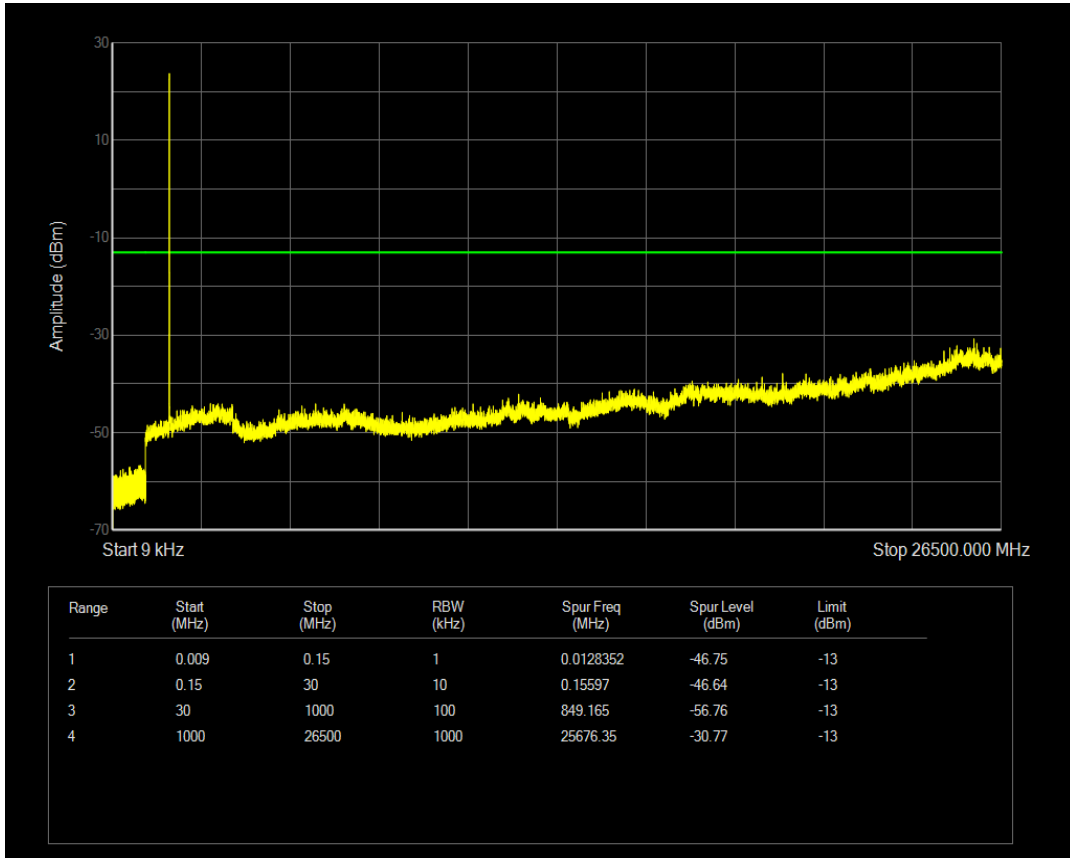

Band66 16QAM BW=1.4MHz Channel=131979 RB Size=6 Position=#0

Band66 QPSK BW=1.4MHz Channel=132322 RB Size=1 Position=#0