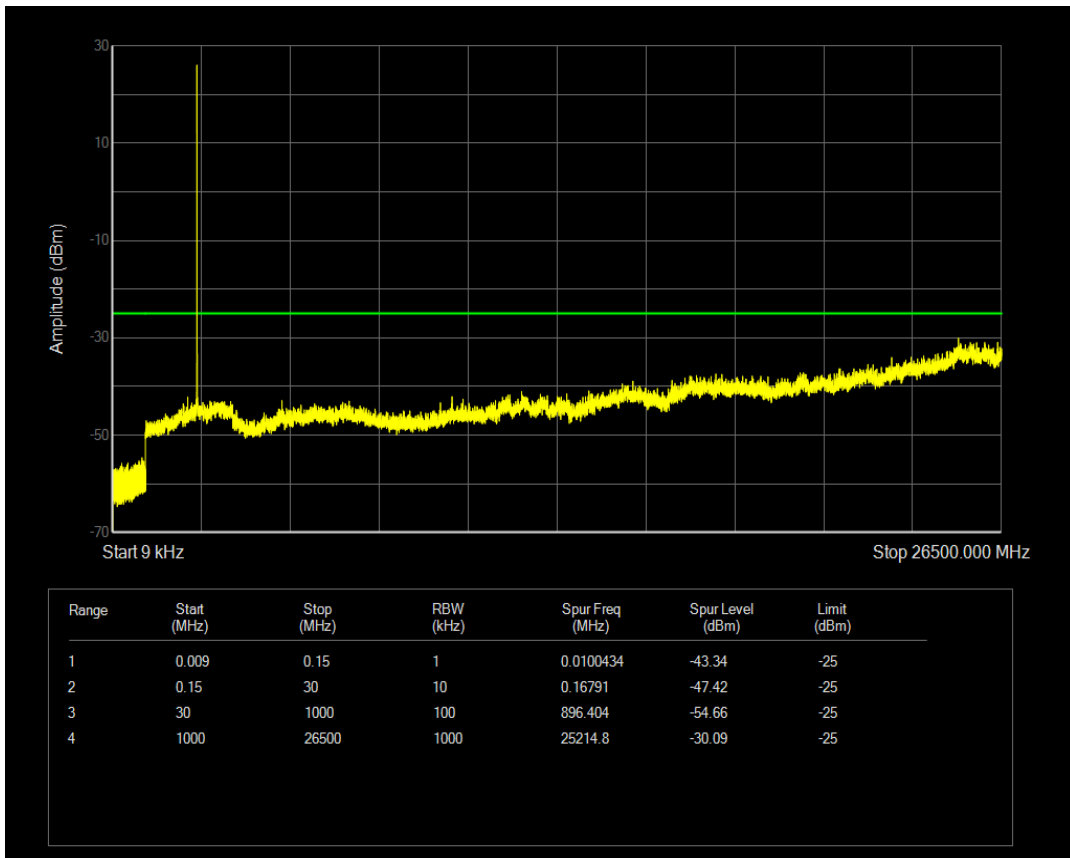

Band7 16QAM BW=5MHz Channel=21100 RB Size=1 Position=#0

Band7 16QAM BW=5MHz Channel=21100 RB Size=25 Position=#0