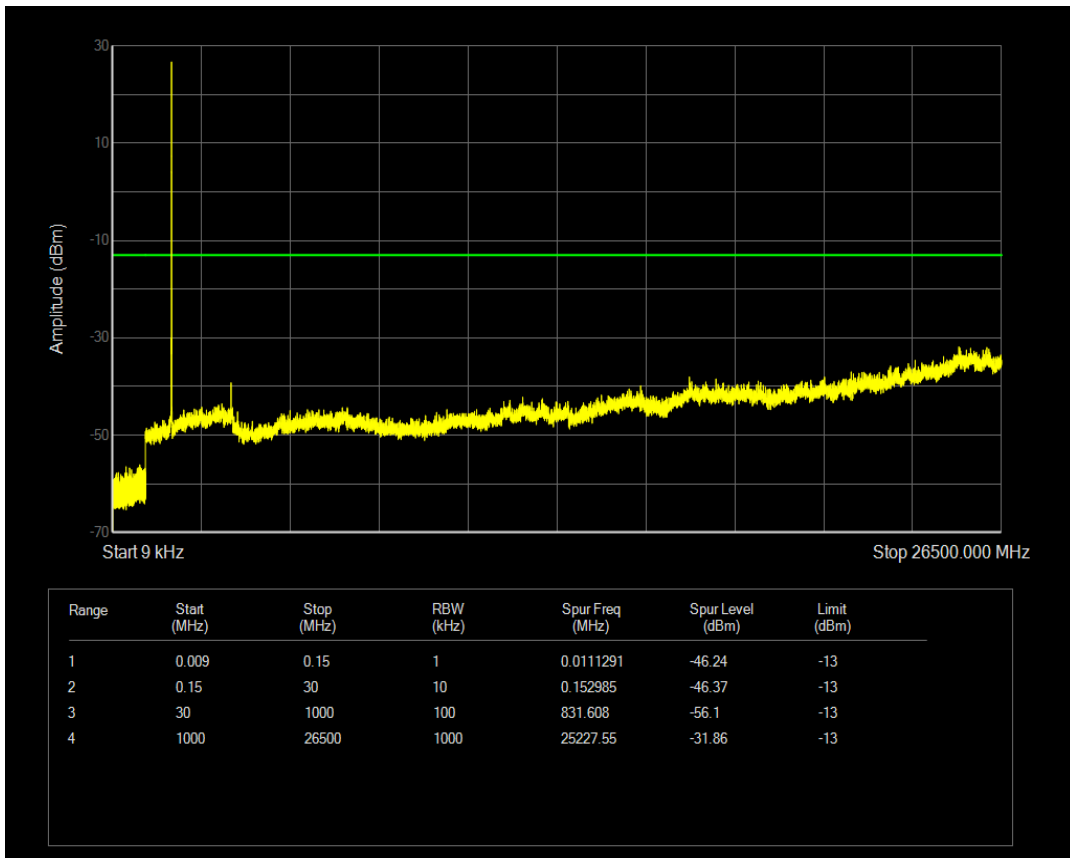

Band66 16QAM BW=5MHz Channel=132647 RB Size=1 Position=#0

Band66 16QAM BW=5MHz Channel=132647 RB Size=25 Position=#0