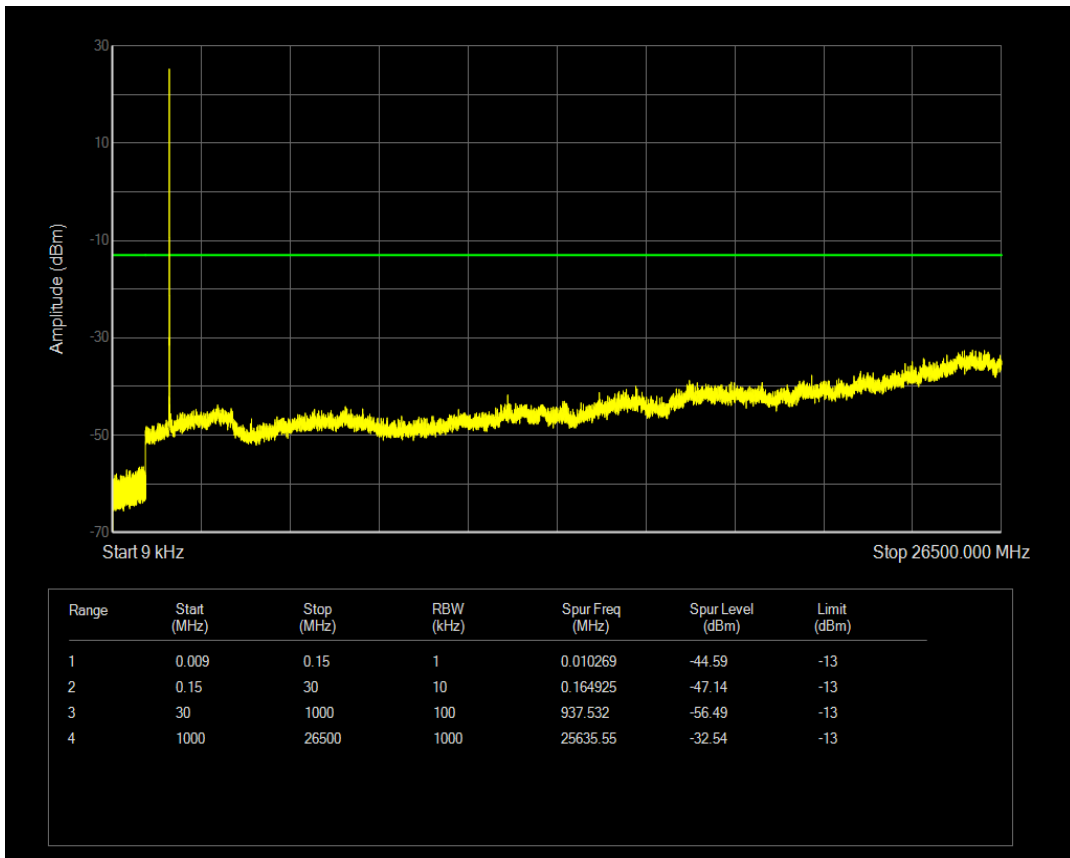

Band66 QPSK BW=3MHz Channel=131987 RB Size=1 Position=#0

Band66 QPSK BW=3MHz Channel=131987 RB Size=15 Position=#0