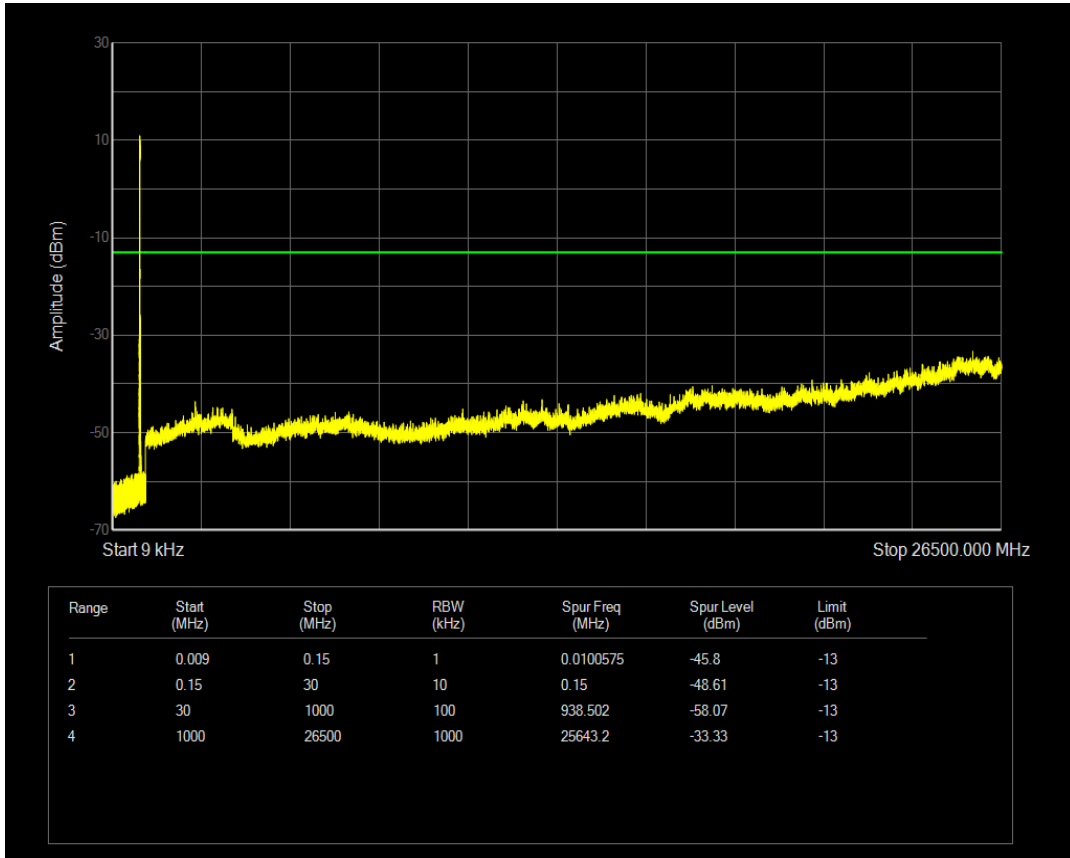

Band5 16QAM BW=5MHz Channel=20525 RB Size=1 Position=#0

Band5 16QAM BW=5MHz Channel=20525 RB Size=25 Position=#0

Band5 16QAM BW=5MHz Channel=20625 RB Size=1 Position=#0

Band5 16QAM BW=5MHz Channel=20625 RB Size=25 Position=#0

Band5 16QAM BW=10MHz Channel=20450 RB Size=1 Position=#0

Band5 16QAM BW=10MHz Channel=20450 RB Size=50 Position=#0

Band5 16QAM BW=10MHz Channel=20525 RB Size=1 Position=#0

Band5 16QAM BW=10MHz Channel=20525 RB Size=50 Position=#0

Band5 16QAM BW=10MHz Channel=20600 RB Size=1 Position=#0

Band5 16QAM BW=10MHz Channel=20600 RB Size=50 Position=#0

Band5 QPSK BW=1.4MHz Channel=20407 RB Size=1 Position=#0

Band5 QPSK BW=1.4MHz Channel=20407 RB Size=6 Position=#0