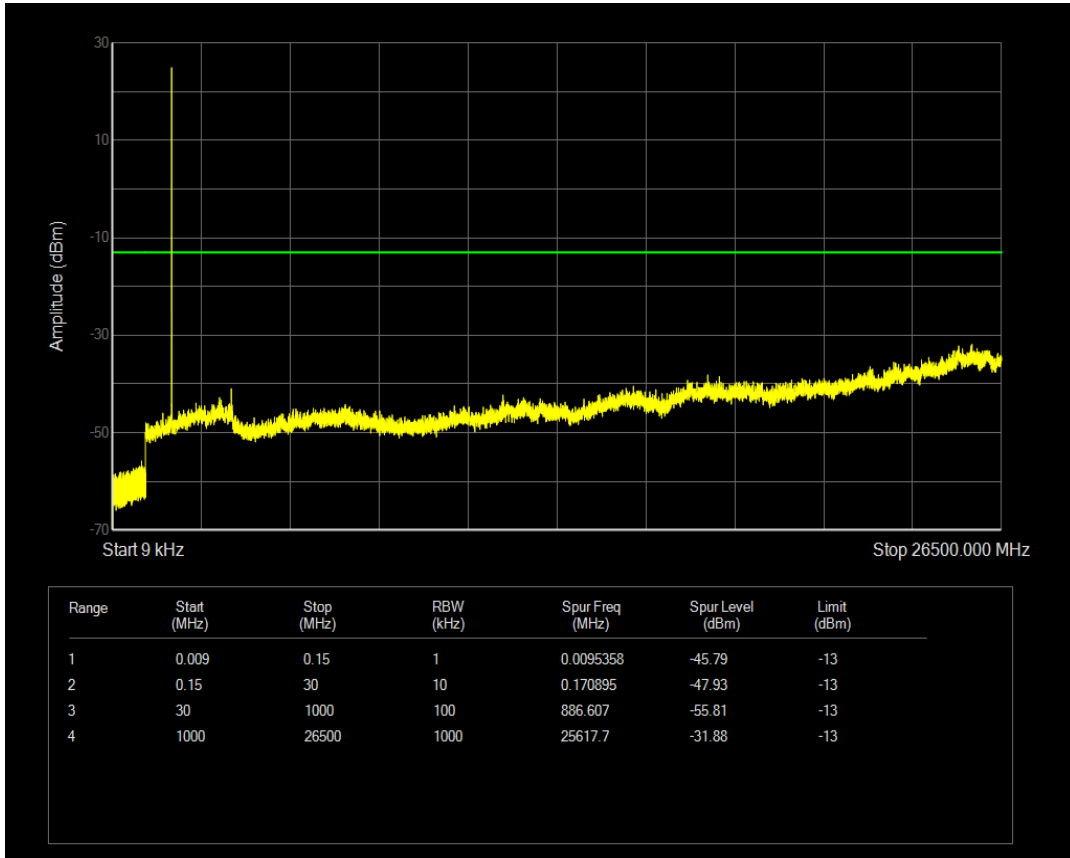

Band66 16QAM BW=1.4MHz Channel=132322 RB Size=1 Position=#0

Band66 16QAM BW=1.4MHz Channel=132322 RB Size=6 Position=#0

Band66 QPSK BW=1.4MHz Channel=132665 RB Size=1 Position=#0

Band66 QPSK BW=1.4MHz Channel=132665 RB Size=6 Position=#0