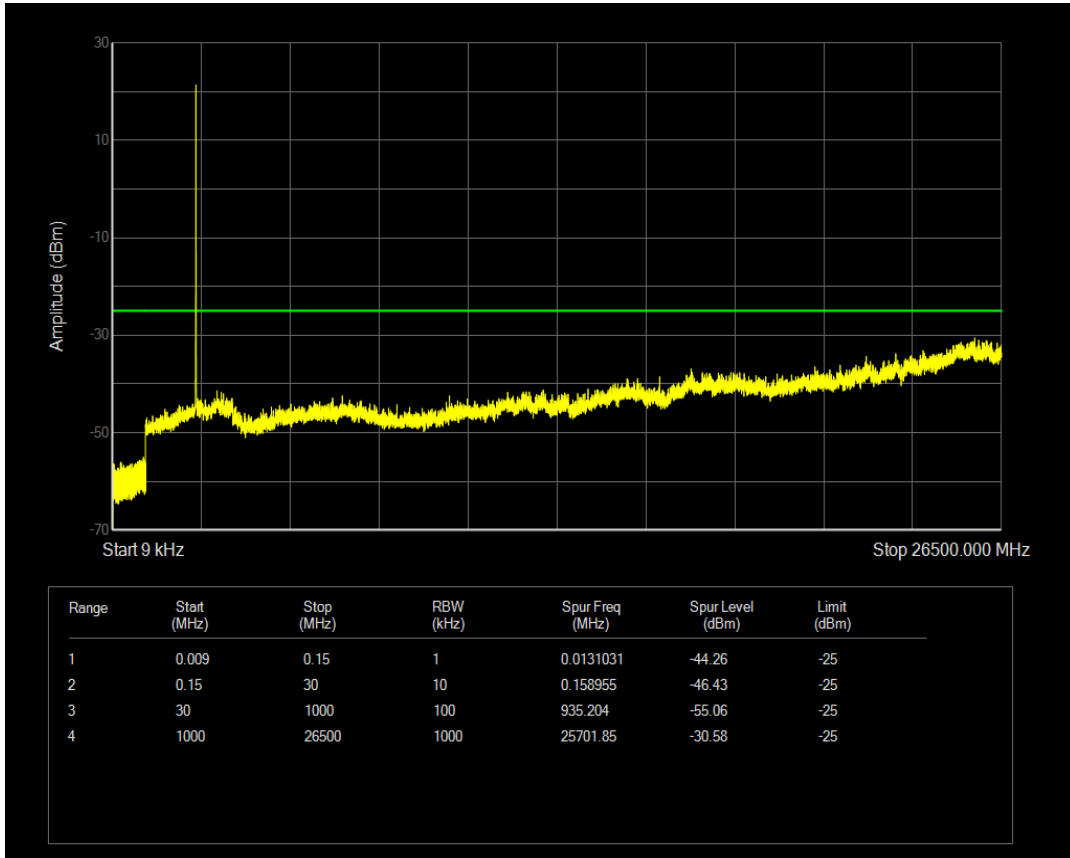

Band66 16QAM BW=20MHz Channel=132572 RB Size=1 Position=#0

Band66 16QAM BW=20MHz Channel=132572 RB Size=100 Position=#0

Band7 QPSK BW=5MHz Channel=20775 RB Size=1 Position=#0

Band7 QPSK BW=5MHz Channel=20775 RB Size=25 Position=#0

Band7 16QAM BW=5MHz Channel=20775 RB Size=1 Position=#0

Band7 16QAM BW=5MHz Channel=20775 RB Size=25 Position=#0

Band7 QPSK BW=5MHz Channel=21100 RB Size=1 Position=#0

Band7 QPSK BW=5MHz Channel=21100 RB Size=25 Position=#0