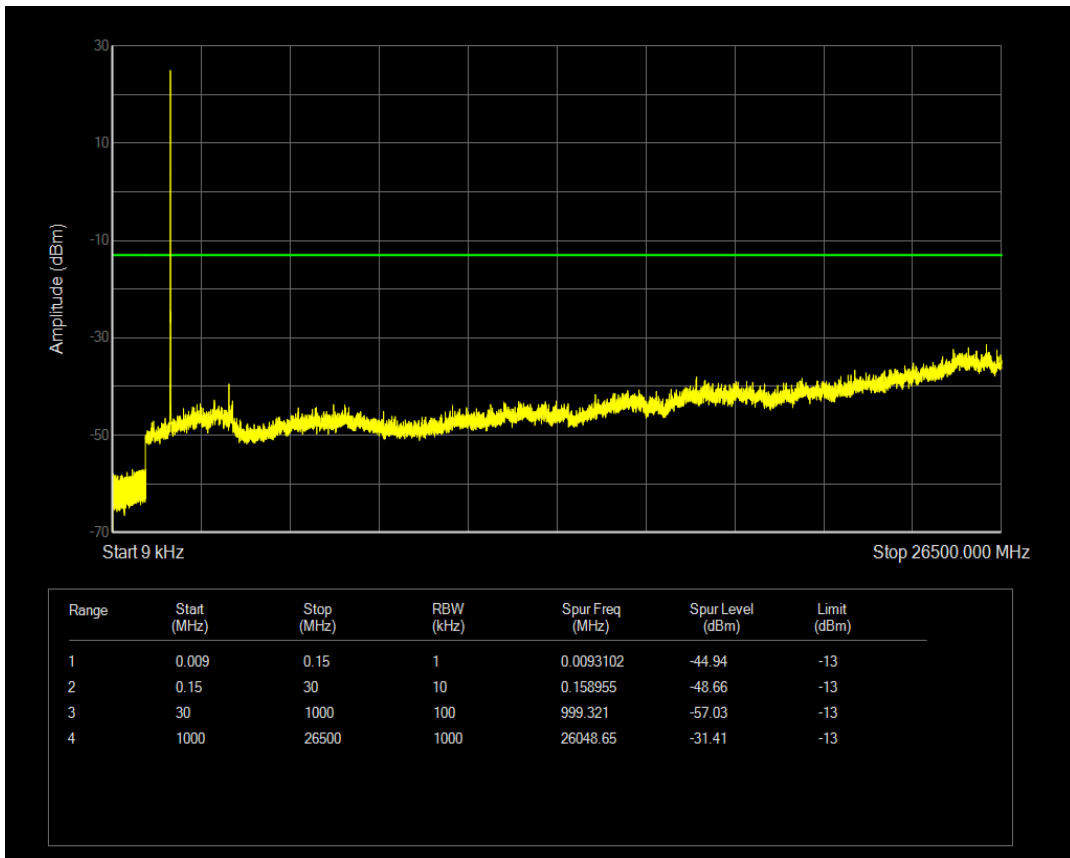

Band66 16QAM BW=5MHz Channel=132322 RB Size=1 Position=#0

Band66 16QAM BW=5MHz Channel=132322 RB Size=25 Position=#0