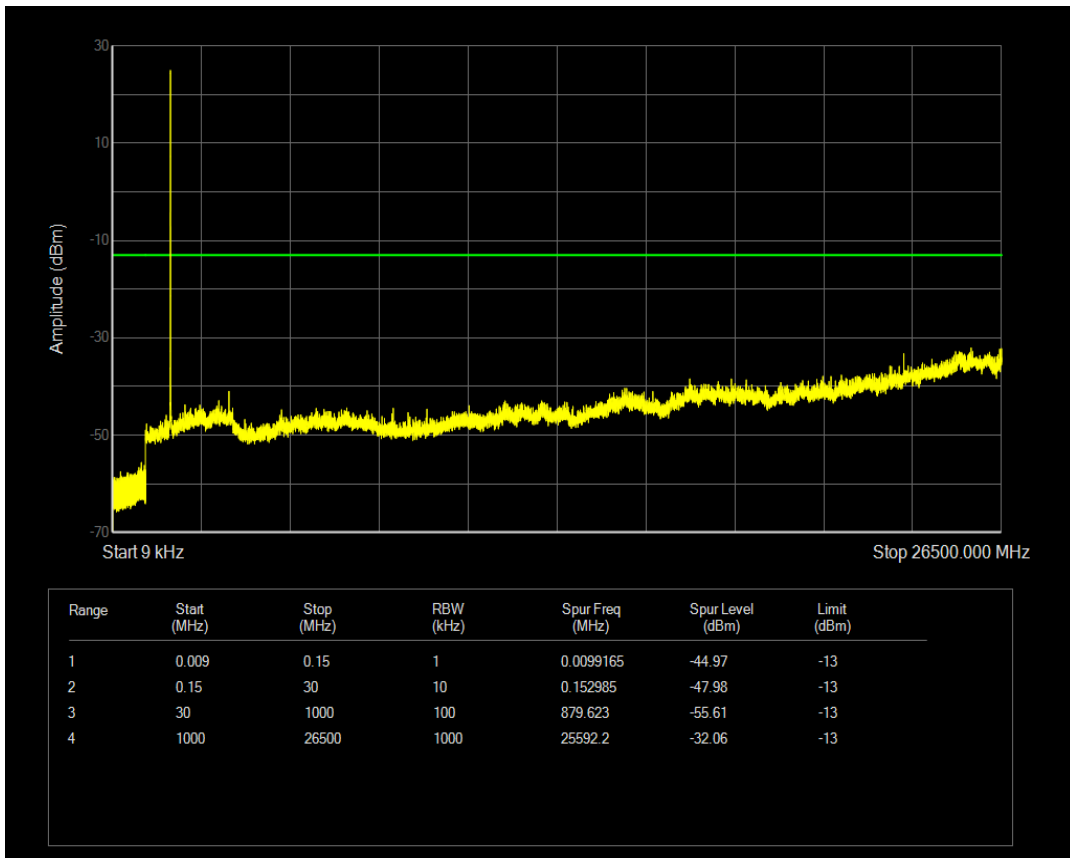

Band66 16QAM BW=3MHz Channel=132322 RB Size=1 Position=#0

Band66 16QAM BW=3MHz Channel=132322 RB Size=15 Position=#0