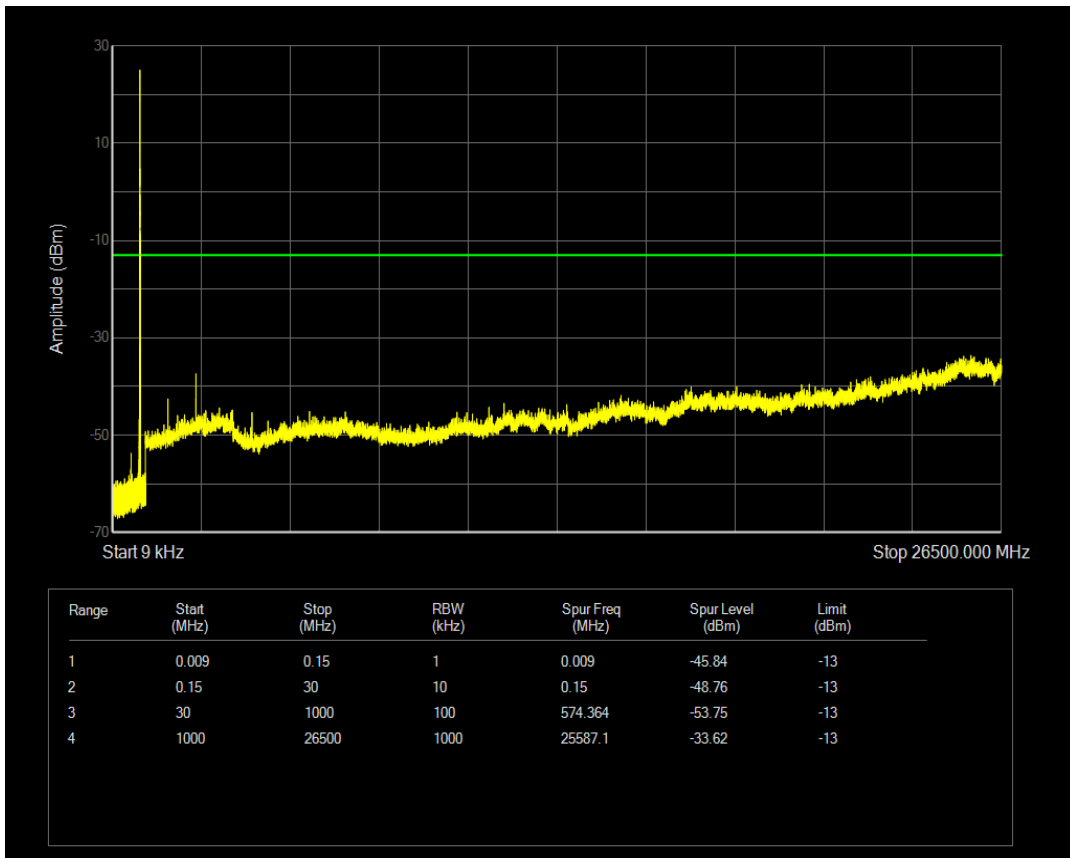

Band5 16QAM BW=5MHz Channel=20525 RB Size=1 Position=#0

Band5 16QAM BW=5MHz Channel=20525 RB Size=25 Position=#0

Band5 16QAM BW=5MHz Channel=20625 RB Size=1 Position=#0

Band5 16QAM BW=5MHz Channel=20625 RB Size=25 Position=#0

Band5 16QAM BW=10MHz Channel=20450 RB Size=1 Position=#0

Band5 16QAM BW=10MHz Channel=20450 RB Size=50 Position=#0

Band5 16QAM BW=10MHz Channel=20525 RB Size=1 Position=#0

Band5 16QAM BW=10MHz Channel=20525 RB Size=50 Position=#0