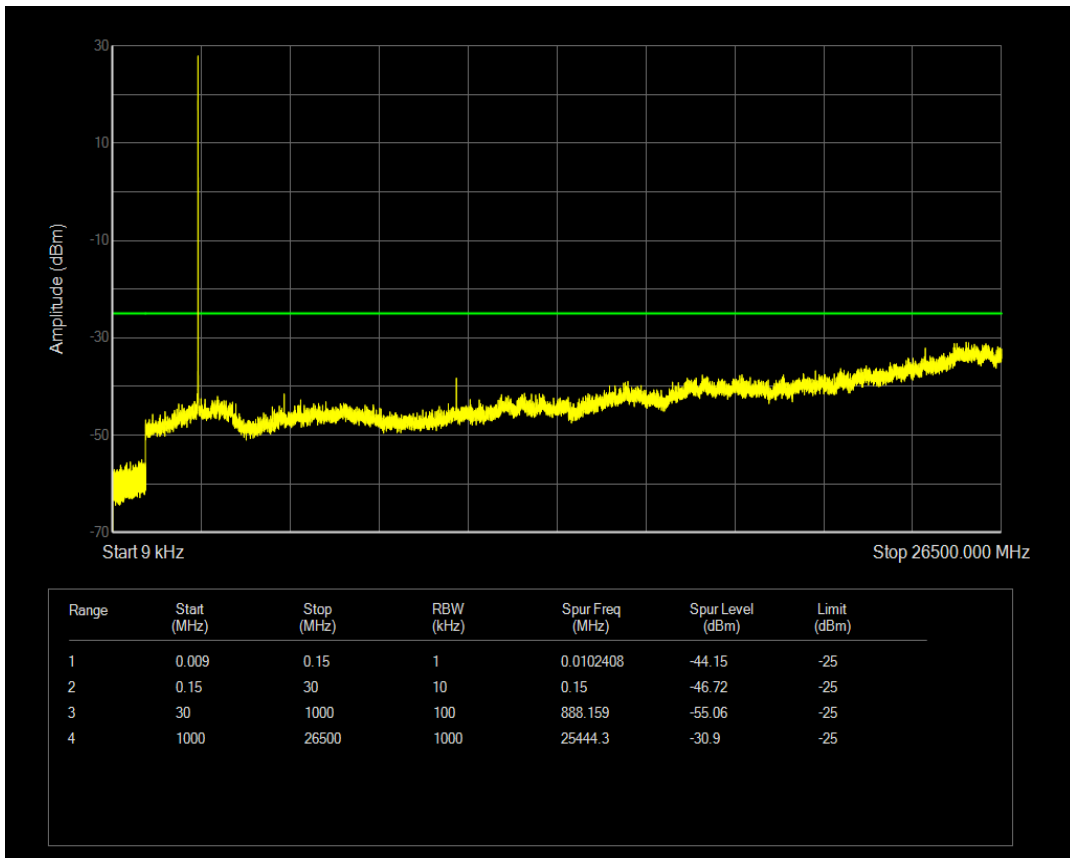

Band7 QPSK BW=5MHz Channel=21425 RB Size=1 Position=#0

Band7 QPSK BW=5MHz Channel=21425 RB Size=25 Position=#0