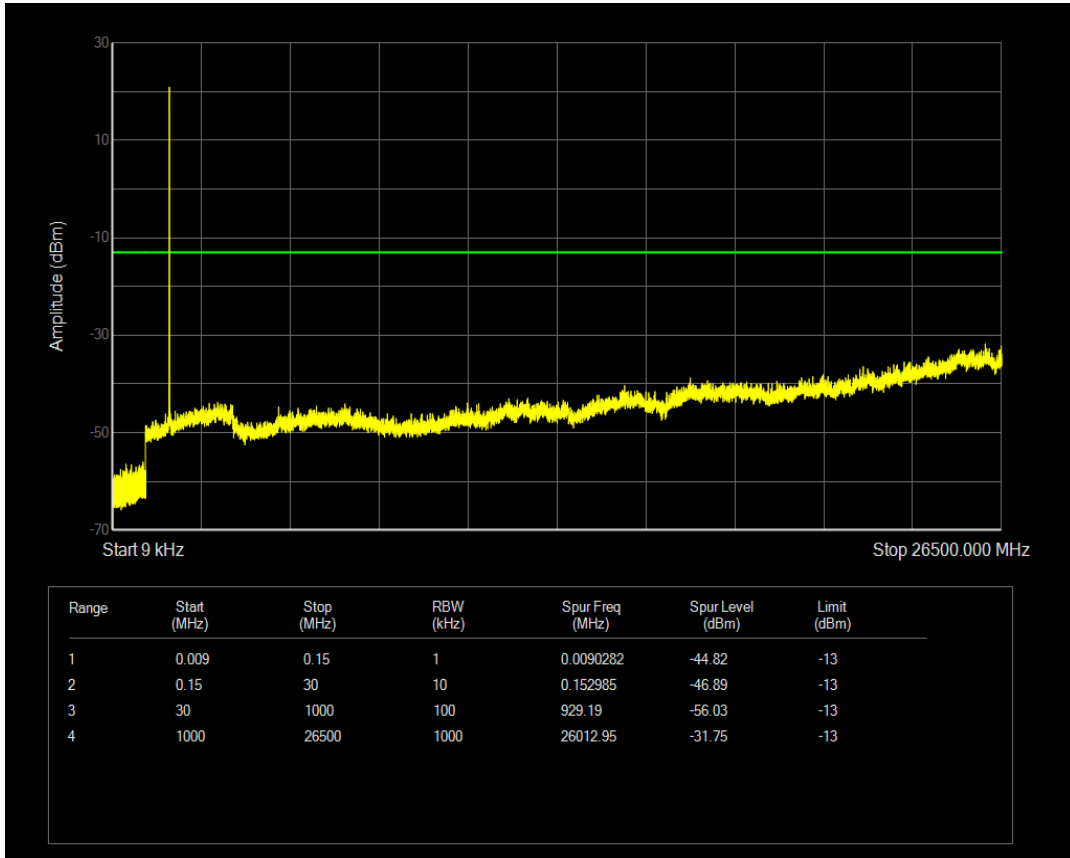

Band66 16QAM BW=3MHz Channel=131987 RB Size=15 Position=#0

Band66 QPSK BW=3MHz Channel=132322 RB Size=1 Position=#0