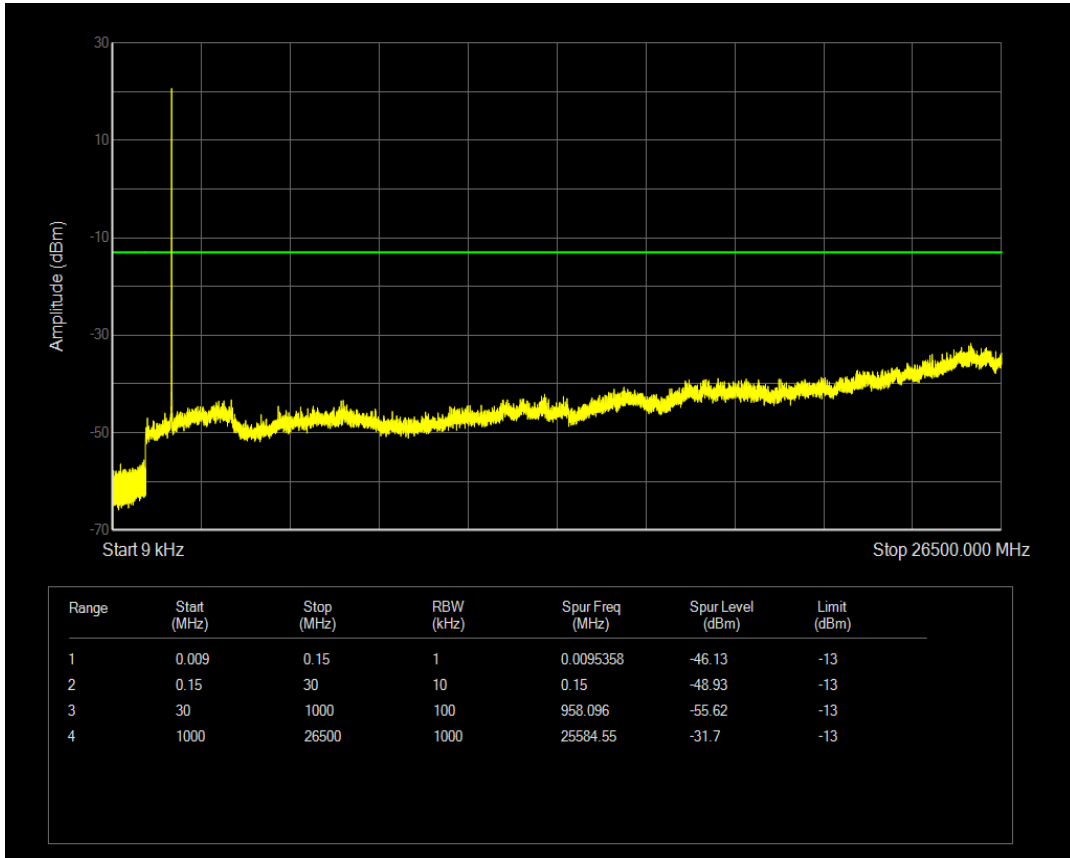

Band66 16QAM BW=3MHz Channel=132657 RB Size=15 Position=#0

Band66 QPSK BW=5MHz Channel=131997 RB Size=1 Position=#0