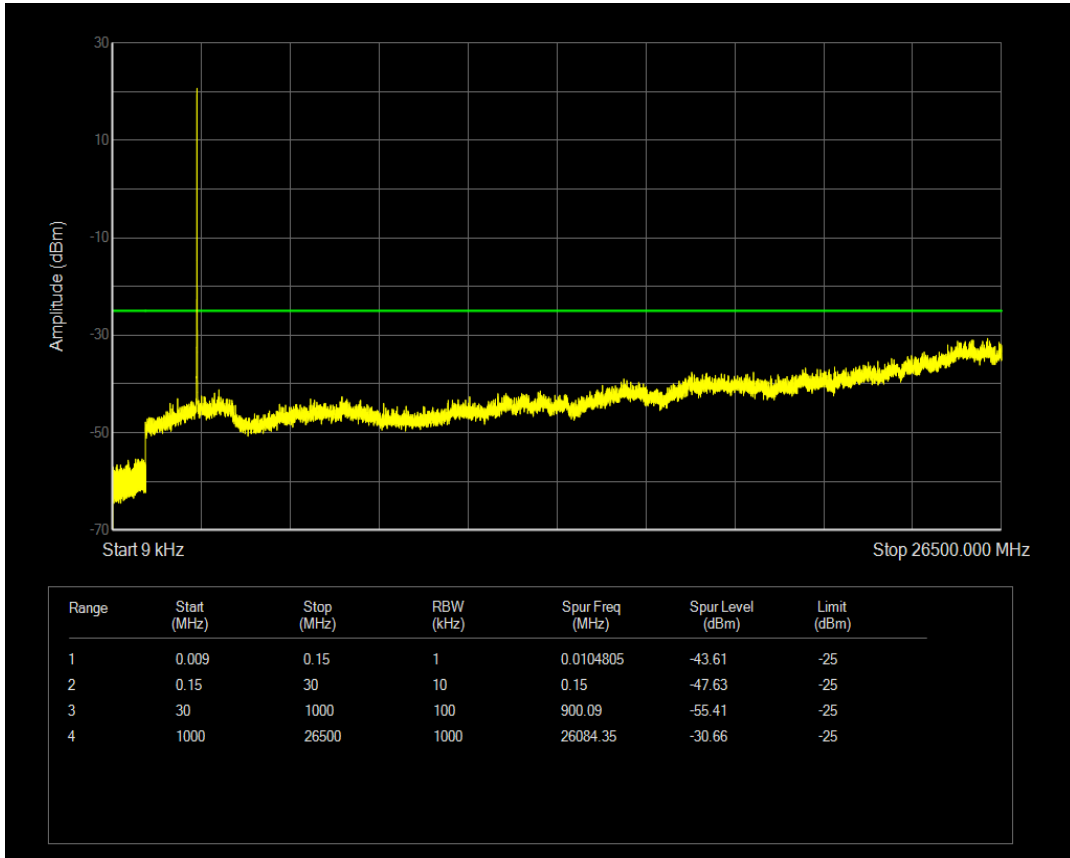

Band7 16QAM BW=5MHz Channel=20775 RB Size=1 Position=#0

Band7 16QAM BW=5MHz Channel=20775 RB Size=25 Position=#0

Band7 QPSK BW=5MHz Channel=21100 RB Size=1 Position=#0

Band7 QPSK BW=5MHz Channel=21100 RB Size=25 Position=#0

Band7 16QAM BW=5MHz Channel=21100 RB Size=1 Position=#0

Band7 16QAM BW=5MHz Channel=21100 RB Size=25 Position=#0

Band7 QPSK BW=5MHz Channel=21425 RB Size=1 Position=#0

Band7 QPSK BW=5MHz Channel=21425 RB Size=25 Position=#0