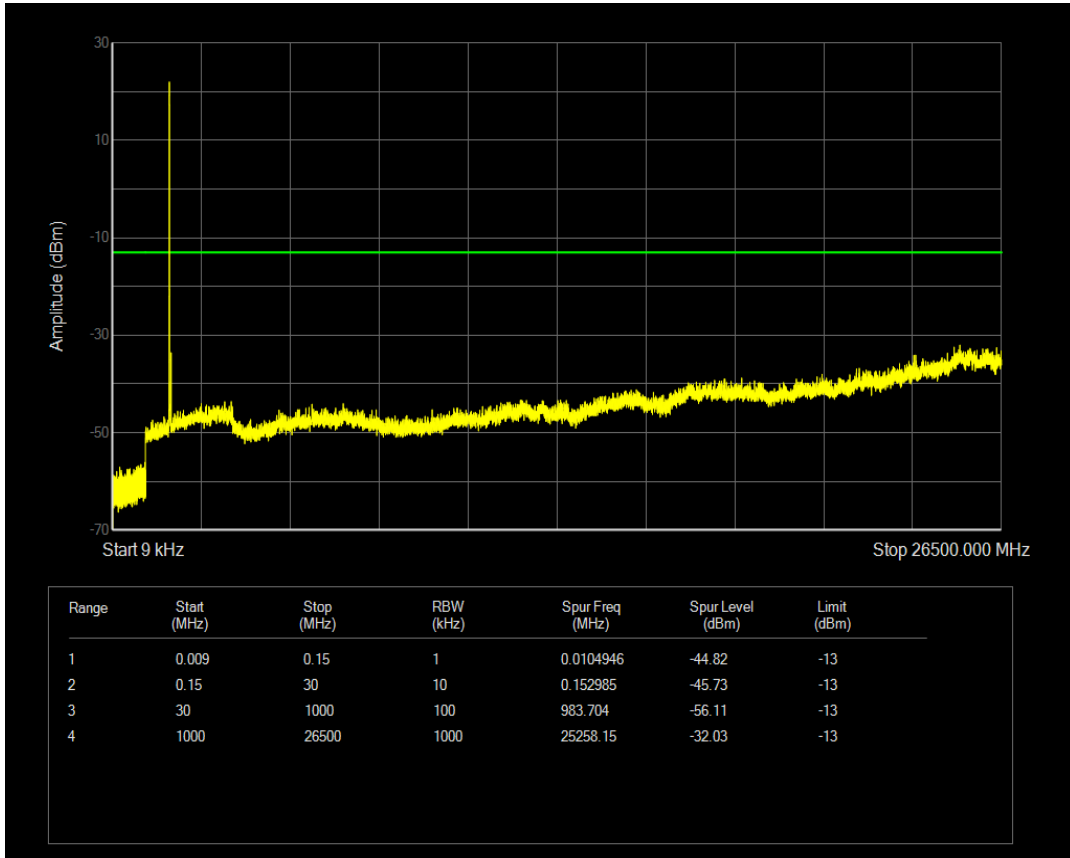

Band66 16QAM BW=1.4MHz Channel=132665 RB Size=1 Position=#0

Band66 16QAM BW=1.4MHz Channel=132665 RB Size=6 Position=#0

Band66 QPSK BW=3MHz Channel=131987 RB Size=1 Position=#0

Band66 QPSK BW=3MHz Channel=131987 RB Size=15 Position=#0