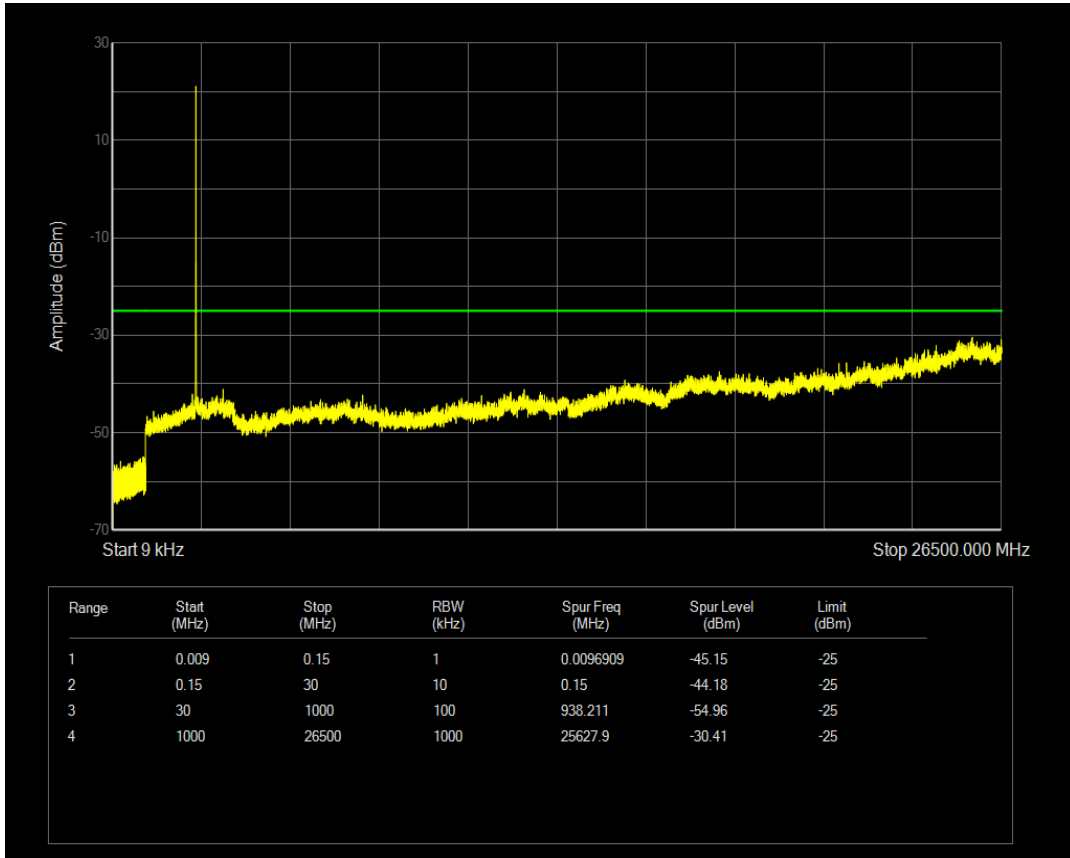

Band66 16QAM BW=20MHz Channel=132572 RB Size=1 Position=#0

Band66 16QAM BW=20MHz Channel=132572 RB Size=100 Position=#0

Band7 QPSK BW=5MHz Channel=20775 RB Size=1 Position=#0

Band7 QPSK BW=5MHz Channel=20775 RB Size=25 Position=#0

Band7 16QAM BW=5MHz Channel=20775 RB Size=1 Position=#0

Band7 16QAM BW=5MHz Channel=20775 RB Size=25 Position=#0

Band7 QPSK BW=5MHz Channel=21100 RB Size=1 Position=#0

Band7 QPSK BW=5MHz Channel=21100 RB Size=25 Position=#0