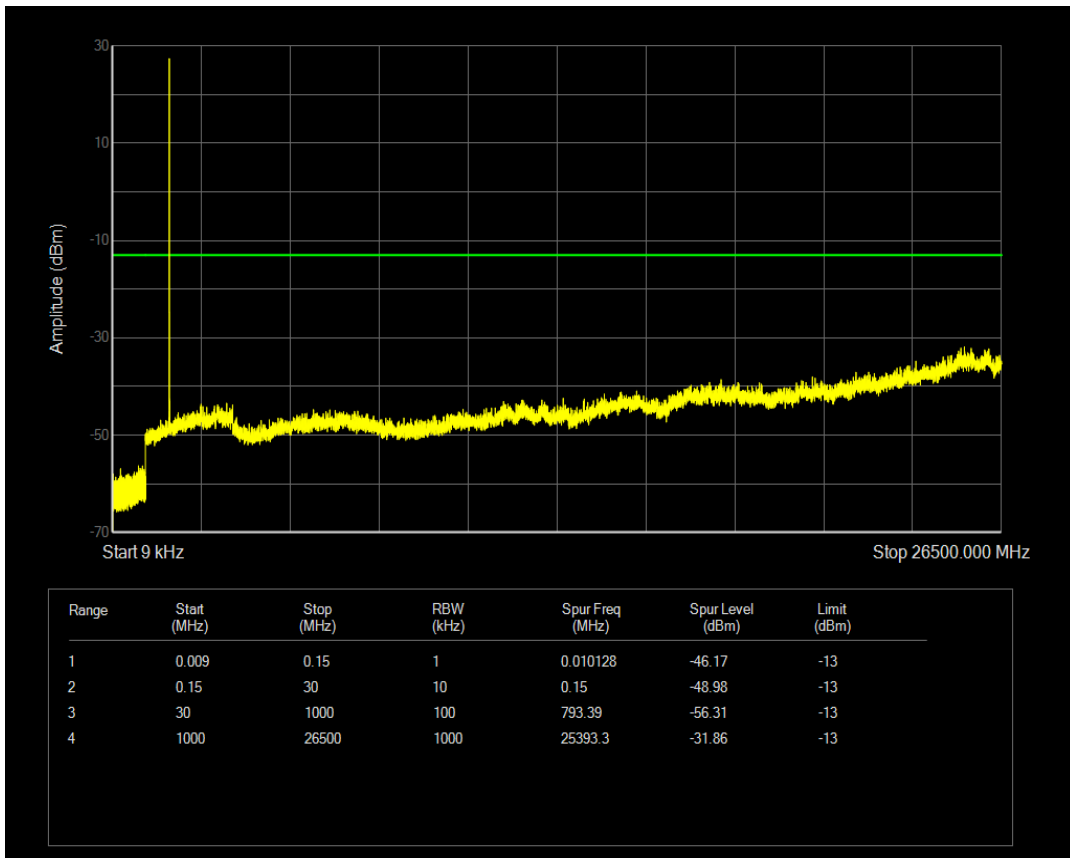

Band66 16QAM BW=1.4MHz Channel=131979 RB Size=1 Position=#0

Band66 16QAM BW=1.4MHz Channel=131979 RB Size=6 Position=#0