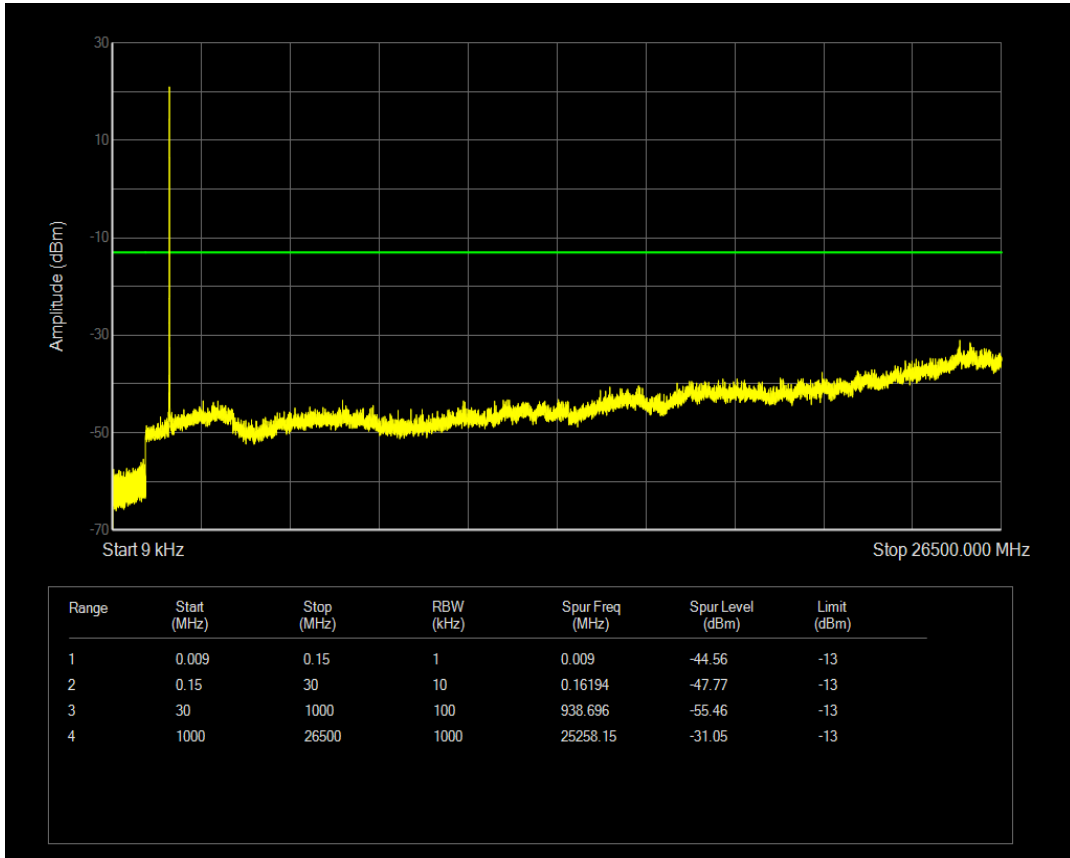

Band66 16QAM BW=5MHz Channel=131997 RB Size=25 Position=#0

Band66 QPSK BW=5MHz Channel=132322 RB Size=1 Position=#0