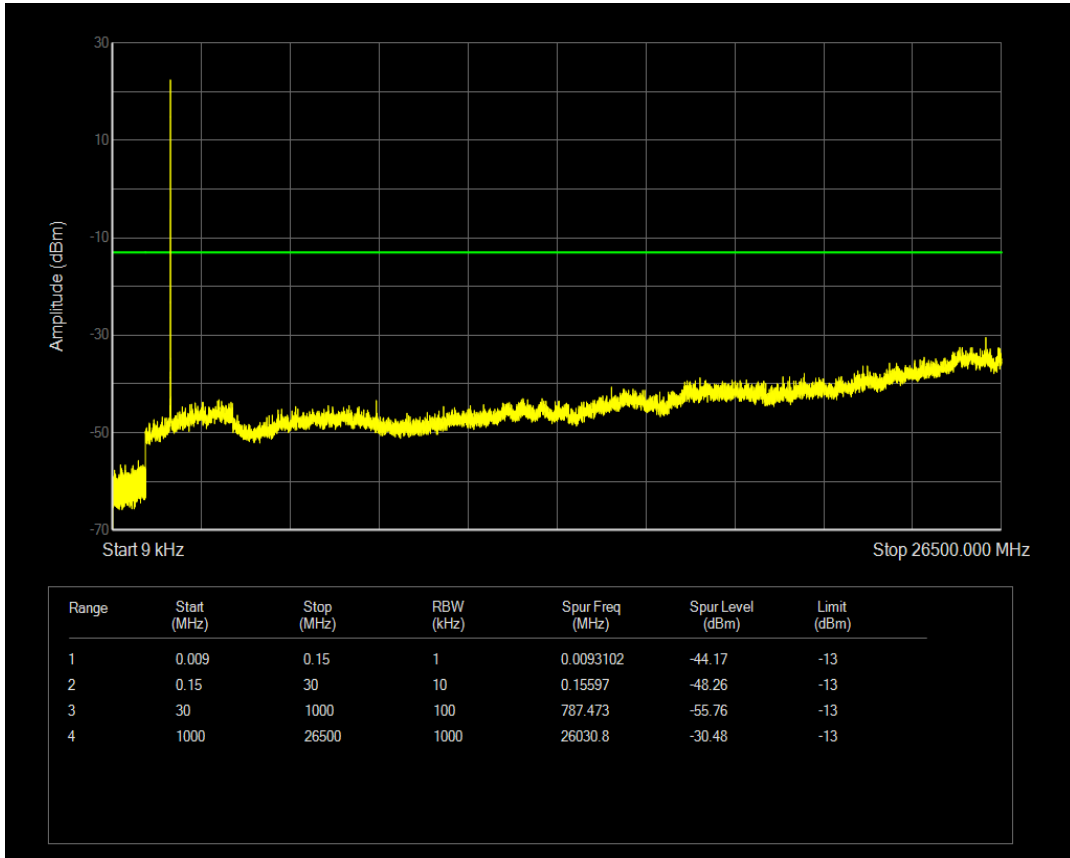

Band66 16QAM BW=3MHz Channel=132322 RB Size=15 Position=#0

Band66 QPSK BW=3MHz Channel=132657 RB Size=1 Position=#0