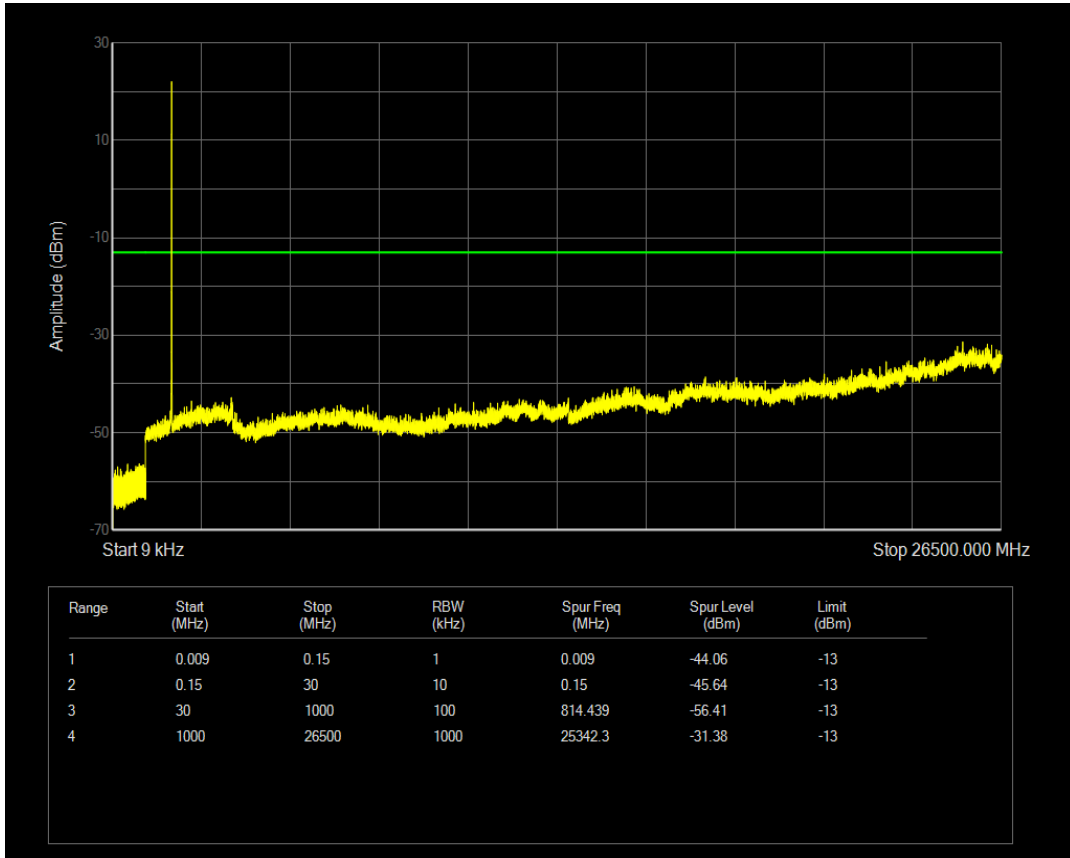

Band66 16QAM BW=3MHz Channel=132322 RB Size=1 Position=#0

Band66 16QAM BW=3MHz Channel=132322 RB Size=15 Position=#0

Band66 QPSK BW=3MHz Channel=132657 RB Size=1 Position=#0

Band66 QPSK BW=3MHz Channel=132657 RB Size=15 Position=#0