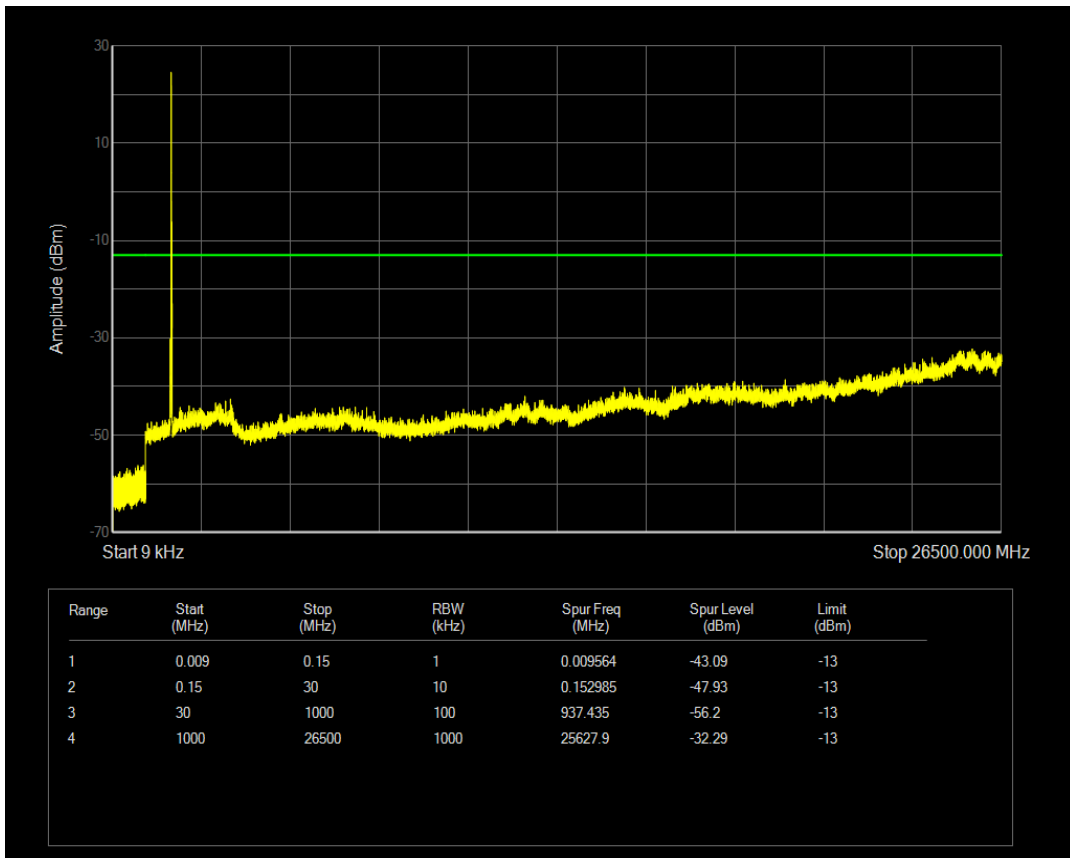

Band66 16QAM BW=15MHz Channel=132597 RB Size=1 Position=#0

Band66 16QAM BW=15MHz Channel=132597 RB Size=75 Position=#0