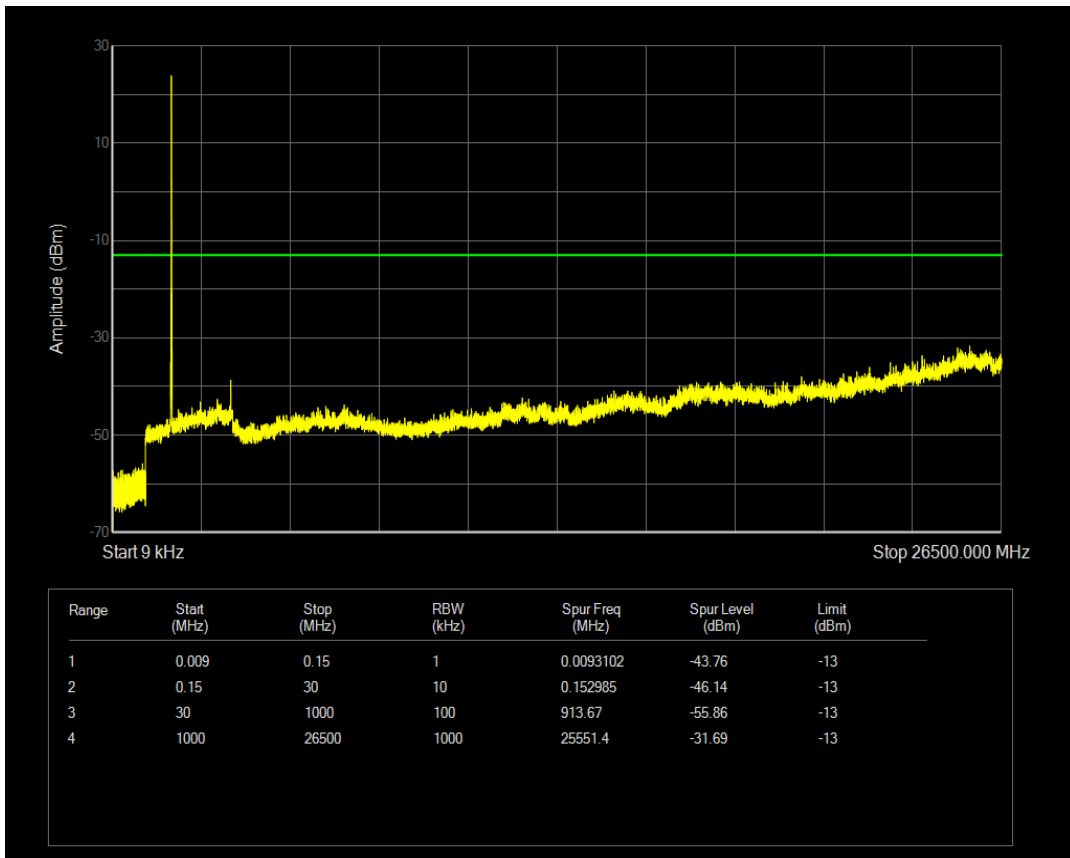

Band66 16QAM BW=10MHz Channel=132622 RB Size=1 Position=#0

Band66 16QAM BW=10MHz Channel=132622 RB Size=50 Position=#0