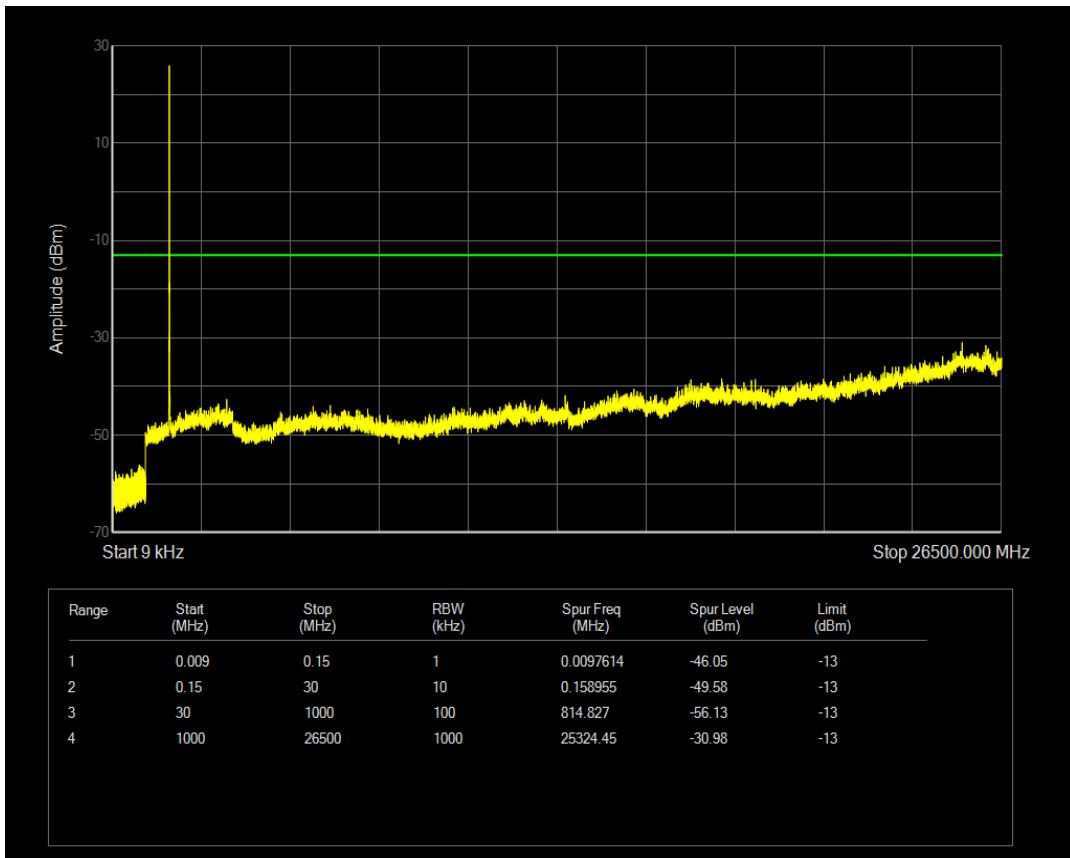

Band66 QPSK BW=5MHz Channel=131997 RB Size=1 Position=#0

Band66 QPSK BW=5MHz Channel=131997 RB Size=25 Position=#0