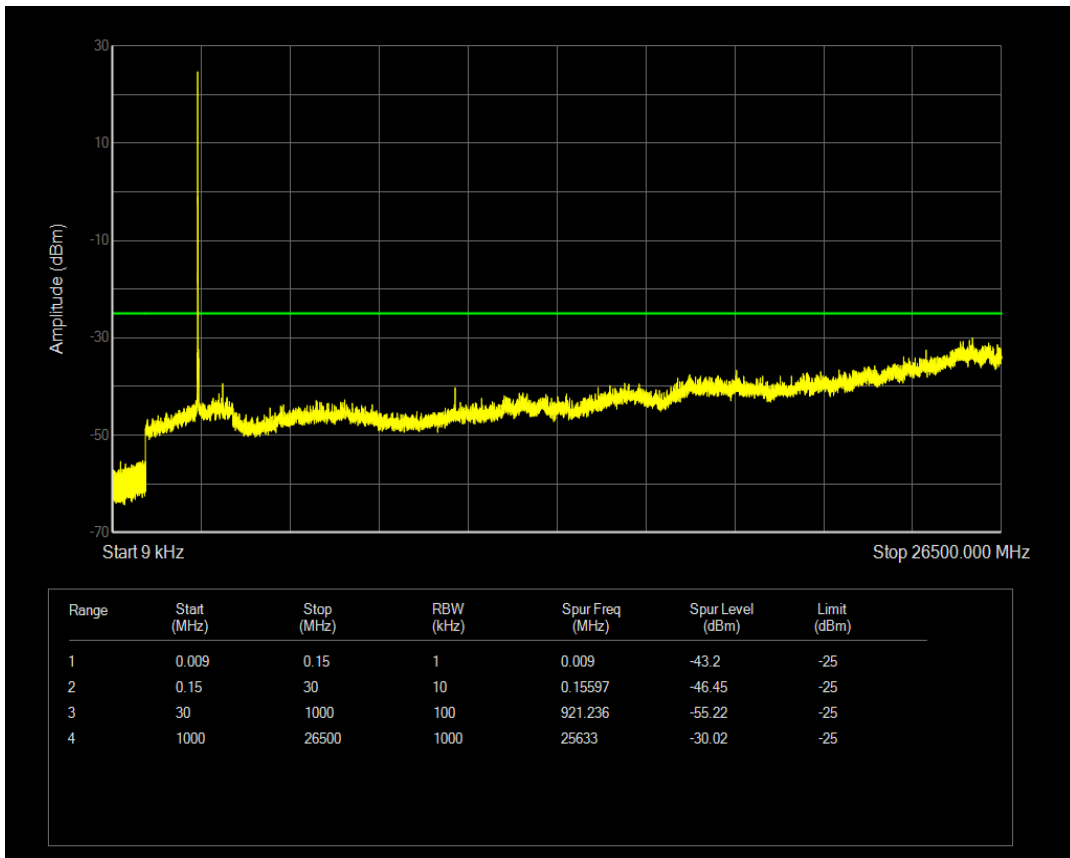

Band7 16QAM BW=15MHz Channel=21375 RB Size=1 Position=#0

Band7 16QAM BW=15MHz Channel=21375 RB Size=75 Position=#0