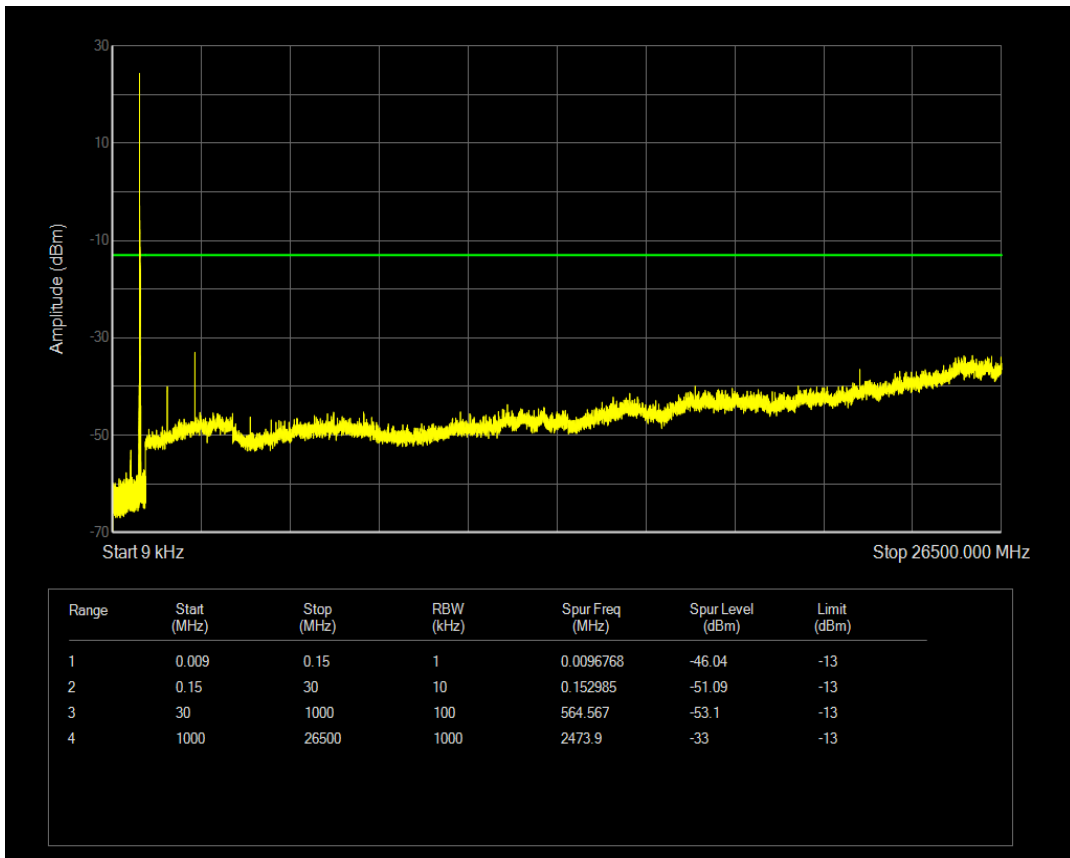

Band5 16QAM BW=5MHz Channel=20525 RB Size=1 Position=#0

Band5 16QAM BW=5MHz Channel=20525 RB Size=25 Position=#0

Band5 16QAM BW=5MHz Channel=20625 RB Size=1 Position=#0

Band5 16QAM BW=5MHz Channel=20625 RB Size=25 Position=#0

Band5 16QAM BW=10MHz Channel=20450 RB Size=1 Position=#0

Band5 16QAM BW=10MHz Channel=20450 RB Size=50 Position=#0

Band5 16QAM BW=10MHz Channel=20525 RB Size=1 Position=#0

Band5 16QAM BW=10MHz Channel=20525 RB Size=50 Position=#0