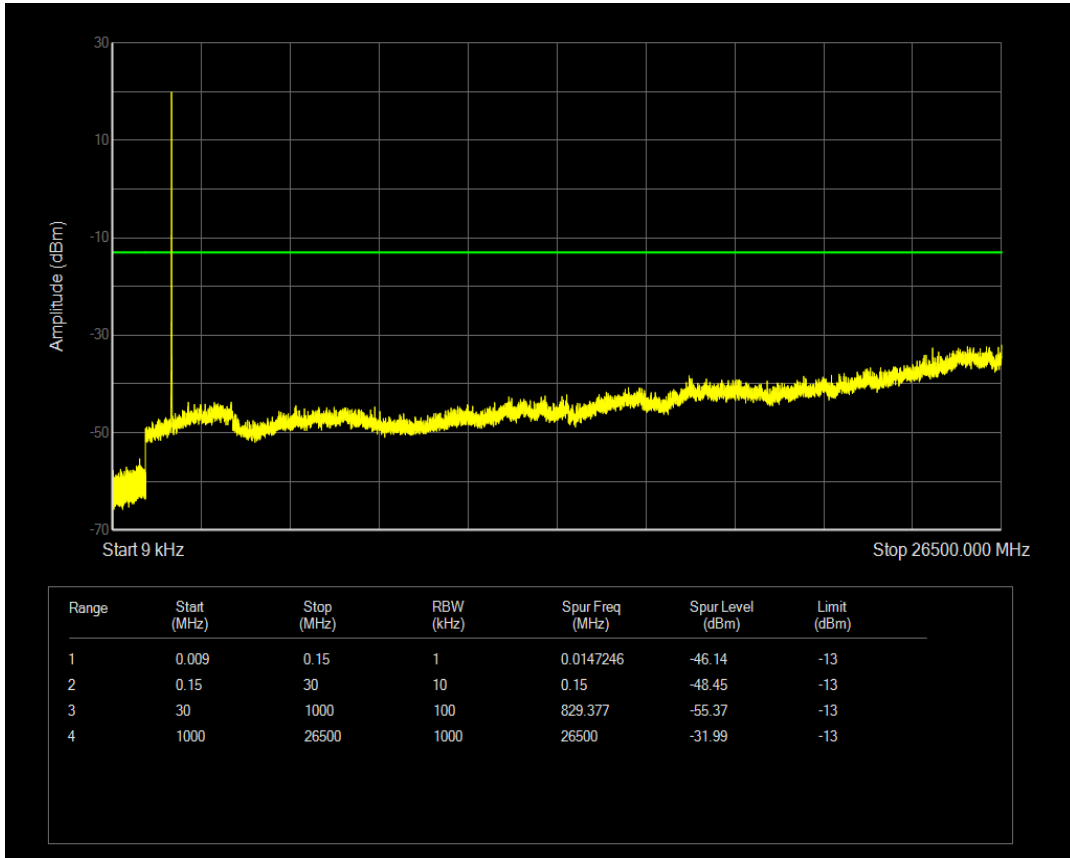

Band66 16QAM BW=5MHz Channel=132647 RB Size=25 Position=#0

Band66 QPSK BW=10MHz Channel=132022 RB Size=1 Position=#0