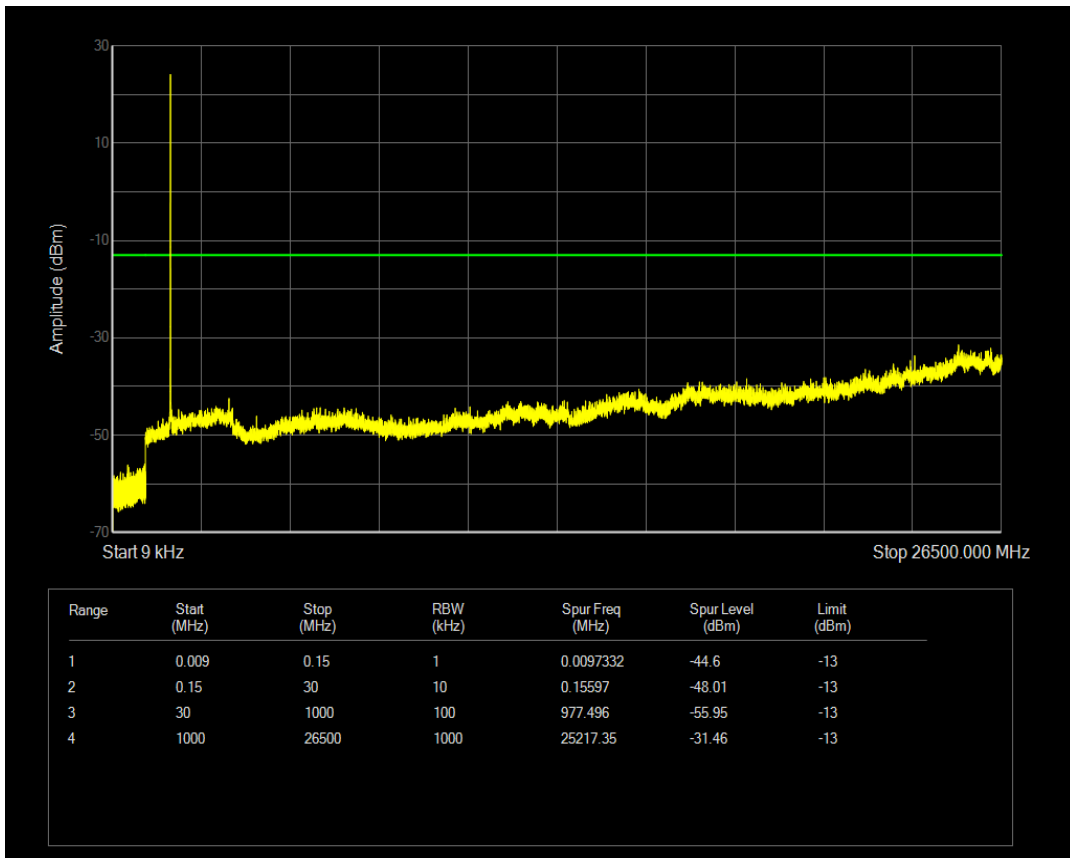

Band66 QPSK BW=3MHz Channel=132322 RB Size=1 Position=#0

Band66 QPSK BW=3MHz Channel=132322 RB Size=15 Position=#0