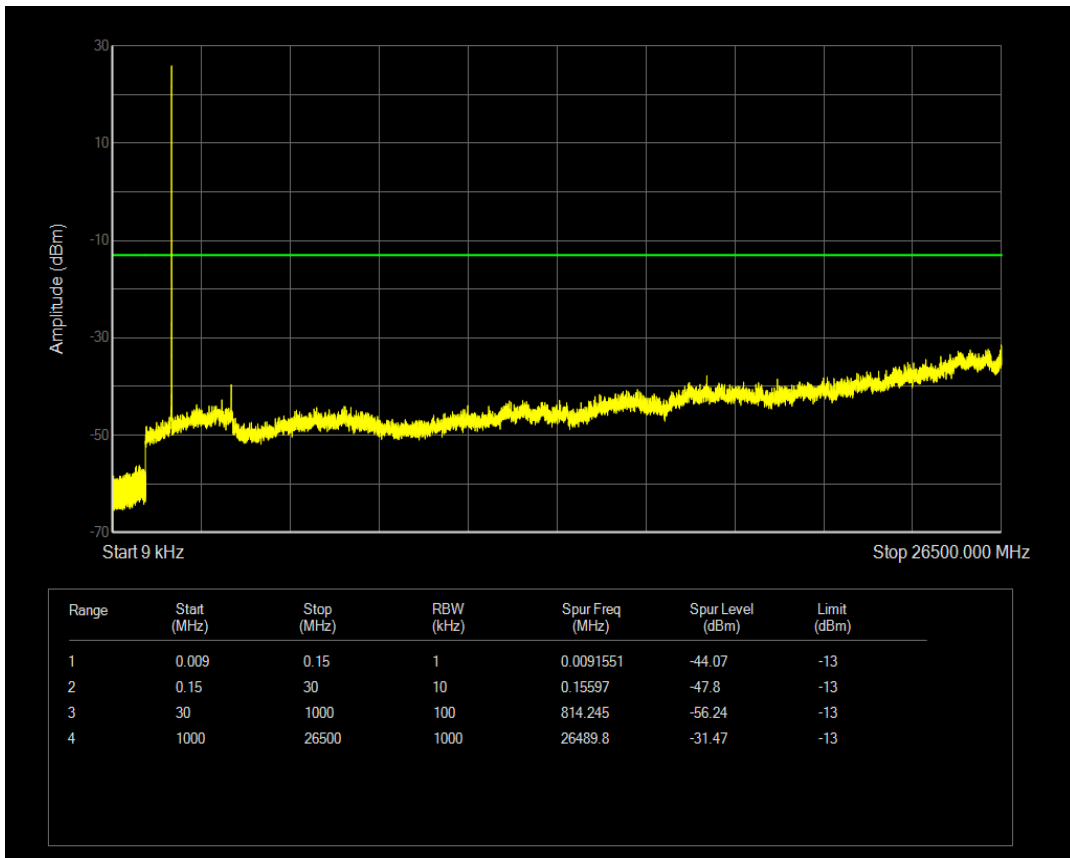

Band66 QPSK BW=3MHz Channel=132657 RB Size=1 Position=#0

Band66 QPSK BW=3MHz Channel=132657 RB Size=15 Position=#0