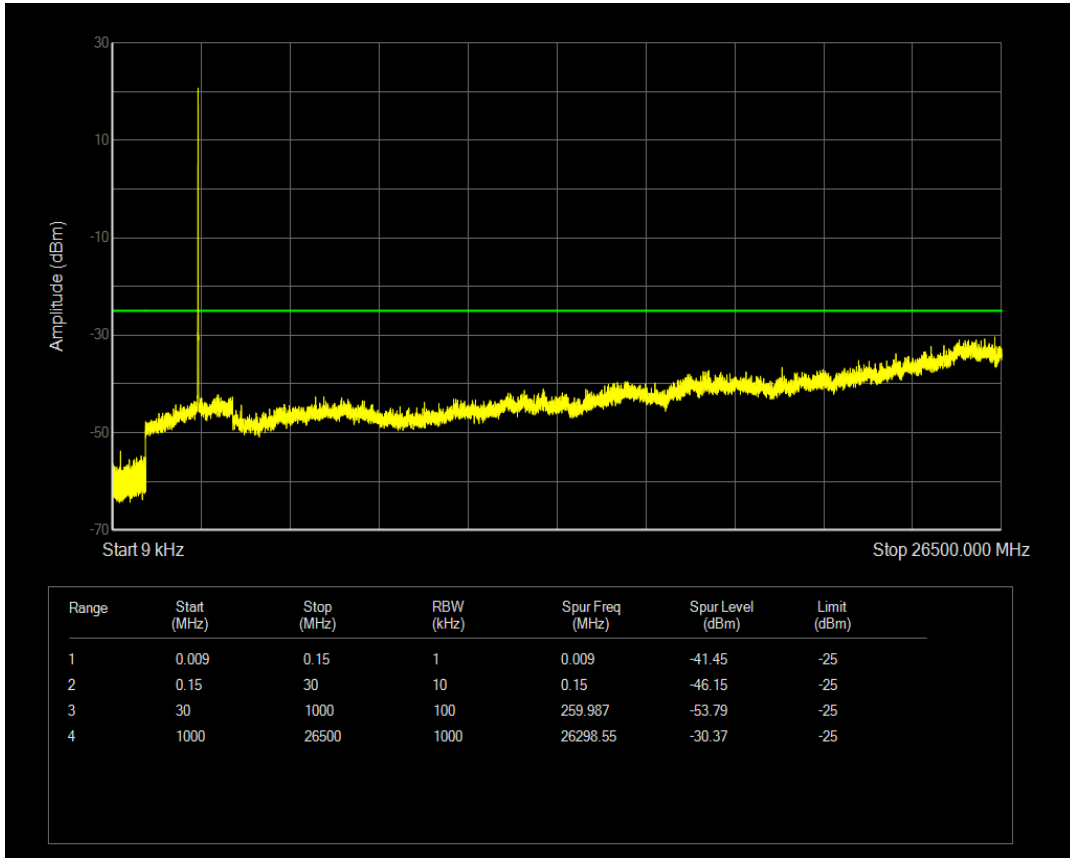

Band7 16QAM BW=5MHz Channel=21100 RB Size=1 Position=#0

Band7 16QAM BW=5MHz Channel=21100 RB Size=25 Position=#0

Band7 QPSK BW=5MHz Channel=21425 RB Size=1 Position=#0

Band7 QPSK BW=5MHz Channel=21425 RB Size=25 Position=#0