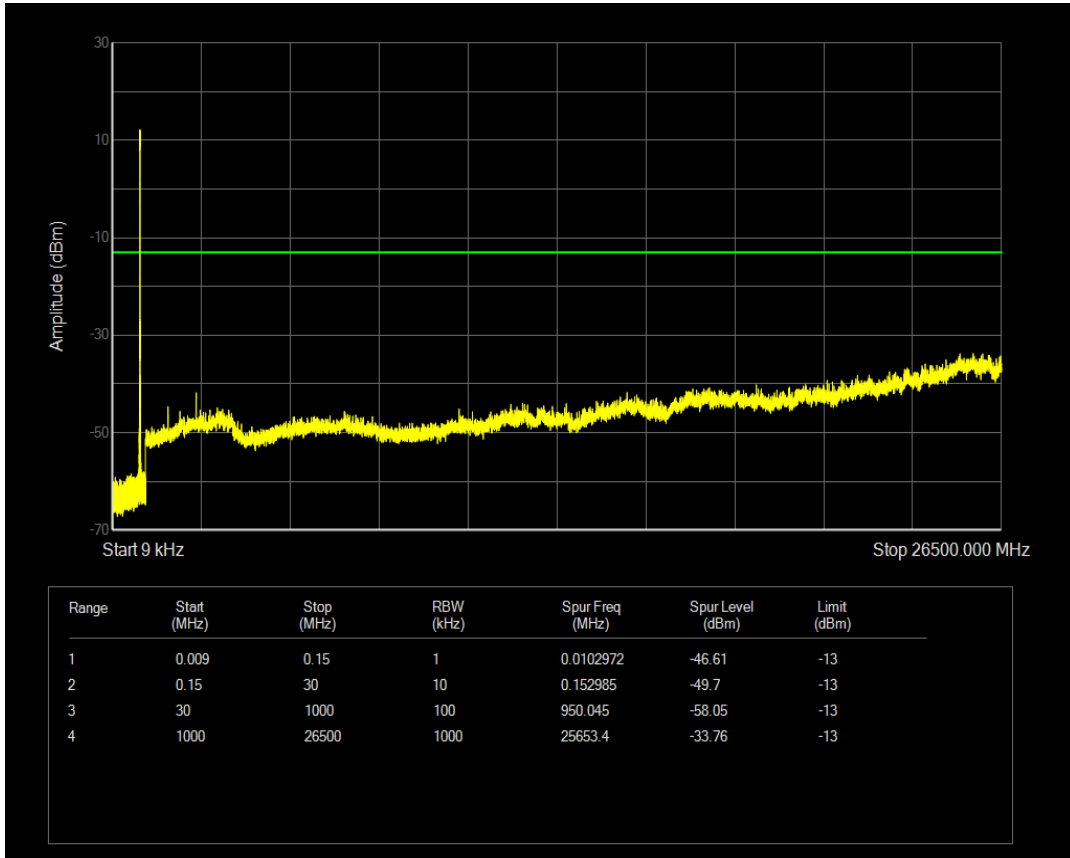

Band5 16QAM BW=5MHz Channel=20525 RB Size=1 Position=#0

Band5 16QAM BW=5MHz Channel=20525 RB Size=25 Position=#0

Band5 16QAM BW=5MHz Channel=20625 RB Size=1 Position=#0

Band5 16QAM BW=5MHz Channel=20625 RB Size=25 Position=#0

Band5 16QAM BW=10MHz Channel=20450 RB Size=1 Position=#0

Band5 16QAM BW=10MHz Channel=20450 RB Size=50 Position=#0

Band5 16QAM BW=10MHz Channel=20525 RB Size=1 Position=#0

Band5 16QAM BW=10MHz Channel=20525 RB Size=50 Position=#0

Band5 16QAM BW=10MHz Channel=20600 RB Size=1 Position=#0

Band5 16QAM BW=10MHz Channel=20600 RB Size=50 Position=#0

Band5 QPSK BW=1.4MHz Channel=20407 RB Size=1 Position=#0

Band5 QPSK BW=1.4MHz Channel=20407 RB Size=6 Position=#0