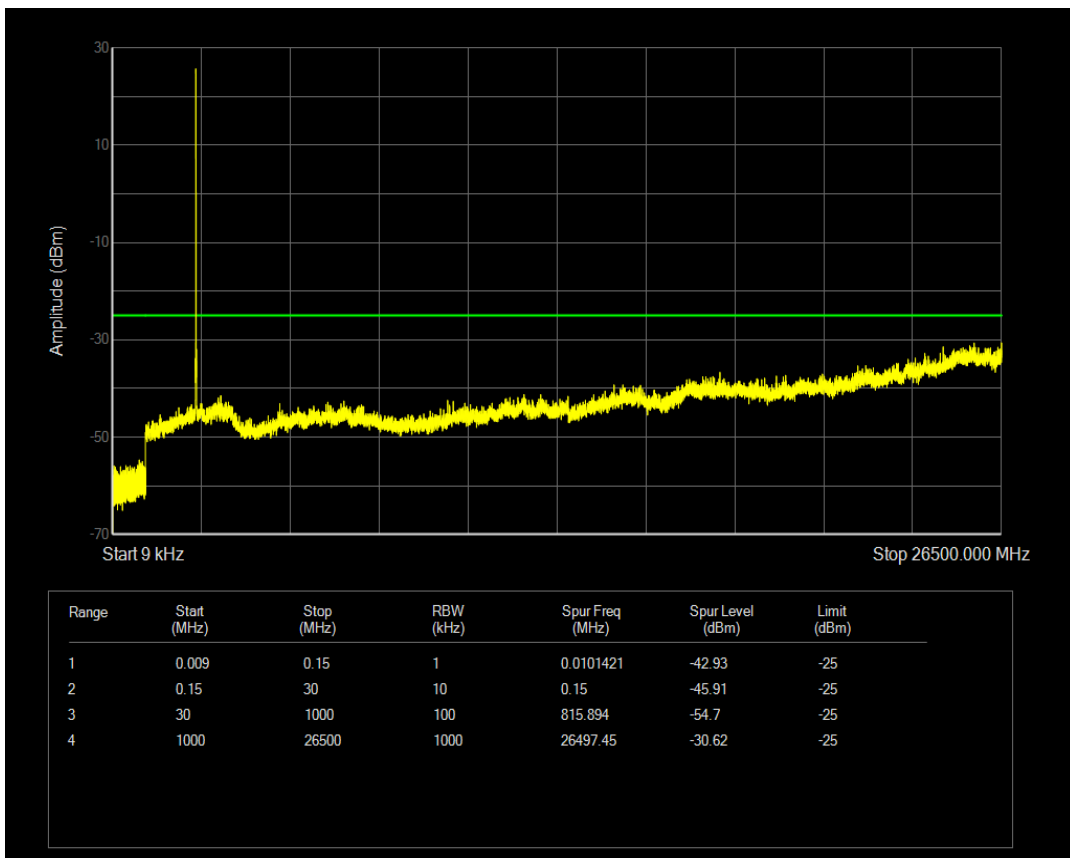

Band7 QPSK BW=10MHz Channel=20800 RB Size=1 Position=#0

Band7 QPSK BW=10MHz Channel=20800 RB Size=50 Position=#0