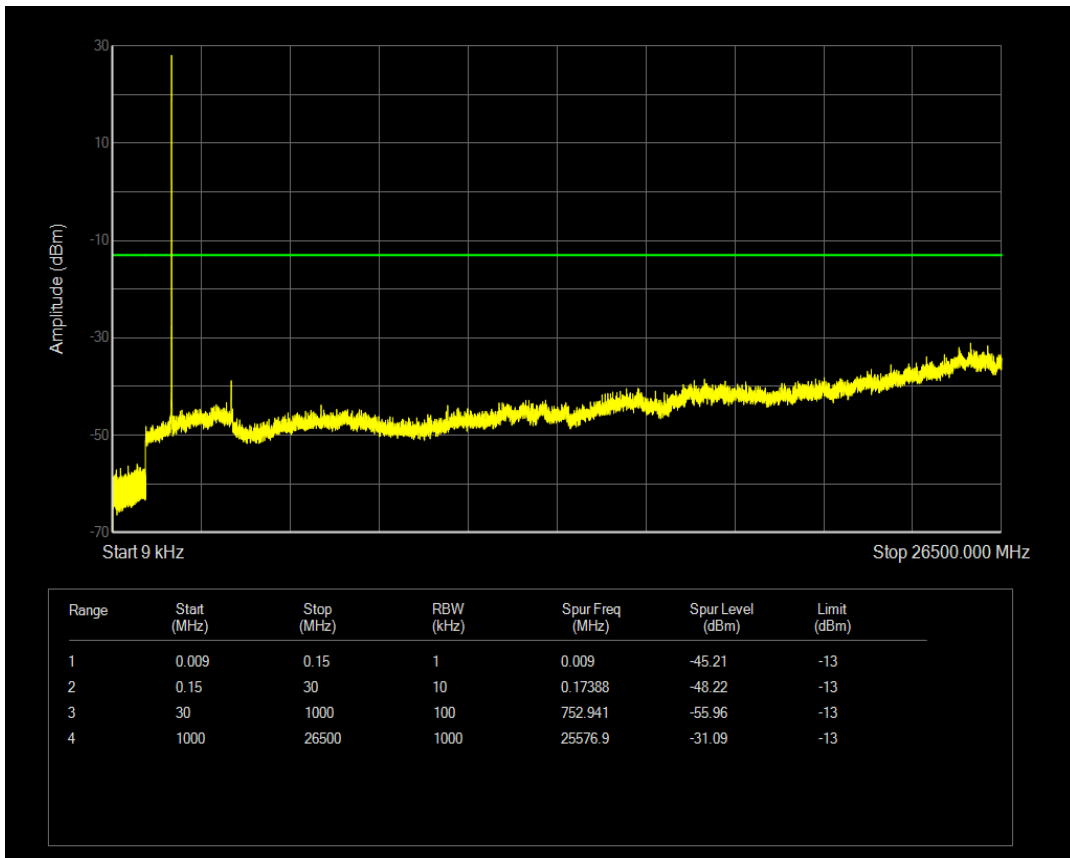

Band66 16QAM BW=3MHz Channel=132657 RB Size=1 Position=#0

Band66 16QAM BW=3MHz Channel=132657 RB Size=15 Position=#0