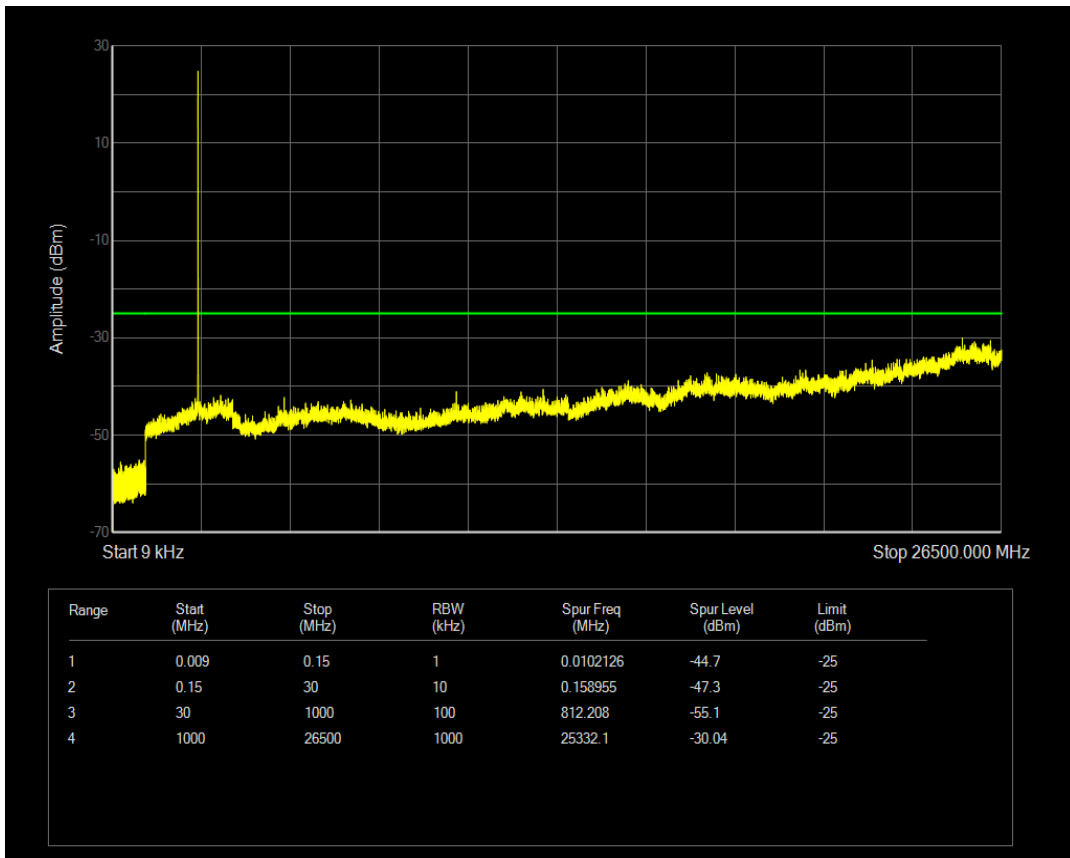

Band7 16QAM BW=5MHz Channel=21425 RB Size=1 Position=#0

Band7 16QAM BW=5MHz Channel=21425 RB Size=25 Position=#0