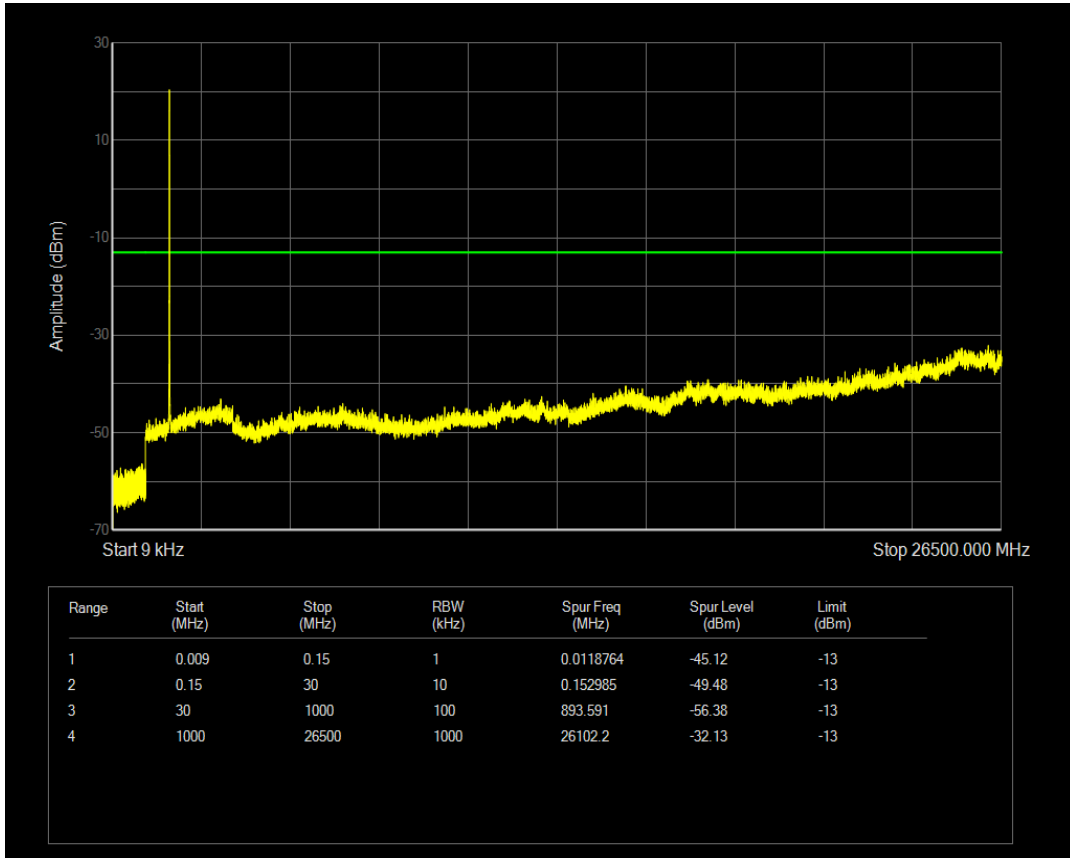

Band66 16QAM BW=3MHz Channel=132657 RB Size=1 Position=#0

Band66 16QAM BW=3MHz Channel=132657 RB Size=15 Position=#0

Band66 QPSK BW=5MHz Channel=131997 RB Size=1 Position=#0

Band66 QPSK BW=5MHz Channel=131997 RB Size=25 Position=#0