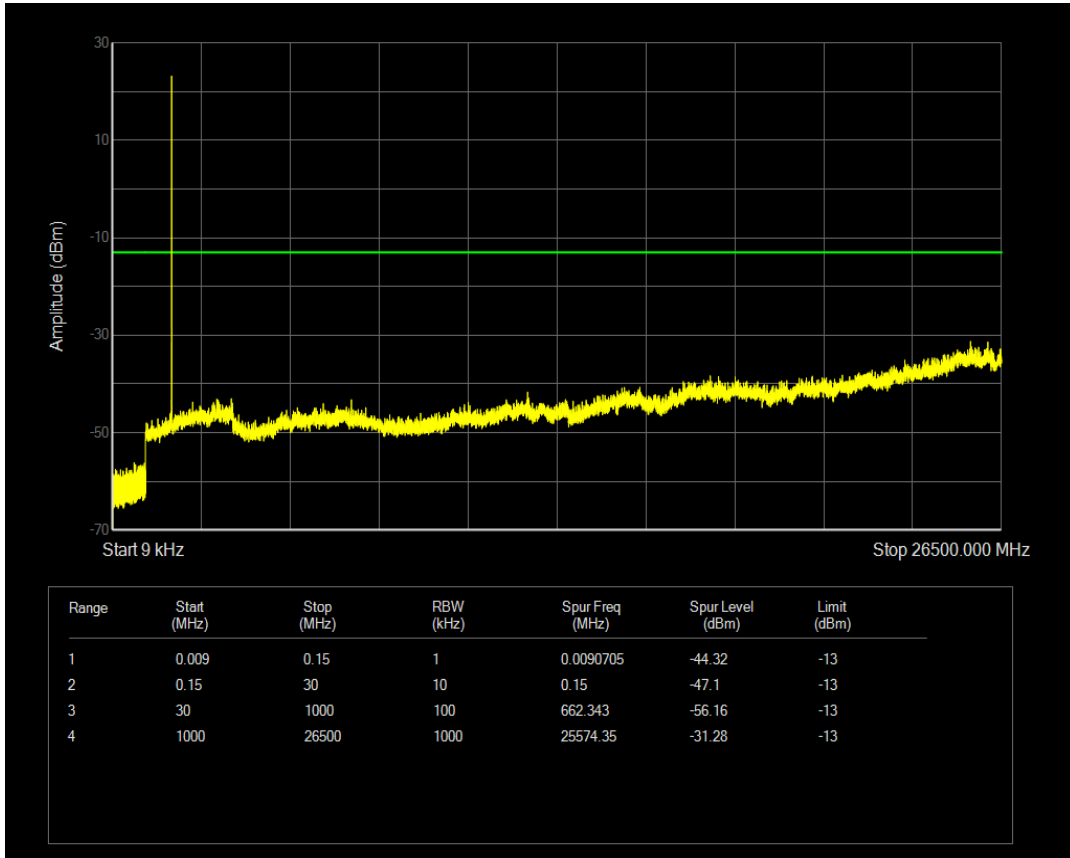

Band66 16QAM BW=1.4MHz Channel=132665 RB Size=6 Position=#0

Band66 QPSK BW=3MHz Channel=131987 RB Size=1 Position=#0