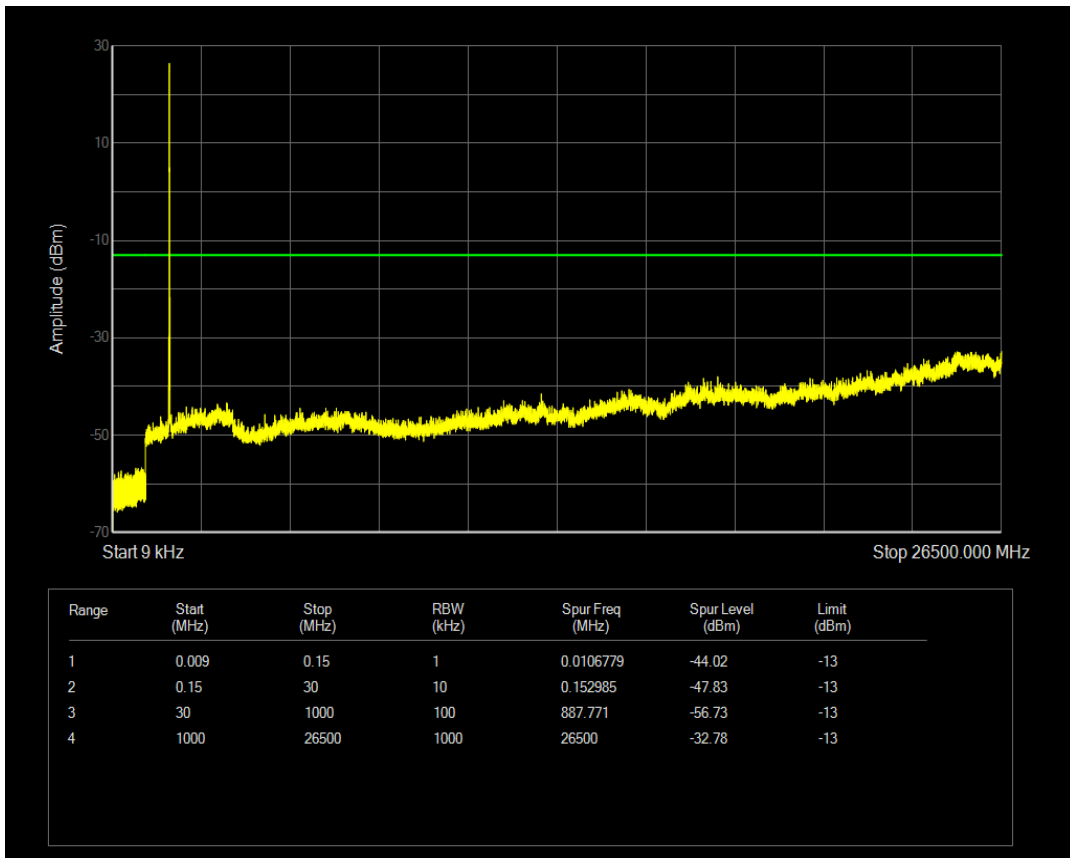

Band66 QPSK BW=10MHz Channel=132022 RB Size=1 Position=#0

Band66 QPSK BW=10MHz Channel=132022 RB Size=50 Position=#0