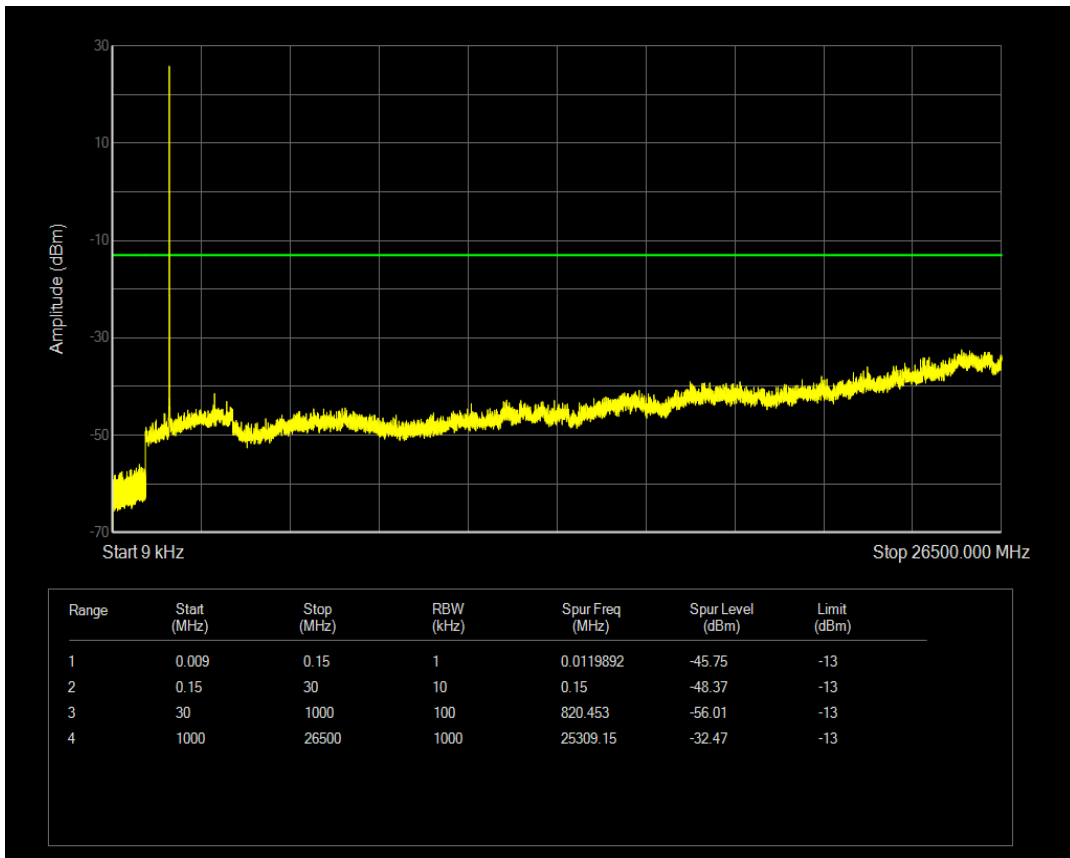

Band66 16QAM BW=3MHz Channel=131987 RB Size=1 Position=#0

Band66 16QAM BW=3MHz Channel=131987 RB Size=15 Position=#0