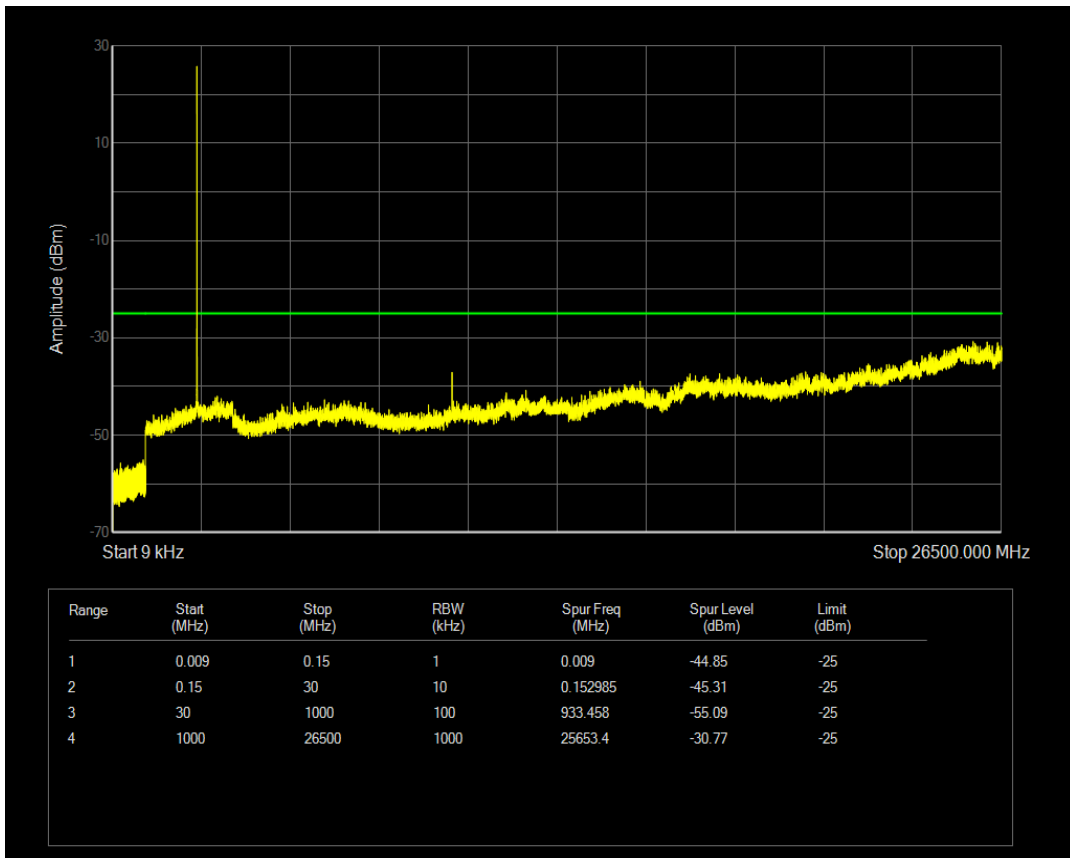

Band66 16QAM BW=20MHz Channel=132572 RB Size=1 Position=#0

Band66 16QAM BW=20MHz Channel=132572 RB Size=100 Position=#0

Band7 QPSK BW=5MHz Channel=20775 RB Size=1 Position=#0

Band7 QPSK BW=5MHz Channel=20775 RB Size=25 Position=#0

Band7 16QAM BW=5MHz Channel=20775 RB Size=1 Position=#0

Band7 16QAM BW=5MHz Channel=20775 RB Size=25 Position=#0

Band7 QPSK BW=5MHz Channel=21100 RB Size=1 Position=#0

Band7 QPSK BW=5MHz Channel=21100 RB Size=25 Position=#0