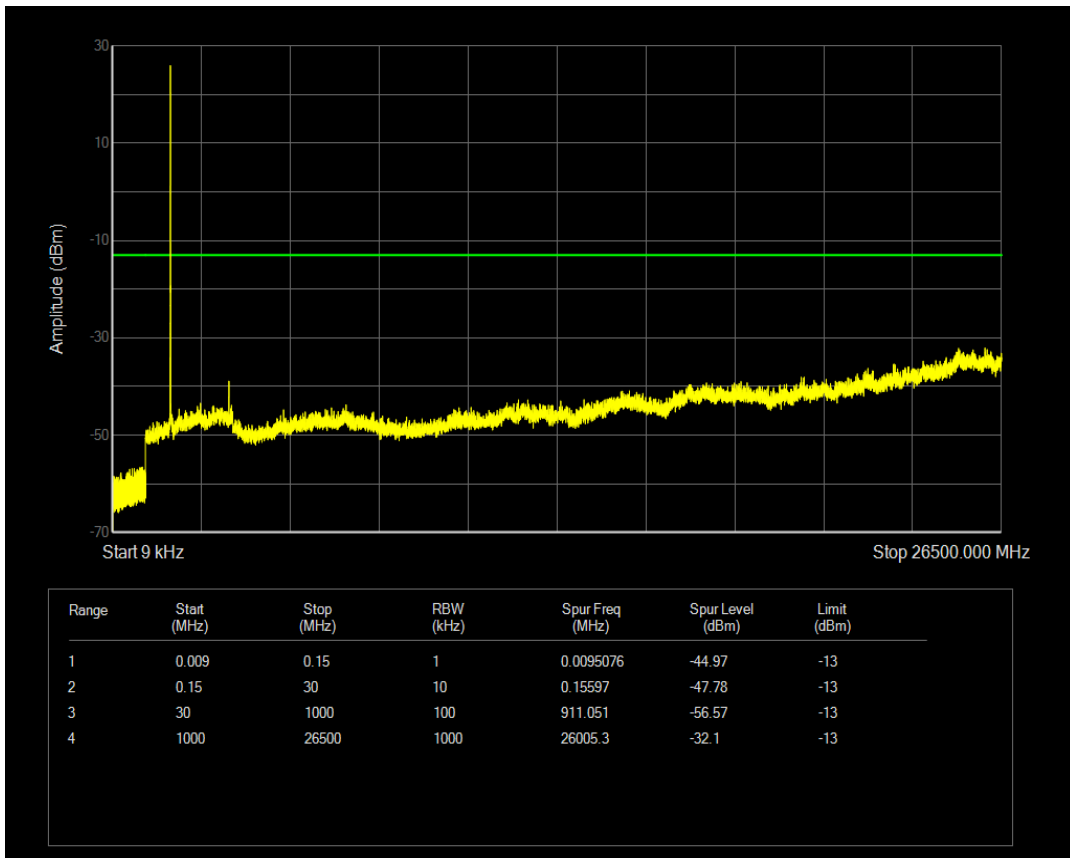

Band66 QPSK BW=5MHz Channel=132322 RB Size=1 Position=#0

Band66 QPSK BW=5MHz Channel=132322 RB Size=25 Position=#0