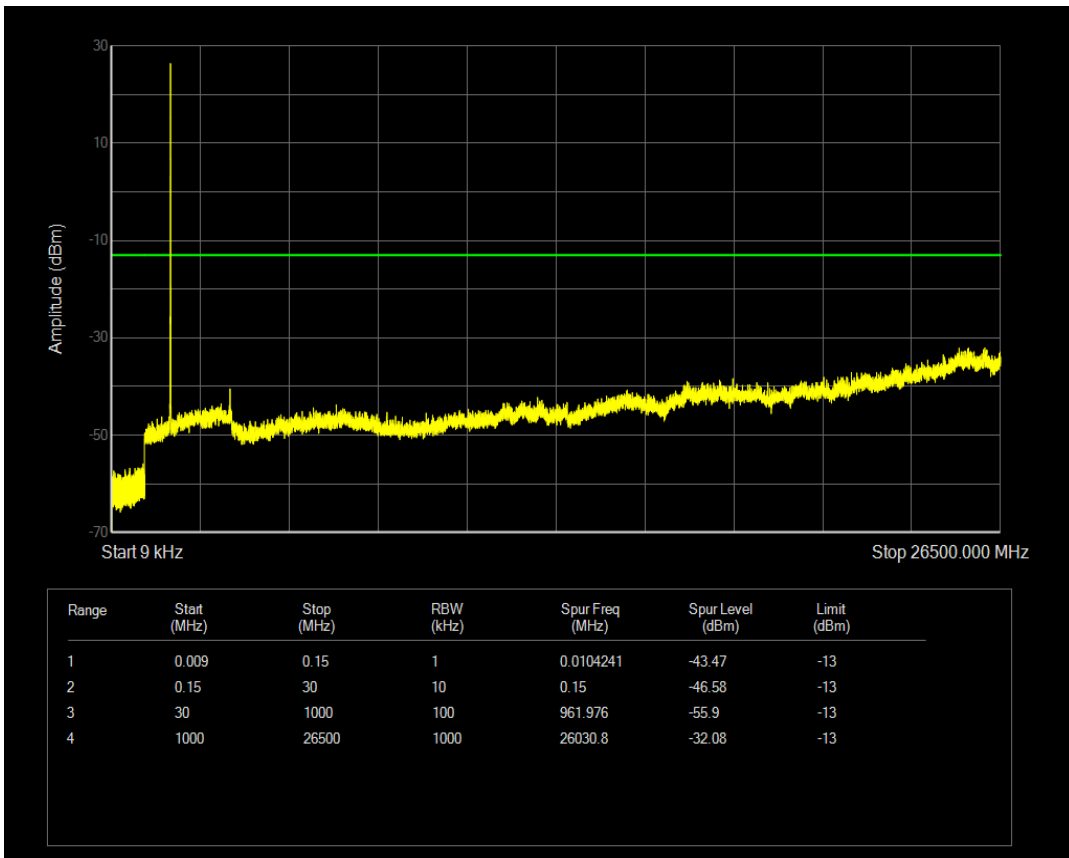

Band66 QPSK BW=5MHz Channel=132647 RB Size=1 Position=#0

Band66 QPSK BW=5MHz Channel=132647 RB Size=25 Position=#0