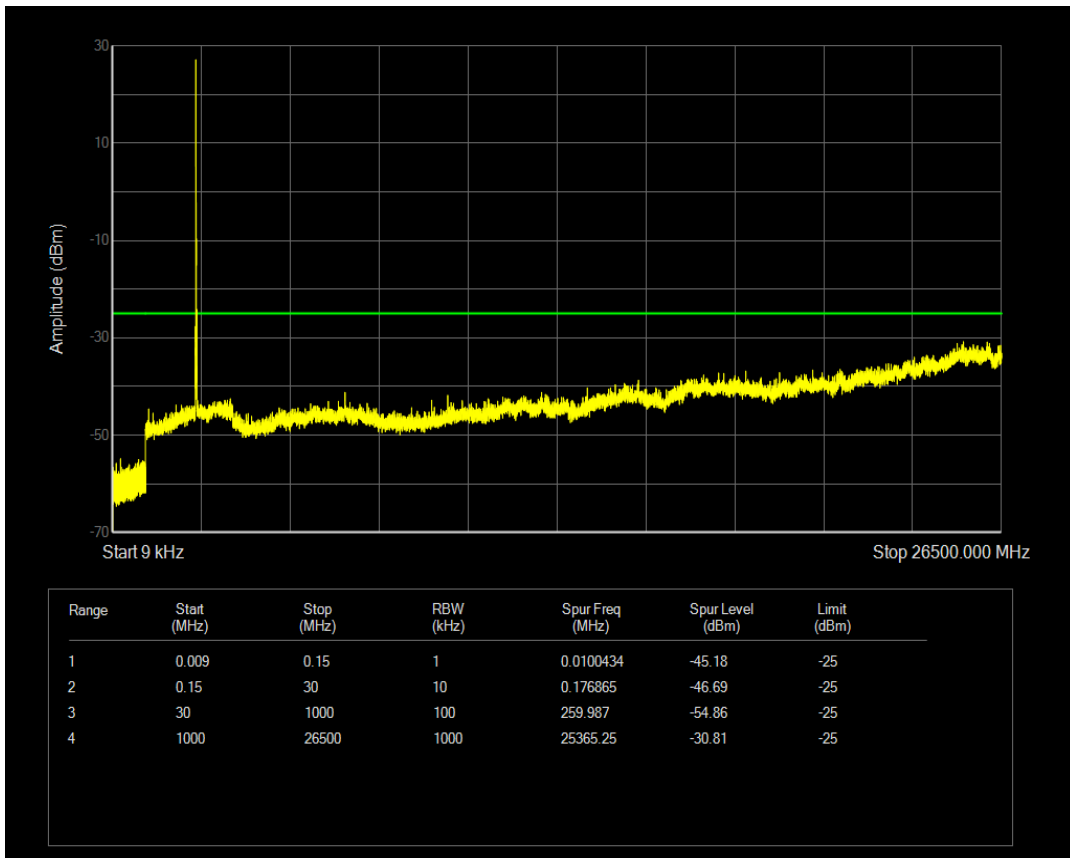

Band7 16QAM BW=15MHz Channel=20825 RB Size=1 Position=#0

Band7 16QAM BW=15MHz Channel=20825 RB Size=75 Position=#0