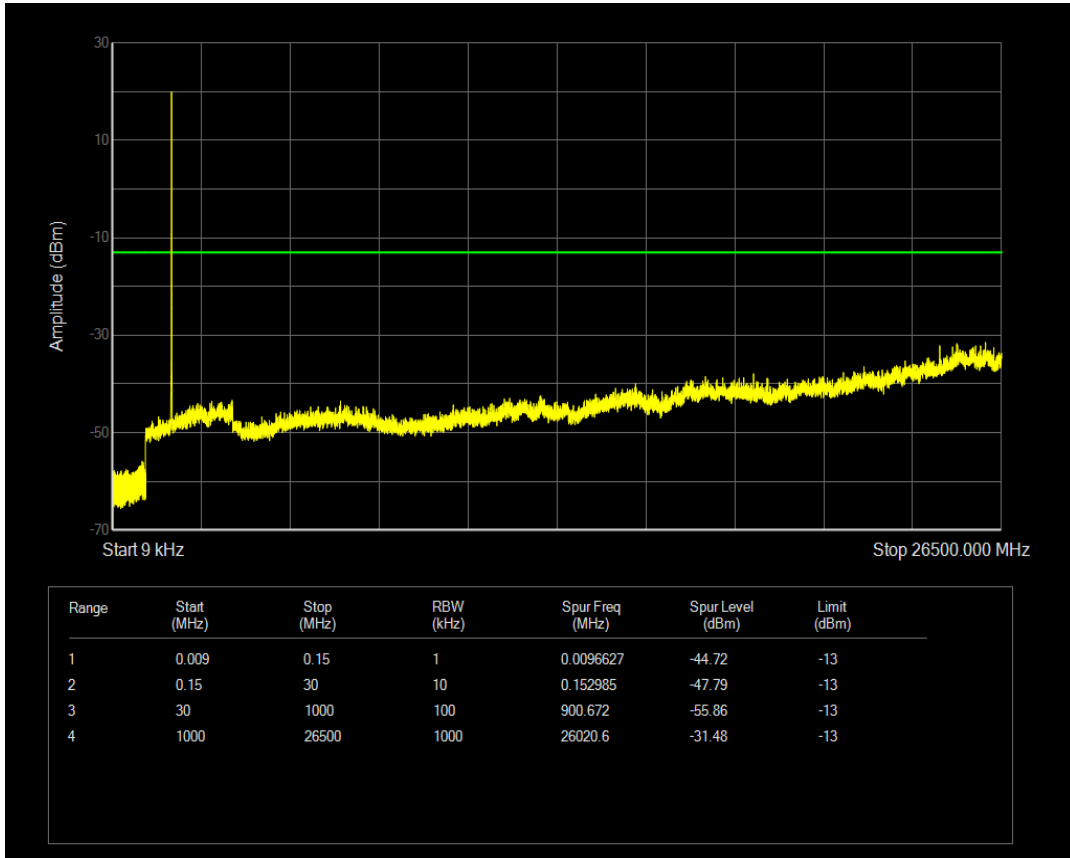

Band66 16QAM BW=5MHz Channel=132322 RB Size=1 Position=#0

Band66 16QAM BW=5MHz Channel=132322 RB Size=25 Position=#0

Band66 QPSK BW=5MHz Channel=132647 RB Size=1 Position=#0

Band66 QPSK BW=5MHz Channel=132647 RB Size=25 Position=#0