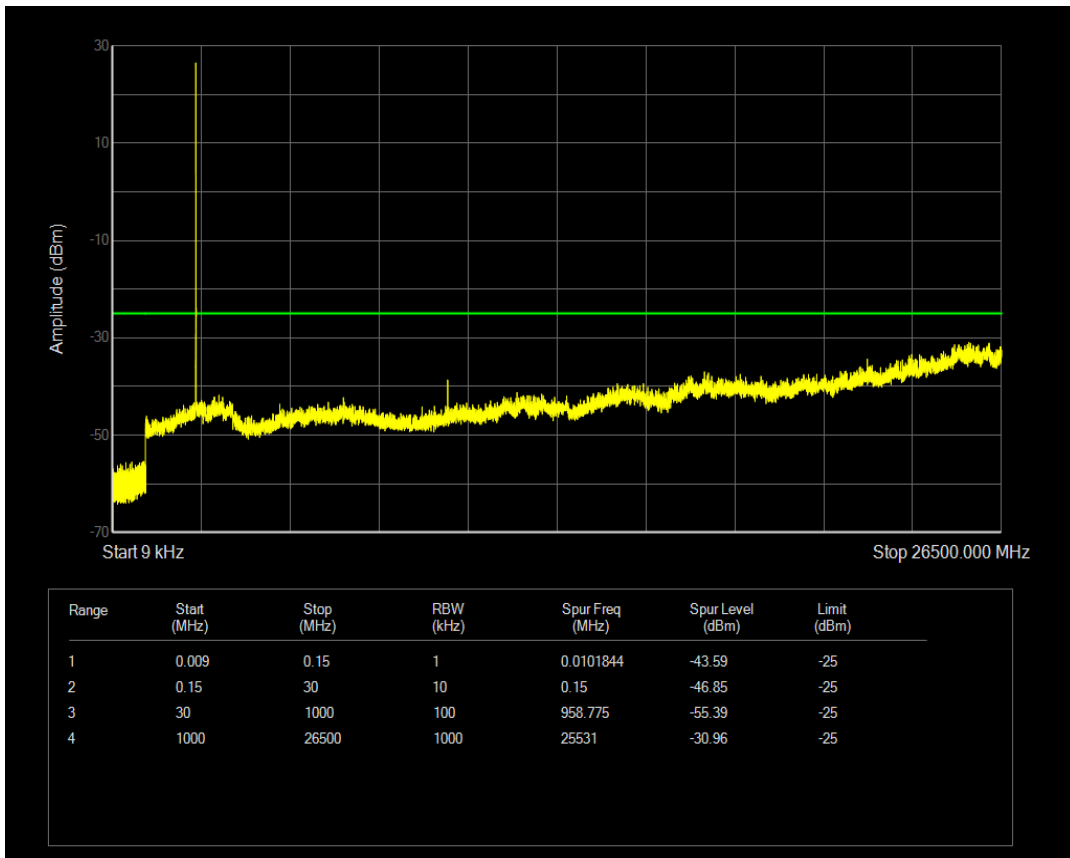

Band66 16QAM BW=20MHz Channel=132572 RB Size=1 Position=#0

Band66 16QAM BW=20MHz Channel=132572 RB Size=100 Position=#0

Band7 QPSK BW=5MHz Channel=20775 RB Size=1 Position=#0

Band7 QPSK BW=5MHz Channel=20775 RB Size=25 Position=#0

Band7 16QAM BW=5MHz Channel=20775 RB Size=1 Position=#0

Band7 16QAM BW=5MHz Channel=20775 RB Size=25 Position=#0

Band7 QPSK BW=5MHz Channel=21100 RB Size=1 Position=#0

Band7 QPSK BW=5MHz Channel=21100 RB Size=25 Position=#0