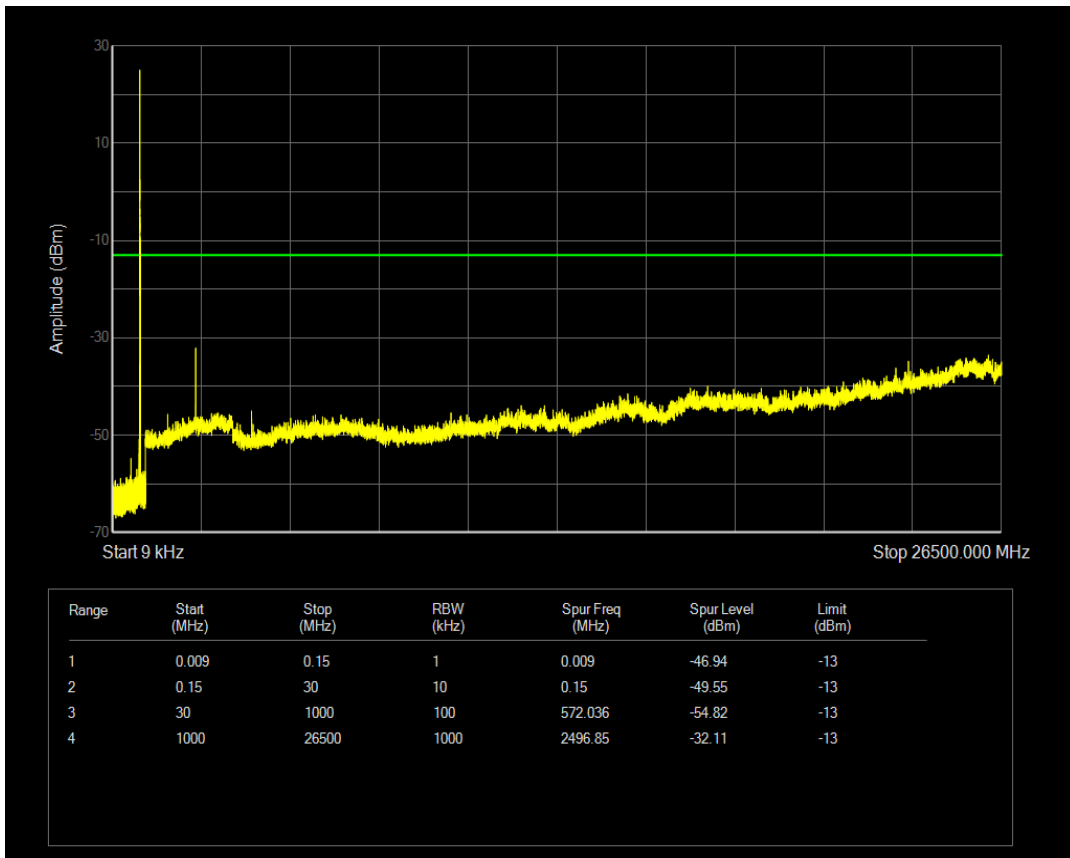

Band5 16QAM BW=5MHz Channel=20525 RB Size=1 Position=#0

Band5 16QAM BW=5MHz Channel=20525 RB Size=25 Position=#0

Band5 16QAM BW=5MHz Channel=20625 RB Size=1 Position=#0

Band5 16QAM BW=5MHz Channel=20625 RB Size=25 Position=#0

Band5 16QAM BW=10MHz Channel=20450 RB Size=1 Position=#0

Band5 16QAM BW=10MHz Channel=20450 RB Size=50 Position=#0

Band5 16QAM BW=10MHz Channel=20525 RB Size=1 Position=#0

Band5 16QAM BW=10MHz Channel=20525 RB Size=50 Position=#0