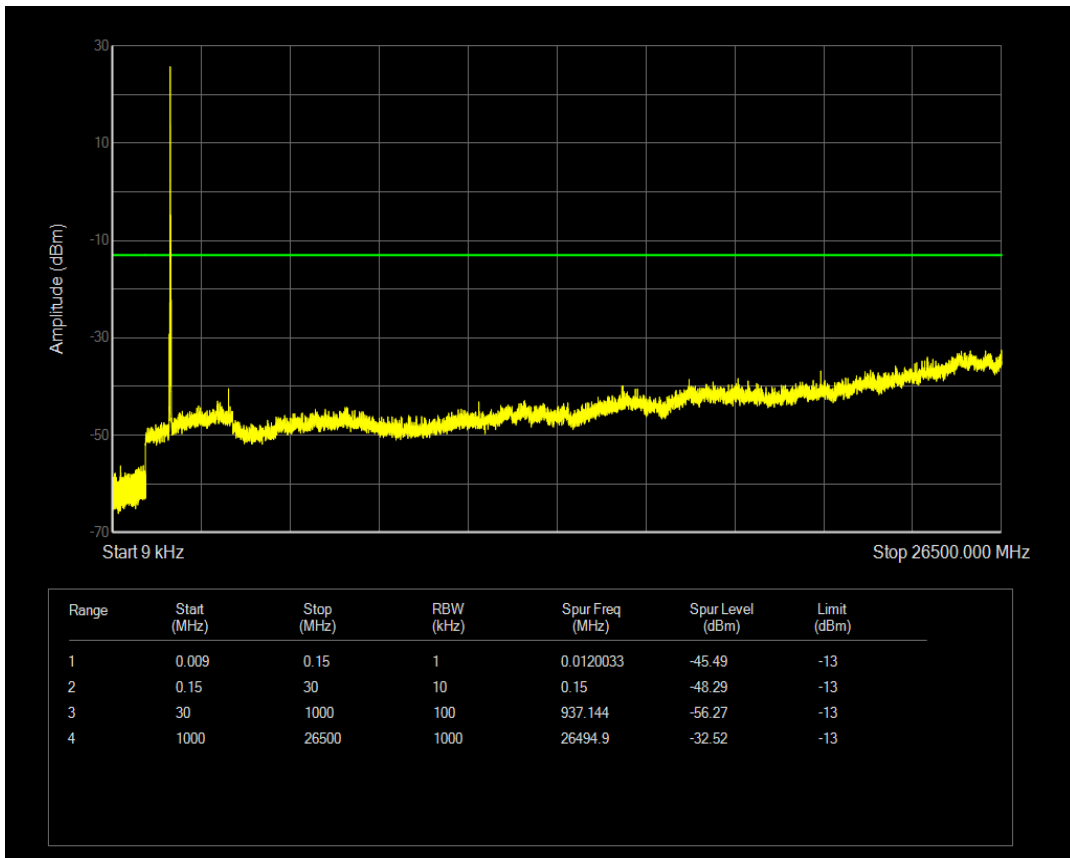

Band66 16QAM BW=15MHz Channel=132322 RB Size=1 Position=#0

Band66 16QAM BW=15MHz Channel=132322 RB Size=75 Position=#0