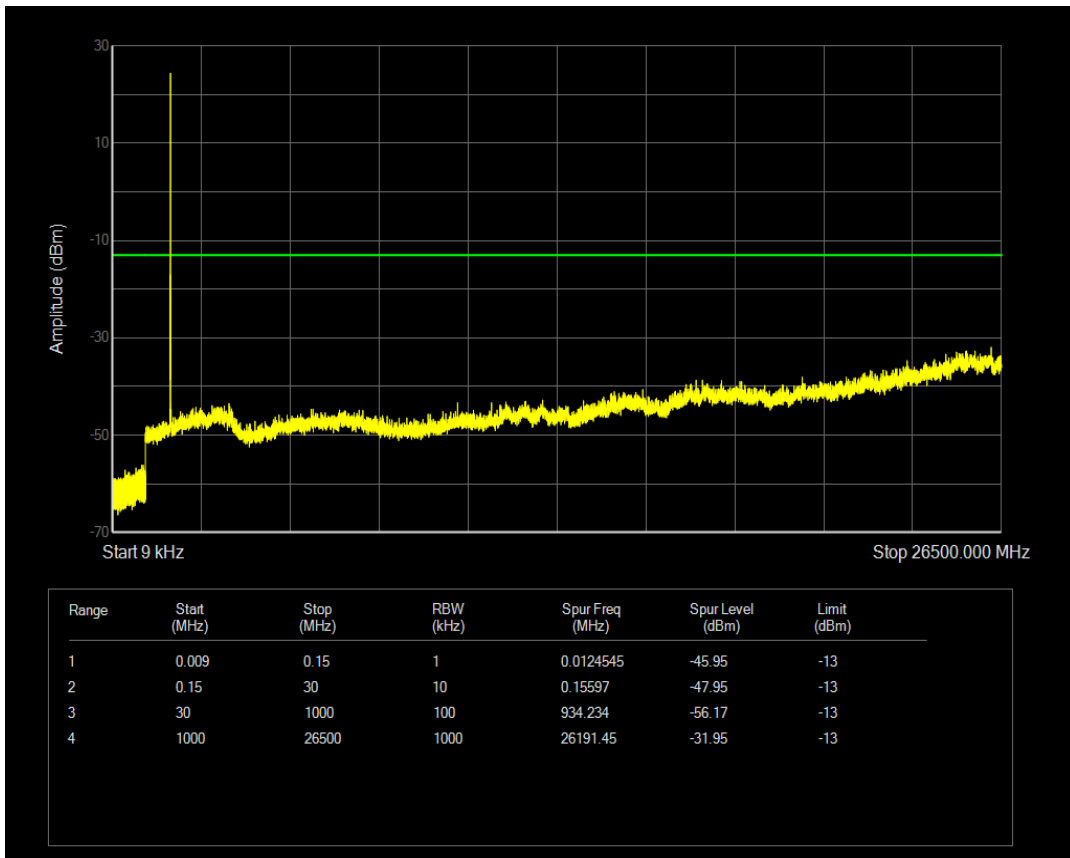

Band66 16QAM BW=1.4MHz Channel=132322 RB Size=1 Position=#0

Band66 16QAM BW=1.4MHz Channel=132322 RB Size=6 Position=#0