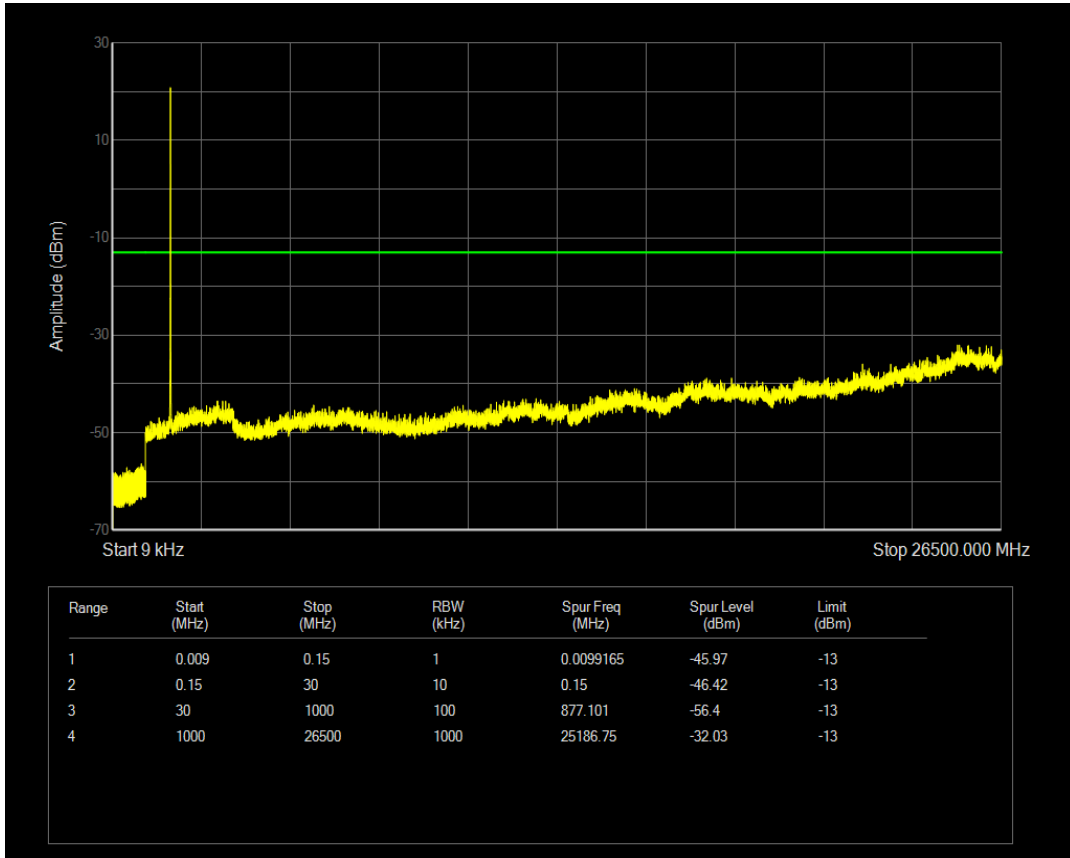

Band66 16QAM BW=5MHz Channel=131997 RB Size=1 Position=#0

Band66 16QAM BW=5MHz Channel=131997 RB Size=25 Position=#0

Band66 QPSK BW=5MHz Channel=132322 RB Size=1 Position=#0

Band66 QPSK BW=5MHz Channel=132322 RB Size=25 Position=#0