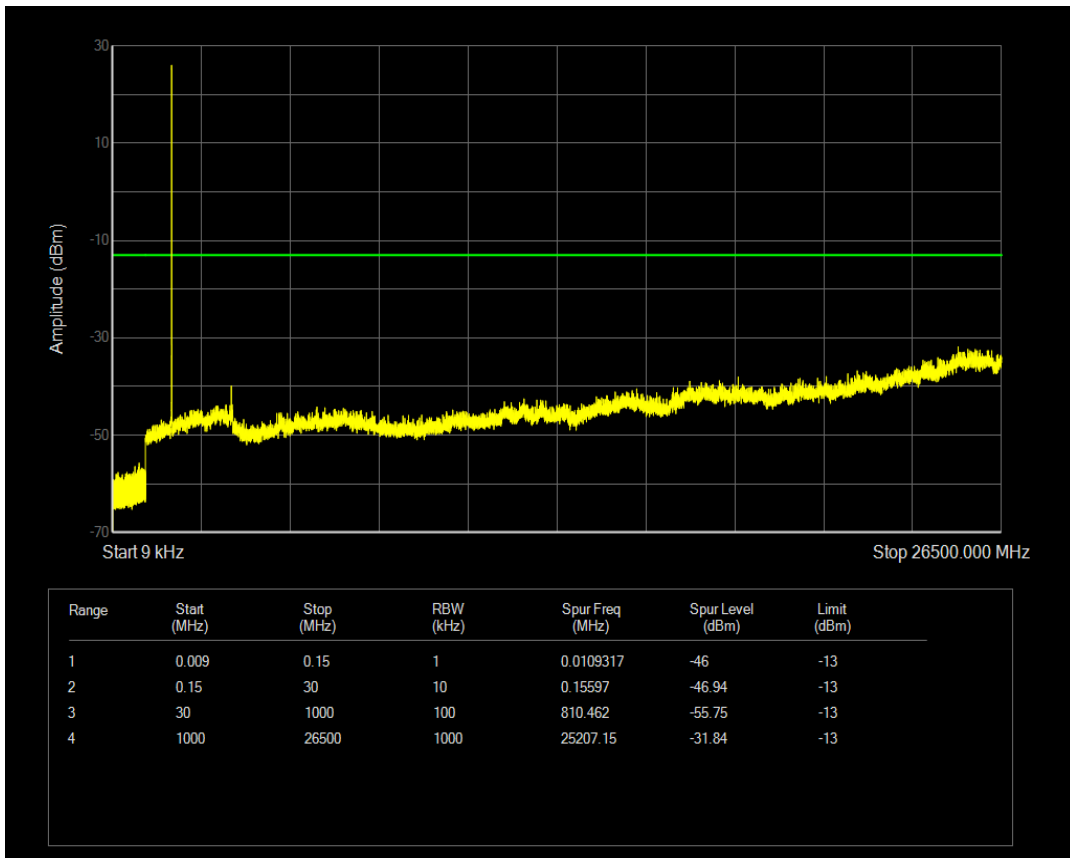

Band66 16QAM BW=1.4MHz Channel=132665 RB Size=1 Position=#0

Band66 16QAM BW=1.4MHz Channel=132665 RB Size=6 Position=#0