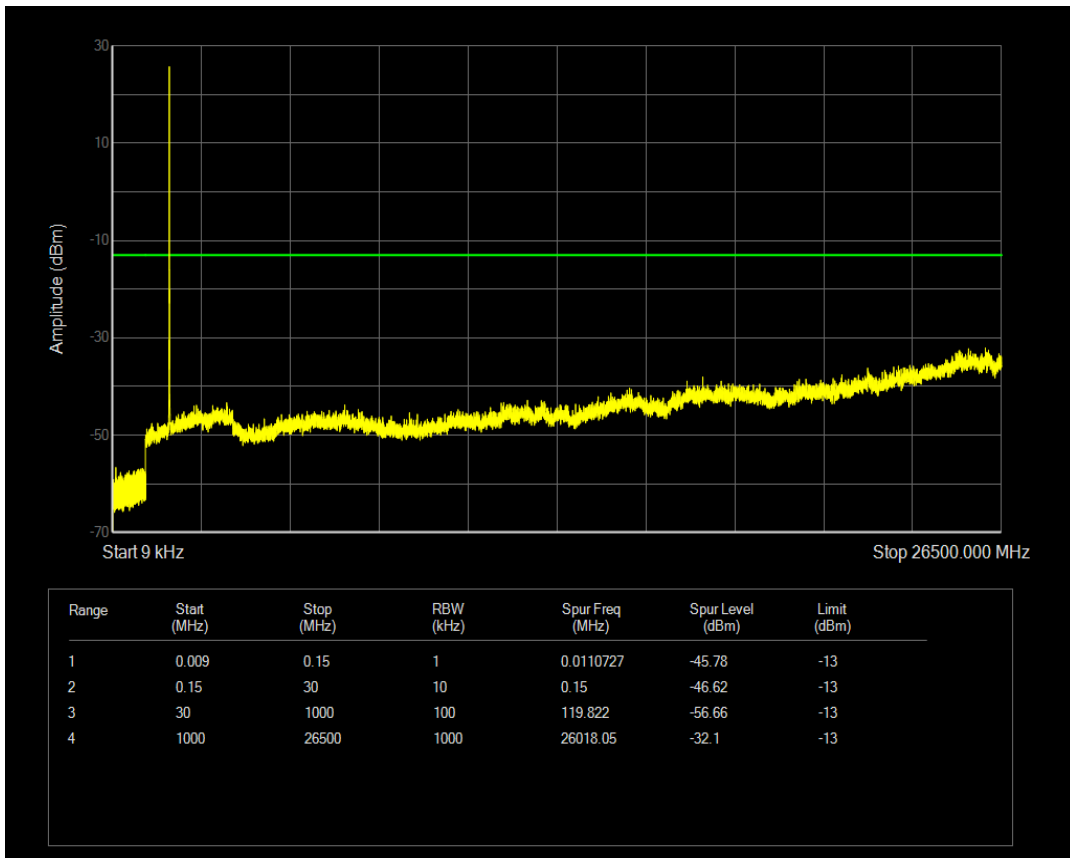

Band66 16QAM BW=5MHz Channel=131997 RB Size=1 Position=#0

Band66 16QAM BW=5MHz Channel=131997 RB Size=25 Position=#0