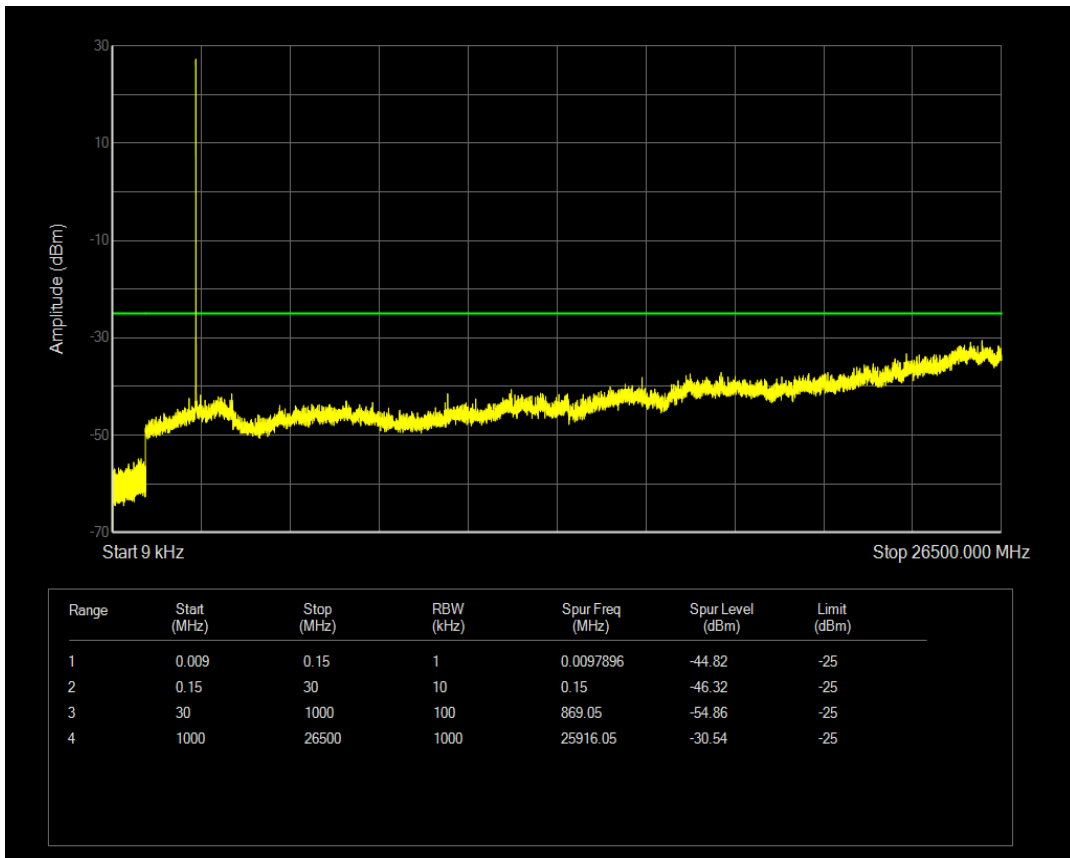

Band7 QPSK BW=5MHz Channel=20775 RB Size=1 Position=#0

Band7 QPSK BW=5MHz Channel=20775 RB Size=25 Position=#0