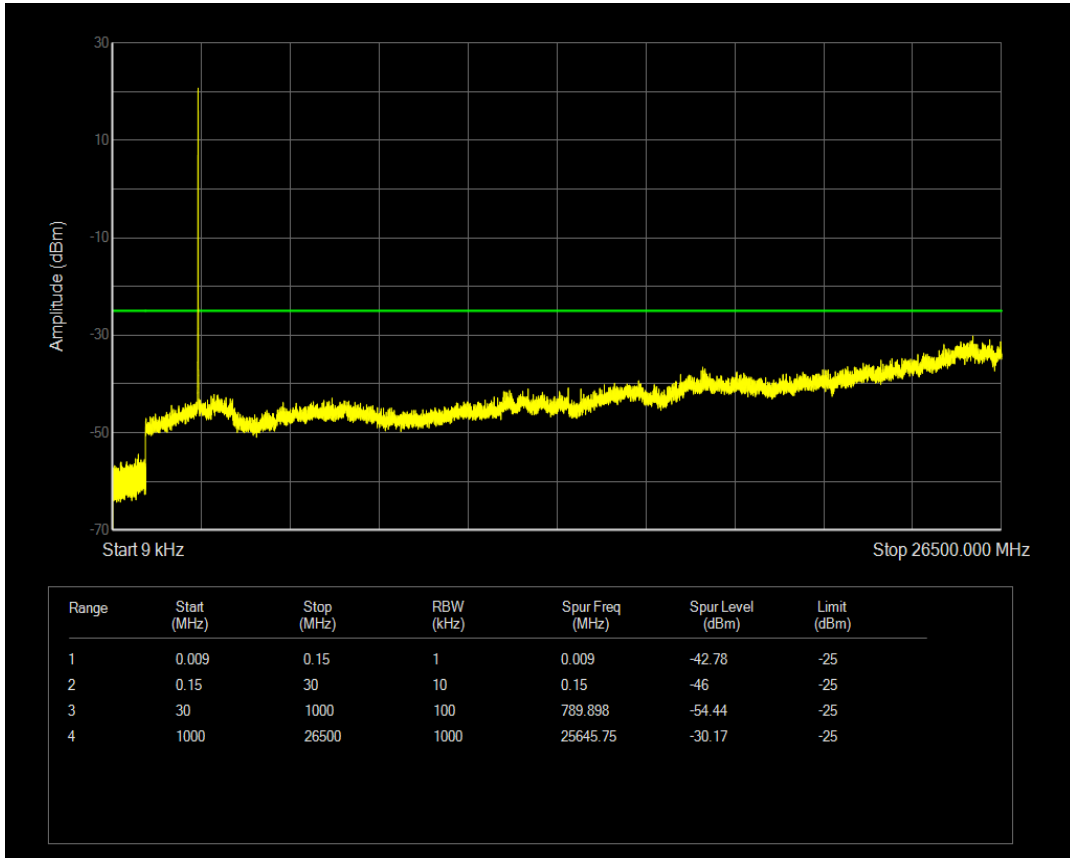

Band7 16QAM BW=5MHz Channel=21100 RB Size=1 Position=#0

Band7 16QAM BW=5MHz Channel=21100 RB Size=25 Position=#0

Band7 QPSK BW=5MHz Channel=21425 RB Size=1 Position=#0

Band7 QPSK BW=5MHz Channel=21425 RB Size=25 Position=#0

Band7 16QAM BW=5MHz Channel=21425 RB Size=1 Position=#0

Band7 16QAM BW=5MHz Channel=21425 RB Size=25 Position=#0

Band7 QPSK BW=10MHz Channel=20800 RB Size=1 Position=#0

Band7 QPSK BW=10MHz Channel=20800 RB Size=50 Position=#0