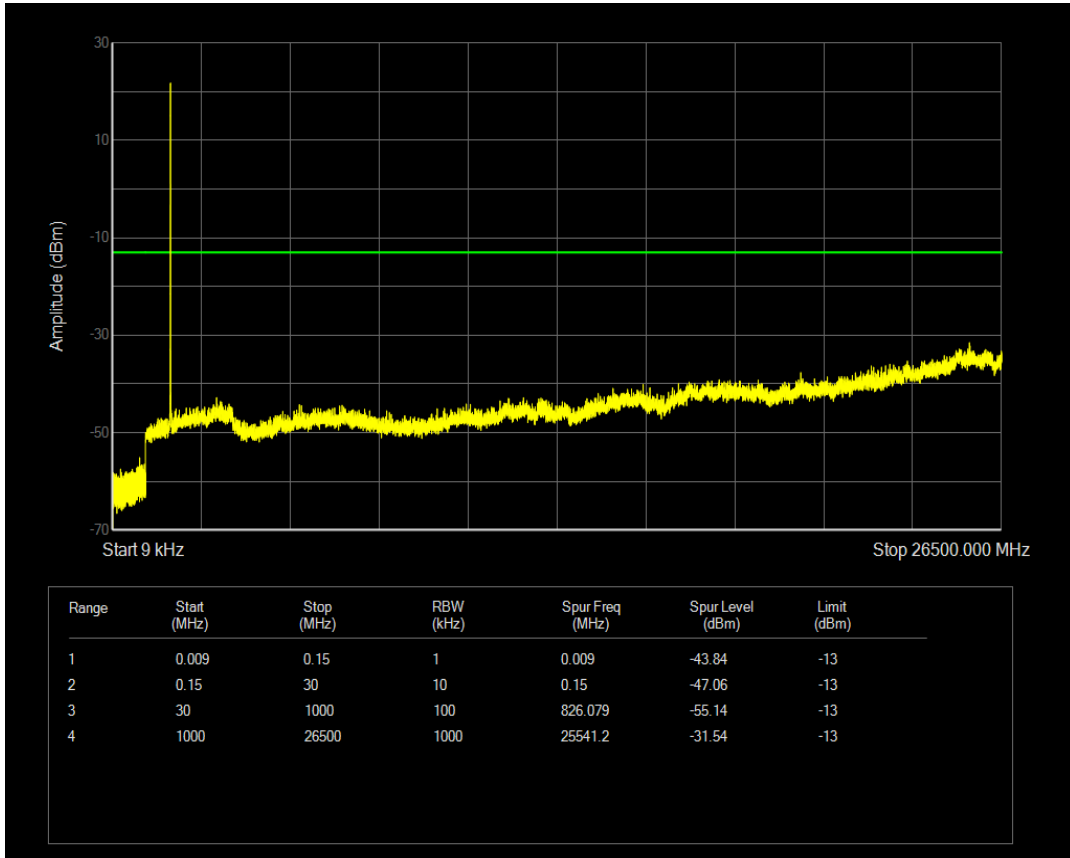

Band66 16QAM BW=3MHz Channel=131987 RB Size=1 Position=#0

Band66 16QAM BW=3MHz Channel=131987 RB Size=15 Position=#0

Band66 QPSK BW=3MHz Channel=132322 RB Size=1 Position=#0

Band66 QPSK BW=3MHz Channel=132322 RB Size=15 Position=#0