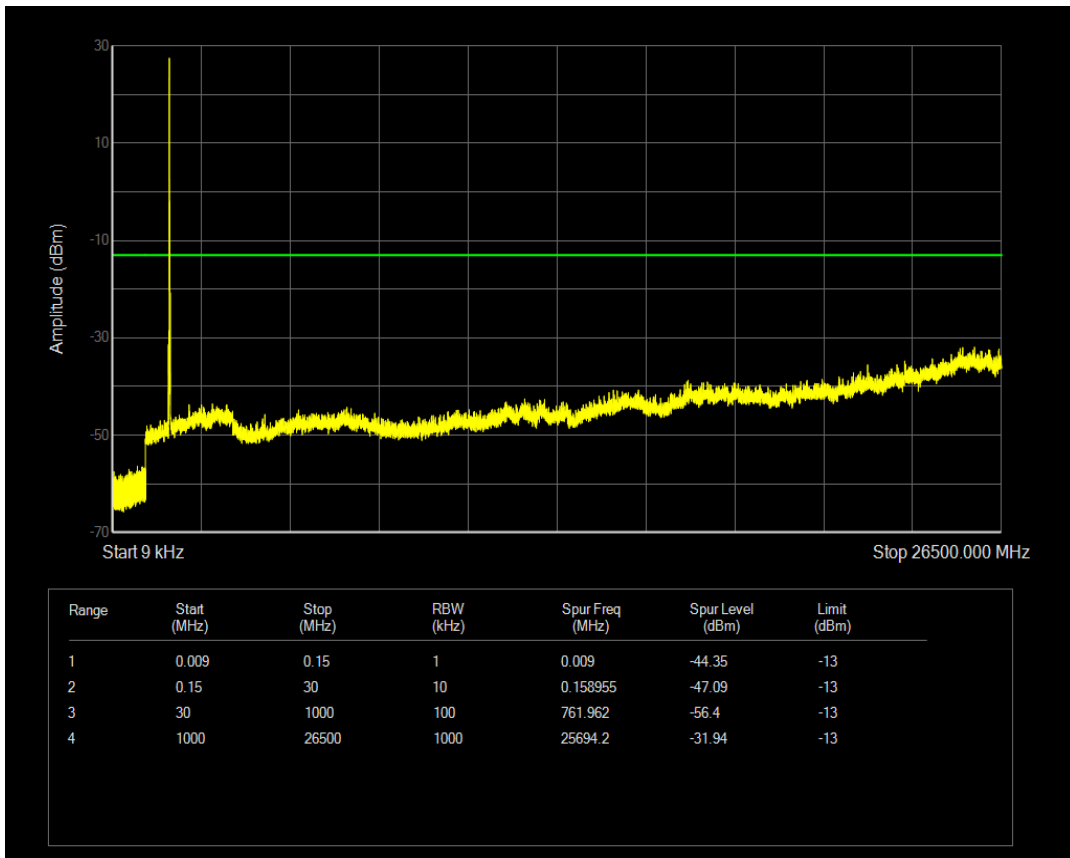

Band66 16QAM BW=15MHz Channel=132047 RB Size=1 Position=#0

Band66 16QAM BW=15MHz Channel=132047 RB Size=75 Position=#0