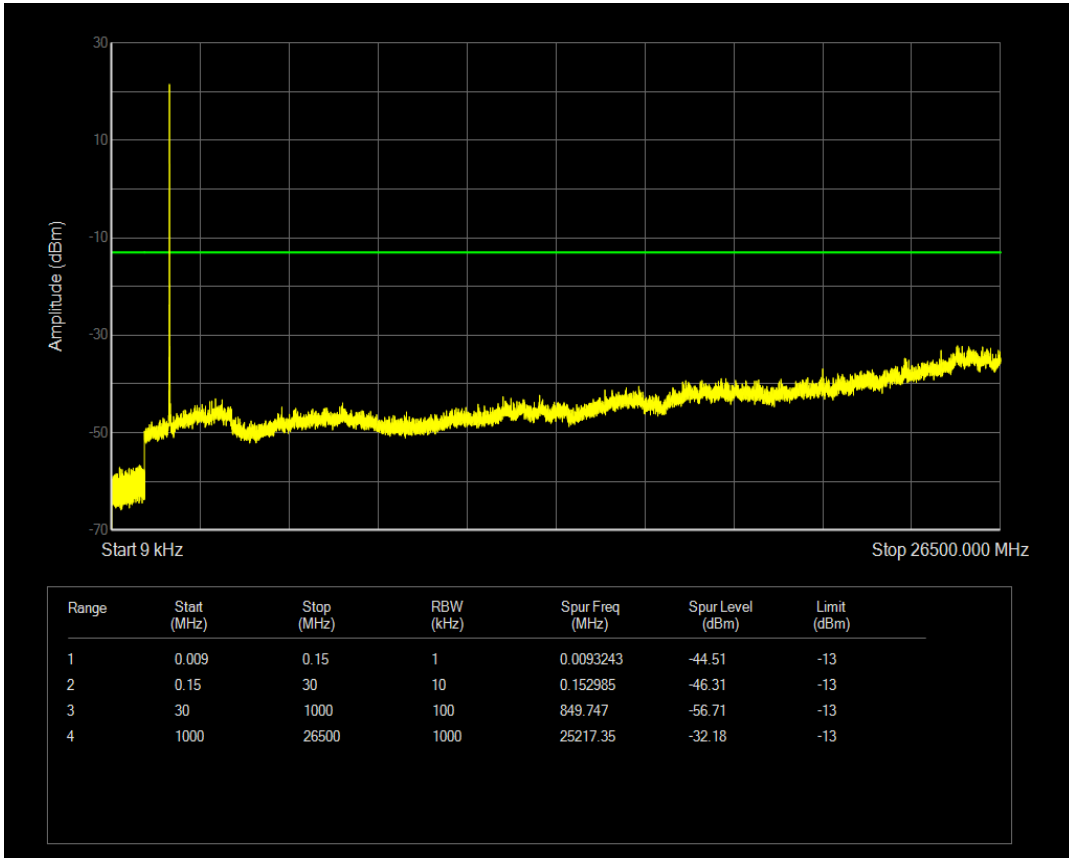

Band66 16QAM BW=5MHz Channel=132322 RB Size=25 Position=#0

Band66 QPSK BW=5MHz Channel=132647 RB Size=1 Position=#0