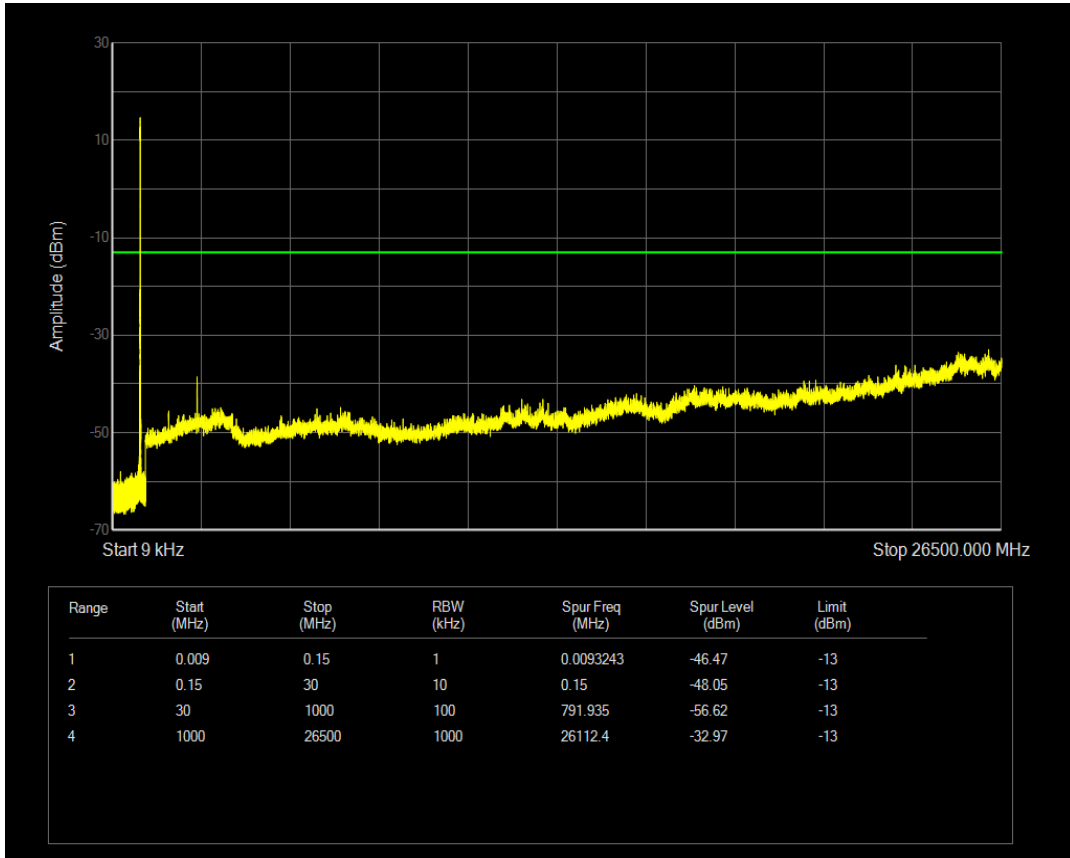

Band5 16QAM BW=5MHz Channel=20525 RB Size=1 Position=#0

Band5 16QAM BW=5MHz Channel=20525 RB Size=25 Position=#0

Band5 16QAM BW=5MHz Channel=20625 RB Size=1 Position=#0

Band5 16QAM BW=5MHz Channel=20625 RB Size=25 Position=#0

Band5 16QAM BW=10MHz Channel=20450 RB Size=1 Position=#0

Band5 16QAM BW=10MHz Channel=20450 RB Size=50 Position=#0

Band5 16QAM BW=10MHz Channel=20525 RB Size=1 Position=#0

Band5 16QAM BW=10MHz Channel=20525 RB Size=50 Position=#0