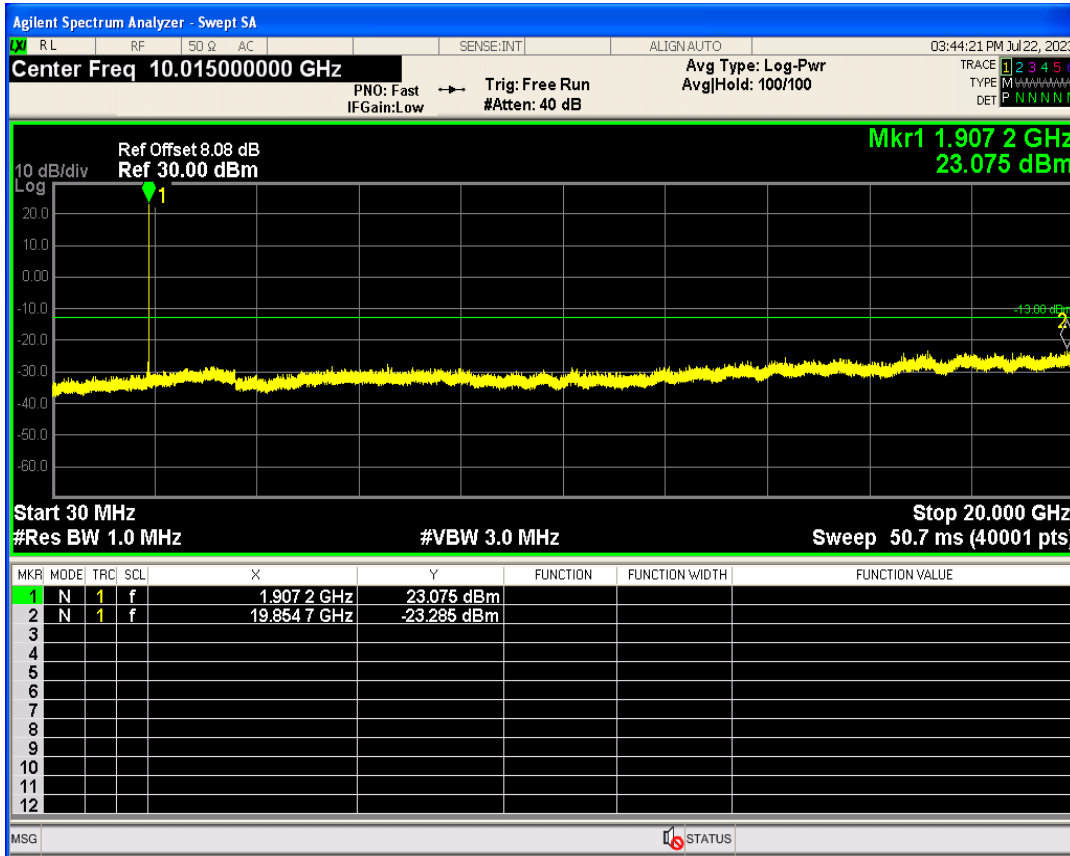

WCDMA Band2 Channel=9262

WCDMA Band2 Channel=9538

WCDMA Band4 Channel=1312

WCDMA Band4 Channel=1513

WCDMA Band5 Channel=4132

WCDMA Band5 Channel=4233

06 Out-of-band emissions

Band	Channel	Frequency (MHz)	Spur Freq (MHz)	Spur Level (dBm)	Limit (dBm)	Verdict
WCDMA Band2	9262	1852.4	19881.68	-23.29	-13	PASS
WCDMA Band2	9400	1880	19867.20	-22.99	-13	PASS
WCDMA Band2	9538	1907.6	19854.72	-23.28	-13	PASS
WCDMA Band4	1312	1712.4	17802.80	-23.94	-13	PASS
WCDMA Band4	1413	1732.6	18913.63	-23.70	-13	PASS
WCDMA Band4	1513	1752.6	18478.29	-23.66	-13	PASS
WCDMA Band5	4132	826.4	5796.15	-30.22	-13	PASS
WCDMA Band5	4182	836.4	6806.11	-29.51	-13	PASS
WCDMA Band5	4233	846.6	3282.71	-29.49	-13	PASS

WCDMA Band2 Channel=9262

WCDMA Band2 Channel=9538

WCDMA Band2 Channel=9400

WCDMA Band4 Channel=1312

WCDMA Band4 Channel=1413

WCDMA Band4 Channel=1513

WCDMA Band5 Channel=4132

WCDMA Band5 Channel=4182