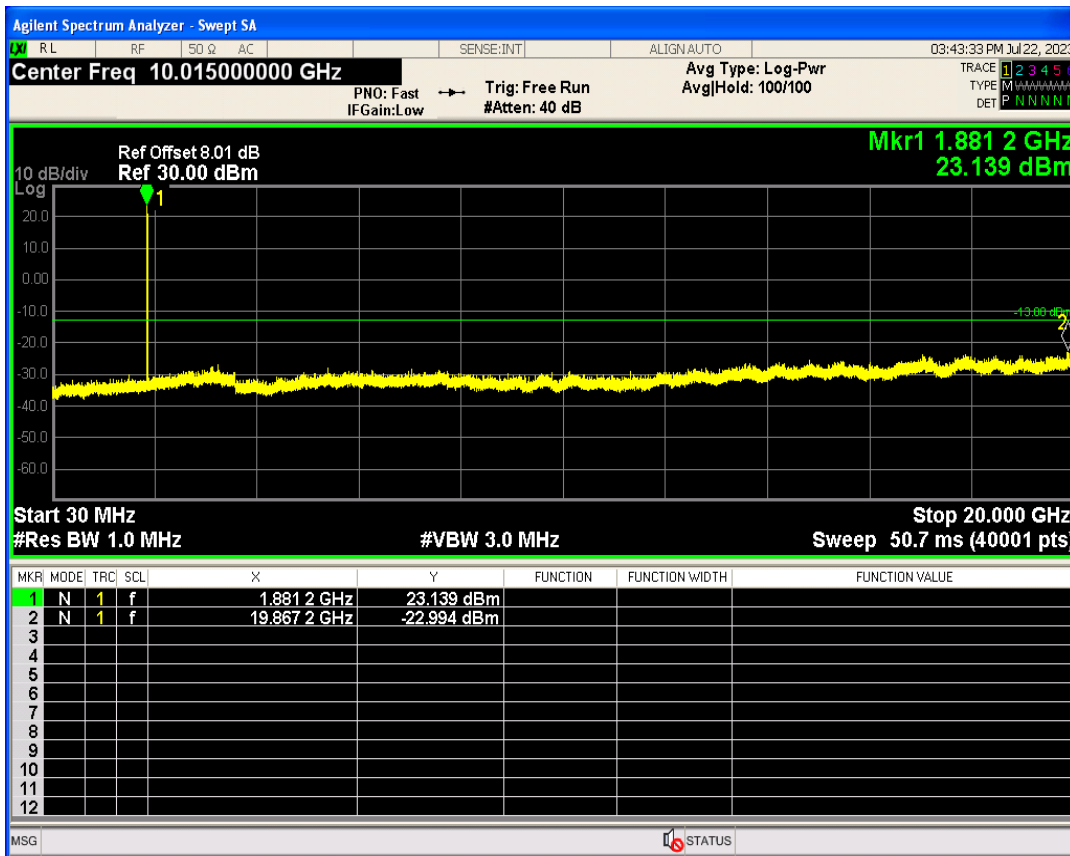

WCDMA Band2 Channel=9262

WCDMA Band2 Channel=9538

WCDMA Band4 Channel=1312

WCDMA Band4 Channel=1513

WCDMA Band5 Channel=4132

WCDMA Band5 Channel=4233

06 Out-of-band emissions

Band	Channel	Frequency (MHz)	Spur Freq (MHz)	Spur Level (dBm)	Limit (dBm)	Verdict
WCDMA Band2	9262	1852.4	19881.68	-23.29	-13	PASS
WCDMA Band2	9400	1880	19867.20	-22.99	-13	PASS
WCDMA Band2	9538	1907.6	19854.72	-23.28	-13	PASS
WCDMA Band4	1312	1712.4	17802.80	-23.94	-13	PASS
WCDMA Band4	1413	1732.6	18913.63	-23.70	-13	PASS
WCDMA Band4	1513	1752.6	18478.29	-23.66	-13	PASS
WCDMA Band5	4132	826.4	5796.15	-30.22	-13	PASS
WCDMA Band5	4182	836.4	6806.11	-29.51	-13	PASS
WCDMA Band5	4233	846.6	3282.71	-29.49	-13	PASS

WCDMA Band2 Channel=9262

WCDMA Band2 Channel=9538

WCDMA Band2 Channel=9400

WCDMA Band4 Channel=1312

WCDMA Band4 Channel=1413

WCDMA Band4 Channel=1513

WCDMA Band5 Channel=4132

WCDMA Band5 Channel=4182