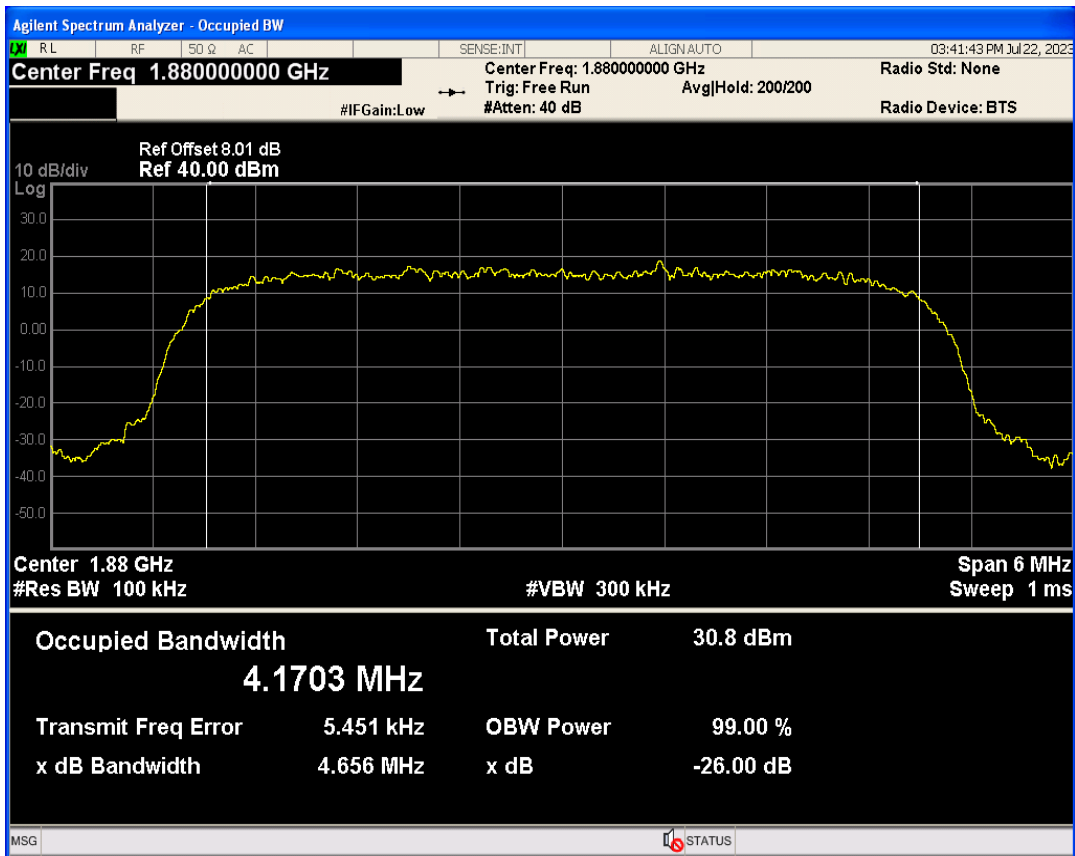

WCDMA Band2 Channel=9400