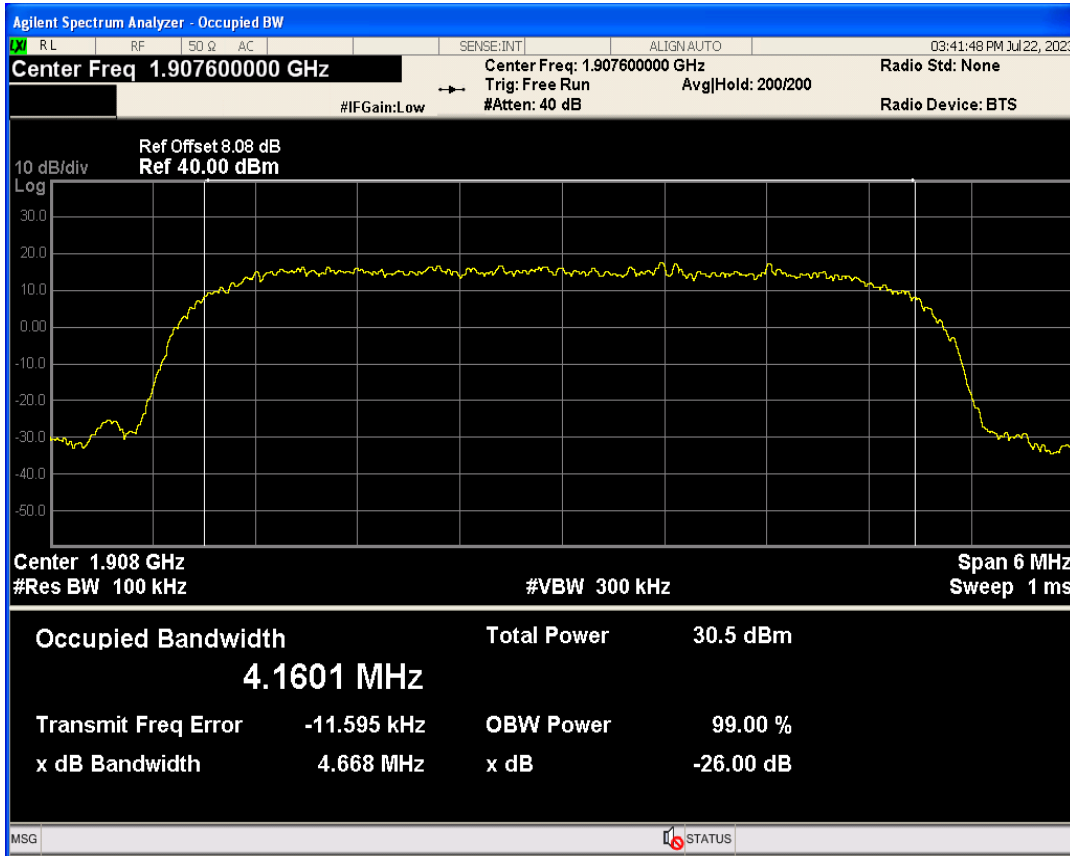

WCDMA Band2 Channel=9538