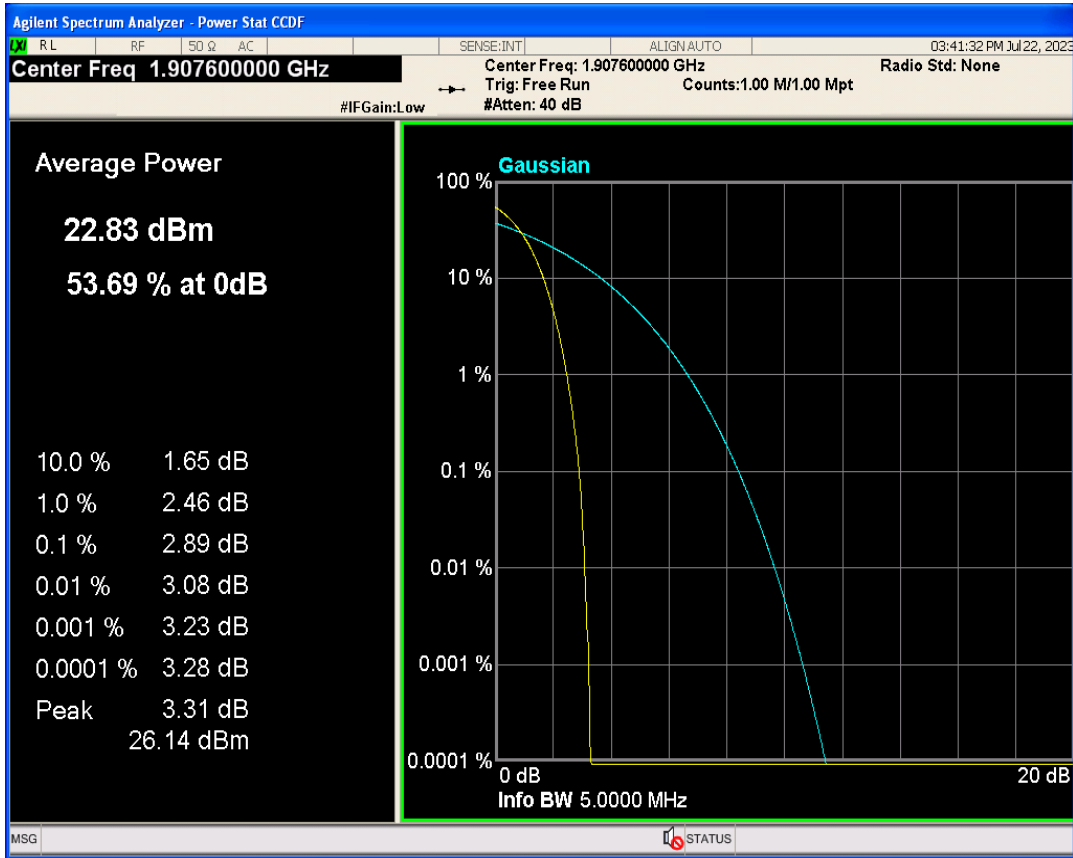

WCDMA Band2 Channel=9538