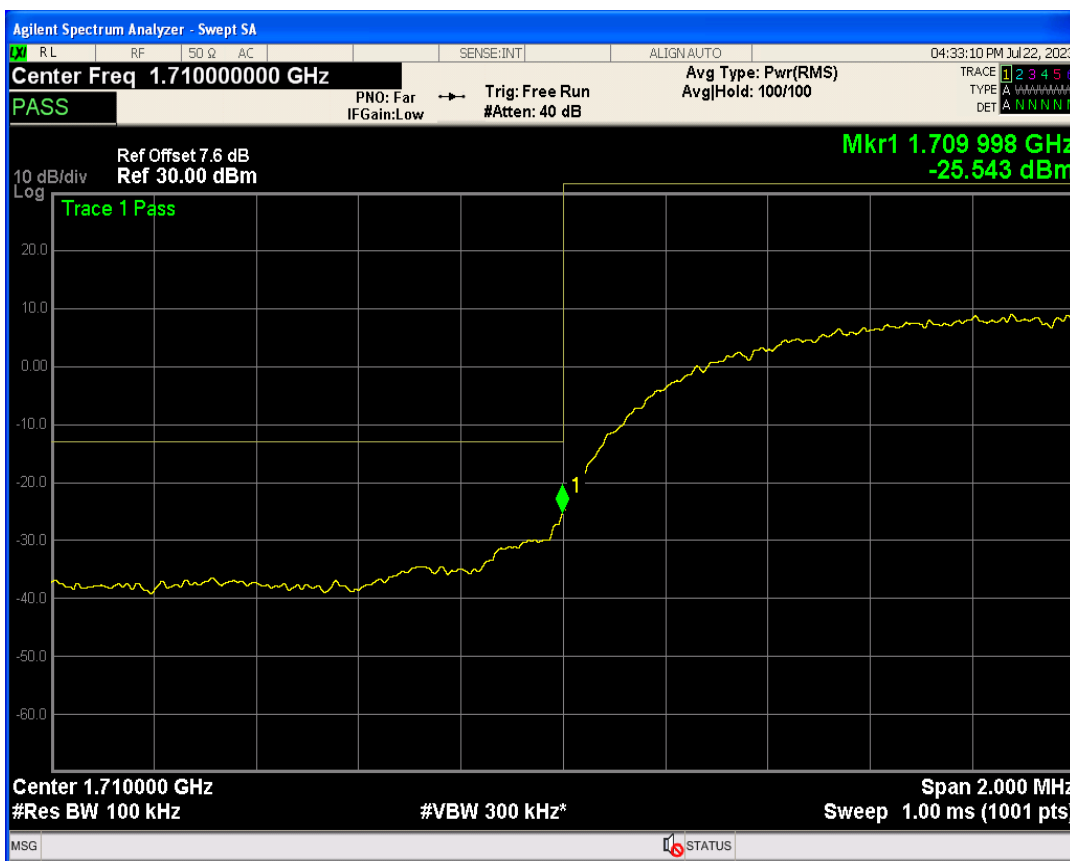

WCDMA Band5 Channel=4233

05 Band edge

Band	Channel	Frequency (MHz)	Spur Freq (MHz)	Spur Level (dBm)	Limit (dBm)	Verdict
WCDMA Band2	9262	1852.4	1850.00	-26.33	-13	PASS
WCDMA Band2	9538	1907.6	1910.00	-26.28	-13	PASS
WCDMA Band4	1312	1712.4	1710.00	-25.54	-13	PASS
WCDMA Band4	1513	1752.6	1755.00	-24.12	-13	PASS
WCDMA Band5	4132	826.4	824.00	-24.56	-13	PASS
WCDMA Band5	4233	846.6	849.00	-25.41	-13	PASS

WCDMA Band2 Channel=9262

WCDMA Band2 Channel=9538

WCDMA Band4 Channel=1312

WCDMA Band4 Channel=1513

WCDMA Band5 Channel=4132

WCDMA Band5 Channel=4233

06 Out-of-band emissions

Band	Channel	Frequency (MHz)	Spur Freq (MHz)	Spur Level (dBm)	Limit (dBm)	Verdict
WCDMA Band2	9262	1852.4	19881.68	-23.29	-13	PASS
WCDMA Band2	9400	1880	19867.20	-22.99	-13	PASS
WCDMA Band2	9538	1907.6	19854.72	-23.28	-13	PASS
WCDMA Band4	1312	1712.4	17802.80	-23.94	-13	PASS
WCDMA Band4	1413	1732.6	18913.63	-23.70	-13	PASS
WCDMA Band4	1513	1752.6	18478.29	-23.66	-13	PASS
WCDMA Band5	4132	826.4	5796.15	-30.22	-13	PASS
WCDMA Band5	4182	836.4	6806.11	-29.51	-13	PASS
WCDMA Band5	4233	846.6	3282.71	-29.49	-13	PASS