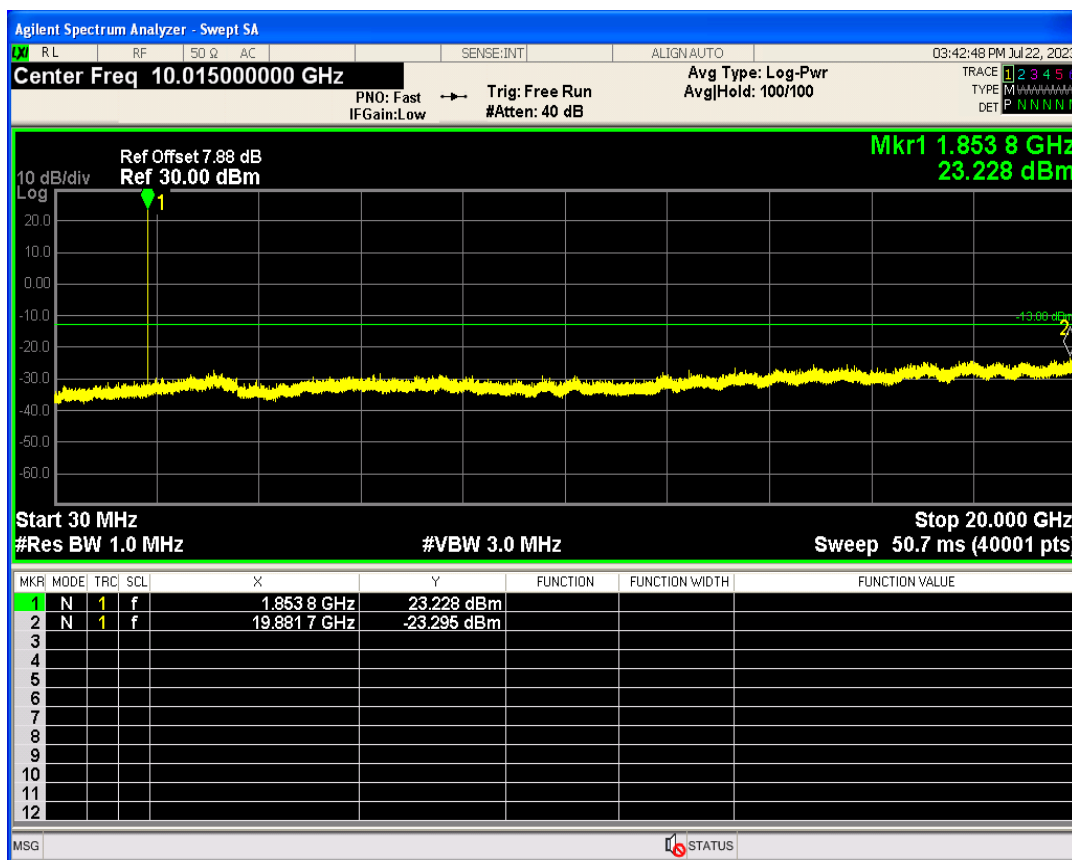

WCDMA Band2 Channel=9262

WCDMA Band2 Channel=9538

WCDMA Band4 Channel=1312

WCDMA Band4 Channel=1513

WCDMA Band5 Channel=4132

WCDMA Band5 Channel=4233

06 Out-of-band emissions

Band	Channel	Frequency (MHz)	Spur Freq (MHz)	Spur Level (dBm)	Limit (dBm)	Verdict
WCDMA Band2	9262	1852.4	19881.68	-23.29	-13	PASS
WCDMA Band2	9400	1880	19867.20	-22.99	-13	PASS
WCDMA Band2	9538	1907.6	19854.72	-23.28	-13	PASS
WCDMA Band4	1312	1712.4	17802.80	-23.94	-13	PASS
WCDMA Band4	1413	1732.6	18913.63	-23.70	-13	PASS
WCDMA Band4	1513	1752.6	18478.29	-23.66	-13	PASS
WCDMA Band5	4132	826.4	5796.15	-30.22	-13	PASS
WCDMA Band5	4182	836.4	6806.11	-29.51	-13	PASS
WCDMA Band5	4233	846.6	3282.71	-29.49	-13	PASS

WCDMA Band2 Channel=9262

WCDMA Band2 Channel=9538

WCDMA Band2 Channel=9400

WCDMA Band4 Channel=1312

WCDMA Band4 Channel=1413

WCDMA Band4 Channel=1513

WCDMA Band5 Channel=4132

WCDMA Band5 Channel=4182