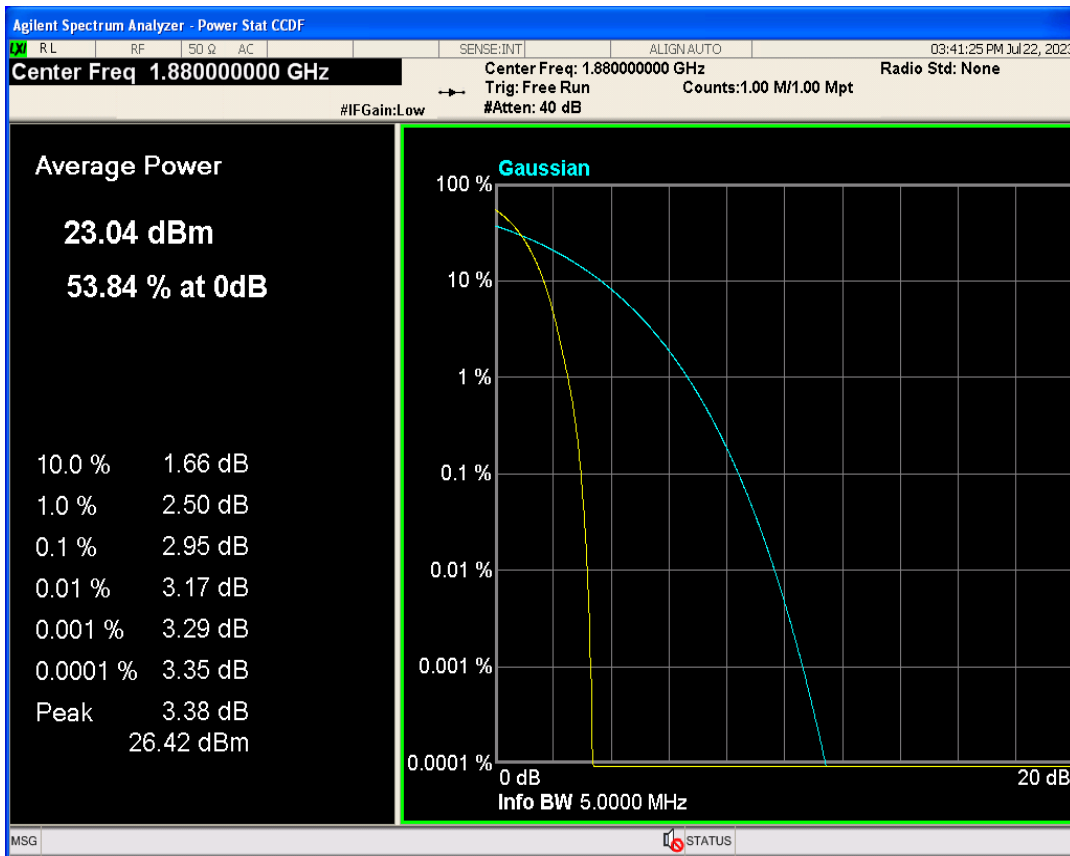

WCDMA Band2 Channel=9400