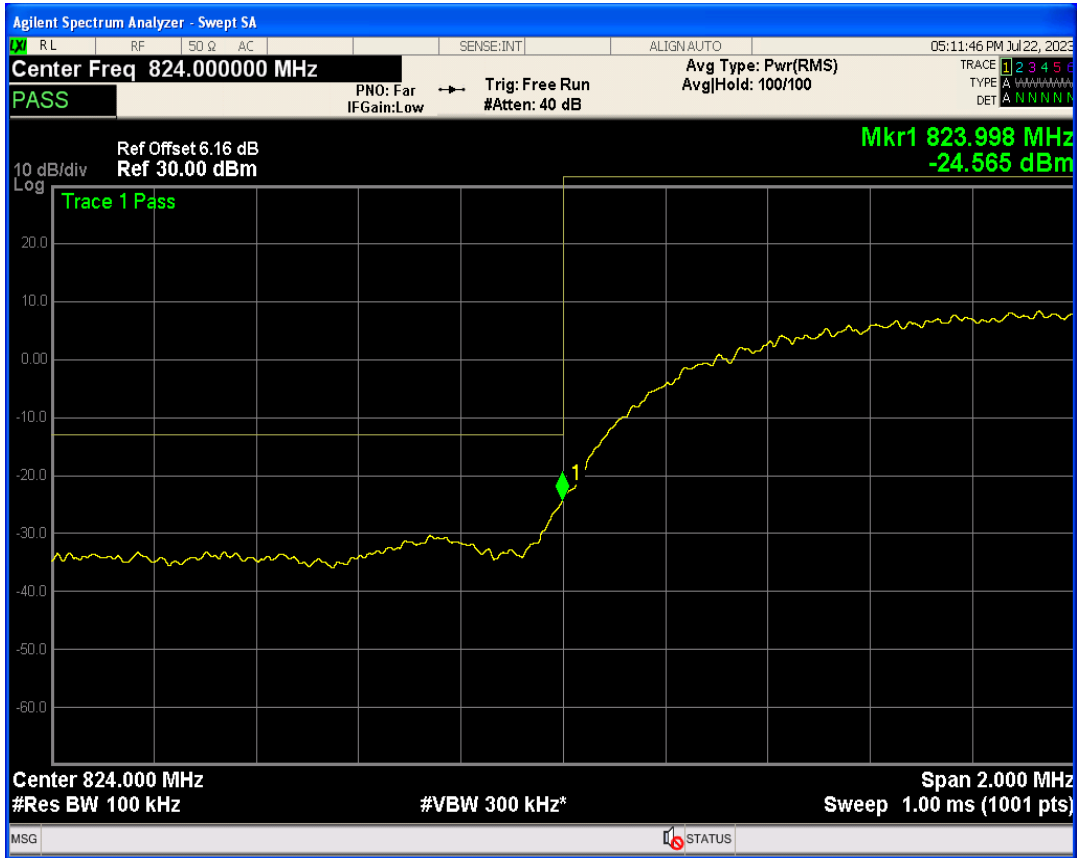

WCDMA Band2 Channel=9262

WCDMA Band2 Channel=9538

WCDMA Band4 Channel=1312

WCDMA Band4 Channel=1513

WCDMA Band5 Channel=4132

WCDMA Band5 Channel=4233

06 Out-of-band emissions

Band	Channel	Frequency (MHz)	Spur Freq (MHz)	Spur Level (dBm)	Limit (dBm)	Verdict
WCDMA Band2	9262	1852.4	19881.68	-23.29	-13	PASS
WCDMA Band2	9400	1880	19867.20	-22.99	-13	PASS
WCDMA Band2	9538	1907.6	19854.72	-23.28	-13	PASS
WCDMA Band4	1312	1712.4	17802.80	-23.94	-13	PASS
WCDMA Band4	1413	1732.6	18913.63	-23.70	-13	PASS
WCDMA Band4	1513	1752.6	18478.29	-23.66	-13	PASS
WCDMA Band5	4132	826.4	5796.15	-30.22	-13	PASS
WCDMA Band5	4182	836.4	6806.11	-29.51	-13	PASS
WCDMA Band5	4233	846.6	3282.71	-29.49	-13	PASS

WCDMA Band2 Channel=9262

WCDMA Band2 Channel=9538

WCDMA Band2 Channel=9400

WCDMA Band4 Channel=1312

WCDMA Band4 Channel=1413

WCDMA Band4 Channel=1513

WCDMA Band5 Channel=4132

WCDMA Band5 Channel=4182