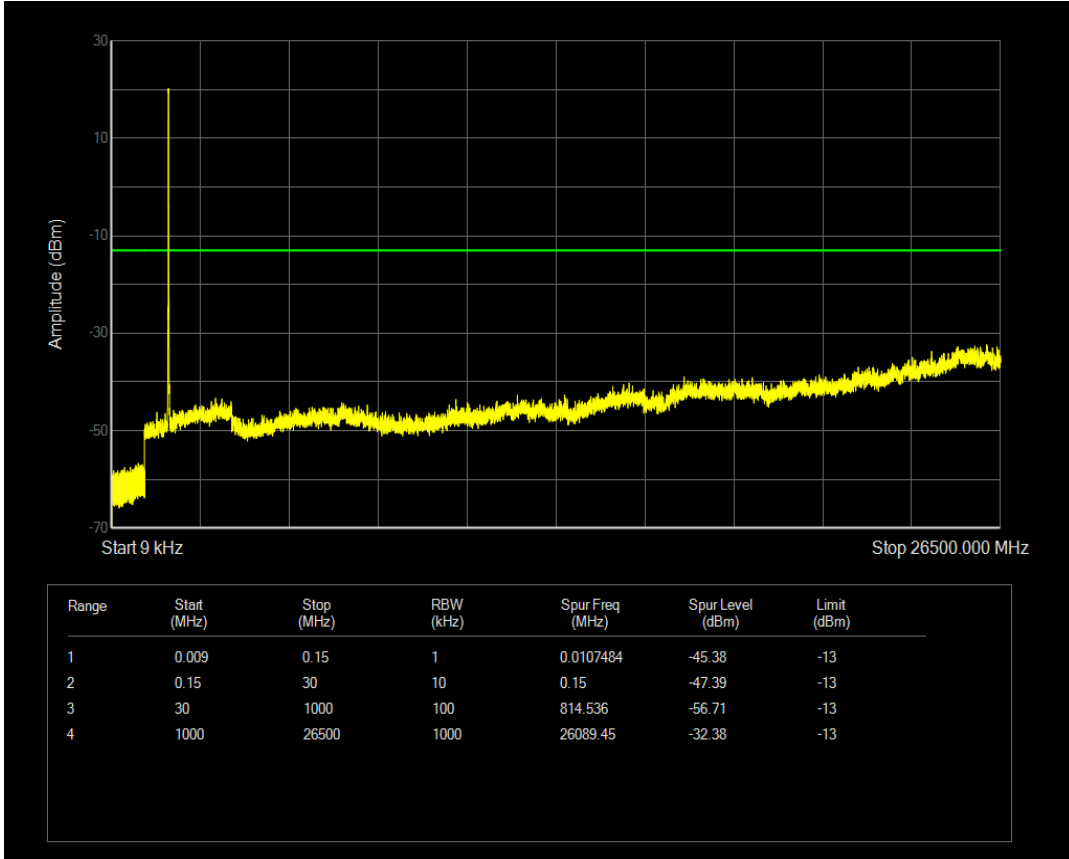

Band66 QPSK BW=10MHz Channel=132022 RB Size=50 Position=#0

Band66 16QAM BW=10MHz Channel=132022 RB Size=1 Position=#0