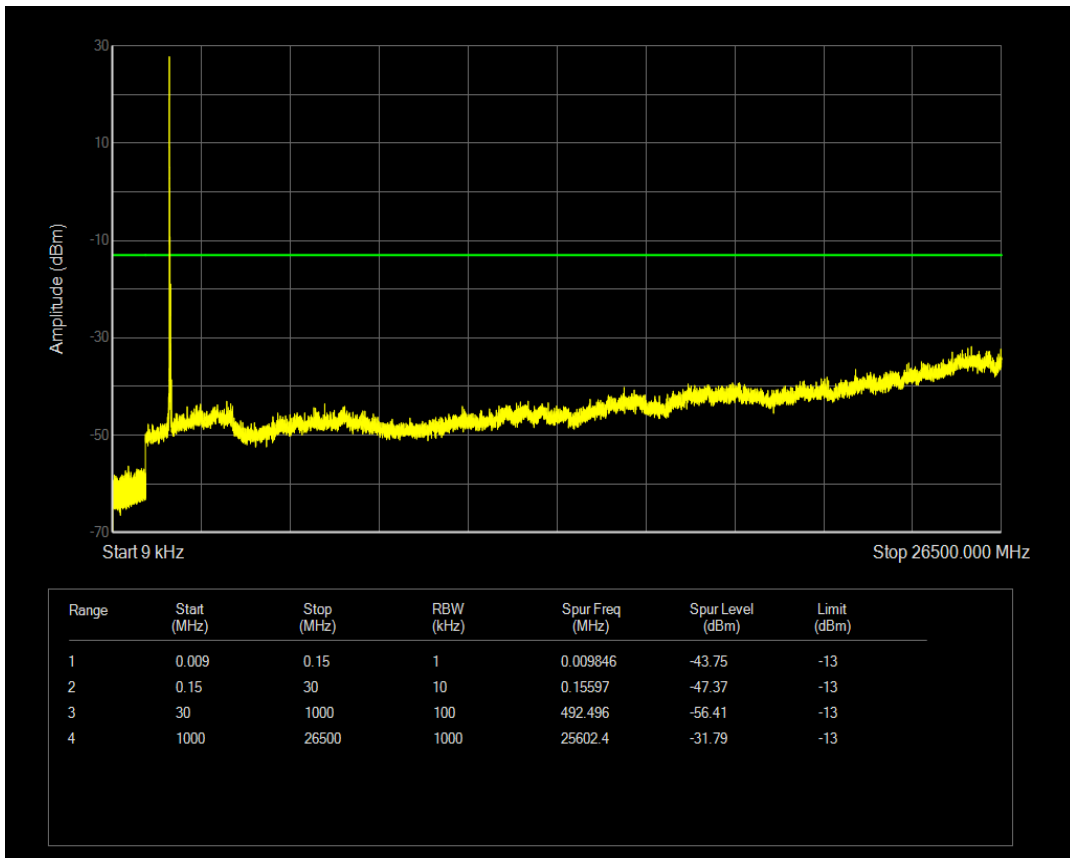

Band66 16QAM BW=20MHz Channel=132072 RB Size=1 Position=#0

Band66 16QAM BW=20MHz Channel=132072 RB Size=100 Position=#0