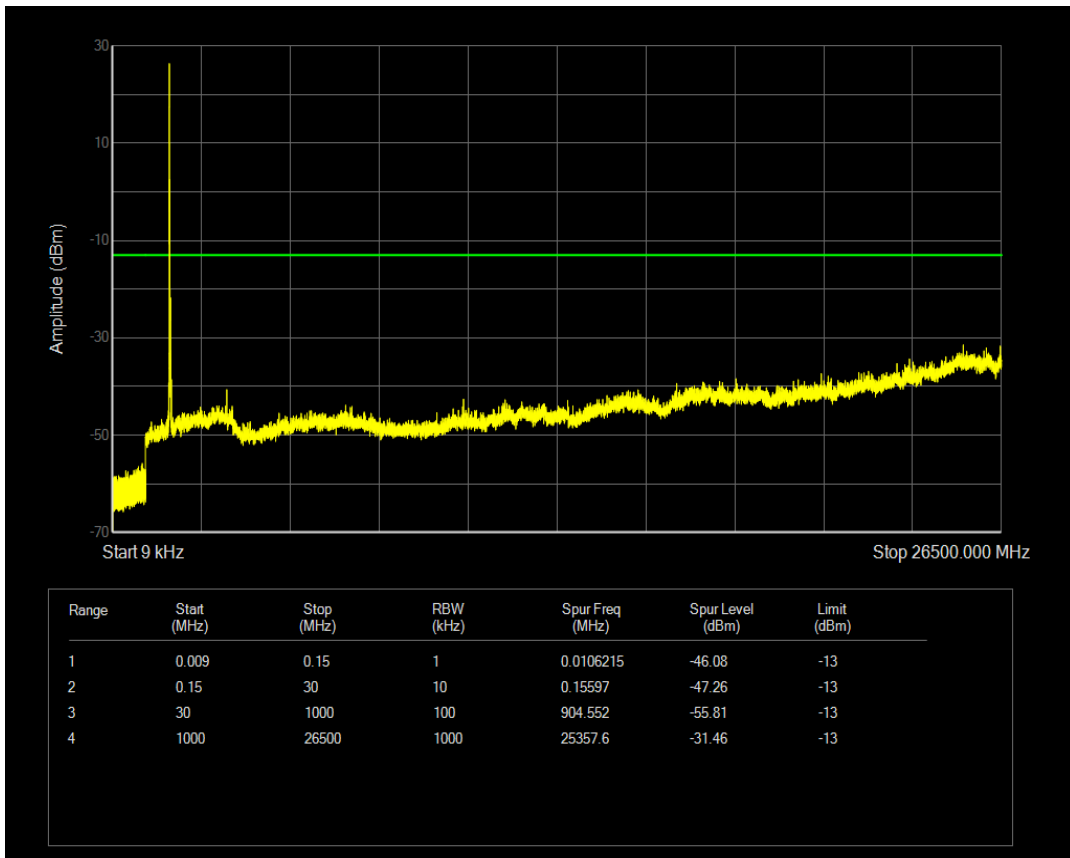

Band66 QPSK BW=20MHz Channel=132072 RB Size=1 Position=#0

Band66 QPSK BW=20MHz Channel=132072 RB Size=100 Position=#0