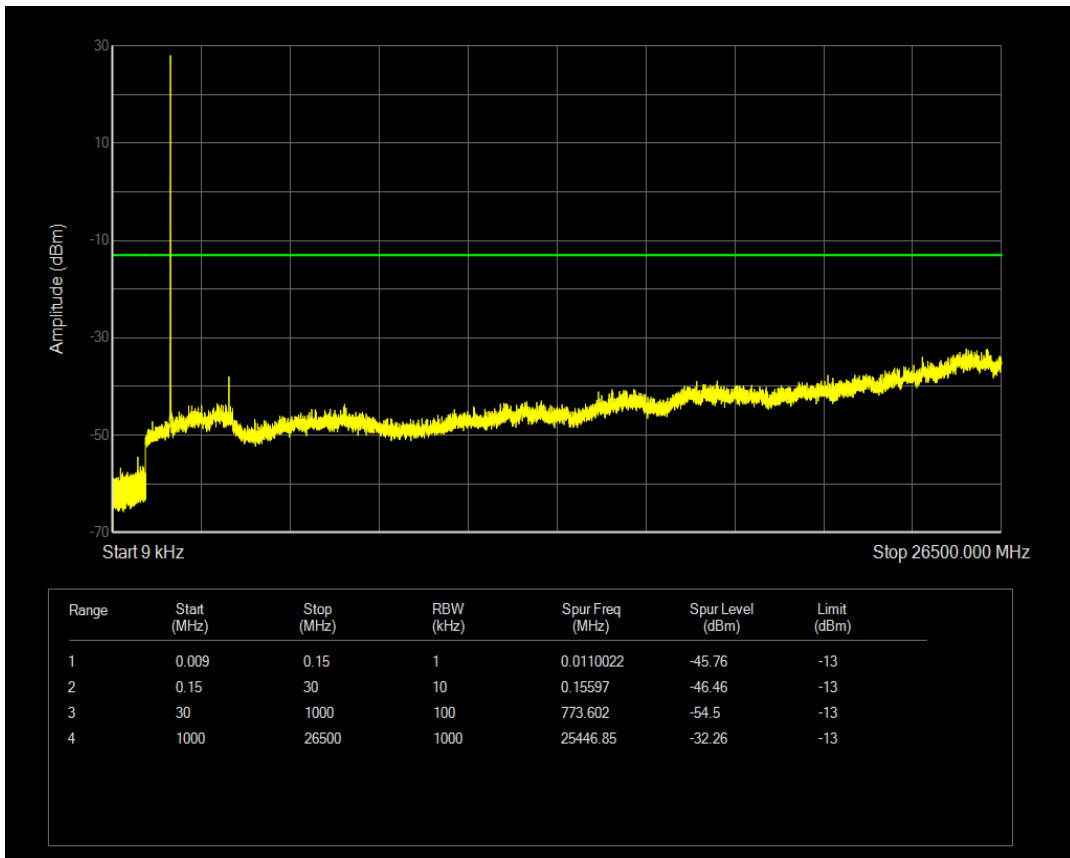

Band66 QPSK BW=3MHz Channel=132322 RB Size=1 Position=#0

Band66 QPSK BW=3MHz Channel=132322 RB Size=15 Position=#0