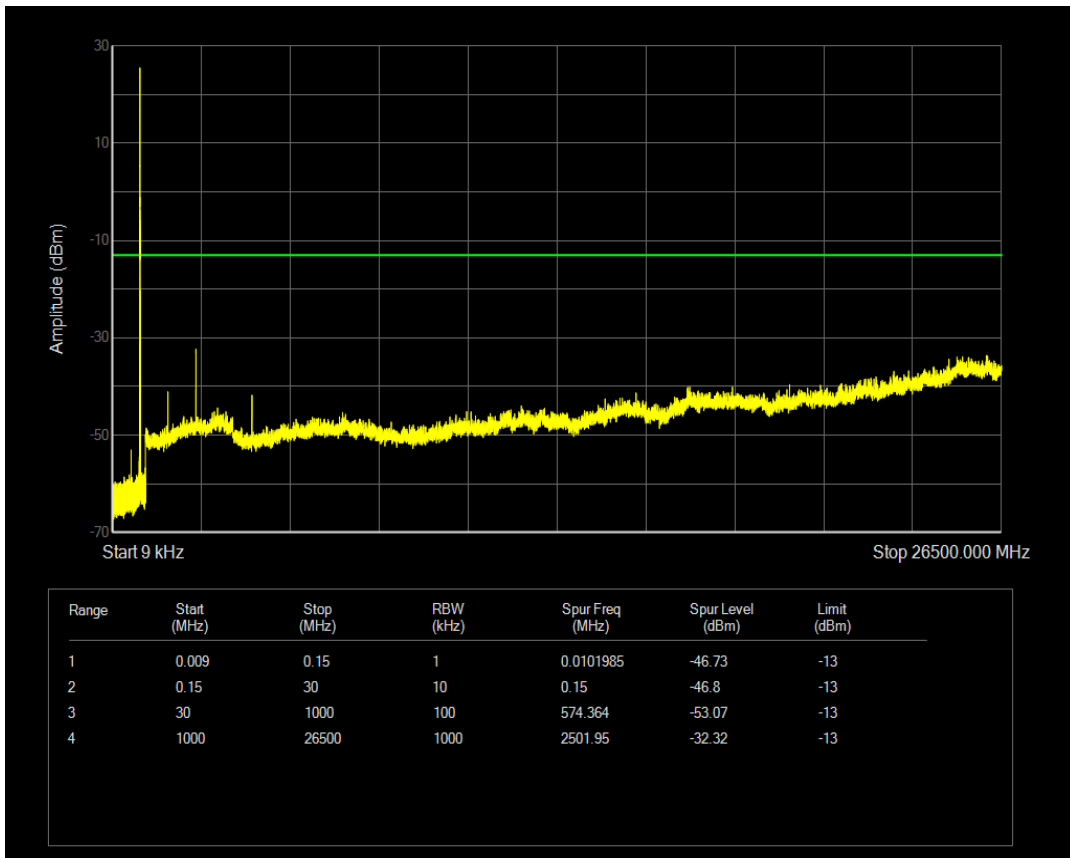

Band5 16QAM BW=5MHz Channel=20525 RB Size=1 Position=#0

Band5 16QAM BW=5MHz Channel=20525 RB Size=25 Position=#0