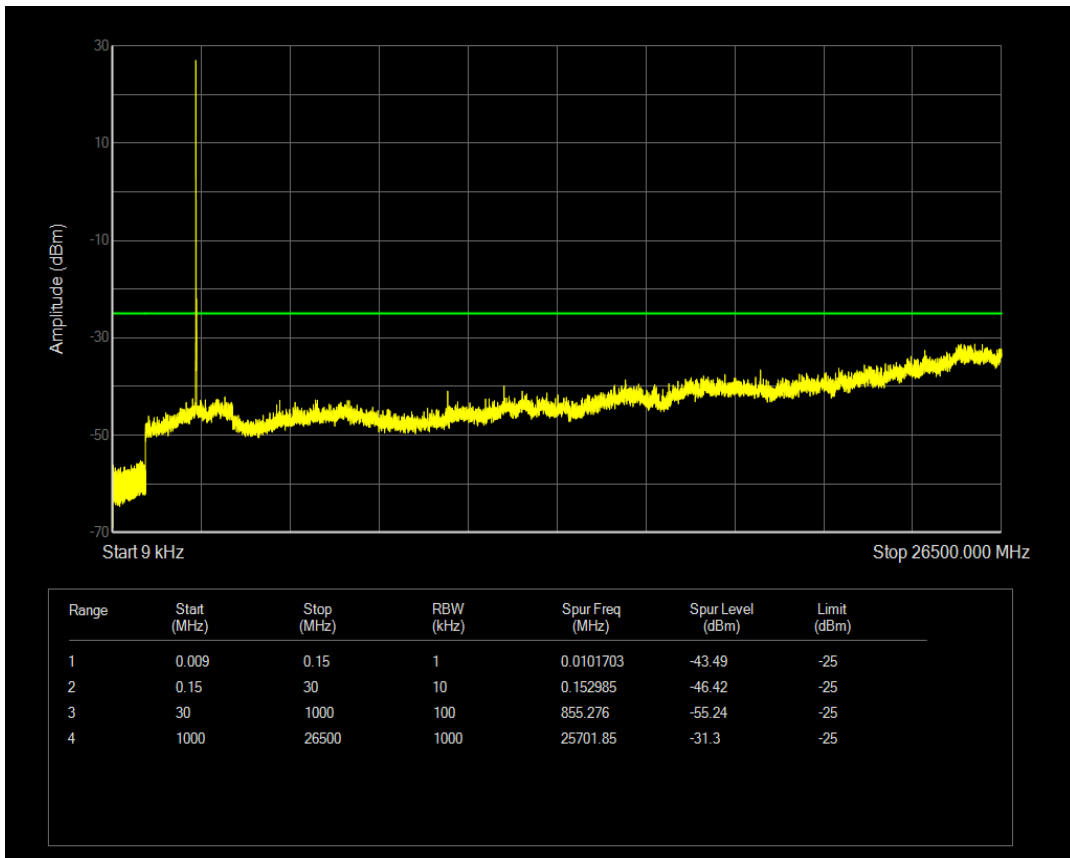

Band7 QPSK BW=5MHz Channel=21425 RB Size=1 Position=#0

Band7 QPSK BW=5MHz Channel=21425 RB Size=25 Position=#0

Band7 16QAM BW=5MHz Channel=21425 RB Size=1 Position=#0

Band7 16QAM BW=5MHz Channel=21425 RB Size=25 Position=#0

Band7 QPSK BW=10MHz Channel=20800 RB Size=1 Position=#0

Band7 QPSK BW=10MHz Channel=20800 RB Size=50 Position=#0

Band7 16QAM BW=10MHz Channel=20800 RB Size=1 Position=#0

Band7 16QAM BW=10MHz Channel=20800 RB Size=50 Position=#0