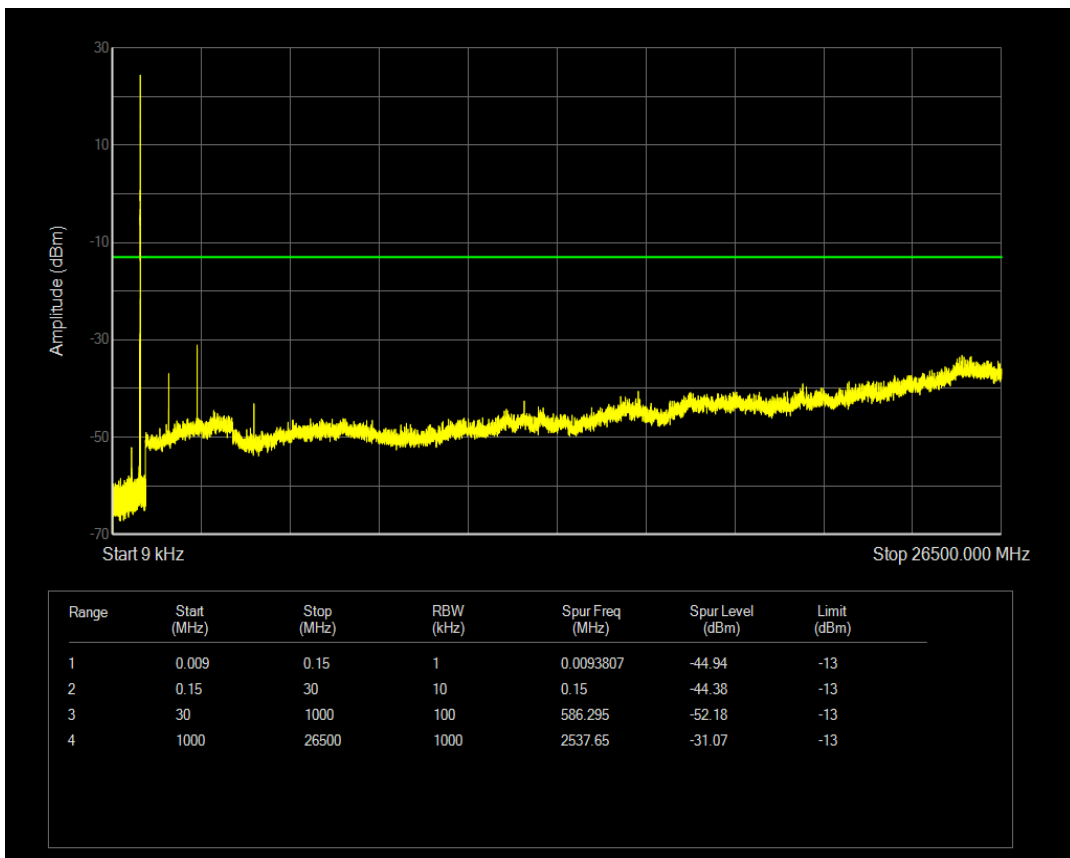

Band5 QPSK BW=3MHz Channel=20635 RB Size=1 Position=#0

Band5 QPSK BW=3MHz Channel=20635 RB Size=15 Position=#0