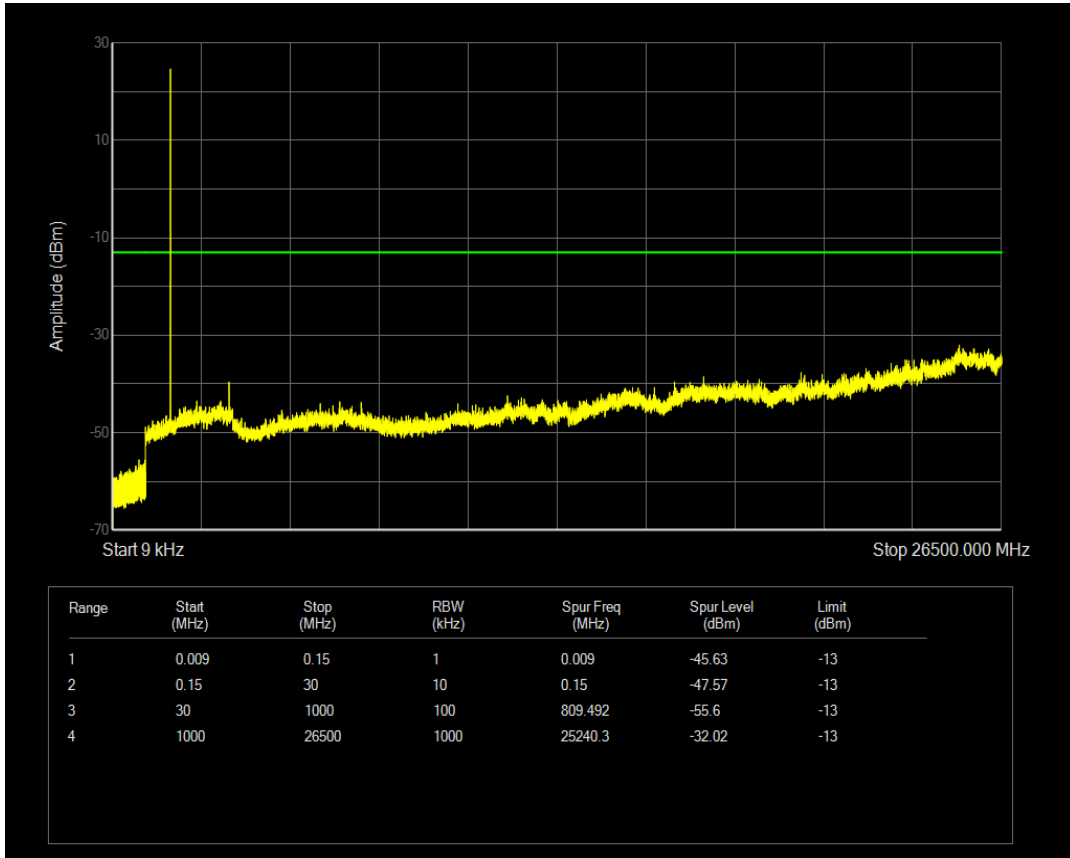

Band66 QPSK BW=1.4MHz Channel=132322 RB Size=1 Position=#0

Band66 QPSK BW=1.4MHz Channel=132322 RB Size=6 Position=#0

Band66 16QAM BW=1.4MHz Channel=132322 RB Size=1 Position=#0

Band66 16QAM BW=1.4MHz Channel=132322 RB Size=6 Position=#0