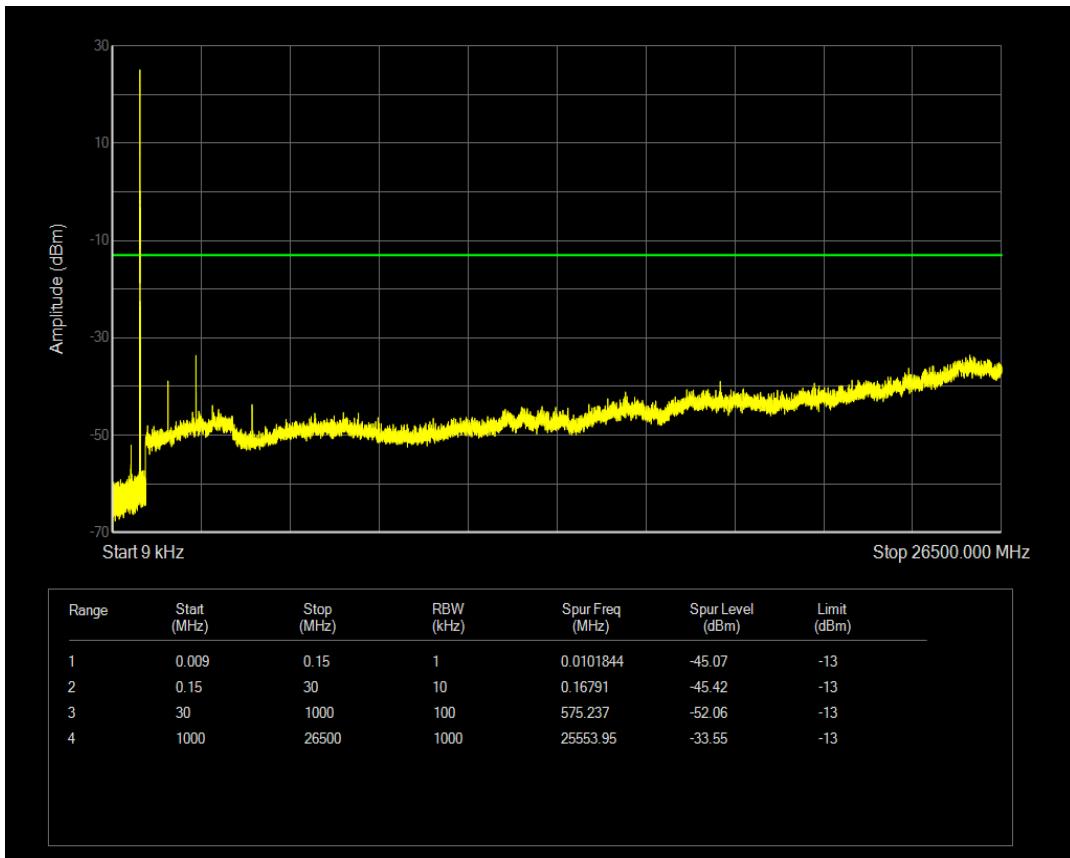

Band5 16QAM BW=3MHz Channel=20525 RB Size=1 Position=#0

Band5 16QAM BW=3MHz Channel=20525 RB Size=15 Position=#0