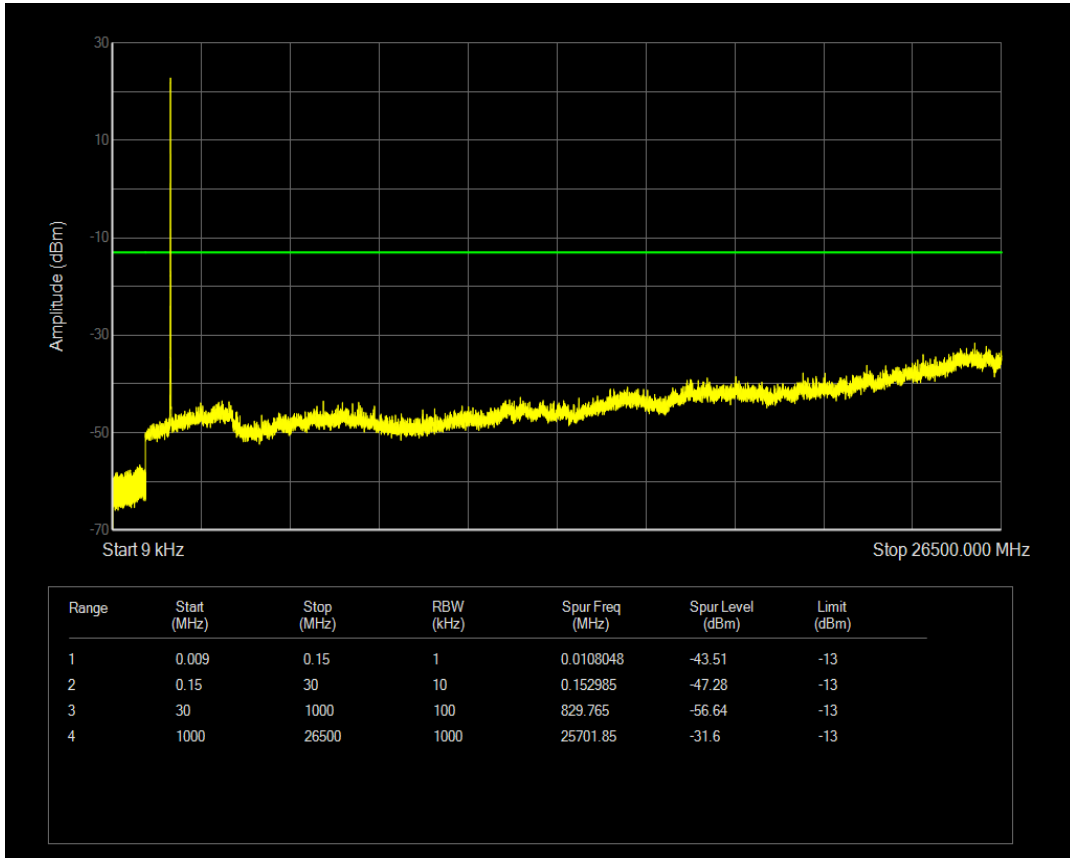

Band66 QPSK BW=5MHz Channel=132322 RB Size=1 Position=#0

Band66 QPSK BW=5MHz Channel=132322 RB Size=25 Position=#0

Band66 16QAM BW=5MHz Channel=132322 RB Size=1 Position=#0

Band66 16QAM BW=5MHz Channel=132322 RB Size=25 Position=#0