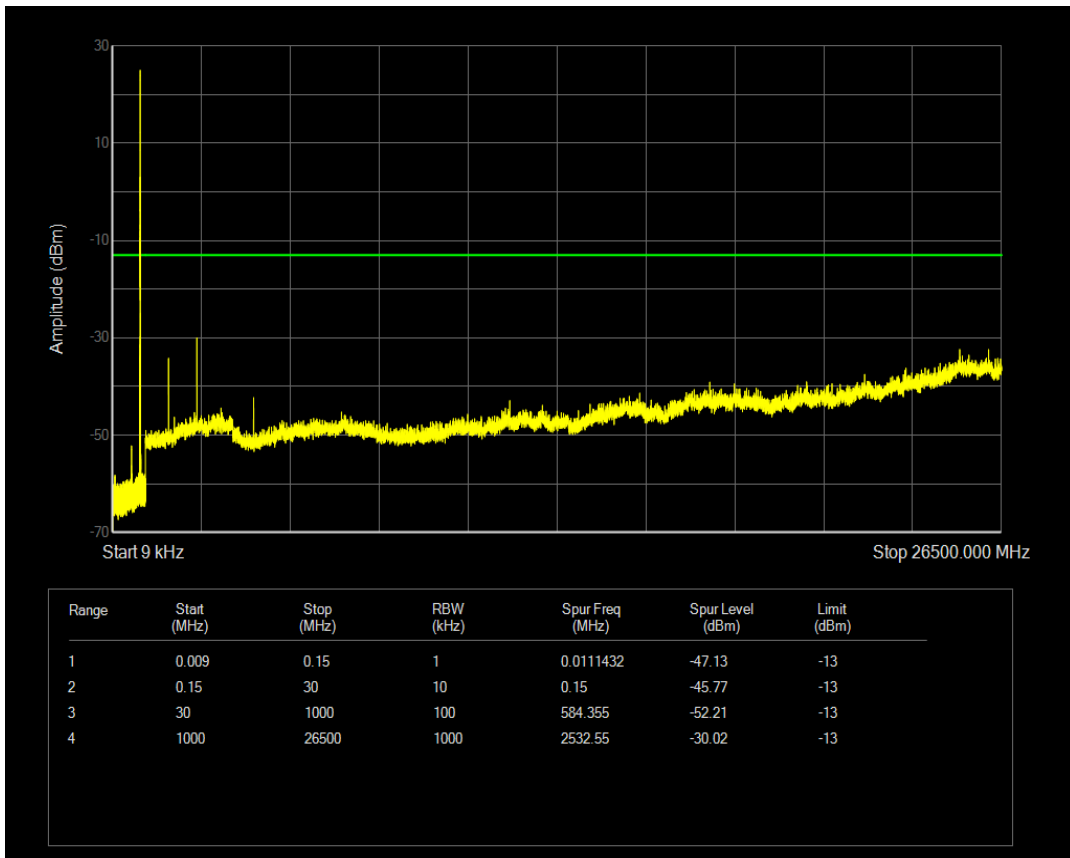

Band5 QPSK BW=5MHz Channel=20625 RB Size=1 Position=#0

Band5 QPSK BW=5MHz Channel=20625 RB Size=25 Position=#0