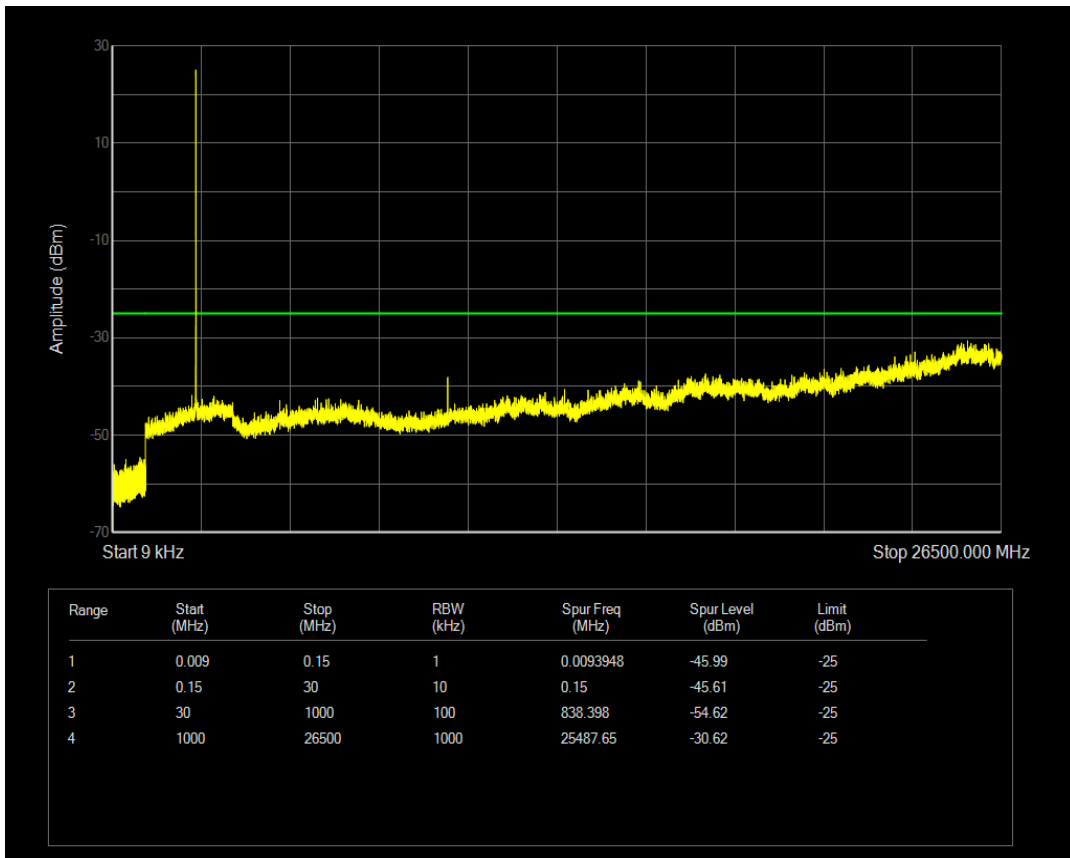

Band7 16QAM BW=5MHz Channel=20775 RB Size=1 Position=#0

Band7 16QAM BW=5MHz Channel=20775 RB Size=25 Position=#0