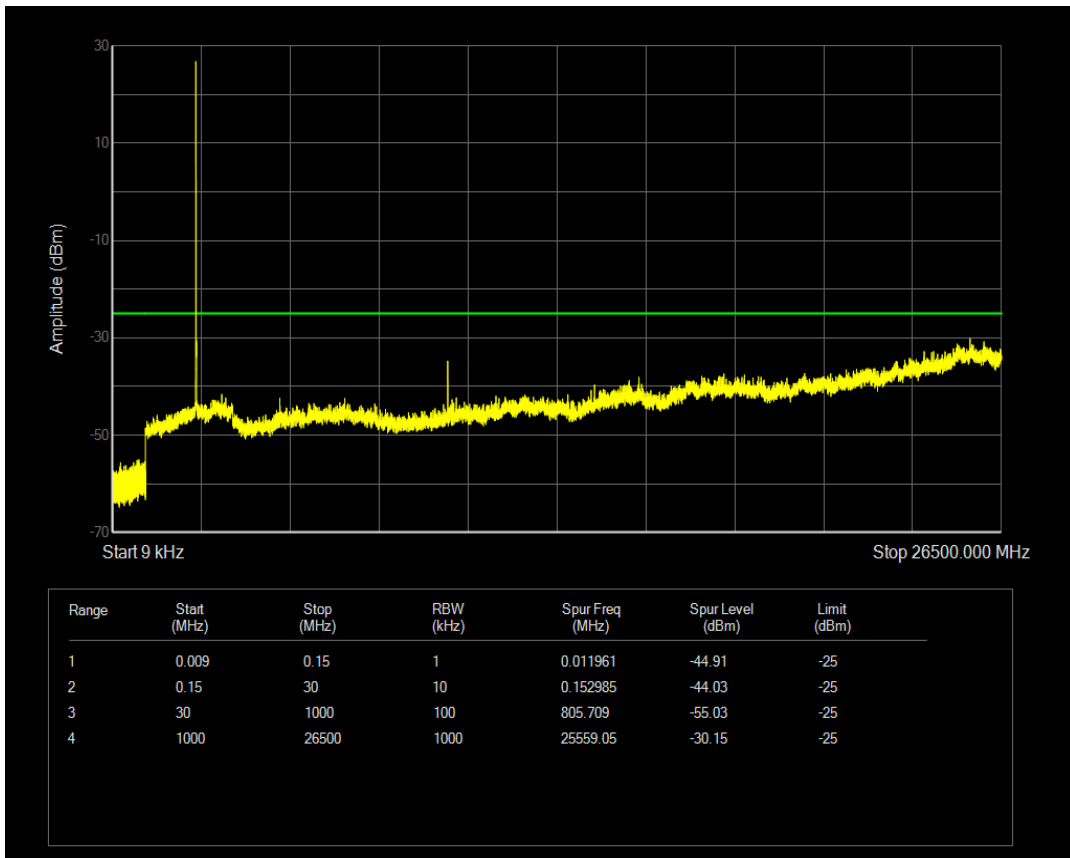

Band7 QPSK BW=5MHz Channel=21425 RB Size=1 Position=#0

Band7 QPSK BW=5MHz Channel=21425 RB Size=25 Position=#0

Band7 16QAM BW=5MHz Channel=21425 RB Size=1 Position=#0

Band7 16QAM BW=5MHz Channel=21425 RB Size=25 Position=#0

Band7 QPSK BW=10MHz Channel=20800 RB Size=1 Position=#0

Band7 QPSK BW=10MHz Channel=20800 RB Size=50 Position=#0

Band7 16QAM BW=10MHz Channel=20800 RB Size=1 Position=#0

Band7 16QAM BW=10MHz Channel=20800 RB Size=50 Position=#0