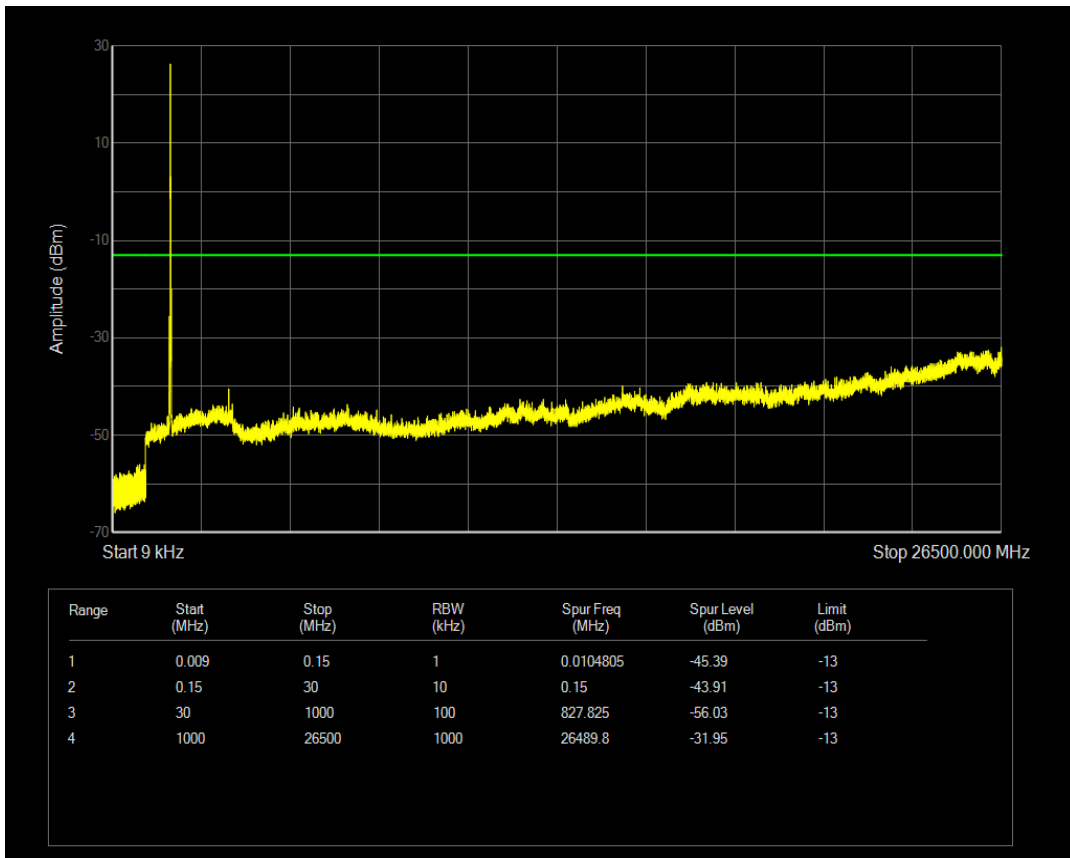

Band4 QPSK BW=15MHz Channel=20175 RB Size=1 Position=#0

Band4 QPSK BW=15MHz Channel=20175 RB Size=75 Position=#0

Band4 16QAM BW=15MHz Channel=20175 RB Size=1 Position=#0

Band4 16QAM BW=15MHz Channel=20175 RB Size=75 Position=#0

Band4 QPSK BW=15MHz Channel=20325 RB Size=1 Position=#0

Band4 QPSK BW=15MHz Channel=20325 RB Size=75 Position=#0

Band4 16QAM BW=15MHz Channel=20325 RB Size=1 Position=#0

Band4 16QAM BW=15MHz Channel=20325 RB Size=75 Position=#0