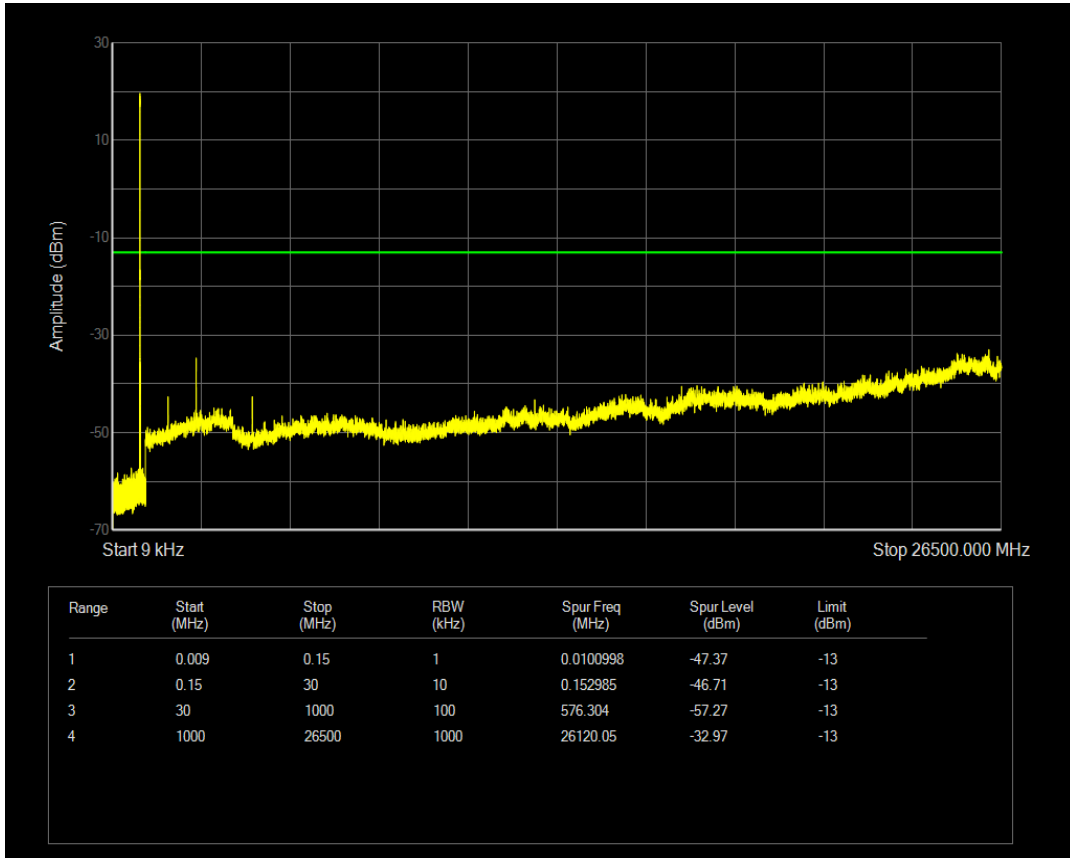

Band5 QPSK BW=1.4MHz Channel=20525 RB Size=1 Position=#0

Band5 QPSK BW=1.4MHz Channel=20525 RB Size=6 Position=#0

Band5 16QAM BW=1.4MHz Channel=20525 RB Size=1 Position=#0

Band5 16QAM BW=1.4MHz Channel=20525 RB Size=6 Position=#0

Band5 QPSK BW=1.4MHz Channel=20643 RB Size=1 Position=#0

Band5 QPSK BW=1.4MHz Channel=20643 RB Size=6 Position=#0

Band5 16QAM BW=1.4MHz Channel=20643 RB Size=1 Position=#0

Band5 16QAM BW=1.4MHz Channel=20643 RB Size=6 Position=#0