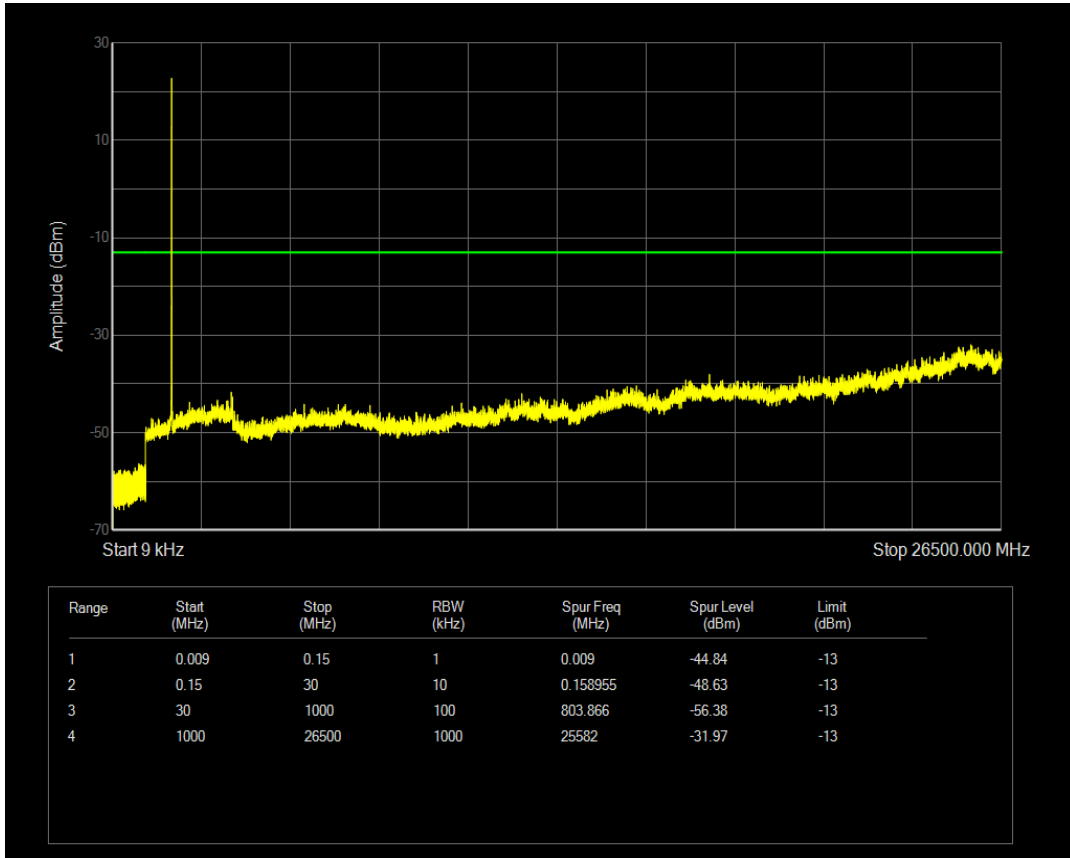

Band66 QPSK BW=3MHz Channel=132657 RB Size=1 Position=#0

Band66 QPSK BW=3MHz Channel=132657 RB Size=15 Position=#0

Band66 16QAM BW=3MHz Channel=132657 RB Size=1 Position=#0

Band66 16QAM BW=3MHz Channel=132657 RB Size=15 Position=#0