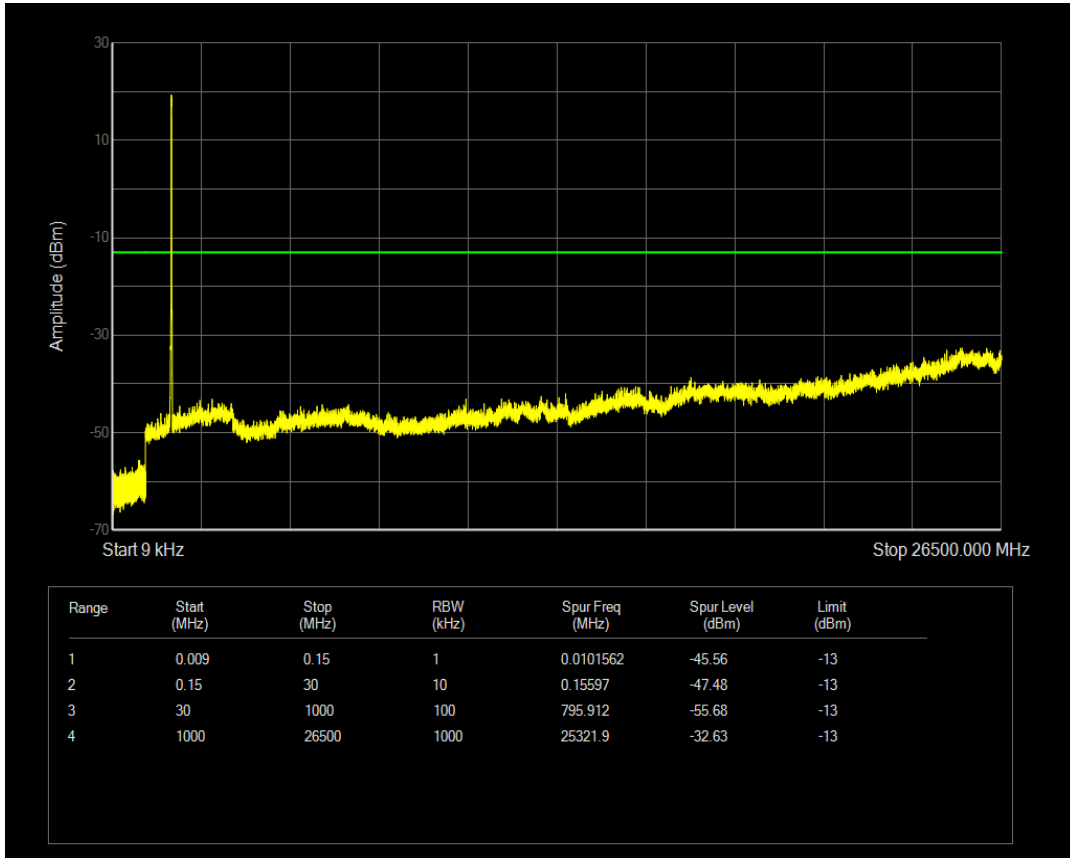

Band66 QPSK BW=15MHz Channel=132597 RB Size=1 Position=#0

Band66 QPSK BW=15MHz Channel=132597 RB Size=75 Position=#0

Band66 16QAM BW=15MHz Channel=132597 RB Size=1 Position=#0

Band66 16QAM BW=15MHz Channel=132597 RB Size=75 Position=#0