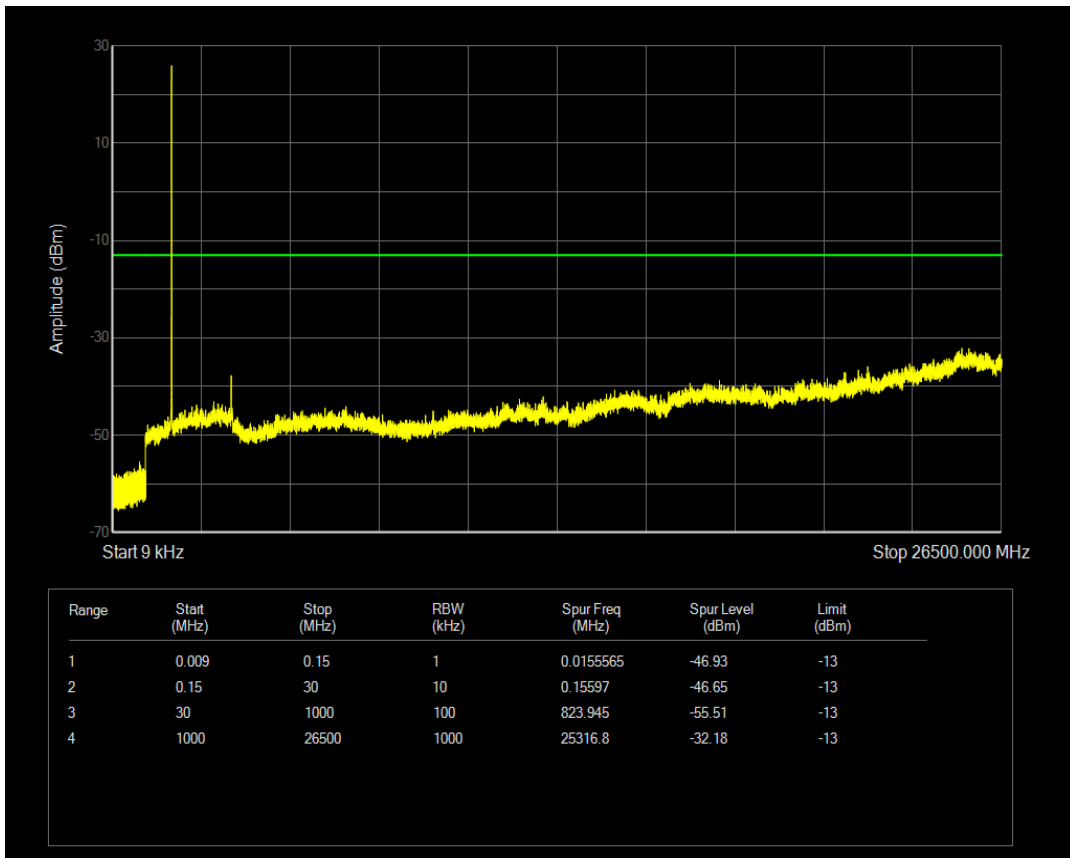

Band66 16QAM BW=3MHz Channel=132657 RB Size=1 Position=#0

Band66 16QAM BW=3MHz Channel=132657 RB Size=15 Position=#0