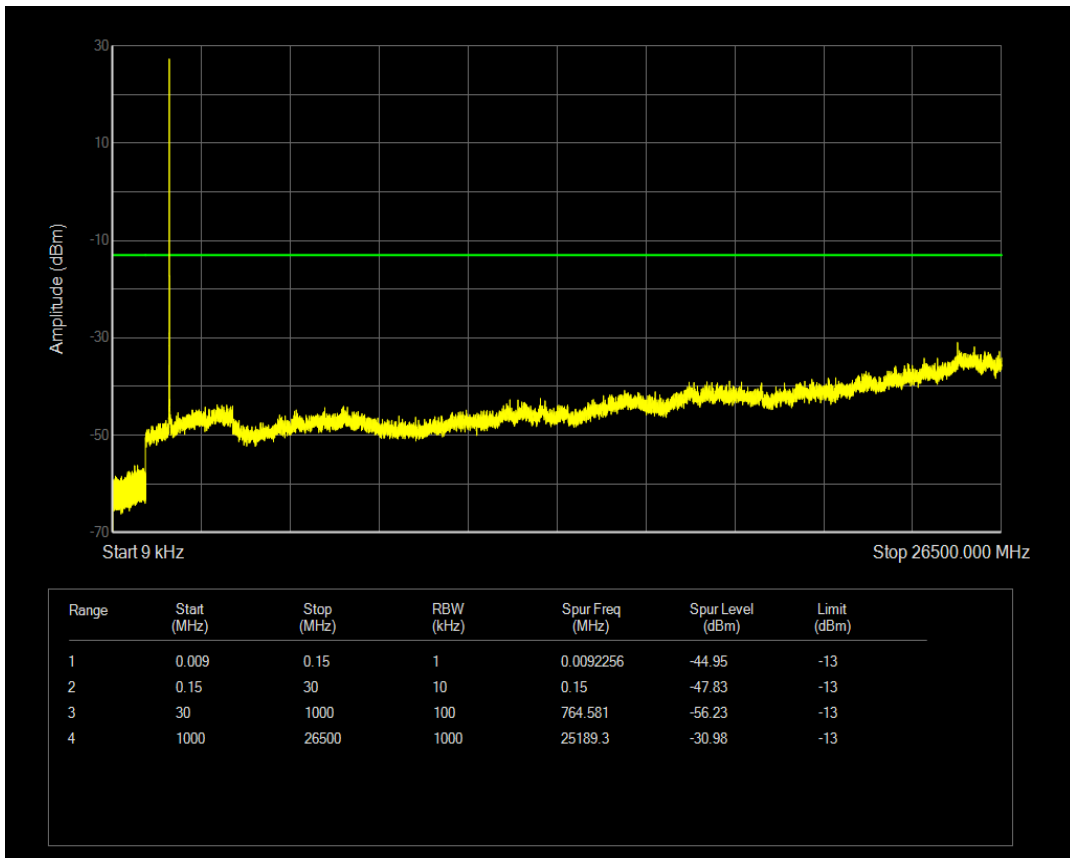

Band66 16QAM BW=3MHz Channel=131987 RB Size=1 Position=#0

Band66 16QAM BW=3MHz Channel=131987 RB Size=15 Position=#0