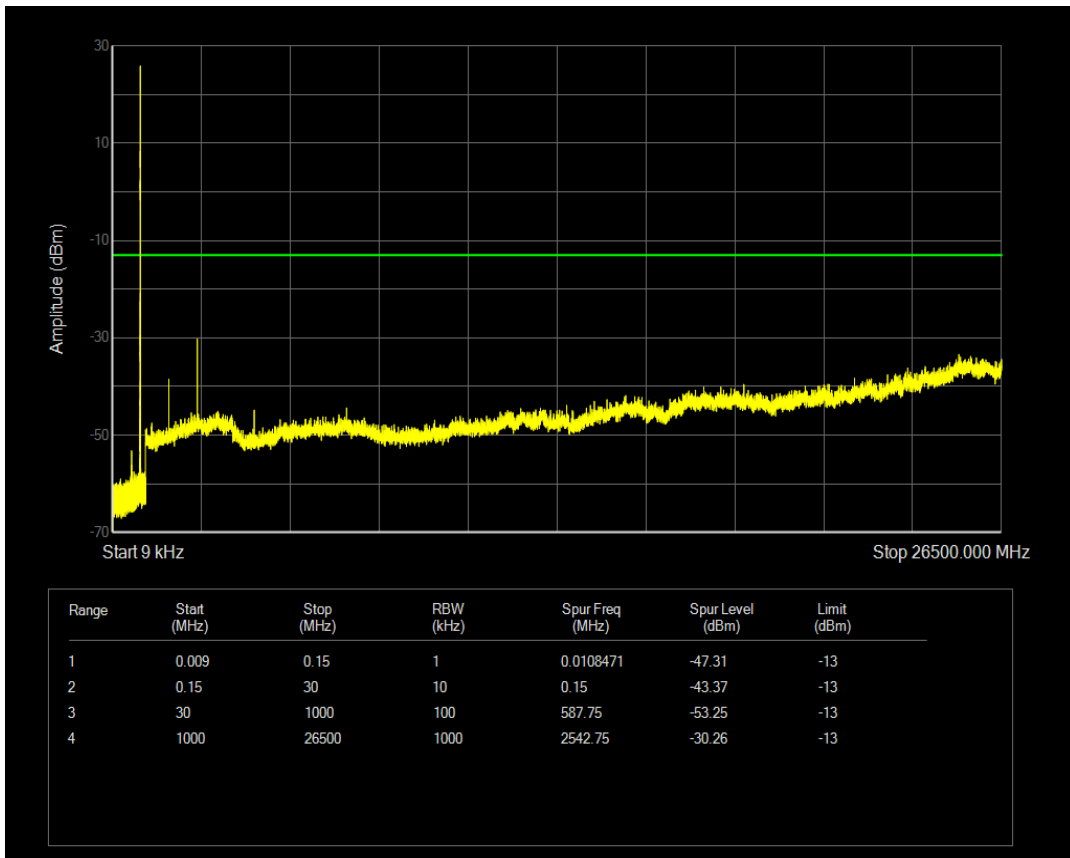

Band5 QPSK BW=1.4MHz Channel=20525 RB Size=1 Position=#0

Band5 QPSK BW=1.4MHz Channel=20525 RB Size=6 Position=#0

Band5 16QAM BW=1.4MHz Channel=20525 RB Size=1 Position=#0

Band5 16QAM BW=1.4MHz Channel=20525 RB Size=6 Position=#0

Band5 QPSK BW=1.4MHz Channel=20643 RB Size=1 Position=#0

Band5 QPSK BW=1.4MHz Channel=20643 RB Size=6 Position=#0

Band5 16QAM BW=1.4MHz Channel=20643 RB Size=1 Position=#0

Band5 16QAM BW=1.4MHz Channel=20643 RB Size=6 Position=#0