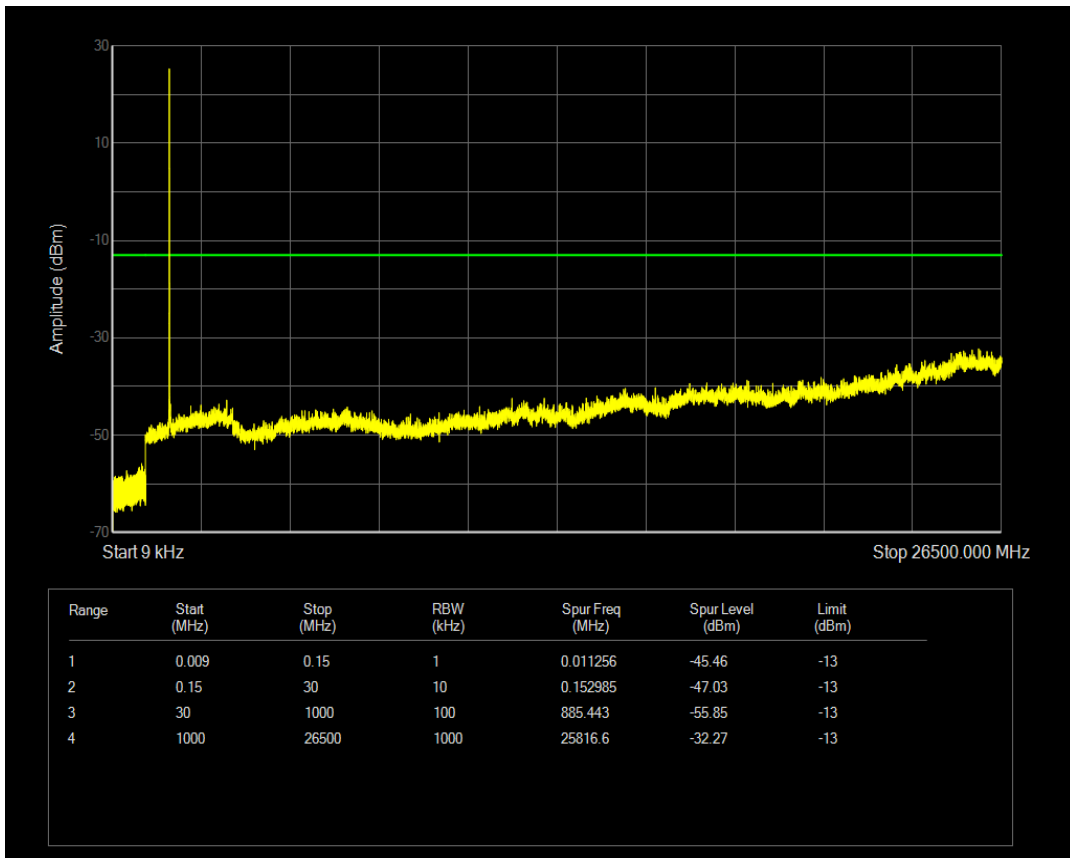

Band66 QPSK BW=3MHz Channel=131987 RB Size=1 Position=#0

Band66 QPSK BW=3MHz Channel=131987 RB Size=15 Position=#0