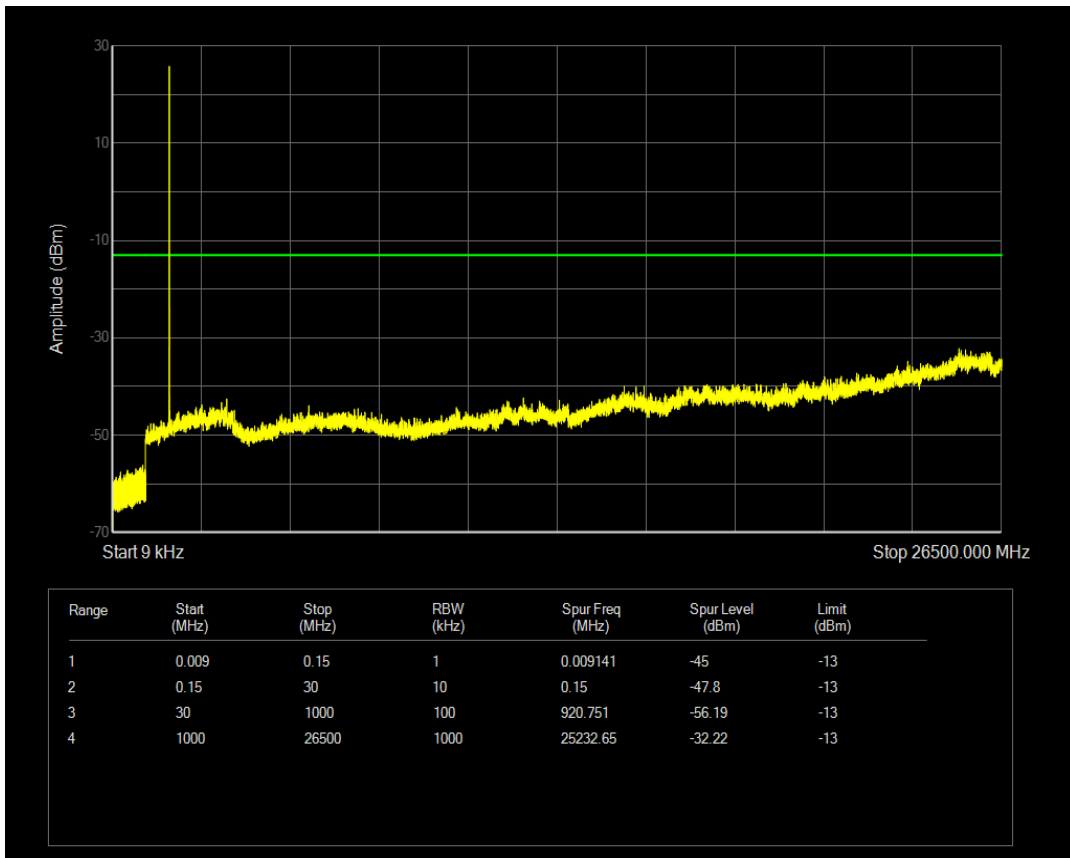

Band66 16QAM BW=1.4MHz Channel=131979 RB Size=1 Position=#0

Band66 16QAM BW=1.4MHz Channel=131979 RB Size=6 Position=#0