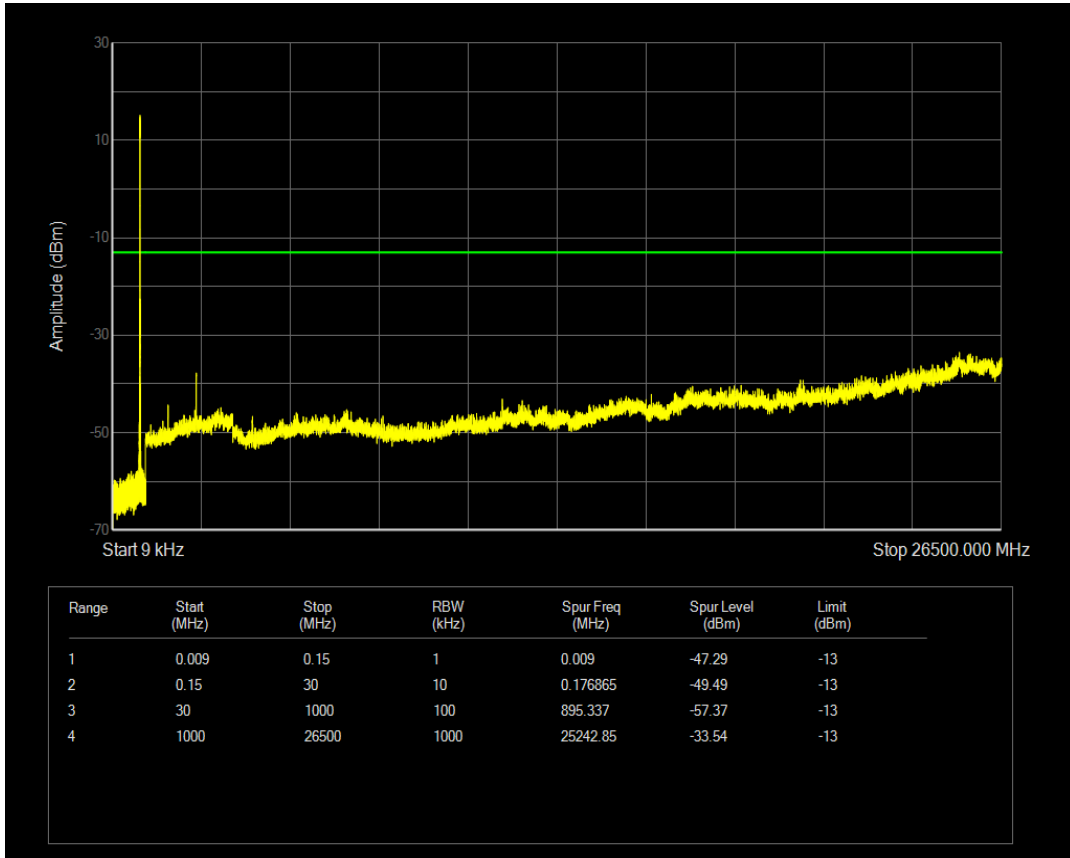

Band5 QPSK BW=5MHz Channel=20525 RB Size=1 Position=#0

Band5 QPSK BW=5MHz Channel=20525 RB Size=25 Position=#0

Band5 16QAM BW=5MHz Channel=20525 RB Size=1 Position=#0

Band5 16QAM BW=5MHz Channel=20525 RB Size=25 Position=#0