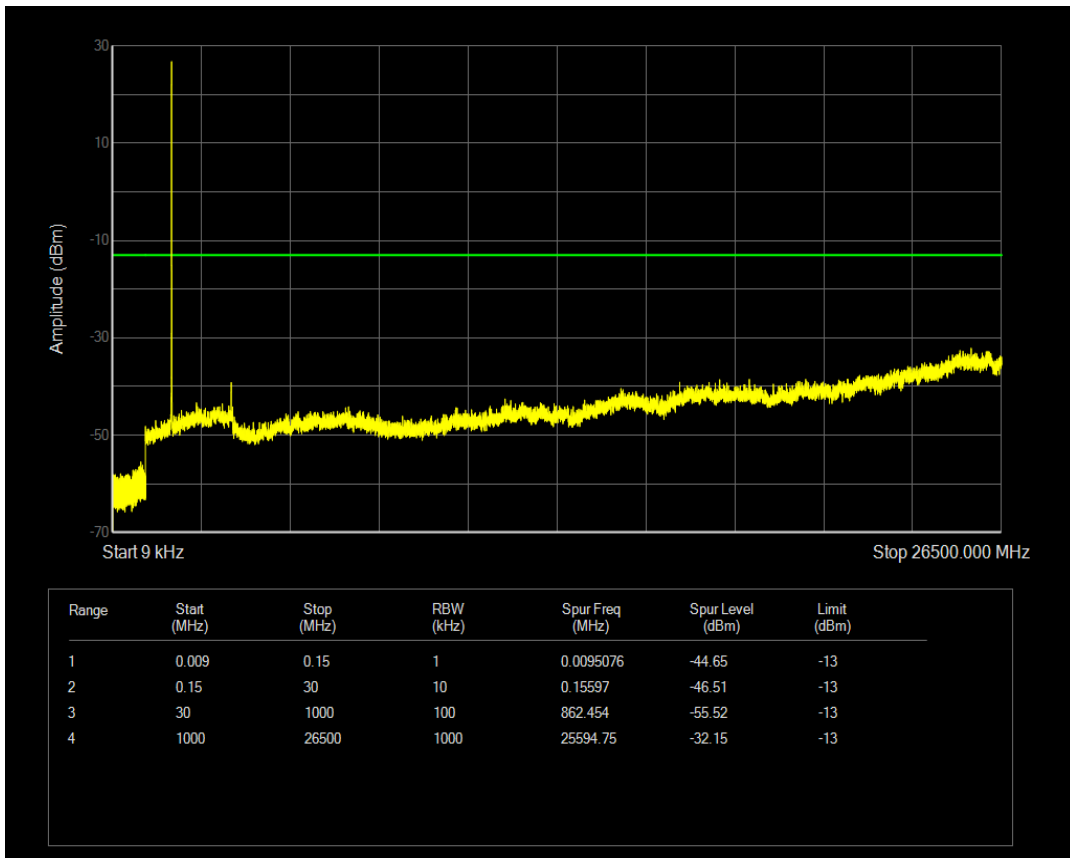

Band66 QPSK BW=3MHz Channel=132657 RB Size=1 Position=#0

Band66 QPSK BW=3MHz Channel=132657 RB Size=15 Position=#0