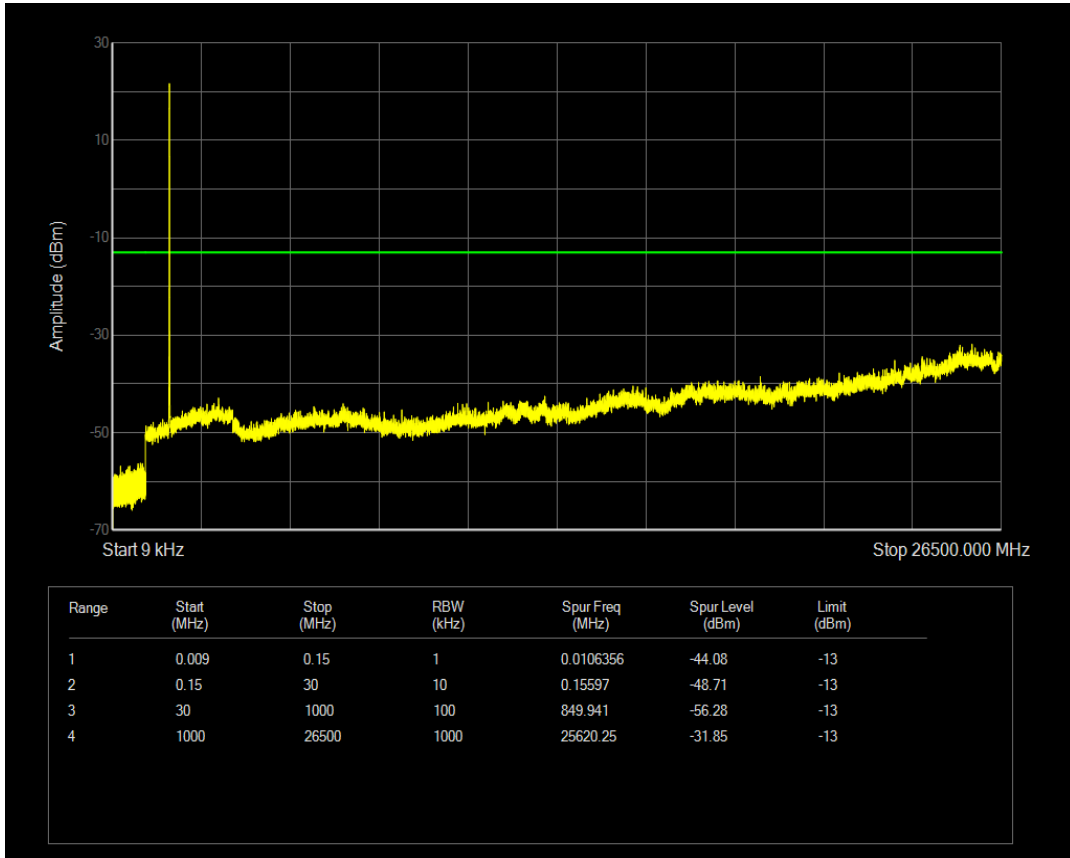

Band66 QPSK BW=5MHz Channel=131997 RB Size=1 Position=#0

Band66 QPSK BW=5MHz Channel=131997 RB Size=25 Position=#0

Band66 16QAM BW=5MHz Channel=131997 RB Size=1 Position=#0

Band66 16QAM BW=5MHz Channel=131997 RB Size=25 Position=#0