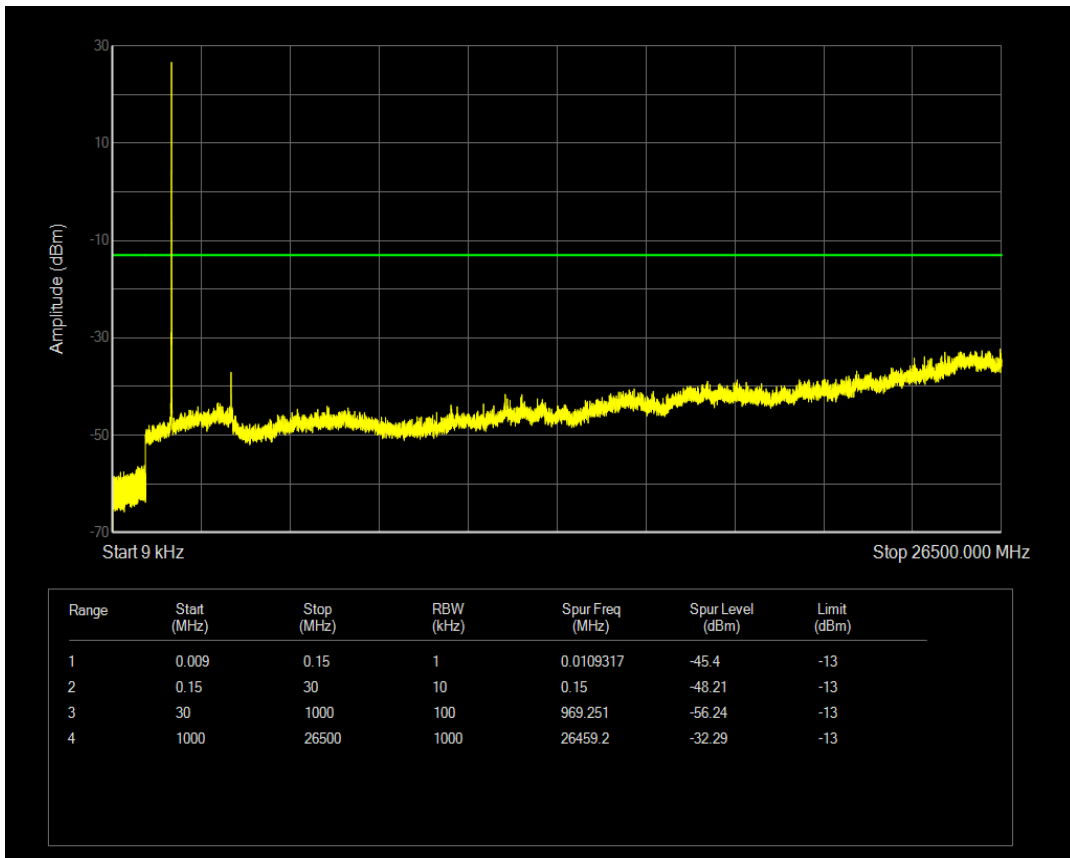

Band66 QPSK BW=5MHz Channel=132647 RB Size=1 Position=#0

Band66 QPSK BW=5MHz Channel=132647 RB Size=25 Position=#0