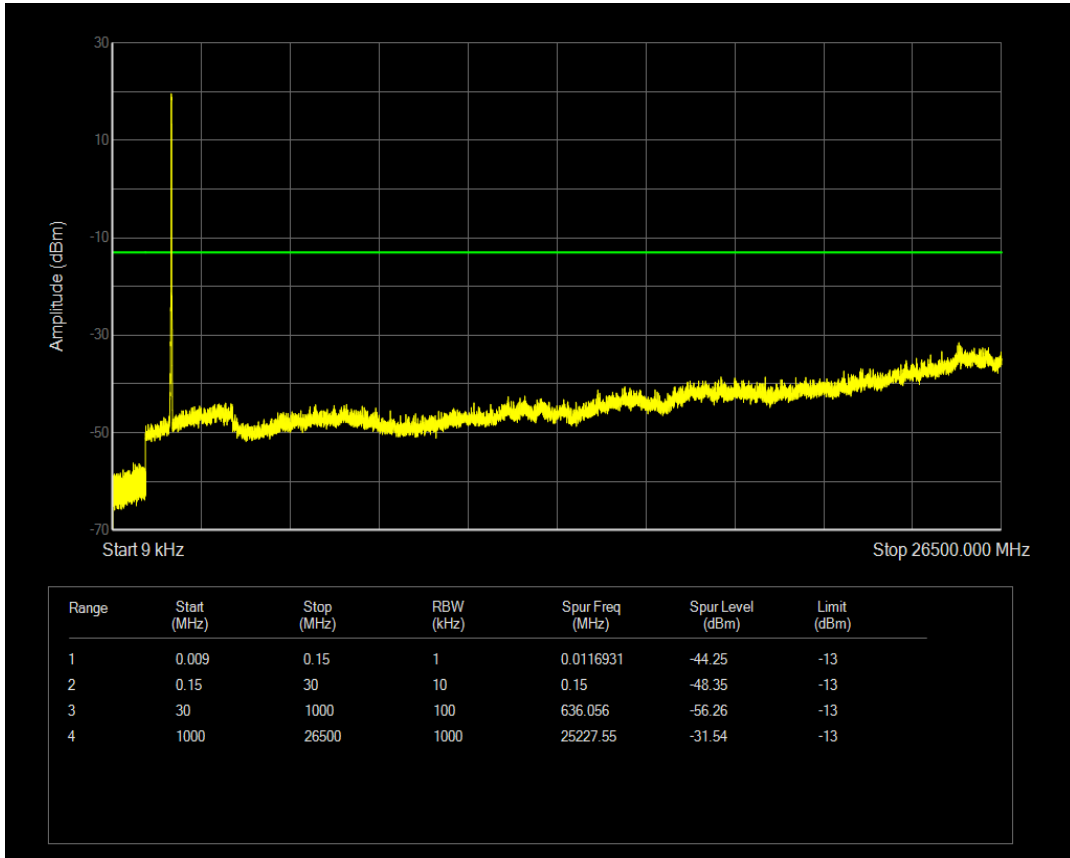

Band66 QPSK BW=15MHz Channel=132597 RB Size=75 Position=#0

Band66 16QAM BW=15MHz Channel=132597 RB Size=1 Position=#0