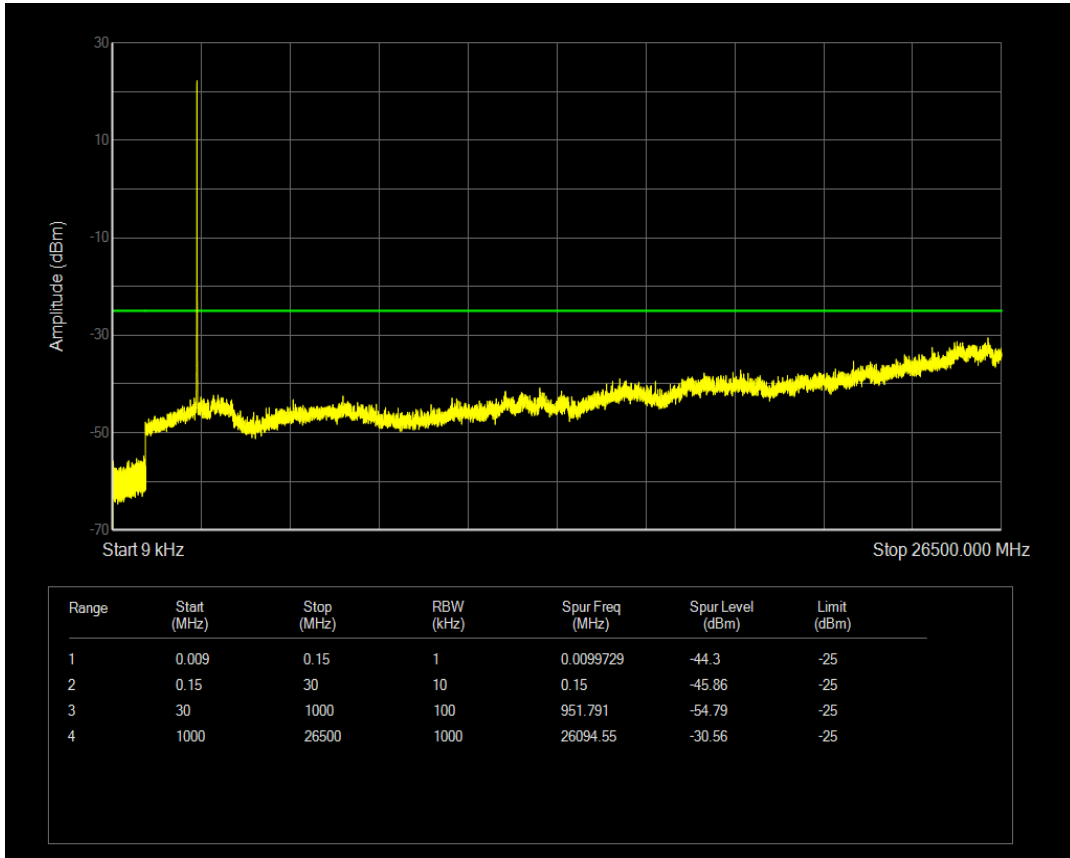

Band7 QPSK BW=5MHz Channel=21100 RB Size=25 Position=#0

Band7 16QAM BW=5MHz Channel=21100 RB Size=1 Position=#0