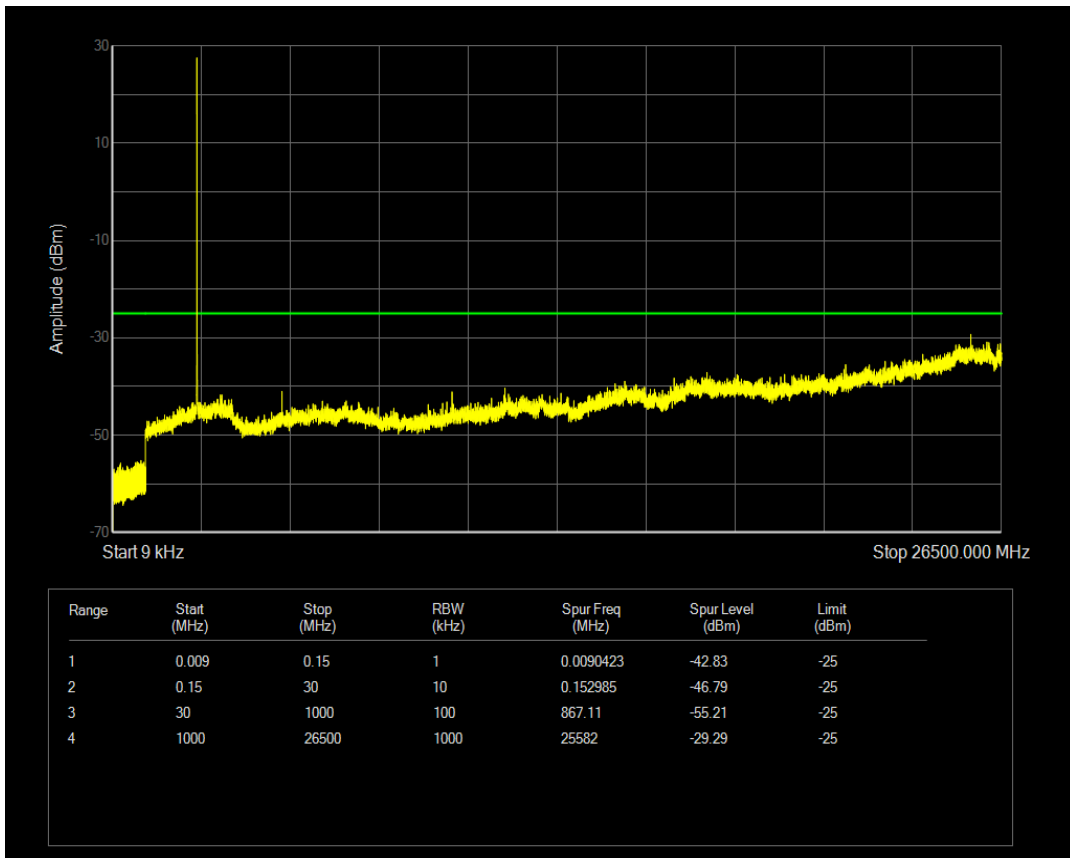

Band7 QPSK BW=5MHz Channel=21100 RB Size=1 Position=#0

Band7 QPSK BW=5MHz Channel=21100 RB Size=25 Position=#0