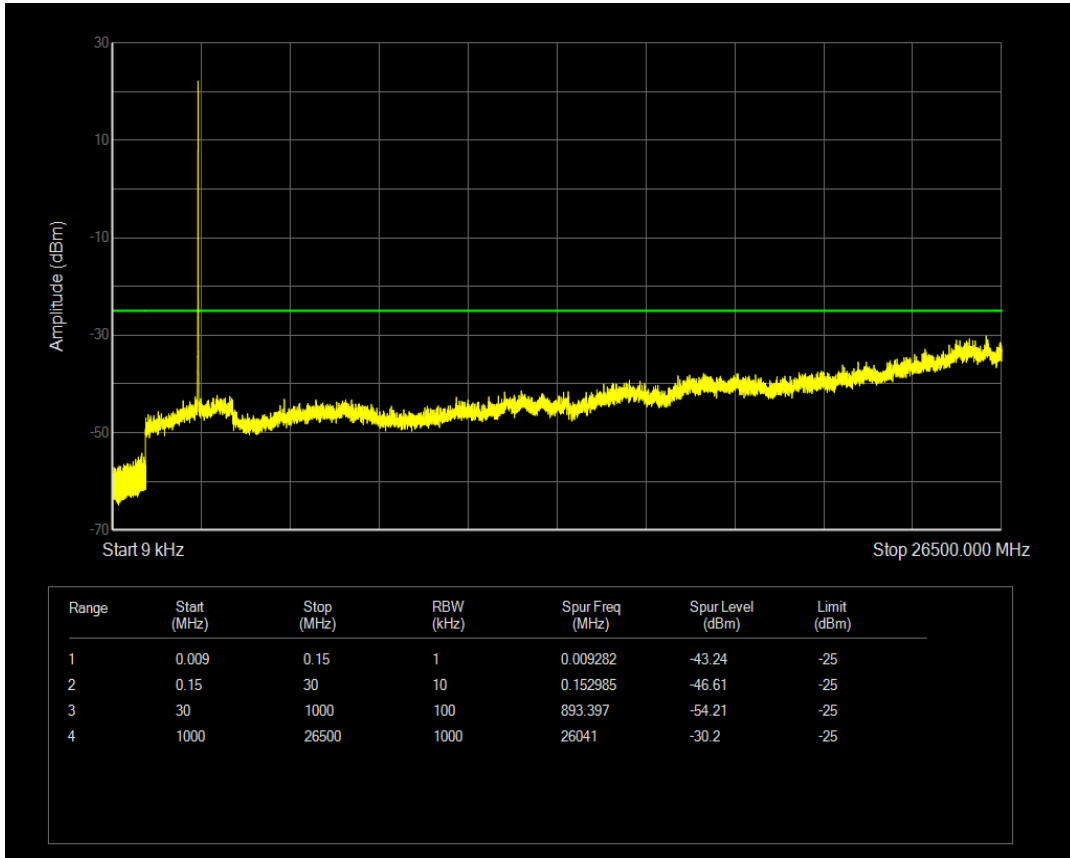

Band7 QPSK BW=5MHz Channel=21425 RB Size=1 Position=#0

Band7 QPSK BW=5MHz Channel=21425 RB Size=25 Position=#0

Band7 16QAM BW=5MHz Channel=21425 RB Size=1 Position=#0

Band7 16QAM BW=5MHz Channel=21425 RB Size=25 Position=#0

Band7 QPSK BW=10MHz Channel=20800 RB Size=1 Position=#0

Band7 QPSK BW=10MHz Channel=20800 RB Size=50 Position=#0

Band7 16QAM BW=10MHz Channel=20800 RB Size=1 Position=#0

Band7 16QAM BW=10MHz Channel=20800 RB Size=50 Position=#0