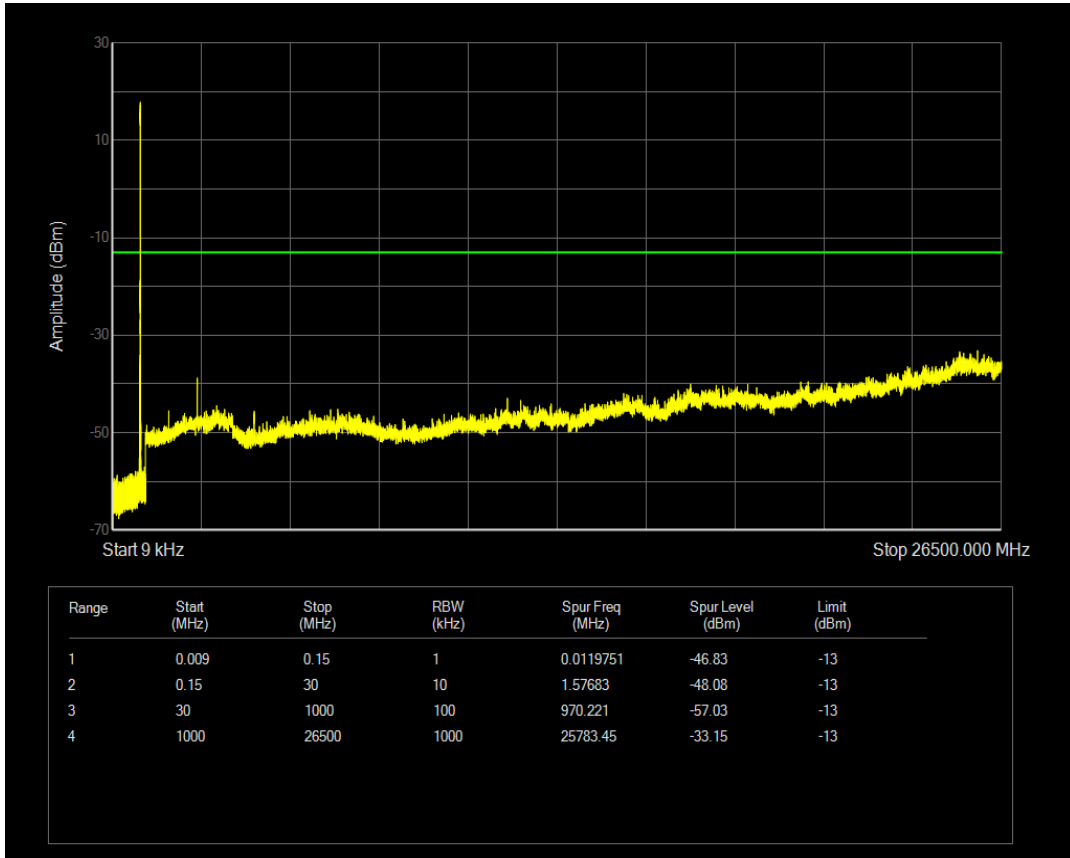

Band5 QPSK BW=3MHz Channel=20635 RB Size=15 Position=#0

Band5 16QAM BW=3MHz Channel=20635 RB Size=1 Position=#0