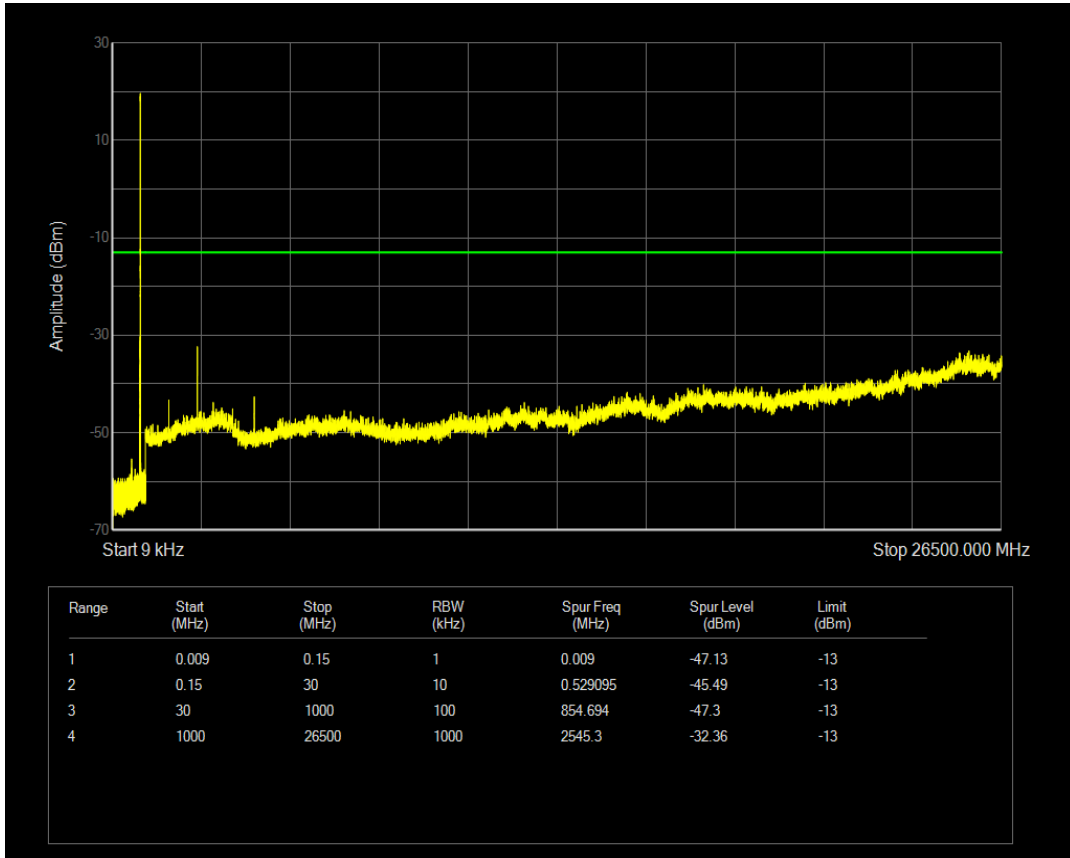

Band5 QPSK BW=1.4MHz Channel=20525 RB Size=1 Position=#0

Band5 QPSK BW=1.4MHz Channel=20525 RB Size=6 Position=#0

Band5 16QAM BW=1.4MHz Channel=20525 RB Size=1 Position=#0

Band5 16QAM BW=1.4MHz Channel=20525 RB Size=6 Position=#0

Band5 QPSK BW=1.4MHz Channel=20643 RB Size=1 Position=#0

Band5 QPSK BW=1.4MHz Channel=20643 RB Size=6 Position=#0

Band5 16QAM BW=1.4MHz Channel=20643 RB Size=1 Position=#0

Band5 16QAM BW=1.4MHz Channel=20643 RB Size=6 Position=#0