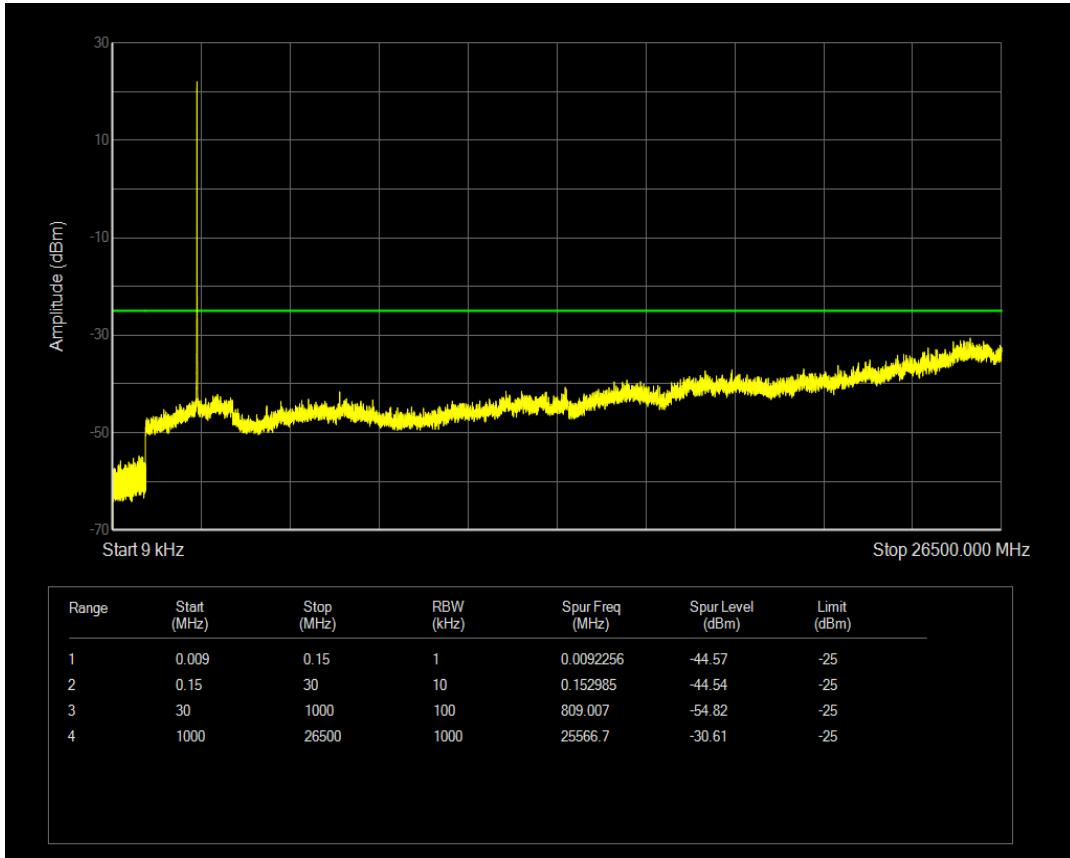

Band7 QPSK BW=5MHz Channel=21100 RB Size=1 Position=#0

Band7 QPSK BW=5MHz Channel=21100 RB Size=25 Position=#0

Band7 16QAM BW=5MHz Channel=21100 RB Size=1 Position=#0

Band7 16QAM BW=5MHz Channel=21100 RB Size=25 Position=#0