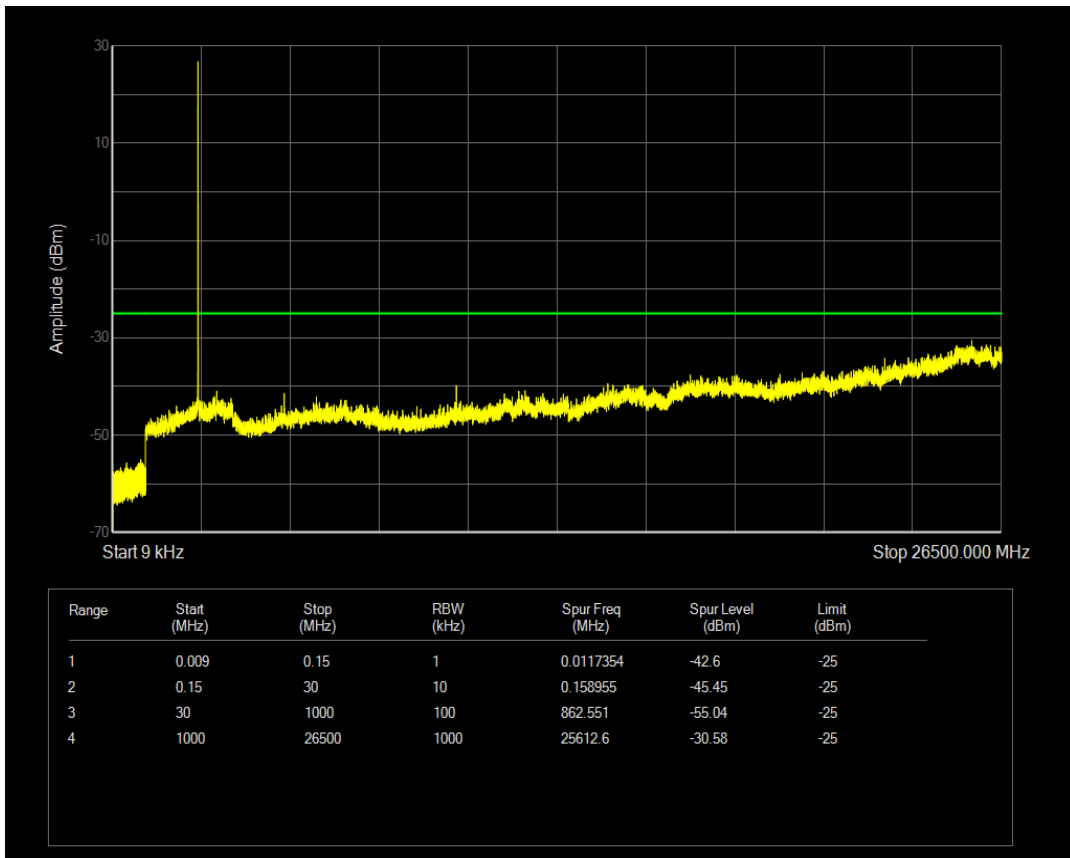

Band7 QPSK BW=5MHz Channel=21425 RB Size=1 Position=#0

Band7 QPSK BW=5MHz Channel=21425 RB Size=25 Position=#0