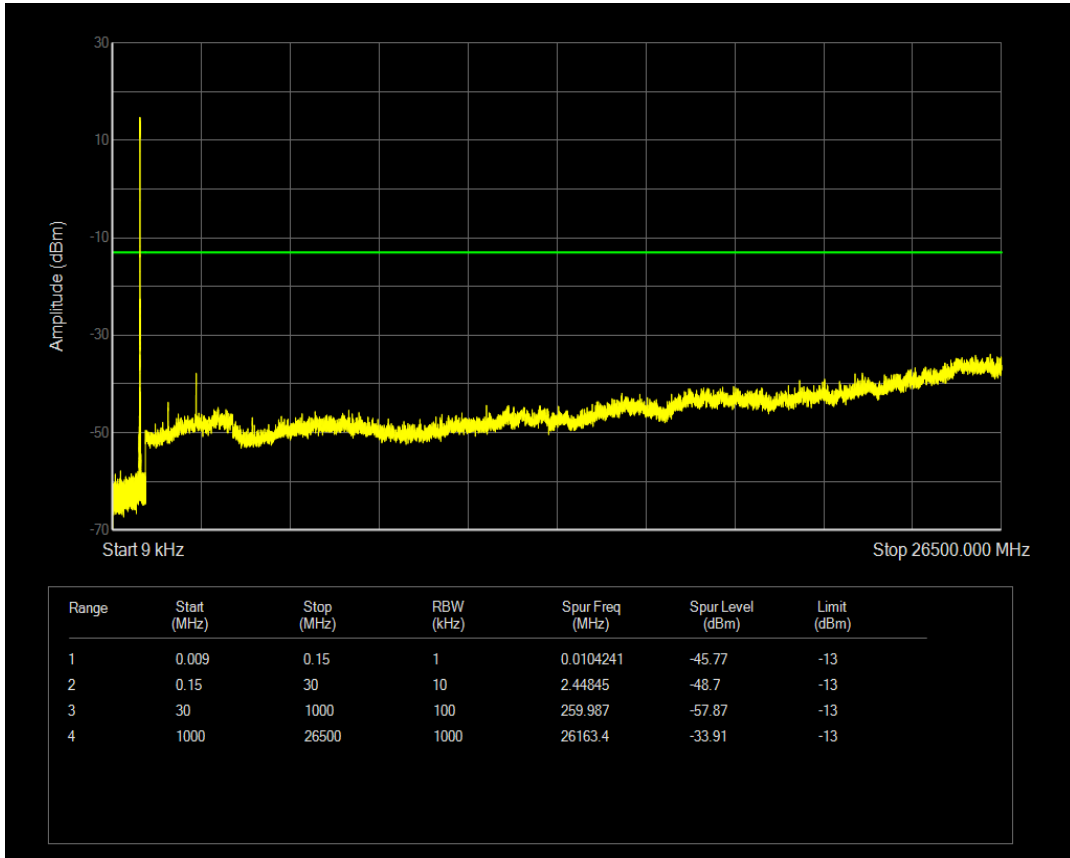

Band5 QPSK BW=5MHz Channel=20525 RB Size=25 Position=#0

Band5 16QAM BW=5MHz Channel=20525 RB Size=1 Position=#0