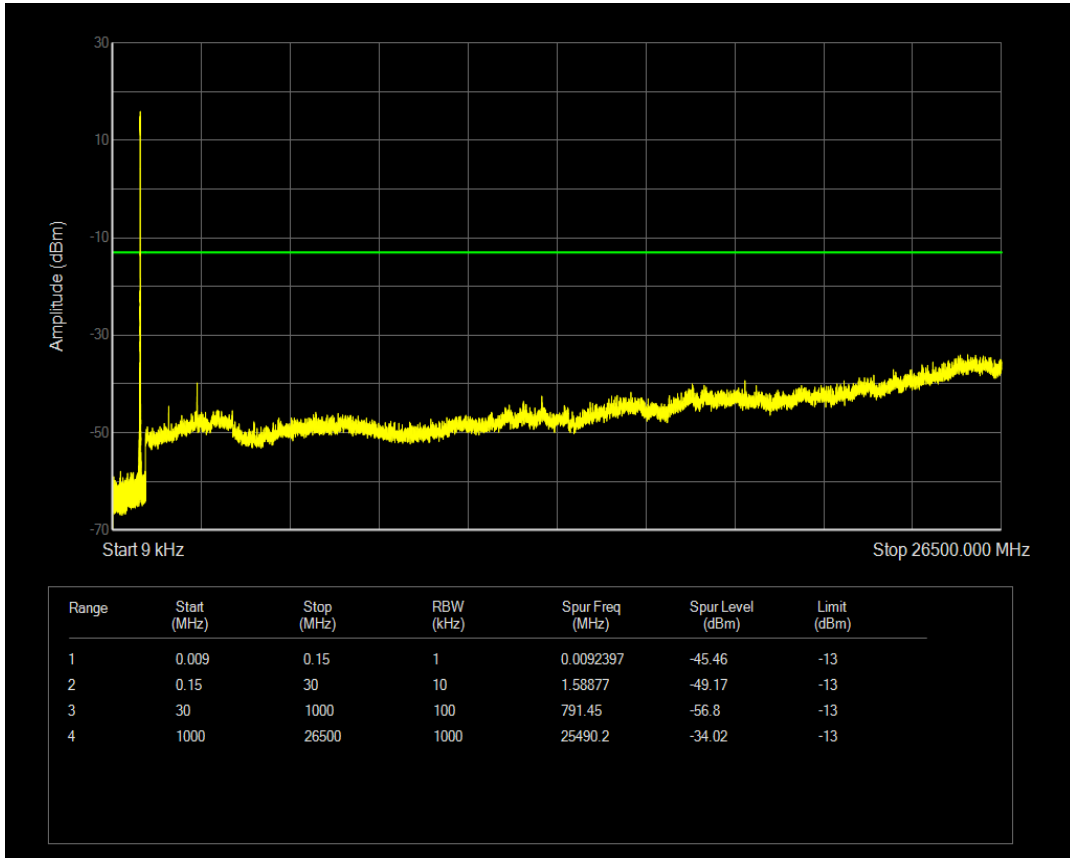

Band5 QPSK BW=5MHz Channel=20625 RB Size=25 Position=#0

Band5 16QAM BW=5MHz Channel=20625 RB Size=1 Position=#0