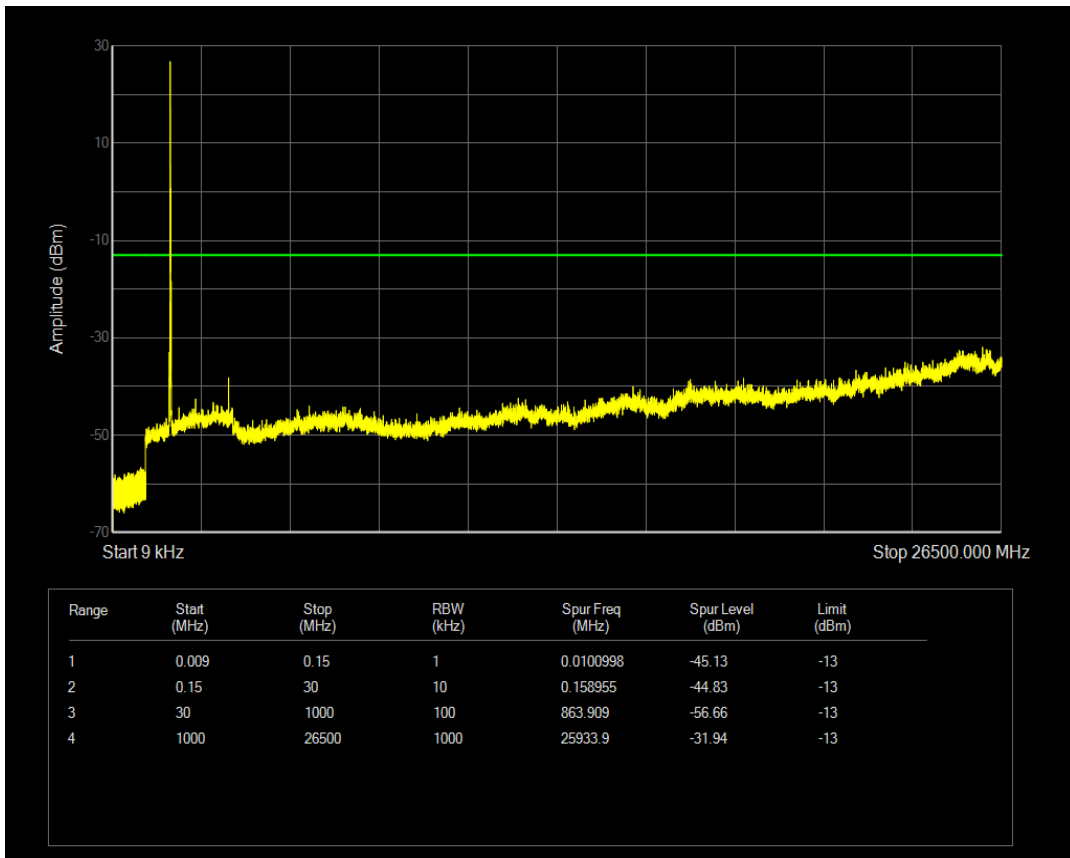

Band66 16QAM BW=15MHz Channel=132322 RB Size=1 Position=#0

Band66 16QAM BW=15MHz Channel=132322 RB Size=75 Position=#0