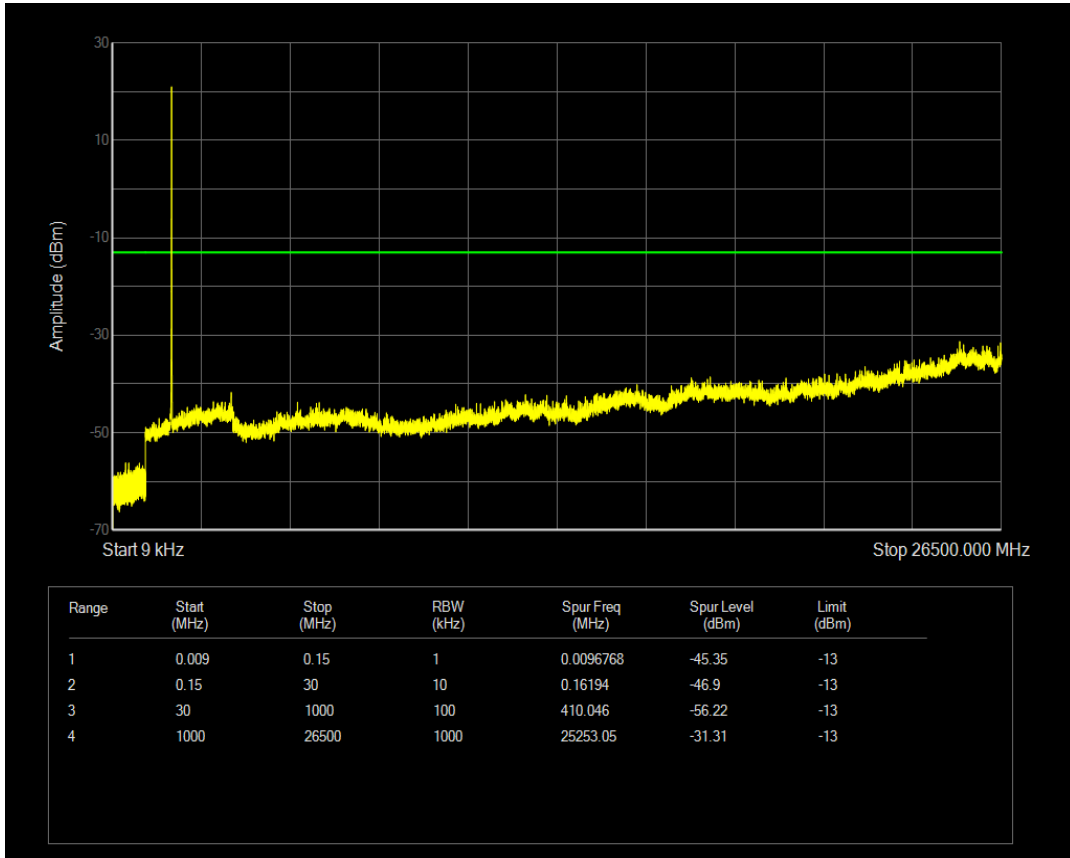

Band66 QPSK BW=5MHz Channel=132647 RB Size=25 Position=#0

Band66 16QAM BW=5MHz Channel=132647 RB Size=1 Position=#0