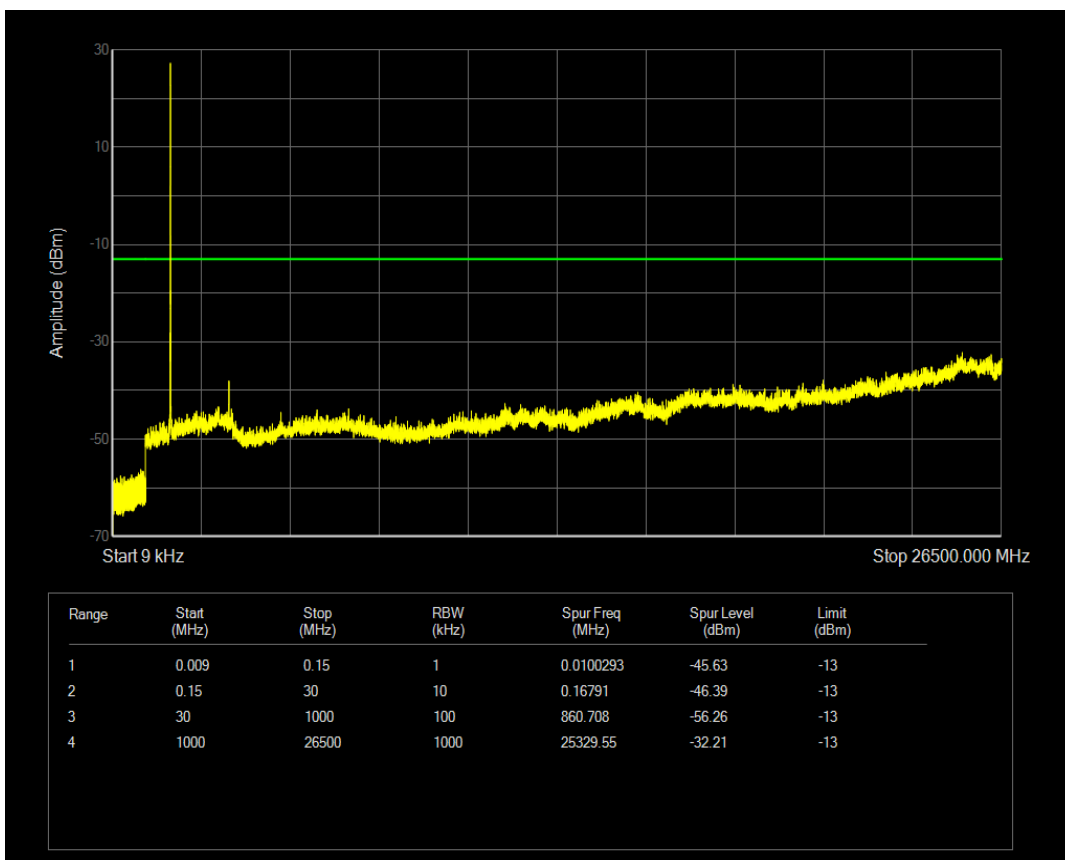

Band66 16QAM BW=5MHz Channel=132322 RB Size=1 Position=#0

Band66 16QAM BW=5MHz Channel=132322 RB Size=25 Position=#0