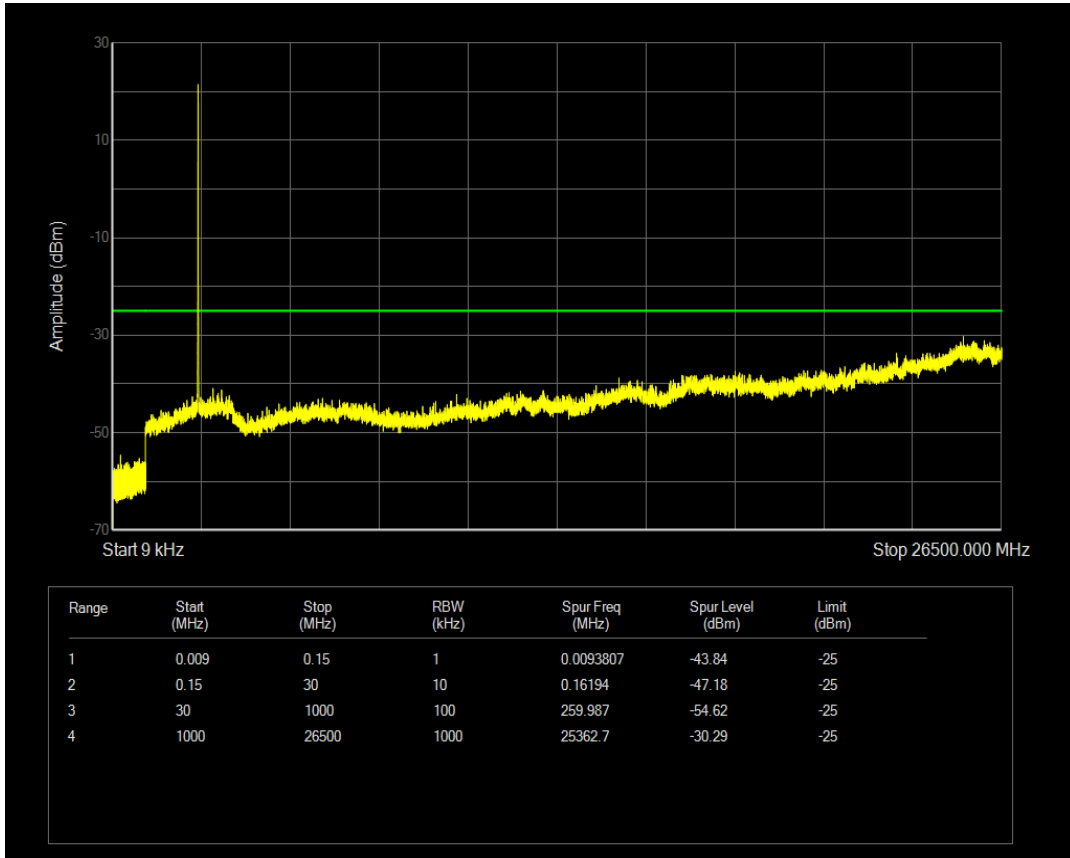

Band7 QPSK BW=5MHz Channel=21425 RB Size=25 Position=#0

Band7 16QAM BW=5MHz Channel=21425 RB Size=1 Position=#0