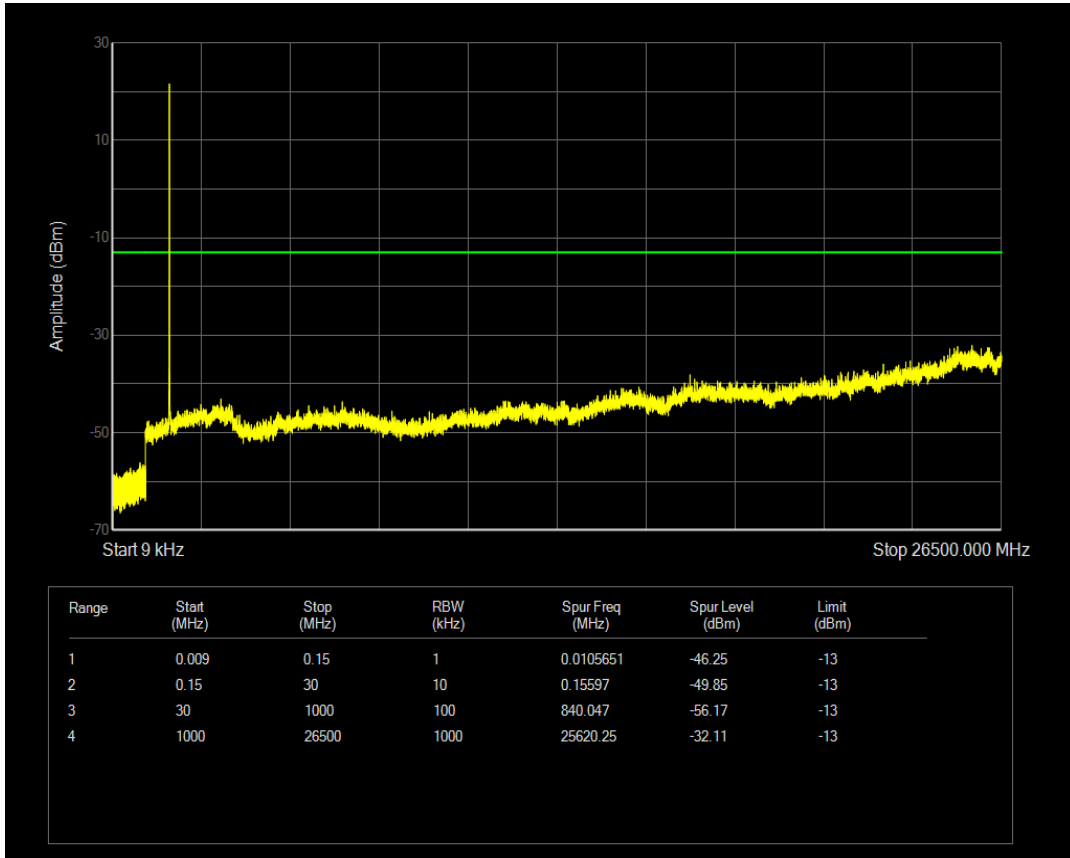

Band66 QPSK BW=5MHz Channel=131997 RB Size=25 Position=#0

Band66 16QAM BW=5MHz Channel=131997 RB Size=1 Position=#0