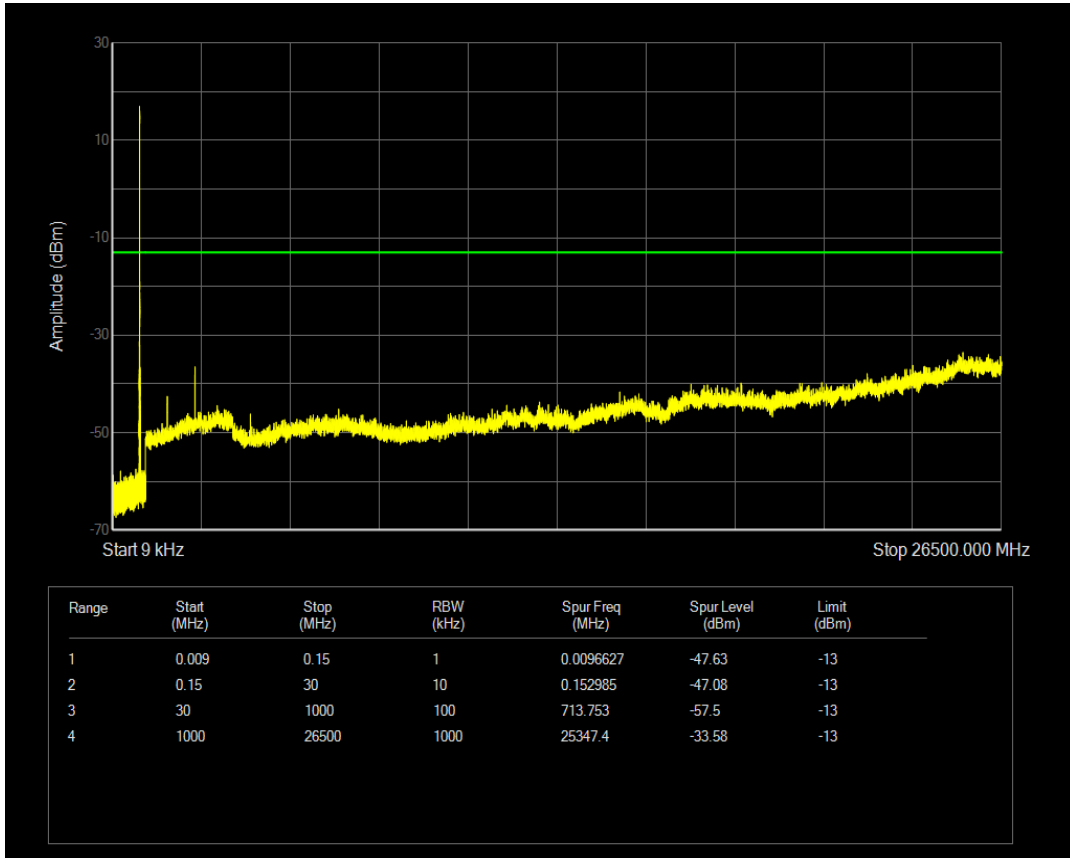

Band5 QPSK BW=3MHz Channel=20415 RB Size=15 Position=#0

Band5 16QAM BW=3MHz Channel=20415 RB Size=1 Position=#0