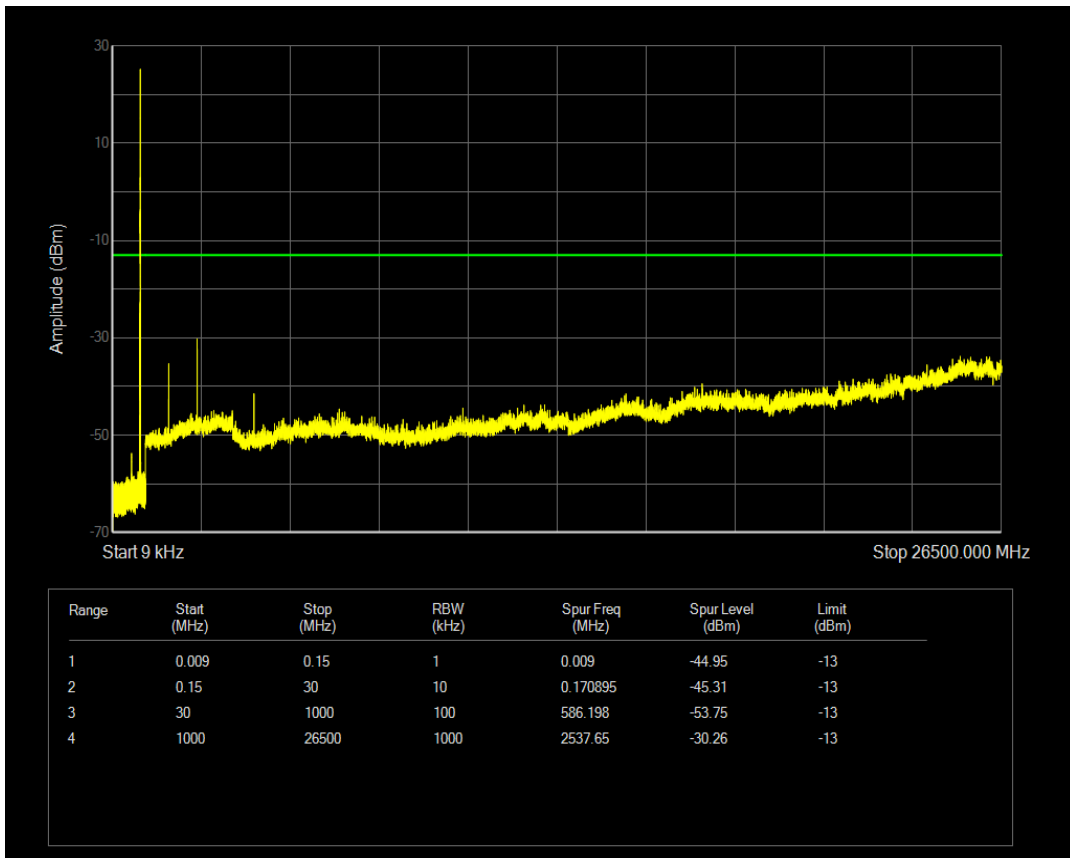

Band5 16QAM BW=3MHz Channel=20635 RB Size=1 Position=#0

Band5 16QAM BW=3MHz Channel=20635 RB Size=15 Position=#0