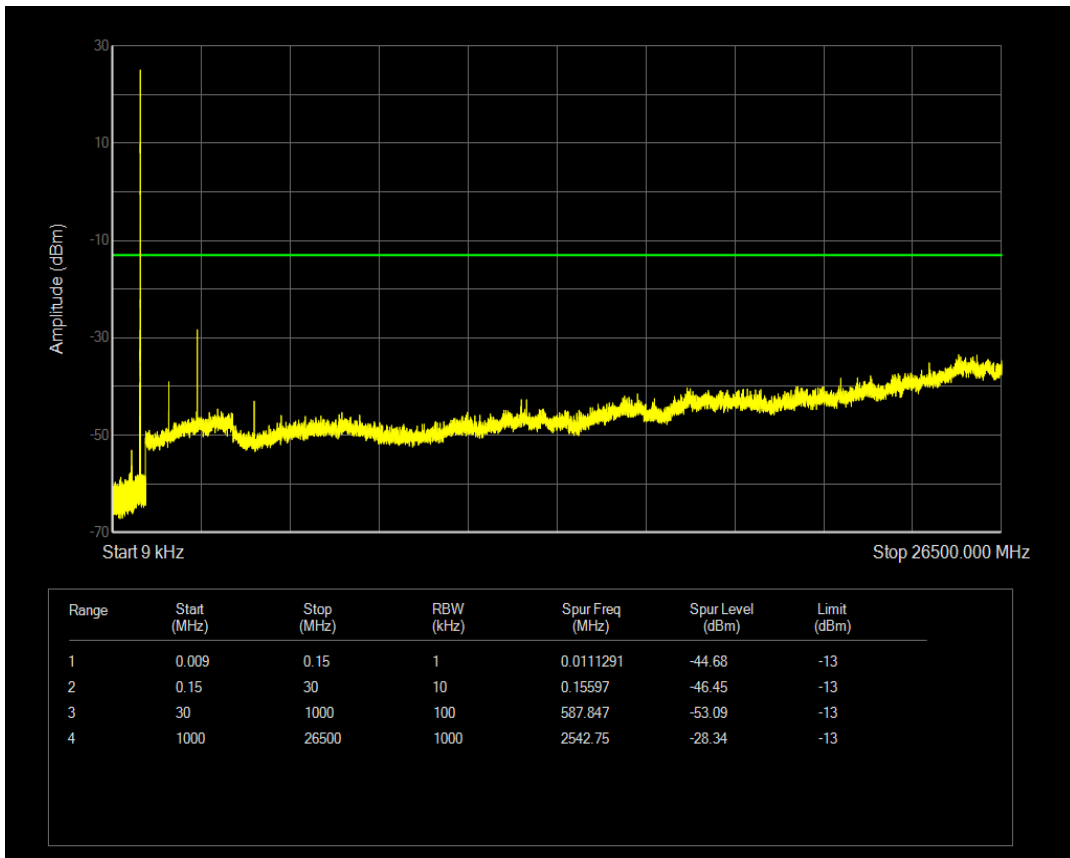

Band5 QPSK BW=1.4MHz Channel=20525 RB Size=1 Position=#0

Band5 QPSK BW=1.4MHz Channel=20525 RB Size=6 Position=#0

Band5 16QAM BW=1.4MHz Channel=20525 RB Size=1 Position=#0

Band5 16QAM BW=1.4MHz Channel=20525 RB Size=6 Position=#0

Band5 QPSK BW=1.4MHz Channel=20643 RB Size=1 Position=#0

Band5 QPSK BW=1.4MHz Channel=20643 RB Size=6 Position=#0

Band5 16QAM BW=1.4MHz Channel=20643 RB Size=1 Position=#0

Band5 16QAM BW=1.4MHz Channel=20643 RB Size=6 Position=#0