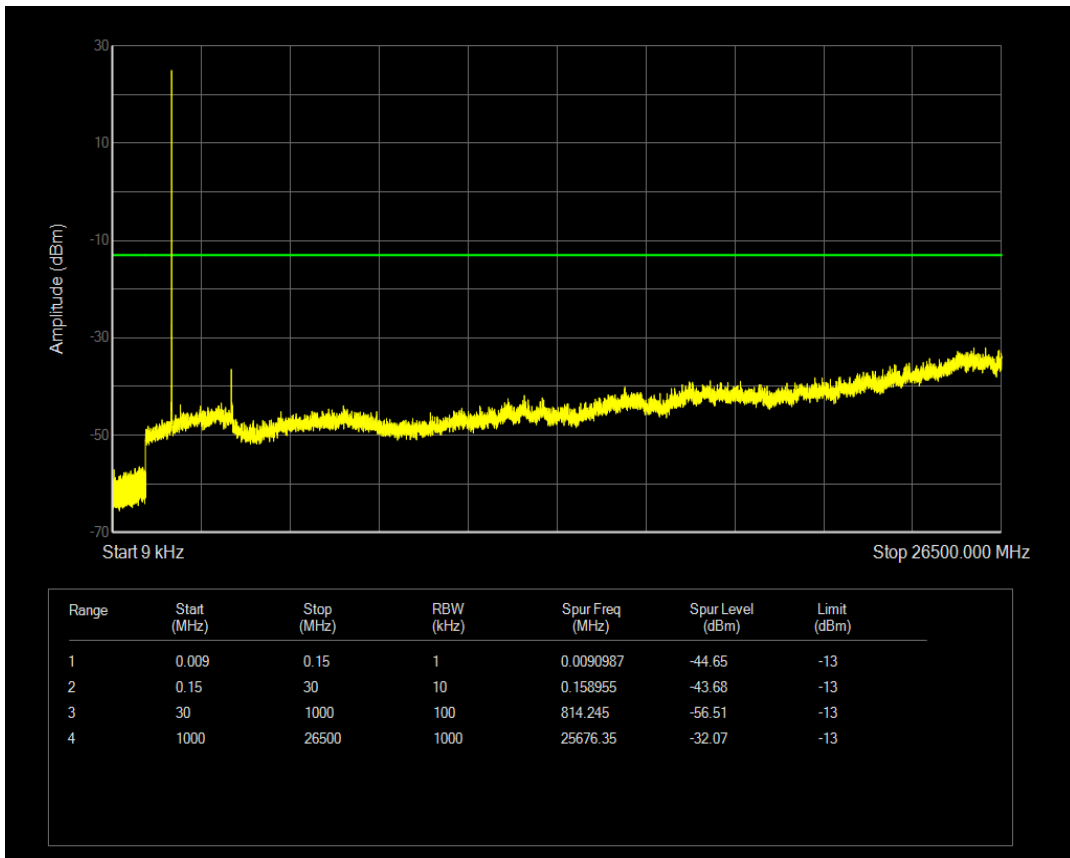

Band66 QPSK BW=1.4MHz Channel=132665 RB Size=1 Position=#0

Band66 QPSK BW=1.4MHz Channel=132665 RB Size=6 Position=#0