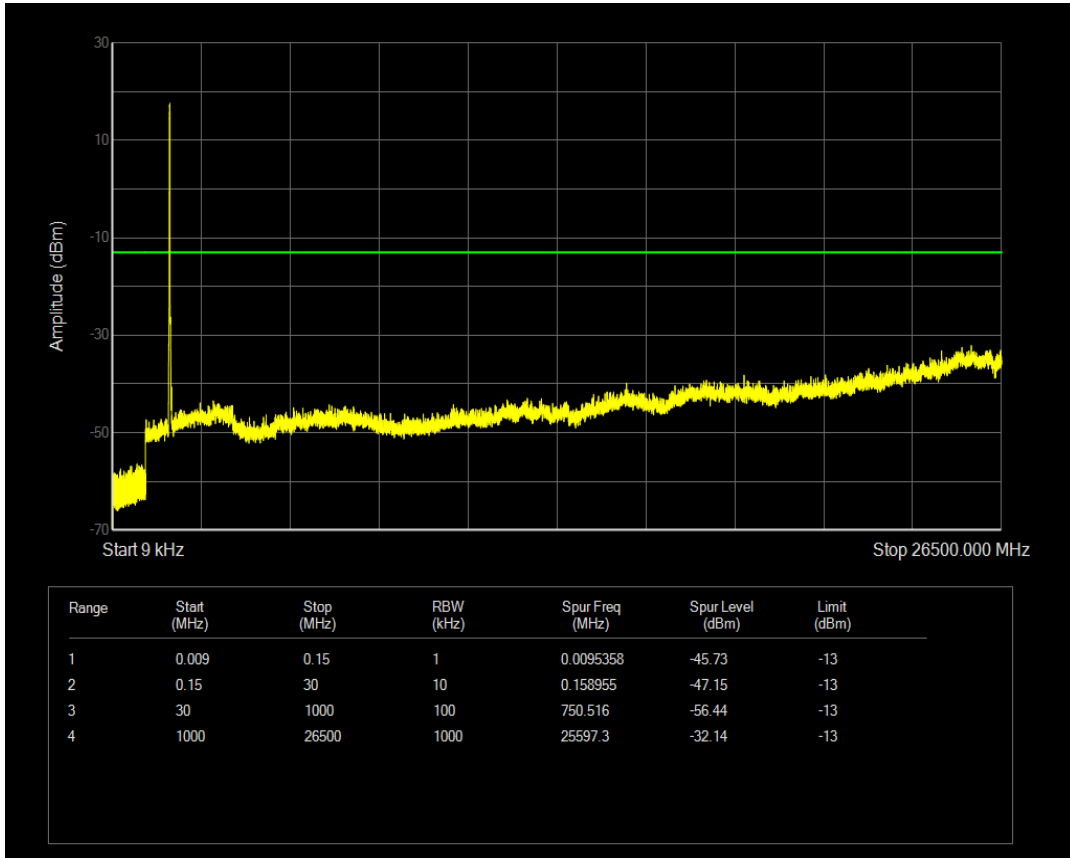

Band66 QPSK BW=20MHz Channel=132072 RB Size=100 Position=#0

Band66 16QAM BW=20MHz Channel=132072 RB Size=1 Position=#0