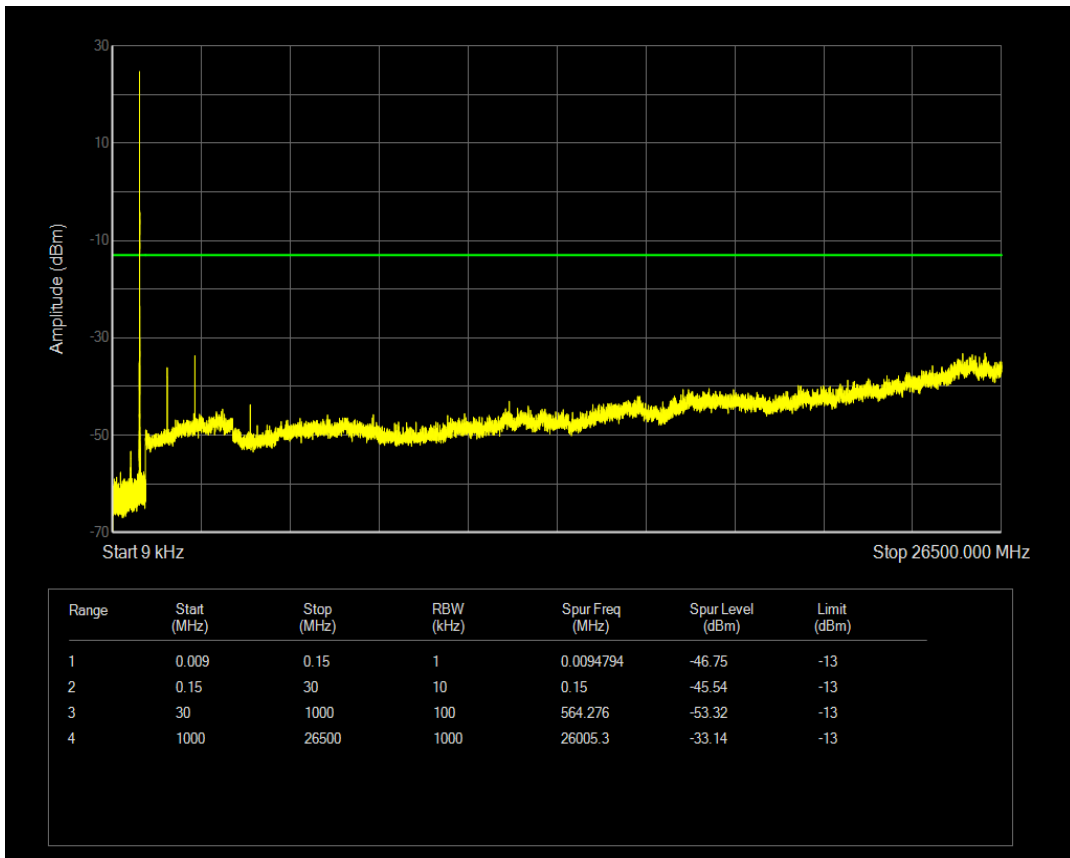

Band5 QPSK BW=3MHz Channel=20415 RB Size=1 Position=#0

Band5 QPSK BW=3MHz Channel=20415 RB Size=15 Position=#0