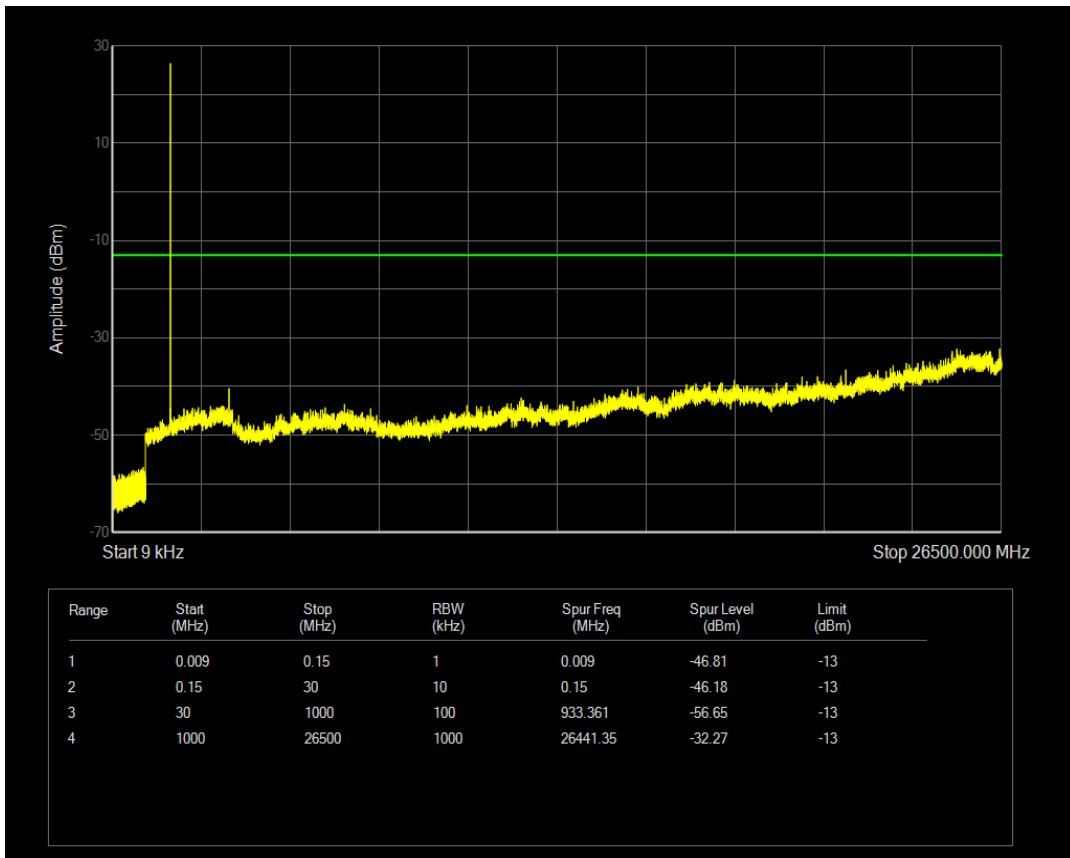

Band66 16QAM BW=1.4MHz Channel=132322 RB Size=1 Position=#0

Band66 16QAM BW=1.4MHz Channel=132322 RB Size=6 Position=#0