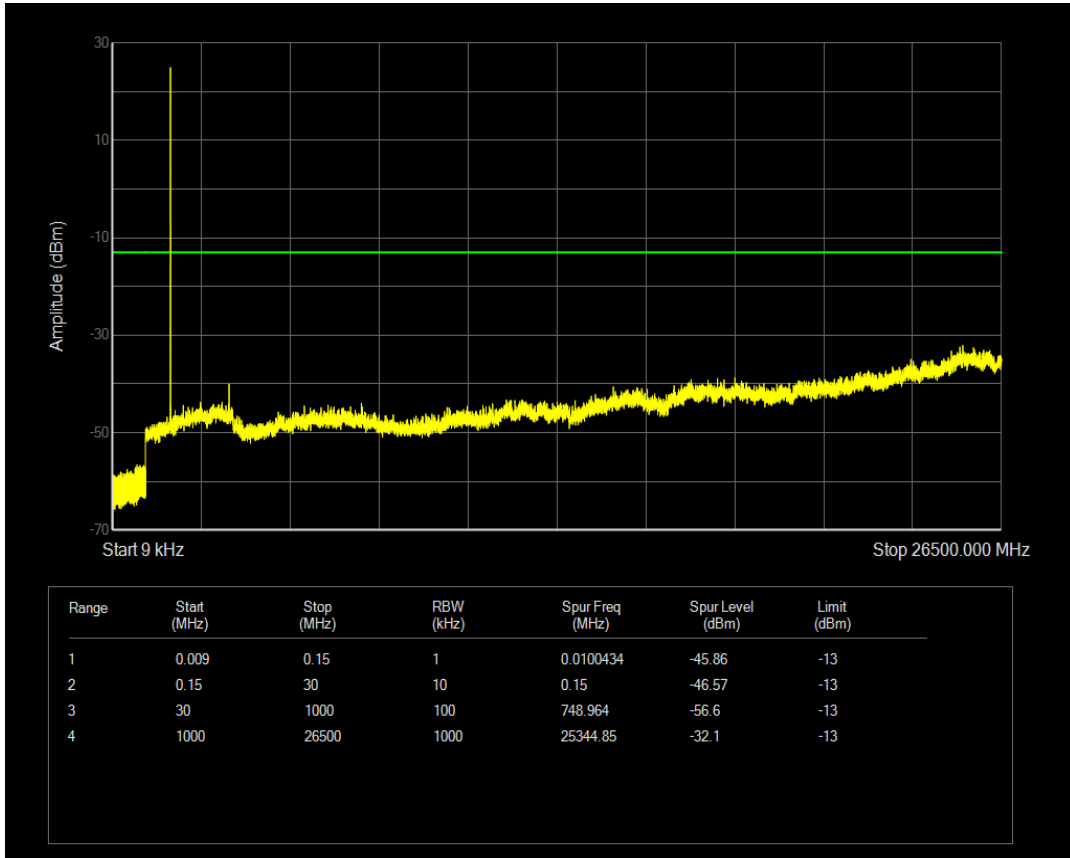

Band66 QPSK BW=1.4MHz Channel=132322 RB Size=6 Position=#0

Band66 16QAM BW=1.4MHz Channel=132322 RB Size=1 Position=#0