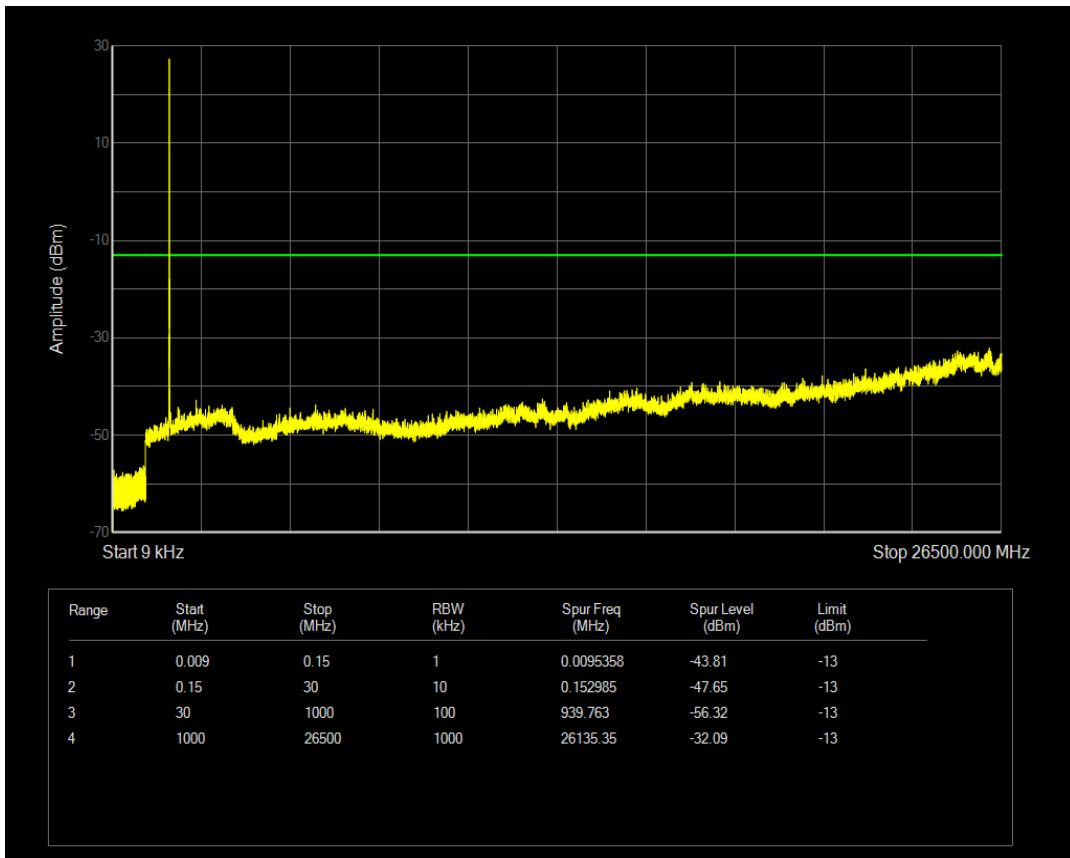

Band66 QPSK BW=5MHz Channel=131997 RB Size=1 Position=#0

Band66 QPSK BW=5MHz Channel=131997 RB Size=25 Position=#0