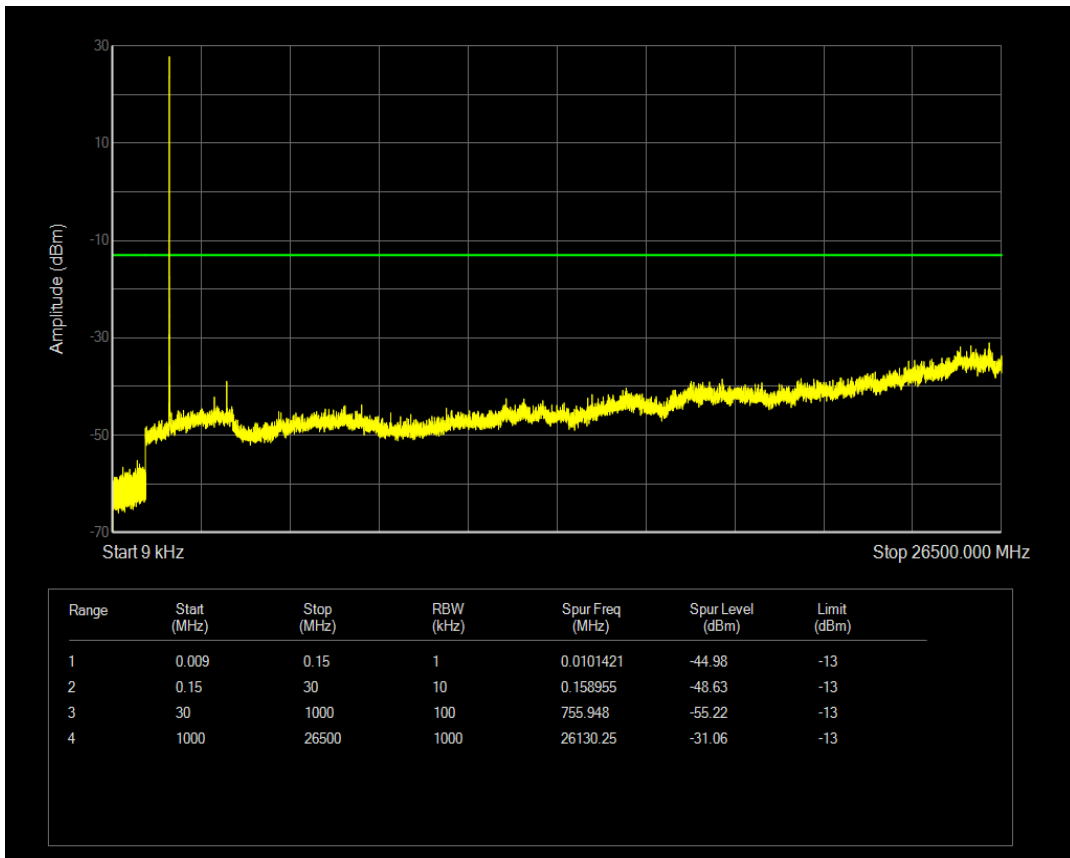

Band66 16QAM BW=5MHz Channel=131997 RB Size=1 Position=#0

Band66 16QAM BW=5MHz Channel=131997 RB Size=25 Position=#0