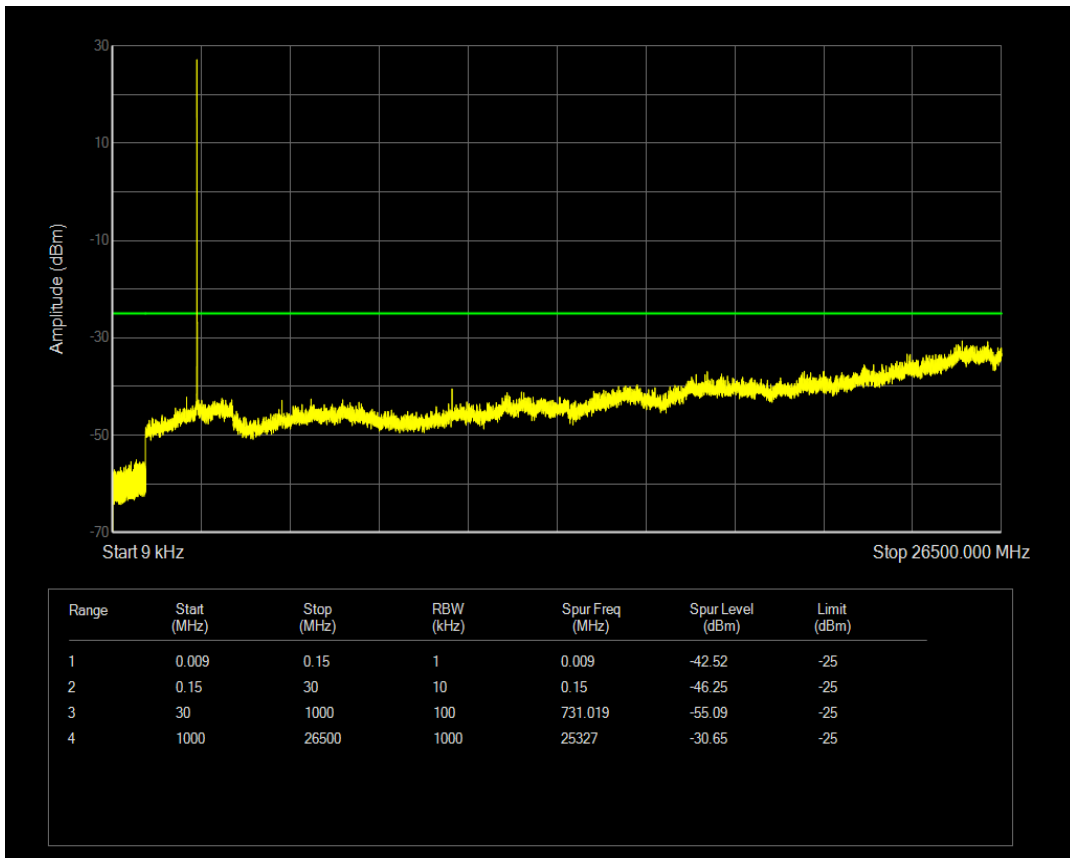

Band7 16QAM BW=5MHz Channel=21100 RB Size=1 Position=#0

Band7 16QAM BW=5MHz Channel=21100 RB Size=25 Position=#0