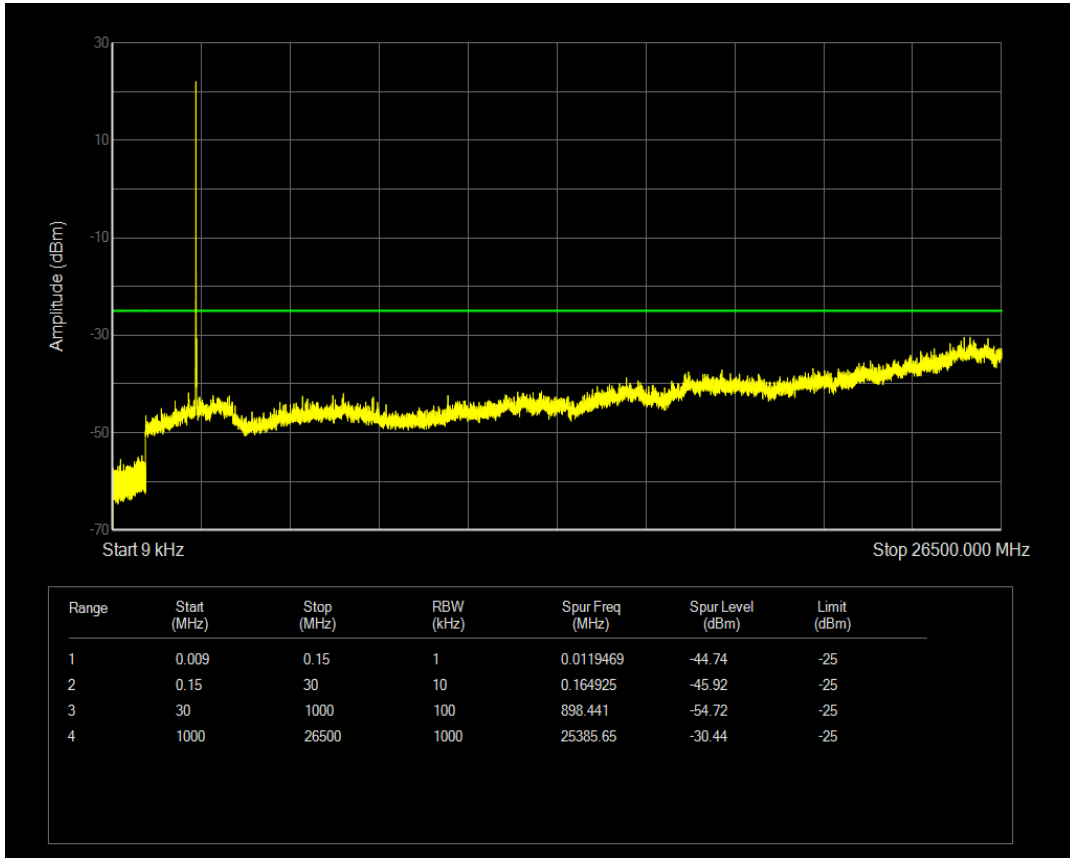

Band7 QPSK BW=5MHz Channel=20775 RB Size=1 Position=#0

Band7 QPSK BW=5MHz Channel=20775 RB Size=25 Position=#0

Band7 16QAM BW=5MHz Channel=20775 RB Size=1 Position=#0

Band7 16QAM BW=5MHz Channel=20775 RB Size=25 Position=#0