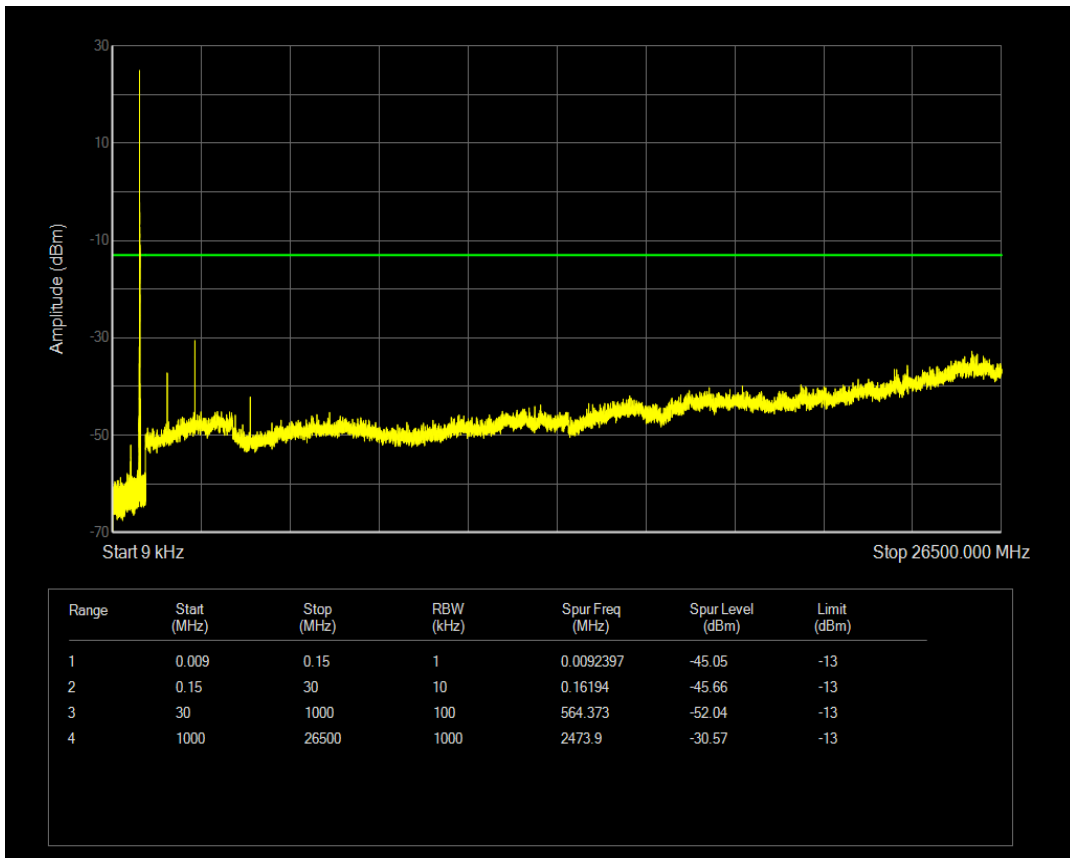

Band5 16QAM BW=5MHz Channel=20425 RB Size=1 Position=#0

Band5 16QAM BW=5MHz Channel=20425 RB Size=25 Position=#0