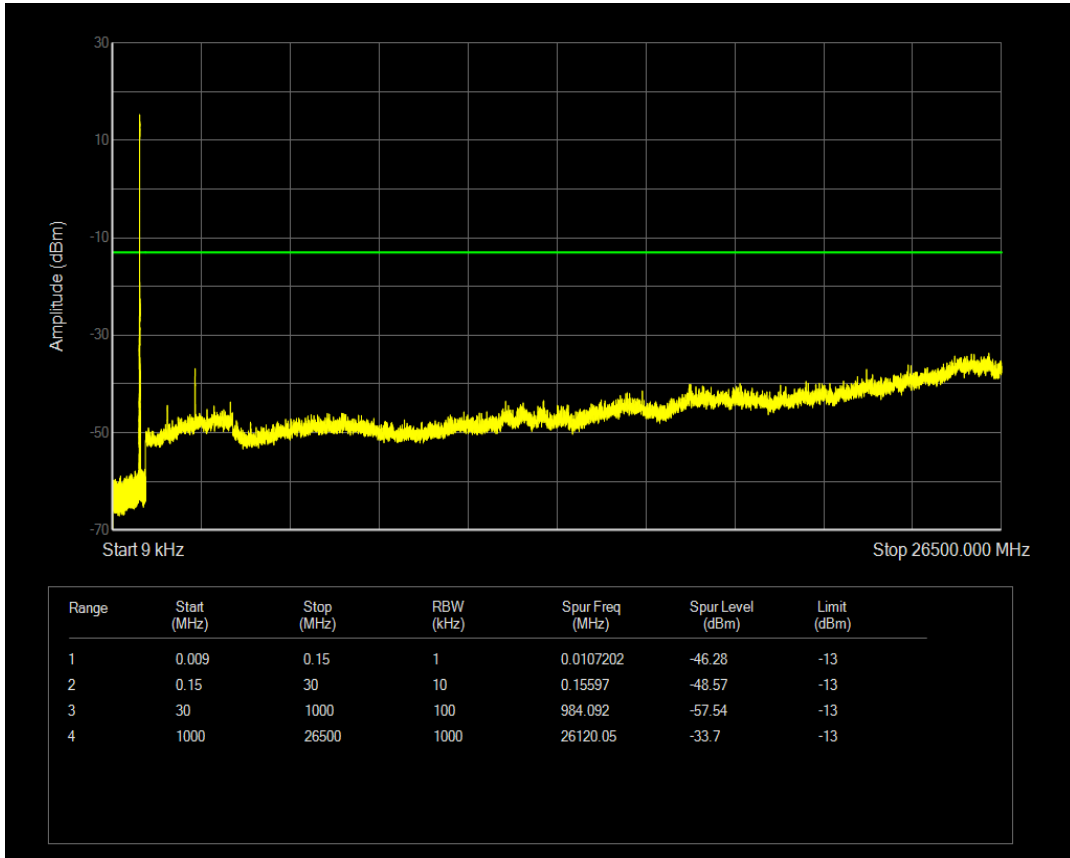

Band5 QPSK BW=5MHz Channel=20425 RB Size=1 Position=#0

Band5 QPSK BW=5MHz Channel=20425 RB Size=25 Position=#0

Band5 16QAM BW=5MHz Channel=20425 RB Size=1 Position=#0

Band5 16QAM BW=5MHz Channel=20425 RB Size=25 Position=#0

Band5 QPSK BW=5MHz Channel=20525 RB Size=1 Position=#0

Band5 QPSK BW=5MHz Channel=20525 RB Size=25 Position=#0

Band5 16QAM BW=5MHz Channel=20525 RB Size=1 Position=#0

Band5 16QAM BW=5MHz Channel=20525 RB Size=25 Position=#0