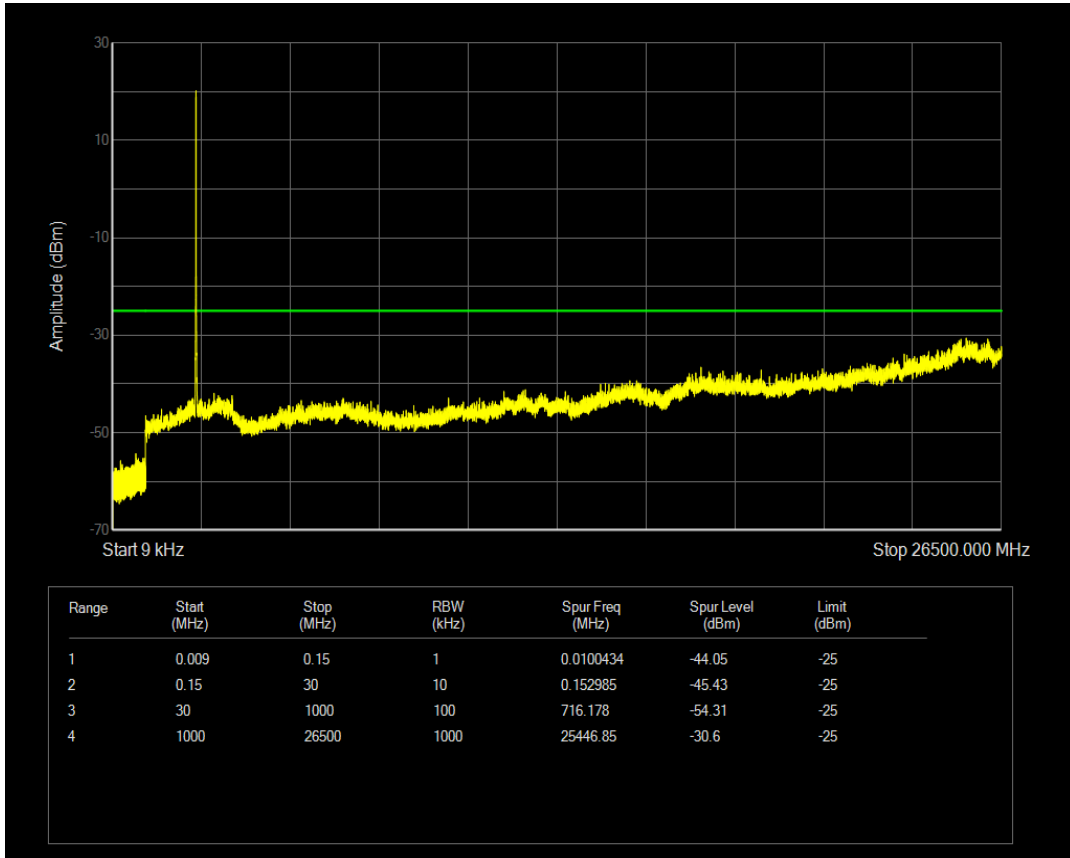

Band7 QPSK BW=5MHz Channel=21425 RB Size=1 Position=#0

Band7 QPSK BW=5MHz Channel=21425 RB Size=25 Position=#0

Band7 16QAM BW=5MHz Channel=21425 RB Size=1 Position=#0

Band7 16QAM BW=5MHz Channel=21425 RB Size=25 Position=#0

Band7 QPSK BW=10MHz Channel=20800 RB Size=1 Position=#0

Band7 QPSK BW=10MHz Channel=20800 RB Size=50 Position=#0

Band7 16QAM BW=10MHz Channel=20800 RB Size=1 Position=#0

Band7 16QAM BW=10MHz Channel=20800 RB Size=50 Position=#0