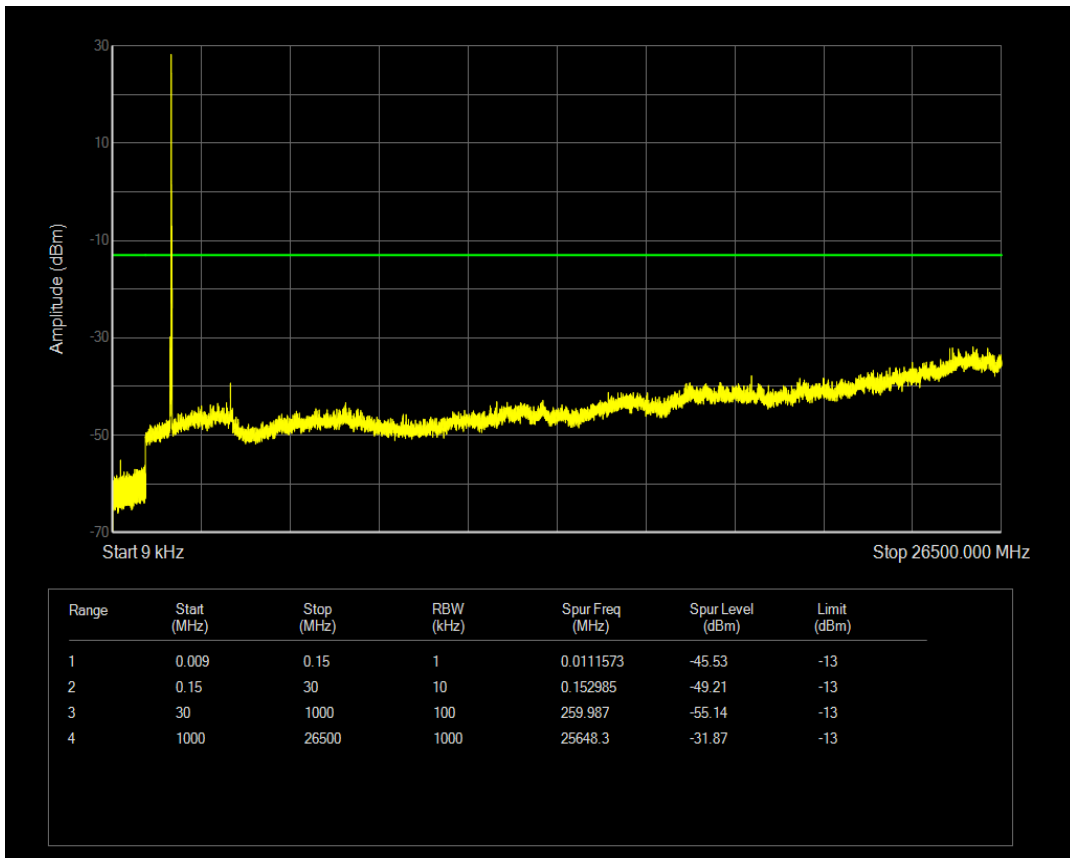

Band66 16QAM BW=15MHz Channel=132597 RB Size=1 Position=#0

Band66 16QAM BW=15MHz Channel=132597 RB Size=75 Position=#0