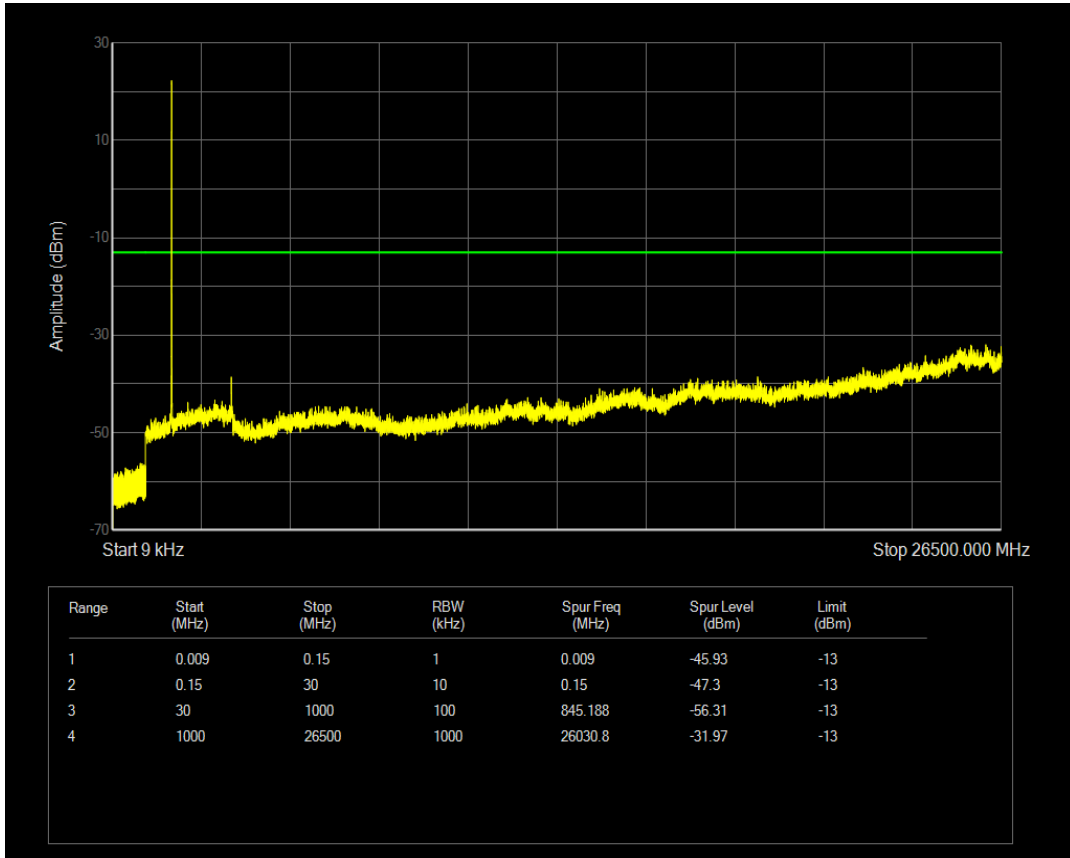

Band66 QPSK BW=3MHz Channel=132657 RB Size=15 Position=#0

Band66 16QAM BW=3MHz Channel=132657 RB Size=1 Position=#0