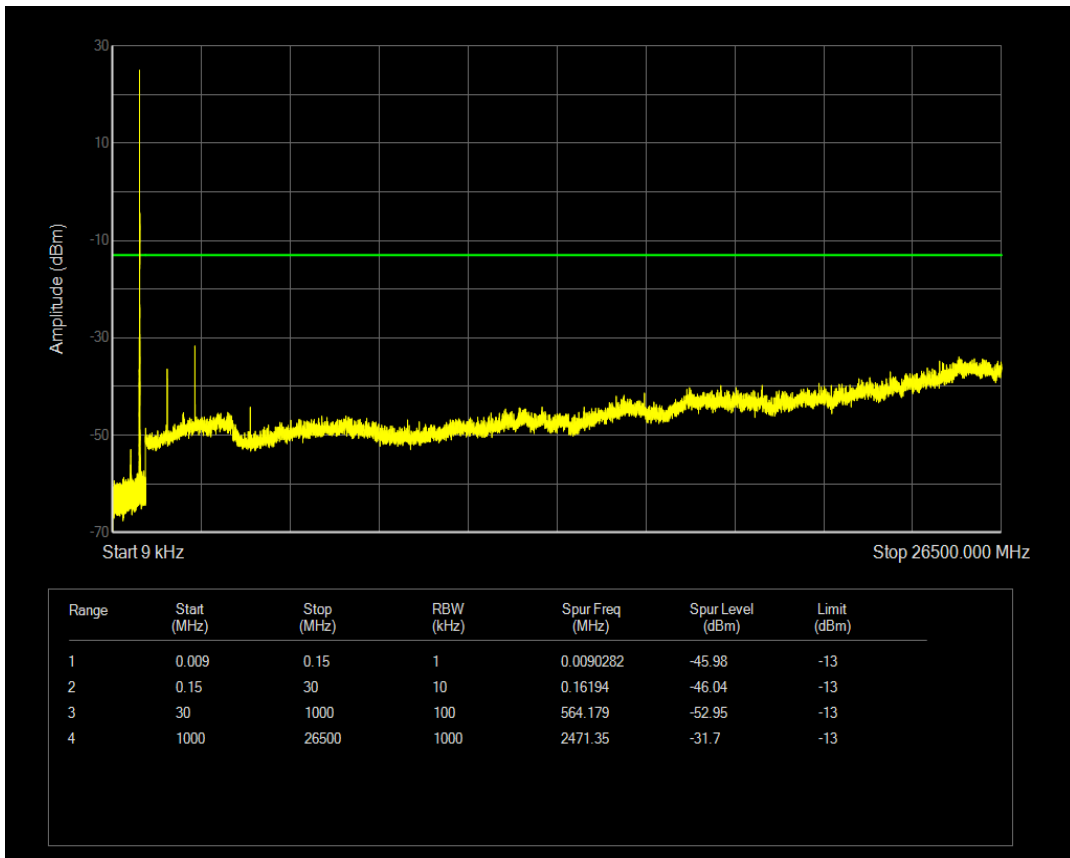

Band5 16QAM BW=3MHz Channel=20415 RB Size=1 Position=#0

Band5 16QAM BW=3MHz Channel=20415 RB Size=15 Position=#0