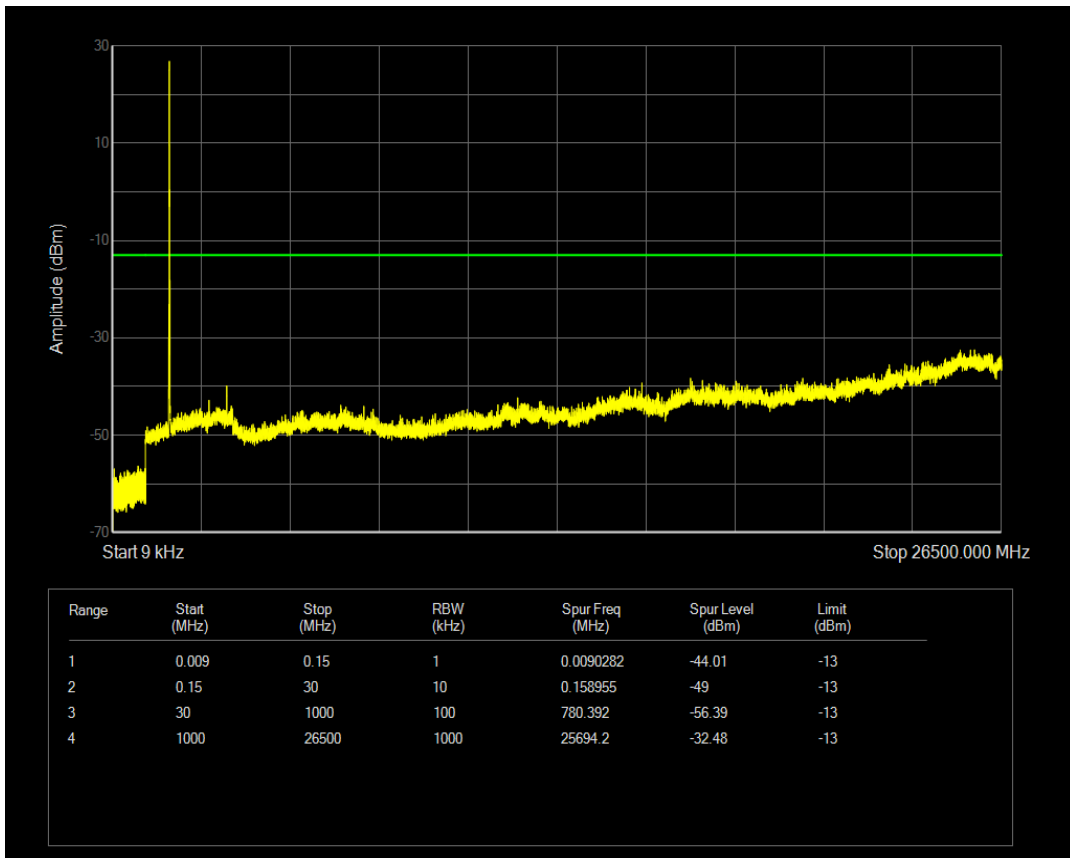

Band66 QPSK BW=10MHz Channel=132022 RB Size=1 Position=#0

Band66 QPSK BW=10MHz Channel=132022 RB Size=50 Position=#0