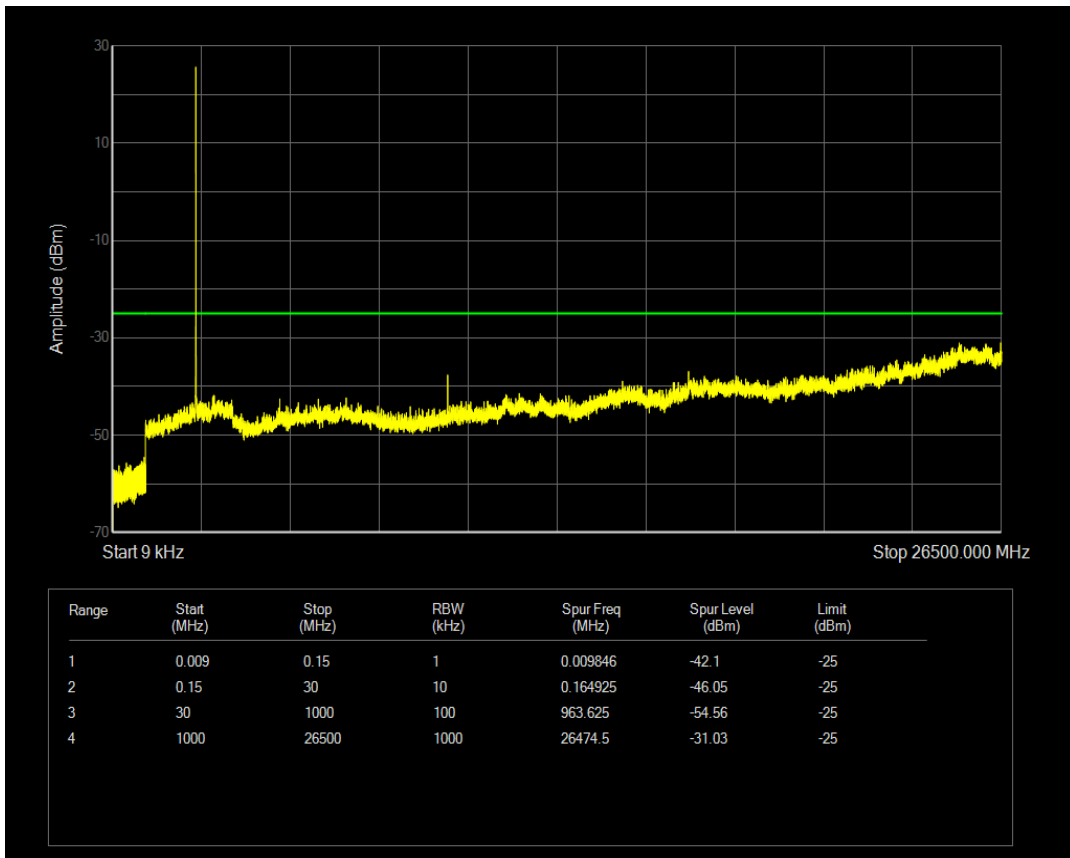

Band7 QPSK BW=5MHz Channel=20775 RB Size=1 Position=#0

Band7 QPSK BW=5MHz Channel=20775 RB Size=25 Position=#0