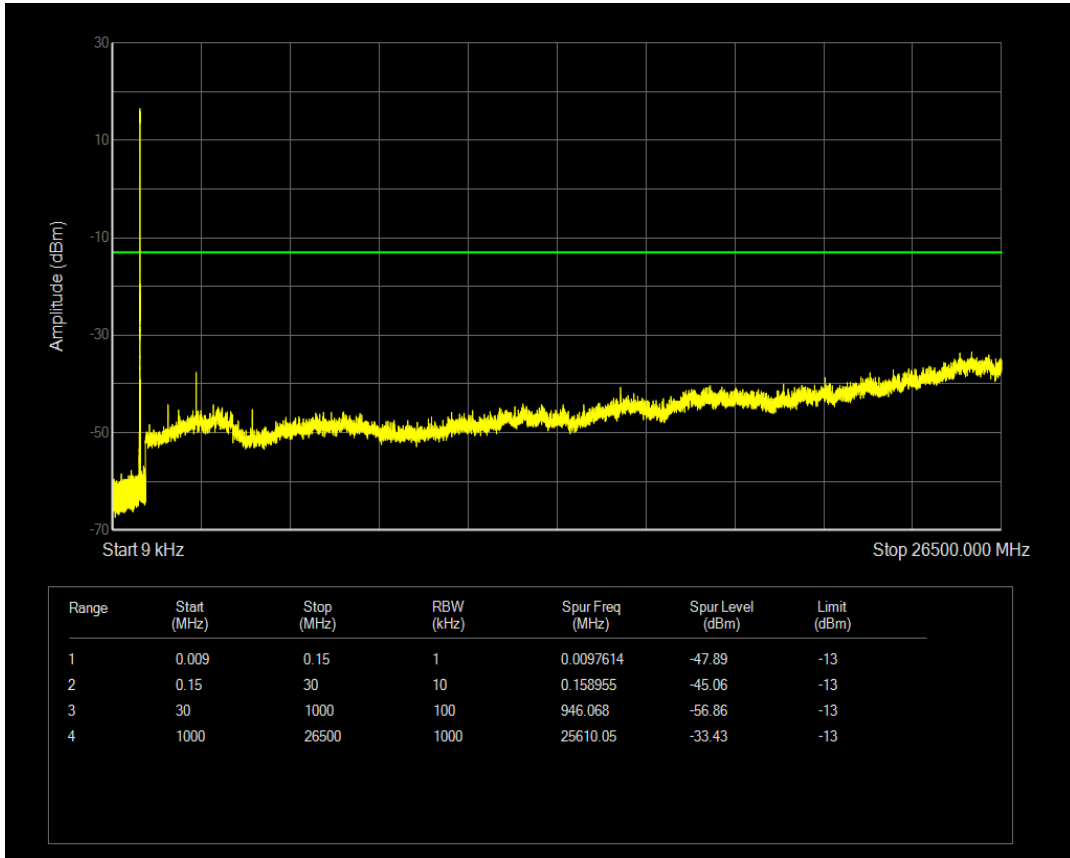

Band5 QPSK BW=3MHz Channel=20525 RB Size=15 Position=#0

Band5 16QAM BW=3MHz Channel=20525 RB Size=1 Position=#0