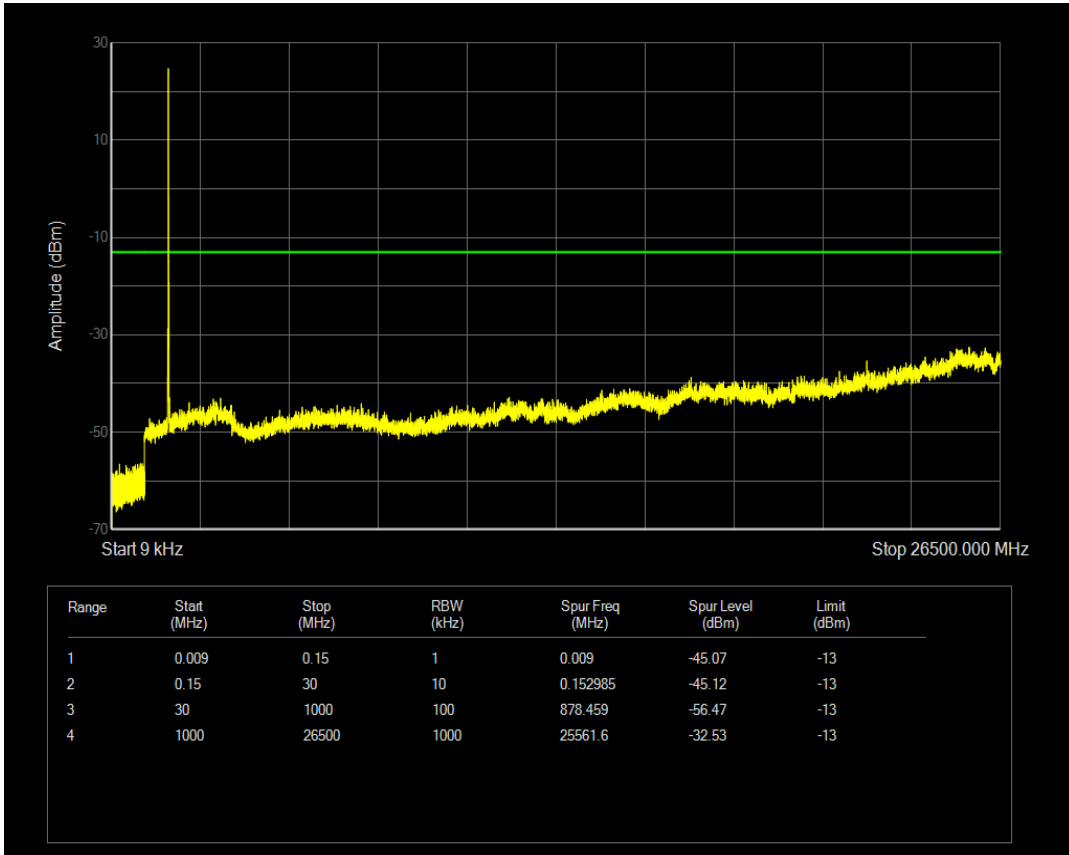

Band66 16QAM BW=10MHz Channel=132022 RB Size=1 Position=#0

Band66 16QAM BW=10MHz Channel=132022 RB Size=50 Position=#0