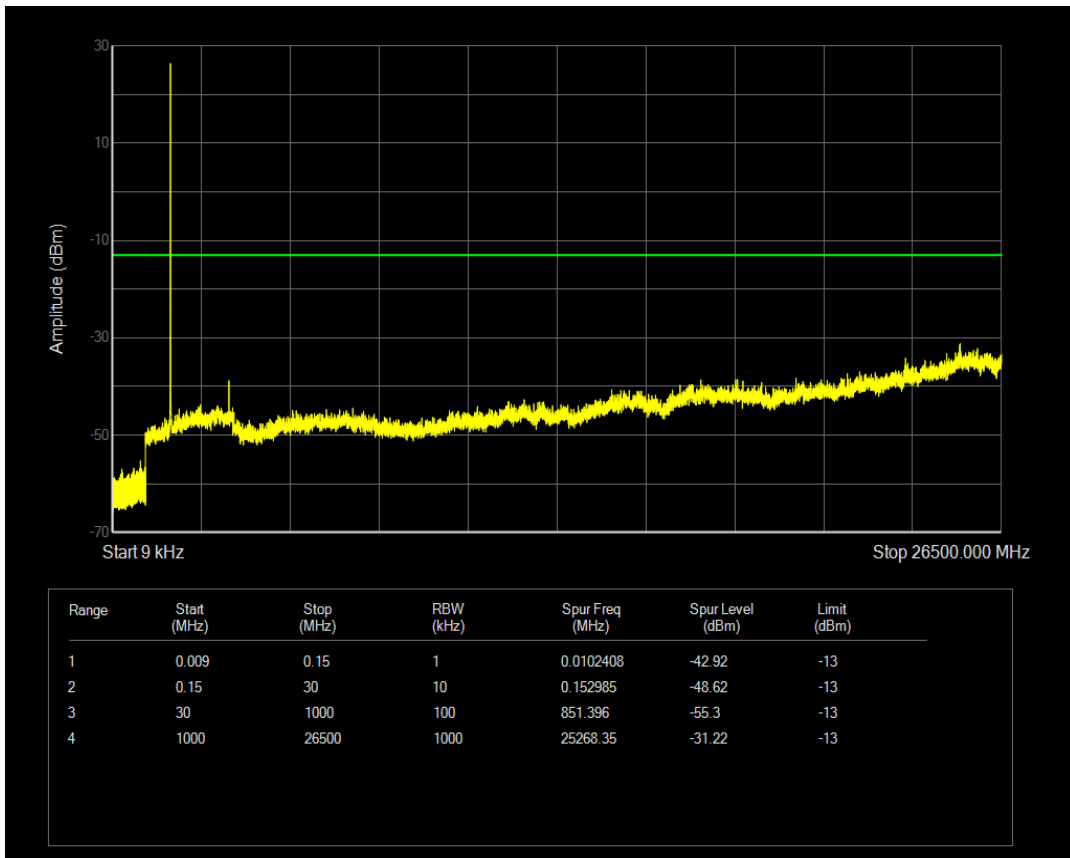

Band66 16QAM BW=3MHz Channel=132322 RB Size=1 Position=#0

Band66 16QAM BW=3MHz Channel=132322 RB Size=15 Position=#0