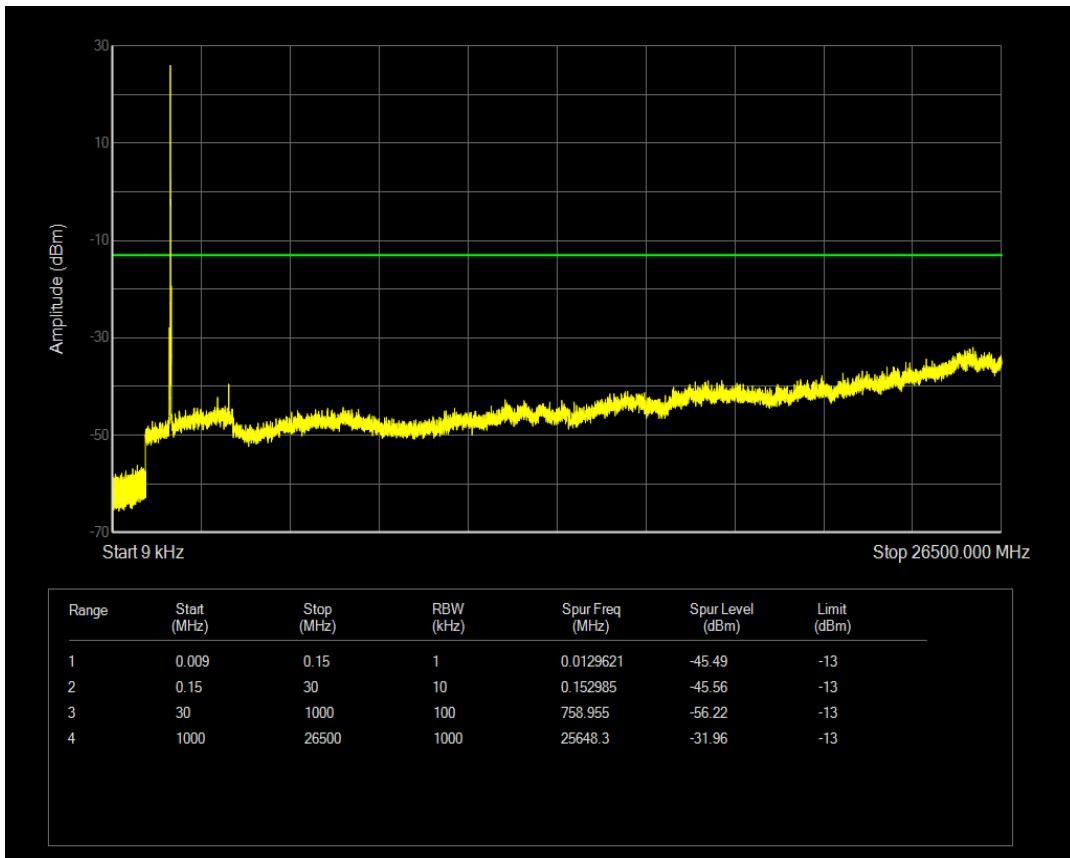

Band4 QPSK BW=15MHz Channel=20175 RB Size=1 Position=#0

Band4 QPSK BW=15MHz Channel=20175 RB Size=75 Position=#0

Band4 16QAM BW=15MHz Channel=20175 RB Size=1 Position=#0

Band4 16QAM BW=15MHz Channel=20175 RB Size=75 Position=#0

Band4 QPSK BW=15MHz Channel=20325 RB Size=1 Position=#0

Band4 QPSK BW=15MHz Channel=20325 RB Size=75 Position=#0

Band4 16QAM BW=15MHz Channel=20325 RB Size=1 Position=#0

Band4 16QAM BW=15MHz Channel=20325 RB Size=75 Position=#0