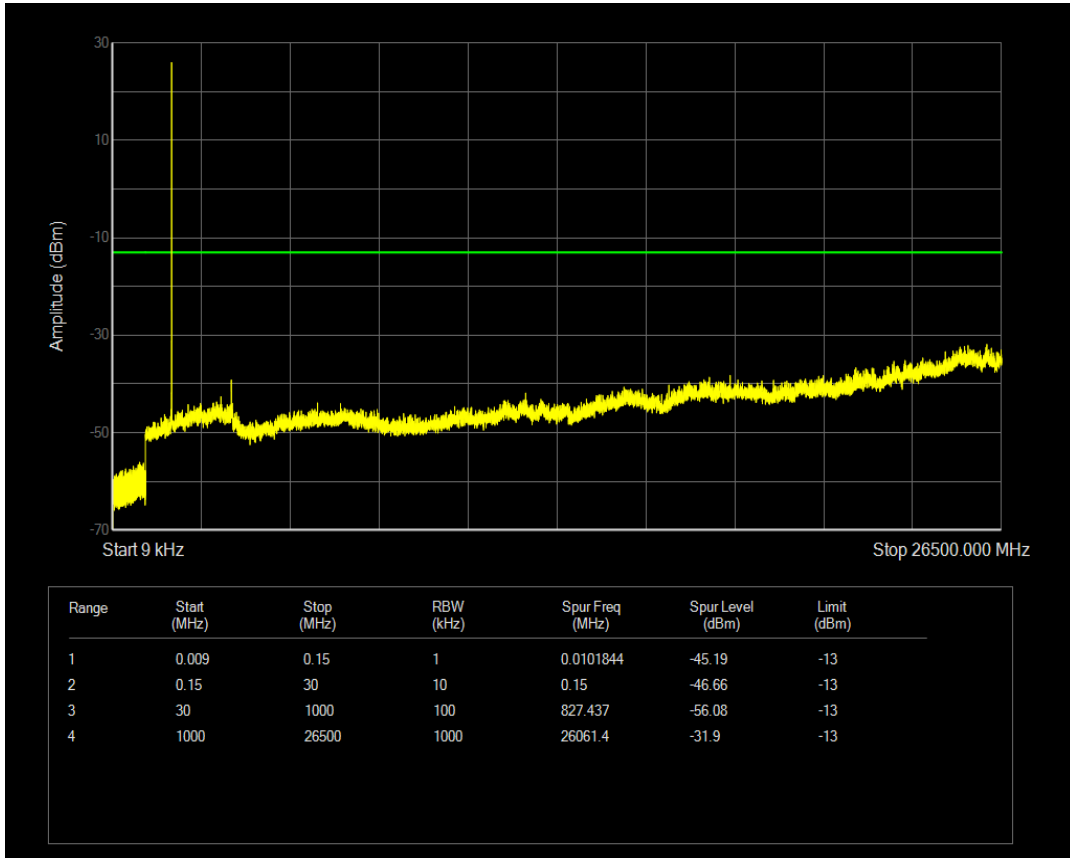

Band66 QPSK BW=1.4MHz Channel=132665 RB Size=1 Position=#0

Band66 QPSK BW=1.4MHz Channel=132665 RB Size=6 Position=#0

Band66 16QAM BW=1.4MHz Channel=132665 RB Size=1 Position=#0

Band66 16QAM BW=1.4MHz Channel=132665 RB Size=6 Position=#0