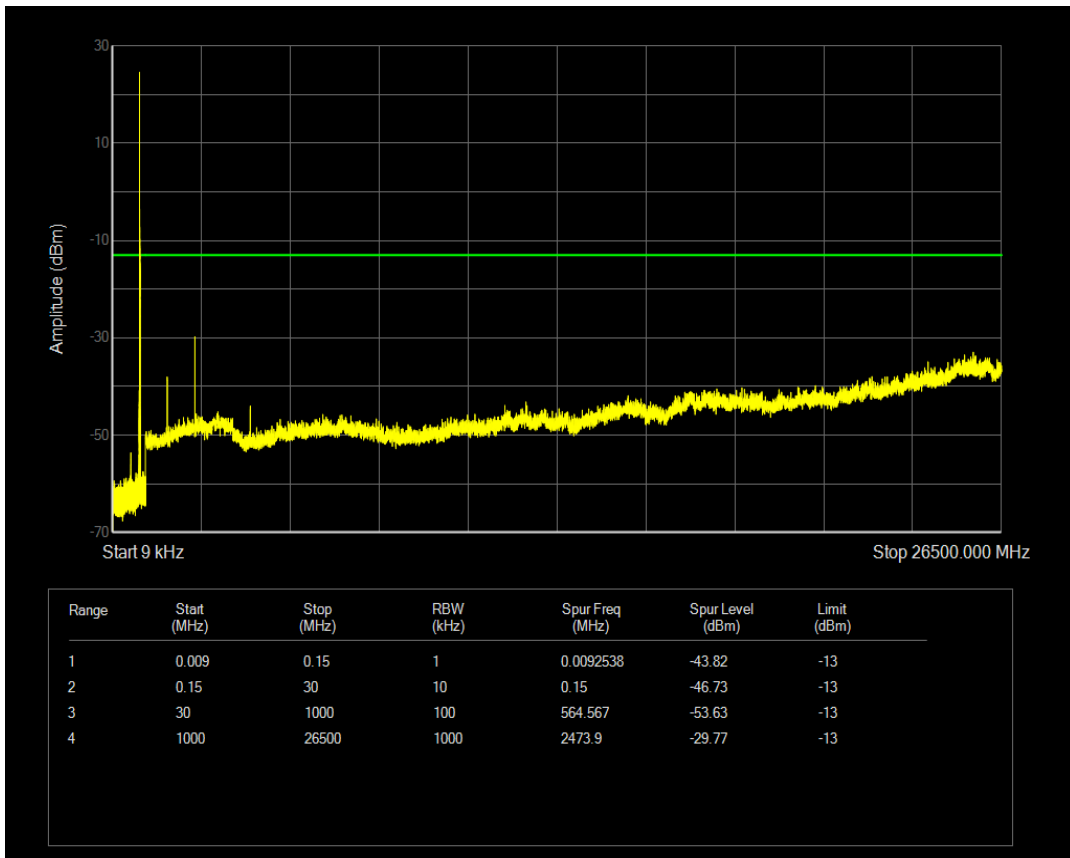

Band5 QPSK BW=10MHz Channel=20450 RB Size=1 Position=#0

Band5 QPSK BW=10MHz Channel=20450 RB Size=50 Position=#0