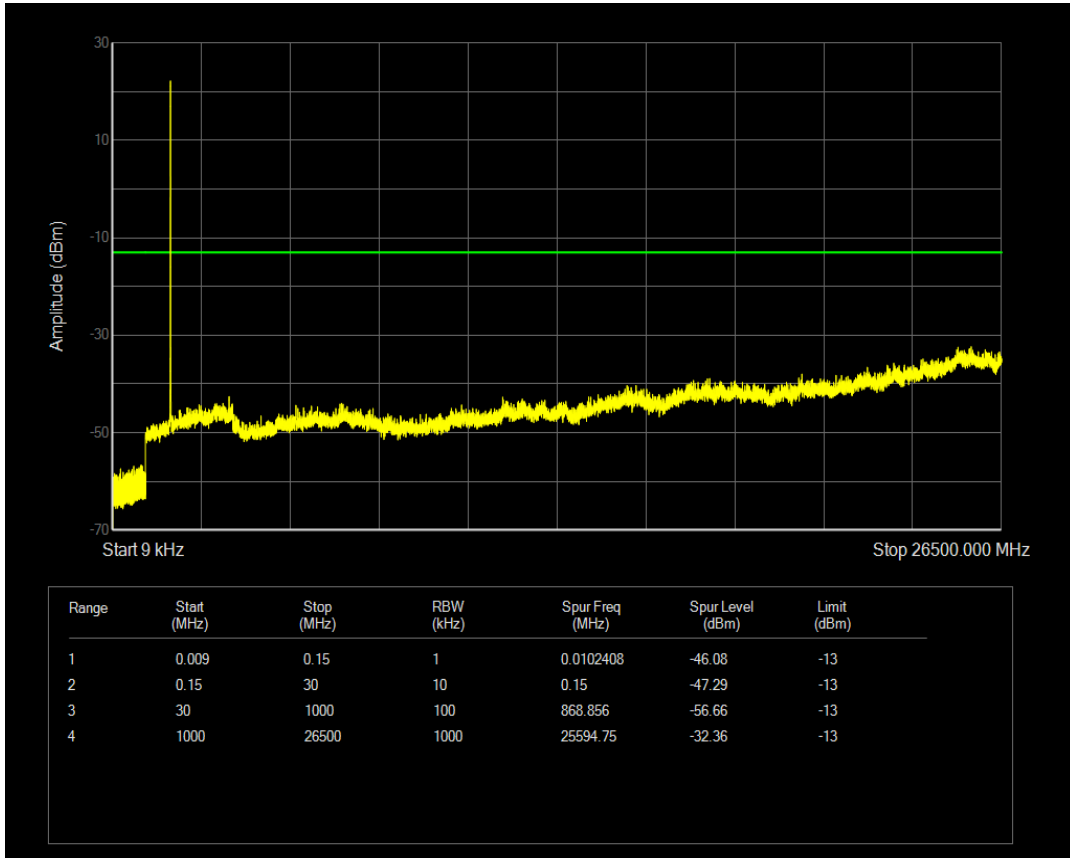

Band66 QPSK BW=3MHz Channel=132322 RB Size=15 Position=#0

Band66 16QAM BW=3MHz Channel=132322 RB Size=1 Position=#0