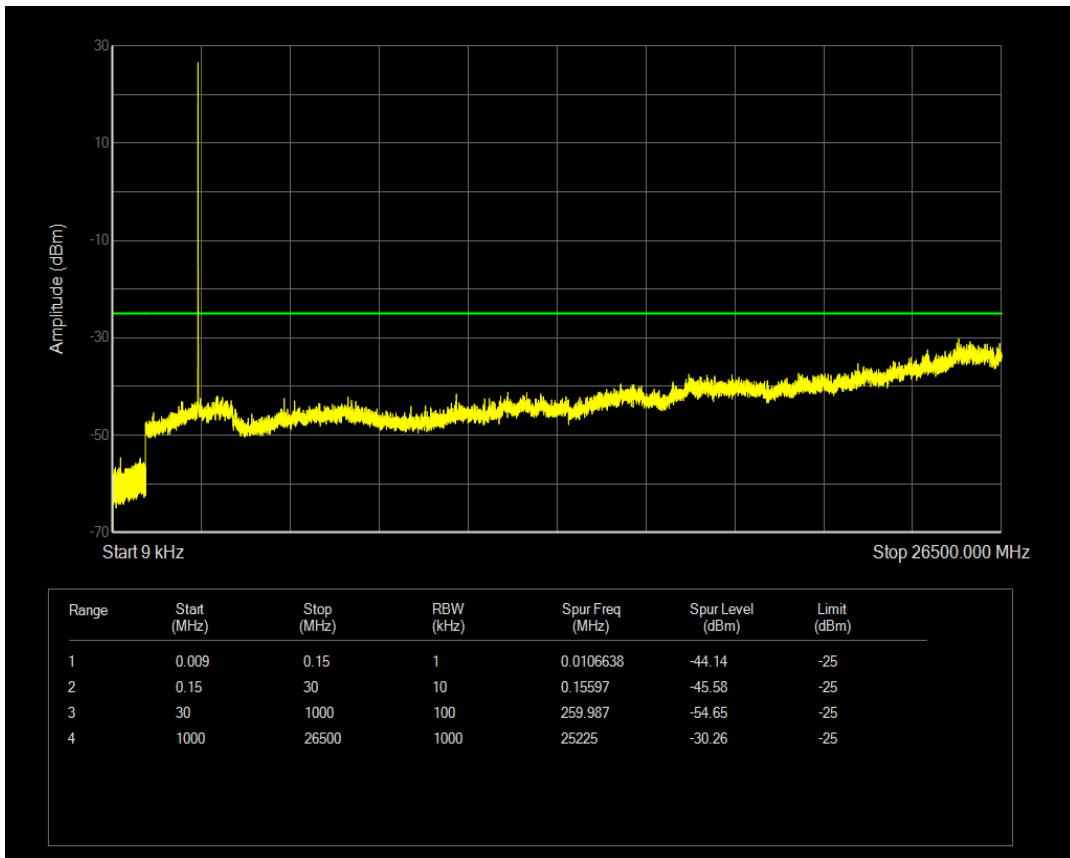

Band7 16QAM BW=5MHz Channel=21425 RB Size=1 Position=#0

Band7 16QAM BW=5MHz Channel=21425 RB Size=25 Position=#0