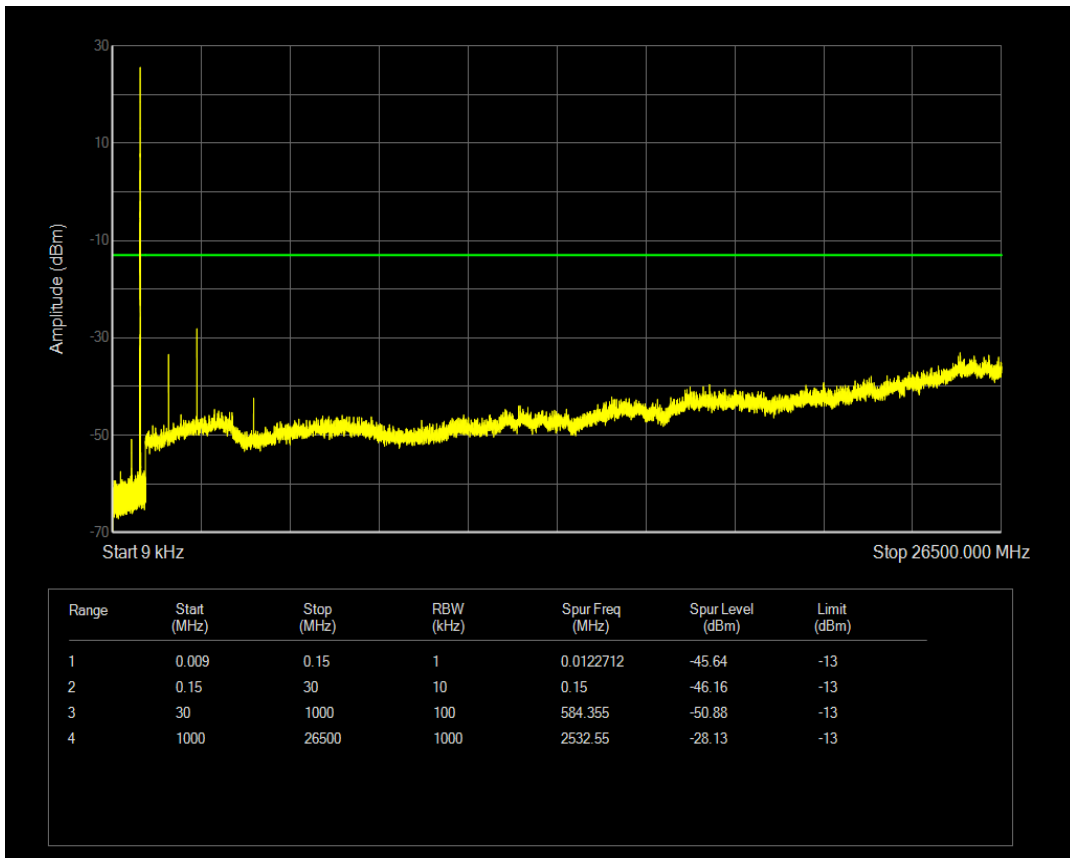

Band5 16QAM BW=5MHz Channel=20625 RB Size=1 Position=#0

Band5 16QAM BW=5MHz Channel=20625 RB Size=25 Position=#0