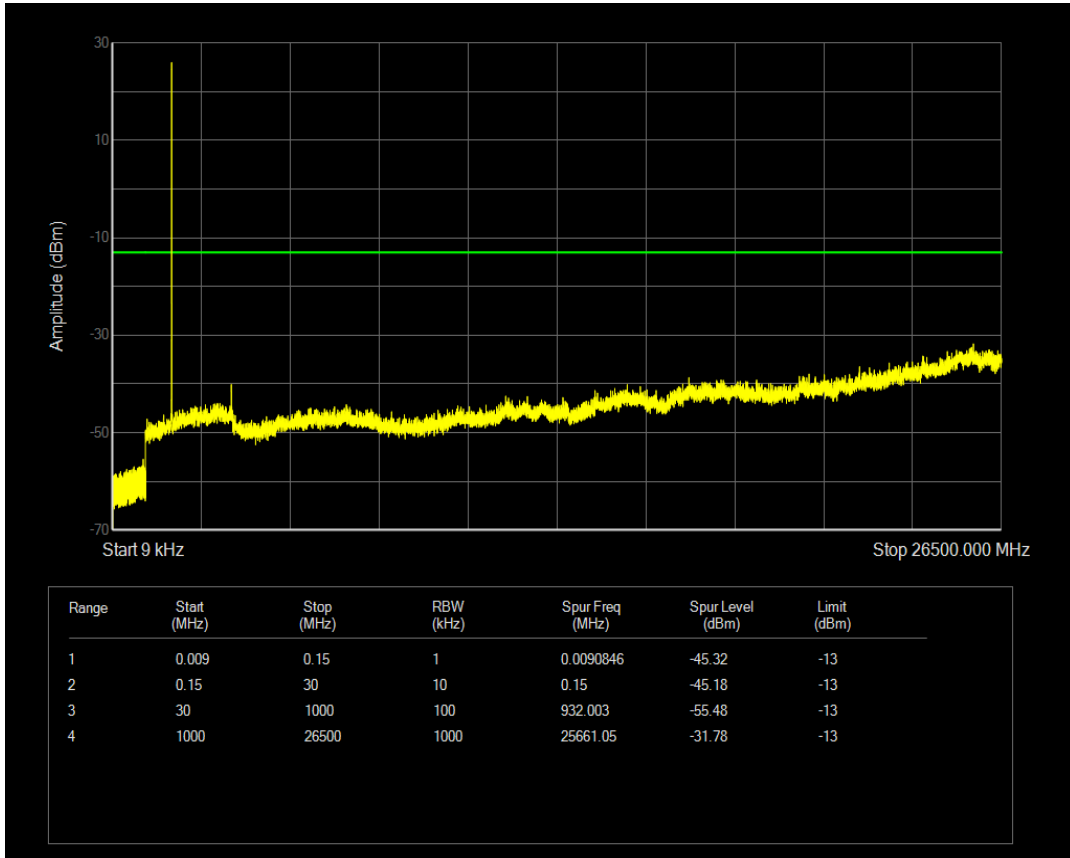

Band66 QPSK BW=1.4MHz Channel=132665 RB Size=6 Position=#0

Band66 16QAM BW=1.4MHz Channel=132665 RB Size=1 Position=#0