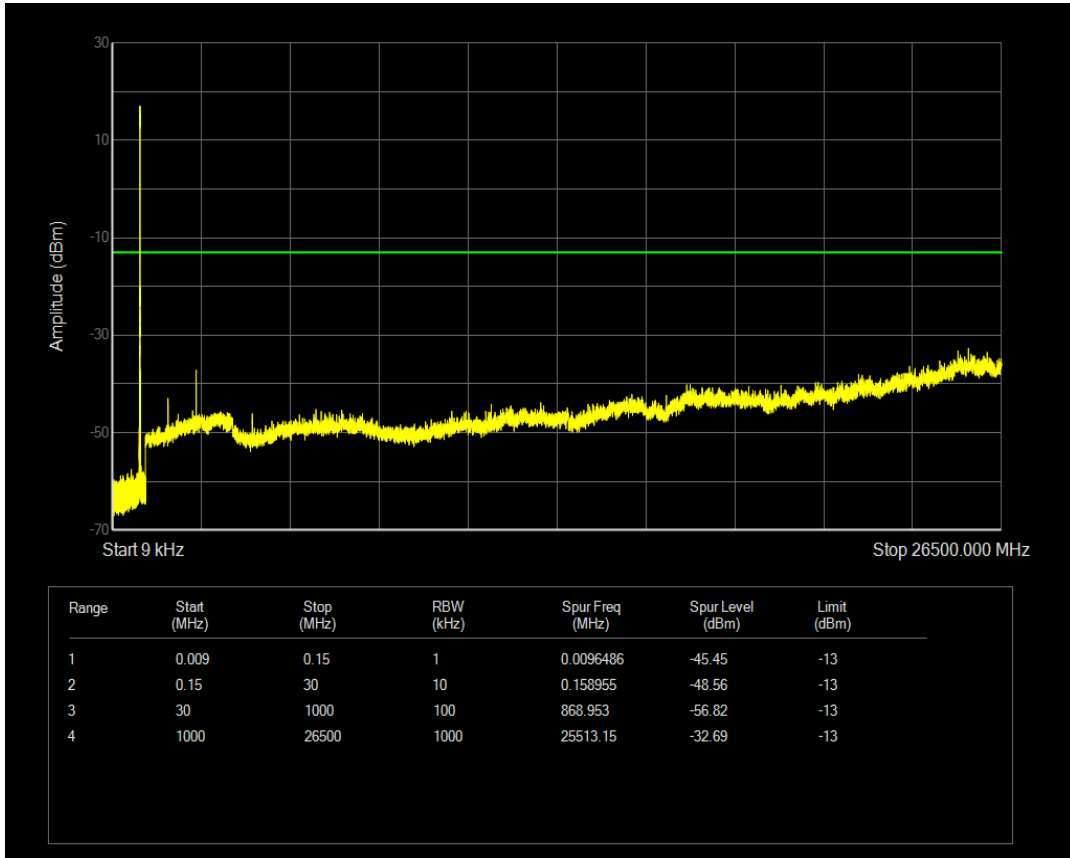

Band5 QPSK BW=3MHz Channel=20525 RB Size=1 Position=#0

Band5 QPSK BW=3MHz Channel=20525 RB Size=15 Position=#0

Band5 16QAM BW=3MHz Channel=20525 RB Size=1 Position=#0

Band5 16QAM BW=3MHz Channel=20525 RB Size=15 Position=#0