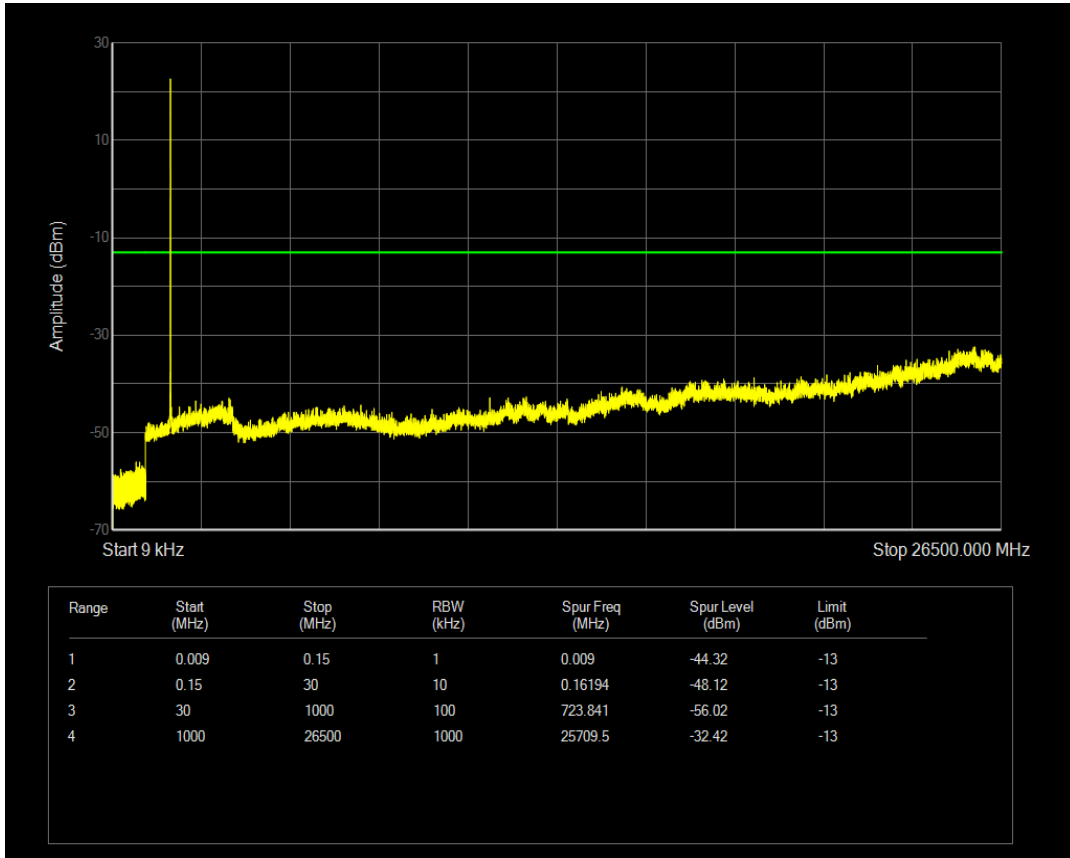

Band66 QPSK BW=3MHz Channel=132322 RB Size=1 Position=#0

Band66 QPSK BW=3MHz Channel=132322 RB Size=15 Position=#0

Band66 16QAM BW=3MHz Channel=132322 RB Size=1 Position=#0

Band66 16QAM BW=3MHz Channel=132322 RB Size=15 Position=#0