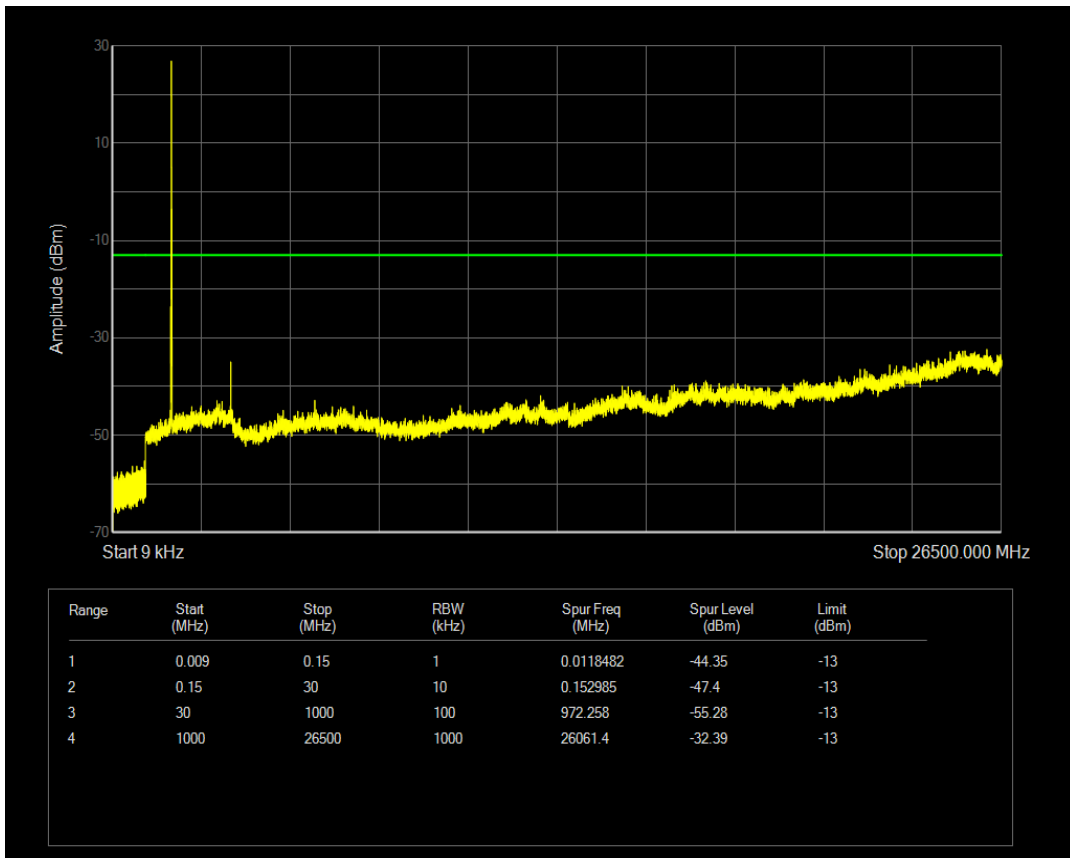

Band66 16QAM BW=10MHz Channel=132622 RB Size=1 Position=#0

Band66 16QAM BW=10MHz Channel=132622 RB Size=50 Position=#0