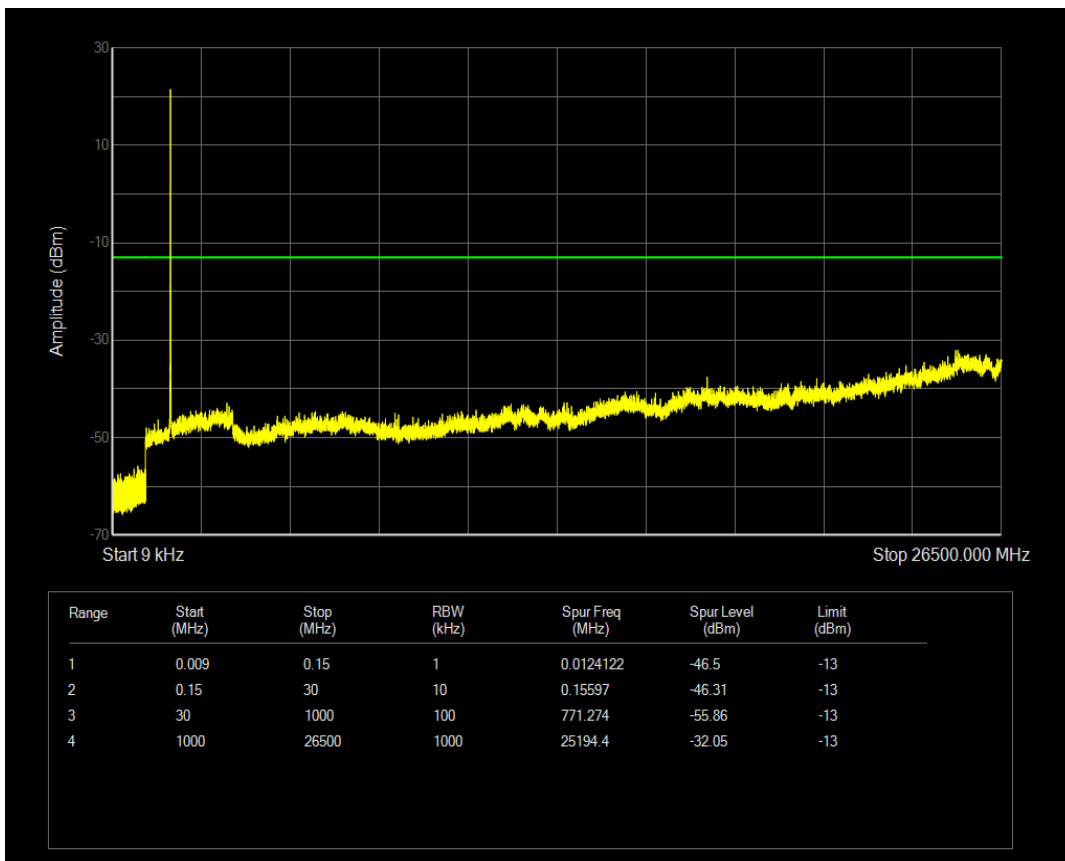

Band66 QPSK BW=5MHz Channel=132322 RB Size=25 Position=#0

Band66 16QAM BW=5MHz Channel=132322 RB Size=1 Position=#0