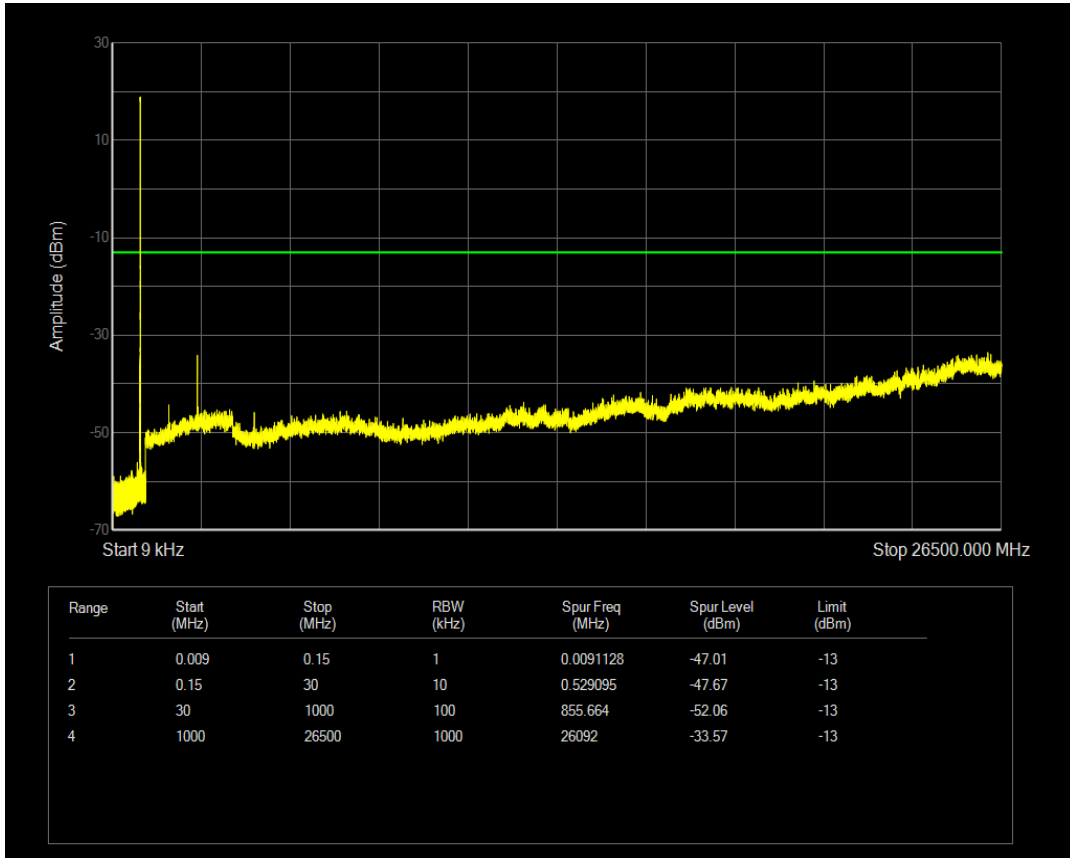

Band5 QPSK BW=1.4MHz Channel=20643 RB Size=1 Position=#0

Band5 QPSK BW=1.4MHz Channel=20643 RB Size=6 Position=#0

Band5 16QAM BW=1.4MHz Channel=20643 RB Size=1 Position=#0

Band5 16QAM BW=1.4MHz Channel=20643 RB Size=6 Position=#0