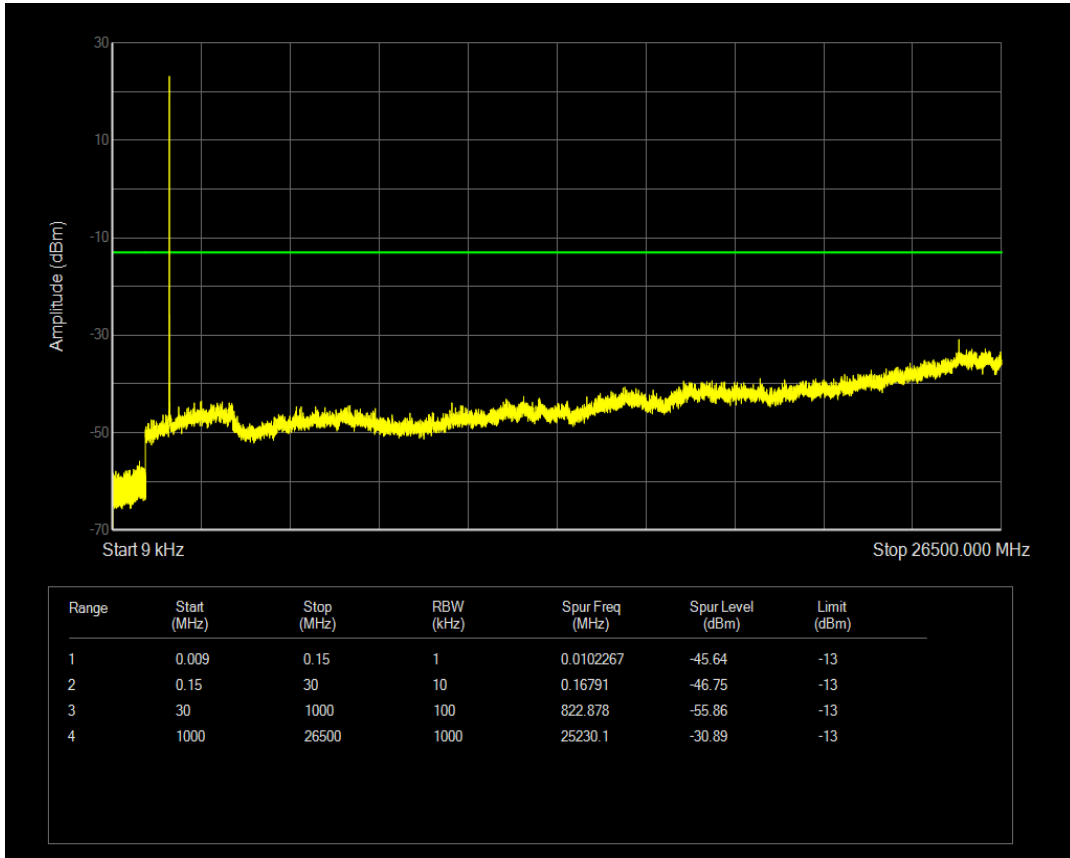

Band66 QPSK BW=3MHz Channel=131987 RB Size=1 Position=#0

Band66 QPSK BW=3MHz Channel=131987 RB Size=15 Position=#0

Band66 16QAM BW=3MHz Channel=131987 RB Size=1 Position=#0

Band66 16QAM BW=3MHz Channel=131987 RB Size=15 Position=#0