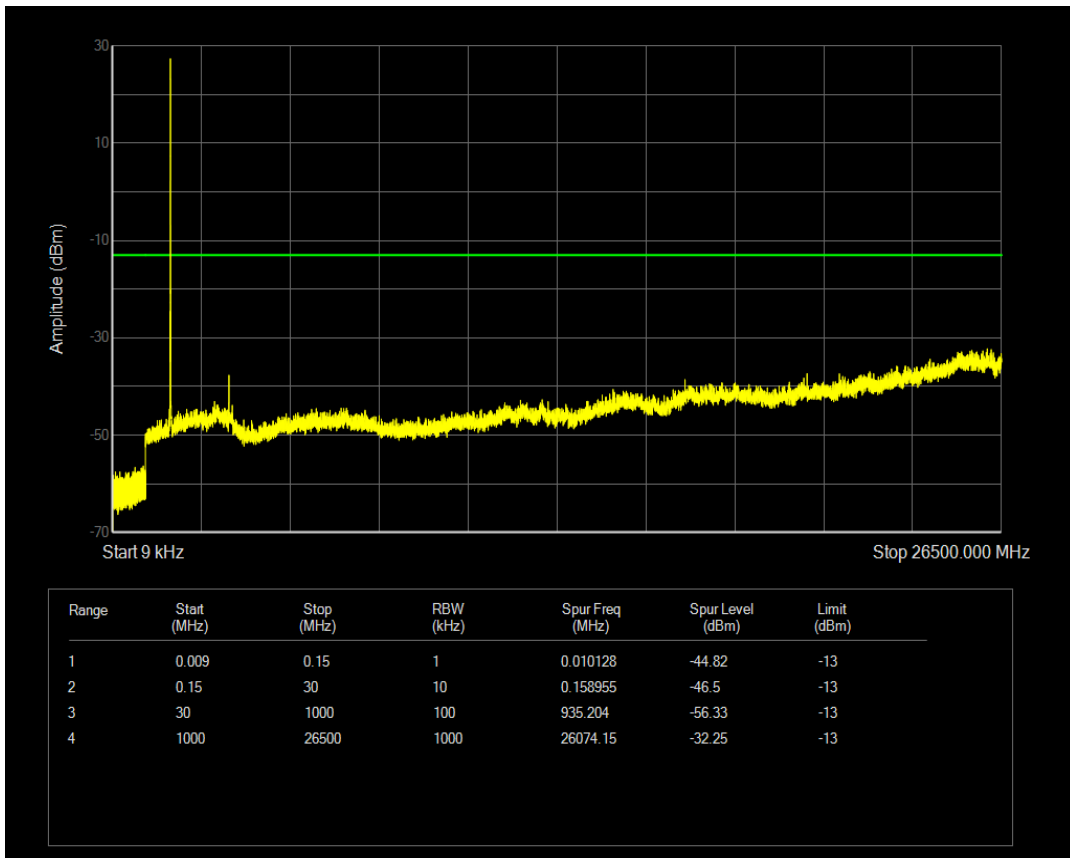

Band66 QPSK BW=5MHz Channel=132322 RB Size=1 Position=#0

Band66 QPSK BW=5MHz Channel=132322 RB Size=25 Position=#0