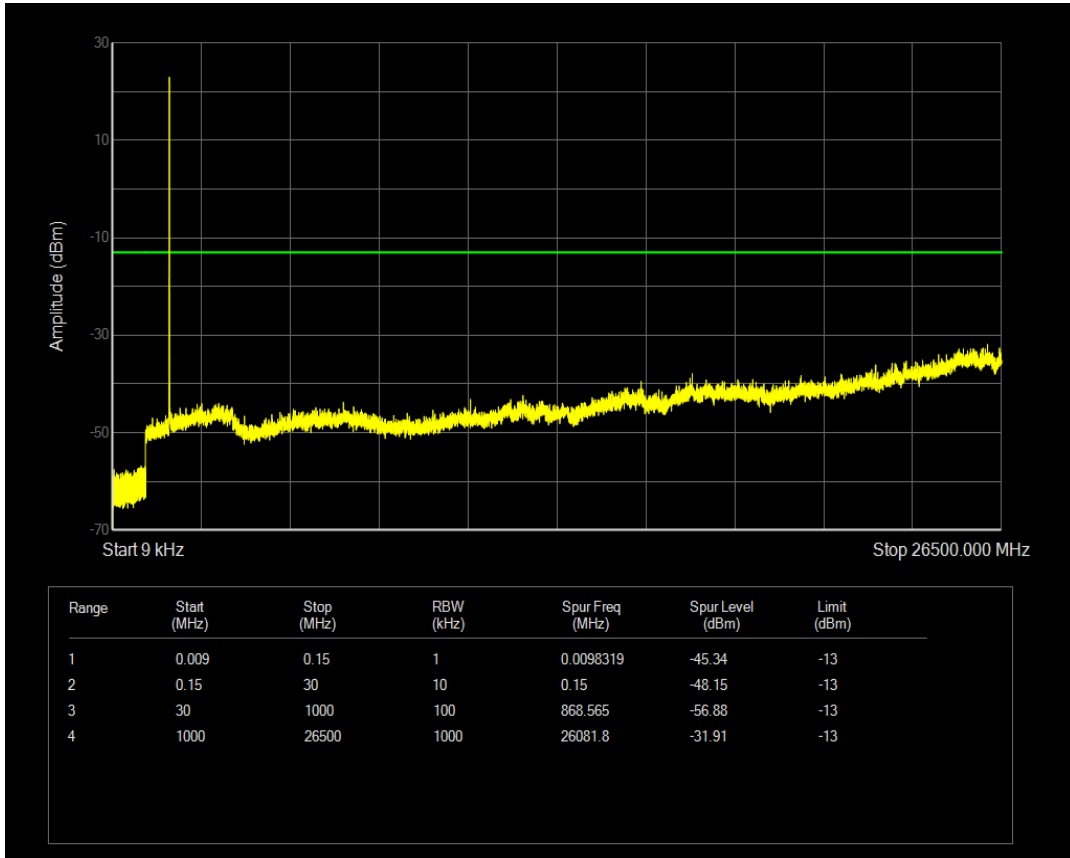

Band66 QPSK BW=3MHz Channel=131987 RB Size=15 Position=#0

Band66 16QAM BW=3MHz Channel=131987 RB Size=1 Position=#0