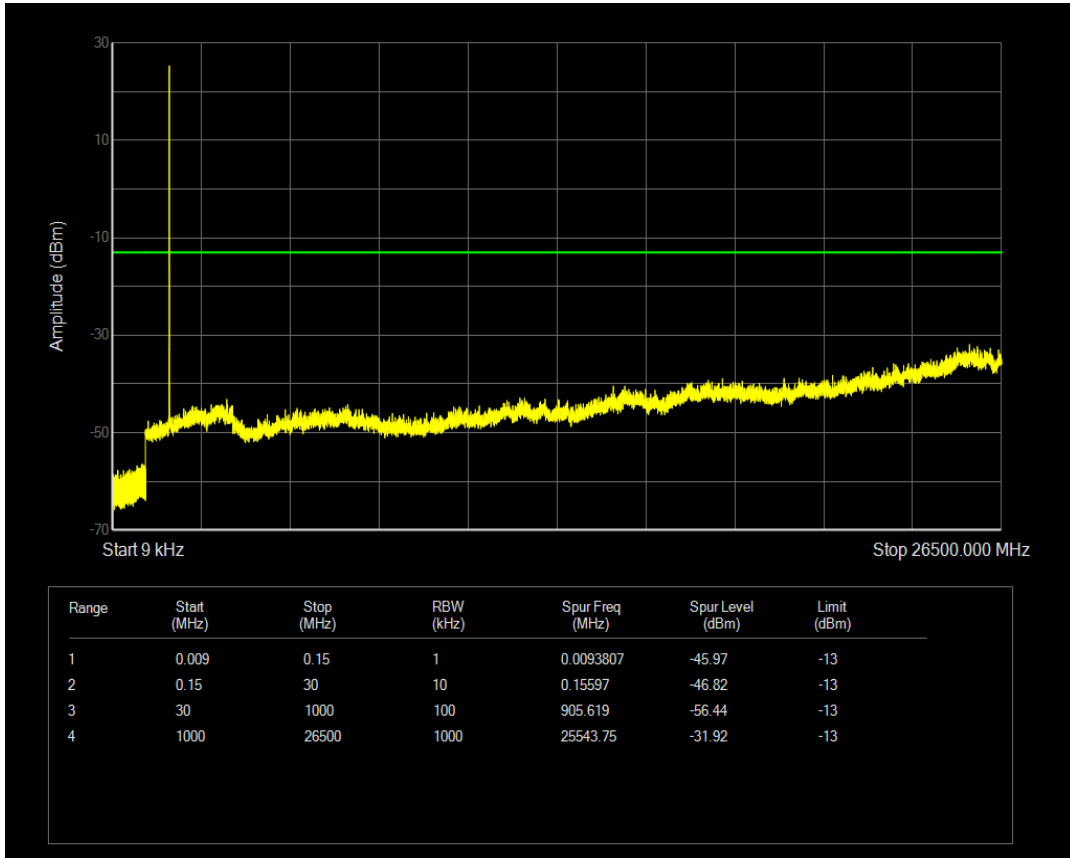

Band66 QPSK BW=1.4MHz Channel=131979 RB Size=6 Position=#0

Band66 16QAM BW=1.4MHz Channel=131979 RB Size=1 Position=#0