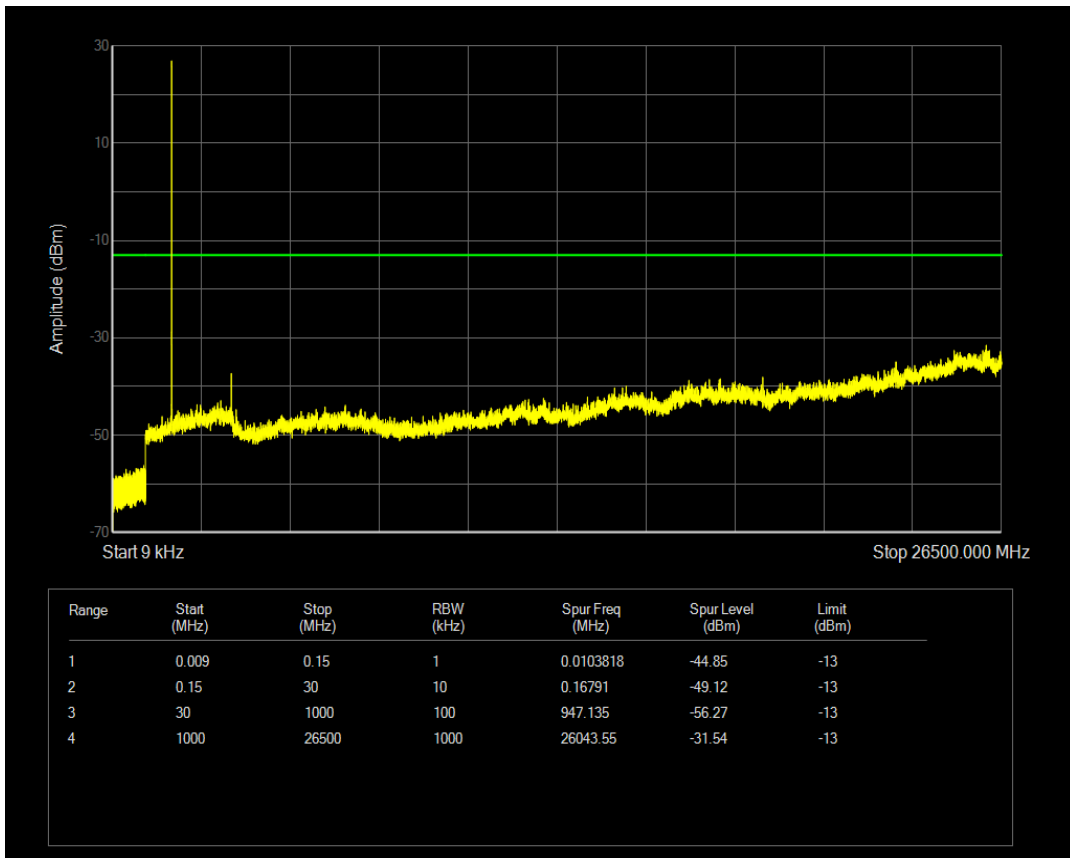

Band66 16QAM BW=1.4MHz Channel=132665 RB Size=1 Position=#0

Band66 16QAM BW=1.4MHz Channel=132665 RB Size=6 Position=#0