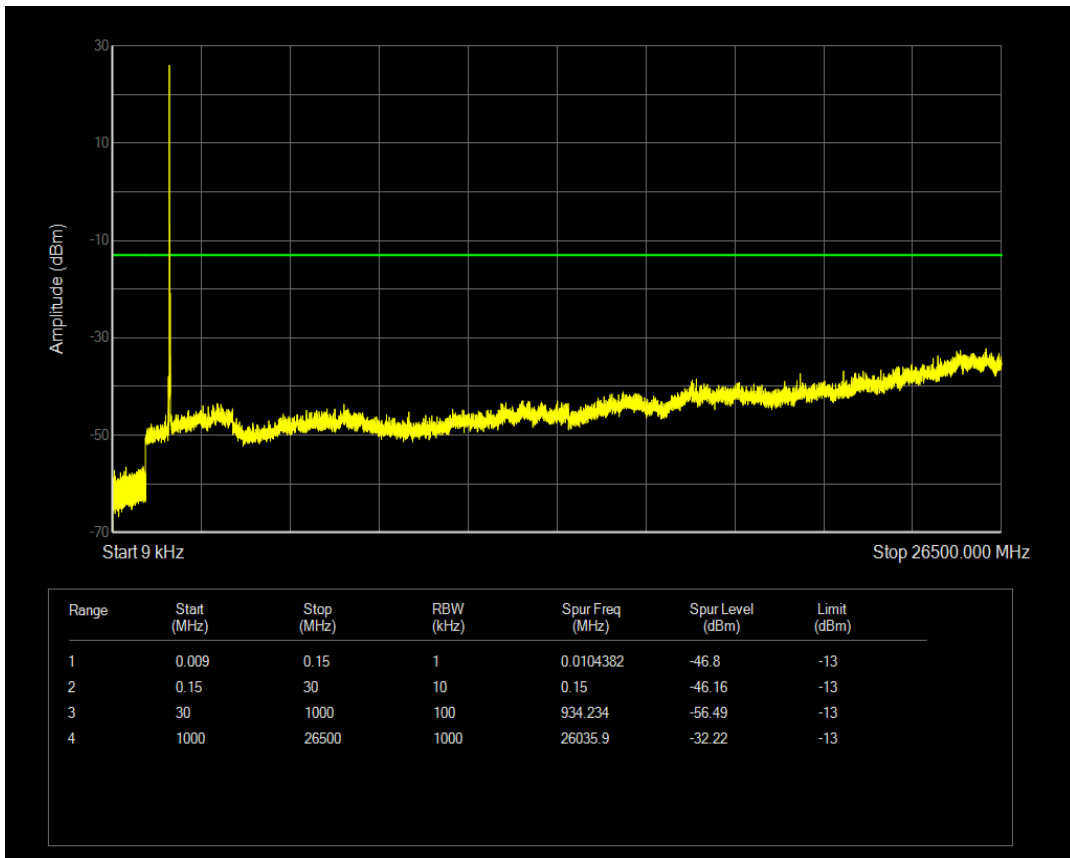

Band66 16QAM BW=15MHz Channel=132047 RB Size=1 Position=#0

Band66 16QAM BW=15MHz Channel=132047 RB Size=75 Position=#0