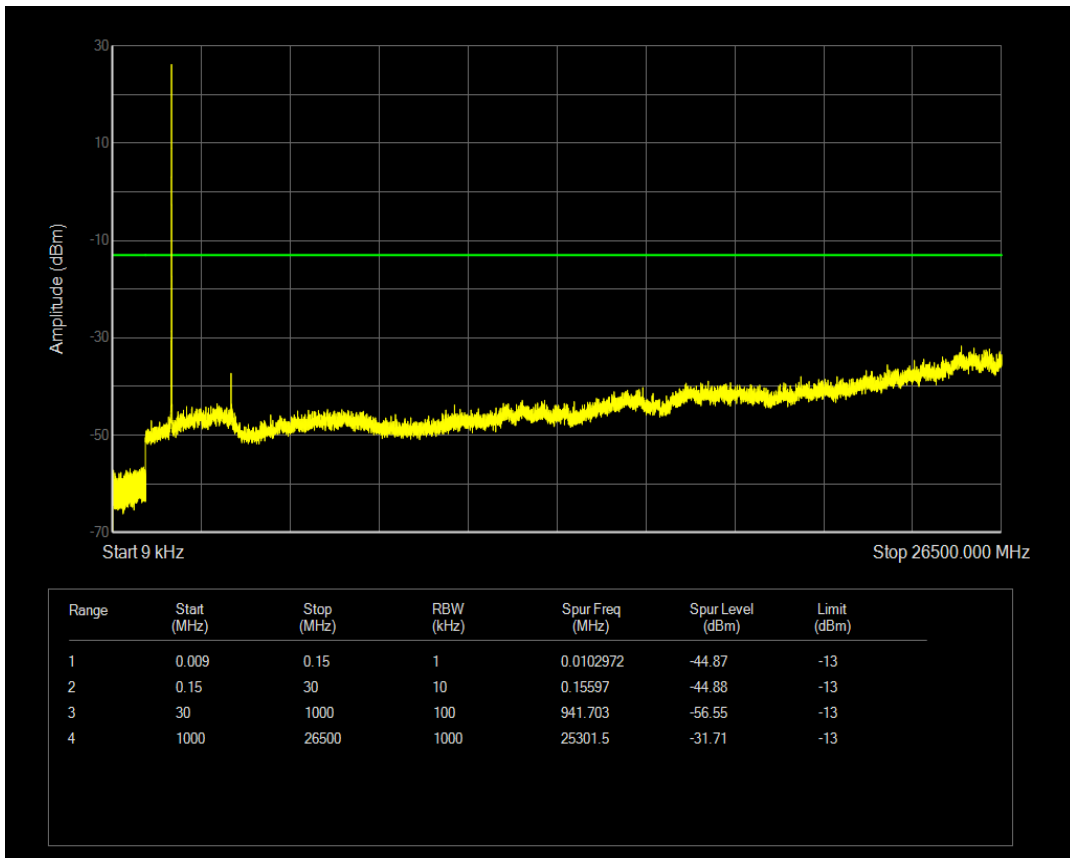

Band66 16QAM BW=5MHz Channel=132647 RB Size=1 Position=#0

Band66 16QAM BW=5MHz Channel=132647 RB Size=25 Position=#0