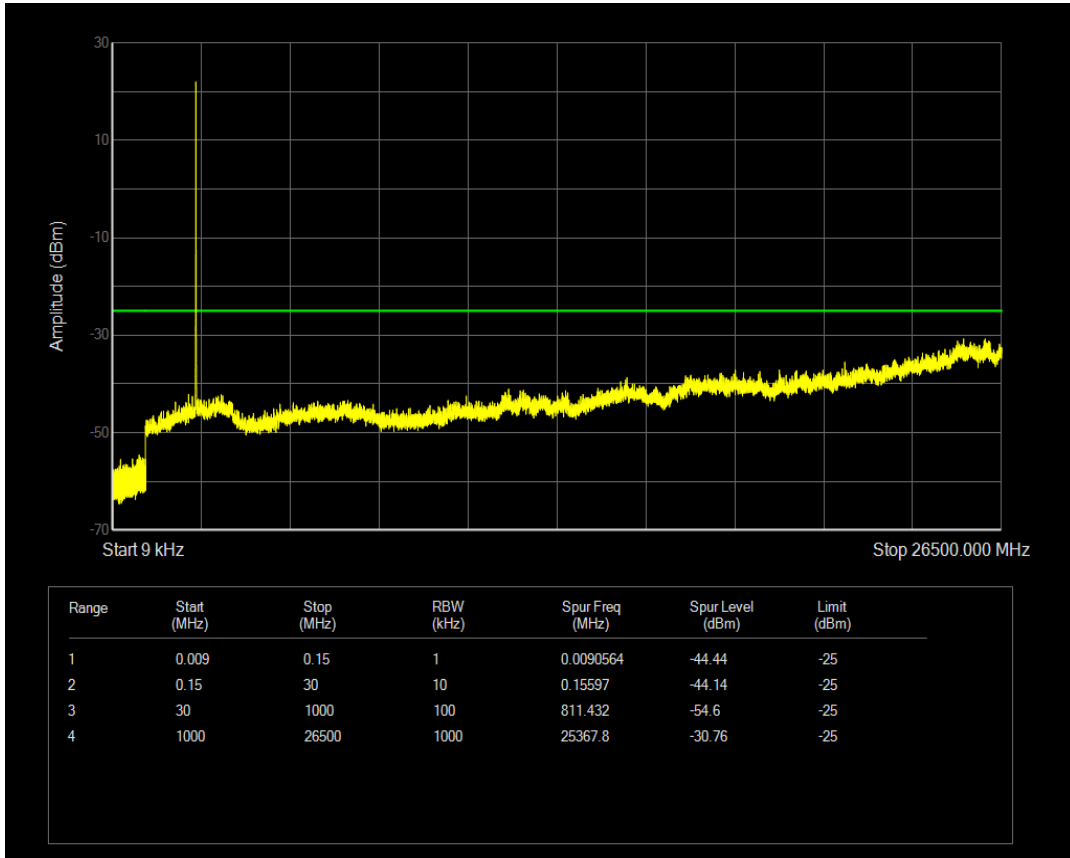

Band7 QPSK BW=5MHz Channel=20775 RB Size=25 Position=#0

Band7 16QAM BW=5MHz Channel=20775 RB Size=1 Position=#0