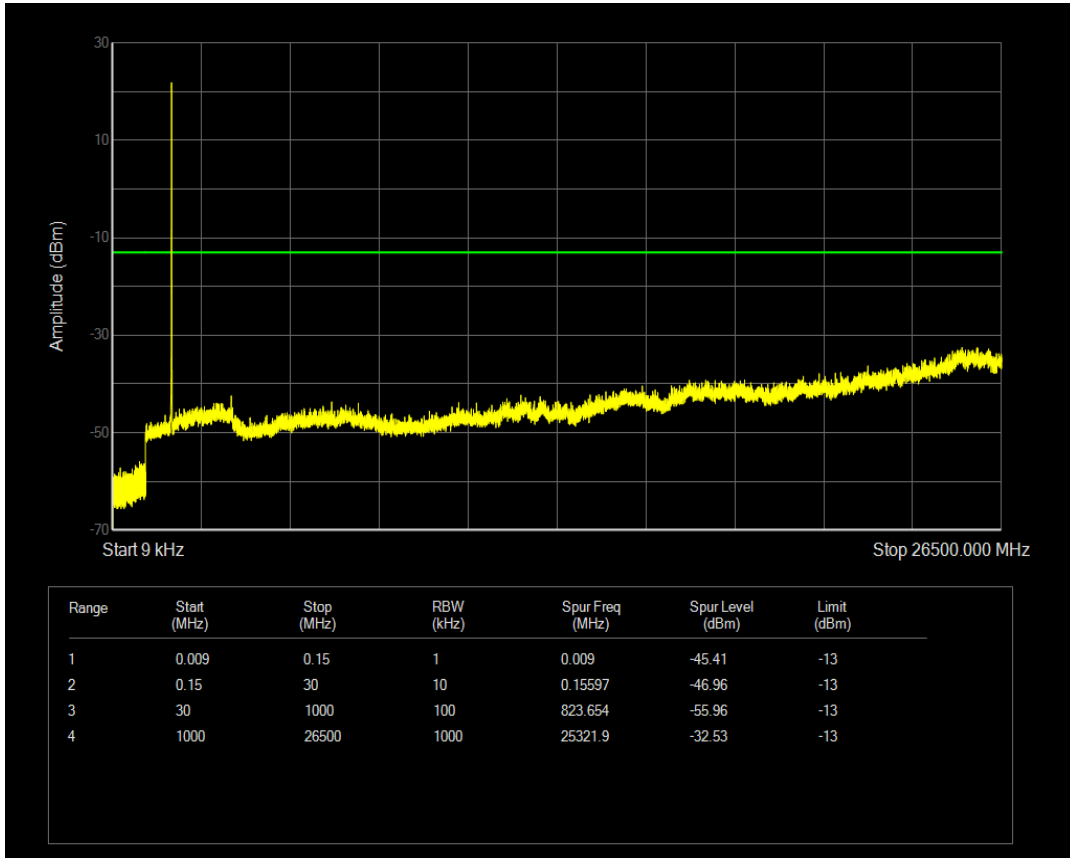

Band66 QPSK BW=5MHz Channel=132647 RB Size=1 Position=#0

Band66 QPSK BW=5MHz Channel=132647 RB Size=25 Position=#0

Band66 16QAM BW=5MHz Channel=132647 RB Size=1 Position=#0

Band66 16QAM BW=5MHz Channel=132647 RB Size=25 Position=#0