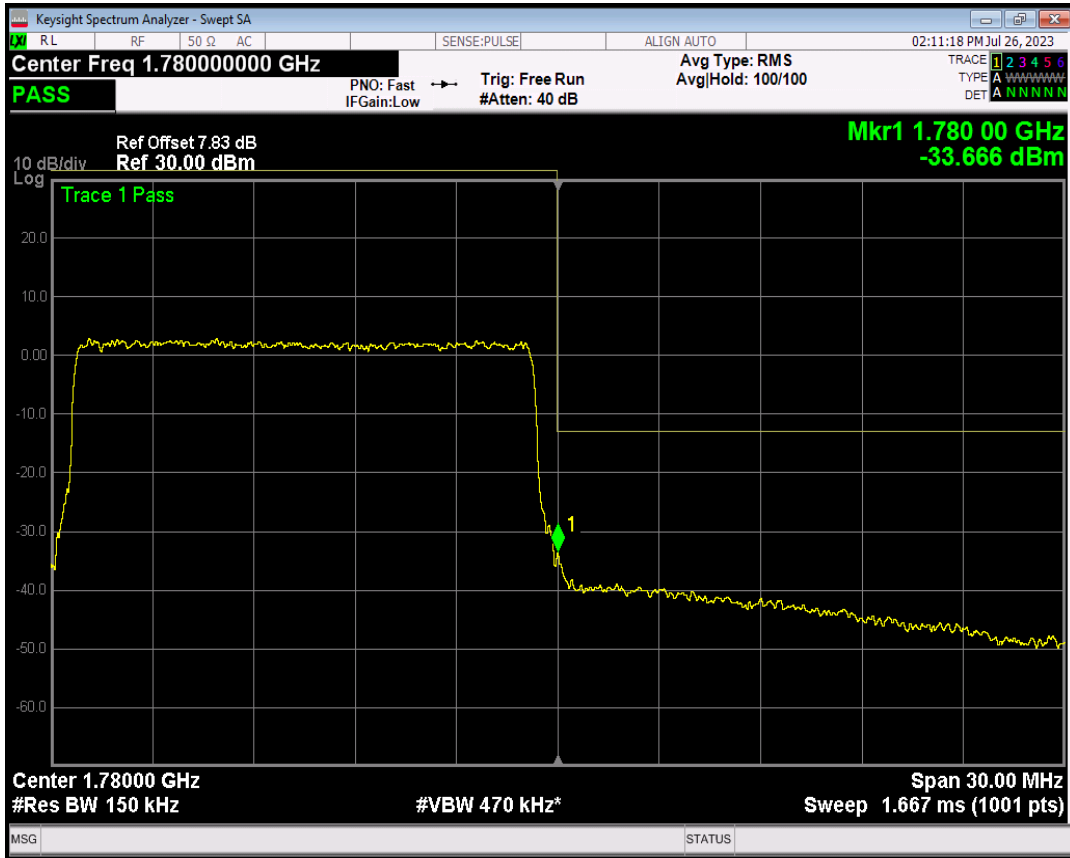

Band66 QPSK BW=15MHz Channel=132597 RB Size=75 Position=#0

Band66 16QAM BW=15MHz Channel=132597 RB Size=1 Position=#0

Band66 16QAM BW=15MHz Channel=132597 RB Size=1 Position=#Max

Band66 16QAM BW=15MHz Channel=132597 RB Size=75 Position=#0