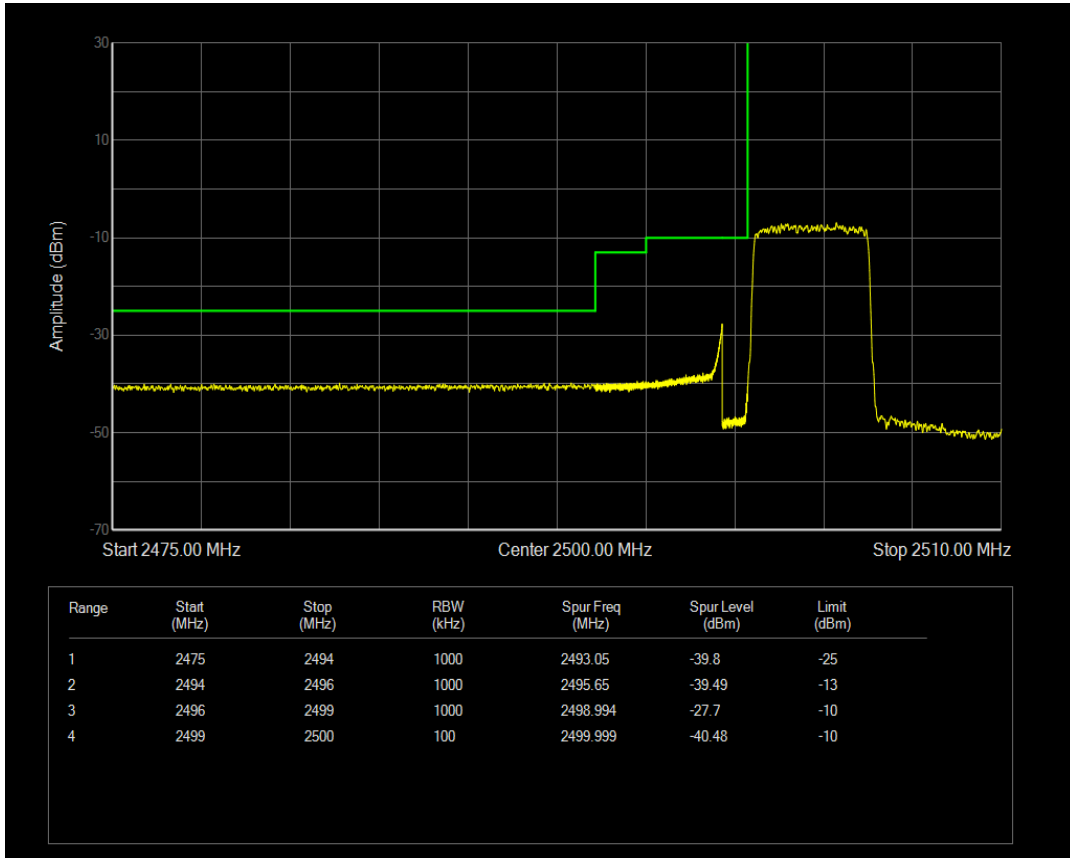

Band7 QPSK BW=5MHz Channel=20775 RB Size=1 Position=#0

Band7 QPSK BW=5MHz Channel=20775 RB Size=1 Position=#Max

Band7 QPSK BW=5MHz Channel=20775 RB Size=25 Position=#0

Band7 16QAM BW=5MHz Channel=20775 RB Size=1 Position=#0

Band7 16QAM BW=5MHz Channel=20775 RB Size=1 Position=#Max

Band7 16QAM BW=5MHz Channel=20775 RB Size=25 Position=#0

Band7 QPSK BW=5MHz Channel=21425 RB Size=1 Position=#0

Band7 QPSK BW=5MHz Channel=21425 RB Size=1 Position=#Max