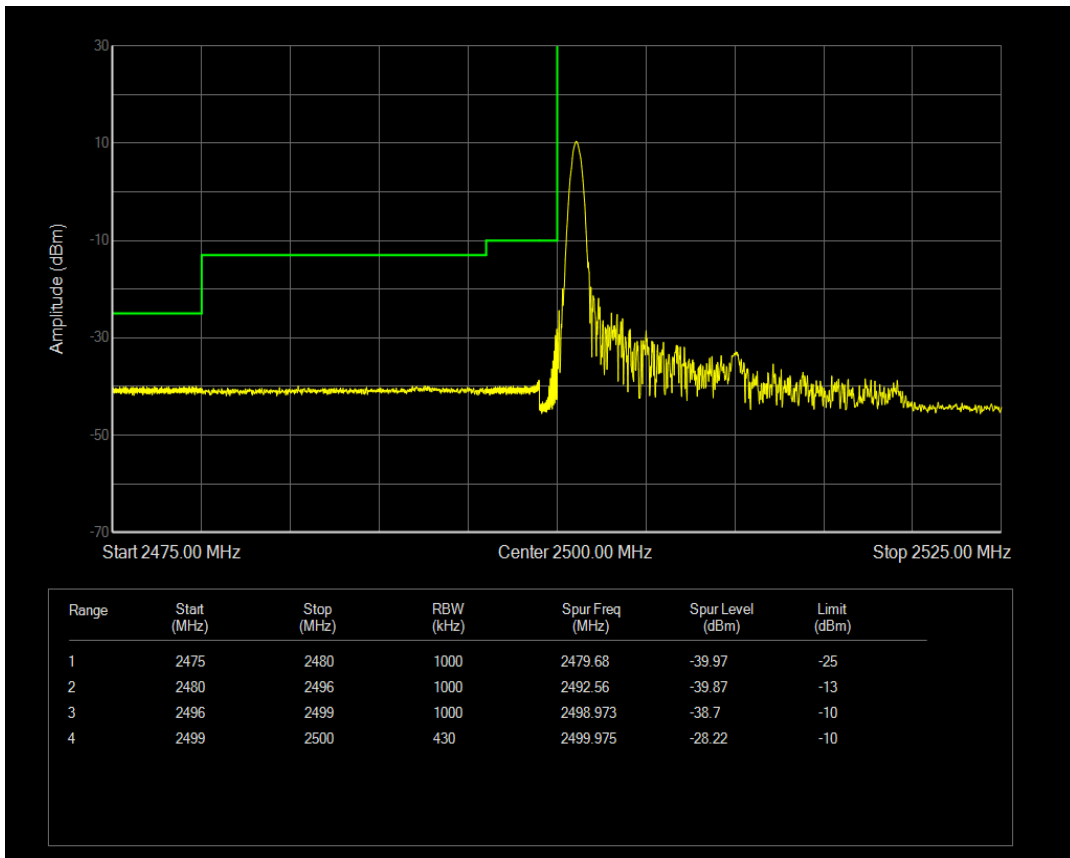

Band7 QPSK BW=20MHz Channel=20850 RB Size=1 Position=#0

Band7 QPSK BW=20MHz Channel=20850 RB Size=1 Position=#Max