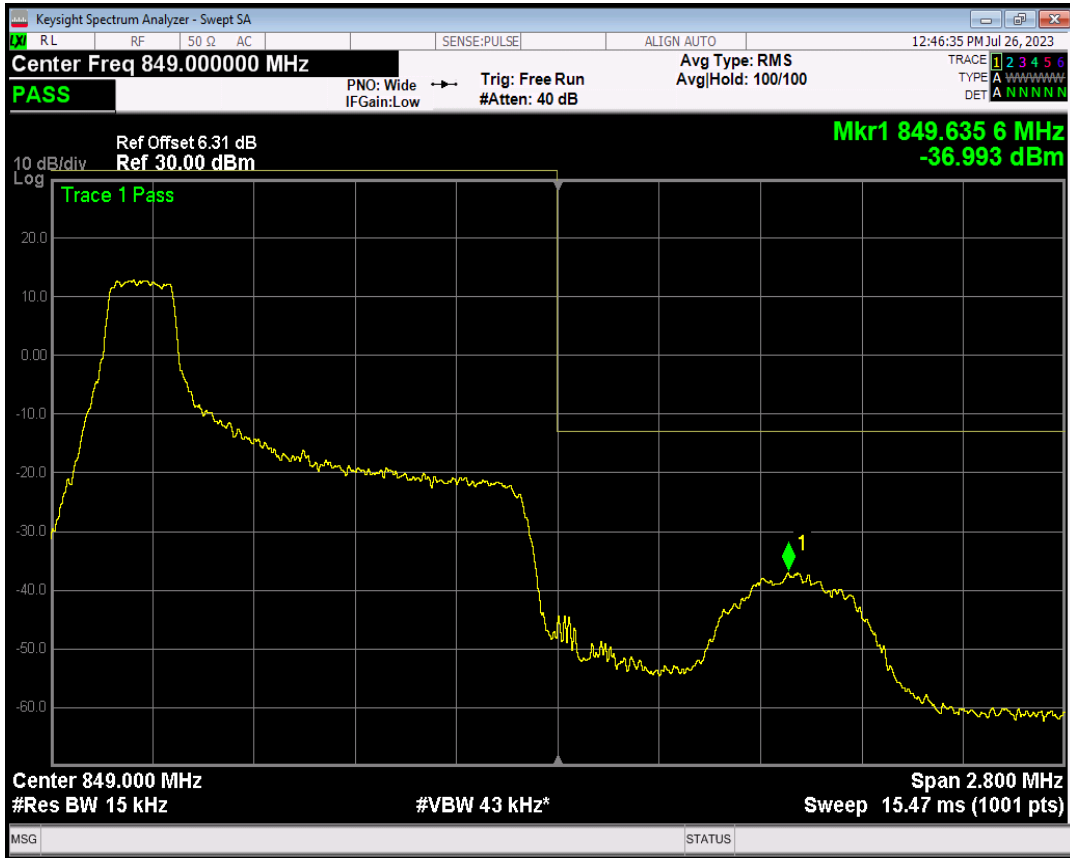

Band5 16QAM BW=1.4MHz Channel=20643 RB Size=1 Position=#0

Band5 16QAM BW=1.4MHz Channel=20643 RB Size=1 Position=#Max