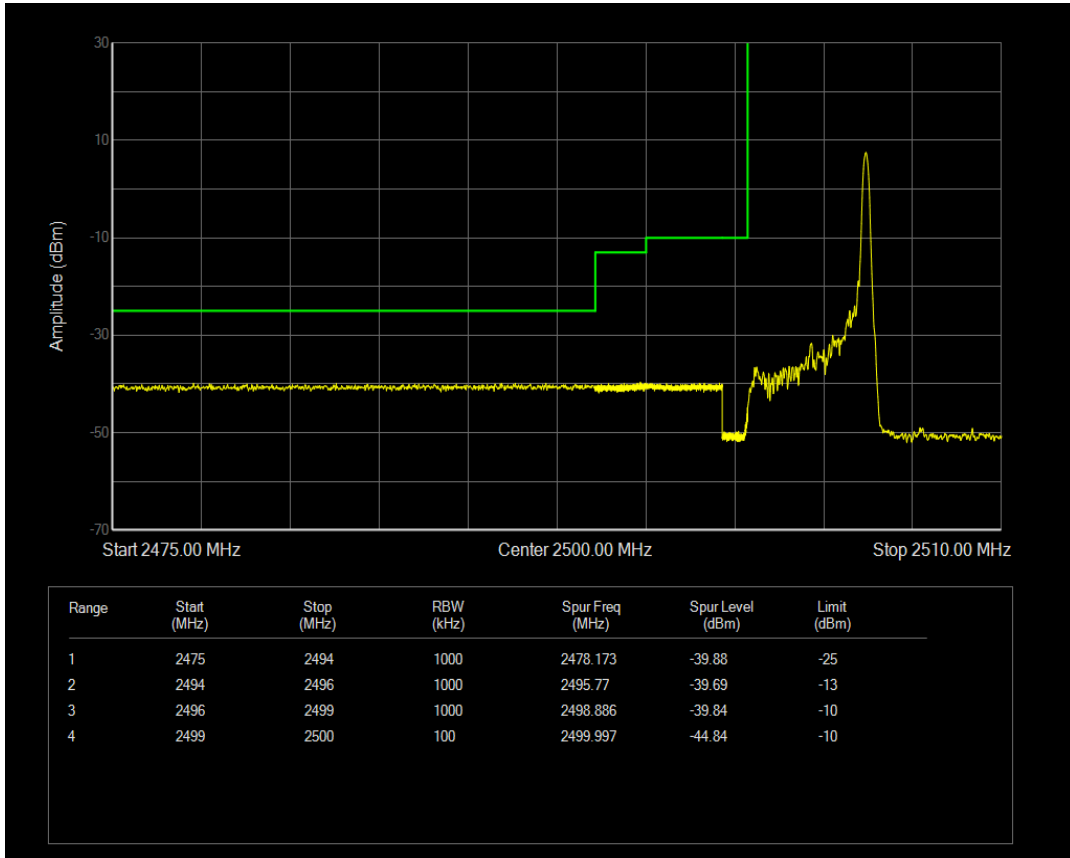

Band66 QPSK BW=20MHz Channel=132572 RB Size=100 Position=#0

Band66 16QAM BW=20MHz Channel=132572 RB Size=1 Position=#0

Band66 16QAM BW=20MHz Channel=132572 RB Size=1 Position=#Max

Band66 16QAM BW=20MHz Channel=132572 RB Size=100 Position=#0

Band7 QPSK BW=5MHz Channel=20775 RB Size=1 Position=#0

Band7 QPSK BW=5MHz Channel=20775 RB Size=1 Position=#Max

Band7 QPSK BW=5MHz Channel=20775 RB Size=25 Position=#0

Band7 16QAM BW=5MHz Channel=20775 RB Size=1 Position=#0