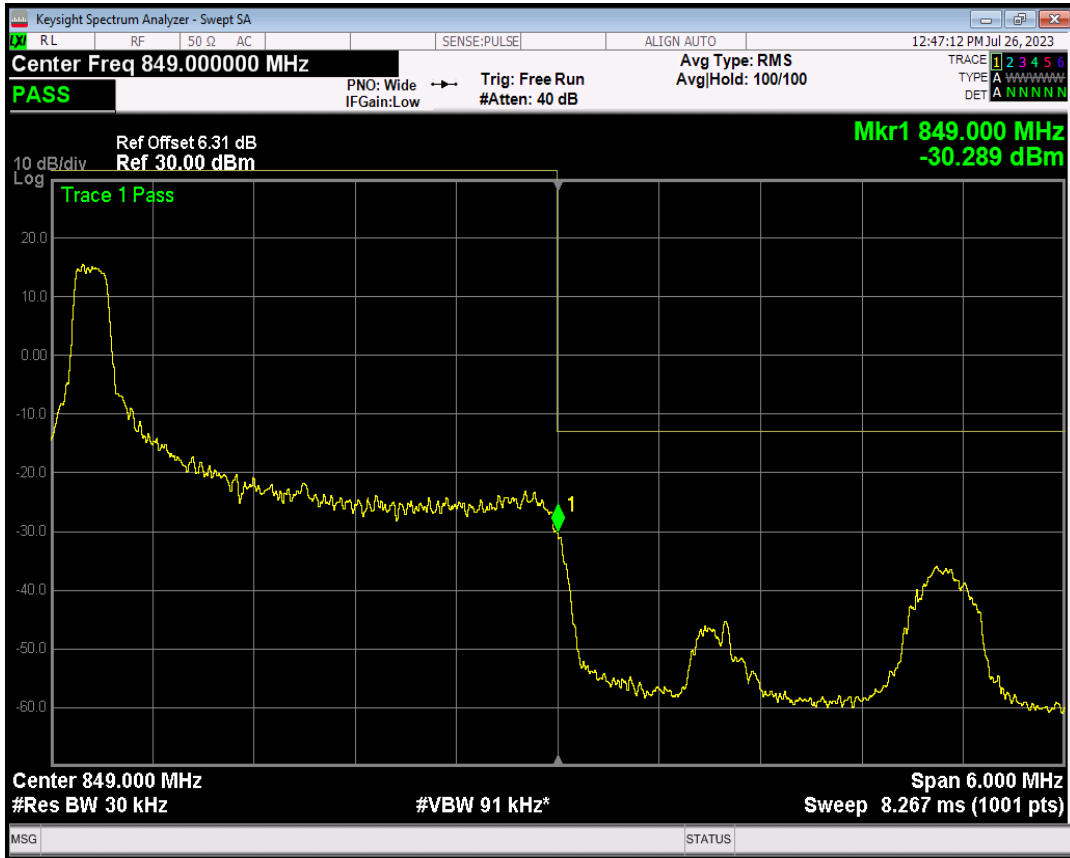

Band5 16QAM BW=3MHz Channel=20635 RB Size=1 Position=#0

Band5 16QAM BW=3MHz Channel=20635 RB Size=1 Position=#Max