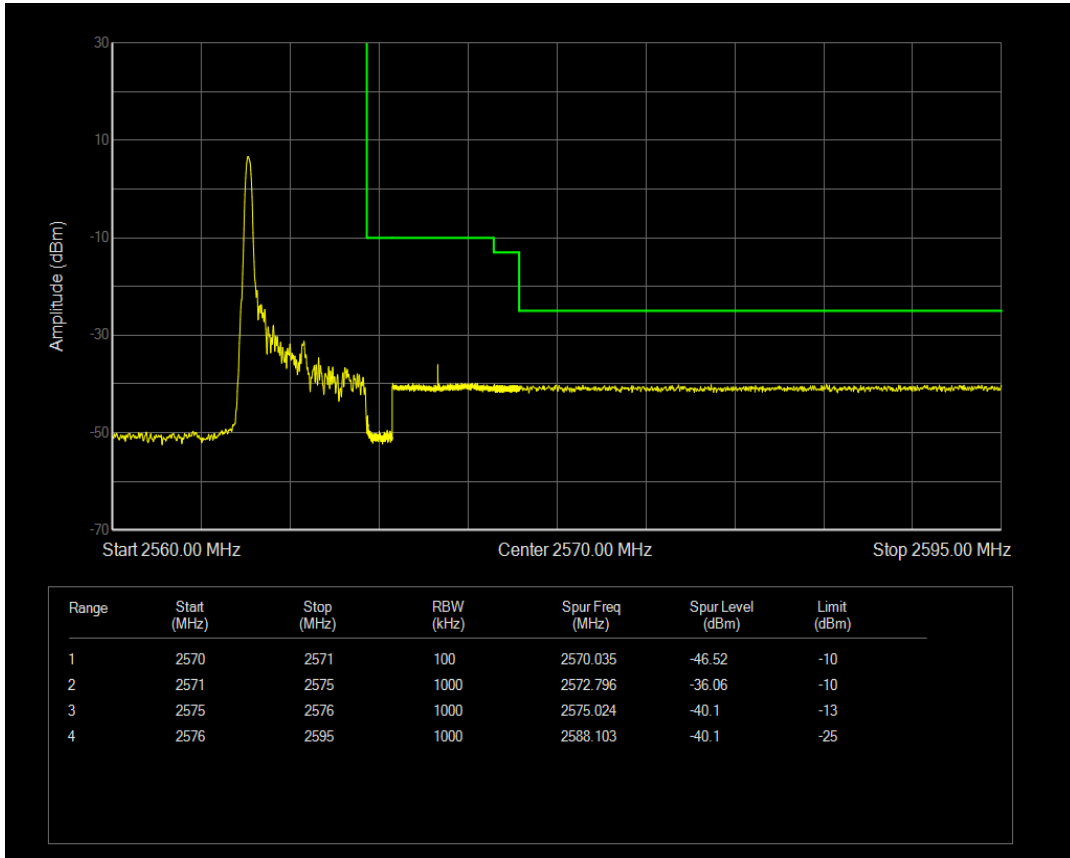

Band7 16QAM BW=5MHz Channel=20775 RB Size=1 Position=#Max

Band7 16QAM BW=5MHz Channel=20775 RB Size=25 Position=#0

Band7 QPSK BW=5MHz Channel=21425 RB Size=1 Position=#0

Band7 QPSK BW=5MHz Channel=21425 RB Size=1 Position=#Max

Band7 QPSK BW=5MHz Channel=21425 RB Size=25 Position=#0

Band7 16QAM BW=5MHz Channel=21425 RB Size=1 Position=#0

Band7 16QAM BW=5MHz Channel=21425 RB Size=1 Position=#Max

Band7 16QAM BW=5MHz Channel=21425 RB Size=25 Position=#0