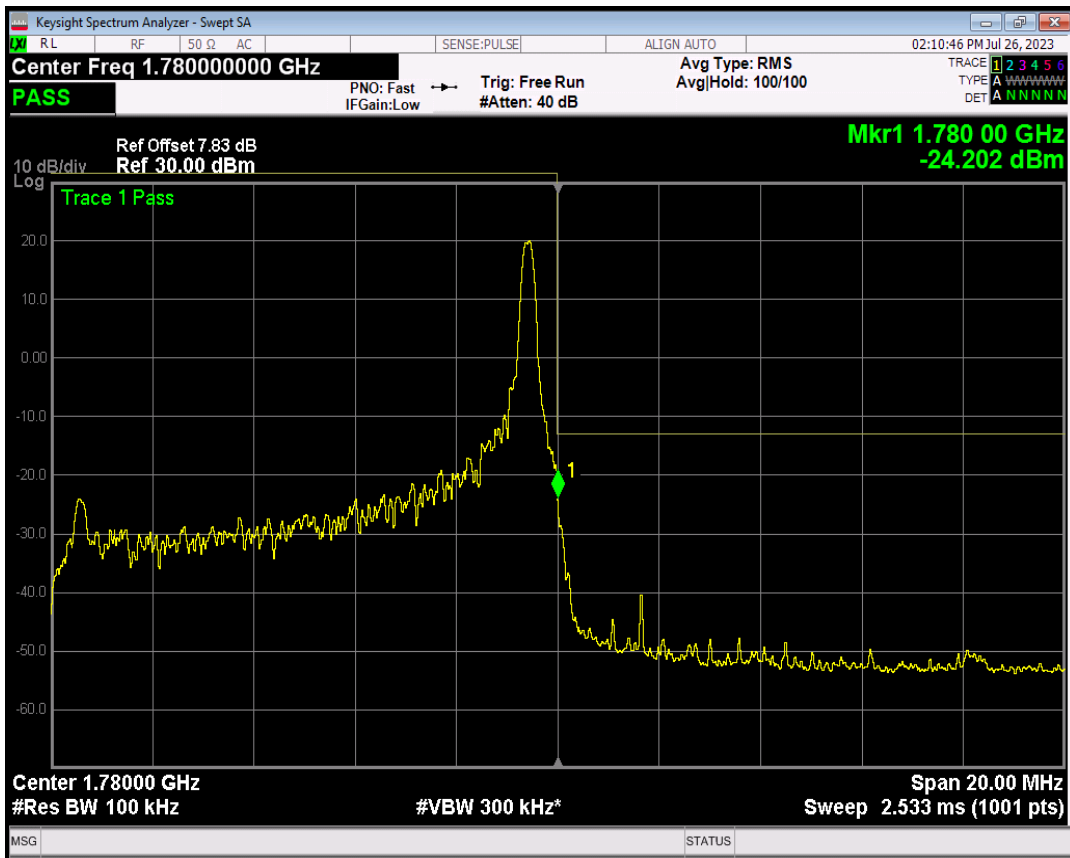

Band66 16QAM BW=10MHz Channel=132622 RB Size=1 Position=#Max

Band66 16QAM BW=10MHz Channel=132622 RB Size=50 Position=#0