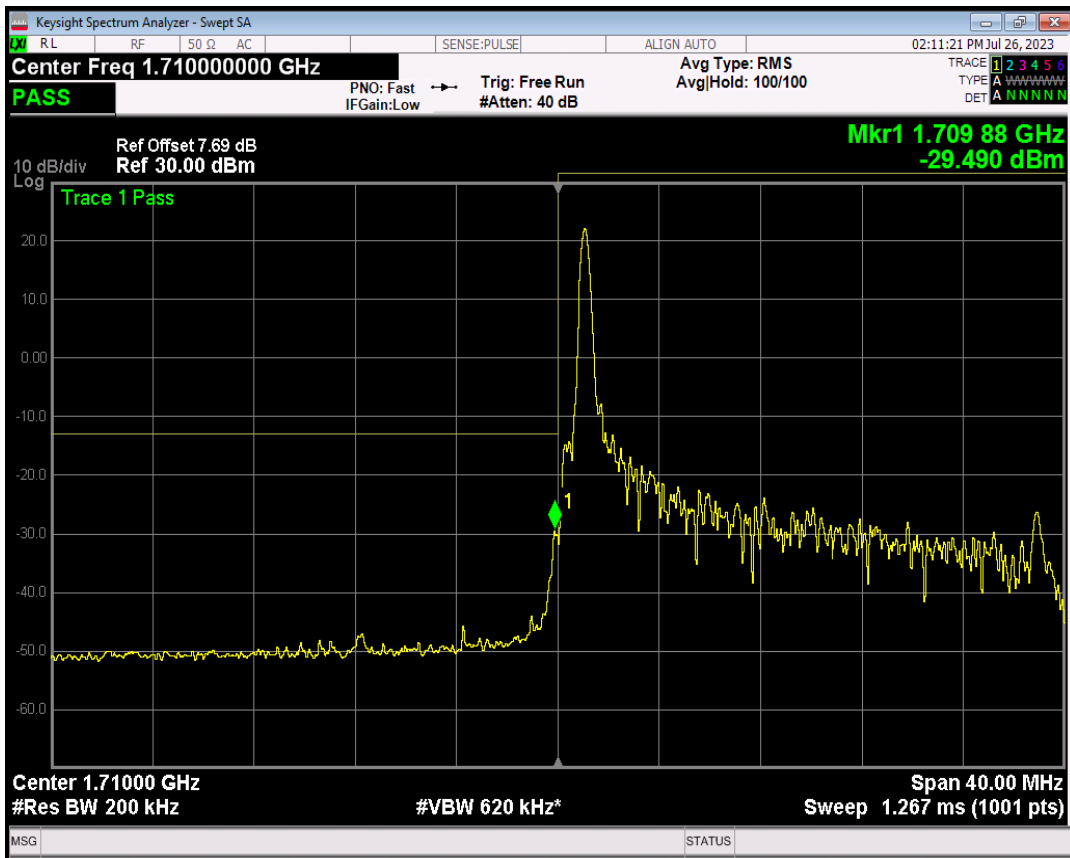

Band66 QPSK BW=20MHz Channel=132072 RB Size=1 Position=#0

Band66 QPSK BW=20MHz Channel=132072 RB Size=1 Position=#Max