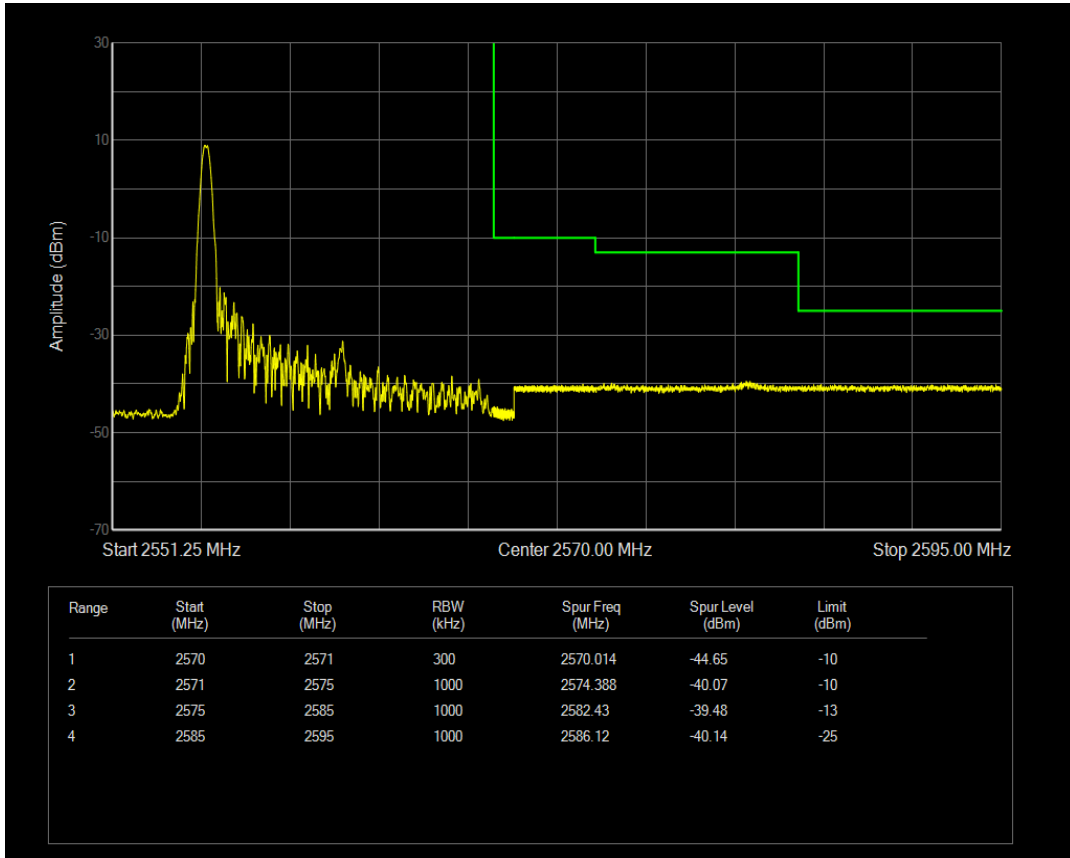

Band7 16QAM BW=15MHz Channel=21375 RB Size=1 Position=#0

Band7 16QAM BW=15MHz Channel=21375 RB Size=1 Position=#Max