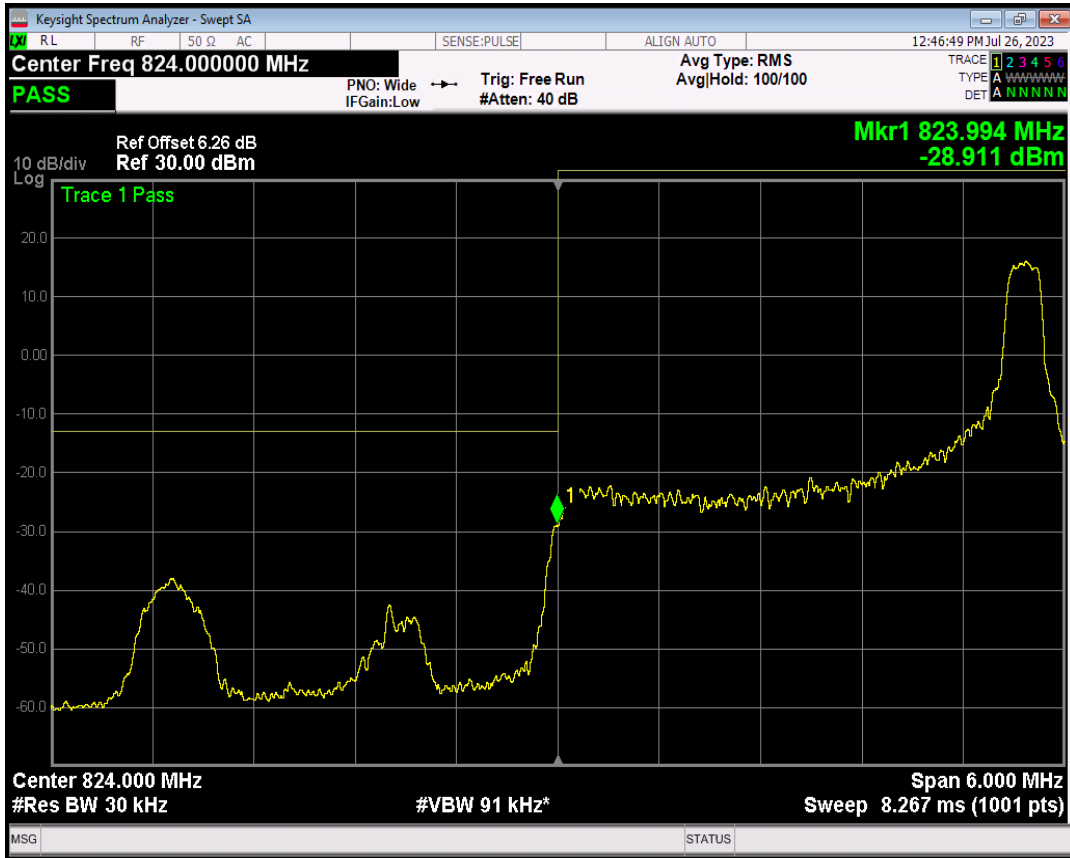

Band5 QPSK BW=3MHz Channel=20415 RB Size=1 Position=#Max

Band5 QPSK BW=3MHz Channel=20415 RB Size=15 Position=#0