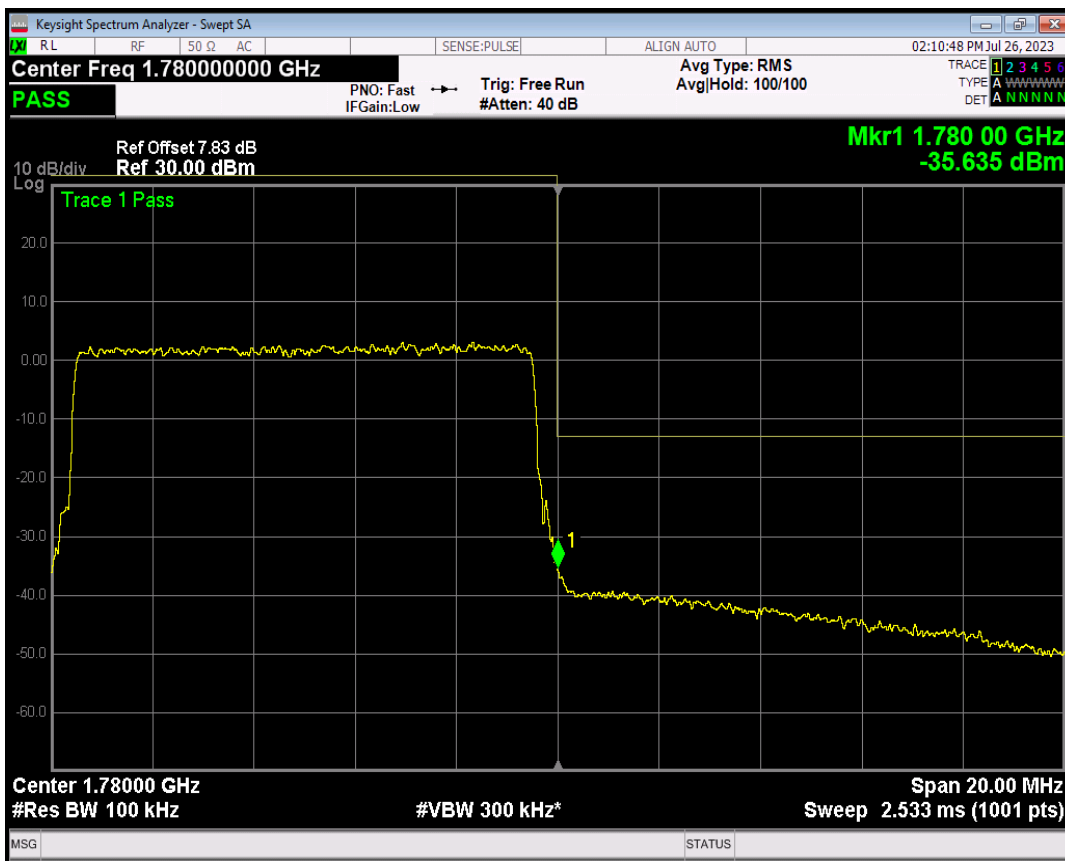

Band66 QPSK BW=10MHz Channel=132622 RB Size=50 Position=#0

Band66 16QAM BW=10MHz Channel=132622 RB Size=1 Position=#0

Band66 16QAM BW=10MHz Channel=132622 RB Size=1 Position=#Max

Band66 16QAM BW=10MHz Channel=132622 RB Size=50 Position=#0