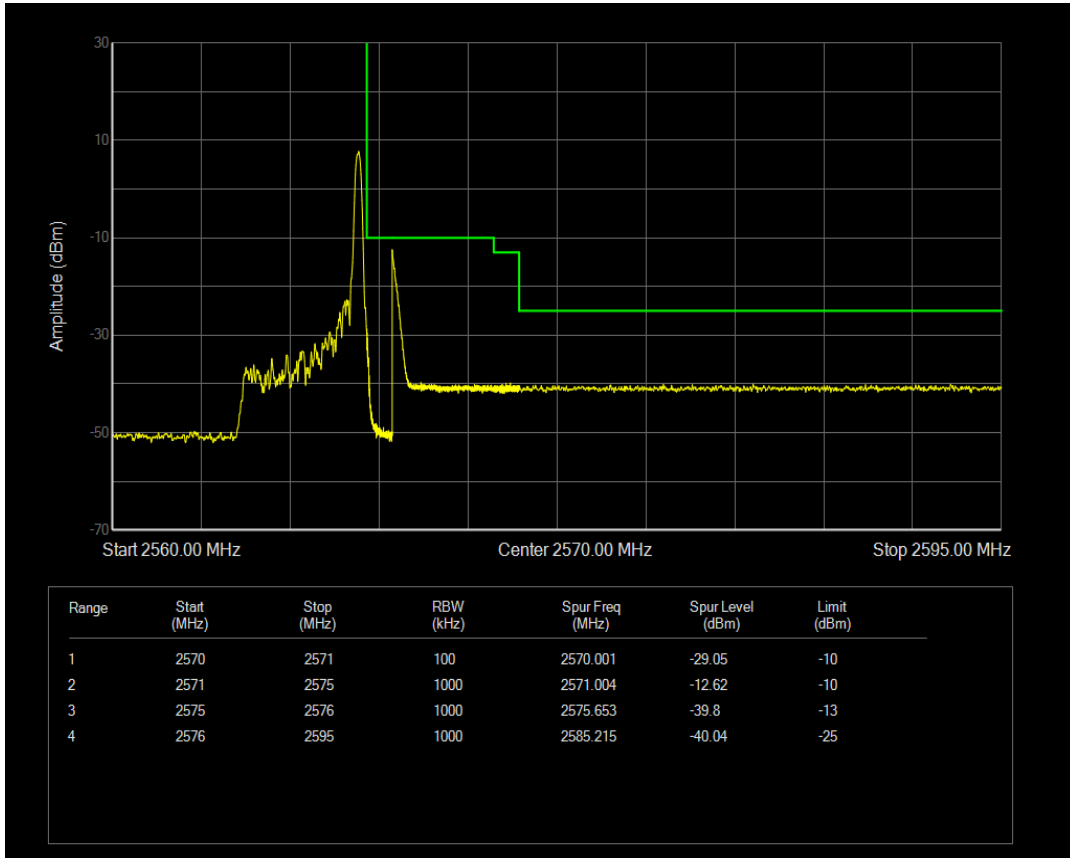

Band7 16QAM BW=5MHz Channel=20775 RB Size=1 Position=#Max

Band7 16QAM BW=5MHz Channel=20775 RB Size=25 Position=#0

Band7 QPSK BW=5MHz Channel=21425 RB Size=1 Position=#0

Band7 QPSK BW=5MHz Channel=21425 RB Size=1 Position=#Max

Band7 QPSK BW=5MHz Channel=21425 RB Size=25 Position=#0

Band7 16QAM BW=5MHz Channel=21425 RB Size=1 Position=#0

Band7 16QAM BW=5MHz Channel=21425 RB Size=1 Position=#Max

Band7 16QAM BW=5MHz Channel=21425 RB Size=25 Position=#0