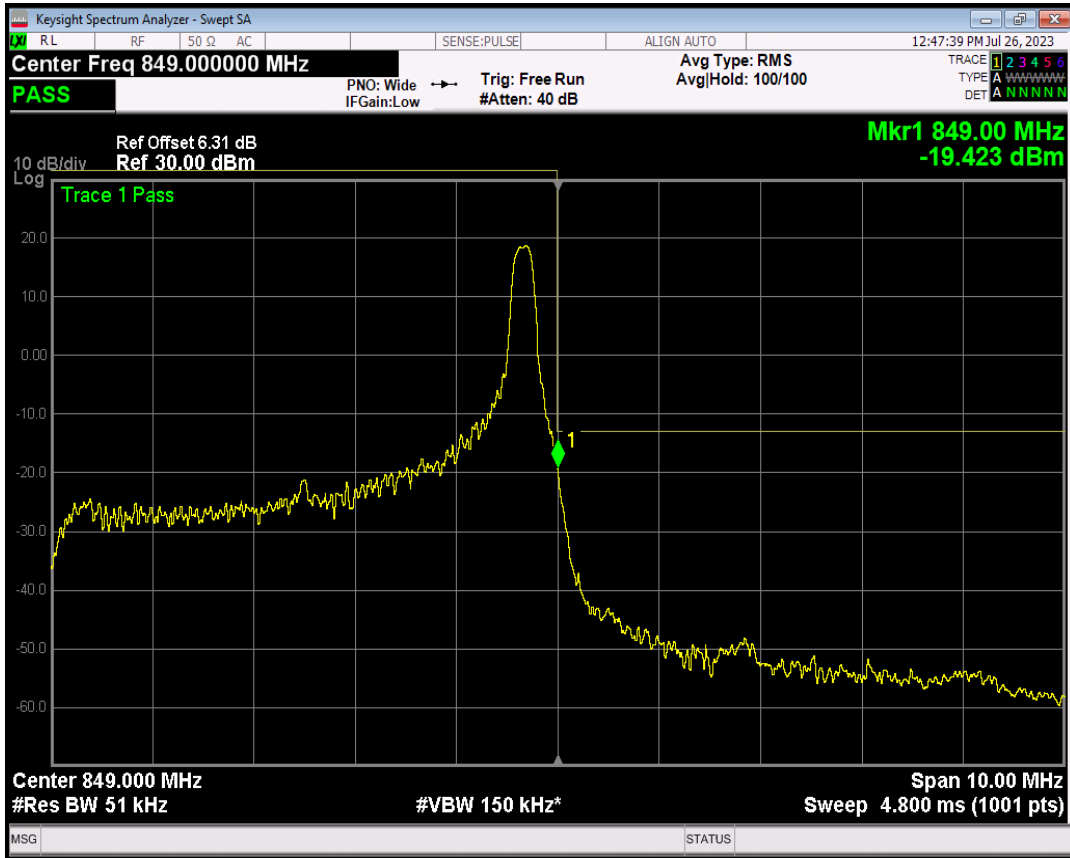

Band5 16QAM BW=5MHz Channel=20425 RB Size=1 Position=#Max

Band5 16QAM BW=5MHz Channel=20425 RB Size=25 Position=#0

Band5 QPSK BW=5MHz Channel=20625 RB Size=1 Position=#0

Band5 QPSK BW=5MHz Channel=20625 RB Size=1 Position=#Max