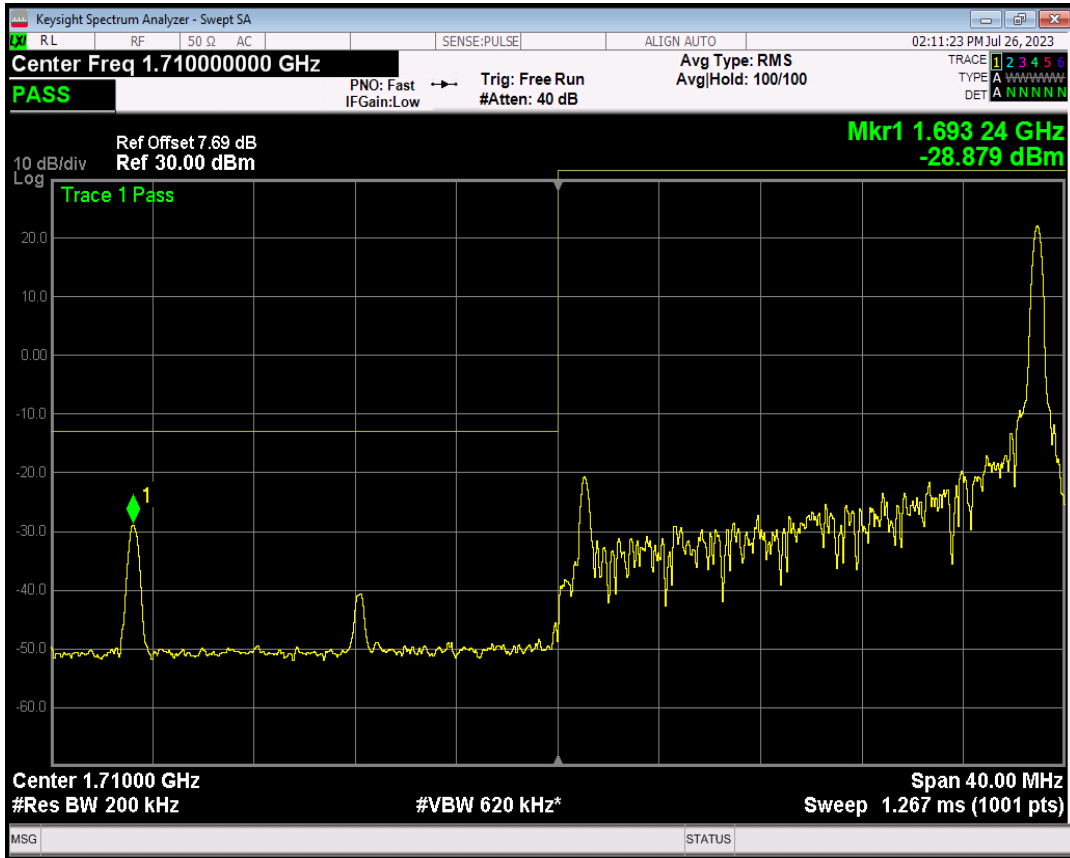

Band66 QPSK BW=20MHz Channel=132072 RB Size=1 Position=#Max

Band66 QPSK BW=20MHz Channel=132072 RB Size=100 Position=#0