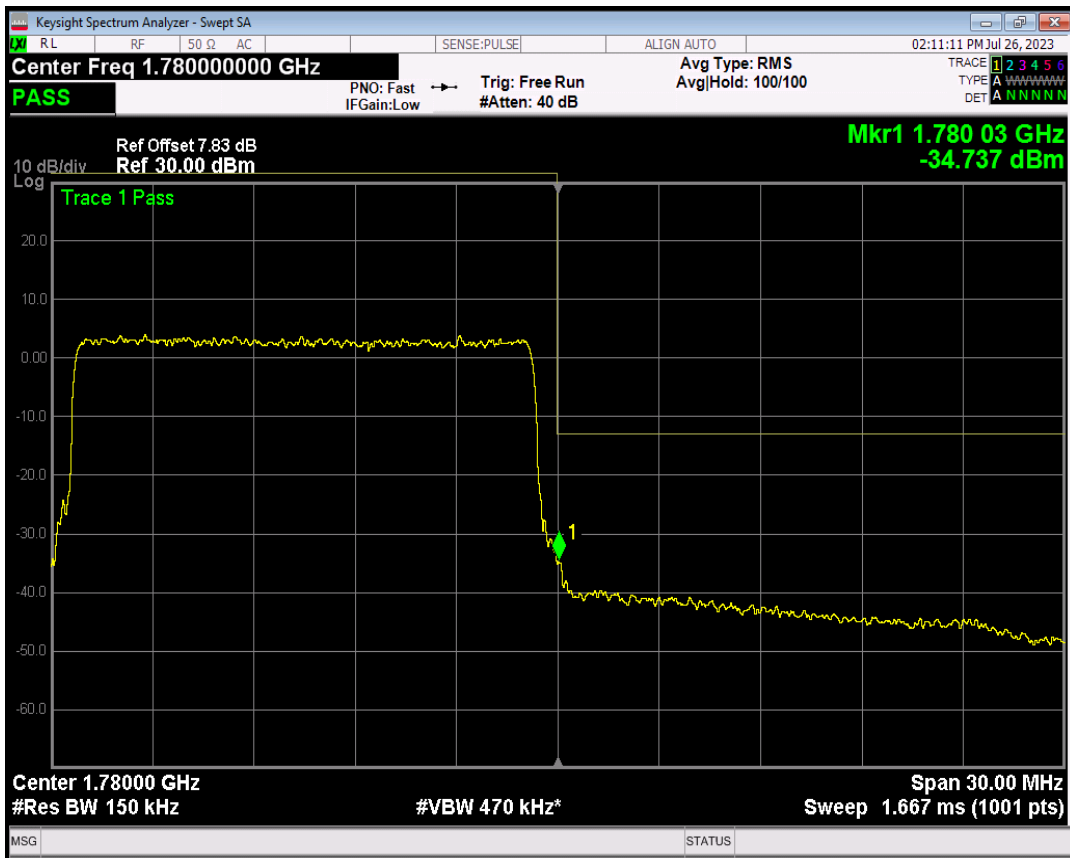

Band66 QPSK BW=15MHz Channel=132597 RB Size=75 Position=#0

Band66 16QAM BW=15MHz Channel=132597 RB Size=1 Position=#0