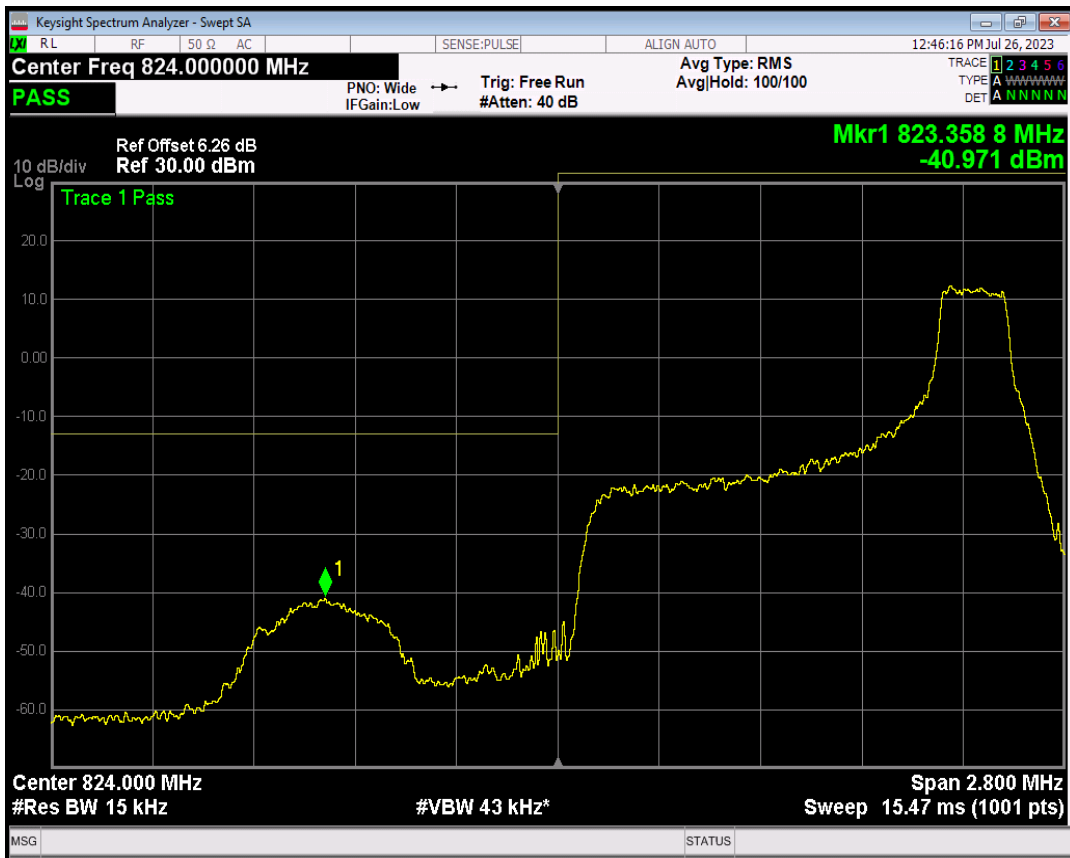

Band5 16QAM BW=1.4MHz Channel=20407 RB Size=1 Position=#Max

Band5 16QAM BW=1.4MHz Channel=20407 RB Size=6 Position=#0

Band5 QPSK BW=1.4MHz Channel=20643 RB Size=1 Position=#0

Band5 QPSK BW=1.4MHz Channel=20643 RB Size=1 Position=#Max