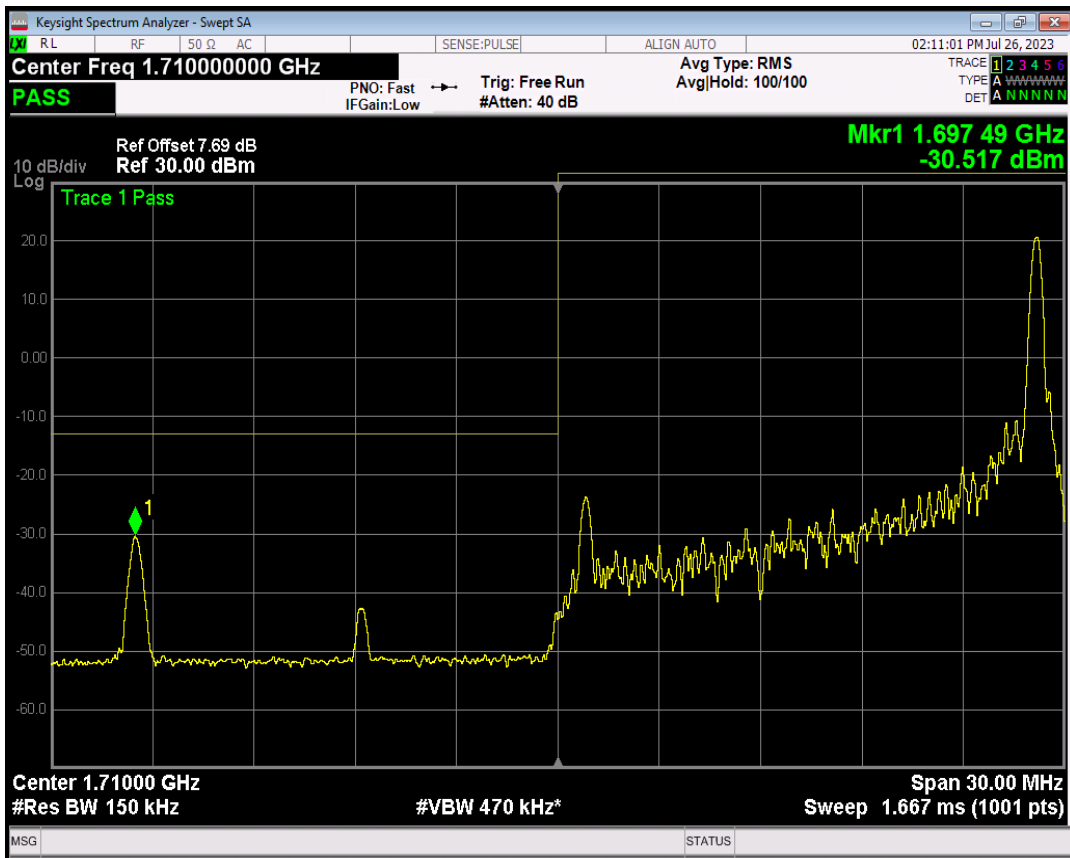

Band66 16QAM BW=15MHz Channel=132047 RB Size=1 Position=#Max

Band66 16QAM BW=15MHz Channel=132047 RB Size=75 Position=#0