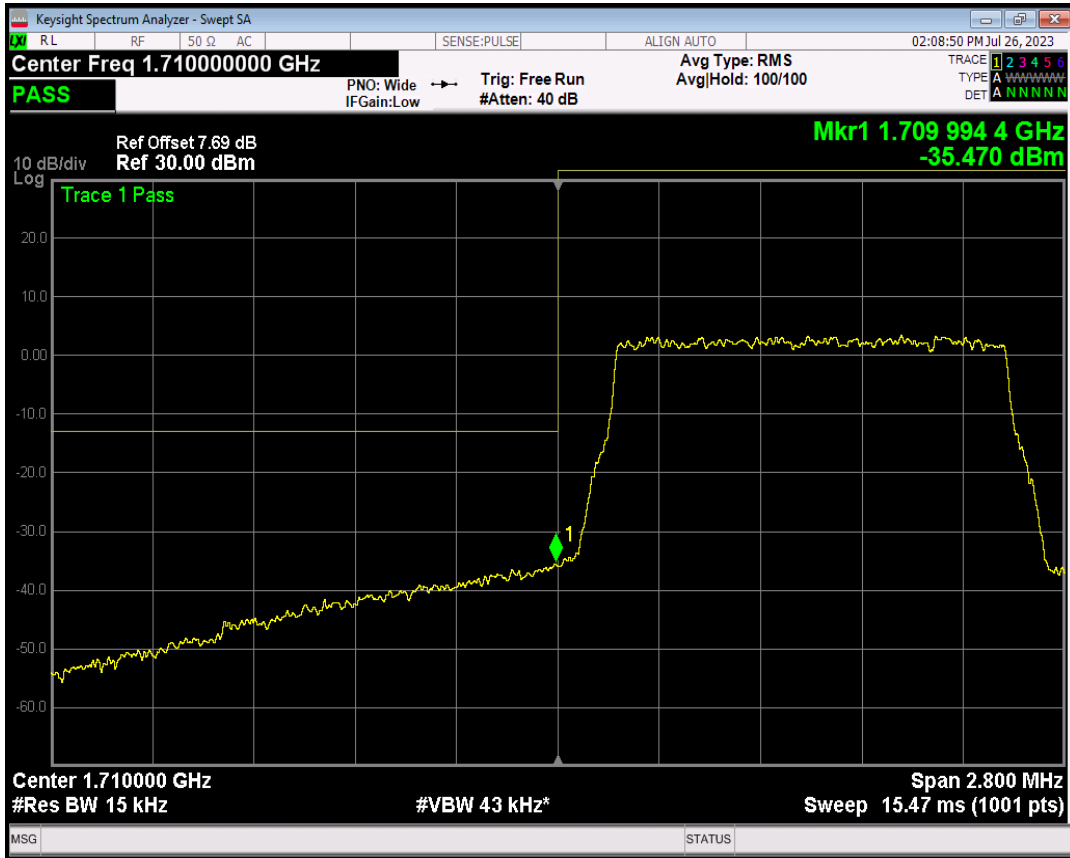

Band66 16QAM BW=1.4MHz Channel=131979 RB Size=6 Position=#0

Band66 QPSK BW=1.4MHz Channel=132665 RB Size=1 Position=#0