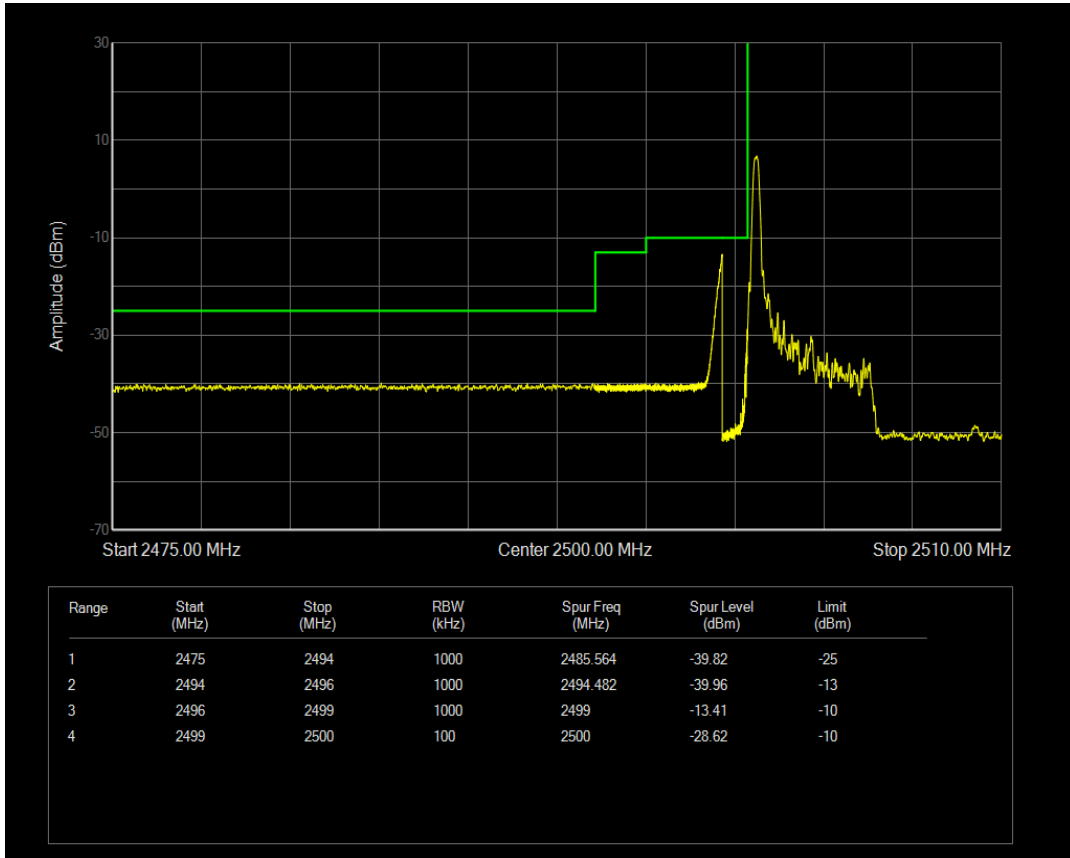

Band7 QPSK BW=5MHz Channel=20775 RB Size=1 Position=#0

Band7 QPSK BW=5MHz Channel=20775 RB Size=1 Position=#Max

Band7 QPSK BW=5MHz Channel=20775 RB Size=25 Position=#0

Band7 16QAM BW=5MHz Channel=20775 RB Size=1 Position=#0

Band7 16QAM BW=5MHz Channel=20775 RB Size=1 Position=#Max

Band7 16QAM BW=5MHz Channel=20775 RB Size=25 Position=#0

Band7 QPSK BW=5MHz Channel=21425 RB Size=1 Position=#0

Band7 QPSK BW=5MHz Channel=21425 RB Size=1 Position=#Max