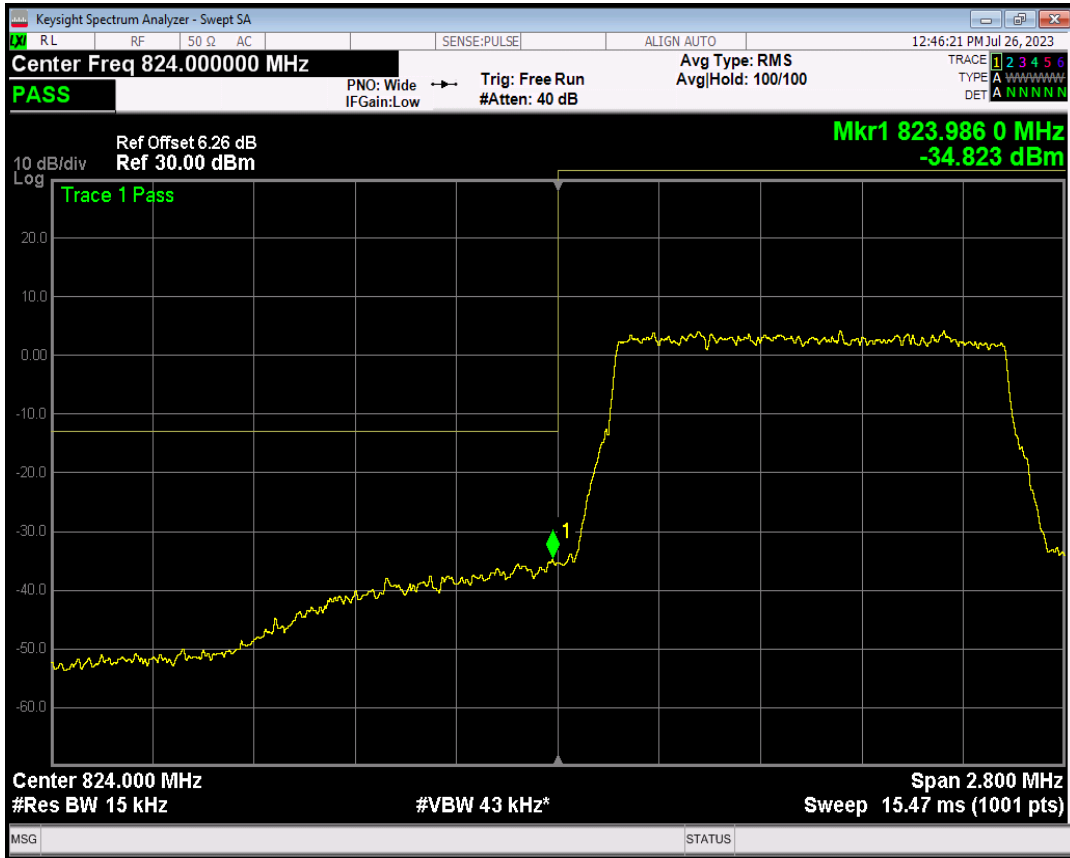

Band5 16QAM BW=1.4MHz Channel=20407 RB Size=1 Position=#Max

Band5 16QAM BW=1.4MHz Channel=20407 RB Size=6 Position=#0

Band5 QPSK BW=1.4MHz Channel=20643 RB Size=1 Position=#0

Band5 QPSK BW=1.4MHz Channel=20643 RB Size=1 Position=#Max

Band5 QPSK BW=1.4MHz Channel=20643 RB Size=6 Position=#0

Band5 16QAM BW=1.4MHz Channel=20643 RB Size=1 Position=#0

Band5 16QAM BW=1.4MHz Channel=20643 RB Size=1 Position=#Max

Band5 16QAM BW=1.4MHz Channel=20643 RB Size=6 Position=#0