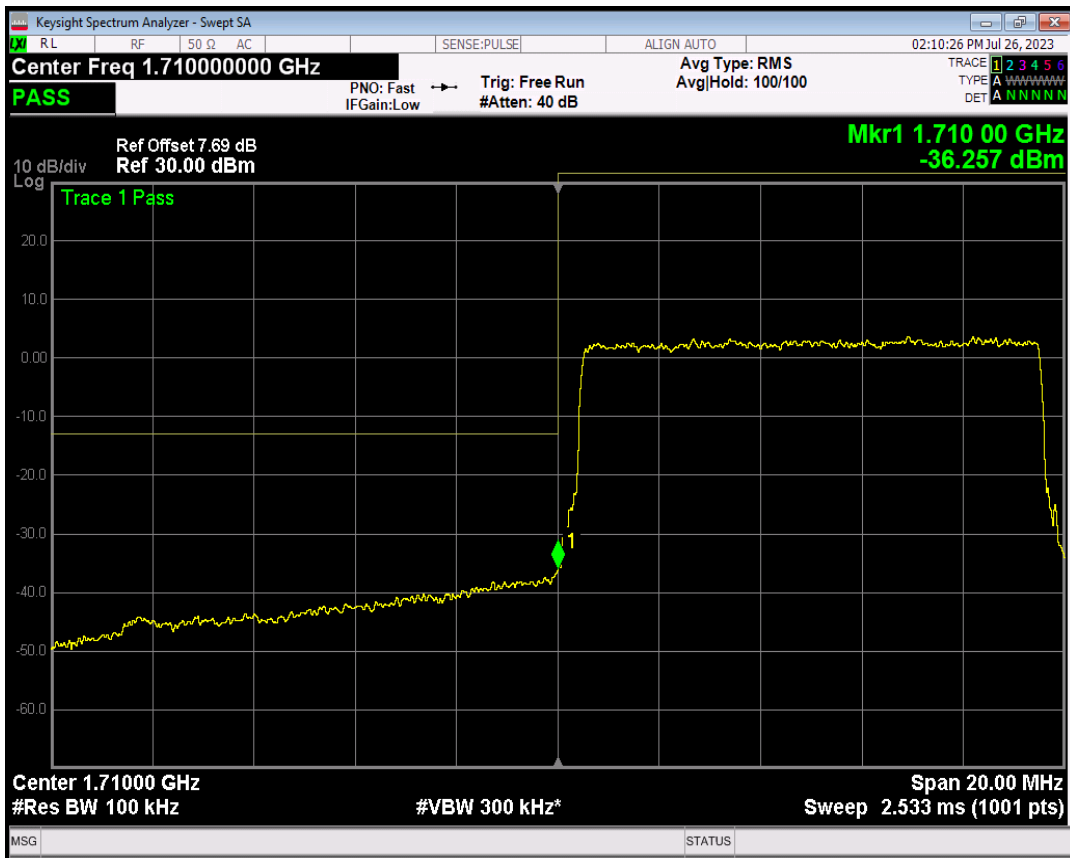

Band66 QPSK BW=10MHz Channel=132022 RB Size=50 Position=#0

Band66 16QAM BW=10MHz Channel=132022 RB Size=1 Position=#0