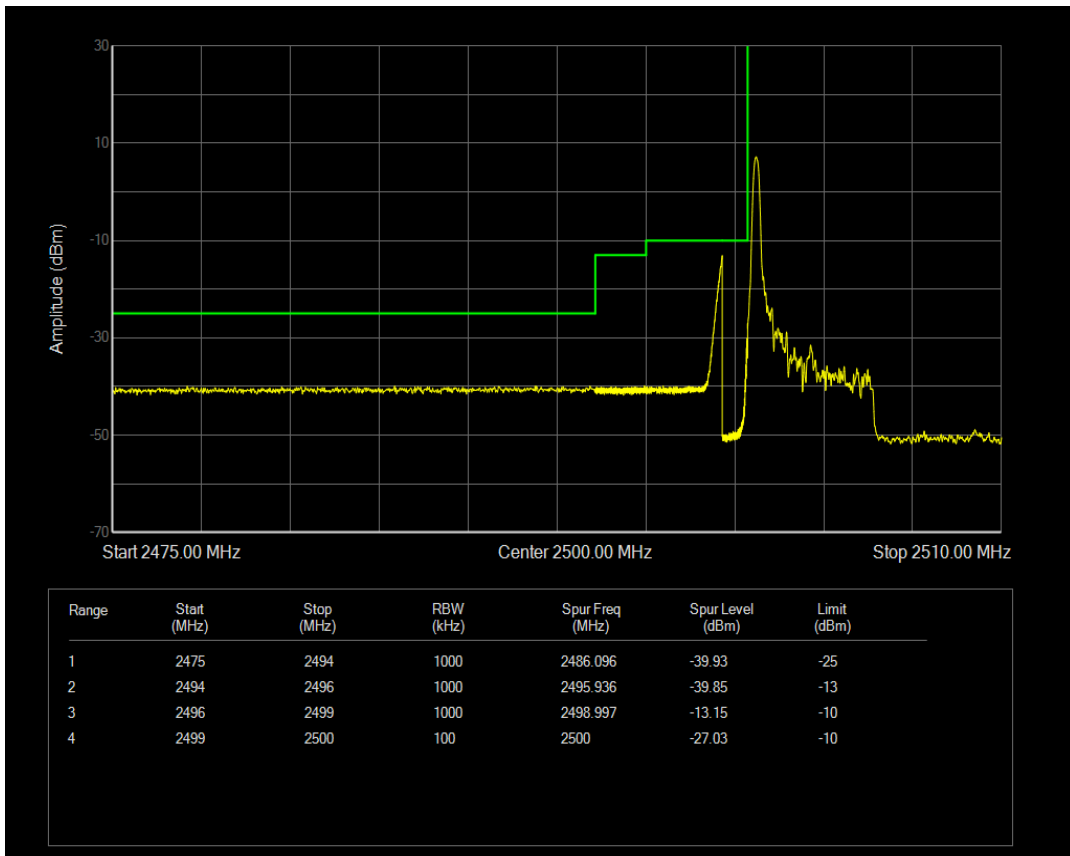

Band7 QPSK BW=5MHz Channel=20775 RB Size=1 Position=#0

Band7 QPSK BW=5MHz Channel=20775 RB Size=1 Position=#Max