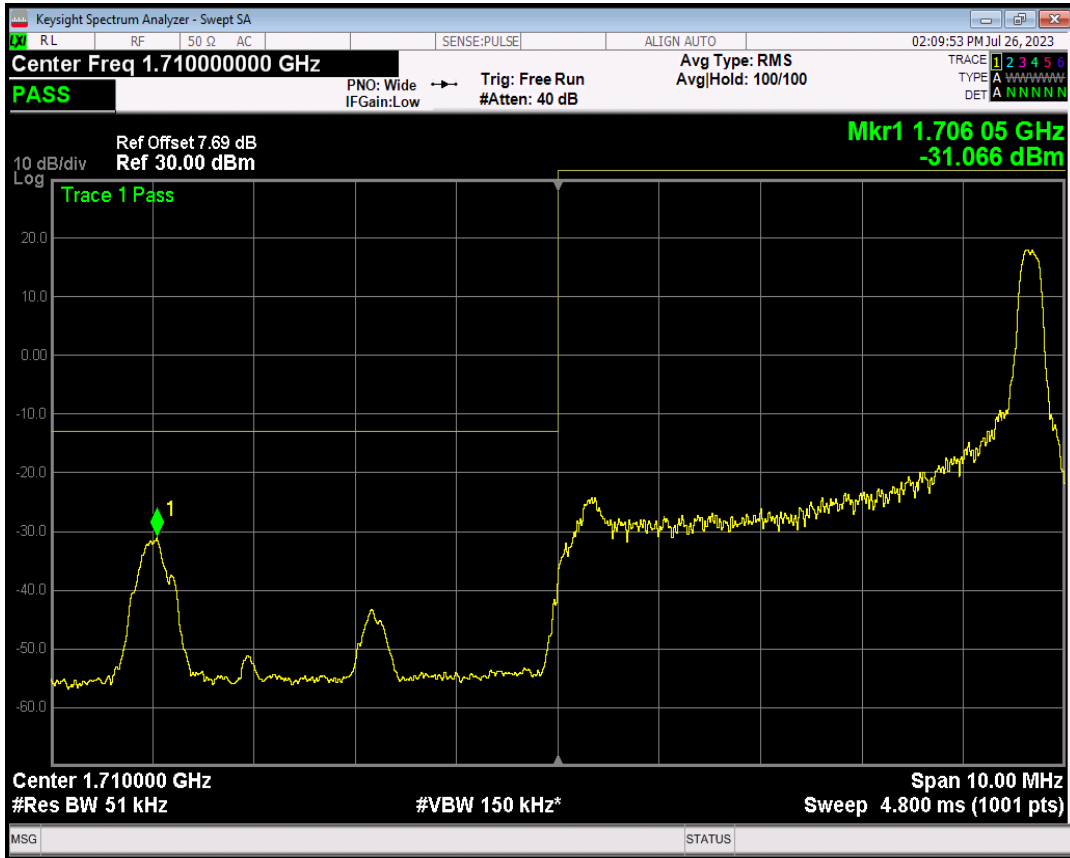

Band66 QPSK BW=5MHz Channel=131997 RB Size=1 Position=#Max

Band66 QPSK BW=5MHz Channel=131997 RB Size=25 Position=#0