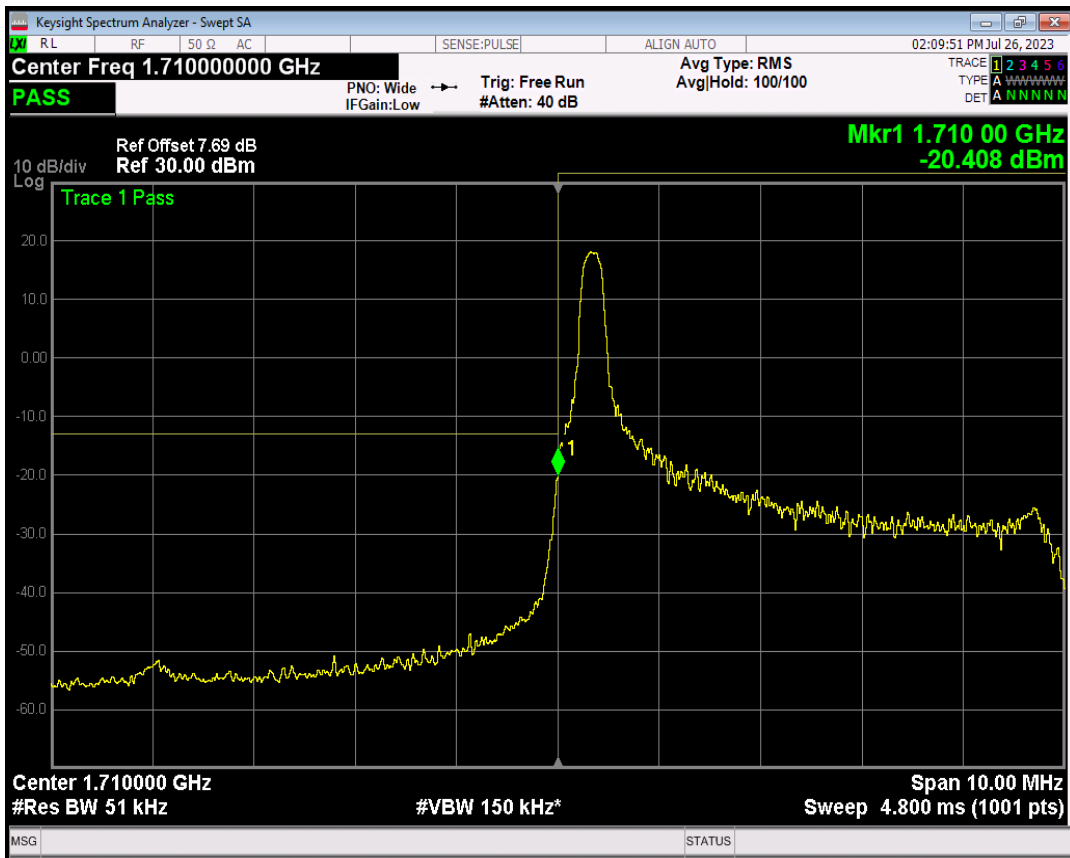

Band66 QPSK BW=5MHz Channel=131997 RB Size=1 Position=#0

Band66 QPSK BW=5MHz Channel=131997 RB Size=1 Position=#Max