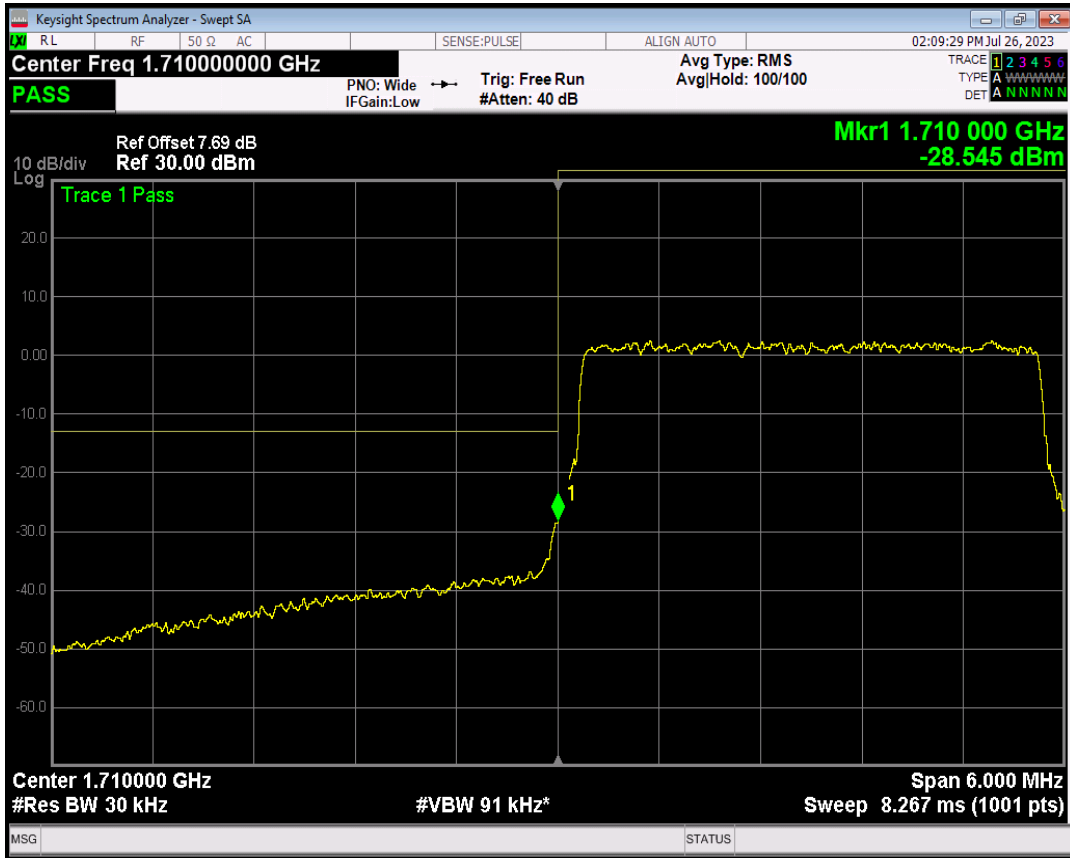

Band66 16QAM BW=3MHz Channel=131987 RB Size=15 Position=#0

Band66 QPSK BW=3MHz Channel=132657 RB Size=1 Position=#0