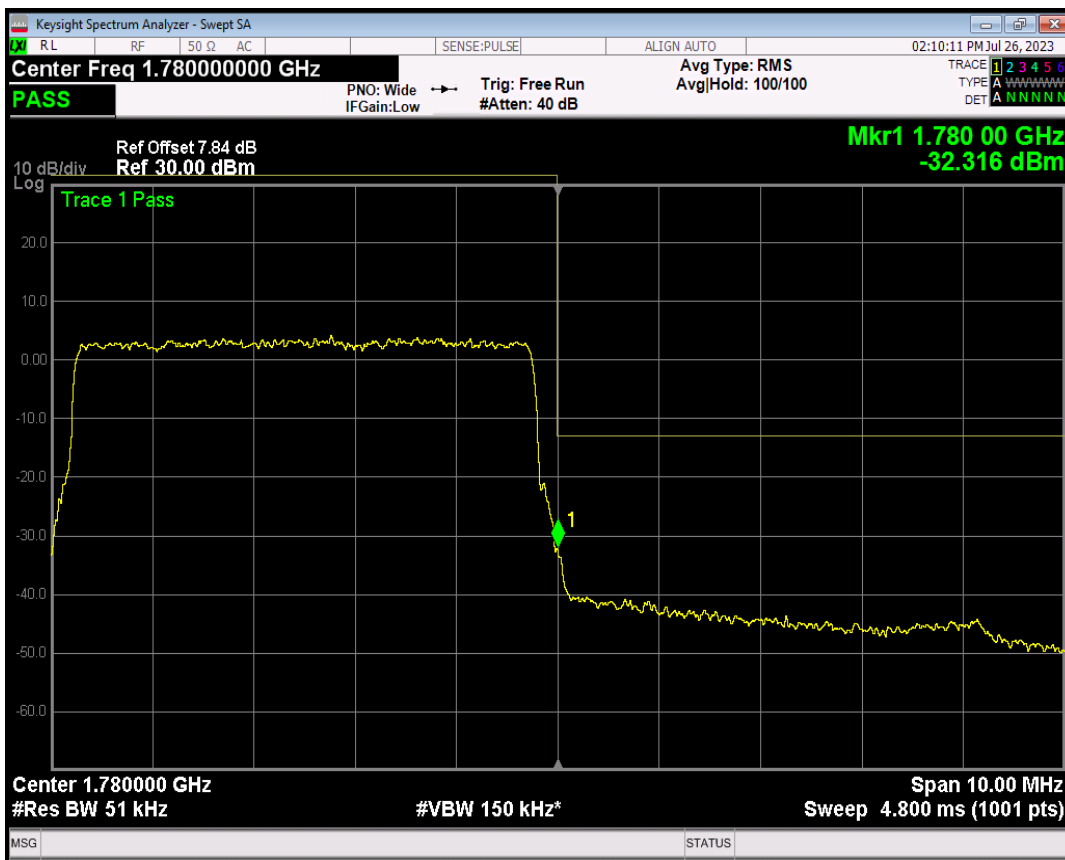

Band66 QPSK BW=5MHz Channel=132647 RB Size=25 Position=#0

Band66 16QAM BW=5MHz Channel=132647 RB Size=1 Position=#0