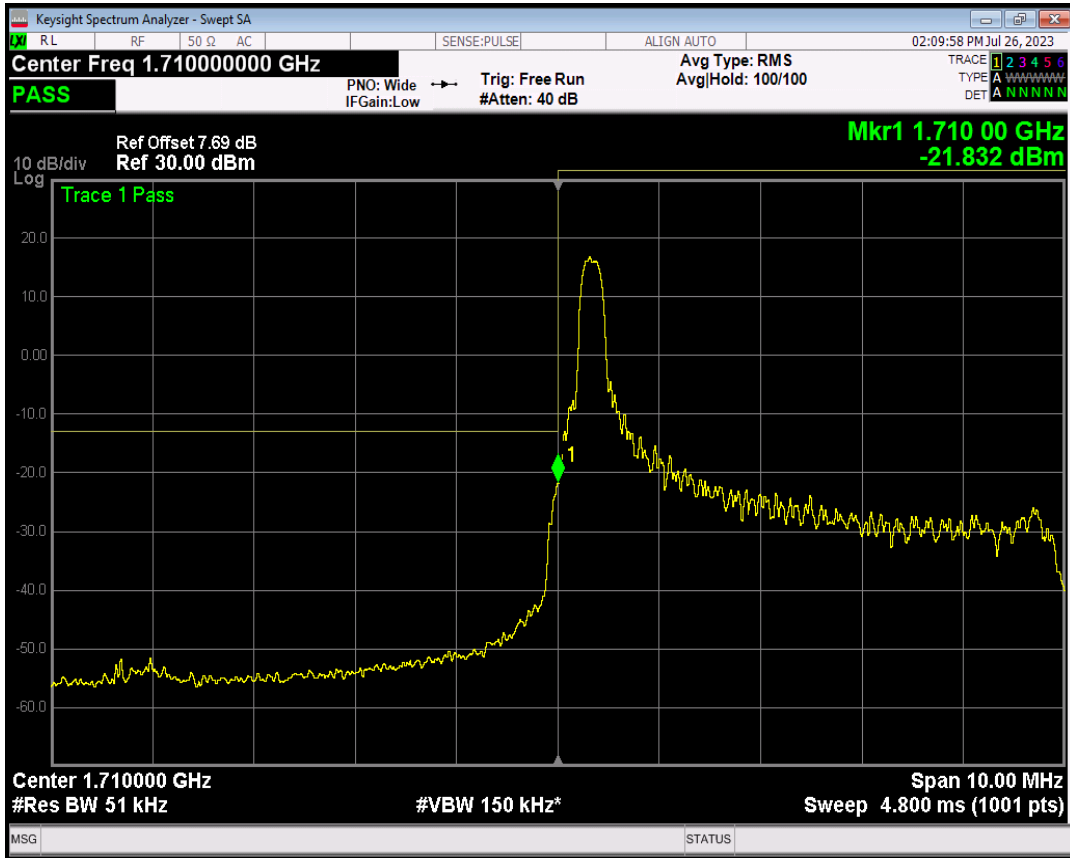

Band66 QPSK BW=5MHz Channel=131997 RB Size=1 Position=#0

Band66 QPSK BW=5MHz Channel=131997 RB Size=1 Position=#Max

Band66 QPSK BW=5MHz Channel=131997 RB Size=25 Position=#0

Band66 16QAM BW=5MHz Channel=131997 RB Size=1 Position=#0