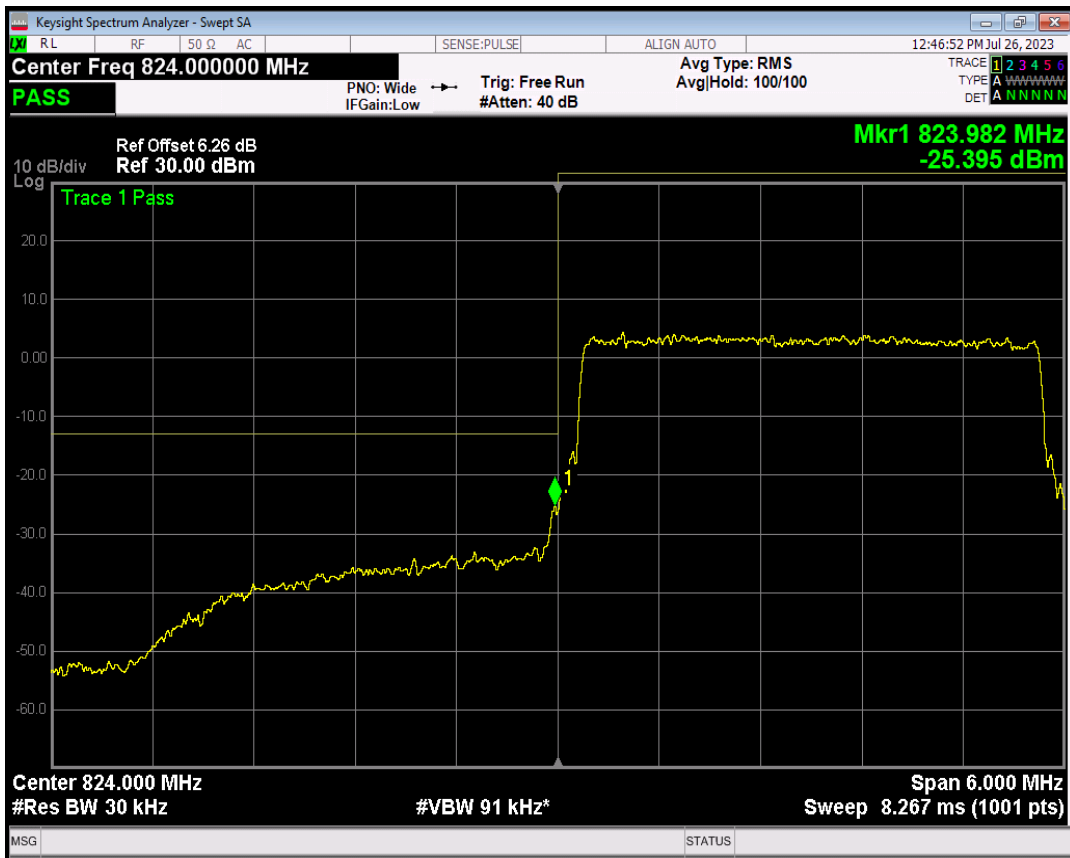

Band5 QPSK BW=1.4MHz Channel=20643 RB Size=6 Position=#0

Band5 16QAM BW=1.4MHz Channel=20643 RB Size=1 Position=#0

Band5 16QAM BW=1.4MHz Channel=20643 RB Size=1 Position=#Max

Band5 16QAM BW=1.4MHz Channel=20643 RB Size=6 Position=#0

Band5 QPSK BW=3MHz Channel=20415 RB Size=1 Position=#0

Band5 QPSK BW=3MHz Channel=20415 RB Size=1 Position=#Max

Band5 QPSK BW=3MHz Channel=20415 RB Size=15 Position=#0

Band5 16QAM BW=3MHz Channel=20415 RB Size=1 Position=#0