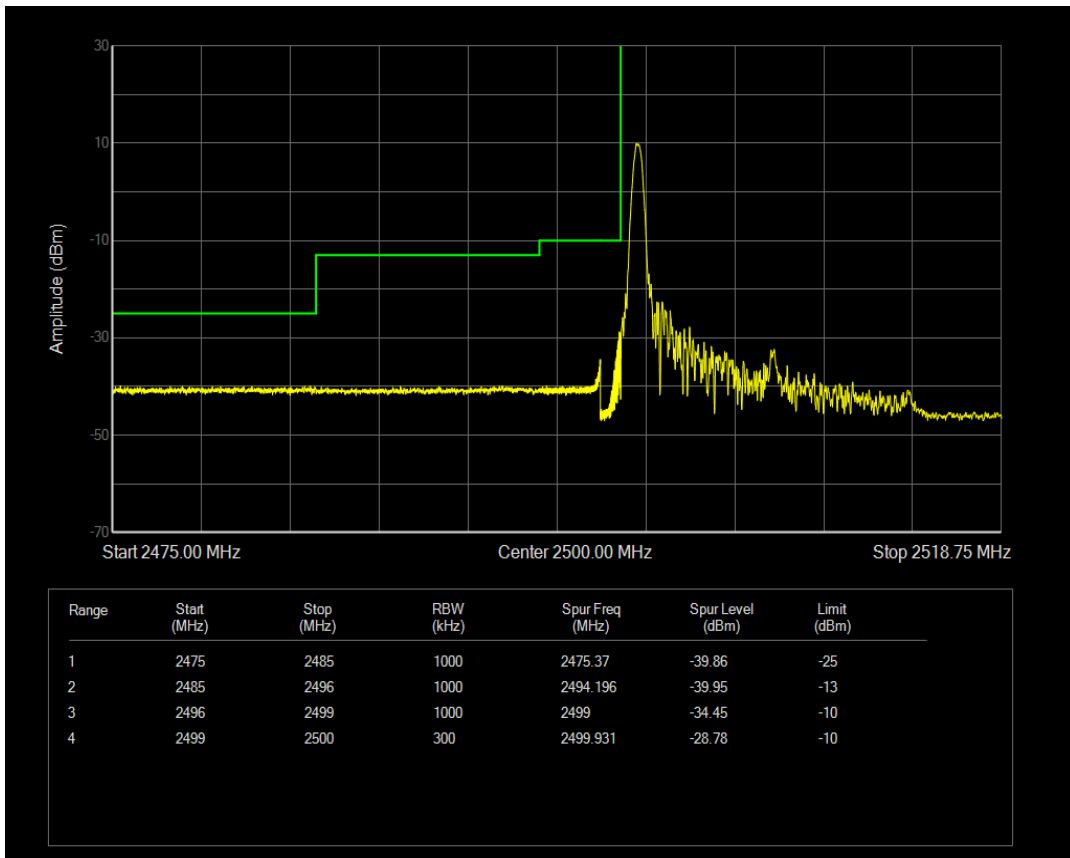

Band7 QPSK BW=15MHz Channel=20825 RB Size=1 Position=#0

Band7 QPSK BW=15MHz Channel=20825 RB Size=1 Position=#Max