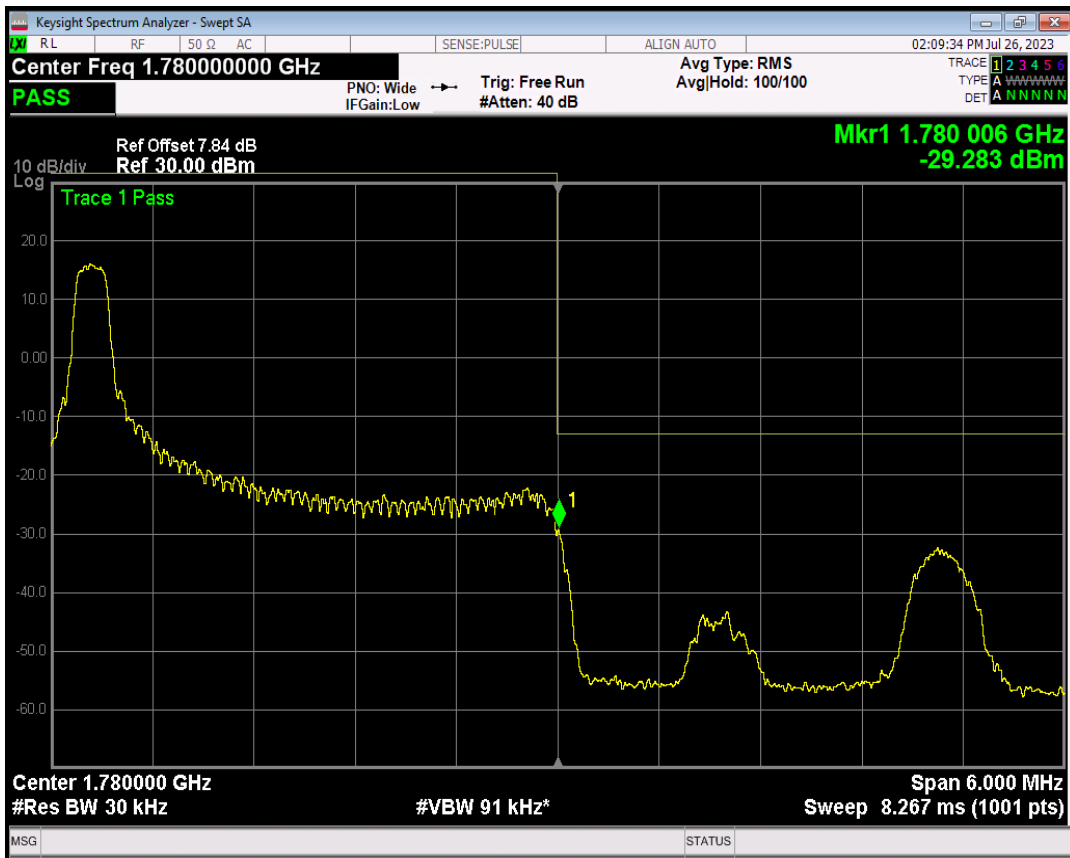

Band66 QPSK BW=3MHz Channel=132657 RB Size=1 Position=#0

Band66 QPSK BW=3MHz Channel=132657 RB Size=1 Position=#Max