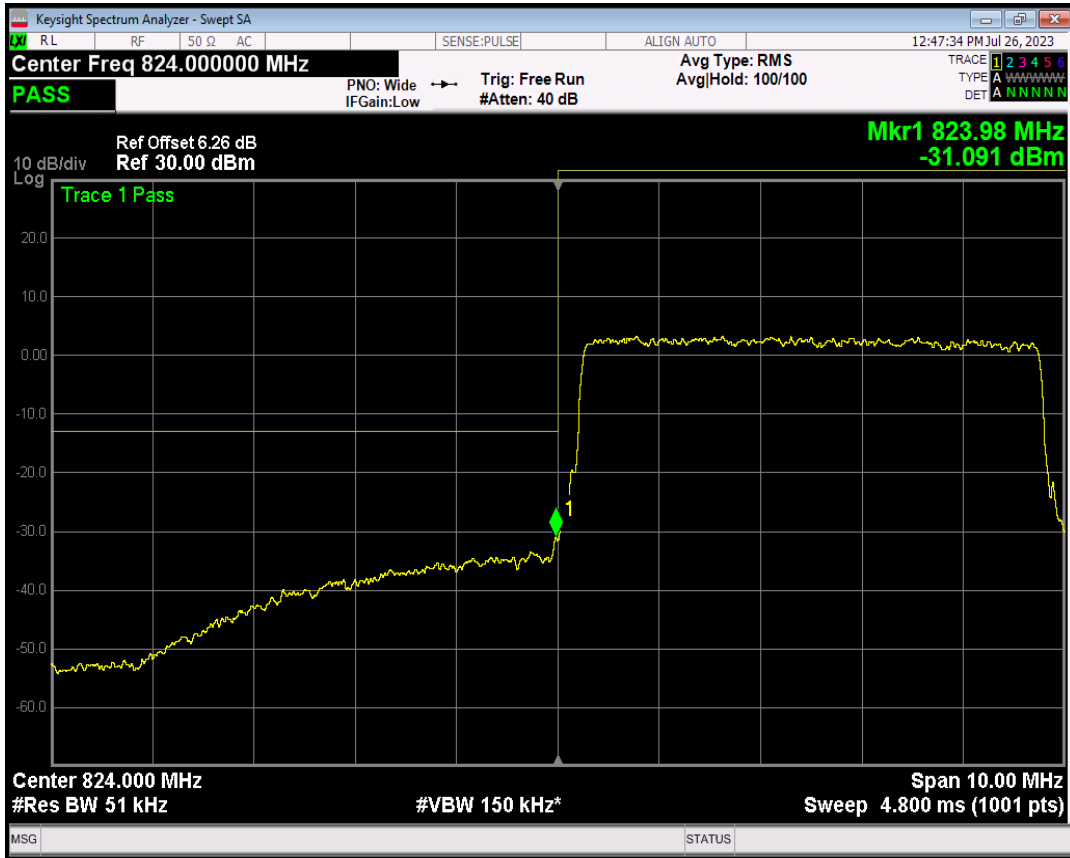

Band5 16QAM BW=5MHz Channel=20425 RB Size=25 Position=#0

Band5 QPSK BW=5MHz Channel=20625 RB Size=1 Position=#0