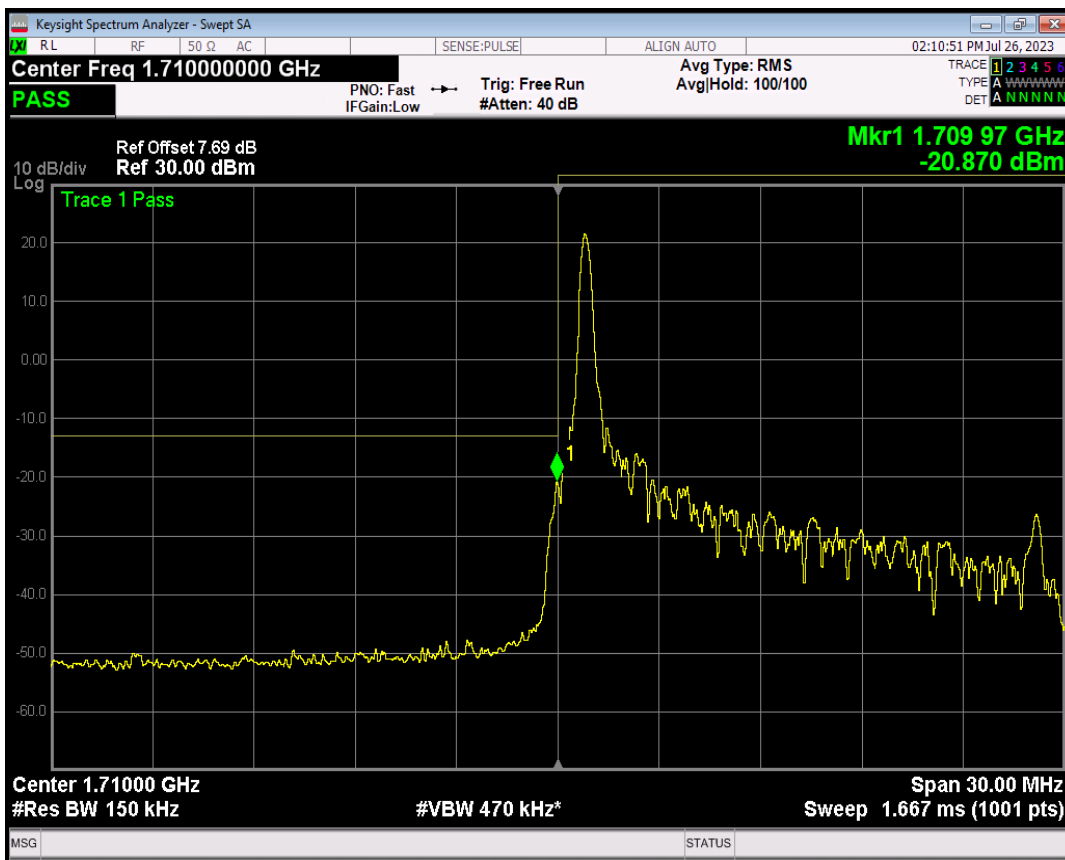

Band66 QPSK BW=15MHz Channel=132047 RB Size=1 Position=#0

Band66 QPSK BW=15MHz Channel=132047 RB Size=1 Position=#Max