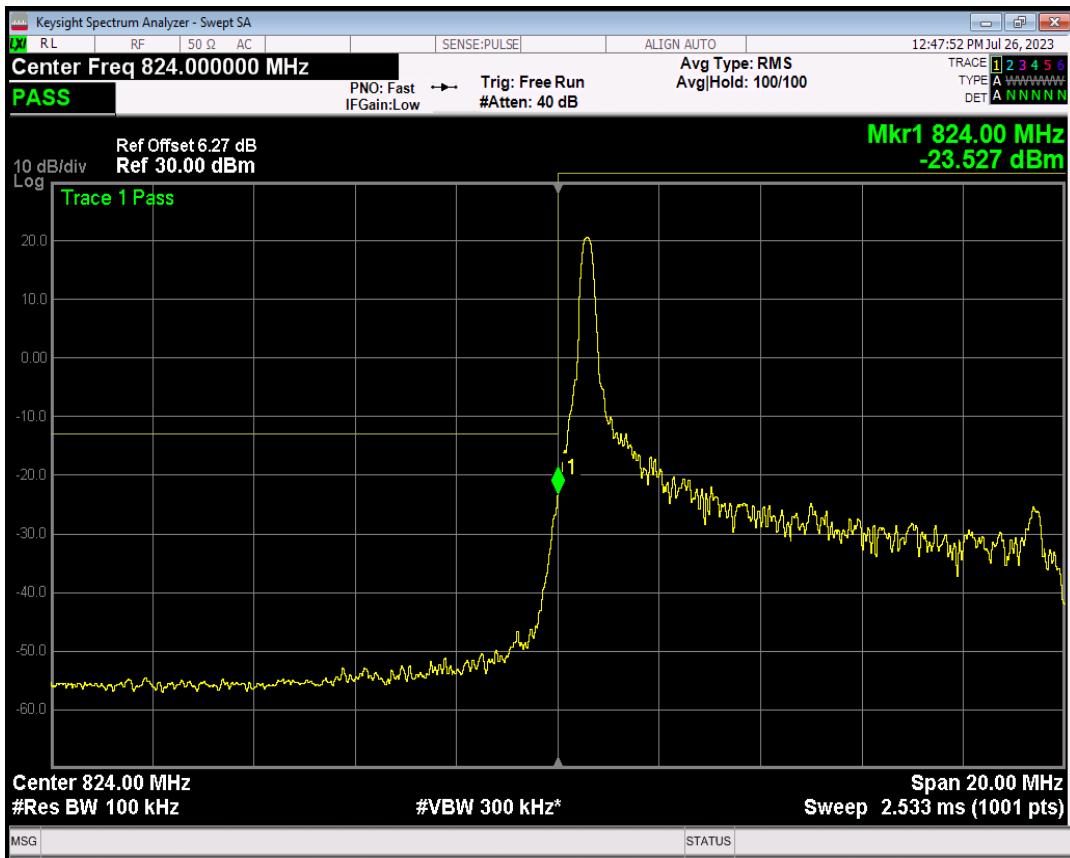

Band5 QPSK BW=10MHz Channel=20450 RB Size=1 Position=#0

Band5 QPSK BW=10MHz Channel=20450 RB Size=1 Position=#Max