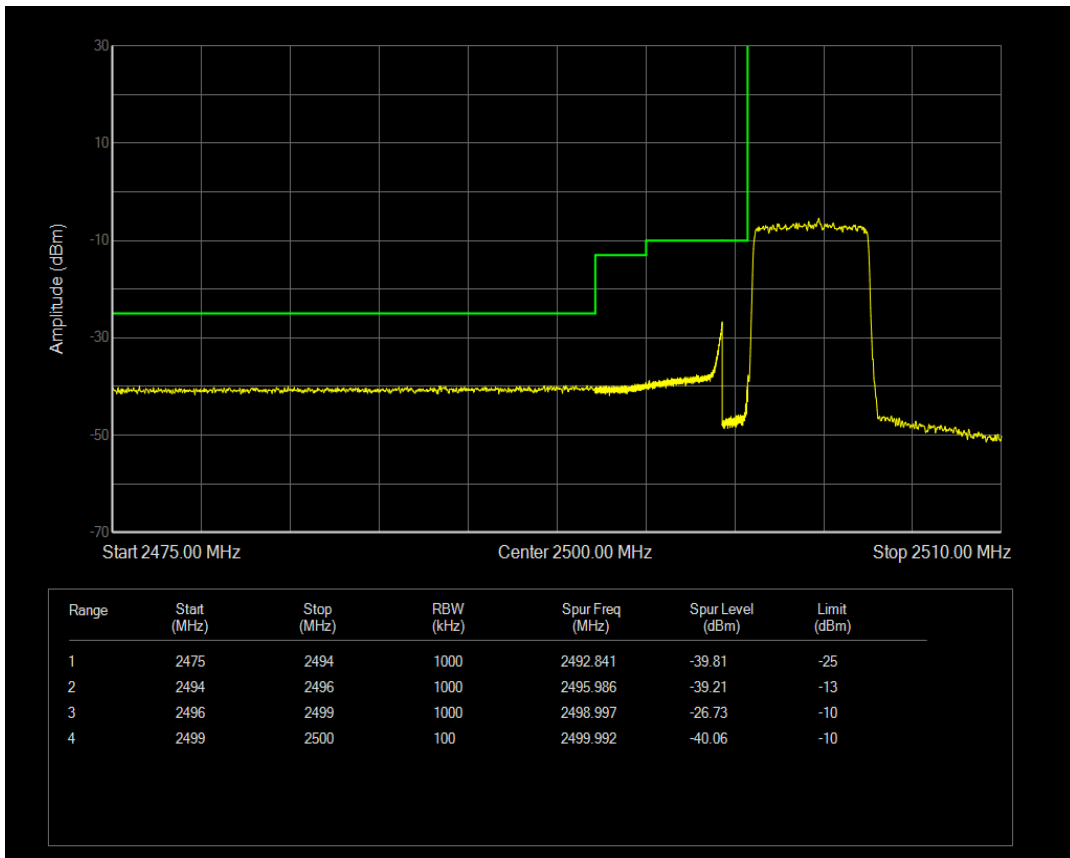

Band66 QPSK BW=20MHz Channel=132572 RB Size=100 Position=#0

Band66 16QAM BW=20MHz Channel=132572 RB Size=1 Position=#0

Band66 16QAM BW=20MHz Channel=132572 RB Size=1 Position=#Max

Band66 16QAM BW=20MHz Channel=132572 RB Size=100 Position=#0

Band7 QPSK BW=5MHz Channel=20775 RB Size=1 Position=#0

Band7 QPSK BW=5MHz Channel=20775 RB Size=1 Position=#Max

Band7 QPSK BW=5MHz Channel=20775 RB Size=25 Position=#0

Band7 16QAM BW=5MHz Channel=20775 RB Size=1 Position=#0