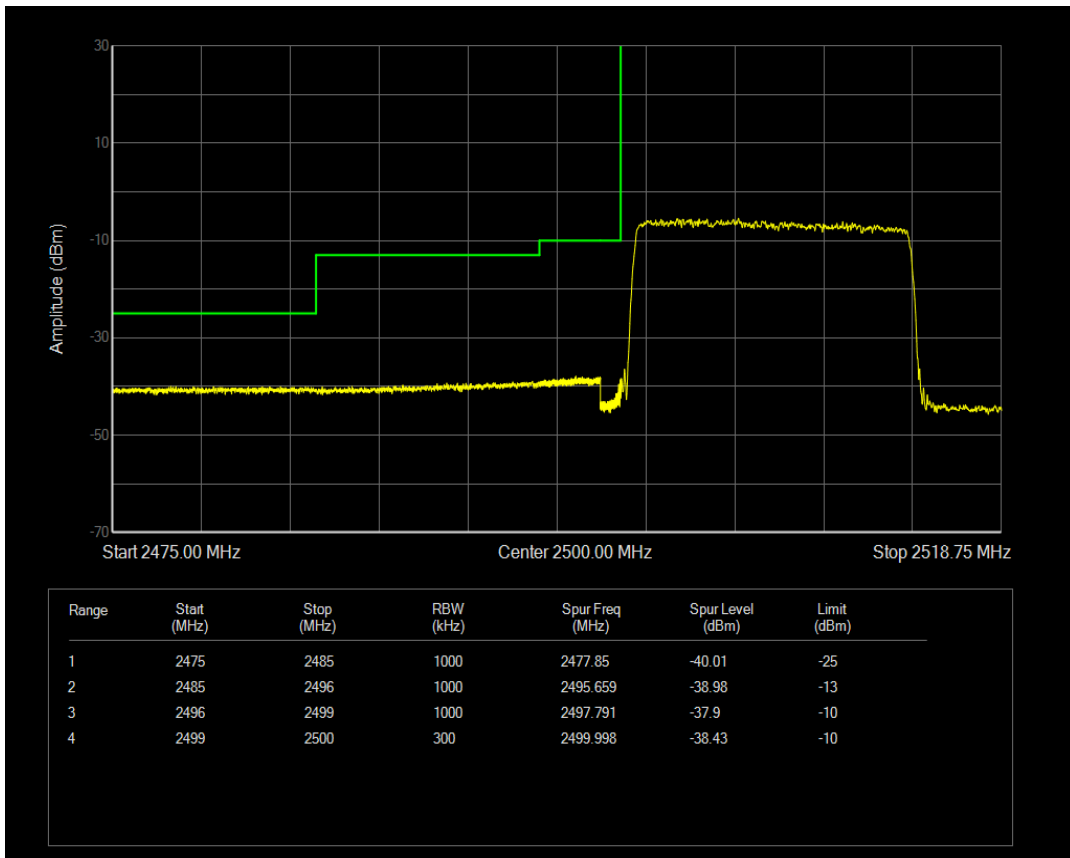

Band7 QPSK BW=15MHz Channel=20825 RB Size=75 Position=#0

Band7 16QAM BW=15MHz Channel=20825 RB Size=1 Position=#0