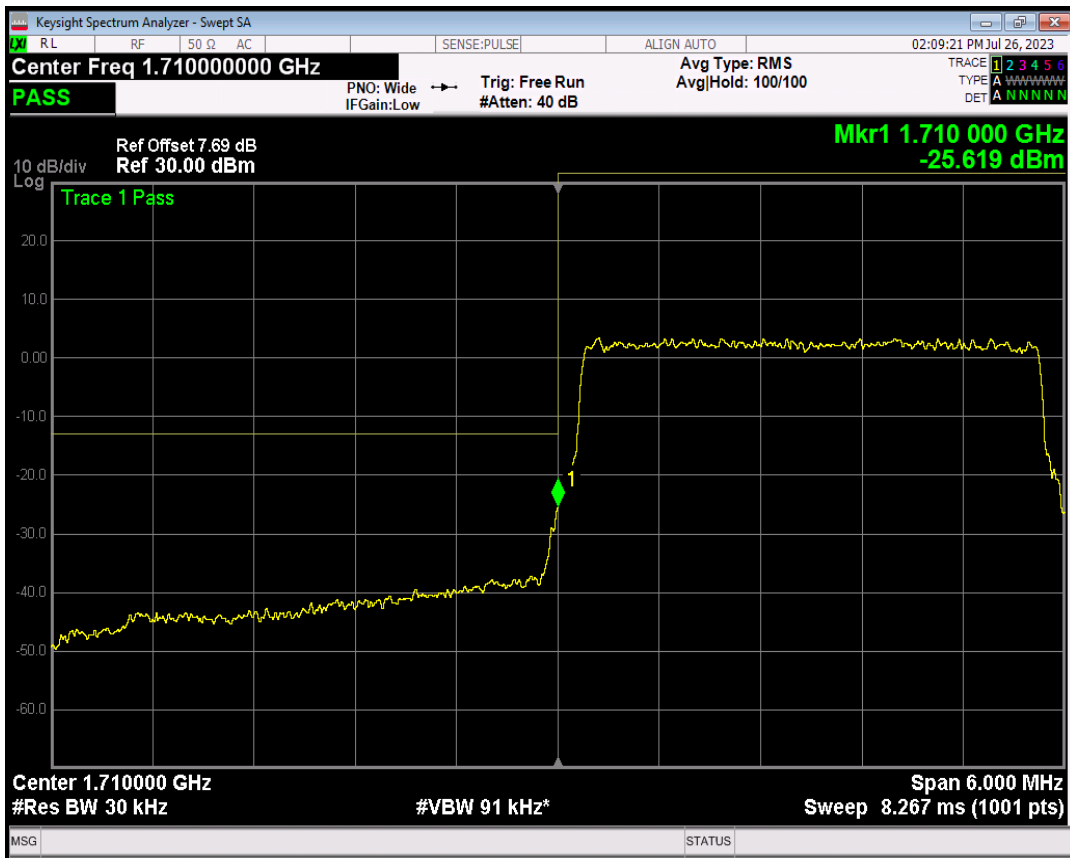

Band66 QPSK BW=3MHz Channel=131987 RB Size=15 Position=#0

Band66 16QAM BW=3MHz Channel=131987 RB Size=1 Position=#0