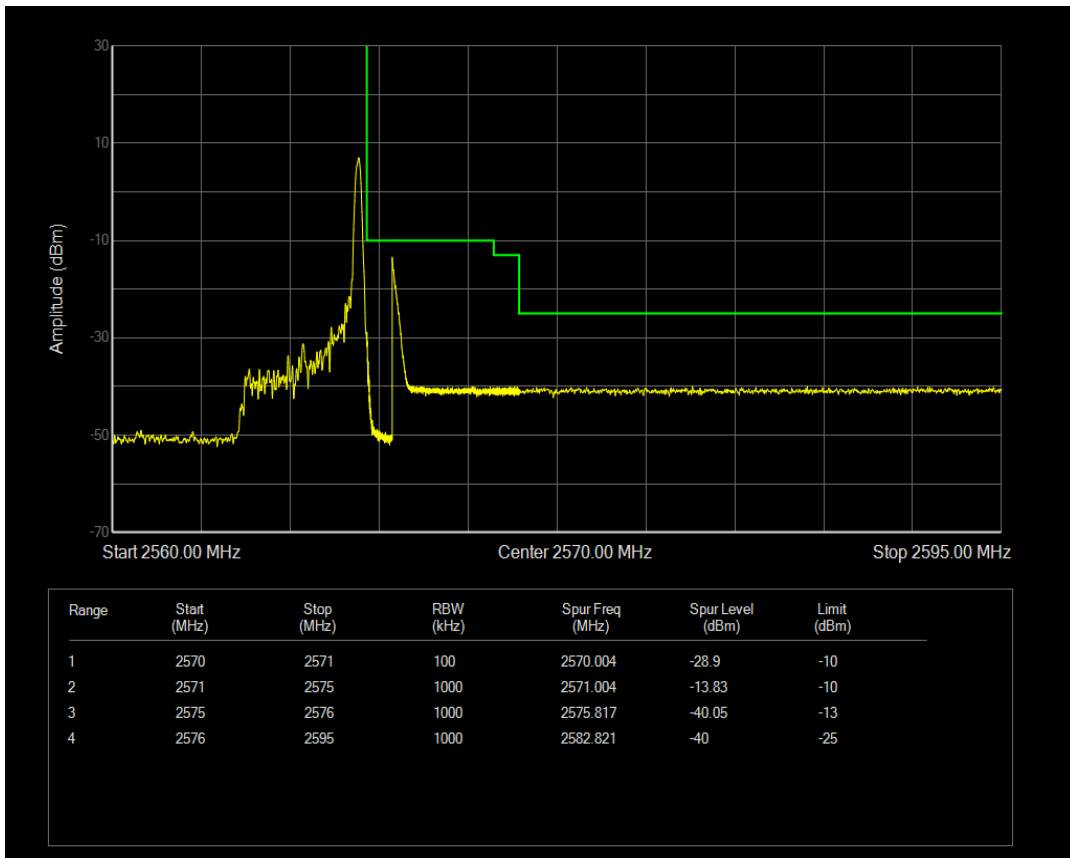

Band7 16QAM BW=5MHz Channel=21425 RB Size=1 Position=#Max

Band7 16QAM BW=5MHz Channel=21425 RB Size=25 Position=#0