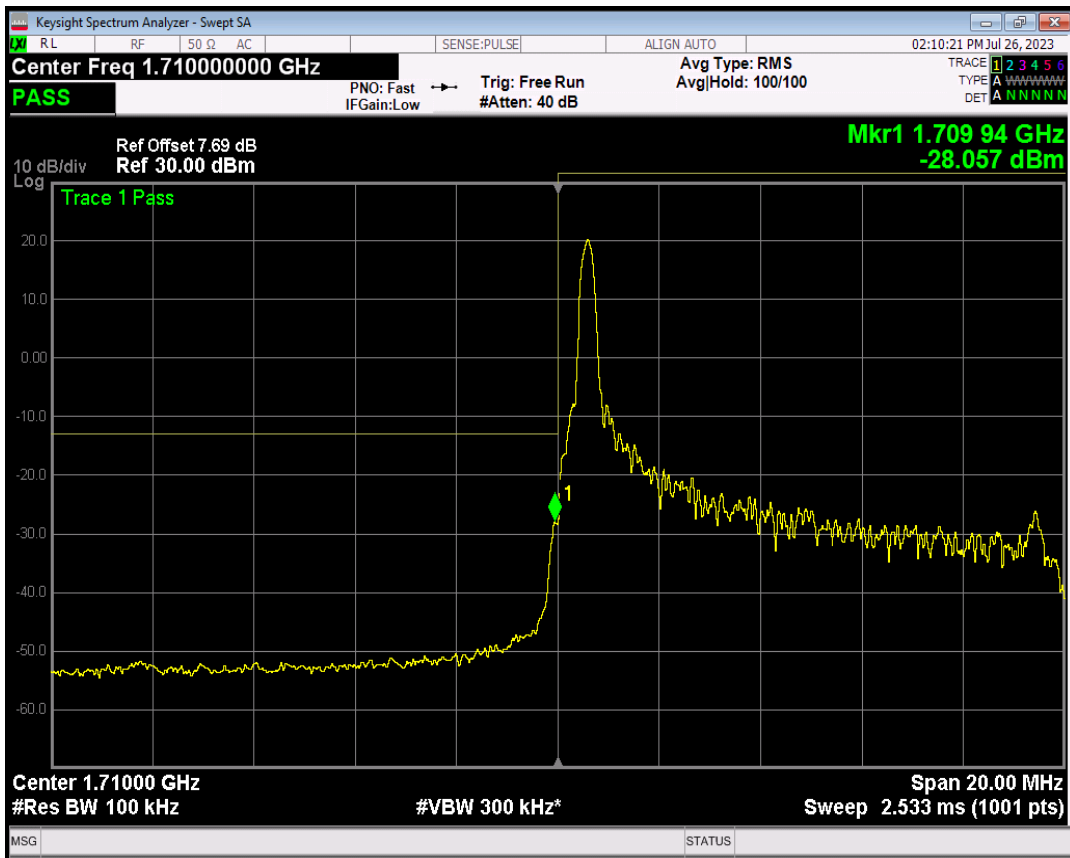

Band66 QPSK BW=10MHz Channel=132022 RB Size=1 Position=#0

Band66 QPSK BW=10MHz Channel=132022 RB Size=1 Position=#Max