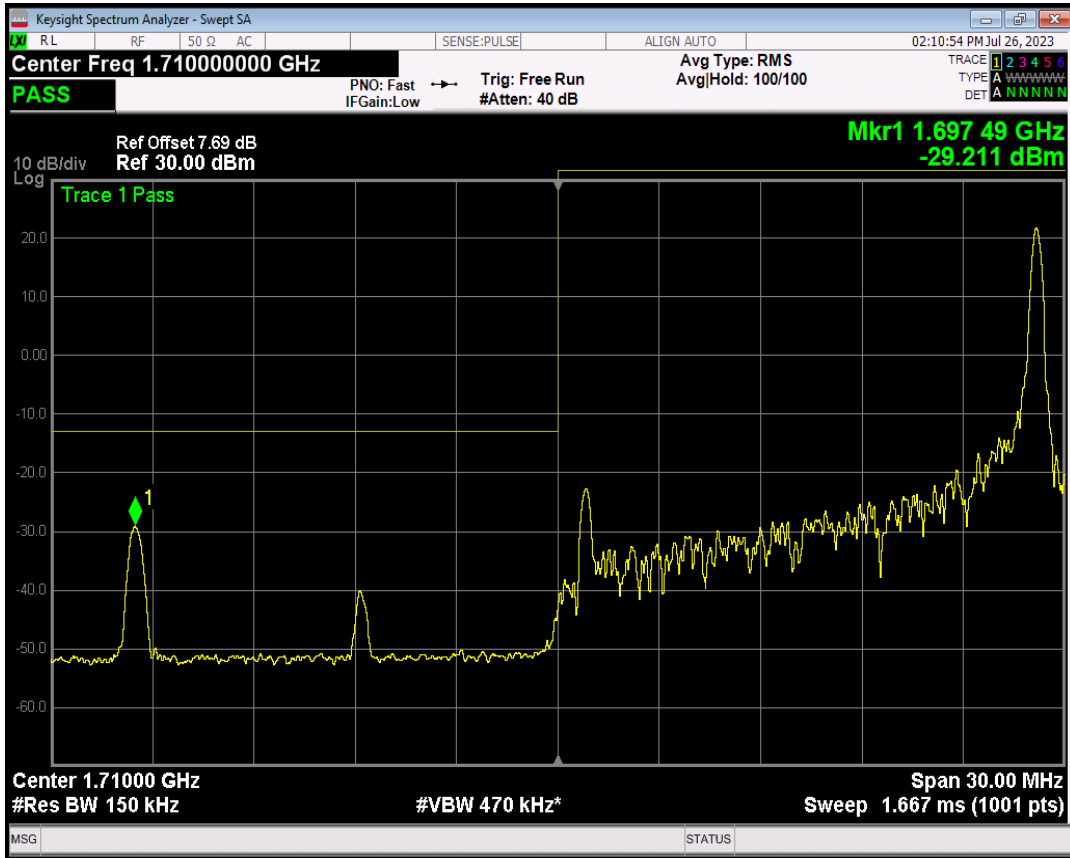

Band66 QPSK BW=15MHz Channel=132047 RB Size=1 Position=#Max

Band66 QPSK BW=15MHz Channel=132047 RB Size=75 Position=#0