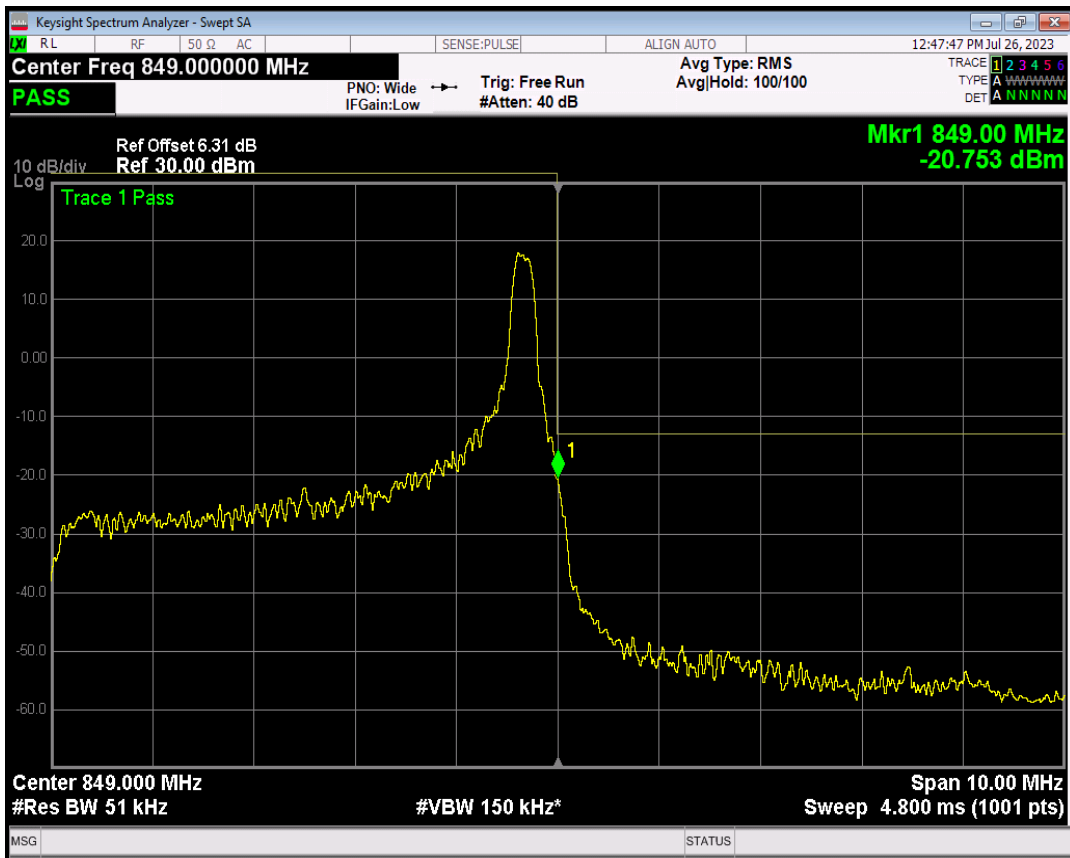

Band5 16QAM BW=5MHz Channel=20625 RB Size=1 Position=#Max

Band5 16QAM BW=5MHz Channel=20625 RB Size=25 Position=#0