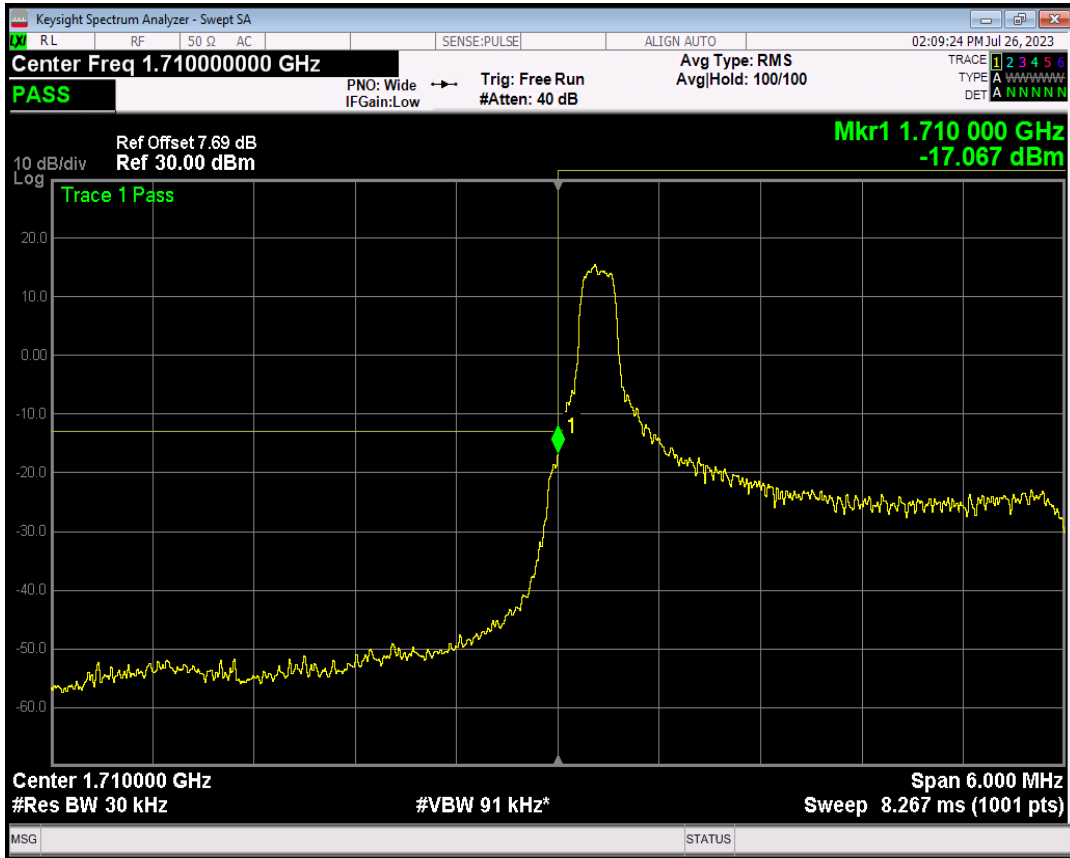

Band66 QPSK BW=3MHz Channel=131987 RB Size=1 Position=#0

Band66 QPSK BW=3MHz Channel=131987 RB Size=1 Position=#Max

Band66 QPSK BW=3MHz Channel=131987 RB Size=15 Position=#0

Band66 16QAM BW=3MHz Channel=131987 RB Size=1 Position=#0