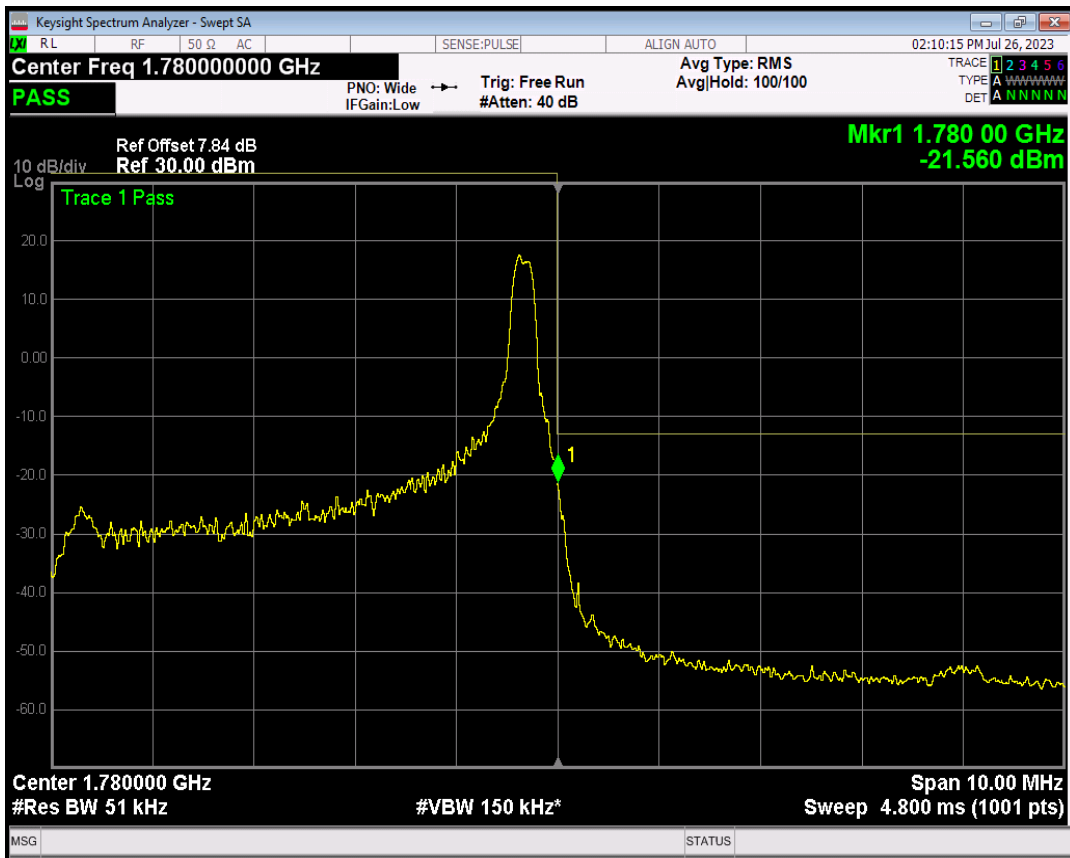

Band66 16QAM BW=5MHz Channel=132647 RB Size=1 Position=#Max

Band66 16QAM BW=5MHz Channel=132647 RB Size=25 Position=#0