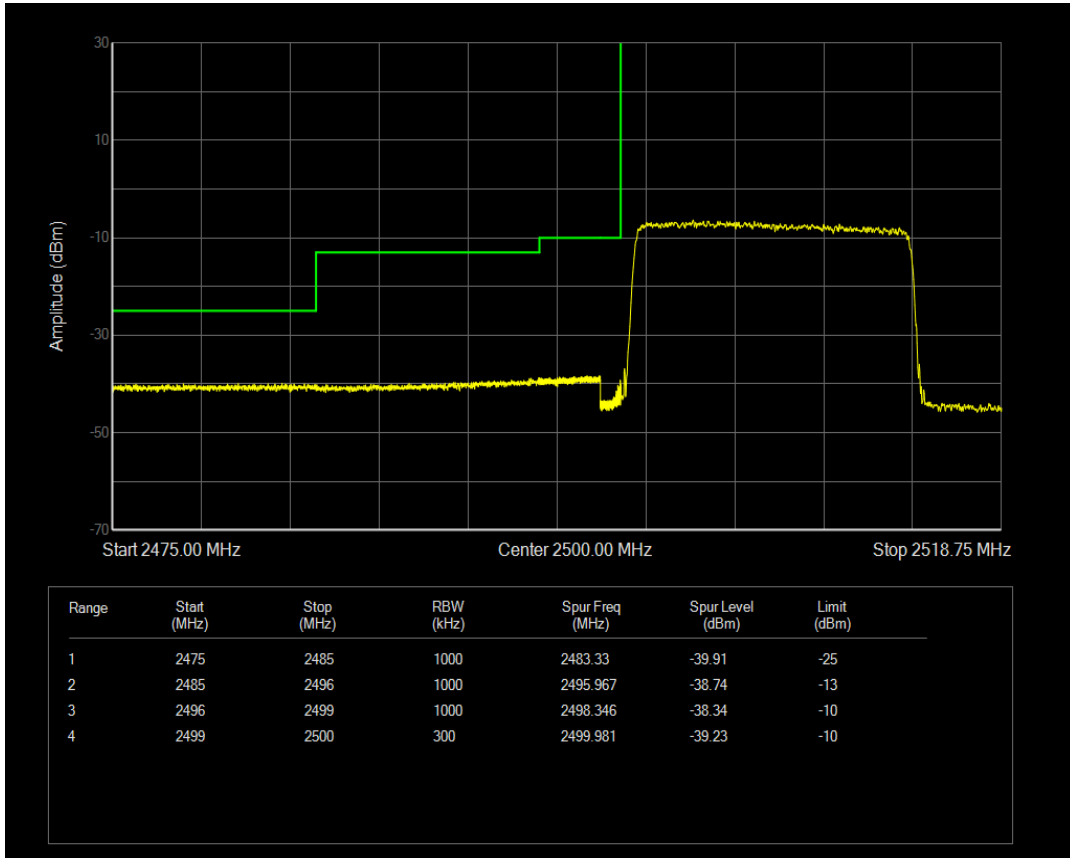

Band7 16QAM BW=15MHz Channel=20825 RB Size=75 Position=#0

Band7 QPSK BW=15MHz Channel=21375 RB Size=1 Position=#0