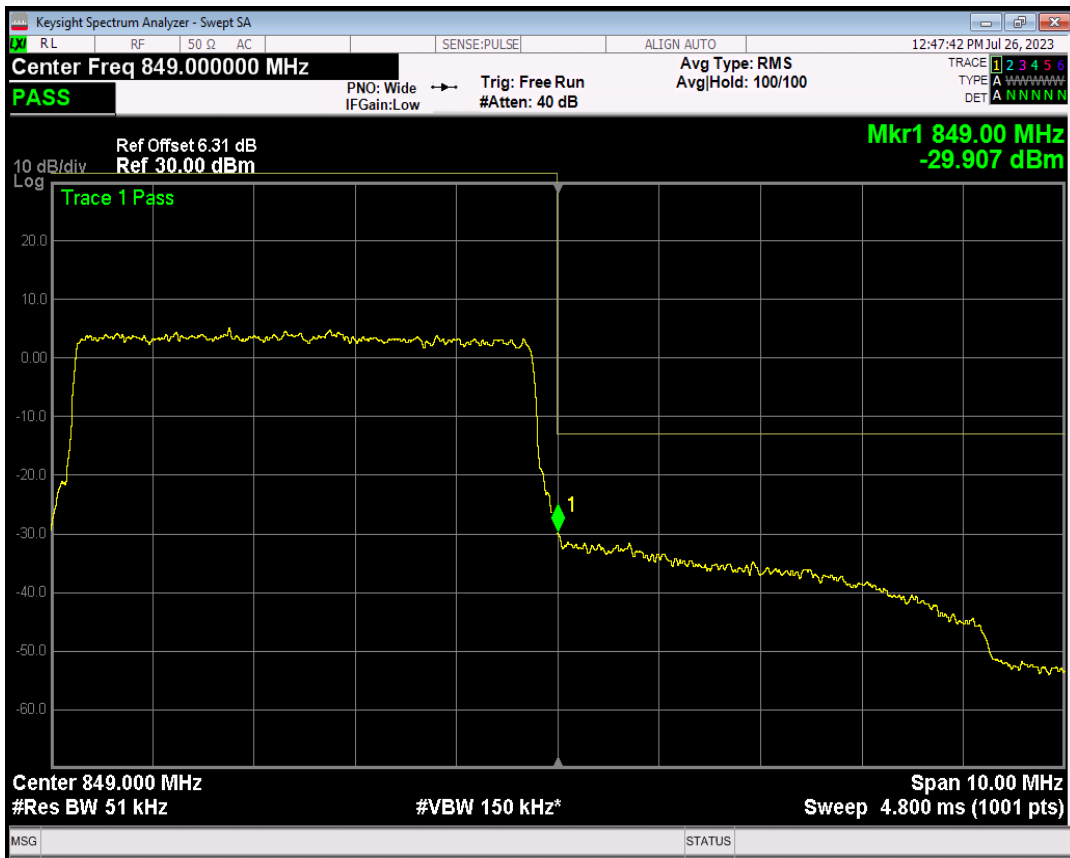

Band5 QPSK BW=5MHz Channel=20625 RB Size=25 Position=#0

Band5 16QAM BW=5MHz Channel=20625 RB Size=1 Position=#0