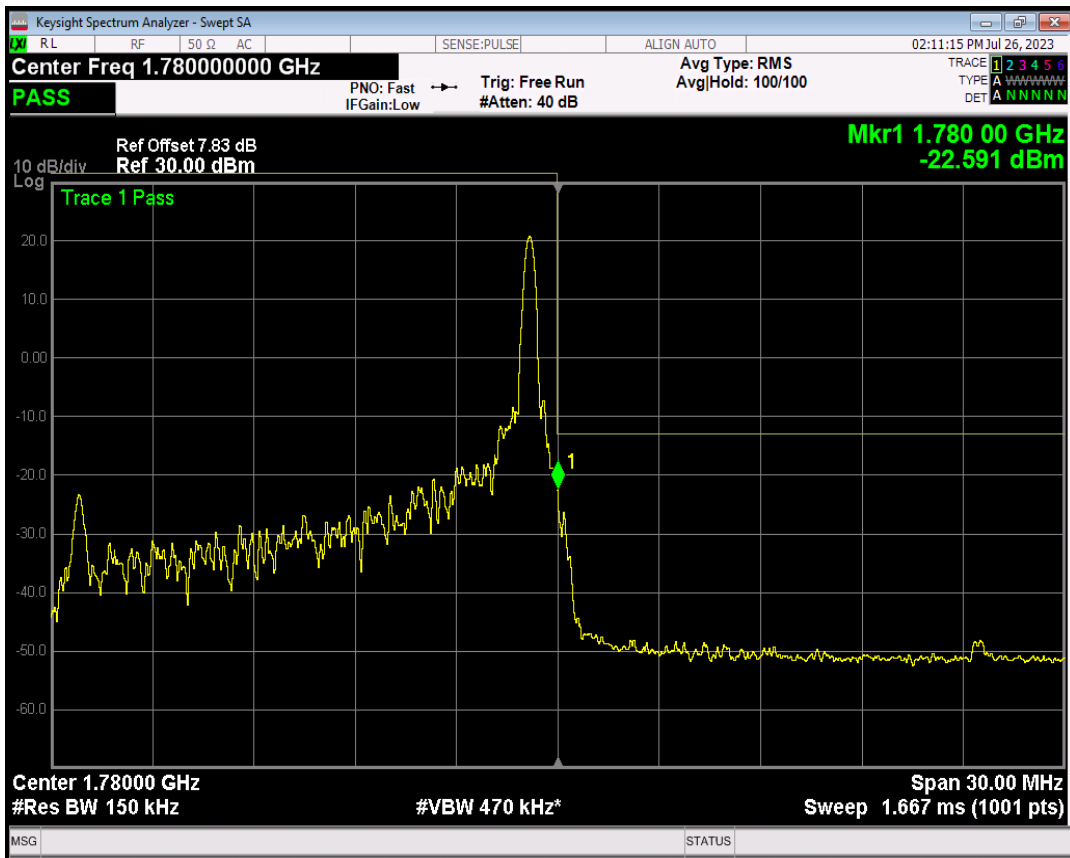

Band66 16QAM BW=15MHz Channel=132597 RB Size=1 Position=#Max

Band66 16QAM BW=15MHz Channel=132597 RB Size=75 Position=#0