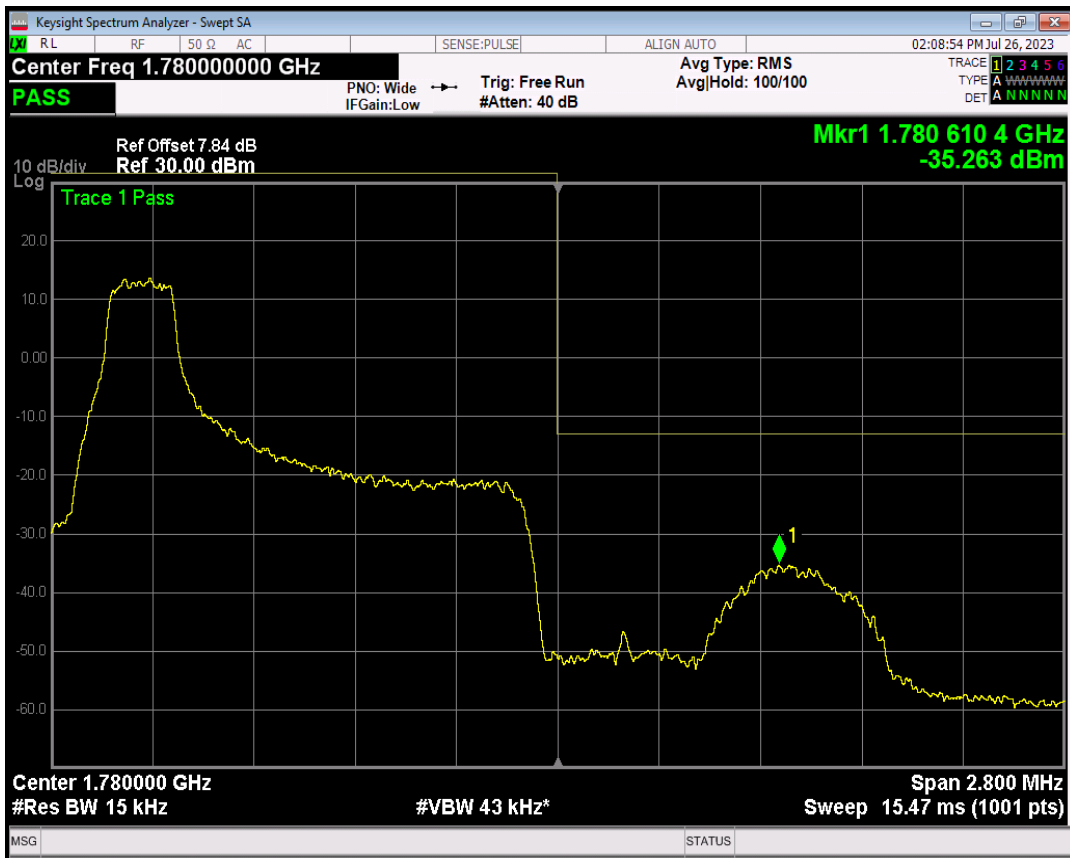

Band66 QPSK BW=1.4MHz Channel=132665 RB Size=1 Position=#0

Band66 QPSK BW=1.4MHz Channel=132665 RB Size=1 Position=#Max