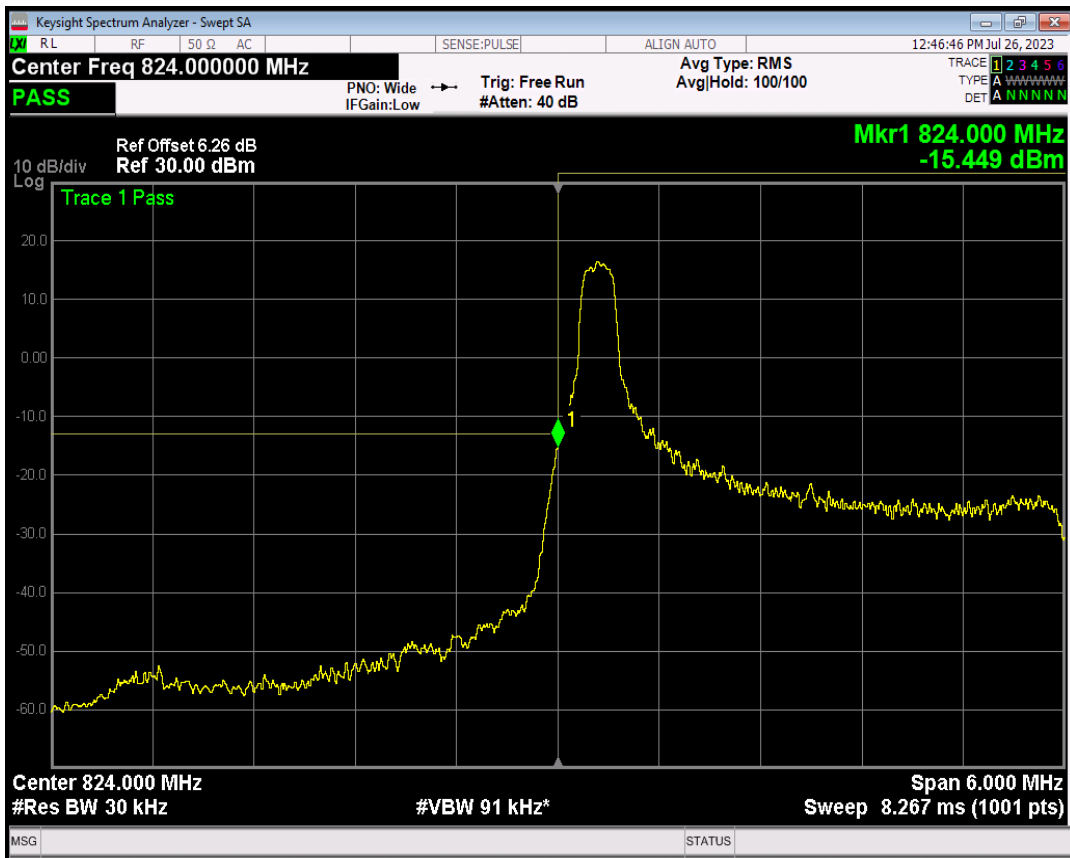

Band5 QPSK BW=3MHz Channel=20415 RB Size=1 Position=#0

Band5 QPSK BW=3MHz Channel=20415 RB Size=1 Position=#Max