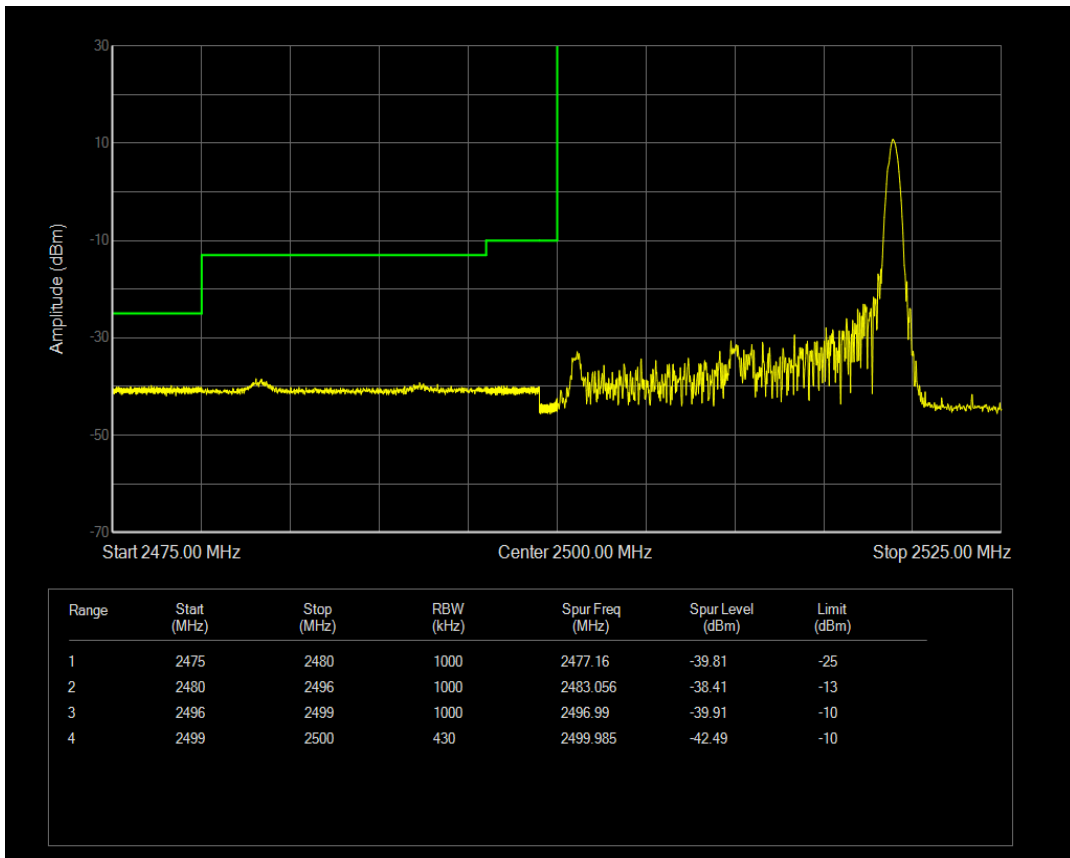

Band7 16QAM BW=20MHz Channel=20850 RB Size=1 Position=#Max

Band7 16QAM BW=20MHz Channel=20850 RB Size=100 Position=#0