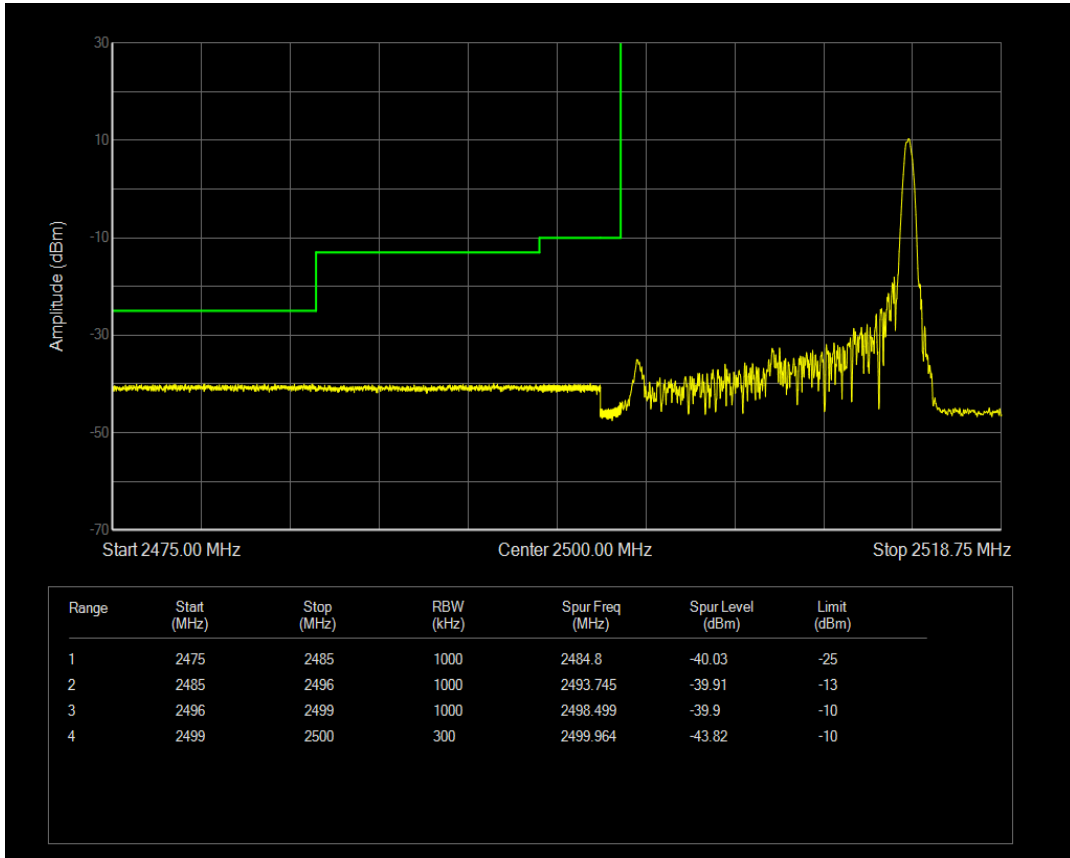

Band7 QPSK BW=15MHz Channel=20825 RB Size=1 Position=#Max

Band7 QPSK BW=15MHz Channel=20825 RB Size=75 Position=#0