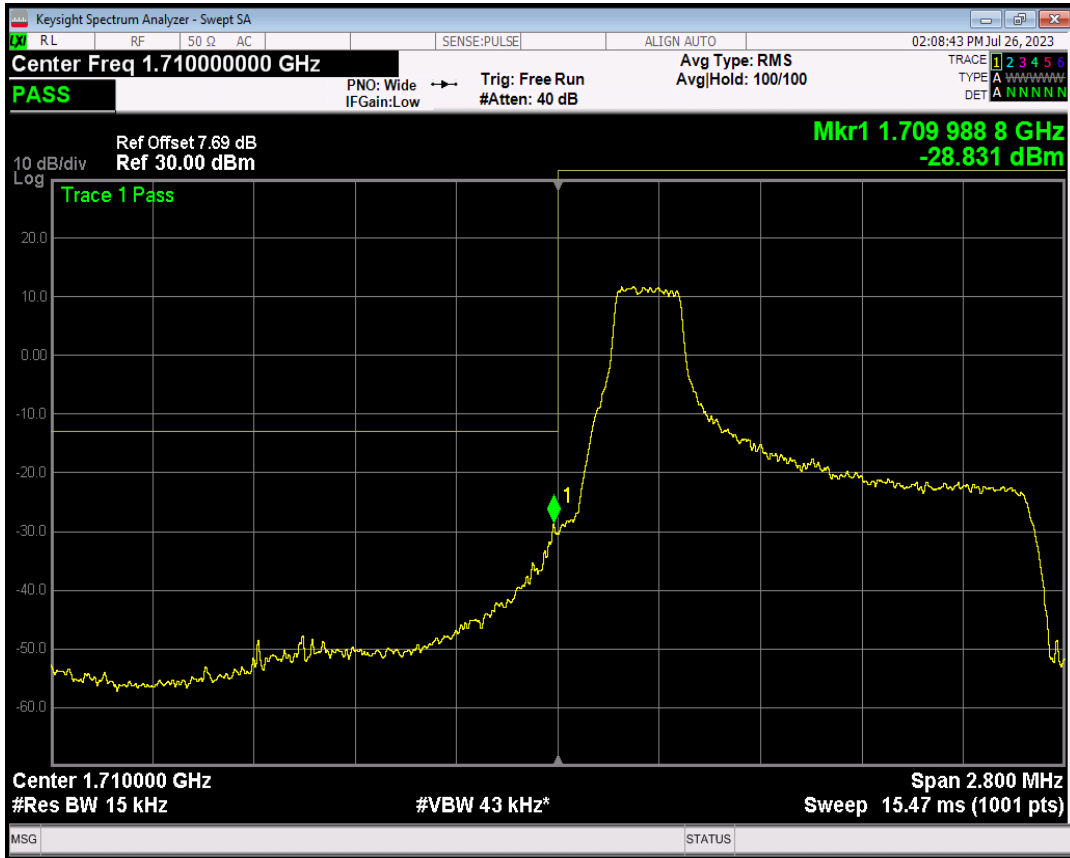

Band66 QPSK BW=1.4MHz Channel=131979 RB Size=1 Position=#0

Band66 QPSK BW=1.4MHz Channel=131979 RB Size=1 Position=#Max

Band66 QPSK BW=1.4MHz Channel=131979 RB Size=6 Position=#0

Band66 16QAM BW=1.4MHz Channel=131979 RB Size=1 Position=#0