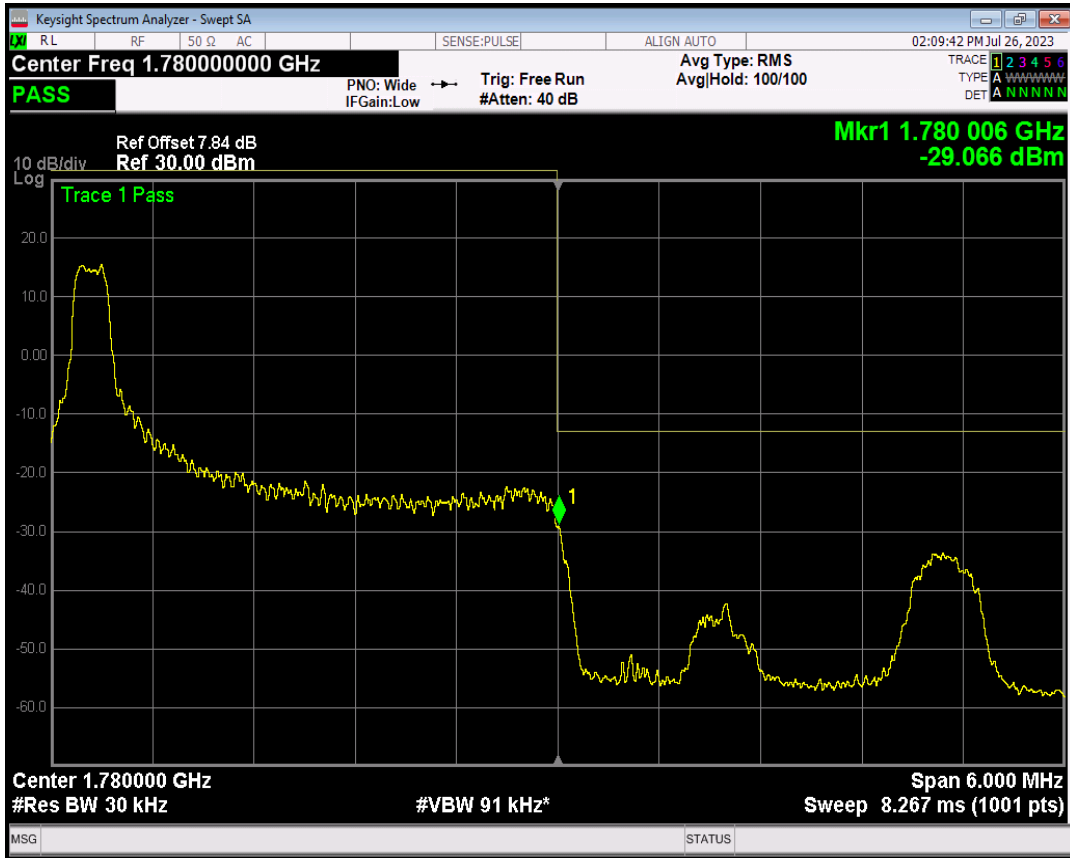

Band66 16QAM BW=3MHz Channel=132657 RB Size=1 Position=#0

Band66 16QAM BW=3MHz Channel=132657 RB Size=1 Position=#Max