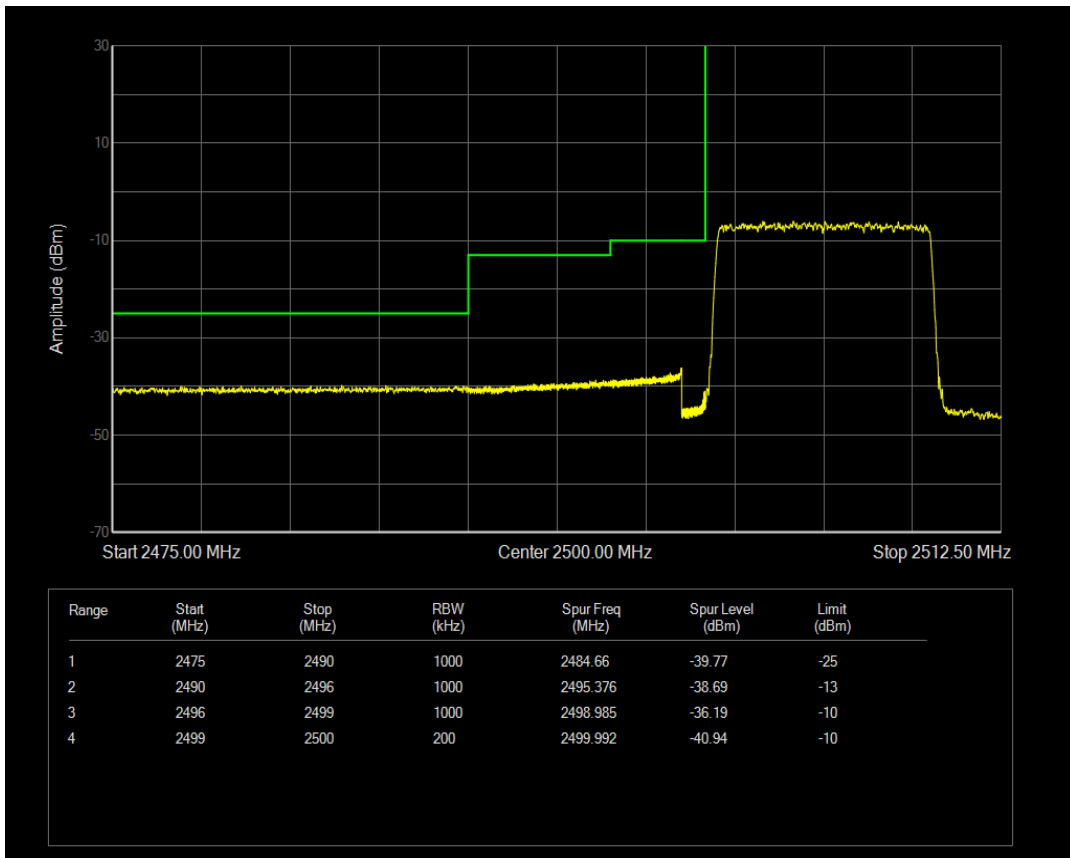

Band7 QPSK BW=5MHz Channel=21425 RB Size=25 Position=#0

Band7 16QAM BW=5MHz Channel=21425 RB Size=1 Position=#0

Band7 16QAM BW=5MHz Channel=21425 RB Size=1 Position=#Max

Band7 16QAM BW=5MHz Channel=21425 RB Size=25 Position=#0

Band7 QPSK BW=10MHz Channel=20800 RB Size=1 Position=#0

Band7 QPSK BW=10MHz Channel=20800 RB Size=1 Position=#Max

Band7 QPSK BW=10MHz Channel=20800 RB Size=50 Position=#0

Band7 16QAM BW=10MHz Channel=20800 RB Size=1 Position=#0