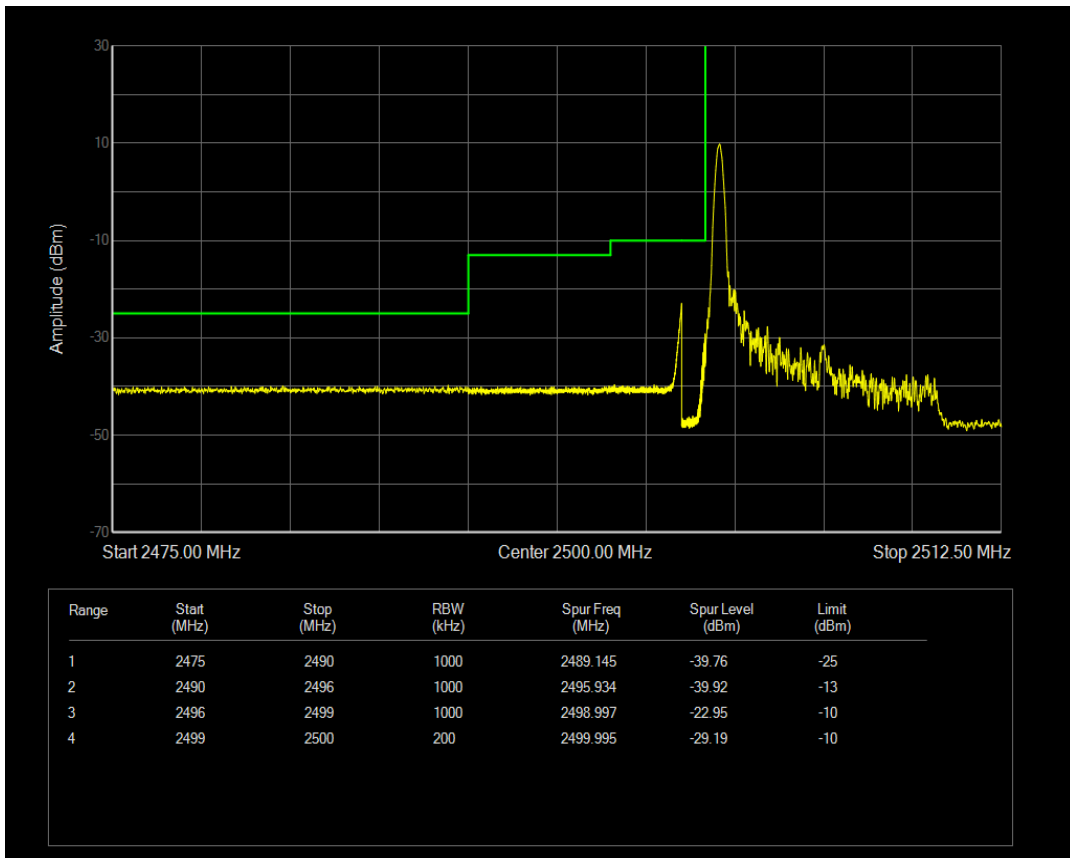

Band7 QPSK BW=5MHz Channel=21425 RB Size=25 Position=#0

Band7 16QAM BW=5MHz Channel=21425 RB Size=1 Position=#0

Band7 16QAM BW=5MHz Channel=21425 RB Size=1 Position=#Max

Band7 16QAM BW=5MHz Channel=21425 RB Size=25 Position=#0

Band7 QPSK BW=10MHz Channel=20800 RB Size=1 Position=#0

Band7 QPSK BW=10MHz Channel=20800 RB Size=1 Position=#Max

Band7 QPSK BW=10MHz Channel=20800 RB Size=50 Position=#0

Band7 16QAM BW=10MHz Channel=20800 RB Size=1 Position=#0