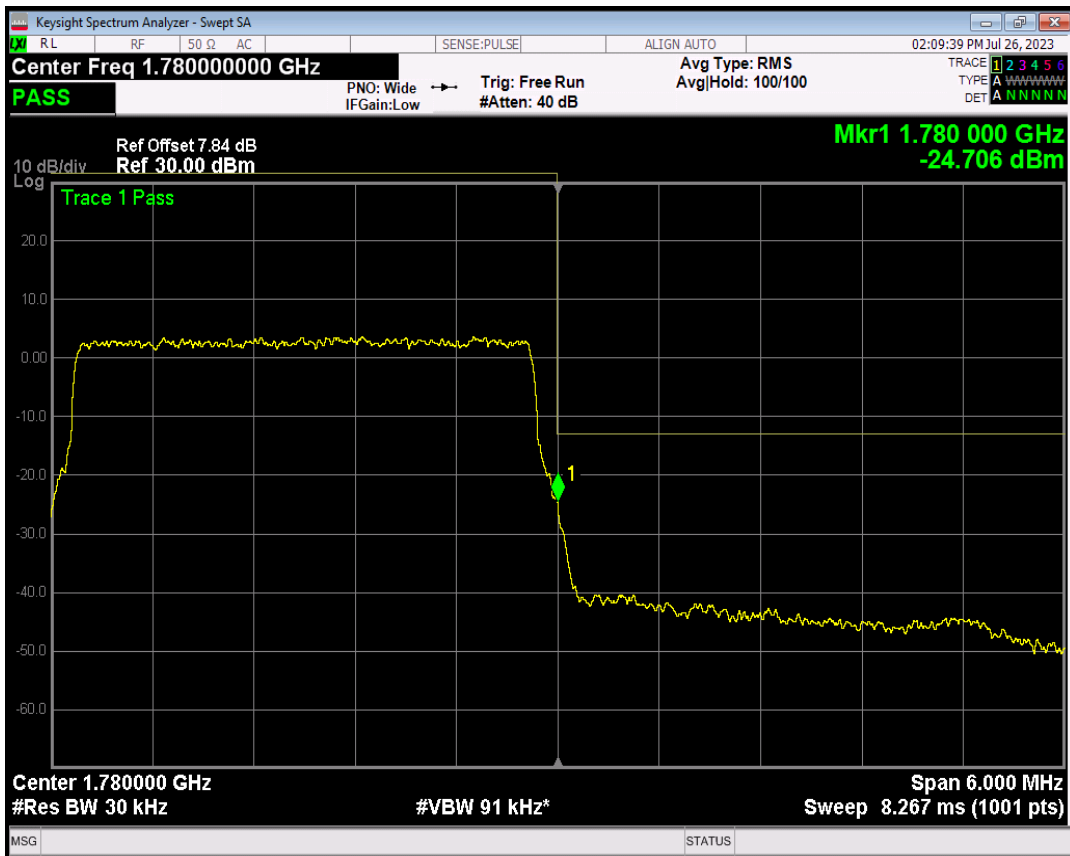

Band66 QPSK BW=3MHz Channel=132657 RB Size=15 Position=#0

Band66 16QAM BW=3MHz Channel=132657 RB Size=1 Position=#0