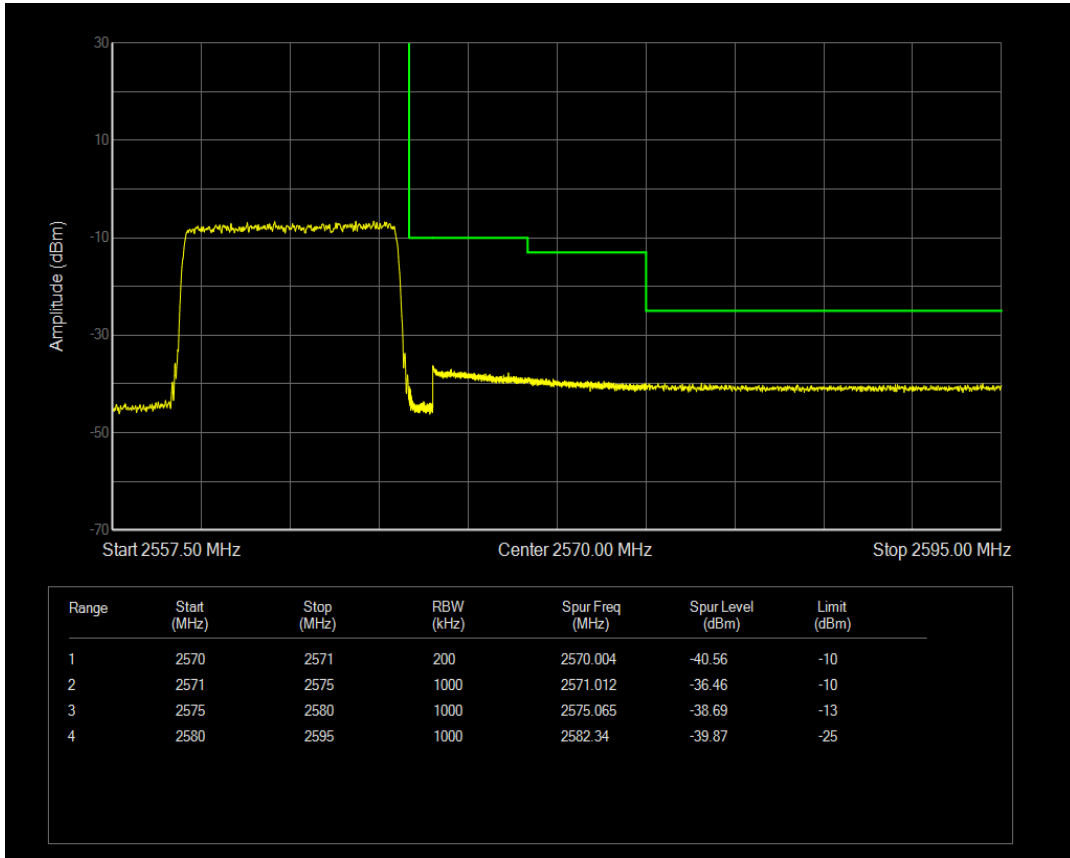

Band7 16QAM BW=10MHz Channel=20800 RB Size=1 Position=#Max

Band7 16QAM BW=10MHz Channel=20800 RB Size=50 Position=#0

Band7 QPSK BW=10MHz Channel=21400 RB Size=1 Position=#0

Band7 QPSK BW=10MHz Channel=21400 RB Size=1 Position=#Max

Band7 QPSK BW=10MHz Channel=21400 RB Size=50 Position=#0

Band7 16QAM BW=10MHz Channel=21400 RB Size=1 Position=#0

Band7 16QAM BW=10MHz Channel=21400 RB Size=1 Position=#Max

Band7 16QAM BW=10MHz Channel=21400 RB Size=50 Position=#0