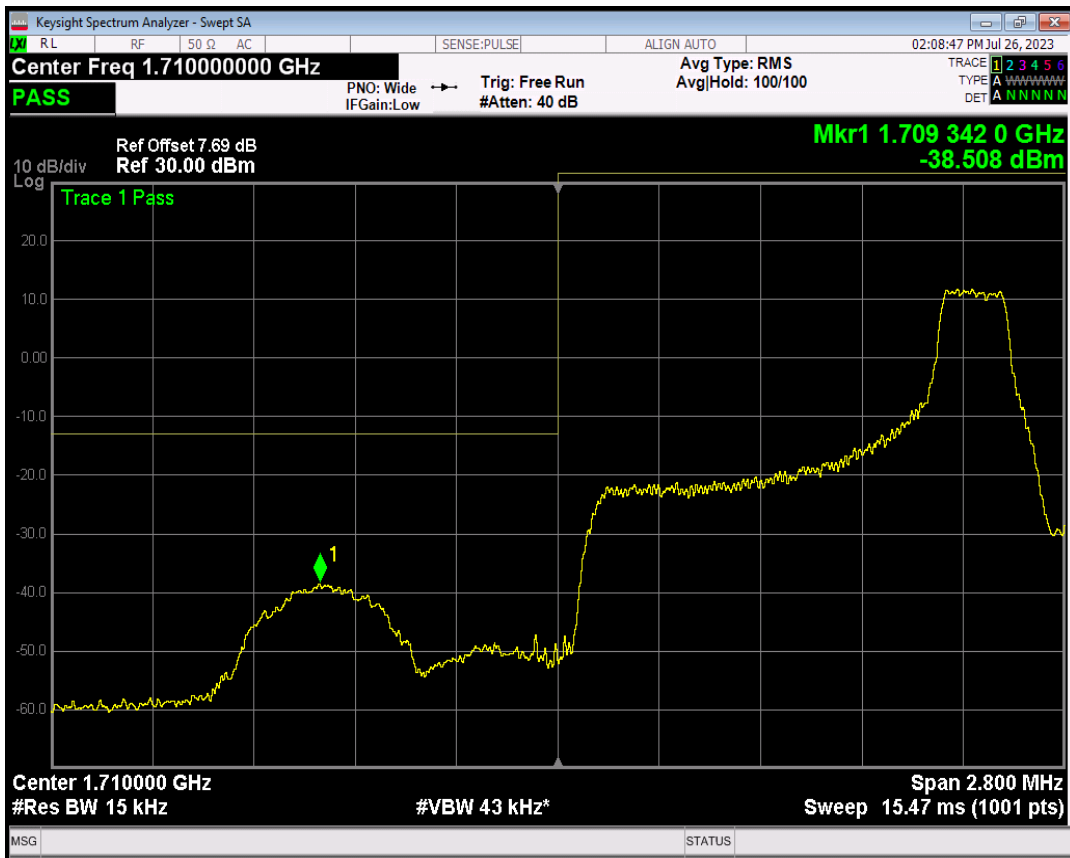

Band66 16QAM BW=1.4MHz Channel=131979 RB Size=1 Position=#Max

Band66 16QAM BW=1.4MHz Channel=131979 RB Size=6 Position=#0