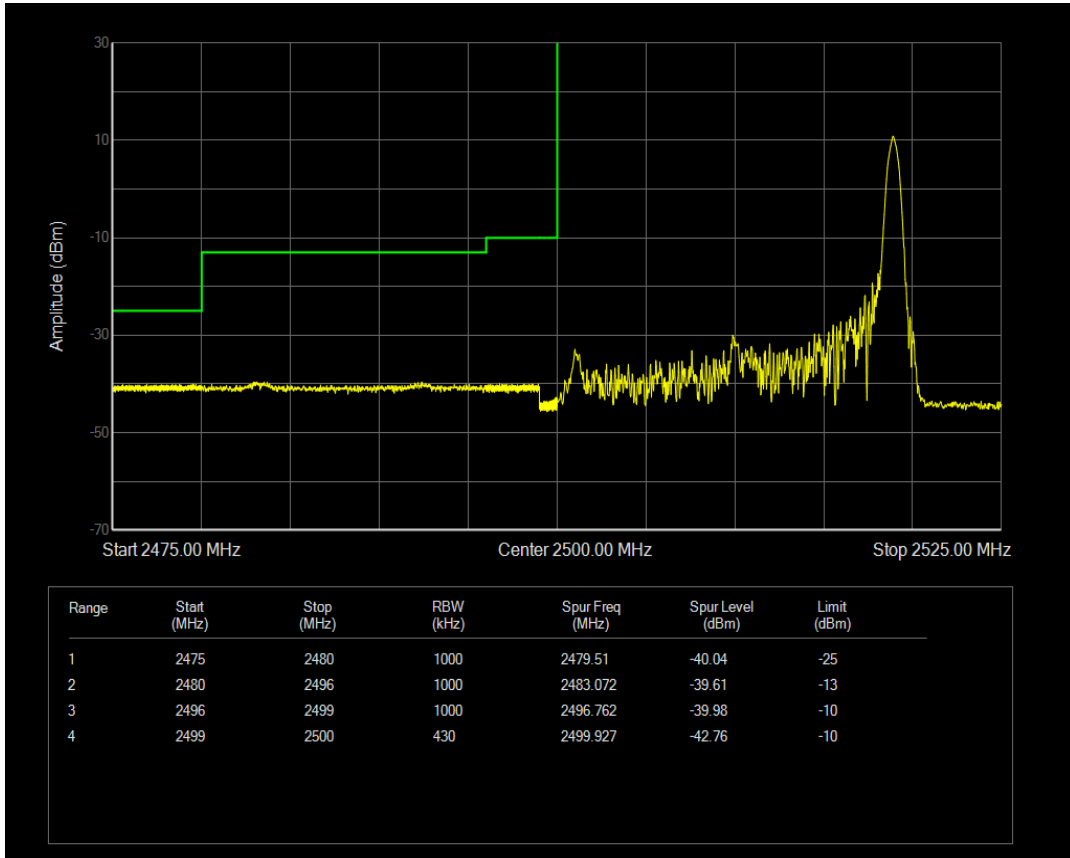

Band7 QPSK BW=20MHz Channel=20850 RB Size=1 Position=#Max

Band7 QPSK BW=20MHz Channel=20850 RB Size=100 Position=#0