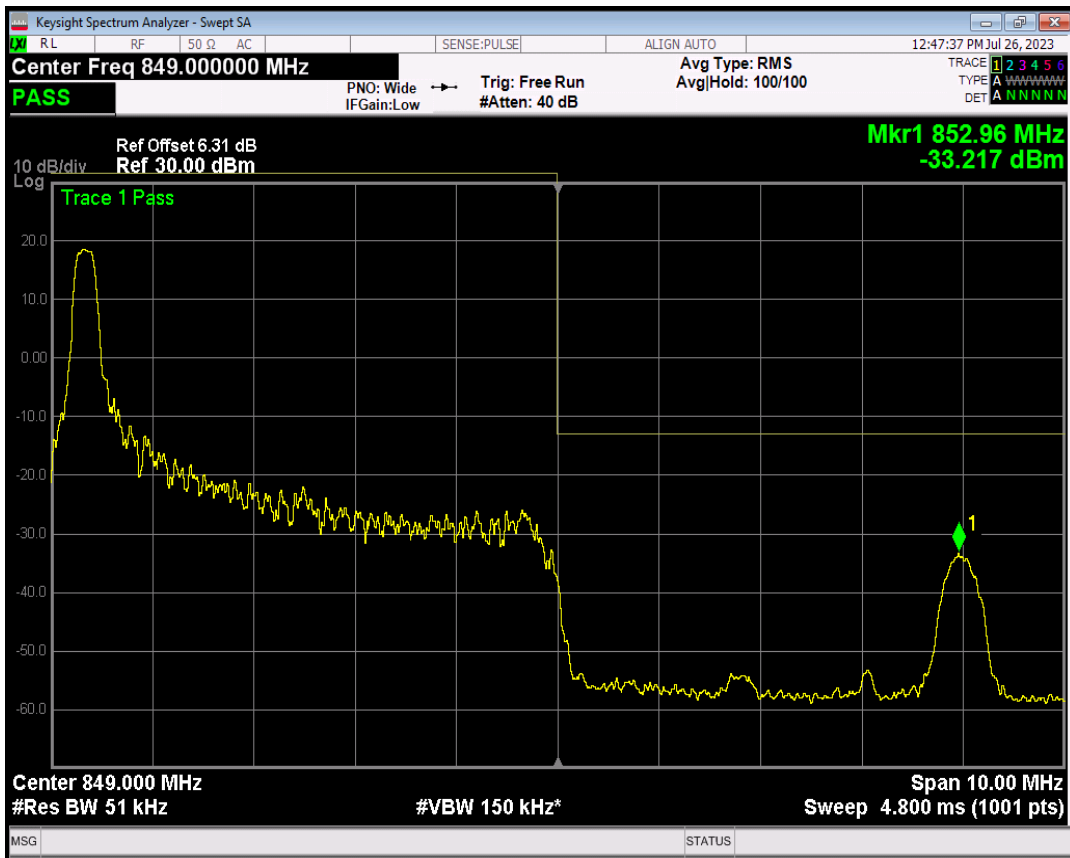

Band5 QPSK BW=5MHz Channel=20625 RB Size=1 Position=#0

Band5 QPSK BW=5MHz Channel=20625 RB Size=1 Position=#Max