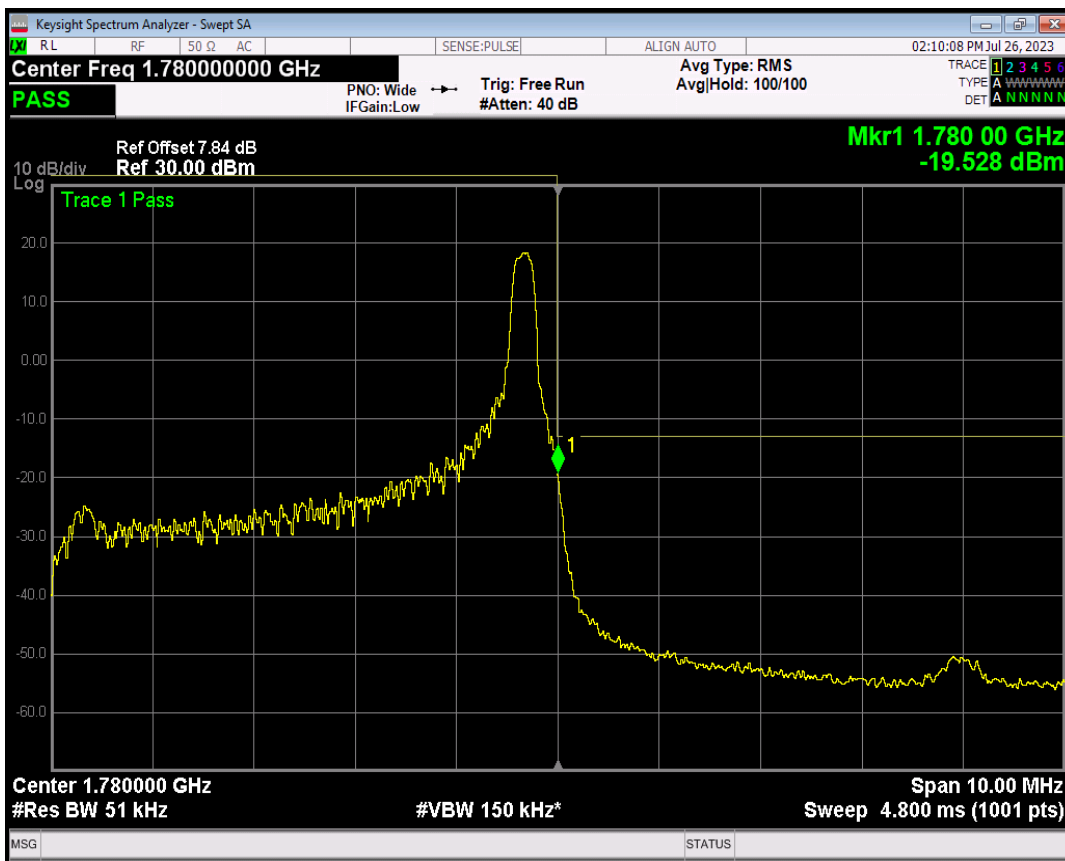

Band66 16QAM BW=5MHz Channel=131997 RB Size=1 Position=#Max

Band66 16QAM BW=5MHz Channel=131997 RB Size=25 Position=#0

Band66 QPSK BW=5MHz Channel=132647 RB Size=1 Position=#0

Band66 QPSK BW=5MHz Channel=132647 RB Size=1 Position=#Max