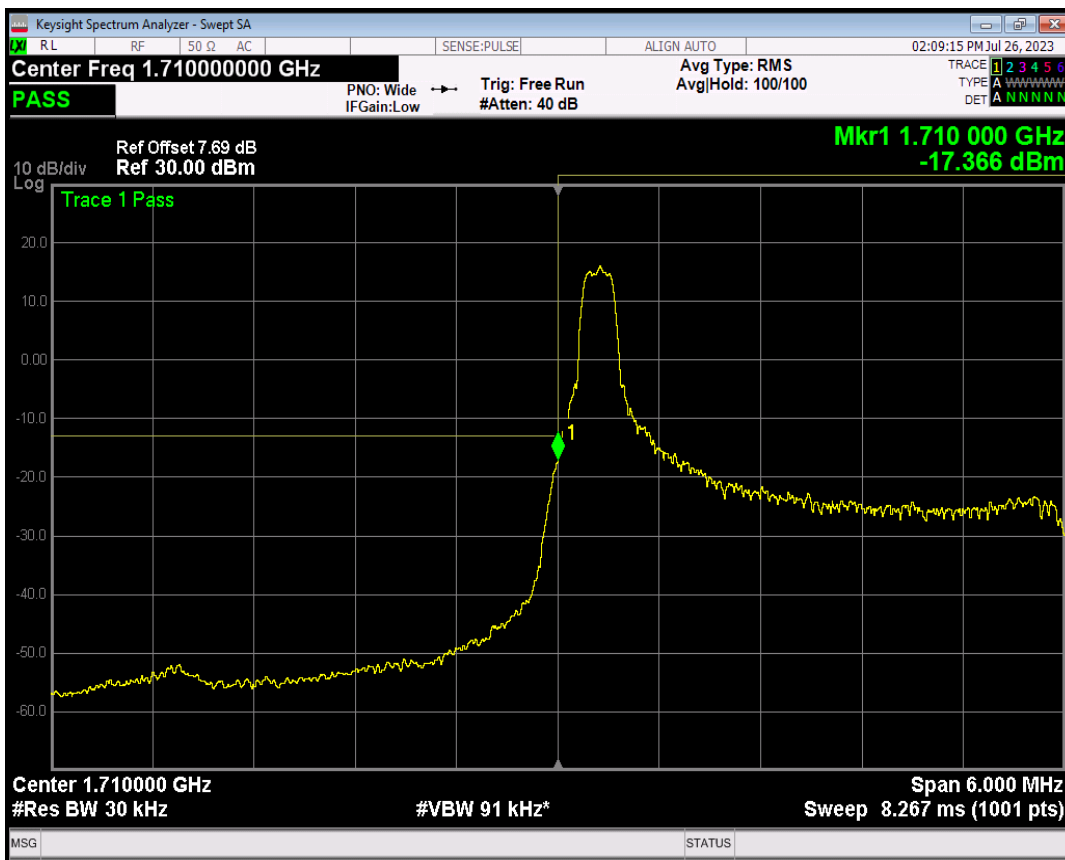

Band66 QPSK BW=3MHz Channel=131987 RB Size=1 Position=#0

Band66 QPSK BW=3MHz Channel=131987 RB Size=1 Position=#Max