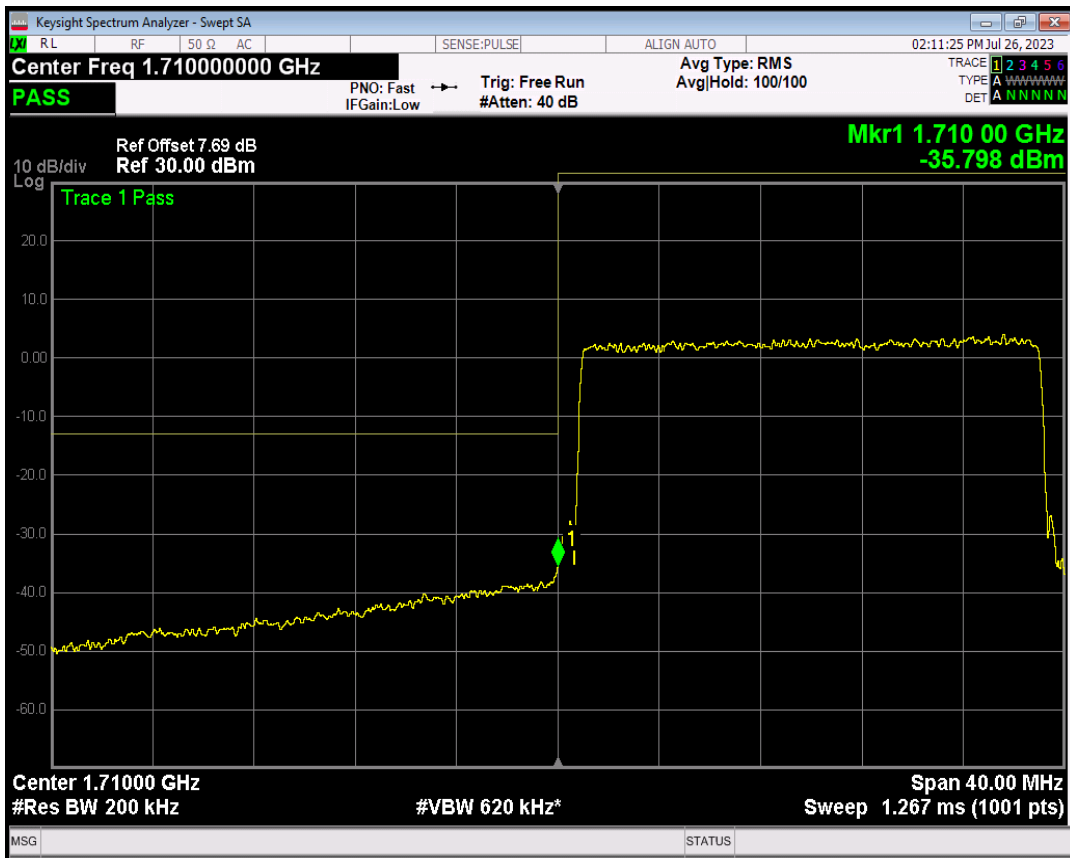

Band66 QPSK BW=20MHz Channel=132072 RB Size=100 Position=#0

Band66 16QAM BW=20MHz Channel=132072 RB Size=1 Position=#0