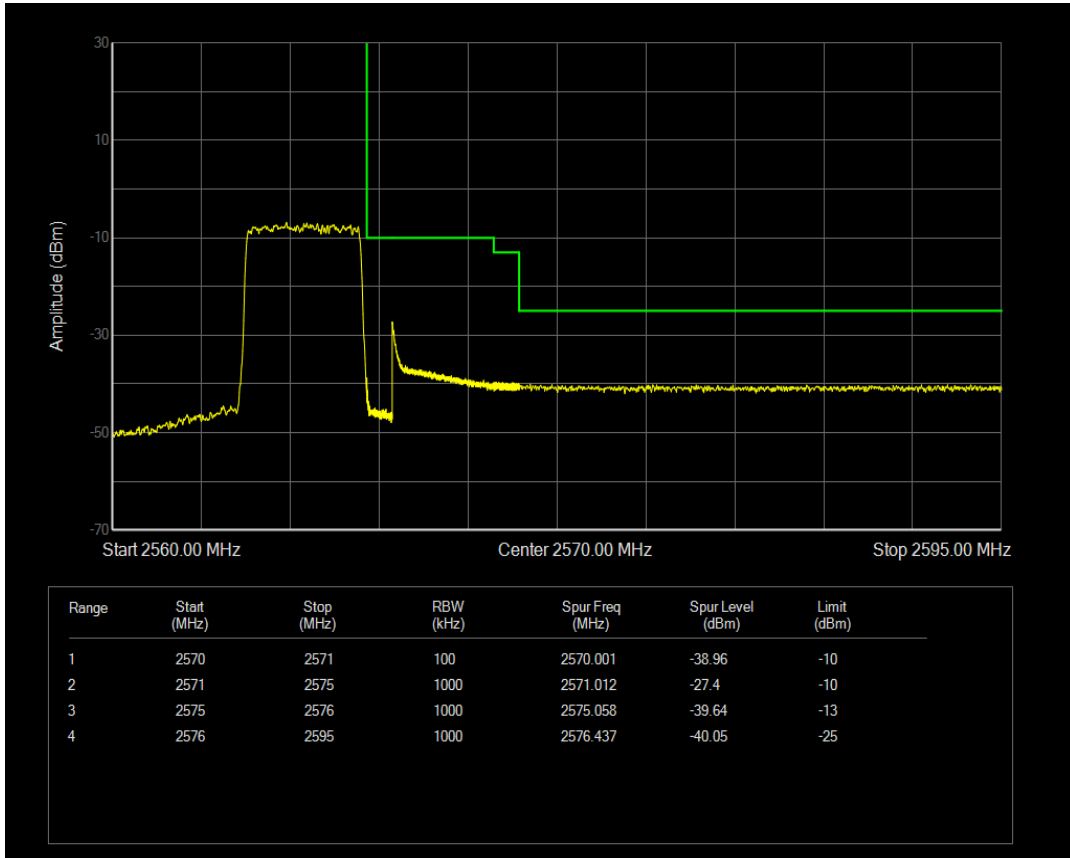

Band7 QPSK BW=5MHz Channel=21425 RB Size=25 Position=#0

Band7 16QAM BW=5MHz Channel=21425 RB Size=1 Position=#0

Band7 16QAM BW=5MHz Channel=21425 RB Size=1 Position=#Max

Band7 16QAM BW=5MHz Channel=21425 RB Size=25 Position=#0

Band7 QPSK BW=10MHz Channel=20800 RB Size=1 Position=#0

Band7 QPSK BW=10MHz Channel=20800 RB Size=1 Position=#Max

Band7 QPSK BW=10MHz Channel=20800 RB Size=50 Position=#0

Band7 16QAM BW=10MHz Channel=20800 RB Size=1 Position=#0