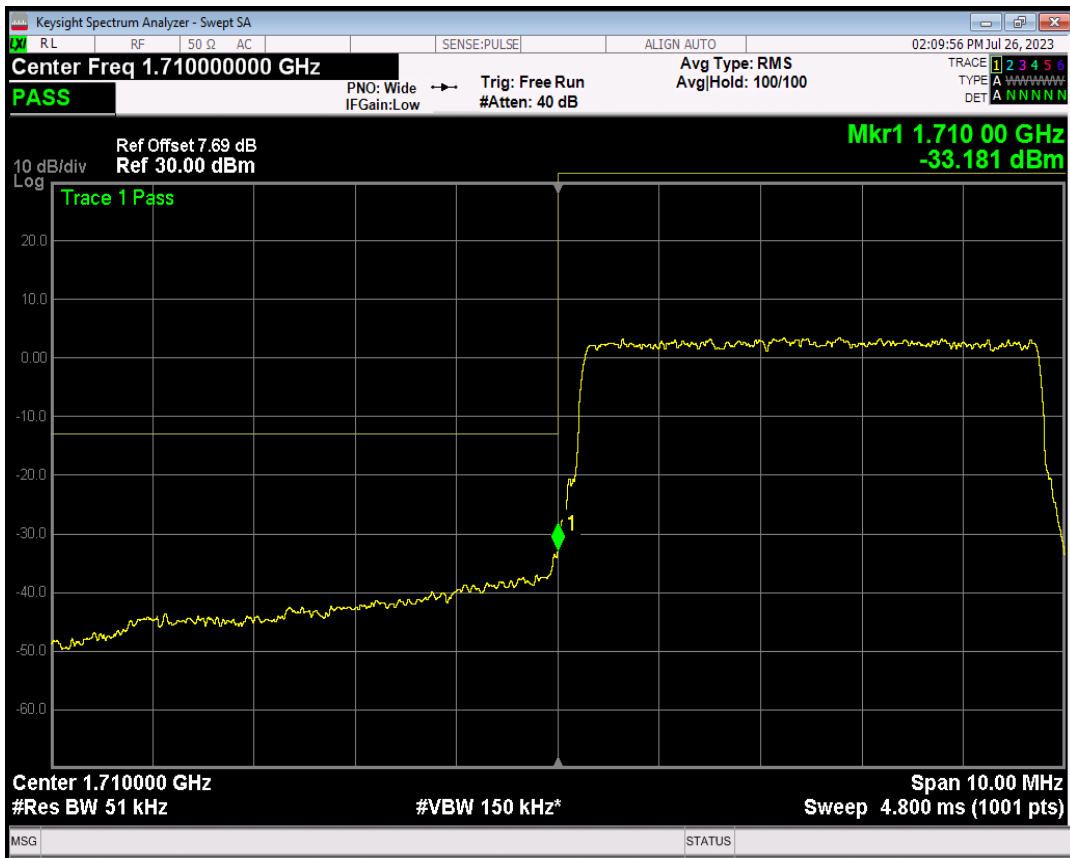

Band66 QPSK BW=5MHz Channel=131997 RB Size=25 Position=#0

Band66 16QAM BW=5MHz Channel=131997 RB Size=1 Position=#0