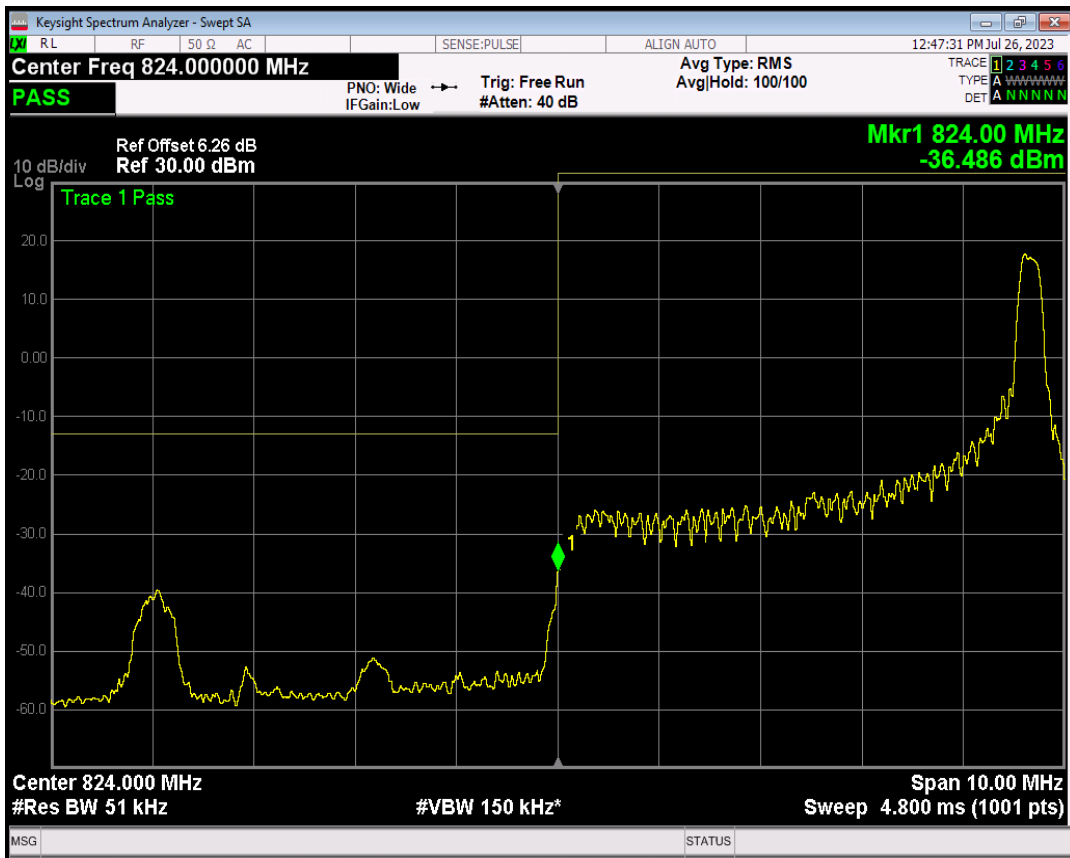

Band5 16QAM BW=5MHz Channel=20425 RB Size=1 Position=#Max

Band5 16QAM BW=5MHz Channel=20425 RB Size=25 Position=#0