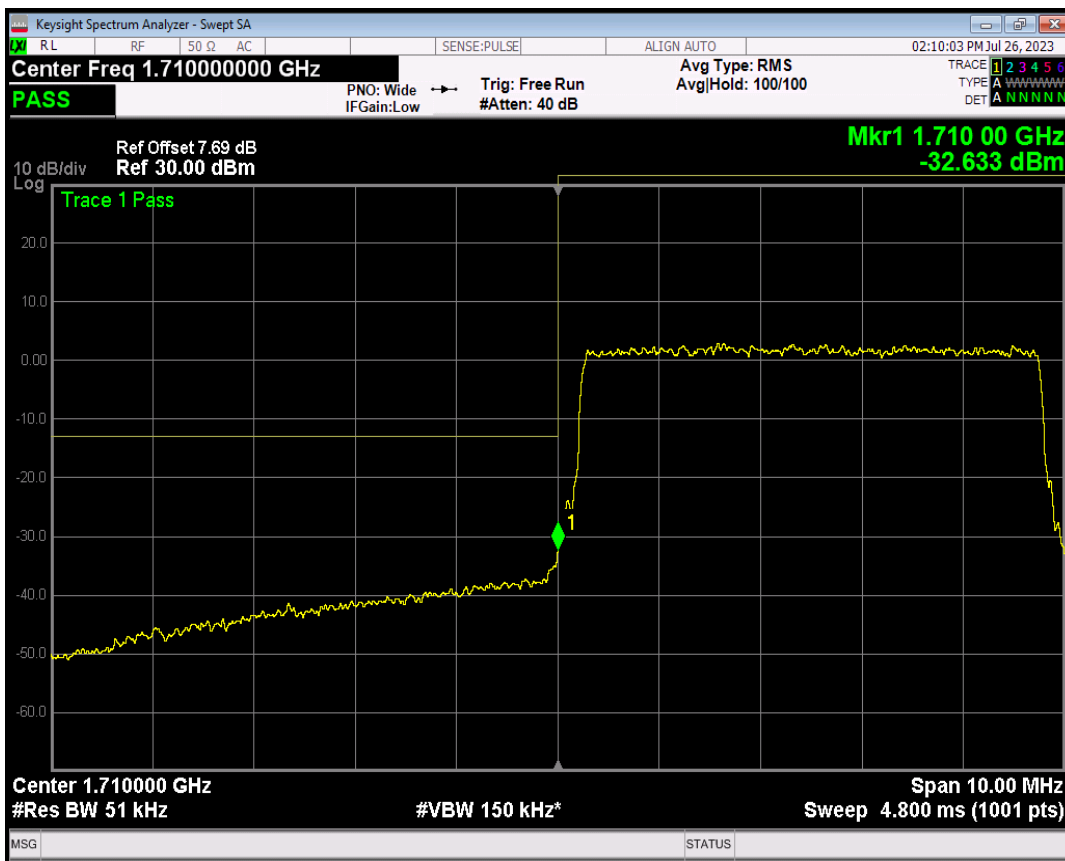

Band66 16QAM BW=5MHz Channel=131997 RB Size=25 Position=#0

Band66 QPSK BW=5MHz Channel=132647 RB Size=1 Position=#0