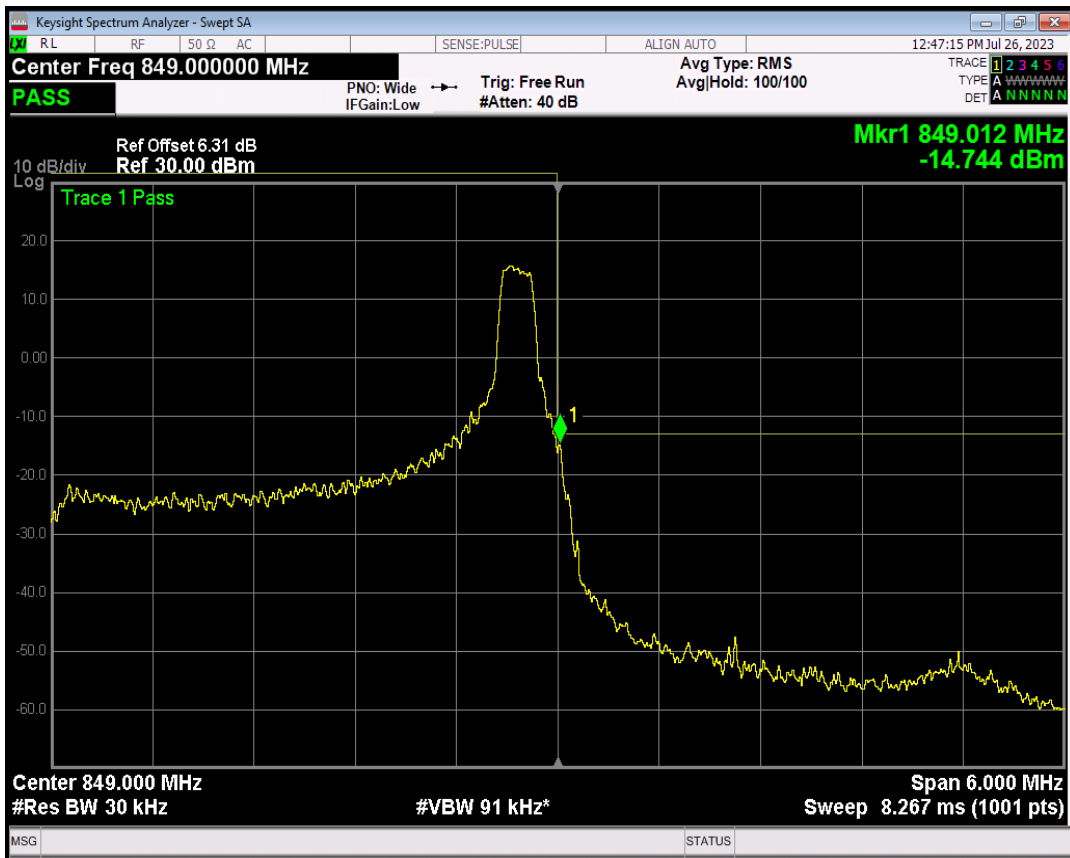

Band5 16QAM BW=3MHz Channel=20635 RB Size=1 Position=#Max

Band5 16QAM BW=3MHz Channel=20635 RB Size=15 Position=#0