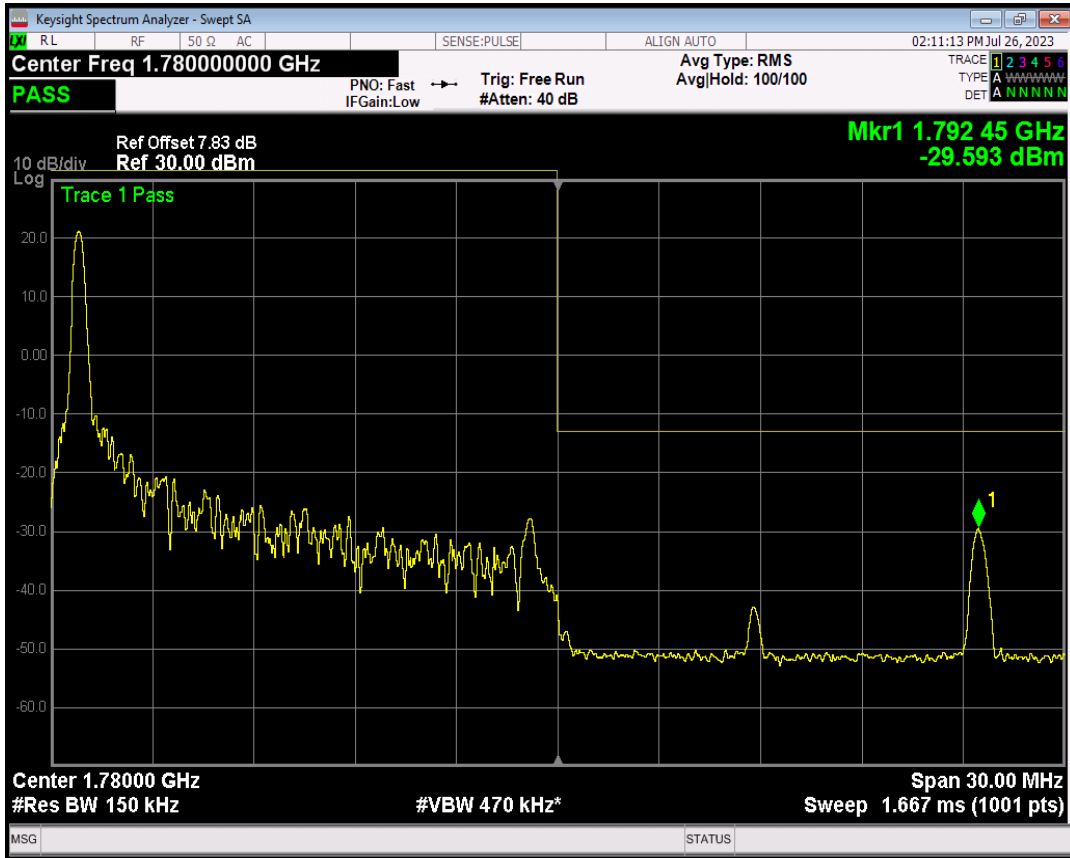

Band66 16QAM BW=15MHz Channel=132597 RB Size=1 Position=#0

Band66 16QAM BW=15MHz Channel=132597 RB Size=1 Position=#Max