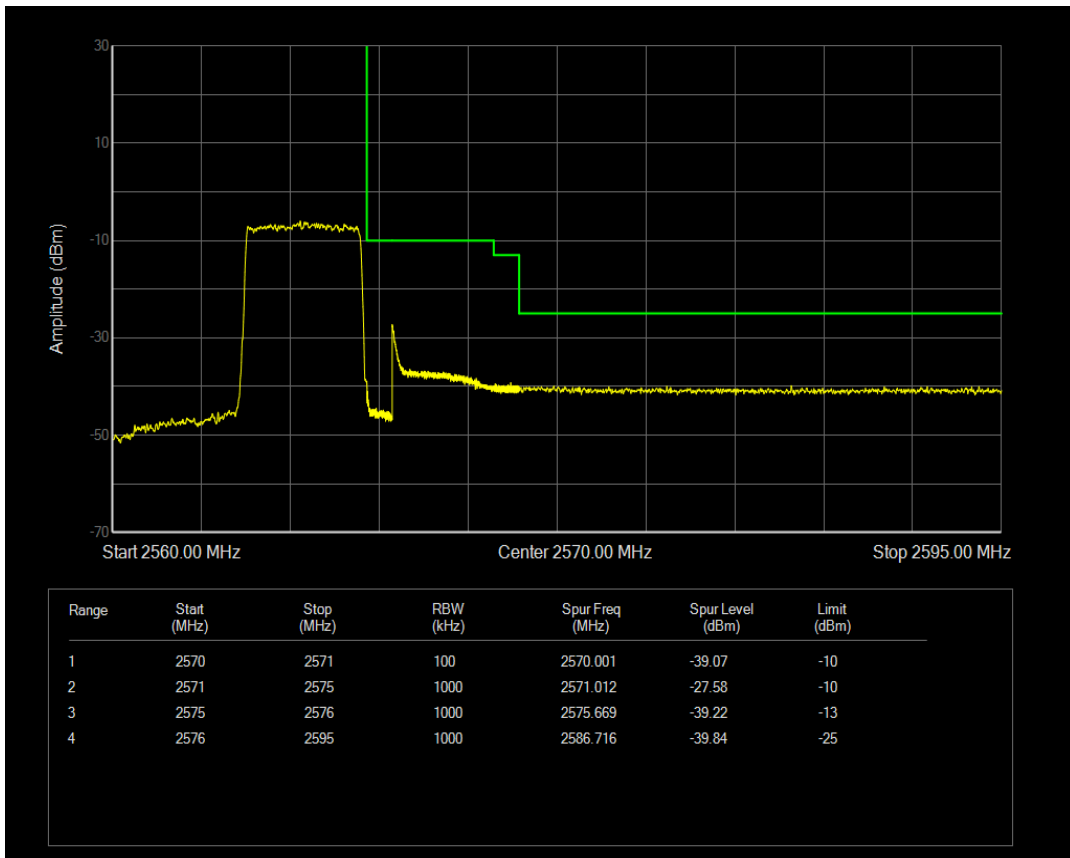

Band7 16QAM BW=5MHz Channel=20775 RB Size=1 Position=#Max

Band7 16QAM BW=5MHz Channel=20775 RB Size=25 Position=#0

Band7 QPSK BW=5MHz Channel=21425 RB Size=1 Position=#0

Band7 QPSK BW=5MHz Channel=21425 RB Size=1 Position=#Max

Band7 QPSK BW=5MHz Channel=21425 RB Size=25 Position=#0

Band7 16QAM BW=5MHz Channel=21425 RB Size=1 Position=#0

Band7 16QAM BW=5MHz Channel=21425 RB Size=1 Position=#Max

Band7 16QAM BW=5MHz Channel=21425 RB Size=25 Position=#0