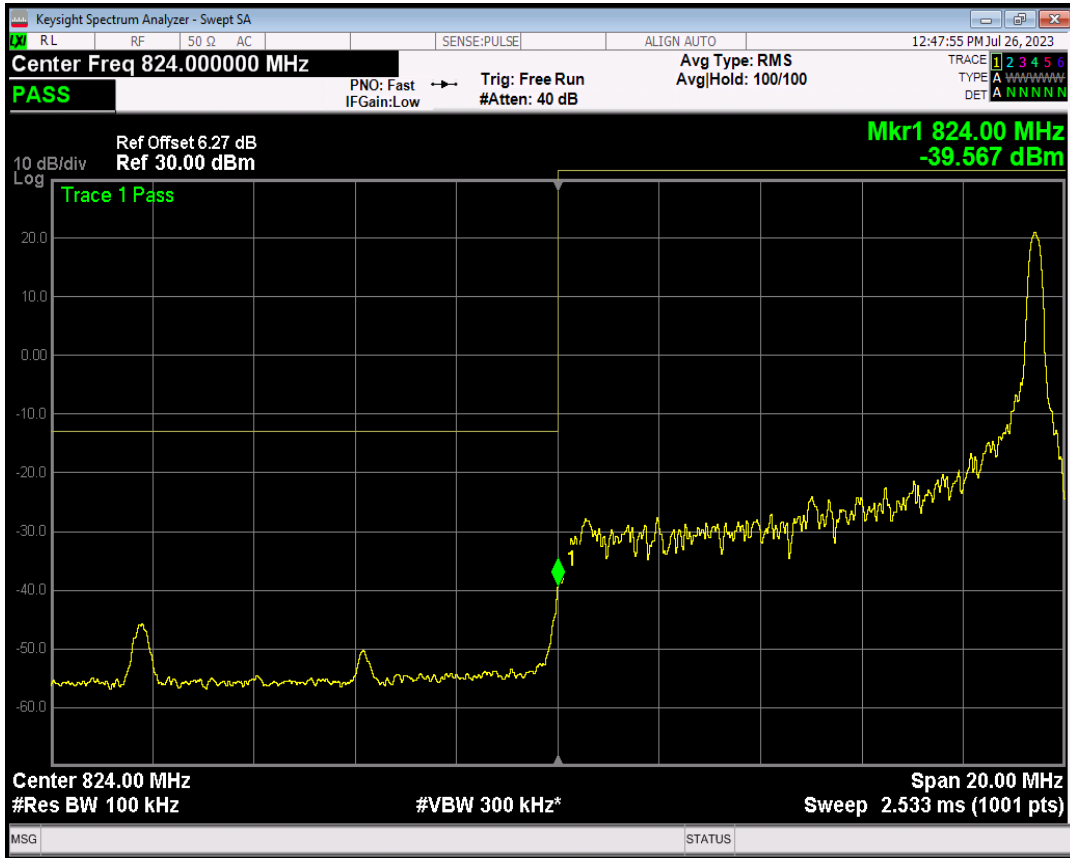

Band5 QPSK BW=10MHz Channel=20450 RB Size=1 Position=#Max

Band5 QPSK BW=10MHz Channel=20450 RB Size=50 Position=#0