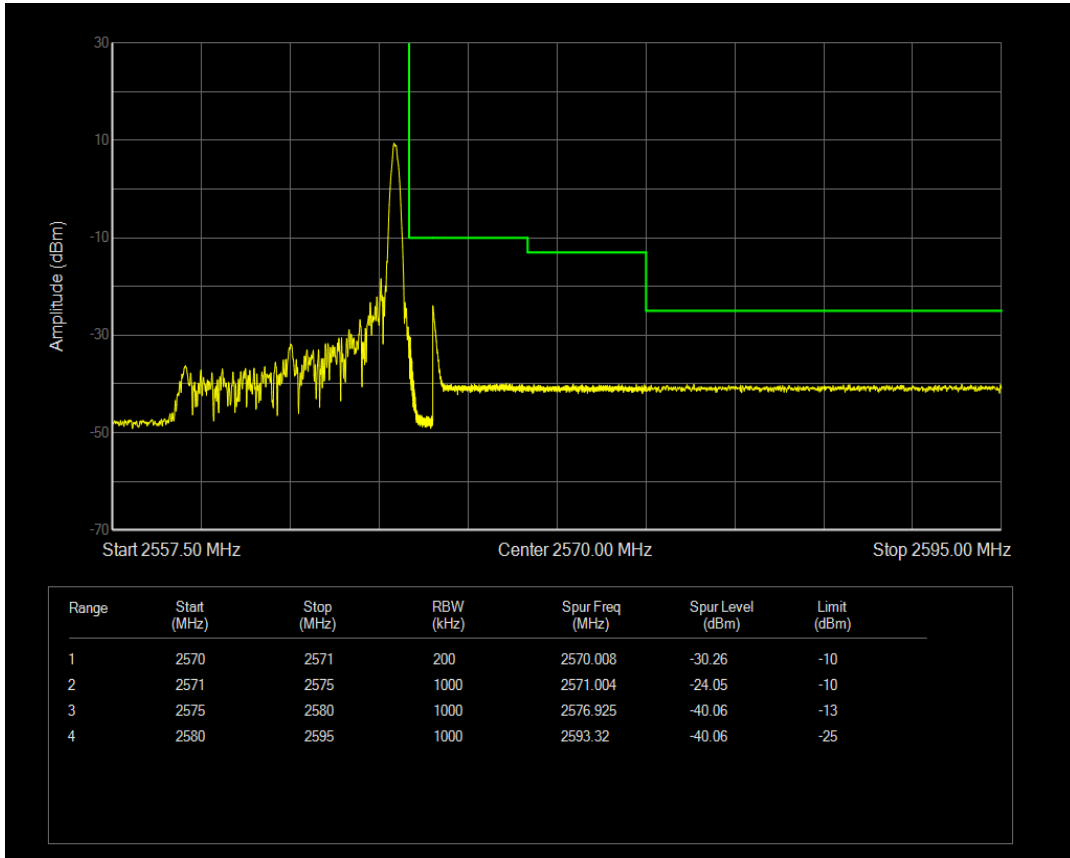

Band7 16QAM BW=10MHz Channel=20800 RB Size=1 Position=#Max

Band7 16QAM BW=10MHz Channel=20800 RB Size=50 Position=#0

Band7 QPSK BW=10MHz Channel=21400 RB Size=1 Position=#0

Band7 QPSK BW=10MHz Channel=21400 RB Size=1 Position=#Max

Band7 QPSK BW=10MHz Channel=21400 RB Size=50 Position=#0

Band7 16QAM BW=10MHz Channel=21400 RB Size=1 Position=#0

Band7 16QAM BW=10MHz Channel=21400 RB Size=1 Position=#Max

Band7 16QAM BW=10MHz Channel=21400 RB Size=50 Position=#0