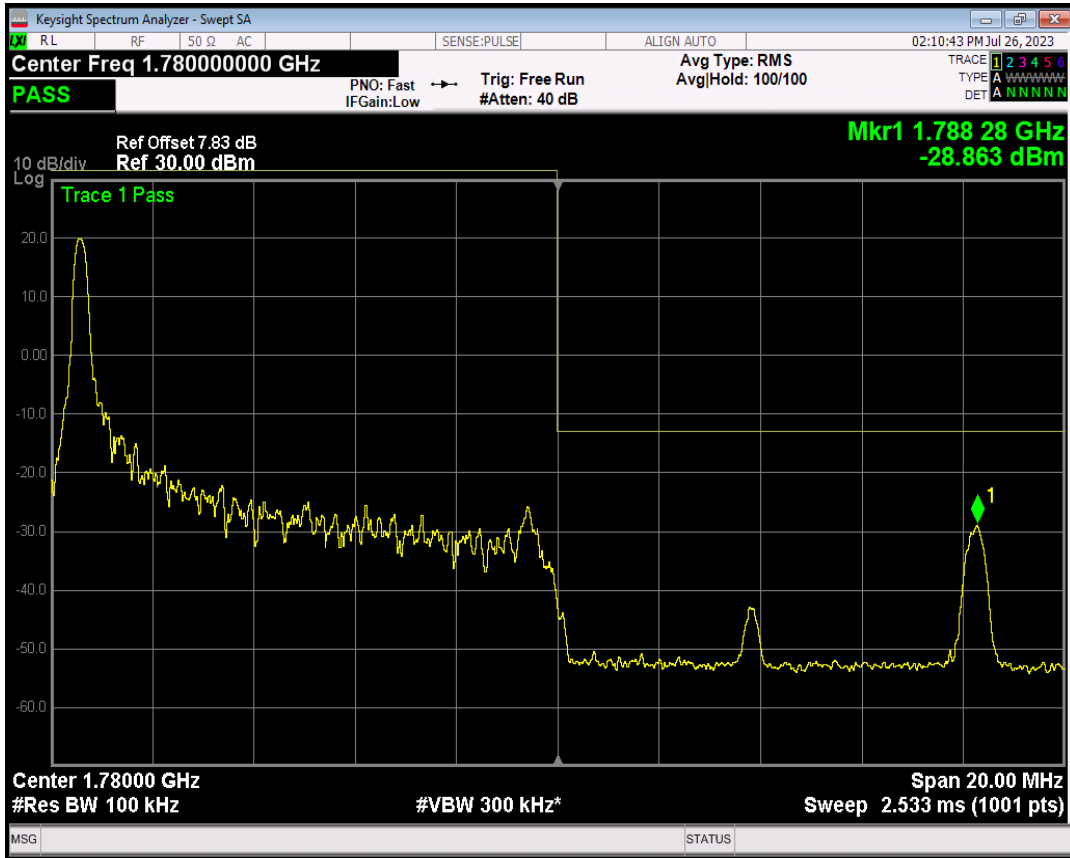

Band66 16QAM BW=10MHz Channel=132622 RB Size=1 Position=#0

Band66 16QAM BW=10MHz Channel=132622 RB Size=1 Position=#Max