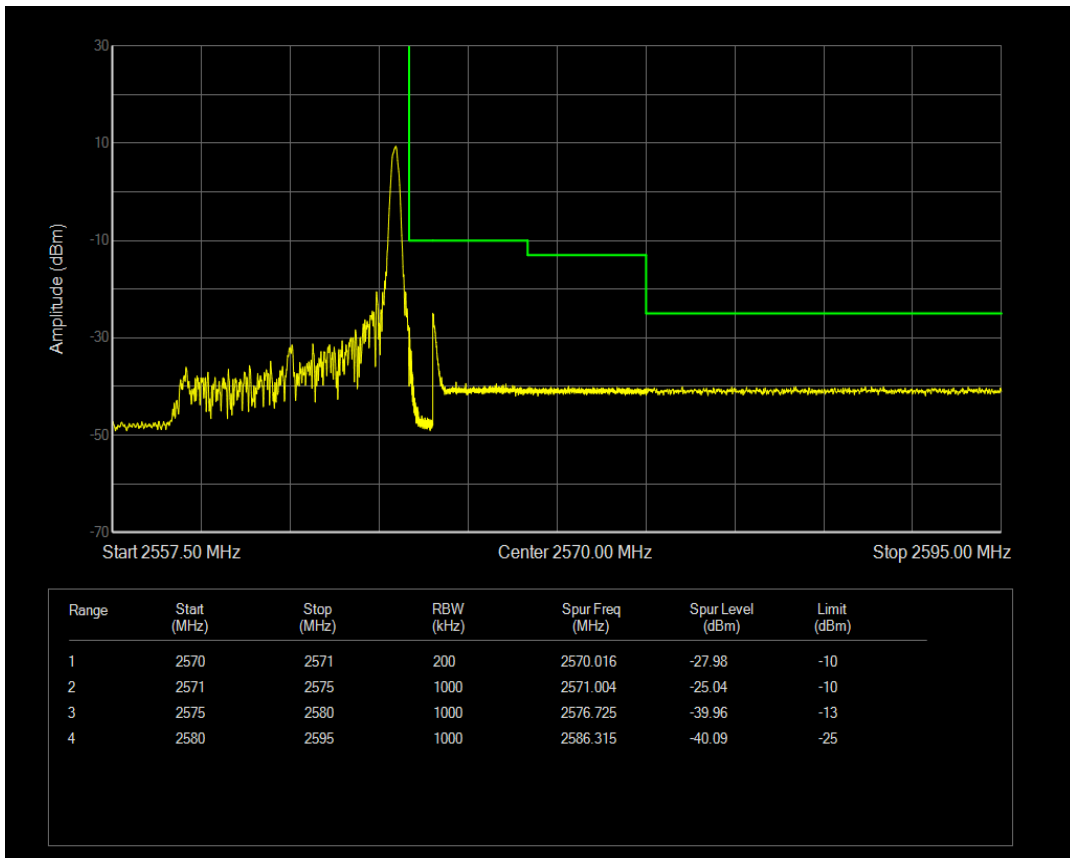

Band7 16QAM BW=10MHz Channel=20800 RB Size=1 Position=#Max

Band7 16QAM BW=10MHz Channel=20800 RB Size=50 Position=#0

Band7 QPSK BW=10MHz Channel=21400 RB Size=1 Position=#0

Band7 QPSK BW=10MHz Channel=21400 RB Size=1 Position=#Max

Band7 QPSK BW=10MHz Channel=21400 RB Size=50 Position=#0

Band7 16QAM BW=10MHz Channel=21400 RB Size=1 Position=#0

Band7 16QAM BW=10MHz Channel=21400 RB Size=1 Position=#Max

Band7 16QAM BW=10MHz Channel=21400 RB Size=50 Position=#0