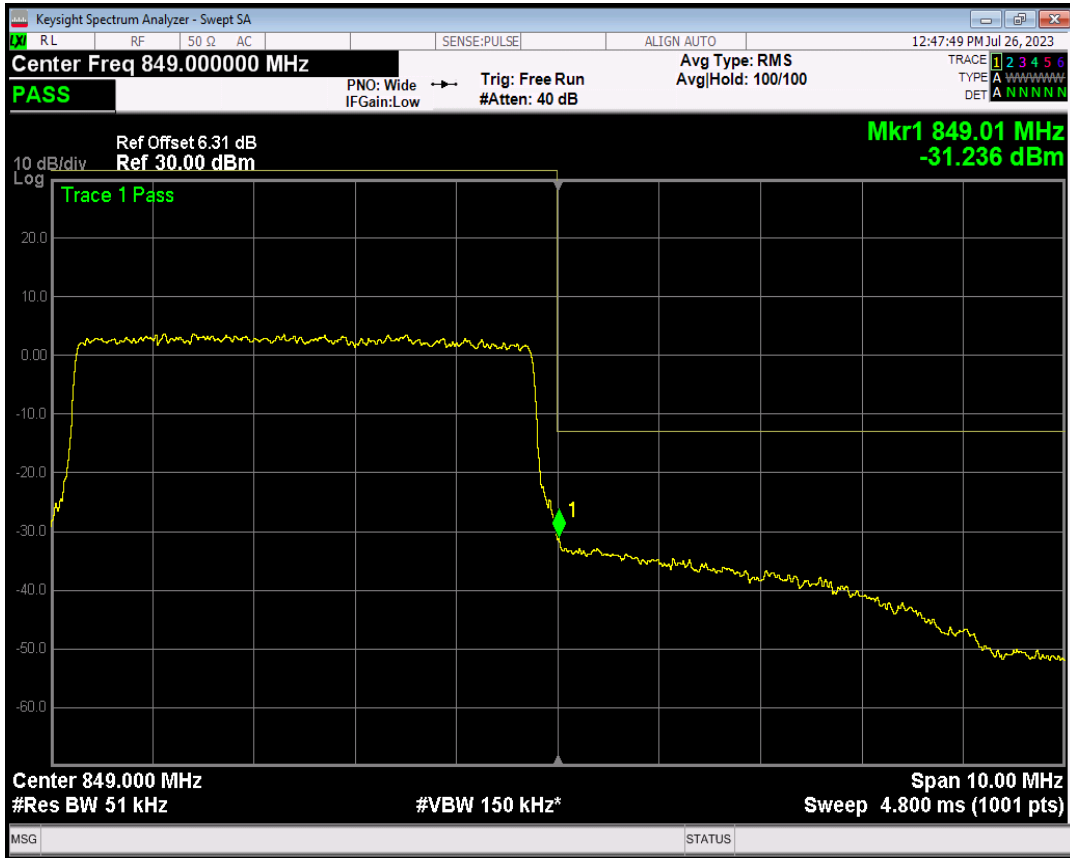

Band5 QPSK BW=5MHz Channel=20625 RB Size=25 Position=#0

Band5 16QAM BW=5MHz Channel=20625 RB Size=1 Position=#0

Band5 16QAM BW=5MHz Channel=20625 RB Size=1 Position=#Max

Band5 16QAM BW=5MHz Channel=20625 RB Size=25 Position=#0