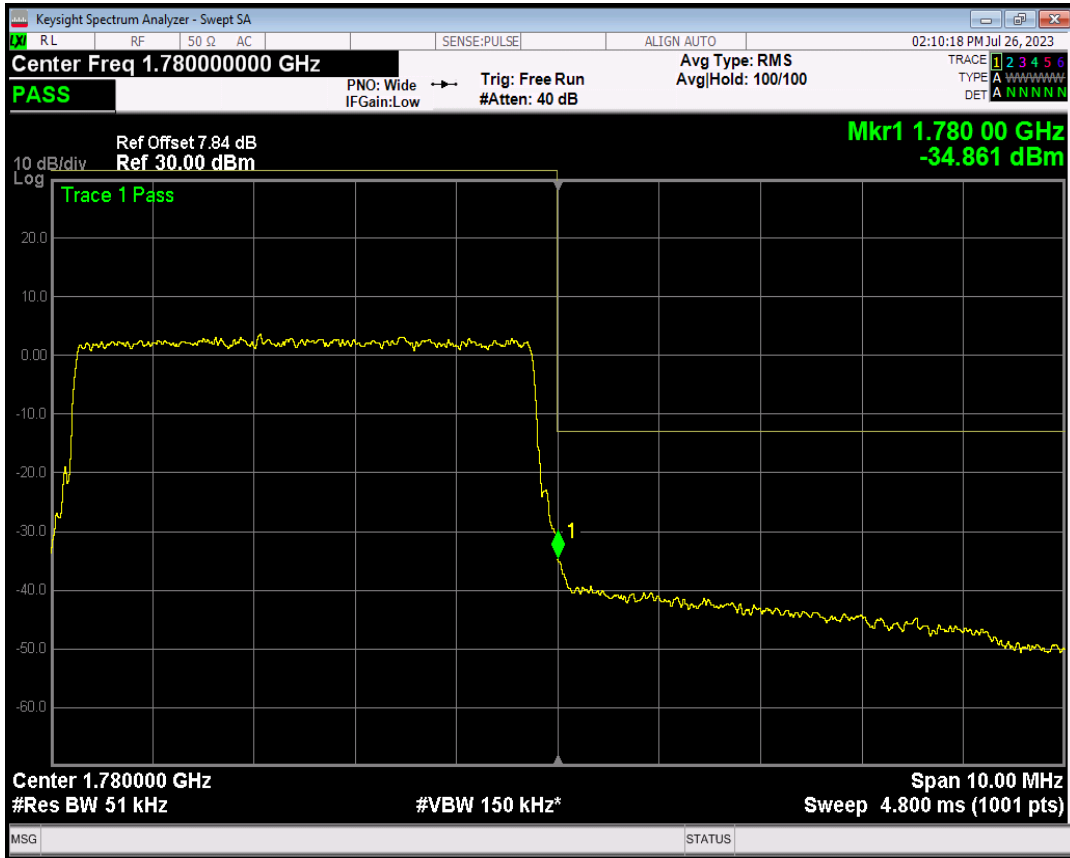

Band66 QPSK BW=5MHz Channel=132647 RB Size=25 Position=#0

Band66 16QAM BW=5MHz Channel=132647 RB Size=1 Position=#0

Band66 16QAM BW=5MHz Channel=132647 RB Size=1 Position=#Max

Band66 16QAM BW=5MHz Channel=132647 RB Size=25 Position=#0