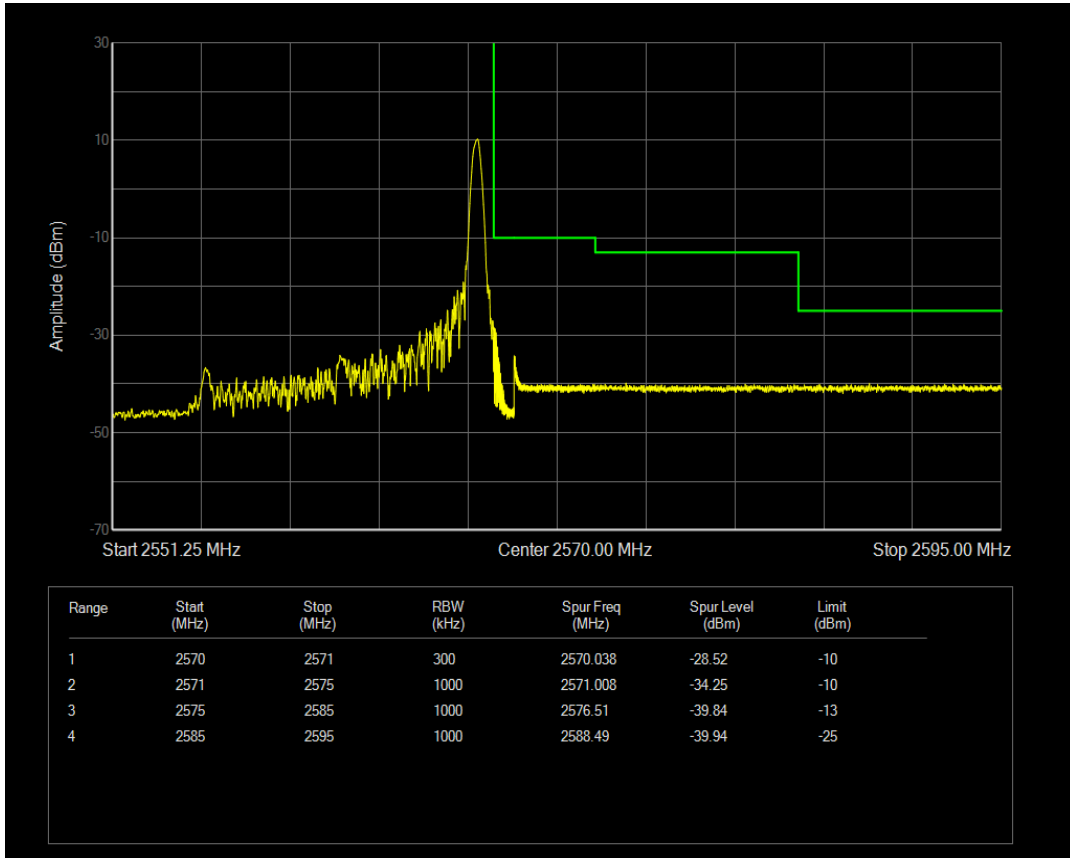

Band7 16QAM BW=15MHz Channel=20825 RB Size=1 Position=#Max

Band7 16QAM BW=15MHz Channel=20825 RB Size=75 Position=#0

Band7 QPSK BW=15MHz Channel=21375 RB Size=1 Position=#0

Band7 QPSK BW=15MHz Channel=21375 RB Size=1 Position=#Max