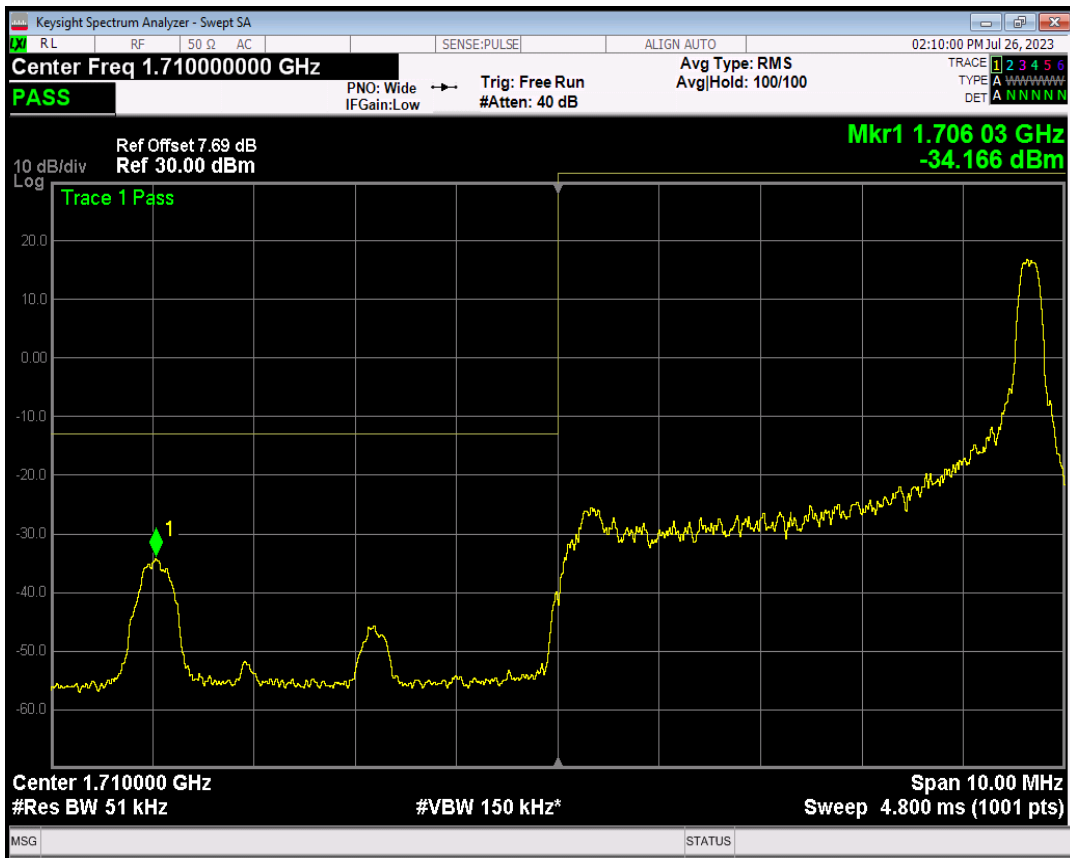

Band66 16QAM BW=5MHz Channel=131997 RB Size=1 Position=#Max

Band66 16QAM BW=5MHz Channel=131997 RB Size=25 Position=#0