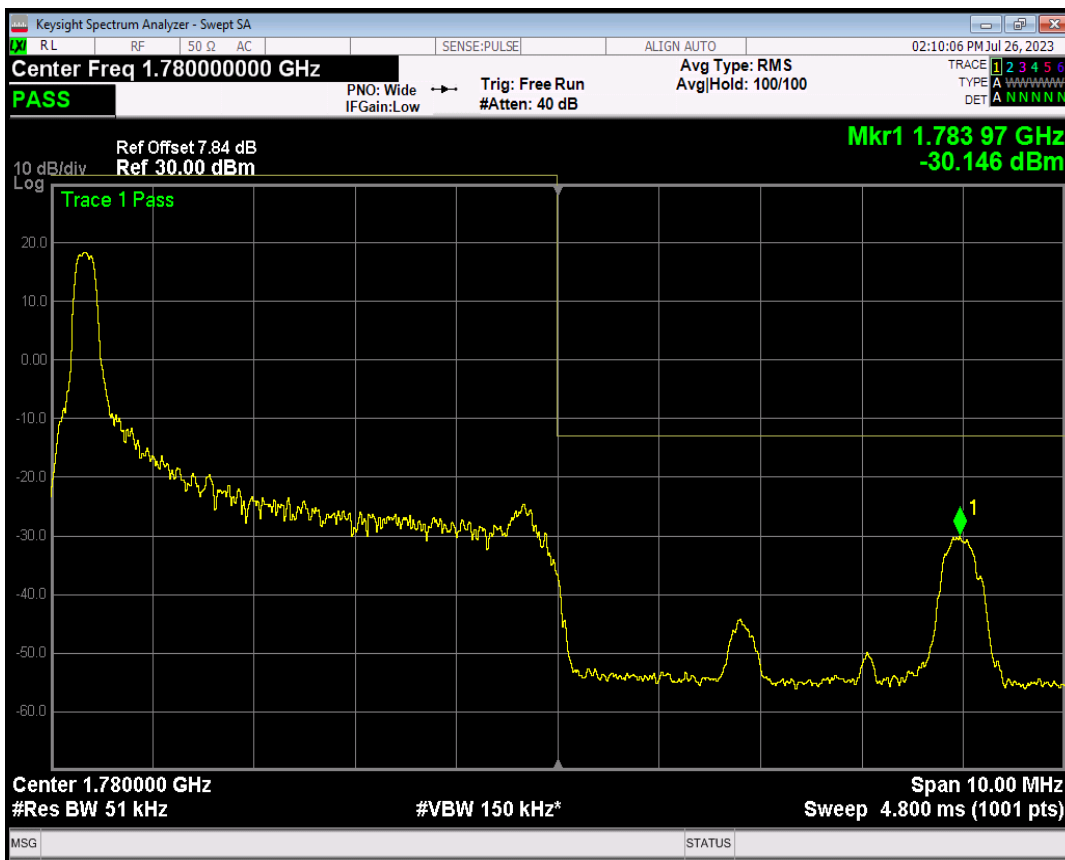

Band66 QPSK BW=5MHz Channel=132647 RB Size=1 Position=#0

Band66 QPSK BW=5MHz Channel=132647 RB Size=1 Position=#Max