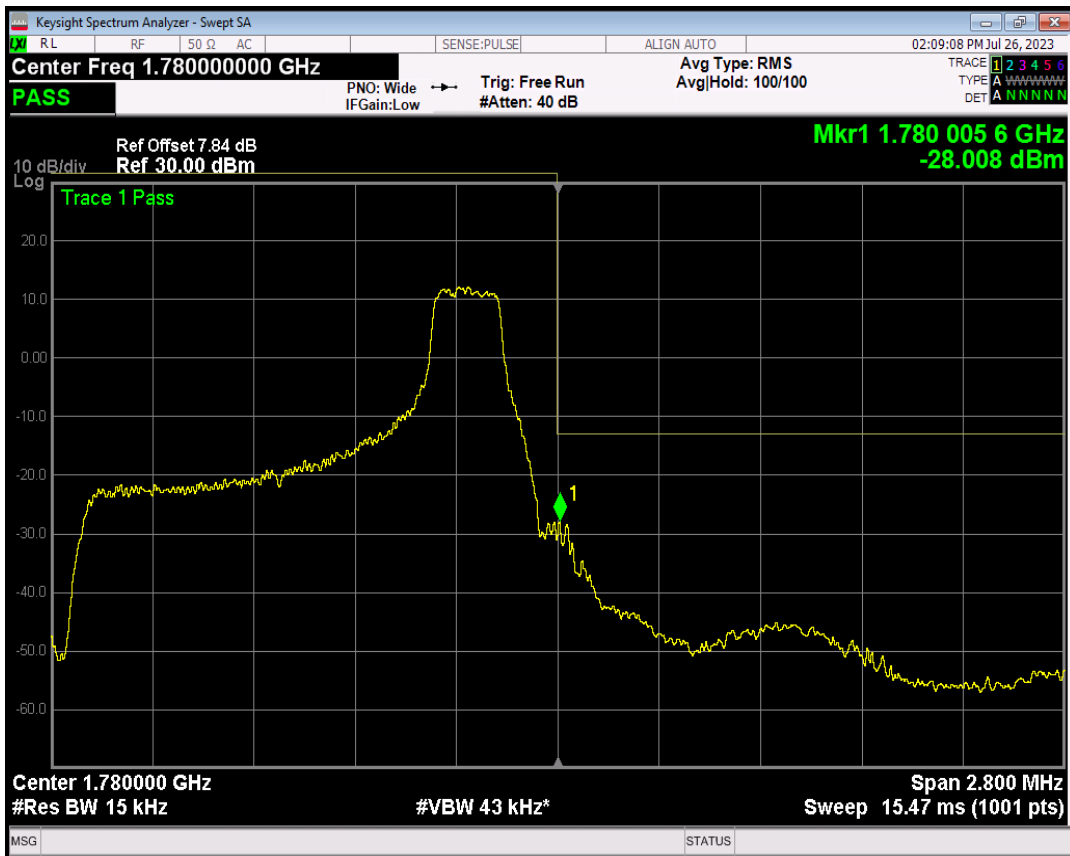

Band66 16QAM BW=1.4MHz Channel=132665 RB Size=1 Position=#Max

Band66 16QAM BW=1.4MHz Channel=132665 RB Size=6 Position=#0