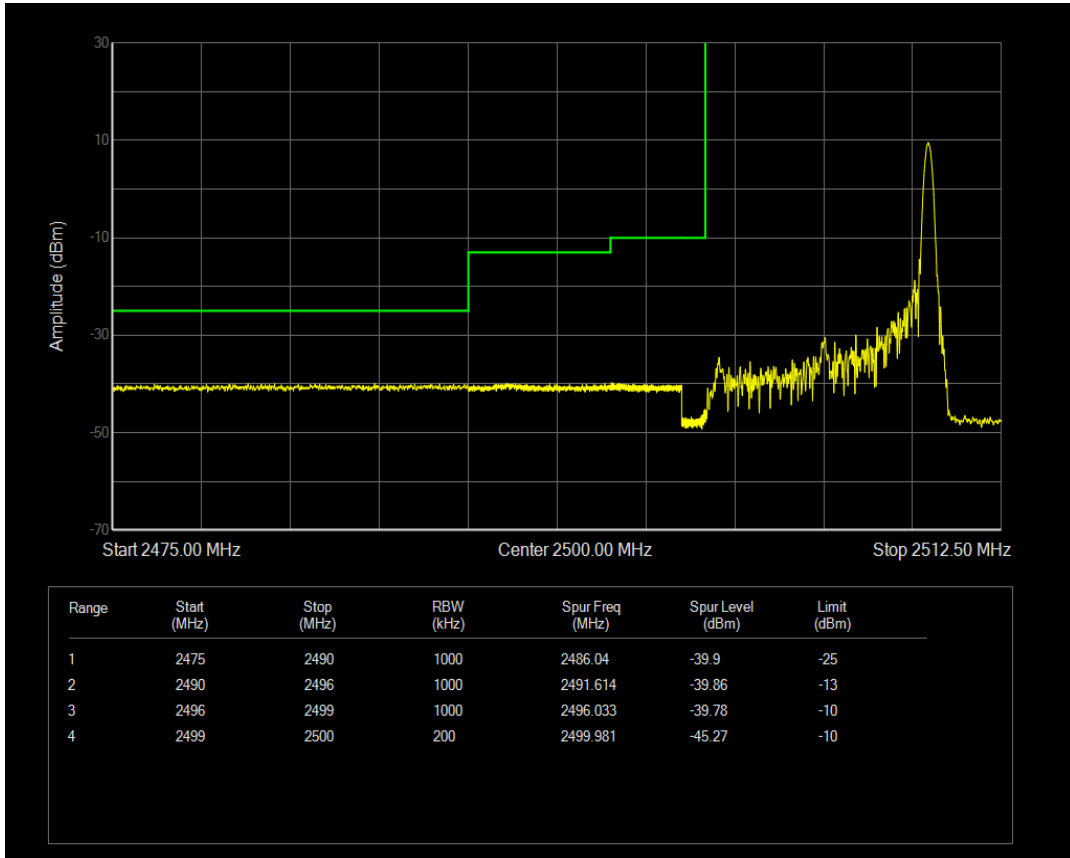

Band7 QPSK BW=5MHz Channel=21425 RB Size=25 Position=#0

Band7 16QAM BW=5MHz Channel=21425 RB Size=1 Position=#0

Band7 16QAM BW=5MHz Channel=21425 RB Size=1 Position=#Max

Band7 16QAM BW=5MHz Channel=21425 RB Size=25 Position=#0

Band7 QPSK BW=10MHz Channel=20800 RB Size=1 Position=#0

Band7 QPSK BW=10MHz Channel=20800 RB Size=1 Position=#Max

Band7 QPSK BW=10MHz Channel=20800 RB Size=50 Position=#0

Band7 16QAM BW=10MHz Channel=20800 RB Size=1 Position=#0