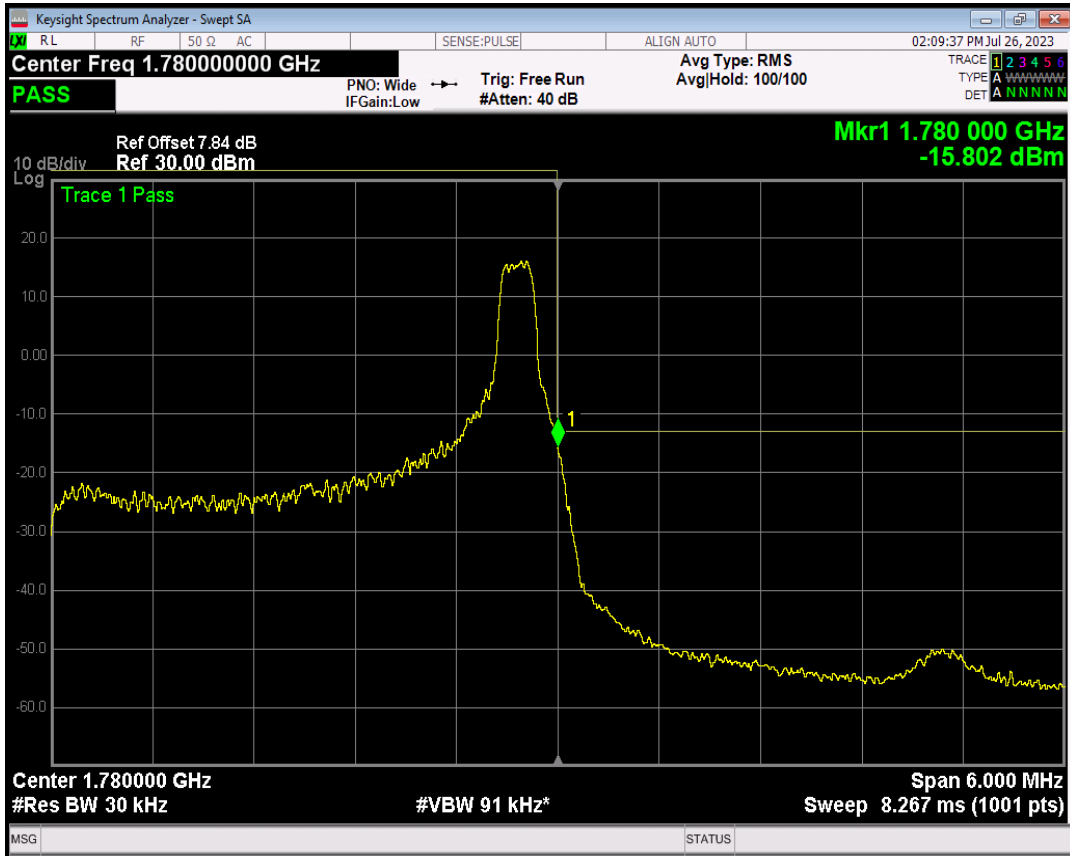

Band66 16QAM BW=3MHz Channel=131987 RB Size=1 Position=#Max

Band66 16QAM BW=3MHz Channel=131987 RB Size=15 Position=#0

Band66 QPSK BW=3MHz Channel=132657 RB Size=1 Position=#0

Band66 QPSK BW=3MHz Channel=132657 RB Size=1 Position=#Max