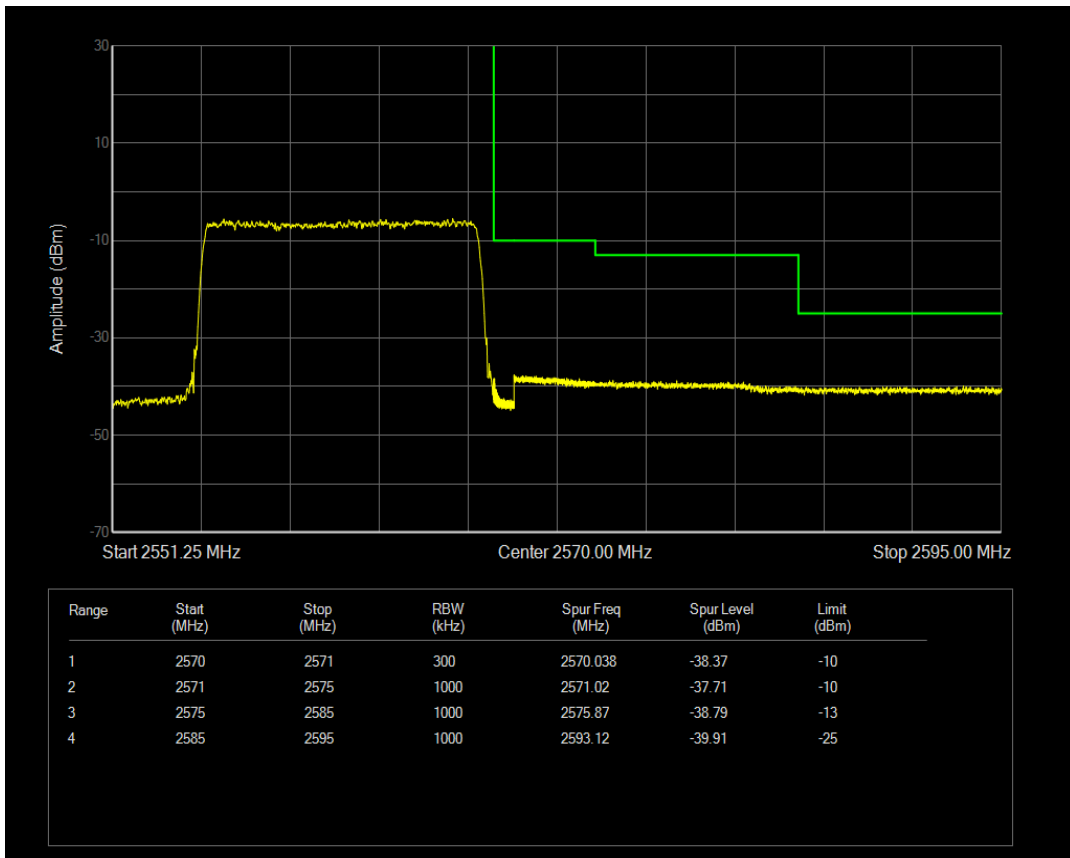

Band7 16QAM BW=15MHz Channel=20825 RB Size=1 Position=#Max

Band7 16QAM BW=15MHz Channel=20825 RB Size=75 Position=#0

Band7 QPSK BW=15MHz Channel=21375 RB Size=1 Position=#0

Band7 QPSK BW=15MHz Channel=21375 RB Size=1 Position=#Max

Band7 QPSK BW=15MHz Channel=21375 RB Size=75 Position=#0

Band7 16QAM BW=15MHz Channel=21375 RB Size=1 Position=#0

Band7 16QAM BW=15MHz Channel=21375 RB Size=1 Position=#Max

Band7 16QAM BW=15MHz Channel=21375 RB Size=75 Position=#0