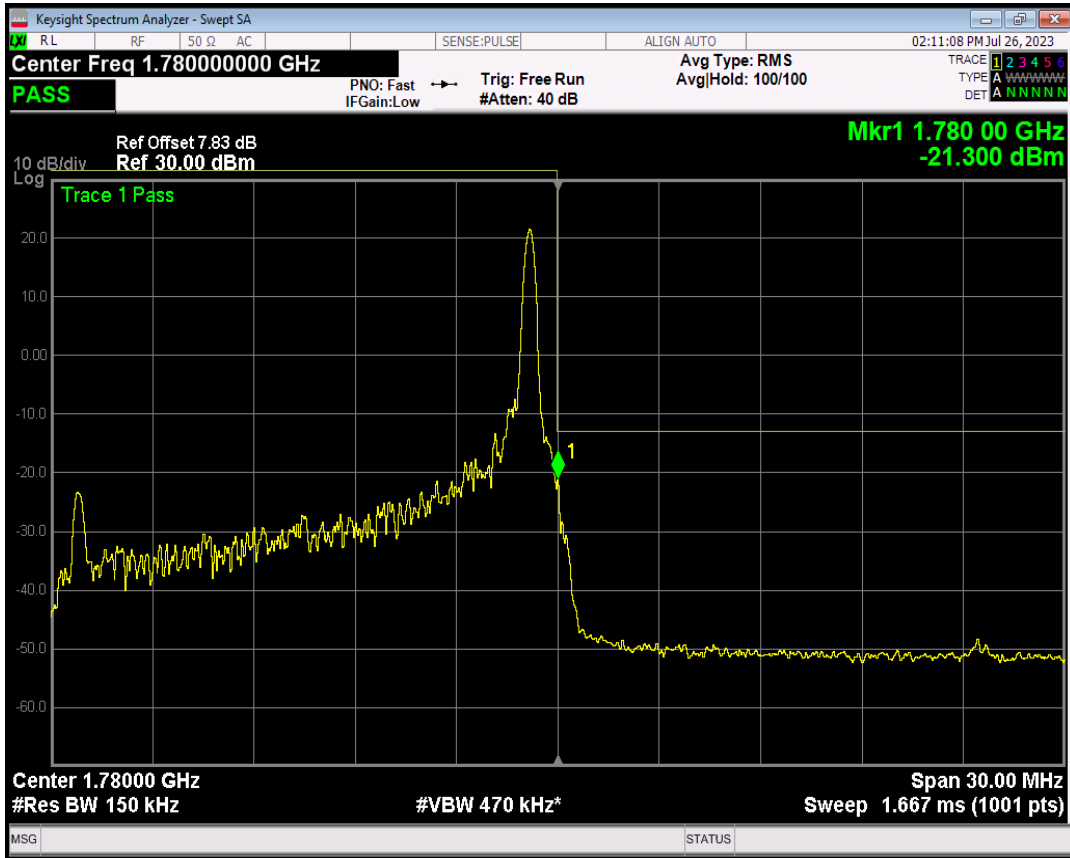

Band66 16QAM BW=15MHz Channel=132047 RB Size=1 Position=#Max

Band66 16QAM BW=15MHz Channel=132047 RB Size=75 Position=#0

Band66 QPSK BW=15MHz Channel=132597 RB Size=1 Position=#0

Band66 QPSK BW=15MHz Channel=132597 RB Size=1 Position=#Max