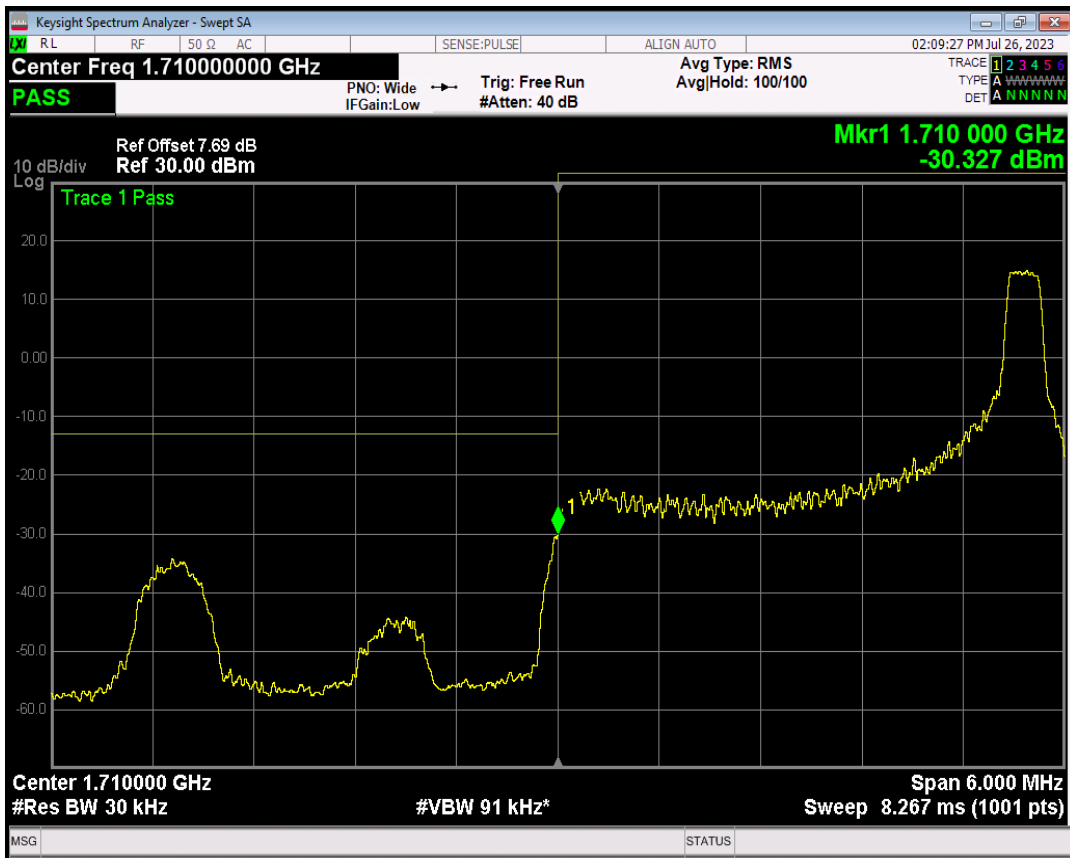

Band66 16QAM BW=3MHz Channel=131987 RB Size=1 Position=#Max

Band66 16QAM BW=3MHz Channel=131987 RB Size=15 Position=#0