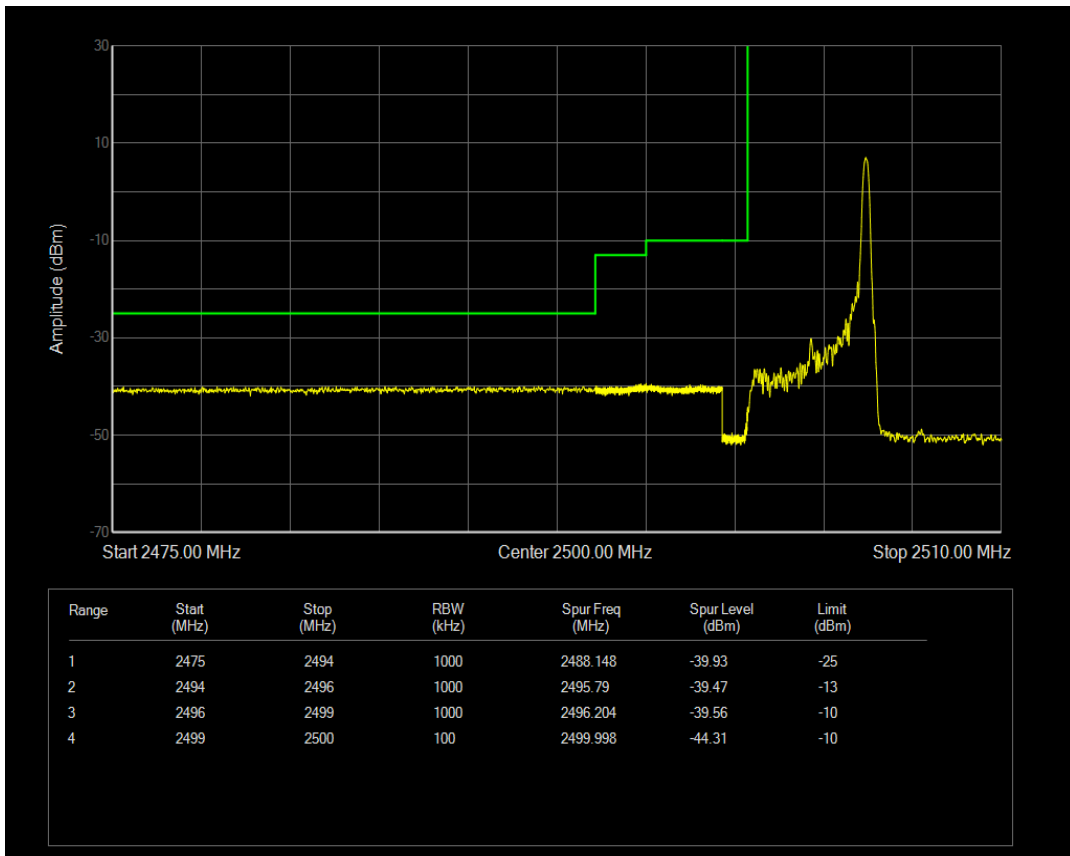

Band66 QPSK BW=20MHz Channel=132572 RB Size=100 Position=#0

Band66 16QAM BW=20MHz Channel=132572 RB Size=1 Position=#0

Band66 16QAM BW=20MHz Channel=132572 RB Size=1 Position=#Max

Band66 16QAM BW=20MHz Channel=132572 RB Size=100 Position=#0

Band7 QPSK BW=5MHz Channel=20775 RB Size=1 Position=#0

Band7 QPSK BW=5MHz Channel=20775 RB Size=1 Position=#Max

Band7 QPSK BW=5MHz Channel=20775 RB Size=25 Position=#0

Band7 16QAM BW=5MHz Channel=20775 RB Size=1 Position=#0

Band7 16QAM BW=5MHz Channel=20775 RB Size=1 Position=#Max

Band7 16QAM BW=5MHz Channel=20775 RB Size=25 Position=#0

Band7 QPSK BW=5MHz Channel=21425 RB Size=1 Position=#0

Band7 QPSK BW=5MHz Channel=21425 RB Size=1 Position=#Max