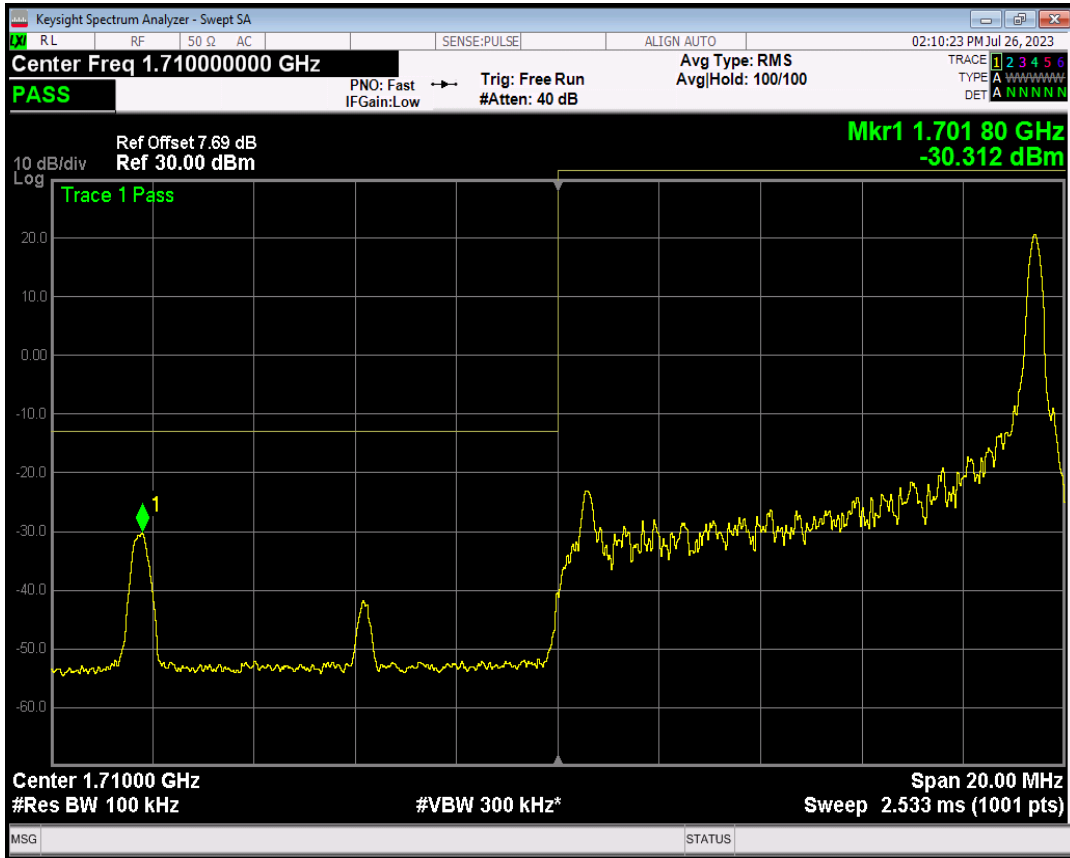

Band66 QPSK BW=10MHz Channel=132022 RB Size=1 Position=#Max

Band66 QPSK BW=10MHz Channel=132022 RB Size=50 Position=#0