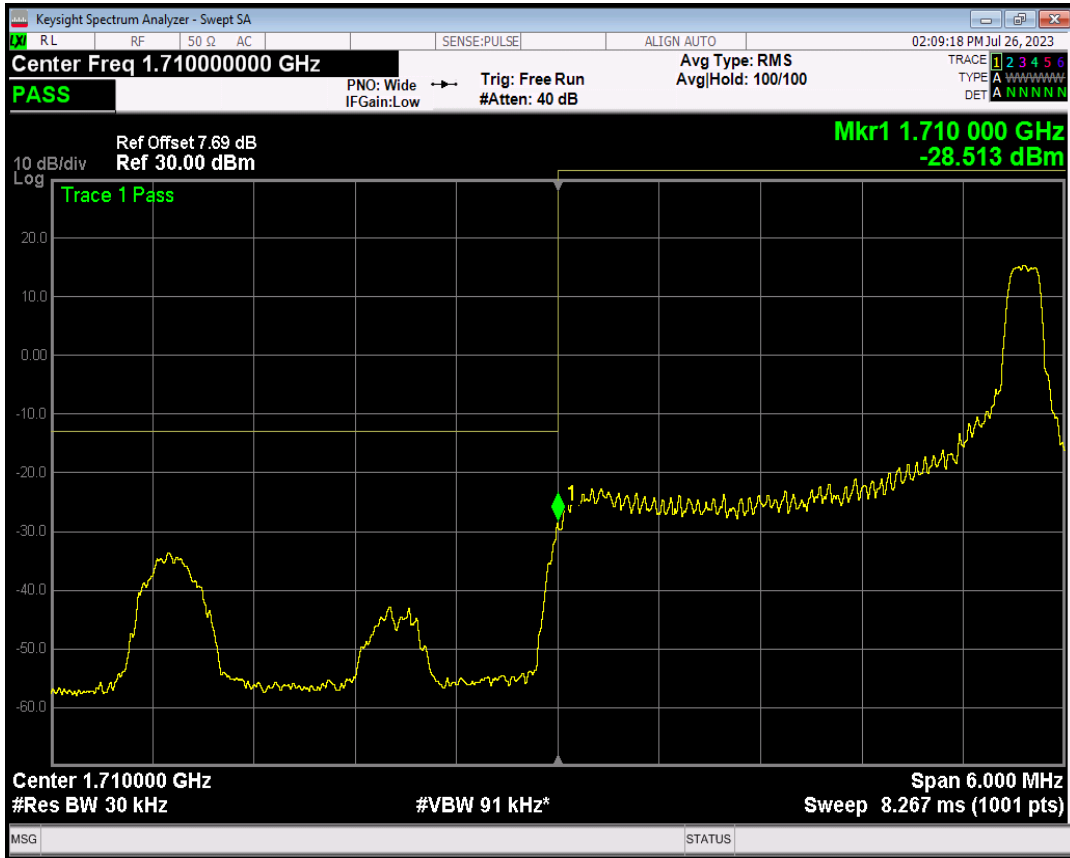

Band66 QPSK BW=3MHz Channel=131987 RB Size=1 Position=#Max

Band66 QPSK BW=3MHz Channel=131987 RB Size=15 Position=#0