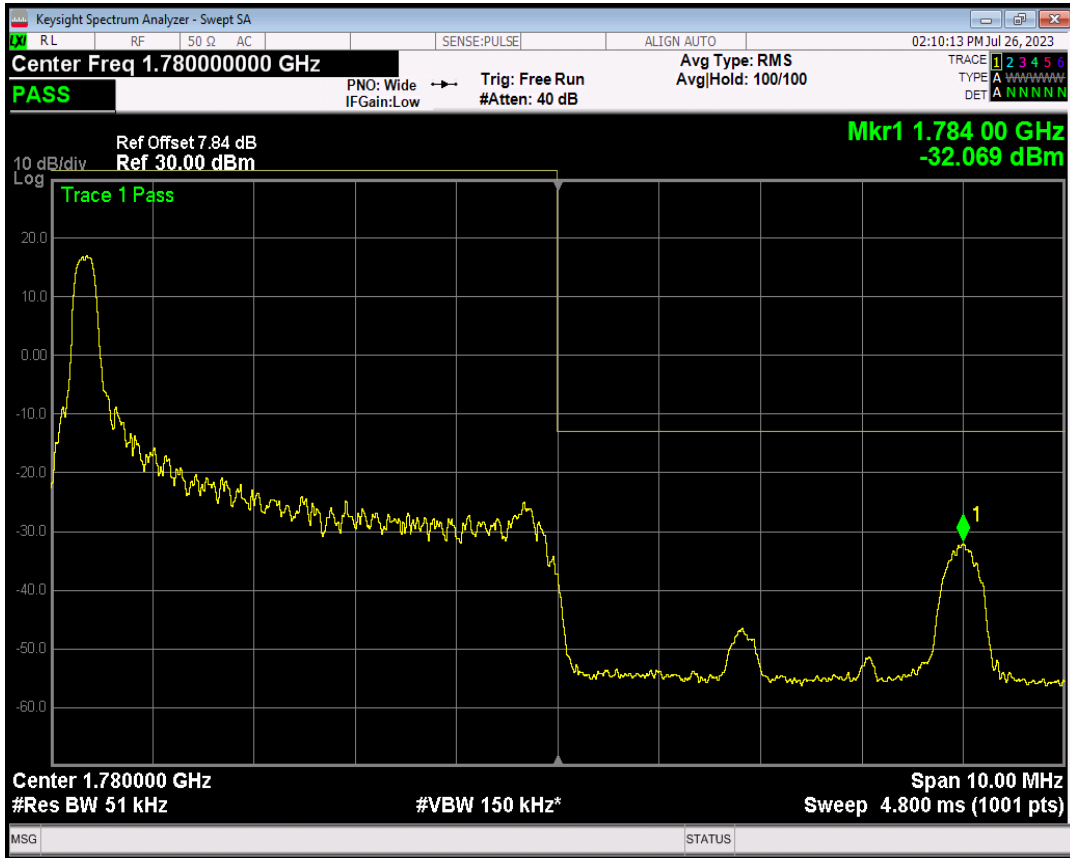

Band66 16QAM BW=5MHz Channel=132647 RB Size=1 Position=#0

Band66 16QAM BW=5MHz Channel=132647 RB Size=1 Position=#Max