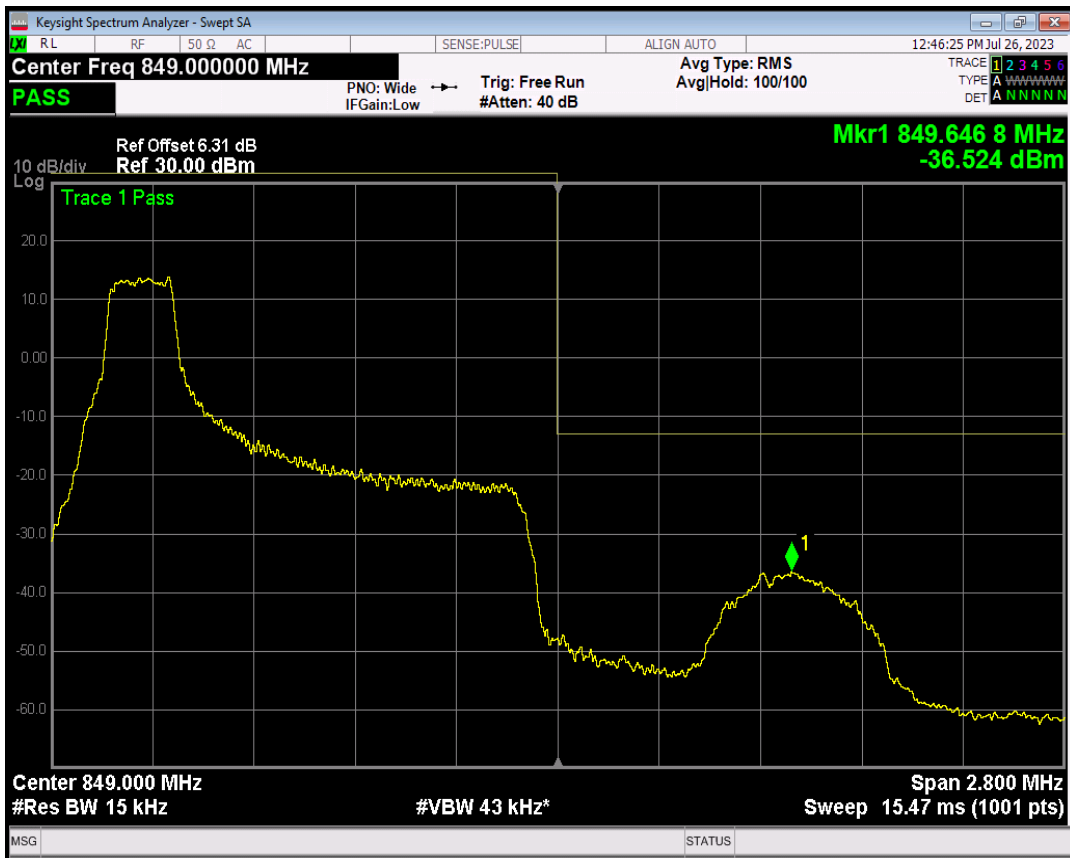

Band5 16QAM BW=1.4MHz Channel=20407 RB Size=1 Position=#Max

Band5 16QAM BW=1.4MHz Channel=20407 RB Size=6 Position=#0

Band5 QPSK BW=1.4MHz Channel=20643 RB Size=1 Position=#0

Band5 QPSK BW=1.4MHz Channel=20643 RB Size=1 Position=#Max