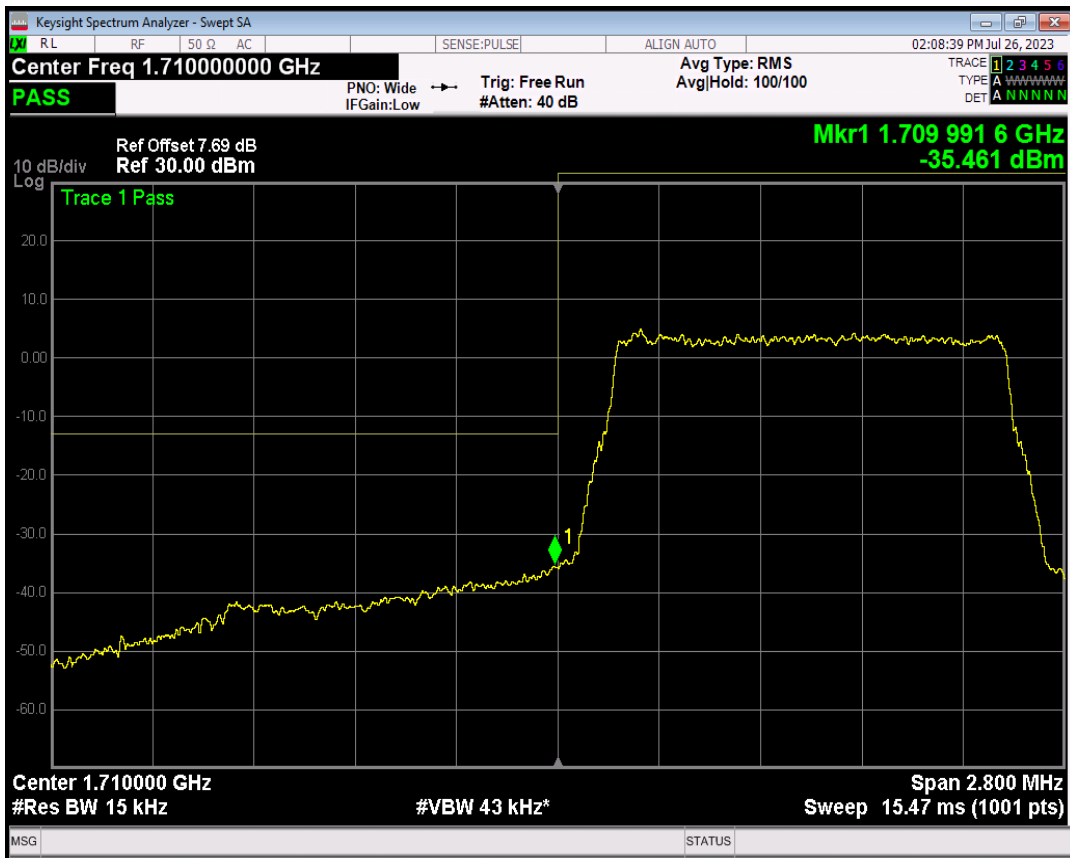

Band66 QPSK BW=1.4MHz Channel=131979 RB Size=6 Position=#0

Band66 16QAM BW=1.4MHz Channel=131979 RB Size=1 Position=#0