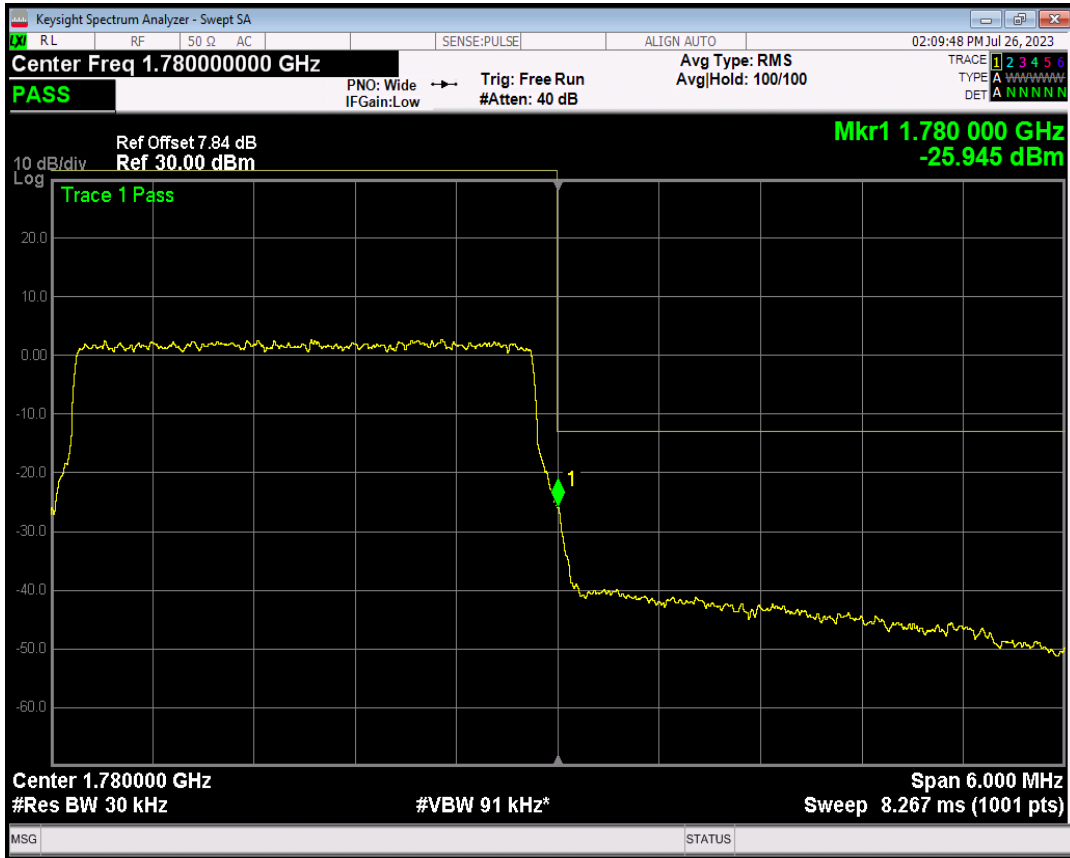

Band66 QPSK BW=3MHz Channel=132657 RB Size=15 Position=#0

Band66 16QAM BW=3MHz Channel=132657 RB Size=1 Position=#0

Band66 16QAM BW=3MHz Channel=132657 RB Size=1 Position=#Max

Band66 16QAM BW=3MHz Channel=132657 RB Size=15 Position=#0