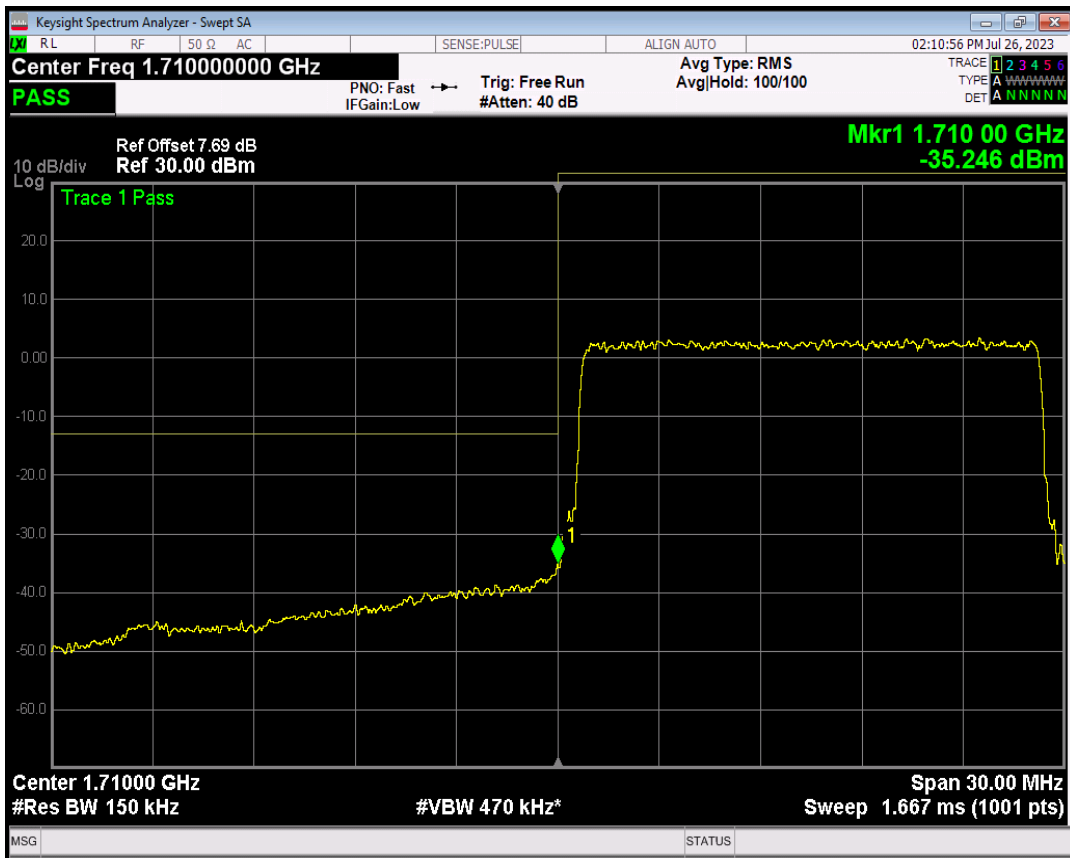

Band66 QPSK BW=15MHz Channel=132047 RB Size=75 Position=#0

Band66 16QAM BW=15MHz Channel=132047 RB Size=1 Position=#0