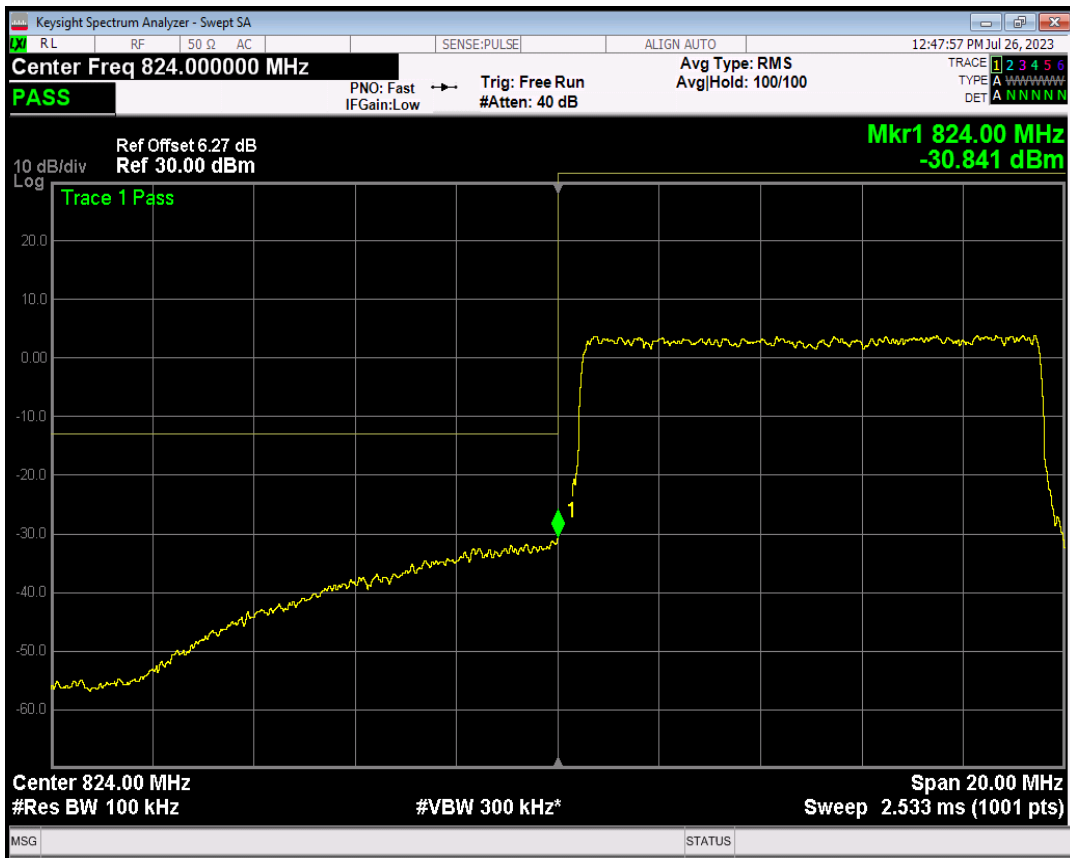

Band5 QPSK BW=10MHz Channel=20450 RB Size=50 Position=#0

Band5 16QAM BW=10MHz Channel=20450 RB Size=1 Position=#0