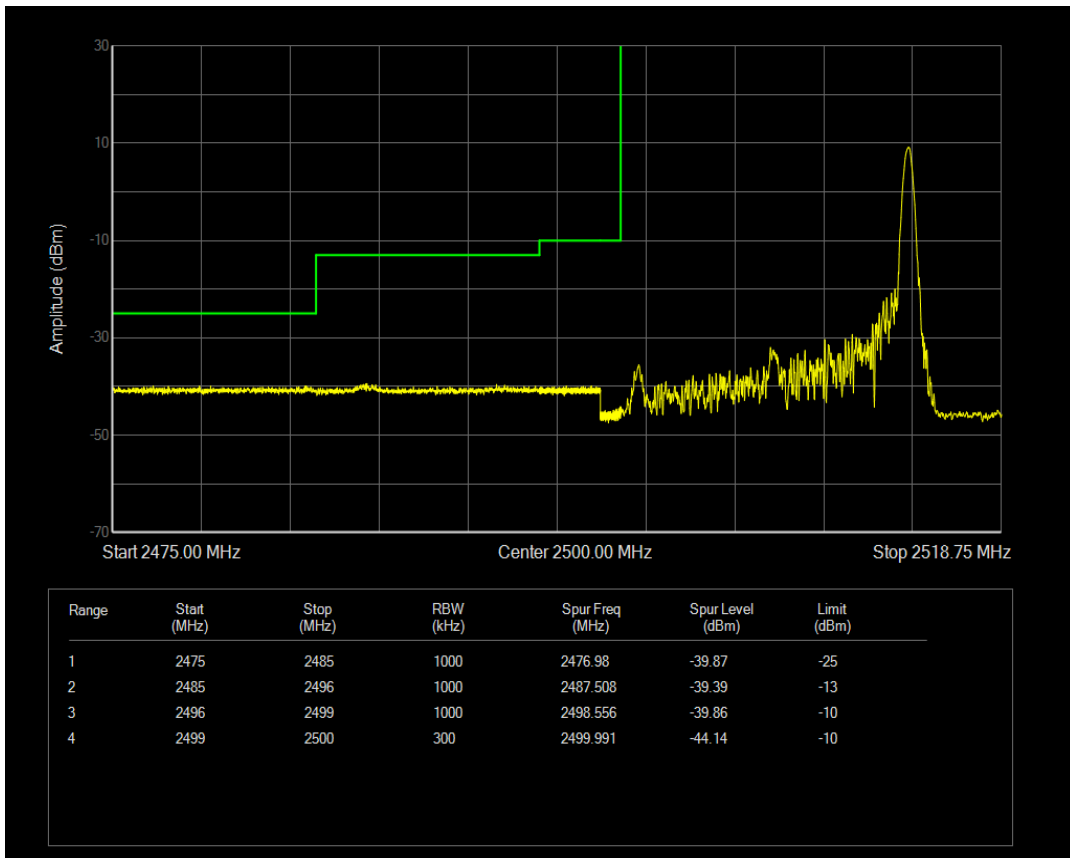

Band7 16QAM BW=15MHz Channel=20825 RB Size=1 Position=#Max

Band7 16QAM BW=15MHz Channel=20825 RB Size=75 Position=#0