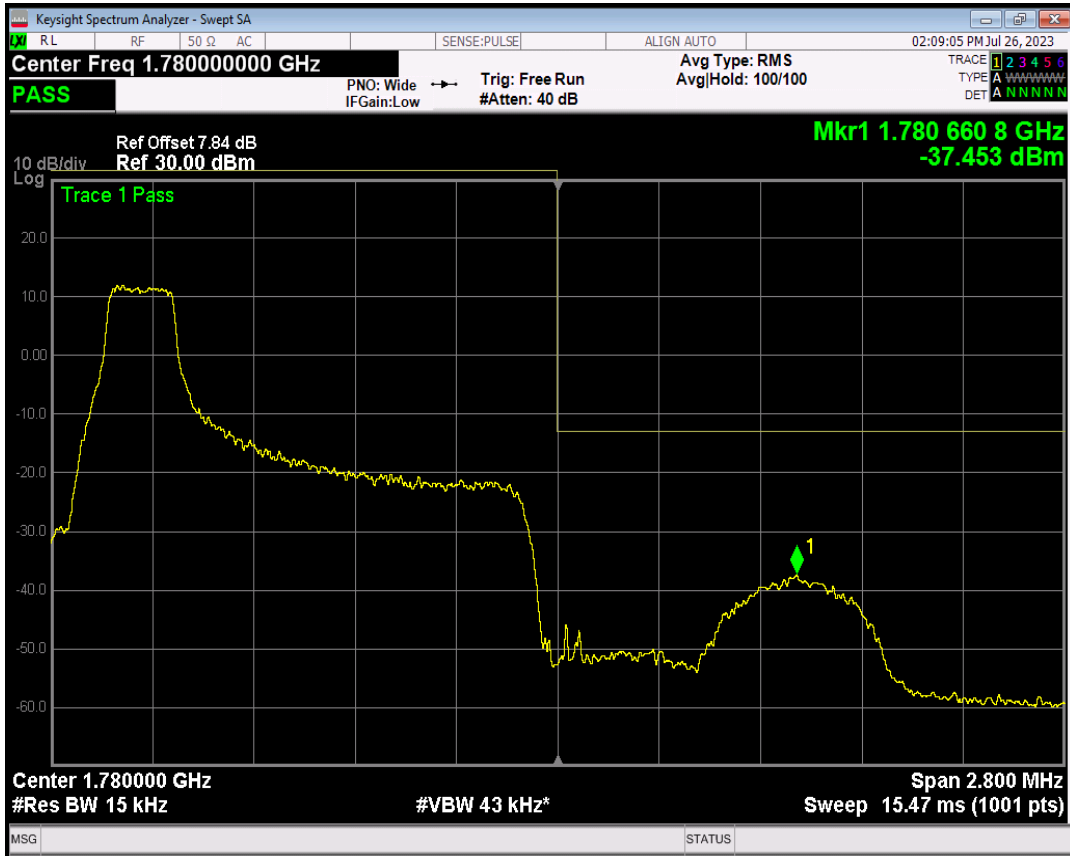

Band66 16QAM BW=1.4MHz Channel=132665 RB Size=1 Position=#0

Band66 16QAM BW=1.4MHz Channel=132665 RB Size=1 Position=#Max