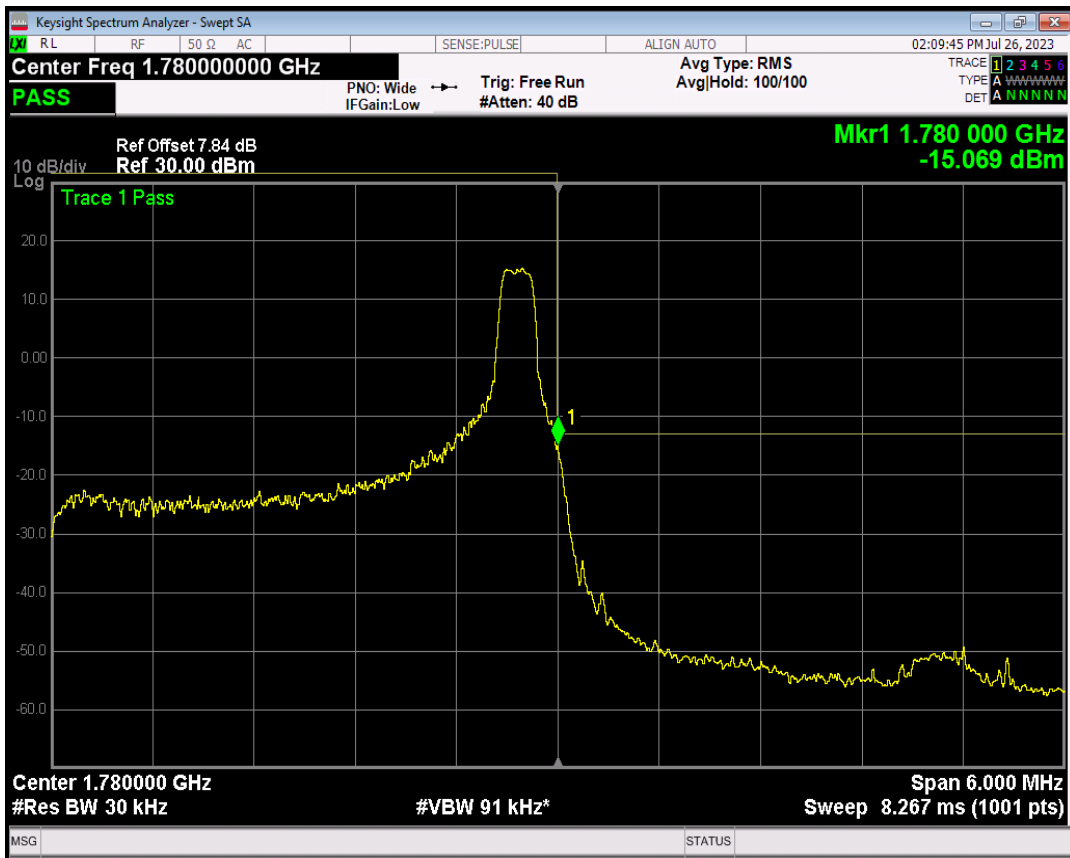

Band66 16QAM BW=3MHz Channel=132657 RB Size=1 Position=#Max

Band66 16QAM BW=3MHz Channel=132657 RB Size=15 Position=#0