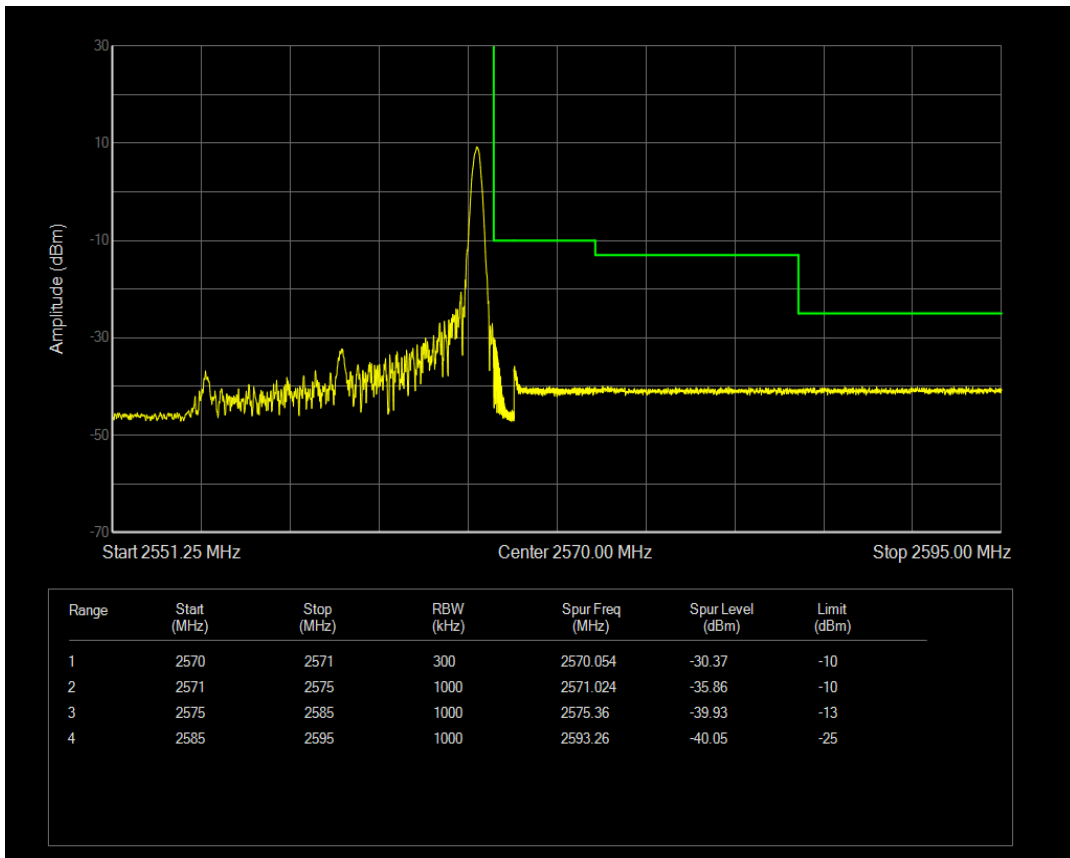

Band7 16QAM BW=15MHz Channel=21375 RB Size=1 Position=#Max

Band7 16QAM BW=15MHz Channel=21375 RB Size=75 Position=#0