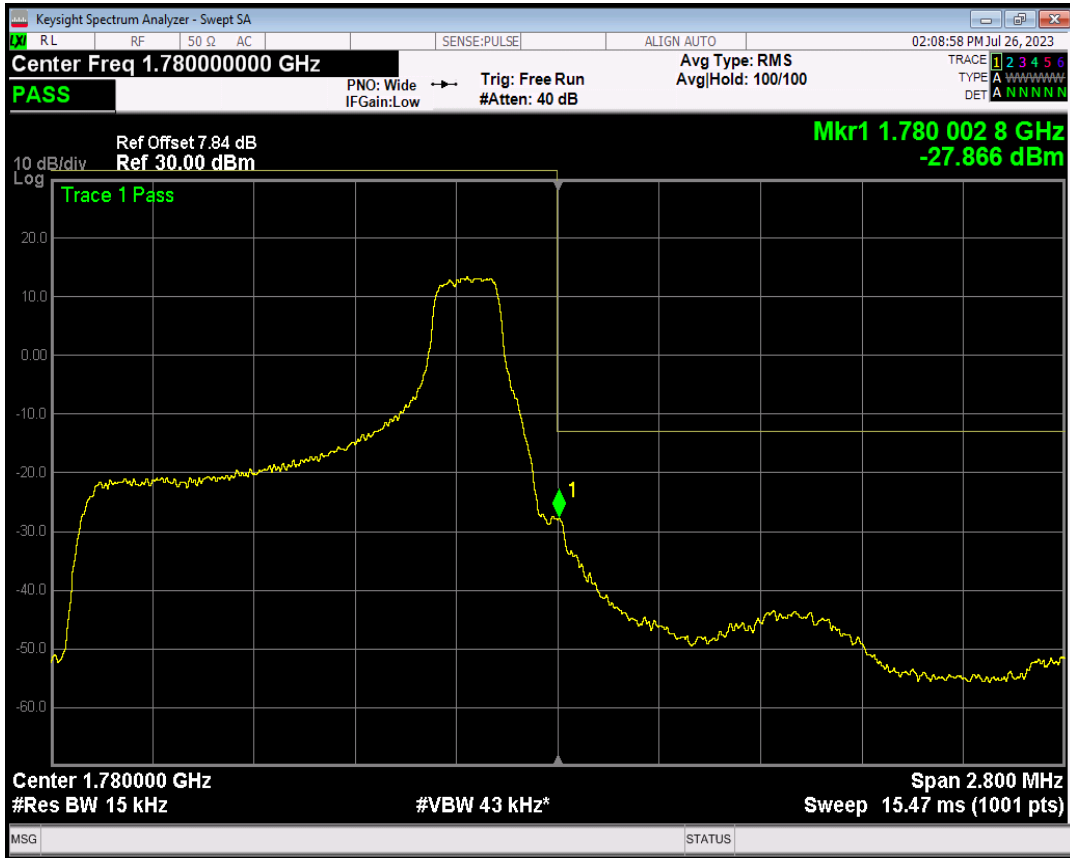

Band66 16QAM BW=1.4MHz Channel=131979 RB Size=1 Position=#Max

Band66 16QAM BW=1.4MHz Channel=131979 RB Size=6 Position=#0

Band66 QPSK BW=1.4MHz Channel=132665 RB Size=1 Position=#0

Band66 QPSK BW=1.4MHz Channel=132665 RB Size=1 Position=#Max