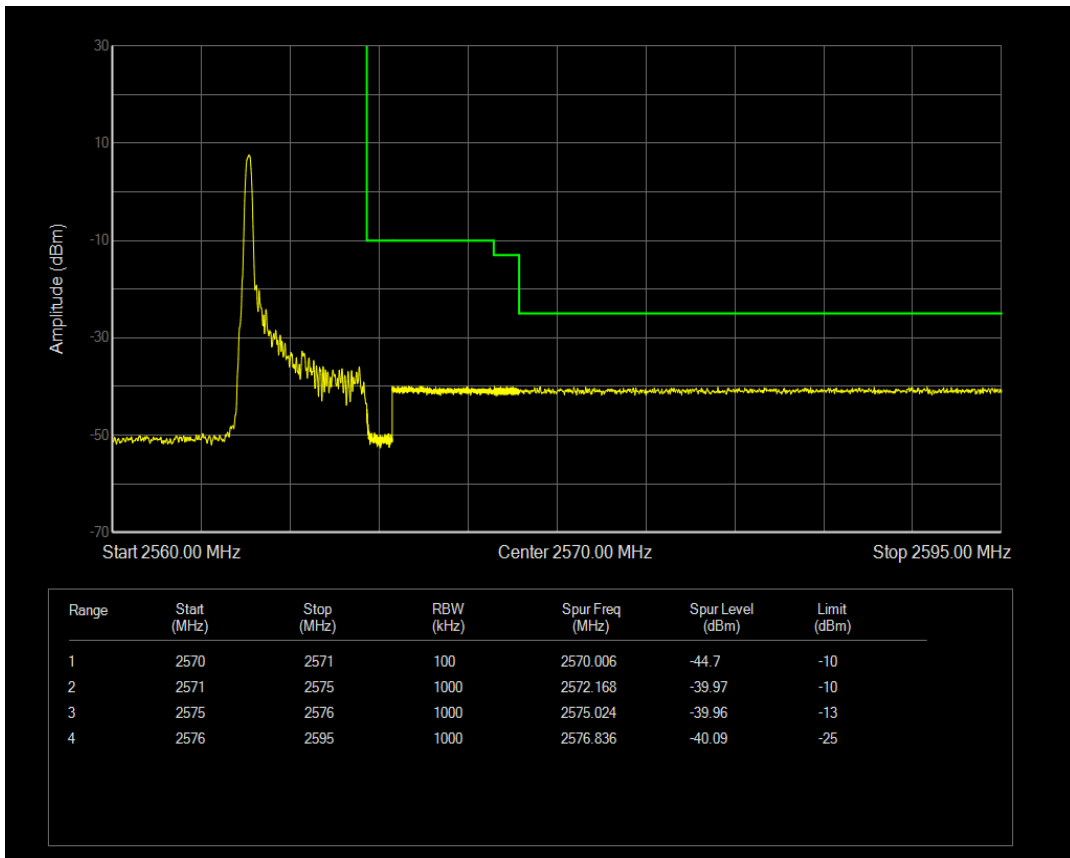

Band7 QPSK BW=5MHz Channel=20775 RB Size=1 Position=#0

Band7 QPSK BW=5MHz Channel=20775 RB Size=1 Position=#Max

Band7 QPSK BW=5MHz Channel=20775 RB Size=25 Position=#0

Band7 16QAM BW=5MHz Channel=20775 RB Size=1 Position=#0

Band7 16QAM BW=5MHz Channel=20775 RB Size=1 Position=#Max

Band7 16QAM BW=5MHz Channel=20775 RB Size=25 Position=#0

Band7 QPSK BW=5MHz Channel=21425 RB Size=1 Position=#0

Band7 QPSK BW=5MHz Channel=21425 RB Size=1 Position=#Max