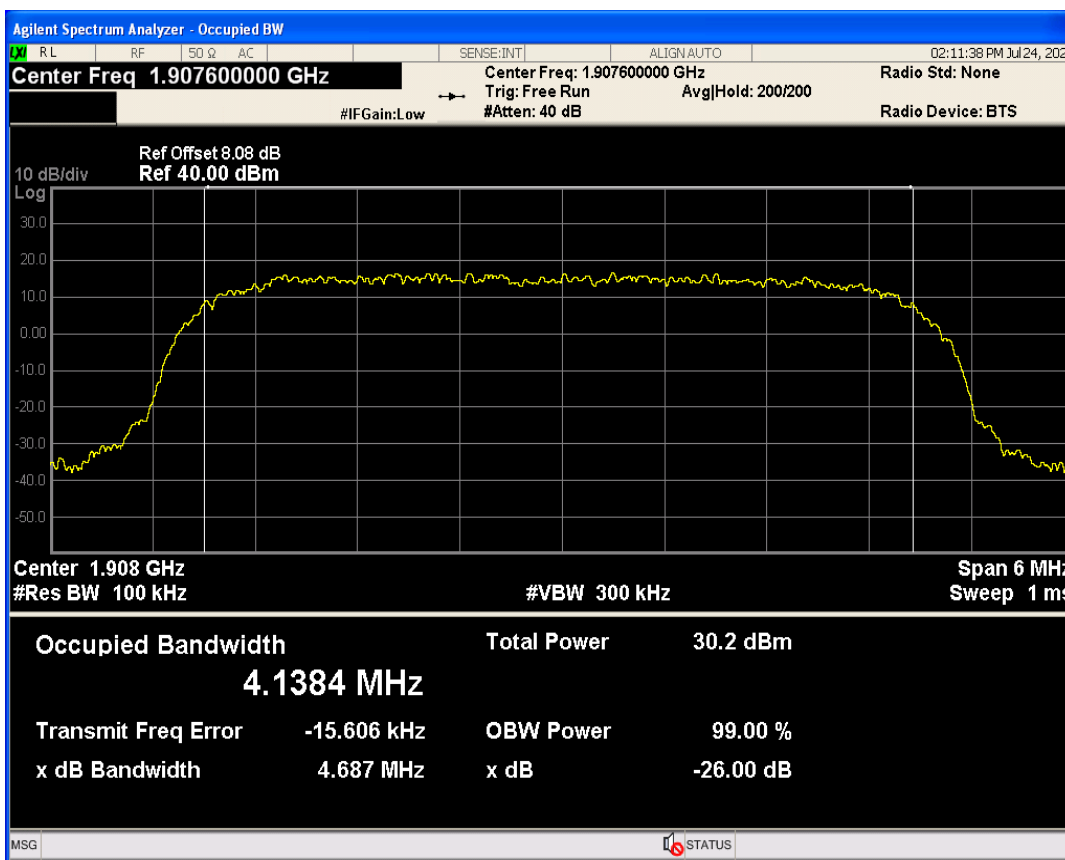

WCDMA Band5 Channel=4233

04 Occupied bandwidth

Band	Channel	Frequency (MHz)	99% OBW (kHz)	-26dB EBW (kHz)	Verdict
WCDMA Band2	9262	1852.4	4142.973	4645.693	PASS
WCDMA Band2	9400	1880	4151.920	4676.821	PASS
WCDMA Band2	9538	1907.6	4138.394	4687.438	PASS
WCDMA Band4	1312	1712.4	4144.454	4651.191	PASS
WCDMA Band4	1413	1732.6	4150.532	4629.456	PASS
WCDMA Band4	1513	1752.6	4144.943	4680.374	PASS
WCDMA Band5	4132	826.4	4149.831	4647.960	PASS
WCDMA Band5	4182	836.4	4142.298	4686.495	PASS
WCDMA Band5	4233	846.6	4153.644	4688.746	PASS

WCDMA Band2 Channel=9262

WCDMA Band2 Channel=9538

WCDMA Band2 Channel=9400

WCDMA Band4 Channel=1413

WCDMA Band4 Channel=1312

WCDMA Band4 Channel=1513

WCDMA Band5 Channel=4132

WCDMA Band5 Channel=4182