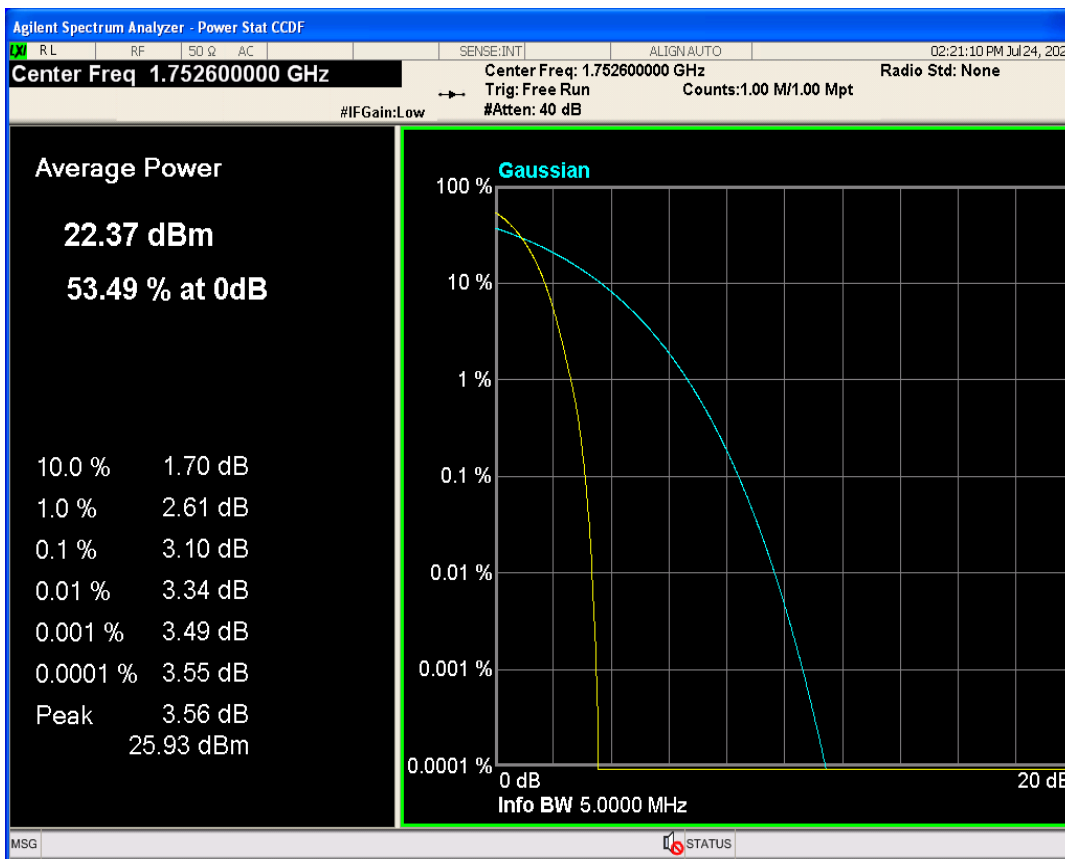

WCDMA Band2 Channel=9400

WCDMA Band2 Channel=9262

WCDMA Band2 Channel=9538

WCDMA Band4 Channel=1312

WCDMA Band4 Channel=1513

WCDMA Band4 Channel=1413

WCDMA Band5 Channel=4132

WCDMA Band5 Channel=4182