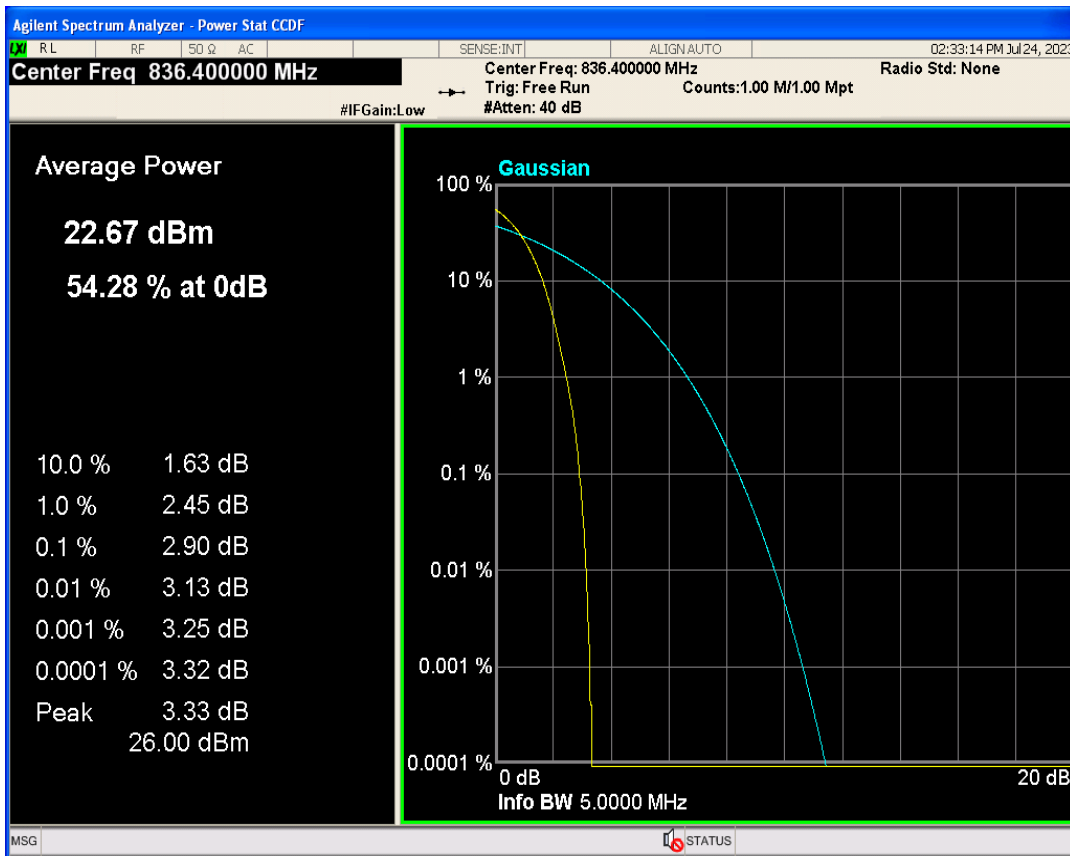

WCDMA Band2 Channel=9400

WCDMA Band2 Channel=9262

WCDMA Band2 Channel=9538

WCDMA Band4 Channel=1312

WCDMA Band4 Channel=1513

WCDMA Band4 Channel=1413

WCDMA Band5 Channel=4132

WCDMA Band5 Channel=4182