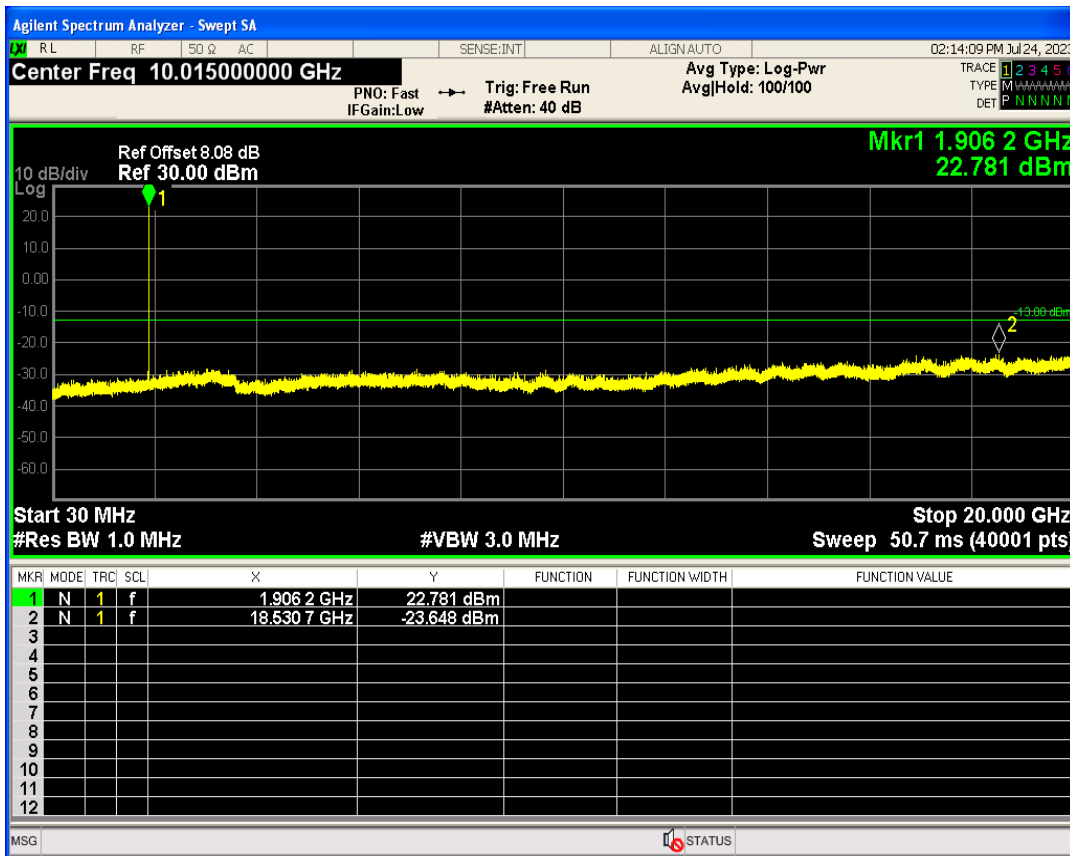

WCDMA Band2 Channel=9262

WCDMA Band2 Channel=9538

WCDMA Band4 Channel=1312

WCDMA Band4 Channel=1513

WCDMA Band5 Channel=4132

WCDMA Band5 Channel=4233

06 Out-of-band emissions

Band	Channel	Frequency (MHz)	Spur Freq (MHz)	Spur Level (dBm)	Limit (dBm)	Verdict
WCDMA Band2	9262	1852.4	18512.73	-22.69	-13	PASS
WCDMA Band2	9400	1880	19863.70	-23.74	-13	PASS
WCDMA Band2	9538	1907.6	18530.71	-23.64	-13	PASS
WCDMA Band4	1312	1712.4	19747.88	-23.97	-13	PASS
WCDMA Band4	1413	1732.6	19931.10	-23.94	-13	PASS
WCDMA Band4	1513	1752.6	19927.61	-23.86	-13	PASS
WCDMA Band5	4132	826.4	3339.04	-30.46	-13	PASS
WCDMA Band5	4182	836.4	3263.02	-29.08	-13	PASS
WCDMA Band5	4233	846.6	3163.82	-29.15	-13	PASS

WCDMA Band2 Channel=9262

WCDMA Band2 Channel=9400

WCDMA Band2 Channel=9538

WCDMA Band4 Channel=1312

WCDMA Band4 Channel=1413

WCDMA Band4 Channel=1513

WCDMA Band5 Channel=4132

WCDMA Band5 Channel=4182