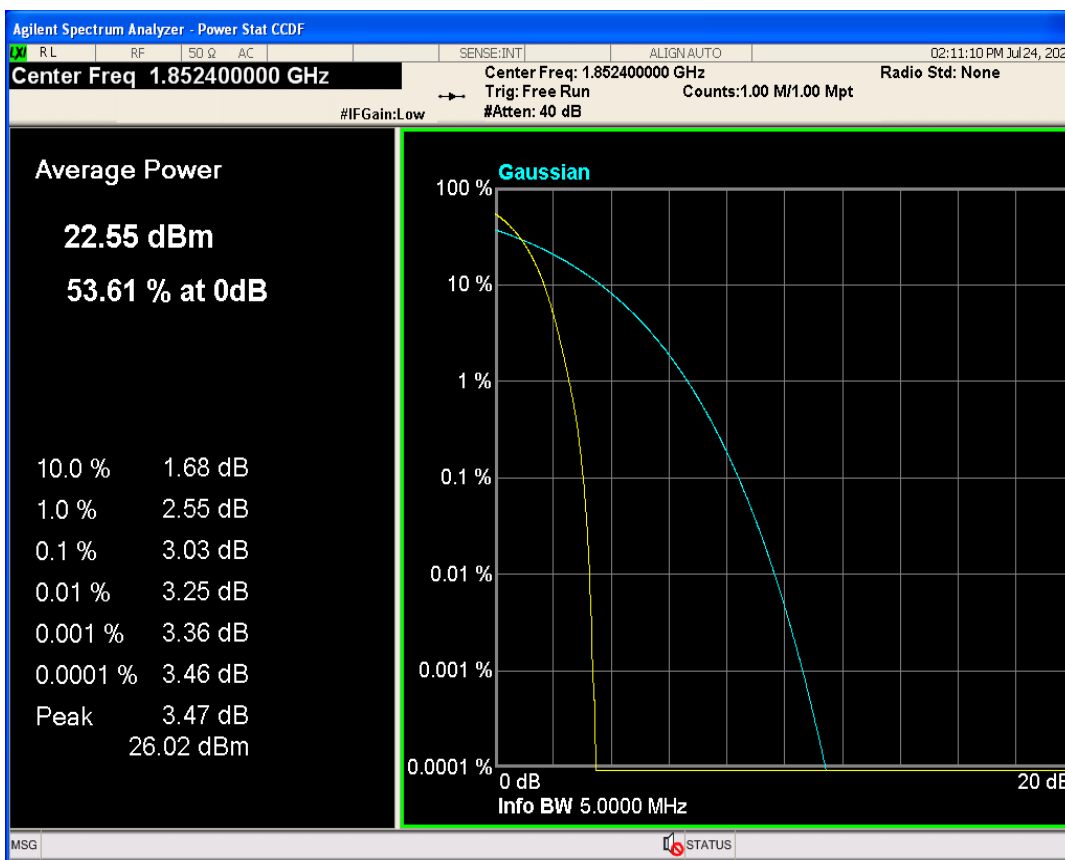

WCDMA Band2 Channel=9262