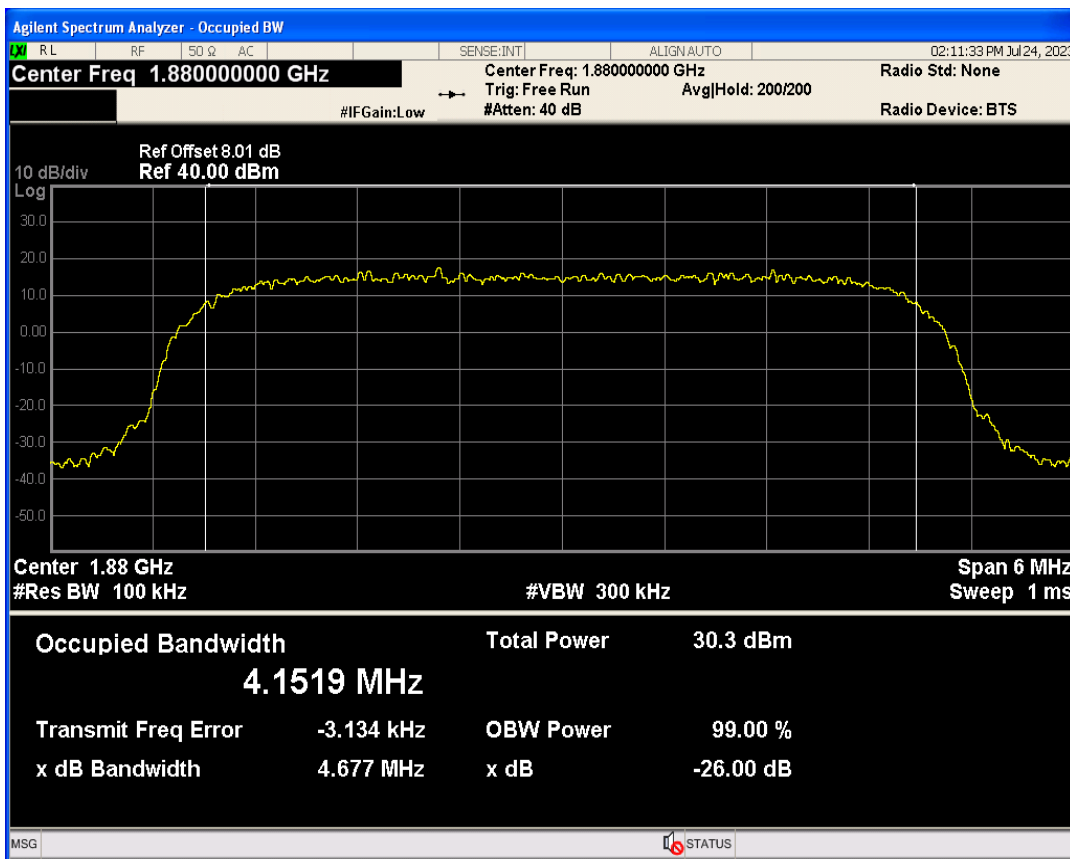

WCDMA Band2 Channel=9400