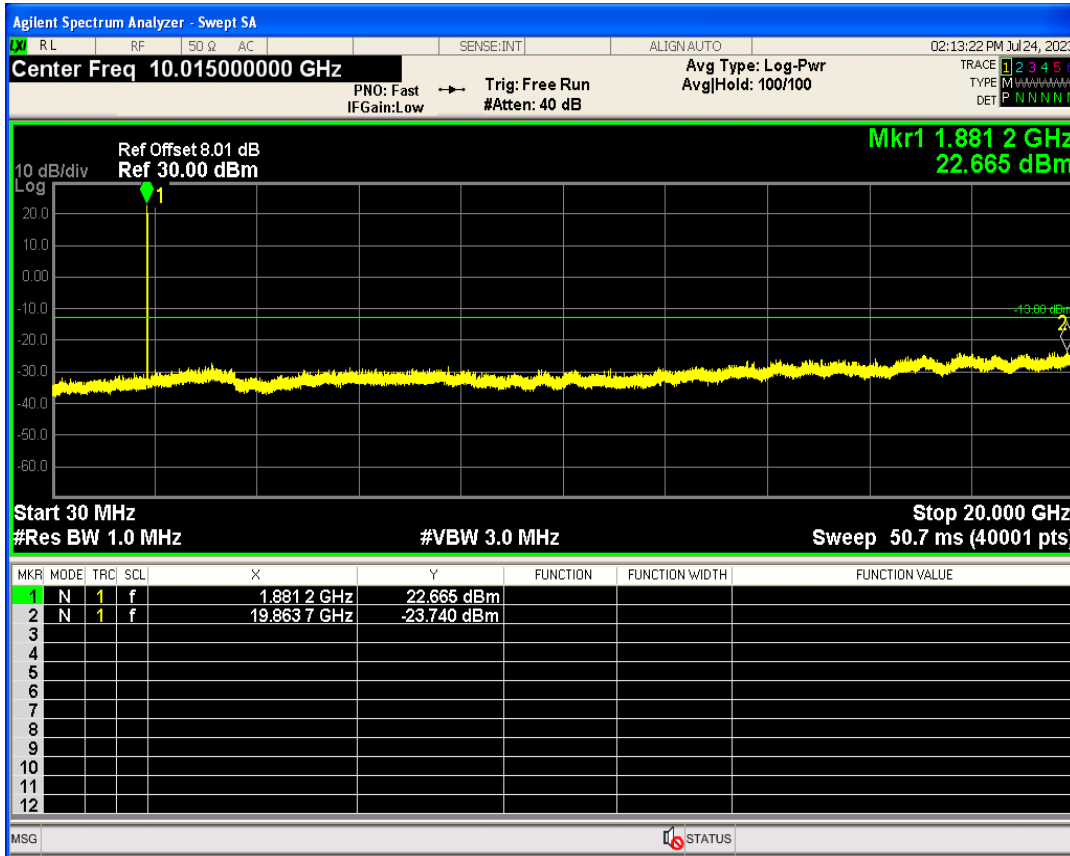

WCDMA Band2 Channel=9262

WCDMA Band2 Channel=9538

WCDMA Band4 Channel=1312

WCDMA Band4 Channel=1513

WCDMA Band5 Channel=4132

WCDMA Band5 Channel=4233

06 Out-of-band emissions

Band	Channel	Frequency (MHz)	Spur Freq (MHz)	Spur Level (dBm)	Limit (dBm)	Verdict
WCDMA Band2	9262	1852.4	18512.73	-22.69	-13	PASS
WCDMA Band2	9400	1880	19863.70	-23.74	-13	PASS
WCDMA Band2	9538	1907.6	18530.71	-23.64	-13	PASS
WCDMA Band4	1312	1712.4	19747.88	-23.97	-13	PASS
WCDMA Band4	1413	1732.6	19931.10	-23.94	-13	PASS
WCDMA Band4	1513	1752.6	19927.61	-23.86	-13	PASS
WCDMA Band5	4132	826.4	3339.04	-30.46	-13	PASS
WCDMA Band5	4182	836.4	3263.02	-29.08	-13	PASS
WCDMA Band5	4233	846.6	3163.82	-29.15	-13	PASS

WCDMA Band2 Channel=9262

WCDMA Band2 Channel=9400

WCDMA Band2 Channel=9538

WCDMA Band4 Channel=1312

WCDMA Band4 Channel=1413

WCDMA Band4 Channel=1513

WCDMA Band5 Channel=4132

WCDMA Band5 Channel=4182