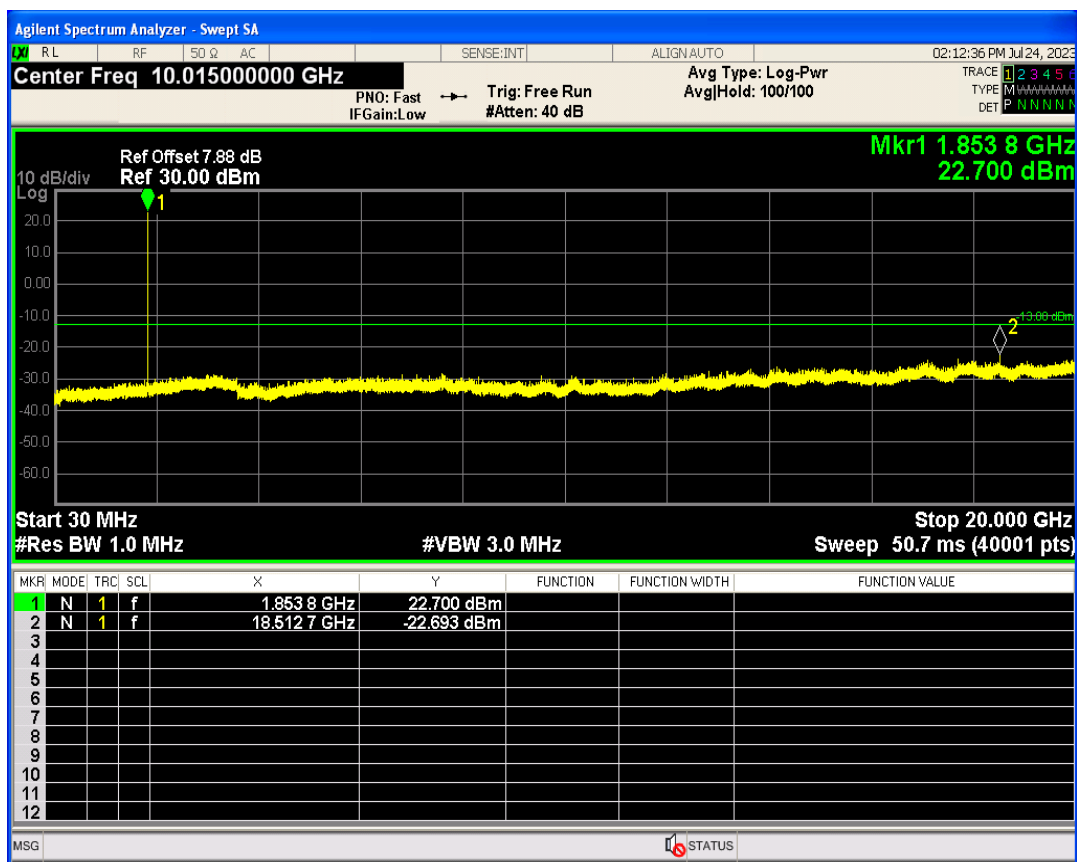

WCDMA Band2 Channel=9262

WCDMA Band2 Channel=9538

WCDMA Band4 Channel=1312

WCDMA Band4 Channel=1513

WCDMA Band5 Channel=4132

WCDMA Band5 Channel=4233

06 Out-of-band emissions

Band	Channel	Frequency (MHz)	Spur Freq (MHz)	Spur Level (dBm)	Limit (dBm)	Verdict
WCDMA Band2	9262	1852.4	18512.73	-22.69	-13	PASS
WCDMA Band2	9400	1880	19863.70	-23.74	-13	PASS
WCDMA Band2	9538	1907.6	18530.71	-23.64	-13	PASS
WCDMA Band4	1312	1712.4	19747.88	-23.97	-13	PASS
WCDMA Band4	1413	1732.6	19931.10	-23.94	-13	PASS
WCDMA Band4	1513	1752.6	19927.61	-23.86	-13	PASS
WCDMA Band5	4132	826.4	3339.04	-30.46	-13	PASS
WCDMA Band5	4182	836.4	3263.02	-29.08	-13	PASS
WCDMA Band5	4233	846.6	3163.82	-29.15	-13	PASS

WCDMA Band2 Channel=9262

WCDMA Band2 Channel=9400

WCDMA Band2 Channel=9538

WCDMA Band4 Channel=1312

WCDMA Band4 Channel=1413

WCDMA Band4 Channel=1513

WCDMA Band5 Channel=4132

WCDMA Band5 Channel=4182