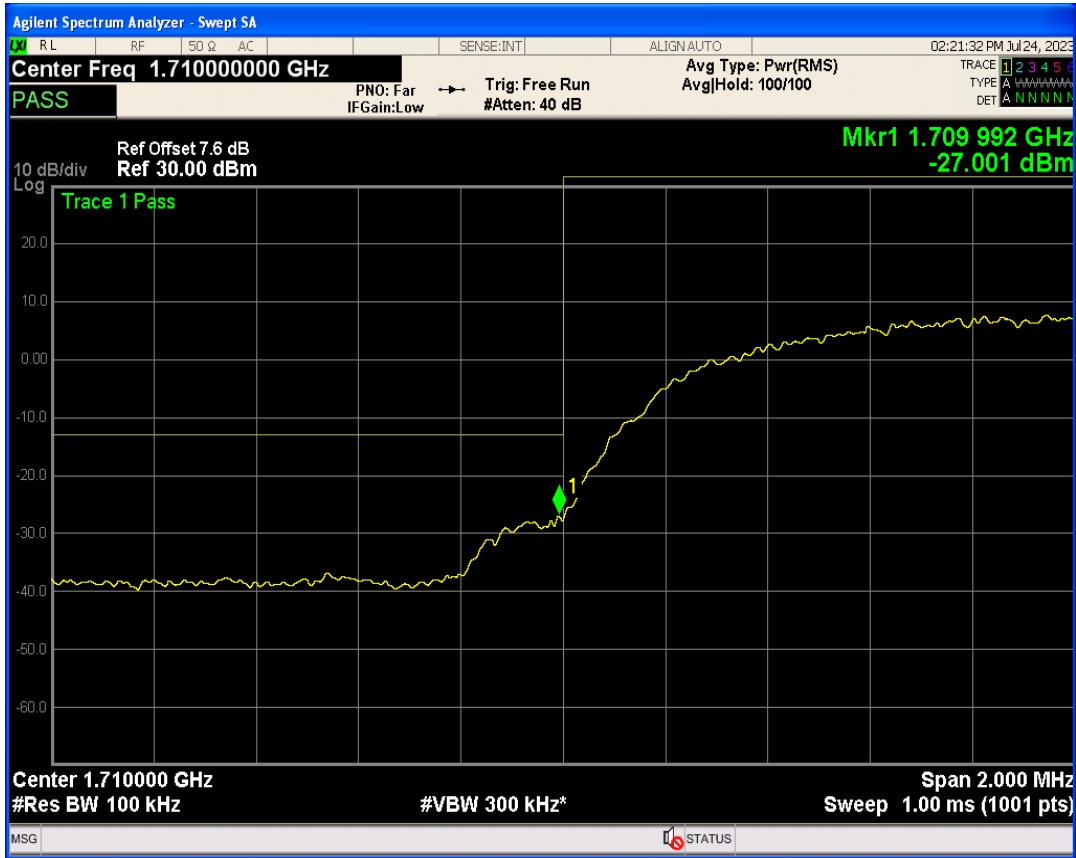

WCDMA Band5 Channel=4233

05 Band edge

Band	Channel	Frequency (MHz)	Spur Freq (MHz)	Spur Level (dBm)	Limit (dBm)	Verdict
WCDMA Band2	9262	1852.4	1850.00	-27.33	-13	PASS
WCDMA Band2	9538	1907.6	1910.00	-27.48	-13	PASS
WCDMA Band4	1312	1712.4	1709.99	-27.00	-13	PASS
WCDMA Band4	1513	1752.6	1755.00	-27.11	-13	PASS
WCDMA Band5	4132	826.4	824.00	-24.84	-13	PASS
WCDMA Band5	4233	846.6	849.00	-25.99	-13	PASS

WCDMA Band2 Channel=9262

WCDMA Band2 Channel=9538

WCDMA Band4 Channel=1312

WCDMA Band4 Channel=1513

WCDMA Band5 Channel=4132

WCDMA Band5 Channel=4233

06 Out-of-band emissions

Band	Channel	Frequency (MHz)	Spur Freq (MHz)	Spur Level (dBm)	Limit (dBm)	Verdict
WCDMA Band2	9262	1852.4	18512.73	-22.69	-13	PASS
WCDMA Band2	9400	1880	19863.70	-23.74	-13	PASS
WCDMA Band2	9538	1907.6	18530.71	-23.64	-13	PASS
WCDMA Band4	1312	1712.4	19747.88	-23.97	-13	PASS
WCDMA Band4	1413	1732.6	19931.10	-23.94	-13	PASS
WCDMA Band4	1513	1752.6	19927.61	-23.86	-13	PASS
WCDMA Band5	4132	826.4	3339.04	-30.46	-13	PASS
WCDMA Band5	4182	836.4	3263.02	-29.08	-13	PASS
WCDMA Band5	4233	846.6	3163.82	-29.15	-13	PASS