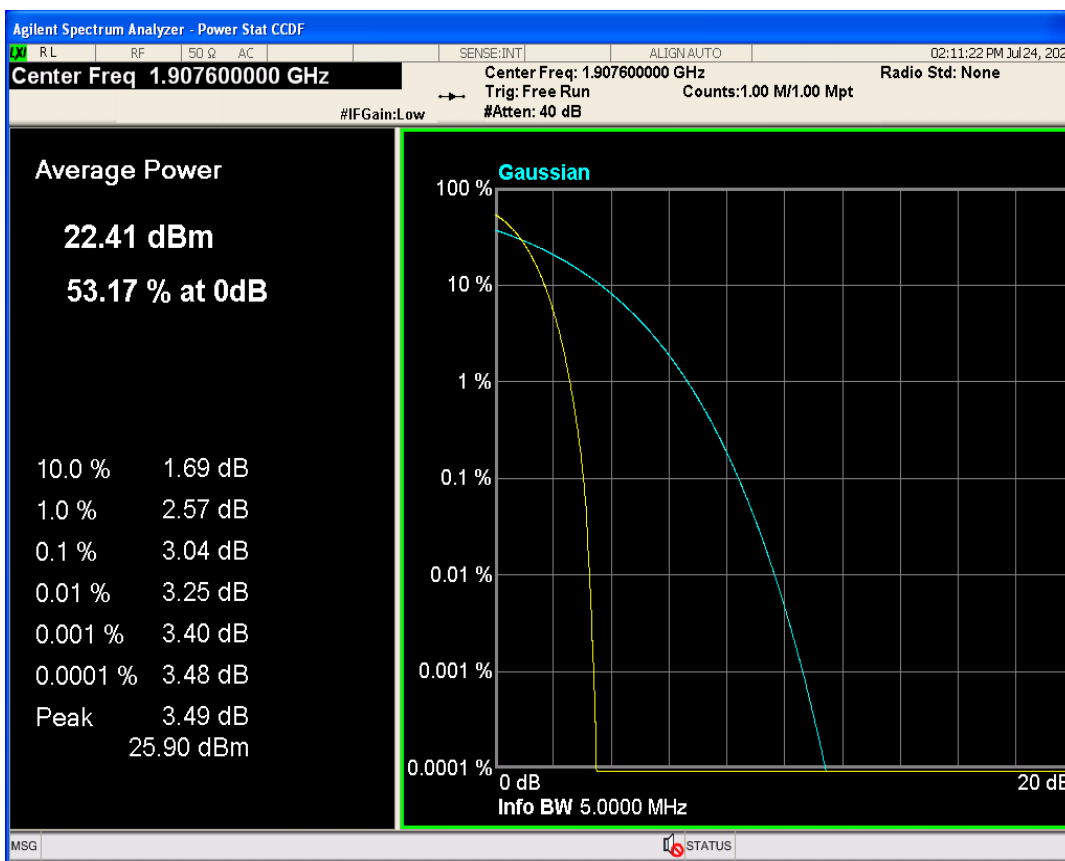

WCDMA Band2 Channel=9538