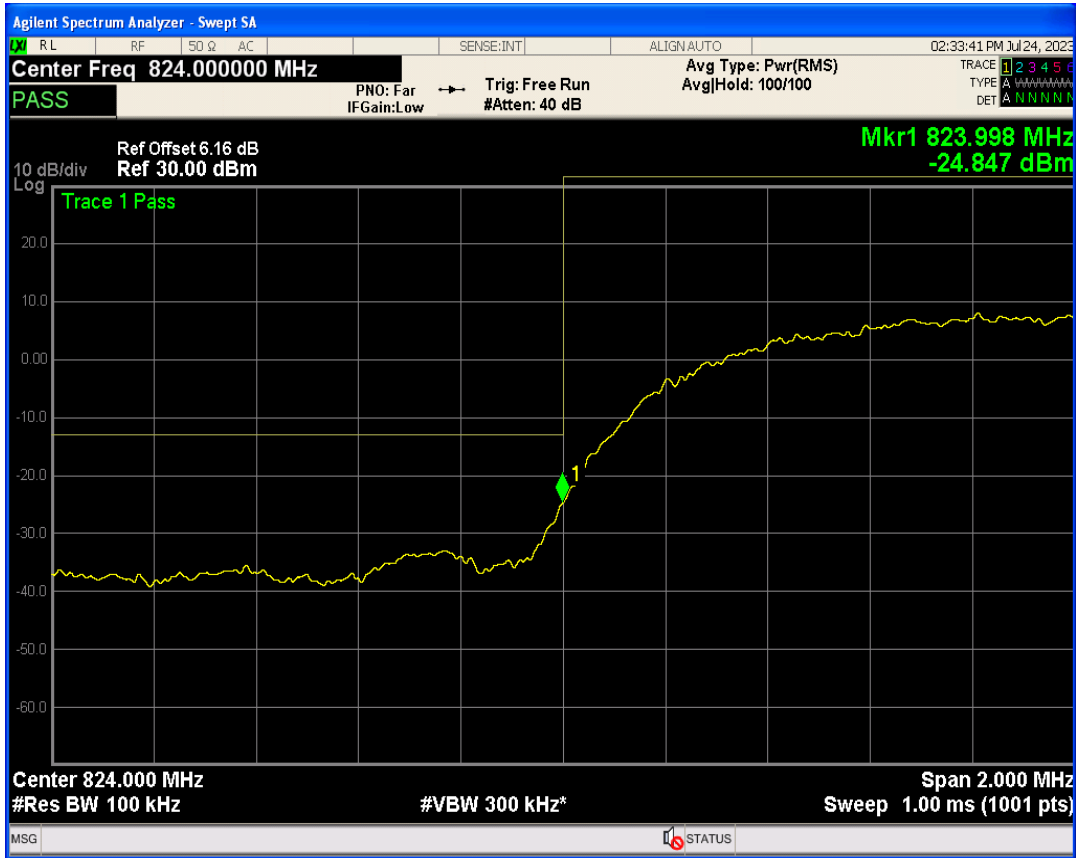

WCDMA Band2 Channel=9262

WCDMA Band2 Channel=9538

WCDMA Band4 Channel=1312

WCDMA Band4 Channel=1513

WCDMA Band5 Channel=4132

WCDMA Band5 Channel=4233

06 Out-of-band emissions

Band	Channel	Frequency (MHz)	Spur Freq (MHz)	Spur Level (dBm)	Limit (dBm)	Verdict
WCDMA Band2	9262	1852.4	18512.73	-22.69	-13	PASS
WCDMA Band2	9400	1880	19863.70	-23.74	-13	PASS
WCDMA Band2	9538	1907.6	18530.71	-23.64	-13	PASS
WCDMA Band4	1312	1712.4	19747.88	-23.97	-13	PASS
WCDMA Band4	1413	1732.6	19931.10	-23.94	-13	PASS
WCDMA Band4	1513	1752.6	19927.61	-23.86	-13	PASS
WCDMA Band5	4132	826.4	3339.04	-30.46	-13	PASS
WCDMA Band5	4182	836.4	3263.02	-29.08	-13	PASS
WCDMA Band5	4233	846.6	3163.82	-29.15	-13	PASS

WCDMA Band2 Channel=9262

WCDMA Band2 Channel=9400

WCDMA Band2 Channel=9538

WCDMA Band4 Channel=1312

WCDMA Band4 Channel=1413

WCDMA Band4 Channel=1513

WCDMA Band5 Channel=4132

WCDMA Band5 Channel=4182