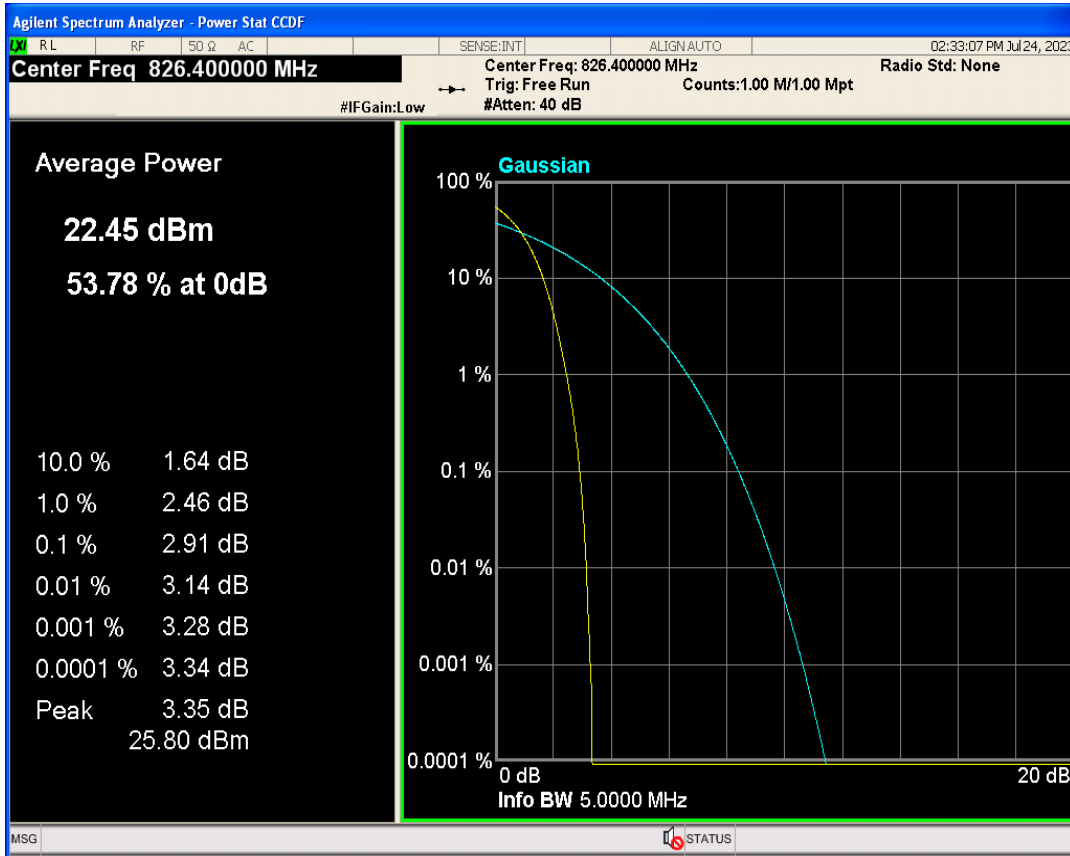

WCDMA Band2 Channel=9400

WCDMA Band2 Channel=9262

WCDMA Band2 Channel=9538

WCDMA Band4 Channel=1312

WCDMA Band4 Channel=1513

WCDMA Band4 Channel=1413

WCDMA Band5 Channel=4132

WCDMA Band5 Channel=4182