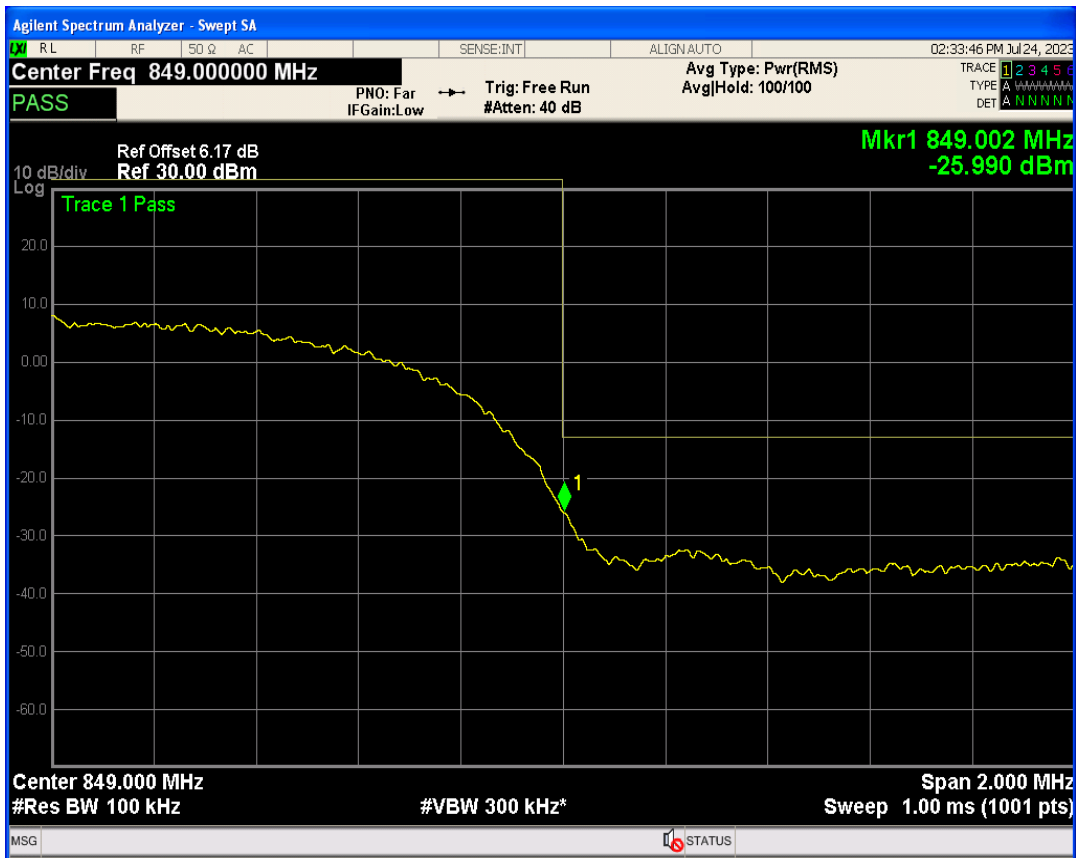

WCDMA Band2 Channel=9262

WCDMA Band2 Channel=9538

WCDMA Band4 Channel=1312

WCDMA Band4 Channel=1513

WCDMA Band5 Channel=4132

WCDMA Band5 Channel=4233

06 Out-of-band emissions

Band	Channel	Frequency (MHz)	Spur Freq (MHz)	Spur Level (dBm)	Limit (dBm)	Verdict
WCDMA Band2	9262	1852.4	18512.73	-22.69	-13	PASS
WCDMA Band2	9400	1880	19863.70	-23.74	-13	PASS
WCDMA Band2	9538	1907.6	18530.71	-23.64	-13	PASS
WCDMA Band4	1312	1712.4	19747.88	-23.97	-13	PASS
WCDMA Band4	1413	1732.6	19931.10	-23.94	-13	PASS
WCDMA Band4	1513	1752.6	19927.61	-23.86	-13	PASS
WCDMA Band5	4132	826.4	3339.04	-30.46	-13	PASS
WCDMA Band5	4182	836.4	3263.02	-29.08	-13	PASS
WCDMA Band5	4233	846.6	3163.82	-29.15	-13	PASS

WCDMA Band2 Channel=9262

WCDMA Band2 Channel=9400

WCDMA Band2 Channel=9538

WCDMA Band4 Channel=1312

WCDMA Band4 Channel=1413

WCDMA Band4 Channel=1513

WCDMA Band5 Channel=4132

WCDMA Band5 Channel=4182