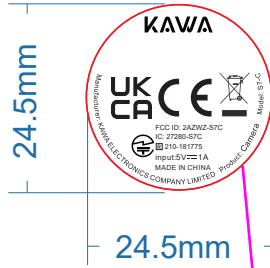

Label and Label Location

The MC Logo height is 5mm*5mm.

The MCC Logo height is 5mm/5mm