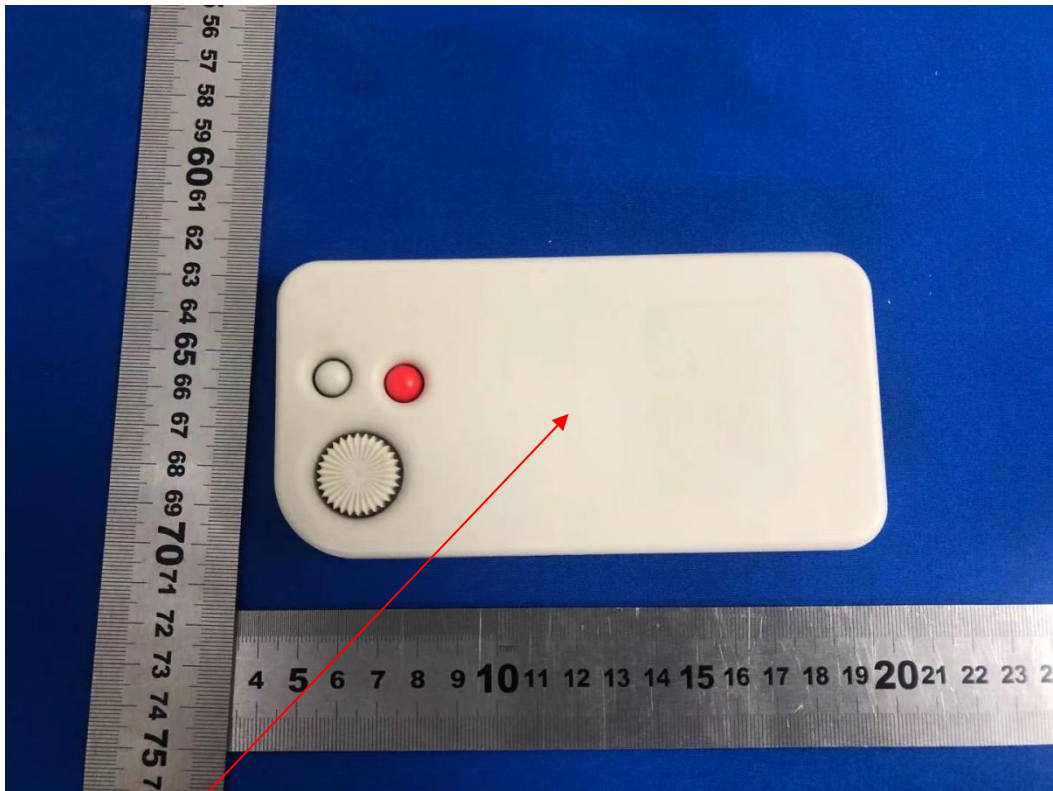

Label and Label Location

FCC ID:2AZWT-BOX

L*W: 10mm*7mm

white font on a Black label