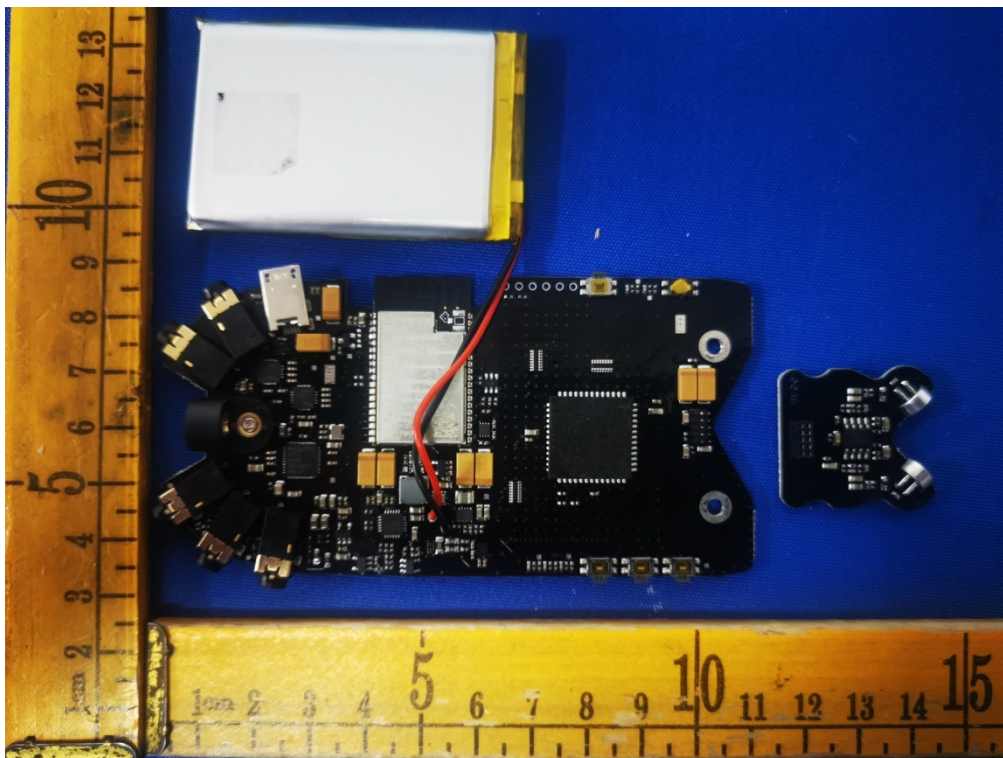

Internal Photos

Model No:Blast Mic

WiFi/BT Antenna