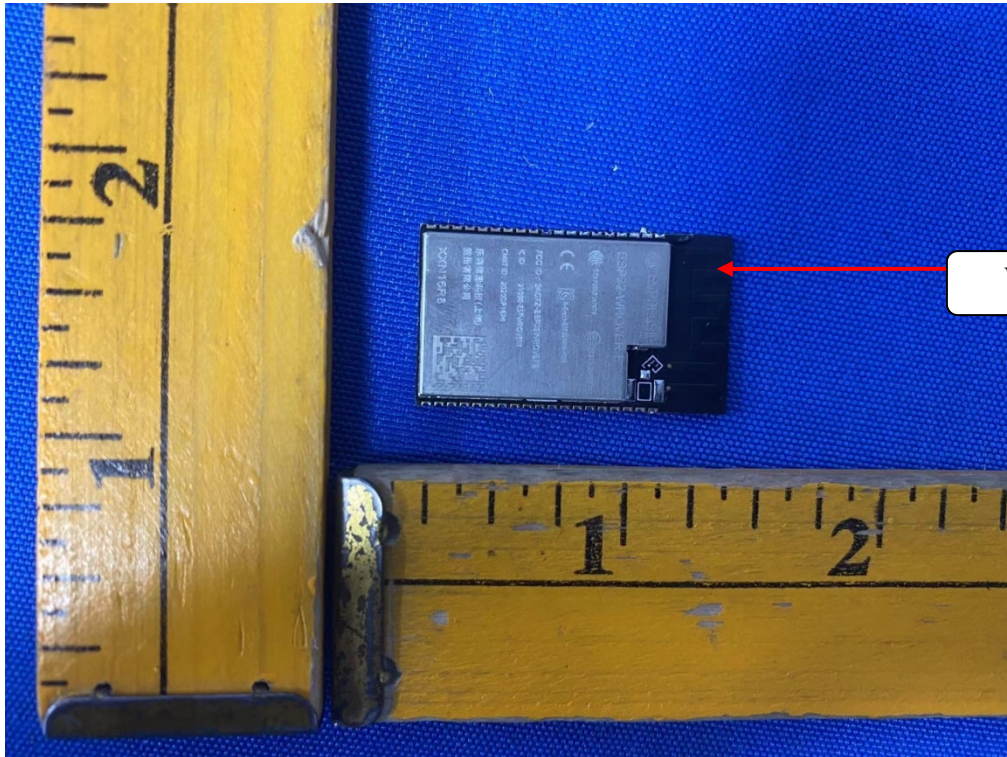

Internal Photos

Model No:Blast Mic

WiFi/BT Antenna