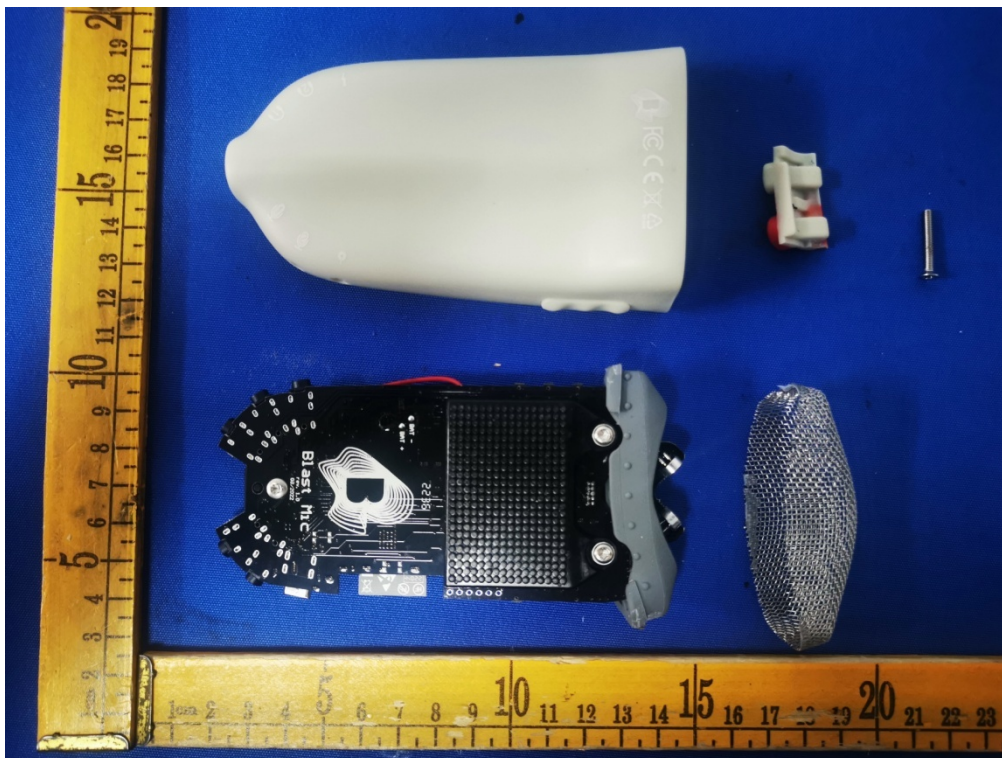

Internal Photos

Model No:Blast Mic

WiFi/BT Antenna