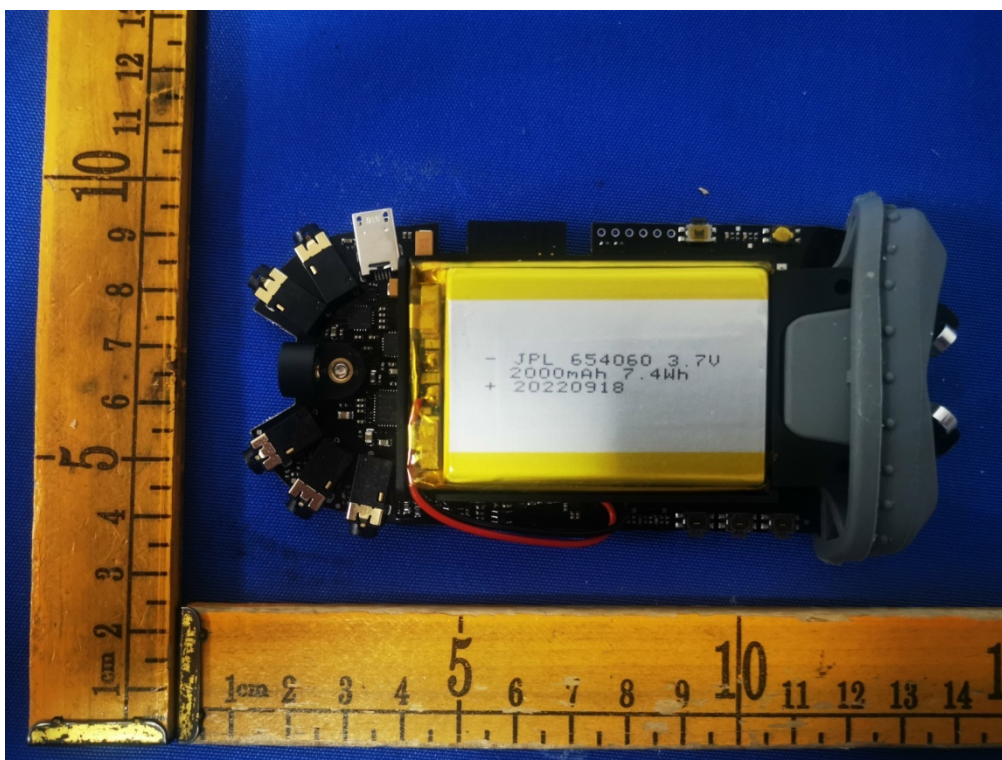

Internal Photos

Model No:Blast Mic

WiFi/BT Antenna