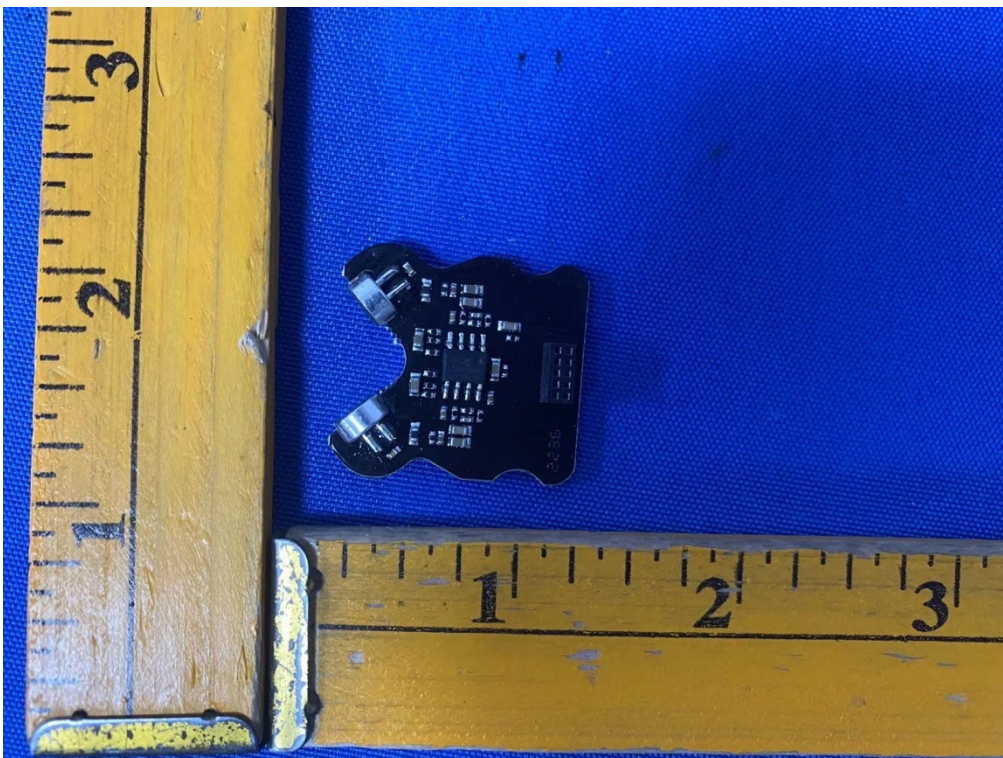

Internal Photos

Model No:Blast Mic

WiFi/BT Antenna