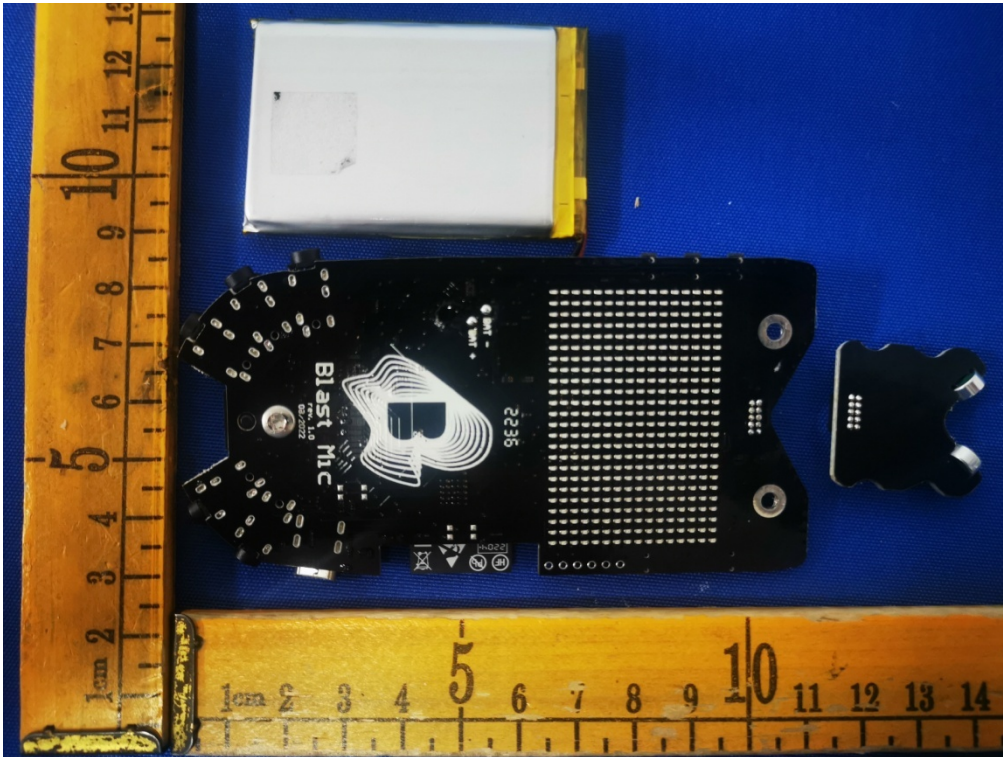

Internal Photos

Model No:Blast Mic

WiFi/BT Antenna