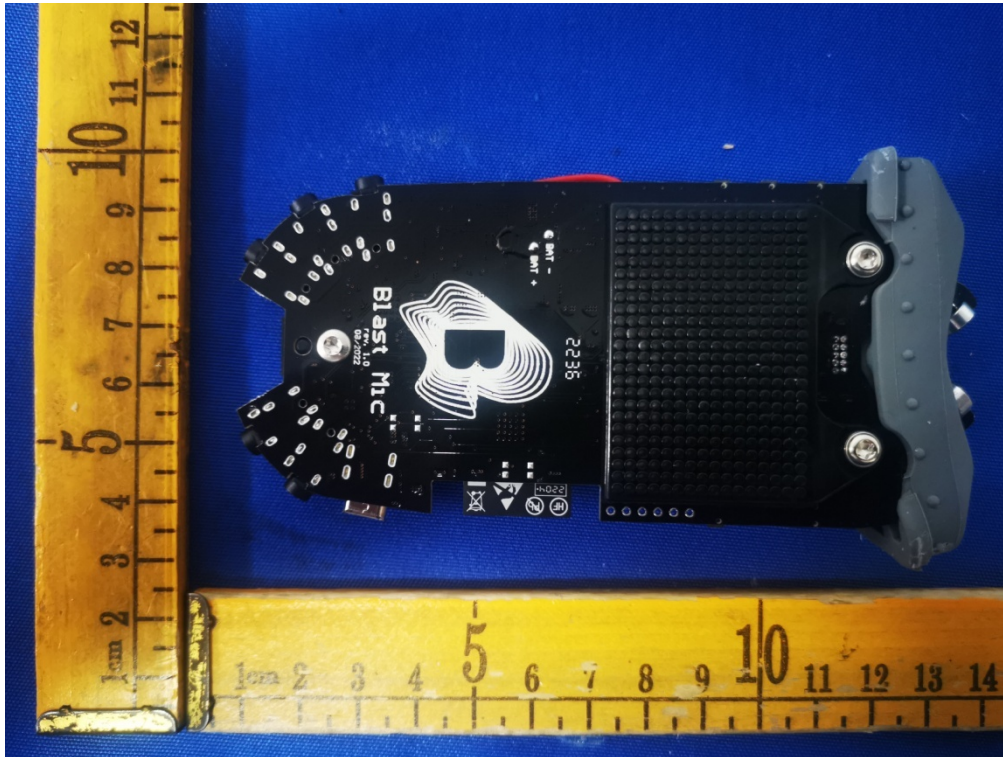

Internal Photos

Model No:Blast Mic

WiFi/BT Antenna