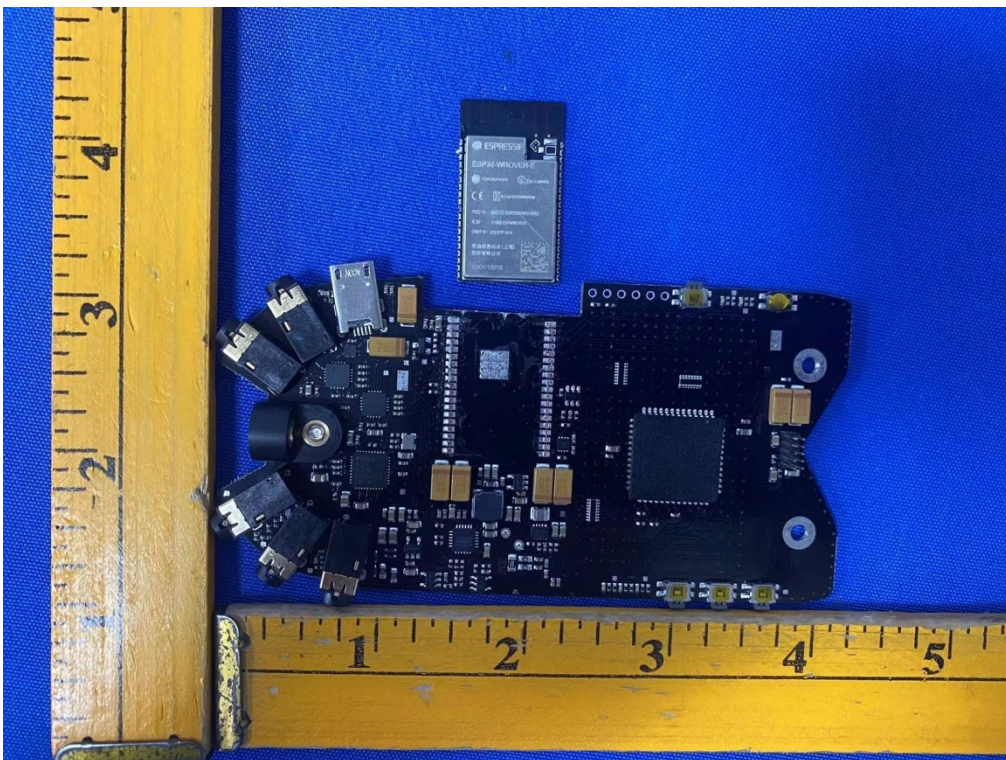

Internal Photos

Model No:Blast Mic

WiFi/BT Antenna