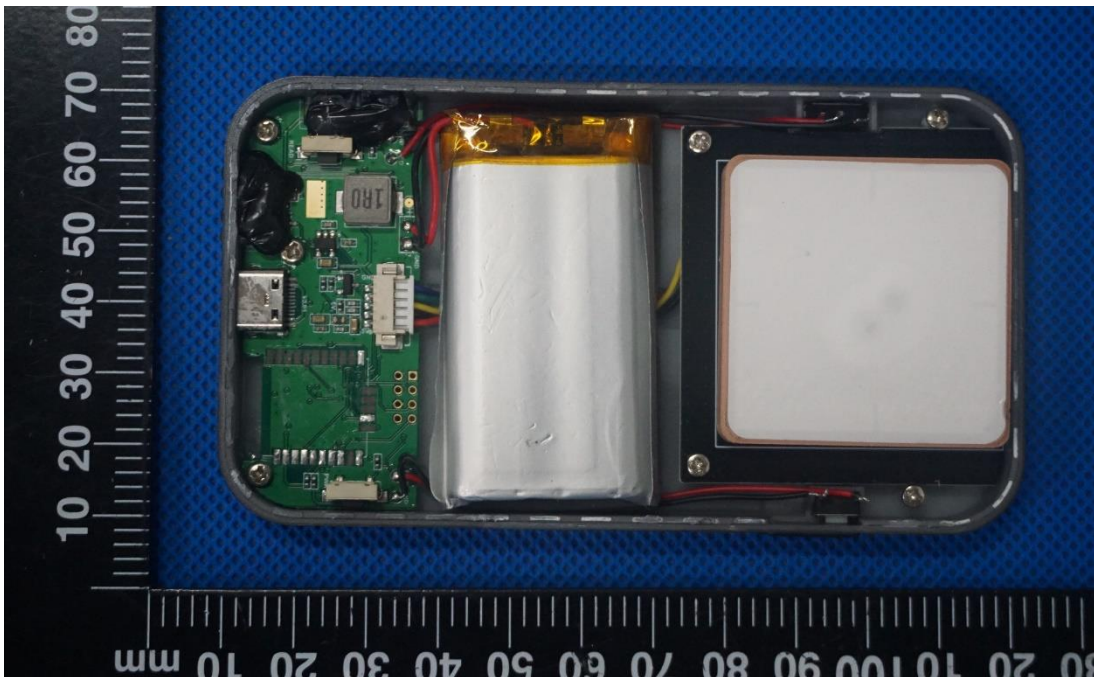

Product Name: Radio frequency identification reader

Test Model No.: RFD-L50A

### Internal Photo

Fig.1

Fig.2

Fig.3

Fig.4

Fig.5

Fig.6

Fig.7