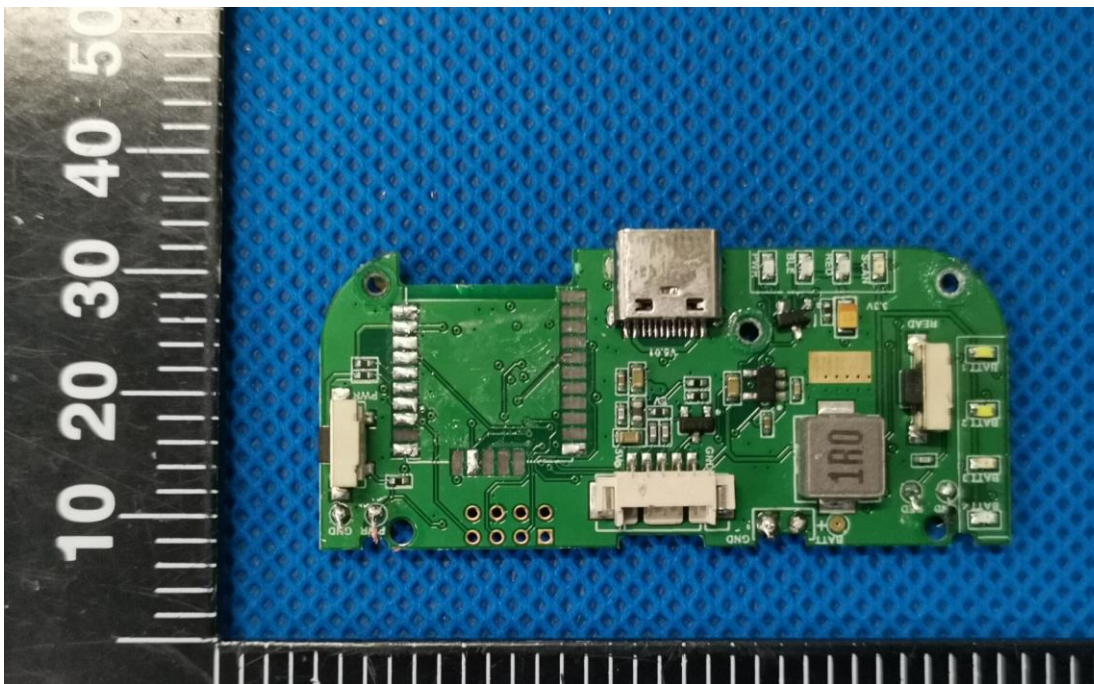

Product Name: Radio frequency identification reader

Test Model No.: RFD-L50A

### Internal Photo

Fig.1

Fig.2

Fig.3

Fig.4

Fig.5

Fig.6

Fig.7