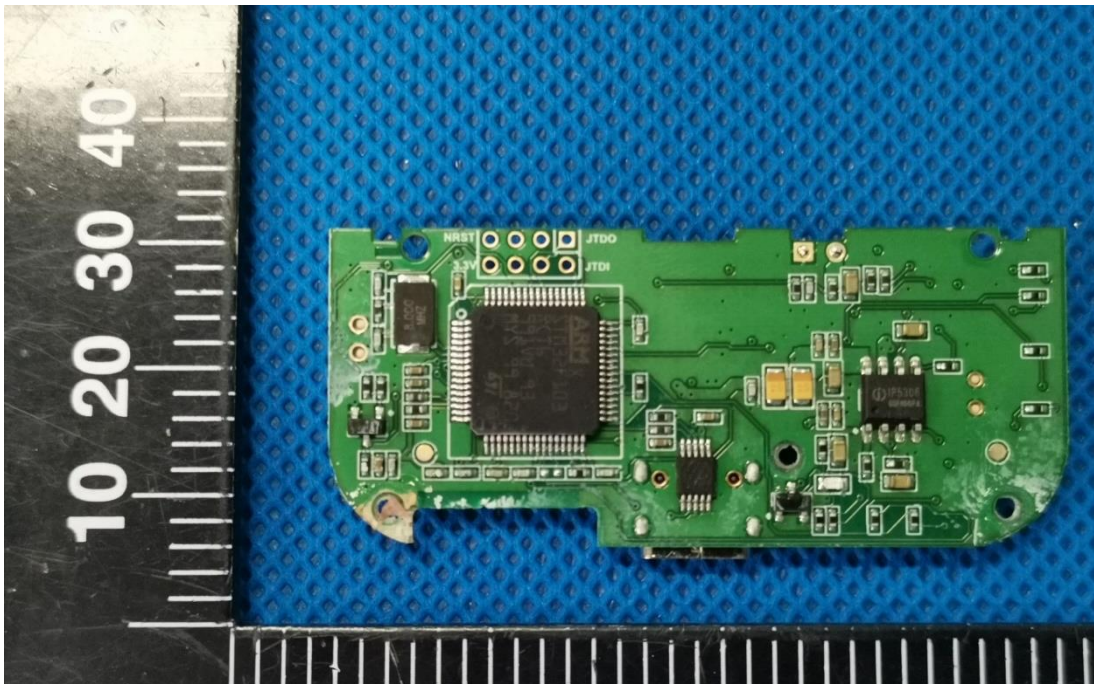

Product Name: Radio frequency identification reader

Test Model No.: RFD-L50A

### Internal Photo

Fig.1

Fig.2

Fig.3

Fig.4

Fig.5

Fig.6

Fig.7