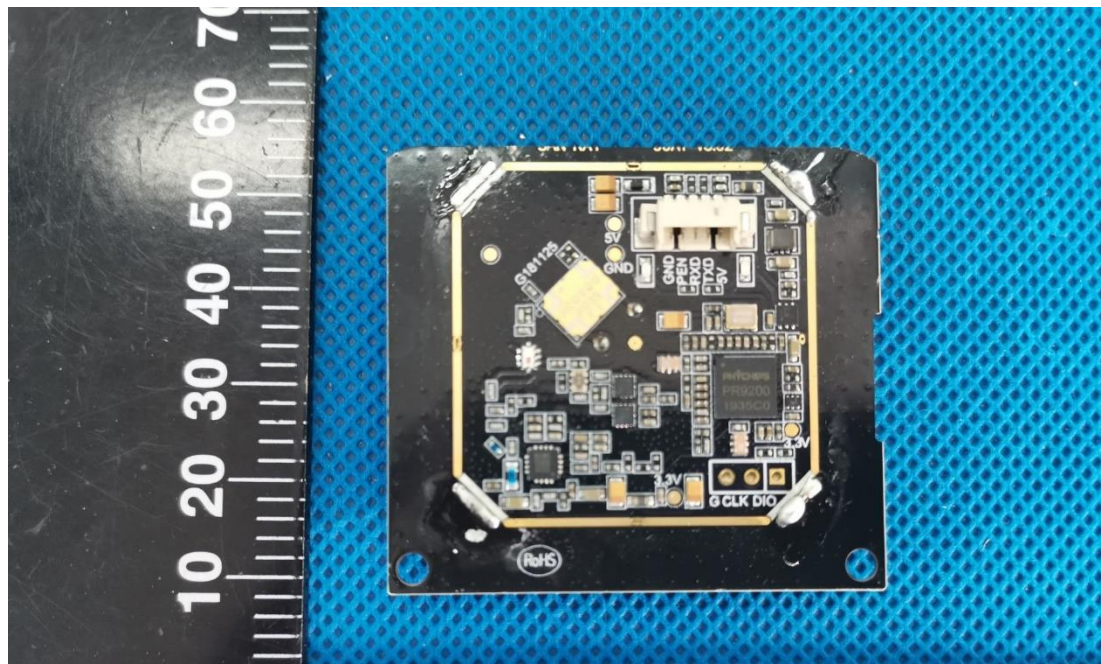

Product Name: Radio frequency identification reader

Test Model No.: RFD-L50A

### Internal Photo

Fig.1

Fig.2

Fig.3

Fig.4

Fig.5

Fig.6

Fig.7