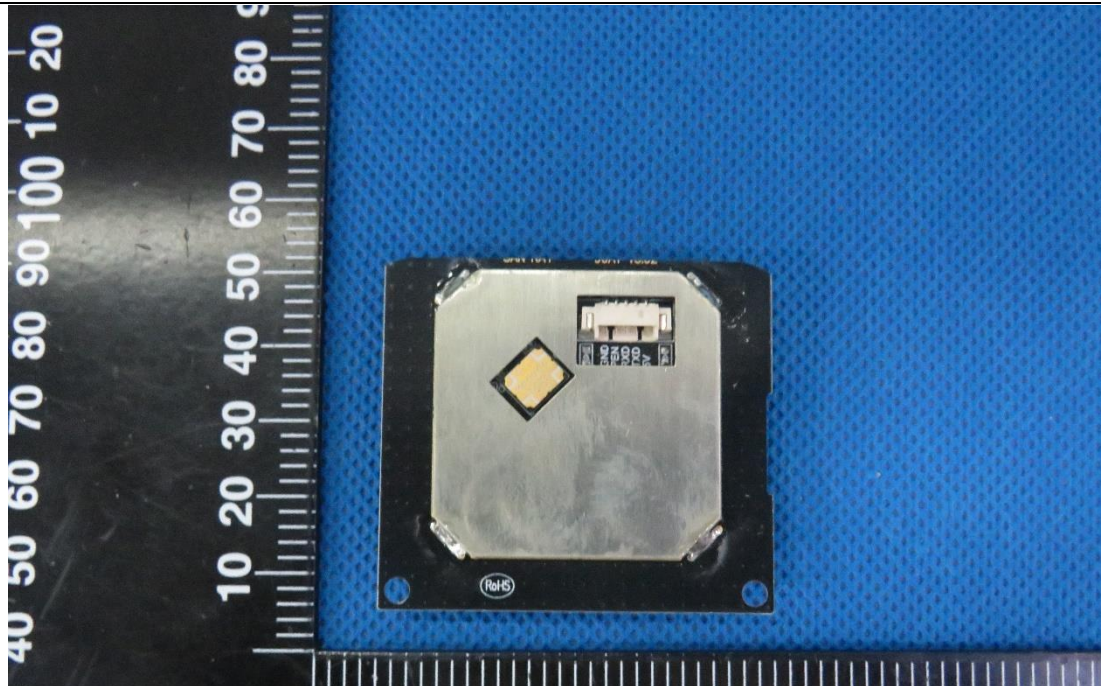

Product Name: Radio frequency identification reader

Test Model No.: RFD-L50A

### Internal Photo

Fig.1

Fig.2

Fig.3

Fig.4

Fig.5

Fig.6

Fig.7