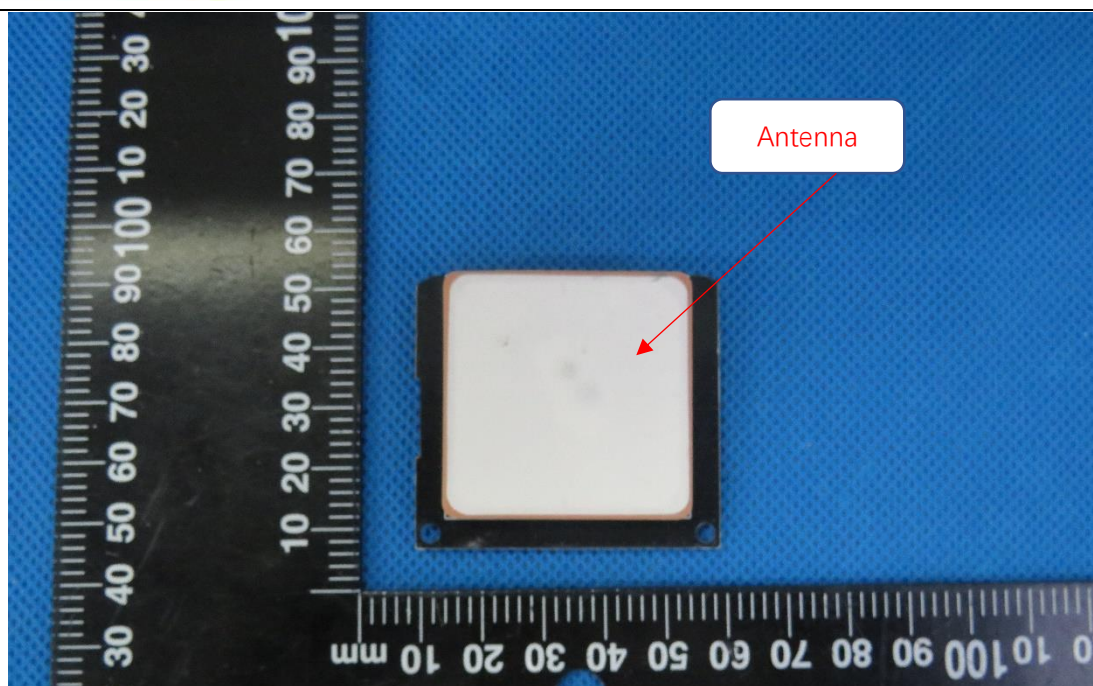

Product Name: Radio frequency identification reader

Test Model No.: RFD-L50A

### Internal Photo

Fig.1

Fig.2

Fig.3

Fig.4

Fig.5

Fig.6

Fig.7