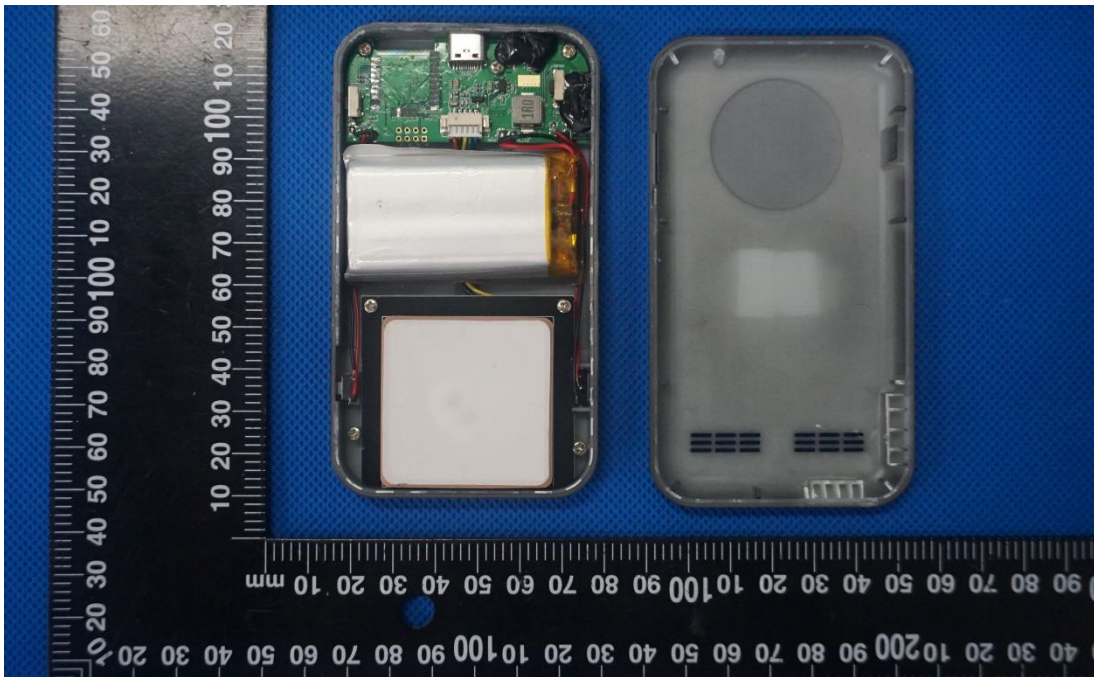

Product Name: Radio frequency identification reader

Test Model No.: RFD-L50A

### Internal Photo

Fig.1

Fig.2

Fig.3

Fig.4

Fig.5

Fig.6

Fig.7