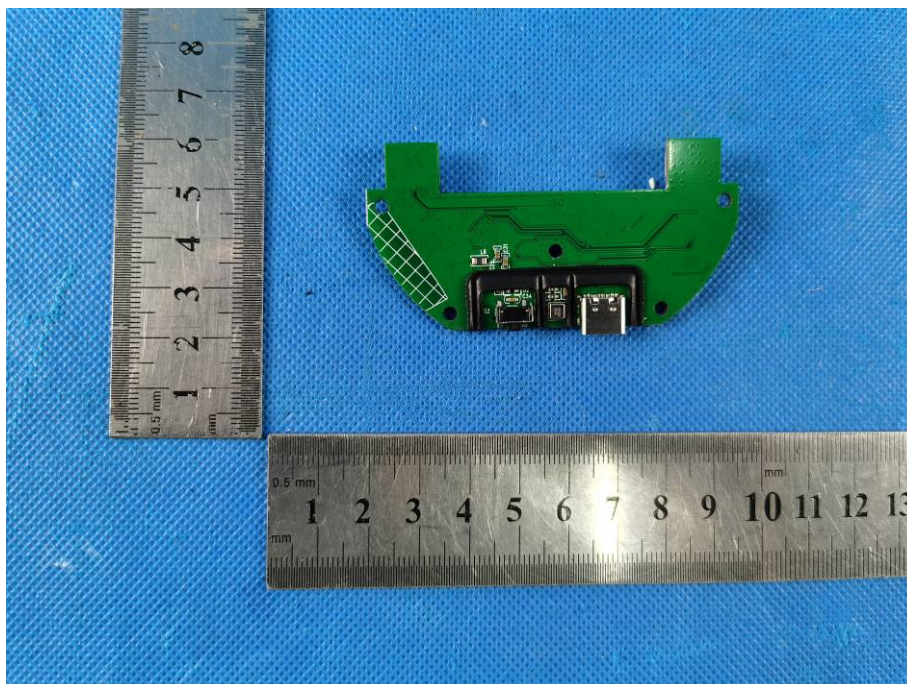

Product Name: Kaloud® Selestia® LED

Test Model No.: Selestia®

EUT Constructional Details

Internal Photo

Photo 1

Photo 2

Photo 3

Photo 4

Photo 5

Photo 6

Photo 7

Photo 8

Photo 9

-----End-----