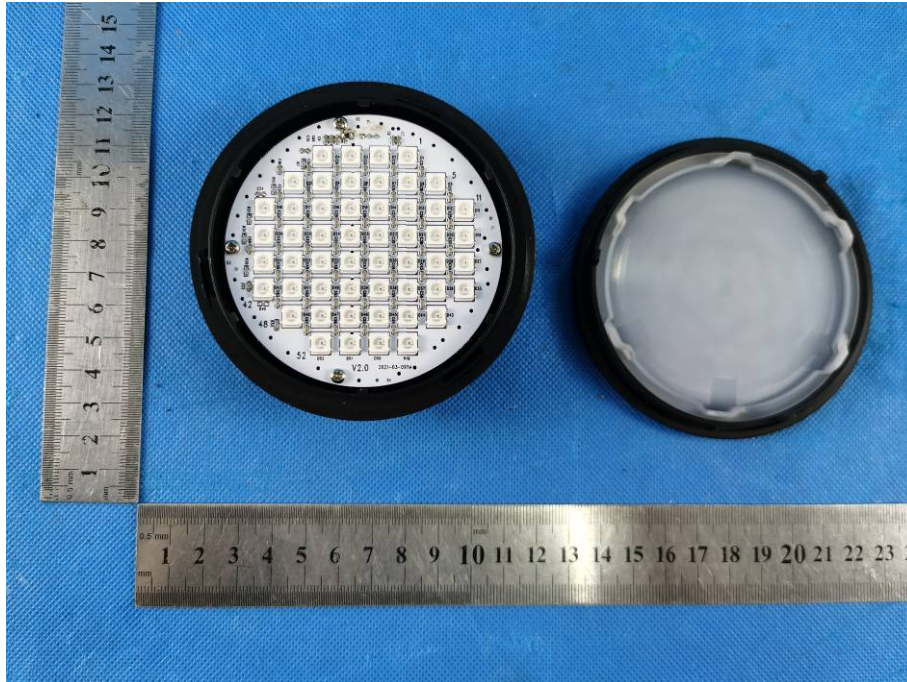

Product Name: Kaloud® Selestia® LED

Test Model No.: Selestia®

EUT Constructional Details

Internal Photo

Photo 1

Photo 2

Photo 3

Photo 4

Photo 5

Photo 6

Photo 7

Photo 8

Photo 9

-----End-----