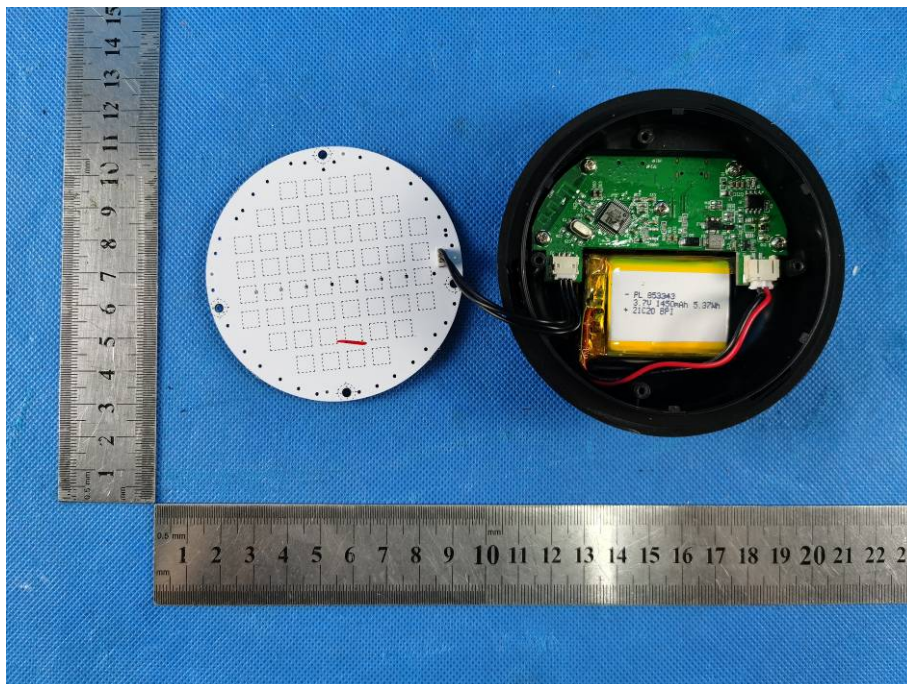

Product Name: Kaloud® Selestia® LED

Test Model No.: Selestia®

EUT Constructional Details

Internal Photo

Photo 1

Photo 2

Photo 3

Photo 4

Photo 5

Photo 6

Photo 7

Photo 8

Photo 9

-----End-----