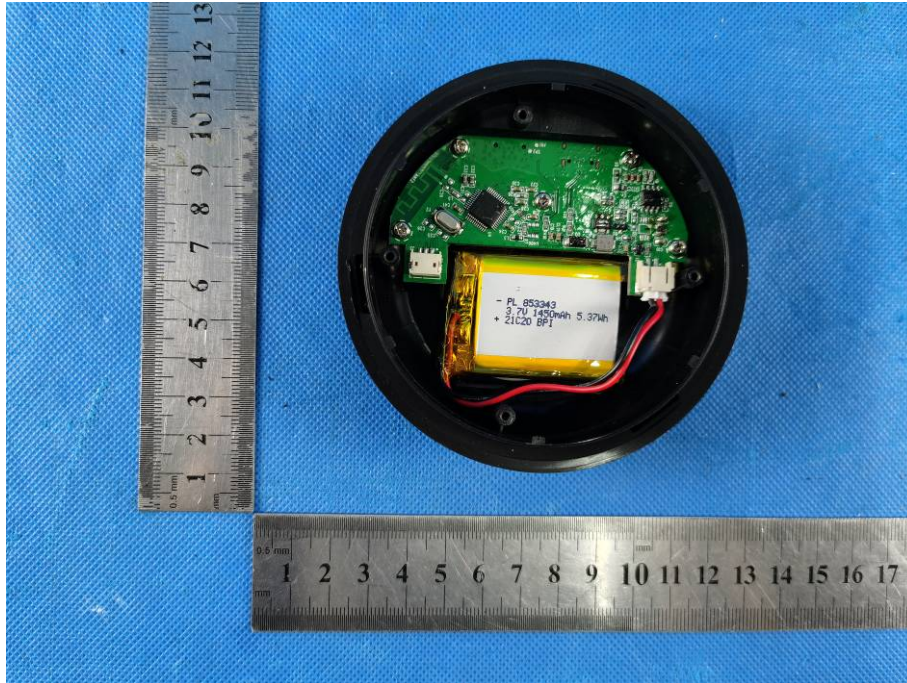

Product Name: Kaloud® Selestia® LED

Test Model No.: Selestia®

EUT Constructional Details

Internal Photo

Photo 1

Photo 2

Photo 3

Photo 4

Photo 5

Photo 6

Photo 7

Photo 8

Photo 9

-----End-----