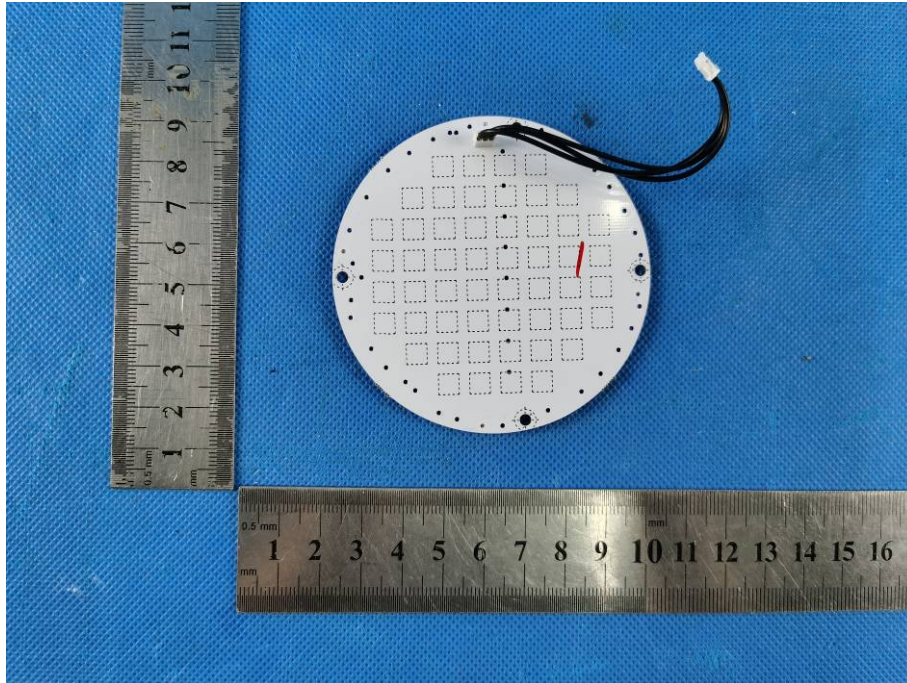

Product Name: Kaloud® Selestia® LED

Test Model No.: Selestia®

EUT Constructional Details

Internal Photo

Photo 1

Photo 2

Photo 3

Photo 4

Photo 5

Photo 6

Photo 7

Photo 8

Photo 9

-----End-----