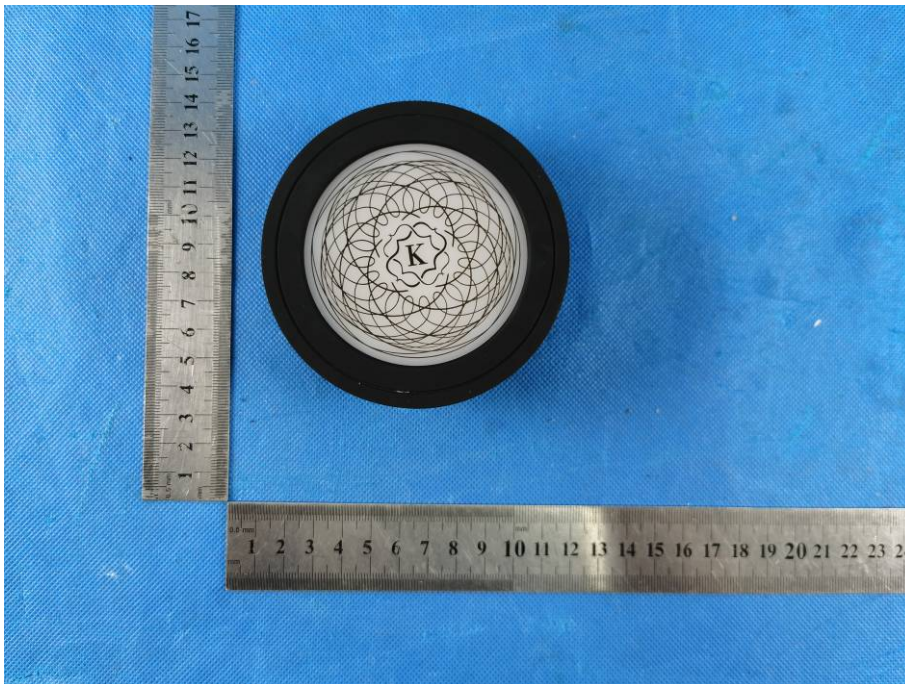

Product Name: Kaloud® Selestia® LED

Test Model No.: Selestia®

EUT Constructional Details

External Photo

Photo 1

Photo 2

Photo 3

Photo 4

Photo 5

Photo 6

Photo 7

Photo 8

Photo 9