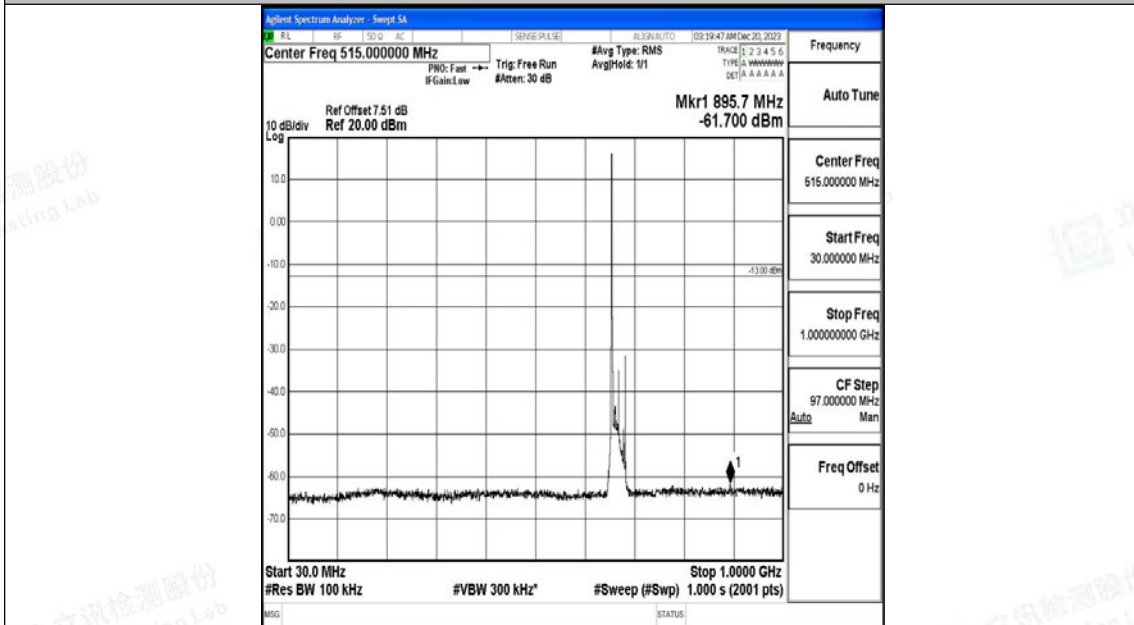

Band71_15MHz_16QAM_133197_1RB#0_0.15~30_0.15~30

Band71_15MHz_16QAM_133197_1RB#0_30~1000_30~1000