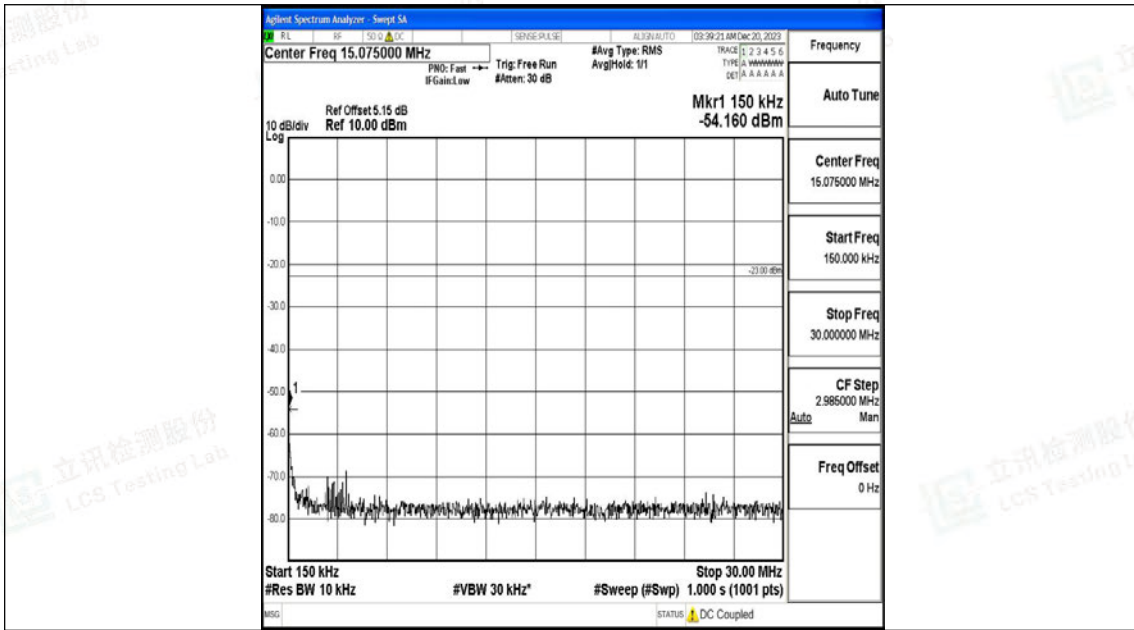

Band71_20MHz_16QAM_133322_1RB#0_0.009~0.15_0.009~0.15

Band71_20MHz_16QAM_133322_1RB#0_0.15~30_0.15~30