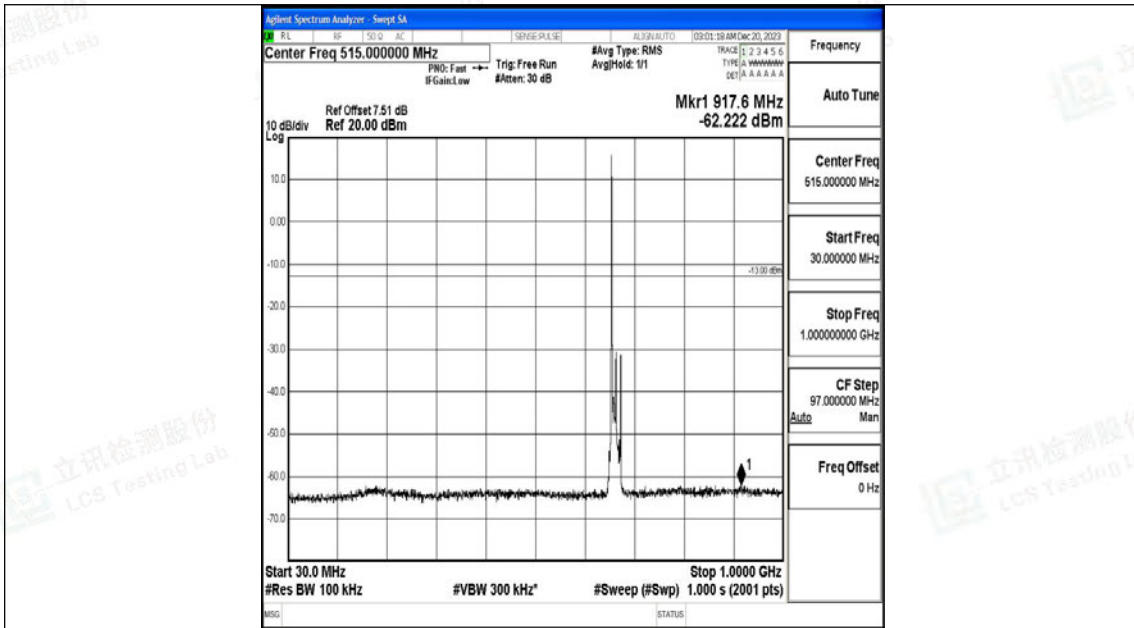

Band71\_5MHz\_16QAM\_133447\_1RB#0\_1000~3000\_1000~3000

Band71\_5MHz\_16QAM\_133447\_1RB#0\_3000~10000\_3000~10000

Band71\_10MHz\_QPSK\_133172\_1RB#0\_0.009~0.15\_0.009~0.15

Band71\_10MHz\_QPSK\_133172\_1RB#0\_0.15~30\_0.15~30