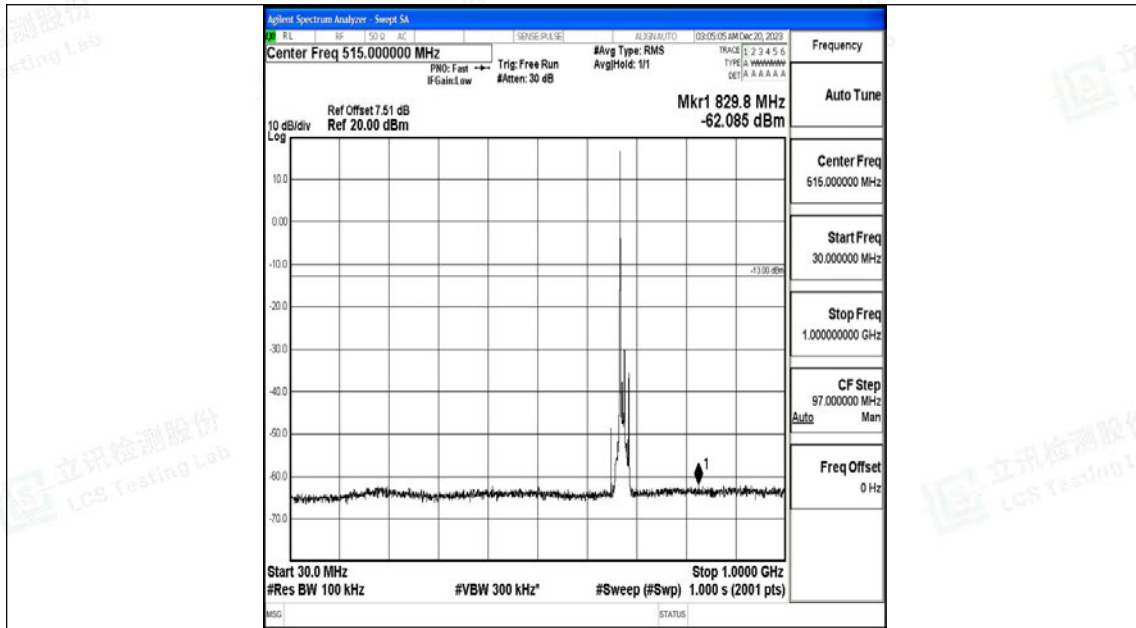

Band71\_10MHz\_QPSK\_133172\_1RB#0\_30~1000\_30~1000

Band71\_10MHz\_QPSK\_133172\_1RB#0\_1000~3000\_1000~3000

Band71\_10MHz\_QPSK\_133297\_1RB#0\_0.009~0.15\_0.009~0.15

Band71\_10MHz\_QPSK\_133297\_1RB#0\_0.15~30\_0.15~30