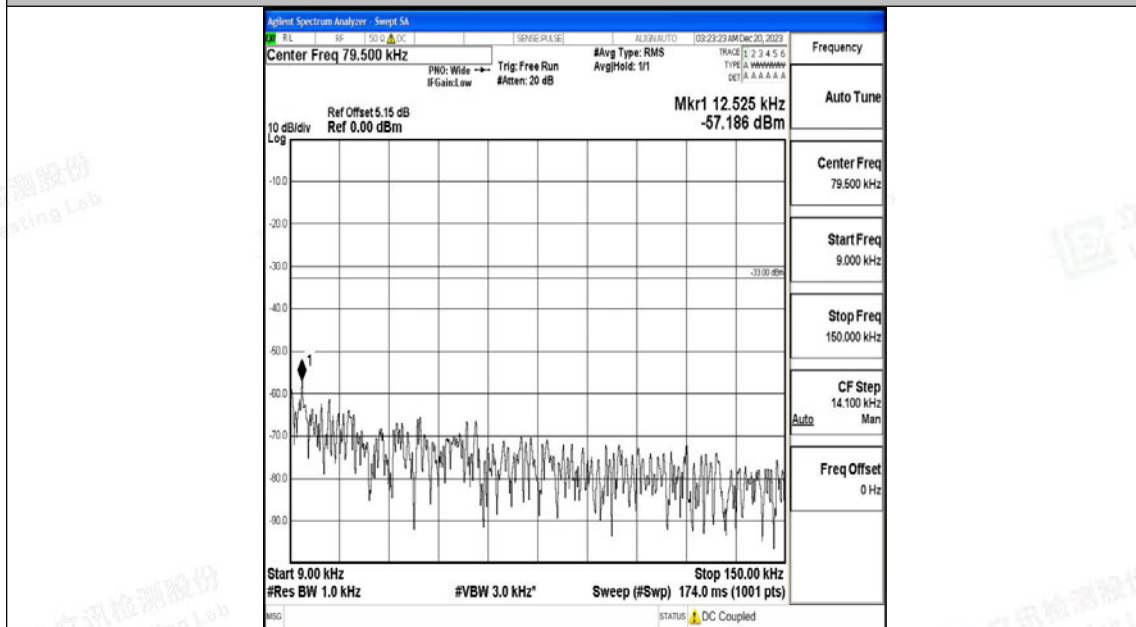

Band71_15MHz_QPSK_133297_1RB#0_3000~10000_3000~10000

Band71_15MHz_16QAM_133297_1RB#0_0.009~0.15_0.009~0.15