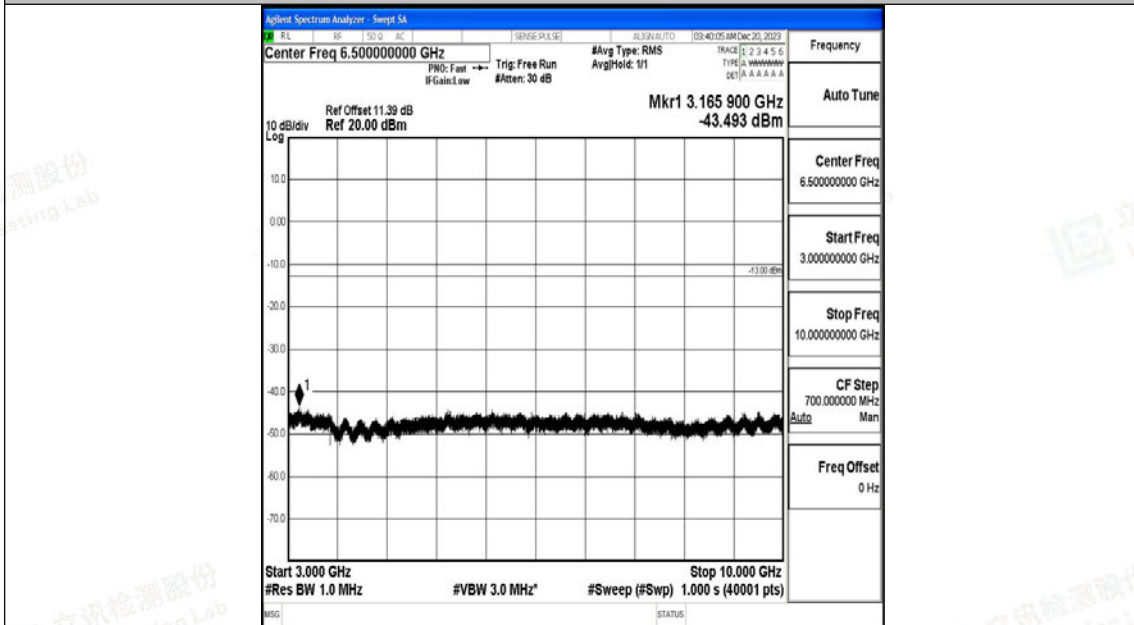

Band71_20MHz_16QAM_133322_1RB#0_1000~3000_1000~3000

Band71_20MHz_16QAM_133322_1RB#0_3000~10000_3000~10000