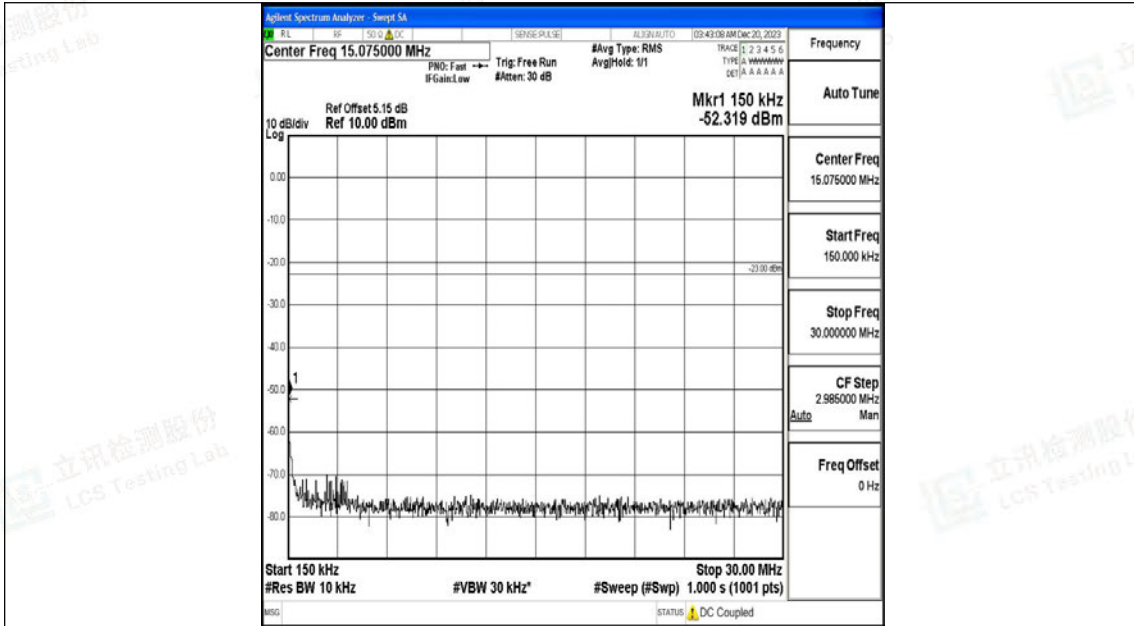

Band71\_20MHz\_QPSK\_133372\_1RB#0\_30~1000\_30~1000

Band71\_20MHz\_QPSK\_133372\_1RB#0\_1000~3000\_1000~3000

Band71\_20MHz\_QPSK\_133372\_1RB#0\_3000~10000\_3000~10000

Band71\_20MHz\_16QAM\_133372\_1RB#0\_0.009~0.15\_0.009~0.15