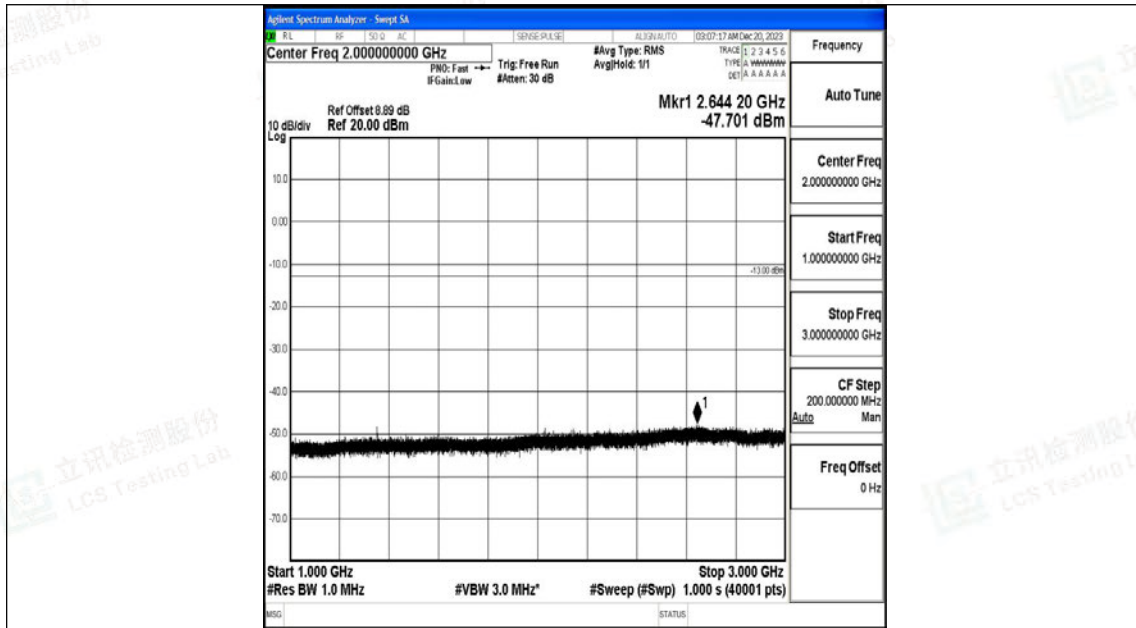

Band71_10MHz_16QAM_133297_1RB#0_30~1000_30~1000

Band71_10MHz_16QAM_133297_1RB#0_1000~3000_1000~3000