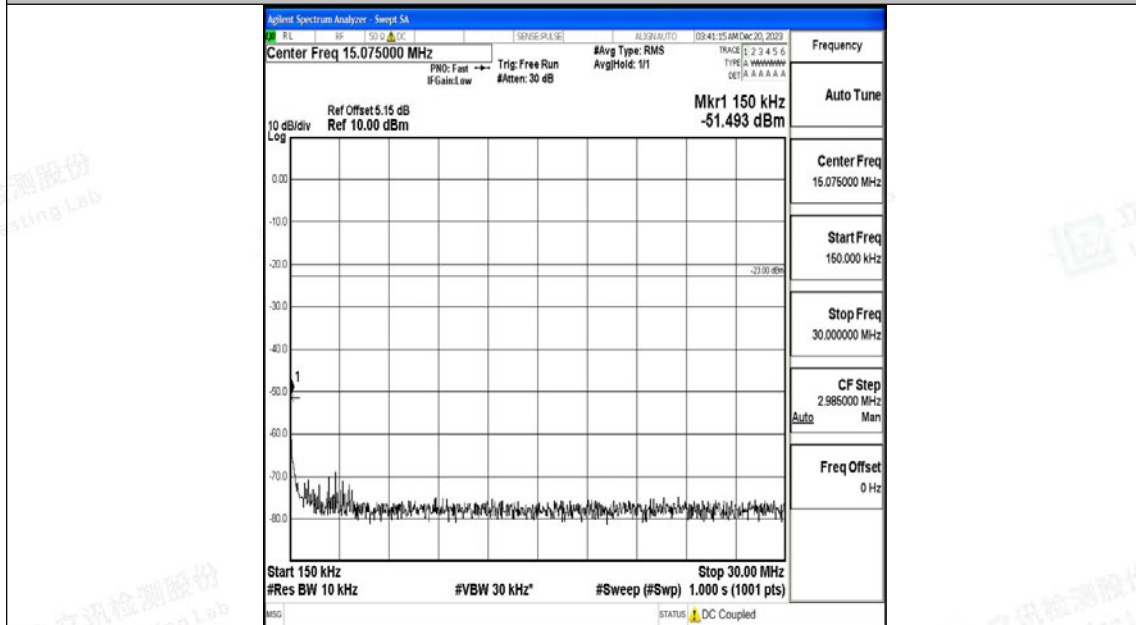

Band71\_20MHz\_16QAM\_133322\_1RB#0\_1000~3000\_1000~3000

Band71\_20MHz\_16QAM\_133322\_1RB#0\_3000~10000\_3000~10000

Band71\_20MHz\_QPSK\_133372\_1RB#0\_0.009~0.15\_0.009~0.15

Band71\_20MHz\_QPSK\_133372\_1RB#0\_0.15~30\_0.15~30