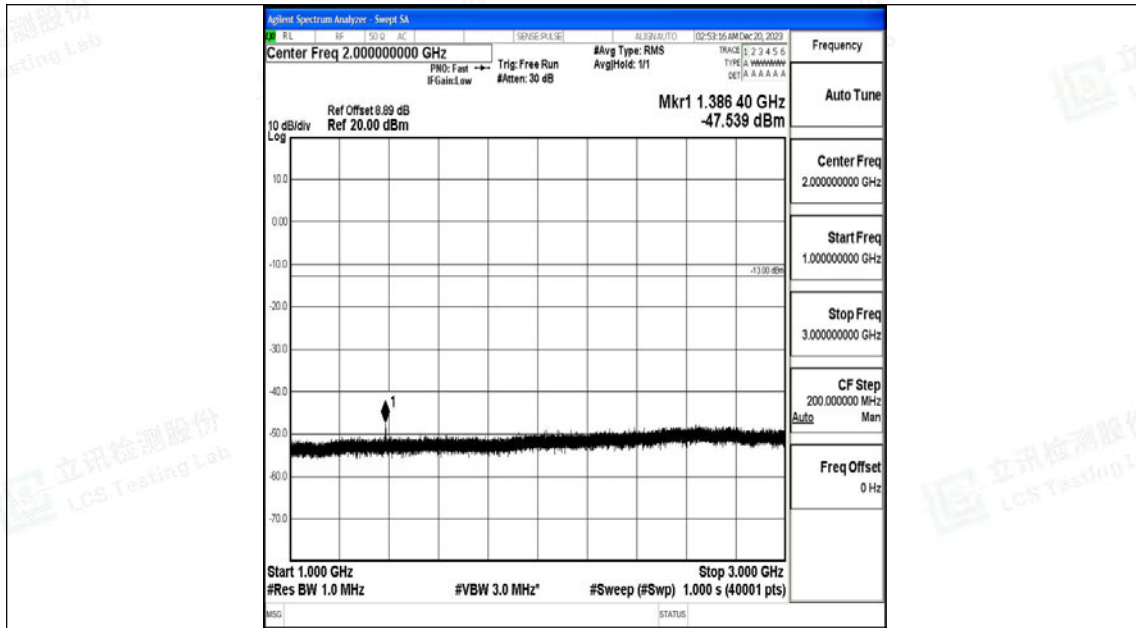

Band71\_5MHz\_QPSK\_133447\_1RB#0\_3000~10000\_3000~10000

Band71\_5MHz\_16QAM\_133447\_1RB#0\_0.009~0.15\_0.009~0.15

Band71\_5MHz\_16QAM\_133447\_1RB#0\_0.15~30\_0.15~30

Band71\_5MHz\_16QAM\_133447\_1RB#0\_30~1000\_30~1000