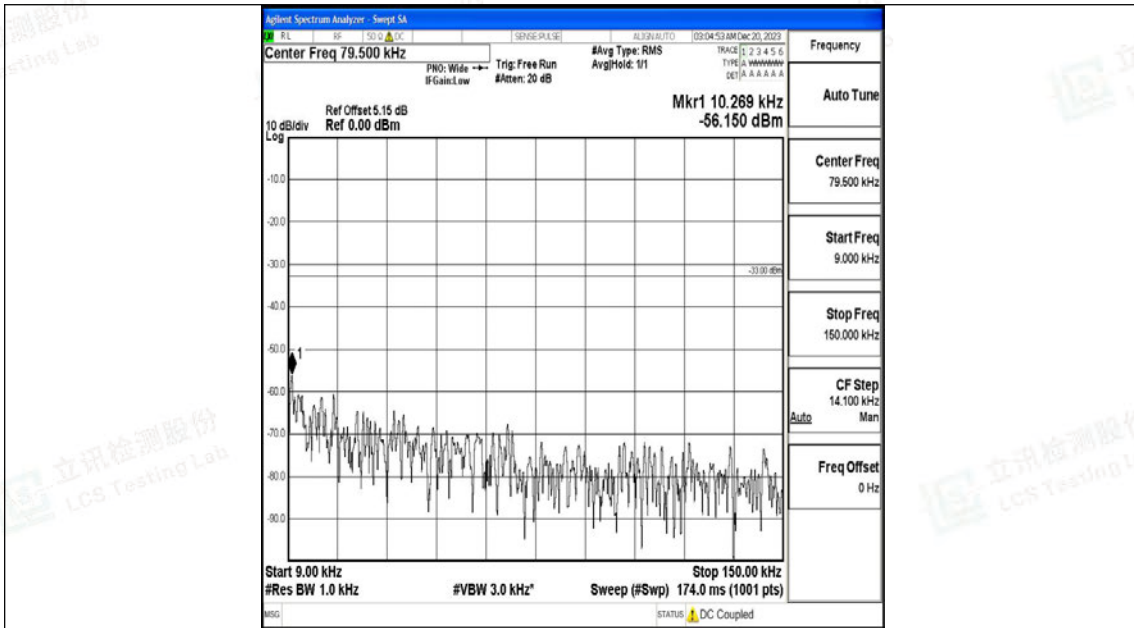

Band71_10MHz_QPSK_133172_1RB#0_1000~3000_1000~3000

Band71_10MHz_QPSK_133297_1RB#0_0.009~0.15_0.009~0.15