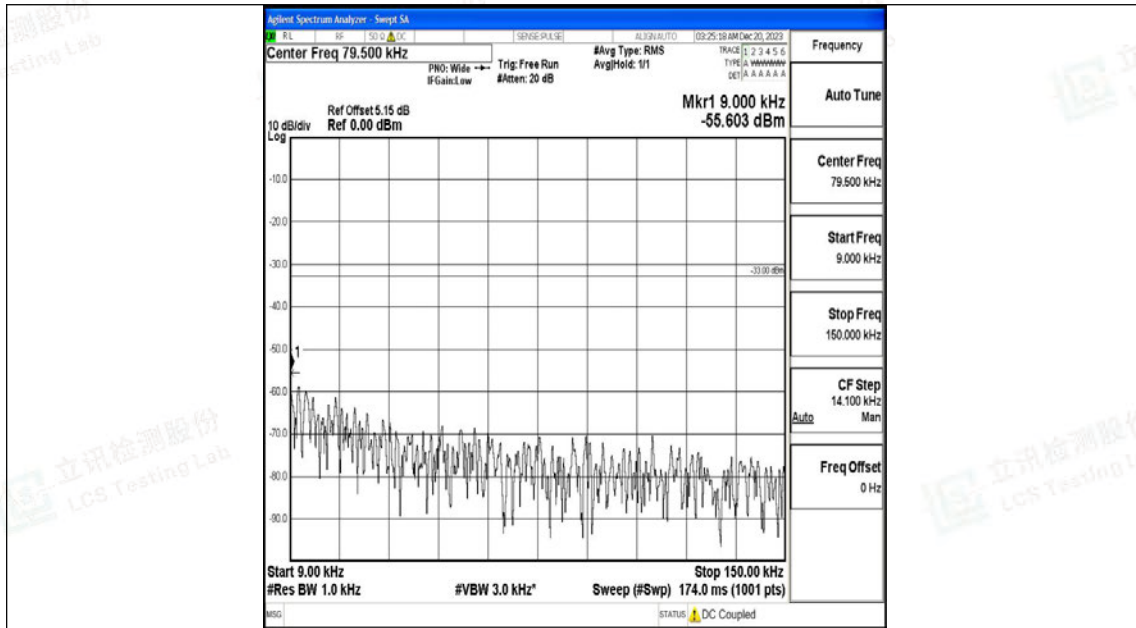

Band71_15MHz_16QAM_133297_1RB#0_3000~10000_3000~10000

Band71_15MHz_QPSK_133397_1RB#0_0.009~0.15_0.009~0.15