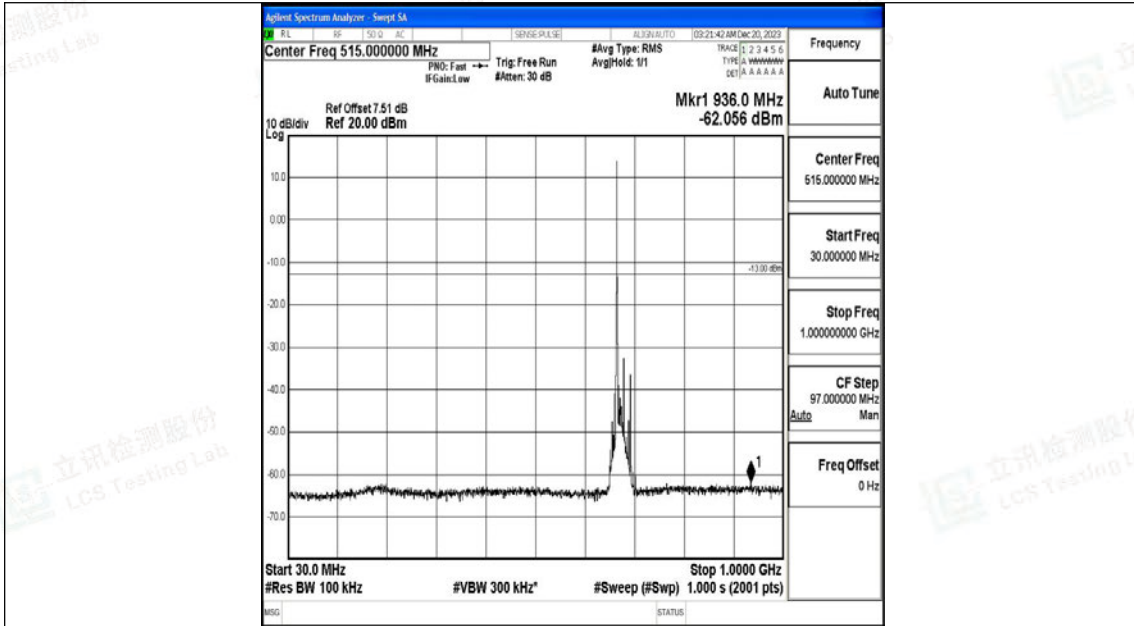

Band71_15MHz_QPSK_133297_1RB#0_0.15~30_0.15~30

Band71_15MHz_QPSK_133297_1RB#0_30~1000_30~1000