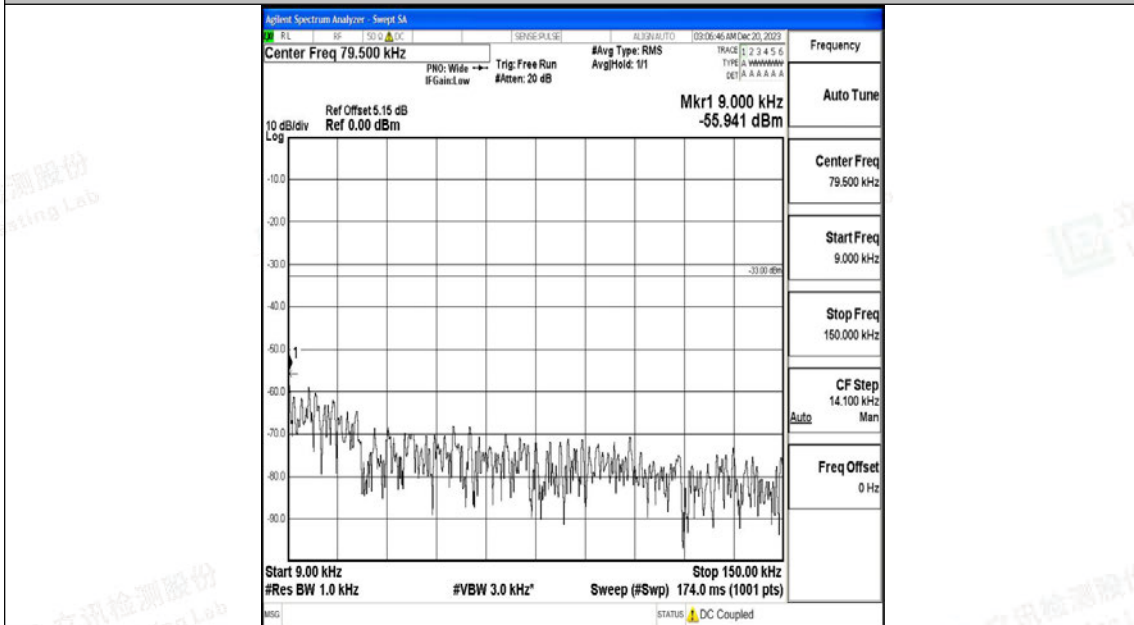

Band71\_10MHz\_QPSK\_133297\_1RB#0\_30~1000\_30~1000

Band71\_10MHz\_QPSK\_133297\_1RB#0\_1000~3000\_1000~3000

Band71\_10MHz\_QPSK\_133297\_1RB#0\_3000~10000\_3000~10000

Band71\_10MHz\_16QAM\_133297\_1RB#0\_0.009~0.15\_0.009~0.15