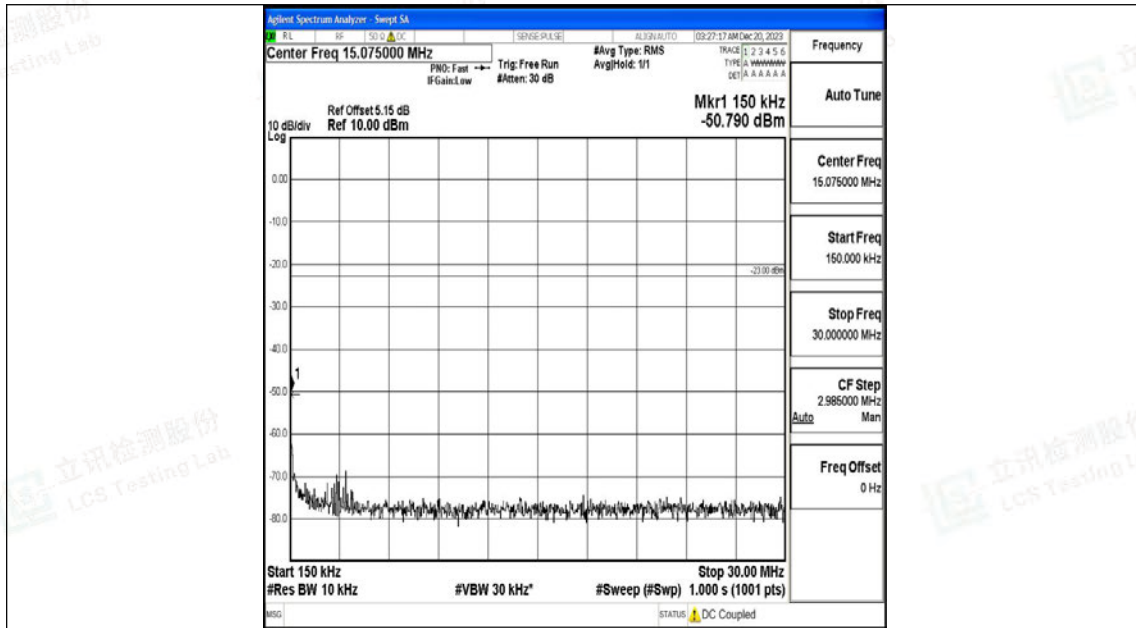

Band71\_15MHz\_QPSK\_133397\_1RB#0\_30~1000\_30~1000

Band71\_15MHz\_QPSK\_133397\_1RB#0\_1000~3000\_1000~3000

Band71\_15MHz\_QPSK\_133397\_1RB#0\_3000~10000\_3000~10000

Band71\_15MHz\_16QAM\_133397\_1RB#0\_0.009~0.15\_0.009~0.15