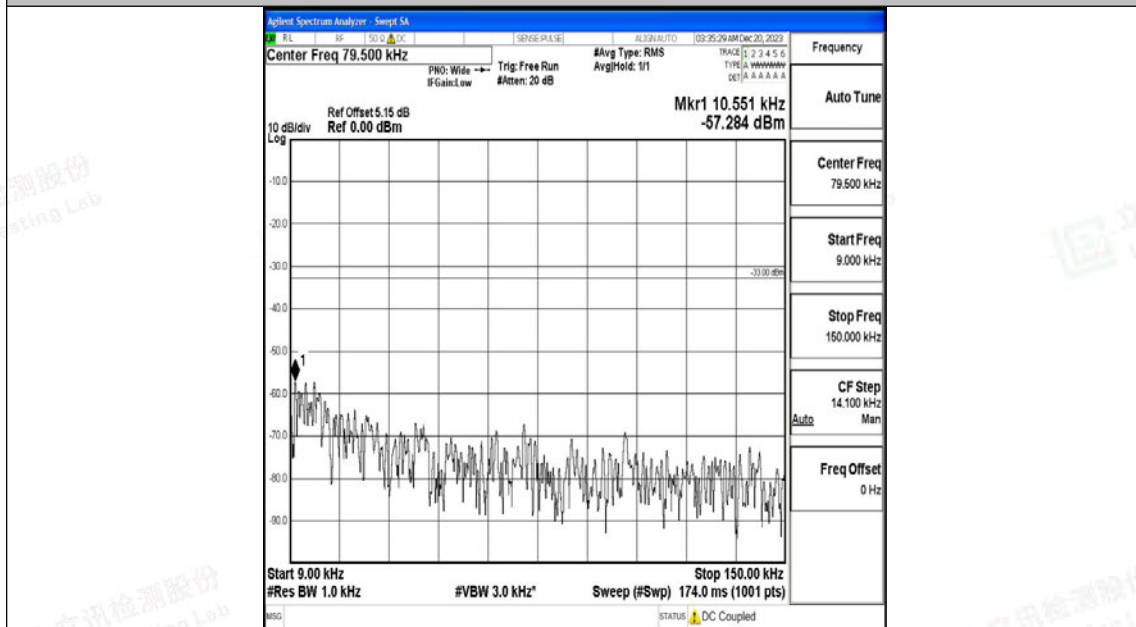

Band71_20MHz_QPSK_133222_1RB#0_3000~10000_3000~10000

Band71_20MHz_16QAM_133222_1RB#0_0.009~0.15_0.009~0.15