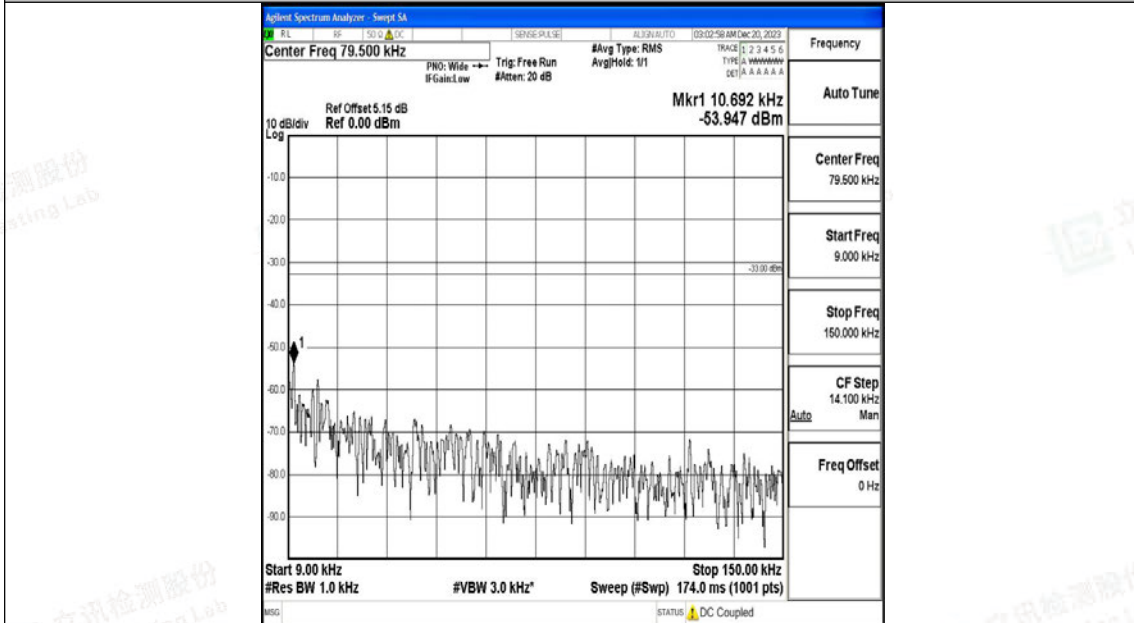

Band71\_15MHz\_QPSK\_133197\_1RB#0\_30~1000\_30~1000

Band71\_15MHz\_QPSK\_133197\_1RB#0\_1000~3000\_1000~3000

Band71\_10MHz\_QPSK\_133172\_1RB#0\_3000~10000\_3000~10000

Band71\_10MHz\_16QAM\_133172\_1RB#0\_0.009~0.15\_0.009~0.15