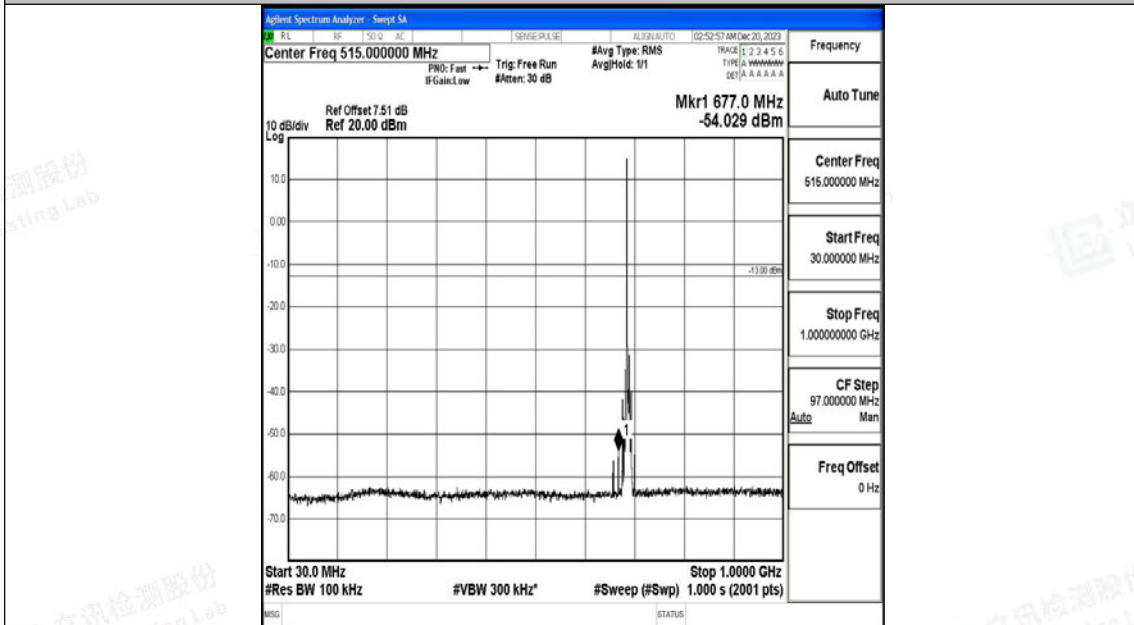

Band71\_5MHz\_QPSK\_133447\_1RB#0\_3000~10000\_3000~10000

Band71\_5MHz\_16QAM\_133447\_1RB#0\_0.009~0.15\_0.009~0.15

Band71\_5MHz\_16QAM\_133447\_1RB#0\_0.15~30\_0.15~30

Band71\_5MHz\_16QAM\_133447\_1RB#0\_30~1000\_30~1000