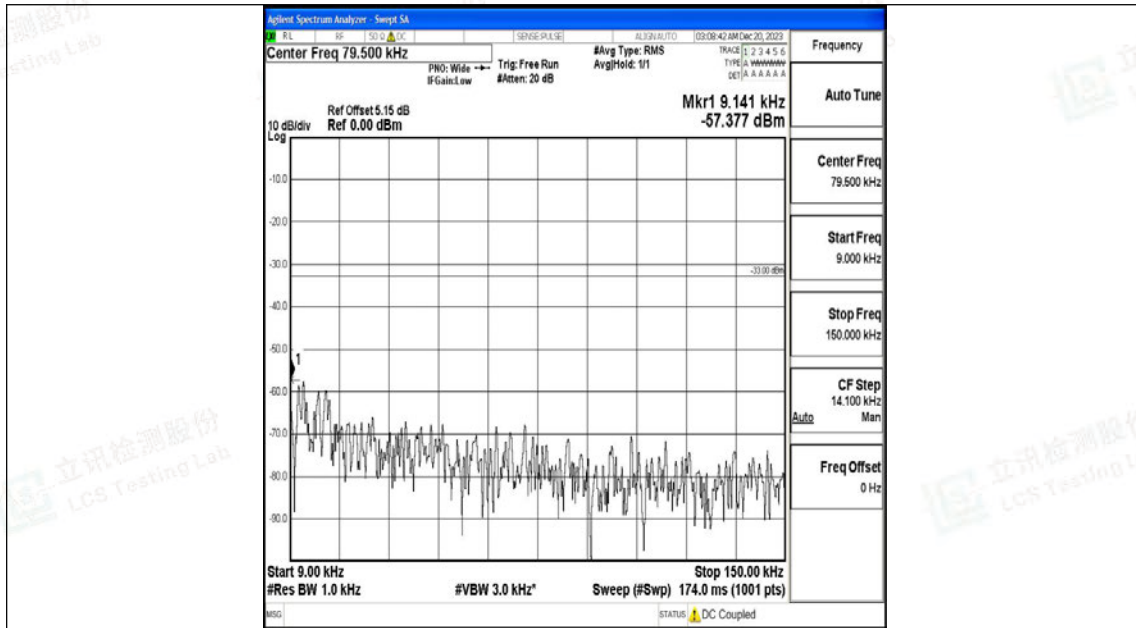

Band71\_10MHz\_16QAM\_133297\_1RB#0\_0.15~30\_0.15~30

Band71\_10MHz\_16QAM\_133297\_1RB#0\_30~1000\_30~1000

Band71\_10MHz\_16QAM\_133297\_1RB#0\_1000~3000\_1000~3000

Band71\_10MHz\_16QAM\_133297\_1RB#0\_3000~10000\_3000~10000