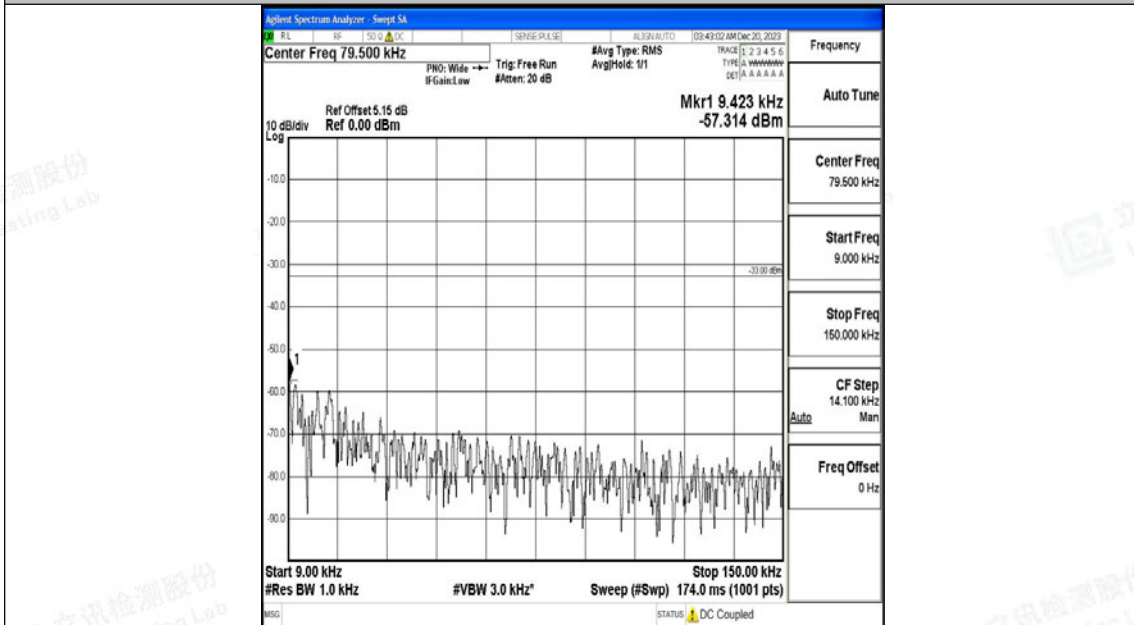

Band71\_20MHz\_QPSK\_133372\_1RB#0\_30~1000\_30~1000

Band71\_20MHz\_QPSK\_133372\_1RB#0\_1000~3000\_1000~3000

Band71\_20MHz\_QPSK\_133372\_1RB#0\_3000~10000\_3000~10000

Band71\_20MHz\_16QAM\_133372\_1RB#0\_0.009~0.15\_0.009~0.15