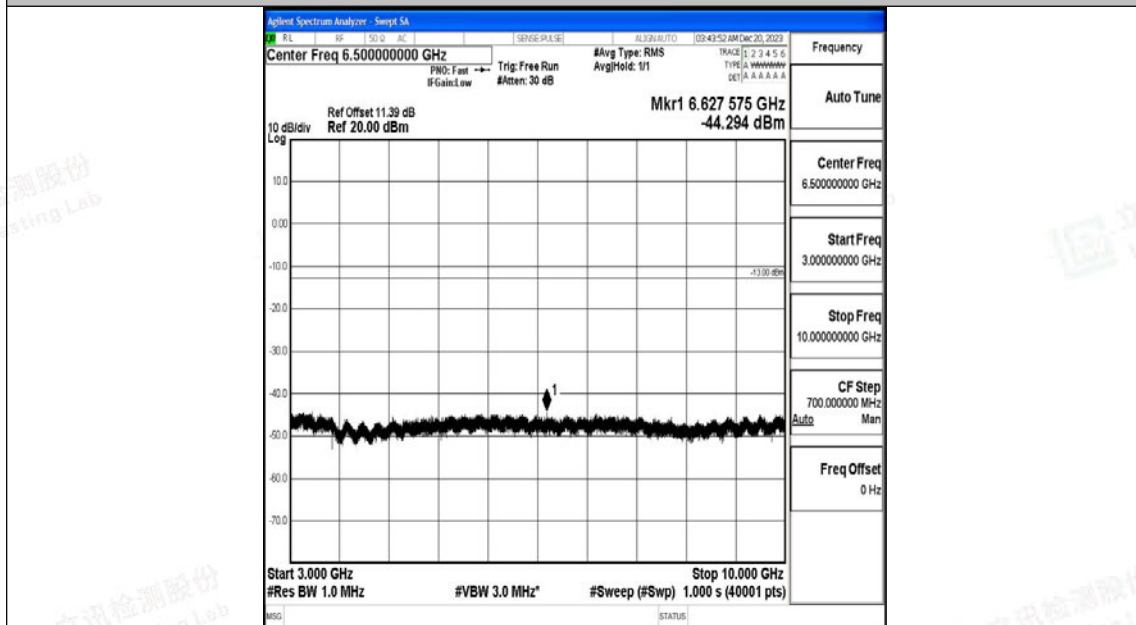

Band71\_20MHz\_16QAM\_133222\_1RB#0\_1000~3000\_1000~3000

Band71\_20MHz\_16QAM\_133222\_1RB#0\_3000~10000\_3000~10000

Band71\_20MHz\_16QAM\_133372\_1RB#0\_1000~3000\_1000~3000

Band71\_20MHz\_16QAM\_133372\_1RB#0\_3000~10000\_3000~10000