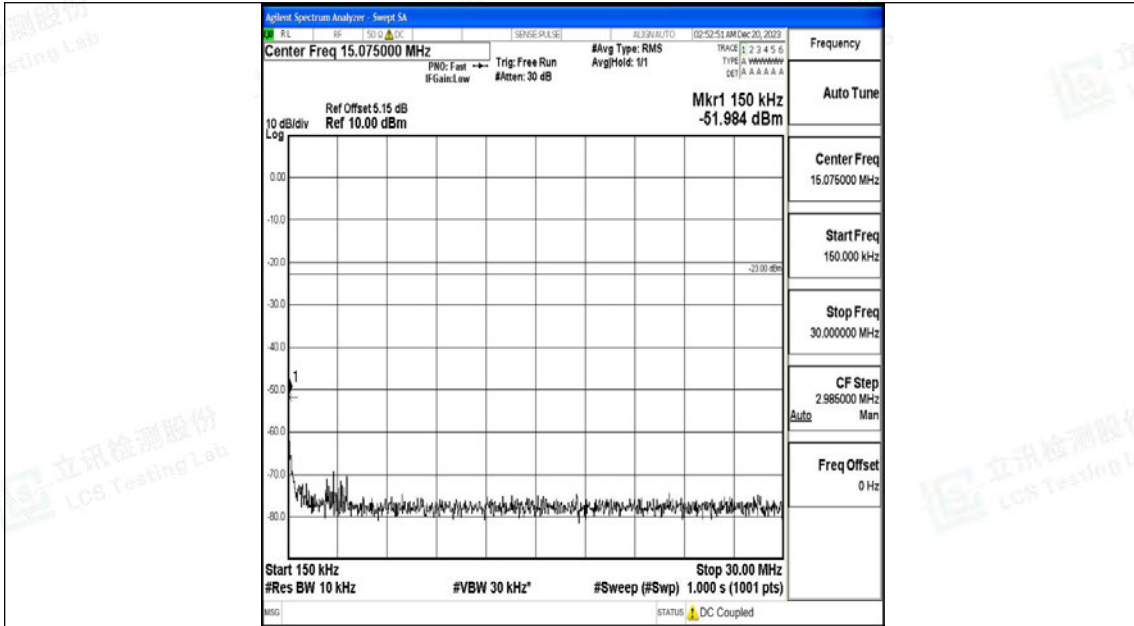

Band71\_5MHz\_QPSK\_133447\_1RB#0\_3000~10000\_3000~10000

Band71\_5MHz\_16QAM\_133447\_1RB#0\_0.009~0.15\_0.009~0.15

Band71\_5MHz\_16QAM\_133447\_1RB#0\_0.15~30\_0.15~30

Band71\_5MHz\_16QAM\_133447\_1RB#0\_30~1000\_30~1000