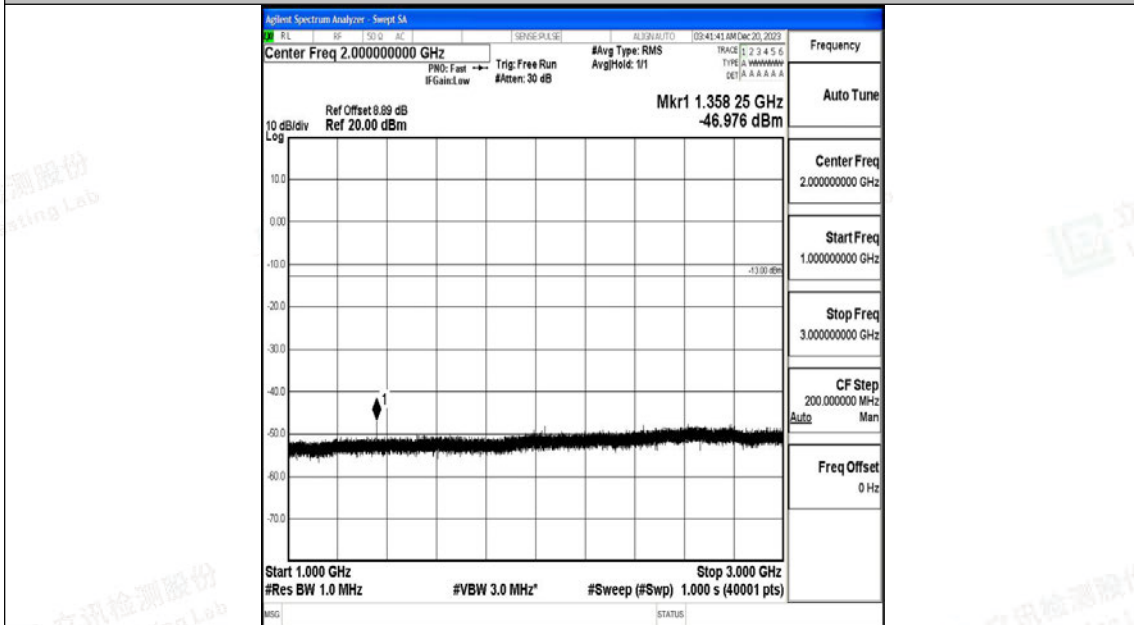

Band71_20MHz_QPSK_133372_1RB#0_30~1000_30~1000

Band71_20MHz_QPSK_133372_1RB#0_1000~3000_1000~3000