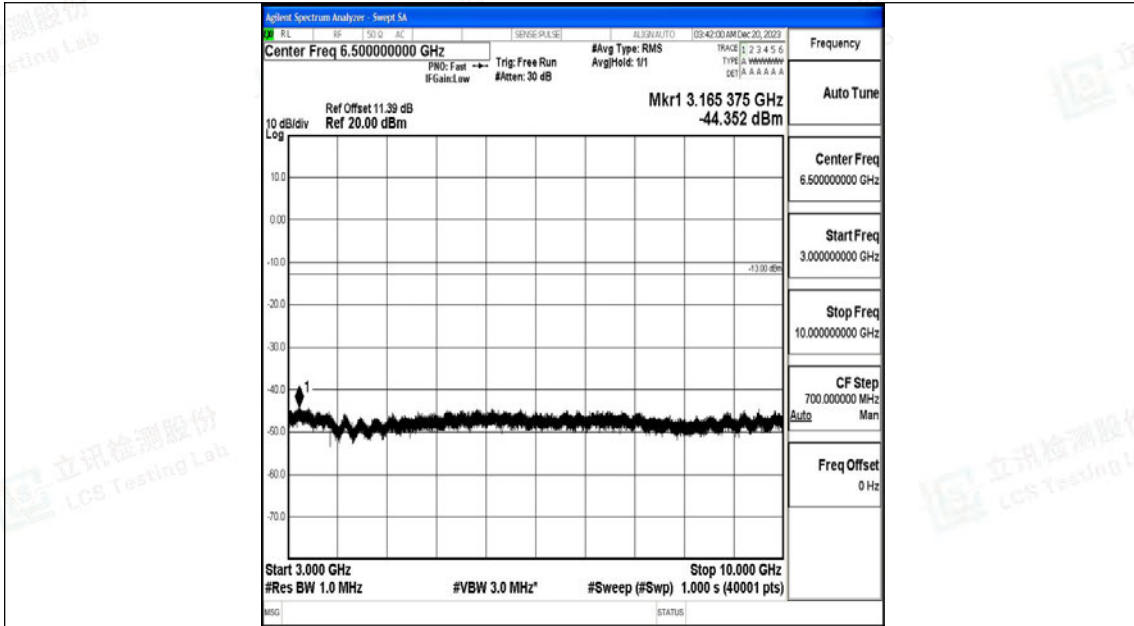

Band71_20MHz_QPSK_133372_1RB#0_1000~3000_1000~3000

Band71_20MHz_QPSK_133372_1RB#0_3000~10000_3000~10000