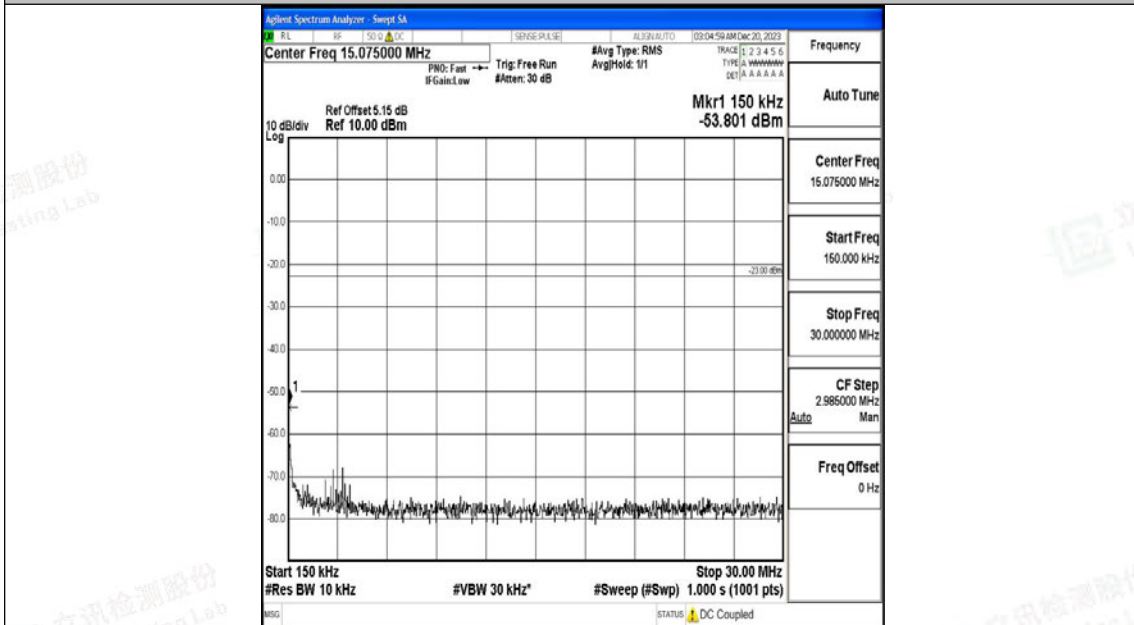

Band71\_10MHz\_QPSK\_133172\_1RB#0\_30~1000\_30~1000

Band71\_10MHz\_QPSK\_133172\_1RB#0\_1000~3000\_1000~3000

Band71\_10MHz\_QPSK\_133297\_1RB#0\_0.009~0.15\_0.009~0.15

Band71\_10MHz\_QPSK\_133297\_1RB#0\_0.15~30\_0.15~30