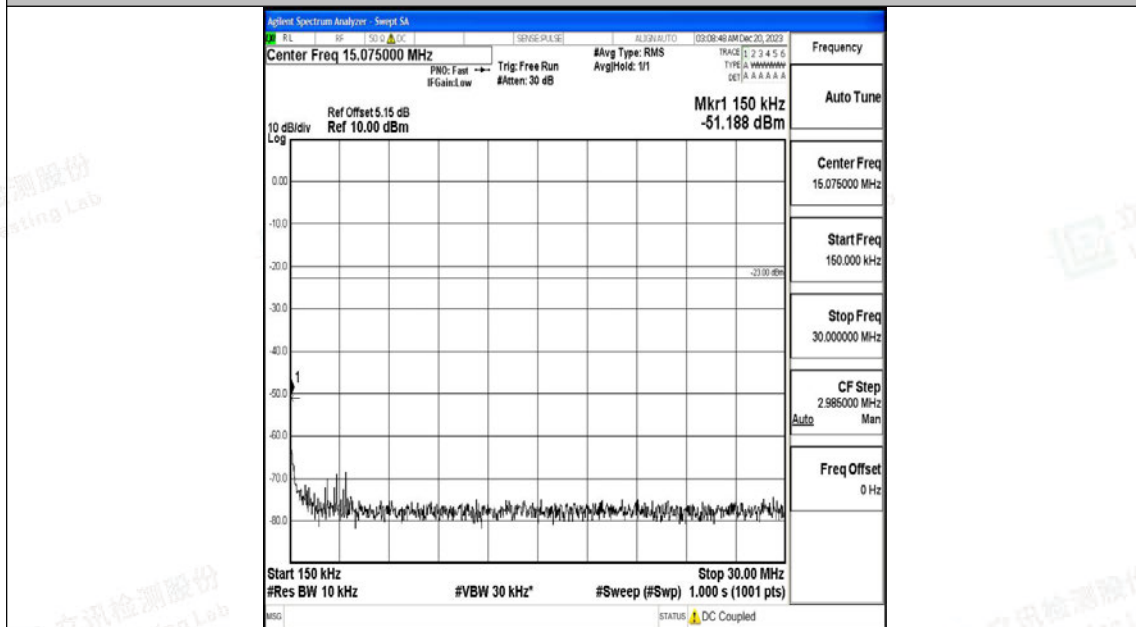

Band71_10MHz_QPSK_133422_1RB#0_0.009~0.15_0.009~0.15

Band71_10MHz_QPSK_133422_1RB#0_0.15~30_0.15~30