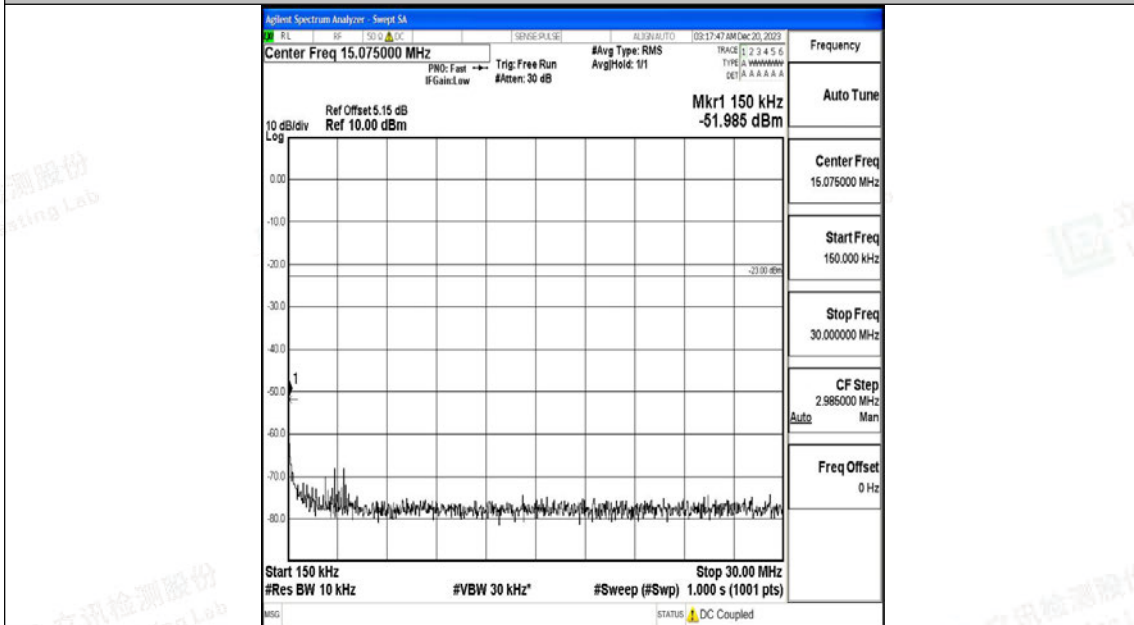

Band71\_10MHz\_16QAM\_133422\_1RB#0\_1000~3000\_1000~3000

Band71\_10MHz\_16QAM\_133422\_1RB#0\_3000~10000\_3000~10000

Band71\_15MHz\_QPSK\_133197\_1RB#0\_0.009~0.15\_0.009~0.15

Band71\_15MHz\_QPSK\_133197\_1RB#0\_0.15~30\_0.15~30