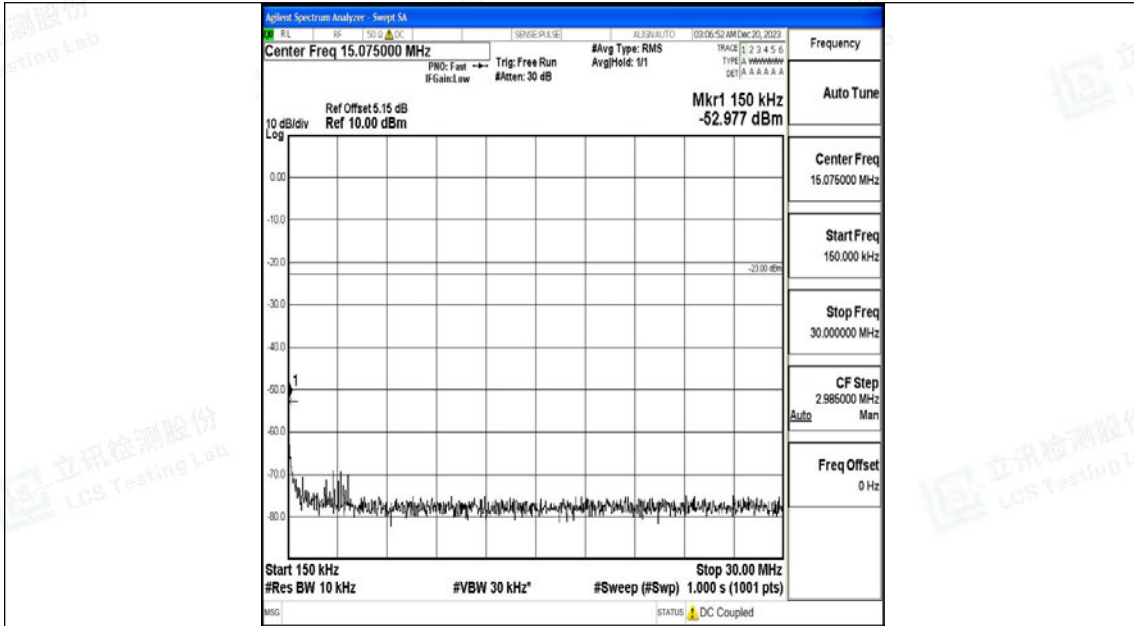

Band71\_10MHz\_QPSK\_133297\_1RB#0\_30~1000\_30~1000

Band71\_10MHz\_QPSK\_133297\_1RB#0\_1000~3000\_1000~3000

Band71\_10MHz\_QPSK\_133297\_1RB#0\_3000~10000\_3000~10000

Band71\_10MHz\_16QAM\_133297\_1RB#0\_0.009~0.15\_0.009~0.15