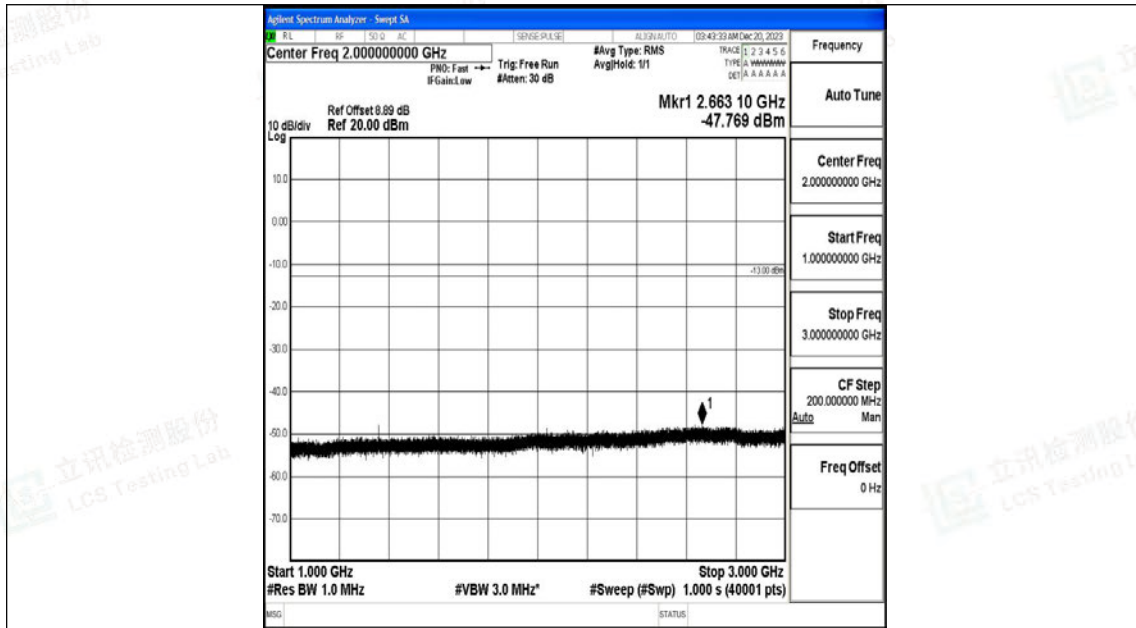

Band71_20MHz_16QAM_133222_1RB#0_3000~10000_3000~10000

Band71_20MHz_16QAM_133372_1RB#0_1000~3000_1000~3000