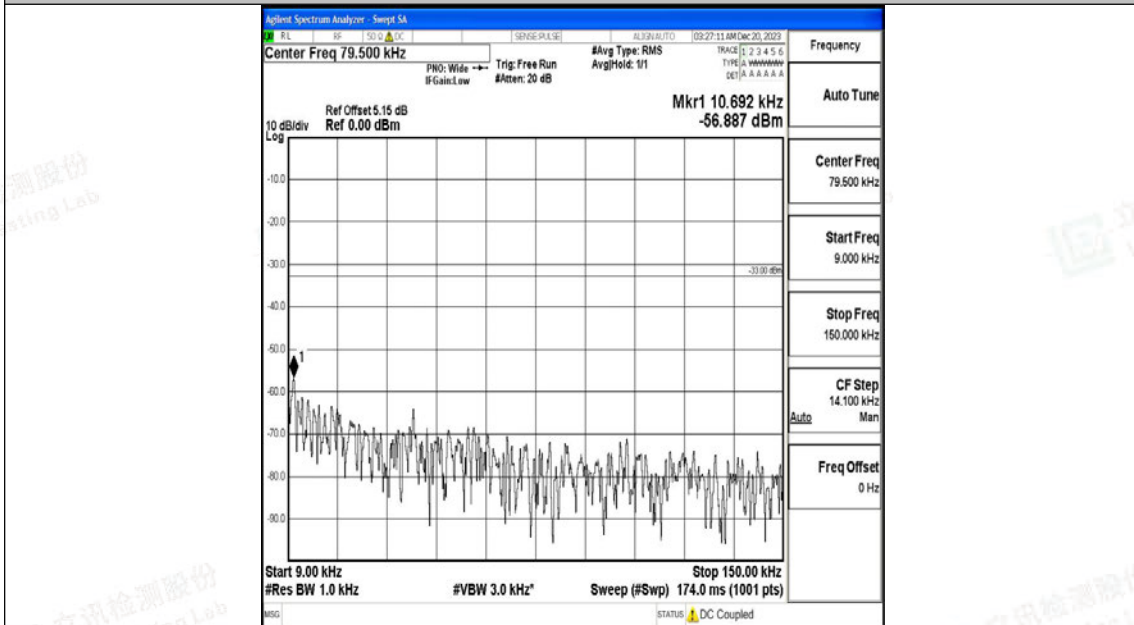

Band71\_15MHz\_QPSK\_133397\_1RB#0\_30~1000\_30~1000

Band71\_15MHz\_QPSK\_133397\_1RB#0\_1000~3000\_1000~3000

Band71\_15MHz\_QPSK\_133397\_1RB#0\_3000~10000\_3000~10000

Band71\_15MHz\_16QAM\_133397\_1RB#0\_0.009~0.15\_0.009~0.15