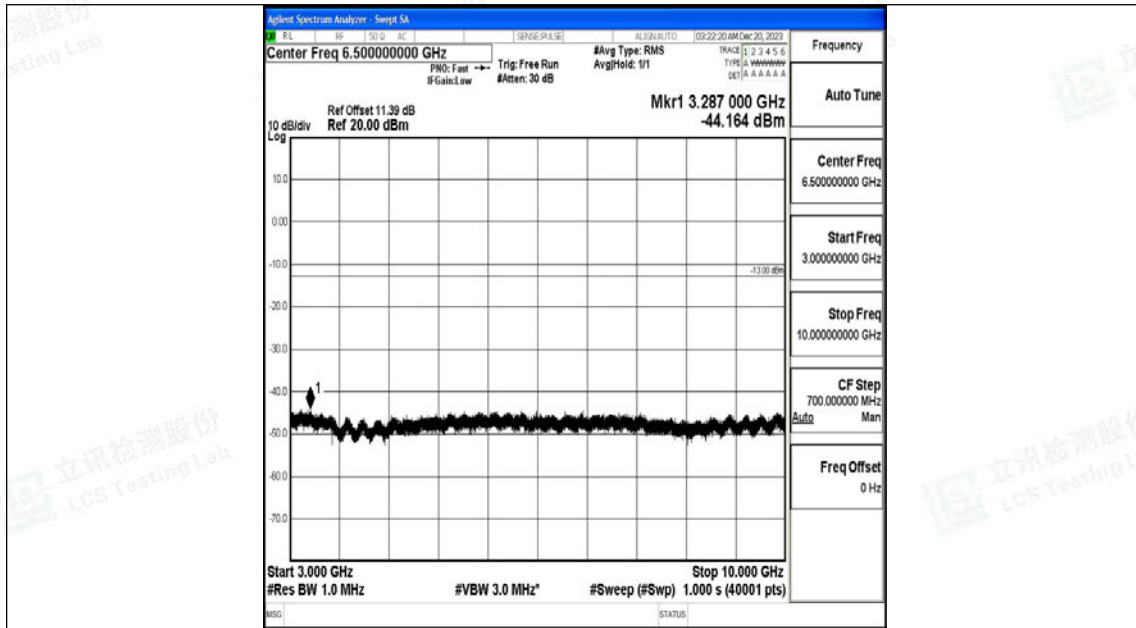

Band71\_15MHz\_QPSK\_133297\_1RB#0\_0.009~0.15\_0.009~0.15

Band71\_15MHz\_QPSK\_133297\_1RB#0\_0.15~30\_0.15~30

Band71\_15MHz\_QPSK\_133297\_1RB#0\_30~1000\_30~1000

Band71\_15MHz\_QPSK\_133297\_1RB#0\_1000~3000\_1000~3000