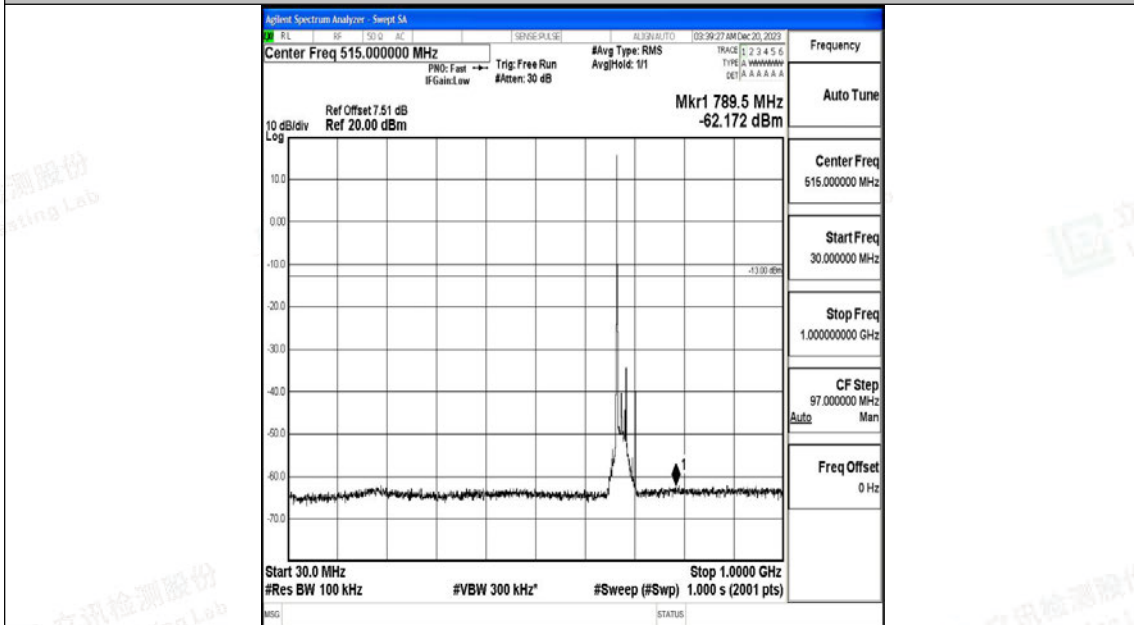

Band71\_20MHz\_QPSK\_133322\_1RB#0\_3000~10000\_3000~10000

Band71\_20MHz\_16QAM\_133322\_1RB#0\_0.009~0.15\_0.009~0.15

Band71\_20MHz\_16QAM\_133322\_1RB#0\_0.15~30\_0.15~30

Band71\_20MHz\_16QAM\_133322\_1RB#0\_30~1000\_30~1000