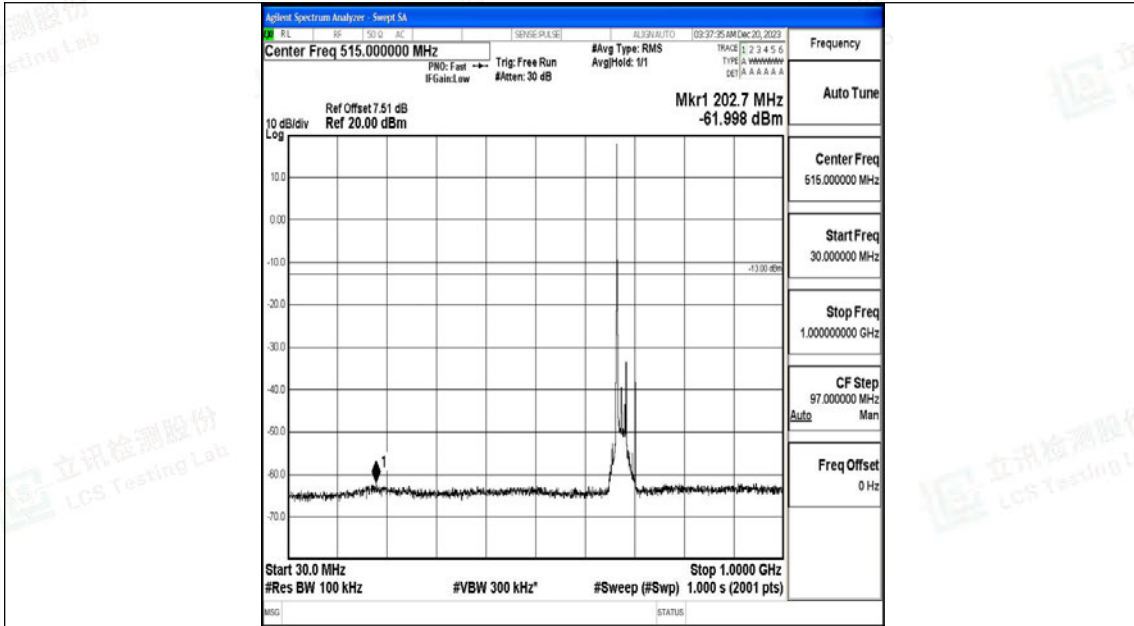

Band71_20MHz_QPSK_133322_1RB#0_0.15~30_0.15~30

Band71_20MHz_QPSK_133322_1RB#0_30~1000_30~1000