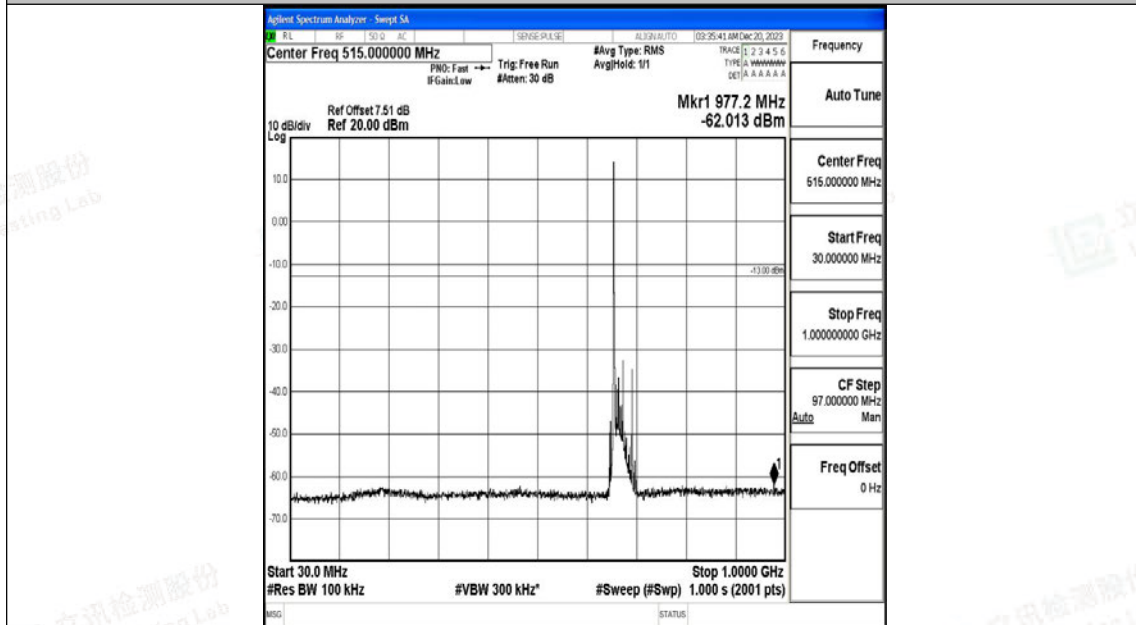

Band71\_20MHz\_QPSK\_133222\_1RB#0\_3000~10000\_3000~10000

Band71\_20MHz\_16QAM\_133222\_1RB#0\_0.009~0.15\_0.009~0.15

Band71\_20MHz\_16QAM\_133222\_1RB#0\_0.15~30\_0.15~30

Band71\_20MHz\_16QAM\_133222\_1RB#0\_30~1000\_30~1000