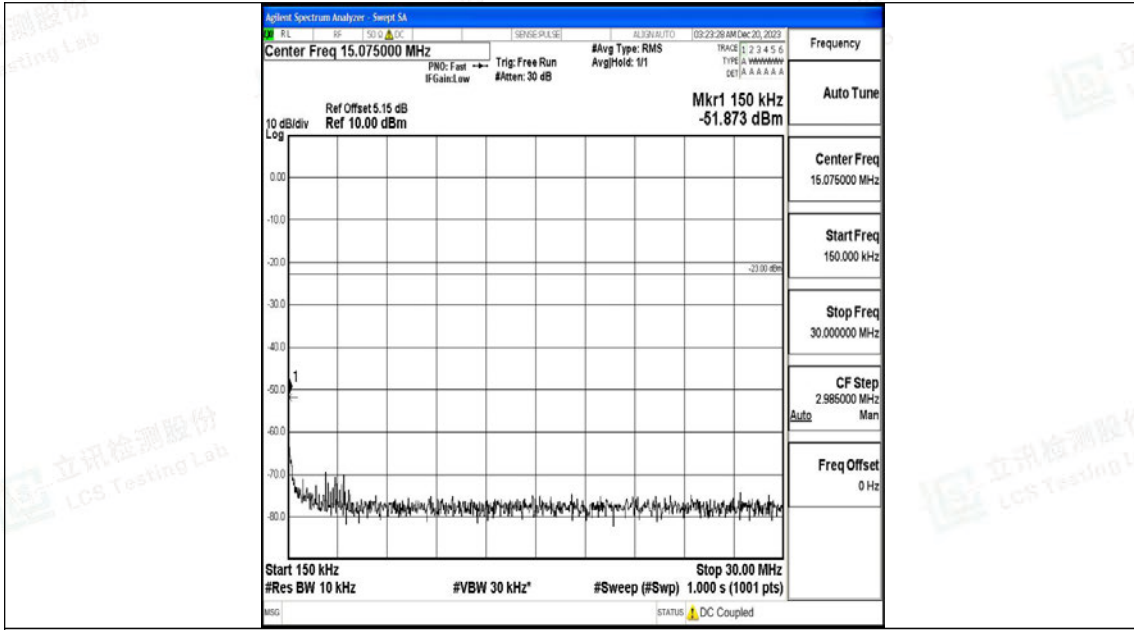

Band71_15MHz_16QAM_133297_1RB#0_0.009~0.15_0.009~0.15

Band71_15MHz_16QAM_133297_1RB#0_0.15~30_0.15~30