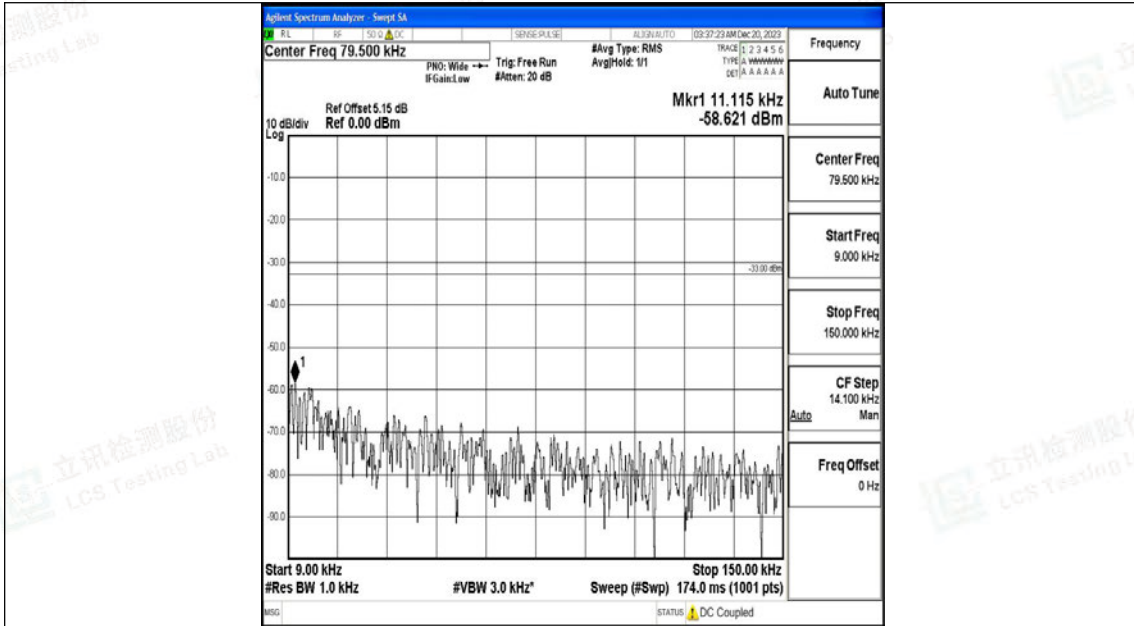

Band71\_20MHz\_QPSK\_133222\_1RB#0\_0.009~0.15\_0.009~0.15

Band71\_20MHz\_QPSK\_133222\_1RB#0\_0.15~30\_0.15~30

Band71\_20MHz\_QPSK\_133222\_1RB#0\_30~1000\_30~1000

Band71\_20MHz\_QPSK\_133222\_1RB#0\_1000~3000\_1000~3000