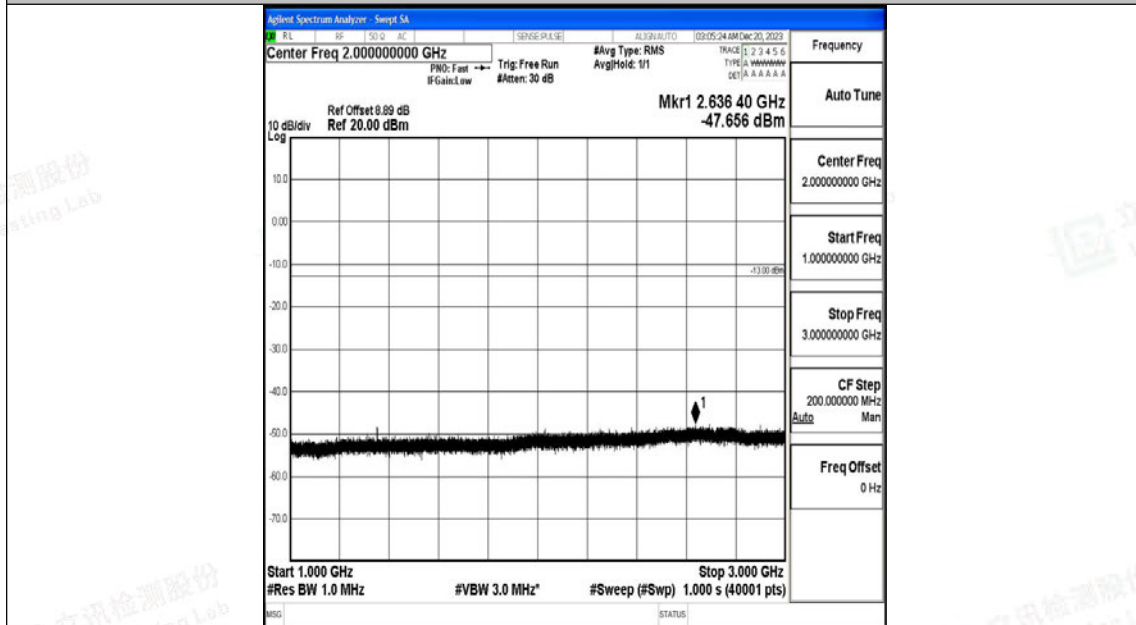

Band71_10MHz_QPSK_133297_1RB#0_30~1000_30~1000

Band71_10MHz_QPSK_133297_1RB#0_1000~3000_1000~3000