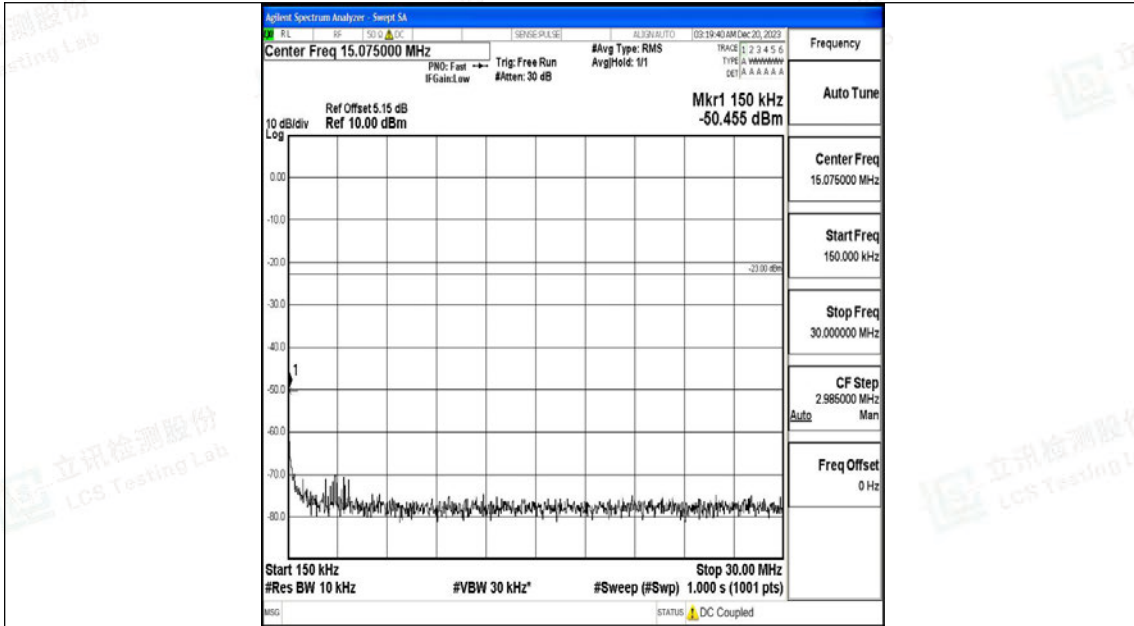

Band71\_20MHz\_16QAM\_133372\_1RB#0\_0.15~30\_0.15~30

Band71\_20MHz\_16QAM\_133372\_1RB#0\_30~1000\_30~1000

Band71\_15MHz\_QPSK\_133197\_1RB#0\_3000~10000\_3000~10000

Band71\_15MHz\_16QAM\_133197\_1RB#0\_0.009~0.15\_0.009~0.15