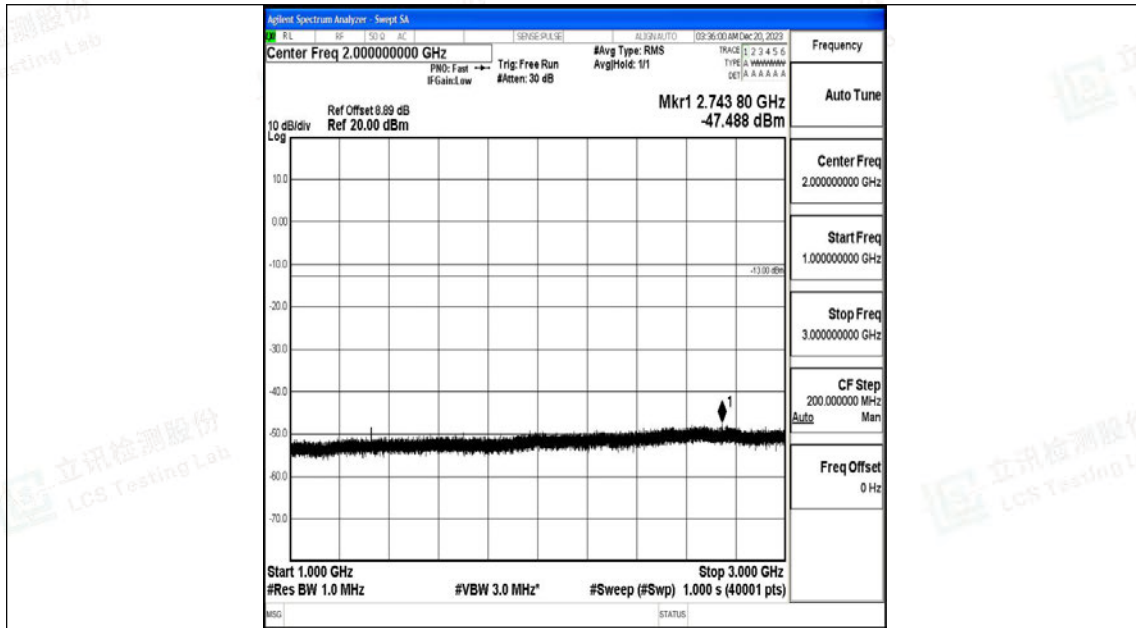

Band71\_20MHz\_QPSK\_133222\_1RB#0\_3000~10000\_3000~10000

Band71\_20MHz\_16QAM\_133222\_1RB#0\_0.009~0.15\_0.009~0.15

Band71\_20MHz\_16QAM\_133222\_1RB#0\_0.15~30\_0.15~30

Band71\_20MHz\_16QAM\_133222\_1RB#0\_30~1000\_30~1000