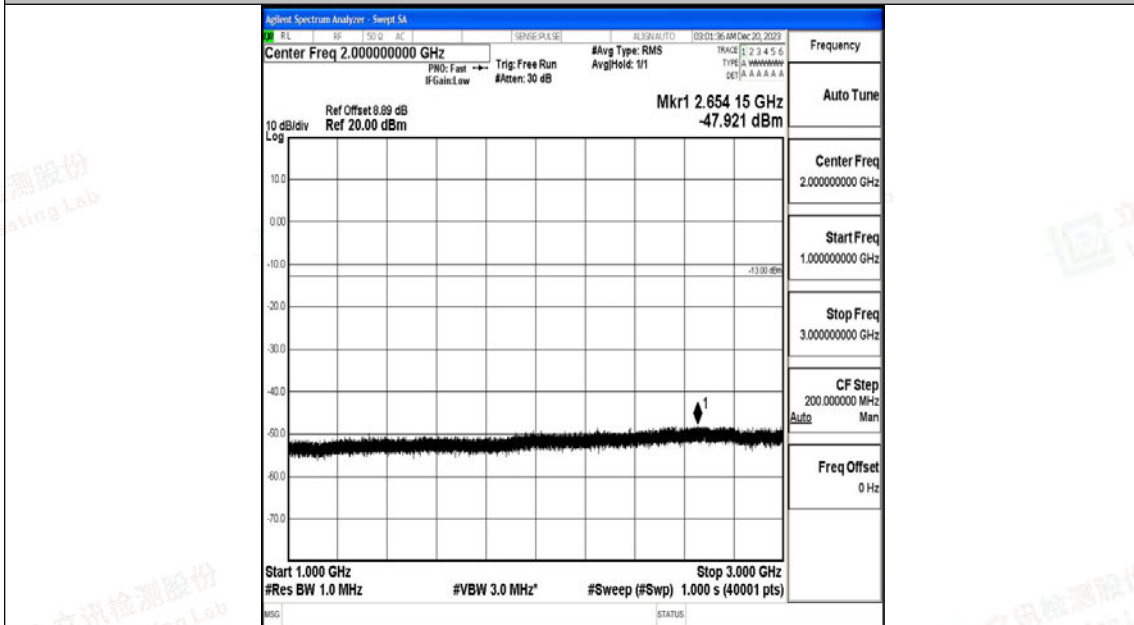

Band71_10MHz_QPSK_133172_1RB#0_30~1000_30~1000

Band71_10MHz_QPSK_133172_1RB#0_1000~3000_1000~3000