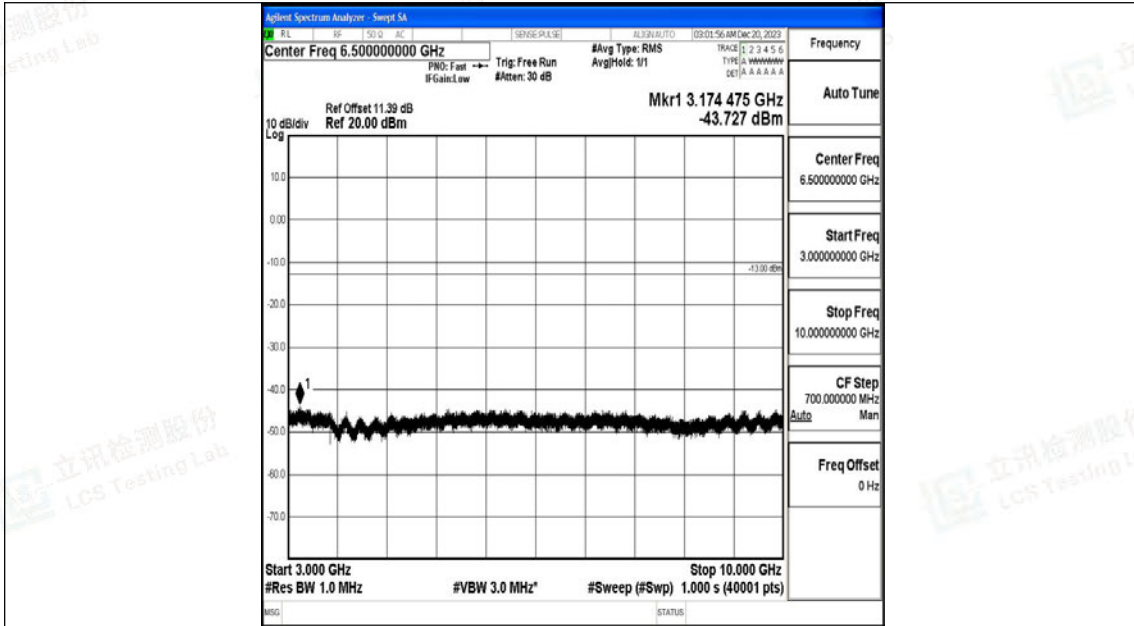

Band71_15MHz_QPSK_133197_1RB#0_1000~3000_1000~3000

Band71_10MHz_QPSK_133172_1RB#0_3000~10000_3000~10000