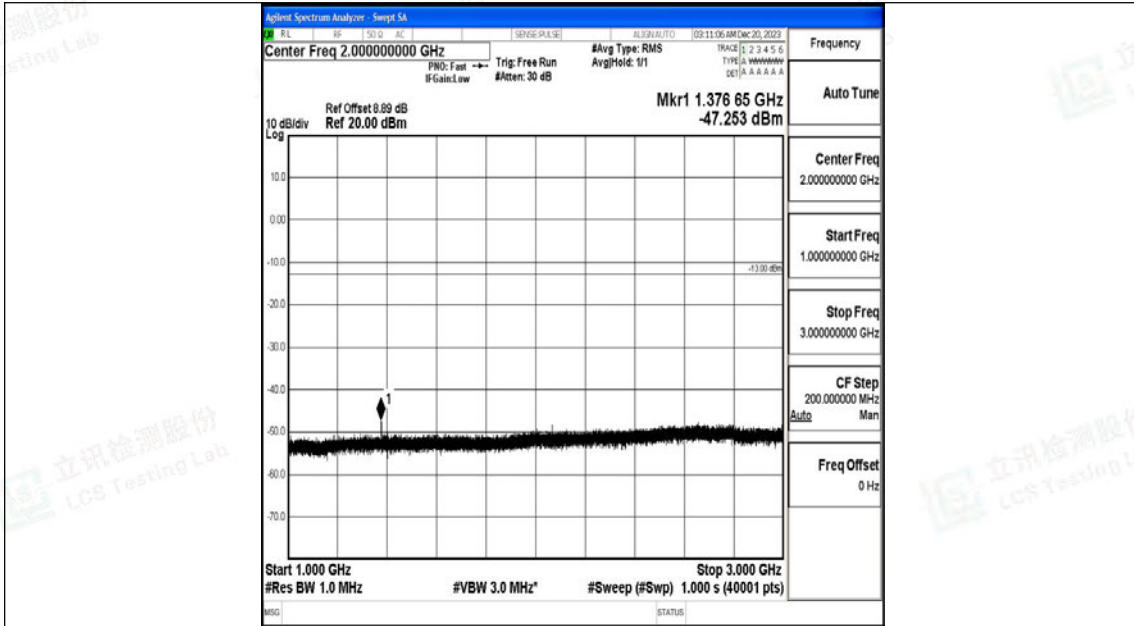

Band71\_10MHz\_QPSK\_133422\_1RB#0\_3000~10000\_3000~10000

Band71\_10MHz\_16QAM\_133422\_1RB#0\_0.009~0.15\_0.009~0.15

Band71\_10MHz\_16QAM\_133422\_1RB#0\_0.15~30\_0.15~30

Band71\_10MHz\_16QAM\_133422\_1RB#0\_30~1000\_30~1000