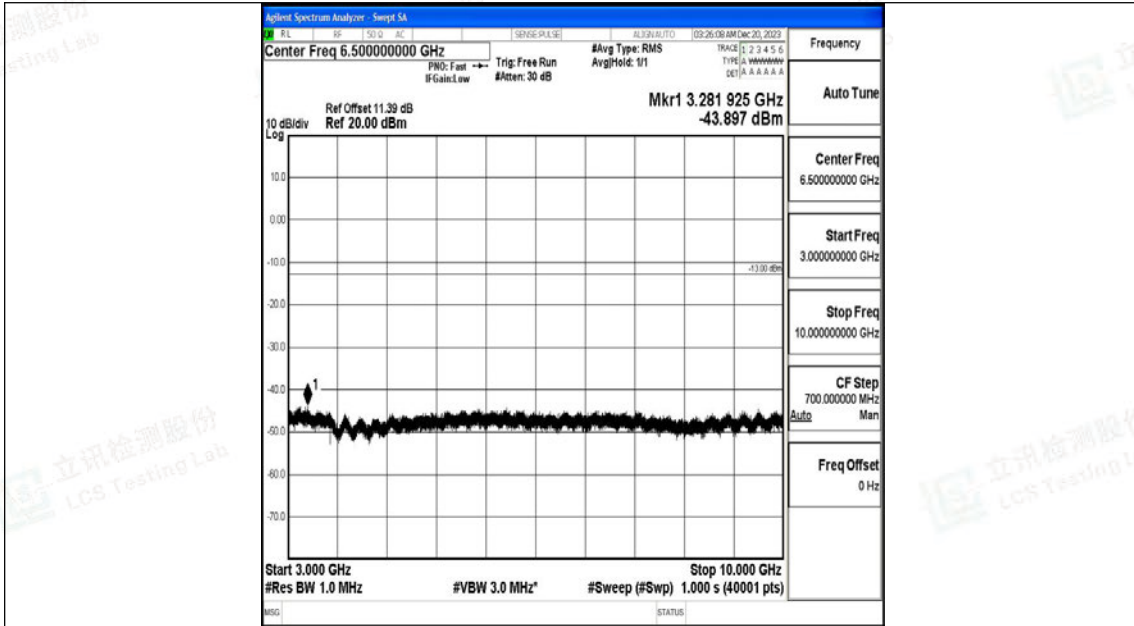

Band71_15MHz_QPSK_133397_1RB#0_1000~3000_1000~3000

Band71_15MHz_QPSK_133397_1RB#0_3000~10000_3000~10000