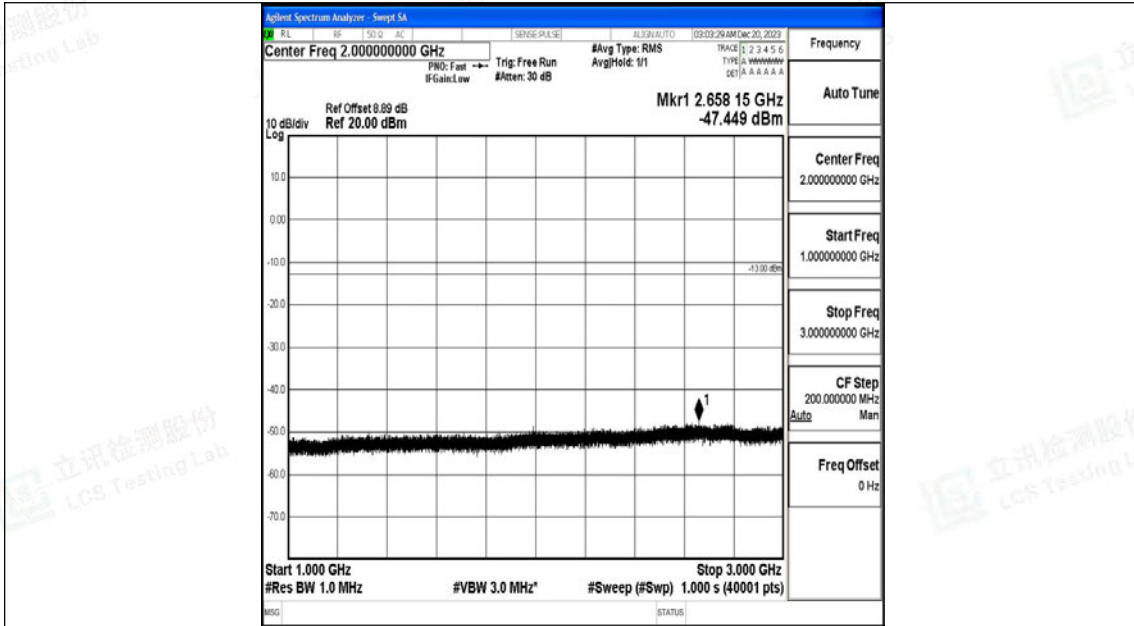

Band71_10MHz_16QAM_133172_1RB#0_30~1000_30~1000

Band71_10MHz_16QAM_133172_1RB#0_1000~3000_1000~3000