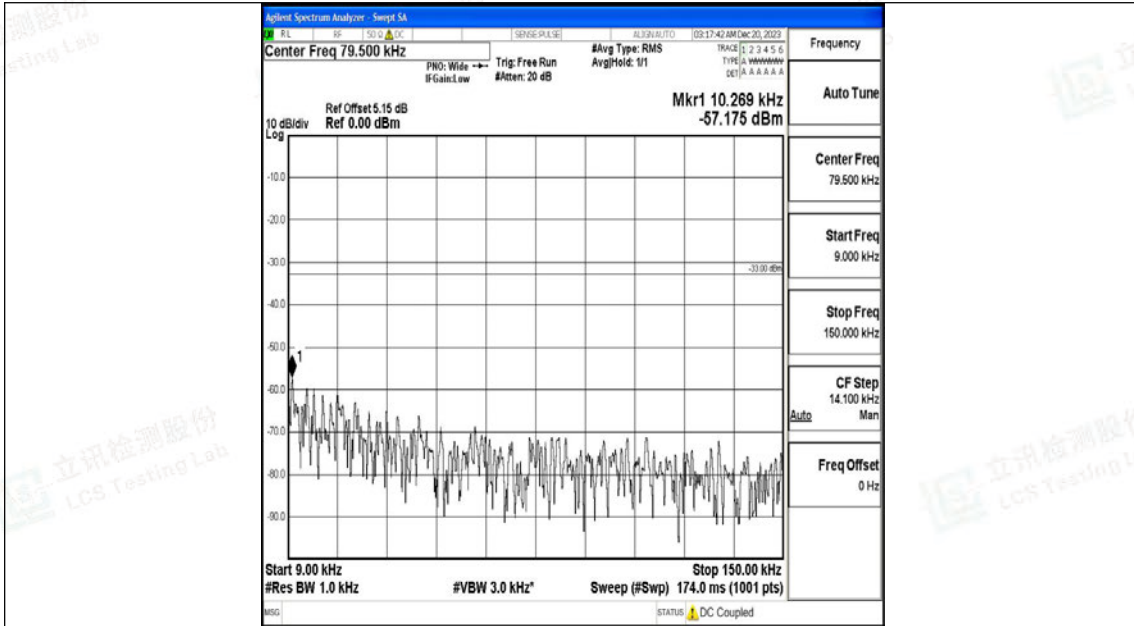

Band71_10MHz_16QAM_133422_1RB#0_3000~10000_3000~10000

Band71_15MHz_QPSK_133197_1RB#0_0.009~0.15_0.009~0.15