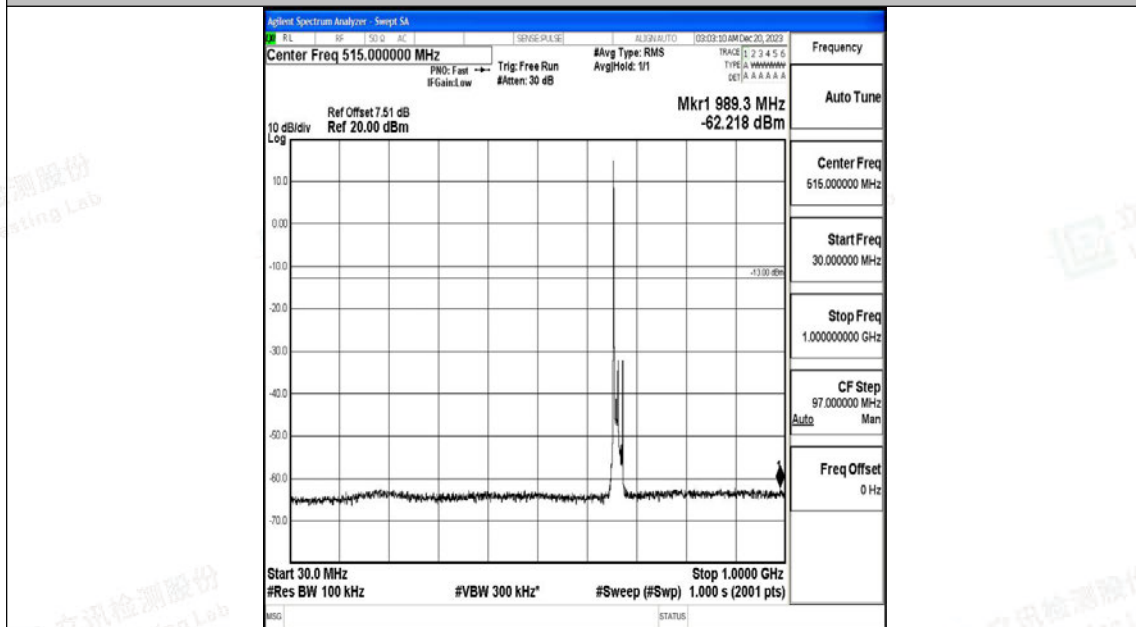

Band71_10MHz_16QAM_133172_1RB#0_0.15~30_0.15~30

Band71_10MHz_16QAM_133172_1RB#0_30~1000_30~1000