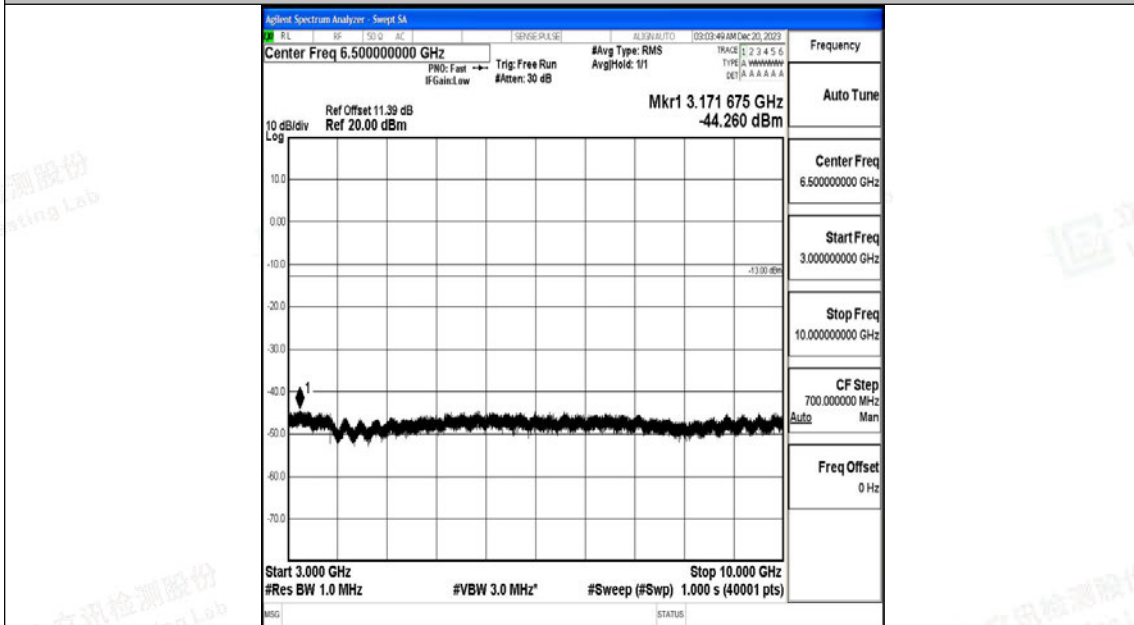

Band71\_10MHz\_16QAM\_133172\_1RB#0\_0.15~30\_0.15~30

Band71\_10MHz\_16QAM\_133172\_1RB#0\_30~1000\_30~1000

Band71\_10MHz\_16QAM\_133172\_1RB#0\_1000~3000\_1000~3000

Band71\_10MHz\_16QAM\_133172\_1RB#0\_3000~10000\_3000~10000