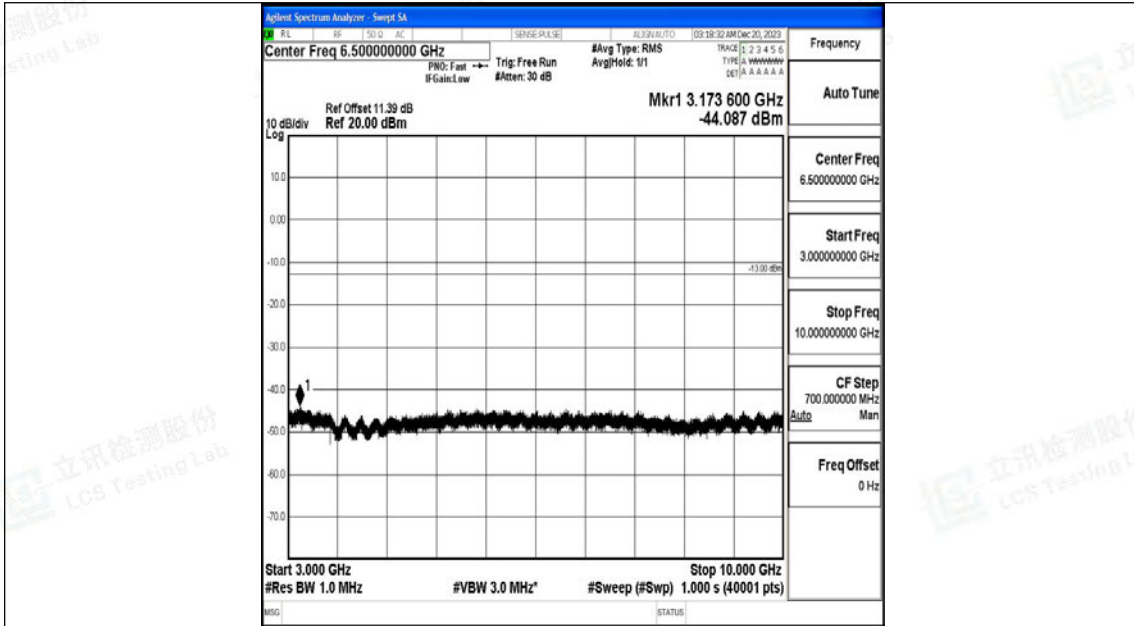

Band71_20MHz_16QAM_133372_1RB#0_30~1000_30~1000

Band71_15MHz_QPSK_133197_1RB#0_3000~10000_3000~10000