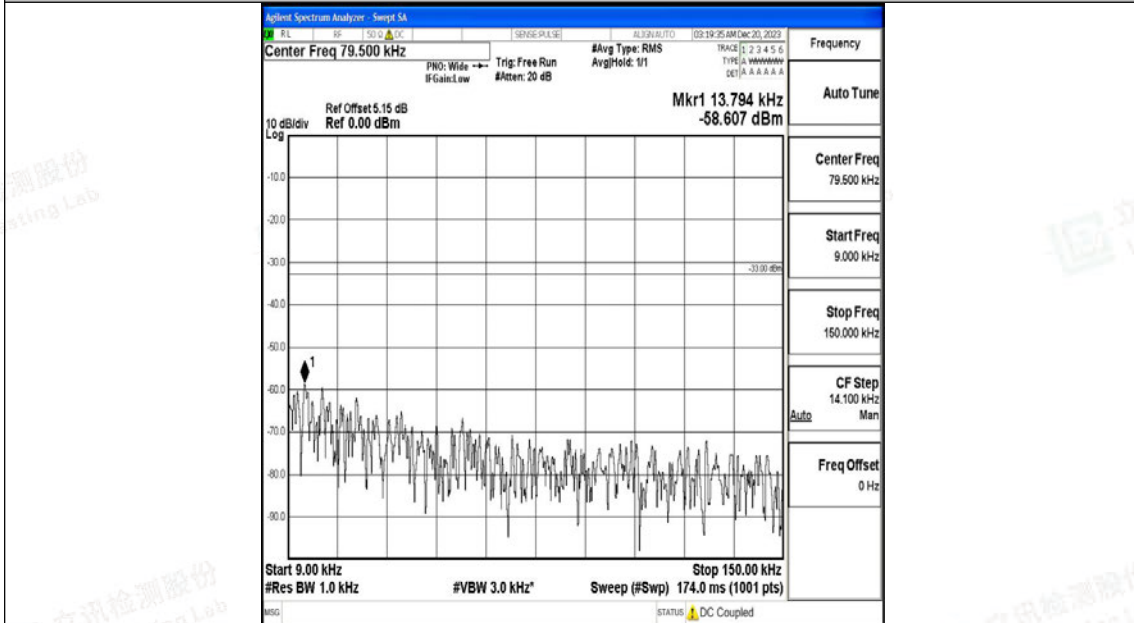

Band71\_20MHz\_16QAM\_133372\_1RB#0\_0.15~30\_0.15~30

Band71\_20MHz\_16QAM\_133372\_1RB#0\_30~1000\_30~1000

Band71\_15MHz\_QPSK\_133197\_1RB#0\_3000~10000\_3000~10000

Band71\_15MHz\_16QAM\_133197\_1RB#0\_0.009~0.15\_0.009~0.15