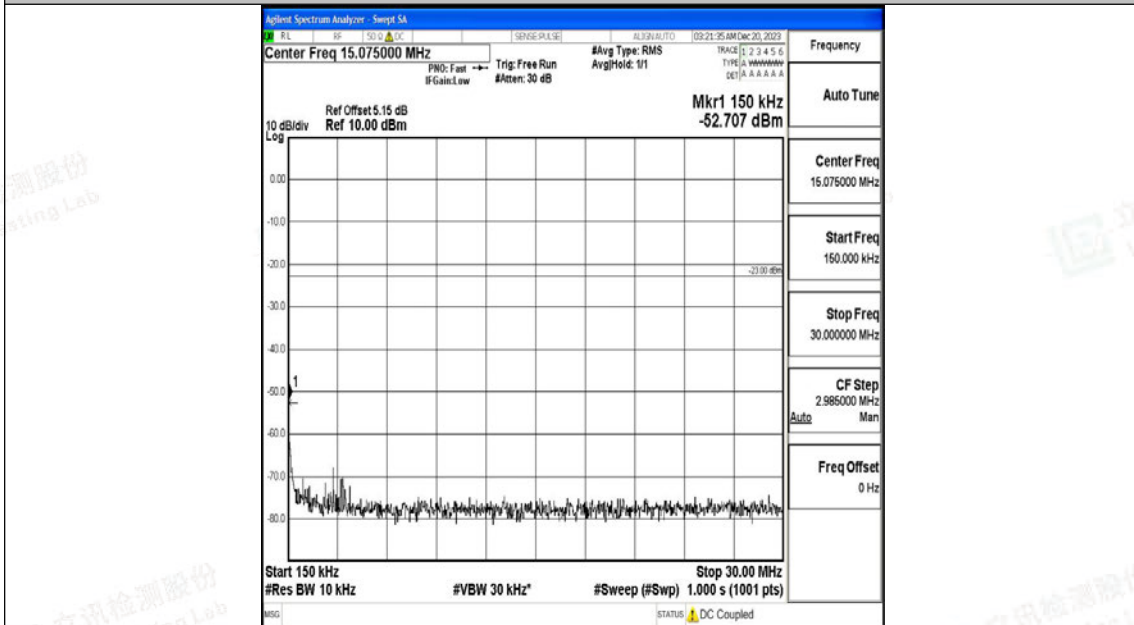

Band71_15MHz_QPSK_133297_1RB#0_0.009~0.15_0.009~0.15

Band71_15MHz_QPSK_133297_1RB#0_0.15~30_0.15~30