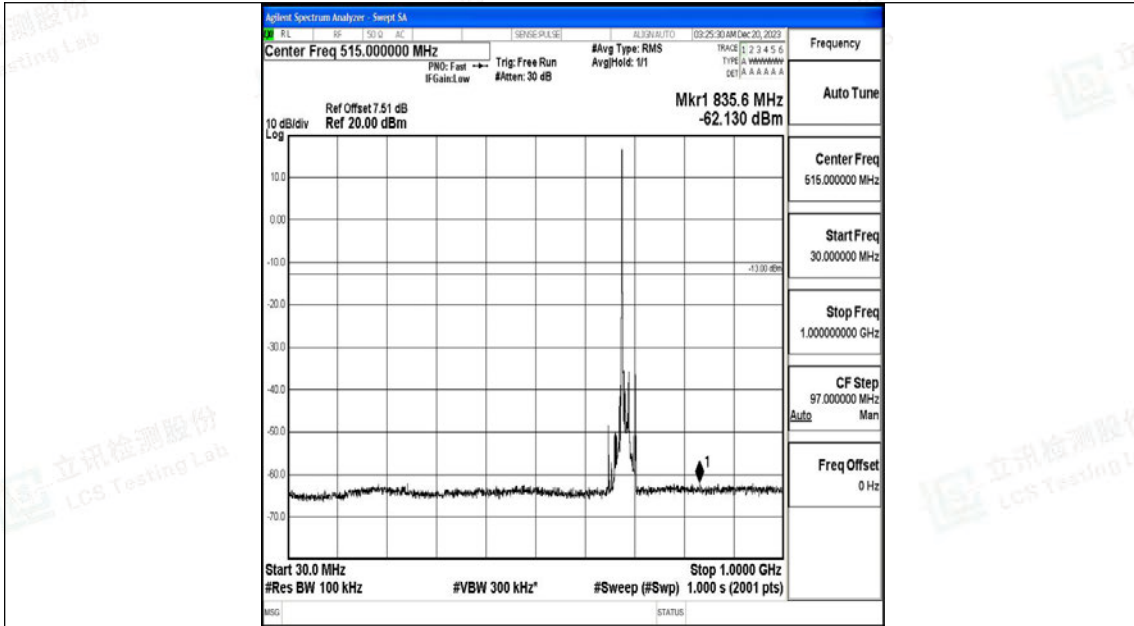

Band71\_15MHz\_16QAM\_133297\_1RB#0\_1000~3000\_1000~3000

Band71\_15MHz\_16QAM\_133297\_1RB#0\_3000~10000\_3000~10000

Band71\_15MHz\_QPSK\_133397\_1RB#0\_0.009~0.15\_0.009~0.15

Band71\_15MHz\_QPSK\_133397\_1RB#0\_0.15~30\_0.15~30