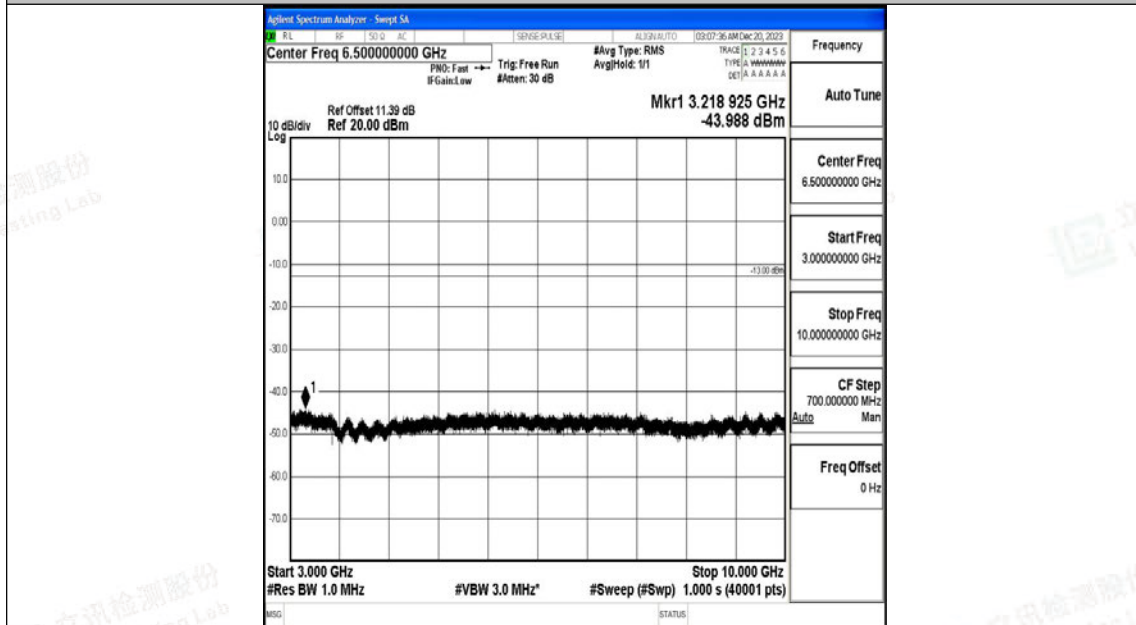

Band71\_10MHz\_16QAM\_133297\_1RB#0\_0.15~30\_0.15~30

Band71\_10MHz\_16QAM\_133297\_1RB#0\_30~1000\_30~1000

Band71\_10MHz\_16QAM\_133297\_1RB#0\_1000~3000\_1000~3000

Band71\_10MHz\_16QAM\_133297\_1RB#0\_3000~10000\_3000~10000