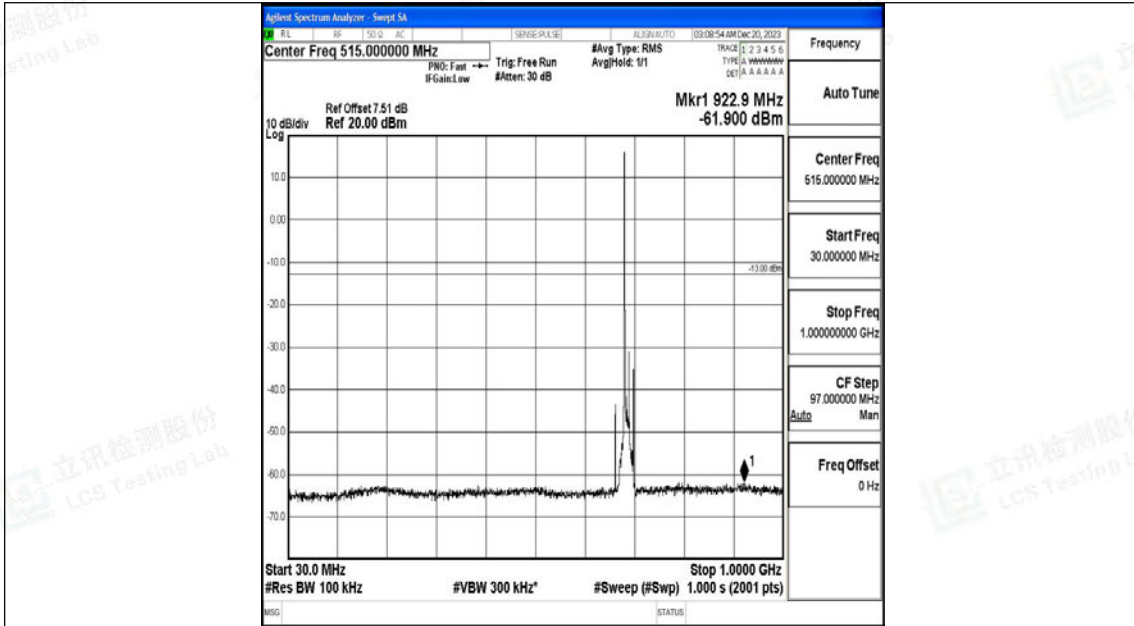

Band71_10MHz_QPSK_133422_1RB#0_0.15~30_0.15~30

Band71_10MHz_QPSK_133422_1RB#0_30~1000_30~1000