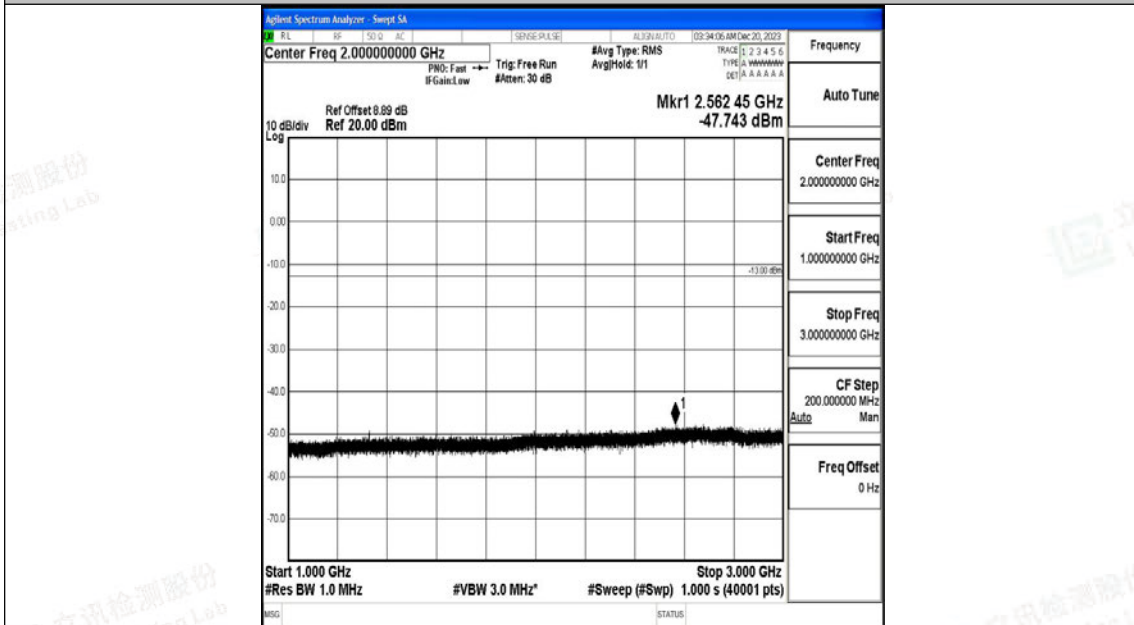

Band71\_20MHz\_QPSK\_133222\_1RB#0\_0.009~0.15\_0.009~0.15

Band71\_20MHz\_QPSK\_133222\_1RB#0\_0.15~30\_0.15~30

Band71\_20MHz\_QPSK\_133222\_1RB#0\_30~1000\_30~1000

Band71\_20MHz\_QPSK\_133222\_1RB#0\_1000~3000\_1000~3000