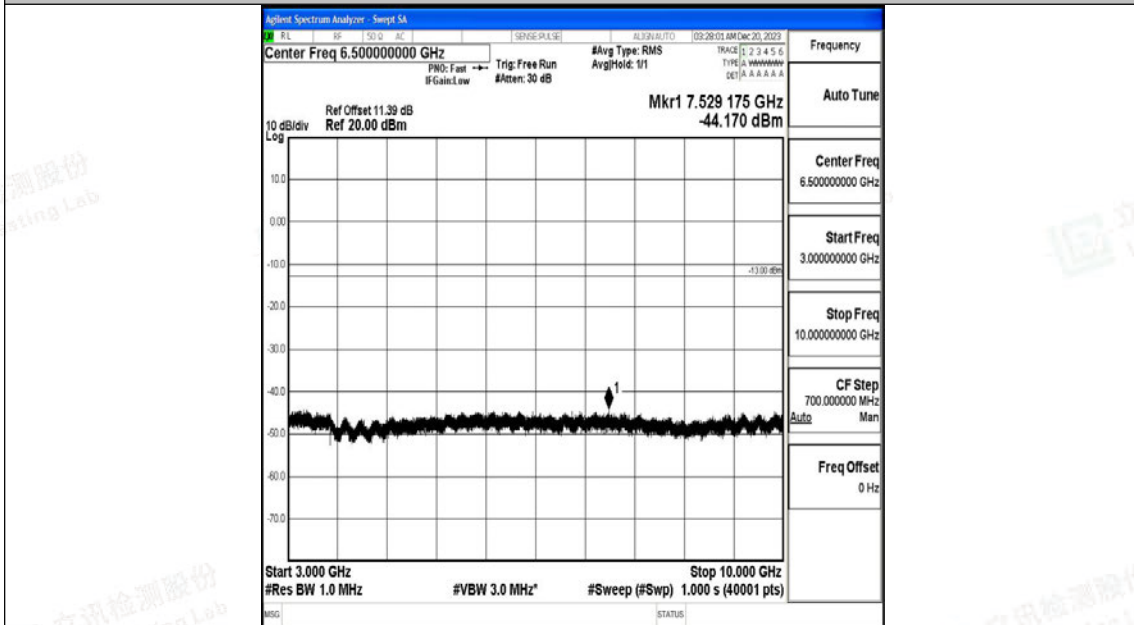

Band71\_15MHz\_16QAM\_133397\_1RB#0\_0.15~30\_0.15~30

Band71\_15MHz\_16QAM\_133397\_1RB#0\_30~1000\_30~1000

Band71\_15MHz\_16QAM\_133397\_1RB#0\_1000~3000\_1000~3000

Band71\_15MHz\_16QAM\_133397\_1RB#0\_3000~10000\_3000~10000