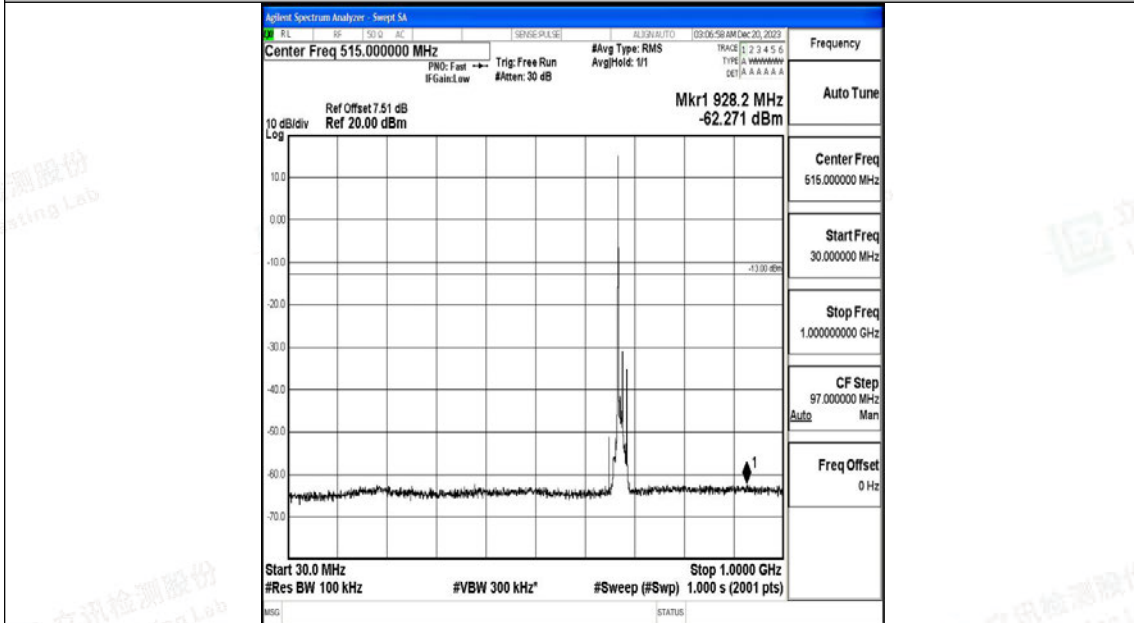

Band71_10MHz_16QAM_133297_1RB#0_0.15~30_0.15~30

Band71_10MHz_16QAM_133297_1RB#0_30~1000_30~1000