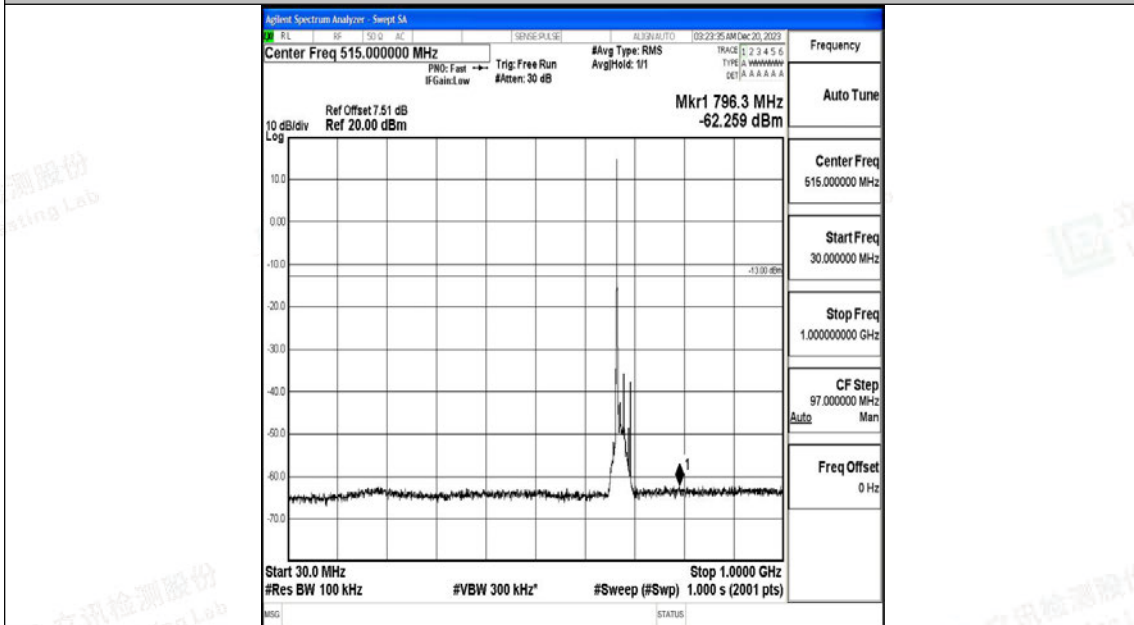

Band71\_15MHz\_QPSK\_133297\_1RB#0\_3000~10000\_3000~10000

Band71\_15MHz\_16QAM\_133297\_1RB#0\_0.009~0.15\_0.009~0.15

Band71\_15MHz\_16QAM\_133297\_1RB#0\_0.15~30\_0.15~30

Band71\_15MHz\_16QAM\_133297\_1RB#0\_30~1000\_30~1000