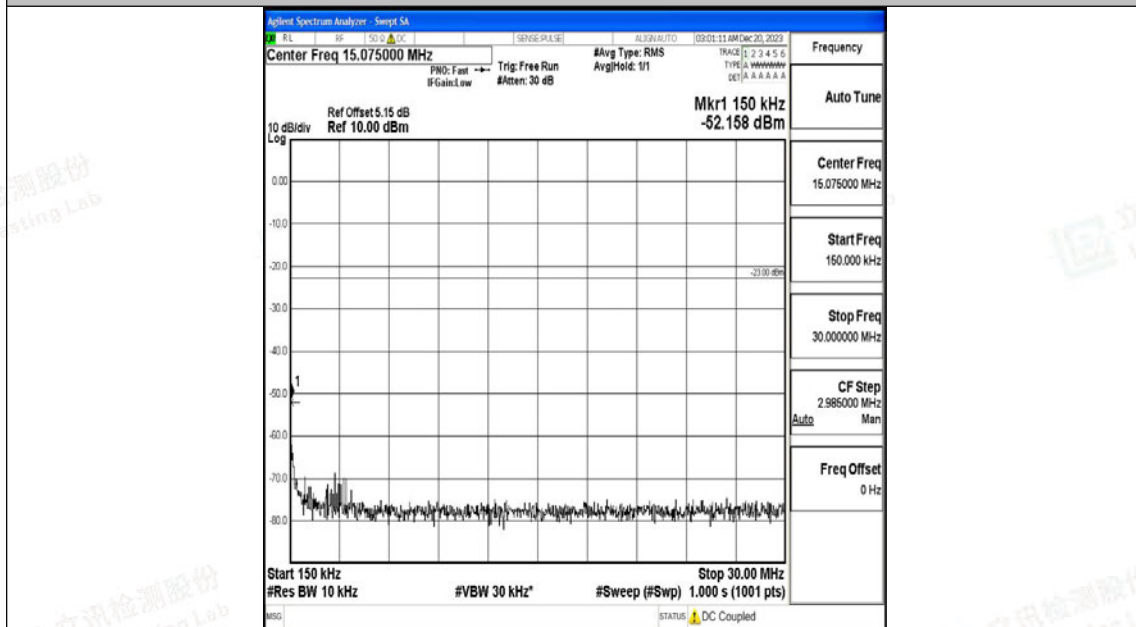

Band71\_5MHz\_16QAM\_133447\_1RB#0\_1000~3000\_1000~3000

Band71\_5MHz\_16QAM\_133447\_1RB#0\_3000~10000\_3000~10000

Band71\_10MHz\_QPSK\_133172\_1RB#0\_0.009~0.15\_0.009~0.15

Band71\_10MHz\_QPSK\_133172\_1RB#0\_0.15~30\_0.15~30