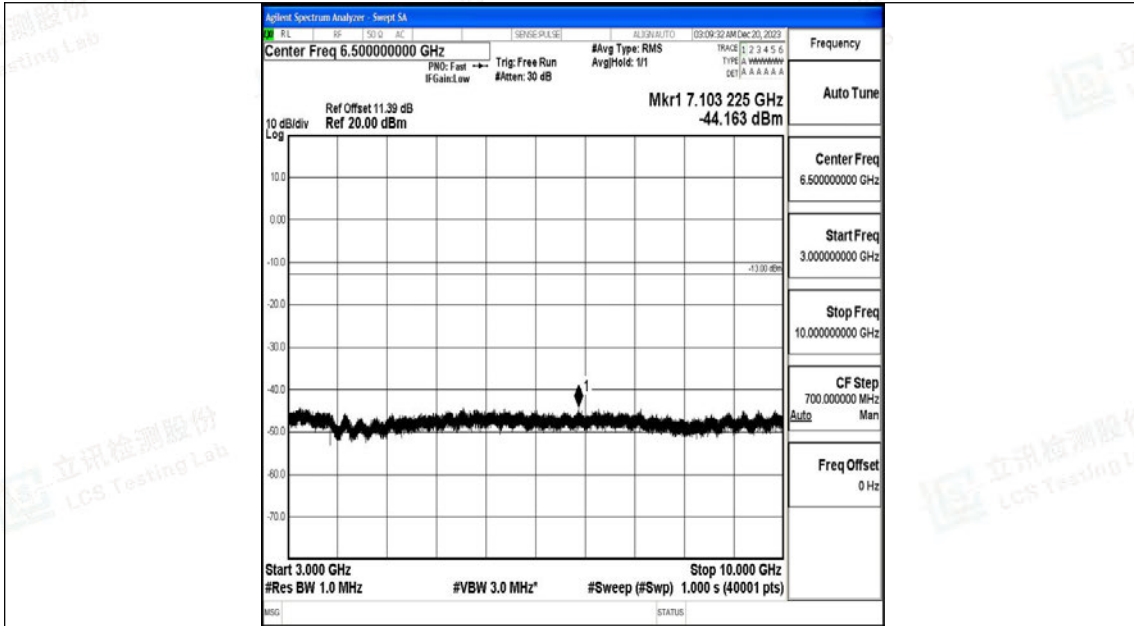

Band71\_10MHz\_QPSK\_133422\_1RB#0\_0.009~0.15\_0.009~0.15

Band71\_10MHz\_QPSK\_133422\_1RB#0\_0.15~30\_0.15~30

Band71\_10MHz\_QPSK\_133422\_1RB#0\_30~1000\_30~1000

Band71\_10MHz\_QPSK\_133422\_1RB#0\_1000~3000\_1000~3000