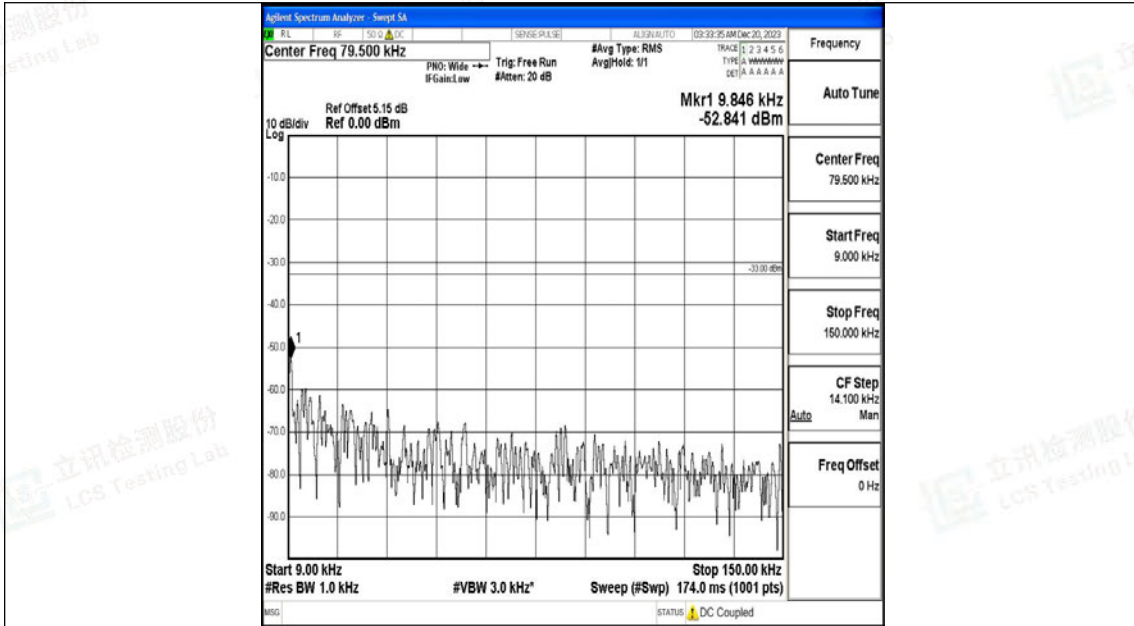

Band71\_15MHz\_16QAM\_133397\_1RB#0\_0.15~30\_0.15~30

Band71\_15MHz\_16QAM\_133397\_1RB#0\_30~1000\_30~1000

Band71\_15MHz\_16QAM\_133397\_1RB#0\_1000~3000\_1000~3000

Band71\_15MHz\_16QAM\_133397\_1RB#0\_3000~10000\_3000~10000