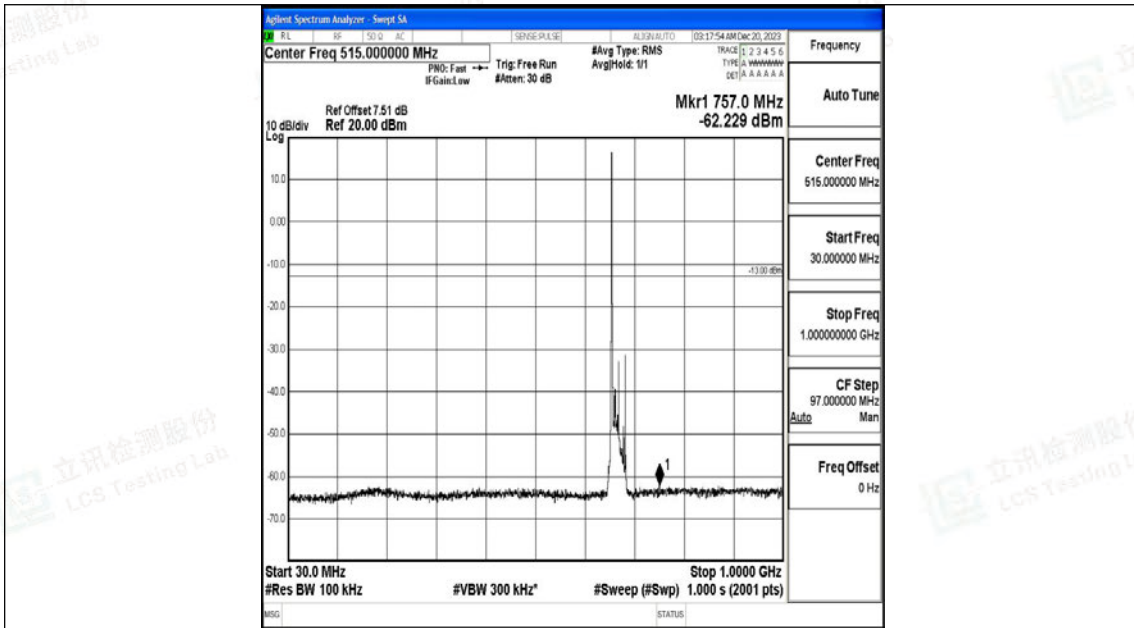

Band71\_10MHz\_16QAM\_133422\_1RB#0\_1000~3000\_1000~3000

Band71\_10MHz\_16QAM\_133422\_1RB#0\_3000~10000\_3000~10000

Band71\_15MHz\_QPSK\_133197\_1RB#0\_0.009~0.15\_0.009~0.15

Band71\_15MHz\_QPSK\_133197\_1RB#0\_0.15~30\_0.15~30