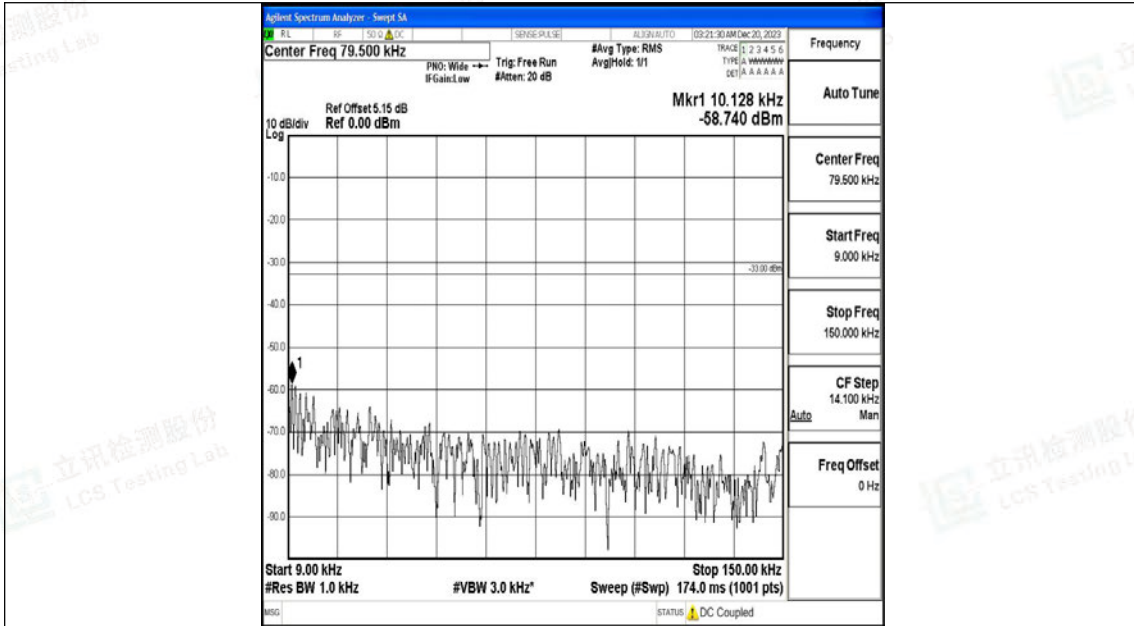

Band71\_10MHz\_16QAM\_133172\_1RB#0\_0.15~30\_0.15~30

Band71\_10MHz\_16QAM\_133172\_1RB#0\_30~1000\_30~1000

Band71\_10MHz\_16QAM\_133172\_1RB#0\_1000~3000\_1000~3000

Band71\_10MHz\_16QAM\_133172\_1RB#0\_3000~10000\_3000~10000