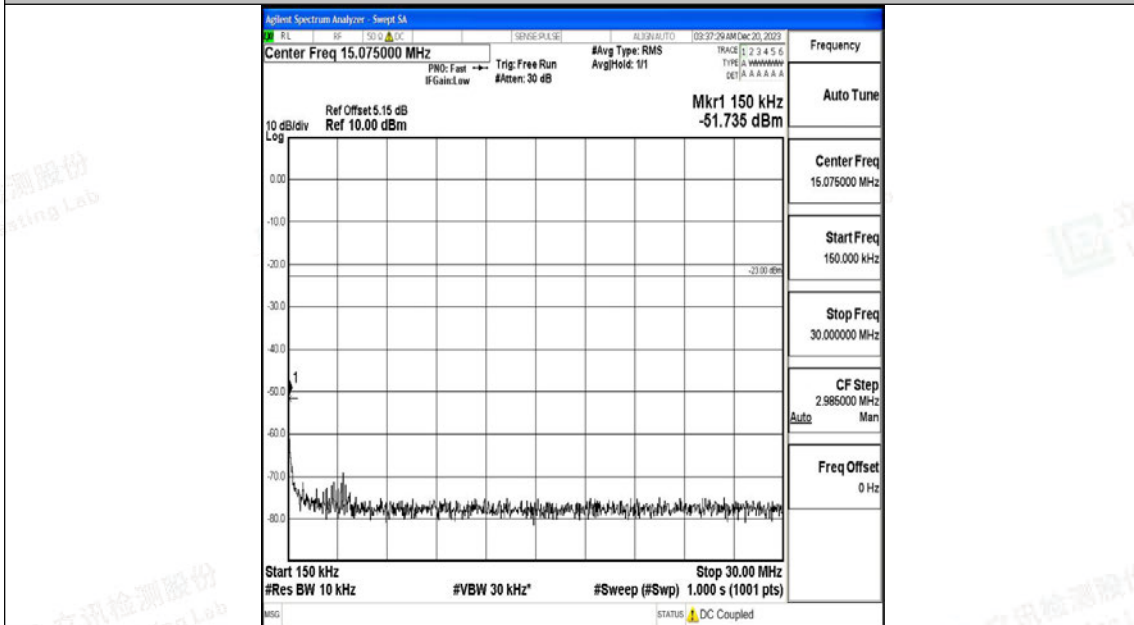

Band71_20MHz_QPSK_133322_1RB#0_0.009~0.15_0.009~0.15

Band71_20MHz_QPSK_133322_1RB#0_0.15~30_0.15~30