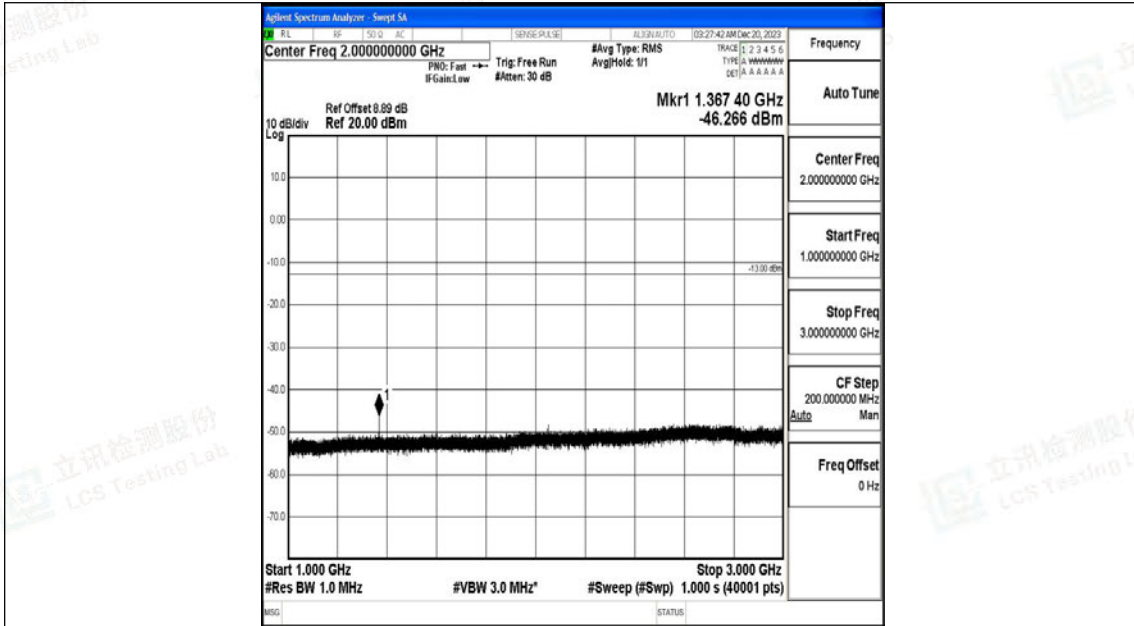

Band71_15MHz_16QAM_133397_1RB#0_30~1000_30~1000

Band71_15MHz_16QAM_133397_1RB#0_1000~3000_1000~3000