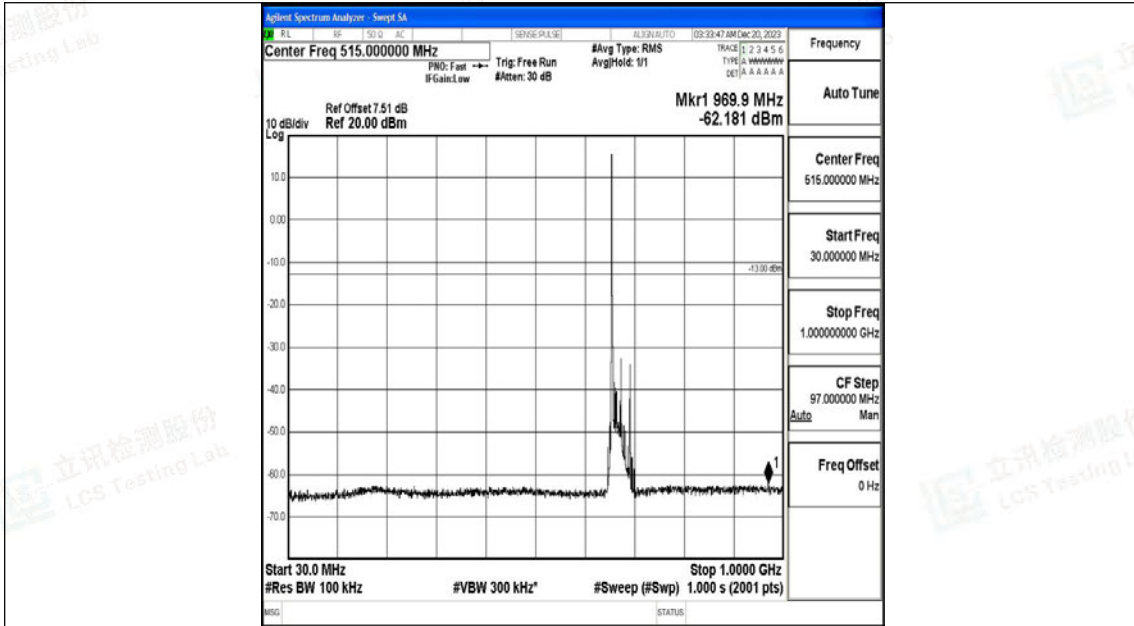

Band71_20MHz_QPSK_133222_1RB#0_0.15~30_0.15~30

Band71_20MHz_QPSK_133222_1RB#0_30~1000_30~1000