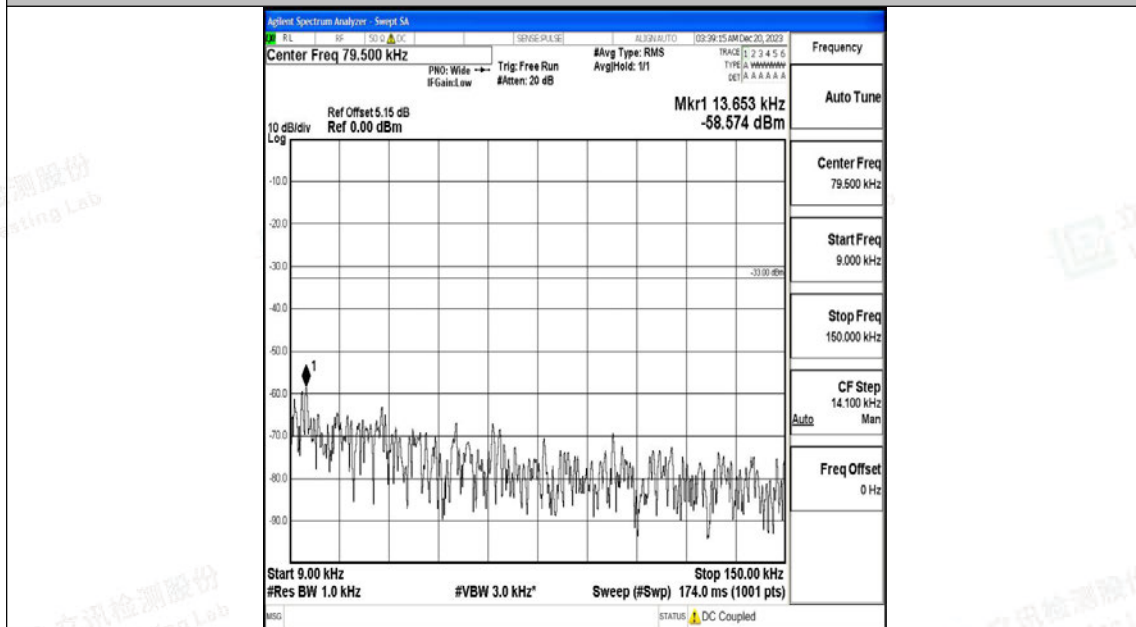

Band71_20MHz_QPSK_133322_1RB#0_3000~10000_3000~10000

Band71_20MHz_16QAM_133322_1RB#0_0.009~0.15_0.009~0.15