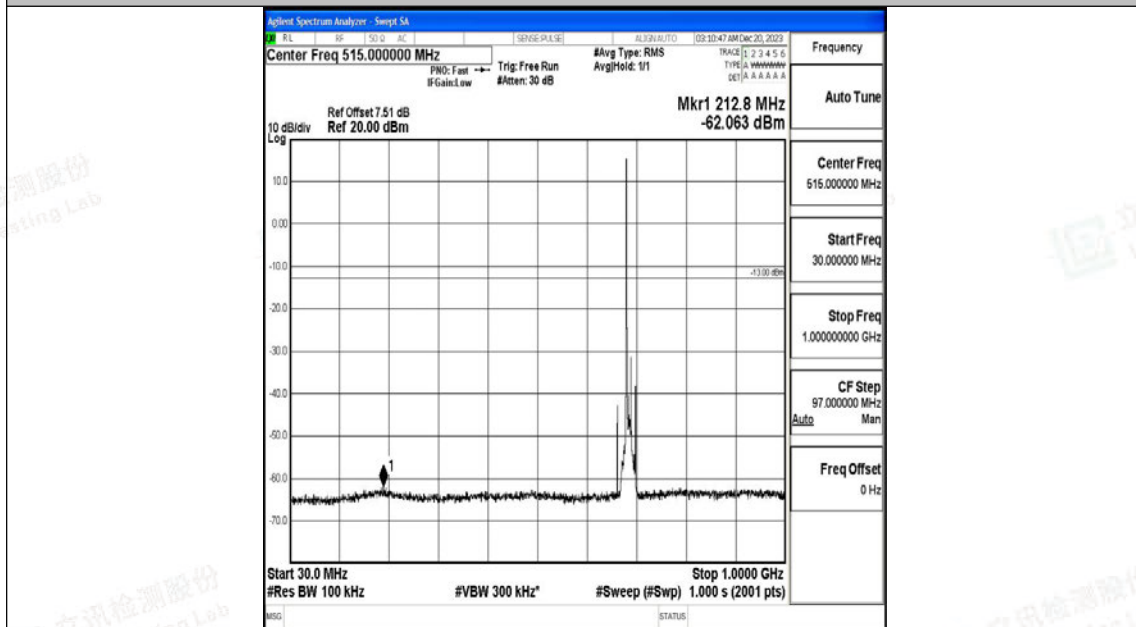

Band71\_10MHz\_QPSK\_133422\_1RB#0\_3000~10000\_3000~10000

Band71\_10MHz\_16QAM\_133422\_1RB#0\_0.009~0.15\_0.009~0.15

Band71\_10MHz\_16QAM\_133422\_1RB#0\_0.15~30\_0.15~30

Band71\_10MHz\_16QAM\_133422\_1RB#0\_30~1000\_30~1000