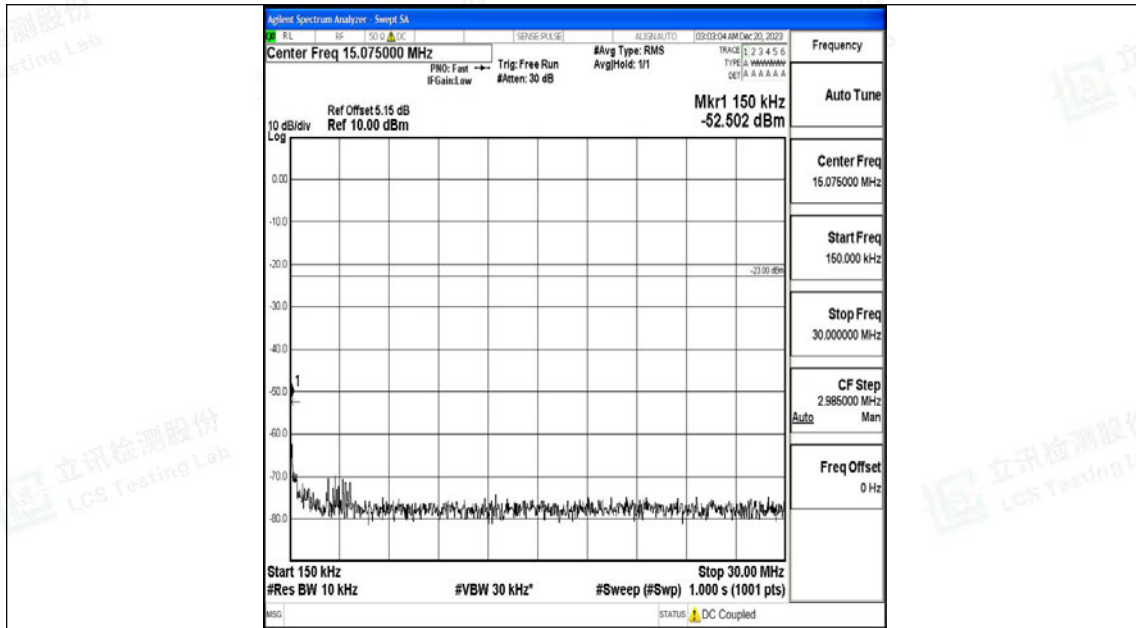

Band71\_15MHz\_QPSK\_133197\_1RB#0\_30~1000\_30~1000

Band71\_15MHz\_QPSK\_133197\_1RB#0\_1000~3000\_1000~3000

Band71\_10MHz\_QPSK\_133172\_1RB#0\_3000~10000\_3000~10000

Band71\_10MHz\_16QAM\_133172\_1RB#0\_0.009~0.15\_0.009~0.15