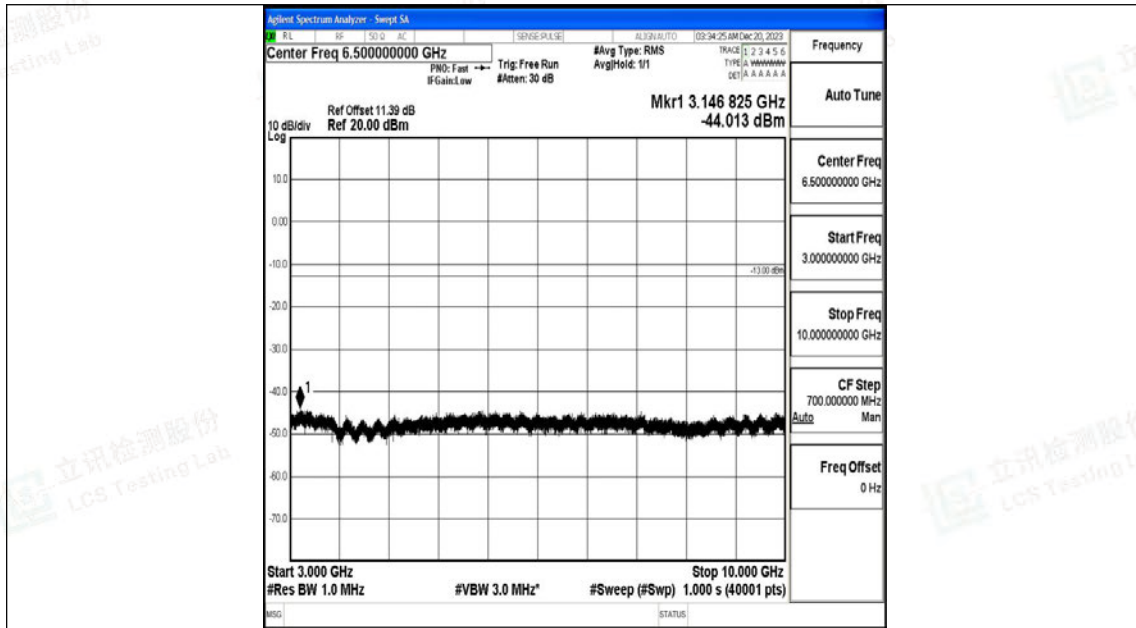

Band71\_15MHz\_16QAM\_133197\_1RB#0\_0.15~30\_0.15~30

Band71\_15MHz\_16QAM\_133197\_1RB#0\_30~1000\_30~1000

Band71\_15MHz\_16QAM\_133197\_1RB#0\_1000~3000\_1000~3000

Band71\_15MHz\_16QAM\_133197\_1RB#0\_3000~10000\_3000~10000