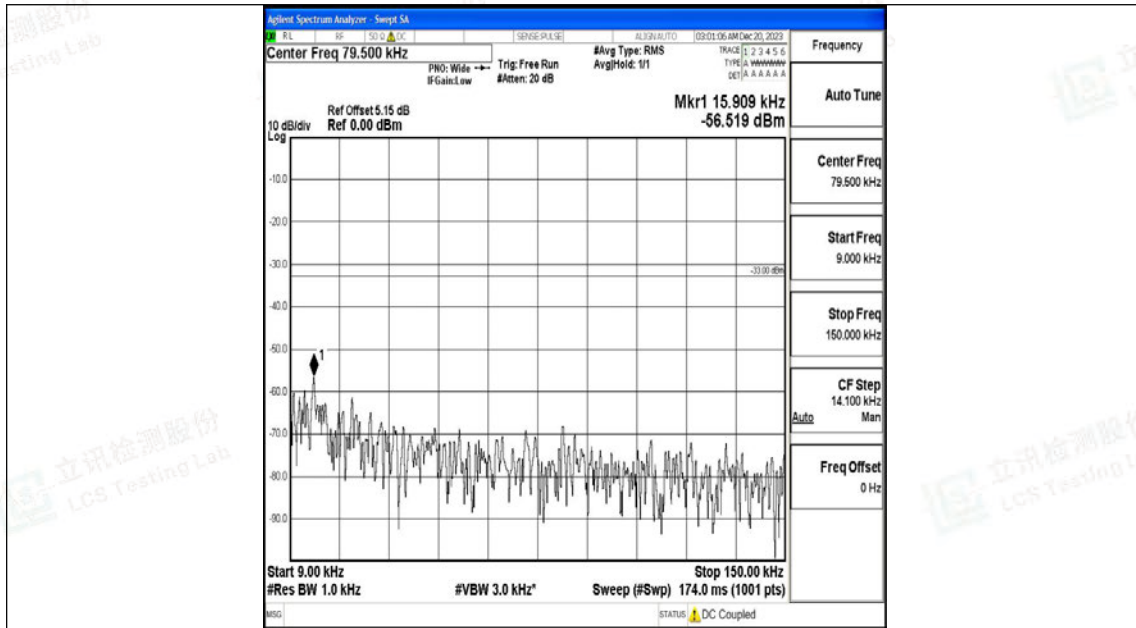

Band71_5MHz_16QAM_133447_1RB#0_3000~10000_3000~10000

Band71_10MHz_QPSK_133172_1RB#0_0.009~0.15_0.009~0.15