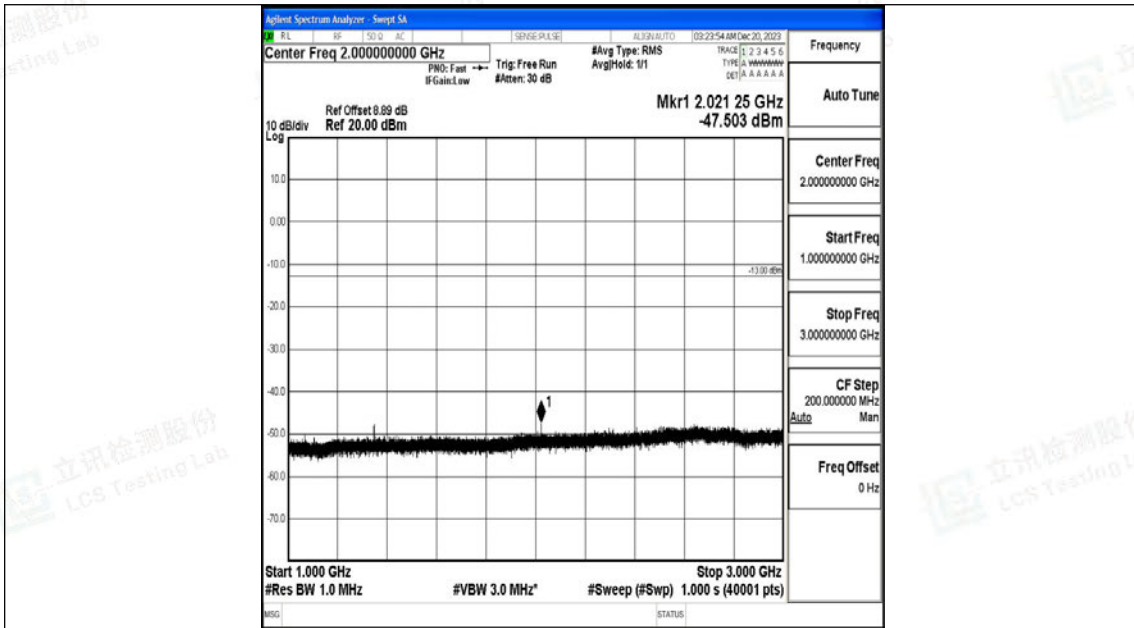

Band71\_15MHz\_QPSK\_133297\_1RB#0\_3000~10000\_3000~10000

Band71\_15MHz\_16QAM\_133297\_1RB#0\_0.009~0.15\_0.009~0.15

Band71\_15MHz\_16QAM\_133297\_1RB#0\_0.15~30\_0.15~30

Band71\_15MHz\_16QAM\_133297\_1RB#0\_30~1000\_30~1000