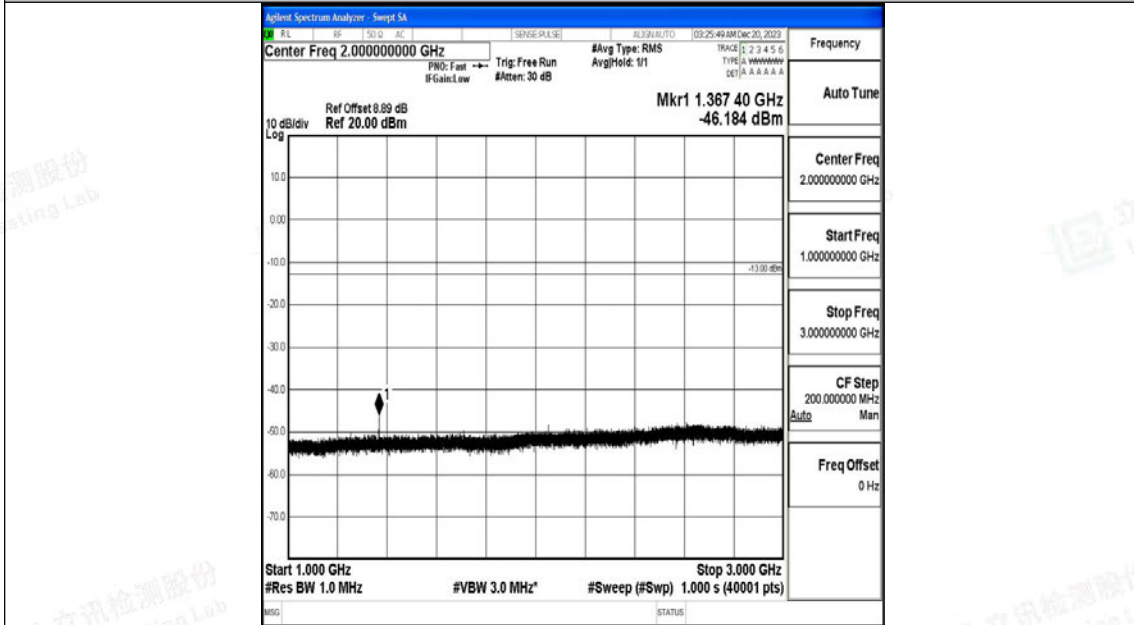

Band71_15MHz_QPSK_133397_1RB#0_30~1000_30~1000

Band71_15MHz_QPSK_133397_1RB#0_1000~3000_1000~3000