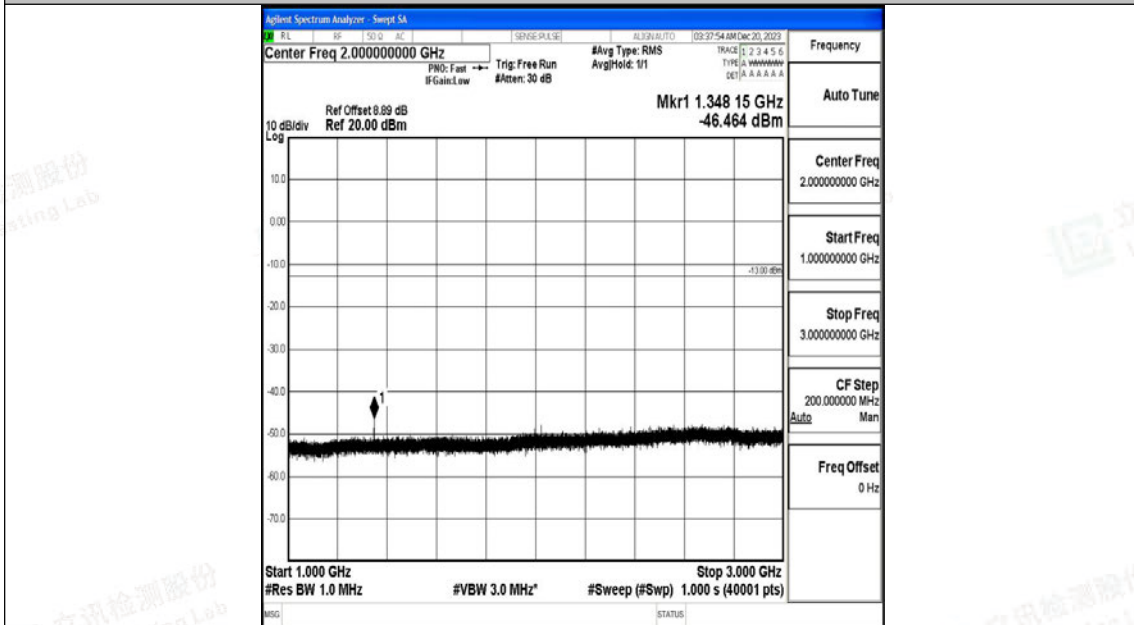

Band71\_20MHz\_QPSK\_133322\_1RB#0\_0.009~0.15\_0.009~0.15

Band71\_20MHz\_QPSK\_133322\_1RB#0\_0.15~30\_0.15~30

Band71\_20MHz\_QPSK\_133322\_1RB#0\_30~1000\_30~1000

Band71\_20MHz\_QPSK\_133322\_1RB#0\_1000~3000\_1000~3000