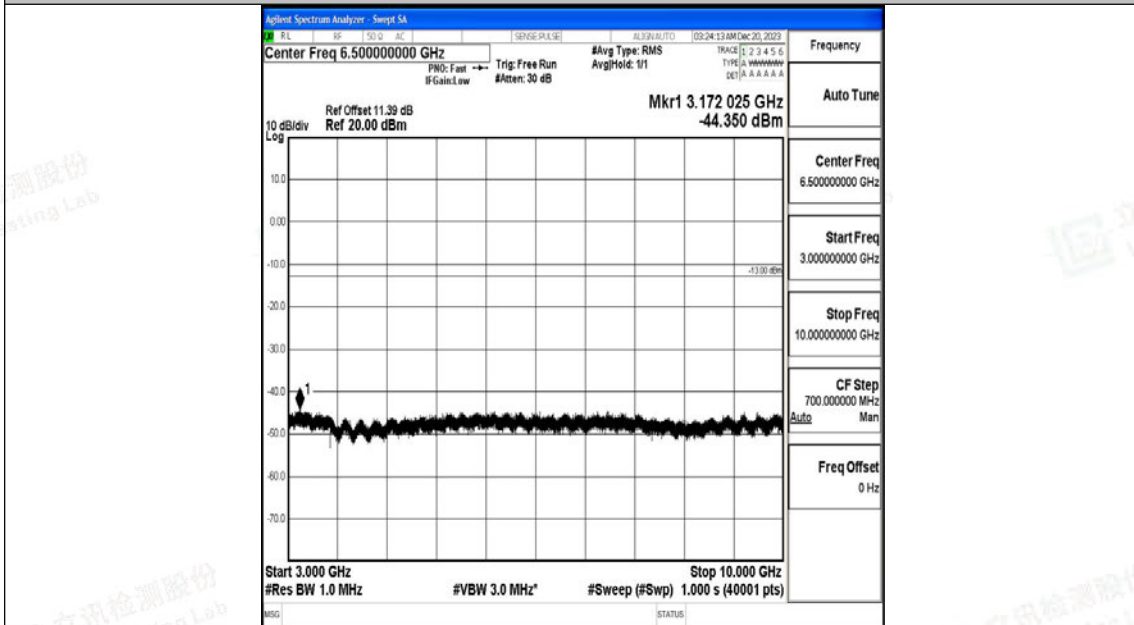

Band71_15MHz_16QAM_133297_1RB#0_1000~3000_1000~3000

Band71_15MHz_16QAM_133297_1RB#0_3000~10000_3000~10000