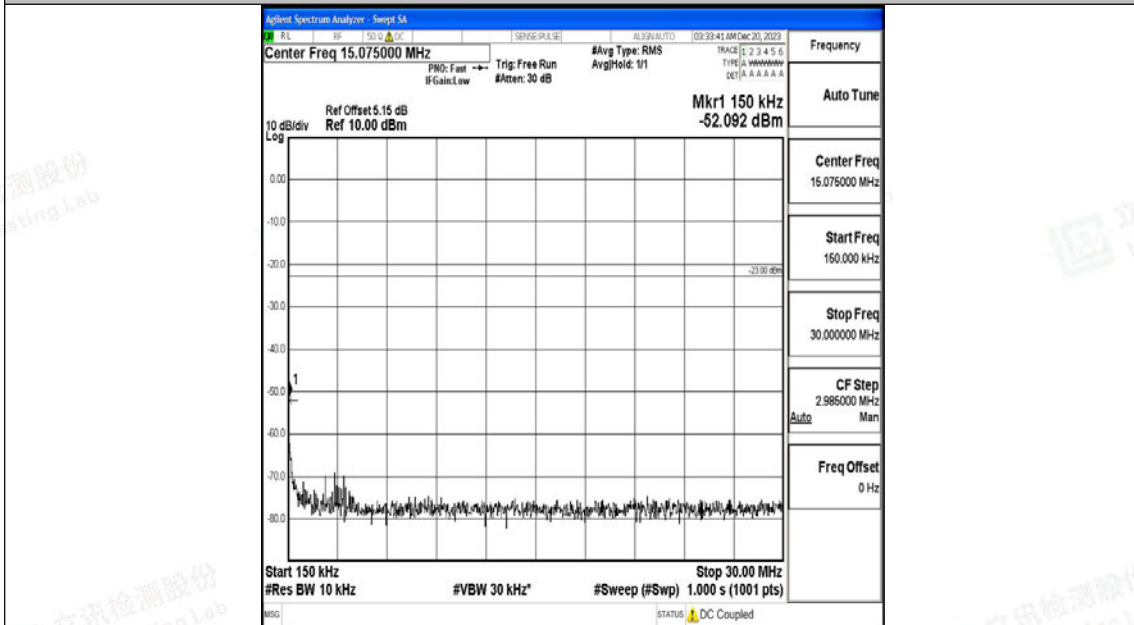

Band71_20MHz_QPSK_133222_1RB#0_0.009~0.15_0.009~0.15

Band71_20MHz_QPSK_133222_1RB#0_0.15~30_0.15~30