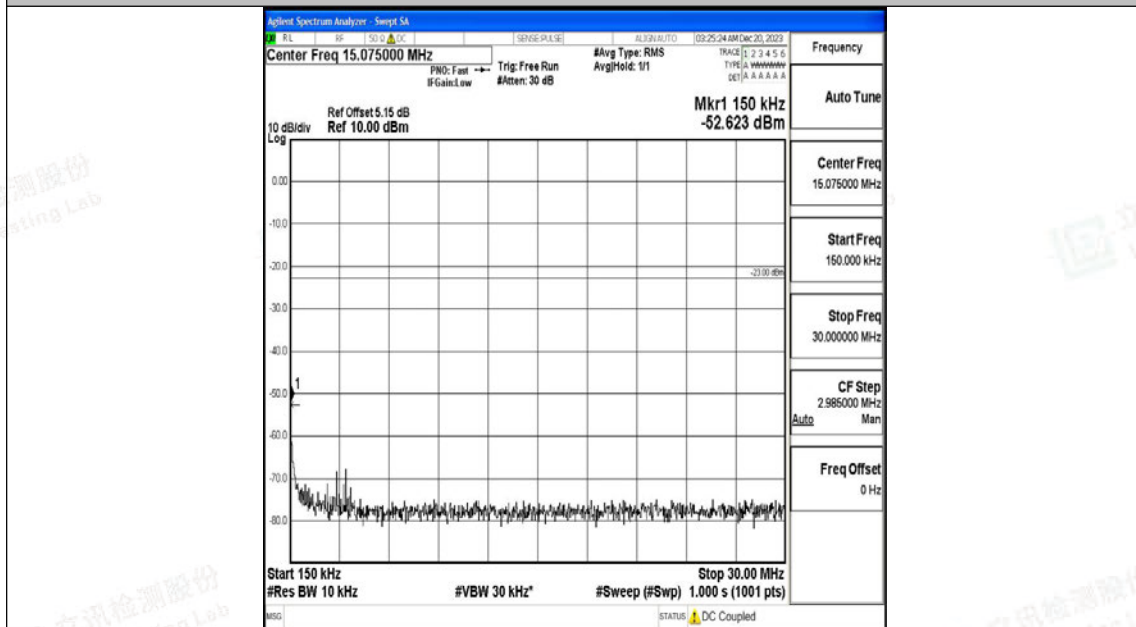

Band71\_15MHz\_16QAM\_133297\_1RB#0\_1000~3000\_1000~3000

Band71\_15MHz\_16QAM\_133297\_1RB#0\_3000~10000\_3000~10000

Band71\_15MHz\_QPSK\_133397\_1RB#0\_0.009~0.15\_0.009~0.15

Band71\_15MHz\_QPSK\_133397\_1RB#0\_0.15~30\_0.15~30