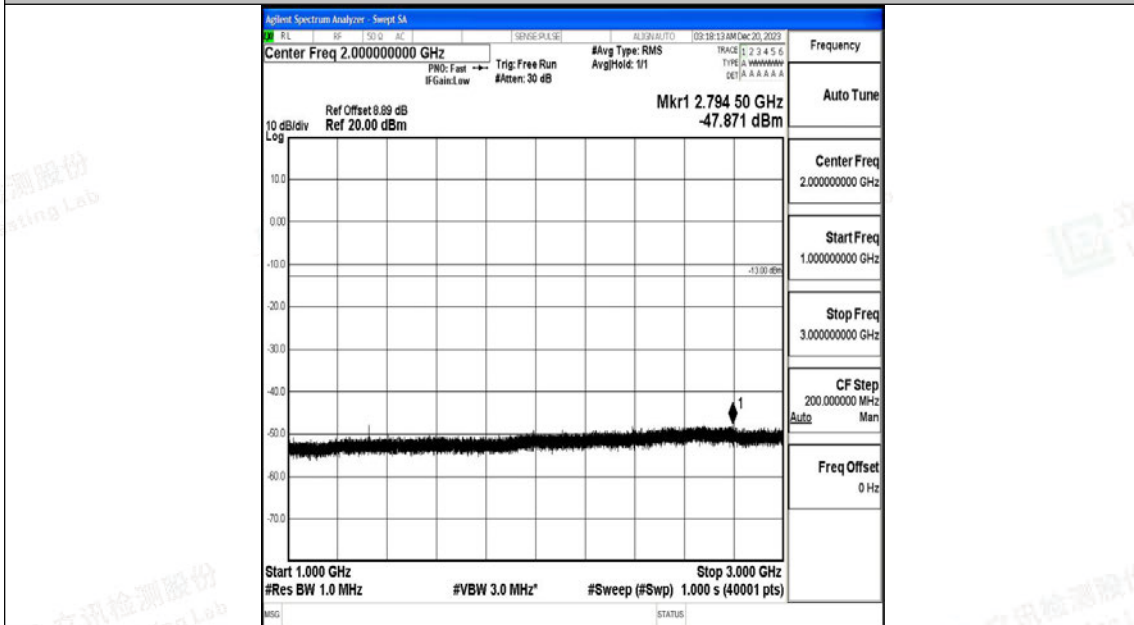

Band71_15MHz_QPSK_133197_1RB#0_30~1000_30~1000

Band71_15MHz_QPSK_133197_1RB#0_1000~3000_1000~3000