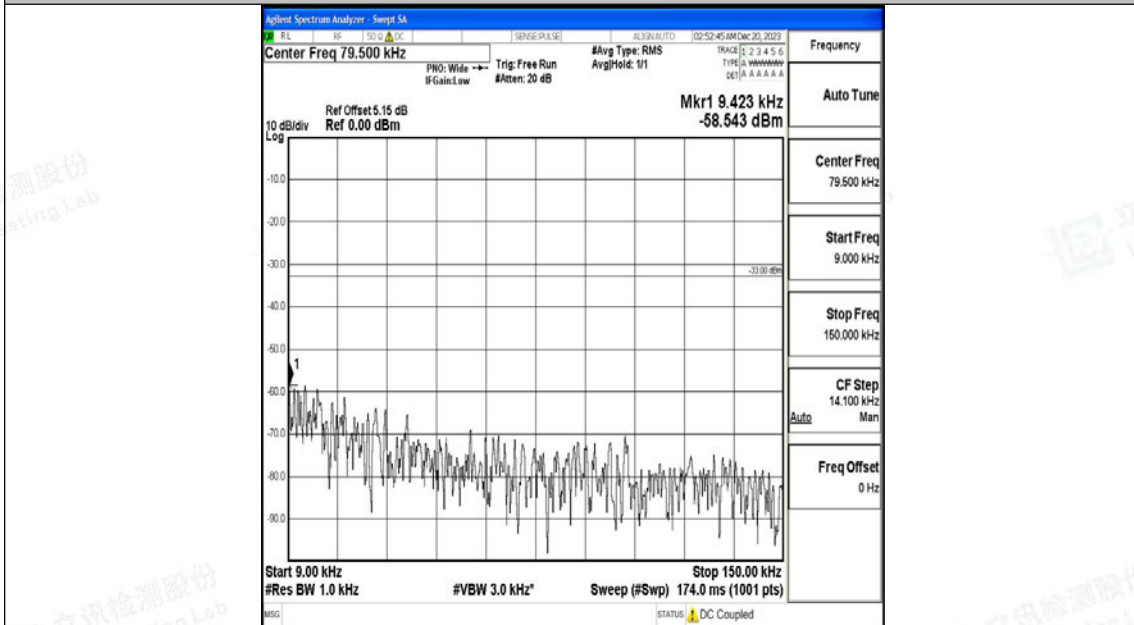

Band71\_5MHz\_QPSK\_133447\_1RB#0\_3000~10000\_3000~10000

Band71\_5MHz\_16QAM\_133447\_1RB#0\_0.009~0.15\_0.009~0.15

Band71\_5MHz\_16QAM\_133447\_1RB#0\_0.15~30\_0.15~30

Band71\_5MHz\_16QAM\_133447\_1RB#0\_30~1000\_30~1000