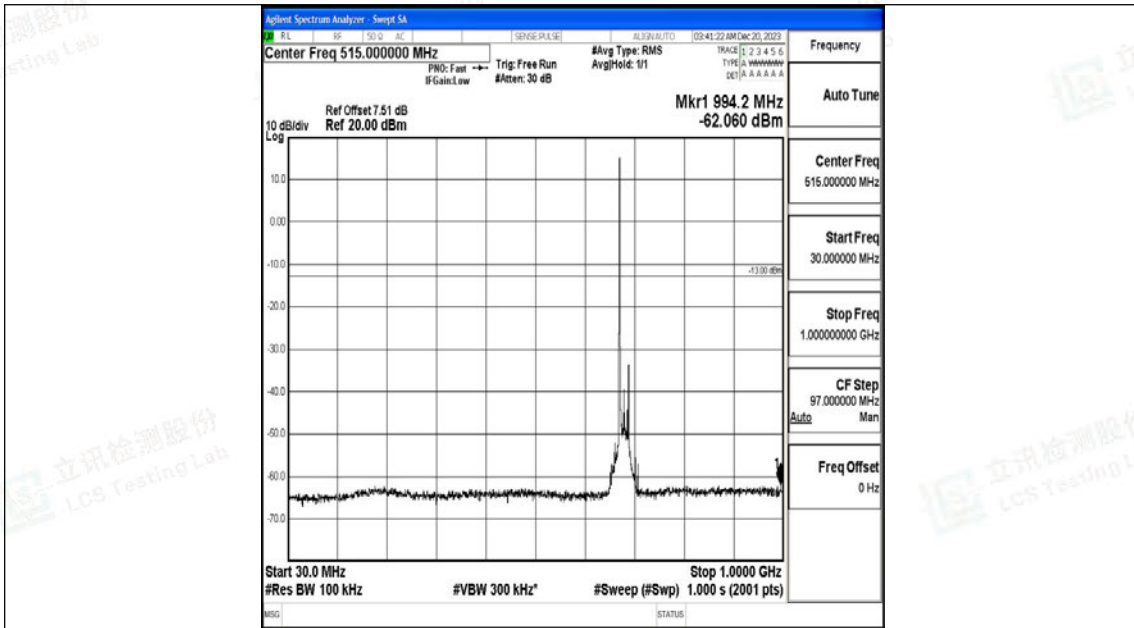

Band71\_20MHz\_16QAM\_133322\_1RB#0\_1000~3000\_1000~3000

Band71\_20MHz\_16QAM\_133322\_1RB#0\_3000~10000\_3000~10000

Band71\_20MHz\_QPSK\_133372\_1RB#0\_0.009~0.15\_0.009~0.15

Band71\_20MHz\_QPSK\_133372\_1RB#0\_0.15~30\_0.15~30