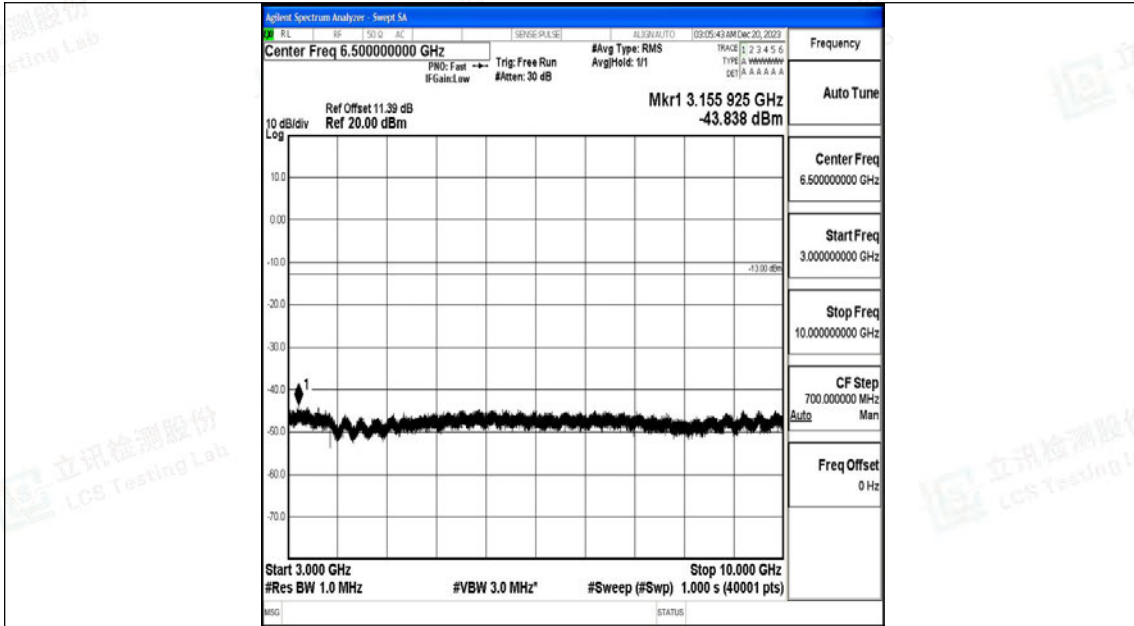

Band71_10MHz_QPSK_133297_1RB#0_1000~3000_1000~3000

Band71_10MHz_QPSK_133297_1RB#0_3000~10000_3000~10000