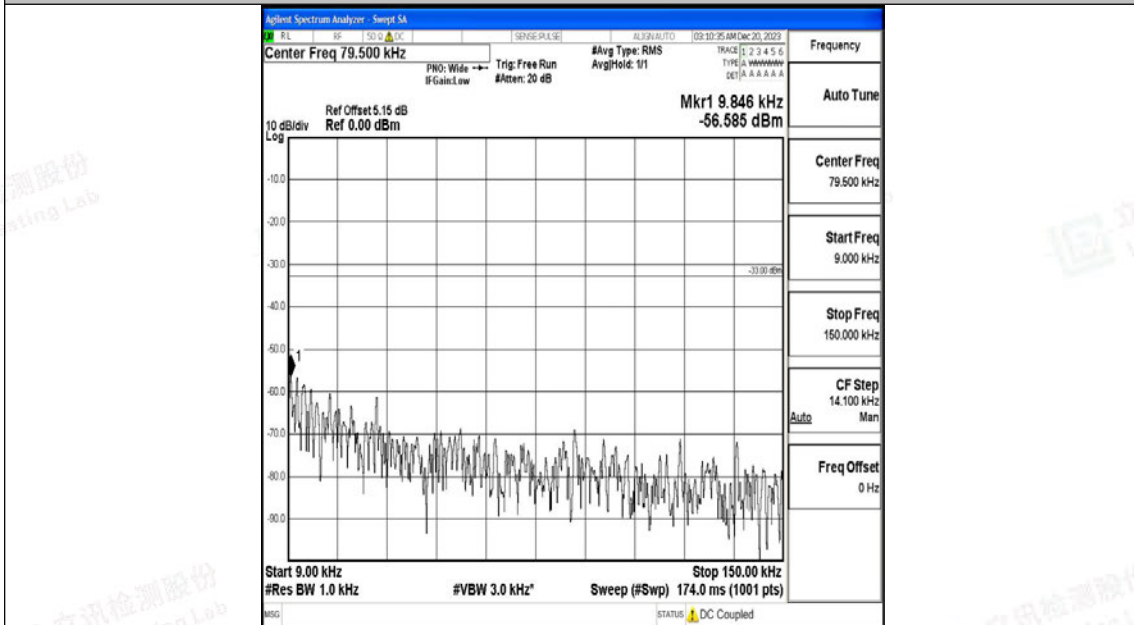

Band71_10MHz_QPSK_133422_1RB#0_3000~10000_3000~10000

Band71_10MHz_16QAM_133422_1RB#0_0.009~0.15_0.009~0.15