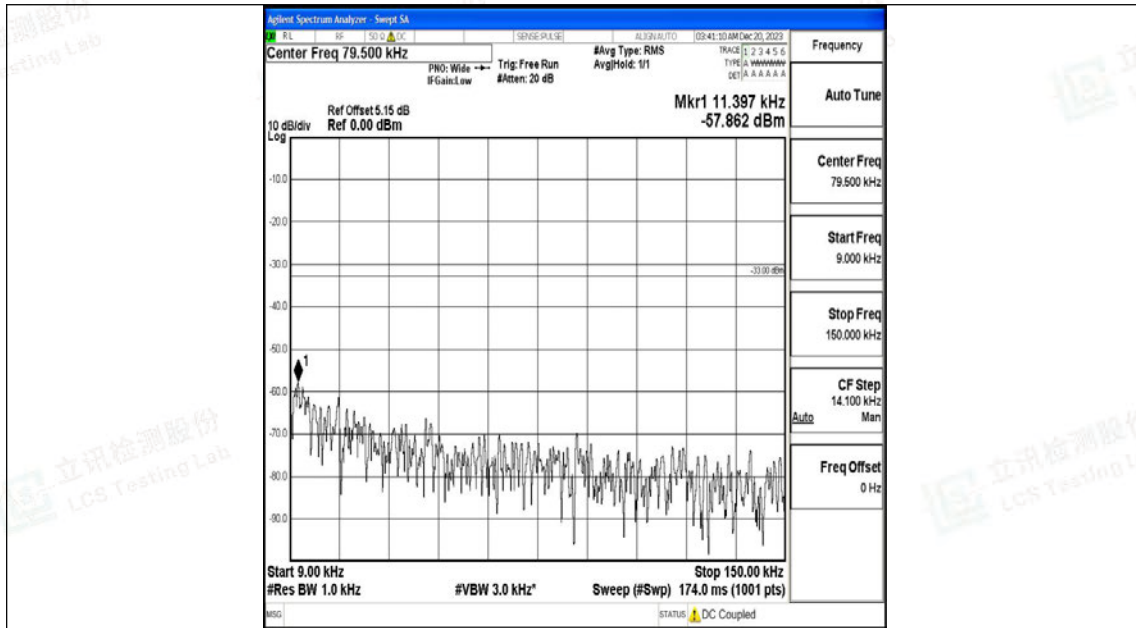

Band71_20MHz_16QAM_133322_1RB#0_3000~10000_3000~10000

Band71_20MHz_QPSK_133372_1RB#0_0.009~0.15_0.009~0.15