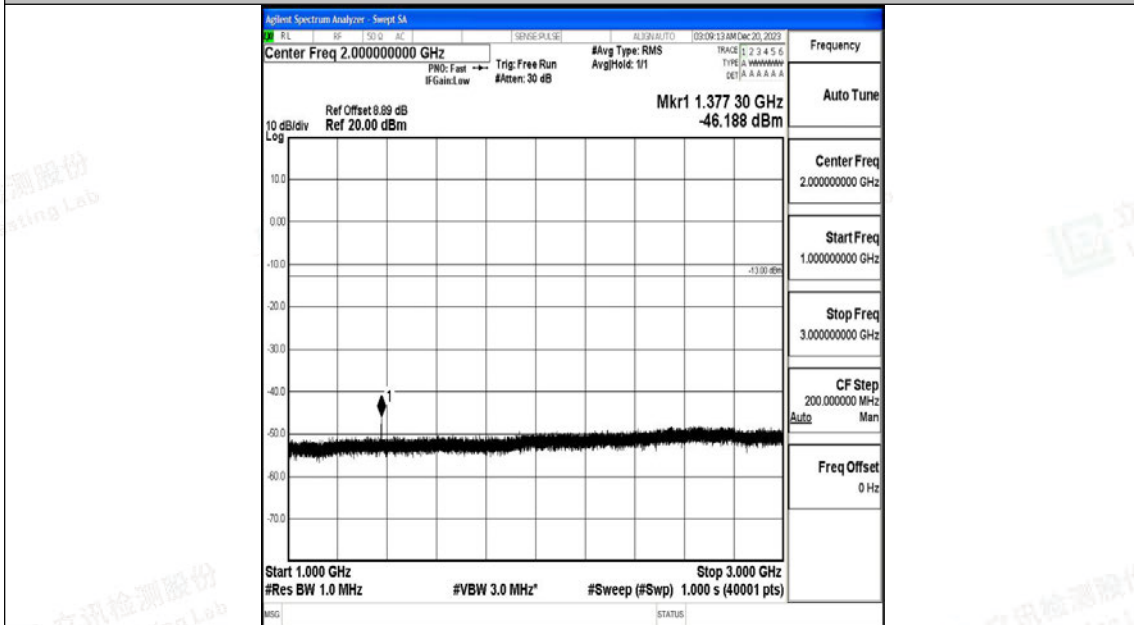

Band71\_10MHz\_QPSK\_133422\_1RB#0\_0.009~0.15\_0.009~0.15

Band71\_10MHz\_QPSK\_133422\_1RB#0\_0.15~30\_0.15~30

Band71\_10MHz\_QPSK\_133422\_1RB#0\_30~1000\_30~1000

Band71\_10MHz\_QPSK\_133422\_1RB#0\_1000~3000\_1000~3000