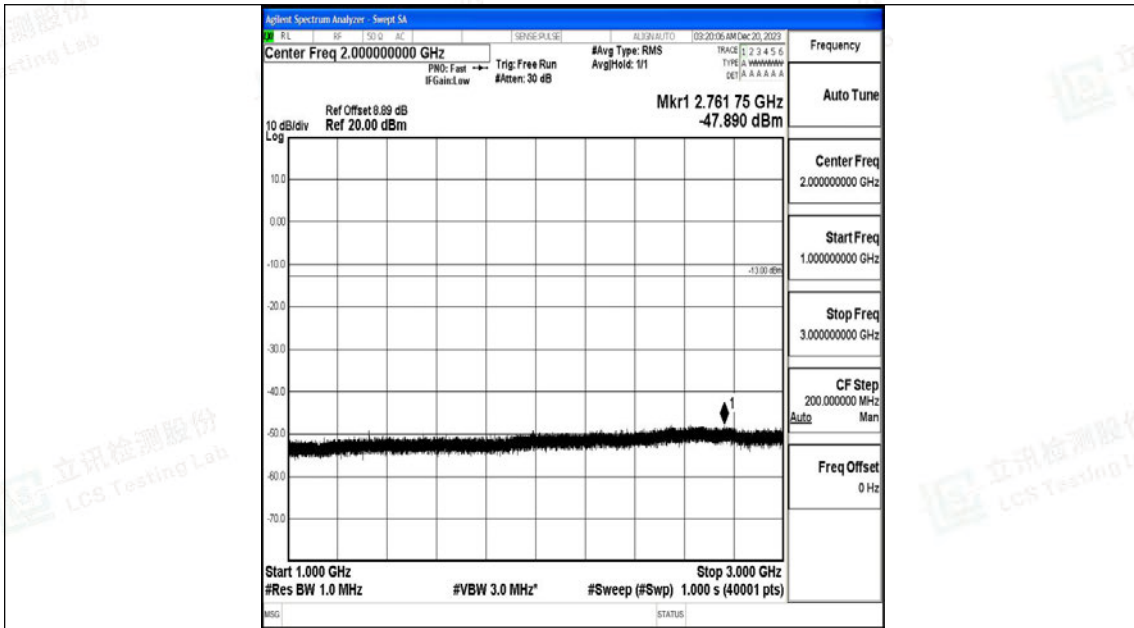

Band71_15MHz_16QAM_133197_1RB#0_30~1000_30~1000

Band71_15MHz_16QAM_133197_1RB#0_1000~3000_1000~3000