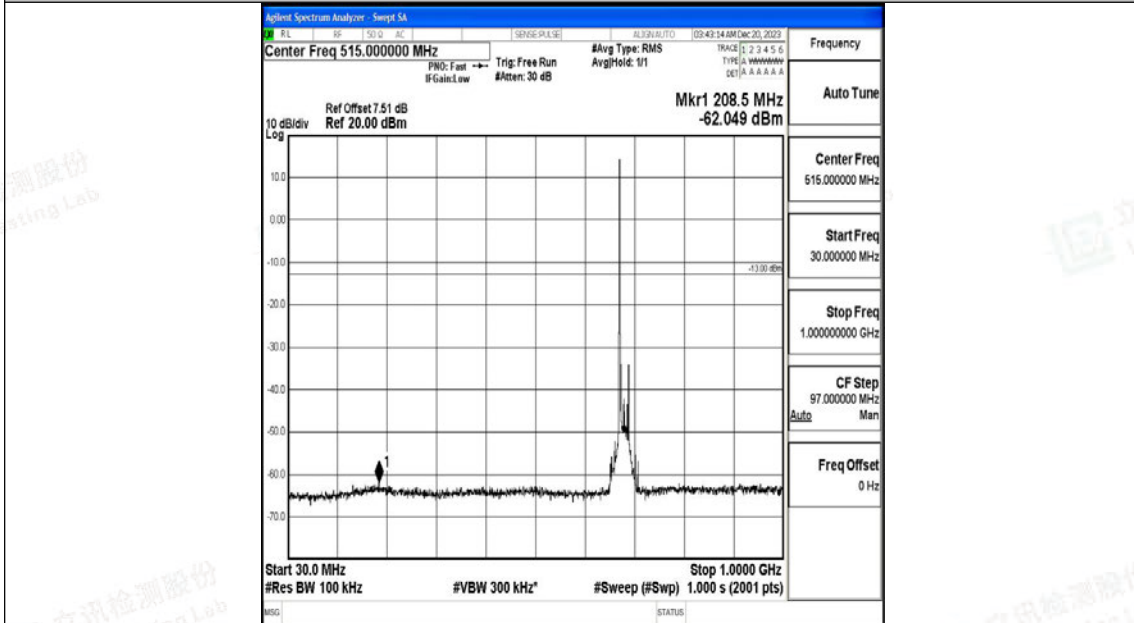

Band71_20MHz_16QAM_133372_1RB#0_0.15~30_0.15~30

Band71_20MHz_16QAM_133372_1RB#0_30~1000_30~1000