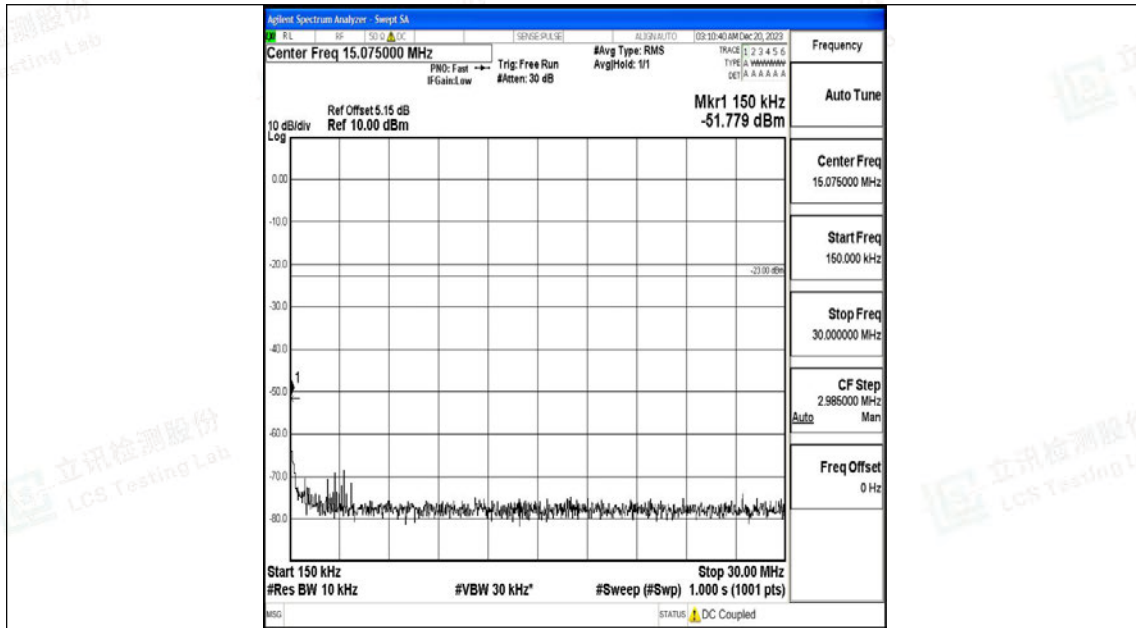

Band71_10MHz_16QAM_133422_1RB#0_0.009~0.15_0.009~0.15

Band71_10MHz_16QAM_133422_1RB#0_0.15~30_0.15~30