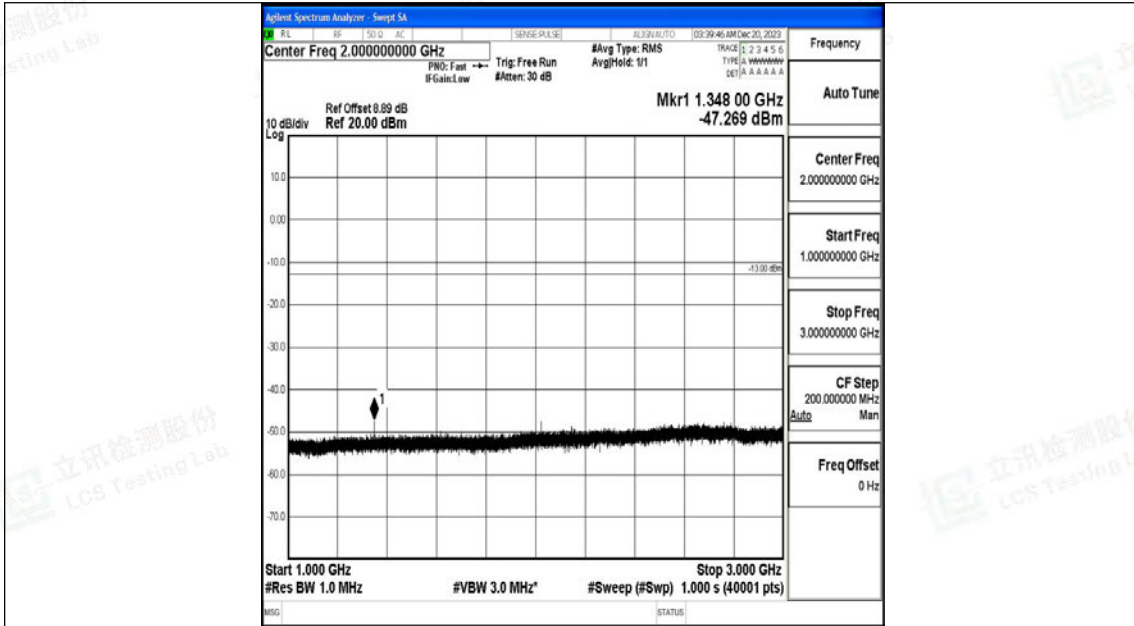

Band71\_20MHz\_QPSK\_133322\_1RB#0\_3000~10000\_3000~10000

Band71\_20MHz\_16QAM\_133322\_1RB#0\_0.009~0.15\_0.009~0.15

Band71\_20MHz\_16QAM\_133322\_1RB#0\_0.15~30\_0.15~30

Band71\_20MHz\_16QAM\_133322\_1RB#0\_30~1000\_30~1000