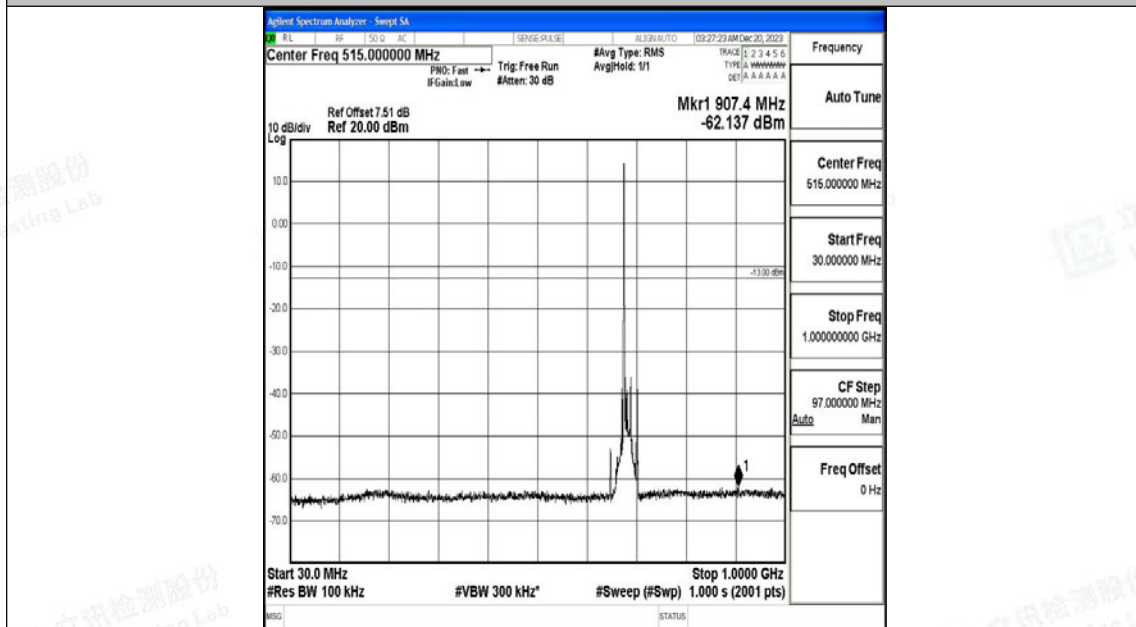

Band71_15MHz_16QAM_133397_1RB#0_0.15~30_0.15~30

Band71_15MHz_16QAM_133397_1RB#0_30~1000_30~1000