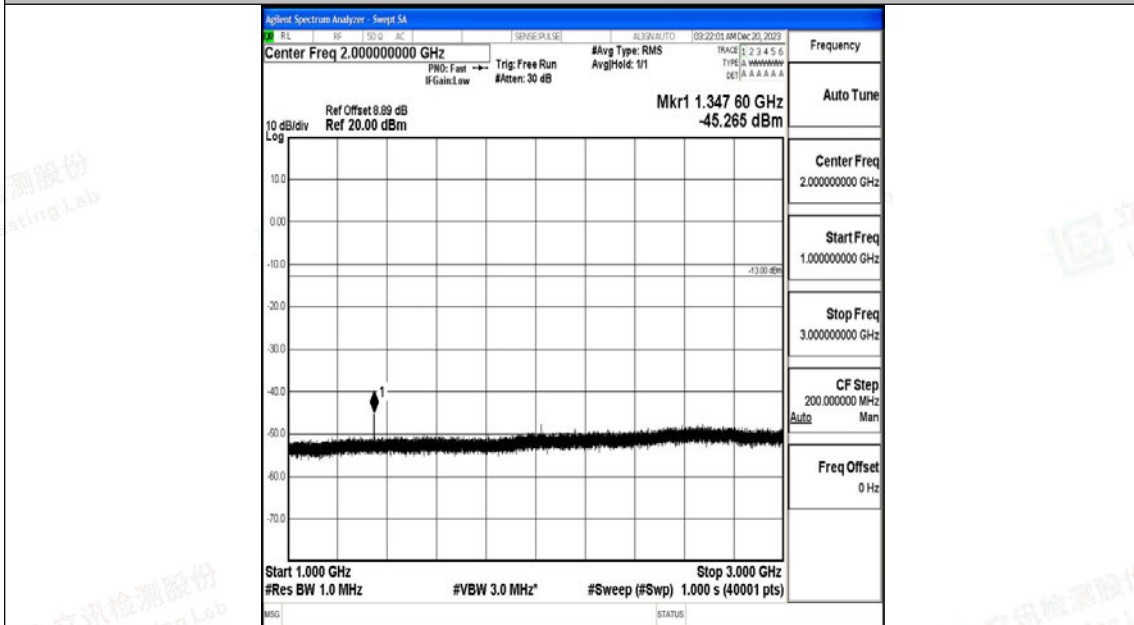

Band71\_15MHz\_QPSK\_133297\_1RB#0\_0.009~0.15\_0.009~0.15

Band71\_15MHz\_QPSK\_133297\_1RB#0\_0.15~30\_0.15~30

Band71\_15MHz\_QPSK\_133297\_1RB#0\_30~1000\_30~1000

Band71\_15MHz\_QPSK\_133297\_1RB#0\_1000~3000\_1000~3000