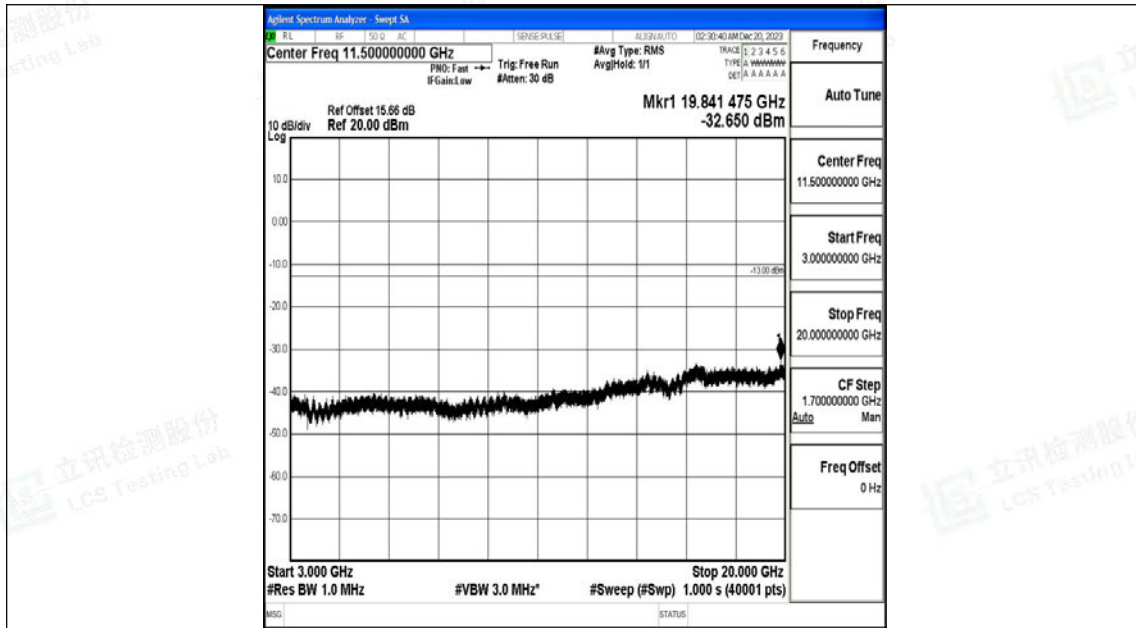

Band66_20MHz_16QAM_132572_1RB#0_0.009~0.15_0.009~0.15

Band66_20MHz_16QAM_132572_1RB#0_0.15~30_0.15~30

Band66_20MHz_16QAM_132572_1RB#0_30~1000_30~1000

Band66_20MHz_16QAM_132572_1RB#0_1000~3000_1000~3000

Band66_20MHz_16QAM_132572_1RB#0_3000~20000_3000~20000