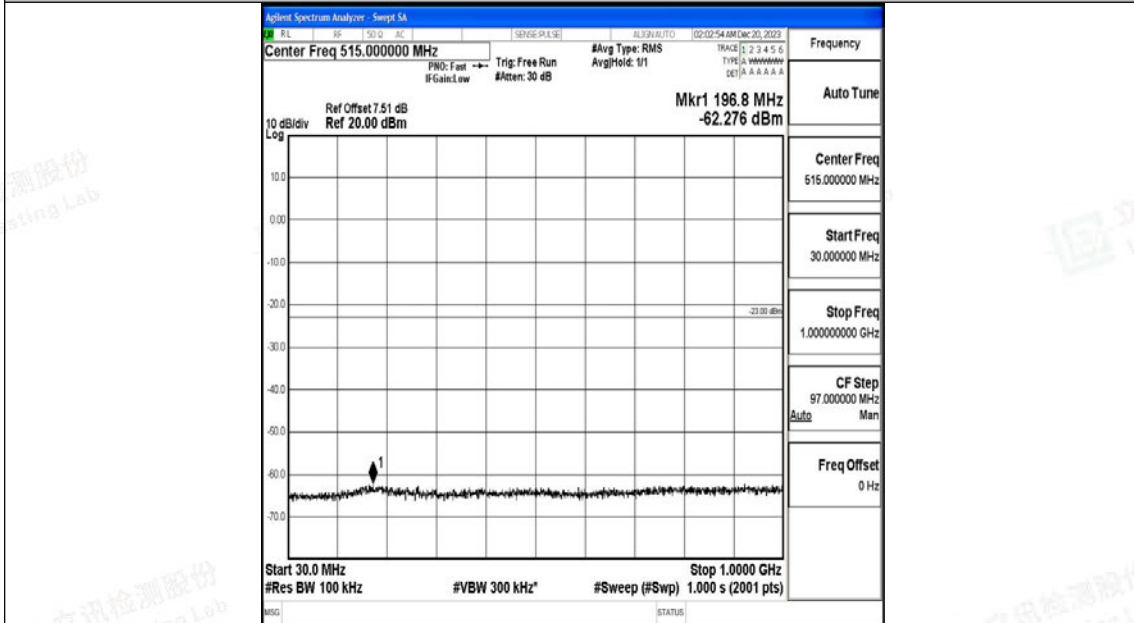

Band66_5MHz_16QAM_132647_1RB#0_0.15~30_0.15~30

Band66_5MHz_16QAM_132647_1RB#0_30~1000_30~1000