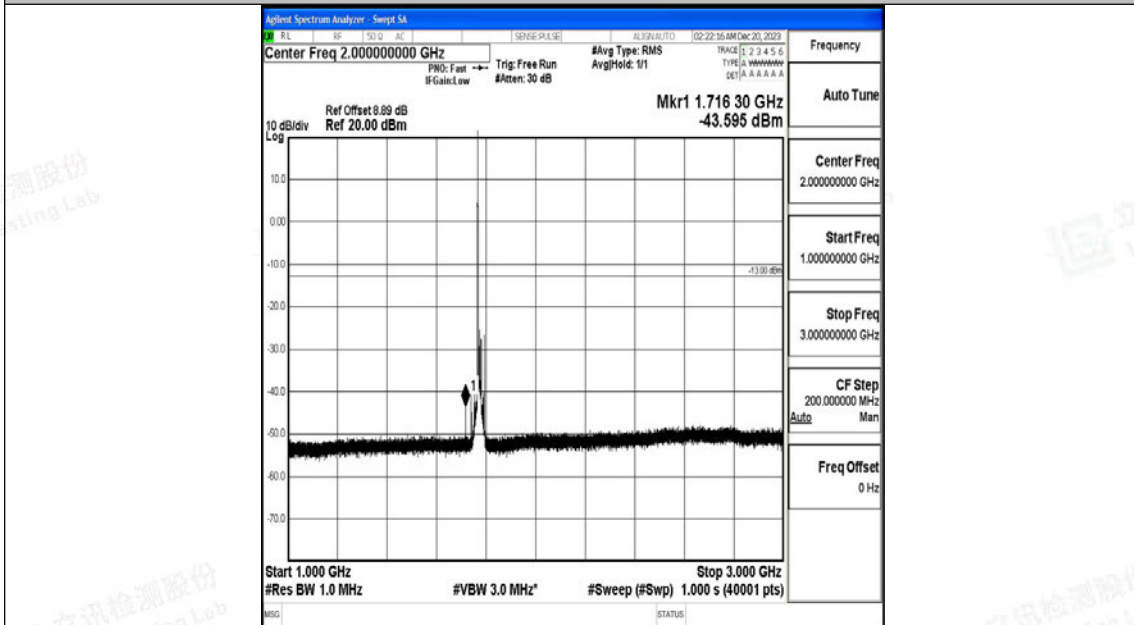

Band66_15MHz_16QAM_132597_1RB#0_0.009~0.15_0.009~0.15

Band66_15MHz_16QAM_132597_1RB#0_0.15~30_0.15~30

Band66_15MHz_16QAM_132597_1RB#0_30~1000_30~1000

Band66_15MHz_16QAM_132597_1RB#0_1000~3000_1000~3000

Band66_15MHz_16QAM_132597_1RB#0_3000~20000_3000~20000