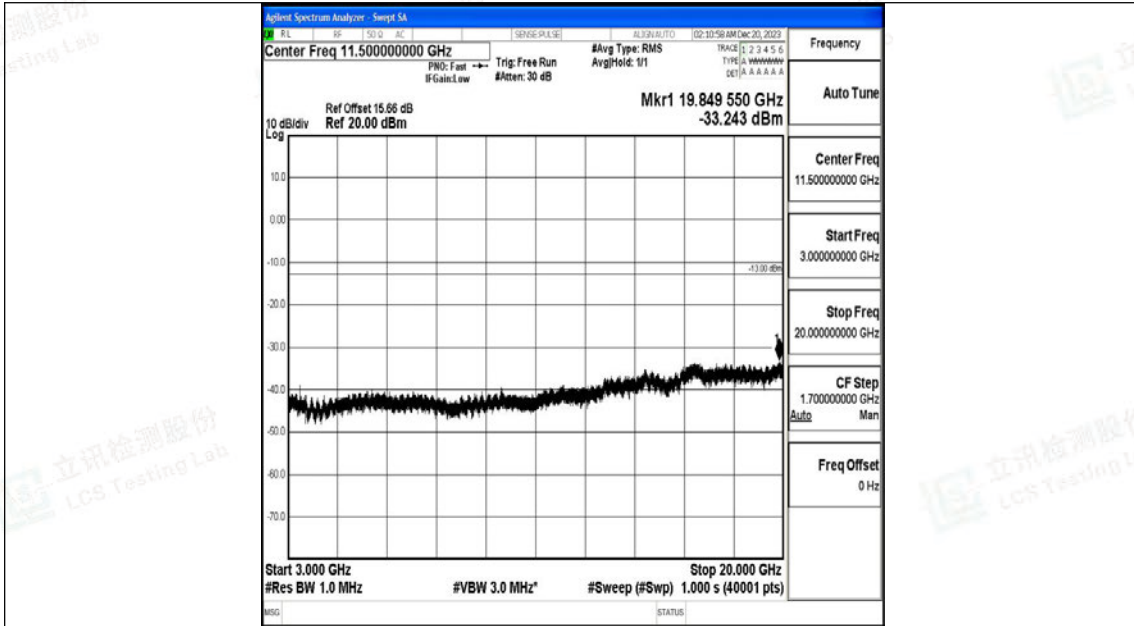

Band66_10MHz_16QAM_132022_1RB#0_0.009~0.15_0.009~0.15

Band66_10MHz_16QAM_132022_1RB#0_0.15~30_0.15~30

Band66_10MHz_16QAM_132022_1RB#0_30~1000_30~1000

Band66_10MHz_16QAM_132022_1RB#0_1000~3000_1000~3000

Band66_10MHz_16QAM_132022_1RB#0_3000~20000_3000~20000