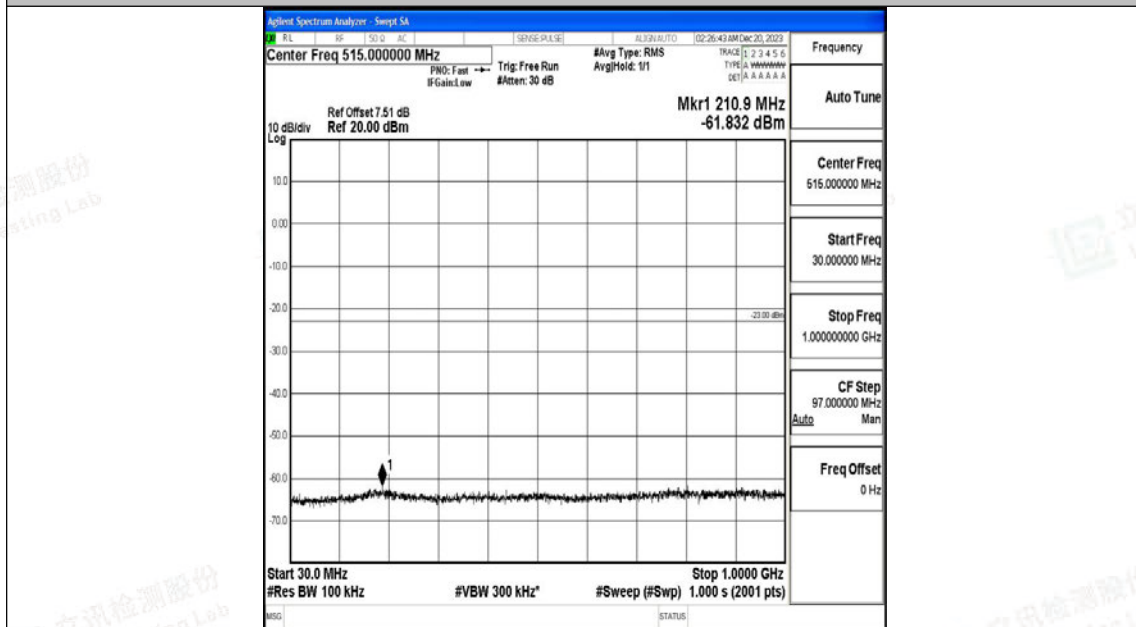

Band66_20MHz_QPSK_132072_1RB#0_0.15~30_0.15~30

Band66_20MHz_QPSK_132072_1RB#0_30~1000_30~1000