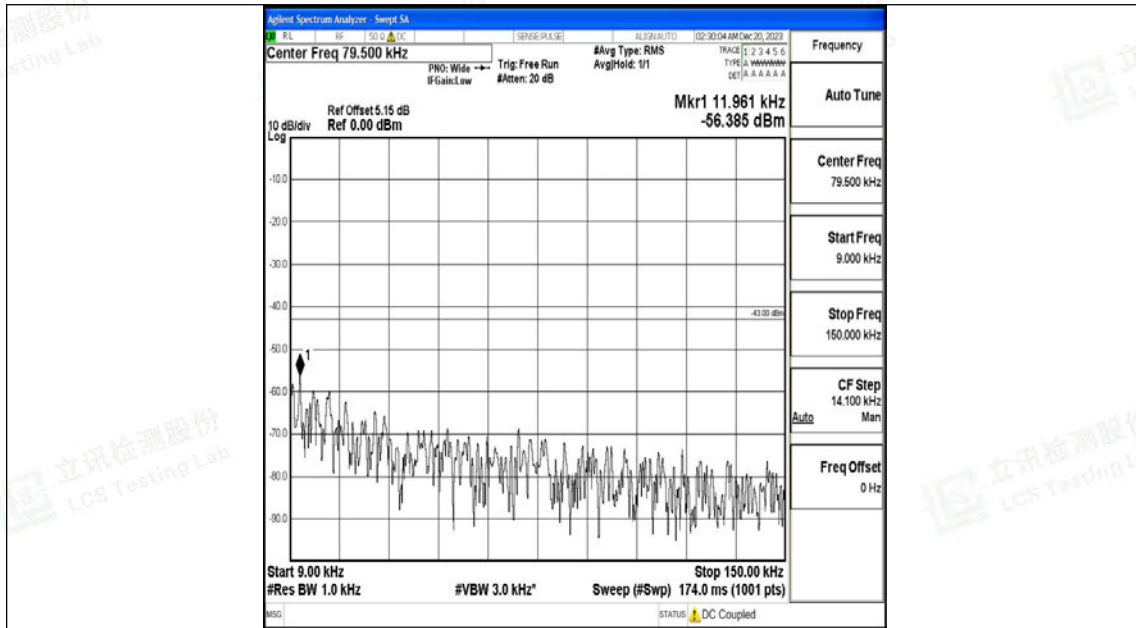

Band66_20MHz_QPSK_132572_1RB#0_0.009~0.15_0.009~0.15

Band66_20MHz_QPSK_132572_1RB#0_0.15~30_0.15~30

Band66_20MHz_QPSK_132572_1RB#0_30~1000_30~1000

Band66_20MHz_QPSK_132572_1RB#0_1000~3000_1000~3000

Band66_20MHz_QPSK_132572_1RB#0_3000~20000_3000~20000