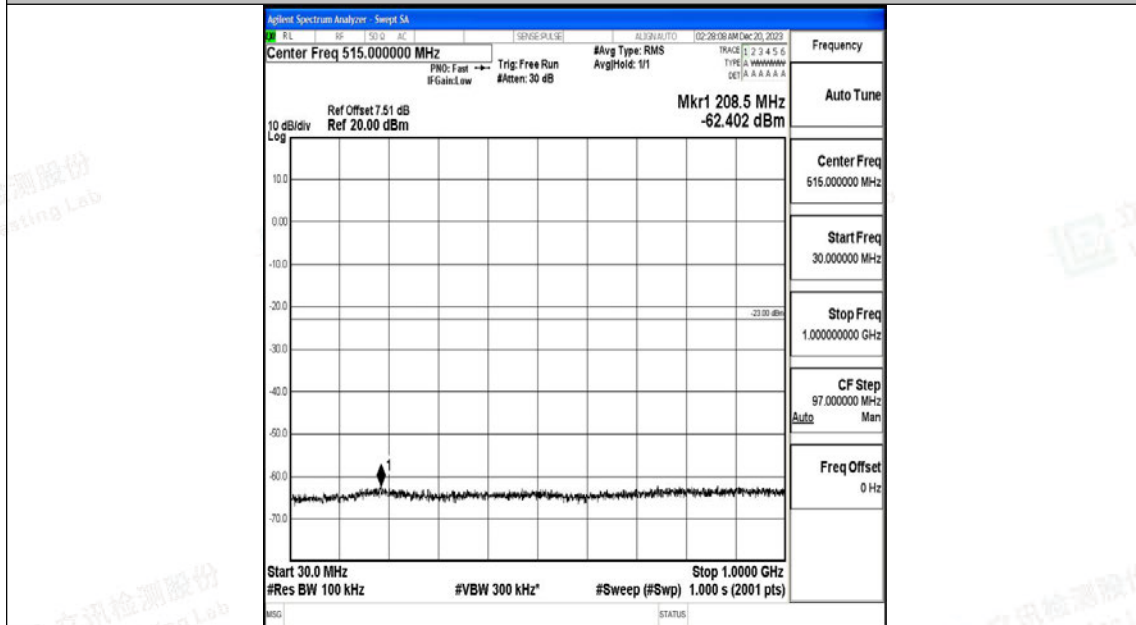

Band66_20MHz_QPSK_132322_1RB#0_0.15~30_0.15~30

Band66_20MHz_QPSK_132322_1RB#0_30~1000_30~1000