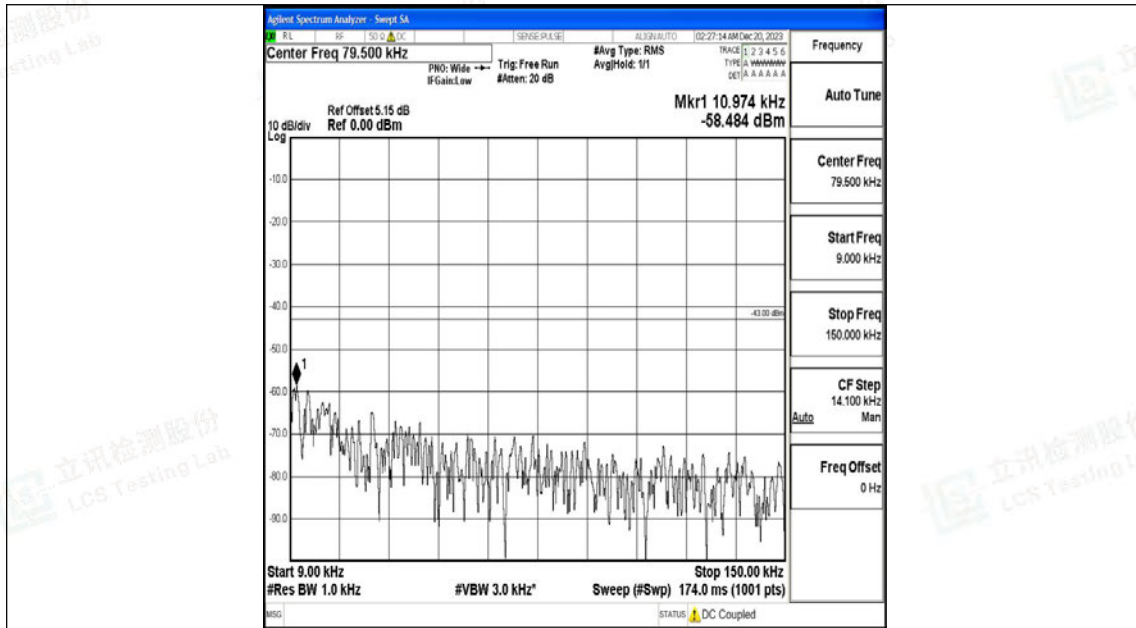

Band66_20MHz_QPSK_132072_1RB#0_0.009~0.15_0.009~0.15

Band66_20MHz_QPSK_132072_1RB#0_0.15~30_0.15~30

Band66_20MHz_QPSK_132072_1RB#0_30~1000_30~1000

Band66_20MHz_QPSK_132072_1RB#0_1000~3000_1000~3000

Band66_20MHz_QPSK_132072_1RB#0_3000~20000_3000~20000