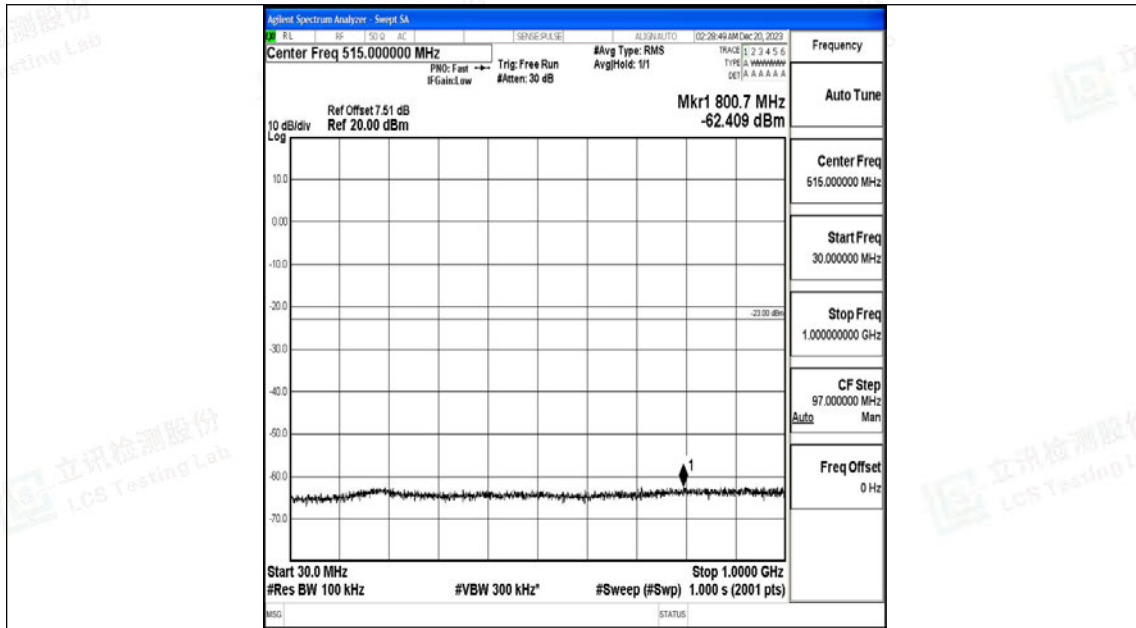

Band66_20MHz_16QAM_132322_1RB#0_0.15~30_0.15~30

Band66_20MHz_16QAM_132322_1RB#0_30~1000_30~1000