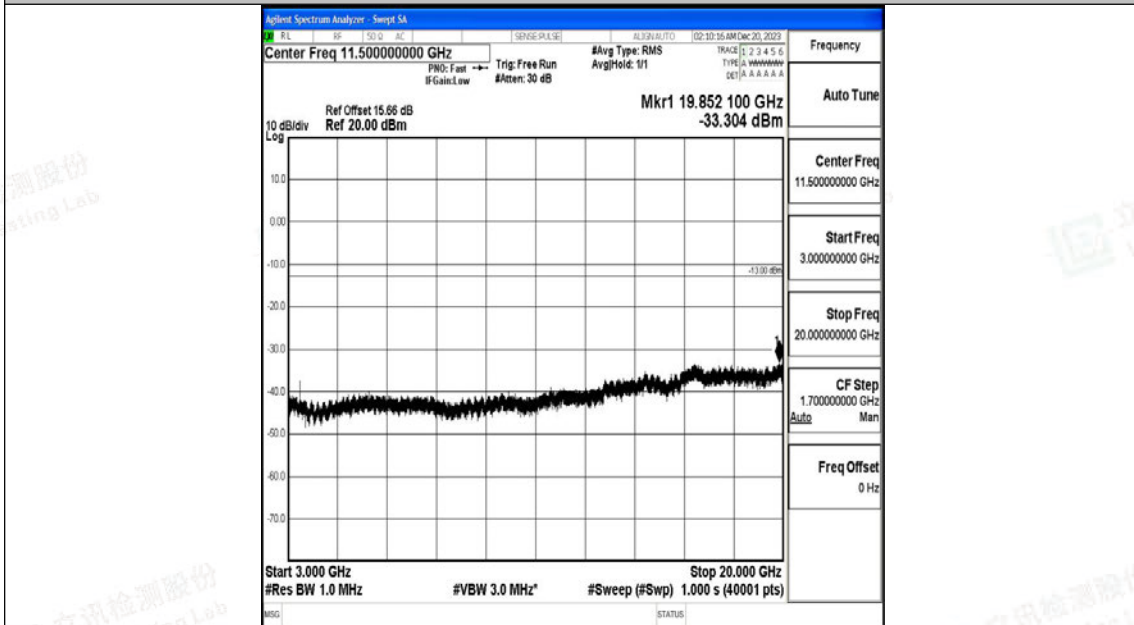

Band66_10MHz_QPSK_132022_1RB#0_0.009~0.15_0.009~0.15

Band66_10MHz_QPSK_132022_1RB#0_0.15~30_0.15~30

Band66_10MHz_QPSK_132022_1RB#0_30~1000_30~1000

Band66_10MHz_QPSK_132022_1RB#0_1000~3000_1000~3000

Band66_10MHz_QPSK_132022_1RB#0_3000~20000_3000~20000