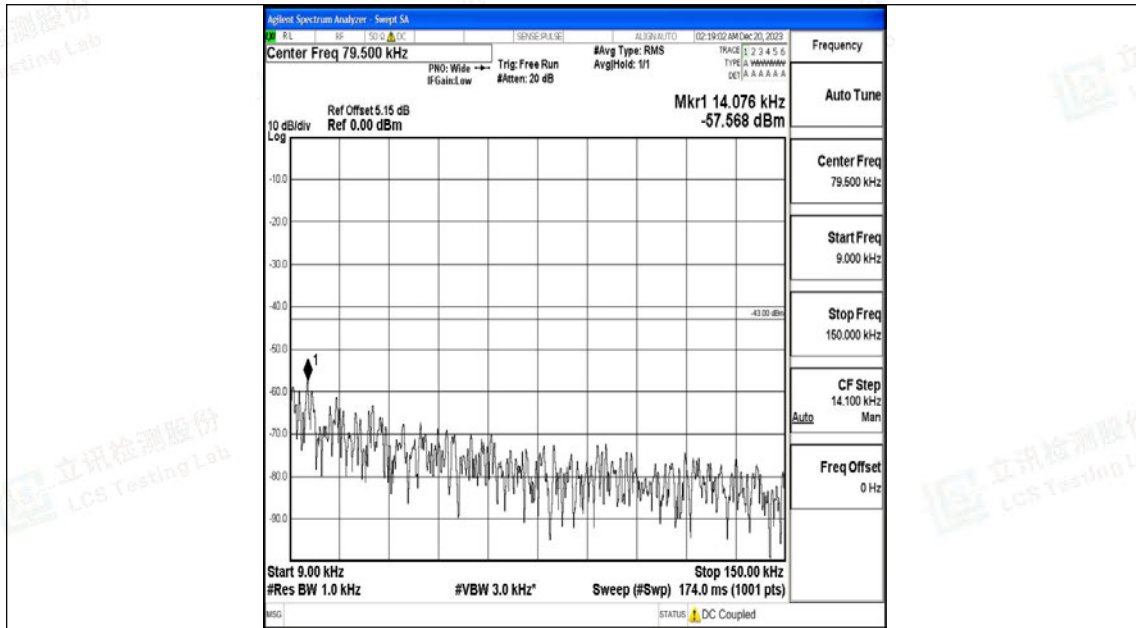

Band66_15MHz_QPSK_132047_1RB#0_0.009~0.15_0.009~0.15

Band66_15MHz_QPSK_132047_1RB#0_0.15~30_0.15~30

Band66_15MHz_QPSK_132047_1RB#0_30~1000_30~1000

Band66_15MHz_QPSK_132047_1RB#0_1000~3000_1000~3000

Band66_15MHz_QPSK_132047_1RB#0_3000~20000_3000~20000