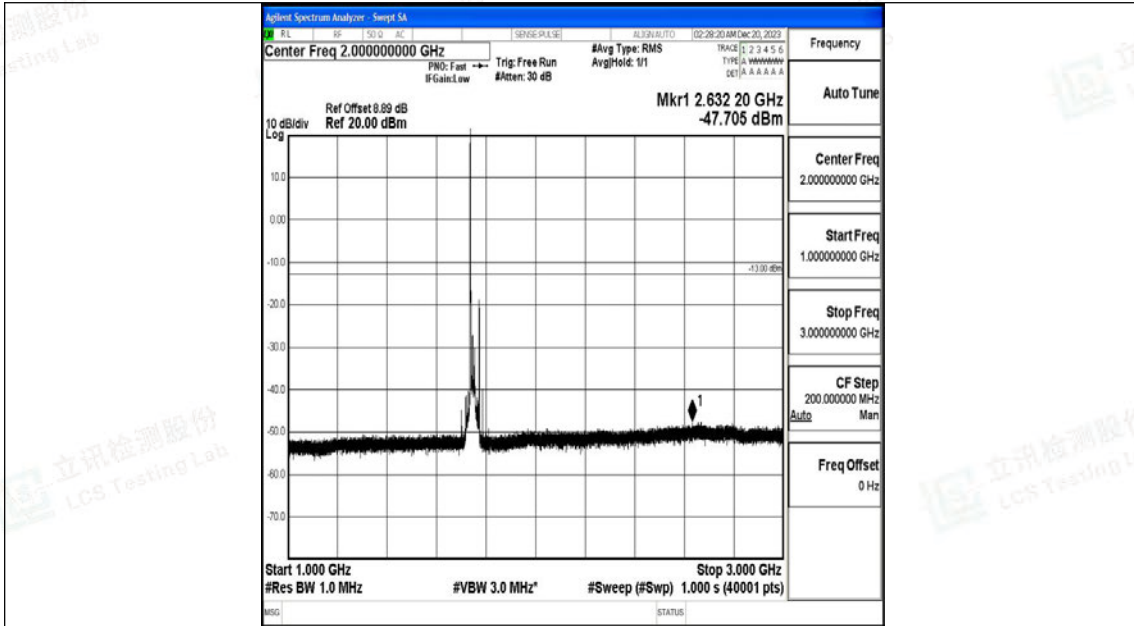

Band66_20MHz_QPSK_132322_1RB#0_0.009~0.15_0.009~0.15

Band66_20MHz_QPSK_132322_1RB#0_0.15~30_0.15~30

Band66_20MHz_QPSK_132322_1RB#0_30~1000_30~1000

Band66_20MHz_QPSK_132322_1RB#0_1000~3000_1000~3000

Band66_20MHz_QPSK_132322_1RB#0_3000~20000_3000~20000