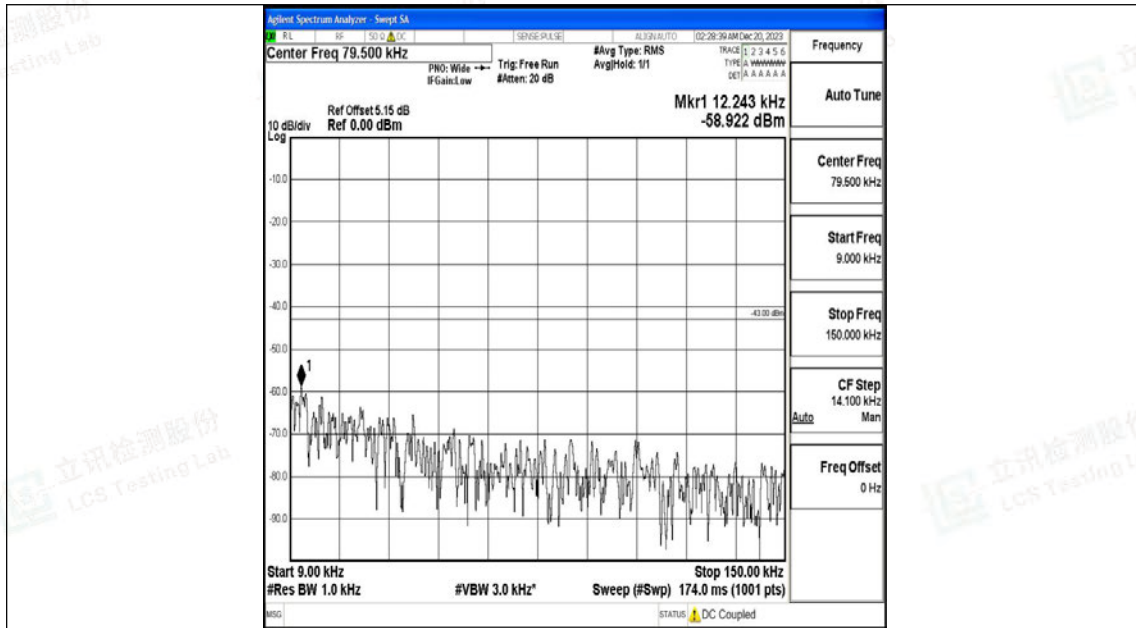

Band66_20MHz_QPSK_132322_1RB#0_0.009~0.15_0.009~0.15

Band66_20MHz_QPSK_132322_1RB#0_0.15~30_0.15~30

Band66_20MHz_QPSK_132322_1RB#0_30~1000_30~1000

Band66_20MHz_QPSK_132322_1RB#0_1000~3000_1000~3000

Band66_20MHz_QPSK_132322_1RB#0_3000~20000_3000~20000