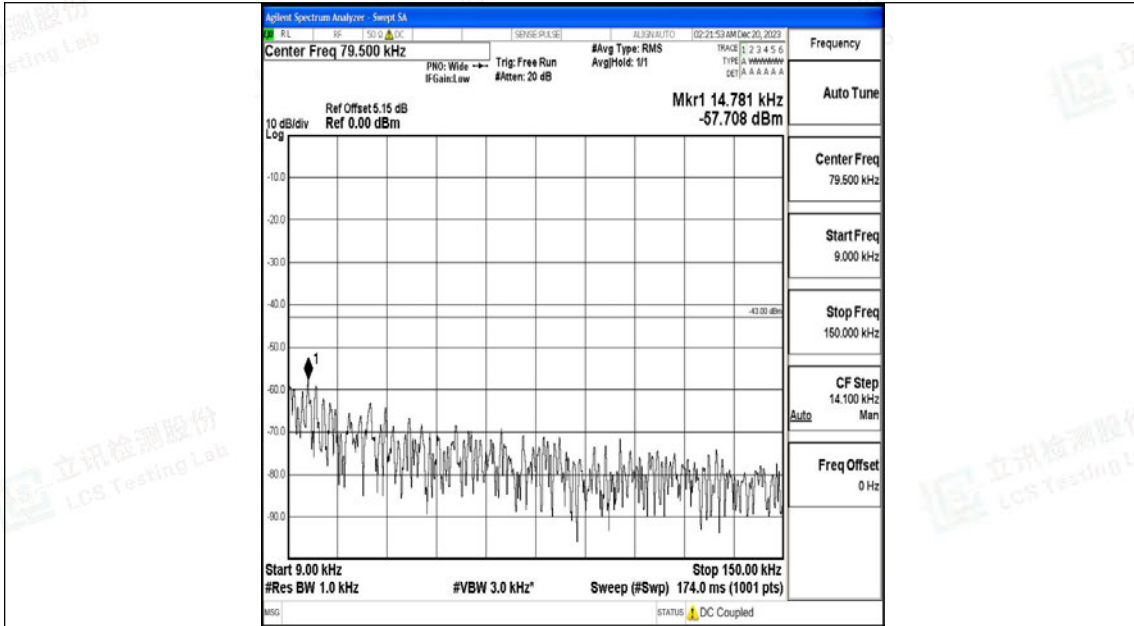

Band66_15MHz_QPSK_132597_1RB#0_0.009~0.15_0.009~0.15

Band66_15MHz_QPSK_132597_1RB#0_0.15~30_0.15~30

Band66_15MHz_QPSK_132597_1RB#0_30~1000_30~1000

Band66_15MHz_QPSK_132597_1RB#0_1000~3000_1000~3000

Band66_15MHz_QPSK_132597_1RB#0_3000~20000_3000~20000