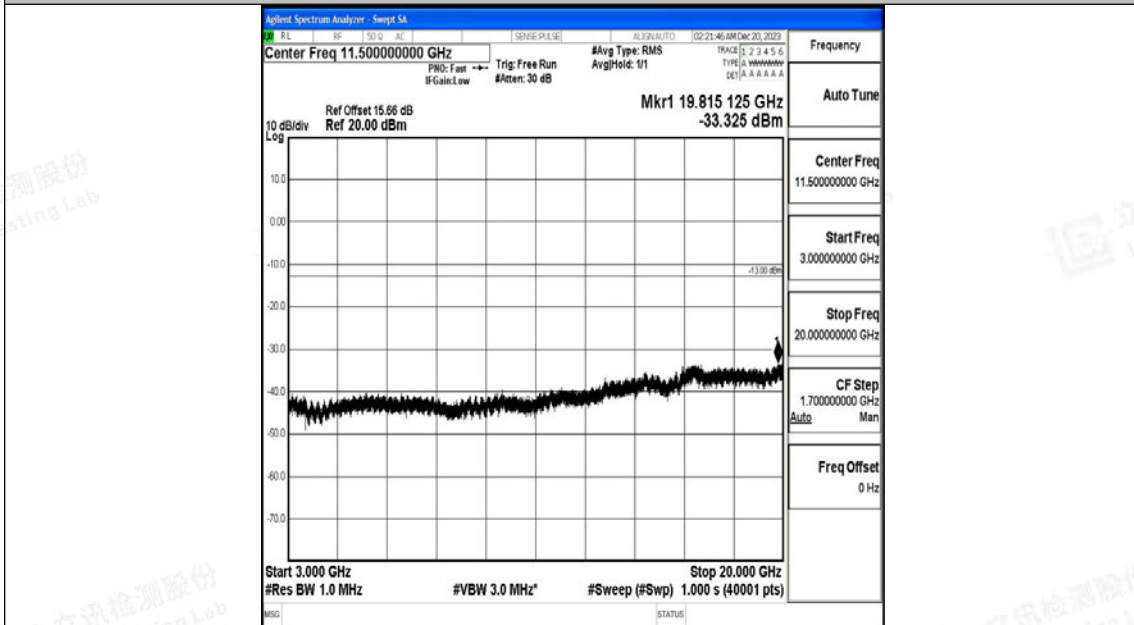

Band66_15MHz_QPSK_132597_1RB#0_0.009~0.15_0.009~0.15

Band66_15MHz_QPSK_132597_1RB#0_0.15~30_0.15~30

Band66_15MHz_QPSK_132597_1RB#0_30~1000_30~1000

Band66_15MHz_QPSK_132597_1RB#0_1000~3000_1000~3000

Band66_15MHz_QPSK_132597_1RB#0_3000~20000_3000~20000