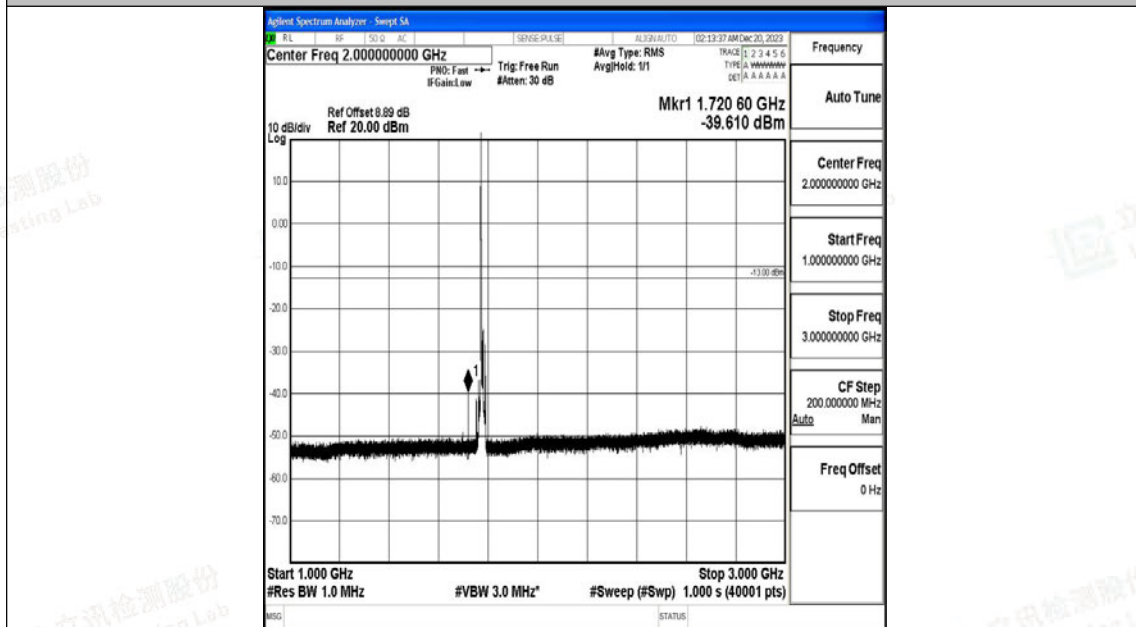

Band66_10MHz_16QAM_132622_1RB#0_0.009~0.15_0.009~0.15

Band66_10MHz_16QAM_132622_1RB#0_0.15~30_0.15~30

Band66_10MHz_16QAM_132622_1RB#0_30~1000_30~1000

Band66_10MHz_16QAM_132622_1RB#0_1000~3000_1000~3000

Band66_10MHz_16QAM_132622_1RB#0_3000~20000_3000~20000