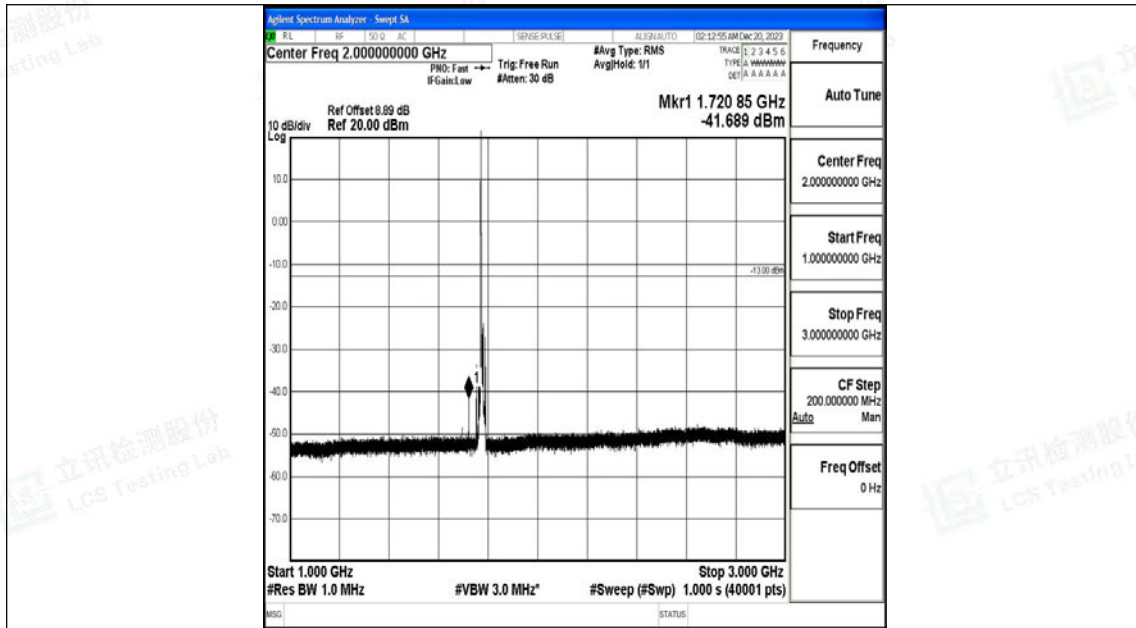

Band66_10MHz_QPSK_132622_1RB#0_0.009~0.15_0.009~0.15

Band66_10MHz_QPSK_132622_1RB#0_0.15~30_0.15~30

Band66_10MHz_QPSK_132622_1RB#0_30~1000_30~1000

Band66_10MHz_QPSK_132622_1RB#0_1000~3000_1000~3000

Band66_10MHz_QPSK_132622_1RB#0_3000~20000_3000~20000