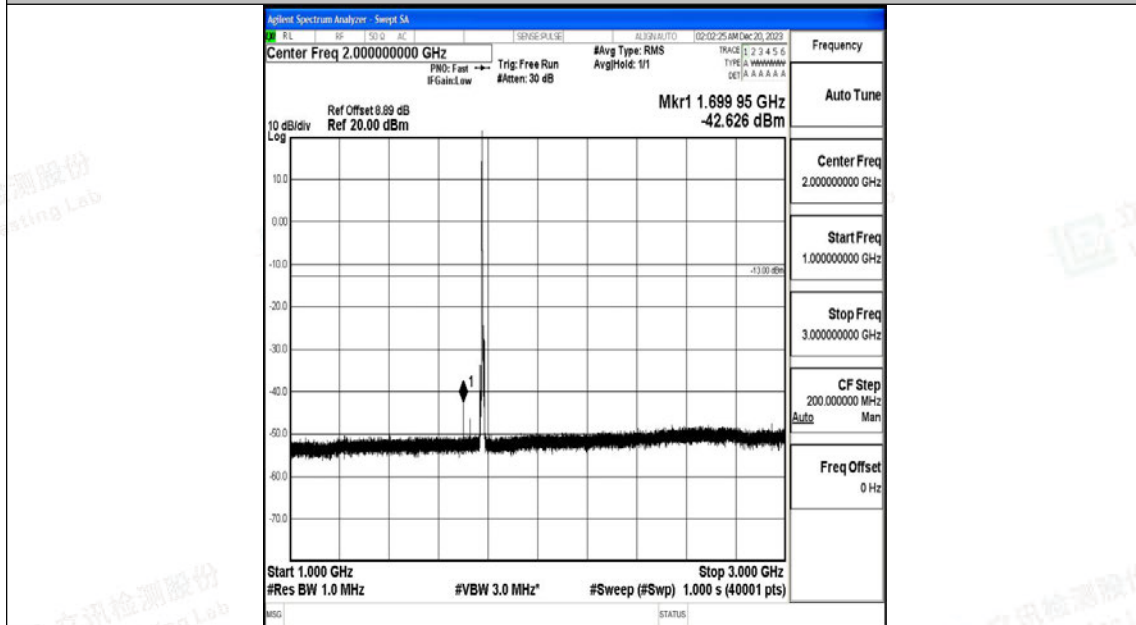

Band66_5MHz_QPSK_132647_1RB#0_30~1000_30~1000

Band66_5MHz_QPSK_132647_1RB#0_1000~3000_1000~3000

Band66_5MHz_QPSK_132647_1RB#0_3000~20000_3000~20000

Band66_5MHz_16QAM_132647_1RB#0_1000~3000_1000~3000

Band66_5MHz_16QAM_132647_1RB#0_3000~20000_3000~20000