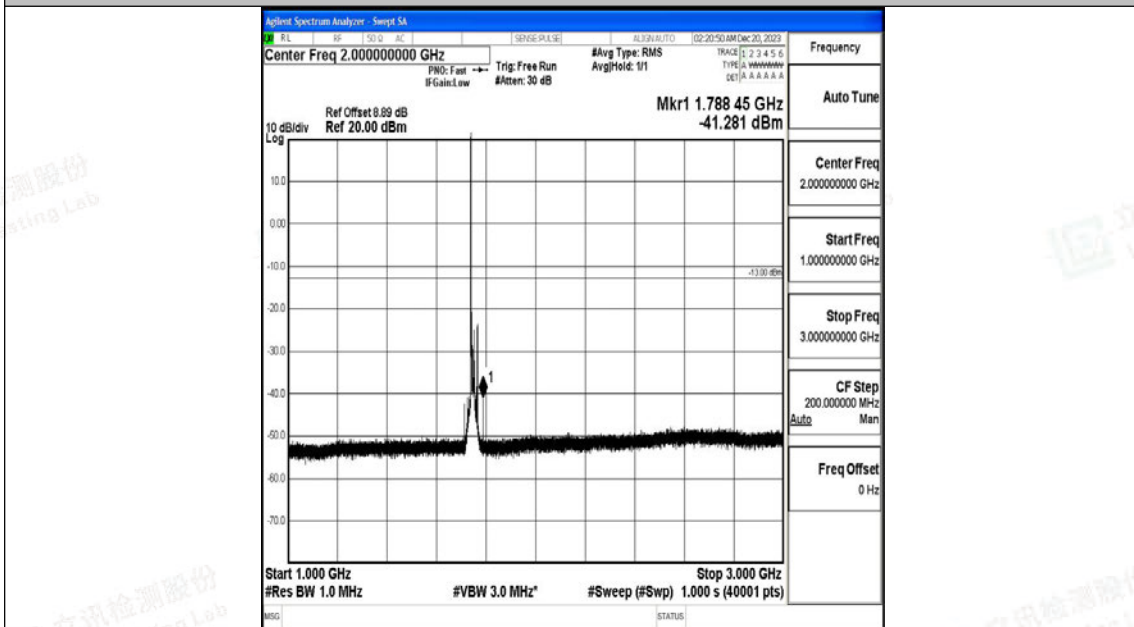

Band66_15MHz_16QAM_132322_1RB#0_0.009~0.15_0.009~0.15

Band66_15MHz_16QAM_132322_1RB#0_0.15~30_0.15~30

Band66_15MHz_16QAM_132322_1RB#0_30~1000_30~1000

Band66_15MHz_16QAM_132322_1RB#0_1000~3000_1000~3000

Band66_15MHz_16QAM_132322_1RB#0_3000~20000_3000~20000