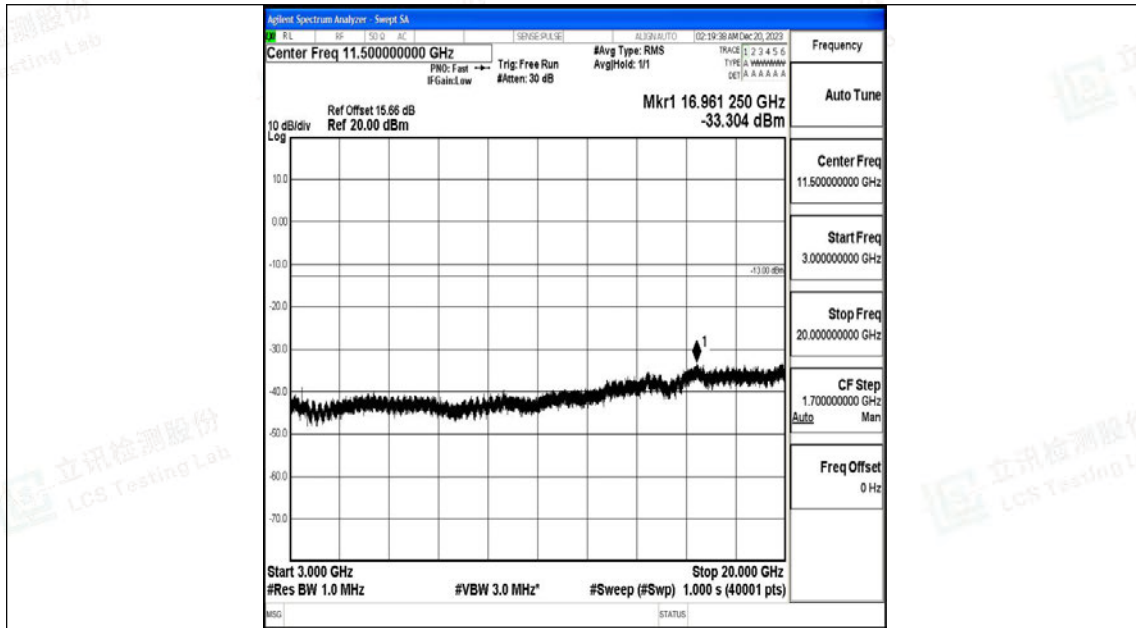

Band66_15MHz_16QAM_132047_1RB#0_0.009~0.15_0.009~0.15

Band66_15MHz_16QAM_132047_1RB#0_0.15~30_0.15~30

Band66_15MHz_16QAM_132047_1RB#0_30~1000_30~1000

Band66_15MHz_16QAM_132047_1RB#0_1000~3000_1000~3000

Band66_15MHz_16QAM_132047_1RB#0_3000~20000_3000~20000