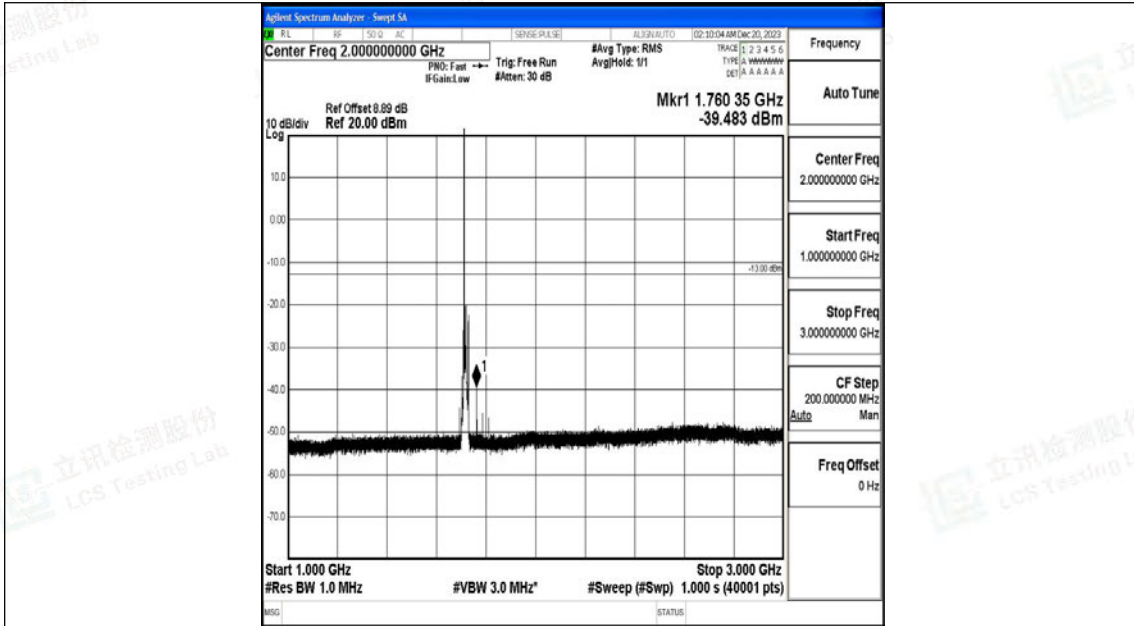

Band66_10MHz_QPSK_132022_1RB#0_0.009~0.15_0.009~0.15

Band66_10MHz_QPSK_132022_1RB#0_0.15~30_0.15~30

Band66_10MHz_QPSK_132022_1RB#0_30~1000_30~1000

Band66_10MHz_QPSK_132022_1RB#0_1000~3000_1000~3000

Band66_10MHz_QPSK_132022_1RB#0_3000~20000_3000~20000