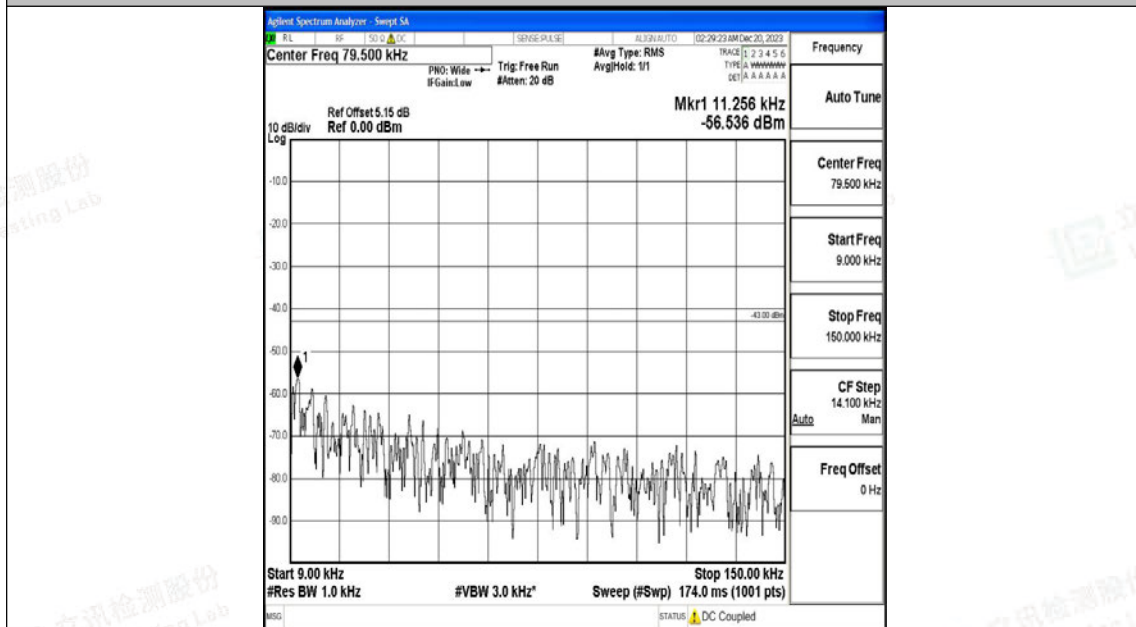

Band66_20MHz_16QAM_132322_1RB#0_0.009~0.15_0.009~0.15

Band66_20MHz_16QAM_132322_1RB#0_0.15~30_0.15~30

Band66_20MHz_16QAM_132322_1RB#0_30~1000_30~1000

Band66_20MHz_16QAM_132322_1RB#0_1000~3000_1000~3000

Band66_20MHz_16QAM_132322_1RB#0_3000~20000_3000~20000