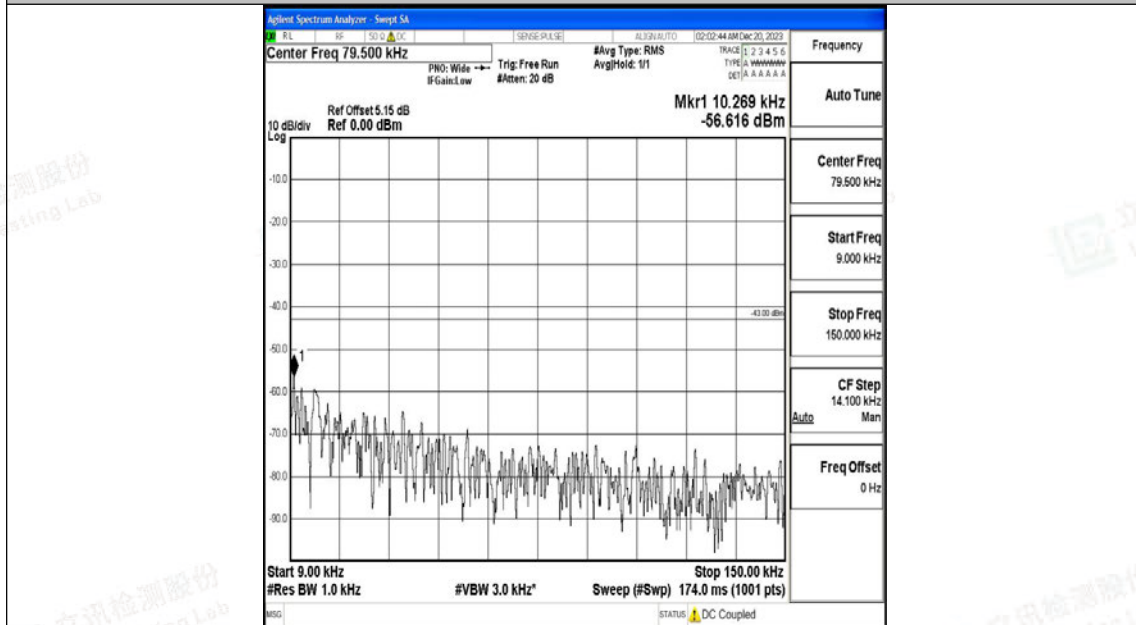

Band66_20MHz_16QAM_132572_1RB#0_0.009~0.15_0.009~0.15

Band66_20MHz_16QAM_132572_1RB#0_0.15~30_0.15~30

Band66_20MHz_16QAM_132572_1RB#0_30~1000_30~1000

Band66_20MHz_16QAM_132572_1RB#0_1000~3000_1000~3000

Band66_20MHz_16QAM_132572_1RB#0_3000~20000_3000~20000