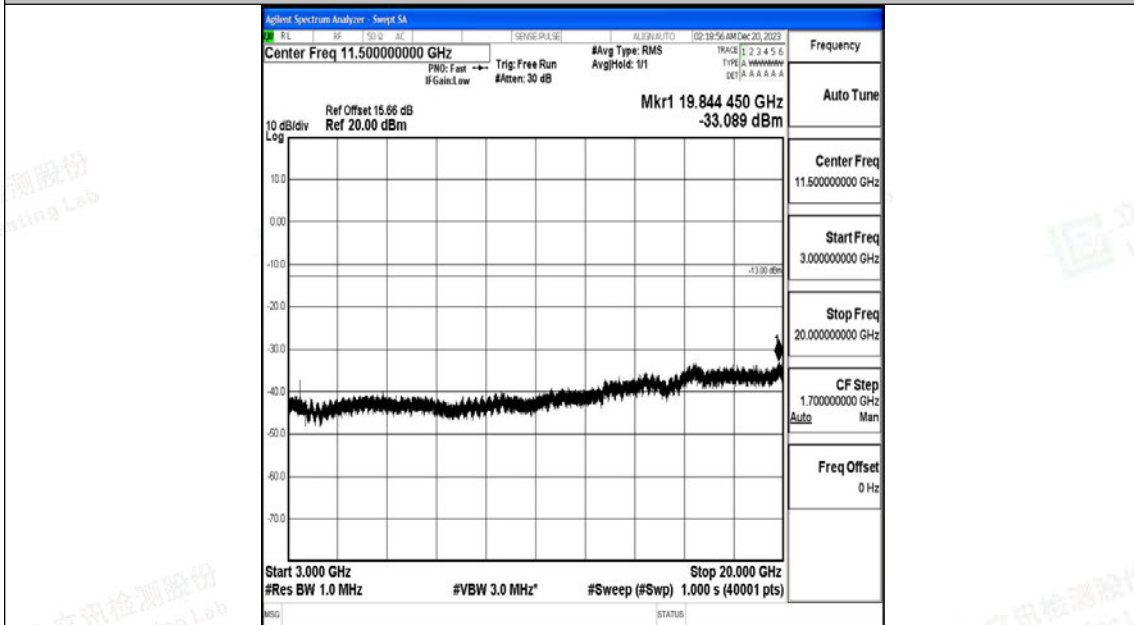

Band66_15MHz_QPSK_132047_1RB#0_0.009~0.15_0.009~0.15

Band66_15MHz_QPSK_132047_1RB#0_0.15~30_0.15~30

Band66_15MHz_QPSK_132047_1RB#0_30~1000_30~1000

Band66_15MHz_QPSK_132047_1RB#0_1000~3000_1000~3000

Band66_15MHz_QPSK_132047_1RB#0_3000~20000_3000~20000