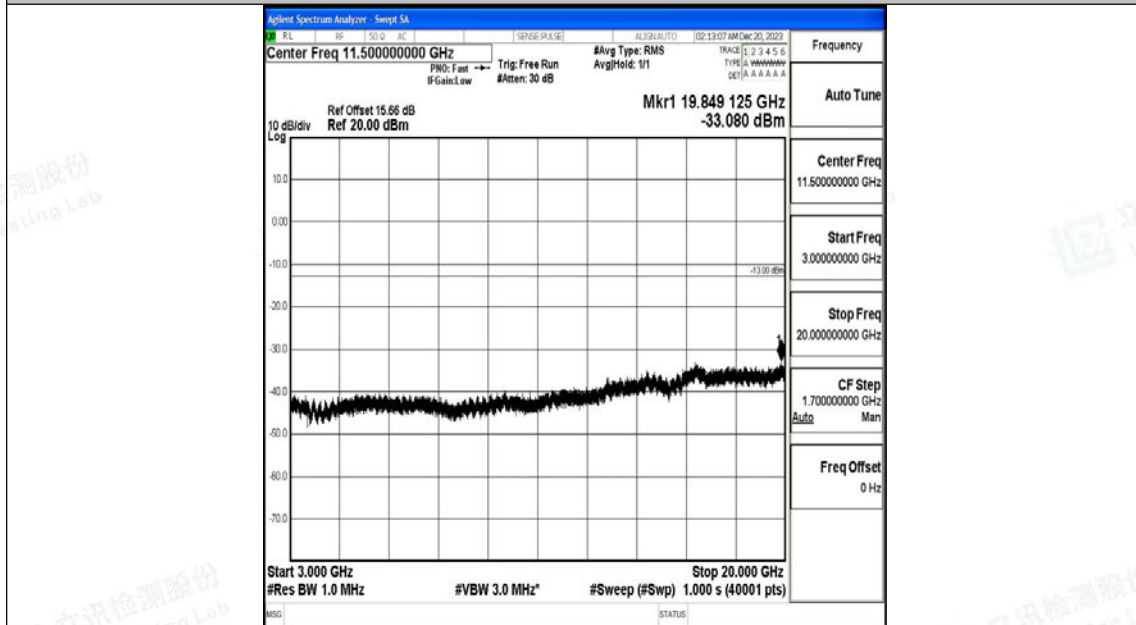

Band66_10MHz_QPSK_132622_1RB#0_0.009~0.15_0.009~0.15

Band66_10MHz_QPSK_132622_1RB#0_0.15~30_0.15~30

Band66_10MHz_QPSK_132622_1RB#0_30~1000_30~1000

Band66_10MHz_QPSK_132622_1RB#0_1000~3000_1000~3000

Band66_10MHz_QPSK_132622_1RB#0_3000~20000_3000~20000