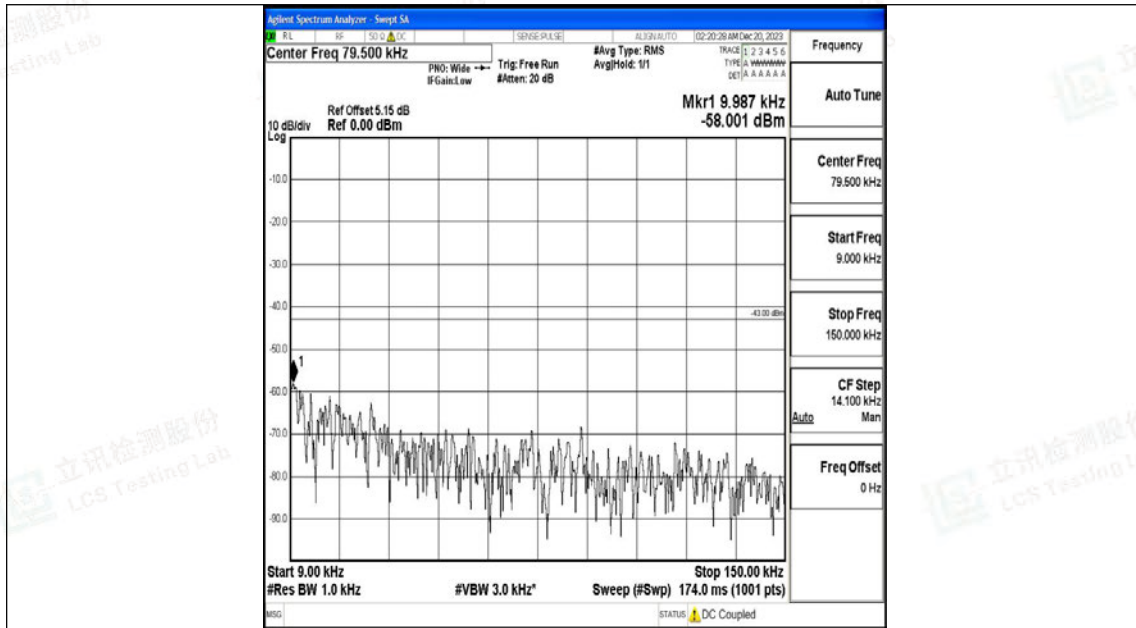

Band66_15MHz_QPSK_132322_1RB#0_0.009~0.15_0.009~0.15

Band66_15MHz_QPSK_132322_1RB#0_0.15~30_0.15~30

Band66_15MHz_QPSK_132322_1RB#0_30~1000_30~1000

Band66_15MHz_QPSK_132322_1RB#0_1000~3000_1000~3000

Band66_15MHz_QPSK_132322_1RB#0_3000~20000_3000~20000