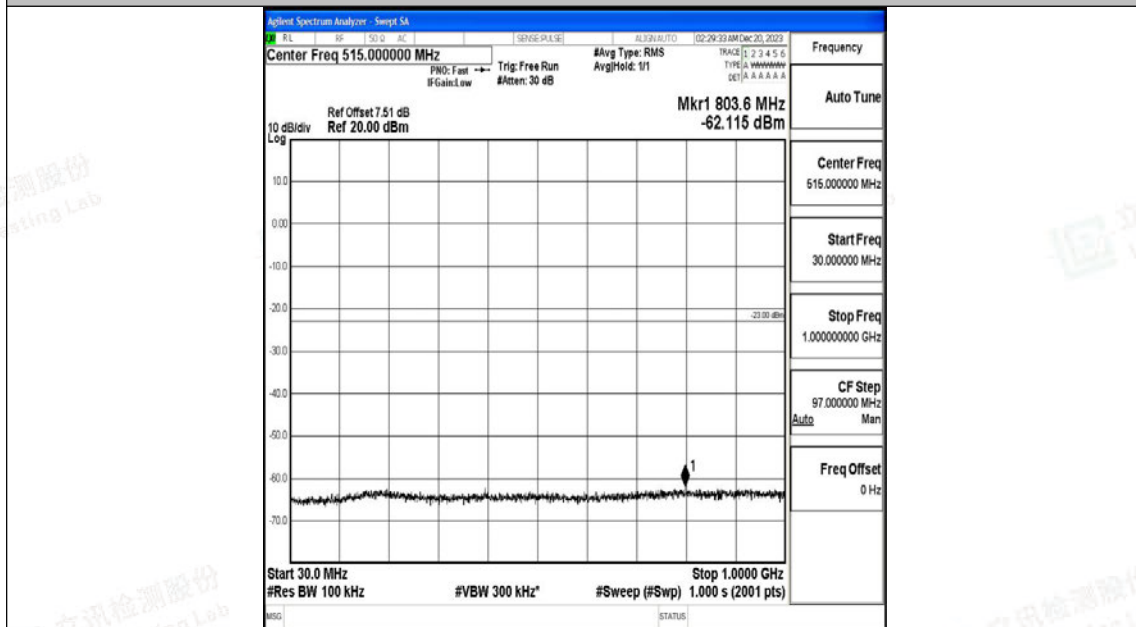

Band66_20MHz_QPSK_132572_1RB#0_0.15~30_0.15~30

Band66_20MHz_QPSK_132572_1RB#0_30~1000_30~1000