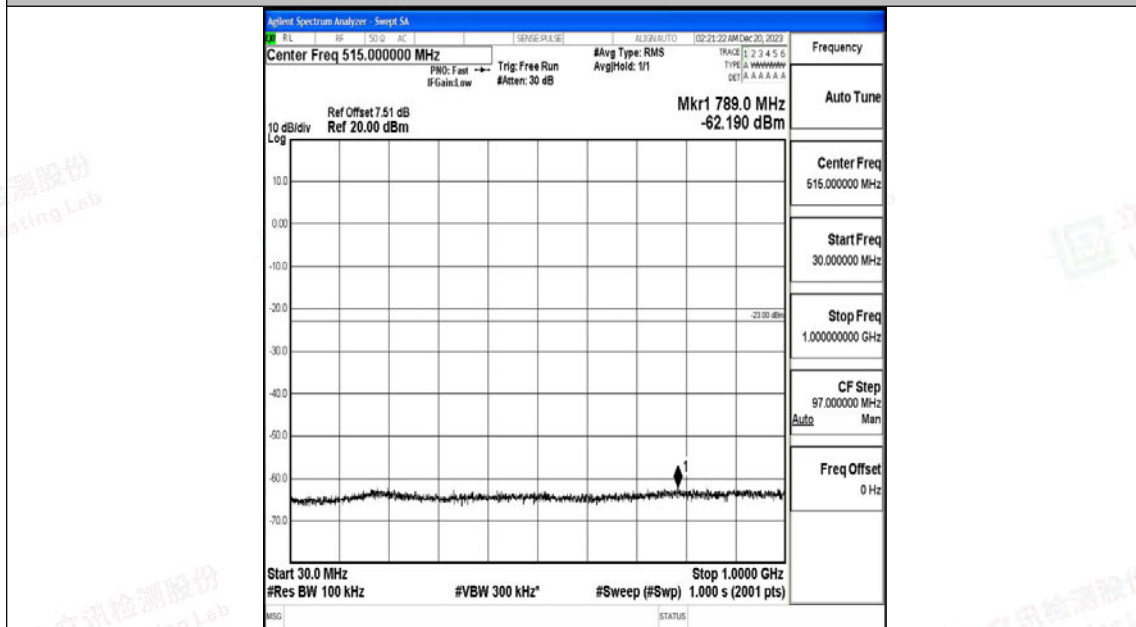

Band66_15MHz_QPSK_132597_1RB#0_0.15~30_0.15~30

Band66_15MHz_QPSK_132597_1RB#0_30~1000_30~1000