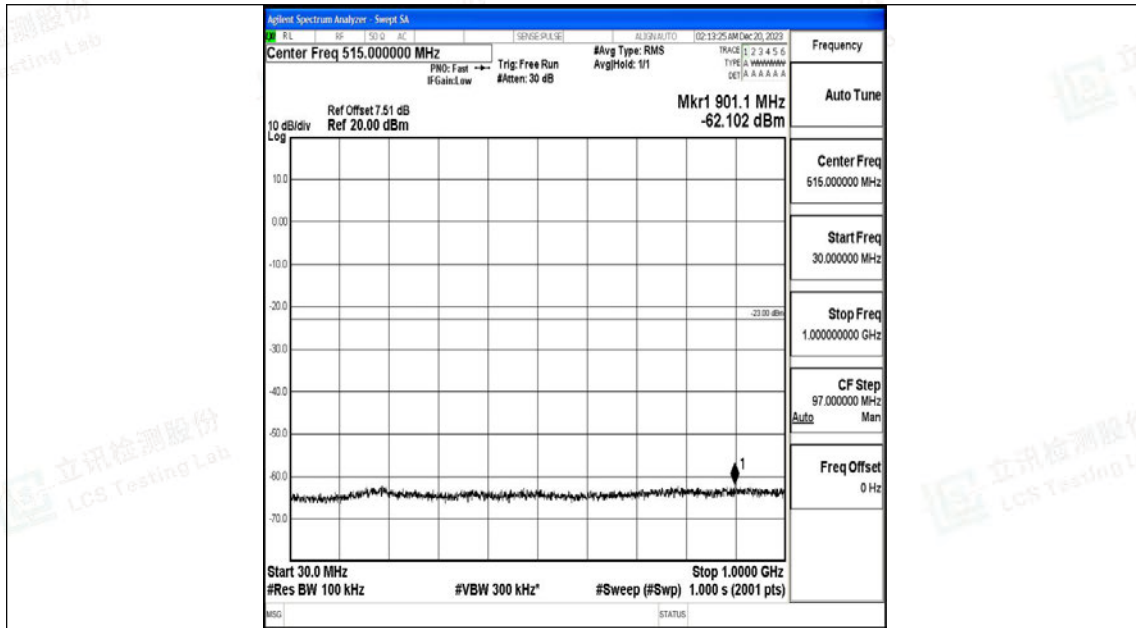

Band66_10MHz_16QAM_132622_1RB#0_0.15~30_0.15~30

Band66_10MHz_16QAM_132622_1RB#0_30~1000_30~1000