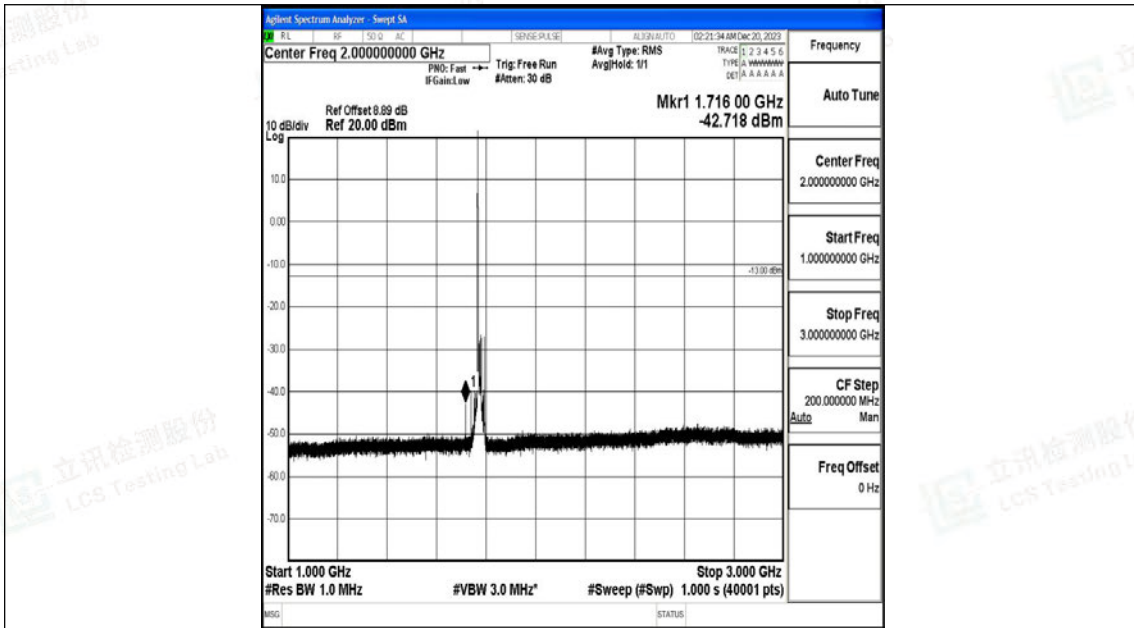

Band66_15MHz_QPSK_132597_1RB#0_0.009~0.15_0.009~0.15

Band66_15MHz_QPSK_132597_1RB#0_0.15~30_0.15~30

Band66_15MHz_QPSK_132597_1RB#0_30~1000_30~1000

Band66_15MHz_QPSK_132597_1RB#0_1000~3000_1000~3000

Band66_15MHz_QPSK_132597_1RB#0_3000~20000_3000~20000