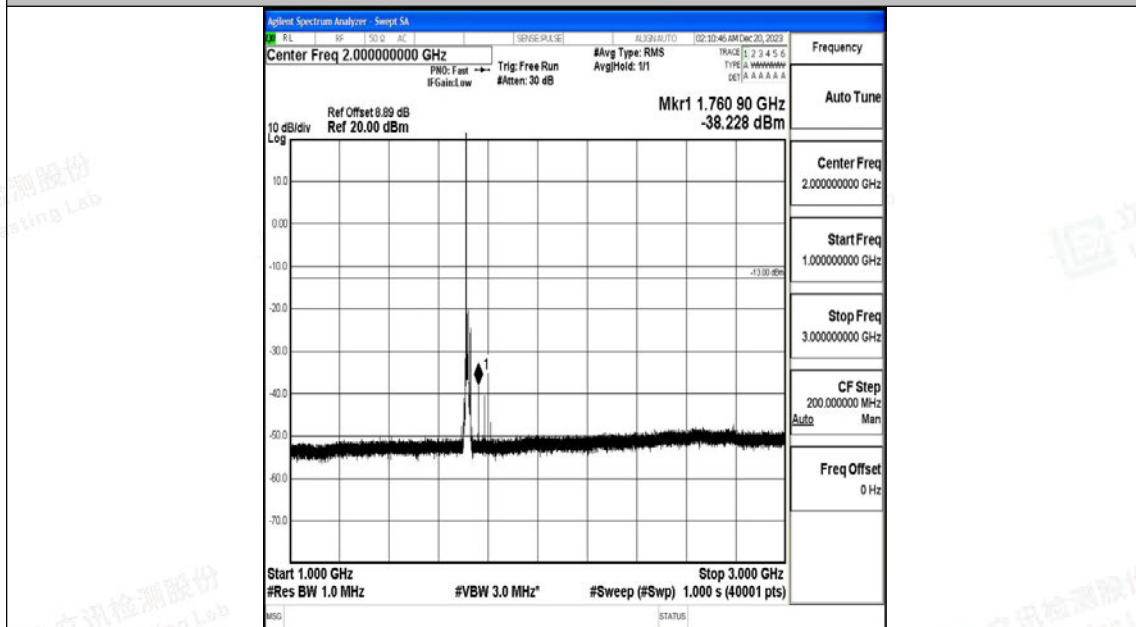

Band66_10MHz_16QAM_132022_1RB#0_0.009~0.15_0.009~0.15

Band66_10MHz_16QAM_132022_1RB#0_0.15~30_0.15~30

Band66_10MHz_16QAM_132022_1RB#0_30~1000_30~1000

Band66_10MHz_16QAM_132022_1RB#0_1000~3000_1000~3000

Band66_10MHz_16QAM_132022_1RB#0_3000~20000_3000~20000