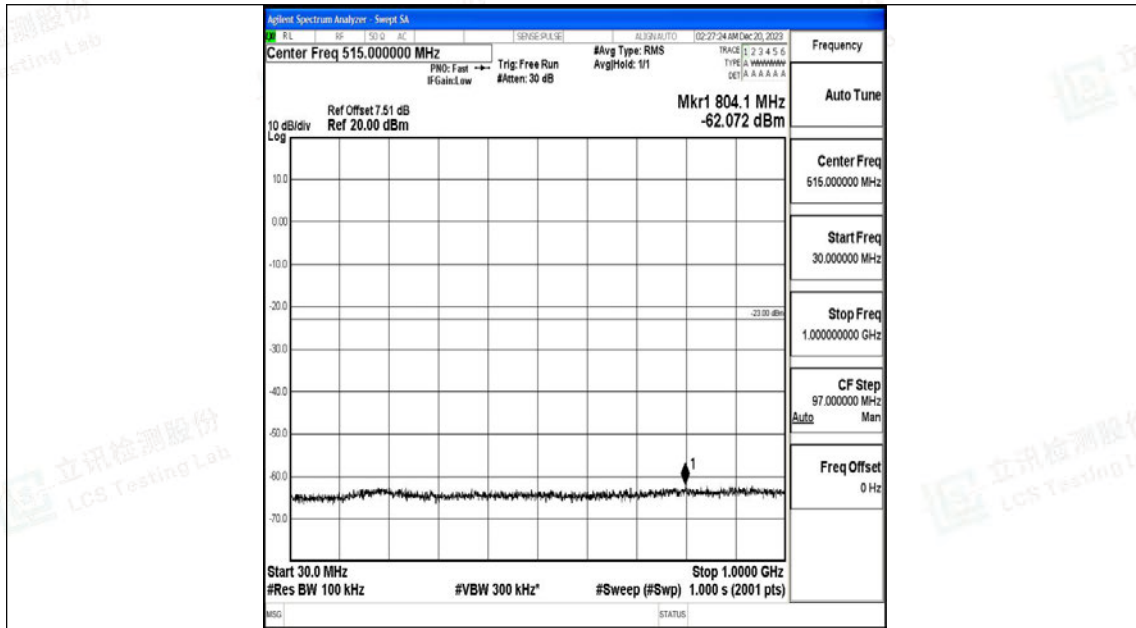

Band66_20MHz_16QAM_132072_1RB#0_0.15~30_0.15~30

Band66_20MHz_16QAM_132072_1RB#0_30~1000_30~1000