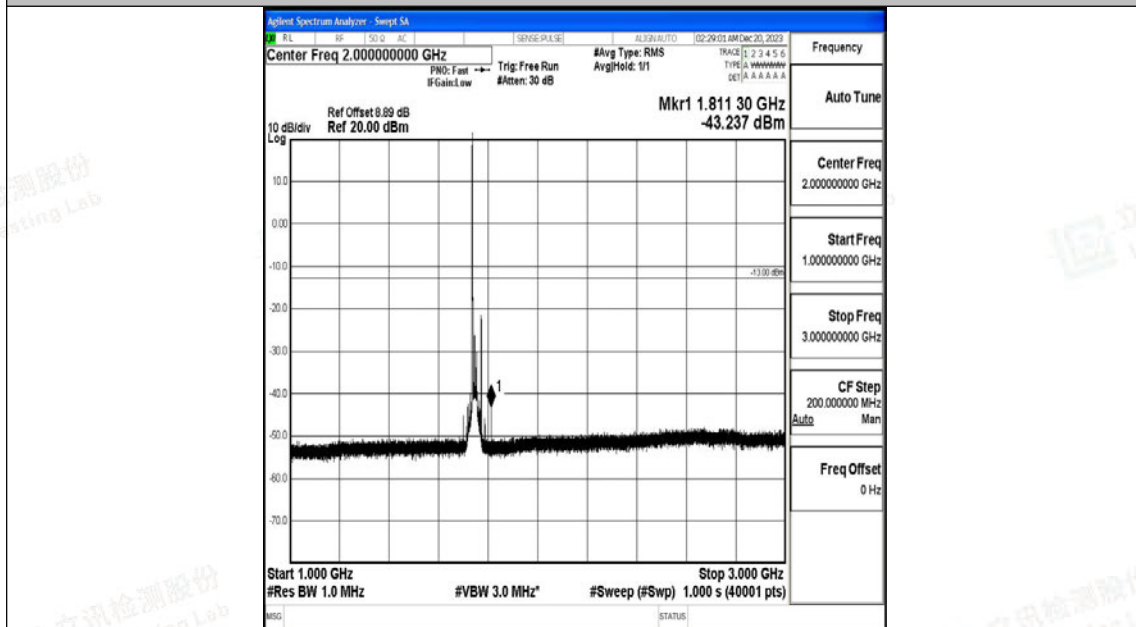

Band66_20MHz_16QAM_132322_1RB#0_0.009~0.15_0.009~0.15

Band66_20MHz_16QAM_132322_1RB#0_0.15~30_0.15~30

Band66_20MHz_16QAM_132322_1RB#0_30~1000_30~1000

Band66_20MHz_16QAM_132322_1RB#0_1000~3000_1000~3000

Band66_20MHz_16QAM_132322_1RB#0_3000~20000_3000~20000