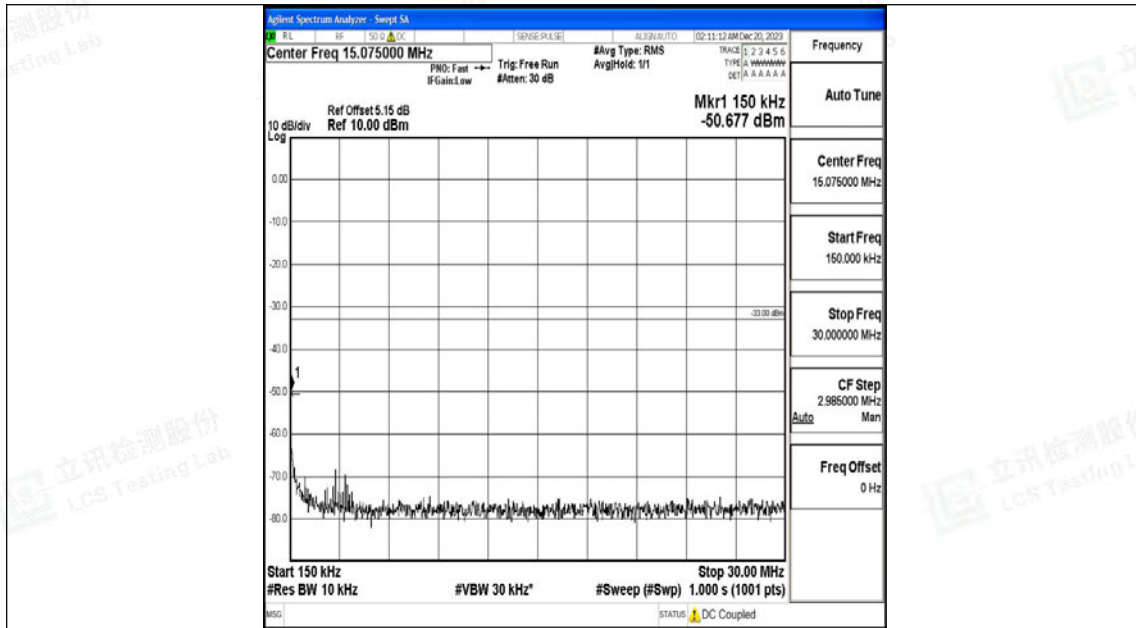

Band66_10MHz_QPSK_132322_1RB#0_0.009~0.15_0.009~0.15

Band66_10MHz_QPSK_132322_1RB#0_0.15~30_0.15~30