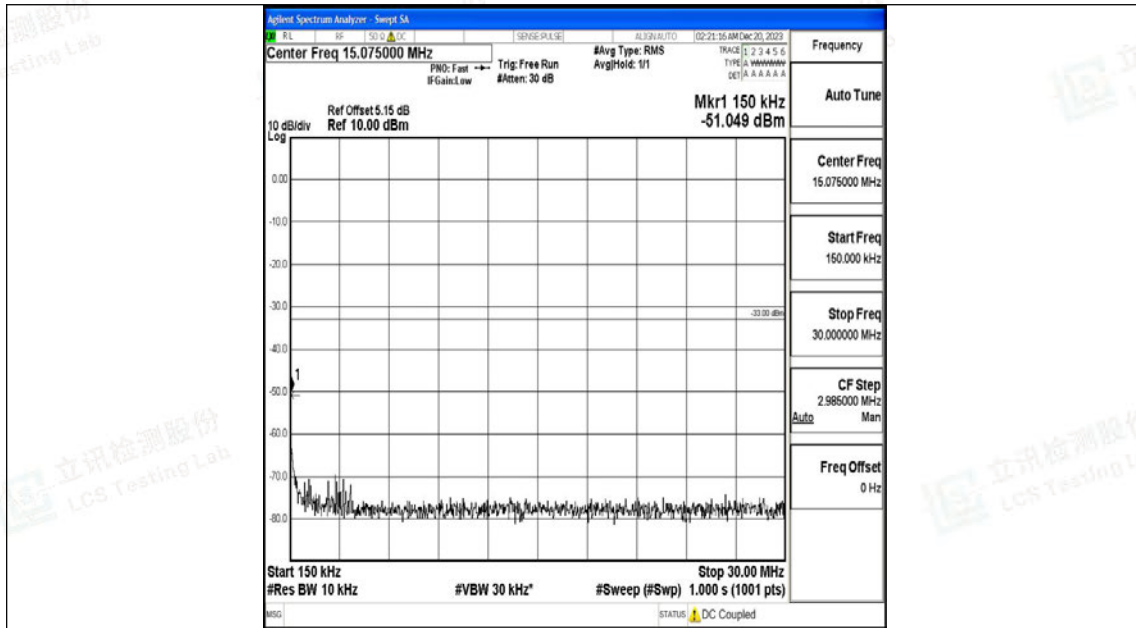

Band66_15MHz_QPSK_132597_1RB#0_0.009~0.15_0.009~0.15

Band66_15MHz_QPSK_132597_1RB#0_0.15~30_0.15~30