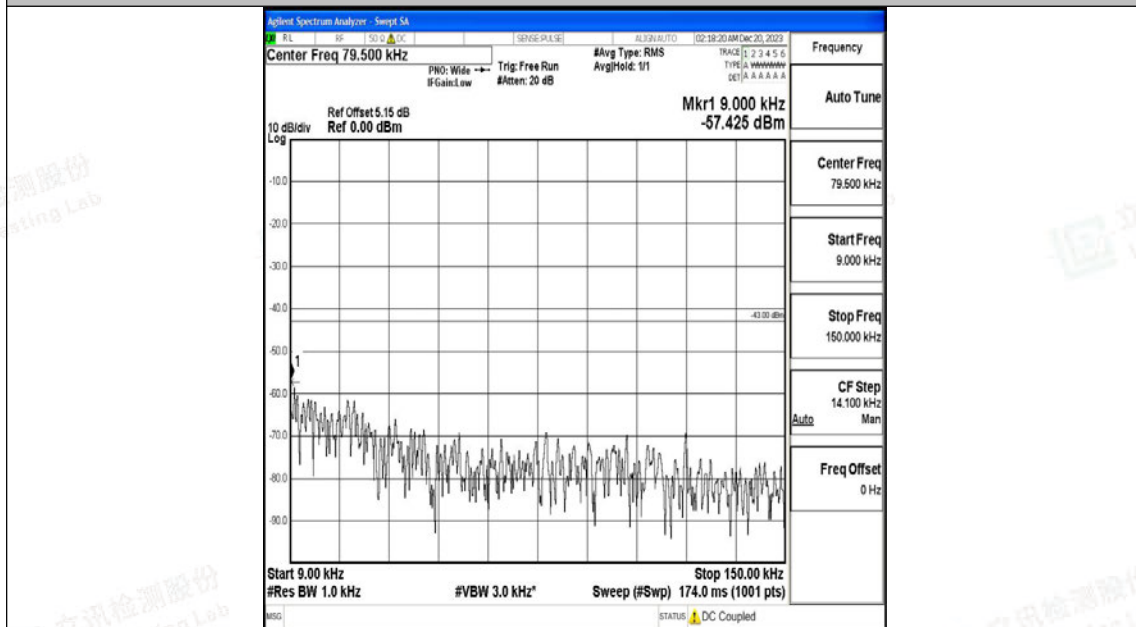

Band66_10MHz_16QAM_132622_1RB#0_0.009~0.15_0.009~0.15

Band66_10MHz_16QAM_132622_1RB#0_0.15~30_0.15~30

Band66_10MHz_16QAM_132622_1RB#0_30~1000_30~1000

Band66_10MHz_16QAM_132622_1RB#0_1000~3000_1000~3000

Band66_10MHz_16QAM_132622_1RB#0_3000~20000_3000~20000