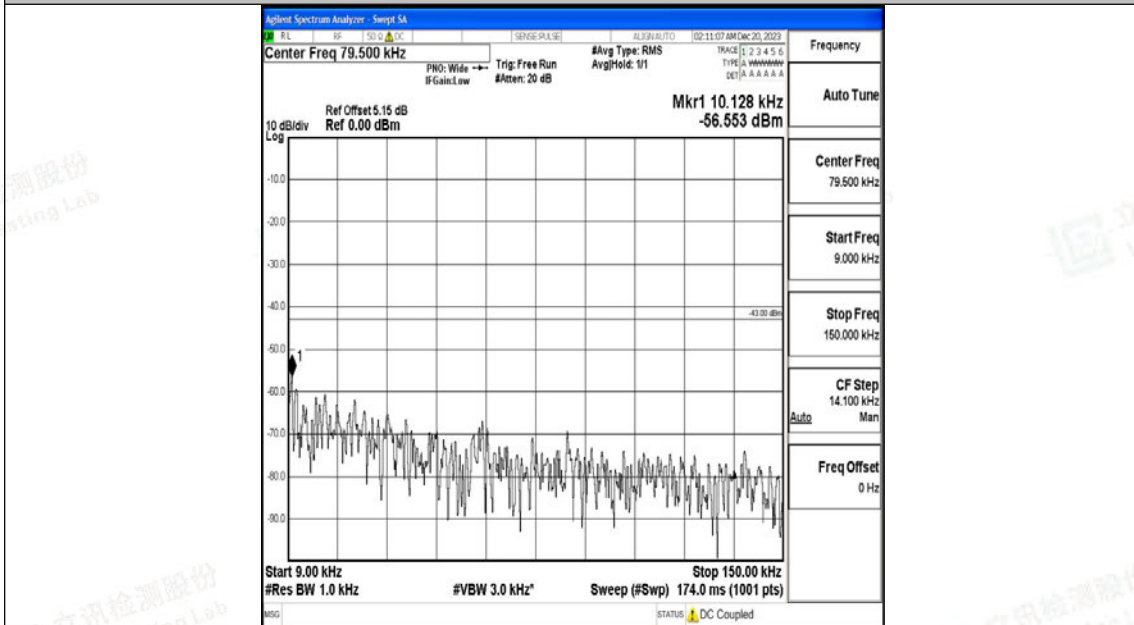

Band66_10MHz_16QAM_132022_1RB#0_0.009~0.15_0.009~0.15

Band66_10MHz_16QAM_132022_1RB#0_0.15~30_0.15~30

Band66_10MHz_16QAM_132022_1RB#0_30~1000_30~1000

Band66_10MHz_16QAM_132022_1RB#0_1000~3000_1000~3000

Band66_10MHz_16QAM_132022_1RB#0_3000~20000_3000~20000