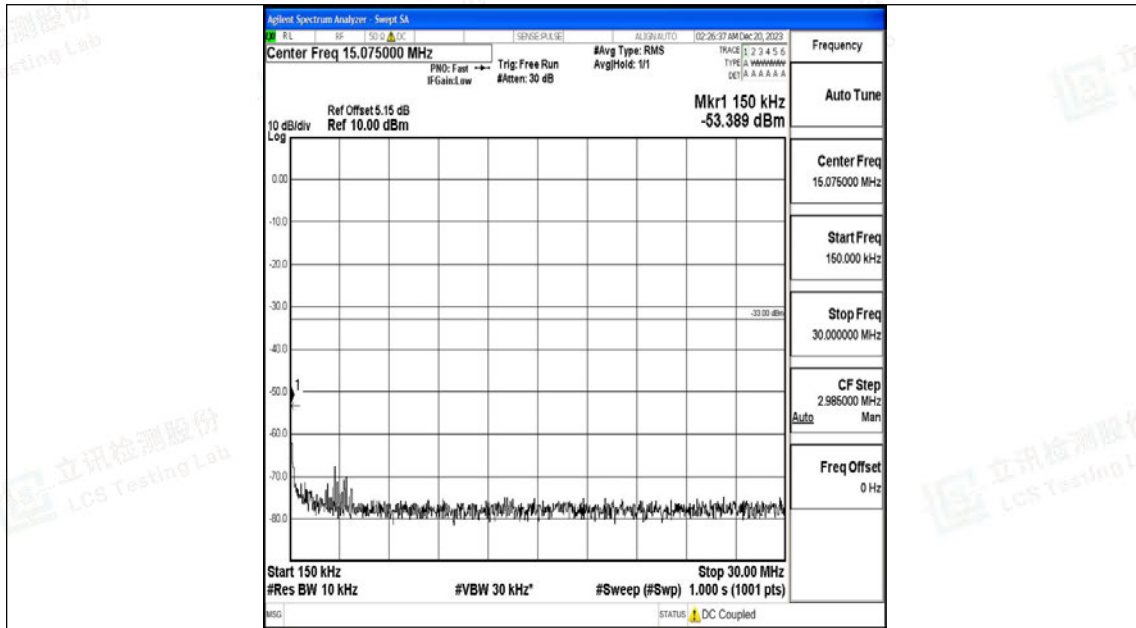

Band66_20MHz_QPSK_132072_1RB#0_0.009~0.15_0.009~0.15

Band66_20MHz_QPSK_132072_1RB#0_0.15~30_0.15~30