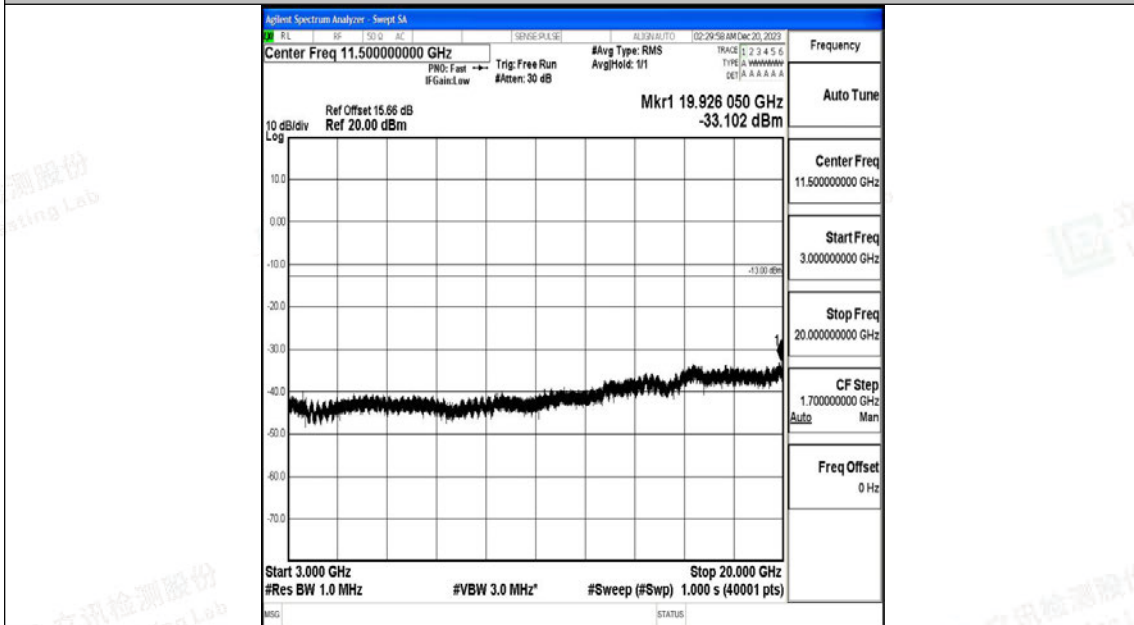

Band66_20MHz_QPSK_132572_1RB#0_0.009~0.15_0.009~0.15

Band66_20MHz_QPSK_132572_1RB#0_0.15~30_0.15~30

Band66_20MHz_QPSK_132572_1RB#0_30~1000_30~1000

Band66_20MHz_QPSK_132572_1RB#0_1000~3000_1000~3000

Band66_20MHz_QPSK_132572_1RB#0_3000~20000_3000~20000