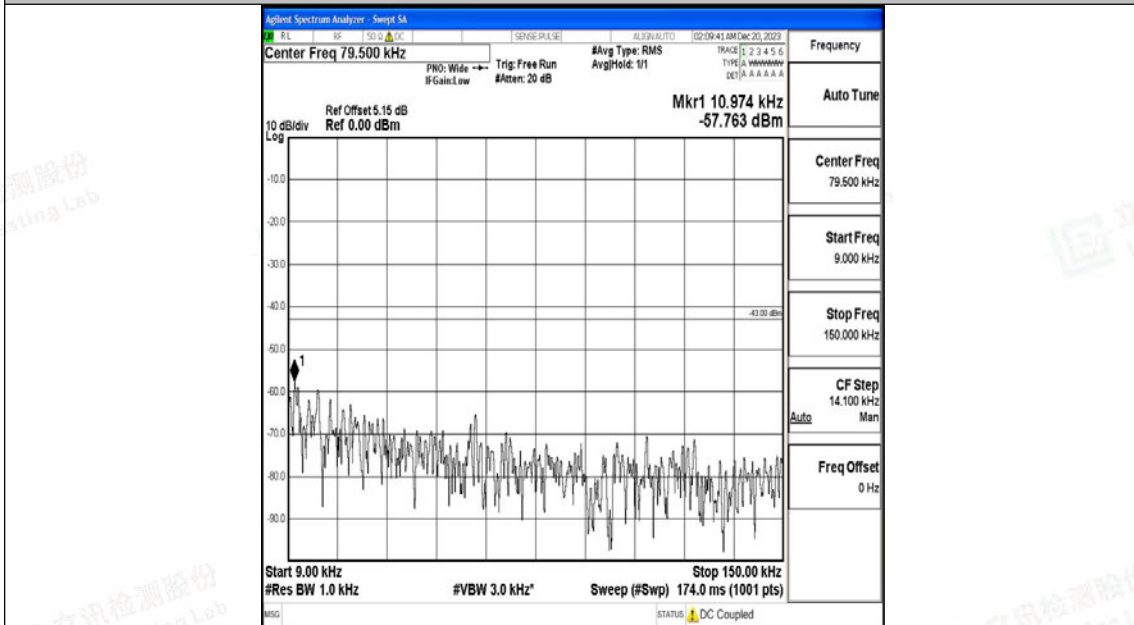

Band66_5MHz_QPSK_132647_1RB#0_30~1000_30~1000

Band66_5MHz_QPSK_132647_1RB#0_1000~3000_1000~3000

Band66_5MHz_QPSK_132647_1RB#0_3000~20000_3000~20000

Band66_5MHz_16QAM_132647_1RB#0_1000~3000_1000~3000

Band66_5MHz_16QAM_132647_1RB#0_3000~20000_3000~20000