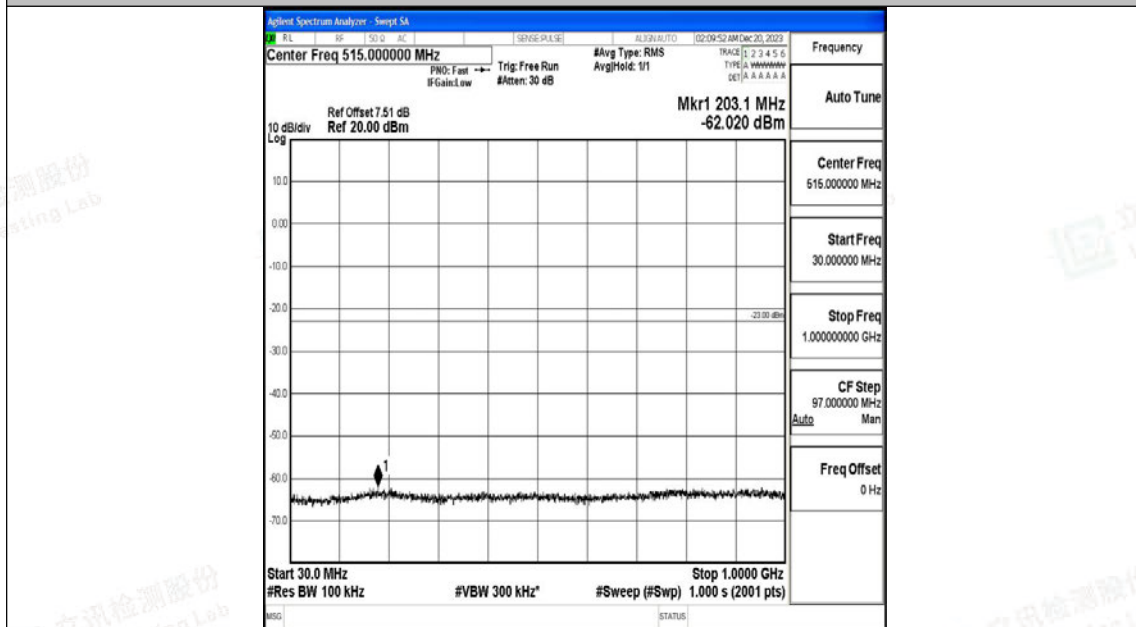

Band66_10MHz_QPSK_132022_1RB#0_0.15~30_0.15~30

Band66_10MHz_QPSK_132022_1RB#0_30~1000_30~1000