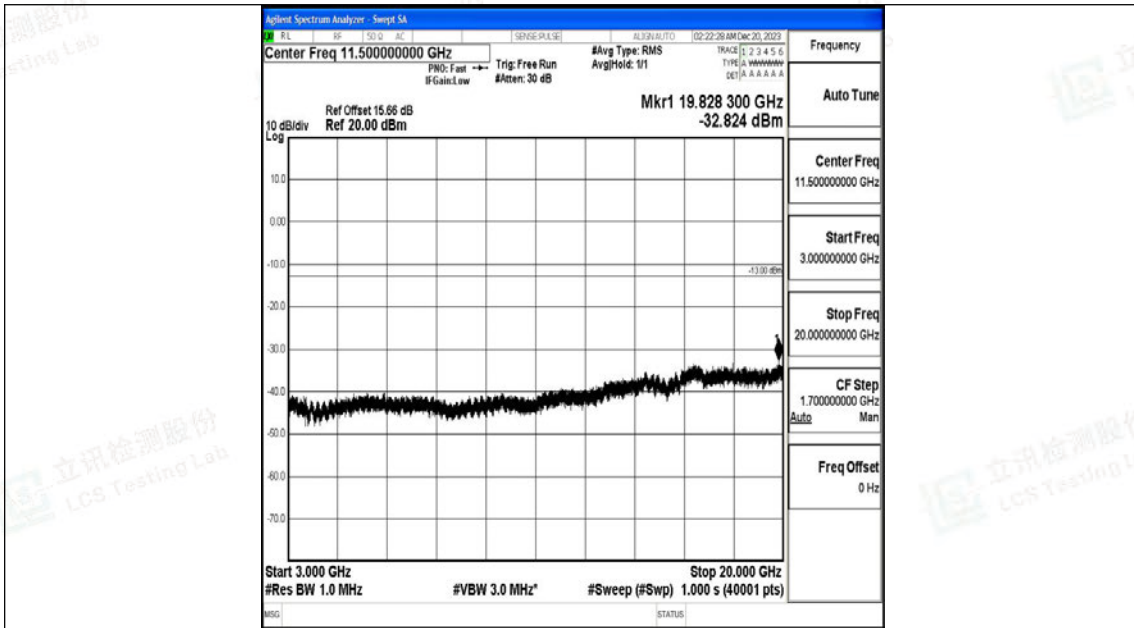

Band66_15MHz_16QAM_132597_1RB#0_0.009~0.15_0.009~0.15

Band66_15MHz_16QAM_132597_1RB#0_0.15~30_0.15~30

Band66_15MHz_16QAM_132597_1RB#0_30~1000_30~1000

Band66_15MHz_16QAM_132597_1RB#0_1000~3000_1000~3000

Band66_15MHz_16QAM_132597_1RB#0_3000~20000_3000~20000