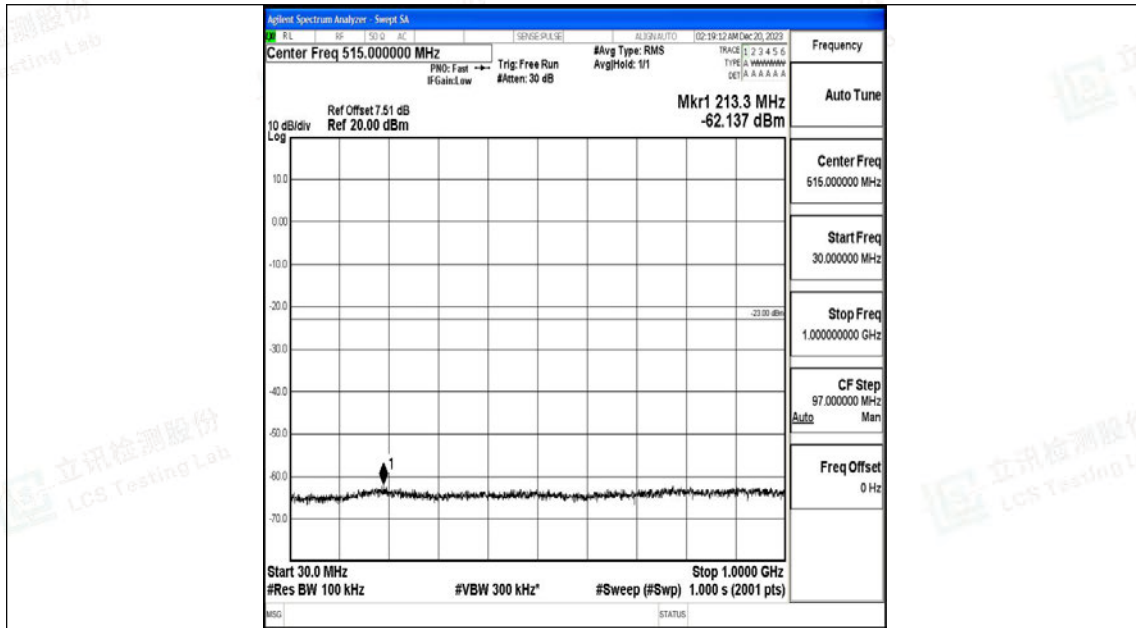

Band66_15MHz_16QAM_132047_1RB#0_0.15~30_0.15~30

Band66_15MHz_16QAM_132047_1RB#0_30~1000_30~1000