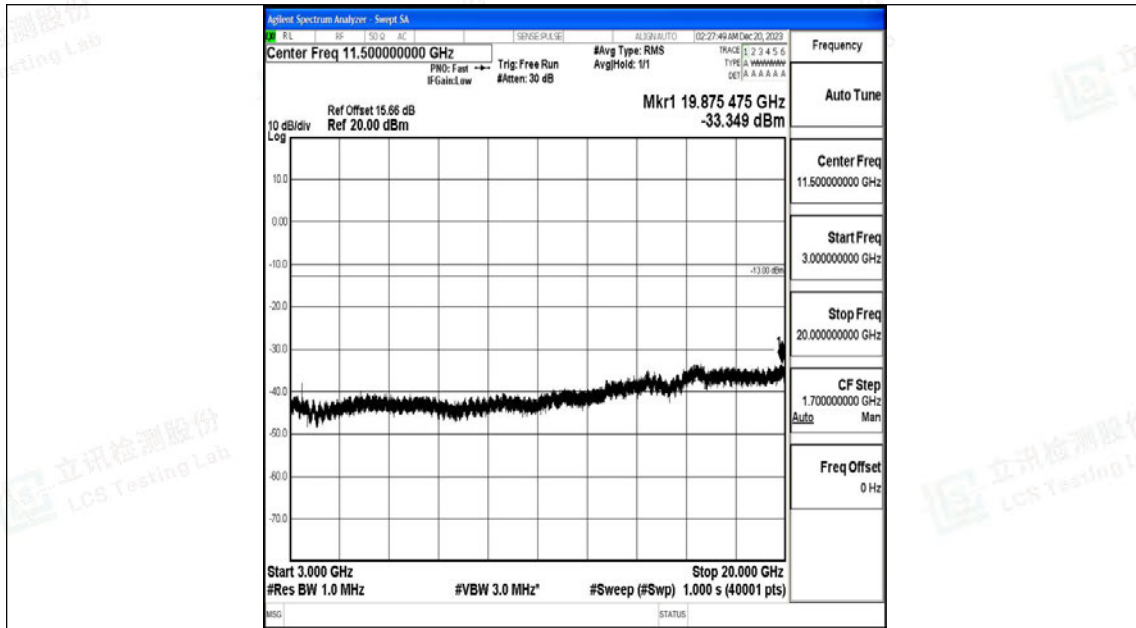

Band66_20MHz_16QAM_132072_1RB#0_0.009~0.15_0.009~0.15

Band66_20MHz_16QAM_132072_1RB#0_0.15~30_0.15~30

Band66_20MHz_16QAM_132072_1RB#0_30~1000_30~1000

Band66_20MHz_16QAM_132072_1RB#0_1000~3000_1000~3000

Band66_20MHz_16QAM_132072_1RB#0_3000~20000_3000~20000