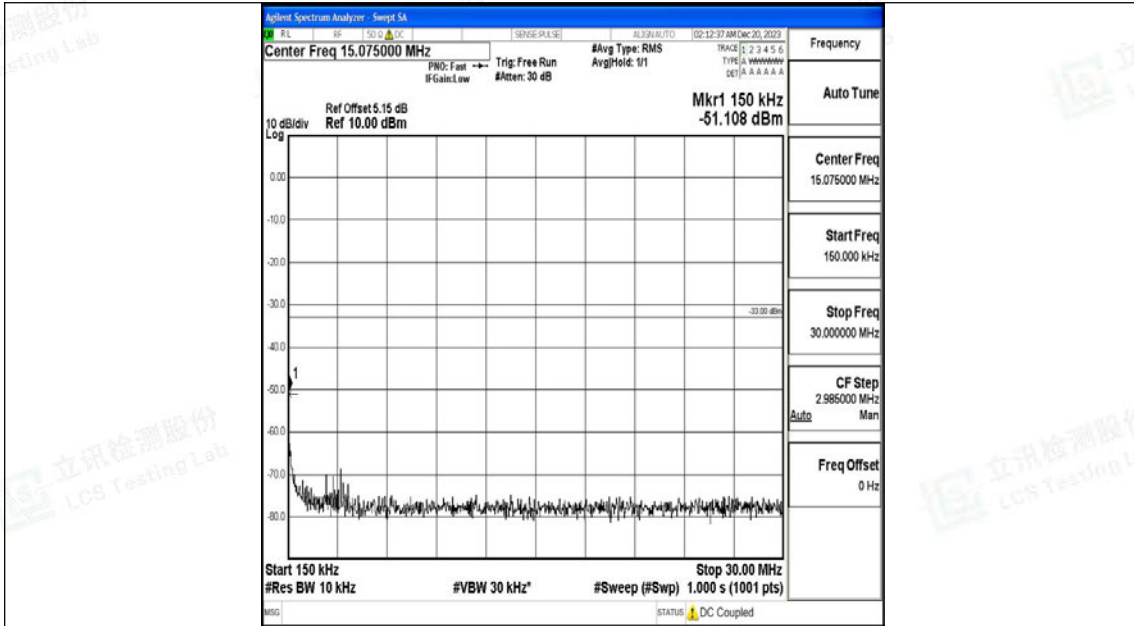

Band66_10MHz_QPSK_132622_1RB#0_0.009~0.15_0.009~0.15

Band66_10MHz_QPSK_132622_1RB#0_0.15~30_0.15~30