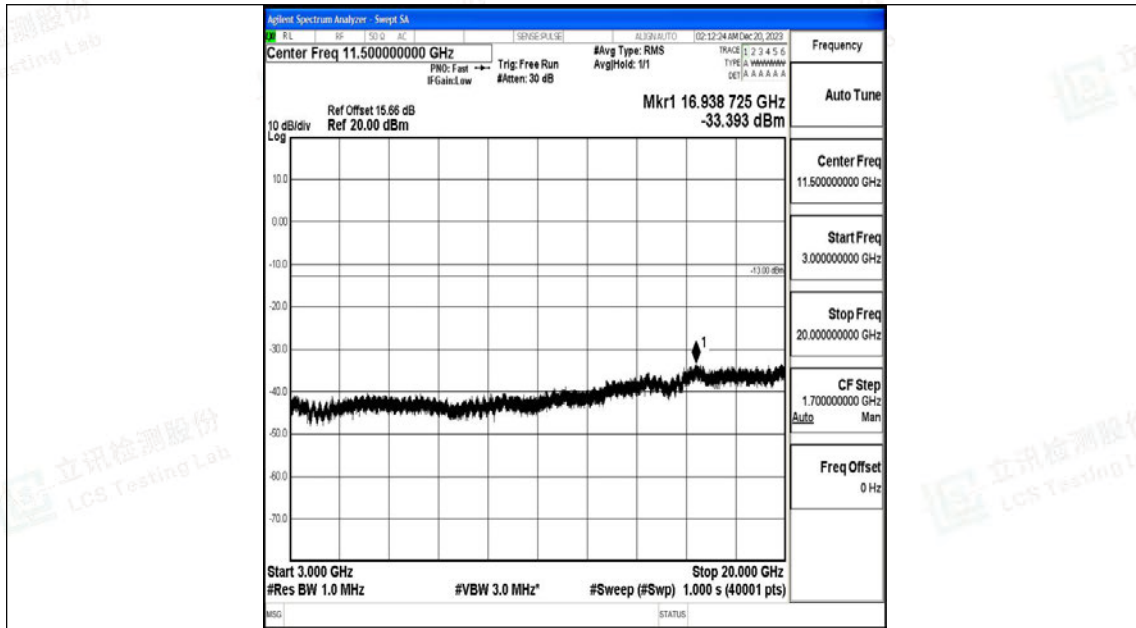

Band66_10MHz_16QAM_132322_1RB#0_0.009~0.15_0.009~0.15

Band66_10MHz_16QAM_132322_1RB#0_0.15~30_0.15~30

Band66_10MHz_16QAM_132322_1RB#0_30~1000_30~1000

Band66_10MHz_16QAM_132322_1RB#0_1000~3000_1000~3000

Band66_10MHz_16QAM_132322_1RB#0_3000~20000_3000~20000