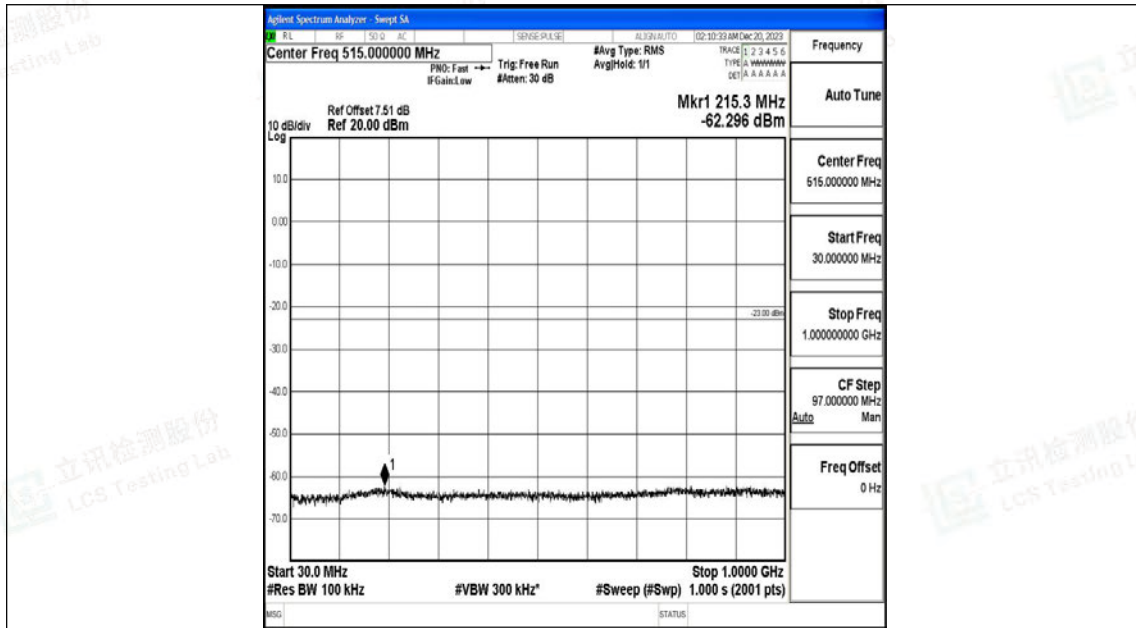

Band66_10MHz_16QAM_132022_1RB#0_0.15~30_0.15~30

Band66_10MHz_16QAM_132022_1RB#0_30~1000_30~1000