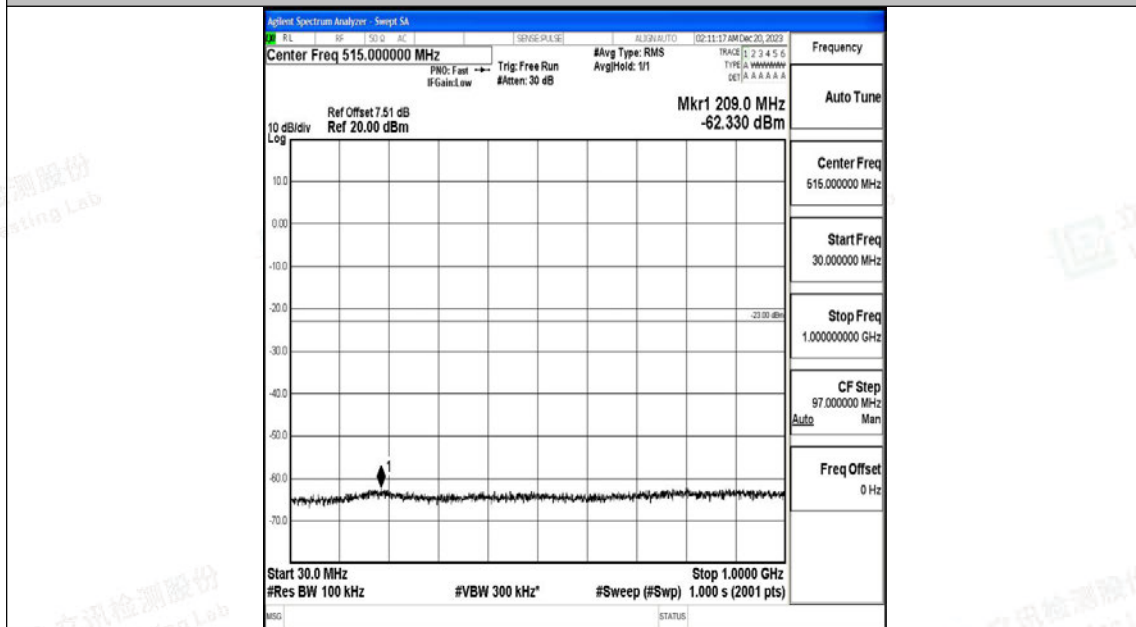

Band66_10MHz_QPSK_132322_1RB#0_0.15~30_0.15~30

Band66_10MHz_QPSK_132322_1RB#0_30~1000_30~1000