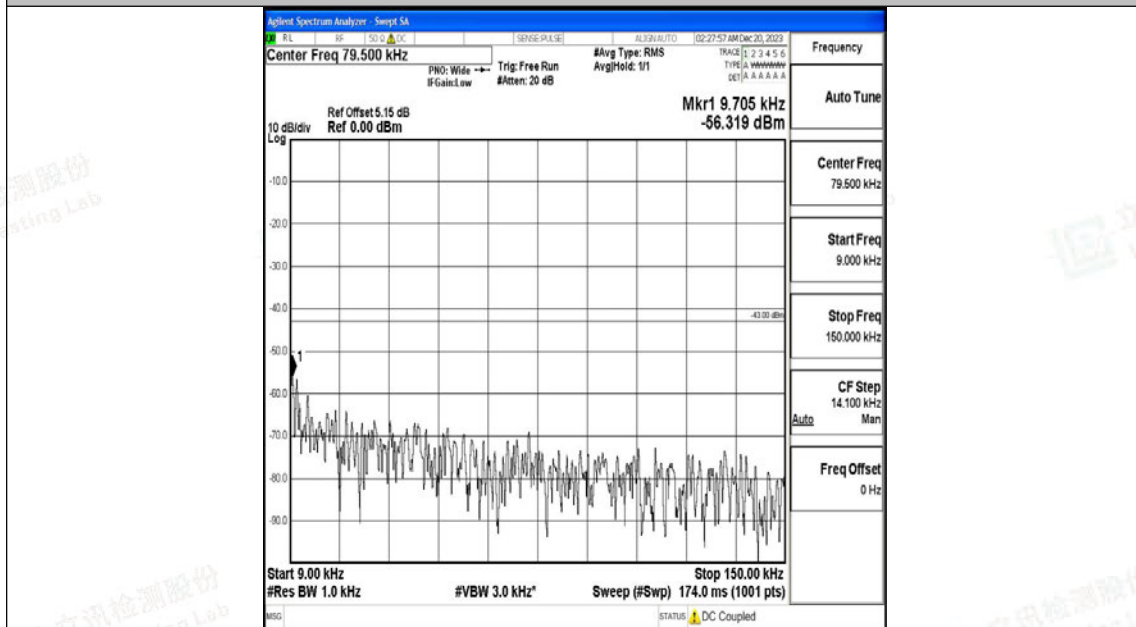

Band66_20MHz_16QAM_132072_1RB#0_0.009~0.15_0.009~0.15

Band66_20MHz_16QAM_132072_1RB#0_0.15~30_0.15~30

Band66_20MHz_16QAM_132072_1RB#0_30~1000_30~1000

Band66_20MHz_16QAM_132072_1RB#0_1000~3000_1000~3000

Band66_20MHz_16QAM_132072_1RB#0_3000~20000_3000~20000