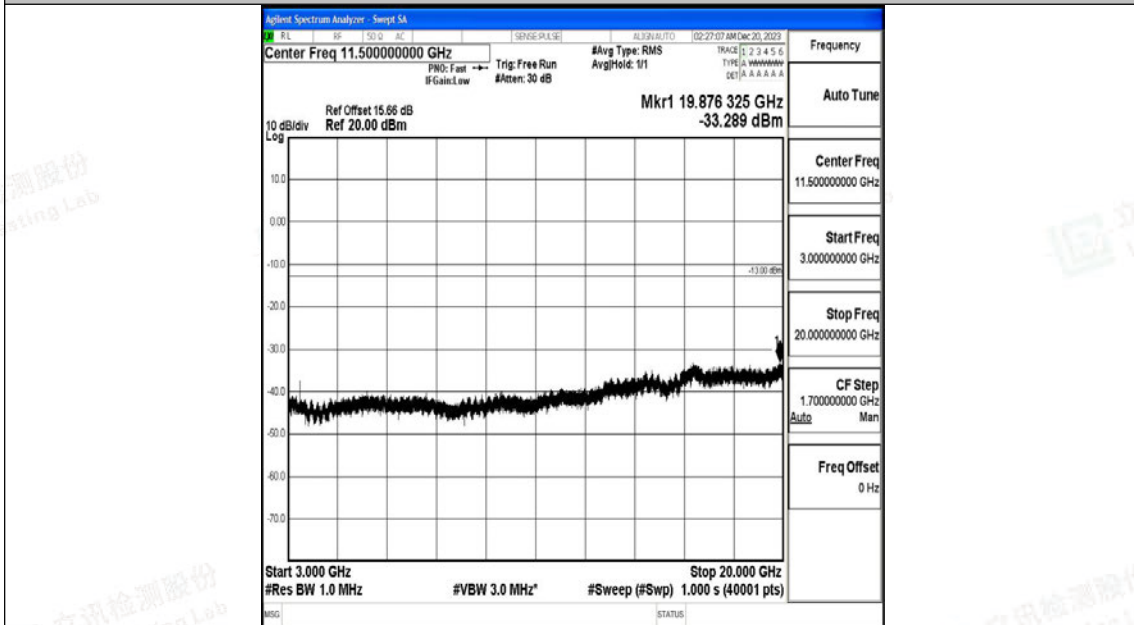

Band66_20MHz_QPSK_132072_1RB#0_0.009~0.15_0.009~0.15

Band66_20MHz_QPSK_132072_1RB#0_0.15~30_0.15~30

Band66_20MHz_QPSK_132072_1RB#0_30~1000_30~1000

Band66_20MHz_QPSK_132072_1RB#0_1000~3000_1000~3000

Band66_20MHz_QPSK_132072_1RB#0_3000~20000_3000~20000