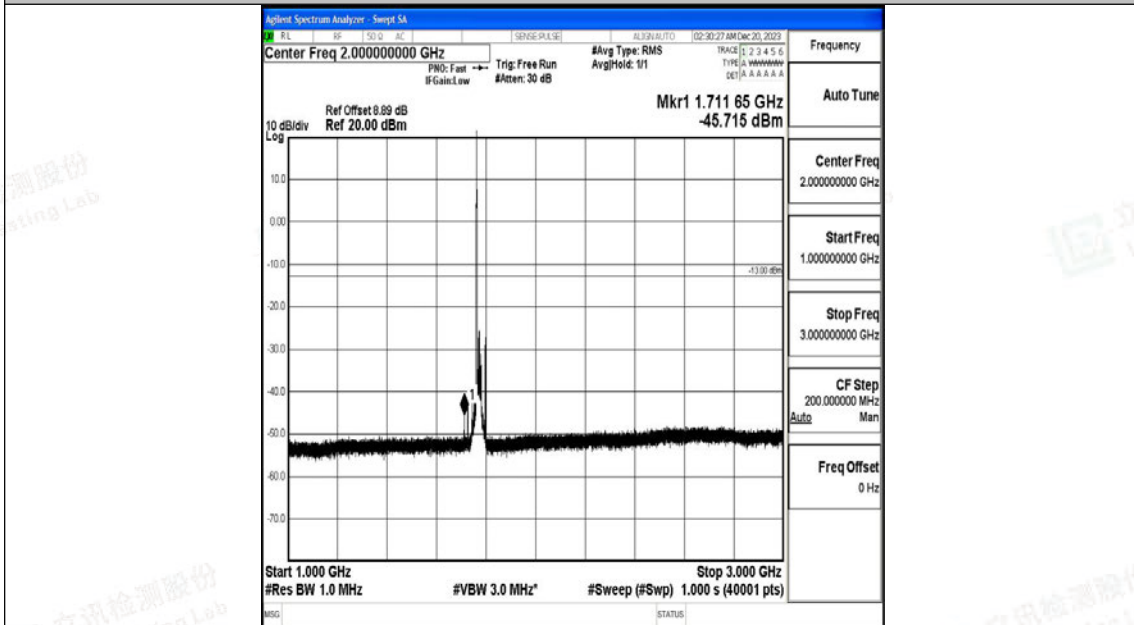

Band66_20MHz_16QAM_132572_1RB#0_0.009~0.15_0.009~0.15

Band66_20MHz_16QAM_132572_1RB#0_0.15~30_0.15~30

Band66_20MHz_16QAM_132572_1RB#0_30~1000_30~1000

Band66_20MHz_16QAM_132572_1RB#0_1000~3000_1000~3000

Band66_20MHz_16QAM_132572_1RB#0_3000~20000_3000~20000