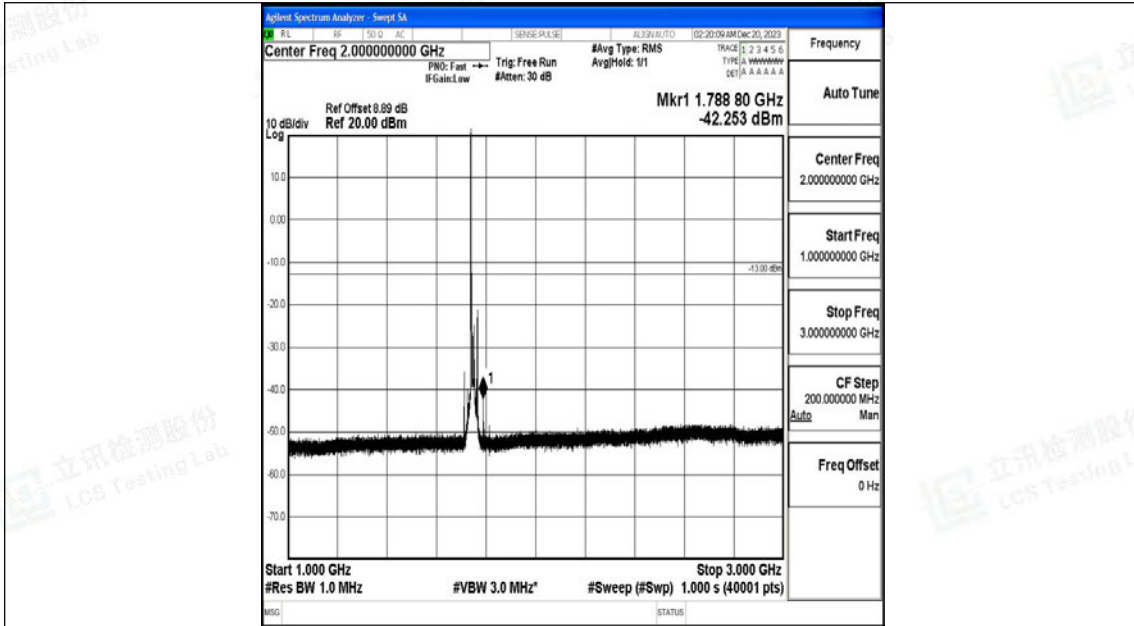

Band66_15MHz_QPSK_132322_1RB#0_0.009~0.15_0.009~0.15

Band66_15MHz_QPSK_132322_1RB#0_0.15~30_0.15~30

Band66_15MHz_QPSK_132322_1RB#0_30~1000_30~1000

Band66_15MHz_QPSK_132322_1RB#0_1000~3000_1000~3000

Band66_15MHz_QPSK_132322_1RB#0_3000~20000_3000~20000