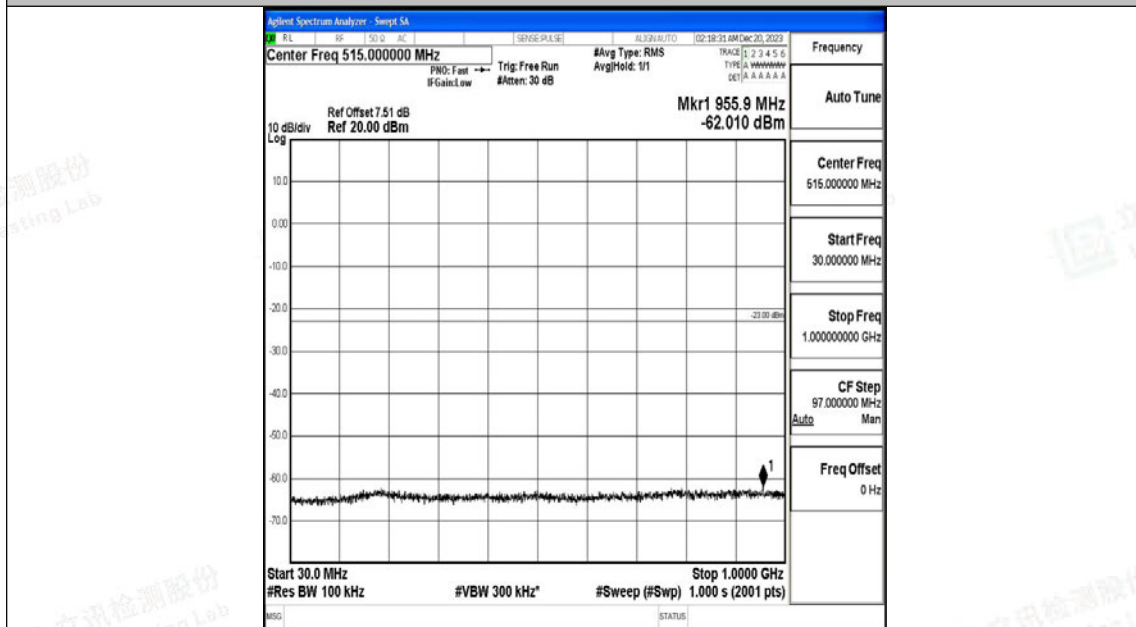

Band66_15MHz_QPSK_132047_1RB#0_0.15~30_0.15~30

Band66_15MHz_QPSK_132047_1RB#0_30~1000_30~1000