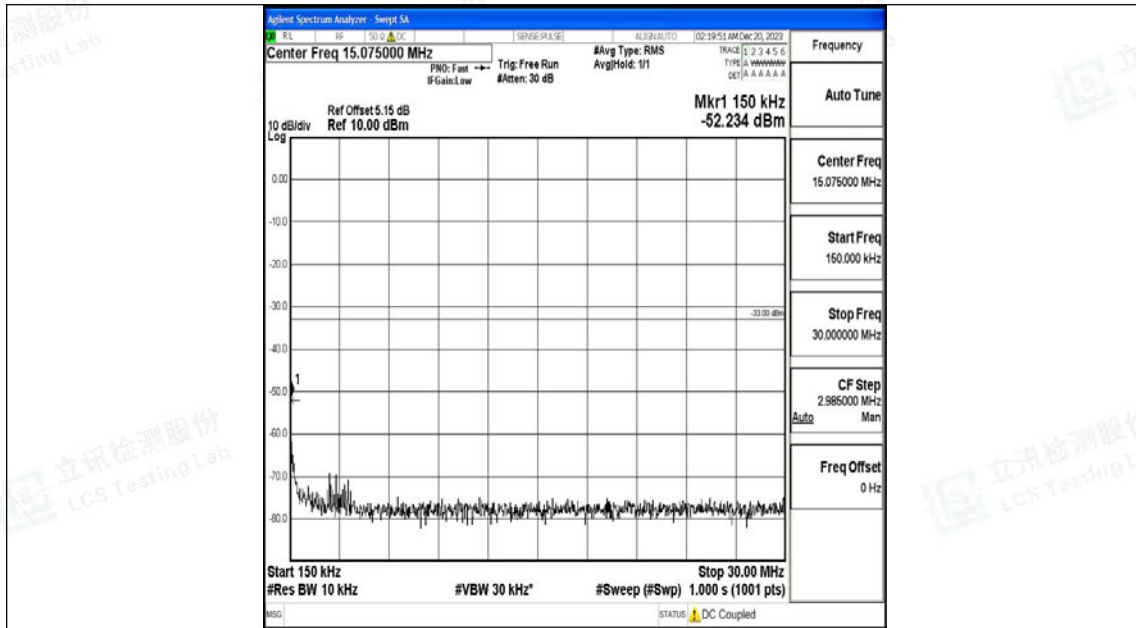

Band66_15MHz_QPSK_132322_1RB#0_0.009~0.15_0.009~0.15

Band66_15MHz_QPSK_132322_1RB#0_0.15~30_0.15~30