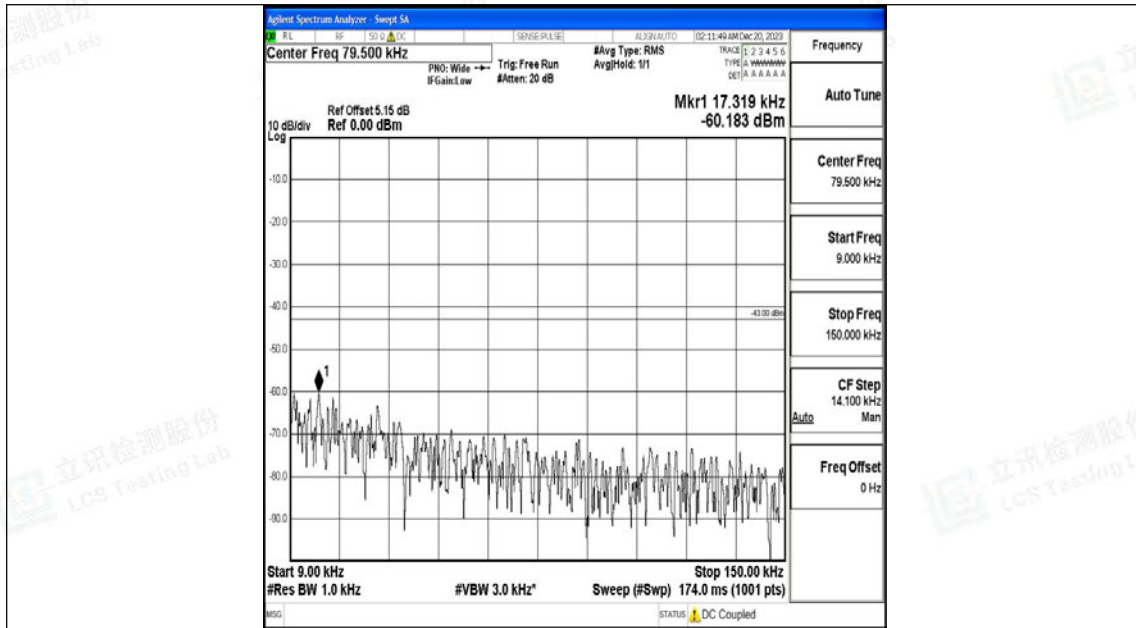

Band66_10MHz_QPSK_132322_1RB#0_0.009~0.15_0.009~0.15

Band66_10MHz_QPSK_132322_1RB#0_0.15~30_0.15~30

Band66_10MHz_QPSK_132322_1RB#0_30~1000_30~1000

Band66_10MHz_QPSK_132322_1RB#0_1000~3000_1000~3000

Band66_10MHz_QPSK_132322_1RB#0_3000~20000_3000~20000