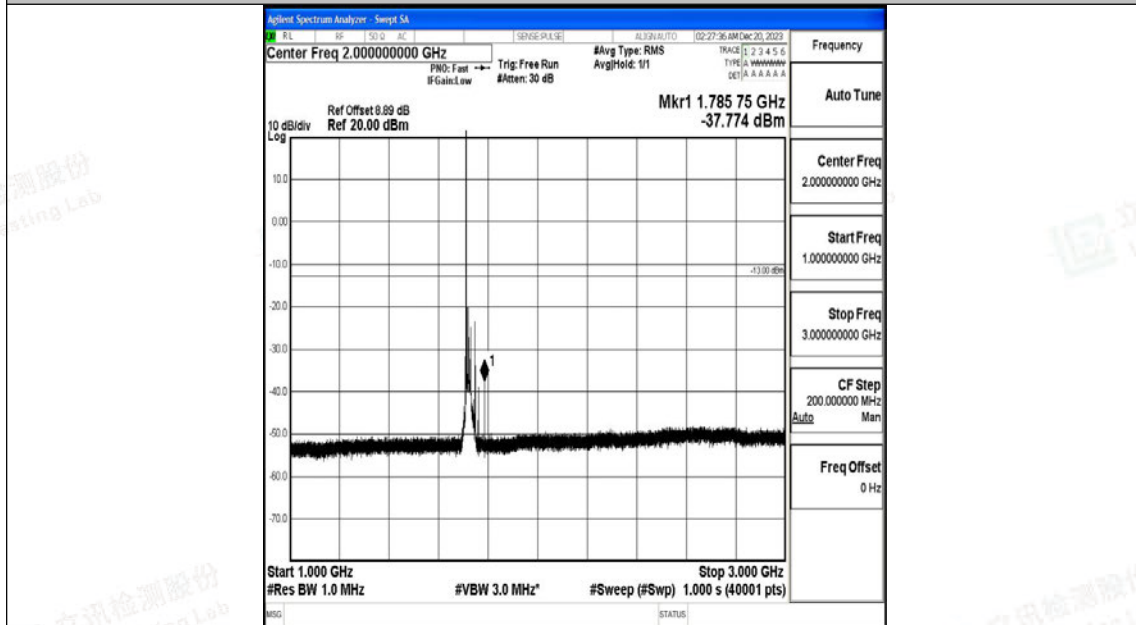

Band66_20MHz_16QAM_132072_1RB#0_0.009~0.15_0.009~0.15

Band66_20MHz_16QAM_132072_1RB#0_0.15~30_0.15~30

Band66_20MHz_16QAM_132072_1RB#0_30~1000_30~1000

Band66_20MHz_16QAM_132072_1RB#0_1000~3000_1000~3000

Band66_20MHz_16QAM_132072_1RB#0_3000~20000_3000~20000