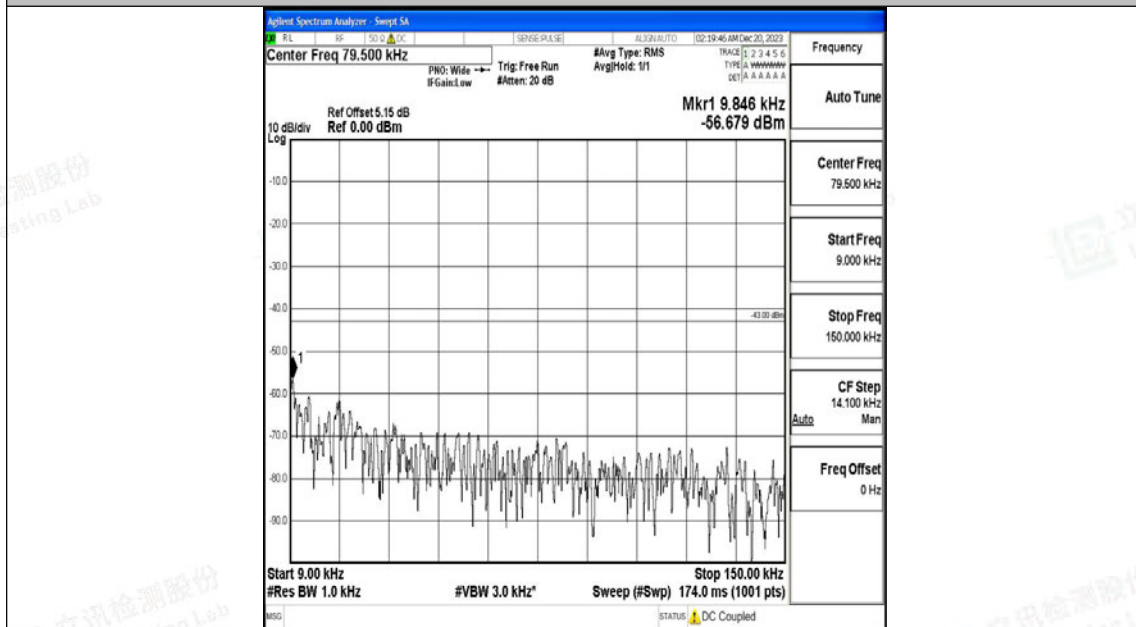

Band66_15MHz_16QAM_132047_1RB#0_0.009~0.15_0.009~0.15

Band66_15MHz_16QAM_132047_1RB#0_0.15~30_0.15~30

Band66_15MHz_16QAM_132047_1RB#0_30~1000_30~1000

Band66_15MHz_16QAM_132047_1RB#0_1000~3000_1000~3000

Band66_15MHz_16QAM_132047_1RB#0_3000~20000_3000~20000