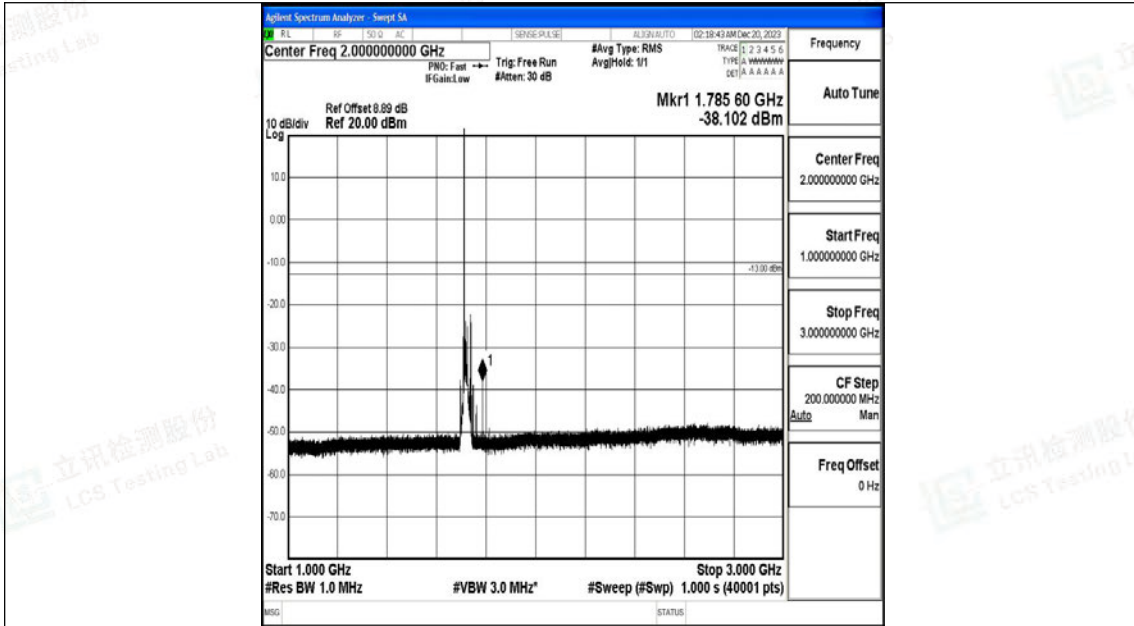

Band66_15MHz_QPSK_132047_1RB#0_0.009~0.15_0.009~0.15

Band66_15MHz_QPSK_132047_1RB#0_0.15~30_0.15~30

Band66_15MHz_QPSK_132047_1RB#0_30~1000_30~1000

Band66_15MHz_QPSK_132047_1RB#0_1000~3000_1000~3000

Band66_15MHz_QPSK_132047_1RB#0_3000~20000_3000~20000