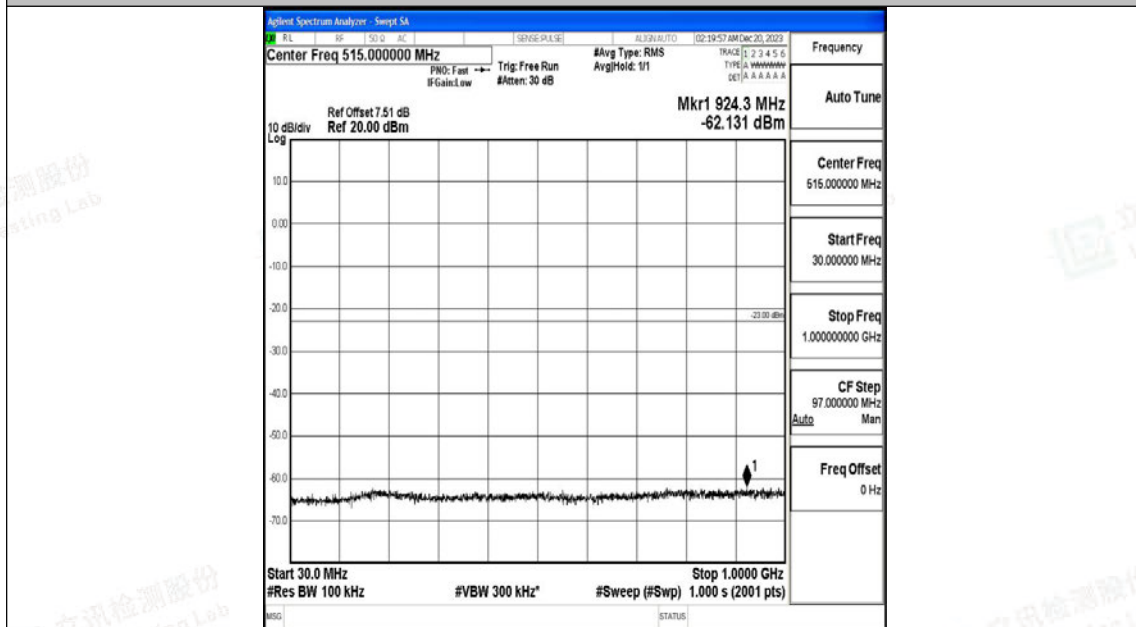

Band66_15MHz_QPSK_132322_1RB#0_0.15~30_0.15~30

Band66_15MHz_QPSK_132322_1RB#0_30~1000_30~1000