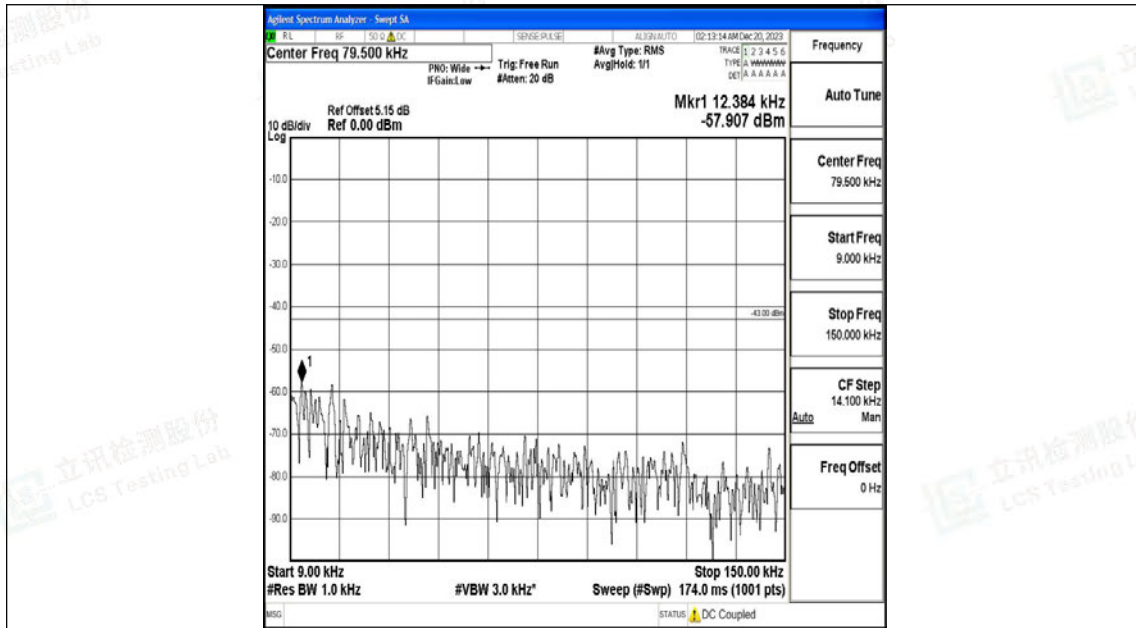

Band66_10MHz_QPSK_132622_1RB#0_0.009~0.15_0.009~0.15

Band66_10MHz_QPSK_132622_1RB#0_0.15~30_0.15~30

Band66_10MHz_QPSK_132622_1RB#0_30~1000_30~1000

Band66_10MHz_QPSK_132622_1RB#0_1000~3000_1000~3000

Band66_10MHz_QPSK_132622_1RB#0_3000~20000_3000~20000