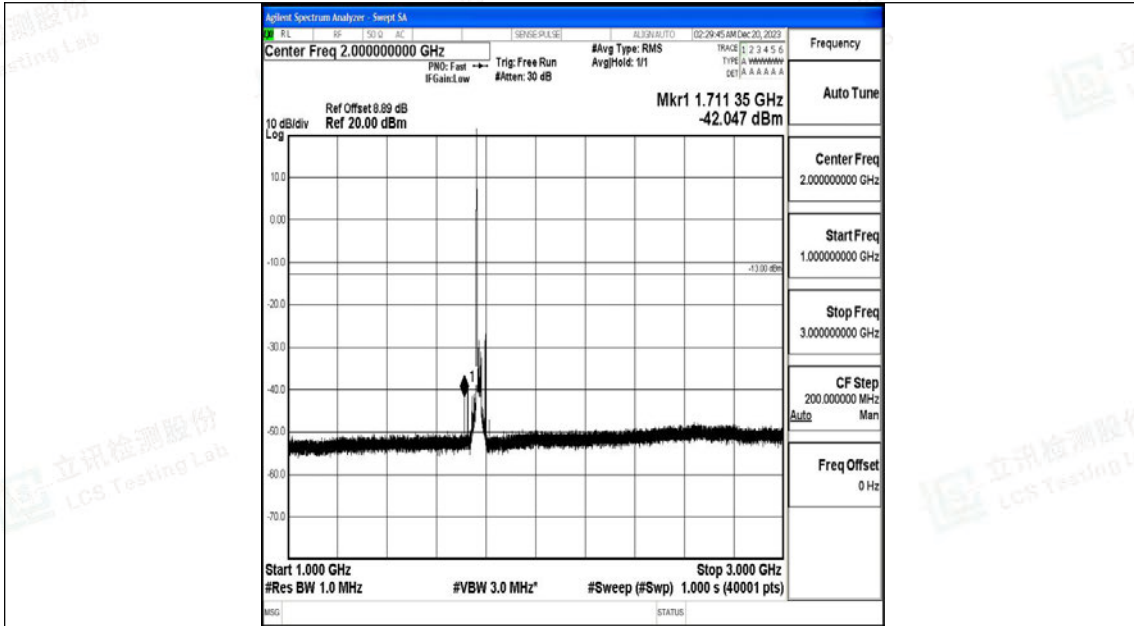

Band66_20MHz_QPSK_132572_1RB#0_0.009~0.15_0.009~0.15

Band66_20MHz_QPSK_132572_1RB#0_0.15~30_0.15~30

Band66_20MHz_QPSK_132572_1RB#0_30~1000_30~1000

Band66_20MHz_QPSK_132572_1RB#0_1000~3000_1000~3000

Band66_20MHz_QPSK_132572_1RB#0_3000~20000_3000~20000