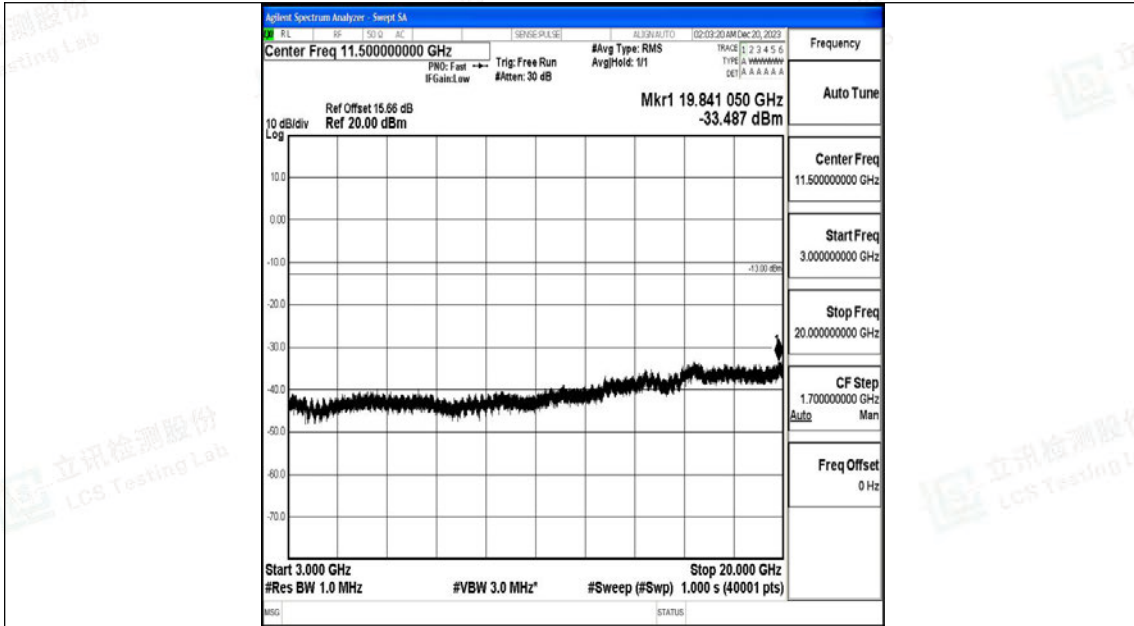

Band66_5MHz_QPSK_132647_1RB#0_30~1000_30~1000

Band66_5MHz_QPSK_132647_1RB#0_1000~3000_1000~3000

Band66_5MHz_QPSK_132647_1RB#0_3000~20000_3000~20000

Band66_5MHz_16QAM_132647_1RB#0_1000~3000_1000~3000

Band66_5MHz_16QAM_132647_1RB#0_3000~20000_3000~20000