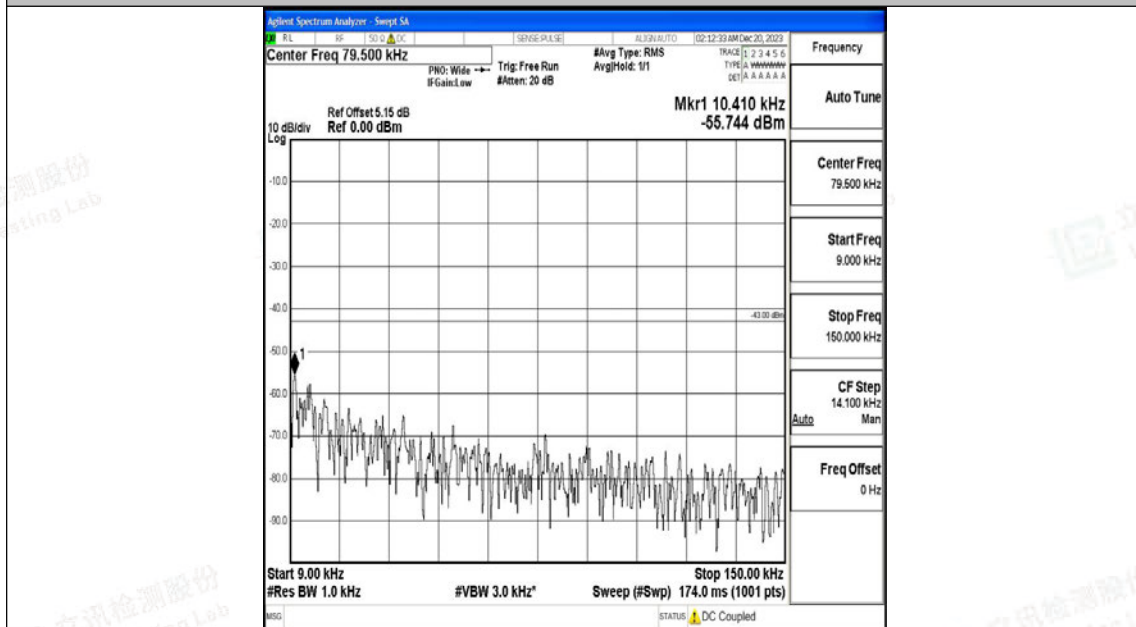

Band66_10MHz_16QAM_132322_1RB#0_0.009~0.15_0.009~0.15

Band66_10MHz_16QAM_132322_1RB#0_0.15~30_0.15~30

Band66_10MHz_16QAM_132322_1RB#0_30~1000_30~1000

Band66_10MHz_16QAM_132322_1RB#0_1000~3000_1000~3000

Band66_10MHz_16QAM_132322_1RB#0_3000~20000_3000~20000