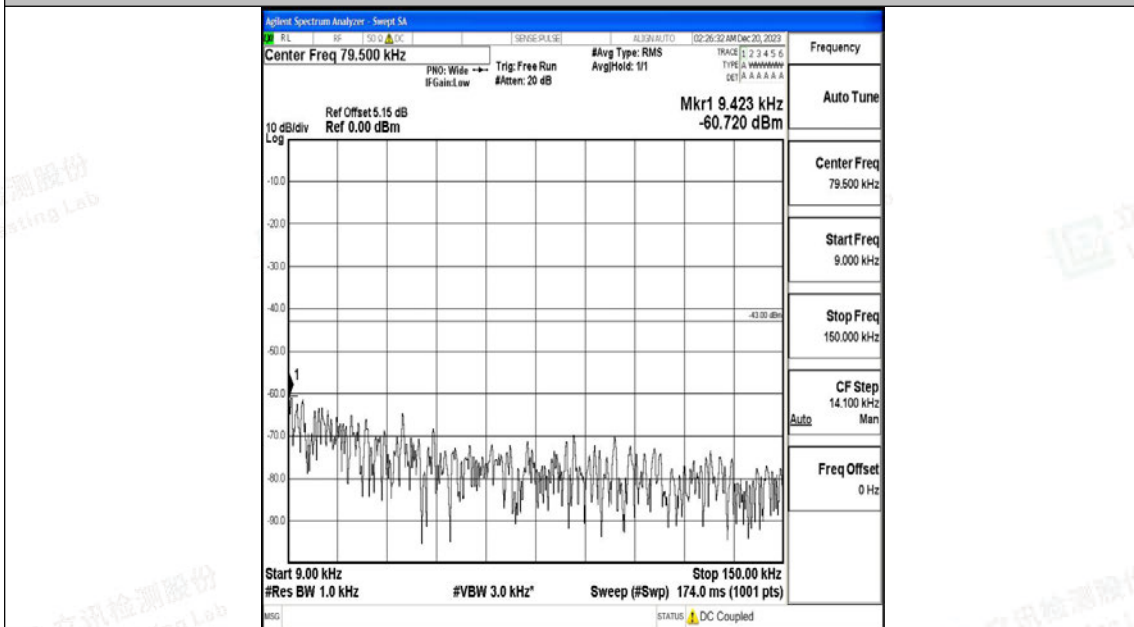

Band66_15MHz_16QAM_132597_1RB#0_0.009~0.15_0.009~0.15

Band66_15MHz_16QAM_132597_1RB#0_0.15~30_0.15~30

Band66_15MHz_16QAM_132597_1RB#0_30~1000_30~1000

Band66_15MHz_16QAM_132597_1RB#0_1000~3000_1000~3000

Band66_15MHz_16QAM_132597_1RB#0_3000~20000_3000~20000