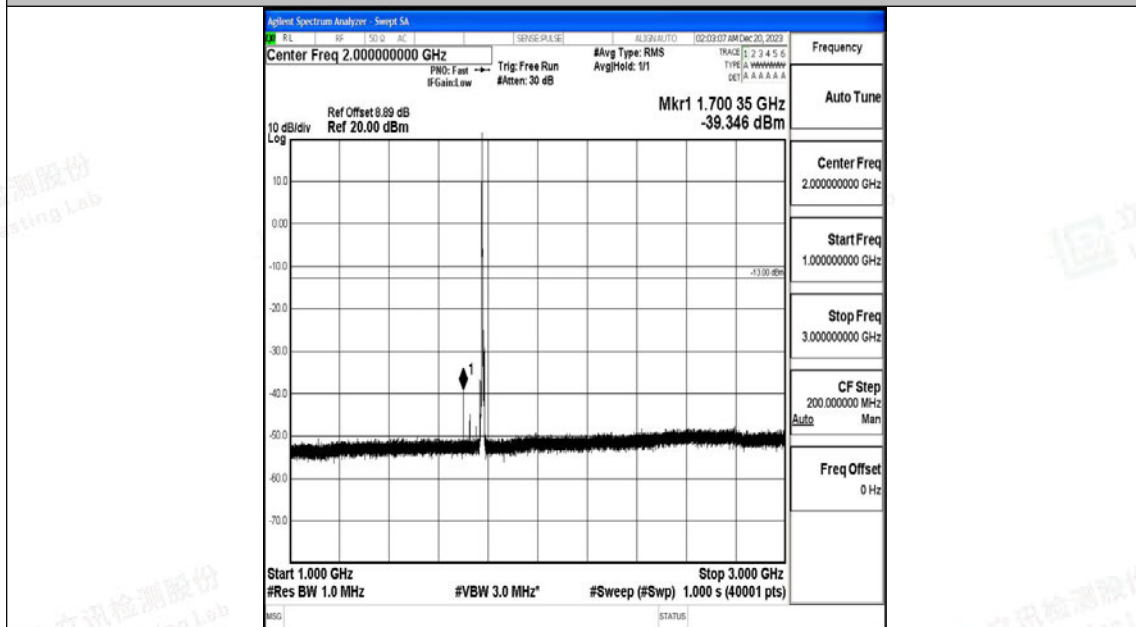

Band66_5MHz_QPSK_132647_1RB#0_30~1000_30~1000

Band66_5MHz_QPSK_132647_1RB#0_1000~3000_1000~3000

Band66_5MHz_QPSK_132647_1RB#0_3000~20000_3000~20000

Band66_5MHz_16QAM_132647_1RB#0_1000~3000_1000~3000

Band66_5MHz_16QAM_132647_1RB#0_3000~20000_3000~20000