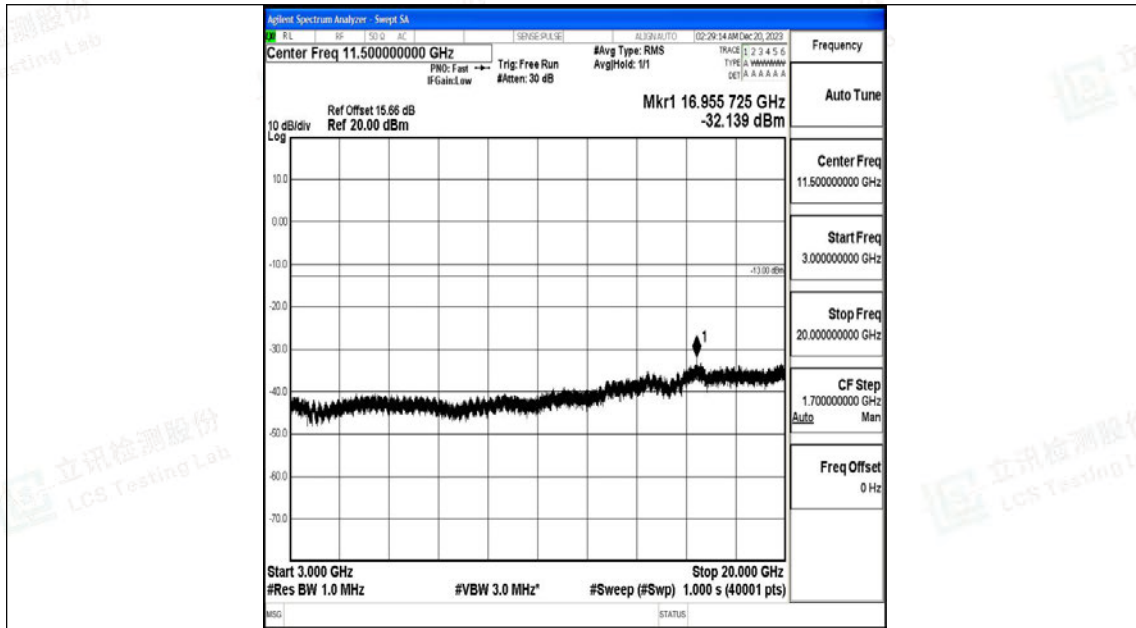

Band66_20MHz_16QAM_132322_1RB#0_0.009~0.15_0.009~0.15

Band66_20MHz_16QAM_132322_1RB#0_0.15~30_0.15~30

Band66_20MHz_16QAM_132322_1RB#0_30~1000_30~1000

Band66_20MHz_16QAM_132322_1RB#0_1000~3000_1000~3000

Band66_20MHz_16QAM_132322_1RB#0_3000~20000_3000~20000