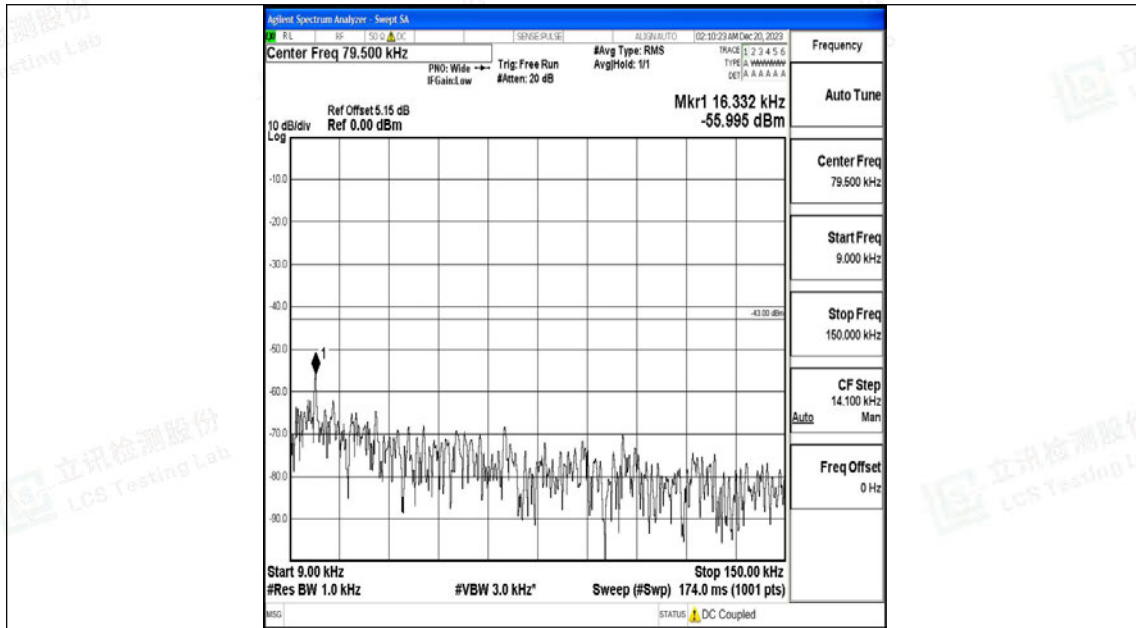

Band66_10MHz_QPSK_132022_1RB#0_0.009~0.15_0.009~0.15

Band66_10MHz_QPSK_132022_1RB#0_0.15~30_0.15~30

Band66_10MHz_QPSK_132022_1RB#0_30~1000_30~1000

Band66_10MHz_QPSK_132022_1RB#0_1000~3000_1000~3000

Band66_10MHz_QPSK_132022_1RB#0_3000~20000_3000~20000