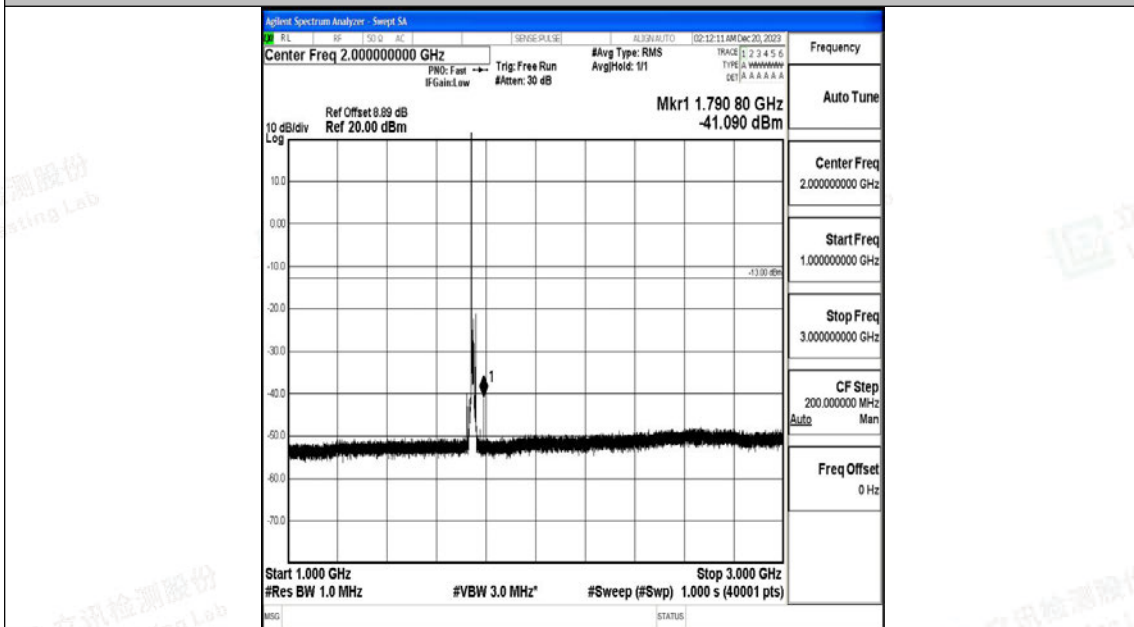

Band66_10MHz_16QAM_132322_1RB#0_0.009~0.15_0.009~0.15

Band66_10MHz_16QAM_132322_1RB#0_0.15~30_0.15~30

Band66_10MHz_16QAM_132322_1RB#0_30~1000_30~1000

Band66_10MHz_16QAM_132322_1RB#0_1000~3000_1000~3000

Band66_10MHz_16QAM_132322_1RB#0_3000~20000_3000~20000