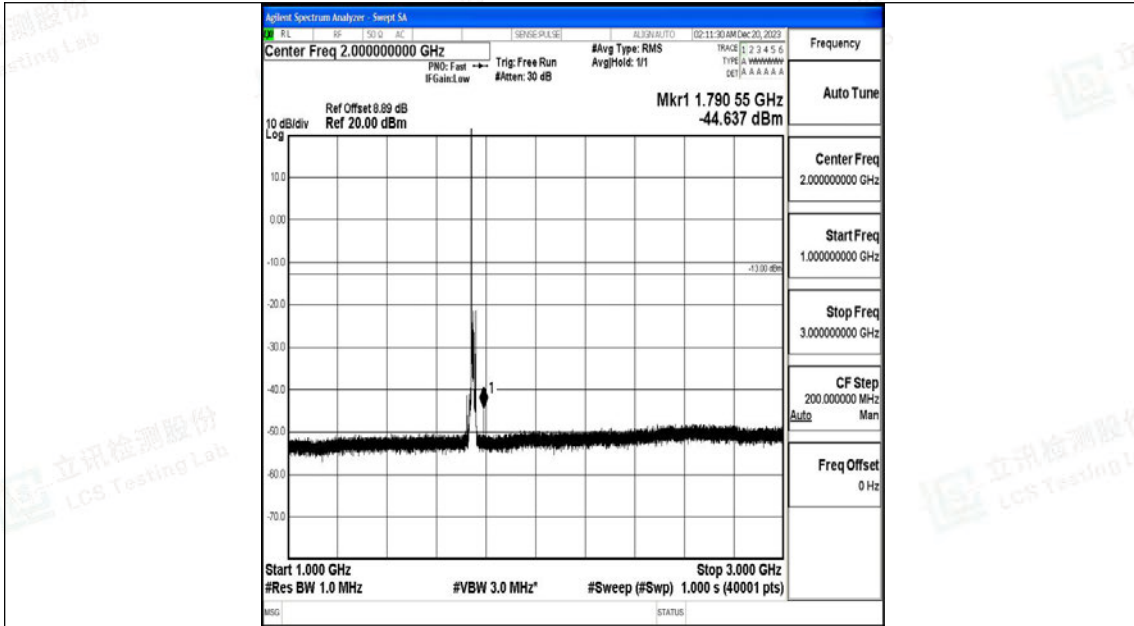

Band66_10MHz_QPSK_132322_1RB#0_0.009~0.15_0.009~0.15

Band66_10MHz_QPSK_132322_1RB#0_0.15~30_0.15~30

Band66_10MHz_QPSK_132322_1RB#0_30~1000_30~1000

Band66_10MHz_QPSK_132322_1RB#0_1000~3000_1000~3000

Band66_10MHz_QPSK_132322_1RB#0_3000~20000_3000~20000