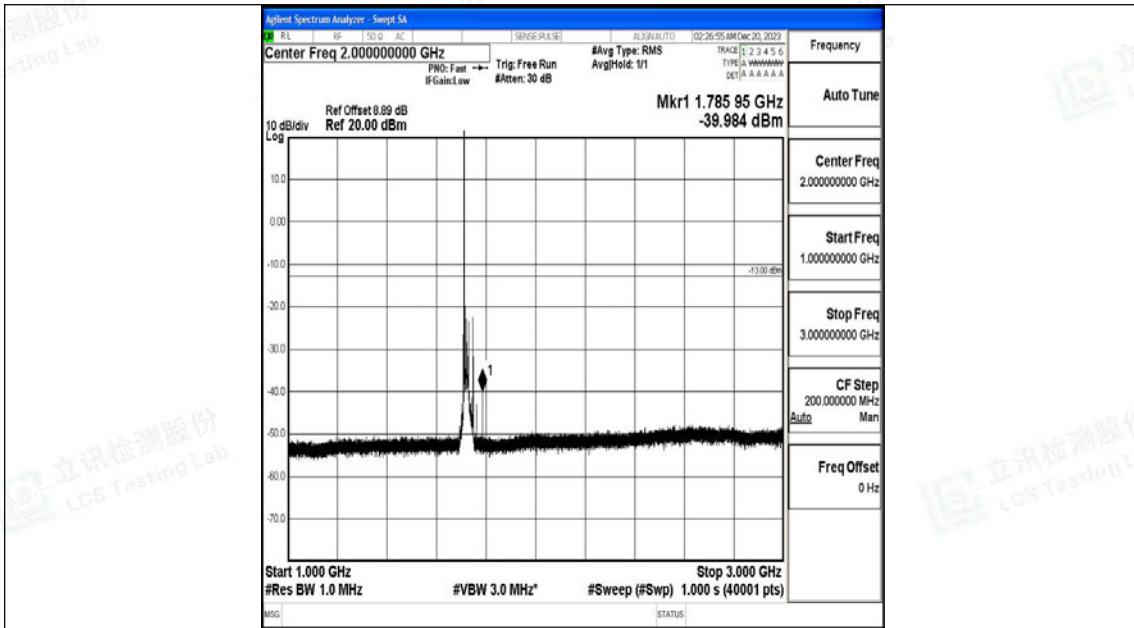

Band66_20MHz_QPSK_132072_1RB#0_0.009~0.15_0.009~0.15

Band66_20MHz_QPSK_132072_1RB#0_0.15~30_0.15~30

Band66_20MHz_QPSK_132072_1RB#0_30~1000_30~1000

Band66_20MHz_QPSK_132072_1RB#0_1000~3000_1000~3000

Band66_20MHz_QPSK_132072_1RB#0_3000~20000_3000~20000