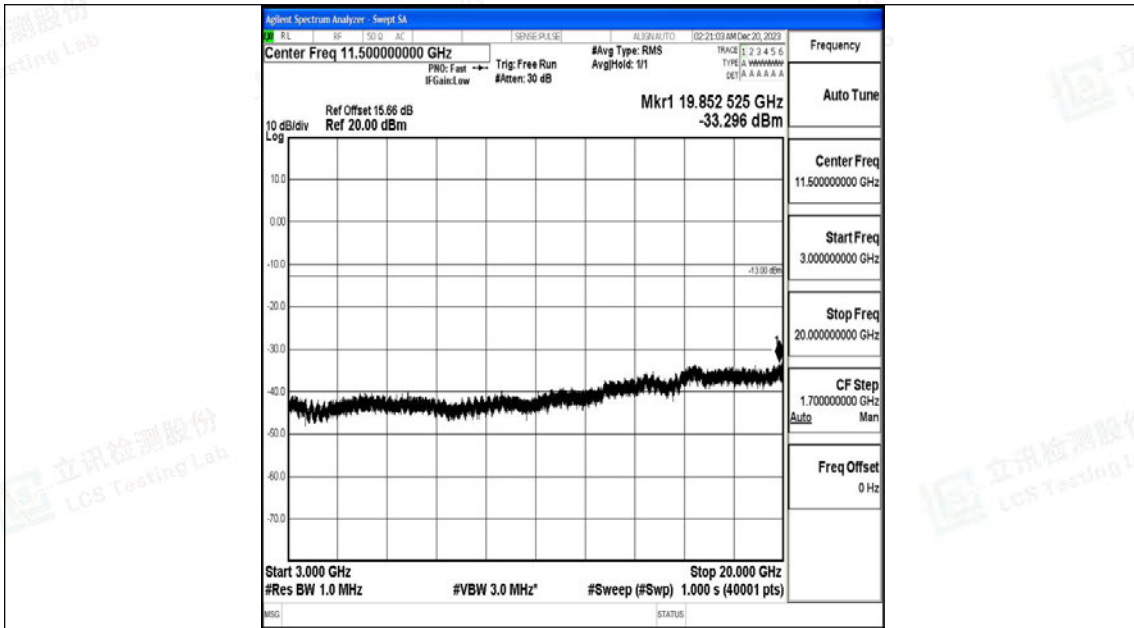

Band66_15MHz_16QAM_132322_1RB#0_0.009~0.15_0.009~0.15

Band66_15MHz_16QAM_132322_1RB#0_0.15~30_0.15~30

Band66_15MHz_16QAM_132322_1RB#0_30~1000_30~1000

Band66_15MHz_16QAM_132322_1RB#0_1000~3000_1000~3000

Band66_15MHz_16QAM_132322_1RB#0_3000~20000_3000~20000