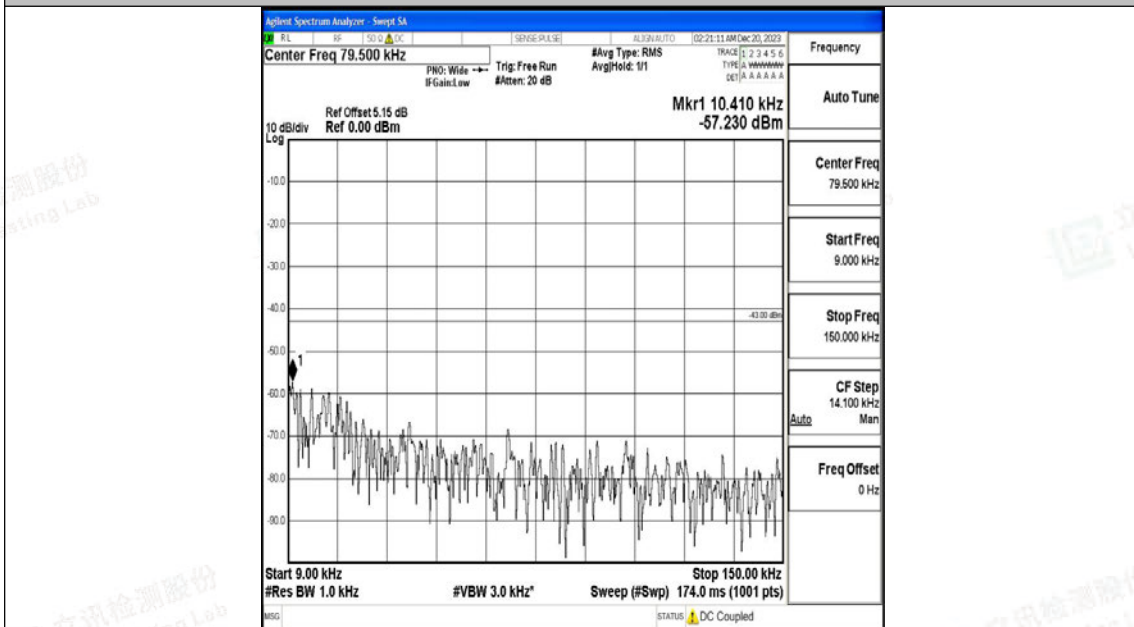

Band66_15MHz_16QAM_132322_1RB#0_0.009~0.15_0.009~0.15

Band66_15MHz_16QAM_132322_1RB#0_0.15~30_0.15~30

Band66_15MHz_16QAM_132322_1RB#0_30~1000_30~1000

Band66_15MHz_16QAM_132322_1RB#0_1000~3000_1000~3000

Band66_15MHz_16QAM_132322_1RB#0_3000~20000_3000~20000