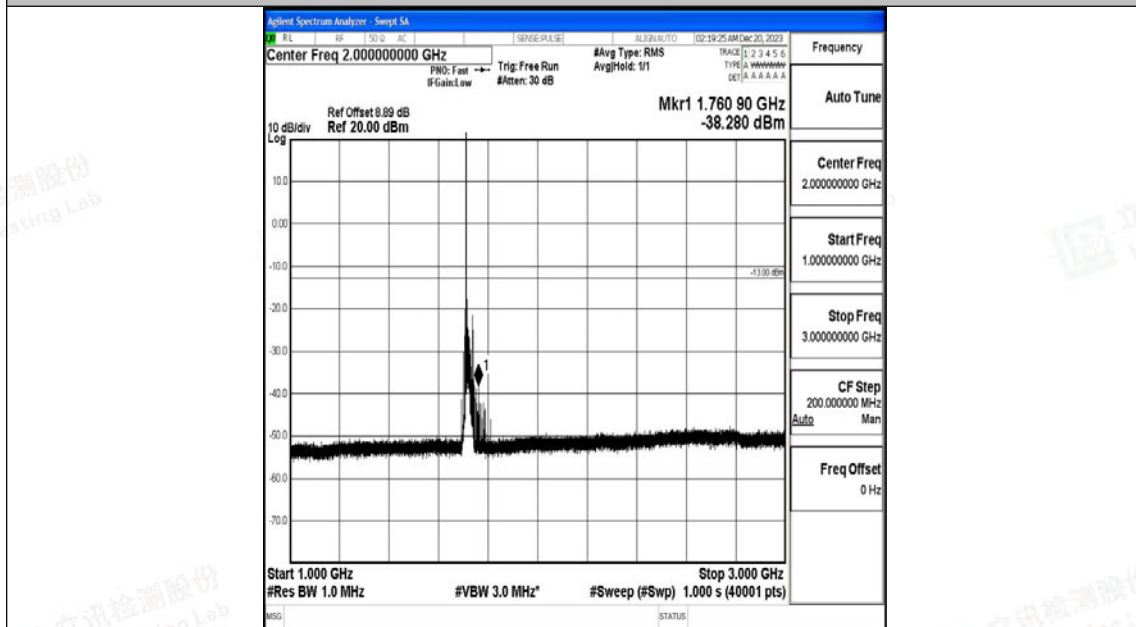

Band66_15MHz_16QAM_132047_1RB#0_0.009~0.15_0.009~0.15

Band66_15MHz_16QAM_132047_1RB#0_0.15~30_0.15~30

Band66_15MHz_16QAM_132047_1RB#0_30~1000_30~1000

Band66_15MHz_16QAM_132047_1RB#0_1000~3000_1000~3000

Band66_15MHz_16QAM_132047_1RB#0_3000~20000_3000~20000