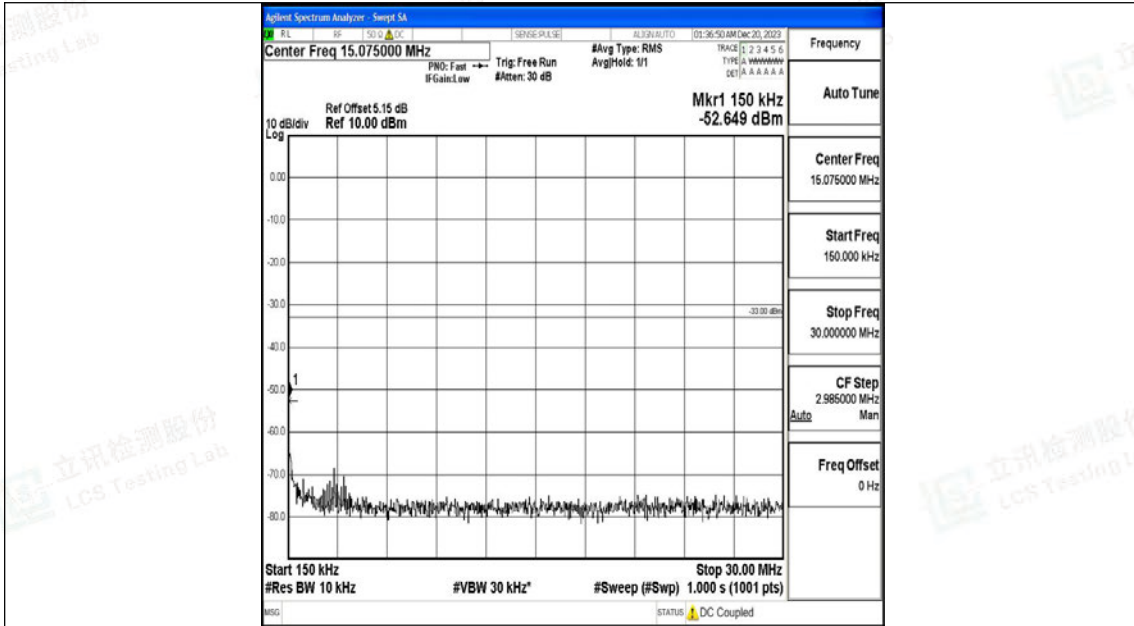

Band66_1.4MHz_16QAM_132665_1RB#0_0.15~30_0.15~30