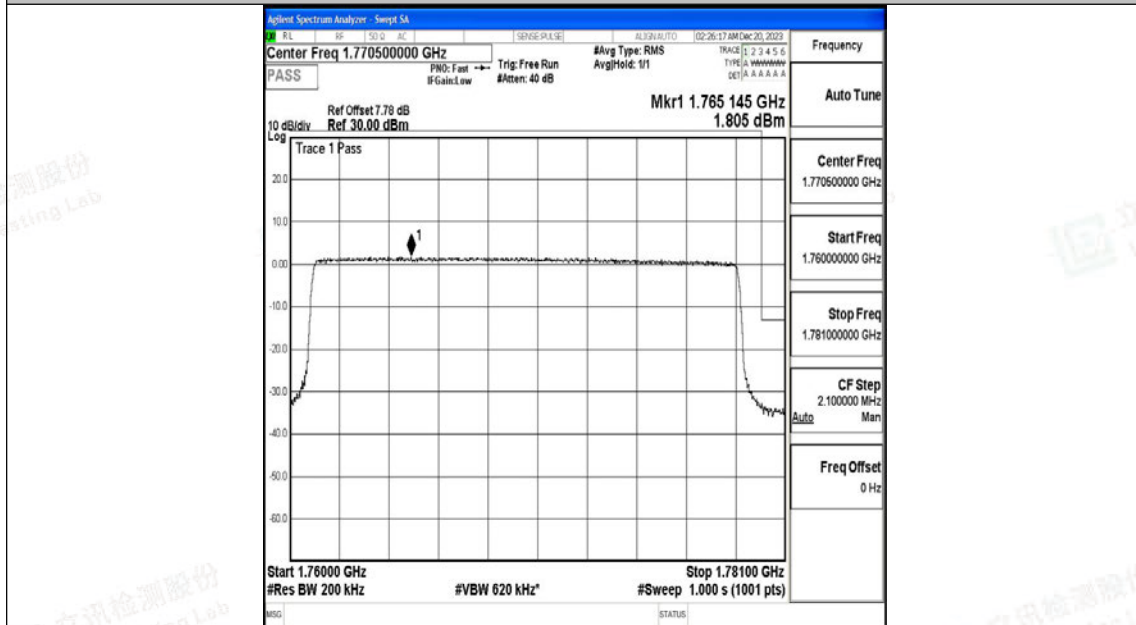

Band66_15MHz_QPSK_132597_75RB#0

Band66_15MHz_16QAM_132597_75RB#0

Band66_20MHz_QPSK_132072_100RB#0

Band66_20MHz_16QAM_132072_100RB#0

Band66_20MHz_QPSK_132572_100RB#0

Band66_20MHz_16QAM_132572_100RB#0

K.5 Conducted Spurious Emission