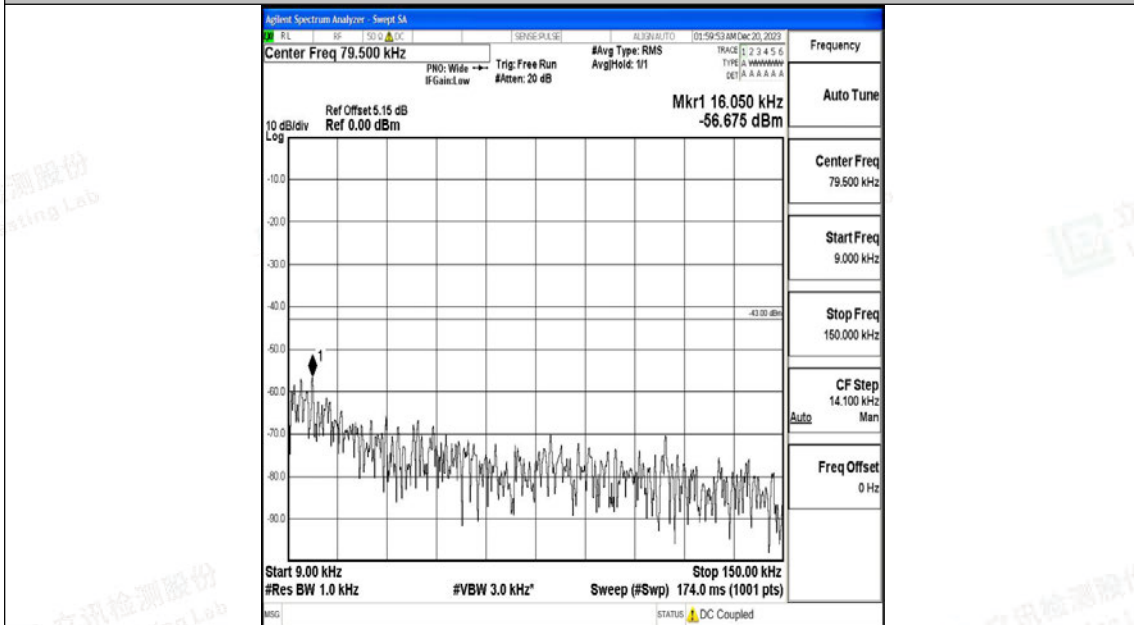

Band66_5MHz_16QAM_131997_1RB#0_0.009~0.15_0.009~0.15