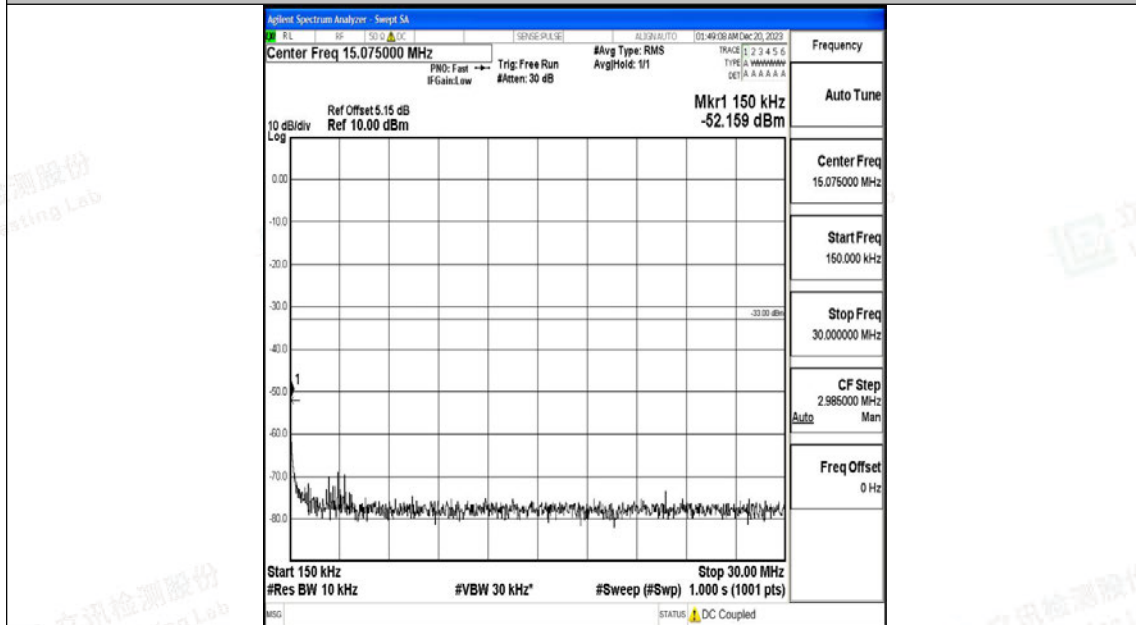

Band66_3MHz_QPSK_132322_1RB#0_0.15~30_0.15~30