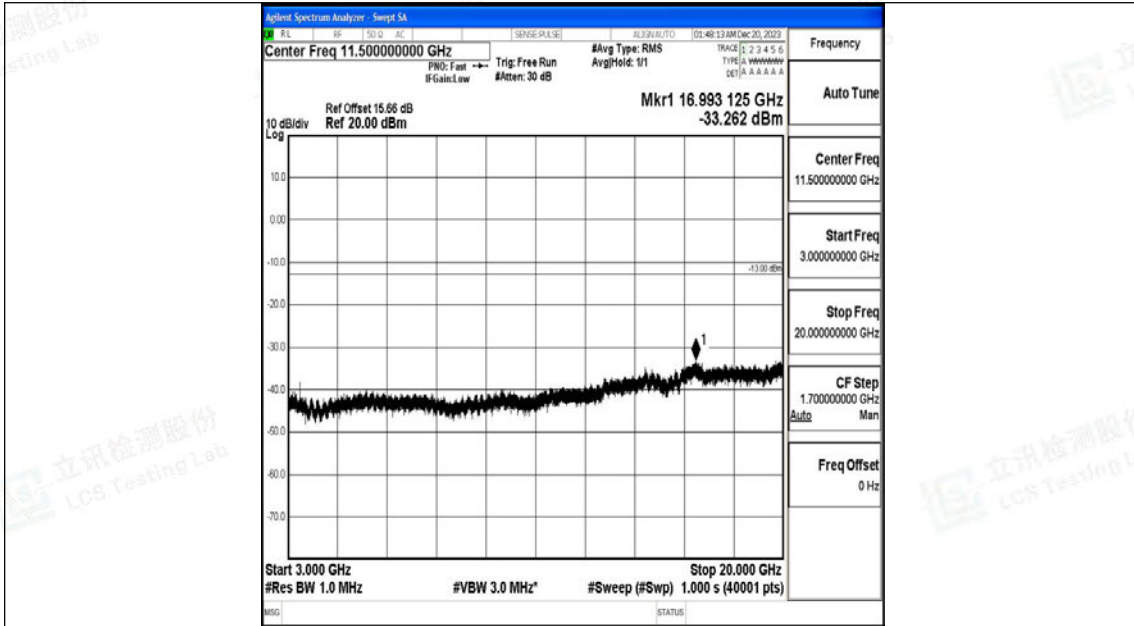

Band66_1.4MHz_16QAM_132665_1RB#0_3000~20000_3000~20000

Band66_3MHz_QPSK_131987_1RB#0_0.009~0.15_0.009~0.15

Band66_3MHz_QPSK_131987_1RB#0_0.15~30_0.15~30

Band66_3MHz_QPSK_131987_1RB#0_30~1000_30~1000

Band66_3MHz_QPSK_131987_1RB#0_1000~3000_1000~3000