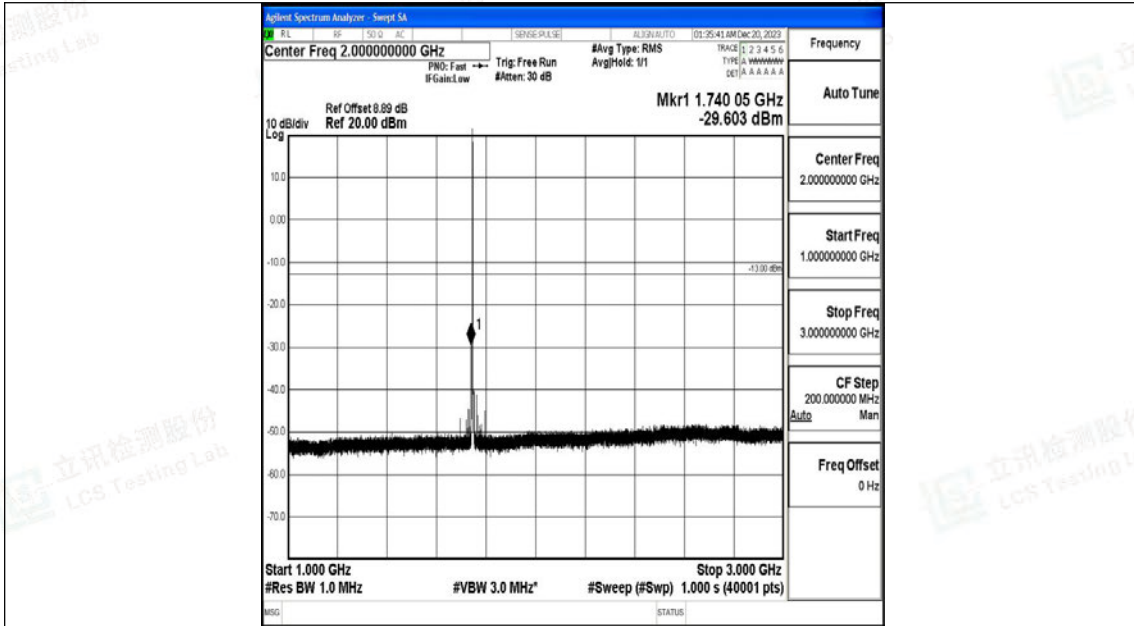

Band66_1.4MHz_16QAM_132322_1RB#0_1000~3000_1000~3000