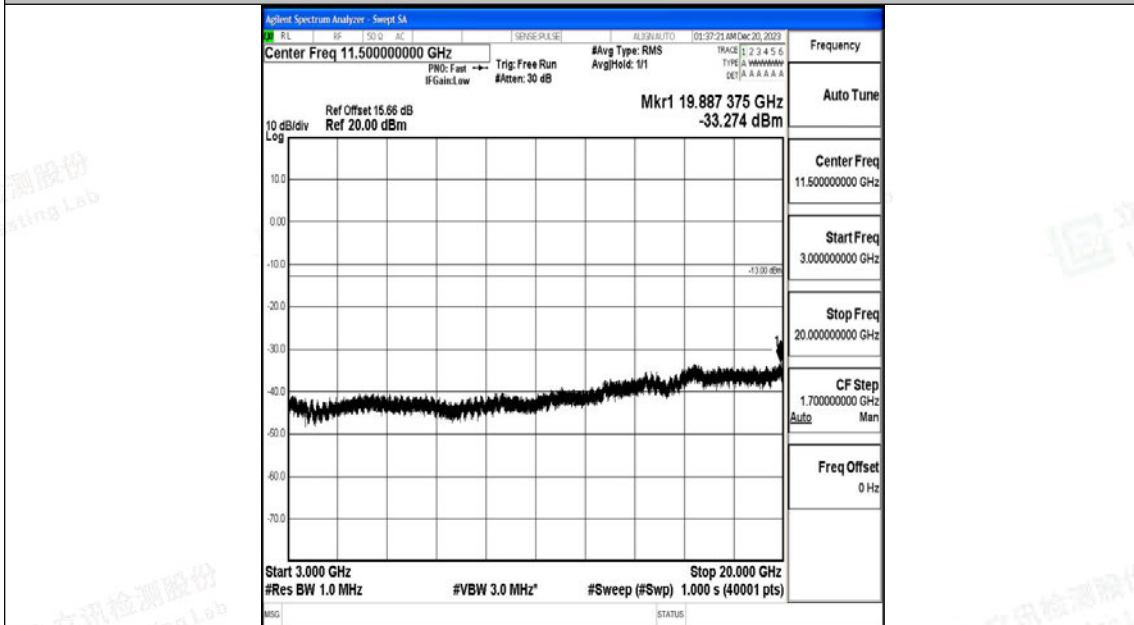

Band66_1.4MHz_16QAM_132665_1RB#0_0.009~0.15_0.009~0.15

Band66_1.4MHz_16QAM_132665_1RB#0_0.15~30_0.15~30

Band66_1.4MHz_16QAM_132665_1RB#0_30~1000_30~1000

Band66_1.4MHz_16QAM_132665_1RB#0_1000~3000_1000~3000