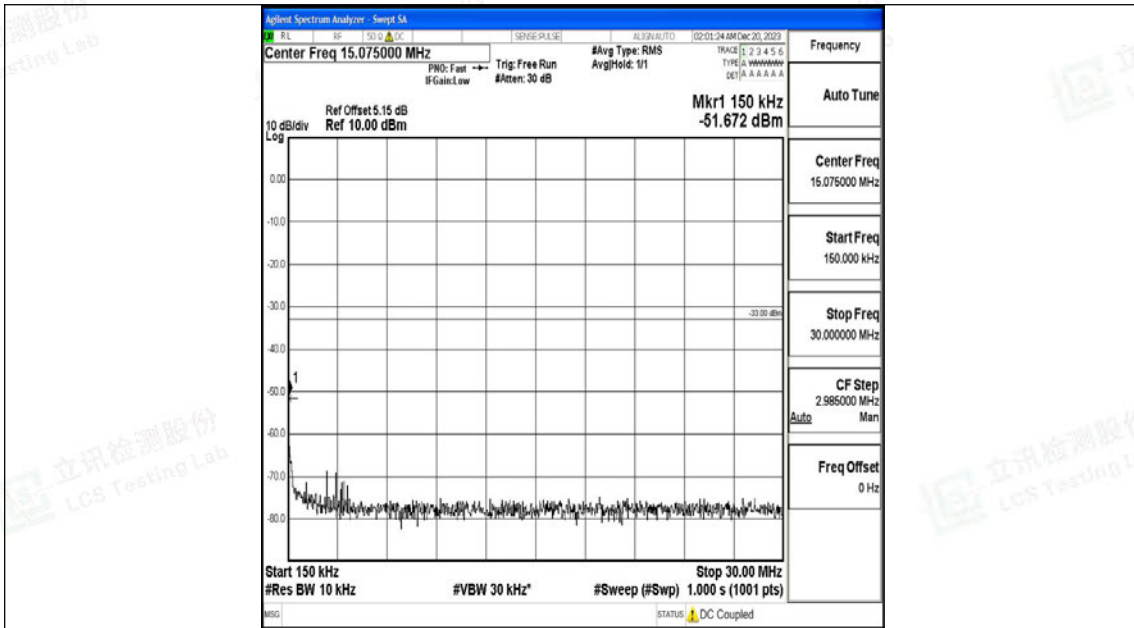

Band66_5MHz_16QAM_132322_1RB#0_0.15~30_0.15~30