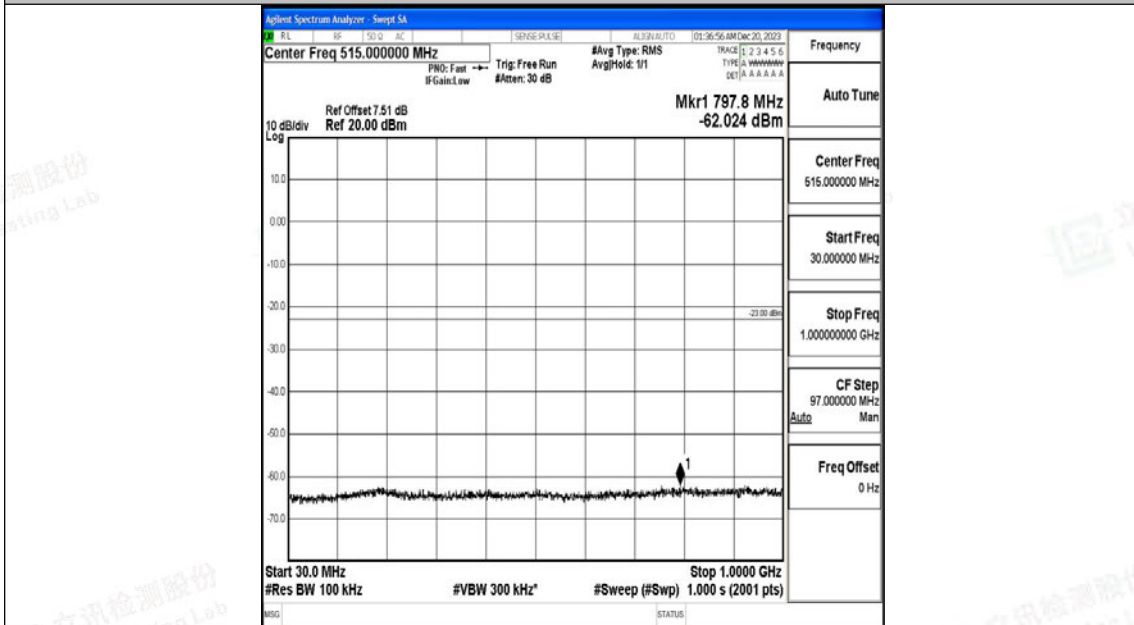

Band66_1.4MHz_16QAM_132665_1RB#0_30~1000_30~1000