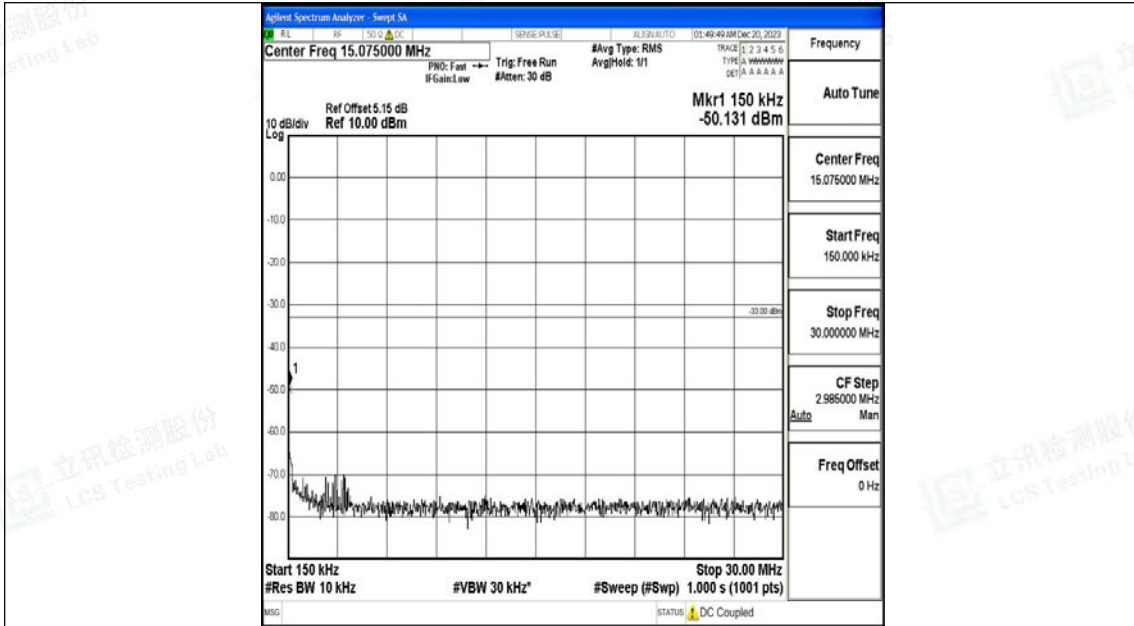

Band66_3MHz_16QAM_132322_1RB#0_0.15~30_0.15~30