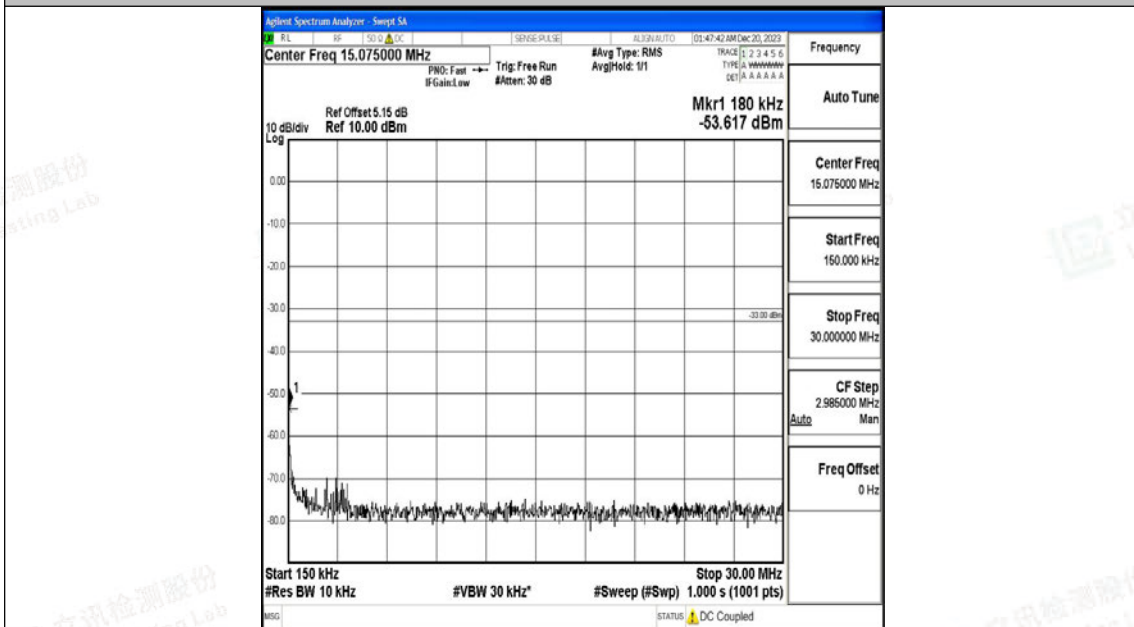

Band66_3MHz_QPSK_131987_1RB#0_0.15~30_0.15~30