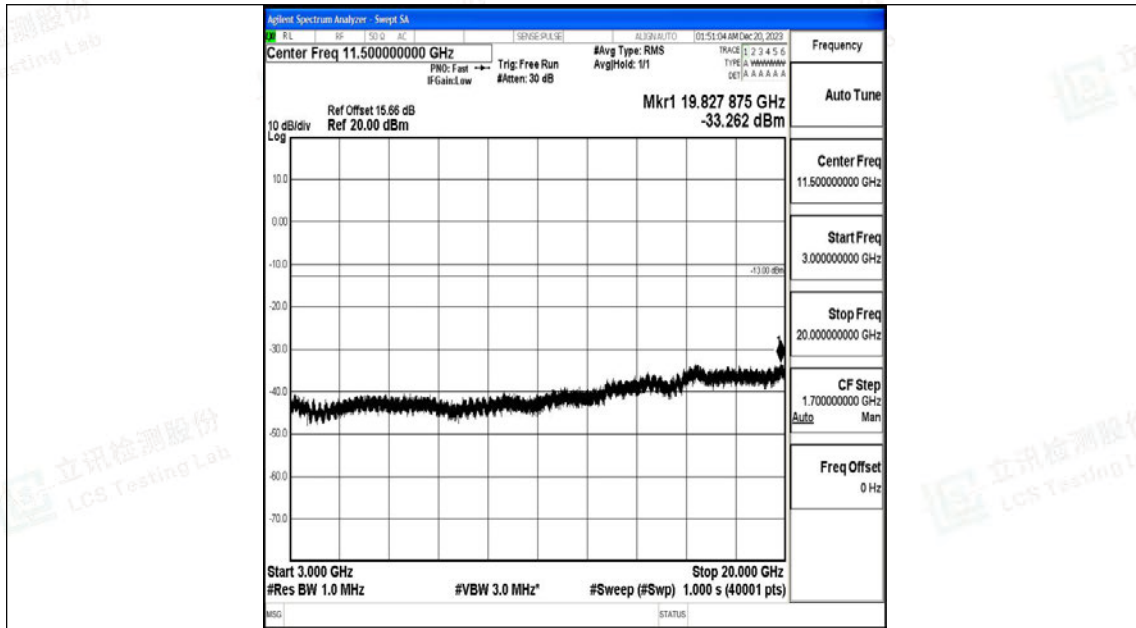

Band66_3MHz_16QAM_132322_1RB#0_3000~20000_3000~20000

Band66_3MHz_QPSK_132657_1RB#0_0.009~0.15_0.009~0.15

Band66_3MHz_QPSK_132657_1RB#0_0.15~30_0.15~30

Band66_3MHz_QPSK_132657_1RB#0_30~1000_30~1000

Band66_3MHz_QPSK_132657_1RB#0_1000~3000_1000~3000