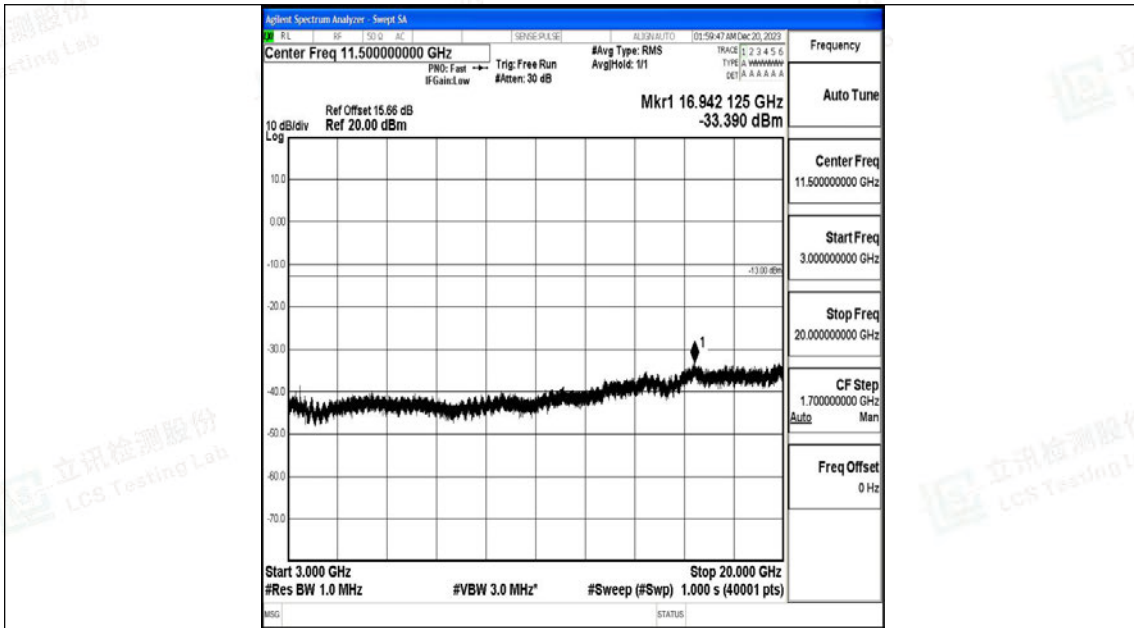

Band66_3MHz_16QAM_132657_1RB#0_3000~20000_3000~20000

Band66_5MHz_QPSK_131997_1RB#0_0.009~0.15_0.009~0.15

Band66_5MHz_QPSK_131997_1RB#0_0.15~30_0.15~30

Band66_5MHz_QPSK_131997_1RB#0_30~1000_30~1000

Band66_5MHz_QPSK_131997_1RB#0_1000~3000_1000~3000