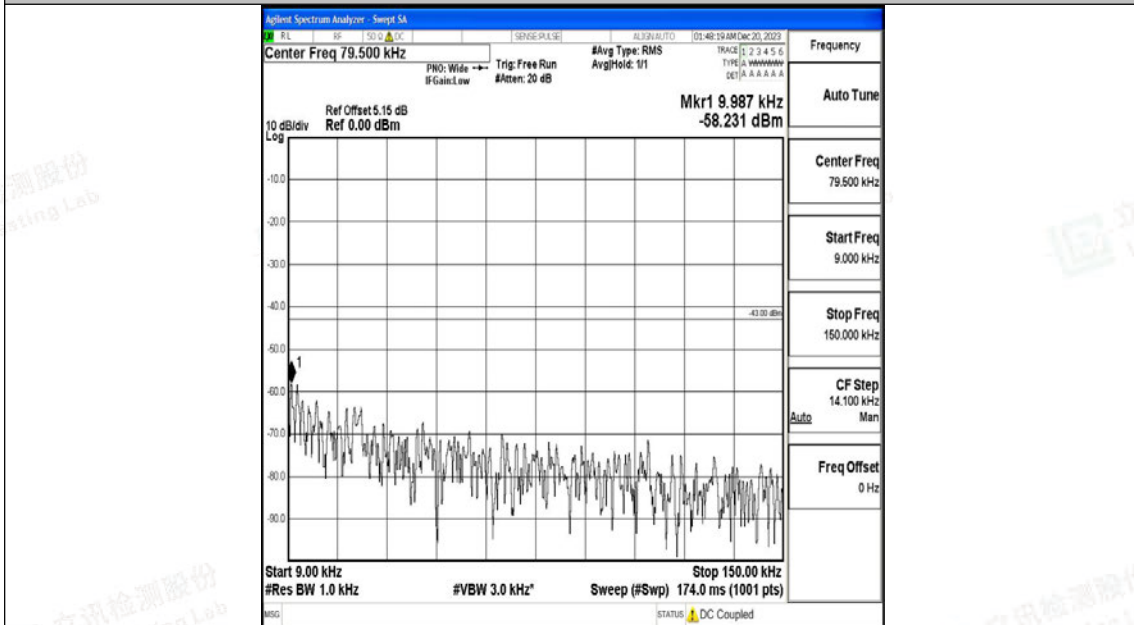

Band66_3MHz_16QAM_131987_1RB#0_0.009~0.15_0.009~0.15