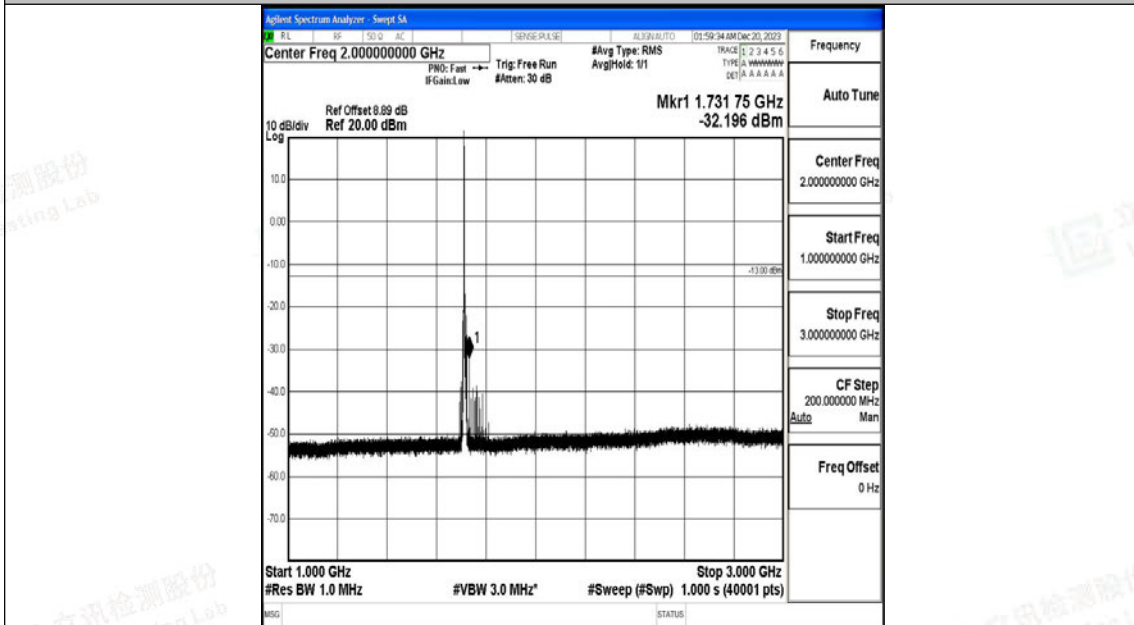

Band66_3MHz_16QAM_132657_1RB#0_3000~20000_3000~20000

Band66_5MHz_QPSK_131997_1RB#0_0.009~0.15_0.009~0.15

Band66_5MHz_QPSK_131997_1RB#0_0.15~30_0.15~30

Band66_5MHz_QPSK_131997_1RB#0_30~1000_30~1000

Band66_5MHz_QPSK_131997_1RB#0_1000~3000_1000~3000