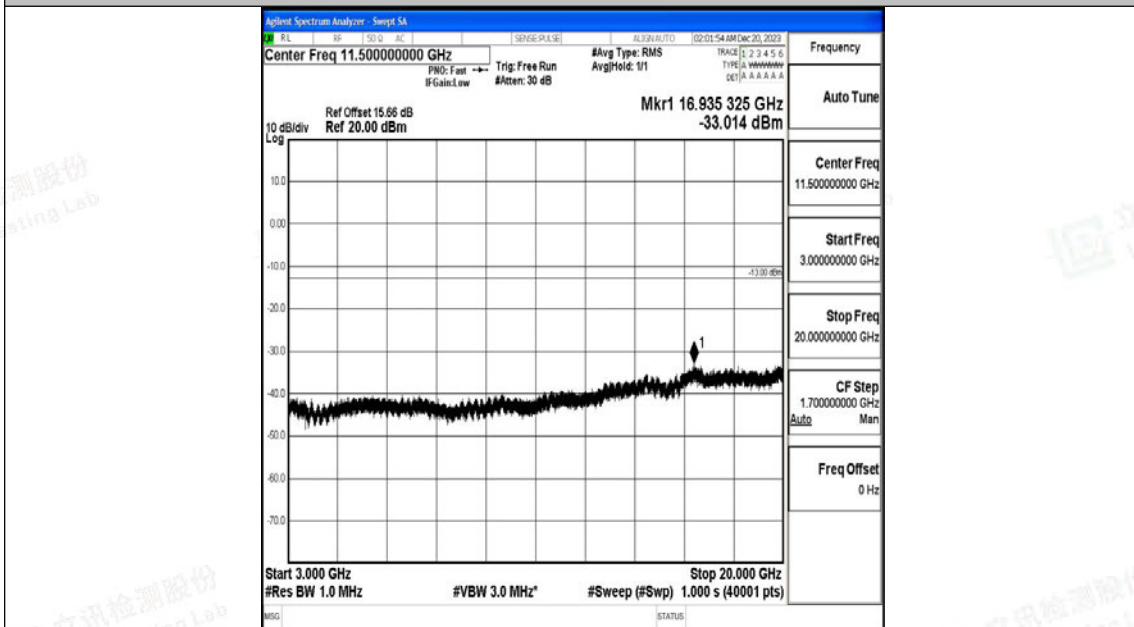

Band66_5MHz_QPSK_132322_1RB#0_3000~20000_3000~20000

Band66_5MHz_16QAM_132322_1RB#0_0.009~0.15_0.009~0.15

Band66_5MHz_16QAM_132322_1RB#0_0.15~30_0.15~30

Band66_5MHz_16QAM_132322_1RB#0_30~1000_30~1000

Band66_5MHz_16QAM_132322_1RB#0_1000~3000_1000~3000