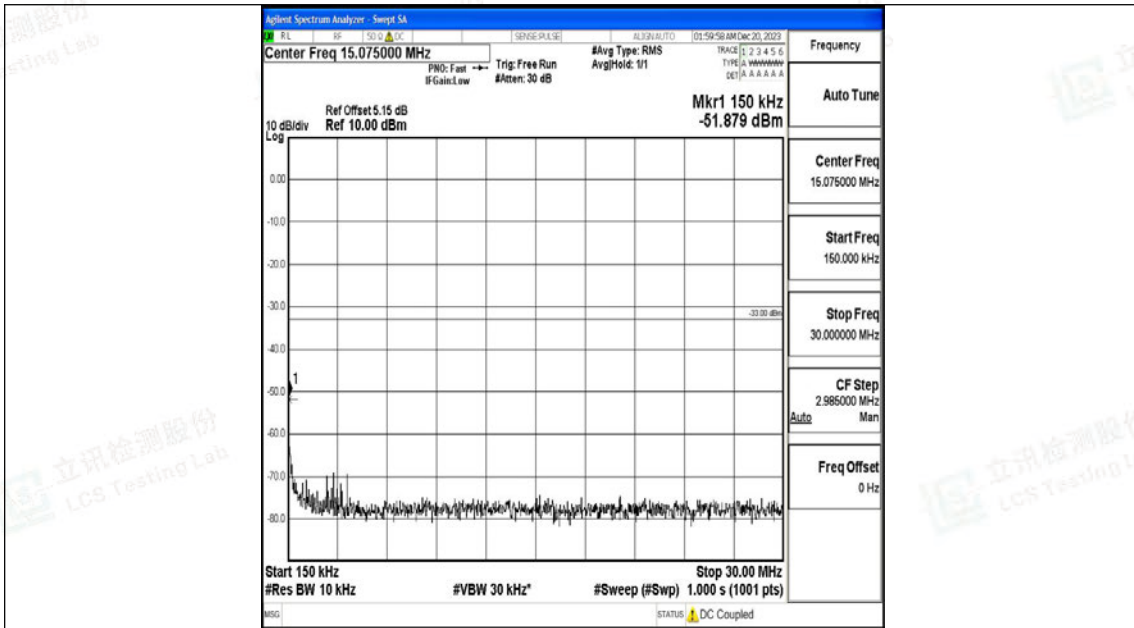

Band66_5MHz_16QAM_131997_1RB#0_0.15~30_0.15~30