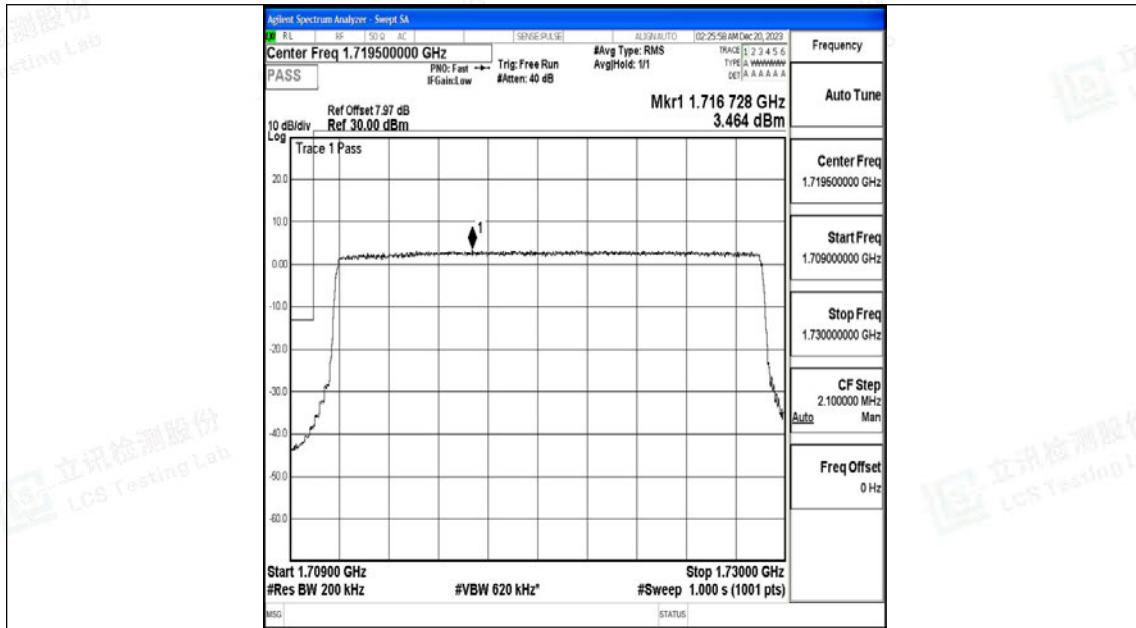

Band66_15MHz_QPSK_132597_75RB#0

Band66_15MHz_16QAM_132597_75RB#0

Band66_20MHz_QPSK_132072_100RB#0

Band66_20MHz_16QAM_132072_100RB#0

Band66_20MHz_QPSK_132572_100RB#0

Band66_20MHz_16QAM_132572_100RB#0

K.5 Conducted Spurious Emission