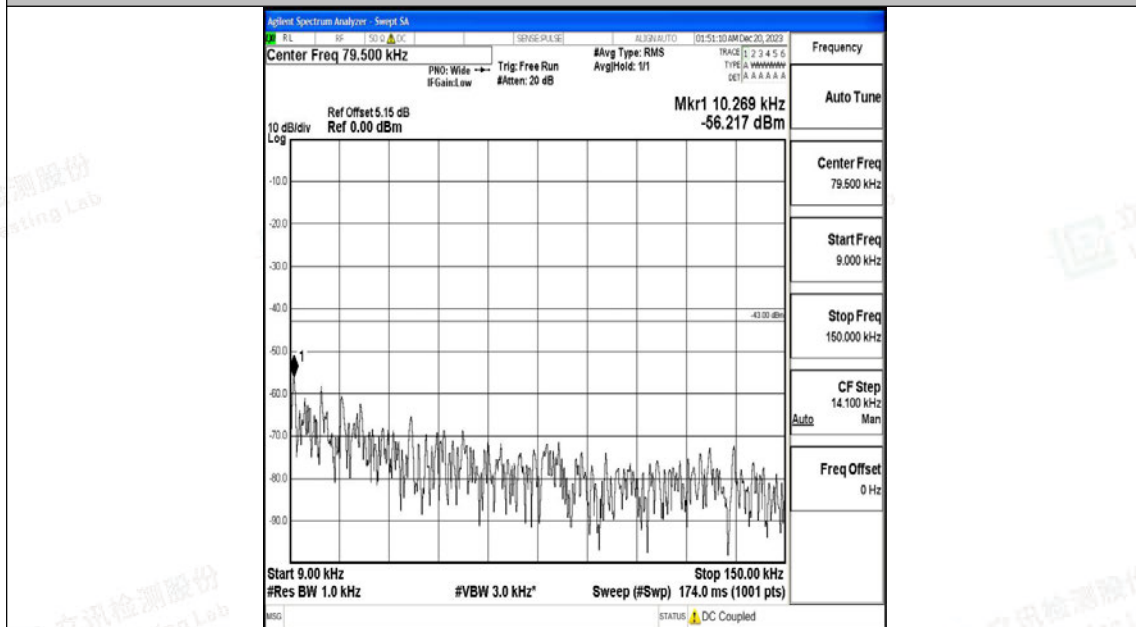

Band66_3MHz_16QAM_132657_1RB#0_0.009~0.15_0.009~0.15