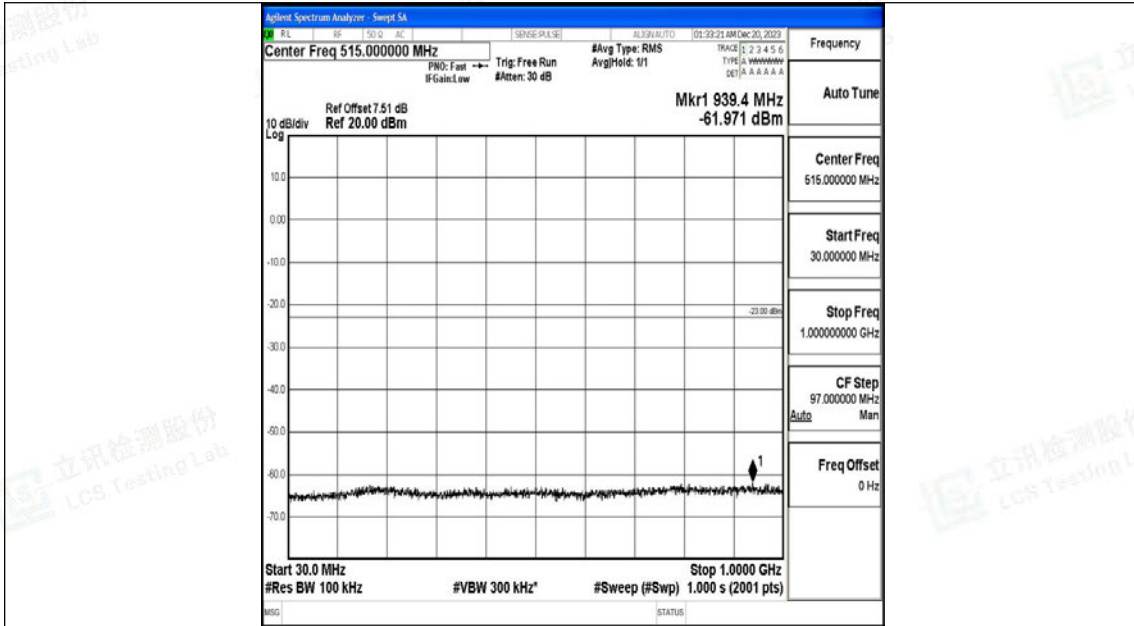

Test Graphs

Band66_1.4MHz_QPSK_131979_1RB#0_0.009~0.15_0.009~0.15

Band66_1.4MHz_QPSK_131979_1RB#0_0.15~30_0.15~30

Band66_1.4MHz_QPSK_131979_1RB#0_30~1000_30~1000

Band66_1.4MHz_QPSK_131979_1RB#0_1000~3000_1000~3000