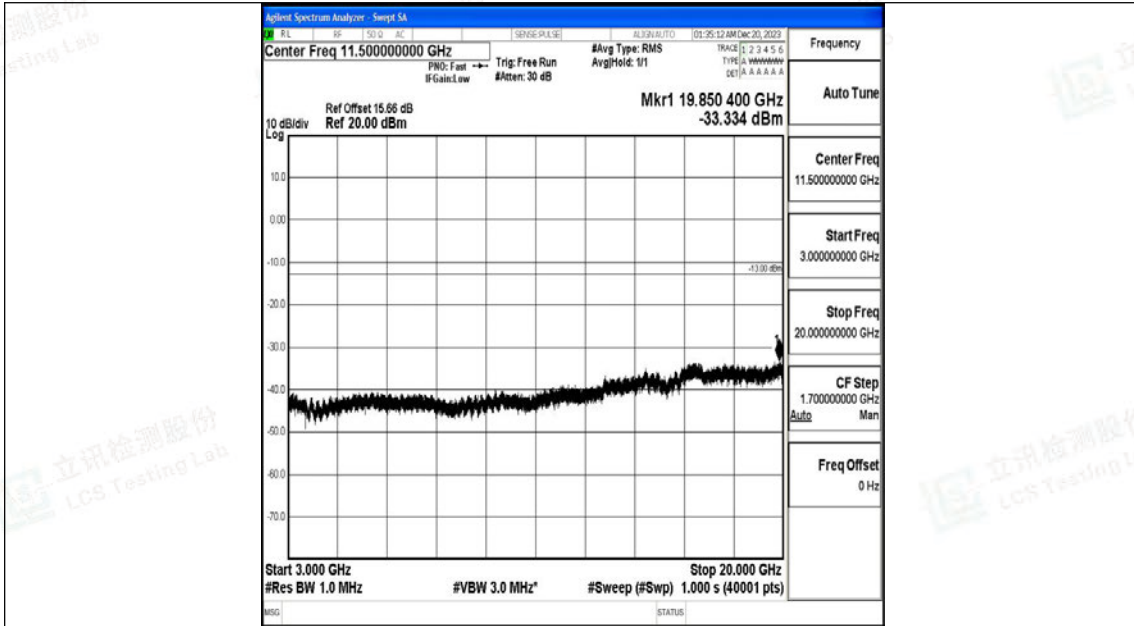

Band66_1.4MHz_QPSK_132322_1RB#0_3000~20000_3000~20000