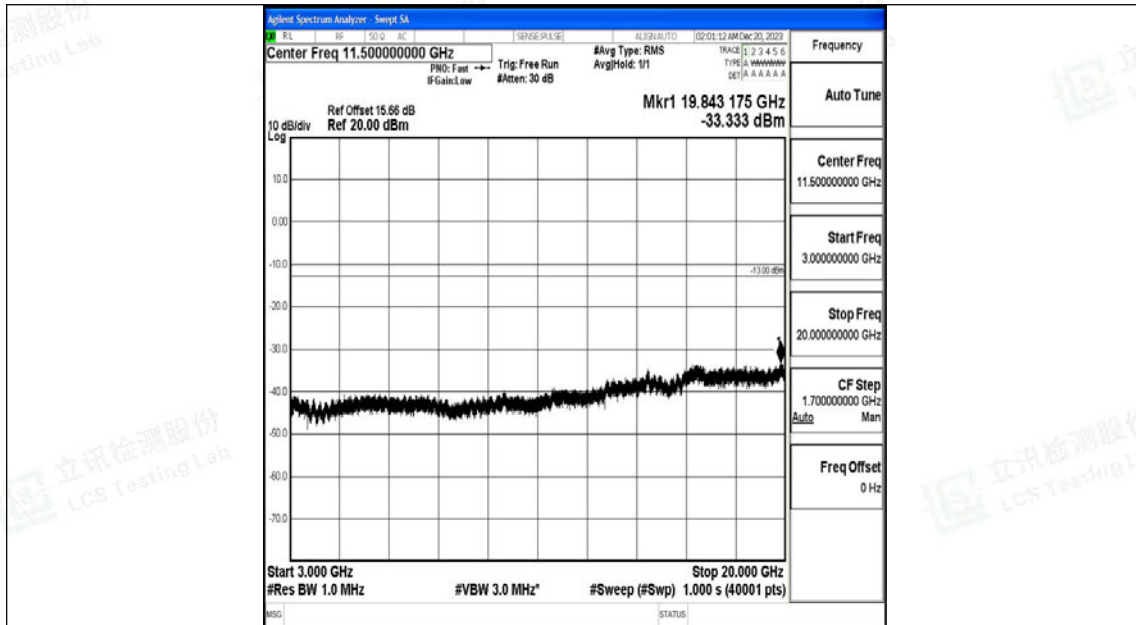

Band66_5MHz_16QAM_131997_1RB#0_3000~20000_3000~20000

Band66_5MHz_QPSK_132322_1RB#0_0.009~0.15_0.009~0.15

Band66_5MHz_QPSK_132322_1RB#0_0.15~30_0.15~30

Band66_5MHz_QPSK_132322_1RB#0_30~1000_30~1000

Band66_5MHz_QPSK_132322_1RB#0_1000~3000_1000~3000