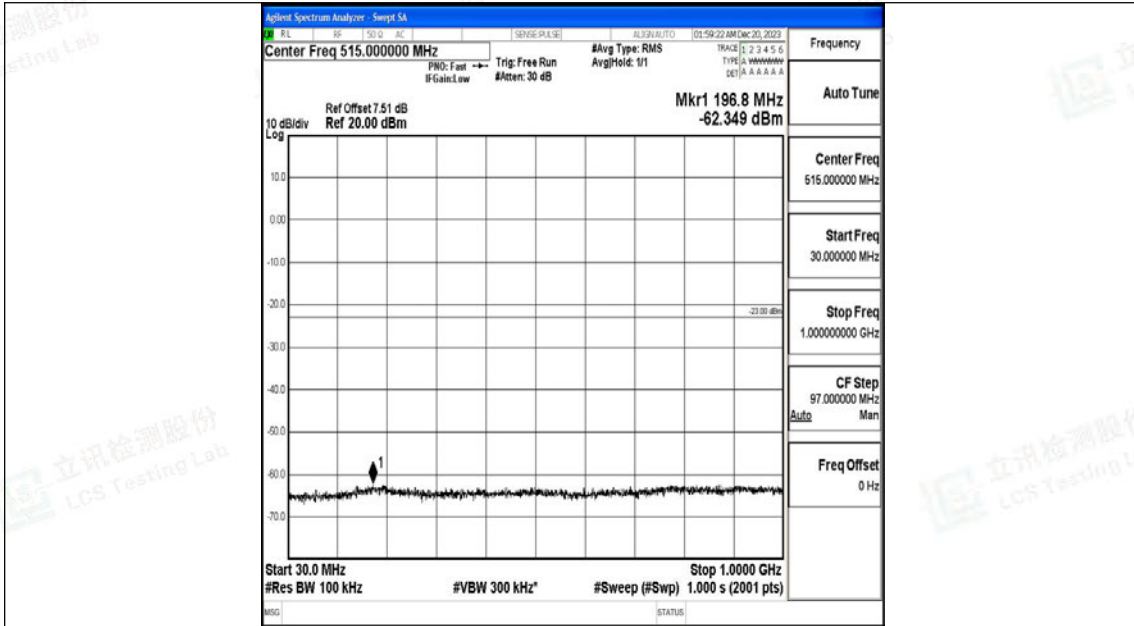

Band66_3MHz_16QAM_132657_1RB#0_3000~20000_3000~20000

Band66_5MHz_QPSK_131997_1RB#0_0.009~0.15_0.009~0.15

Band66_5MHz_QPSK_131997_1RB#0_0.15~30_0.15~30

Band66_5MHz_QPSK_131997_1RB#0_30~1000_30~1000

Band66_5MHz_QPSK_131997_1RB#0_1000~3000_1000~3000