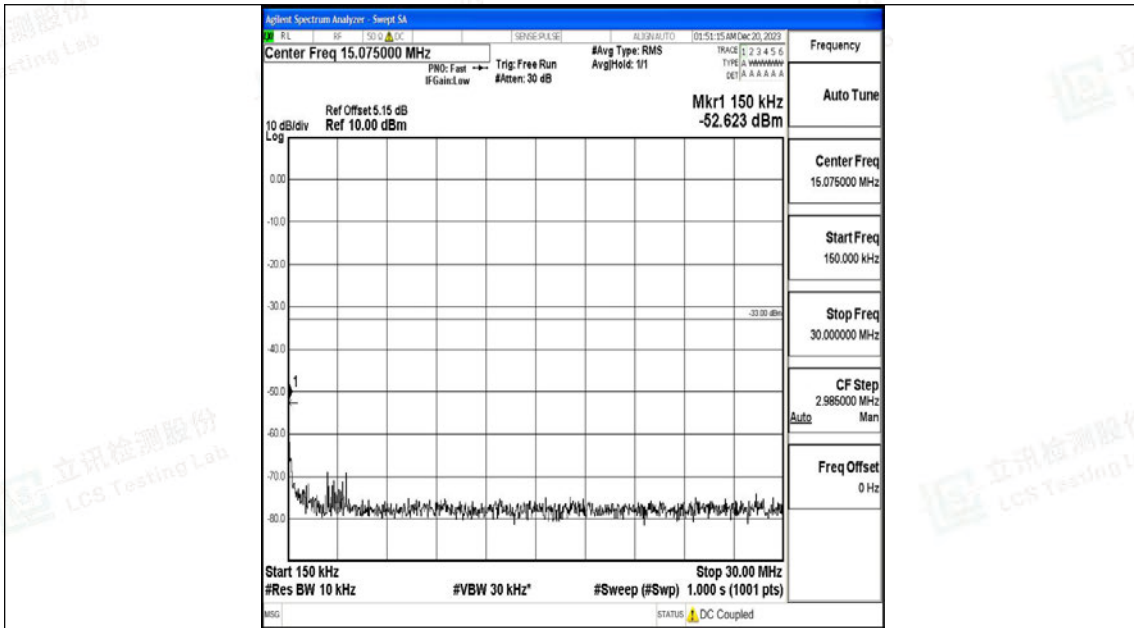

Band66_3MHz_16QAM_132657_1RB#0_0.15~30_0.15~30