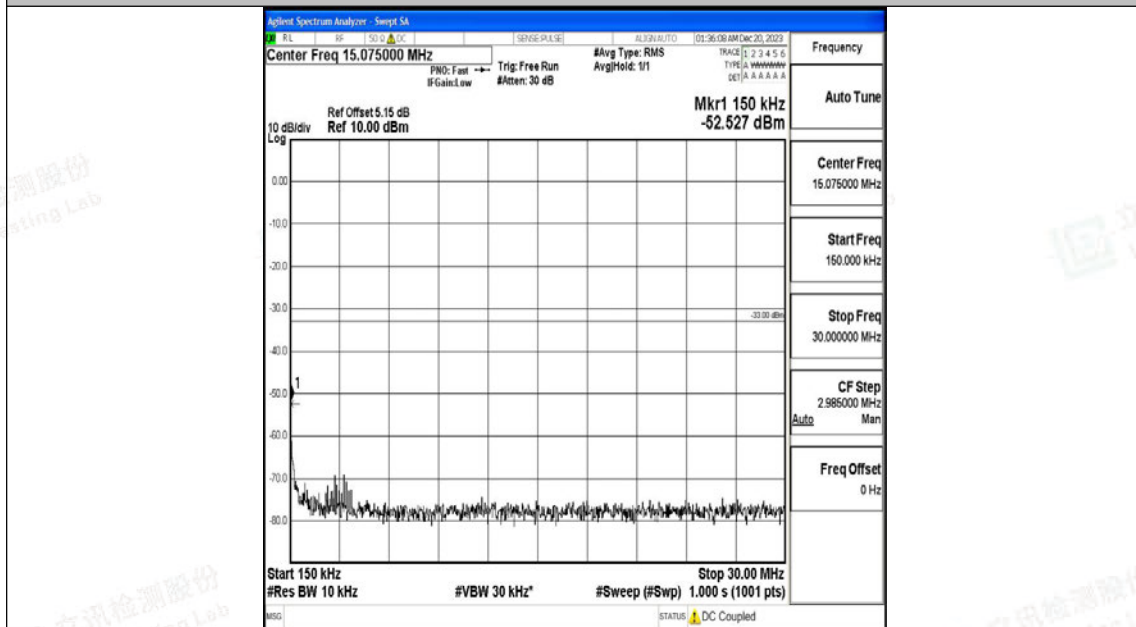

Band66_1.4MHz_QPSK_132665_1RB#0_0.009~0.15_0.009~0.15

Band66_1.4MHz_QPSK_132665_1RB#0_0.15~30_0.15~30

Band66_1.4MHz_QPSK_132665_1RB#0_30~1000_30~1000

Band66_1.4MHz_QPSK_132665_1RB#0_1000~3000_1000~3000

Band66_1.4MHz_QPSK_132665_1RB#0_3000~20000_3000~20000