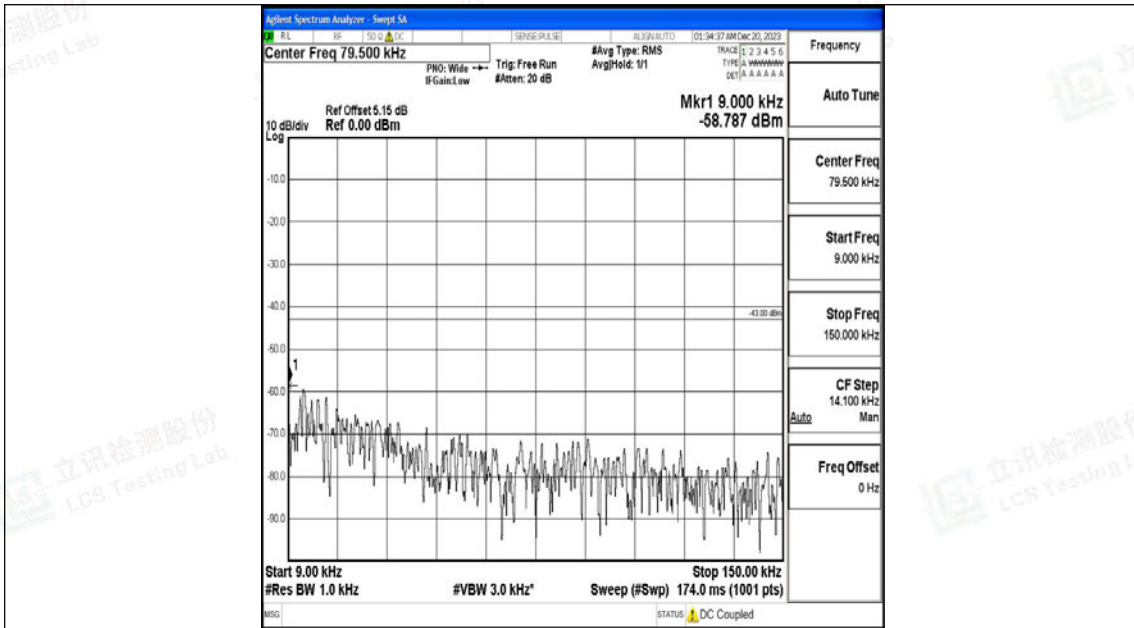

Band66_1.4MHz_QPSK_132322_1RB#0_0.009~0.15_0.009~0.15