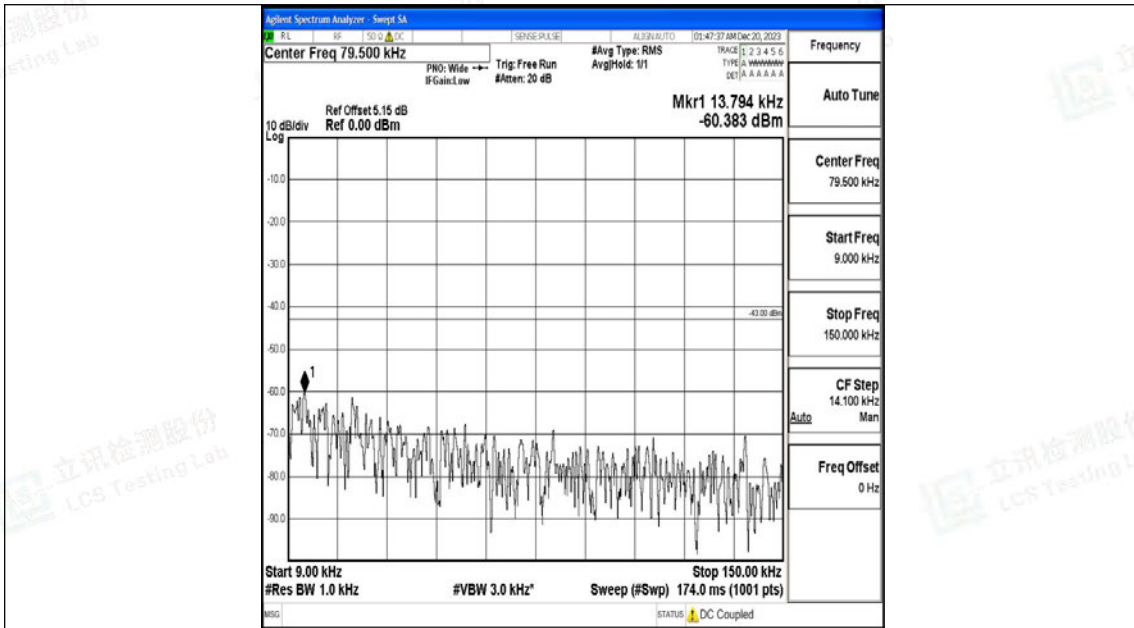

Band66_3MHz_QPSK_131987_1RB#0_0.009~0.15_0.009~0.15