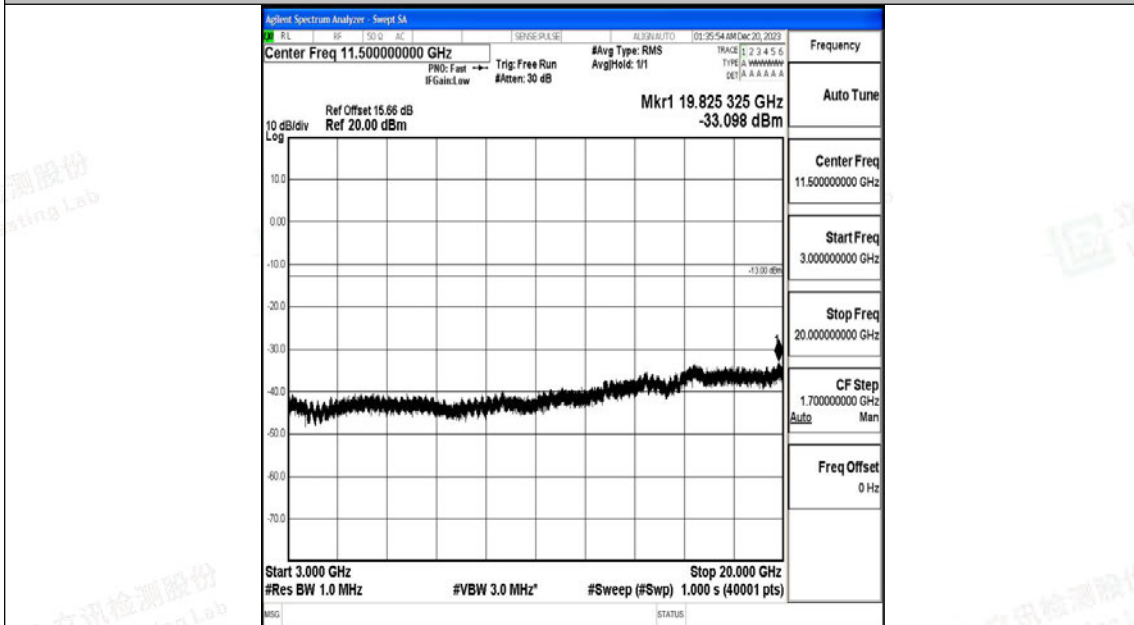

Band66_1.4MHz_16QAM_132322_1RB#0_0.15~30_0.15~30

Band66_1.4MHz_16QAM_132322_1RB#0_30~1000_30~1000

Band66_1.4MHz_16QAM_132322_1RB#0_1000~3000_1000~3000

Band66_1.4MHz_16QAM_132322_1RB#0_3000~20000_3000~20000