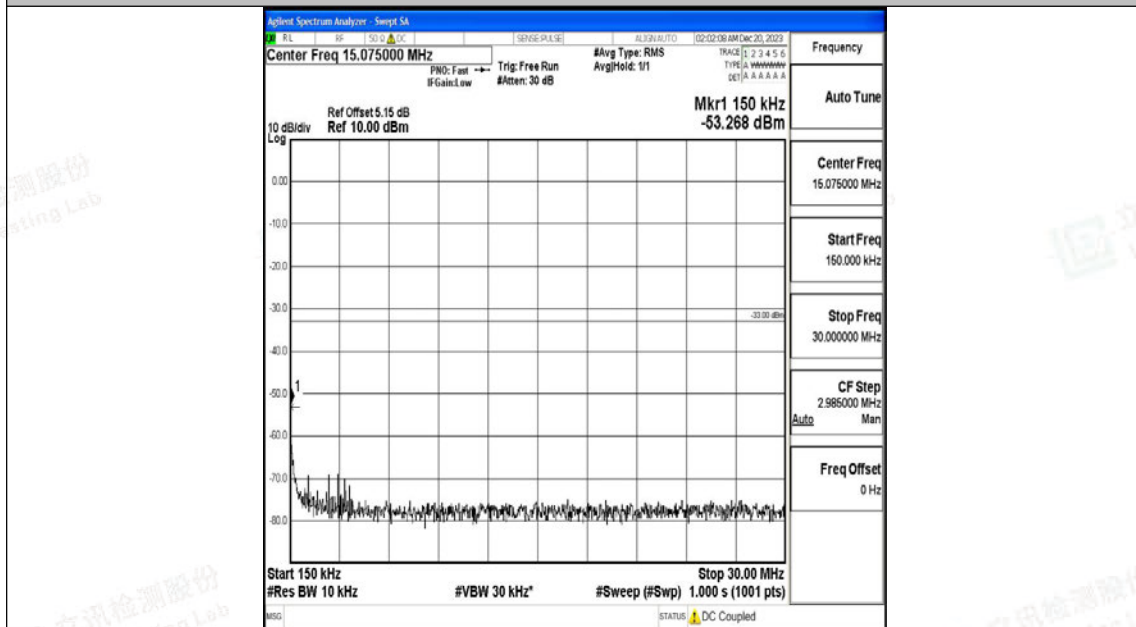

Band66_5MHz_QPSK_132647_1RB#0_0.15~30_0.15~30