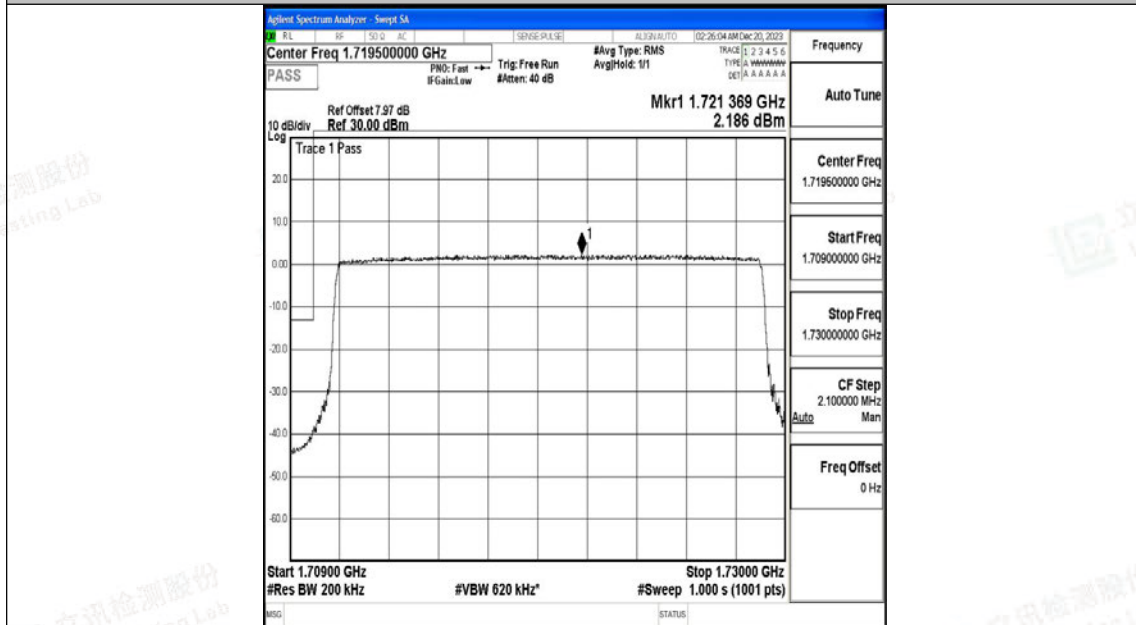

Band66_15MHz_QPSK_132597_75RB#0

Band66_15MHz_16QAM_132597_75RB#0

Band66_20MHz_QPSK_132072_100RB#0

Band66_20MHz_16QAM_132072_100RB#0

Band66_20MHz_QPSK_132572_100RB#0

Band66_20MHz_16QAM_132572_100RB#0

K.5 Conducted Spurious Emission