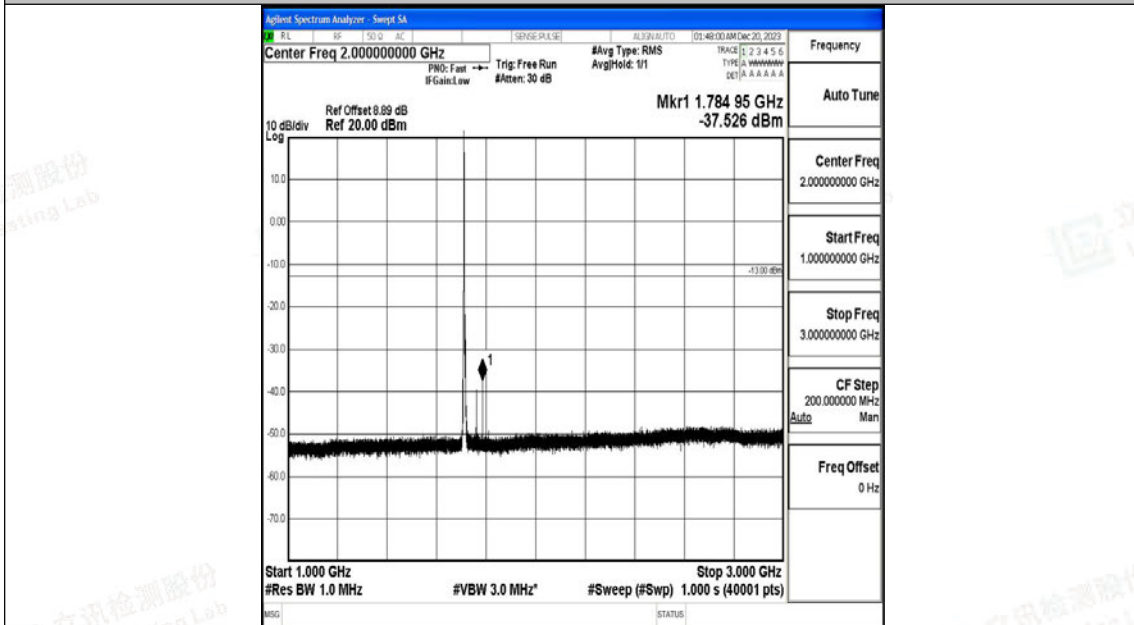

Band66_1.4MHz_16QAM_132665_1RB#0_3000~20000_3000~20000

Band66_3MHz_QPSK_131987_1RB#0_0.009~0.15_0.009~0.15

Band66_3MHz_QPSK_131987_1RB#0_0.15~30_0.15~30

Band66_3MHz_QPSK_131987_1RB#0_30~1000_30~1000

Band66_3MHz_QPSK_131987_1RB#0_1000~3000_1000~3000