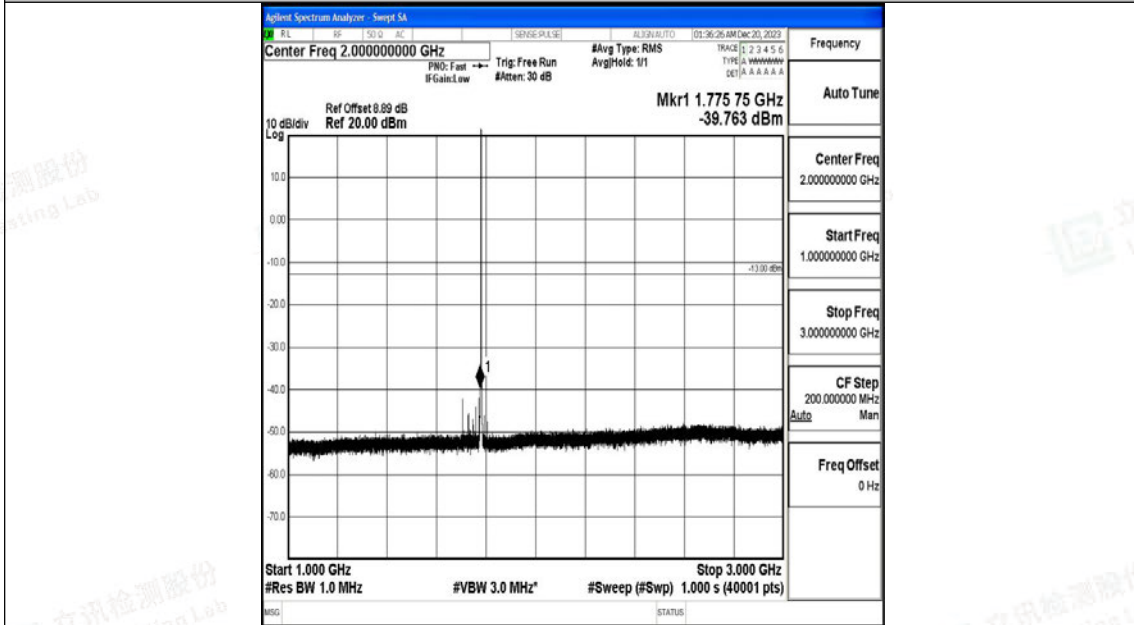

Band66_1.4MHz_QPSK_132665_1RB#0_0.009~0.15_0.009~0.15

Band66_1.4MHz_QPSK_132665_1RB#0_0.15~30_0.15~30

Band66_1.4MHz_QPSK_132665_1RB#0_30~1000_30~1000

Band66_1.4MHz_QPSK_132665_1RB#0_1000~3000_1000~3000

Band66_1.4MHz_QPSK_132665_1RB#0_3000~20000_3000~20000