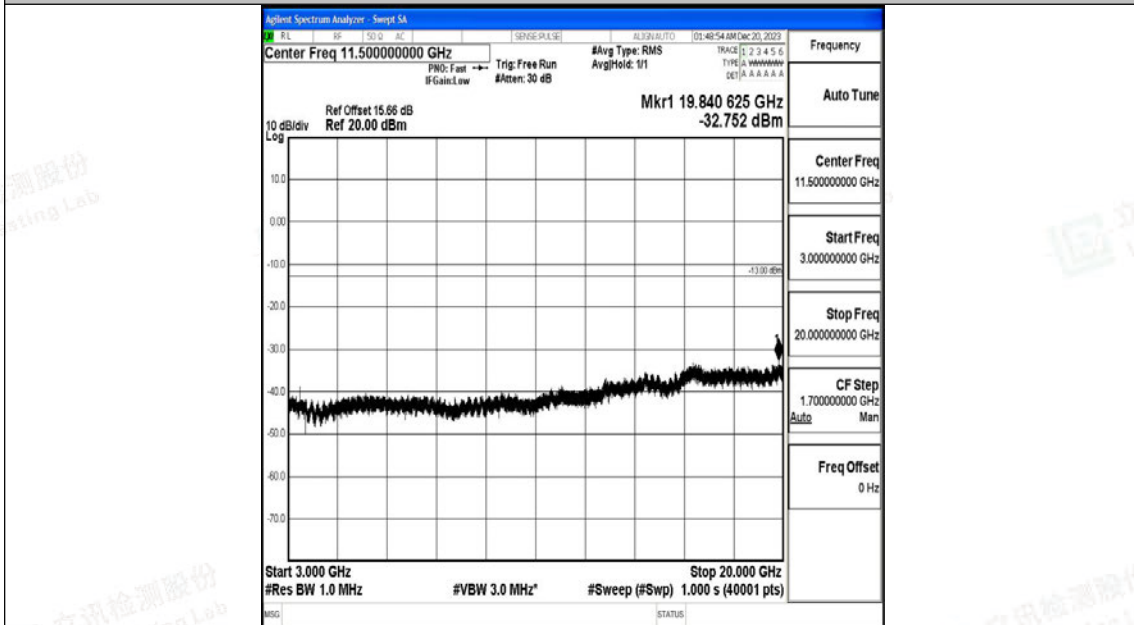

Band66_3MHz_QPSK_131987_1RB#0_3000~20000_3000~20000

Band66_3MHz_16QAM_131987_1RB#0_0.009~0.15_0.009~0.15

Band66_3MHz_16QAM_131987_1RB#0_0.15~30_0.15~30

Band66_3MHz_16QAM_131987_1RB#0_30~1000_30~1000

Band66_3MHz_16QAM_131987_1RB#0_1000~3000_1000~3000