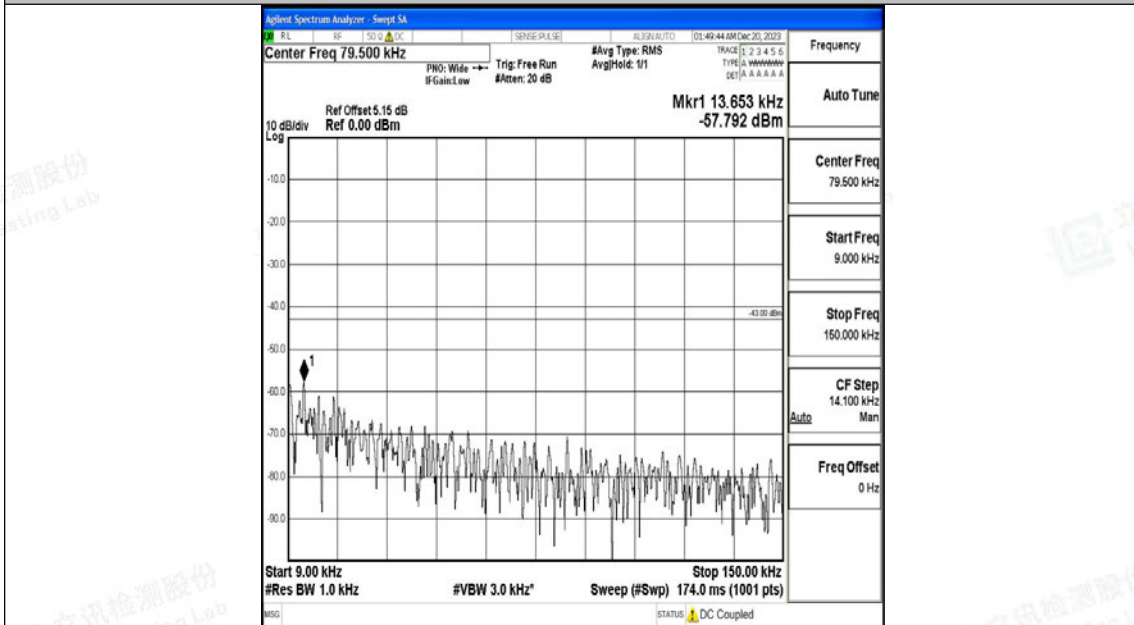

Band66_3MHz_16QAM_132322_1RB#0_0.009~0.15_0.009~0.15