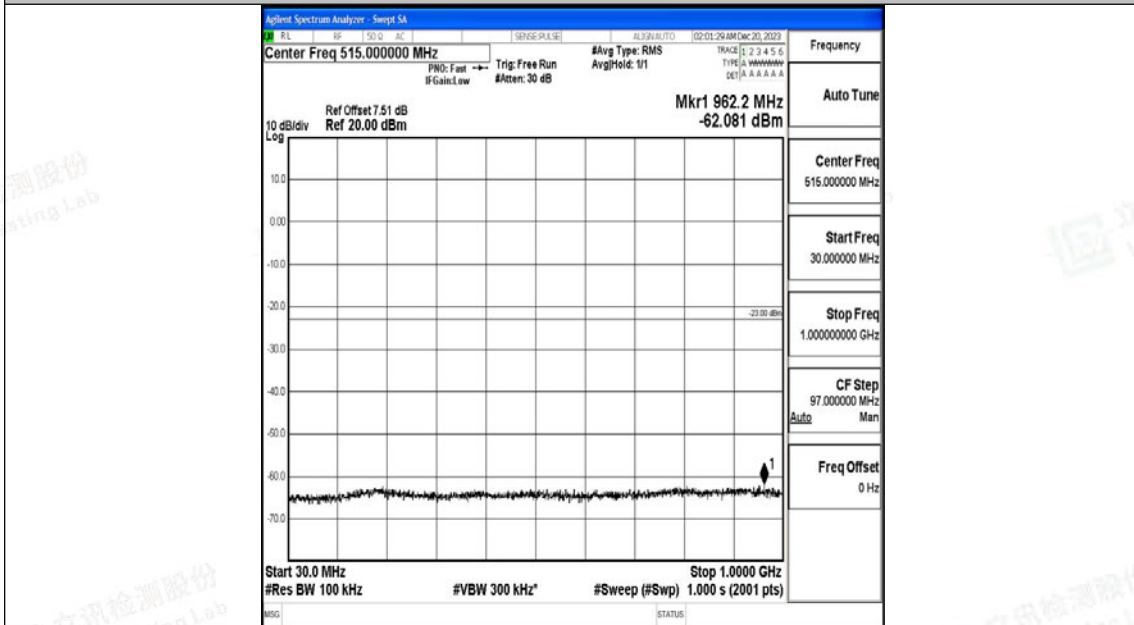

Band66_5MHz_QPSK_132322_1RB#0_3000~20000_3000~20000

Band66_5MHz_16QAM_132322_1RB#0_0.009~0.15_0.009~0.15

Band66_5MHz_16QAM_132322_1RB#0_0.15~30_0.15~30

Band66_5MHz_16QAM_132322_1RB#0_30~1000_30~1000

Band66_5MHz_16QAM_132322_1RB#0_1000~3000_1000~3000