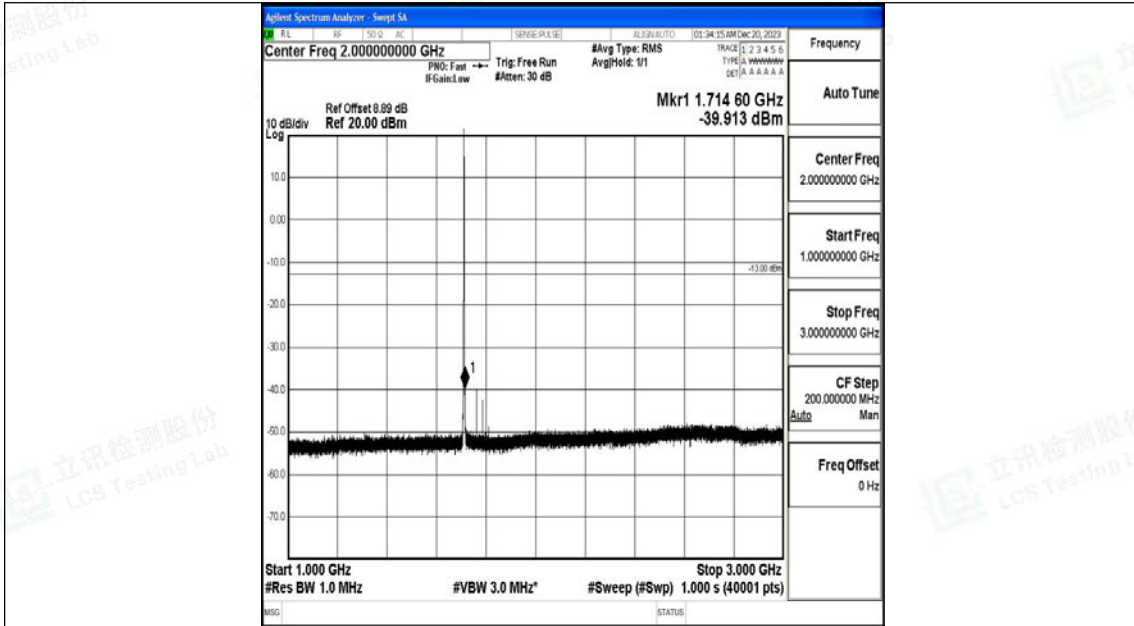

Band66_1.4MHz_QPSK_131979_1RB#0_3000~20000_3000~20000

Band66_1.4MHz_16QAM_131979_1RB#0_0.009~0.15_0.009~0.15

Band66_1.4MHz_16QAM_131979_1RB#0_0.15~30_0.15~30

Band66_1.4MHz_16QAM_131979_1RB#0_30~1000_30~1000