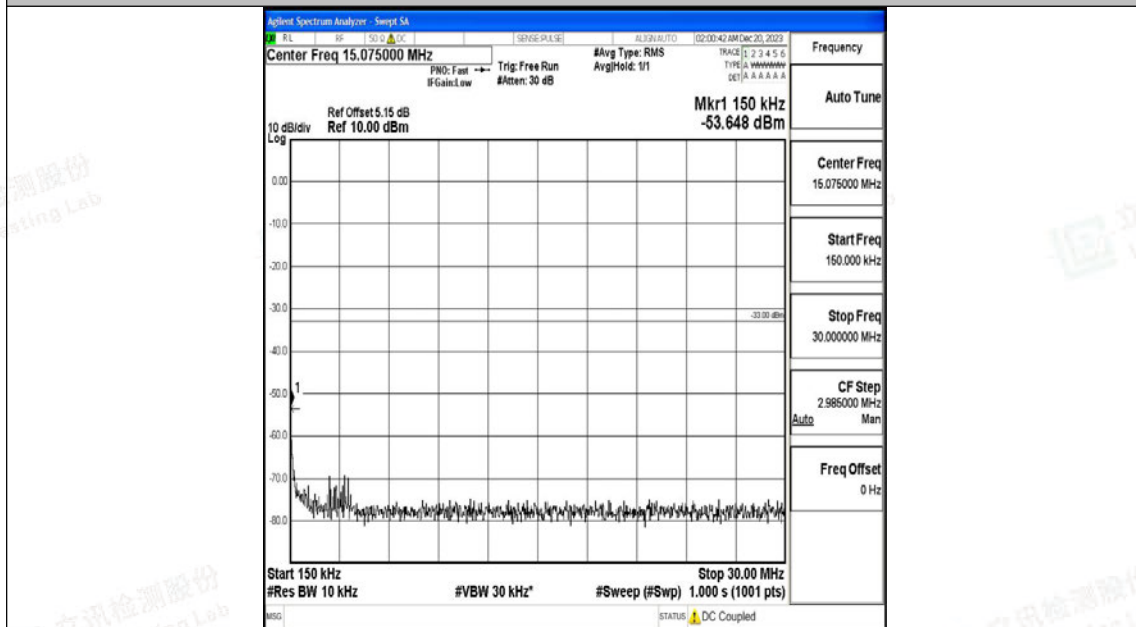

Band66_5MHz_QPSK_132322_1RB#0_0.15~30_0.15~30