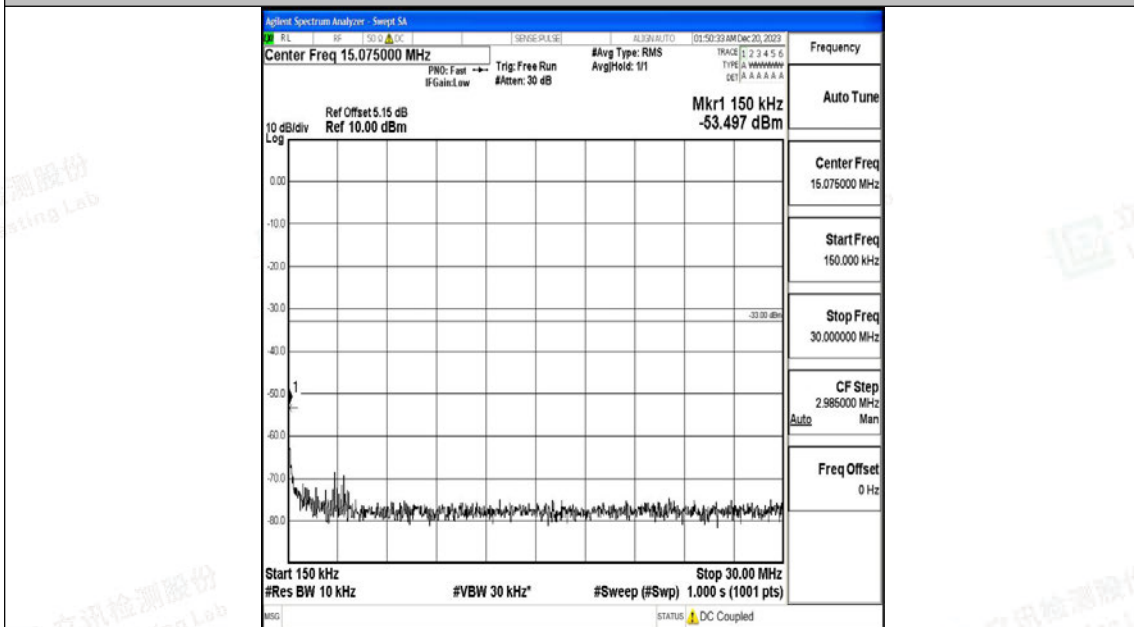

Band66_3MHz_QPSK_132657_1RB#0_0.15~30_0.15~30