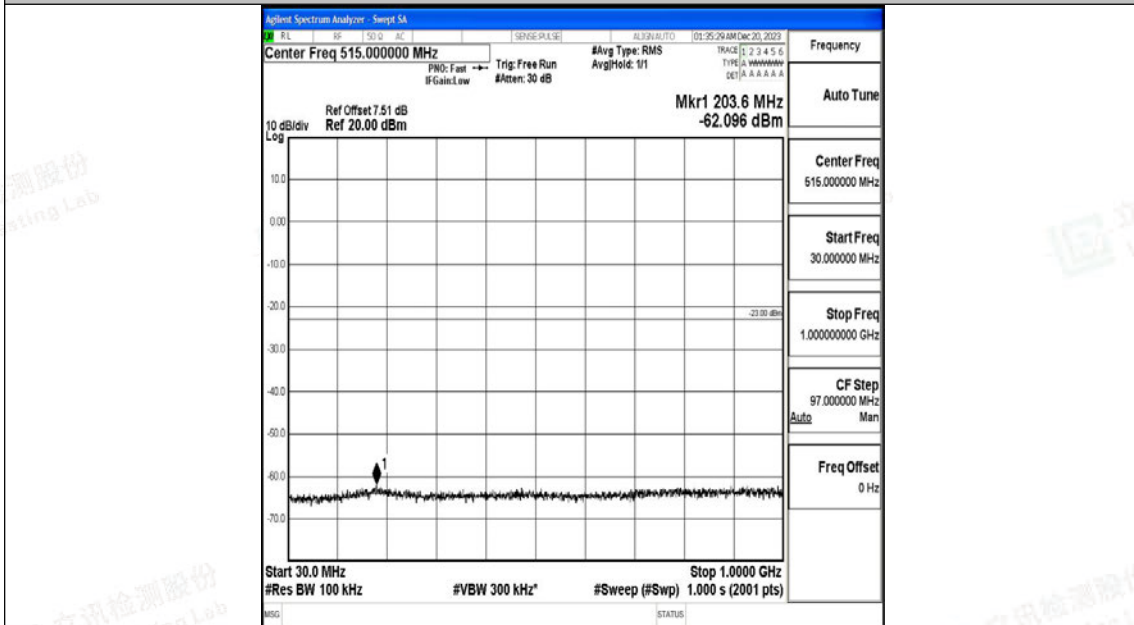

Band66_1.4MHz_16QAM_132322_1RB#0_30~1000_30~1000