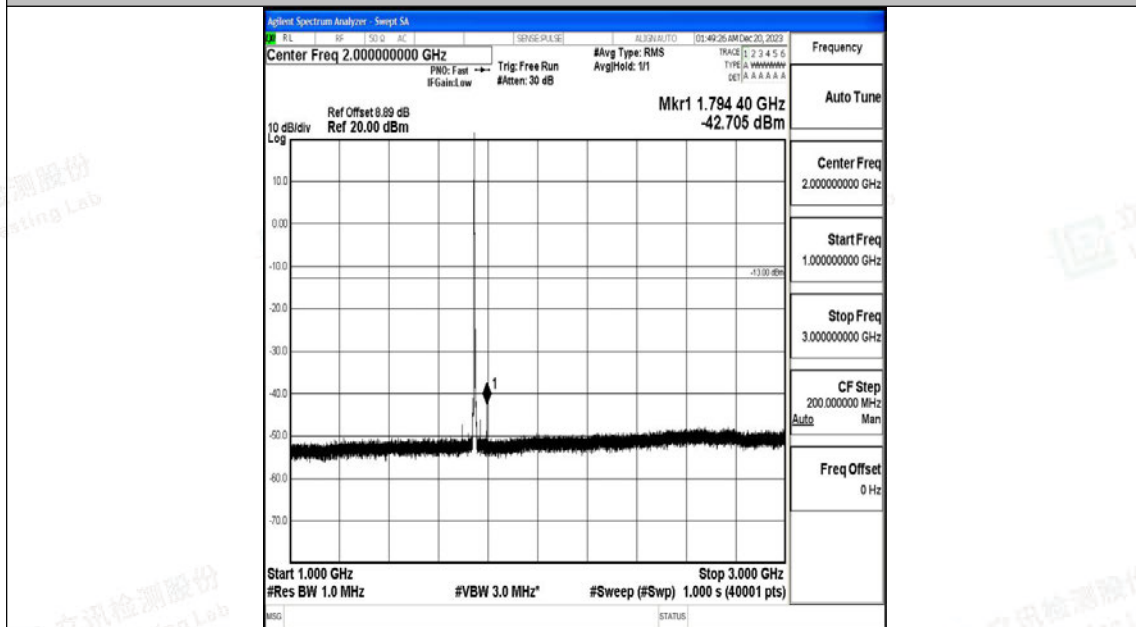

Band66_3MHz_16QAM_131987_1RB#0_3000~20000_3000~20000

Band66_3MHz_QPSK_132322_1RB#0_0.009~0.15_0.009~0.15

Band66_3MHz_QPSK_132322_1RB#0_0.15~30_0.15~30

Band66_3MHz_QPSK_132322_1RB#0_30~1000_30~1000

Band66_3MHz_QPSK_132322_1RB#0_1000~3000_1000~3000