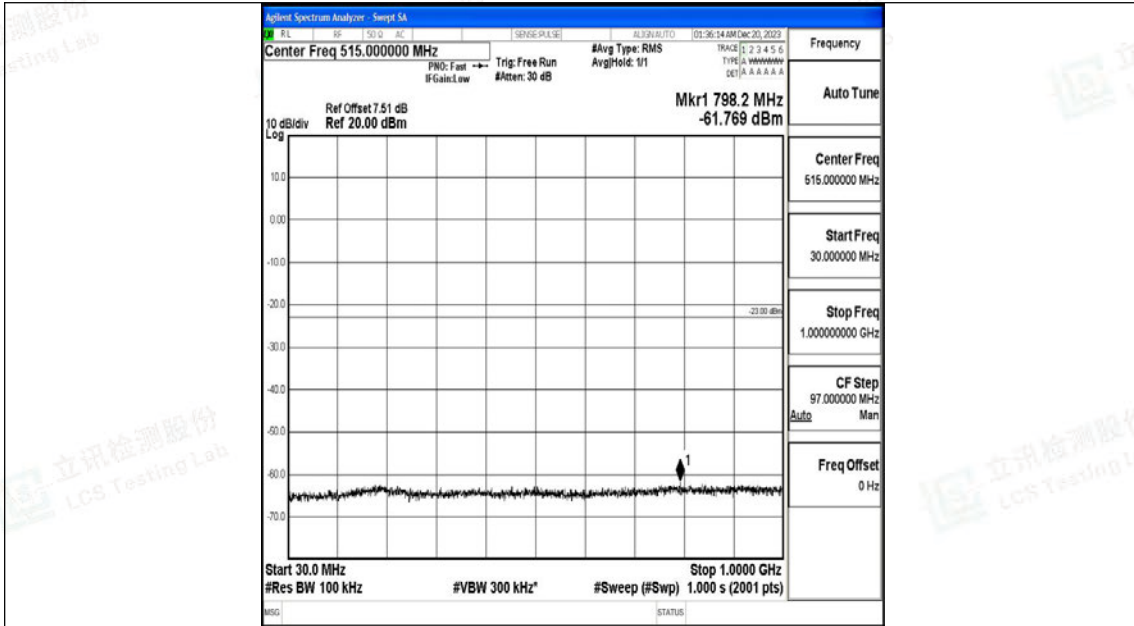

Band66_1.4MHz_QPSK_132665_1RB#0_30~1000_30~1000