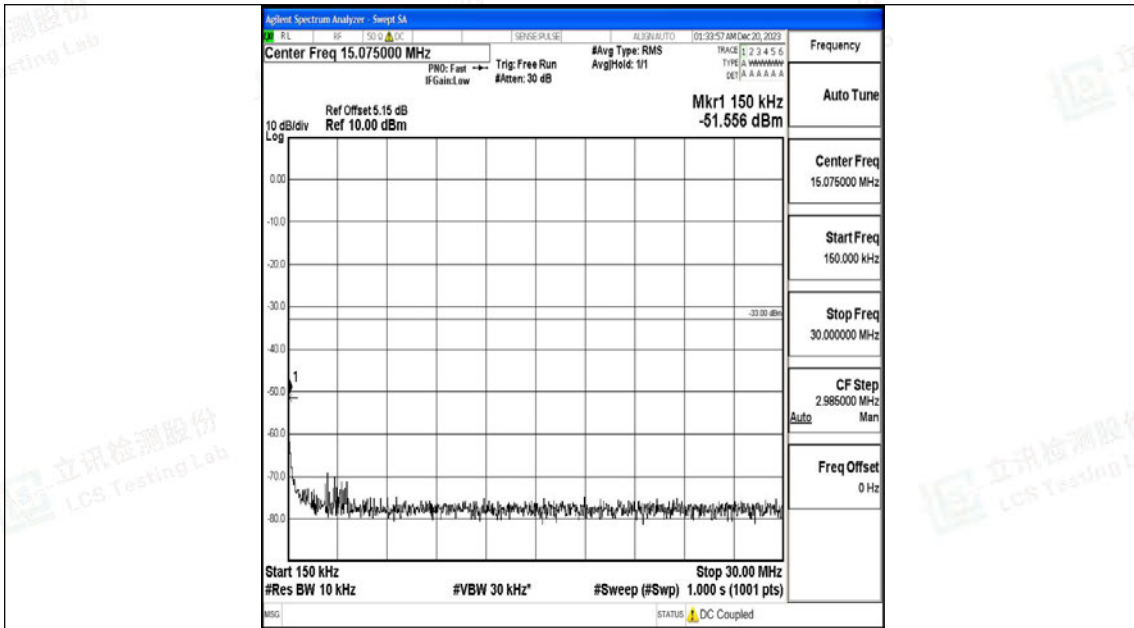

Band66_1.4MHz_16QAM_131979_1RB#0_0.15~30_0.15~30