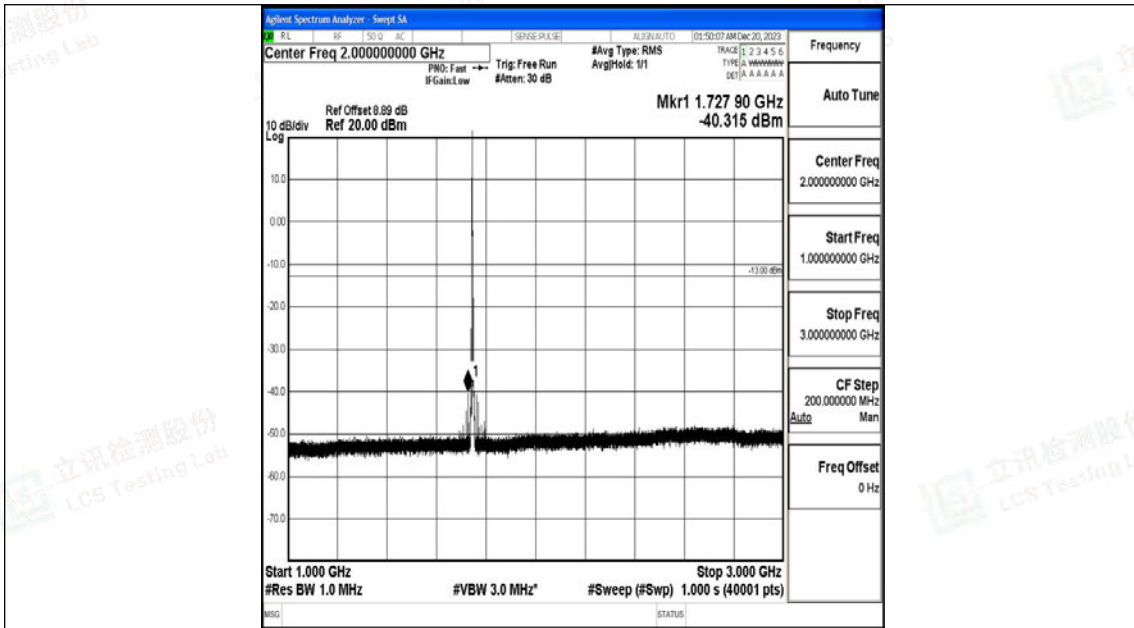

Band66_3MHz_QPSK_132322_1RB#0_3000~20000_3000~20000

Band66_3MHz_16QAM_132322_1RB#0_0.009~0.15_0.009~0.15

Band66_3MHz_16QAM_132322_1RB#0_0.15~30_0.15~30

Band66_3MHz_16QAM_132322_1RB#0_30~1000_30~1000

Band66_3MHz_16QAM_132322_1RB#0_1000~3000_1000~3000