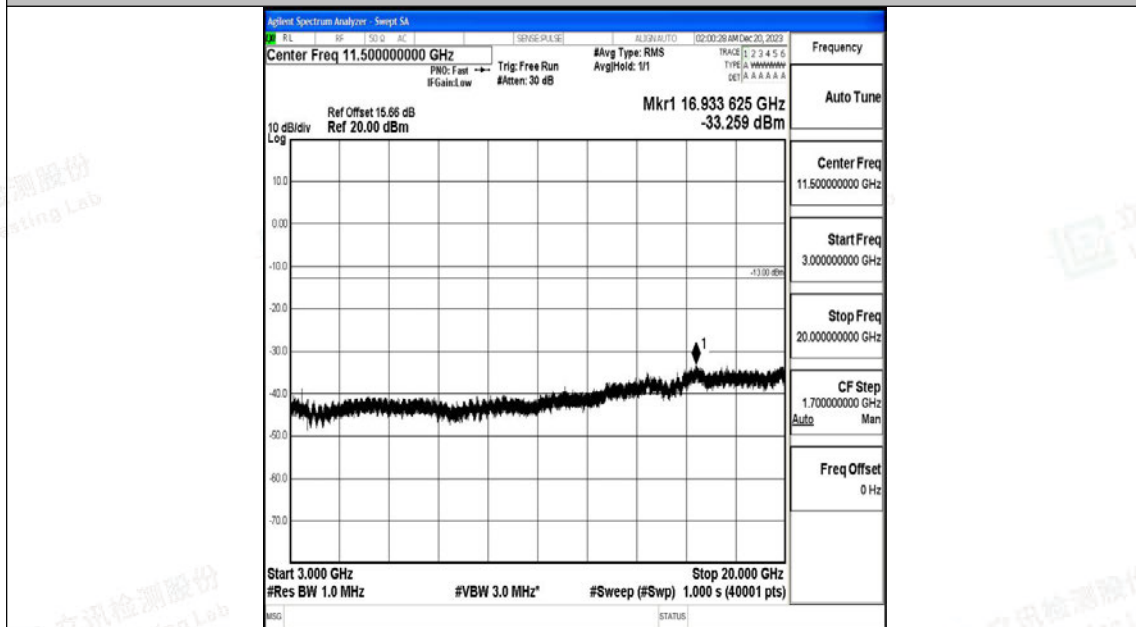

Band66_5MHz_QPSK_131997_1RB#0_3000~20000_3000~20000

Band66_5MHz_16QAM_131997_1RB#0_0.009~0.15_0.009~0.15

Band66_5MHz_16QAM_131997_1RB#0_0.15~30_0.15~30

Band66_5MHz_16QAM_131997_1RB#0_30~1000_30~1000

Band66_5MHz_16QAM_131997_1RB#0_1000~3000_1000~3000