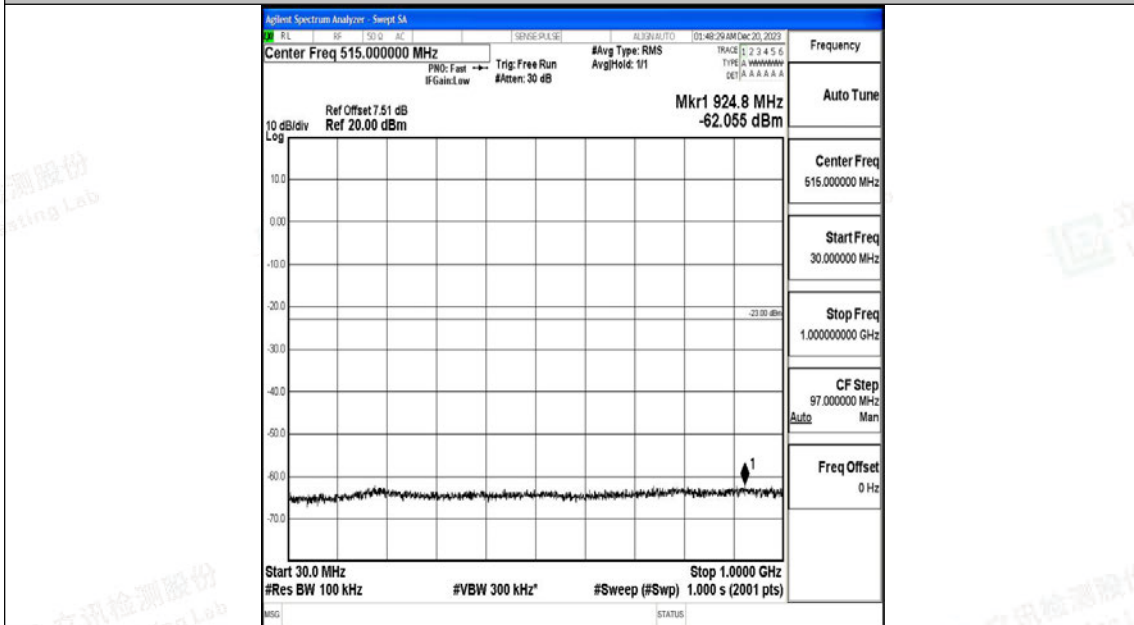

Band66_3MHz_QPSK_131987_1RB#0_3000~20000_3000~20000

Band66_3MHz_16QAM_131987_1RB#0_0.009~0.15_0.009~0.15

Band66_3MHz_16QAM_131987_1RB#0_0.15~30_0.15~30

Band66_3MHz_16QAM_131987_1RB#0_30~1000_30~1000

Band66_3MHz_16QAM_131987_1RB#0_1000~3000_1000~3000