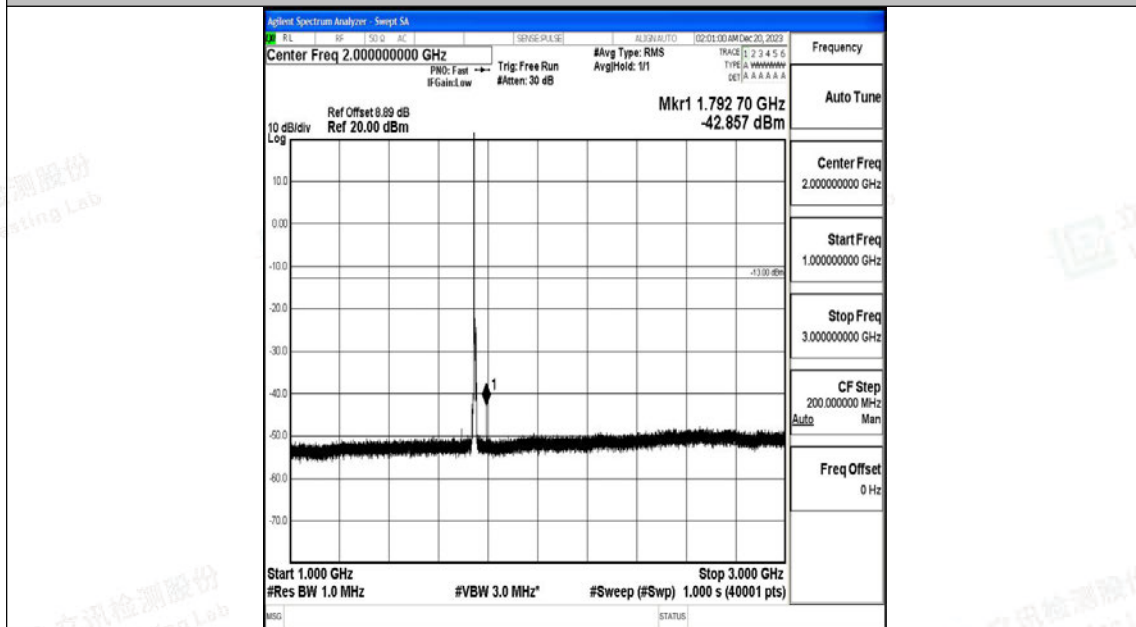

Band66_5MHz_16QAM_131997_1RB#0_3000~20000_3000~20000

Band66_5MHz_QPSK_132322_1RB#0_0.009~0.15_0.009~0.15

Band66_5MHz_QPSK_132322_1RB#0_0.15~30_0.15~30

Band66_5MHz_QPSK_132322_1RB#0_30~1000_30~1000

Band66_5MHz_QPSK_132322_1RB#0_1000~3000_1000~3000