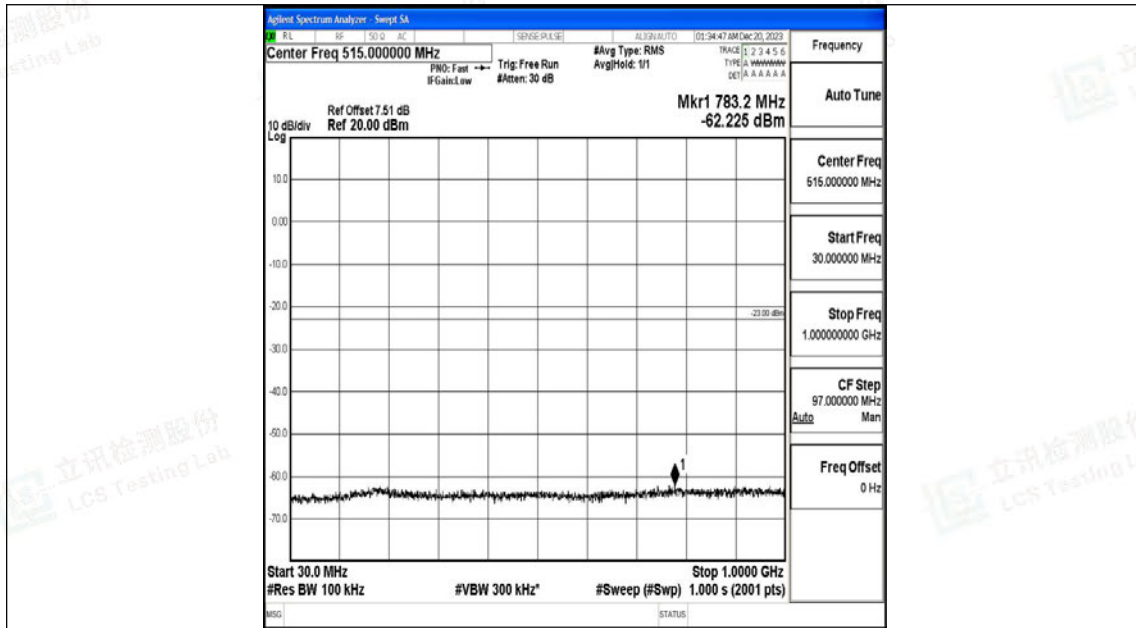

Band66_1.4MHz_16QAM_131979_1RB#0_1000~3000_1000~3000

Band66_1.4MHz_16QAM_131979_1RB#0_3000~20000_3000~20000

Band66_1.4MHz_QPSK_132322_1RB#0_0.009~0.15_0.009~0.15

Band66_1.4MHz_QPSK_132322_1RB#0_0.15~30_0.15~30