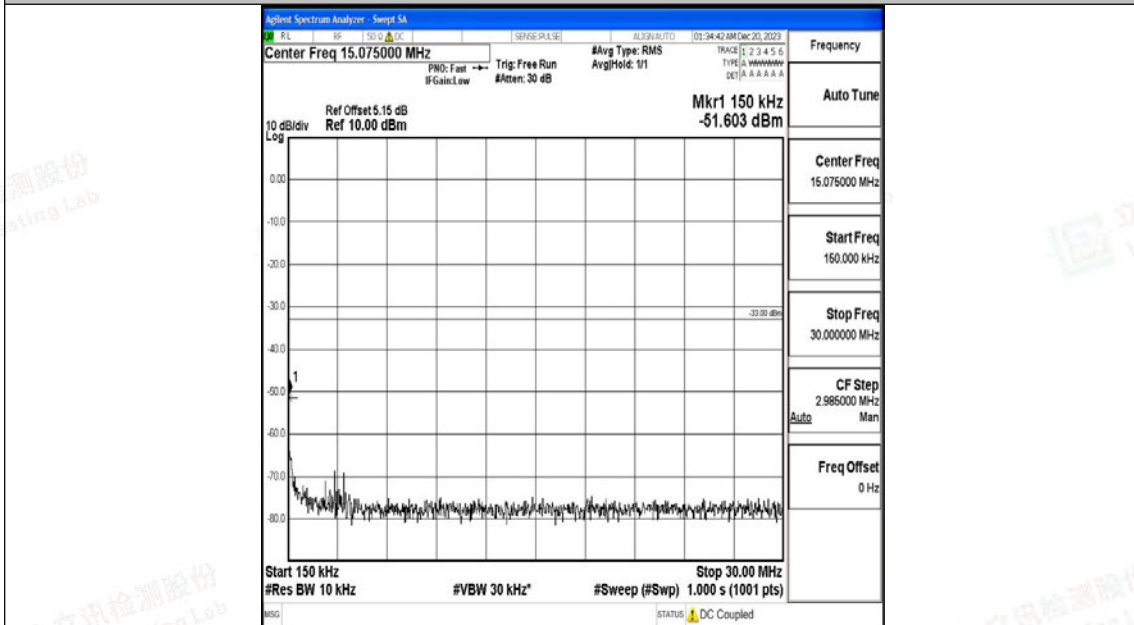

Band66_1.4MHz_16QAM_131979_1RB#0_1000~3000_1000~3000

Band66_1.4MHz_16QAM_131979_1RB#0_3000~20000_3000~20000

Band66_1.4MHz_QPSK_132322_1RB#0_0.009~0.15_0.009~0.15

Band66_1.4MHz_QPSK_132322_1RB#0_0.15~30_0.15~30