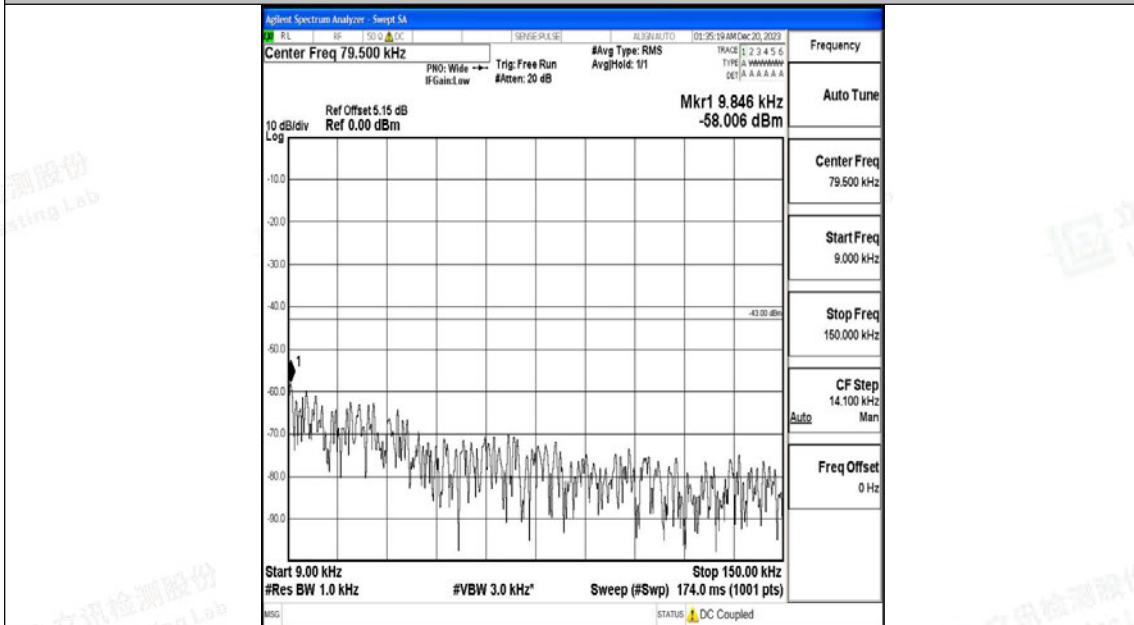

Band66_1.4MHz_QPSK_132322_1RB#0_30~1000_30~1000

Band66_1.4MHz_QPSK_132322_1RB#0_1000~3000_1000~3000

Band66_1.4MHz_QPSK_132322_1RB#0_3000~20000_3000~20000

Band66_1.4MHz_16QAM_132322_1RB#0_0.009~0.15_0.009~0.15