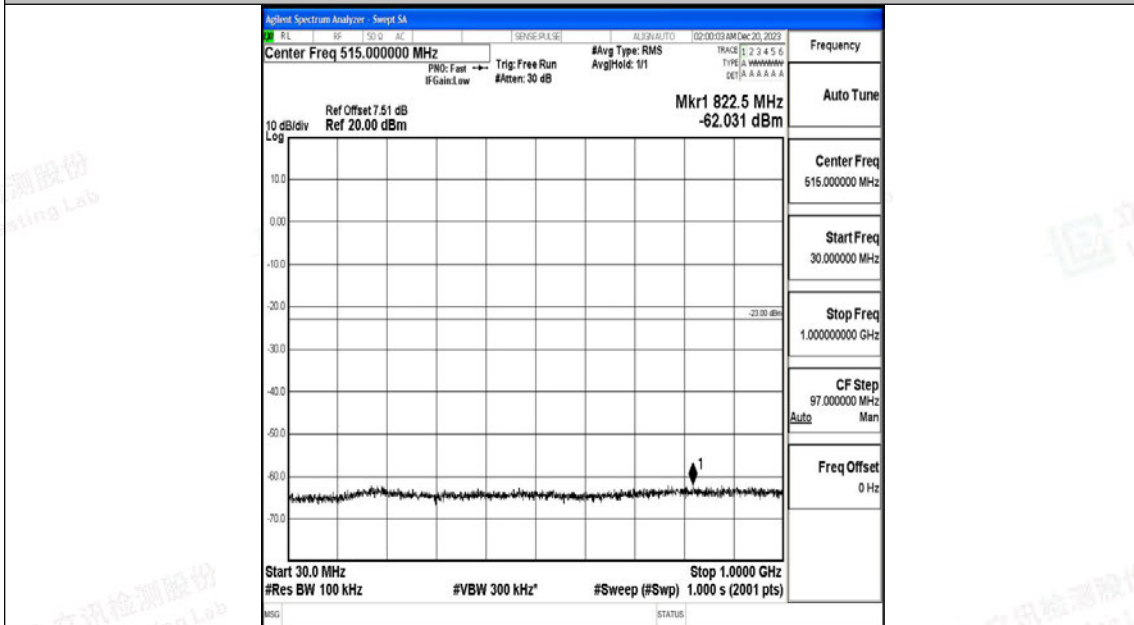

Band66_5MHz_QPSK_131997_1RB#0_3000~20000_3000~20000

Band66_5MHz_16QAM_131997_1RB#0_0.009~0.15_0.009~0.15

Band66_5MHz_16QAM_131997_1RB#0_0.15~30_0.15~30

Band66_5MHz_16QAM_131997_1RB#0_30~1000_30~1000

Band66_5MHz_16QAM_131997_1RB#0_1000~3000_1000~3000