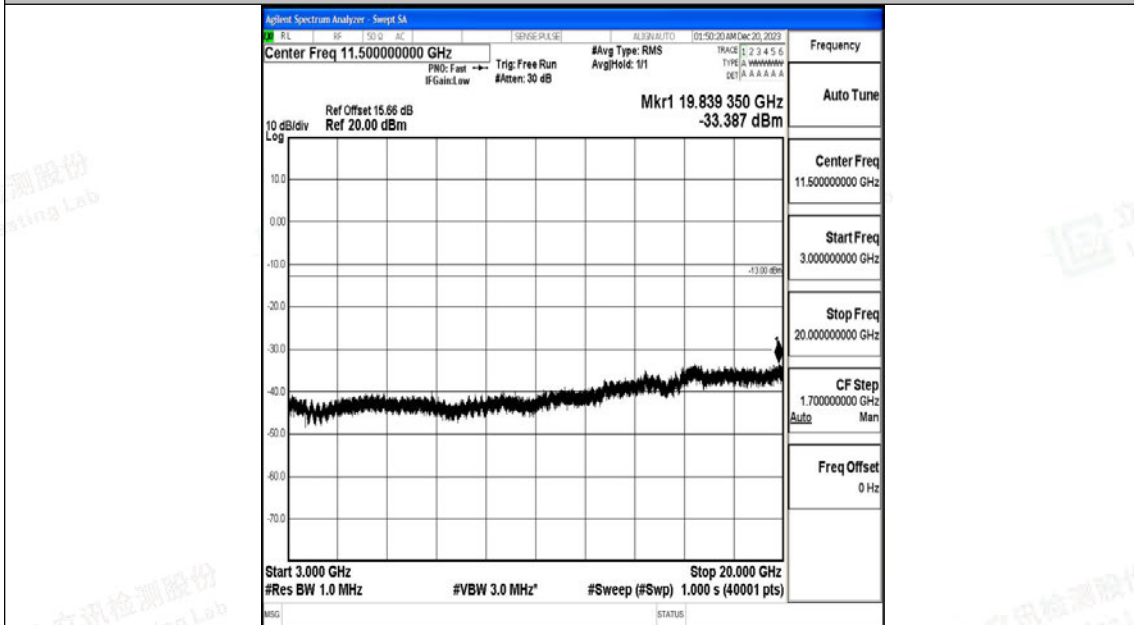

Band66_3MHz_QPSK_132322_1RB#0_3000~20000_3000~20000

Band66_3MHz_16QAM_132322_1RB#0_0.009~0.15_0.009~0.15

Band66_3MHz_16QAM_132322_1RB#0_0.15~30_0.15~30

Band66_3MHz_16QAM_132322_1RB#0_30~1000_30~1000

Band66_3MHz_16QAM_132322_1RB#0_1000~3000_1000~3000