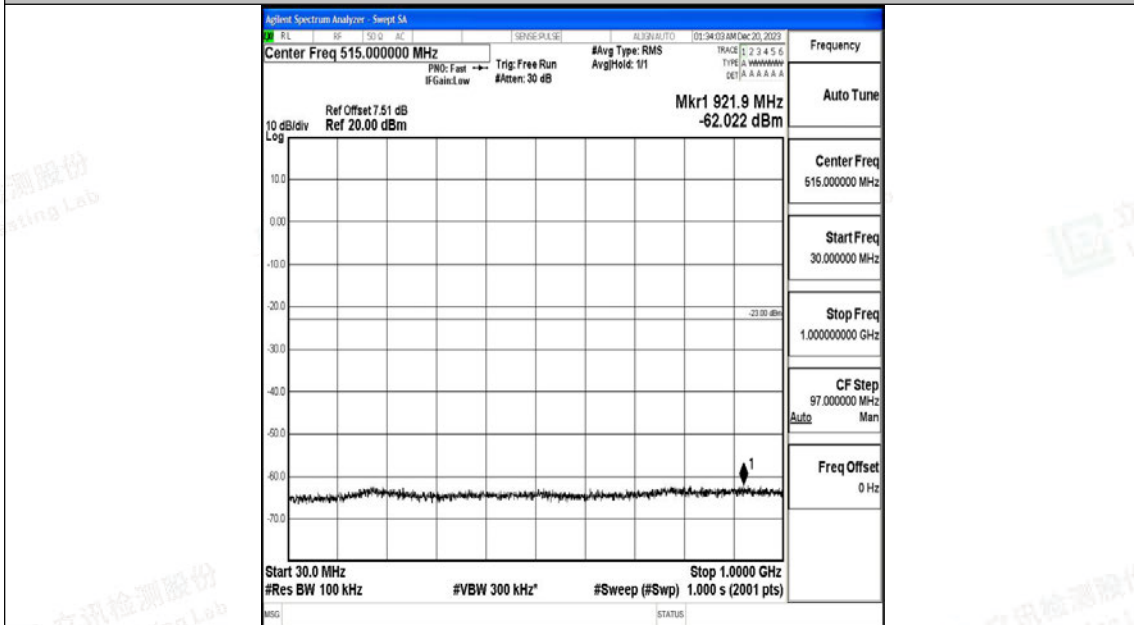

Band66_1.4MHz_QPSK_131979_1RB#0_3000~20000_3000~20000

Band66_1.4MHz_16QAM_131979_1RB#0_0.009~0.15_0.009~0.15

Band66_1.4MHz_16QAM_131979_1RB#0_0.15~30_0.15~30

Band66_1.4MHz_16QAM_131979_1RB#0_30~1000_30~1000