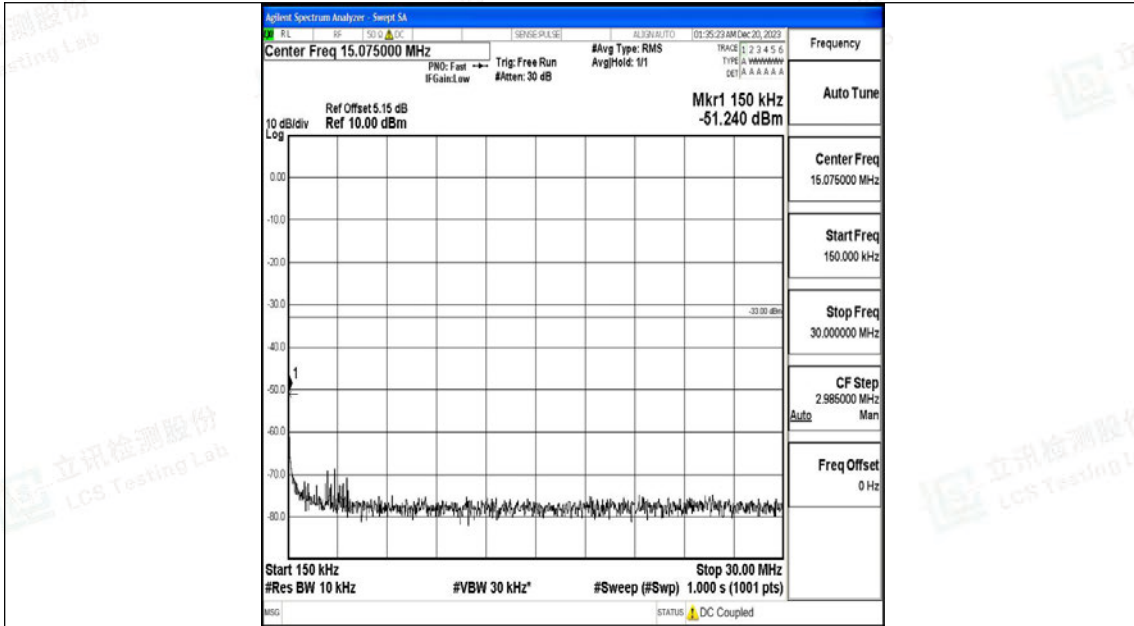

Band66_1.4MHz_QPSK_132322_1RB#0_30~1000_30~1000

Band66_1.4MHz_QPSK_132322_1RB#0_1000~3000_1000~3000

Band66_1.4MHz_QPSK_132322_1RB#0_3000~20000_3000~20000

Band66_1.4MHz_16QAM_132322_1RB#0_0.009~0.15_0.009~0.15