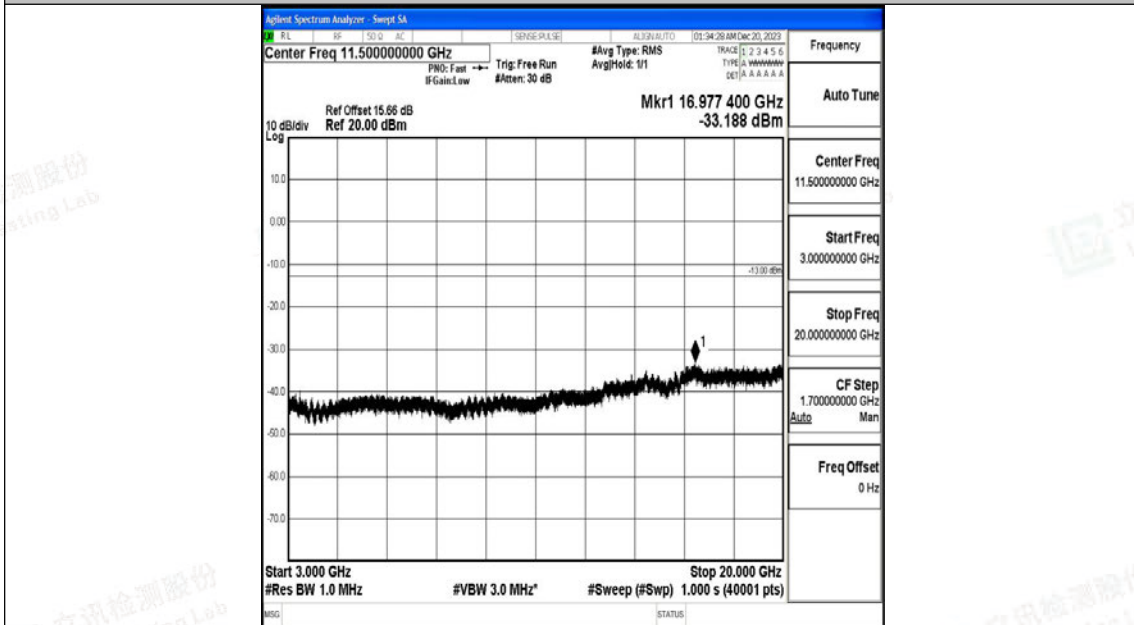

Band66_1.4MHz_16QAM_131979_1RB#0_3000~20000_3000~20000