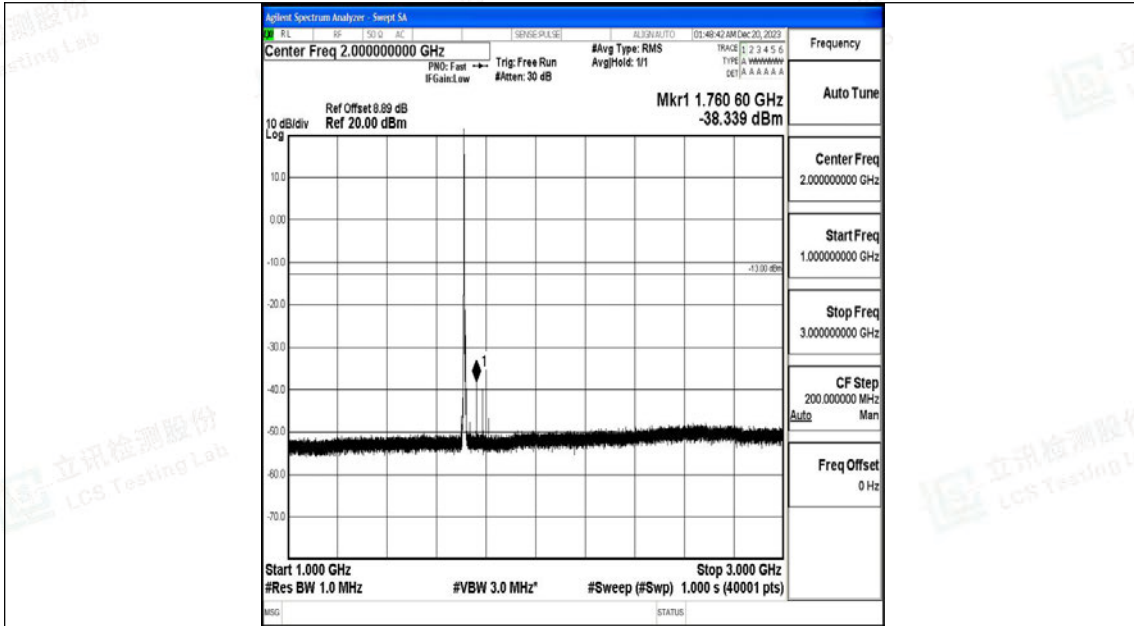

Band66_3MHz_QPSK_131987_1RB#0_3000~20000_3000~20000

Band66_3MHz_16QAM_131987_1RB#0_0.009~0.15_0.009~0.15

Band66_3MHz_16QAM_131987_1RB#0_0.15~30_0.15~30

Band66_3MHz_16QAM_131987_1RB#0_30~1000_30~1000

Band66_3MHz_16QAM_131987_1RB#0_1000~3000_1000~3000