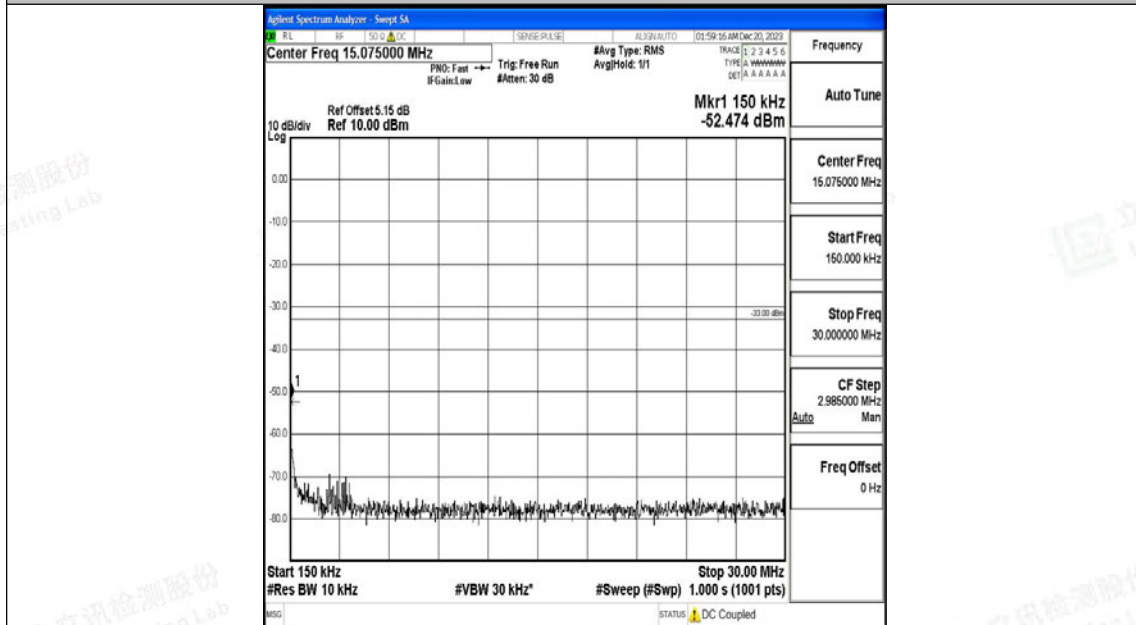

Band66_5MHz_QPSK_131997_1RB#0_0.15~30_0.15~30