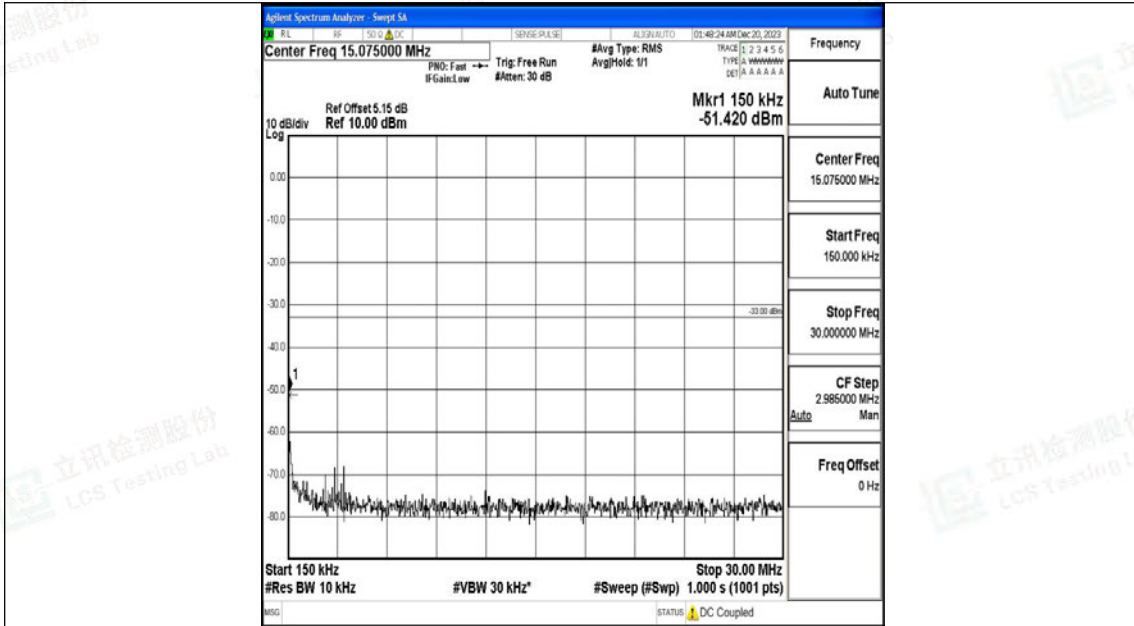

Band66_3MHz_16QAM_131987_1RB#0_0.15~30_0.15~30