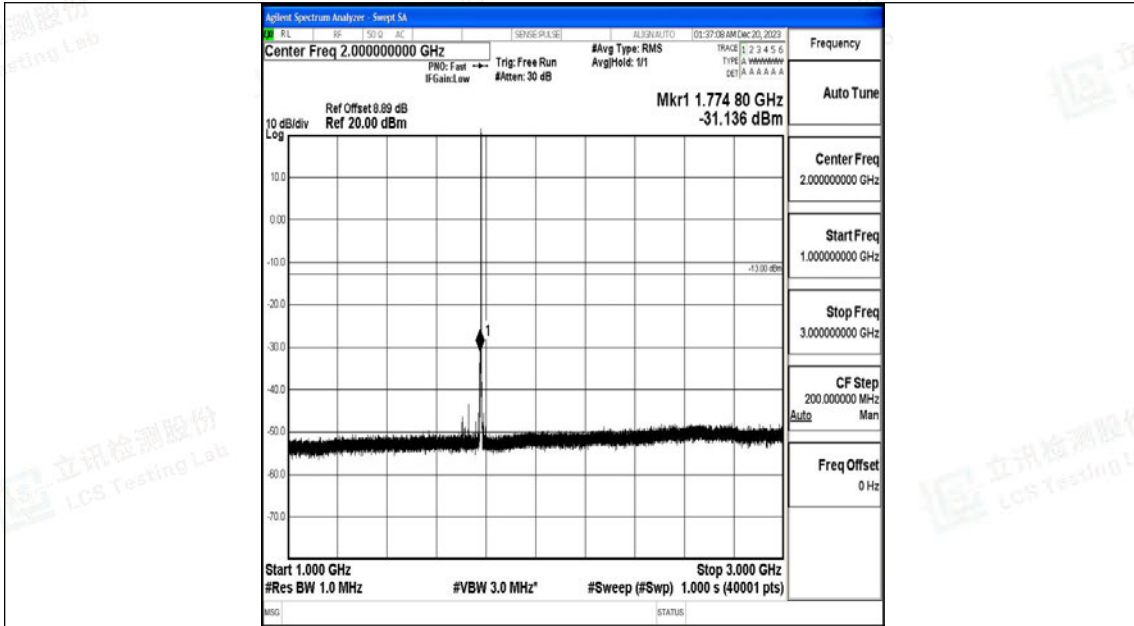

Band66_1.4MHz_16QAM_132665_1RB#0_0.009~0.15_0.009~0.15

Band66_1.4MHz_16QAM_132665_1RB#0_0.15~30_0.15~30

Band66_1.4MHz_16QAM_132665_1RB#0_30~1000_30~1000

Band66_1.4MHz_16QAM_132665_1RB#0_1000~3000_1000~3000