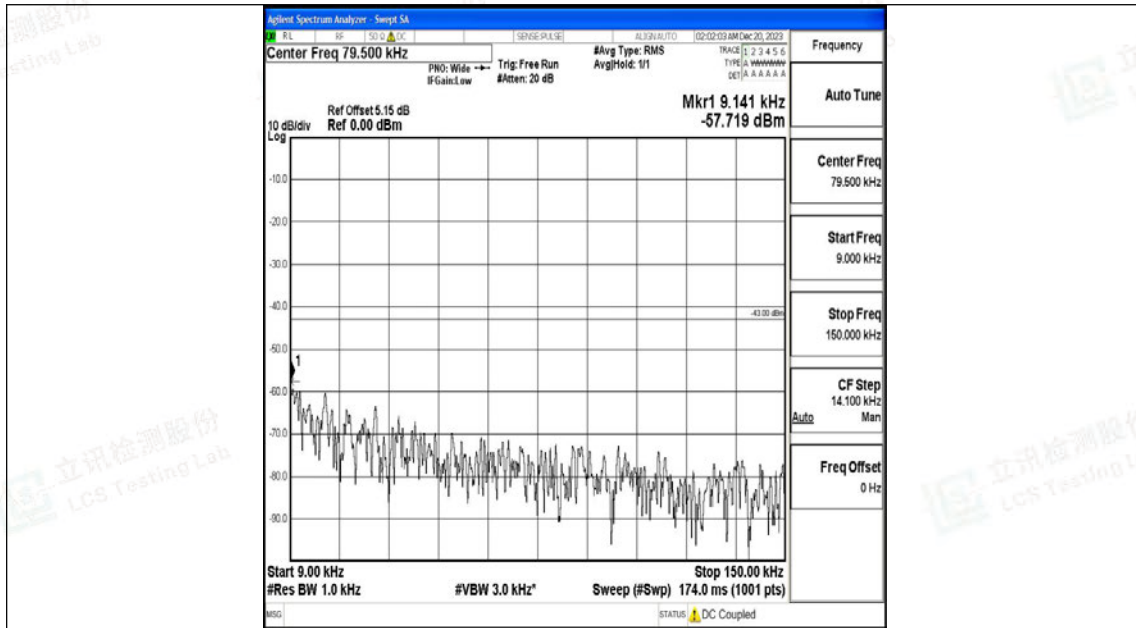

Band66_5MHz_QPSK_132647_1RB#0_0.009~0.15_0.009~0.15