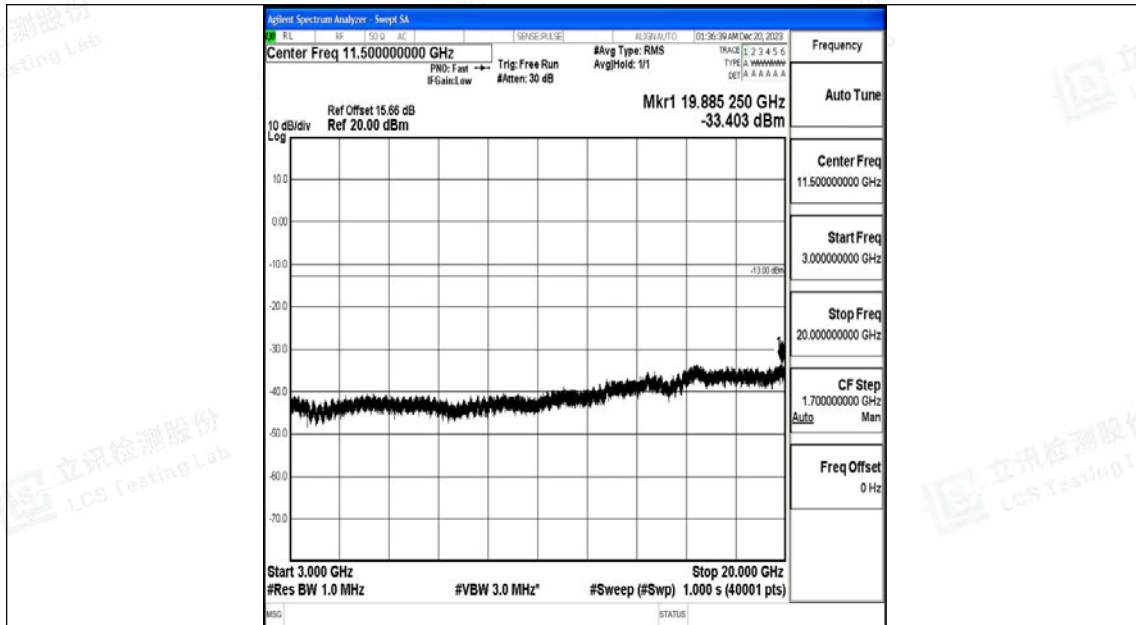

Band66_1.4MHz_QPSK_132665_1RB#0_0.009~0.15_0.009~0.15

Band66_1.4MHz_QPSK_132665_1RB#0_0.15~30_0.15~30

Band66_1.4MHz_QPSK_132665_1RB#0_30~1000_30~1000

Band66_1.4MHz_QPSK_132665_1RB#0_1000~3000_1000~3000

Band66_1.4MHz_QPSK_132665_1RB#0_3000~20000_3000~20000