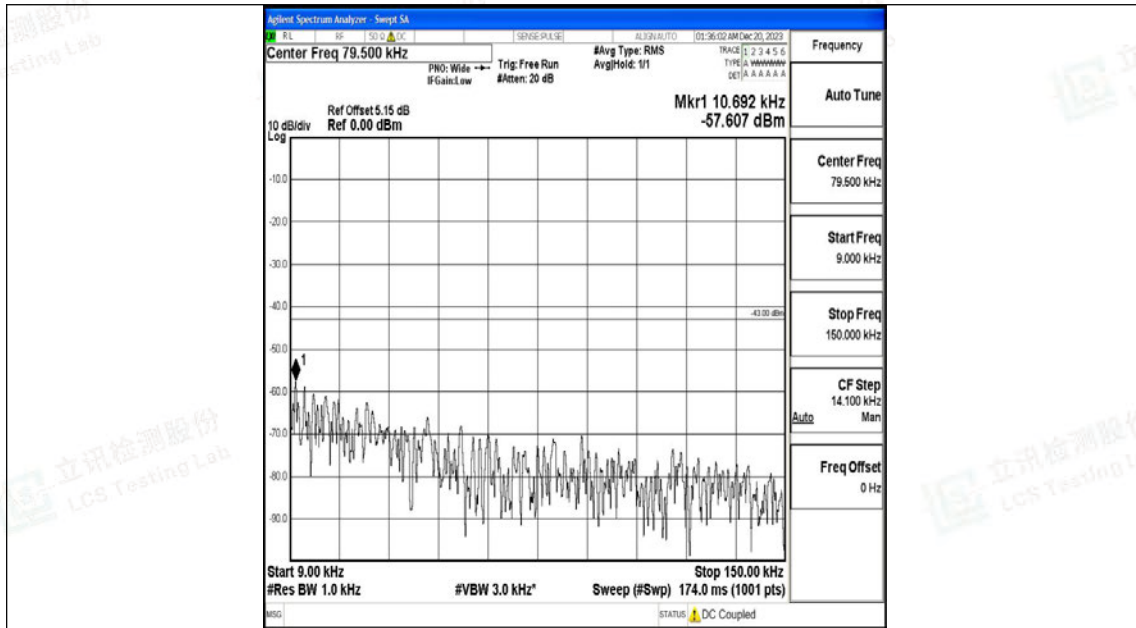

Band66_1.4MHz_16QAM_132322_1RB#0_0.15~30_0.15~30

Band66_1.4MHz_16QAM_132322_1RB#0_30~1000_30~1000

Band66_1.4MHz_16QAM_132322_1RB#0_1000~3000_1000~3000

Band66_1.4MHz_16QAM_132322_1RB#0_3000~20000_3000~20000