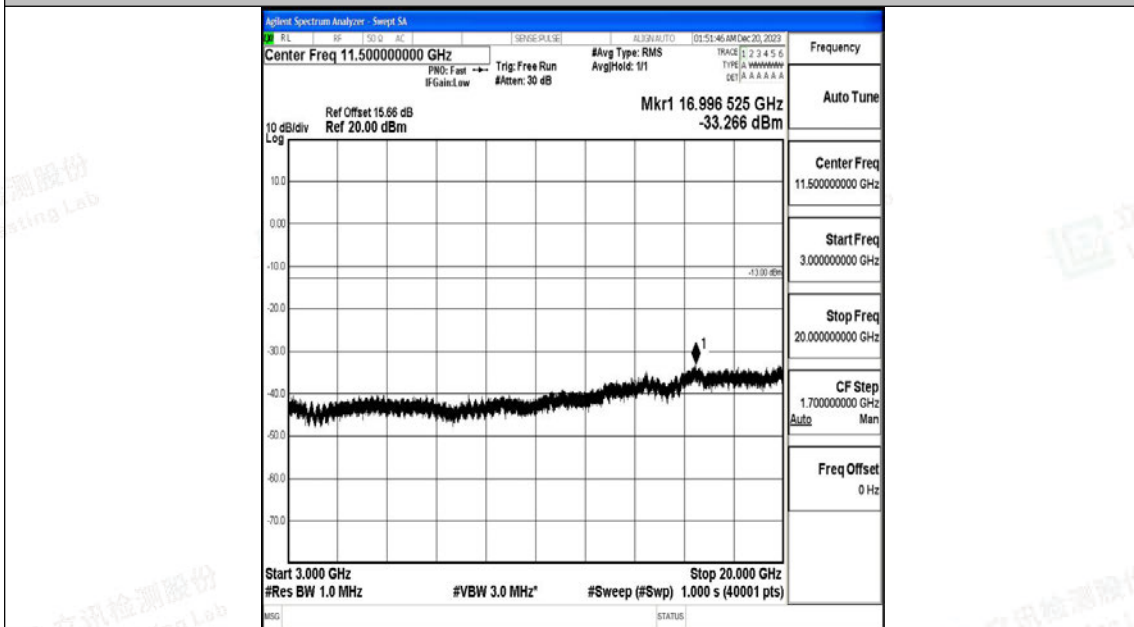

Band66_3MHz_QPSK_132657_1RB#0_3000~20000_3000~20000

Band66_3MHz_16QAM_132657_1RB#0_0.009~0.15_0.009~0.15

Band66_3MHz_16QAM_132657_1RB#0_0.15~30_0.15~30

Band66_3MHz_16QAM_132657_1RB#0_30~1000_30~1000

Band66_3MHz_16QAM_132657_1RB#0_1000~3000_1000~3000