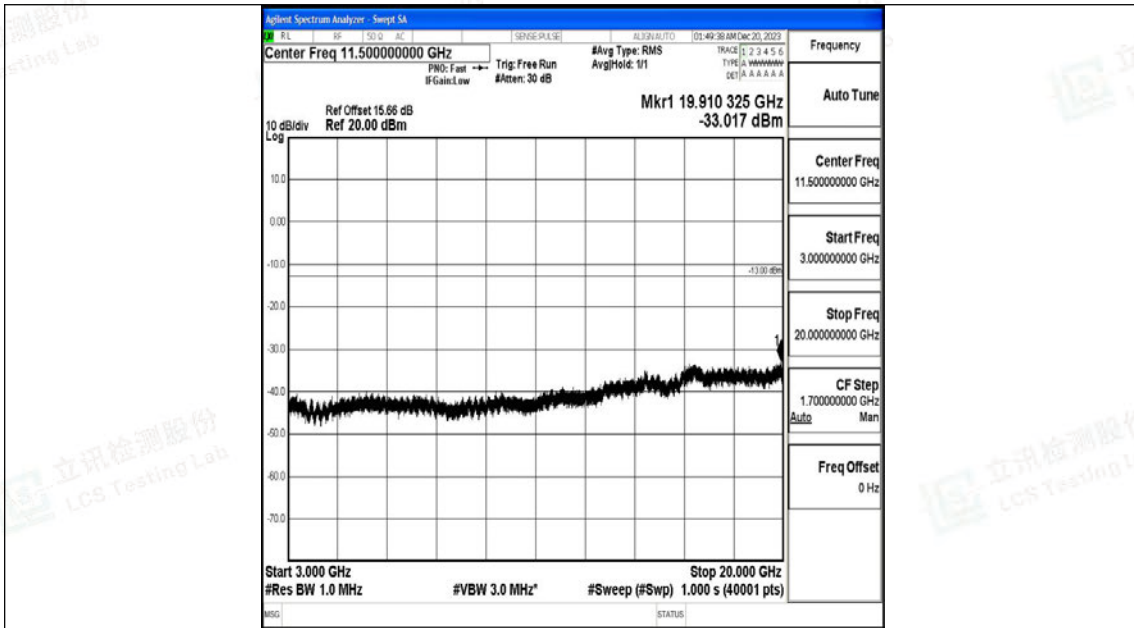

Band66_3MHz_16QAM_131987_1RB#0_3000~20000_3000~20000

Band66_3MHz_QPSK_132322_1RB#0_0.009~0.15_0.009~0.15

Band66_3MHz_QPSK_132322_1RB#0_0.15~30_0.15~30

Band66_3MHz_QPSK_132322_1RB#0_30~1000_30~1000

Band66_3MHz_QPSK_132322_1RB#0_1000~3000_1000~3000