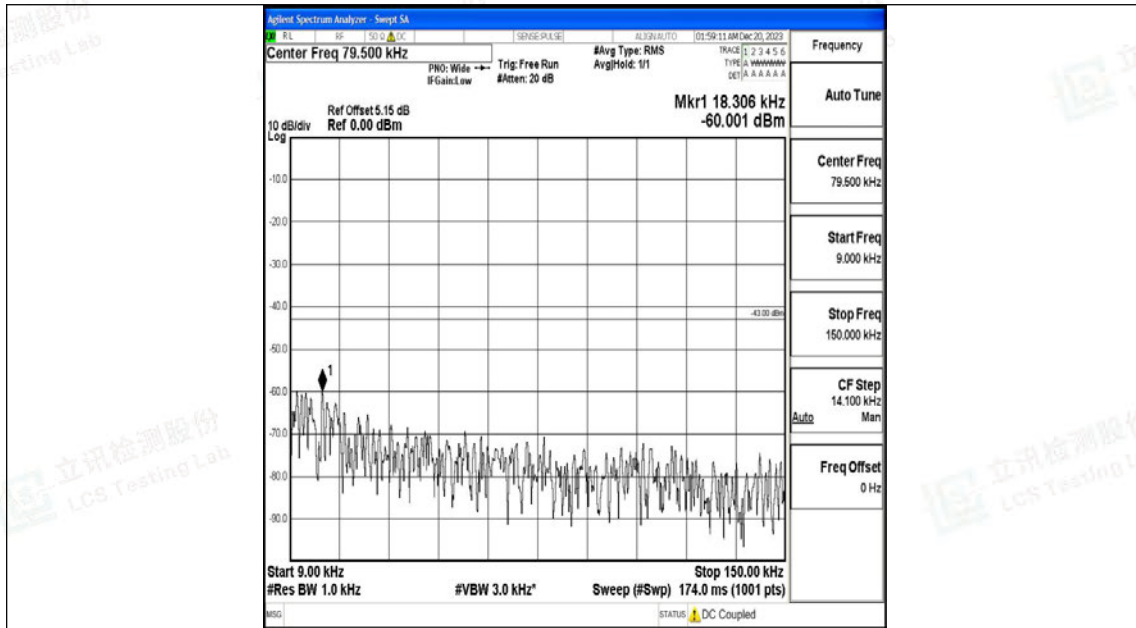

Band66_5MHz_QPSK_131997_1RB#0_0.009~0.15_0.009~0.15