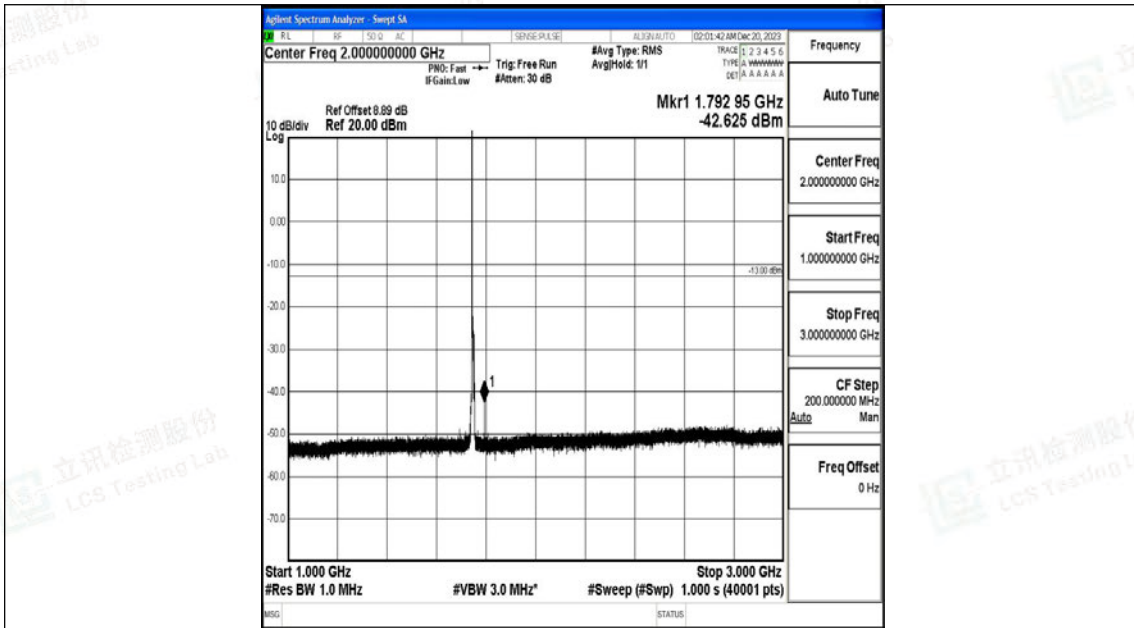

Band66_5MHz_QPSK_132322_1RB#0_3000~20000_3000~20000

Band66_5MHz_16QAM_132322_1RB#0_0.009~0.15_0.009~0.15

Band66_5MHz_16QAM_132322_1RB#0_0.15~30_0.15~30

Band66_5MHz_16QAM_132322_1RB#0_30~1000_30~1000

Band66_5MHz_16QAM_132322_1RB#0_1000~3000_1000~3000