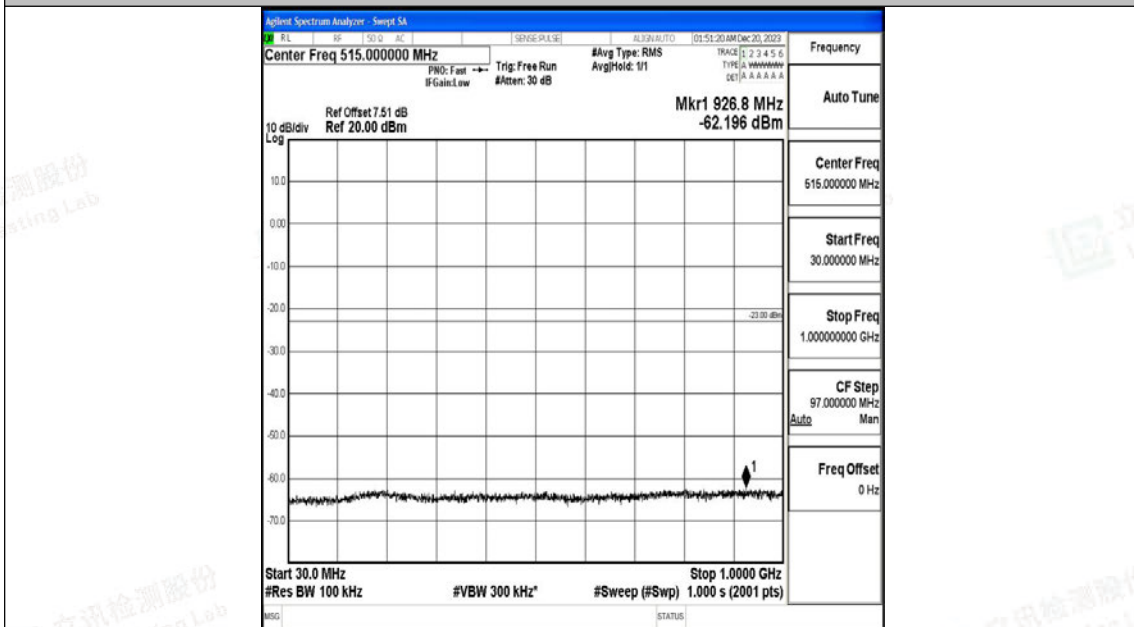

Band66_3MHz_QPSK_132657_1RB#0_3000~20000_3000~20000

Band66_3MHz_16QAM_132657_1RB#0_0.009~0.15_0.009~0.15

Band66_3MHz_16QAM_132657_1RB#0_0.15~30_0.15~30

Band66_3MHz_16QAM_132657_1RB#0_30~1000_30~1000

Band66_3MHz_16QAM_132657_1RB#0_1000~3000_1000~3000