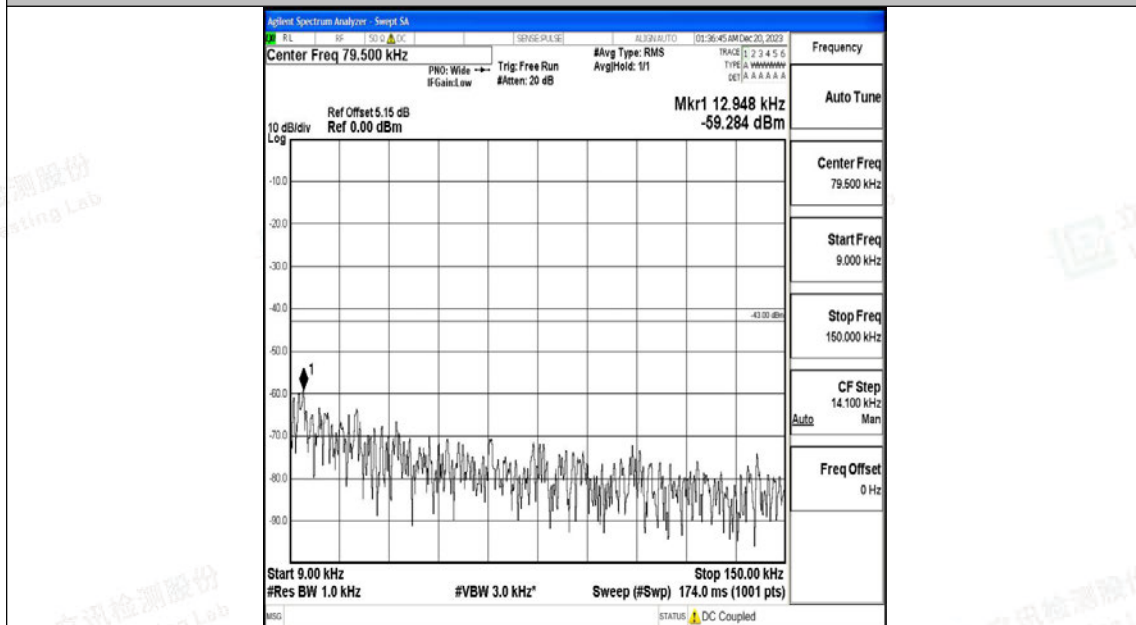

Band66_1.4MHz_QPSK_132665_1RB#0_0.009~0.15_0.009~0.15

Band66_1.4MHz_QPSK_132665_1RB#0_0.15~30_0.15~30

Band66_1.4MHz_QPSK_132665_1RB#0_30~1000_30~1000

Band66_1.4MHz_QPSK_132665_1RB#0_1000~3000_1000~3000

Band66_1.4MHz_QPSK_132665_1RB#0_3000~20000_3000~20000