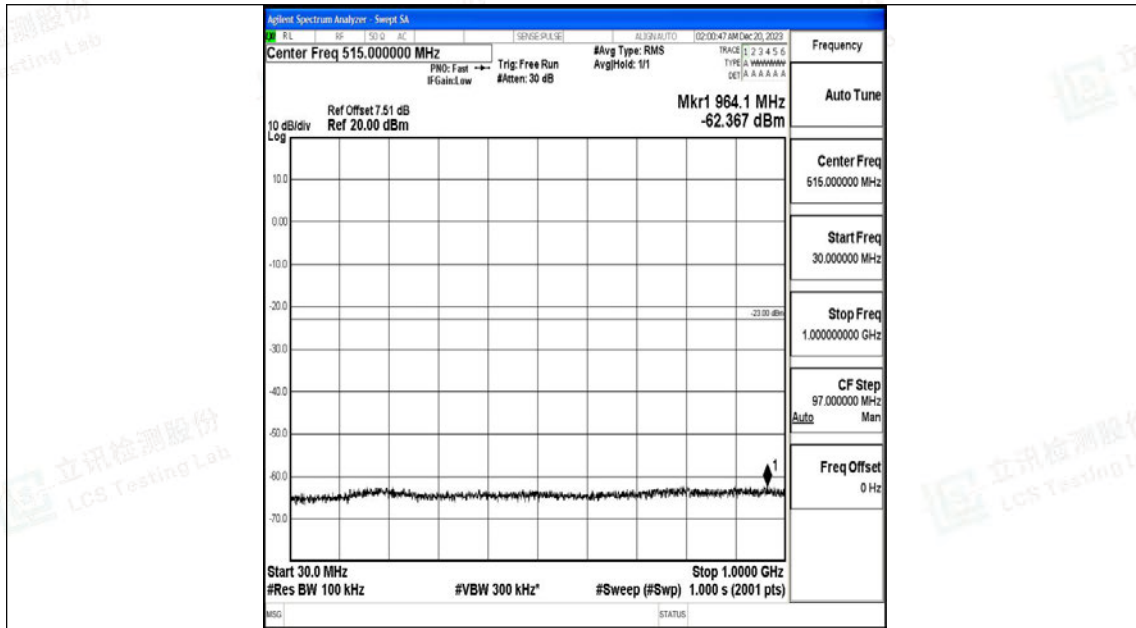

Band66_5MHz_16QAM_131997_1RB#0_3000~20000_3000~20000

Band66_5MHz_QPSK_132322_1RB#0_0.009~0.15_0.009~0.15

Band66_5MHz_QPSK_132322_1RB#0_0.15~30_0.15~30

Band66_5MHz_QPSK_132322_1RB#0_30~1000_30~1000

Band66_5MHz_QPSK_132322_1RB#0_1000~3000_1000~3000