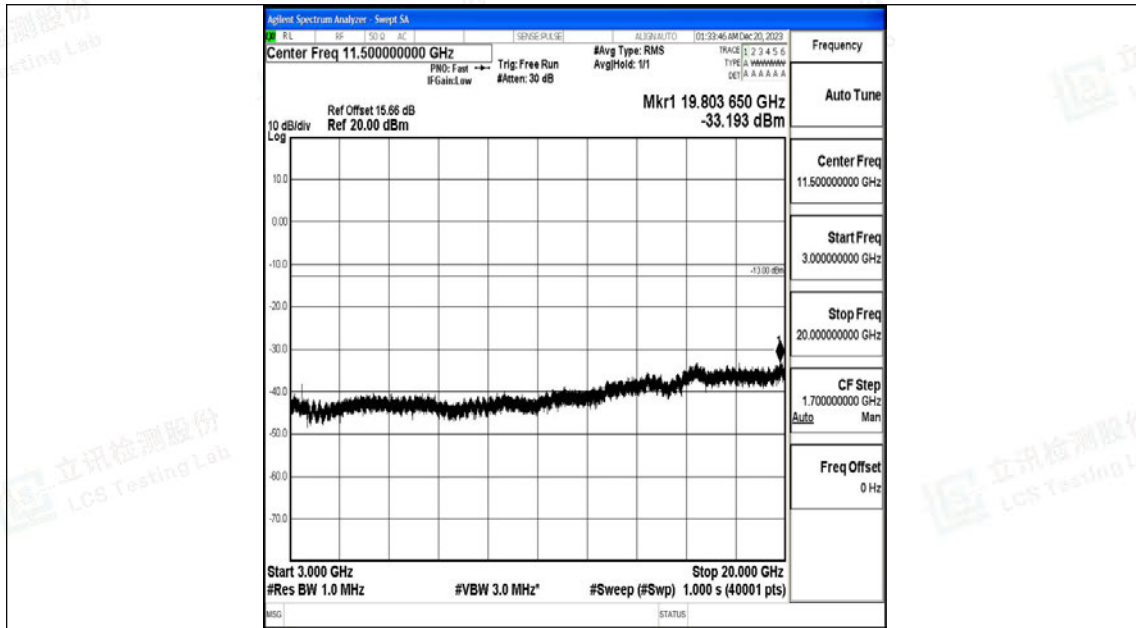

Test Graphs

Band66_1.4MHz_QPSK_131979_1RB#0_0.009~0.15_0.009~0.15

Band66_1.4MHz_QPSK_131979_1RB#0_0.15~30_0.15~30

Band66_1.4MHz_QPSK_131979_1RB#0_30~1000_30~1000

Band66_1.4MHz_QPSK_131979_1RB#0_1000~3000_1000~3000