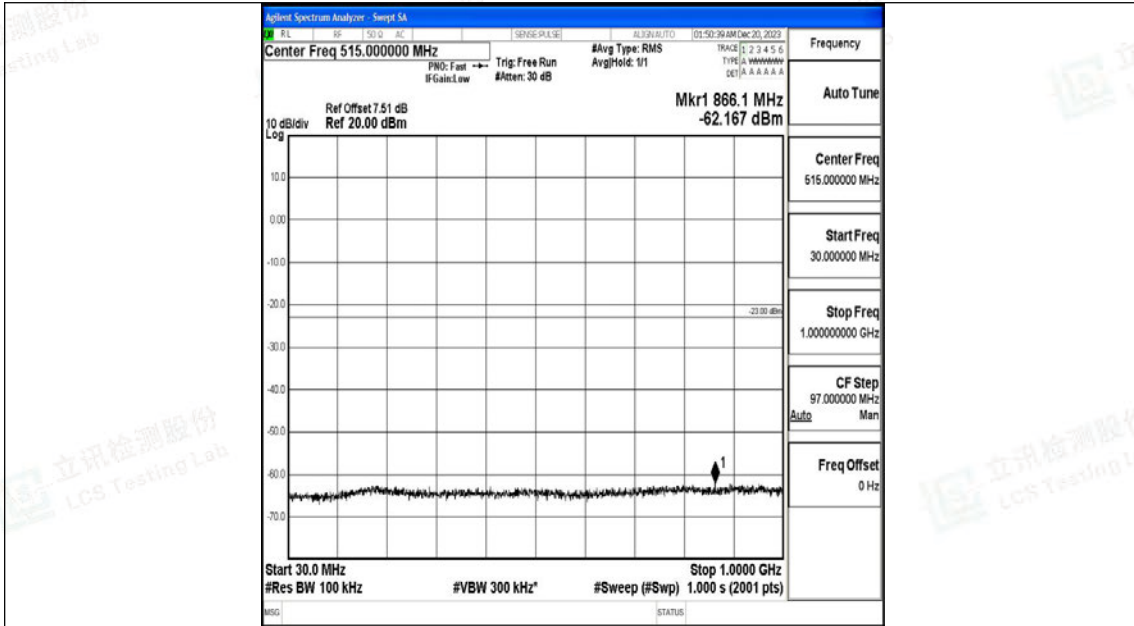

Band66_3MHz_16QAM_132322_1RB#0_3000~20000_3000~20000

Band66_3MHz_QPSK_132657_1RB#0_0.009~0.15_0.009~0.15

Band66_3MHz_QPSK_132657_1RB#0_0.15~30_0.15~30

Band66_3MHz_QPSK_132657_1RB#0_30~1000_30~1000

Band66_3MHz_QPSK_132657_1RB#0_1000~3000_1000~3000