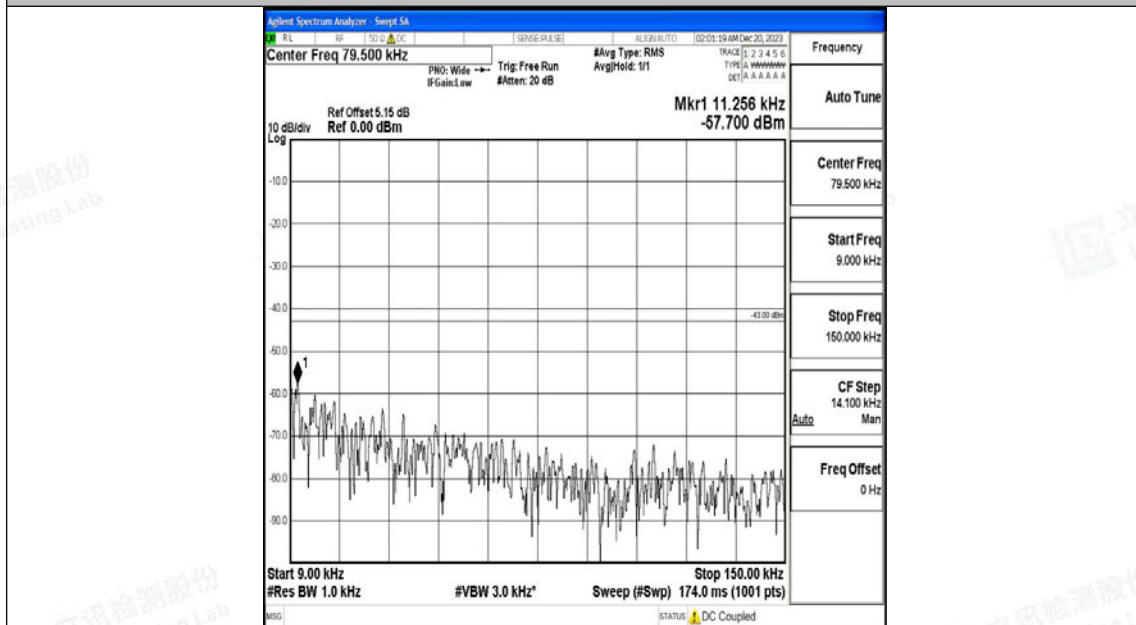

Band66_5MHz_16QAM_132322_1RB#0_0.009~0.15_0.009~0.15