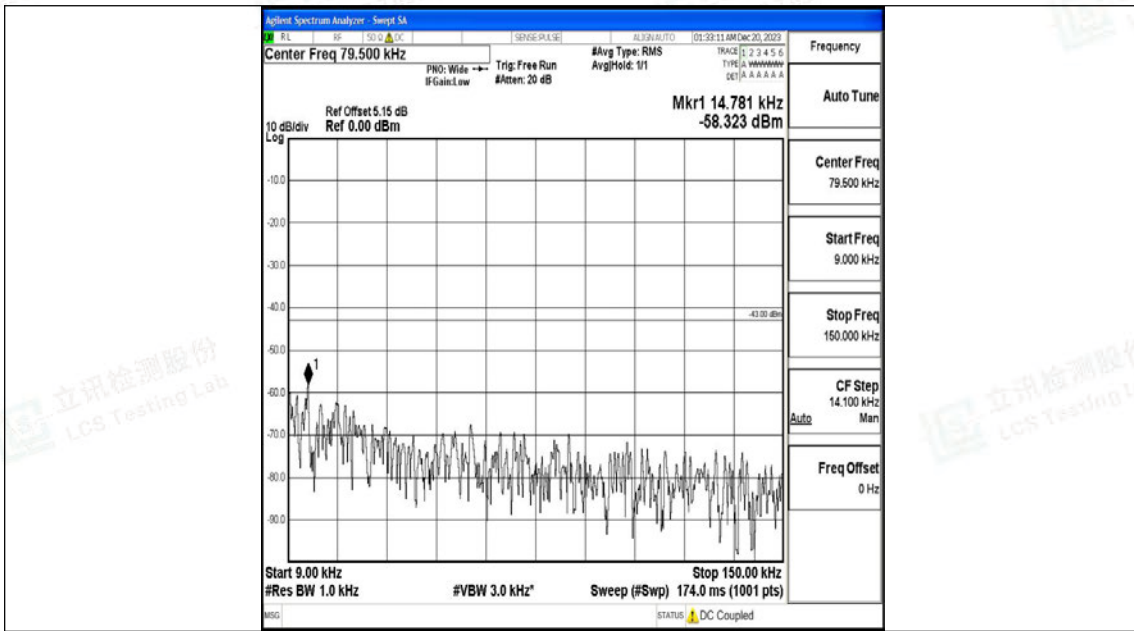

Test Graphs

Band66_1.4MHz_QPSK_131979_1RB#0_0.009~0.15_0.009~0.15