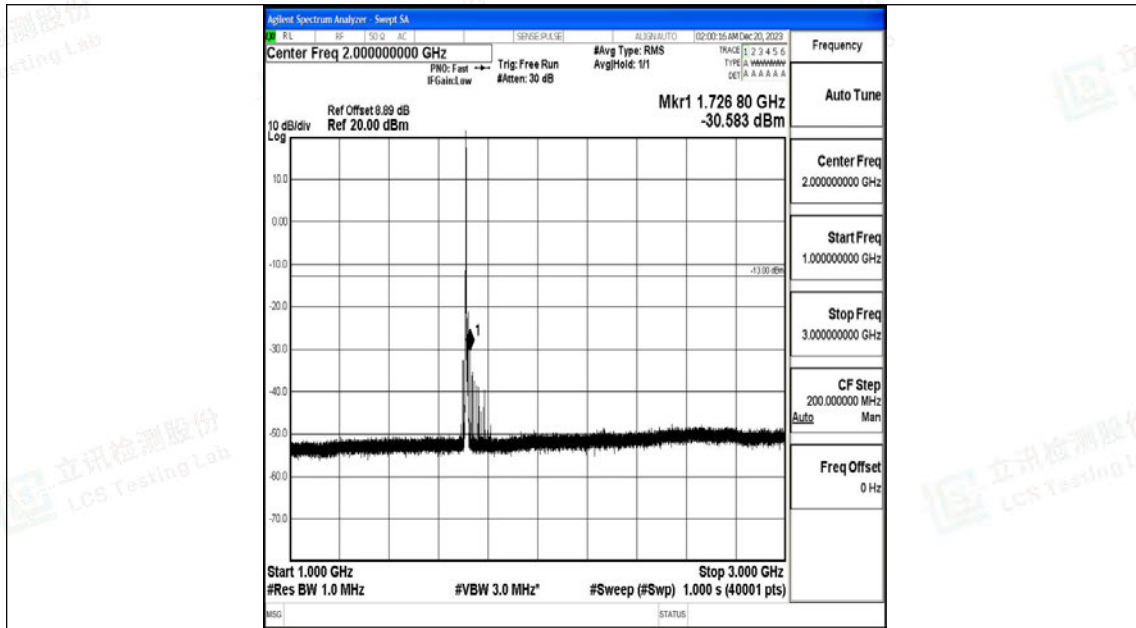

Band66_5MHz_QPSK_131997_1RB#0_3000~20000_3000~20000

Band66_5MHz_16QAM_131997_1RB#0_0.009~0.15_0.009~0.15

Band66_5MHz_16QAM_131997_1RB#0_0.15~30_0.15~30

Band66_5MHz_16QAM_131997_1RB#0_30~1000_30~1000

Band66_5MHz_16QAM_131997_1RB#0_1000~3000_1000~3000