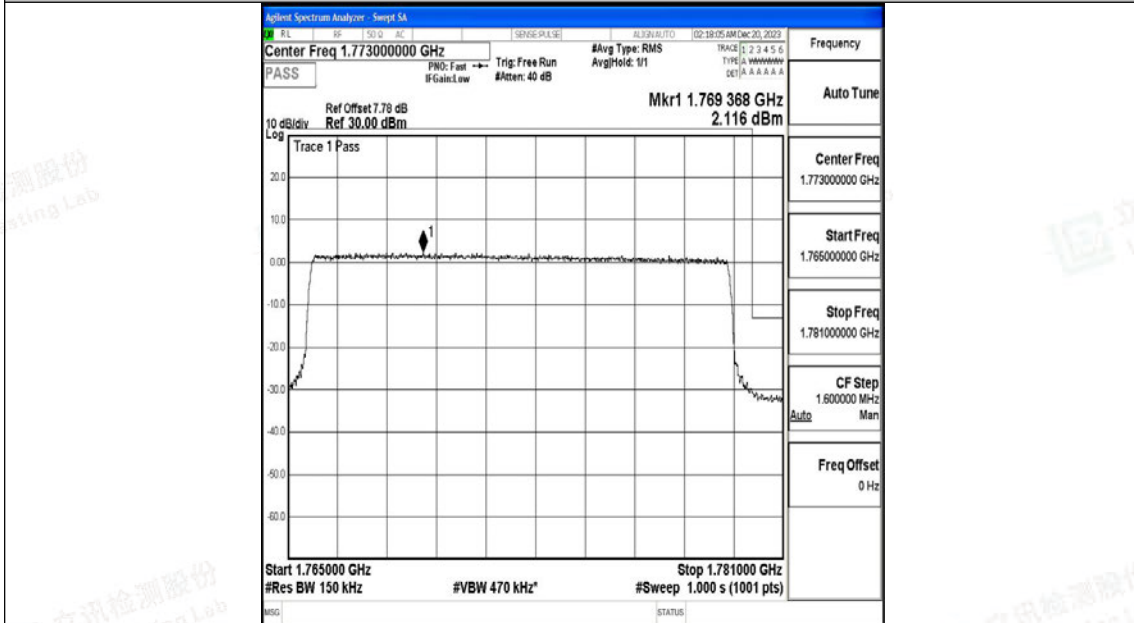

Band66_15MHz_QPSK_132597_75RB#0

Band66_15MHz_16QAM_132597_75RB#0

Band66_20MHz_QPSK_132072_100RB#0

Band66_20MHz_16QAM_132072_100RB#0

Band66_20MHz_QPSK_132572_100RB#0

Band66_20MHz_16QAM_132572_100RB#0

K.5 Conducted Spurious Emission