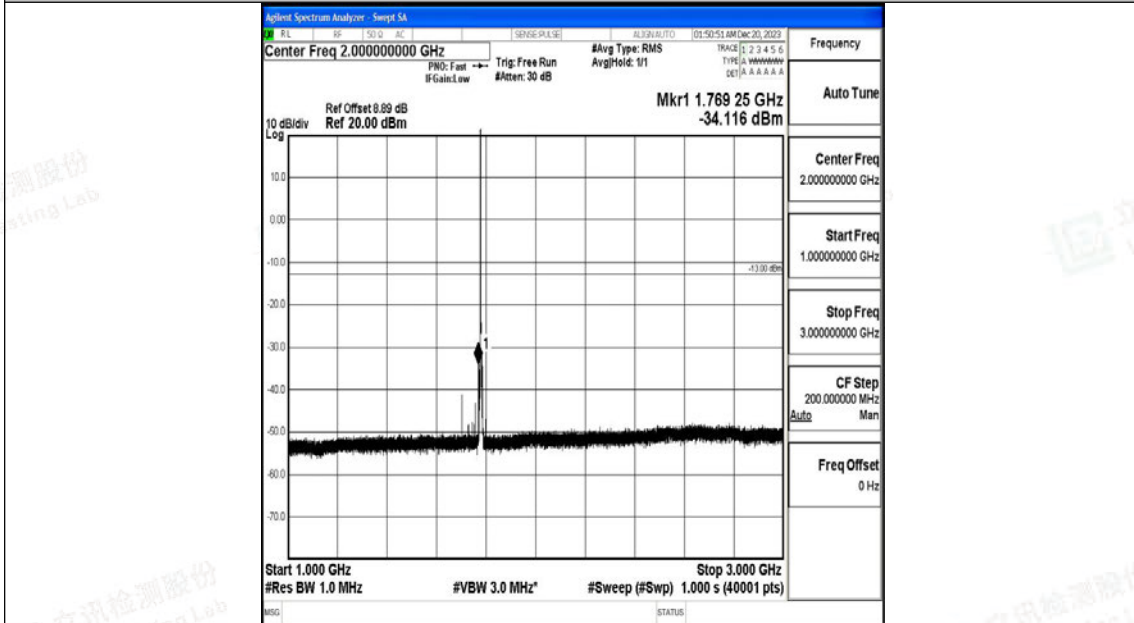

Band66_3MHz_16QAM_132322_1RB#0_3000~20000_3000~20000

Band66_3MHz_QPSK_132657_1RB#0_0.009~0.15_0.009~0.15

Band66_3MHz_QPSK_132657_1RB#0_0.15~30_0.15~30

Band66_3MHz_QPSK_132657_1RB#0_30~1000_30~1000

Band66_3MHz_QPSK_132657_1RB#0_1000~3000_1000~3000