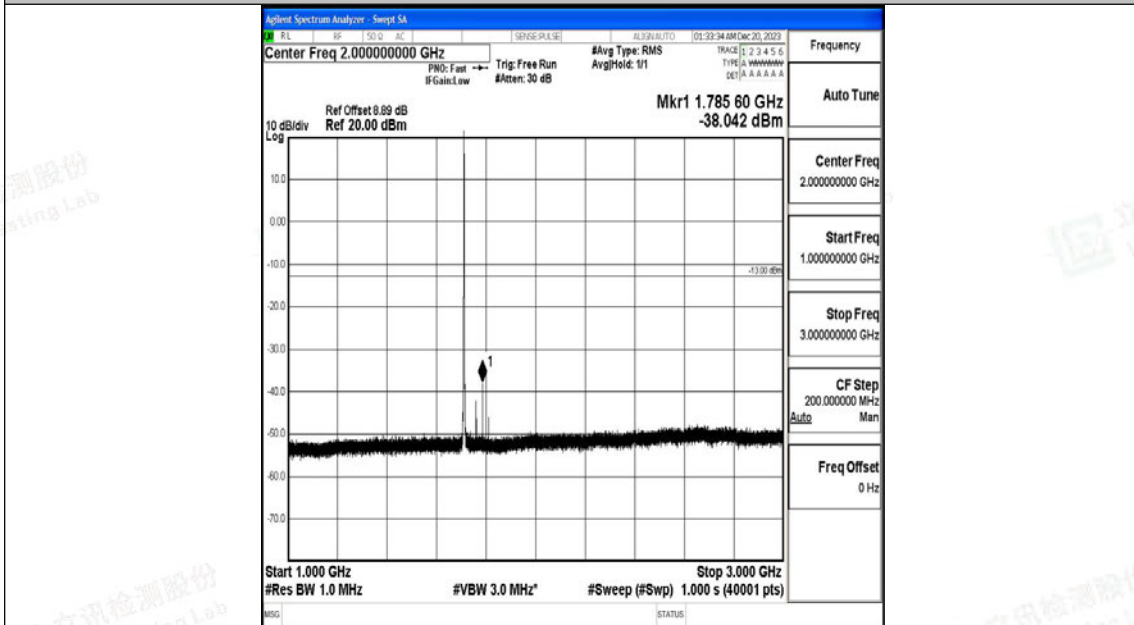

Test Graphs

Band66_1.4MHz_QPSK_131979_1RB#0_0.009~0.15_0.009~0.15

Band66_1.4MHz_QPSK_131979_1RB#0_0.15~30_0.15~30

Band66_1.4MHz_QPSK_131979_1RB#0_30~1000_30~1000

Band66_1.4MHz_QPSK_131979_1RB#0_1000~3000_1000~3000