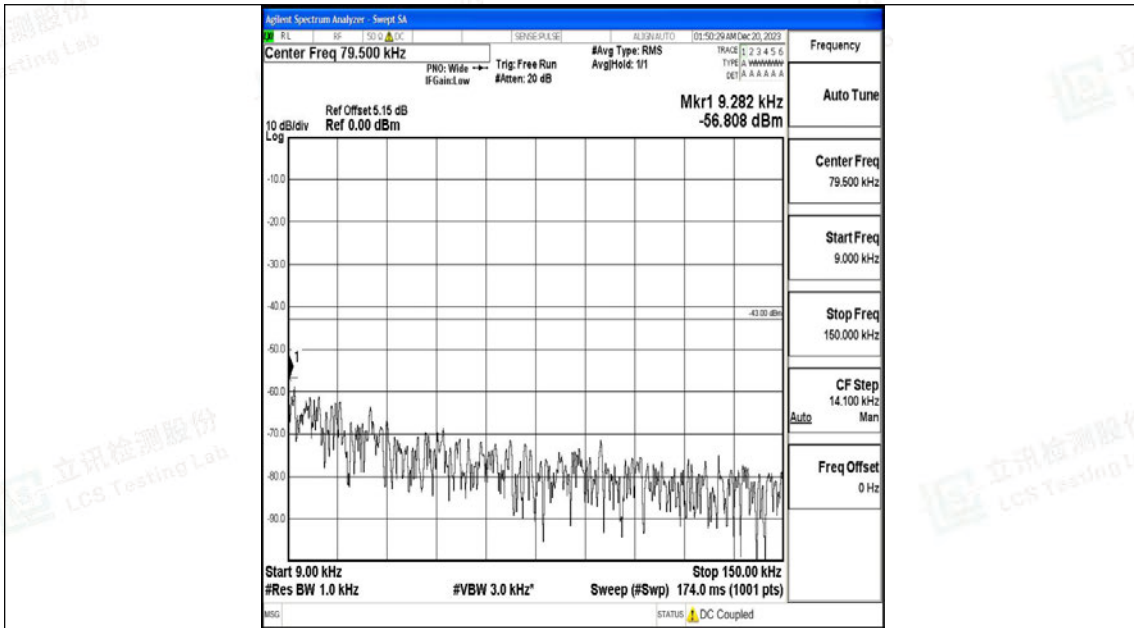

Band66_3MHz_QPSK_132657_1RB#0_0.009~0.15_0.009~0.15