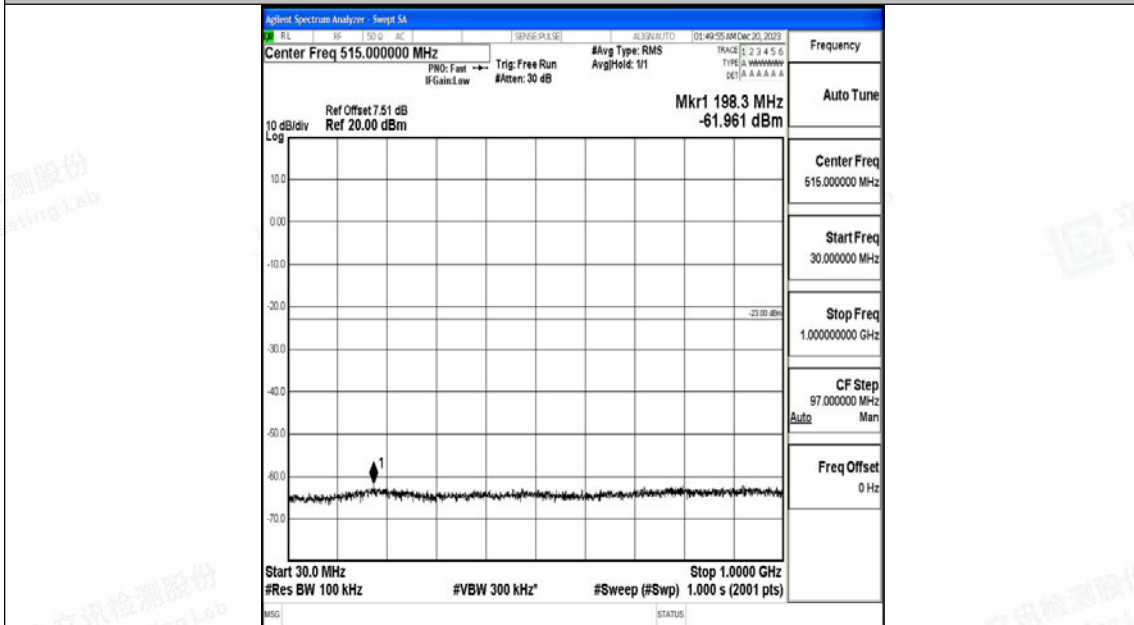

Band66_3MHz_QPSK_132322_1RB#0_3000~20000_3000~20000

Band66_3MHz_16QAM_132322_1RB#0_0.009~0.15_0.009~0.15

Band66_3MHz_16QAM_132322_1RB#0_0.15~30_0.15~30

Band66_3MHz_16QAM_132322_1RB#0_30~1000_30~1000

Band66_3MHz_16QAM_132322_1RB#0_1000~3000_1000~3000