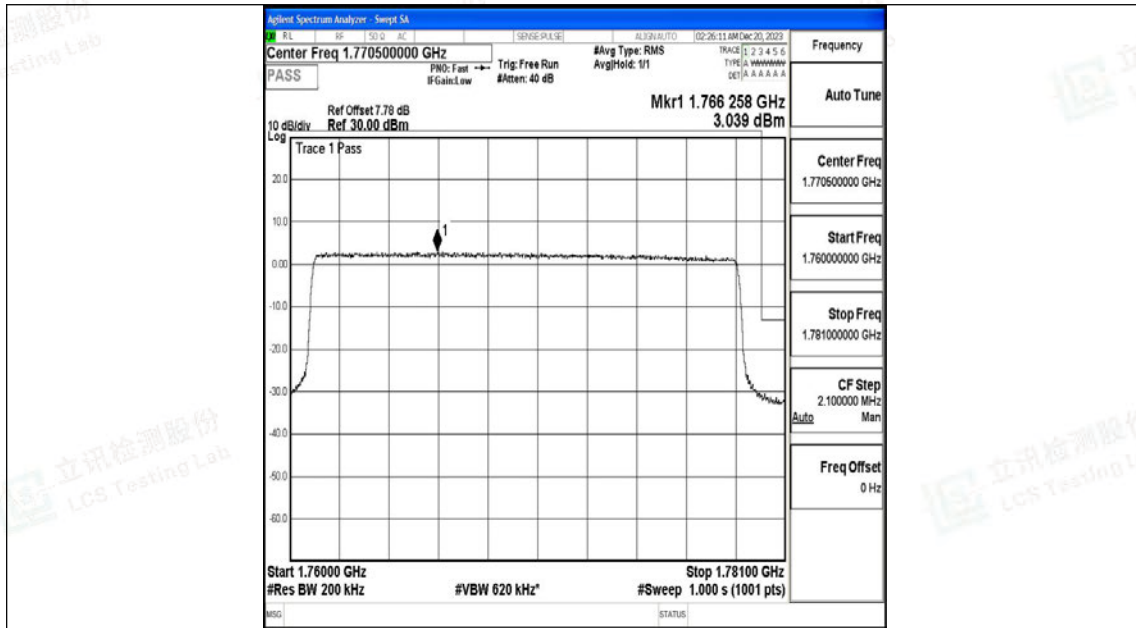

Band66_15MHz_QPSK_132597_75RB#0

Band66_15MHz_16QAM_132597_75RB#0

Band66_20MHz_QPSK_132072_100RB#0

Band66_20MHz_16QAM_132072_100RB#0

Band66_20MHz_QPSK_132572_100RB#0

Band66_20MHz_16QAM_132572_100RB#0

K.5 Conducted Spurious Emission