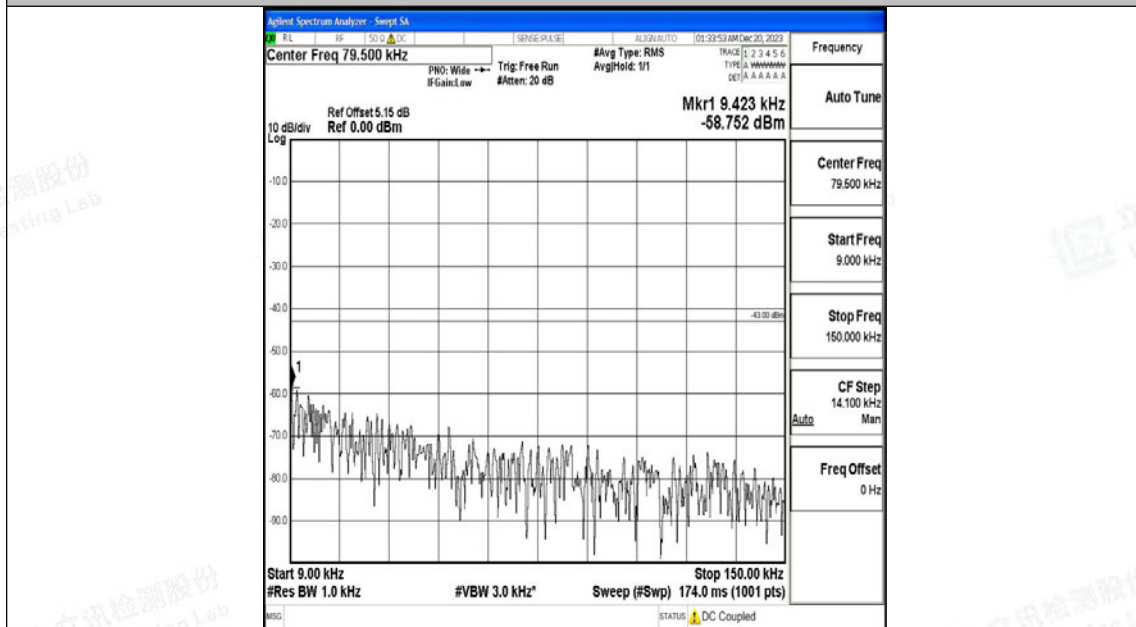

Band66_1.4MHz_16QAM_131979_1RB#0_0.009~0.15_0.009~0.15