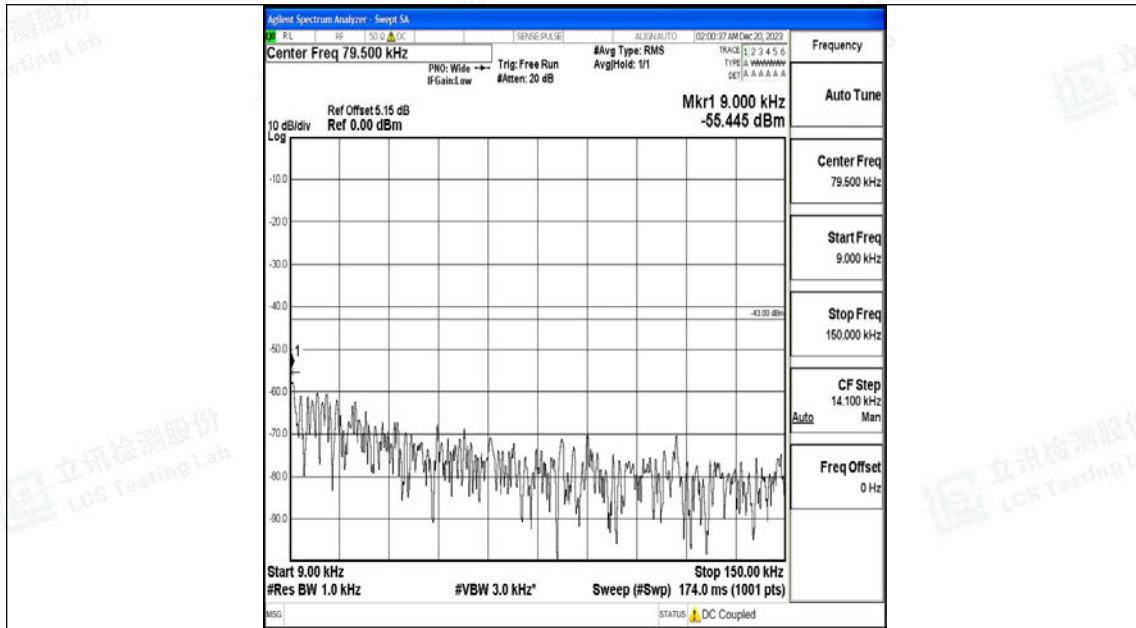

Band66_5MHz_QPSK_132322_1RB#0_0.009~0.15_0.009~0.15