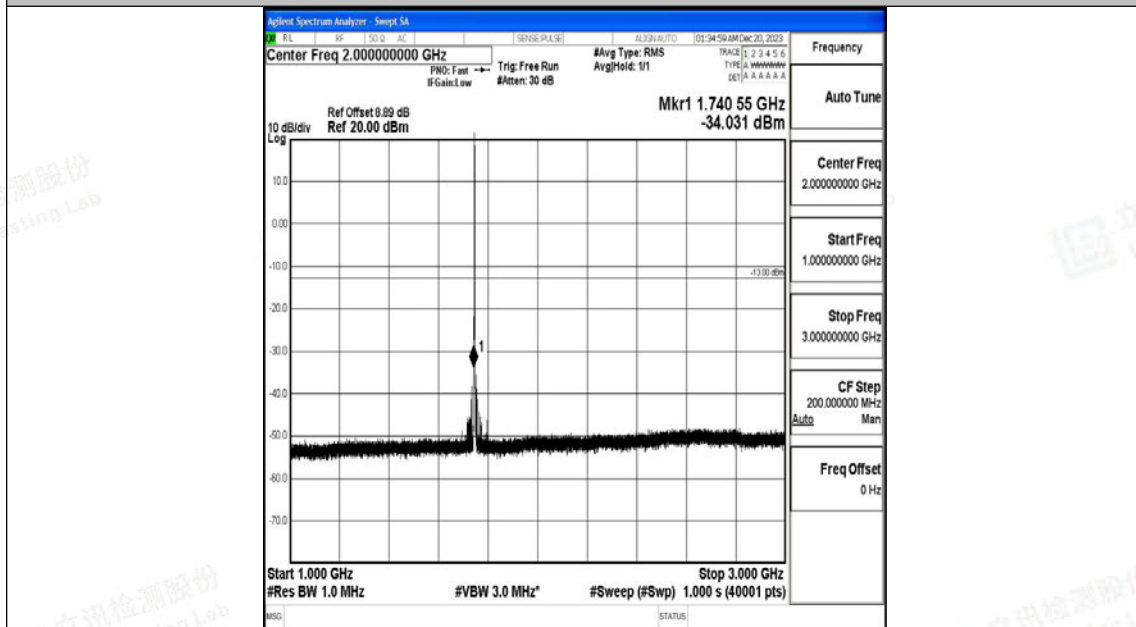

Band66_1.4MHz_QPSK_132322_1RB#0_1000~3000_1000~3000