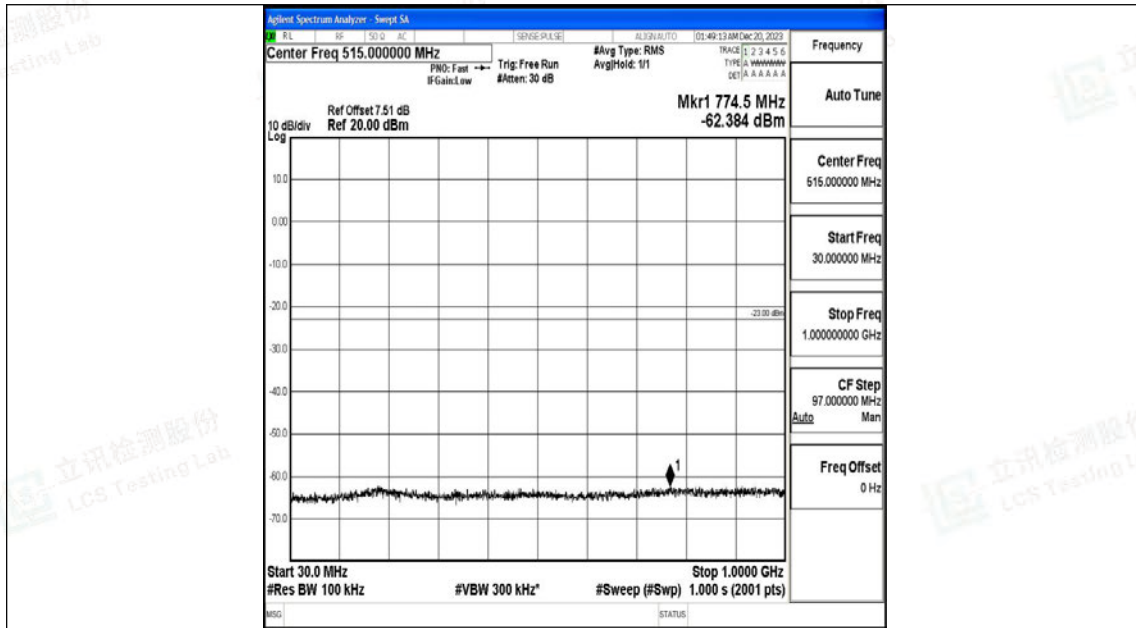

Band66_3MHz_16QAM_131987_1RB#0_3000~20000_3000~20000

Band66_3MHz_QPSK_132322_1RB#0_0.009~0.15_0.009~0.15

Band66_3MHz_QPSK_132322_1RB#0_0.15~30_0.15~30

Band66_3MHz_QPSK_132322_1RB#0_30~1000_30~1000

Band66_3MHz_QPSK_132322_1RB#0_1000~3000_1000~3000