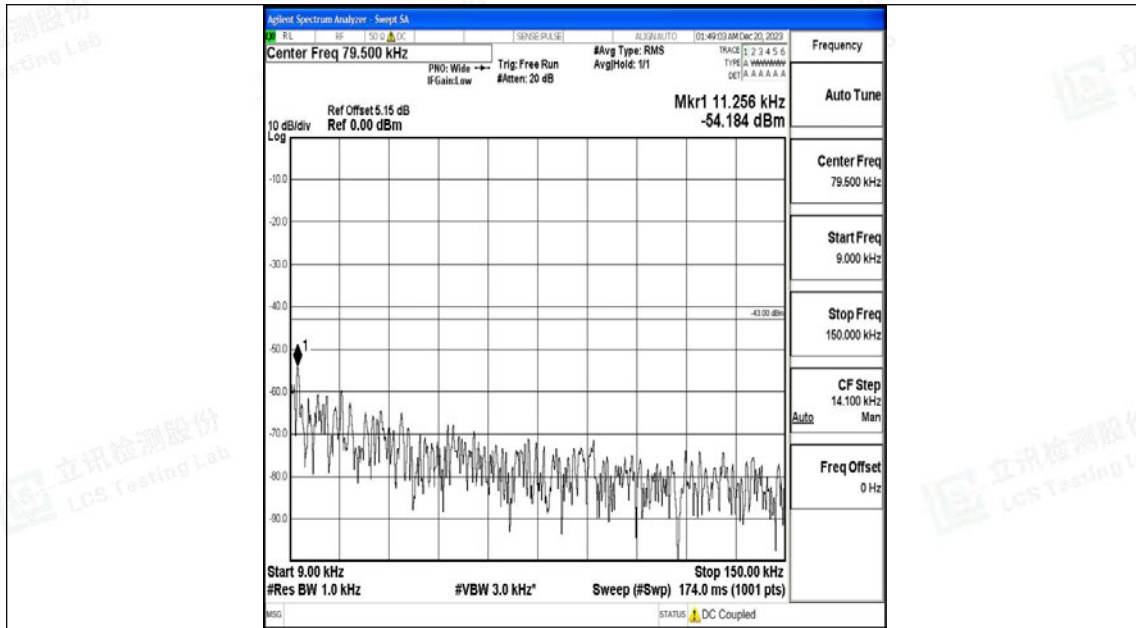

Band66_3MHz_QPSK_132322_1RB#0_0.009~0.15_0.009~0.15