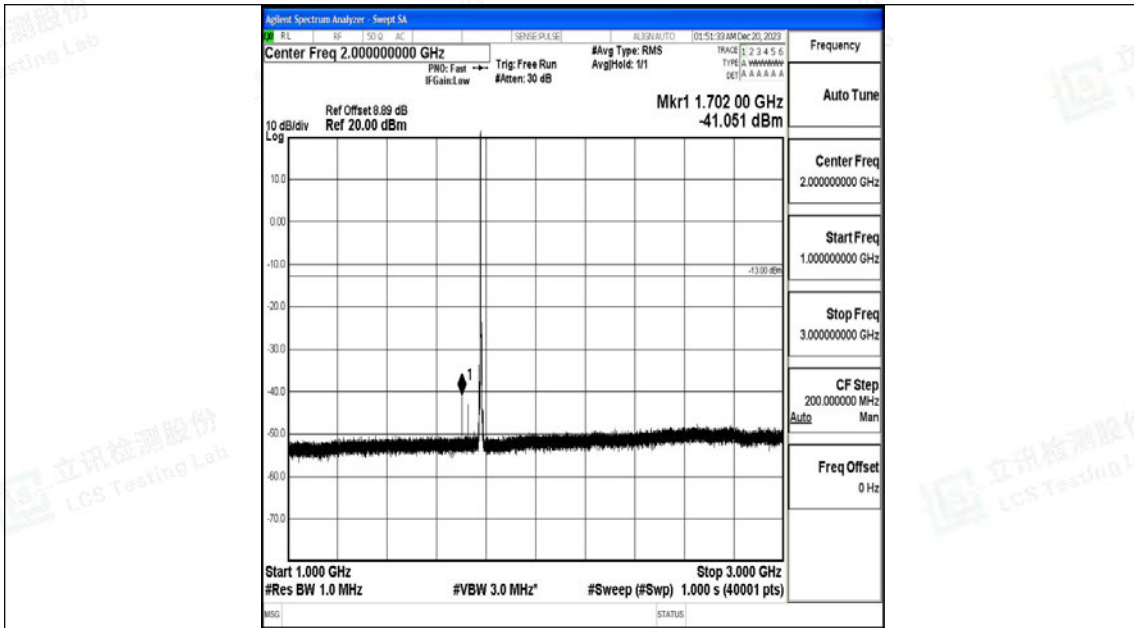

Band66_3MHz_QPSK_132657_1RB#0_3000~20000_3000~20000

Band66_3MHz_16QAM_132657_1RB#0_0.009~0.15_0.009~0.15

Band66_3MHz_16QAM_132657_1RB#0_0.15~30_0.15~30

Band66_3MHz_16QAM_132657_1RB#0_30~1000_30~1000

Band66_3MHz_16QAM_132657_1RB#0_1000~3000_1000~3000