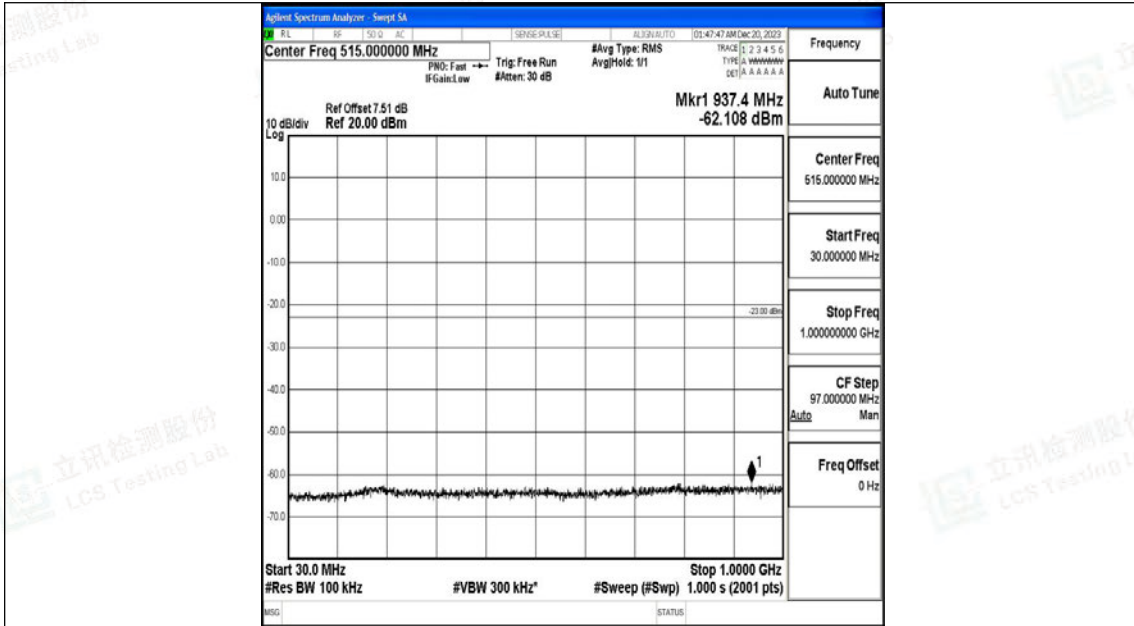

Band66_1.4MHz_16QAM_132665_1RB#0_3000~20000_3000~20000

Band66_3MHz_QPSK_131987_1RB#0_0.009~0.15_0.009~0.15

Band66_3MHz_QPSK_131987_1RB#0_0.15~30_0.15~30

Band66_3MHz_QPSK_131987_1RB#0_30~1000_30~1000

Band66_3MHz_QPSK_131987_1RB#0_1000~3000_1000~3000