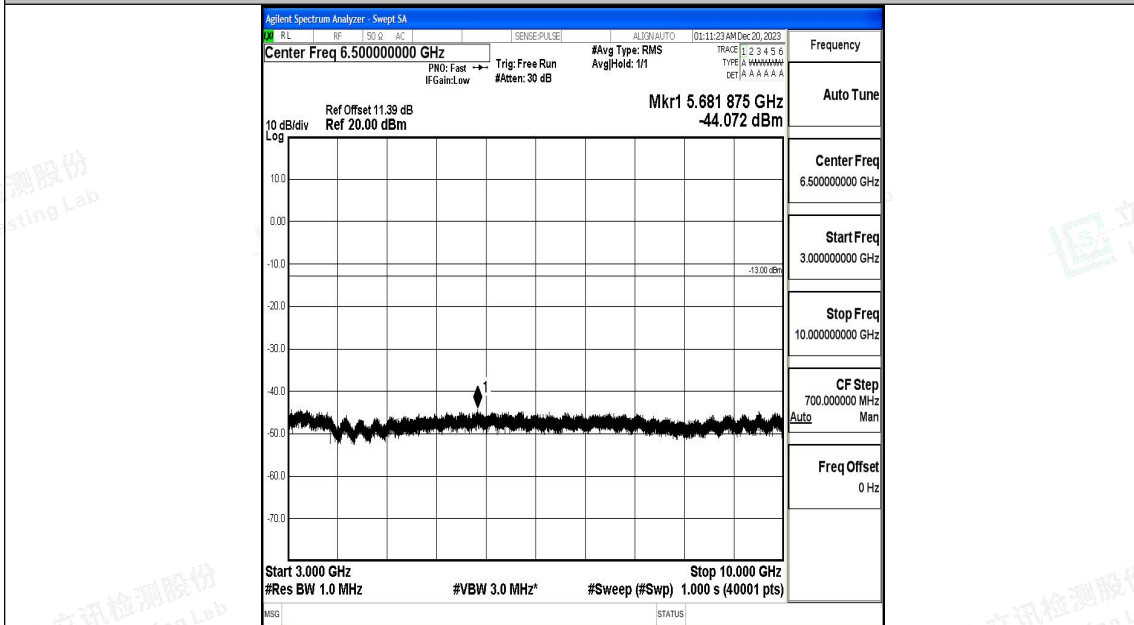

Band17_5MHz_16QAM_23790_1RB#0_1000~3000_1000~3000

Band17_5MHz_QPSK_23825_1RB#0_0.009~0.15_0.009~0.15

Band17_5MHz_QPSK_23825_1RB#0_0.15~30_0.15~30

Band17_5MHz_QPSK_23825_1RB#0_30~1000_30~1000

Band17_5MHz_QPSK_23825_1RB#0_1000~3000_1000~3000

Band17_5MHz_QPSK_23825_1RB#0_3000~10000_3000~10000