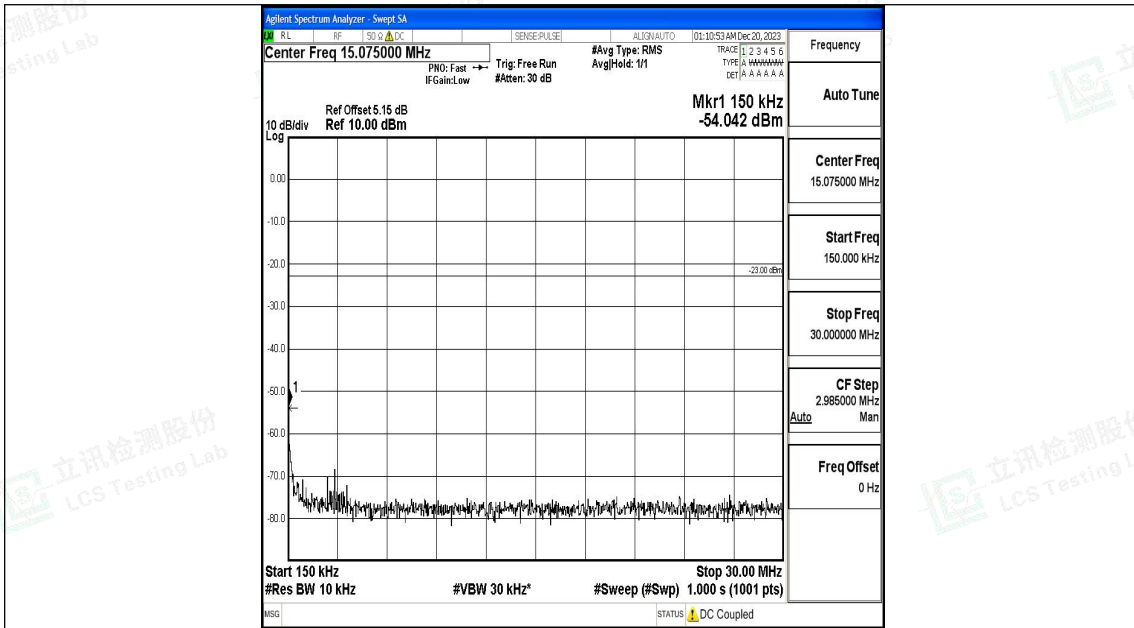

Band17_5MHz_16QAM_23790_1RB#0_1000~3000_1000~3000

Band17_5MHz_QPSK_23825_1RB#0_0.009~0.15_0.009~0.15

Band17_5MHz_QPSK_23825_1RB#0_0.15~30_0.15~30

Band17_5MHz_QPSK_23825_1RB#0_30~1000_30~1000

Band17_5MHz_QPSK_23825_1RB#0_1000~3000_1000~3000

Band17_5MHz_QPSK_23825_1RB#0_3000~10000_3000~10000