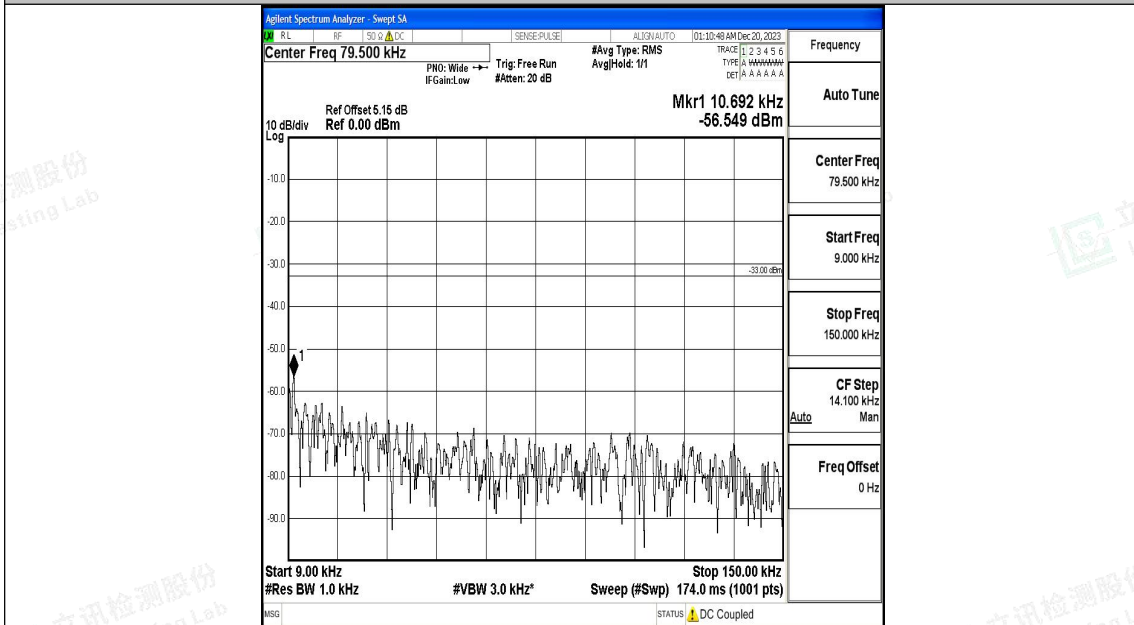

Band17_5MHz_16QAM_23790_1RB#0_1000~3000_1000~3000

Band17_5MHz_QPSK_23825_1RB#0_0.009~0.15_0.009~0.15

Band17_5MHz_QPSK_23825_1RB#0_0.15~30_0.15~30

Band17_5MHz_QPSK_23825_1RB#0_30~1000_30~1000

Band17_5MHz_QPSK_23825_1RB#0_1000~3000_1000~3000