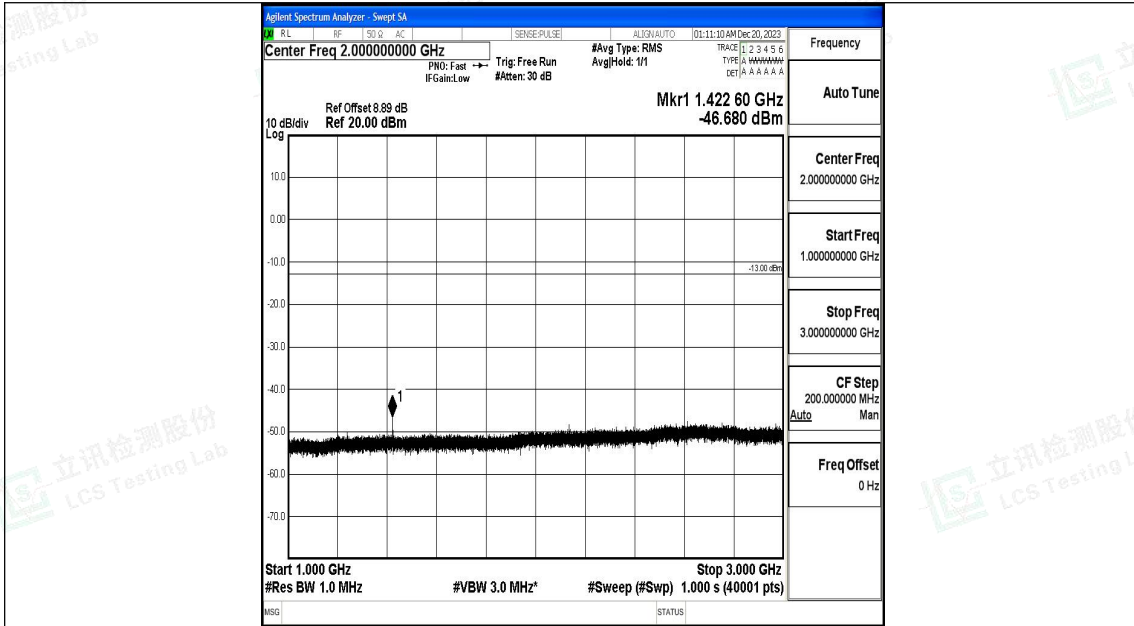

Band17_5MHz_16QAM_23790_1RB#0_1000~3000_1000~3000

Band17_5MHz_QPSK_23825_1RB#0_0.009~0.15_0.009~0.15

Band17_5MHz_QPSK_23825_1RB#0_0.15~30_0.15~30

Band17_5MHz_QPSK_23825_1RB#0_30~1000_30~1000

Band17_5MHz_QPSK_23825_1RB#0_1000~3000_1000~3000

Band17_5MHz_QPSK_23825_1RB#0_3000~10000_3000~10000