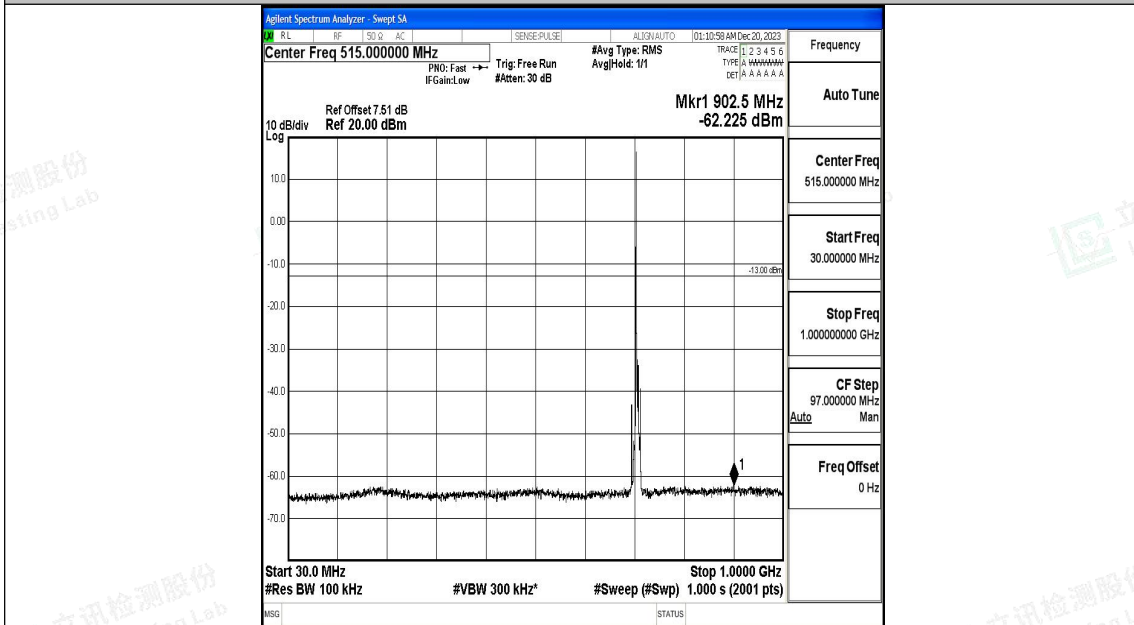

Band17_5MHz_16QAM_23790_1RB#0_1000~3000_1000~3000

Band17_5MHz_QPSK_23825_1RB#0_0.009~0.15_0.009~0.15

Band17_5MHz_QPSK_23825_1RB#0_0.15~30_0.15~30

Band17_5MHz_QPSK_23825_1RB#0_30~1000_30~1000

Band17_5MHz_QPSK_23825_1RB#0_1000~3000_1000~3000

Band17_5MHz_QPSK_23825_1RB#0_3000~10000_3000~10000