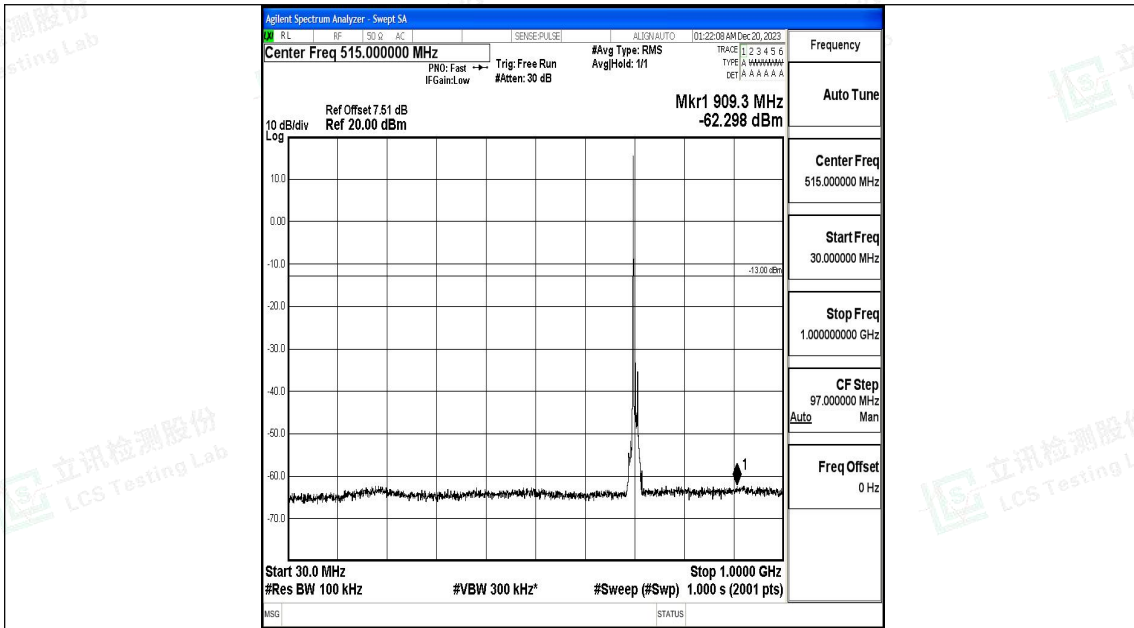

Band17_10MHz_QPSK_23790_1RB#0_3000~10000_3000~10000

Band17_10MHz_16QAM_23790_1RB#0_0.009~0.15_0.009~0.15

Band17_10MHz_16QAM_23790_1RB#0_0.15~30_0.15~30

Band17_10MHz_16QAM_23790_1RB#0_30~1000_30~1000

Band17_10MHz_16QAM_23790_1RB#0_1000~3000_1000~3000