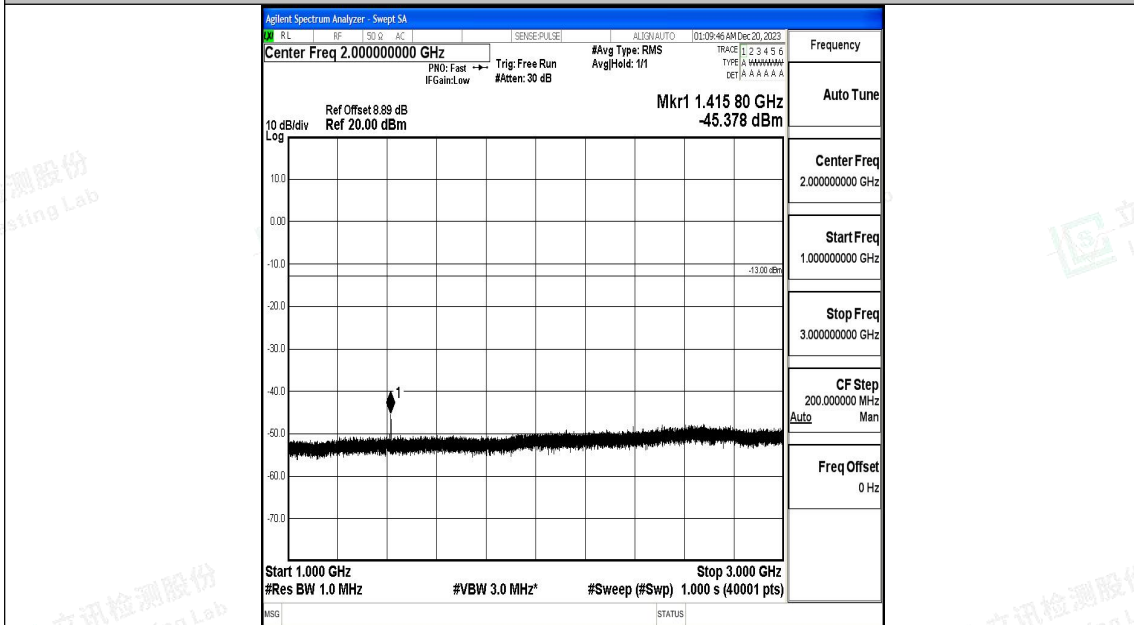

Band17_5MHz_16QAM_23755_1RB#0_0.009~0.15_0.009~0.15

Band17_5MHz_QPSK_23790_1RB#0_1000~3000_1000~3000