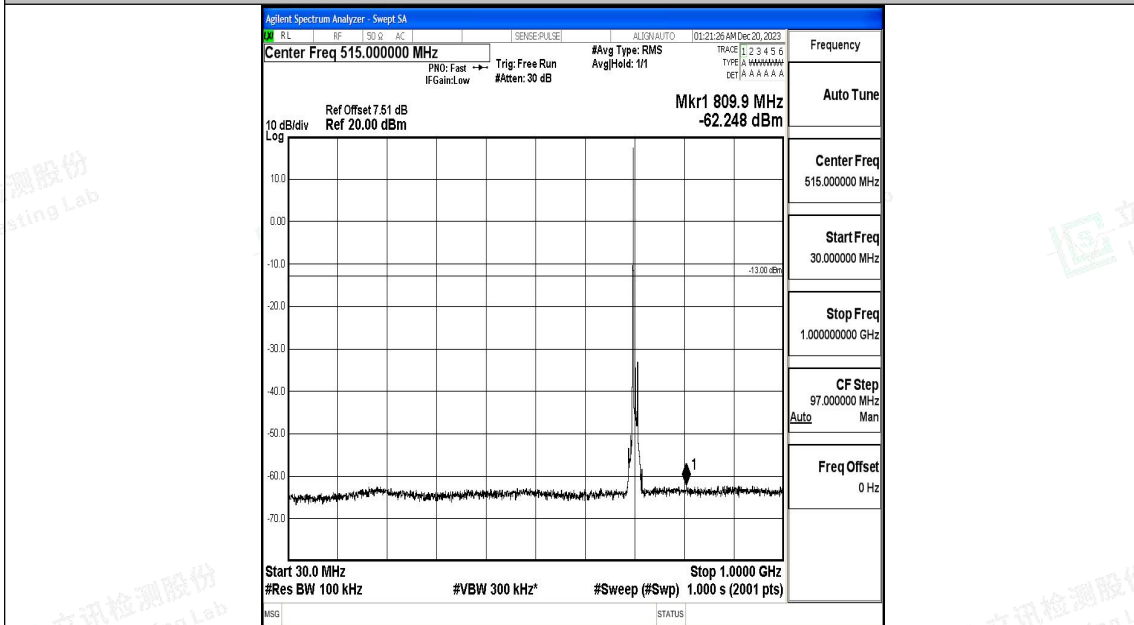

Band17_10MHz_16QAM_23780_1RB#0_3000~10000_3000~10000

Band17_10MHz_QPSK_23790_1RB#0_0.009~0.15_0.009~0.15

Band17_10MHz_QPSK_23790_1RB#0_0.15~30_0.15~30

Band17_10MHz_QPSK_23790_1RB#0_30~1000_30~1000

Band17_10MHz_QPSK_23790_1RB#0_1000~3000_1000~3000