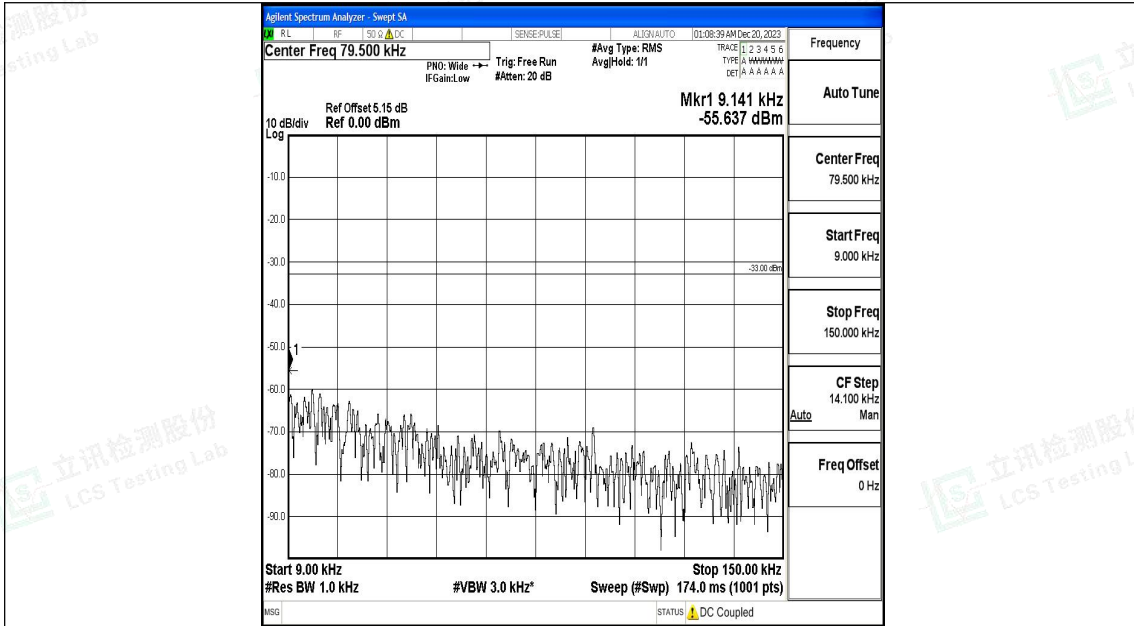

Band17_5MHz_QPSK_23755_1RB#0_3000~10000_3000~10000

Band17_5MHz_16QAM_23755_1RB#0_0.009~0.15_0.009~0.15