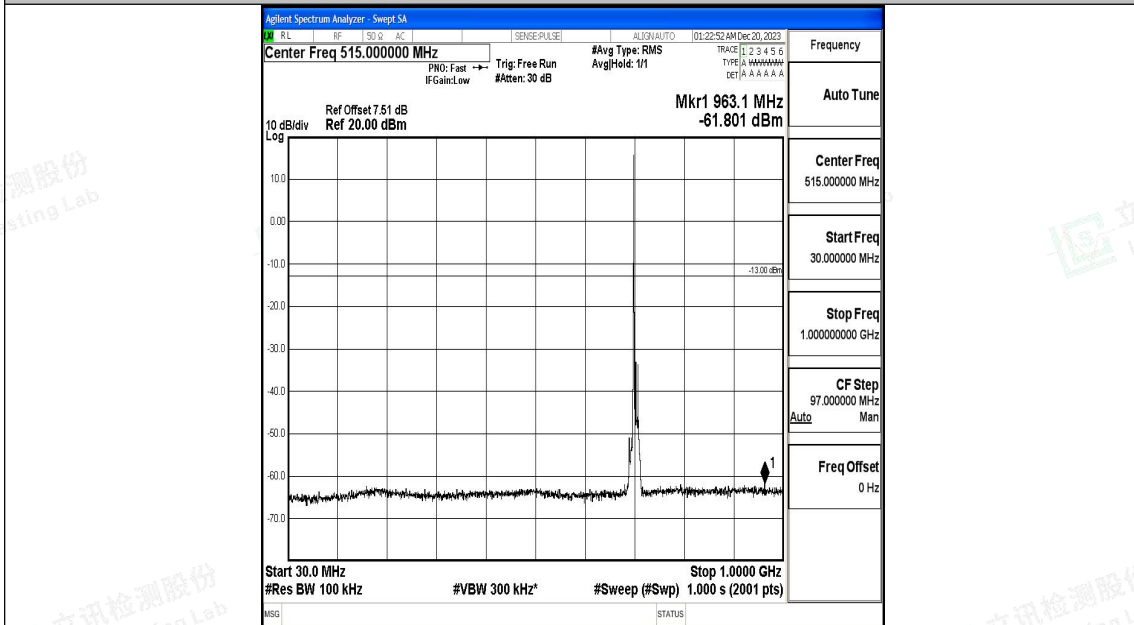

Band17_10MHz_16QAM_23790_1RB#0_3000~10000_3000~10000

Band17_10MHz_QPSK_23800_1RB#0_0.009~0.15_0.009~0.15

Band17_10MHz_QPSK_23800_1RB#0_0.15~30_0.15~30

Band17_10MHz_QPSK_23800_1RB#0_30~1000_30~1000

Band17_10MHz_QPSK_23800_1RB#0_1000~3000_1000~3000