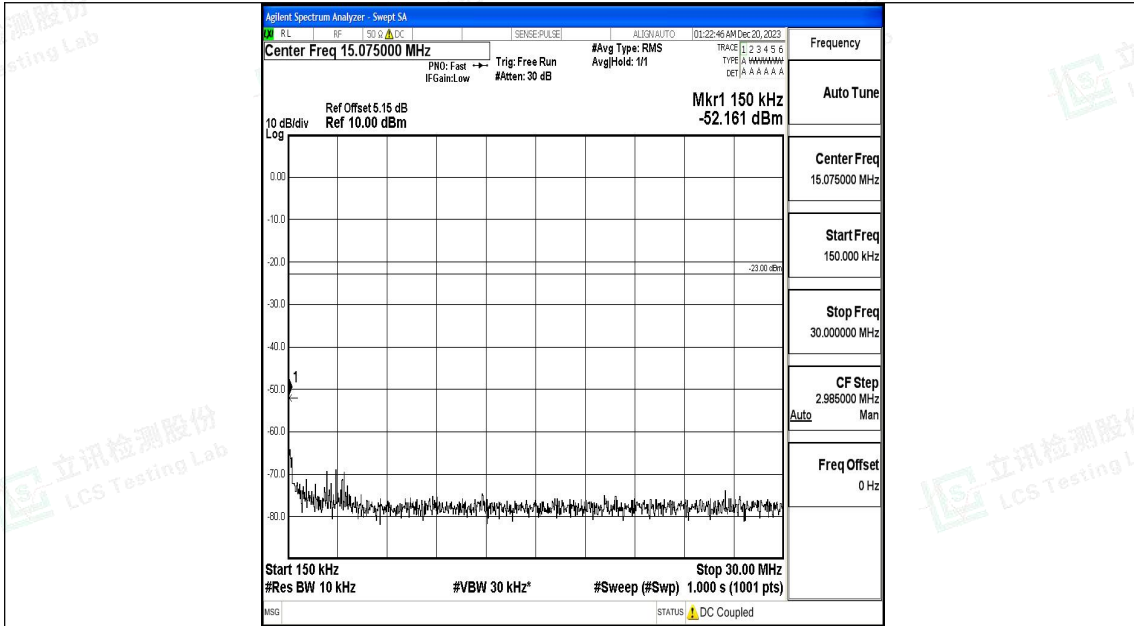

Band17_10MHz_QPSK_23800_1RB#0_0.009~0.15_0.009~0.15

Band17_10MHz_QPSK_23800_1RB#0_0.15~30_0.15~30