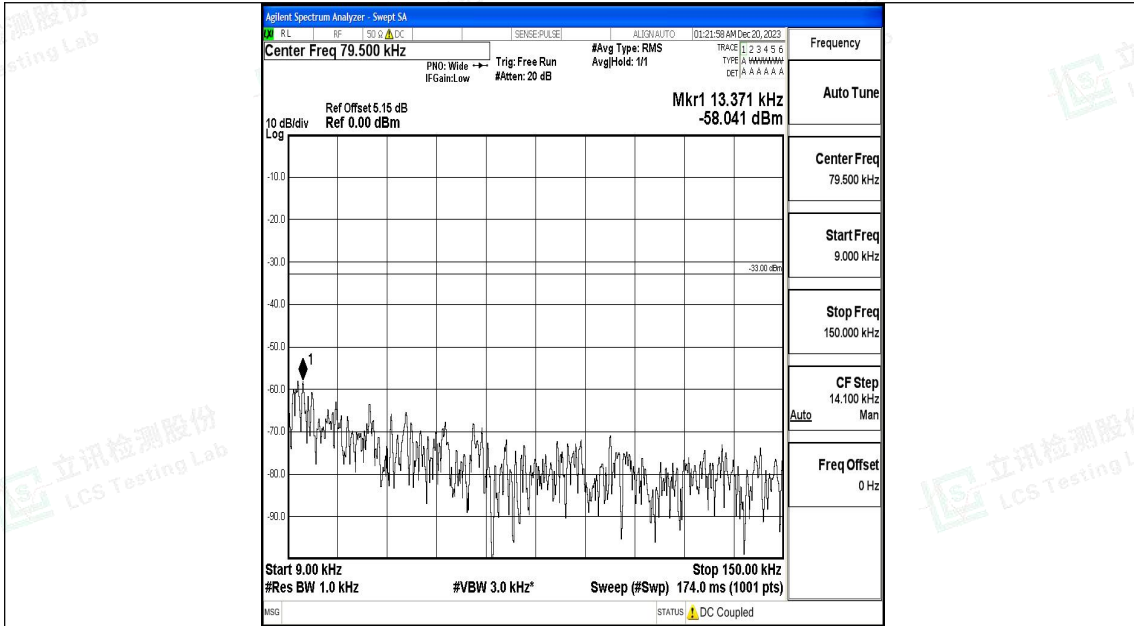

Band17_10MHz_QPSK_23790_1RB#0_3000~10000_3000~10000

Band17_10MHz_16QAM_23790_1RB#0_0.009~0.15_0.009~0.15