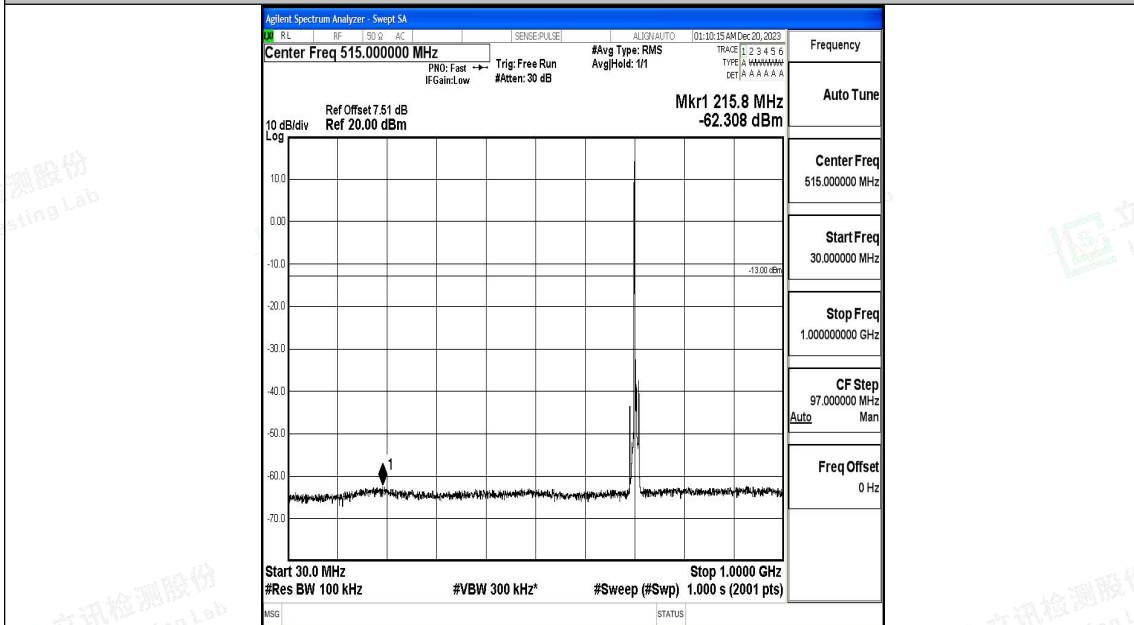

Band17_5MHz_16QAM_23790_1RB#0_0.15~30_0.15~30

Band17_5MHz_16QAM_23790_1RB#0_30~1000_30~1000