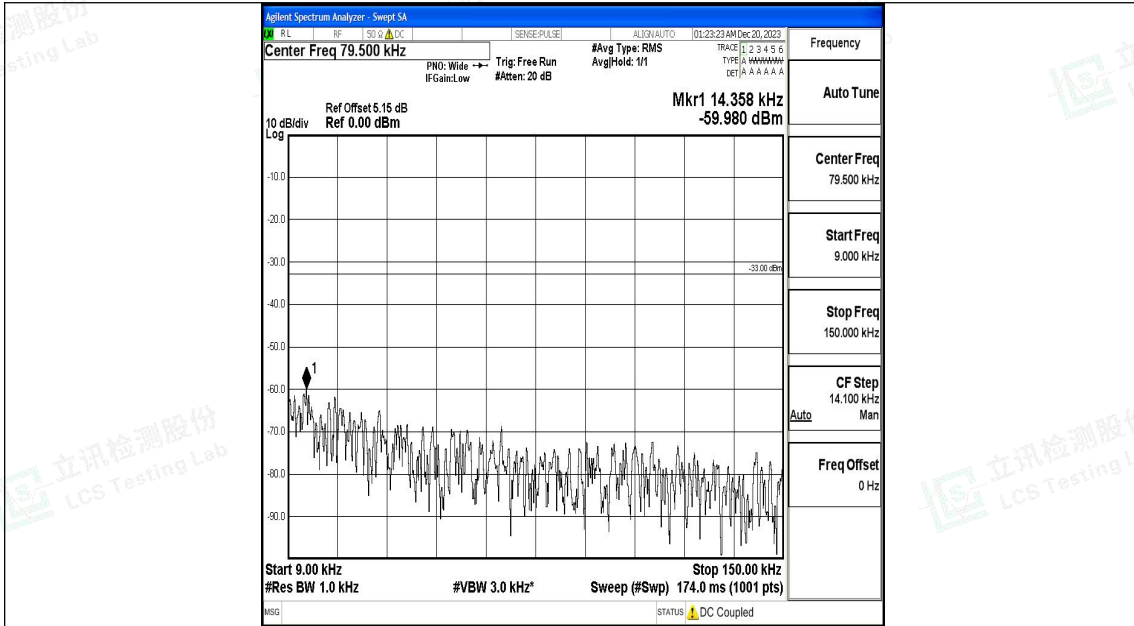

Band17_10MHz_QPSK_23800_1RB#0_3000~10000_3000~10000

Band17_10MHz_16QAM_23800_1RB#0_0.009~0.15_0.009~0.15