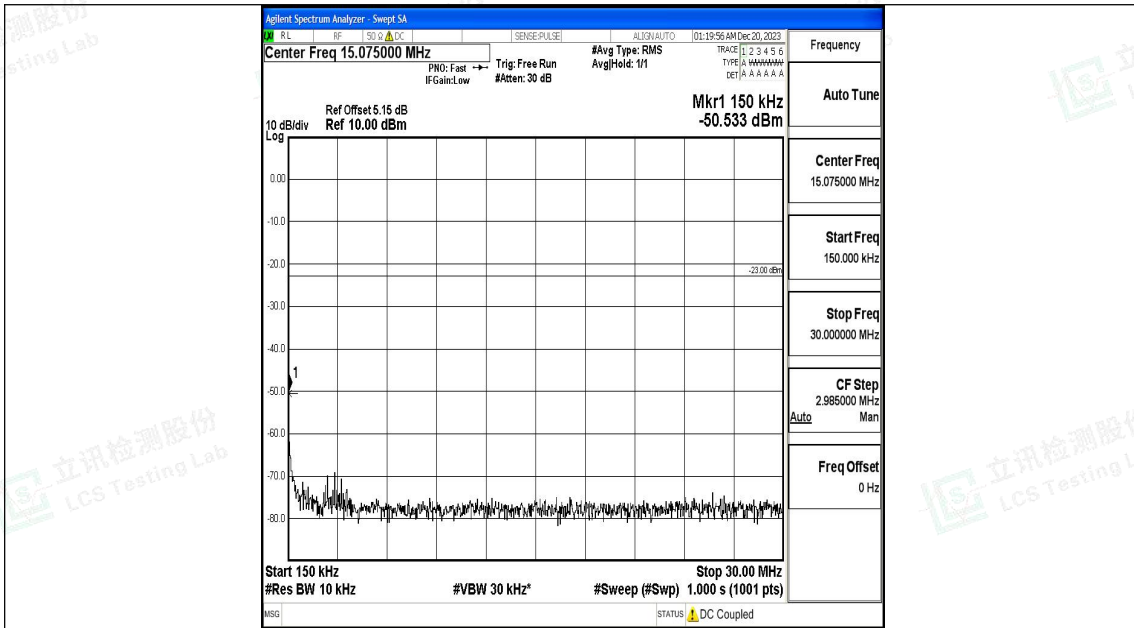

Band17_10MHz_QPSK_23780_1RB#0_0.009~0.15_0.009~0.15

Band17_5MHz_16QAM_23790_1RB#0_3000~10000_3000~10000

Band17_10MHz_QPSK_23780_1RB#0_0.15~30_0.15~30

Band17_10MHz_QPSK_23780_1RB#0_30~1000_30~1000

Band17_10MHz_QPSK_23780_1RB#0_1000~3000_1000~3000