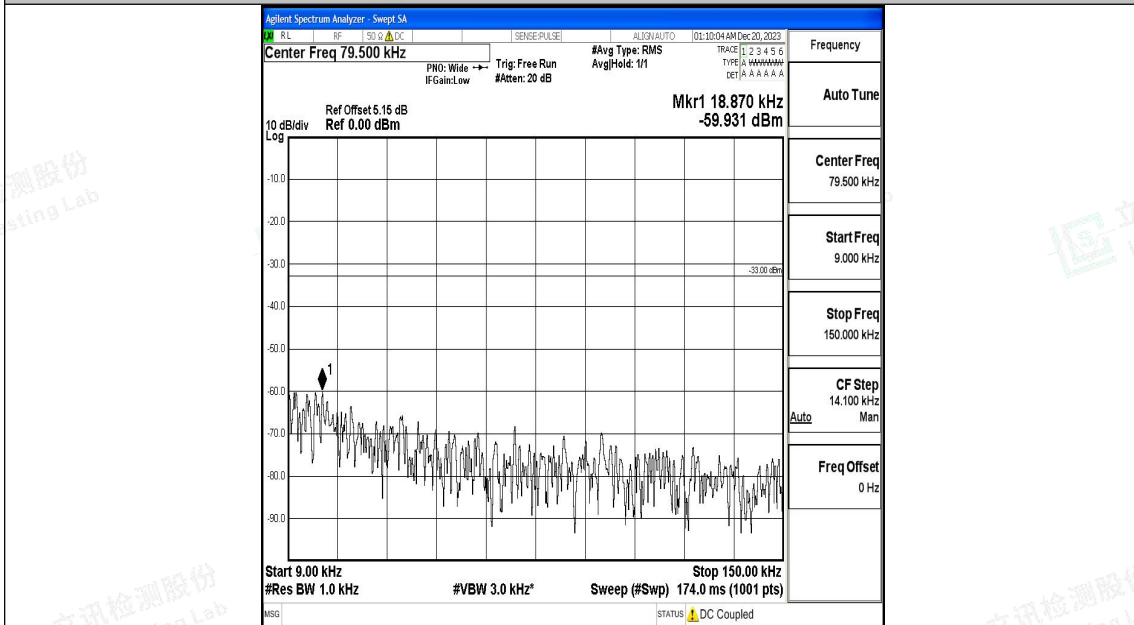

Band17_5MHz_QPSK_23755_1RB#0_3000~10000_3000~10000

Band17_5MHz_16QAM_23755_1RB#0_0.009~0.15_0.009~0.15

Band17_5MHz_QPSK_23790_1RB#0_1000~3000_1000~3000

Band17_5MHz_QPSK_23790_1RB#0_3000~10000_3000~10000

Band17_5MHz_16QAM_23790_1RB#0_0.009~0.15_0.009~0.15