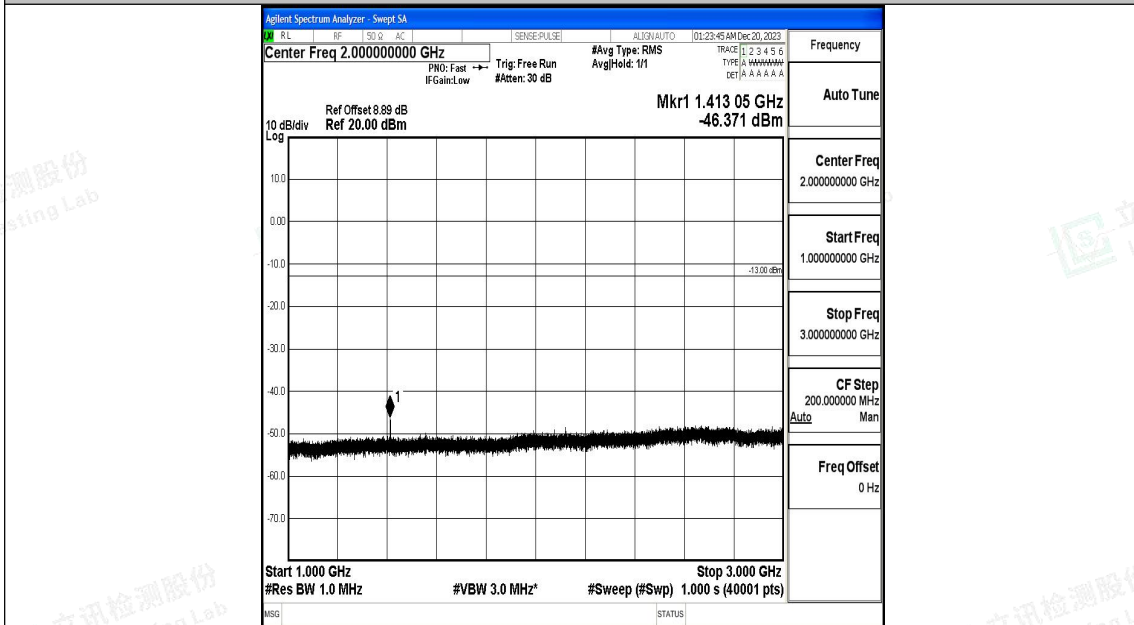

Band17_10MHz_QPSK_23800_1RB#0_3000~10000_3000~10000

Band17_10MHz_16QAM_23800_1RB#0_0.009~0.15_0.009~0.15

Band17_10MHz_16QAM_23800_1RB#0_0.15~30_0.15~30

Band17_10MHz_16QAM_23800_1RB#0_30~1000_30~1000

Band17_10MHz_16QAM_23800_1RB#0_1000~3000_1000~3000