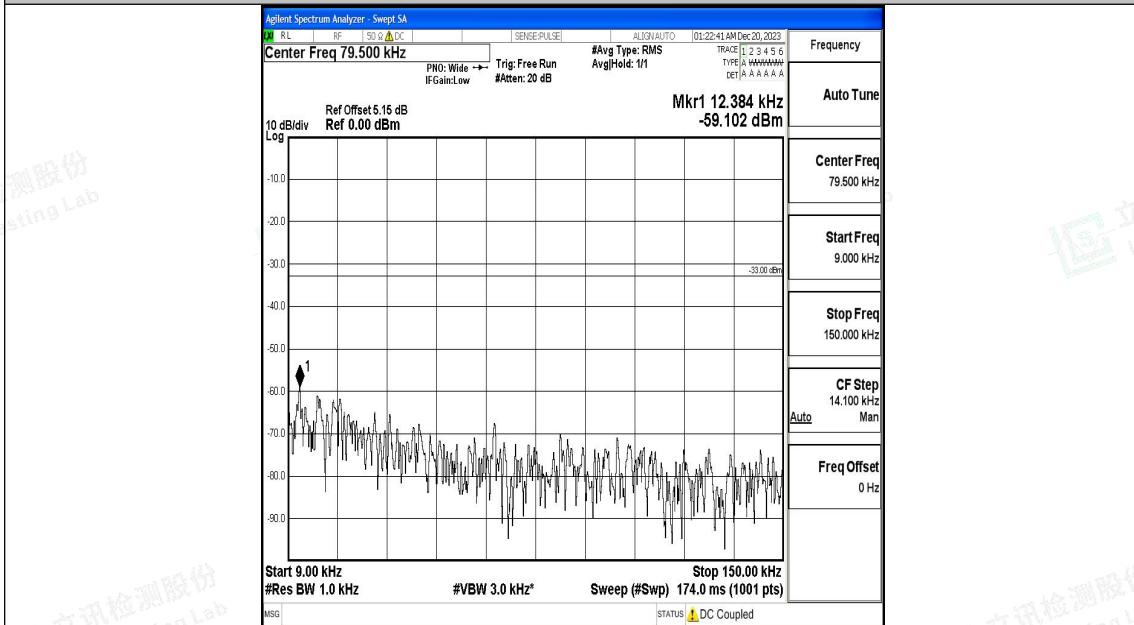

Band17_10MHz_16QAM_23790_1RB#0_3000~10000_3000~10000

Band17_10MHz_QPSK_23800_1RB#0_0.009~0.15_0.009~0.15