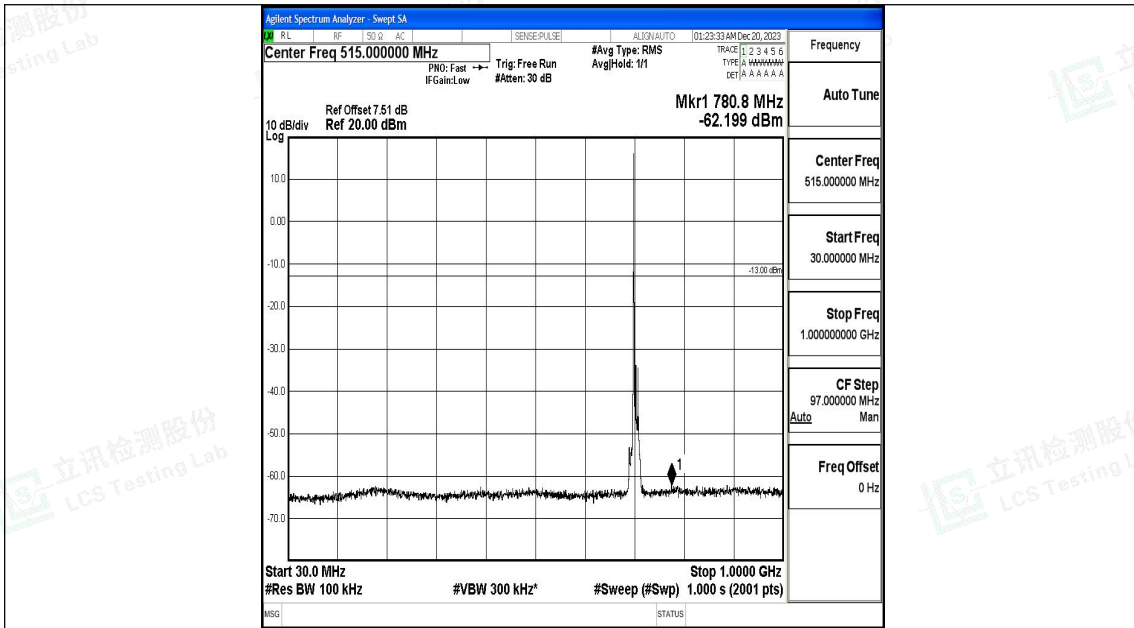

Band17_10MHz_QPSK_23800_1RB#0_3000~10000_3000~10000

Band17_10MHz_16QAM_23800_1RB#0_0.009~0.15_0.009~0.15

Band17_10MHz_16QAM_23800_1RB#0_0.15~30_0.15~30

Band17_10MHz_16QAM_23800_1RB#0_30~1000_30~1000

Band17_10MHz_16QAM_23800_1RB#0_1000~3000_1000~3000