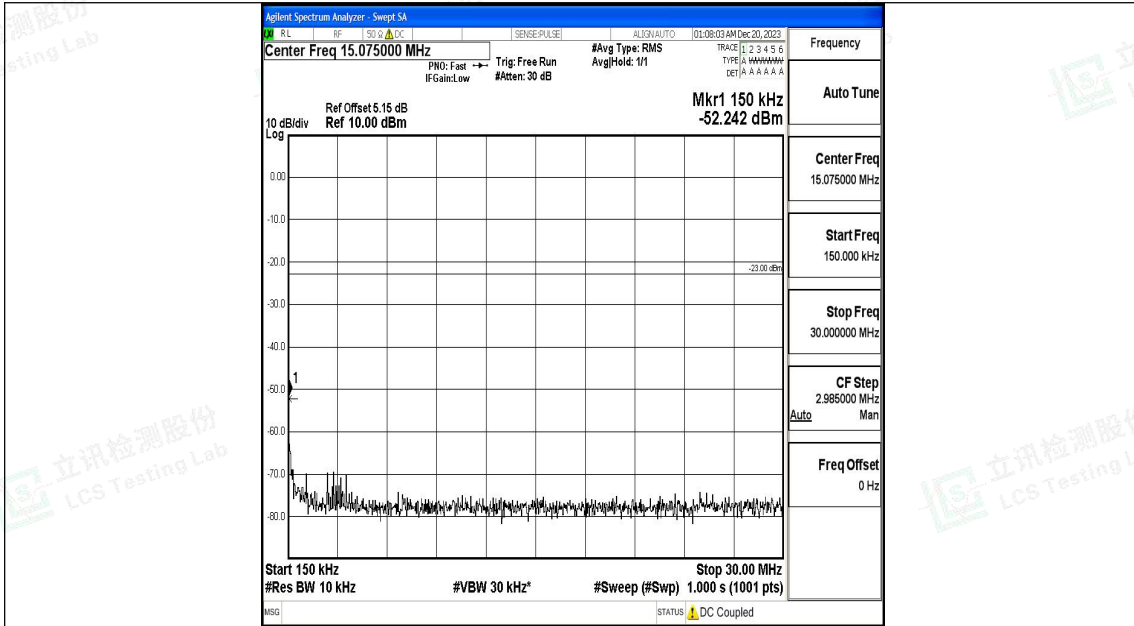

Band17_5MHz_QPSK_23755_1RB#0_0.009~0.15_0.009~0.15

Band17_5MHz_QPSK_23755_1RB#0_0.15~30_0.15~30