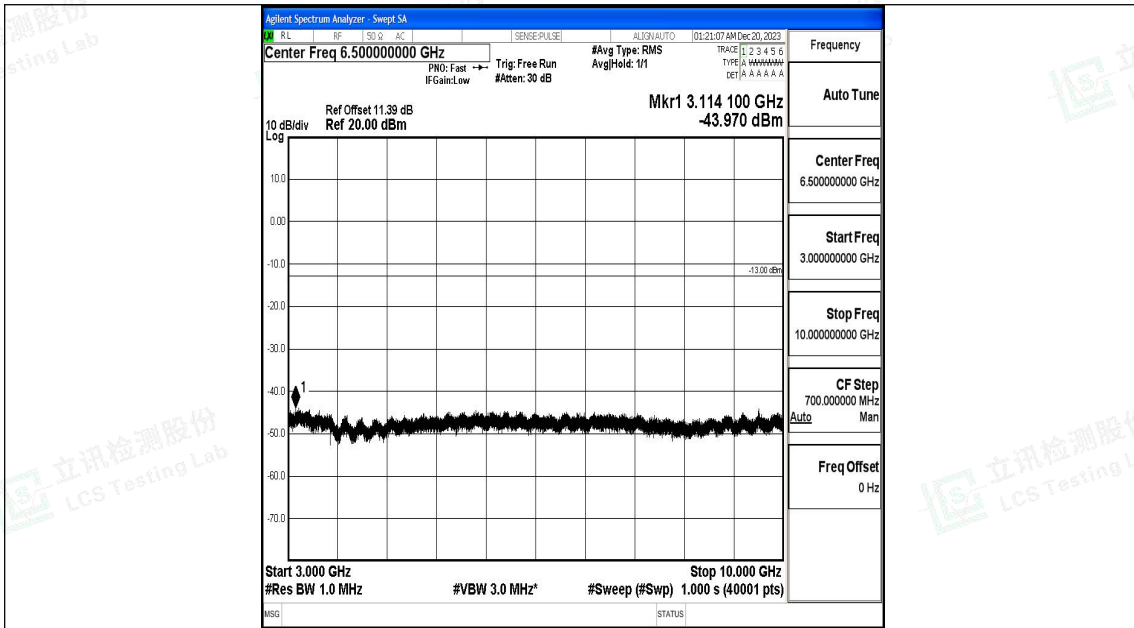

Band17_10MHz_QPSK_23780_1RB#0_3000~10000_3000~10000

Band17_10MHz_16QAM_23780_1RB#0_0.009~0.15_0.009~0.15

Band17_10MHz_16QAM_23780_1RB#0_0.15~30_0.15~30

Band17_10MHz_16QAM_23780_1RB#0_30~1000_30~1000

Band17_10MHz_16QAM_23780_1RB#0_1000~3000_1000~3000