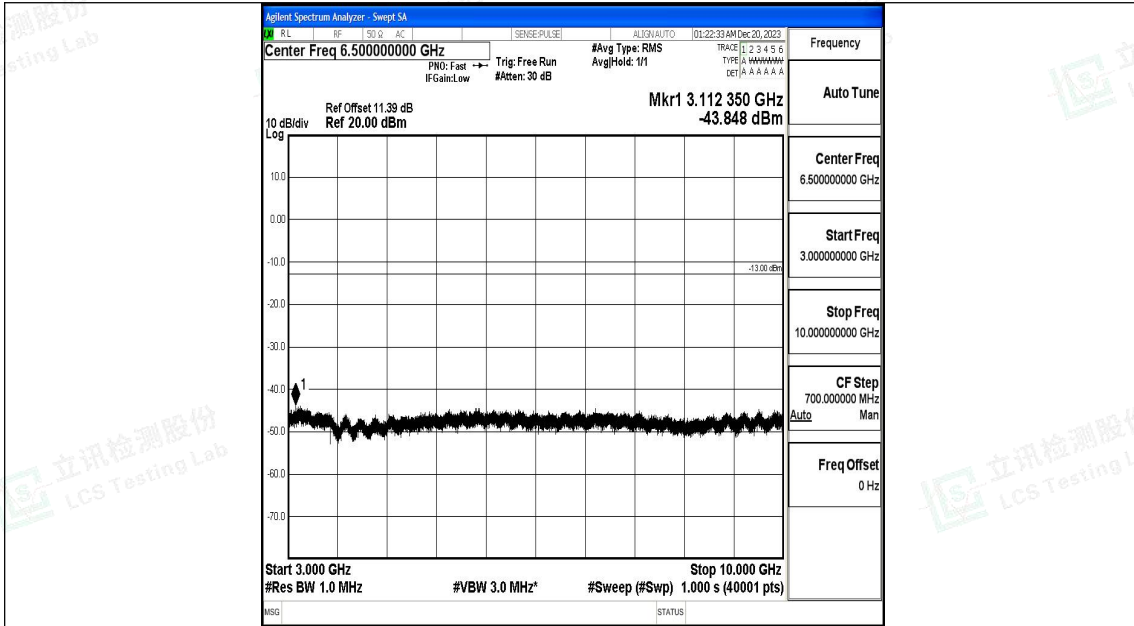

Band17_10MHz_QPSK_23790_1RB#0_3000~10000_3000~10000

Band17_10MHz_16QAM_23790_1RB#0_0.009~0.15_0.009~0.15

Band17_10MHz_16QAM_23790_1RB#0_0.15~30_0.15~30

Band17_10MHz_16QAM_23790_1RB#0_30~1000_30~1000

Band17_10MHz_16QAM_23790_1RB#0_1000~3000_1000~3000