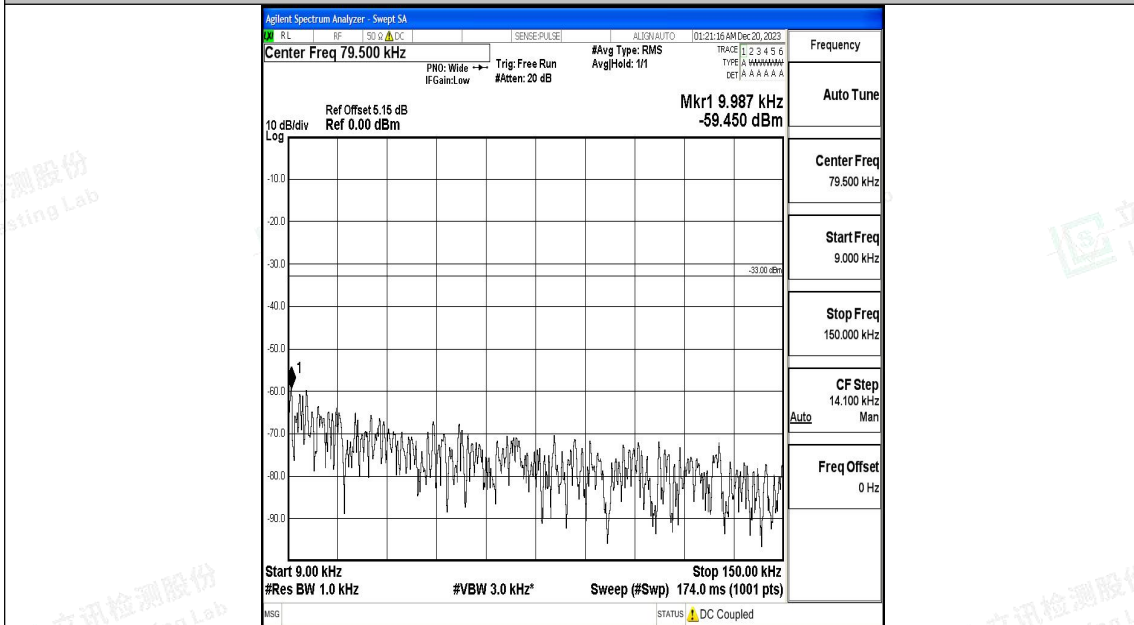

Band17_10MHz_16QAM_23780_1RB#0_3000~10000_3000~10000

Band17_10MHz_QPSK_23790_1RB#0_0.009~0.15_0.009~0.15