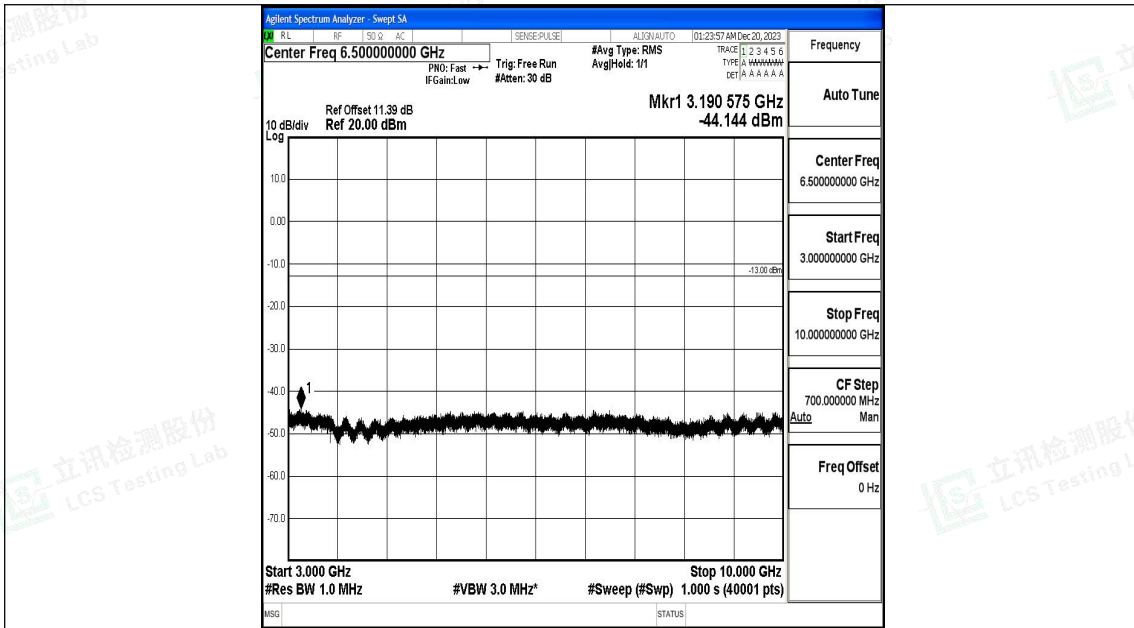

Band17_10MHz_QPSK_23800_1RB#0_3000~10000_3000~10000

Band17_10MHz_16QAM_23800_1RB#0_0.009~0.15_0.009~0.15

Band17_10MHz_16QAM_23800_1RB#0_0.15~30_0.15~30

Band17_10MHz_16QAM_23800_1RB#0_30~1000_30~1000

Band17_10MHz_16QAM_23800_1RB#0_1000~3000_1000~3000