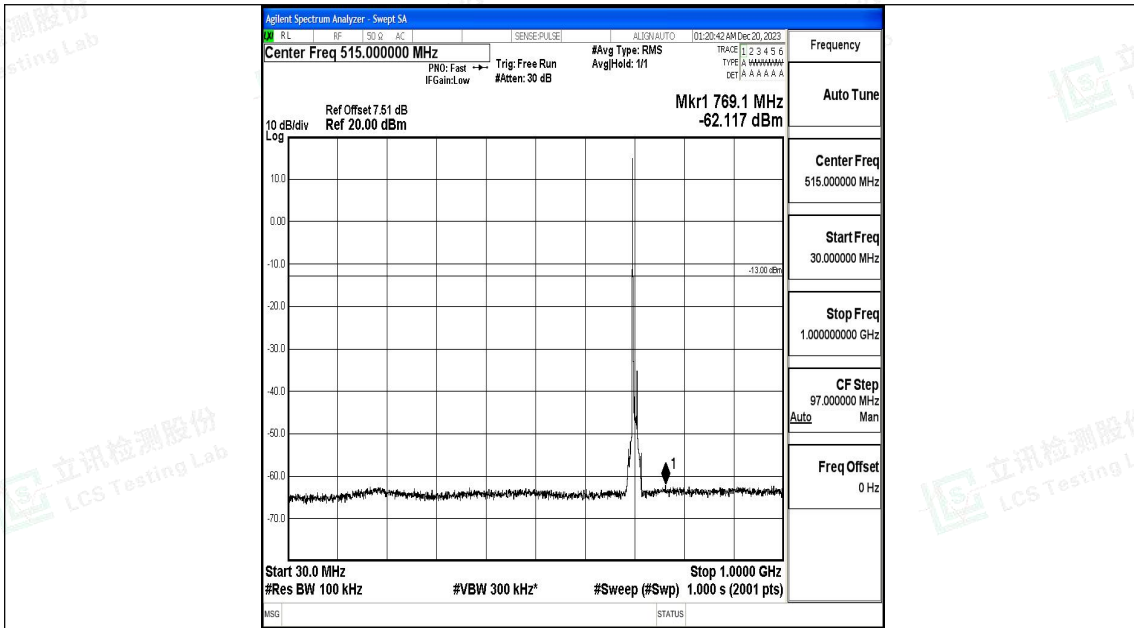

Band17_10MHz_QPSK_23780_1RB#0_3000~10000_3000~10000

Band17_10MHz_16QAM_23780_1RB#0_0.009~0.15_0.009~0.15

Band17_10MHz_16QAM_23780_1RB#0_0.15~30_0.15~30

Band17_10MHz_16QAM_23780_1RB#0_30~1000_30~1000

Band17_10MHz_16QAM_23780_1RB#0_1000~3000_1000~3000