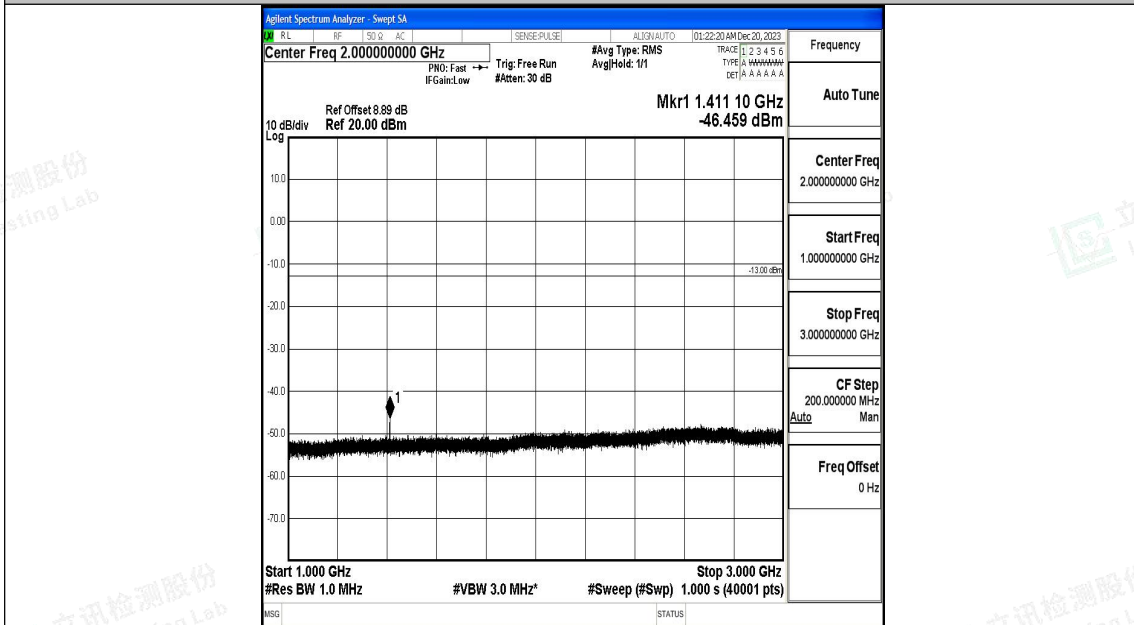

Band17_10MHz_QPSK_23790_1RB#0_3000~10000_3000~10000

Band17_10MHz_16QAM_23790_1RB#0_0.009~0.15_0.009~0.15

Band17_10MHz_16QAM_23790_1RB#0_0.15~30_0.15~30

Band17_10MHz_16QAM_23790_1RB#0_30~1000_30~1000

Band17_10MHz_16QAM_23790_1RB#0_1000~3000_1000~3000