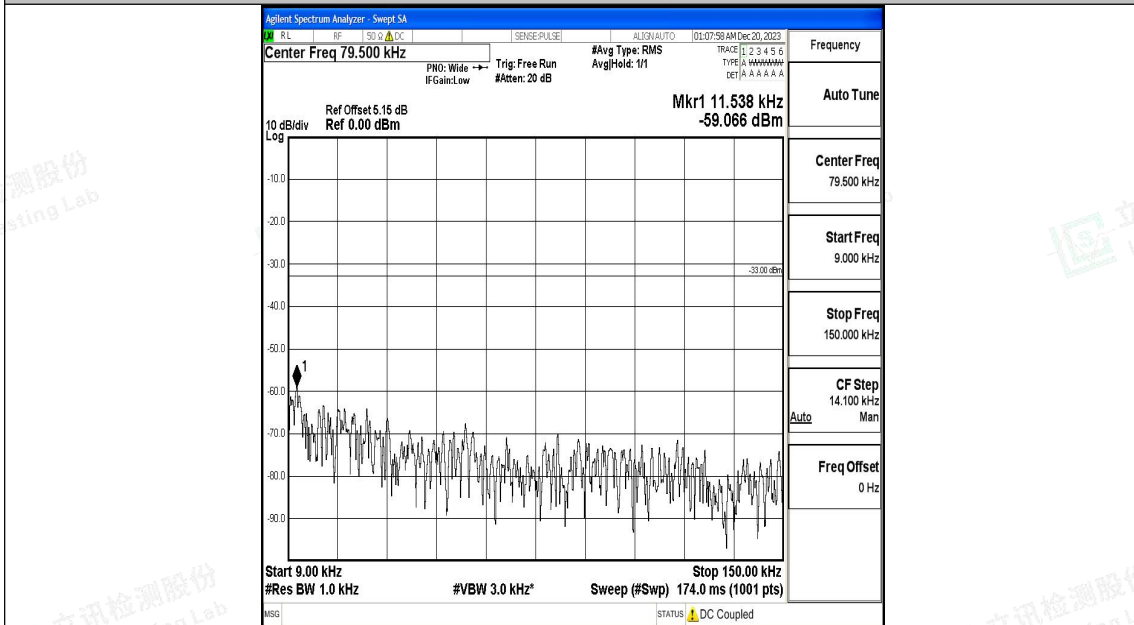

Band17_10MHz_16QAM_23800_1RB#0_3000~10000_3000~10000

Band17_5MHz_QPSK_23755_1RB#0_0.009~0.15_0.009~0.15