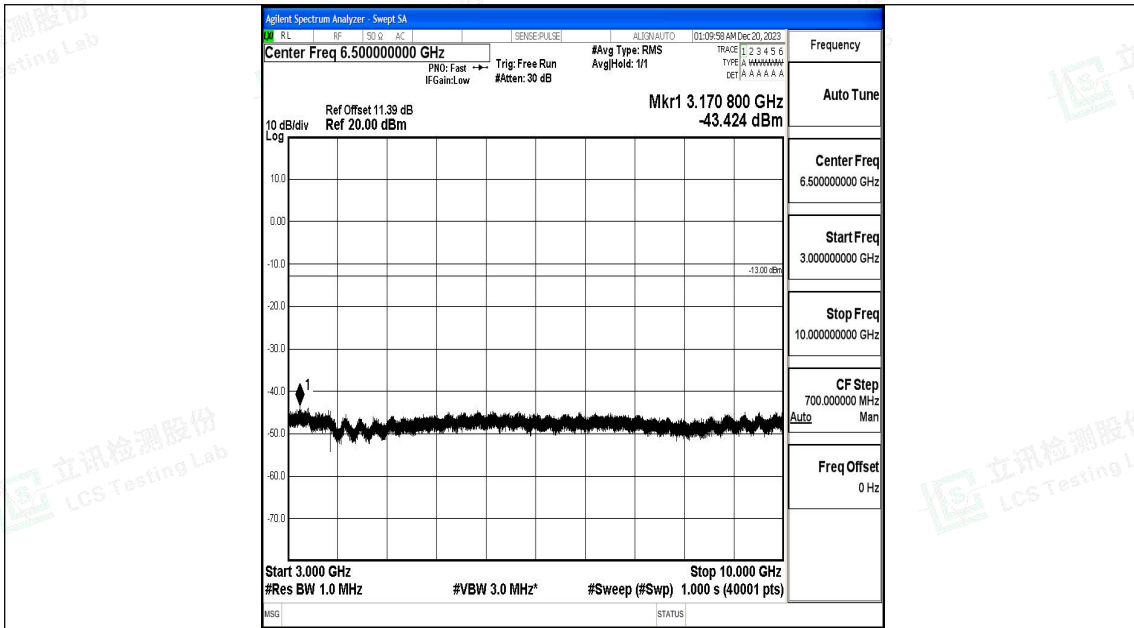

Band17_5MHz_QPSK_23755_1RB#0_3000~10000_3000~10000

Band17_5MHz_16QAM_23755_1RB#0_0.009~0.15_0.009~0.15

Band17_5MHz_QPSK_23790_1RB#0_1000~3000_1000~3000

Band17_5MHz_QPSK_23790_1RB#0_3000~10000_3000~10000

Band17_5MHz_16QAM_23790_1RB#0_0.009~0.15_0.009~0.15