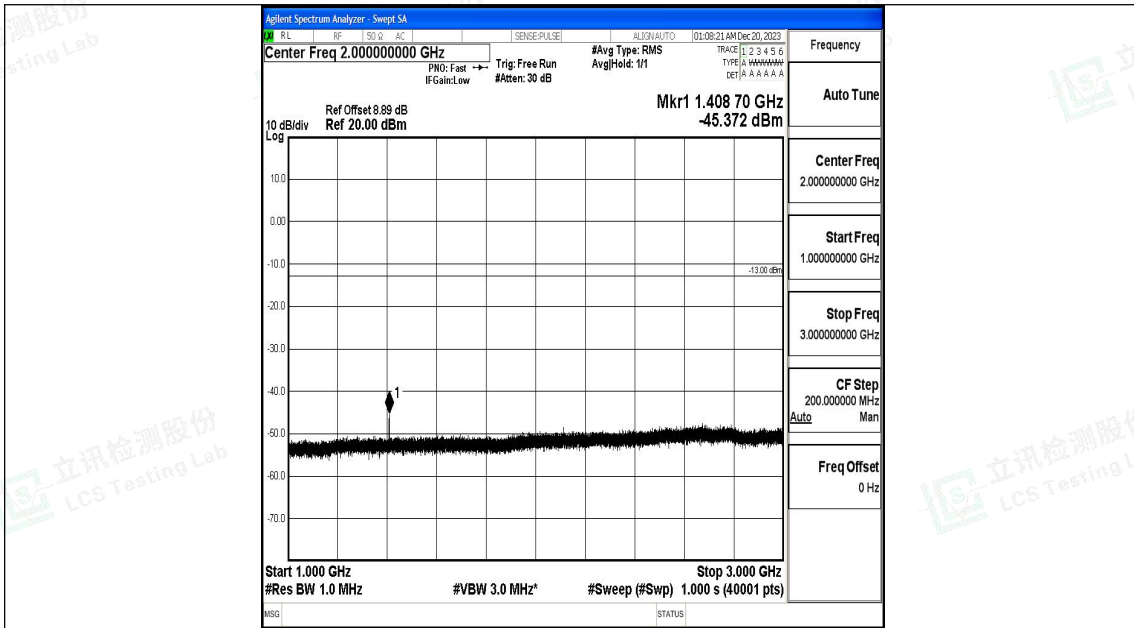

Band17_10MHz_16QAM_23800_1RB#0_3000~10000_3000~10000

Band17_5MHz_QPSK_23755_1RB#0_0.009~0.15_0.009~0.15

Band17_5MHz_QPSK_23755_1RB#0_0.15~30_0.15~30

Band17_5MHz_QPSK_23755_1RB#0_30~1000_30~1000

Band17_5MHz_QPSK_23755_1RB#0_1000~3000_1000~3000