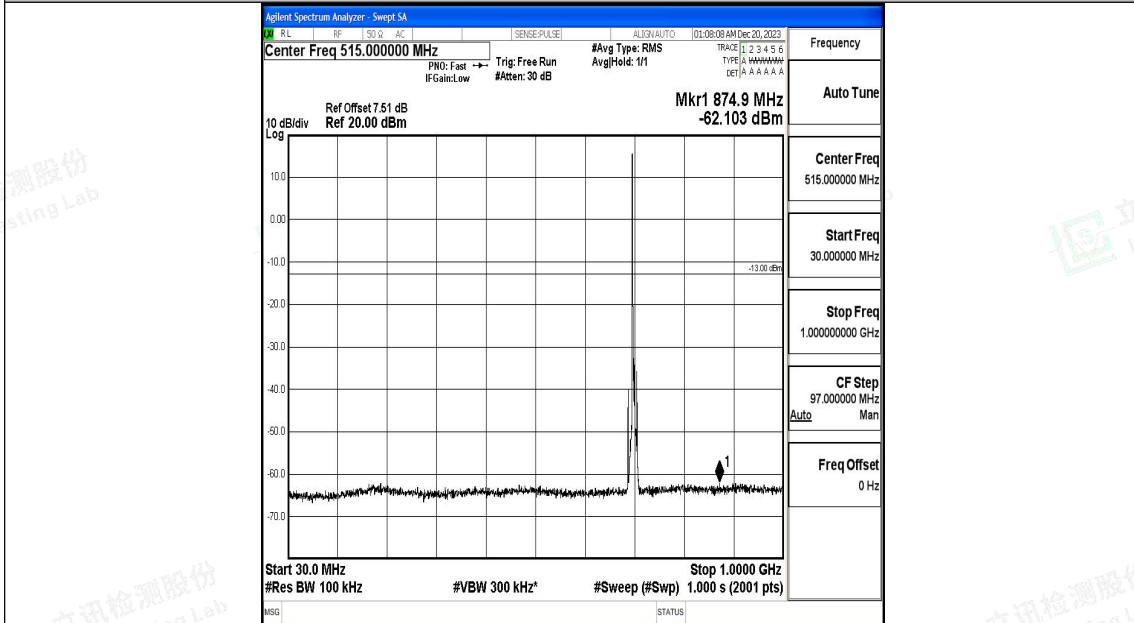

Band17_10MHz_16QAM_23800_1RB#0_3000~10000_3000~10000

Band17_5MHz_QPSK_23755_1RB#0_0.009~0.15_0.009~0.15

Band17_5MHz_QPSK_23755_1RB#0_0.15~30_0.15~30

Band17_5MHz_QPSK_23755_1RB#0_30~1000_30~1000

Band17_5MHz_QPSK_23755_1RB#0_1000~3000_1000~3000