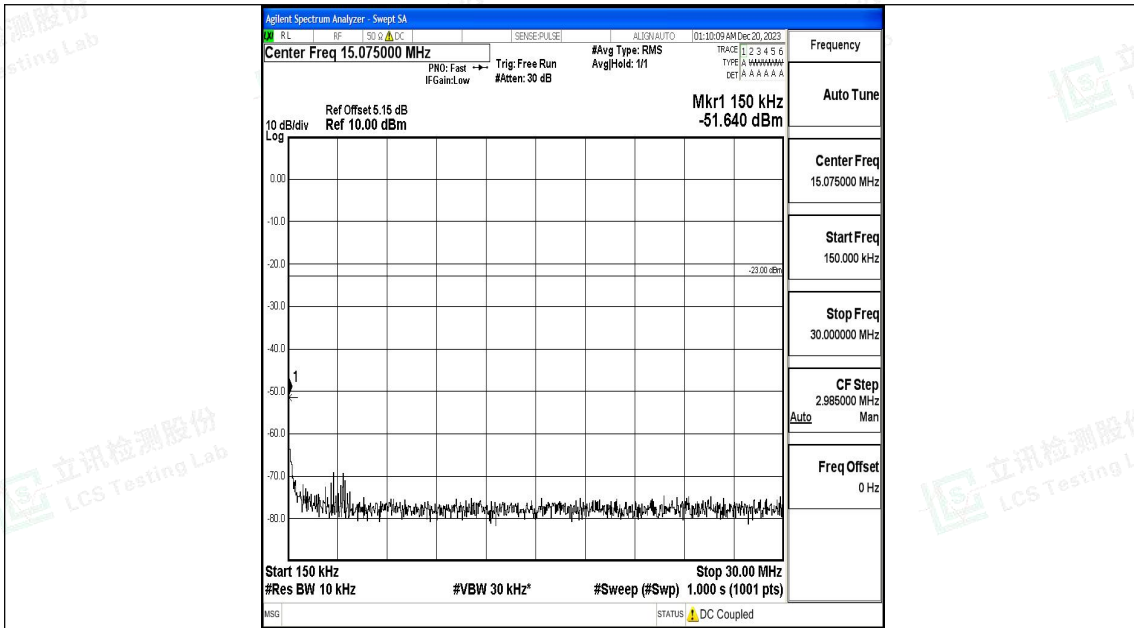

Band17_5MHz_QPSK_23755_1RB#0_3000~10000_3000~10000

Band17_5MHz_16QAM_23755_1RB#0_0.009~0.15_0.009~0.15

Band17_5MHz_QPSK_23790_1RB#0_1000~3000_1000~3000

Band17_5MHz_QPSK_23790_1RB#0_3000~10000_3000~10000

Band17_5MHz_16QAM_23790_1RB#0_0.009~0.15_0.009~0.15