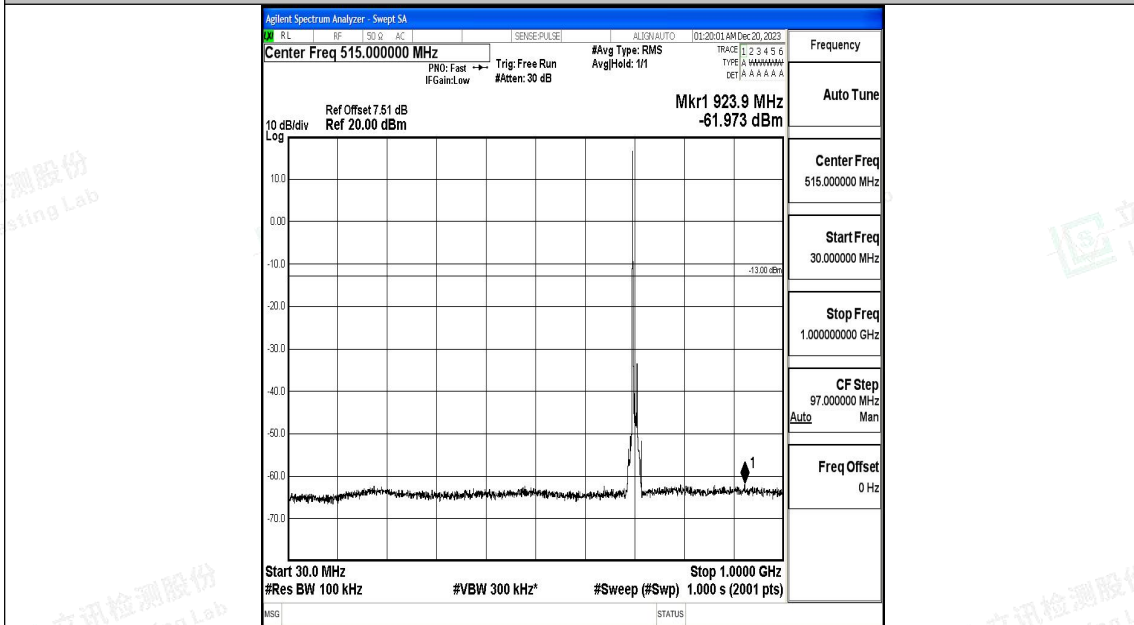

Band17_10MHz_QPSK_23780_1RB#0_0.009~0.15_0.009~0.15

Band17_5MHz_16QAM_23790_1RB#0_3000~10000_3000~10000

Band17_10MHz_QPSK_23780_1RB#0_0.15~30_0.15~30

Band17_10MHz_QPSK_23780_1RB#0_30~1000_30~1000

Band17_10MHz_QPSK_23780_1RB#0_1000~3000_1000~3000