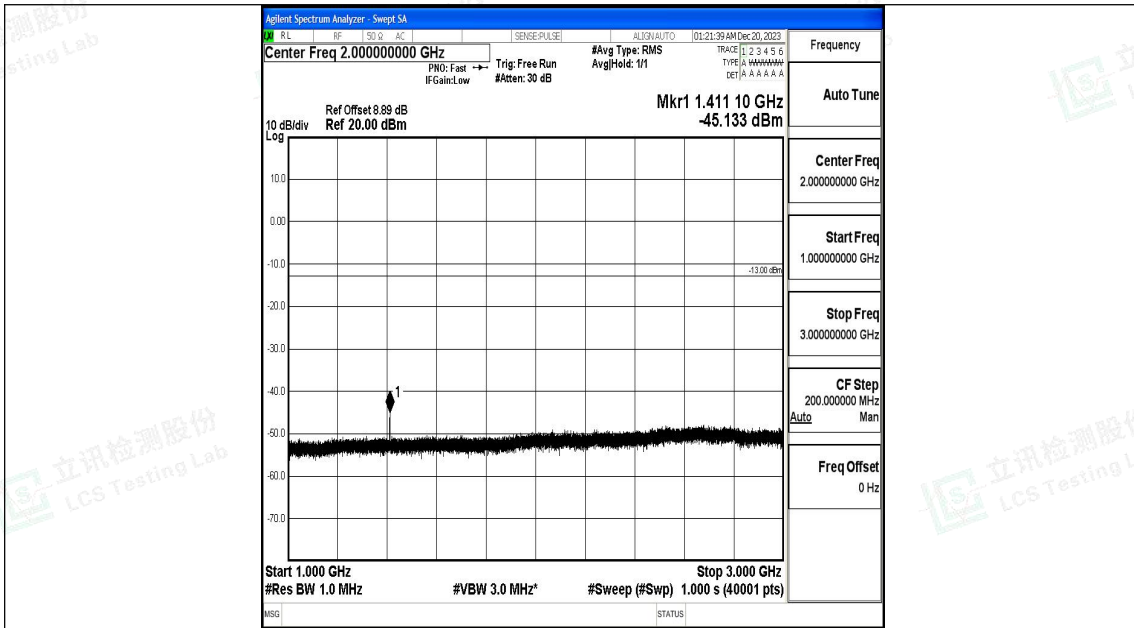

Band17_10MHz_16QAM_23780_1RB#0_3000~10000_3000~10000

Band17_10MHz_QPSK_23790_1RB#0_0.009~0.15_0.009~0.15

Band17_10MHz_QPSK_23790_1RB#0_0.15~30_0.15~30

Band17_10MHz_QPSK_23790_1RB#0_30~1000_30~1000

Band17_10MHz_QPSK_23790_1RB#0_1000~3000_1000~3000