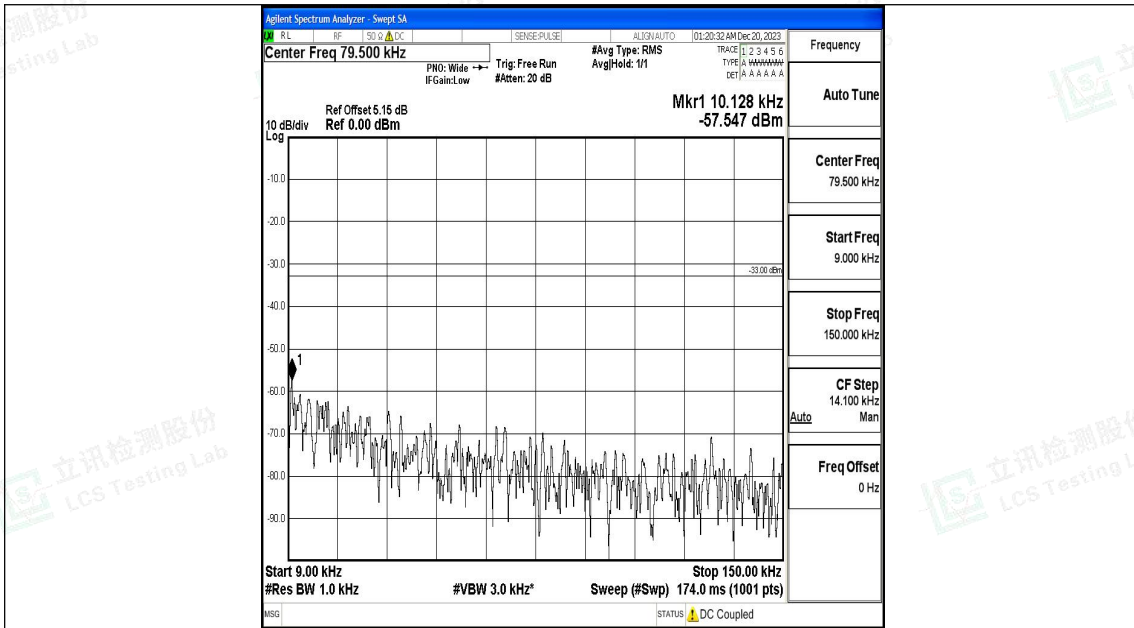

Band17_10MHz_QPSK_23780_1RB#0_3000~10000_3000~10000

Band17_10MHz_16QAM_23780_1RB#0_0.009~0.15_0.009~0.15