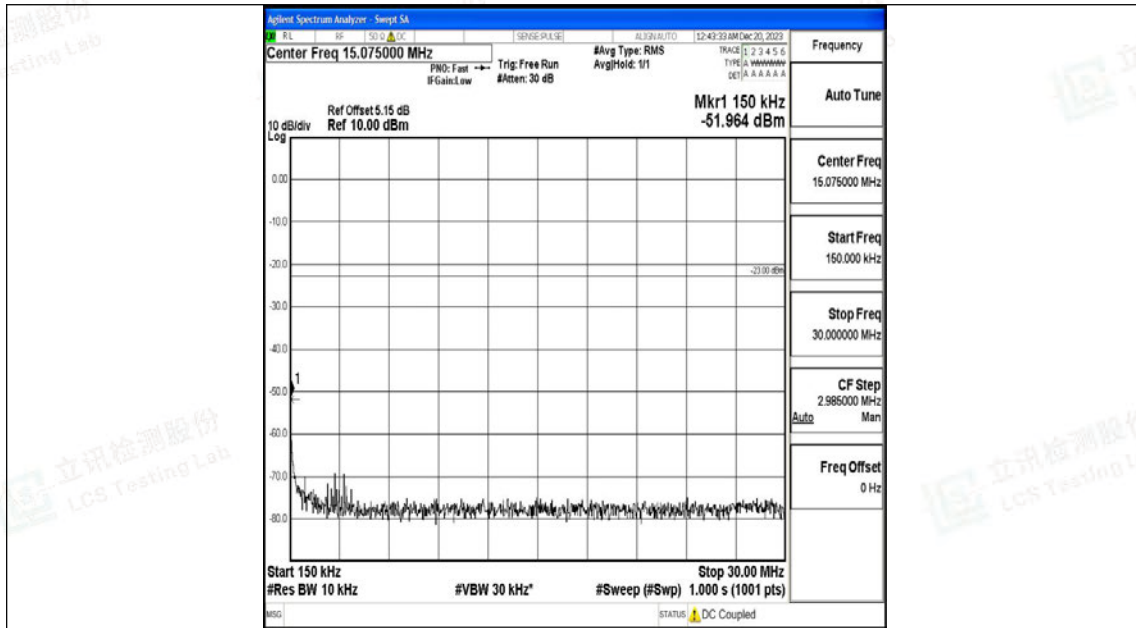

Band5_10MHz_QPSK_20600_1RB#0_1000~3000_1000~3000

Band5_10MHz_QPSK_20600_1RB#0_3000~10000_3000~10000

Band5_10MHz_16QAM_20450_1RB#0_30~1000_30~1000

Band5_10MHz_16QAM_20600_1RB#0_0.009~0.15_0.009~0.15

Band5_10MHz_16QAM_20600_1RB#0_0.15~30_0.15~30