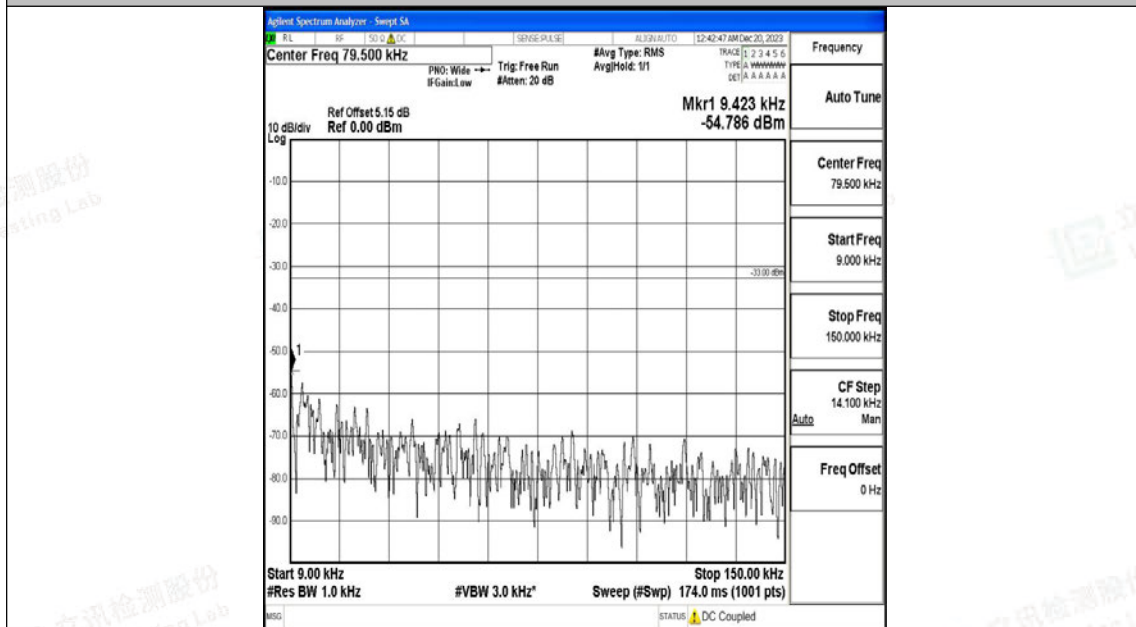

Band5_10MHz_16QAM_20525_1RB#0_3000~10000_3000~10000

Band5_10MHz_QPSK_20600_1RB#0_0.009~0.15_0.009~0.15