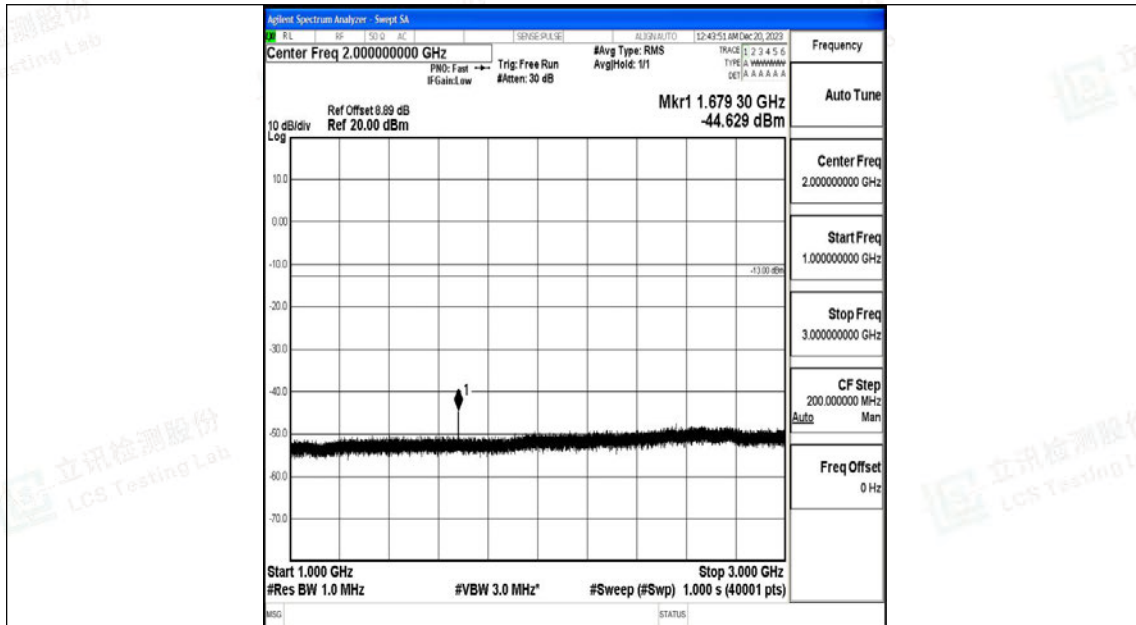

Band5_10MHz_16QAM_20600_1RB#0_30~1000_30~1000

Band5_10MHz_16QAM_20600_1RB#0_1000~3000_1000~3000