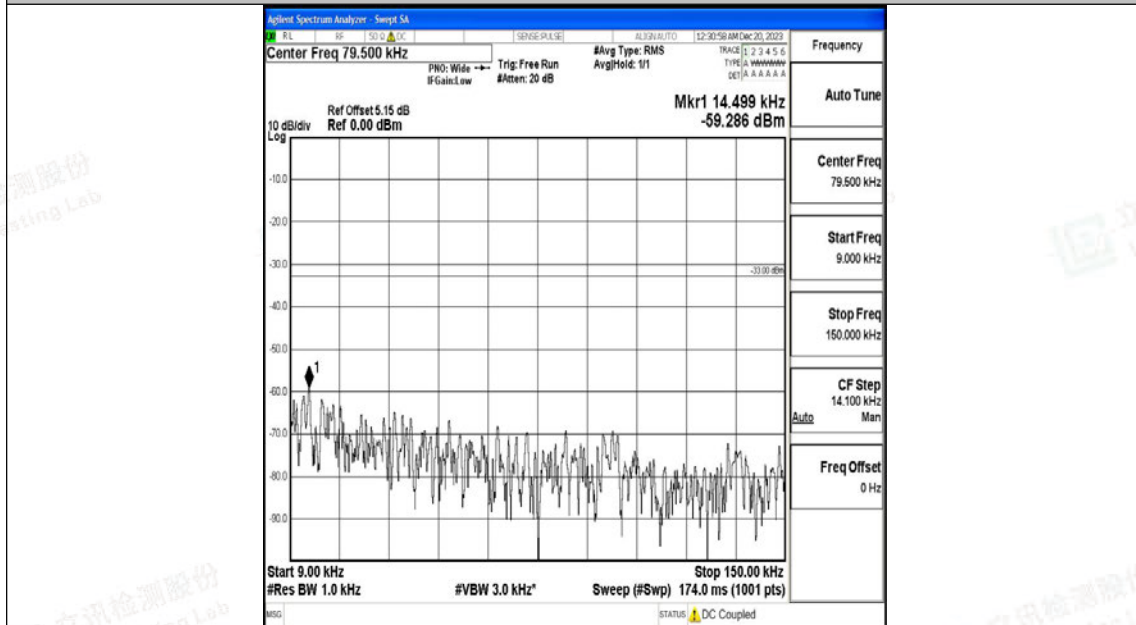

Band5_5MHz_QPSK_20525_1RB#0_30~1000_30~1000

Band5_5MHz_QPSK_20525_1RB#0_1000~3000_1000~3000

Band5_5MHz_QPSK_20525_1RB#0_3000~10000_3000~10000

Band5_5MHz_16QAM_20525_1RB#0_0.009~0.15_0.009~0.15

Band5_5MHz_16QAM_20525_1RB#0_0.15~30_0.15~30