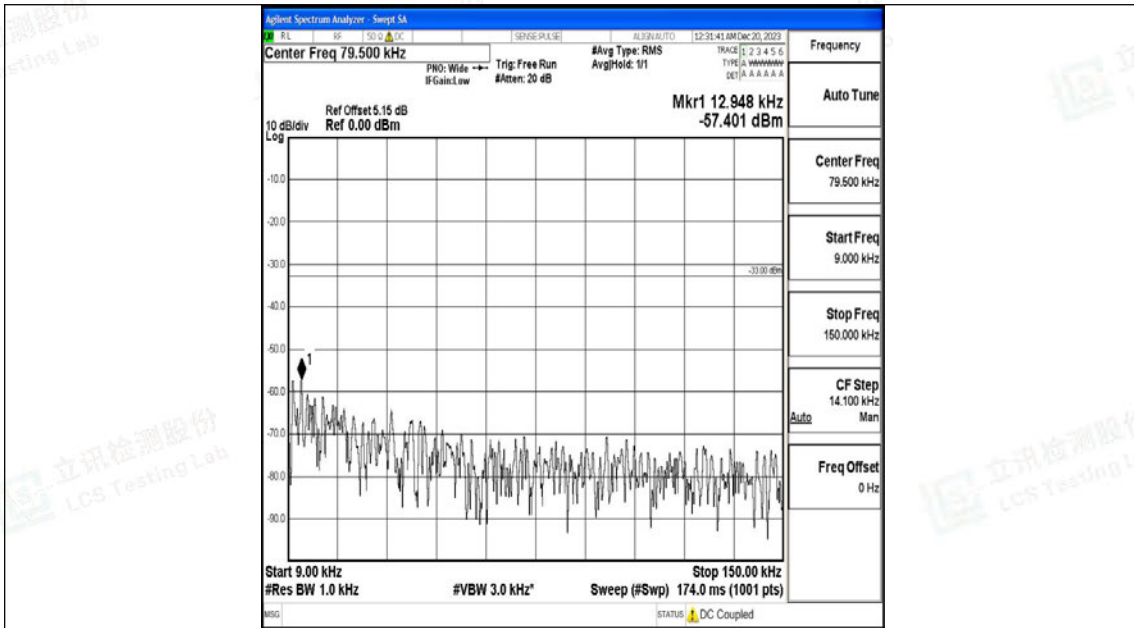

Band5_5MHz_16QAM_20525_1RB#0_30~1000_30~1000

Band5_5MHz_16QAM_20525_1RB#0_1000~3000_1000~3000

Band5_5MHz_16QAM_20525_1RB#0_3000~10000_3000~10000

Band5_5MHz_QPSK_20625_1RB#0_0.009~0.15_0.009~0.15

Band5_5MHz_QPSK_20625_1RB#0_0.15~30_0.15~30