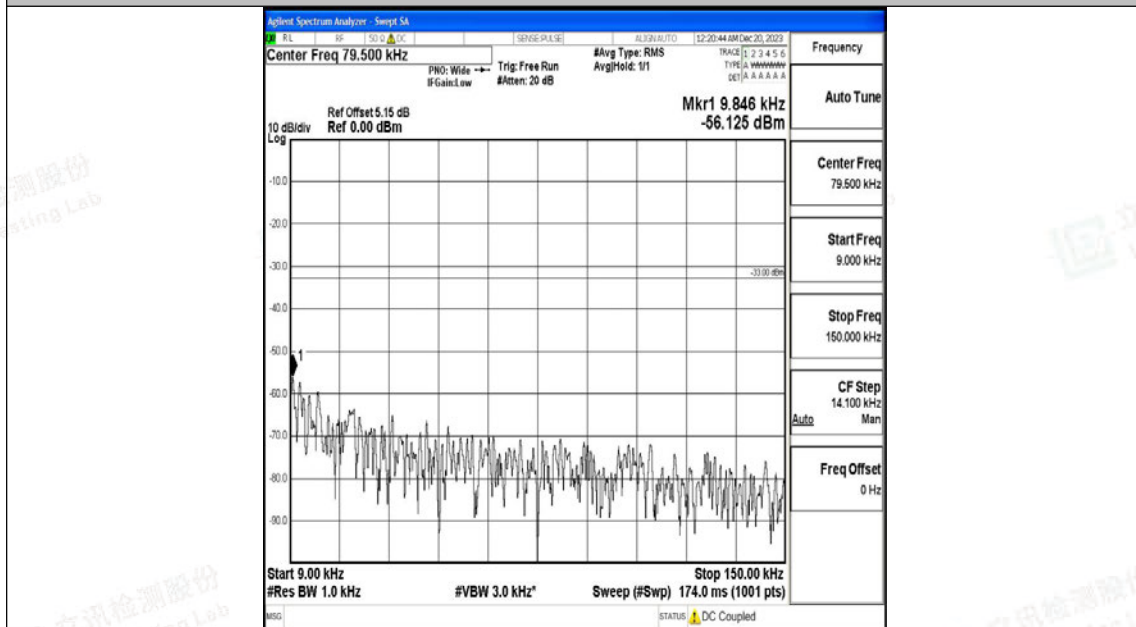

Band5_3MHz_QPSK_20635_1RB#0_30~1000_30~1000

Band5_3MHz_QPSK_20635_1RB#0_1000~3000_1000~3000

Band5_3MHz_QPSK_20635_1RB#0_3000~10000_3000~10000

Band5_3MHz_16QAM_20635_1RB#0_0.009~0.15_0.009~0.15

Band5_3MHz_16QAM_20635_1RB#0_0.15~30_0.15~30