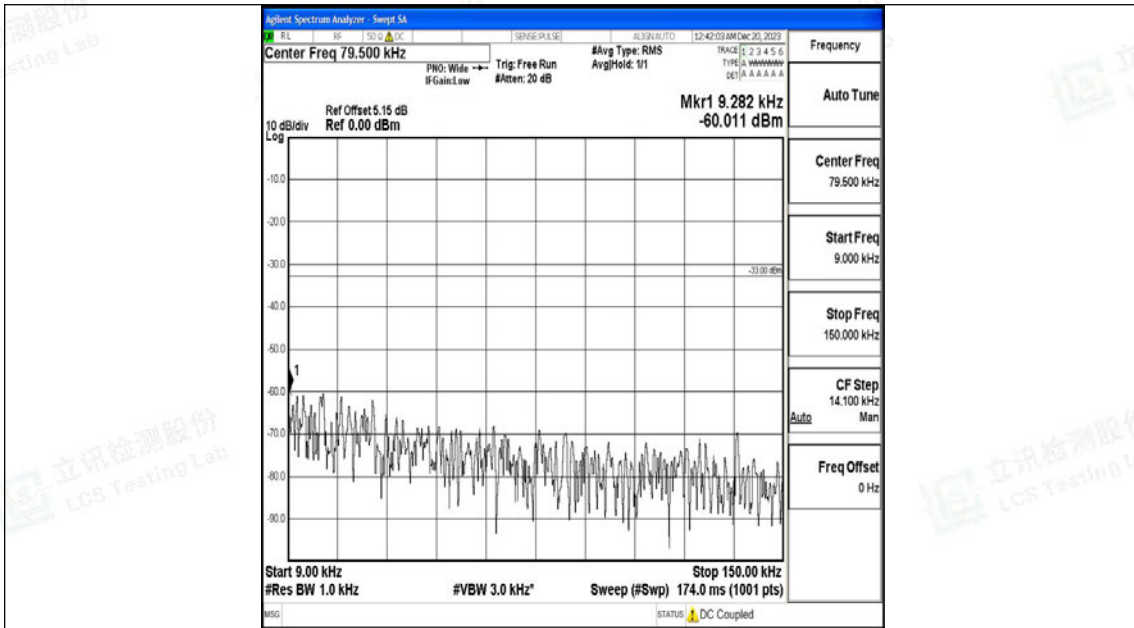

Band5_10MHz_QPSK_20525_1RB#0_3000~10000_3000~10000

Band5_10MHz_16QAM_20525_1RB#0_0.009~0.15_0.009~0.15