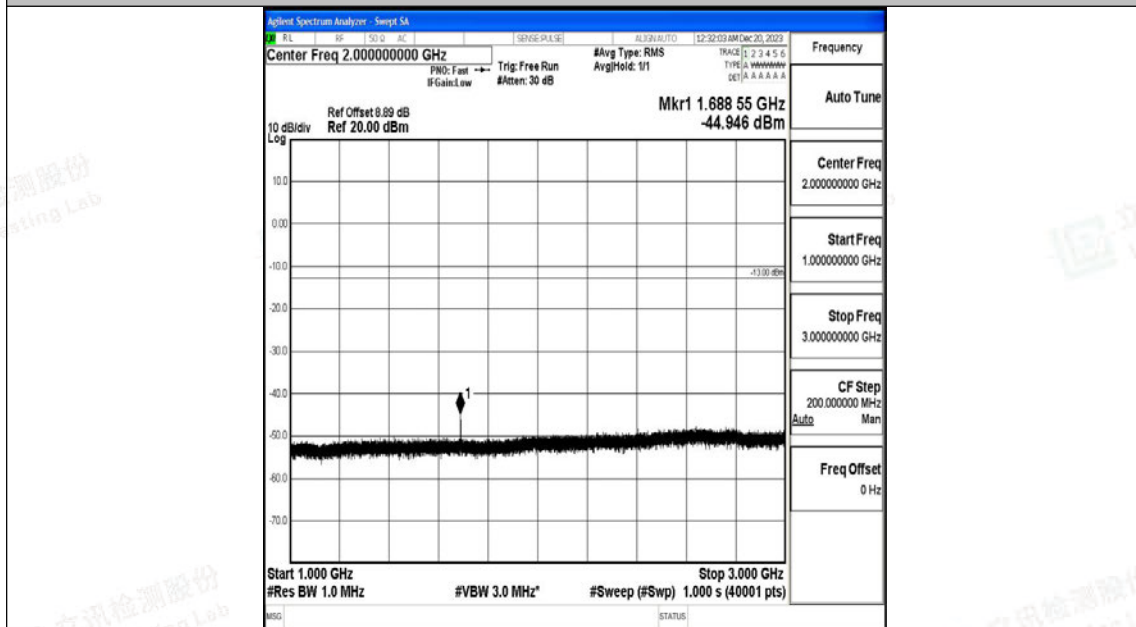

Band5_5MHz_QPSK_20625_1RB#0_30~1000_30~1000

Band5_5MHz_QPSK_20625_1RB#0_1000~3000_1000~3000