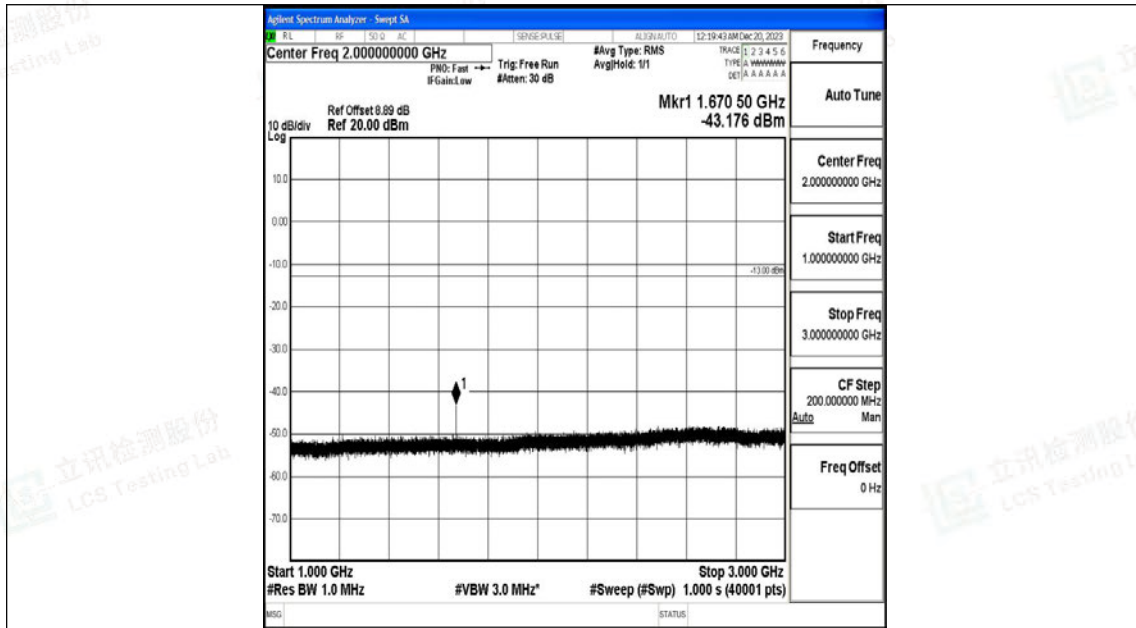

Band5_3MHz_16QAM_20525_1RB#0_30~1000_30~1000

Band5_3MHz_16QAM_20525_1RB#0_1000~3000_1000~3000