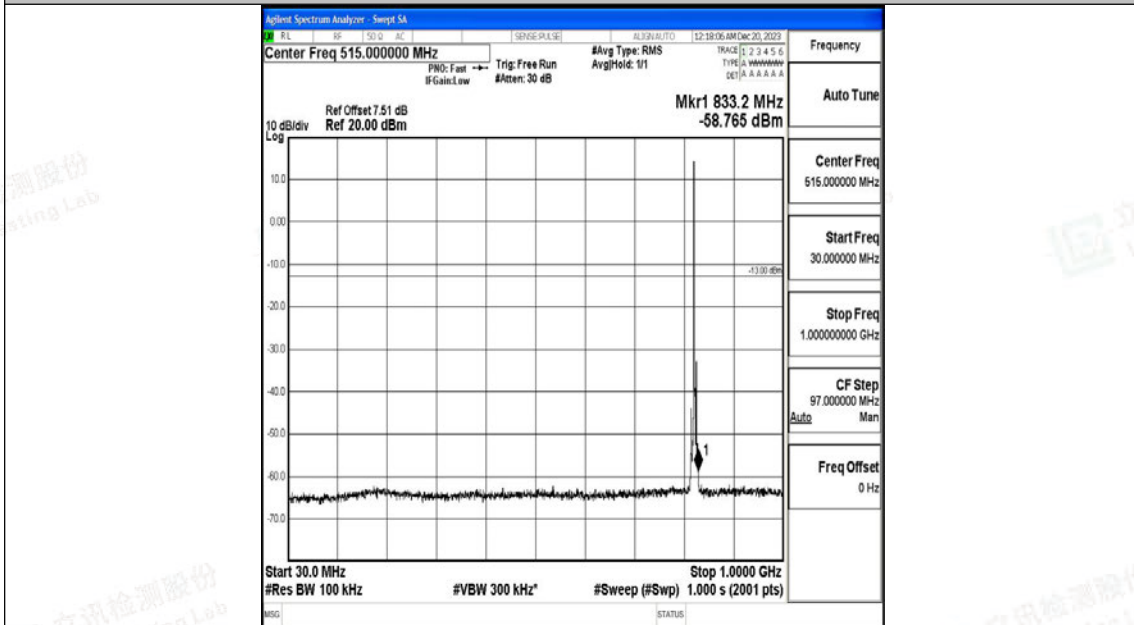

Band5_3MHz_QPSK_20415_1RB#0_30~1000_30~1000

Band5_3MHz_QPSK_20415_1RB#0_1000~3000_1000~3000

Band5_3MHz_QPSK_20415_1RB#0_3000~10000_3000~10000

Band5_3MHz_16QAM_20415_1RB#0_0.009~0.15_0.009~0.15

Band5_3MHz_16QAM_20415_1RB#0_0.15~30_0.15~30