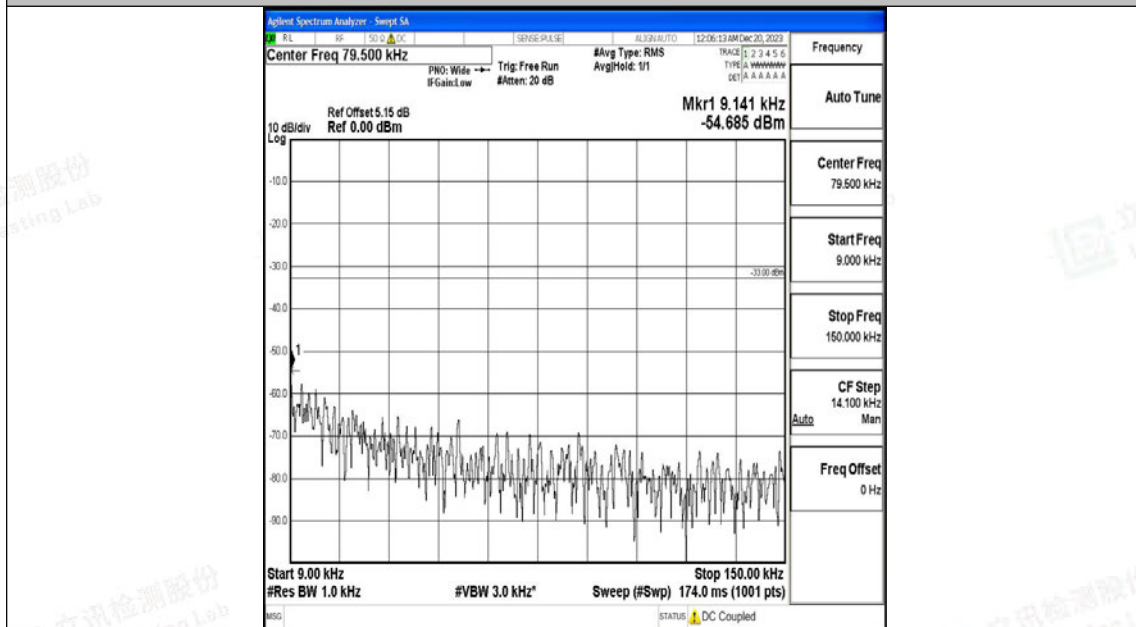

Band5_1.4MHz_QPSK_20643_1RB#0_30~1000_30~1000

Band5_1.4MHz_QPSK_20643_1RB#0_1000~3000_1000~3000

Band5_1.4MHz_QPSK_20643_1RB#0_3000~10000_3000~10000

Band5_1.4MHz_16QAM_20643_1RB#0_0.009~0.15_0.009~0.15

Band5_1.4MHz_16QAM_20643_1RB#0_0.15~30_0.15~30