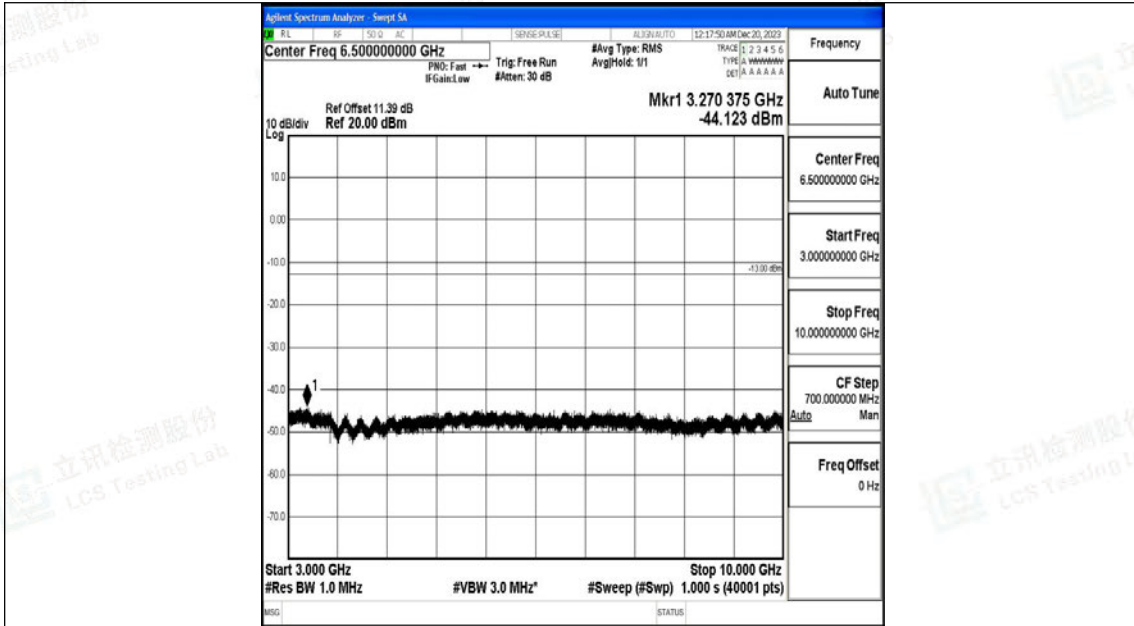

Band5_3MHz_QPSK_20415_1RB#0_1000~3000_1000~3000

Band5_3MHz_QPSK_20415_1RB#0_3000~10000_3000~10000