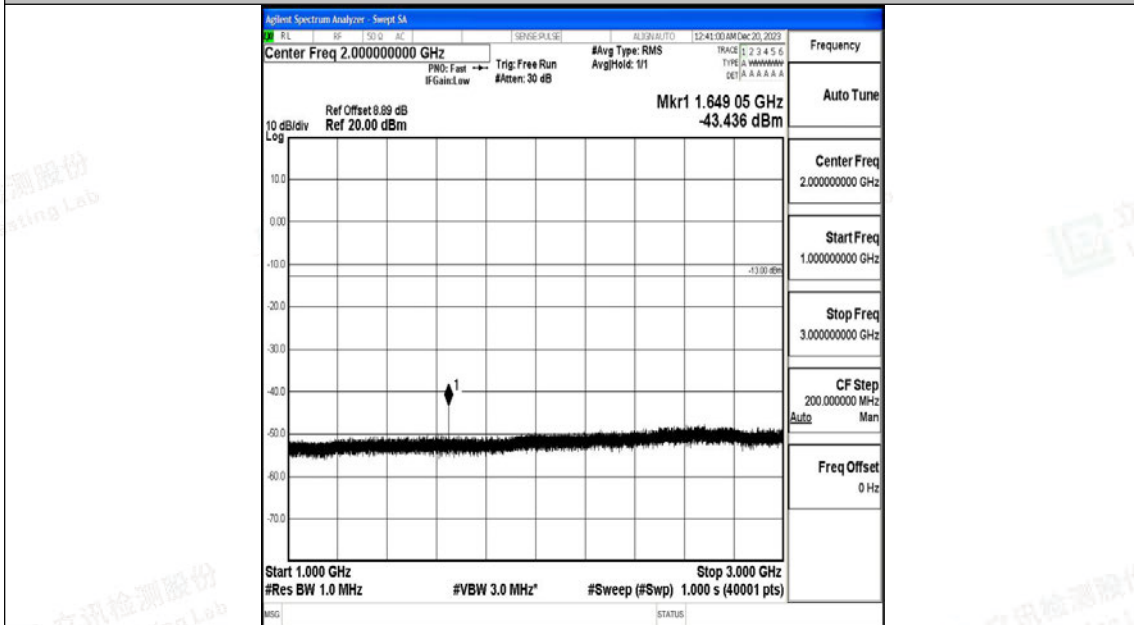

Band5_10MHz_QPSK_20450_1RB#0_30~1000_30~1000

Band5_10MHz_QPSK_20450_1RB#0_1000~3000_1000~3000

Band5_10MHz_QPSK_20450_1RB#0_3000~10000_3000~10000

Band5_10MHz_16QAM_20450_1RB#0_0.009~0.15_0.009~0.15

Band5_10MHz_16QAM_20450_1RB#0_0.15~30_0.15~30