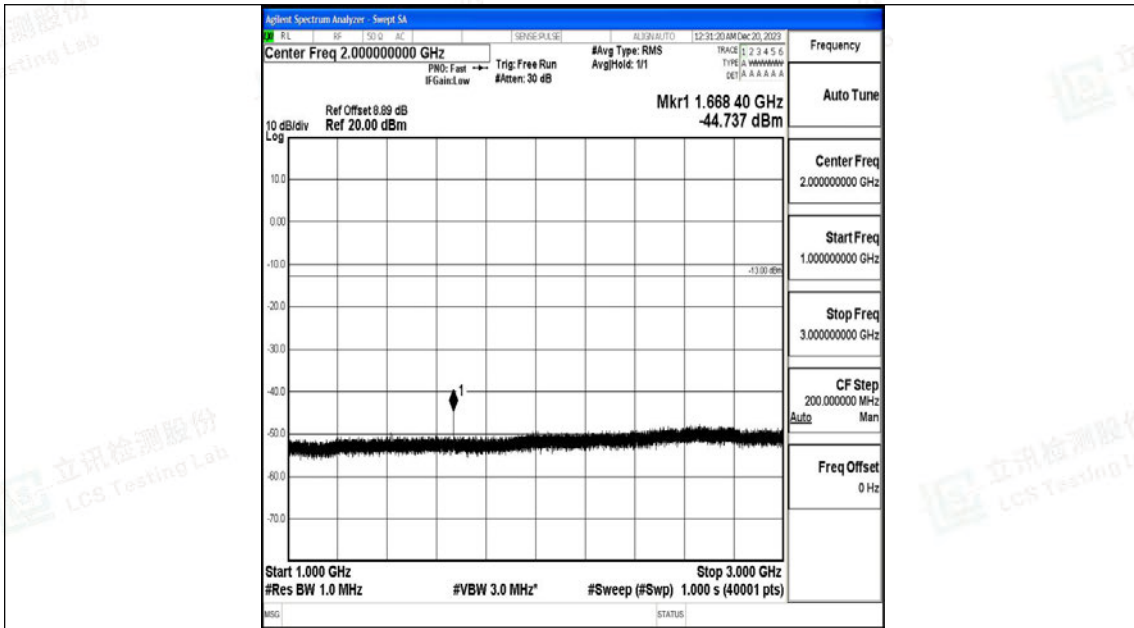

Band5_5MHz_16QAM_20525_1RB#0_30~1000_30~1000

Band5_5MHz_16QAM_20525_1RB#0_1000~3000_1000~3000