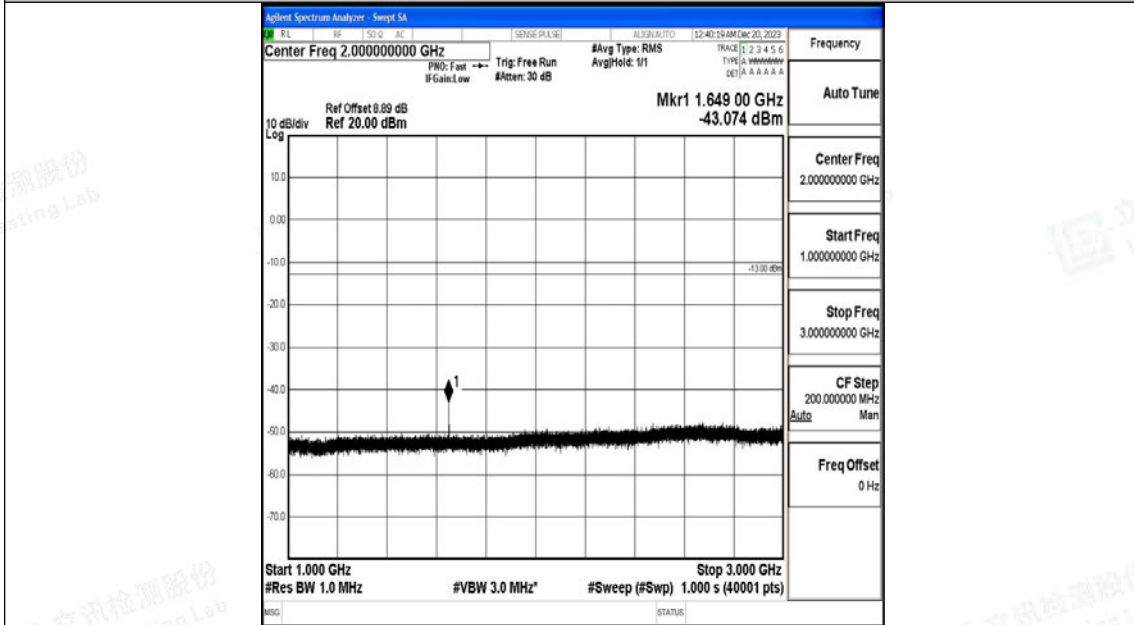

Band5_10MHz_QPSK_20450_1RB#0_30~1000_30~1000

Band5_10MHz_QPSK_20450_1RB#0_1000~3000_1000~3000