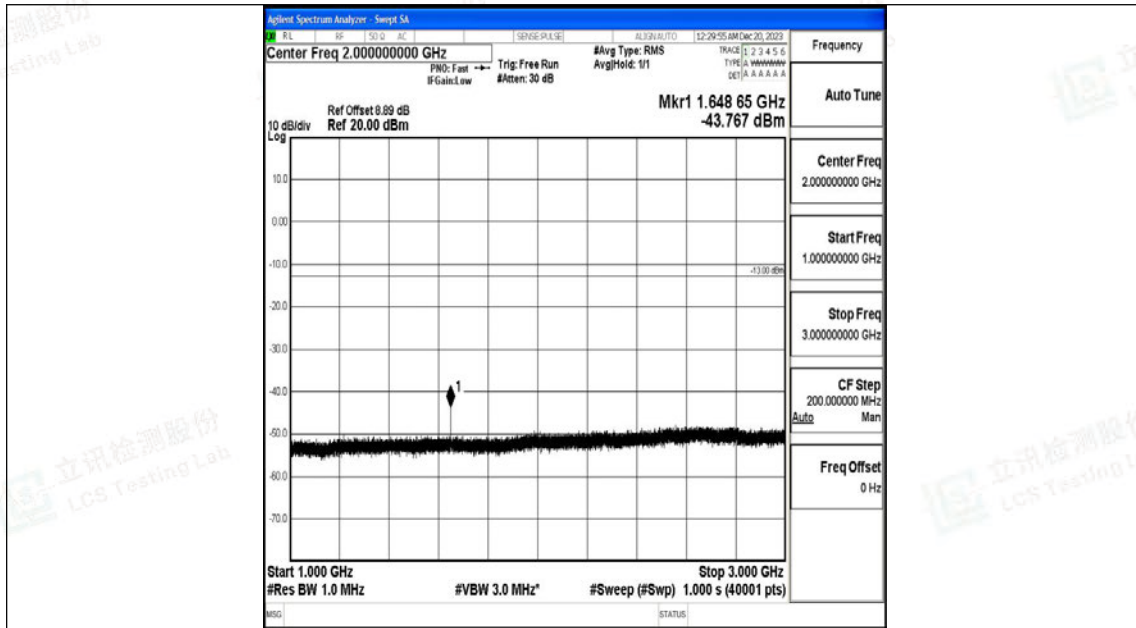

Band5_5MHz_16QAM_20425_1RB#0_30~1000_30~1000

Band5_5MHz_16QAM_20425_1RB#0_1000~3000_1000~3000