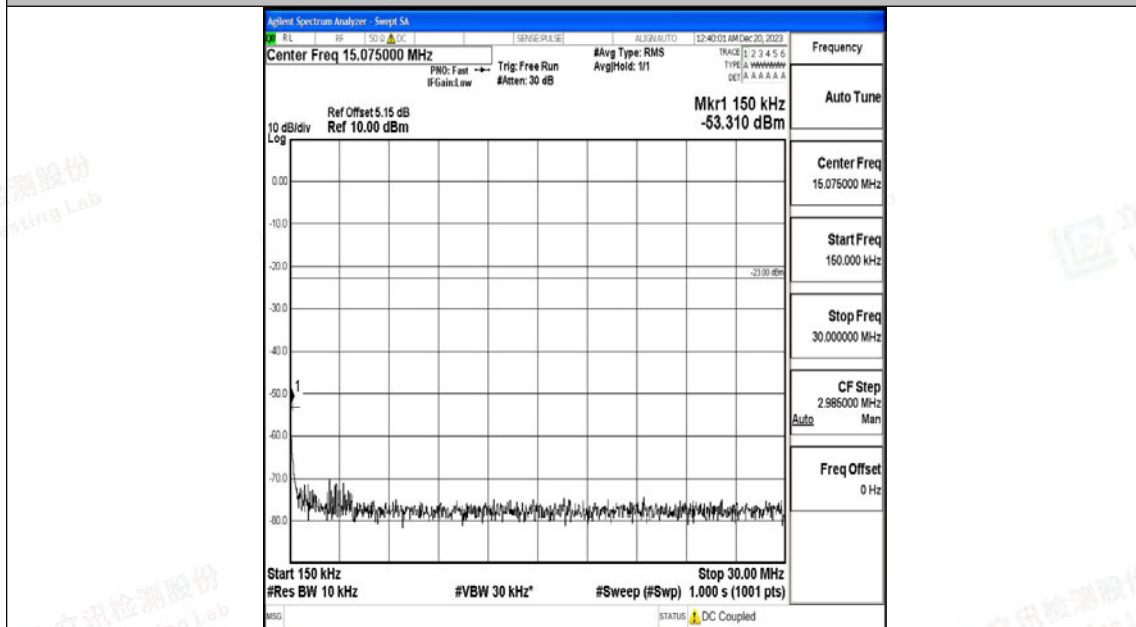

Band5_5MHz_16QAM_20625_1RB#0_30~1000_30~1000

Band5_5MHz_16QAM_20625_1RB#0_1000~3000_1000~3000

Band5_5MHz_16QAM_20625_1RB#0_3000~10000_3000~10000

Band5_10MHz_QPSK_20450_1RB#0_0.009~0.15_0.009~0.15

Band5_10MHz_QPSK_20450_1RB#0_0.15~30_0.15~30