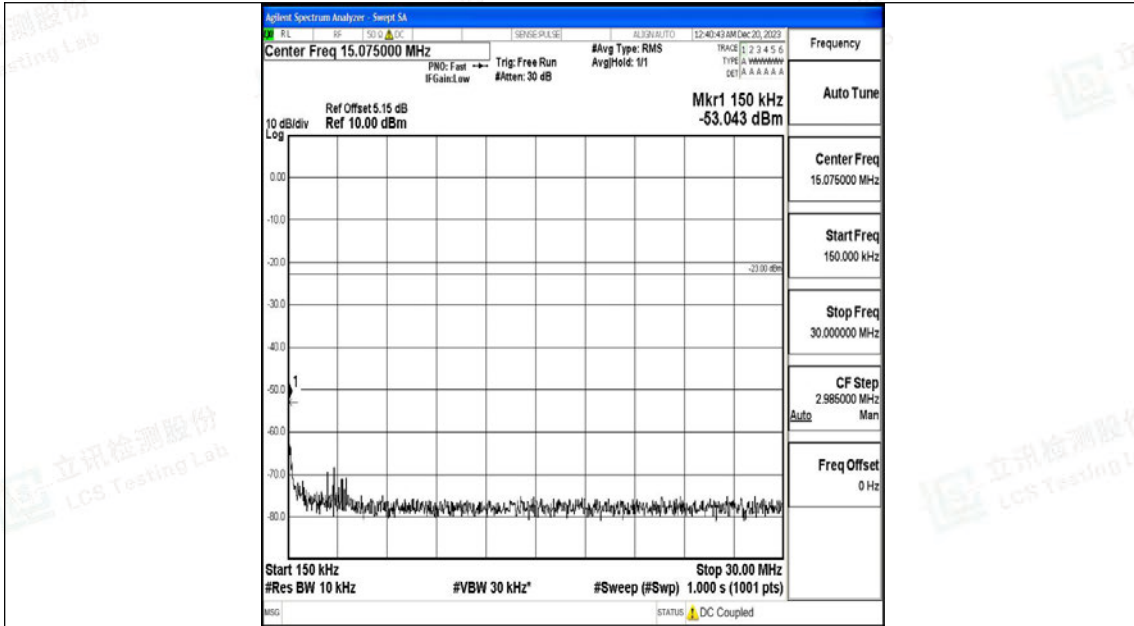

Band5_10MHz_QPSK_20450_1RB#0_30~1000_30~1000

Band5_10MHz_QPSK_20450_1RB#0_1000~3000_1000~3000

Band5_10MHz_QPSK_20450_1RB#0_3000~10000_3000~10000

Band5_10MHz_16QAM_20450_1RB#0_0.009~0.15_0.009~0.15

Band5_10MHz_16QAM_20450_1RB#0_0.15~30_0.15~30