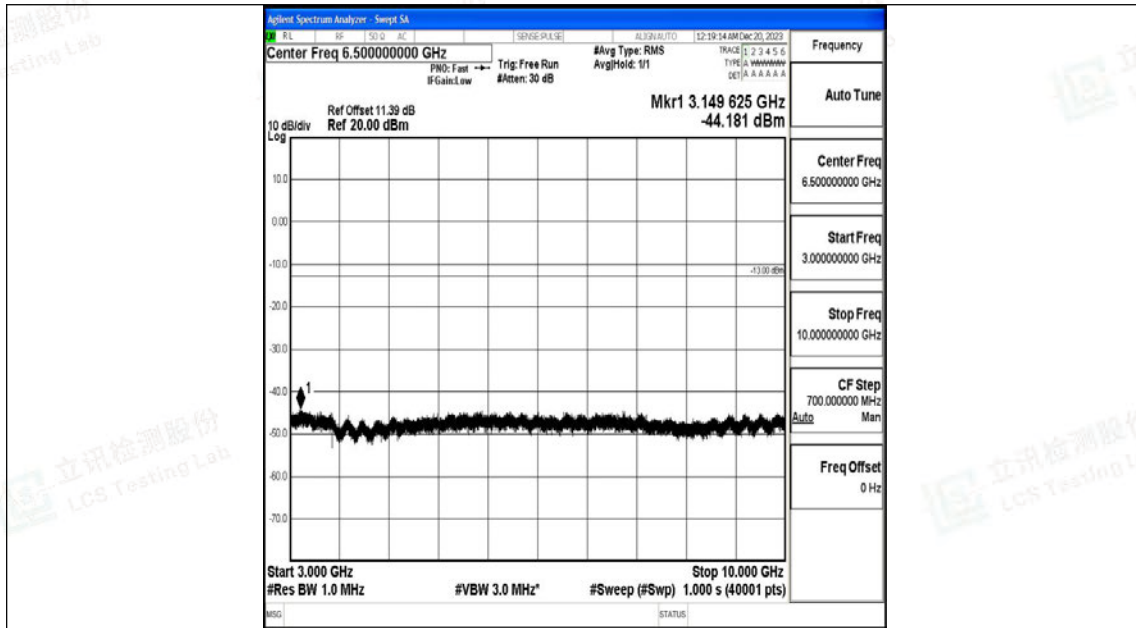

Band5_3MHz_QPSK_20525_1RB#0_1000~3000_1000~3000

Band5_3MHz_QPSK_20525_1RB#0_3000~10000_3000~10000