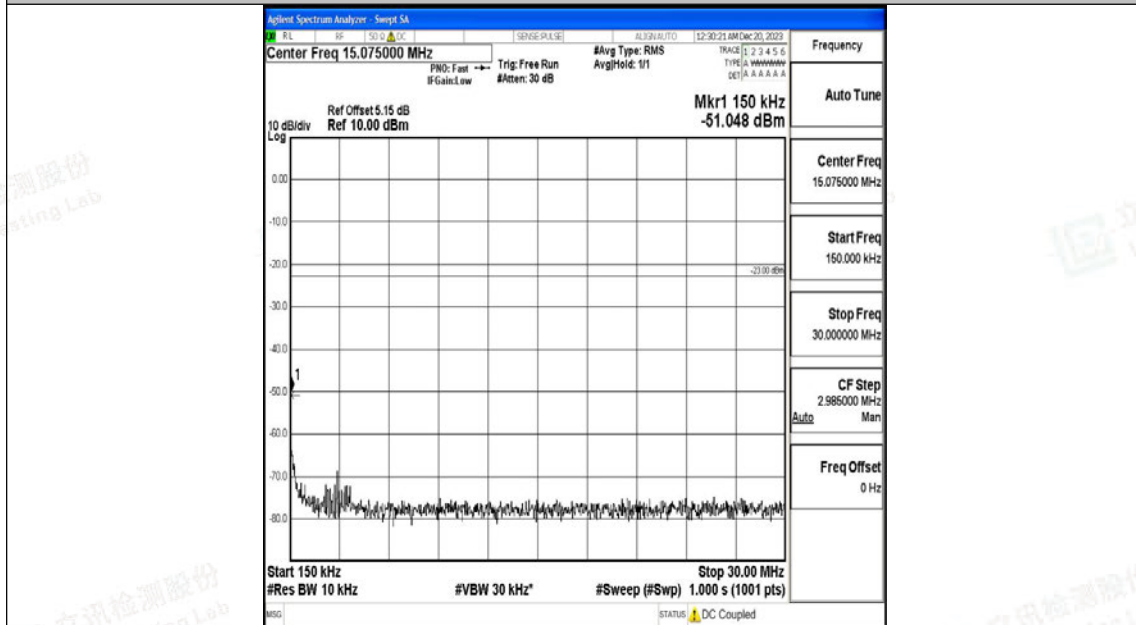

Band5_5MHz_16QAM_20425_1RB#0_30~1000_30~1000

Band5_5MHz_16QAM_20425_1RB#0_1000~3000_1000~3000

Band5_5MHz_16QAM_20425_1RB#0_3000~10000_3000~10000

Band5_5MHz_QPSK_20525_1RB#0_0.009~0.15_0.009~0.15

Band5_5MHz_QPSK_20525_1RB#0_0.15~30_0.15~30