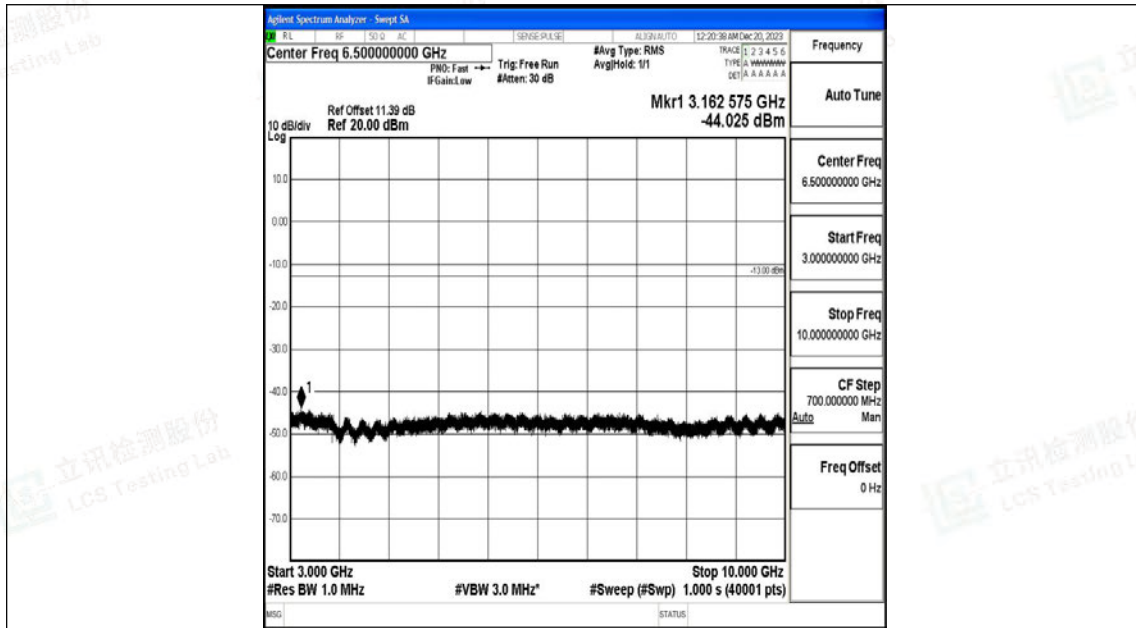

Band5_3MHz_QPSK_20635_1RB#0_1000~3000_1000~3000

Band5_3MHz_QPSK_20635_1RB#0_3000~10000_3000~10000