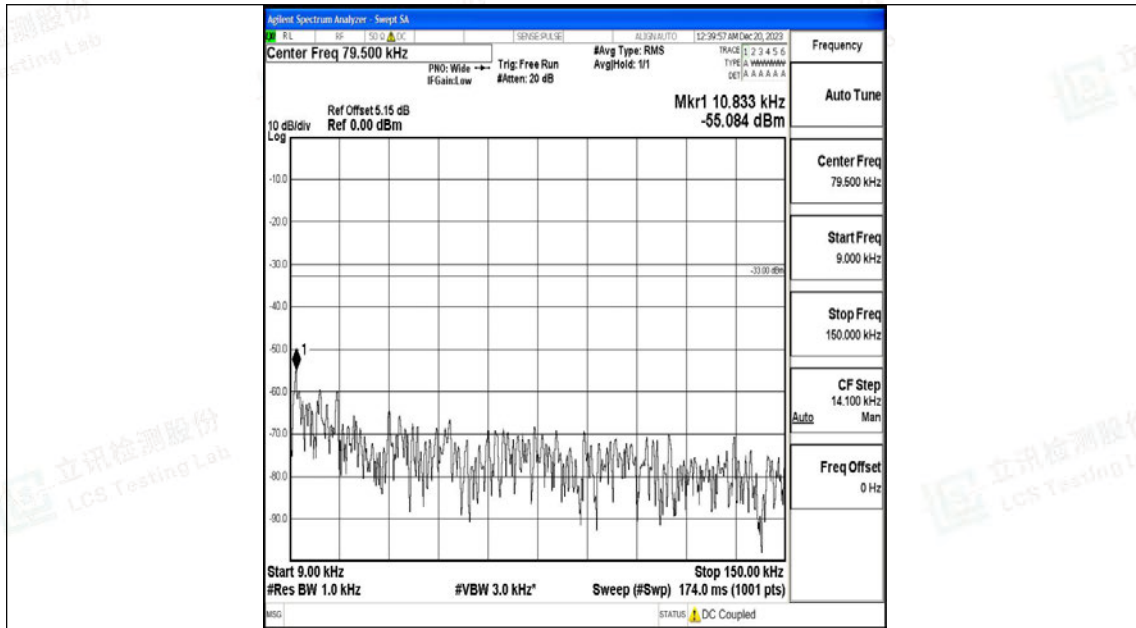

Band5_5MHz_16QAM_20625_1RB#0_30~1000_30~1000

Band5_5MHz_16QAM_20625_1RB#0_1000~3000_1000~3000

Band5_5MHz_16QAM_20625_1RB#0_3000~10000_3000~10000

Band5_10MHz_QPSK_20450_1RB#0_0.009~0.15_0.009~0.15

Band5_10MHz_QPSK_20450_1RB#0_0.15~30_0.15~30