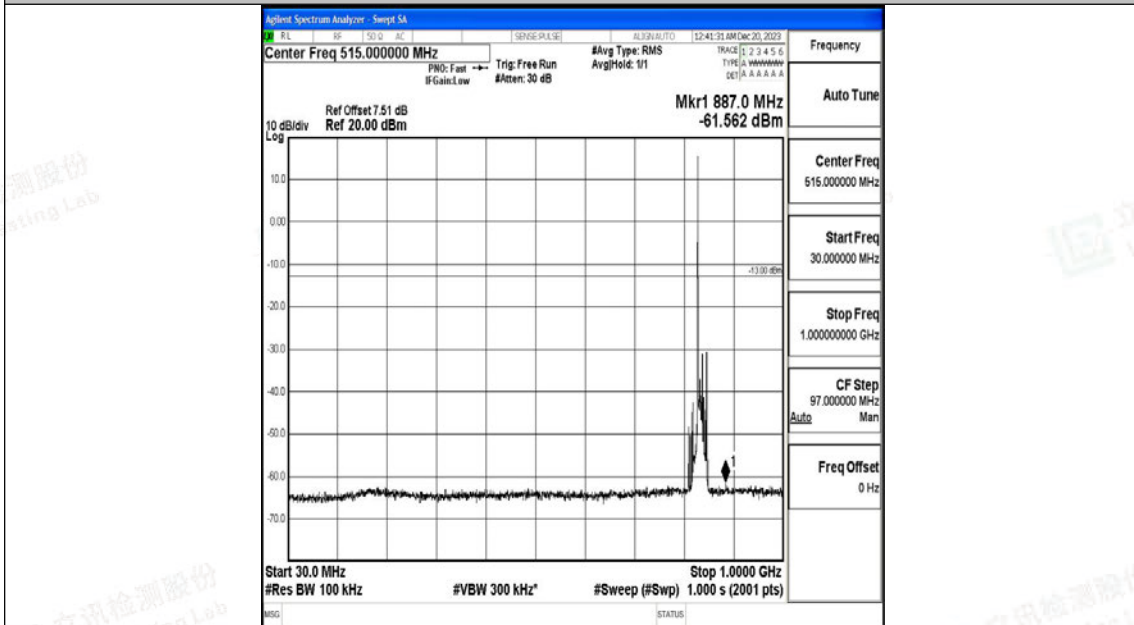

Band5_10MHz_16QAM_20450_1RB#0_1000~3000_1000~3000

Band5_10MHz_16QAM_20450_1RB#0_3000~10000_3000~10000

Band5_10MHz_QPSK_20525_1RB#0_0.009~0.15_0.009~0.15

Band5_10MHz_QPSK_20525_1RB#0_0.15~30_0.15~30

Band5_10MHz_QPSK_20525_1RB#0_30~1000_30~1000