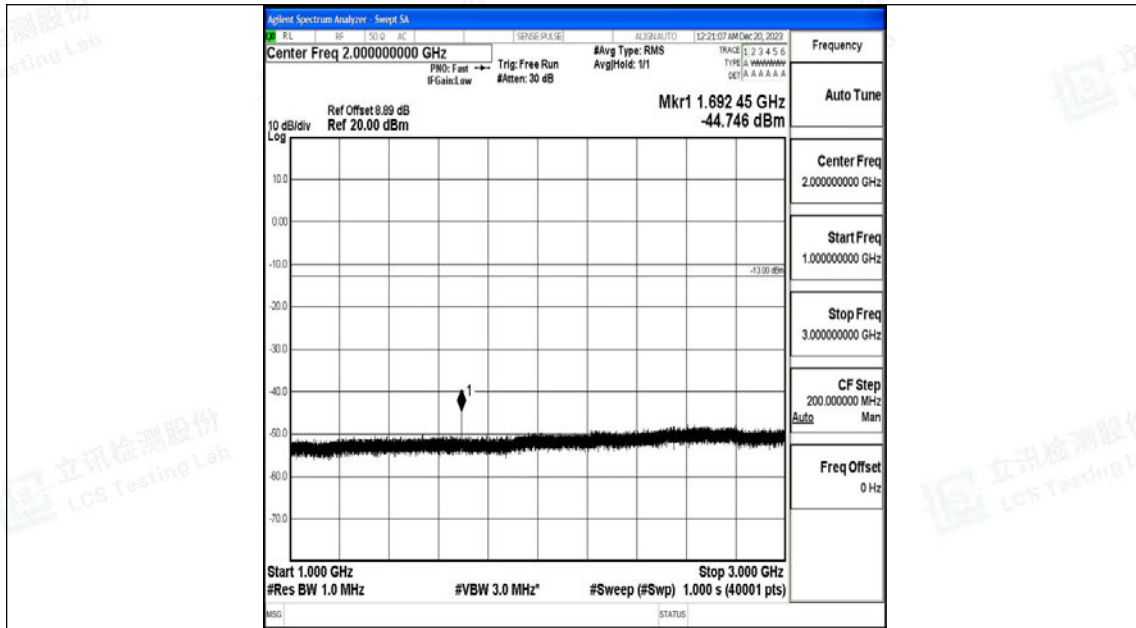

Band5_3MHz_16QAM_20635_1RB#0_30~1000_30~1000

Band5_3MHz_16QAM_20635_1RB#0_1000~3000_1000~3000