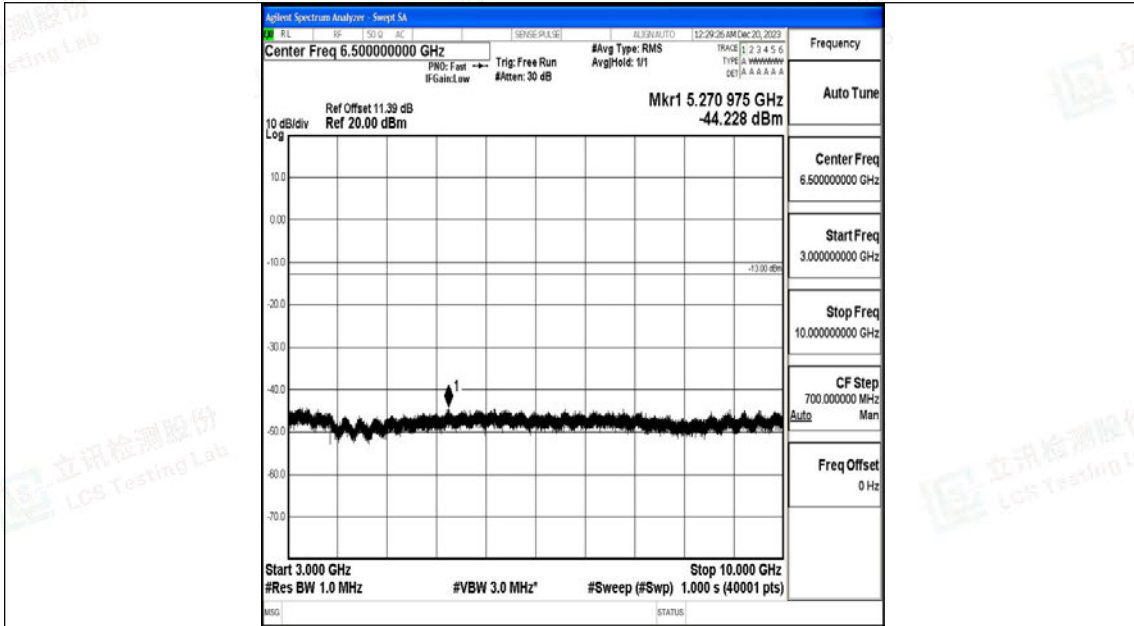

Band5_5MHz_QPSK_20425_1RB#0_1000~3000_1000~3000

Band5_5MHz_QPSK_20425_1RB#0_3000~10000_3000~10000