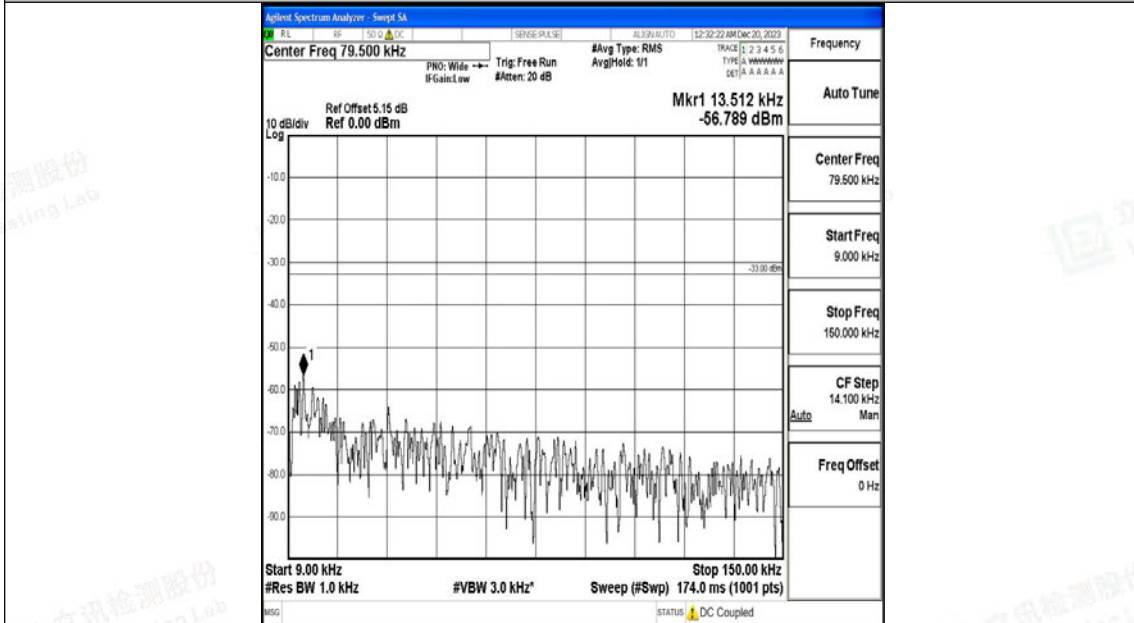

Band5_5MHz_QPSK_20625_1RB#0_30~1000_30~1000

Band5_5MHz_QPSK_20625_1RB#0_1000~3000_1000~3000

Band5_5MHz_QPSK_20625_1RB#0_3000~10000_3000~10000

Band5_5MHz_16QAM_20625_1RB#0_0.009~0.15_0.009~0.15

Band5_5MHz_16QAM_20625_1RB#0_0.15~30_0.15~30