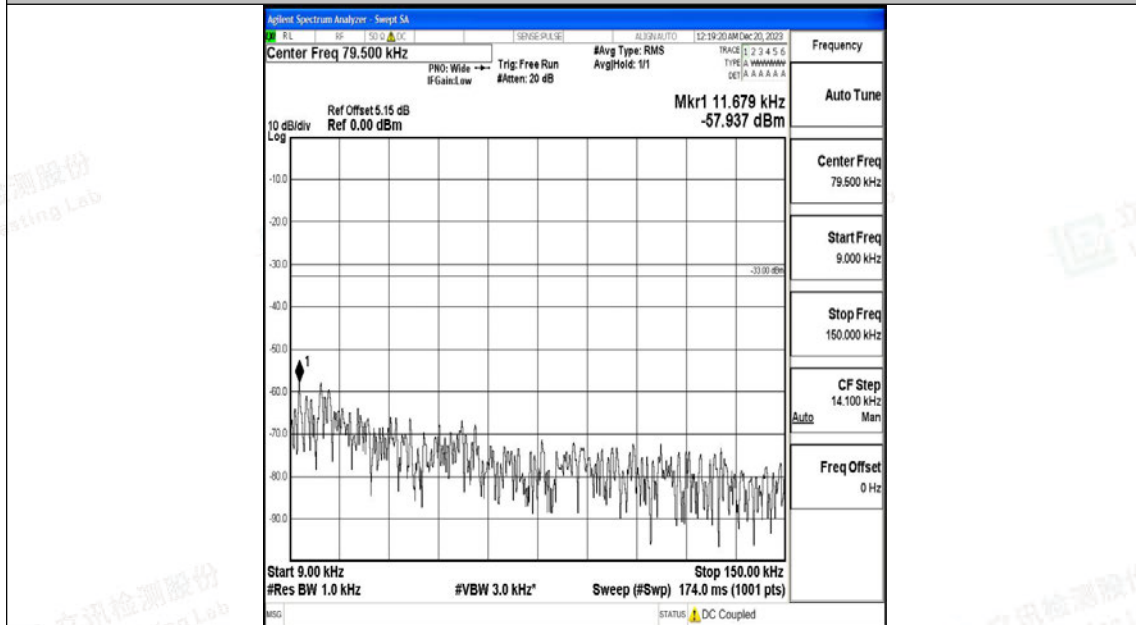

Band5_3MHz_QPSK_20525_1RB#0_30~1000_30~1000

Band5_3MHz_QPSK_20525_1RB#0_1000~3000_1000~3000

Band5_3MHz_QPSK_20525_1RB#0_3000~10000_3000~10000

Band5_3MHz_16QAM_20525_1RB#0_0.009~0.15_0.009~0.15

Band5_3MHz_16QAM_20525_1RB#0_0.15~30_0.15~30