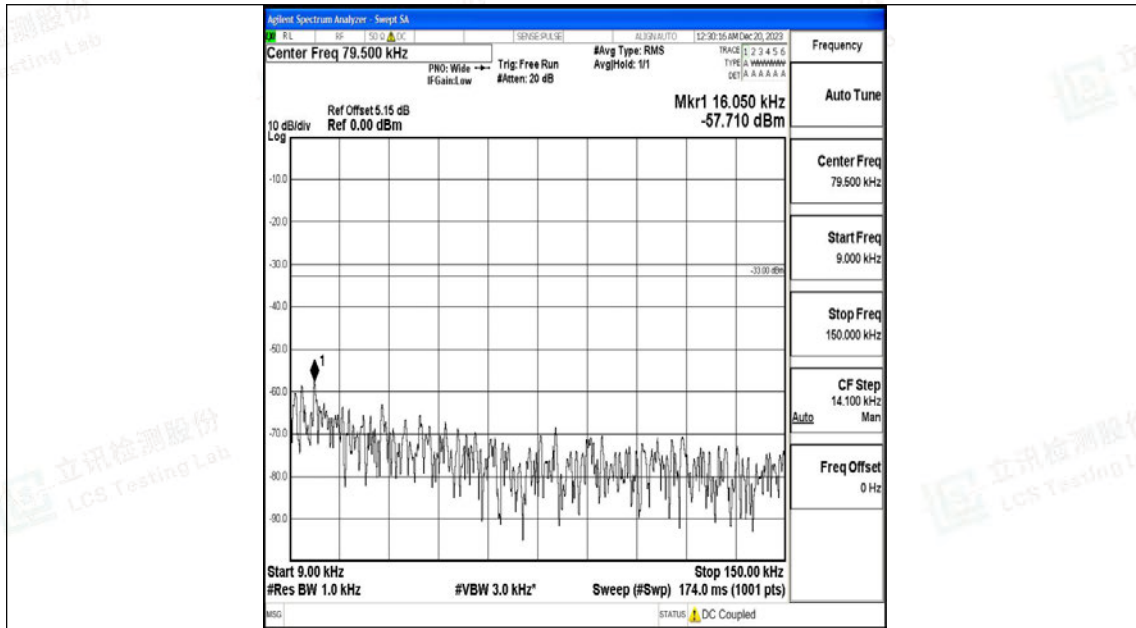

Band5_5MHz_16QAM_20425_1RB#0_30~1000_30~1000

Band5_5MHz_16QAM_20425_1RB#0_1000~3000_1000~3000

Band5_5MHz_16QAM_20425_1RB#0_3000~10000_3000~10000

Band5_5MHz_QPSK_20525_1RB#0_0.009~0.15_0.009~0.15

Band5_5MHz_QPSK_20525_1RB#0_0.15~30_0.15~30