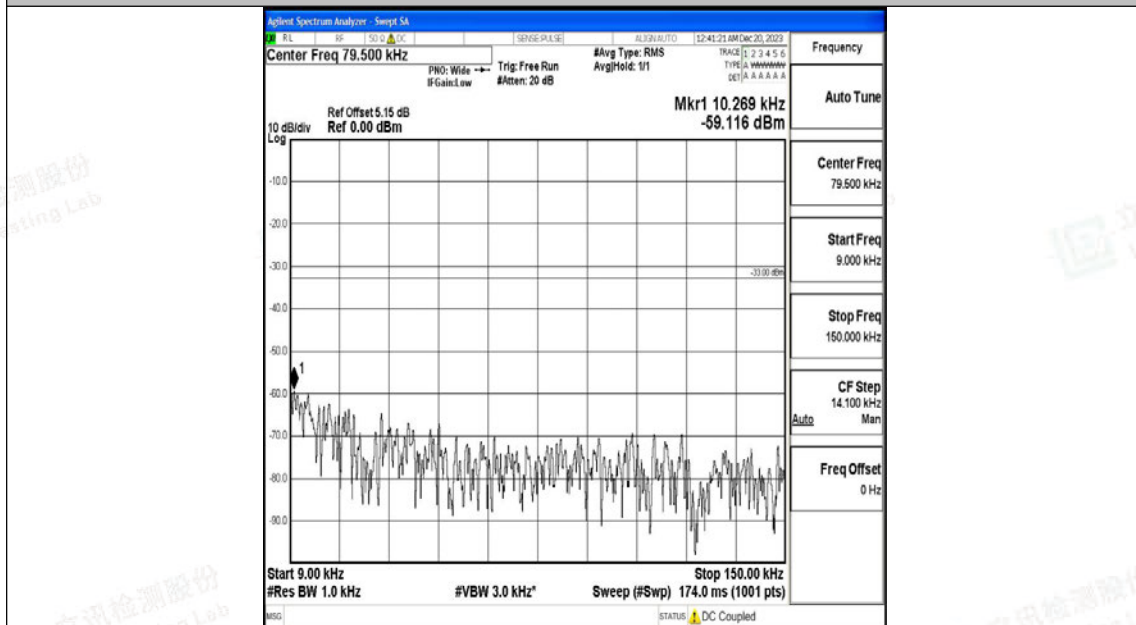

Band5_10MHz_16QAM_20450_1RB#0_3000~10000_3000~10000

Band5_10MHz_QPSK_20525_1RB#0_0.009~0.15_0.009~0.15