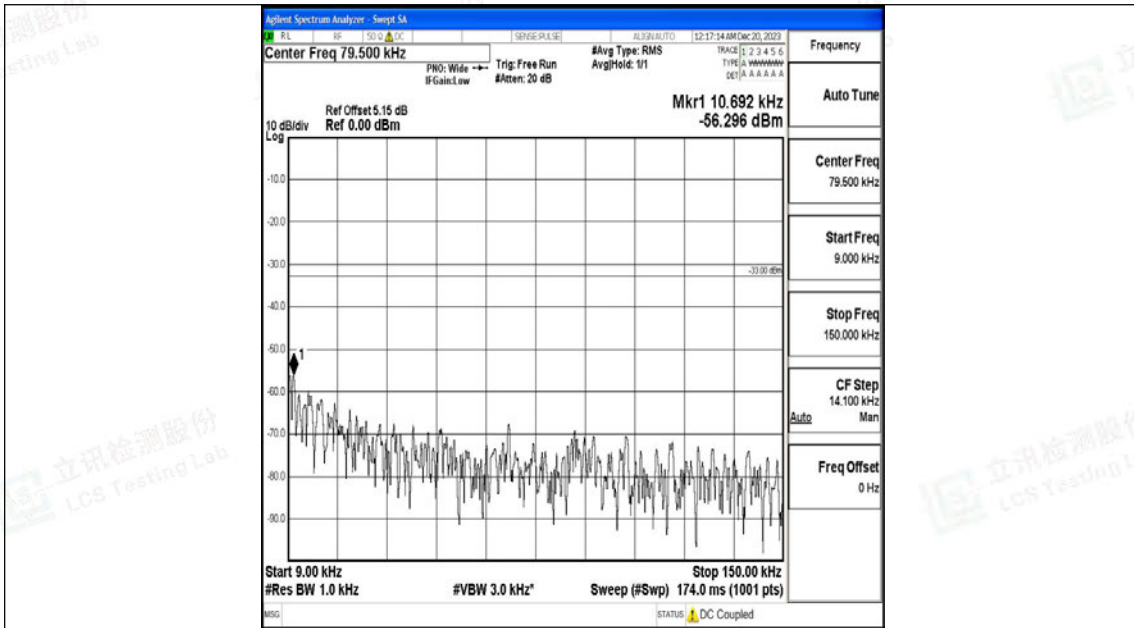

Band5_1.4MHz_16QAM_20643_1RB#0_30~1000_30~1000

Band5_1.4MHz_16QAM_20643_1RB#0_1000~3000_1000~3000

Band5_1.4MHz_16QAM_20643_1RB#0_3000~10000_3000~10000

Band5_3MHz_QPSK_20415_1RB#0_0.009~0.15_0.009~0.15

Band5_3MHz_QPSK_20415_1RB#0_0.15~30_0.15~30