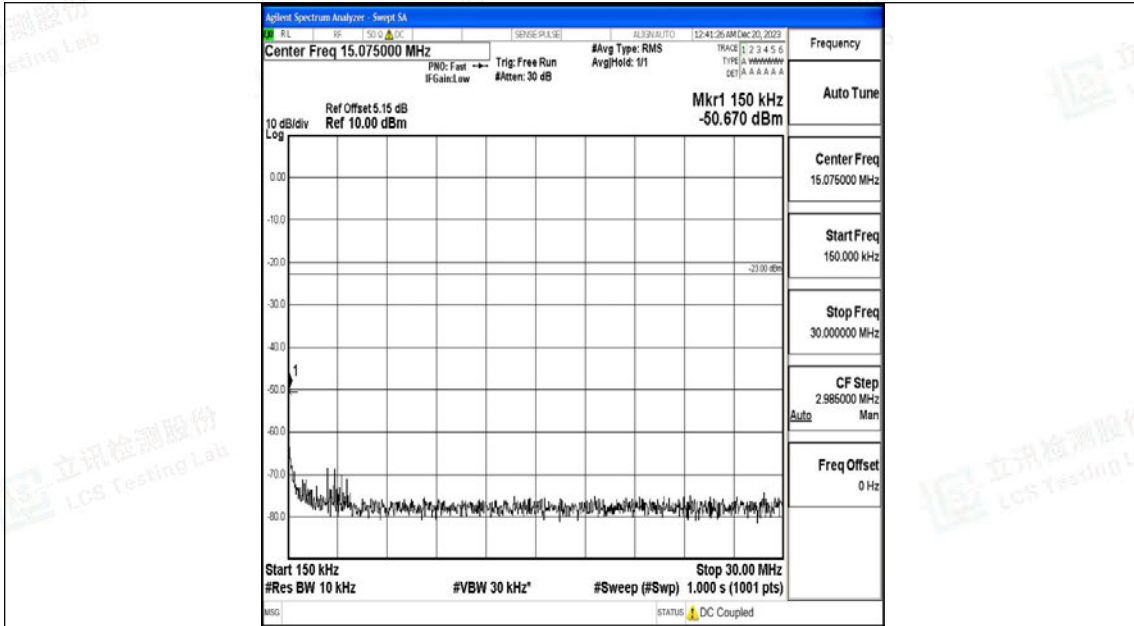

Band5_10MHz_16QAM_20450_1RB#0_1000~3000_1000~3000

Band5_10MHz_16QAM_20450_1RB#0_3000~10000_3000~10000

Band5_10MHz_QPSK_20525_1RB#0_0.009~0.15_0.009~0.15

Band5_10MHz_QPSK_20525_1RB#0_0.15~30_0.15~30

Band5_10MHz_QPSK_20525_1RB#0_30~1000_30~1000