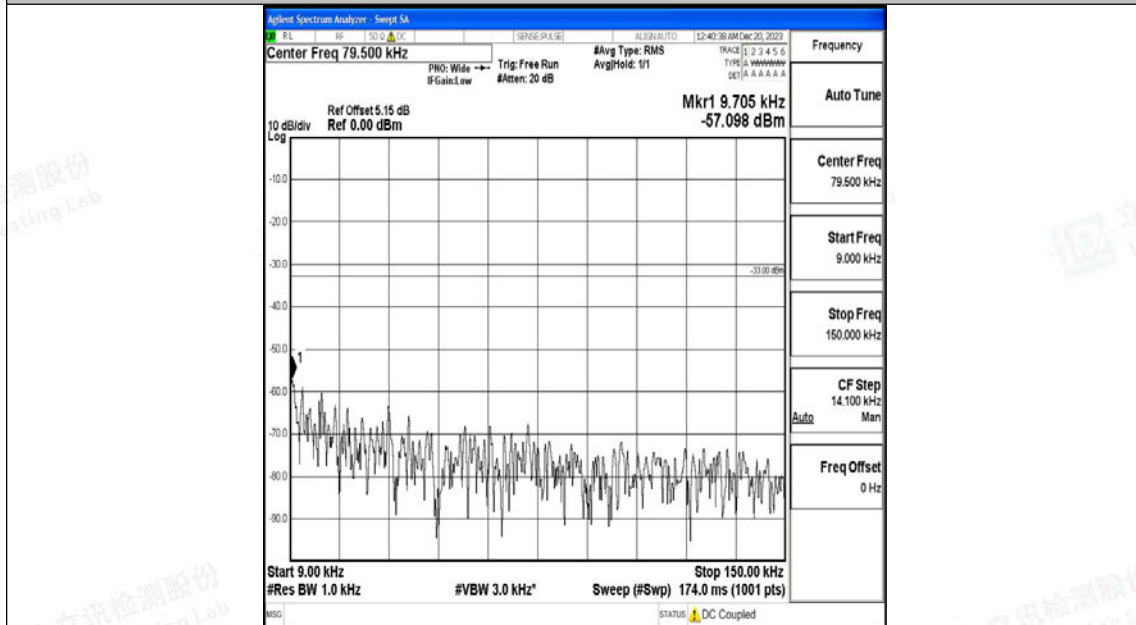

Band5_10MHz_QPSK_20450_1RB#0_30~1000_30~1000

Band5_10MHz_QPSK_20450_1RB#0_1000~3000_1000~3000

Band5_10MHz_QPSK_20450_1RB#0_3000~10000_3000~10000

Band5_10MHz_16QAM_20450_1RB#0_0.009~0.15_0.009~0.15

Band5_10MHz_16QAM_20450_1RB#0_0.15~30_0.15~30