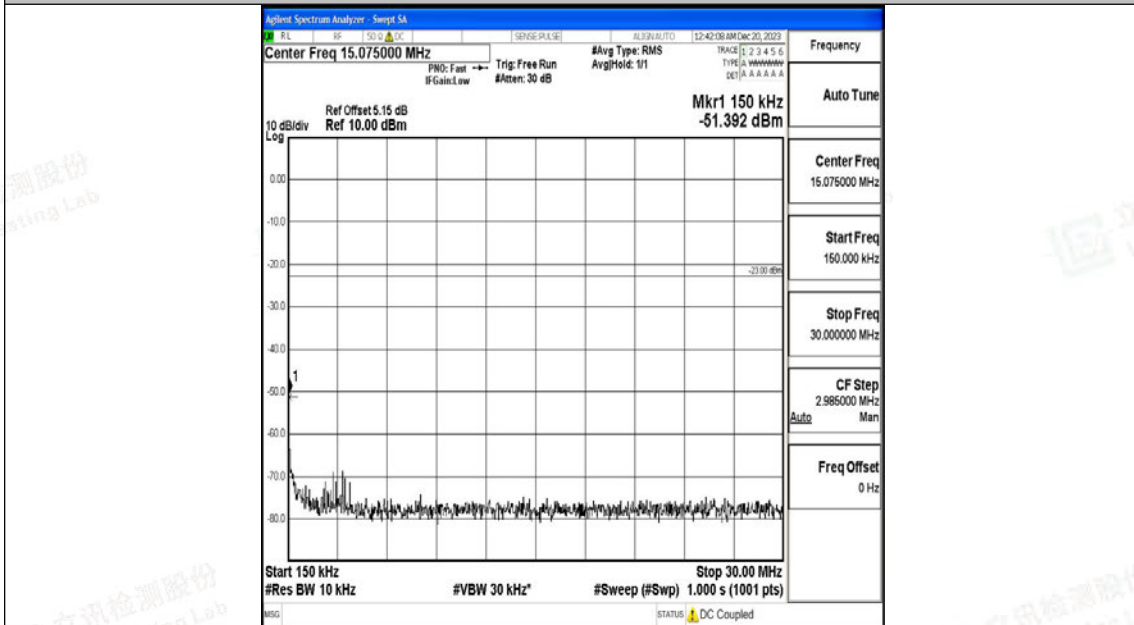

Band5_10MHz_QPSK_20525_1RB#0_1000~3000_1000~3000

Band5_10MHz_QPSK_20525_1RB#0_3000~10000_3000~10000

Band5_10MHz_16QAM_20525_1RB#0_0.009~0.15_0.009~0.15

Band5_10MHz_16QAM_20525_1RB#0_0.15~30_0.15~30

Band5_10MHz_16QAM_20525_1RB#0_30~1000_30~1000