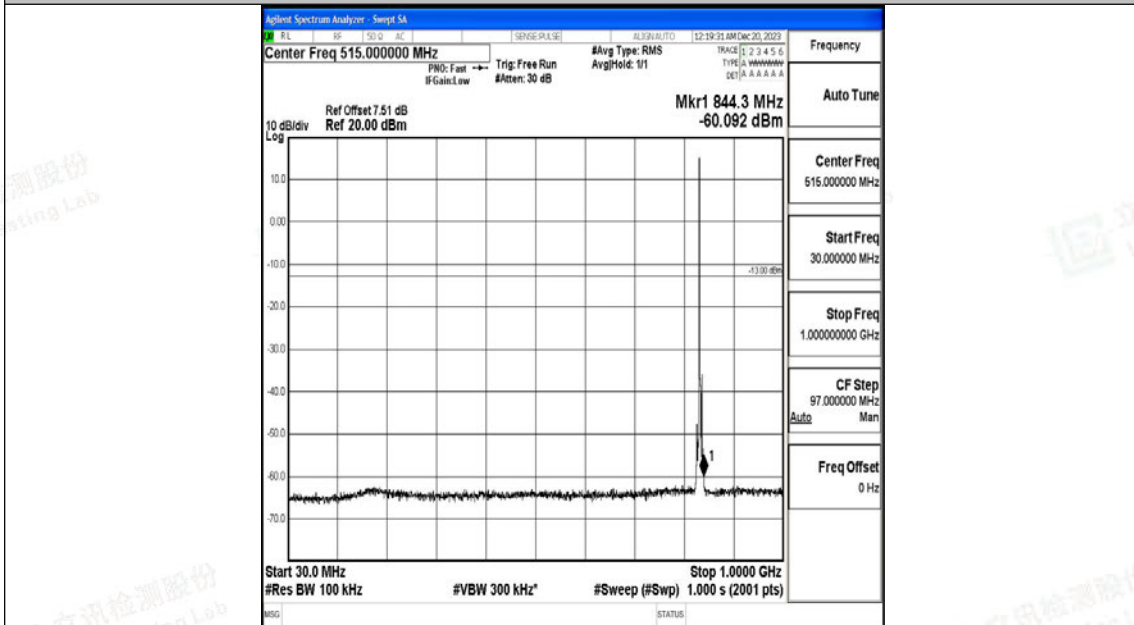

Band5_3MHz_QPSK_20525_1RB#0_30~1000_30~1000

Band5_3MHz_QPSK_20525_1RB#0_1000~3000_1000~3000

Band5_3MHz_QPSK_20525_1RB#0_3000~10000_3000~10000

Band5_3MHz_16QAM_20525_1RB#0_0.009~0.15_0.009~0.15

Band5_3MHz_16QAM_20525_1RB#0_0.15~30_0.15~30