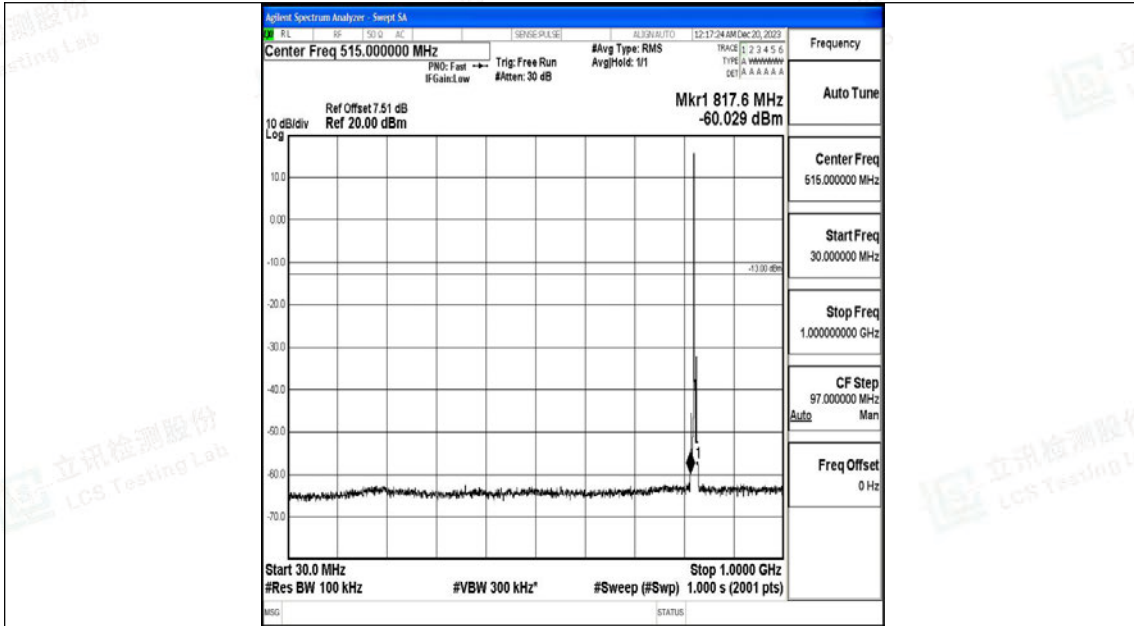

Band5_1.4MHz_16QAM_20643_1RB#0_30~1000_30~1000

Band5_1.4MHz_16QAM_20643_1RB#0_1000~3000_1000~3000

Band5_1.4MHz_16QAM_20643_1RB#0_3000~10000_3000~10000

Band5_3MHz_QPSK_20415_1RB#0_0.009~0.15_0.009~0.15

Band5_3MHz_QPSK_20415_1RB#0_0.15~30_0.15~30