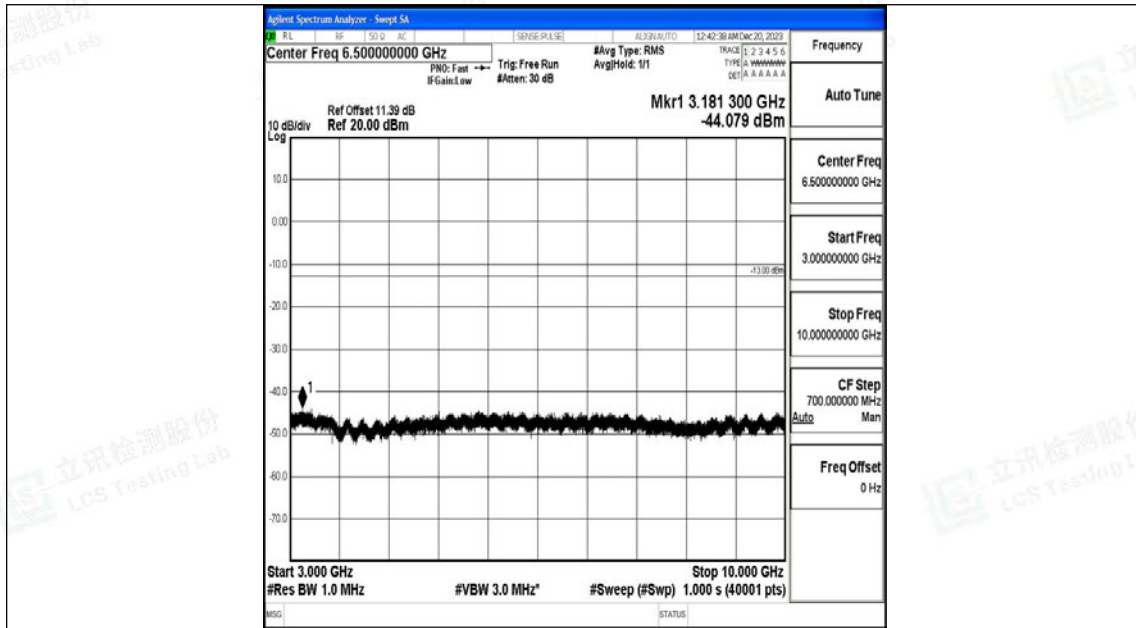

Band5_10MHz_16QAM_20525_1RB#0_1000~3000_1000~3000

Band5_10MHz_16QAM_20525_1RB#0_3000~10000_3000~10000