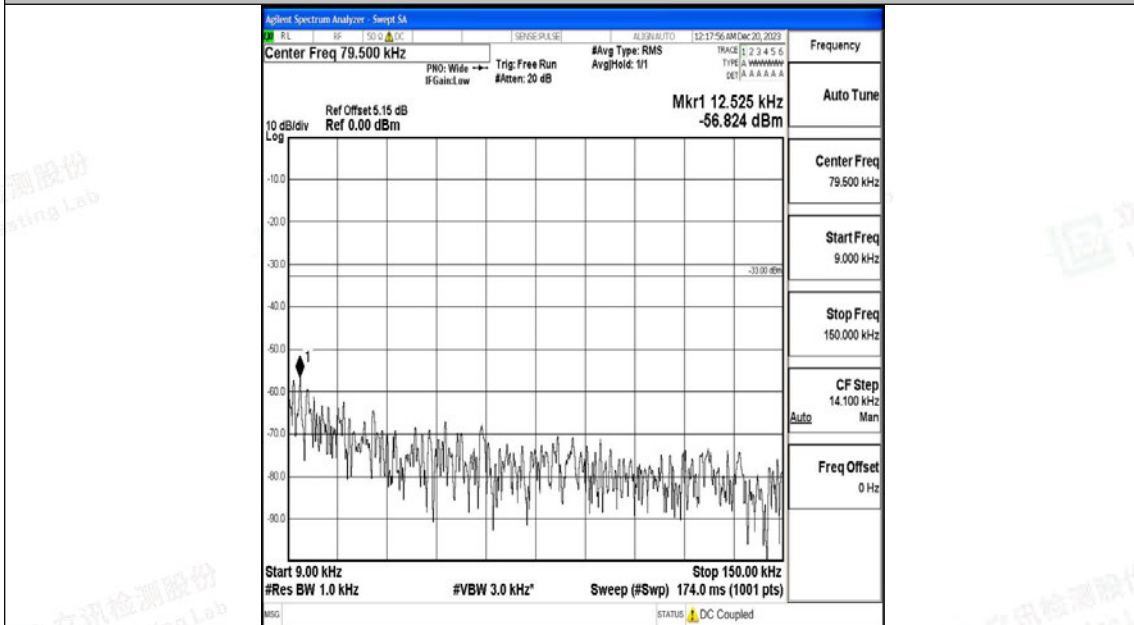

Band5_3MHz_QPSK_20415_1RB#0_30~1000_30~1000

Band5_3MHz_QPSK_20415_1RB#0_1000~3000_1000~3000

Band5_3MHz_QPSK_20415_1RB#0_3000~10000_3000~10000

Band5_3MHz_16QAM_20415_1RB#0_0.009~0.15_0.009~0.15

Band5_3MHz_16QAM_20415_1RB#0_0.15~30_0.15~30