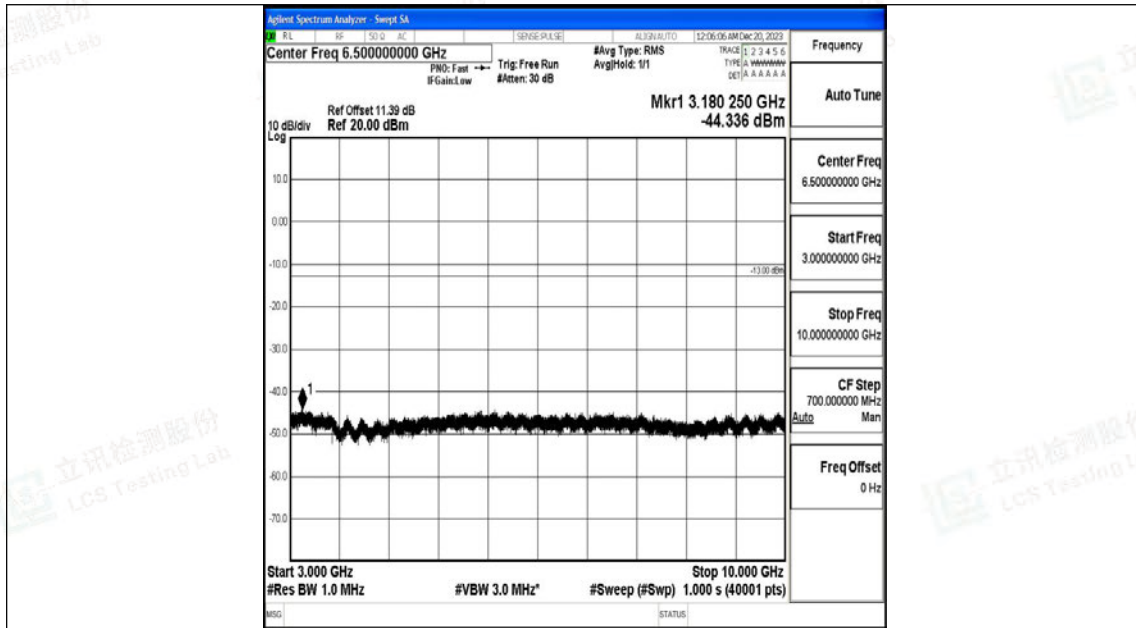

Band5_1.4MHz_QPSK_20643_1RB#0_30~1000_30~1000

Band5_1.4MHz_QPSK_20643_1RB#0_1000~3000_1000~3000

Band5_1.4MHz_QPSK_20643_1RB#0_3000~10000_3000~10000

Band5_1.4MHz_16QAM_20643_1RB#0_0.009~0.15_0.009~0.15

Band5_1.4MHz_16QAM_20643_1RB#0_0.15~30_0.15~30