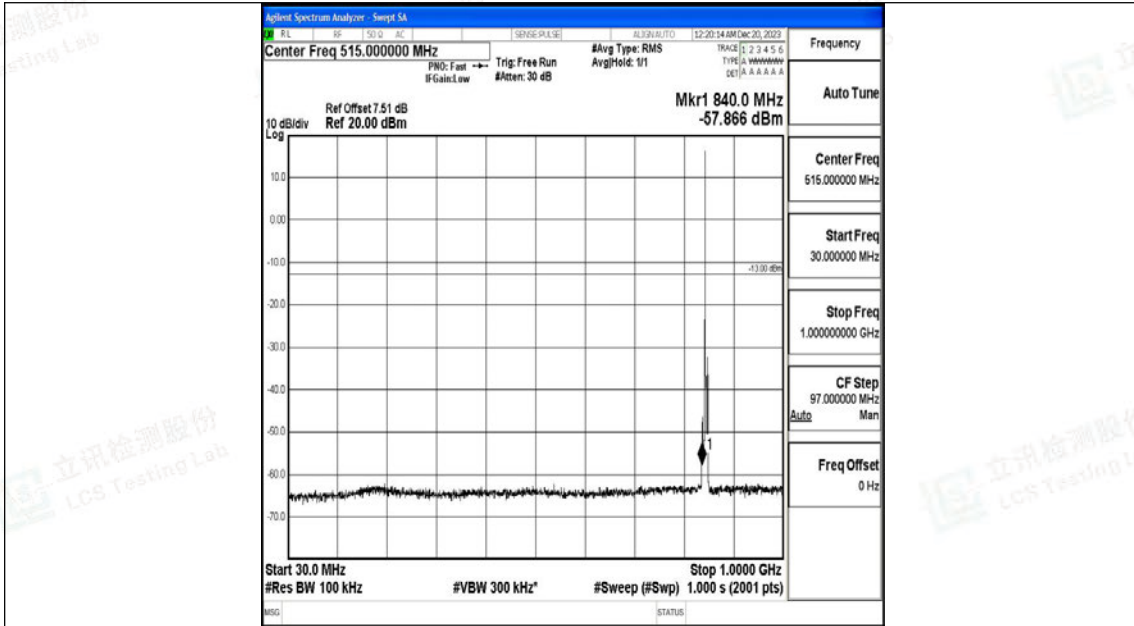

Band5_3MHz_16QAM_20525_1RB#0_30~1000_30~1000

Band5_3MHz_16QAM_20525_1RB#0_1000~3000_1000~3000

Band5_3MHz_16QAM_20525_1RB#0_3000~10000_3000~10000

Band5_3MHz_QPSK_20635_1RB#0_0.009~0.15_0.009~0.15

Band5_3MHz_QPSK_20635_1RB#0_0.15~30_0.15~30