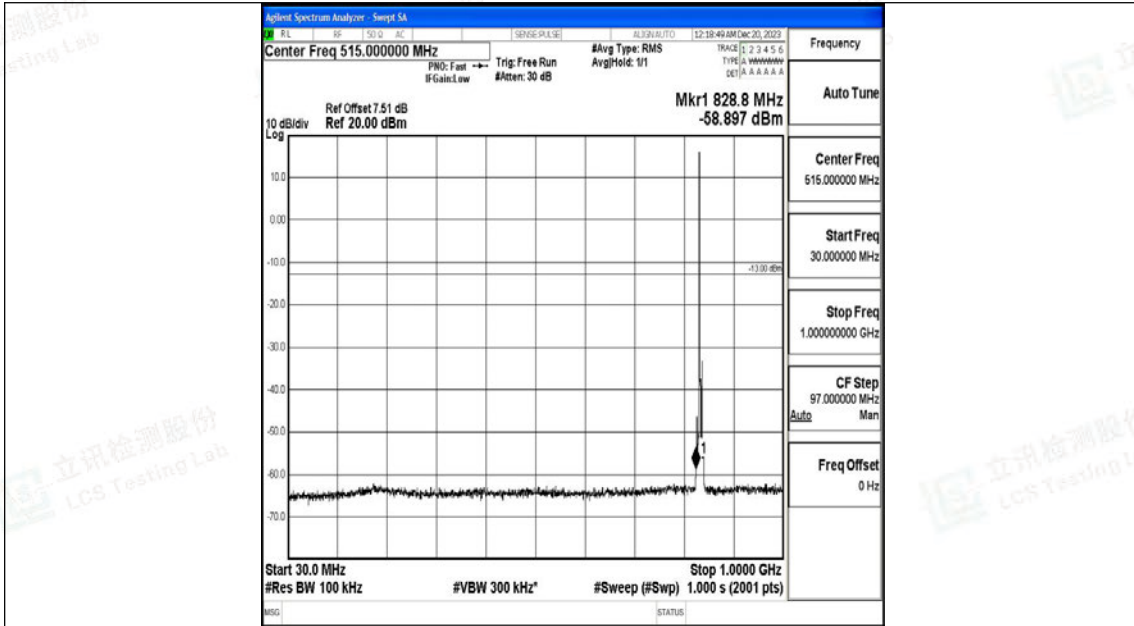

Band5_3MHz_16QAM_20415_1RB#0_30~1000_30~1000

Band5_3MHz_16QAM_20415_1RB#0_1000~3000_1000~3000

Band5_3MHz_16QAM_20415_1RB#0_3000~10000_3000~10000

Band5_3MHz_QPSK_20525_1RB#0_0.009~0.15_0.009~0.15

Band5_3MHz_QPSK_20525_1RB#0_0.15~30_0.15~30