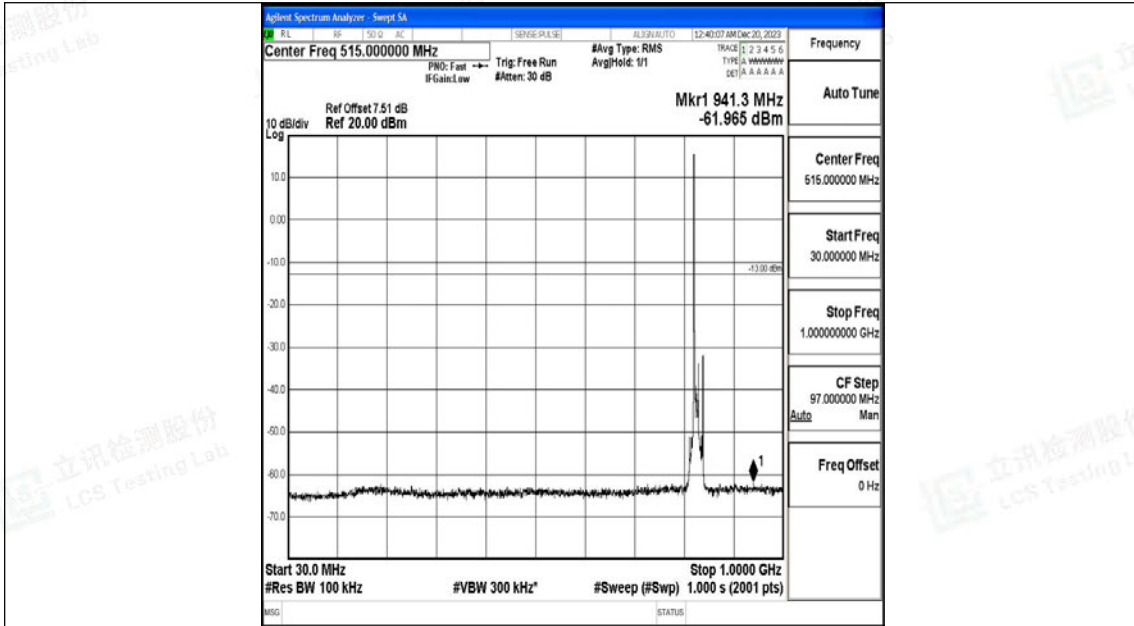

Band5_5MHz_16QAM_20625_1RB#0_30~1000_30~1000

Band5_5MHz_16QAM_20625_1RB#0_1000~3000_1000~3000

Band5_5MHz_16QAM_20625_1RB#0_3000~10000_3000~10000

Band5_10MHz_QPSK_20450_1RB#0_0.009~0.15_0.009~0.15

Band5_10MHz_QPSK_20450_1RB#0_0.15~30_0.15~30