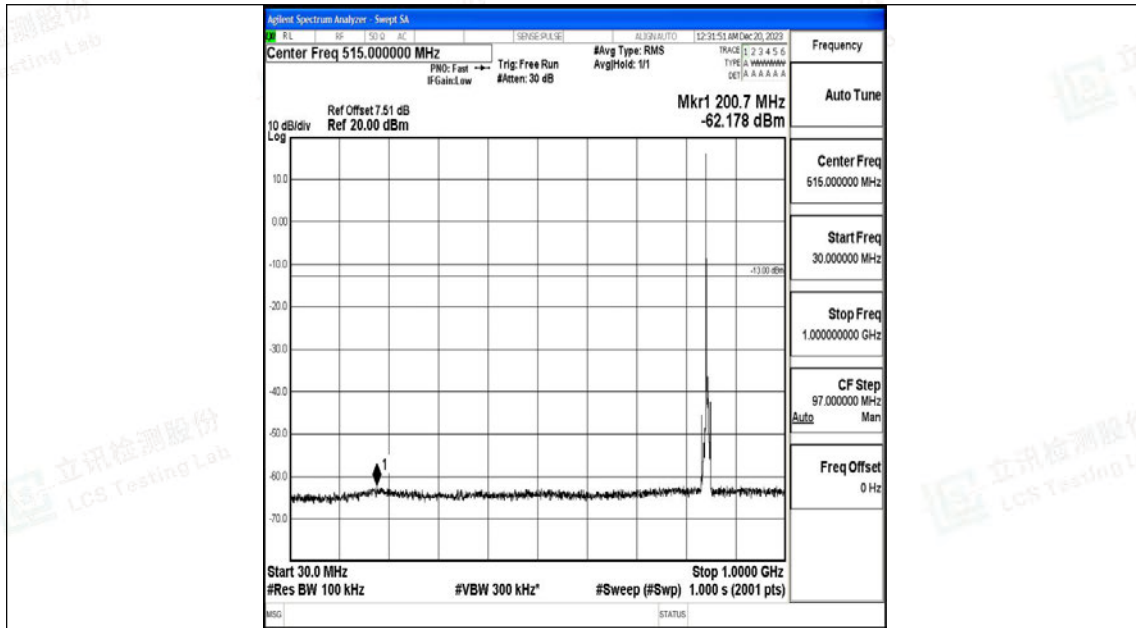

Band5_5MHz_16QAM_20525_1RB#0_30~1000_30~1000

Band5_5MHz_16QAM_20525_1RB#0_1000~3000_1000~3000

Band5_5MHz_16QAM_20525_1RB#0_3000~10000_3000~10000

Band5_5MHz_QPSK_20625_1RB#0_0.009~0.15_0.009~0.15

Band5_5MHz_QPSK_20625_1RB#0_0.15~30_0.15~30