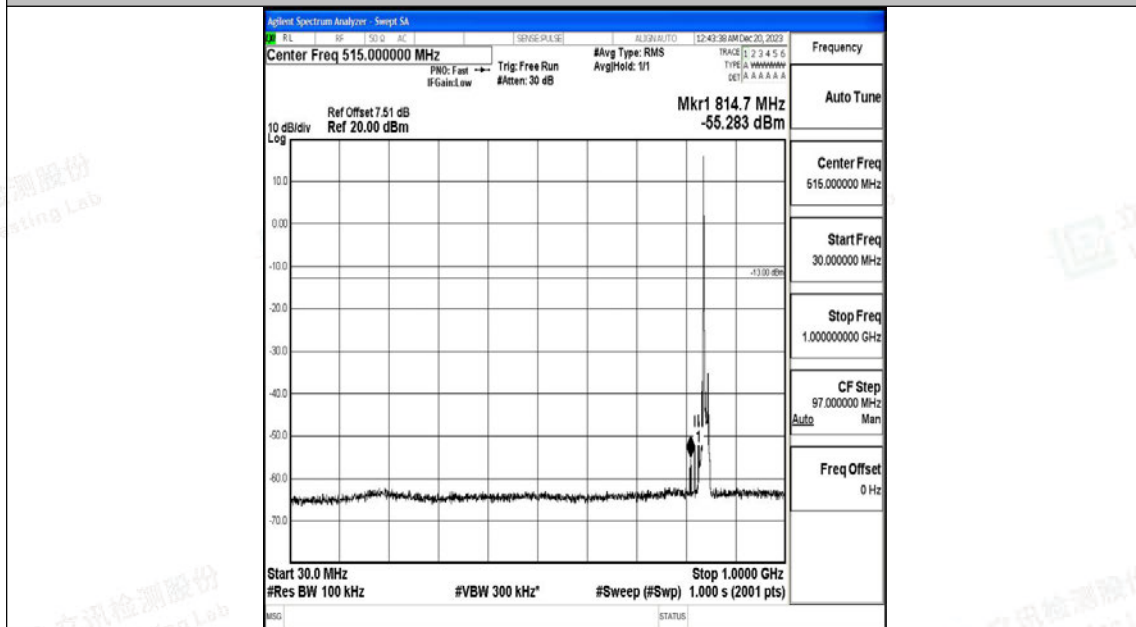

Band5_10MHz_QPSK_20600_1RB#0_1000~3000_1000~3000

Band5_10MHz_QPSK_20600_1RB#0_3000~10000_3000~10000

Band5_10MHz_16QAM_20450_1RB#0_30~1000_30~1000

Band5_10MHz_16QAM_20600_1RB#0_0.009~0.15_0.009~0.15

Band5_10MHz_16QAM_20600_1RB#0_0.15~30_0.15~30