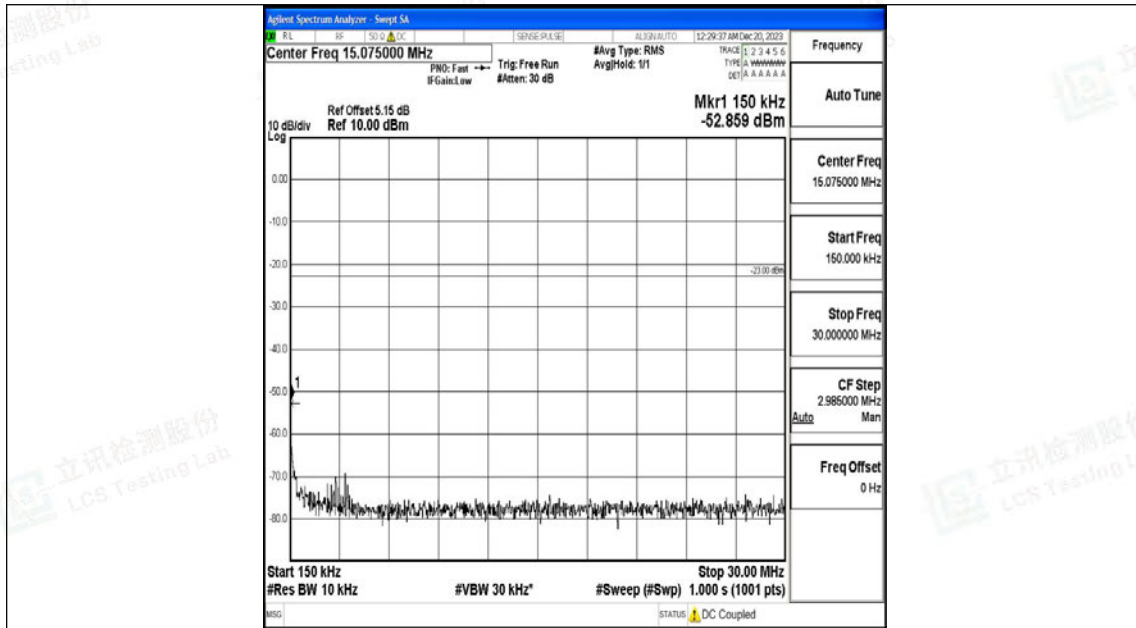

Band5_5MHz_QPSK_20425_1RB#0_30~1000_30~1000

Band5_5MHz_QPSK_20425_1RB#0_1000~3000_1000~3000

Band5_5MHz_QPSK_20425_1RB#0_3000~10000_3000~10000

Band5_5MHz_16QAM_20425_1RB#0_0.009~0.15_0.009~0.15

Band5_5MHz_16QAM_20425_1RB#0_0.15~30_0.15~30