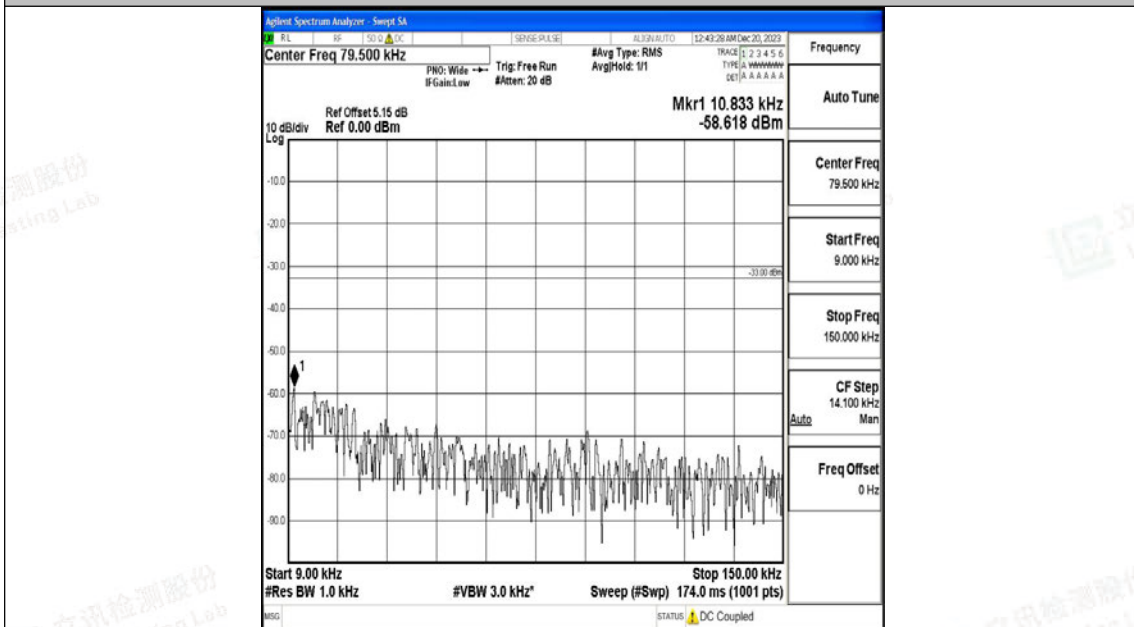

Band5_10MHz_QPSK_20600_1RB#0_1000~3000_1000~3000

Band5_10MHz_QPSK_20600_1RB#0_3000~10000_3000~10000

Band5_10MHz_16QAM_20450_1RB#0_30~1000_30~1000

Band5_10MHz_16QAM_20600_1RB#0_0.009~0.15_0.009~0.15

Band5_10MHz_16QAM_20600_1RB#0_0.15~30_0.15~30