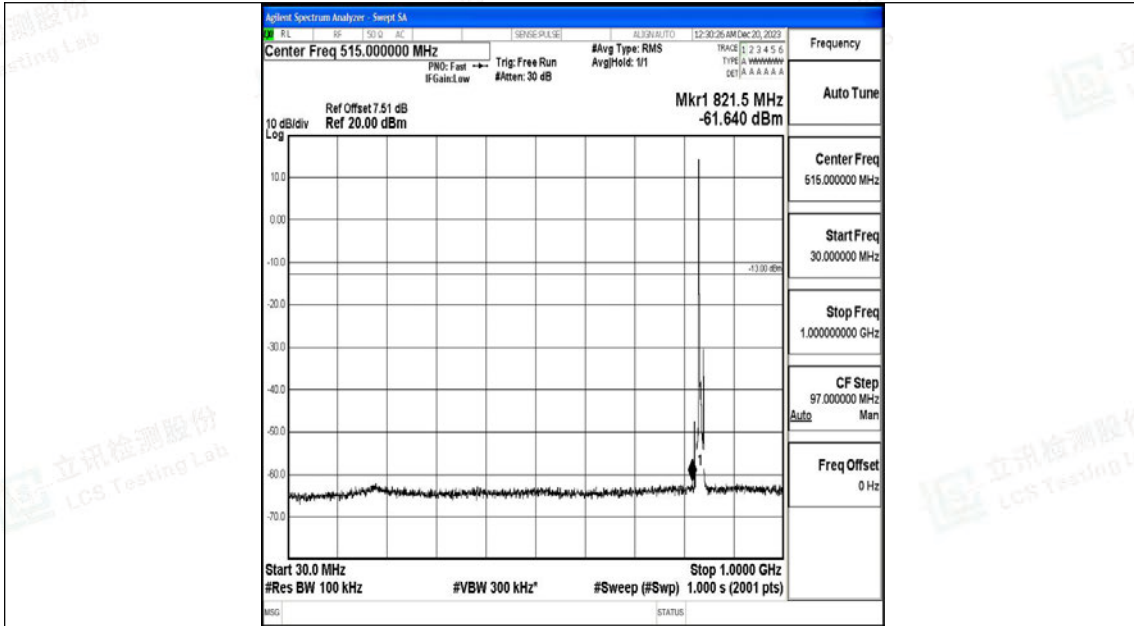

Band5_5MHz_16QAM_20425_1RB#0_30~1000_30~1000

Band5_5MHz_16QAM_20425_1RB#0_1000~3000_1000~3000

Band5_5MHz_16QAM_20425_1RB#0_3000~10000_3000~10000

Band5_5MHz_QPSK_20525_1RB#0_0.009~0.15_0.009~0.15

Band5_5MHz_QPSK_20525_1RB#0_0.15~30_0.15~30