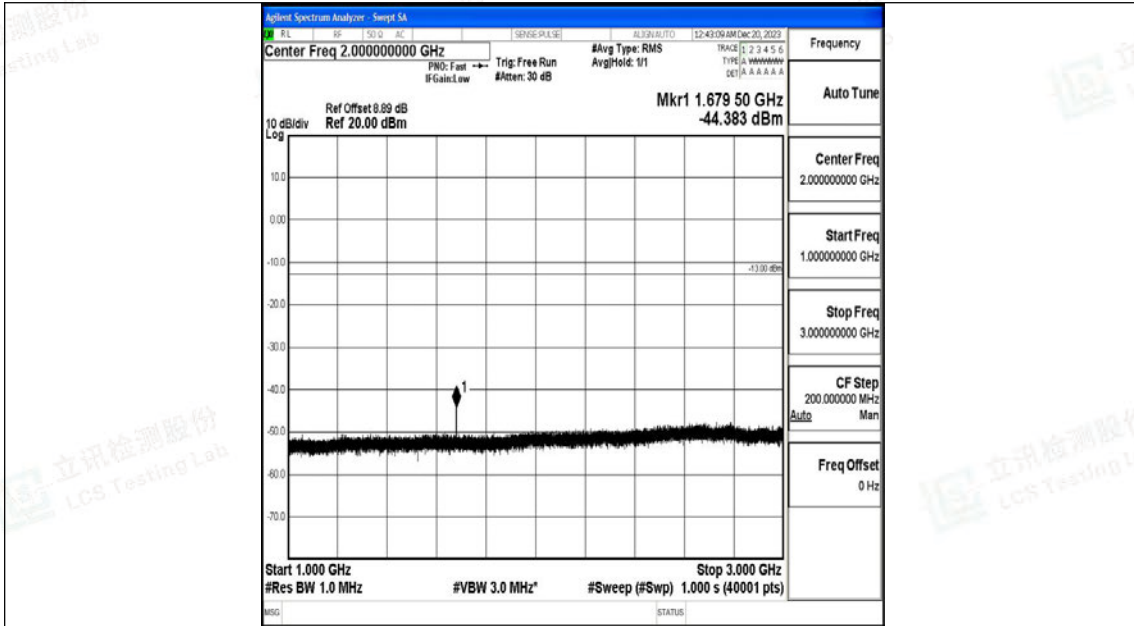

Band5_10MHz_16QAM_20525_1RB#0_1000~3000_1000~3000

Band5_10MHz_16QAM_20525_1RB#0_3000~10000_3000~10000

Band5_10MHz_QPSK_20600_1RB#0_0.009~0.15_0.009~0.15

Band5_10MHz_QPSK_20600_1RB#0_0.15~30_0.15~30

Band5_10MHz_QPSK_20600_1RB#0_30~1000_30~1000