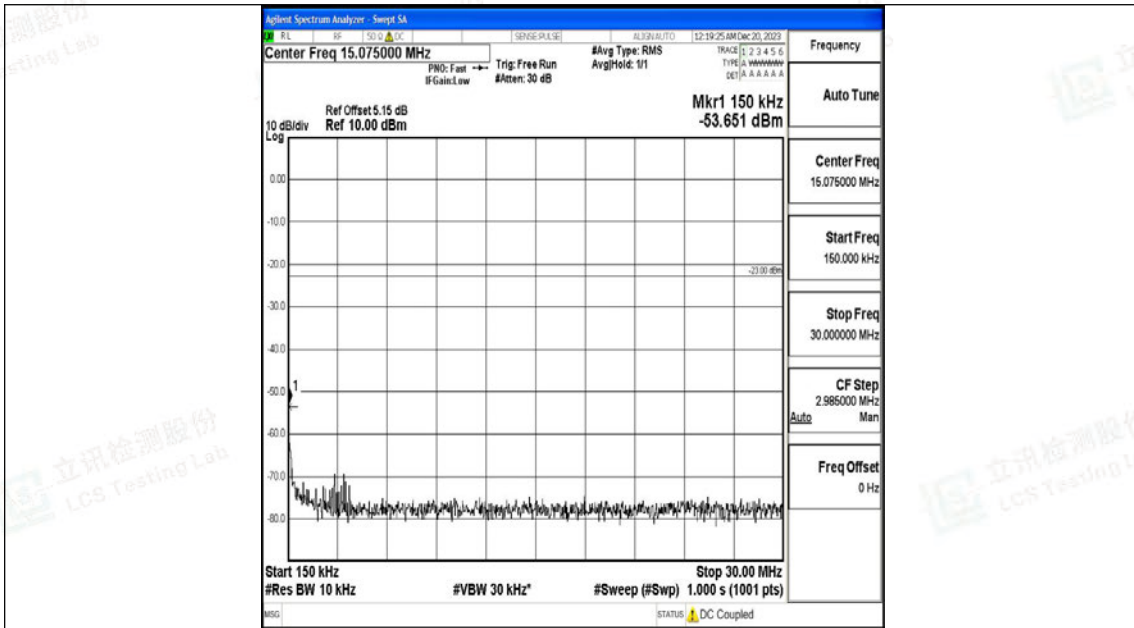

Band5_3MHz_QPSK_20525_1RB#0_30~1000_30~1000

Band5_3MHz_QPSK_20525_1RB#0_1000~3000_1000~3000

Band5_3MHz_QPSK_20525_1RB#0_3000~10000_3000~10000

Band5_3MHz_16QAM_20525_1RB#0_0.009~0.15_0.009~0.15

Band5_3MHz_16QAM_20525_1RB#0_0.15~30_0.15~30