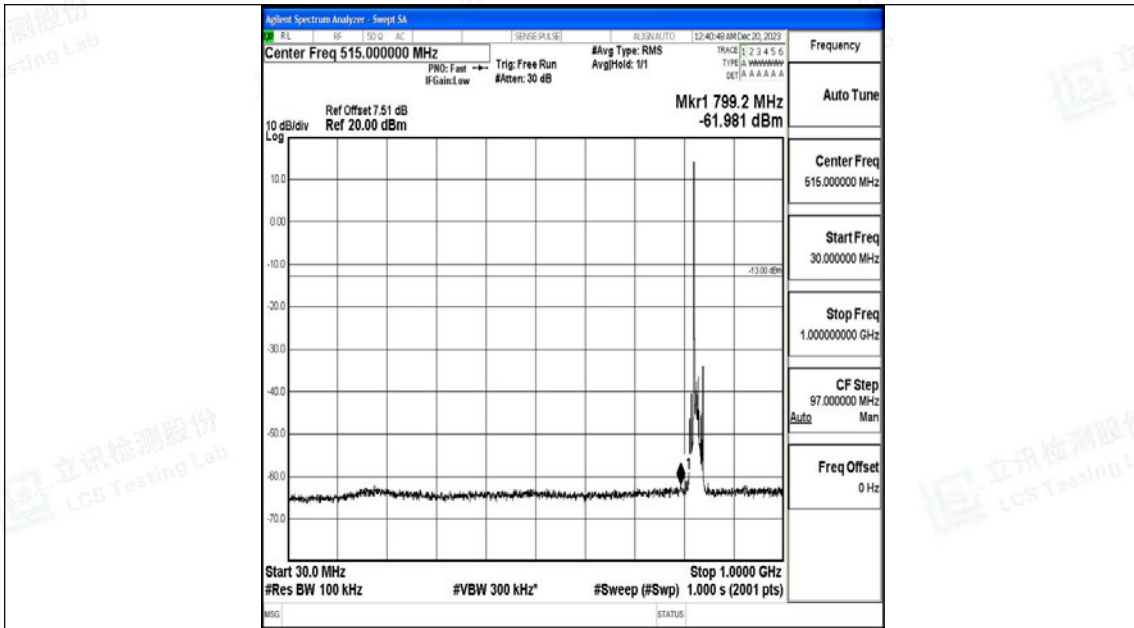

Band5_10MHz_QPSK_20600_1RB#0_3000~10000_3000~10000

Band5_10MHz_16QAM_20450_1RB#0_30~1000_30~1000