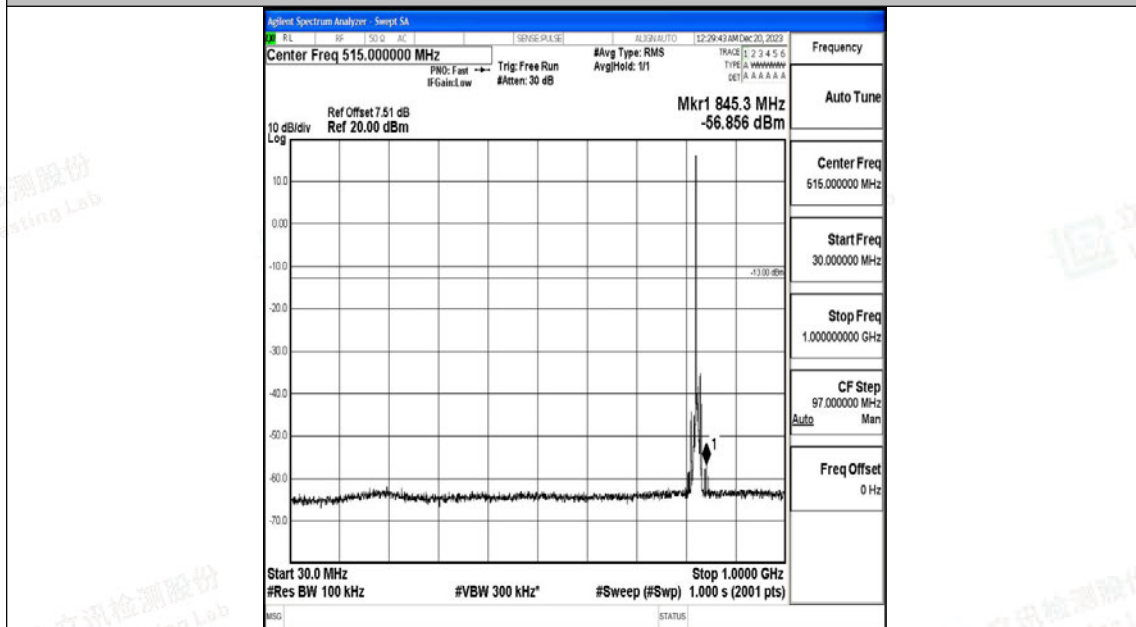

Band5_5MHz_QPSK_20425_1RB#0_30~1000_30~1000

Band5_5MHz_QPSK_20425_1RB#0_1000~3000_1000~3000

Band5_5MHz_QPSK_20425_1RB#0_3000~10000_3000~10000

Band5_5MHz_16QAM_20425_1RB#0_0.009~0.15_0.009~0.15

Band5_5MHz_16QAM_20425_1RB#0_0.15~30_0.15~30