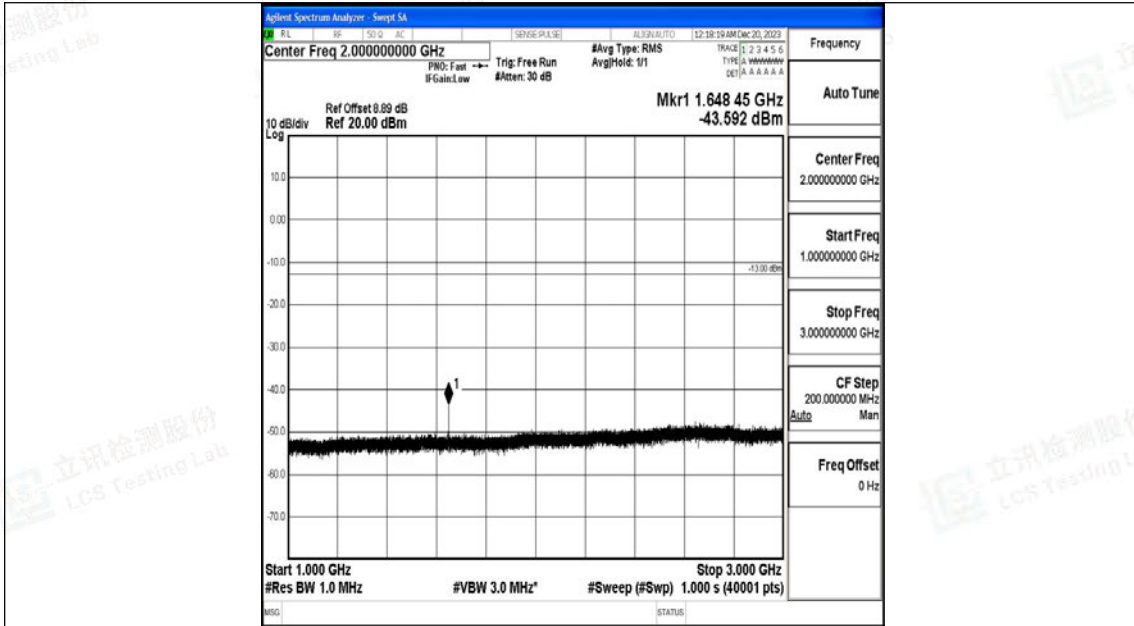

Band5_3MHz_16QAM_20415_1RB#0_30~1000_30~1000

Band5_3MHz_16QAM_20415_1RB#0_1000~3000_1000~3000