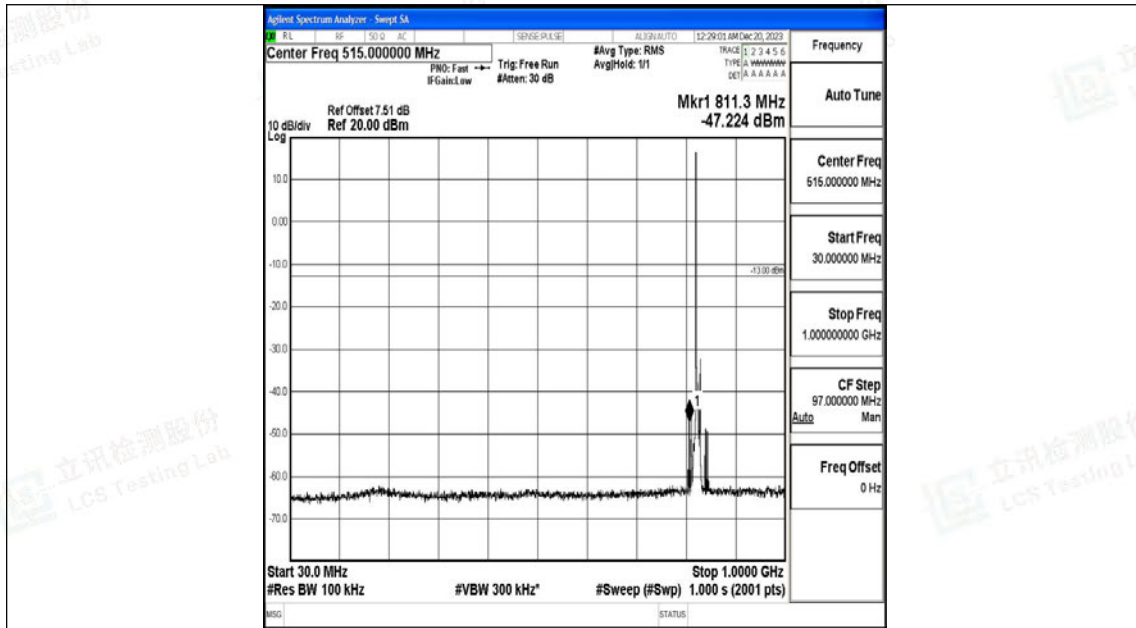

Band5_3MHz_16QAM_20635_1RB#0_30~1000_30~1000

Band5_3MHz_16QAM_20635_1RB#0_1000~3000_1000~3000

Band5_3MHz_16QAM_20635_1RB#0_3000~10000_3000~10000

Band5_5MHz_QPSK_20425_1RB#0_0.009~0.15_0.009~0.15

Band5_5MHz_QPSK_20425_1RB#0_0.15~30_0.15~30