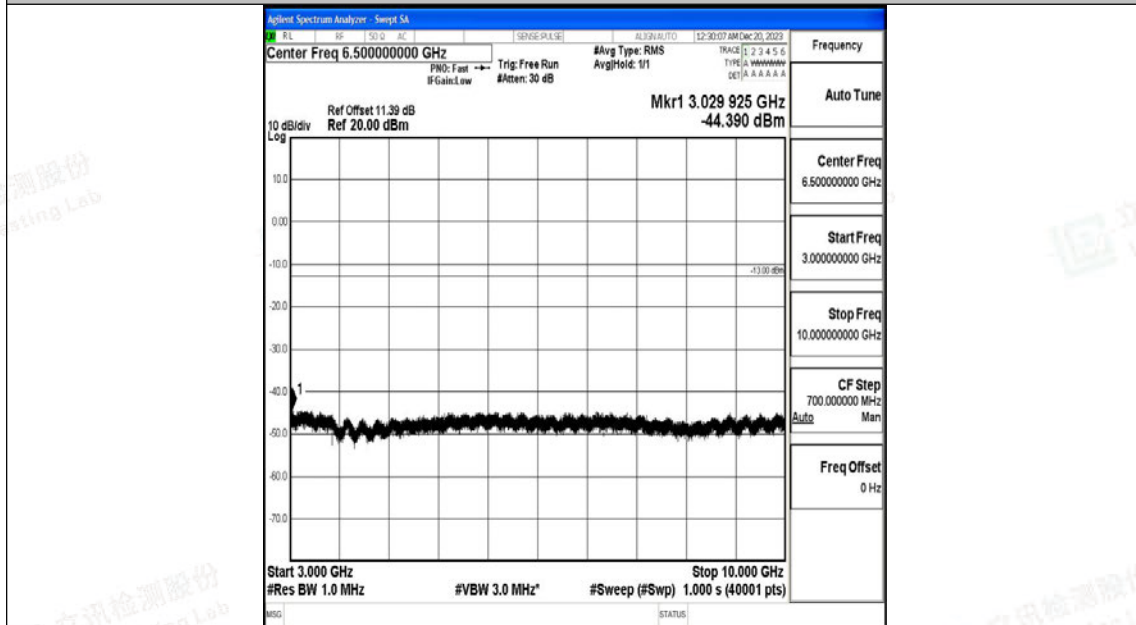

Band5_5MHz_16QAM_20425_1RB#0_1000~3000_1000~3000

Band5_5MHz_16QAM_20425_1RB#0_3000~10000_3000~10000