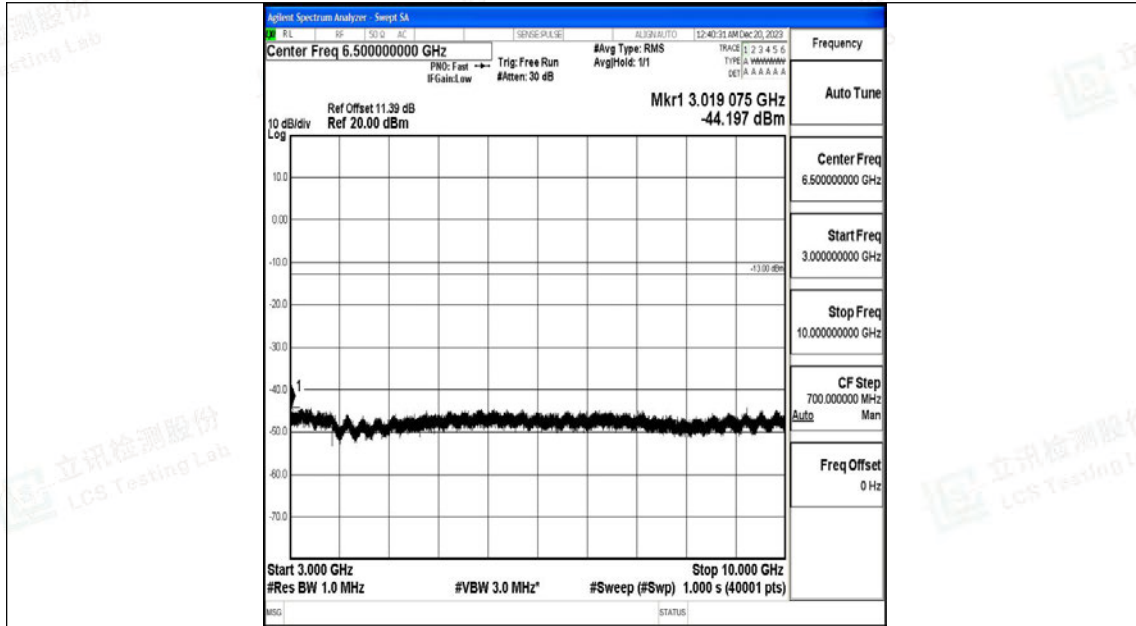

Band5_10MHz_QPSK_20450_1RB#0_1000~3000_1000~3000

Band5_10MHz_QPSK_20450_1RB#0_3000~10000_3000~10000