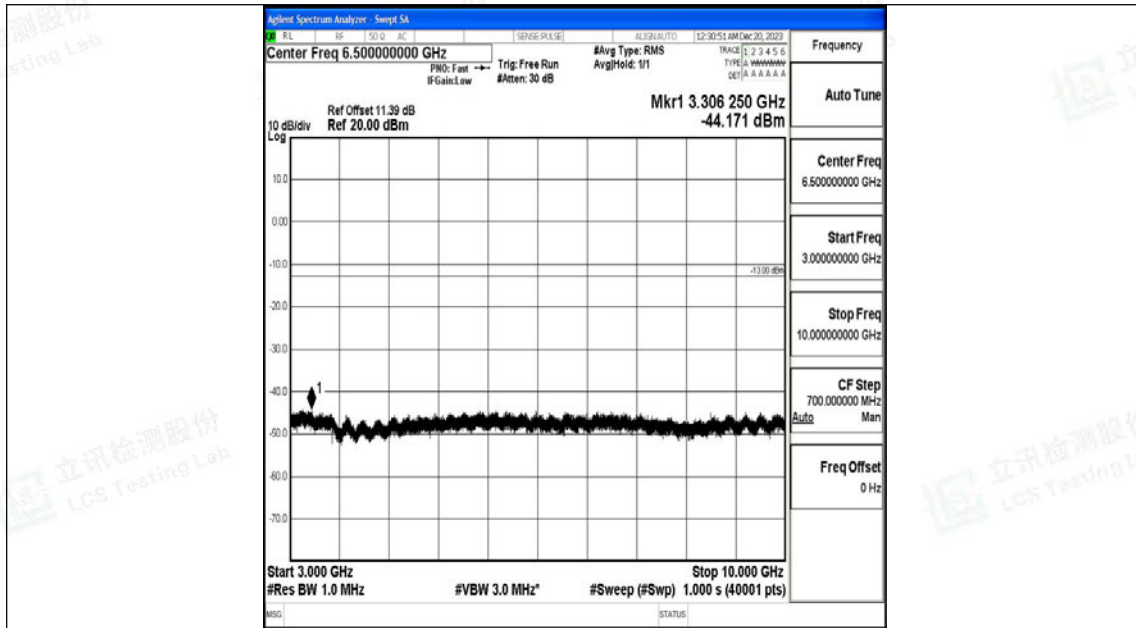

Band5_5MHz_QPSK_20525_1RB#0_1000~3000_1000~3000

Band5_5MHz_QPSK_20525_1RB#0_3000~10000_3000~10000