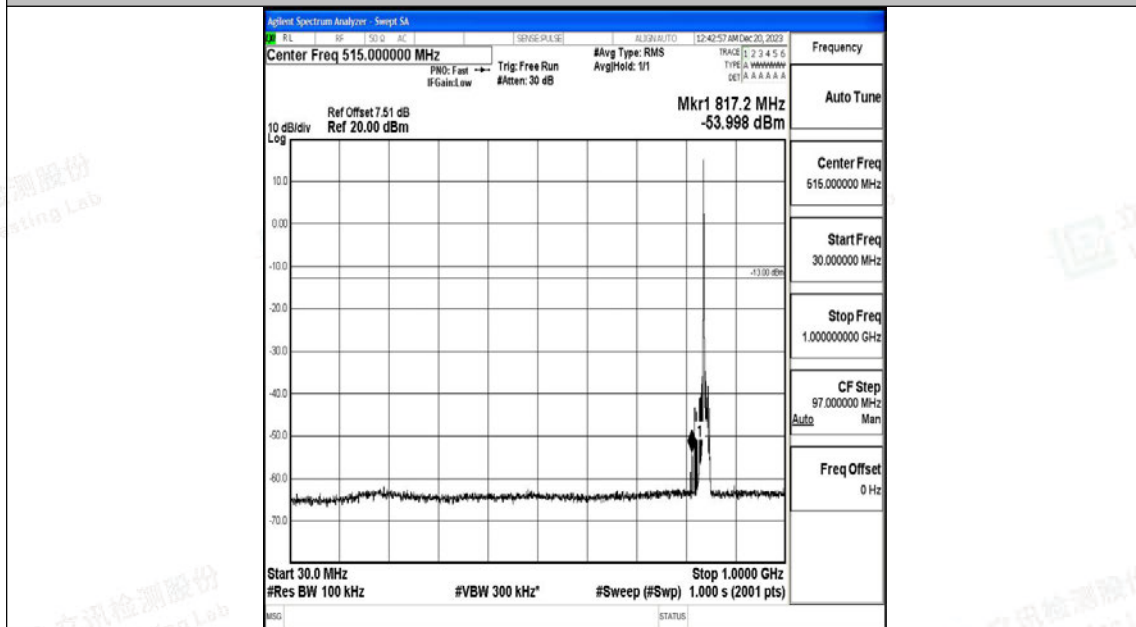

Band5_10MHz_16QAM_20525_1RB#0_1000~3000_1000~3000

Band5_10MHz_16QAM_20525_1RB#0_3000~10000_3000~10000

Band5_10MHz_QPSK_20600_1RB#0_0.009~0.15_0.009~0.15

Band5_10MHz_QPSK_20600_1RB#0_0.15~30_0.15~30

Band5_10MHz_QPSK_20600_1RB#0_30~1000_30~1000