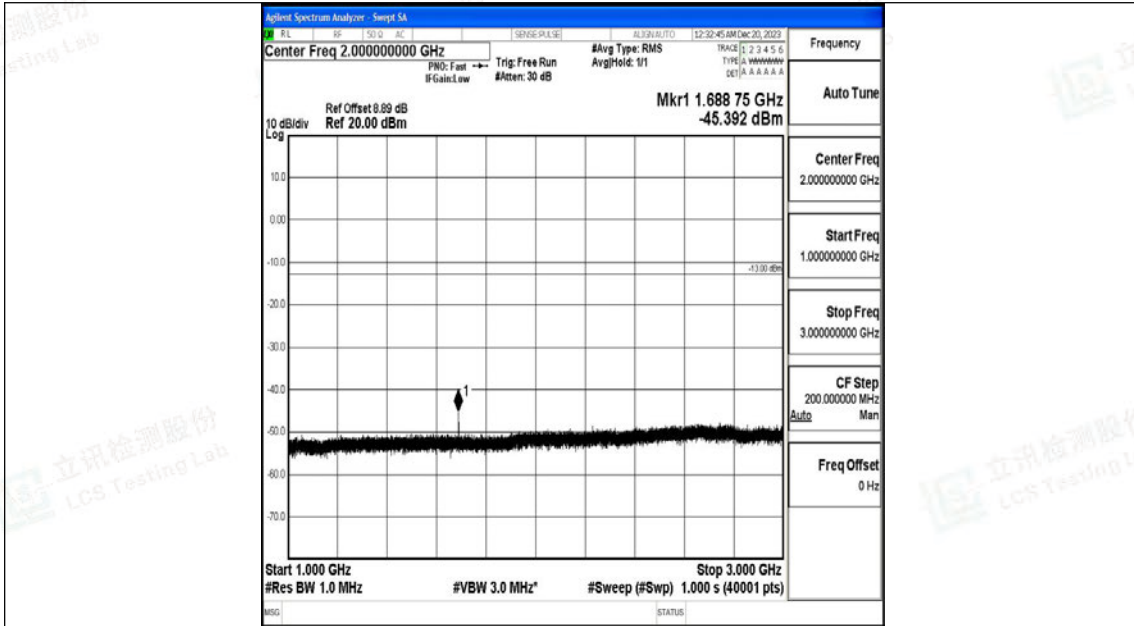

Band5_5MHz_16QAM_20625_1RB#0_30~1000_30~1000

Band5_5MHz_16QAM_20625_1RB#0_1000~3000_1000~3000