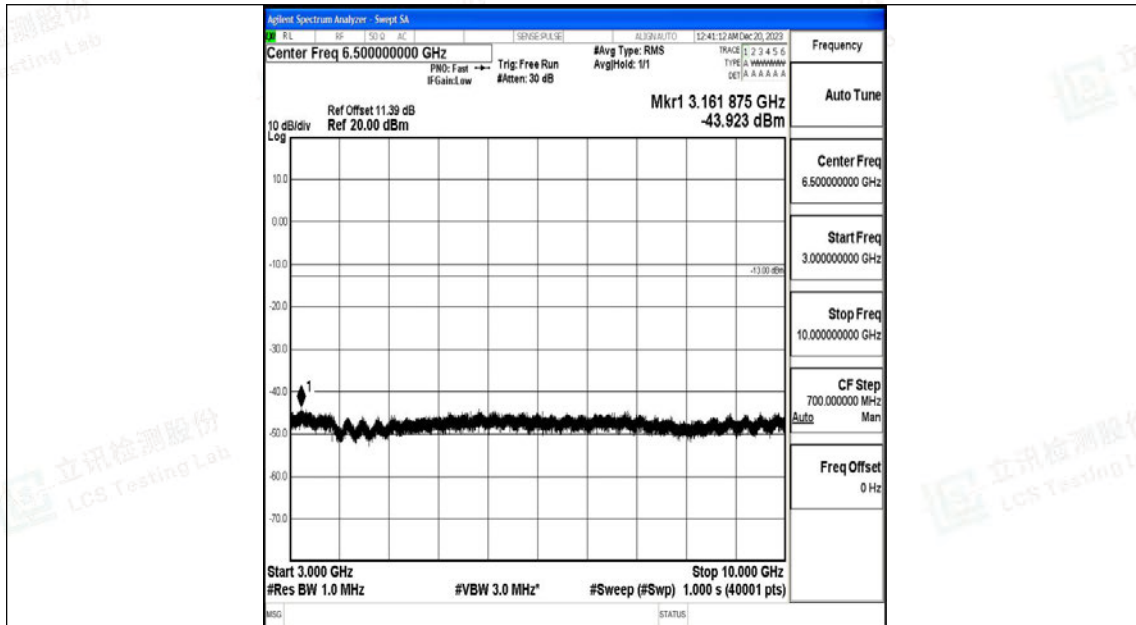

Band5_10MHz_16QAM_20450_1RB#0_1000~3000_1000~3000

Band5_10MHz_16QAM_20450_1RB#0_3000~10000_3000~10000