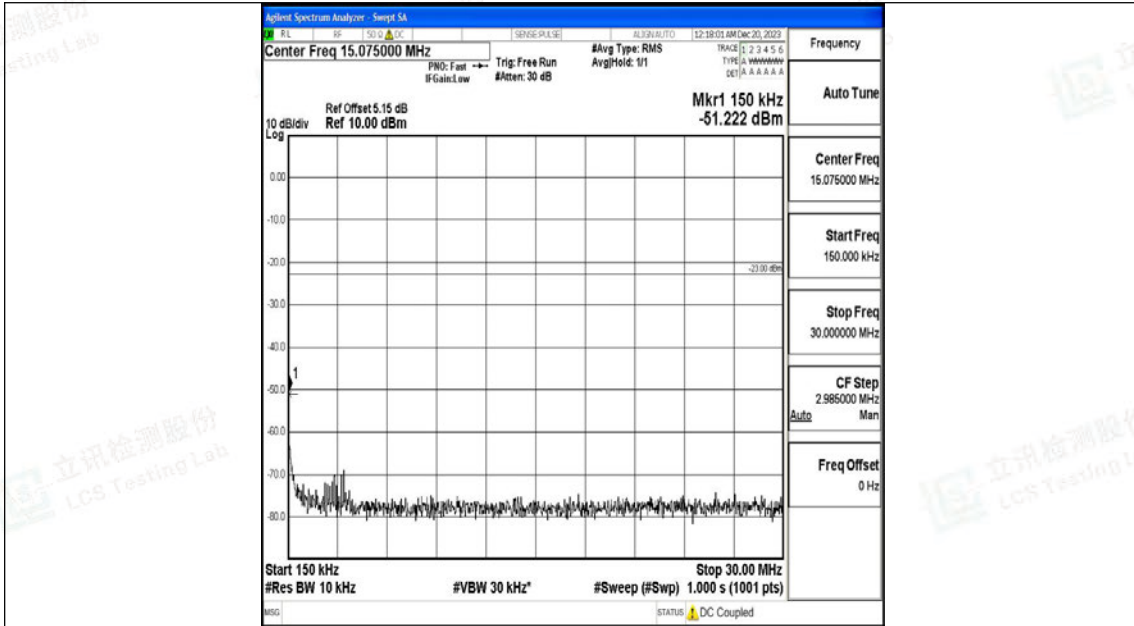

Band5_3MHz_QPSK_20415_1RB#0_30~1000_30~1000

Band5_3MHz_QPSK_20415_1RB#0_1000~3000_1000~3000

Band5_3MHz_QPSK_20415_1RB#0_3000~10000_3000~10000

Band5_3MHz_16QAM_20415_1RB#0_0.009~0.15_0.009~0.15

Band5_3MHz_16QAM_20415_1RB#0_0.15~30_0.15~30