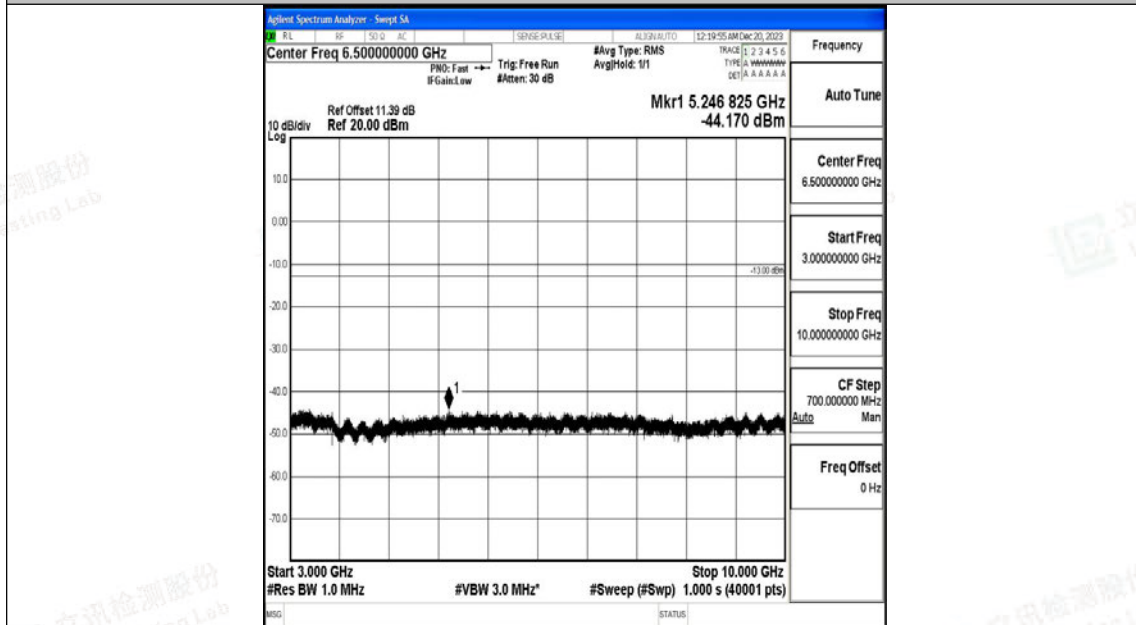

Band5_3MHz_16QAM_20525_1RB#0_1000~3000_1000~3000

Band5_3MHz_16QAM_20525_1RB#0_3000~10000_3000~10000