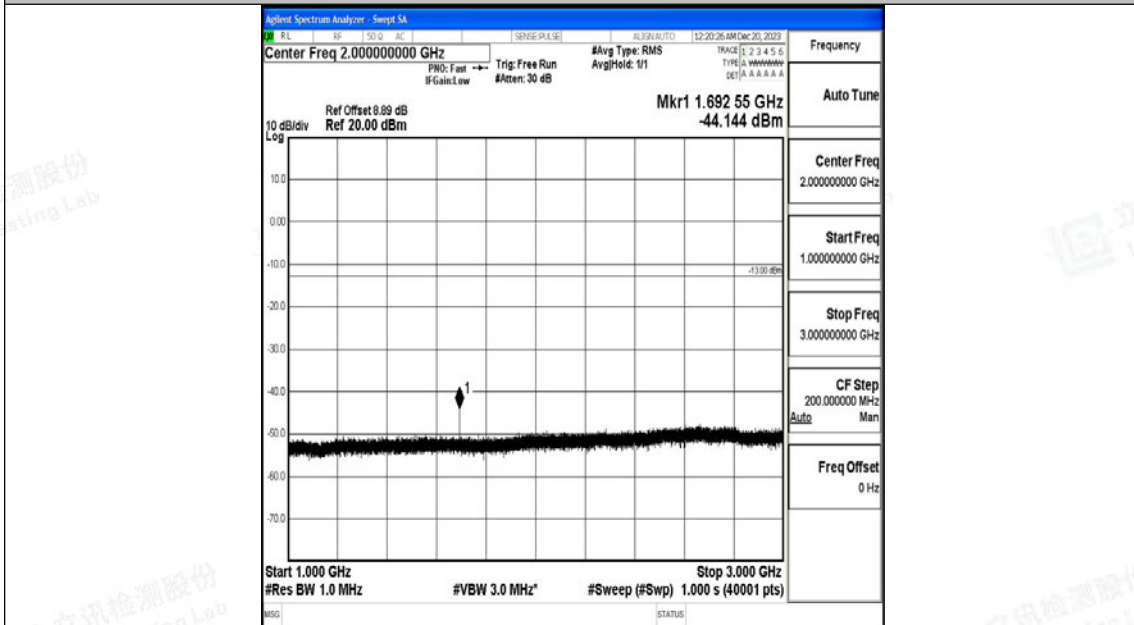

Band5_3MHz_QPSK_20635_1RB#0_30~1000_30~1000

Band5_3MHz_QPSK_20635_1RB#0_1000~3000_1000~3000