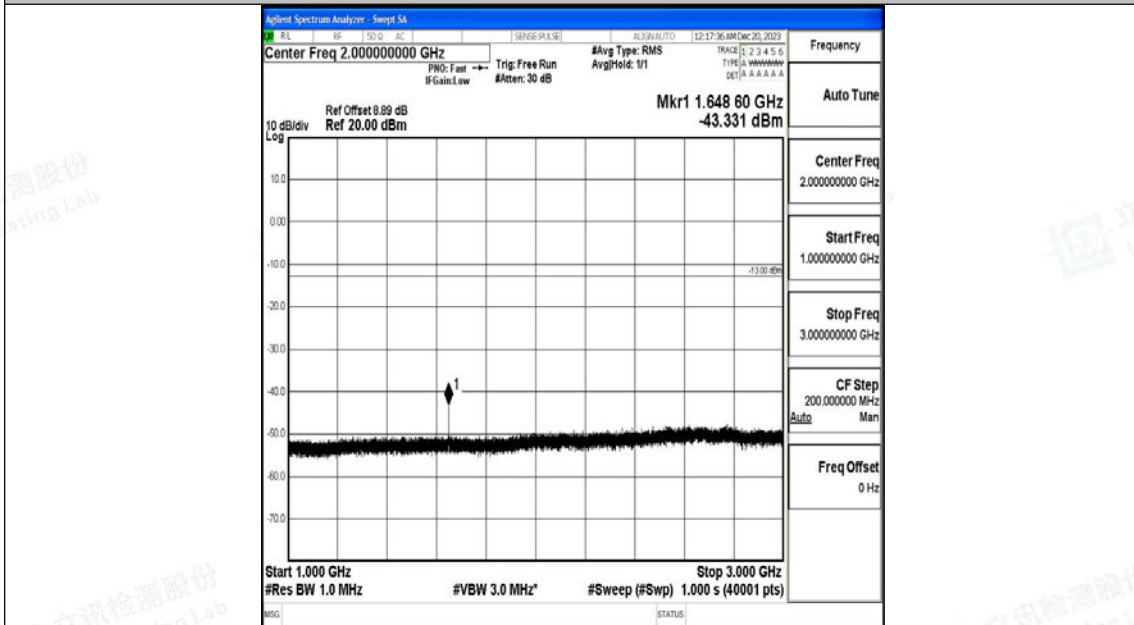

Band5_3MHz_QPSK_20415_1RB#0_30~1000_30~1000

Band5_3MHz_QPSK_20415_1RB#0_1000~3000_1000~3000