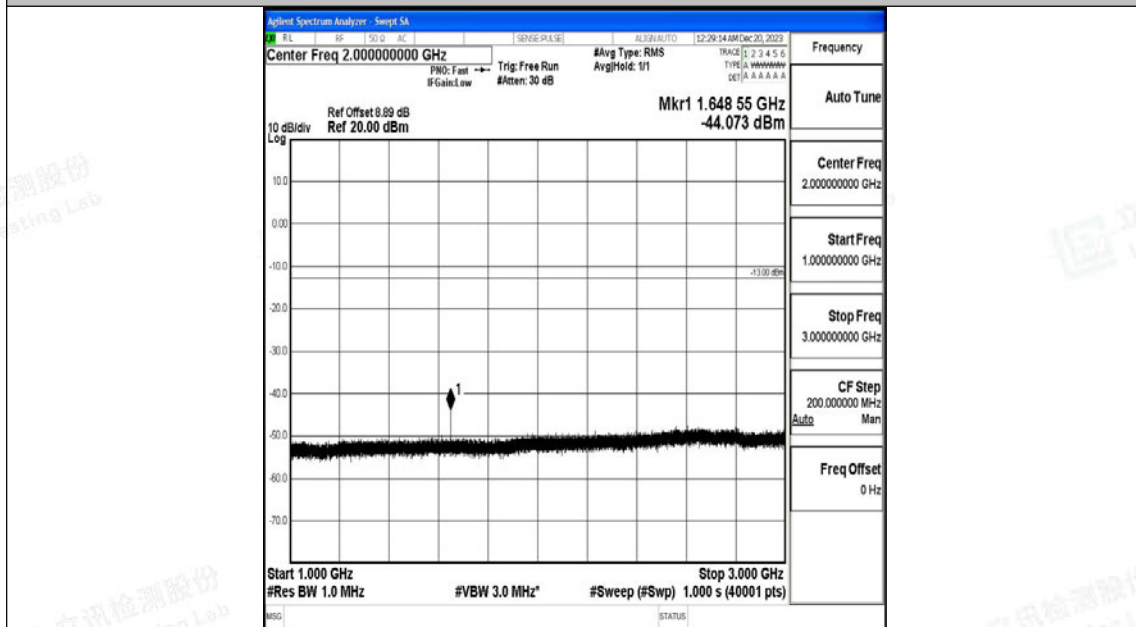

Band5_5MHz_QPSK_20425_1RB#0_30~1000_30~1000

Band5_5MHz_QPSK_20425_1RB#0_1000~3000_1000~3000