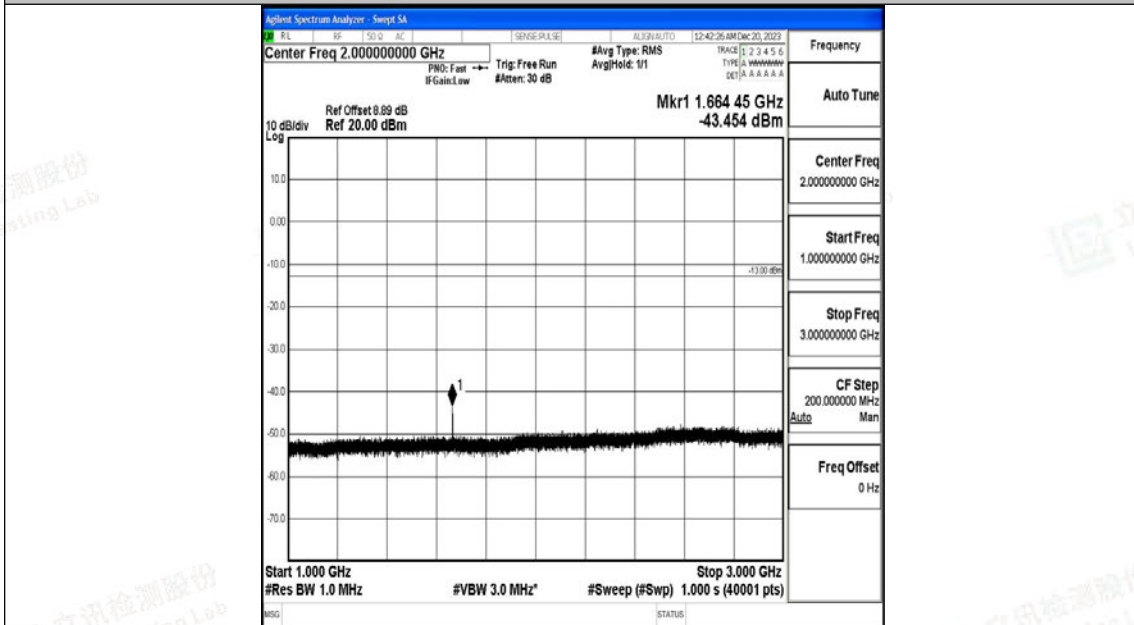

Band5_10MHz_QPSK_20525_1RB#0_1000~3000_1000~3000

Band5_10MHz_QPSK_20525_1RB#0_3000~10000_3000~10000

Band5_10MHz_16QAM_20525_1RB#0_0.009~0.15_0.009~0.15

Band5_10MHz_16QAM_20525_1RB#0_0.15~30_0.15~30

Band5_10MHz_16QAM_20525_1RB#0_30~1000_30~1000