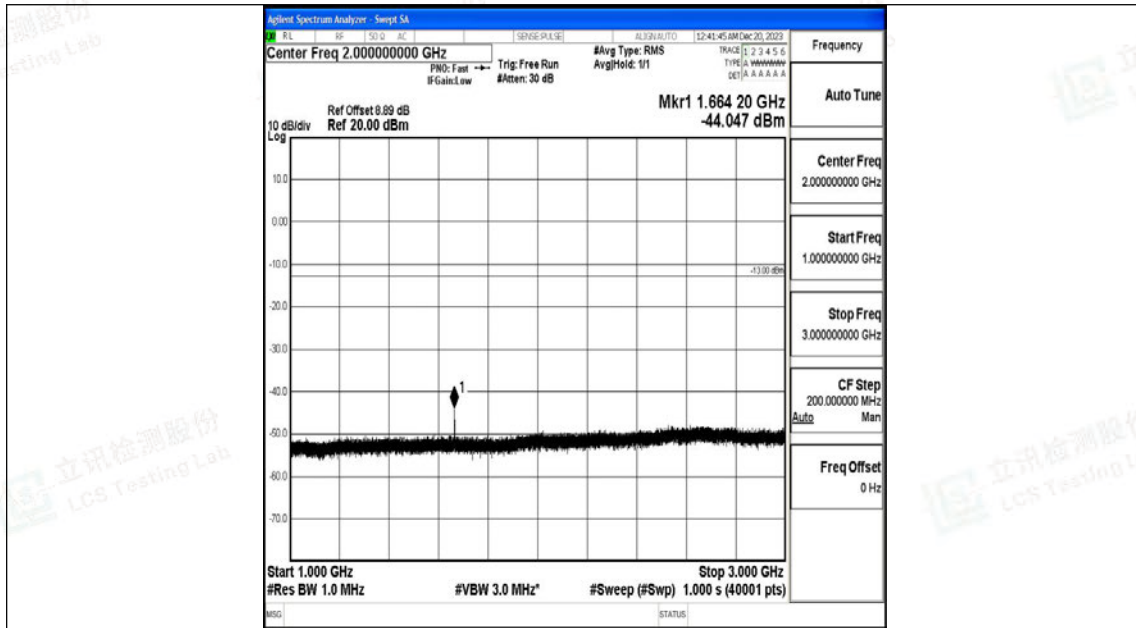

Band5_10MHz_16QAM_20450_1RB#0_1000~3000_1000~3000

Band5_10MHz_16QAM_20450_1RB#0_3000~10000_3000~10000

Band5_10MHz_QPSK_20525_1RB#0_0.009~0.15_0.009~0.15

Band5_10MHz_QPSK_20525_1RB#0_0.15~30_0.15~30

Band5_10MHz_QPSK_20525_1RB#0_30~1000_30~1000