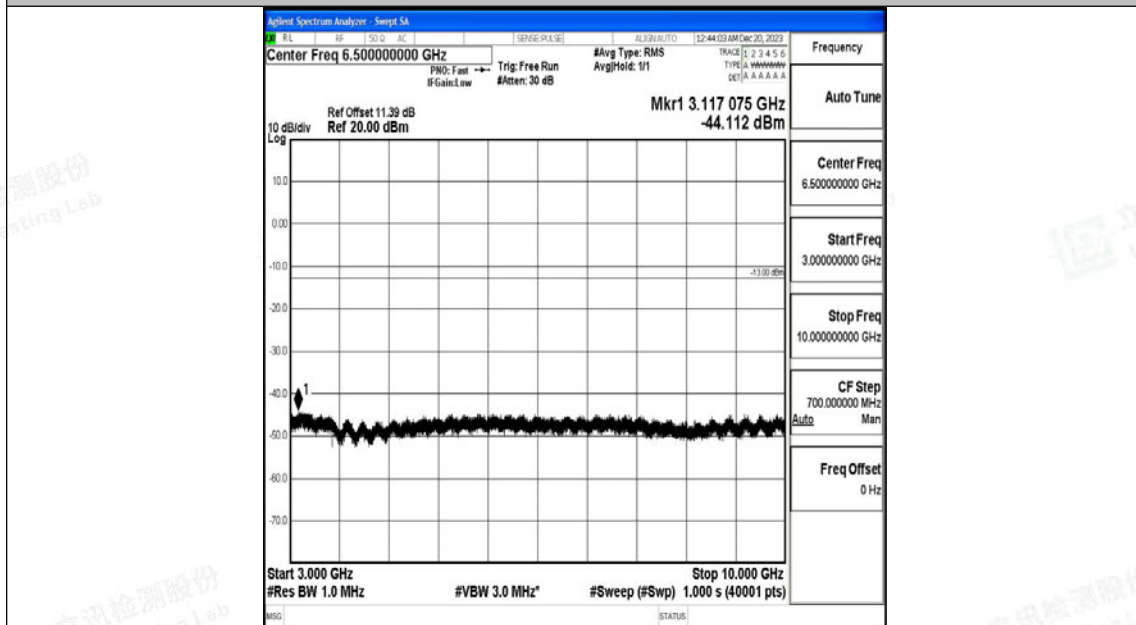

Band5_10MHz_16QAM_20600_1RB#0_1000~3000_1000~3000

Band5_10MHz_16QAM_20600_1RB#0_3000~10000_3000~10000