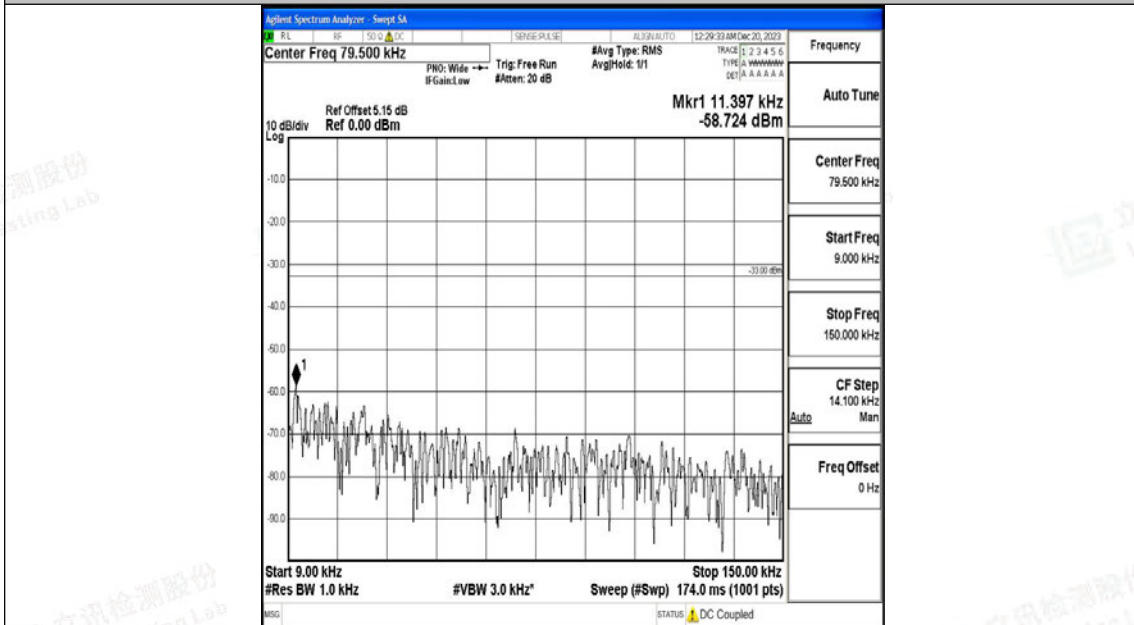

Band5_5MHz_QPSK_20425_1RB#0_30~1000_30~1000

Band5_5MHz_QPSK_20425_1RB#0_1000~3000_1000~3000

Band5_5MHz_QPSK_20425_1RB#0_3000~10000_3000~10000

Band5_5MHz_16QAM_20425_1RB#0_0.009~0.15_0.009~0.15

Band5_5MHz_16QAM_20425_1RB#0_0.15~30_0.15~30