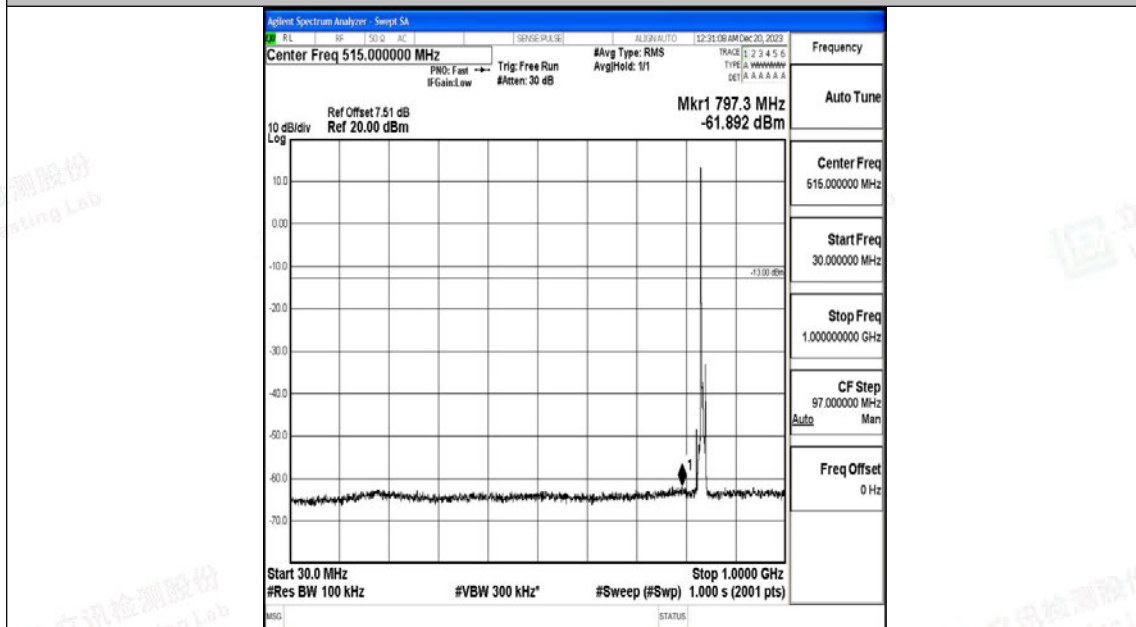

Band5_5MHz_QPSK_20525_1RB#0_30~1000_30~1000

Band5_5MHz_QPSK_20525_1RB#0_1000~3000_1000~3000

Band5_5MHz_QPSK_20525_1RB#0_3000~10000_3000~10000

Band5_5MHz_16QAM_20525_1RB#0_0.009~0.15_0.009~0.15

Band5_5MHz_16QAM_20525_1RB#0_0.15~30_0.15~30