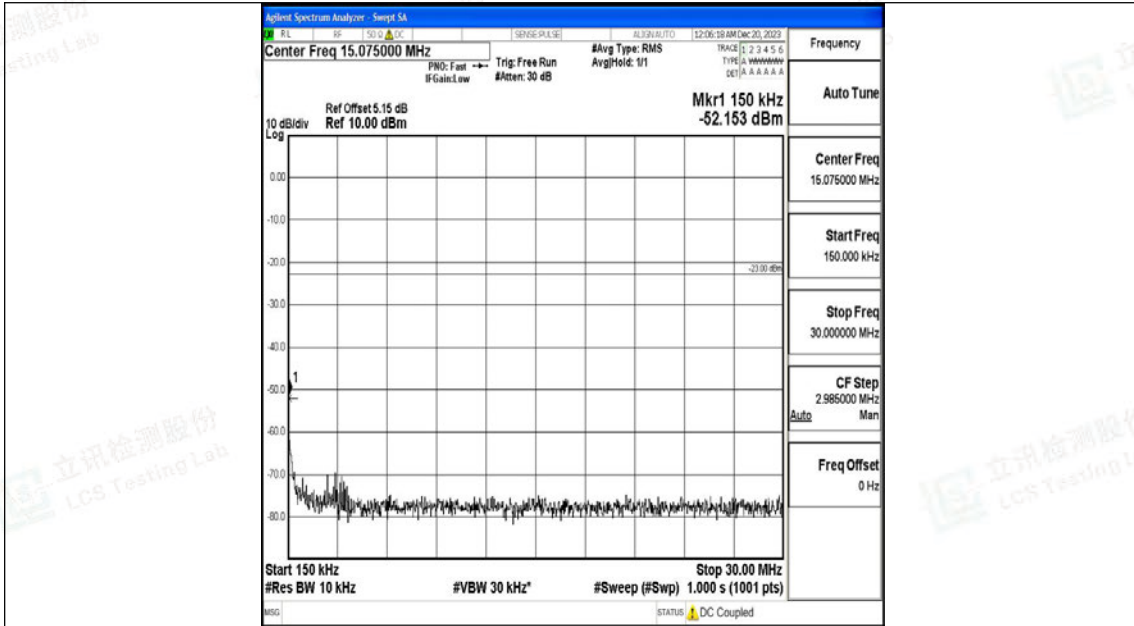

Band5_1.4MHz_QPSK_20643_1RB#0_30~1000_30~1000

Band5_1.4MHz_QPSK_20643_1RB#0_1000~3000_1000~3000

Band5_1.4MHz_QPSK_20643_1RB#0_3000~10000_3000~10000

Band5_1.4MHz_16QAM_20643_1RB#0_0.009~0.15_0.009~0.15

Band5_1.4MHz_16QAM_20643_1RB#0_0.15~30_0.15~30