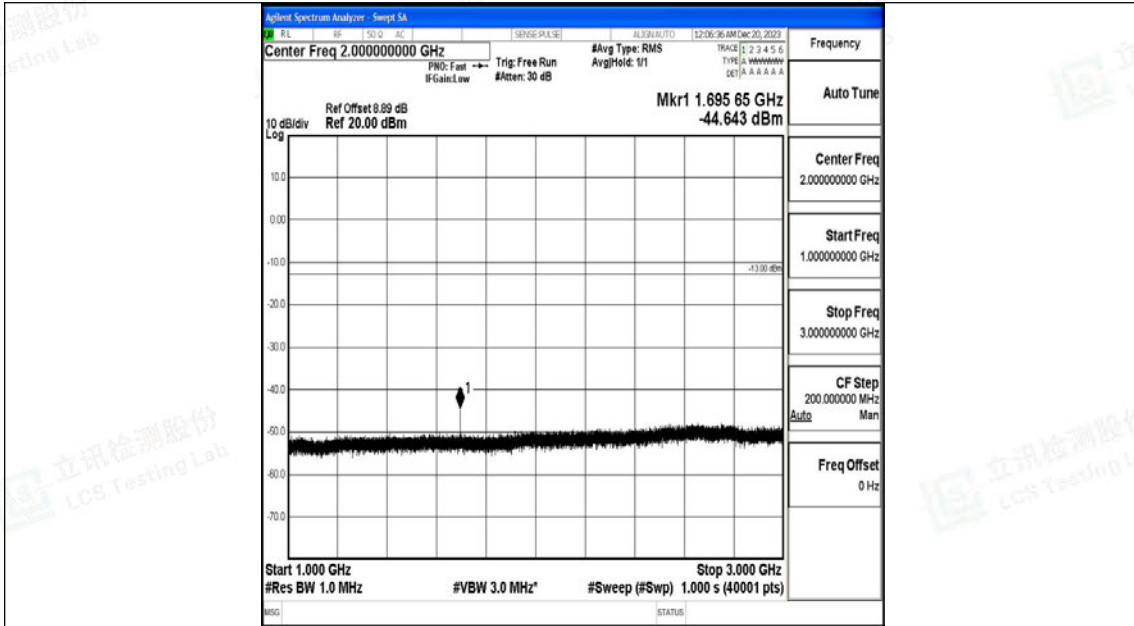

Band5_1.4MHz_16QAM_20643_1RB#0_30~1000_30~1000

Band5_1.4MHz_16QAM_20643_1RB#0_1000~3000_1000~3000