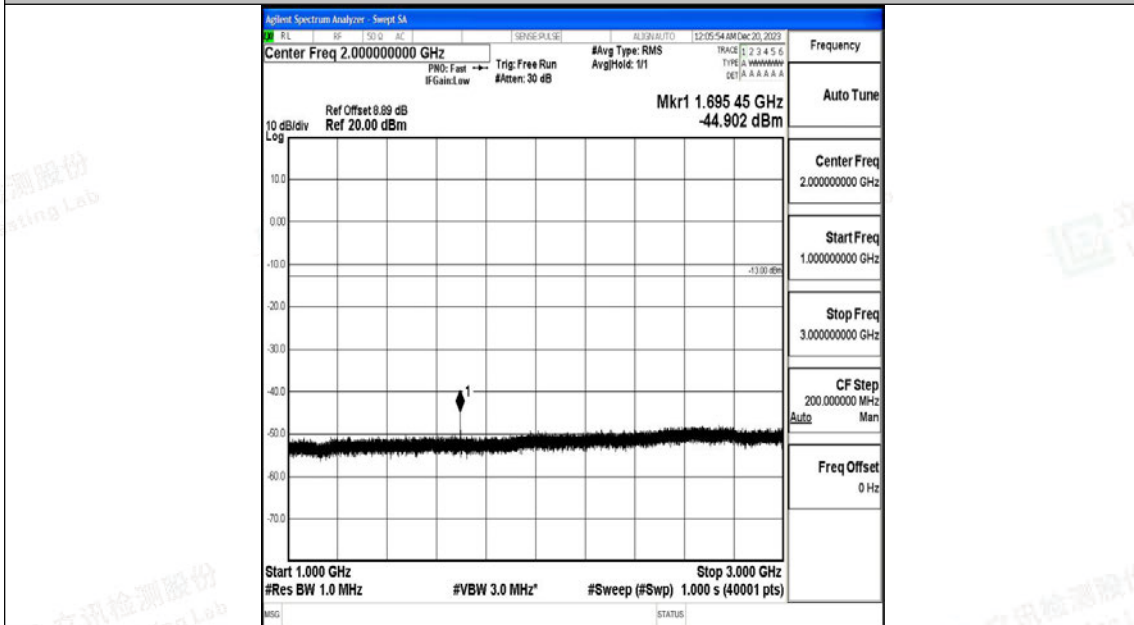

Band5_1.4MHz_QPSK_20643_1RB#0_30~1000_30~1000

Band5_1.4MHz_QPSK_20643_1RB#0_1000~3000_1000~3000

Band5_1.4MHz_QPSK_20643_1RB#0_3000~10000_3000~10000

Band5_1.4MHz_16QAM_20643_1RB#0_0.009~0.15_0.009~0.15

Band5_1.4MHz_16QAM_20643_1RB#0_0.15~30_0.15~30