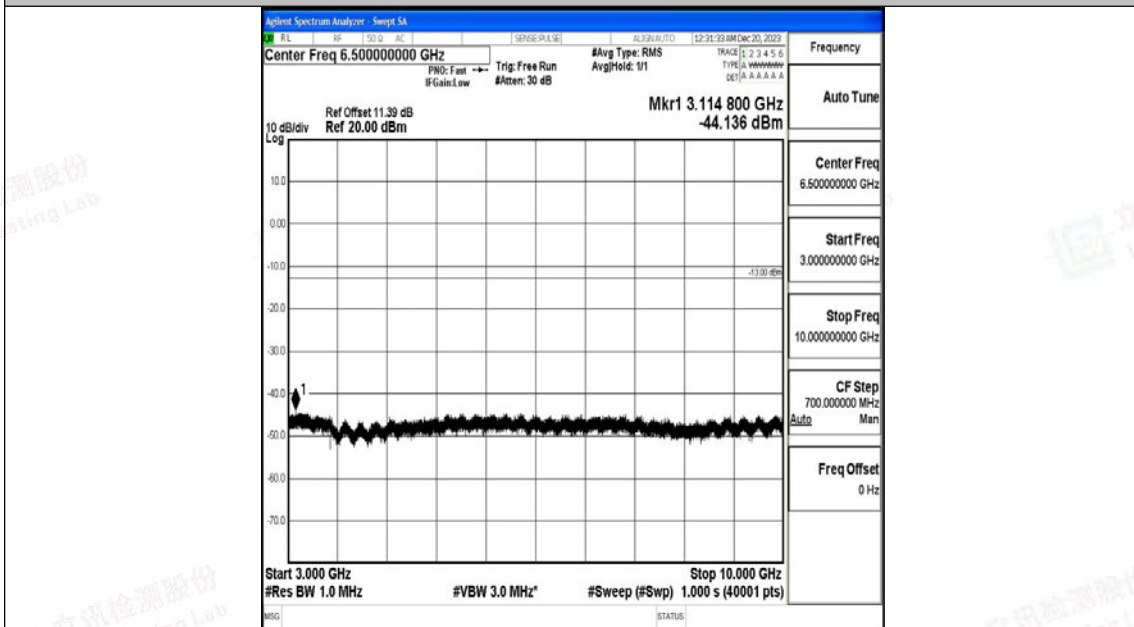

Band5_5MHz_16QAM_20525_1RB#0_1000~3000_1000~3000

Band5_5MHz_16QAM_20525_1RB#0_3000~10000_3000~10000