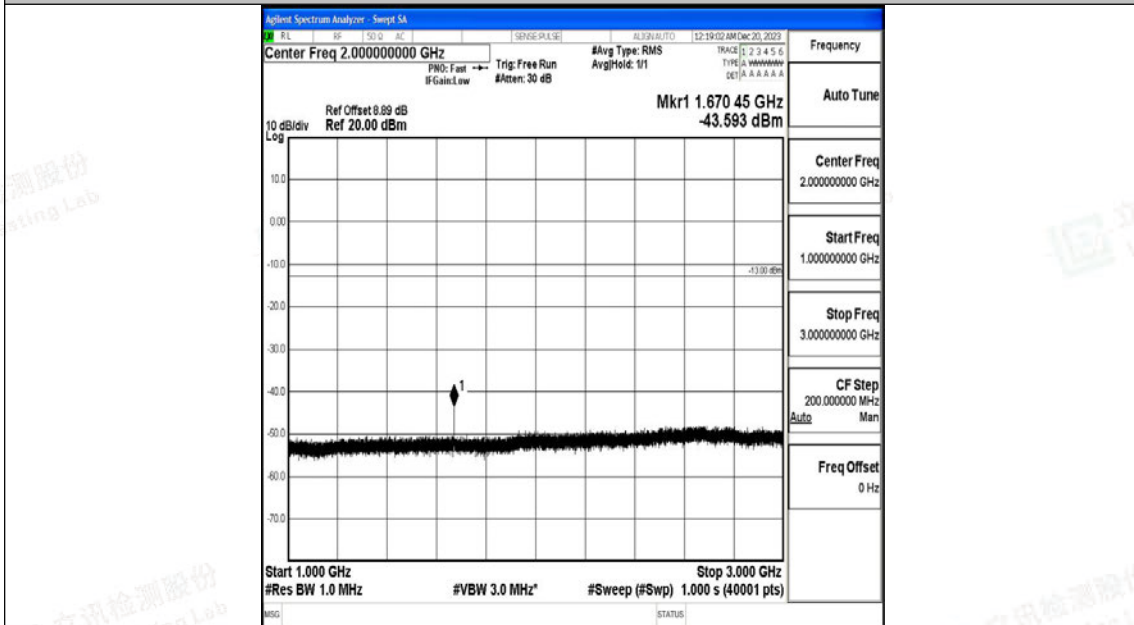

Band5_3MHz_QPSK_20525_1RB#0_30~1000_30~1000

Band5_3MHz_QPSK_20525_1RB#0_1000~3000_1000~3000