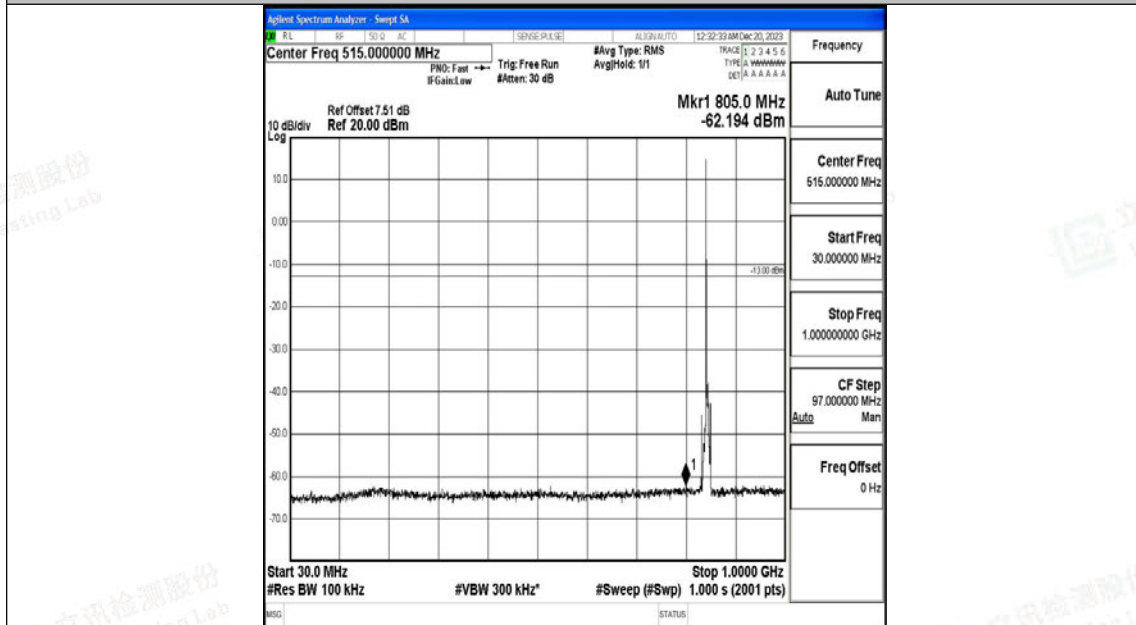

Band5_5MHz_QPSK_20625_1RB#0_30~1000_30~1000

Band5_5MHz_QPSK_20625_1RB#0_1000~3000_1000~3000

Band5_5MHz_QPSK_20625_1RB#0_3000~10000_3000~10000

Band5_5MHz_16QAM_20625_1RB#0_0.009~0.15_0.009~0.15

Band5_5MHz_16QAM_20625_1RB#0_0.15~30_0.15~30