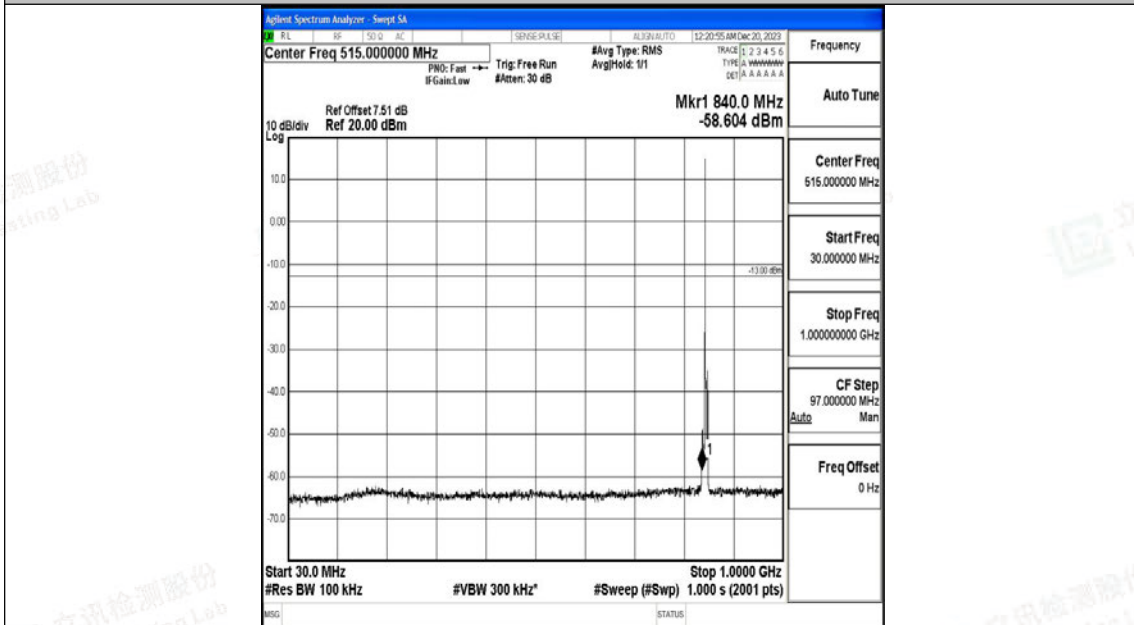

Band5_3MHz_QPSK_20635_1RB#0_30~1000_30~1000

Band5_3MHz_QPSK_20635_1RB#0_1000~3000_1000~3000

Band5_3MHz_QPSK_20635_1RB#0_3000~10000_3000~10000

Band5_3MHz_16QAM_20635_1RB#0_0.009~0.15_0.009~0.15

Band5_3MHz_16QAM_20635_1RB#0_0.15~30_0.15~30