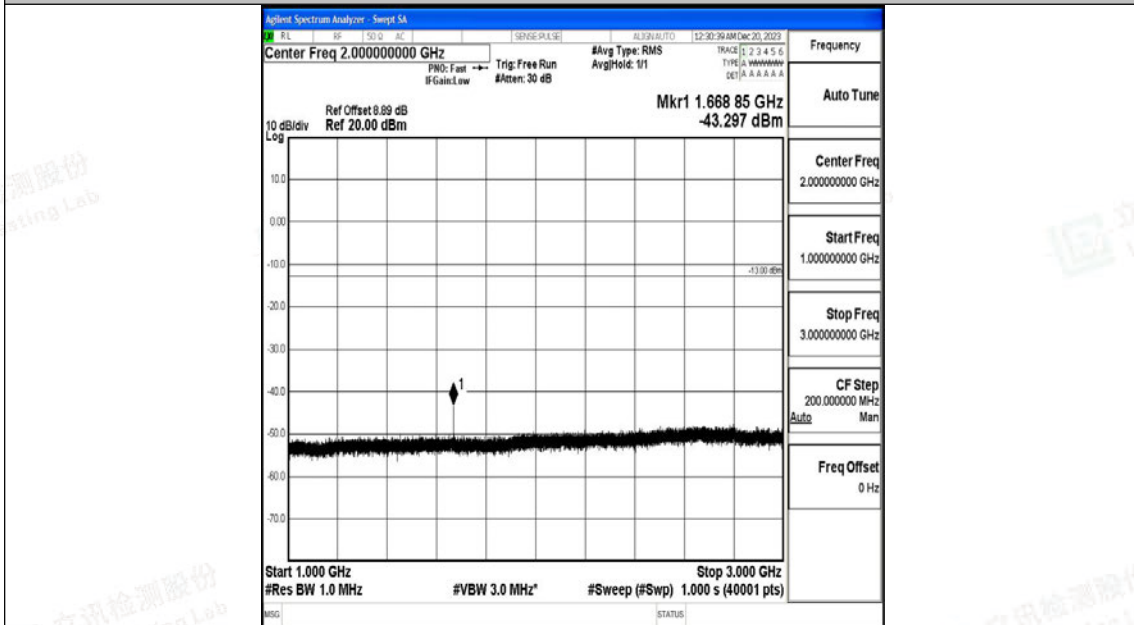

Band5_5MHz_QPSK_20525_1RB#0_30~1000_30~1000

Band5_5MHz_QPSK_20525_1RB#0_1000~3000_1000~3000