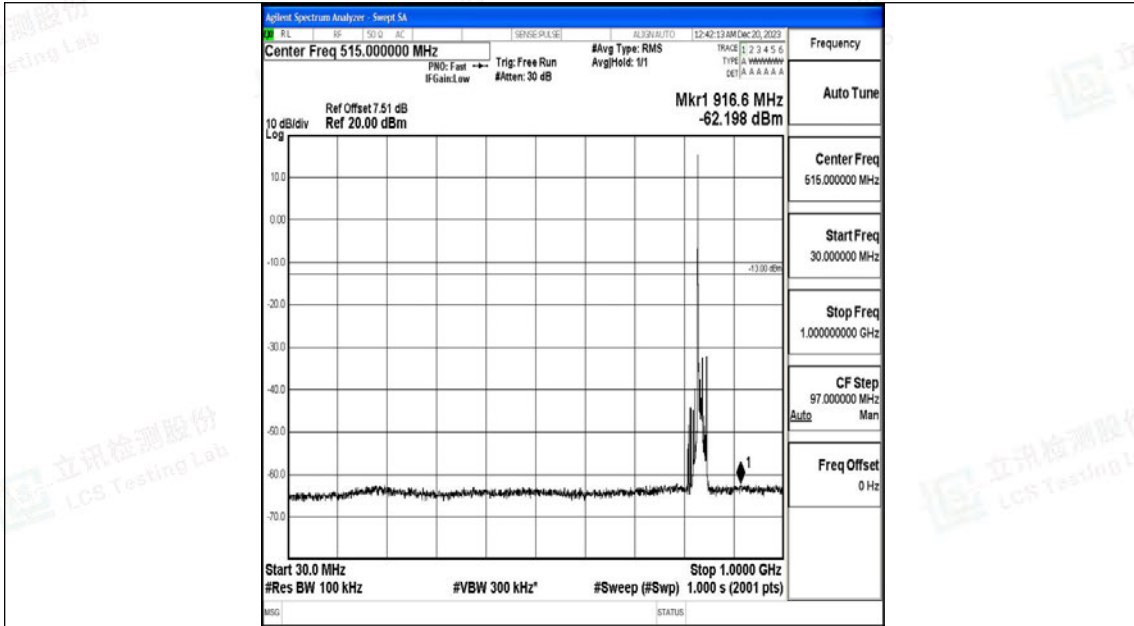

Band5_10MHz_QPSK_20525_1RB#0_1000~3000_1000~3000

Band5_10MHz_QPSK_20525_1RB#0_3000~10000_3000~10000

Band5_10MHz_16QAM_20525_1RB#0_0.009~0.15_0.009~0.15

Band5_10MHz_16QAM_20525_1RB#0_0.15~30_0.15~30

Band5_10MHz_16QAM_20525_1RB#0_30~1000_30~1000