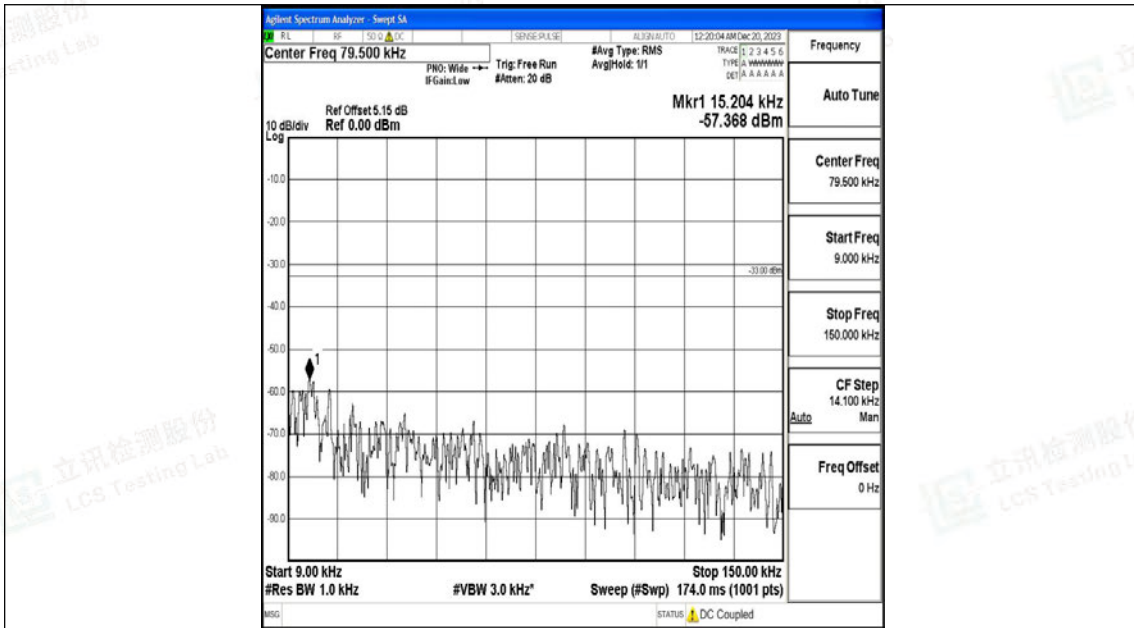

Band5_3MHz_16QAM_20525_1RB#0_30~1000_30~1000

Band5_3MHz_16QAM_20525_1RB#0_1000~3000_1000~3000

Band5_3MHz_16QAM_20525_1RB#0_3000~10000_3000~10000

Band5_3MHz_QPSK_20635_1RB#0_0.009~0.15_0.009~0.15

Band5_3MHz_QPSK_20635_1RB#0_0.15~30_0.15~30