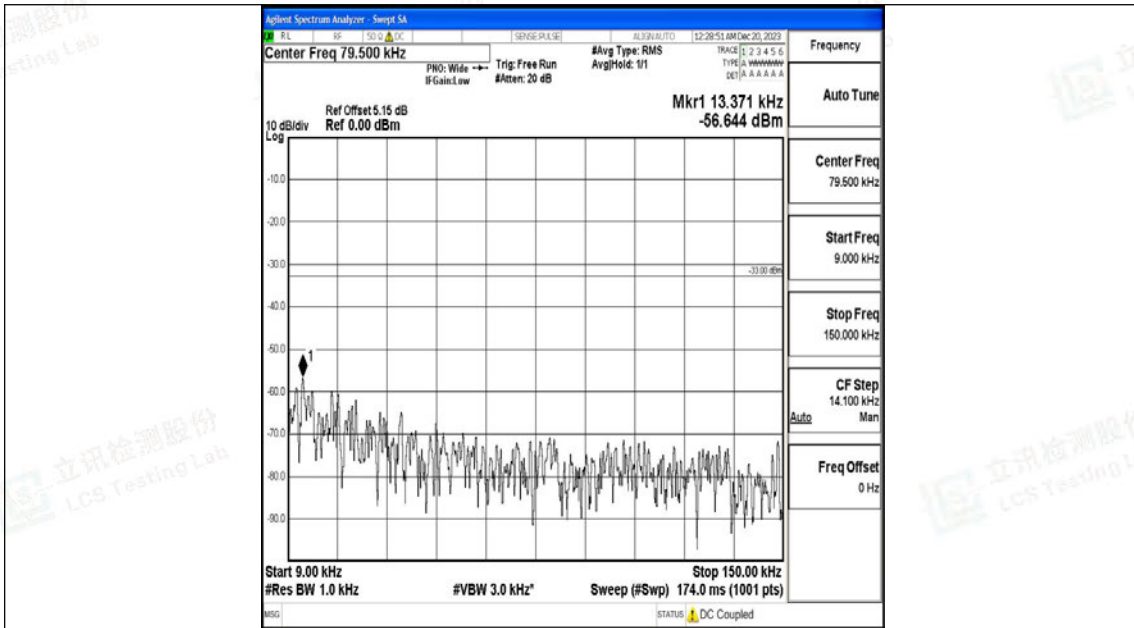

Band5_3MHz_16QAM_20635_1RB#0_30~1000_30~1000

Band5_3MHz_16QAM_20635_1RB#0_1000~3000_1000~3000

Band5_3MHz_16QAM_20635_1RB#0_3000~10000_3000~10000

Band5_5MHz_QPSK_20425_1RB#0_0.009~0.15_0.009~0.15

Band5_5MHz_QPSK_20425_1RB#0_0.15~30_0.15~30