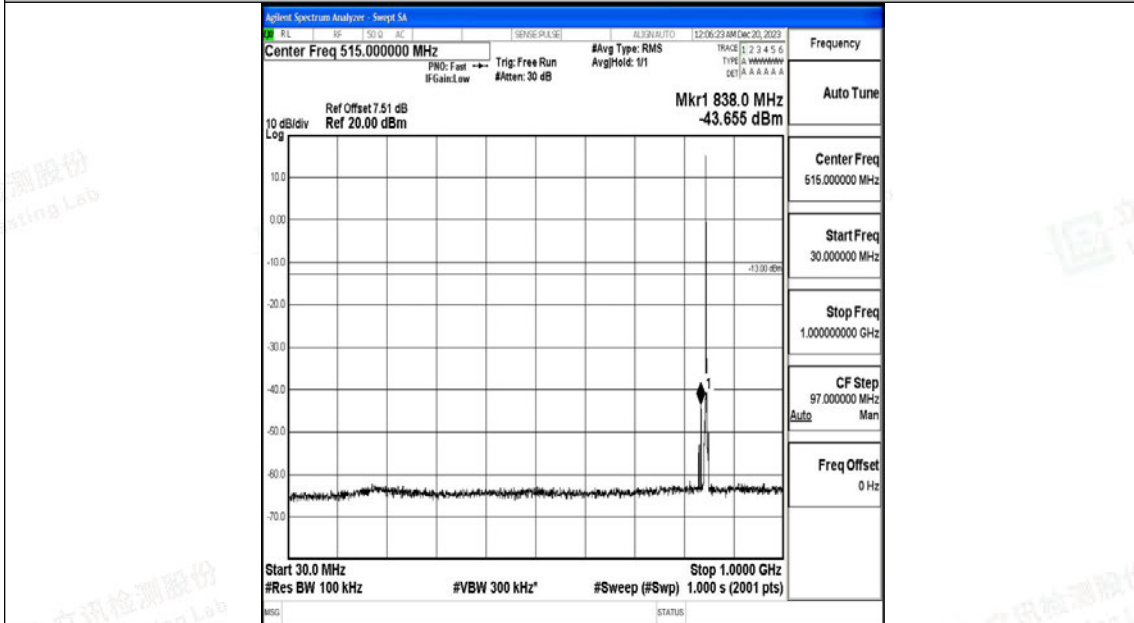

Band5_1.4MHz_QPSK_20643_1RB#0_30~1000_30~1000

Band5_1.4MHz_QPSK_20643_1RB#0_1000~3000_1000~3000

Band5_1.4MHz_QPSK_20643_1RB#0_3000~10000_3000~10000

Band5_1.4MHz_16QAM_20643_1RB#0_0.009~0.15_0.009~0.15

Band5_1.4MHz_16QAM_20643_1RB#0_0.15~30_0.15~30