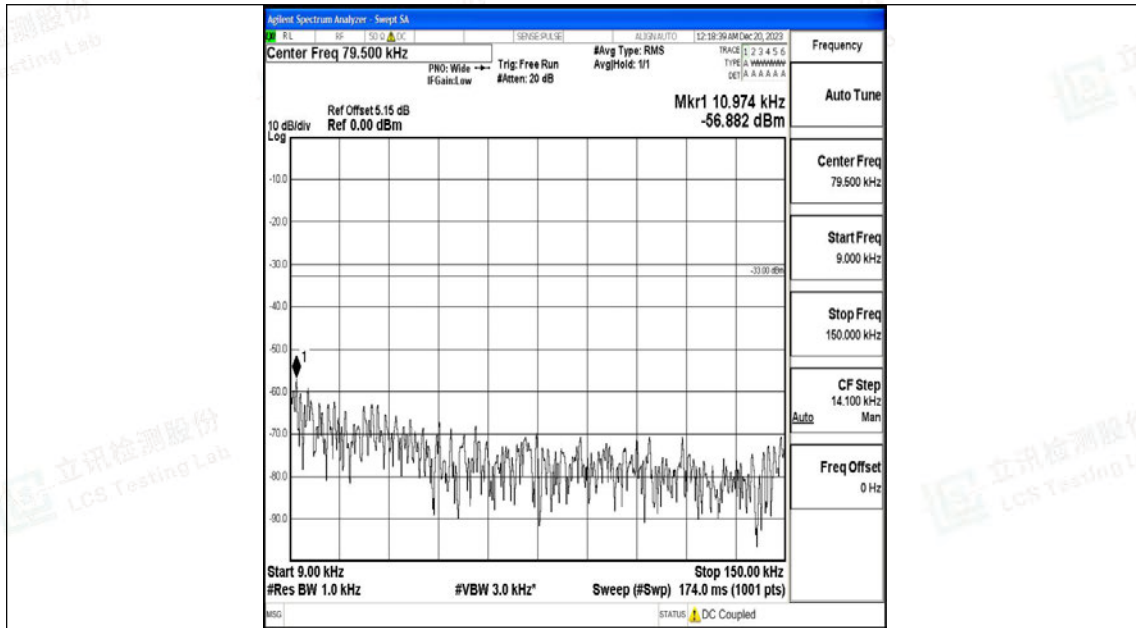

Band5_3MHz_16QAM_20415_1RB#0_30~1000_30~1000

Band5_3MHz_16QAM_20415_1RB#0_1000~3000_1000~3000

Band5_3MHz_16QAM_20415_1RB#0_3000~10000_3000~10000

Band5_3MHz_QPSK_20525_1RB#0_0.009~0.15_0.009~0.15

Band5_3MHz_QPSK_20525_1RB#0_0.15~30_0.15~30