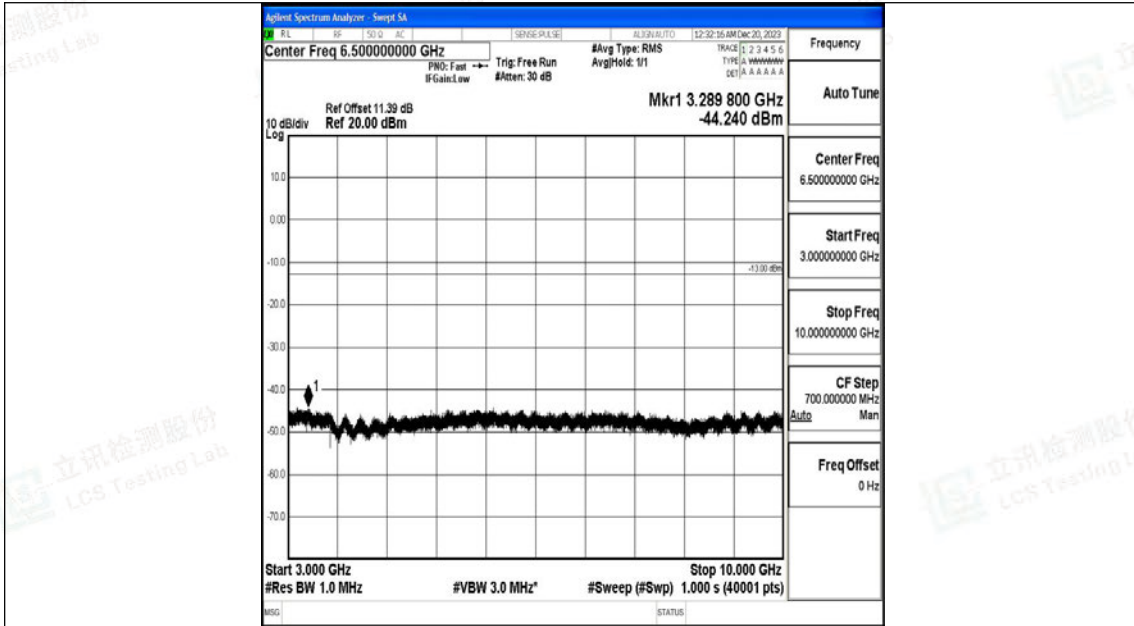

Band5_5MHz_QPSK_20625_1RB#0_1000~3000_1000~3000

Band5_5MHz_QPSK_20625_1RB#0_3000~10000_3000~10000