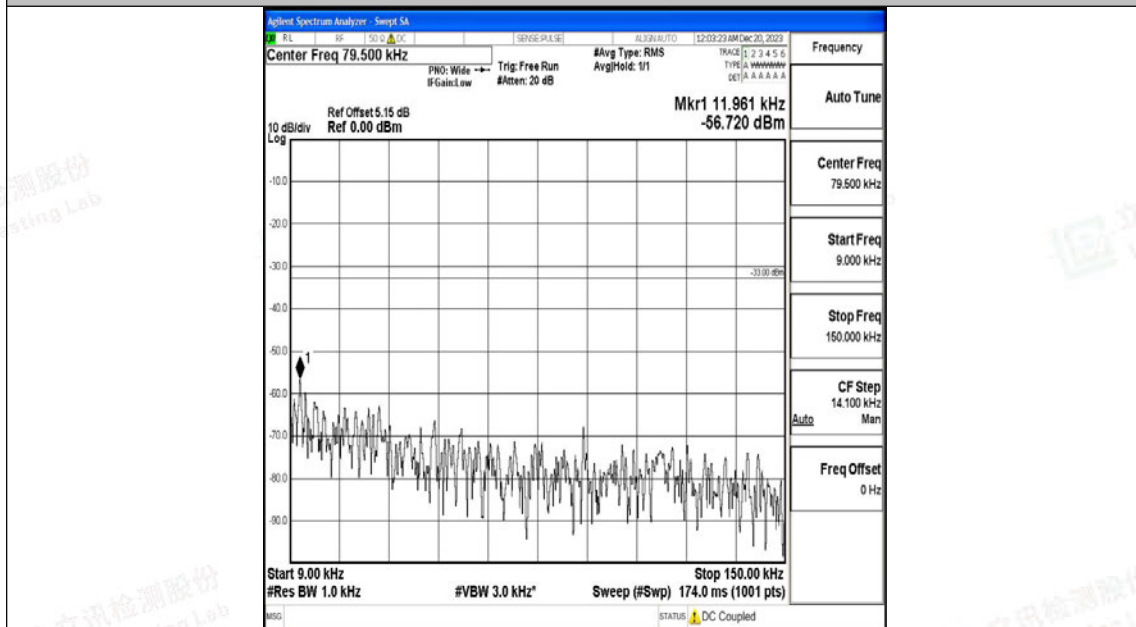

Band5_1.4MHz_16QAM_20407_1RB#0_0.009~0.15_0.009~0.15