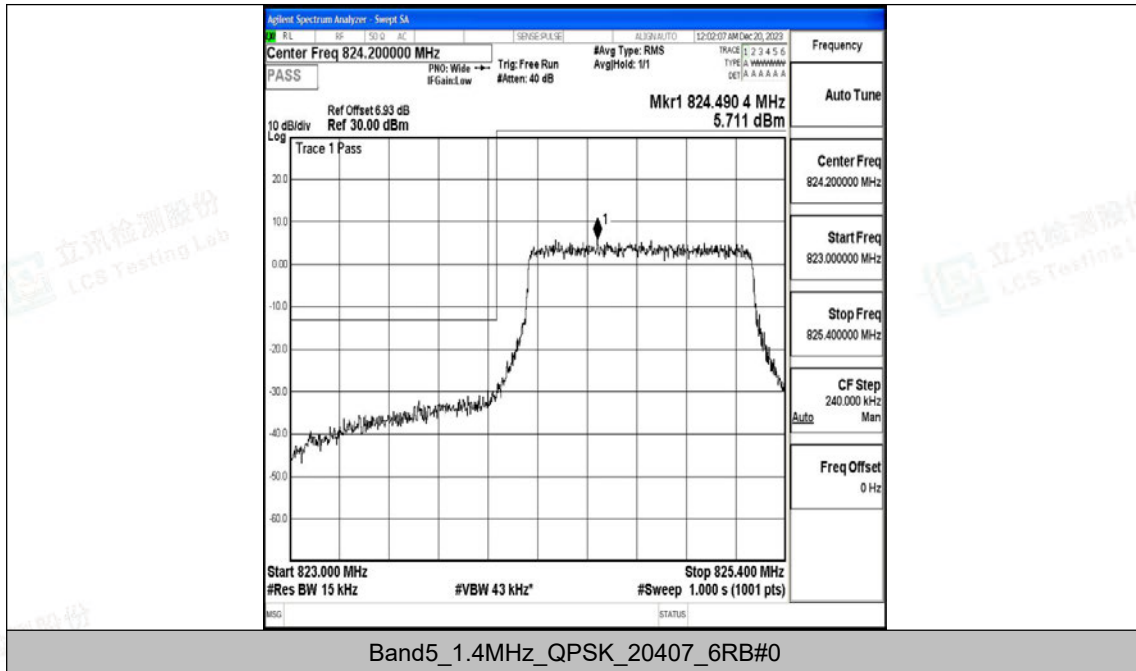

H.4 Band Edge

Test Result

Band	Bandwidth	Modulation	Channel	RB Configuration	Peak Frequency	Result(dBm)	Verdict
Band5	1.4MHz	QPSK	20407	6RB#0	823.96	-29.83	PASS
Band5	1.4MHz	16QAM	20407	6RB#0	824.00	-31.15	PASS
Band5	1.4MHz	QPSK	20643	6RB#0	849.01	-31.51	PASS
Band5	1.4MHz	16QAM	20643	6RB#0	849.00	-32.42	PASS
Band5	3MHz	QPSK	20415	15RB#0	824.00	-30.86	PASS
Band5	3MHz	16QAM	20415	15RB#0	824.00	-32.45	PASS
Band5	3MHz	QPSK	20635	15RB#0	849.00	-33.02	PASS
Band5	3MHz	16QAM	20635	15RB#0	849.01	-34.29	PASS
Band5	5MHz	QPSK	20425	25RB#0	823.98	-30.62	PASS
Band5	5MHz	16QAM	20425	25RB#0	823.98	-32.18	PASS
Band5	5MHz	QPSK	20625	25RB#0	849.00	-31.93	PASS
Band5	5MHz	16QAM	20625	25RB#0	849.01	-32.98	PASS
Band5	10MHz	QPSK	20450	50RB#0	823.99	-31.31	PASS
Band5	10MHz	16QAM	20450	50RB#0	823.97	-33.74	PASS
Band5	10MHz	QPSK	20600	50RB#0	849.02	-34.14	PASS
Band5	10MHz	16QAM	20600	50RB#0	849.03	-35.11	PASS

Test Graphs