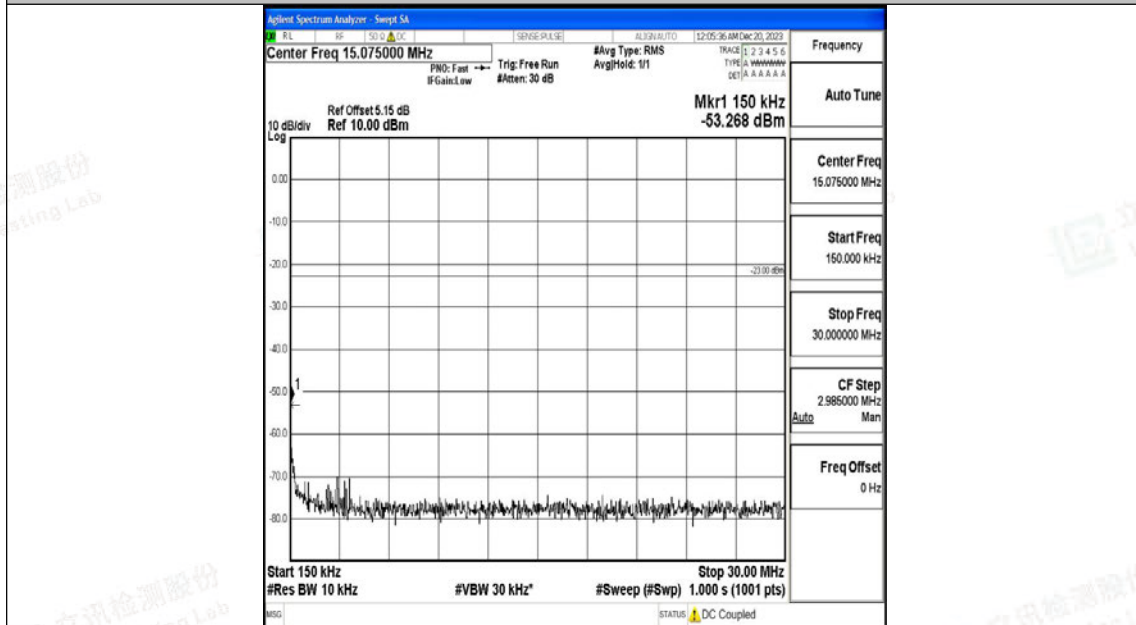

Band5_1.4MHz_QPSK_20643_1RB#0_0.15~30_0.15~30