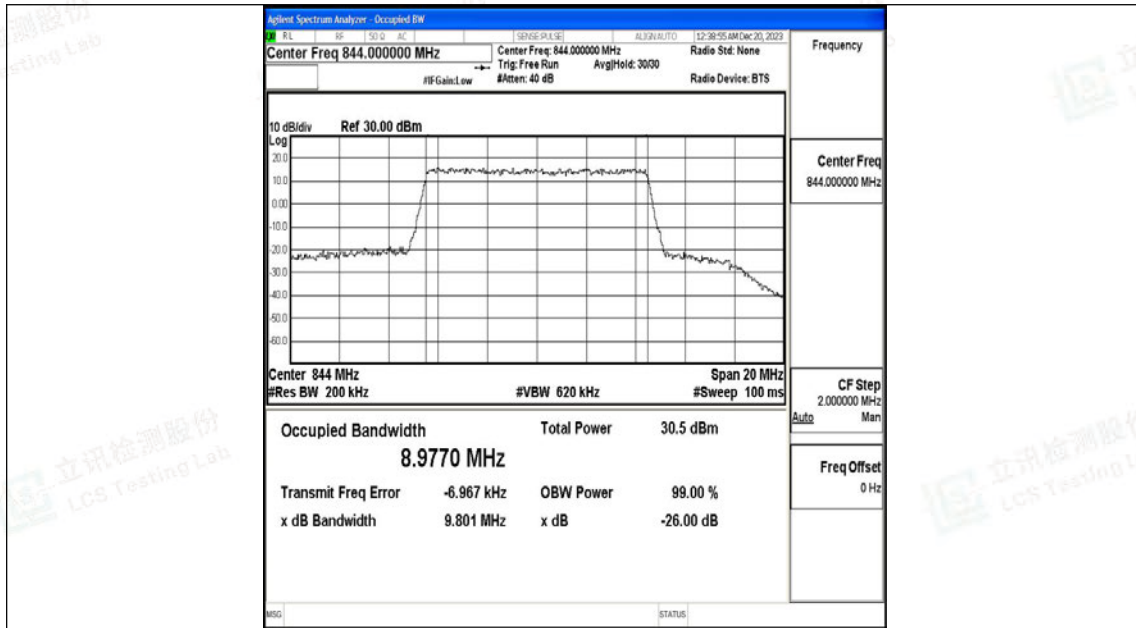

Band5-10MHz-QPSK-20600-50RB#0-PASS