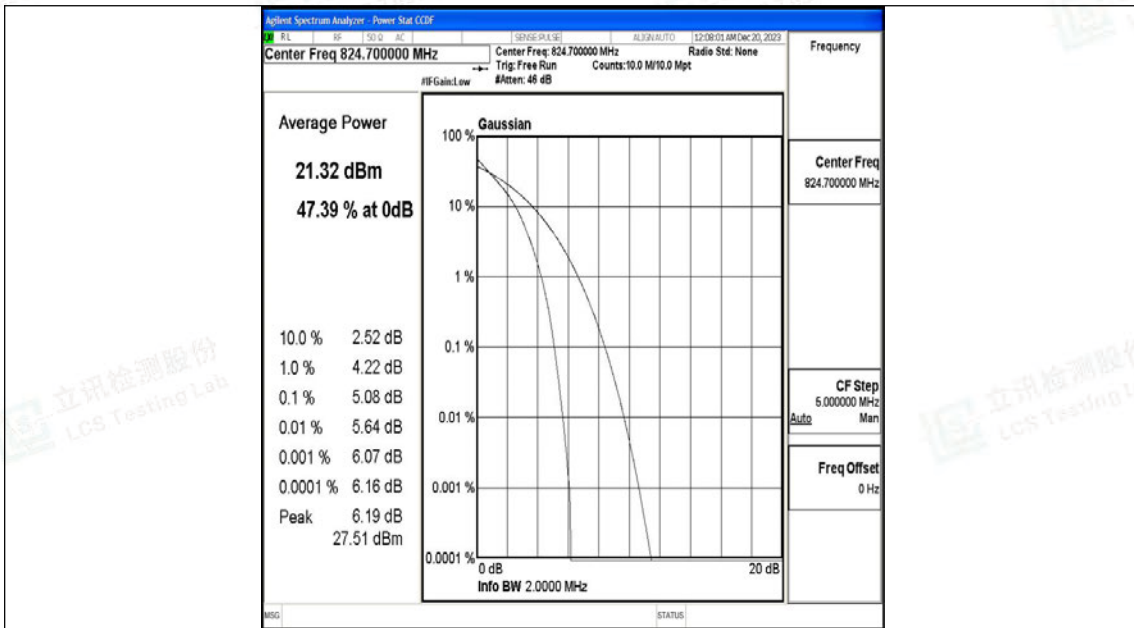

Test Graphs

Band5-1.4MHz-QPSK-20407-6RB#0-PASS