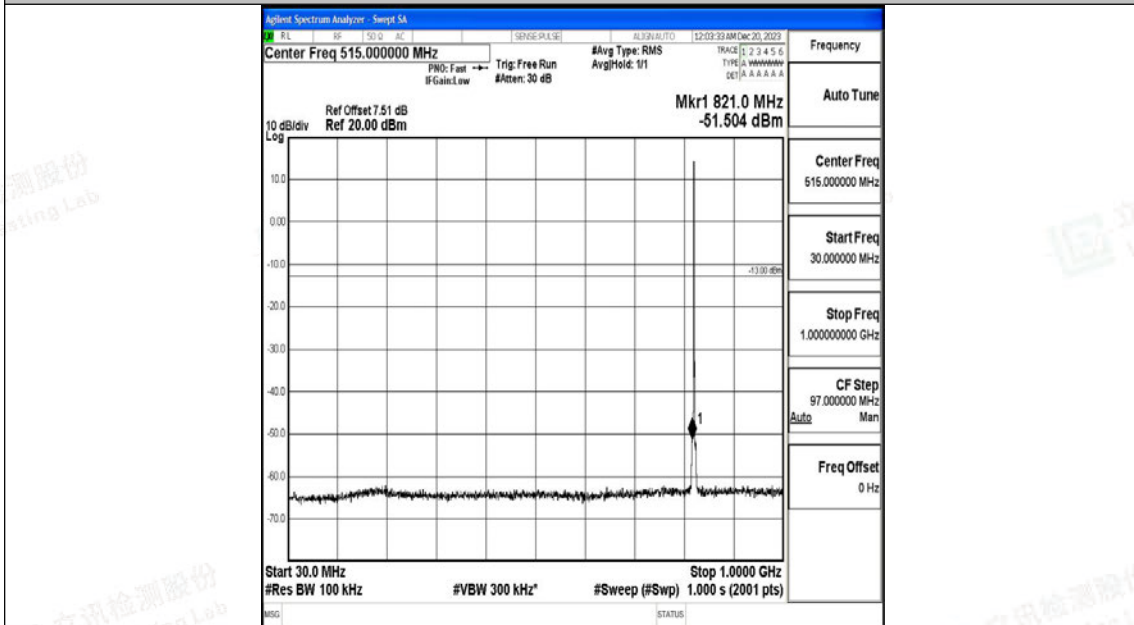

Band5_1.4MHz_QPSK_20407_1RB#0_3000~10000_3000~10000

Band5_1.4MHz_16QAM_20407_1RB#0_0.009~0.15_0.009~0.15

Band5_1.4MHz_16QAM_20407_1RB#0_0.15~30_0.15~30

Band5_1.4MHz_16QAM_20407_1RB#0_30~1000_30~1000

Band5_1.4MHz_16QAM_20407_1RB#0_1000~3000_1000~3000