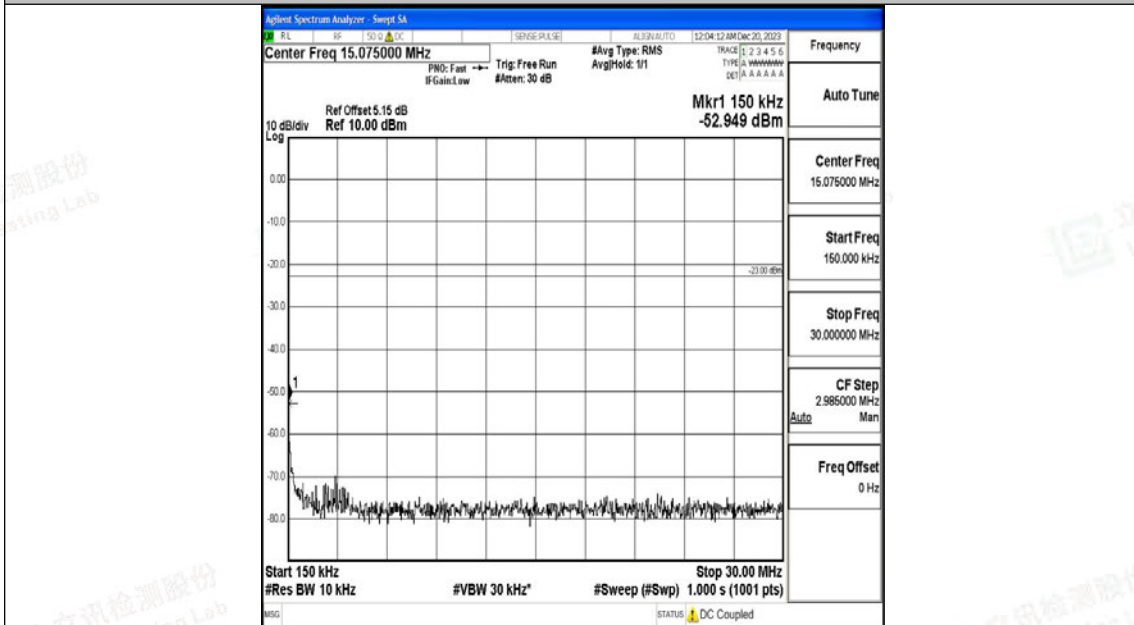

Band5_1.4MHz_QPSK_20525_1RB#0_0.15~30_0.15~30