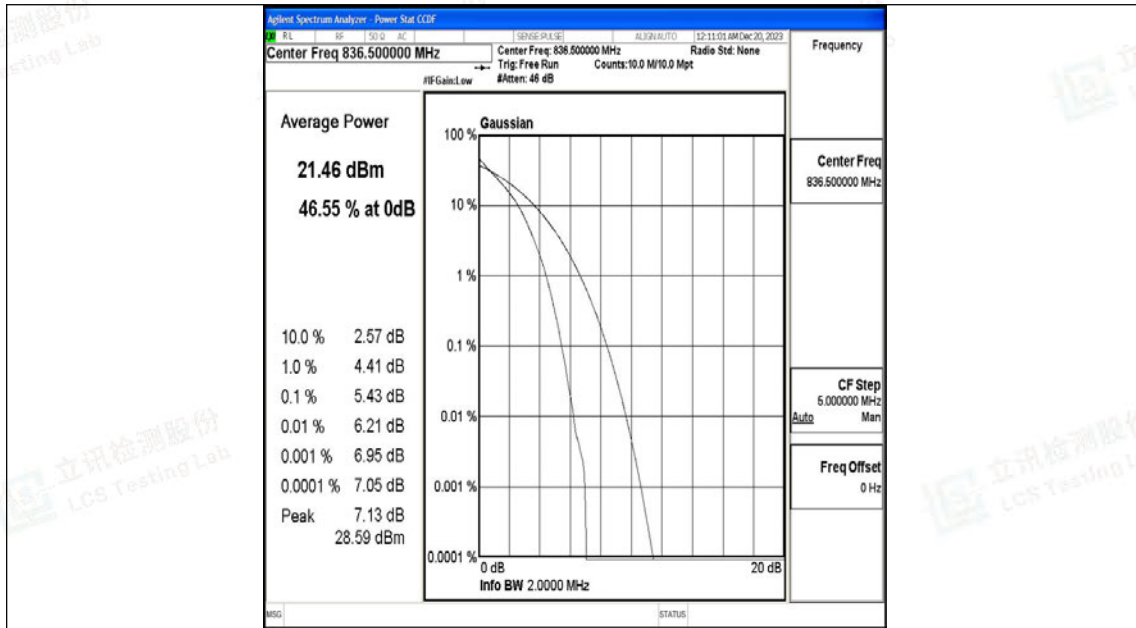

Test Graphs

Band5-1.4MHz-QPSK-20407-6RB#0-PASS

Band5-1.4MHz-16QAM-20407-6RB#0-PASS

Band5-1.4MHz-QPSK-20525-6RB#0-PASS

Band5-1.4MHz-16QAM-20525-6RB#0-PASS

Band5-1.4MHz-QPSK-20643-6RB#0-PASS

Band5-1.4MHz-16QAM-20643-6RB#0-PASS