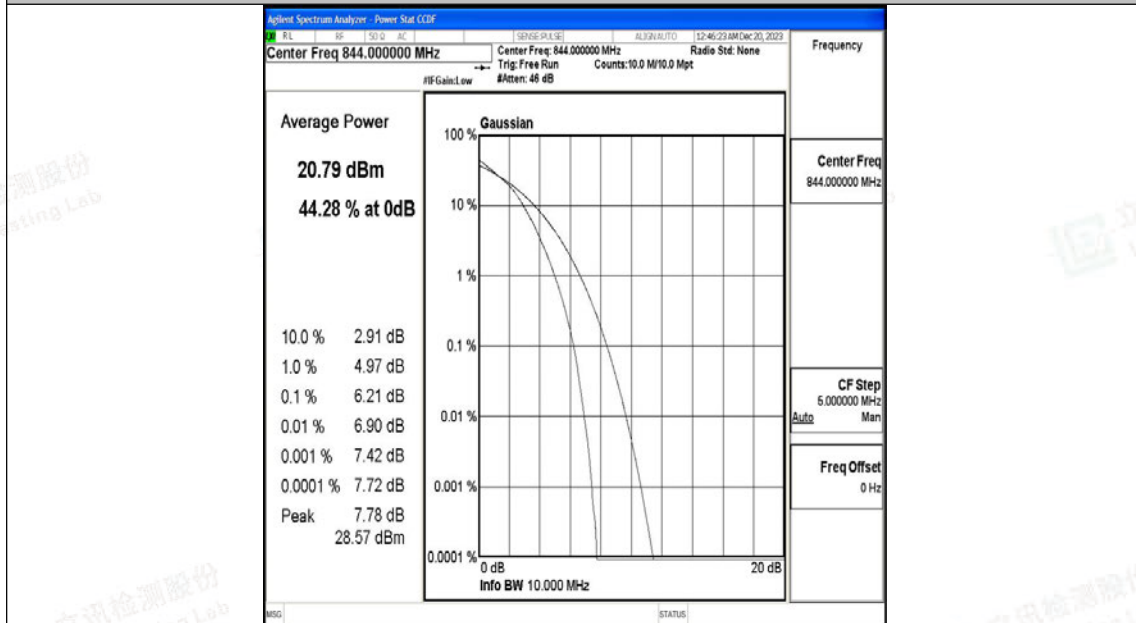

Band5-10MHz-QPSK-20525-50RB#0-PASS

Band5-10MHz-16QAM-20525-50RB#0-PASS

Band5-10MHz-QPSK-20600-50RB#0-PASS

Band5-10MHz-16QAM-20600-50RB#0-PASS

H.3 26dB Bandwidth and Occupied Bandwidth

Test Result

Band	Bandwidth	Modulation	Channel	RB Configuration	Occupied Bandwidth (MHz)	26dB Bandwidth (MHz)	Verdict
Band5	1.4MHz	QPSK	20407	6RB#0	1.0922	1.289	PASS
Band5	1.4MHz	16QAM	20407	6RB#0	1.0969	1.296	PASS
Band5	1.4MHz	QPSK	20525	6RB#0	1.1008	1.294	PASS
Band5	1.4MHz	16QAM	20525	6RB#0	1.0969	1.368	PASS
Band5	1.4MHz	QPSK	20643	6RB#0	1.0957	1.279	PASS
Band5	1.4MHz	16QAM	20643	6RB#0	1.0855	1.270	PASS
Band5	3MHz	QPSK	20415	15RB#0	2.6841	2.887	PASS
Band5	3MHz	16QAM	20415	15RB#0	2.6795	2.908	PASS
Band5	3MHz	QPSK	20525	15RB#0	2.6895	2.909	PASS
Band5	3MHz	16QAM	20525	15RB#0	2.6825	2.902	PASS
Band5	3MHz	QPSK	20635	15RB#0	2.6775	2.897	PASS
Band5	3MHz	16QAM	20635	15RB#0	2.6853	2.885	PASS
Band5	5MHz	QPSK	20425	25RB#0	4.4952	4.935	PASS
Band5	5MHz	16QAM	20425	25RB#0	4.4920	4.938	PASS
Band5	5MHz	QPSK	20525	25RB#0	4.4886	4.911	PASS
Band5	5MHz	16QAM	20525	25RB#0	4.4880	4.935	PASS
Band5	5MHz	QPSK	20625	25RB#0	4.4918	4.916	PASS
Band5	5MHz	16QAM	20625	25RB#0	4.5042	4.951	PASS
Band5	10MHz	QPSK	20450	50RB#0	8.9933	9.856	PASS
Band5	10MHz	16QAM	20450	50RB#0	9.0028	9.776	PASS
Band5	10MHz	QPSK	20525	50RB#0	8.9842	9.788	PASS
Band5	10MHz	16QAM	20525	50RB#0	8.9822	9.735	PASS
Band5	10MHz	QPSK	20600	50RB#0	8.9770	9.801	PASS
Band5	10MHz	16QAM	20600	50RB#0	8.9796	9.782	PASS