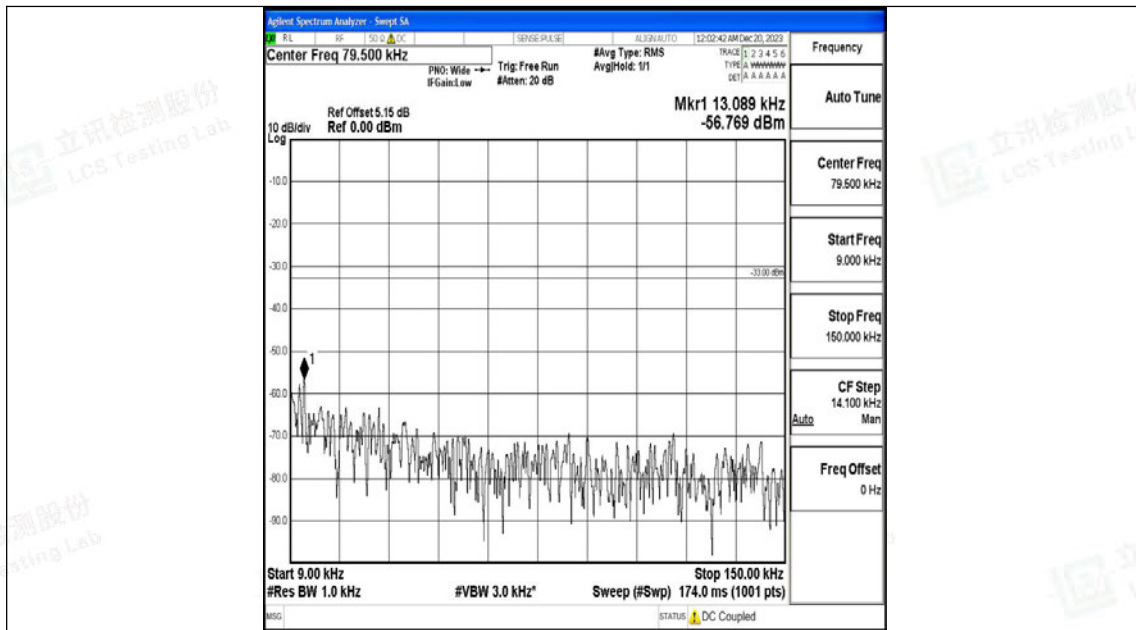

Band5	10MHz	16QAM	20600	1RB#0	0.009~0.15	-58.62	PASS
Band5	10MHz	16QAM	20600	1RB#0	0.15~30	-51.96	PASS
Band5	10MHz	16QAM	20600	1RB#0	30~1000	-55.28	PASS
Band5	10MHz	16QAM	20600	1RB#0	1000~3000	-44.63	PASS
Band5	10MHz	16QAM	20600	1RB#0	3000~10000	-44.11	PASS

Test Graphs

Band5_1.4MHz_QPSK_20407_1RB#0_0.009~0.15_0.009~0.15