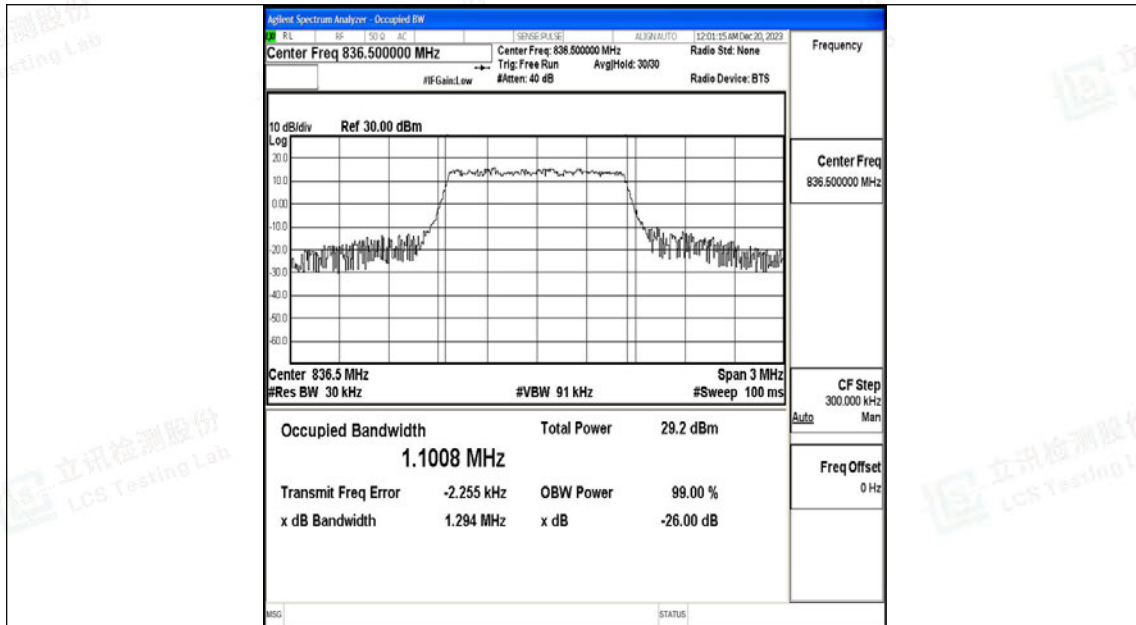

Scan code to check authenticity

Test Graphs

Band5-1.4MHz-QPSK-20407-6RB#0-PASS

Band5-1.4MHz-16QAM-20407-6RB#0-PASS

Band5-1.4MHz-QPSK-20525-6RB#0-PASS

Band5-1.4MHz-16QAM-20525-6RB#0-PASS

Band5-1.4MHz-QPSK-20643-6RB#0-PASS