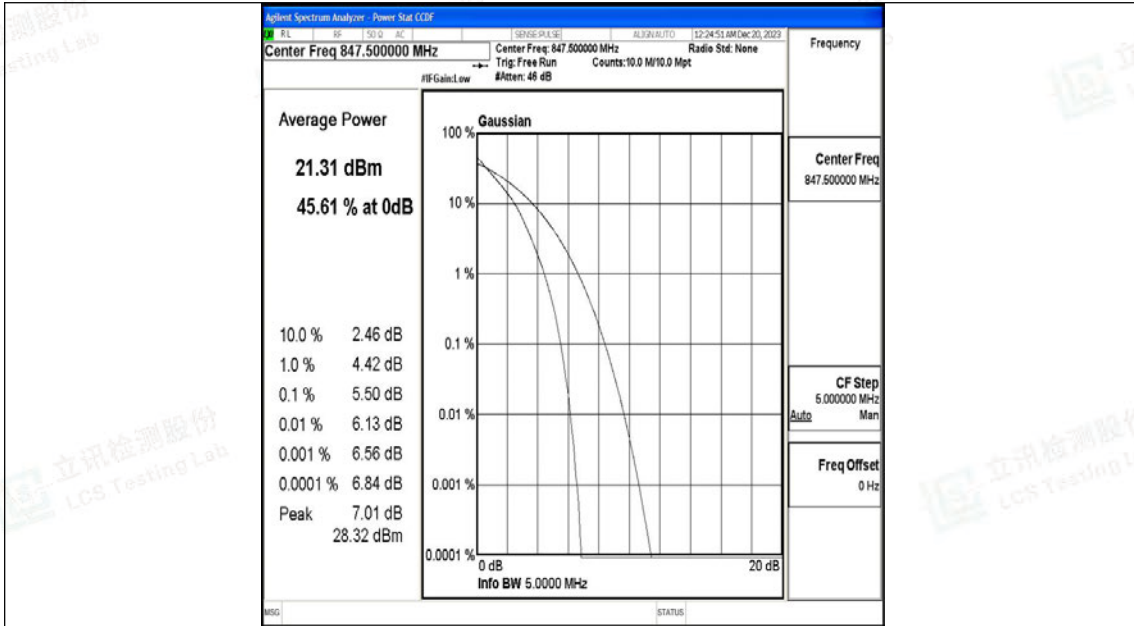

Band5-3MHz-QPSK-20635-15RB#0-PASS