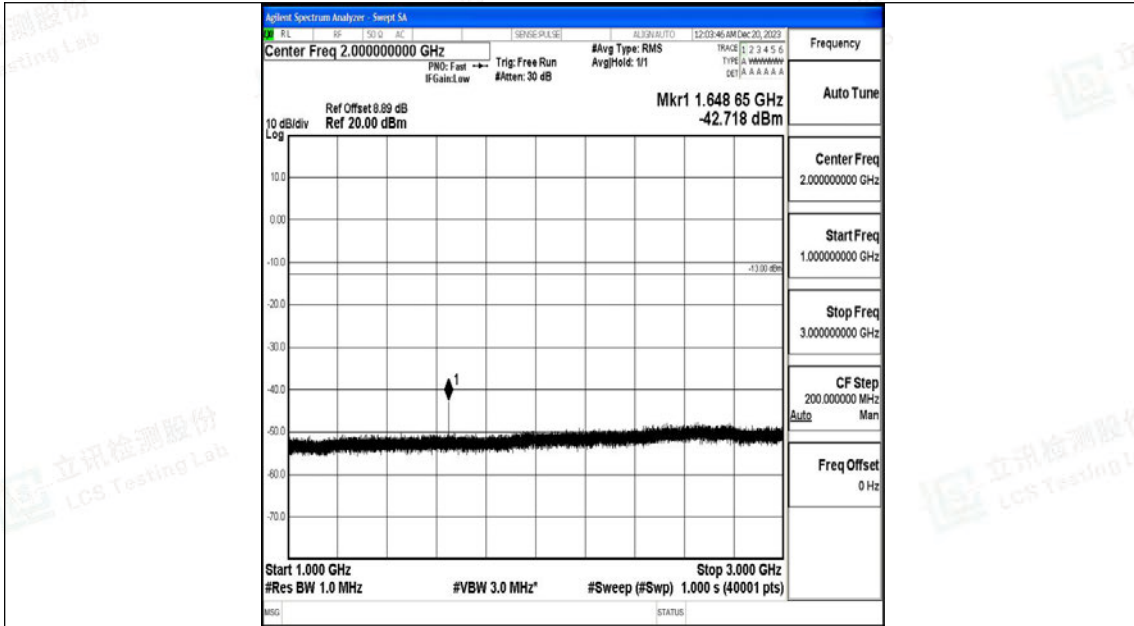

Band5_1.4MHz_16QAM_20407_1RB#0_1000~3000_1000~3000