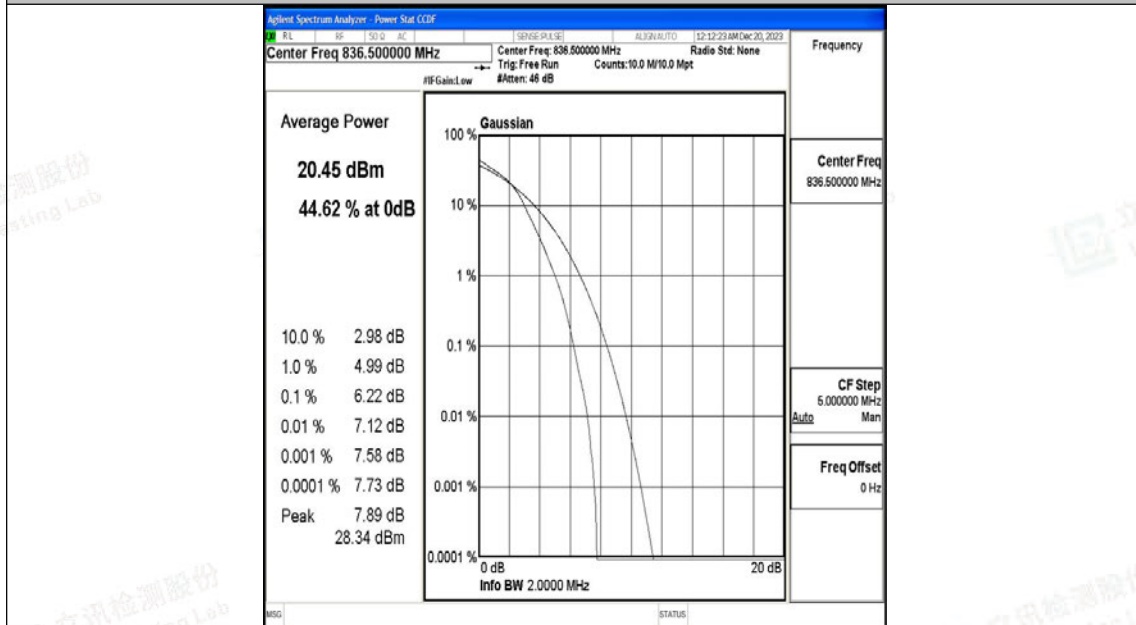

Test Graphs

Band5-1.4MHz-QPSK-20407-6RB#0-PASS

Band5-1.4MHz-16QAM-20407-6RB#0-PASS

Band5-1.4MHz-QPSK-20525-6RB#0-PASS

Band5-1.4MHz-16QAM-20525-6RB#0-PASS

Band5-1.4MHz-QPSK-20643-6RB#0-PASS

Band5-1.4MHz-16QAM-20643-6RB#0-PASS