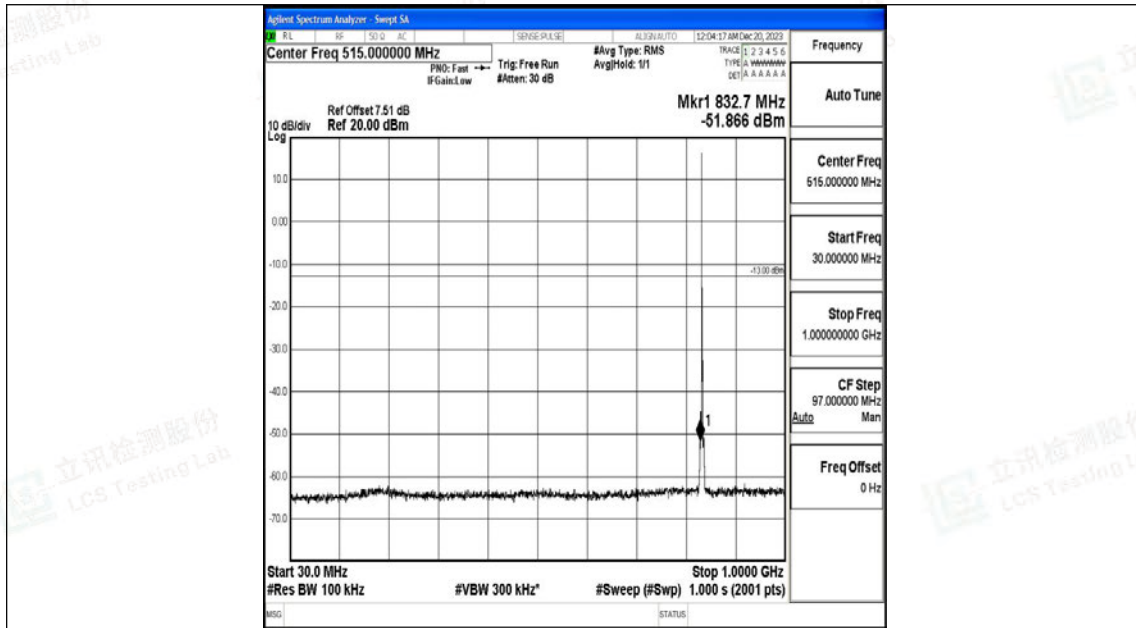

Band5_1.4MHz_16QAM_20407_1RB#0_3000~10000_3000~10000

Band5_1.4MHz_QPSK_20525_1RB#0_0.009~0.15_0.009~0.15

Band5_1.4MHz_QPSK_20525_1RB#0_0.15~30_0.15~30

Band5_1.4MHz_QPSK_20525_1RB#0_30~1000_30~1000

Band5_1.4MHz_QPSK_20525_1RB#0_1000~3000_1000~3000