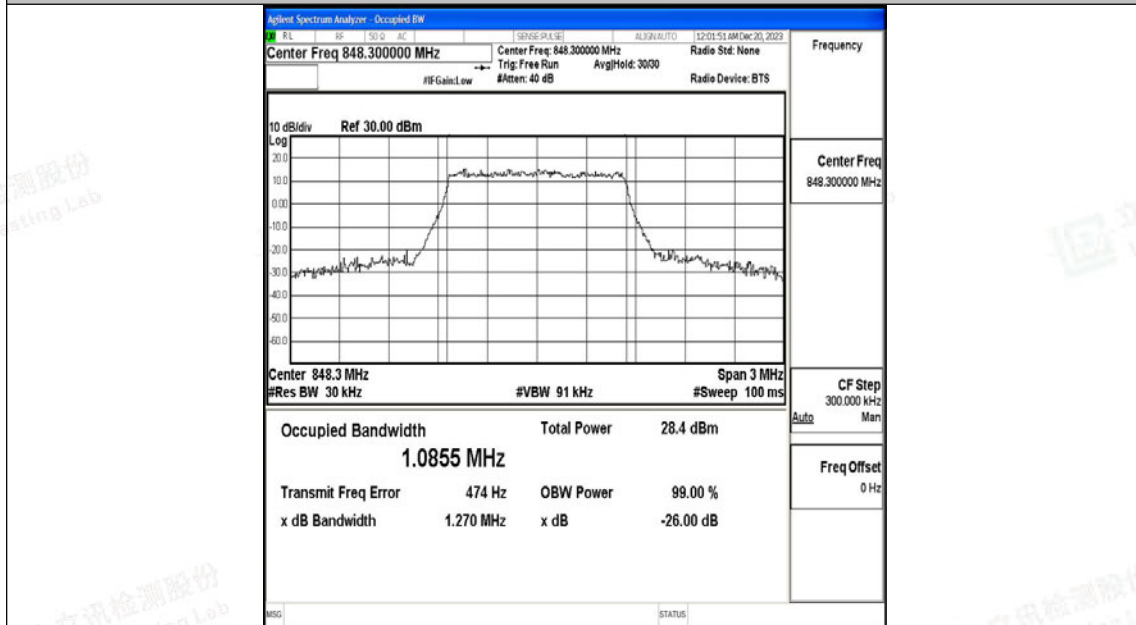

Scan code to check authenticity

Test Graphs

Band5-1.4MHz-QPSK-20407-6RB#0-PASS

Band5-1.4MHz-16QAM-20407-6RB#0-PASS

Band5-1.4MHz-QPSK-20525-6RB#0-PASS

Band5-1.4MHz-16QAM-20525-6RB#0-PASS

Band5-1.4MHz-QPSK-20643-6RB#0-PASS