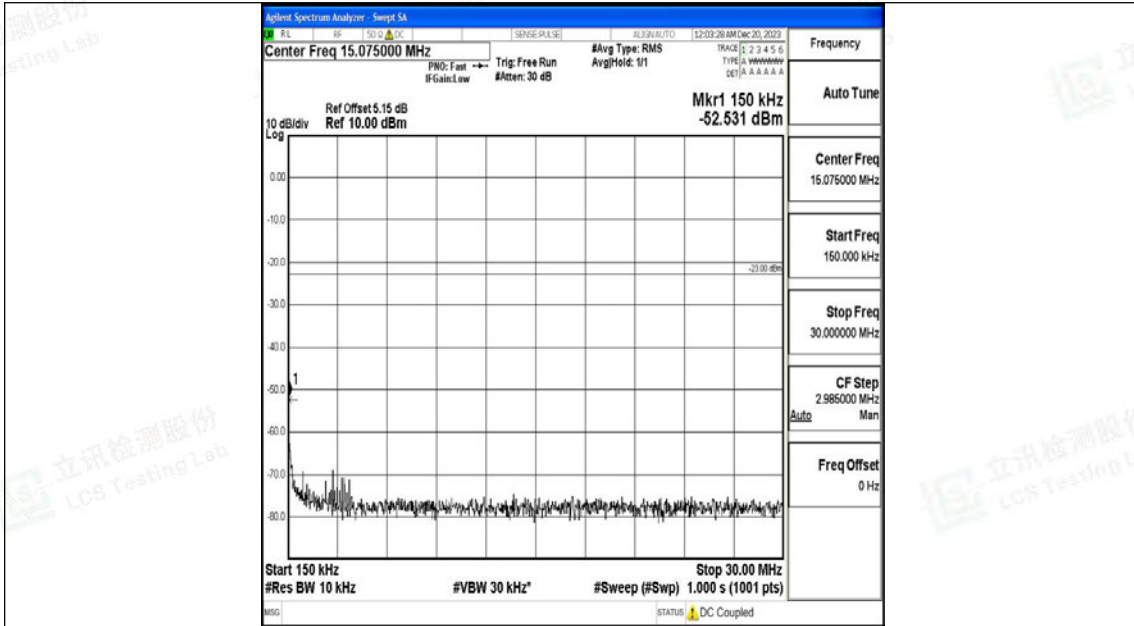

Band5_1.4MHz_16QAM_20407_1RB#0_0.15~30_0.15~30