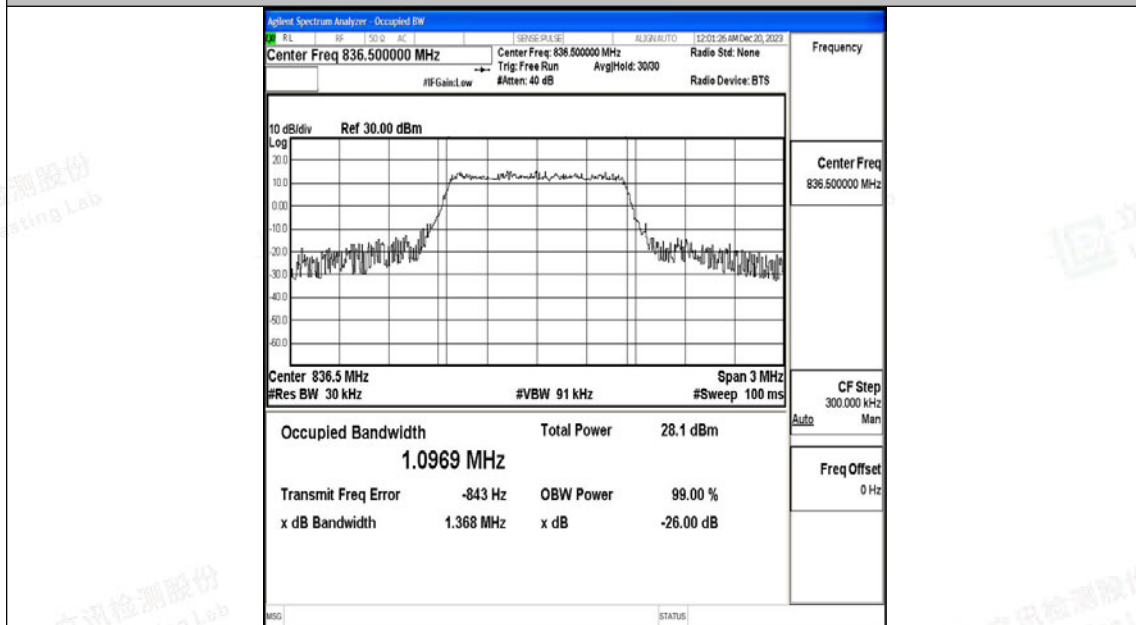

Scan code to check authenticity

Test Graphs

Band5-1.4MHz-QPSK-20407-6RB#0-PASS

Band5-1.4MHz-16QAM-20407-6RB#0-PASS

Band5-1.4MHz-QPSK-20525-6RB#0-PASS

Band5-1.4MHz-16QAM-20525-6RB#0-PASS

Band5-1.4MHz-QPSK-20643-6RB#0-PASS