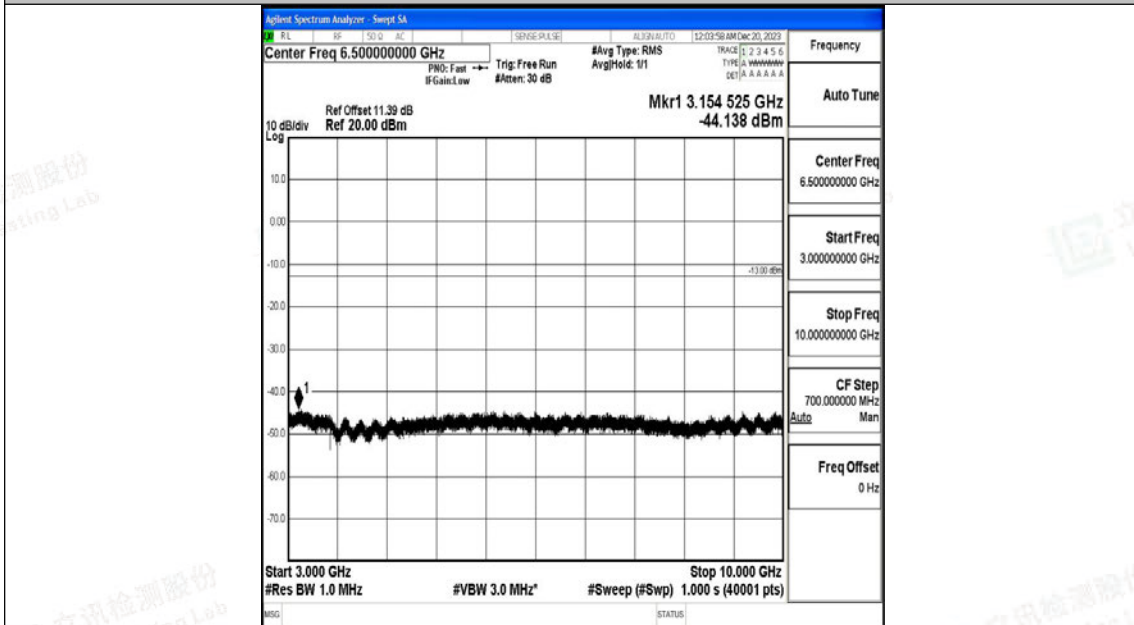

Band5_1.4MHz_QPSK_20407_1RB#0_3000~10000_3000~10000

Band5_1.4MHz_16QAM_20407_1RB#0_0.009~0.15_0.009~0.15

Band5_1.4MHz_16QAM_20407_1RB#0_0.15~30_0.15~30

Band5_1.4MHz_16QAM_20407_1RB#0_30~1000_30~1000

Band5_1.4MHz_16QAM_20407_1RB#0_1000~3000_1000~3000