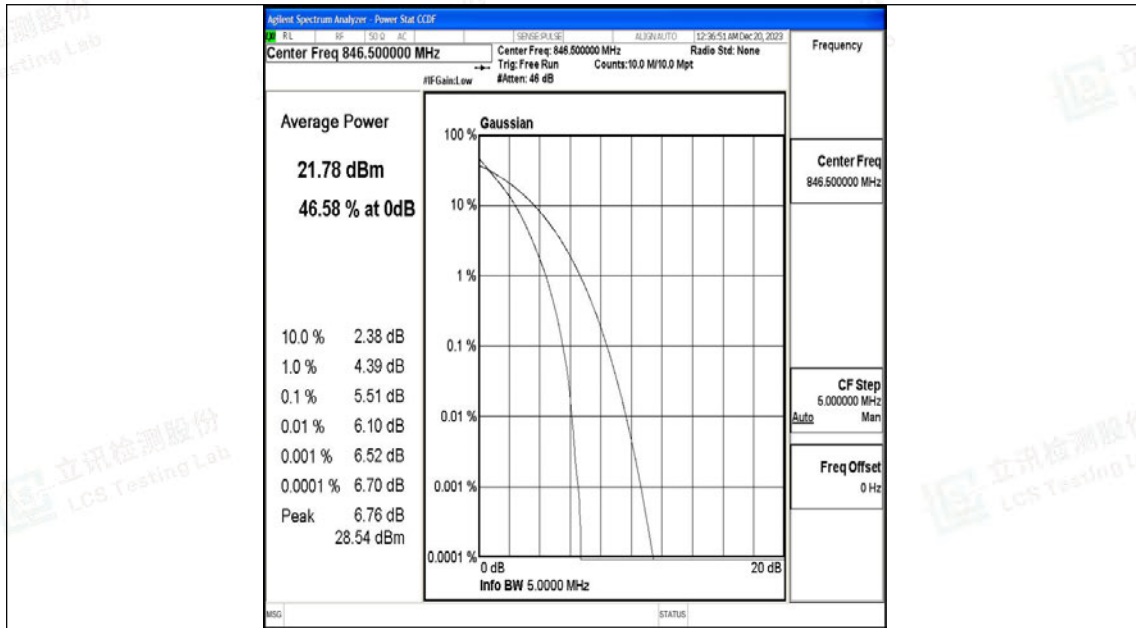

Band5-5MHz-QPSK-20625-25RB#0-PASS