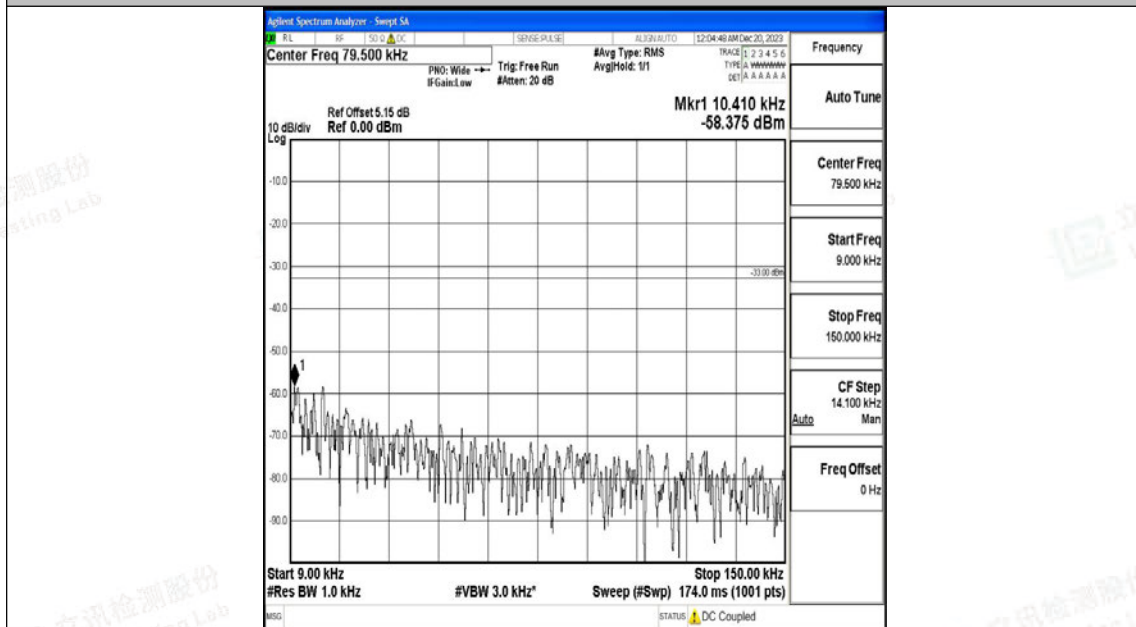

Band5_1.4MHz_16QAM_20525_1RB#0_0.009~0.15_0.009~0.15