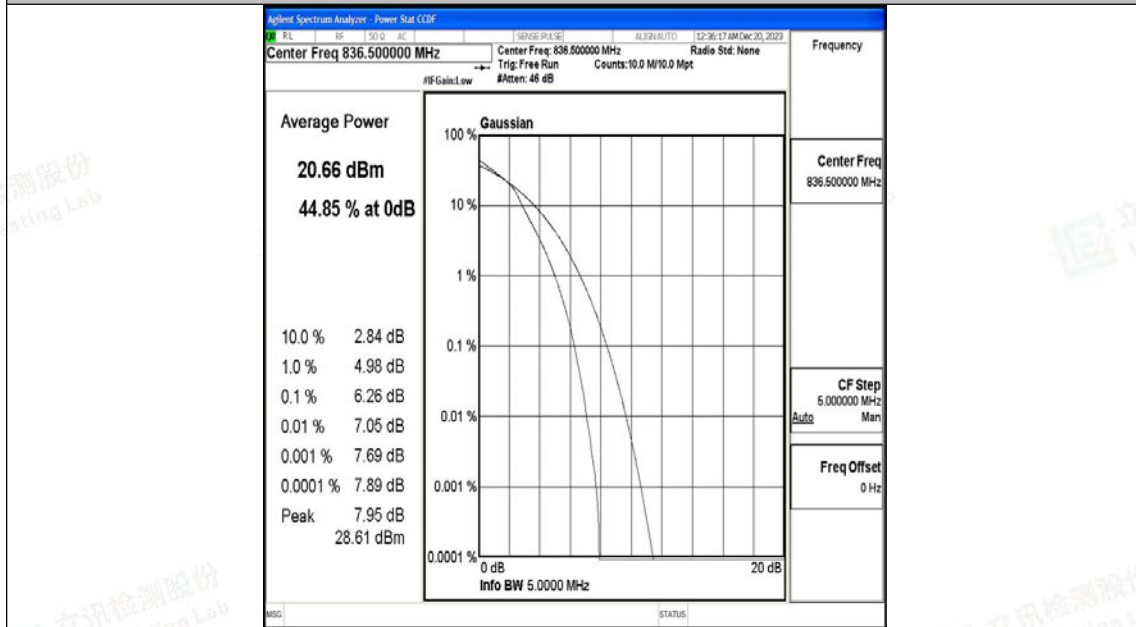

Band5-5MHz-16QAM-20525-25RB#0-PASS