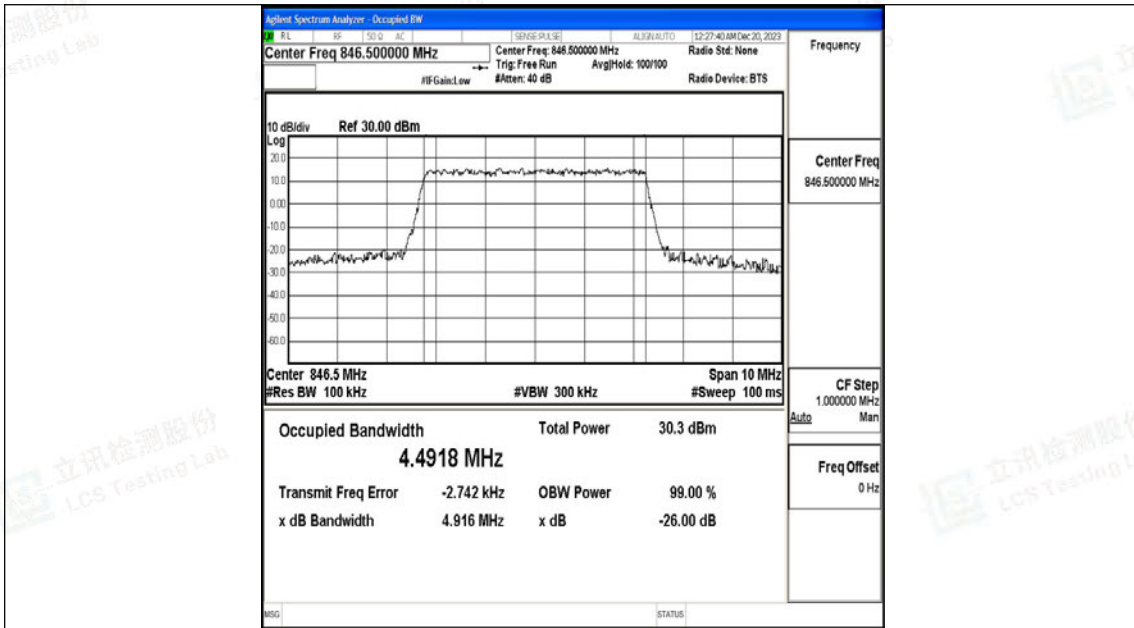

Band5-5MHz-QPSK-20625-25RB#0-PASS