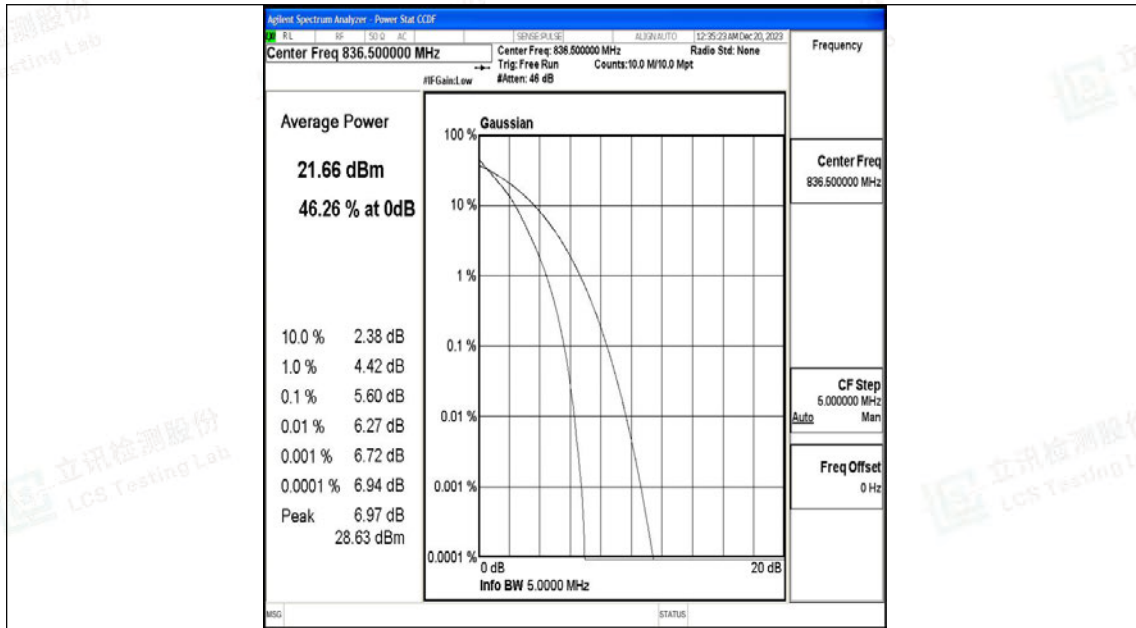

Band5-5MHz-QPSK-20525-25RB#0-PASS