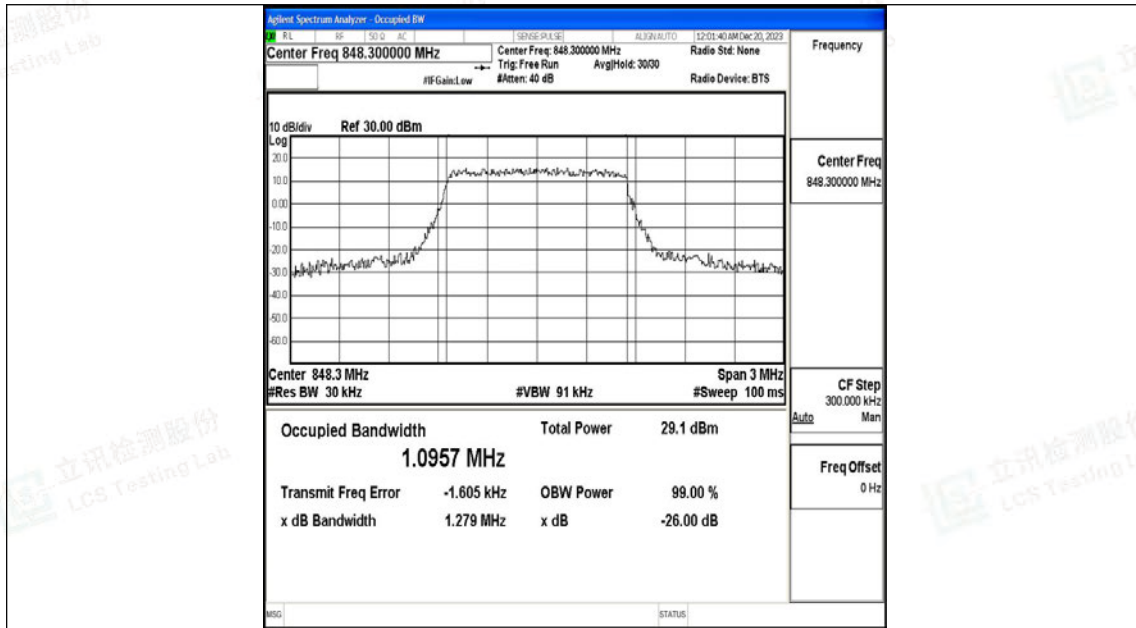

Scan code to check authenticity

Test Graphs

Band5-1.4MHz-QPSK-20407-6RB#0-PASS

Band5-1.4MHz-16QAM-20407-6RB#0-PASS

Band5-1.4MHz-QPSK-20525-6RB#0-PASS

Band5-1.4MHz-16QAM-20525-6RB#0-PASS

Band5-1.4MHz-QPSK-20643-6RB#0-PASS