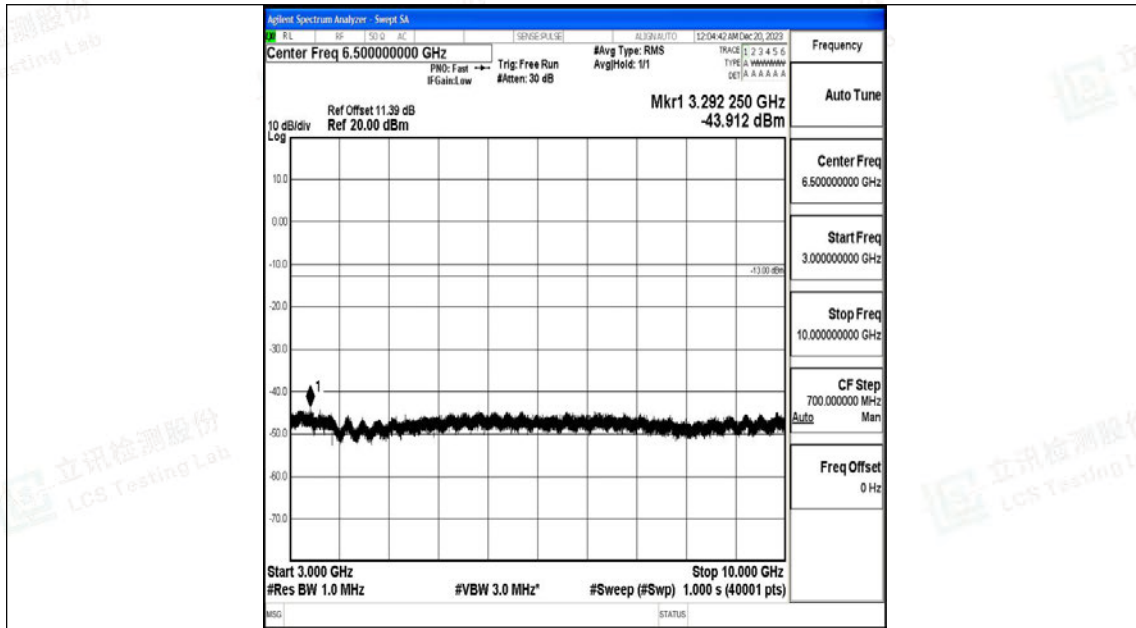

Band5_1.4MHz_16QAM_20407_1RB#0_3000~10000_3000~10000

Band5_1.4MHz_QPSK_20525_1RB#0_0.009~0.15_0.009~0.15

Band5_1.4MHz_QPSK_20525_1RB#0_0.15~30_0.15~30

Band5_1.4MHz_QPSK_20525_1RB#0_30~1000_30~1000

Band5_1.4MHz_QPSK_20525_1RB#0_1000~3000_1000~3000