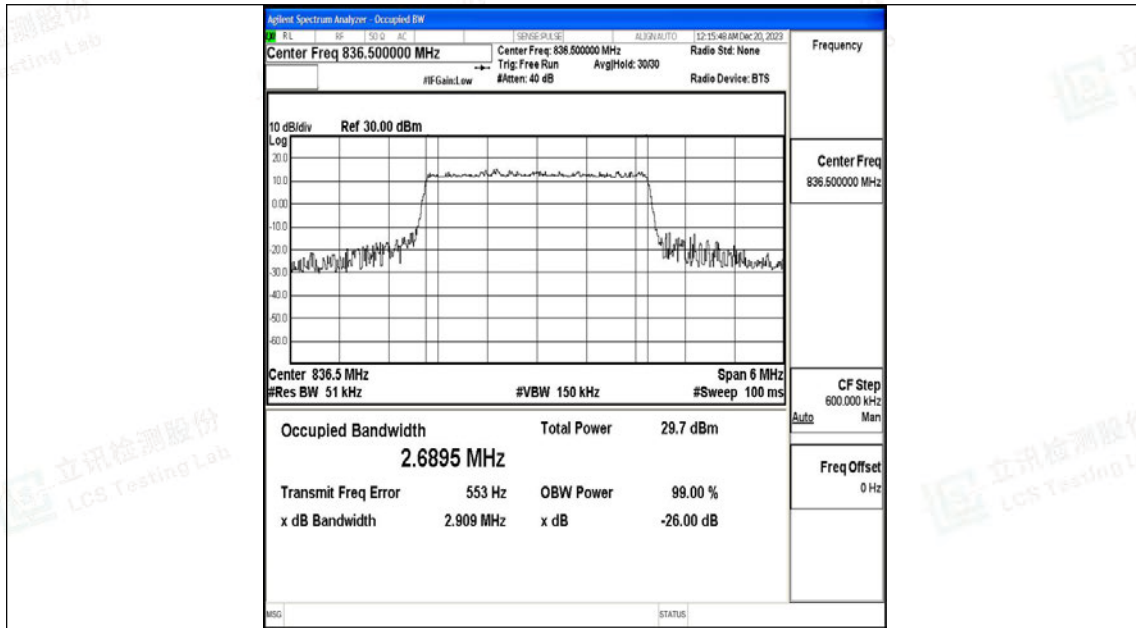

Band5-3MHz-QPSK-20525-15RB#0-PASS