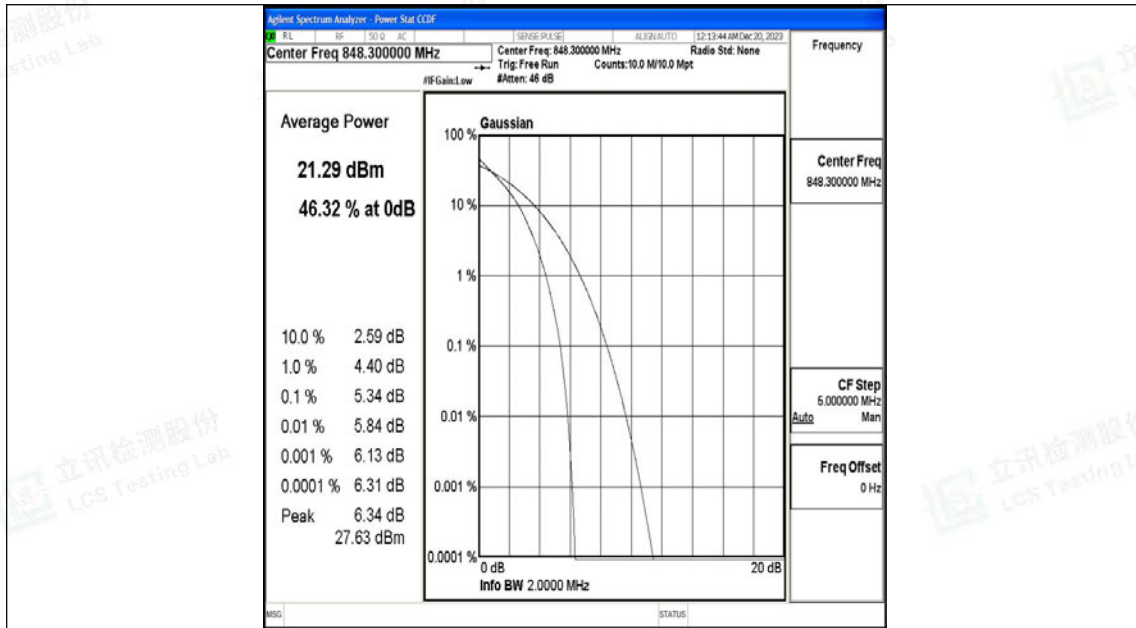

Test Graphs

Band5-1.4MHz-QPSK-20407-6RB#0-PASS

Band5-1.4MHz-16QAM-20407-6RB#0-PASS

Band5-1.4MHz-QPSK-20525-6RB#0-PASS

Band5-1.4MHz-16QAM-20525-6RB#0-PASS

Band5-1.4MHz-QPSK-20643-6RB#0-PASS

Band5-1.4MHz-16QAM-20643-6RB#0-PASS