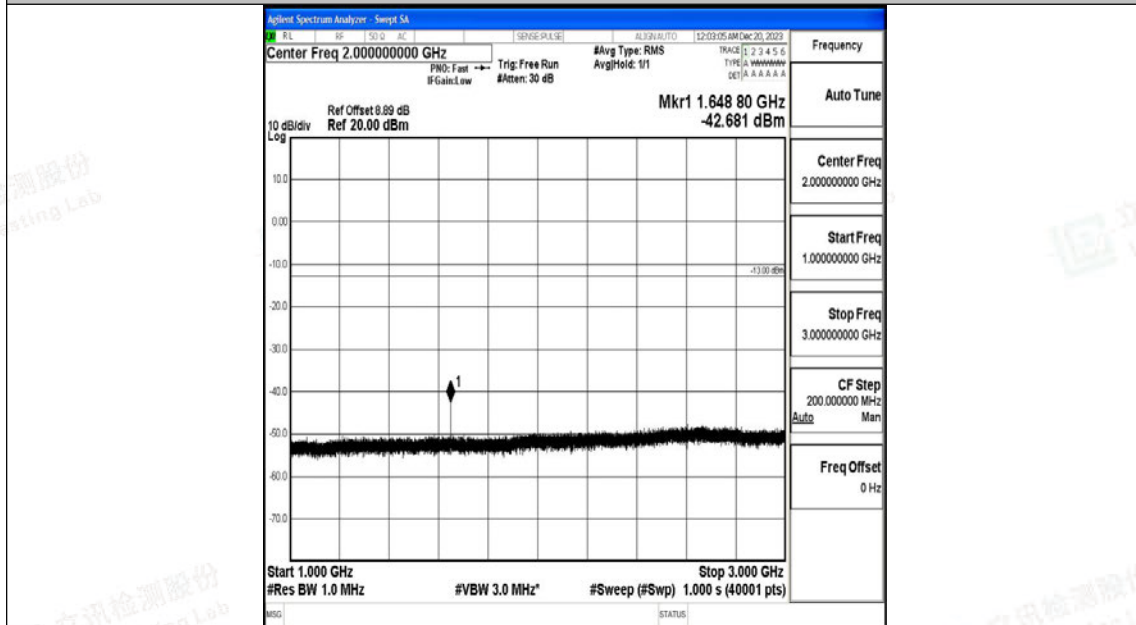

Test Graphs

Band5_1.4MHz_QPSK_20407_1RB#0_0.009~0.15_0.009~0.15

Band5_1.4MHz_QPSK_20407_1RB#0_0.15~30_0.15~30

Band5_1.4MHz_QPSK_20407_1RB#0_30~1000_30~1000

Band5_1.4MHz_QPSK_20407_1RB#0_1000~3000_1000~3000