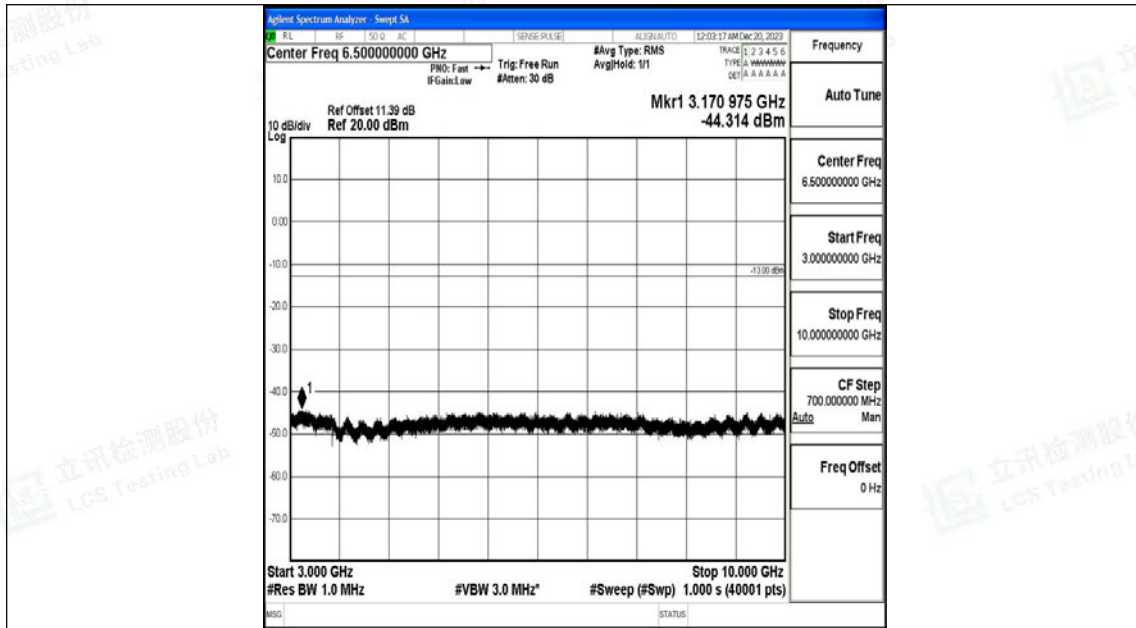

Test Graphs

Band5_1.4MHz_QPSK_20407_1RB#0_0.009~0.15_0.009~0.15

Band5_1.4MHz_QPSK_20407_1RB#0_0.15~30_0.15~30

Band5_1.4MHz_QPSK_20407_1RB#0_30~1000_30~1000

Band5_1.4MHz_QPSK_20407_1RB#0_1000~3000_1000~3000