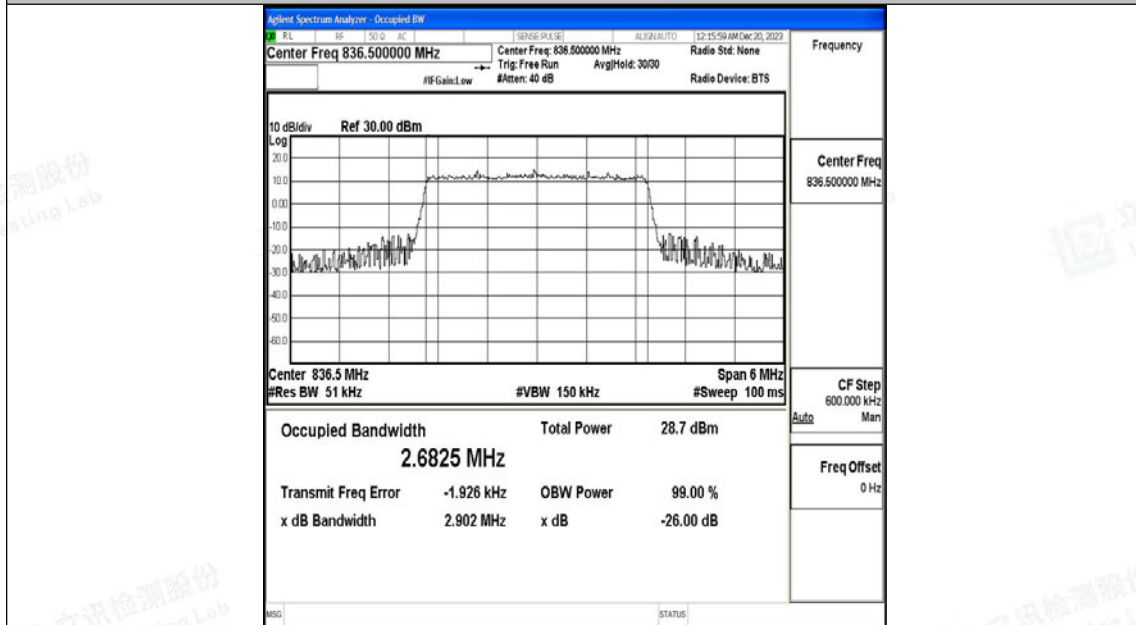

Band5-3MHz-16QAM-20525-15RB#0-PASS