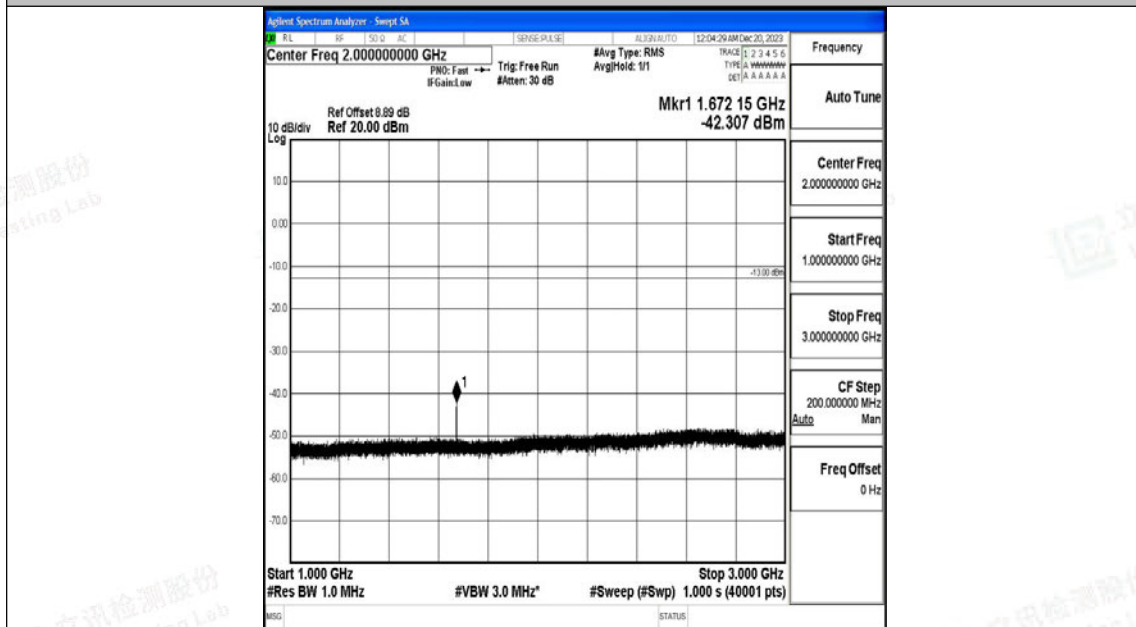

Band5_1.4MHz_16QAM_20407_1RB#0_3000~10000_3000~10000

Band5_1.4MHz_QPSK_20525_1RB#0_0.009~0.15_0.009~0.15

Band5_1.4MHz_QPSK_20525_1RB#0_0.15~30_0.15~30

Band5_1.4MHz_QPSK_20525_1RB#0_30~1000_30~1000

Band5_1.4MHz_QPSK_20525_1RB#0_1000~3000_1000~3000