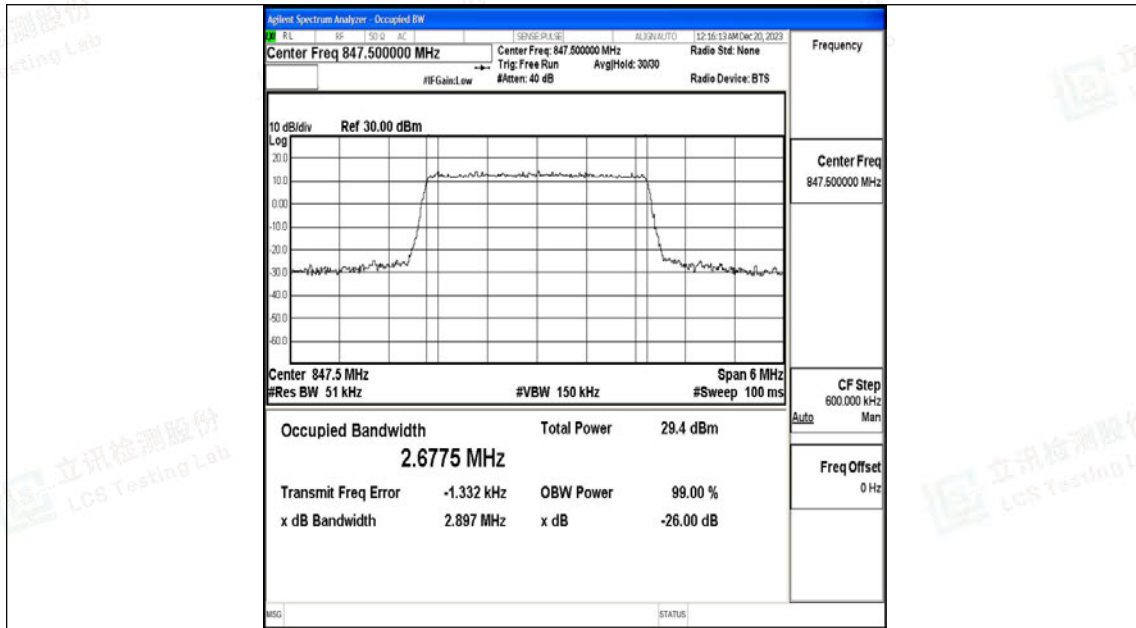

Band5-3MHz-QPSK-20635-15RB#0-PASS