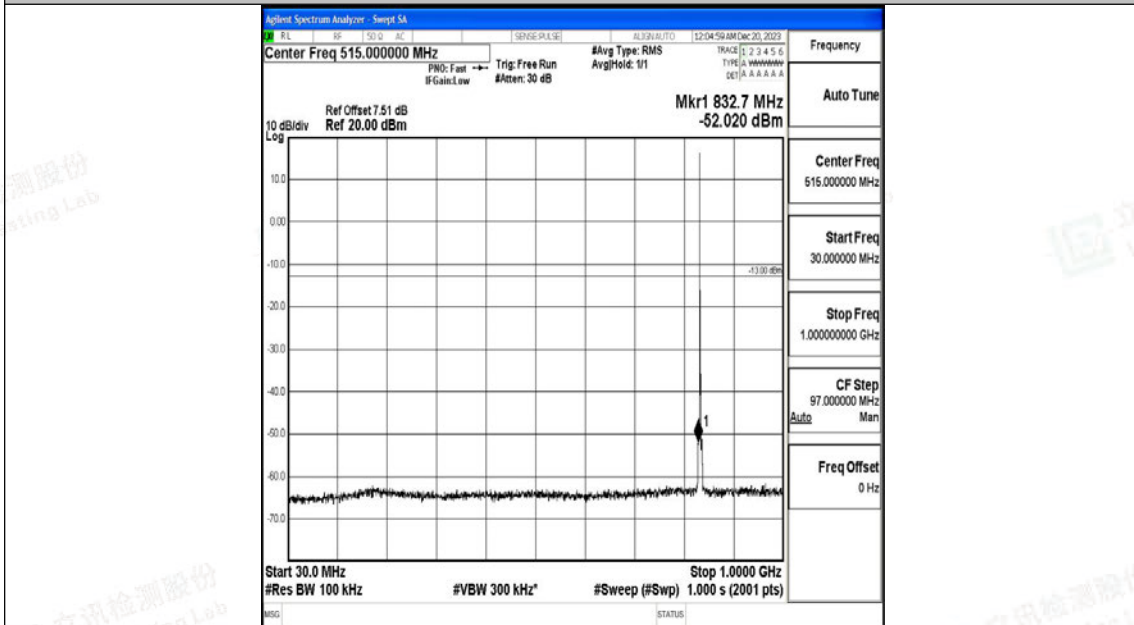

Band5_1.4MHz_QPSK_20525_1RB#0_3000~10000_3000~10000

Band5_1.4MHz_16QAM_20525_1RB#0_0.009~0.15_0.009~0.15

Band5_1.4MHz_16QAM_20525_1RB#0_0.15~30_0.15~30

Band5_1.4MHz_16QAM_20525_1RB#0_30~1000_30~1000

Band5_1.4MHz_16QAM_20525_1RB#0_1000~3000_1000~3000