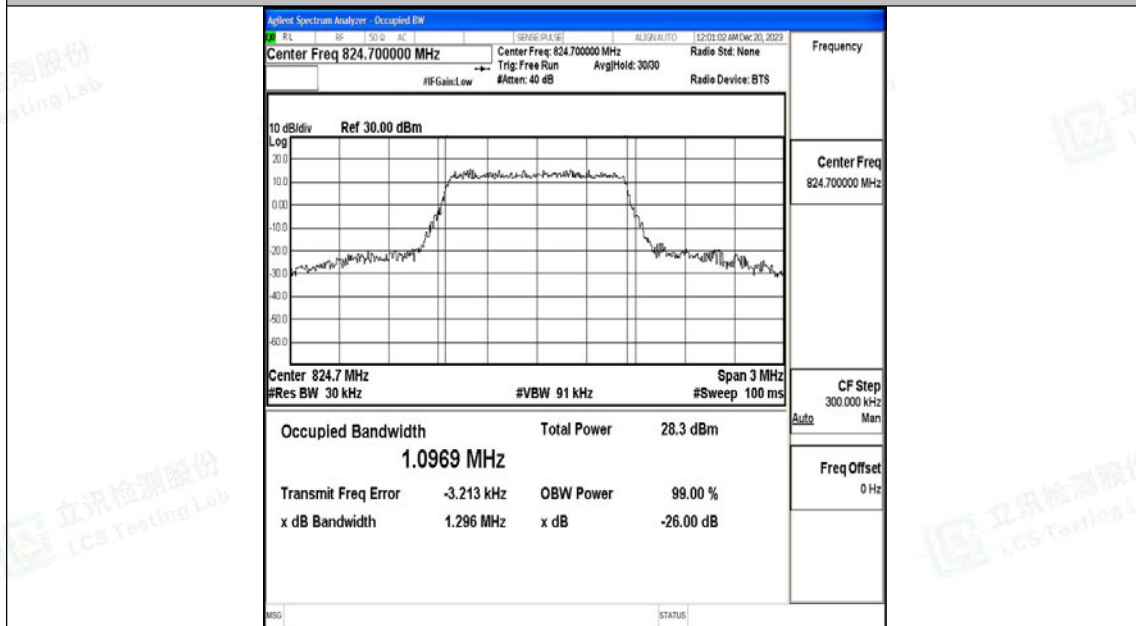

Scan code to check authenticity

Test Graphs

Band5-1.4MHz-QPSK-20407-6RB#0-PASS

Band5-1.4MHz-16QAM-20407-6RB#0-PASS

Band5-1.4MHz-QPSK-20525-6RB#0-PASS

Band5-1.4MHz-16QAM-20525-6RB#0-PASS

Band5-1.4MHz-QPSK-20643-6RB#0-PASS