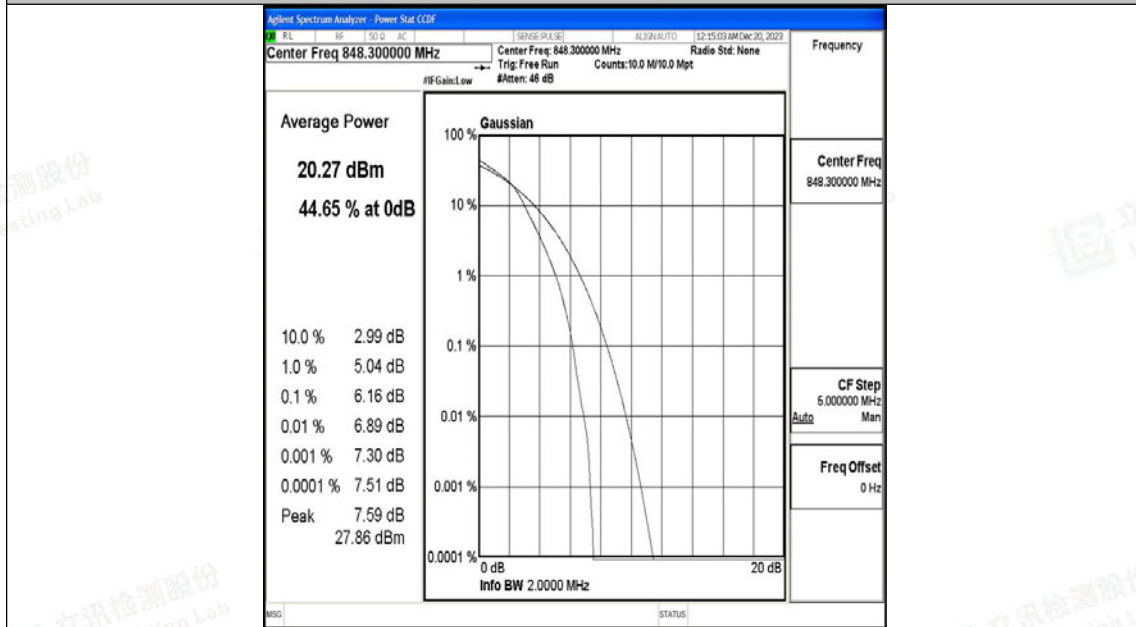

Test Graphs

Band5-1.4MHz-QPSK-20407-6RB#0-PASS

Band5-1.4MHz-16QAM-20407-6RB#0-PASS

Band5-1.4MHz-QPSK-20525-6RB#0-PASS

Band5-1.4MHz-16QAM-20525-6RB#0-PASS

Band5-1.4MHz-QPSK-20643-6RB#0-PASS

Band5-1.4MHz-16QAM-20643-6RB#0-PASS