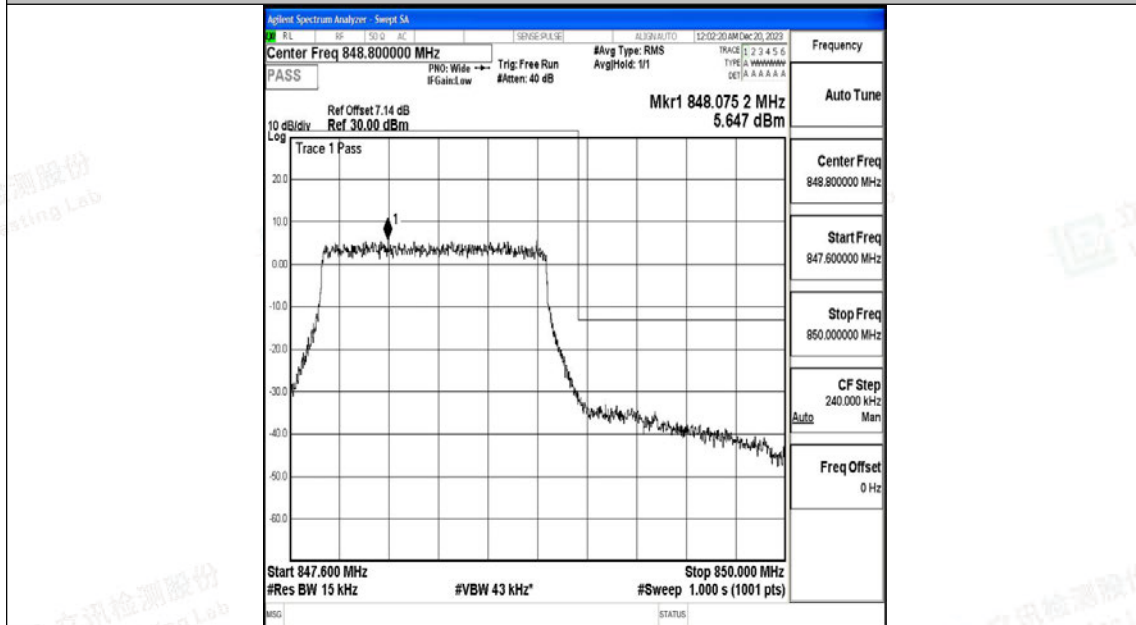

Band5_1.4MHz_QPSK_20643_6RB#0