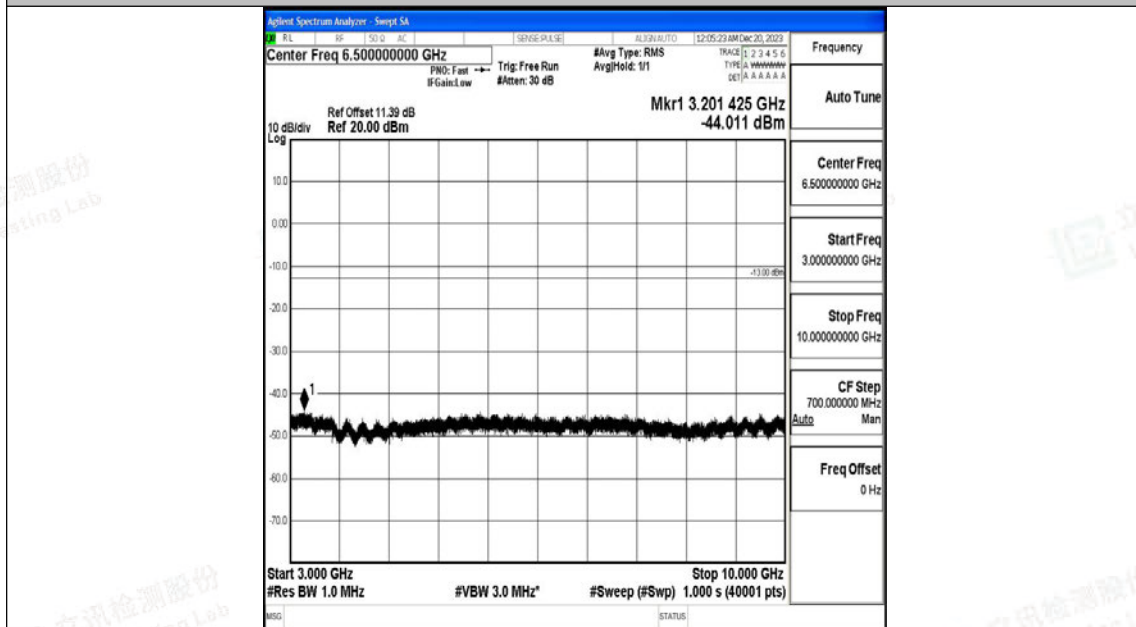

Band5_1.4MHz_QPSK_20525_1RB#0_3000~10000_3000~10000

Band5_1.4MHz_16QAM_20525_1RB#0_0.009~0.15_0.009~0.15

Band5_1.4MHz_16QAM_20525_1RB#0_0.15~30_0.15~30

Band5_1.4MHz_16QAM_20525_1RB#0_30~1000_30~1000

Band5_1.4MHz_16QAM_20525_1RB#0_1000~3000_1000~3000