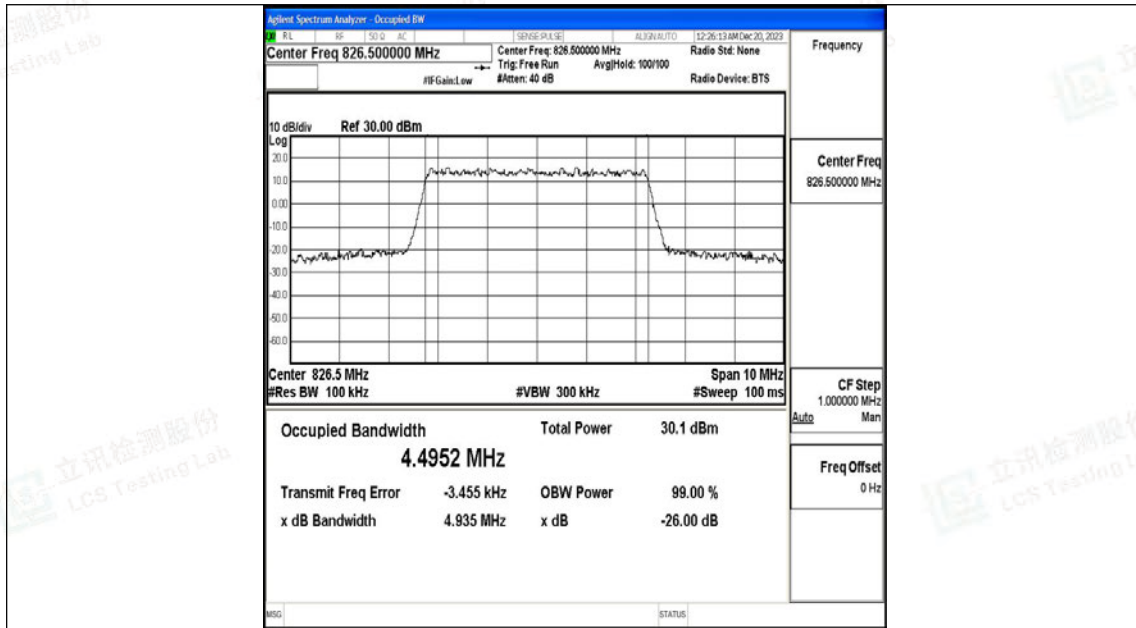

Band5-5MHz-QPSK-20425-25RB#0-PASS