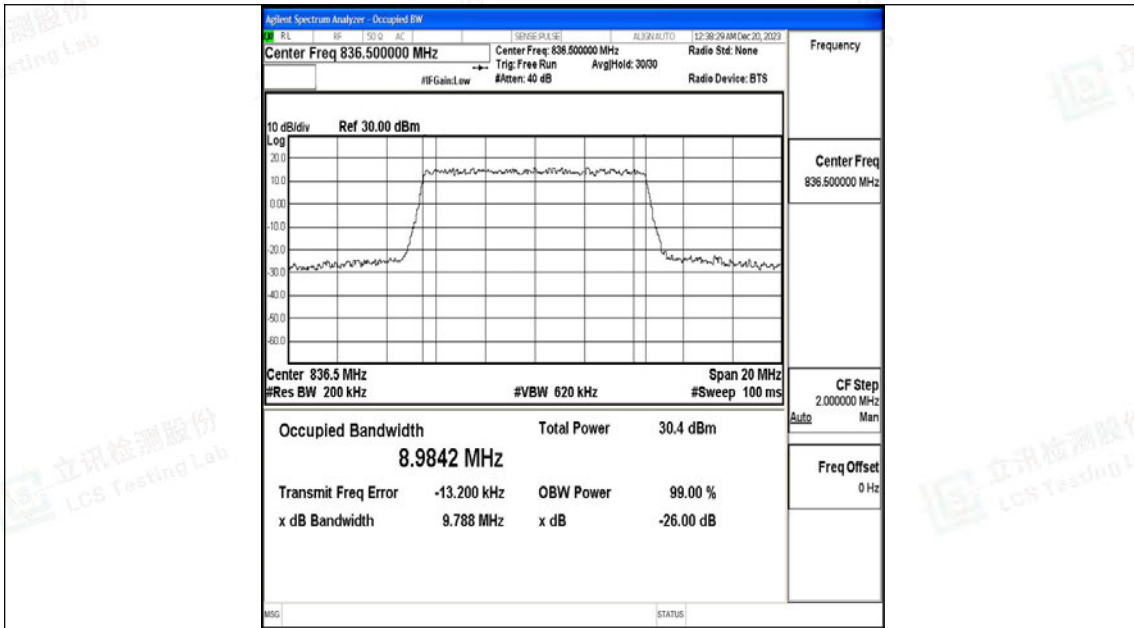

Band5-10MHz-QPSK-20525-50RB#0-PASS