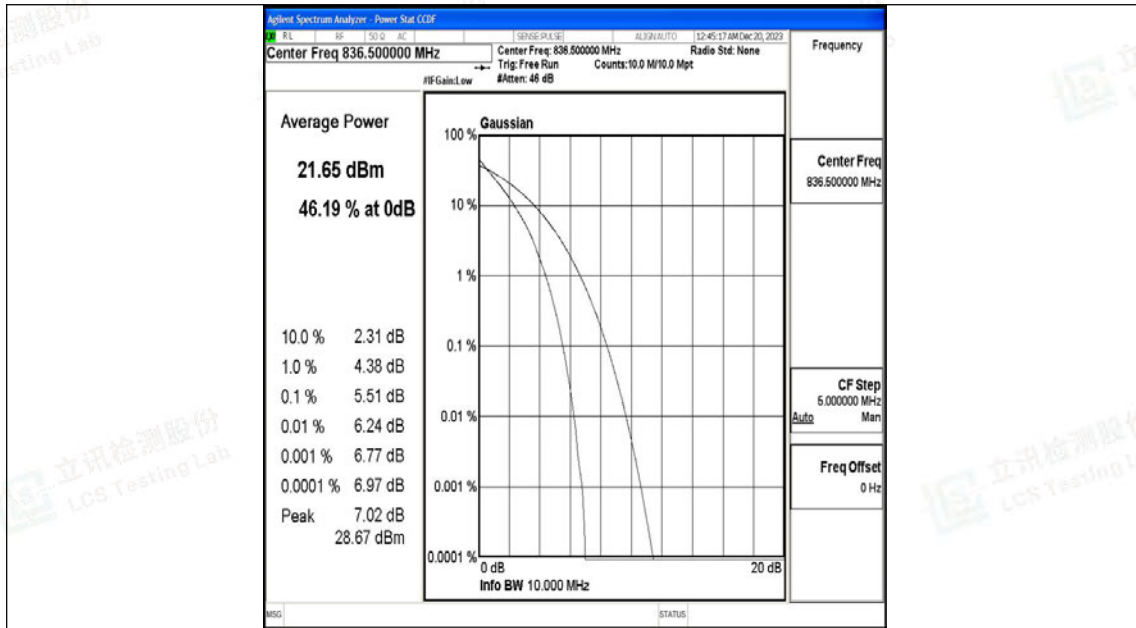

Band5-10MHz-QPSK-20525-50RB#0-PASS

Band5-10MHz-16QAM-20525-50RB#0-PASS

Band5-10MHz-QPSK-20600-50RB#0-PASS

Band5-10MHz-16QAM-20600-50RB#0-PASS

H.3 26dB Bandwidth and Occupied Bandwidth

Test Result

Band	Bandwidth	Modulation	Channel	RB Configuration	Occupied Bandwidth (MHz)	26dB Bandwidth (MHz)	Verdict
Band5	1.4MHz	QPSK	20407	6RB#0	1.0922	1.289	PASS
Band5	1.4MHz	16QAM	20407	6RB#0	1.0969	1.296	PASS
Band5	1.4MHz	QPSK	20525	6RB#0	1.1008	1.294	PASS
Band5	1.4MHz	16QAM	20525	6RB#0	1.0969	1.368	PASS
Band5	1.4MHz	QPSK	20643	6RB#0	1.0957	1.279	PASS
Band5	1.4MHz	16QAM	20643	6RB#0	1.0855	1.270	PASS
Band5	3MHz	QPSK	20415	15RB#0	2.6841	2.887	PASS
Band5	3MHz	16QAM	20415	15RB#0	2.6795	2.908	PASS
Band5	3MHz	QPSK	20525	15RB#0	2.6895	2.909	PASS
Band5	3MHz	16QAM	20525	15RB#0	2.6825	2.902	PASS
Band5	3MHz	QPSK	20635	15RB#0	2.6775	2.897	PASS
Band5	3MHz	16QAM	20635	15RB#0	2.6853	2.885	PASS
Band5	5MHz	QPSK	20425	25RB#0	4.4952	4.935	PASS
Band5	5MHz	16QAM	20425	25RB#0	4.4920	4.938	PASS
Band5	5MHz	QPSK	20525	25RB#0	4.4886	4.911	PASS
Band5	5MHz	16QAM	20525	25RB#0	4.4880	4.935	PASS
Band5	5MHz	QPSK	20625	25RB#0	4.4918	4.916	PASS
Band5	5MHz	16QAM	20625	25RB#0	4.5042	4.951	PASS
Band5	10MHz	QPSK	20450	50RB#0	8.9933	9.856	PASS
Band5	10MHz	16QAM	20450	50RB#0	9.0028	9.776	PASS
Band5	10MHz	QPSK	20525	50RB#0	8.9842	9.788	PASS
Band5	10MHz	16QAM	20525	50RB#0	8.9822	9.735	PASS
Band5	10MHz	QPSK	20600	50RB#0	8.9770	9.801	PASS
Band5	10MHz	16QAM	20600	50RB#0	8.9796	9.782	PASS