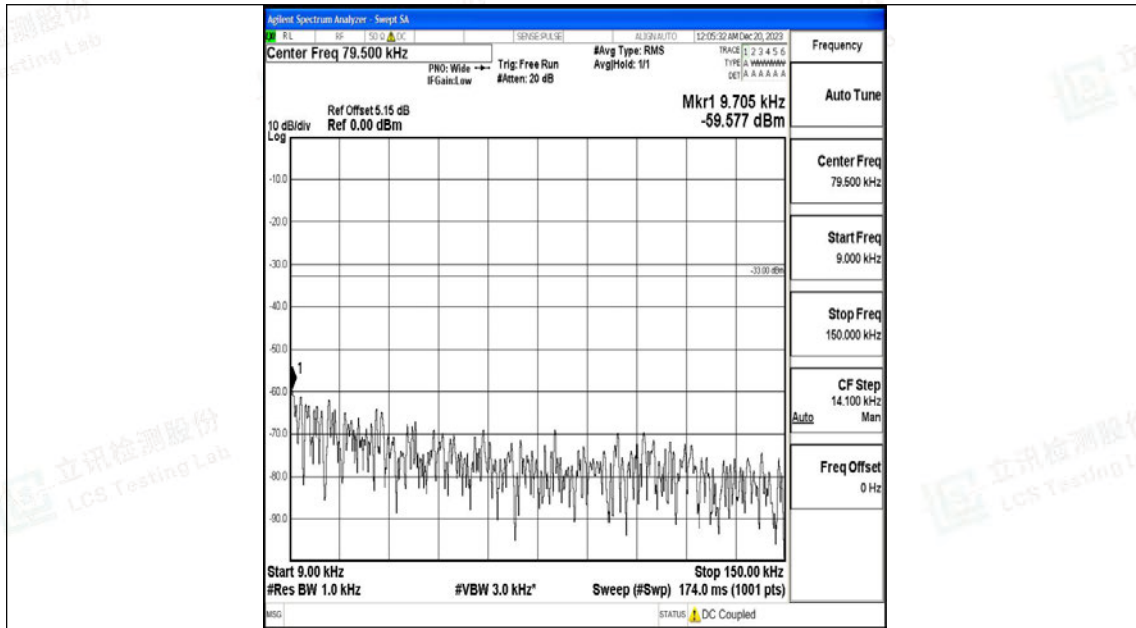

Band5_1.4MHz_QPSK_20643_1RB#0_0.009~0.15_0.009~0.15