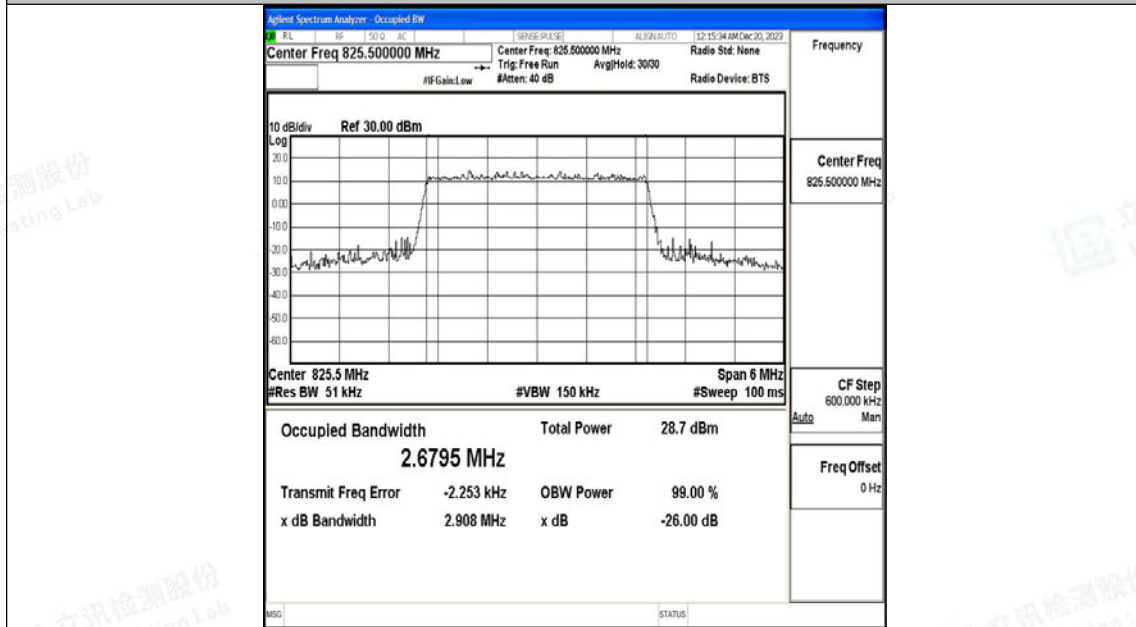

Band5-3MHz-16QAM-20415-15RB#0-PASS