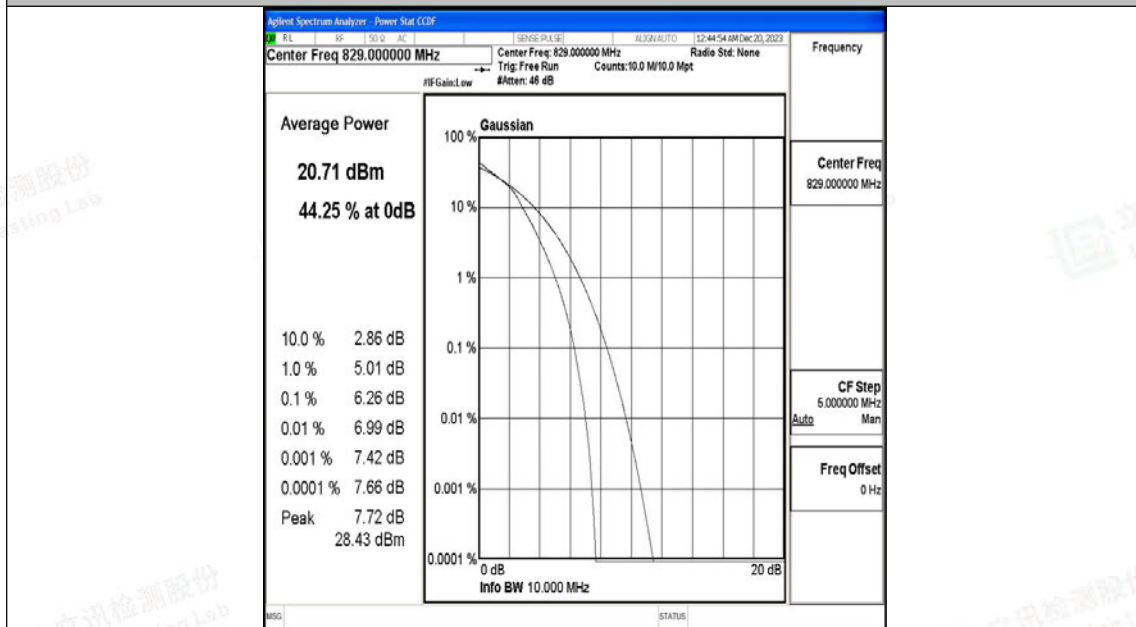

Band5-10MHz-16QAM-20450-50RB#0-PASS