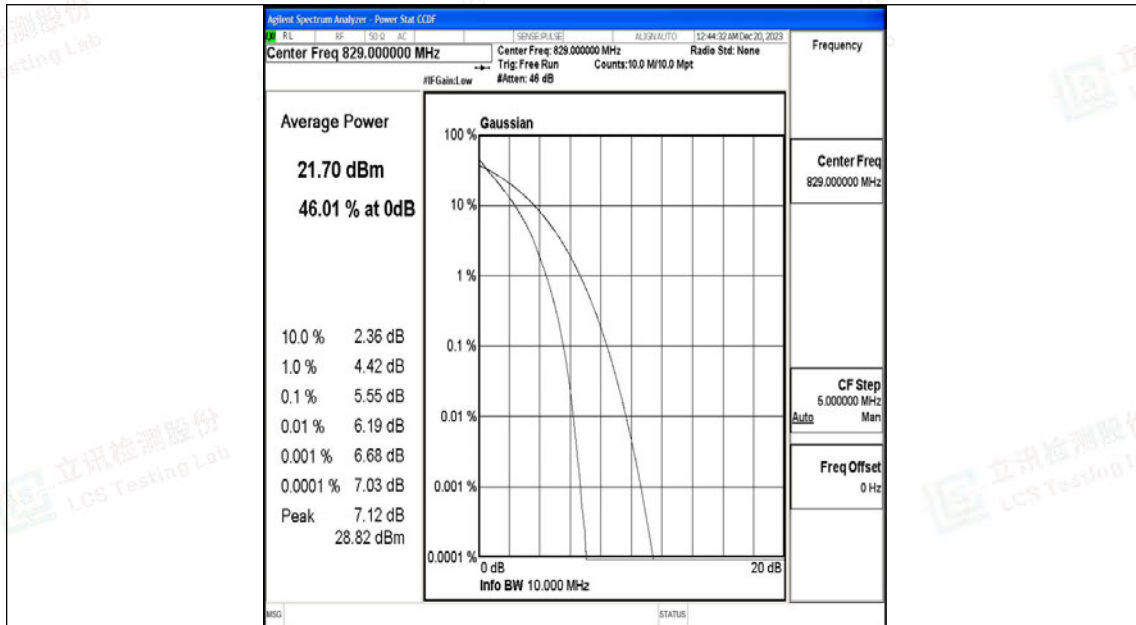

Band5-10MHz-QPSK-20450-50RB#0-PASS