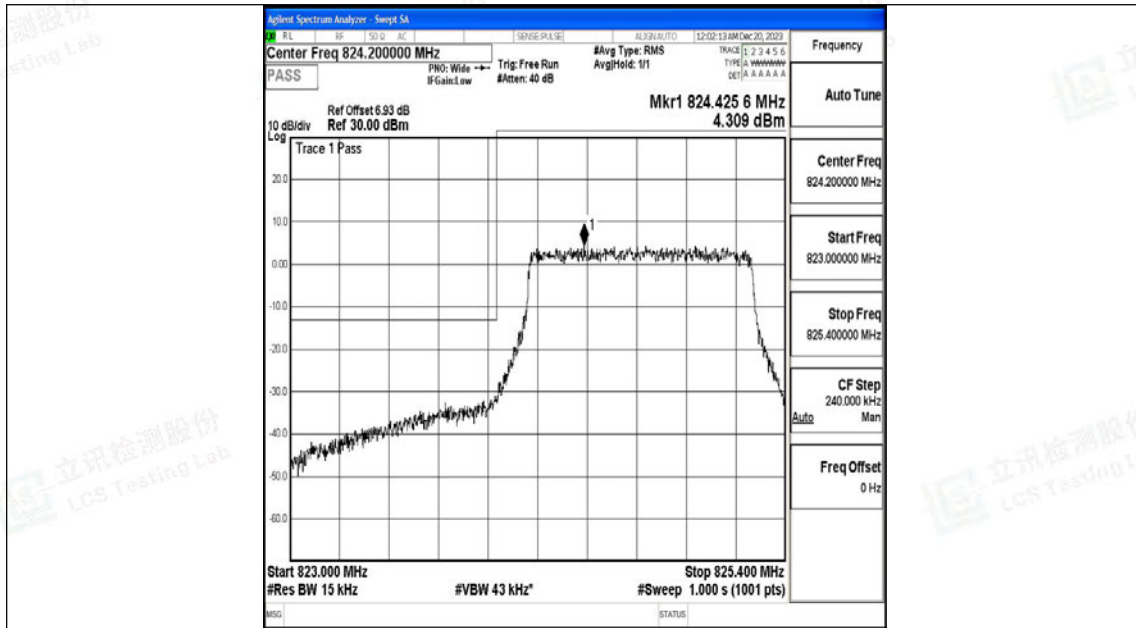

Band5_1.4MHz_16QAM_20407_6RB#0