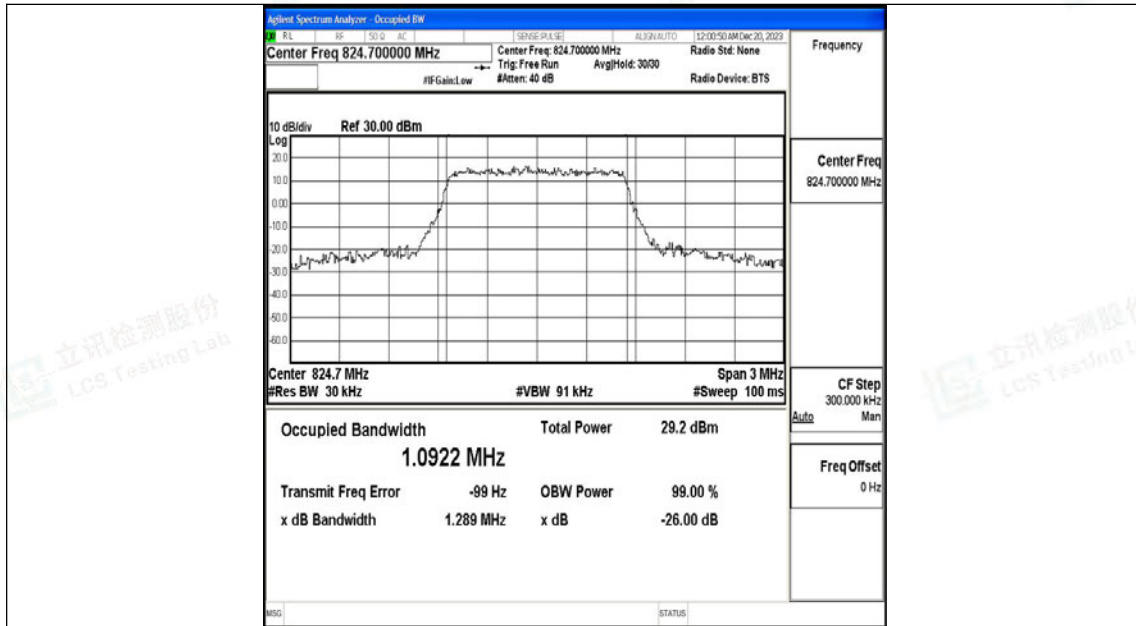

Scan code to check authenticity

Test Graphs

Band5-1.4MHz-QPSK-20407-6RB#0-PASS

Band5-1.4MHz-16QAM-20407-6RB#0-PASS

Band5-1.4MHz-QPSK-20525-6RB#0-PASS

Band5-1.4MHz-16QAM-20525-6RB#0-PASS

Band5-1.4MHz-QPSK-20643-6RB#0-PASS