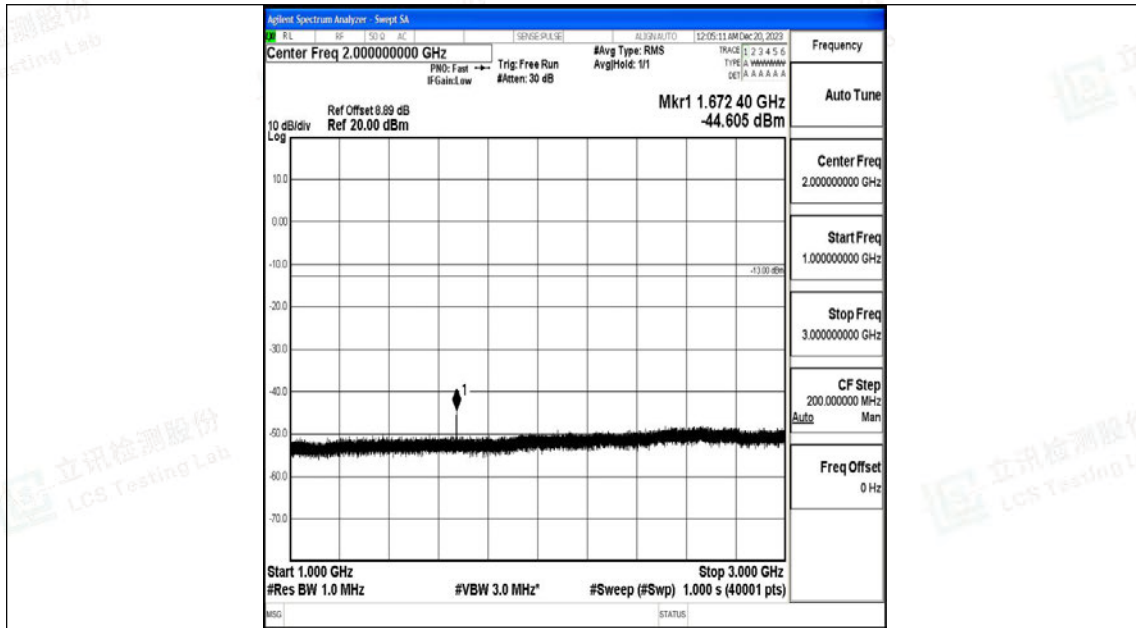

Band5_1.4MHz_QPSK_20525_1RB#0_3000~10000_3000~10000

Band5_1.4MHz_16QAM_20525_1RB#0_0.009~0.15_0.009~0.15

Band5_1.4MHz_16QAM_20525_1RB#0_0.15~30_0.15~30

Band5_1.4MHz_16QAM_20525_1RB#0_30~1000_30~1000

Band5_1.4MHz_16QAM_20525_1RB#0_1000~3000_1000~3000