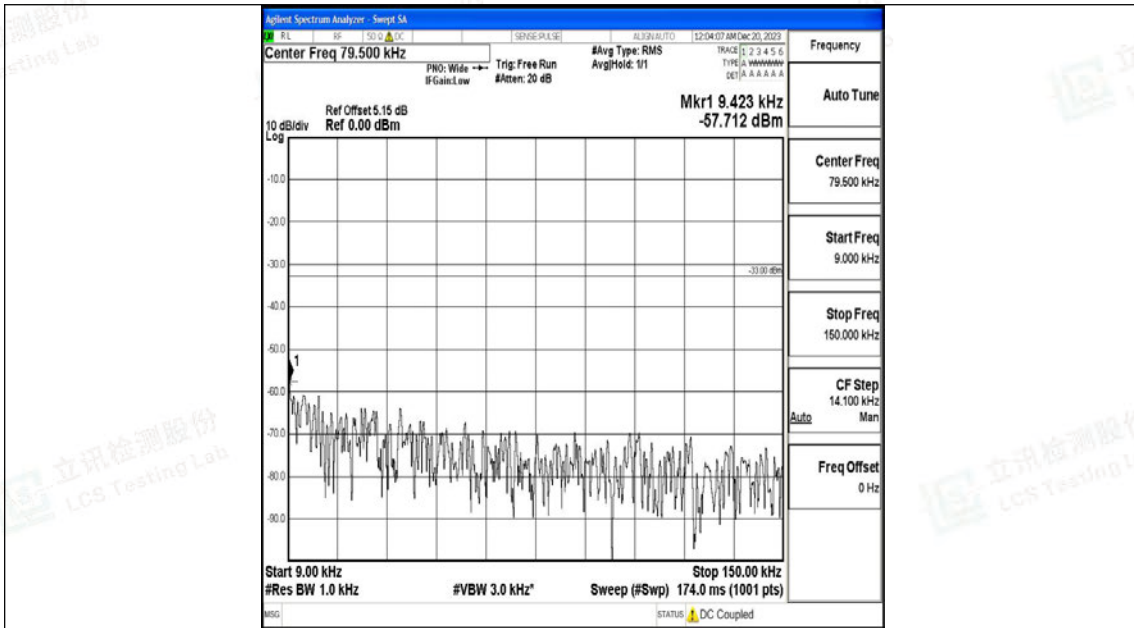

Band5_1.4MHz_QPSK_20525_1RB#0_0.009~0.15_0.009~0.15