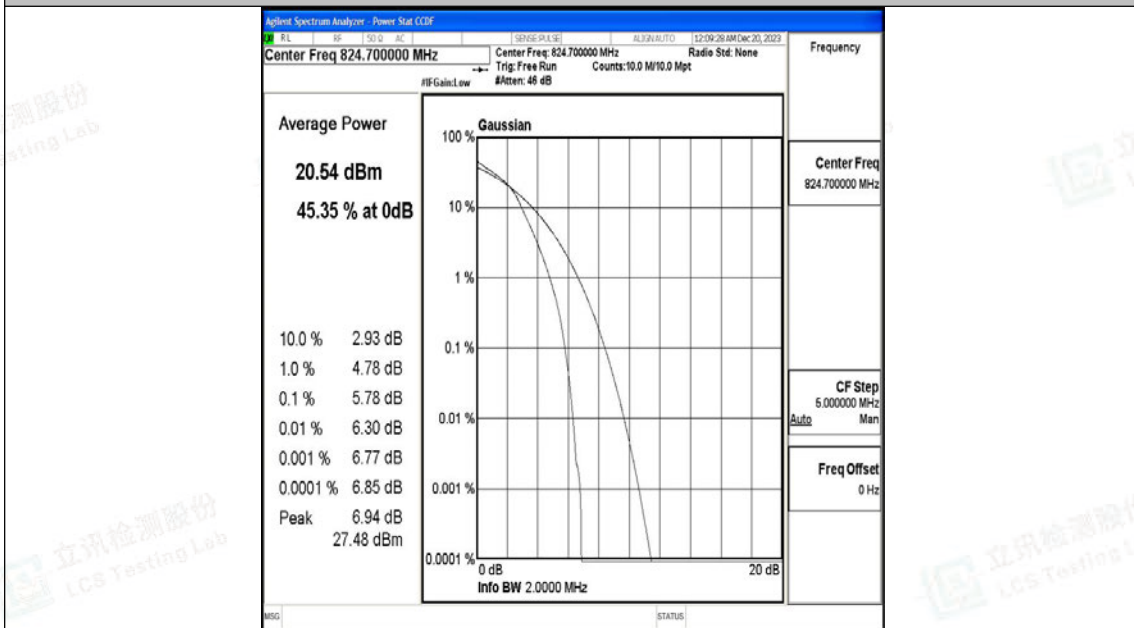

Band5-1.4MHz-16QAM-20407-6RB#0-PASS