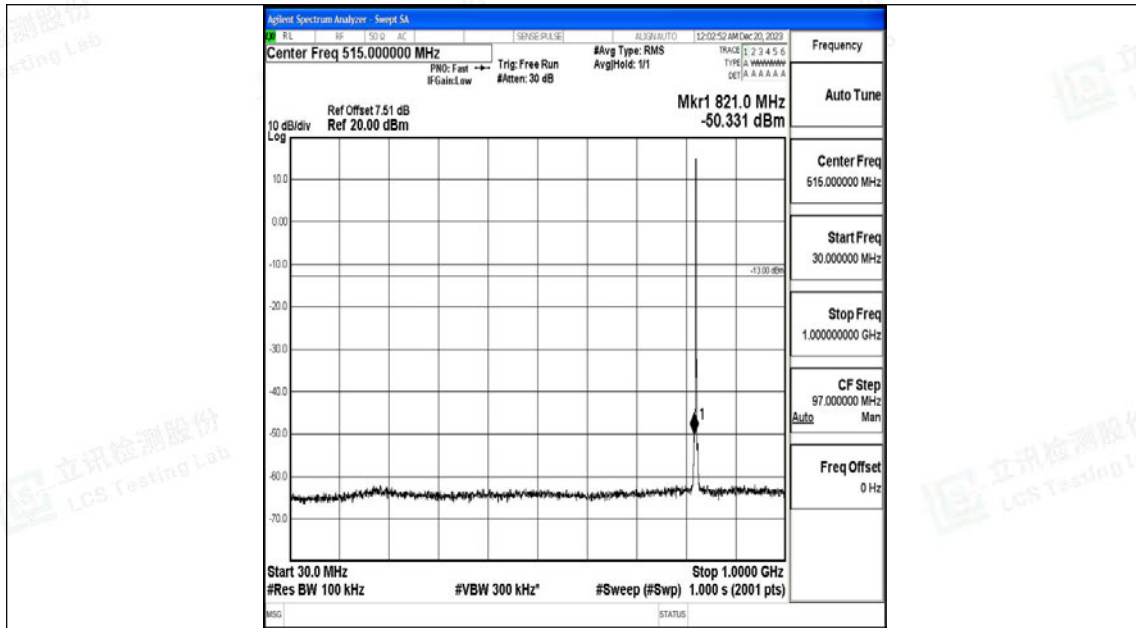

Test Graphs

Band5_1.4MHz_QPSK_20407_1RB#0_0.009~0.15_0.009~0.15

Band5_1.4MHz_QPSK_20407_1RB#0_0.15~30_0.15~30

Band5_1.4MHz_QPSK_20407_1RB#0_30~1000_30~1000

Band5_1.4MHz_QPSK_20407_1RB#0_1000~3000_1000~3000