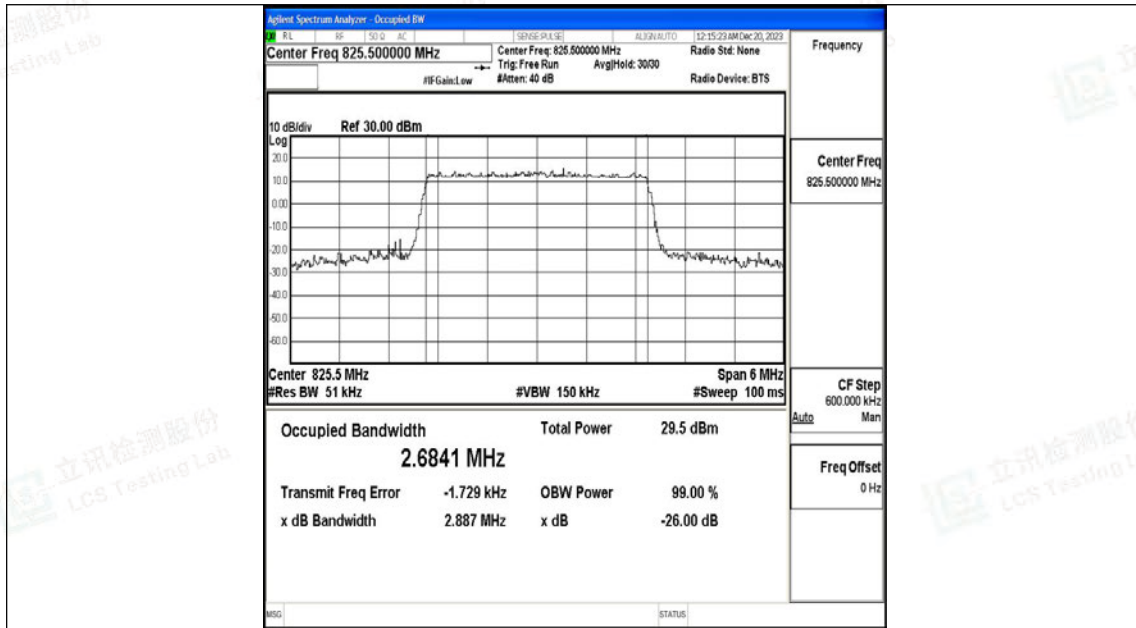

Band5-3MHz-QPSK-20415-15RB#0-PASS