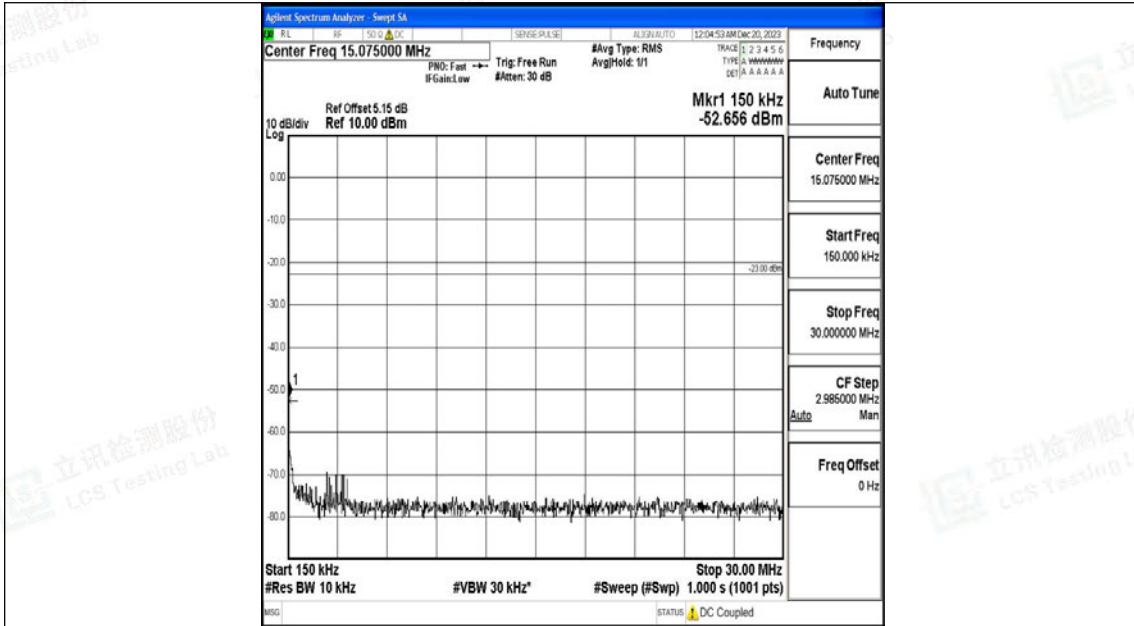

Band5_1.4MHz_16QAM_20525_1RB#0_0.15~30_0.15~30