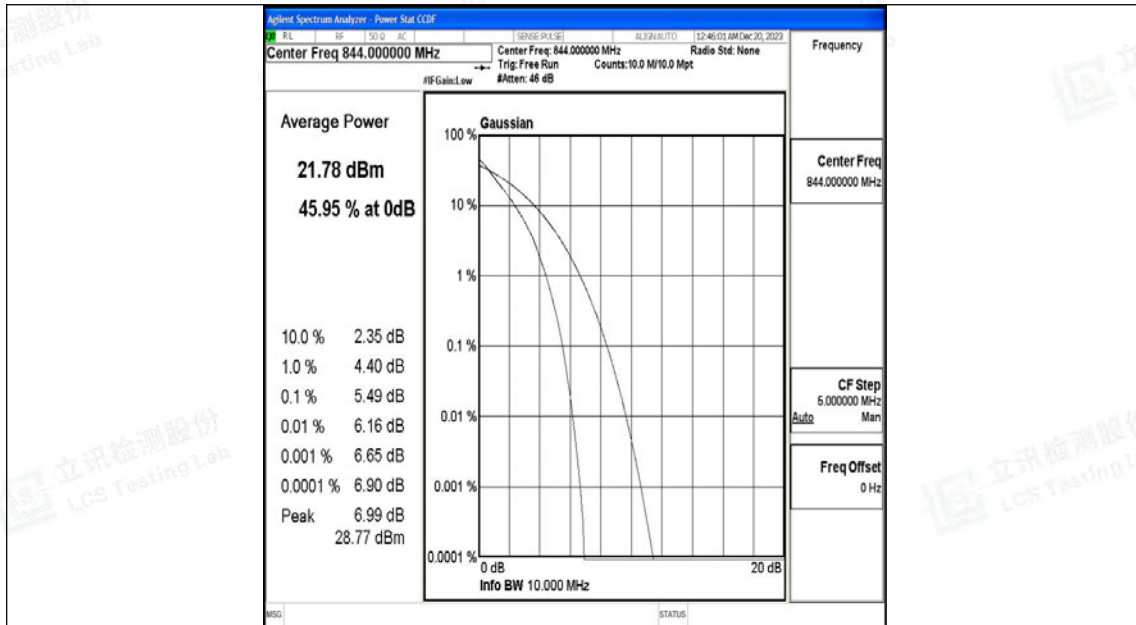

Band5-10MHz-QPSK-20525-50RB#0-PASS

Band5-10MHz-16QAM-20525-50RB#0-PASS

Band5-10MHz-QPSK-20600-50RB#0-PASS

Band5-10MHz-16QAM-20600-50RB#0-PASS

H.3 26dB Bandwidth and Occupied Bandwidth

Test Result

Band	Bandwidth	Modulation	Channel	RB Configuration	Occupied Bandwidth (MHz)	26dB Bandwidth (MHz)	Verdict
Band5	1.4MHz	QPSK	20407	6RB#0	1.0922	1.289	PASS
Band5	1.4MHz	16QAM	20407	6RB#0	1.0969	1.296	PASS
Band5	1.4MHz	QPSK	20525	6RB#0	1.1008	1.294	PASS
Band5	1.4MHz	16QAM	20525	6RB#0	1.0969	1.368	PASS
Band5	1.4MHz	QPSK	20643	6RB#0	1.0957	1.279	PASS
Band5	1.4MHz	16QAM	20643	6RB#0	1.0855	1.270	PASS
Band5	3MHz	QPSK	20415	15RB#0	2.6841	2.887	PASS
Band5	3MHz	16QAM	20415	15RB#0	2.6795	2.908	PASS
Band5	3MHz	QPSK	20525	15RB#0	2.6895	2.909	PASS
Band5	3MHz	16QAM	20525	15RB#0	2.6825	2.902	PASS
Band5	3MHz	QPSK	20635	15RB#0	2.6775	2.897	PASS
Band5	3MHz	16QAM	20635	15RB#0	2.6853	2.885	PASS
Band5	5MHz	QPSK	20425	25RB#0	4.4952	4.935	PASS
Band5	5MHz	16QAM	20425	25RB#0	4.4920	4.938	PASS
Band5	5MHz	QPSK	20525	25RB#0	4.4886	4.911	PASS
Band5	5MHz	16QAM	20525	25RB#0	4.4880	4.935	PASS
Band5	5MHz	QPSK	20625	25RB#0	4.4918	4.916	PASS
Band5	5MHz	16QAM	20625	25RB#0	4.5042	4.951	PASS
Band5	10MHz	QPSK	20450	50RB#0	8.9933	9.856	PASS
Band5	10MHz	16QAM	20450	50RB#0	9.0028	9.776	PASS
Band5	10MHz	QPSK	20525	50RB#0	8.9842	9.788	PASS
Band5	10MHz	16QAM	20525	50RB#0	8.9822	9.735	PASS
Band5	10MHz	QPSK	20600	50RB#0	8.9770	9.801	PASS
Band5	10MHz	16QAM	20600	50RB#0	8.9796	9.782	PASS