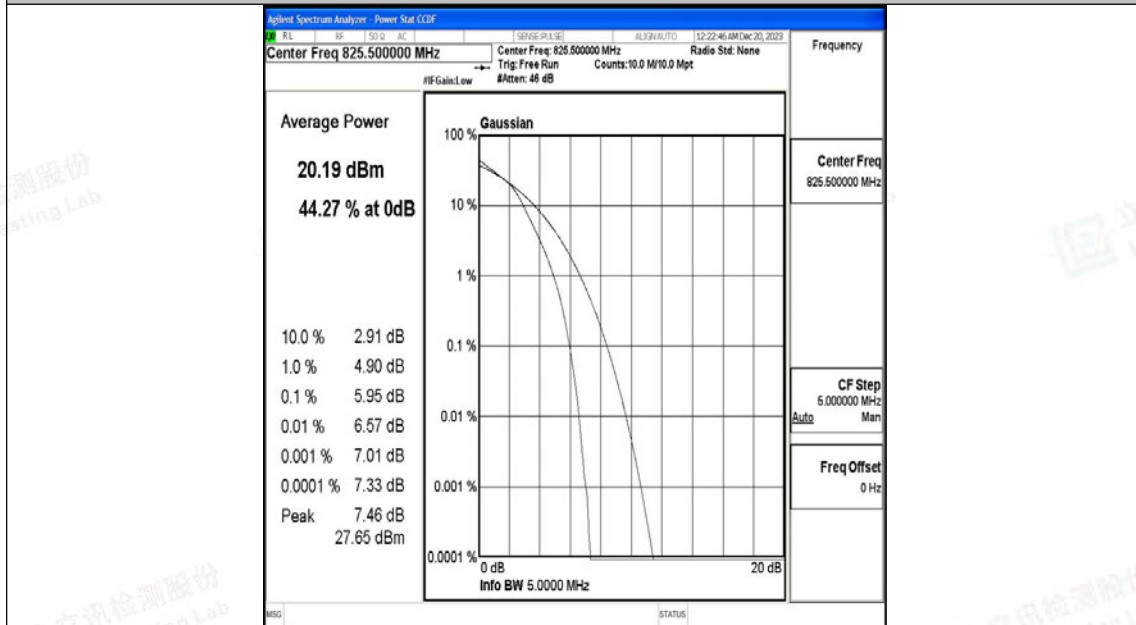

Band5-3MHz-16QAM-20415-15RB#0-PASS