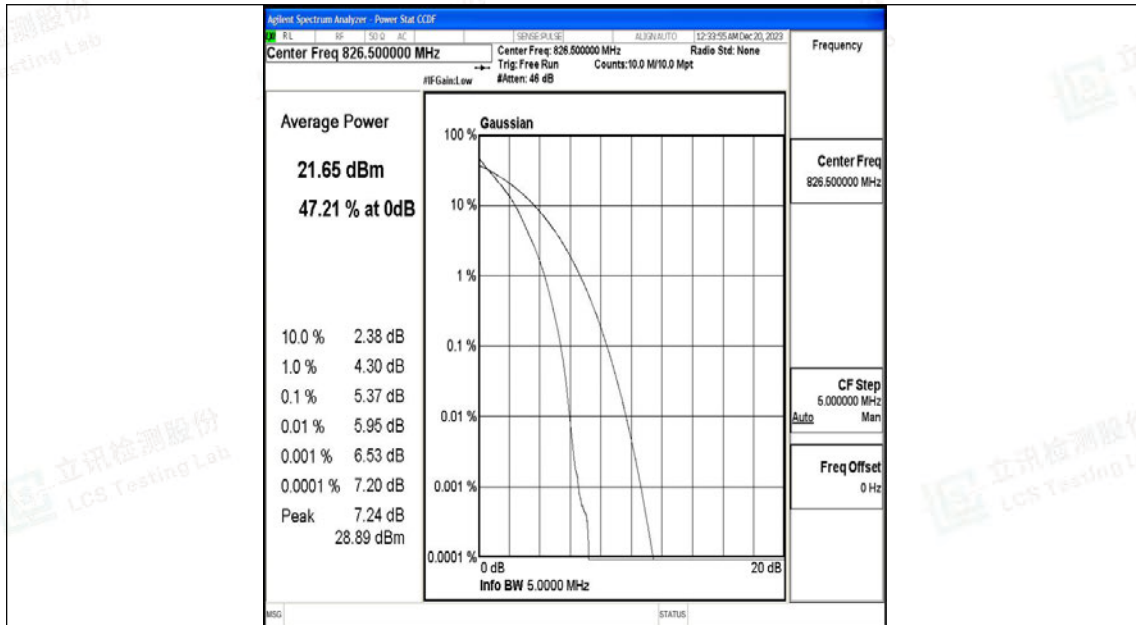

Band5-5MHz-QPSK-20425-25RB#0-PASS