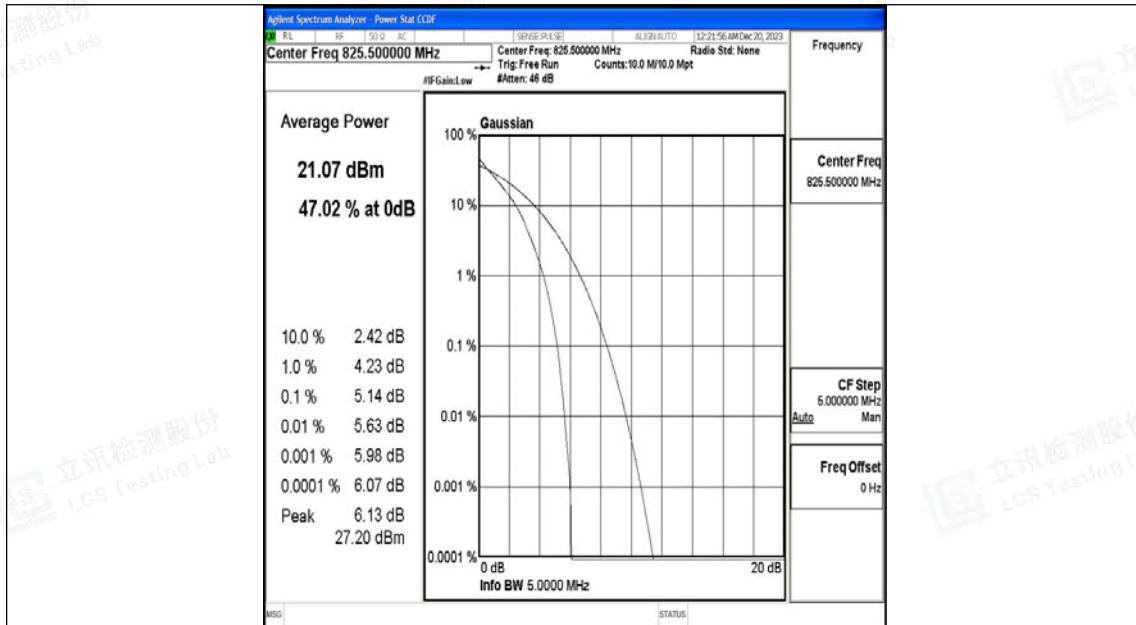

Test Graphs

Band5-1.4MHz-QPSK-20407-6RB#0-PASS

Band5-1.4MHz-16QAM-20407-6RB#0-PASS

Band5-1.4MHz-QPSK-20525-6RB#0-PASS

Band5-1.4MHz-16QAM-20525-6RB#0-PASS

Band5-1.4MHz-QPSK-20643-6RB#0-PASS

Band5-1.4MHz-16QAM-20643-6RB#0-PASS