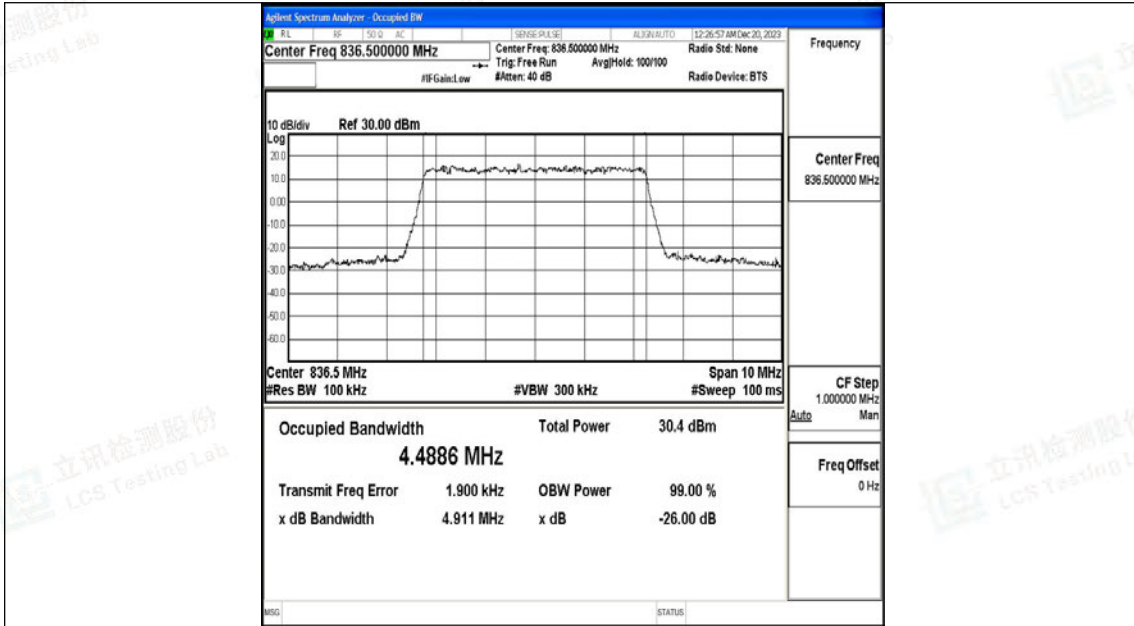

Band5-5MHz-QPSK-20525-25RB#0-PASS