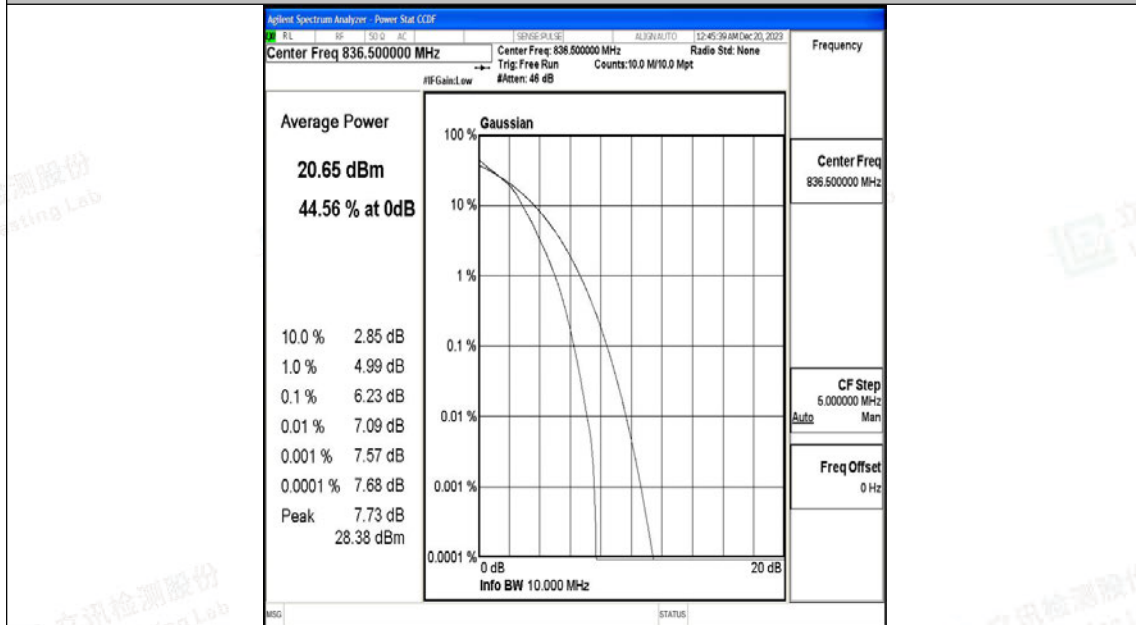

Band5-10MHz-QPSK-20525-50RB#0-PASS

Band5-10MHz-16QAM-20525-50RB#0-PASS

Band5-10MHz-QPSK-20600-50RB#0-PASS

Band5-10MHz-16QAM-20600-50RB#0-PASS

H.3 26dB Bandwidth and Occupied Bandwidth

Test Result

Band	Bandwidth	Modulation	Channel	RB Configuration	Occupied Bandwidth (MHz)	26dB Bandwidth (MHz)	Verdict
Band5	1.4MHz	QPSK	20407	6RB#0	1.0922	1.289	PASS
Band5	1.4MHz	16QAM	20407	6RB#0	1.0969	1.296	PASS
Band5	1.4MHz	QPSK	20525	6RB#0	1.1008	1.294	PASS
Band5	1.4MHz	16QAM	20525	6RB#0	1.0969	1.368	PASS
Band5	1.4MHz	QPSK	20643	6RB#0	1.0957	1.279	PASS
Band5	1.4MHz	16QAM	20643	6RB#0	1.0855	1.270	PASS
Band5	3MHz	QPSK	20415	15RB#0	2.6841	2.887	PASS
Band5	3MHz	16QAM	20415	15RB#0	2.6795	2.908	PASS
Band5	3MHz	QPSK	20525	15RB#0	2.6895	2.909	PASS
Band5	3MHz	16QAM	20525	15RB#0	2.6825	2.902	PASS
Band5	3MHz	QPSK	20635	15RB#0	2.6775	2.897	PASS
Band5	3MHz	16QAM	20635	15RB#0	2.6853	2.885	PASS
Band5	5MHz	QPSK	20425	25RB#0	4.4952	4.935	PASS
Band5	5MHz	16QAM	20425	25RB#0	4.4920	4.938	PASS
Band5	5MHz	QPSK	20525	25RB#0	4.4886	4.911	PASS
Band5	5MHz	16QAM	20525	25RB#0	4.4880	4.935	PASS
Band5	5MHz	QPSK	20625	25RB#0	4.4918	4.916	PASS
Band5	5MHz	16QAM	20625	25RB#0	4.5042	4.951	PASS
Band5	10MHz	QPSK	20450	50RB#0	8.9933	9.856	PASS
Band5	10MHz	16QAM	20450	50RB#0	9.0028	9.776	PASS
Band5	10MHz	QPSK	20525	50RB#0	8.9842	9.788	PASS
Band5	10MHz	16QAM	20525	50RB#0	8.9822	9.735	PASS
Band5	10MHz	QPSK	20600	50RB#0	8.9770	9.801	PASS
Band5	10MHz	16QAM	20600	50RB#0	8.9796	9.782	PASS