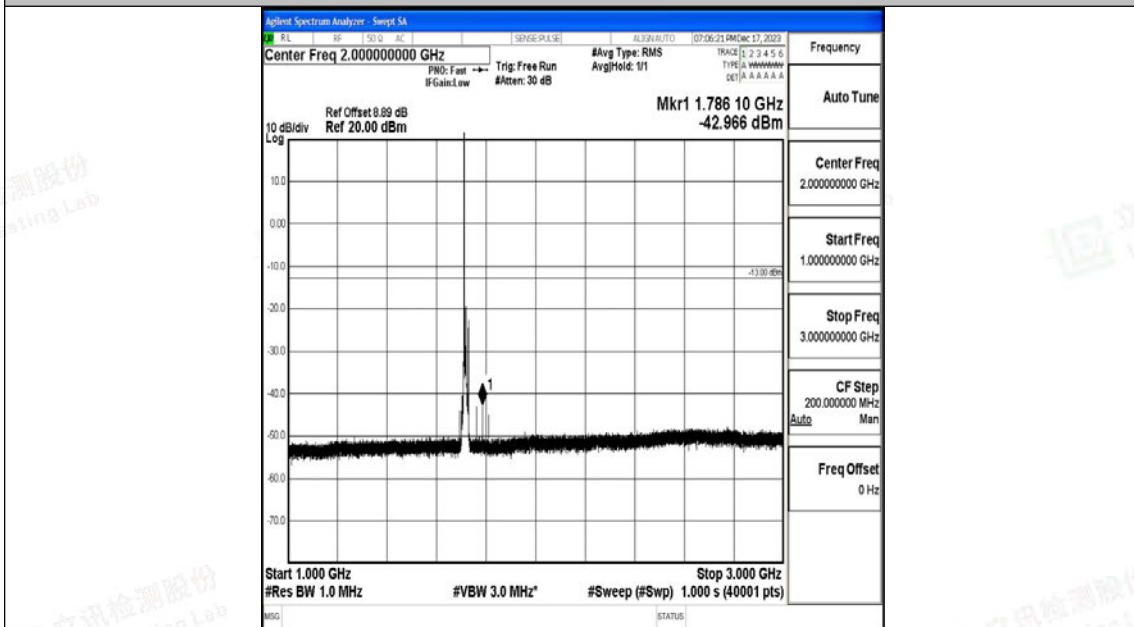

Band4_10MHz_QPSK_20000_1RB#0_0.009~0.15_0.009~0.15

Band4_10MHz_QPSK_20000_1RB#0_0.15~30_0.15~30

Band4_10MHz_QPSK_20000_1RB#0_30~1000_30~1000

Band4_10MHz_QPSK_20000_1RB#0_1000~3000_1000~3000

Band4_10MHz_QPSK_20000_1RB#0_3000~20000_3000~20000