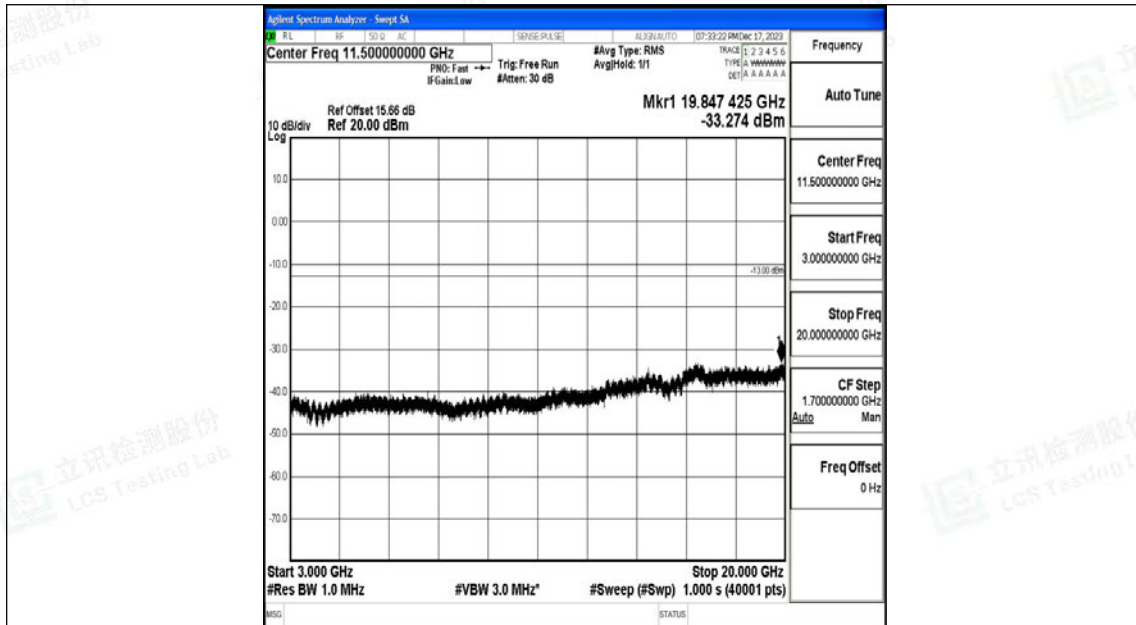

Band4_20MHz_QPSK_20300_1RB#0_0.009~0.15_0.009~0.15

Band4_20MHz_QPSK_20300_1RB#0_0.15~30_0.15~30

Band4_20MHz_QPSK_20300_1RB#0_30~1000_30~1000

Band4_20MHz_QPSK_20300_1RB#0_1000~3000_1000~3000

Band4_20MHz_QPSK_20300_1RB#0_3000~20000_3000~20000