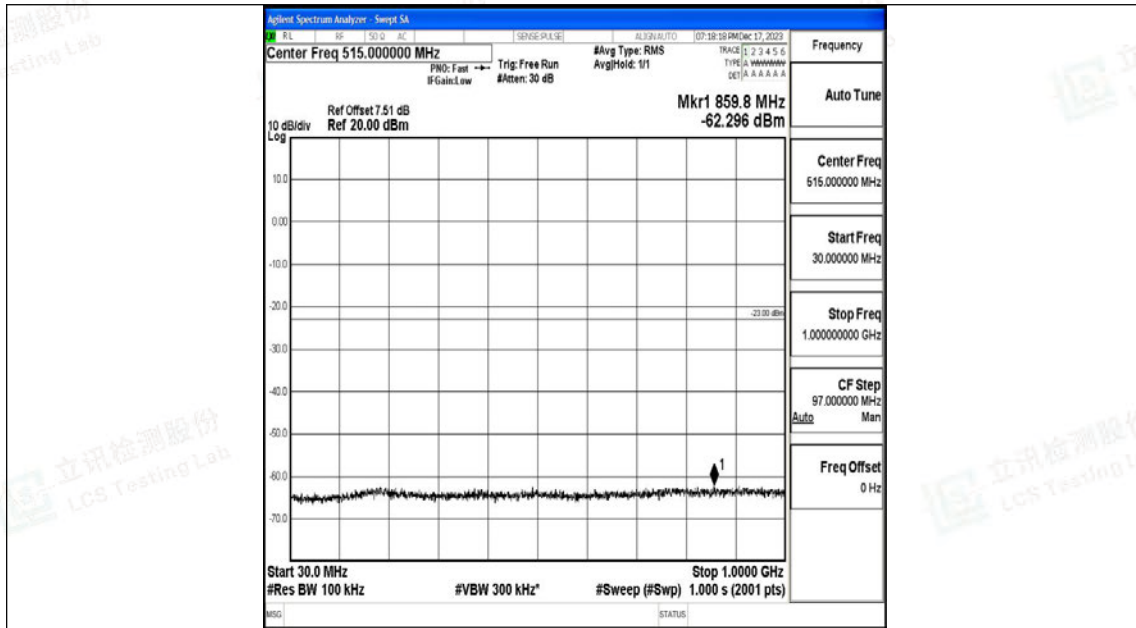

Band4_15MHz_QPSK_20025_1RB#0_0.15~30_0.15~30

Band4_15MHz_QPSK_20025_1RB#0_30~1000_30~1000