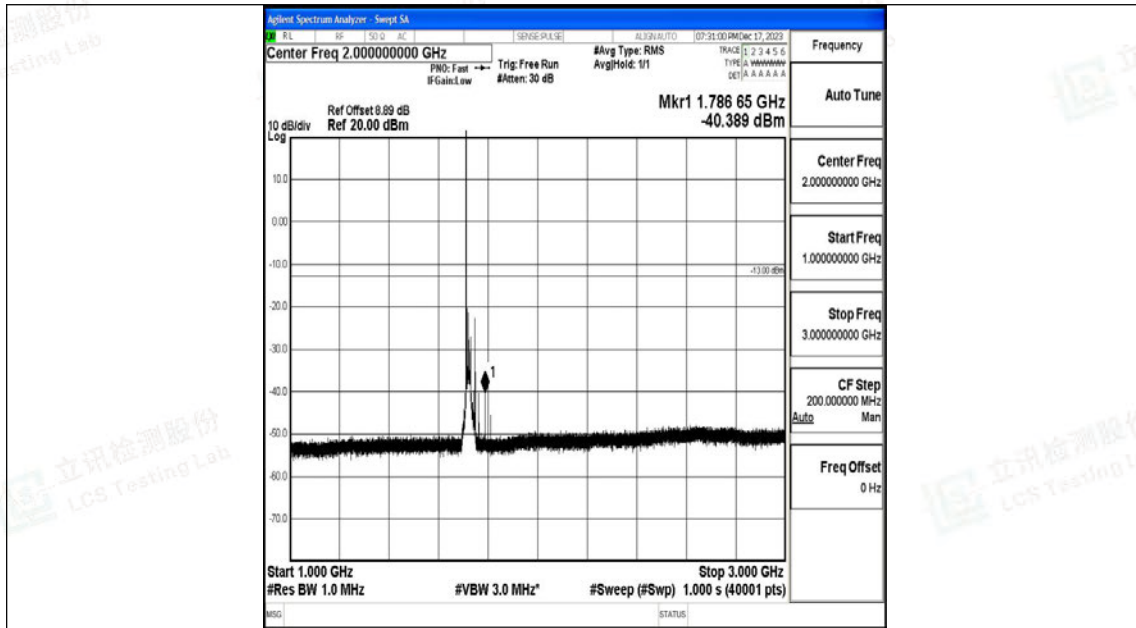

Band4_20MHz_16QAM_20050_1RB#0_0.009~0.15_0.009~0.15

Band4_20MHz_16QAM_20050_1RB#0_0.15~30_0.15~30

Band4_20MHz_16QAM_20050_1RB#0_30~1000_30~1000

Band4_20MHz_16QAM_20050_1RB#0_1000~3000_1000~3000

Band4_20MHz_16QAM_20050_1RB#0_3000~20000_3000~20000