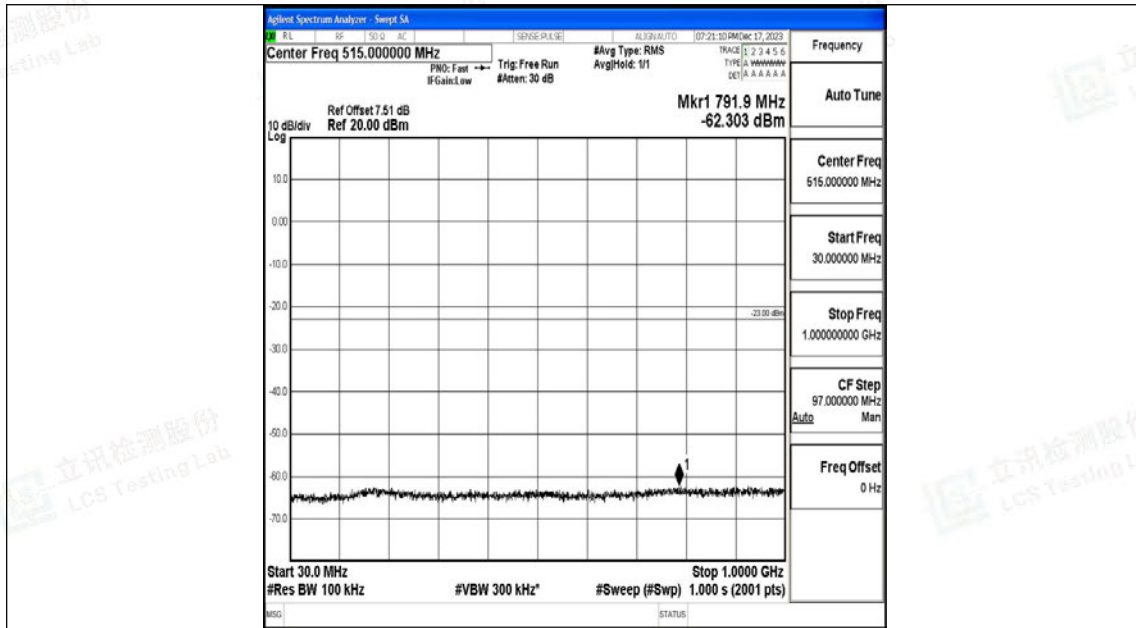

Band4_15MHz_QPSK_20325_1RB#0_0.15~30_0.15~30

Band4_15MHz_QPSK_20325_1RB#0_30~1000_30~1000