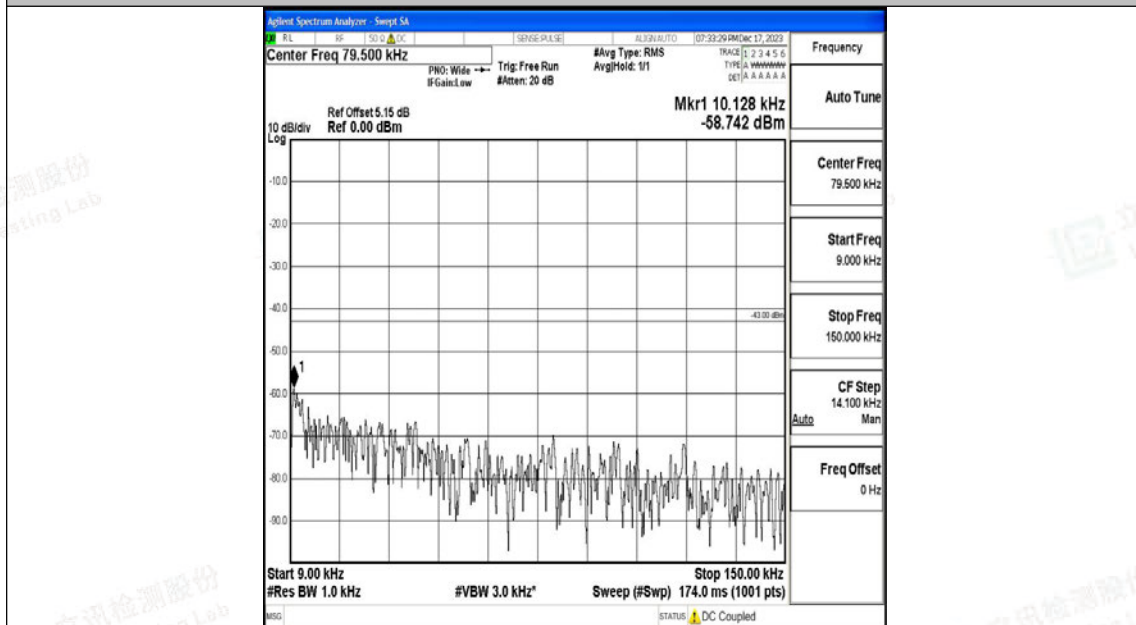

Band4_20MHz_QPSK_20300_1RB#0_0.009~0.15_0.009~0.15

Band4_20MHz_QPSK_20300_1RB#0_0.15~30_0.15~30

Band4_20MHz_QPSK_20300_1RB#0_30~1000_30~1000

Band4_20MHz_QPSK_20300_1RB#0_1000~3000_1000~3000

Band4_20MHz_QPSK_20300_1RB#0_3000~20000_3000~20000