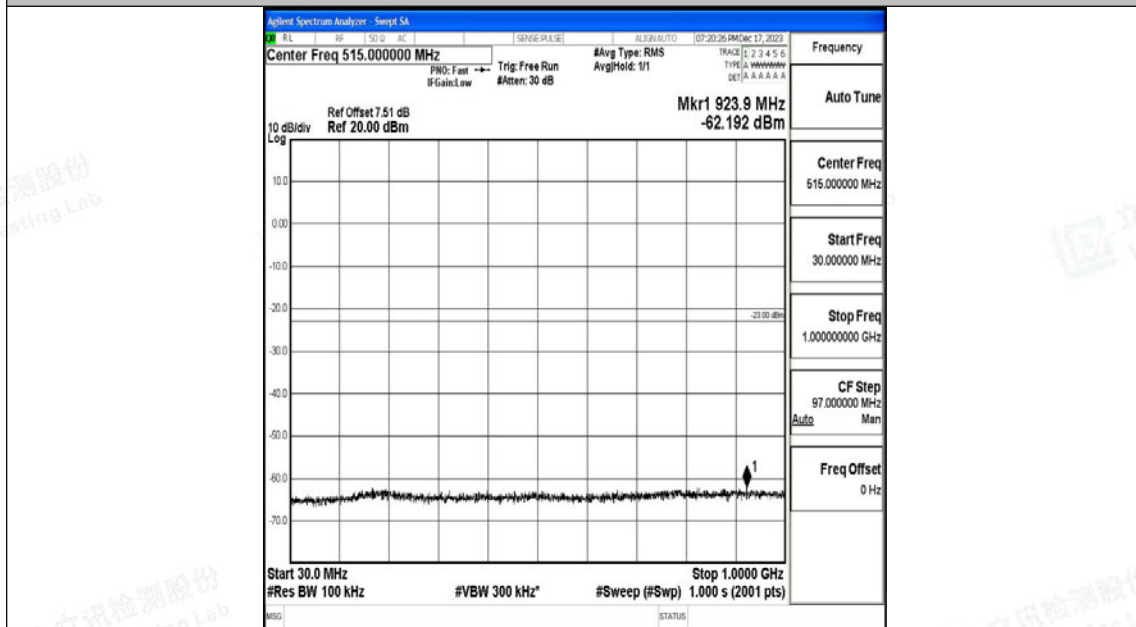

Band4_15MHz_16QAM_20175_1RB#0_0.15~30_0.15~30

Band4_15MHz_16QAM_20175_1RB#0_30~1000_30~1000