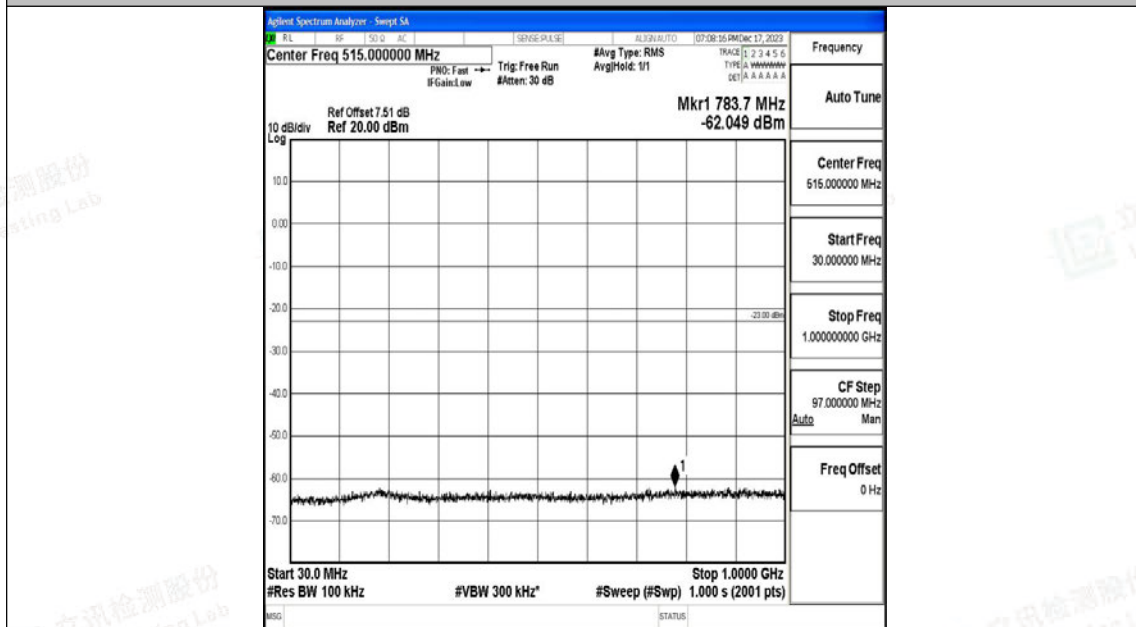

Band4_10MHz_16QAM_20175_1RB#0_0.15~30_0.15~30

Band4_10MHz_16QAM_20175_1RB#0_30~1000_30~1000