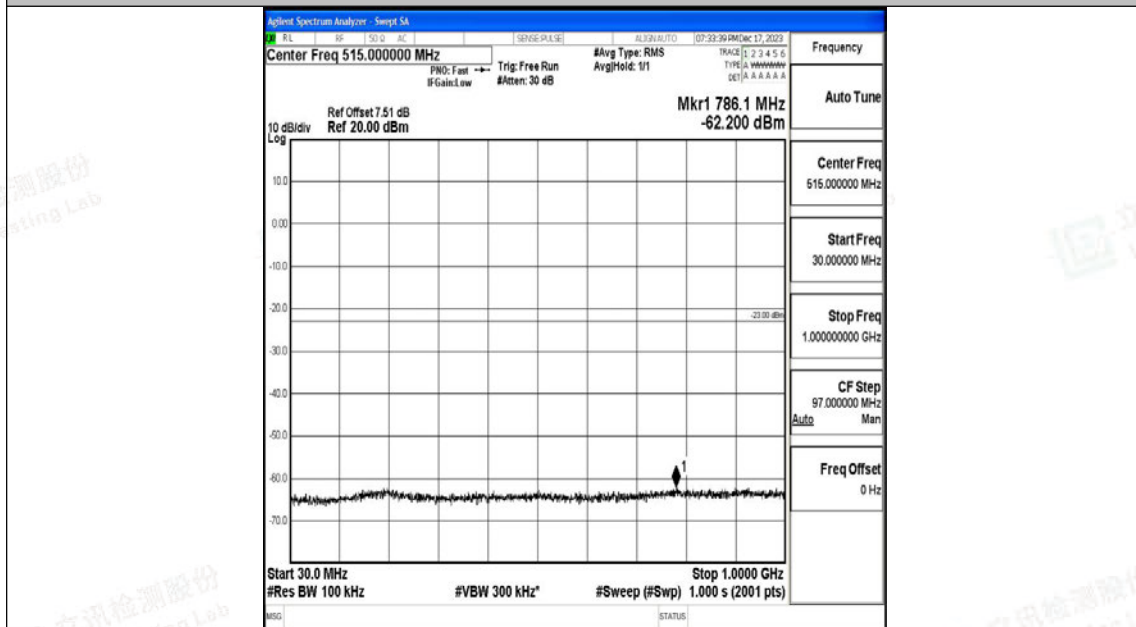

Band4_20MHz_16QAM_20300_1RB#0_0.15~30_0.15~30

Band4_20MHz_16QAM_20300_1RB#0_30~1000_30~1000