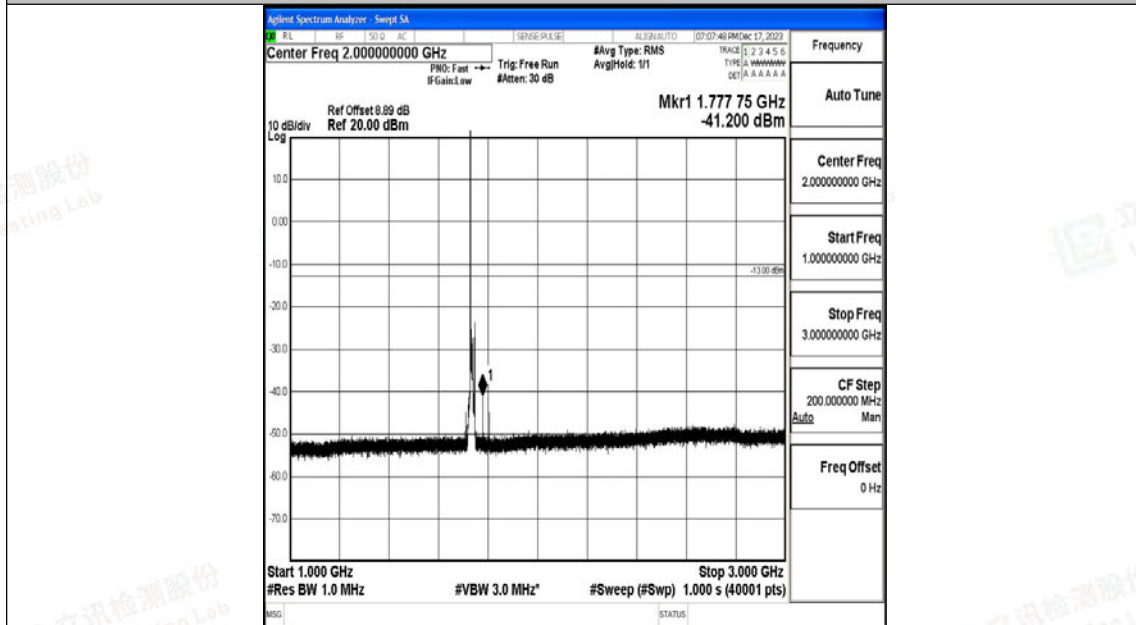

Band4_10MHz_QPSK_20175_1RB#0_0.009~0.15_0.009~0.15

Band4_10MHz_QPSK_20175_1RB#0_0.15~30_0.15~30

Band4_10MHz_QPSK_20175_1RB#0_30~1000_30~1000

Band4_10MHz_QPSK_20175_1RB#0_1000~3000_1000~3000

Band4_10MHz_QPSK_20175_1RB#0_3000~20000_3000~20000