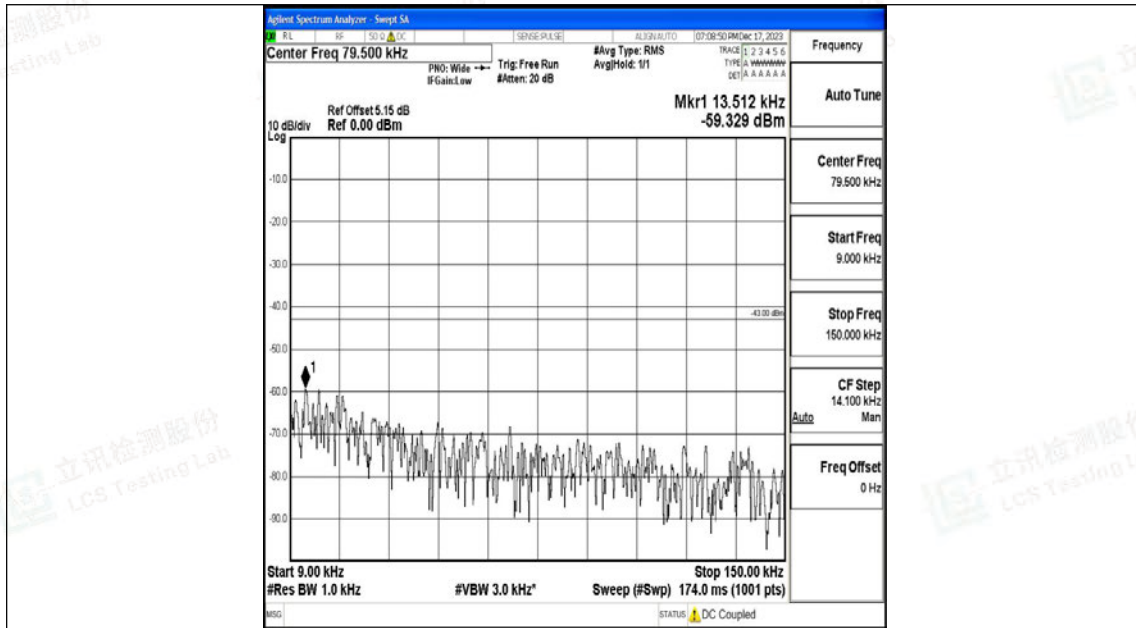

Band4_10MHz_16QAM_20175_1RB#0_0.009~0.15_0.009~0.15

Band4_10MHz_16QAM_20175_1RB#0_0.15~30_0.15~30

Band4_10MHz_16QAM_20175_1RB#0_30~1000_30~1000

Band4_10MHz_16QAM_20175_1RB#0_1000~3000_1000~3000

Band4_10MHz_16QAM_20175_1RB#0_3000~20000_3000~20000