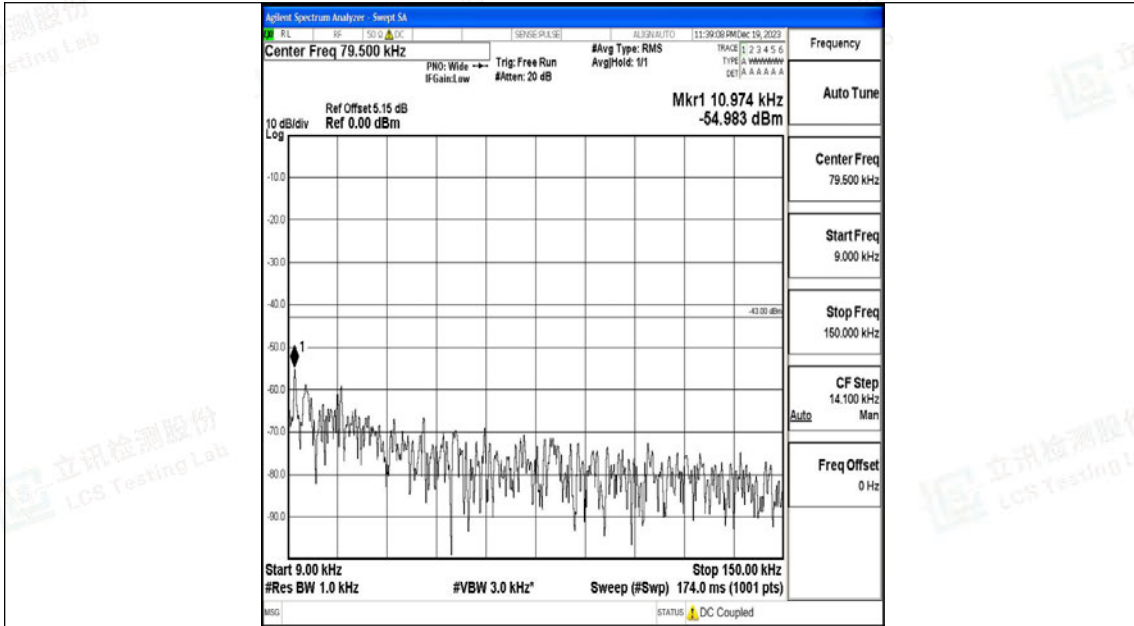

Band4_1.4MHz_QPSK_20175_1RB#0_1000~3000_1000~3000

Band4_1.4MHz_16QAM_20393_1RB#0_0.009~0.15_0.009~0.15