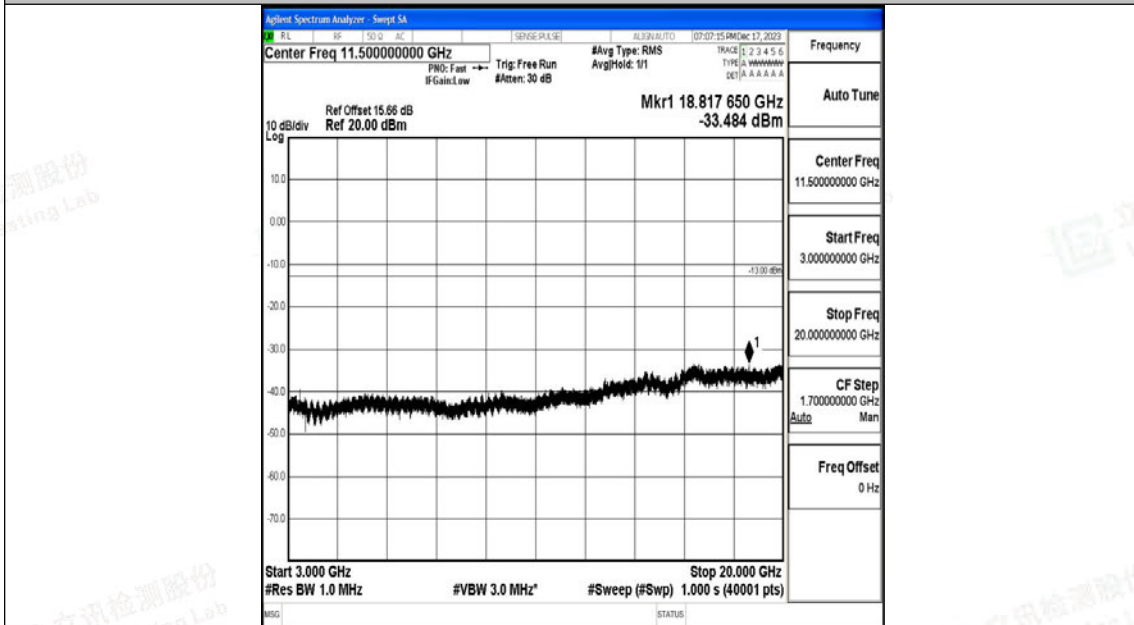

Band4_10MHz_16QAM_20000_1RB#0_0.009~0.15_0.009~0.15

Band4_10MHz_16QAM_20000_1RB#0_0.15~30_0.15~30

Band4_10MHz_16QAM_20000_1RB#0_30~1000_30~1000

Band4_10MHz_16QAM_20000_1RB#0_1000~3000_1000~3000

Band4_10MHz_16QAM_20000_1RB#0_3000~20000_3000~20000