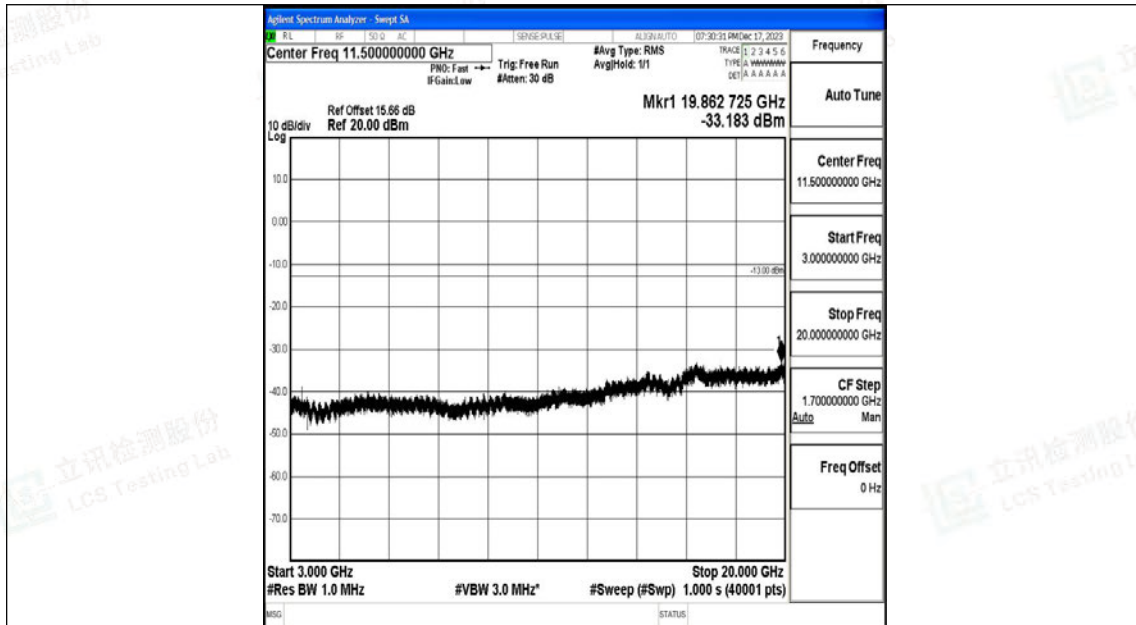

Band4_20MHz_QPSK_20050_1RB#0_0.009~0.15_0.009~0.15

Band4_20MHz_QPSK_20050_1RB#0_0.15~30_0.15~30

Band4_20MHz_QPSK_20050_1RB#0_30~1000_30~1000

Band4_20MHz_QPSK_20050_1RB#0_1000~3000_1000~3000

Band4_20MHz_QPSK_20050_1RB#0_3000~20000_3000~20000