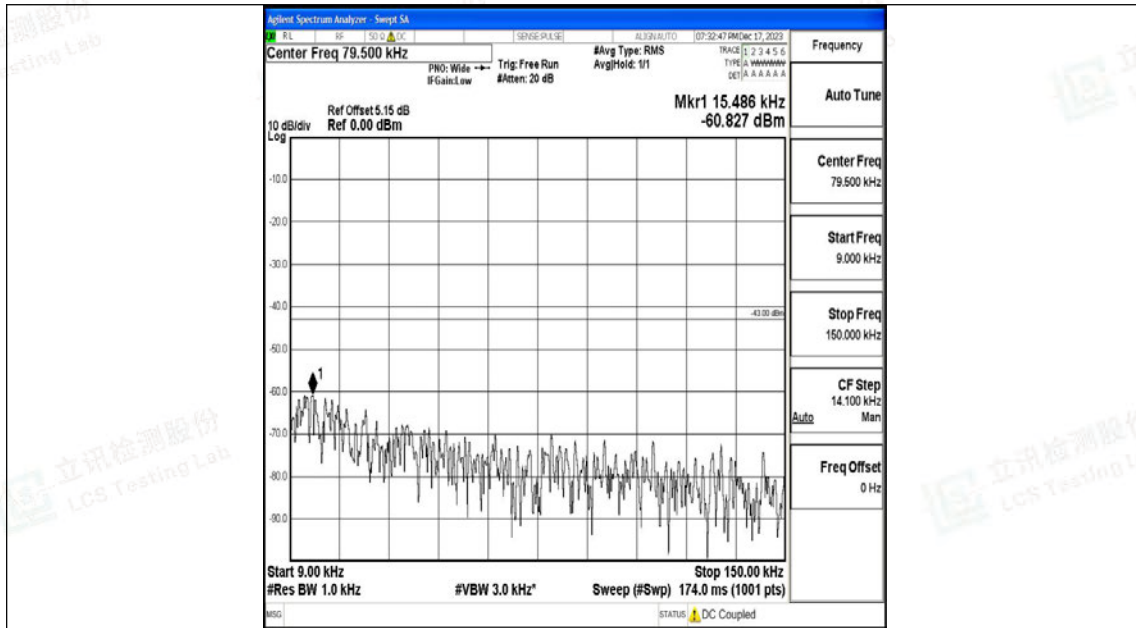

Band4_20MHz_16QAM_20175_1RB#0_0.009~0.15_0.009~0.15

Band4_20MHz_16QAM_20175_1RB#0_0.15~30_0.15~30

Band4_20MHz_16QAM_20175_1RB#0_30~1000_30~1000

Band4_20MHz_16QAM_20175_1RB#0_1000~3000_1000~3000

Band4_20MHz_16QAM_20175_1RB#0_3000~20000_3000~20000