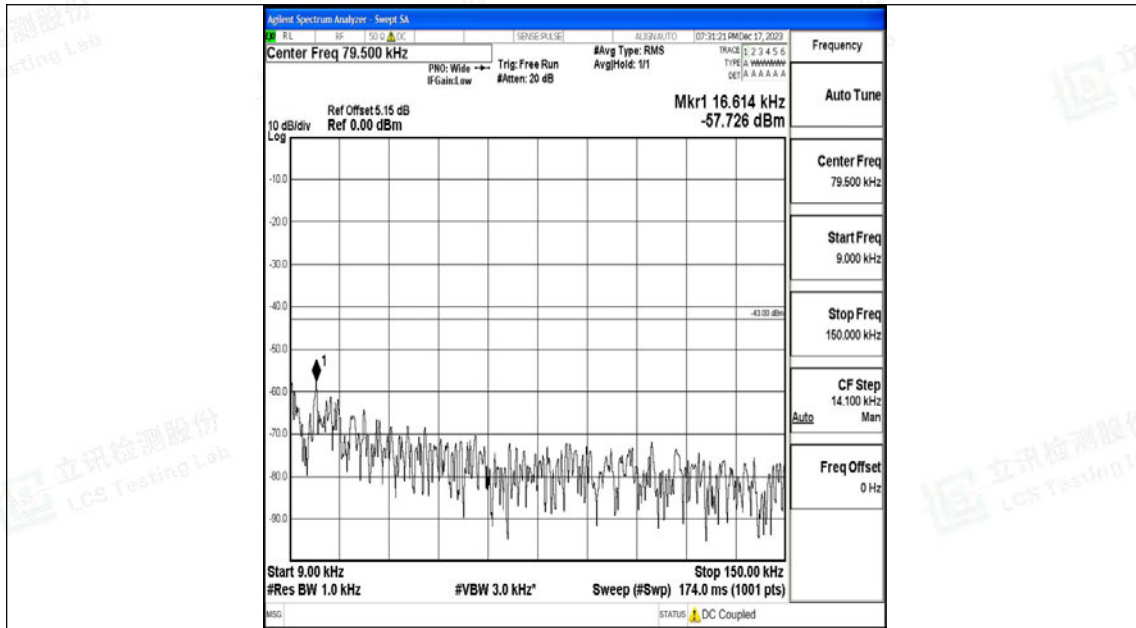

Band4_20MHz_16QAM_20050_1RB#0_0.009~0.15_0.009~0.15

Band4_20MHz_16QAM_20050_1RB#0_0.15~30_0.15~30

Band4_20MHz_16QAM_20050_1RB#0_30~1000_30~1000

Band4_20MHz_16QAM_20050_1RB#0_1000~3000_1000~3000

Band4_20MHz_16QAM_20050_1RB#0_3000~20000_3000~20000