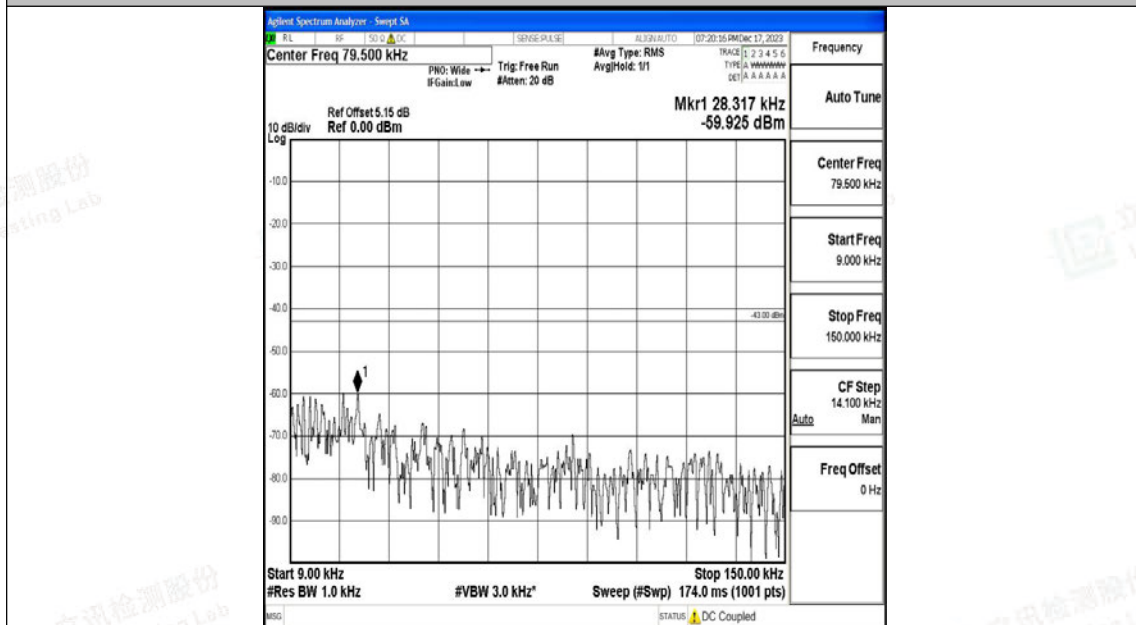

Band4_15MHz_QPSK_20175_1RB#0_0.009~0.15_0.009~0.15

Band4_15MHz_QPSK_20175_1RB#0_0.15~30_0.15~30

Band4_15MHz_QPSK_20175_1RB#0_30~1000_30~1000

Band4_15MHz_QPSK_20175_1RB#0_1000~3000_1000~3000

Band4_15MHz_QPSK_20175_1RB#0_3000~20000_3000~20000