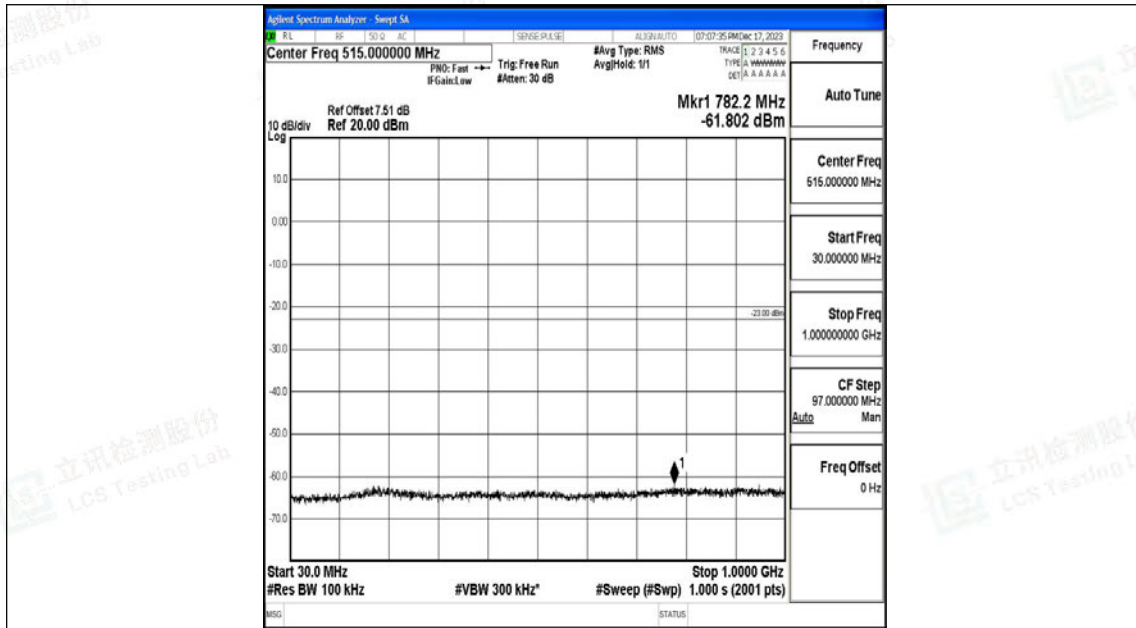

Band4_10MHz_QPSK_20175_1RB#0_0.15~30_0.15~30

Band4_10MHz_QPSK_20175_1RB#0_30~1000_30~1000