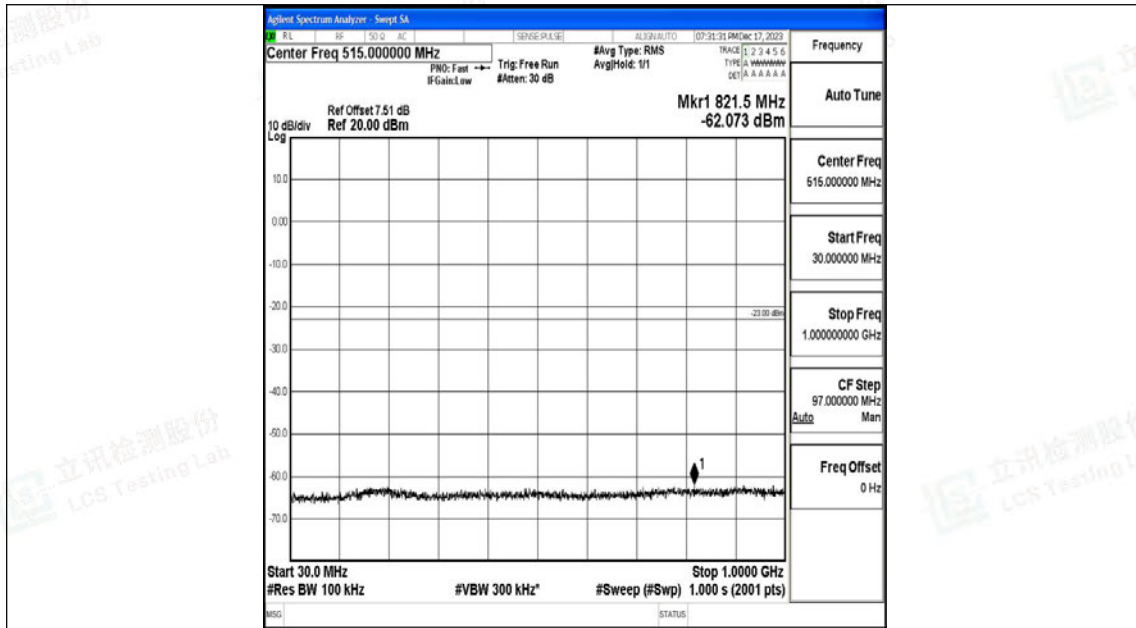

Band4_20MHz_QPSK_20175_1RB#0_0.15~30_0.15~30

Band4_20MHz_QPSK_20175_1RB#0_30~1000_30~1000