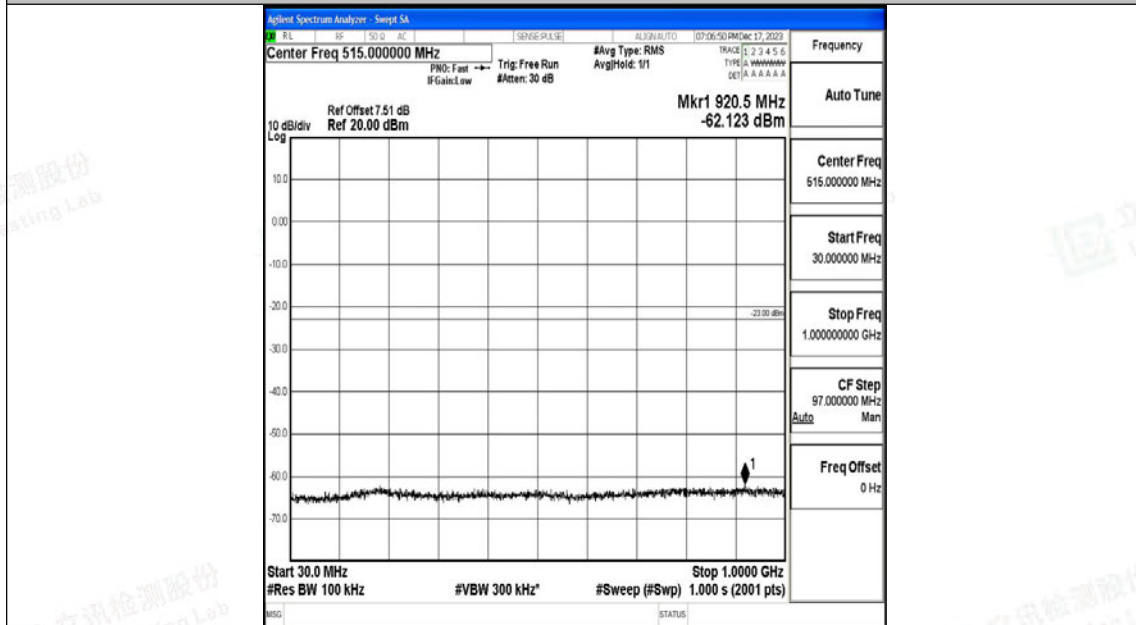

Band4_10MHz_16QAM_20000_1RB#0_0.15~30_0.15~30

Band4_10MHz_16QAM_20000_1RB#0_30~1000_30~1000