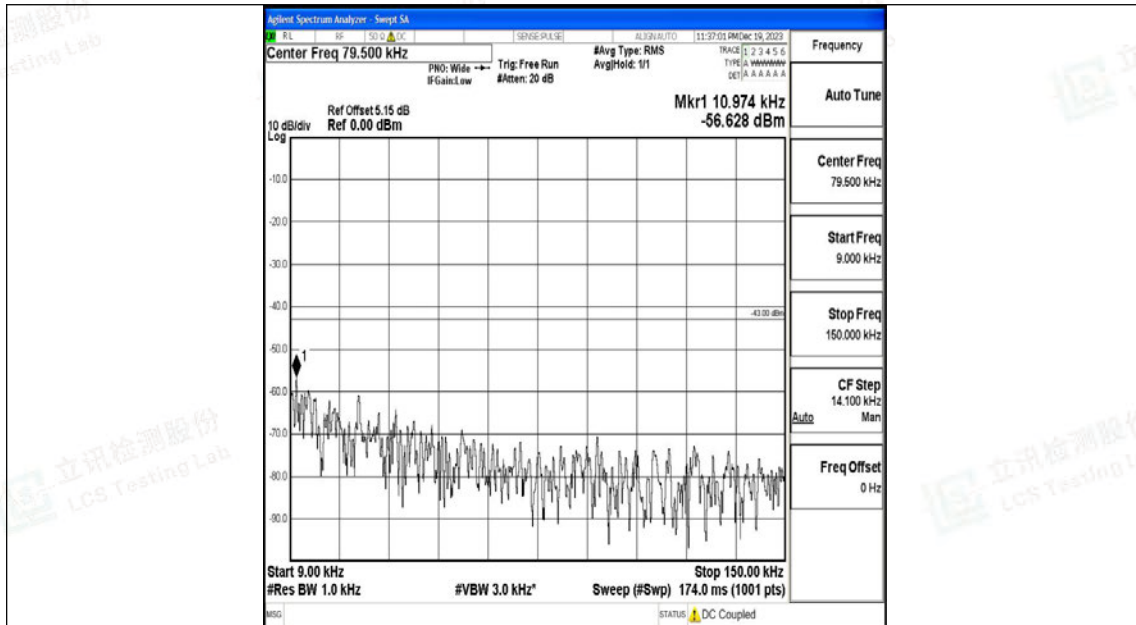

Band4_1.4MHz_16QAM_19957_1RB#0_0.15~30_0.15~30

Band4_1.4MHz_QPSK_20175_1RB#0_0.009~0.15_0.009~0.15