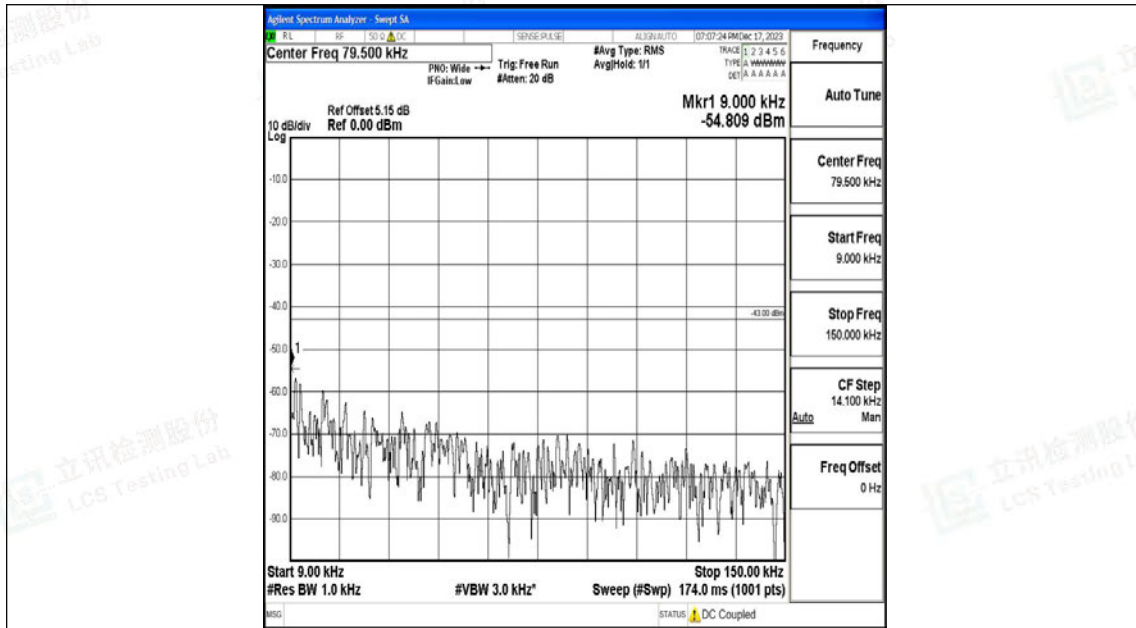

Band4_10MHz_16QAM_20000_1RB#0_0.009~0.15_0.009~0.15

Band4_10MHz_16QAM_20000_1RB#0_0.15~30_0.15~30

Band4_10MHz_16QAM_20000_1RB#0_30~1000_30~1000

Band4_10MHz_16QAM_20000_1RB#0_1000~3000_1000~3000

Band4_10MHz_16QAM_20000_1RB#0_3000~20000_3000~20000