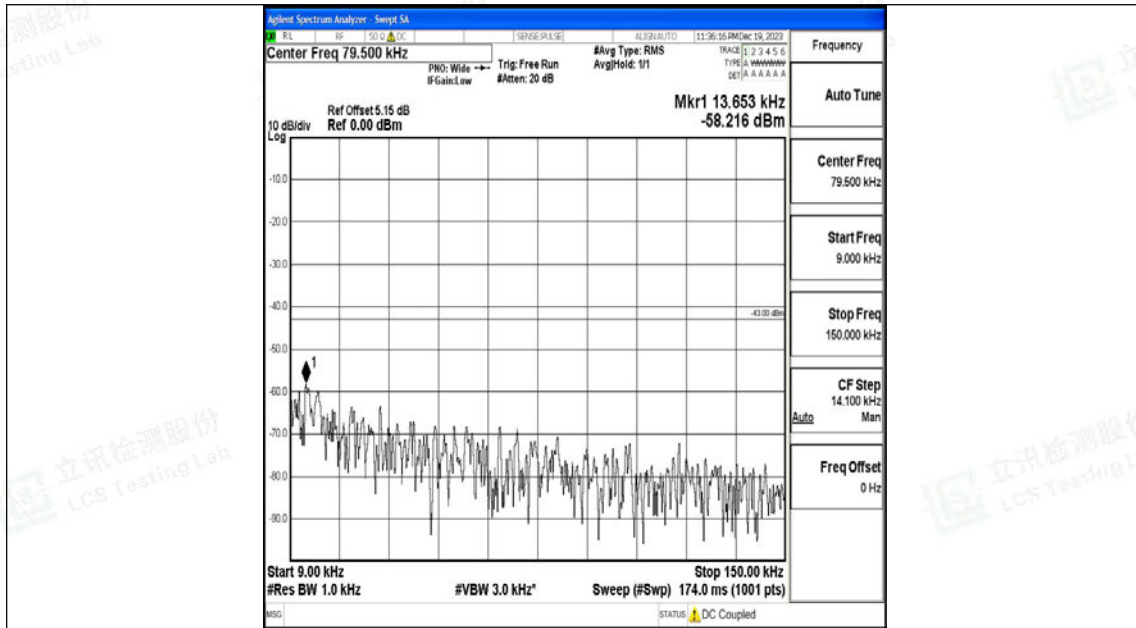

Band4_20MHz_16QAM_20300_1RB#0_0.009~0.15_0.009~0.15

Band4_20MHz_16QAM_20300_1RB#0_0.15~30_0.15~30

Band4_20MHz_16QAM_20300_1RB#0_30~1000_30~1000

Band4_20MHz_16QAM_20300_1RB#0_1000~3000_1000~3000

Band4_20MHz_16QAM_20300_1RB#0_3000~20000_3000~20000