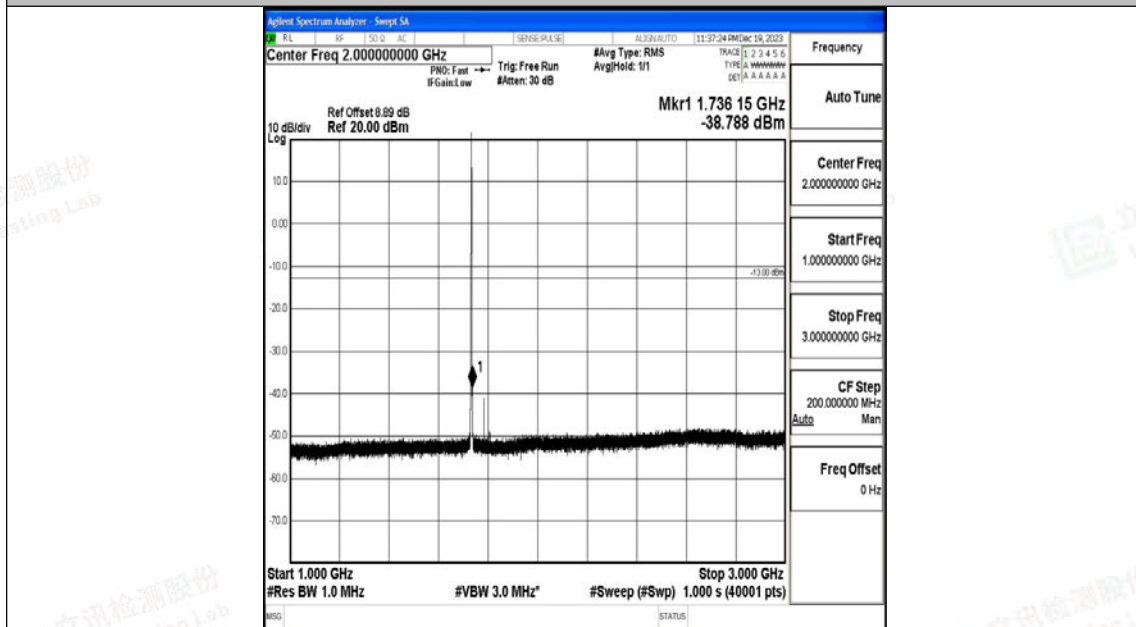

Band4_1.4MHz_16QAM_19957_1RB#0_0.009~0.15_0.009~0.15

Band4_1.4MHz_16QAM_19957_1RB#0_0.15~30_0.15~30

Band4_1.4MHz_QPSK_20175_1RB#0_0.009~0.15_0.009~0.15

Band4_1.4MHz_QPSK_20175_1RB#0_0.15~30_0.15~30

Band4_1.4MHz_QPSK_20175_1RB#0_30~1000_30~1000