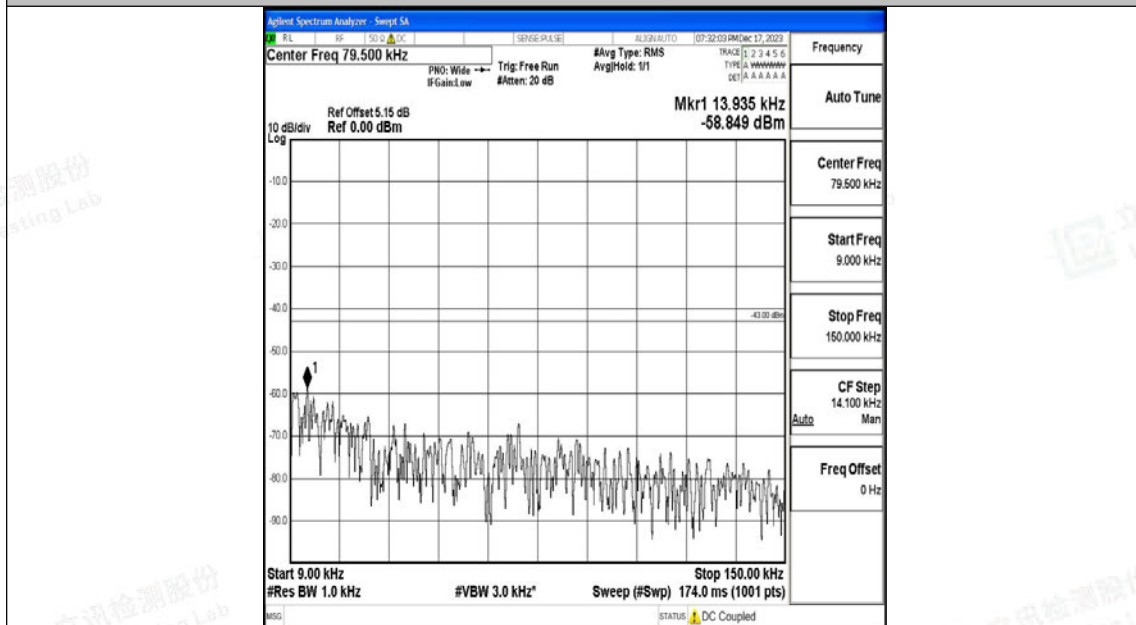

Band4_20MHz_QPSK_20175_1RB#0_0.009~0.15_0.009~0.15

Band4_20MHz_QPSK_20175_1RB#0_0.15~30_0.15~30

Band4_20MHz_QPSK_20175_1RB#0_30~1000_30~1000

Band4_20MHz_QPSK_20175_1RB#0_1000~3000_1000~3000

Band4_20MHz_QPSK_20175_1RB#0_3000~20000_3000~20000