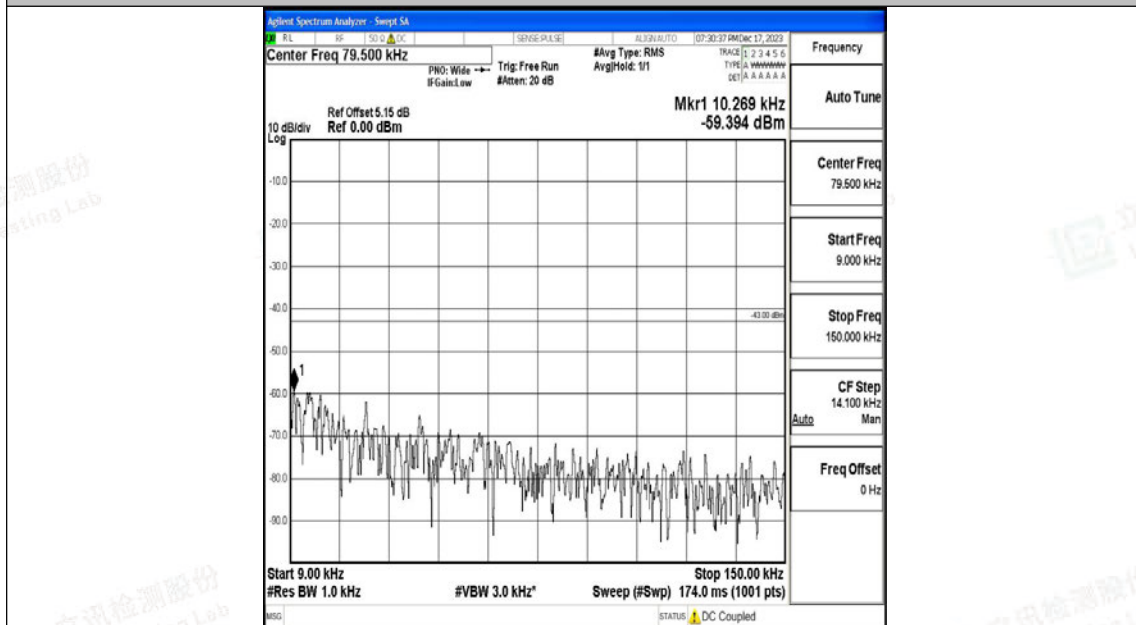

Band4_20MHz_QPSK_20050_1RB#0_0.009~0.15_0.009~0.15

Band4_20MHz_QPSK_20050_1RB#0_0.15~30_0.15~30

Band4_20MHz_QPSK_20050_1RB#0_30~1000_30~1000

Band4_20MHz_QPSK_20050_1RB#0_1000~3000_1000~3000

Band4_20MHz_QPSK_20050_1RB#0_3000~20000_3000~20000