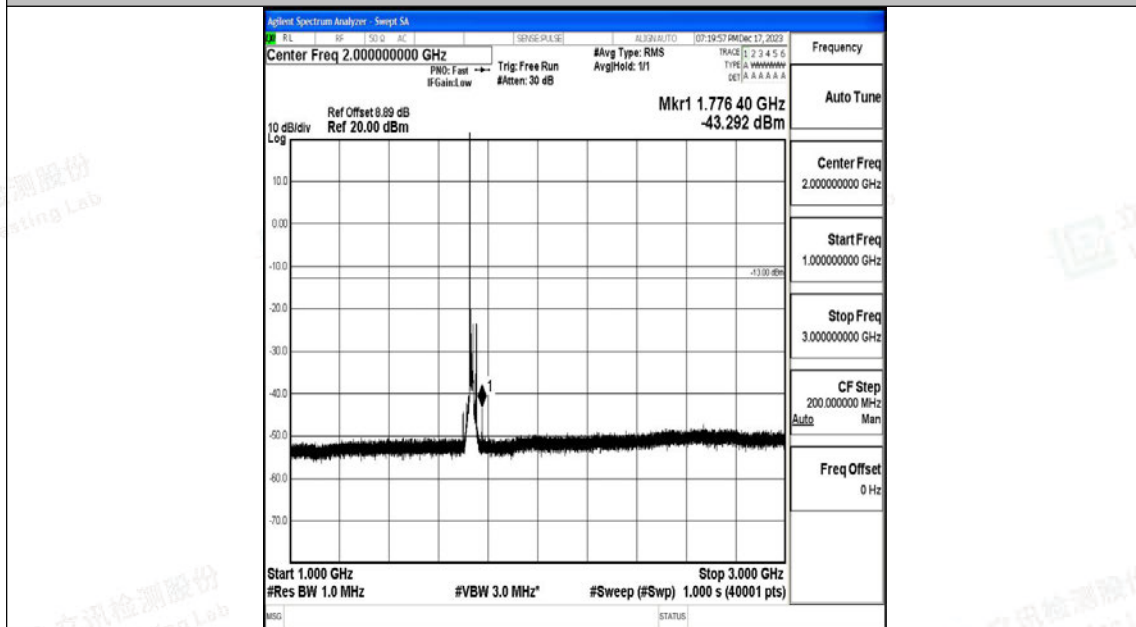

Band4_15MHz_QPSK_20175_1RB#0_0.009~0.15_0.009~0.15

Band4_15MHz_QPSK_20175_1RB#0_0.15~30_0.15~30

Band4_15MHz_QPSK_20175_1RB#0_30~1000_30~1000

Band4_15MHz_QPSK_20175_1RB#0_1000~3000_1000~3000

Band4_15MHz_QPSK_20175_1RB#0_3000~20000_3000~20000