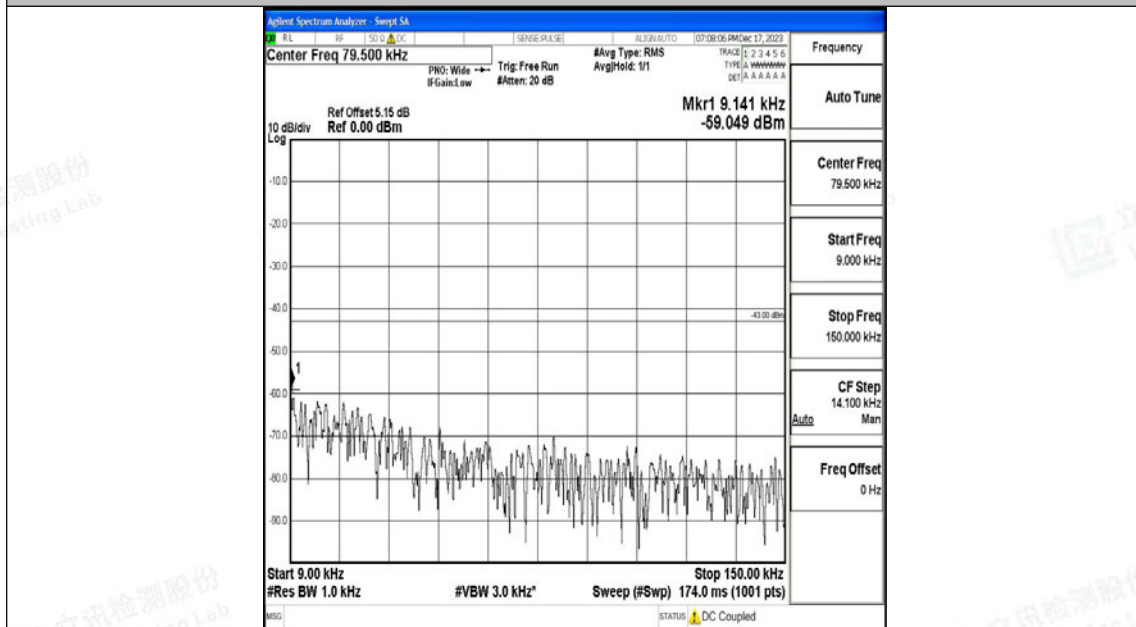

Band4_10MHz_QPSK_20175_1RB#0_0.009~0.15_0.009~0.15

Band4_10MHz_QPSK_20175_1RB#0_0.15~30_0.15~30

Band4_10MHz_QPSK_20175_1RB#0_30~1000_30~1000

Band4_10MHz_QPSK_20175_1RB#0_1000~3000_1000~3000

Band4_10MHz_QPSK_20175_1RB#0_3000~20000_3000~20000