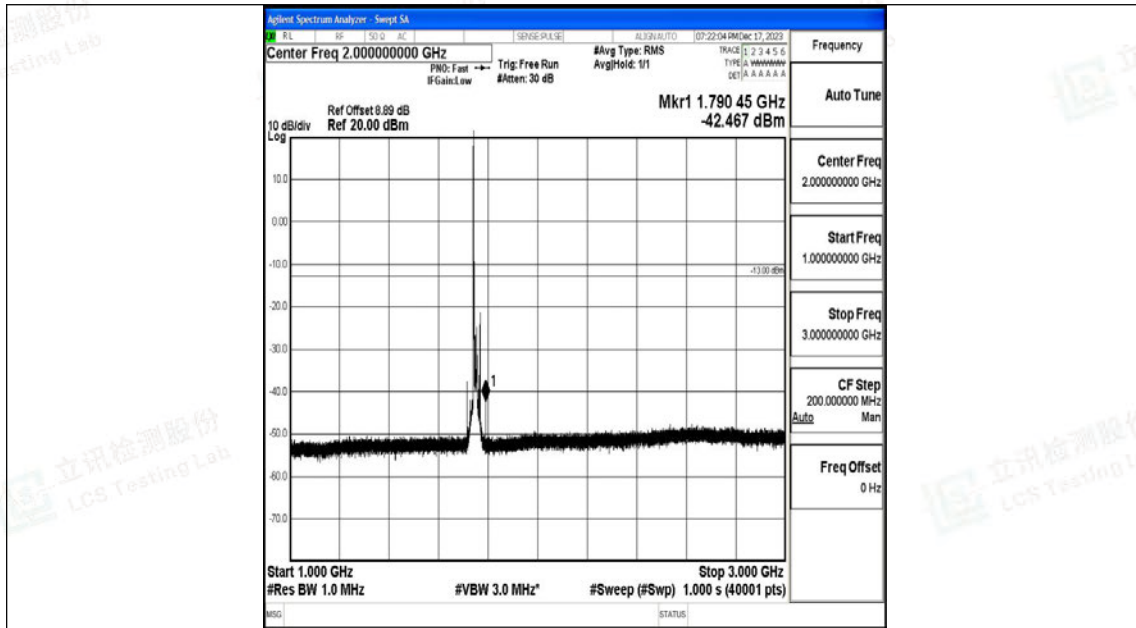

Band4_15MHz_16QAM_20325_1RB#0_0.009~0.15_0.009~0.15

Band4_15MHz_16QAM_20325_1RB#0_0.15~30_0.15~30

Band4_15MHz_16QAM_20325_1RB#0_30~1000_30~1000

Band4_15MHz_16QAM_20325_1RB#0_1000~3000_1000~3000

Band4_15MHz_16QAM_20325_1RB#0_3000~20000_3000~20000