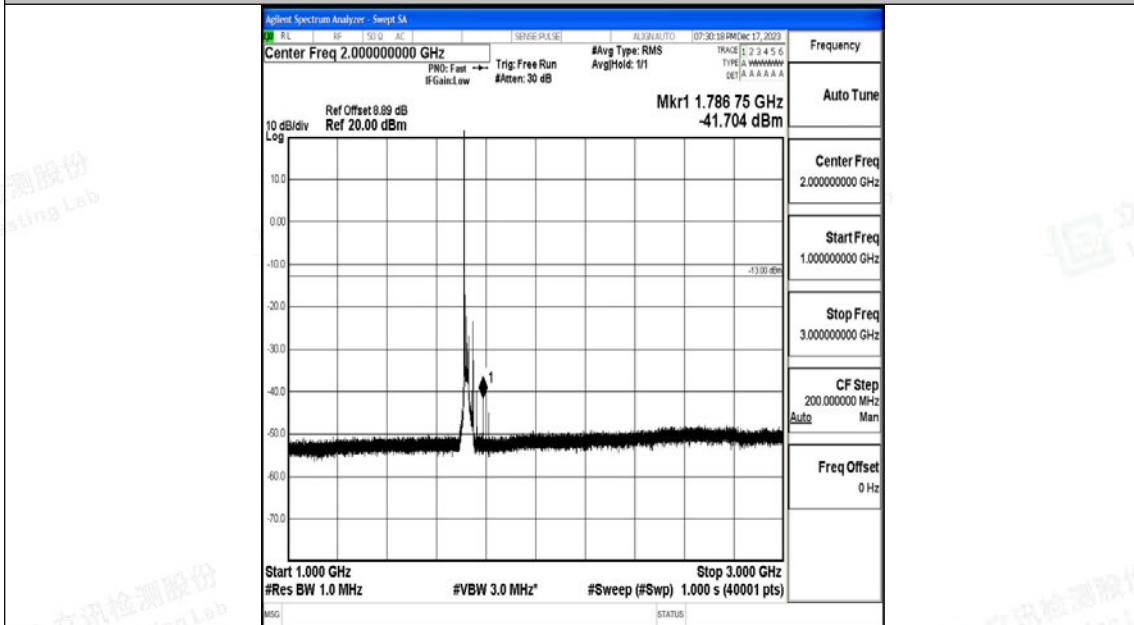

Band4_20MHz_QPSK_20050_1RB#0_0.009~0.15_0.009~0.15

Band4_20MHz_QPSK_20050_1RB#0_0.15~30_0.15~30

Band4_20MHz_QPSK_20050_1RB#0_30~1000_30~1000

Band4_20MHz_QPSK_20050_1RB#0_1000~3000_1000~3000

Band4_20MHz_QPSK_20050_1RB#0_3000~20000_3000~20000