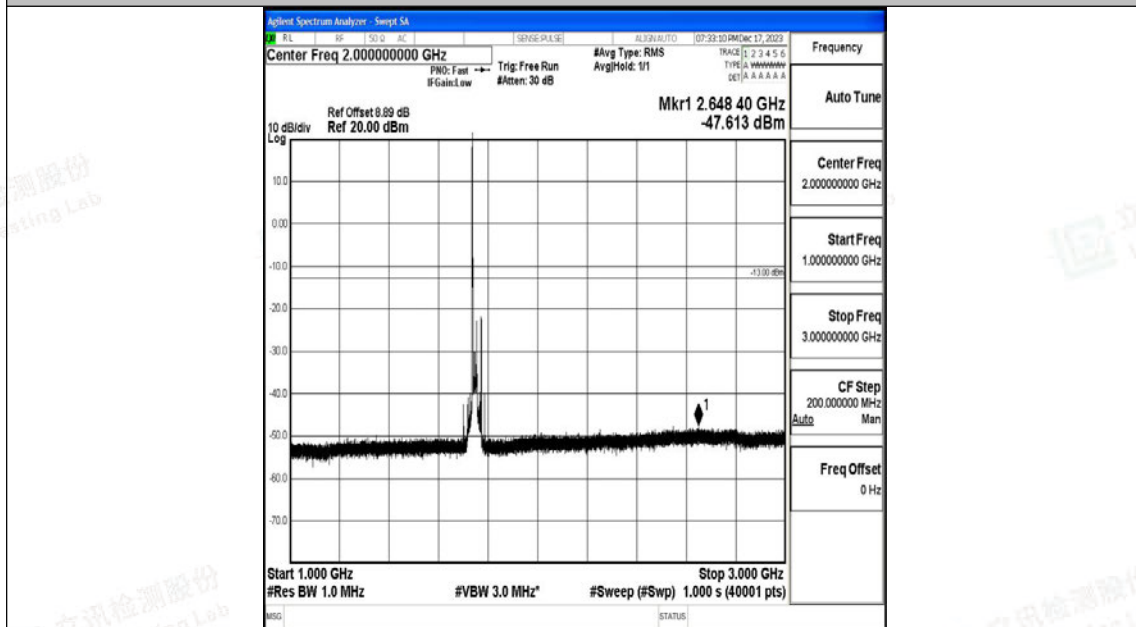

Band4_20MHz_QPSK_20300_1RB#0_0.009~0.15_0.009~0.15

Band4_20MHz_QPSK_20300_1RB#0_0.15~30_0.15~30

Band4_20MHz_QPSK_20300_1RB#0_30~1000_30~1000

Band4_20MHz_QPSK_20300_1RB#0_1000~3000_1000~3000

Band4_20MHz_QPSK_20300_1RB#0_3000~20000_3000~20000