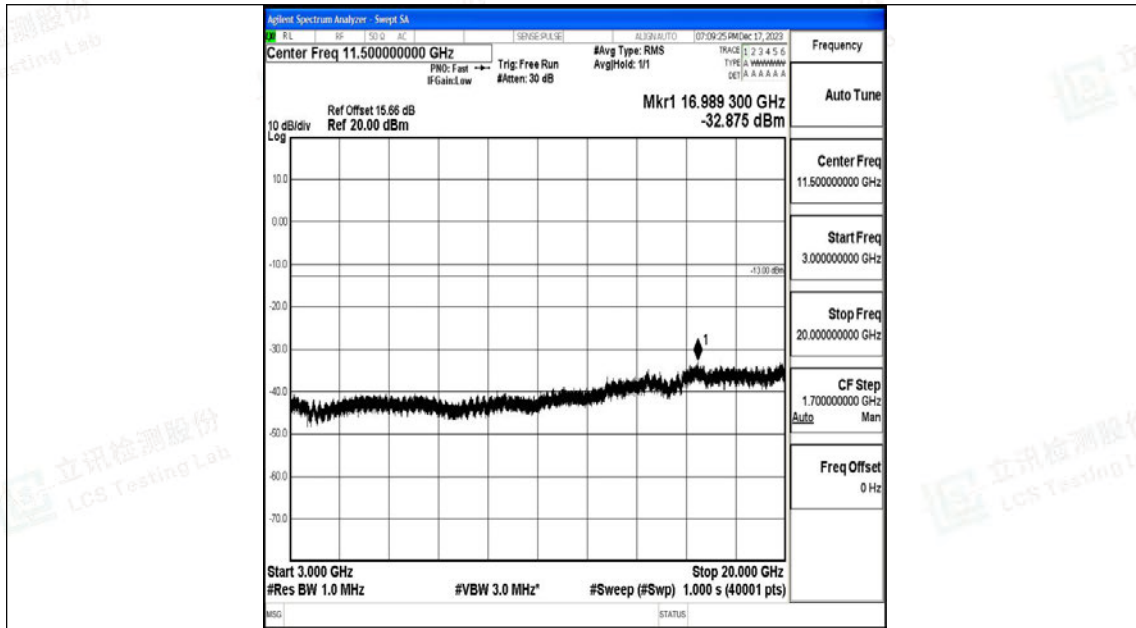

Band4_10MHz_QPSK_20350_1RB#0_0.009~0.15_0.009~0.15

Band4_10MHz_QPSK_20350_1RB#0_0.15~30_0.15~30

Band4_10MHz_QPSK_20350_1RB#0_30~1000_30~1000

Band4_10MHz_QPSK_20350_1RB#0_1000~3000_1000~3000

Band4_10MHz_QPSK_20350_1RB#0_3000~20000_3000~20000