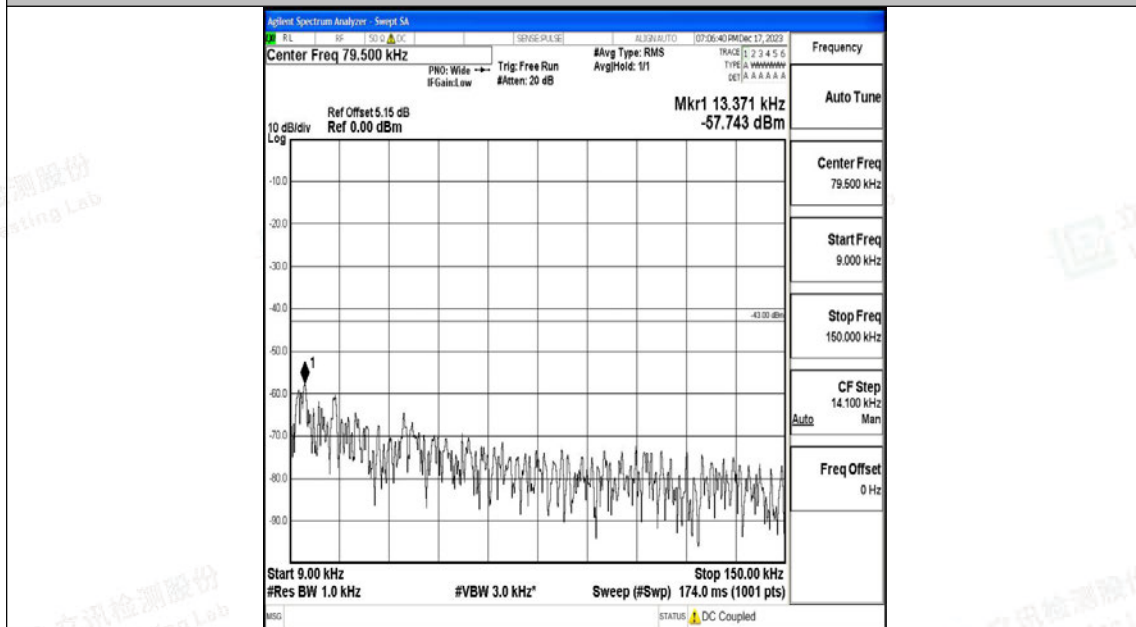

Band4_10MHz_QPSK_20000_1RB#0_0.009~0.15_0.009~0.15

Band4_10MHz_QPSK_20000_1RB#0_0.15~30_0.15~30

Band4_10MHz_QPSK_20000_1RB#0_30~1000_30~1000

Band4_10MHz_QPSK_20000_1RB#0_1000~3000_1000~3000

Band4_10MHz_QPSK_20000_1RB#0_3000~20000_3000~20000