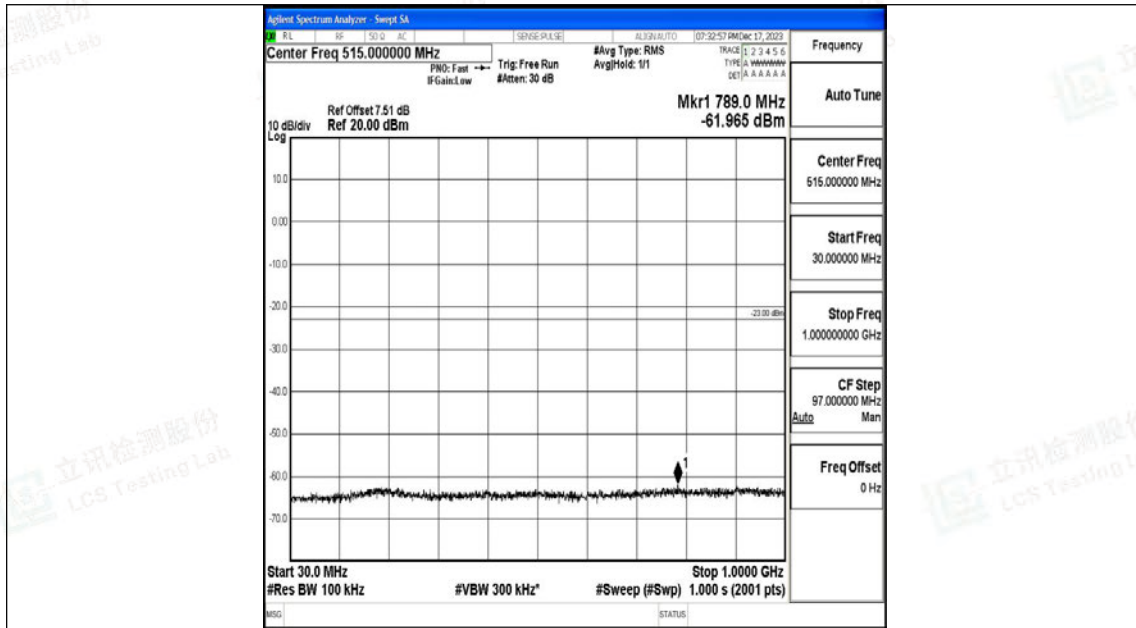

Band4_20MHz_QPSK_20300_1RB#0_0.15~30_0.15~30

Band4_20MHz_QPSK_20300_1RB#0_30~1000_30~1000