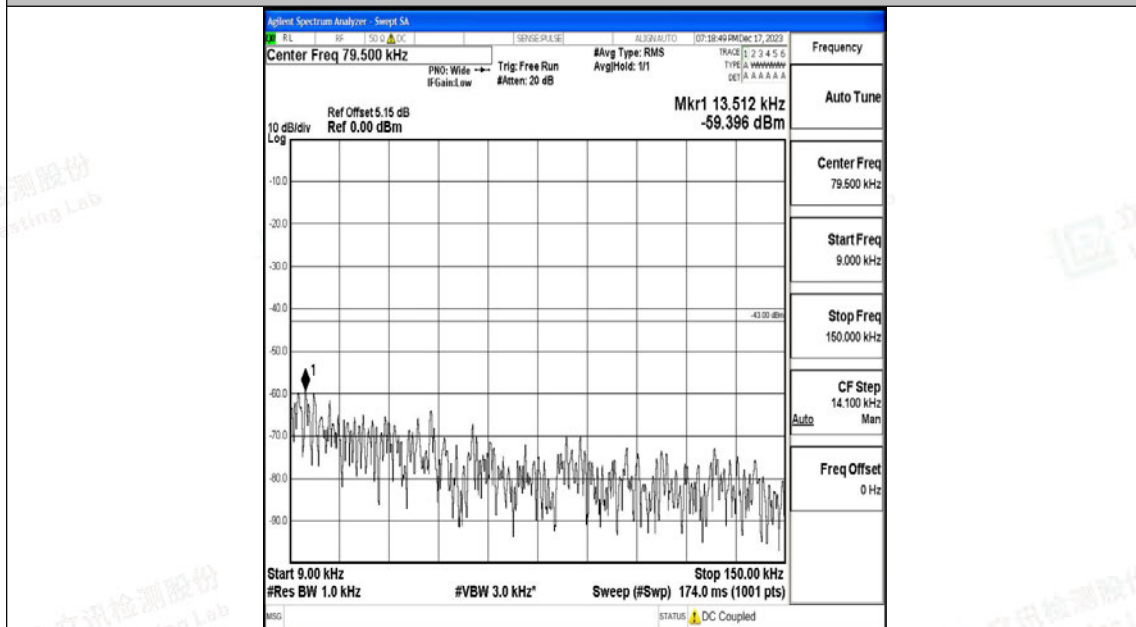

Band4_15MHz_QPSK_20025_1RB#0_0.009~0.15_0.009~0.15

Band4_15MHz_QPSK_20025_1RB#0_0.15~30_0.15~30

Band4_15MHz_QPSK_20025_1RB#0_30~1000_30~1000

Band4_15MHz_QPSK_20025_1RB#0_1000~3000_1000~3000

Band4_15MHz_QPSK_20025_1RB#0_3000~20000_3000~20000