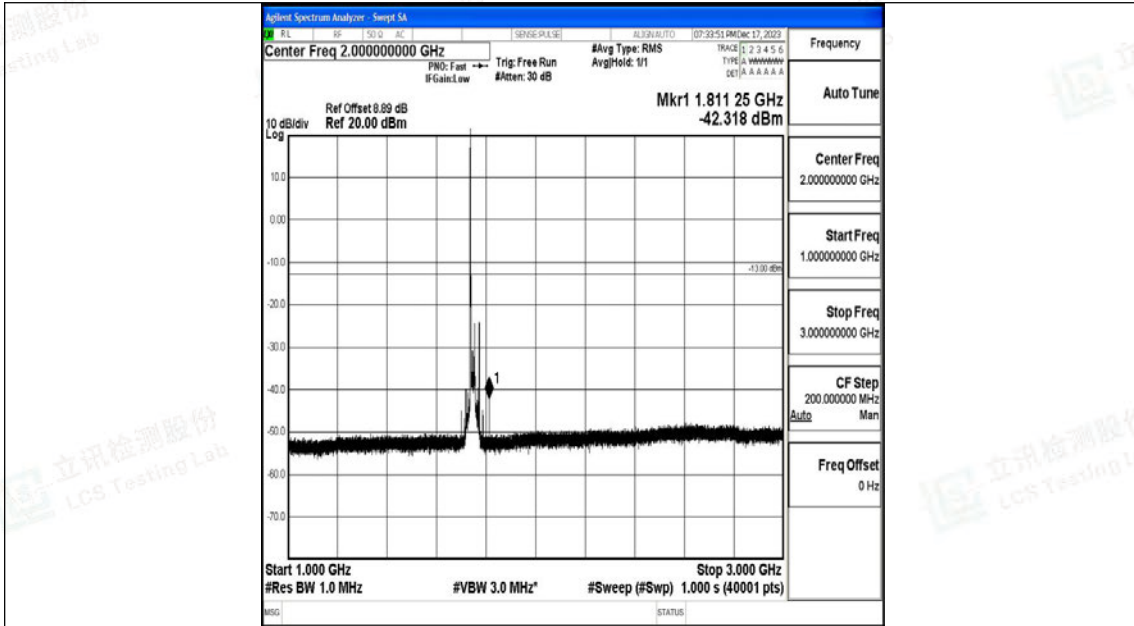

Band4_20MHz_16QAM_20300_1RB#0_0.009~0.15_0.009~0.15

Band4_20MHz_16QAM_20300_1RB#0_0.15~30_0.15~30

Band4_20MHz_16QAM_20300_1RB#0_30~1000_30~1000

Band4_20MHz_16QAM_20300_1RB#0_1000~3000_1000~3000

Band4_20MHz_16QAM_20300_1RB#0_3000~20000_3000~20000