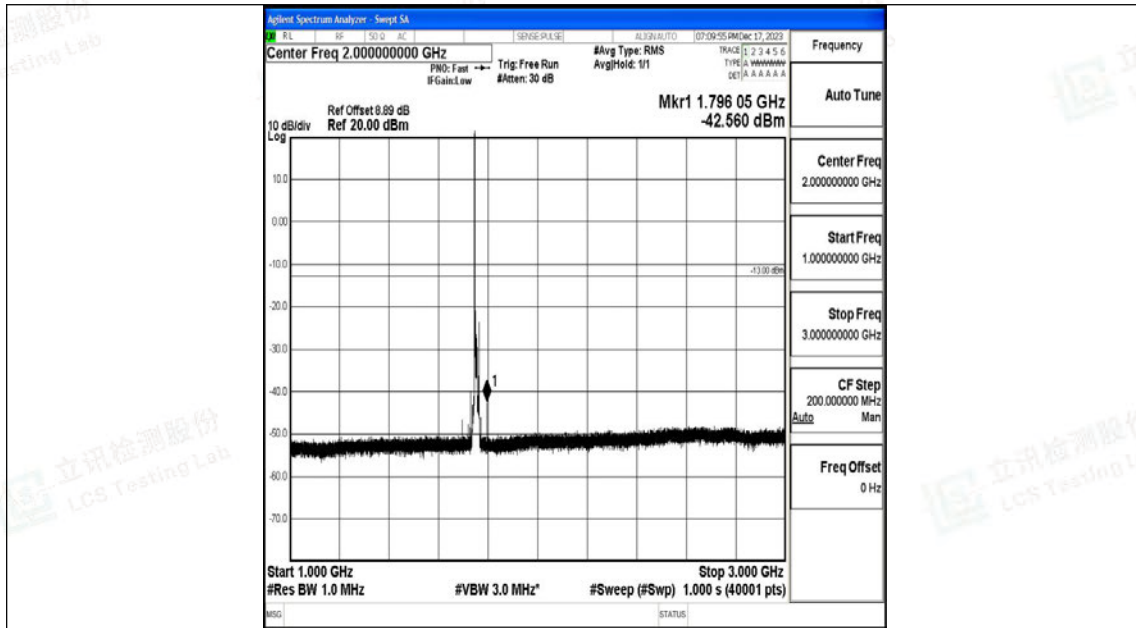

Band4_10MHz_16QAM_20350_1RB#0_0.009~0.15_0.009~0.15

Band4_10MHz_16QAM_20350_1RB#0_0.15~30_0.15~30

Band4_10MHz_16QAM_20350_1RB#0_30~1000_30~1000

Band4_10MHz_16QAM_20350_1RB#0_1000~3000_1000~3000

Band4_10MHz_16QAM_20350_1RB#0_3000~20000_3000~20000