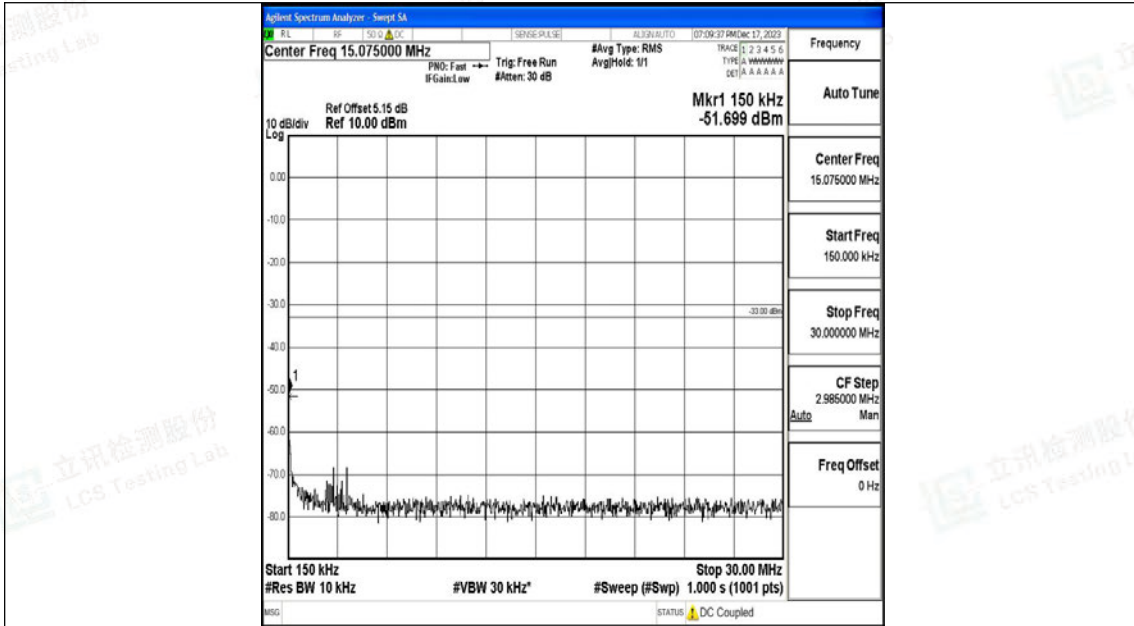

Band4_10MHz_16QAM_20350_1RB#0_0.009~0.15_0.009~0.15

Band4_10MHz_16QAM_20350_1RB#0_0.15~30_0.15~30