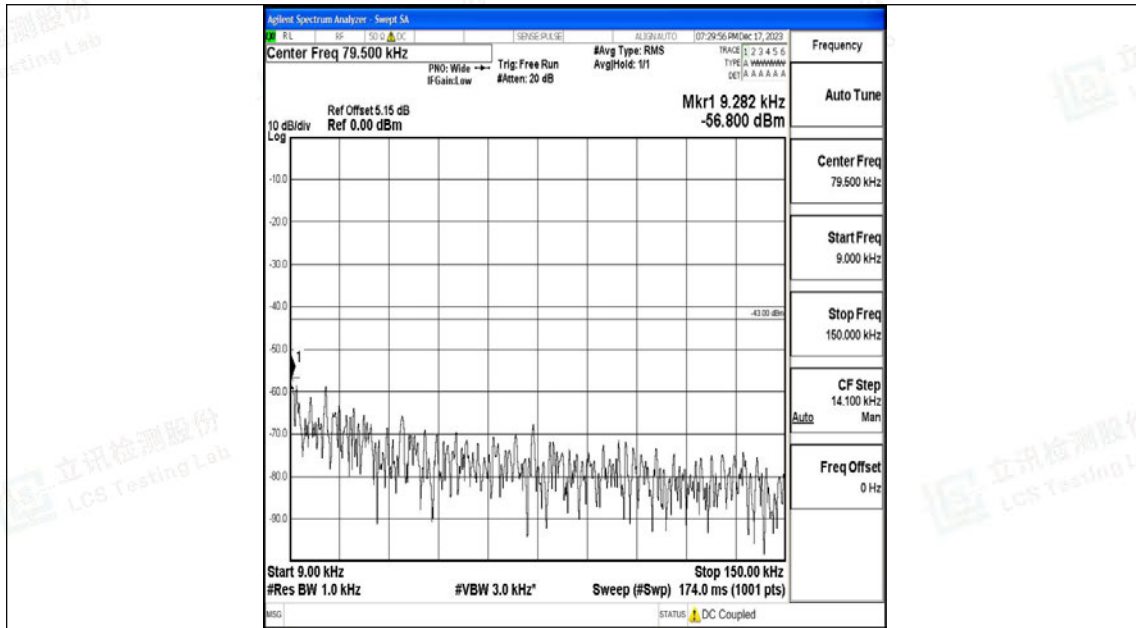

Band4_15MHz_16QAM_20325_1RB#0_0.009~0.15_0.009~0.15

Band4_15MHz_16QAM_20325_1RB#0_0.15~30_0.15~30

Band4_15MHz_16QAM_20325_1RB#0_30~1000_30~1000

Band4_15MHz_16QAM_20325_1RB#0_1000~3000_1000~3000

Band4_15MHz_16QAM_20325_1RB#0_3000~20000_3000~20000