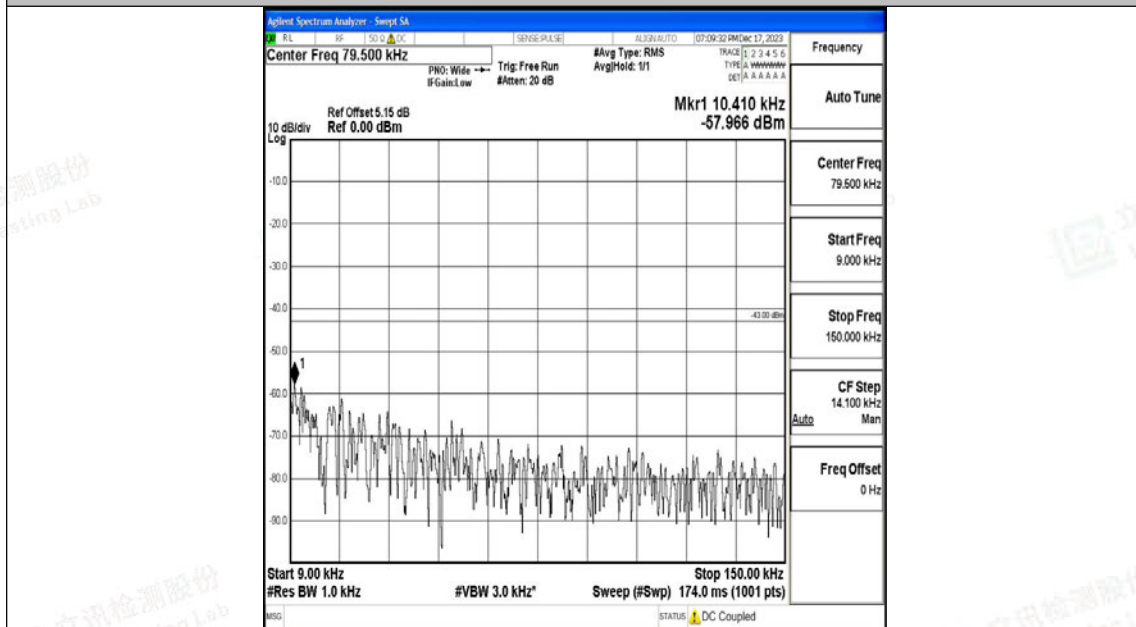

Band4_10MHz_QPSK_20350_1RB#0_0.009~0.15_0.009~0.15

Band4_10MHz_QPSK_20350_1RB#0_0.15~30_0.15~30

Band4_10MHz_QPSK_20350_1RB#0_30~1000_30~1000

Band4_10MHz_QPSK_20350_1RB#0_1000~3000_1000~3000

Band4_10MHz_QPSK_20350_1RB#0_3000~20000_3000~20000