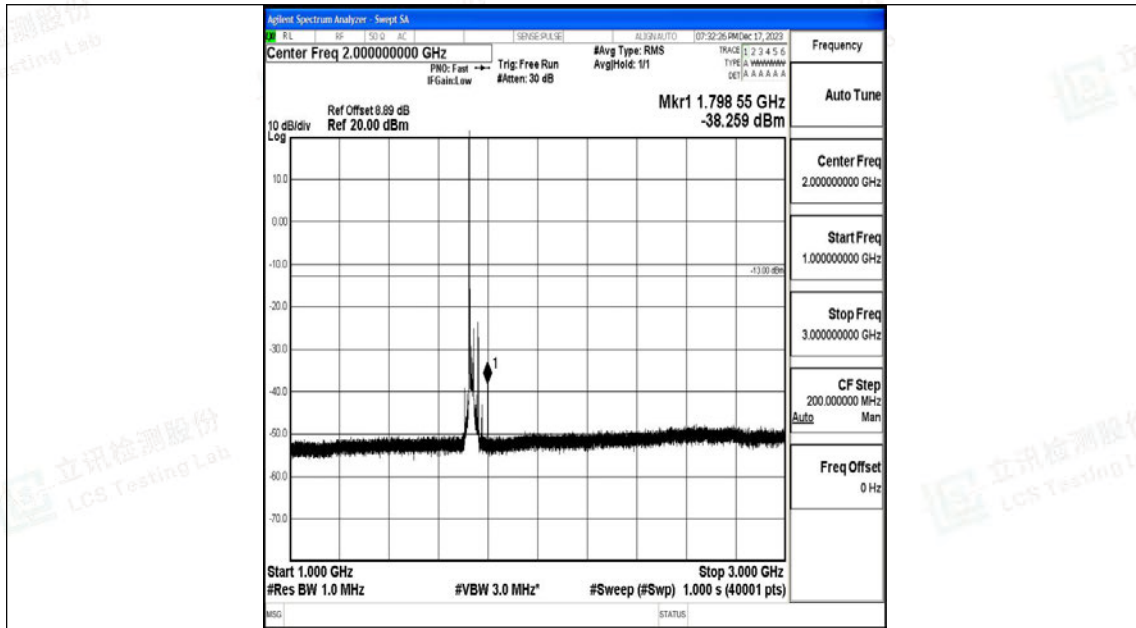

Band4_20MHz_16QAM_20175_1RB#0_0.009~0.15_0.009~0.15

Band4_20MHz_16QAM_20175_1RB#0_0.15~30_0.15~30

Band4_20MHz_16QAM_20175_1RB#0_30~1000_30~1000

Band4_20MHz_16QAM_20175_1RB#0_1000~3000_1000~3000

Band4_20MHz_16QAM_20175_1RB#0_3000~20000_3000~20000