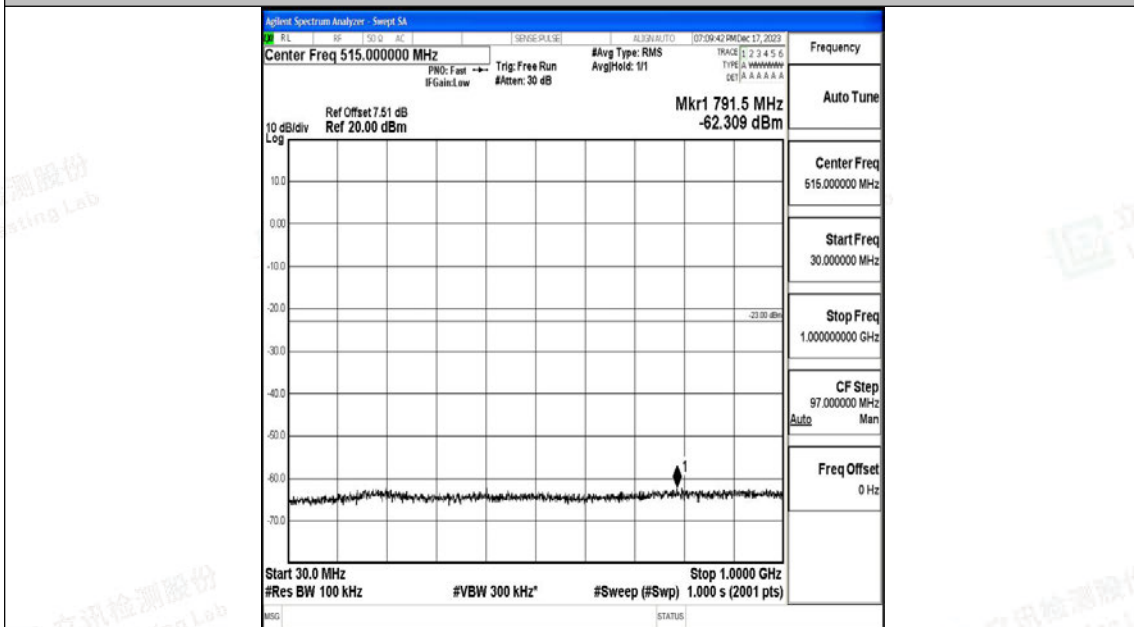

Band4_10MHz_16QAM_20350_1RB#0_0.15~30_0.15~30

Band4_10MHz_16QAM_20350_1RB#0_30~1000_30~1000