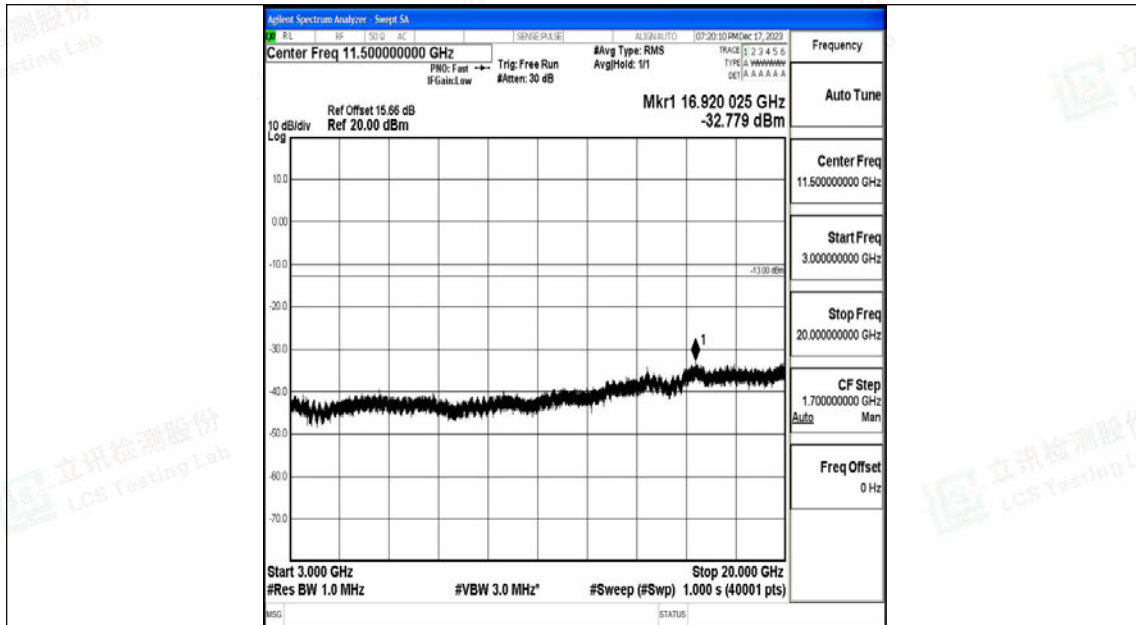

Band4_15MHz_QPSK_20175_1RB#0_0.009~0.15_0.009~0.15

Band4_15MHz_QPSK_20175_1RB#0_0.15~30_0.15~30

Band4_15MHz_QPSK_20175_1RB#0_30~1000_30~1000

Band4_15MHz_QPSK_20175_1RB#0_1000~3000_1000~3000

Band4_15MHz_QPSK_20175_1RB#0_3000~20000_3000~20000