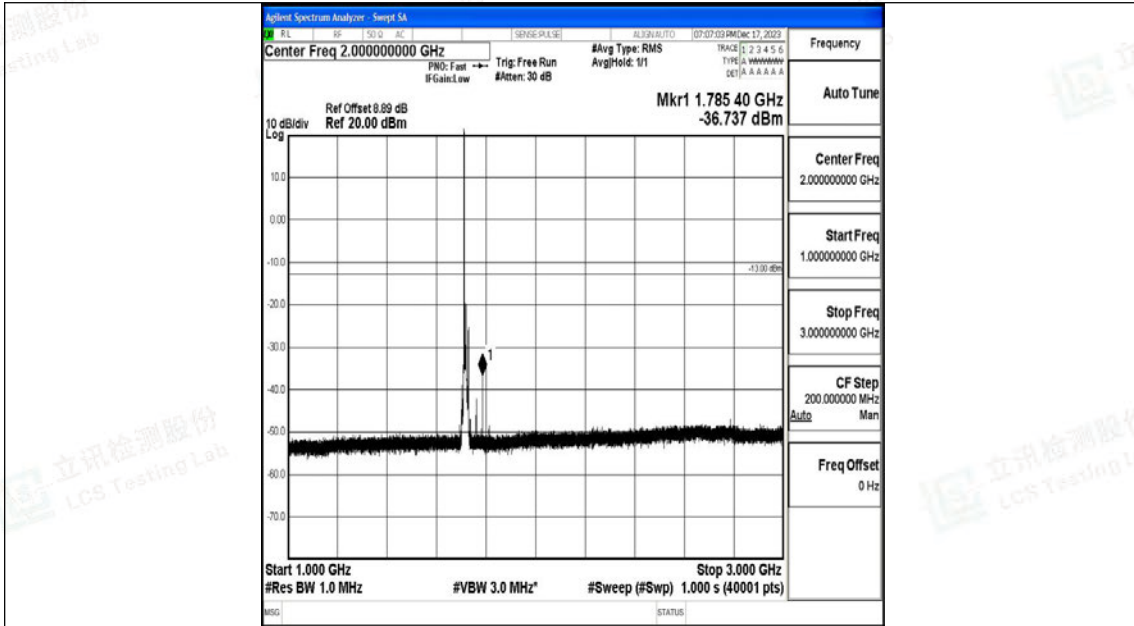

Band4_10MHz_16QAM_20000_1RB#0_0.009~0.15_0.009~0.15

Band4_10MHz_16QAM_20000_1RB#0_0.15~30_0.15~30

Band4_10MHz_16QAM_20000_1RB#0_30~1000_30~1000

Band4_10MHz_16QAM_20000_1RB#0_1000~3000_1000~3000

Band4_10MHz_16QAM_20000_1RB#0_3000~20000_3000~20000