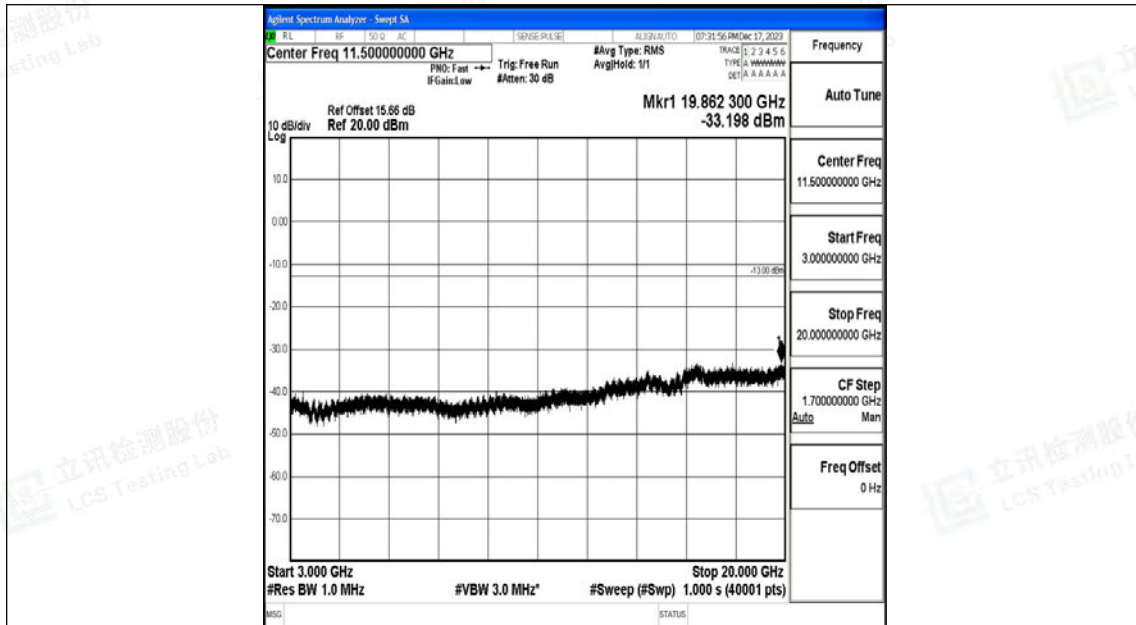

Band4_20MHz_QPSK_20175_1RB#0_0.009~0.15_0.009~0.15

Band4_20MHz_QPSK_20175_1RB#0_0.15~30_0.15~30

Band4_20MHz_QPSK_20175_1RB#0_30~1000_30~1000

Band4_20MHz_QPSK_20175_1RB#0_1000~3000_1000~3000

Band4_20MHz_QPSK_20175_1RB#0_3000~20000_3000~20000