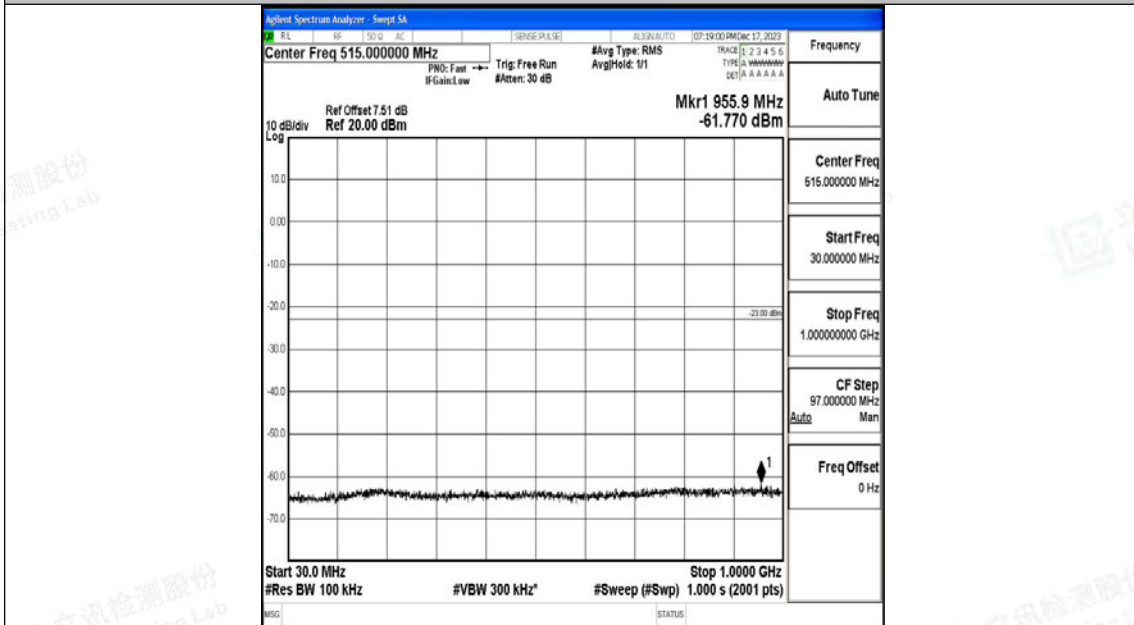

Band4_15MHz_16QAM_2025_1RB#0_0.15~30_0.15~30

Band4_15MHz_16QAM_2025_1RB#0_30~1000_30~1000