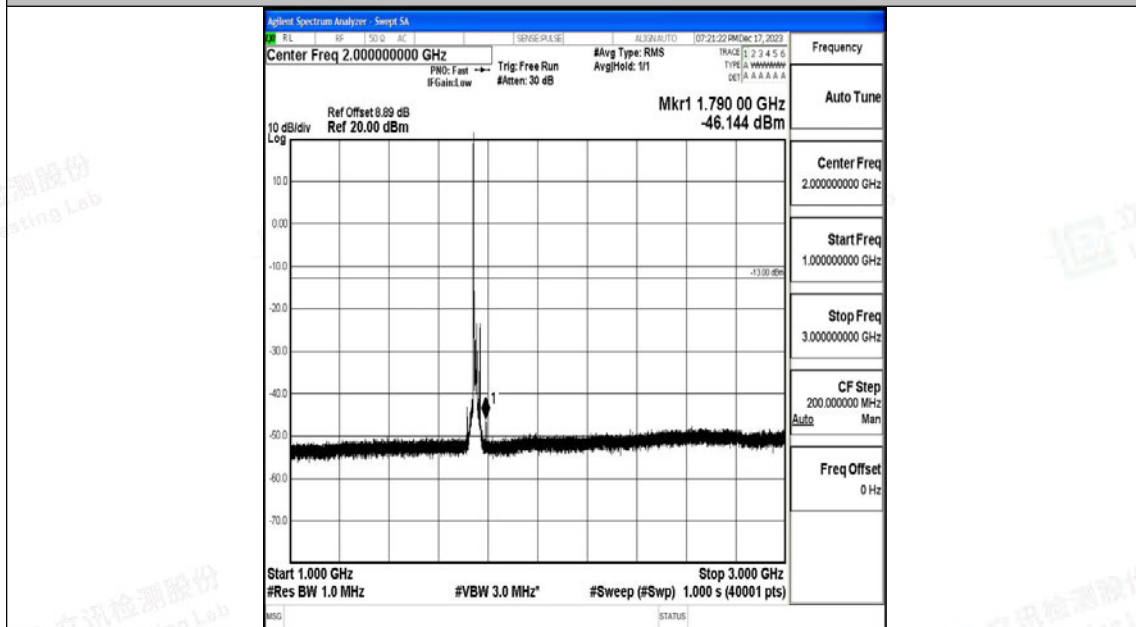

Band4_15MHz_QPSK_20325_1RB#0_0.009~0.15_0.009~0.15

Band4_15MHz_QPSK_20325_1RB#0_0.15~30_0.15~30

Band4_15MHz_QPSK_20325_1RB#0_30~1000_30~1000

Band4_15MHz_QPSK_20325_1RB#0_1000~3000_1000~3000

Band4_15MHz_QPSK_20325_1RB#0_3000~20000_3000~20000