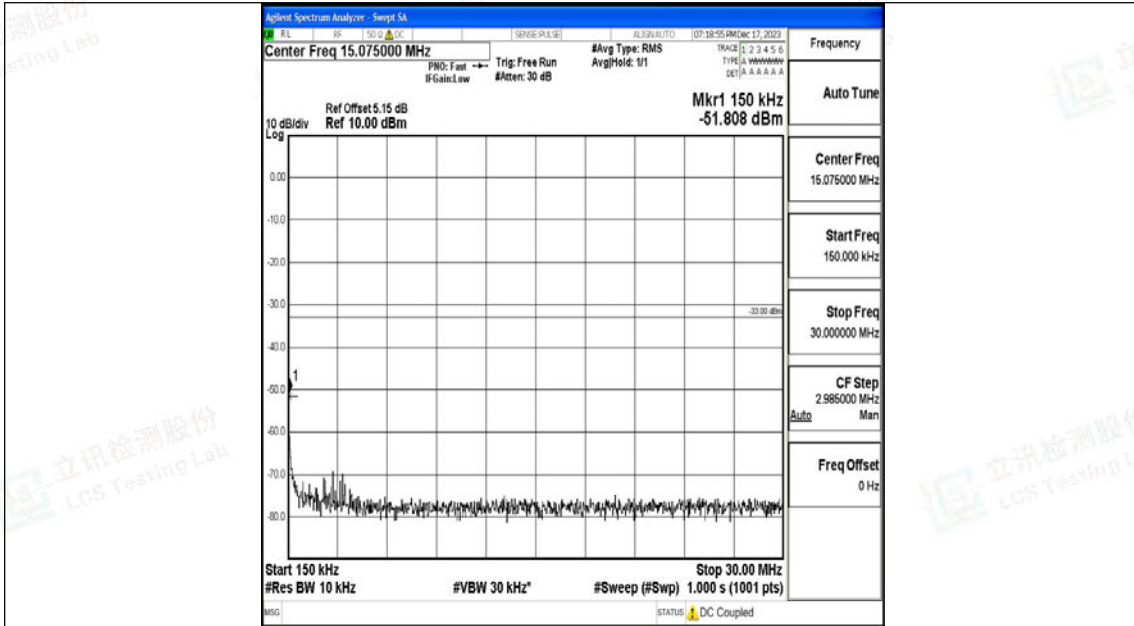

Band4_15MHz_16QAM_20025_1RB#0_0.009~0.15_0.009~0.15

Band4_15MHz_16QAM_2025_1RB#0_0.15~30_0.15~30