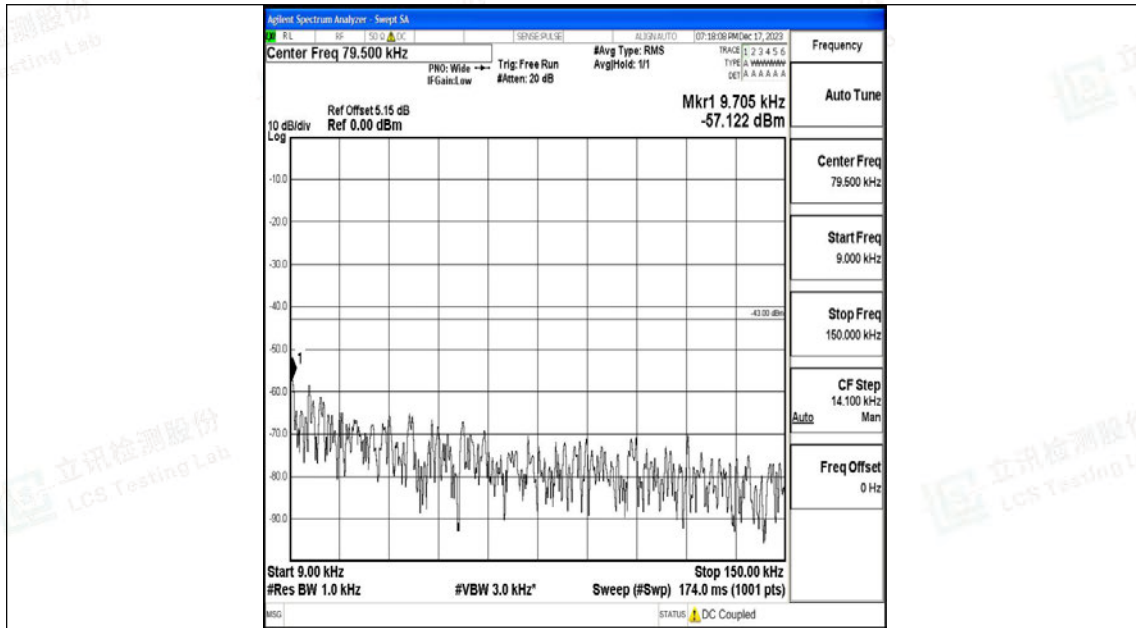

Band4_10MHz_16QAM_20350_1RB#0_0.009~0.15_0.009~0.15

Band4_10MHz_16QAM_20350_1RB#0_0.15~30_0.15~30

Band4_10MHz_16QAM_20350_1RB#0_30~1000_30~1000

Band4_10MHz_16QAM_20350_1RB#0_1000~3000_1000~3000

Band4_10MHz_16QAM_20350_1RB#0_3000~20000_3000~20000