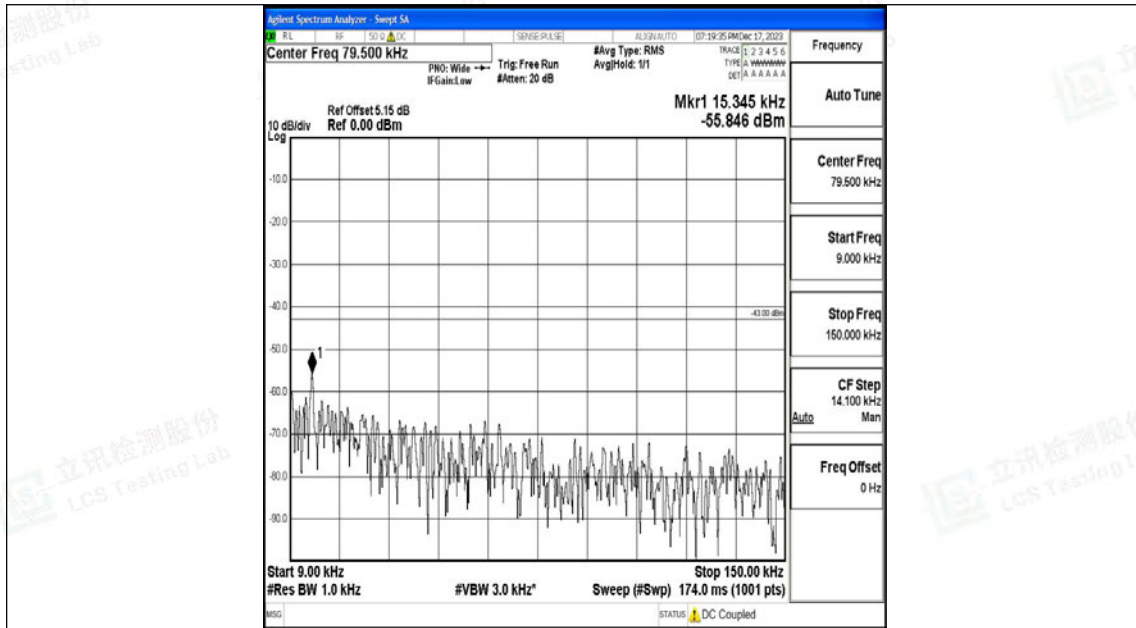

Band4_15MHz_QPSK_20175_1RB#0_0.009~0.15_0.009~0.15

Band4_15MHz_QPSK_20175_1RB#0_0.15~30_0.15~30

Band4_15MHz_QPSK_20175_1RB#0_30~1000_30~1000

Band4_15MHz_QPSK_20175_1RB#0_1000~3000_1000~3000

Band4_15MHz_QPSK_20175_1RB#0_3000~20000_3000~20000