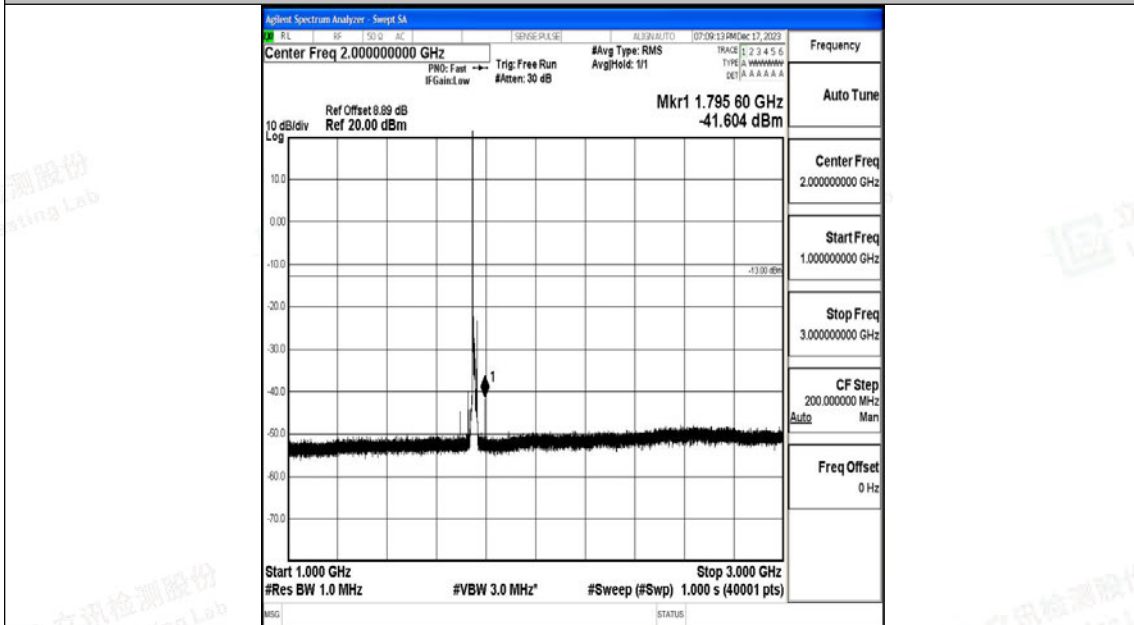

Band4_10MHz_QPSK_20350_1RB#0_0.009~0.15_0.009~0.15

Band4_10MHz_QPSK_20350_1RB#0_0.15~30_0.15~30

Band4_10MHz_QPSK_20350_1RB#0_30~1000_30~1000

Band4_10MHz_QPSK_20350_1RB#0_1000~3000_1000~3000

Band4_10MHz_QPSK_20350_1RB#0_3000~20000_3000~20000