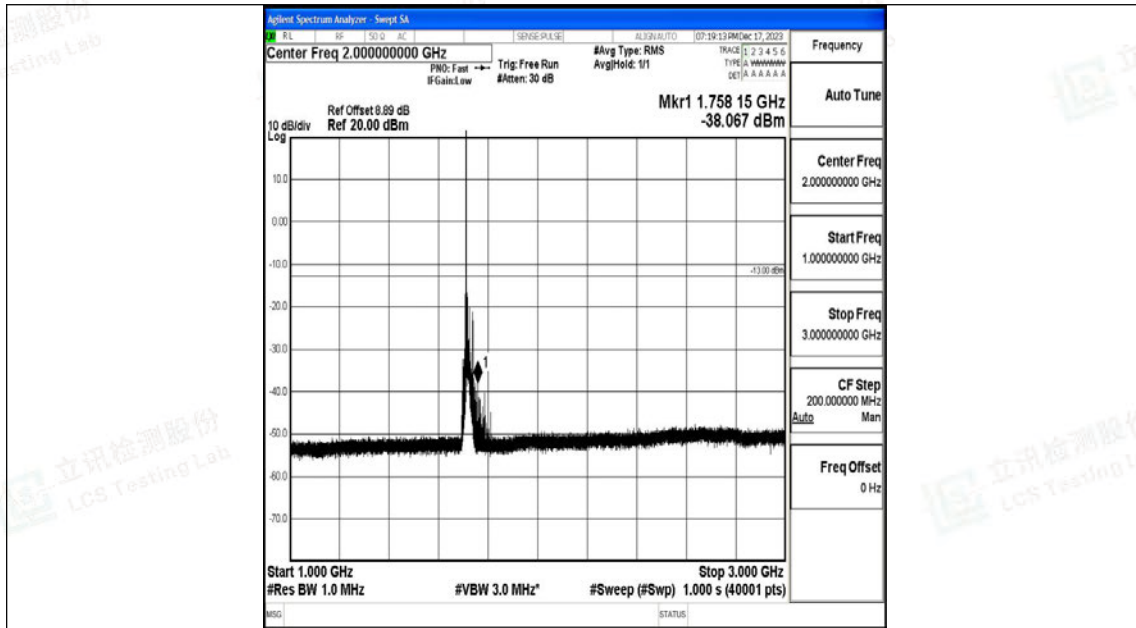

Band4_15MHz_16QAM_20025_1RB#0_0.009~0.15_0.009~0.15

Band4_15MHz_16QAM_2025_1RB#0_0.15~30_0.15~30

Band4_15MHz_16QAM_2025_1RB#0_30~1000_30~1000

Band4_15MHz_16QAM_2025_1RB#0_1000~3000_1000~3000

Band4_15MHz_16QAM_2025_1RB#0_3000~20000_3000~20000