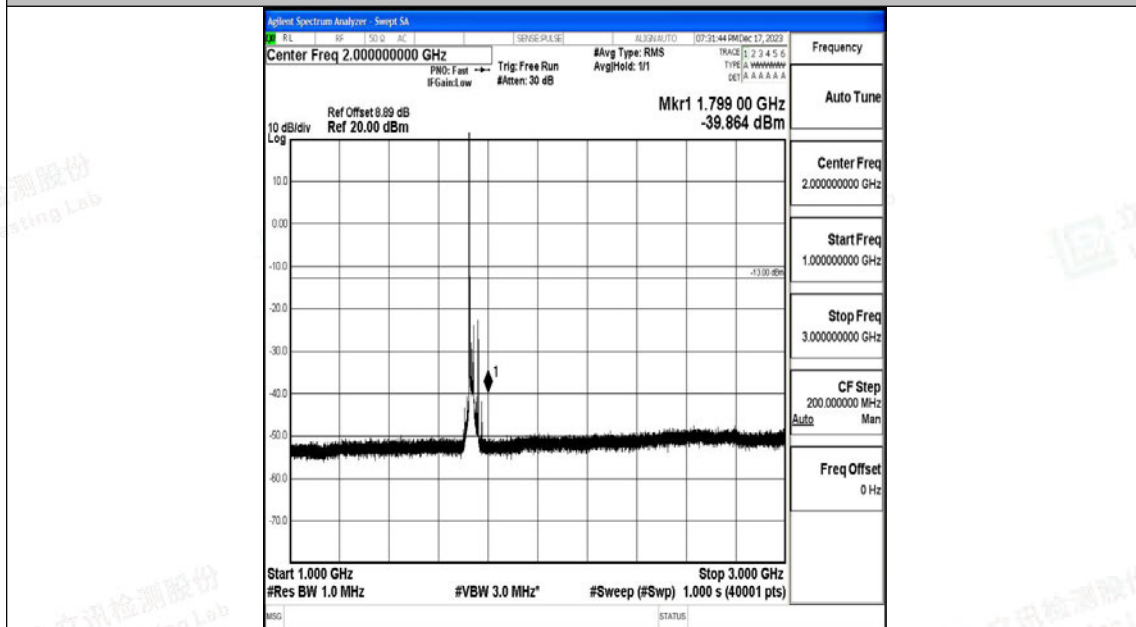

Band4_20MHz_QPSK_20175_1RB#0_0.009~0.15_0.009~0.15

Band4_20MHz_QPSK_20175_1RB#0_0.15~30_0.15~30

Band4_20MHz_QPSK_20175_1RB#0_30~1000_30~1000

Band4_20MHz_QPSK_20175_1RB#0_1000~3000_1000~3000

Band4_20MHz_QPSK_20175_1RB#0_3000~20000_3000~20000