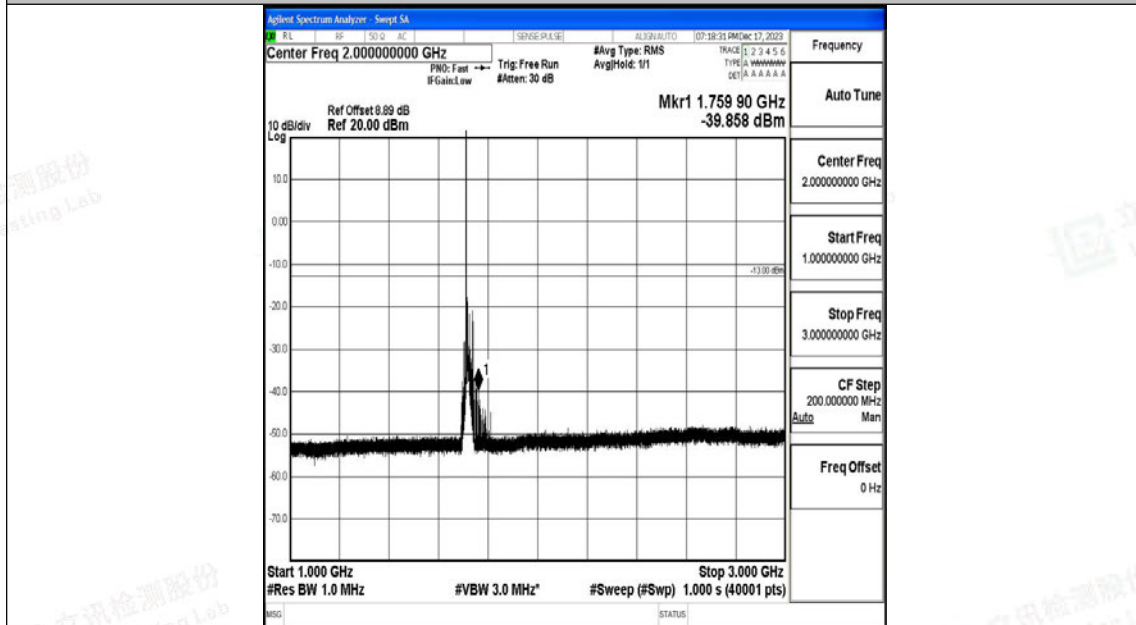

Band4_15MHz_QPSK_20025_1RB#0_0.009~0.15_0.009~0.15

Band4_15MHz_QPSK_20025_1RB#0_0.15~30_0.15~30

Band4_15MHz_QPSK_20025_1RB#0_30~1000_30~1000

Band4_15MHz_QPSK_20025_1RB#0_1000~3000_1000~3000

Band4_15MHz_QPSK_20025_1RB#0_3000~20000_3000~20000