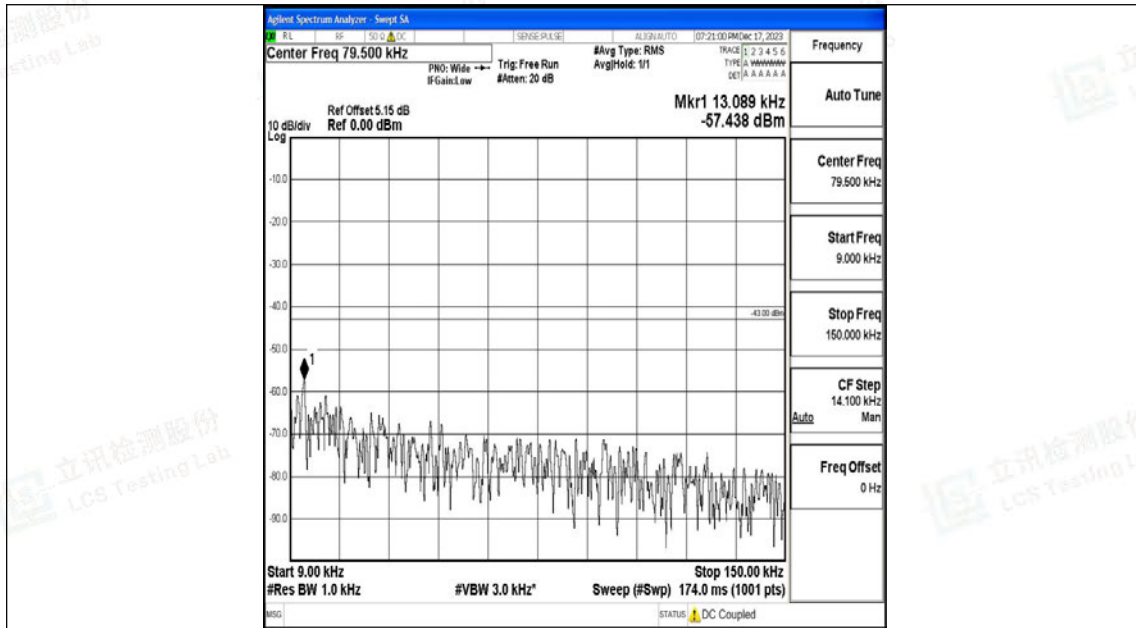

Band4_15MHz_16QAM_20175_1RB#0_0.009~0.15_0.009~0.15

Band4_15MHz_16QAM_20175_1RB#0_0.15~30_0.15~30

Band4_15MHz_16QAM_20175_1RB#0_30~1000_30~1000

Band4_15MHz_16QAM_20175_1RB#0_1000~3000_1000~3000

Band4_15MHz_16QAM_20175_1RB#0_3000~20000_3000~20000