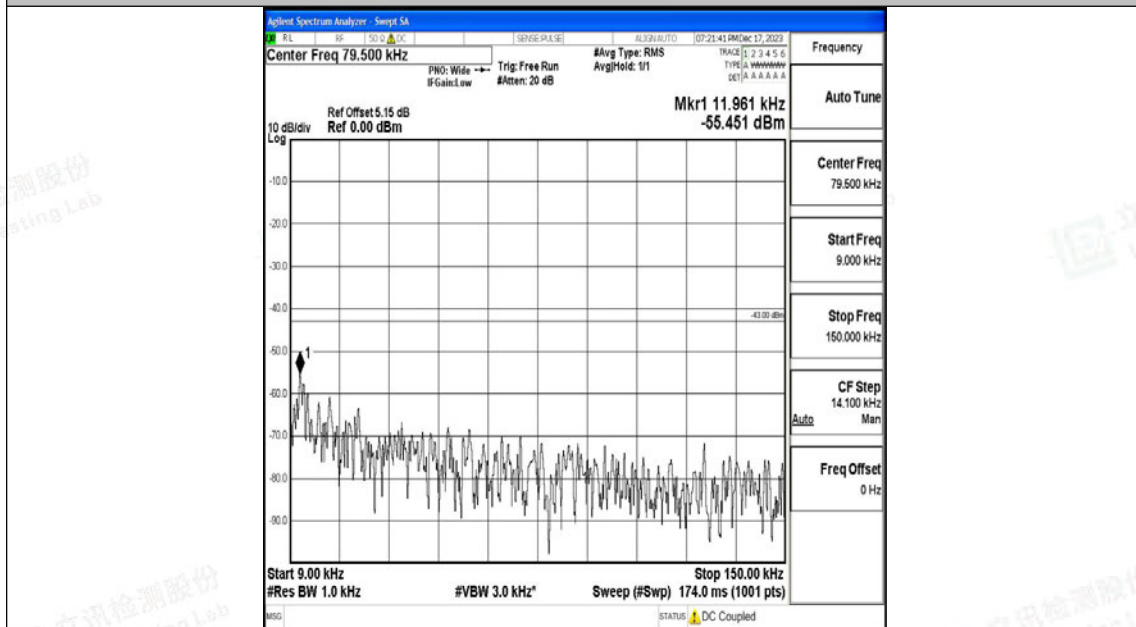

Band4_15MHz_QPSK_20325_1RB#0_0.009~0.15_0.009~0.15

Band4_15MHz_QPSK_20325_1RB#0_0.15~30_0.15~30

Band4_15MHz_QPSK_20325_1RB#0_30~1000_30~1000

Band4_15MHz_QPSK_20325_1RB#0_1000~3000_1000~3000

Band4_15MHz_QPSK_20325_1RB#0_3000~20000_3000~20000