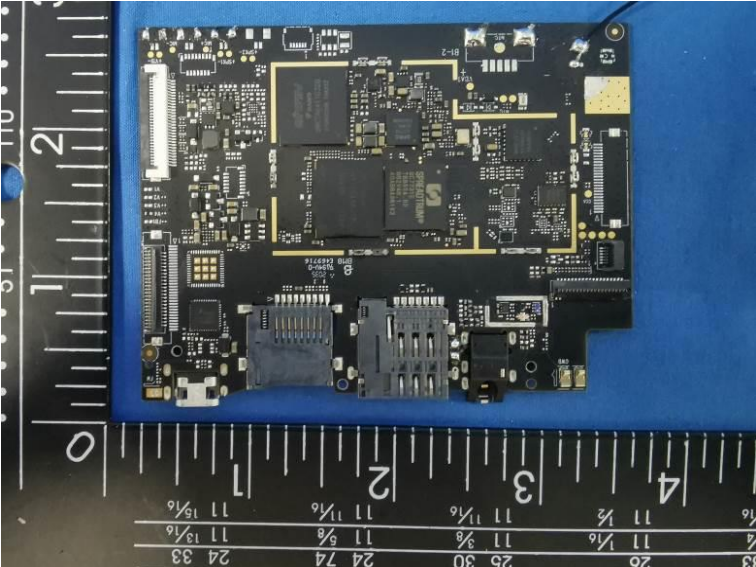

Internal Photos of the EUT

Photo 1

BLE/BT/2.4G
WIFI PIFA
antenna

Photo 2

Photo 3

Photo 4

GSM/WCDMA
PIFA Antenna

Photo 5