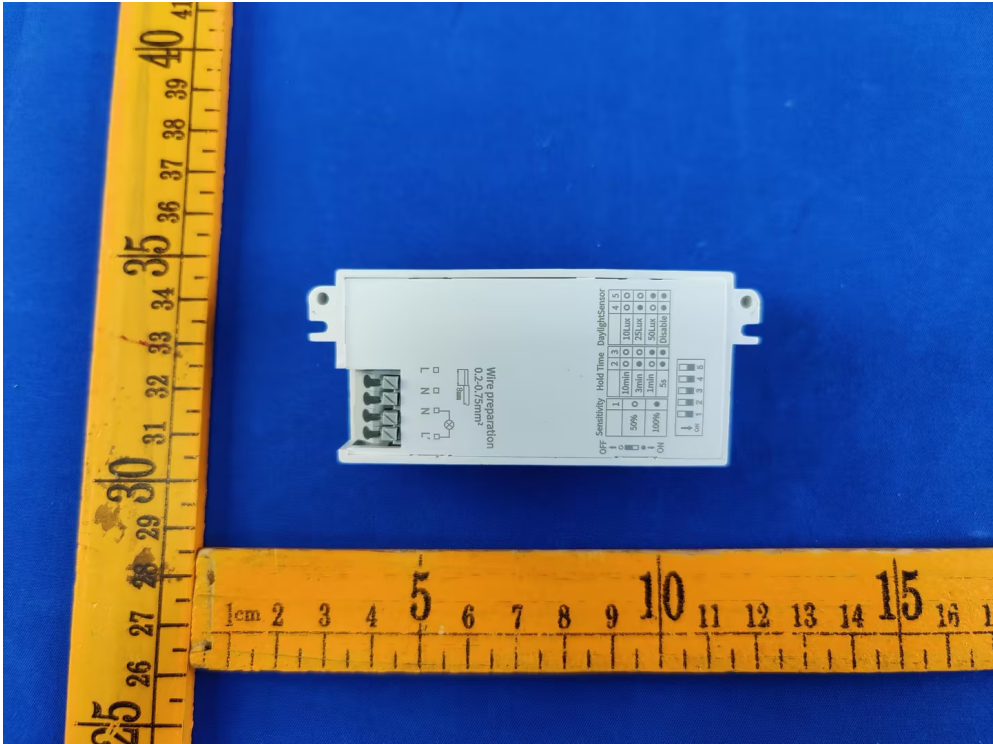

### 2.1. EUT – External View Model MD005 FCC ID: 2AZUC-MD005

Appendix- MD005-Photos