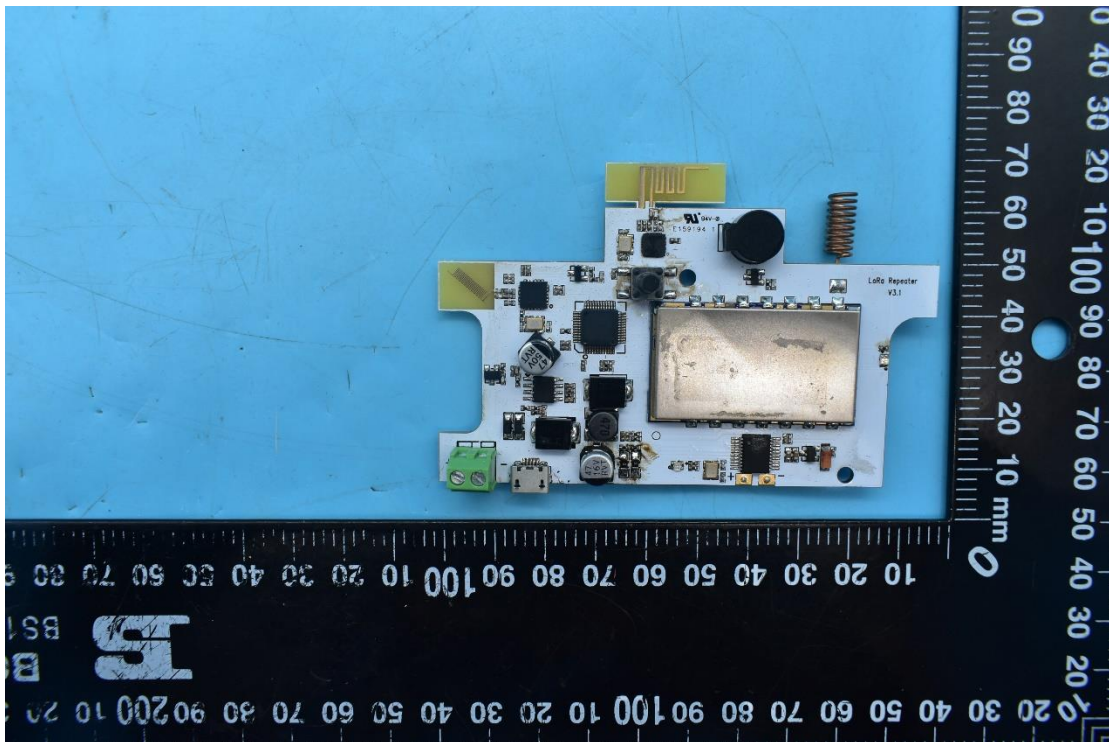

FCC ID:2AZU7-MIPOS2RPTR

Internal Photos

1. EUT uncover view

2. Antenna view