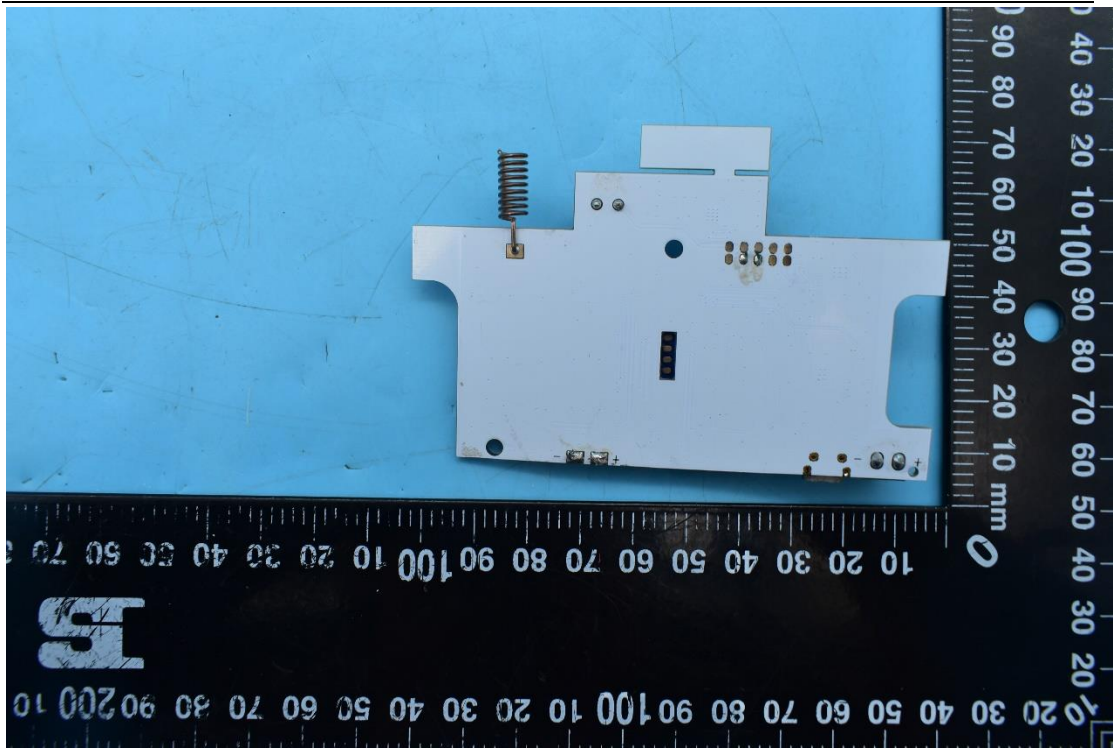

FCC ID:2AZU7-MIPOS2RPTR

Internal Photos

1. EUT uncover view

2. Antenna view