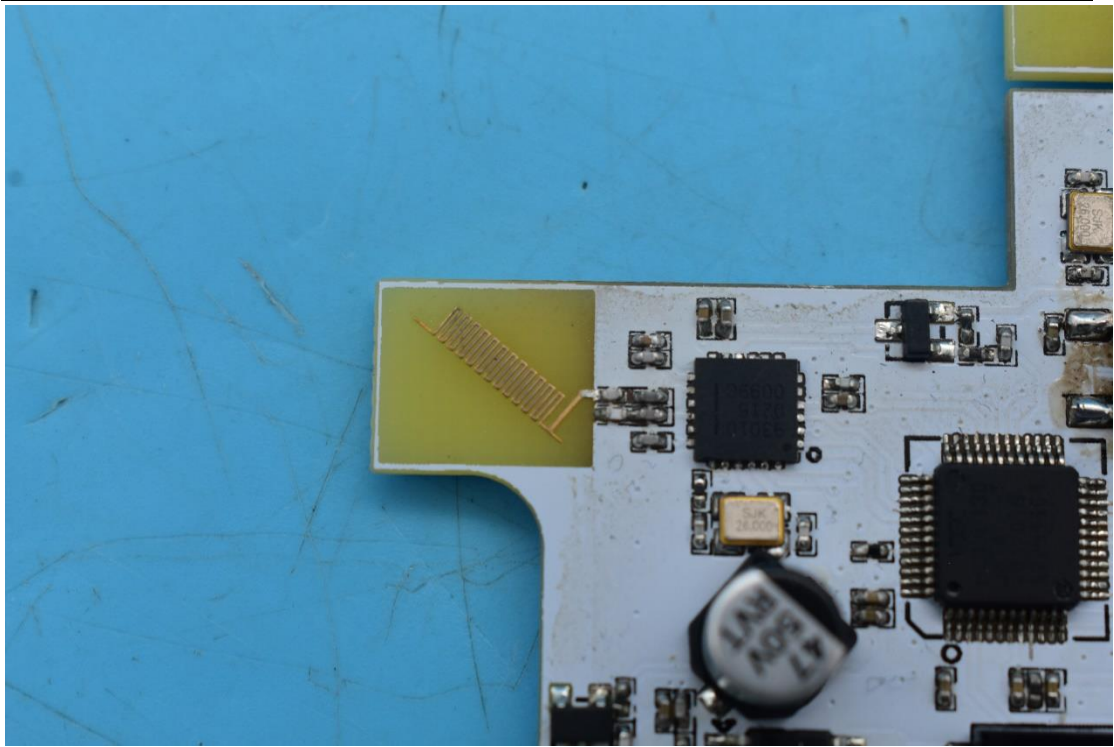

FCC ID:2AZU7-MIPOS2RPTR

Internal Photos

1. EUT uncover view

2. Antenna view