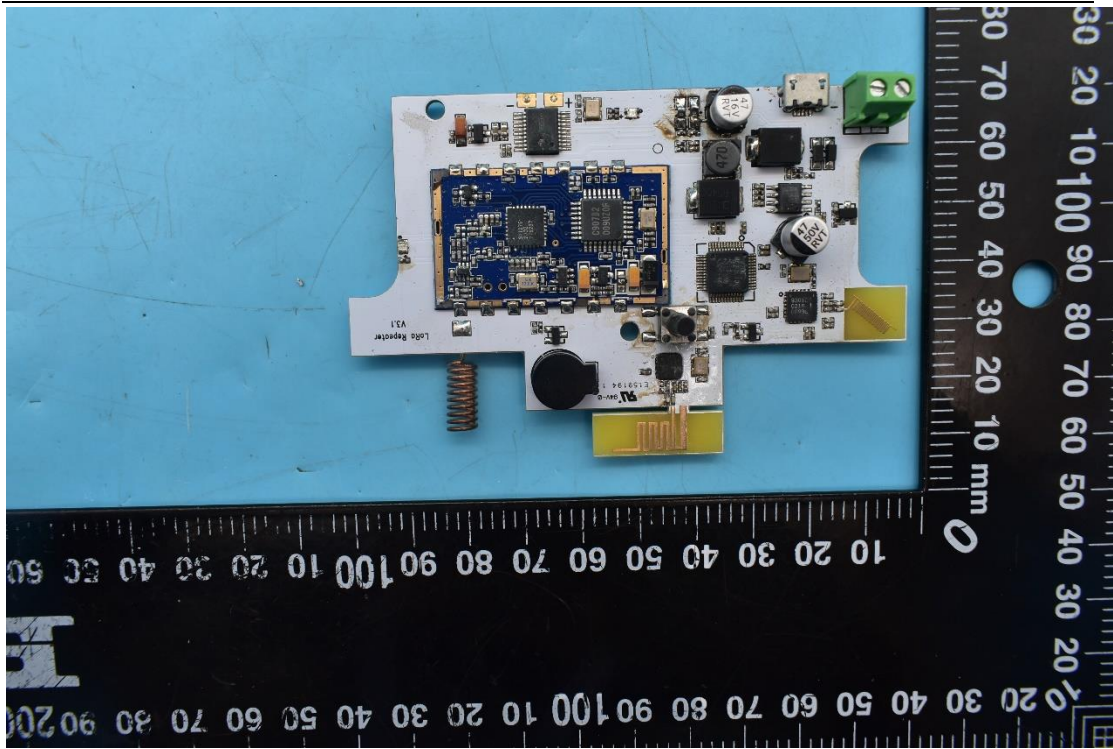

FCC ID:2AZU7-MIPOS2RPTR

Internal Photos

1. EUT uncover view

2. Antenna view