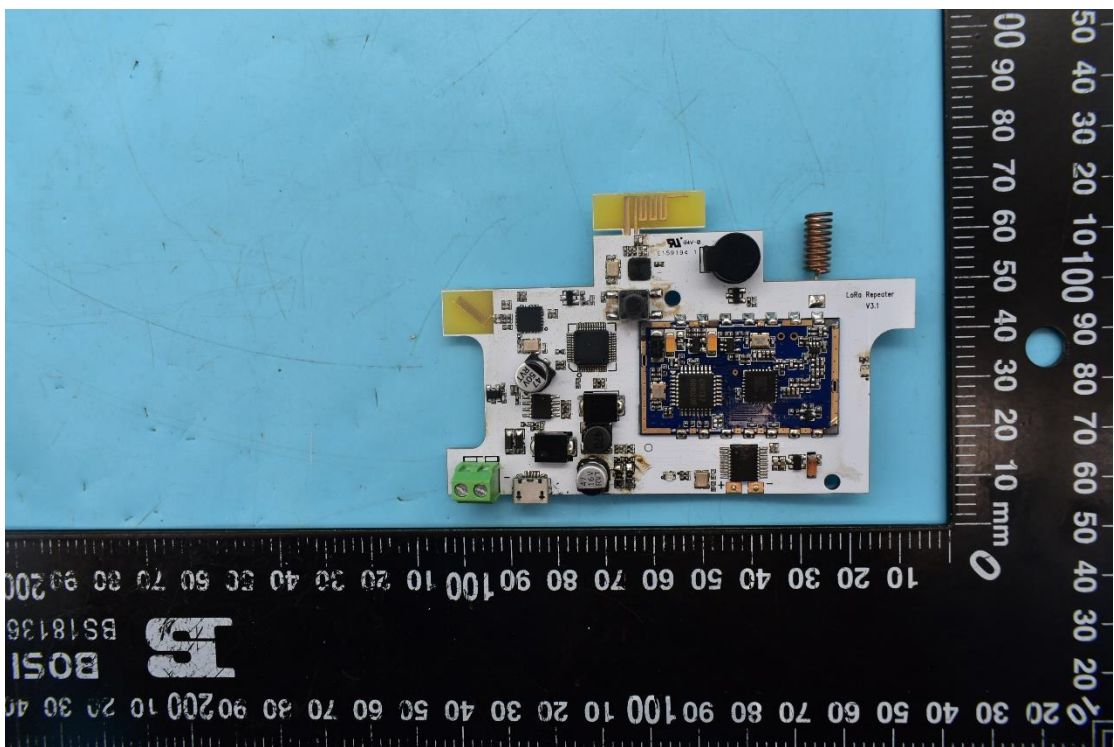

FCC ID:2AZU7-MIPOS2RPTR

Internal Photos

1. EUT uncover view

2. Antenna view