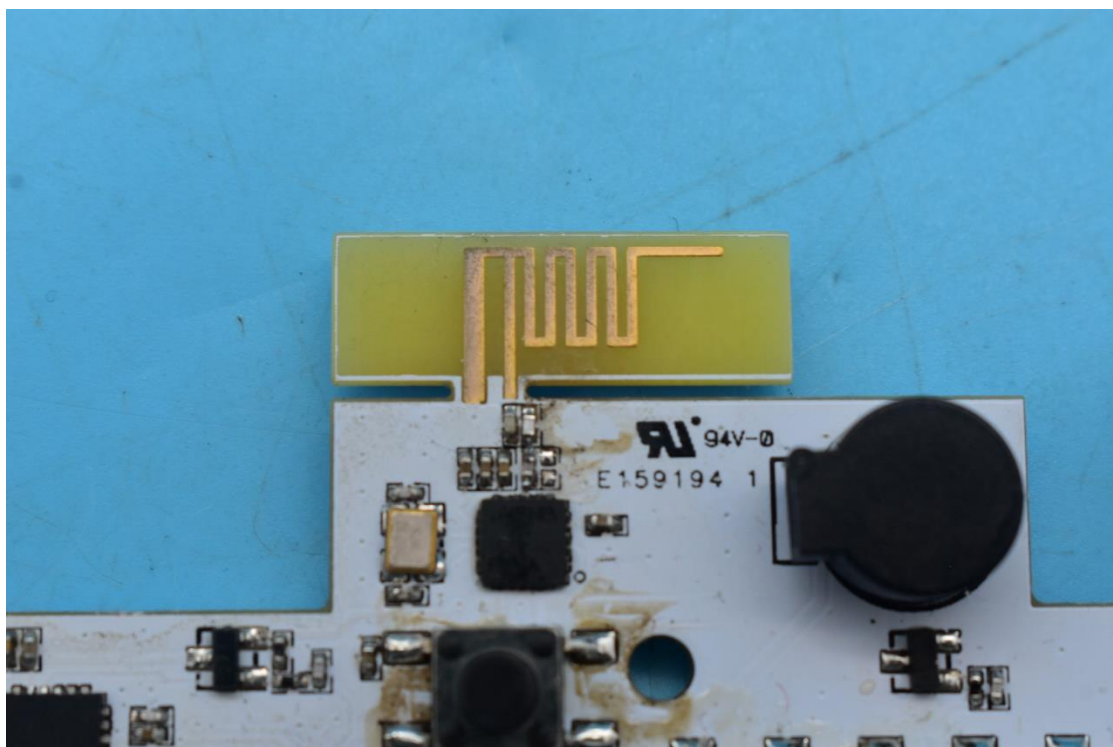

FCC ID:2AZU7-MIPOS2RPTR

Internal Photos

1. EUT uncover view

2. Antenna view