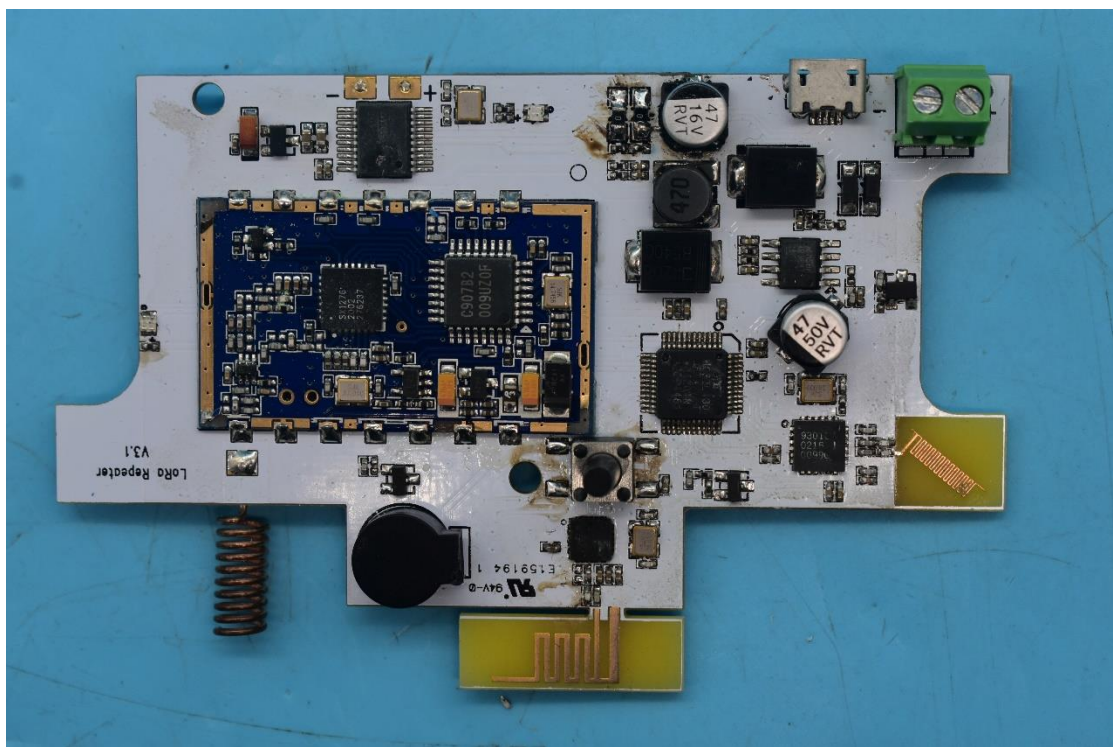

FCC ID:2AZU7-MIPOS2RPTR

Internal Photos

1. EUT uncover view

2. Antenna view