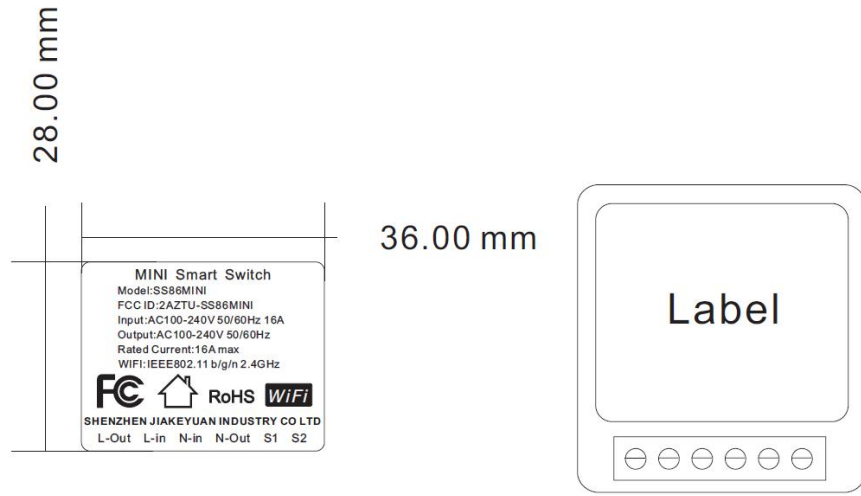

LABEL AND LOCATION

(Size: L4.0cm x 4.0cm)