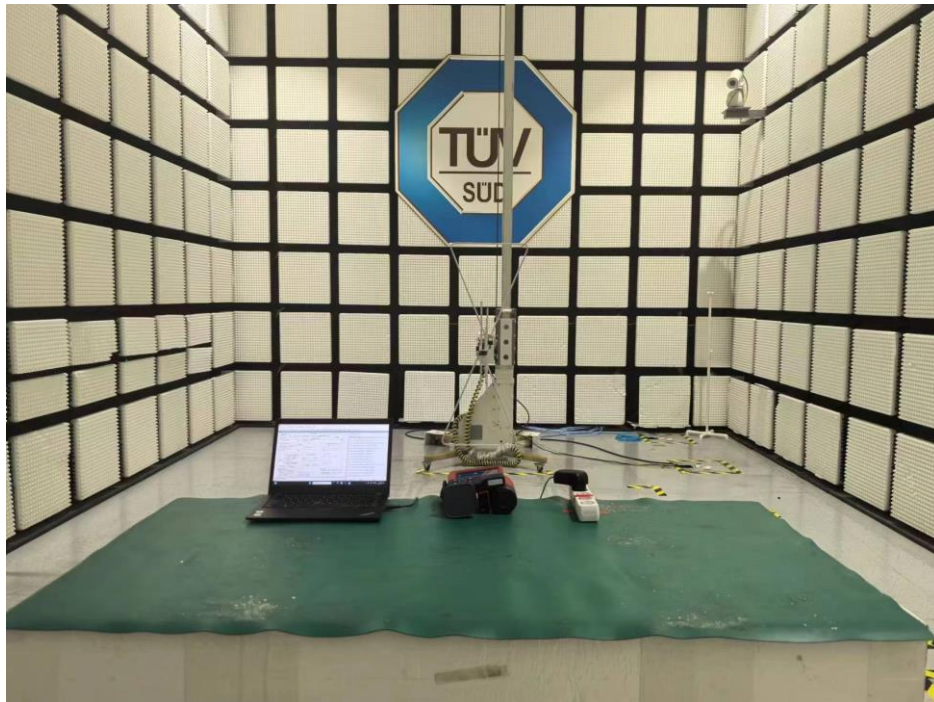

**PHOTOGRAPHS OF TEST SET UP**

**Field Strength and Harmonics Test Setup**

**Radiated Emission Setup**

30MHz ~ 1GHz

1GHz ~ 18GHz

18GHz ~ 40GHz

**Conducted emission Test Setup**

**DFS Test Setup**