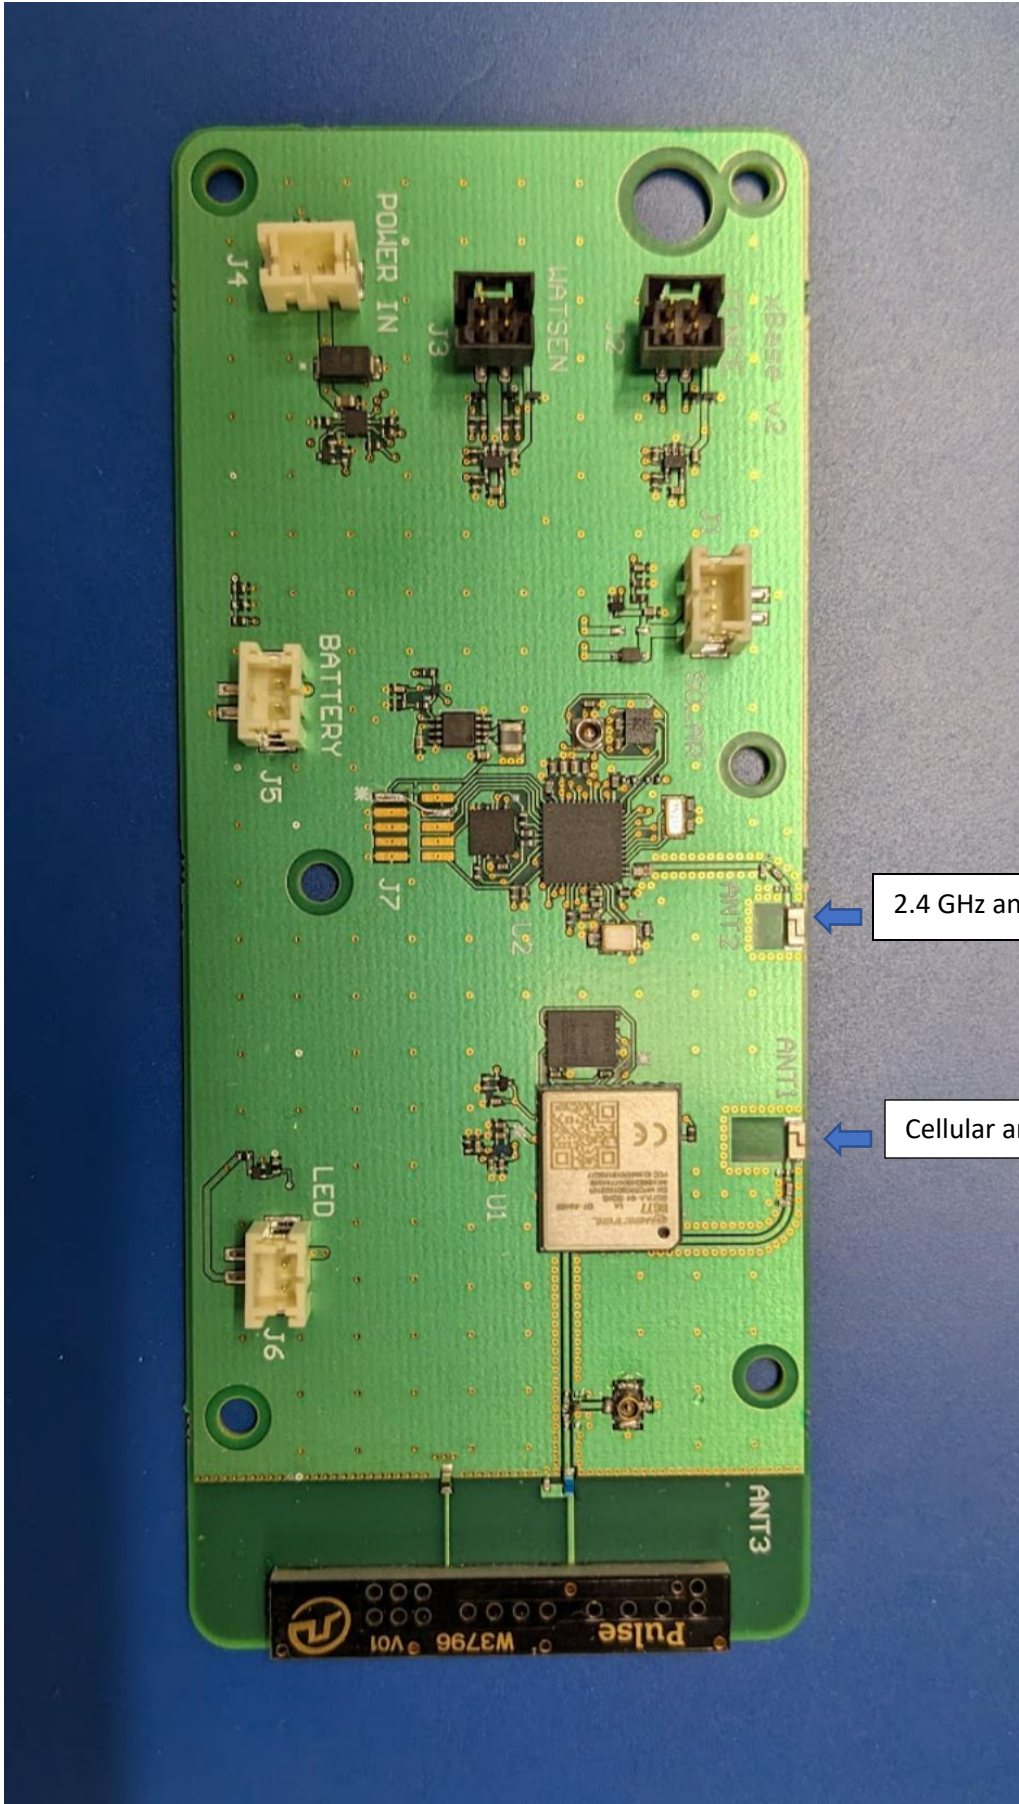

INTERNAL PHOTOS

2.4 GHz antenna

Cellular antenna

INTERNAL PHOTOS

INTERNAL PHOTOS

INTERNAL PHOTOS

Note: black cable with SMA connector was for testing purposes only. It will not be present in production models.