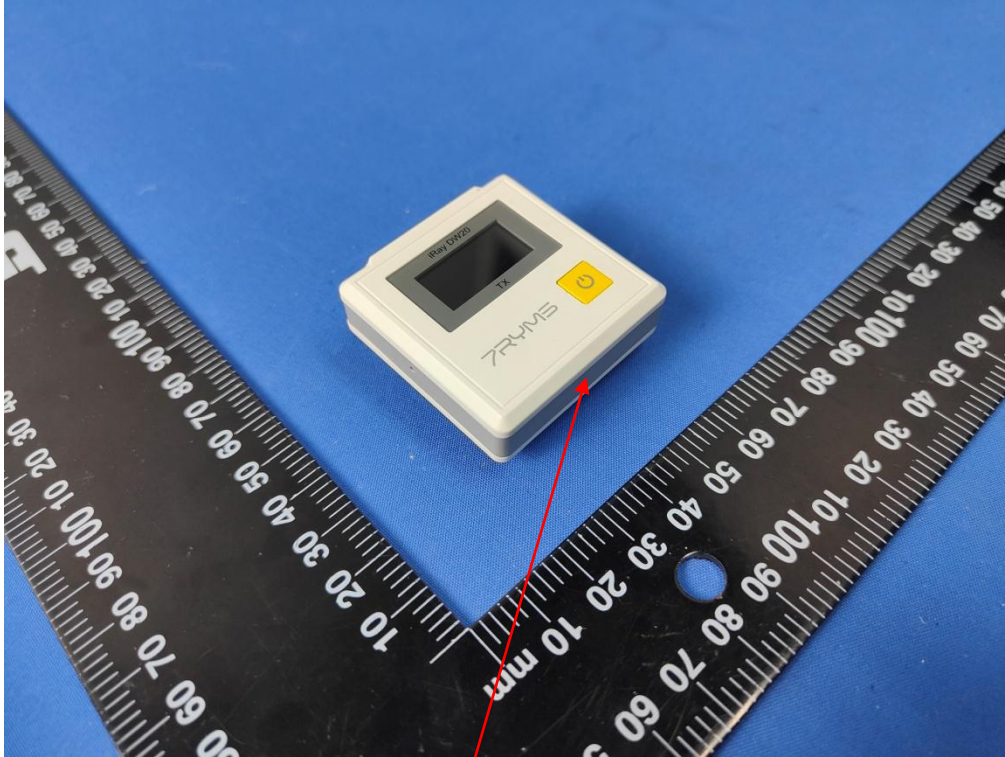

FCC-ID Label Information

1. Label location:

2.4G Dual-channel Wireless Microphone

Model: iRay DW20

FCC: 2AZSQ-IRAY-DW20

2. FCC ID Label:

2AZSQ-IRAY-DW20