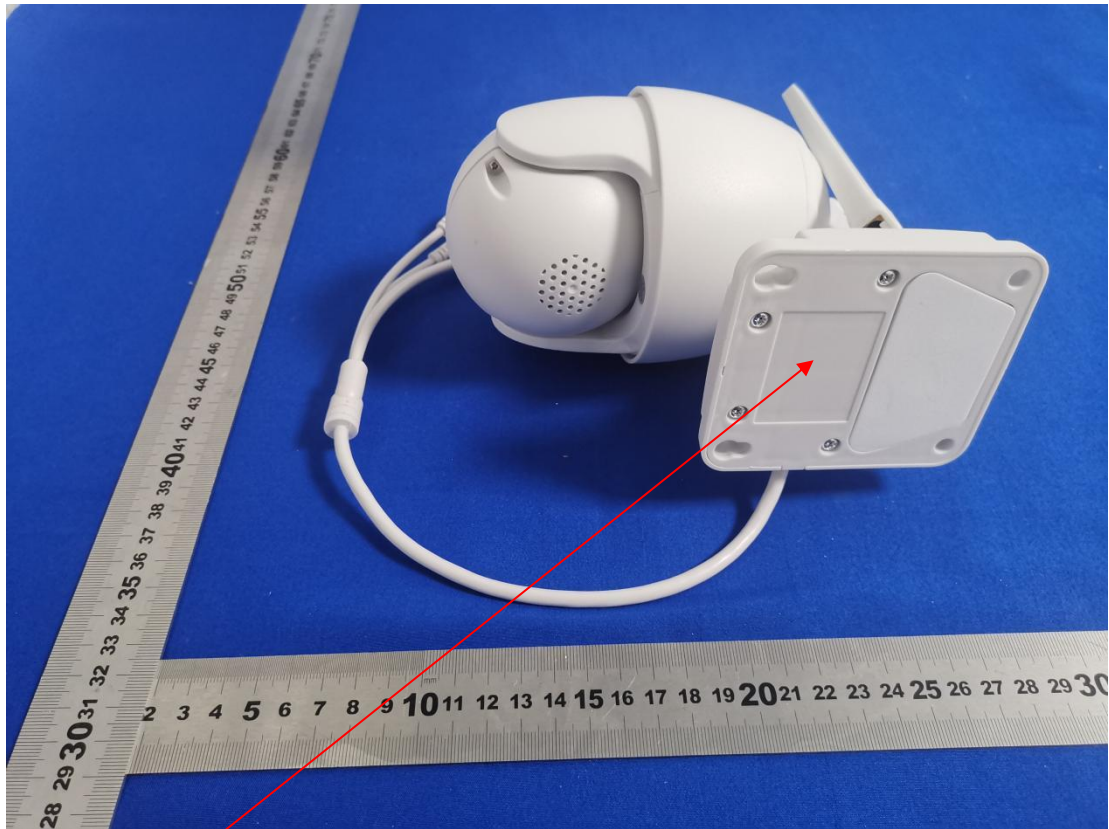

## Label and Label Location

FCC ID:2AZRH-HD22M102M

L\*W: 10mm\*7mm

white font on a Black label