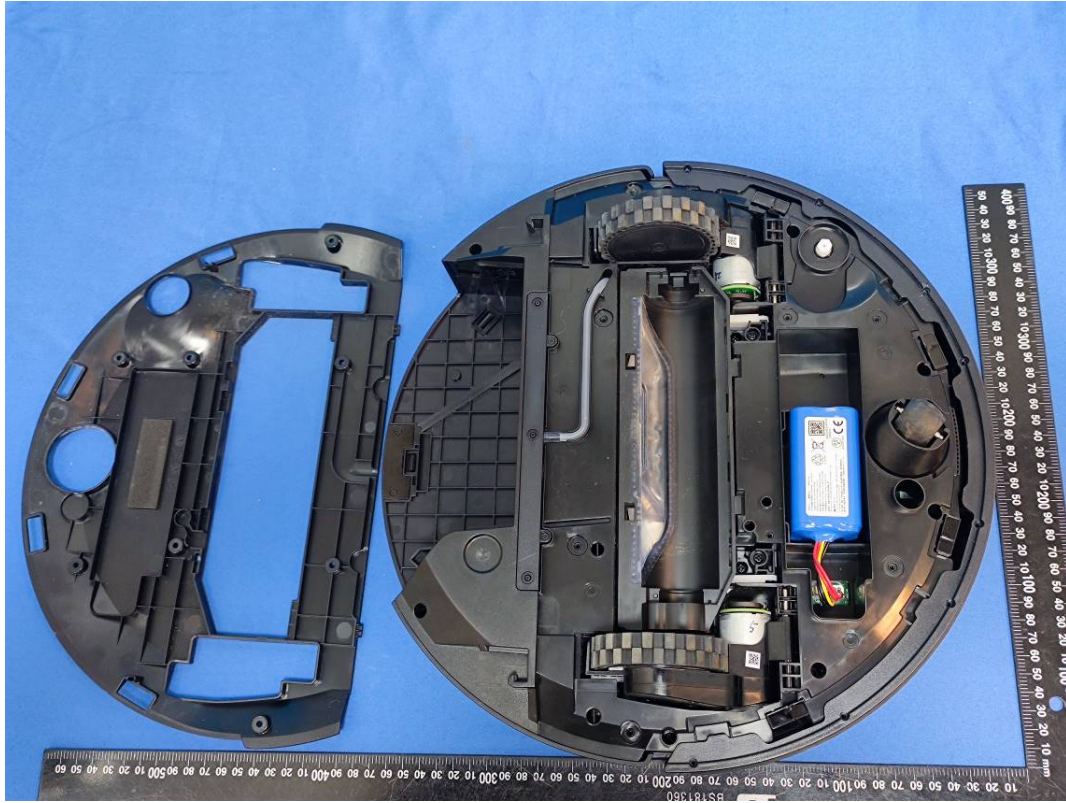

Bluetooth & Wifi Antenna

Battery#2

T20 Plus

Battery#1