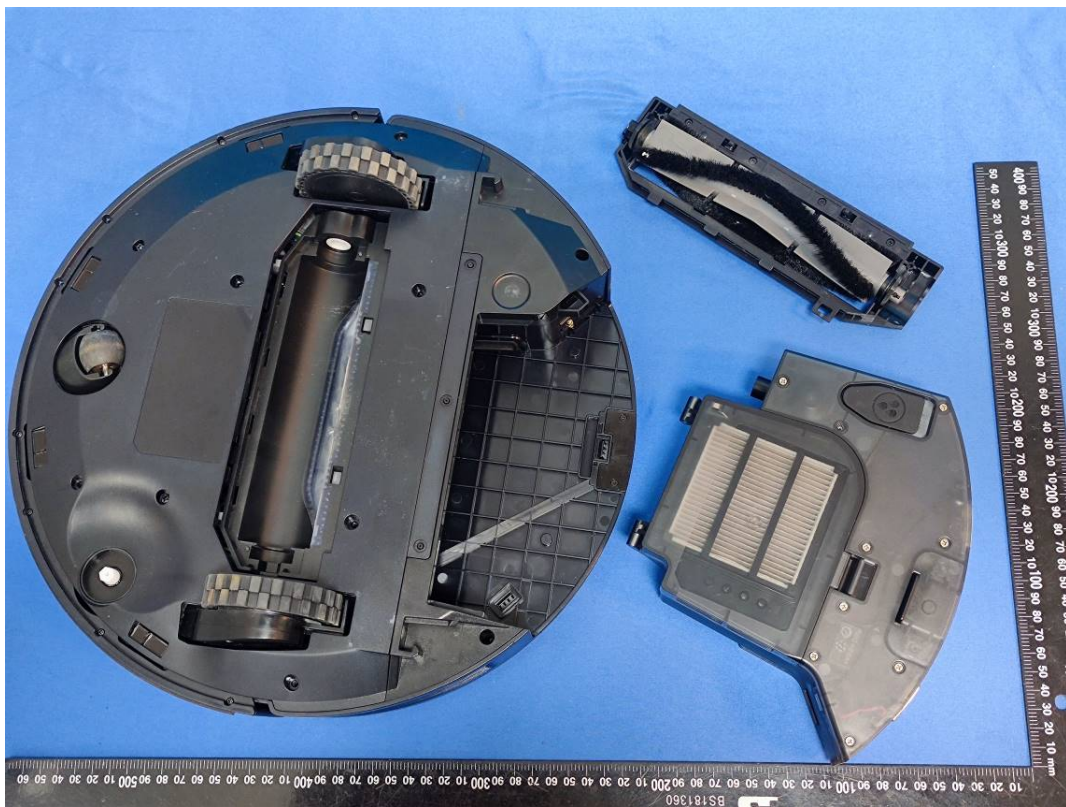

EUT INTERNAL PHOTOGRAPHS

T20+

Battery#1