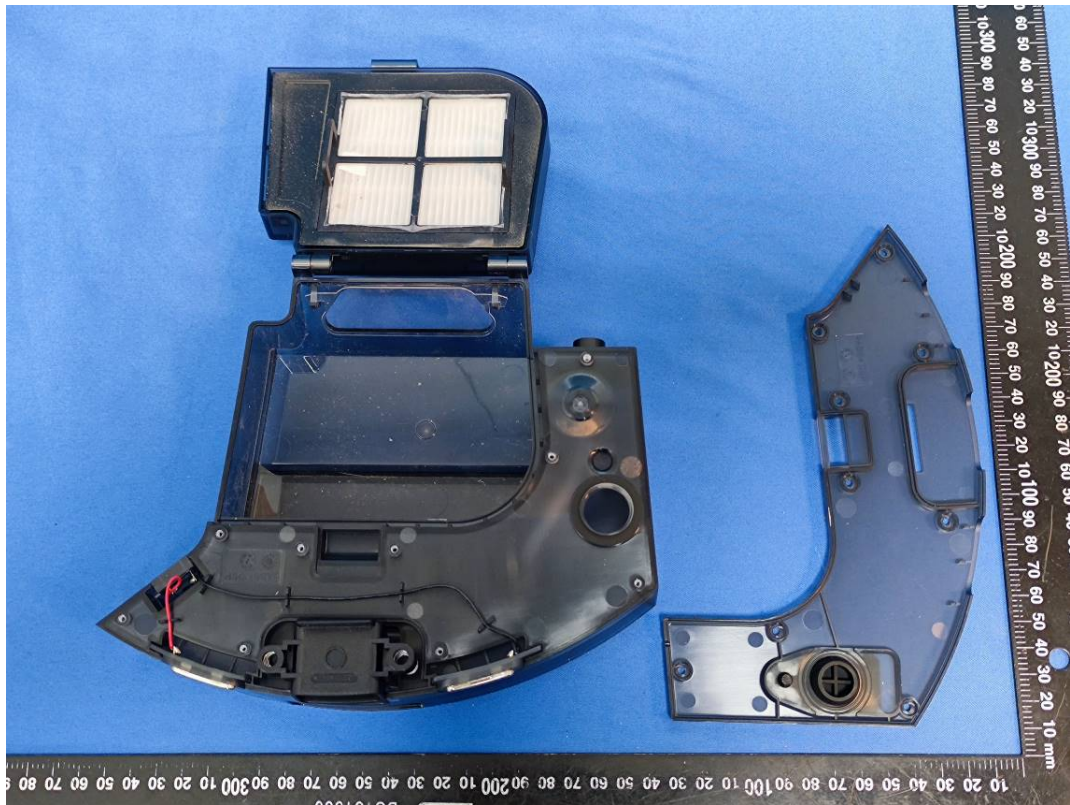

EUT INTERNAL PHOTOGRAPHS

T20+

Battery#1