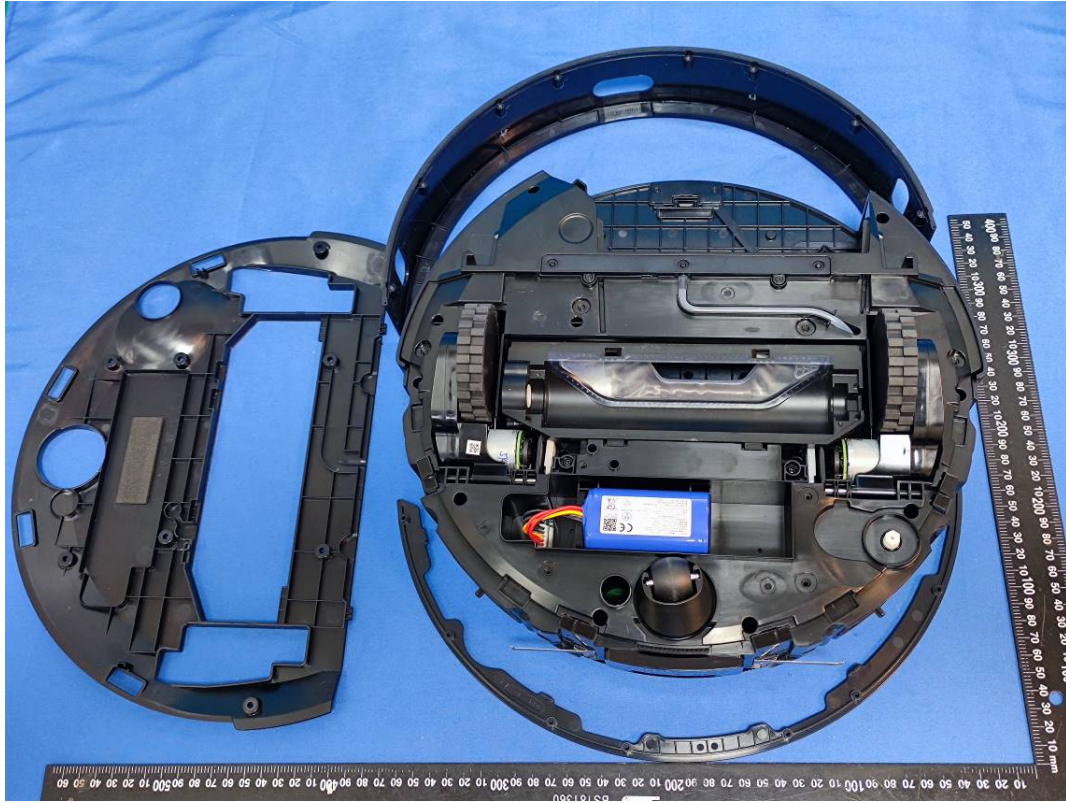

EUT INTERNAL PHOTOGRAPHS

T20+

Battery#1