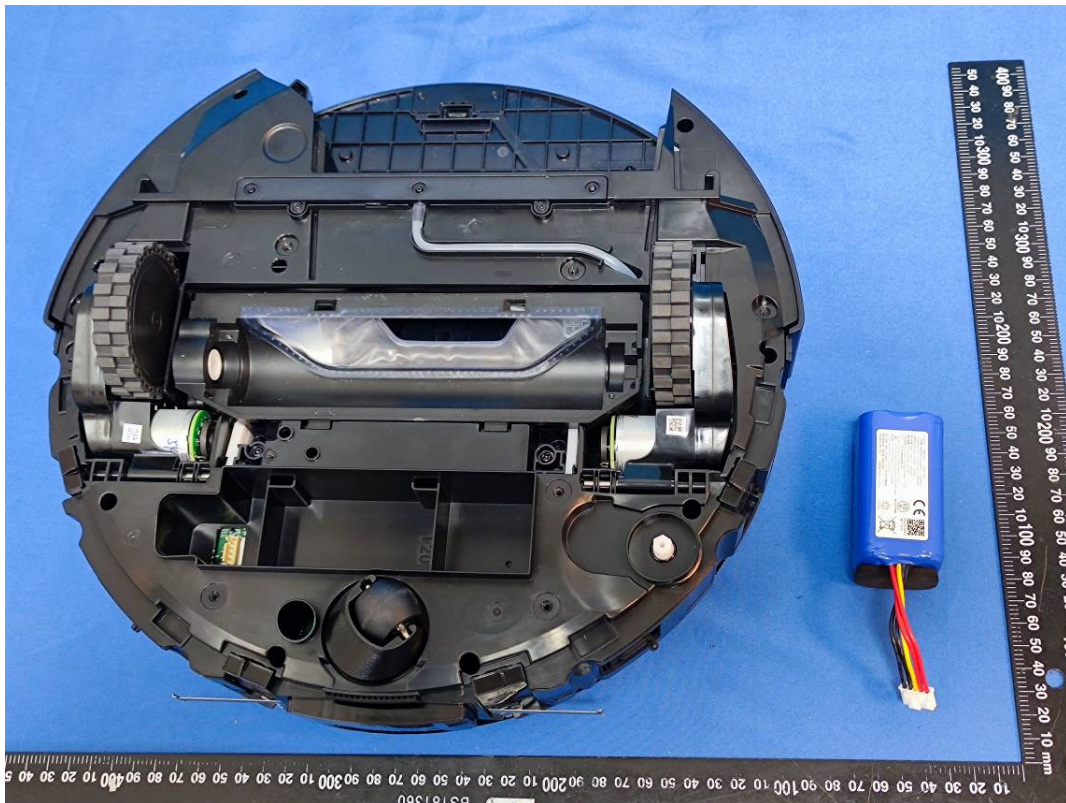

EUT INTERNAL PHOTOGRAPHS

T20+

Battery#1