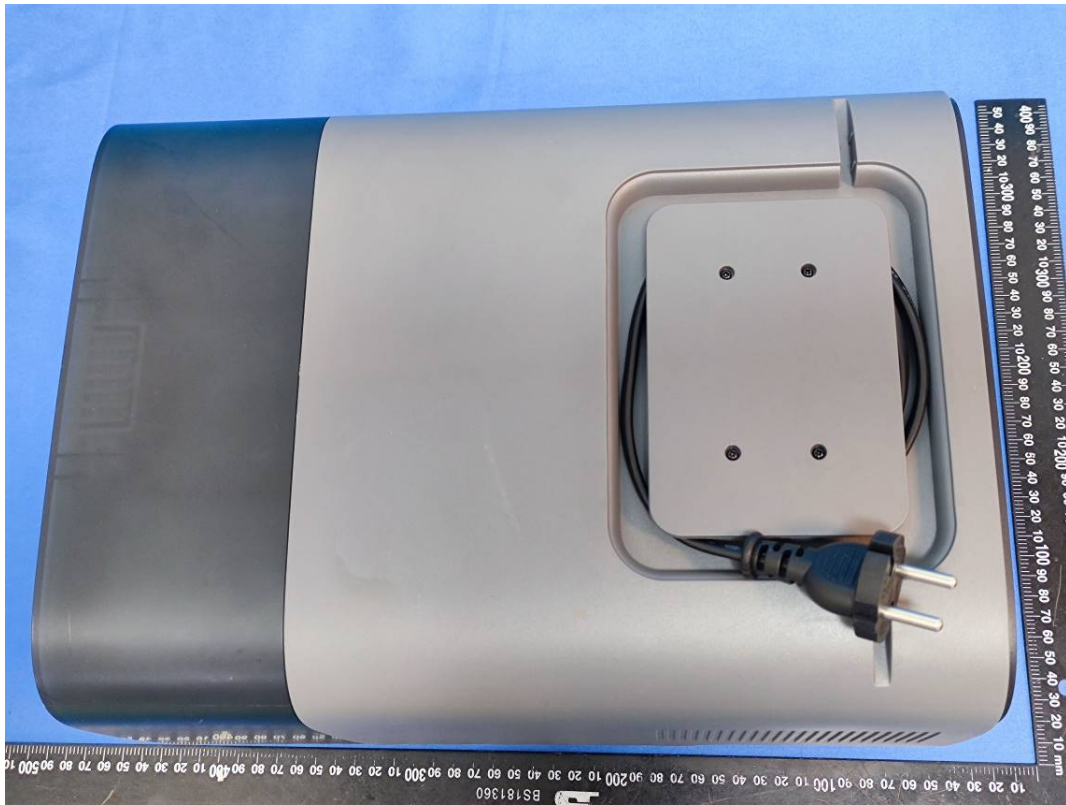

**EUT EXTERNAL PHOTOGRAPHS**

T20+

T20 Plus

Charging Base

IR Remoter