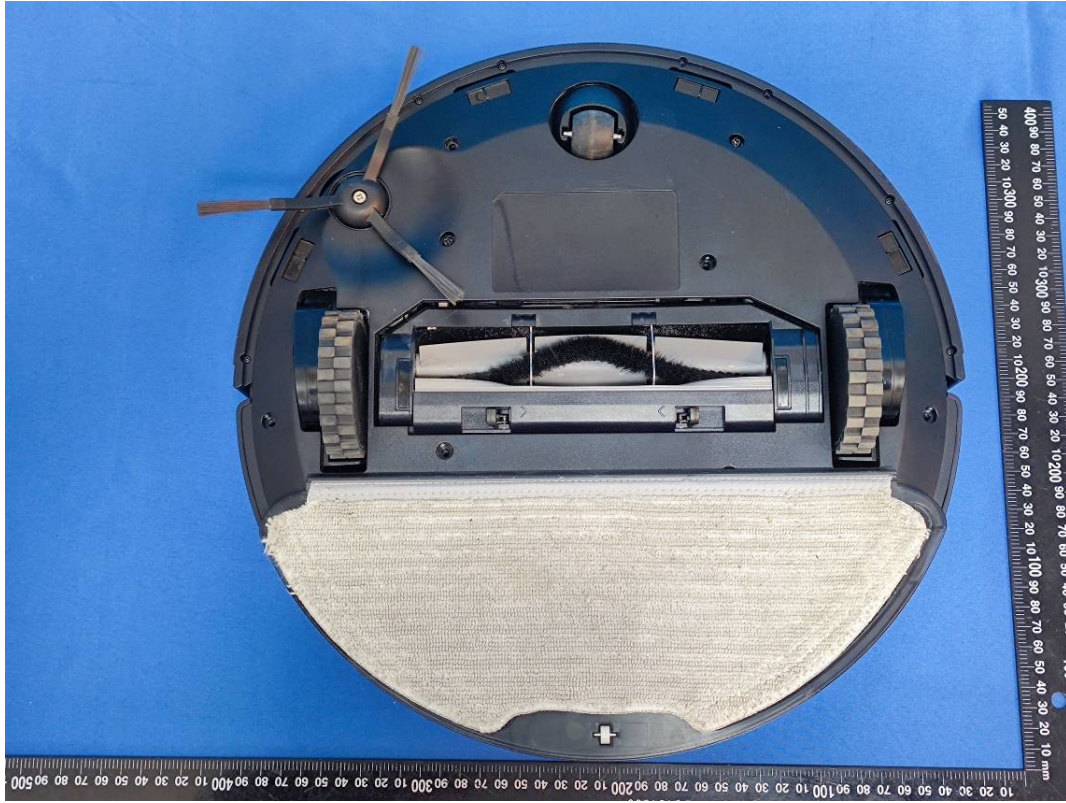

**EUT EXTERNAL PHOTOGRAPHS**

T20+

T20 Plus

Charging Base

IR Remoter