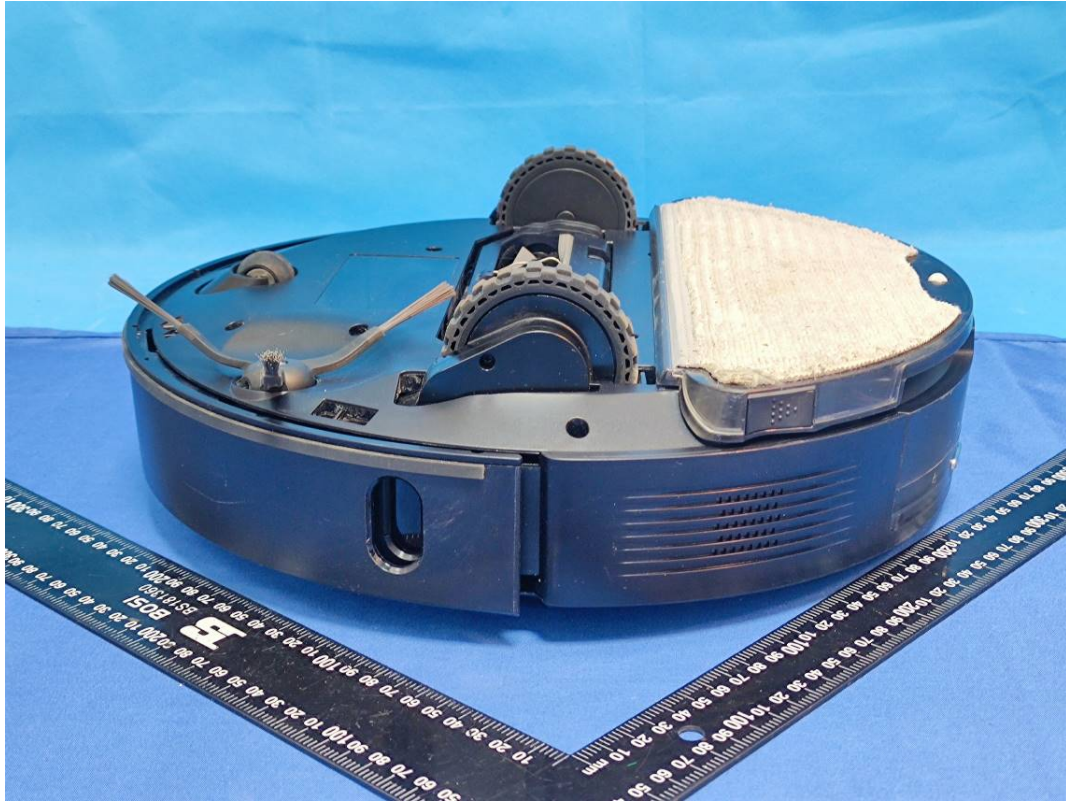

**EUT EXTERNAL PHOTOGRAPHS**

T20+

T20 Plus

Charging Base

IR Remoter