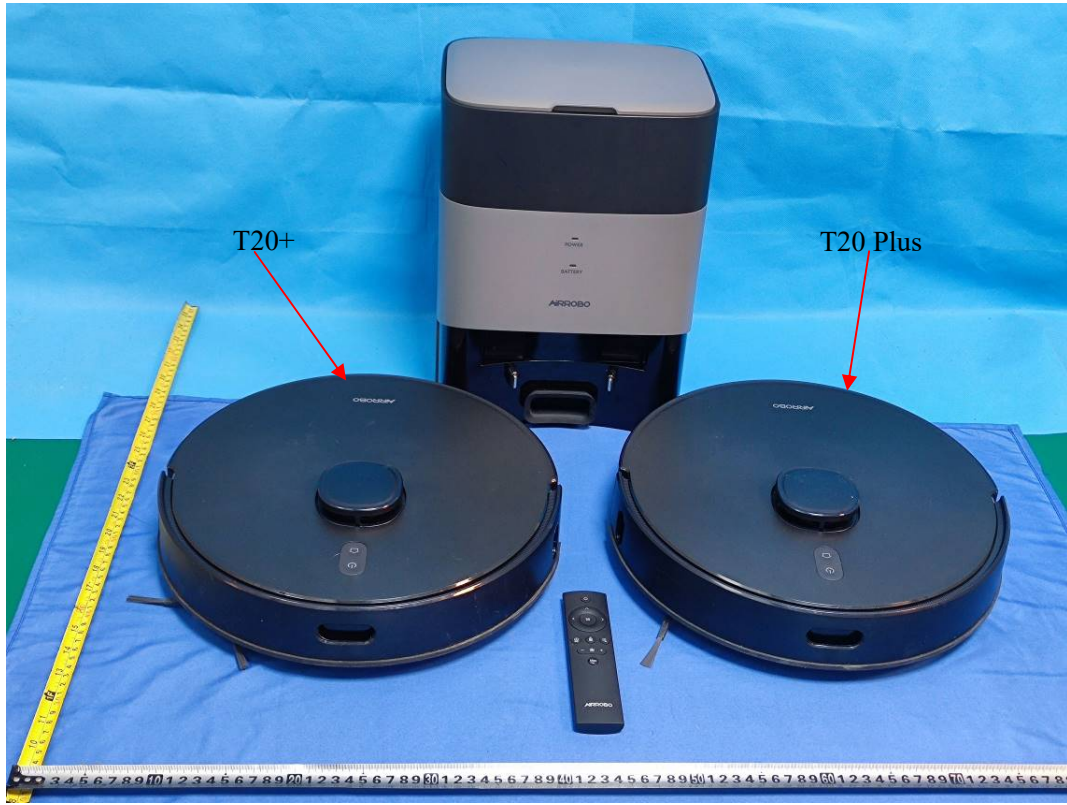

**EUT EXTERNAL PHOTOGRAPHS**

T20+

T20 Plus

Charging Base

IR Remoter