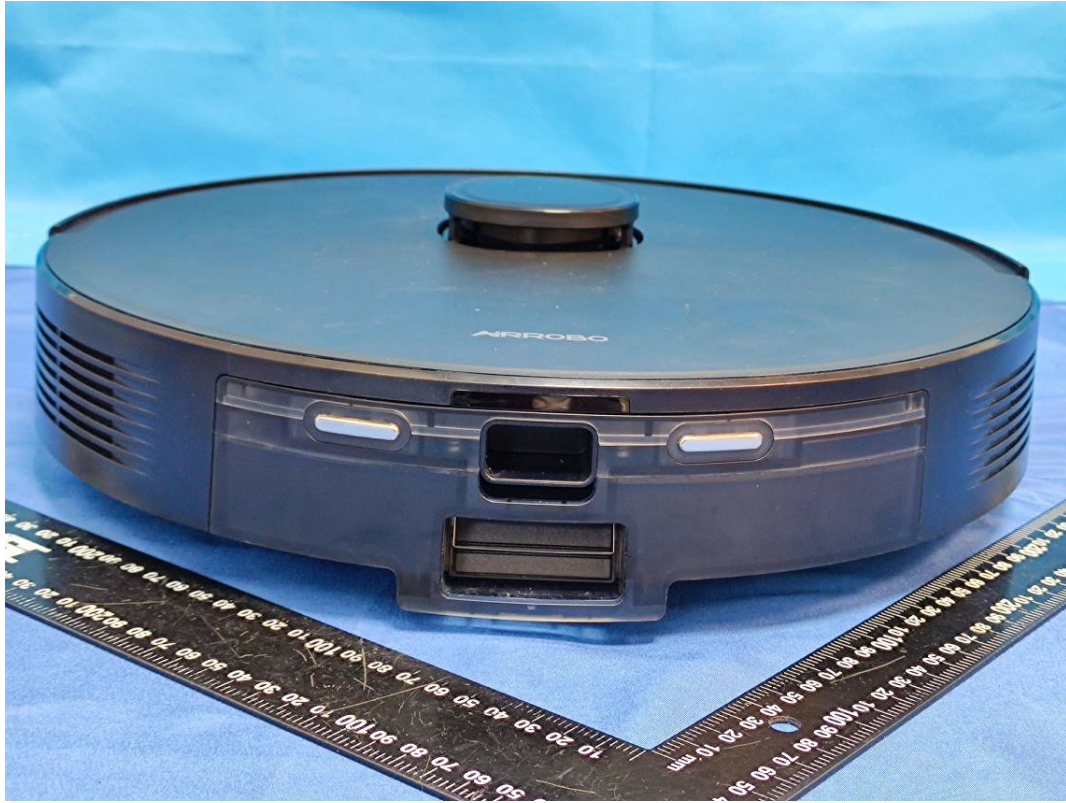

**EUT EXTERNAL PHOTOGRAPHS**

T20+

T20 Plus

Charging Base

IR Remoter