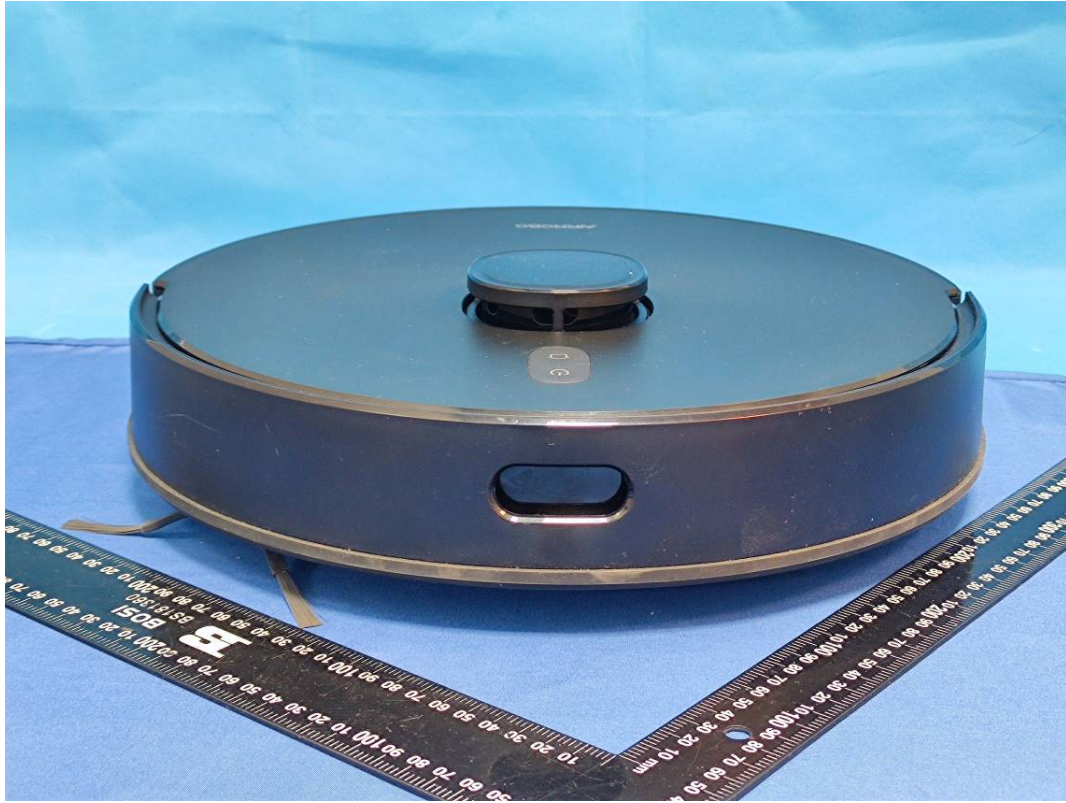

**EUT EXTERNAL PHOTOGRAPHS**

T20+

T20 Plus

Charging Base

IR Remoter