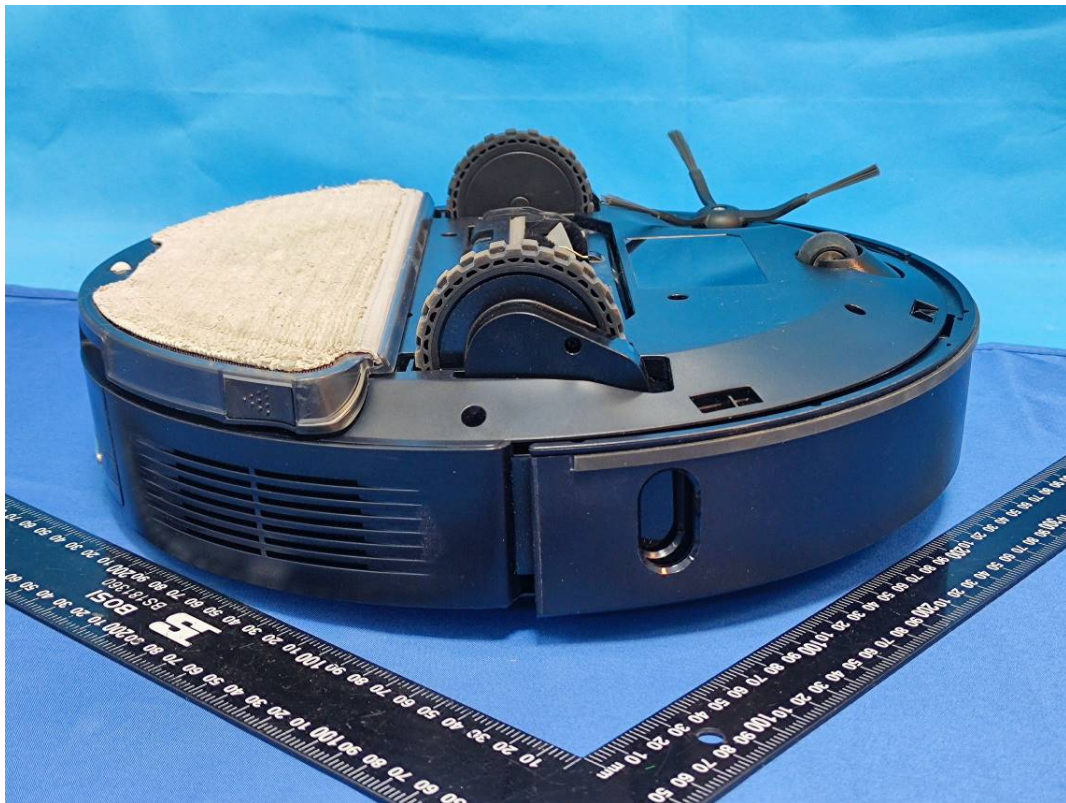

**EUT EXTERNAL PHOTOGRAPHS**

T20+

T20 Plus

Charging Base

IR Remoter