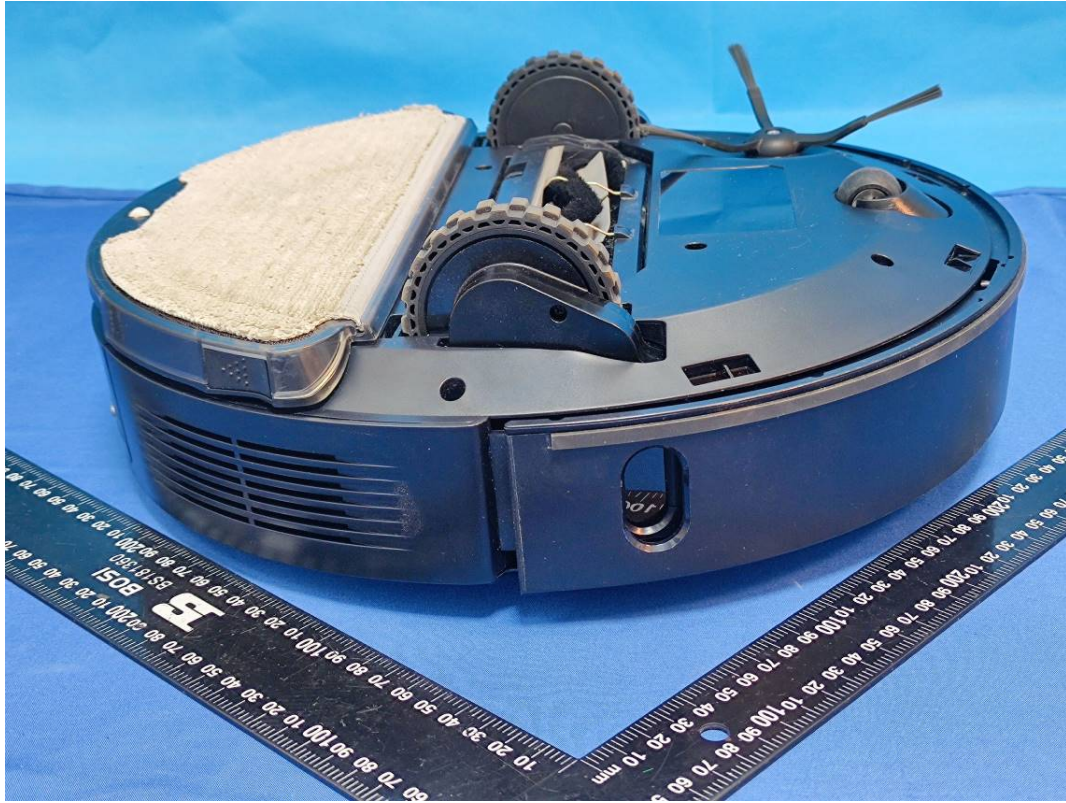

**EUT EXTERNAL PHOTOGRAPHS**

T20+

T20 Plus

Charging Base

IR Remoter