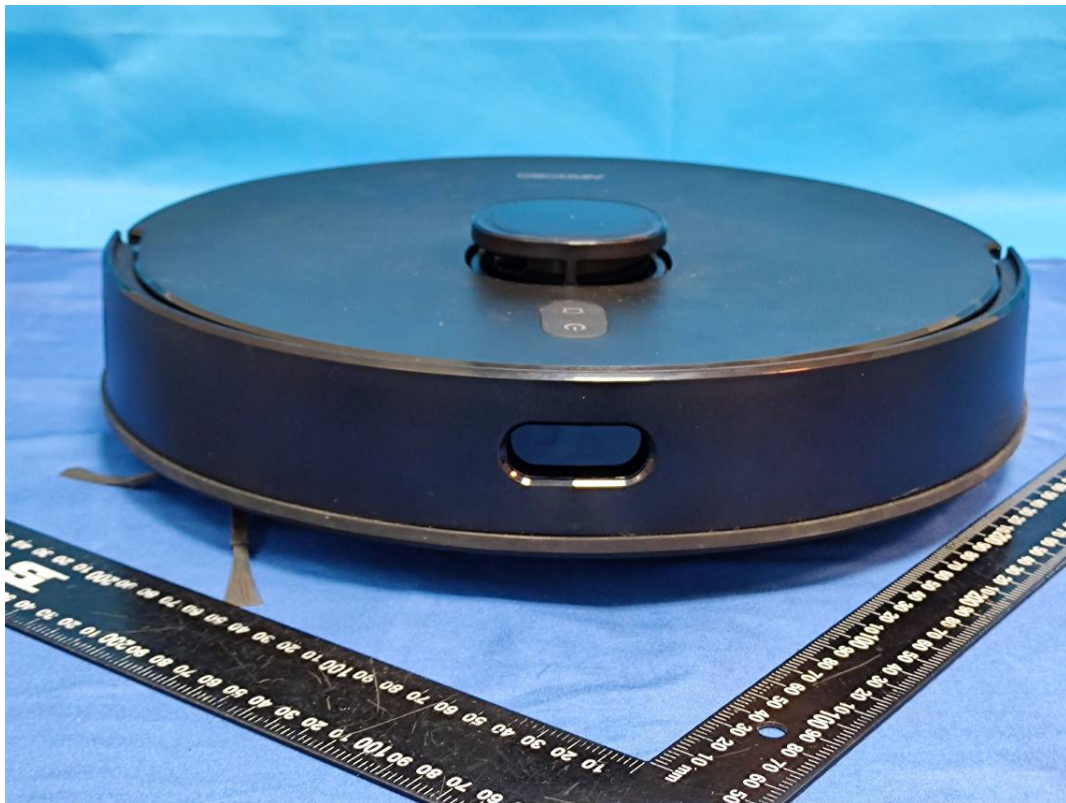

**EUT EXTERNAL PHOTOGRAPHS**

T20+

T20 Plus

Charging Base

IR Remoter