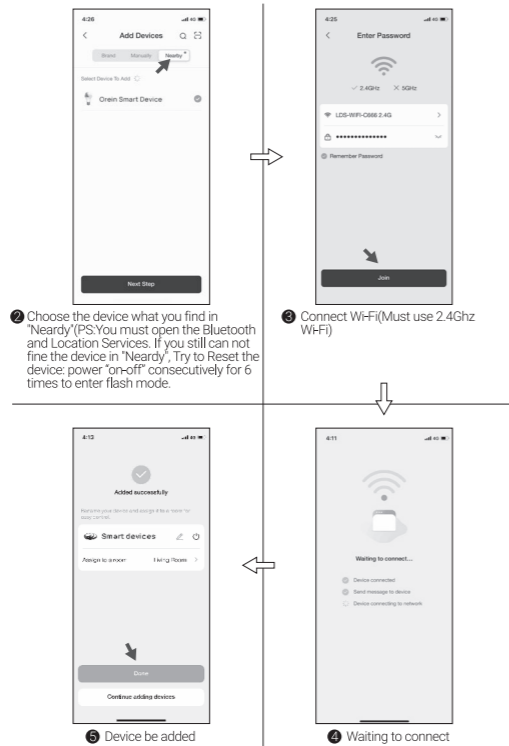

- 2 -

Quick Start Guide

1. Get the Aidot app from App Store or Google Play.

2. Create an account and sign in.
3. Press '+' button to add device.

4. Follow the instructions on App.

1 Add the device

- 3 -

- 4 -