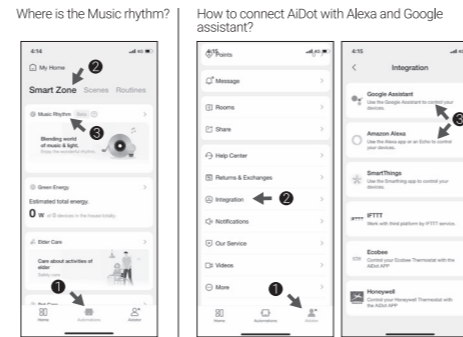

- 2 -

Quick Start Guide

1. Get the Aidot app from App Store or Google Play.

2. Create an account and sign in.
3. Press '+' button to add device.

4. Follow the instructions on App.

1 Add the device

- 3 -

- 4 -