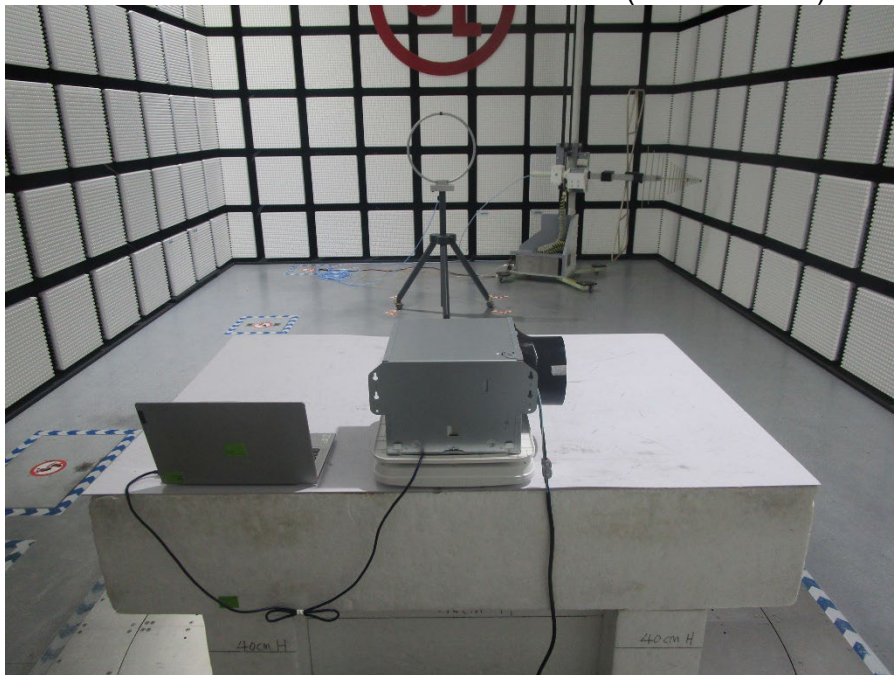

Appendix II

Setup Photographs

**RADIATED RF MEASUREMENT SETUP (ABOVE 1 GHz)
MEASUREMENT POSITION**

MEASUREMENT POSITION (X axis)

RADIATED RF MEASUREMENT SETUP (30MHz~1GHz)

RADIATED RF MEASUREMENT SETUP (Below 30MHz)

POWERLINE CONDUCTED EMISSIONS MEASUREMENT SETUP