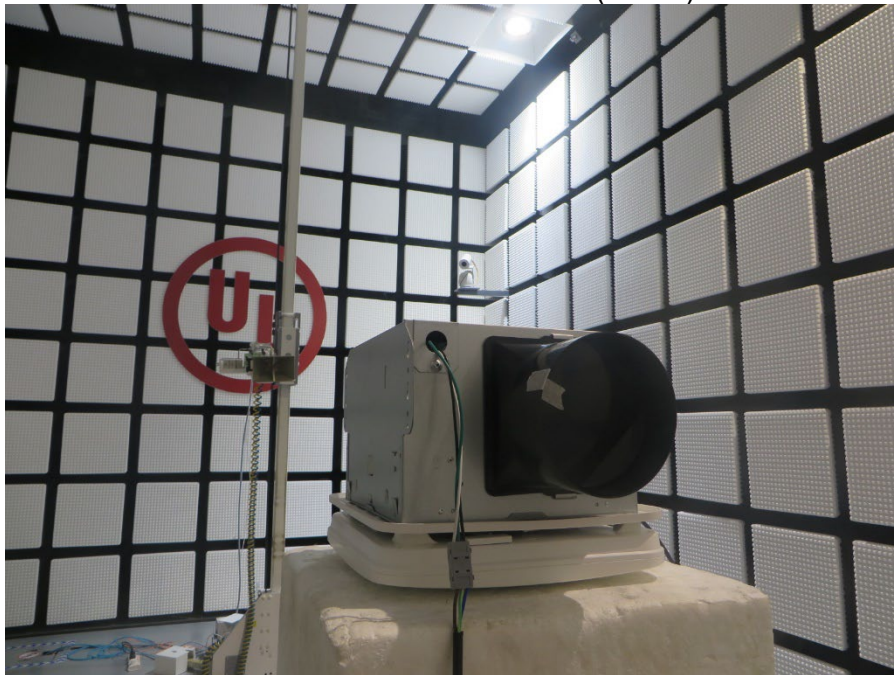

Appendix II

Setup Photographs

**RADIATED RF MEASUREMENT SETUP (ABOVE 1 GHz)
MEASUREMENT POSITION**

MEASUREMENT POSITION (X axis)

RADIATED RF MEASUREMENT SETUP (30MHz~1GHz)

RADIATED RF MEASUREMENT SETUP (Below 30MHz)

POWERLINE CONDUCTED EMISSIONS MEASUREMENT SETUP