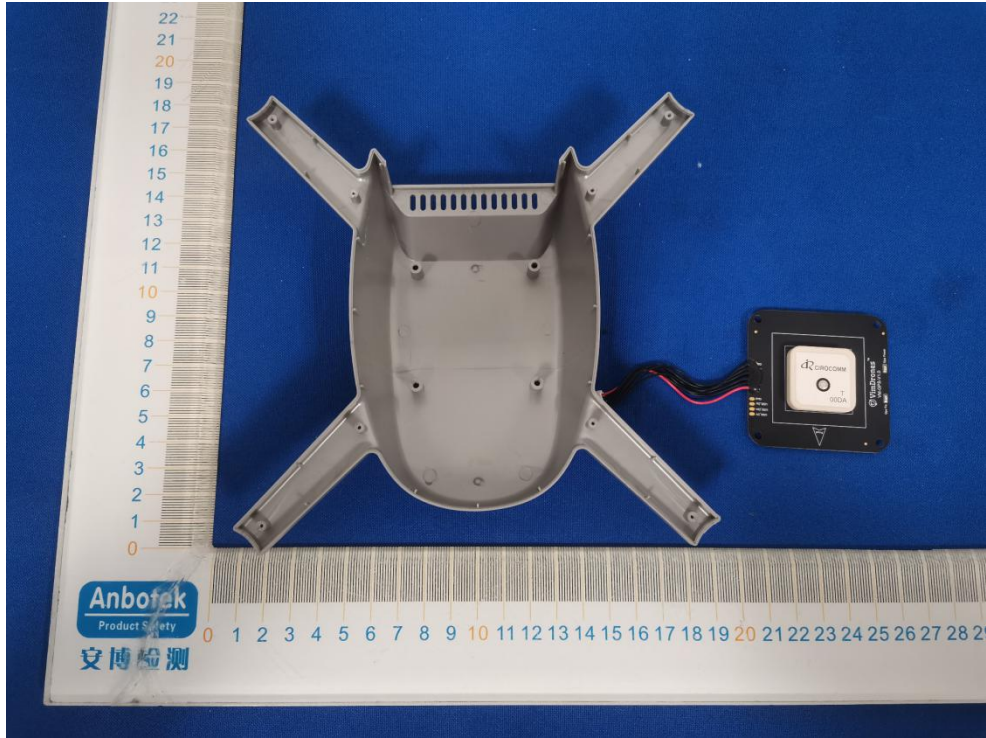

FCC ID: 2AZQV-MSD-003

GPS RX ANT

WIFI 2.4G

915MHz ANT