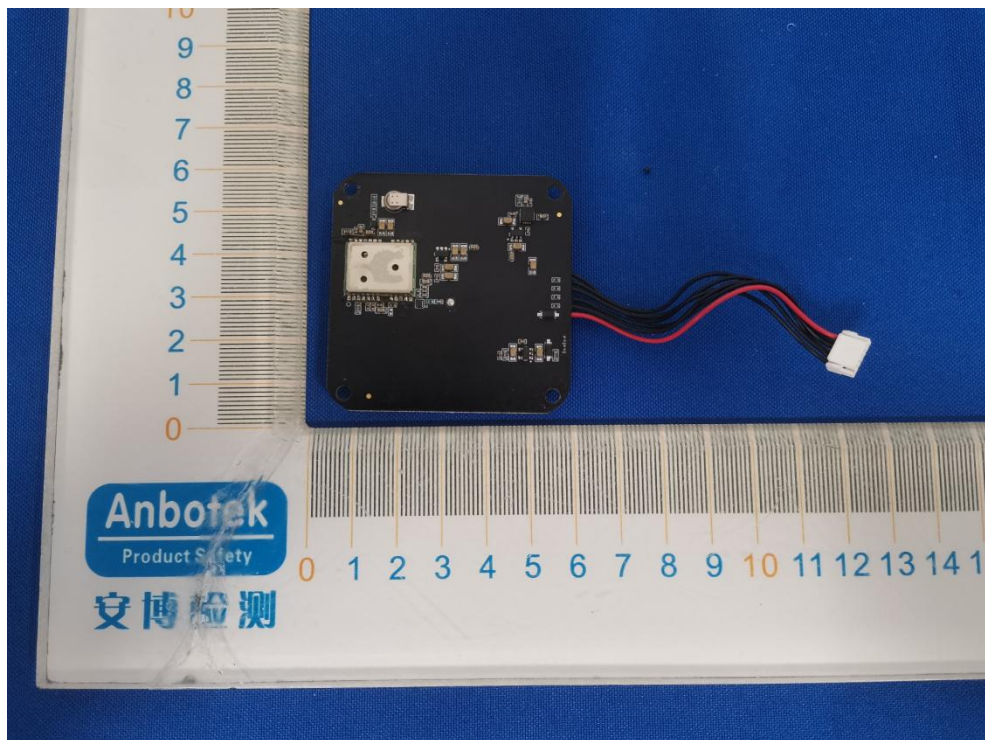

FCC ID: 2AZQV-MSD-003

GPS RX ANT

WIFI 2.4G

915MHz ANT