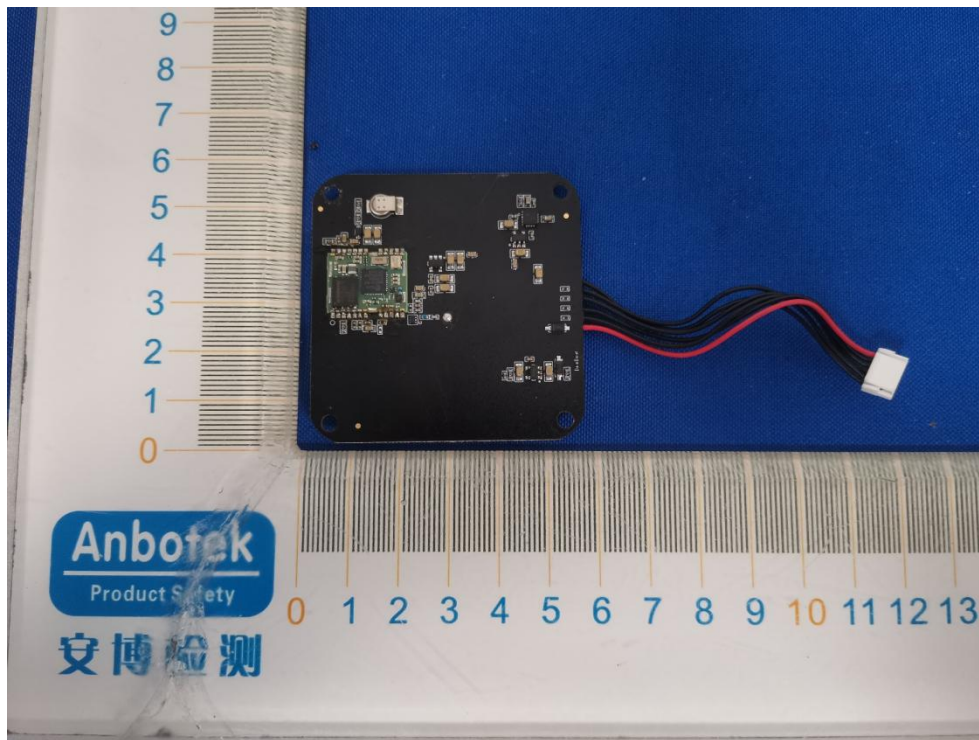

FCC ID: 2AZQV-MSD-003

GPS RX ANT

WIFI 2.4G

915MHz ANT