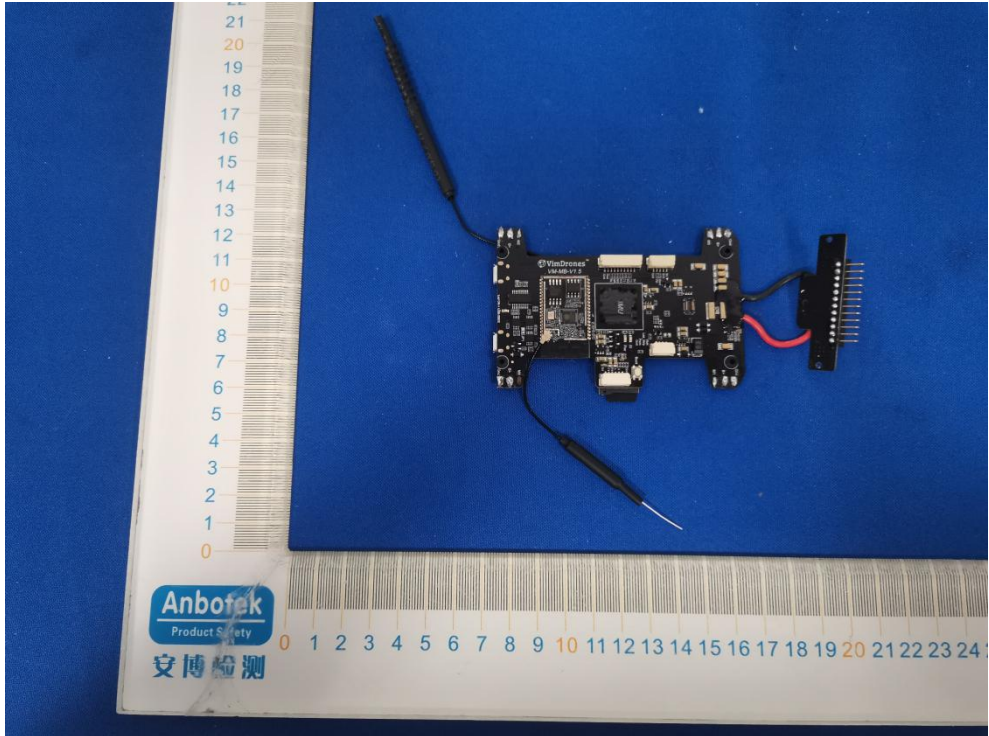

FCC ID: 2AZQV-MSD-003

GPS RX ANT

WIFI 2.4G

915MHz ANT