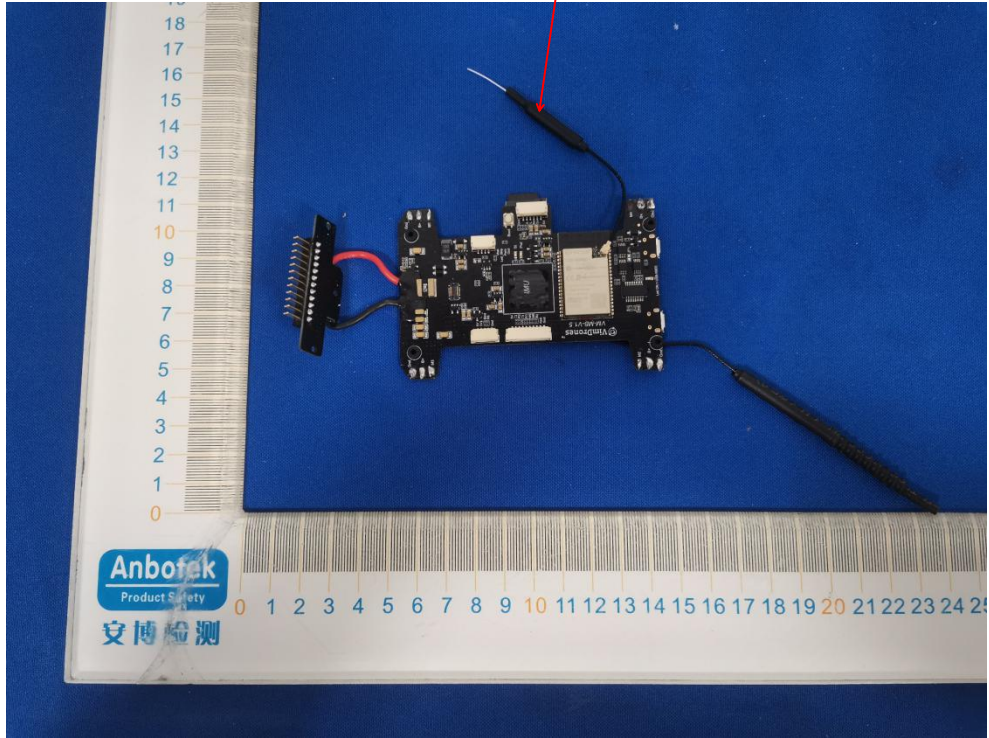

FCC ID: 2AZQV-MSD-003

GPS RX ANT

WIFI 2.4G

915MHz ANT