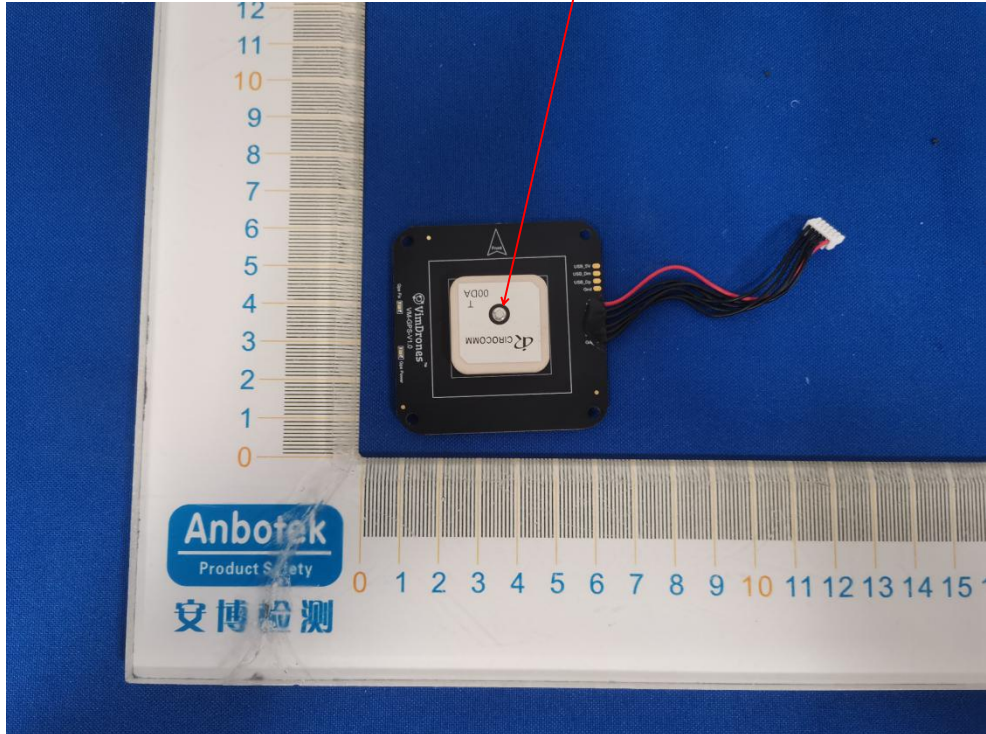

FCC ID: 2AZQV-MSD-003

GPS RX ANT

WIFI 2.4G

915MHz ANT