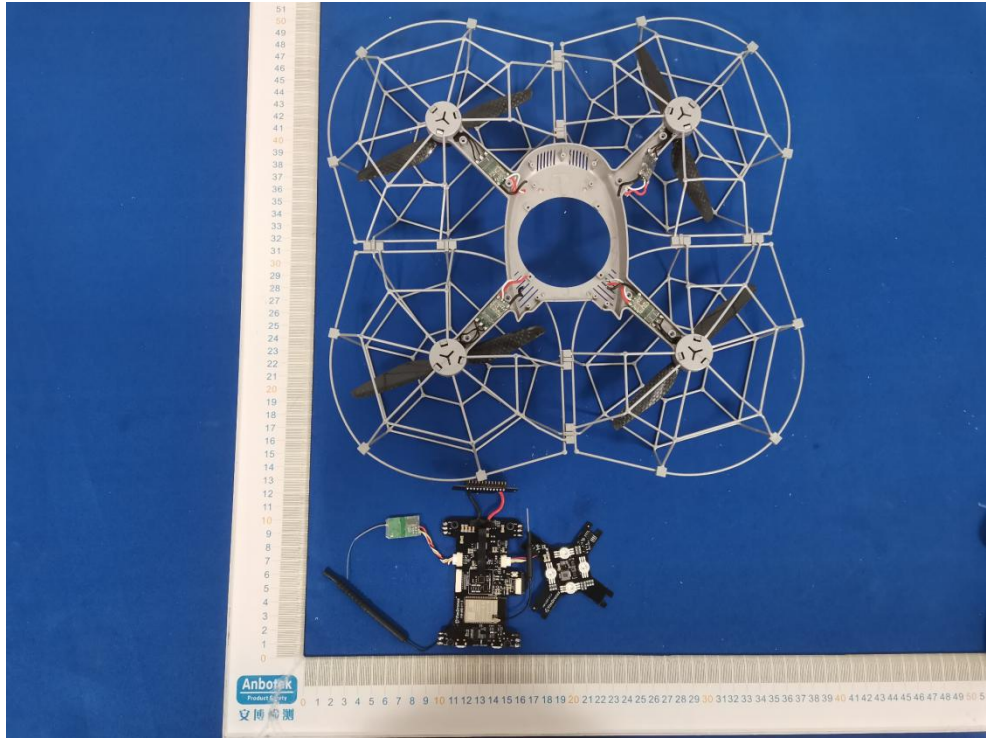

FCC ID: 2AZQV-MSD-003

GPS RX ANT

WIFI 2.4G

915MHz ANT