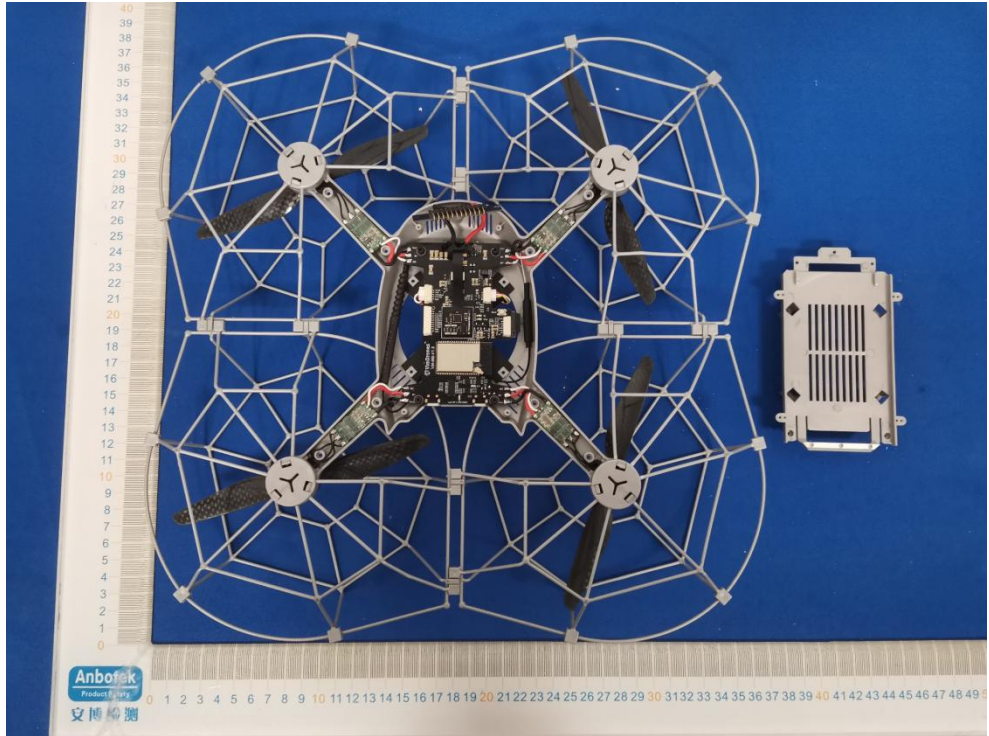

FCC ID: 2AZQV-MSD-003

GPS RX ANT

WIFI 2.4G

915MHz ANT