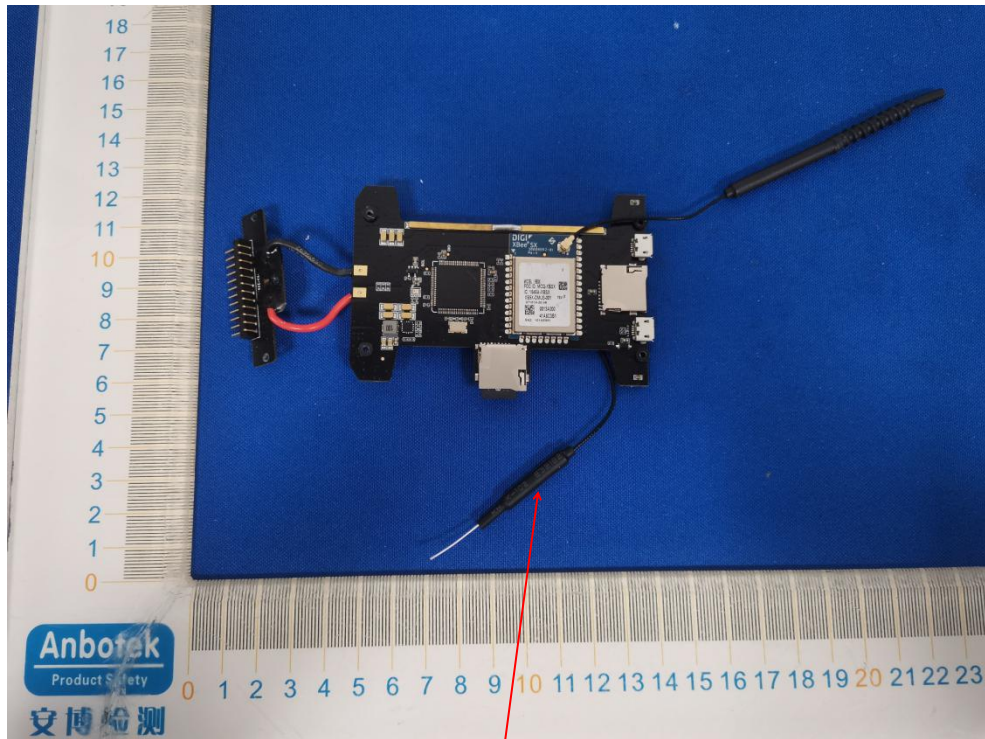

FCC ID: 2AZQV-MSD-003

GPS RX ANT

WIFI 2.4G

915MHz ANT