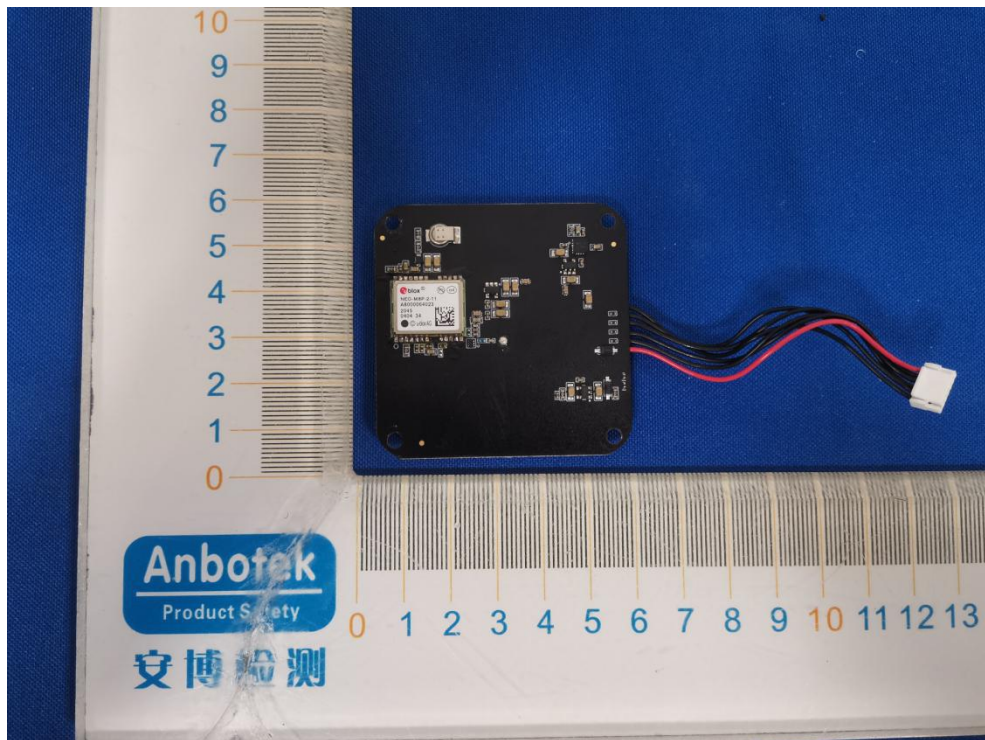

FCC ID: 2AZQV-MSD-003

GPS RX ANT

WIFI 2.4G

915MHz ANT