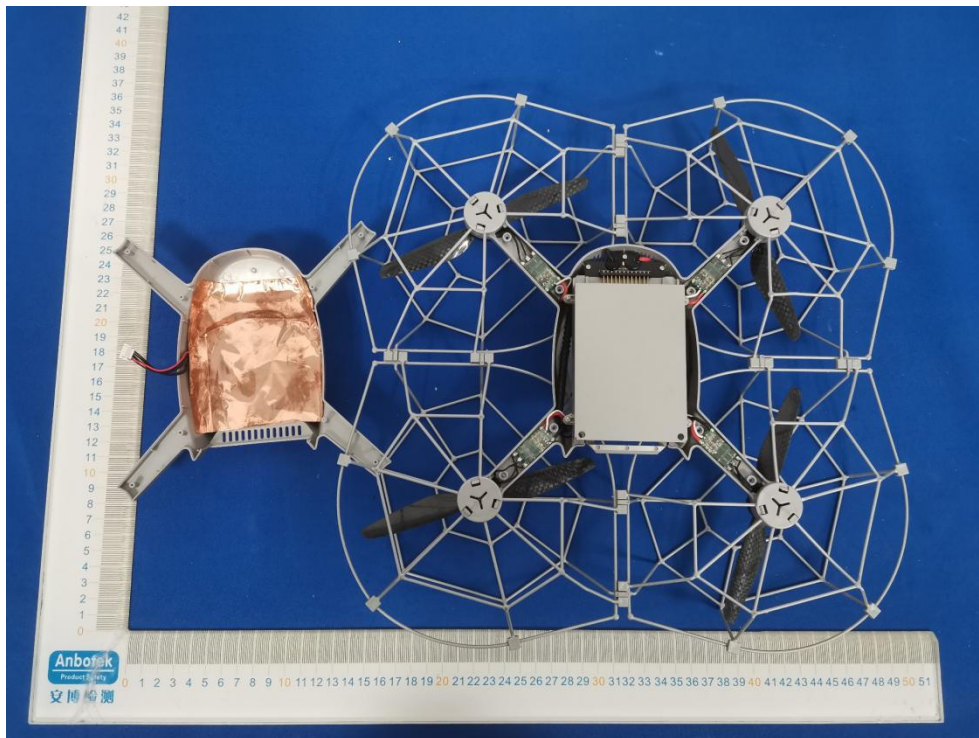

FCC ID: 2AZQV-MSD-003

GPS RX ANT

WIFI 2.4G

915MHz ANT