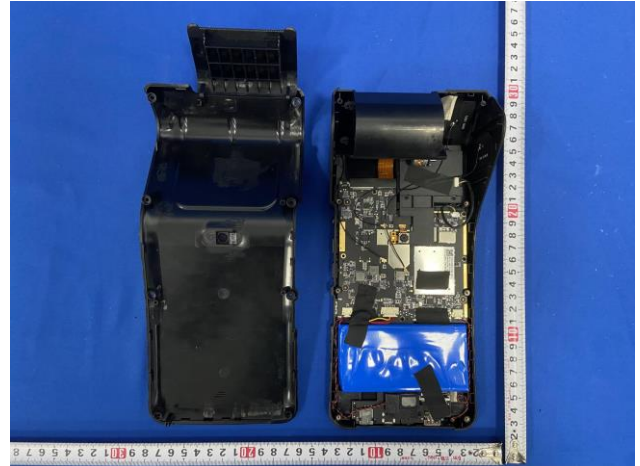

EUT Photos (Model: TAB A11)

EUT Antenna Locations

SAR Test Setup Photos

Limb

Front side (0mm)

Back side(0mm)

Left side(0mm)

Top Front side(0mm)

Top Back side(0mm)

In-front-of the face

Front side (10mm)