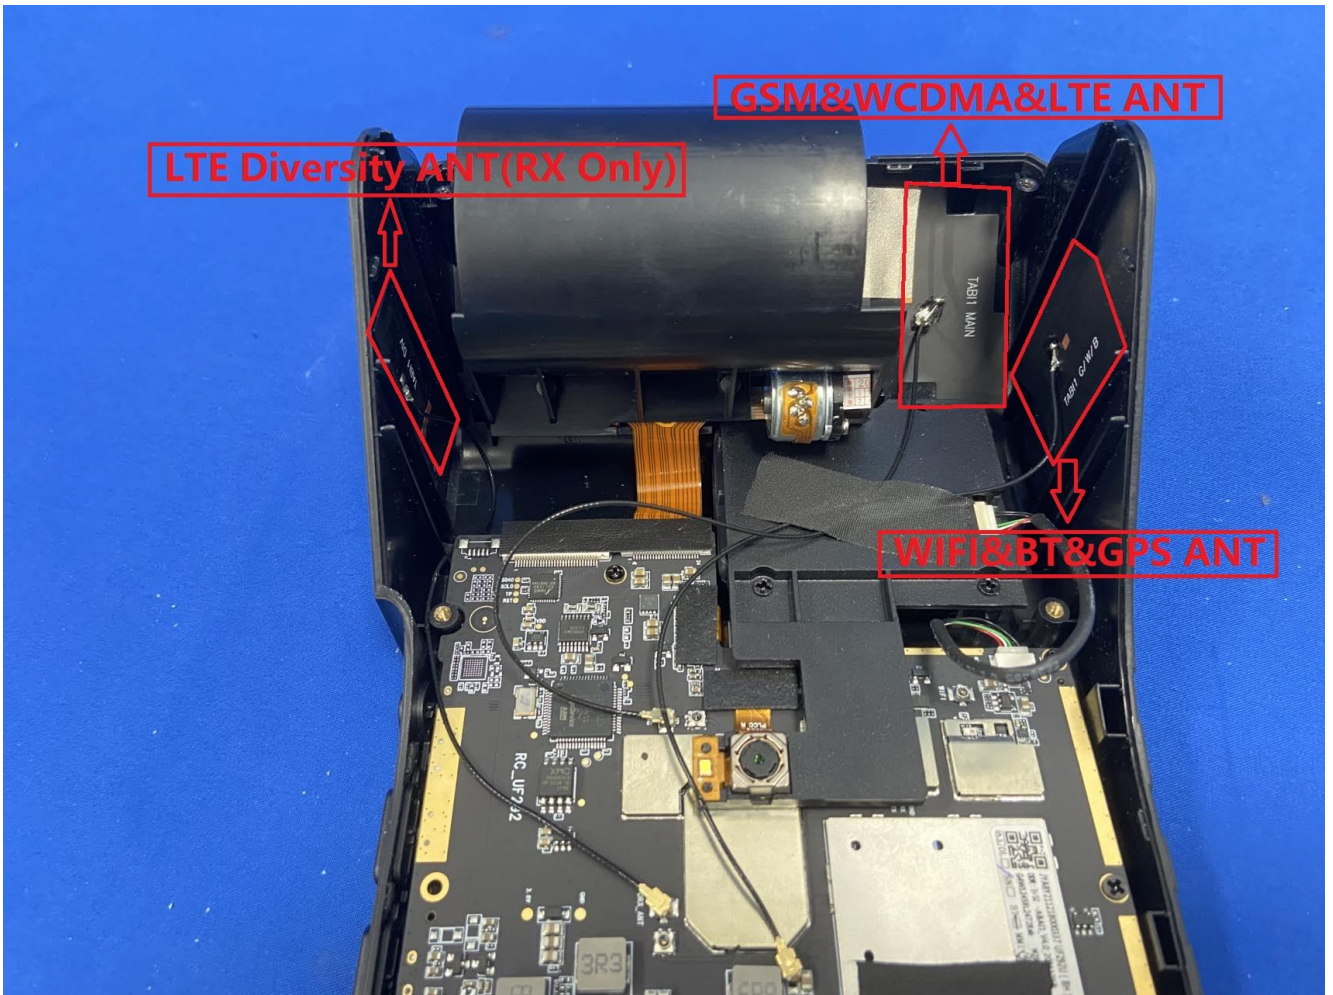

EUT Photos (Model: TAB A11)

EUT Antenna Locations

SAR Test Setup Photos

Limb

Front side (0mm)

Back side(0mm)

Left side(0mm)

Top Front side(0mm)

Top Back side(0mm)

In-front-of the face

Front side (10mm)