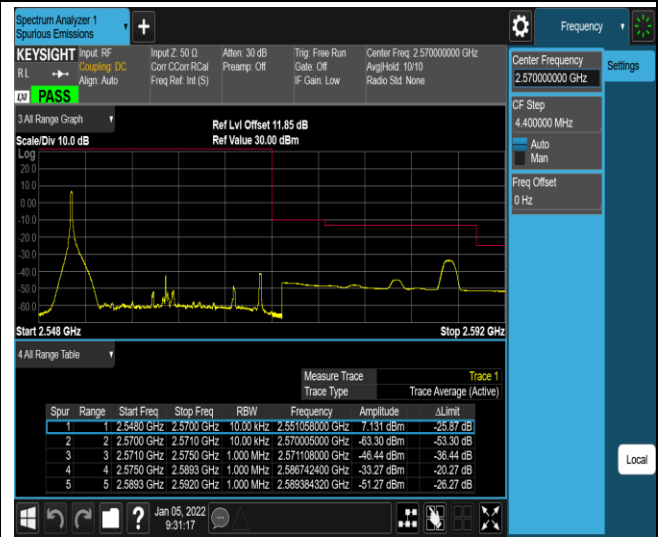

Band7-20MHz-QPSK-2135-1RB#0