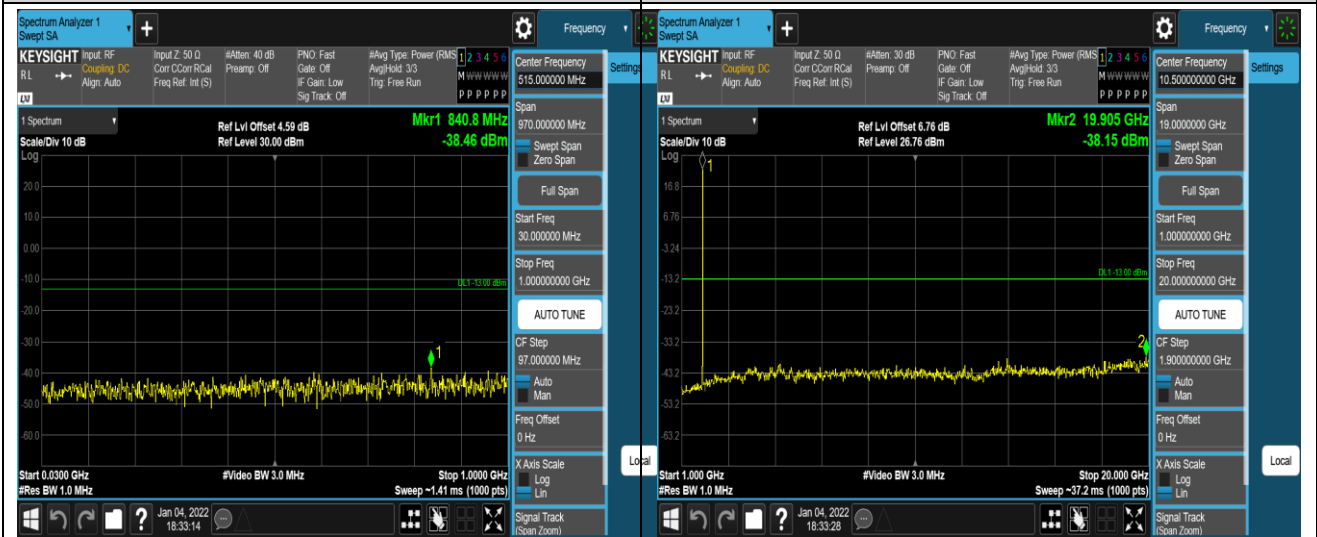

Remark: All bandwidth and all modulation had been tested, but only the worst case data displayed in this report.

Test Graphs

Band2-1.4MHz-16QAM-18607-1RB#0-Range1:30~1000MHz

Band2-1.4MHz-16QAM-18607-1RB#0-Range2:1000~20000MHz

Band2-1.4MHz-16QAM-18900-1RB#0-Range1:30~1000MHz

Band2-1.4MHz-16QAM-18900-1RB#0-Range2:1000~20000MHz