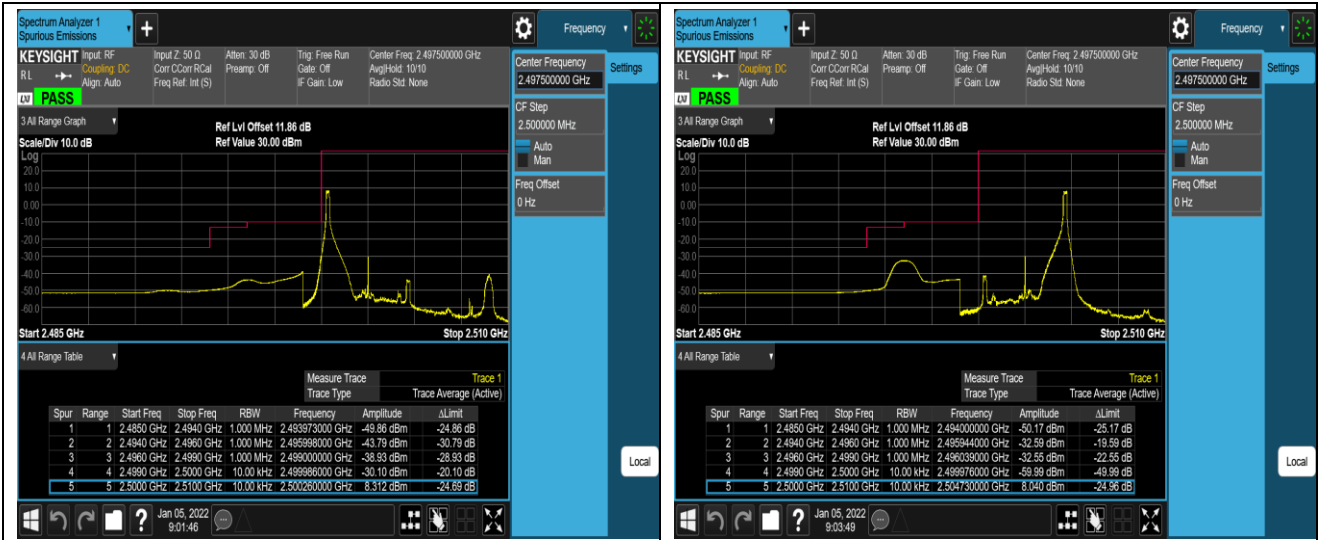

Band7-5MHz-QPSK-20775-1RB#0

Band7-5MHz-QPSK-20775-1RB#24