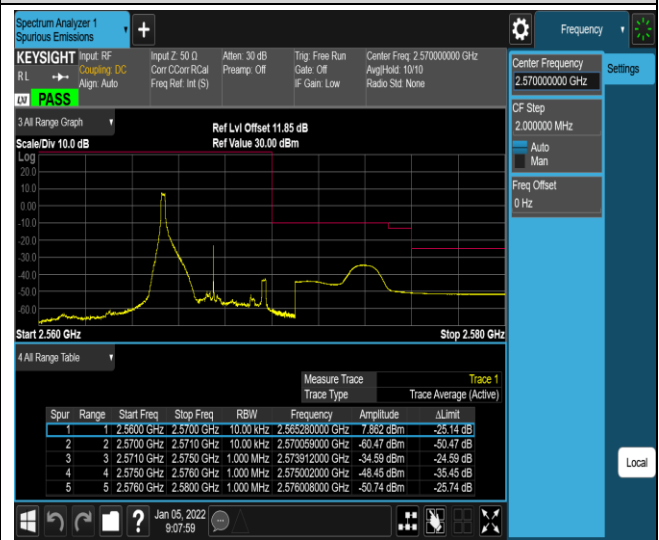

Band4-20MHz-16QAM-20300-100RB#0

Band7-5MHz-QPSK-20775-1RB#0

Band7-5MHz-QPSK-20775-1RB#24

Band7-5MHz-QPSK-20775-25RB#0

Band7-5MHz-QPSK-21425-1RB#0

Band7-5MHz-QPSK-21425-1RB#24

Band7-5MHz-QPSK-21425-25RB#0

Band7-5MHz-16QAM-20775-1RB#0