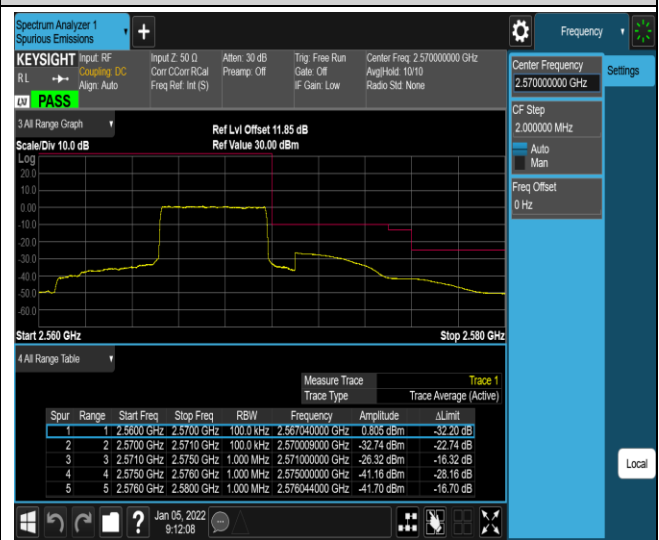

Band4-20MHz-16QAM-20300-100RB#0

Band7-5MHz-QPSK-20775-1RB#0

Band7-5MHz-QPSK-20775-1RB#24

Band7-5MHz-QPSK-20775-25RB#0

Band7-5MHz-QPSK-21425-1RB#0

Band7-5MHz-QPSK-21425-1RB#24

Band7-5MHz-QPSK-21425-25RB#0

Band7-5MHz-16QAM-20775-1RB#0