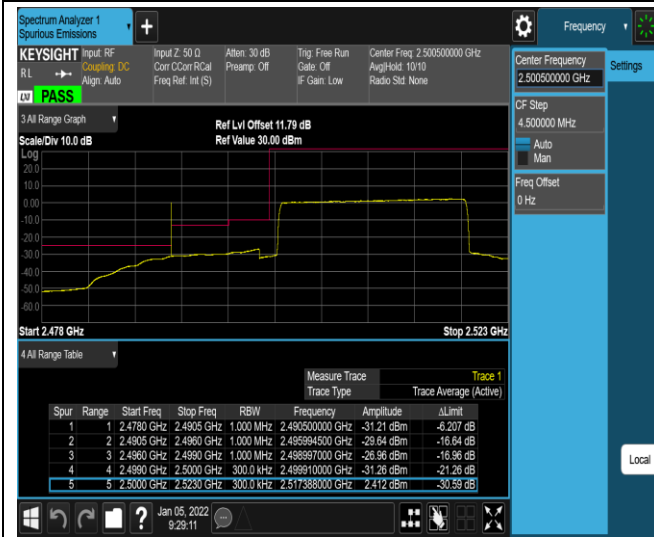

Band7-20MHz-QPSK-2085-100RB#0