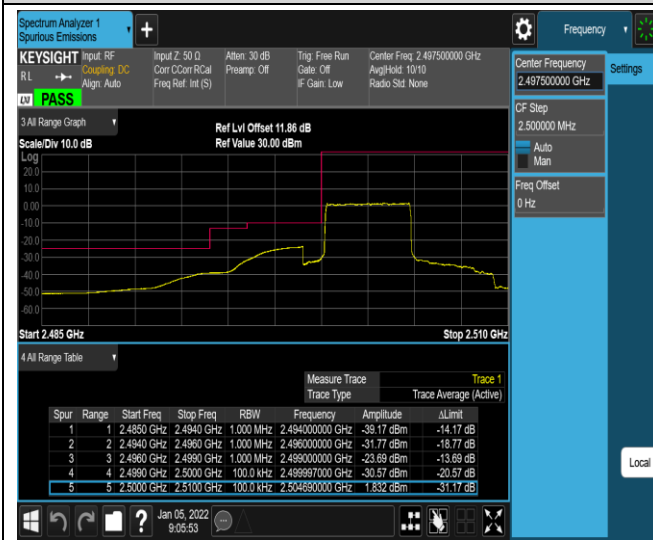

Band4-20MHz-16QAM-20300-100RB#0

Band7-5MHz-QPSK-20775-1RB#0

Band7-5MHz-QPSK-20775-1RB#24

Band7-5MHz-QPSK-20775-25RB#0

Band7-5MHz-QPSK-21425-1RB#0

Band7-5MHz-QPSK-21425-1RB#24

Band7-5MHz-QPSK-21425-25RB#0

Band7-5MHz-16QAM-20775-1RB#0