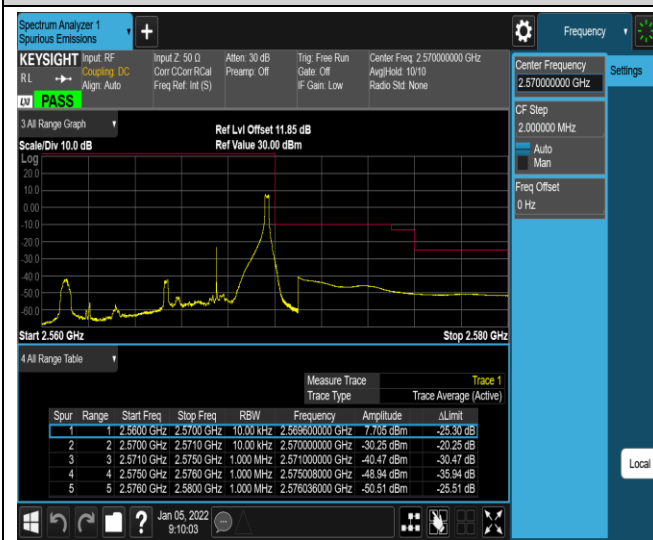

Band4-20MHz-16QAM-20300-100RB#0

Band7-5MHz-QPSK-20775-1RB#0

Band7-5MHz-QPSK-20775-1RB#24

Band7-5MHz-QPSK-20775-25RB#0

Band7-5MHz-QPSK-21425-1RB#0

Band7-5MHz-QPSK-21425-1RB#24

Band7-5MHz-QPSK-21425-25RB#0

Band7-5MHz-16QAM-20775-1RB#0