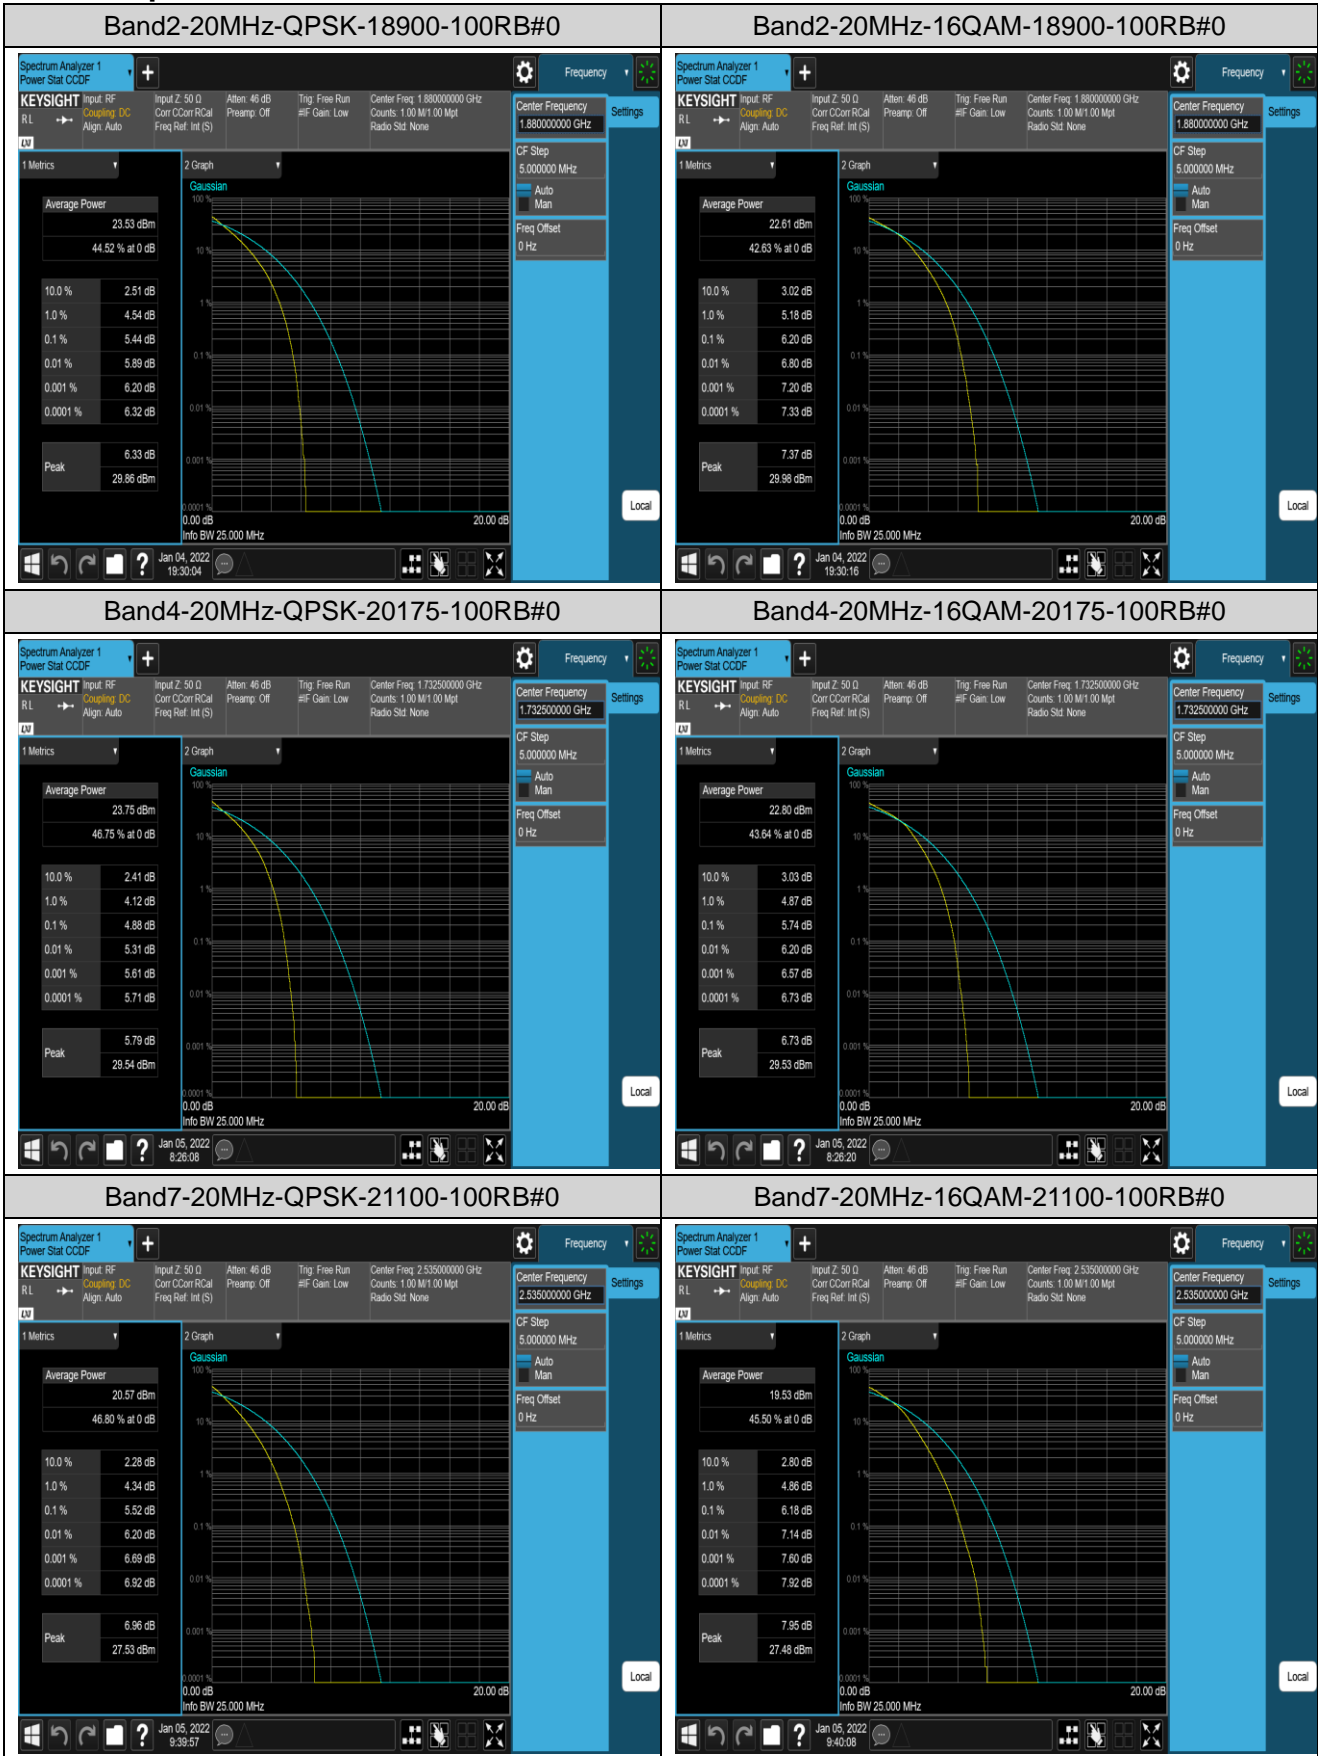

Test Graphs