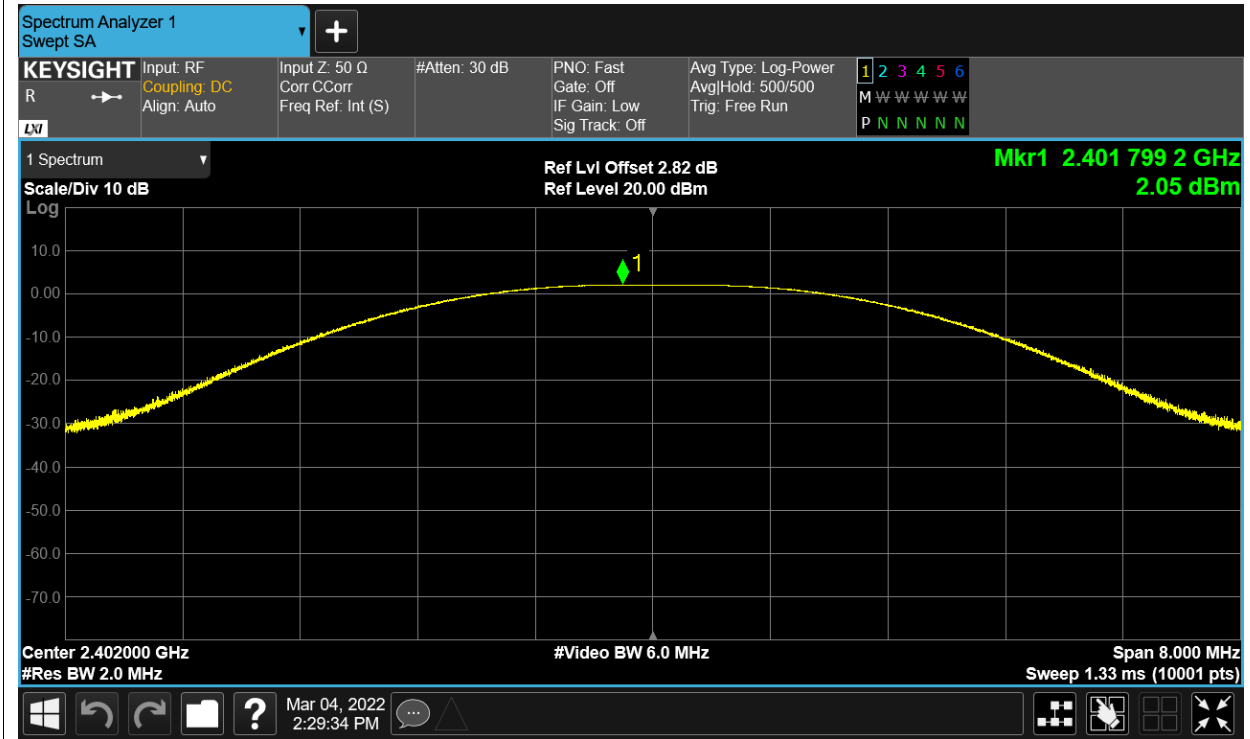

**Test Data****Maximum Conducted Output Power**

Condition	Mode	Frequency (MHz)	Antenna	Conducted Power (dBm)	Duty Factor (dB)	Total Power (dBm)	Limit (dBm)	Verdict
NVNT	BLE	2402	Ant1	2.046	0	2.046	30	Pass
NVNT	BLE	2440	Ant1	1.867	0	1.867	30	Pass
NVNT	BLE	2480	Ant1	1.698	0	1.698	30	Pass

Test Graphs

Power NVNT BLE 2402MHz Ant1

Power NVNT BLE 2440MHz Ant1

Power NVNT BLE 2480MHz Ant1