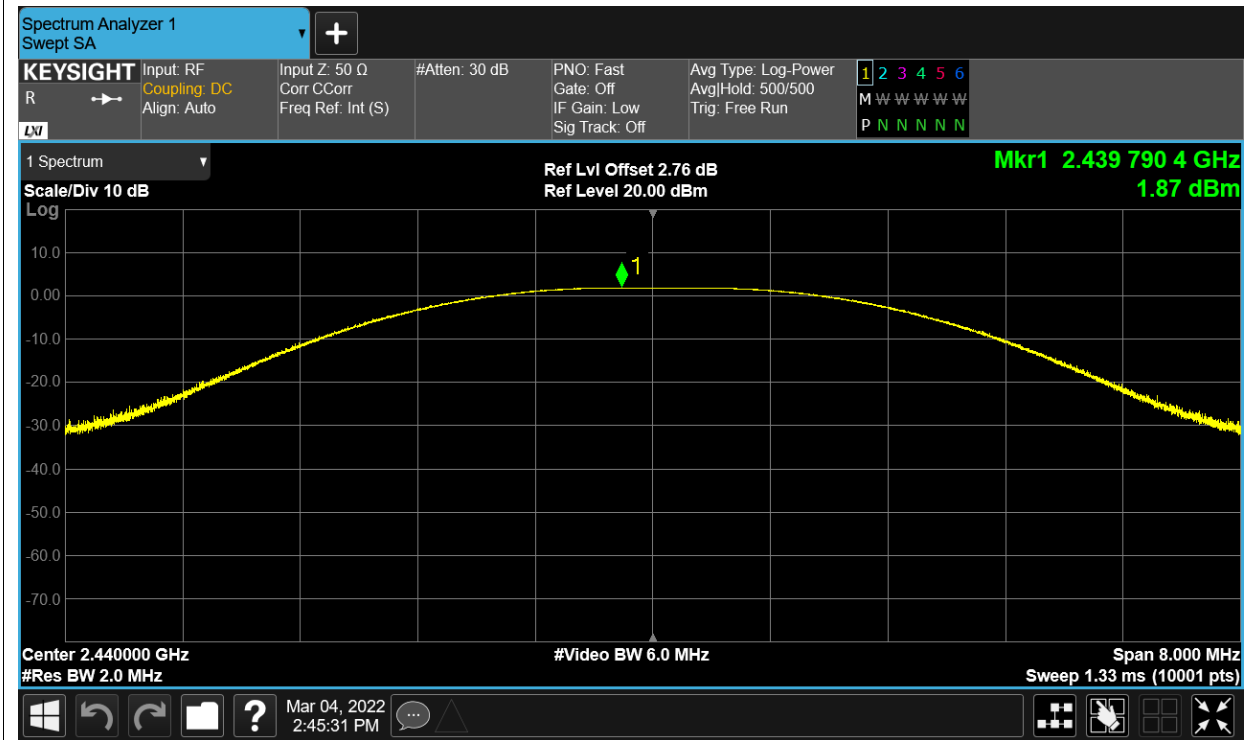

**Test Data****Maximum Conducted Output Power**

Condition	Mode	Frequency (MHz)	Antenna	Conducted Power (dBm)	Duty Factor (dB)	Total Power (dBm)	Limit (dBm)	Verdict
NVNT	BLE	2402	Ant1	2.046	0	2.046	30	Pass
NVNT	BLE	2440	Ant1	1.867	0	1.867	30	Pass
NVNT	BLE	2480	Ant1	1.698	0	1.698	30	Pass

Test Graphs

Power NVNT BLE 2402MHz Ant1

Power NVNT BLE 2440MHz Ant1

Power NVNT BLE 2480MHz Ant1